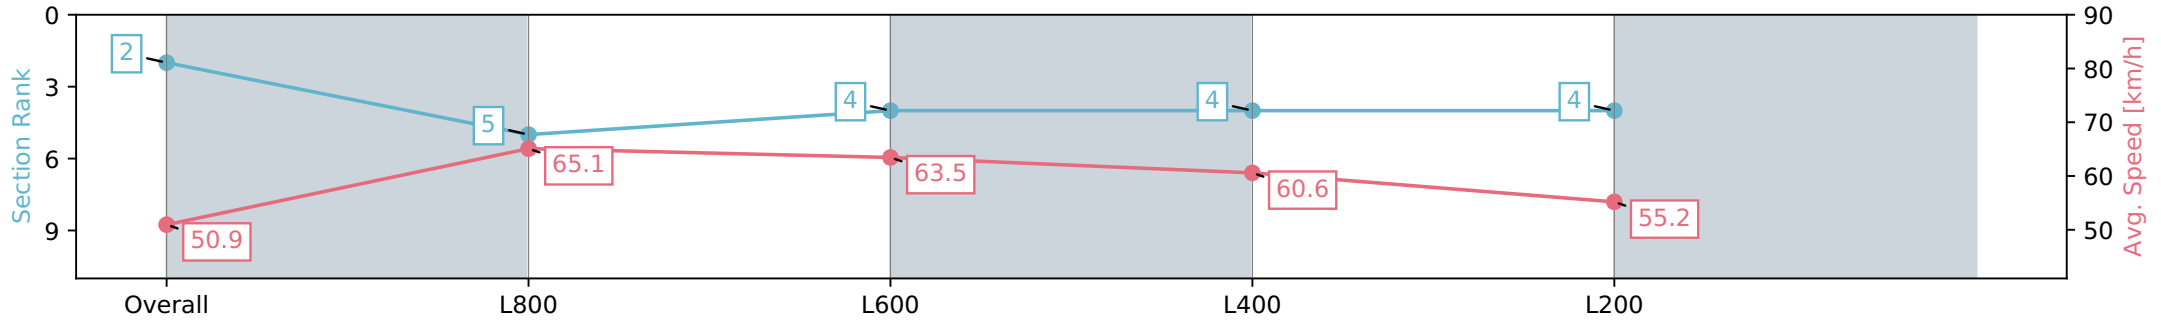

Morphettville Parks SA - Professional

Race 1: Quayclean Handicap - 1000m

29 June 2024 - 11:32AM

Track Rating: Heavy 8, Weather: Raining, Rail Position: +9m 1000m-W/Post, +6m Remainder. Sectional 612m

Section	Overall	L800	L600	L400	L200
Section Times	1:01.36 [2] (0:14.16)	0:47.20 [5] (0:11.07)	0:36.13 [4] (0:11.34)	0:24.79 [4] (0:11.87)	0:12.92 [4] (0:12.92)
Average Speed [km/h]	50.9	65.1	63.5	60.6	55.2
Top Speed [km/h]	68.2	68.1	64.7	63.0	59.7
Avg. Dist. to Rail [m]	2.9	1.2	0.2	0.9	3.2
Avg. Stride Freq. [Hz]	2.4	2.5	2.4	2.4	2.3
Avg. Stride Length [m]	5.8	7.3	7.3	7.0	6.5