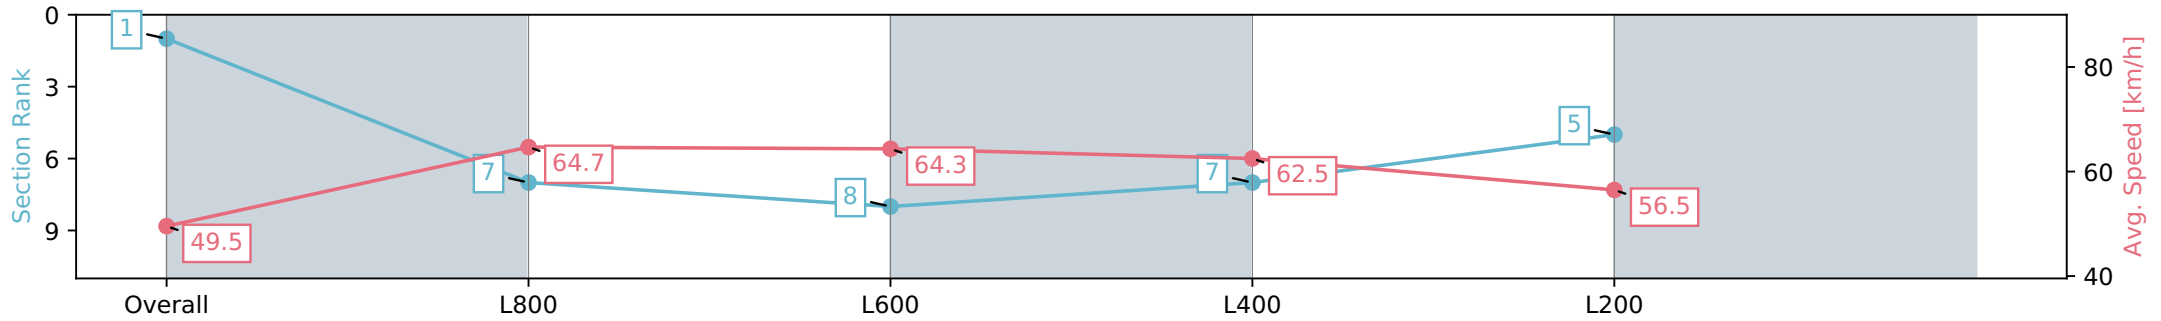

Race 1: Quayclean Handicap - 1000m

29 June 2024 - 11:32AM

Track Rating: Heavy 8, Weather: Raining, Rail Position: +9m 1000m-W/Post, +6m Remainder. Sectional 612m

Section	Overall	L800	L600	L400	L200
Section Times	1:01.14 [1] (0:14.55)	0:46.59 [7] (0:11.20)	0:35.39 [8] (0:11.23)	0:24.16 [7] (0:11.55)	0:12.61 [5] (0:12.61)
Average Speed [km/h]	49.5	64.7	64.3	62.5	56.5
Top Speed [km/h]	66.3	66.5	65.4	63.3	62.2
Avg. Dist. to Rail [m]	4.3	2.3	0.9	2.7	7.4
Avg. Stride Freq. [Hz]	2.3	2.5	2.4	2.5	2.4
Avg. Stride Length [m]	5.9	7.2	7.3	6.9	6.6