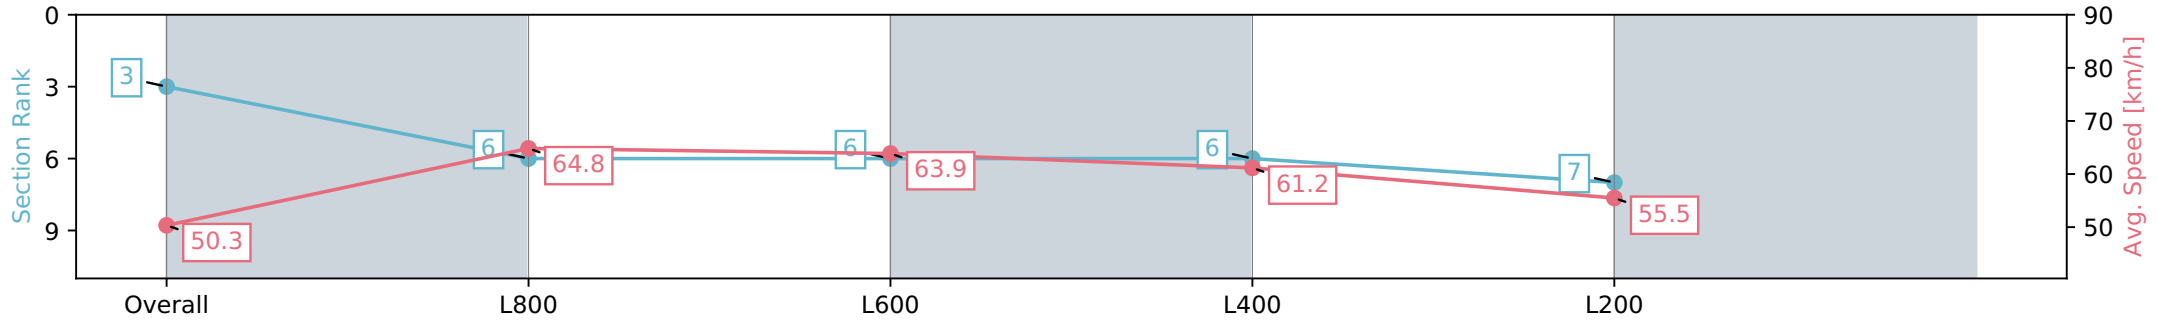

Morphettville Parks SA - Professional

Race 1: Quayclean Handicap - 1000m

29 June 2024 - 11:32AM

Track Rating: Heavy 8, Weather: Raining, Rail Position: +9m 1000m-W/Post, +6m Remainder. Sectional 612m

Section	Overall	L800	L600	L400	L200
Section Times	1:01.62 [3] (0:14.31)	0:47.31 [6] (0:11.15)	0:36.16 [6] (0:11.46)	0:24.70 [6] (0:11.85)	0:12.85 [7] (0:12.85)
Average Speed [km/h]	50.3	64.8	63.9	61.2	55.5
Top Speed [km/h]	66.3	66.6	65.8	63.2	58.3
Avg. Dist. to Rail [m]	4.0	1.7	2.7	6.4	10.2
Avg. Stride Freq. [Hz]	2.4	2.5	2.5	2.5	2.4
Avg. Stride Length [m]	5.6	7.0	7.0	6.8	6.3