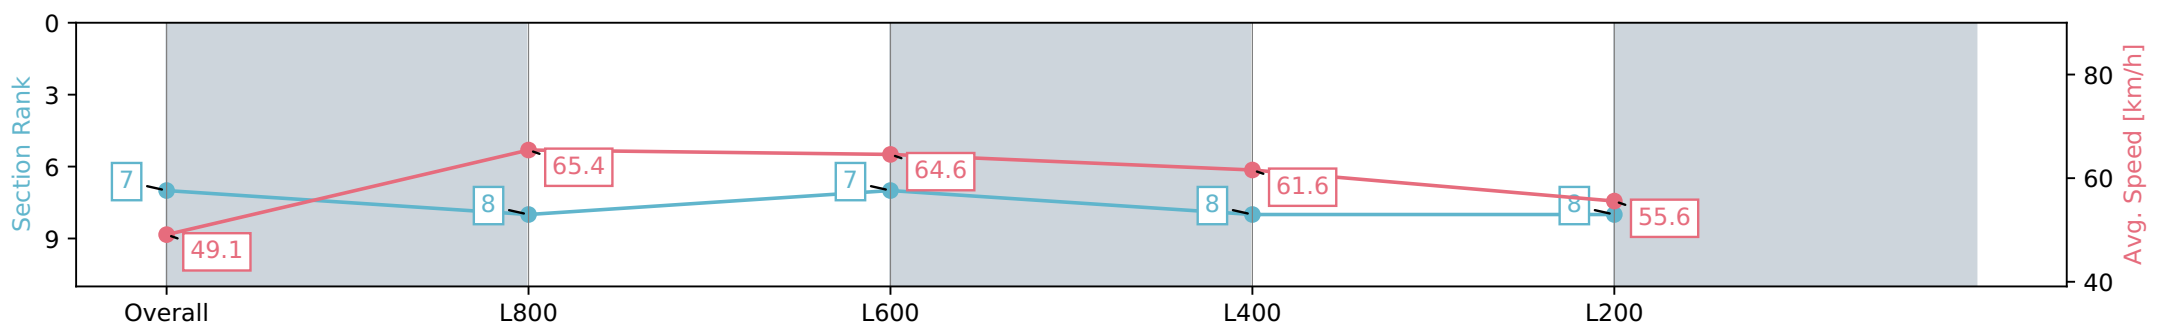

Morphettville Parks SA - Professional

Race 1: Quayclean Handicap - 1000m

29 June 2024 - 11:32AM

Track Rating: Heavy 8, Weather: Raining, Rail Position: +9m 1000m-W/Post, +6m Remainder. Sectional 612m

Section	Overall	L800	L600	L400	L200
Section Times	1:01.63 [7] (0:14.65)	0:46.98 [8] (0:11.07)	0:35.91 [7] (0:11.28)	0:24.62 [8] (0:11.81)	0:12.81 [8] (0:12.81)
Average Speed [km/h]	49.1	65.4	64.6	61.6	55.6
Top Speed [km/h]	68.1	68.2	65.4	63.8	59.5
Avg. Dist. to Rail [m]	5.3	2.4	2.2	7.4	11.8
Avg. Stride Freq. [Hz]	2.4	2.7	2.6	2.6	2.5
Avg. Stride Length [m]	5.6	6.7	6.8	6.5	6.2