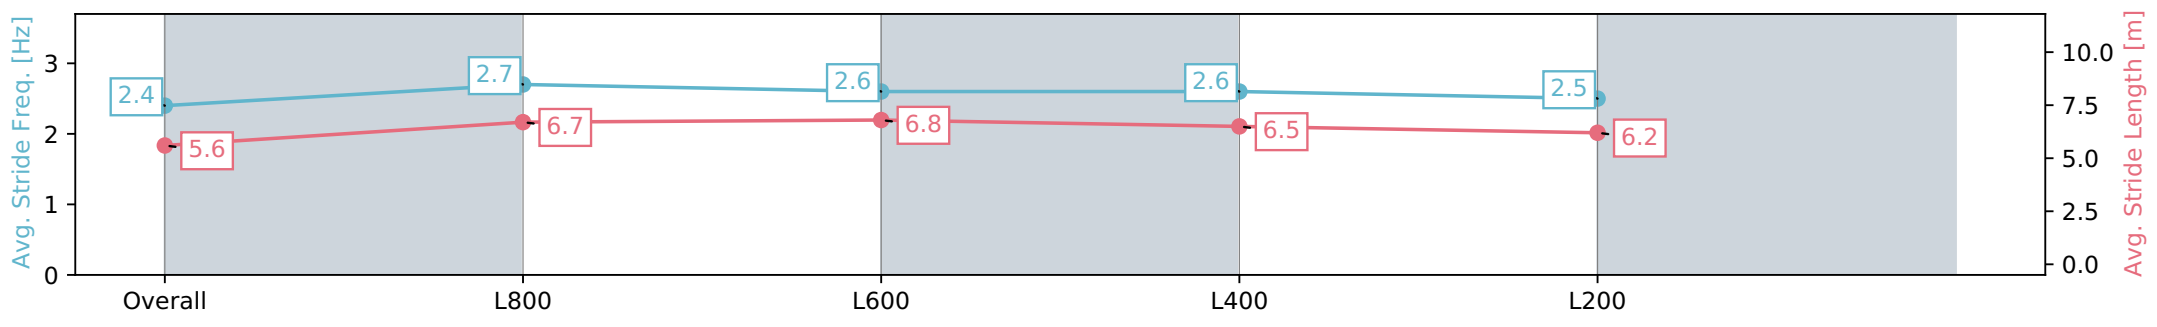

Morphettville Parks SA - Professional

Race 1: Quayclean Handicap - 1000m

29 June 2024 - 11:32AM

Track Rating: Heavy 8, Weather: Raining, Rail Position: +9m 1000m-W/Post, +6m Remainder. Sectional 612m

Section	Overall	L800	L600	L400	L200
Section Times	1:01.63 [7] (0:14.65)	0:46.98 [8] (0:11.07)	0:35.91 [7] (0:11.28)	0:24.62 [8] (0:11.81)	0:12.81 [8] (0:12.81)
Average Speed [km/h]	49.1	65.4	64.6	61.6	55.6
Top Speed [km/h]	68.1	68.2	65.4	63.8	59.5
Avg. Dist. to Rail [m]	5.3	2.4	2.2	7.4	11.8
Avg. Stride Freq. [Hz]	2.4	2.7	2.6	2.6	2.5
Avg. Stride Length [m]	5.6	6.7	6.8	6.5	6.2