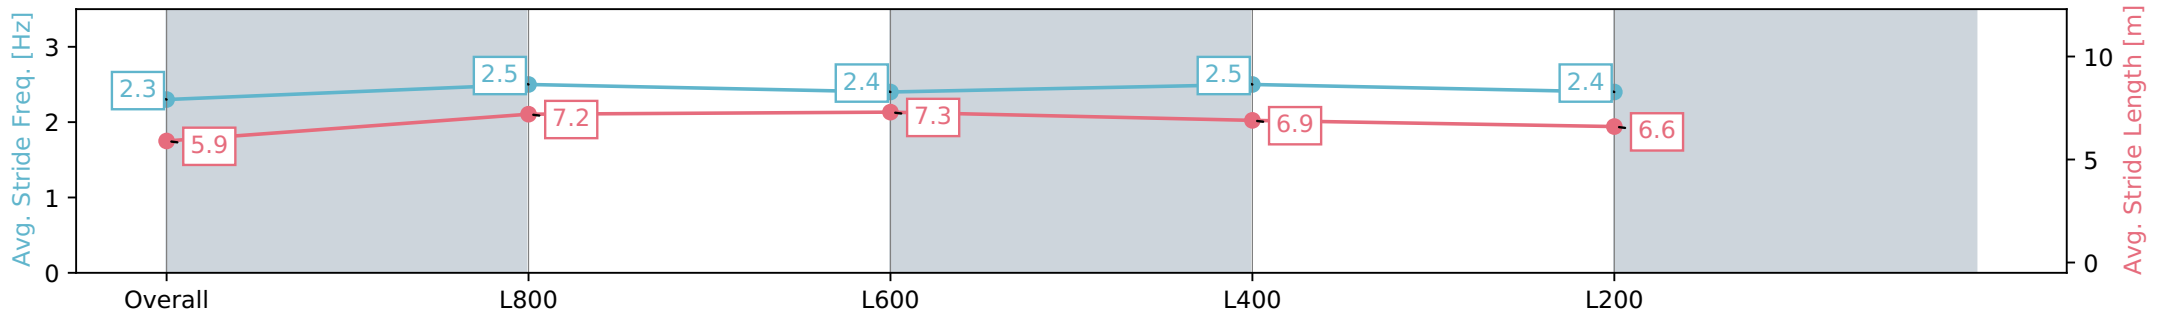

Race 1: Quayclean Handicap - 1000m

29 June 2024 - 11:32AM

Track Rating: Heavy 8, Weather: Raining, Rail Position: +9m 1000m-W/Post, +6m Remainder. Sectional 612m

Section	Overall	L800	L600	L400	L200
Section Times	1:01.14 [1] (0:14.55)	0:46.59 [7] (0:11.20)	0:35.39 [8] (0:11.23)	0:24.16 [7] (0:11.55)	0:12.61 [5] (0:12.61)
Average Speed [km/h]	49.5	64.7	64.3	62.5	56.5
Top Speed [km/h]	66.3	66.5	65.4	63.3	62.2
Avg. Dist. to Rail [m]	4.3	2.3	0.9	2.7	7.4
Avg. Stride Freq. [Hz]	2.3	2.5	2.4	2.5	2.4
Avg. Stride Length [m]	5.9	7.2	7.3	6.9	6.6