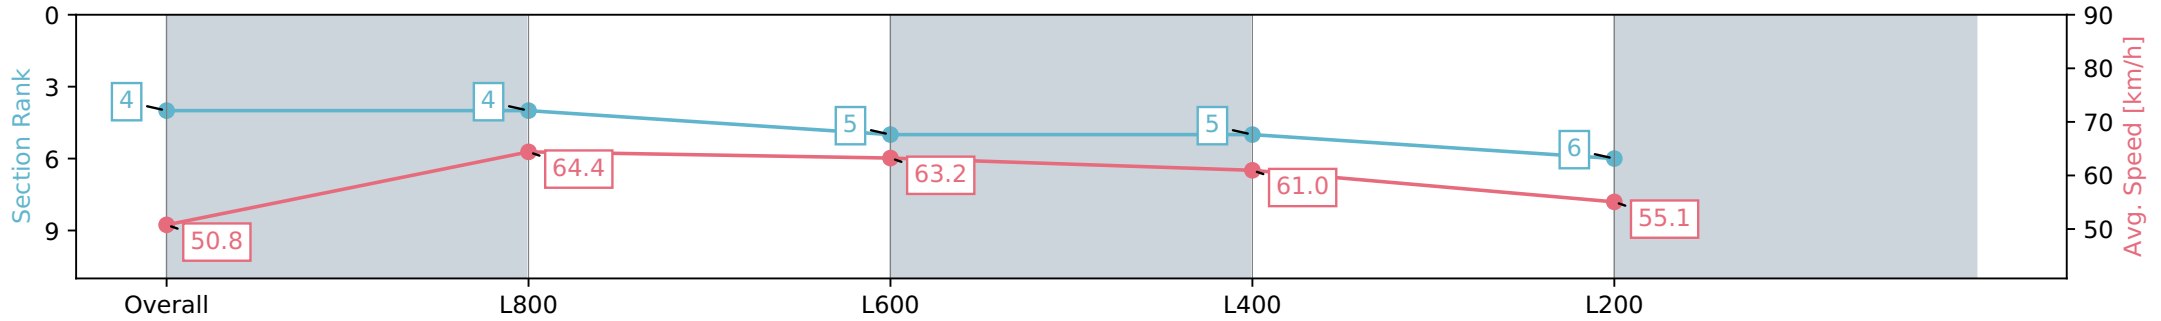

Morphettville Parks SA - Professional

Race 1: Quayclean Handicap - 1000m

29 June 2024 - 11:32AM

Track Rating: Heavy 8, Weather: Raining, Rail Position: +9m 1000m-W/Post, +6m Remainder. Sectional 612m

Section	Overall	L800	L600	L400	L200
Section Times	1:01.62 [4] (0:14.16)	0:47.46 [4] (0:11.22)	0:36.24 [5] (0:11.43)	0:24.81 [5] (0:11.87)	0:12.94 [6] (0:12.94)
Average Speed [km/h]	50.8	64.4	63.2	61.0	55.1
Top Speed [km/h]	69.4	69.0	64.1	63.1	58.4
Avg. Dist. to Rail [m]	1.9	0.5	0.8	4.1	8.0
Avg. Stride Freq. [Hz]	2.4	2.6	2.5	2.6	2.4
Avg. Stride Length [m]	5.8	6.7	6.7	6.4	6.2