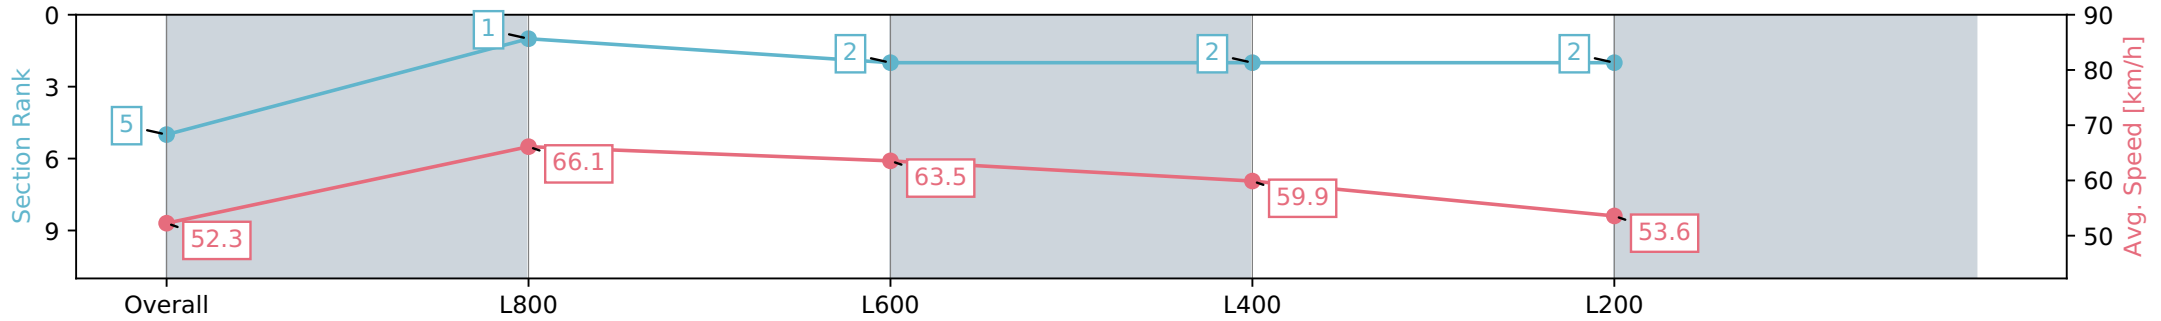

Morphettville Parks SA - Professional

Race 1: Quayclean Handicap - 1000m

29 June 2024 - 11:32AM

Track Rating: Heavy 8, Weather: Raining, Rail Position: +9m 1000m-W/Post, +6m Remainder. Sectional 612m

Section	Overall	L800	L600	L400	L200
Section Times	1:01.62 [5] (0:13.77)	0:47.85 [1] (0:10.95)	0:36.90 [2] (0:11.52)	0:25.38 [2] (0:12.06)	0:13.32 [2] (0:13.32)
Average Speed [km/h]	52.3	66.1	63.5	59.9	53.6
Top Speed [km/h]	69.1	69.1	63.9	62.8	57.5
Avg. Dist. to Rail [m]	6.4	1.8	2.9	2.6	6.4
Avg. Stride Freq. [Hz]	2.4	2.6	2.5	2.5	2.4
Avg. Stride Length [m]	6.1	7.1	7.0	6.7	6.2