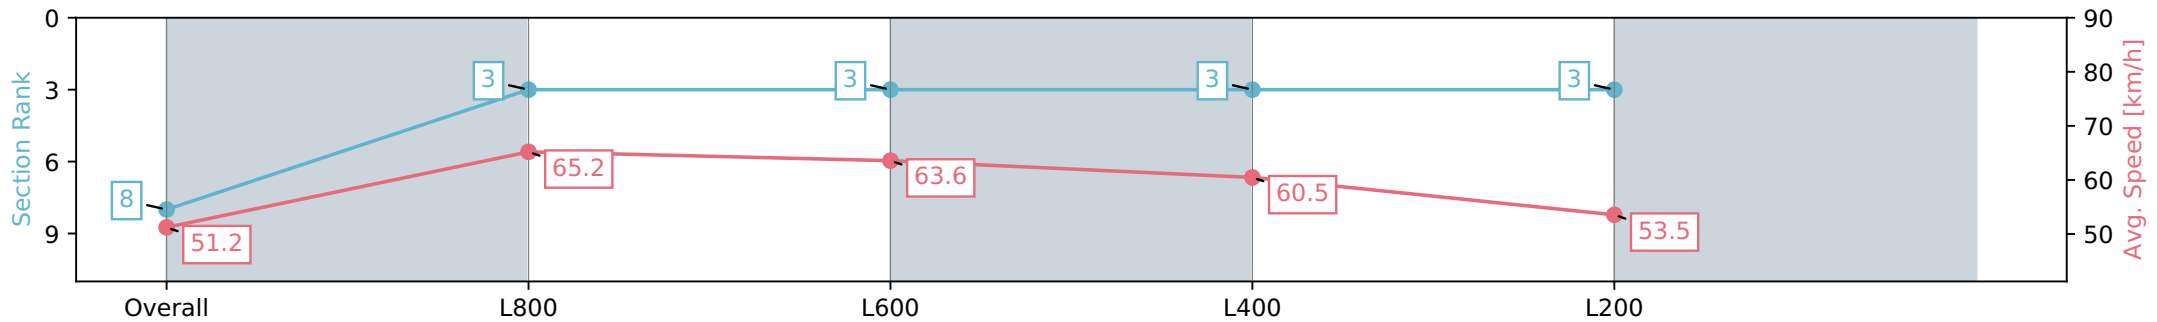

Morphettville Parks SA - Professional

Race 1: Quayclean Handicap - 1000m

29 June 2024 - 11:32AM

Track Rating: Heavy 8, Weather: Raining, Rail Position: +9m 1000m-W/Post, +6m Remainder. Sectional 612m

Section	Overall	L800	L600	L400	L200
Section Times	1:01.73 [8] (0:14.05)	0:47.68 [3] (0:11.09)	0:36.59 [3] (0:11.35)	0:25.24 [3] (0:11.94)	0:13.30 [3] (0:13.30)
Average Speed [km/h]	51.2	65.2	63.6	60.5	53.5
Top Speed [km/h]	67.0	66.9	64.7	62.7	59.0
Avg. Dist. to Rail [m]	5.2	1.9	0.5	1.8	6.2
Avg. Stride Freq. [Hz]	2.4	2.5	2.5	2.5	2.3
Avg. Stride Length [m]	6.0	7.3	7.2	6.8	6.5