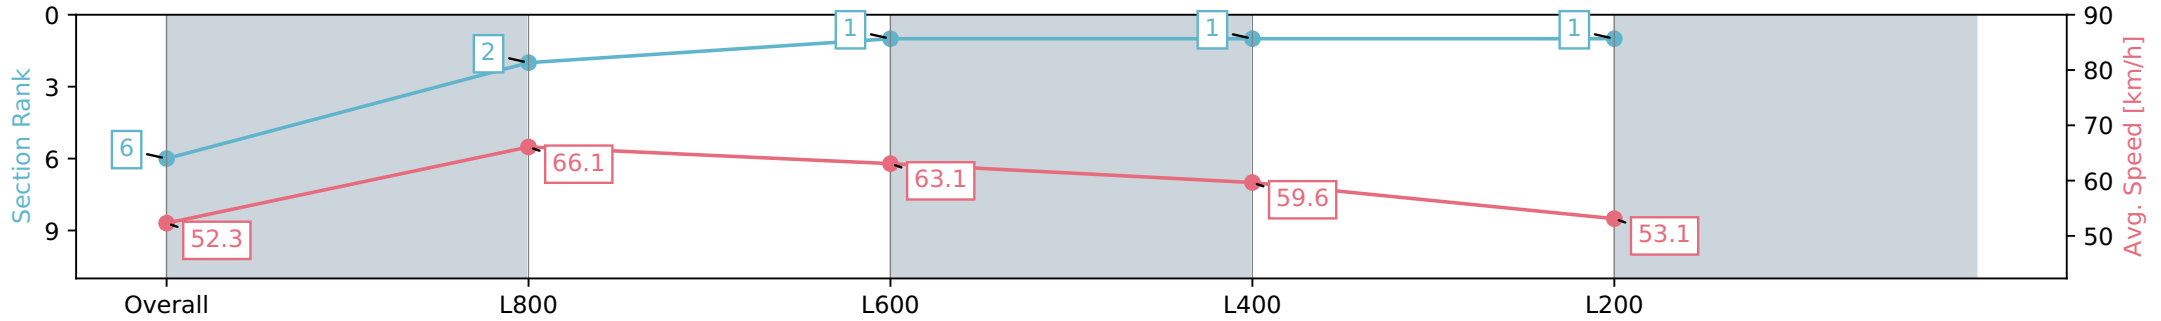

Morphettville Parks SA - Professional

Race 1: Quayclean Handicap - 1000m

29 June 2024 - 11:32AM

Track Rating: Heavy 8, Weather: Raining, Rail Position: +9m 1000m-W/Post, +6m Remainder. Sectional 612m

Section	Overall	L800	L600	L400	L200
Section Times	1:01.63 [6] (0:13.80)	0:47.83 [2] (0:10.91)	0:36.92 [1] (0:11.44)	0:25.48 [1] (0:12.08)	0:13.40 [1] (0:13.40)
Average Speed [km/h]	52.3	66.1	63.1	59.6	53.1
Top Speed [km/h]	68.8	68.8	64.4	62.0	56.8
Avg. Dist. to Rail [m]	1.3	0.6	0.7	0.4	1.5
Avg. Stride Freq. [Hz]	2.3	2.6	2.5	2.4	2.3
Avg. Stride Length [m]	6.1	7.1	7.1	6.8	6.3