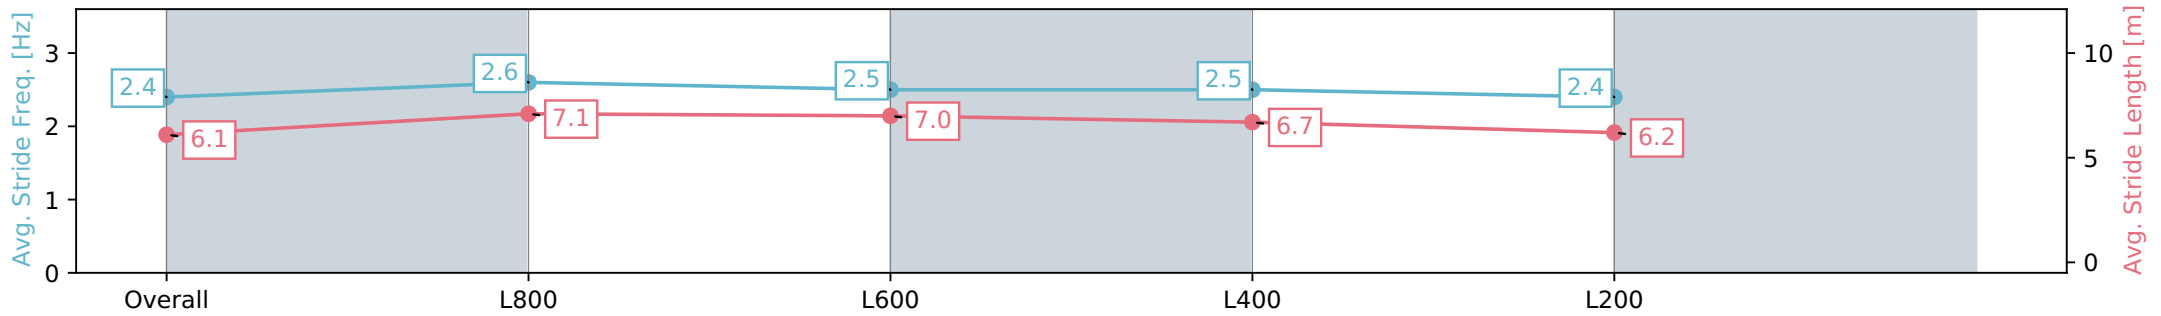

Morphettville Parks SA - Professional

Race 1: Quayclean Handicap - 1000m

29 June 2024 - 11:32AM

Track Rating: Heavy 8, Weather: Raining, Rail Position: +9m 1000m-W/Post, +6m Remainder. Sectional 612m

Section	Overall	L800	L600	L400	L200
Section Times	1:01.62 [5] (0:13.77)	0:47.85 [1] (0:10.95)	0:36.90 [2] (0:11.52)	0:25.38 [2] (0:12.06)	0:13.32 [2] (0:13.32)
Average Speed [km/h]	52.3	66.1	63.5	59.9	53.6
Top Speed [km/h]	69.1	69.1	63.9	62.8	57.5
Avg. Dist. to Rail [m]	6.4	1.8	2.9	2.6	6.4
Avg. Stride Freq. [Hz]	2.4	2.6	2.5	2.5	2.4
Avg. Stride Length [m]	6.1	7.1	7.0	6.7	6.2

- [ ] Ranking at each section and finish
- :-:- No data available at this section
- NA No data available

Horse/Jockey Name	SQUAD/Sheridan Clarke
Finish Rank	6
Fastest Section Time (Section)	0:10.91 (L800)
Top Speed [km/h] (Section)	68.8 (Overall)
Race State	Finished