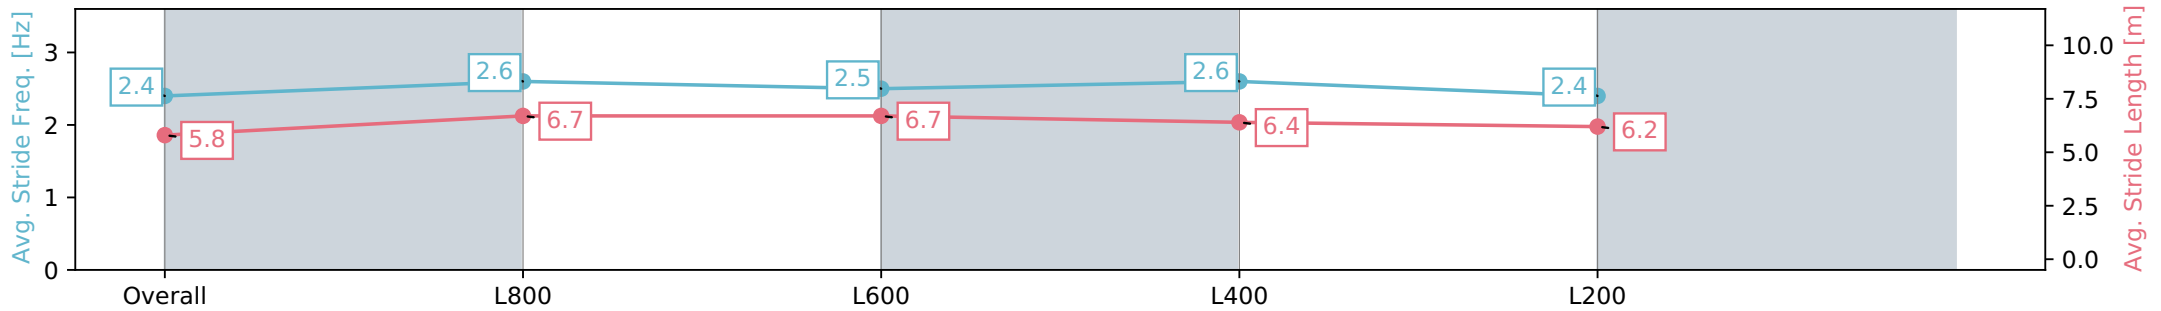

Morphettville Parks SA - Professional

Race 1: Quayclean Handicap - 1000m

29 June 2024 - 11:32AM

Track Rating: Heavy 8, Weather: Raining, Rail Position: +9m 1000m-W/Post, +6m Remainder. Sectional 612m

Section	Overall	L800	L600	L400	L200
Section Times	1:01.62 [4] (0:14.16)	0:47.46 [4] (0:11.22)	0:36.24 [5] (0:11.43)	0:24.81 [5] (0:11.87)	0:12.94 [6] (0:12.94)
Average Speed [km/h]	50.8	64.4	63.2	61.0	55.1
Top Speed [km/h]	69.4	69.0	64.1	63.1	58.4
Avg. Dist. to Rail [m]	1.9	0.5	0.8	4.1	8.0
Avg. Stride Freq. [Hz]	2.4	2.6	2.5	2.6	2.4
Avg. Stride Length [m]	5.8	6.7	6.7	6.4	6.2