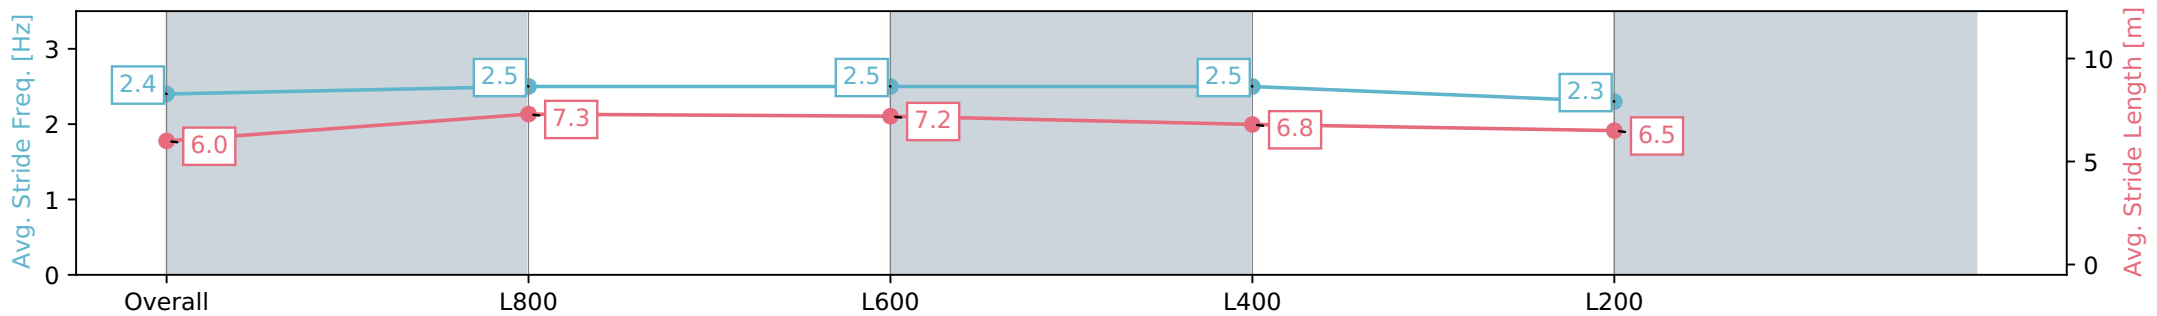

Morphettville Parks SA - Professional

Race 1: Quayclean Handicap - 1000m

29 June 2024 - 11:32AM

Track Rating: Heavy 8, Weather: Raining, Rail Position: +9m 1000m-W/Post, +6m Remainder. Sectional 612m

Section	Overall	L800	L600	L400	L200
Section Times	1:01.73 [8] (0:14.05)	0:47.68 [3] (0:11.09)	0:36.59 [3] (0:11.35)	0:25.24 [3] (0:11.94)	0:13.30 [3] (0:13.30)
Average Speed [km/h]	51.2	65.2	63.6	60.5	53.5
Top Speed [km/h]	67.0	66.9	64.7	62.7	59.0
Avg. Dist. to Rail [m]	5.2	1.9	0.5	1.8	6.2
Avg. Stride Freq. [Hz]	2.4	2.5	2.5	2.5	2.3
Avg. Stride Length [m]	6.0	7.3	7.2	6.8	6.5

- [ ] Ranking at each section and finish
- :-:- No data available at this section
- NA No data available