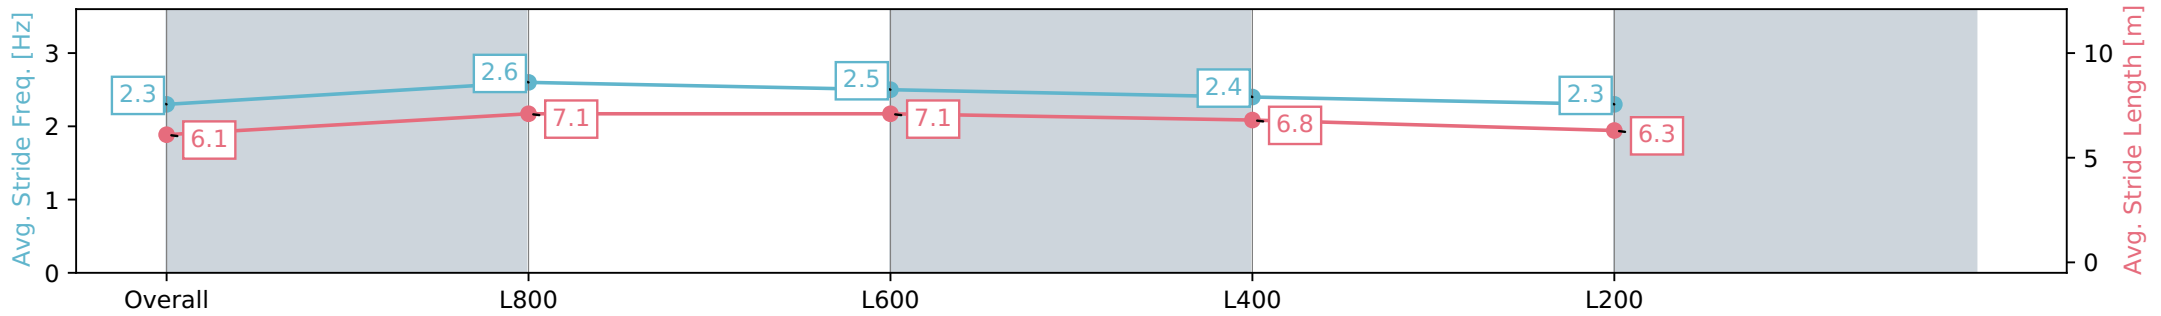

Morphettville Parks SA - Professional

Race 1: Quayclean Handicap - 1000m

29 June 2024 - 11:32AM

Track Rating: Heavy 8, Weather: Raining, Rail Position: +9m 1000m-W/Post, +6m Remainder. Sectional 612m

Section	Overall	L800	L600	L400	L200
Section Times	1:01.63 [6] (0:13.80)	0:47.83 [2] (0:10.91)	0:36.92 [1] (0:11.44)	0:25.48 [1] (0:12.08)	0:13.40 [1] (0:13.40)
Average Speed [km/h]	52.3	66.1	63.1	59.6	53.1
Top Speed [km/h]	68.8	68.8	64.4	62.0	56.8
Avg. Dist. to Rail [m]	1.3	0.6	0.7	0.4	1.5
Avg. Stride Freq. [Hz]	2.3	2.6	2.5	2.4	2.3
Avg. Stride Length [m]	6.1	7.1	7.1	6.8	6.3