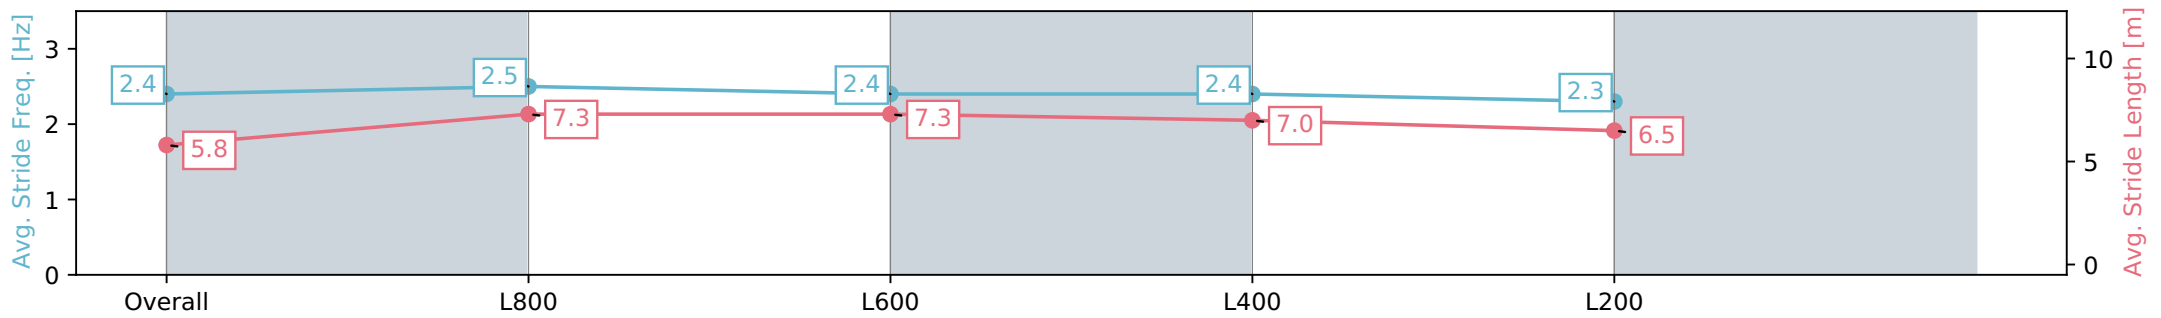

Morphettville Parks SA - Professional

Race 1: Quayclean Handicap - 1000m

29 June 2024 - 11:32AM

Track Rating: Heavy 8, Weather: Raining, Rail Position: +9m 1000m-W/Post, +6m Remainder. Sectional 612m

Section	Overall	L800	L600	L400	L200
Section Times	1:01.36 [2] (0:14.16)	0:47.20 [5] (0:11.07)	0:36.13 [4] (0:11.34)	0:24.79 [4] (0:11.87)	0:12.92 [4] (0:12.92)
Average Speed [km/h]	50.9	65.1	63.5	60.6	55.2
Top Speed [km/h]	68.2	68.1	64.7	63.0	59.7
Avg. Dist. to Rail [m]	2.9	1.2	0.2	0.9	3.2
Avg. Stride Freq. [Hz]	2.4	2.5	2.4	2.4	2.3
Avg. Stride Length [m]	5.8	7.3	7.3	7.0	6.5