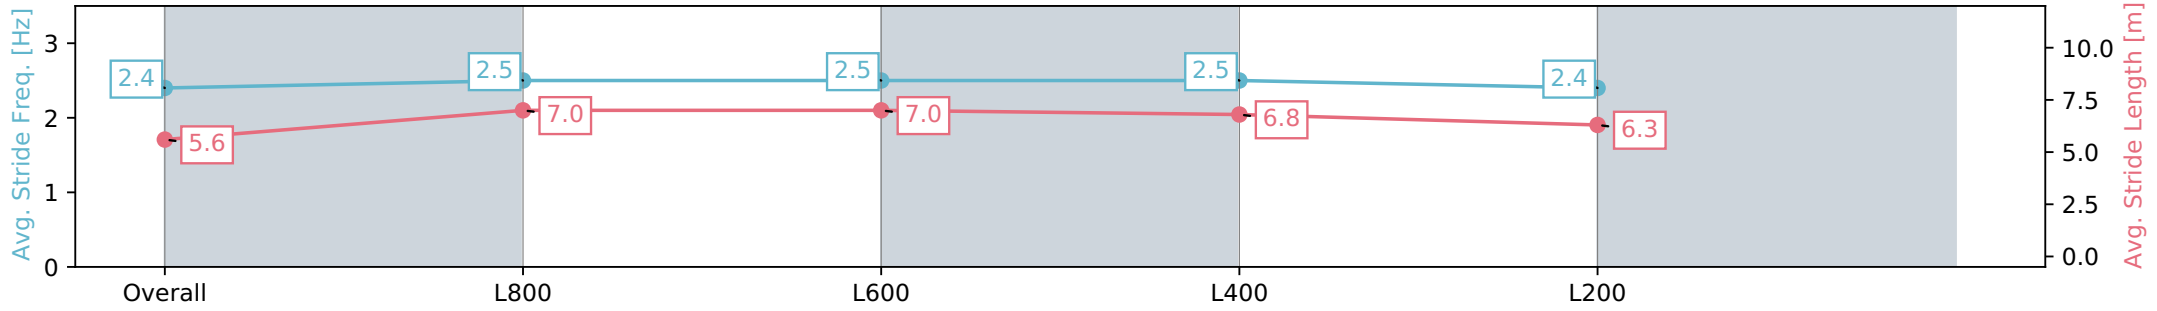

Morphettville Parks SA - Professional

Race 1: Quayclean Handicap - 1000m

29 June 2024 - 11:32AM

Track Rating: Heavy 8, Weather: Raining, Rail Position: +9m 1000m-W/Post, +6m Remainder. Sectional 612m

Section	Overall	L800	L600	L400	L200
Section Times	1:01.62 [3] (0:14.31)	0:47.31 [6] (0:11.15)	0:36.16 [6] (0:11.46)	0:24.70 [6] (0:11.85)	0:12.85 [7] (0:12.85)
Average Speed [km/h]	50.3	64.8	63.9	61.2	55.5
Top Speed [km/h]	66.3	66.6	65.8	63.2	58.3
Avg. Dist. to Rail [m]	4.0	1.7	2.7	6.4	10.2
Avg. Stride Freq. [Hz]	2.4	2.5	2.5	2.5	2.4
Avg. Stride Length [m]	5.6	7.0	7.0	6.8	6.3