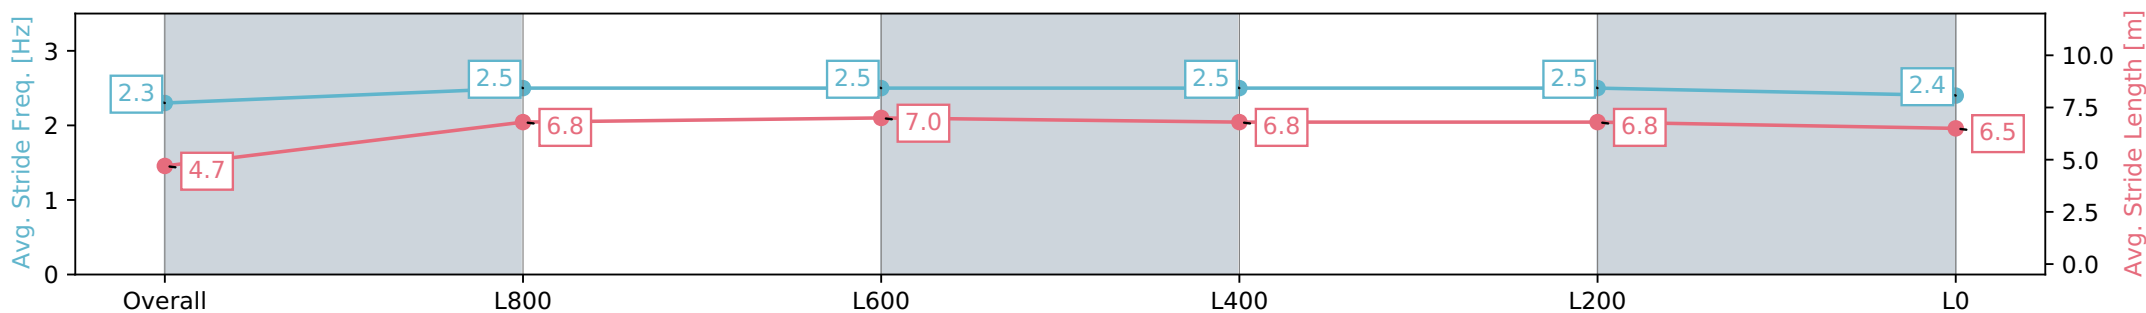

Morphettville SA - Professional

Race 9: Sportsbet Fast Form Handicap - 1100m

22 June 2024 - 4:22PM

Track Rating: Soft 6, Weather: Fine, Rail Position: +13m 1200m-W/  
Post, +8m Remainder Sectional 617m

Section	Overall	L800	L600	L400	L200	L0
Section Times	1:09.32 [14] (0:09.12)	1:00.20 [8] (0:11.66)	0:48.54 [7] (0:11.66)	0:36.88 [7] (0:12.18)	0:24.70 [11] (0:11.86)	0:12.84 [14] (0:12.84)
Average Speed [km/h]	39.5	61.8	63.1	61.9	61.6	56.1
Top Speed [km/h]	60.6	63.5	63.8	65.5	63.2	58.9
Avg. Dist. to Rail [m]	11.8	6.6	5.7	8.4	11.7	10.6
Avg. Stride Freq. [Hz]	2.3	2.5	2.5	2.5	2.5	2.4
Avg. Stride Length [m]	4.7	6.8	7.0	6.8	6.8	6.5