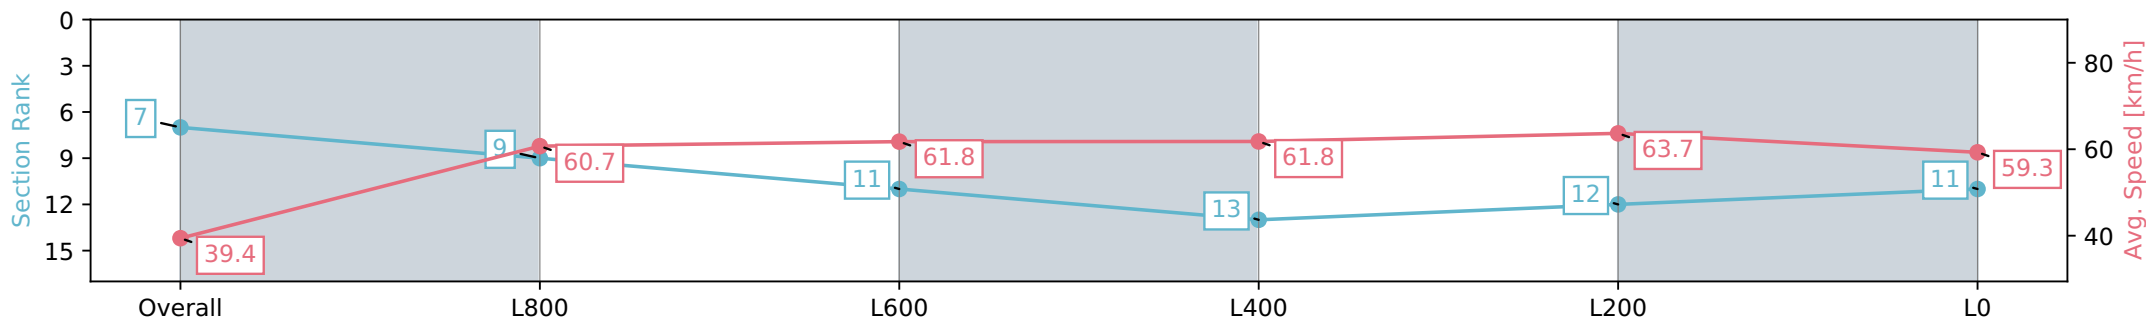

Section	Overall	L800	L600	L400	L200	L0
Section Times	1:08.25 [7] (0:09.14)	0:59.11 [9] (0:11.86)	0:47.25 [11] (0:11.79)	0:35.46 [13] (0:11.89)	0:23.57 [12] (0:11.42)	0:12.15 [11] (0:12.15)
Average Speed [km/h]	39.4	60.7	61.8	61.8	63.7	59.3
Top Speed [km/h]	58.7	62.8	62.7	62.9	64.6	61.9
Avg. Dist. to Rail [m]	6.7	4.6	3.0	3.9	9.3	13.3
Avg. Stride Freq. [Hz]	2.1	2.2	2.2	2.2	2.3	2.3
Avg. Stride Length [m]	5.1	7.5	7.7	7.7	7.8	7.1