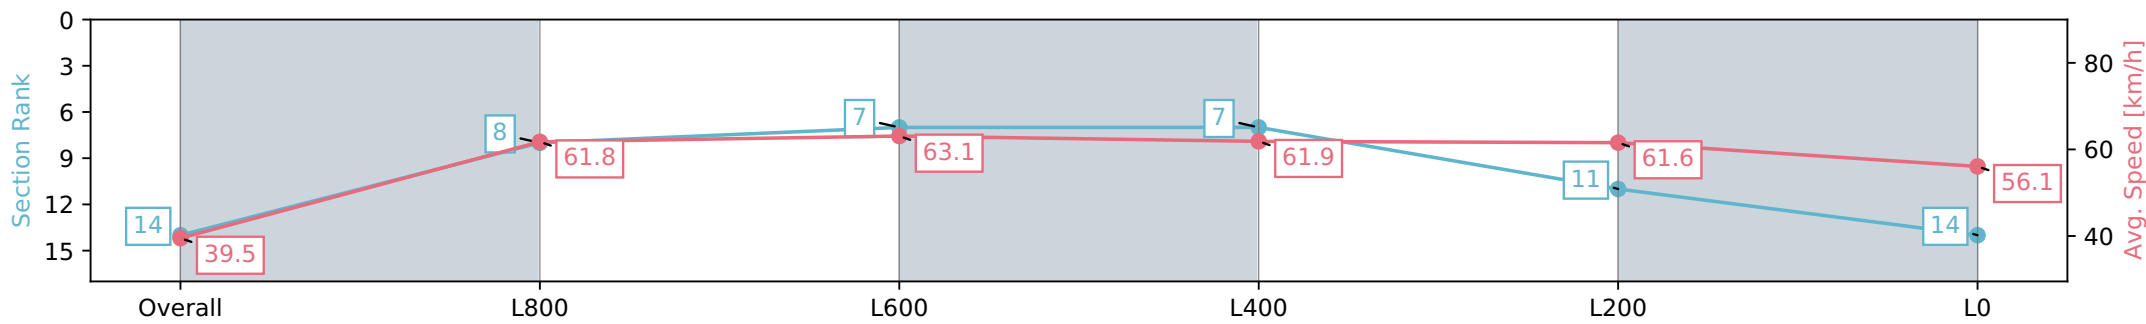

Morphettville SA - Professional

Race 9: Sportsbet Fast Form Handicap - 1100m

22 June 2024 - 4:22PM

Track Rating: Soft 6, Weather: Fine, Rail Position: +13m 1200m-W/  
Post, +8m Remainder Sectional 617m

Section	Overall	L800	L600	L400	L200	L0
Section Times	1:09.32 [14] (0:09.12)	1:00.20 [8] (0:11.66)	0:48.54 [7] (0:11.66)	0:36.88 [7] (0:12.18)	0:24.70 [11] (0:11.86)	0:12.84 [14] (0:12.84)
Average Speed [km/h]	39.5	61.8	63.1	61.9	61.6	56.1
Top Speed [km/h]	60.6	63.5	63.8	65.5	63.2	58.9
Avg. Dist. to Rail [m]	11.8	6.6	5.7	8.4	11.7	10.6
Avg. Stride Freq. [Hz]	2.3	2.5	2.5	2.5	2.5	2.4
Avg. Stride Length [m]	4.7	6.8	7.0	6.8	6.8	6.5