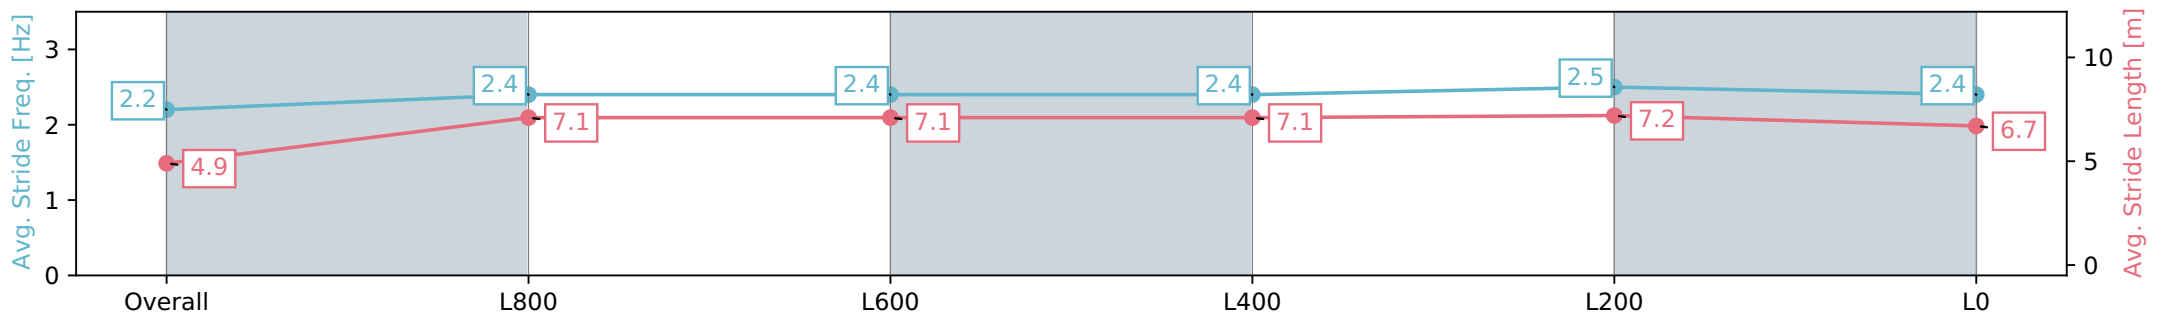

Morphettville SA - Professional

Race 9: Sportsbet Fast Form Handicap - 1100m

22 June 2024 - 4:22PM

Track Rating: Soft 6, Weather: Fine, Rail Position: +13m 1200m-W/  
Post, +8m Remainder Sectional 617m

Section	Overall	L800	L600	L400	L200	L0
Section Times	1:07.84 [2] (0:09.12)	0:58.72 [7] (0:11.52)	0:47.20 [5] (0:11.73)	0:35.47 [6] (0:12.10)	0:23.37 [7] (0:11.25)	0:12.12 [3] (0:12.12)
Average Speed [km/h]	39.4	62.6	62.2	61.1	64.5	59.5
Top Speed [km/h]	62.0	63.9	62.7	62.8	68.6	63.4
Avg. Dist. to Rail [m]	11.1	5.4	3.2	5.2	8.3	10.4
Avg. Stride Freq. [Hz]	2.2	2.4	2.4	2.4	2.5	2.4
Avg. Stride Length [m]	4.9	7.1	7.1	7.1	7.2	6.7