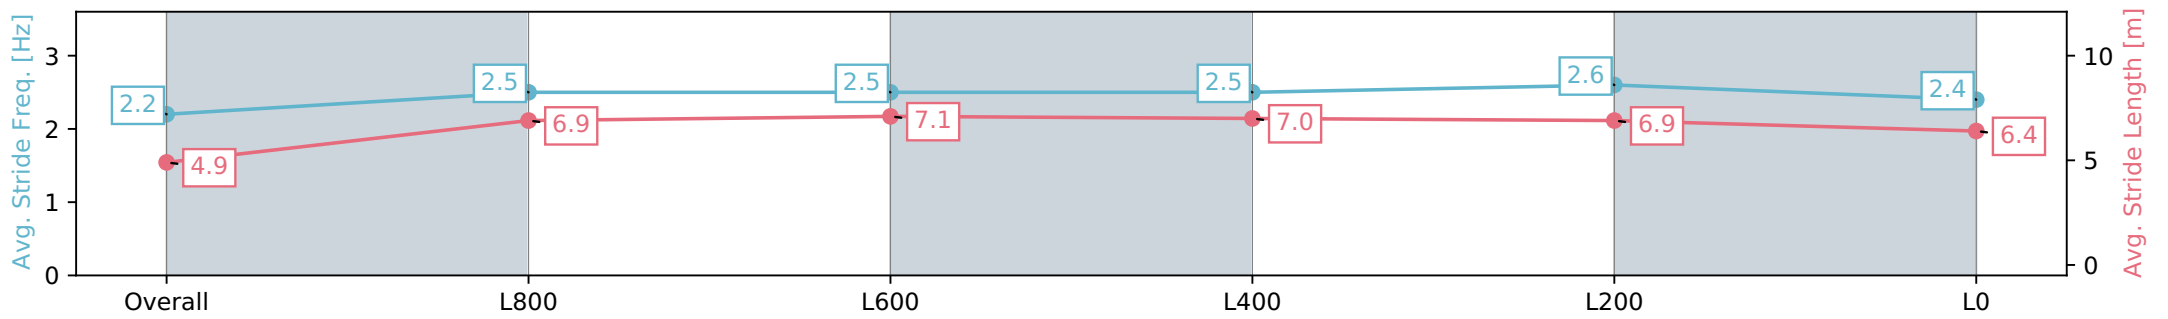

Morphettville SA - Professional

Race 9: Sportsbet Fast Form Handicap - 1100m

22 June 2024 - 4:22PM

Track Rating: Soft 6, Weather: Fine, Rail Position: +13m 1200m-W/  
Post, +8m Remainder Sectional 617m

Section	Overall	L800	L600	L400	L200	L0
Section Times	1:08.62 [9] (0:09.28)	0:59.34 [13] (0:11.74)	0:47.60 [12] (0:11.62)	0:35.98 [10] (0:11.84)	0:24.14 [8] (0:11.45)	0:12.69 [7] (0:12.69)
Average Speed [km/h]	38.8	61.4	62.4	61.8	63.5	56.7
Top Speed [km/h]	59.1	63.0	63.2	62.7	64.8	61.8
Avg. Dist. to Rail [m]	5.8	4.3	2.1	3.1	8.5	10.7
Avg. Stride Freq. [Hz]	2.2	2.5	2.5	2.5	2.6	2.4
Avg. Stride Length [m]	4.9	6.9	7.1	7.0	6.9	6.4