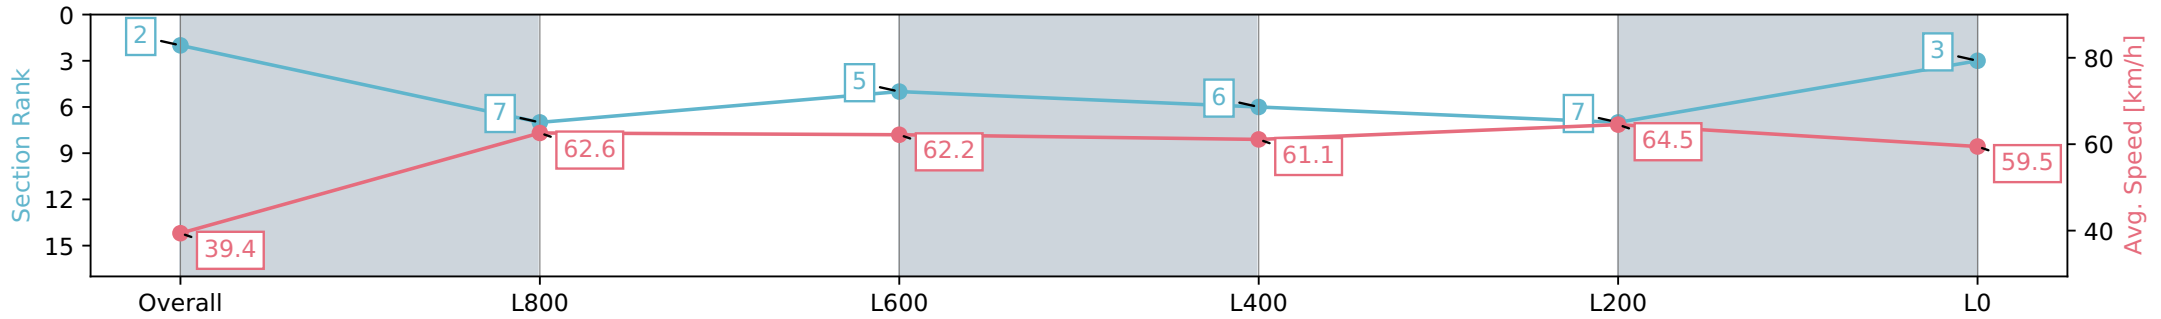

Morphettville SA - Professional

Race 9: Sportsbet Fast Form Handicap - 1100m

22 June 2024 - 4:22PM

Track Rating: Soft 6, Weather: Fine, Rail Position: +13m 1200m-W/  
Post, +8m Remainder Sectional 617m

Section	Overall	L800	L600	L400	L200	L0
Section Times	1:07.84 [2] (0:09.12)	0:58.72 [7] (0:11.52)	0:47.20 [5] (0:11.73)	0:35.47 [6] (0:12.10)	0:23.37 [7] (0:11.25)	0:12.12 [3] (0:12.12)
Average Speed [km/h]	39.4	62.6	62.2	61.1	64.5	59.5
Top Speed [km/h]	62.0	63.9	62.7	62.8	68.6	63.4
Avg. Dist. to Rail [m]	11.1	5.4	3.2	5.2	8.3	10.4
Avg. Stride Freq. [Hz]	2.2	2.4	2.4	2.4	2.5	2.4
Avg. Stride Length [m]	4.9	7.1	7.1	7.1	7.2	6.7