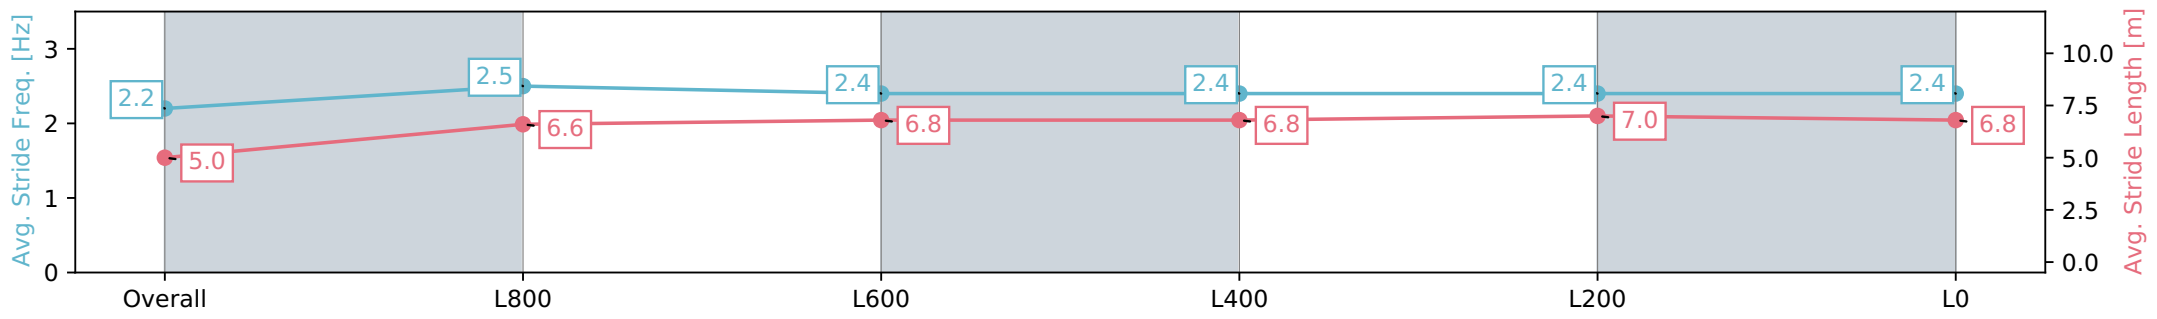

Morphettville SA - Professional

Race 9: Sportsbet Fast Form Handicap - 1100m

22 June 2024 - 4:22PM

Track Rating: Soft 6, Weather: Fine, Rail Position: +13m 1200m-W/  
Post, +8m Remainder Sectional 617m

Section	Overall	L800	L600	L400	L200	L0
Section Times	1:07.99 [5] (0:09.23)	0:58.76 [12] (0:11.75)	0:47.01 [10] (0:11.60)	0:35.41 [8] (0:11.75)	0:23.66 [5] (0:11.49)	0:12.17 [6] (0:12.17)
Average Speed [km/h]	38.9	61.3	62.5	61.8	62.8	59.1
Top Speed [km/h]	58.9	64.4	63.8	62.6	64.1	62.3
Avg. Dist. to Rail [m]	3.7	3.4	1.8	1.5	4.1	5.3
Avg. Stride Freq. [Hz]	2.2	2.5	2.4	2.4	2.4	2.4
Avg. Stride Length [m]	5.0	6.6	6.8	6.8	7.0	6.8