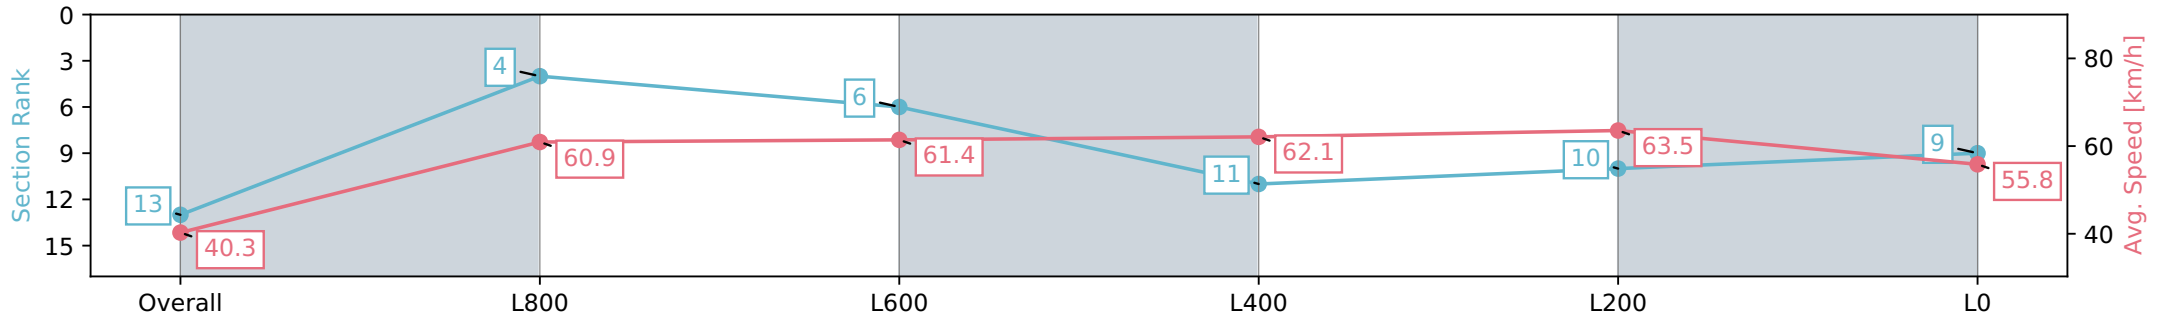

Morphettville SA - Professional

Race 9: Sportsbet Fast Form Handicap - 1100m

22 June 2024 - 4:22PM

Track Rating: Soft 6, Weather: Fine, Rail Position: +13m 1200m-W/  
Post, +8m Remainder Sectional 617m

Section	Overall	L800	L600	L400	L200	L0
Section Times	1:08.94 [13] (0:08.95)	0:59.99 [4] (0:11.81)	0:48.18 [6] (0:11.92)	0:36.26 [11] (0:11.89)	0:24.37 [10] (0:11.47)	0:12.90 [9] (0:12.90)
Average Speed [km/h]	40.3	60.9	61.4	62.1	63.5	55.8
Top Speed [km/h]	56.5	64.6	64.0	63.0	64.9	62.2
Avg. Dist. to Rail [m]	6.5	4.4	4.1	5.0	10.8	12.3
Avg. Stride Freq. [Hz]	2.3	2.6	2.5	2.6	2.6	2.5
Avg. Stride Length [m]	4.7	6.5	6.7	6.7	6.7	6.3