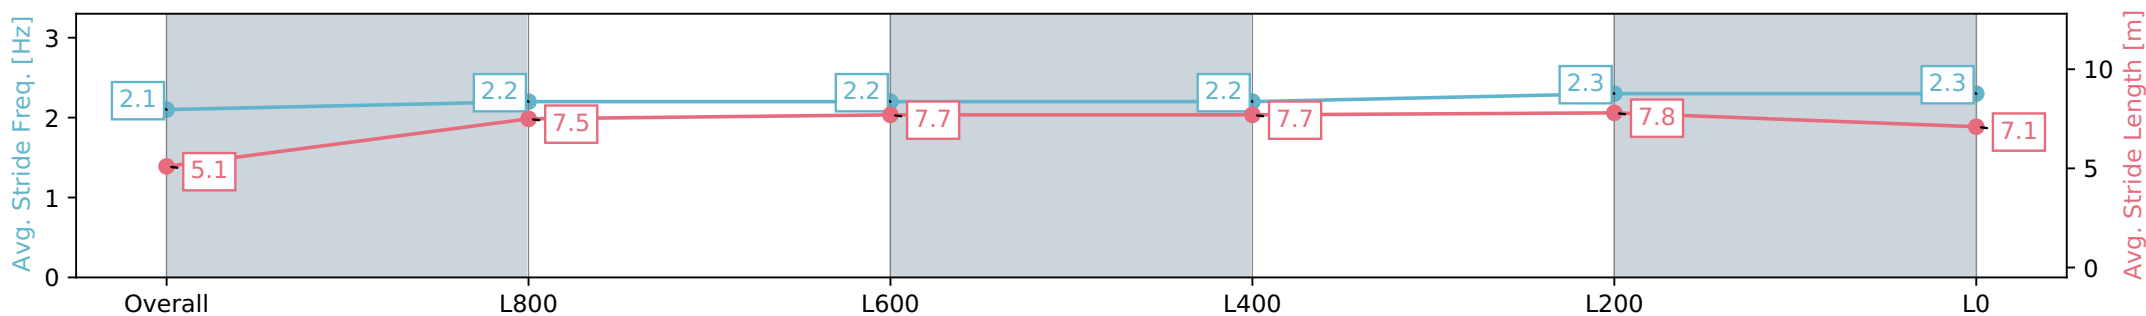

Section	Overall	L800	L600	L400	L200	L0
Section Times	1:08.25 [7] (0:09.14)	0:59.11 [9] (0:11.86)	0:47.25 [11] (0:11.79)	0:35.46 [13] (0:11.89)	0:23.57 [12] (0:11.42)	0:12.15 [11] (0:12.15)
Average Speed [km/h]	39.4	60.7	61.8	61.8	63.7	59.3
Top Speed [km/h]	58.7	62.8	62.7	62.9	64.6	61.9
Avg. Dist. to Rail [m]	6.7	4.6	3.0	3.9	9.3	13.3
Avg. Stride Freq. [Hz]	2.1	2.2	2.2	2.2	2.3	2.3
Avg. Stride Length [m]	5.1	7.5	7.7	7.7	7.8	7.1