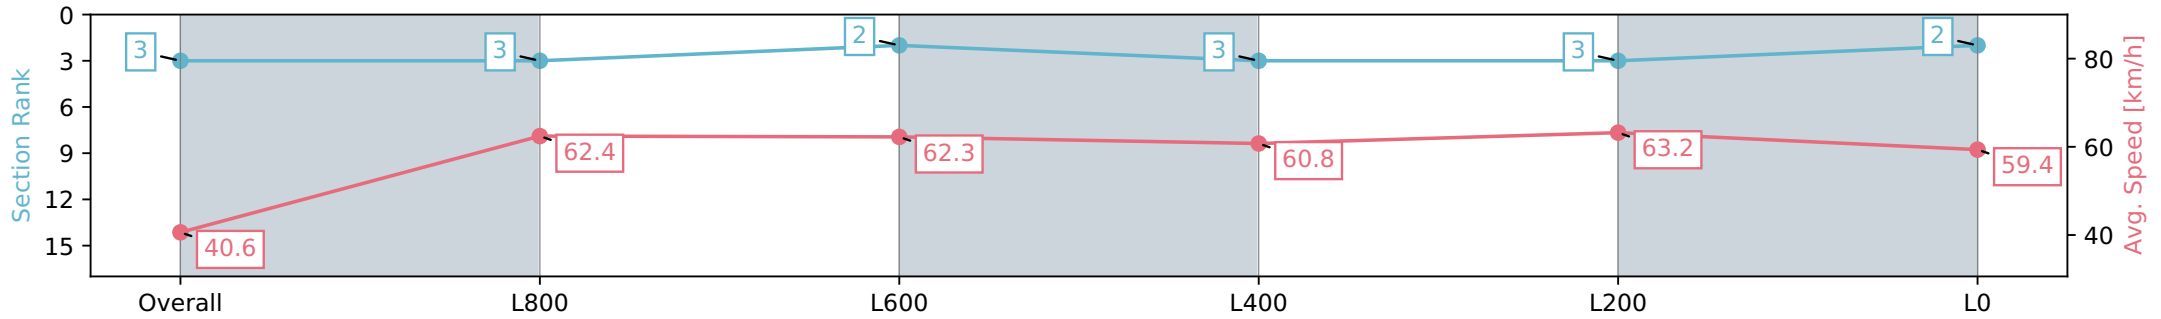

Section	Overall	L800	L600	L400	L200	L0
Section Times	1:07.84 [3] (0:08.87)	0:58.97 [3] (0:11.54)	0:47.43 [2] (0:11.76)	0:35.67 [3] (0:12.06)	0:23.61 [3] (0:11.47)	0:12.14 [2] (0:12.14)
Average Speed [km/h]	40.6	62.4	62.3	60.8	63.2	59.4
Top Speed [km/h]	60.3	64.5	63.5	61.6	64.9	62.3
Avg. Dist. to Rail [m]	12.3	7.7	4.2	3.3	7.8	10.2
Avg. Stride Freq. [Hz]	2.2	2.4	2.4	2.4	2.4	2.4
Avg. Stride Length [m]	5.1	7.3	7.2	7.1	7.2	6.8