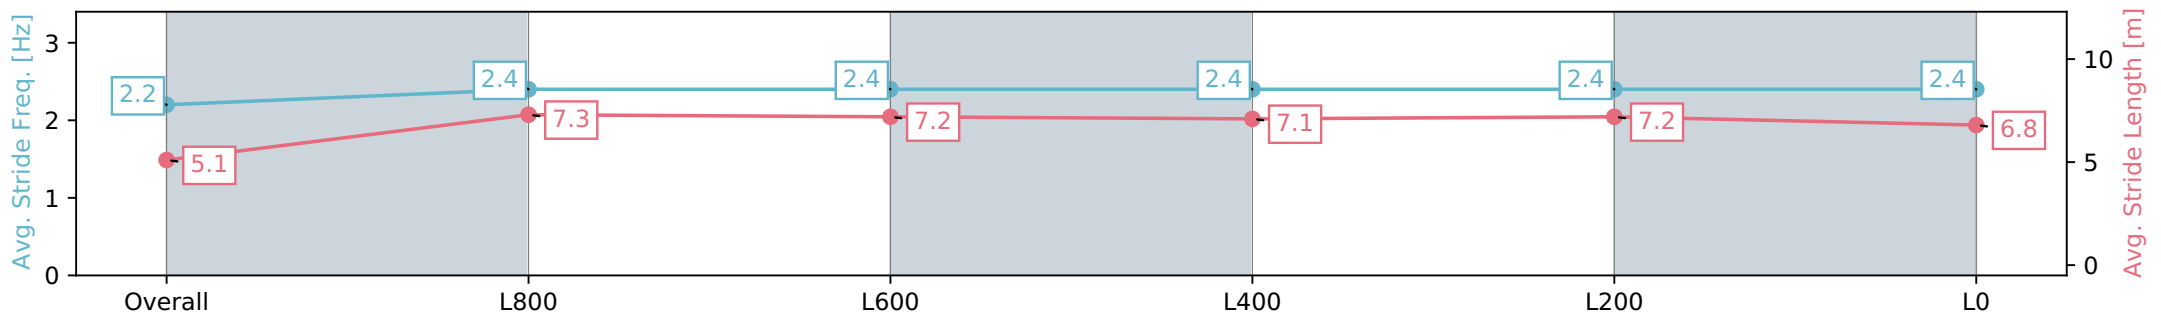

Section	Overall	L800	L600	L400	L200	L0
Section Times	1:07.84 [3] (0:08.87)	0:58.97 [3] (0:11.54)	0:47.43 [2] (0:11.76)	0:35.67 [3] (0:12.06)	0:23.61 [3] (0:11.47)	0:12.14 [2] (0:12.14)
Average Speed [km/h]	40.6	62.4	62.3	60.8	63.2	59.4
Top Speed [km/h]	60.3	64.5	63.5	61.6	64.9	62.3
Avg. Dist. to Rail [m]	12.3	7.7	4.2	3.3	7.8	10.2
Avg. Stride Freq. [Hz]	2.2	2.4	2.4	2.4	2.4	2.4
Avg. Stride Length [m]	5.1	7.3	7.2	7.1	7.2	6.8