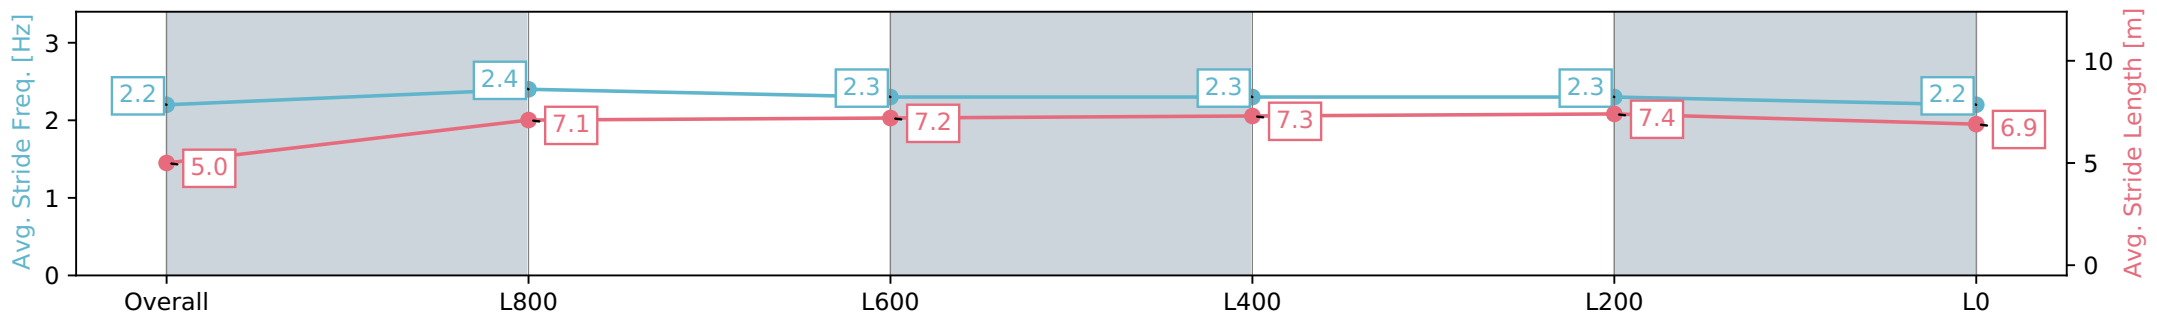

Morphettville SA - Professional

Race 9: Sportsbet Fast Form Handicap - 1100m

22 June 2024 - 4:22PM

Track Rating: Soft 6, Weather: Fine, Rail Position: +13m 1200m-W/  
Post, +8m Remainder Sectional 617m

Section	Overall	L800	L600	L400	L200	L0
Section Times	1:08.66 [10] (0:08.87)	0:59.79 [2] (0:11.27)	0:48.52 [1] (0:11.65)	0:36.87 [1] (0:12.05)	0:24.82 [1] (0:11.93)	0:12.89 [4] (0:12.89)
Average Speed [km/h]	40.6	63.9	62.1	60.1	60.6	55.8
Top Speed [km/h]	60.5	67.9	62.8	60.9	61.2	59.6
Avg. Dist. to Rail [m]	1.9	1.6	1.2	1.2	3.4	3.3
Avg. Stride Freq. [Hz]	2.2	2.4	2.3	2.3	2.3	2.2
Avg. Stride Length [m]	5.0	7.1	7.2	7.3	7.4	6.9