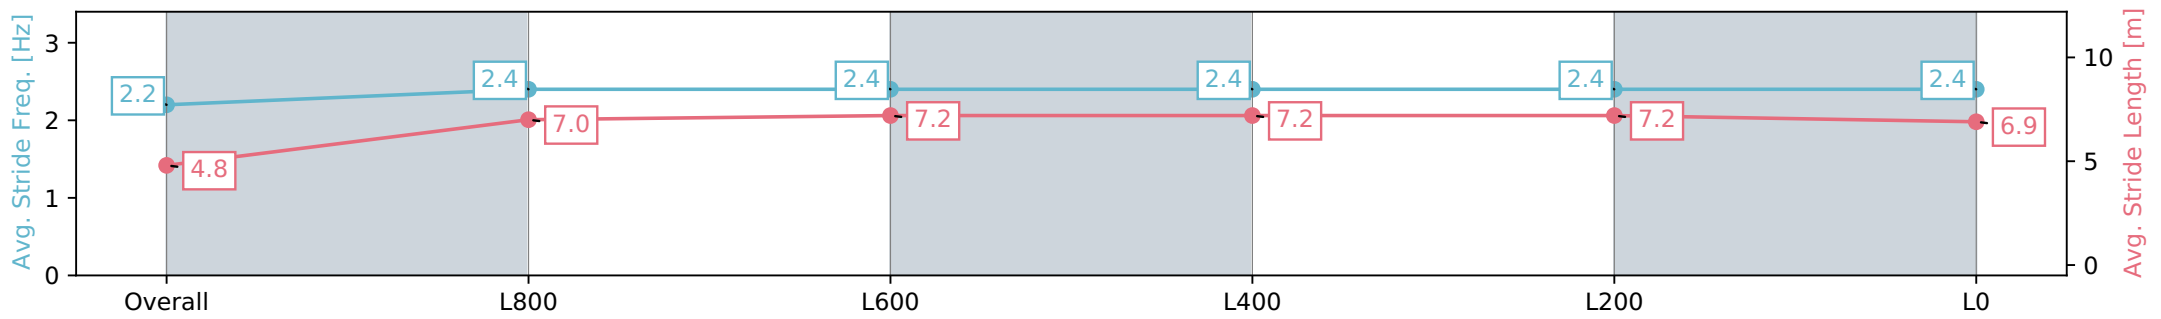

Morphettville SA - Professional

Race 9: Sportsbet Fast Form Handicap - 1100m

22 June 2024 - 4:22PM

Track Rating: Soft 6, Weather: Fine, Rail Position: +13m 1200m-W/  
Post, +8m Remainder Sectional 617m

Section	Overall	L800	L600	L400	L200	L0
Section Times	1:08.72 [11] (0:09.42)	0:59.30 [14] (0:11.76)	0:47.54 [14] (0:11.74)	0:35.80 [14] (0:11.97)	0:23.83 [14] (0:11.57)	0:12.25 [13] (0:12.25)
Average Speed [km/h]	38.2	61.2	62.4	62.3	63.2	58.7
Top Speed [km/h]	58.9	63.3	64.1	63.7	64.2	62.4
Avg. Dist. to Rail [m]	4.0	5.7	4.4	6.8	12.9	13.9
Avg. Stride Freq. [Hz]	2.2	2.4	2.4	2.4	2.4	2.4
Avg. Stride Length [m]	4.8	7.0	7.2	7.2	7.2	6.9