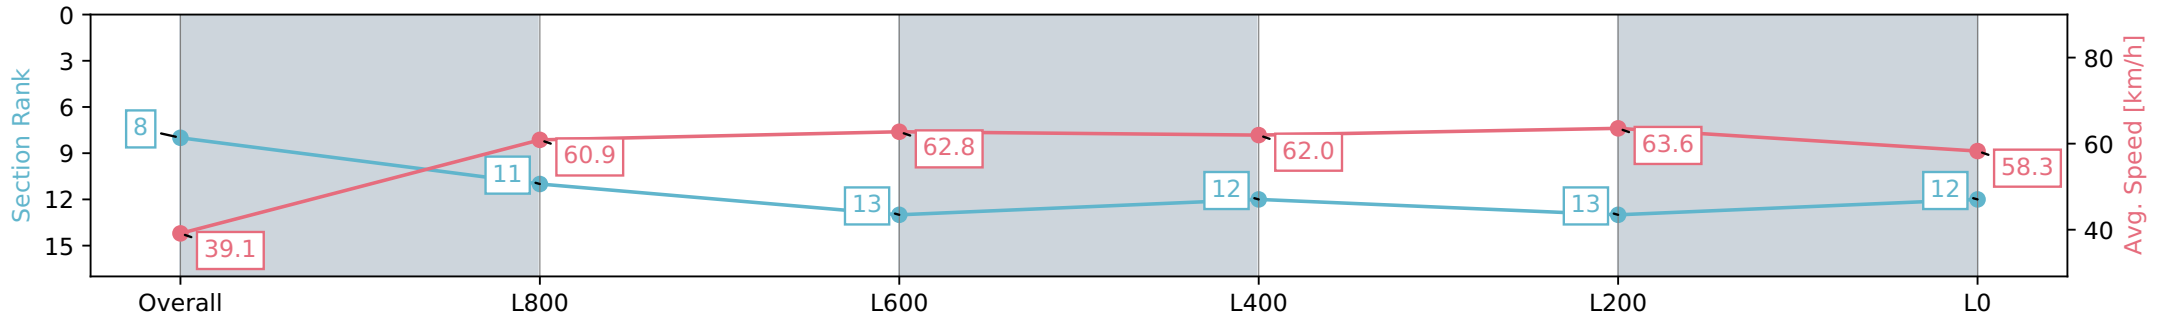

Morphettville SA - Professional

Race 9: Sportsbet Fast Form Handicap - 1100m

22 June 2024 - 4:22PM

Track Rating: Soft 6, Weather: Fine, Rail Position: +13m 1200m-W/  
Post, +8m Remainder Sectional 617m

Section	Overall	L800	L600	L400	L200	L0
Section Times	1:08.55 [8] (0:09.22)	0:59.33 [11] (0:11.82)	0:47.51 [13] (0:11.70)	0:35.81 [12] (0:11.99)	0:23.82 [13] (0:11.48)	0:12.34 [12] (0:12.34)
Average Speed [km/h]	39.1	60.9	62.8	62.0	63.6	58.3
Top Speed [km/h]	58.5	63.5	63.8	63.7	64.2	62.8
Avg. Dist. to Rail [m]	8.3	6.0	4.8	6.2	11.9	15.3
Avg. Stride Freq. [Hz]	2.2	2.4	2.4	2.4	2.6	2.5
Avg. Stride Length [m]	4.8	6.9	7.1	7.2	6.8	6.6