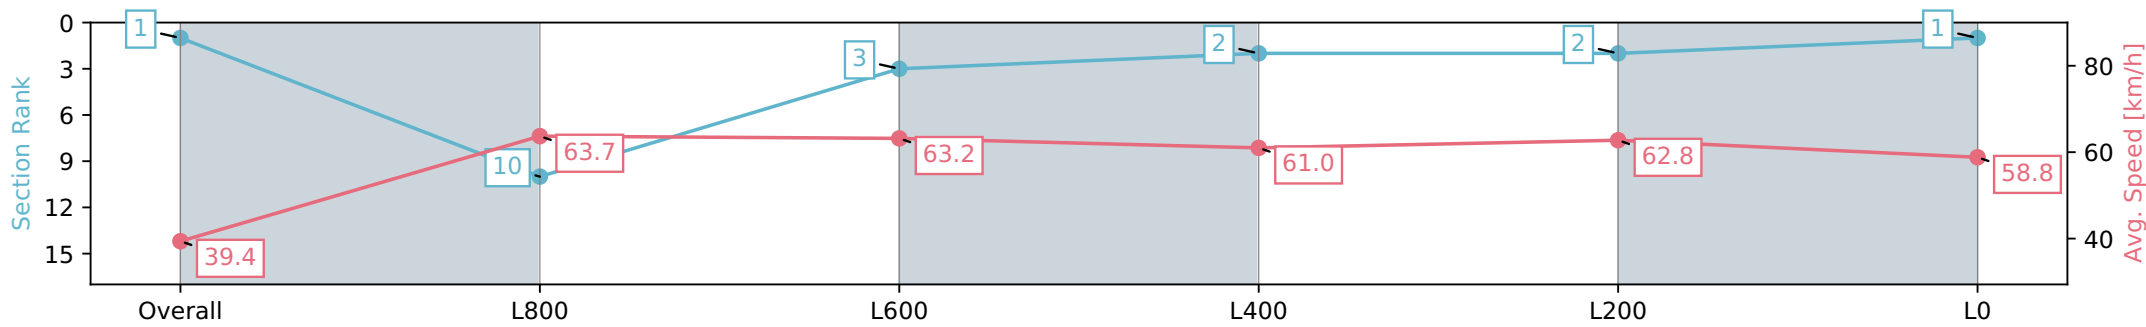

Section	Overall	L800	L600	L400	L200	L0
Section Times	1:07.68 [1] (0:09.15)	0:58.53 [10] (0:11.30)	0:47.23 [3] (0:11.48)	0:35.75 [2] (0:11.97)	0:23.78 [2] (0:11.53)	0:12.25 [1] (0:12.25)
Average Speed [km/h]	39.4	63.7	63.2	61.0	62.8	58.8
Top Speed [km/h]	63.2	64.7	65.4	62.9	64.5	61.0
Avg. Dist. to Rail [m]	9.8	3.8	1.6	2.6	6.6	8.2
Avg. Stride Freq. [Hz]	2.3	2.5	2.4	2.4	2.4	2.3
Avg. Stride Length [m]	4.6	7.2	7.2	7.1	7.2	6.8