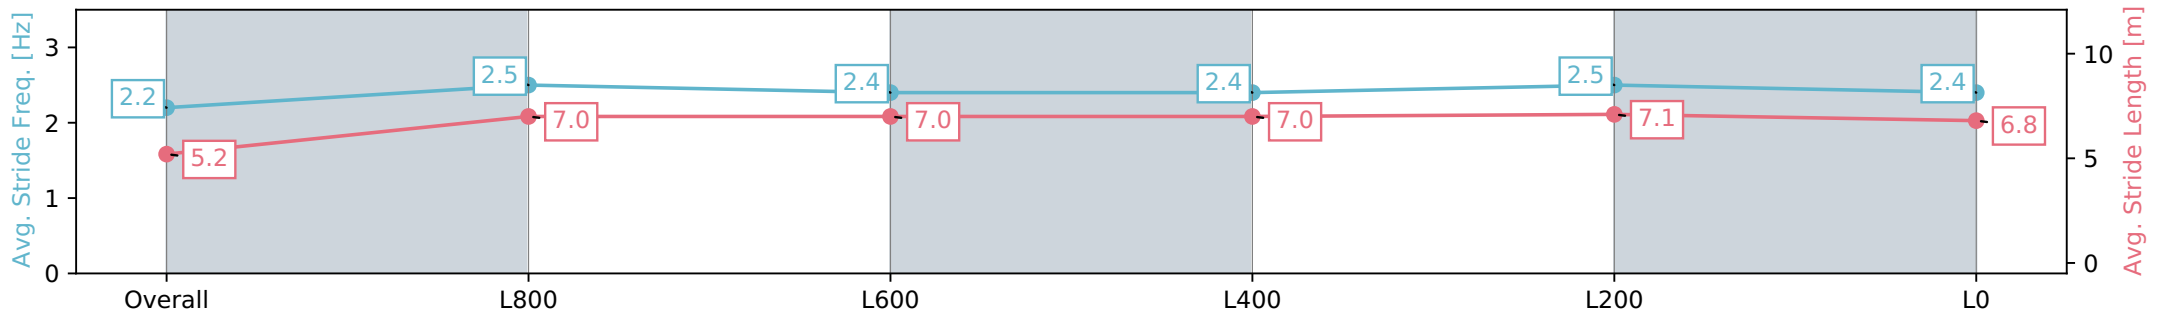

Section	Overall	L800	L600	L400	L200	L0
Section Times	1:08.12 [6] (0:08.85)	0:59.27 [1] (0:11.63)	0:47.64 [4] (0:11.86)	0:35.78 [4] (0:12.05)	0:23.73 [6] (0:11.41)	0:12.32 [5] (0:12.32)
Average Speed [km/h]	40.8	61.9	61.6	61.0	63.5	58.3
Top Speed [km/h]	60.2	63.2	63.2	63.1	64.4	62.9
Avg. Dist. to Rail [m]	8.8	4.4	3.9	4.1	6.3	6.7
Avg. Stride Freq. [Hz]	2.2	2.5	2.4	2.4	2.5	2.4
Avg. Stride Length [m]	5.2	7.0	7.0	7.0	7.1	6.8