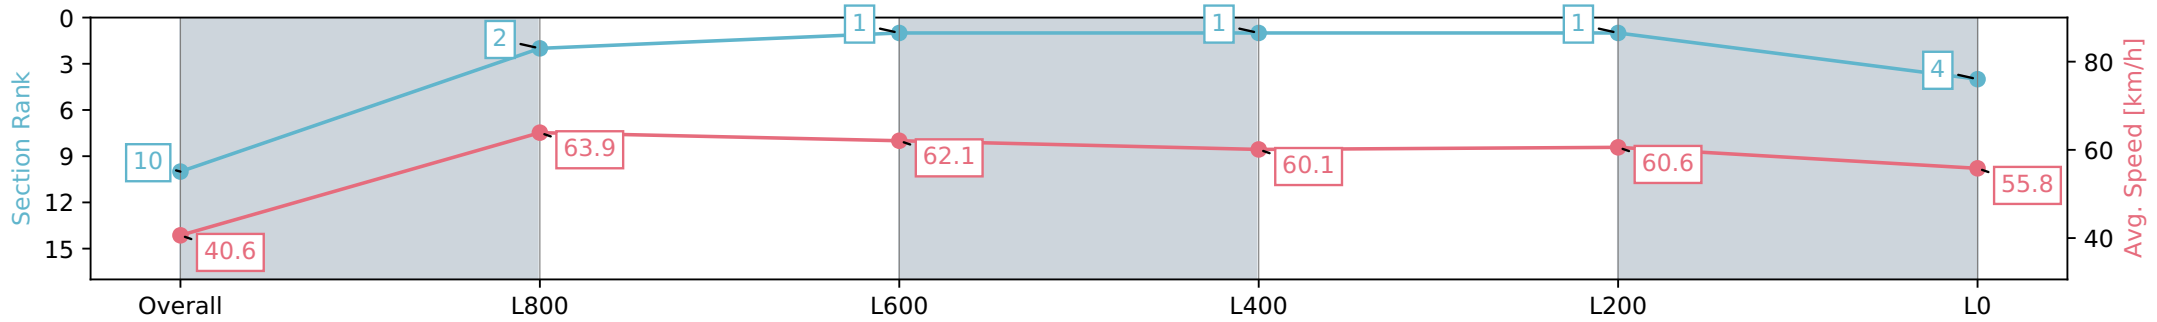

Morphettville SA - Professional

Race 9: Sportsbet Fast Form Handicap - 1100m

22 June 2024 - 4:22PM

Track Rating: Soft 6, Weather: Fine, Rail Position: +13m 1200m-W/  
Post, +8m Remainder Sectional 617m

Section	Overall	L800	L600	L400	L200	L0
Section Times	1:08.66 [10] (0:08.87)	0:59.79 [2] (0:11.27)	0:48.52 [1] (0:11.65)	0:36.87 [1] (0:12.05)	0:24.82 [1] (0:11.93)	0:12.89 [4] (0:12.89)
Average Speed [km/h]	40.6	63.9	62.1	60.1	60.6	55.8
Top Speed [km/h]	60.5	67.9	62.8	60.9	61.2	59.6
Avg. Dist. to Rail [m]	1.9	1.6	1.2	1.2	3.4	3.3
Avg. Stride Freq. [Hz]	2.2	2.4	2.3	2.3	2.3	2.2
Avg. Stride Length [m]	5.0	7.1	7.2	7.3	7.4	6.9