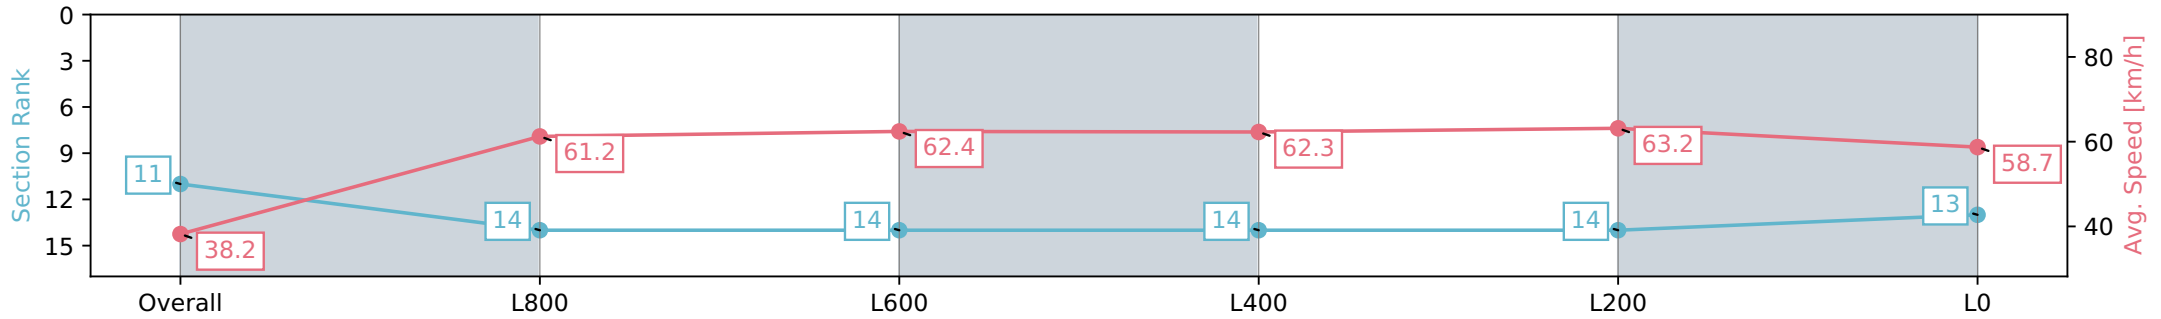

Morphettville SA - Professional

Race 9: Sportsbet Fast Form Handicap - 1100m

22 June 2024 - 4:22PM

Track Rating: Soft 6, Weather: Fine, Rail Position: +13m 1200m-W/  
Post, +8m Remainder Sectional 617m

Section	Overall	L800	L600	L400	L200	L0
Section Times	1:08.72 [11] (0:09.42)	0:59.30 [14] (0:11.76)	0:47.54 [14] (0:11.74)	0:35.80 [14] (0:11.97)	0:23.83 [14] (0:11.57)	0:12.25 [13] (0:12.25)
Average Speed [km/h]	38.2	61.2	62.4	62.3	63.2	58.7
Top Speed [km/h]	58.9	63.3	64.1	63.7	64.2	62.4
Avg. Dist. to Rail [m]	4.0	5.7	4.4	6.8	12.9	13.9
Avg. Stride Freq. [Hz]	2.2	2.4	2.4	2.4	2.4	2.4
Avg. Stride Length [m]	4.8	7.0	7.2	7.2	7.2	6.9