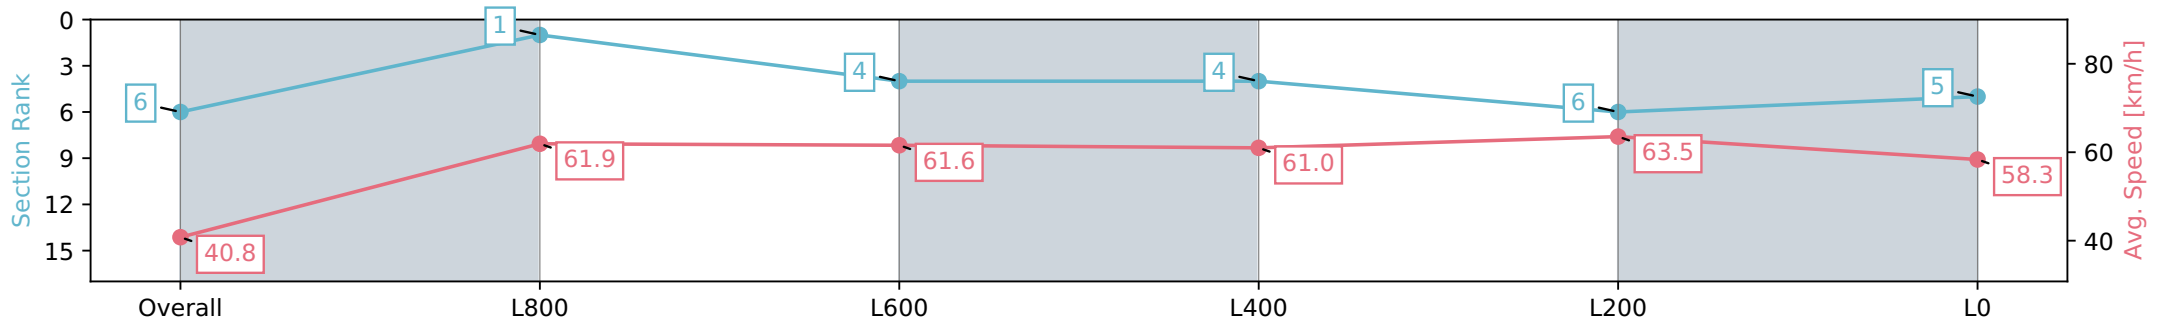

Section	Overall	L800	L600	L400	L200	L0
Section Times	1:08.12 [6] (0:08.85)	0:59.27 [1] (0:11.63)	0:47.64 [4] (0:11.86)	0:35.78 [4] (0:12.05)	0:23.73 [6] (0:11.41)	0:12.32 [5] (0:12.32)
Average Speed [km/h]	40.8	61.9	61.6	61.0	63.5	58.3
Top Speed [km/h]	60.2	63.2	63.2	63.1	64.4	62.9
Avg. Dist. to Rail [m]	8.8	4.4	3.9	4.1	6.3	6.7
Avg. Stride Freq. [Hz]	2.2	2.5	2.4	2.4	2.5	2.4
Avg. Stride Length [m]	5.2	7.0	7.0	7.0	7.1	6.8