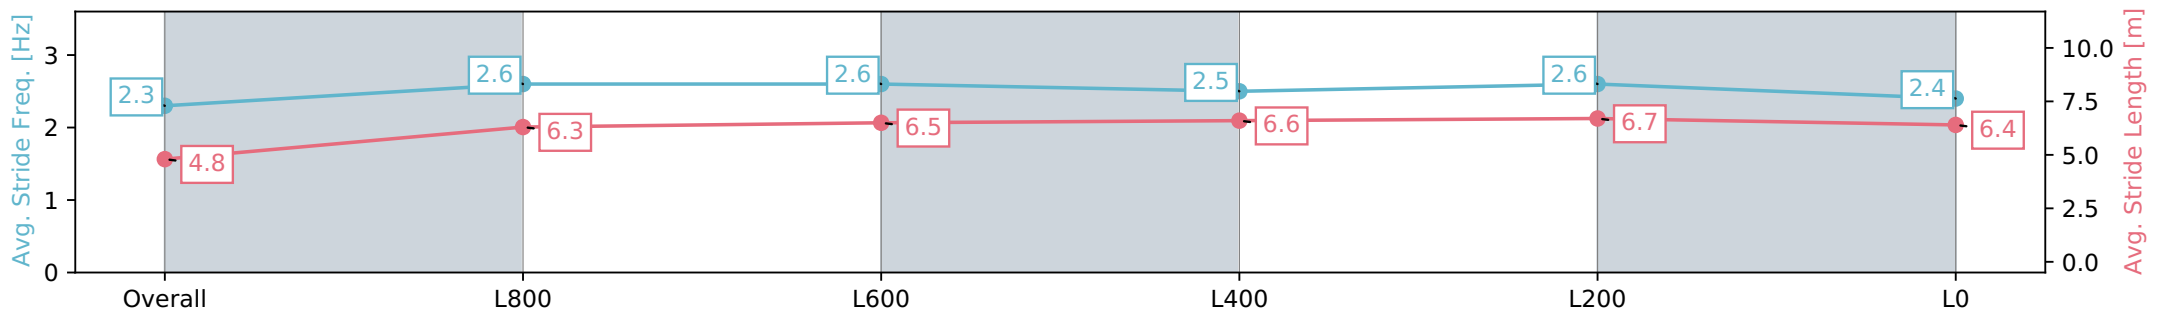

Morphettville SA - Professional

Race 9: Sportsbet Fast Form Handicap - 1100m

22 June 2024 - 4:22PM

Track Rating: Soft 6, Weather: Fine, Rail Position: +13m 1200m-W/  
Post, +8m Remainder Sectional 617m

Section	Overall	L800	L600	L400	L200	L0
Section Times	1:08.92 [12] (0:09.02)	0:59.90 [5] (0:11.76)	0:48.14 [8] (0:11.57)	0:36.56 [5] (0:11.87)	0:24.69 [3] (0:11.81)	0:12.88 [10] (0:12.88)
Average Speed [km/h]	39.9	61.3	62.7	61.4	61.3	56.0
Top Speed [km/h]	61.2	62.1	63.5	62.2	62.9	60.2
Avg. Dist. to Rail [m]	2.7	3.0	1.8	2.6	6.0	6.8
Avg. Stride Freq. [Hz]	2.3	2.6	2.6	2.5	2.6	2.4
Avg. Stride Length [m]	4.8	6.3	6.5	6.6	6.7	6.4

- [ ] Ranking at each section and finish
- :-:- No data available at this section
- NA No data available

Horse/Jockey Name	STARTIDE/Lachlan Neindorf
Finish Rank	13
Fastest Section Time (Section)	0:11.47 (L400)
Top Speed [km/h] (Section)	64.9 (L600)
Race State	Finished