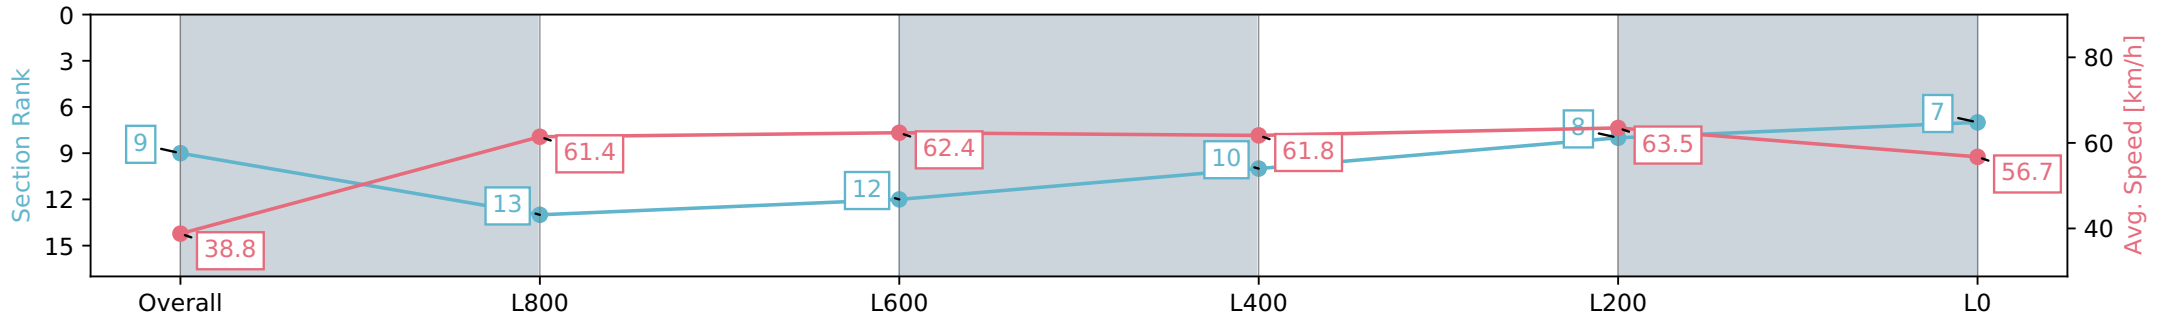

Morphettville SA - Professional

Race 9: Sportsbet Fast Form Handicap - 1100m

22 June 2024 - 4:22PM

Track Rating: Soft 6, Weather: Fine, Rail Position: +13m 1200m-W/  
Post, +8m Remainder Sectional 617m

Section	Overall	L800	L600	L400	L200	L0
Section Times	1:08.62 [9] (0:09.28)	0:59.34 [13] (0:11.74)	0:47.60 [12] (0:11.62)	0:35.98 [10] (0:11.84)	0:24.14 [8] (0:11.45)	0:12.69 [7] (0:12.69)
Average Speed [km/h]	38.8	61.4	62.4	61.8	63.5	56.7
Top Speed [km/h]	59.1	63.0	63.2	62.7	64.8	61.8
Avg. Dist. to Rail [m]	5.8	4.3	2.1	3.1	8.5	10.7
Avg. Stride Freq. [Hz]	2.2	2.5	2.5	2.5	2.6	2.4
Avg. Stride Length [m]	4.9	6.9	7.1	7.0	6.9	6.4