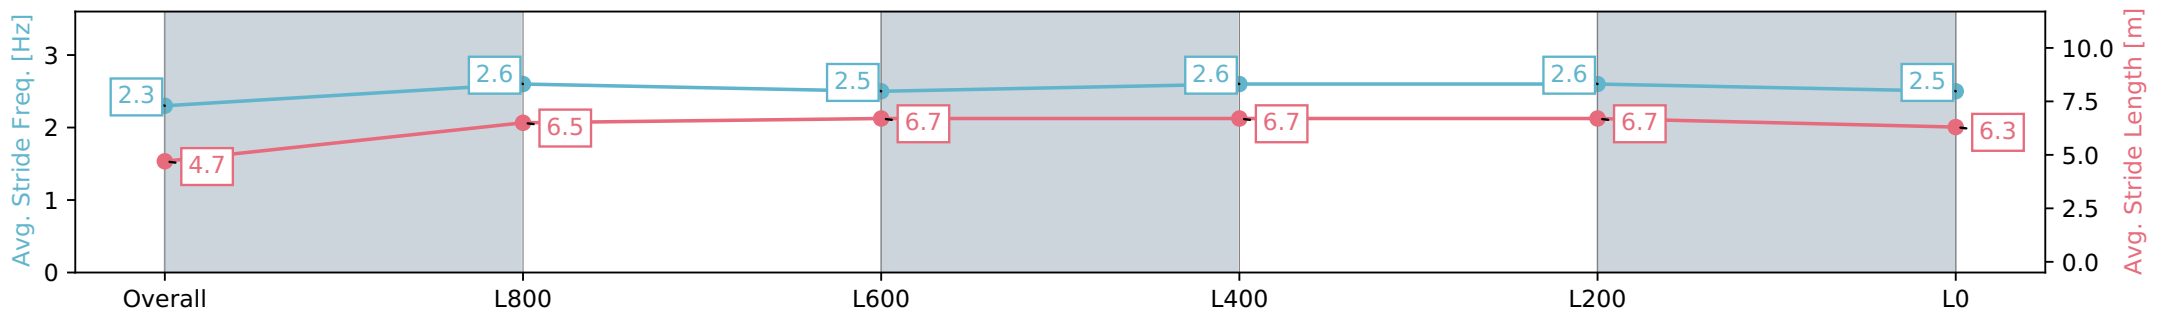

Morphettville SA - Professional

Race 9: Sportsbet Fast Form Handicap - 1100m

22 June 2024 - 4:22PM

Track Rating: Soft 6, Weather: Fine, Rail Position: +13m 1200m-W/  
Post, +8m Remainder Sectional 617m

Section	Overall	L800	L600	L400	L200	L0
Section Times	1:08.94 [13] (0:08.95)	0:59.99 [4] (0:11.81)	0:48.18 [6] (0:11.92)	0:36.26 [11] (0:11.89)	0:24.37 [10] (0:11.47)	0:12.90 [9] (0:12.90)
Average Speed [km/h]	40.3	60.9	61.4	62.1	63.5	55.8
Top Speed [km/h]	56.5	64.6	64.0	63.0	64.9	62.2
Avg. Dist. to Rail [m]	6.5	4.4	4.1	5.0	10.8	12.3
Avg. Stride Freq. [Hz]	2.3	2.6	2.5	2.6	2.6	2.5
Avg. Stride Length [m]	4.7	6.5	6.7	6.7	6.7	6.3

Report Created: Sat 22 June 2024 17:15:50 GMT+10 (Note: Timing is based on positional data)

- [ ] Ranking at each section and finish
- :-:- No data available at this section
- NA No data available

Horse/Jockey Name	VIPSANIA/Stacey Metcalfe
Finish Rank	14
Fastest Section Time (Section)	0:11.66 (L1000)
Top Speed [km/h] (Section)	65.5 (L800)
Race State	Finished