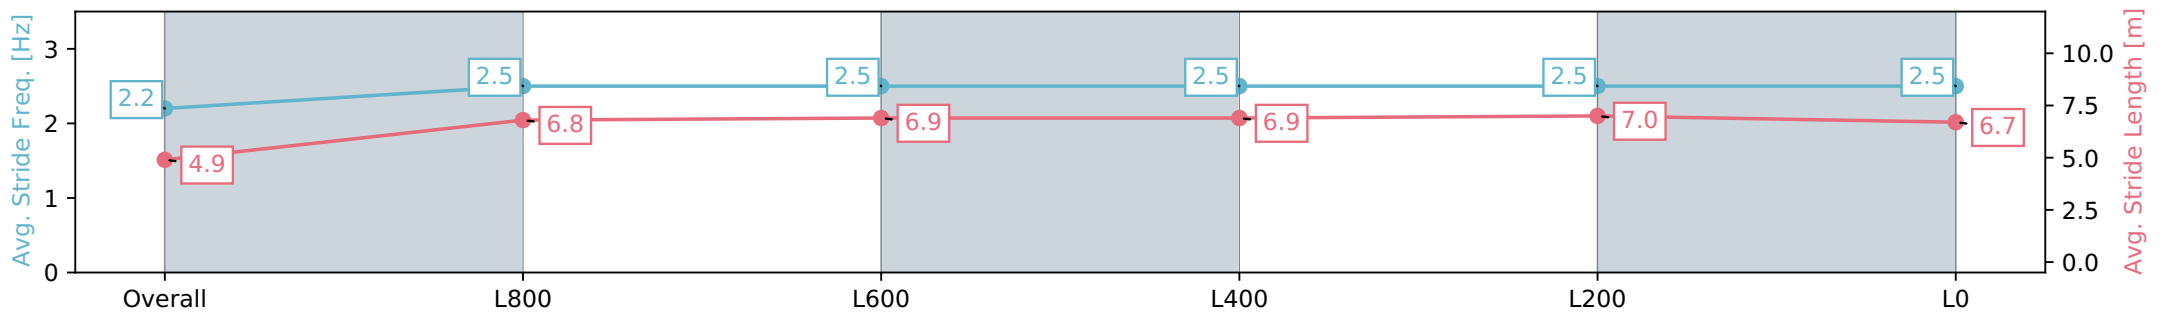

Morphettville SA - Professional

Race 9: Sportsbet Fast Form Handicap - 1100m

22 June 2024 - 4:22PM

Track Rating: Soft 6, Weather: Fine, Rail Position: +13m 1200m-W/  
Post, +8m Remainder Sectional 617m

Section	Overall	L800	L600	L400	L200	L0
Section Times	1:07.91 [4] (0:09.11)	0:58.80 [6] (0:11.73)	0:47.07 [9] (0:11.78)	0:35.29 [9] (0:11.86)	0:23.43 [9] (0:11.46)	0:11.97 [8] (0:11.97)
Average Speed [km/h]	39.5	61.4	61.9	61.7	63.1	60.1
Top Speed [km/h]	59.0	62.3	62.3	62.5	64.1	63.1
Avg. Dist. to Rail [m]	4.7	3.2	3.3	3.0	4.8	7.1
Avg. Stride Freq. [Hz]	2.2	2.5	2.5	2.5	2.5	2.5
Avg. Stride Length [m]	4.9	6.8	6.9	6.9	7.0	6.7