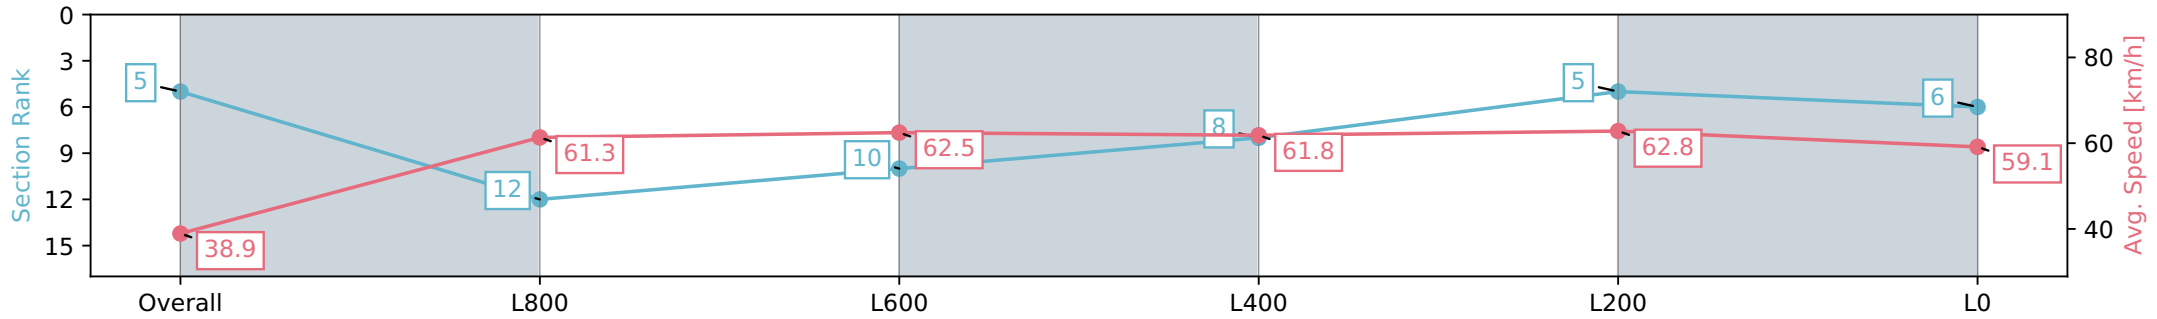

Morphettville SA - Professional

Race 9: Sportsbet Fast Form Handicap - 1100m

22 June 2024 - 4:22PM

Track Rating: Soft 6, Weather: Fine, Rail Position: +13m 1200m-W/  
Post, +8m Remainder Sectional 617m

Section	Overall	L800	L600	L400	L200	L0
Section Times	1:07.99 [5] (0:09.23)	0:58.76 [12] (0:11.75)	0:47.01 [10] (0:11.60)	0:35.41 [8] (0:11.75)	0:23.66 [5] (0:11.49)	0:12.17 [6] (0:12.17)
Average Speed [km/h]	38.9	61.3	62.5	61.8	62.8	59.1
Top Speed [km/h]	58.9	64.4	63.8	62.6	64.1	62.3
Avg. Dist. to Rail [m]	3.7	3.4	1.8	1.5	4.1	5.3
Avg. Stride Freq. [Hz]	2.2	2.5	2.4	2.4	2.4	2.4
Avg. Stride Length [m]	5.0	6.6	6.8	6.8	7.0	6.8