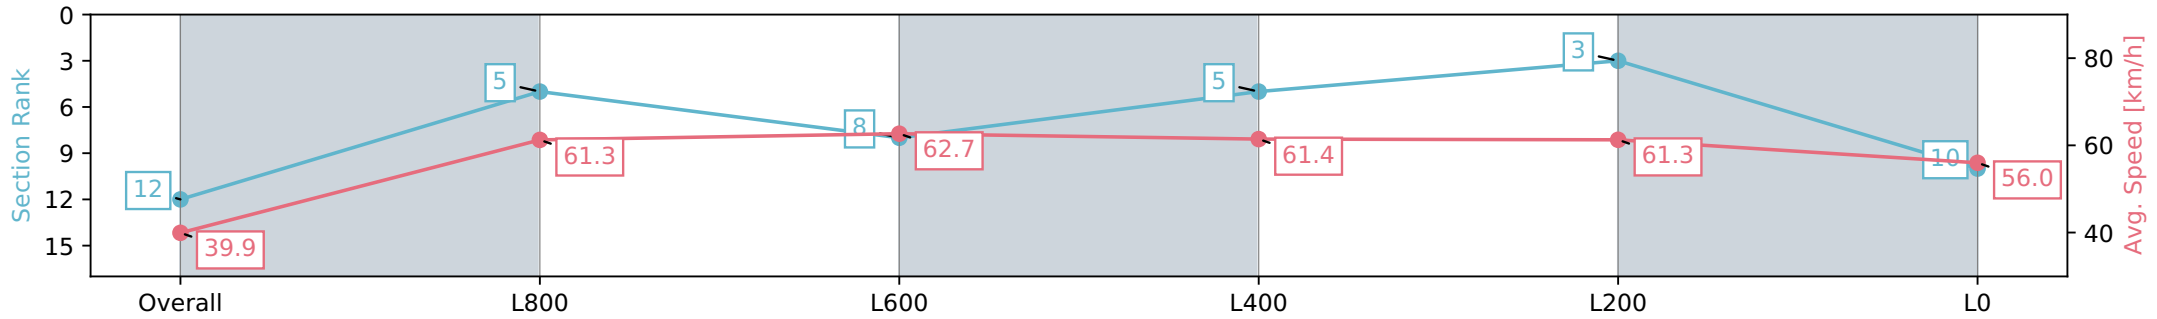

Morphettville SA - Professional

Race 9: Sportsbet Fast Form Handicap - 1100m

22 June 2024 - 4:22PM

Track Rating: Soft 6, Weather: Fine, Rail Position: +13m 1200m-W/  
Post, +8m Remainder Sectional 617m

Section	Overall	L800	L600	L400	L200	L0
Section Times	1:08.92 [12] (0:09.02)	0:59.90 [5] (0:11.76)	0:48.14 [8] (0:11.57)	0:36.56 [5] (0:11.87)	0:24.69 [3] (0:11.81)	0:12.88 [10] (0:12.88)
Average Speed [km/h]	39.9	61.3	62.7	61.4	61.3	56.0
Top Speed [km/h]	61.2	62.1	63.5	62.2	62.9	60.2
Avg. Dist. to Rail [m]	2.7	3.0	1.8	2.6	6.0	6.8
Avg. Stride Freq. [Hz]	2.3	2.6	2.6	2.5	2.6	2.4
Avg. Stride Length [m]	4.8	6.3	6.5	6.6	6.7	6.4