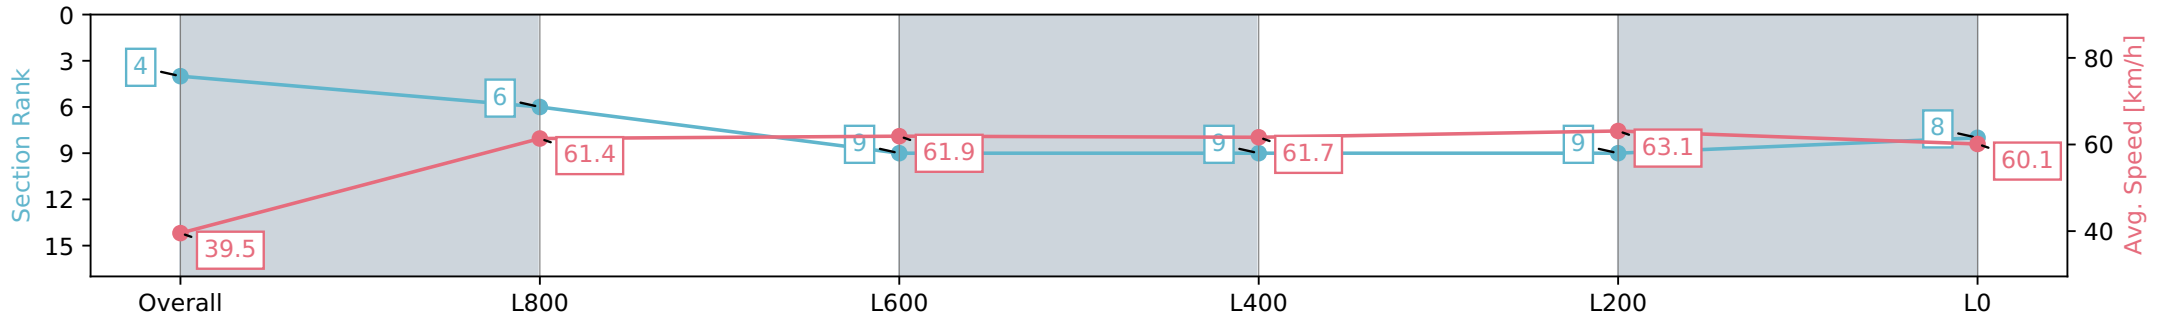

Morphettville SA - Professional

Race 9: Sportsbet Fast Form Handicap - 1100m

22 June 2024 - 4:22PM

Track Rating: Soft 6, Weather: Fine, Rail Position: +13m 1200m-W/  
Post, +8m Remainder Sectional 617m

Section	Overall	L800	L600	L400	L200	L0
Section Times	1:07.91 [4] (0:09.11)	0:58.80 [6] (0:11.73)	0:47.07 [9] (0:11.78)	0:35.29 [9] (0:11.86)	0:23.43 [9] (0:11.46)	0:11.97 [8] (0:11.97)
Average Speed [km/h]	39.5	61.4	61.9	61.7	63.1	60.1
Top Speed [km/h]	59.0	62.3	62.3	62.5	64.1	63.1
Avg. Dist. to Rail [m]	4.7	3.2	3.3	3.0	4.8	7.1
Avg. Stride Freq. [Hz]	2.2	2.5	2.5	2.5	2.5	2.5
Avg. Stride Length [m]	4.9	6.8	6.9	6.9	7.0	6.7