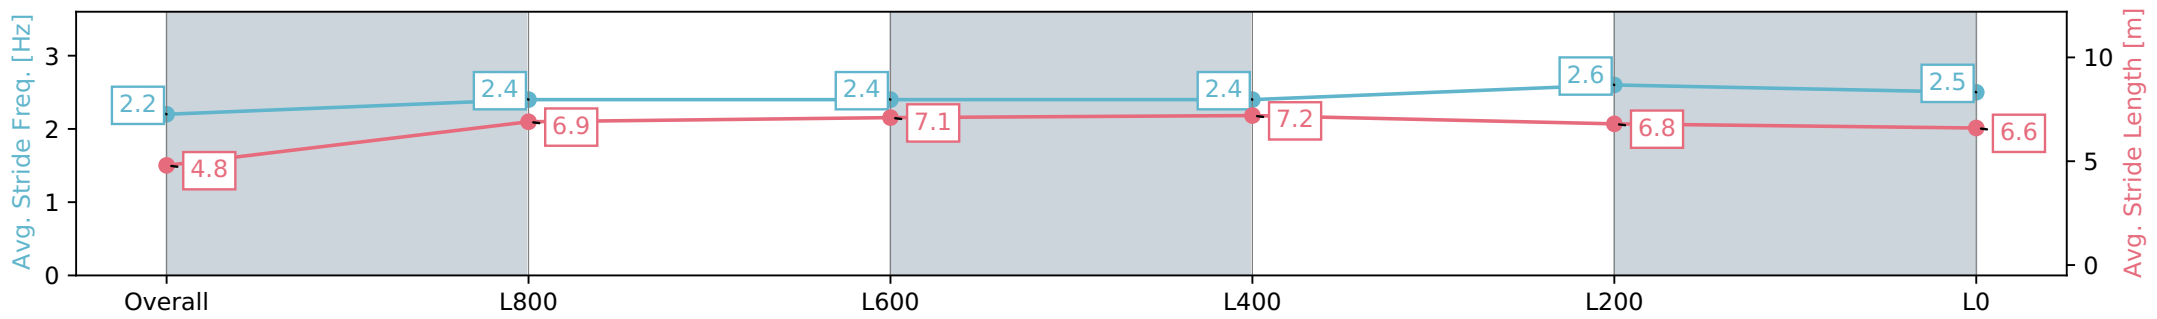

Morphettville SA - Professional

Race 9: Sportsbet Fast Form Handicap - 1100m

22 June 2024 - 4:22PM

Track Rating: Soft 6, Weather: Fine, Rail Position: +13m 1200m-W/  
Post, +8m Remainder Sectional 617m

Section	Overall	L800	L600	L400	L200	L0
Section Times	1:08.55 [8] (0:09.22)	0:59.33 [11] (0:11.82)	0:47.51 [13] (0:11.70)	0:35.81 [12] (0:11.99)	0:23.82 [13] (0:11.48)	0:12.34 [12] (0:12.34)
Average Speed [km/h]	39.1	60.9	62.8	62.0	63.6	58.3
Top Speed [km/h]	58.5	63.5	63.8	63.7	64.2	62.8
Avg. Dist. to Rail [m]	8.3	6.0	4.8	6.2	11.9	15.3
Avg. Stride Freq. [Hz]	2.2	2.4	2.4	2.4	2.6	2.5
Avg. Stride Length [m]	4.8	6.9	7.1	7.2	6.8	6.6