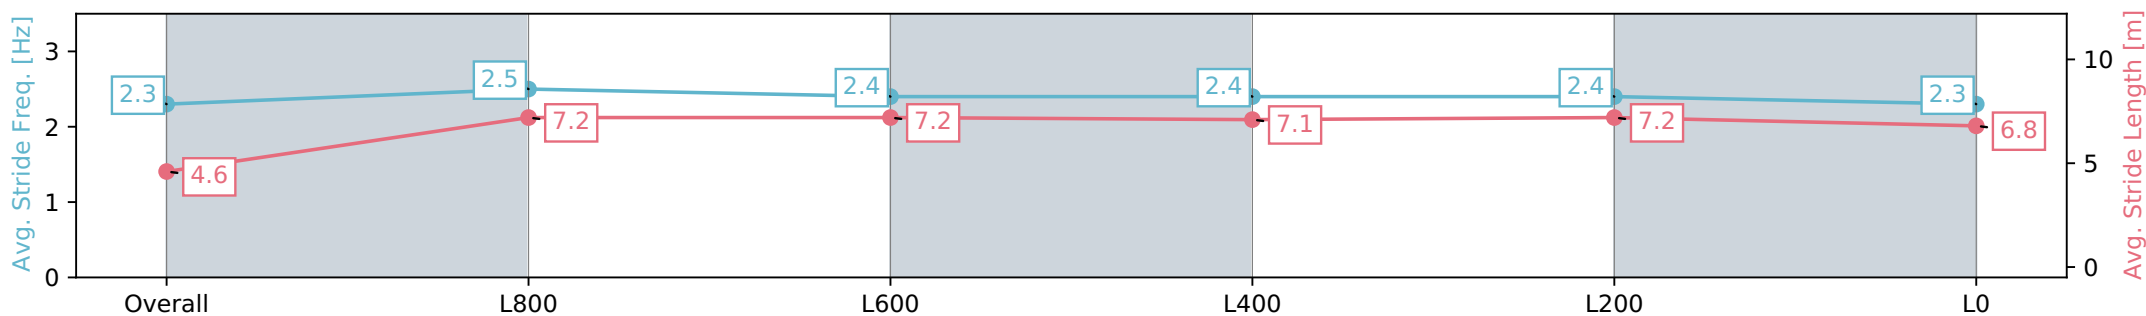

Section	Overall	L800	L600	L400	L200	L0
Section Times	1:07.68 [1] (0:09.15)	0:58.53 [10] (0:11.30)	0:47.23 [3] (0:11.48)	0:35.75 [2] (0:11.97)	0:23.78 [2] (0:11.53)	0:12.25 [1] (0:12.25)
Average Speed [km/h]	39.4	63.7	63.2	61.0	62.8	58.8
Top Speed [km/h]	63.2	64.7	65.4	62.9	64.5	61.0
Avg. Dist. to Rail [m]	9.8	3.8	1.6	2.6	6.6	8.2
Avg. Stride Freq. [Hz]	2.3	2.5	2.4	2.4	2.4	2.3
Avg. Stride Length [m]	4.6	7.2	7.2	7.1	7.2	6.8