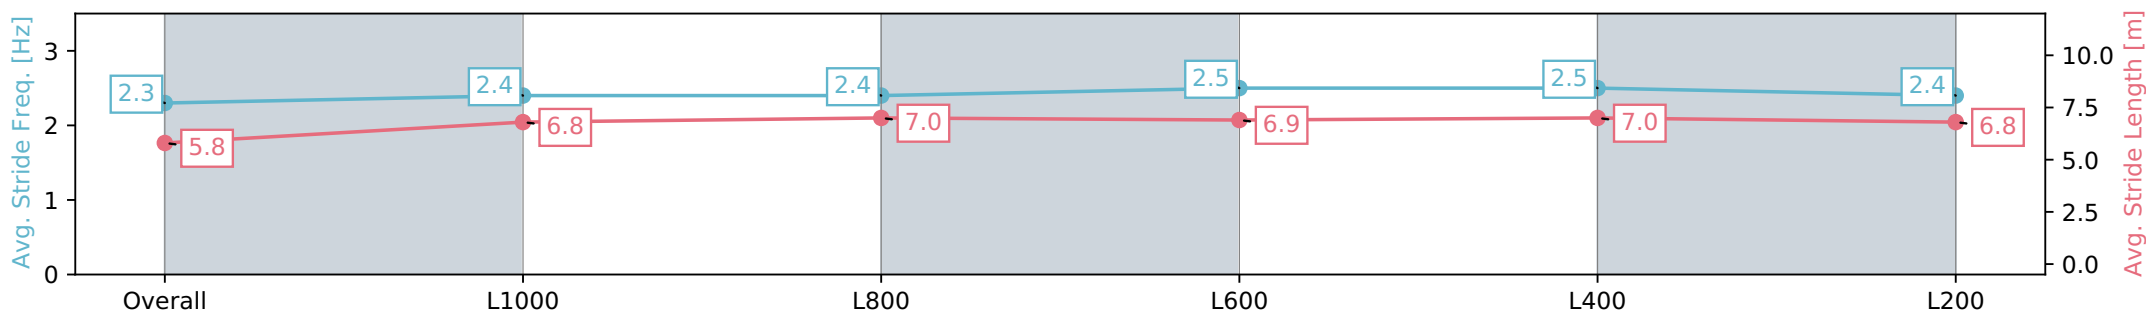

### Morphettville SA - Professional

Race 8: Grand Syndicates Handicap - 1200m

22 June 2024 - 3:45PM

Track Rating: Soft 6, Weather: Fine, Rail Position: +13m 1200m-W/  
Post, +8m Remainder Sectional 617m

Section	Overall	L1000	L800	L600	L400	L200
Section Times	1:13.37 [2] (0:14.74)	0:58.63 [7] (0:11.63)	0:47.00 [7] (0:11.55)	0:35.45 [7] (0:11.43)	0:24.02 [5] (0:11.59)	0:12.43 [4] (0:12.43)
Average Speed [km/h]	48.8	61.9	63.2	64.2	62.5	58.0
Top Speed [km/h]	64.6	63.4	64.1	64.7	63.6	62.1
Avg. Dist. to Rail [m]	9.1	4.5	3.4	3.7	6.8	8.5
Avg. Stride Freq. [Hz]	2.3	2.4	2.4	2.5	2.5	2.4
Avg. Stride Length [m]	5.8	6.8	7.0	6.9	7.0	6.8