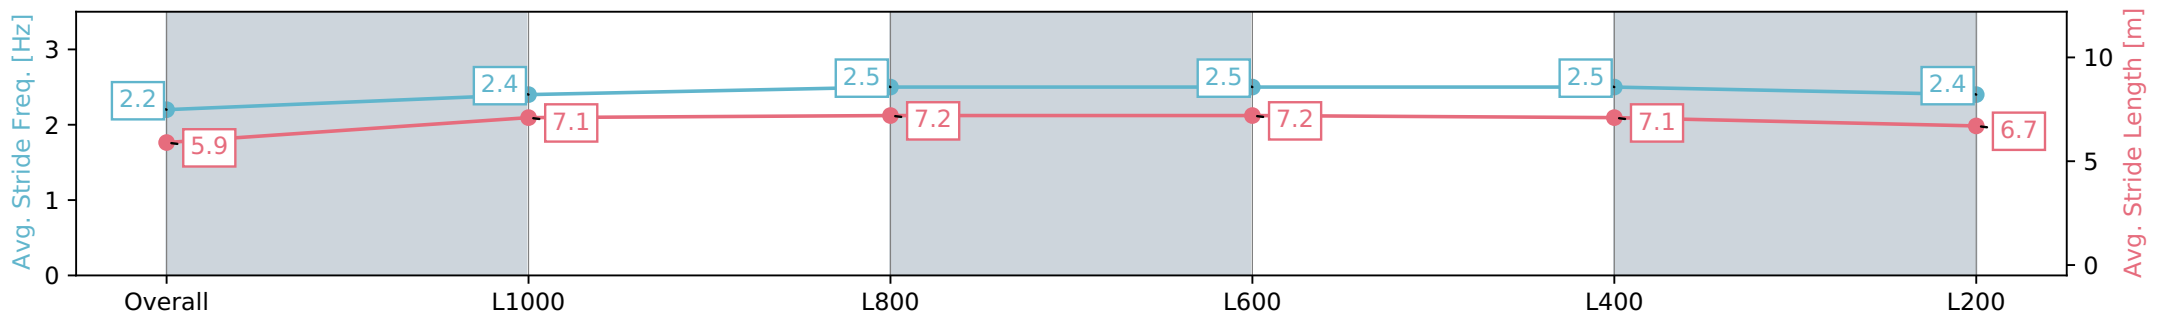

Morphettville SA - Professional

Race 8: Grand Syndicates Handicap - 1200m

22 June 2024 - 3:45PM

Track Rating: Soft 6, Weather: Fine, Rail Position: +13m 1200m-W/  
Post, +8m Remainder Sectional 617m

Section	Overall	L1000	L800	L600	L400	L200
Section Times	1:13.80 [9] (0:15.42)	0:58.38 [13] (0:11.59)	0:46.79 [13] (0:11.48)	0:35.31 [12] (0:11.45)	0:23.86 [10] (0:11.45)	0:12.41 [10] (0:12.41)
Average Speed [km/h]	46.7	62.2	63.3	63.7	63.2	58.1
Top Speed [km/h]	63.2	64.6	64.4	64.6	64.0	62.7
Avg. Dist. to Rail [m]	8.0	4.0	2.5	2.8	6.8	9.3
Avg. Stride Freq. [Hz]	2.2	2.4	2.5	2.5	2.5	2.4
Avg. Stride Length [m]	5.9	7.1	7.2	7.2	7.1	6.7