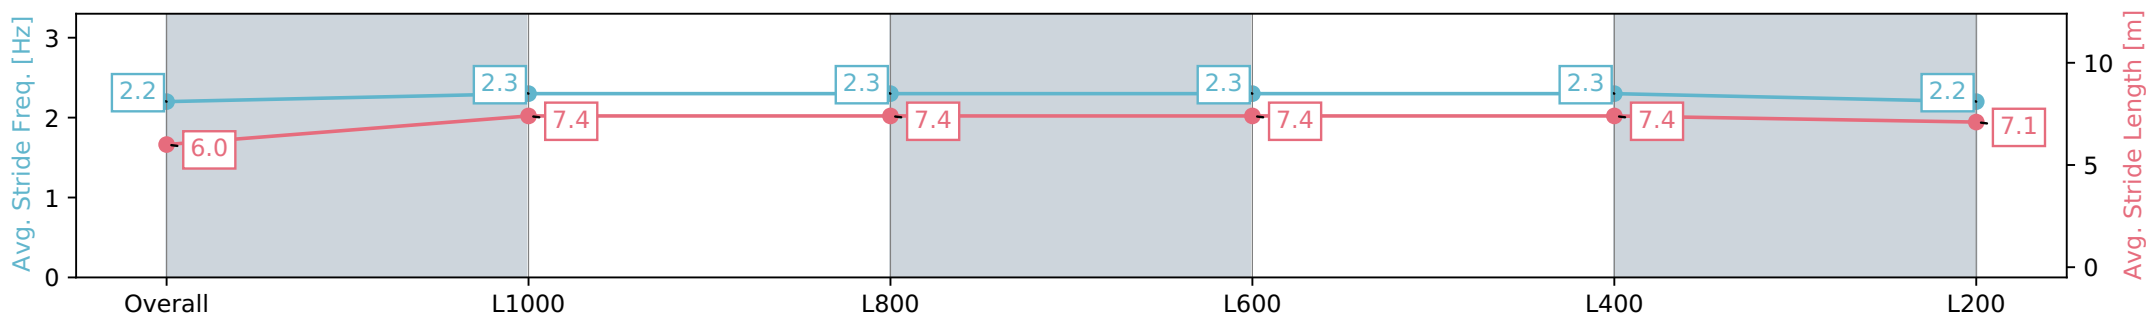

### Morphettville SA - Professional

Race 8: Grand Syndicates Handicap - 1200m

22 June 2024 - 3:45PM

Track Rating: Soft 6, Weather: Fine, Rail Position: +13m 1200m-W/  
Post, +8m Remainder Sectional 617m

Section	Overall	L1000	L800	L600	L400	L200
Section Times	1:14.45 [11] (0:14.91)	0:59.54 [9] (0:11.69)	0:47.85 [9] (0:11.74)	0:36.11 [10] (0:11.69)	0:24.42 [11] (0:11.67)	0:12.75 [13] (0:12.75)
Average Speed [km/h]	48.3	61.6	61.5	61.5	61.6	56.5
Top Speed [km/h]	62.1	62.1	62.1	62.1	62.5	61.3
Avg. Dist. to Rail [m]	3.2	2.1	0.8	0.5	2.2	4.8
Avg. Stride Freq. [Hz]	2.2	2.3	2.3	2.3	2.3	2.2
Avg. Stride Length [m]	6.0	7.4	7.4	7.4	7.4	7.1