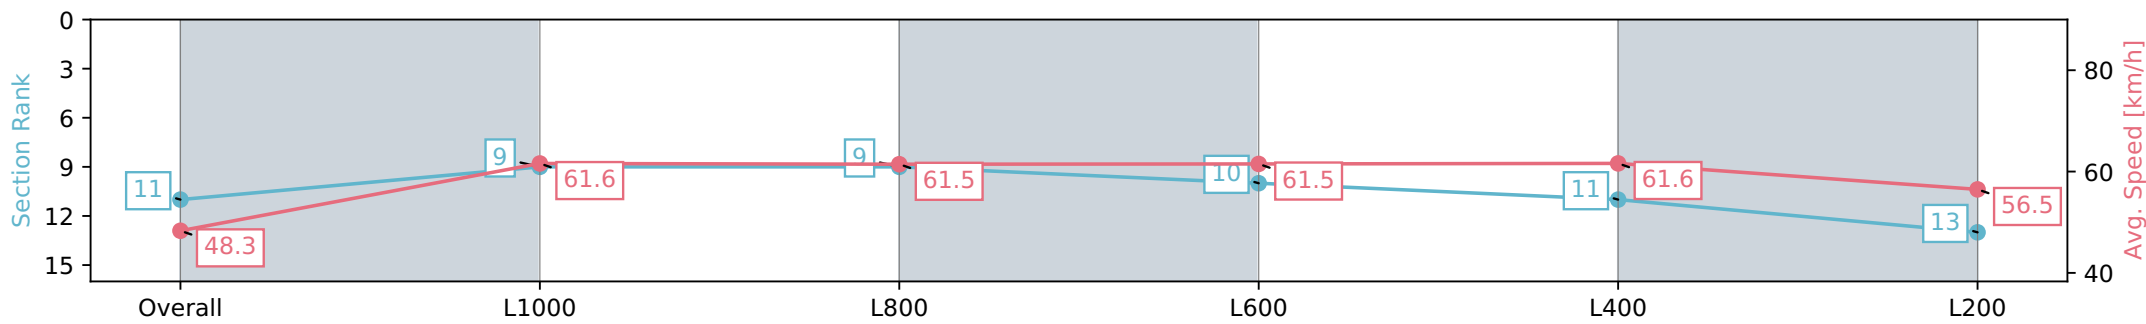

### Morphettville SA - Professional

Race 8: Grand Syndicates Handicap - 1200m

22 June 2024 - 3:45PM

Track Rating: Soft 6, Weather: Fine, Rail Position: +13m 1200m-W/  
Post, +8m Remainder Sectional 617m

Section	Overall	L1000	L800	L600	L400	L200
Section Times	1:14.45 [11] (0:14.91)	0:59.54 [9] (0:11.69)	0:47.85 [9] (0:11.74)	0:36.11 [10] (0:11.69)	0:24.42 [11] (0:11.67)	0:12.75 [13] (0:12.75)
Average Speed [km/h]	48.3	61.6	61.5	61.5	61.6	56.5
Top Speed [km/h]	62.1	62.1	62.1	62.1	62.5	61.3
Avg. Dist. to Rail [m]	3.2	2.1	0.8	0.5	2.2	4.8
Avg. Stride Freq. [Hz]	2.2	2.3	2.3	2.3	2.3	2.2
Avg. Stride Length [m]	6.0	7.4	7.4	7.4	7.4	7.1