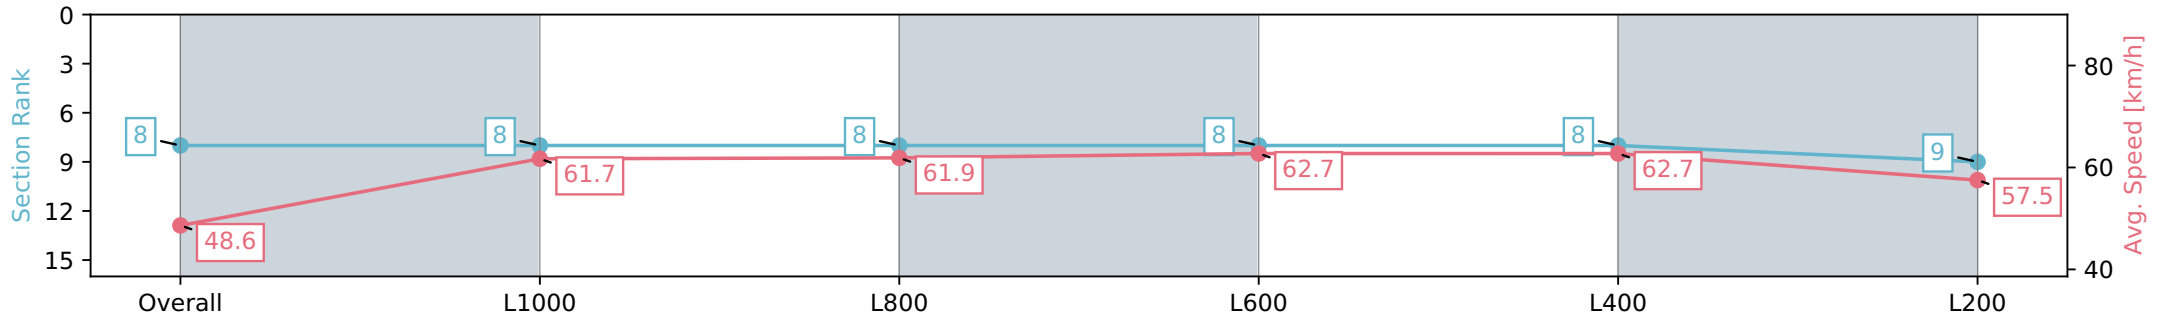

Morphettville SA - Professional

Race 8: Grand Syndicates Handicap - 1200m

22 June 2024 - 3:45PM

Track Rating: Soft 6, Weather: Fine, Rail Position: +13m 1200m-W/  
Post, +8m Remainder Sectional 617m

Section	Overall	L1000	L800	L600	L400	L200
Section Times	1:13.80 [8] (0:14.80)	0:59.00 [8] (0:11.68)	0:47.32 [8] (0:11.75)	0:35.57 [8] (0:11.54)	0:24.03 [8] (0:11.52)	0:12.51 [9] (0:12.51)
Average Speed [km/h]	48.6	61.7	61.9	62.7	62.7	57.5
Top Speed [km/h]	61.8	62.8	62.7	63.6	63.9	62.1
Avg. Dist. to Rail [m]	6.3	3.6	2.3	1.6	4.4	6.5
Avg. Stride Freq. [Hz]	2.4	2.4	2.4	2.4	2.4	2.3
Avg. Stride Length [m]	5.7	7.1	7.2	7.2	7.2	6.9