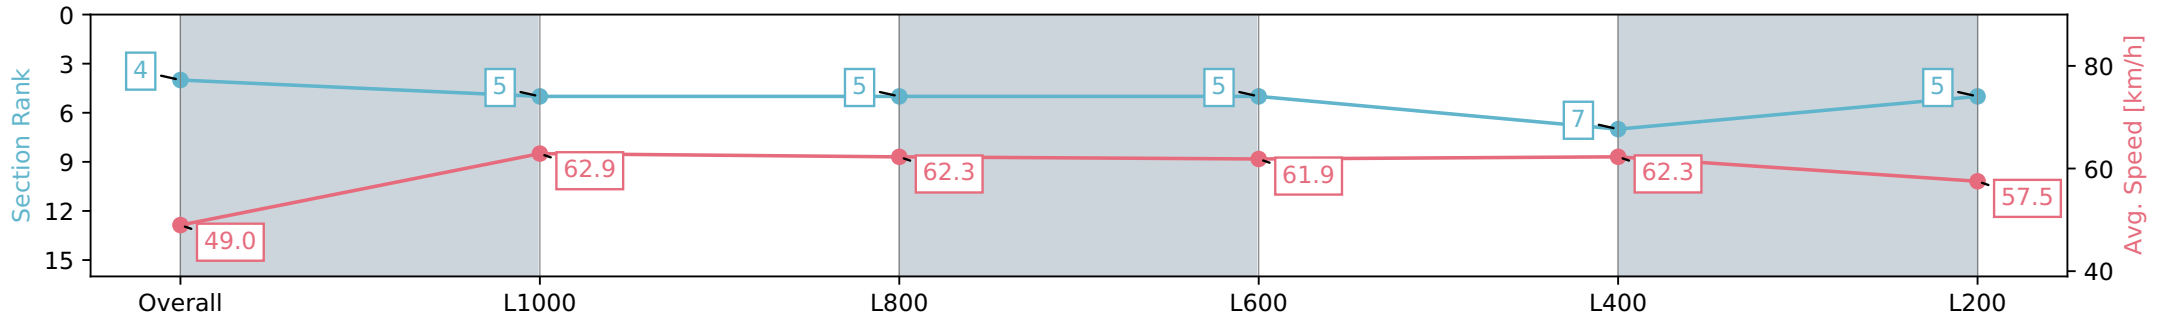

Morphettville SA - Professional

Race 8: Grand Syndicates Handicap - 1200m

22 June 2024 - 3:45PM

Track Rating: Soft 6, Weather: Fine, Rail Position: +13m 1200m-W/  
Post, +8m Remainder Sectional 617m

Section	Overall	L1000	L800	L600	L400	L200
Section Times	1:13.59 [4] (0:14.69)	0:58.90 [5] (0:11.36)	0:47.54 [5] (0:11.71)	0:35.83 [5] (0:11.72)	0:24.11 [7] (0:11.60)	0:12.51 [5] (0:12.51)
Average Speed [km/h]	49.0	62.9	62.3	61.9	62.3	57.5
Top Speed [km/h]	62.9	66.2	66.1	62.3	63.4	60.9
Avg. Dist. to Rail [m]	1.6	1.7	1.3	1.8	2.9	2.6
Avg. Stride Freq. [Hz]	2.5	2.5	2.5	2.5	2.5	2.4
Avg. Stride Length [m]	5.5	7.0	6.8	6.7	6.9	6.7