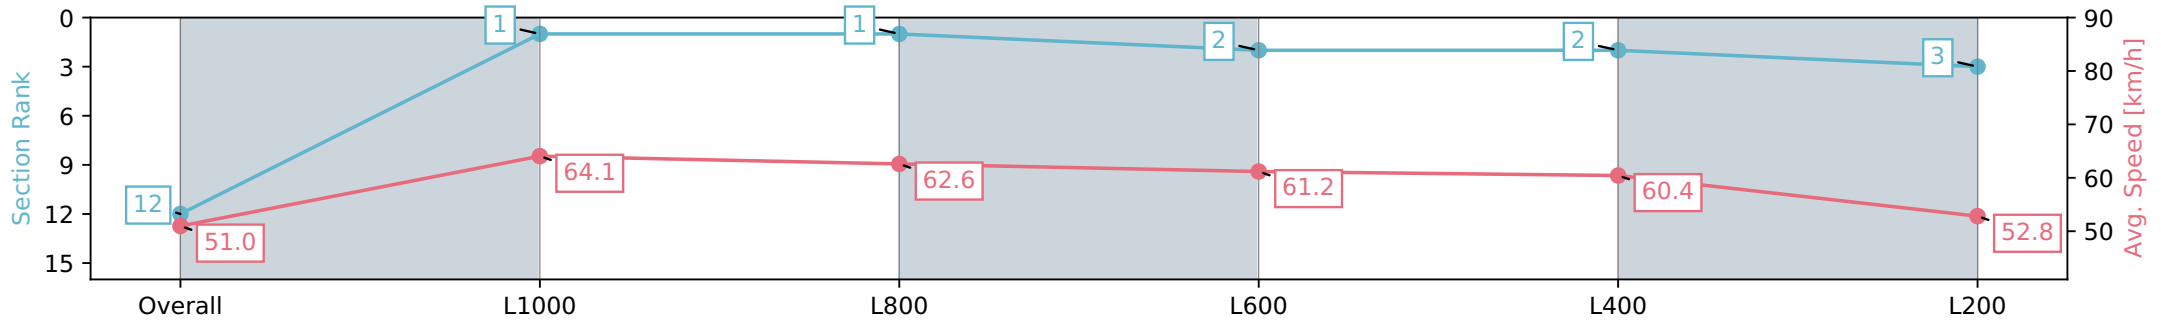

Morphettville SA - Professional

Race 8: Grand Syndicates Handicap - 1200m

22 June 2024 - 3:45PM

Track Rating: Soft 6, Weather: Fine, Rail Position: +13m 1200m-W/  
Post, +8m Remainder Sectional 617m

Section	Overall	L1000	L800	L600	L400	L200
Section Times	1:14.46 [12] (0:14.12)	1:00.34 [1] (0:11.25)	0:49.09 [1] (0:11.64)	0:37.45 [2] (0:11.88)	0:25.57 [2] (0:11.95)	0:13.62 [3] (0:13.62)
Average Speed [km/h]	51.0	64.1	62.6	61.2	60.4	52.8
Top Speed [km/h]	64.8	65.4	63.5	62.8	62.2	57.6
Avg. Dist. to Rail [m]	6.3	4.2	2.9	1.9	3.1	3.3
Avg. Stride Freq. [Hz]	2.3	2.4	2.3	2.3	2.3	2.2
Avg. Stride Length [m]	6.1	7.4	7.4	7.3	7.3	6.7