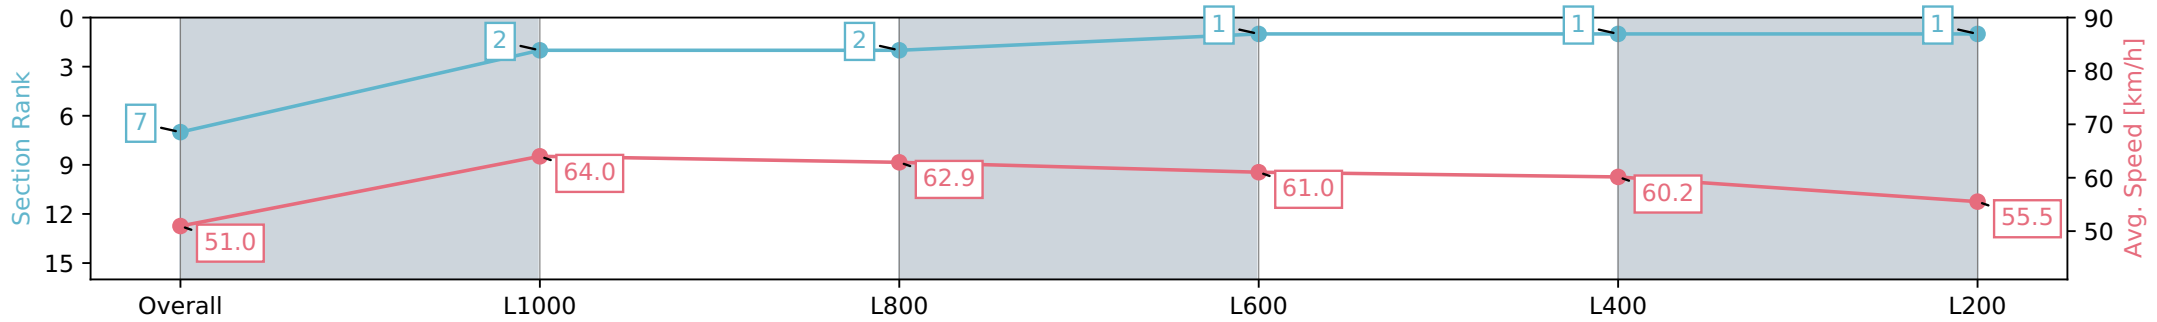

Morphettville SA - Professional

Race 8: Grand Syndicates Handicap - 1200m

22 June 2024 - 3:45PM

Track Rating: Soft 6, Weather: Fine, Rail Position: +13m 1200m-W/  
Post, +8m Remainder Sectional 617m

Section	Overall	L1000	L800	L600	L400	L200
Section Times	1:13.74 [7] (0:14.15)	0:59.59 [2] (0:11.23)	0:48.36 [2] (0:11.54)	0:36.82 [1] (0:11.87)	0:24.95 [1] (0:11.97)	0:12.98 [1] (0:12.98)
Average Speed [km/h]	51.0	64.0	62.9	61.0	60.2	55.5
Top Speed [km/h]	64.0	64.5	63.6	62.3	61.1	58.0
Avg. Dist. to Rail [m]	3.7	2.7	1.8	1.1	2.4	3.7
Avg. Stride Freq. [Hz]	2.2	2.4	2.3	2.3	2.3	2.2
Avg. Stride Length [m]	6.3	7.5	7.5	7.3	7.3	6.8