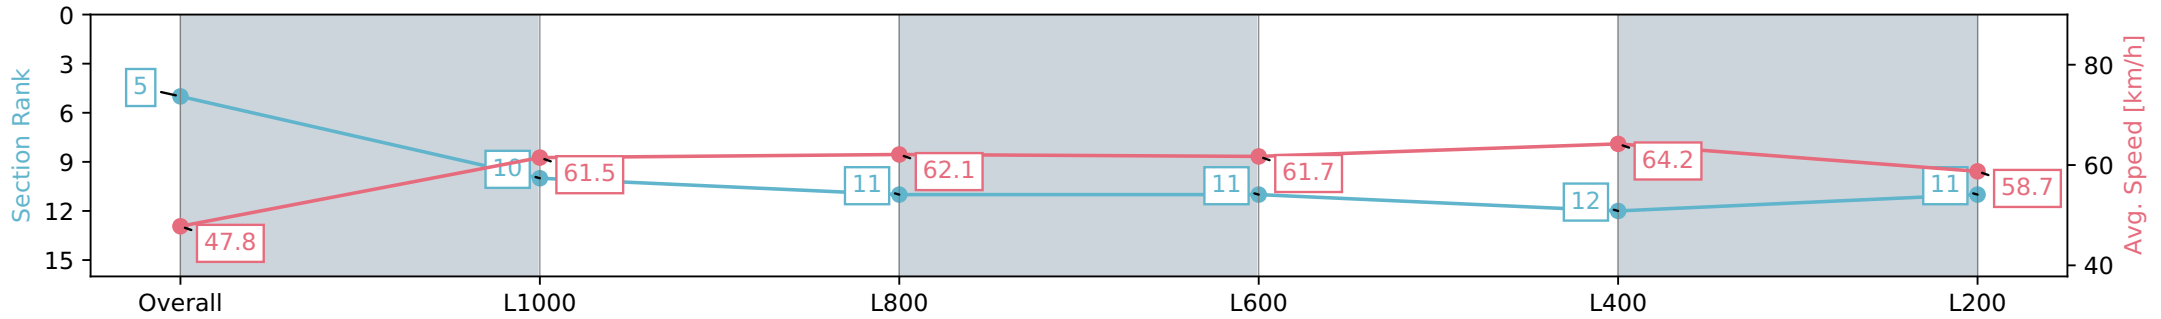

Morphettville SA - Professional

Race 8: Grand Syndicates Handicap - 1200m

22 June 2024 - 3:45PM

Track Rating: Soft 6, Weather: Fine, Rail Position: +13m 1200m-W/  
Post, +8m Remainder Sectional 617m

Section	Overall	L1000	L800	L600	L400	L200
Section Times	1:13.65 [5] (0:15.07)	0:58.58 [10] (0:11.73)	0:46.85 [11] (0:11.65)	0:35.20 [11] (0:11.72)	0:23.48 [12] (0:11.23)	0:12.25 [11] (0:12.25)
Average Speed [km/h]	47.8	61.5	62.1	61.7	64.2	58.7
Top Speed [km/h]	61.9	62.2	63.3	63.5	64.9	63.8
Avg. Dist. to Rail [m]	5.9	2.8	1.4	1.0	4.4	8.2
Avg. Stride Freq. [Hz]	2.2	2.4	2.4	2.4	2.4	2.4
Avg. Stride Length [m]	5.8	7.2	7.2	7.1	7.4	6.8