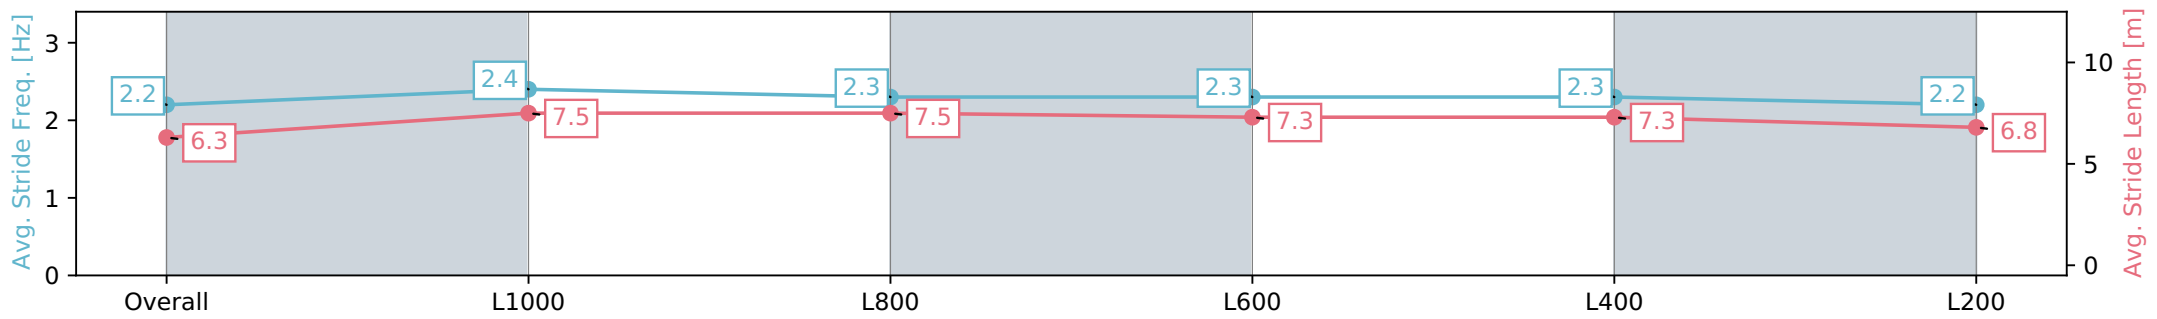

Morphettville SA - Professional

Race 8: Grand Syndicates Handicap - 1200m

22 June 2024 - 3:45PM

Track Rating: Soft 6, Weather: Fine, Rail Position: +13m 1200m-W/  
Post, +8m Remainder Sectional 617m

Section	Overall	L1000	L800	L600	L400	L200
Section Times	1:13.74 [7] (0:14.15)	0:59.59 [2] (0:11.23)	0:48.36 [2] (0:11.54)	0:36.82 [1] (0:11.87)	0:24.95 [1] (0:11.97)	0:12.98 [1] (0:12.98)
Average Speed [km/h]	51.0	64.0	62.9	61.0	60.2	55.5
Top Speed [km/h]	64.0	64.5	63.6	62.3	61.1	58.0
Avg. Dist. to Rail [m]	3.7	2.7	1.8	1.1	2.4	3.7
Avg. Stride Freq. [Hz]	2.2	2.4	2.3	2.3	2.3	2.2
Avg. Stride Length [m]	6.3	7.5	7.5	7.3	7.3	6.8