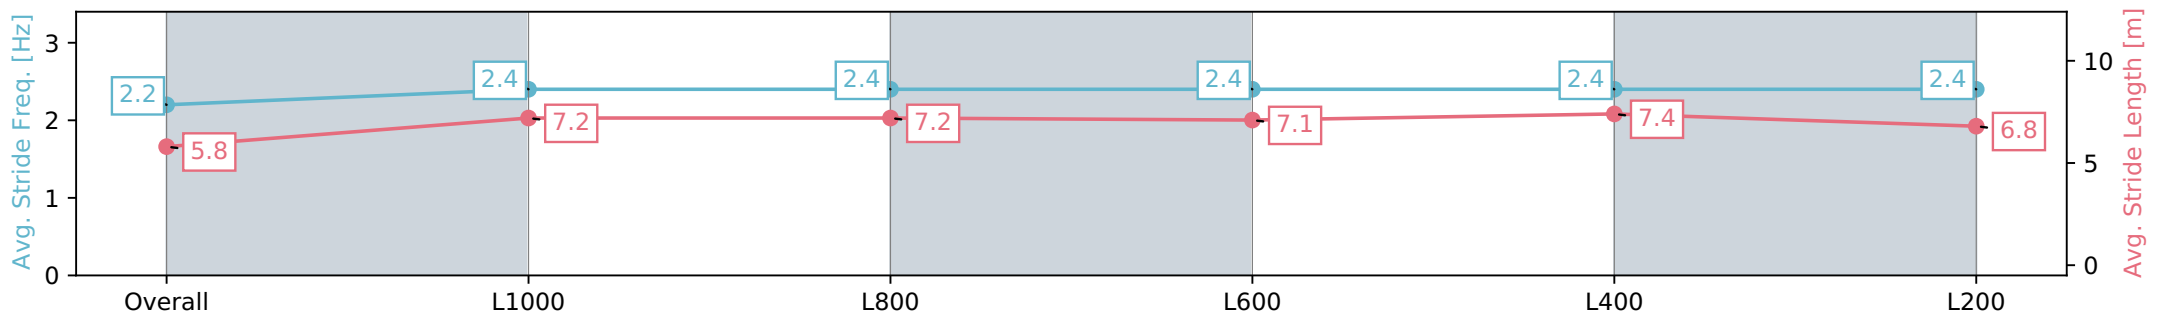

Morphettville SA - Professional

Race 8: Grand Syndicates Handicap - 1200m

22 June 2024 - 3:45PM

Track Rating: Soft 6, Weather: Fine, Rail Position: +13m 1200m-W/  
Post, +8m Remainder Sectional 617m

Section	Overall	L1000	L800	L600	L400	L200
Section Times	1:13.65 [5] (0:15.07)	0:58.58 [10] (0:11.73)	0:46.85 [11] (0:11.65)	0:35.20 [11] (0:11.72)	0:23.48 [12] (0:11.23)	0:12.25 [11] (0:12.25)
Average Speed [km/h]	47.8	61.5	62.1	61.7	64.2	58.7
Top Speed [km/h]	61.9	62.2	63.3	63.5	64.9	63.8
Avg. Dist. to Rail [m]	5.9	2.8	1.4	1.0	4.4	8.2
Avg. Stride Freq. [Hz]	2.2	2.4	2.4	2.4	2.4	2.4
Avg. Stride Length [m]	5.8	7.2	7.2	7.1	7.4	6.8