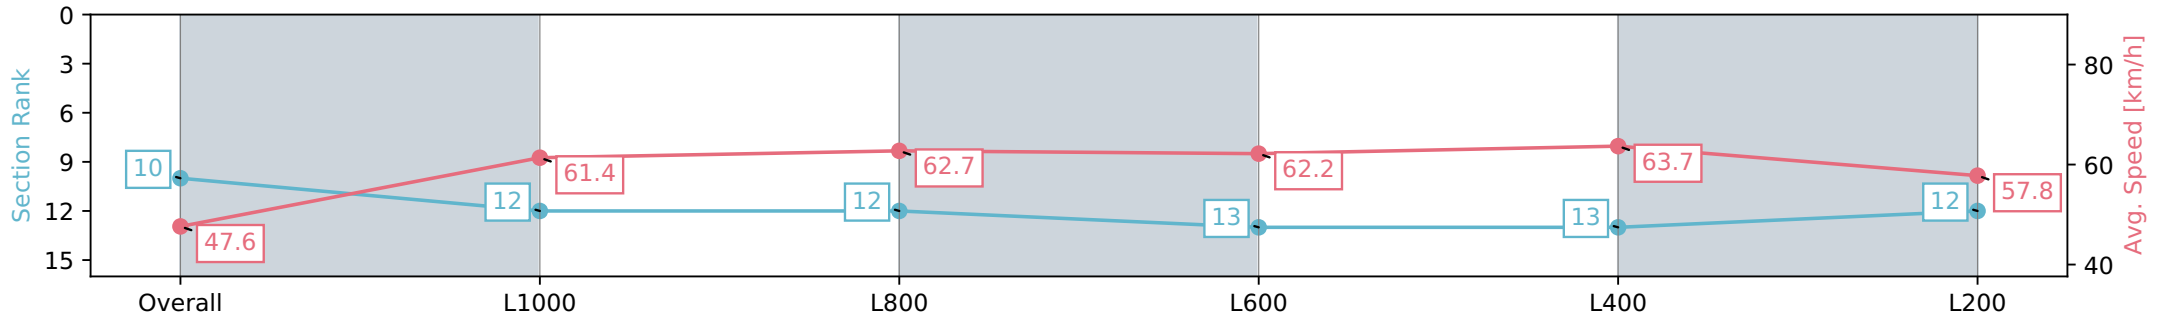

Morphettville SA - Professional

Race 8: Grand Syndicates Handicap - 1200m

22 June 2024 - 3:45PM

Track Rating: Soft 6, Weather: Fine, Rail Position: +13m 1200m-W/  
Post, +8m Remainder Sectional 617m

Section	Overall	L1000	L800	L600	L400	L200
Section Times	1:14.14 [10] (0:15.25)	0:58.89 [12] (0:11.72)	0:47.17 [12] (0:11.59)	0:35.58 [13] (0:11.73)	0:23.85 [13] (0:11.39)	0:12.46 [12] (0:12.46)
Average Speed [km/h]	47.6	61.4	62.7	62.2	63.7	57.8
Top Speed [km/h]	61.3	62.9	63.4	63.2	65.0	61.4
Avg. Dist. to Rail [m]	7.6	3.6	2.2	2.7	8.5	10.6
Avg. Stride Freq. [Hz]	2.2	2.4	2.4	2.4	2.4	2.4
Avg. Stride Length [m]	5.8	6.9	7.0	6.8	7.1	6.5