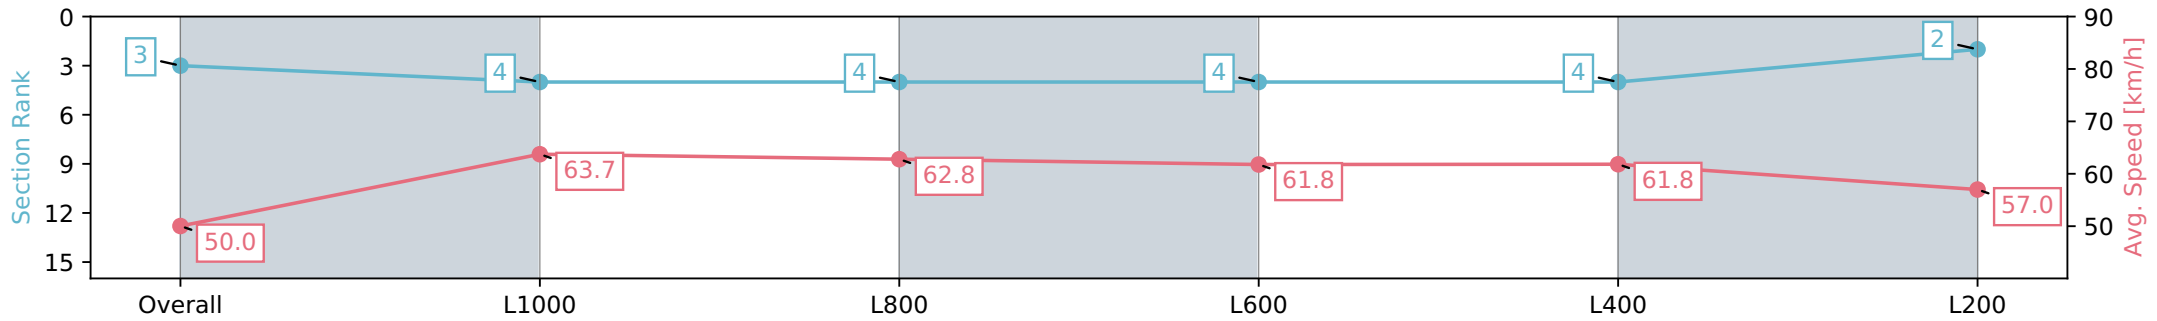

Morphettville SA - Professional

Race 8: Grand Syndicates Handicap - 1200m

22 June 2024 - 3:45PM

Track Rating: Soft 6, Weather: Fine, Rail Position: +13m 1200m-W/  
Post, +8m Remainder Sectional 617m

Section	Overall	L1000	L800	L600	L400	L200
Section Times	1:13.46 [3] (0:14.40)	0:59.06 [4] (0:11.30)	0:47.76 [4] (0:11.57)	0:36.18 [4] (0:11.83)	0:24.35 [4] (0:11.69)	0:12.66 [2] (0:12.66)
Average Speed [km/h]	50.0	63.7	62.8	61.8	61.8	57.0
Top Speed [km/h]	62.9	66.8	63.6	62.4	62.5	59.9
Avg. Dist. to Rail [m]	4.2	3.1	2.7	2.8	5.5	6.2
Avg. Stride Freq. [Hz]	2.3	2.3	2.3	2.3	2.4	2.3
Avg. Stride Length [m]	6.0	7.4	7.1	7.0	7.1	6.8