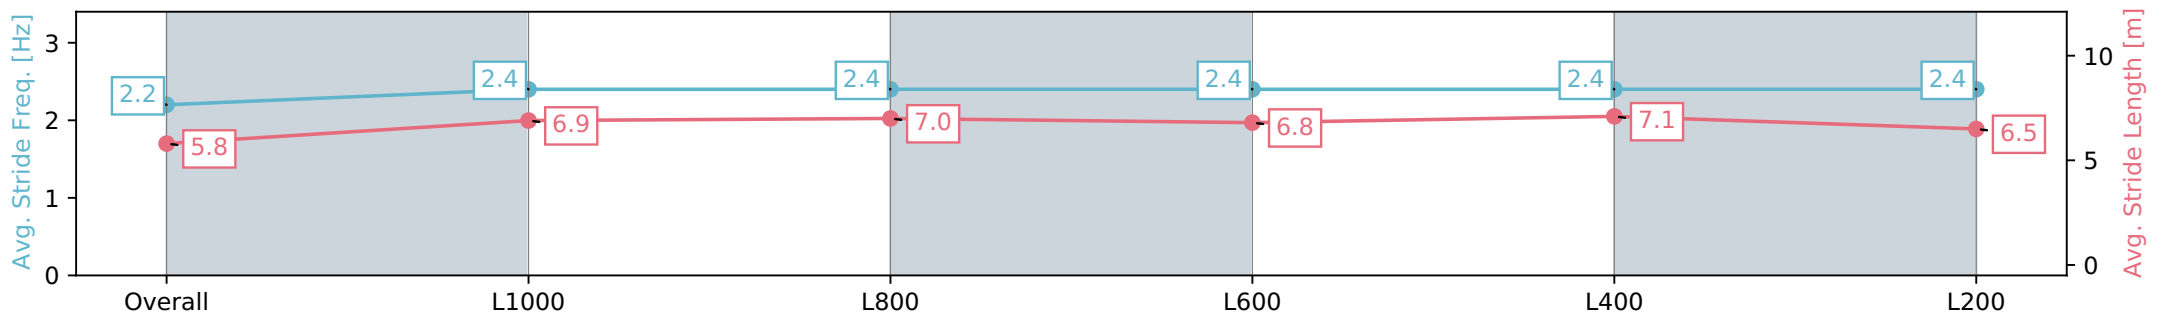

Morphettville SA - Professional

Race 8: Grand Syndicates Handicap - 1200m

22 June 2024 - 3:45PM

Track Rating: Soft 6, Weather: Fine, Rail Position: +13m 1200m-W/  
Post, +8m Remainder Sectional 617m

Section	Overall	L1000	L800	L600	L400	L200
Section Times	1:14.14 [10] (0:15.25)	0:58.89 [12] (0:11.72)	0:47.17 [12] (0:11.59)	0:35.58 [13] (0:11.73)	0:23.85 [13] (0:11.39)	0:12.46 [12] (0:12.46)
Average Speed [km/h]	47.6	61.4	62.7	62.2	63.7	57.8
Top Speed [km/h]	61.3	62.9	63.4	63.2	65.0	61.4
Avg. Dist. to Rail [m]	7.6	3.6	2.2	2.7	8.5	10.6
Avg. Stride Freq. [Hz]	2.2	2.4	2.4	2.4	2.4	2.4
Avg. Stride Length [m]	5.8	6.9	7.0	6.8	7.1	6.5