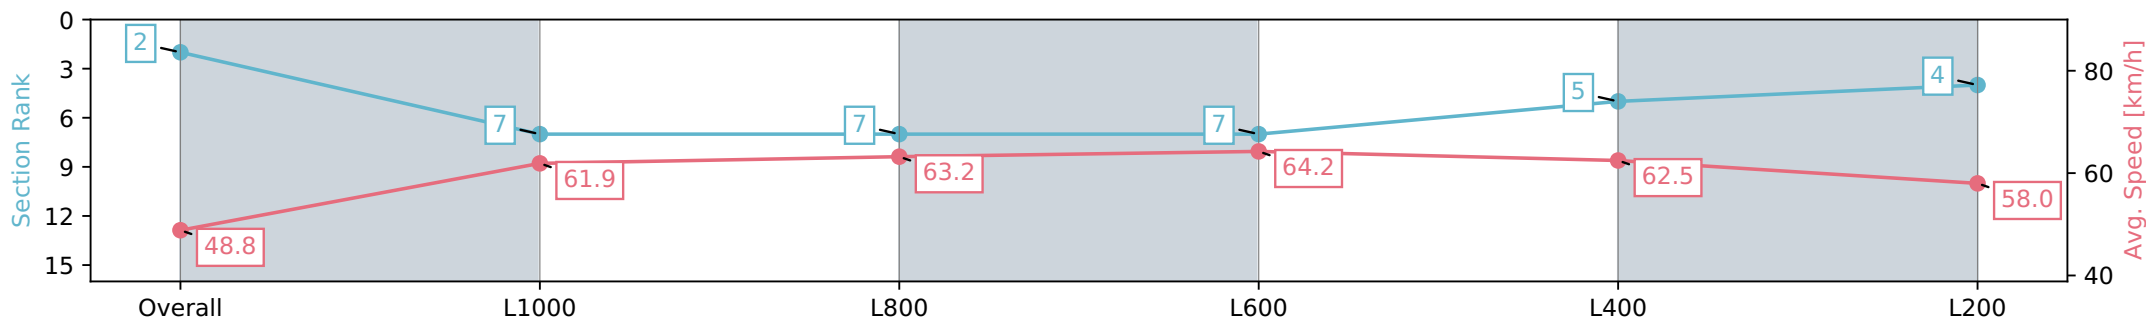

### Morphettville SA - Professional

Race 8: Grand Syndicates Handicap - 1200m

22 June 2024 - 3:45PM

Track Rating: Soft 6, Weather: Fine, Rail Position: +13m 1200m-W/  
Post, +8m Remainder Sectional 617m

Section	Overall	L1000	L800	L600	L400	L200
Section Times	1:13.37 [2] (0:14.74)	0:58.63 [7] (0:11.63)	0:47.00 [7] (0:11.55)	0:35.45 [7] (0:11.43)	0:24.02 [5] (0:11.59)	0:12.43 [4] (0:12.43)
Average Speed [km/h]	48.8	61.9	63.2	64.2	62.5	58.0
Top Speed [km/h]	64.6	63.4	64.1	64.7	63.6	62.1
Avg. Dist. to Rail [m]	9.1	4.5	3.4	3.7	6.8	8.5
Avg. Stride Freq. [Hz]	2.3	2.4	2.4	2.5	2.5	2.4
Avg. Stride Length [m]	5.8	6.8	7.0	6.9	7.0	6.8