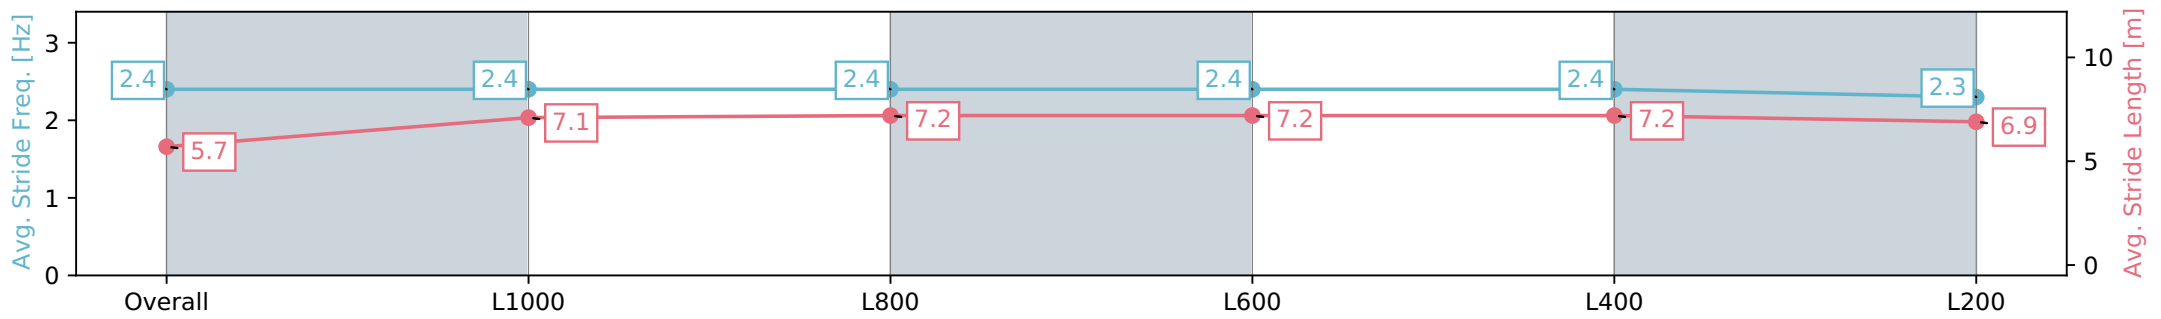

Morphettville SA - Professional

Race 8: Grand Syndicates Handicap - 1200m

22 June 2024 - 3:45PM

Track Rating: Soft 6, Weather: Fine, Rail Position: +13m 1200m-W/  
Post, +8m Remainder Sectional 617m

Section	Overall	L1000	L800	L600	L400	L200
Section Times	1:13.80 [8] (0:14.80)	0:59.00 [8] (0:11.68)	0:47.32 [8] (0:11.75)	0:35.57 [8] (0:11.54)	0:24.03 [8] (0:11.52)	0:12.51 [9] (0:12.51)
Average Speed [km/h]	48.6	61.7	61.9	62.7	62.7	57.5
Top Speed [km/h]	61.8	62.8	62.7	63.6	63.9	62.1
Avg. Dist. to Rail [m]	6.3	3.6	2.3	1.6	4.4	6.5
Avg. Stride Freq. [Hz]	2.4	2.4	2.4	2.4	2.4	2.3
Avg. Stride Length [m]	5.7	7.1	7.2	7.2	7.2	6.9