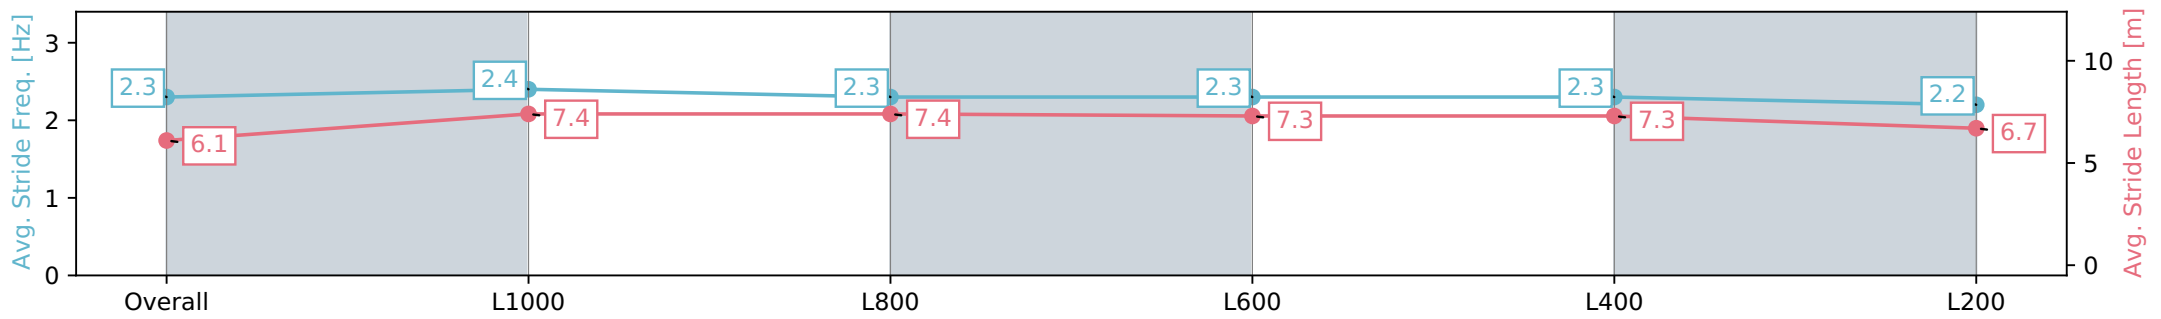

Morphettville SA - Professional

Race 8: Grand Syndicates Handicap - 1200m

22 June 2024 - 3:45PM

Track Rating: Soft 6, Weather: Fine, Rail Position: +13m 1200m-W/  
Post, +8m Remainder Sectional 617m

Section	Overall	L1000	L800	L600	L400	L200
Section Times	1:14.46 [12] (0:14.12)	1:00.34 [1] (0:11.25)	0:49.09 [1] (0:11.64)	0:37.45 [2] (0:11.88)	0:25.57 [2] (0:11.95)	0:13.62 [3] (0:13.62)
Average Speed [km/h]	51.0	64.1	62.6	61.2	60.4	52.8
Top Speed [km/h]	64.8	65.4	63.5	62.8	62.2	57.6
Avg. Dist. to Rail [m]	6.3	4.2	2.9	1.9	3.1	3.3
Avg. Stride Freq. [Hz]	2.3	2.4	2.3	2.3	2.3	2.2
Avg. Stride Length [m]	6.1	7.4	7.4	7.3	7.3	6.7