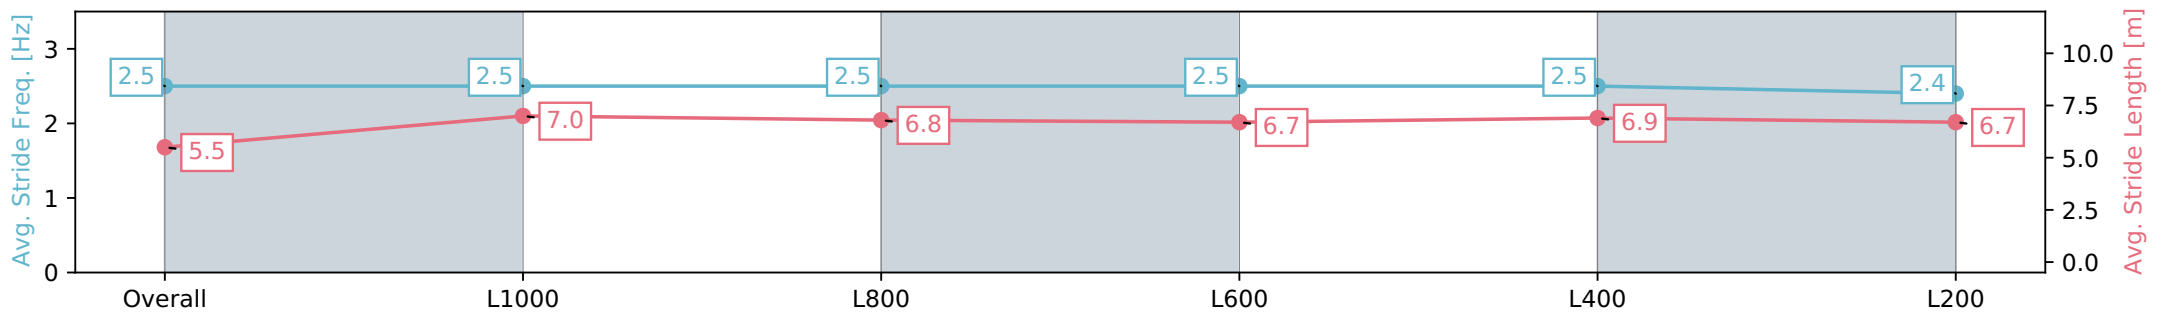

Morphettville SA - Professional

Race 8: Grand Syndicates Handicap - 1200m

22 June 2024 - 3:45PM

Track Rating: Soft 6, Weather: Fine, Rail Position: +13m 1200m-W/  
Post, +8m Remainder Sectional 617m

Section	Overall	L1000	L800	L600	L400	L200
Section Times	1:13.59 [4] (0:14.69)	0:58.90 [5] (0:11.36)	0:47.54 [5] (0:11.71)	0:35.83 [5] (0:11.72)	0:24.11 [7] (0:11.60)	0:12.51 [5] (0:12.51)
Average Speed [km/h]	49.0	62.9	62.3	61.9	62.3	57.5
Top Speed [km/h]	62.9	66.2	66.1	62.3	63.4	60.9
Avg. Dist. to Rail [m]	1.6	1.7	1.3	1.8	2.9	2.6
Avg. Stride Freq. [Hz]	2.5	2.5	2.5	2.5	2.5	2.4
Avg. Stride Length [m]	5.5	7.0	6.8	6.7	6.9	6.7