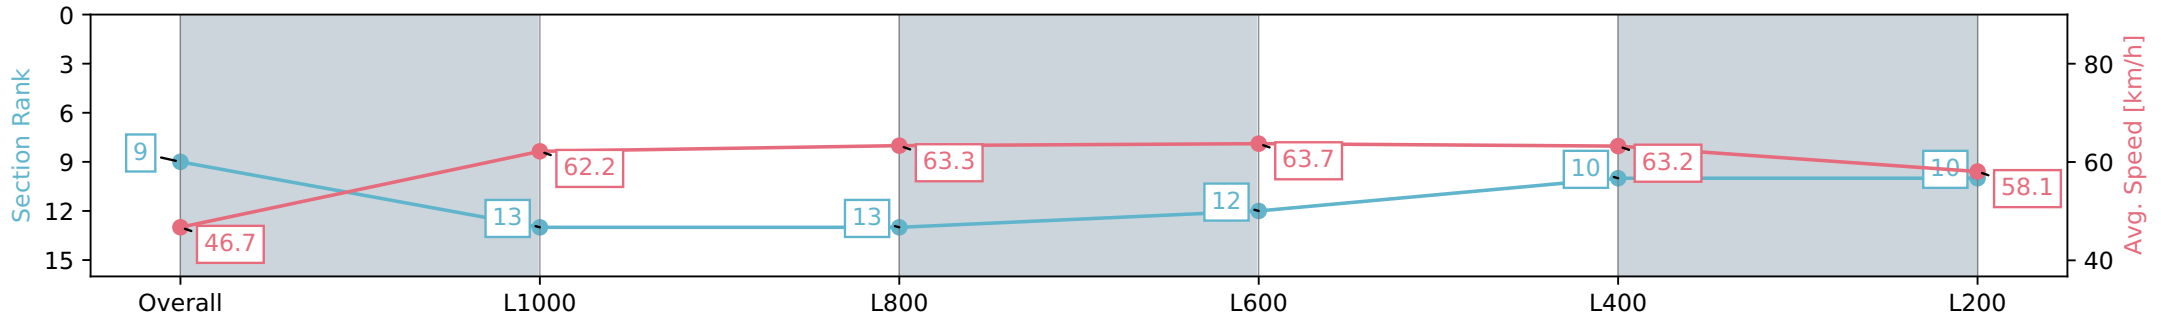

Morphettville SA - Professional

Race 8: Grand Syndicates Handicap - 1200m

22 June 2024 - 3:45PM

Track Rating: Soft 6, Weather: Fine, Rail Position: +13m 1200m-W/  
Post, +8m Remainder Sectional 617m

Section	Overall	L1000	L800	L600	L400	L200
Section Times	1:13.80 [9] (0:15.42)	0:58.38 [13] (0:11.59)	0:46.79 [13] (0:11.48)	0:35.31 [12] (0:11.45)	0:23.86 [10] (0:11.45)	0:12.41 [10] (0:12.41)
Average Speed [km/h]	46.7	62.2	63.3	63.7	63.2	58.1
Top Speed [km/h]	63.2	64.6	64.4	64.6	64.0	62.7
Avg. Dist. to Rail [m]	8.0	4.0	2.5	2.8	6.8	9.3
Avg. Stride Freq. [Hz]	2.2	2.4	2.5	2.5	2.5	2.4
Avg. Stride Length [m]	5.9	7.1	7.2	7.2	7.1	6.7