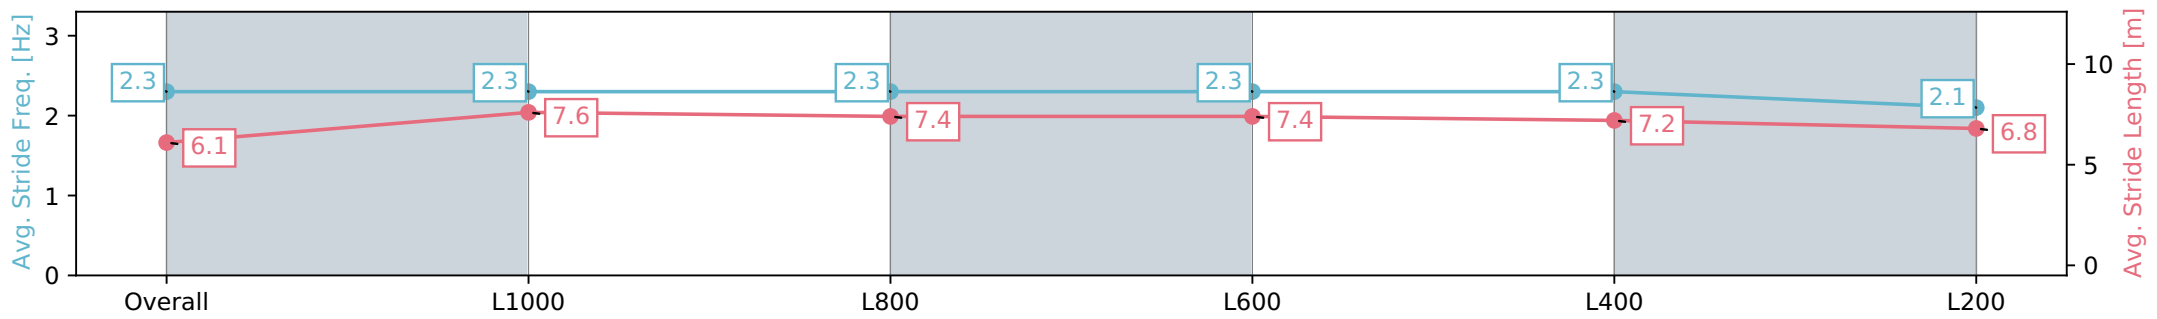

Morphettville SA - Professional

Race 8: Grand Syndicates Handicap - 1200m

22 June 2024 - 3:45PM

Track Rating: Soft 6, Weather: Fine, Rail Position: +13m 1200m-W/  
Post, +8m Remainder Sectional 617m

Section	Overall	L1000	L800	L600	L400	L200
Section Times	1:15.37 [13] (0:14.25)	1:01.12 [3] (0:11.23)	0:49.89 [3] (0:11.59)	0:38.30 [3] (0:11.85)	0:26.45 [3] (0:12.26)	0:14.19 [8] (0:14.19)
Average Speed [km/h]	50.6	64.1	62.0	60.5	58.6	50.7
Top Speed [km/h]	64.6	65.1	62.9	61.6	59.8	56.5
Avg. Dist. to Rail [m]	1.9	1.3	0.6	1.1	0.8	2.4
Avg. Stride Freq. [Hz]	2.3	2.3	2.3	2.3	2.3	2.1
Avg. Stride Length [m]	6.1	7.6	7.4	7.4	7.2	6.8

- [ ] Ranking at each section and finish
- :-:- No data available at this section
- NA No data available