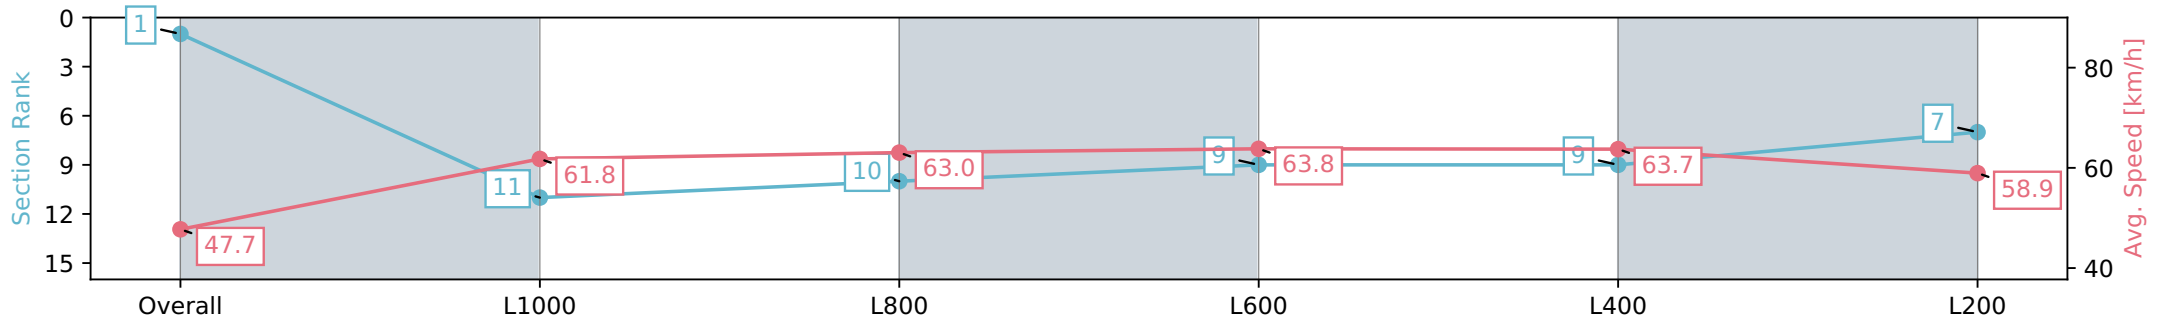

### Morphettville SA - Professional

Race 8: Grand Syndicates Handicap - 1200m

22 June 2024 - 3:45PM

Track Rating: Soft 6, Weather: Fine, Rail Position: +13m 1200m-W/  
Post, +8m Remainder Sectional 617m

Section	Overall	L1000	L800	L600	L400	L200
Section Times	1:13.35 [1] (0:15.09)	0:58.26 [11] (0:11.67)	0:46.59 [10] (0:11.56)	0:35.03 [9] (0:11.46)	0:23.57 [9] (0:11.36)	0:12.21 [7] (0:12.21)
Average Speed [km/h]	47.7	61.8	63.0	63.8	63.7	58.9
Top Speed [km/h]	61.3	63.8	64.4	64.2	64.8	62.4
Avg. Dist. to Rail [m]	8.6	4.5	3.4	2.8	6.2	9.0
Avg. Stride Freq. [Hz]	2.2	2.4	2.3	2.4	2.4	2.3
Avg. Stride Length [m]	6.0	7.3	7.5	7.5	7.5	7.2