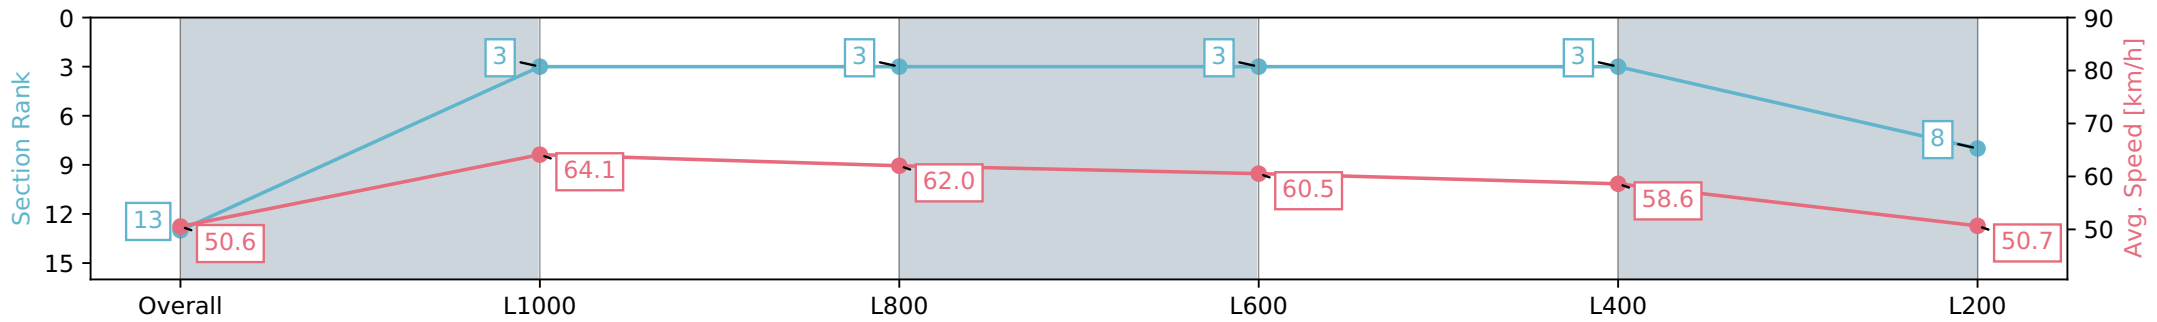

Morphettville SA - Professional

Race 8: Grand Syndicates Handicap - 1200m

22 June 2024 - 3:45PM

Track Rating: Soft 6, Weather: Fine, Rail Position: +13m 1200m-W/  
Post, +8m Remainder Sectional 617m

Section	Overall	L1000	L800	L600	L400	L200
Section Times	1:15.37 [13] (0:14.25)	1:01.12 [3] (0:11.23)	0:49.89 [3] (0:11.59)	0:38.30 [3] (0:11.85)	0:26.45 [3] (0:12.26)	0:14.19 [8] (0:14.19)
Average Speed [km/h]	50.6	64.1	62.0	60.5	58.6	50.7
Top Speed [km/h]	64.6	65.1	62.9	61.6	59.8	56.5
Avg. Dist. to Rail [m]	1.9	1.3	0.6	1.1	0.8	2.4
Avg. Stride Freq. [Hz]	2.3	2.3	2.3	2.3	2.3	2.1
Avg. Stride Length [m]	6.1	7.6	7.4	7.4	7.2	6.8