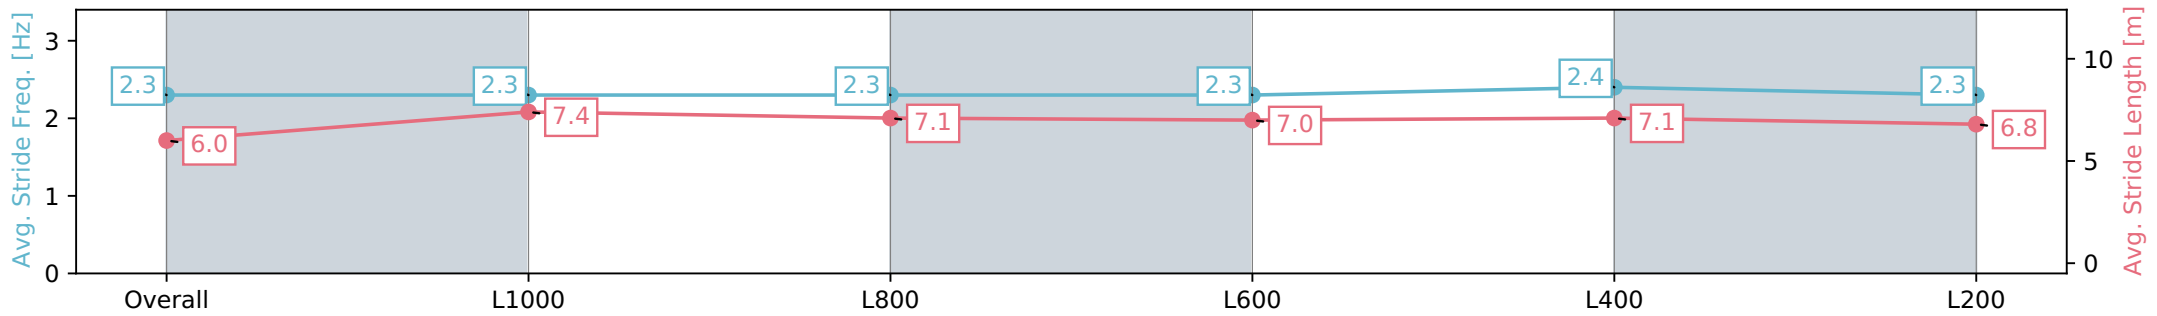

Morphettville SA - Professional

Race 8: Grand Syndicates Handicap - 1200m

22 June 2024 - 3:45PM

Track Rating: Soft 6, Weather: Fine, Rail Position: +13m 1200m-W/  
Post, +8m Remainder Sectional 617m

Section	Overall	L1000	L800	L600	L400	L200
Section Times	1:13.46 [3] (0:14.40)	0:59.06 [4] (0:11.30)	0:47.76 [4] (0:11.57)	0:36.18 [4] (0:11.83)	0:24.35 [4] (0:11.69)	0:12.66 [2] (0:12.66)
Average Speed [km/h]	50.0	63.7	62.8	61.8	61.8	57.0
Top Speed [km/h]	62.9	66.8	63.6	62.4	62.5	59.9
Avg. Dist. to Rail [m]	4.2	3.1	2.7	2.8	5.5	6.2
Avg. Stride Freq. [Hz]	2.3	2.3	2.3	2.3	2.4	2.3
Avg. Stride Length [m]	6.0	7.4	7.1	7.0	7.1	6.8