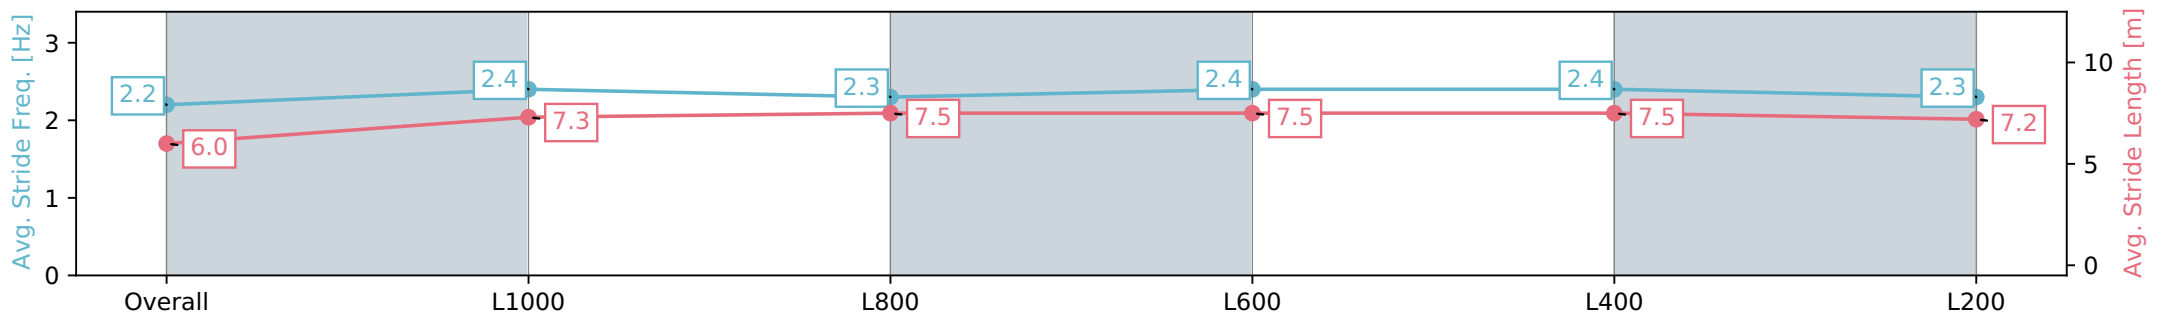

### Morphettville SA - Professional

Race 8: Grand Syndicates Handicap - 1200m

22 June 2024 - 3:45PM

Track Rating: Soft 6, Weather: Fine, Rail Position: +13m 1200m-W/  
Post, +8m Remainder Sectional 617m

Section	Overall	L1000	L800	L600	L400	L200
Section Times	1:13.35 [1] (0:15.09)	0:58.26 [11] (0:11.67)	0:46.59 [10] (0:11.56)	0:35.03 [9] (0:11.46)	0:23.57 [9] (0:11.36)	0:12.21 [7] (0:12.21)
Average Speed [km/h]	47.7	61.8	63.0	63.8	63.7	58.9
Top Speed [km/h]	61.3	63.8	64.4	64.2	64.8	62.4
Avg. Dist. to Rail [m]	8.6	4.5	3.4	2.8	6.2	9.0
Avg. Stride Freq. [Hz]	2.2	2.4	2.3	2.4	2.4	2.3
Avg. Stride Length [m]	6.0	7.3	7.5	7.5	7.5	7.2