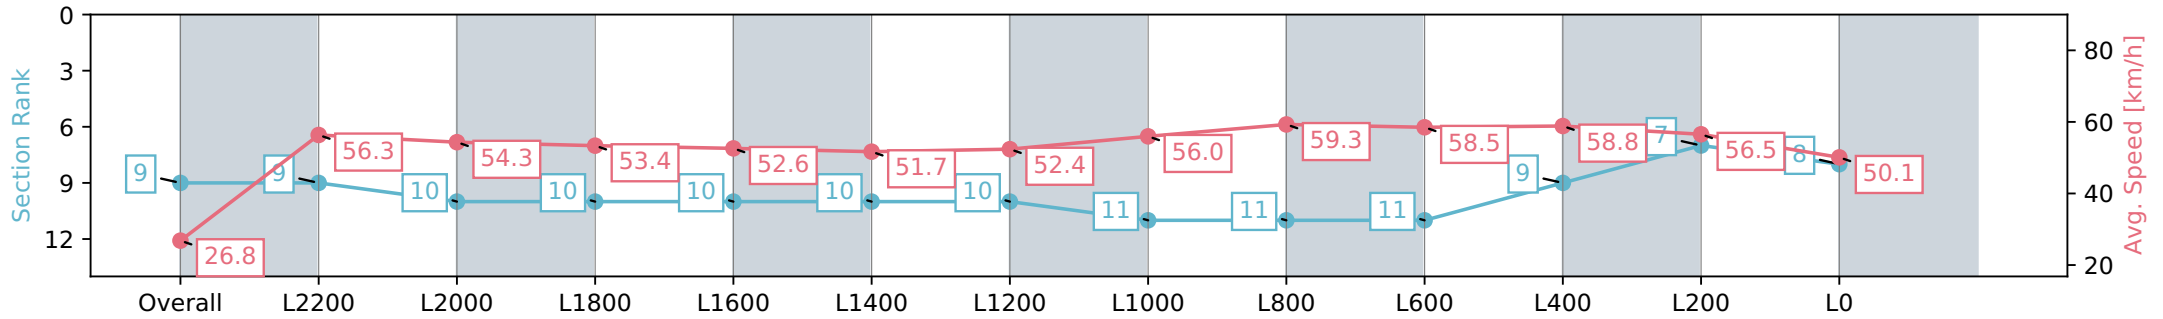

Morphettville SA - Professional

Race 6: Thomas Farms Handicap - 2500m

22 June 2024 - 2:28PM

Track Rating: Soft 6, Weather: Fine, Rail Position: +13m 1200m-W/  
Post, +8m Remainder Sectional 617m

Section	Overall	L2200	L2000	L1800	L1600	L1400	L1200	L1000	L800	L600	L400	L200	L0
Section Times	2:52.76 [9] (0:13.42)	2:39.34 [9] (0:12.97)	2:26.37 [10] (0:13.41)	2:12.96 [10] (0:13.68)	1:59.28 [10] (0:13.77)	1:45.51 [10] (0:13.94)	1:31.57 [10] (0:14.00)	1:17.57 [11] (0:13.01)	1:04.56 [11] (0:12.15)	0:52.41 [11] (0:12.60)	0:39.81 [9] (0:12.69)	0:27.12 [7] (0:12.87)	0:14.25 [8] (0:14.25)
Average Speed [km/h]	26.8	56.3	54.3	53.4	52.6	51.7	52.4	56.0	59.3	58.5	58.8	56.5	50.1
Top Speed [km/h]	55.6	56.8	56.6	54.1	54.3	52.4	54.1	57.8	60.2	58.9	59.3	58.6	52.7
Avg. Dist. to Rail [m]	10.8	4.4	3.3	2.8	3.2	2.9	4.2	3.7	5.6	5.9	7.2	10.4	10.8
Avg. Stride Freq. [Hz]	2.2	2.2	2.1	2.1	2.2	2.1	2.1	2.2	2.2	2.2	2.3	2.2	2.1
Avg. Stride Length [m]	3.4	7.0	6.8	6.8	6.6	6.5	6.7	6.9	7.1	7.2	7.3	7.2	6.6