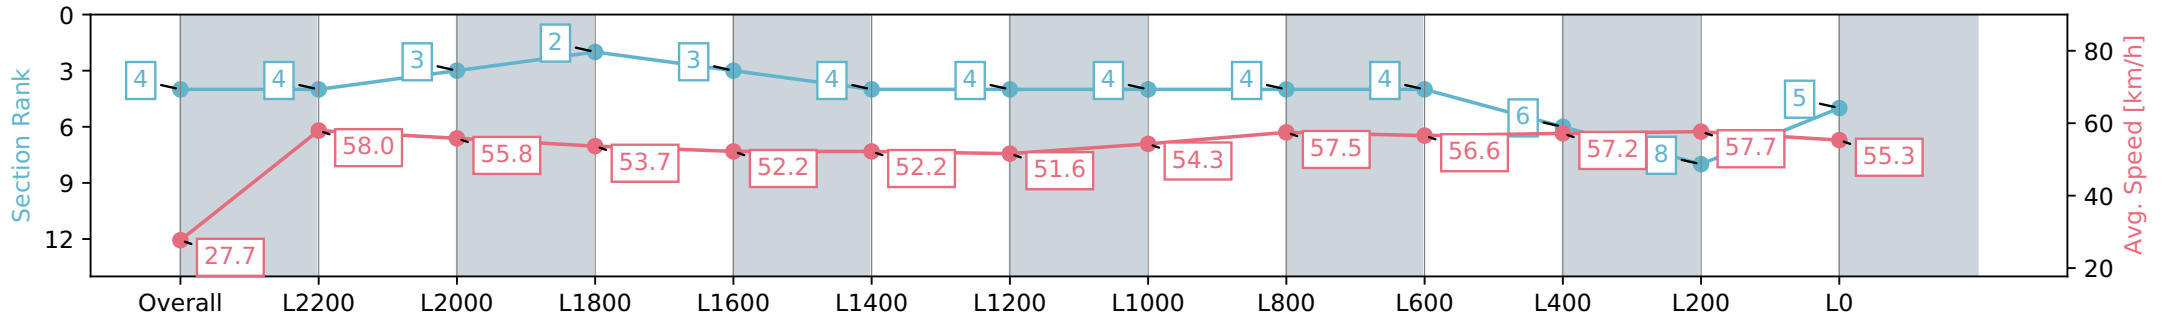

### Morphettville SA - Professional

Race 6: Thomas Farms Handicap - 2500m

22 June 2024 - 2:28PM

Track Rating: Soft 6, Weather: Fine, Rail Position: +13m 1200m-W/  
Post, +8m Remainder Sectional 617m

Section	Overall	L2200	L2000	L1800	L1600	L1400	L1200	L1000	L800	L600	L400	L200	L0
Section Times	2:51.16 [4] (0:13.04)	2:38.12 [4] (0:12.60)	2:25.52 [3] (0:13.01)	2:12.51 [2] (0:13.60)	1:58.91 [3] (0:13.88)	1:45.03 [4] (0:13.78)	1:31.25 [4] (0:14.20)	1:17.05 [4] (0:13.35)	1:03.70 [4] (0:12.52)	0:51.18 [4] (0:12.87)	0:38.31 [6] (0:12.85)	0:25.46 [8] (0:12.56)	0:12.90 [5] (0:12.90)
Average Speed [km/h]	27.7	58.0	55.8	53.7	52.2	52.2	51.6	54.3	57.5	56.6	57.2	57.7	55.3
Top Speed [km/h]	58.4	59.4	59.3	54.6	53.8	52.6	53.0	55.9	58.5	58.1	57.8	58.4	57.3
Avg. Dist. to Rail [m]	10.5	4.4	2.8	2.6	3.0	3.0	3.7	2.4	3.6	3.1	3.6	5.4	5.3
Avg. Stride Freq. [Hz]	2.3	2.4	2.3	2.2	2.2	2.2	2.2	2.3	2.3	2.3	2.3	2.3	2.3
Avg. Stride Length [m]	3.3	6.8	6.6	6.5	6.4	6.4	6.3	6.5	6.6	6.7	6.7	6.7	6.6