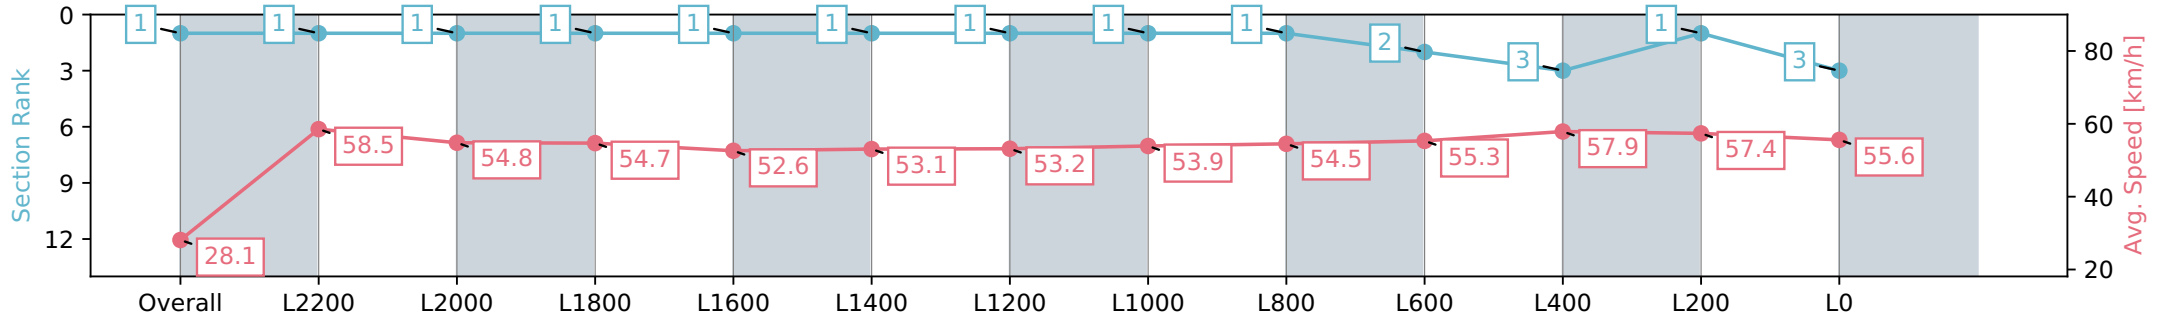

Race 6: Thomas Farms Handicap - 2500m

22 June 2024 - 2:28PM

Track Rating: Soft 6, Weather: Fine, Rail Position: +13m 1200m-W/  
Post, +8m Remainder Sectional 617m

Section	Overall	L2200	L2000	L1800	L1600	L1400	L1200	L1000	L800	L600	L400	L200	L0	
Section Times	2:50.74 [1] (0:12.84)	2:37.90 [1] (0:12.46)	2:25.44 [1] (0:13.25)	2:12.19 [1] (0:13.26)	1:58.93 [1] (0:13.74)	1:45.19 [1] (0:13.59)	1:31.60 [1] (0:13.72)	1:17.88 [1] (0:13.43)	1:04.45 [1] (0:13.21)	0:51.24 [2] (0:13.09)	0:38.15 [3] (0:12.65)	0:25.50 [1] (0:12.65)	0:12.85 [3] (0:12.85)	
Average Speed [km/h]	28.1	58.5	54.8	54.7	52.6	53.1	53.2	53.9	54.5	54.5	55.3	57.9	57.4	55.6
Top Speed [km/h]	59.4	60.2	57.0	55.3	54.0	53.8	54.1	54.5	54.8	57.9	58.3	58.1	56.9	
Avg. Dist. to Rail [m]	9.7	4.1	1.9	1.7	2.0	2.3	3.0	1.9	1.9	1.7	3.2	7.4	8.5	
Avg. Stride Freq. [Hz]	2.2	2.4	2.2	2.3	2.2	2.2	2.2	2.3	2.3	2.3	2.3	2.4	2.3	2.3
Avg. Stride Length [m]	3.4	6.9	6.5	6.5	6.4	6.4	6.3	6.4	6.4	6.4	6.4	6.5	6.6	6.5