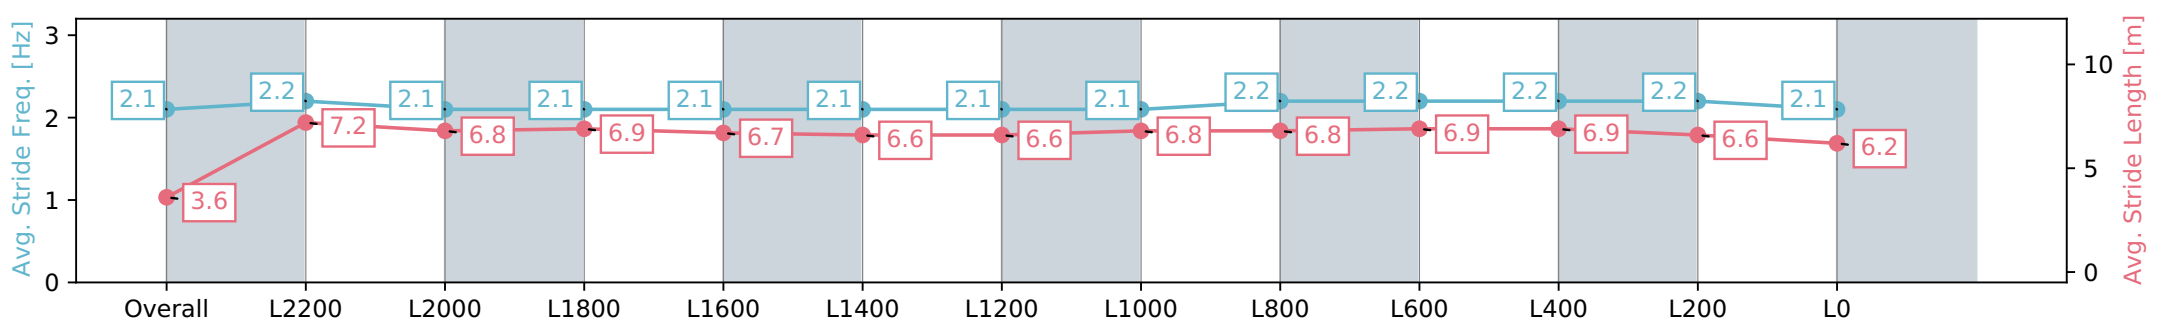

Morphettville SA - Professional

Race 6: Thomas Farms Handicap - 2500m

22 June 2024 - 2:28PM

Track Rating: Soft 6, Weather: Fine, Rail Position: +13m 1200m-W/  
Post, +8m Remainder Sectional 617m

Section	Overall	L2200	L2000	L1800	L1600	L1400	L1200	L1000	L800	L600	L400	L200	L0
Section Times	2:54.07 [11] (0:12.96)	2:41.11 [2] (0:12.60)	2:28.51 [2] (0:13.32)	2:15.19 [4] (0:13.51)	2:01.68 [4] (0:13.71)	1:47.97 [3] (0:13.78)	1:34.19 [3] (0:14.17)	1:20.02 [3] (0:13.27)	1:06.75 [3] (0:12.68)	0:54.07 [5] (0:12.87)	0:41.20 [7] (0:12.99)	0:28.21 [9] (0:13.40)	0:14.81 [10] (0:14.81)
Average Speed [km/h]	27.8	57.3	54.7	53.7	52.7	52.2	51.4	54.5	56.8	56.4	56.1	54.0	48.1
Top Speed [km/h]	58.3	59.6	57.3	54.3	54.5	53.0	52.6	55.2	57.4	57.4	57.0	54.9	52.1
Avg. Dist. to Rail [m]	7.3	2.5	1.8	1.5	1.8	1.9	2.8	1.4	2.6	2.3	2.5	5.8	9.4
Avg. Stride Freq. [Hz]	2.1	2.2	2.1	2.1	2.1	2.1	2.1	2.1	2.2	2.2	2.2	2.2	2.1
Avg. Stride Length [m]	3.6	7.2	6.8	6.9	6.7	6.6	6.6	6.8	6.8	6.9	6.9	6.6	6.2

[ ] Ranking at each section and finish  
 -:-:- No data available at this section  
 NA No data available