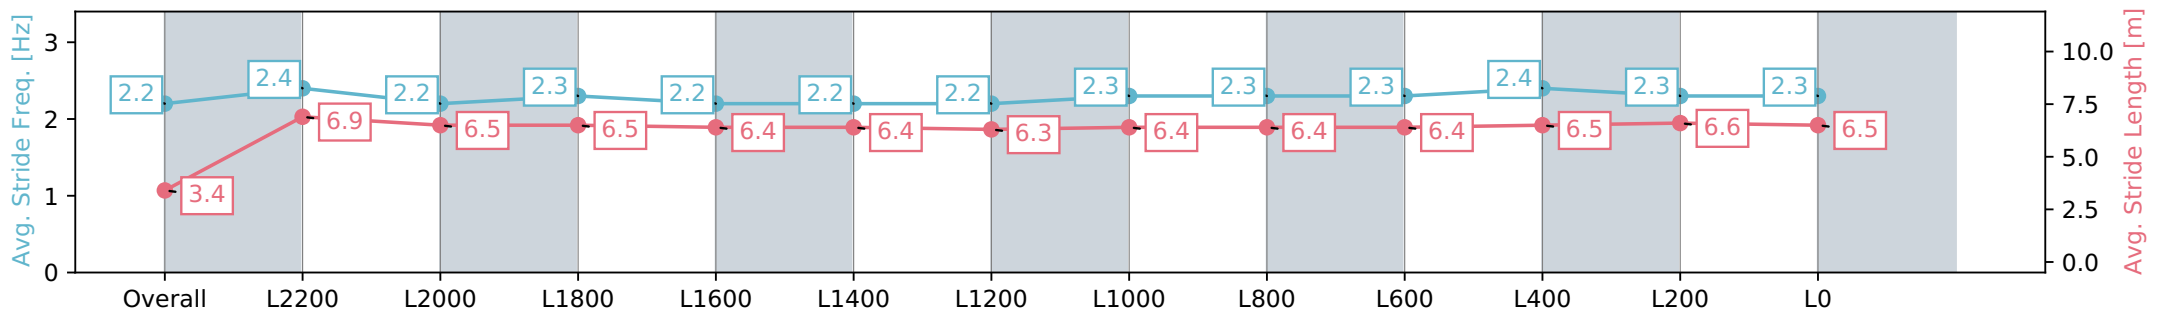

Race 6: Thomas Farms Handicap - 2500m

22 June 2024 - 2:28PM

Track Rating: Soft 6, Weather: Fine, Rail Position: +13m 1200m-W/  
Post, +8m Remainder Sectional 617m

Section	Overall	L2200	L2000	L1800	L1600	L1400	L1200	L1000	L800	L600	L400	L200	L0	
Section Times	2:50.74 [1] (0:12.84)	2:37.90 [1] (0:12.46)	2:25.44 [1] (0:13.25)	2:12.19 [1] (0:13.26)	1:58.93 [1] (0:13.74)	1:45.19 [1] (0:13.59)	1:31.60 [1] (0:13.72)	1:17.88 [1] (0:13.43)	1:04.45 [1] (0:13.21)	0:51.24 [2] (0:13.09)	0:38.15 [3] (0:12.65)	0:25.50 [1] (0:12.65)	0:12.85 [3] (0:12.85)	
Average Speed [km/h]	28.1	58.5	54.8	54.7	52.6	53.1	53.2	53.9	54.5	54.5	55.3	57.9	57.4	55.6
Top Speed [km/h]	59.4	60.2	57.0	55.3	54.0	53.8	54.1	54.5	54.8	57.9	58.3	58.1	56.9	
Avg. Dist. to Rail [m]	9.7	4.1	1.9	1.7	2.0	2.3	3.0	1.9	1.9	1.7	3.2	7.4	8.5	
Avg. Stride Freq. [Hz]	2.2	2.4	2.2	2.3	2.2	2.2	2.2	2.3	2.3	2.3	2.3	2.4	2.3	2.3
Avg. Stride Length [m]	3.4	6.9	6.5	6.5	6.4	6.4	6.3	6.4	6.4	6.4	6.4	6.5	6.6	6.5