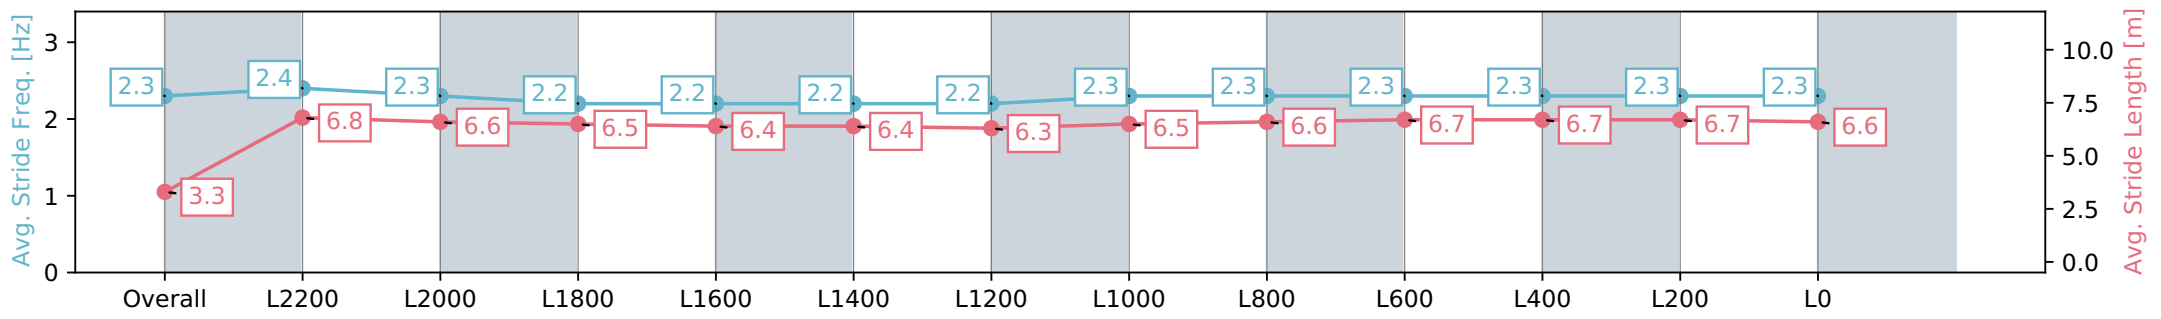

### Morphettville SA - Professional

Race 6: Thomas Farms Handicap - 2500m

22 June 2024 - 2:28PM

Track Rating: Soft 6, Weather: Fine, Rail Position: +13m 1200m-W/  
Post, +8m Remainder Sectional 617m

Section	Overall	L2200	L2000	L1800	L1600	L1400	L1200	L1000	L800	L600	L400	L200	L0
Section Times	2:51.16 [4] (0:13.04)	2:38.12 [4] (0:12.60)	2:25.52 [3] (0:13.01)	2:12.51 [2] (0:13.60)	1:58.91 [3] (0:13.88)	1:45.03 [4] (0:13.78)	1:31.25 [4] (0:14.20)	1:17.05 [4] (0:13.35)	1:03.70 [4] (0:12.52)	0:51.18 [4] (0:12.87)	0:38.31 [6] (0:12.85)	0:25.46 [8] (0:12.56)	0:12.90 [5] (0:12.90)
Average Speed [km/h]	27.7	58.0	55.8	53.7	52.2	52.2	51.6	54.3	57.5	56.6	57.2	57.7	55.3
Top Speed [km/h]	58.4	59.4	59.3	54.6	53.8	52.6	53.0	55.9	58.5	58.1	57.8	58.4	57.3
Avg. Dist. to Rail [m]	10.5	4.4	2.8	2.6	3.0	3.0	3.7	2.4	3.6	3.1	3.6	5.4	5.3
Avg. Stride Freq. [Hz]	2.3	2.4	2.3	2.2	2.2	2.2	2.2	2.3	2.3	2.3	2.3	2.3	2.3
Avg. Stride Length [m]	3.3	6.8	6.6	6.5	6.4	6.4	6.3	6.5	6.6	6.7	6.7	6.7	6.6