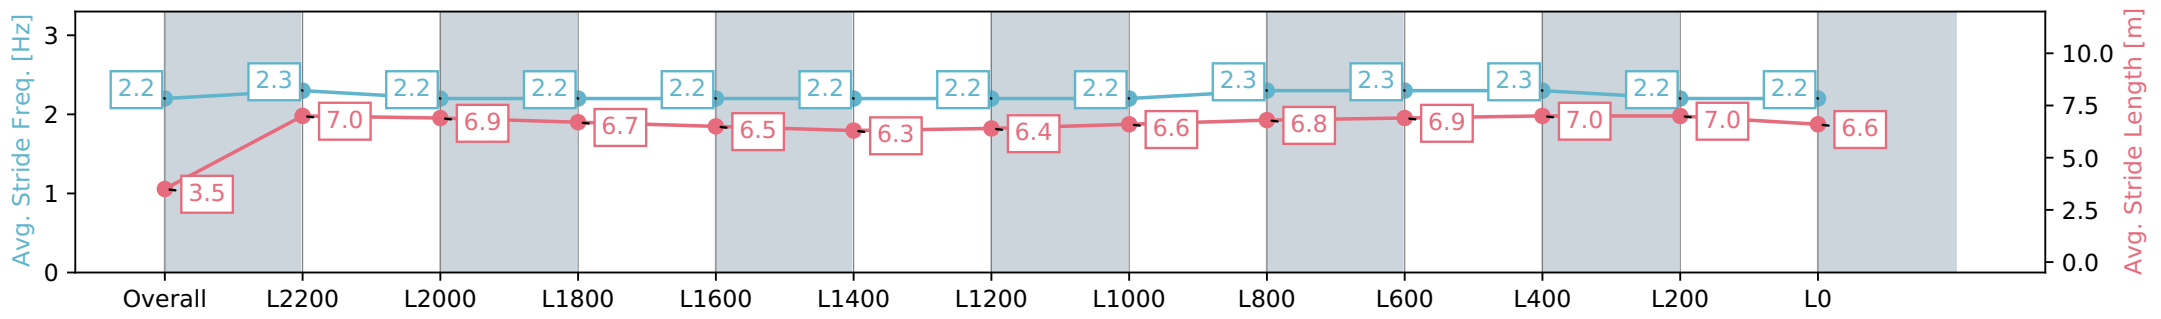

### Morphettville SA - Professional

Race 6: Thomas Farms Handicap - 2500m

22 June 2024 - 2:28PM

Track Rating: Soft 6, Weather: Fine, Rail Position: +13m 1200m-W/  
Post, +8m Remainder Sectional 617m

Section	Overall	L2200	L2000	L1800	L1600	L1400	L1200	L1000	L800	L600	L400	L200	L0
Section Times	2:52.15 [7] (0:13.15)	2:39.00 [6] (0:12.78)	2:26.22 [7] (0:13.37)	2:12.85 [7] (0:13.60)	1:59.25 [7] (0:13.90)	1:45.35 [7] (0:13.83)	1:31.52 [7] (0:14.12)	1:17.40 [7] (0:13.22)	1:04.18 [9] (0:12.20)	0:51.98 [7] (0:12.59)	0:39.39 [5] (0:12.68)	0:26.71 [5] (0:12.97)	0:13.74 [7] (0:13.74)
Average Speed [km/h]	27.3	57.2	54.3	53.6	52.1	52.1	52.0	54.9	59.0	58.3	58.1	56.1	51.9
Top Speed [km/h]	58.7	59.1	55.8	54.3	54.5	53.1	53.2	56.8	59.5	59.2	59.2	57.7	54.3
Avg. Dist. to Rail [m]	8.8	4.1	2.4	2.4	3.2	3.5	4.1	3.2	5.5	4.8	4.6	9.0	11.4
Avg. Stride Freq. [Hz]	2.2	2.3	2.2	2.2	2.2	2.2	2.2	2.2	2.3	2.3	2.3	2.2	2.2
Avg. Stride Length [m]	3.5	7.0	6.9	6.7	6.5	6.3	6.4	6.6	6.8	6.9	7.0	7.0	6.6