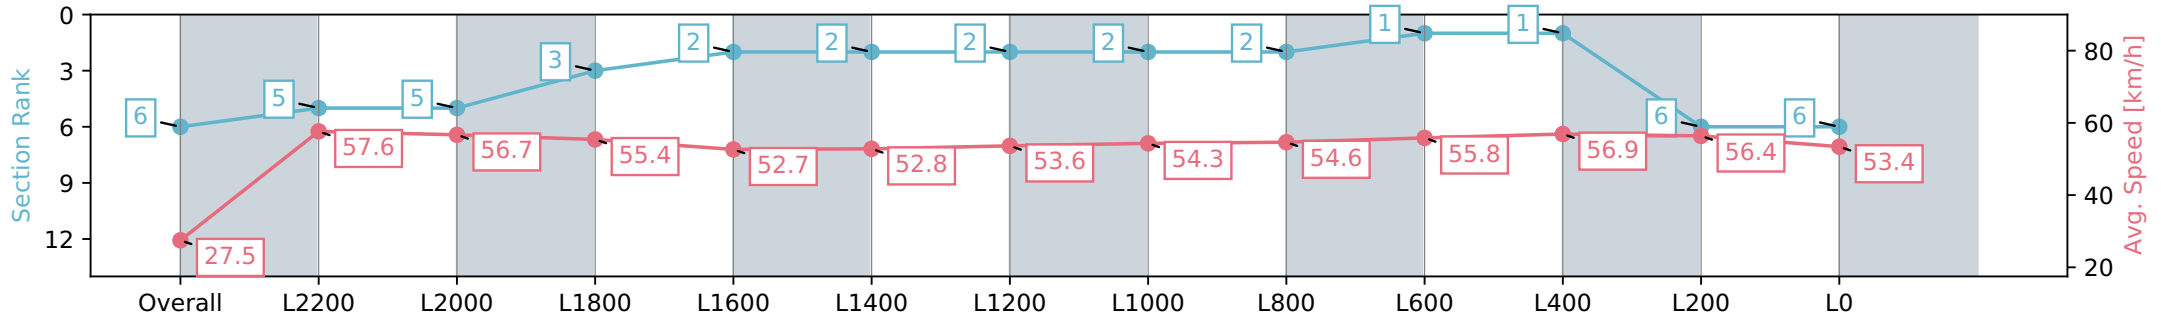

### Morphettville SA - Professional

Race 6: Thomas Farms Handicap - 2500m

22 June 2024 - 2:28PM

Track Rating: Soft 6, Weather: Fine, Rail Position: +13m 1200m-W/  
Post, +8m Remainder Sectional 617m

Section	Overall	L2200	L2000	L1800	L1600	L1400	L1200	L1000	L800	L600	L400	L200	L0
Section Times	2:51.73 [6] (0:13.09)	2:38.64 [5] (0:12.72)	2:25.92 [5] (0:12.88)	2:13.04 [3] (0:13.19)	1:59.85 [2] (0:13.77)	1:46.08 [2] (0:13.62)	1:32.46 [2] (0:13.70)	1:18.76 [2] (0:13.33)	1:05.43 [2] (0:13.18)	0:52.25 [1] (0:13.06)	0:39.19 [1] (0:12.94)	0:26.25 [6] (0:12.90)	0:13.35 [6] (0:13.35)
Average Speed [km/h]	27.5	57.6	56.7	55.4	52.7	52.8	53.6	54.3	54.6	55.8	56.9	56.4	53.4
Top Speed [km/h]	58.7	58.4	57.0	56.7	54.0	53.6	54.4	54.6	55.2	57.2	57.8	57.1	55.5
Avg. Dist. to Rail [m]	10.0	4.9	4.0	3.4	3.1	3.4	4.0	2.8	3.3	2.9	4.9	8.1	9.9
Avg. Stride Freq. [Hz]	2.1	2.2	2.2	2.2	2.1	2.1	2.1	2.2	2.2	2.2	2.3	2.2	2.1
Avg. Stride Length [m]	3.5	7.0	7.0	6.9	6.7	6.7	6.8	6.8	6.7	6.9	6.9	7.1	6.9

Report Created: Sat 22 June 2024 15:20:24 GMT+10 (Note: Timing is based on positional data)

- [ ] Ranking at each section and finish
- :-:- No data available at this section
- NA No data available

Horse/Jockey Name	HOOPS/Lachlan Neindorf
Finish Rank	7
Fastest Section Time (Section)	0:12.20 (L1000)
Top Speed [km/h] (Section)	59.5 (L1200)
Race State	Finished