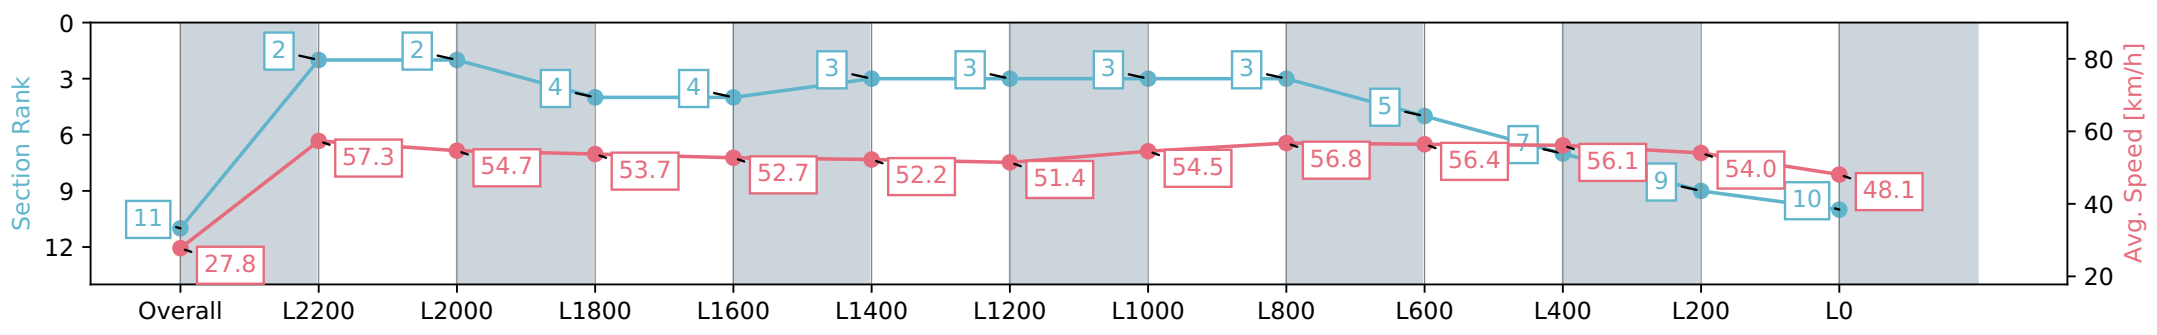

Morphettville SA - Professional

Race 6: Thomas Farms Handicap - 2500m

22 June 2024 - 2:28PM

Track Rating: Soft 6, Weather: Fine, Rail Position: +13m 1200m-W/  
Post, +8m Remainder Sectional 617m

Section	Overall	L2200	L2000	L1800	L1600	L1400	L1200	L1000	L800	L600	L400	L200	L0
Section Times	2:54.07 [11] (0:12.96)	2:41.11 [2] (0:12.60)	2:28.51 [2] (0:13.32)	2:15.19 [4] (0:13.51)	2:01.68 [4] (0:13.71)	1:47.97 [3] (0:13.78)	1:34.19 [3] (0:14.17)	1:20.02 [3] (0:13.27)	1:06.75 [3] (0:12.68)	0:54.07 [5] (0:12.87)	0:41.20 [7] (0:12.99)	0:28.21 [9] (0:13.40)	0:14.81 [10] (0:14.81)
Average Speed [km/h]	27.8	57.3	54.7	53.7	52.7	52.2	51.4	54.5	56.8	56.4	56.1	54.0	48.1
Top Speed [km/h]	58.3	59.6	57.3	54.3	54.5	53.0	52.6	55.2	57.4	57.4	57.0	54.9	52.1
Avg. Dist. to Rail [m]	7.3	2.5	1.8	1.5	1.8	1.9	2.8	1.4	2.6	2.3	2.5	5.8	9.4
Avg. Stride Freq. [Hz]	2.1	2.2	2.1	2.1	2.1	2.1	2.1	2.1	2.2	2.2	2.2	2.2	2.1
Avg. Stride Length [m]	3.6	7.2	6.8	6.9	6.7	6.6	6.6	6.8	6.8	6.9	6.9	6.6	6.2