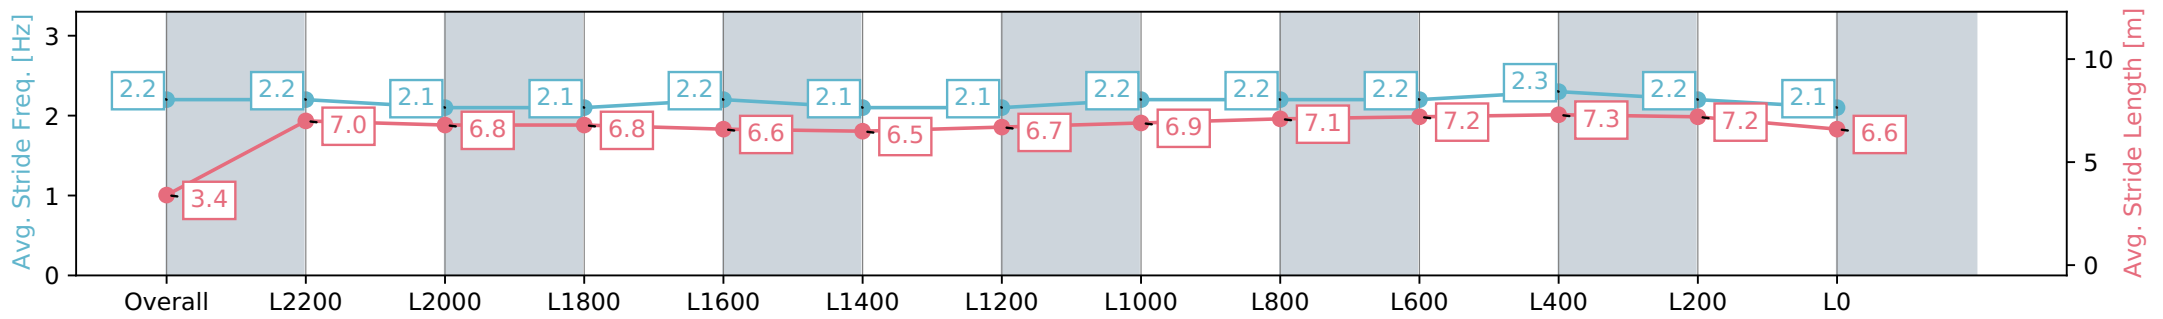

Morphettville SA - Professional

Race 6: Thomas Farms Handicap - 2500m

22 June 2024 - 2:28PM

Track Rating: Soft 6, Weather: Fine, Rail Position: +13m 1200m-W/  
Post, +8m Remainder Sectional 617m

Section	Overall	L2200	L2000	L1800	L1600	L1400	L1200	L1000	L800	L600	L400	L200	L0
Section Times	2:52.76 [9] (0:13.42)	2:39.34 [9] (0:12.97)	2:26.37 [10] (0:13.41)	2:12.96 [10] (0:13.68)	1:59.28 [10] (0:13.77)	1:45.51 [10] (0:13.94)	1:31.57 [10] (0:14.00)	1:17.57 [11] (0:13.01)	1:04.56 [11] (0:12.15)	0:52.41 [11] (0:12.60)	0:39.81 [9] (0:12.69)	0:27.12 [7] (0:12.87)	0:14.25 [8] (0:14.25)
Average Speed [km/h]	26.8	56.3	54.3	53.4	52.6	51.7	52.4	56.0	59.3	58.5	58.8	56.5	50.1
Top Speed [km/h]	55.6	56.8	56.6	54.1	54.3	52.4	54.1	57.8	60.2	58.9	59.3	58.6	52.7
Avg. Dist. to Rail [m]	10.8	4.4	3.3	2.8	3.2	2.9	4.2	3.7	5.6	5.9	7.2	10.4	10.8
Avg. Stride Freq. [Hz]	2.2	2.2	2.1	2.1	2.2	2.1	2.1	2.2	2.2	2.2	2.3	2.2	2.1
Avg. Stride Length [m]	3.4	7.0	6.8	6.8	6.6	6.5	6.7	6.9	7.1	7.2	7.3	7.2	6.6