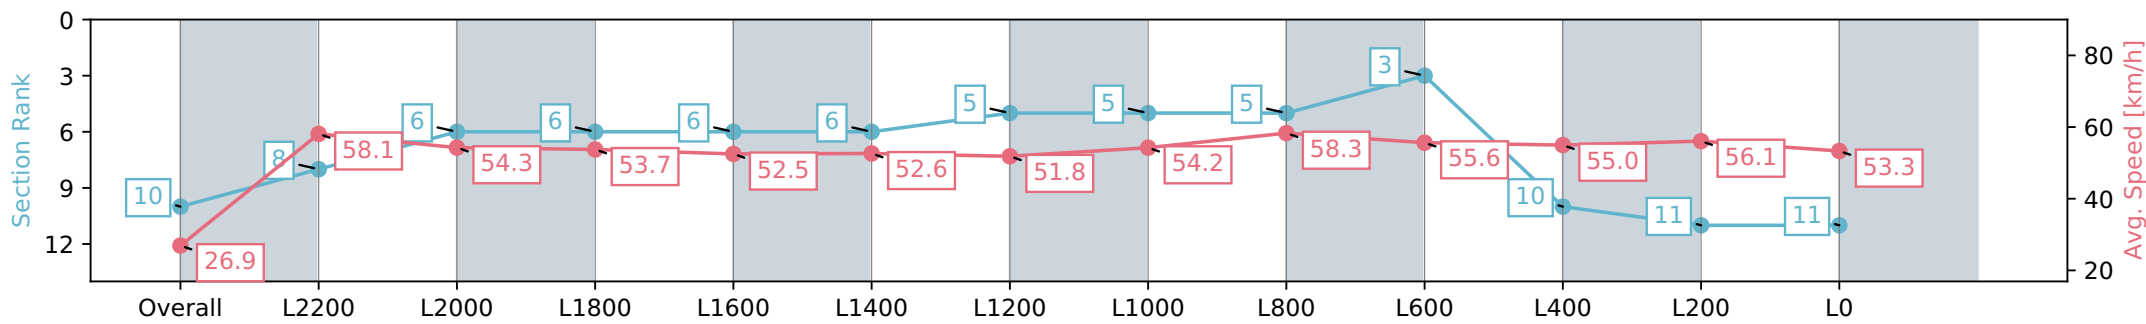

Morphettville SA - Professional

Race 6: Thomas Farms Handicap - 2500m

22 June 2024 - 2:28PM

Track Rating: Soft 6, Weather: Fine, Rail Position: +13m 1200m-W/  
Post, +8m Remainder Sectional 617m

Section	Overall	L2200	L2000	L1800	L1600	L1400	L1200	L1000	L800	L600	L400	L200	L0
Section Times	2:52.84 [10] (0:13.40)	2:39.44 [8] (0:12.51)	2:26.93 [6] (0:13.37)	2:13.56 [6] (0:13.50)	2:00.06 [6] (0:13.76)	1:46.30 [6] (0:13.69)	1:32.61 [5] (0:14.09)	1:18.52 [5] (0:13.32)	1:05.20 [5] (0:12.34)	0:52.86 [3] (0:13.16)	0:39.70 [10] (0:13.37)	0:26.33 [11] (0:12.93)	0:13.40 [11] (0:13.40)
Average Speed [km/h]	26.9	58.1	54.3	53.7	52.5	52.6	51.8	54.2	58.3	55.6	55.0	56.1	53.3
Top Speed [km/h]	58.6	60.4	55.7	53.9	54.4	53.4	53.2	56.1	59.0	57.8	55.3	56.8	56.1
Avg. Dist. to Rail [m]	8.2	2.6	1.9	1.6	1.9	2.2	3.0	2.0	4.7	4.1	4.2	7.2	12.2
Avg. Stride Freq. [Hz]	2.2	2.4	2.3	2.3	2.3	2.3	2.3	2.3	2.4	2.3	2.3	2.3	2.3
Avg. Stride Length [m]	3.3	6.7	6.3	6.4	6.3	6.3	6.3	6.2	6.6	6.6	6.5	6.7	6.4