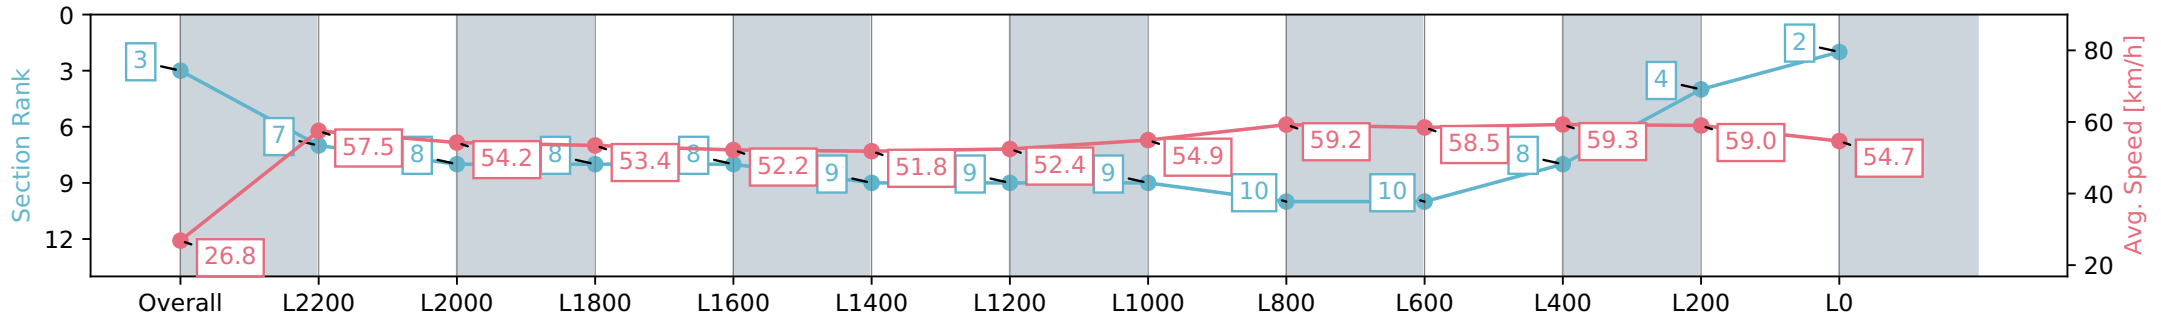

### Morphettville SA - Professional

Race 6: Thomas Farms Handicap - 2500m

22 June 2024 - 2:28PM

Track Rating: Soft 6, Weather: Fine, Rail Position: +13m 1200m-W/  
Post, +8m Remainder Sectional 617m

Section	Overall	L2200	L2000	L1800	L1600	L1400	L1200	L1000	L800	L600	L400	L200	L0
Section Times	2:50.85 [3] (0:13.40)	2:37.45 [7] (0:12.73)	2:24.72 [8] (0:13.41)	2:11.31 [8] (0:13.65)	1:57.66 [8] (0:13.87)	1:43.79 [9] (0:13.90)	1:29.89 [9] (0:14.00)	1:15.89 [9] (0:13.20)	1:02.69 [10] (0:12.17)	0:50.52 [10] (0:12.55)	0:37.97 [8] (0:12.55)	0:25.42 [4] (0:12.34)	0:13.08 [2] (0:13.08)
Average Speed [km/h]	26.8	57.5	54.2	53.4	52.2	51.8	52.4	54.9	59.2	58.5	59.3	59.0	54.7
Top Speed [km/h]	56.9	61.2	55.8	54.0	54.2	52.8	53.7	57.3	60.4	59.4	59.4	60.1	56.8
Avg. Dist. to Rail [m]	9.0	4.0	3.2	2.8	3.3	3.5	4.0	3.0	4.7	5.0	6.5	10.7	12.2
Avg. Stride Freq. [Hz]	2.1	2.2	2.1	2.2	2.1	2.1	2.1	2.2	2.3	2.2	2.3	2.3	2.2
Avg. Stride Length [m]	3.5	7.0	6.7	6.6	6.6	6.6	6.5	6.7	7.0	7.1	7.1	7.2	6.8