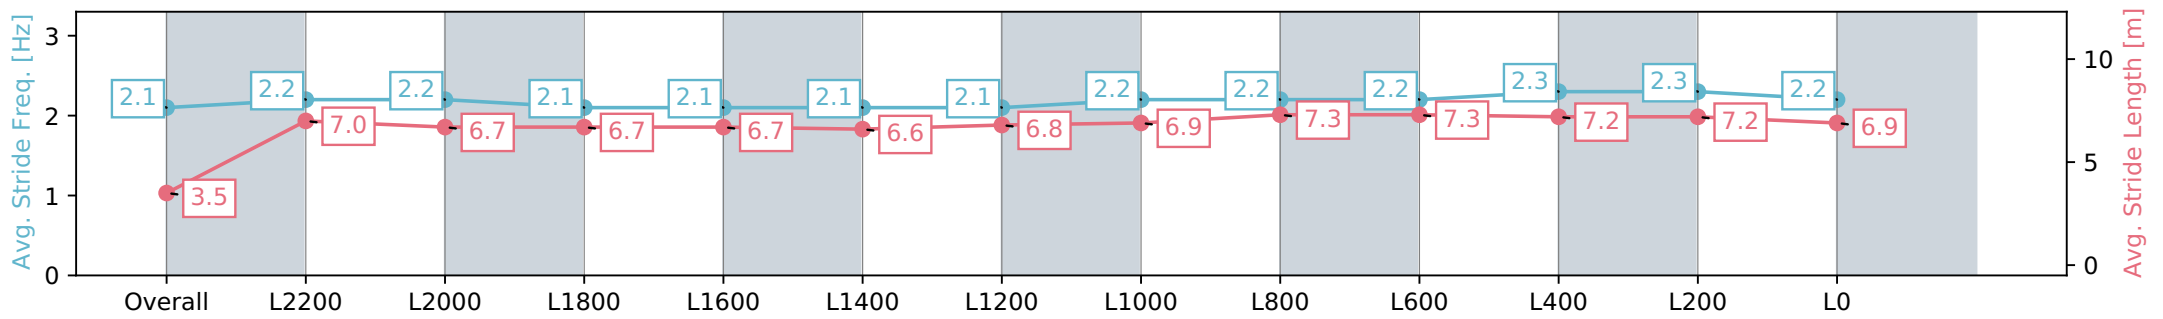

Morphettville SA - Professional

Race 6: Thomas Farms Handicap - 2500m

22 June 2024 - 2:28PM

Track Rating: Soft 6, Weather: Fine, Rail Position: +13m 1200m-W/  
Post, +8m Remainder Sectional 617m

Section	Overall	L2200	L2000	L1800	L1600	L1400	L1200	L1000	L800	L600	L400	L200	L0
Section Times	2:50.79 [2] (0:13.44)	2:37.35 [10] (0:13.18)	2:24.17 [11] (0:13.41)	2:10.76 [11] (0:13.70)	1:57.06 [11] (0:13.63)	1:43.43 [11] (0:14.09)	1:29.34 [11] (0:13.57)	1:15.76 [10] (0:12.85)	1:02.91 [6] (0:12.17)	0:50.74 [6] (0:12.52)	0:38.22 [2] (0:12.72)	0:25.50 [2] (0:12.40)	0:13.10 [1] (0:13.10)
Average Speed [km/h]	26.8	55.6	54.3	53.2	53.2	51.1	54.2	56.7	59.2	58.8	58.3	58.7	54.5
Top Speed [km/h]	55.2	56.9	55.3	54.4	54.6	51.9	56.7	57.1	59.9	59.3	59.2	59.9	56.7
Avg. Dist. to Rail [m]	12.1	5.2	3.3	2.7	3.2	3.3	4.4	4.2	6.4	5.6	6.0	9.7	11.5
Avg. Stride Freq. [Hz]	2.1	2.2	2.2	2.1	2.1	2.1	2.1	2.2	2.2	2.2	2.3	2.3	2.2
Avg. Stride Length [m]	3.5	7.0	6.7	6.7	6.7	6.6	6.8	6.9	7.3	7.3	7.2	7.2	6.9