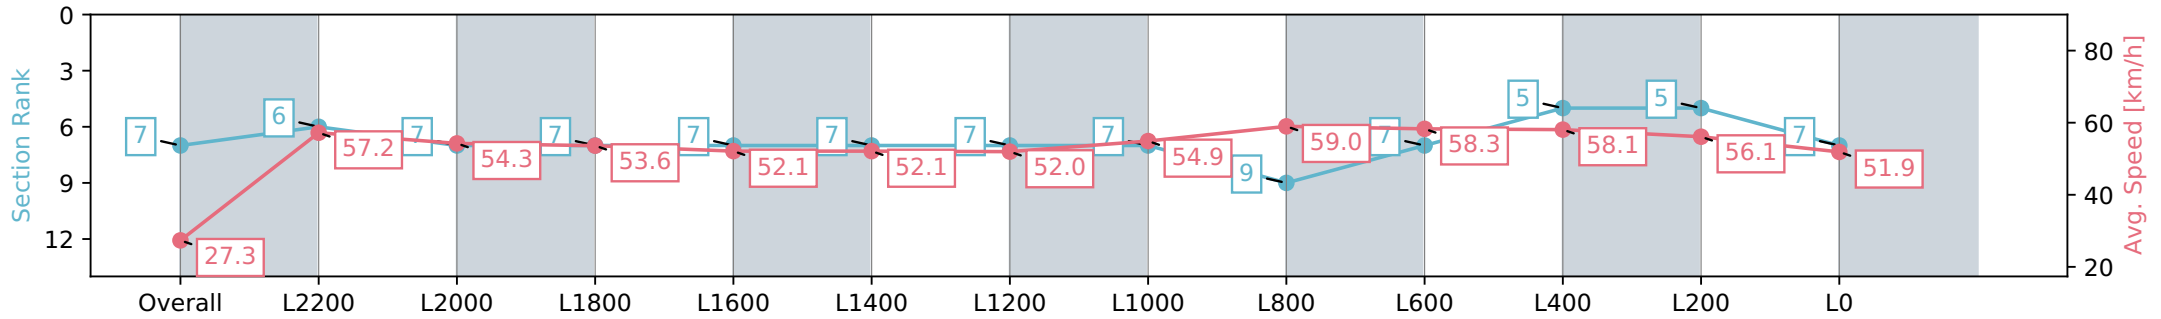

### Morphettville SA - Professional

Race 6: Thomas Farms Handicap - 2500m

22 June 2024 - 2:28PM

Track Rating: Soft 6, Weather: Fine, Rail Position: +13m 1200m-W/  
Post, +8m Remainder Sectional 617m

Section	Overall	L2200	L2000	L1800	L1600	L1400	L1200	L1000	L800	L600	L400	L200	L0
Section Times	2:52.15 [7] (0:13.15)	2:39.00 [6] (0:12.78)	2:26.22 [7] (0:13.37)	2:12.85 [7] (0:13.60)	1:59.25 [7] (0:13.90)	1:45.35 [7] (0:13.83)	1:31.52 [7] (0:14.12)	1:17.40 [7] (0:13.22)	1:04.18 [9] (0:12.20)	0:51.98 [7] (0:12.59)	0:39.39 [5] (0:12.68)	0:26.71 [5] (0:12.97)	0:13.74 [7] (0:13.74)
Average Speed [km/h]	27.3	57.2	54.3	53.6	52.1	52.1	52.0	54.9	59.0	58.3	58.1	56.1	51.9
Top Speed [km/h]	58.7	59.1	55.8	54.3	54.5	53.1	53.2	56.8	59.5	59.2	59.2	57.7	54.3
Avg. Dist. to Rail [m]	8.8	4.1	2.4	2.4	3.2	3.5	4.1	3.2	5.5	4.8	4.6	9.0	11.4
Avg. Stride Freq. [Hz]	2.2	2.3	2.2	2.2	2.2	2.2	2.2	2.2	2.3	2.3	2.3	2.2	2.2
Avg. Stride Length [m]	3.5	7.0	6.9	6.7	6.5	6.3	6.4	6.6	6.8	6.9	7.0	7.0	6.6