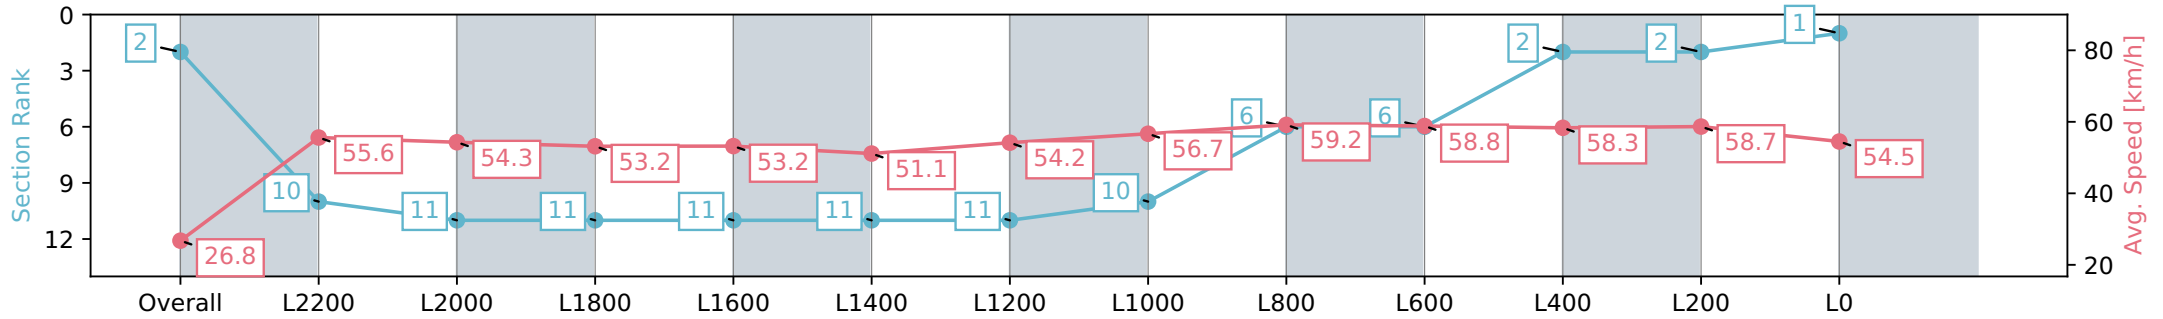

Morphettville SA - Professional

Race 6: Thomas Farms Handicap - 2500m

22 June 2024 - 2:28PM

Track Rating: Soft 6, Weather: Fine, Rail Position: +13m 1200m-W/  
Post, +8m Remainder Sectional 617m

Section	Overall	L2200	L2000	L1800	L1600	L1400	L1200	L1000	L800	L600	L400	L200	L0
Section Times	2:50.79 [2] (0:13.44)	2:37.35 [10] (0:13.18)	2:24.17 [11] (0:13.41)	2:10.76 [11] (0:13.70)	1:57.06 [11] (0:13.63)	1:43.43 [11] (0:14.09)	1:29.34 [11] (0:13.57)	1:15.76 [10] (0:12.85)	1:02.91 [6] (0:12.17)	0:50.74 [6] (0:12.52)	0:38.22 [2] (0:12.72)	0:25.50 [2] (0:12.40)	0:13.10 [1] (0:13.10)
Average Speed [km/h]	26.8	55.6	54.3	53.2	53.2	51.1	54.2	56.7	59.2	58.8	58.3	58.7	54.5
Top Speed [km/h]	55.2	56.9	55.3	54.4	54.6	51.9	56.7	57.1	59.9	59.3	59.2	59.9	56.7
Avg. Dist. to Rail [m]	12.1	5.2	3.3	2.7	3.2	3.3	4.4	4.2	6.4	5.6	6.0	9.7	11.5
Avg. Stride Freq. [Hz]	2.1	2.2	2.2	2.1	2.1	2.1	2.1	2.2	2.2	2.2	2.3	2.3	2.2
Avg. Stride Length [m]	3.5	7.0	6.7	6.7	6.7	6.6	6.8	6.9	7.3	7.3	7.2	7.2	6.9