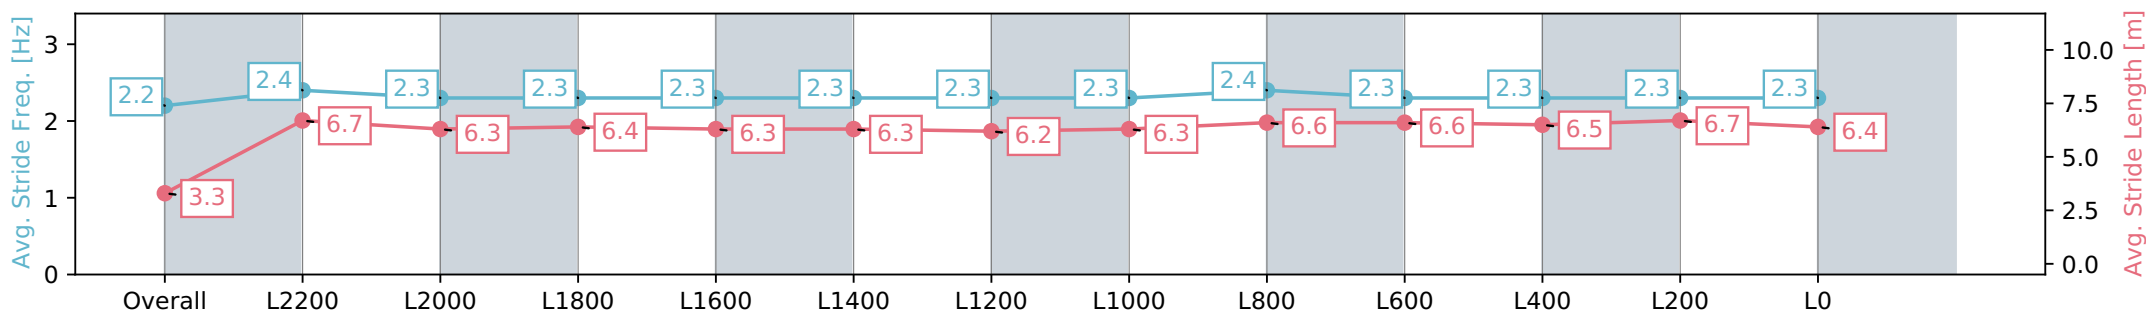

Morphettville SA - Professional

Race 6: Thomas Farms Handicap - 2500m

22 June 2024 - 2:28PM

Track Rating: Soft 6, Weather: Fine, Rail Position: +13m 1200m-W/  
Post, +8m Remainder Sectional 617m

Section	Overall	L2200	L2000	L1800	L1600	L1400	L1200	L1000	L800	L600	L400	L200	L0
Section Times	2:52.84 [10] (0:13.40)	2:39.44 [8] (0:12.51)	2:26.93 [6] (0:13.37)	2:13.56 [6] (0:13.50)	2:00.06 [6] (0:13.76)	1:46.30 [6] (0:13.69)	1:32.61 [5] (0:14.09)	1:18.52 [5] (0:13.32)	1:05.20 [5] (0:12.34)	0:52.86 [3] (0:13.16)	0:39.70 [10] (0:13.37)	0:26.33 [11] (0:12.93)	0:13.40 [11] (0:13.40)
Average Speed [km/h]	26.9	58.1	54.3	53.7	52.5	52.6	51.8	54.2	58.3	55.6	55.0	56.1	53.3
Top Speed [km/h]	58.6	60.4	55.7	53.9	54.4	53.4	53.2	56.1	59.0	57.8	55.3	56.8	56.1
Avg. Dist. to Rail [m]	8.2	2.6	1.9	1.6	1.9	2.2	3.0	2.0	4.7	4.1	4.2	7.2	12.2
Avg. Stride Freq. [Hz]	2.2	2.4	2.3	2.3	2.3	2.3	2.3	2.3	2.4	2.3	2.3	2.3	2.3
Avg. Stride Length [m]	3.3	6.7	6.3	6.4	6.3	6.3	6.3	6.2	6.6	6.6	6.5	6.7	6.4