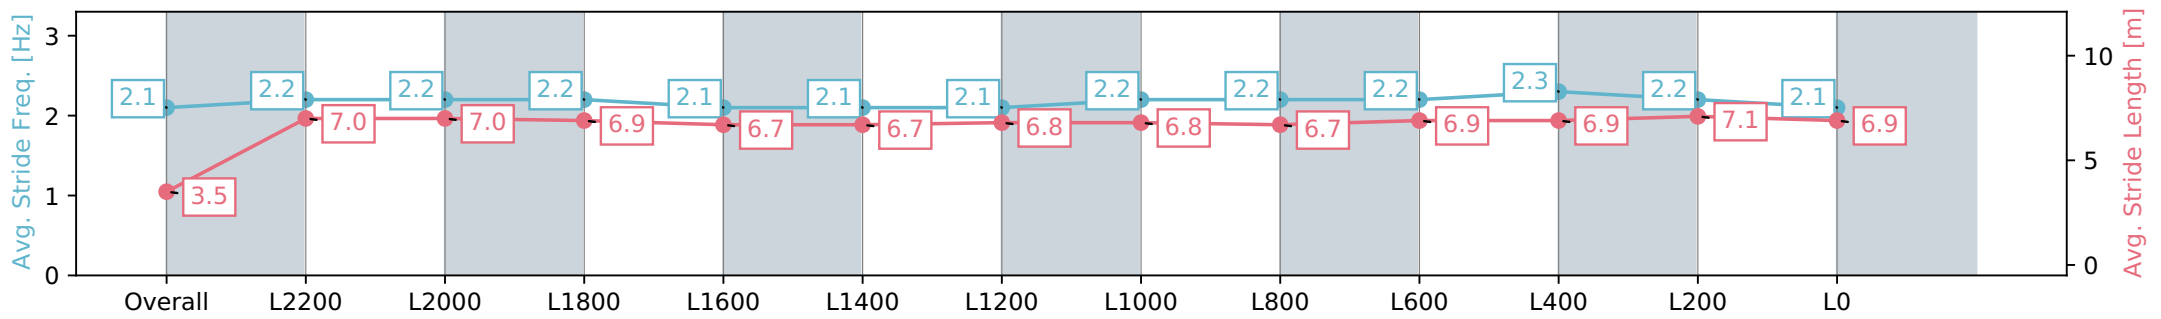

### Morphettville SA - Professional

Race 6: Thomas Farms Handicap - 2500m

22 June 2024 - 2:28PM

Track Rating: Soft 6, Weather: Fine, Rail Position: +13m 1200m-W/  
Post, +8m Remainder Sectional 617m

Section	Overall	L2200	L2000	L1800	L1600	L1400	L1200	L1000	L800	L600	L400	L200	L0
Section Times	2:51.73 [6] (0:13.09)	2:38.64 [5] (0:12.72)	2:25.92 [5] (0:12.88)	2:13.04 [3] (0:13.19)	1:59.85 [2] (0:13.77)	1:46.08 [2] (0:13.62)	1:32.46 [2] (0:13.70)	1:18.76 [2] (0:13.33)	1:05.43 [2] (0:13.18)	0:52.25 [1] (0:13.06)	0:39.19 [1] (0:12.94)	0:26.25 [6] (0:12.90)	0:13.35 [6] (0:13.35)
Average Speed [km/h]	27.5	57.6	56.7	55.4	52.7	52.8	53.6	54.3	54.6	55.8	56.9	56.4	53.4
Top Speed [km/h]	58.7	58.4	57.0	56.7	54.0	53.6	54.4	54.6	55.2	57.2	57.8	57.1	55.5
Avg. Dist. to Rail [m]	10.0	4.9	4.0	3.4	3.1	3.4	4.0	2.8	3.3	2.9	4.9	8.1	9.9
Avg. Stride Freq. [Hz]	2.1	2.2	2.2	2.2	2.1	2.1	2.1	2.2	2.2	2.2	2.3	2.2	2.1
Avg. Stride Length [m]	3.5	7.0	7.0	6.9	6.7	6.7	6.8	6.8	6.7	6.9	6.9	7.1	6.9