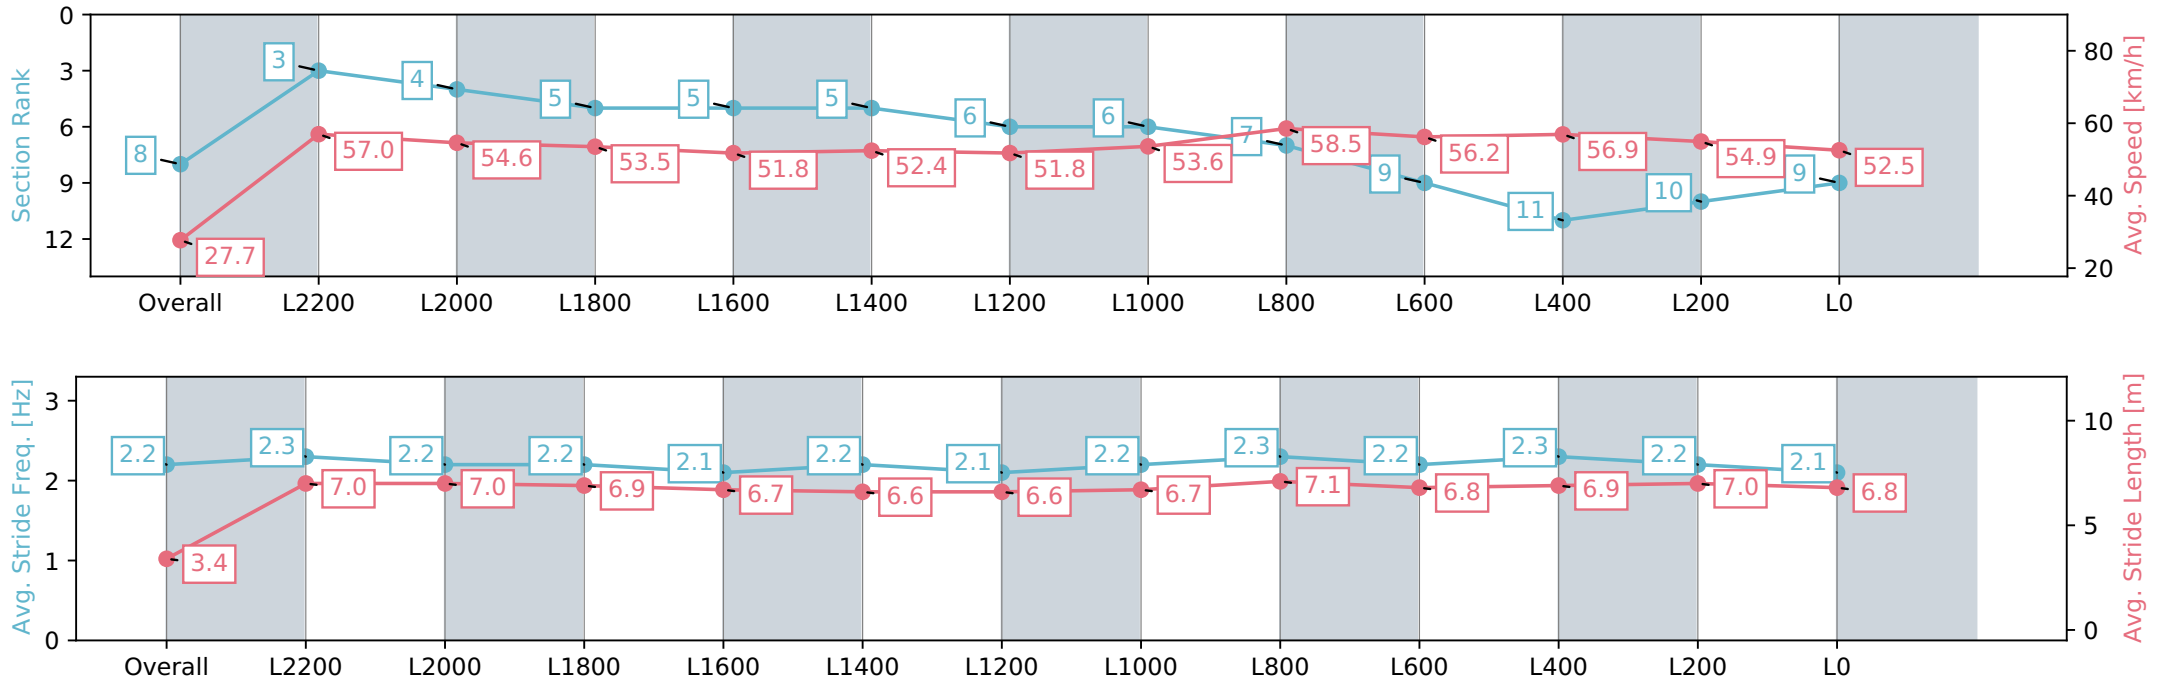

Morphettville SA - Professional

Race 6: Thomas Farms Handicap - 2500m

22 June 2024 - 2:28PM

Track Rating: Soft 6, Weather: Fine, Rail Position: +13m 1200m-W/  
Post, +8m Remainder Sectional 617m

Section	Overall	L2200	L2000	L1800	L1600	L1400	L1200	L1000	L800	L600	L400	L200	L0
Section Times	2:52.64 [8] (0:13.00)	2:39.64 [3] (0:12.77)	2:26.87 [4] (0:13.22)	2:13.65 [5] (0:13.52)	2:00.13 [5] (0:13.97)	1:46.16 [5] (0:13.75)	1:32.41 [6] (0:14.17)	1:18.24 [6] (0:13.51)	1:04.73 [7] (0:12.31)	0:52.42 [9] (0:12.96)	0:39.46 [11] (0:12.75)	0:26.71 [10] (0:13.14)	0:13.57 [9] (0:13.56)
Average Speed [km/h]	27.7	57.0	54.6	53.5	51.8	52.4	51.8	53.6	58.5	56.2	56.9	54.9	52.5
Top Speed [km/h]	59.5	59.7	55.5	54.4	54.0	53.2	53.5	55.6	59.3	58.6	57.7	55.8	53.4
Avg. Dist. to Rail [m]	7.5	2.7	0.6	1.0	2.8	3.3	3.9	2.7	4.1	3.3	1.5	4.5	8.1
Avg. Stride Freq. [Hz]	2.2	2.3	2.2	2.2	2.1	2.2	2.1	2.2	2.3	2.2	2.3	2.2	2.1
Avg. Stride Length [m]	3.4	7.0	7.0	6.9	6.7	6.6	6.6	6.7	7.1	6.8	6.9	7.0	6.8

Report Created: Sat 22 June 2024 15:20:34 GMT+10 (Note: Timing is based on positional data)

- [ ] Ranking at each section and finish
- :-:- No data available at this section
- NA No data available

Horse/Jockey Name	THE GENIUS/Jason Holder
Finish Rank	9
Fastest Section Time (Section)	0:12.15 (L1000)
Top Speed [km/h] (Section)	60.2 (L1200)
Race State	Finished