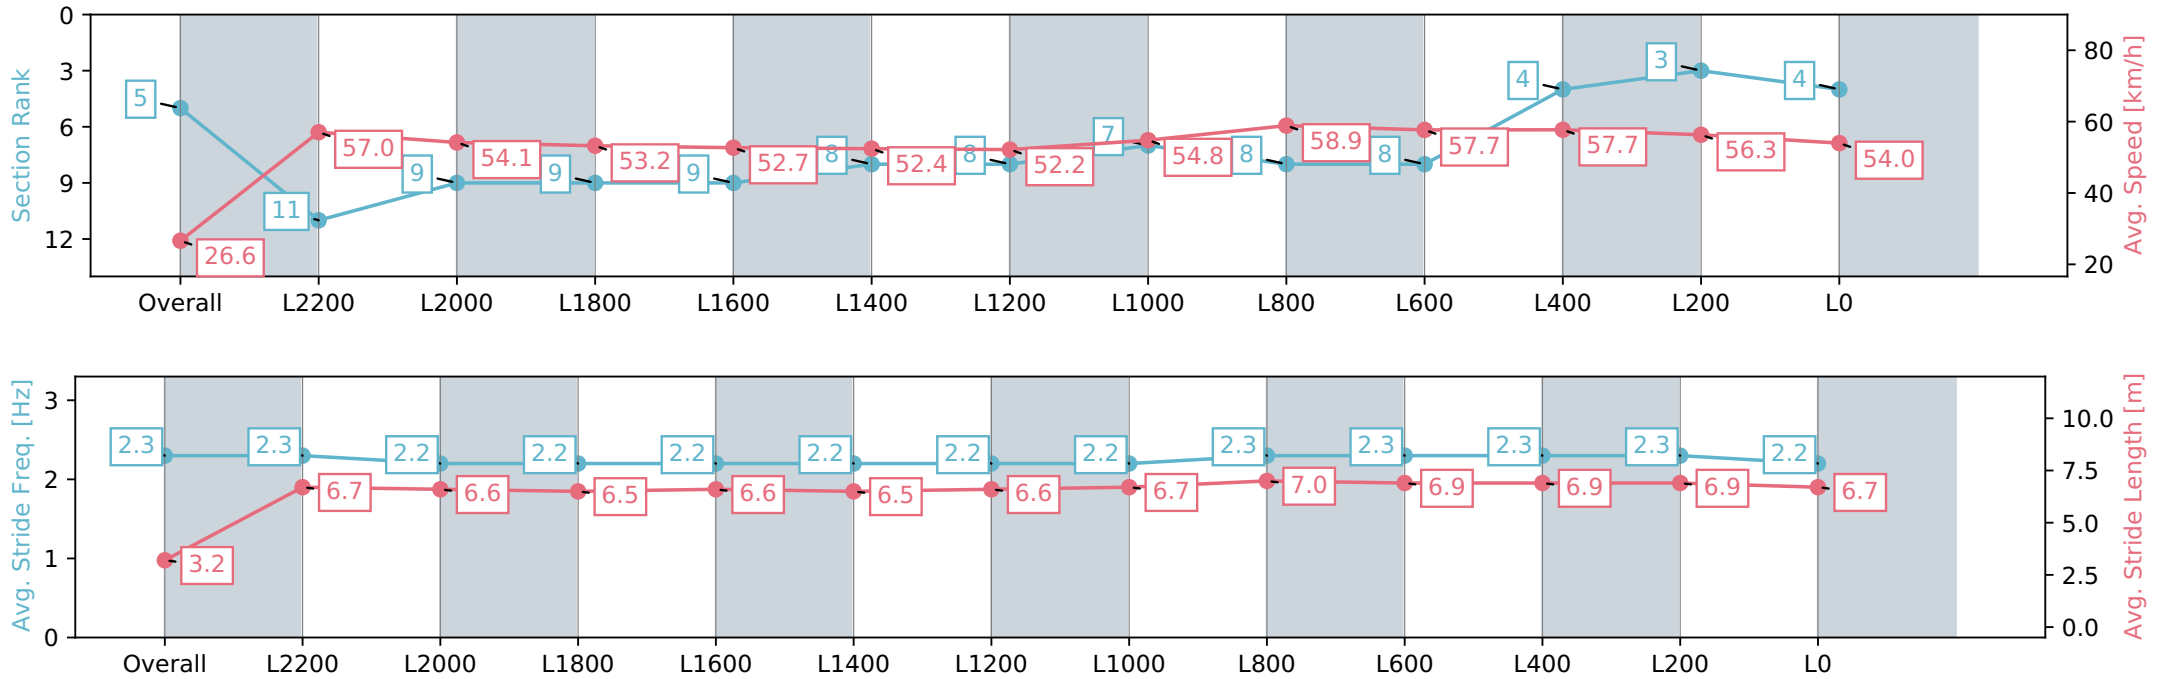

Morphettville SA - Professional

Race 6: Thomas Farms Handicap - 2500m

22 June 2024 - 2:28PM

Track Rating: Soft 6, Weather: Fine, Rail Position: +13m 1200m-W/  
Post, +8m Remainder Sectional 617m

Section	Overall	L2200	L2000	L1800	L1600	L1400	L1200	L1000	L800	L600	L400	L200	L0
Section Times	2:51.41 [5] (0:13.52)	2:37.89 [11] (0:12.78)	2:25.11 [9] (0:13.37)	2:11.74 [9] (0:13.63)	1:58.11 [9] (0:13.72)	1:44.39 [8] (0:13.74)	1:30.65 [8] (0:13.99)	1:16.66 [7] (0:13.20)	1:03.46 [8] (0:12.23)	0:51.23 [8] (0:12.53)	0:38.70 [4] (0:12.61)	0:26.09 [3] (0:12.87)	0:13.22 [4] (0:13.22)
Average Speed [km/h]	26.6	57.0	54.1	53.2	52.7	52.4	52.2	54.8	58.9	57.7	57.7	56.3	54.0
Top Speed [km/h]	55.8	58.0	55.7	53.6	53.6	53.7	53.7	57.6	59.8	59.2	58.5	57.1	55.1
Avg. Dist. to Rail [m]	9.0	2.7	1.9	1.5	1.9	2.1	3.0	1.7	2.4	1.2	2.0	6.0	7.9
Avg. Stride Freq. [Hz]	2.3	2.3	2.2	2.2	2.2	2.2	2.2	2.2	2.3	2.3	2.3	2.3	2.2
Avg. Stride Length [m]	3.2	6.7	6.6	6.5	6.6	6.5	6.6	6.7	7.0	6.9	6.9	6.9	6.7