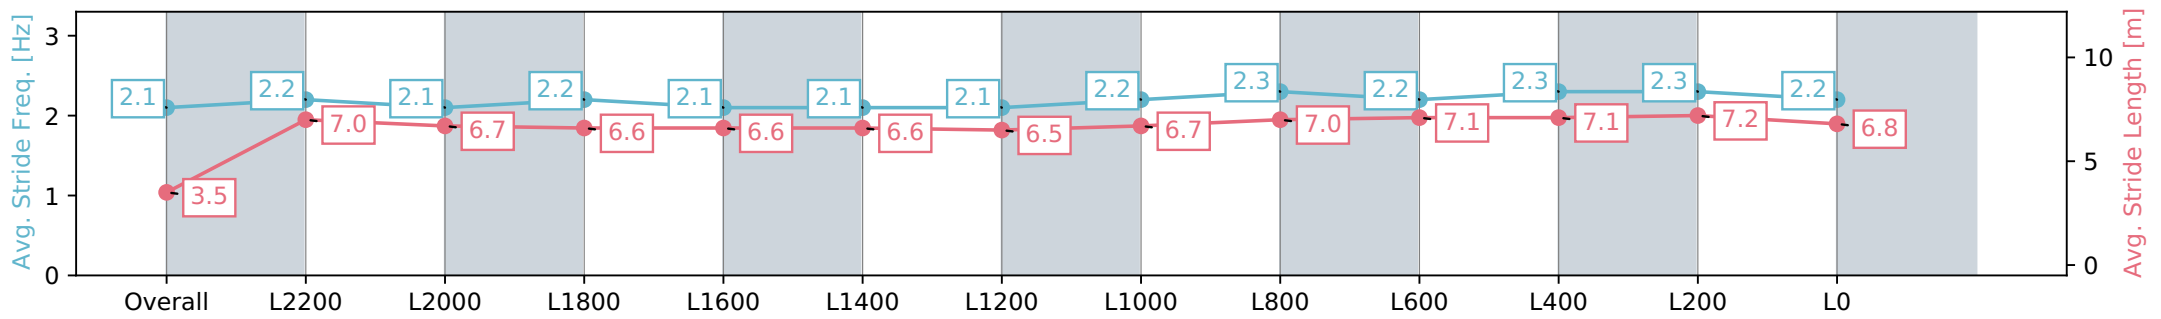

### Morphettville SA - Professional

Race 6: Thomas Farms Handicap - 2500m

22 June 2024 - 2:28PM

Track Rating: Soft 6, Weather: Fine, Rail Position: +13m 1200m-W/  
Post, +8m Remainder Sectional 617m

Section	Overall	L2200	L2000	L1800	L1600	L1400	L1200	L1000	L800	L600	L400	L200	L0
Section Times	2:50.85 [3] (0:13.40)	2:37.45 [7] (0:12.73)	2:24.72 [8] (0:13.41)	2:11.31 [8] (0:13.65)	1:57.66 [8] (0:13.87)	1:43.79 [9] (0:13.90)	1:29.89 [9] (0:14.00)	1:15.89 [9] (0:13.20)	1:02.69 [10] (0:12.17)	0:50.52 [10] (0:12.55)	0:37.97 [8] (0:12.55)	0:25.42 [4] (0:12.34)	0:13.08 [2] (0:13.08)
Average Speed [km/h]	26.8	57.5	54.2	53.4	52.2	51.8	52.4	54.9	59.2	58.5	59.3	59.0	54.7
Top Speed [km/h]	56.9	61.2	55.8	54.0	54.2	52.8	53.7	57.3	60.4	59.4	59.4	60.1	56.8
Avg. Dist. to Rail [m]	9.0	4.0	3.2	2.8	3.3	3.5	4.0	3.0	4.7	5.0	6.5	10.7	12.2
Avg. Stride Freq. [Hz]	2.1	2.2	2.1	2.2	2.1	2.1	2.1	2.2	2.3	2.2	2.3	2.3	2.2
Avg. Stride Length [m]	3.5	7.0	6.7	6.6	6.6	6.6	6.5	6.7	7.0	7.1	7.1	7.2	6.8