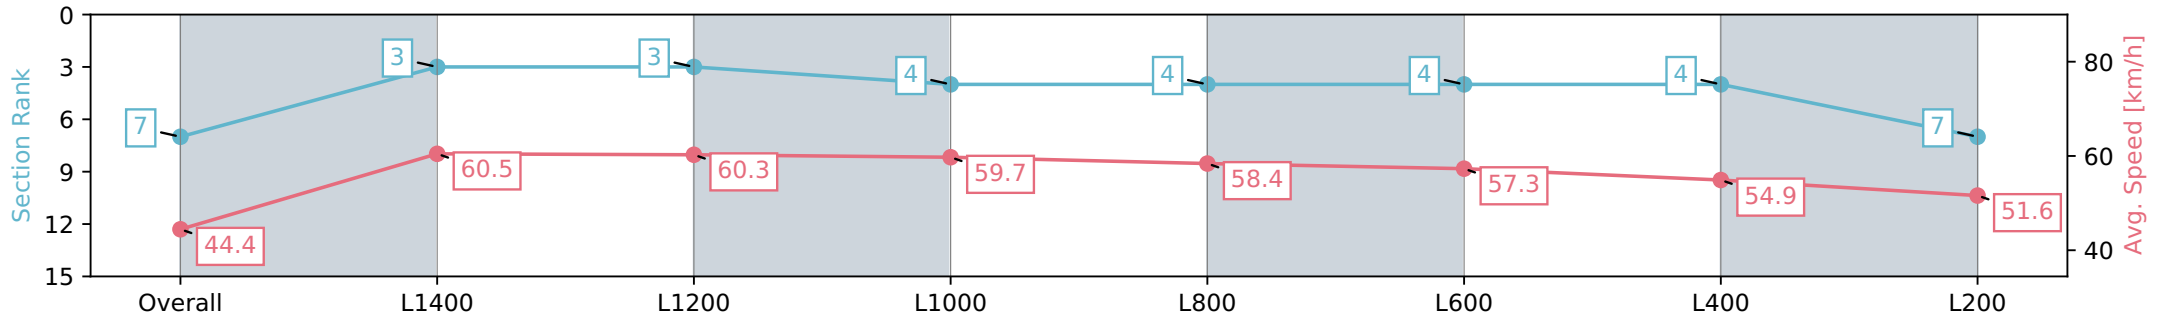

Morphettville SA - Professional

Race 5: SkyCity Handicap - 1540m

22 June 2024 - 1:53PM

Track Rating: Soft 6, Weather: Fine, Rail Position: +13m 1200m-W/
Post, +8m Remainder Sectional 617m

Section	Overall	L1400	L1200	L1000	L800	L600	L400	L200
Section Times	1:39.53 [7] (0:11.35)	1:28.18 [3] (0:12.08)	1:16.10 [3] (0:11.96)	1:04.14 [4] (0:12.04)	0:52.10 [4] (0:12.40)	0:39.70 [4] (0:12.62)	0:27.08 [4] (0:13.14)	0:13.94 [7] (0:13.94)
Average Speed [km/h]	44.4	60.5	60.3	59.7	58.4	57.3	54.9	51.6
Top Speed [km/h]	60.9	61.1	60.9	61.2	58.8	58.2	56.0	53.4
Avg. Dist. to Rail [m]	8.4	3.4	0.9	1.7	1.0	0.8	1.5	2.6
Avg. Stride Freq. [Hz]	2.2	2.3	2.3	2.2	2.2	2.2	2.2	2.1
Avg. Stride Length [m]	6.2	7.4	7.5	7.3	7.1	6.9	6.8	6.7