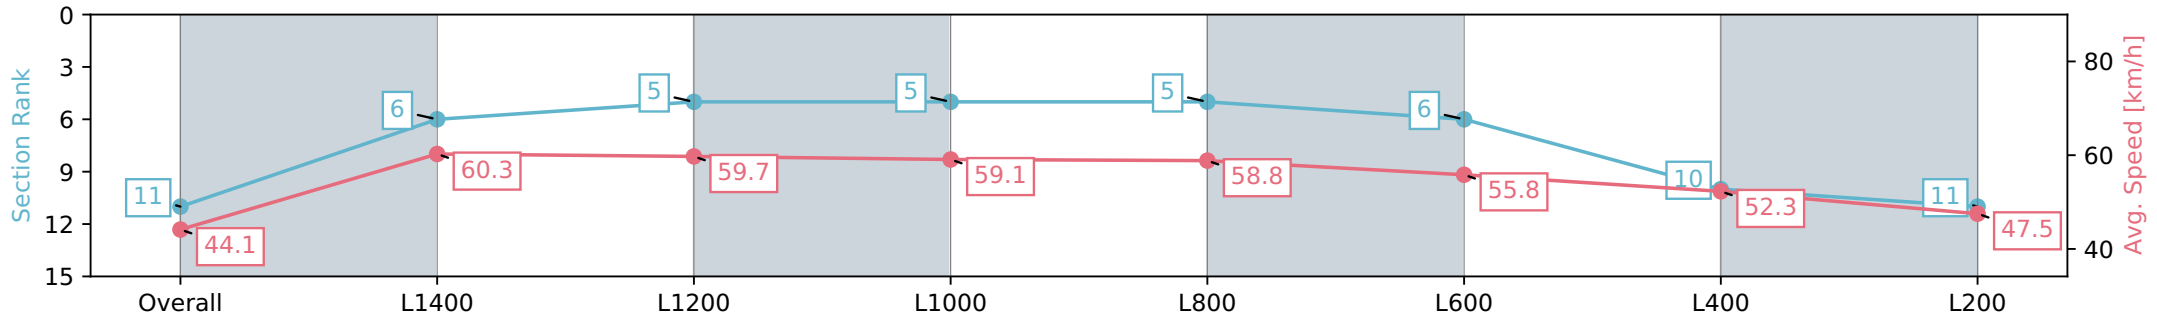

Morphettville SA - Professional

Race 5: SkyCity Handicap - 1540m

22 June 2024 - 1:53PM

Track Rating: Soft 6, Weather: Fine, Rail Position: +13m 1200m-W/
Post, +8m Remainder Sectional 617m

Section	Overall	L1400	L1200	L1000	L800	L600	L400	L200
Section Times	1:42.10 [11] (0:11.43)	1:30.67 [6] (0:12.03)	1:18.64 [5] (0:12.08)	1:06.56 [5] (0:12.19)	0:54.37 [5] (0:12.35)	0:42.02 [6] (0:13.03)	0:28.99 [10] (0:13.83)	0:15.16 [11] (0:15.16)
Average Speed [km/h]	44.1	60.3	59.7	59.1	58.8	55.8	52.3	47.5
Top Speed [km/h]	60.1	62.0	60.9	59.9	59.9	57.7	54.6	50.0
Avg. Dist. to Rail [m]	2.9	1.7	0.9	2.6	2.4	2.2	4.3	3.6
Avg. Stride Freq. [Hz]	2.4	2.4	2.4	2.4	2.4	2.3	2.2	2.1
Avg. Stride Length [m]	5.5	7.0	7.0	6.9	6.9	6.7	6.6	6.2