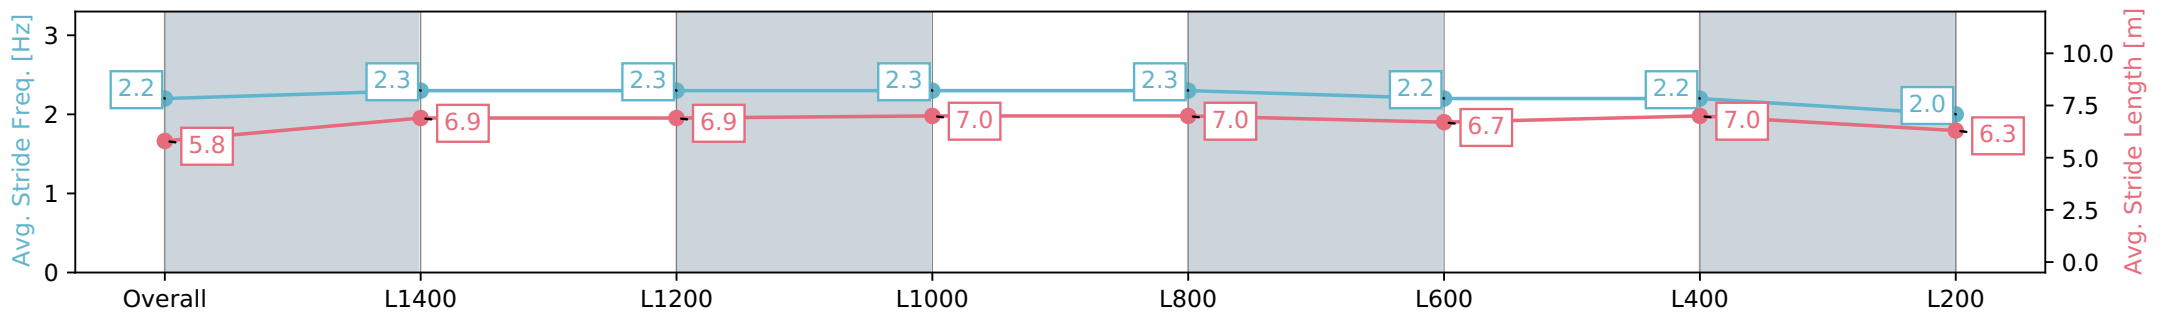

Morphettville SA - Professional

Race 5: SkyCity Handicap - 1540m

22 June 2024 - 1:53PM

Track Rating: Soft 6, Weather: Fine, Rail Position: +13m 1200m-W/
Post, +8m Remainder Sectional 617m

Section	Overall	L1400	L1200	L1000	L800	L600	L400	L200
Section Times	1:42.67 [12] (0:11.50)	1:31.17 [8] (0:12.47)	1:18.70 [9] (0:12.46)	1:06.24 [10] (0:12.15)	0:54.09 [11] (0:12.32)	0:41.77 [12] (0:13.14)	0:28.63 [12] (0:13.34)	0:15.29 [12] (0:15.28)
Average Speed [km/h]	43.8	59.1	58.4	59.2	59.1	55.8	54.4	47.1
Top Speed [km/h]	62.8	59.7	59.2	60.6	60.6	57.1	56.0	50.5
Avg. Dist. to Rail [m]	9.1	5.0	3.6	3.7	2.8	4.1	5.0	2.0
Avg. Stride Freq. [Hz]	2.2	2.3	2.3	2.3	2.3	2.2	2.2	2.0
Avg. Stride Length [m]	5.8	6.9	6.9	7.0	7.0	6.7	7.0	6.3