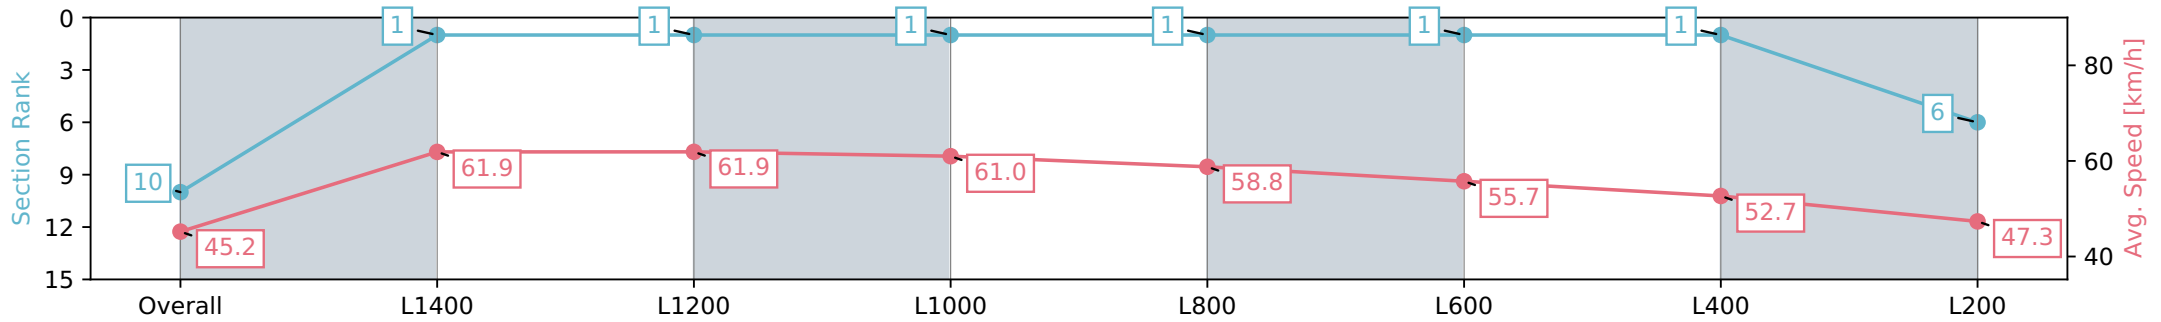

Morphettville SA - Professional

Race 5: SkyCity Handicap - 1540m

22 June 2024 - 1:53PM

Track Rating: Soft 6, Weather: Fine, Rail Position: +13m 1200m-W/
Post, +8m Remainder Sectional 617m

Section	Overall	L1400	L1200	L1000	L800	L600	L400	L200
Section Times	1:40.74 [10] (0:11.14)	1:29.60 [1] (0:11.78)	1:17.82 [1] (0:11.66)	1:06.16 [1] (0:11.80)	0:54.36 [1] (0:12.34)	0:42.02 [1] (0:13.08)	0:28.94 [1] (0:13.73)	0:15.21 [6] (0:15.21)
Average Speed [km/h]	45.2	61.9	61.9	61.0	58.8	55.7	52.7	47.3
Top Speed [km/h]	60.8	63.0	62.7	61.8	60.4	57.6	54.2	51.1
Avg. Dist. to Rail [m]	6.0	2.3	1.5	2.1	1.7	2.6	4.3	5.1
Avg. Stride Freq. [Hz]	2.2	2.2	2.3	2.2	2.2	2.2	2.1	2.0
Avg. Stride Length [m]	6.3	7.4	7.6	7.3	7.1	6.9	6.7	6.3