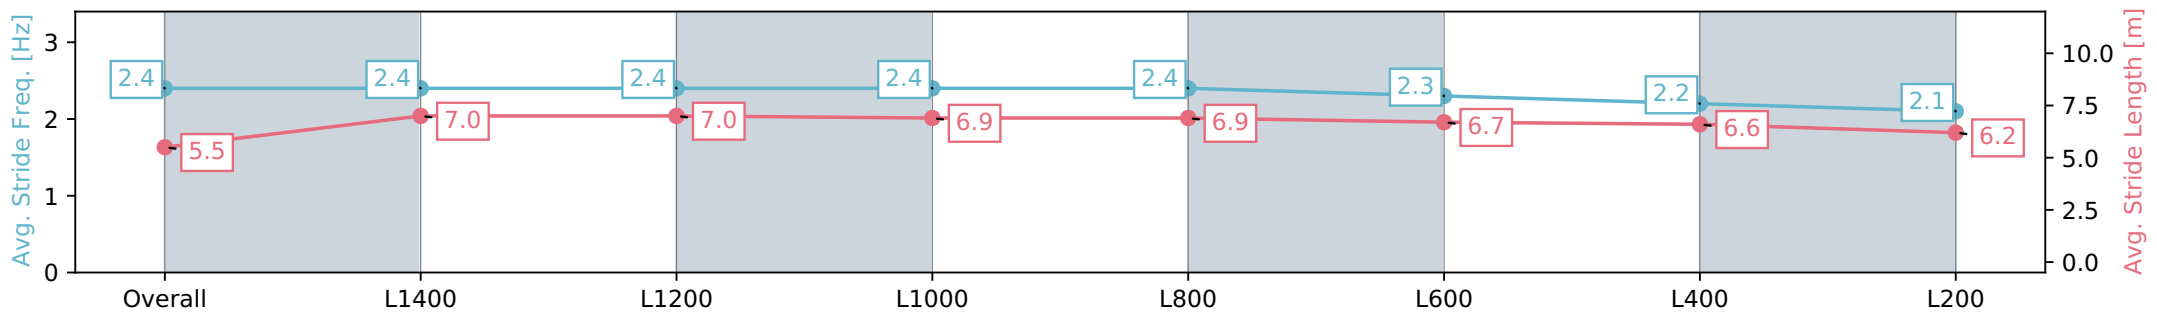

Morphettville SA - Professional

Race 5: SkyCity Handicap - 1540m

22 June 2024 - 1:53PM

Track Rating: Soft 6, Weather: Fine, Rail Position: +13m 1200m-W/
Post, +8m Remainder Sectional 617m

Section	Overall	L1400	L1200	L1000	L800	L600	L400	L200
Section Times	1:42.10 [11] (0:11.43)	1:30.67 [6] (0:12.03)	1:18.64 [5] (0:12.08)	1:06.56 [5] (0:12.19)	0:54.37 [5] (0:12.35)	0:42.02 [6] (0:13.03)	0:28.99 [10] (0:13.83)	0:15.16 [11] (0:15.16)
Average Speed [km/h]	44.1	60.3	59.7	59.1	58.8	55.8	52.3	47.5
Top Speed [km/h]	60.1	62.0	60.9	59.9	59.9	57.7	54.6	50.0
Avg. Dist. to Rail [m]	2.9	1.7	0.9	2.6	2.4	2.2	4.3	3.6
Avg. Stride Freq. [Hz]	2.4	2.4	2.4	2.4	2.4	2.3	2.2	2.1
Avg. Stride Length [m]	5.5	7.0	7.0	6.9	6.9	6.7	6.6	6.2

Morphettville SA - Professional

Race 5: SkyCity Handicap - 1540m

22 June 2024 - 1:53PM

Track Rating: Soft 6, Weather: Fine, Rail Position: +13m 1200m-W/
Post, +8m Remainder Sectional 617m

Section	Overall	L1400	L1200	L1000	L800	L600	L400	L200
Section Times	1:42.67 [12] (0:11.50)	1:31.17 [8] (0:12.47)	1:18.70 [9] (0:12.46)	1:06.24 [10] (0:12.15)	0:54.09 [11] (0:12.32)	0:41.77 [12] (0:13.14)	0:28.63 [12] (0:13.34)	0:15.29 [12] (0:15.28)
Average Speed [km/h]	43.8	59.1	58.4	59.2	59.1	55.8	54.4	47.1
Top Speed [km/h]	62.8	59.7	59.2	60.6	60.6	57.1	56.0	50.5
Avg. Dist. to Rail [m]	9.1	5.0	3.6	3.7	2.8	4.1	5.0	2.0
Avg. Stride Freq. [Hz]	2.2	2.3	2.3	2.3	2.3	2.2	2.2	2.0
Avg. Stride Length [m]	5.8	6.9	6.9	7.0	7.0	6.7	7.0	6.3