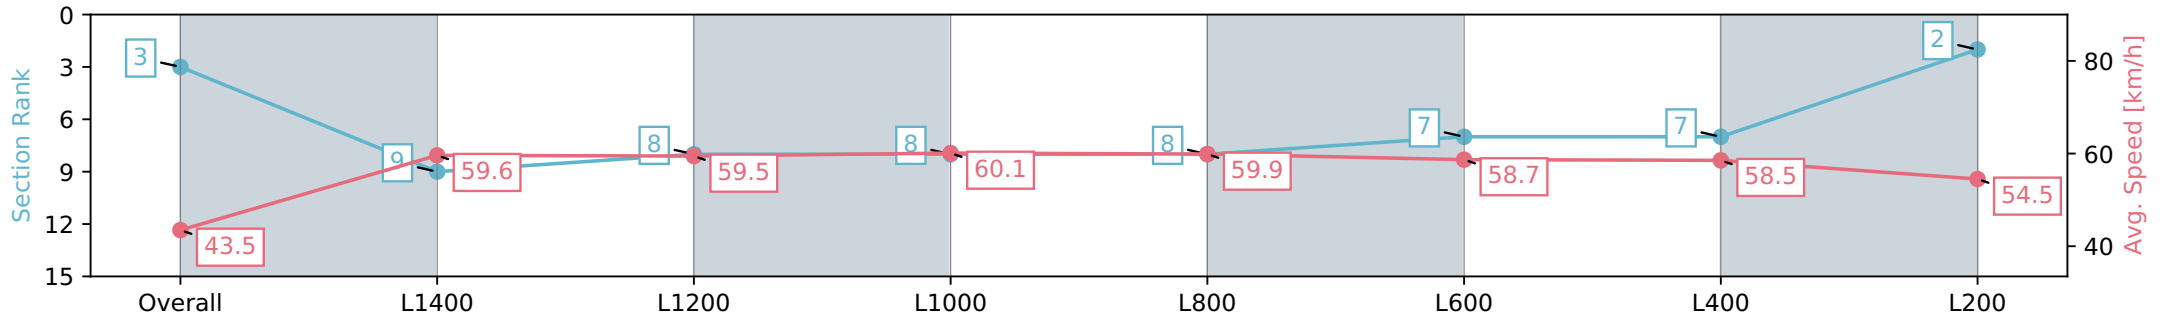

Morphettville SA - Professional

Race 5: SkyCity Handicap - 1540m

22 June 2024 - 1:53PM

Track Rating: Soft 6, Weather: Fine, Rail Position: +13m 1200m-W/
Post, +8m Remainder Sectional 617m

Section	Overall	L1400	L1200	L1000	L800	L600	L400	L200
Section Times	1:38.45 [3] (0:11.62)	1:26.83 [9] (0:12.26)	1:14.57 [8] (0:12.22)	1:02.35 [8] (0:11.97)	0:50.38 [8] (0:12.20)	0:38.18 [7] (0:12.54)	0:25.64 [7] (0:12.42)	0:13.22 [2] (0:13.22)
Average Speed [km/h]	43.5	59.6	59.5	60.1	59.9	58.7	58.5	54.5
Top Speed [km/h]	59.5	62.5	60.5	61.0	60.5	59.4	60.1	56.4
Avg. Dist. to Rail [m]	5.0	3.5	3.2	4.0	3.4	4.5	8.0	9.0
Avg. Stride Freq. [Hz]	2.2	2.4	2.3	2.3	2.3	2.3	2.3	2.3
Avg. Stride Length [m]	5.9	6.8	7.1	6.9	7.0	6.9	7.0	6.6