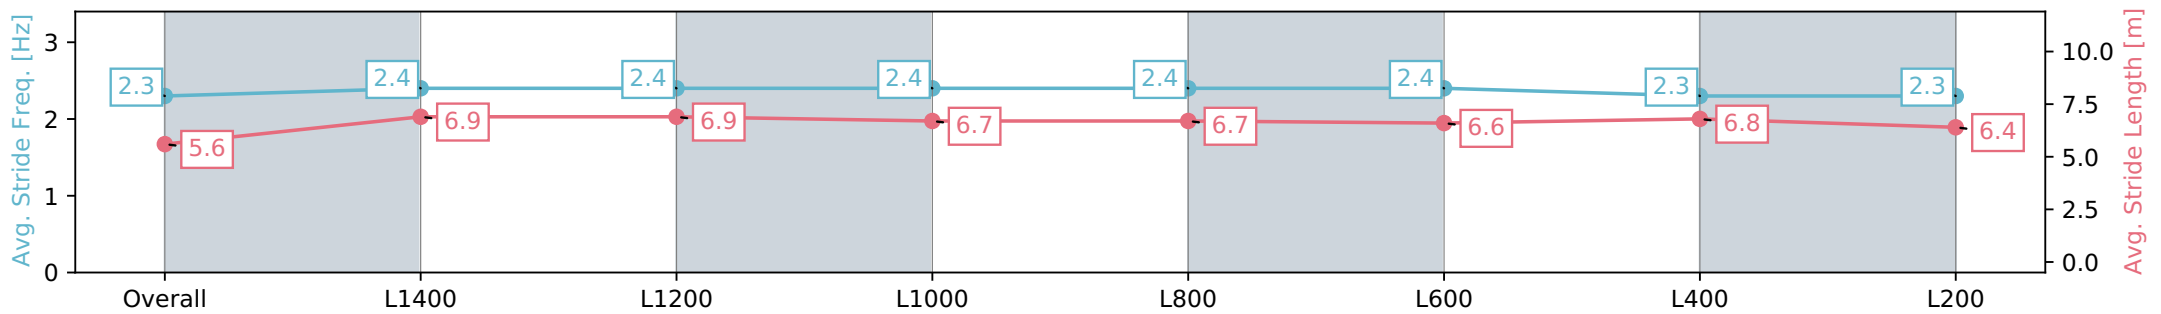

Morphettville SA - Professional

Race 5: SkyCity Handicap - 1540m

22 June 2024 - 1:53PM

Track Rating: Soft 6, Weather: Fine, Rail Position: +13m 1200m-W/
Post, +8m Remainder Sectional 617m

Section	Overall	L1400	L1200	L1000	L800	L600	L400	L200
Section Times	1:39.45 [6] (0:11.95)	1:27.50 [11] (0:12.20)	1:15.30 [11] (0:12.34)	1:02.96 [11] (0:12.15)	0:50.81 [12] (0:12.05)	0:38.76 [11] (0:12.46)	0:26.30 [11] (0:12.57)	0:13.72 [8] (0:13.72)
Average Speed [km/h]	42.2	59.9	58.7	59.2	60.1	58.4	57.6	52.4
Top Speed [km/h]	58.3	60.7	59.7	60.7	60.7	59.6	58.2	55.3
Avg. Dist. to Rail [m]	10.2	3.1	1.9	2.7	1.5	2.0	3.8	3.8
Avg. Stride Freq. [Hz]	2.3	2.4	2.4	2.4	2.4	2.4	2.3	2.3
Avg. Stride Length [m]	5.6	6.9	6.9	6.7	6.7	6.6	6.8	6.4