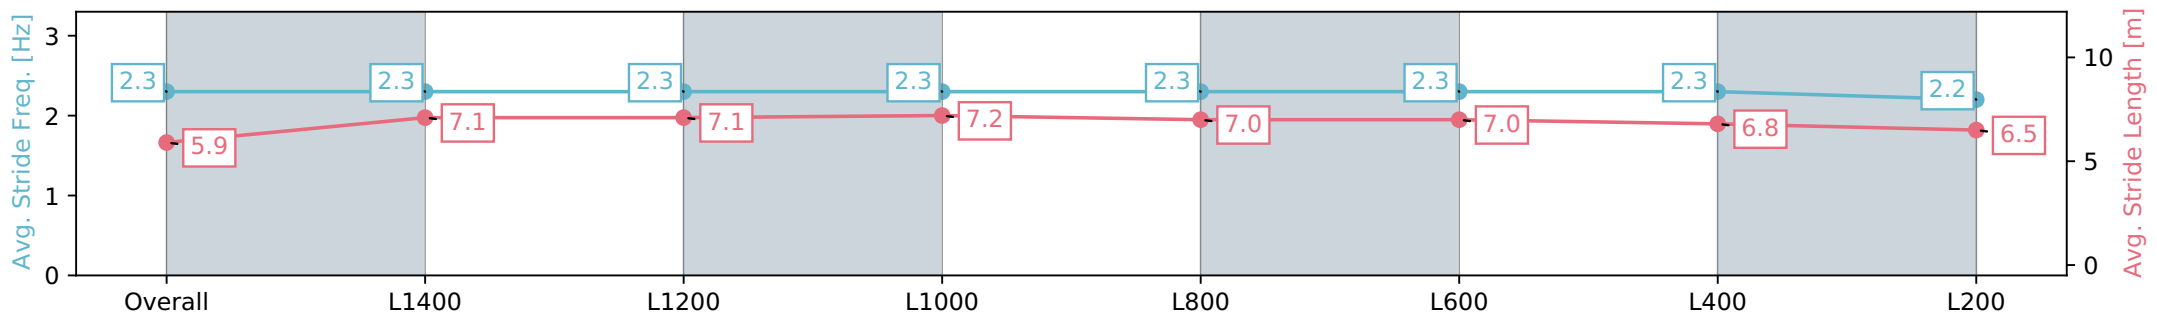

Morphettville SA - Professional

Race 5: SkyCity Handicap - 1540m

22 June 2024 - 1:53PM

Track Rating: Soft 6, Weather: Fine, Rail Position: +13m 1200m-W/
Post, +8m Remainder Sectional 617m

Section	Overall	L1400	L1200	L1000	L800	L600	L400	L200
Section Times	1:39.90 [8] (0:11.42)	1:28.48 [5] (0:12.35)	1:16.13 [7] (0:12.22)	1:03.91 [7] (0:11.98)	0:51.93 [7] (0:12.40)	0:39.53 [8] (0:12.61)	0:26.92 [9] (0:12.97)	0:13.95 [10] (0:13.95)
Average Speed [km/h]	44.1	59.0	59.1	60.0	58.2	57.3	55.6	51.6
Top Speed [km/h]	59.7	59.6	60.3	60.6	59.8	58.6	56.2	54.9
Avg. Dist. to Rail [m]	2.4	2.1	1.0	1.5	0.8	0.6	1.9	4.4
Avg. Stride Freq. [Hz]	2.3	2.3	2.3	2.3	2.3	2.3	2.3	2.2
Avg. Stride Length [m]	5.9	7.1	7.1	7.2	7.0	7.0	6.8	6.5