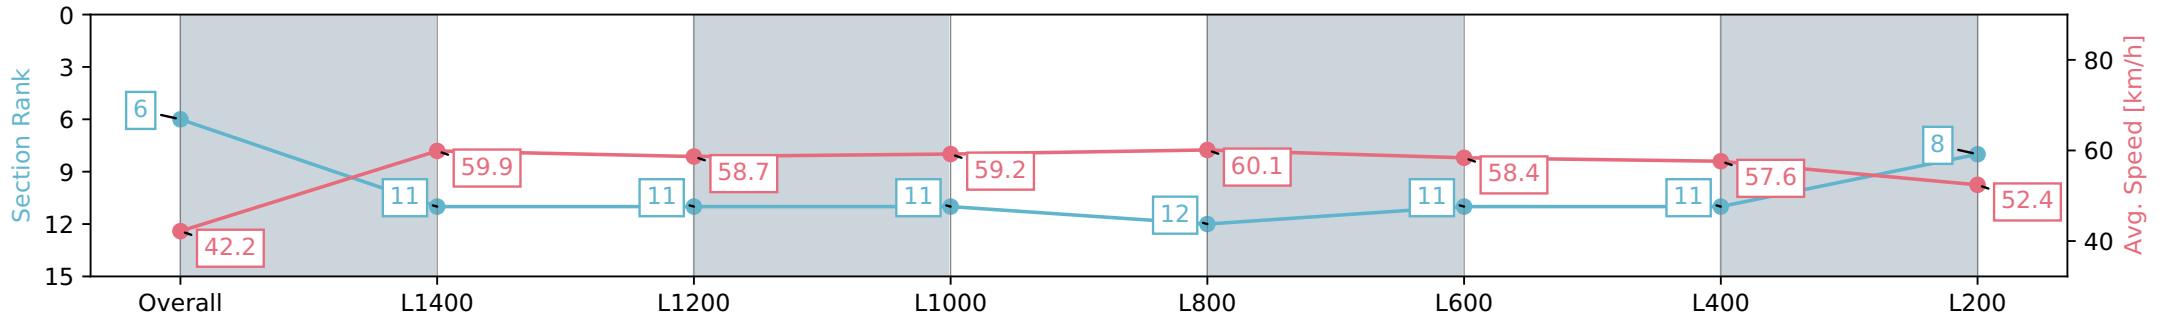

Morphettville SA - Professional

Race 5: SkyCity Handicap - 1540m

22 June 2024 - 1:53PM

Track Rating: Soft 6, Weather: Fine, Rail Position: +13m 1200m-W/
Post, +8m Remainder Sectional 617m

Section	Overall	L1400	L1200	L1000	L800	L600	L400	L200
Section Times	1:39.45 [6] (0:11.95)	1:27.50 [11] (0:12.20)	1:15.30 [11] (0:12.34)	1:02.96 [11] (0:12.15)	0:50.81 [12] (0:12.05)	0:38.76 [11] (0:12.46)	0:26.30 [11] (0:12.57)	0:13.72 [8] (0:13.72)
Average Speed [km/h]	42.2	59.9	58.7	59.2	60.1	58.4	57.6	52.4
Top Speed [km/h]	58.3	60.7	59.7	60.7	60.7	59.6	58.2	55.3
Avg. Dist. to Rail [m]	10.2	3.1	1.9	2.7	1.5	2.0	3.8	3.8
Avg. Stride Freq. [Hz]	2.3	2.4	2.4	2.4	2.4	2.4	2.3	2.3
Avg. Stride Length [m]	5.6	6.9	6.9	6.7	6.7	6.6	6.8	6.4