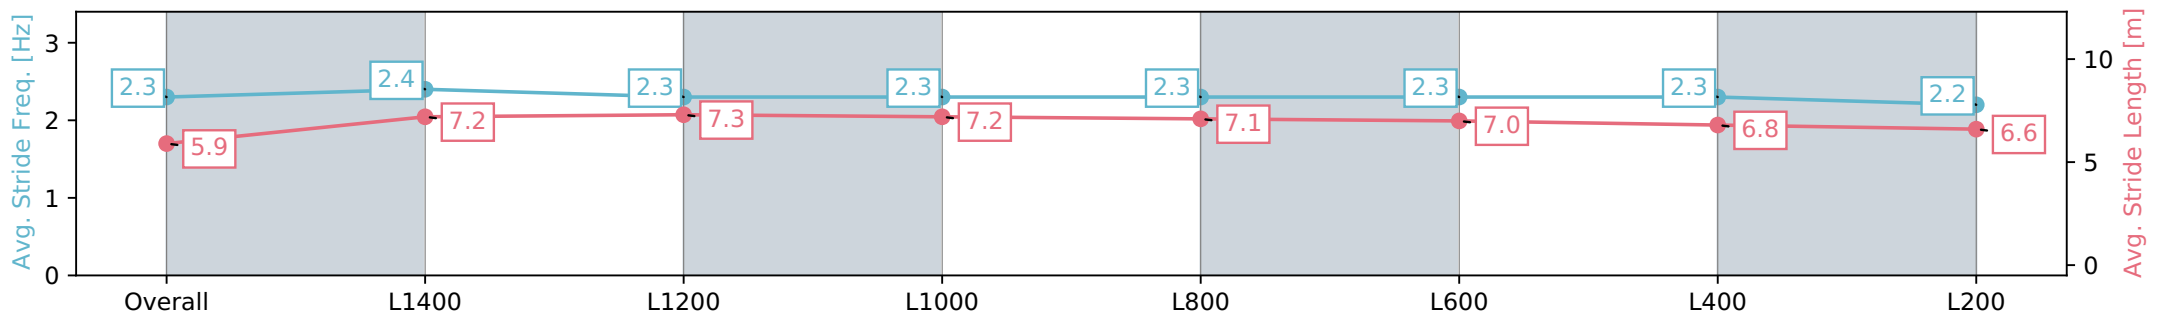

Morphettville SA - Professional

Race 5: SkyCity Handicap - 1540m

22 June 2024 - 1:53PM

Track Rating: Soft 6, Weather: Fine, Rail Position: +13m 1200m-W/
Post, +8m Remainder Sectional 617m

Section	Overall	L1400	L1200	L1000	L800	L600	L400	L200
Section Times	1:39.05 [4] (0:11.32)	1:27.73 [2] (0:12.13)	1:15.60 [4] (0:11.88)	1:03.72 [3] (0:12.08)	0:51.64 [3] (0:12.32)	0:39.32 [3] (0:12.68)	0:26.64 [3] (0:12.93)	0:13.71 [4] (0:13.71)
Average Speed [km/h]	44.6	60.9	61.0	59.6	59.1	57.8	56.0	52.5
Top Speed [km/h]	59.8	61.7	61.8	60.7	59.7	59.5	57.5	55.1
Avg. Dist. to Rail [m]	10.8	5.4	2.8	3.5	2.7	3.1	5.3	5.9
Avg. Stride Freq. [Hz]	2.3	2.4	2.3	2.3	2.3	2.3	2.3	2.2
Avg. Stride Length [m]	5.9	7.2	7.3	7.2	7.1	7.0	6.8	6.6