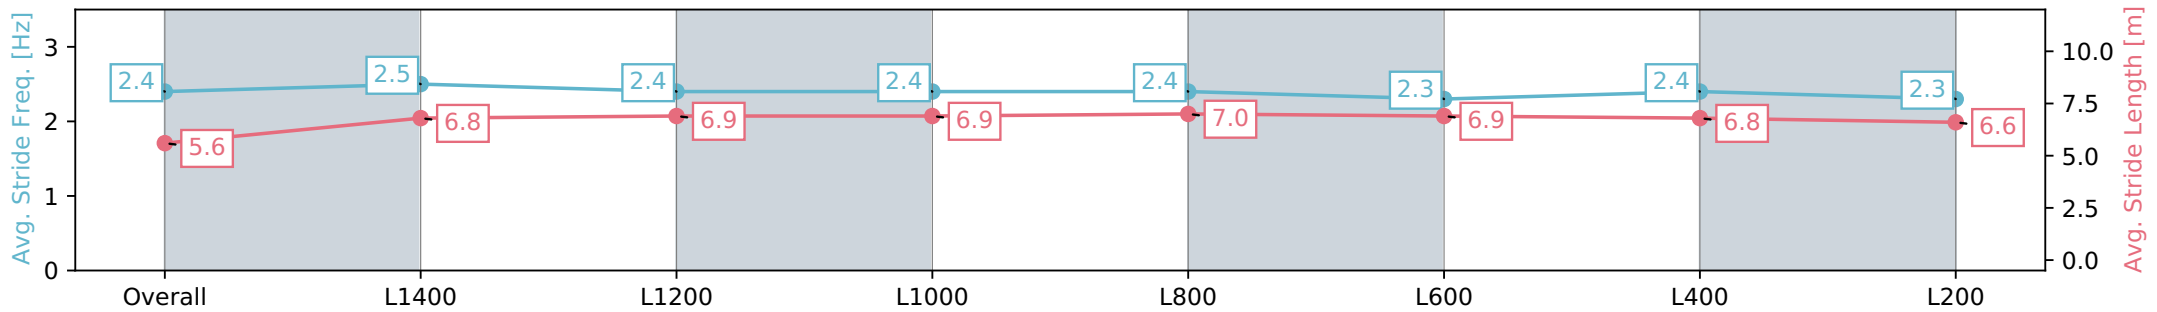

22 June 2024 - 1:53PM

Track Rating: Soft 6, Weather: Fine, Rail Position: +13m 1200m-W/
Post, +8m Remainder Sectional 617m

Section	Overall	L1400	L1200	L1000	L800	L600	L400	L200
Section Times	1:38.38 [1] (0:11.38)	1:27.00 [4] (0:12.36)	1:14.64 [6] (0:12.14)	1:02.50 [6] (0:12.00)	0:50.50 [6] (0:12.15)	0:38.35 [5] (0:12.68)	0:25.67 [6] (0:12.56)	0:13.11 [3] (0:13.11)
Average Speed [km/h]	44.3	59.6	60.0	60.0	60.0	58.2	57.7	55.0
Top Speed [km/h]	59.6	60.9	61.5	61.1	60.4	60.1	59.1	56.7
Avg. Dist. to Rail [m]	7.9	5.2	3.7	4.4	3.4	4.5	7.6	7.3
Avg. Stride Freq. [Hz]	2.4	2.5	2.4	2.4	2.4	2.3	2.4	2.3
Avg. Stride Length [m]	5.6	6.8	6.9	6.9	7.0	6.9	6.8	6.6