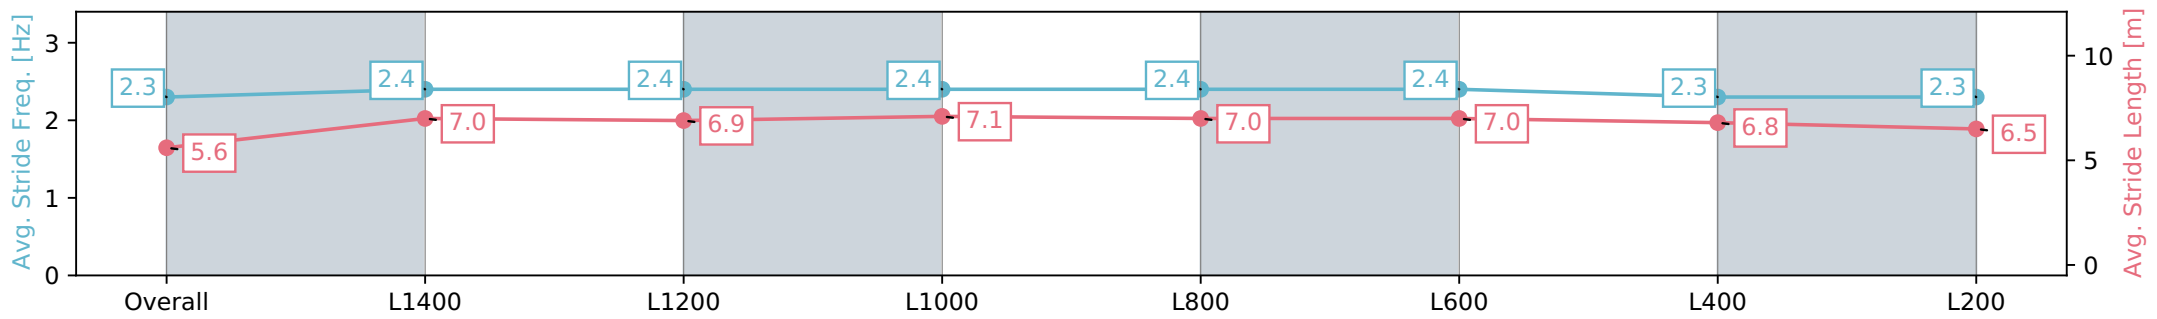

Morphettville SA - Professional

Race 5: SkyCity Handicap - 1540m

22 June 2024 - 1:53PM

Track Rating: Soft 6, Weather: Fine, Rail Position: +13m 1200m-W/
Post, +8m Remainder Sectional 617m

Section	Overall	L1400	L1200	L1000	L800	L600	L400	L200
Section Times	1:38.44 [2] (0:11.88)	1:26.56 [10] (0:12.19)	1:14.37 [10] (0:12.25)	1:02.12 [9] (0:11.89)	0:50.23 [9] (0:12.17)	0:38.06 [9] (0:12.28)	0:25.77 [5] (0:12.56)	0:13.21 [1] (0:13.21)
Average Speed [km/h]	42.4	59.6	58.8	60.5	59.6	59.3	57.7	54.5
Top Speed [km/h]	58.1	60.5	59.6	61.3	60.4	59.9	59.2	57.4
Avg. Dist. to Rail [m]	6.1	2.2	0.6	1.8	1.8	2.6	4.4	5.4
Avg. Stride Freq. [Hz]	2.3	2.4	2.4	2.4	2.4	2.4	2.3	2.3
Avg. Stride Length [m]	5.6	7.0	6.9	7.1	7.0	7.0	6.8	6.5