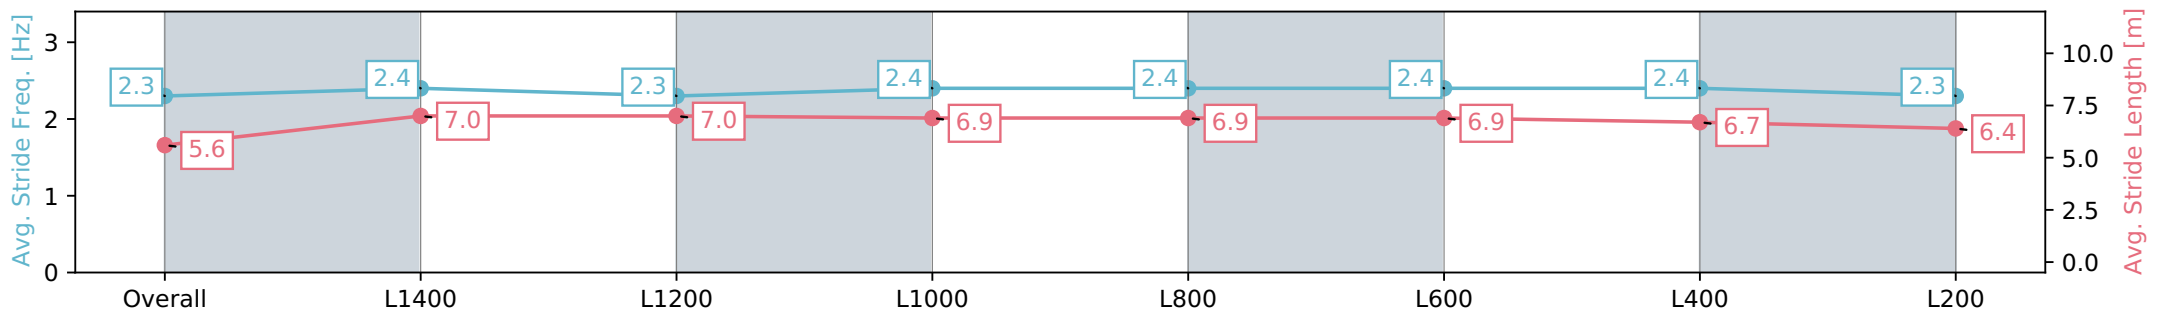

Morphettville SA - Professional

Race 5: SkyCity Handicap - 1540m

22 June 2024 - 1:53PM

Track Rating: Soft 6, Weather: Fine, Rail Position: +13m 1200m-W/
Post, +8m Remainder Sectional 617m

Section	Overall	L1400	L1200	L1000	L800	L600	L400	L200
Section Times	1:39.17 [5] (0:12.07)	1:27.10 [12] (0:12.24)	1:14.86 [12] (0:12.39)	1:02.47 [12] (0:11.80)	0:50.67 [10] (0:11.94)	0:38.73 [10] (0:12.41)	0:26.32 [8] (0:12.57)	0:13.74 [5] (0:13.74)
Average Speed [km/h]	41.7	60.1	58.6	61.1	61.2	59.7	58.0	52.3
Top Speed [km/h]	60.2	61.0	60.1	63.2	62.7	61.6	59.2	56.2
Avg. Dist. to Rail [m]	7.6	4.9	2.8	4.4	3.8	5.8	9.6	8.5
Avg. Stride Freq. [Hz]	2.3	2.4	2.3	2.4	2.4	2.4	2.4	2.3
Avg. Stride Length [m]	5.6	7.0	7.0	6.9	6.9	6.9	6.7	6.4