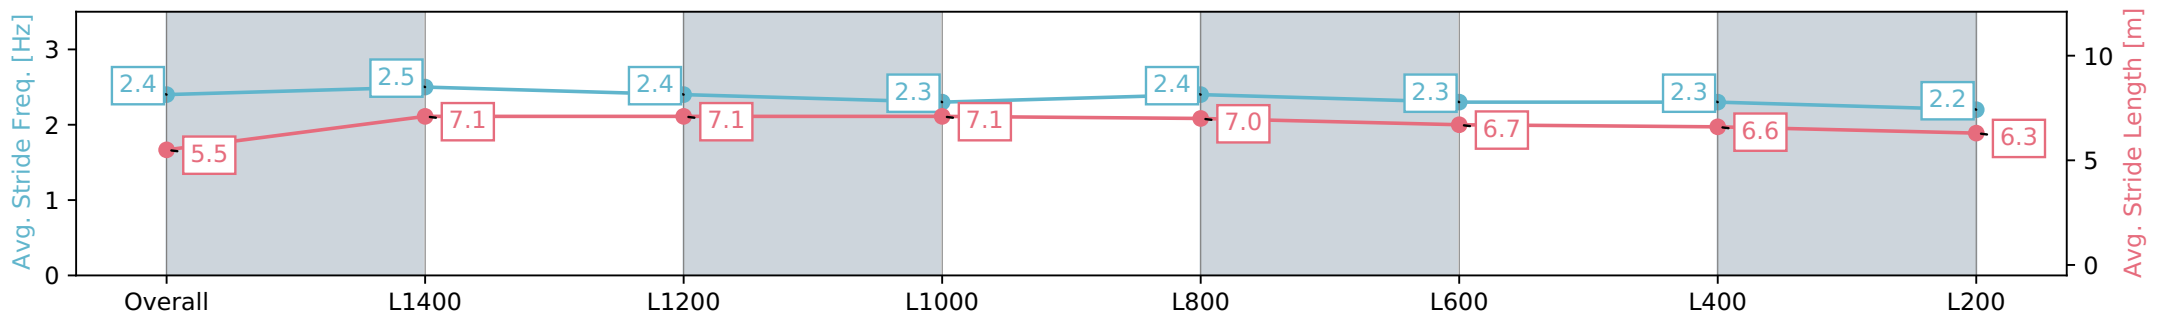

Morphettville SA - Professional

Race 5: SkyCity Handicap - 1540m

22 June 2024 - 1:53PM

Track Rating: Soft 6, Weather: Fine, Rail Position: +13m 1200m-W/
Post, +8m Remainder Sectional 617m

Section	Overall	L1400	L1200	L1000	L800	L600	L400	L200
Section Times	1:40.40 [9] (0:11.50)	1:28.90 [7] (0:11.67)	1:17.23 [2] (0:11.83)	1:05.40 [2] (0:12.02)	0:53.38 [2] (0:12.30)	0:41.08 [2] (0:13.03)	0:28.05 [2] (0:13.46)	0:14.59 [9] (0:14.59)
Average Speed [km/h]	43.8	62.6	61.1	59.8	59.2	55.9	53.8	49.3
Top Speed [km/h]	62.1	63.4	62.3	60.7	60.6	57.6	54.9	51.8
Avg. Dist. to Rail [m]	4.1	3.2	1.9	3.2	2.4	2.4	4.8	7.1
Avg. Stride Freq. [Hz]	2.4	2.5	2.4	2.3	2.4	2.3	2.3	2.2
Avg. Stride Length [m]	5.5	7.1	7.1	7.1	7.0	6.7	6.6	6.3