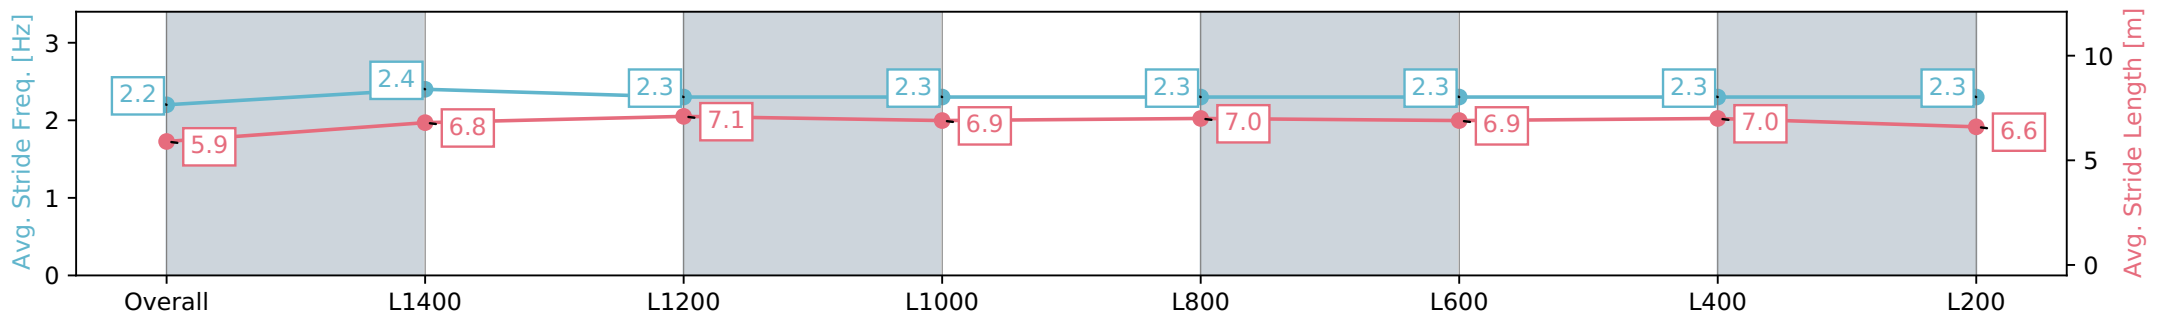

Morphettville SA - Professional

Race 5: SkyCity Handicap - 1540m

22 June 2024 - 1:53PM

Track Rating: Soft 6, Weather: Fine, Rail Position: +13m 1200m-W/
Post, +8m Remainder Sectional 617m

Section	Overall	L1400	L1200	L1000	L800	L600	L400	L200
Section Times	1:38.45 [3] (0:11.62)	1:26.83 [9] (0:12.26)	1:14.57 [8] (0:12.22)	1:02.35 [8] (0:11.97)	0:50.38 [8] (0:12.20)	0:38.18 [7] (0:12.54)	0:25.64 [7] (0:12.42)	0:13.22 [2] (0:13.22)
Average Speed [km/h]	43.5	59.6	59.5	60.1	59.9	58.7	58.5	54.5
Top Speed [km/h]	59.5	62.5	60.5	61.0	60.5	59.4	60.1	56.4
Avg. Dist. to Rail [m]	5.0	3.5	3.2	4.0	3.4	4.5	8.0	9.0
Avg. Stride Freq. [Hz]	2.2	2.4	2.3	2.3	2.3	2.3	2.3	2.3
Avg. Stride Length [m]	5.9	6.8	7.1	6.9	7.0	6.9	7.0	6.6