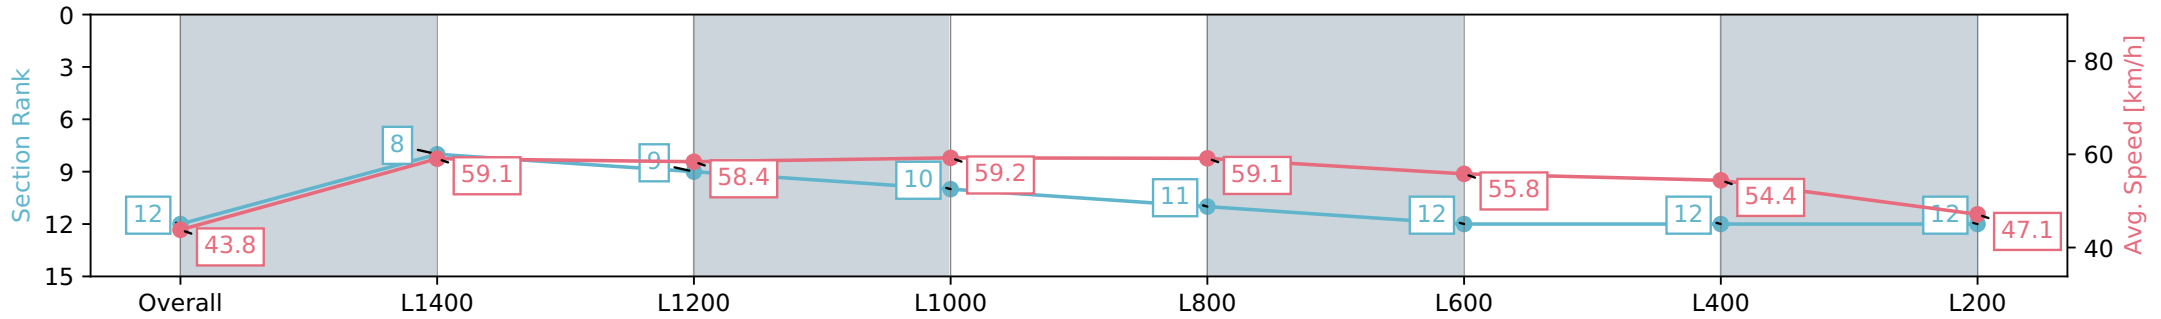

Morphettville SA - Professional

Race 5: SkyCity Handicap - 1540m

22 June 2024 - 1:53PM

Track Rating: Soft 6, Weather: Fine, Rail Position: +13m 1200m-W/
Post, +8m Remainder Sectional 617m

Section	Overall	L1400	L1200	L1000	L800	L600	L400	L200
Section Times	1:42.67 [12] (0:11.50)	1:31.17 [8] (0:12.47)	1:18.70 [9] (0:12.46)	1:06.24 [10] (0:12.15)	0:54.09 [11] (0:12.32)	0:41.77 [12] (0:13.14)	0:28.63 [12] (0:13.34)	0:15.29 [12] (0:15.28)
Average Speed [km/h]	43.8	59.1	58.4	59.2	59.1	55.8	54.4	47.1
Top Speed [km/h]	62.8	59.7	59.2	60.6	60.6	57.1	56.0	50.5
Avg. Dist. to Rail [m]	9.1	5.0	3.6	3.7	2.8	4.1	5.0	2.0
Avg. Stride Freq. [Hz]	2.2	2.3	2.3	2.3	2.3	2.2	2.2	2.0
Avg. Stride Length [m]	5.8	6.9	6.9	7.0	7.0	6.7	7.0	6.3