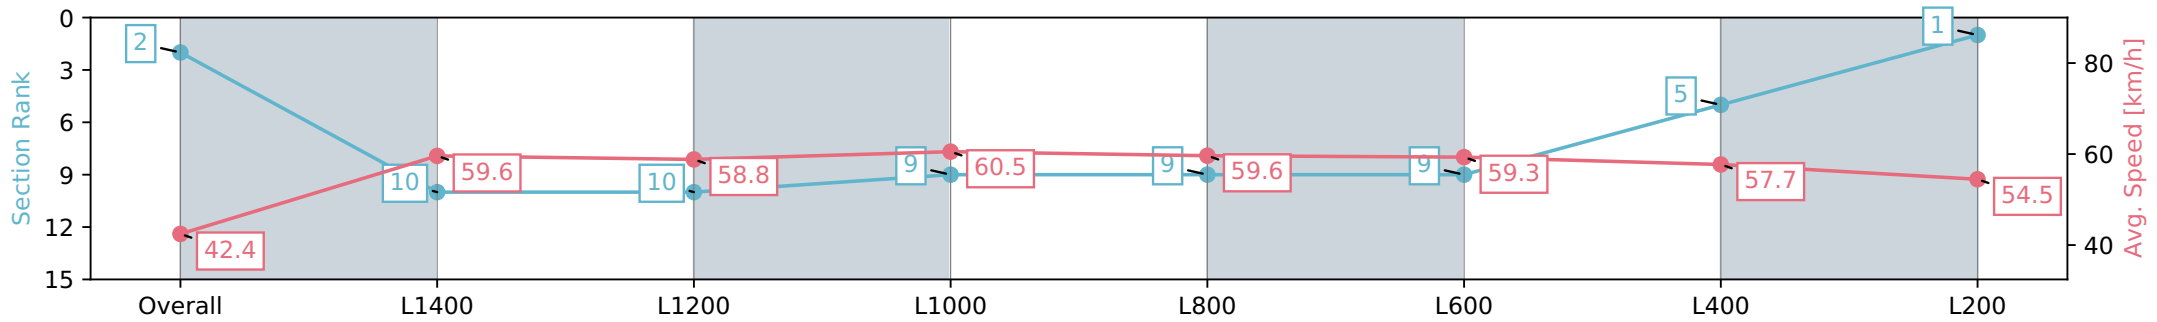

Morphettville SA - Professional

Race 5: SkyCity Handicap - 1540m

22 June 2024 - 1:53PM

Track Rating: Soft 6, Weather: Fine, Rail Position: +13m 1200m-W/
Post, +8m Remainder Sectional 617m

Section	Overall	L1400	L1200	L1000	L800	L600	L400	L200
Section Times	1:38.44 [2] (0:11.88)	1:26.56 [10] (0:12.19)	1:14.37 [10] (0:12.25)	1:02.12 [9] (0:11.89)	0:50.23 [9] (0:12.17)	0:38.06 [9] (0:12.28)	0:25.77 [5] (0:12.56)	0:13.21 [1] (0:13.21)
Average Speed [km/h]	42.4	59.6	58.8	60.5	59.6	59.3	57.7	54.5
Top Speed [km/h]	58.1	60.5	59.6	61.3	60.4	59.9	59.2	57.4
Avg. Dist. to Rail [m]	6.1	2.2	0.6	1.8	1.8	2.6	4.4	5.4
Avg. Stride Freq. [Hz]	2.3	2.4	2.4	2.4	2.4	2.4	2.3	2.3
Avg. Stride Length [m]	5.6	7.0	6.9	7.1	7.0	7.0	6.8	6.5