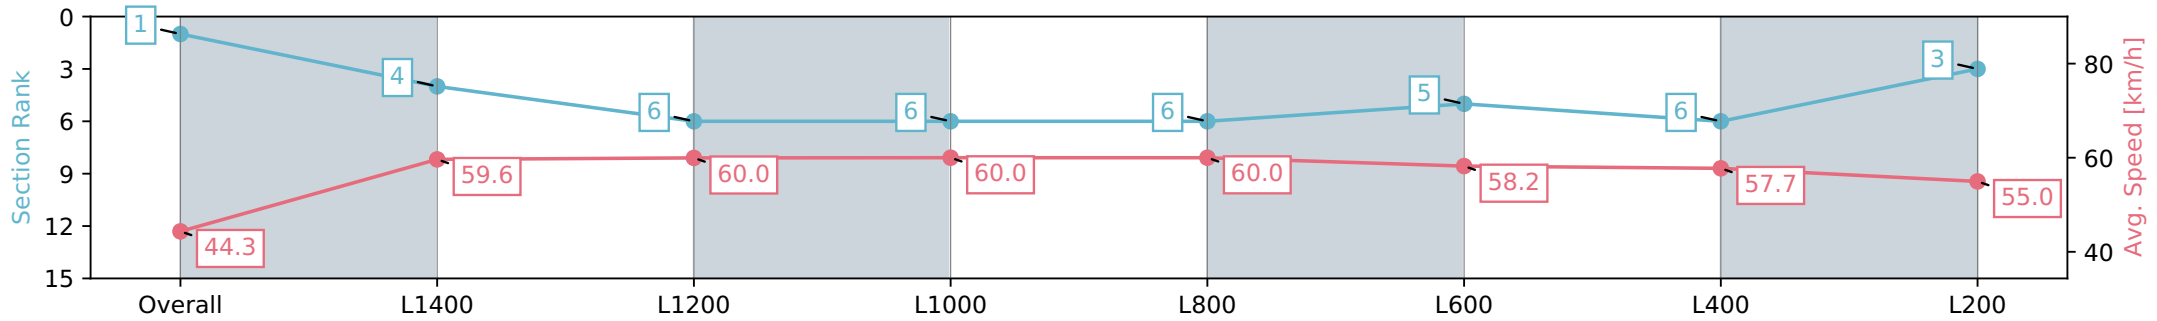

22 June 2024 - 1:53PM

Track Rating: Soft 6, Weather: Fine, Rail Position: +13m 1200m-W/
Post, +8m Remainder Sectional 617m

Section	Overall	L1400	L1200	L1000	L800	L600	L400	L200
Section Times	1:38.38 [1] (0:11.38)	1:27.00 [4] (0:12.36)	1:14.64 [6] (0:12.14)	1:02.50 [6] (0:12.00)	0:50.50 [6] (0:12.15)	0:38.35 [5] (0:12.68)	0:25.67 [6] (0:12.56)	0:13.11 [3] (0:13.11)
Average Speed [km/h]	44.3	59.6	60.0	60.0	60.0	58.2	57.7	55.0
Top Speed [km/h]	59.6	60.9	61.5	61.1	60.4	60.1	59.1	56.7
Avg. Dist. to Rail [m]	7.9	5.2	3.7	4.4	3.4	4.5	7.6	7.3
Avg. Stride Freq. [Hz]	2.4	2.5	2.4	2.4	2.4	2.3	2.4	2.3
Avg. Stride Length [m]	5.6	6.8	6.9	6.9	7.0	6.9	6.8	6.6