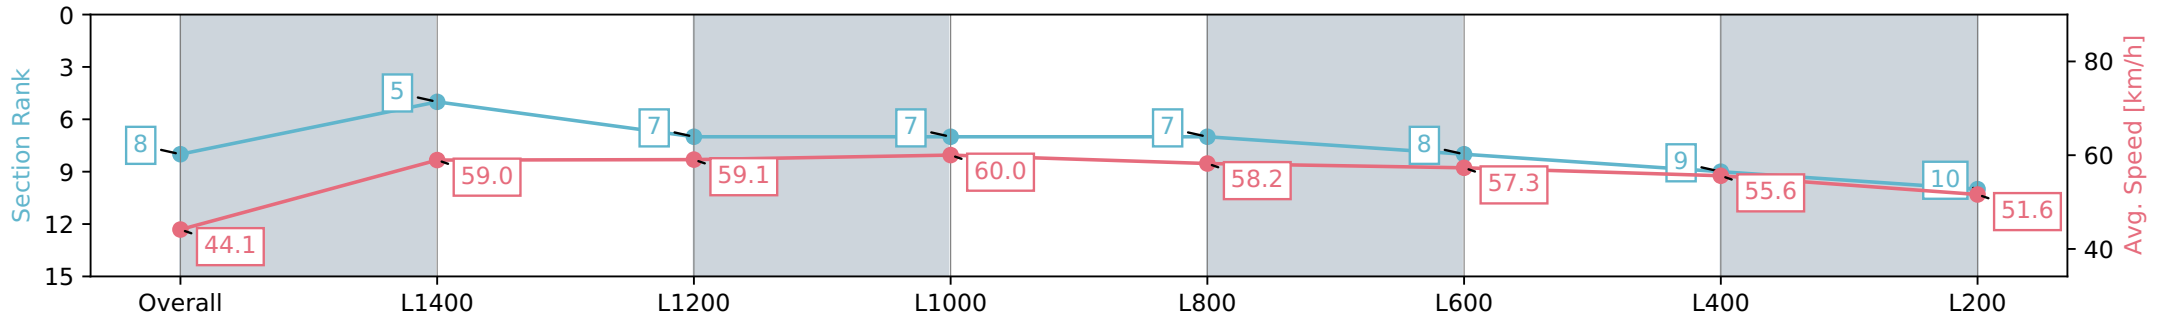

Morphettville SA - Professional

Race 5: SkyCity Handicap - 1540m

22 June 2024 - 1:53PM

Track Rating: Soft 6, Weather: Fine, Rail Position: +13m 1200m-W/
Post, +8m Remainder Sectional 617m

Section	Overall	L1400	L1200	L1000	L800	L600	L400	L200
Section Times	1:39.90 [8] (0:11.42)	1:28.48 [5] (0:12.35)	1:16.13 [7] (0:12.22)	1:03.91 [7] (0:11.98)	0:51.93 [7] (0:12.40)	0:39.53 [8] (0:12.61)	0:26.92 [9] (0:12.97)	0:13.95 [10] (0:13.95)
Average Speed [km/h]	44.1	59.0	59.1	60.0	58.2	57.3	55.6	51.6
Top Speed [km/h]	59.7	59.6	60.3	60.6	59.8	58.6	56.2	54.9
Avg. Dist. to Rail [m]	2.4	2.1	1.0	1.5	0.8	0.6	1.9	4.4
Avg. Stride Freq. [Hz]	2.3	2.3	2.3	2.3	2.3	2.3	2.3	2.2
Avg. Stride Length [m]	5.9	7.1	7.1	7.2	7.0	7.0	6.8	6.5