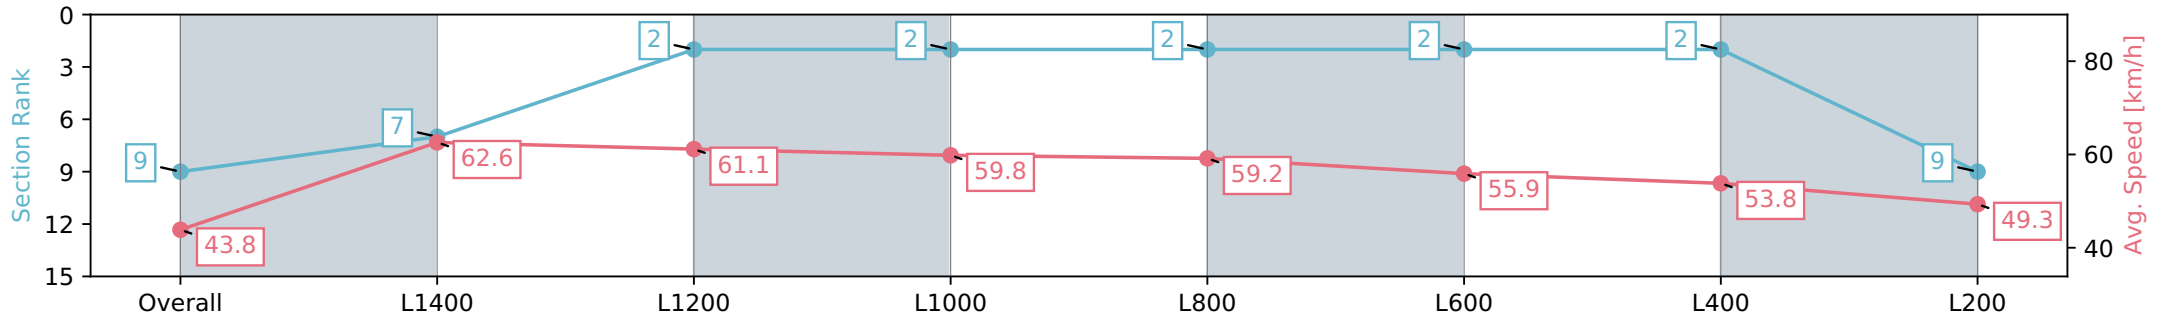

Morphettville SA - Professional

Race 5: SkyCity Handicap - 1540m

22 June 2024 - 1:53PM

Track Rating: Soft 6, Weather: Fine, Rail Position: +13m 1200m-W/
Post, +8m Remainder Sectional 617m

Section	Overall	L1400	L1200	L1000	L800	L600	L400	L200
Section Times	1:40.40 [9] (0:11.50)	1:28.90 [7] (0:11.67)	1:17.23 [2] (0:11.83)	1:05.40 [2] (0:12.02)	0:53.38 [2] (0:12.30)	0:41.08 [2] (0:13.03)	0:28.05 [2] (0:13.46)	0:14.59 [9] (0:14.59)
Average Speed [km/h]	43.8	62.6	61.1	59.8	59.2	55.9	53.8	49.3
Top Speed [km/h]	62.1	63.4	62.3	60.7	60.6	57.6	54.9	51.8
Avg. Dist. to Rail [m]	4.1	3.2	1.9	3.2	2.4	2.4	4.8	7.1
Avg. Stride Freq. [Hz]	2.4	2.5	2.4	2.3	2.4	2.3	2.3	2.2
Avg. Stride Length [m]	5.5	7.1	7.1	7.1	7.0	6.7	6.6	6.3