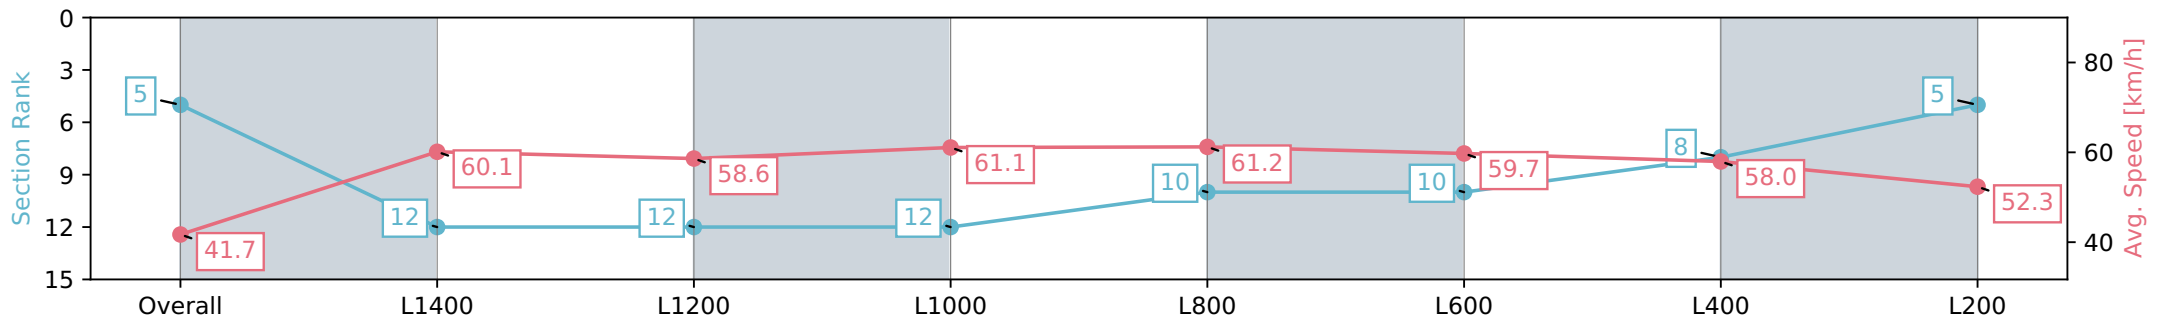

Morphettville SA - Professional

Race 5: SkyCity Handicap - 1540m

22 June 2024 - 1:53PM

Track Rating: Soft 6, Weather: Fine, Rail Position: +13m 1200m-W/
Post, +8m Remainder Sectional 617m

Section	Overall	L1400	L1200	L1000	L800	L600	L400	L200
Section Times	1:39.17 [5] (0:12.07)	1:27.10 [12] (0:12.24)	1:14.86 [12] (0:12.39)	1:02.47 [12] (0:11.80)	0:50.67 [10] (0:11.94)	0:38.73 [10] (0:12.41)	0:26.32 [8] (0:12.57)	0:13.74 [5] (0:13.74)
Average Speed [km/h]	41.7	60.1	58.6	61.1	61.2	59.7	58.0	52.3
Top Speed [km/h]	60.2	61.0	60.1	63.2	62.7	61.6	59.2	56.2
Avg. Dist. to Rail [m]	7.6	4.9	2.8	4.4	3.8	5.8	9.6	8.5
Avg. Stride Freq. [Hz]	2.3	2.4	2.3	2.4	2.4	2.4	2.4	2.3
Avg. Stride Length [m]	5.6	7.0	7.0	6.9	6.9	6.9	6.7	6.4