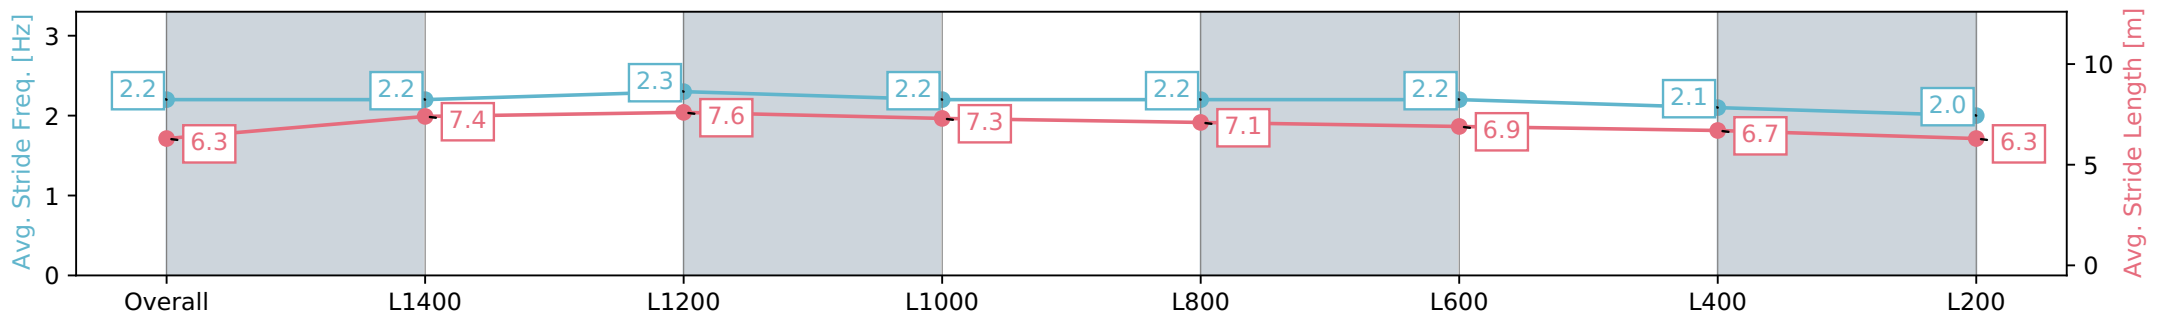

Morphettville SA - Professional

Race 5: SkyCity Handicap - 1540m

22 June 2024 - 1:53PM

Track Rating: Soft 6, Weather: Fine, Rail Position: +13m 1200m-W/
Post, +8m Remainder Sectional 617m

Section	Overall	L1400	L1200	L1000	L800	L600	L400	L200
Section Times	1:40.74 [10] (0:11.14)	1:29.60 [1] (0:11.78)	1:17.82 [1] (0:11.66)	1:06.16 [1] (0:11.80)	0:54.36 [1] (0:12.34)	0:42.02 [1] (0:13.08)	0:28.94 [1] (0:13.73)	0:15.21 [6] (0:15.21)
Average Speed [km/h]	45.2	61.9	61.9	61.0	58.8	55.7	52.7	47.3
Top Speed [km/h]	60.8	63.0	62.7	61.8	60.4	57.6	54.2	51.1
Avg. Dist. to Rail [m]	6.0	2.3	1.5	2.1	1.7	2.6	4.3	5.1
Avg. Stride Freq. [Hz]	2.2	2.2	2.3	2.2	2.2	2.2	2.1	2.0
Avg. Stride Length [m]	6.3	7.4	7.6	7.3	7.1	6.9	6.7	6.3