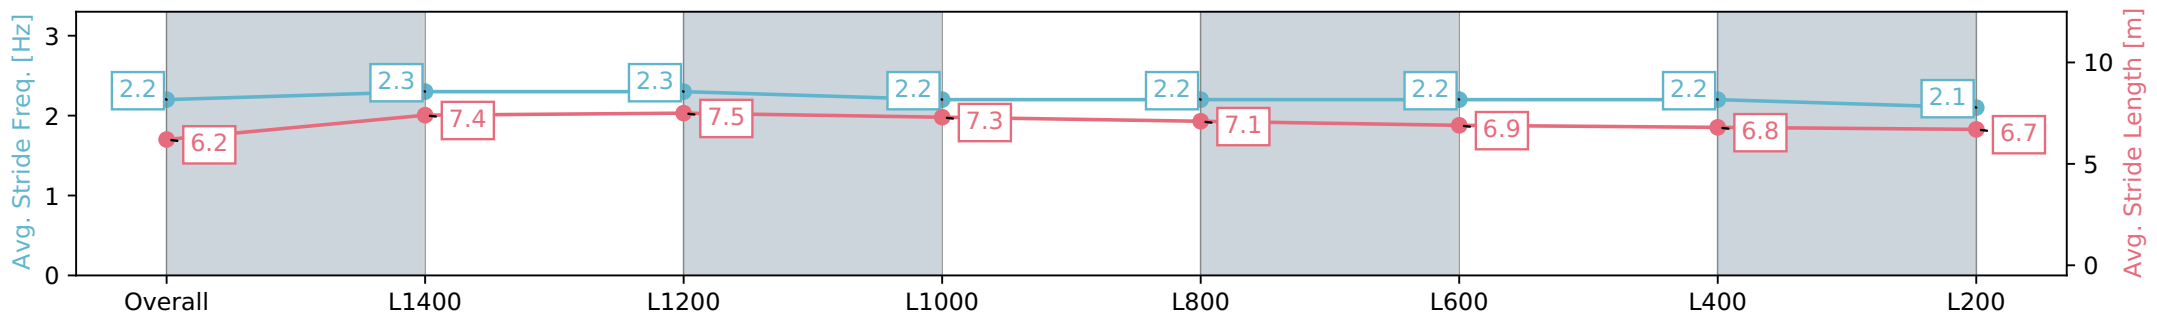

Morphettville SA - Professional

Race 5: SkyCity Handicap - 1540m

22 June 2024 - 1:53PM

Track Rating: Soft 6, Weather: Fine, Rail Position: +13m 1200m-W/
Post, +8m Remainder Sectional 617m

Section	Overall	L1400	L1200	L1000	L800	L600	L400	L200
Section Times	1:39.53 [7] (0:11.35)	1:28.18 [3] (0:12.08)	1:16.10 [3] (0:11.96)	1:04.14 [4] (0:12.04)	0:52.10 [4] (0:12.40)	0:39.70 [4] (0:12.62)	0:27.08 [4] (0:13.14)	0:13.94 [7] (0:13.94)
Average Speed [km/h]	44.4	60.5	60.3	59.7	58.4	57.3	54.9	51.6
Top Speed [km/h]	60.9	61.1	60.9	61.2	58.8	58.2	56.0	53.4
Avg. Dist. to Rail [m]	8.4	3.4	0.9	1.7	1.0	0.8	1.5	2.6
Avg. Stride Freq. [Hz]	2.2	2.3	2.3	2.2	2.2	2.2	2.2	2.1
Avg. Stride Length [m]	6.2	7.4	7.5	7.3	7.1	6.9	6.8	6.7