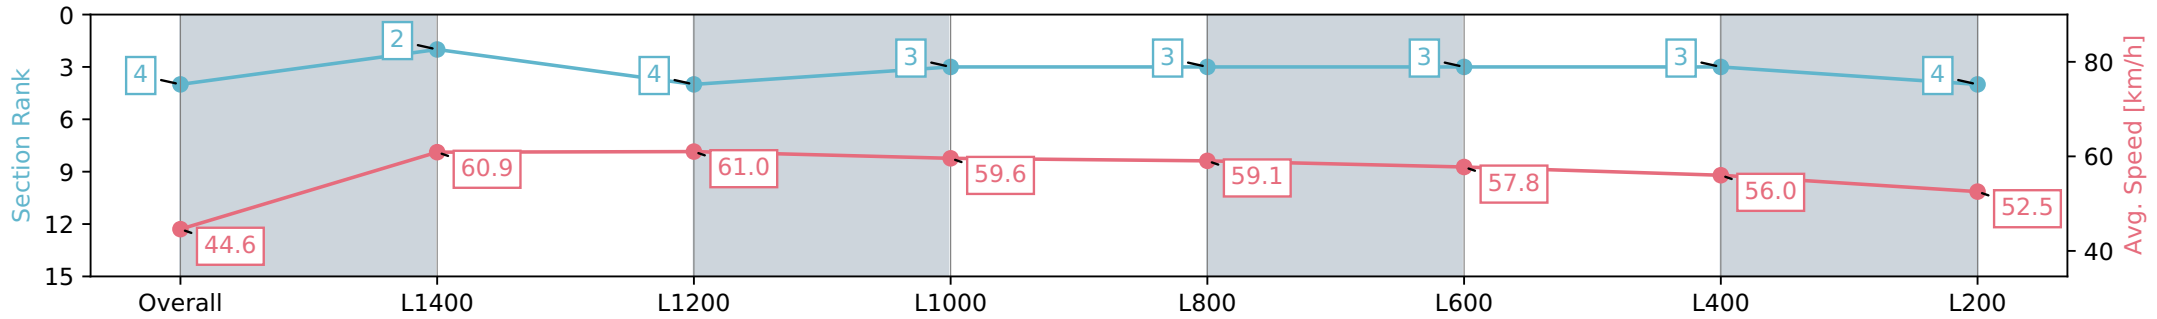

Morphettville SA - Professional

Race 5: SkyCity Handicap - 1540m

22 June 2024 - 1:53PM

Track Rating: Soft 6, Weather: Fine, Rail Position: +13m 1200m-W/
Post, +8m Remainder Sectional 617m

Section	Overall	L1400	L1200	L1000	L800	L600	L400	L200
Section Times	1:39.05 [4] (0:11.32)	1:27.73 [2] (0:12.13)	1:15.60 [4] (0:11.88)	1:03.72 [3] (0:12.08)	0:51.64 [3] (0:12.32)	0:39.32 [3] (0:12.68)	0:26.64 [3] (0:12.93)	0:13.71 [4] (0:13.71)
Average Speed [km/h]	44.6	60.9	61.0	59.6	59.1	57.8	56.0	52.5
Top Speed [km/h]	59.8	61.7	61.8	60.7	59.7	59.5	57.5	55.1
Avg. Dist. to Rail [m]	10.8	5.4	2.8	3.5	2.7	3.1	5.3	5.9
Avg. Stride Freq. [Hz]	2.3	2.4	2.3	2.3	2.3	2.3	2.3	2.2
Avg. Stride Length [m]	5.9	7.2	7.3	7.2	7.1	7.0	6.8	6.6