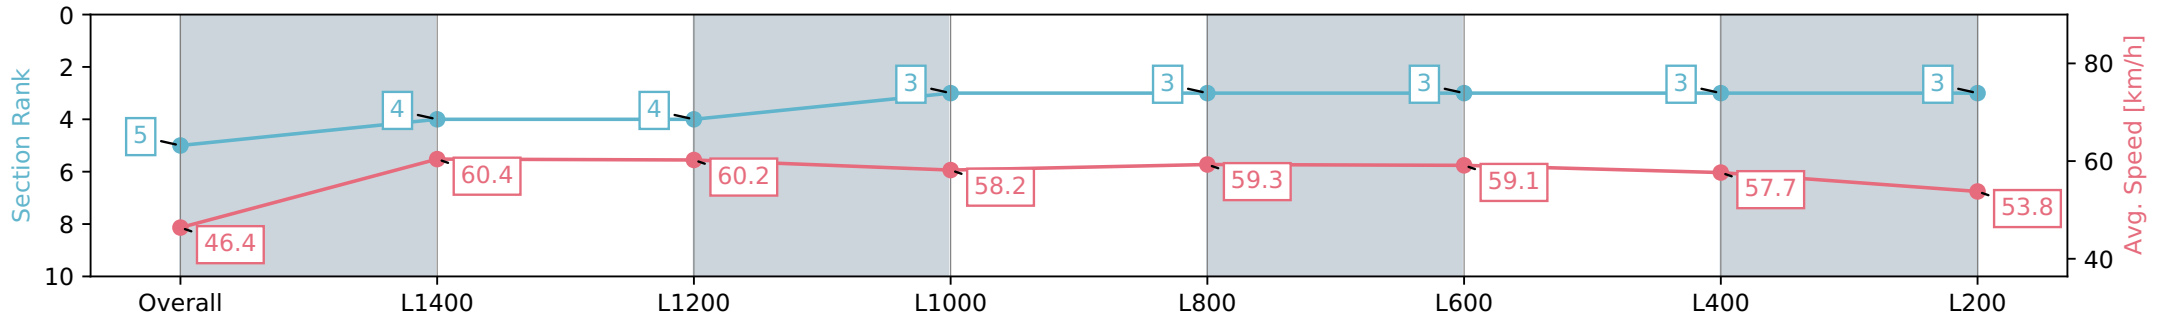

Morphettville SA - Professional

Race 1: Sportsbet Handicap - 1600m

22 June 2024 - 11:32AM

Track Rating: Soft 6, Weather: Fine, Rail Position: +13m 1200m-W/
Post, +8m Remainder Sectional 617m

Section	Overall	L1400	L1200	L1000	L800	L600	L400	L200
Section Times	1:42.46 [5] (0:15.51)	1:26.95 [4] (0:12.12)	1:14.83 [4] (0:11.96)	1:02.87 [3] (0:12.42)	0:50.45 [3] (0:12.25)	0:38.20 [3] (0:12.26)	0:25.94 [3] (0:12.54)	0:13.40 [3] (0:13.40)
Average Speed [km/h]	46.4	60.4	60.2	58.2	59.3	59.1	57.7	53.8
Top Speed [km/h]	60.0	63.2	62.7	58.9	60.1	60.7	58.9	55.9
Avg. Dist. to Rail [m]	6.2	3.1	1.7	2.5	2.2	1.8	3.2	3.2
Avg. Stride Freq. [Hz]	2.3	2.4	2.3	2.3	2.3	2.3	2.3	2.2
Avg. Stride Length [m]	6.0	7.1	7.2	7.1	7.2	7.1	7.0	6.8

Report Created: Sat 22 June 2024 13:28:00 GMT+10 (Note: Timing is based on positional data)

- [] Ranking at each section and finish
- :-:- No data available at this section
- NA No data available

Horse/Jockey Name	SLANE/Todd Pannell
Finish Rank	6
Fastest Section Time (Section)	0:11.97 (L1400)
Top Speed [km/h] (Section)	62.5 (Overall)
Race State	Finished