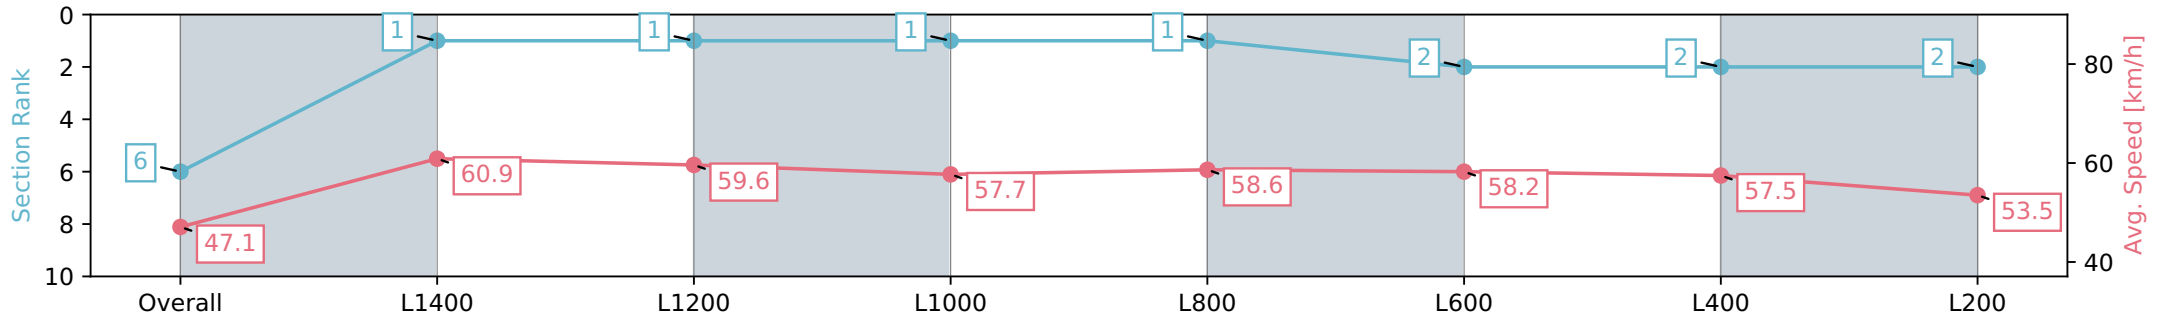

Morphettville SA - Professional

Race 1: Sportsbet Handicap - 1600m

22 June 2024 - 11:32AM

Track Rating: Soft 6, Weather: Fine, Rail Position: +13m 1200m-W/
Post, +8m Remainder Sectional 617m

Section	Overall	L1400	L1200	L1000	L800	L600	L400	L200
Section Times	1:42.50 [6] (0:15.31)	1:27.19 [1] (0:11.97)	1:15.22 [1] (0:12.10)	1:03.12 [1] (0:12.49)	0:50.63 [1] (0:12.28)	0:38.35 [2] (0:12.35)	0:26.00 [2] (0:12.55)	0:13.45 [2] (0:13.45)
Average Speed [km/h]	47.1	60.9	59.6	57.7	58.6	58.2	57.5	53.5
Top Speed [km/h]	59.9	62.5	61.9	57.9	59.3	58.7	58.2	56.1
Avg. Dist. to Rail [m]	5.5	2.8	0.7	0.3	0.1	0.1	0.9	2.0
Avg. Stride Freq. [Hz]	2.3	2.3	2.3	2.2	2.2	2.2	2.2	2.1
Avg. Stride Length [m]	6.2	7.2	7.1	7.0	7.1	7.0	7.0	6.8