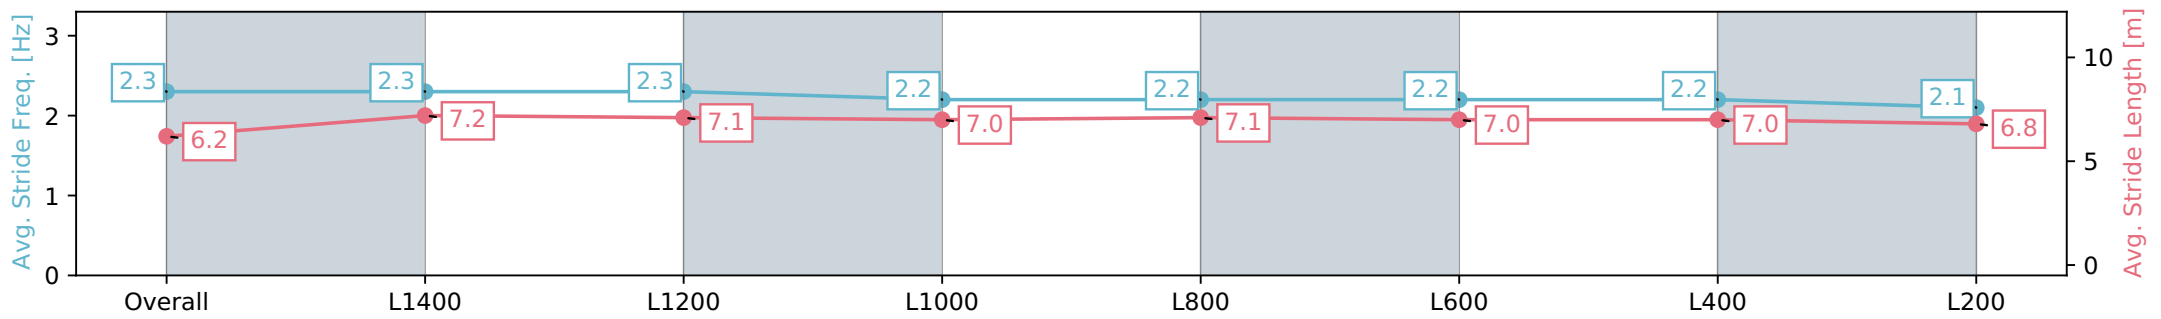

Morphettville SA - Professional

Race 1: Sportsbet Handicap - 1600m

22 June 2024 - 11:32AM

Track Rating: Soft 6, Weather: Fine, Rail Position: +13m 1200m-W/
Post, +8m Remainder Sectional 617m

Section	Overall	L1400	L1200	L1000	L800	L600	L400	L200
Section Times	1:42.50 [6] (0:15.31)	1:27.19 [1] (0:11.97)	1:15.22 [1] (0:12.10)	1:03.12 [1] (0:12.49)	0:50.63 [1] (0:12.28)	0:38.35 [2] (0:12.35)	0:26.00 [2] (0:12.55)	0:13.45 [2] (0:13.45)
Average Speed [km/h]	47.1	60.9	59.6	57.7	58.6	58.2	57.5	53.5
Top Speed [km/h]	59.9	62.5	61.9	57.9	59.3	58.7	58.2	56.1
Avg. Dist. to Rail [m]	5.5	2.8	0.7	0.3	0.1	0.1	0.9	2.0
Avg. Stride Freq. [Hz]	2.3	2.3	2.3	2.2	2.2	2.2	2.2	2.1
Avg. Stride Length [m]	6.2	7.2	7.1	7.0	7.1	7.0	7.0	6.8