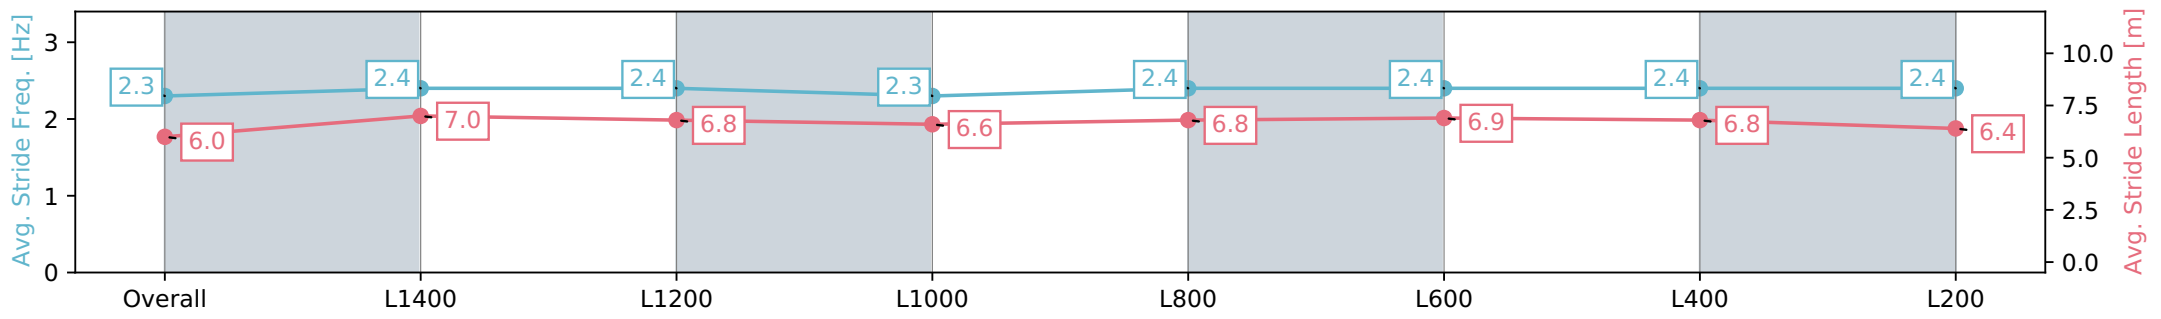

Morphettville SA - Professional

Race 1: Sportsbet Handicap - 1600m

22 June 2024 - 11:32AM

Track Rating: Soft 6, Weather: Fine, Rail Position: +13m 1200m-W/
Post, +8m Remainder Sectional 617m

Section	Overall	L1400	L1200	L1000	L800	L600	L400	L200
Section Times	1:42.36 [4] (0:15.71)	1:26.65 [6] (0:12.02)	1:14.63 [6] (0:12.13)	1:02.50 [6] (0:12.60)	0:49.90 [6] (0:12.19)	0:37.71 [7] (0:12.32)	0:25.39 [7] (0:12.40)	0:12.99 [7] (0:12.99)
Average Speed [km/h]	45.8	60.3	59.2	57.2	59.1	58.9	58.3	55.4
Top Speed [km/h]	59.5	61.5	61.5	58.3	60.8	60.3	59.2	57.5
Avg. Dist. to Rail [m]	2.9	1.1	0.4	0.5	0.3	1.6	3.9	4.6
Avg. Stride Freq. [Hz]	2.3	2.4	2.4	2.3	2.4	2.4	2.4	2.4
Avg. Stride Length [m]	6.0	7.0	6.8	6.6	6.8	6.9	6.8	6.4

Report Created: Sat 22 June 2024 13:27:57 GMT+10 (Note: Timing is based on positional data)

- [] Ranking at each section and finish
- :-:- No data available at this section
- NA No data available

Horse/Jockey Name	NOT USUAL GLORIOUS/Rochelle Milnes
Finish Rank	5
Fastest Section Time (Section)	0:11.96 (L1200)
Top Speed [km/h] (Section)	63.2 (Overall)
Race State	Finished