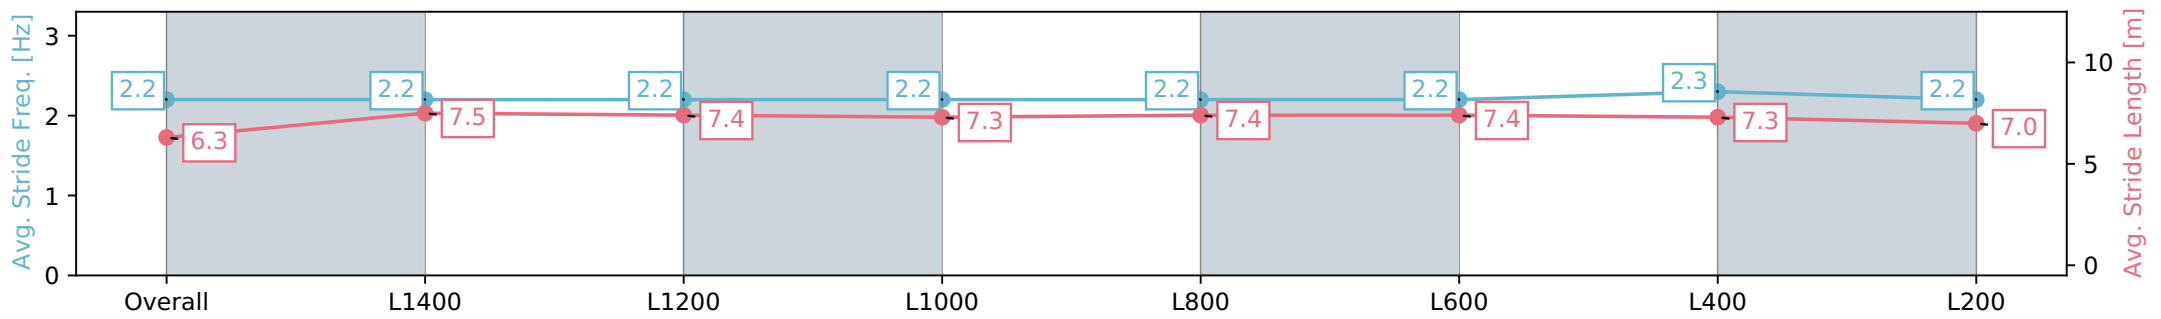

Morphettville SA - Professional

Race 1: Sportsbet Handicap - 1600m

22 June 2024 - 11:32AM

Track Rating: Soft 6, Weather: Fine, Rail Position: +13m 1200m-W/
Post, +8m Remainder Sectional 617m

Section	Overall	L1400	L1200	L1000	L800	L600	L400	L200
Section Times	1:41.95 [2] (0:15.70)	1:26.25 [5] (0:12.01)	1:14.24 [5] (0:12.13)	1:02.11 [5] (0:12.42)	0:49.69 [5] (0:12.11)	0:37.58 [5] (0:12.30)	0:25.28 [4] (0:12.17)	0:13.11 [1] (0:13.11)
Average Speed [km/h]	45.9	60.5	59.5	58.0	59.8	59.3	59.5	54.9
Top Speed [km/h]	60.1	61.6	60.8	58.7	61.1	60.0	60.5	58.5
Avg. Dist. to Rail [m]	3.8	2.2	1.3	1.7	1.4	2.7	5.0	3.6
Avg. Stride Freq. [Hz]	2.2	2.2	2.2	2.2	2.2	2.2	2.3	2.2
Avg. Stride Length [m]	6.3	7.5	7.4	7.3	7.4	7.4	7.3	7.0