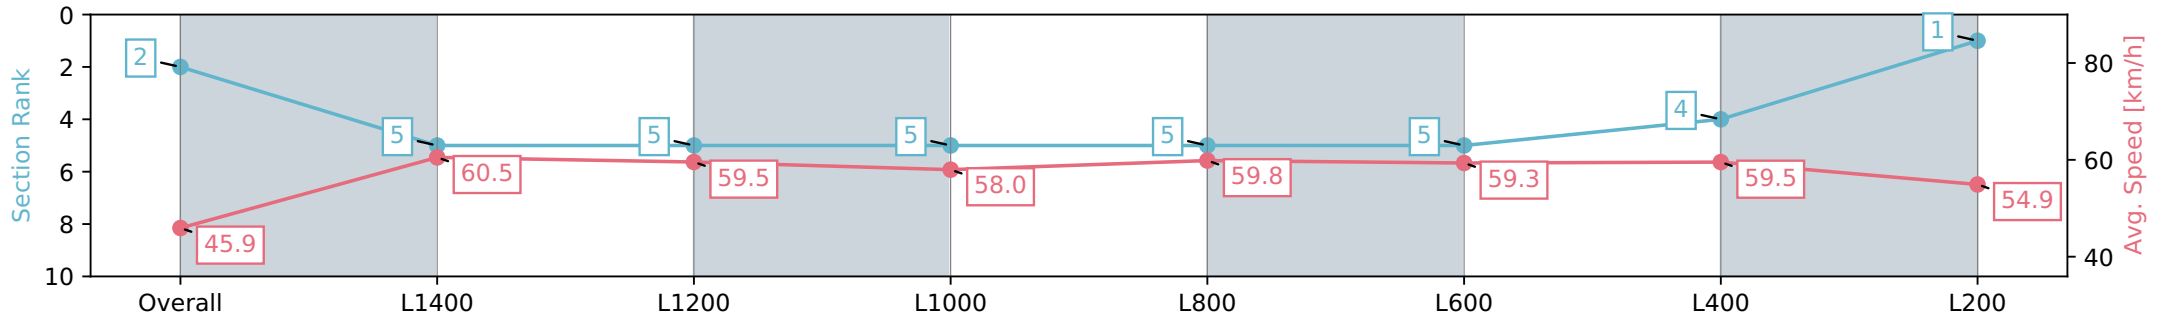

Morphettville SA - Professional

Race 1: Sportsbet Handicap - 1600m

22 June 2024 - 11:32AM

Track Rating: Soft 6, Weather: Fine, Rail Position: +13m 1200m-W/
Post, +8m Remainder Sectional 617m

Section	Overall	L1400	L1200	L1000	L800	L600	L400	L200
Section Times	1:41.95 [2] (0:15.70)	1:26.25 [5] (0:12.01)	1:14.24 [5] (0:12.13)	1:02.11 [5] (0:12.42)	0:49.69 [5] (0:12.11)	0:37.58 [5] (0:12.30)	0:25.28 [4] (0:12.17)	0:13.11 [1] (0:13.11)
Average Speed [km/h]	45.9	60.5	59.5	58.0	59.8	59.3	59.5	54.9
Top Speed [km/h]	60.1	61.6	60.8	58.7	61.1	60.0	60.5	58.5
Avg. Dist. to Rail [m]	3.8	2.2	1.3	1.7	1.4	2.7	5.0	3.6
Avg. Stride Freq. [Hz]	2.2	2.2	2.2	2.2	2.2	2.2	2.3	2.2
Avg. Stride Length [m]	6.3	7.5	7.4	7.3	7.4	7.4	7.3	7.0