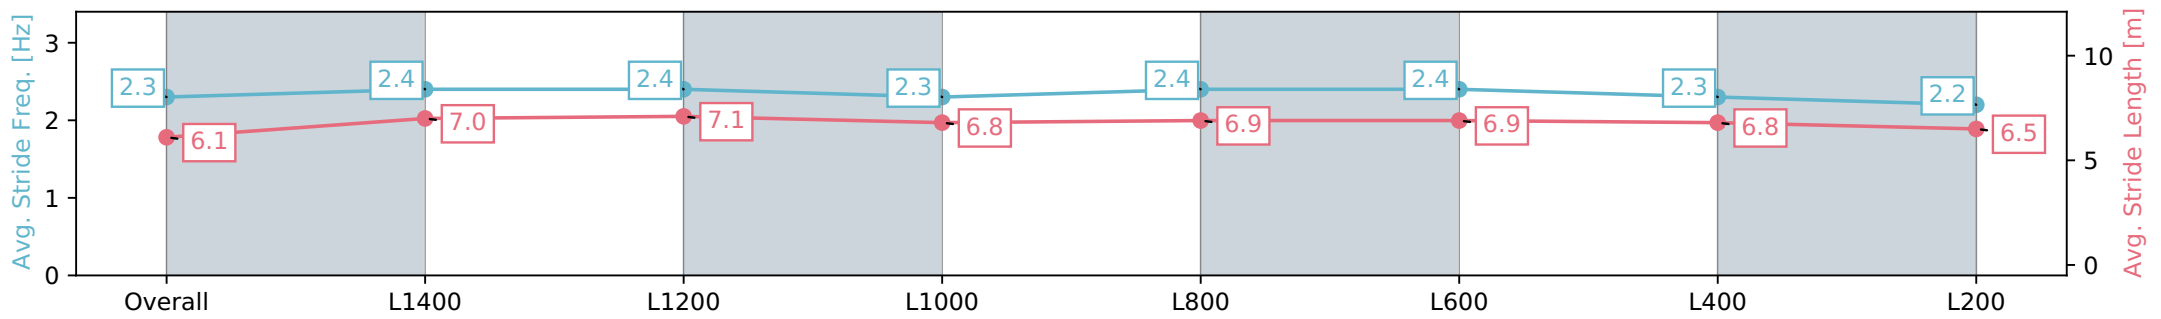

Morphettville SA - Professional

Race 1: Sportsbet Handicap - 1600m

22 June 2024 - 11:32AM

Track Rating: Soft 6, Weather: Fine, Rail Position: +13m 1200m-W/
Post, +8m Remainder Sectional 617m

Section	Overall	L1400	L1200	L1000	L800	L600	L400	L200
Section Times	1:43.17 [7] (0:15.44)	1:27.73 [3] (0:12.05)	1:15.68 [3] (0:11.97)	1:03.71 [2] (0:12.48)	0:51.23 [2] (0:12.15)	0:39.08 [1] (0:12.40)	0:26.68 [1] (0:12.77)	0:13.91 [6] (0:13.91)
Average Speed [km/h]	46.7	60.1	60.3	57.7	59.5	58.5	56.6	51.7
Top Speed [km/h]	59.5	61.5	61.9	58.6	60.2	59.6	57.5	54.6
Avg. Dist. to Rail [m]	3.0	1.6	1.1	1.6	0.8	1.9	3.6	4.4
Avg. Stride Freq. [Hz]	2.3	2.4	2.4	2.3	2.4	2.4	2.3	2.2
Avg. Stride Length [m]	6.1	7.0	7.1	6.8	6.9	6.9	6.8	6.5