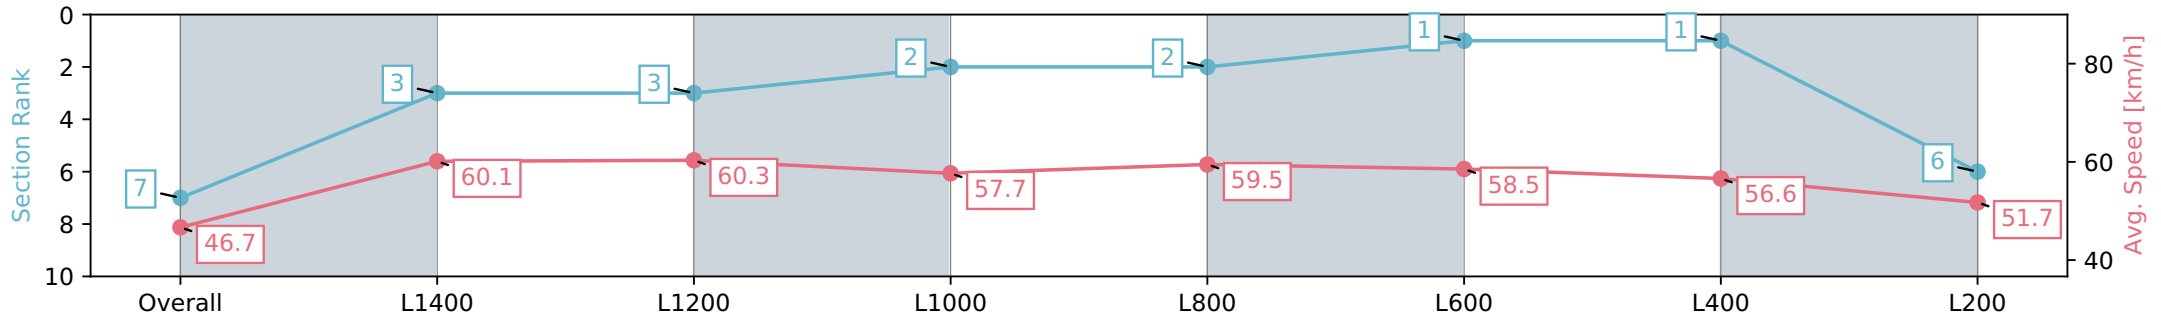

Morphettville SA - Professional

Race 1: Sportsbet Handicap - 1600m

22 June 2024 - 11:32AM

Track Rating: Soft 6, Weather: Fine, Rail Position: +13m 1200m-W/
Post, +8m Remainder Sectional 617m

Section	Overall	L1400	L1200	L1000	L800	L600	L400	L200
Section Times	1:43.17 [7] (0:15.44)	1:27.73 [3] (0:12.05)	1:15.68 [3] (0:11.97)	1:03.71 [2] (0:12.48)	0:51.23 [2] (0:12.15)	0:39.08 [1] (0:12.40)	0:26.68 [1] (0:12.77)	0:13.91 [6] (0:13.91)
Average Speed [km/h]	46.7	60.1	60.3	57.7	59.5	58.5	56.6	51.7
Top Speed [km/h]	59.5	61.5	61.9	58.6	60.2	59.6	57.5	54.6
Avg. Dist. to Rail [m]	3.0	1.6	1.1	1.6	0.8	1.9	3.6	4.4
Avg. Stride Freq. [Hz]	2.3	2.4	2.4	2.3	2.4	2.4	2.3	2.2
Avg. Stride Length [m]	6.1	7.0	7.1	6.8	6.9	6.9	6.8	6.5