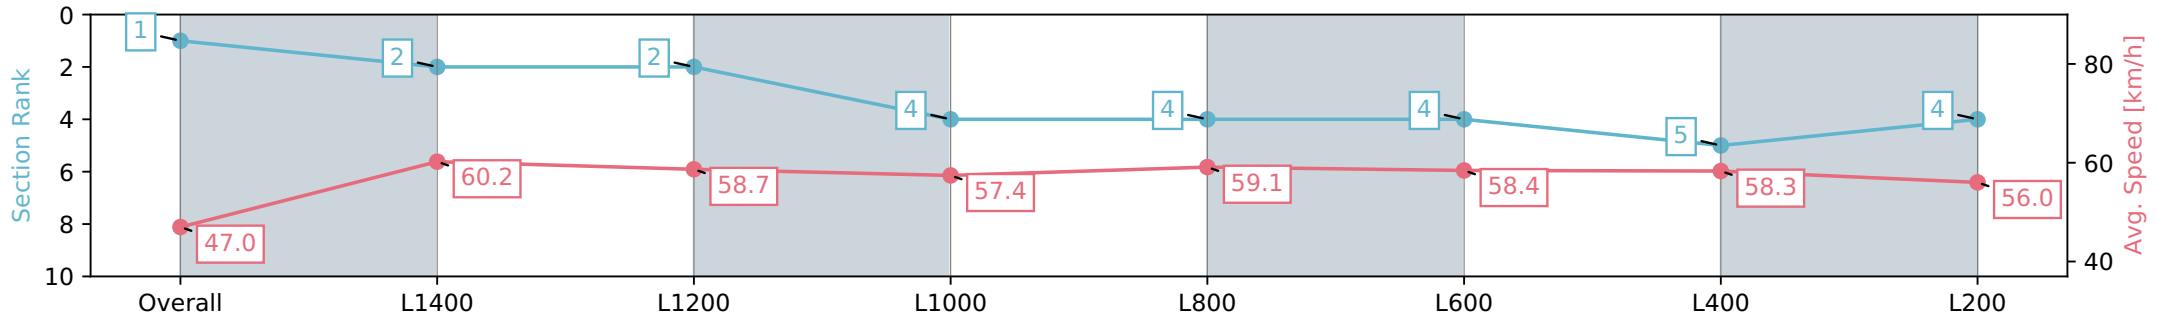

Race 1: Sportsbet Handicap - 1600m

22 June 2024 - 11:32AM

Track Rating: Soft 6, Weather: Fine, Rail Position: +13m 1200m-W/
Post, +8m Remainder Sectional 617m

Section	Overall	L1400	L1200	L1000	L800	L600	L400	L200
Section Times	1:41.95 [1] (0:15.32)	1:26.63 [2] (0:12.03)	1:14.60 [2] (0:12.26)	1:02.34 [4] (0:12.54)	0:49.80 [4] (0:12.18)	0:37.62 [4] (0:12.38)	0:25.24 [5] (0:12.39)	0:12.85 [4] (0:12.85)
Average Speed [km/h]	47.0	60.2	58.7	57.4	59.1	58.4	58.3	56.0
Top Speed [km/h]	59.5	61.4	60.6	58.2	60.2	58.8	58.6	58.4
Avg. Dist. to Rail [m]	0.9	1.1	0.2	0.4	0.3	0.9	3.7	5.0
Avg. Stride Freq. [Hz]	2.3	2.4	2.4	2.4	2.4	2.3	2.3	2.3
Avg. Stride Length [m]	6.0	6.9	6.7	6.6	6.7	6.6	6.7	6.7