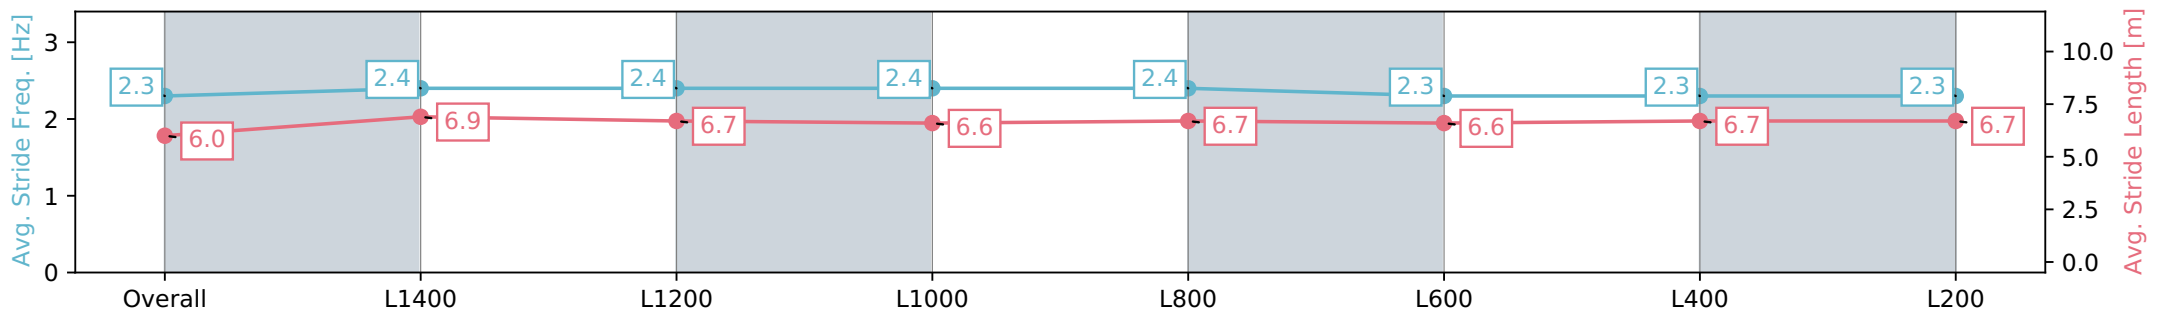

Race 1: Sportsbet Handicap - 1600m

22 June 2024 - 11:32AM

Track Rating: Soft 6, Weather: Fine, Rail Position: +13m 1200m-W/
Post, +8m Remainder Sectional 617m

Section	Overall	L1400	L1200	L1000	L800	L600	L400	L200
Section Times	1:41.95 [1] (0:15.32)	1:26.63 [2] (0:12.03)	1:14.60 [2] (0:12.26)	1:02.34 [4] (0:12.54)	0:49.80 [4] (0:12.18)	0:37.62 [4] (0:12.38)	0:25.24 [5] (0:12.39)	0:12.85 [4] (0:12.85)
Average Speed [km/h]	47.0	60.2	58.7	57.4	59.1	58.4	58.3	56.0
Top Speed [km/h]	59.5	61.4	60.6	58.2	60.2	58.8	58.6	58.4
Avg. Dist. to Rail [m]	0.9	1.1	0.2	0.4	0.3	0.9	3.7	5.0
Avg. Stride Freq. [Hz]	2.3	2.4	2.4	2.4	2.4	2.3	2.3	2.3
Avg. Stride Length [m]	6.0	6.9	6.7	6.6	6.7	6.6	6.7	6.7