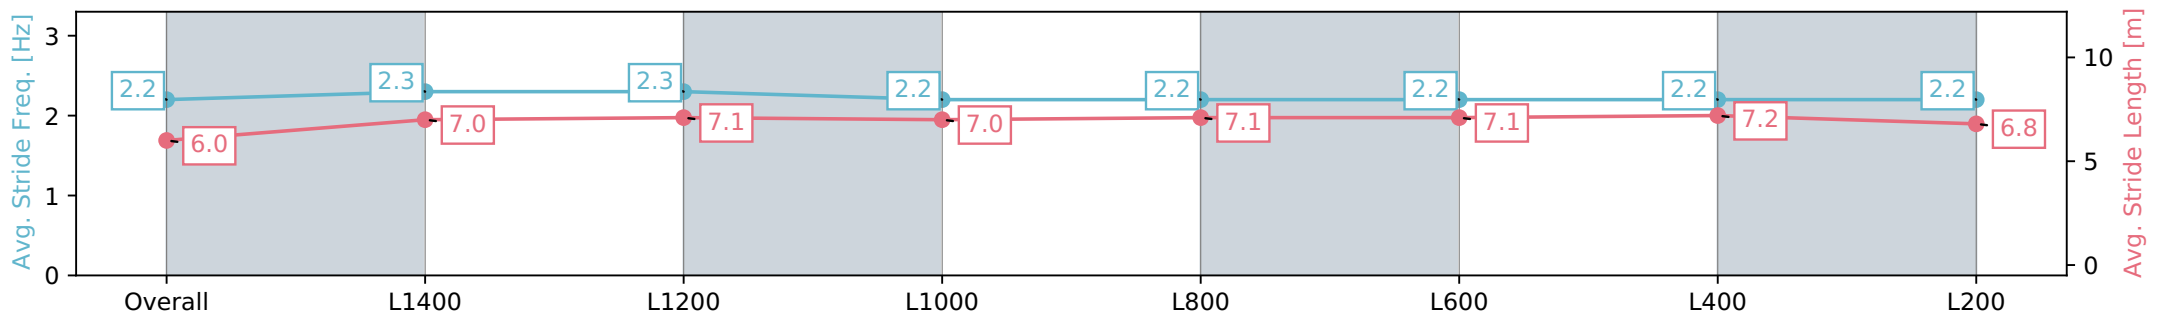

Morphettville SA - Professional

Race 1: Sportsbet Handicap - 1600m

22 June 2024 - 11:32AM

Track Rating: Soft 6, Weather: Fine, Rail Position: +13m 1200m-W/
Post, +8m Remainder Sectional 617m

Section	Overall	L1400	L1200	L1000	L800	L600	L400	L200
Section Times	1:42.30 [3] (0:15.96)	1:26.34 [7] (0:12.07)	1:14.27 [7] (0:11.99)	1:02.28 [7] (0:12.56)	0:49.72 [7] (0:12.07)	0:37.65 [6] (0:12.23)	0:25.42 [6] (0:12.38)	0:13.04 [5] (0:13.04)
Average Speed [km/h]	45.1	60.3	60.1	57.3	60.1	59.5	58.5	55.2
Top Speed [km/h]	59.6	61.7	61.7	58.7	61.5	61.2	59.3	57.4
Avg. Dist. to Rail [m]	3.2	1.8	1.1	1.8	1.4	2.3	4.9	6.7
Avg. Stride Freq. [Hz]	2.2	2.3	2.3	2.2	2.2	2.2	2.2	2.2
Avg. Stride Length [m]	6.0	7.0	7.1	7.0	7.1	7.1	7.2	6.8