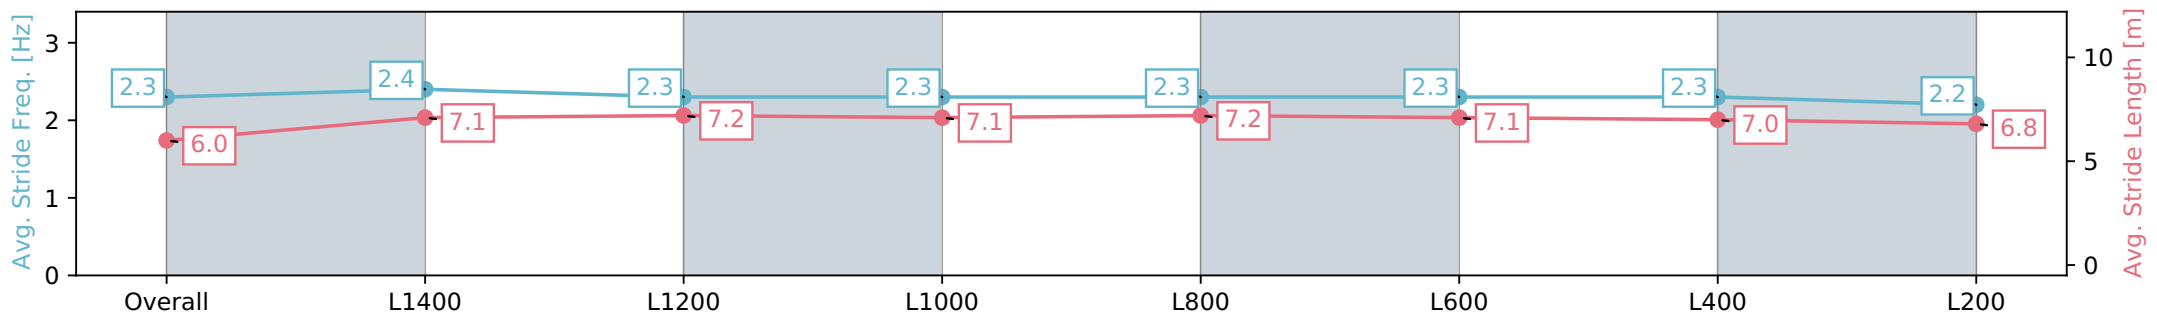

Morphettville SA - Professional

Race 1: Sportsbet Handicap - 1600m

22 June 2024 - 11:32AM

Track Rating: Soft 6, Weather: Fine, Rail Position: +13m 1200m-W/
Post, +8m Remainder Sectional 617m

Section	Overall	L1400	L1200	L1000	L800	L600	L400	L200
Section Times	1:42.46 [5] (0:15.51)	1:26.95 [4] (0:12.12)	1:14.83 [4] (0:11.96)	1:02.87 [3] (0:12.42)	0:50.45 [3] (0:12.25)	0:38.20 [3] (0:12.26)	0:25.94 [3] (0:12.54)	0:13.40 [3] (0:13.40)
Average Speed [km/h]	46.4	60.4	60.2	58.2	59.3	59.1	57.7	53.8
Top Speed [km/h]	60.0	63.2	62.7	58.9	60.1	60.7	58.9	55.9
Avg. Dist. to Rail [m]	6.2	3.1	1.7	2.5	2.2	1.8	3.2	3.2
Avg. Stride Freq. [Hz]	2.3	2.4	2.3	2.3	2.3	2.3	2.3	2.2
Avg. Stride Length [m]	6.0	7.1	7.2	7.1	7.2	7.1	7.0	6.8