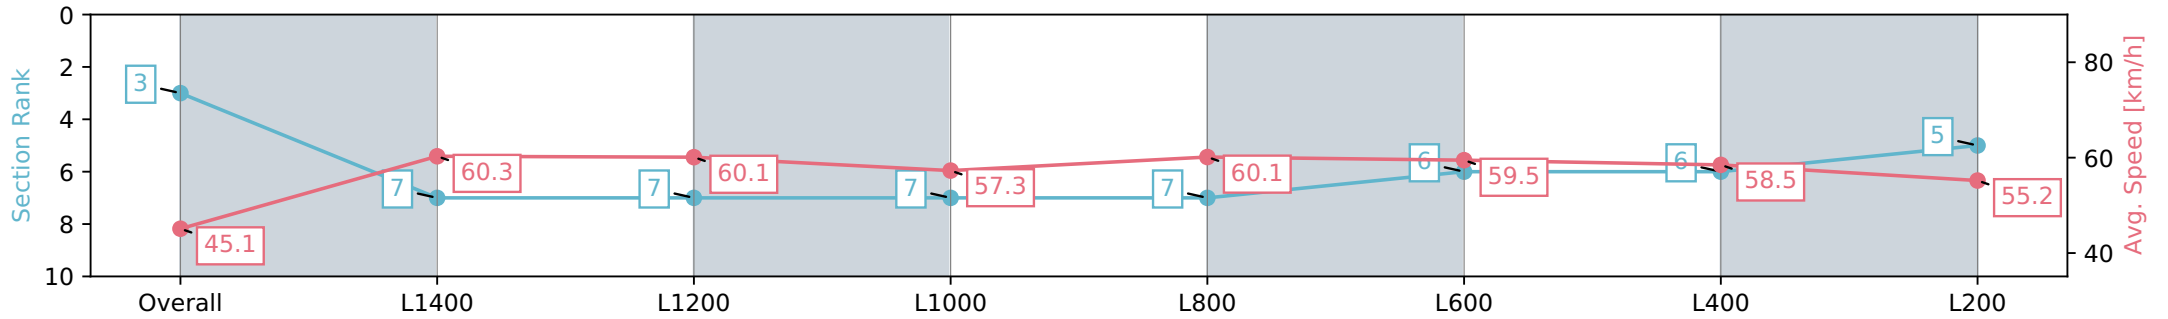

Morphettville SA - Professional

Race 1: Sportsbet Handicap - 1600m

22 June 2024 - 11:32AM

Track Rating: Soft 6, Weather: Fine, Rail Position: +13m 1200m-W/
Post, +8m Remainder Sectional 617m

Section	Overall	L1400	L1200	L1000	L800	L600	L400	L200
Section Times	1:42.30 [3] (0:15.96)	1:26.34 [7] (0:12.07)	1:14.27 [7] (0:11.99)	1:02.28 [7] (0:12.56)	0:49.72 [7] (0:12.07)	0:37.65 [6] (0:12.23)	0:25.42 [6] (0:12.38)	0:13.04 [5] (0:13.04)
Average Speed [km/h]	45.1	60.3	60.1	57.3	60.1	59.5	58.5	55.2
Top Speed [km/h]	59.6	61.7	61.7	58.7	61.5	61.2	59.3	57.4
Avg. Dist. to Rail [m]	3.2	1.8	1.1	1.8	1.4	2.3	4.9	6.7
Avg. Stride Freq. [Hz]	2.2	2.3	2.3	2.2	2.2	2.2	2.2	2.2
Avg. Stride Length [m]	6.0	7.0	7.1	7.0	7.1	7.1	7.2	6.8