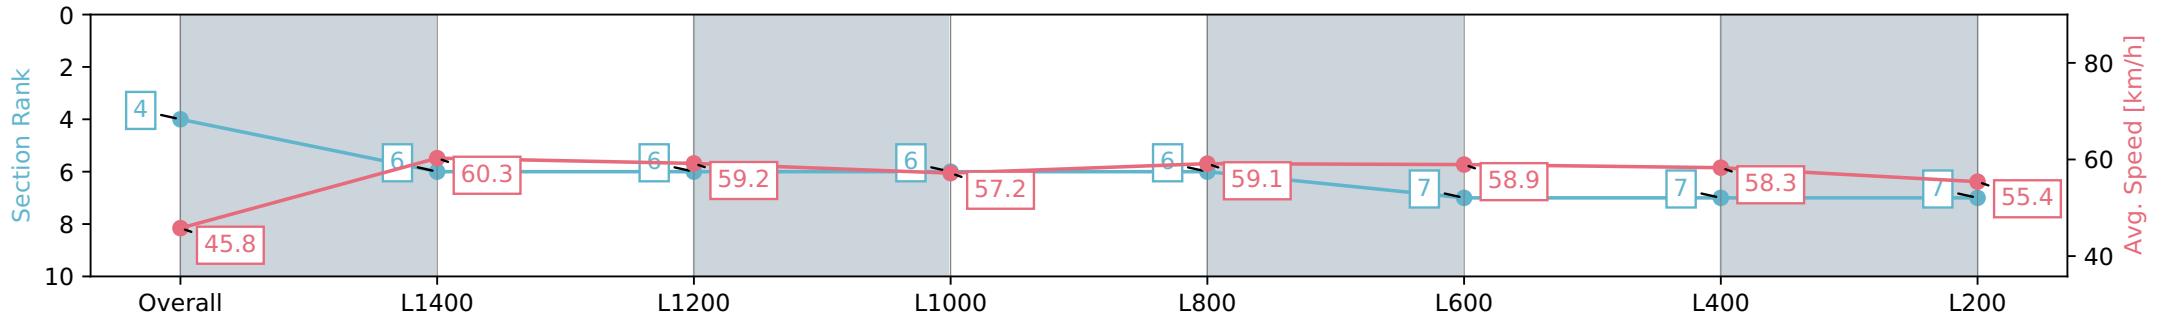

Morphettville SA - Professional

Race 1: Sportsbet Handicap - 1600m

22 June 2024 - 11:32AM

Track Rating: Soft 6, Weather: Fine, Rail Position: +13m 1200m-W/
Post, +8m Remainder Sectional 617m

Section	Overall	L1400	L1200	L1000	L800	L600	L400	L200
Section Times	1:42.36 [4] (0:15.71)	1:26.65 [6] (0:12.02)	1:14.63 [6] (0:12.13)	1:02.50 [6] (0:12.60)	0:49.90 [6] (0:12.19)	0:37.71 [7] (0:12.32)	0:25.39 [7] (0:12.40)	0:12.99 [7] (0:12.99)
Average Speed [km/h]	45.8	60.3	59.2	57.2	59.1	58.9	58.3	55.4
Top Speed [km/h]	59.5	61.5	61.5	58.3	60.8	60.3	59.2	57.5
Avg. Dist. to Rail [m]	2.9	1.1	0.4	0.5	0.3	1.6	3.9	4.6
Avg. Stride Freq. [Hz]	2.3	2.4	2.4	2.3	2.4	2.4	2.4	2.4
Avg. Stride Length [m]	6.0	7.0	6.8	6.6	6.8	6.9	6.8	6.4

Report Created: Sat 22 June 2024 13:27:57 GMT+10 (Note: Timing is based on positional data)

- [] Ranking at each section and finish
- :-:- No data available at this section
- NA No data available

Horse/Jockey Name	NOT USUAL GLORIOUS/Rochelle Milnes
Finish Rank	5
Fastest Section Time (Section)	0:11.96 (L1200)
Top Speed [km/h] (Section)	63.2 (Overall)
Race State	Finished