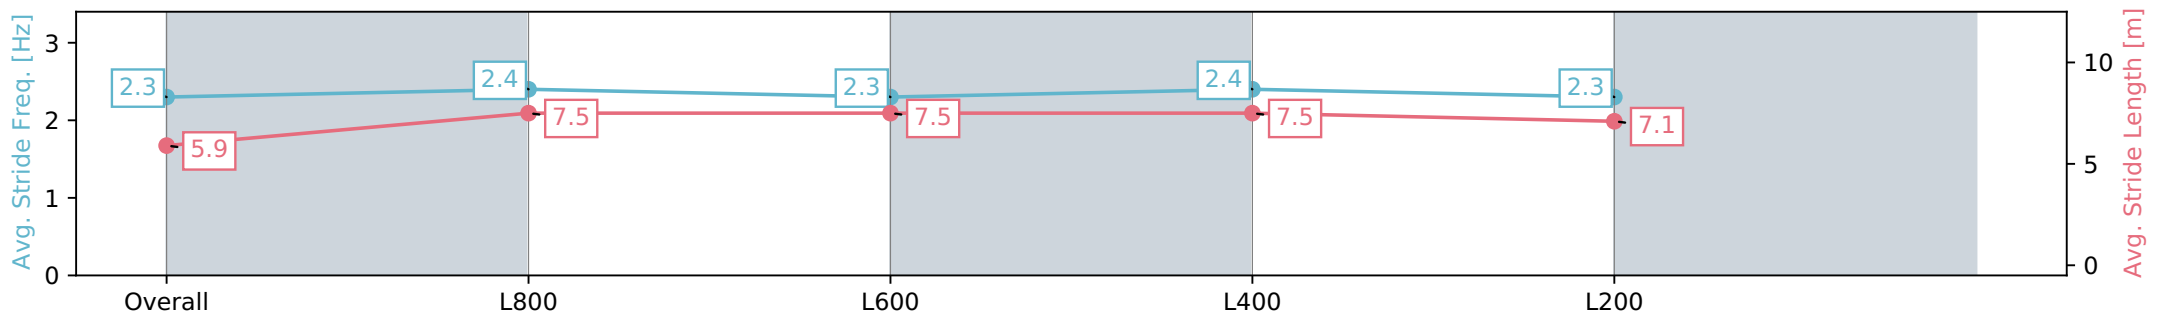

Section	Overall	L800	L600	L400	L200
Section Times	0:59.81 [5] (0:14.10)	0:45.71 [8] (0:10.96)	0:34.75 [9] (0:11.40)	0:23.35 [10] (0:11.41)	0:11.94 [6] (0:11.94)
Average Speed [km/h]	51.0	66.1	63.9	63.5	59.7
Top Speed [km/h]	68.4	67.9	64.9	64.1	62.9
Avg. Dist. to Rail [m]	7.2	2.8	2.1	4.7	6.7
Avg. Stride Freq. [Hz]	2.3	2.4	2.3	2.4	2.3
Avg. Stride Length [m]	5.9	7.5	7.5	7.5	7.1