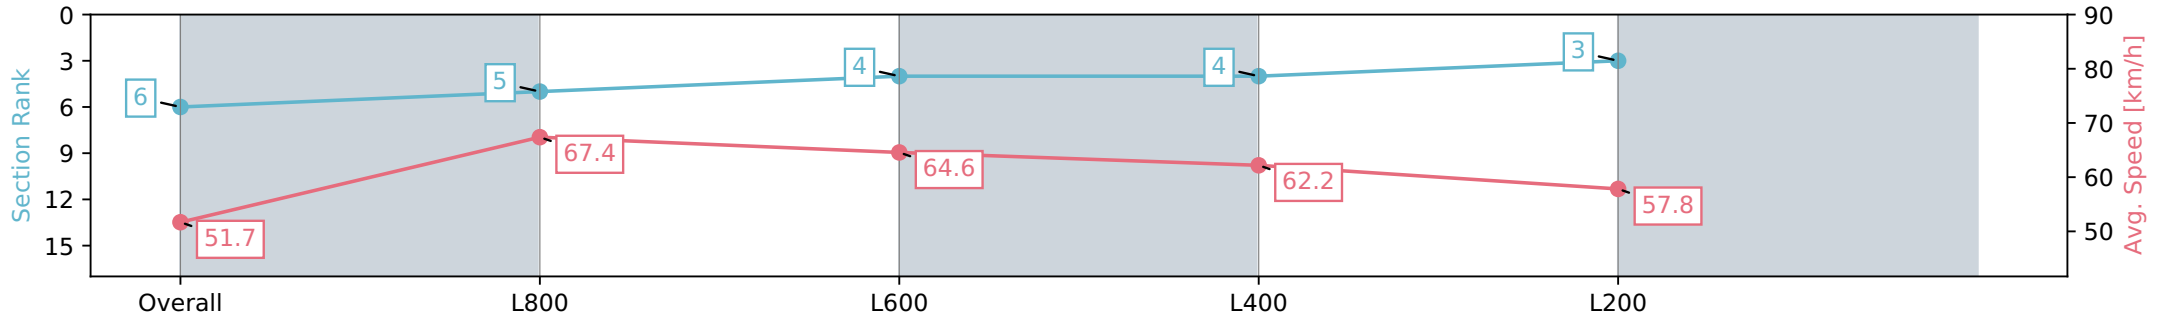

Section	Overall	L800	L600	L400	L200
Section Times	1:00.05 [6] (0:13.92)	0:46.13 [5] (0:10.76)	0:35.37 [4] (0:11.37)	0:24.00 [4] (0:11.69)	0:12.31 [3] (0:12.31)
Average Speed [km/h]	51.7	67.4	64.6	62.2	57.8
Top Speed [km/h]	68.8	68.8	66.7	63.6	61.4
Avg. Dist. to Rail [m]	6.2	3.1	3.3	7.0	8.5
Avg. Stride Freq. [Hz]	2.4	2.4	2.4	2.4	2.3
Avg. Stride Length [m]	5.9	7.7	7.6	7.3	7.0