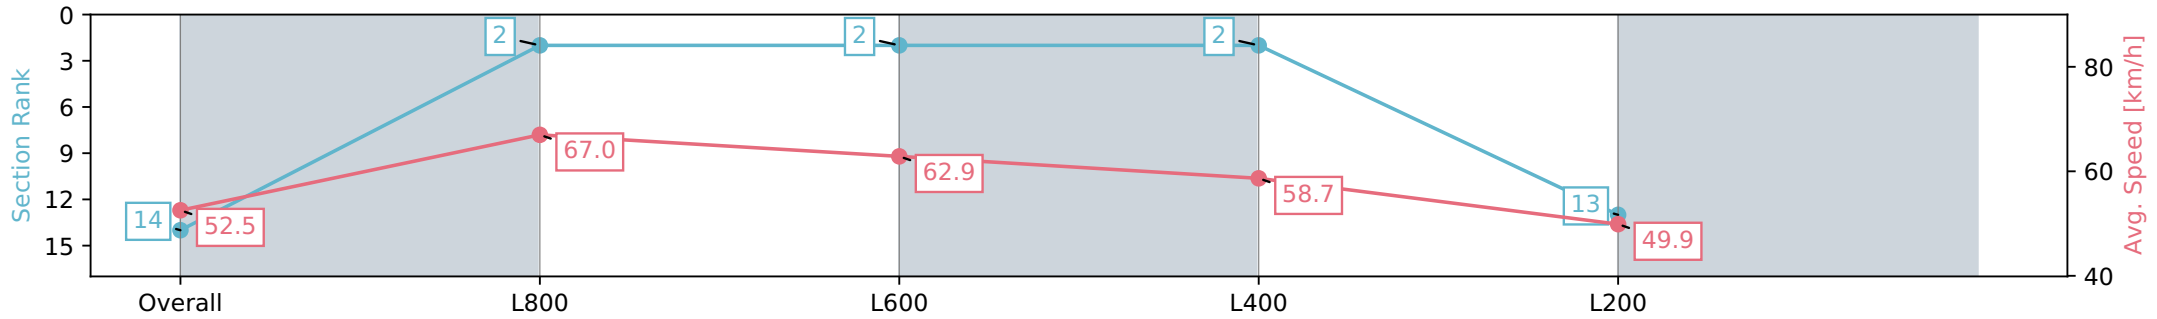

Horse/Jockey Name	NOTIFIES/Nichola Yuen
Finish Rank	14
Fastest Section Time (Section)	0:10.81 (L800)
Top Speed [km/h] (Section)	69.3 (Overall)
Race State	Finished

Morphettville Parks SA - Professional

Race 8: Sportsbet Fast Form Handicap - 1000m

08 June 2024 - 3:43PM

Track Rating: Good 4, Weather: Overcast, Rail Position: +6m
1000m-W/Post, +3m Remainder Sectional 608m

Section	Overall	L800	L600	L400	L200
Section Times	1:02.58 [14] (0:13.70)	0:48.88 [2] (0:10.81)	0:38.07 [2] (0:11.47)	0:26.60 [2] (0:12.35)	0:14.25 [13] (0:14.25)
Average Speed [km/h]	52.5	67.0	62.9	58.7	49.9
Top Speed [km/h]	69.3	69.0	64.9	61.9	55.3
Avg. Dist. to Rail [m]	4.7	2.5	0.5	4.5	7.2
Avg. Stride Freq. [Hz]	2.4	2.6	2.5	2.4	2.2
Avg. Stride Length [m]	5.8	7.2	7.0	6.8	6.3

[ ] Ranking at each section and finish
-:-:- No data available at this section
NA No data available