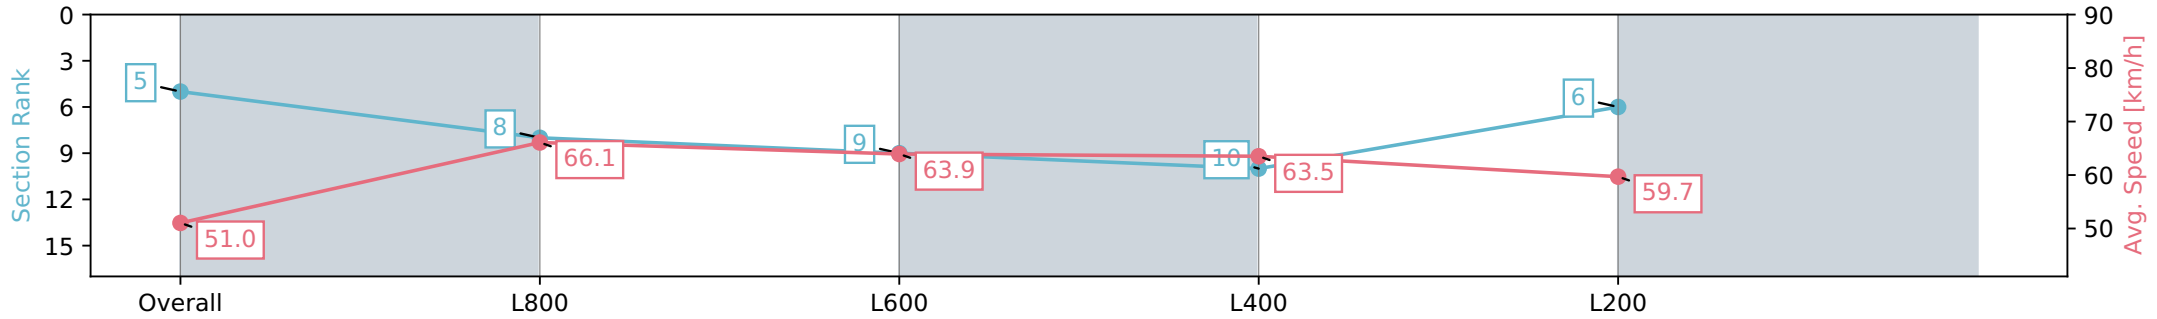

Section	Overall	L800	L600	L400	L200
Section Times	0:59.81 [5] (0:14.10)	0:45.71 [8] (0:10.96)	0:34.75 [9] (0:11.40)	0:23.35 [10] (0:11.41)	0:11.94 [6] (0:11.94)
Average Speed [km/h]	51.0	66.1	63.9	63.5	59.7
Top Speed [km/h]	68.4	67.9	64.9	64.1	62.9
Avg. Dist. to Rail [m]	7.2	2.8	2.1	4.7	6.7
Avg. Stride Freq. [Hz]	2.3	2.4	2.3	2.4	2.3
Avg. Stride Length [m]	5.9	7.5	7.5	7.5	7.1