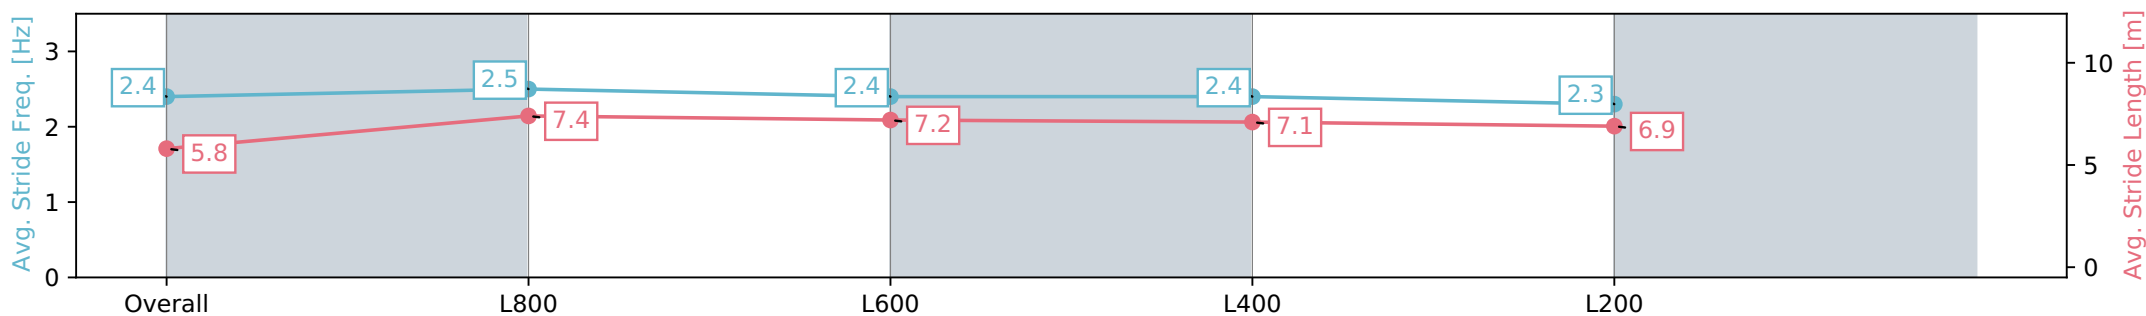

Section	Overall	L800	L600	L400	L200
Section Times	1:00.47 [10] (0:13.88)	0:46.59 [4] (0:10.67)	0:35.92 [3] (0:11.32)	0:24.60 [1] (0:11.84)	0:12.76 [2] (0:12.76)
Average Speed [km/h]	51.7	67.6	63.1	60.7	55.8
Top Speed [km/h]	69.0	69.2	65.3	61.6	59.3
Avg. Dist. to Rail [m]	3.3	1.7	1.3	0.9	1.5
Avg. Stride Freq. [Hz]	2.4	2.5	2.4	2.4	2.3
Avg. Stride Length [m]	5.8	7.4	7.2	7.1	6.9