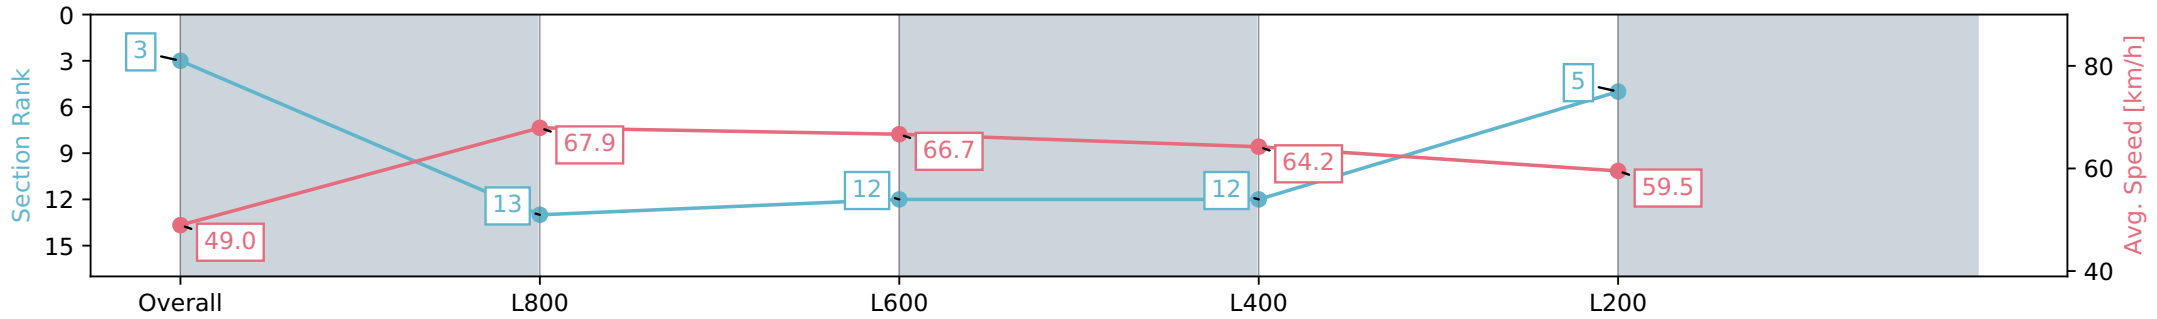

Section	Overall	L800	L600	L400	L200
Section Times	0:59.78 [3] (0:14.74)	0:45.04 [13] (0:10.68)	0:34.36 [12] (0:11.08)	0:23.28 [12] (0:11.34)	0:11.94 [5] (0:11.94)
Average Speed [km/h]	49.0	67.9	66.7	64.2	59.5
Top Speed [km/h]	66.5	68.7	68.0	65.3	63.1
Avg. Dist. to Rail [m]	10.3	4.2	4.0	8.4	12.4
Avg. Stride Freq. [Hz]	2.3	2.6	2.6	2.6	2.5
Avg. Stride Length [m]	5.9	7.2	7.1	6.8	6.6