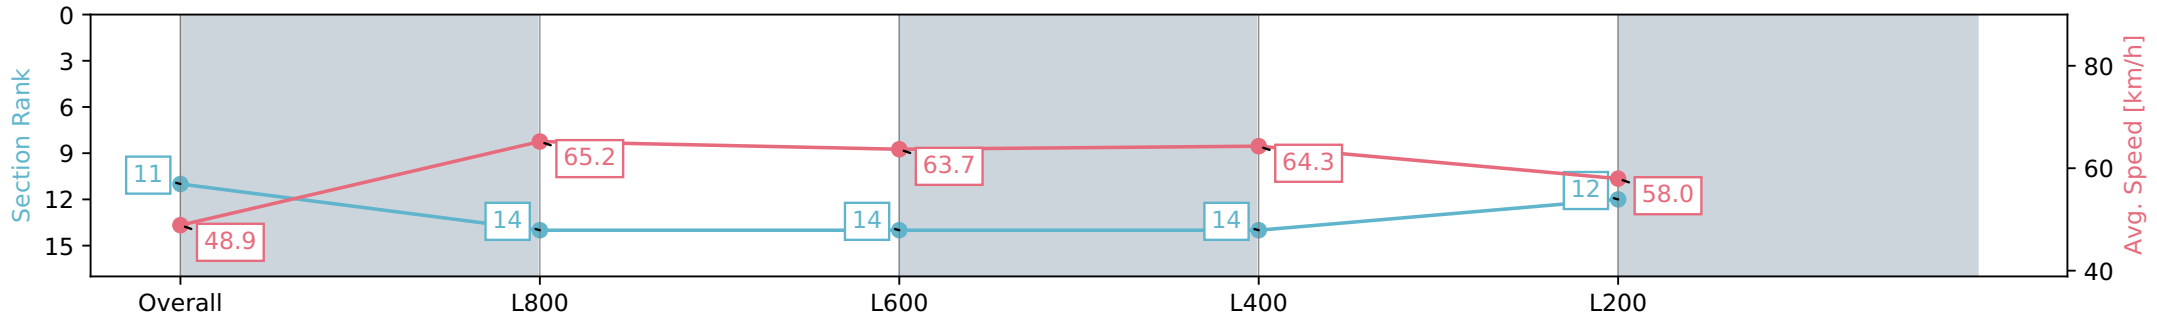

Section	Overall	L800	L600	L400	L200
Section Times	1:00.58 [11] (0:14.74)	0:45.84 [14] (0:11.08)	0:34.76 [14] (0:11.30)	0:23.46 [14] (0:11.19)	0:12.27 [12] (0:12.27)
Average Speed [km/h]	48.9	65.2	63.7	64.3	58.0
Top Speed [km/h]	64.9	66.3	65.7	65.7	61.8
Avg. Dist. to Rail [m]	8.9	2.2	0.5	0.8	0.3
Avg. Stride Freq. [Hz]	2.2	2.4	2.4	2.4	2.3
Avg. Stride Length [m]	6.0	7.6	7.5	7.4	7.0