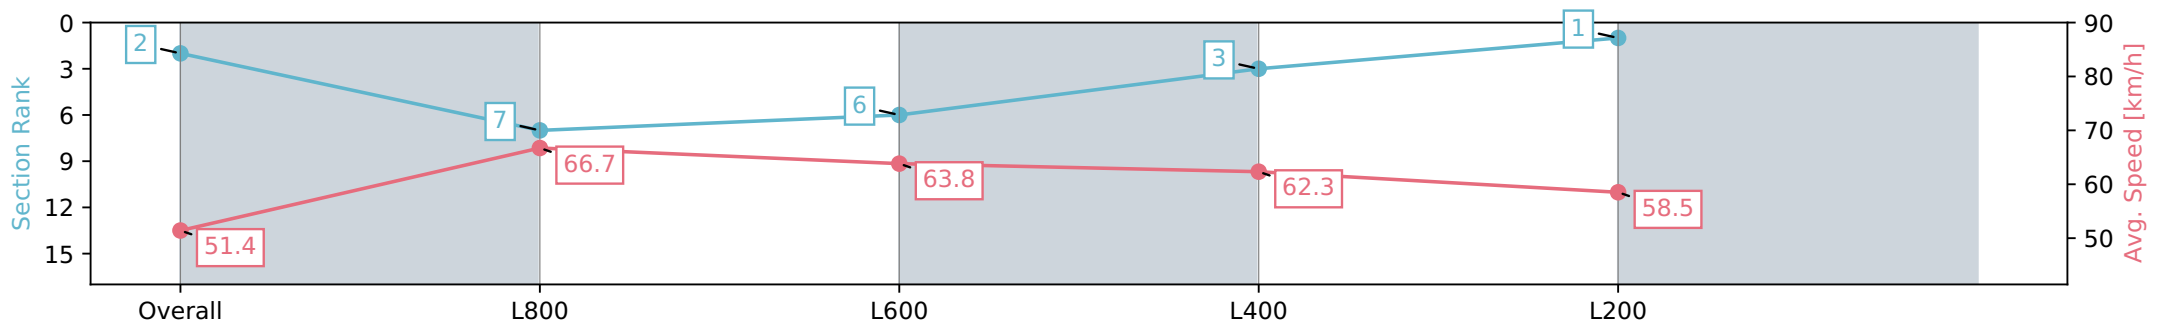

Section	Overall	L800	L600	L400	L200
Section Times	0:59.72 [2] (0:14.01)	0:45.71 [7] (0:10.78)	0:34.93 [6] (0:11.23)	0:23.70 [3] (0:11.54)	0:12.16 [1] (0:12.16)
Average Speed [km/h]	51.4	66.7	63.8	62.3	58.5
Top Speed [km/h]	68.1	68.1	65.6	63.6	61.5
Avg. Dist. to Rail [m]	1.7	0.7	0.7	0.9	4.0
Avg. Stride Freq. [Hz]	2.4	2.5	2.5	2.5	2.4
Avg. Stride Length [m]	5.8	7.4	7.3	7.0	6.7