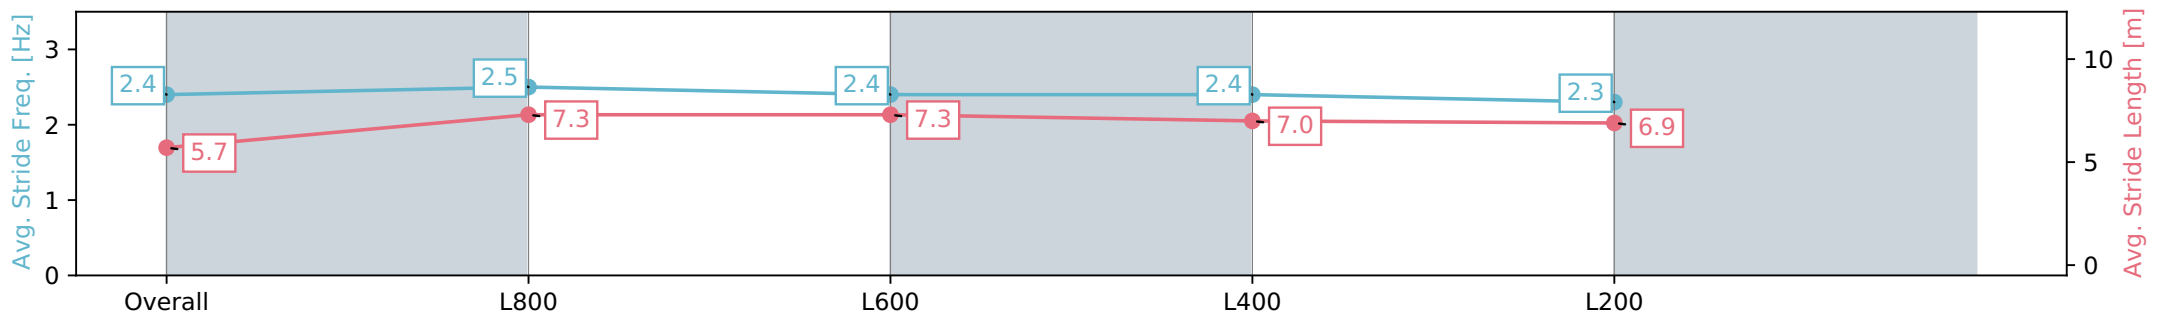

Section	Overall	L800	L600	L400	L200
Section Times	1:00.26 [7] (0:14.17)	0:46.09 [9] (0:10.87)	0:35.22 [8] (0:11.19)	0:24.03 [6] (0:11.69)	0:12.34 [8] (0:12.34)
Average Speed [km/h]	50.9	66.3	64.2	61.7	57.7
Top Speed [km/h]	68.3	67.8	66.1	63.3	60.0
Avg. Dist. to Rail [m]	4.4	1.4	0.5	1.9	3.0
Avg. Stride Freq. [Hz]	2.4	2.5	2.4	2.4	2.3
Avg. Stride Length [m]	5.7	7.3	7.3	7.0	6.9