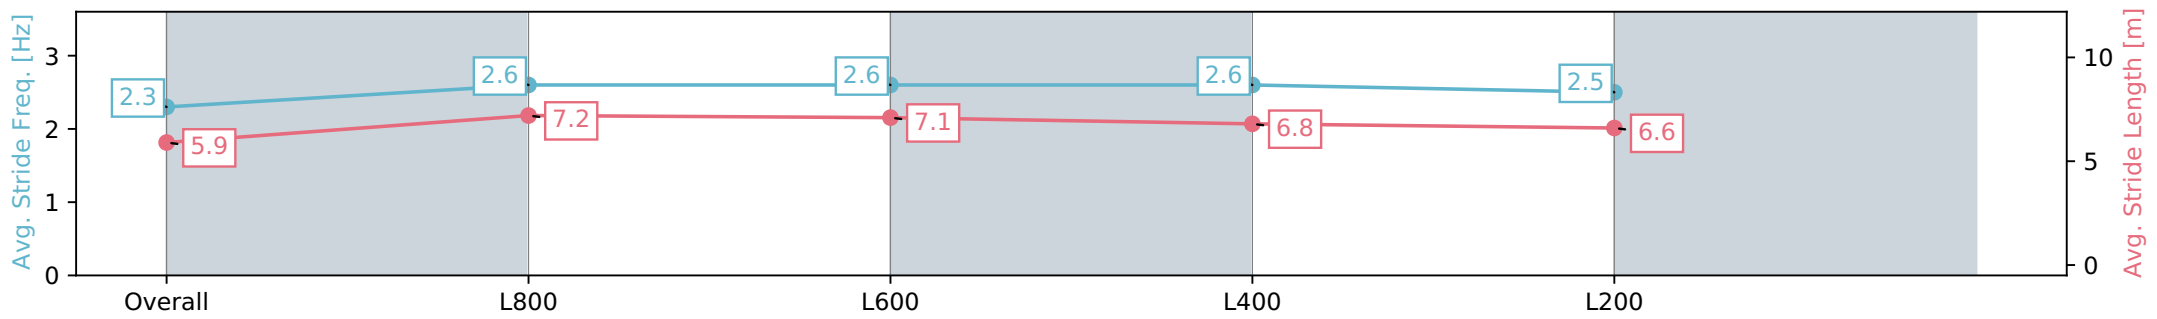

Section	Overall	L800	L600	L400	L200
Section Times	0:59.78 [3] (0:14.74)	0:45.04 [13] (0:10.68)	0:34.36 [12] (0:11.08)	0:23.28 [12] (0:11.34)	0:11.94 [5] (0:11.94)
Average Speed [km/h]	49.0	67.9	66.7	64.2	59.5
Top Speed [km/h]	66.5	68.7	68.0	65.3	63.1
Avg. Dist. to Rail [m]	10.3	4.2	4.0	8.4	12.4
Avg. Stride Freq. [Hz]	2.3	2.6	2.6	2.6	2.5
Avg. Stride Length [m]	5.9	7.2	7.1	6.8	6.6