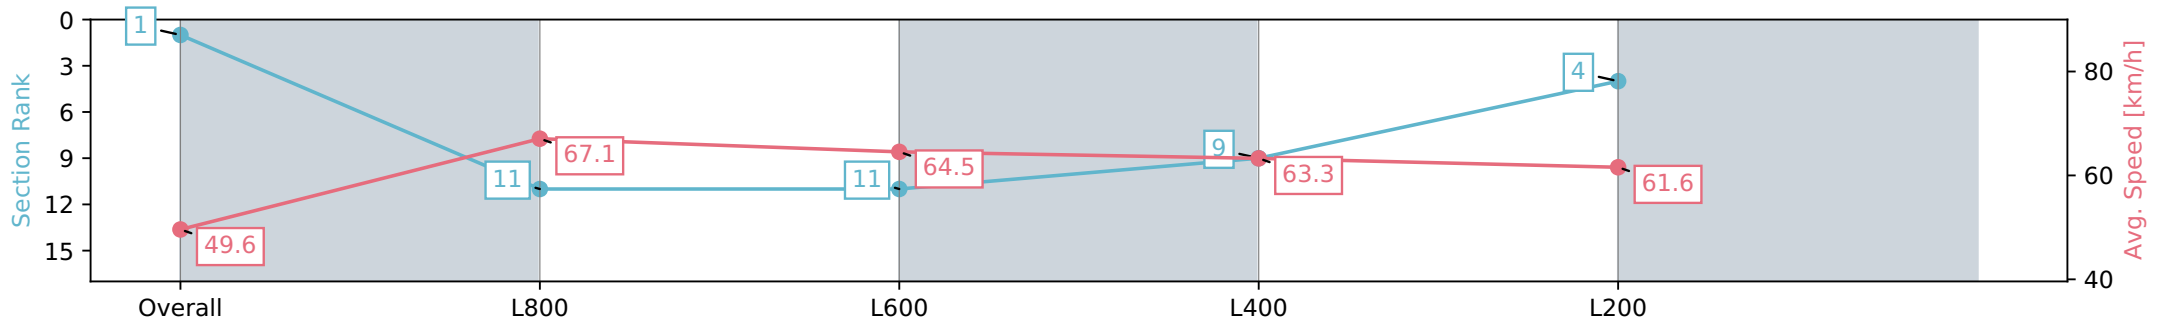

Horse/Jockey Name	EL SALTO/Campbell Rawiller
Finish Rank	1
Fastest Section Time (Section)	0:10.77 (L800)
Top Speed [km/h] (Section)	68.1 (Overall)
Race State	Finished

Morphettville Parks SA - Professional

Race 8: Sportsbet Fast Form Handicap - 1000m

08 June 2024 - 3:43PM

Track Rating: Good 4, Weather: Overcast, Rail Position: +6m
1000m-W/Post, +3m Remainder Sectional 608m

Section	Overall	L800	L600	L400	L200
Section Times	0:59.36 [1] (0:14.53)	0:44.83 [11] (0:10.77)	0:34.06 [11] (0:11.12)	0:22.94 [9] (0:11.37)	0:11.57 [4] (0:11.56)
Average Speed [km/h]	49.6	67.1	64.5	63.3	61.6
Top Speed [km/h]	68.0	68.1	66.5	64.3	63.3
Avg. Dist. to Rail [m]	7.3	1.6	0.5	1.1	3.1
Avg. Stride Freq. [Hz]	2.2	2.4	2.3	2.3	2.3
Avg. Stride Length [m]	6.0	7.8	7.6	7.5	7.3

- [ ] Ranking at each section and finish
- -:-:- No data available at this section
- NA No data available