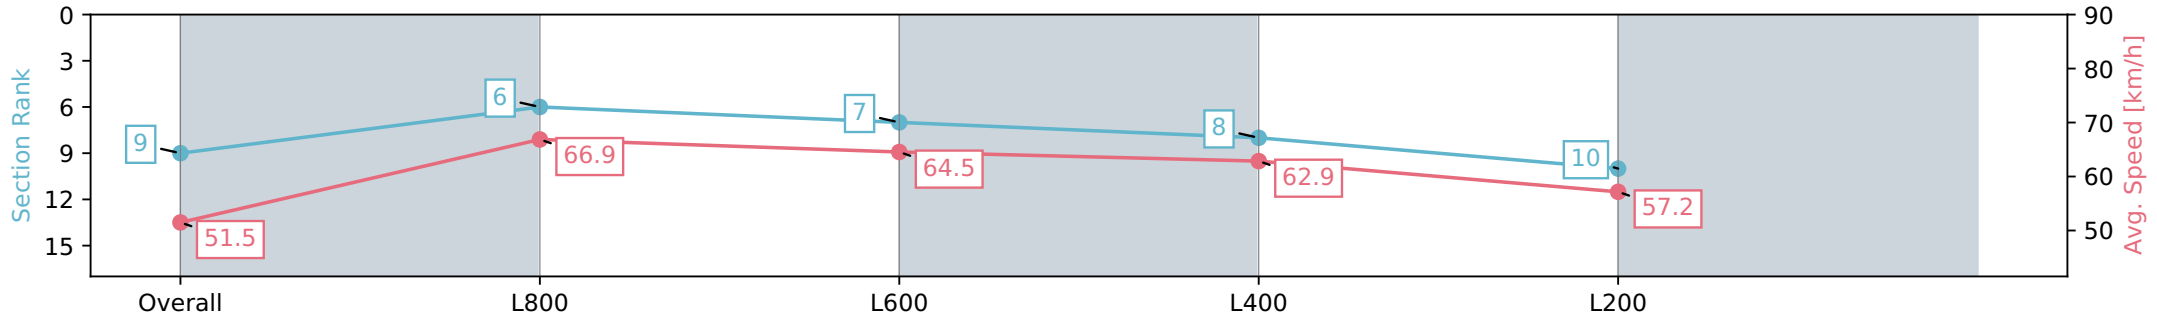

Section	Overall	L800	L600	L400	L200
Section Times	1:00.45 [9] (0:14.00)	0:46.45 [6] (0:10.89)	0:35.56 [7] (0:11.53)	0:24.03 [8] (0:11.56)	0:12.46 [10] (0:12.46)
Average Speed [km/h]	51.5	66.9	64.5	62.9	57.2
Top Speed [km/h]	69.3	68.3	68.0	63.8	61.6
Avg. Dist. to Rail [m]	10.7	4.7	5.3	7.5	9.5
Avg. Stride Freq. [Hz]	2.4	2.6	2.5	2.5	2.4
Avg. Stride Length [m]	5.8	7.3	7.1	7.0	6.6