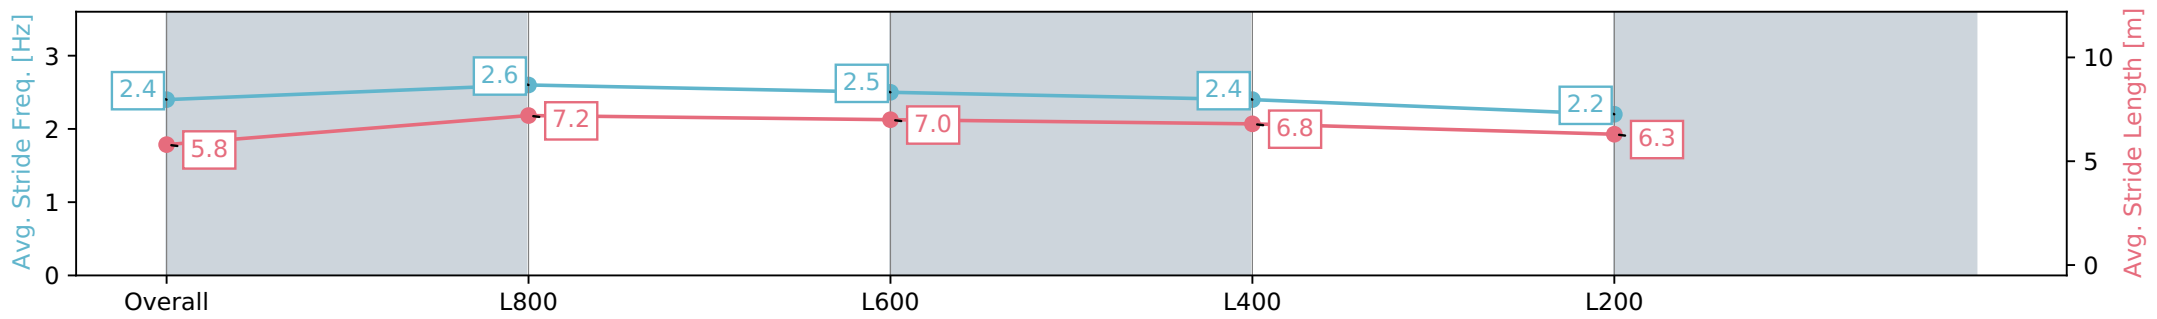

Horse/Jockey Name	NOTIFIES/Nichola Yuen
Finish Rank	14
Fastest Section Time (Section)	0:10.81 (L800)
Top Speed [km/h] (Section)	69.3 (Overall)
Race State	Finished

Morphettville Parks SA - Professional

Race 8: Sportsbet Fast Form Handicap - 1000m

08 June 2024 - 3:43PM

Track Rating: Good 4, Weather: Overcast, Rail Position: +6m
1000m-W/Post, +3m Remainder Sectional 608m

Section	Overall	L800	L600	L400	L200
Section Times	1:02.58 [14] (0:13.70)	0:48.88 [2] (0:10.81)	0:38.07 [2] (0:11.47)	0:26.60 [2] (0:12.35)	0:14.25 [13] (0:14.25)
Average Speed [km/h]	52.5	67.0	62.9	58.7	49.9
Top Speed [km/h]	69.3	69.0	64.9	61.9	55.3
Avg. Dist. to Rail [m]	4.7	2.5	0.5	4.5	7.2
Avg. Stride Freq. [Hz]	2.4	2.6	2.5	2.4	2.2
Avg. Stride Length [m]	5.8	7.2	7.0	6.8	6.3

[ ] Ranking at each section and finish
-:-:- No data available at this section
NA No data available