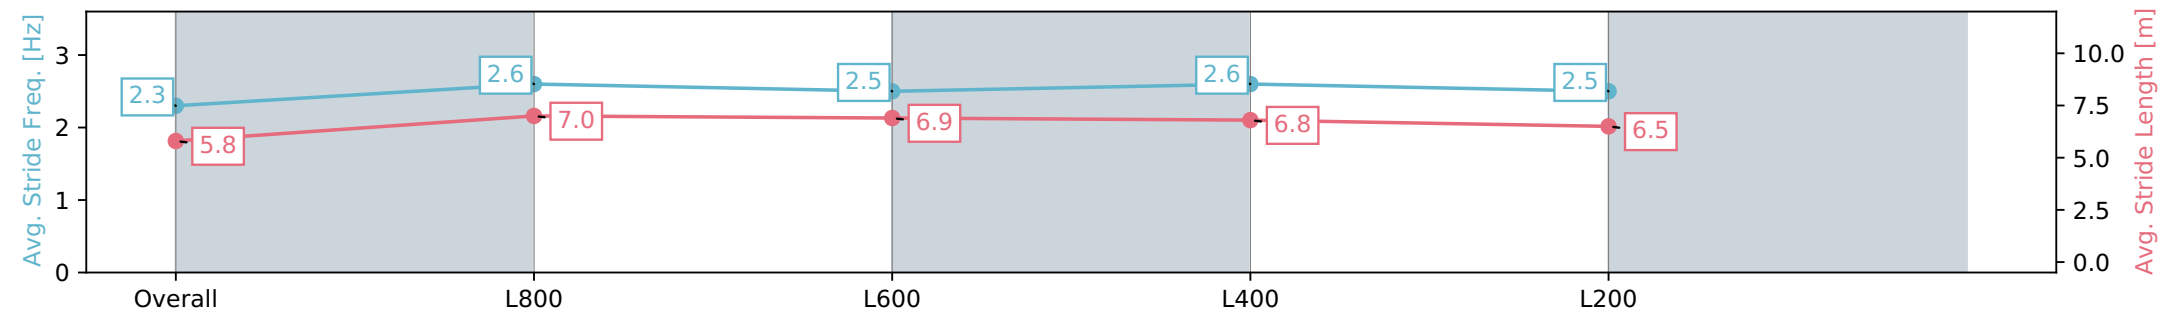

Section	Overall	L800	L600	L400	L200
Section Times	1:00.68 [13] (0:14.59)	0:46.09 [12] (0:10.99)	0:35.10 [13] (0:11.28)	0:23.82 [13] (0:11.59)	0:12.23 [14] (0:12.23)
Average Speed [km/h]	49.4	65.4	63.9	62.5	58.2
Top Speed [km/h]	66.2	67.9	65.5	63.3	61.2
Avg. Dist. to Rail [m]	6.6	0.9	1.4	5.5	7.7
Avg. Stride Freq. [Hz]	2.3	2.6	2.5	2.6	2.5
Avg. Stride Length [m]	5.8	7.0	6.9	6.8	6.5