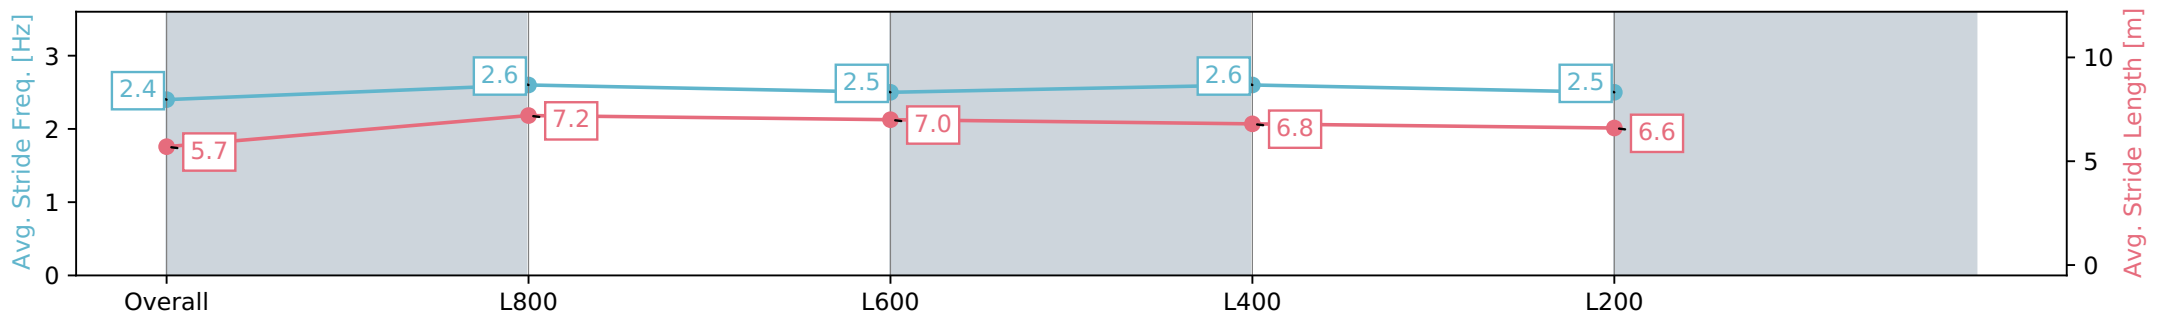

Section	Overall	L800	L600	L400	L200
Section Times	0:59.79 [4] (0:14.25)	0:45.54 [10] (0:10.82)	0:34.72 [10] (0:11.42)	0:23.30 [11] (0:11.39)	0:11.91 [7] (0:11.91)
Average Speed [km/h]	50.6	67.1	64.6	63.9	59.8
Top Speed [km/h]	67.5	68.6	66.8	65.0	63.9
Avg. Dist. to Rail [m]	9.3	3.7	3.9	8.6	10.5
Avg. Stride Freq. [Hz]	2.4	2.6	2.5	2.6	2.5
Avg. Stride Length [m]	5.7	7.2	7.0	6.8	6.6