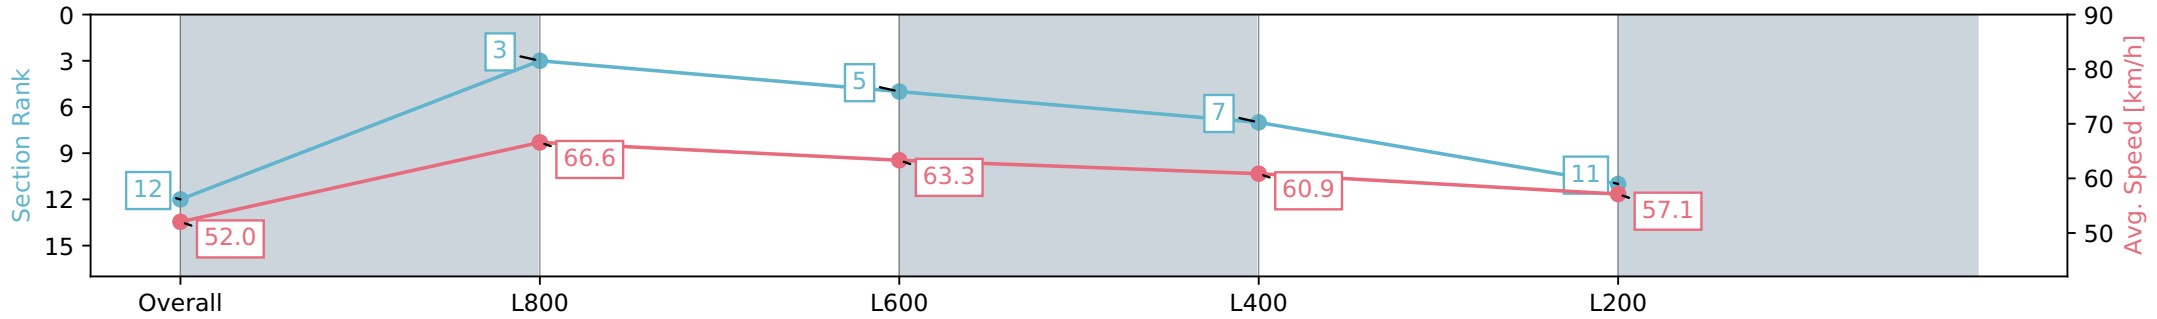

Section	Overall	L800	L600	L400	L200
Section Times	1:00.61 [12] (0:13.83)	0:46.78 [3] (0:10.88)	0:35.90 [5] (0:11.53)	0:24.37 [7] (0:11.91)	0:12.46 [11] (0:12.46)
Average Speed [km/h]	52.0	66.6	63.3	60.9	57.1
Top Speed [km/h]	69.0	67.4	65.6	62.7	59.3
Avg. Dist. to Rail [m]	3.6	2.4	2.5	5.0	5.7
Avg. Stride Freq. [Hz]	2.5	2.6	2.5	2.5	2.5
Avg. Stride Length [m]	5.7	7.0	7.1	6.7	6.4