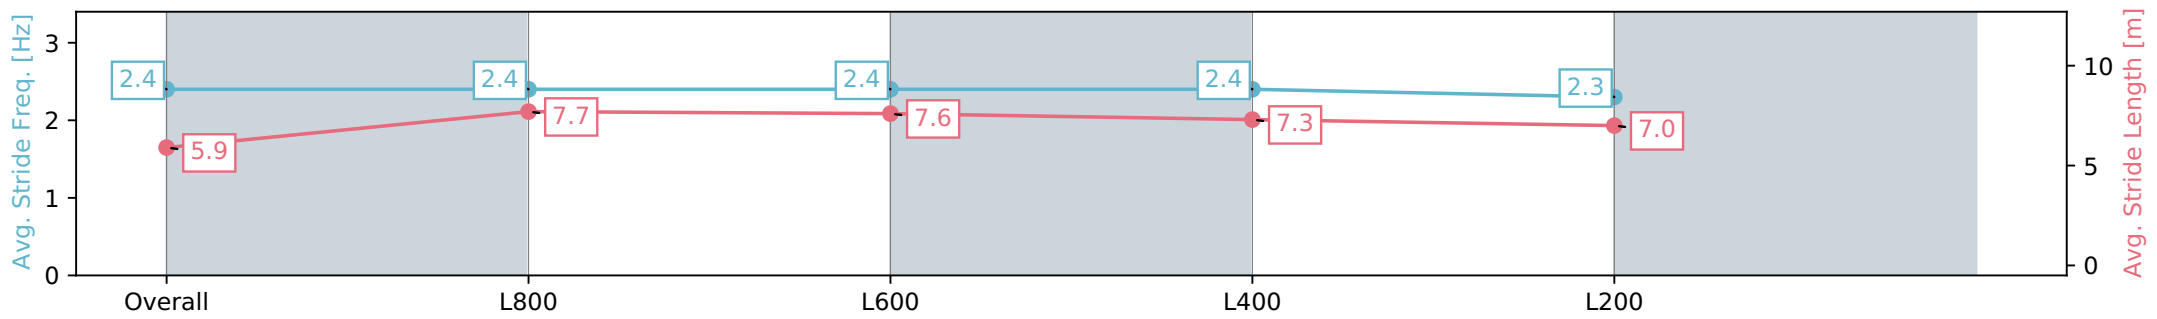

Section	Overall	L800	L600	L400	L200
Section Times	1:00.05 [6] (0:13.92)	0:46.13 [5] (0:10.76)	0:35.37 [4] (0:11.37)	0:24.00 [4] (0:11.69)	0:12.31 [3] (0:12.31)
Average Speed [km/h]	51.7	67.4	64.6	62.2	57.8
Top Speed [km/h]	68.8	68.8	66.7	63.6	61.4
Avg. Dist. to Rail [m]	6.2	3.1	3.3	7.0	8.5
Avg. Stride Freq. [Hz]	2.4	2.4	2.4	2.4	2.3
Avg. Stride Length [m]	5.9	7.7	7.6	7.3	7.0