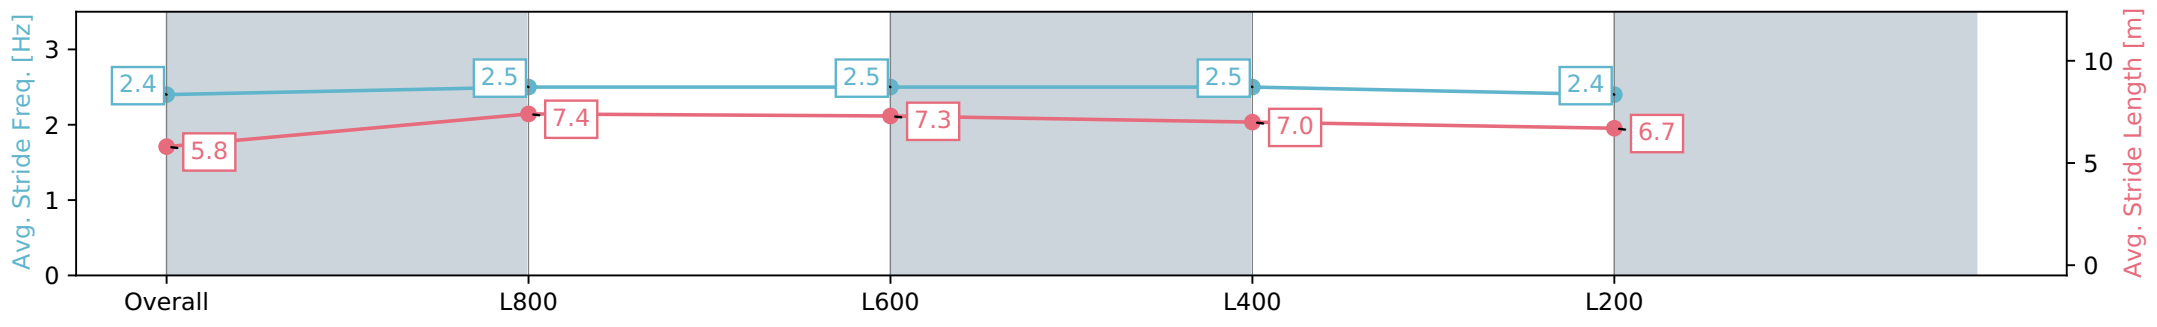

Section	Overall	L800	L600	L400	L200
Section Times	0:59.72 [2] (0:14.01)	0:45.71 [7] (0:10.78)	0:34.93 [6] (0:11.23)	0:23.70 [3] (0:11.54)	0:12.16 [1] (0:12.16)
Average Speed [km/h]	51.4	66.7	63.8	62.3	58.5
Top Speed [km/h]	68.1	68.1	65.6	63.6	61.5
Avg. Dist. to Rail [m]	1.7	0.7	0.7	0.9	4.0
Avg. Stride Freq. [Hz]	2.4	2.5	2.5	2.5	2.4
Avg. Stride Length [m]	5.8	7.4	7.3	7.0	6.7