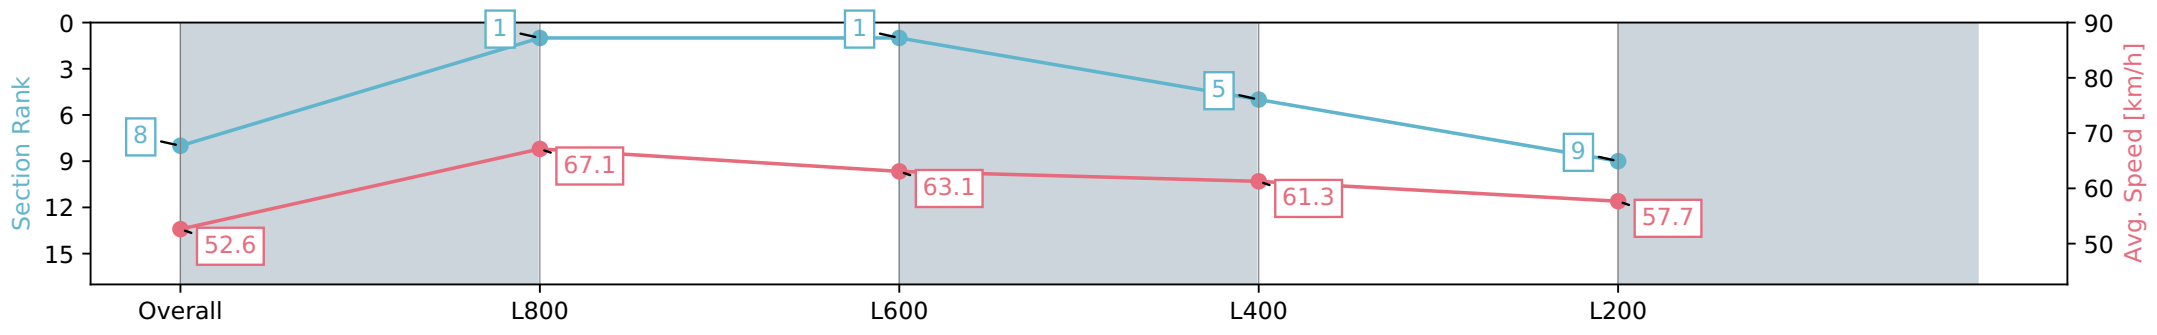

Section	Overall	L800	L600	L400	L200
Section Times	1:00.27 [8] (0:13.69)	0:46.58 [1] (0:10.81)	0:35.77 [1] (0:11.62)	0:24.15 [5] (0:11.82)	0:12.33 [9] (0:12.33)
Average Speed [km/h]	52.6	67.1	63.1	61.3	57.7
Top Speed [km/h]	69.3	69.5	65.4	62.4	61.4
Avg. Dist. to Rail [m]	6.4	3.5	2.8	4.4	5.6
Avg. Stride Freq. [Hz]	2.5	2.6	2.4	2.4	2.3
Avg. Stride Length [m]	5.7	7.2	7.1	7.1	7.0