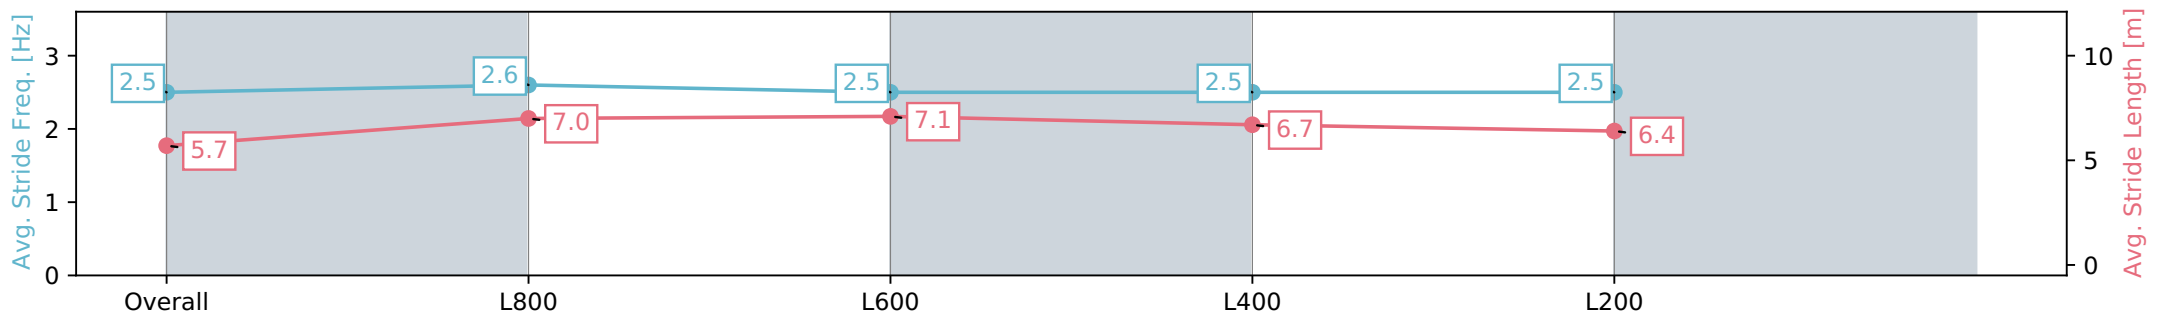

Section	Overall	L800	L600	L400	L200
Section Times	1:00.61 [12] (0:13.83)	0:46.78 [3] (0:10.88)	0:35.90 [5] (0:11.53)	0:24.37 [7] (0:11.91)	0:12.46 [11] (0:12.46)
Average Speed [km/h]	52.0	66.6	63.3	60.9	57.1
Top Speed [km/h]	69.0	67.4	65.6	62.7	59.3
Avg. Dist. to Rail [m]	3.6	2.4	2.5	5.0	5.7
Avg. Stride Freq. [Hz]	2.5	2.6	2.5	2.5	2.5
Avg. Stride Length [m]	5.7	7.0	7.1	6.7	6.4