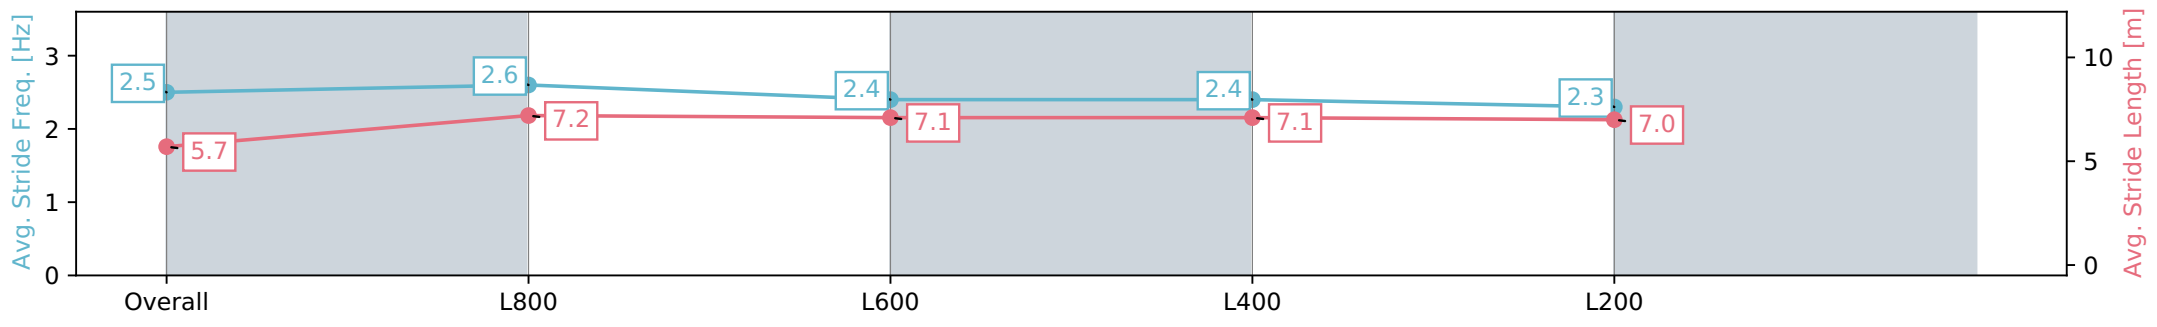

Section	Overall	L800	L600	L400	L200
Section Times	1:00.27 [8] (0:13.69)	0:46.58 [1] (0:10.81)	0:35.77 [1] (0:11.62)	0:24.15 [5] (0:11.82)	0:12.33 [9] (0:12.33)
Average Speed [km/h]	52.6	67.1	63.1	61.3	57.7
Top Speed [km/h]	69.3	69.5	65.4	62.4	61.4
Avg. Dist. to Rail [m]	6.4	3.5	2.8	4.4	5.6
Avg. Stride Freq. [Hz]	2.5	2.6	2.4	2.4	2.3
Avg. Stride Length [m]	5.7	7.2	7.1	7.1	7.0