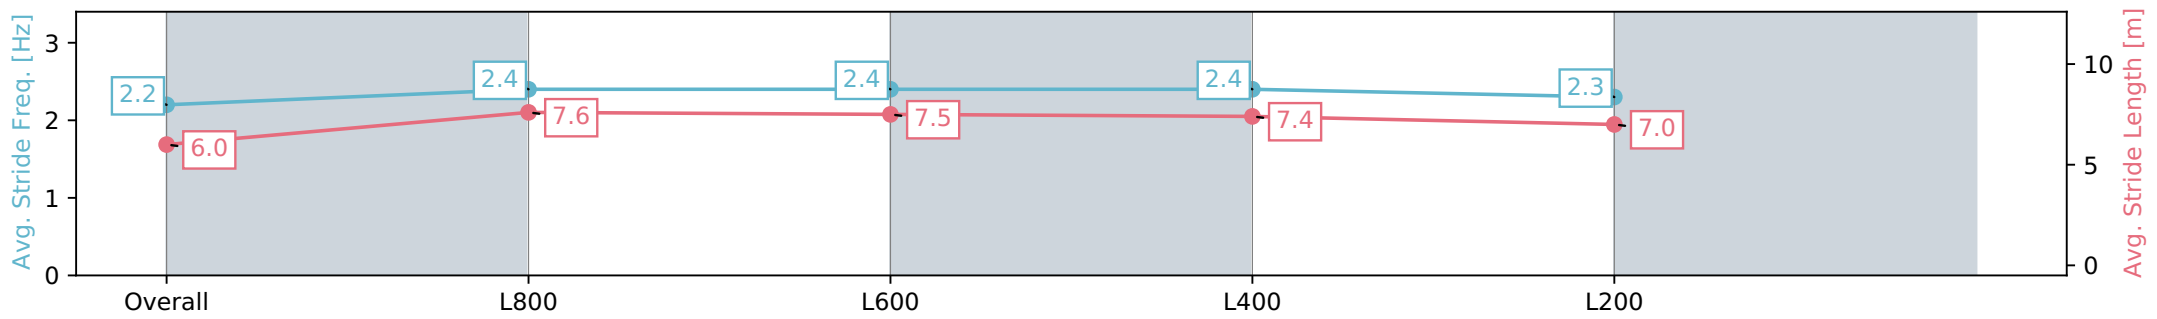

Section	Overall	L800	L600	L400	L200
Section Times	1:00.58 [11] (0:14.74)	0:45.84 [14] (0:11.08)	0:34.76 [14] (0:11.30)	0:23.46 [14] (0:11.19)	0:12.27 [12] (0:12.27)
Average Speed [km/h]	48.9	65.2	63.7	64.3	58.0
Top Speed [km/h]	64.9	66.3	65.7	65.7	61.8
Avg. Dist. to Rail [m]	8.9	2.2	0.5	0.8	0.3
Avg. Stride Freq. [Hz]	2.2	2.4	2.4	2.4	2.3
Avg. Stride Length [m]	6.0	7.6	7.5	7.4	7.0