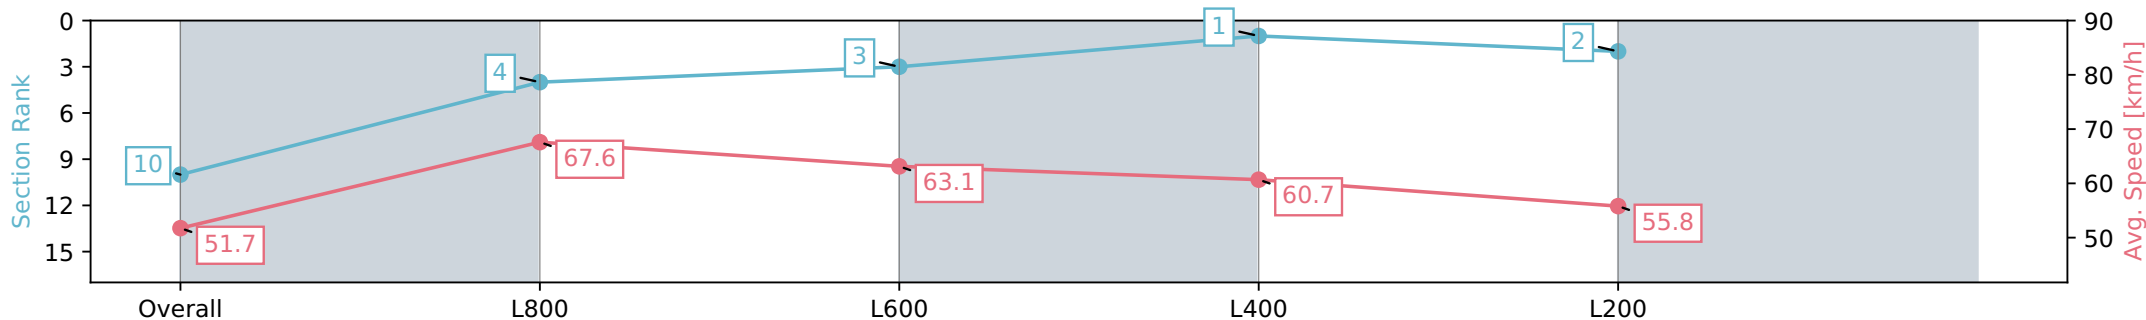

Section	Overall	L800	L600	L400	L200
Section Times	1:00.47 [10] (0:13.88)	0:46.59 [4] (0:10.67)	0:35.92 [3] (0:11.32)	0:24.60 [1] (0:11.84)	0:12.76 [2] (0:12.76)
Average Speed [km/h]	51.7	67.6	63.1	60.7	55.8
Top Speed [km/h]	69.0	69.2	65.3	61.6	59.3
Avg. Dist. to Rail [m]	3.3	1.7	1.3	0.9	1.5
Avg. Stride Freq. [Hz]	2.4	2.5	2.4	2.4	2.3
Avg. Stride Length [m]	5.8	7.4	7.2	7.1	6.9