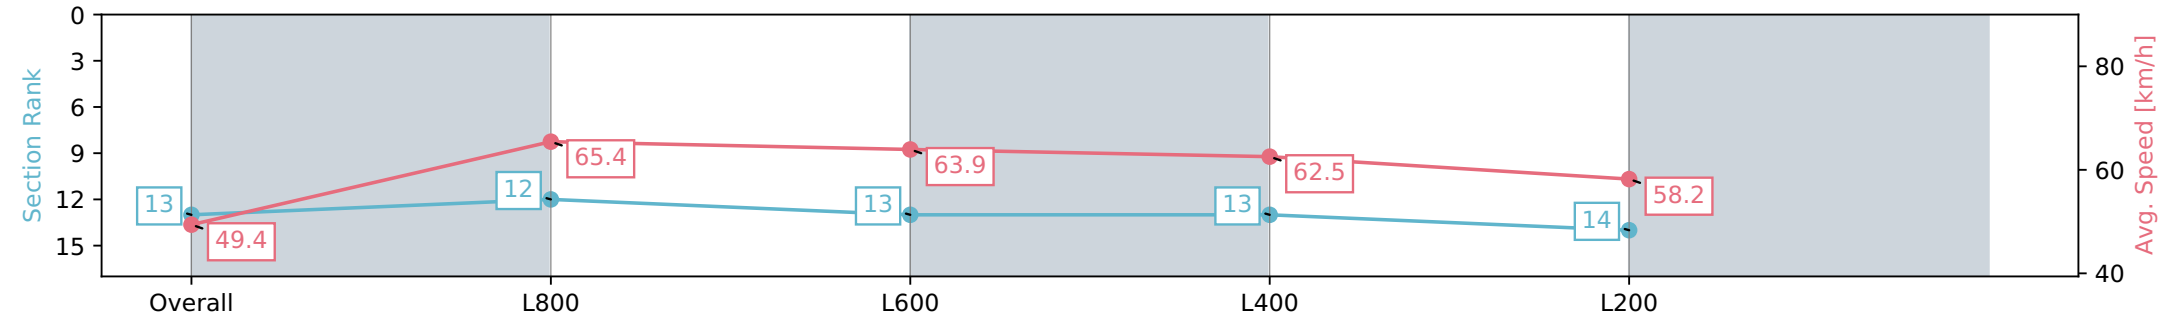

Horse/Jockey Name	PYRAMID OF FIRE/Jessica Eaton
Finish Rank	13
Fastest Section Time (Section)	0:10.99 (L800)
Top Speed [km/h] (Section)	67.9 (Overall)
Race State	Finished

Morphettville Parks SA - Professional

Race 8: Sportsbet Fast Form Handicap - 1000m

08 June 2024 - 3:43PM

Track Rating: Good 4, Weather: Overcast, Rail Position: +6m
1000m-W/Post, +3m Remainder Sectional 608m

Section	Overall	L800	L600	L400	L200
Section Times	1:00.68 [13] (0:14.59)	0:46.09 [12] (0:10.99)	0:35.10 [13] (0:11.28)	0:23.82 [13] (0:11.59)	0:12.23 [14] (0:12.23)
Average Speed [km/h]	49.4	65.4	63.9	62.5	58.2
Top Speed [km/h]	66.2	67.9	65.5	63.3	61.2
Avg. Dist. to Rail [m]	6.6	0.9	1.4	5.5	7.7
Avg. Stride Freq. [Hz]	2.3	2.6	2.5	2.6	2.5
Avg. Stride Length [m]	5.8	7.0	6.9	6.8	6.5

[ ] Ranking at each section and finish
-:-:- No data available at this section
NA No data available