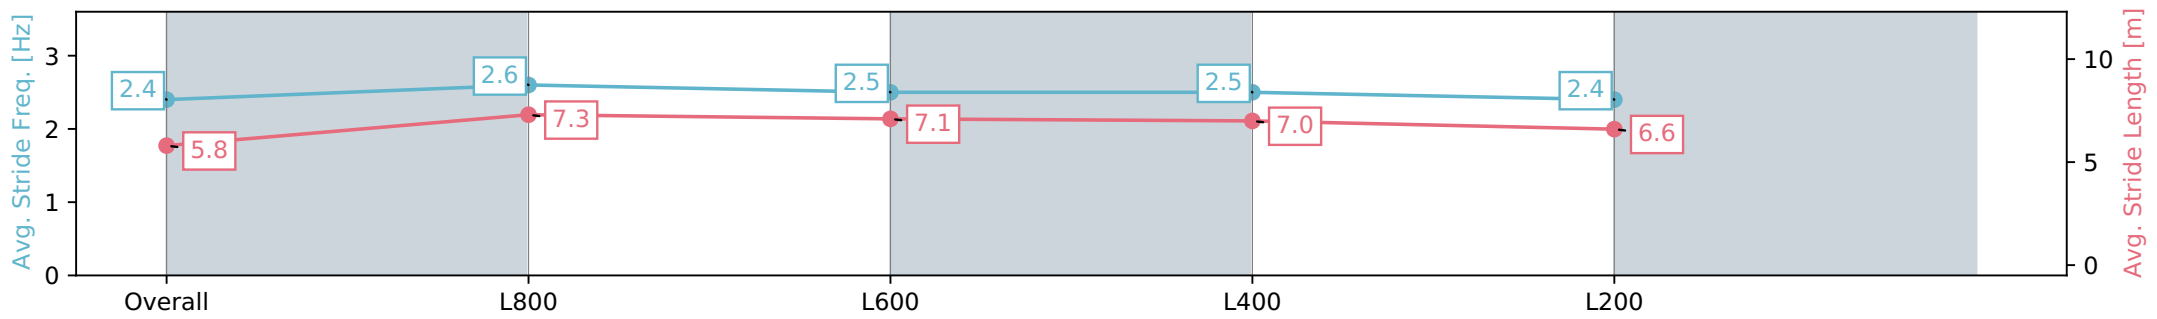

Section	Overall	L800	L600	L400	L200
Section Times	1:00.45 [9] (0:14.00)	0:46.45 [6] (0:10.89)	0:35.56 [7] (0:11.53)	0:24.03 [8] (0:11.56)	0:12.46 [10] (0:12.46)
Average Speed [km/h]	51.5	66.9	64.5	62.9	57.2
Top Speed [km/h]	69.3	68.3	68.0	63.8	61.6
Avg. Dist. to Rail [m]	10.7	4.7	5.3	7.5	9.5
Avg. Stride Freq. [Hz]	2.4	2.6	2.5	2.5	2.4
Avg. Stride Length [m]	5.8	7.3	7.1	7.0	6.6