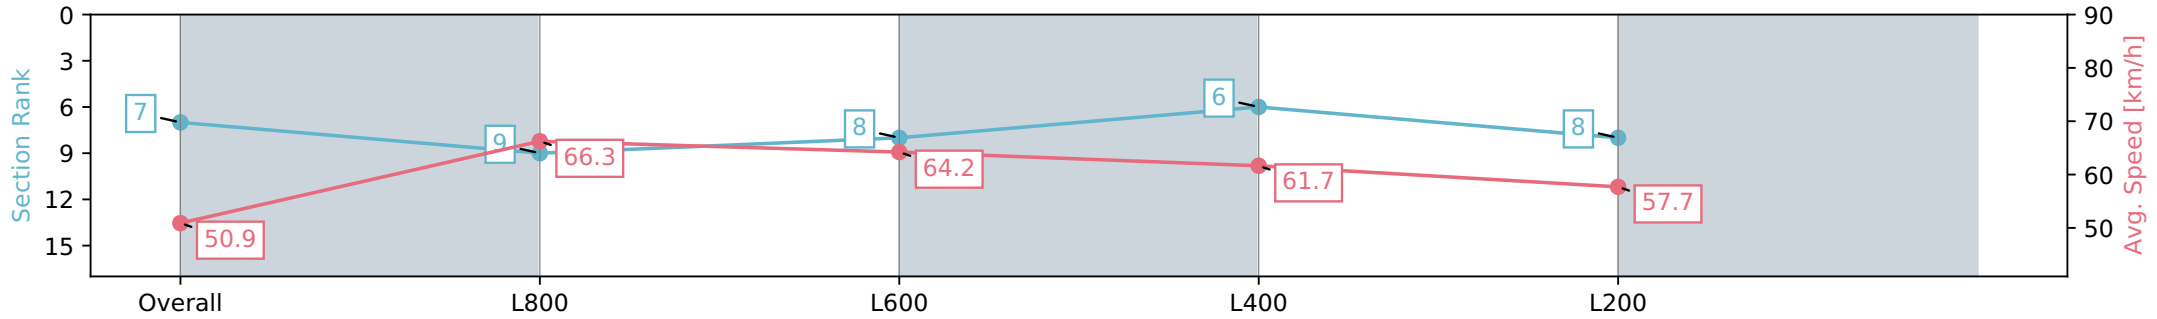

Section	Overall	L800	L600	L400	L200
Section Times	1:00.26 [7] (0:14.17)	0:46.09 [9] (0:10.87)	0:35.22 [8] (0:11.19)	0:24.03 [6] (0:11.69)	0:12.34 [8] (0:12.34)
Average Speed [km/h]	50.9	66.3	64.2	61.7	57.7
Top Speed [km/h]	68.3	67.8	66.1	63.3	60.0
Avg. Dist. to Rail [m]	4.4	1.4	0.5	1.9	3.0
Avg. Stride Freq. [Hz]	2.4	2.5	2.4	2.4	2.3
Avg. Stride Length [m]	5.7	7.3	7.3	7.0	6.9