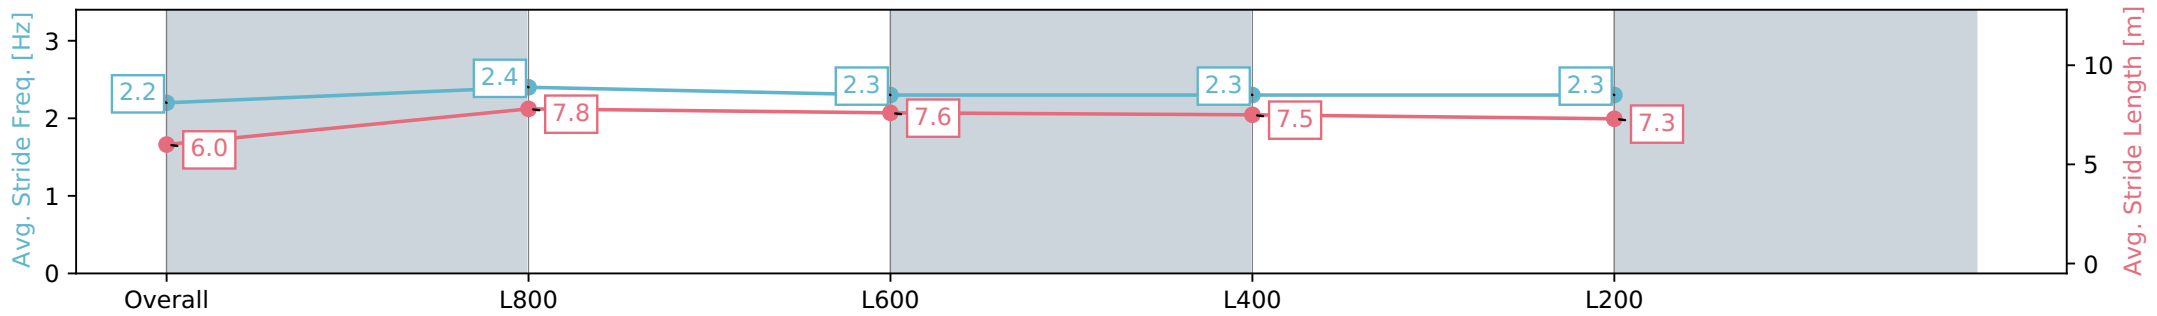

Horse/Jockey Name	EL SALTO/Campbell Rawiller
Finish Rank	1
Fastest Section Time (Section)	0:10.77 (L800)
Top Speed [km/h] (Section)	68.1 (Overall)
Race State	Finished

Morphettville Parks SA - Professional

Race 8: Sportsbet Fast Form Handicap - 1000m

08 June 2024 - 3:43PM

Track Rating: Good 4, Weather: Overcast, Rail Position: +6m
1000m-W/Post, +3m Remainder Sectional 608m

Section	Overall	L800	L600	L400	L200
Section Times	0:59.36 [1] (0:14.53)	0:44.83 [11] (0:10.77)	0:34.06 [11] (0:11.12)	0:22.94 [9] (0:11.37)	0:11.57 [4] (0:11.56)
Average Speed [km/h]	49.6	67.1	64.5	63.3	61.6
Top Speed [km/h]	68.0	68.1	66.5	64.3	63.3
Avg. Dist. to Rail [m]	7.3	1.6	0.5	1.1	3.1
Avg. Stride Freq. [Hz]	2.2	2.4	2.3	2.3	2.3
Avg. Stride Length [m]	6.0	7.8	7.6	7.5	7.3

- [ ] Ranking at each section and finish
- -:-:- No data available at this section
- NA No data available