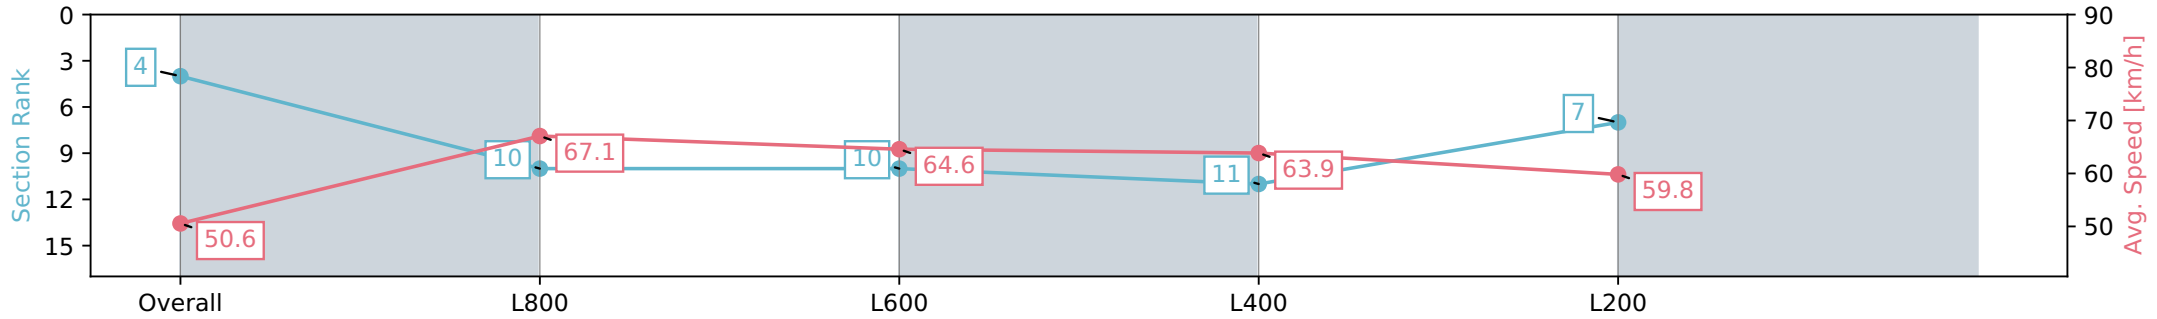

Section	Overall	L800	L600	L400	L200
Section Times	0:59.79 [4] (0:14.25)	0:45.54 [10] (0:10.82)	0:34.72 [10] (0:11.42)	0:23.30 [11] (0:11.39)	0:11.91 [7] (0:11.91)
Average Speed [km/h]	50.6	67.1	64.6	63.9	59.8
Top Speed [km/h]	67.5	68.6	66.8	65.0	63.9
Avg. Dist. to Rail [m]	9.3	3.7	3.9	8.6	10.5
Avg. Stride Freq. [Hz]	2.4	2.6	2.5	2.6	2.5
Avg. Stride Length [m]	5.7	7.2	7.0	6.8	6.6