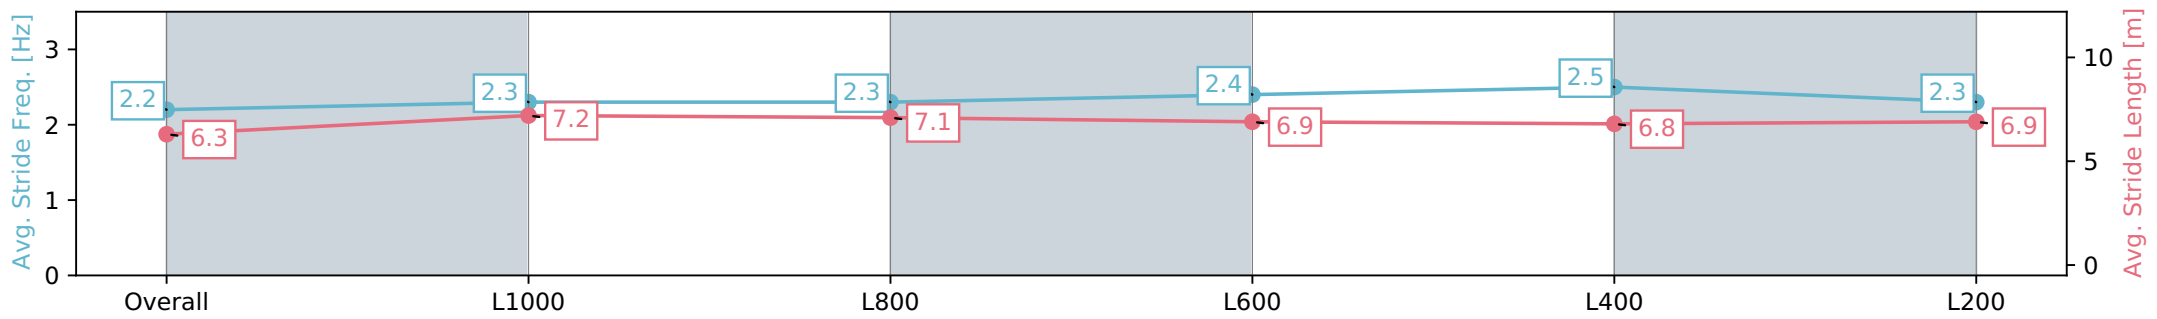

Morphettville Parks SA - Professional

Race 7: Dominant Handicap - 1250m

08 June 2024 - 3:02PM

Track Rating: Good 4, Weather: Overcast, Rail Position: +6m
1000m-W/Post, +3m Remainder Sectional 608m

Section	Overall	L1000	L800	L600	L400	L200
Section Times	1:16.50 [2] (0:17.38)	0:59.12 [1] (0:11.75)	0:47.37 [1] (0:11.92)	0:35.45 [1] (0:11.70)	0:23.75 [1] (0:11.28)	0:12.46 [1] (0:12.46)
Average Speed [km/h]	51.8	61.4	60.5	61.8	63.7	57.9
Top Speed [km/h]	61.9	62.3	61.1	63.5	64.3	63.0
Avg. Dist. to Rail [m]	2.5	0.7	0.8	0.7	0.4	0.2
Avg. Stride Freq. [Hz]	2.2	2.3	2.3	2.4	2.5	2.3
Avg. Stride Length [m]	6.3	7.2	7.1	6.9	6.8	6.9