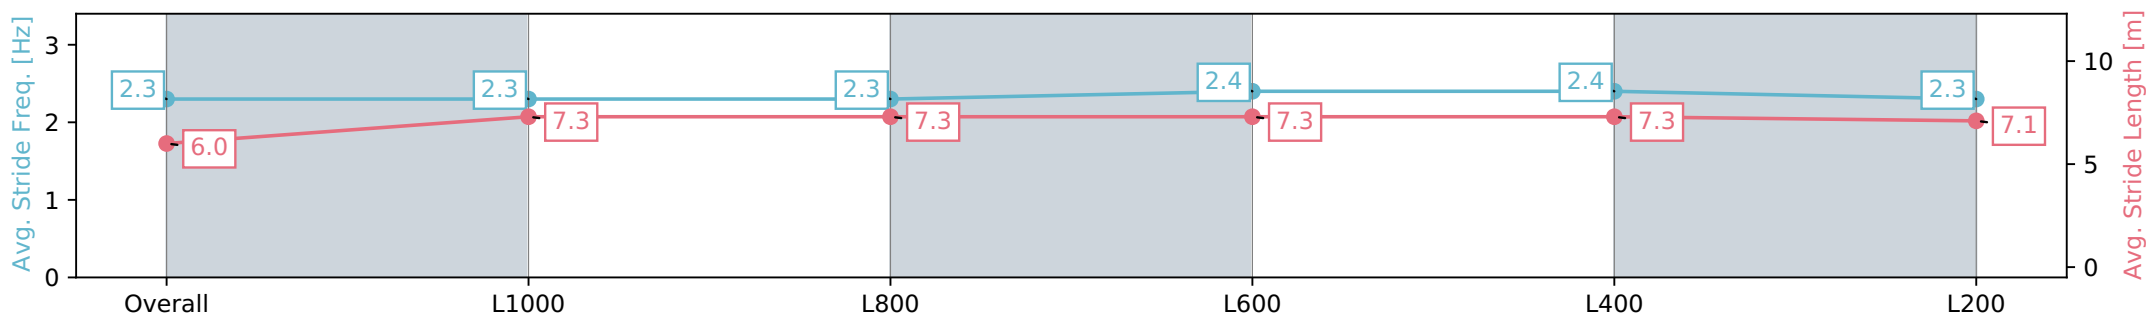

Morphettville Parks SA - Professional

Race 7: Dominant Handicap - 1250m

08 June 2024 - 3:02PM

Track Rating: Good 4, Weather: Overcast, Rail Position: +6m
1000m-W/Post, +3m Remainder Sectional 608m

Section	Overall	L1000	L800	L600	L400	L200
Section Times	1:16.91 [6] (0:18.03)	0:58.88 [8] (0:11.96)	0:46.92 [8] (0:11.67)	0:35.25 [6] (0:11.68)	0:23.57 [5] (0:11.51)	0:12.06 [6] (0:12.06)
Average Speed [km/h]	50.0	60.5	61.9	61.9	62.8	59.7
Top Speed [km/h]	61.8	62.3	63.5	63.0	63.9	62.6
Avg. Dist. to Rail [m]	4.1	1.1	1.5	1.0	0.9	2.0
Avg. Stride Freq. [Hz]	2.3	2.3	2.3	2.4	2.4	2.3
Avg. Stride Length [m]	6.0	7.3	7.3	7.3	7.3	7.1