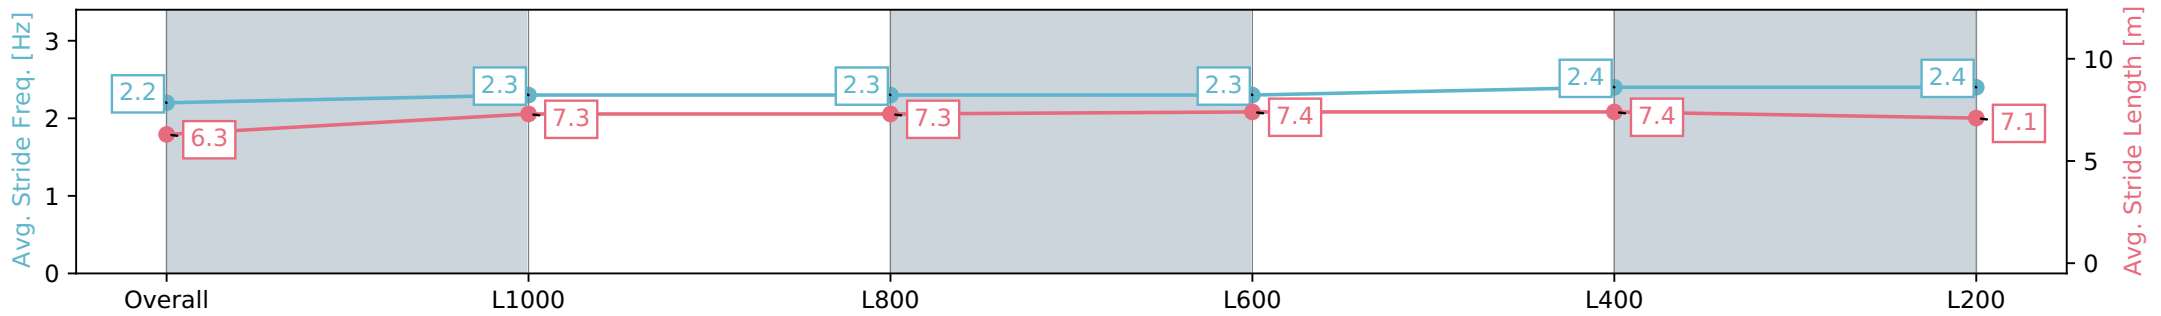

Morphettville Parks SA - Professional

Race 7: Dominant Handicap - 1250m

08 June 2024 - 3:02PM

Track Rating: Good 4, Weather: Overcast, Rail Position: +6m
1000m-W/Post, +3m Remainder Sectional 608m

Section	Overall	L1000	L800	L600	L400	L200
Section Times	1:16.60 [3] (0:17.73)	0:58.87 [4] (0:11.85)	0:47.02 [4] (0:11.86)	0:35.16 [3] (0:11.71)	0:23.45 [4] (0:11.45)	0:12.00 [4] (0:12.00)
Average Speed [km/h]	50.8	61.2	61.1	62.1	63.1	60.0
Top Speed [km/h]	62.5	62.3	62.3	63.3	63.9	63.2
Avg. Dist. to Rail [m]	4.8	1.6	2.1	1.8	2.0	3.3
Avg. Stride Freq. [Hz]	2.2	2.3	2.3	2.3	2.4	2.4
Avg. Stride Length [m]	6.3	7.3	7.3	7.4	7.4	7.1