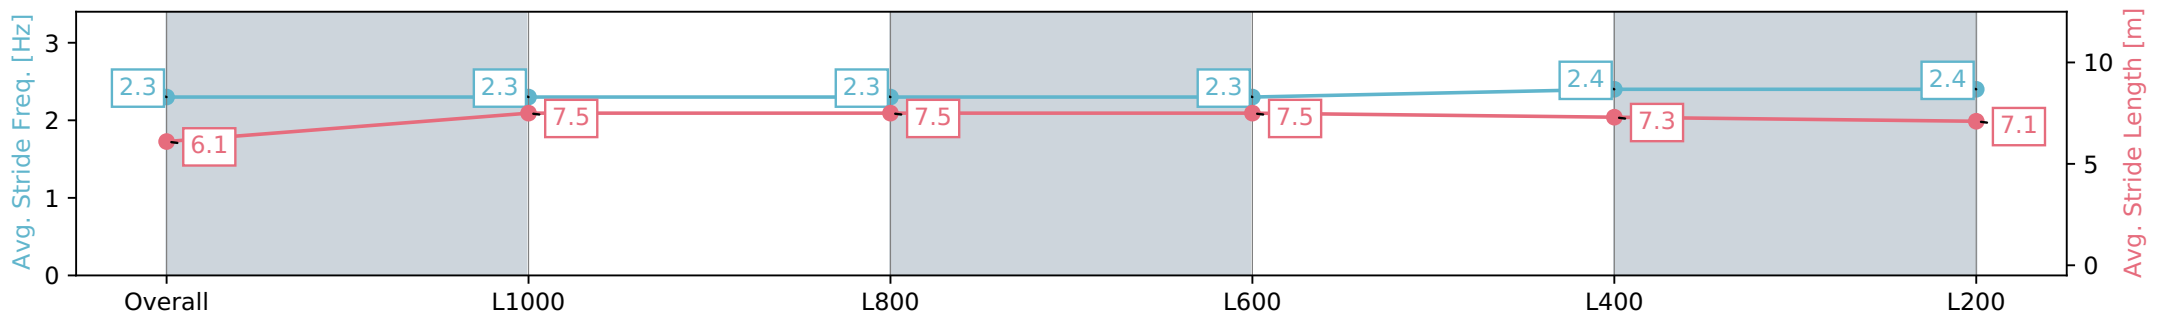

Race 7: Dominant Handicap - 1250m

08 June 2024 - 3:02PM

Track Rating: Good 4, Weather: Overcast, Rail Position: +6m
1000m-W/Post, +3m Remainder Sectional 608m

Section	Overall	L1000	L800	L600	L400	L200
Section Times	1:16.22 [1] (0:17.59)	0:58.63 [2] (0:11.76)	0:46.87 [2] (0:11.91)	0:34.96 [2] (0:11.69)	0:23.27 [2] (0:11.31)	0:11.96 [2] (0:11.96)
Average Speed [km/h]	51.1	61.3	60.7	62.4	64.0	60.2
Top Speed [km/h]	62.2	62.7	61.9	63.8	65.1	64.4
Avg. Dist. to Rail [m]	3.1	0.8	1.9	2.2	1.6	0.3
Avg. Stride Freq. [Hz]	2.3	2.3	2.3	2.3	2.4	2.4
Avg. Stride Length [m]	6.1	7.5	7.5	7.5	7.3	7.1