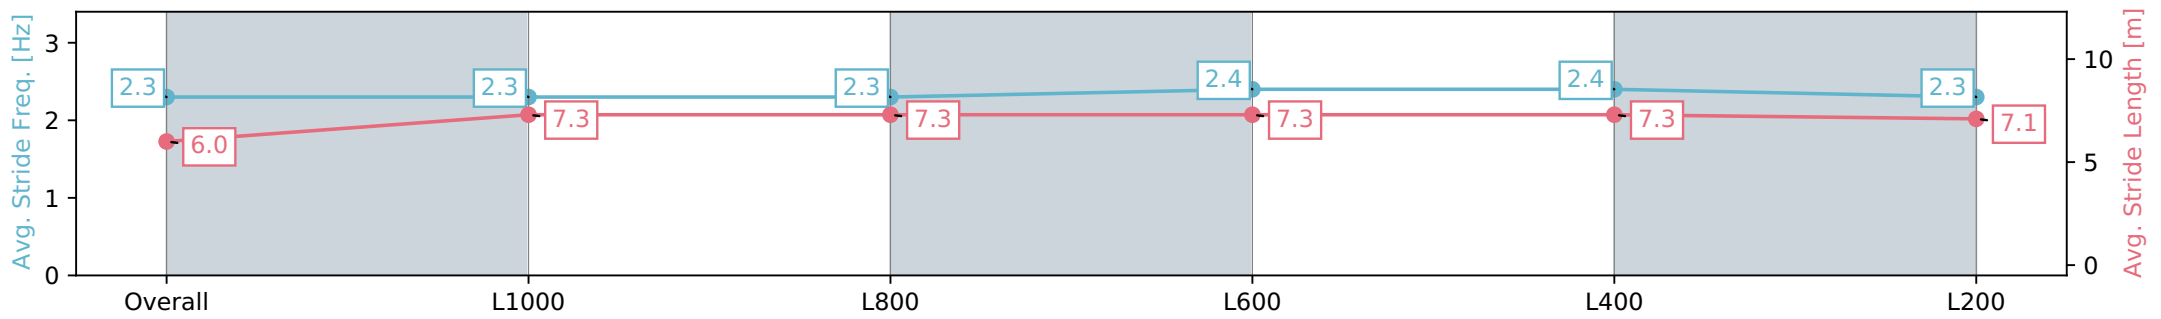

Morphettville Parks SA - Professional

Race 7: Dominant Handicap - 1250m

08 June 2024 - 3:02PM

Track Rating: Good 4, Weather: Overcast, Rail Position: +6m
1000m-W/Post, +3m Remainder Sectional 608m

Section	Overall	L1000	L800	L600	L400	L200
Section Times	1:16.91 [6] (0:17.95)	0:58.96 [6] (0:11.89)	0:47.07 [7] (0:11.90)	0:35.17 [8] (0:11.75)	0:23.42 [9] (0:11.49)	0:11.93 [8] (0:11.93)
Average Speed [km/h]	50.2	60.6	60.6	61.4	62.7	60.5
Top Speed [km/h]	61.9	62.1	61.6	62.2	63.0	62.7
Avg. Dist. to Rail [m]	2.9	0.6	0.7	0.7	0.7	1.2
Avg. Stride Freq. [Hz]	2.2	2.3	2.2	2.3	2.3	2.3
Avg. Stride Length [m]	6.2	7.4	7.1	7.2	7.3	7.2