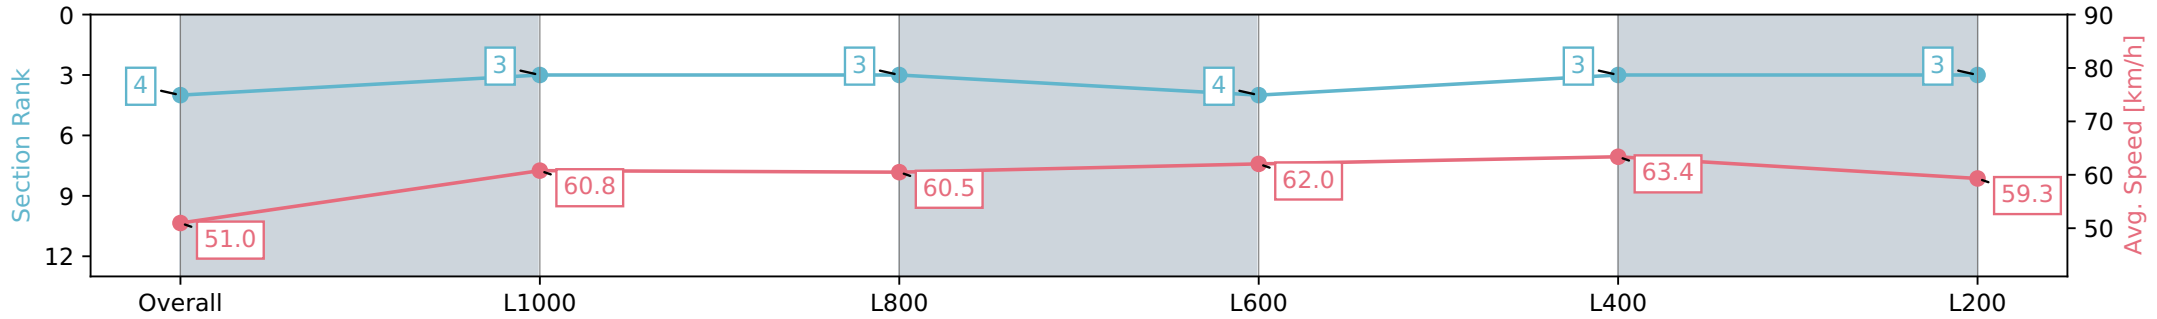

Morphettville Parks SA - Professional

Race 7: Dominant Handicap - 1250m

08 June 2024 - 3:02PM

Track Rating: Good 4, Weather: Overcast, Rail Position: +6m
1000m-W/Post, +3m Remainder Sectional 608m

Section	Overall	L1000	L800	L600	L400	L200
Section Times	1:16.61 [4] (0:17.66)	0:58.95 [3] (0:11.89)	0:47.06 [3] (0:11.92)	0:35.14 [4] (0:11.63)	0:23.51 [3] (0:11.36)	0:12.15 [3] (0:12.15)
Average Speed [km/h]	51.0	60.8	60.5	62.0	63.4	59.3
Top Speed [km/h]	60.7	61.5	61.5	62.9	64.0	63.0
Avg. Dist. to Rail [m]	1.9	0.8	0.7	0.7	1.3	2.8
Avg. Stride Freq. [Hz]	2.2	2.2	2.2	2.3	2.3	2.3
Avg. Stride Length [m]	6.2	7.4	7.4	7.3	7.5	7.2