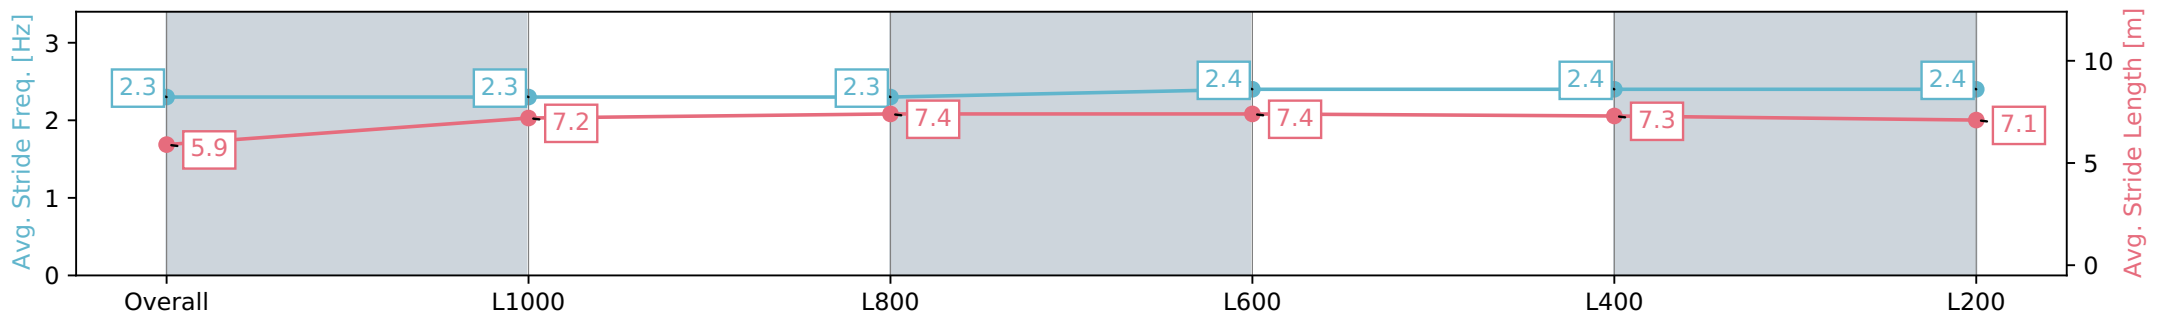

Morphettville Parks SA - Professional

Race 7: Dominant Handicap - 1250m

08 June 2024 - 3:02PM

Track Rating: Good 4, Weather: Overcast, Rail Position: +6m
1000m-W/Post, +3m Remainder Sectional 608m

Section	Overall	L1000	L800	L600	L400	L200
Section Times	1:17.04 [8] (0:18.19)	0:58.85 [10] (0:11.96)	0:46.89 [10] (0:11.78)	0:35.11 [10] (0:11.54)	0:23.57 [8] (0:11.65)	0:11.92 [9] (0:11.92)
Average Speed [km/h]	49.4	59.9	61.1	62.8	62.0	60.4
Top Speed [km/h]	62.4	62.0	62.3	63.2	62.7	63.3
Avg. Dist. to Rail [m]	3.3	0.8	0.3	1.1	2.8	5.8
Avg. Stride Freq. [Hz]	2.3	2.3	2.3	2.4	2.4	2.4
Avg. Stride Length [m]	5.9	7.2	7.4	7.4	7.3	7.1