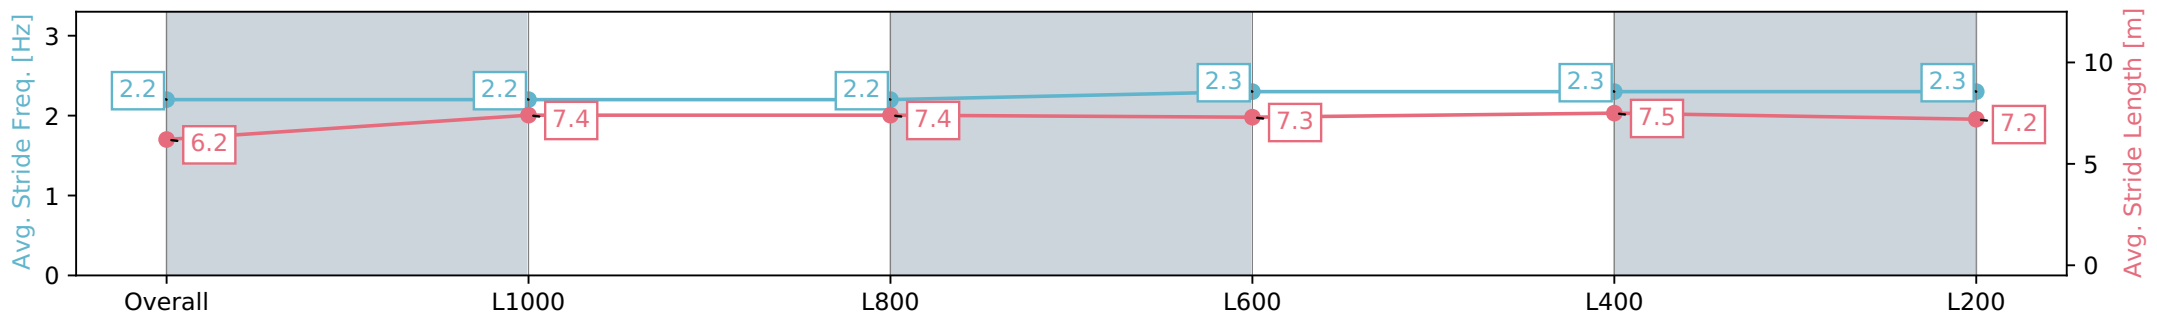

Morphettville Parks SA - Professional

Race 7: Dominant Handicap - 1250m

08 June 2024 - 3:02PM

Track Rating: Good 4, Weather: Overcast, Rail Position: +6m
1000m-W/Post, +3m Remainder Sectional 608m

Section	Overall	L1000	L800	L600	L400	L200
Section Times	1:16.61 [4] (0:17.66)	0:58.95 [3] (0:11.89)	0:47.06 [3] (0:11.92)	0:35.14 [4] (0:11.63)	0:23.51 [3] (0:11.36)	0:12.15 [3] (0:12.15)
Average Speed [km/h]	51.0	60.8	60.5	62.0	63.4	59.3
Top Speed [km/h]	60.7	61.5	61.5	62.9	64.0	63.0
Avg. Dist. to Rail [m]	1.9	0.8	0.7	0.7	1.3	2.8
Avg. Stride Freq. [Hz]	2.2	2.2	2.2	2.3	2.3	2.3
Avg. Stride Length [m]	6.2	7.4	7.4	7.3	7.5	7.2