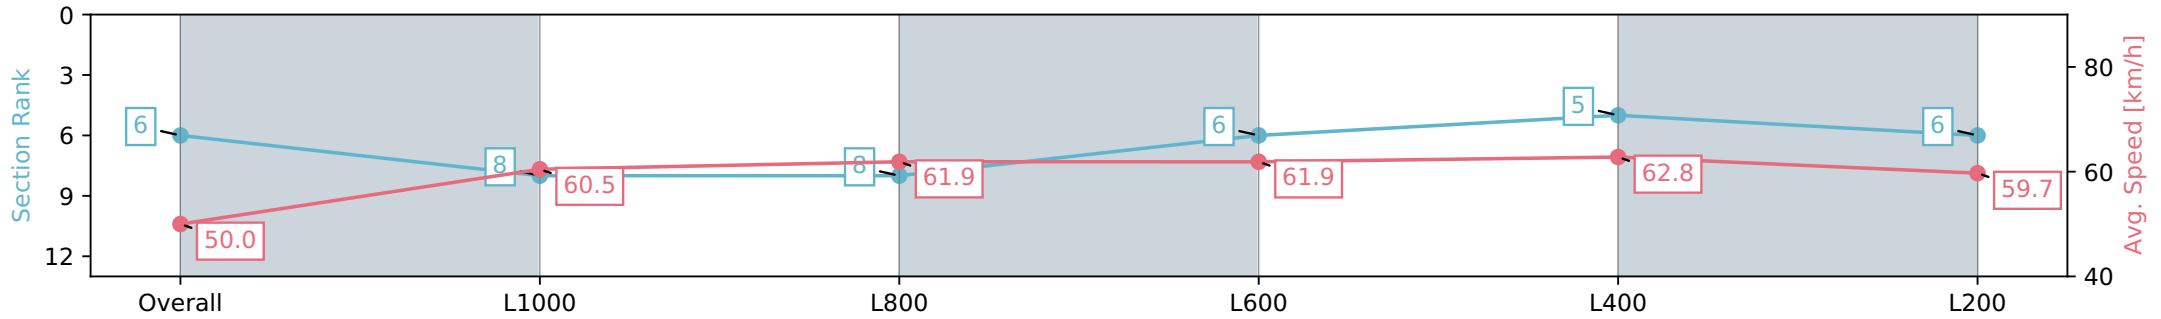

Morphettville Parks SA - Professional

Race 7: Dominant Handicap - 1250m

08 June 2024 - 3:02PM

Track Rating: Good 4, Weather: Overcast, Rail Position: +6m
1000m-W/Post, +3m Remainder Sectional 608m

Section	Overall	L1000	L800	L600	L400	L200
Section Times	1:16.91 [6] (0:17.95)	0:58.96 [6] (0:11.89)	0:47.07 [7] (0:11.90)	0:35.17 [8] (0:11.75)	0:23.42 [9] (0:11.49)	0:11.93 [8] (0:11.93)
Average Speed [km/h]	50.2	60.6	60.6	61.4	62.7	60.5
Top Speed [km/h]	61.9	62.1	61.6	62.2	63.0	62.7
Avg. Dist. to Rail [m]	2.9	0.6	0.7	0.7	0.7	1.2
Avg. Stride Freq. [Hz]	2.2	2.3	2.2	2.3	2.3	2.3
Avg. Stride Length [m]	6.2	7.4	7.1	7.2	7.3	7.2