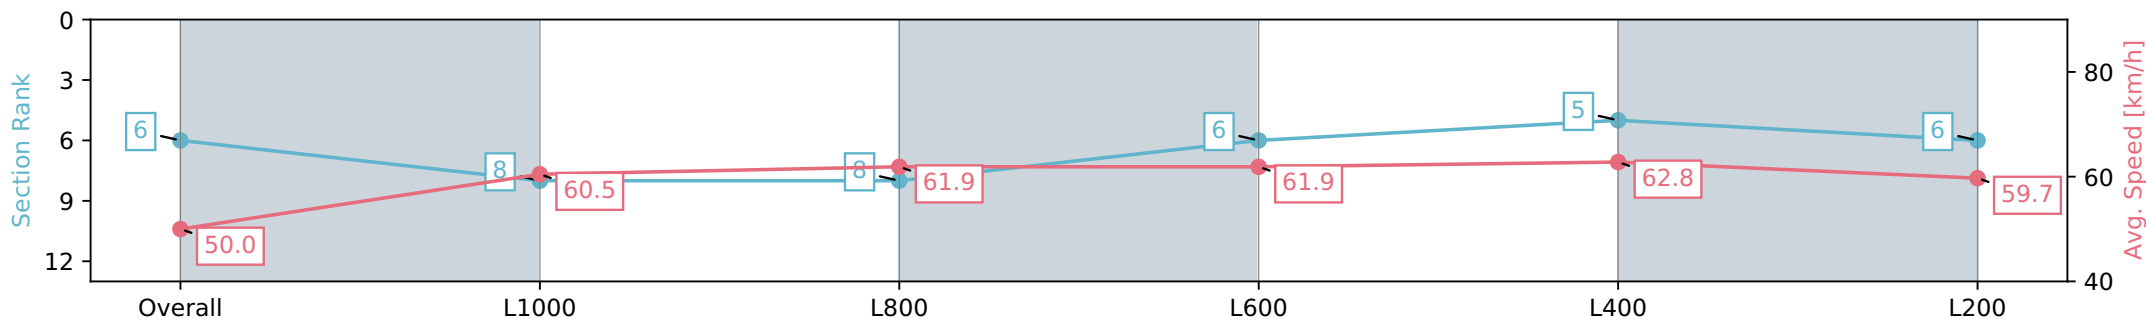

Morphettville Parks SA - Professional

Race 7: Dominant Handicap - 1250m

08 June 2024 - 3:02PM

Track Rating: Good 4, Weather: Overcast, Rail Position: +6m
1000m-W/Post, +3m Remainder Sectional 608m

Section	Overall	L1000	L800	L600	L400	L200
Section Times	1:16.91 [6] (0:18.03)	0:58.88 [8] (0:11.96)	0:46.92 [8] (0:11.67)	0:35.25 [6] (0:11.68)	0:23.57 [5] (0:11.51)	0:12.06 [6] (0:12.06)
Average Speed [km/h]	50.0	60.5	61.9	61.9	62.8	59.7
Top Speed [km/h]	61.8	62.3	63.5	63.0	63.9	62.6
Avg. Dist. to Rail [m]	4.1	1.1	1.5	1.0	0.9	2.0
Avg. Stride Freq. [Hz]	2.3	2.3	2.3	2.4	2.4	2.3
Avg. Stride Length [m]	6.0	7.3	7.3	7.3	7.3	7.1