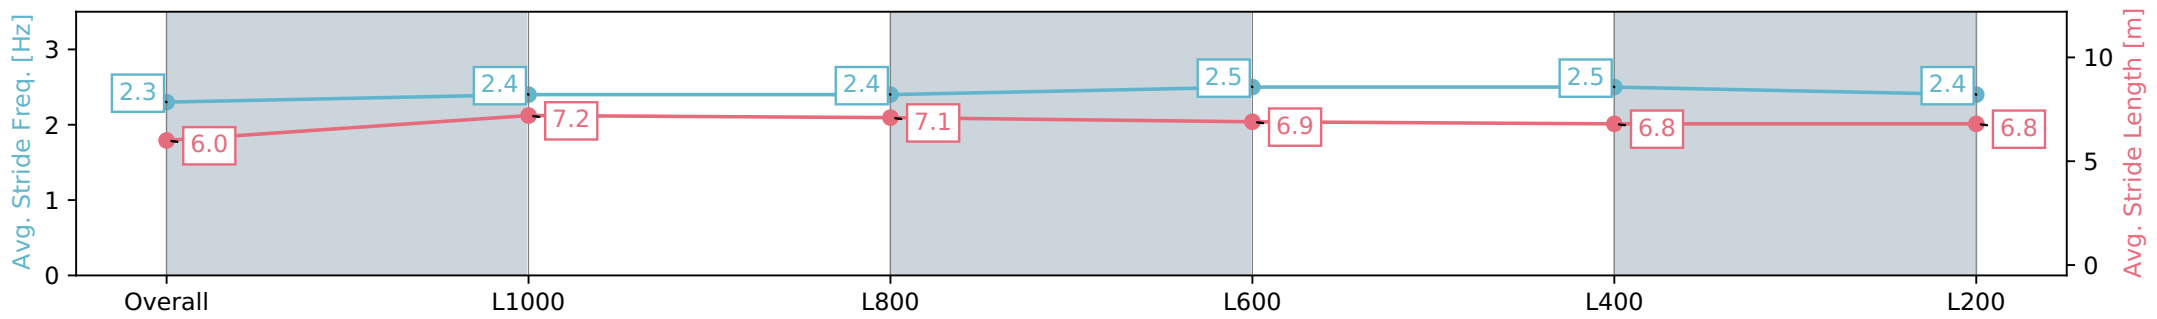

Morphettville Parks SA - Professional

Race 7: Dominant Handicap - 1250m

08 June 2024 - 3:02PM

Track Rating: Good 4, Weather: Overcast, Rail Position: +6m
1000m-W/Post, +3m Remainder Sectional 608m

Section	Overall	L1000	L800	L600	L400	L200
Section Times	1:17.71 [10] (0:17.97)	0:59.74 [7] (0:11.84)	0:47.90 [6] (0:11.79)	0:36.11 [5] (0:11.96)	0:24.15 [10] (0:11.92)	0:12.23 [10] (0:12.23)
Average Speed [km/h]	50.1	61.7	61.7	61.0	60.9	59.0
Top Speed [km/h]	63.3	63.8	62.5	61.8	61.8	61.5
Avg. Dist. to Rail [m]	6.5	2.7	3.8	2.5	4.1	2.8
Avg. Stride Freq. [Hz]	2.3	2.4	2.4	2.5	2.5	2.4
Avg. Stride Length [m]	6.0	7.2	7.1	6.9	6.8	6.8

- [] Ranking at each section and finish
- :-:- No data available at this section
- NA No data available