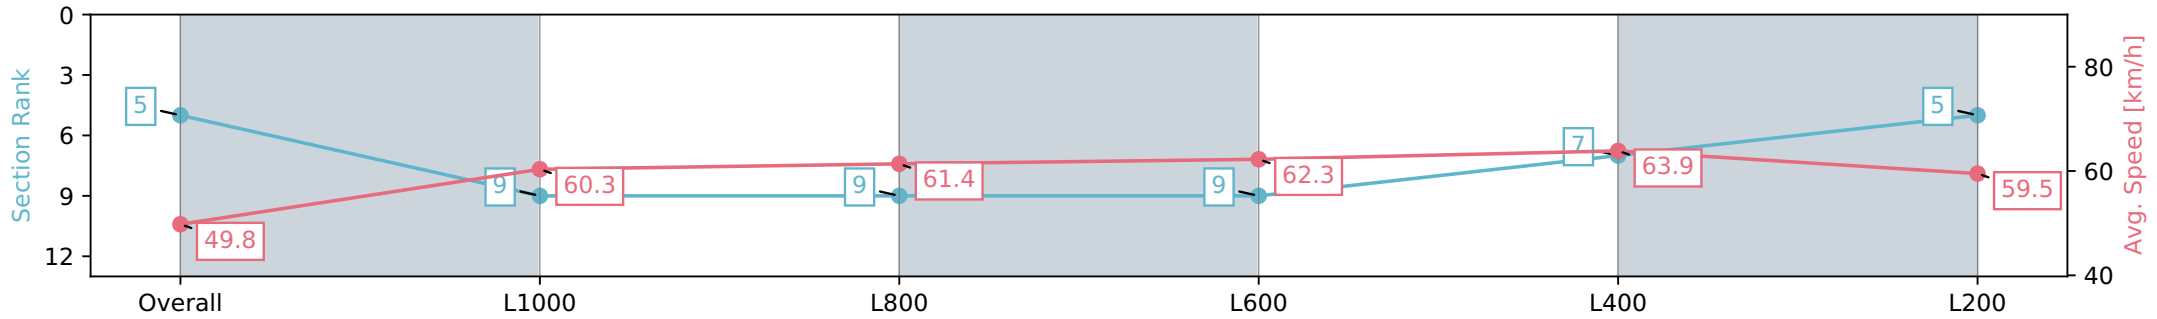

Morphettville Parks SA - Professional

Race 7: Dominant Handicap - 1250m

08 June 2024 - 3:02PM

Track Rating: Good 4, Weather: Overcast, Rail Position: +6m
1000m-W/Post, +3m Remainder Sectional 608m

Section	Overall	L1000	L800	L600	L400	L200
Section Times	1:16.87 [5] (0:18.08)	0:58.79 [9] (0:11.98)	0:46.81 [9] (0:11.77)	0:35.04 [9] (0:11.60)	0:23.44 [7] (0:11.34)	0:12.10 [5] (0:12.10)
Average Speed [km/h]	49.8	60.3	61.4	62.3	63.9	59.5
Top Speed [km/h]	62.8	62.1	62.2	63.3	64.9	63.6
Avg. Dist. to Rail [m]	5.8	0.9	1.4	0.9	3.5	4.3
Avg. Stride Freq. [Hz]	2.4	2.5	2.5	2.5	2.6	2.5
Avg. Stride Length [m]	5.8	6.8	6.9	6.9	6.7	6.6