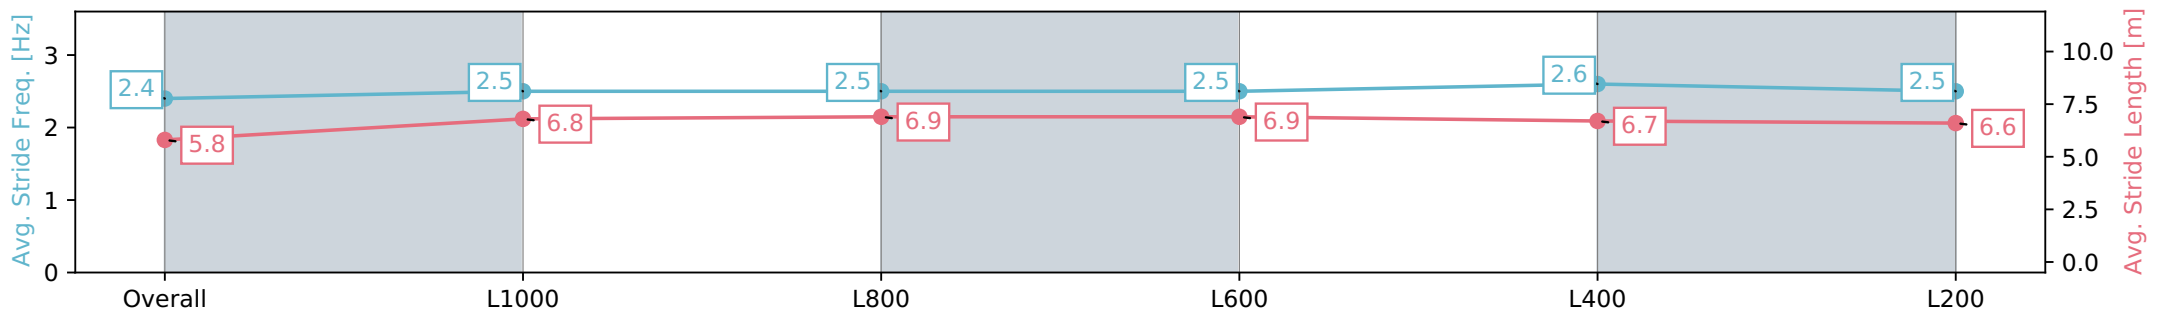

Morphettville Parks SA - Professional

Race 7: Dominant Handicap - 1250m

08 June 2024 - 3:02PM

Track Rating: Good 4, Weather: Overcast, Rail Position: +6m
1000m-W/Post, +3m Remainder Sectional 608m

Section	Overall	L1000	L800	L600	L400	L200
Section Times	1:16.87 [5] (0:18.08)	0:58.79 [9] (0:11.98)	0:46.81 [9] (0:11.77)	0:35.04 [9] (0:11.60)	0:23.44 [7] (0:11.34)	0:12.10 [5] (0:12.10)
Average Speed [km/h]	49.8	60.3	61.4	62.3	63.9	59.5
Top Speed [km/h]	62.8	62.1	62.2	63.3	64.9	63.6
Avg. Dist. to Rail [m]	5.8	0.9	1.4	0.9	3.5	4.3
Avg. Stride Freq. [Hz]	2.4	2.5	2.5	2.5	2.6	2.5
Avg. Stride Length [m]	5.8	6.8	6.9	6.9	6.7	6.6