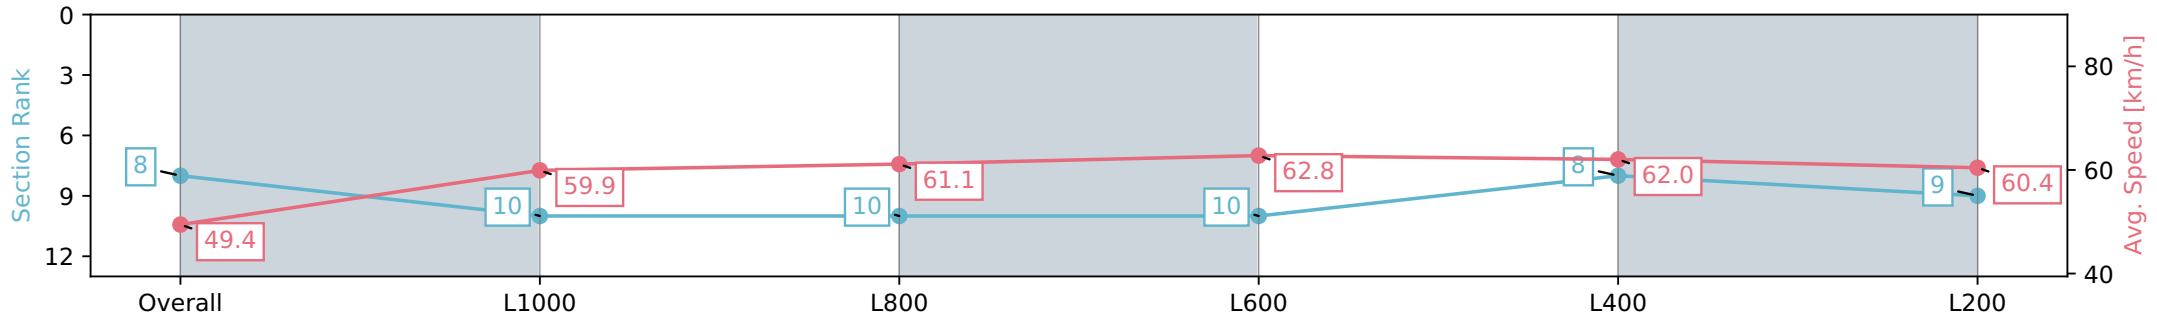

Morphettville Parks SA - Professional

Race 7: Dominant Handicap - 1250m

08 June 2024 - 3:02PM

Track Rating: Good 4, Weather: Overcast, Rail Position: +6m
1000m-W/Post, +3m Remainder Sectional 608m

Section	Overall	L1000	L800	L600	L400	L200
Section Times	1:17.04 [8] (0:18.19)	0:58.85 [10] (0:11.96)	0:46.89 [10] (0:11.78)	0:35.11 [10] (0:11.54)	0:23.57 [8] (0:11.65)	0:11.92 [9] (0:11.92)
Average Speed [km/h]	49.4	59.9	61.1	62.8	62.0	60.4
Top Speed [km/h]	62.4	62.0	62.3	63.2	62.7	63.3
Avg. Dist. to Rail [m]	3.3	0.8	0.3	1.1	2.8	5.8
Avg. Stride Freq. [Hz]	2.3	2.3	2.3	2.4	2.4	2.4
Avg. Stride Length [m]	5.9	7.2	7.4	7.4	7.3	7.1