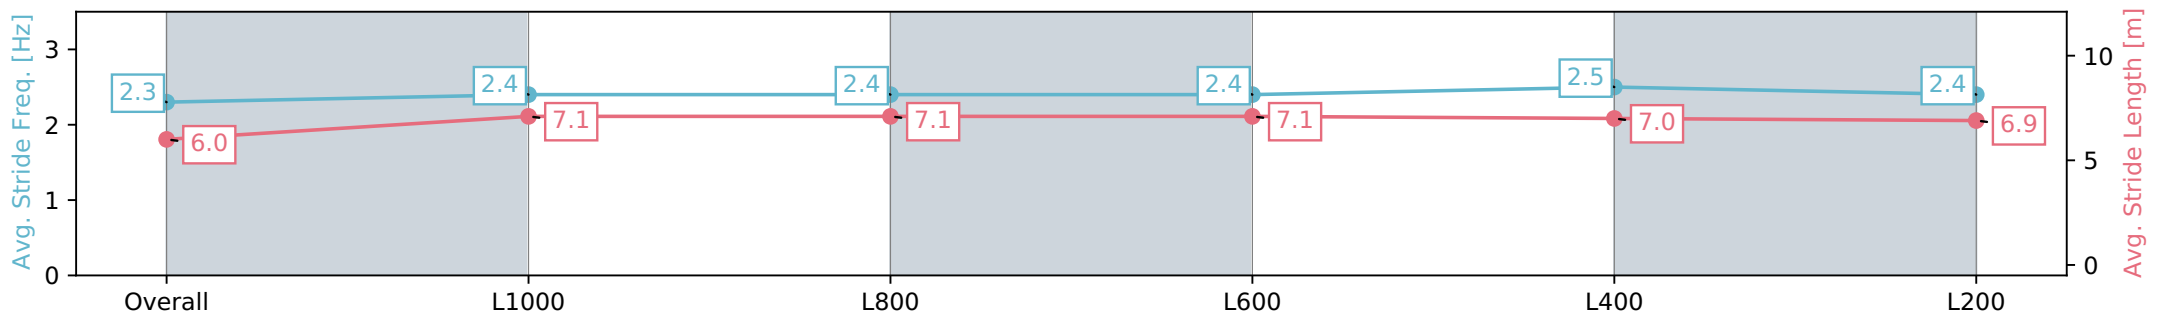

Morphettville Parks SA - Professional

Race 7: Dominant Handicap - 1250m

08 June 2024 - 3:02PM

Track Rating: Good 4, Weather: Overcast, Rail Position: +6m
1000m-W/Post, +3m Remainder Sectional 608m

Section	Overall	L1000	L800	L600	L400	L200
Section Times	1:17.28 [9] (0:17.86)	0:59.42 [5] (0:11.91)	0:47.51 [5] (0:11.89)	0:35.62 [6] (0:11.69)	0:23.93 [6] (0:11.60)	0:12.33 [7] (0:12.33)
Average Speed [km/h]	50.4	60.8	61.0	62.2	62.4	58.4
Top Speed [km/h]	62.4	61.6	63.0	63.1	63.3	61.0
Avg. Dist. to Rail [m]	4.5	1.4	2.6	2.1	2.3	4.1
Avg. Stride Freq. [Hz]	2.3	2.4	2.4	2.4	2.5	2.4
Avg. Stride Length [m]	6.0	7.1	7.1	7.1	7.0	6.9