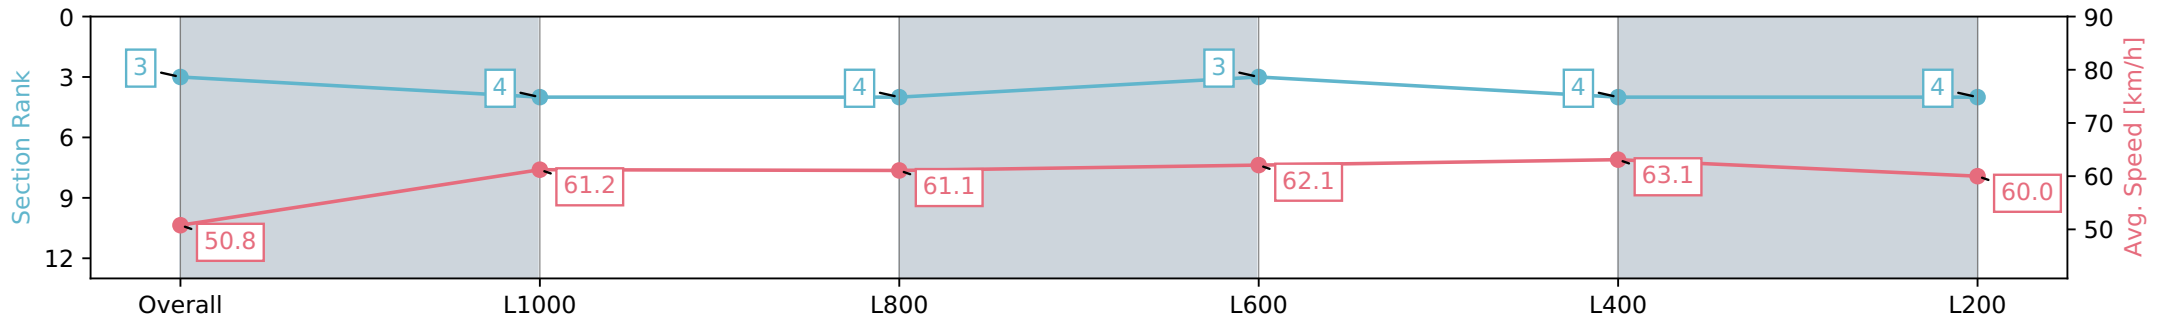

Morphettville Parks SA - Professional

Race 7: Dominant Handicap - 1250m

08 June 2024 - 3:02PM

Track Rating: Good 4, Weather: Overcast, Rail Position: +6m
1000m-W/Post, +3m Remainder Sectional 608m

Section	Overall	L1000	L800	L600	L400	L200
Section Times	1:16.60 [3] (0:17.73)	0:58.87 [4] (0:11.85)	0:47.02 [4] (0:11.86)	0:35.16 [3] (0:11.71)	0:23.45 [4] (0:11.45)	0:12.00 [4] (0:12.00)
Average Speed [km/h]	50.8	61.2	61.1	62.1	63.1	60.0
Top Speed [km/h]	62.5	62.3	62.3	63.3	63.9	63.2
Avg. Dist. to Rail [m]	4.8	1.6	2.1	1.8	2.0	3.3
Avg. Stride Freq. [Hz]	2.2	2.3	2.3	2.3	2.4	2.4
Avg. Stride Length [m]	6.3	7.3	7.3	7.4	7.4	7.1