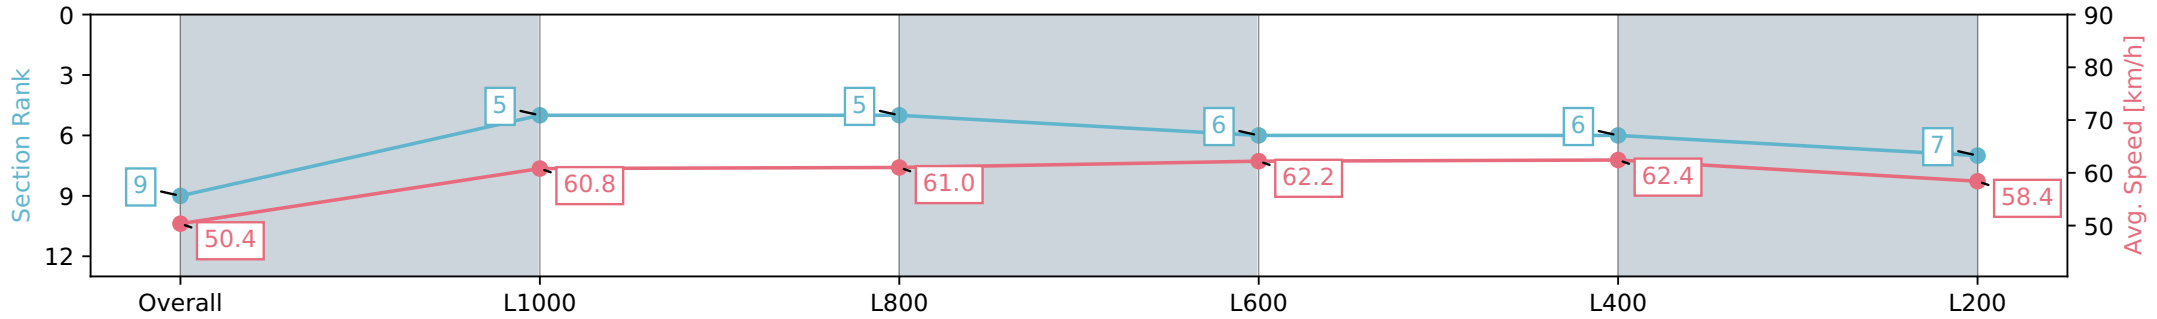

Morphettville Parks SA - Professional

Race 7: Dominant Handicap - 1250m

08 June 2024 - 3:02PM

Track Rating: Good 4, Weather: Overcast, Rail Position: +6m
1000m-W/Post, +3m Remainder Sectional 608m

Section	Overall	L1000	L800	L600	L400	L200
Section Times	1:17.28 [9] (0:17.86)	0:59.42 [5] (0:11.91)	0:47.51 [5] (0:11.89)	0:35.62 [6] (0:11.69)	0:23.93 [6] (0:11.60)	0:12.33 [7] (0:12.33)
Average Speed [km/h]	50.4	60.8	61.0	62.2	62.4	58.4
Top Speed [km/h]	62.4	61.6	63.0	63.1	63.3	61.0
Avg. Dist. to Rail [m]	4.5	1.4	2.6	2.1	2.3	4.1
Avg. Stride Freq. [Hz]	2.3	2.4	2.4	2.4	2.5	2.4
Avg. Stride Length [m]	6.0	7.1	7.1	7.1	7.0	6.9