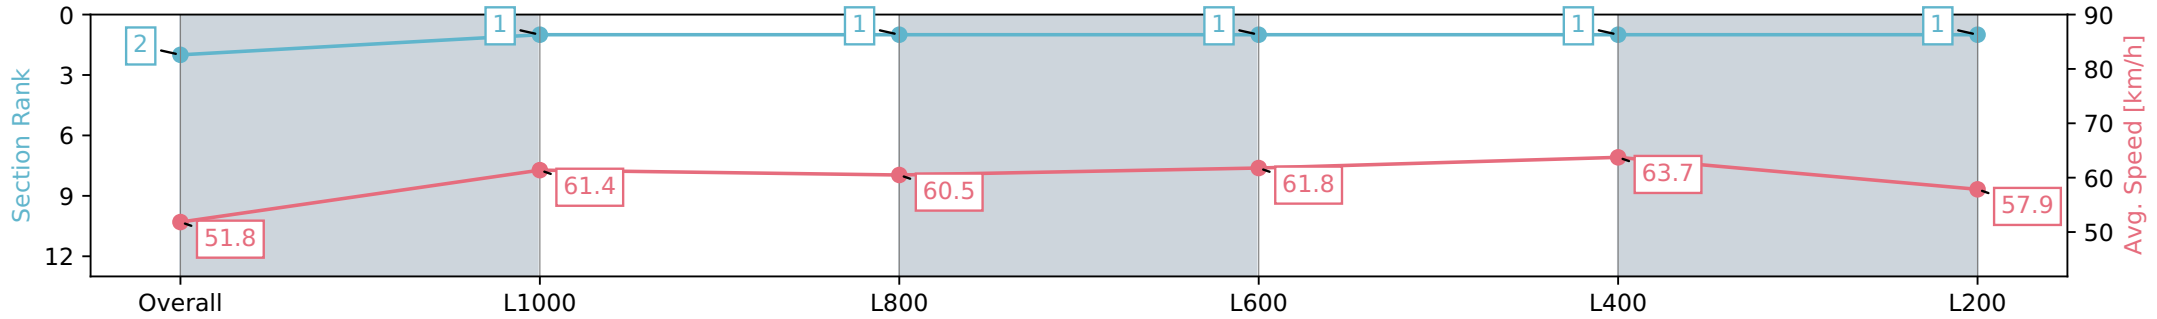

Morphettville Parks SA - Professional

Race 7: Dominant Handicap - 1250m

08 June 2024 - 3:02PM

Track Rating: Good 4, Weather: Overcast, Rail Position: +6m
1000m-W/Post, +3m Remainder Sectional 608m

Section	Overall	L1000	L800	L600	L400	L200
Section Times	1:16.50 [2] (0:17.38)	0:59.12 [1] (0:11.75)	0:47.37 [1] (0:11.92)	0:35.45 [1] (0:11.70)	0:23.75 [1] (0:11.28)	0:12.46 [1] (0:12.46)
Average Speed [km/h]	51.8	61.4	60.5	61.8	63.7	57.9
Top Speed [km/h]	61.9	62.3	61.1	63.5	64.3	63.0
Avg. Dist. to Rail [m]	2.5	0.7	0.8	0.7	0.4	0.2
Avg. Stride Freq. [Hz]	2.2	2.3	2.3	2.4	2.5	2.3
Avg. Stride Length [m]	6.3	7.2	7.1	6.9	6.8	6.9