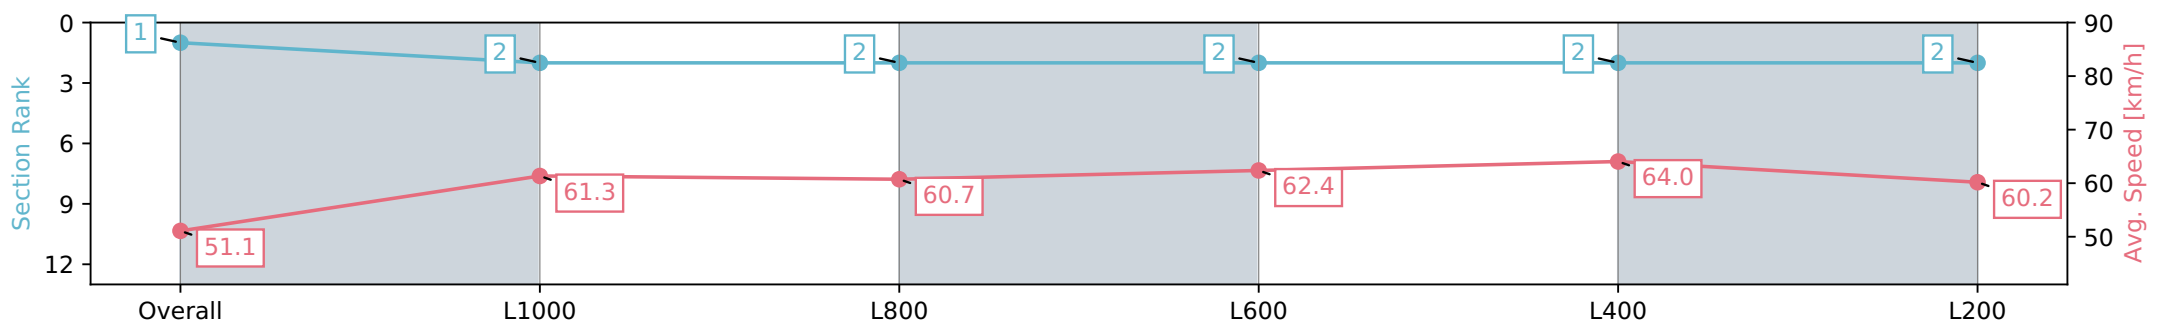

Race 7: Dominant Handicap - 1250m

08 June 2024 - 3:02PM

Track Rating: Good 4, Weather: Overcast, Rail Position: +6m
1000m-W/Post, +3m Remainder Sectional 608m

Section	Overall	L1000	L800	L600	L400	L200
Section Times	1:16.22 [1] (0:17.59)	0:58.63 [2] (0:11.76)	0:46.87 [2] (0:11.91)	0:34.96 [2] (0:11.69)	0:23.27 [2] (0:11.31)	0:11.96 [2] (0:11.96)
Average Speed [km/h]	51.1	61.3	60.7	62.4	64.0	60.2
Top Speed [km/h]	62.2	62.7	61.9	63.8	65.1	64.4
Avg. Dist. to Rail [m]	3.1	0.8	1.9	2.2	1.6	0.3
Avg. Stride Freq. [Hz]	2.3	2.3	2.3	2.3	2.4	2.4
Avg. Stride Length [m]	6.1	7.5	7.5	7.5	7.3	7.1