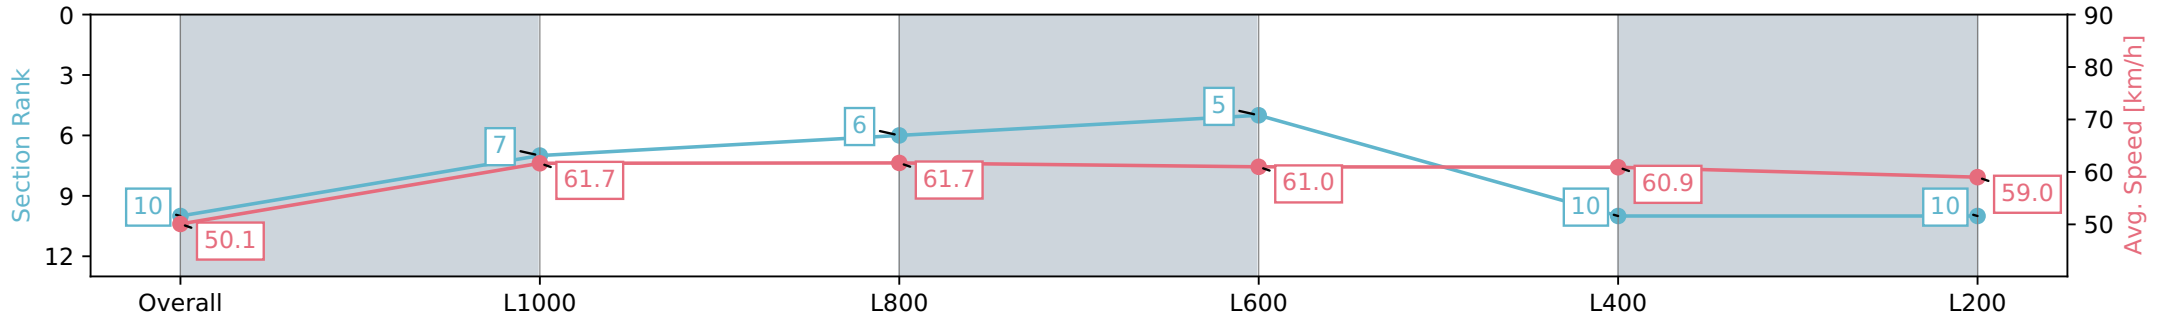

Morphettville Parks SA - Professional

Race 7: Dominant Handicap - 1250m

08 June 2024 - 3:02PM

Track Rating: Good 4, Weather: Overcast, Rail Position: +6m
1000m-W/Post, +3m Remainder Sectional 608m

Section	Overall	L1000	L800	L600	L400	L200
Section Times	1:17.71 [10] (0:17.97)	0:59.74 [7] (0:11.84)	0:47.90 [6] (0:11.79)	0:36.11 [5] (0:11.96)	0:24.15 [10] (0:11.92)	0:12.23 [10] (0:12.23)
Average Speed [km/h]	50.1	61.7	61.7	61.0	60.9	59.0
Top Speed [km/h]	63.3	63.8	62.5	61.8	61.8	61.5
Avg. Dist. to Rail [m]	6.5	2.7	3.8	2.5	4.1	2.8
Avg. Stride Freq. [Hz]	2.3	2.4	2.4	2.5	2.5	2.4
Avg. Stride Length [m]	6.0	7.2	7.1	6.9	6.8	6.8

- [] Ranking at each section and finish
- :-:- No data available at this section
- NA No data available