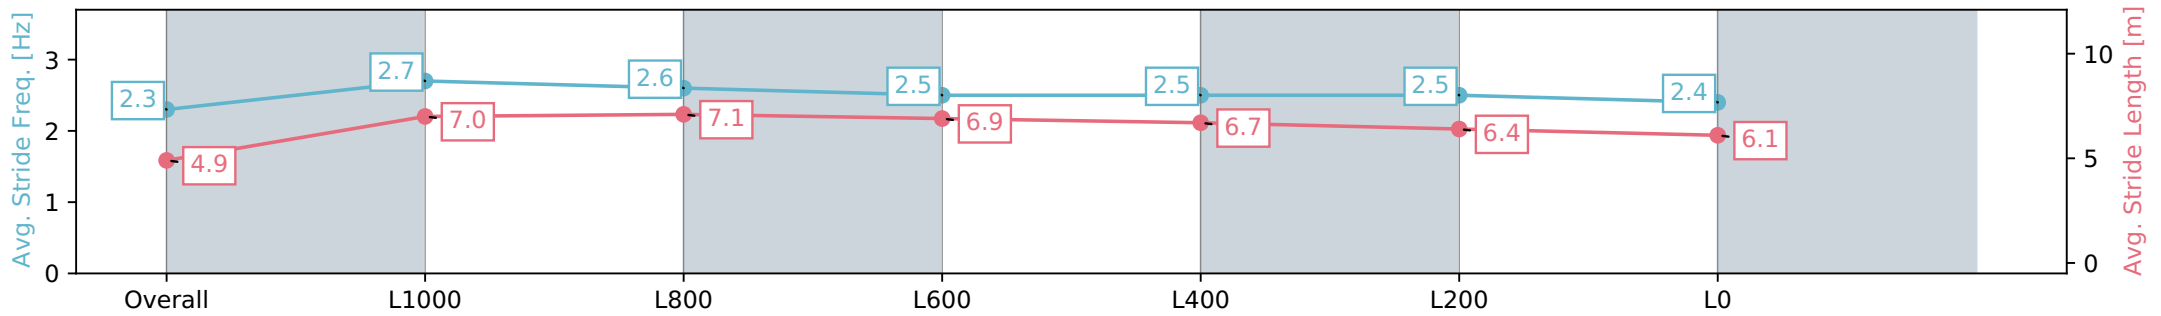

Morphettville Parks SA - Professional

Race 6: Hahn Handicap - 1300m

08 June 2024 - 2:27PM

Track Rating: Good 4, Weather: Overcast, Rail Position: +6m  
1000m-W/Post, +3m Remainder Sectional 608m

| Section                | Overall                   | L1000                    | L800                     | L600                     | L400                     | L200                     | L0                       |
|------------------------|---------------------------|--------------------------|--------------------------|--------------------------|--------------------------|--------------------------|--------------------------|
| Section Times          | 1:20.06 [12]<br>(0:08.71) | 1:11.35 [3]<br>(0:10.56) | 1:00.78 [2]<br>(0:10.74) | 0:50.04 [1]<br>(0:11.34) | 0:38.70 [1]<br>(0:11.93) | 0:26.77 [1]<br>(0:12.78) | 0:13.99 [4]<br>(0:13.99) |
| Average Speed [km/h]   | 41.4                      | 68.1                     | 66.6                     | 63.3                     | 60.6                     | 56.6                     | 51.4                     |
| Top Speed [km/h]       | 63.6                      | 69.9                     | 69.4                     | 65.2                     | 62.6                     | 58.6                     | 54.7                     |
| Avg. Dist. to Rail [m] | 4.2                       | 1.9                      | 1.0                      | 0.4                      | 0.9                      | 2.6                      | 2.2                      |
| Avg. Stride Freq. [Hz] | 2.3                       | 2.7                      | 2.6                      | 2.5                      | 2.5                      | 2.5                      | 2.4                      |
| Avg. Stride Length [m] | 4.9                       | 7.0                      | 7.1                      | 6.9                      | 6.7                      | 6.4                      | 6.1                      |