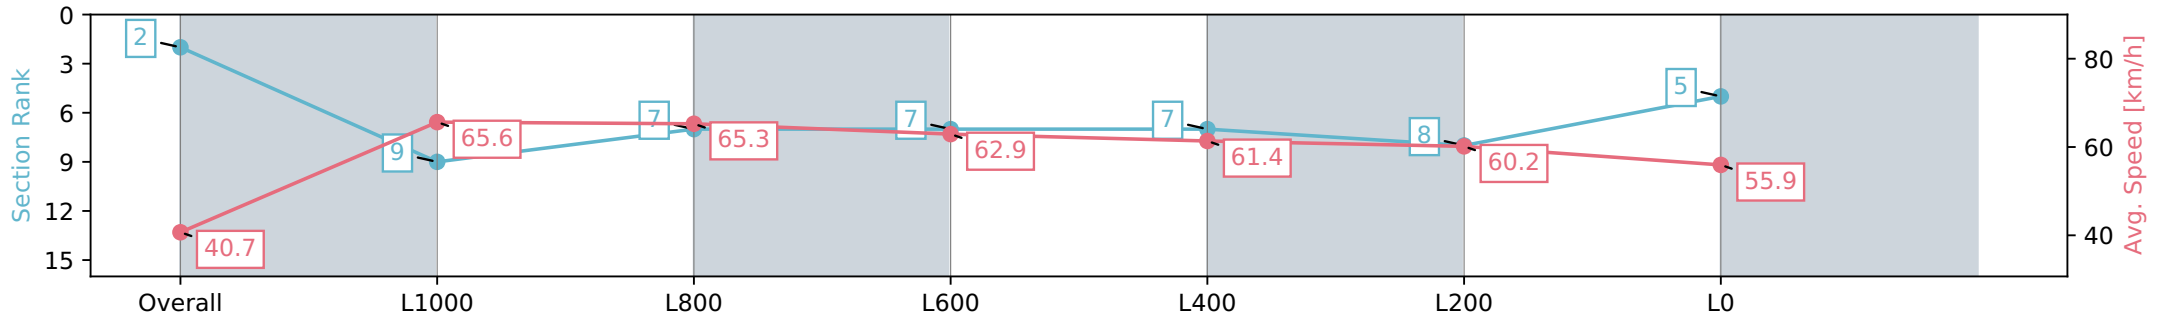

Morphettville Parks SA - Professional

Race 6: Hahn Handicap - 1300m

08 June 2024 - 2:27PM

Track Rating: Good 4, Weather: Overcast, Rail Position: +6m  
1000m-W/Post, +3m Remainder Sectional 608m

| Section                | Overall                  | L1000                    | L800                     | L600                     | L400                     | L200                     | L0                       |
|------------------------|--------------------------|--------------------------|--------------------------|--------------------------|--------------------------|--------------------------|--------------------------|
| Section Times          | 1:19.03 [2]<br>(0:08.84) | 1:10.19 [9]<br>(0:10.95) | 0:59.24 [7]<br>(0:11.03) | 0:48.21 [7]<br>(0:11.46) | 0:36.75 [7]<br>(0:11.84) | 0:24.91 [8]<br>(0:12.03) | 0:12.88 [5]<br>(0:12.88) |
| Average Speed [km/h]   | 40.7                     | 65.6                     | 65.3                     | 62.9                     | 61.4                     | 60.2                     | 55.9                     |
| Top Speed [km/h]       | 61.7                     | 66.9                     | 66.9                     | 64.5                     | 62.0                     | 61.0                     | 59.4                     |
| Avg. Dist. to Rail [m] | 1.8                      | 1.1                      | 0.7                      | 1.5                      | 1.6                      | 3.0                      | 5.7                      |
| Avg. Stride Freq. [Hz] | 2.2                      | 2.4                      | 2.3                      | 2.3                      | 2.3                      | 2.3                      | 2.2                      |
| Avg. Stride Length [m] | 5.1                      | 7.7                      | 7.7                      | 7.6                      | 7.5                      | 7.3                      | 7.0                      |