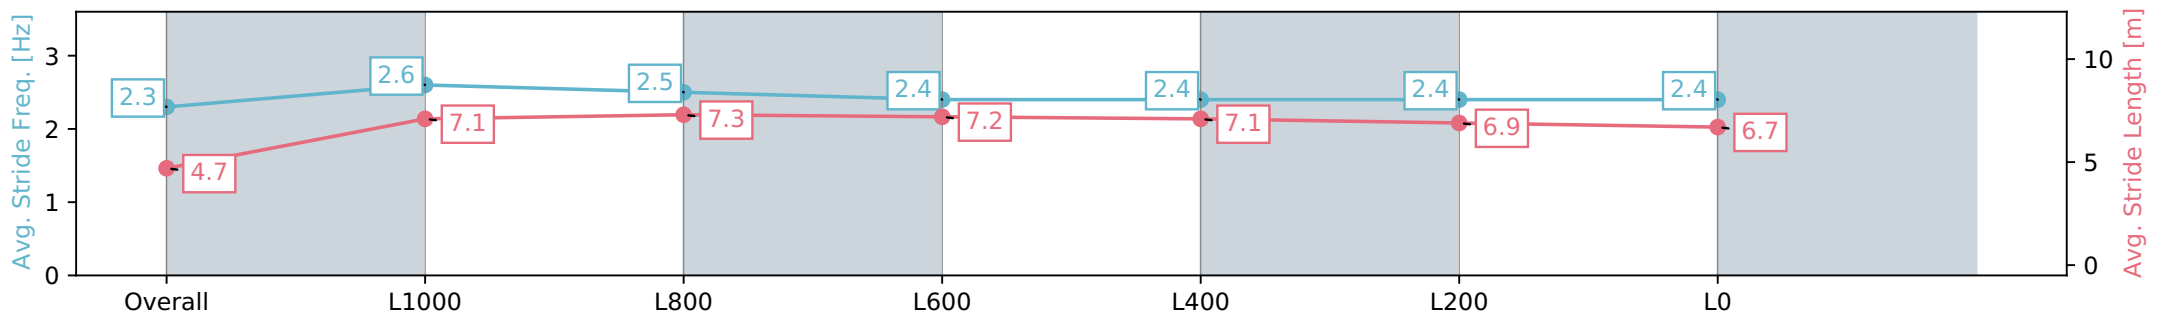

Morphettville Parks SA - Professional

Race 6: Hahn Handicap - 1300m

08 June 2024 - 2:27PM

Track Rating: Good 4, Weather: Overcast, Rail Position: +6m  
1000m-W/Post, +3m Remainder Sectional 608m

| Section                | Overall                  | L1000                     | L800                      | L600                      | L400                      | L200                      | L0                       |
|------------------------|--------------------------|---------------------------|---------------------------|---------------------------|---------------------------|---------------------------|--------------------------|
| Section Times          | 1:19.14 [3]<br>(0:09.02) | 1:10.12 [12]<br>(0:10.97) | 0:59.15 [10]<br>(0:11.02) | 0:48.13 [10]<br>(0:11.46) | 0:36.67 [10]<br>(0:11.73) | 0:24.94 [10]<br>(0:12.15) | 0:12.79 [8]<br>(0:12.79) |
| Average Speed [km/h]   | 40.0                     | 65.5                      | 65.4                      | 62.9                      | 62.0                      | 59.8                      | 56.4                     |
| Top Speed [km/h]       | 60.9                     | 67.3                      | 66.8                      | 63.8                      | 63.1                      | 61.6                      | 59.8                     |
| Avg. Dist. to Rail [m] | 7.4                      | 2.7                       | 0.3                       | 0.3                       | 1.7                       | 6.2                       | 10.3                     |
| Avg. Stride Freq. [Hz] | 2.3                      | 2.6                       | 2.5                       | 2.4                       | 2.4                       | 2.4                       | 2.4                      |
| Avg. Stride Length [m] | 4.7                      | 7.1                       | 7.3                       | 7.2                       | 7.1                       | 6.9                       | 6.7                      |