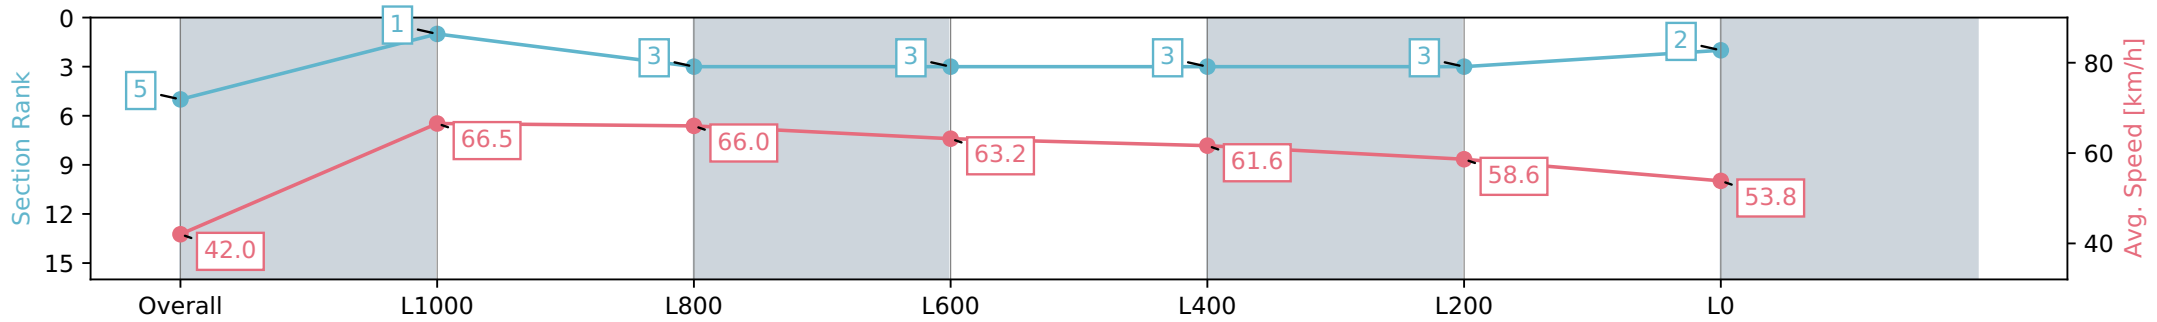

Morphettville Parks SA - Professional

Race 6: Hahn Handicap - 1300m

08 June 2024 - 2:27PM

Track Rating: Good 4, Weather: Overcast, Rail Position: +6m  
1000m-W/Post, +3m Remainder Sectional 608m

| Section                | Overall                  | L1000                    | L800                     | L600                     | L400                     | L200                     | L0                       |
|------------------------|--------------------------|--------------------------|--------------------------|--------------------------|--------------------------|--------------------------|--------------------------|
| Section Times          | 1:19.24 [5]<br>(0:08.55) | 1:10.69 [1]<br>(0:10.83) | 0:59.86 [3]<br>(0:10.96) | 0:48.90 [3]<br>(0:11.41) | 0:37.49 [3]<br>(0:11.77) | 0:25.72 [3]<br>(0:12.33) | 0:13.39 [2]<br>(0:13.39) |
| Average Speed [km/h]   | 42.0                     | 66.5                     | 66.0                     | 63.2                     | 61.6                     | 58.6                     | 53.8                     |
| Top Speed [km/h]       | 63.0                     | 67.7                     | 67.0                     | 64.7                     | 63.0                     | 60.5                     | 57.0                     |
| Avg. Dist. to Rail [m] | 11.8                     | 4.8                      | 0.9                      | 1.0                      | 1.4                      | 2.8                      | 4.3                      |
| Avg. Stride Freq. [Hz] | 2.3                      | 2.5                      | 2.5                      | 2.4                      | 2.4                      | 2.4                      | 2.3                      |
| Avg. Stride Length [m] | 5.1                      | 7.5                      | 7.4                      | 7.3                      | 7.2                      | 6.8                      | 6.6                      |