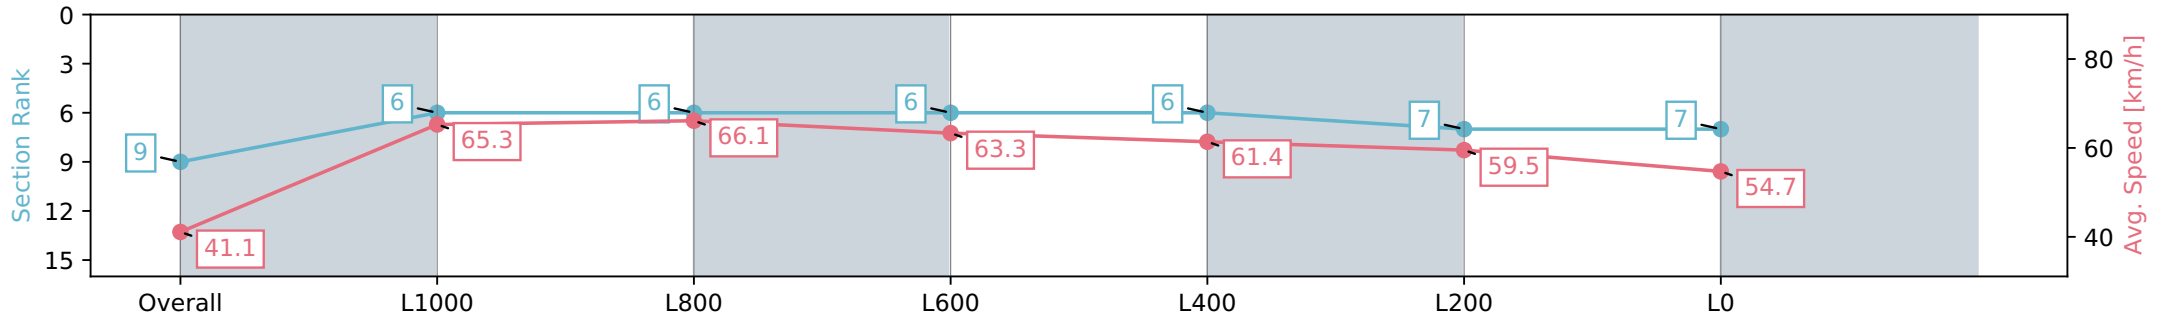

Morphettville Parks SA - Professional

Race 6: Hahn Handicap - 1300m

08 June 2024 - 2:27PM

Track Rating: Good 4, Weather: Overcast, Rail Position: +6m  
1000m-W/Post, +3m Remainder Sectional 608m

| Section                | Overall                  | L1000                    | L800                     | L600                     | L400                     | L200                     | L0                       |
|------------------------|--------------------------|--------------------------|--------------------------|--------------------------|--------------------------|--------------------------|--------------------------|
| Section Times          | 1:19.36 [9]<br>(0:08.76) | 1:10.60 [6]<br>(0:11.02) | 0:59.58 [6]<br>(0:10.94) | 0:48.64 [6]<br>(0:11.44) | 0:37.20 [6]<br>(0:11.86) | 0:25.34 [7]<br>(0:12.19) | 0:13.15 [7]<br>(0:13.15) |
| Average Speed [km/h]   | 41.1                     | 65.3                     | 66.1                     | 63.3                     | 61.4                     | 59.5                     | 54.7                     |
| Top Speed [km/h]       | 61.2                     | 68.3                     | 68.2                     | 65.4                     | 62.0                     | 60.2                     | 58.6                     |
| Avg. Dist. to Rail [m] | 8.2                      | 3.4                      | 1.0                      | 1.8                      | 2.2                      | 4.4                      | 7.4                      |
| Avg. Stride Freq. [Hz] | 2.1                      | 2.4                      | 2.3                      | 2.2                      | 2.2                      | 2.2                      | 2.2                      |
| Avg. Stride Length [m] | 5.3                      | 7.7                      | 7.8                      | 7.5                      | 7.4                      | 7.4                      | 7.1                      |