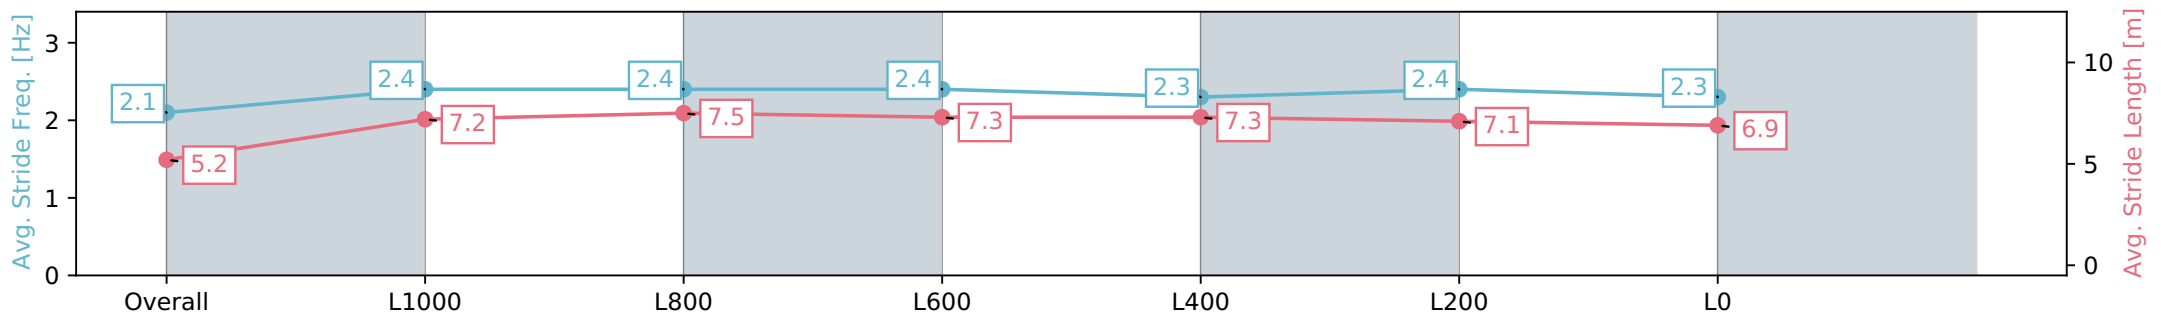

Morphettville Parks SA - Professional

Race 6: Hahn Handicap - 1300m

08 June 2024 - 2:27PM

Track Rating: Good 4, Weather: Overcast, Rail Position: +6m  
1000m-W/Post, +3m Remainder Sectional 608m

| Section                | Overall                  | L1000                     | L800                      | L600                      | L400                      | L200                      | L0                        |
|------------------------|--------------------------|---------------------------|---------------------------|---------------------------|---------------------------|---------------------------|---------------------------|
| Section Times          | 1:19.24 [6]<br>(0:09.01) | 1:10.23 [11]<br>(0:11.28) | 0:58.94 [12]<br>(0:11.08) | 0:47.86 [13]<br>(0:11.51) | 0:36.35 [13]<br>(0:11.73) | 0:24.62 [13]<br>(0:11.99) | 0:12.63 [12]<br>(0:12.63) |
| Average Speed [km/h]   | 40.0                     | 63.8                      | 65.0                      | 62.7                      | 61.8                      | 60.2                      | 57.0                      |
| Top Speed [km/h]       | 59.2                     | 65.3                      | 66.2                      | 64.8                      | 62.6                      | 61.2                      | 60.4                      |
| Avg. Dist. to Rail [m] | 9.3                      | 3.2                       | 0.3                       | 0.5                       | 1.0                       | 3.1                       | 5.9                       |
| Avg. Stride Freq. [Hz] | 2.1                      | 2.4                       | 2.4                       | 2.4                       | 2.3                       | 2.4                       | 2.3                       |
| Avg. Stride Length [m] | 5.2                      | 7.2                       | 7.5                       | 7.3                       | 7.3                       | 7.1                       | 6.9                       |