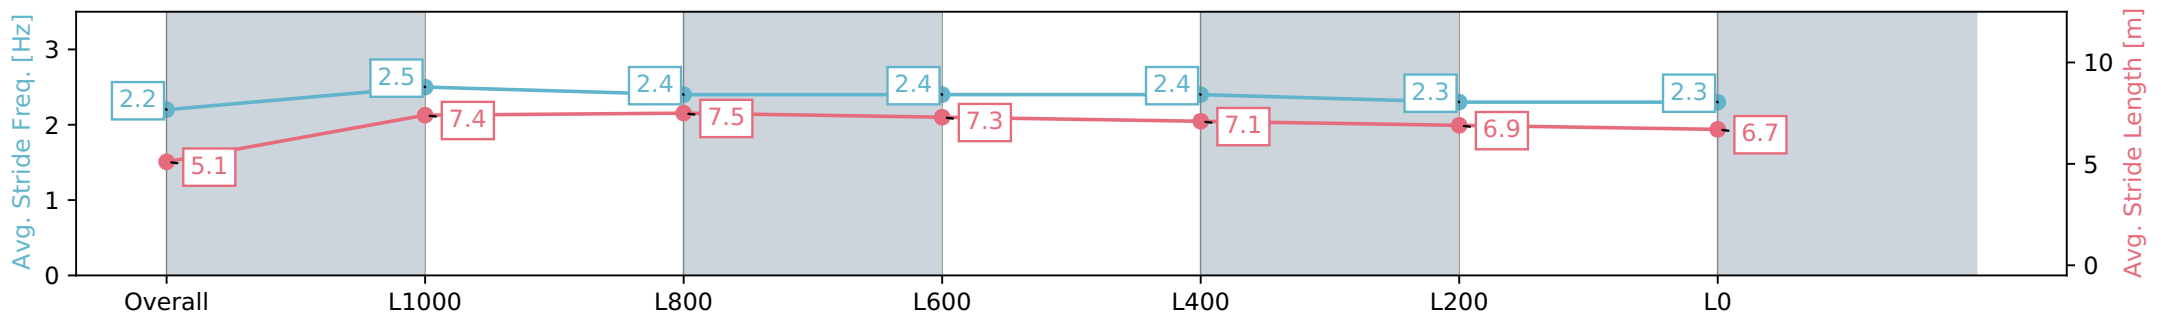

Morphettville Parks SA - Professional

Race 6: Hahn Handicap - 1300m

08 June 2024 - 2:27PM

Track Rating: Good 4, Weather: Overcast, Rail Position: +6m  
1000m-W/Post, +3m Remainder Sectional 608m

| Section                | Overall                  | L1000                    | L800                     | L600                     | L400                     | L200                     | L0                       |
|------------------------|--------------------------|--------------------------|--------------------------|--------------------------|--------------------------|--------------------------|--------------------------|
| Section Times          | 1:19.23 [4]<br>(0:08.78) | 1:10.45 [7]<br>(0:10.87) | 0:59.58 [5]<br>(0:10.83) | 0:48.75 [5]<br>(0:11.30) | 0:37.45 [4]<br>(0:11.79) | 0:25.66 [4]<br>(0:12.42) | 0:13.24 [3]<br>(0:13.24) |
| Average Speed [km/h]   | 40.9                     | 66.2                     | 66.1                     | 63.6                     | 60.9                     | 58.0                     | 54.4                     |
| Top Speed [km/h]       | 61.8                     | 67.8                     | 67.5                     | 65.4                     | 62.2                     | 59.9                     | 57.1                     |
| Avg. Dist. to Rail [m] | 1.9                      | 1.0                      | 1.1                      | 0.8                      | 0.6                      | 1.2                      | 3.1                      |
| Avg. Stride Freq. [Hz] | 2.2                      | 2.5                      | 2.4                      | 2.4                      | 2.4                      | 2.3                      | 2.3                      |
| Avg. Stride Length [m] | 5.1                      | 7.4                      | 7.5                      | 7.3                      | 7.1                      | 6.9                      | 6.7                      |