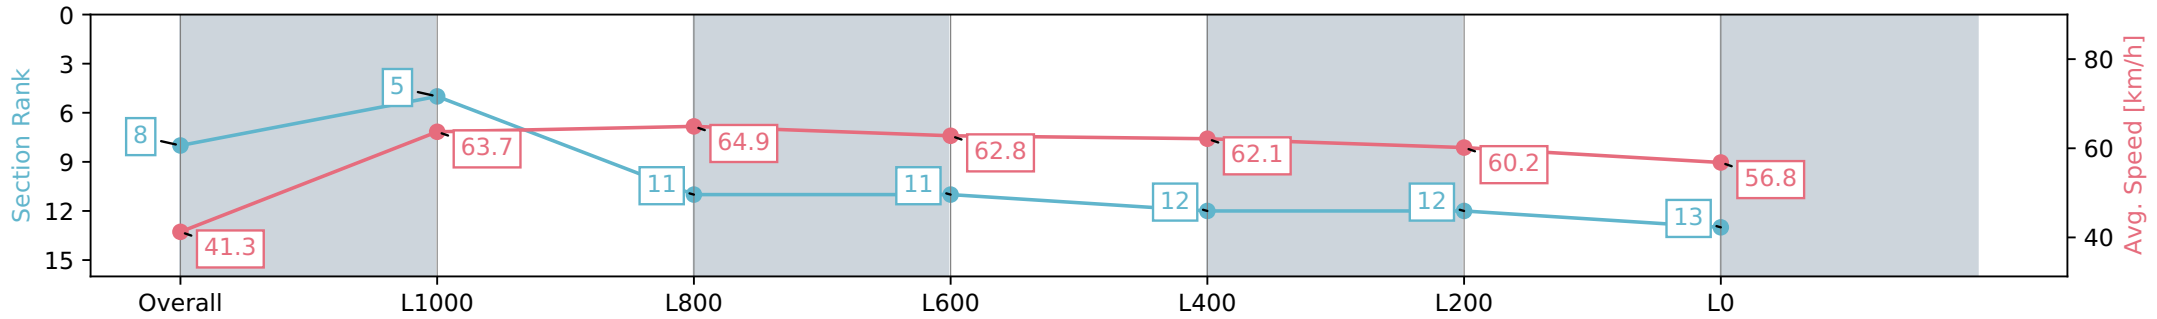

Morphettville Parks SA - Professional

Race 6: Hahn Handicap - 1300m

08 June 2024 - 2:27PM

Track Rating: Good 4, Weather: Overcast, Rail Position: +6m  
1000m-W/Post, +3m Remainder Sectional 608m

| Section                | Overall                  | L1000                    | L800                      | L600                      | L400                      | L200                      | L0                        |
|------------------------|--------------------------|--------------------------|---------------------------|---------------------------|---------------------------|---------------------------|---------------------------|
| Section Times          | 1:19.34 [8]<br>(0:08.75) | 1:10.59 [5]<br>(0:11.32) | 0:59.27 [11]<br>(0:11.20) | 0:48.07 [11]<br>(0:11.54) | 0:36.53 [12]<br>(0:11.75) | 0:24.78 [12]<br>(0:12.11) | 0:12.67 [13]<br>(0:12.67) |
| Average Speed [km/h]   | 41.3                     | 63.7                     | 64.9                      | 62.8                      | 62.1                      | 60.2                      | 56.8                      |
| Top Speed [km/h]       | 59.5                     | 65.5                     | 67.2                      | 63.9                      | 63.1                      | 61.4                      | 59.7                      |
| Avg. Dist. to Rail [m] | 9.6                      | 4.2                      | 2.2                       | 2.4                       | 2.9                       | 6.3                       | 10.8                      |
| Avg. Stride Freq. [Hz] | 2.3                      | 2.5                      | 2.4                       | 2.4                       | 2.4                       | 2.4                       | 2.3                       |
| Avg. Stride Length [m] | 4.8                      | 7.2                      | 7.2                       | 7.3                       | 7.2                       | 7.0                       | 6.8                       |