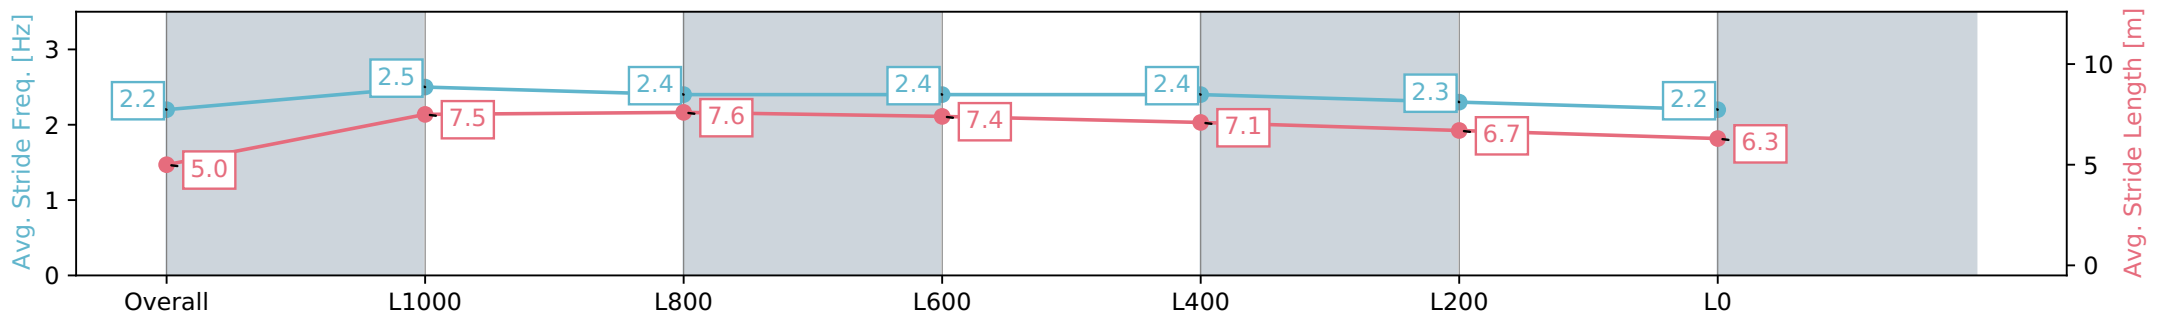

Morphettville Parks SA - Professional

Race 6: Hahn Handicap - 1300m

08 June 2024 - 2:27PM

Track Rating: Good 4, Weather: Overcast, Rail Position: +6m  
1000m-W/Post, +3m Remainder Sectional 608m

| Section                | Overall                   | L1000                    | L800                     | L600                     | L400                     | L200                     | L0                       |
|------------------------|---------------------------|--------------------------|--------------------------|--------------------------|--------------------------|--------------------------|--------------------------|
| Section Times          | 1:21.23 [13]<br>(0:08.74) | 1:12.49 [4]<br>(0:10.50) | 1:01.99 [1]<br>(0:10.92) | 0:51.07 [2]<br>(0:11.40) | 0:39.67 [2]<br>(0:11.93) | 0:27.74 [2]<br>(0:12.87) | 0:14.87 [9]<br>(0:14.87) |
| Average Speed [km/h]   | 41.1                      | 68.6                     | 66.0                     | 63.2                     | 60.5                     | 56.3                     | 48.3                     |
| Top Speed [km/h]       | 64.4                      | 69.6                     | 68.4                     | 65.0                     | 61.9                     | 59.1                     | 53.2                     |
| Avg. Dist. to Rail [m] | 4.7                       | 1.6                      | 0.6                      | 1.0                      | 0.9                      | 2.5                      | 4.8                      |
| Avg. Stride Freq. [Hz] | 2.2                       | 2.5                      | 2.4                      | 2.4                      | 2.4                      | 2.3                      | 2.2                      |
| Avg. Stride Length [m] | 5.0                       | 7.5                      | 7.6                      | 7.4                      | 7.1                      | 6.7                      | 6.3                      |