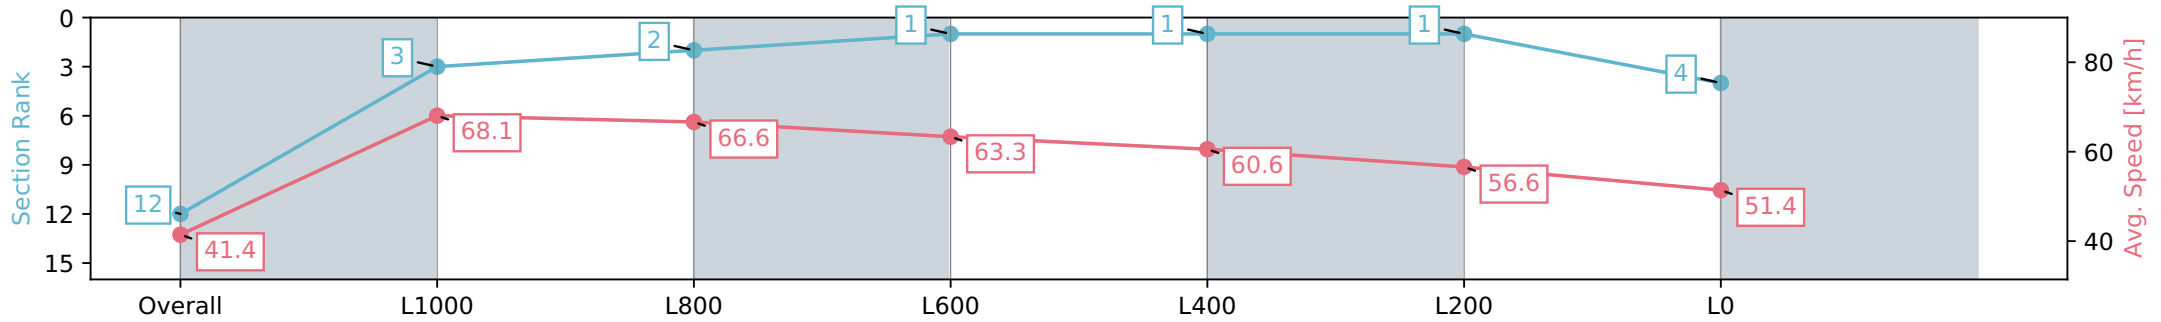

Morphettville Parks SA - Professional

Race 6: Hahn Handicap - 1300m

08 June 2024 - 2:27PM

Track Rating: Good 4, Weather: Overcast, Rail Position: +6m  
1000m-W/Post, +3m Remainder Sectional 608m

| Section                | Overall                   | L1000                    | L800                     | L600                     | L400                     | L200                     | L0                       |
|------------------------|---------------------------|--------------------------|--------------------------|--------------------------|--------------------------|--------------------------|--------------------------|
| Section Times          | 1:20.06 [12]<br>(0:08.71) | 1:11.35 [3]<br>(0:10.56) | 1:00.78 [2]<br>(0:10.74) | 0:50.04 [1]<br>(0:11.34) | 0:38.70 [1]<br>(0:11.93) | 0:26.77 [1]<br>(0:12.78) | 0:13.99 [4]<br>(0:13.99) |
| Average Speed [km/h]   | 41.4                      | 68.1                     | 66.6                     | 63.3                     | 60.6                     | 56.6                     | 51.4                     |
| Top Speed [km/h]       | 63.6                      | 69.9                     | 69.4                     | 65.2                     | 62.6                     | 58.6                     | 54.7                     |
| Avg. Dist. to Rail [m] | 4.2                       | 1.9                      | 1.0                      | 0.4                      | 0.9                      | 2.6                      | 2.2                      |
| Avg. Stride Freq. [Hz] | 2.3                       | 2.7                      | 2.6                      | 2.5                      | 2.5                      | 2.5                      | 2.4                      |
| Avg. Stride Length [m] | 4.9                       | 7.0                      | 7.1                      | 6.9                      | 6.7                      | 6.4                      | 6.1                      |