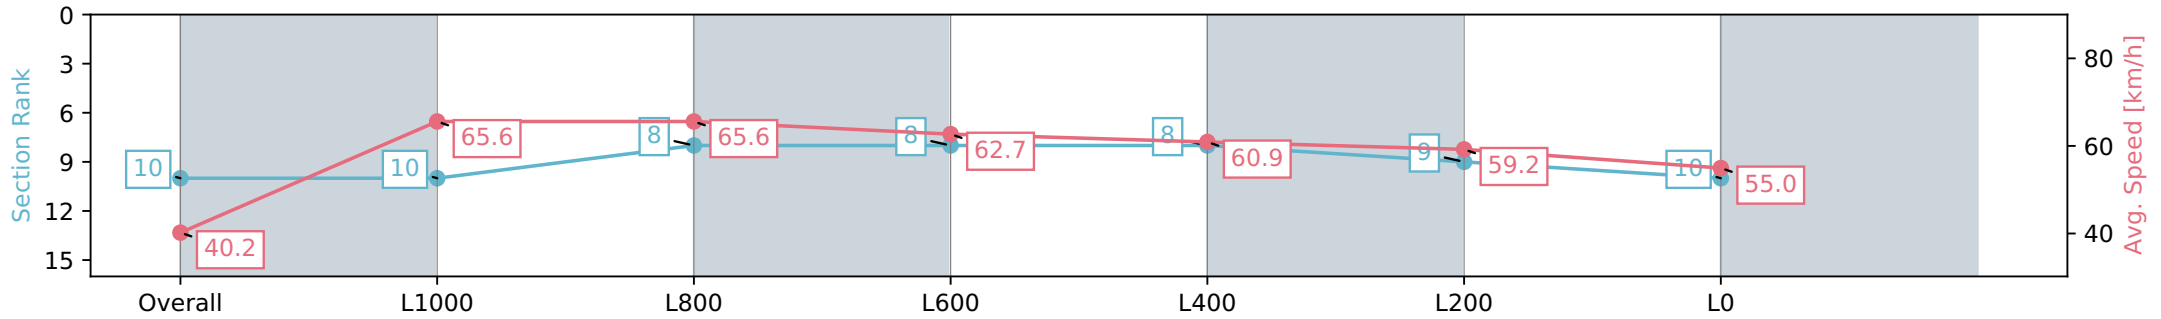

Morphettville Parks SA - Professional

Race 6: Hahn Handicap - 1300m

08 June 2024 - 2:27PM

Track Rating: Good 4, Weather: Overcast, Rail Position: +6m  
1000m-W/Post, +3m Remainder Sectional 608m

| Section                | Overall                   | L1000                     | L800                     | L600                     | L400                     | L200                     | L0                        |
|------------------------|---------------------------|---------------------------|--------------------------|--------------------------|--------------------------|--------------------------|---------------------------|
| Section Times          | 1:19.45 [10]<br>(0:08.94) | 1:10.51 [10]<br>(0:10.98) | 0:59.53 [8]<br>(0:10.95) | 0:48.58 [8]<br>(0:11.47) | 0:37.11 [8]<br>(0:11.81) | 0:25.30 [9]<br>(0:12.21) | 0:13.09 [10]<br>(0:13.09) |
| Average Speed [km/h]   | 40.2                      | 65.6                      | 65.6                     | 62.7                     | 60.9                     | 59.2                     | 55.0                      |
| Top Speed [km/h]       | 60.7                      | 67.7                      | 67.6                     | 64.1                     | 61.8                     | 60.1                     | 57.9                      |
| Avg. Dist. to Rail [m] | 5.8                       | 2.2                       | 0.4                      | 0.2                      | 0.5                      | 1.0                      | 3.7                       |
| Avg. Stride Freq. [Hz] | 2.1                       | 2.3                       | 2.3                      | 2.3                      | 2.3                      | 2.2                      | 2.2                       |
| Avg. Stride Length [m] | 5.3                       | 7.9                       | 7.8                      | 7.7                      | 7.4                      | 7.4                      | 7.2                       |