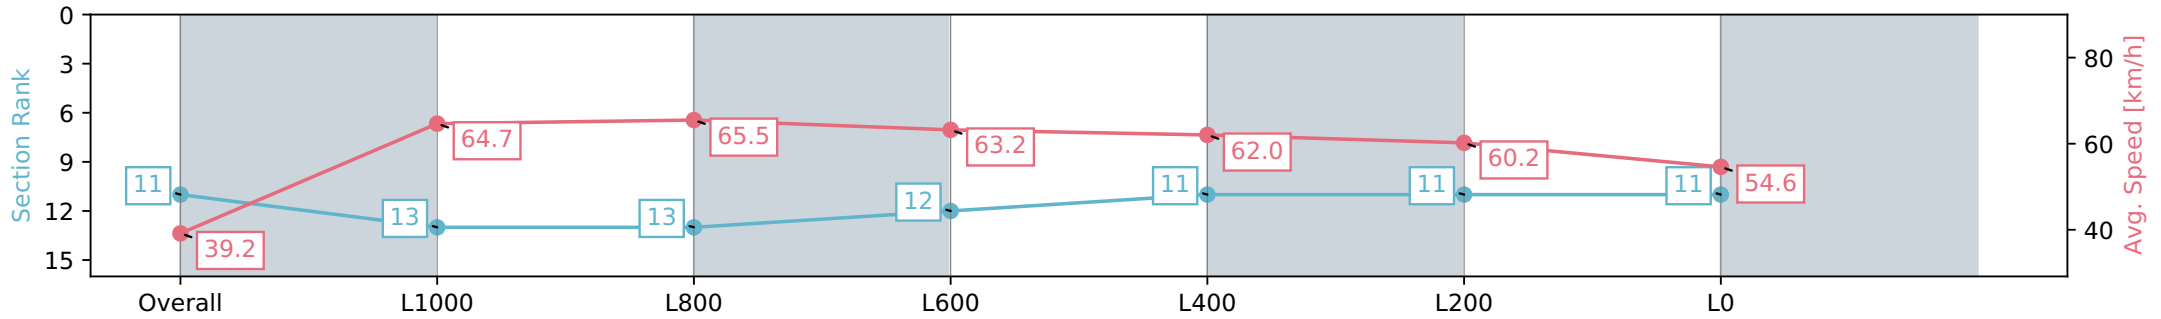

Morphettville Parks SA - Professional

Race 6: Hahn Handicap - 1300m

08 June 2024 - 2:27PM

Track Rating: Good 4, Weather: Overcast, Rail Position: +6m  
1000m-W/Post, +3m Remainder Sectional 608m

| Section                | Overall                   | L1000                     | L800                      | L600                      | L400                      | L200                      | L0                        |
|------------------------|---------------------------|---------------------------|---------------------------|---------------------------|---------------------------|---------------------------|---------------------------|
| Section Times          | 1:19.63 [11]<br>(0:09.20) | 1:10.43 [13]<br>(0:11.13) | 0:59.30 [13]<br>(0:10.98) | 0:48.32 [12]<br>(0:11.38) | 0:36.94 [11]<br>(0:11.69) | 0:25.25 [11]<br>(0:12.04) | 0:13.21 [11]<br>(0:13.21) |
| Average Speed [km/h]   | 39.2                      | 64.7                      | 65.5                      | 63.2                      | 62.0                      | 60.2                      | 54.6                      |
| Top Speed [km/h]       | 59.6                      | 66.4                      | 66.7                      | 64.7                      | 62.8                      | 61.5                      | 58.8                      |
| Avg. Dist. to Rail [m] | 3.5                       | 1.1                       | 0.3                       | 0.2                       | 1.3                       | 5.6                       | 9.3                       |
| Avg. Stride Freq. [Hz] | 2.1                       | 2.4                       | 2.4                       | 2.4                       | 2.4                       | 2.3                       | 2.3                       |
| Avg. Stride Length [m] | 5.1                       | 7.4                       | 7.5                       | 7.4                       | 7.3                       | 7.1                       | 6.8                       |