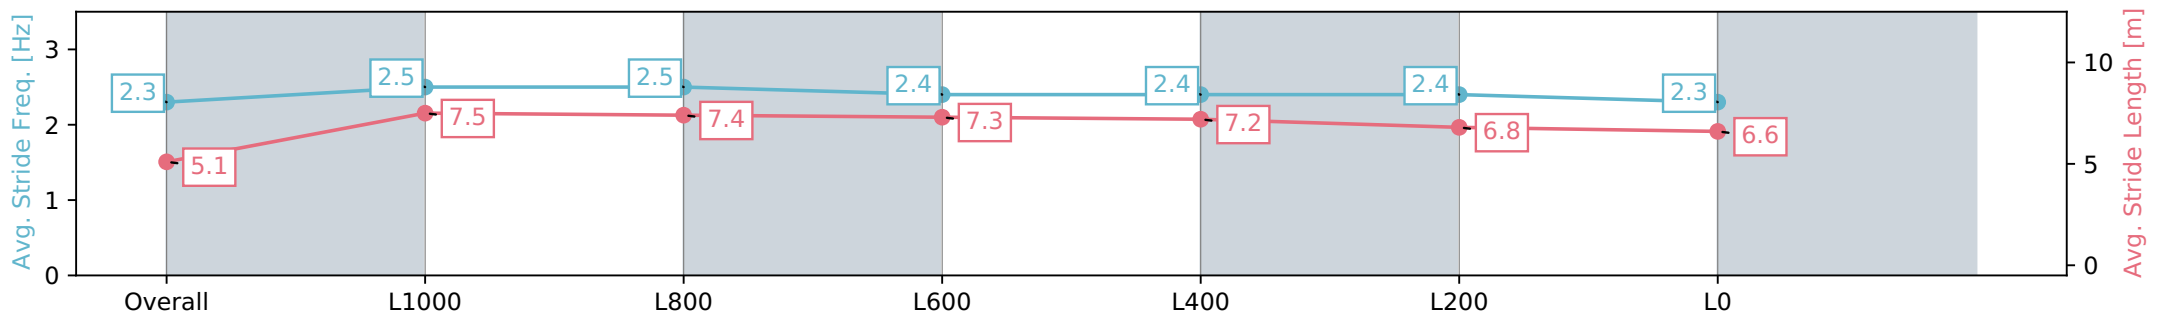

Morphettville Parks SA - Professional

Race 6: Hahn Handicap - 1300m

08 June 2024 - 2:27PM

Track Rating: Good 4, Weather: Overcast, Rail Position: +6m  
1000m-W/Post, +3m Remainder Sectional 608m

| Section                | Overall                  | L1000                    | L800                     | L600                     | L400                     | L200                     | L0                       |
|------------------------|--------------------------|--------------------------|--------------------------|--------------------------|--------------------------|--------------------------|--------------------------|
| Section Times          | 1:19.24 [5]<br>(0:08.55) | 1:10.69 [1]<br>(0:10.83) | 0:59.86 [3]<br>(0:10.96) | 0:48.90 [3]<br>(0:11.41) | 0:37.49 [3]<br>(0:11.77) | 0:25.72 [3]<br>(0:12.33) | 0:13.39 [2]<br>(0:13.39) |
| Average Speed [km/h]   | 42.0                     | 66.5                     | 66.0                     | 63.2                     | 61.6                     | 58.6                     | 53.8                     |
| Top Speed [km/h]       | 63.0                     | 67.7                     | 67.0                     | 64.7                     | 63.0                     | 60.5                     | 57.0                     |
| Avg. Dist. to Rail [m] | 11.8                     | 4.8                      | 0.9                      | 1.0                      | 1.4                      | 2.8                      | 4.3                      |
| Avg. Stride Freq. [Hz] | 2.3                      | 2.5                      | 2.5                      | 2.4                      | 2.4                      | 2.4                      | 2.3                      |
| Avg. Stride Length [m] | 5.1                      | 7.5                      | 7.4                      | 7.3                      | 7.2                      | 6.8                      | 6.6                      |