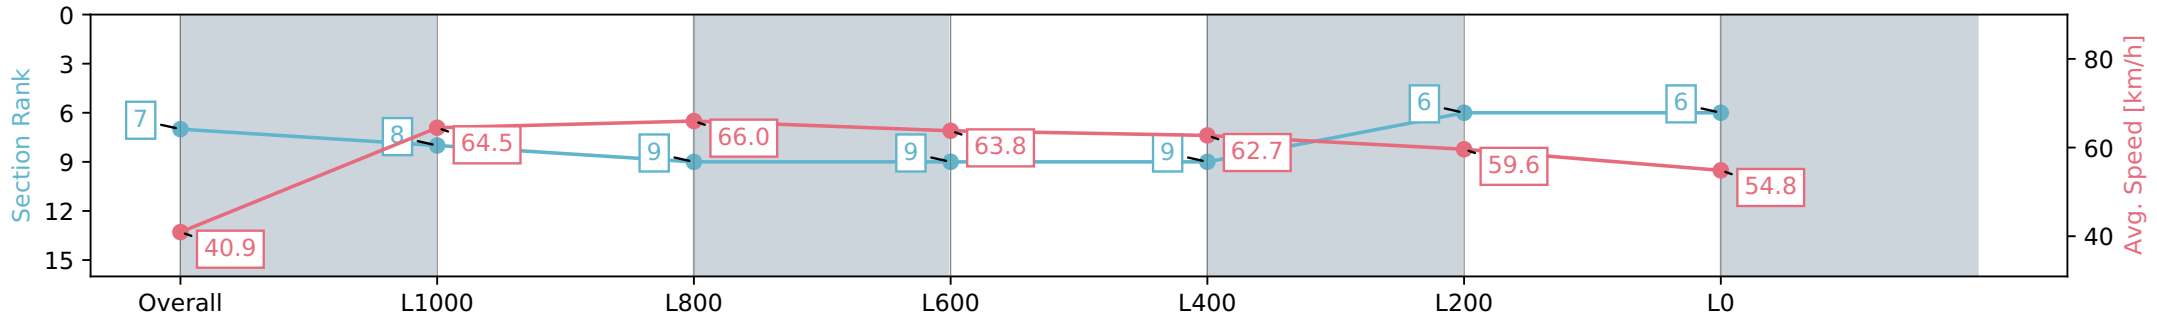

Morphettville Parks SA - Professional

Race 6: Hahn Handicap - 1300m

08 June 2024 - 2:27PM

Track Rating: Good 4, Weather: Overcast, Rail Position: +6m  
1000m-W/Post, +3m Remainder Sectional 608m

| Section                | Overall                  | L1000                    | L800                     | L600                     | L400                     | L200                     | L0                       |
|------------------------|--------------------------|--------------------------|--------------------------|--------------------------|--------------------------|--------------------------|--------------------------|
| Section Times          | 1:19.32 [7]<br>(0:08.79) | 1:10.53 [8]<br>(0:11.18) | 0:59.35 [9]<br>(0:11.02) | 0:48.33 [9]<br>(0:11.37) | 0:36.96 [9]<br>(0:11.64) | 0:25.32 [6]<br>(0:12.20) | 0:13.12 [6]<br>(0:13.12) |
| Average Speed [km/h]   | 40.9                     | 64.5                     | 66.0                     | 63.8                     | 62.7                     | 59.6                     | 54.8                     |
| Top Speed [km/h]       | 59.5                     | 68.0                     | 68.2                     | 65.3                     | 64.5                     | 60.9                     | 58.1                     |
| Avg. Dist. to Rail [m] | 10.7                     | 4.9                      | 2.2                      | 2.3                      | 2.7                      | 5.7                      | 9.4                      |
| Avg. Stride Freq. [Hz] | 2.2                      | 2.4                      | 2.4                      | 2.4                      | 2.4                      | 2.4                      | 2.3                      |
| Avg. Stride Length [m] | 5.0                      | 7.5                      | 7.5                      | 7.4                      | 7.3                      | 7.1                      | 6.8                      |