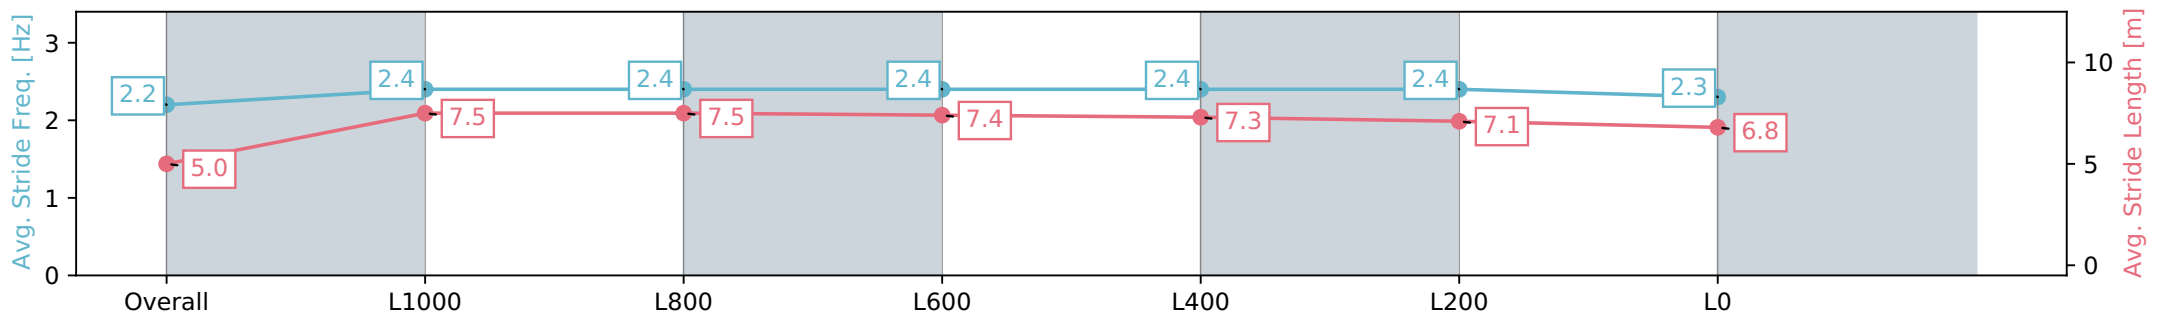

Morphettville Parks SA - Professional

Race 6: Hahn Handicap - 1300m

08 June 2024 - 2:27PM

Track Rating: Good 4, Weather: Overcast, Rail Position: +6m  
1000m-W/Post, +3m Remainder Sectional 608m

| Section                | Overall                  | L1000                    | L800                     | L600                     | L400                     | L200                     | L0                       |
|------------------------|--------------------------|--------------------------|--------------------------|--------------------------|--------------------------|--------------------------|--------------------------|
| Section Times          | 1:19.32 [7]<br>(0:08.79) | 1:10.53 [8]<br>(0:11.18) | 0:59.35 [9]<br>(0:11.02) | 0:48.33 [9]<br>(0:11.37) | 0:36.96 [9]<br>(0:11.64) | 0:25.32 [6]<br>(0:12.20) | 0:13.12 [6]<br>(0:13.12) |
| Average Speed [km/h]   | 40.9                     | 64.5                     | 66.0                     | 63.8                     | 62.7                     | 59.6                     | 54.8                     |
| Top Speed [km/h]       | 59.5                     | 68.0                     | 68.2                     | 65.3                     | 64.5                     | 60.9                     | 58.1                     |
| Avg. Dist. to Rail [m] | 10.7                     | 4.9                      | 2.2                      | 2.3                      | 2.7                      | 5.7                      | 9.4                      |
| Avg. Stride Freq. [Hz] | 2.2                      | 2.4                      | 2.4                      | 2.4                      | 2.4                      | 2.4                      | 2.3                      |
| Avg. Stride Length [m] | 5.0                      | 7.5                      | 7.5                      | 7.4                      | 7.3                      | 7.1                      | 6.8                      |