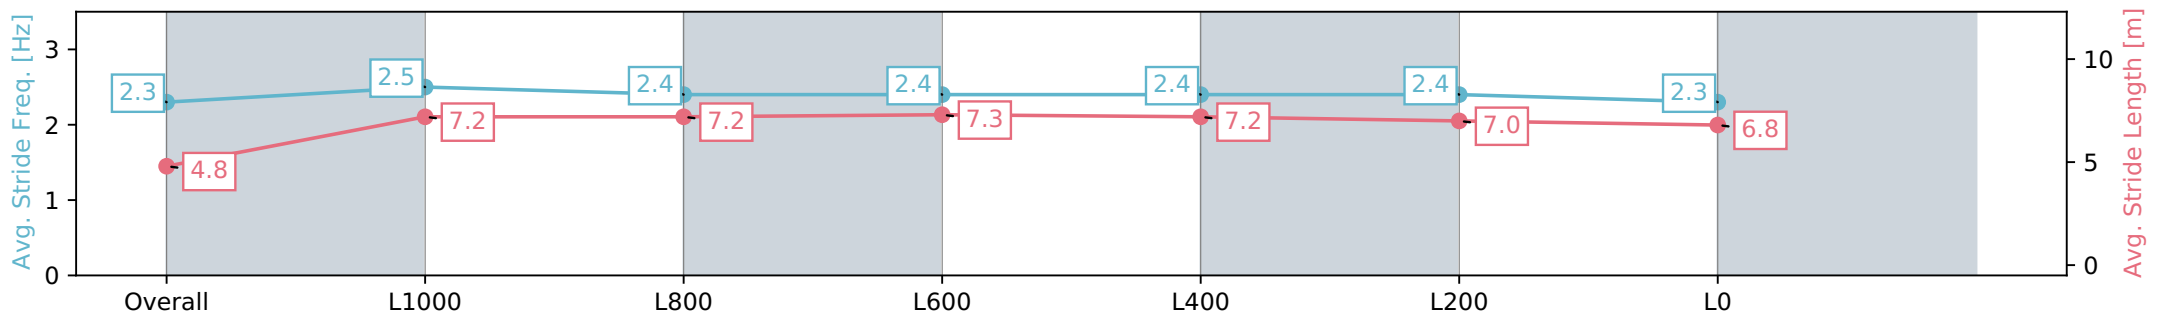

Morphettville Parks SA - Professional

Race 6: Hahn Handicap - 1300m

08 June 2024 - 2:27PM

Track Rating: Good 4, Weather: Overcast, Rail Position: +6m  
1000m-W/Post, +3m Remainder Sectional 608m

| Section                | Overall                  | L1000                    | L800                      | L600                      | L400                      | L200                      | L0                        |
|------------------------|--------------------------|--------------------------|---------------------------|---------------------------|---------------------------|---------------------------|---------------------------|
| Section Times          | 1:19.34 [8]<br>(0:08.75) | 1:10.59 [5]<br>(0:11.32) | 0:59.27 [11]<br>(0:11.20) | 0:48.07 [11]<br>(0:11.54) | 0:36.53 [12]<br>(0:11.75) | 0:24.78 [12]<br>(0:12.11) | 0:12.67 [13]<br>(0:12.67) |
| Average Speed [km/h]   | 41.3                     | 63.7                     | 64.9                      | 62.8                      | 62.1                      | 60.2                      | 56.8                      |
| Top Speed [km/h]       | 59.5                     | 65.5                     | 67.2                      | 63.9                      | 63.1                      | 61.4                      | 59.7                      |
| Avg. Dist. to Rail [m] | 9.6                      | 4.2                      | 2.2                       | 2.4                       | 2.9                       | 6.3                       | 10.8                      |
| Avg. Stride Freq. [Hz] | 2.3                      | 2.5                      | 2.4                       | 2.4                       | 2.4                       | 2.4                       | 2.3                       |
| Avg. Stride Length [m] | 4.8                      | 7.2                      | 7.2                       | 7.3                       | 7.2                       | 7.0                       | 6.8                       |