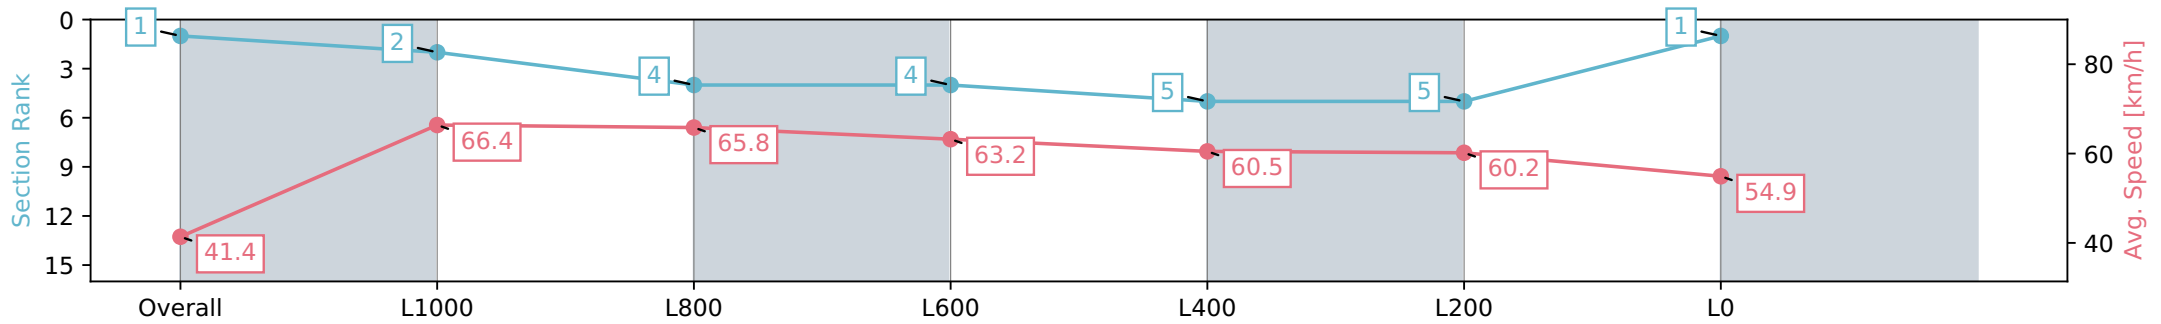

Morphettville Parks SA - Professional

Race 6: Hahn Handicap - 1300m

08 June 2024 - 2:27PM

Track Rating: Good 4, Weather: Overcast, Rail Position: +6m  
1000m-W/Post, +3m Remainder Sectional 608m

| Section                | Overall                  | L1000                    | L800                     | L600                     | L400                     | L200                     | L0                       |
|------------------------|--------------------------|--------------------------|--------------------------|--------------------------|--------------------------|--------------------------|--------------------------|
| Section Times          | 1:18.95 [1]<br>(0:08.70) | 1:10.25 [2]<br>(0:10.83) | 0:59.42 [4]<br>(0:10.91) | 0:48.51 [4]<br>(0:11.39) | 0:37.12 [5]<br>(0:11.95) | 0:25.17 [5]<br>(0:12.05) | 0:13.12 [1]<br>(0:13.12) |
| Average Speed [km/h]   | 41.4                     | 66.4                     | 65.8                     | 63.2                     | 60.5                     | 60.2                     | 54.9                     |
| Top Speed [km/h]       | 61.9                     | 68.6                     | 67.6                     | 64.5                     | 62.7                     | 61.6                     | 58.3                     |
| Avg. Dist. to Rail [m] | 6.0                      | 2.4                      | 0.4                      | 0.2                      | 1.1                      | 3.7                      | 7.0                      |
| Avg. Stride Freq. [Hz] | 2.3                      | 2.5                      | 2.4                      | 2.4                      | 2.3                      | 2.3                      | 2.3                      |
| Avg. Stride Length [m] | 4.9                      | 7.5                      | 7.6                      | 7.4                      | 7.3                      | 7.1                      | 6.8                      |