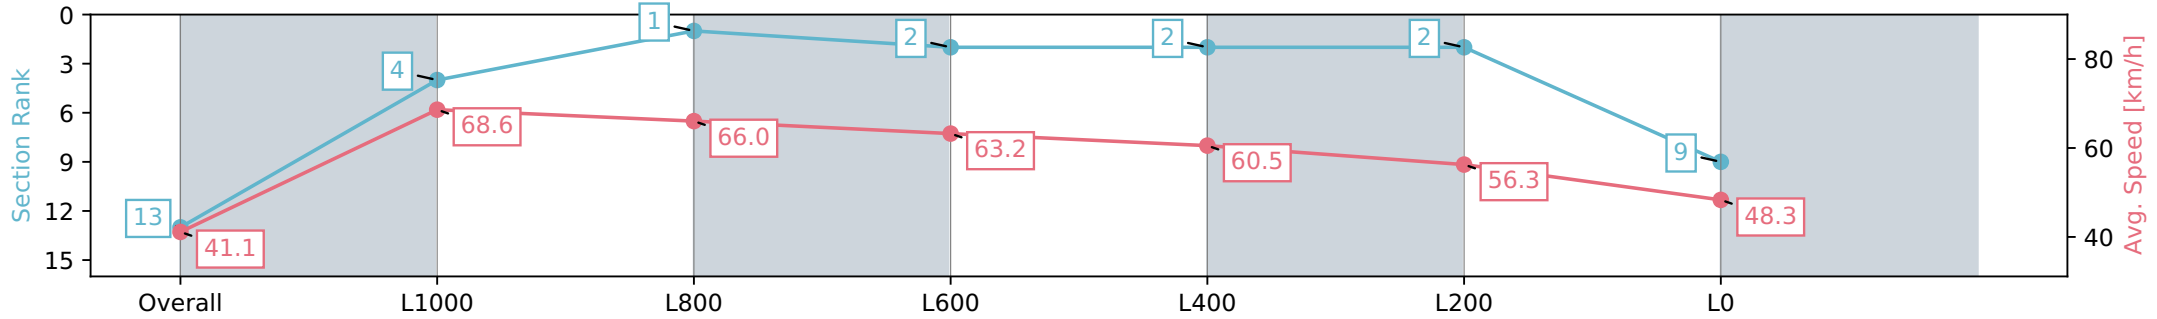

Morphettville Parks SA - Professional

Race 6: Hahn Handicap - 1300m

08 June 2024 - 2:27PM

Track Rating: Good 4, Weather: Overcast, Rail Position: +6m  
1000m-W/Post, +3m Remainder Sectional 608m

| Section                | Overall                   | L1000                    | L800                     | L600                     | L400                     | L200                     | L0                       |
|------------------------|---------------------------|--------------------------|--------------------------|--------------------------|--------------------------|--------------------------|--------------------------|
| Section Times          | 1:21.23 [13]<br>(0:08.74) | 1:12.49 [4]<br>(0:10.50) | 1:01.99 [1]<br>(0:10.92) | 0:51.07 [2]<br>(0:11.40) | 0:39.67 [2]<br>(0:11.93) | 0:27.74 [2]<br>(0:12.87) | 0:14.87 [9]<br>(0:14.87) |
| Average Speed [km/h]   | 41.1                      | 68.6                     | 66.0                     | 63.2                     | 60.5                     | 56.3                     | 48.3                     |
| Top Speed [km/h]       | 64.4                      | 69.6                     | 68.4                     | 65.0                     | 61.9                     | 59.1                     | 53.2                     |
| Avg. Dist. to Rail [m] | 4.7                       | 1.6                      | 0.6                      | 1.0                      | 0.9                      | 2.5                      | 4.8                      |
| Avg. Stride Freq. [Hz] | 2.2                       | 2.5                      | 2.4                      | 2.4                      | 2.4                      | 2.3                      | 2.2                      |
| Avg. Stride Length [m] | 5.0                       | 7.5                      | 7.6                      | 7.4                      | 7.1                      | 6.7                      | 6.3                      |