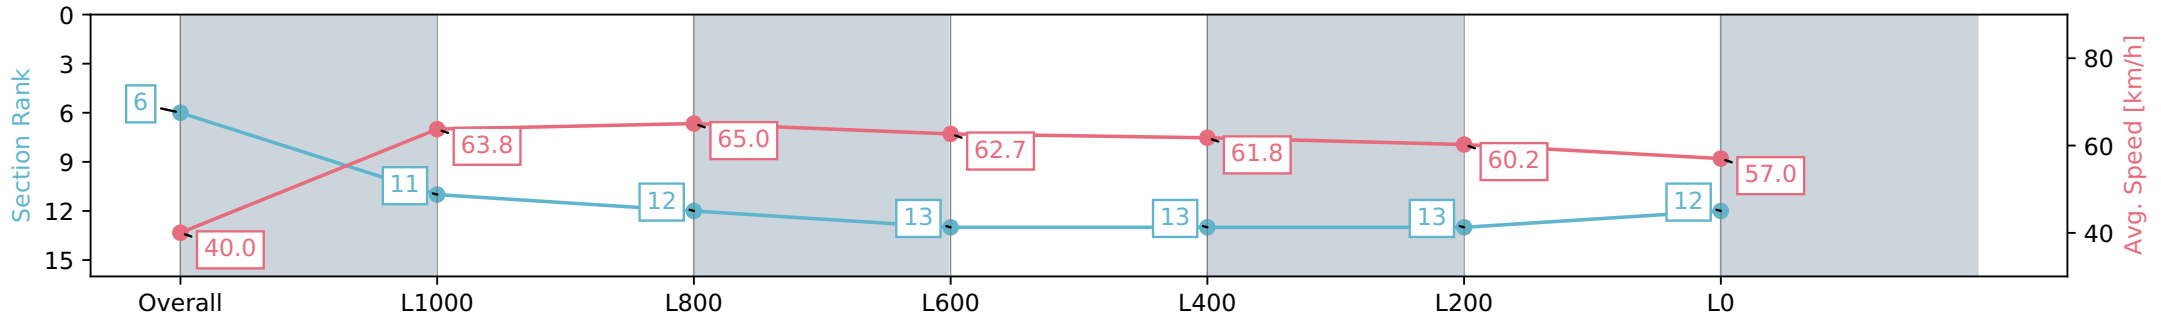

Morphettville Parks SA - Professional

Race 6: Hahn Handicap - 1300m

08 June 2024 - 2:27PM

Track Rating: Good 4, Weather: Overcast, Rail Position: +6m  
1000m-W/Post, +3m Remainder Sectional 608m

| Section                | Overall                  | L1000                     | L800                      | L600                      | L400                      | L200                      | L0                        |
|------------------------|--------------------------|---------------------------|---------------------------|---------------------------|---------------------------|---------------------------|---------------------------|
| Section Times          | 1:19.24 [6]<br>(0:09.01) | 1:10.23 [11]<br>(0:11.28) | 0:58.94 [12]<br>(0:11.08) | 0:47.86 [13]<br>(0:11.51) | 0:36.35 [13]<br>(0:11.73) | 0:24.62 [13]<br>(0:11.99) | 0:12.63 [12]<br>(0:12.63) |
| Average Speed [km/h]   | 40.0                     | 63.8                      | 65.0                      | 62.7                      | 61.8                      | 60.2                      | 57.0                      |
| Top Speed [km/h]       | 59.2                     | 65.3                      | 66.2                      | 64.8                      | 62.6                      | 61.2                      | 60.4                      |
| Avg. Dist. to Rail [m] | 9.3                      | 3.2                       | 0.3                       | 0.5                       | 1.0                       | 3.1                       | 5.9                       |
| Avg. Stride Freq. [Hz] | 2.1                      | 2.4                       | 2.4                       | 2.4                       | 2.3                       | 2.4                       | 2.3                       |
| Avg. Stride Length [m] | 5.2                      | 7.2                       | 7.5                       | 7.3                       | 7.3                       | 7.1                       | 6.9                       |