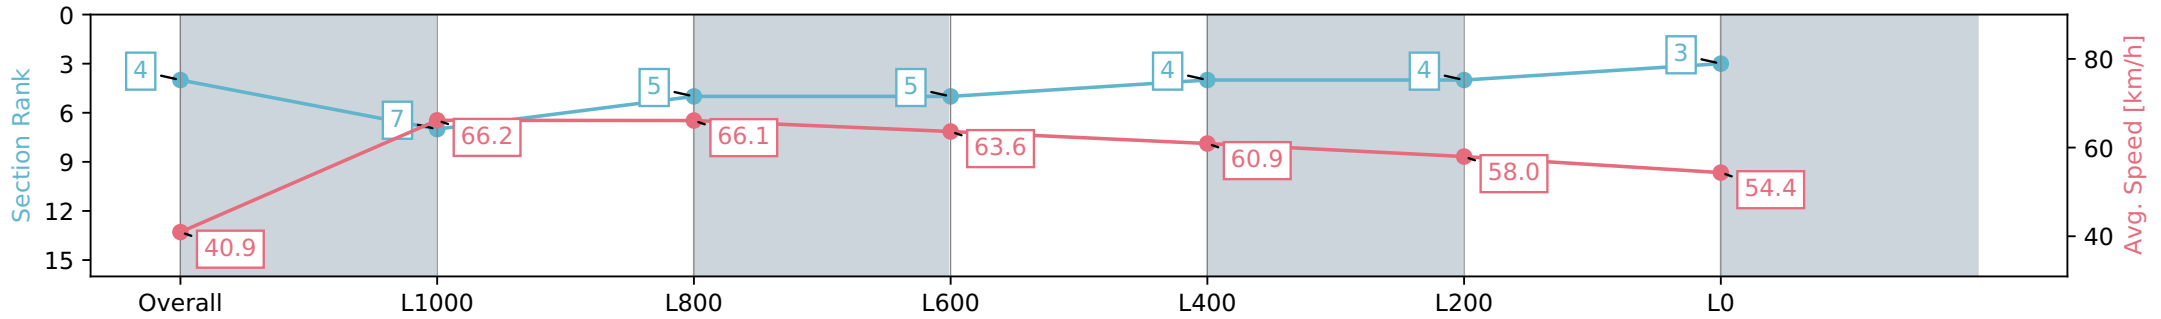

Morphettville Parks SA - Professional

Race 6: Hahn Handicap - 1300m

08 June 2024 - 2:27PM

Track Rating: Good 4, Weather: Overcast, Rail Position: +6m  
1000m-W/Post, +3m Remainder Sectional 608m

| Section                | Overall                  | L1000                    | L800                     | L600                     | L400                     | L200                     | L0                       |
|------------------------|--------------------------|--------------------------|--------------------------|--------------------------|--------------------------|--------------------------|--------------------------|
| Section Times          | 1:19.23 [4]<br>(0:08.78) | 1:10.45 [7]<br>(0:10.87) | 0:59.58 [5]<br>(0:10.83) | 0:48.75 [5]<br>(0:11.30) | 0:37.45 [4]<br>(0:11.79) | 0:25.66 [4]<br>(0:12.42) | 0:13.24 [3]<br>(0:13.24) |
| Average Speed [km/h]   | 40.9                     | 66.2                     | 66.1                     | 63.6                     | 60.9                     | 58.0                     | 54.4                     |
| Top Speed [km/h]       | 61.8                     | 67.8                     | 67.5                     | 65.4                     | 62.2                     | 59.9                     | 57.1                     |
| Avg. Dist. to Rail [m] | 1.9                      | 1.0                      | 1.1                      | 0.8                      | 0.6                      | 1.2                      | 3.1                      |
| Avg. Stride Freq. [Hz] | 2.2                      | 2.5                      | 2.4                      | 2.4                      | 2.4                      | 2.3                      | 2.3                      |
| Avg. Stride Length [m] | 5.1                      | 7.4                      | 7.5                      | 7.3                      | 7.1                      | 6.9                      | 6.7                      |