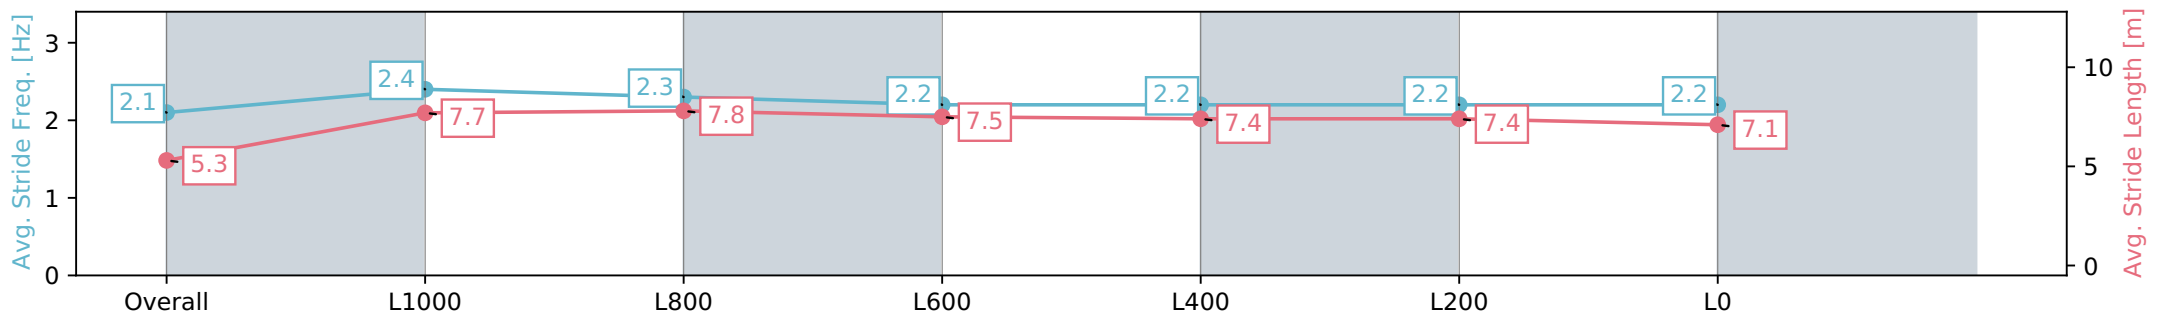

Morphettville Parks SA - Professional

Race 6: Hahn Handicap - 1300m

08 June 2024 - 2:27PM

Track Rating: Good 4, Weather: Overcast, Rail Position: +6m  
1000m-W/Post, +3m Remainder Sectional 608m

| Section                | Overall                  | L1000                    | L800                     | L600                     | L400                     | L200                     | L0                       |
|------------------------|--------------------------|--------------------------|--------------------------|--------------------------|--------------------------|--------------------------|--------------------------|
| Section Times          | 1:19.36 [9]<br>(0:08.76) | 1:10.60 [6]<br>(0:11.02) | 0:59.58 [6]<br>(0:10.94) | 0:48.64 [6]<br>(0:11.44) | 0:37.20 [6]<br>(0:11.86) | 0:25.34 [7]<br>(0:12.19) | 0:13.15 [7]<br>(0:13.15) |
| Average Speed [km/h]   | 41.1                     | 65.3                     | 66.1                     | 63.3                     | 61.4                     | 59.5                     | 54.7                     |
| Top Speed [km/h]       | 61.2                     | 68.3                     | 68.2                     | 65.4                     | 62.0                     | 60.2                     | 58.6                     |
| Avg. Dist. to Rail [m] | 8.2                      | 3.4                      | 1.0                      | 1.8                      | 2.2                      | 4.4                      | 7.4                      |
| Avg. Stride Freq. [Hz] | 2.1                      | 2.4                      | 2.3                      | 2.2                      | 2.2                      | 2.2                      | 2.2                      |
| Avg. Stride Length [m] | 5.3                      | 7.7                      | 7.8                      | 7.5                      | 7.4                      | 7.4                      | 7.1                      |