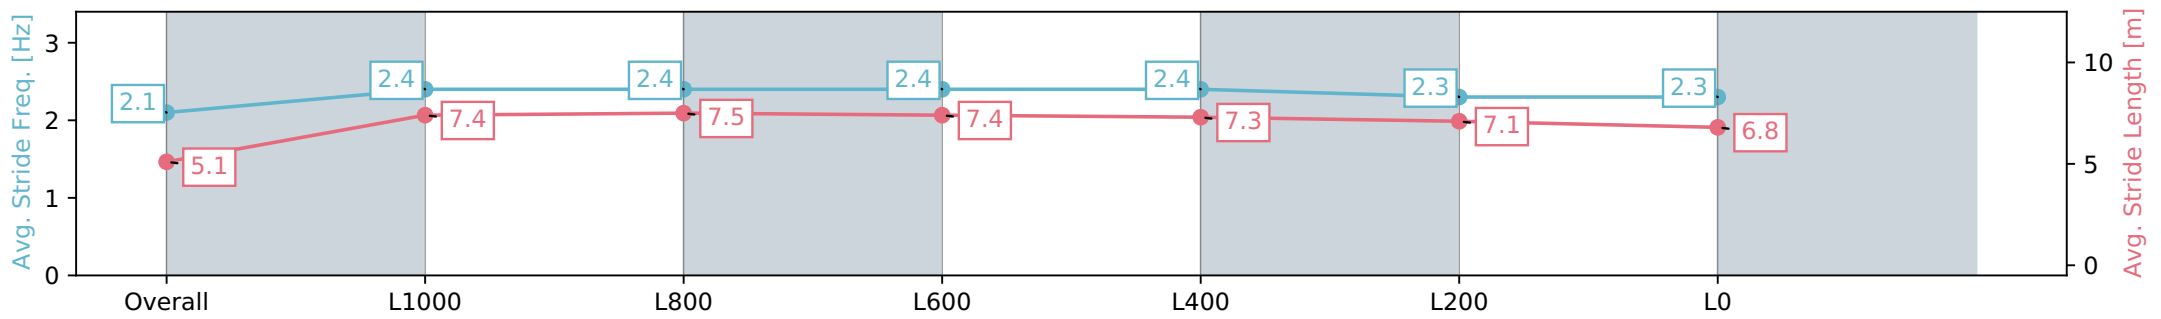

Morphettville Parks SA - Professional

Race 6: Hahn Handicap - 1300m

08 June 2024 - 2:27PM

Track Rating: Good 4, Weather: Overcast, Rail Position: +6m  
1000m-W/Post, +3m Remainder Sectional 608m

| Section                | Overall                   | L1000                     | L800                      | L600                      | L400                      | L200                      | L0                        |
|------------------------|---------------------------|---------------------------|---------------------------|---------------------------|---------------------------|---------------------------|---------------------------|
| Section Times          | 1:19.63 [11]<br>(0:09.20) | 1:10.43 [13]<br>(0:11.13) | 0:59.30 [13]<br>(0:10.98) | 0:48.32 [12]<br>(0:11.38) | 0:36.94 [11]<br>(0:11.69) | 0:25.25 [11]<br>(0:12.04) | 0:13.21 [11]<br>(0:13.21) |
| Average Speed [km/h]   | 39.2                      | 64.7                      | 65.5                      | 63.2                      | 62.0                      | 60.2                      | 54.6                      |
| Top Speed [km/h]       | 59.6                      | 66.4                      | 66.7                      | 64.7                      | 62.8                      | 61.5                      | 58.8                      |
| Avg. Dist. to Rail [m] | 3.5                       | 1.1                       | 0.3                       | 0.2                       | 1.3                       | 5.6                       | 9.3                       |
| Avg. Stride Freq. [Hz] | 2.1                       | 2.4                       | 2.4                       | 2.4                       | 2.4                       | 2.3                       | 2.3                       |
| Avg. Stride Length [m] | 5.1                       | 7.4                       | 7.5                       | 7.4                       | 7.3                       | 7.1                       | 6.8                       |