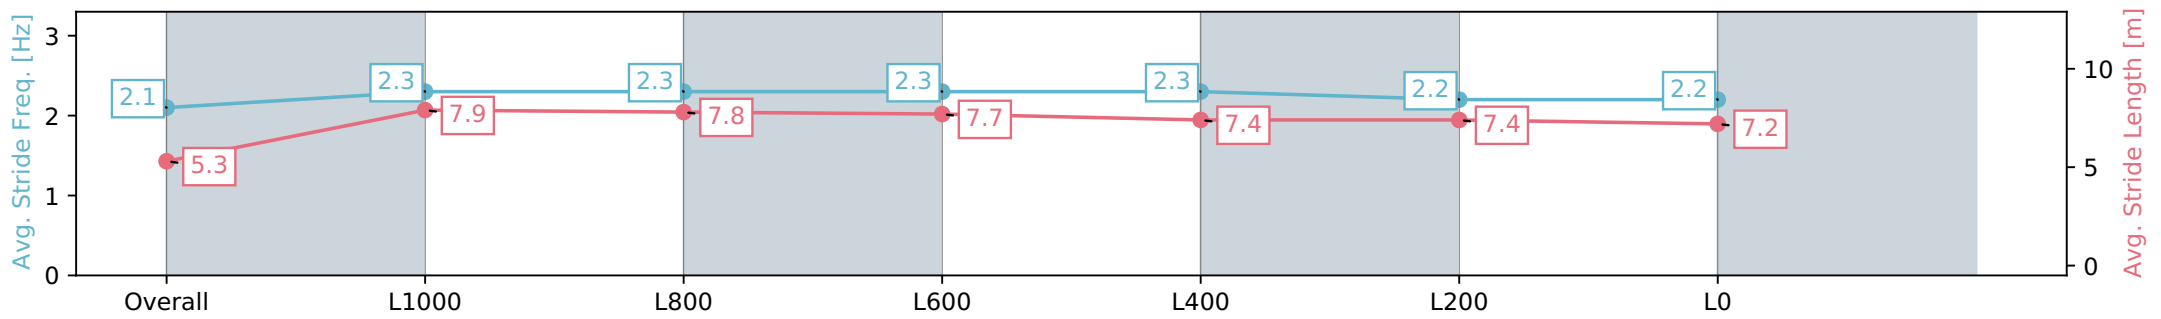

Morphettville Parks SA - Professional

Race 6: Hahn Handicap - 1300m

08 June 2024 - 2:27PM

Track Rating: Good 4, Weather: Overcast, Rail Position: +6m  
1000m-W/Post, +3m Remainder Sectional 608m

| Section                | Overall                   | L1000                     | L800                     | L600                     | L400                     | L200                     | L0                        |
|------------------------|---------------------------|---------------------------|--------------------------|--------------------------|--------------------------|--------------------------|---------------------------|
| Section Times          | 1:19.45 [10]<br>(0:08.94) | 1:10.51 [10]<br>(0:10.98) | 0:59.53 [8]<br>(0:10.95) | 0:48.58 [8]<br>(0:11.47) | 0:37.11 [8]<br>(0:11.81) | 0:25.30 [9]<br>(0:12.21) | 0:13.09 [10]<br>(0:13.09) |
| Average Speed [km/h]   | 40.2                      | 65.6                      | 65.6                     | 62.7                     | 60.9                     | 59.2                     | 55.0                      |
| Top Speed [km/h]       | 60.7                      | 67.7                      | 67.6                     | 64.1                     | 61.8                     | 60.1                     | 57.9                      |
| Avg. Dist. to Rail [m] | 5.8                       | 2.2                       | 0.4                      | 0.2                      | 0.5                      | 1.0                      | 3.7                       |
| Avg. Stride Freq. [Hz] | 2.1                       | 2.3                       | 2.3                      | 2.3                      | 2.3                      | 2.2                      | 2.2                       |
| Avg. Stride Length [m] | 5.3                       | 7.9                       | 7.8                      | 7.7                      | 7.4                      | 7.4                      | 7.2                       |