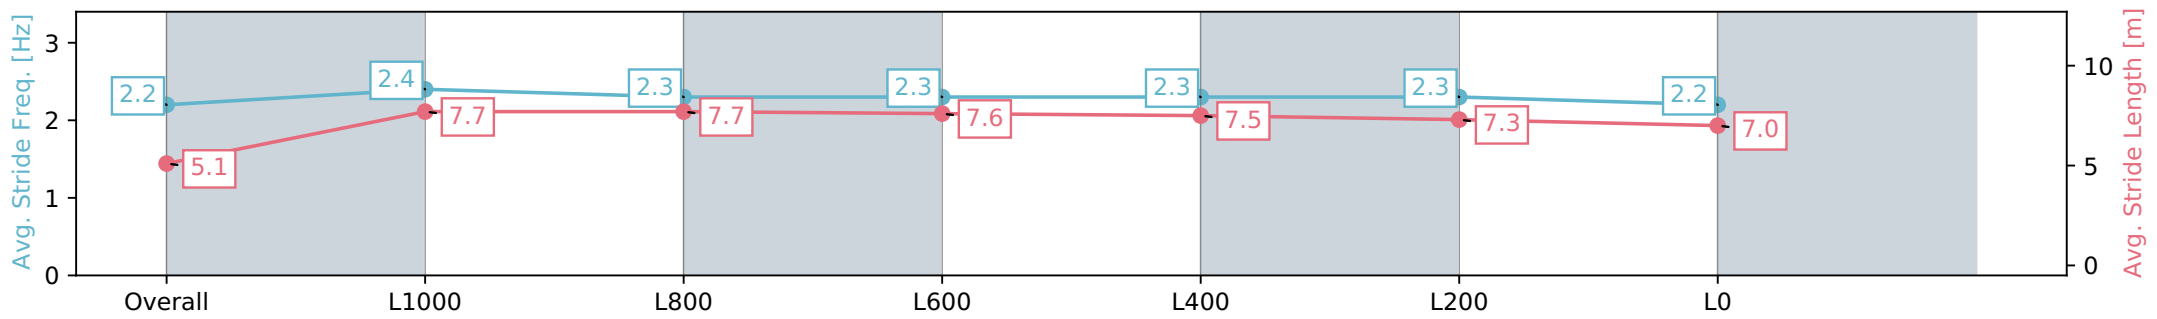

Morphettville Parks SA - Professional

Race 6: Hahn Handicap - 1300m

08 June 2024 - 2:27PM

Track Rating: Good 4, Weather: Overcast, Rail Position: +6m  
1000m-W/Post, +3m Remainder Sectional 608m

| Section                | Overall                  | L1000                    | L800                     | L600                     | L400                     | L200                     | L0                       |
|------------------------|--------------------------|--------------------------|--------------------------|--------------------------|--------------------------|--------------------------|--------------------------|
| Section Times          | 1:19.03 [2]<br>(0:08.84) | 1:10.19 [9]<br>(0:10.95) | 0:59.24 [7]<br>(0:11.03) | 0:48.21 [7]<br>(0:11.46) | 0:36.75 [7]<br>(0:11.84) | 0:24.91 [8]<br>(0:12.03) | 0:12.88 [5]<br>(0:12.88) |
| Average Speed [km/h]   | 40.7                     | 65.6                     | 65.3                     | 62.9                     | 61.4                     | 60.2                     | 55.9                     |
| Top Speed [km/h]       | 61.7                     | 66.9                     | 66.9                     | 64.5                     | 62.0                     | 61.0                     | 59.4                     |
| Avg. Dist. to Rail [m] | 1.8                      | 1.1                      | 0.7                      | 1.5                      | 1.6                      | 3.0                      | 5.7                      |
| Avg. Stride Freq. [Hz] | 2.2                      | 2.4                      | 2.3                      | 2.3                      | 2.3                      | 2.3                      | 2.2                      |
| Avg. Stride Length [m] | 5.1                      | 7.7                      | 7.7                      | 7.6                      | 7.5                      | 7.3                      | 7.0                      |