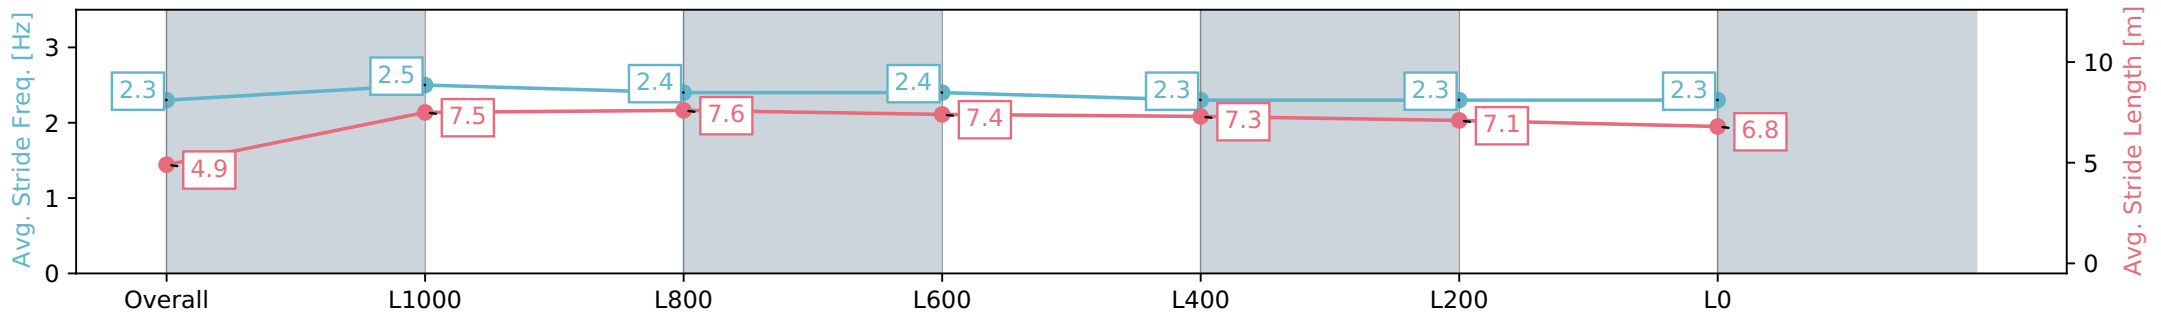

Morphettville Parks SA - Professional

Race 6: Hahn Handicap - 1300m

08 June 2024 - 2:27PM

Track Rating: Good 4, Weather: Overcast, Rail Position: +6m  
1000m-W/Post, +3m Remainder Sectional 608m

| Section                | Overall                  | L1000                    | L800                     | L600                     | L400                     | L200                     | L0                       |
|------------------------|--------------------------|--------------------------|--------------------------|--------------------------|--------------------------|--------------------------|--------------------------|
| Section Times          | 1:18.95 [1]<br>(0:08.70) | 1:10.25 [2]<br>(0:10.83) | 0:59.42 [4]<br>(0:10.91) | 0:48.51 [4]<br>(0:11.39) | 0:37.12 [5]<br>(0:11.95) | 0:25.17 [5]<br>(0:12.05) | 0:13.12 [1]<br>(0:13.12) |
| Average Speed [km/h]   | 41.4                     | 66.4                     | 65.8                     | 63.2                     | 60.5                     | 60.2                     | 54.9                     |
| Top Speed [km/h]       | 61.9                     | 68.6                     | 67.6                     | 64.5                     | 62.7                     | 61.6                     | 58.3                     |
| Avg. Dist. to Rail [m] | 6.0                      | 2.4                      | 0.4                      | 0.2                      | 1.1                      | 3.7                      | 7.0                      |
| Avg. Stride Freq. [Hz] | 2.3                      | 2.5                      | 2.4                      | 2.4                      | 2.3                      | 2.3                      | 2.3                      |
| Avg. Stride Length [m] | 4.9                      | 7.5                      | 7.6                      | 7.4                      | 7.3                      | 7.1                      | 6.8                      |