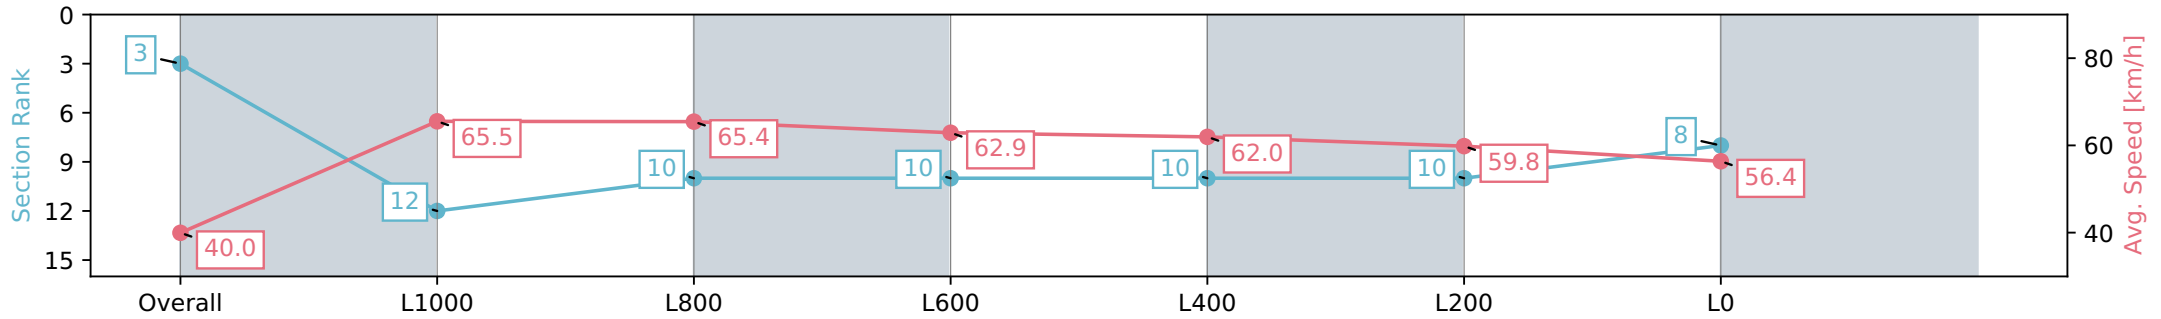

Morphettville Parks SA - Professional

Race 6: Hahn Handicap - 1300m

08 June 2024 - 2:27PM

Track Rating: Good 4, Weather: Overcast, Rail Position: +6m  
1000m-W/Post, +3m Remainder Sectional 608m

| Section                | Overall                  | L1000                     | L800                      | L600                      | L400                      | L200                      | L0                       |
|------------------------|--------------------------|---------------------------|---------------------------|---------------------------|---------------------------|---------------------------|--------------------------|
| Section Times          | 1:19.14 [3]<br>(0:09.02) | 1:10.12 [12]<br>(0:10.97) | 0:59.15 [10]<br>(0:11.02) | 0:48.13 [10]<br>(0:11.46) | 0:36.67 [10]<br>(0:11.73) | 0:24.94 [10]<br>(0:12.15) | 0:12.79 [8]<br>(0:12.79) |
| Average Speed [km/h]   | 40.0                     | 65.5                      | 65.4                      | 62.9                      | 62.0                      | 59.8                      | 56.4                     |
| Top Speed [km/h]       | 60.9                     | 67.3                      | 66.8                      | 63.8                      | 63.1                      | 61.6                      | 59.8                     |
| Avg. Dist. to Rail [m] | 7.4                      | 2.7                       | 0.3                       | 0.3                       | 1.7                       | 6.2                       | 10.3                     |
| Avg. Stride Freq. [Hz] | 2.3                      | 2.6                       | 2.5                       | 2.4                       | 2.4                       | 2.4                       | 2.4                      |
| Avg. Stride Length [m] | 4.7                      | 7.1                       | 7.3                       | 7.2                       | 7.1                       | 6.9                       | 6.7                      |