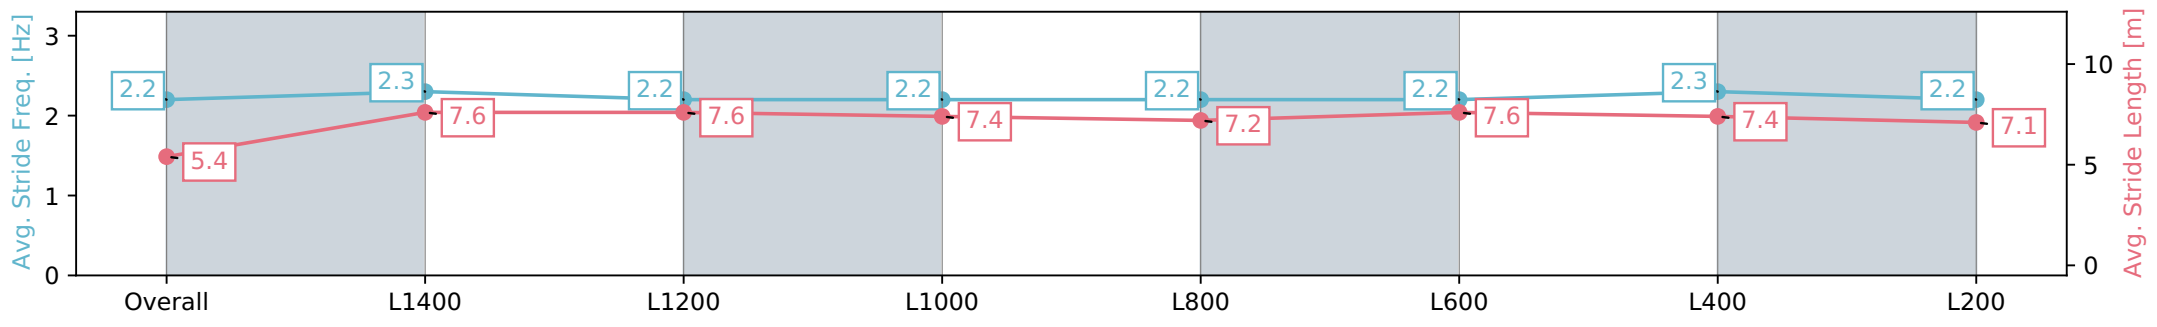

Horse/Jockey Name	ANNIHILATE/Teagan Voorham
Finish Rank	2
Fastest Section Time (Section)	0:11.47 (L1400)
Top Speed [km/h] (Section)	63.5 (L1400)
Race State	Finished

Morphettville Parks SA - Professional
Race 5: Sportsbet Jockey Watch Handicap - 1550m
08 June 2024 - 1:54PM
Track Rating: Good 4, Weather: Overcast, Rail Position: +6m
1000m-W/Post, +3m Remainder Sectional 608m

Section	Overall	L1400	L1200	L1000	L800	L600	L400	L200
Section Times	1:36.63 [2] (0:12.46)	1:24.17 [9] (0:11.47)	1:12.70 [8] (0:11.74)	1:00.96 [7] (0:12.20)	0:48.76 [7] (0:12.45)	0:36.31 [8] (0:12.03)	0:24.28 [5] (0:11.94)	0:12.34 [2] (0:12.34)
Average Speed [km/h]	43.3	63.0	61.8	59.1	58.2	60.7	60.6	57.8
Top Speed [km/h]	61.6	63.5	62.9	60.3	59.9	61.5	61.4	60.1
Avg. Dist. to Rail [m]	5.8	1.5	1.6	1.7	1.6	2.4	4.6	3.1
Avg. Stride Freq. [Hz]	2.2	2.3	2.2	2.2	2.2	2.2	2.3	2.2
Avg. Stride Length [m]	5.4	7.6	7.6	7.4	7.2	7.6	7.4	7.1

Report Created: Sat 08 June 2024 14:45:00 GMT+10 (Note: Timing is based on positional data)

- [ ] Ranking at each section and finish
- -:-:- No data available at this section
- NA No data available