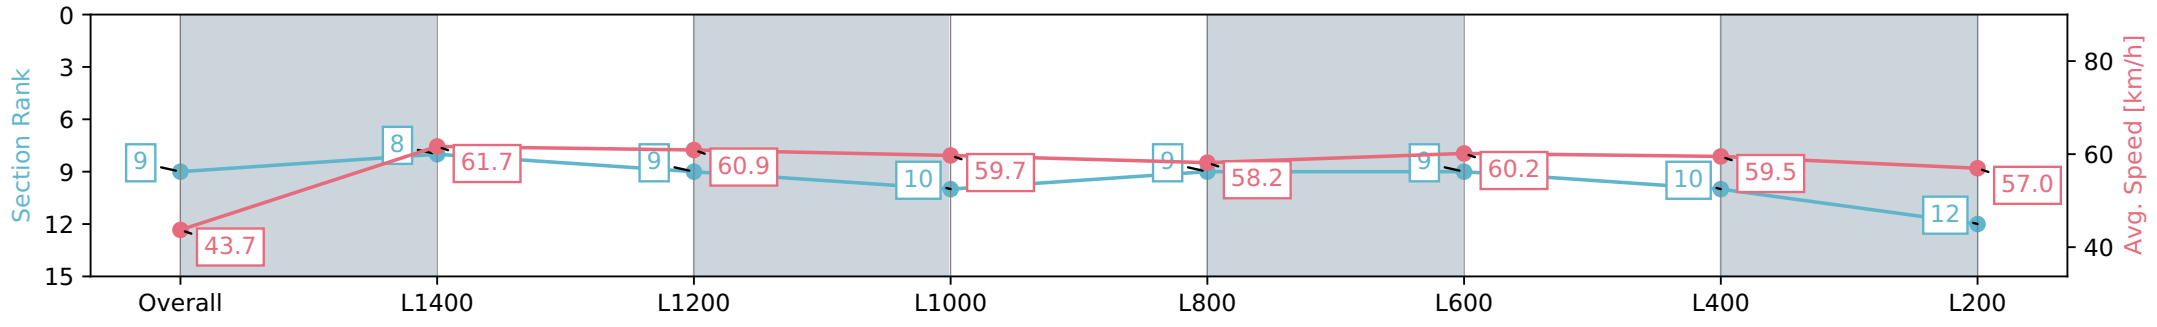

Horse/Jockey Name	SMILING ASSASSIN/Margaret Collett
Finish Rank	9
Fastest Section Time (Section)	0:11.71 (L1400)
Top Speed [km/h] (Section)	62.1 (L1400)
Race State	Finished

Morphettville Parks SA - Professional
Race 5: Sportsbet Jockey Watch Handicap - 1550m
08 June 2024 - 1:54PM
Track Rating: Good 4, Weather: Overcast, Rail Position: +6m
1000m-W/Post, +3m Remainder Sectional 608m

Section	Overall	L1400	L1200	L1000	L800	L600	L400	L200
Section Times	1:37.50 [9] (0:12.36)	1:25.14 [8] (0:11.71)	1:13.43 [9] (0:11.99)	1:01.44 [10] (0:12.07)	0:49.37 [9] (0:12.45)	0:36.92 [9] (0:12.20)	0:24.72 [10] (0:12.22)	0:12.50 [12] (0:12.50)
Average Speed [km/h]	43.7	61.7	60.9	59.7	58.2	60.2	59.5	57.0
Top Speed [km/h]	60.9	62.1	61.5	60.6	59.2	60.8	60.4	59.2
Avg. Dist. to Rail [m]	8.1	2.8	2.3	2.9	2.9	3.1	7.1	9.9
Avg. Stride Freq. [Hz]	2.2	2.3	2.2	2.2	2.1	2.2	2.2	2.1
Avg. Stride Length [m]	5.3	7.5	7.4	7.5	7.4	7.7	7.5	7.4

Report Created: Sat 08 June 2024 14:45:25 GMT+10 (Note: Timing is based on positional data)

- [ ] Ranking at each section and finish
- -:-:- No data available at this section
- NA No data available