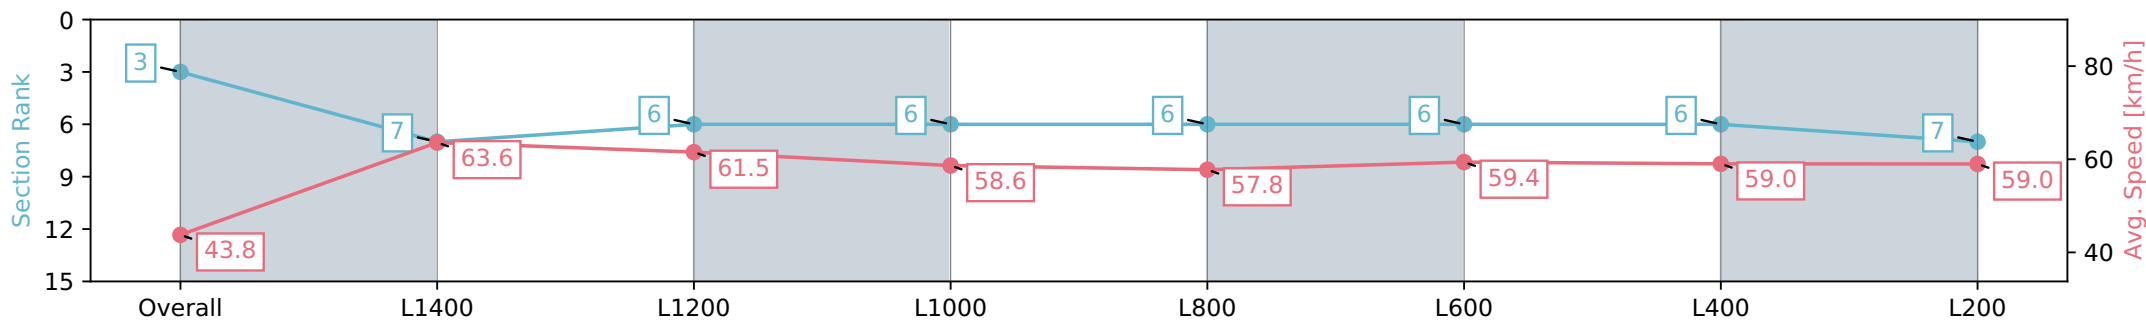

Section	Overall	L1400	L1200	L1000	L800	L600	L400	L200
Section Times	1:36.72 [3] (0:12.33)	1:24.39 [7] (0:11.35)	1:13.04 [6] (0:11.83)	1:01.21 [6] (0:12.28)	0:48.92 [6] (0:12.46)	0:36.46 [6] (0:12.17)	0:24.29 [6] (0:12.23)	0:12.06 [7] (0:12.06)
Average Speed [km/h]	43.8	63.6	61.5	58.6	57.8	59.4	59.0	59.0
Top Speed [km/h]	63.0	64.7	63.2	60.1	58.9	60.5	61.2	59.7
Avg. Dist. to Rail [m]	1.5	1.2	1.8	1.4	0.7	0.7	0.5	1.8
Avg. Stride Freq. [Hz]	2.1	2.4	2.3	2.3	2.3	2.3	2.3	2.4
Avg. Stride Length [m]	5.6	7.5	7.4	7.0	6.8	6.9	7.0	6.9