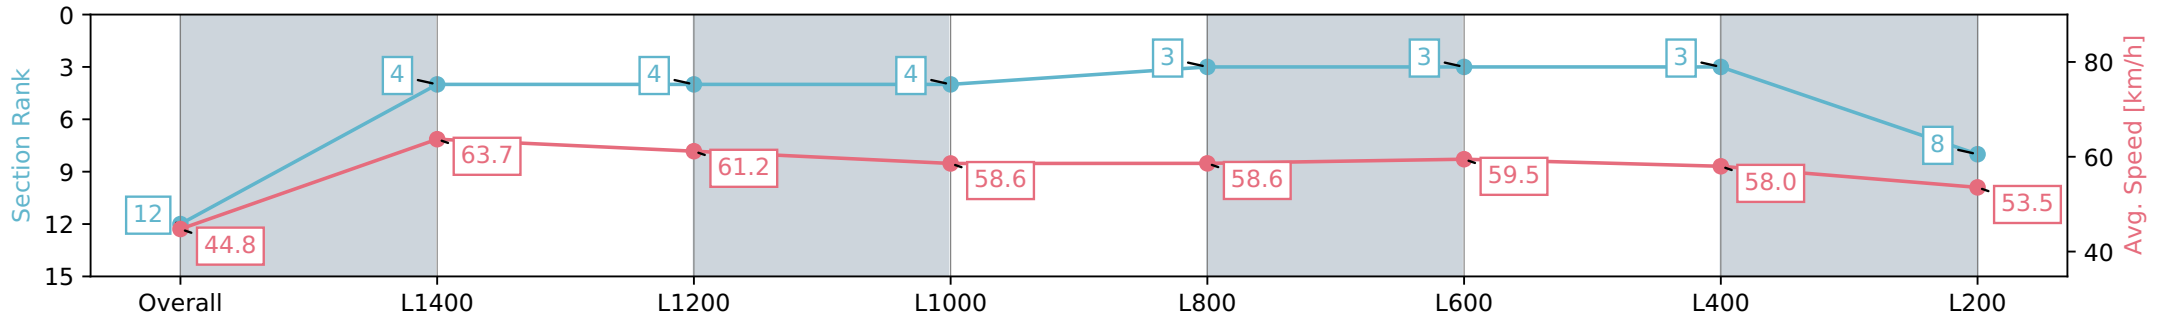

Horse/Jockey Name	EAST INDIAMAN/Jason Holder
Finish Rank	12
Fastest Section Time (Section)	0:11.32 (L1400)
Top Speed [km/h] (Section)	64.5 (L1400)
Race State	Finished

Morphettville Parks SA - Professional

Race 5: Sportsbet Jockey Watch Handicap - 1550m

08 June 2024 - 1:54PM

Track Rating: Good 4, Weather: Overcast, Rail Position: +6m
1000m-W/Post, +3m Remainder Sectional 608m

Section	Overall	L1400	L1200	L1000	L800	L600	L400	L200
Section Times	1:38.06 [12] (0:12.07)	1:25.99 [4] (0:11.32)	1:14.67 [4] (0:11.91)	1:02.76 [4] (0:12.32)	0:50.44 [3] (0:12.36)	0:38.08 [3] (0:12.32)	0:25.76 [3] (0:12.48)	0:13.28 [8] (0:13.28)
Average Speed [km/h]	44.8	63.7	61.2	58.6	58.6	59.5	58.0	53.5
Top Speed [km/h]	64.1	64.5	63.0	59.3	59.4	60.7	58.8	56.6
Avg. Dist. to Rail [m]	3.2	1.5	2.2	3.5	3.5	2.6	4.4	6.2
Avg. Stride Freq. [Hz]	2.2	2.3	2.3	2.2	2.2	2.3	2.3	2.2
Avg. Stride Length [m]	5.6	7.7	7.5	7.3	7.3	7.2	7.1	6.7

[ ] Ranking at each section and finish
-:-:- No data available at this section
NA No data available