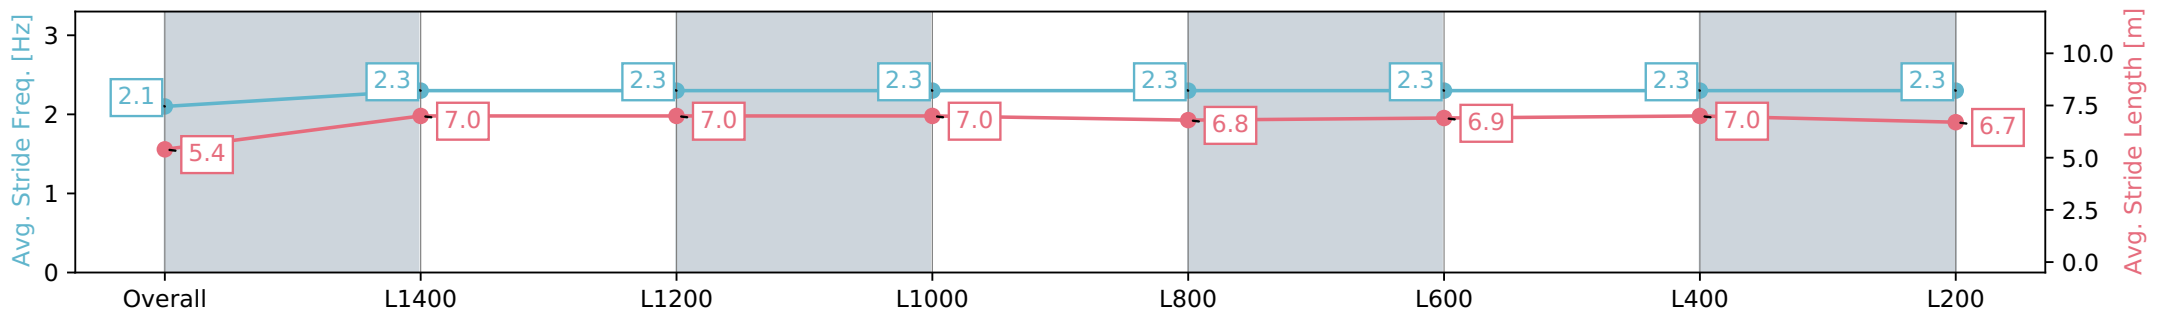

Section	Overall	L1400	L1200	L1000	L800	L600	L400	L200
Section Times	1:37.13 [7] (0:12.77)	1:24.36 [12] (0:11.68)	1:12.68 [12] (0:11.85)	1:00.83 [12] (0:12.09)	0:48.74 [11] (0:12.46)	0:36.28 [12] (0:12.01)	0:24.27 [11] (0:11.97)	0:12.30 [10] (0:12.30)
Average Speed [km/h]	42.4	61.8	60.9	59.5	57.8	60.1	60.4	57.9
Top Speed [km/h]	60.0	62.7	61.7	61.1	59.8	61.3	61.1	59.4
Avg. Dist. to Rail [m]	7.8	1.8	0.6	0.9	0.6	0.6	2.3	4.5
Avg. Stride Freq. [Hz]	2.1	2.3	2.3	2.3	2.3	2.3	2.3	2.3
Avg. Stride Length [m]	5.4	7.0	7.0	7.0	6.8	6.9	7.0	6.7