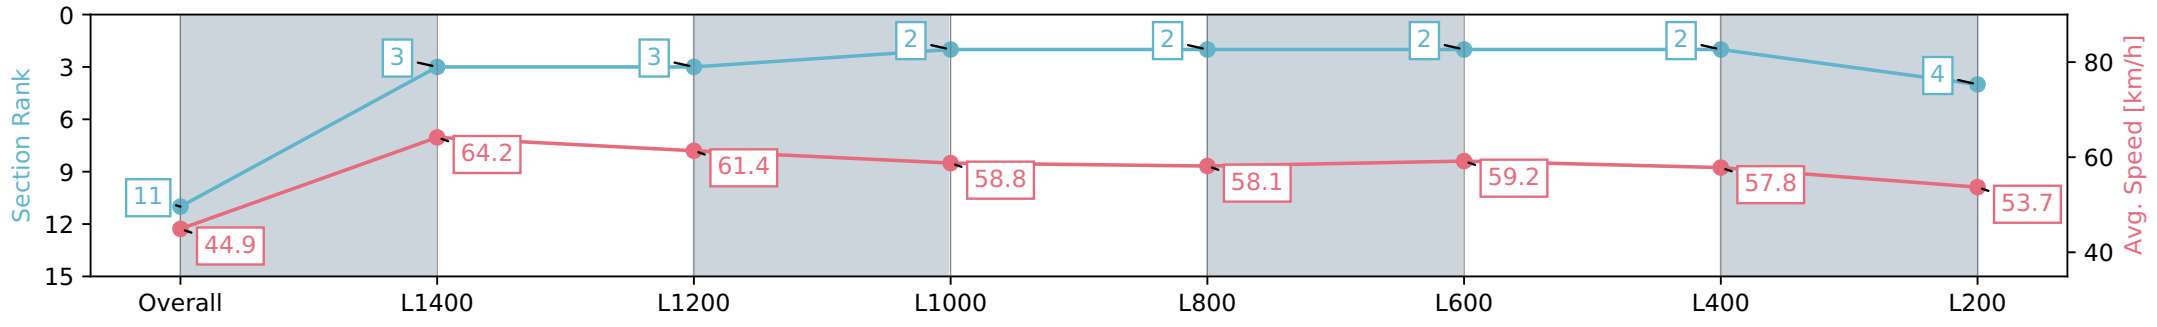

Horse/Jockey Name	CO CO VAN WINKLE/Jake Toeroek
Finish Rank	11
Fastest Section Time (Section)	0:11.25 (L1400)
Top Speed [km/h] (Section)	64.7 (L1400)
Race State	Finished

Morphettville Parks SA - Professional
Race 5: Sportsbet Jockey Watch Handicap - 1550m
08 June 2024 - 1:54PM
Track Rating: Good 4, Weather: Overcast, Rail Position: +6m
1000m-W/Post, +3m Remainder Sectional 608m

Section	Overall	L1400	L1200	L1000	L800	L600	L400	L200
Section Times	1:37.86 [11] (0:12.03)	1:25.83 [3] (0:11.25)	1:14.58 [3] (0:11.90)	1:02.68 [2] (0:12.26)	0:50.42 [2] (0:12.45)	0:37.97 [2] (0:12.23)	0:25.74 [2] (0:12.47)	0:13.27 [4] (0:13.27)
Average Speed [km/h]	44.9	64.2	61.4	58.8	58.1	59.2	57.8	53.7
Top Speed [km/h]	63.6	64.7	62.8	59.7	58.5	60.4	58.7	56.6
Avg. Dist. to Rail [m]	2.7	1.4	2.3	3.1	2.6	1.2	0.7	2.3
Avg. Stride Freq. [Hz]	2.1	2.2	2.2	2.1	2.1	2.2	2.2	2.1
Avg. Stride Length [m]	5.7	7.9	7.7	7.7	7.6	7.5	7.3	7.1

Report Created: Sat 08 June 2024 14:45:32 GMT+10 (Note: Timing is based on positional data)

- [ ] Ranking at each section and finish
- -:-:- No data available at this section
- NA No data available