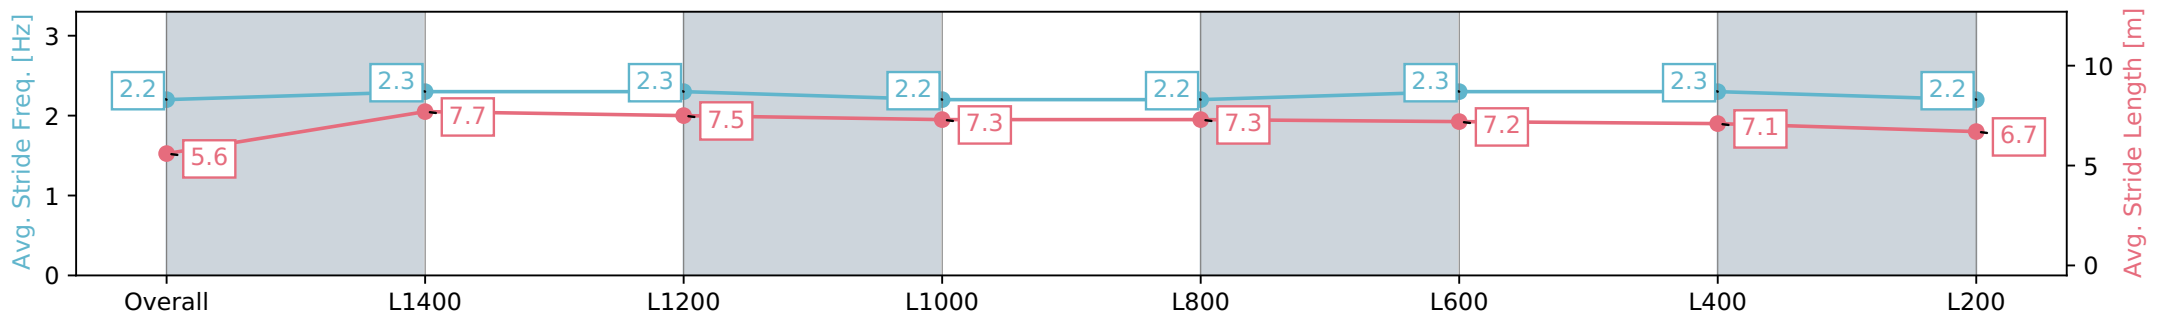

Horse/Jockey Name	EAST INDIAMAN/Jason Holder
Finish Rank	12
Fastest Section Time (Section)	0:11.32 (L1400)
Top Speed [km/h] (Section)	64.5 (L1400)
Race State	Finished

Morphettville Parks SA - Professional

Race 5: Sportsbet Jockey Watch Handicap - 1550m

08 June 2024 - 1:54PM

Track Rating: Good 4, Weather: Overcast, Rail Position: +6m
1000m-W/Post, +3m Remainder Sectional 608m

Section	Overall	L1400	L1200	L1000	L800	L600	L400	L200
Section Times	1:38.06 [12] (0:12.07)	1:25.99 [4] (0:11.32)	1:14.67 [4] (0:11.91)	1:02.76 [4] (0:12.32)	0:50.44 [3] (0:12.36)	0:38.08 [3] (0:12.32)	0:25.76 [3] (0:12.48)	0:13.28 [8] (0:13.28)
Average Speed [km/h]	44.8	63.7	61.2	58.6	58.6	59.5	58.0	53.5
Top Speed [km/h]	64.1	64.5	63.0	59.3	59.4	60.7	58.8	56.6
Avg. Dist. to Rail [m]	3.2	1.5	2.2	3.5	3.5	2.6	4.4	6.2
Avg. Stride Freq. [Hz]	2.2	2.3	2.3	2.2	2.2	2.3	2.3	2.2
Avg. Stride Length [m]	5.6	7.7	7.5	7.3	7.3	7.2	7.1	6.7

[ ] Ranking at each section and finish
-:-:- No data available at this section
NA No data available