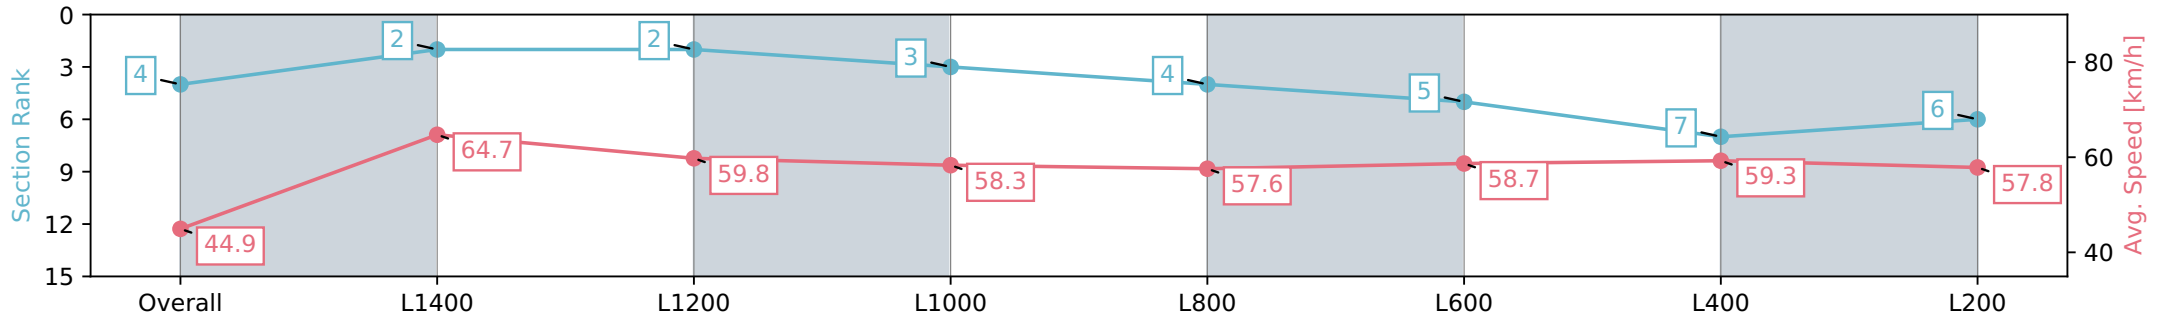

Section	Overall	L1400	L1200	L1000	L800	L600	L400	L200
Section Times	1:36.92 [4] (0:12.01)	1:24.91 [2] (0:11.14)	1:13.77 [2] (0:12.15)	1:01.62 [3] (0:12.35)	0:49.27 [4] (0:12.55)	0:36.72 [5] (0:12.27)	0:24.45 [7] (0:12.16)	0:12.29 [6] (0:12.28)
Average Speed [km/h]	44.9	64.7	59.8	58.3	57.6	58.7	59.3	57.8
Top Speed [km/h]	65.3	67.1	60.8	59.6	58.9	59.6	60.5	59.5
Avg. Dist. to Rail [m]	5.3	1.4	1.4	2.2	1.7	0.3	1.7	3.7
Avg. Stride Freq. [Hz]	2.4	2.4	2.3	2.2	2.2	2.3	2.3	2.3
Avg. Stride Length [m]	5.1	7.4	7.3	7.3	7.3	7.2	7.2	7.1