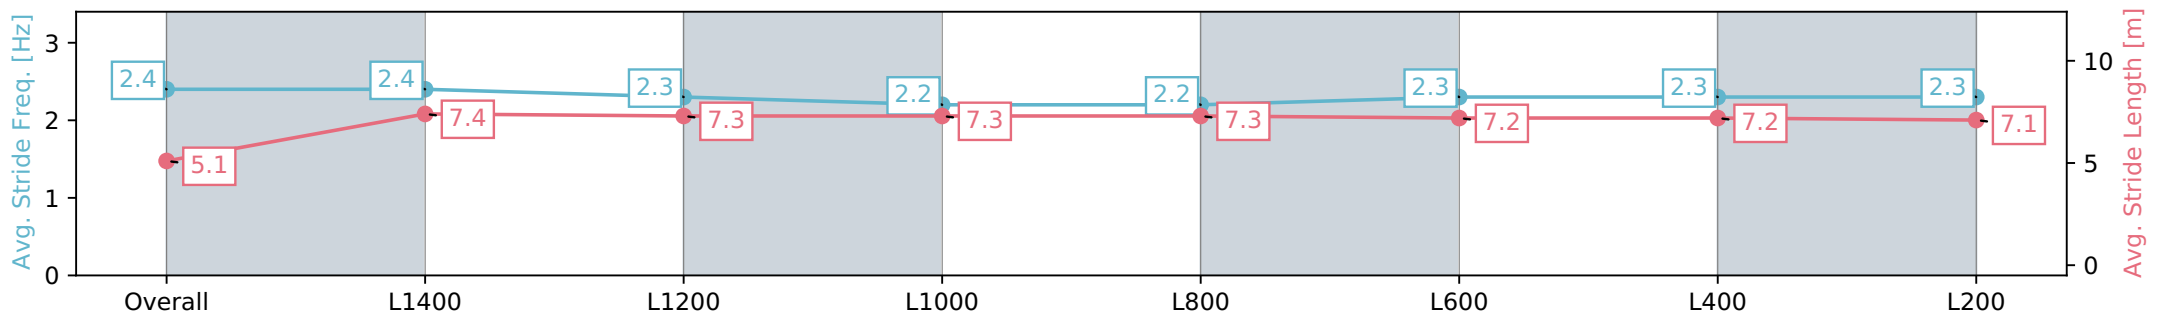

Section	Overall	L1400	L1200	L1000	L800	L600	L400	L200
Section Times	1:36.92 [4] (0:12.01)	1:24.91 [2] (0:11.14)	1:13.77 [2] (0:12.15)	1:01.62 [3] (0:12.35)	0:49.27 [4] (0:12.55)	0:36.72 [5] (0:12.27)	0:24.45 [7] (0:12.16)	0:12.29 [6] (0:12.28)
Average Speed [km/h]	44.9	64.7	59.8	58.3	57.6	58.7	59.3	57.8
Top Speed [km/h]	65.3	67.1	60.8	59.6	58.9	59.6	60.5	59.5
Avg. Dist. to Rail [m]	5.3	1.4	1.4	2.2	1.7	0.3	1.7	3.7
Avg. Stride Freq. [Hz]	2.4	2.4	2.3	2.2	2.2	2.3	2.3	2.3
Avg. Stride Length [m]	5.1	7.4	7.3	7.3	7.3	7.2	7.2	7.1