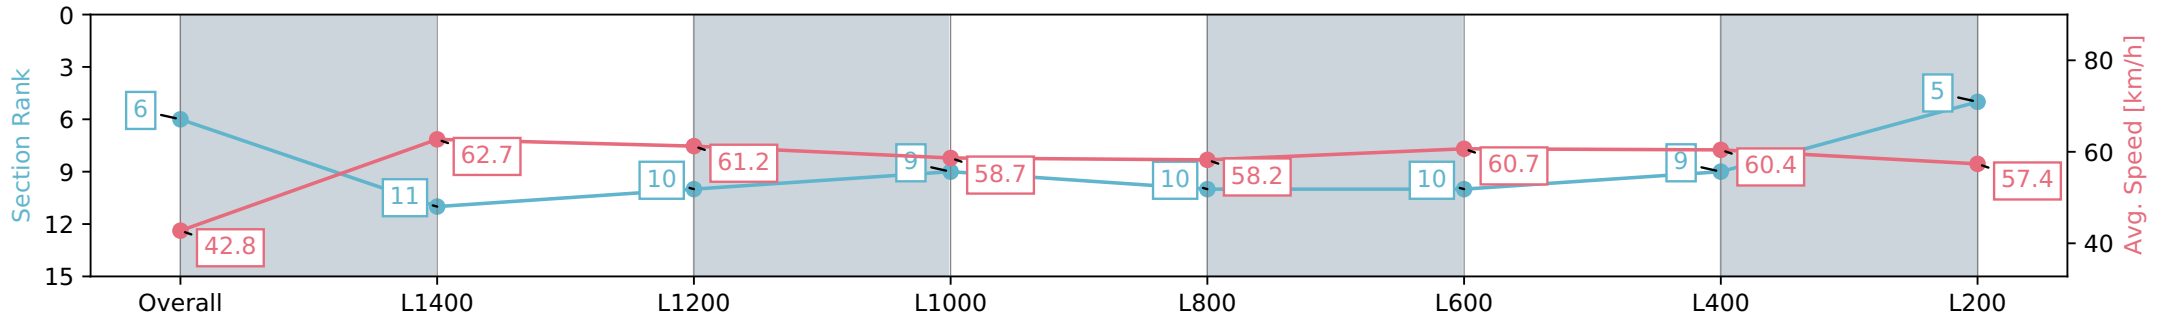

Horse/Jockey Name	UNDERSTATEMENT/Dylan Caboche
Finish Rank	6
Fastest Section Time (Section)	0:11.49 (L1400)
Top Speed [km/h] (Section)	63.8 (L1400)
Race State	Finished

Morphettville Parks SA - Professional
Race 5: Sportsbet Jockey Watch Handicap - 1550m
08 June 2024 - 1:54PM
Track Rating: Good 4, Weather: Overcast, Rail Position: +6m
1000m-W/Post, +3m Remainder Sectional 608m

Section	Overall	L1400	L1200	L1000	L800	L600	L400	L200
Section Times	1:37.02 [6] (0:12.67)	1:24.35 [11] (0:11.49)	1:12.86 [10] (0:11.81)	1:01.05 [9] (0:12.28)	0:48.76 [10] (0:12.40)	0:36.36 [10] (0:11.97)	0:24.39 [9] (0:11.97)	0:12.42 [5] (0:12.42)
Average Speed [km/h]	42.8	62.7	61.2	58.7	58.2	60.7	60.4	57.4
Top Speed [km/h]	61.5	63.8	62.4	59.7	59.6	61.1	61.0	59.6
Avg. Dist. to Rail [m]	3.7	1.0	1.0	1.9	1.6	1.2	4.8	7.0
Avg. Stride Freq. [Hz]	2.1	2.3	2.3	2.2	2.2	2.3	2.3	2.2
Avg. Stride Length [m]	5.5	7.5	7.4	7.3	7.3	7.2	7.1	6.8

Report Created: Sat 08 June 2024 14:45:14 GMT+10 (Note: Timing is based on positional data)

- [ ] Ranking at each section and finish
- -:-:- No data available at this section
- NA No data available