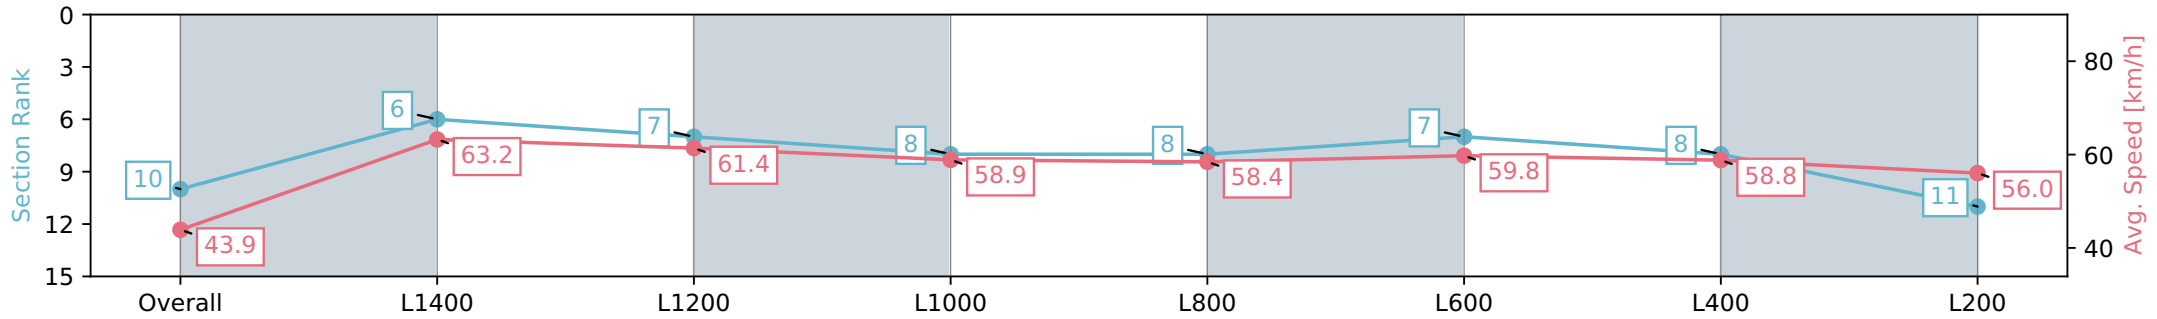

Horse/Jockey Name	SPARKUP/Caitlin Jones
Finish Rank	10
Fastest Section Time (Section)	0:11.44 (L1400)
Top Speed [km/h] (Section)	64.7 (L1400)
Race State	Finished

Morphettville Parks SA - Professional

Race 5: Sportsbet Jockey Watch Handicap - 1550m

08 June 2024 - 1:54PM

Track Rating: Good 4, Weather: Overcast, Rail Position: +6m
1000m-W/Post, +3m Remainder Sectional 608m

Section	Overall	L1400	L1200	L1000	L800	L600	L400	L200
Section Times	1:37.64 [10] (0:12.32)	1:25.32 [6] (0:11.44)	1:13.88 [7] (0:11.91)	1:01.97 [8] (0:12.23)	0:49.74 [8] (0:12.41)	0:37.33 [7] (0:12.30)	0:25.03 [8] (0:12.34)	0:12.69 [11] (0:12.69)
Average Speed [km/h]	43.9	63.2	61.4	58.9	58.4	59.8	58.8	56.0
Top Speed [km/h]	62.1	64.7	62.4	59.8	59.7	60.5	59.7	58.2
Avg. Dist. to Rail [m]	9.6	3.5	2.6	2.4	2.8	3.3	5.6	7.3
Avg. Stride Freq. [Hz]	2.2	2.3	2.3	2.2	2.2	2.3	2.3	2.2
Avg. Stride Length [m]	5.4	7.3	7.1	7.3	7.3	7.2	7.1	6.9

[ ] Ranking at each section and finish
-:-:- No data available at this section
NA No data available