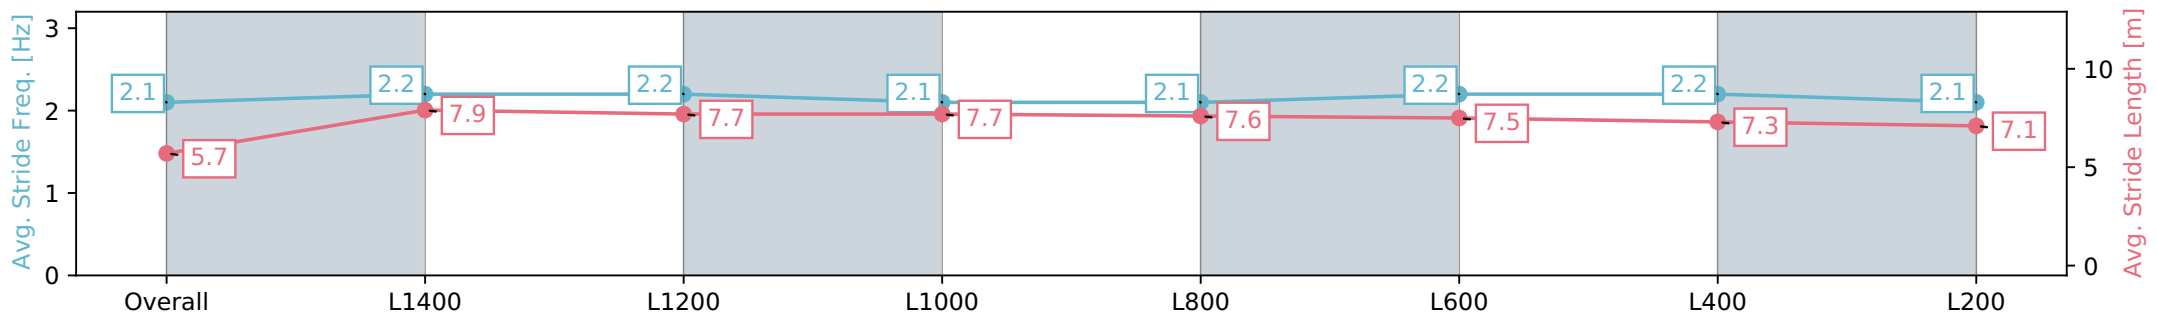

Horse/Jockey Name	CO CO VAN WINKLE/Jake Toeroek
Finish Rank	11
Fastest Section Time (Section)	0:11.25 (L1400)
Top Speed [km/h] (Section)	64.7 (L1400)
Race State	Finished

Morphettville Parks SA - Professional
Race 5: Sportsbet Jockey Watch Handicap - 1550m
08 June 2024 - 1:54PM
Track Rating: Good 4, Weather: Overcast, Rail Position: +6m
1000m-W/Post, +3m Remainder Sectional 608m

Section	Overall	L1400	L1200	L1000	L800	L600	L400	L200
Section Times	1:37.86 [11] (0:12.03)	1:25.83 [3] (0:11.25)	1:14.58 [3] (0:11.90)	1:02.68 [2] (0:12.26)	0:50.42 [2] (0:12.45)	0:37.97 [2] (0:12.23)	0:25.74 [2] (0:12.47)	0:13.27 [4] (0:13.27)
Average Speed [km/h]	44.9	64.2	61.4	58.8	58.1	59.2	57.8	53.7
Top Speed [km/h]	63.6	64.7	62.8	59.7	58.5	60.4	58.7	56.6
Avg. Dist. to Rail [m]	2.7	1.4	2.3	3.1	2.6	1.2	0.7	2.3
Avg. Stride Freq. [Hz]	2.1	2.2	2.2	2.1	2.1	2.2	2.2	2.1
Avg. Stride Length [m]	5.7	7.9	7.7	7.7	7.6	7.5	7.3	7.1

Report Created: Sat 08 June 2024 14:45:32 GMT+10 (Note: Timing is based on positional data)

- [ ] Ranking at each section and finish
- -:-:- No data available at this section
- NA No data available