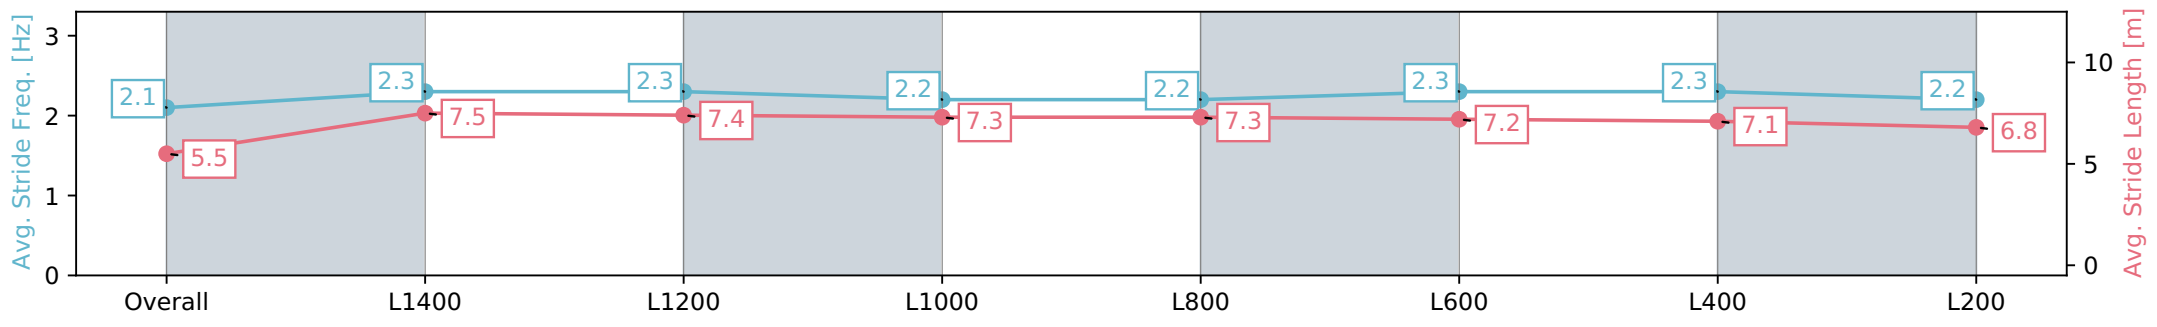

Horse/Jockey Name	UNDERSTATEMENT/Dylan Caboche
Finish Rank	6
Fastest Section Time (Section)	0:11.49 (L1400)
Top Speed [km/h] (Section)	63.8 (L1400)
Race State	Finished

Morphettville Parks SA - Professional
Race 5: Sportsbet Jockey Watch Handicap - 1550m
08 June 2024 - 1:54PM
Track Rating: Good 4, Weather: Overcast, Rail Position: +6m
1000m-W/Post, +3m Remainder Sectional 608m

Section	Overall	L1400	L1200	L1000	L800	L600	L400	L200
Section Times	1:37.02 [6] (0:12.67)	1:24.35 [11] (0:11.49)	1:12.86 [10] (0:11.81)	1:01.05 [9] (0:12.28)	0:48.76 [10] (0:12.40)	0:36.36 [10] (0:11.97)	0:24.39 [9] (0:11.97)	0:12.42 [5] (0:12.42)
Average Speed [km/h]	42.8	62.7	61.2	58.7	58.2	60.7	60.4	57.4
Top Speed [km/h]	61.5	63.8	62.4	59.7	59.6	61.1	61.0	59.6
Avg. Dist. to Rail [m]	3.7	1.0	1.0	1.9	1.6	1.2	4.8	7.0
Avg. Stride Freq. [Hz]	2.1	2.3	2.3	2.2	2.2	2.3	2.3	2.2
Avg. Stride Length [m]	5.5	7.5	7.4	7.3	7.3	7.2	7.1	6.8

Report Created: Sat 08 June 2024 14:45:14 GMT+10 (Note: Timing is based on positional data)

- [ ] Ranking at each section and finish
- -:-:- No data available at this section
- NA No data available