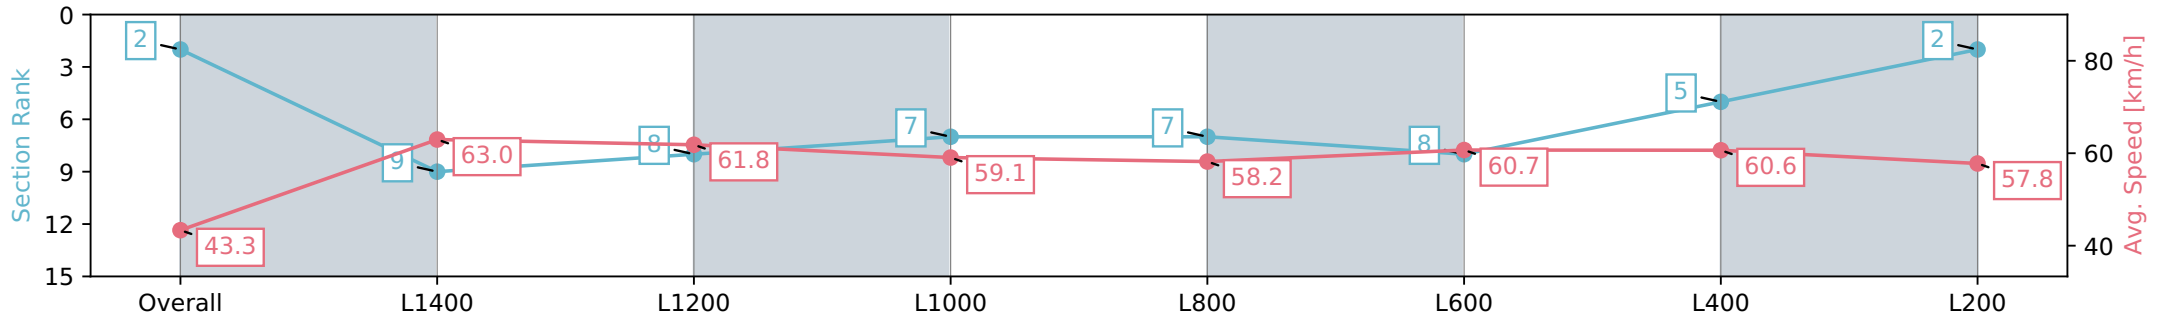

Horse/Jockey Name	ANNIHILATE/Teagan Voorham
Finish Rank	2
Fastest Section Time (Section)	0:11.47 (L1400)
Top Speed [km/h] (Section)	63.5 (L1400)
Race State	Finished

Morphettville Parks SA - Professional
Race 5: Sportsbet Jockey Watch Handicap - 1550m
08 June 2024 - 1:54PM
Track Rating: Good 4, Weather: Overcast, Rail Position: +6m
1000m-W/Post, +3m Remainder Sectional 608m

Section	Overall	L1400	L1200	L1000	L800	L600	L400	L200
Section Times	1:36.63 [2] (0:12.46)	1:24.17 [9] (0:11.47)	1:12.70 [8] (0:11.74)	1:00.96 [7] (0:12.20)	0:48.76 [7] (0:12.45)	0:36.31 [8] (0:12.03)	0:24.28 [5] (0:11.94)	0:12.34 [2] (0:12.34)
Average Speed [km/h]	43.3	63.0	61.8	59.1	58.2	60.7	60.6	57.8
Top Speed [km/h]	61.6	63.5	62.9	60.3	59.9	61.5	61.4	60.1
Avg. Dist. to Rail [m]	5.8	1.5	1.6	1.7	1.6	2.4	4.6	3.1
Avg. Stride Freq. [Hz]	2.2	2.3	2.2	2.2	2.2	2.2	2.3	2.2
Avg. Stride Length [m]	5.4	7.6	7.6	7.4	7.2	7.6	7.4	7.1

Report Created: Sat 08 June 2024 14:45:00 GMT+10 (Note: Timing is based on positional data)

- [ ] Ranking at each section and finish
- -:-:- No data available at this section
- NA No data available