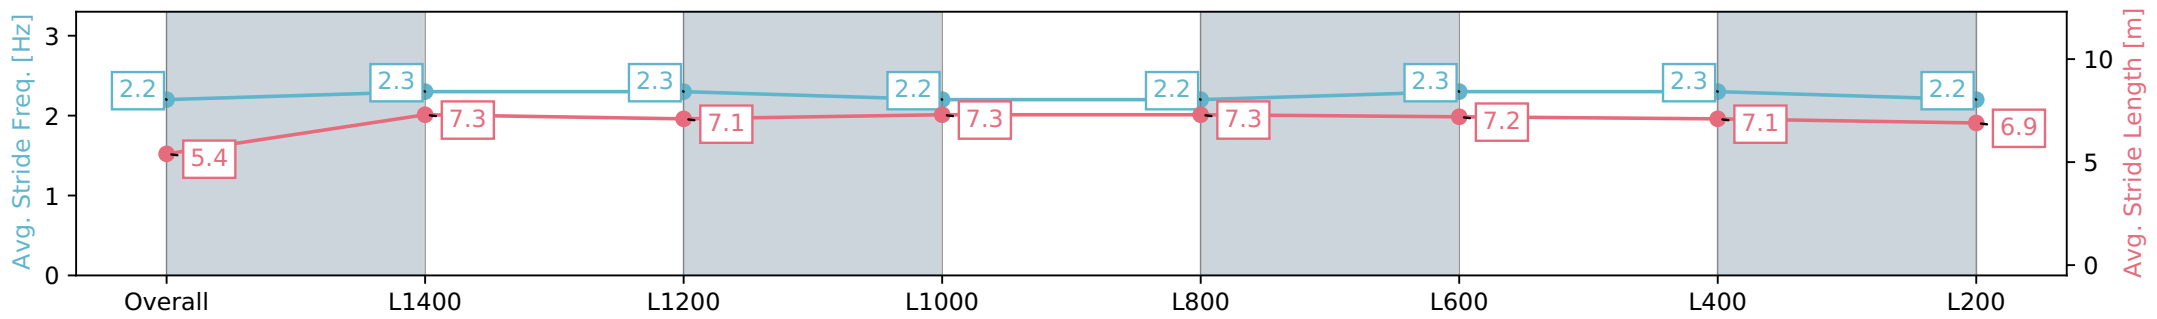

Horse/Jockey Name	SPARKUP/Caitlin Jones
Finish Rank	10
Fastest Section Time (Section)	0:11.44 (L1400)
Top Speed [km/h] (Section)	64.7 (L1400)
Race State	Finished

Morphettville Parks SA - Professional

Race 5: Sportsbet Jockey Watch Handicap - 1550m

08 June 2024 - 1:54PM

Track Rating: Good 4, Weather: Overcast, Rail Position: +6m
1000m-W/Post, +3m Remainder Sectional 608m

Section	Overall	L1400	L1200	L1000	L800	L600	L400	L200
Section Times	1:37.64 [10] (0:12.32)	1:25.32 [6] (0:11.44)	1:13.88 [7] (0:11.91)	1:01.97 [8] (0:12.23)	0:49.74 [8] (0:12.41)	0:37.33 [7] (0:12.30)	0:25.03 [8] (0:12.34)	0:12.69 [11] (0:12.69)
Average Speed [km/h]	43.9	63.2	61.4	58.9	58.4	59.8	58.8	56.0
Top Speed [km/h]	62.1	64.7	62.4	59.8	59.7	60.5	59.7	58.2
Avg. Dist. to Rail [m]	9.6	3.5	2.6	2.4	2.8	3.3	5.6	7.3
Avg. Stride Freq. [Hz]	2.2	2.3	2.3	2.2	2.2	2.3	2.3	2.2
Avg. Stride Length [m]	5.4	7.3	7.1	7.3	7.3	7.2	7.1	6.9

[ ] Ranking at each section and finish
-:-:- No data available at this section
NA No data available