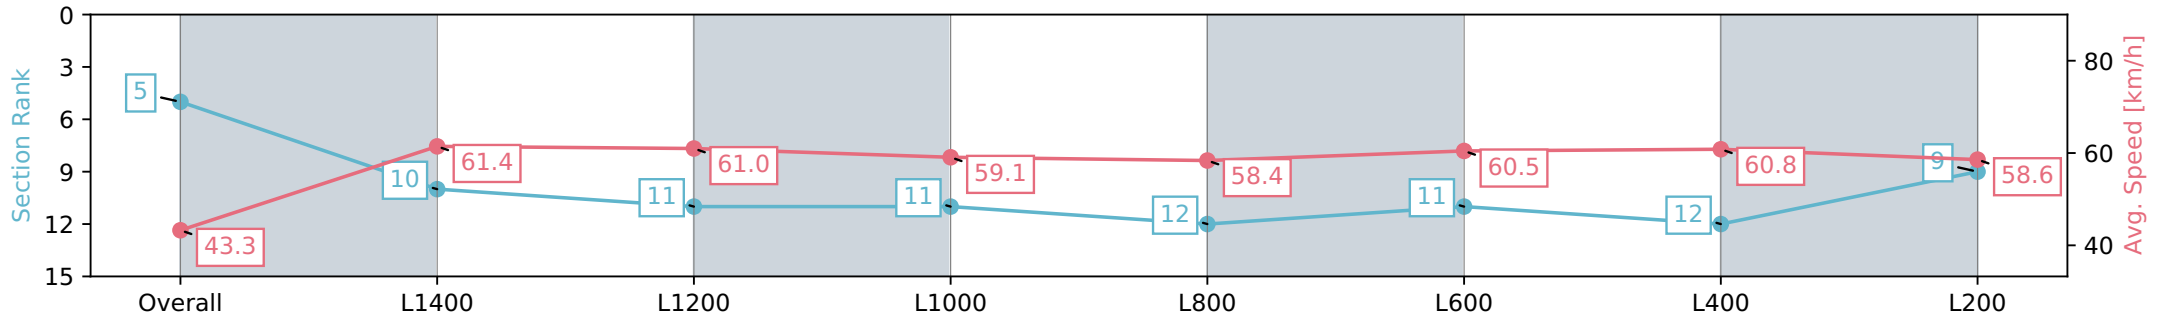

Horse/Jockey Name	BONNIE GANGSTER/Justin Potter
Finish Rank	5
Fastest Section Time (Section)	0:11.74 (L1400)
Top Speed [km/h] (Section)	62.8 (L600)
Race State	Finished

Morphettville Parks SA - Professional
Race 5: Sportsbet Jockey Watch Handicap - 1550m
08 June 2024 - 1:54PM
Track Rating: Good 4, Weather: Overcast, Rail Position: +6m
1000m-W/Post, +3m Remainder Sectional 608m

Section	Overall	L1400	L1200	L1000	L800	L600	L400	L200
Section Times	1:36.95 [5] (0:12.52)	1:24.43 [10] (0:11.74)	1:12.69 [11] (0:11.95)	1:00.74 [11] (0:12.21)	0:48.53 [12] (0:12.39)	0:36.14 [11] (0:12.06)	0:24.08 [12] (0:11.94)	0:12.14 [9] (0:12.14)
Average Speed [km/h]	43.3	61.4	61.0	59.1	58.4	60.5	60.8	58.6
Top Speed [km/h]	60.9	62.5	61.9	60.4	59.8	62.8	62.7	60.0
Avg. Dist. to Rail [m]	10.6	2.9	2.1	2.9	2.4	2.1	5.5	8.8
Avg. Stride Freq. [Hz]	2.2	2.3	2.3	2.2	2.2	2.2	2.3	2.2
Avg. Stride Length [m]	5.4	7.4	7.4	7.4	7.2	7.5	7.4	7.1

Report Created: Sat 08 June 2024 14:45:11 GMT+10 (Note: Timing is based on positional data)

- [ ] Ranking at each section and finish
- -:-:- No data available at this section
- NA No data available