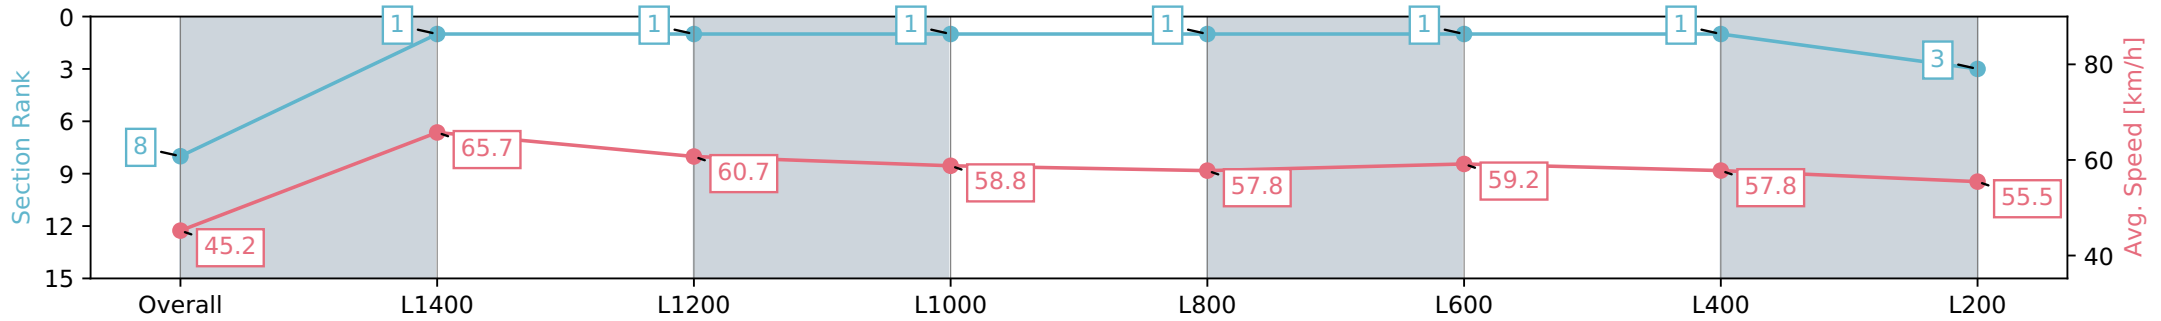

Horse/Jockey Name	I'M KENNY/Alana Livesey
Finish Rank	8
Fastest Section Time (Section)	0:10.99 (L1400)
Top Speed [km/h] (Section)	66.8 (L1400)
Race State	Finished

Morphettville Parks SA - Professional

Race 5: Sportsbet Jockey Watch Handicap - 1550m

08 June 2024 - 1:54PM

Track Rating: Good 4, Weather: Overcast, Rail Position: +6m
1000m-W/Post, +3m Remainder Sectional 608m

Section	Overall	L1400	L1200	L1000	L800	L600	L400	L200
Section Times	1:37.20 [8] (0:11.96)	1:25.24 [1] (0:10.99)	1:14.25 [1] (0:12.05)	1:02.20 [1] (0:12.28)	0:49.92 [1] (0:12.52)	0:37.40 [1] (0:12.13)	0:25.27 [1] (0:12.44)	0:12.83 [3] (0:12.83)
Average Speed [km/h]	45.2	65.7	60.7	58.8	57.8	59.2	57.8	55.5
Top Speed [km/h]	64.9	66.8	63.8	59.4	58.4	59.9	58.7	58.0
Avg. Dist. to Rail [m]	6.6	3.3	3.1	3.3	2.3	0.5	0.6	0.4
Avg. Stride Freq. [Hz]	2.3	2.5	2.4	2.3	2.3	2.4	2.4	2.3
Avg. Stride Length [m]	5.3	7.2	7.2	7.1	7.0	6.9	6.7	6.6

- [ ] Ranking at each section and finish
- -:-:- No data available at this section
- NA No data available