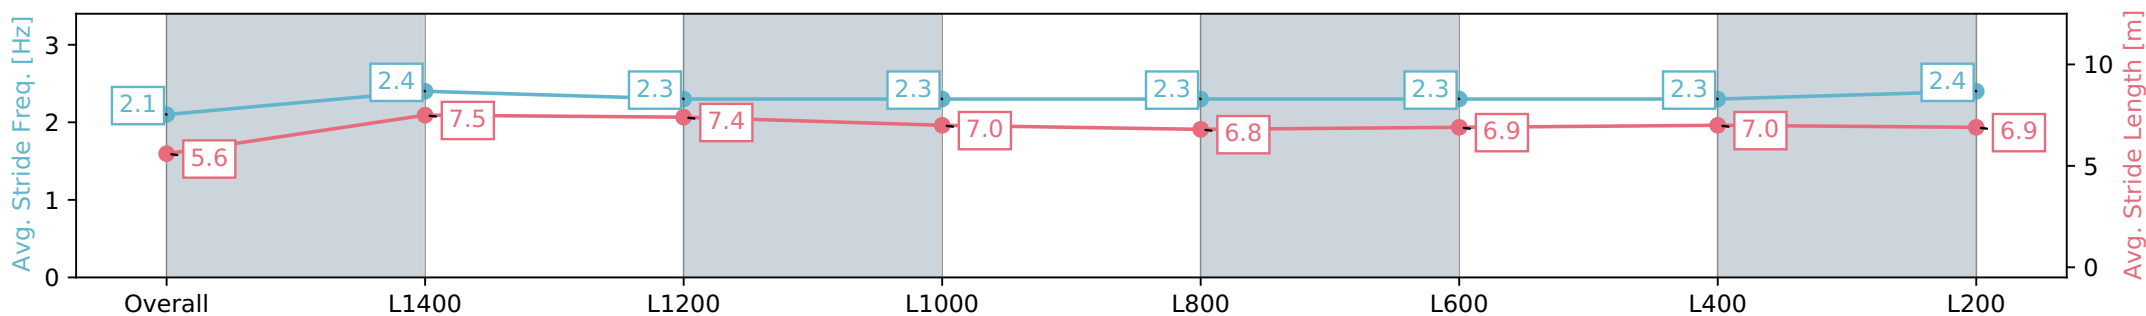

Section	Overall	L1400	L1200	L1000	L800	L600	L400	L200
Section Times	1:36.72 [3] (0:12.33)	1:24.39 [7] (0:11.35)	1:13.04 [6] (0:11.83)	1:01.21 [6] (0:12.28)	0:48.92 [6] (0:12.46)	0:36.46 [6] (0:12.17)	0:24.29 [6] (0:12.23)	0:12.06 [7] (0:12.06)
Average Speed [km/h]	43.8	63.6	61.5	58.6	57.8	59.4	59.0	59.0
Top Speed [km/h]	63.0	64.7	63.2	60.1	58.9	60.5	61.2	59.7
Avg. Dist. to Rail [m]	1.5	1.2	1.8	1.4	0.7	0.7	0.5	1.8
Avg. Stride Freq. [Hz]	2.1	2.4	2.3	2.3	2.3	2.3	2.3	2.4
Avg. Stride Length [m]	5.6	7.5	7.4	7.0	6.8	6.9	7.0	6.9