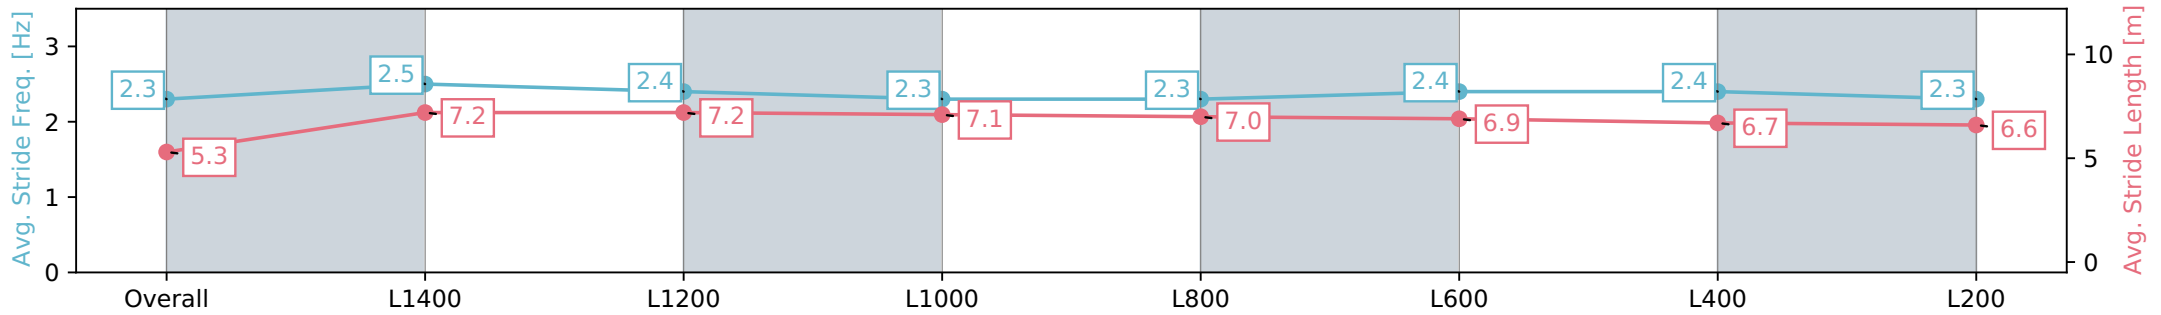

Section	Overall	L1400	L1200	L1000	L800	L600	L400	L200
Section Times	1:37.20 [8] (0:11.96)	1:25.24 [1] (0:10.99)	1:14.25 [1] (0:12.05)	1:02.20 [1] (0:12.28)	0:49.92 [1] (0:12.52)	0:37.40 [1] (0:12.13)	0:25.27 [1] (0:12.44)	0:12.83 [3] (0:12.83)
Average Speed [km/h]	45.2	65.7	60.7	58.8	57.8	59.2	57.8	55.5
Top Speed [km/h]	64.9	66.8	63.8	59.4	58.4	59.9	58.7	58.0
Avg. Dist. to Rail [m]	6.6	3.3	3.1	3.3	2.3	0.5	0.6	0.4
Avg. Stride Freq. [Hz]	2.3	2.5	2.4	2.3	2.3	2.4	2.4	2.3
Avg. Stride Length [m]	5.3	7.2	7.2	7.1	7.0	6.9	6.7	6.6