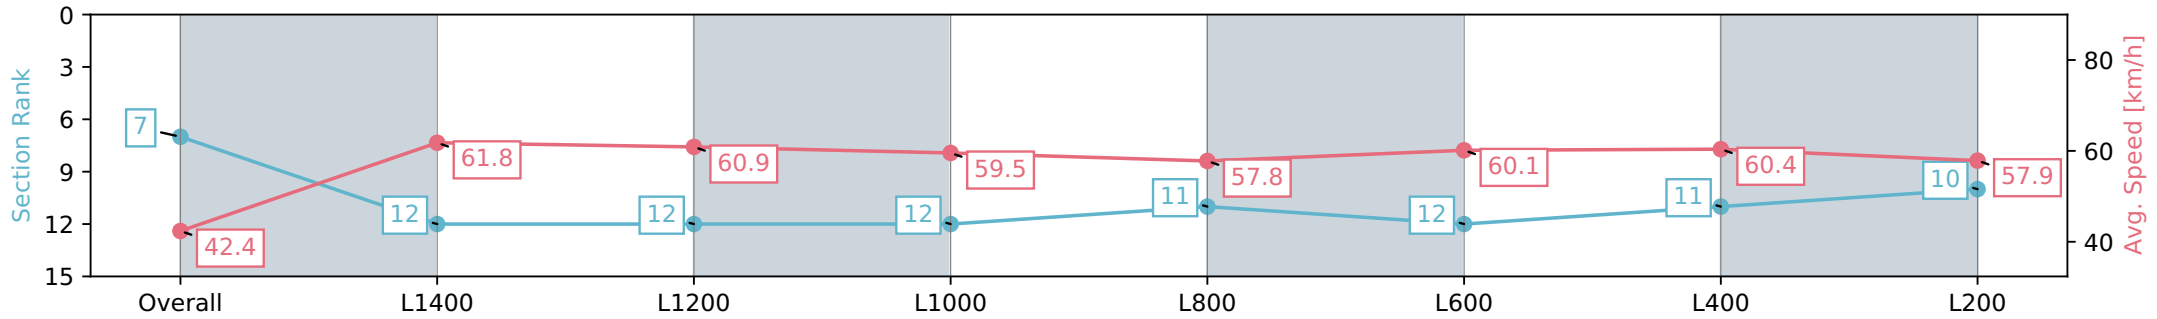

Section	Overall	L1400	L1200	L1000	L800	L600	L400	L200
Section Times	1:37.13 [7] (0:12.77)	1:24.36 [12] (0:11.68)	1:12.68 [12] (0:11.85)	1:00.83 [12] (0:12.09)	0:48.74 [11] (0:12.46)	0:36.28 [12] (0:12.01)	0:24.27 [11] (0:11.97)	0:12.30 [10] (0:12.30)
Average Speed [km/h]	42.4	61.8	60.9	59.5	57.8	60.1	60.4	57.9
Top Speed [km/h]	60.0	62.7	61.7	61.1	59.8	61.3	61.1	59.4
Avg. Dist. to Rail [m]	7.8	1.8	0.6	0.9	0.6	0.6	2.3	4.5
Avg. Stride Freq. [Hz]	2.1	2.3	2.3	2.3	2.3	2.3	2.3	2.3
Avg. Stride Length [m]	5.4	7.0	7.0	7.0	6.8	6.9	7.0	6.7