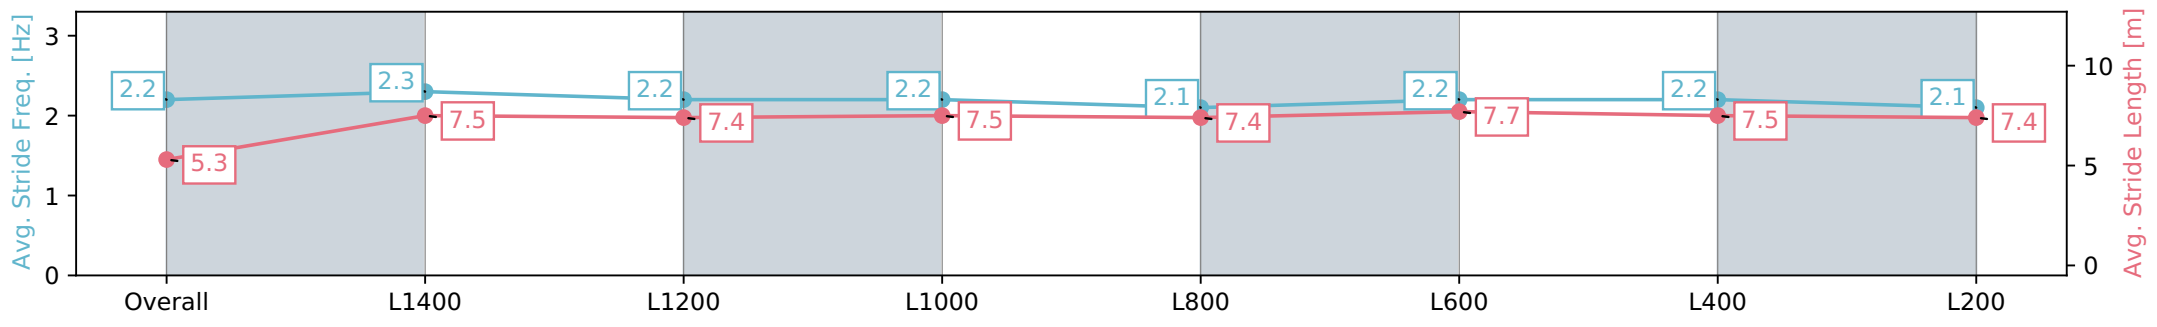

Horse/Jockey Name	SMILING ASSASSIN/Margaret Collett
Finish Rank	9
Fastest Section Time (Section)	0:11.71 (L1400)
Top Speed [km/h] (Section)	62.1 (L1400)
Race State	Finished

Morphettville Parks SA - Professional
Race 5: Sportsbet Jockey Watch Handicap - 1550m
08 June 2024 - 1:54PM
Track Rating: Good 4, Weather: Overcast, Rail Position: +6m
1000m-W/Post, +3m Remainder Sectional 608m

Section	Overall	L1400	L1200	L1000	L800	L600	L400	L200
Section Times	1:37.50 [9] (0:12.36)	1:25.14 [8] (0:11.71)	1:13.43 [9] (0:11.99)	1:01.44 [10] (0:12.07)	0:49.37 [9] (0:12.45)	0:36.92 [9] (0:12.20)	0:24.72 [10] (0:12.22)	0:12.50 [12] (0:12.50)
Average Speed [km/h]	43.7	61.7	60.9	59.7	58.2	60.2	59.5	57.0
Top Speed [km/h]	60.9	62.1	61.5	60.6	59.2	60.8	60.4	59.2
Avg. Dist. to Rail [m]	8.1	2.8	2.3	2.9	2.9	3.1	7.1	9.9
Avg. Stride Freq. [Hz]	2.2	2.3	2.2	2.2	2.1	2.2	2.2	2.1
Avg. Stride Length [m]	5.3	7.5	7.4	7.5	7.4	7.7	7.5	7.4

Report Created: Sat 08 June 2024 14:45:25 GMT+10 (Note: Timing is based on positional data)

- [ ] Ranking at each section and finish
- -:-:- No data available at this section
- NA No data available