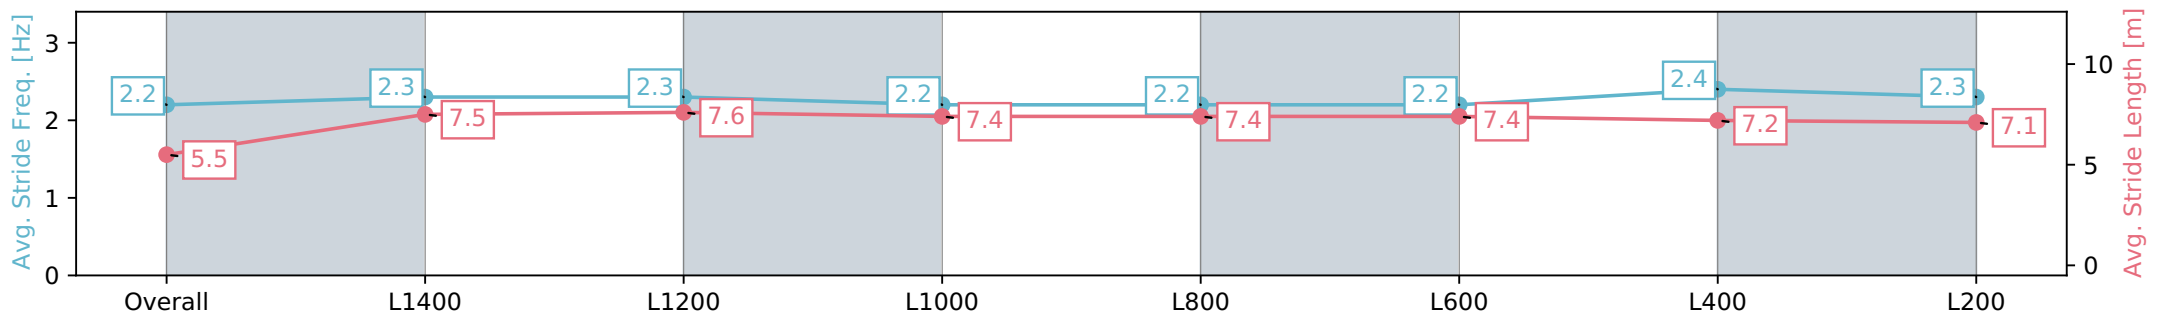

Race 5: Sportsbet Jockey Watch Handicap - 1550m

08 June 2024 - 1:54PM

Track Rating: Good 4, Weather: Overcast, Rail Position: +6m
1000m-W/Post, +3m Remainder Sectional 608m

Section	Overall	L1400	L1200	L1000	L800	L600	L400	L200
Section Times	1:35.95 [1] (0:12.22)	1:23.73 [5] (0:11.39)	1:12.34 [5] (0:11.84)	1:00.50 [5] (0:12.24)	0:48.26 [5] (0:12.48)	0:35.78 [4] (0:12.16)	0:23.62 [4] (0:11.63)	0:11.99 [1] (0:11.99)
Average Speed [km/h]	44.2	63.3	61.6	58.9	57.9	59.9	62.3	59.3
Top Speed [km/h]	61.7	64.2	62.7	60.1	58.9	60.9	63.6	61.6
Avg. Dist. to Rail [m]	4.5	2.4	2.2	2.5	2.5	1.8	2.9	2.7
Avg. Stride Freq. [Hz]	2.2	2.3	2.3	2.2	2.2	2.2	2.4	2.3
Avg. Stride Length [m]	5.5	7.5	7.6	7.4	7.4	7.4	7.2	7.1