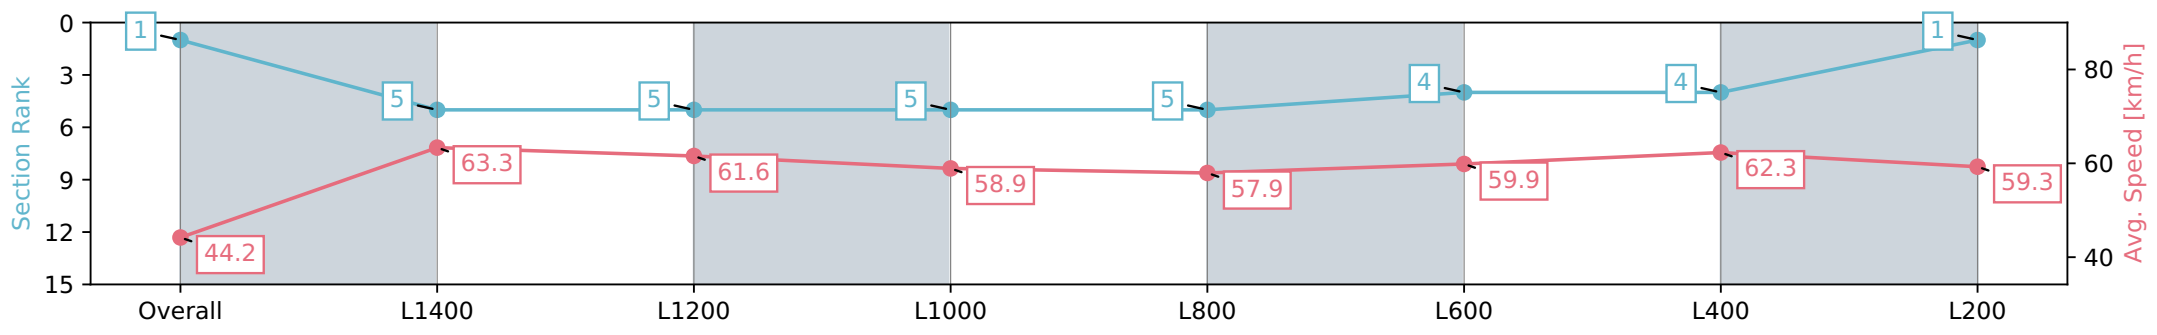

Race 5: Sportsbet Jockey Watch Handicap - 1550m

08 June 2024 - 1:54PM

Track Rating: Good 4, Weather: Overcast, Rail Position: +6m
1000m-W/Post, +3m Remainder Sectional 608m

Section	Overall	L1400	L1200	L1000	L800	L600	L400	L200
Section Times	1:35.95 [1] (0:12.22)	1:23.73 [5] (0:11.39)	1:12.34 [5] (0:11.84)	1:00.50 [5] (0:12.24)	0:48.26 [5] (0:12.48)	0:35.78 [4] (0:12.16)	0:23.62 [4] (0:11.63)	0:11.99 [1] (0:11.99)
Average Speed [km/h]	44.2	63.3	61.6	58.9	57.9	59.9	62.3	59.3
Top Speed [km/h]	61.7	64.2	62.7	60.1	58.9	60.9	63.6	61.6
Avg. Dist. to Rail [m]	4.5	2.4	2.2	2.5	2.5	1.8	2.9	2.7
Avg. Stride Freq. [Hz]	2.2	2.3	2.3	2.2	2.2	2.2	2.4	2.3
Avg. Stride Length [m]	5.5	7.5	7.6	7.4	7.4	7.4	7.2	7.1