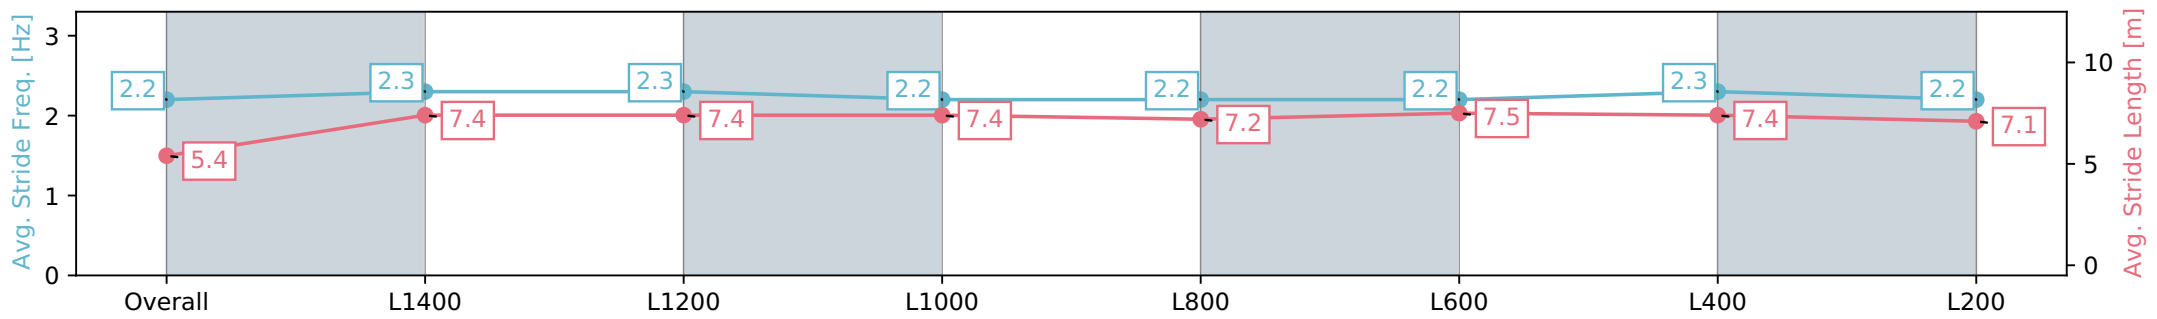

Horse/Jockey Name	BONNIE GANGSTER/Justin Potter
Finish Rank	5
Fastest Section Time (Section)	0:11.74 (L1400)
Top Speed [km/h] (Section)	62.8 (L600)
Race State	Finished

Morphettville Parks SA - Professional
Race 5: Sportsbet Jockey Watch Handicap - 1550m
08 June 2024 - 1:54PM
Track Rating: Good 4, Weather: Overcast, Rail Position: +6m
1000m-W/Post, +3m Remainder Sectional 608m

Section	Overall	L1400	L1200	L1000	L800	L600	L400	L200
Section Times	1:36.95 [5] (0:12.52)	1:24.43 [10] (0:11.74)	1:12.69 [11] (0:11.95)	1:00.74 [11] (0:12.21)	0:48.53 [12] (0:12.39)	0:36.14 [11] (0:12.06)	0:24.08 [12] (0:11.94)	0:12.14 [9] (0:12.14)
Average Speed [km/h]	43.3	61.4	61.0	59.1	58.4	60.5	60.8	58.6
Top Speed [km/h]	60.9	62.5	61.9	60.4	59.8	62.8	62.7	60.0
Avg. Dist. to Rail [m]	10.6	2.9	2.1	2.9	2.4	2.1	5.5	8.8
Avg. Stride Freq. [Hz]	2.2	2.3	2.3	2.2	2.2	2.2	2.3	2.2
Avg. Stride Length [m]	5.4	7.4	7.4	7.4	7.2	7.5	7.4	7.1

Report Created: Sat 08 June 2024 14:45:11 GMT+10 (Note: Timing is based on positional data)

- [ ] Ranking at each section and finish
- -:-:- No data available at this section
- NA No data available