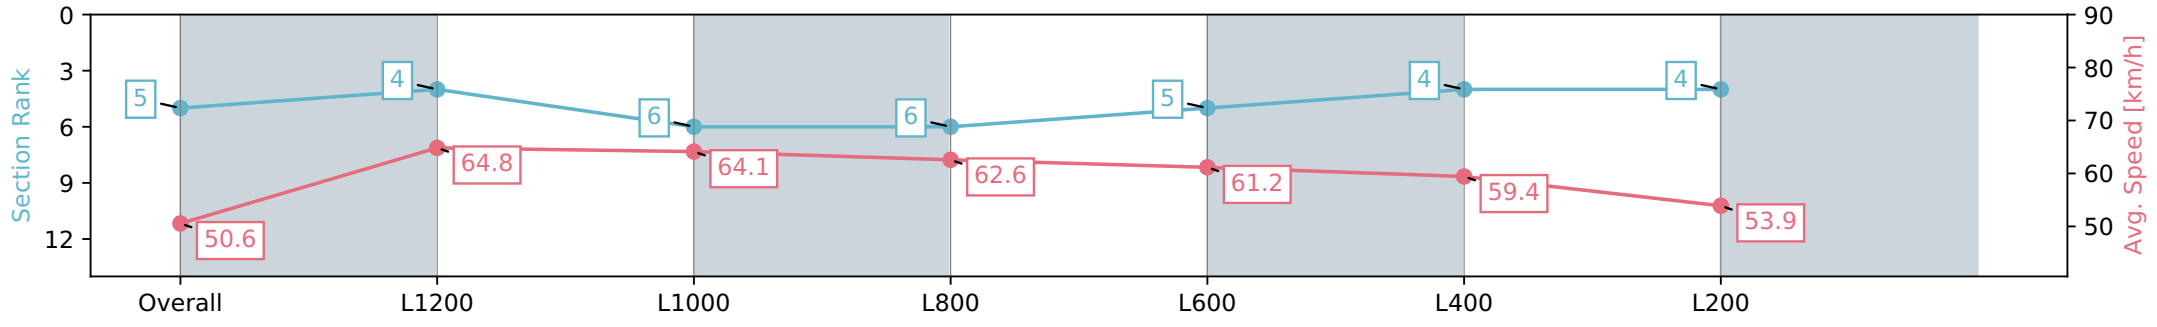

Horse/Jockey Name	DAWNBURST/Samuel Payne
Finish Rank	5
Fastest Section Time (Section)	0:11.10 (L1200)
Top Speed [km/h] (Section)	65.9 (L1200)
Race State	Finished

Morphettville Parks SA - Professional
Race 4: Winning Edge Presentations Handicap - 1400m
08 June 2024 - 1:19PM
Track Rating: Good 4, Weather: Overcast, Rail Position: +6m
1000m-W/Post, +3m Remainder Sectional 608m

Section	Overall	L1200	L1000	L800	L600	L400	L200
Section Times	1:25.84 [5] (0:14.26)	1:11.58 [4] (0:11.10)	1:00.48 [6] (0:11.31)	0:49.17 [6] (0:11.59)	0:37.58 [5] (0:11.99)	0:25.59 [4] (0:12.24)	0:13.35 [4] (0:13.35)
Average Speed [km/h]	50.6	64.8	64.1	62.6	61.2	59.4	53.9
Top Speed [km/h]	64.3	65.5	65.9	64.8	62.5	60.7	58.4
Avg. Dist. to Rail [m]	6.1	1.6	1.9	2.4	3.2	5.7	7.7
Avg. Stride Freq. [Hz]	2.4	2.5	2.5	2.4	2.4	2.4	2.3
Avg. Stride Length [m]	5.9	7.3	7.2	7.0	7.0	6.8	6.5

[ ] Ranking at each section and finish
-:-:- No data available at this section
NA No data available