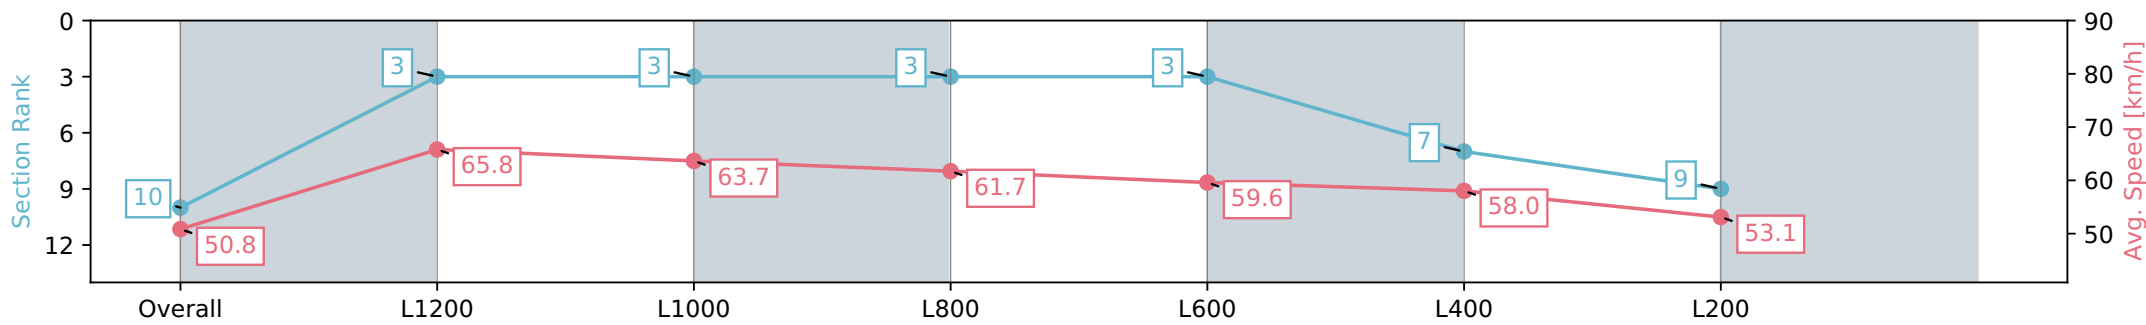

Horse/Jockey Name	IMBIBE/Callan Murray
Finish Rank	10
Fastest Section Time (Section)	0:10.95 (L1200)
Top Speed [km/h] (Section)	66.4 (Overall)
Race State	Finished

Morphettville Parks SA - Professional
Race 4: Winning Edge Presentations Handicap - 1400m
08 June 2024 - 1:19PM
Track Rating: Good 4, Weather: Overcast, Rail Position: +6m
1000m-W/Post, +3m Remainder Sectional 608m

Section	Overall	L1200	L1000	L800	L600	L400	L200
Section Times	1:26.38 [10] (0:14.16)	1:12.22 [3] (0:10.95)	1:01.27 [3] (0:11.39)	0:49.88 [3] (0:11.69)	0:38.19 [3] (0:12.19)	0:26.00 [7] (0:12.43)	0:13.57 [9] (0:13.56)
Average Speed [km/h]	50.8	65.8	63.7	61.7	59.6	58.0	53.1
Top Speed [km/h]	65.2	66.4	66.2	63.5	60.7	59.3	57.0
Avg. Dist. to Rail [m]	4.2	1.7	1.4	1.8	1.4	2.1	4.0
Avg. Stride Freq. [Hz]	2.3	2.4	2.4	2.4	2.4	2.3	2.3
Avg. Stride Length [m]	6.2	7.3	7.5	7.1	7.0	6.9	6.6

- [ ] Ranking at each section and finish
- -:-:- No data available at this section
- NA No data available