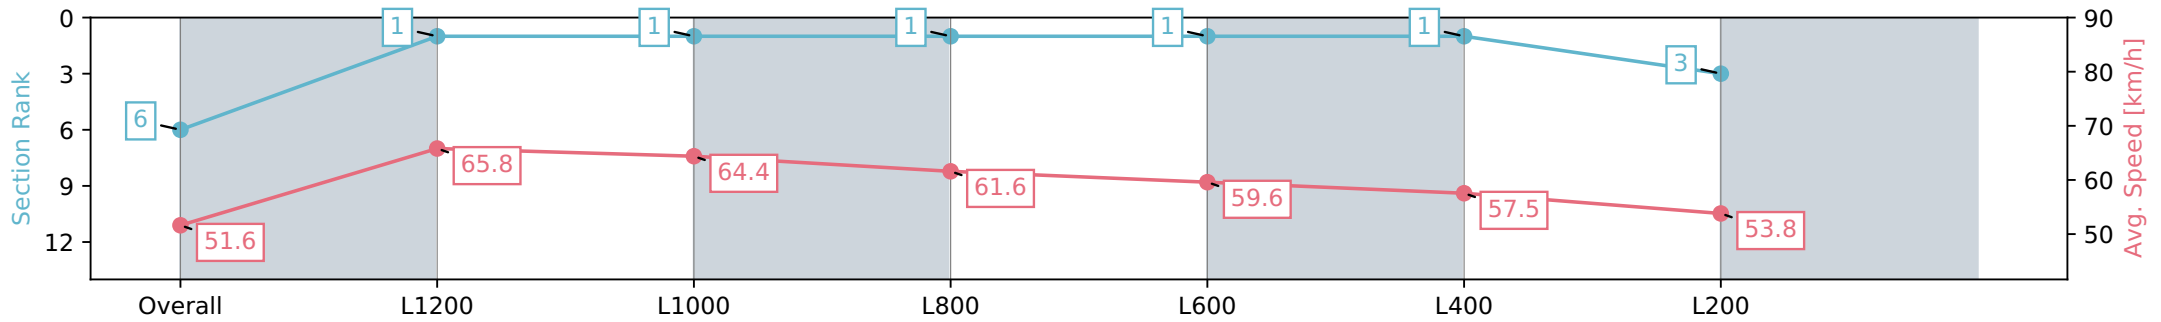

Horse/Jockey Name	RUN AND TELL/Ben Price
Finish Rank	6
Fastest Section Time (Section)	0:10.94 (L1200)
Top Speed [km/h] (Section)	66.3 (Overall)
Race State	Finished

Morphettville Parks SA - Professional
Race 4: Winning Edge Presentations Handicap - 1400m
08 June 2024 - 1:19PM
Track Rating: Good 4, Weather: Overcast, Rail Position: +6m
1000m-W/Post, +3m Remainder Sectional 608m

Section	Overall	L1200	L1000	L800	L600	L400	L200
Section Times	1:25.85 [6] (0:13.95)	1:11.90 [1] (0:10.94)	1:00.96 [1] (0:11.22)	0:49.74 [1] (0:11.70)	0:38.04 [1] (0:12.10)	0:25.94 [1] (0:12.56)	0:13.37 [3] (0:13.37)
Average Speed [km/h]	51.6	65.8	64.4	61.6	59.6	57.5	53.8
Top Speed [km/h]	64.9	66.3	65.6	63.4	60.6	59.1	56.5
Avg. Dist. to Rail [m]	3.5	1.0	0.7	0.9	0.7	1.8	3.1
Avg. Stride Freq. [Hz]	2.3	2.4	2.4	2.3	2.3	2.3	2.3
Avg. Stride Length [m]	5.9	7.3	7.3	7.3	7.1	6.9	6.7

- [ ] Ranking at each section and finish
- -:-:- No data available at this section
- NA No data available