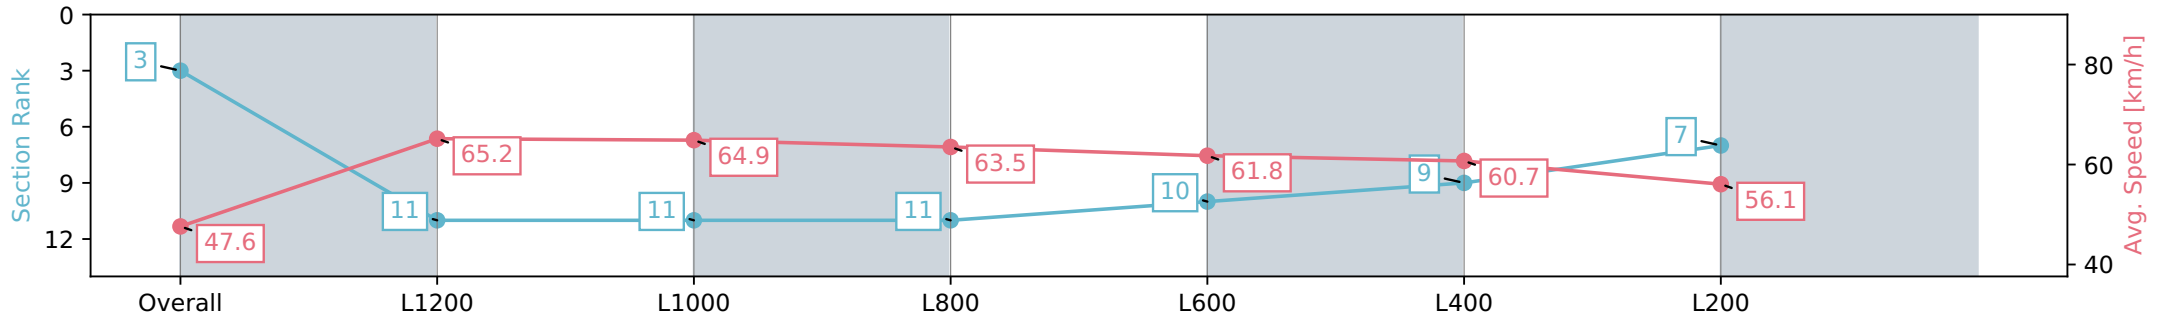

Horse/Jockey Name	CHIPSON/Kayla Crowther
Finish Rank	3
Fastest Section Time (Section)	0:11.04 (L1200)
Top Speed [km/h] (Section)	66.8 (Overall)
Race State	Finished

Morphettville Parks SA - Professional
Race 4: Winning Edge Presentations Handicap - 1400m
08 June 2024 - 1:19PM
Track Rating: Good 4, Weather: Overcast, Rail Position: +6m
1000m-W/Post, +3m Remainder Sectional 608m

Section	Overall	L1200	L1000	L800	L600	L400	L200
Section Times	1:25.49 [3] (0:15.13)	1:10.36 [11] (0:11.04)	0:59.32 [11] (0:11.21)	0:48.11 [11] (0:11.42)	0:36.69 [10] (0:11.85)	0:24.84 [9] (0:11.99)	0:12.85 [7] (0:12.85)
Average Speed [km/h]	47.6	65.2	64.9	63.5	61.8	60.7	56.1
Top Speed [km/h]	62.7	66.8	66.5	64.4	62.4	61.8	59.5
Avg. Dist. to Rail [m]	4.7	1.6	2.5	3.0	3.1	6.0	8.4
Avg. Stride Freq. [Hz]	2.1	2.3	2.4	2.4	2.4	2.4	2.3
Avg. Stride Length [m]	6.1	7.4	7.3	7.2	7.0	6.9	6.7

Report Created: Sat 08 June 2024 14:04:22 GMT+10 (Note: Timing is based on positional data)

[ ] Ranking at each section and finish
-:-:- No data available at this section
NA No data available