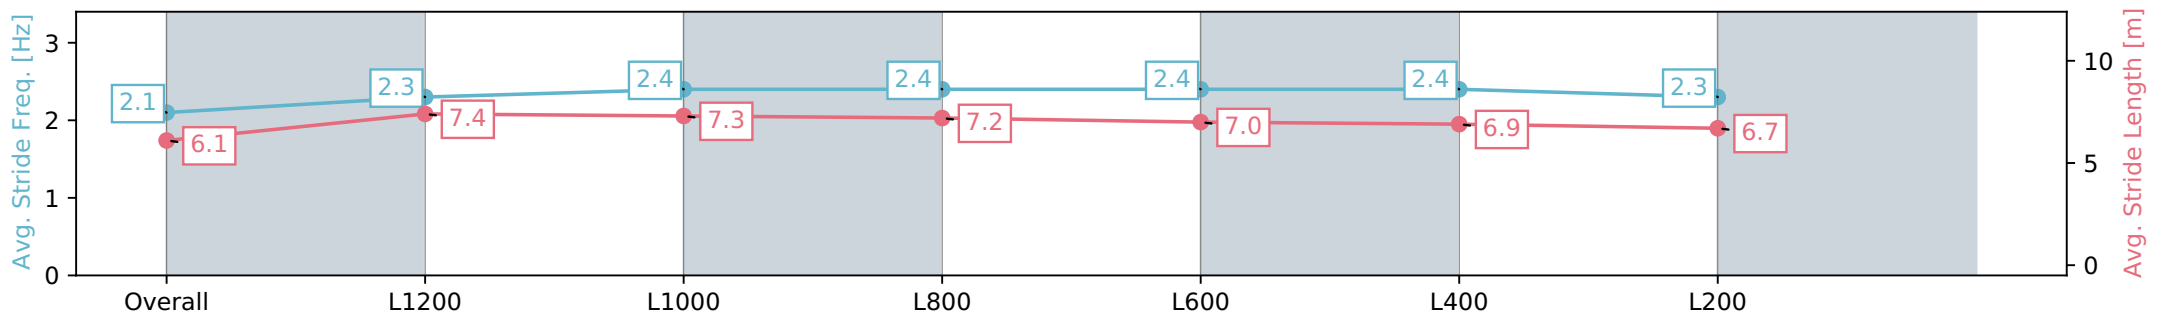

Horse/Jockey Name	CHIPSON/Kayla Crowther
Finish Rank	3
Fastest Section Time (Section)	0:11.04 (L1200)
Top Speed [km/h] (Section)	66.8 (Overall)
Race State	Finished

Morphettville Parks SA - Professional
Race 4: Winning Edge Presentations Handicap - 1400m
08 June 2024 - 1:19PM
Track Rating: Good 4, Weather: Overcast, Rail Position: +6m
1000m-W/Post, +3m Remainder Sectional 608m

Section	Overall	L1200	L1000	L800	L600	L400	L200
Section Times	1:25.49 [3] (0:15.13)	1:10.36 [11] (0:11.04)	0:59.32 [11] (0:11.21)	0:48.11 [11] (0:11.42)	0:36.69 [10] (0:11.85)	0:24.84 [9] (0:11.99)	0:12.85 [7] (0:12.85)
Average Speed [km/h]	47.6	65.2	64.9	63.5	61.8	60.7	56.1
Top Speed [km/h]	62.7	66.8	66.5	64.4	62.4	61.8	59.5
Avg. Dist. to Rail [m]	4.7	1.6	2.5	3.0	3.1	6.0	8.4
Avg. Stride Freq. [Hz]	2.1	2.3	2.4	2.4	2.4	2.4	2.3
Avg. Stride Length [m]	6.1	7.4	7.3	7.2	7.0	6.9	6.7

Report Created: Sat 08 June 2024 14:04:22 GMT+10 (Note: Timing is based on positional data)

[ ] Ranking at each section and finish
-:-:- No data available at this section
NA No data available