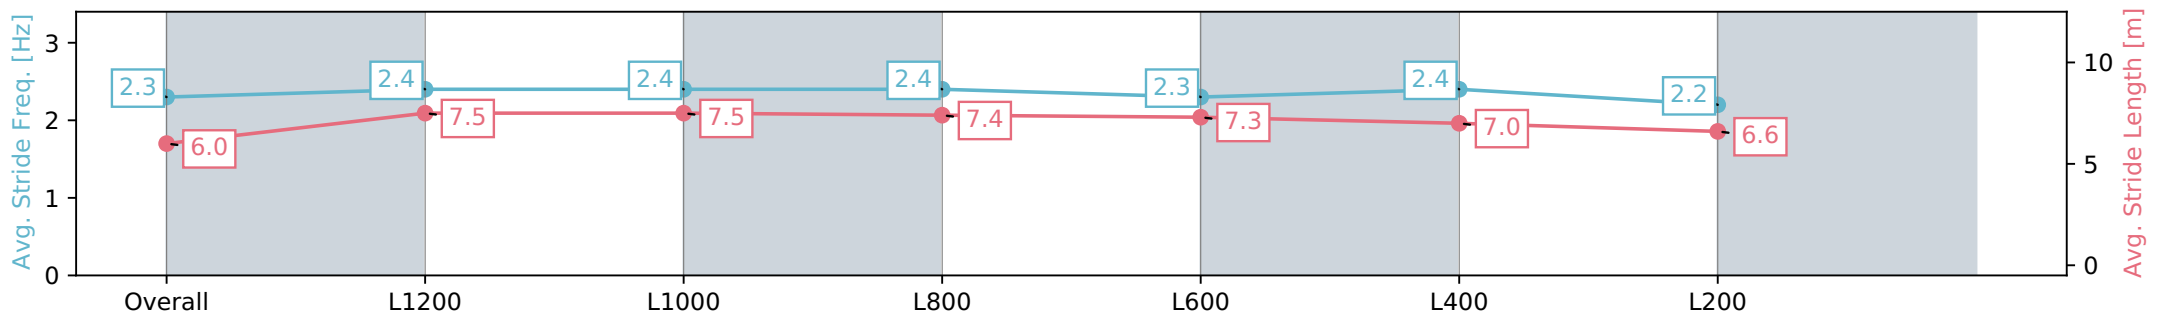

Horse/Jockey Name	FOSTER STREET/Alana Livesey
Finish Rank	8
Fastest Section Time (Section)	0:10.96 (L1200)
Top Speed [km/h] (Section)	66.0 (Overall)
Race State	Finished

Morphettville Parks SA - Professional
Race 4: Winning Edge Presentations Handicap - 1400m
08 June 2024 - 1:19PM
Track Rating: Good 4, Weather: Overcast, Rail Position: +6m
1000m-W/Post, +3m Remainder Sectional 608m

Section	Overall	L1200	L1000	L800	L600	L400	L200
Section Times	1:26.26 [8] (0:14.47)	1:11.79 [7] (0:10.96)	1:00.83 [7] (0:11.35)	0:49.48 [7] (0:11.60)	0:37.88 [7] (0:11.95)	0:25.93 [5] (0:12.31)	0:13.62 [6] (0:13.62)
Average Speed [km/h]	49.8	65.6	63.7	62.6	61.2	59.2	52.9
Top Speed [km/h]	63.2	66.0	65.6	63.6	62.4	61.1	57.1
Avg. Dist. to Rail [m]	5.4	1.3	1.0	2.4	3.3	5.7	7.7
Avg. Stride Freq. [Hz]	2.3	2.4	2.4	2.4	2.3	2.4	2.2
Avg. Stride Length [m]	6.0	7.5	7.5	7.4	7.3	7.0	6.6

[ ] Ranking at each section and finish
-:-:- No data available at this section
NA No data available