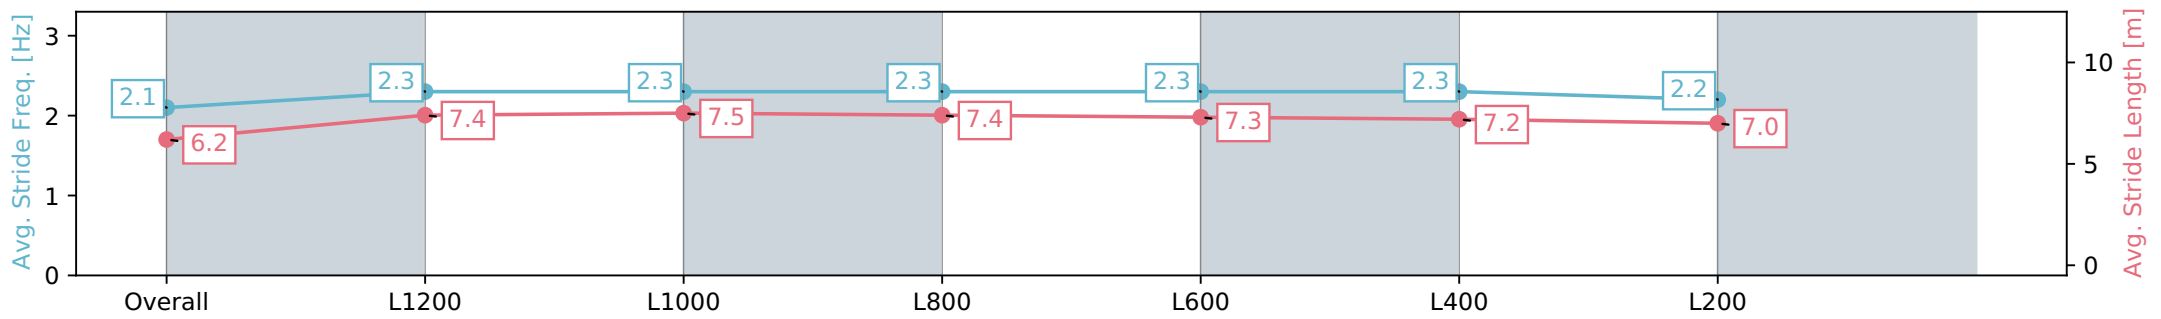

Horse/Jockey Name	KAYSERI/Nichola Yuen
Finish Rank	9
Fastest Section Time (Section)	0:11.14 (L1200)
Top Speed [km/h] (Section)	65.4 (Overall)
Race State	Finished

Morphettville Parks SA - Professional
Race 4: Winning Edge Presentations Handicap - 1400m
08 June 2024 - 1:19PM
Track Rating: Good 4, Weather: Overcast, Rail Position: +6m
1000m-W/Post, +3m Remainder Sectional 608m

Section	Overall	L1200	L1000	L800	L600	L400	L200
Section Times	1:26.28 [9] (0:14.71)	1:11.57 [9] (0:11.14)	1:00.43 [9] (0:11.37)	0:49.06 [10] (0:11.64)	0:37.42 [11] (0:12.01)	0:25.41 [11] (0:12.26)	0:13.15 [11] (0:13.15)
Average Speed [km/h]	49.0	64.6	63.8	62.1	60.8	59.2	54.8
Top Speed [km/h]	62.2	65.4	64.8	63.5	61.6	60.0	58.7
Avg. Dist. to Rail [m]	8.0	1.8	1.5	1.9	2.3	5.4	9.7
Avg. Stride Freq. [Hz]	2.1	2.3	2.3	2.3	2.3	2.3	2.2
Avg. Stride Length [m]	6.2	7.4	7.5	7.4	7.3	7.2	7.0

[ ] Ranking at each section and finish
-:-:- No data available at this section
NA No data available