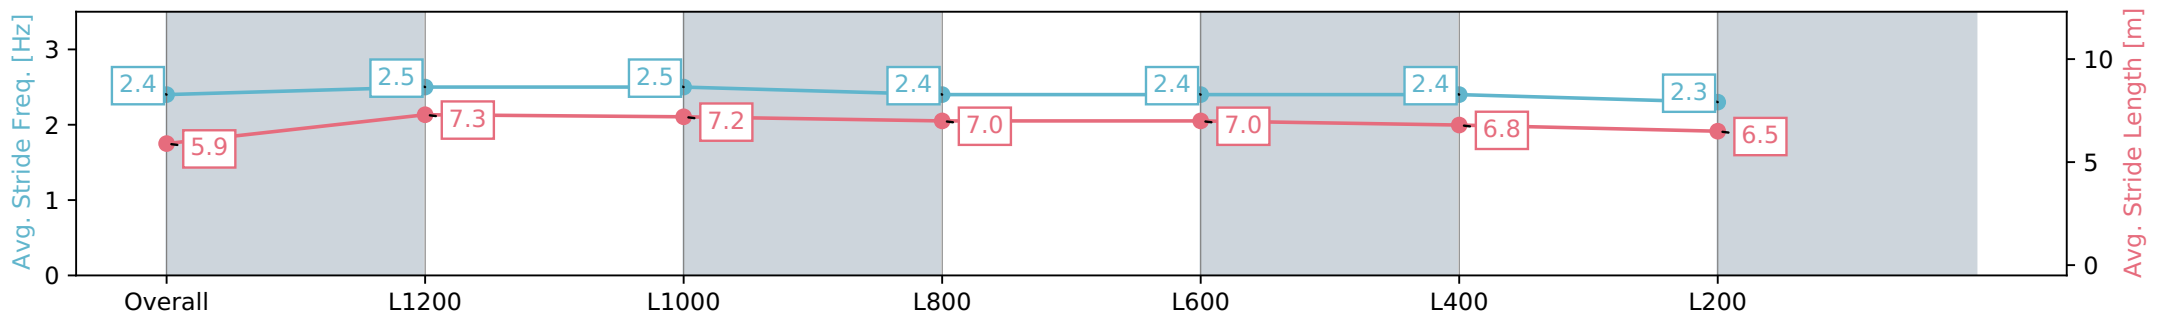

Horse/Jockey Name	DAWNBURST/Samuel Payne
Finish Rank	5
Fastest Section Time (Section)	0:11.10 (L1200)
Top Speed [km/h] (Section)	65.9 (L1200)
Race State	Finished

Morphettville Parks SA - Professional
Race 4: Winning Edge Presentations Handicap - 1400m
08 June 2024 - 1:19PM
Track Rating: Good 4, Weather: Overcast, Rail Position: +6m
1000m-W/Post, +3m Remainder Sectional 608m

Section	Overall	L1200	L1000	L800	L600	L400	L200
Section Times	1:25.84 [5] (0:14.26)	1:11.58 [4] (0:11.10)	1:00.48 [6] (0:11.31)	0:49.17 [6] (0:11.59)	0:37.58 [5] (0:11.99)	0:25.59 [4] (0:12.24)	0:13.35 [4] (0:13.35)
Average Speed [km/h]	50.6	64.8	64.1	62.6	61.2	59.4	53.9
Top Speed [km/h]	64.3	65.5	65.9	64.8	62.5	60.7	58.4
Avg. Dist. to Rail [m]	6.1	1.6	1.9	2.4	3.2	5.7	7.7
Avg. Stride Freq. [Hz]	2.4	2.5	2.5	2.4	2.4	2.4	2.3
Avg. Stride Length [m]	5.9	7.3	7.2	7.0	7.0	6.8	6.5

[ ] Ranking at each section and finish
-:-:- No data available at this section
NA No data available