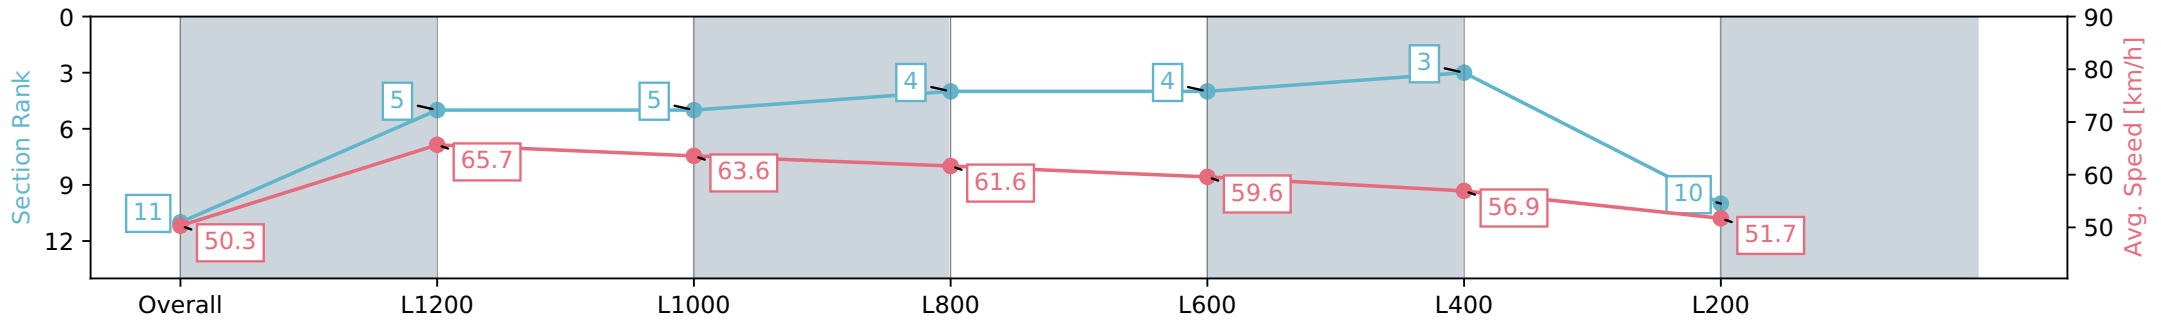

Horse/Jockey Name	ALFANO/Jacob Opperman
Finish Rank	11
Fastest Section Time (Section)	0:10.97 (L1200)
Top Speed [km/h] (Section)	66.6 (Overall)
Race State	Finished

Morphettville Parks SA - Professional
Race 4: Winning Edge Presentations Handicap - 1400m
08 June 2024 - 1:19PM
Track Rating: Good 4, Weather: Overcast, Rail Position: +6m
1000m-W/Post, +3m Remainder Sectional 608m

Section	Overall	L1200	L1000	L800	L600	L400	L200
Section Times	1:26.82 [11] (0:14.30)	1:12.52 [5] (0:10.97)	1:01.55 [5] (0:11.28)	0:50.26 [4] (0:11.64)	0:38.62 [4] (0:12.04)	0:26.58 [3] (0:12.66)	0:13.92 [10] (0:13.92)
Average Speed [km/h]	50.3	65.7	63.6	61.6	59.6	56.9	51.7
Top Speed [km/h]	65.0	66.6	64.6	62.9	61.0	58.1	55.7
Avg. Dist. to Rail [m]	1.7	0.7	1.0	0.8	0.6	0.3	0.8
Avg. Stride Freq. [Hz]	2.3	2.5	2.5	2.4	2.4	2.4	2.3
Avg. Stride Length [m]	5.9	7.3	7.2	7.0	6.9	6.6	6.4

- [ ] Ranking at each section and finish
- -:-:- No data available at this section
- NA No data available