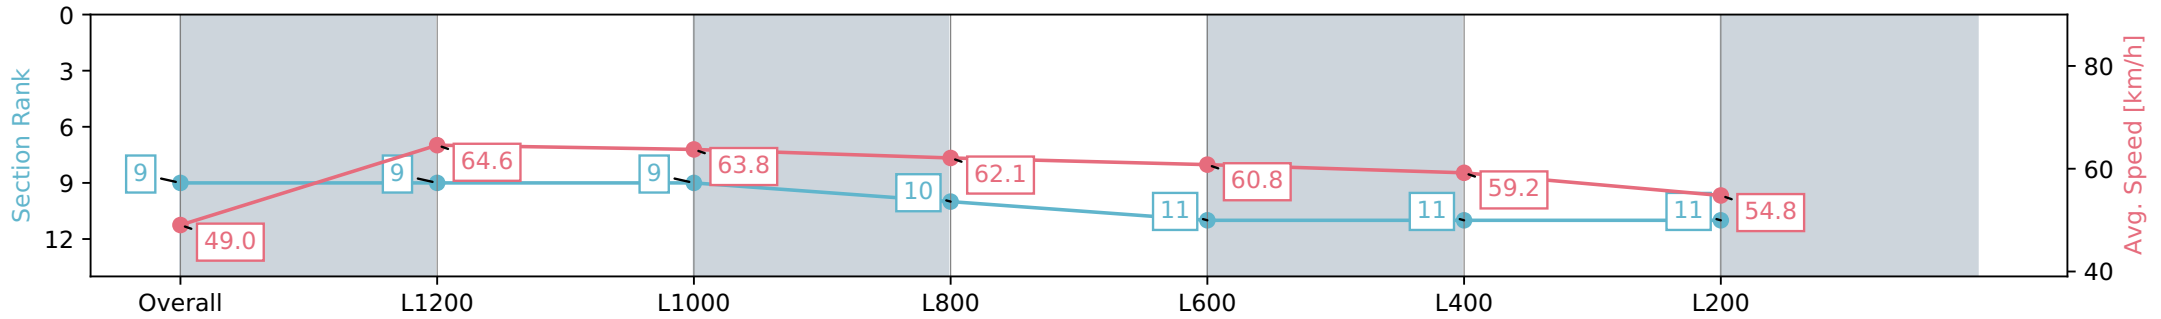

Horse/Jockey Name	KAYSERI/Nichola Yuen
Finish Rank	9
Fastest Section Time (Section)	0:11.14 (L1200)
Top Speed [km/h] (Section)	65.4 (Overall)
Race State	Finished

Morphettville Parks SA - Professional
Race 4: Winning Edge Presentations Handicap - 1400m
08 June 2024 - 1:19PM
Track Rating: Good 4, Weather: Overcast, Rail Position: +6m
1000m-W/Post, +3m Remainder Sectional 608m

Section	Overall	L1200	L1000	L800	L600	L400	L200
Section Times	1:26.28 [9] (0:14.71)	1:11.57 [9] (0:11.14)	1:00.43 [9] (0:11.37)	0:49.06 [10] (0:11.64)	0:37.42 [11] (0:12.01)	0:25.41 [11] (0:12.26)	0:13.15 [11] (0:13.15)
Average Speed [km/h]	49.0	64.6	63.8	62.1	60.8	59.2	54.8
Top Speed [km/h]	62.2	65.4	64.8	63.5	61.6	60.0	58.7
Avg. Dist. to Rail [m]	8.0	1.8	1.5	1.9	2.3	5.4	9.7
Avg. Stride Freq. [Hz]	2.1	2.3	2.3	2.3	2.3	2.3	2.2
Avg. Stride Length [m]	6.2	7.4	7.5	7.4	7.3	7.2	7.0

[ ] Ranking at each section and finish
-:-:- No data available at this section
NA No data available