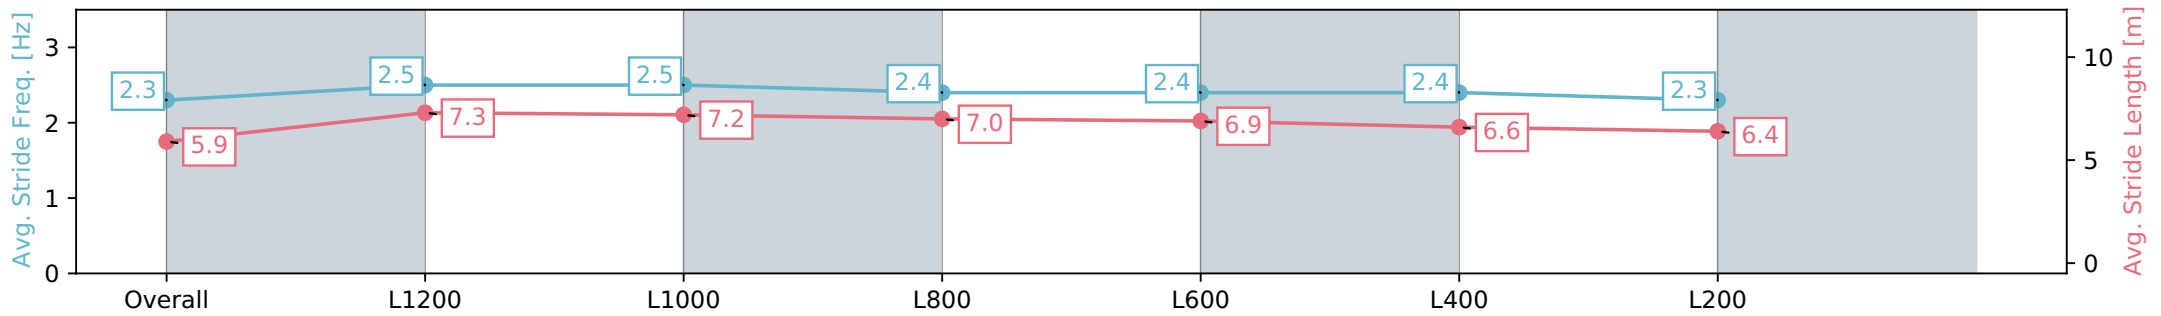

Horse/Jockey Name	ALFANO/Jacob Opperman
Finish Rank	11
Fastest Section Time (Section)	0:10.97 (L1200)
Top Speed [km/h] (Section)	66.6 (Overall)
Race State	Finished

Morphettville Parks SA - Professional
Race 4: Winning Edge Presentations Handicap - 1400m
08 June 2024 - 1:19PM
Track Rating: Good 4, Weather: Overcast, Rail Position: +6m
1000m-W/Post, +3m Remainder Sectional 608m

Section	Overall	L1200	L1000	L800	L600	L400	L200
Section Times	1:26.82 [11] (0:14.30)	1:12.52 [5] (0:10.97)	1:01.55 [5] (0:11.28)	0:50.26 [4] (0:11.64)	0:38.62 [4] (0:12.04)	0:26.58 [3] (0:12.66)	0:13.92 [10] (0:13.92)
Average Speed [km/h]	50.3	65.7	63.6	61.6	59.6	56.9	51.7
Top Speed [km/h]	65.0	66.6	64.6	62.9	61.0	58.1	55.7
Avg. Dist. to Rail [m]	1.7	0.7	1.0	0.8	0.6	0.3	0.8
Avg. Stride Freq. [Hz]	2.3	2.5	2.5	2.4	2.4	2.4	2.3
Avg. Stride Length [m]	5.9	7.3	7.2	7.0	6.9	6.6	6.4

- [ ] Ranking at each section and finish
- -:-:- No data available at this section
- NA No data available