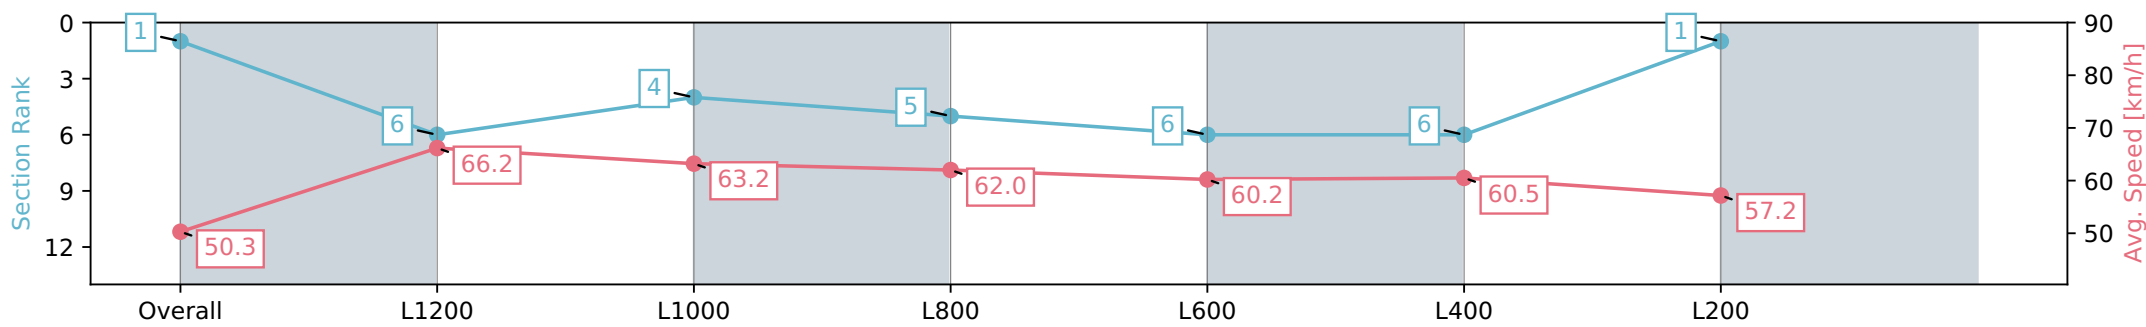

Horse/Jockey Name	BRAVE STAR/Rochelle Milnes
Finish Rank	1
Fastest Section Time (Section)	0:10.89 (L1200)
Top Speed [km/h] (Section)	68.3 (Overall)
Race State	Finished

Morphettville Parks SA - Professional
Race 4: Winning Edge Presentations Handicap - 1400m
08 June 2024 - 1:19PM
Track Rating: Good 4, Weather: Overcast, Rail Position: +6m
1000m-W/Post, +3m Remainder Sectional 608m

Section	Overall	L1200	L1000	L800	L600	L400	L200
Section Times	1:24.96 [1] (0:14.32)	1:10.64 [6] (0:10.89)	0:59.75 [4] (0:11.44)	0:48.31 [5] (0:11.65)	0:36.66 [6] (0:12.06)	0:24.60 [6] (0:11.99)	0:12.61 [1] (0:12.61)
Average Speed [km/h]	50.3	66.2	63.2	62.0	60.2	60.5	57.2
Top Speed [km/h]	65.0	68.3	65.2	63.9	60.8	61.4	59.7
Avg. Dist. to Rail [m]	2.3	1.0	1.2	1.6	1.7	3.6	5.0
Avg. Stride Freq. [Hz]	2.2	2.4	2.3	2.3	2.3	2.3	2.3
Avg. Stride Length [m]	6.1	7.5	7.3	7.1	7.3	7.2	7.1

[ ] Ranking at each section and finish
-:-:- No data available at this section
NA No data available