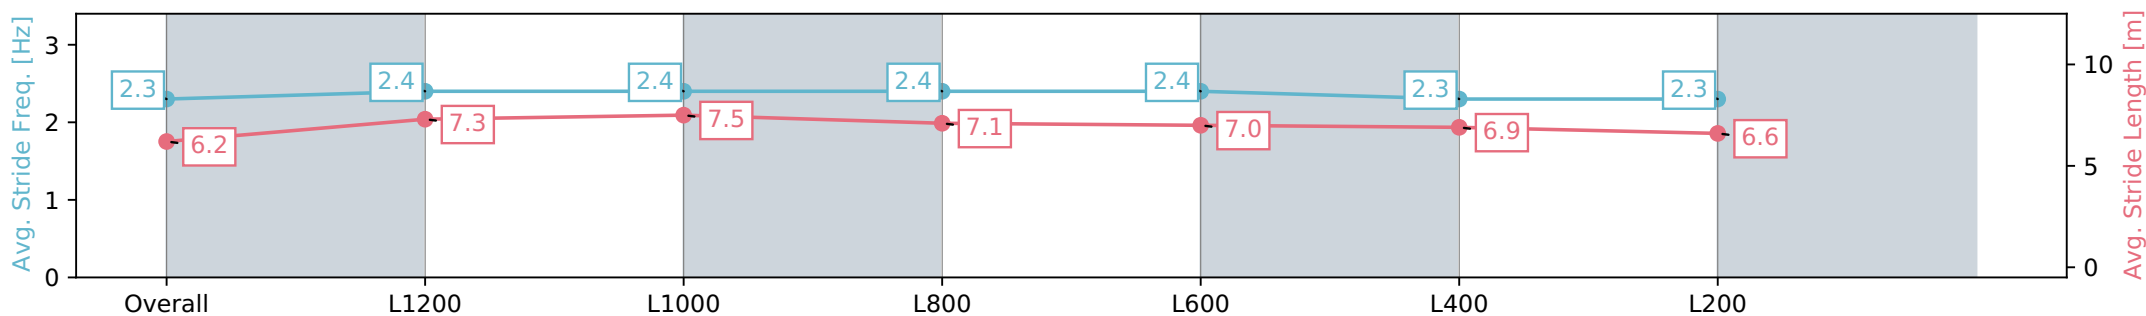

Horse/Jockey Name	IMBIBE/Callan Murray
Finish Rank	10
Fastest Section Time (Section)	0:10.95 (L1200)
Top Speed [km/h] (Section)	66.4 (Overall)
Race State	Finished

Morphettville Parks SA - Professional
Race 4: Winning Edge Presentations Handicap - 1400m
08 June 2024 - 1:19PM
Track Rating: Good 4, Weather: Overcast, Rail Position: +6m
1000m-W/Post, +3m Remainder Sectional 608m

Section	Overall	L1200	L1000	L800	L600	L400	L200
Section Times	1:26.38 [10] (0:14.16)	1:12.22 [3] (0:10.95)	1:01.27 [3] (0:11.39)	0:49.88 [3] (0:11.69)	0:38.19 [3] (0:12.19)	0:26.00 [7] (0:12.43)	0:13.57 [9] (0:13.56)
Average Speed [km/h]	50.8	65.8	63.7	61.7	59.6	58.0	53.1
Top Speed [km/h]	65.2	66.4	66.2	63.5	60.7	59.3	57.0
Avg. Dist. to Rail [m]	4.2	1.7	1.4	1.8	1.4	2.1	4.0
Avg. Stride Freq. [Hz]	2.3	2.4	2.4	2.4	2.4	2.3	2.3
Avg. Stride Length [m]	6.2	7.3	7.5	7.1	7.0	6.9	6.6

- [ ] Ranking at each section and finish
- -:-:- No data available at this section
- NA No data available