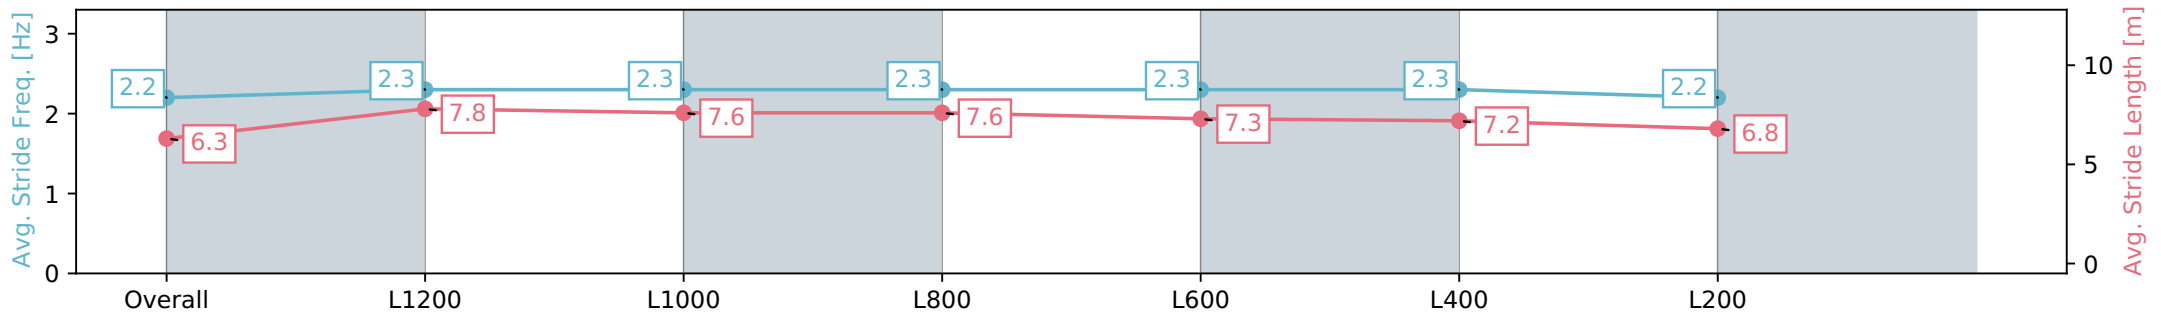

Horse/Jockey Name	COPPERFIELD/Todd Pannell
Finish Rank	7
Fastest Section Time (Section)	0:10.93 (L1200)
Top Speed [km/h] (Section)	66.5 (Overall)
Race State	Finished

Morphettville Parks SA - Professional
Race 4: Winning Edge Presentations Handicap - 1400m
08 June 2024 - 1:19PM
Track Rating: Good 4, Weather: Overcast, Rail Position: +6m
1000m-W/Post, +3m Remainder Sectional 608m

Section	Overall	L1200	L1000	L800	L600	L400	L200
Section Times	1:25.99 [7] (0:14.06)	1:11.93 [2] (0:10.93)	1:01.00 [2] (0:11.28)	0:49.72 [2] (0:11.69)	0:38.03 [2] (0:12.04)	0:25.99 [2] (0:12.43)	0:13.56 [2] (0:13.56)
Average Speed [km/h]	51.3	66.0	64.6	61.9	60.3	58.3	53.1
Top Speed [km/h]	65.1	66.5	66.2	63.8	61.0	60.0	56.1
Avg. Dist. to Rail [m]	6.0	3.2	2.5	1.7	1.7	3.9	6.9
Avg. Stride Freq. [Hz]	2.2	2.3	2.3	2.3	2.3	2.3	2.2
Avg. Stride Length [m]	6.3	7.8	7.6	7.6	7.3	7.2	6.8

- [ ] Ranking at each section and finish
- -:-:- No data available at this section
- NA No data available