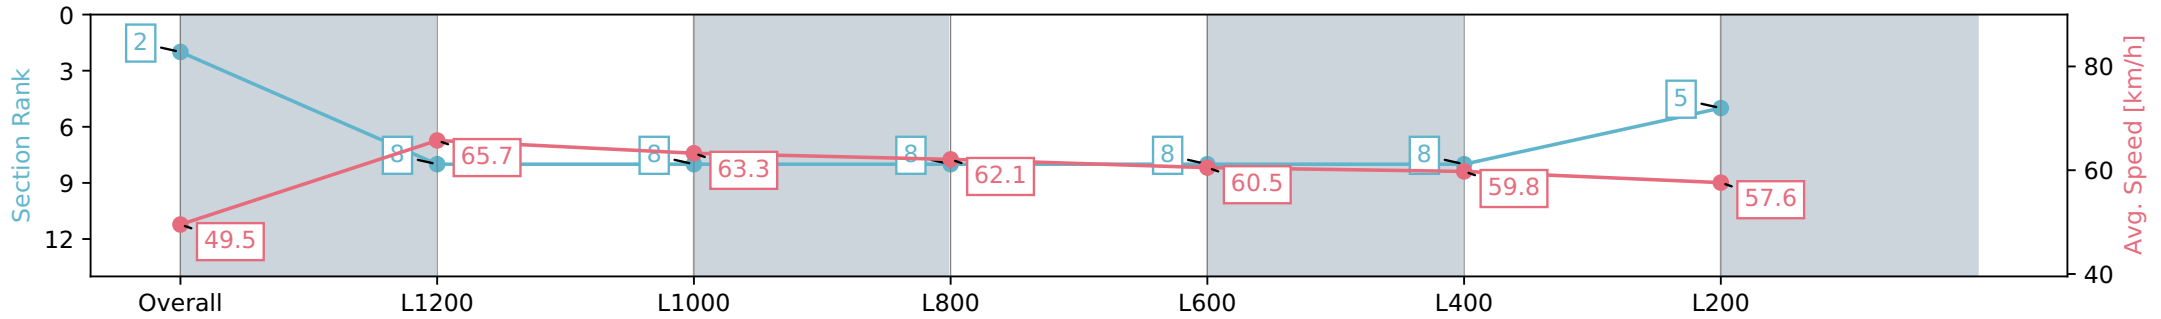

Horse/Jockey Name	MARACOURT/Jason Holder
Finish Rank	2
Fastest Section Time (Section)	0:10.96 (L1200)
Top Speed [km/h] (Section)	66.3 (Overall)
Race State	Finished

Morphettville Parks SA - Professional
Race 4: Winning Edge Presentations Handicap - 1400m
08 June 2024 - 1:19PM
Track Rating: Good 4, Weather: Overcast, Rail Position: +6m
1000m-W/Post, +3m Remainder Sectional 608m

Section	Overall	L1200	L1000	L800	L600	L400	L200
Section Times	1:25.02 [2] (0:14.55)	1:10.47 [8] (0:10.96)	0:59.51 [8] (0:11.37)	0:48.14 [8] (0:11.61)	0:36.53 [8] (0:11.95)	0:24.58 [8] (0:12.08)	0:12.50 [5] (0:12.50)
Average Speed [km/h]	49.5	65.7	63.3	62.1	60.5	59.8	57.6
Top Speed [km/h]	64.6	66.3	65.8	63.7	62.2	60.4	59.9
Avg. Dist. to Rail [m]	3.3	1.3	0.4	0.6	0.6	1.2	2.1
Avg. Stride Freq. [Hz]	2.2	2.2	2.3	2.2	2.2	2.2	2.3
Avg. Stride Length [m]	6.2	8.1	7.7	7.5	7.2	7.1	7.0

[ ] Ranking at each section and finish
-:-:- No data available at this section
NA No data available