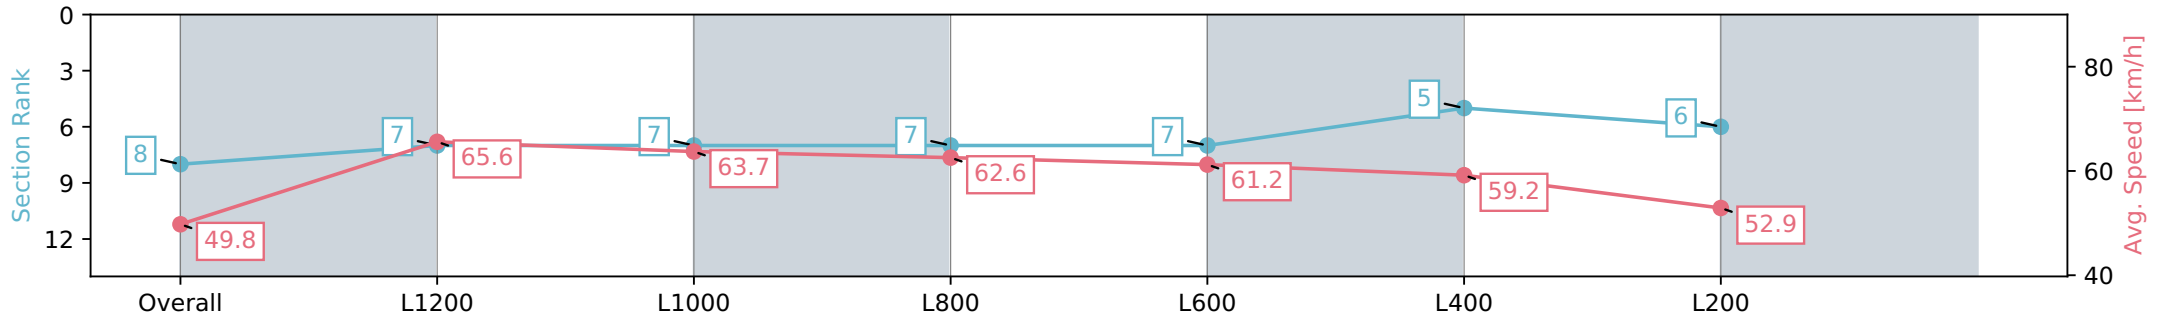

Horse/Jockey Name	FOSTER STREET/Alana Livesey
Finish Rank	8
Fastest Section Time (Section)	0:10.96 (L1200)
Top Speed [km/h] (Section)	66.0 (Overall)
Race State	Finished

Morphettville Parks SA - Professional
Race 4: Winning Edge Presentations Handicap - 1400m
08 June 2024 - 1:19PM
Track Rating: Good 4, Weather: Overcast, Rail Position: +6m
1000m-W/Post, +3m Remainder Sectional 608m

Section	Overall	L1200	L1000	L800	L600	L400	L200
Section Times	1:26.26 [8] (0:14.47)	1:11.79 [7] (0:10.96)	1:00.83 [7] (0:11.35)	0:49.48 [7] (0:11.60)	0:37.88 [7] (0:11.95)	0:25.93 [5] (0:12.31)	0:13.62 [6] (0:13.62)
Average Speed [km/h]	49.8	65.6	63.7	62.6	61.2	59.2	52.9
Top Speed [km/h]	63.2	66.0	65.6	63.6	62.4	61.1	57.1
Avg. Dist. to Rail [m]	5.4	1.3	1.0	2.4	3.3	5.7	7.7
Avg. Stride Freq. [Hz]	2.3	2.4	2.4	2.4	2.3	2.4	2.2
Avg. Stride Length [m]	6.0	7.5	7.5	7.4	7.3	7.0	6.6

[ ] Ranking at each section and finish
-:-:- No data available at this section
NA No data available