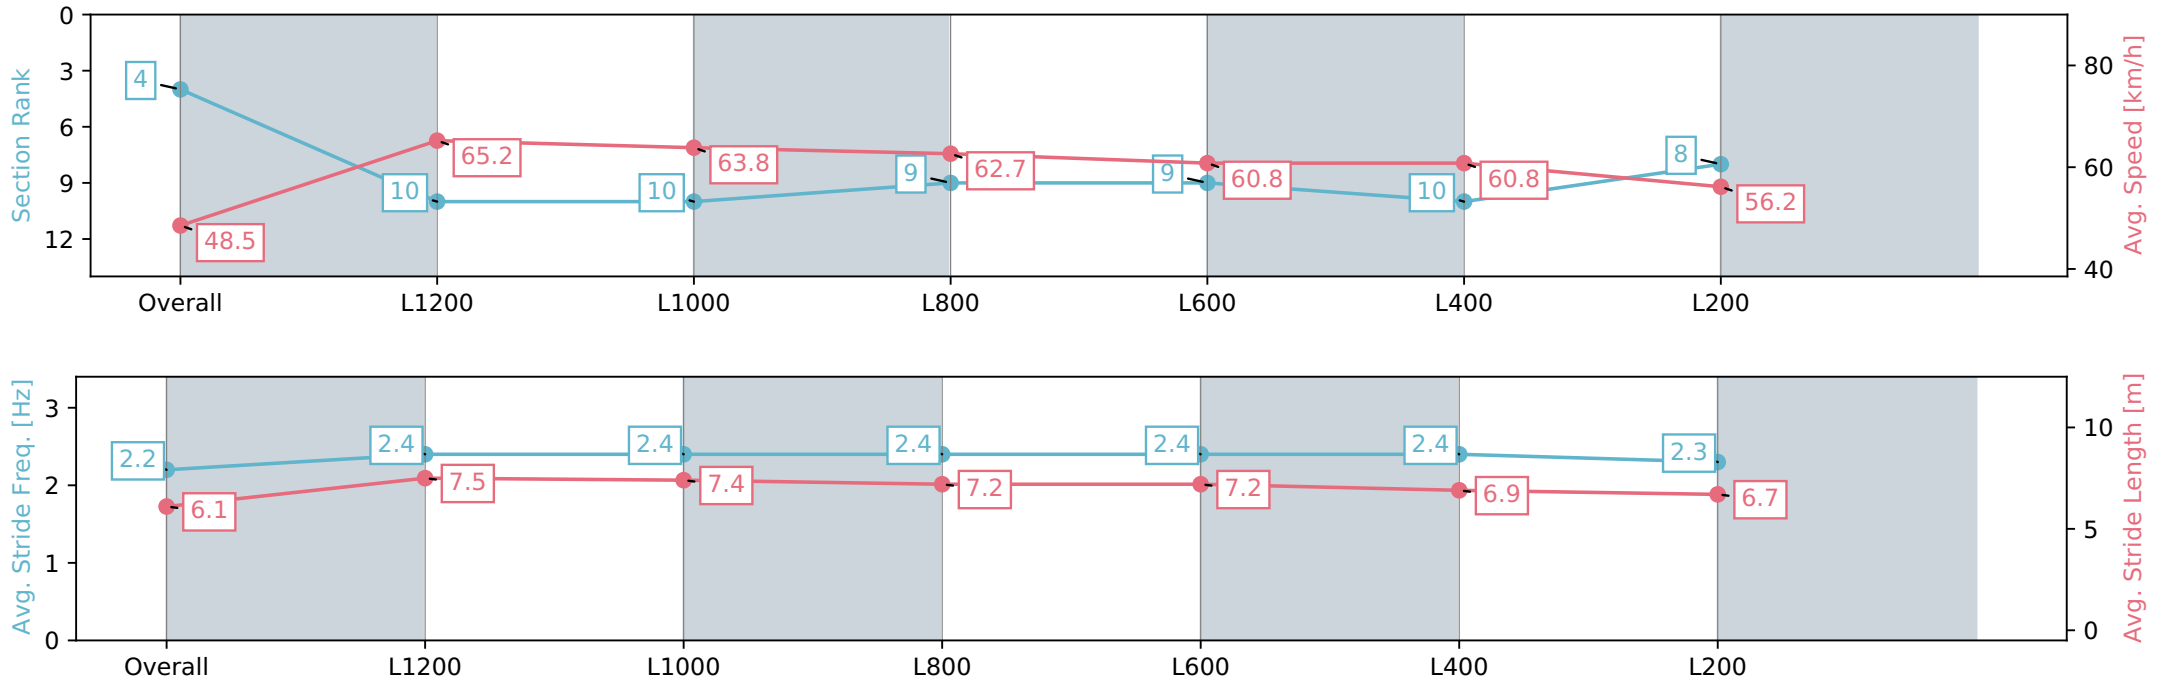

Horse/Jockey Name	COMMANDER MEROO/Jake Toeroek
Finish Rank	4
Fastest Section Time (Section)	0:11.04 (L1200)
Top Speed [km/h] (Section)	66.2 (L1200)
Race State	Finished

Morphettville Parks SA - Professional
Race 4: Winning Edge Presentations Handicap - 1400m
08 June 2024 - 1:19PM
Track Rating: Good 4, Weather: Overcast, Rail Position: +6m
1000m-W/Post, +3m Remainder Sectional 608m

Section	Overall	L1200	L1000	L800	L600	L400	L200
Section Times	1:25.57 [4] (0:14.86)	1:10.71 [10] (0:11.04)	0:59.67 [10] (0:11.28)	0:48.38 [9] (0:11.60)	0:36.78 [9] (0:12.05)	0:24.73 [10] (0:11.91)	0:12.82 [8] (0:12.82)
Average Speed [km/h]	48.5	65.2	63.8	62.7	60.8	60.8	56.2
Top Speed [km/h]	63.1	65.9	66.2	64.8	62.7	61.4	60.9
Avg. Dist. to Rail [m]	5.9	1.3	0.6	2.8	3.1	4.3	5.7
Avg. Stride Freq. [Hz]	2.2	2.4	2.4	2.4	2.4	2.4	2.3
Avg. Stride Length [m]	6.1	7.5	7.4	7.2	7.2	6.9	6.7

Report Created: Sat 08 June 2024 14:04:25 GMT+10 (Note: Timing is based on positional data)

- [ ] Ranking at each section and finish
- -:-:- No data available at this section
- NA No data available