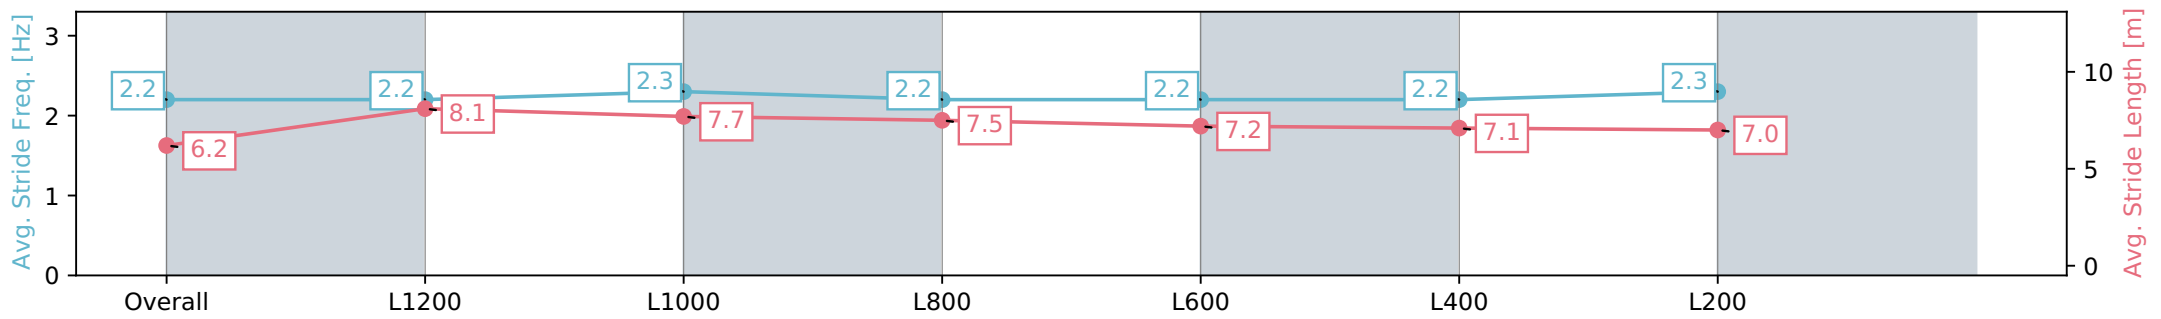

Horse/Jockey Name	MARACOURT/Jason Holder
Finish Rank	2
Fastest Section Time (Section)	0:10.96 (L1200)
Top Speed [km/h] (Section)	66.3 (Overall)
Race State	Finished

Morphettville Parks SA - Professional
Race 4: Winning Edge Presentations Handicap - 1400m
08 June 2024 - 1:19PM
Track Rating: Good 4, Weather: Overcast, Rail Position: +6m
1000m-W/Post, +3m Remainder Sectional 608m

Section	Overall	L1200	L1000	L800	L600	L400	L200
Section Times	1:25.02 [2] (0:14.55)	1:10.47 [8] (0:10.96)	0:59.51 [8] (0:11.37)	0:48.14 [8] (0:11.61)	0:36.53 [8] (0:11.95)	0:24.58 [8] (0:12.08)	0:12.50 [5] (0:12.50)
Average Speed [km/h]	49.5	65.7	63.3	62.1	60.5	59.8	57.6
Top Speed [km/h]	64.6	66.3	65.8	63.7	62.2	60.4	59.9
Avg. Dist. to Rail [m]	3.3	1.3	0.4	0.6	0.6	1.2	2.1
Avg. Stride Freq. [Hz]	2.2	2.2	2.3	2.2	2.2	2.2	2.3
Avg. Stride Length [m]	6.2	8.1	7.7	7.5	7.2	7.1	7.0

[ ] Ranking at each section and finish
-:-:- No data available at this section
NA No data available