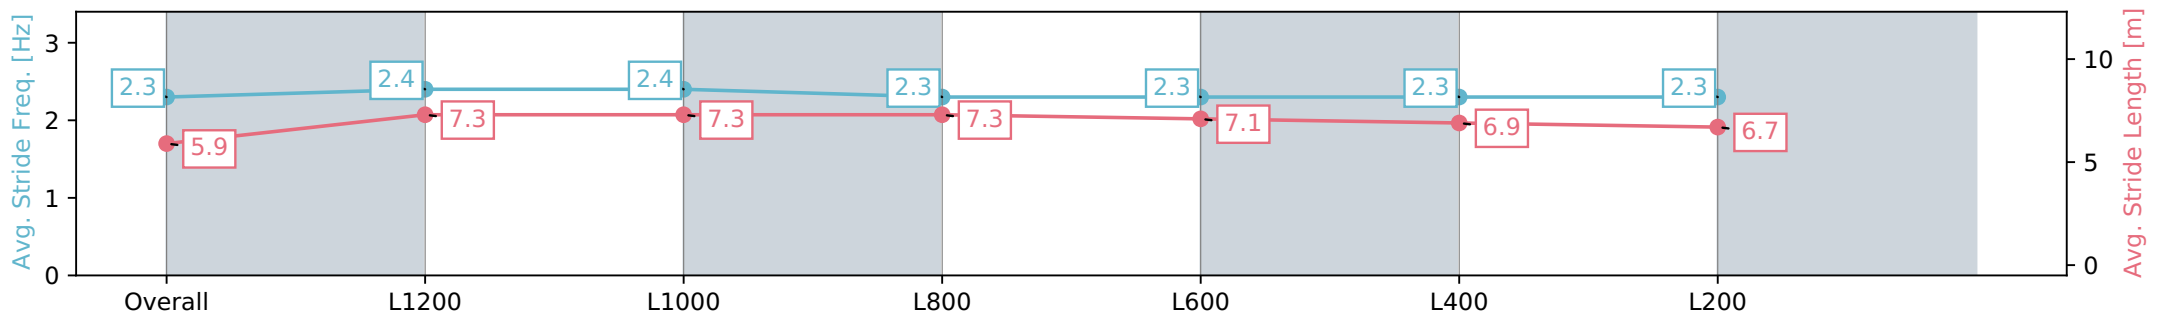

Horse/Jockey Name	RUN AND TELL/Ben Price
Finish Rank	6
Fastest Section Time (Section)	0:10.94 (L1200)
Top Speed [km/h] (Section)	66.3 (Overall)
Race State	Finished

Morphettville Parks SA - Professional
Race 4: Winning Edge Presentations Handicap - 1400m
08 June 2024 - 1:19PM
Track Rating: Good 4, Weather: Overcast, Rail Position: +6m
1000m-W/Post, +3m Remainder Sectional 608m

Section	Overall	L1200	L1000	L800	L600	L400	L200
Section Times	1:25.85 [6] (0:13.95)	1:11.90 [1] (0:10.94)	1:00.96 [1] (0:11.22)	0:49.74 [1] (0:11.70)	0:38.04 [1] (0:12.10)	0:25.94 [1] (0:12.56)	0:13.37 [3] (0:13.37)
Average Speed [km/h]	51.6	65.8	64.4	61.6	59.6	57.5	53.8
Top Speed [km/h]	64.9	66.3	65.6	63.4	60.6	59.1	56.5
Avg. Dist. to Rail [m]	3.5	1.0	0.7	0.9	0.7	1.8	3.1
Avg. Stride Freq. [Hz]	2.3	2.4	2.4	2.3	2.3	2.3	2.3
Avg. Stride Length [m]	5.9	7.3	7.3	7.3	7.1	6.9	6.7

- [ ] Ranking at each section and finish
- -:-:- No data available at this section
- NA No data available