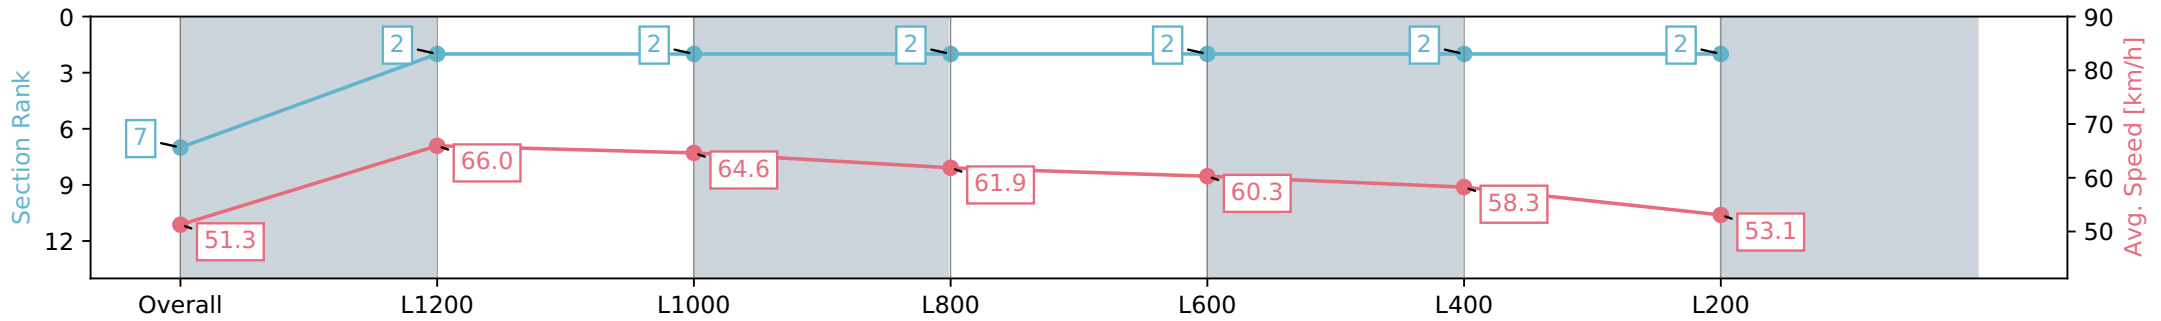

Horse/Jockey Name	COPPERFIELD/Todd Pannell
Finish Rank	7
Fastest Section Time (Section)	0:10.93 (L1200)
Top Speed [km/h] (Section)	66.5 (Overall)
Race State	Finished

Morphettville Parks SA - Professional
Race 4: Winning Edge Presentations Handicap - 1400m
08 June 2024 - 1:19PM
Track Rating: Good 4, Weather: Overcast, Rail Position: +6m
1000m-W/Post, +3m Remainder Sectional 608m

Section	Overall	L1200	L1000	L800	L600	L400	L200
Section Times	1:25.99 [7] (0:14.06)	1:11.93 [2] (0:10.93)	1:01.00 [2] (0:11.28)	0:49.72 [2] (0:11.69)	0:38.03 [2] (0:12.04)	0:25.99 [2] (0:12.43)	0:13.56 [2] (0:13.56)
Average Speed [km/h]	51.3	66.0	64.6	61.9	60.3	58.3	53.1
Top Speed [km/h]	65.1	66.5	66.2	63.8	61.0	60.0	56.1
Avg. Dist. to Rail [m]	6.0	3.2	2.5	1.7	1.7	3.9	6.9
Avg. Stride Freq. [Hz]	2.2	2.3	2.3	2.3	2.3	2.3	2.2
Avg. Stride Length [m]	6.3	7.8	7.6	7.6	7.3	7.2	6.8

- [ ] Ranking at each section and finish
- -:-:- No data available at this section
- NA No data available