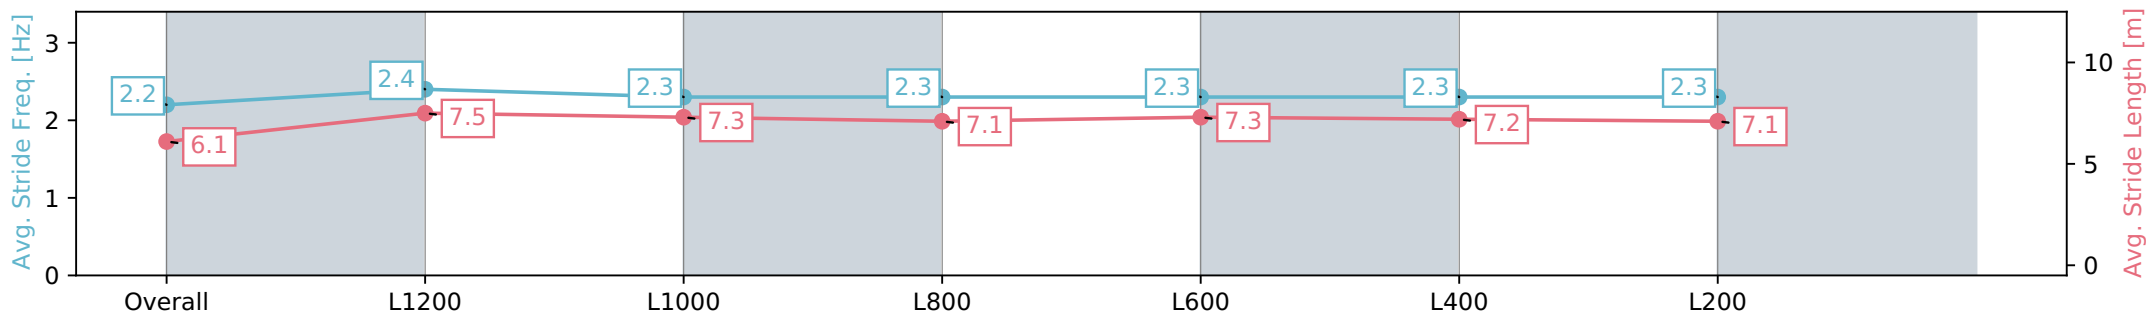

Horse/Jockey Name	BRAVE STAR/Rochelle Milnes
Finish Rank	1
Fastest Section Time (Section)	0:10.89 (L1200)
Top Speed [km/h] (Section)	68.3 (Overall)
Race State	Finished

Morphettville Parks SA - Professional
Race 4: Winning Edge Presentations Handicap - 1400m
08 June 2024 - 1:19PM
Track Rating: Good 4, Weather: Overcast, Rail Position: +6m
1000m-W/Post, +3m Remainder Sectional 608m

Section	Overall	L1200	L1000	L800	L600	L400	L200
Section Times	1:24.96 [1] (0:14.32)	1:10.64 [6] (0:10.89)	0:59.75 [4] (0:11.44)	0:48.31 [5] (0:11.65)	0:36.66 [6] (0:12.06)	0:24.60 [6] (0:11.99)	0:12.61 [1] (0:12.61)
Average Speed [km/h]	50.3	66.2	63.2	62.0	60.2	60.5	57.2
Top Speed [km/h]	65.0	68.3	65.2	63.9	60.8	61.4	59.7
Avg. Dist. to Rail [m]	2.3	1.0	1.2	1.6	1.7	3.6	5.0
Avg. Stride Freq. [Hz]	2.2	2.4	2.3	2.3	2.3	2.3	2.3
Avg. Stride Length [m]	6.1	7.5	7.3	7.1	7.3	7.2	7.1

[ ] Ranking at each section and finish
-:-:- No data available at this section
NA No data available