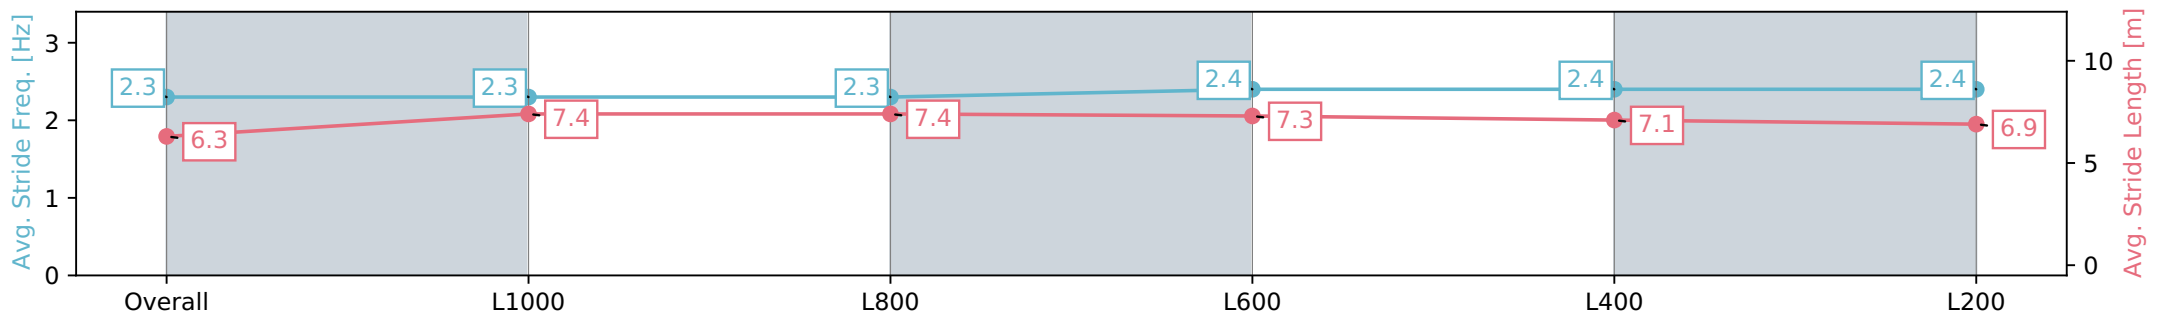

Horse/Jockey Name	KING MOYA/Dom Tourneur
Finish Rank	3
Fastest Section Time (Section)	0:11.41 (L800)
Top Speed [km/h] (Section)	65.7 (Overall)
Race State	Finished

Morphettville Parks SA - Professional
Race 3: Sportsbet Same Race Multi Handicap - 1250m
08 June 2024 - 12:42PM
Track Rating: Good 4, Weather: Overcast, Rail Position: +6m
1000m-W/Post, +3m Remainder Sectional 608m

Section	Overall	L1000	L800	L600	L400	L200
Section Times	1:15.68 [3] (0:17.31)	0:58.37 [5] (0:11.41)	0:46.96 [6] (0:11.46)	0:35.50 [6] (0:11.68)	0:23.82 [6] (0:11.51)	0:12.31 [4] (0:12.31)
Average Speed [km/h]	51.9	63.1	63.0	62.6	62.7	58.5
Top Speed [km/h]	64.4	65.7	64.7	63.5	64.4	63.2
Avg. Dist. to Rail [m]	2.6	0.7	1.3	2.6	1.3	0.9
Avg. Stride Freq. [Hz]	2.3	2.3	2.3	2.4	2.4	2.4
Avg. Stride Length [m]	6.3	7.4	7.4	7.3	7.1	6.9

- [ ] Ranking at each section and finish
- -:-:- No data available at this section
- NA No data available