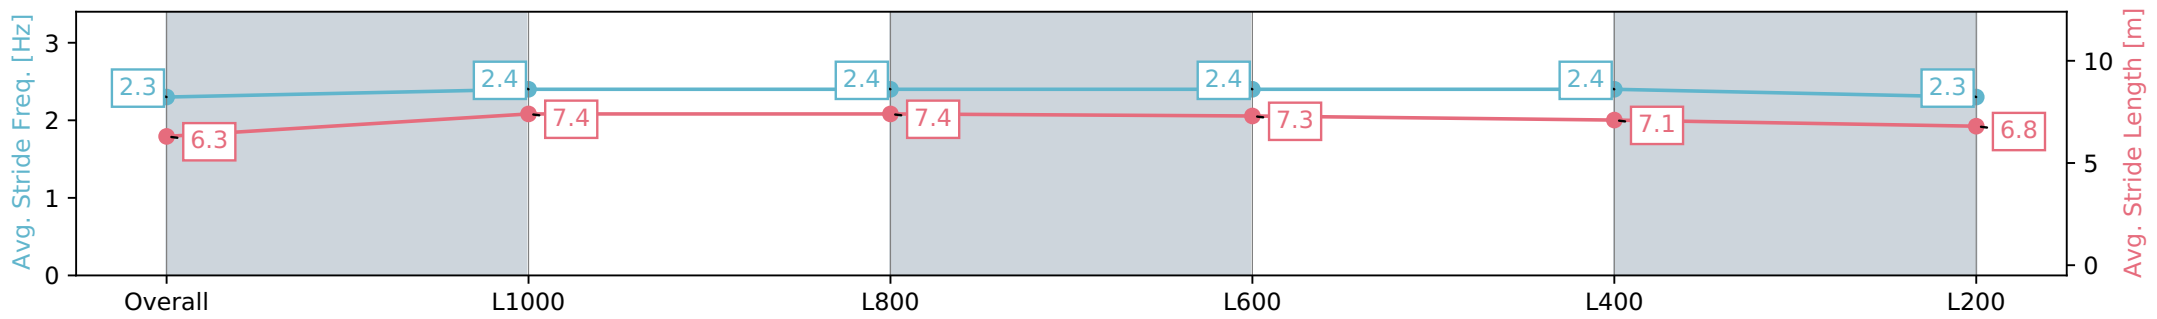

Horse/Jockey Name	WONDERWOMEN/Jacob Opperman
Finish Rank	6
Fastest Section Time (Section)	0:11.31 (L800)
Top Speed [km/h] (Section)	64.6 (Overall)
Race State	Finished

Morphettville Parks SA - Professional
Race 3: Sportsbet Same Race Multi Handicap - 1250m
08 June 2024 - 12:42PM
Track Rating: Good 4, Weather: Overcast, Rail Position: +6m
1000m-W/Post, +3m Remainder Sectional 608m

Section	Overall	L1000	L800	L600	L400	L200
Section Times	1:15.90 [6] (0:17.25)	0:58.65 [3] (0:11.31)	0:47.34 [3] (0:11.50)	0:35.84 [3] (0:11.60)	0:24.24 [3] (0:11.61)	0:12.63 [3] (0:12.63)
Average Speed [km/h]	52.2	63.5	62.8	62.5	62.2	57.0
Top Speed [km/h]	64.1	64.6	63.8	64.1	64.2	60.9
Avg. Dist. to Rail [m]	1.6	0.5	1.3	1.2	1.5	1.9
Avg. Stride Freq. [Hz]	2.3	2.4	2.4	2.4	2.4	2.3
Avg. Stride Length [m]	6.3	7.4	7.4	7.3	7.1	6.8

Report Created: Sat 08 June 2024 13:29:20 GMT+10 (Note: Timing is based on positional data)

- [ ] Ranking at each section and finish
- -:-:- No data available at this section
- NA No data available