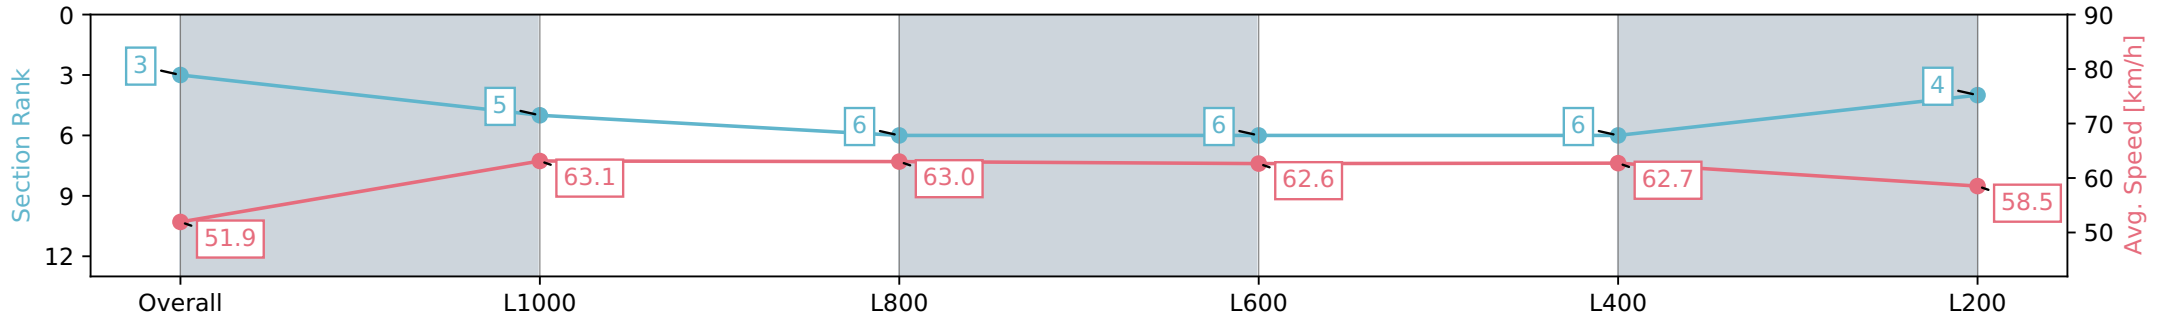

Horse/Jockey Name	KING MOYA/Dom Tourneur
Finish Rank	3
Fastest Section Time (Section)	0:11.41 (L800)
Top Speed [km/h] (Section)	65.7 (Overall)
Race State	Finished

Morphettville Parks SA - Professional
Race 3: Sportsbet Same Race Multi Handicap - 1250m
08 June 2024 - 12:42PM
Track Rating: Good 4, Weather: Overcast, Rail Position: +6m
1000m-W/Post, +3m Remainder Sectional 608m

Section	Overall	L1000	L800	L600	L400	L200
Section Times	1:15.68 [3] (0:17.31)	0:58.37 [5] (0:11.41)	0:46.96 [6] (0:11.46)	0:35.50 [6] (0:11.68)	0:23.82 [6] (0:11.51)	0:12.31 [4] (0:12.31)
Average Speed [km/h]	51.9	63.1	63.0	62.6	62.7	58.5
Top Speed [km/h]	64.4	65.7	64.7	63.5	64.4	63.2
Avg. Dist. to Rail [m]	2.6	0.7	1.3	2.6	1.3	0.9
Avg. Stride Freq. [Hz]	2.3	2.3	2.3	2.4	2.4	2.4
Avg. Stride Length [m]	6.3	7.4	7.4	7.3	7.1	6.9

- [ ] Ranking at each section and finish
- -:-:- No data available at this section
- NA No data available