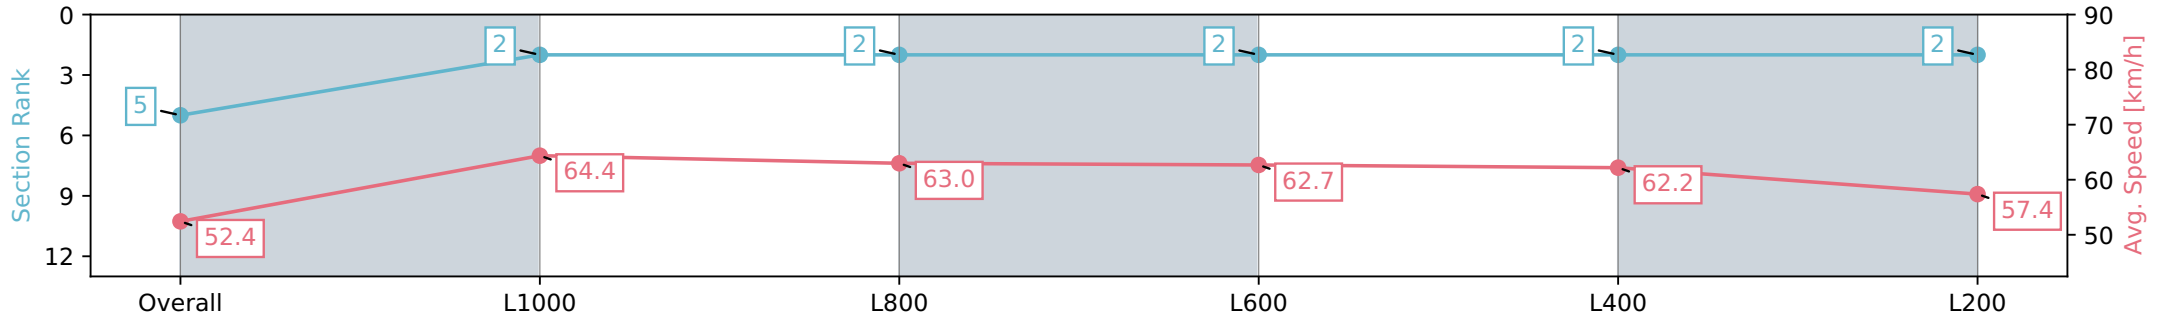

Horse/Jockey Name	WILLYBEAFCTOR/Nichola Yuen
Finish Rank	5
Fastest Section Time (Section)	0:11.26 (L800)
Top Speed [km/h] (Section)	66.0 (Overall)
Race State	Finished

Morphettville Parks SA - Professional
Race 3: Sportsbet Same Race Multi Handicap - 1250m
08 June 2024 - 12:42PM
Track Rating: Good 4, Weather: Overcast, Rail Position: +6m
1000m-W/Post, +3m Remainder Sectional 608m

Section	Overall	L1000	L800	L600	L400	L200
Section Times	1:15.73 [5] (0:17.18)	0:58.55 [2] (0:11.26)	0:47.29 [2] (0:11.51)	0:35.78 [2] (0:11.59)	0:24.19 [2] (0:11.64)	0:12.55 [2] (0:12.55)
Average Speed [km/h]	52.4	64.4	63.0	62.7	62.2	57.4
Top Speed [km/h]	64.9	66.0	64.7	64.1	64.0	61.1
Avg. Dist. to Rail [m]	5.5	1.6	2.6	1.8	2.5	2.7
Avg. Stride Freq. [Hz]	2.3	2.4	2.4	2.4	2.5	2.4
Avg. Stride Length [m]	6.3	7.3	7.3	7.2	7.0	6.8

Report Created: Sat 08 June 2024 13:29:17 GMT+10 (Note: Timing is based on positional data)

- [ ] Ranking at each section and finish
- -:-:- No data available at this section
- NA No data available