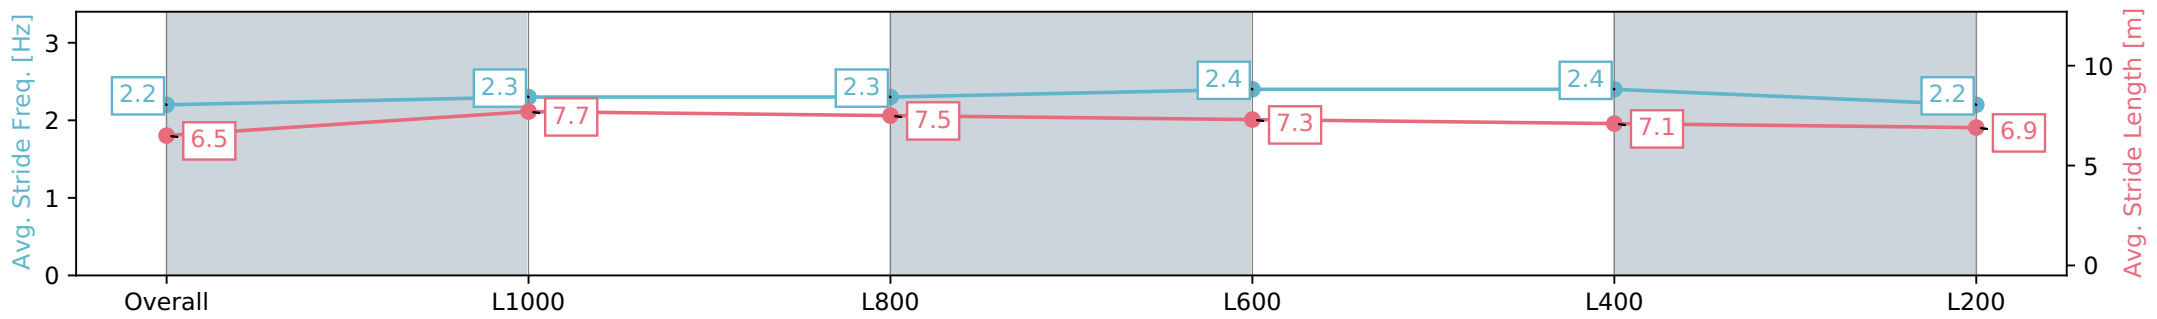

Horse/Jockey Name	TOSEN WATER/Kayla Crowther
Finish Rank	10
Fastest Section Time (Section)	0:11.19 (L800)
Top Speed [km/h] (Section)	66.5 (Overall)
Race State	Finished

Morphettville Parks SA - Professional
Race 3: Sportsbet Same Race Multi Handicap - 1250m
08 June 2024 - 12:42PM
Track Rating: Good 4, Weather: Overcast, Rail Position: +6m
1000m-W/Post, +3m Remainder Sectional 608m

Section	Overall	L1000	L800	L600	L400	L200
Section Times	1:17.00 [10] (0:17.41)	0:59.59 [6] (0:11.19)	0:48.40 [4] (0:11.51)	0:36.89 [4] (0:11.68)	0:25.21 [5] (0:12.01)	0:13.20 [9] (0:13.20)
Average Speed [km/h]	51.7	65.3	62.9	62.3	60.3	54.5
Top Speed [km/h]	65.4	66.5	63.3	63.1	62.0	58.6
Avg. Dist. to Rail [m]	6.0	2.7	2.7	2.1	3.5	3.6
Avg. Stride Freq. [Hz]	2.2	2.3	2.3	2.4	2.4	2.2
Avg. Stride Length [m]	6.5	7.7	7.5	7.3	7.1	6.9

Report Created: Sat 08 June 2024 13:29:33 GMT+10 (Note: Timing is based on positional data)

- [ ] Ranking at each section and finish
- -:-:- No data available at this section
- NA No data available