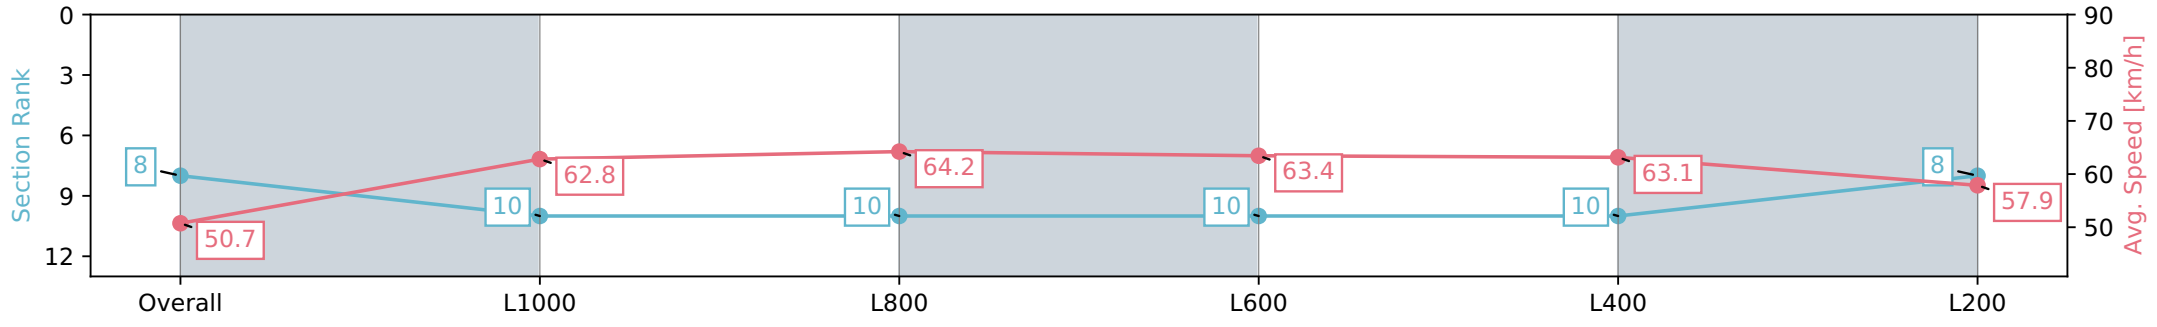

Horse/Jockey Name	BELLALIQUÉ/Ben Price
Finish Rank	8
Fastest Section Time (Section)	0:11.31 (L600)
Top Speed [km/h] (Section)	65.8 (L1000)
Race State	Finished

Morphettville Parks SA - Professional
Race 3: Sportsbet Same Race Multi Handicap - 1250m
08 June 2024 - 12:42PM
Track Rating: Good 4, Weather: Overcast, Rail Position: +6m
1000m-W/Post, +3m Remainder Sectional 608m

Section	Overall	L1000	L800	L600	L400	L200
Section Times	1:16.14 [8] (0:17.73)	0:58.41 [10] (0:11.59)	0:46.82 [10] (0:11.31)	0:35.51 [10] (0:11.55)	0:23.96 [10] (0:11.52)	0:12.44 [8] (0:12.44)
Average Speed [km/h]	50.7	62.8	64.2	63.4	63.1	57.9
Top Speed [km/h]	63.9	65.5	65.8	64.2	63.8	63.4
Avg. Dist. to Rail [m]	4.9	2.1	3.3	3.5	6.0	7.7
Avg. Stride Freq. [Hz]	2.2	2.4	2.4	2.4	2.5	2.4
Avg. Stride Length [m]	6.3	7.3	7.4	7.3	7.0	6.7

Report Created: Sat 08 June 2024 13:29:28 GMT+10 (Note: Timing is based on positional data)

- [ ] Ranking at each section and finish
- -:-:- No data available at this section
- NA No data available