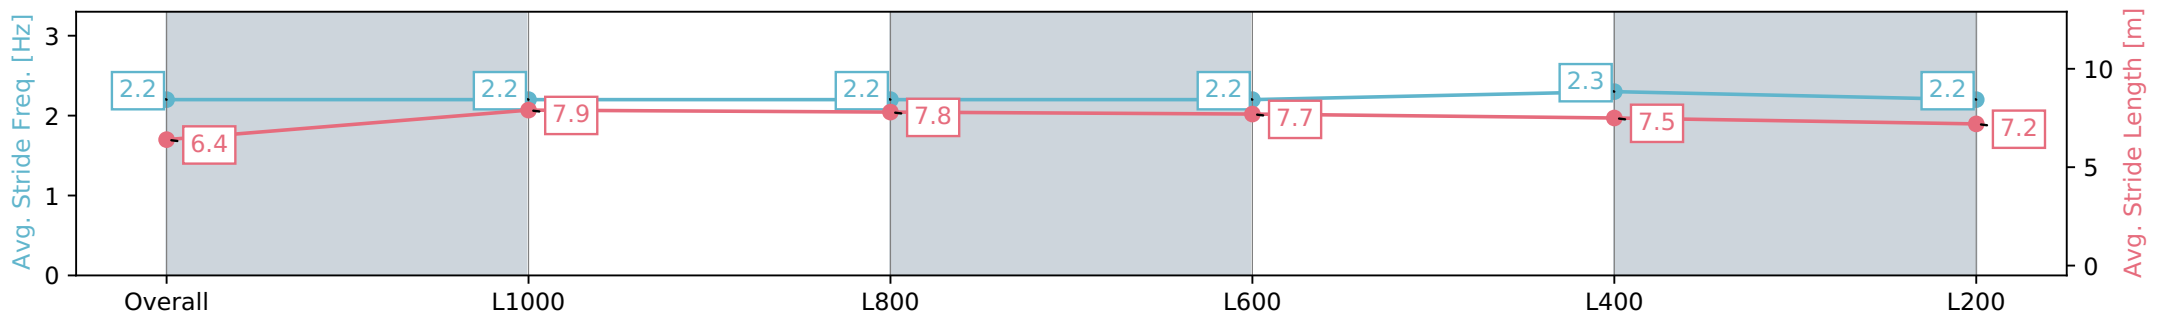

Horse/Jockey Name	BIG OPTION/Callan Murray
Finish Rank	9
Fastest Section Time (Section)	0:11.41 (L800)
Top Speed [km/h] (Section)	65.2 (Overall)
Race State	Finished

Morphettville Parks SA - Professional
Race 3: Sportsbet Same Race Multi Handicap - 1250m
08 June 2024 - 12:42PM
Track Rating: Good 4, Weather: Overcast, Rail Position: +6m
1000m-W/Post, +3m Remainder Sectional 608m

Section	Overall	L1000	L800	L600	L400	L200
Section Times	1:16.73 [9] (0:17.46)	0:59.27 [7] (0:11.41)	0:47.86 [7] (0:11.46)	0:36.40 [7] (0:11.64)	0:24.76 [7] (0:11.85)	0:12.91 [10] (0:12.91)
Average Speed [km/h]	51.5	63.7	63.2	62.8	61.3	55.8
Top Speed [km/h]	65.0	65.2	64.4	63.4	62.4	59.9
Avg. Dist. to Rail [m]	4.3	1.9	2.6	2.7	4.7	5.8
Avg. Stride Freq. [Hz]	2.2	2.2	2.2	2.2	2.3	2.2
Avg. Stride Length [m]	6.4	7.9	7.8	7.7	7.5	7.2

Report Created: Sat 08 June 2024 13:29:30 GMT+10 (Note: Timing is based on positional data)

- [ ] Ranking at each section and finish
- -:-:- No data available at this section
- NA No data available