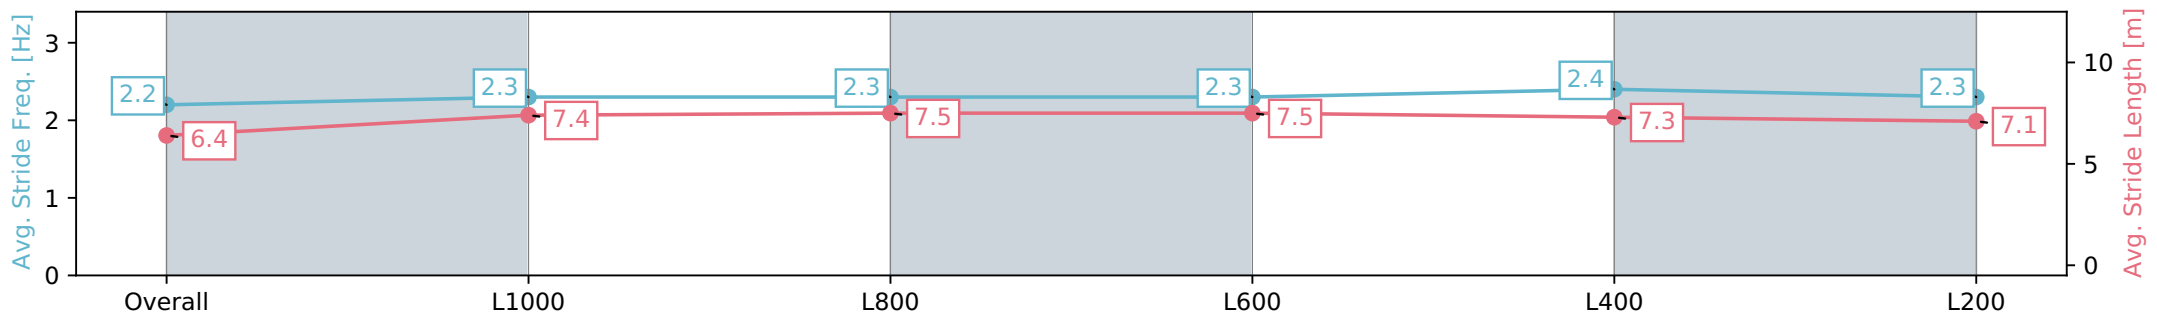

Horse/Jockey Name	EAMONN'S MEMORY/Todd Pannell
Finish Rank	2
Fastest Section Time (Section)	0:11.37 (L200)
Top Speed [km/h] (Section)	65.3 (Overall)
Race State	Finished

Morphettville Parks SA - Professional
Race 3: Sportsbet Same Race Multi Handicap - 1250m
08 June 2024 - 12:42PM
Track Rating: Good 4, Weather: Overcast, Rail Position: +6m
1000m-W/Post, +3m Remainder Sectional 608m

Section	Overall	L1000	L800	L600	L400	L200
Section Times	1:15.62 [2] (0:17.50)	0:58.12 [8] (0:11.57)	0:46.54 [9] (0:11.49)	0:35.05 [9] (0:11.49)	0:23.56 [9] (0:11.37)	0:12.19 [6] (0:12.19)
Average Speed [km/h]	51.4	62.0	62.9	63.0	63.4	59.1
Top Speed [km/h]	64.2	65.3	65.3	64.1	64.4	62.8
Avg. Dist. to Rail [m]	1.3	0.7	1.5	1.1	1.2	3.6
Avg. Stride Freq. [Hz]	2.2	2.3	2.3	2.3	2.4	2.3
Avg. Stride Length [m]	6.4	7.4	7.5	7.5	7.3	7.1

Report Created: Sat 08 June 2024 13:29:09 GMT+10 (Note: Timing is based on positional data)

- [ ] Ranking at each section and finish
- -:-:- No data available at this section
- NA No data available