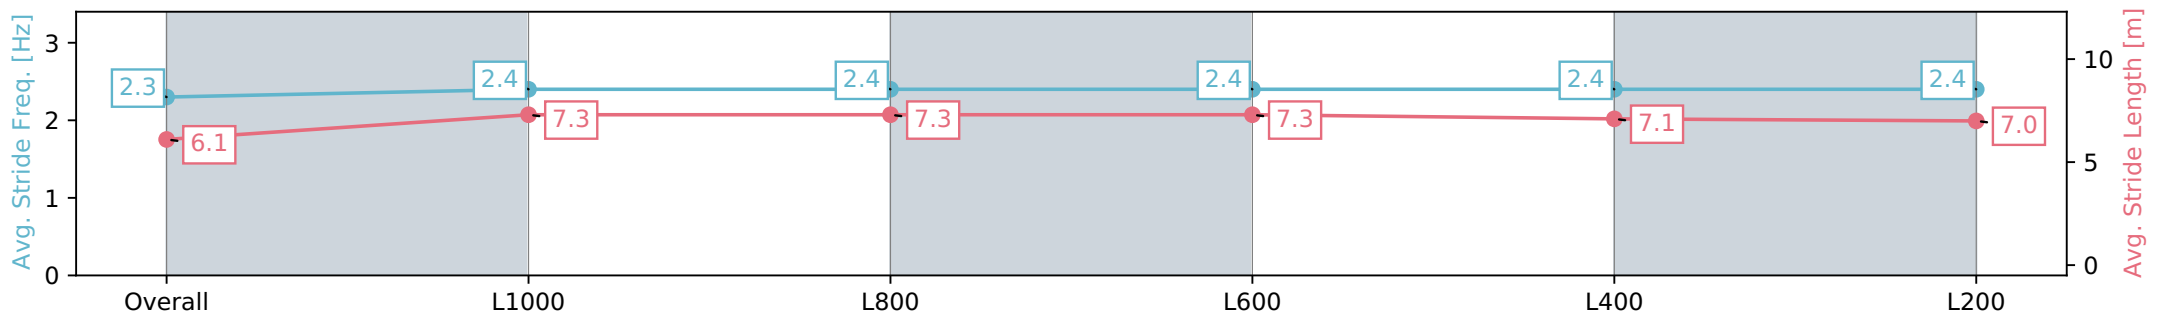

Horse/Jockey Name	AIGUILLETTE/Rochelle Milnes
Finish Rank	4
Fastest Section Time (Section)	0:11.34 (L600)
Top Speed [km/h] (Section)	65.1 (L1000)
Race State	Finished

Morphettville Parks SA - Professional
Race 3: Sportsbet Same Race Multi Handicap - 1250m
08 June 2024 - 12:42PM
Track Rating: Good 4, Weather: Overcast, Rail Position: +6m
1000m-W/Post, +3m Remainder Sectional 608m

Section	Overall	L1000	L800	L600	L400	L200
Section Times	1:15.68 [4] (0:17.62)	0:58.06 [9] (0:11.41)	0:46.65 [8] (0:11.34)	0:35.31 [8] (0:11.62)	0:23.69 [8] (0:11.62)	0:12.07 [7] (0:12.07)
Average Speed [km/h]	51.0	62.9	63.5	62.6	62.4	59.6
Top Speed [km/h]	65.0	64.3	65.1	63.3	63.3	62.5
Avg. Dist. to Rail [m]	2.3	0.9	0.5	1.9	3.7	6.4
Avg. Stride Freq. [Hz]	2.3	2.4	2.4	2.4	2.4	2.4
Avg. Stride Length [m]	6.1	7.3	7.3	7.3	7.1	7.0

Report Created: Sat 08 June 2024 13:29:15 GMT+10 (Note: Timing is based on positional data)

- [ ] Ranking at each section and finish
- -:-:- No data available at this section
- NA No data available