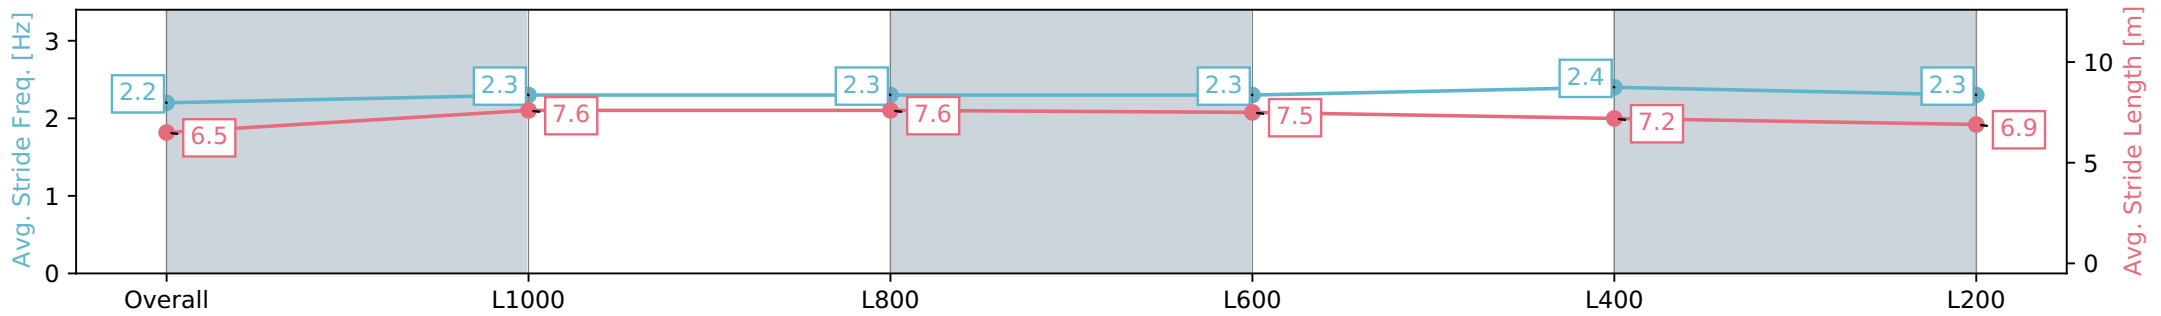

Horse/Jockey Name	CARARADA/Jason Holder
Finish Rank	7
Fastest Section Time (Section)	0:11.39 (L800)
Top Speed [km/h] (Section)	64.7 (Overall)
Race State	Finished

Morphettville Parks SA - Professional
Race 3: Sportsbet Same Race Multi Handicap - 1250m
08 June 2024 - 12:42PM
Track Rating: Good 4, Weather: Overcast, Rail Position: +6m
1000m-W/Post, +3m Remainder Sectional 608m

Section	Overall	L1000	L800	L600	L400	L200
Section Times	1:15.90 [7] (0:17.26)	0:58.64 [4] (0:11.39)	0:47.25 [5] (0:11.47)	0:35.78 [5] (0:11.57)	0:24.20 [4] (0:11.72)	0:12.48 [5] (0:12.48)
Average Speed [km/h]	52.2	63.6	63.0	62.6	61.7	57.7
Top Speed [km/h]	63.8	64.7	64.1	63.5	63.0	61.2
Avg. Dist. to Rail [m]	3.5	1.5	1.9	1.2	2.9	4.9
Avg. Stride Freq. [Hz]	2.2	2.3	2.3	2.3	2.4	2.3
Avg. Stride Length [m]	6.5	7.6	7.6	7.5	7.2	6.9

Report Created: Sat 08 June 2024 13:29:25 GMT+10 (Note: Timing is based on positional data)

- [ ] Ranking at each section and finish
- -:-:- No data available at this section
- NA No data available