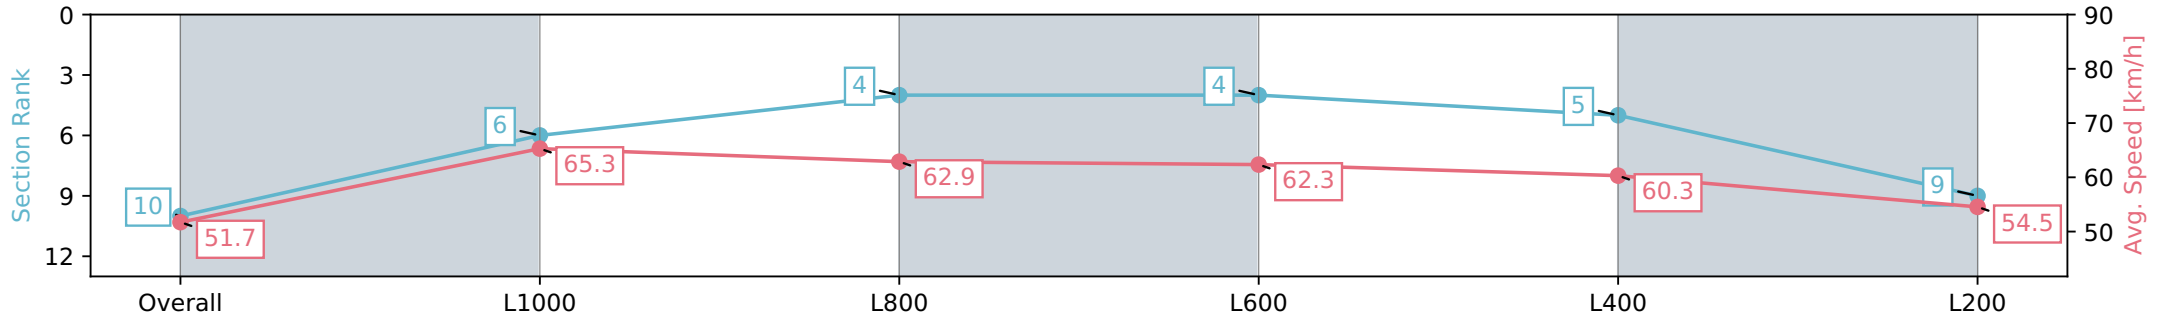

Horse/Jockey Name	TOSEN WATER/Kayla Crowther
Finish Rank	10
Fastest Section Time (Section)	0:11.19 (L800)
Top Speed [km/h] (Section)	66.5 (Overall)
Race State	Finished

Morphettville Parks SA - Professional
Race 3: Sportsbet Same Race Multi Handicap - 1250m
08 June 2024 - 12:42PM
Track Rating: Good 4, Weather: Overcast, Rail Position: +6m
1000m-W/Post, +3m Remainder Sectional 608m

Section	Overall	L1000	L800	L600	L400	L200
Section Times	1:17.00 [10] (0:17.41)	0:59.59 [6] (0:11.19)	0:48.40 [4] (0:11.51)	0:36.89 [4] (0:11.68)	0:25.21 [5] (0:12.01)	0:13.20 [9] (0:13.20)
Average Speed [km/h]	51.7	65.3	62.9	62.3	60.3	54.5
Top Speed [km/h]	65.4	66.5	63.3	63.1	62.0	58.6
Avg. Dist. to Rail [m]	6.0	2.7	2.7	2.1	3.5	3.6
Avg. Stride Freq. [Hz]	2.2	2.3	2.3	2.4	2.4	2.2
Avg. Stride Length [m]	6.5	7.7	7.5	7.3	7.1	6.9

Report Created: Sat 08 June 2024 13:29:33 GMT+10 (Note: Timing is based on positional data)

- [ ] Ranking at each section and finish
- -:-:- No data available at this section
- NA No data available