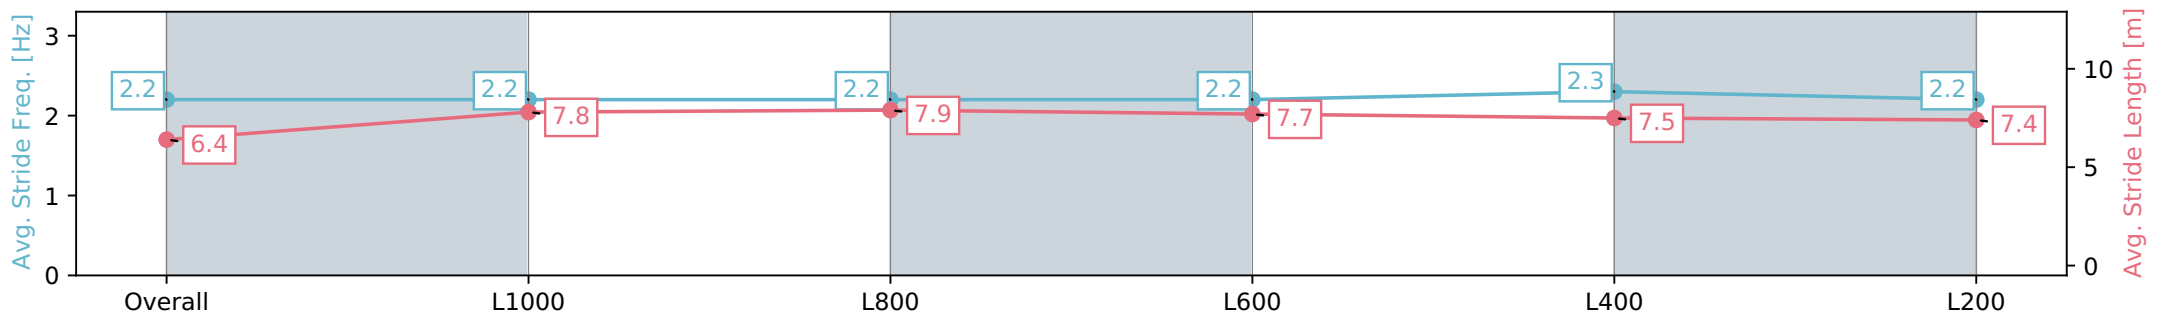

Section	Overall	L1000	L800	L600	L400	L200
Section Times	1:15.57 [1] (0:17.08)	0:58.49 [1] (0:11.34)	0:47.15 [1] (0:11.46)	0:35.69 [1] (0:11.54)	0:24.15 [1] (0:11.57)	0:12.57 [1] (0:12.56)
Average Speed [km/h]	52.6	63.5	63.1	62.4	62.2	57.3
Top Speed [km/h]	64.2	64.3	64.4	63.2	63.4	60.8
Avg. Dist. to Rail [m]	2.4	0.6	1.3	0.4	0.7	2.0
Avg. Stride Freq. [Hz]	2.2	2.2	2.2	2.2	2.3	2.2
Avg. Stride Length [m]	6.4	7.8	7.9	7.7	7.5	7.4