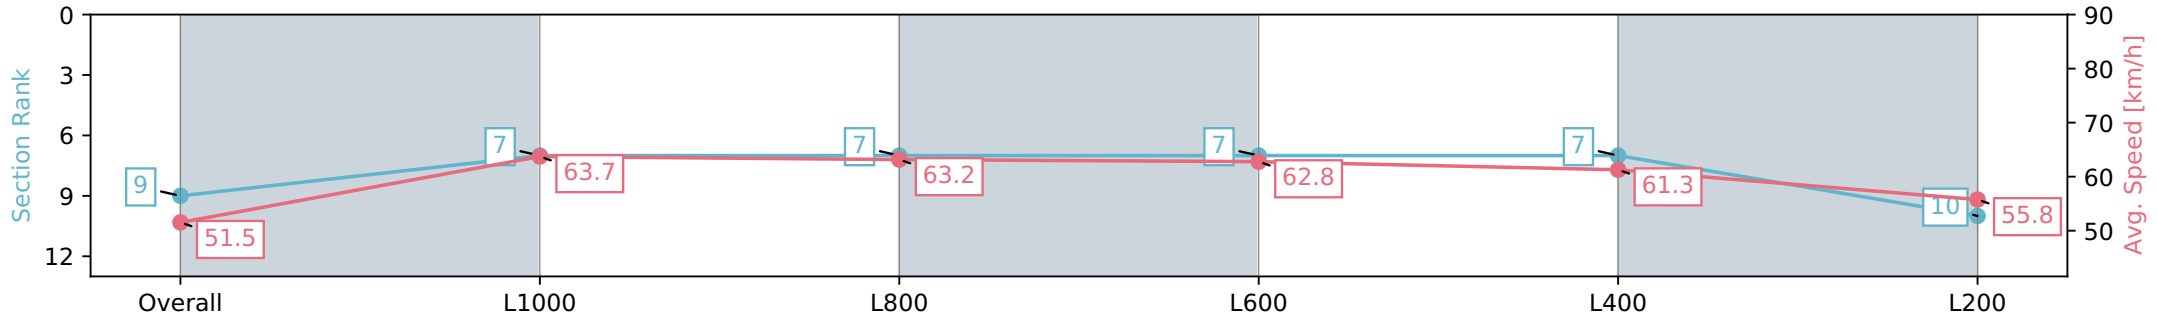

Horse/Jockey Name	BIG OPTION/Callan Murray
Finish Rank	9
Fastest Section Time (Section)	0:11.41 (L800)
Top Speed [km/h] (Section)	65.2 (Overall)
Race State	Finished

Morphettville Parks SA - Professional
Race 3: Sportsbet Same Race Multi Handicap - 1250m
08 June 2024 - 12:42PM
Track Rating: Good 4, Weather: Overcast, Rail Position: +6m
1000m-W/Post, +3m Remainder Sectional 608m

Section	Overall	L1000	L800	L600	L400	L200
Section Times	1:16.73 [9] (0:17.46)	0:59.27 [7] (0:11.41)	0:47.86 [7] (0:11.46)	0:36.40 [7] (0:11.64)	0:24.76 [7] (0:11.85)	0:12.91 [10] (0:12.91)
Average Speed [km/h]	51.5	63.7	63.2	62.8	61.3	55.8
Top Speed [km/h]	65.0	65.2	64.4	63.4	62.4	59.9
Avg. Dist. to Rail [m]	4.3	1.9	2.6	2.7	4.7	5.8
Avg. Stride Freq. [Hz]	2.2	2.2	2.2	2.2	2.3	2.2
Avg. Stride Length [m]	6.4	7.9	7.8	7.7	7.5	7.2

Report Created: Sat 08 June 2024 13:29:30 GMT+10 (Note: Timing is based on positional data)

- [ ] Ranking at each section and finish
- -:-:- No data available at this section
- NA No data available