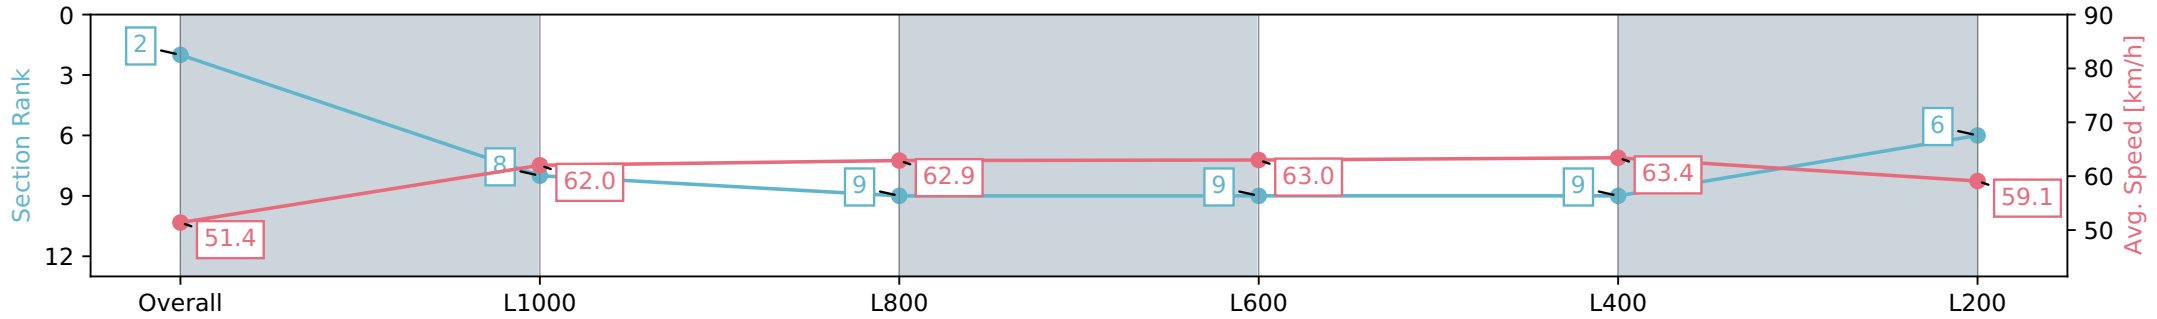

Horse/Jockey Name	EAMONN'S MEMORY/Todd Pannell
Finish Rank	2
Fastest Section Time (Section)	0:11.37 (L200)
Top Speed [km/h] (Section)	65.3 (Overall)
Race State	Finished

Morphettville Parks SA - Professional
Race 3: Sportsbet Same Race Multi Handicap - 1250m
08 June 2024 - 12:42PM
Track Rating: Good 4, Weather: Overcast, Rail Position: +6m
1000m-W/Post, +3m Remainder Sectional 608m

Section	Overall	L1000	L800	L600	L400	L200
Section Times	1:15.62 [2] (0:17.50)	0:58.12 [8] (0:11.57)	0:46.54 [9] (0:11.49)	0:35.05 [9] (0:11.49)	0:23.56 [9] (0:11.37)	0:12.19 [6] (0:12.19)
Average Speed [km/h]	51.4	62.0	62.9	63.0	63.4	59.1
Top Speed [km/h]	64.2	65.3	65.3	64.1	64.4	62.8
Avg. Dist. to Rail [m]	1.3	0.7	1.5	1.1	1.2	3.6
Avg. Stride Freq. [Hz]	2.2	2.3	2.3	2.3	2.4	2.3
Avg. Stride Length [m]	6.4	7.4	7.5	7.5	7.3	7.1

Report Created: Sat 08 June 2024 13:29:09 GMT+10 (Note: Timing is based on positional data)

- [ ] Ranking at each section and finish
- -:-:- No data available at this section
- NA No data available