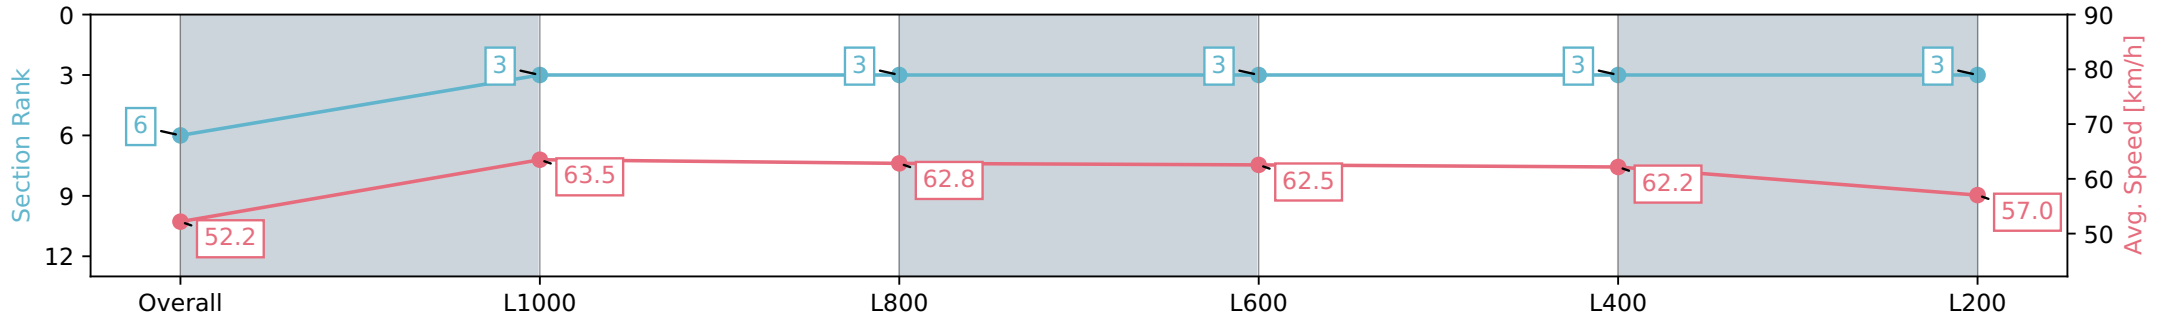

Horse/Jockey Name	WONDERWOMEN/Jacob Opperman
Finish Rank	6
Fastest Section Time (Section)	0:11.31 (L800)
Top Speed [km/h] (Section)	64.6 (Overall)
Race State	Finished

Morphettville Parks SA - Professional
Race 3: Sportsbet Same Race Multi Handicap - 1250m
08 June 2024 - 12:42PM
Track Rating: Good 4, Weather: Overcast, Rail Position: +6m
1000m-W/Post, +3m Remainder Sectional 608m

Section	Overall	L1000	L800	L600	L400	L200
Section Times	1:15.90 [6] (0:17.25)	0:58.65 [3] (0:11.31)	0:47.34 [3] (0:11.50)	0:35.84 [3] (0:11.60)	0:24.24 [3] (0:11.61)	0:12.63 [3] (0:12.63)
Average Speed [km/h]	52.2	63.5	62.8	62.5	62.2	57.0
Top Speed [km/h]	64.1	64.6	63.8	64.1	64.2	60.9
Avg. Dist. to Rail [m]	1.6	0.5	1.3	1.2	1.5	1.9
Avg. Stride Freq. [Hz]	2.3	2.4	2.4	2.4	2.4	2.3
Avg. Stride Length [m]	6.3	7.4	7.4	7.3	7.1	6.8

Report Created: Sat 08 June 2024 13:29:20 GMT+10 (Note: Timing is based on positional data)

- [ ] Ranking at each section and finish
- -:-:- No data available at this section
- NA No data available