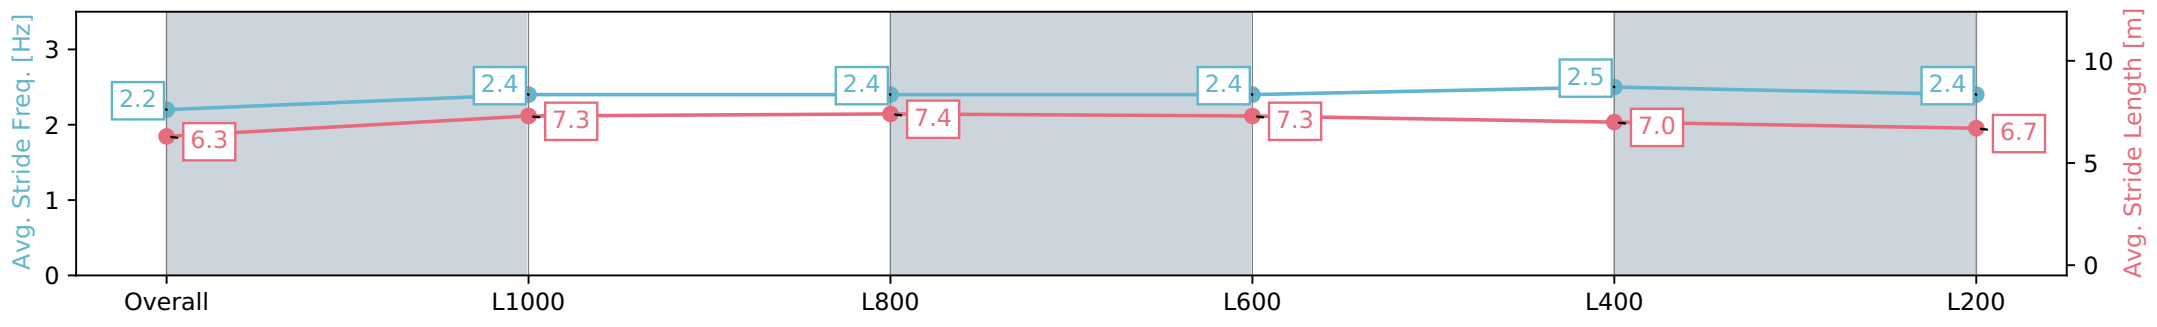

Horse/Jockey Name	BELLALIQUÉ/Ben Price
Finish Rank	8
Fastest Section Time (Section)	0:11.31 (L600)
Top Speed [km/h] (Section)	65.8 (L1000)
Race State	Finished

Morphettville Parks SA - Professional
Race 3: Sportsbet Same Race Multi Handicap - 1250m
08 June 2024 - 12:42PM
Track Rating: Good 4, Weather: Overcast, Rail Position: +6m
1000m-W/Post, +3m Remainder Sectional 608m

Section	Overall	L1000	L800	L600	L400	L200
Section Times	1:16.14 [8] (0:17.73)	0:58.41 [10] (0:11.59)	0:46.82 [10] (0:11.31)	0:35.51 [10] (0:11.55)	0:23.96 [10] (0:11.52)	0:12.44 [8] (0:12.44)
Average Speed [km/h]	50.7	62.8	64.2	63.4	63.1	57.9
Top Speed [km/h]	63.9	65.5	65.8	64.2	63.8	63.4
Avg. Dist. to Rail [m]	4.9	2.1	3.3	3.5	6.0	7.7
Avg. Stride Freq. [Hz]	2.2	2.4	2.4	2.4	2.5	2.4
Avg. Stride Length [m]	6.3	7.3	7.4	7.3	7.0	6.7

Report Created: Sat 08 June 2024 13:29:28 GMT+10 (Note: Timing is based on positional data)

- [ ] Ranking at each section and finish
- -:-:- No data available at this section
- NA No data available