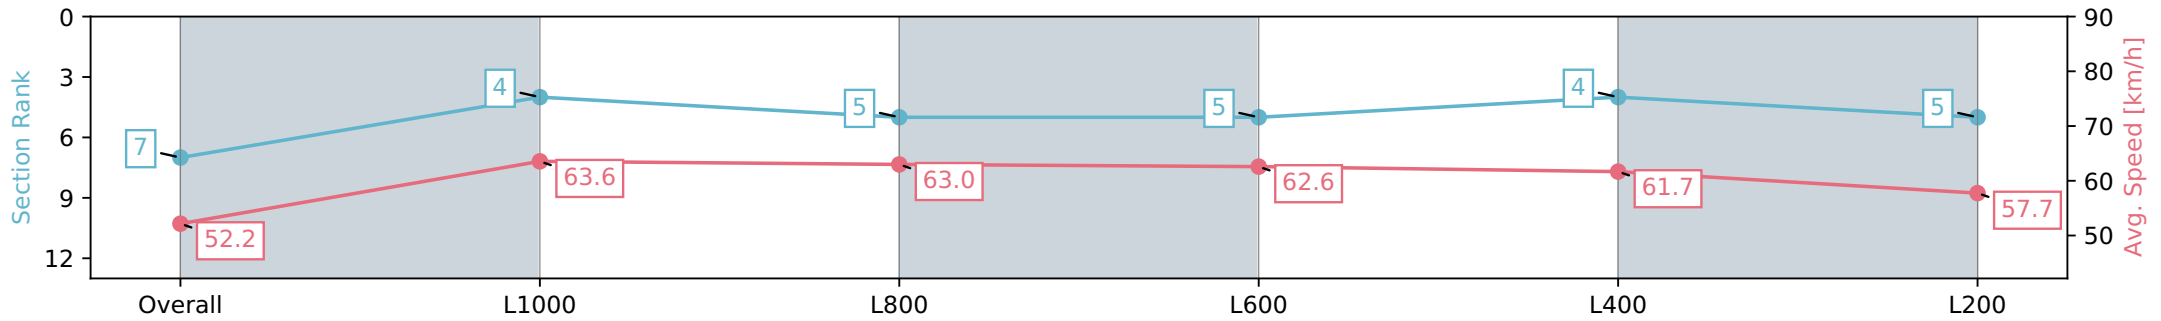

Horse/Jockey Name	CARARADA/Jason Holder
Finish Rank	7
Fastest Section Time (Section)	0:11.39 (L800)
Top Speed [km/h] (Section)	64.7 (Overall)
Race State	Finished

Morphettville Parks SA - Professional
Race 3: Sportsbet Same Race Multi Handicap - 1250m
08 June 2024 - 12:42PM
Track Rating: Good 4, Weather: Overcast, Rail Position: +6m
1000m-W/Post, +3m Remainder Sectional 608m

Section	Overall	L1000	L800	L600	L400	L200
Section Times	1:15.90 [7] (0:17.26)	0:58.64 [4] (0:11.39)	0:47.25 [5] (0:11.47)	0:35.78 [5] (0:11.57)	0:24.20 [4] (0:11.72)	0:12.48 [5] (0:12.48)
Average Speed [km/h]	52.2	63.6	63.0	62.6	61.7	57.7
Top Speed [km/h]	63.8	64.7	64.1	63.5	63.0	61.2
Avg. Dist. to Rail [m]	3.5	1.5	1.9	1.2	2.9	4.9
Avg. Stride Freq. [Hz]	2.2	2.3	2.3	2.3	2.4	2.3
Avg. Stride Length [m]	6.5	7.6	7.6	7.5	7.2	6.9

Report Created: Sat 08 June 2024 13:29:25 GMT+10 (Note: Timing is based on positional data)

- [ ] Ranking at each section and finish
- -:-:- No data available at this section
- NA No data available