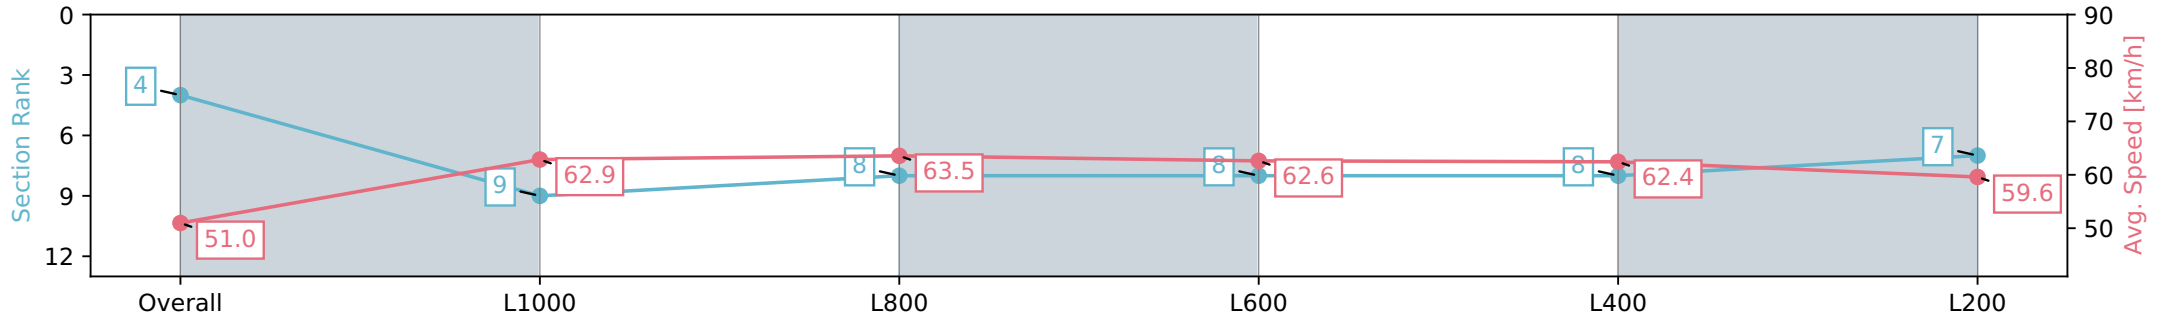

Horse/Jockey Name	AIGUILLETTE/Rochelle Milnes
Finish Rank	4
Fastest Section Time (Section)	0:11.34 (L600)
Top Speed [km/h] (Section)	65.1 (L1000)
Race State	Finished

Morphettville Parks SA - Professional
Race 3: Sportsbet Same Race Multi Handicap - 1250m
08 June 2024 - 12:42PM
Track Rating: Good 4, Weather: Overcast, Rail Position: +6m
1000m-W/Post, +3m Remainder Sectional 608m

Section	Overall	L1000	L800	L600	L400	L200
Section Times	1:15.68 [4] (0:17.62)	0:58.06 [9] (0:11.41)	0:46.65 [8] (0:11.34)	0:35.31 [8] (0:11.62)	0:23.69 [8] (0:11.62)	0:12.07 [7] (0:12.07)
Average Speed [km/h]	51.0	62.9	63.5	62.6	62.4	59.6
Top Speed [km/h]	65.0	64.3	65.1	63.3	63.3	62.5
Avg. Dist. to Rail [m]	2.3	0.9	0.5	1.9	3.7	6.4
Avg. Stride Freq. [Hz]	2.3	2.4	2.4	2.4	2.4	2.4
Avg. Stride Length [m]	6.1	7.3	7.3	7.3	7.1	7.0

Report Created: Sat 08 June 2024 13:29:15 GMT+10 (Note: Timing is based on positional data)

- [ ] Ranking at each section and finish
- -:-:- No data available at this section
- NA No data available