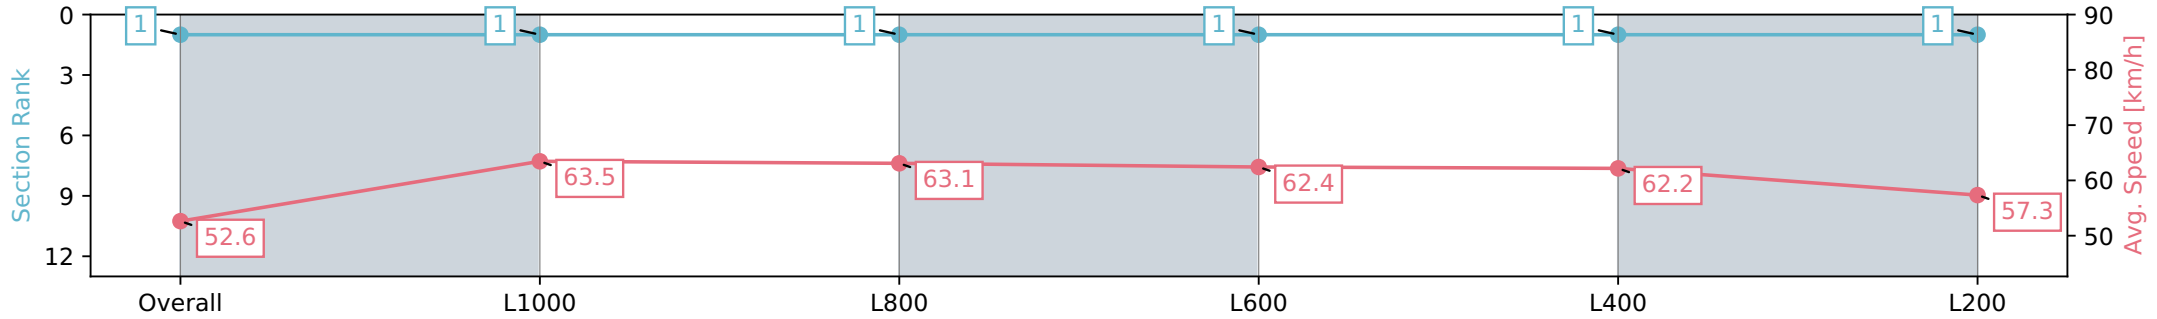

Section	Overall	L1000	L800	L600	L400	L200
Section Times	1:15.57 [1] (0:17.08)	0:58.49 [1] (0:11.34)	0:47.15 [1] (0:11.46)	0:35.69 [1] (0:11.54)	0:24.15 [1] (0:11.57)	0:12.57 [1] (0:12.56)
Average Speed [km/h]	52.6	63.5	63.1	62.4	62.2	57.3
Top Speed [km/h]	64.2	64.3	64.4	63.2	63.4	60.8
Avg. Dist. to Rail [m]	2.4	0.6	1.3	0.4	0.7	2.0
Avg. Stride Freq. [Hz]	2.2	2.2	2.2	2.2	2.3	2.2
Avg. Stride Length [m]	6.4	7.8	7.9	7.7	7.5	7.4