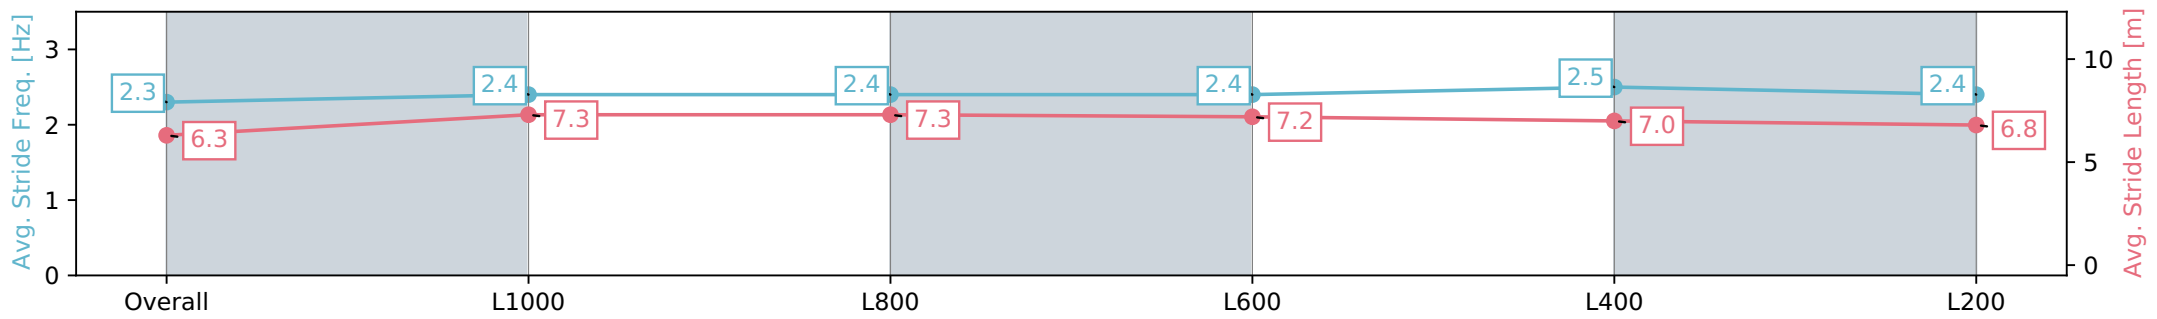

Horse/Jockey Name	WILLYBEAFCTOR/Nichola Yuen
Finish Rank	5
Fastest Section Time (Section)	0:11.26 (L800)
Top Speed [km/h] (Section)	66.0 (Overall)
Race State	Finished

Morphettville Parks SA - Professional
Race 3: Sportsbet Same Race Multi Handicap - 1250m
08 June 2024 - 12:42PM
Track Rating: Good 4, Weather: Overcast, Rail Position: +6m
1000m-W/Post, +3m Remainder Sectional 608m

Section	Overall	L1000	L800	L600	L400	L200
Section Times	1:15.73 [5] (0:17.18)	0:58.55 [2] (0:11.26)	0:47.29 [2] (0:11.51)	0:35.78 [2] (0:11.59)	0:24.19 [2] (0:11.64)	0:12.55 [2] (0:12.55)
Average Speed [km/h]	52.4	64.4	63.0	62.7	62.2	57.4
Top Speed [km/h]	64.9	66.0	64.7	64.1	64.0	61.1
Avg. Dist. to Rail [m]	5.5	1.6	2.6	1.8	2.5	2.7
Avg. Stride Freq. [Hz]	2.3	2.4	2.4	2.4	2.5	2.4
Avg. Stride Length [m]	6.3	7.3	7.3	7.2	7.0	6.8

Report Created: Sat 08 June 2024 13:29:17 GMT+10 (Note: Timing is based on positional data)

- [ ] Ranking at each section and finish
- -:-:- No data available at this section
- NA No data available