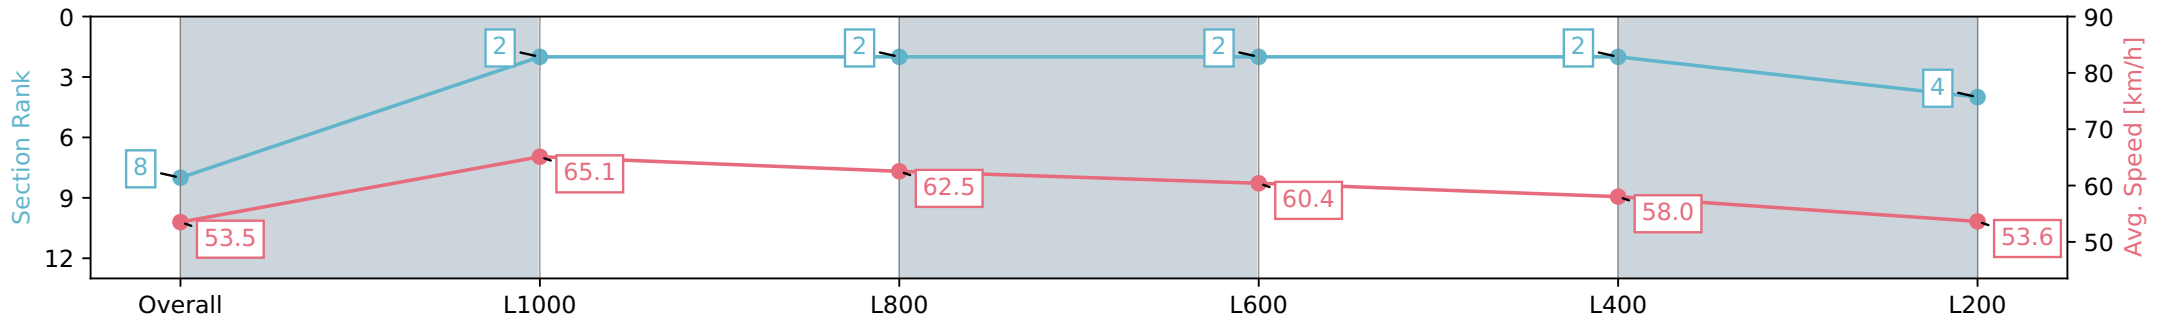

Section	Overall	L1000	L800	L600	L400	L200
Section Times	1:17.11 [8] (0:16.82)	1:00.29 [2] (0:11.11)	0:49.18 [2] (0:11.49)	0:37.69 [2] (0:11.87)	0:25.82 [2] (0:12.40)	0:13.42 [4] (0:13.42)
Average Speed [km/h]	53.5	65.1	62.5	60.4	58.0	53.6
Top Speed [km/h]	71.8	68.5	64.5	61.8	59.9	56.4
Avg. Dist. to Rail [m]	1.5	1.0	0.6	0.6	0.6	0.2
Avg. Stride Freq. [Hz]	2.3	2.4	2.3	2.3	2.3	2.2
Avg. Stride Length [m]	6.2	7.4	7.4	7.1	7.1	6.8