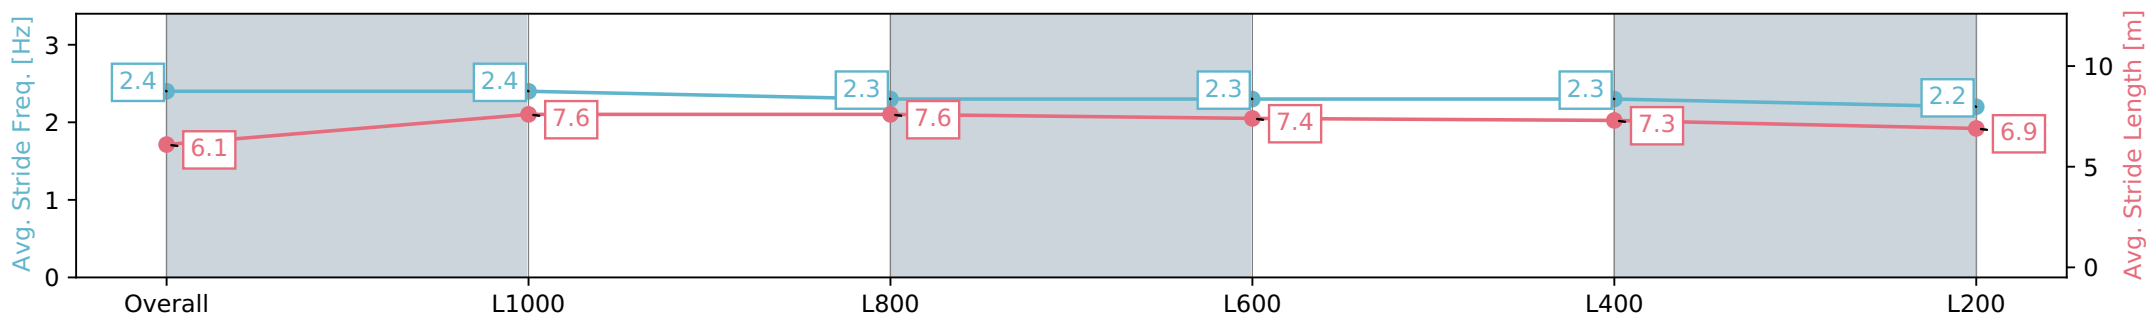

Section	Overall	L1000	L800	L600	L400	L200
Section Times	1:16.30 [2] (0:16.88)	0:59.42 [4] (0:11.21)	0:48.21 [3] (0:11.51)	0:36.70 [3] (0:11.72)	0:24.98 [3] (0:12.00)	0:12.98 [1] (0:12.98)
Average Speed [km/h]	53.3	64.5	62.8	62.0	60.4	55.4
Top Speed [km/h]	67.9	66.9	64.2	62.9	62.3	58.9
Avg. Dist. to Rail [m]	2.8	1.2	1.7	1.9	3.1	2.5
Avg. Stride Freq. [Hz]	2.4	2.4	2.3	2.3	2.3	2.2
Avg. Stride Length [m]	6.1	7.6	7.6	7.4	7.3	6.9