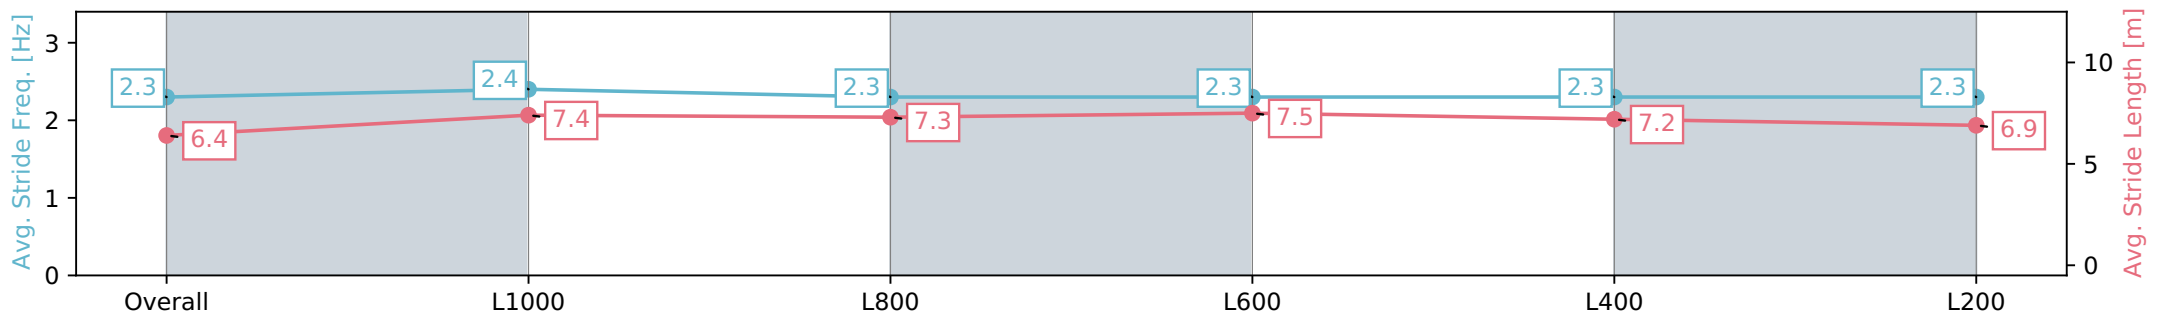

- [ ] Ranking at each section and finish
- :-:- No data available at this section
- NA No data available

Horse/Jockey Name	THE ARITHMETICIAN/Justin Potter
Finish Rank	9
Fastest Section Time (Section)	0:11.40 (L800)
Top Speed [km/h] (Section)	66.1 (Overall)
Race State	Finished

Morphettville Parks SA - Professional

Race 1: Canadian Club Maiden Plate - 1250m

08 June 2024 - 11:35AM

Track Rating: Good 4, Weather: Overcast, Rail Position: +6m  
1000m-W/Post, +3m Remainder Sectional 608m

Section	Overall	L1000	L800	L600	L400	L200
Section Times	1:17.15 [9] (0:17.40)	0:59.75 [8] (0:11.40)	0:48.35 [8] (0:11.75)	0:36.60 [8] (0:11.62)	0:24.98 [8] (0:12.02)	0:12.96 [8] (0:12.96)
Average Speed [km/h]	51.7	63.1	61.3	62.0	60.0	55.7
Top Speed [km/h]	66.0	66.1	62.2	62.9	61.2	58.9
Avg. Dist. to Rail [m]	3.1	0.5	0.5	0.6	0.8	1.5
Avg. Stride Freq. [Hz]	2.3	2.4	2.3	2.3	2.3	2.3
Avg. Stride Length [m]	6.4	7.4	7.3	7.5	7.2	6.9