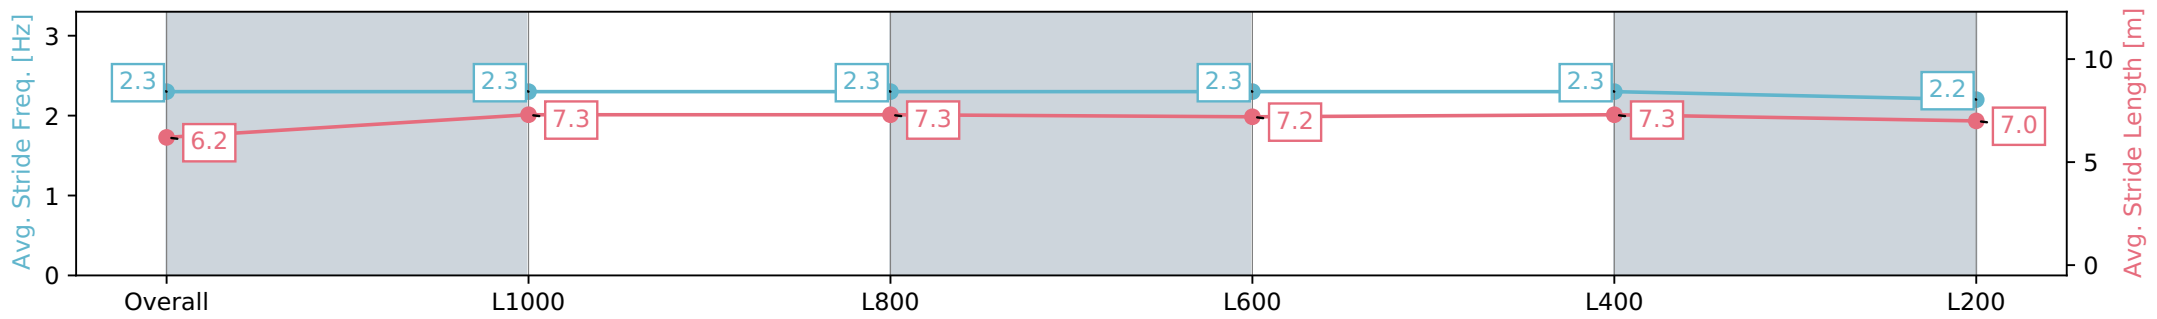

Section	Overall	L1000	L800	L600	L400	L200
Section Times	1:16.62 [3] (0:16.99)	0:59.63 [5] (0:11.41)	0:48.22 [5] (0:11.37)	0:36.85 [4] (0:11.89)	0:24.96 [4] (0:11.99)	0:12.97 [3] (0:12.97)
Average Speed [km/h]	53.0	63.6	63.4	60.9	60.5	55.5
Top Speed [km/h]	65.8	65.3	64.9	61.5	61.8	59.5
Avg. Dist. to Rail [m]	3.3	1.6	0.6	1.3	3.9	4.1
Avg. Stride Freq. [Hz]	2.3	2.3	2.3	2.3	2.3	2.2
Avg. Stride Length [m]	6.2	7.3	7.3	7.2	7.3	7.0