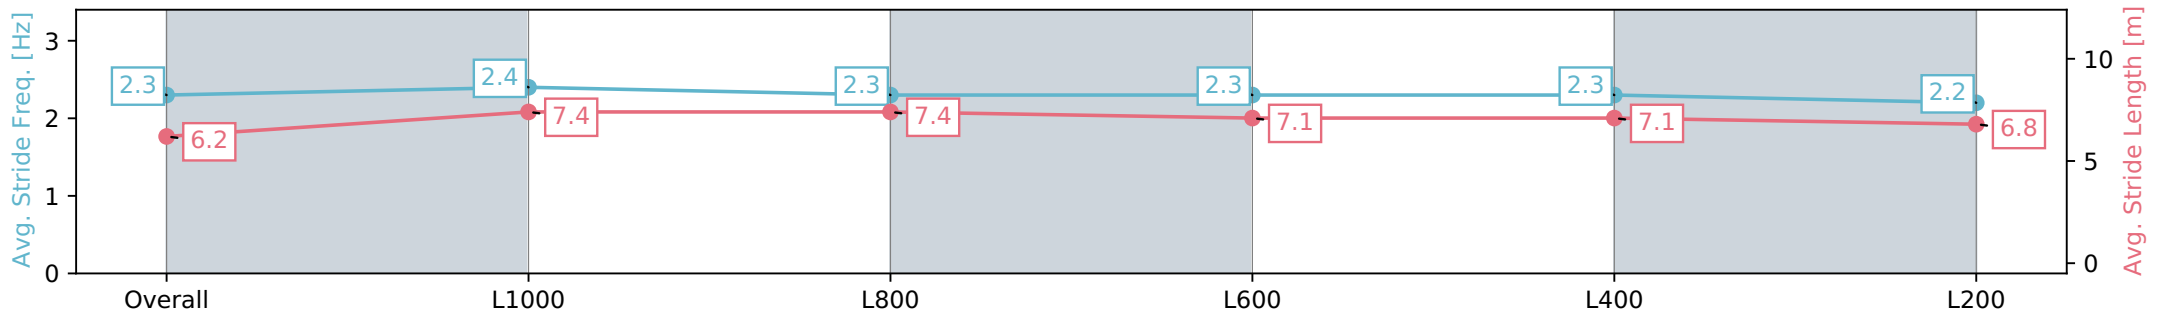

Section	Overall	L1000	L800	L600	L400	L200
Section Times	1:17.11 [8] (0:16.82)	1:00.29 [2] (0:11.11)	0:49.18 [2] (0:11.49)	0:37.69 [2] (0:11.87)	0:25.82 [2] (0:12.40)	0:13.42 [4] (0:13.42)
Average Speed [km/h]	53.5	65.1	62.5	60.4	58.0	53.6
Top Speed [km/h]	71.8	68.5	64.5	61.8	59.9	56.4
Avg. Dist. to Rail [m]	1.5	1.0	0.6	0.6	0.6	0.2
Avg. Stride Freq. [Hz]	2.3	2.4	2.3	2.3	2.3	2.2
Avg. Stride Length [m]	6.2	7.4	7.4	7.1	7.1	6.8