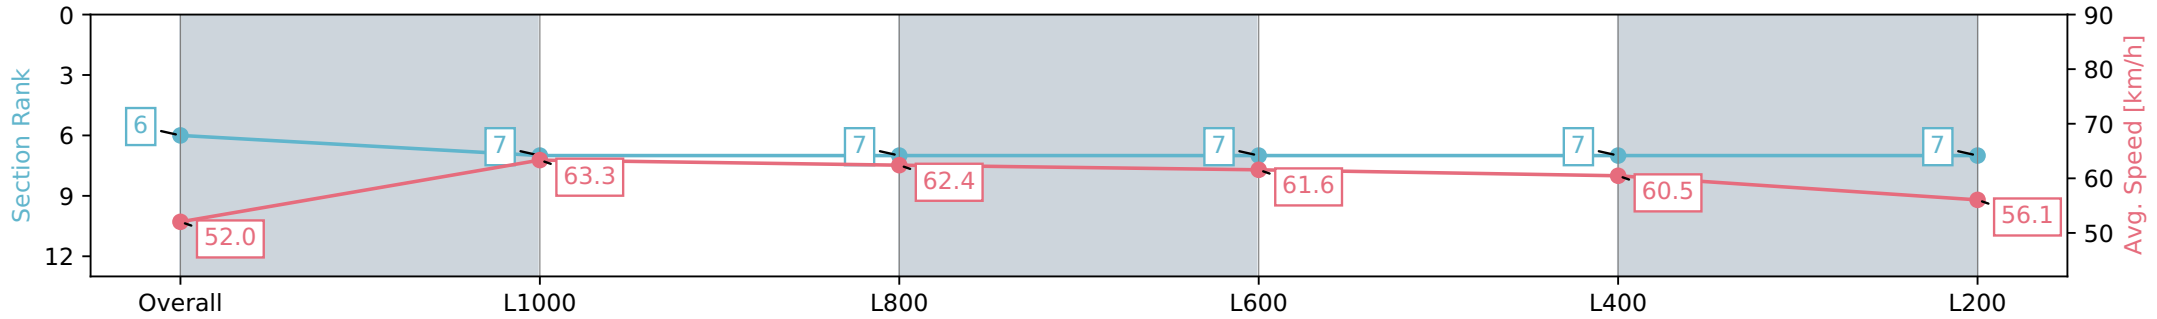

Section	Overall	L1000	L800	L600	L400	L200
Section Times	1:16.95 [6] (0:17.30)	0:59.65 [7] (0:11.48)	0:48.17 [7] (0:11.59)	0:36.58 [7] (0:11.77)	0:24.81 [7] (0:11.98)	0:12.83 [7] (0:12.83)
Average Speed [km/h]	52.0	63.3	62.4	61.6	60.5	56.1
Top Speed [km/h]	66.0	66.1	63.0	62.1	62.1	59.0
Avg. Dist. to Rail [m]	6.5	1.8	2.2	1.5	3.3	4.8
Avg. Stride Freq. [Hz]	2.4	2.4	2.4	2.4	2.4	2.3
Avg. Stride Length [m]	6.1	7.4	7.3	7.2	7.0	6.8