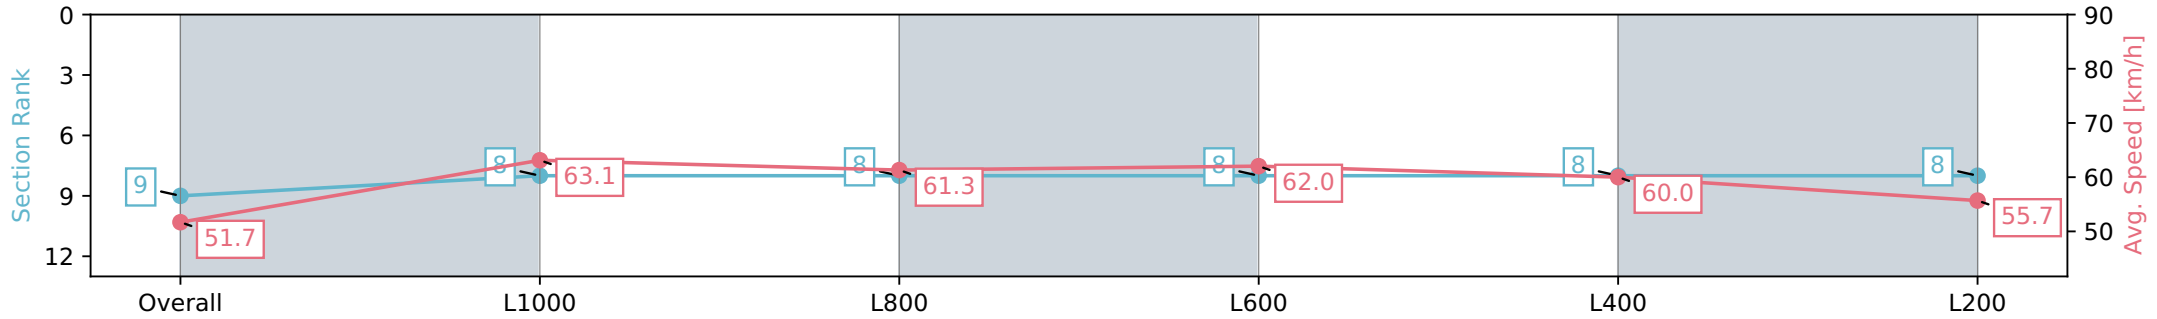

Section	Overall	L1000	L800	L600	L400	L200
Section Times	1:17.15 [9] (0:17.40)	0:59.75 [8] (0:11.40)	0:48.35 [8] (0:11.75)	0:36.60 [8] (0:11.62)	0:24.98 [8] (0:12.02)	0:12.96 [8] (0:12.96)
Average Speed [km/h]	51.7	63.1	61.3	62.0	60.0	55.7
Top Speed [km/h]	66.0	66.1	62.2	62.9	61.2	58.9
Avg. Dist. to Rail [m]	3.1	0.5	0.5	0.6	0.8	1.5
Avg. Stride Freq. [Hz]	2.3	2.4	2.3	2.3	2.3	2.3
Avg. Stride Length [m]	6.4	7.4	7.3	7.5	7.2	6.9