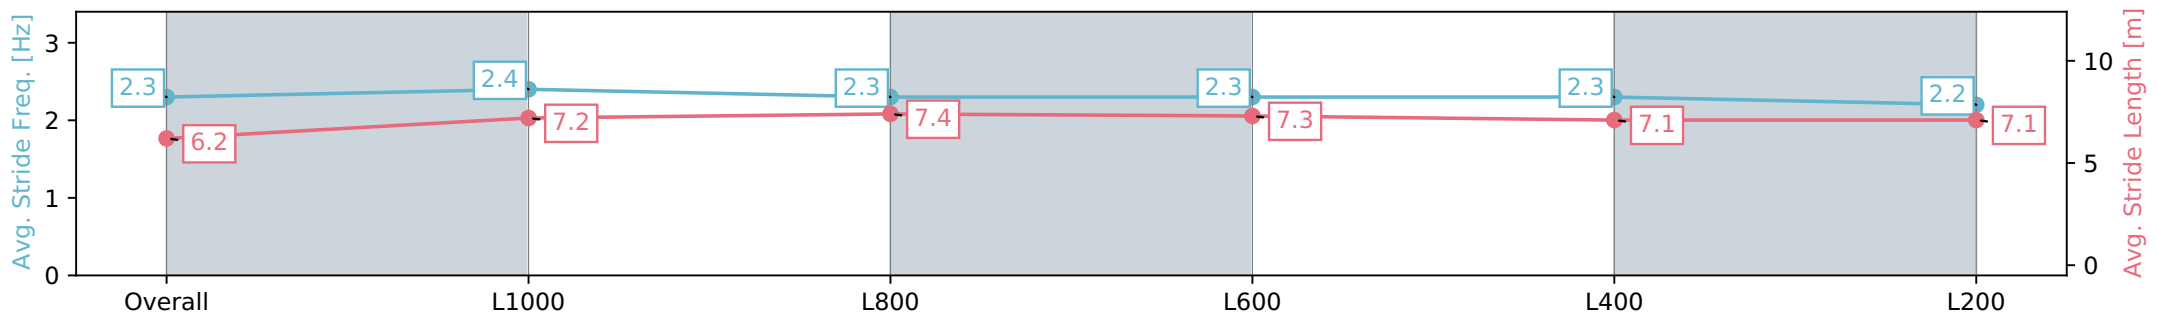

Section	Overall	L1000	L800	L600	L400	L200
Section Times	1:16.77 [4] (0:17.22)	0:59.55 [6] (0:11.54)	0:48.01 [6] (0:11.56)	0:36.45 [6] (0:11.69)	0:24.76 [6] (0:12.08)	0:12.68 [6] (0:12.68)
Average Speed [km/h]	52.2	62.4	62.3	61.3	59.6	56.8
Top Speed [km/h]	65.9	65.5	64.1	63.3	61.0	59.8
Avg. Dist. to Rail [m]	4.6	0.3	0.4	0.7	0.7	0.6
Avg. Stride Freq. [Hz]	2.3	2.4	2.3	2.3	2.3	2.2
Avg. Stride Length [m]	6.2	7.2	7.4	7.3	7.1	7.1