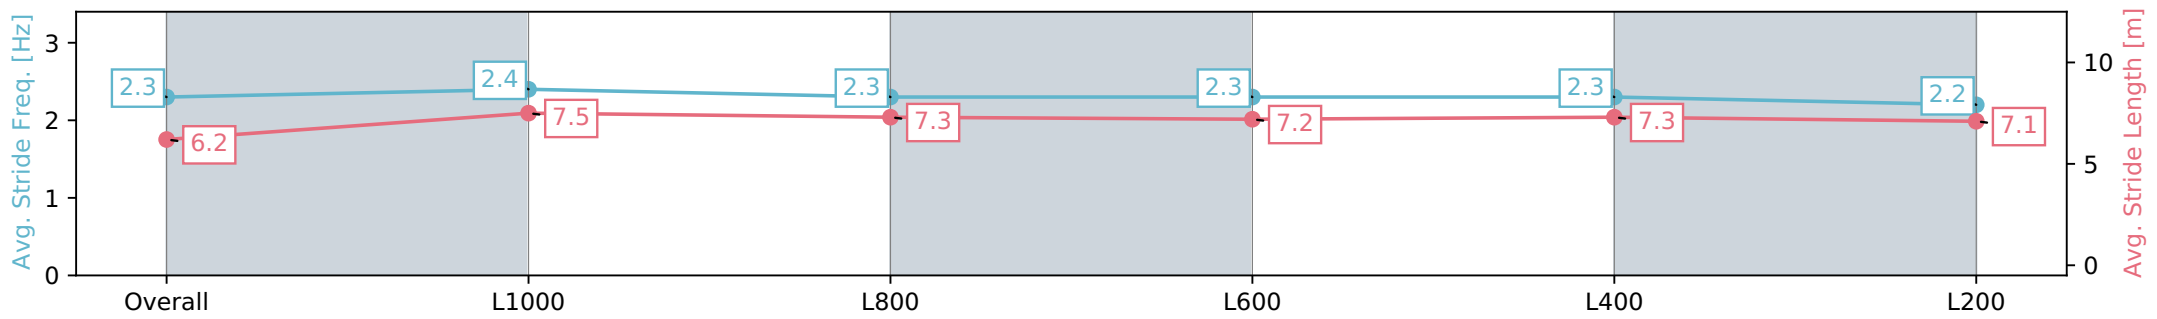

Race 1: Canadian Club Maiden Plate - 1250m

08 June 2024 - 11:35AM

Track Rating: Good 4, Weather: Overcast, Rail Position: +6m  
1000m-W/Post, +3m Remainder Sectional 608m

Section	Overall	L1000	L800	L600	L400	L200
Section Times	1:16.19 [1] (0:16.87)	0:59.32 [3] (0:11.02)	0:48.30 [1] (0:11.52)	0:36.78 [1] (0:11.82)	0:24.96 [1] (0:12.11)	0:12.85 [2] (0:12.85)
Average Speed [km/h]	53.5	65.7	62.6	61.5	59.6	56.1
Top Speed [km/h]	67.9	68.1	63.5	62.3	60.9	59.1
Avg. Dist. to Rail [m]	2.1	1.3	1.5	1.5	1.3	0.6
Avg. Stride Freq. [Hz]	2.3	2.4	2.3	2.3	2.3	2.2
Avg. Stride Length [m]	6.2	7.5	7.3	7.2	7.3	7.1