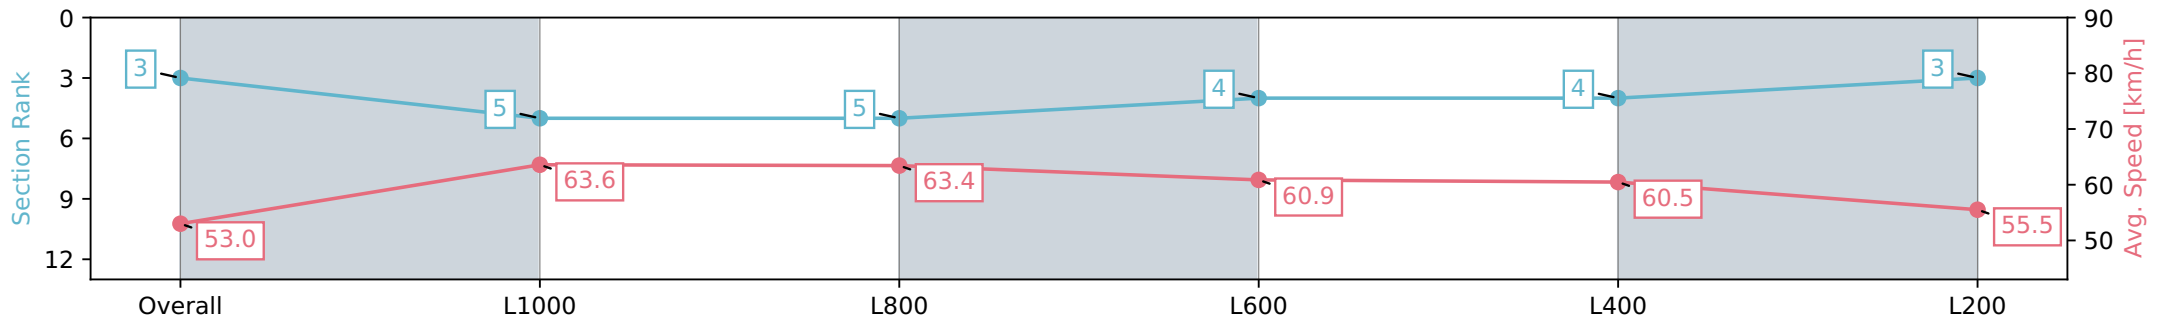

Section	Overall	L1000	L800	L600	L400	L200
Section Times	1:16.62 [3] (0:16.99)	0:59.63 [5] (0:11.41)	0:48.22 [5] (0:11.37)	0:36.85 [4] (0:11.89)	0:24.96 [4] (0:11.99)	0:12.97 [3] (0:12.97)
Average Speed [km/h]	53.0	63.6	63.4	60.9	60.5	55.5
Top Speed [km/h]	65.8	65.3	64.9	61.5	61.8	59.5
Avg. Dist. to Rail [m]	3.3	1.6	0.6	1.3	3.9	4.1
Avg. Stride Freq. [Hz]	2.3	2.3	2.3	2.3	2.3	2.2
Avg. Stride Length [m]	6.2	7.3	7.3	7.2	7.3	7.0