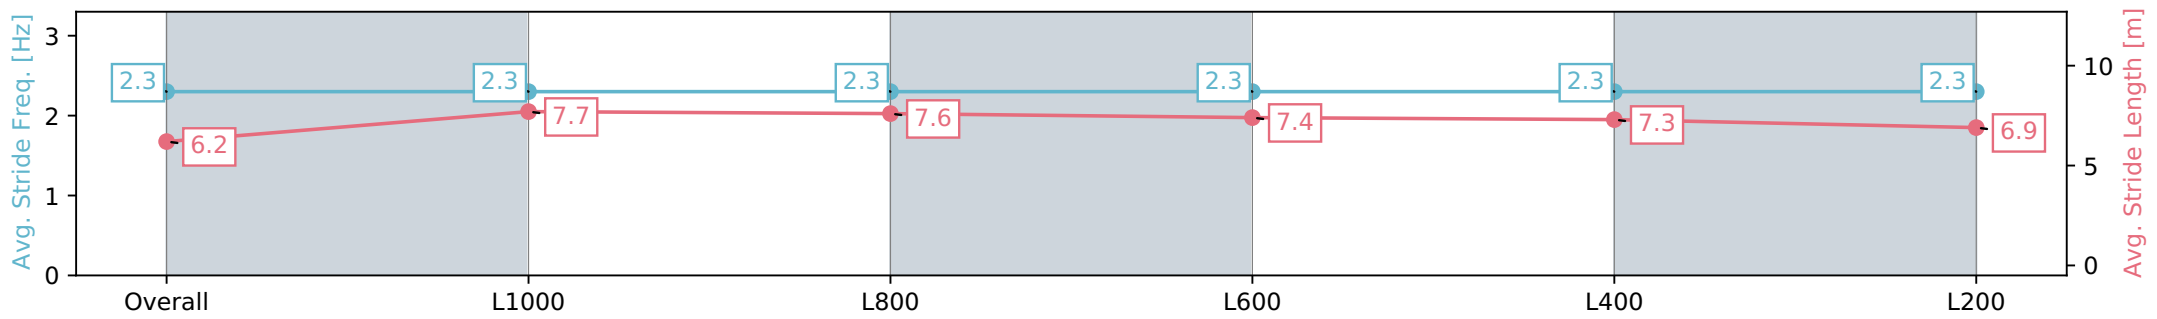

Section	Overall	L1000	L800	L600	L400	L200
Section Times	1:17.06 [7] (0:17.55)	0:59.51 [10] (0:11.33)	0:48.18 [9] (0:11.68)	0:36.50 [9] (0:11.78)	0:24.72 [9] (0:11.95)	0:12.77 [9] (0:12.77)
Average Speed [km/h]	51.3	63.9	61.8	61.8	60.7	56.4
Top Speed [km/h]	65.6	66.1	62.7	62.4	62.0	59.2
Avg. Dist. to Rail [m]	5.6	1.1	1.1	2.0	4.5	6.3
Avg. Stride Freq. [Hz]	2.3	2.3	2.3	2.3	2.3	2.3
Avg. Stride Length [m]	6.2	7.7	7.6	7.4	7.3	6.9