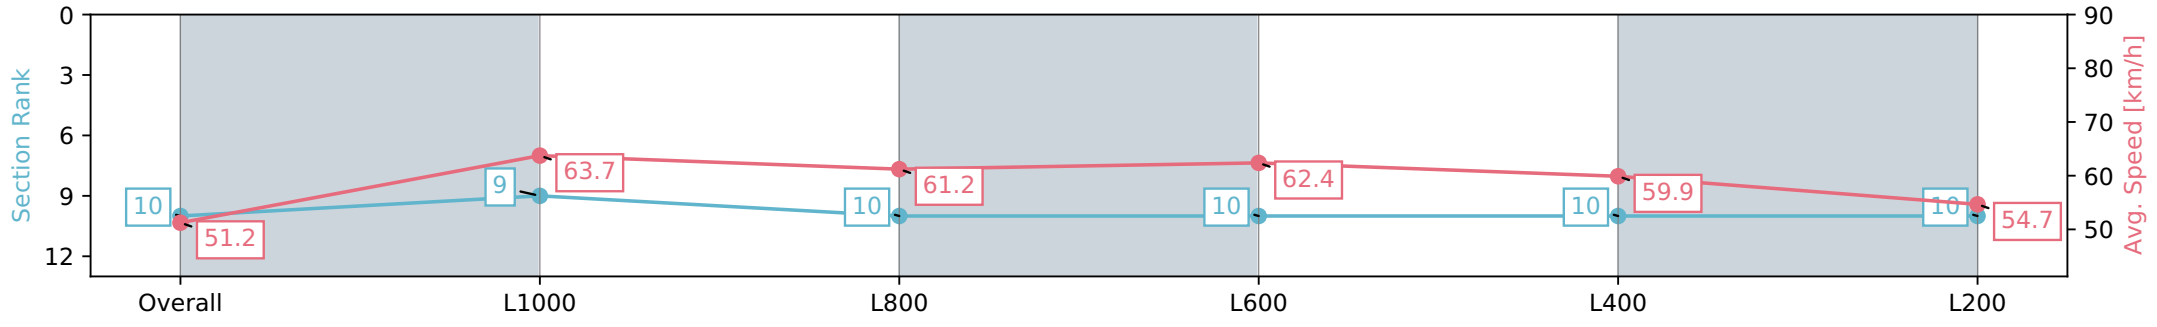

Morphettville Parks SA - Professional

Race 1: Canadian Club Maiden Plate - 1250m

08 June 2024 - 11:35AM

Track Rating: Good 4, Weather: Overcast, Rail Position: +6m  
1000m-W/Post, +3m Remainder Sectional 608m

Section	Overall	L1000	L800	L600	L400	L200
Section Times	1:17.60 [10] (0:17.55)	1:00.05 [9] (0:11.34)	0:48.71 [10] (0:11.79)	0:36.92 [10] (0:11.66)	0:25.26 [10] (0:12.09)	0:13.17 [10] (0:13.17)
Average Speed [km/h]	51.2	63.7	61.2	62.4	59.9	54.7
Top Speed [km/h]	64.5	65.3	62.0	63.2	61.6	58.1
Avg. Dist. to Rail [m]	2.6	0.8	1.0	1.9	3.2	5.2
Avg. Stride Freq. [Hz]	2.4	2.4	2.4	2.4	2.4	2.3
Avg. Stride Length [m]	5.9	7.3	7.2	7.3	7.0	6.7