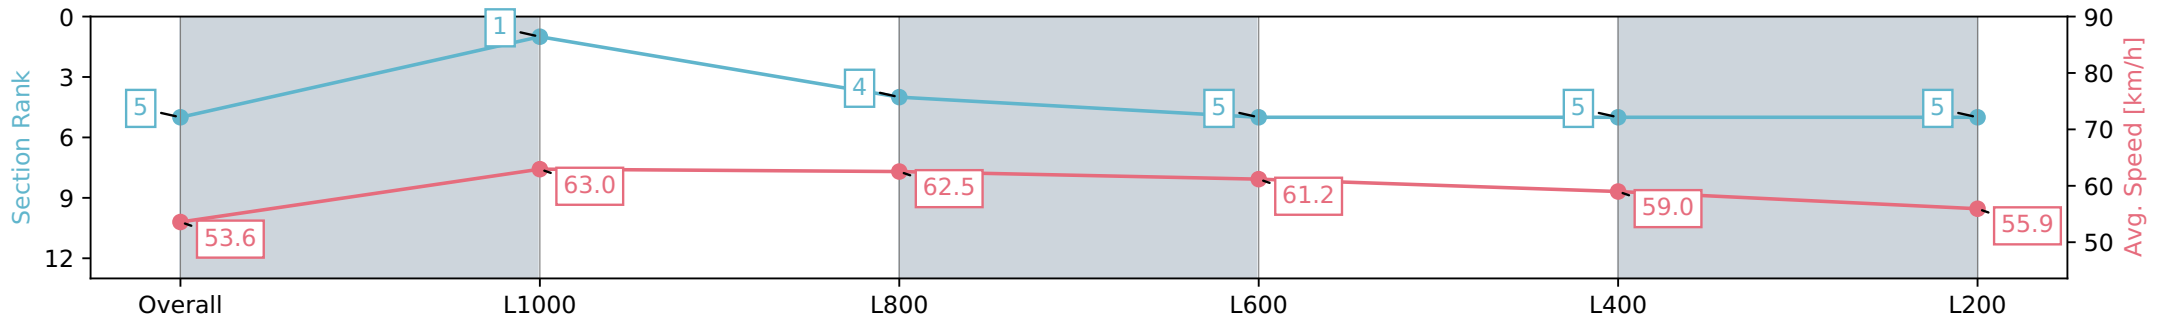

Section	Overall	L1000	L800	L600	L400	L200
Section Times	1:16.94 [5] (0:16.81)	1:00.13 [1] (0:11.59)	0:48.54 [4] (0:11.53)	0:37.01 [5] (0:11.87)	0:25.14 [5] (0:12.28)	0:12.86 [5] (0:12.86)
Average Speed [km/h]	53.6	63.0	62.5	61.2	59.0	55.9
Top Speed [km/h]	67.4	67.1	64.5	62.1	60.3	58.5
Avg. Dist. to Rail [m]	4.5	2.4	1.2	1.6	2.2	3.5
Avg. Stride Freq. [Hz]	2.4	2.4	2.3	2.3	2.2	2.2
Avg. Stride Length [m]	6.2	7.4	7.5	7.5	7.3	7.1