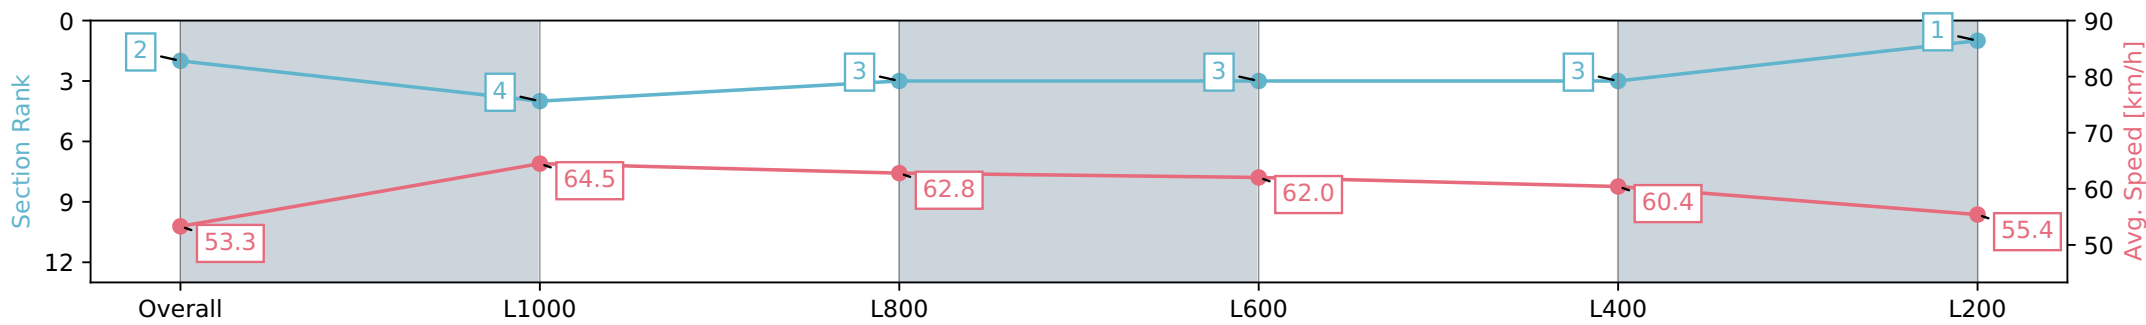

Section	Overall	L1000	L800	L600	L400	L200
Section Times	1:16.30 [2] (0:16.88)	0:59.42 [4] (0:11.21)	0:48.21 [3] (0:11.51)	0:36.70 [3] (0:11.72)	0:24.98 [3] (0:12.00)	0:12.98 [1] (0:12.98)
Average Speed [km/h]	53.3	64.5	62.8	62.0	60.4	55.4
Top Speed [km/h]	67.9	66.9	64.2	62.9	62.3	58.9
Avg. Dist. to Rail [m]	2.8	1.2	1.7	1.9	3.1	2.5
Avg. Stride Freq. [Hz]	2.4	2.4	2.3	2.3	2.3	2.2
Avg. Stride Length [m]	6.1	7.6	7.6	7.4	7.3	6.9