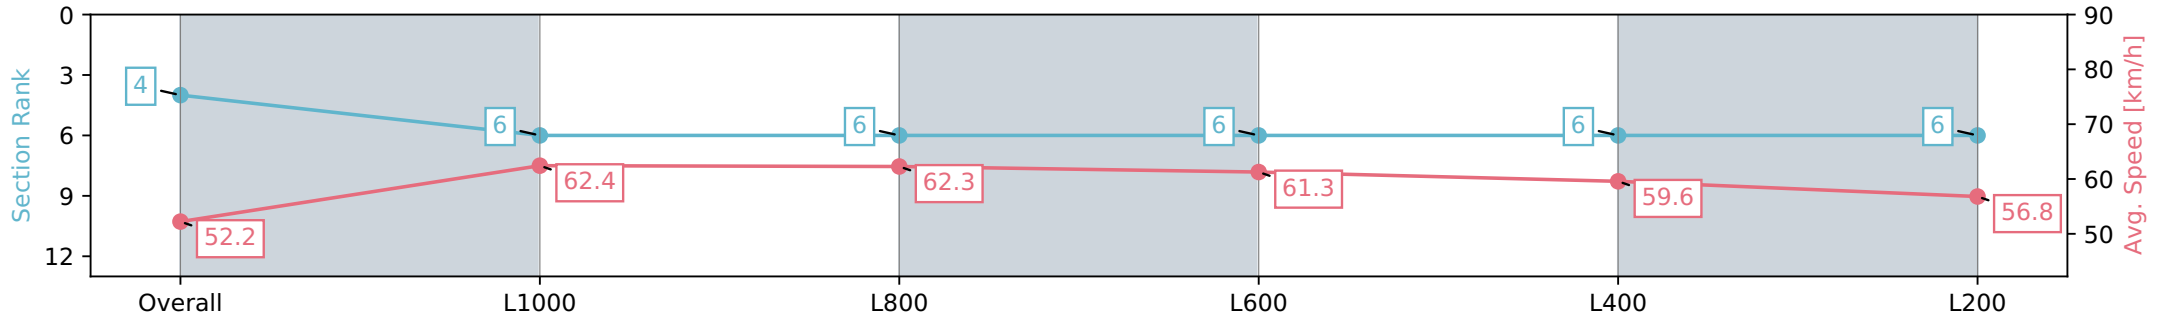

Section	Overall	L1000	L800	L600	L400	L200
Section Times	1:16.77 [4] (0:17.22)	0:59.55 [6] (0:11.54)	0:48.01 [6] (0:11.56)	0:36.45 [6] (0:11.69)	0:24.76 [6] (0:12.08)	0:12.68 [6] (0:12.68)
Average Speed [km/h]	52.2	62.4	62.3	61.3	59.6	56.8
Top Speed [km/h]	65.9	65.5	64.1	63.3	61.0	59.8
Avg. Dist. to Rail [m]	4.6	0.3	0.4	0.7	0.7	0.6
Avg. Stride Freq. [Hz]	2.3	2.4	2.3	2.3	2.3	2.2
Avg. Stride Length [m]	6.2	7.2	7.4	7.3	7.1	7.1