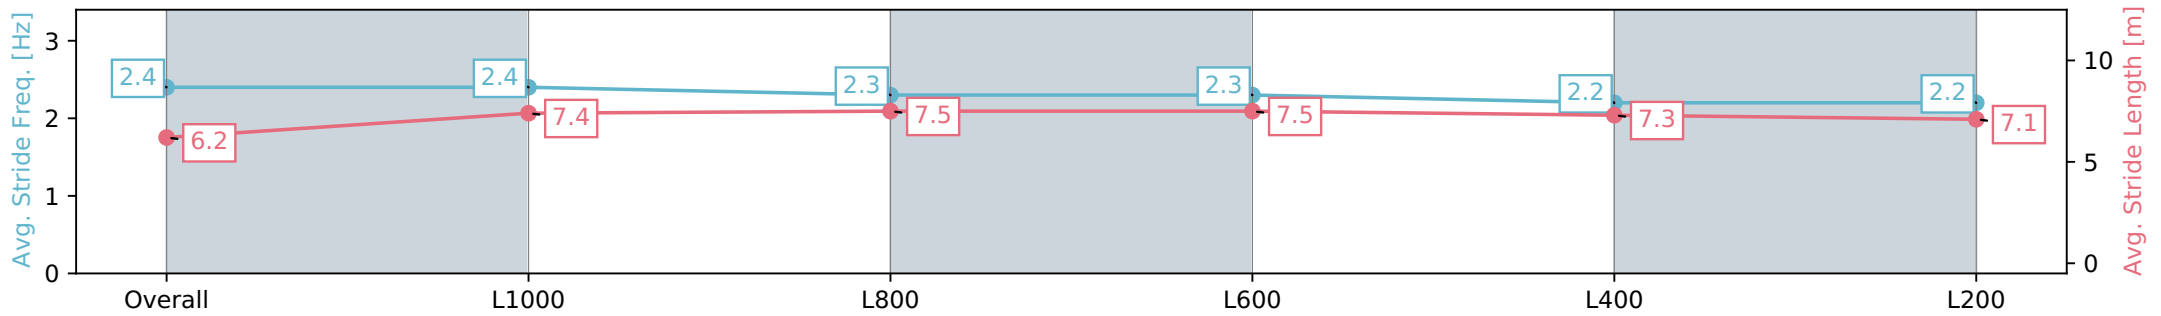

Section	Overall	L1000	L800	L600	L400	L200
Section Times	1:16.94 [5] (0:16.81)	1:00.13 [1] (0:11.59)	0:48.54 [4] (0:11.53)	0:37.01 [5] (0:11.87)	0:25.14 [5] (0:12.28)	0:12.86 [5] (0:12.86)
Average Speed [km/h]	53.6	63.0	62.5	61.2	59.0	55.9
Top Speed [km/h]	67.4	67.1	64.5	62.1	60.3	58.5
Avg. Dist. to Rail [m]	4.5	2.4	1.2	1.6	2.2	3.5
Avg. Stride Freq. [Hz]	2.4	2.4	2.3	2.3	2.2	2.2
Avg. Stride Length [m]	6.2	7.4	7.5	7.5	7.3	7.1