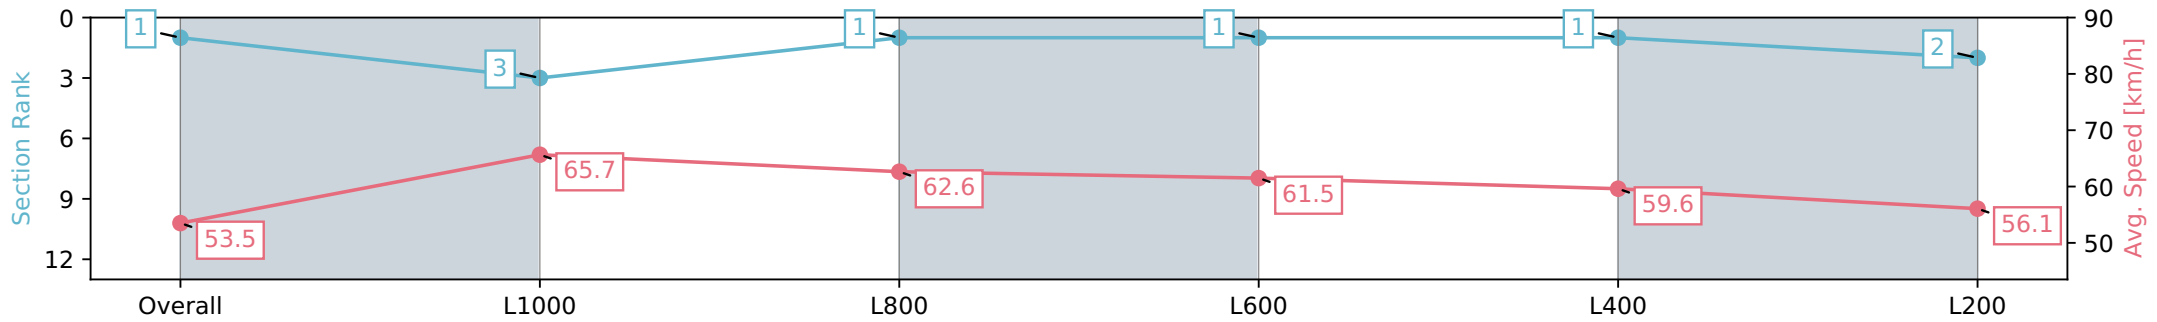

Race 1: Canadian Club Maiden Plate - 1250m

08 June 2024 - 11:35AM

Track Rating: Good 4, Weather: Overcast, Rail Position: +6m  
1000m-W/Post, +3m Remainder Sectional 608m

Section	Overall	L1000	L800	L600	L400	L200
Section Times	1:16.19 [1] (0:16.87)	0:59.32 [3] (0:11.02)	0:48.30 [1] (0:11.52)	0:36.78 [1] (0:11.82)	0:24.96 [1] (0:12.11)	0:12.85 [2] (0:12.85)
Average Speed [km/h]	53.5	65.7	62.6	61.5	59.6	56.1
Top Speed [km/h]	67.9	68.1	63.5	62.3	60.9	59.1
Avg. Dist. to Rail [m]	2.1	1.3	1.5	1.5	1.3	0.6
Avg. Stride Freq. [Hz]	2.3	2.4	2.3	2.3	2.3	2.2
Avg. Stride Length [m]	6.2	7.5	7.3	7.2	7.3	7.1