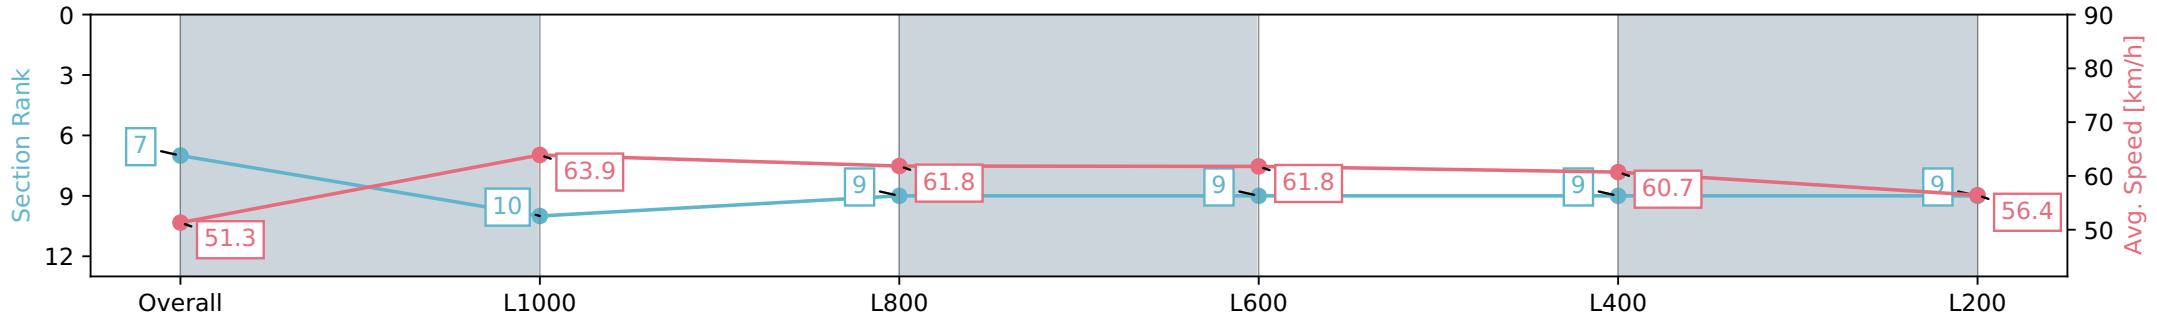

Section	Overall	L1000	L800	L600	L400	L200
Section Times	1:17.06 [7] (0:17.55)	0:59.51 [10] (0:11.33)	0:48.18 [9] (0:11.68)	0:36.50 [9] (0:11.78)	0:24.72 [9] (0:11.95)	0:12.77 [9] (0:12.77)
Average Speed [km/h]	51.3	63.9	61.8	61.8	60.7	56.4
Top Speed [km/h]	65.6	66.1	62.7	62.4	62.0	59.2
Avg. Dist. to Rail [m]	5.6	1.1	1.1	2.0	4.5	6.3
Avg. Stride Freq. [Hz]	2.3	2.3	2.3	2.3	2.3	2.3
Avg. Stride Length [m]	6.2	7.7	7.6	7.4	7.3	6.9