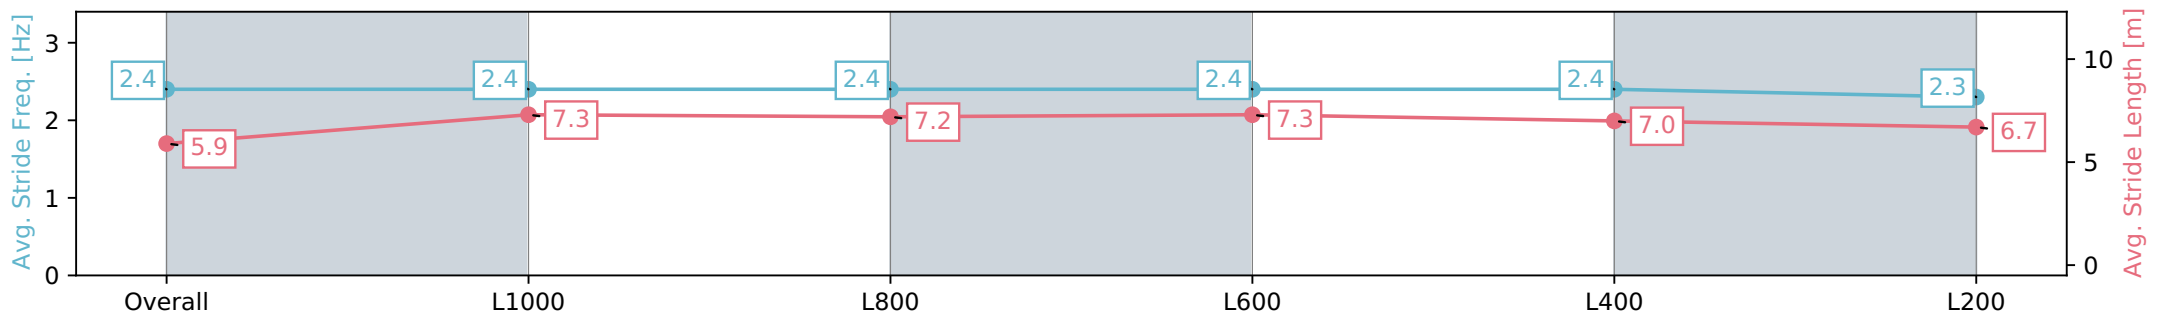

- [ ] Ranking at each section and finish
- :-:- No data available at this section
- NA No data available

Horse/Jockey Name	LUDO/Ben Price
Finish Rank	10
Fastest Section Time (Section)	0:11.34 (L800)
Top Speed [km/h] (Section)	65.3 (Overall)
Race State	Finished

Morphettville Parks SA - Professional

Race 1: Canadian Club Maiden Plate - 1250m

08 June 2024 - 11:35AM

Track Rating: Good 4, Weather: Overcast, Rail Position: +6m  
1000m-W/Post, +3m Remainder Sectional 608m

Section	Overall	L1000	L800	L600	L400	L200
Section Times	1:17.60 [10] (0:17.55)	1:00.05 [9] (0:11.34)	0:48.71 [10] (0:11.79)	0:36.92 [10] (0:11.66)	0:25.26 [10] (0:12.09)	0:13.17 [10] (0:13.17)
Average Speed [km/h]	51.2	63.7	61.2	62.4	59.9	54.7
Top Speed [km/h]	64.5	65.3	62.0	63.2	61.6	58.1
Avg. Dist. to Rail [m]	2.6	0.8	1.0	1.9	3.2	5.2
Avg. Stride Freq. [Hz]	2.4	2.4	2.4	2.4	2.4	2.3
Avg. Stride Length [m]	5.9	7.3	7.2	7.3	7.0	6.7