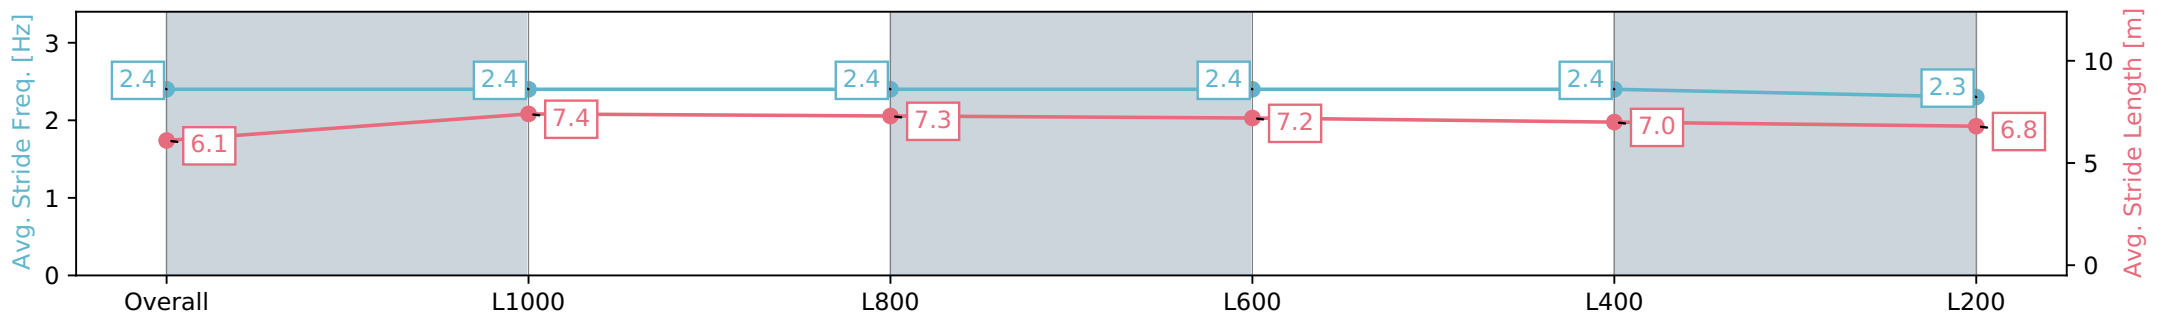

Section	Overall	L1000	L800	L600	L400	L200
Section Times	1:16.95 [6] (0:17.30)	0:59.65 [7] (0:11.48)	0:48.17 [7] (0:11.59)	0:36.58 [7] (0:11.77)	0:24.81 [7] (0:11.98)	0:12.83 [7] (0:12.83)
Average Speed [km/h]	52.0	63.3	62.4	61.6	60.5	56.1
Top Speed [km/h]	66.0	66.1	63.0	62.1	62.1	59.0
Avg. Dist. to Rail [m]	6.5	1.8	2.2	1.5	3.3	4.8
Avg. Stride Freq. [Hz]	2.4	2.4	2.4	2.4	2.4	2.3
Avg. Stride Length [m]	6.1	7.4	7.3	7.2	7.0	6.8