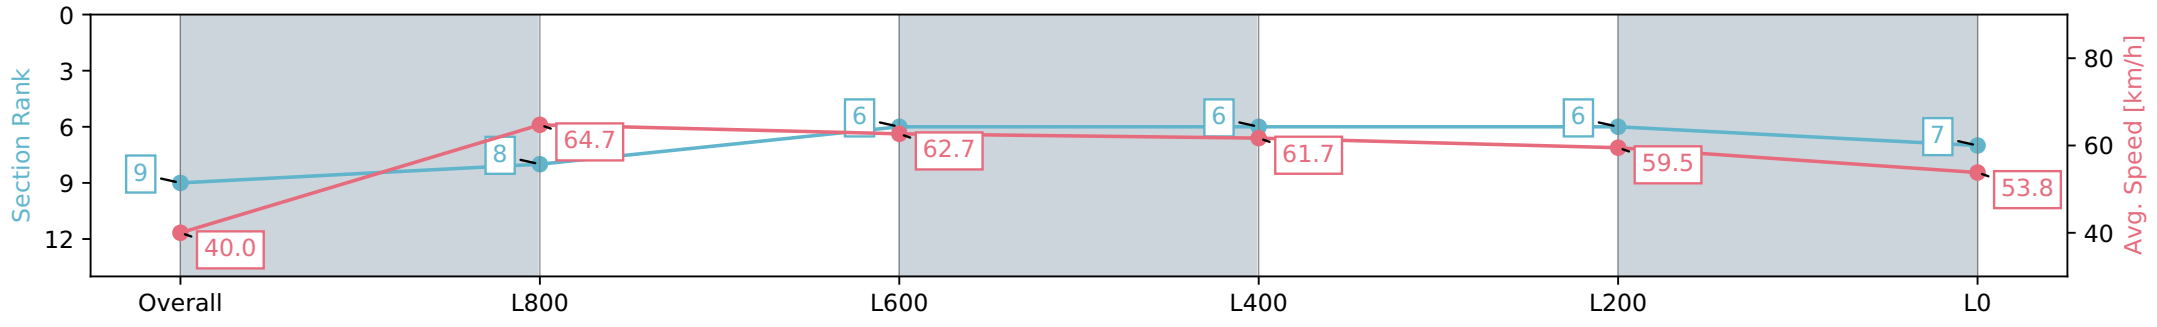

Horse/Jockey Name	RUNAWAY BELLE/Kayla Crowther
Finish Rank	9
Fastest Section Time (Section)	0:11.13 (L1000)
Top Speed [km/h] (Section)	66.7 (Overall)
Race State	Finished

Morphettville SA - Professional
Race 9: Sportsbet Photo Finish Refund Handicap - 1100m
01 June 2024 - 4:21PM
Track Rating: Soft 7, Weather: Overcast, Rail Position: +10m
1200m-W/Post; +8m Remainder

Section	Overall	L800	L600	L400	L200	L0
Section Times	1:08.87 [9] (0:08.98)	0:59.89 [8] (0:11.13)	0:48.76 [6] (0:11.60)	0:37.16 [6] (0:11.67)	0:25.49 [6] (0:12.11)	0:13.38 [7] (0:13.38)
Average Speed [km/h]	40.0	64.7	62.7	61.7	59.5	53.8
Top Speed [km/h]	60.0	66.7	65.3	63.4	60.3	58.3
Avg. Dist. to Rail [m]	2.6	2.4	2.5	0.7	1.2	3.6
Avg. Stride Freq. [Hz]	2.2	2.5	2.5	2.4	2.5	2.3
Avg. Stride Length [m]	4.7	7.1	7.1	7.0	6.7	6.4

Report Created: Sat 01 June 2024 17:04:31 GMT+10 (Note: Timing is based on positional data)

- [ ] Ranking at each section and finish
- -:-:- No data available at this section
- NA No data available