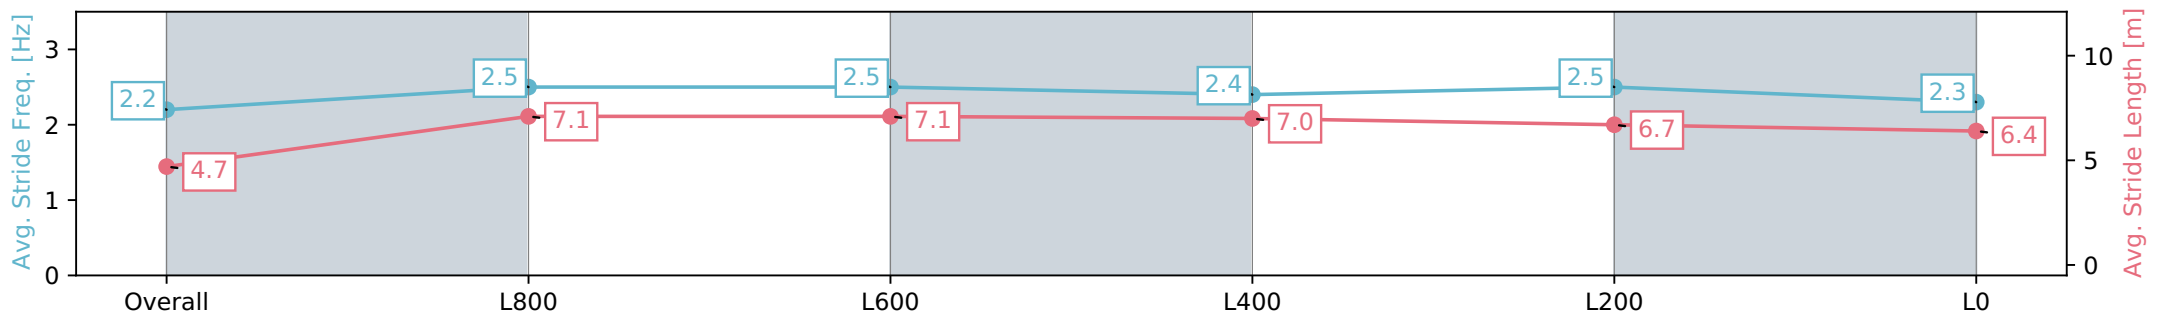

Horse/Jockey Name	RUNAWAY BELLE/Kayla Crowther
Finish Rank	9
Fastest Section Time (Section)	0:11.13 (L1000)
Top Speed [km/h] (Section)	66.7 (Overall)
Race State	Finished

Morphettville SA - Professional
Race 9: Sportsbet Photo Finish Refund Handicap - 1100m
01 June 2024 - 4:21PM
Track Rating: Soft 7, Weather: Overcast, Rail Position: +10m
1200m-W/Post; +8m Remainder

Section	Overall	L800	L600	L400	L200	L0
Section Times	1:08.87 [9] (0:08.98)	0:59.89 [8] (0:11.13)	0:48.76 [6] (0:11.60)	0:37.16 [6] (0:11.67)	0:25.49 [6] (0:12.11)	0:13.38 [7] (0:13.38)
Average Speed [km/h]	40.0	64.7	62.7	61.7	59.5	53.8
Top Speed [km/h]	60.0	66.7	65.3	63.4	60.3	58.3
Avg. Dist. to Rail [m]	2.6	2.4	2.5	0.7	1.2	3.6
Avg. Stride Freq. [Hz]	2.2	2.5	2.5	2.4	2.5	2.3
Avg. Stride Length [m]	4.7	7.1	7.1	7.0	6.7	6.4

Report Created: Sat 01 June 2024 17:04:31 GMT+10 (Note: Timing is based on positional data)

- [ ] Ranking at each section and finish
- -:-:- No data available at this section
- NA No data available