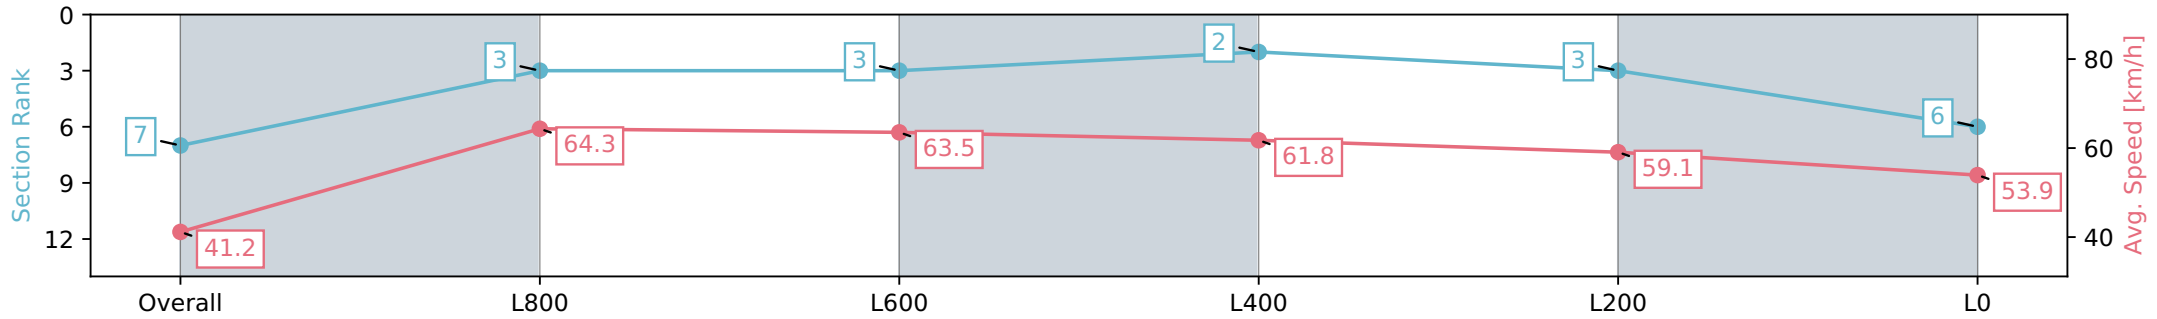

Horse/Jockey Name	ALL CLUBS/Callan Murray
Finish Rank	7
Fastest Section Time (Section)	0:11.20 (L1000)
Top Speed [km/h] (Section)	65.5 (Overall)
Race State	Finished

Morphettville SA - Professional
Race 9: Sportsbet Photo Finish Refund Handicap - 1100m
01 June 2024 - 4:21PM
Track Rating: Soft 7, Weather: Overcast, Rail Position: +10m
1200m-W/Post; +8m Remainder

Section	Overall	L800	L600	L400	L200	L0
Section Times	1:08.78 [7] (0:08.73)	1:00.05 [3] (0:11.20)	0:48.85 [3] (0:11.41)	0:37.44 [2] (0:11.82)	0:25.62 [3] (0:12.27)	0:13.35 [6] (0:13.35)
Average Speed [km/h]	41.2	64.3	63.5	61.8	59.1	53.9
Top Speed [km/h]	62.3	65.5	65.0	63.3	60.7	57.9
Avg. Dist. to Rail [m]	7.1	4.0	2.1	2.6	6.4	9.4
Avg. Stride Freq. [Hz]	2.4	2.5	2.4	2.5	2.4	2.3
Avg. Stride Length [m]	4.5	7.2	7.3	7.0	6.9	6.6

[ ] Ranking at each section and finish
-:-:- No data available at this section
NA No data available