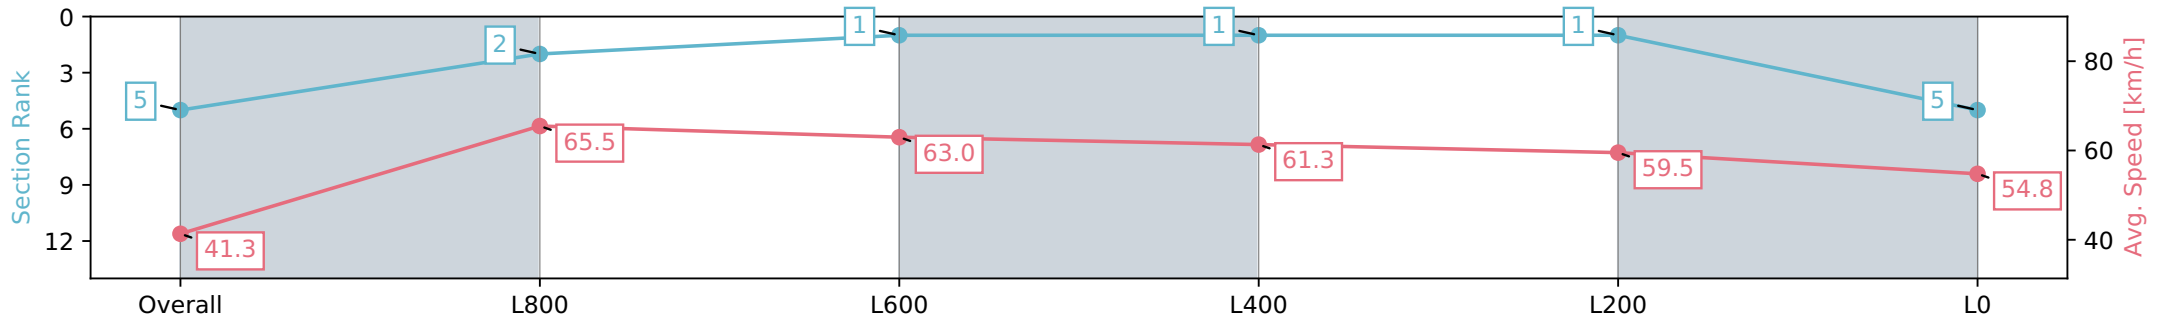

Morphettville SA - Professional

Race 9: Sportsbet Photo Finish Refund Handicap - 1100m

01 June 2024 - 4:21PM

Track Rating: Soft 7, Weather: Overcast, Rail Position: +10m
1200m-W/Post; +8m Remainder

Section	Overall	L800	L600	L400	L200	L0
Section Times	1:08.41 [5] (0:08.71)	0:59.70 [2] (0:10.99)	0:48.71 [1] (0:11.55)	0:37.16 [1] (0:11.85)	0:25.31 [1] (0:12.14)	0:13.17 [5] (0:13.17)
Average Speed [km/h]	41.3	65.5	63.0	61.3	59.5	54.8
Top Speed [km/h]	62.3	66.4	64.4	61.8	61.0	58.6
Avg. Dist. to Rail [m]	3.7	1.8	2.1	1.9	5.1	6.7
Avg. Stride Freq. [Hz]	2.3	2.5	2.4	2.4	2.3	2.2
Avg. Stride Length [m]	4.7	7.2	7.2	7.2	7.1	6.8