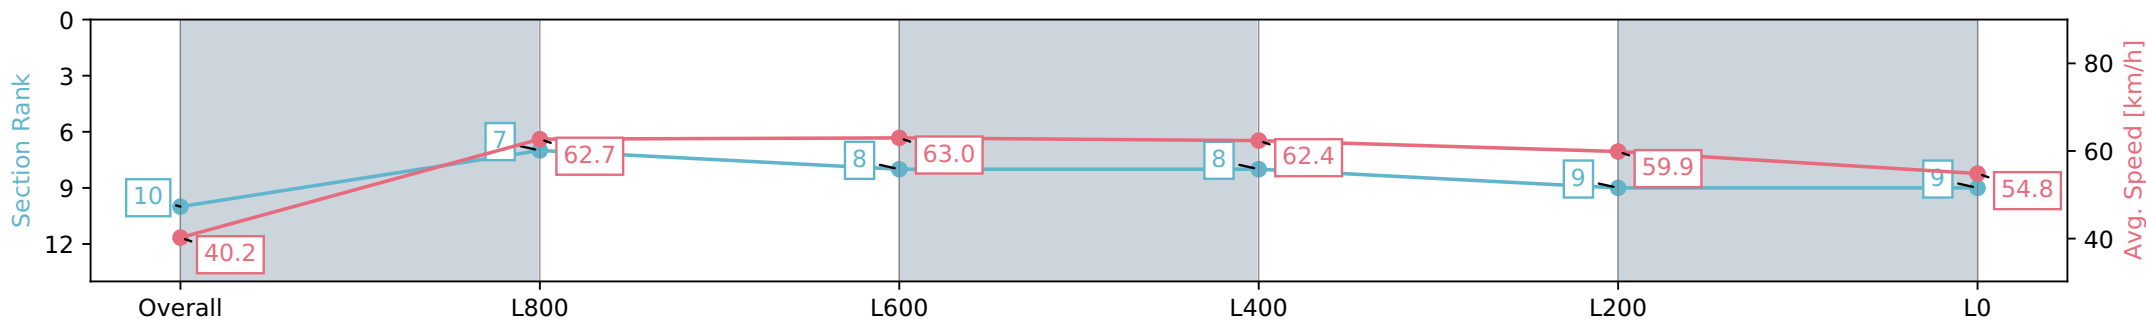

Morphettville SA - Professional

Race 9: Sportsbet Photo Finish Refund Handicap - 1100m

01 June 2024 - 4:21PM

Track Rating: Soft 7, Weather: Overcast, Rail Position: +10m
1200m-W/Post; +8m Remainder

Section	Overall	L800	L600	L400	L200	L0
Section Times	1:08.91 [10] (0:08.95)	0:59.96 [7] (0:11.49)	0:48.47 [8] (0:11.52)	0:36.95 [8] (0:11.74)	0:25.21 [9] (0:12.09)	0:13.12 [9] (0:13.12)
Average Speed [km/h]	40.2	62.7	63.0	62.4	59.9	54.8
Top Speed [km/h]	60.2	63.9	64.9	63.0	61.0	59.7
Avg. Dist. to Rail [m]	3.8	2.5	2.3	3.2	5.4	9.1
Avg. Stride Freq. [Hz]	2.3	2.5	2.5	2.5	2.5	2.4
Avg. Stride Length [m]	4.5	6.9	7.0	6.9	6.8	6.4