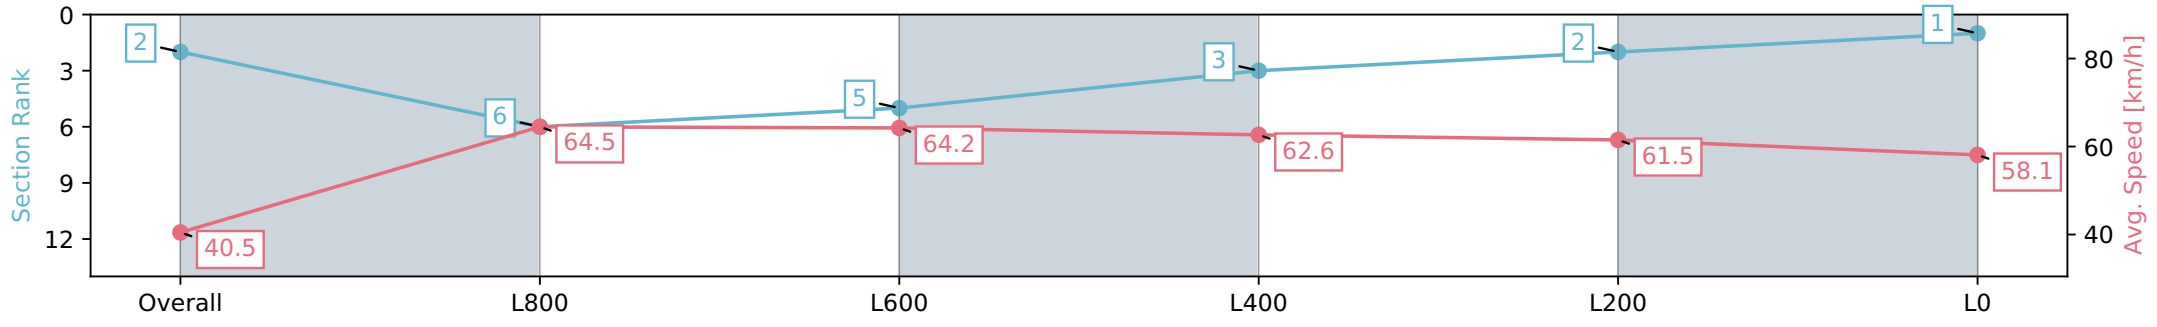

Horse/Jockey Name	KATIM'S CLUB/Samuel Payne
Finish Rank	2
Fastest Section Time (Section)	0:11.17 (L1000)
Top Speed [km/h] (Section)	66.1 (Overall)
Race State	Finished

Morphettville SA - Professional
Race 9: Sportsbet Photo Finish Refund Handicap - 1100m
01 June 2024 - 4:21PM
Track Rating: Soft 7, Weather: Overcast, Rail Position: +10m
1200m-W/Post; +8m Remainder

Section	Overall	L800	L600	L400	L200	L0
Section Times	1:07.33 [2] (0:08.91)	0:58.42 [6] (0:11.17)	0:47.25 [5] (0:11.32)	0:35.93 [3] (0:11.70)	0:24.23 [2] (0:11.84)	0:12.39 [1] (0:12.39)
Average Speed [km/h]	40.5	64.5	64.2	62.6	61.5	58.1
Top Speed [km/h]	60.8	66.1	65.1	64.6	62.7	61.0
Avg. Dist. to Rail [m]	9.9	4.2	2.6	3.6	8.6	7.7
Avg. Stride Freq. [Hz]	2.3	2.5	2.5	2.4	2.4	2.4
Avg. Stride Length [m]	4.6	7.3	7.2	7.2	7.1	6.8

Report Created: Sat 01 June 2024 17:04:13 GMT+10 (Note: Timing is based on positional data)

- [ ] Ranking at each section and finish
- -:-:- No data available at this section
- NA No data available