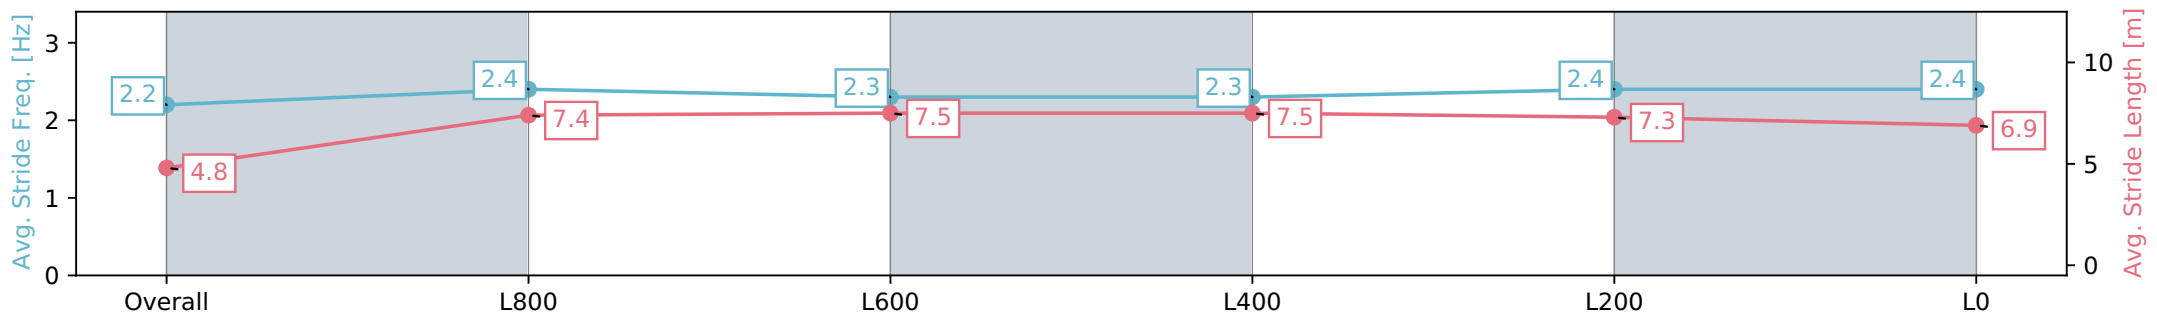

Section	Overall	L800	L600	L400	L200	L0
Section Times	1:07.22 [1] (0:08.88)	0:58.34 [5] (0:11.36)	0:46.98 [7] (0:11.53)	0:35.45 [7] (0:11.67)	0:23.78 [7] (0:11.52)	0:12.26 [2] (0:12.26)
Average Speed [km/h]	40.5	63.4	63.2	63.0	63.0	58.7
Top Speed [km/h]	60.1	65.0	65.0	64.4	64.4	61.7
Avg. Dist. to Rail [m]	6.1	3.5	3.3	3.7	7.5	8.7
Avg. Stride Freq. [Hz]	2.2	2.4	2.3	2.3	2.4	2.4
Avg. Stride Length [m]	4.8	7.4	7.5	7.5	7.3	6.9