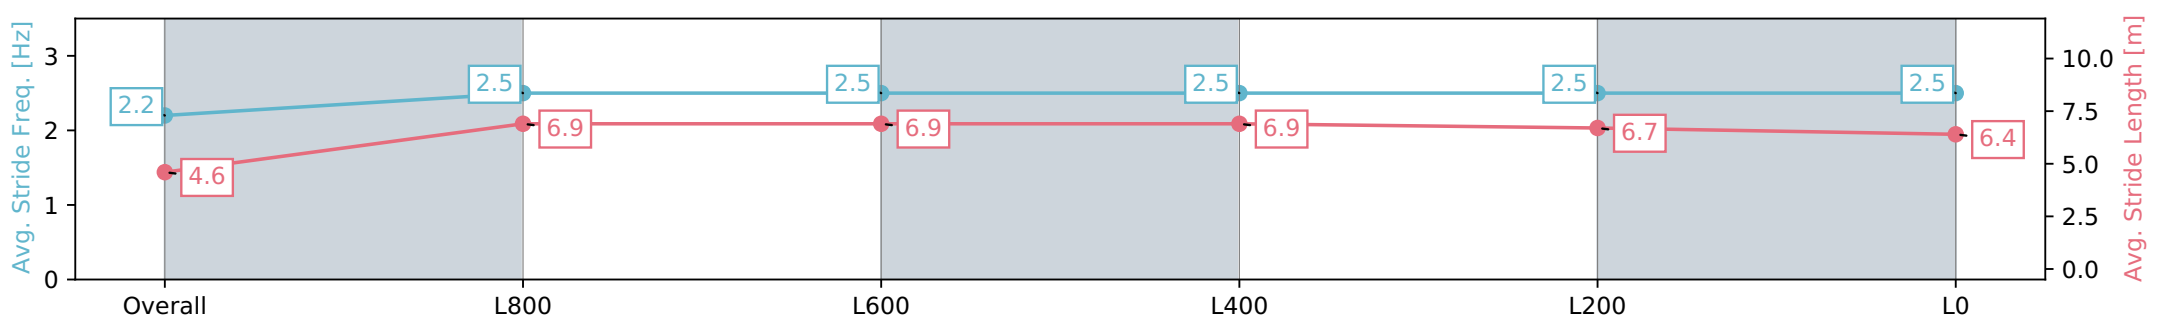

Section	Overall	L800	L600	L400	L200	L0
Section Times	1:08.62 [6] (0:09.14)	0:59.48 [9] (0:11.40)	0:48.08 [9] (0:11.72)	0:36.36 [10] (0:11.76)	0:24.60 [10] (0:11.87)	0:12.73 [10] (0:12.73)
Average Speed [km/h]	39.3	63.2	62.6	62.6	61.1	56.5
Top Speed [km/h]	59.6	64.2	64.0	62.9	62.2	60.3
Avg. Dist. to Rail [m]	6.6	4.1	4.8	4.6	7.0	12.1
Avg. Stride Freq. [Hz]	2.2	2.5	2.5	2.5	2.5	2.5
Avg. Stride Length [m]	4.6	6.9	6.9	6.9	6.7	6.4