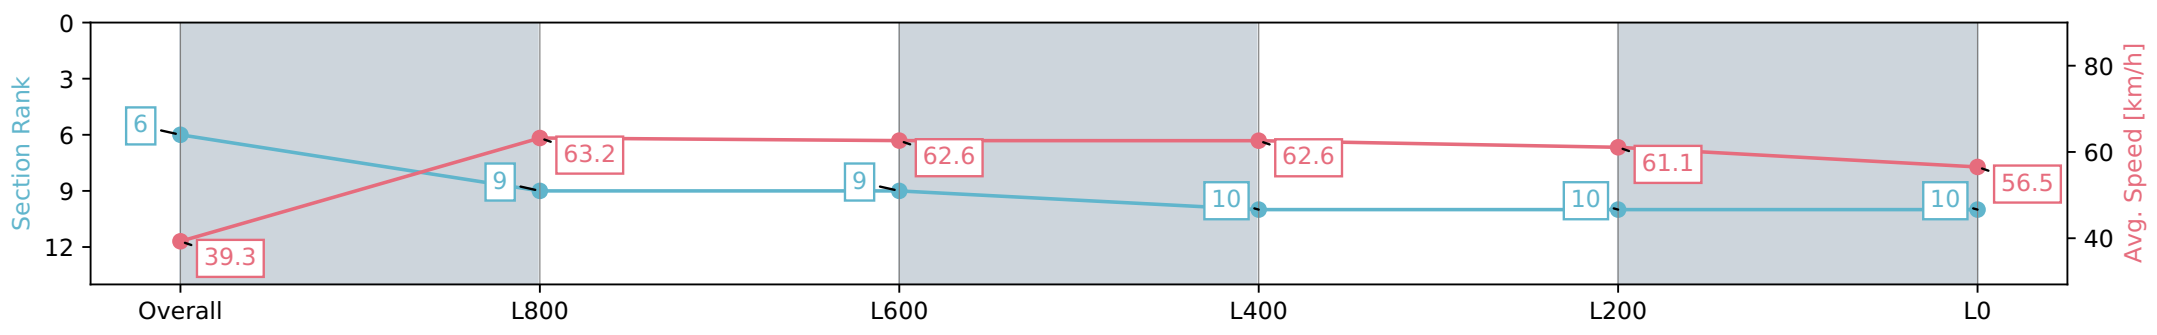

Section	Overall	L800	L600	L400	L200	L0
Section Times	1:08.62 [6] (0:09.14)	0:59.48 [9] (0:11.40)	0:48.08 [9] (0:11.72)	0:36.36 [10] (0:11.76)	0:24.60 [10] (0:11.87)	0:12.73 [10] (0:12.73)
Average Speed [km/h]	39.3	63.2	62.6	62.6	61.1	56.5
Top Speed [km/h]	59.6	64.2	64.0	62.9	62.2	60.3
Avg. Dist. to Rail [m]	6.6	4.1	4.8	4.6	7.0	12.1
Avg. Stride Freq. [Hz]	2.2	2.5	2.5	2.5	2.5	2.5
Avg. Stride Length [m]	4.6	6.9	6.9	6.9	6.7	6.4