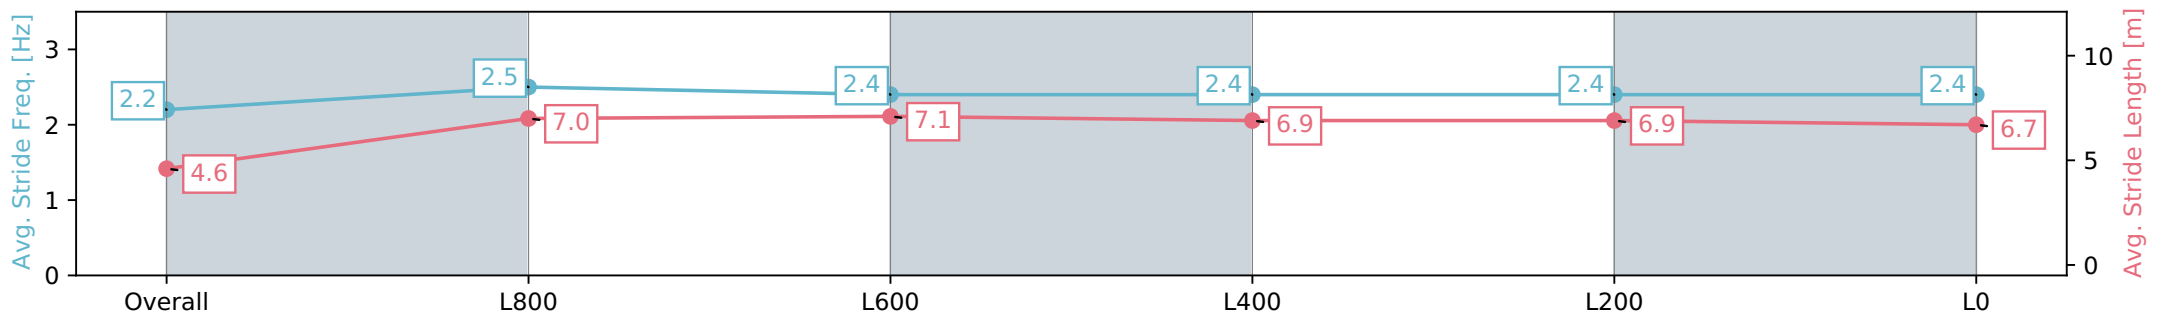

Horse/Jockey Name	MORE SUGAR/Rochelle Milnes
Finish Rank	8
Fastest Section Time (Section)	0:11.43 (L1000)
Top Speed [km/h] (Section)	64.1 (L1000)
Race State	Finished

Morphettville SA - Professional
Race 9: Sportsbet Photo Finish Refund Handicap - 1100m
01 June 2024 - 4:21PM
Track Rating: Soft 7, Weather: Overcast, Rail Position: +10m
1200m-W/Post; +8m Remainder

Section	Overall	L800	L600	L400	L200	L0
Section Times	1:08.80 [8] (0:09.23)	0:59.57 [10] (0:11.43)	0:48.14 [11] (0:11.69)	0:36.45 [11] (0:11.87)	0:24.58 [11] (0:11.94)	0:12.64 [11] (0:12.64)
Average Speed [km/h]	39.0	63.0	62.0	60.9	60.3	57.0
Top Speed [km/h]	60.4	63.7	64.1	61.7	60.9	59.8
Avg. Dist. to Rail [m]	4.5	1.8	1.6	0.8	1.3	2.1
Avg. Stride Freq. [Hz]	2.2	2.5	2.4	2.4	2.4	2.4
Avg. Stride Length [m]	4.6	7.0	7.1	6.9	6.9	6.7

Report Created: Sat 01 June 2024 17:04:28 GMT+10 (Note: Timing is based on positional data)

- [ ] Ranking at each section and finish
- -:-:- No data available at this section
- NA No data available