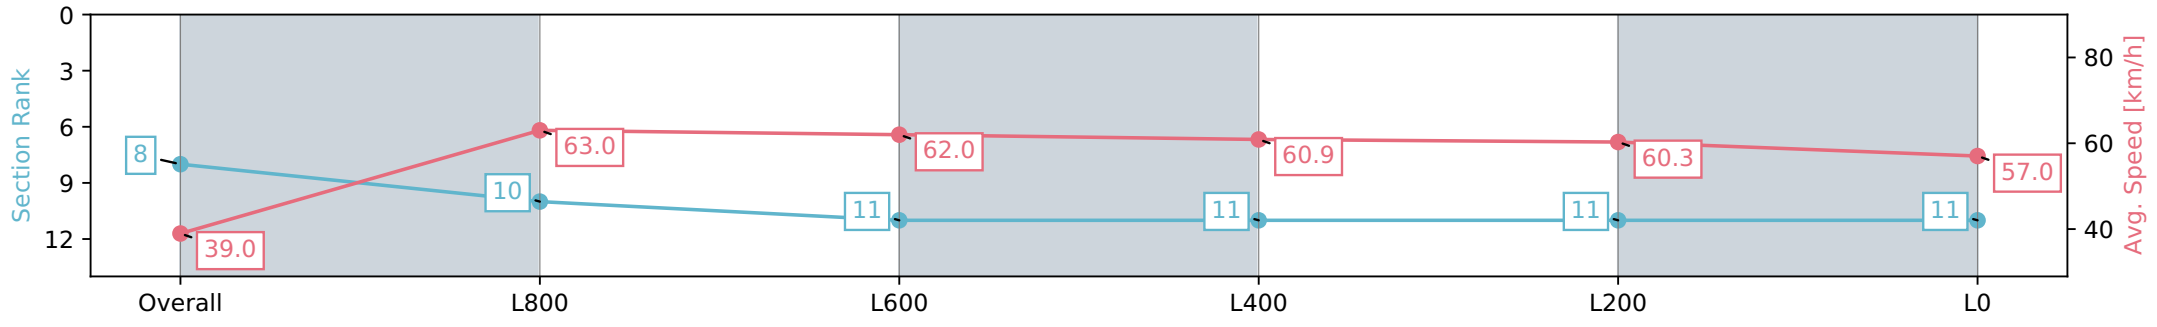

Horse/Jockey Name	MORE SUGAR/Rochelle Milnes
Finish Rank	8
Fastest Section Time (Section)	0:11.43 (L1000)
Top Speed [km/h] (Section)	64.1 (L1000)
Race State	Finished

Morphettville SA - Professional
Race 9: Sportsbet Photo Finish Refund Handicap - 1100m
01 June 2024 - 4:21PM
Track Rating: Soft 7, Weather: Overcast, Rail Position: +10m
1200m-W/Post; +8m Remainder

Section	Overall	L800	L600	L400	L200	L0
Section Times	1:08.80 [8] (0:09.23)	0:59.57 [10] (0:11.43)	0:48.14 [11] (0:11.69)	0:36.45 [11] (0:11.87)	0:24.58 [11] (0:11.94)	0:12.64 [11] (0:12.64)
Average Speed [km/h]	39.0	63.0	62.0	60.9	60.3	57.0
Top Speed [km/h]	60.4	63.7	64.1	61.7	60.9	59.8
Avg. Dist. to Rail [m]	4.5	1.8	1.6	0.8	1.3	2.1
Avg. Stride Freq. [Hz]	2.2	2.5	2.4	2.4	2.4	2.4
Avg. Stride Length [m]	4.6	7.0	7.1	6.9	6.9	6.7

Report Created: Sat 01 June 2024 17:04:28 GMT+10 (Note: Timing is based on positional data)

- [ ] Ranking at each section and finish
- -:-:- No data available at this section
- NA No data available