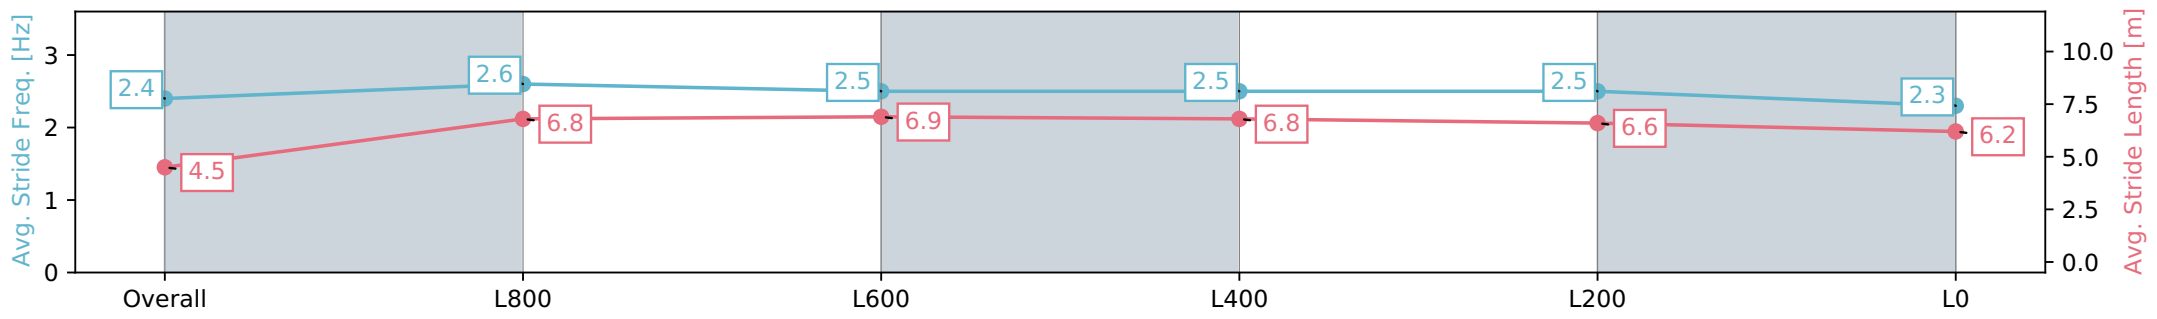

Horse/Jockey Name	LADY HOUDINI/Stacey Metcalfe
Finish Rank	11
Fastest Section Time (Section)	0:11.13 (L1000)
Top Speed [km/h] (Section)	66.6 (Overall)
Race State	Finished

Morphettville SA - Professional
Race 9: Sportsbet Photo Finish Refund Handicap - 1100m
01 June 2024 - 4:21PM
Track Rating: Soft 7, Weather: Overcast, Rail Position: +10m
1200m-W/Post; +8m Remainder

Section	Overall	L800	L600	L400	L200	L0
Section Times	1:09.42 [11] (0:08.65)	1:00.77 [1] (0:11.13)	0:49.64 [2] (0:11.69)	0:37.95 [4] (0:11.86)	0:26.09 [4] (0:12.31)	0:13.78 [8] (0:13.78)
Average Speed [km/h]	41.5	64.7	62.3	61.5	58.8	52.2
Top Speed [km/h]	62.2	66.6	63.0	63.0	60.2	56.2
Avg. Dist. to Rail [m]	5.0	3.7	2.5	2.6	4.5	7.2
Avg. Stride Freq. [Hz]	2.4	2.6	2.5	2.5	2.5	2.3
Avg. Stride Length [m]	4.5	6.8	6.9	6.8	6.6	6.2

Report Created: Sat 01 June 2024 17:04:36 GMT+10 (Note: Timing is based on positional data)

- [ ] Ranking at each section and finish
- -:-:- No data available at this section
- NA No data available