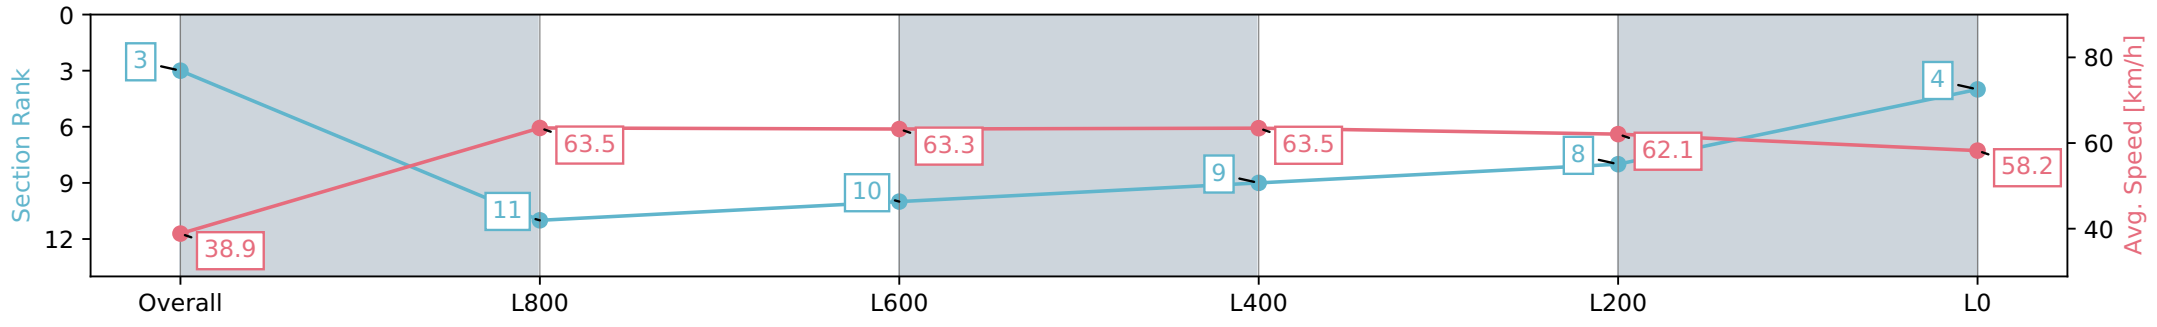

Horse/Jockey Name	CARARADA/Jason Holder
Finish Rank	3
Fastest Section Time (Section)	0:11.34 (L1000)
Top Speed [km/h] (Section)	65.1 (L800)
Race State	Finished

Morphettville SA - Professional
Race 9: Sportsbet Photo Finish Refund Handicap - 1100m
01 June 2024 - 4:21PM
Track Rating: Soft 7, Weather: Overcast, Rail Position: +10m
1200m-W/Post; +8m Remainder

Section	Overall	L800	L600	L400	L200	L0
Section Times	1:07.61 [3] (0:09.26)	0:58.35 [11] (0:11.34)	0:47.01 [10] (0:11.47)	0:35.54 [9] (0:11.46)	0:24.08 [8] (0:11.69)	0:12.39 [4] (0:12.39)
Average Speed [km/h]	38.9	63.5	63.3	63.5	62.1	58.2
Top Speed [km/h]	60.9	64.5	64.8	65.1	63.7	61.5
Avg. Dist. to Rail [m]	7.7	3.1	2.0	2.2	8.2	10.4
Avg. Stride Freq. [Hz]	2.1	2.4	2.3	2.3	2.4	2.3
Avg. Stride Length [m]	4.7	7.4	7.5	7.5	7.3	6.9

Report Created: Sat 01 June 2024 17:04:15 GMT+10 (Note: Timing is based on positional data)

- [ ] Ranking at each section and finish
- -:-:- No data available at this section
- NA No data available