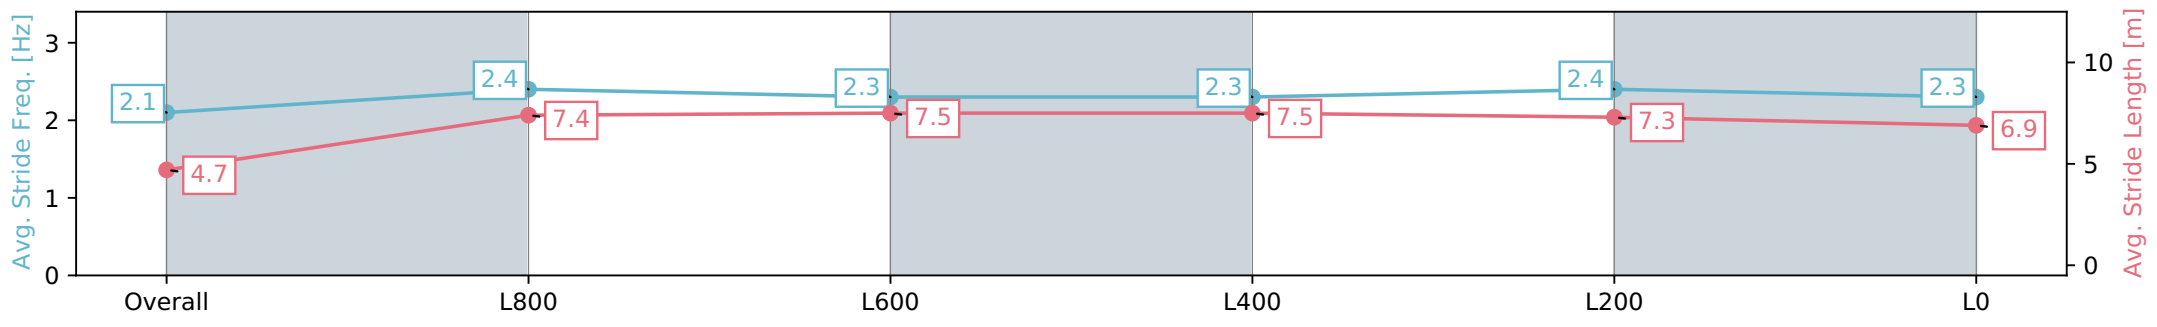

Horse/Jockey Name	CARARADA/Jason Holder
Finish Rank	3
Fastest Section Time (Section)	0:11.34 (L1000)
Top Speed [km/h] (Section)	65.1 (L800)
Race State	Finished

Morphettville SA - Professional
Race 9: Sportsbet Photo Finish Refund Handicap - 1100m
01 June 2024 - 4:21PM
Track Rating: Soft 7, Weather: Overcast, Rail Position: +10m
1200m-W/Post; +8m Remainder

Section	Overall	L800	L600	L400	L200	L0
Section Times	1:07.61 [3] (0:09.26)	0:58.35 [11] (0:11.34)	0:47.01 [10] (0:11.47)	0:35.54 [9] (0:11.46)	0:24.08 [8] (0:11.69)	0:12.39 [4] (0:12.39)
Average Speed [km/h]	38.9	63.5	63.3	63.5	62.1	58.2
Top Speed [km/h]	60.9	64.5	64.8	65.1	63.7	61.5
Avg. Dist. to Rail [m]	7.7	3.1	2.0	2.2	8.2	10.4
Avg. Stride Freq. [Hz]	2.1	2.4	2.3	2.3	2.4	2.3
Avg. Stride Length [m]	4.7	7.4	7.5	7.5	7.3	6.9

Report Created: Sat 01 June 2024 17:04:15 GMT+10 (Note: Timing is based on positional data)

- [ ] Ranking at each section and finish
- -:-:- No data available at this section
- NA No data available