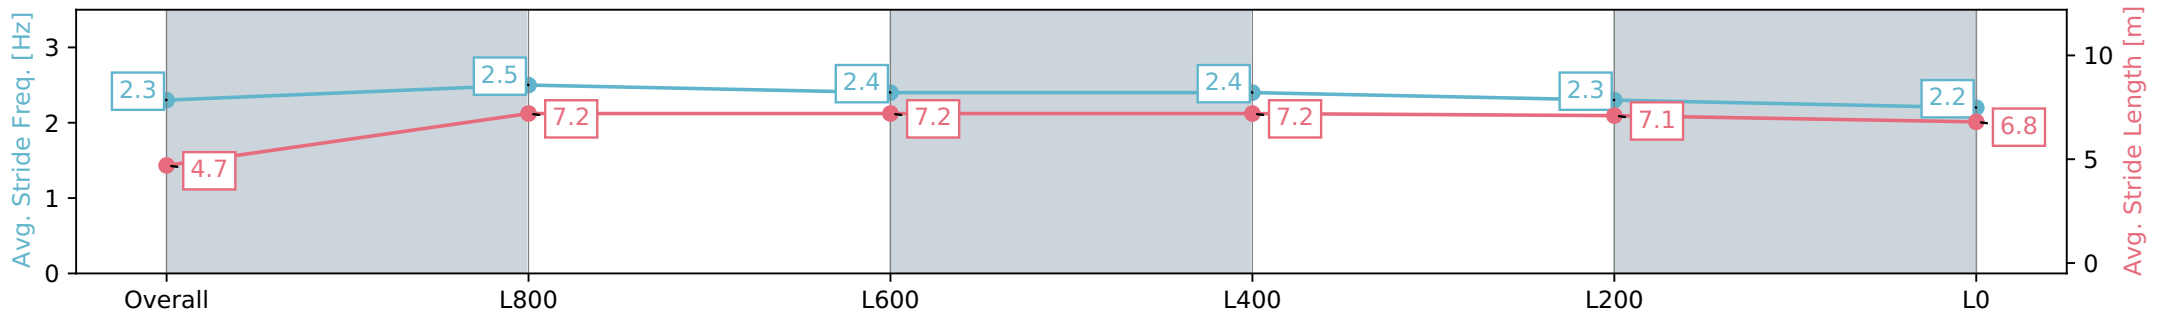

Morphettville SA - Professional

Race 9: Sportsbet Photo Finish Refund Handicap - 1100m

01 June 2024 - 4:21PM

Track Rating: Soft 7, Weather: Overcast, Rail Position: +10m
1200m-W/Post; +8m Remainder

Section	Overall	L800	L600	L400	L200	L0
Section Times	1:08.41 [5] (0:08.71)	0:59.70 [2] (0:10.99)	0:48.71 [1] (0:11.55)	0:37.16 [1] (0:11.85)	0:25.31 [1] (0:12.14)	0:13.17 [5] (0:13.17)
Average Speed [km/h]	41.3	65.5	63.0	61.3	59.5	54.8
Top Speed [km/h]	62.3	66.4	64.4	61.8	61.0	58.6
Avg. Dist. to Rail [m]	3.7	1.8	2.1	1.9	5.1	6.7
Avg. Stride Freq. [Hz]	2.3	2.5	2.4	2.4	2.3	2.2
Avg. Stride Length [m]	4.7	7.2	7.2	7.2	7.1	6.8