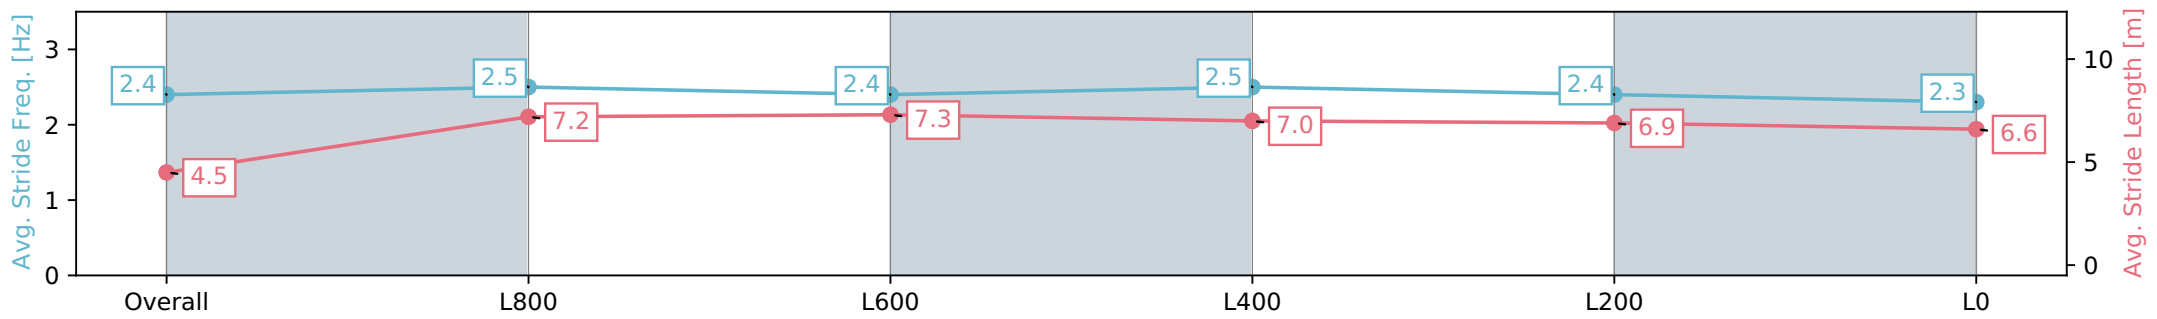

Horse/Jockey Name	ALL CLUBS/Callan Murray
Finish Rank	7
Fastest Section Time (Section)	0:11.20 (L1000)
Top Speed [km/h] (Section)	65.5 (Overall)
Race State	Finished

Morphettville SA - Professional
Race 9: Sportsbet Photo Finish Refund Handicap - 1100m
01 June 2024 - 4:21PM
Track Rating: Soft 7, Weather: Overcast, Rail Position: +10m
1200m-W/Post; +8m Remainder

Section	Overall	L800	L600	L400	L200	L0
Section Times	1:08.78 [7] (0:08.73)	1:00.05 [3] (0:11.20)	0:48.85 [3] (0:11.41)	0:37.44 [2] (0:11.82)	0:25.62 [3] (0:12.27)	0:13.35 [6] (0:13.35)
Average Speed [km/h]	41.2	64.3	63.5	61.8	59.1	53.9
Top Speed [km/h]	62.3	65.5	65.0	63.3	60.7	57.9
Avg. Dist. to Rail [m]	7.1	4.0	2.1	2.6	6.4	9.4
Avg. Stride Freq. [Hz]	2.4	2.5	2.4	2.5	2.4	2.3
Avg. Stride Length [m]	4.5	7.2	7.3	7.0	6.9	6.6

[ ] Ranking at each section and finish
-:-:- No data available at this section
NA No data available