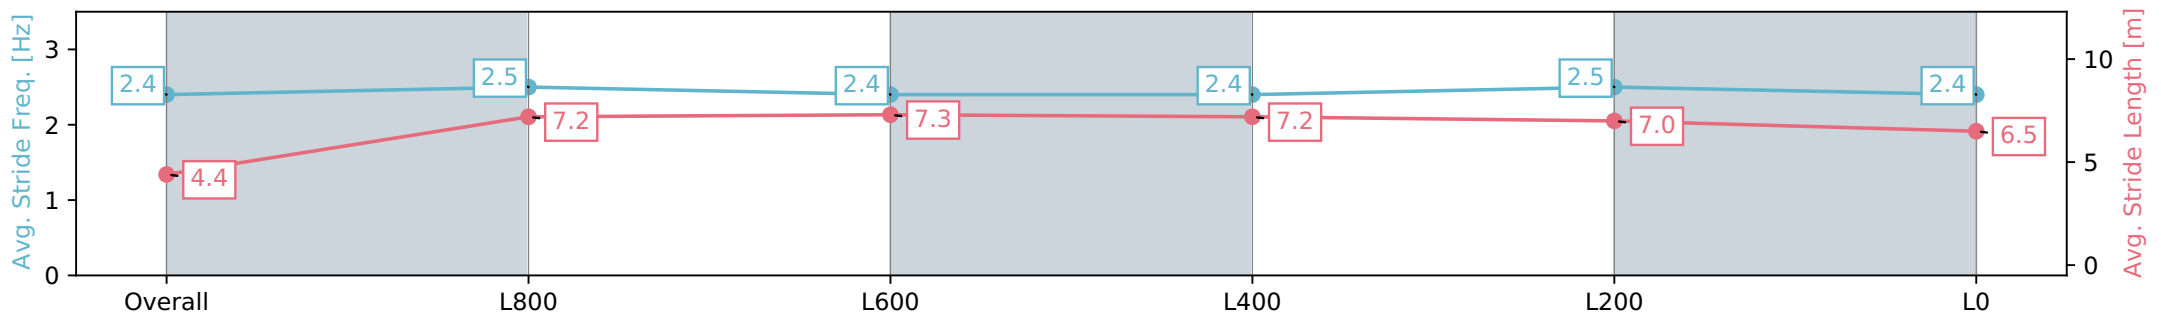

Morphettville SA - Professional

Race 9: Sportsbet Photo Finish Refund Handicap - 1100m

01 June 2024 - 4:21PM

Track Rating: Soft 7, Weather: Overcast, Rail Position: +10m
1200m-W/Post; +8m Remainder

Section	Overall	L800	L600	L400	L200	L0
Section Times	1:08.03 [4] (0:08.82)	0:59.21 [4] (0:11.24)	0:47.97 [4] (0:11.51)	0:36.46 [5] (0:11.80)	0:24.66 [5] (0:11.82)	0:12.84 [3] (0:12.84)
Average Speed [km/h]	40.8	64.1	63.3	61.8	61.2	56.1
Top Speed [km/h]	62.6	66.3	65.7	63.4	62.2	60.3
Avg. Dist. to Rail [m]	9.0	4.1	2.7	2.7	5.4	6.3
Avg. Stride Freq. [Hz]	2.4	2.5	2.4	2.4	2.5	2.4
Avg. Stride Length [m]	4.4	7.2	7.3	7.2	7.0	6.5