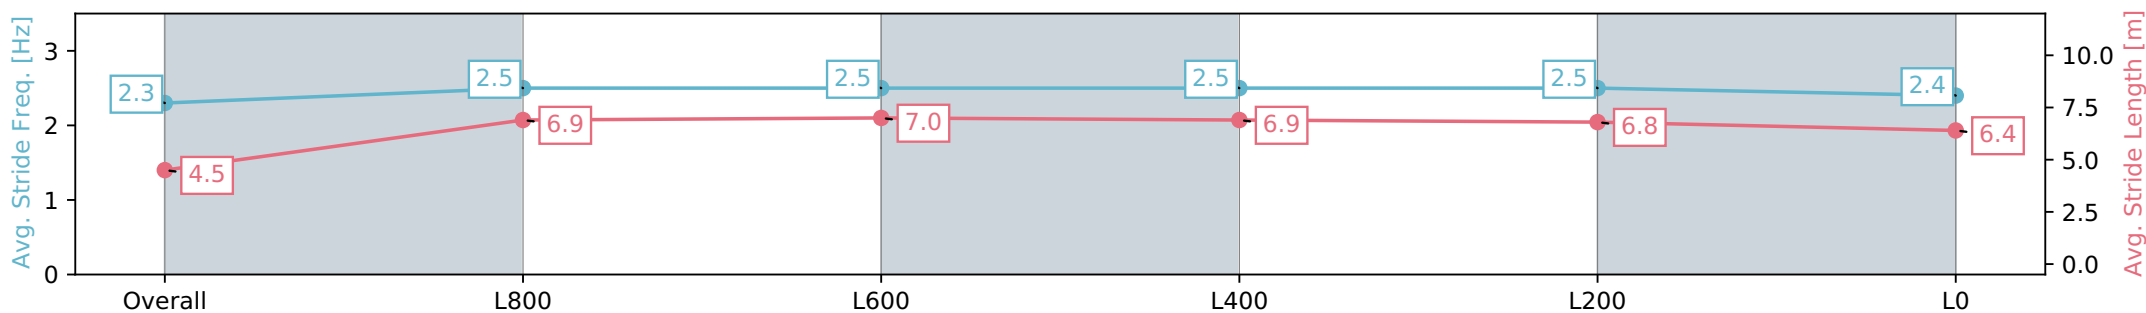

Morphettville SA - Professional

Race 9: Sportsbet Photo Finish Refund Handicap - 1100m

01 June 2024 - 4:21PM

Track Rating: Soft 7, Weather: Overcast, Rail Position: +10m
1200m-W/Post; +8m Remainder

Section	Overall	L800	L600	L400	L200	L0
Section Times	1:08.91 [10] (0:08.95)	0:59.96 [7] (0:11.49)	0:48.47 [8] (0:11.52)	0:36.95 [8] (0:11.74)	0:25.21 [9] (0:12.09)	0:13.12 [9] (0:13.12)
Average Speed [km/h]	40.2	62.7	63.0	62.4	59.9	54.8
Top Speed [km/h]	60.2	63.9	64.9	63.0	61.0	59.7
Avg. Dist. to Rail [m]	3.8	2.5	2.3	3.2	5.4	9.1
Avg. Stride Freq. [Hz]	2.3	2.5	2.5	2.5	2.5	2.4
Avg. Stride Length [m]	4.5	6.9	7.0	6.9	6.8	6.4