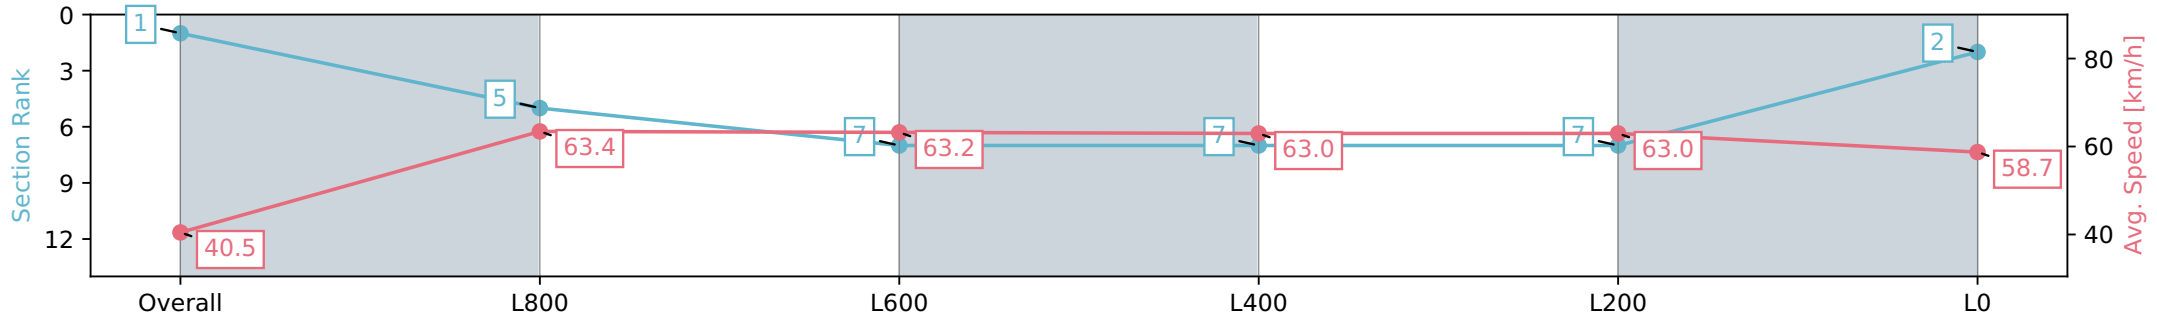

Section	Overall	L800	L600	L400	L200	L0
Section Times	1:07.22 [1] (0:08.88)	0:58.34 [5] (0:11.36)	0:46.98 [7] (0:11.53)	0:35.45 [7] (0:11.67)	0:23.78 [7] (0:11.52)	0:12.26 [2] (0:12.26)
Average Speed [km/h]	40.5	63.4	63.2	63.0	63.0	58.7
Top Speed [km/h]	60.1	65.0	65.0	64.4	64.4	61.7
Avg. Dist. to Rail [m]	6.1	3.5	3.3	3.7	7.5	8.7
Avg. Stride Freq. [Hz]	2.2	2.4	2.3	2.3	2.4	2.4
Avg. Stride Length [m]	4.8	7.4	7.5	7.5	7.3	6.9