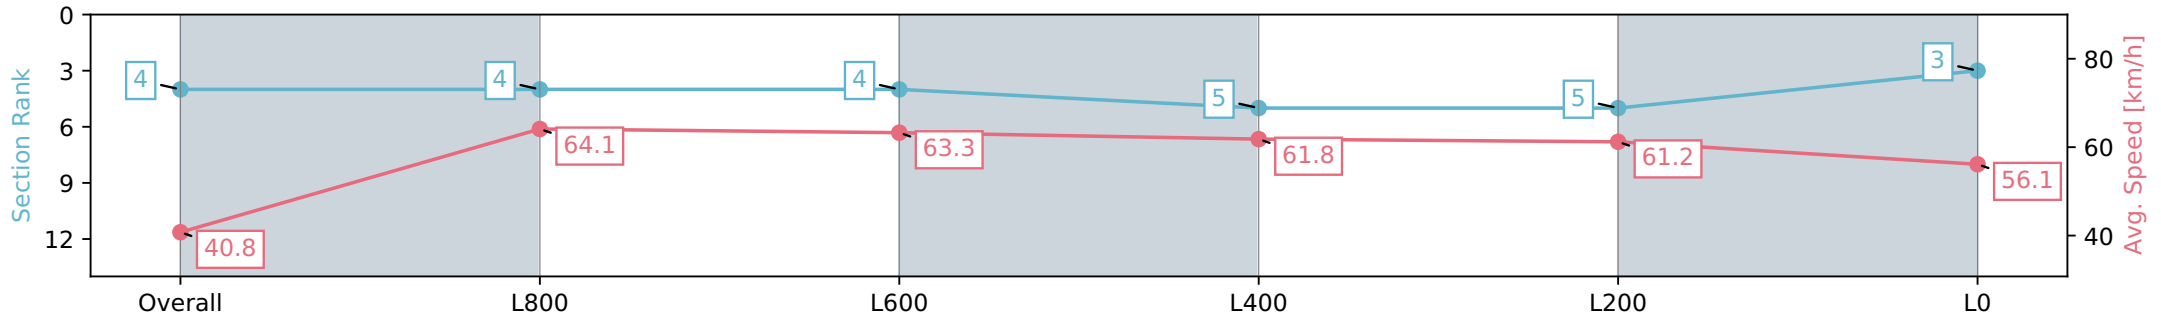

Morphettville SA - Professional

Race 9: Sportsbet Photo Finish Refund Handicap - 1100m

01 June 2024 - 4:21PM

Track Rating: Soft 7, Weather: Overcast, Rail Position: +10m
1200m-W/Post; +8m Remainder

Section	Overall	L800	L600	L400	L200	L0
Section Times	1:08.03 [4] (0:08.82)	0:59.21 [4] (0:11.24)	0:47.97 [4] (0:11.51)	0:36.46 [5] (0:11.80)	0:24.66 [5] (0:11.82)	0:12.84 [3] (0:12.84)
Average Speed [km/h]	40.8	64.1	63.3	61.8	61.2	56.1
Top Speed [km/h]	62.6	66.3	65.7	63.4	62.2	60.3
Avg. Dist. to Rail [m]	9.0	4.1	2.7	2.7	5.4	6.3
Avg. Stride Freq. [Hz]	2.4	2.5	2.4	2.4	2.5	2.4
Avg. Stride Length [m]	4.4	7.2	7.3	7.2	7.0	6.5