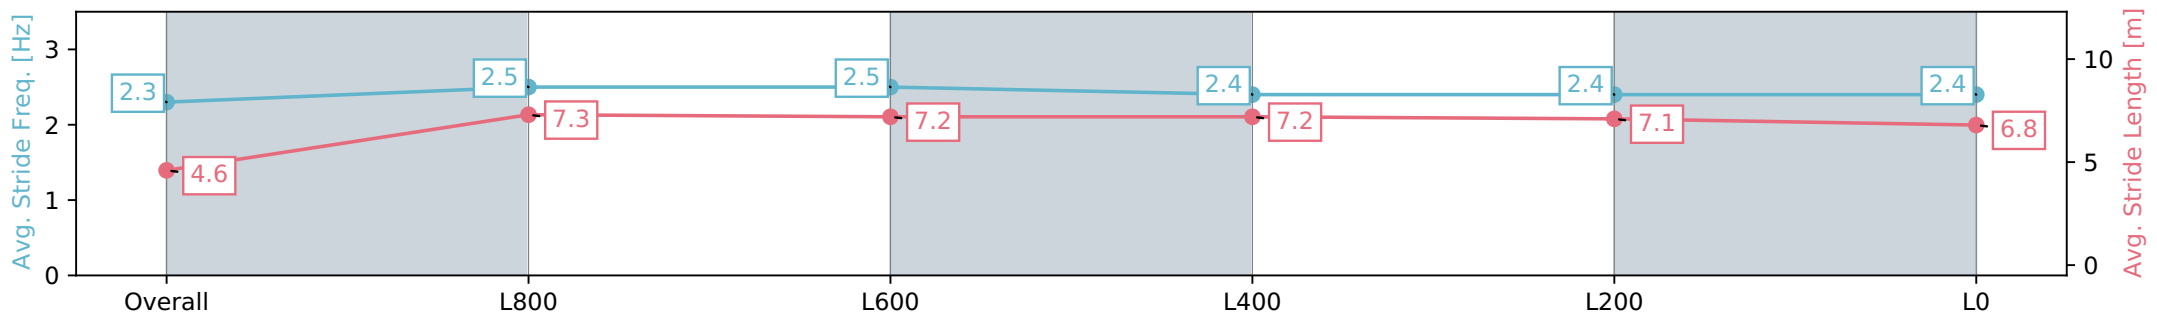

Horse/Jockey Name	KATIM'S CLUB/Samuel Payne
Finish Rank	2
Fastest Section Time (Section)	0:11.17 (L1000)
Top Speed [km/h] (Section)	66.1 (Overall)
Race State	Finished

Morphettville SA - Professional
Race 9: Sportsbet Photo Finish Refund Handicap - 1100m
01 June 2024 - 4:21PM
Track Rating: Soft 7, Weather: Overcast, Rail Position: +10m
1200m-W/Post; +8m Remainder

Section	Overall	L800	L600	L400	L200	L0
Section Times	1:07.33 [2] (0:08.91)	0:58.42 [6] (0:11.17)	0:47.25 [5] (0:11.32)	0:35.93 [3] (0:11.70)	0:24.23 [2] (0:11.84)	0:12.39 [1] (0:12.39)
Average Speed [km/h]	40.5	64.5	64.2	62.6	61.5	58.1
Top Speed [km/h]	60.8	66.1	65.1	64.6	62.7	61.0
Avg. Dist. to Rail [m]	9.9	4.2	2.6	3.6	8.6	7.7
Avg. Stride Freq. [Hz]	2.3	2.5	2.5	2.4	2.4	2.4
Avg. Stride Length [m]	4.6	7.3	7.2	7.2	7.1	6.8

Report Created: Sat 01 June 2024 17:04:13 GMT+10 (Note: Timing is based on positional data)

- [ ] Ranking at each section and finish
- -:-:- No data available at this section
- NA No data available