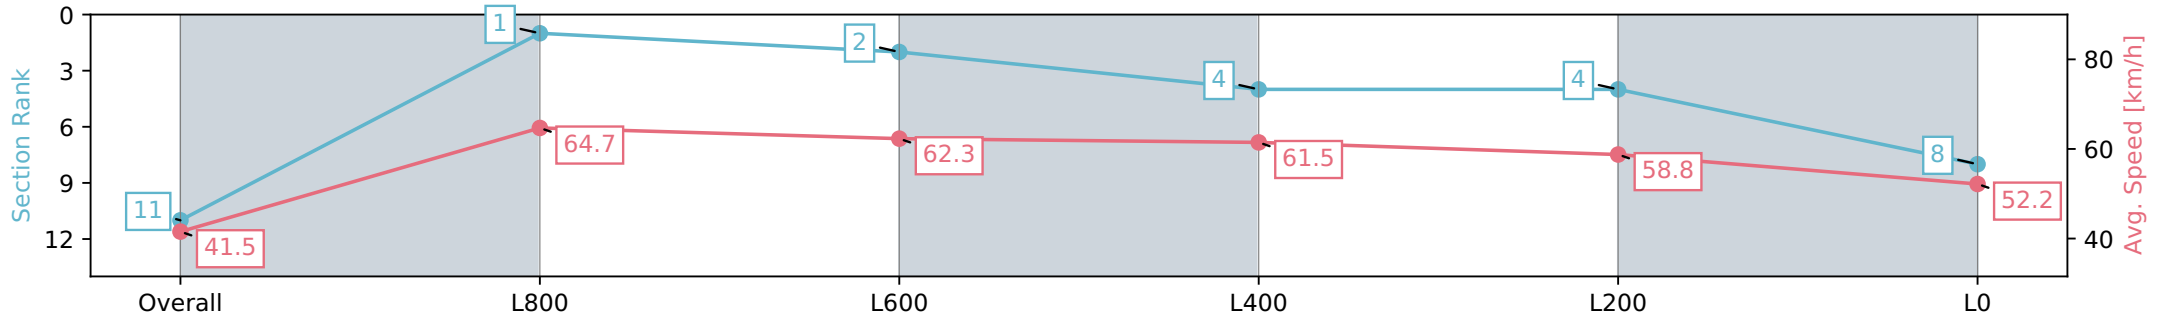

Horse/Jockey Name	LADY HOUDINI/Stacey Metcalfe
Finish Rank	11
Fastest Section Time (Section)	0:11.13 (L1000)
Top Speed [km/h] (Section)	66.6 (Overall)
Race State	Finished

Morphettville SA - Professional
Race 9: Sportsbet Photo Finish Refund Handicap - 1100m
01 June 2024 - 4:21PM
Track Rating: Soft 7, Weather: Overcast, Rail Position: +10m
1200m-W/Post; +8m Remainder

Section	Overall	L800	L600	L400	L200	L0
Section Times	1:09.42 [11] (0:08.65)	1:00.77 [1] (0:11.13)	0:49.64 [2] (0:11.69)	0:37.95 [4] (0:11.86)	0:26.09 [4] (0:12.31)	0:13.78 [8] (0:13.78)
Average Speed [km/h]	41.5	64.7	62.3	61.5	58.8	52.2
Top Speed [km/h]	62.2	66.6	63.0	63.0	60.2	56.2
Avg. Dist. to Rail [m]	5.0	3.7	2.5	2.6	4.5	7.2
Avg. Stride Freq. [Hz]	2.4	2.6	2.5	2.5	2.5	2.3
Avg. Stride Length [m]	4.5	6.8	6.9	6.8	6.6	6.2

Report Created: Sat 01 June 2024 17:04:36 GMT+10 (Note: Timing is based on positional data)

- [ ] Ranking at each section and finish
- -:-:- No data available at this section
- NA No data available