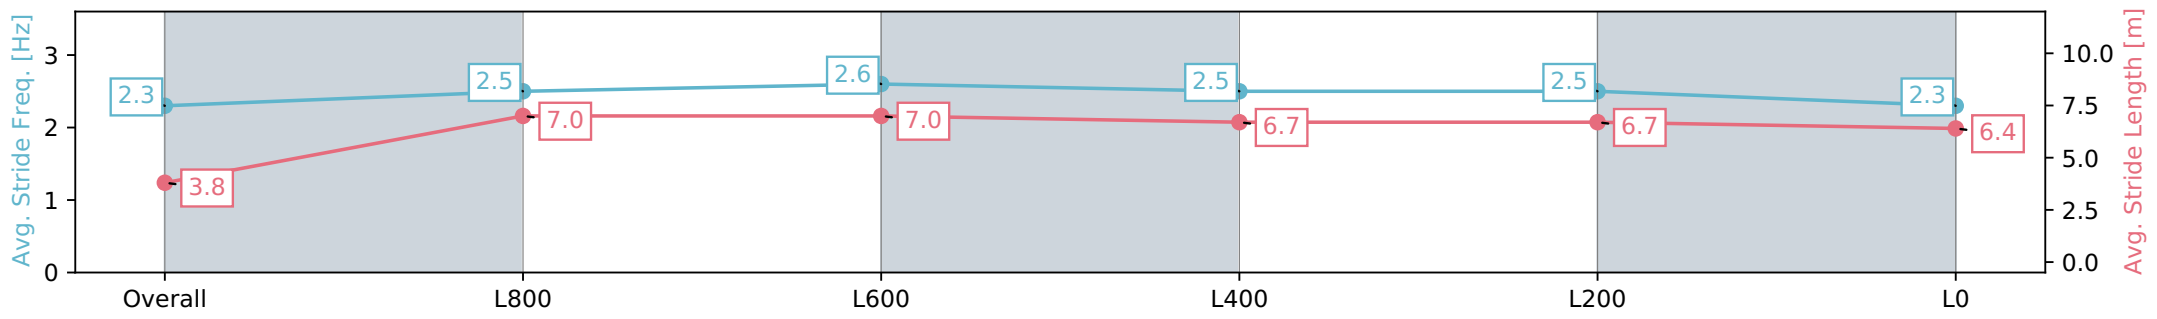

Morphettville SA - Professional

Race 8: Grand Syndicates Handicap - 1100m

01 June 2024 - 3:43PM

Track Rating: Soft 7, Weather: Overcast, Rail Position: +10m
1200m-W/Post; +8m Remainder

Section	Overall	L800	L600	L400	L200	L0
Section Times	1:08.78 [10] (0:10.64)	0:58.14 [13] (0:10.55)	0:47.59 [13] (0:10.75)	0:36.84 [11] (0:11.38)	0:25.46 [8] (0:12.14)	0:13.32 [10] (0:13.32)
Average Speed [km/h]	33.8	68.3	66.1	61.8	59.3	54.0
Top Speed [km/h]	60.8	70.9	67.3	65.8	60.6	57.6
Avg. Dist. to Rail [m]	5.4	3.5	3.6	4.8	2.6	5.4
Avg. Stride Freq. [Hz]	2.3	2.5	2.6	2.5	2.5	2.3
Avg. Stride Length [m]	3.8	7.0	7.0	6.7	6.7	6.4

[] Ranking at each section and finish
 -:-:- No data available at this section
 NA No data available

Horse/Jockey Name	LIBERTY BLUE/Felicity Atkinson
Finish Rank	11
Fastest Section Time (Section)	0:10.75 (L1000)
Top Speed [km/h] (Section)	67.7 (Overall)
Race State	Finished