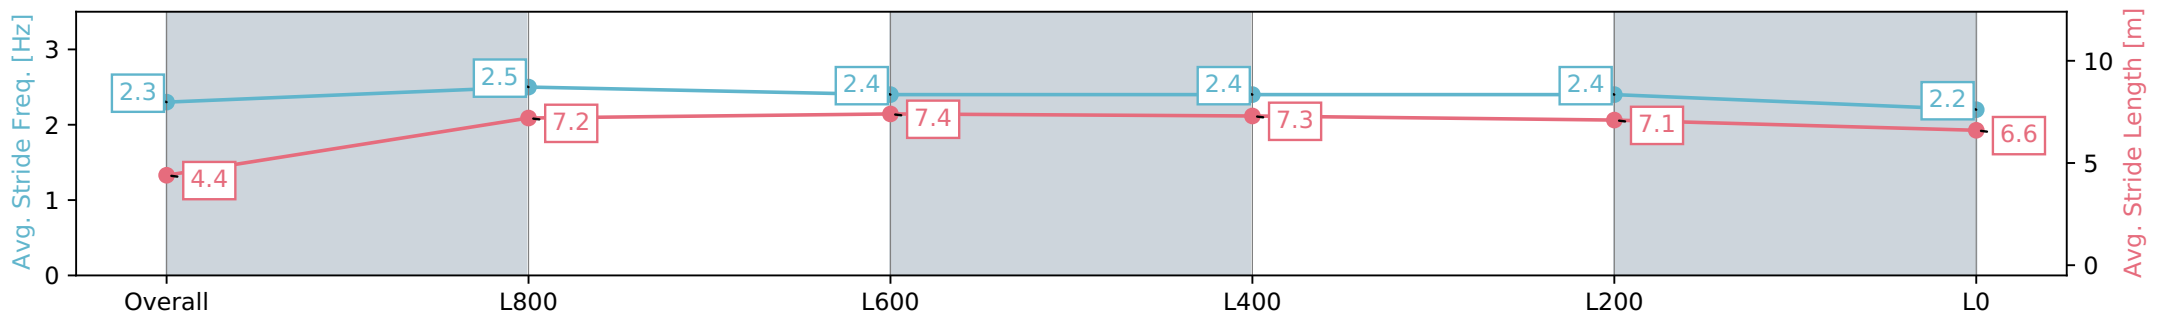

Morphettville SA - Professional

Race 8: Grand Syndicates Handicap - 1100m

01 June 2024 - 3:43PM

Track Rating: Soft 7, Weather: Overcast, Rail Position: +10m
1200m-W/Post; +8m Remainder

Section	Overall	L800	L600	L400	L200	L0
Section Times	1:08.63 [9] (0:09.17)	0:59.46 [7] (0:11.12)	0:48.34 [6] (0:11.16)	0:37.18 [5] (0:11.68)	0:25.50 [5] (0:12.00)	0:13.50 [8] (0:13.50)
Average Speed [km/h]	39.1	64.9	65.4	62.3	60.3	53.4
Top Speed [km/h]	60.5	66.0	66.2	64.4	61.4	56.4
Avg. Dist. to Rail [m]	11.7	7.3	3.9	2.0	6.4	9.3
Avg. Stride Freq. [Hz]	2.3	2.5	2.4	2.4	2.4	2.2
Avg. Stride Length [m]	4.4	7.2	7.4	7.3	7.1	6.6