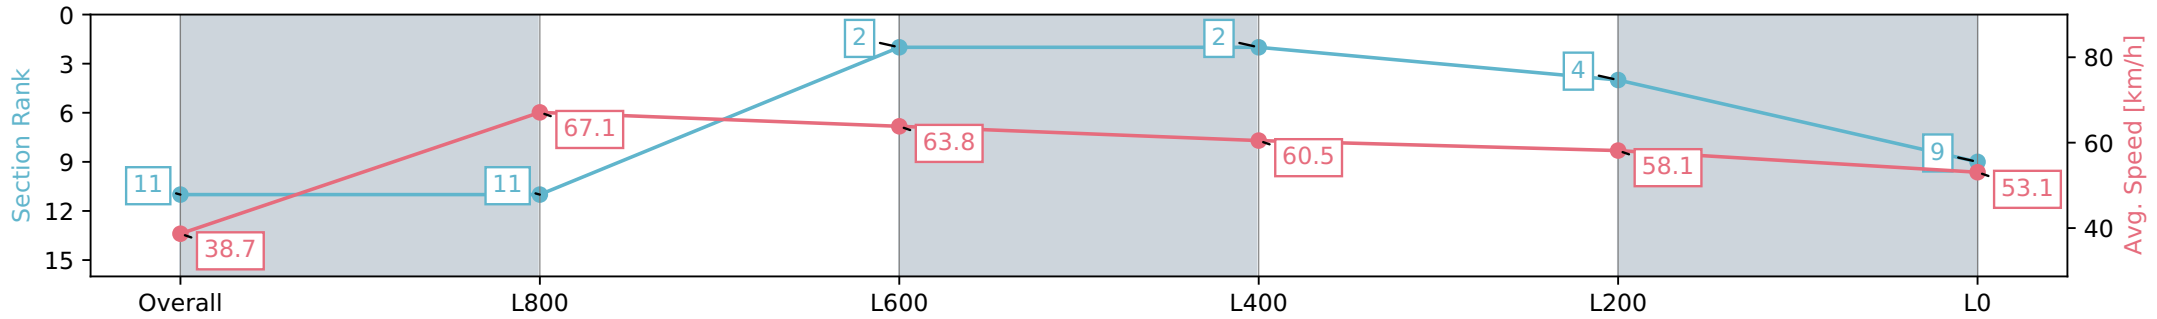

Morphettville SA - Professional

Race 8: Grand Syndicates Handicap - 1100m

01 June 2024 - 3:43PM

Track Rating: Soft 7, Weather: Overcast, Rail Position: +10m
1200m-W/Post; +8m Remainder

Section	Overall	L800	L600	L400	L200	L0
Section Times	1:08.90 [11] (0:09.28)	0:59.61 [11] (0:10.75)	0:48.86 [2] (0:11.24)	0:37.62 [2] (0:11.72)	0:25.90 [4] (0:12.34)	0:13.56 [9] (0:13.56)
Average Speed [km/h]	38.7	67.1	63.8	60.5	58.1	53.1
Top Speed [km/h]	66.3	67.7	66.7	61.6	59.4	56.5
Avg. Dist. to Rail [m]	5.0	2.3	0.8	3.2	1.5	2.0
Avg. Stride Freq. [Hz]	2.4	2.6	2.5	2.4	2.4	2.3
Avg. Stride Length [m]	4.3	7.0	6.9	6.9	6.7	6.5