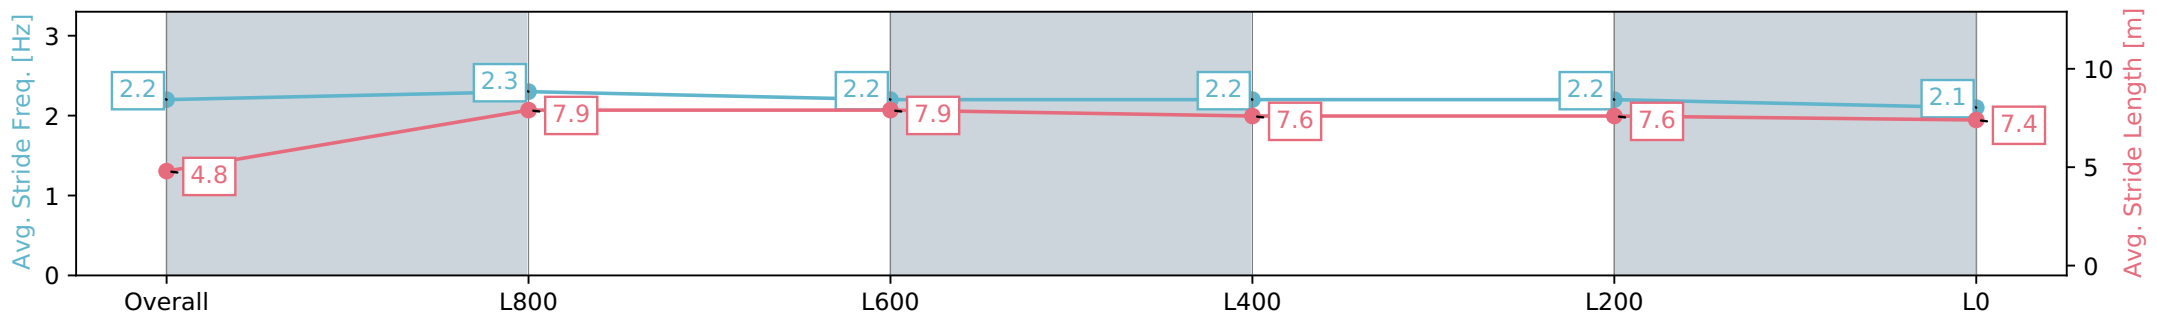

Morphettville SA - Professional

Race 8: Grand Syndicates Handicap - 1100m

01 June 2024 - 3:43PM

Track Rating: Soft 7, Weather: Overcast, Rail Position: +10m
1200m-W/Post; +8m Remainder

Section	Overall	L800	L600	L400	L200	L0
Section Times	1:07.57 [5] (0:09.02)	0:58.55 [4] (0:11.16)	0:47.39 [4] (0:11.27)	0:36.12 [4] (0:11.73)	0:24.39 [6] (0:11.75)	0:12.64 [6] (0:12.64)
Average Speed [km/h]	39.9	64.5	63.7	60.8	61.2	57.0
Top Speed [km/h]	62.5	65.4	65.2	62.2	61.6	60.4
Avg. Dist. to Rail [m]	2.9	1.3	1.1	2.0	1.4	1.8
Avg. Stride Freq. [Hz]	2.2	2.3	2.2	2.2	2.2	2.1
Avg. Stride Length [m]	4.8	7.9	7.9	7.6	7.6	7.4

- [] Ranking at each section and finish
- :-:- No data available at this section
- NA No data available

Horse/Jockey Name	SABERMETRIC/Ben Price
Finish Rank	6
Fastest Section Time (Section)	0:11.22 (L1000)
Top Speed [km/h] (Section)	66.3 (L1000)
Race State	Finished