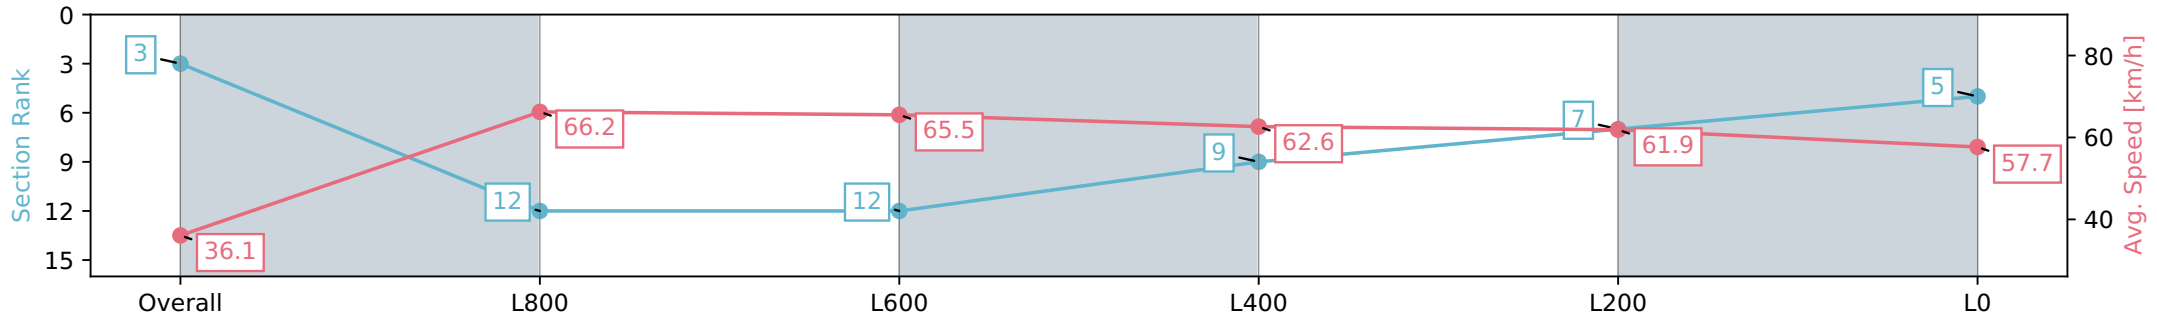

Morphettville SA - Professional

Race 8: Grand Syndicates Handicap - 1100m

01 June 2024 - 3:43PM

Track Rating: Soft 7, Weather: Overcast, Rail Position: +10m
1200m-W/Post; +8m Remainder

Section	Overall	L800	L600	L400	L200	L0
Section Times	1:07.39 [3] (0:10.01)	0:57.38 [12] (0:10.86)	0:46.52 [12] (0:10.99)	0:35.53 [9] (0:11.38)	0:24.15 [7] (0:11.66)	0:12.49 [5] (0:12.49)
Average Speed [km/h]	36.1	66.2	65.5	62.6	61.9	57.7
Top Speed [km/h]	64.4	68.0	66.2	63.7	62.6	60.9
Avg. Dist. to Rail [m]	8.9	4.8	2.1	2.1	4.7	8.5
Avg. Stride Freq. [Hz]	2.2	2.4	2.4	2.4	2.3	2.3
Avg. Stride Length [m]	4.3	7.7	7.6	7.4	7.5	7.1