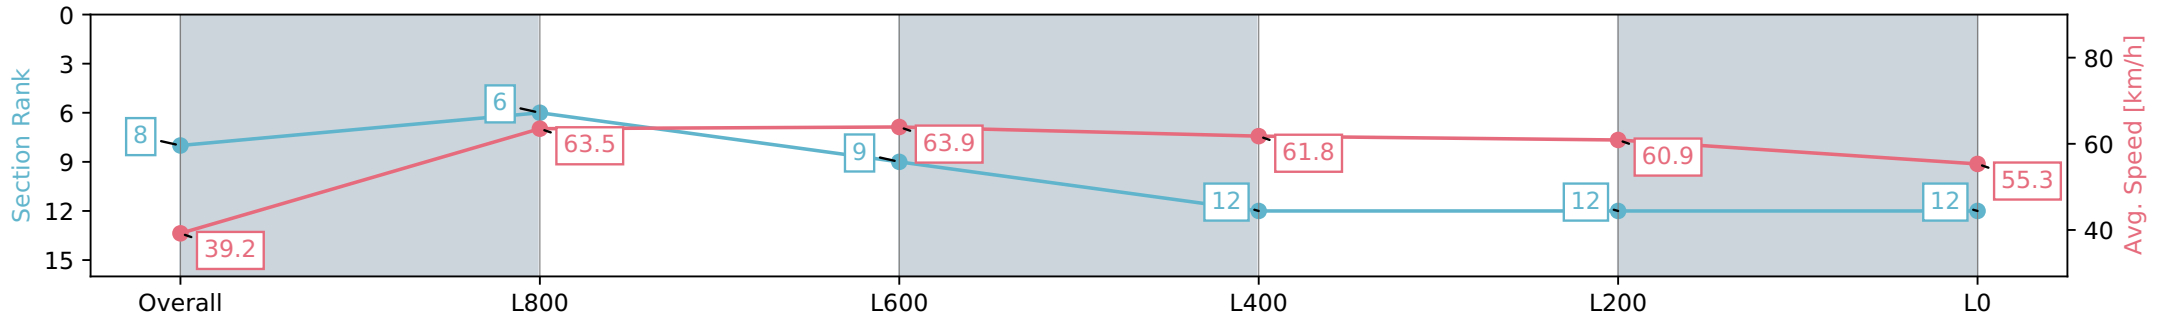

Morphettville SA - Professional

Race 8: Grand Syndicates Handicap - 1100m

01 June 2024 - 3:43PM

Track Rating: Soft 7, Weather: Overcast, Rail Position: +10m
1200m-W/Post; +8m Remainder

Section	Overall	L800	L600	L400	L200	L0
Section Times	1:08.63 [8] (0:09.16)	0:59.47 [6] (0:11.34)	0:48.13 [9] (0:11.45)	0:36.68 [12] (0:11.77)	0:24.91 [12] (0:11.90)	0:13.01 [12] (0:13.01)
Average Speed [km/h]	39.2	63.5	63.9	61.8	60.9	55.3
Top Speed [km/h]	58.7	65.5	64.9	63.3	61.9	58.9
Avg. Dist. to Rail [m]	12.1	7.6	4.1	2.3	5.8	7.0
Avg. Stride Freq. [Hz]	2.2	2.3	2.3	2.3	2.3	2.2
Avg. Stride Length [m]	4.8	7.6	7.7	7.5	7.3	7.0