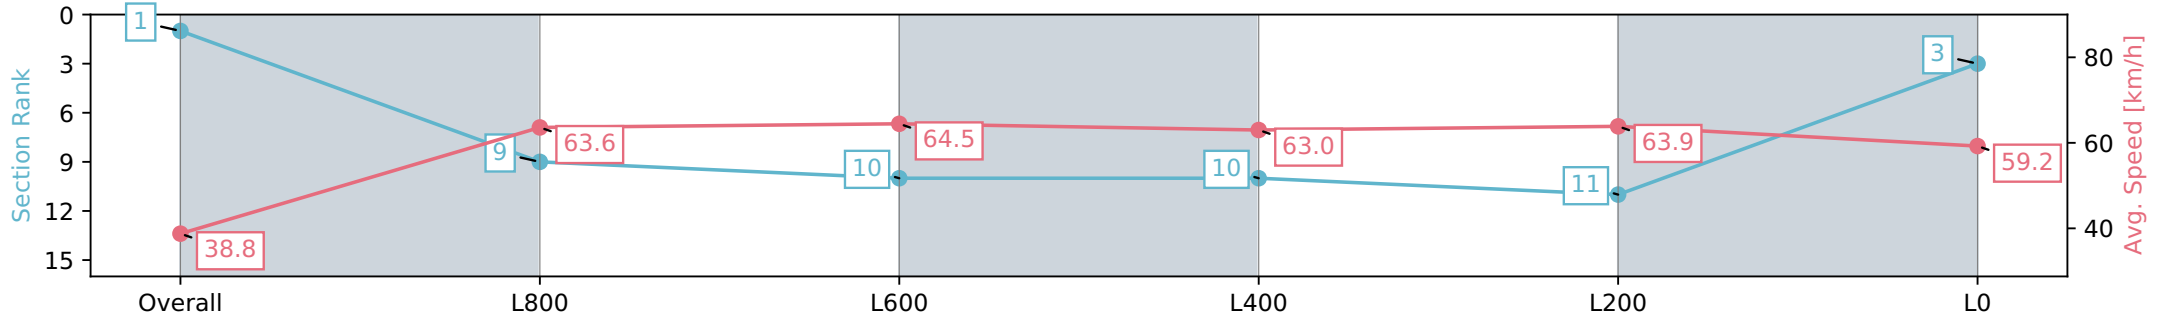

01 June 2024 - 3:43PM

Track Rating: Soft 7, Weather: Overcast, Rail Position: +10m
1200m-W/Post; +8m Remainder

Section	Overall	L800	L600	L400	L200	L0
Section Times	1:06.95 [1] (0:09.27)	0:57.68 [9] (0:11.33)	0:46.35 [10] (0:11.27)	0:35.08 [10] (0:11.56)	0:23.51 [11] (0:11.35)	0:12.16 [3] (0:12.16)
Average Speed [km/h]	38.8	63.6	64.5	63.0	63.9	59.2
Top Speed [km/h]	59.7	65.3	65.1	64.6	64.7	63.6
Avg. Dist. to Rail [m]	9.1	5.9	2.7	2.1	7.9	9.3
Avg. Stride Freq. [Hz]	2.1	2.5	2.4	2.3	2.4	2.3
Avg. Stride Length [m]	4.7	7.2	7.4	7.5	7.4	7.0