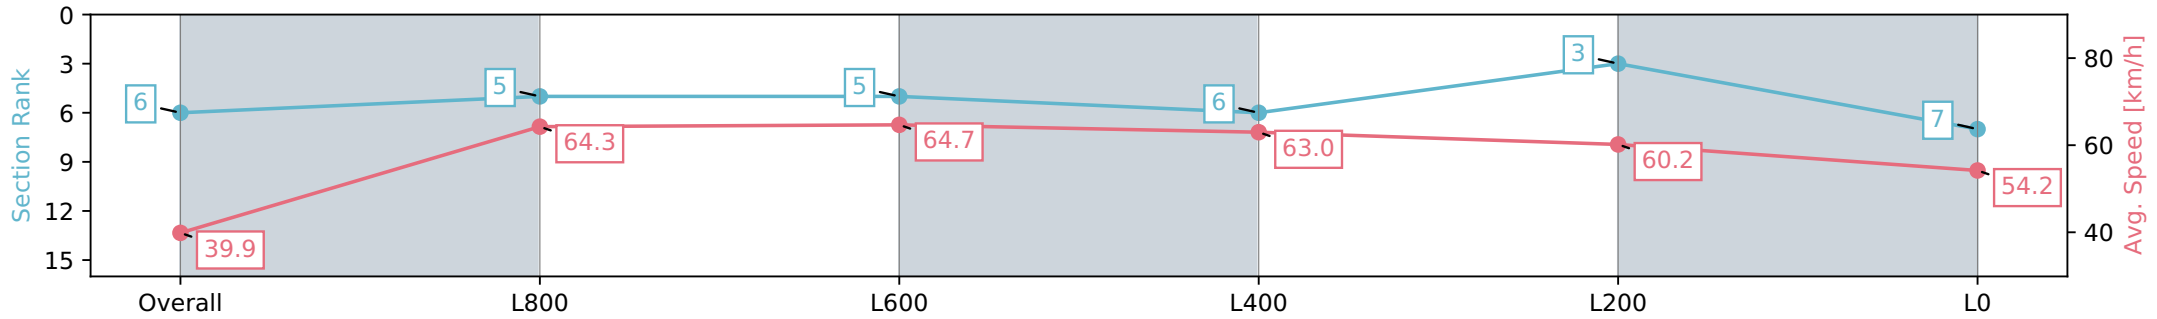

Morphettville SA - Professional

Race 8: Grand Syndicates Handicap - 1100m

01 June 2024 - 3:43PM

Track Rating: Soft 7, Weather: Overcast, Rail Position: +10m
1200m-W/Post; +8m Remainder

Section	Overall	L800	L600	L400	L200	L0
Section Times	1:08.25 [6] (0:09.04)	0:59.21 [5] (0:11.22)	0:47.99 [5] (0:11.22)	0:36.77 [6] (0:11.46)	0:25.31 [3] (0:12.02)	0:13.29 [7] (0:13.28)
Average Speed [km/h]	39.9	64.3	64.7	63.0	60.2	54.2
Top Speed [km/h]	60.9	66.0	66.3	64.5	61.6	58.8
Avg. Dist. to Rail [m]	7.9	4.8	2.4	0.7	5.0	8.0
Avg. Stride Freq. [Hz]	2.2	2.5	2.4	2.4	2.3	2.2
Avg. Stride Length [m]	4.6	7.0	7.3	7.3	7.2	6.8