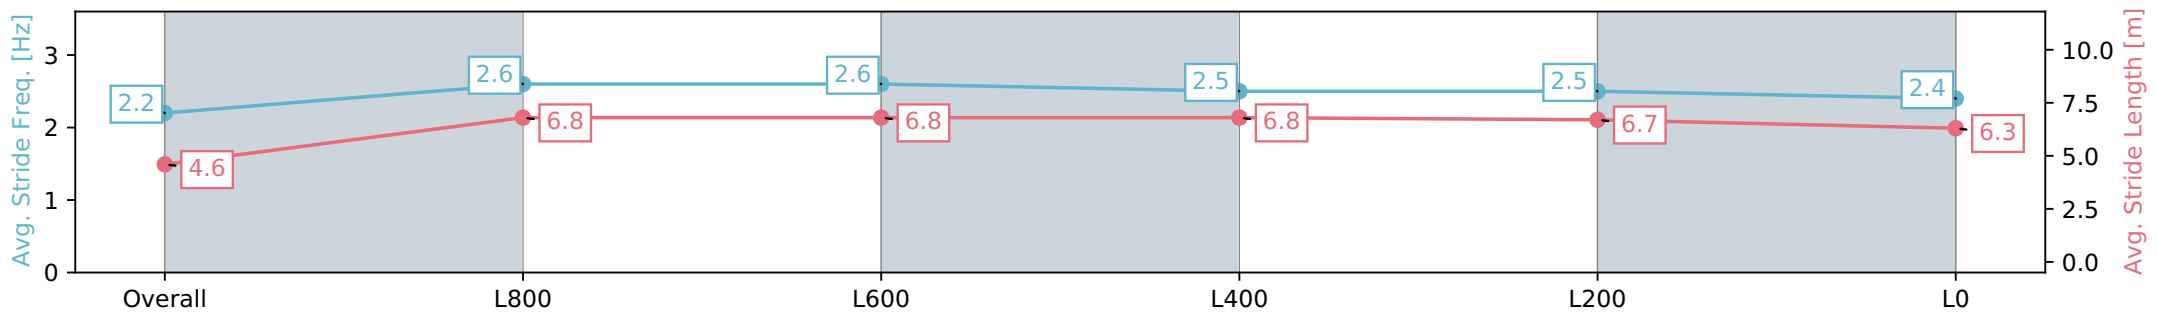

- [] Ranking at each section and finish
- :-:- No data available at this section
- NA No data available

Horse/Jockey Name	HE'S PURRING/Caitlin Jones
Finish Rank	12
Fastest Section Time (Section)	0:11.36 (L800)
Top Speed [km/h] (Section)	64.4 (Overall)
Race State	Finished

Morphettville SA - Professional

Race 8: Grand Syndicates Handicap - 1100m

01 June 2024 - 3:43PM

Track Rating: Soft 7, Weather: Overcast, Rail Position: +10m
1200m-W/Post; +8m Remainder

Section	Overall	L800	L600	L400	L200	L0
Section Times	1:08.90 [12] (0:09.28)	0:59.61 [10] (0:11.41)	0:48.20 [11] (0:11.36)	0:36.84 [13] (0:11.68)	0:25.16 [13] (0:12.07)	0:13.09 [13] (0:13.09)
Average Speed [km/h]	38.8	63.1	63.3	61.2	59.5	55.0
Top Speed [km/h]	60.1	64.4	63.8	63.1	60.3	58.8
Avg. Dist. to Rail [m]	6.8	3.7	1.3	1.3	1.1	0.7
Avg. Stride Freq. [Hz]	2.2	2.6	2.6	2.5	2.5	2.4
Avg. Stride Length [m]	4.6	6.8	6.8	6.8	6.7	6.3

[] Ranking at each section and finish
 -:-:- No data available at this section
 NA No data available

Horse/Jockey Name	RAKOMELO/Stacey Metcalfe
Finish Rank	13
Fastest Section Time (Section)	0:11.23 (L800)
Top Speed [km/h] (Section)	65.6 (L1000)
Race State	Finished