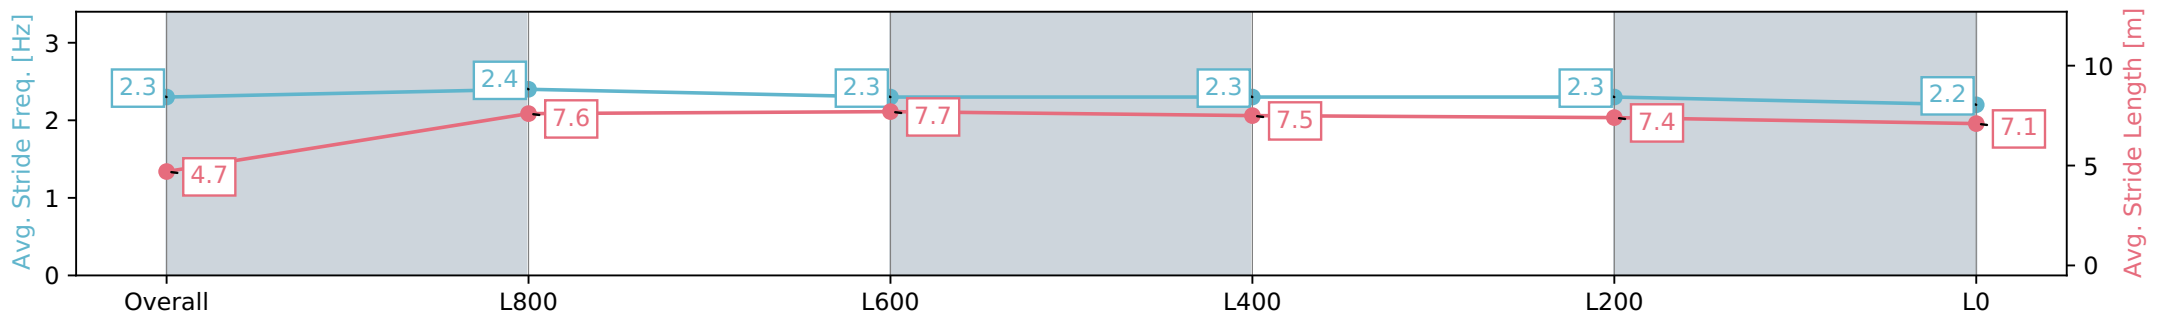

Morphettville SA - Professional

Race 8: Grand Syndicates Handicap - 1100m

01 June 2024 - 3:43PM

Track Rating: Soft 7, Weather: Overcast, Rail Position: +10m
1200m-W/Post; +8m Remainder

Section	Overall	L800	L600	L400	L200	L0
Section Times	1:07.43 [4] (0:08.88)	0:58.55 [2] (0:10.88)	0:47.67 [1] (0:11.31)	0:36.36 [1] (0:11.67)	0:24.69 [1] (0:11.97)	0:12.72 [1] (0:12.72)
Average Speed [km/h]	40.4	66.1	64.0	61.4	60.2	56.6
Top Speed [km/h]	63.4	67.0	66.1	62.4	61.0	59.7
Avg. Dist. to Rail [m]	9.2	4.7	1.2	0.9	1.9	3.7
Avg. Stride Freq. [Hz]	2.3	2.4	2.3	2.3	2.3	2.2
Avg. Stride Length [m]	4.7	7.6	7.7	7.5	7.4	7.1