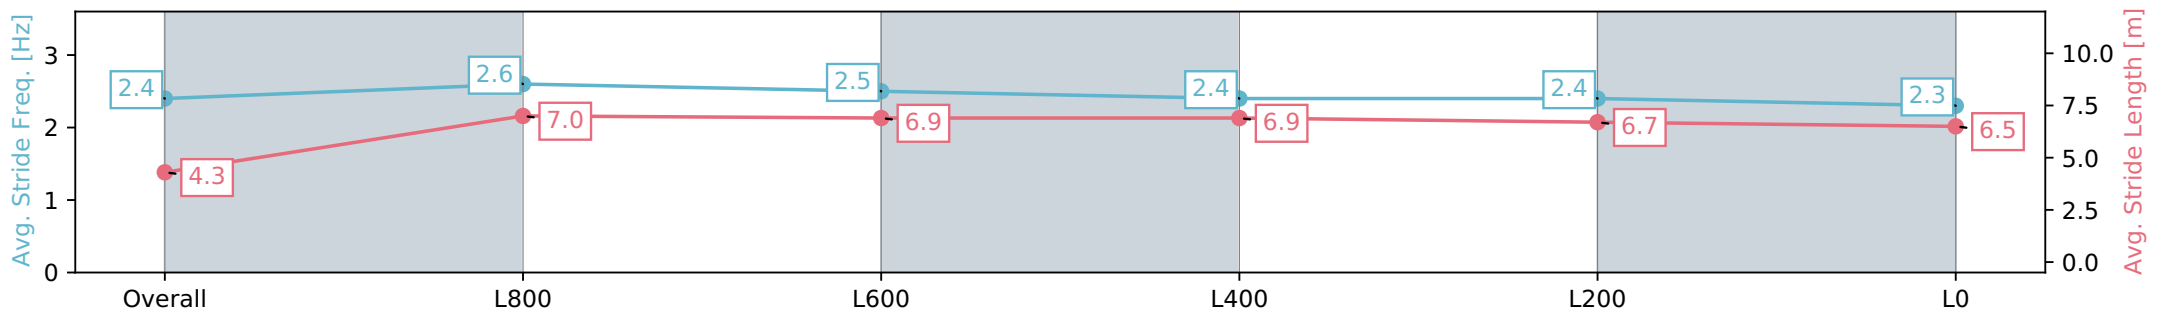

[] Ranking at each section and finish
 -:-:- No data available at this section
 NA No data available

Horse/Jockey Name	LIBERTY BLUE/Felicity Atkinson
Finish Rank	11
Fastest Section Time (Section)	0:10.75 (L1000)
Top Speed [km/h] (Section)	67.7 (Overall)
Race State	Finished

Morphettville SA - Professional

Race 8: Grand Syndicates Handicap - 1100m

01 June 2024 - 3:43PM

Track Rating: Soft 7, Weather: Overcast, Rail Position: +10m
1200m-W/Post; +8m Remainder

Section	Overall	L800	L600	L400	L200	L0
Section Times	1:08.90 [11] (0:09.28)	0:59.61 [11] (0:10.75)	0:48.86 [2] (0:11.24)	0:37.62 [2] (0:11.72)	0:25.90 [4] (0:12.34)	0:13.56 [9] (0:13.56)
Average Speed [km/h]	38.7	67.1	63.8	60.5	58.1	53.1
Top Speed [km/h]	66.3	67.7	66.7	61.6	59.4	56.5
Avg. Dist. to Rail [m]	5.0	2.3	0.8	3.2	1.5	2.0
Avg. Stride Freq. [Hz]	2.4	2.6	2.5	2.4	2.4	2.3
Avg. Stride Length [m]	4.3	7.0	6.9	6.9	6.7	6.5

- [] Ranking at each section and finish
- :-:- No data available at this section
- NA No data available

Horse/Jockey Name	HE'S PURRING/Caitlin Jones
Finish Rank	12
Fastest Section Time (Section)	0:11.36 (L800)
Top Speed [km/h] (Section)	64.4 (Overall)
Race State	Finished