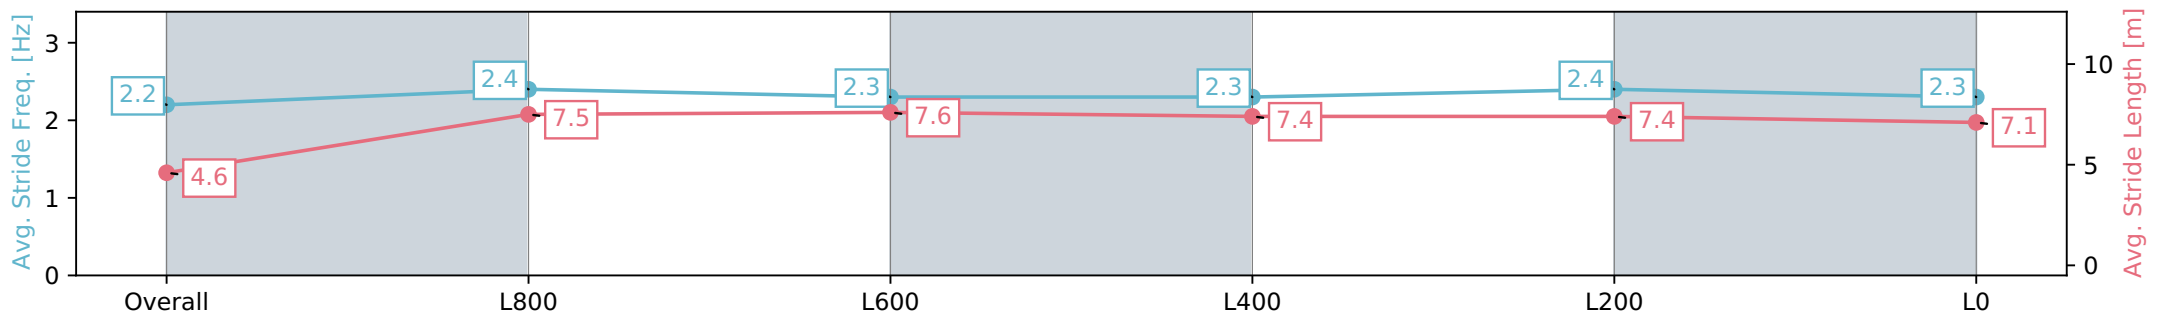

Morphettville SA - Professional

Race 8: Grand Syndicates Handicap - 1100m

01 June 2024 - 3:43PM

Track Rating: Soft 7, Weather: Overcast, Rail Position: +10m
1200m-W/Post; +8m Remainder

Section	Overall	L800	L600	L400	L200	L0
Section Times	1:07.08 [2] (0:09.17)	0:57.91 [7] (0:11.17)	0:46.74 [8] (0:11.34)	0:35.40 [8] (0:11.68)	0:23.72 [9] (0:11.50)	0:12.22 [4] (0:12.22)
Average Speed [km/h]	39.3	64.5	63.4	61.1	62.5	58.9
Top Speed [km/h]	61.7	65.3	65.0	62.9	63.4	62.2
Avg. Dist. to Rail [m]	2.4	1.1	0.7	1.8	1.0	2.4
Avg. Stride Freq. [Hz]	2.2	2.4	2.3	2.3	2.4	2.3
Avg. Stride Length [m]	4.6	7.5	7.6	7.4	7.4	7.1