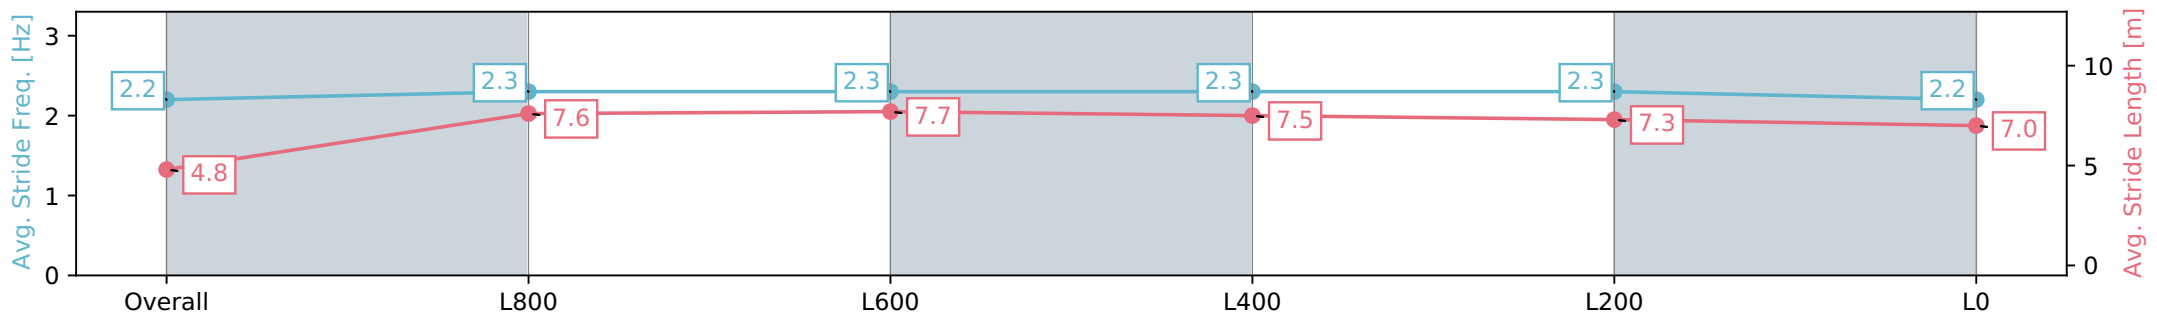

Morphettville SA - Professional

Race 8: Grand Syndicates Handicap - 1100m

01 June 2024 - 3:43PM

Track Rating: Soft 7, Weather: Overcast, Rail Position: +10m
1200m-W/Post; +8m Remainder

Section	Overall	L800	L600	L400	L200	L0
Section Times	1:08.63 [8] (0:09.16)	0:59.47 [6] (0:11.34)	0:48.13 [9] (0:11.45)	0:36.68 [12] (0:11.77)	0:24.91 [12] (0:11.90)	0:13.01 [12] (0:13.01)
Average Speed [km/h]	39.2	63.5	63.9	61.8	60.9	55.3
Top Speed [km/h]	58.7	65.5	64.9	63.3	61.9	58.9
Avg. Dist. to Rail [m]	12.1	7.6	4.1	2.3	5.8	7.0
Avg. Stride Freq. [Hz]	2.2	2.3	2.3	2.3	2.3	2.2
Avg. Stride Length [m]	4.8	7.6	7.7	7.5	7.3	7.0