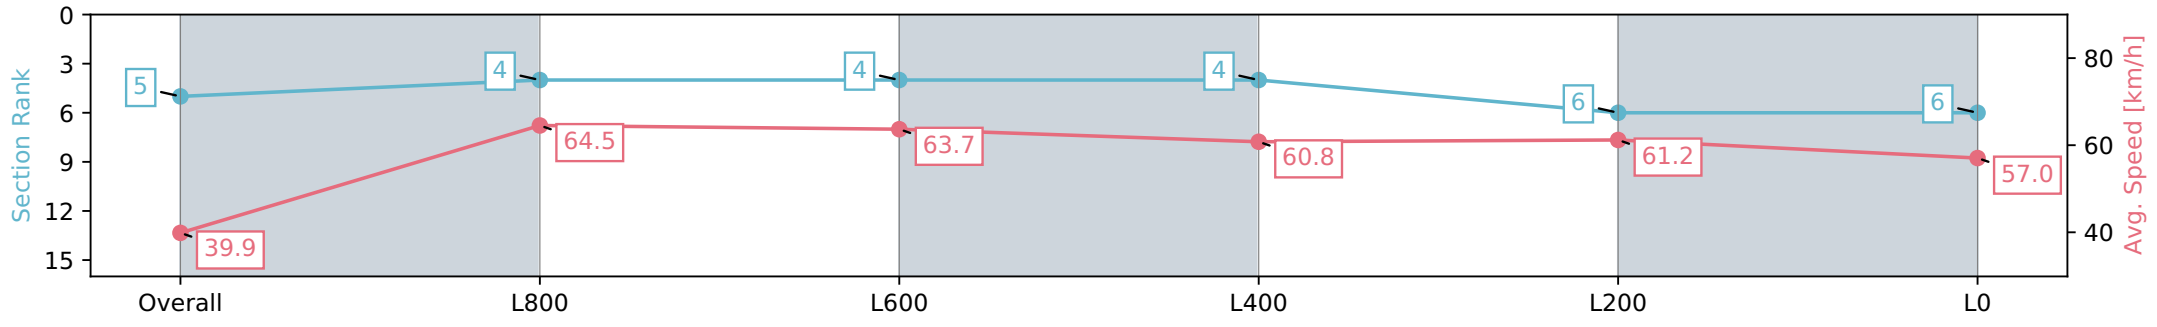

Morphettville SA - Professional

Race 8: Grand Syndicates Handicap - 1100m

01 June 2024 - 3:43PM

Track Rating: Soft 7, Weather: Overcast, Rail Position: +10m
1200m-W/Post; +8m Remainder

Section	Overall	L800	L600	L400	L200	L0
Section Times	1:07.57 [5] (0:09.02)	0:58.55 [4] (0:11.16)	0:47.39 [4] (0:11.27)	0:36.12 [4] (0:11.73)	0:24.39 [6] (0:11.75)	0:12.64 [6] (0:12.64)
Average Speed [km/h]	39.9	64.5	63.7	60.8	61.2	57.0
Top Speed [km/h]	62.5	65.4	65.2	62.2	61.6	60.4
Avg. Dist. to Rail [m]	2.9	1.3	1.1	2.0	1.4	1.8
Avg. Stride Freq. [Hz]	2.2	2.3	2.2	2.2	2.2	2.1
Avg. Stride Length [m]	4.8	7.9	7.9	7.6	7.6	7.4