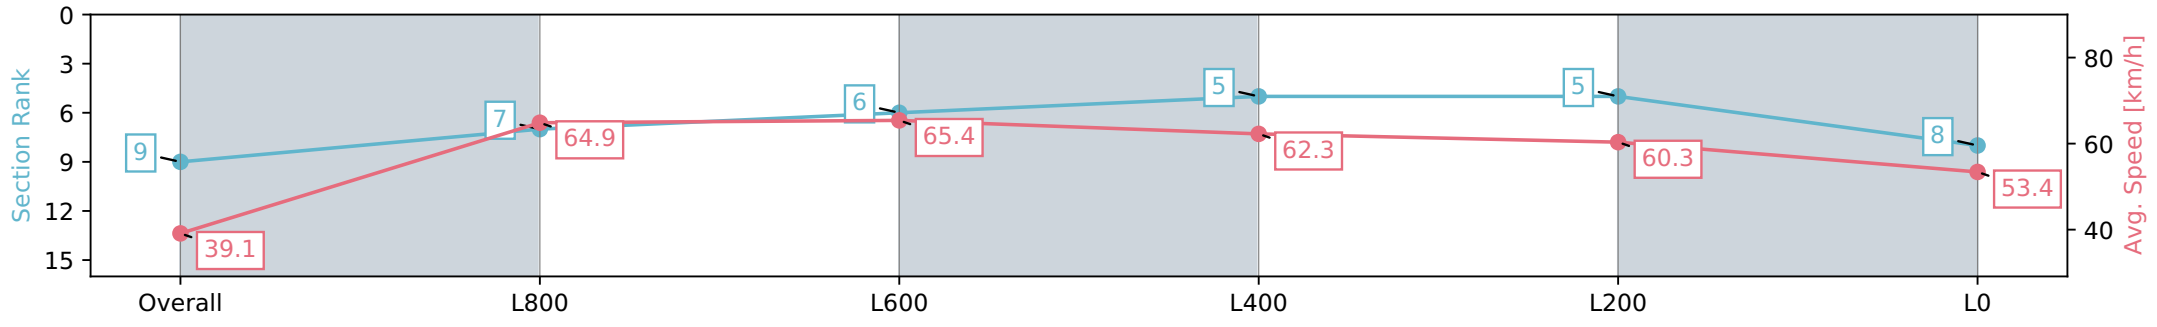

Morphettville SA - Professional

Race 8: Grand Syndicates Handicap - 1100m

01 June 2024 - 3:43PM

Track Rating: Soft 7, Weather: Overcast, Rail Position: +10m
1200m-W/Post; +8m Remainder

Section	Overall	L800	L600	L400	L200	L0
Section Times	1:08.63 [9] (0:09.17)	0:59.46 [7] (0:11.12)	0:48.34 [6] (0:11.16)	0:37.18 [5] (0:11.68)	0:25.50 [5] (0:12.00)	0:13.50 [8] (0:13.50)
Average Speed [km/h]	39.1	64.9	65.4	62.3	60.3	53.4
Top Speed [km/h]	60.5	66.0	66.2	64.4	61.4	56.4
Avg. Dist. to Rail [m]	11.7	7.3	3.9	2.0	6.4	9.3
Avg. Stride Freq. [Hz]	2.3	2.5	2.4	2.4	2.4	2.2
Avg. Stride Length [m]	4.4	7.2	7.4	7.3	7.1	6.6