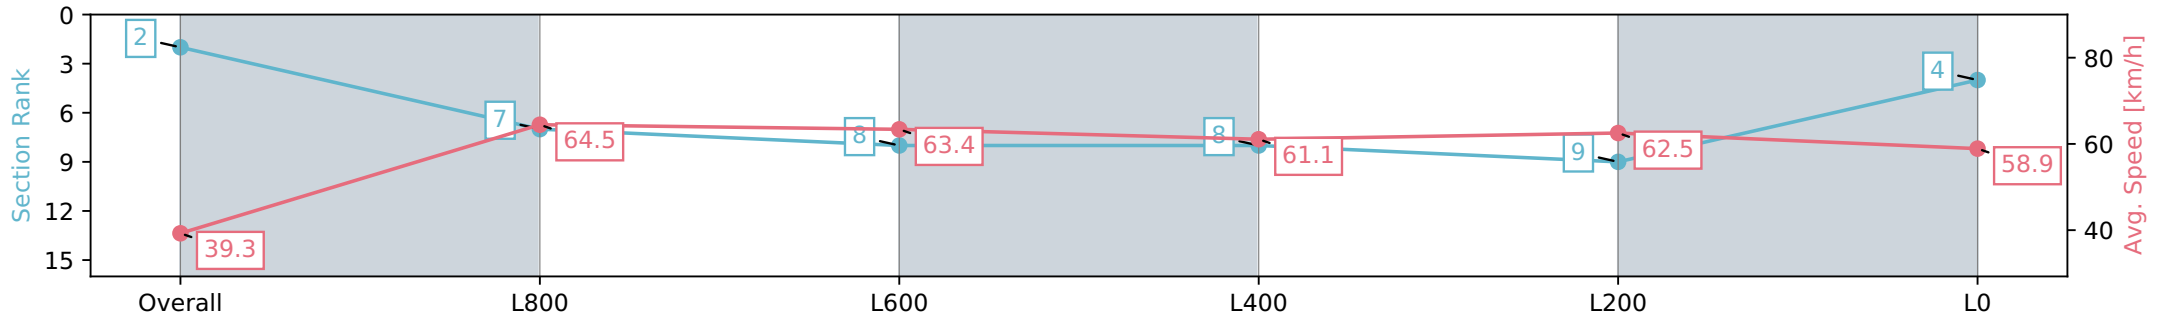

Morphettville SA - Professional

Race 8: Grand Syndicates Handicap - 1100m

01 June 2024 - 3:43PM

Track Rating: Soft 7, Weather: Overcast, Rail Position: +10m
1200m-W/Post; +8m Remainder

Section	Overall	L800	L600	L400	L200	L0
Section Times	1:07.08 [2] (0:09.17)	0:57.91 [7] (0:11.17)	0:46.74 [8] (0:11.34)	0:35.40 [8] (0:11.68)	0:23.72 [9] (0:11.50)	0:12.22 [4] (0:12.22)
Average Speed [km/h]	39.3	64.5	63.4	61.1	62.5	58.9
Top Speed [km/h]	61.7	65.3	65.0	62.9	63.4	62.2
Avg. Dist. to Rail [m]	2.4	1.1	0.7	1.8	1.0	2.4
Avg. Stride Freq. [Hz]	2.2	2.4	2.3	2.3	2.4	2.3
Avg. Stride Length [m]	4.6	7.5	7.6	7.4	7.4	7.1