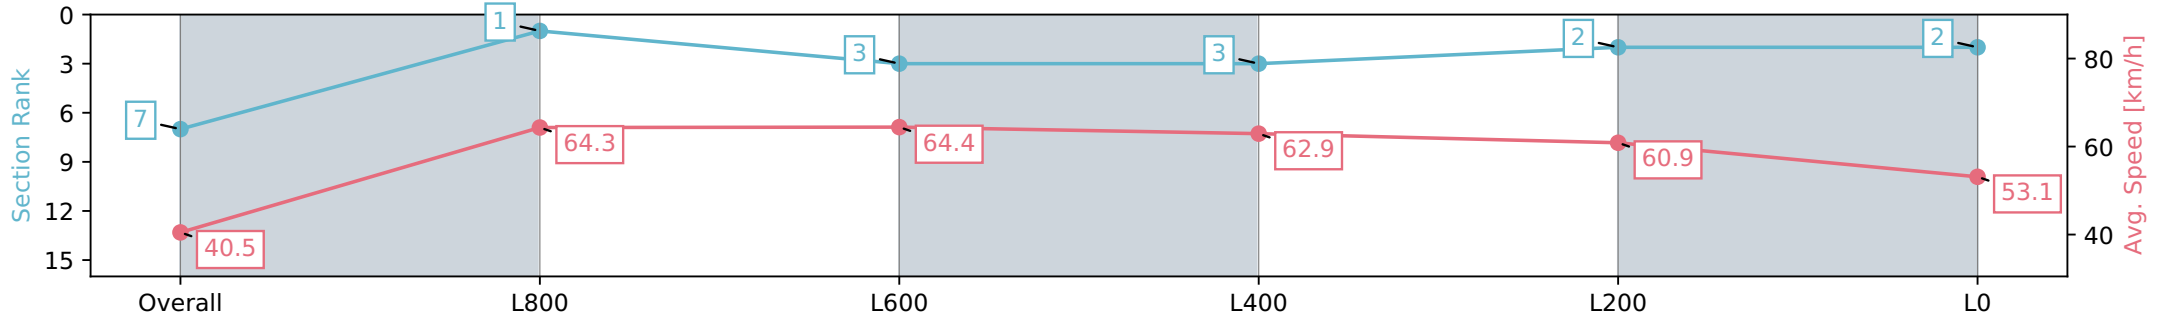

Morphettville SA - Professional

Race 8: Grand Syndicates Handicap - 1100m

01 June 2024 - 3:43PM

Track Rating: Soft 7, Weather: Overcast, Rail Position: +10m
1200m-W/Post; +8m Remainder

Section	Overall	L800	L600	L400	L200	L0
Section Times	1:08.29 [7] (0:08.88)	0:59.41 [1] (0:11.20)	0:48.21 [3] (0:11.22)	0:36.99 [3] (0:11.54)	0:25.45 [2] (0:11.89)	0:13.56 [2] (0:13.56)
Average Speed [km/h]	40.5	64.3	64.4	62.9	60.9	53.1
Top Speed [km/h]	62.2	65.6	65.6	63.6	62.6	58.0
Avg. Dist. to Rail [m]	5.6	3.3	1.4	1.6	5.3	6.3
Avg. Stride Freq. [Hz]	2.3	2.5	2.5	2.4	2.4	2.3
Avg. Stride Length [m]	4.5	7.2	7.2	7.2	7.0	6.4