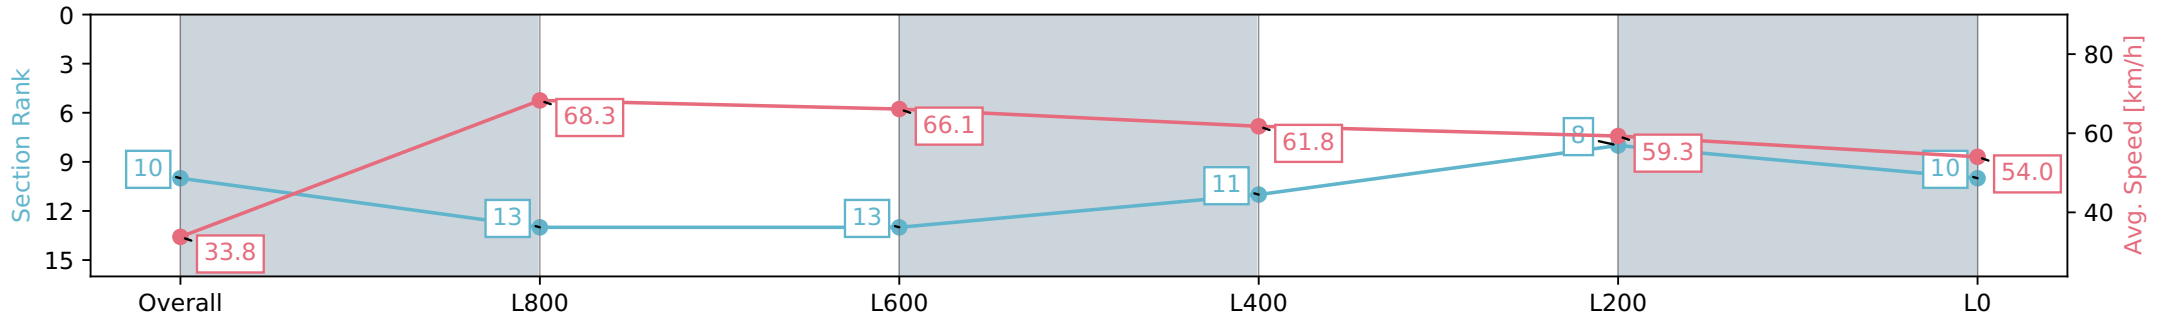

Morphettville SA - Professional

Race 8: Grand Syndicates Handicap - 1100m

01 June 2024 - 3:43PM

Track Rating: Soft 7, Weather: Overcast, Rail Position: +10m
1200m-W/Post; +8m Remainder

Section	Overall	L800	L600	L400	L200	L0
Section Times	1:08.78 [10] (0:10.64)	0:58.14 [13] (0:10.55)	0:47.59 [13] (0:10.75)	0:36.84 [11] (0:11.38)	0:25.46 [8] (0:12.14)	0:13.32 [10] (0:13.32)
Average Speed [km/h]	33.8	68.3	66.1	61.8	59.3	54.0
Top Speed [km/h]	60.8	70.9	67.3	65.8	60.6	57.6
Avg. Dist. to Rail [m]	5.4	3.5	3.6	4.8	2.6	5.4
Avg. Stride Freq. [Hz]	2.3	2.5	2.6	2.5	2.5	2.3
Avg. Stride Length [m]	3.8	7.0	7.0	6.7	6.7	6.4