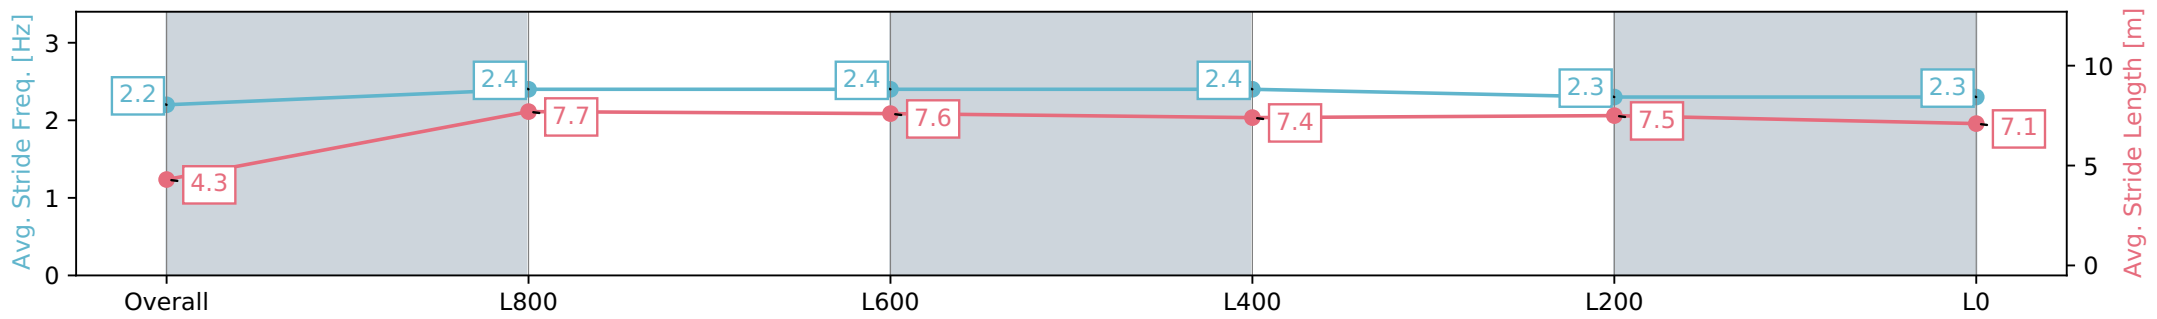

Morphettville SA - Professional

Race 8: Grand Syndicates Handicap - 1100m

01 June 2024 - 3:43PM

Track Rating: Soft 7, Weather: Overcast, Rail Position: +10m
1200m-W/Post; +8m Remainder

Section	Overall	L800	L600	L400	L200	L0
Section Times	1:07.39 [3] (0:10.01)	0:57.38 [12] (0:10.86)	0:46.52 [12] (0:10.99)	0:35.53 [9] (0:11.38)	0:24.15 [7] (0:11.66)	0:12.49 [5] (0:12.49)
Average Speed [km/h]	36.1	66.2	65.5	62.6	61.9	57.7
Top Speed [km/h]	64.4	68.0	66.2	63.7	62.6	60.9
Avg. Dist. to Rail [m]	8.9	4.8	2.1	2.1	4.7	8.5
Avg. Stride Freq. [Hz]	2.2	2.4	2.4	2.4	2.3	2.3
Avg. Stride Length [m]	4.3	7.7	7.6	7.4	7.5	7.1