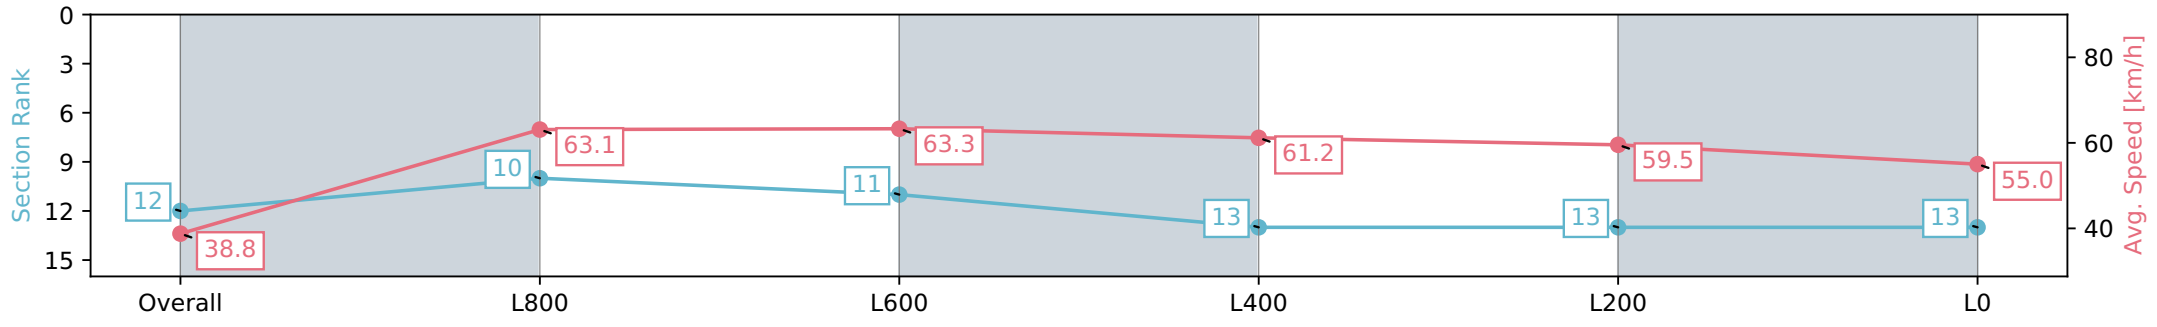

Morphettville SA - Professional

Race 8: Grand Syndicates Handicap - 1100m

01 June 2024 - 3:43PM

Track Rating: Soft 7, Weather: Overcast, Rail Position: +10m
1200m-W/Post; +8m Remainder

Section	Overall	L800	L600	L400	L200	L0
Section Times	1:08.90 [12] (0:09.28)	0:59.61 [10] (0:11.41)	0:48.20 [11] (0:11.36)	0:36.84 [13] (0:11.68)	0:25.16 [13] (0:12.07)	0:13.09 [13] (0:13.09)
Average Speed [km/h]	38.8	63.1	63.3	61.2	59.5	55.0
Top Speed [km/h]	60.1	64.4	63.8	63.1	60.3	58.8
Avg. Dist. to Rail [m]	6.8	3.7	1.3	1.3	1.1	0.7
Avg. Stride Freq. [Hz]	2.2	2.6	2.6	2.5	2.5	2.4
Avg. Stride Length [m]	4.6	6.8	6.8	6.8	6.7	6.3