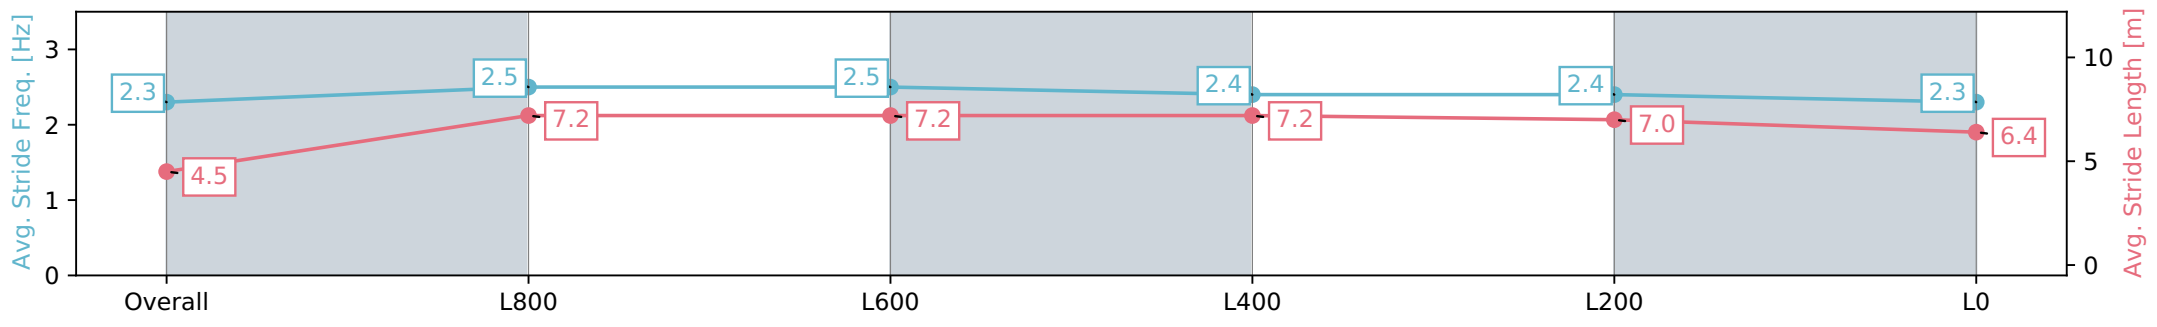

Morphettville SA - Professional

Race 8: Grand Syndicates Handicap - 1100m

01 June 2024 - 3:43PM

Track Rating: Soft 7, Weather: Overcast, Rail Position: +10m
1200m-W/Post; +8m Remainder

Section	Overall	L800	L600	L400	L200	L0
Section Times	1:08.29 [7] (0:08.88)	0:59.41 [1] (0:11.20)	0:48.21 [3] (0:11.22)	0:36.99 [3] (0:11.54)	0:25.45 [2] (0:11.89)	0:13.56 [2] (0:13.56)
Average Speed [km/h]	40.5	64.3	64.4	62.9	60.9	53.1
Top Speed [km/h]	62.2	65.6	65.6	63.6	62.6	58.0
Avg. Dist. to Rail [m]	5.6	3.3	1.4	1.6	5.3	6.3
Avg. Stride Freq. [Hz]	2.3	2.5	2.5	2.4	2.4	2.3
Avg. Stride Length [m]	4.5	7.2	7.2	7.2	7.0	6.4