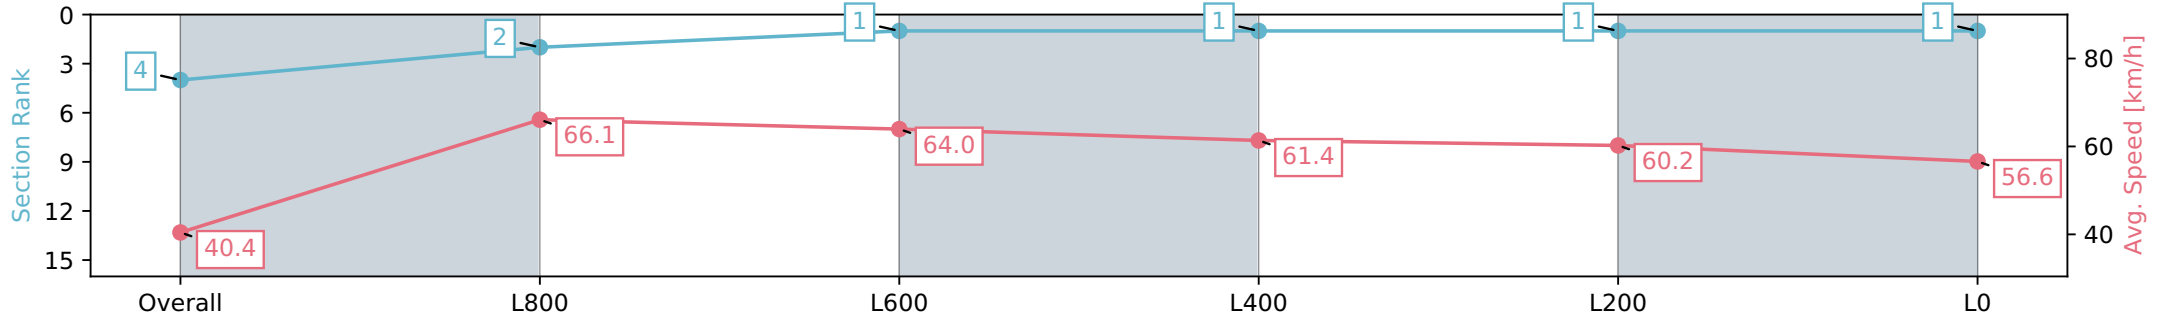

Morphettville SA - Professional

Race 8: Grand Syndicates Handicap - 1100m

01 June 2024 - 3:43PM

Track Rating: Soft 7, Weather: Overcast, Rail Position: +10m
1200m-W/Post; +8m Remainder

Section	Overall	L800	L600	L400	L200	L0
Section Times	1:07.43 [4] (0:08.88)	0:58.55 [2] (0:10.88)	0:47.67 [1] (0:11.31)	0:36.36 [1] (0:11.67)	0:24.69 [1] (0:11.97)	0:12.72 [1] (0:12.72)
Average Speed [km/h]	40.4	66.1	64.0	61.4	60.2	56.6
Top Speed [km/h]	63.4	67.0	66.1	62.4	61.0	59.7
Avg. Dist. to Rail [m]	9.2	4.7	1.2	0.9	1.9	3.7
Avg. Stride Freq. [Hz]	2.3	2.4	2.3	2.3	2.3	2.2
Avg. Stride Length [m]	4.7	7.6	7.7	7.5	7.4	7.1