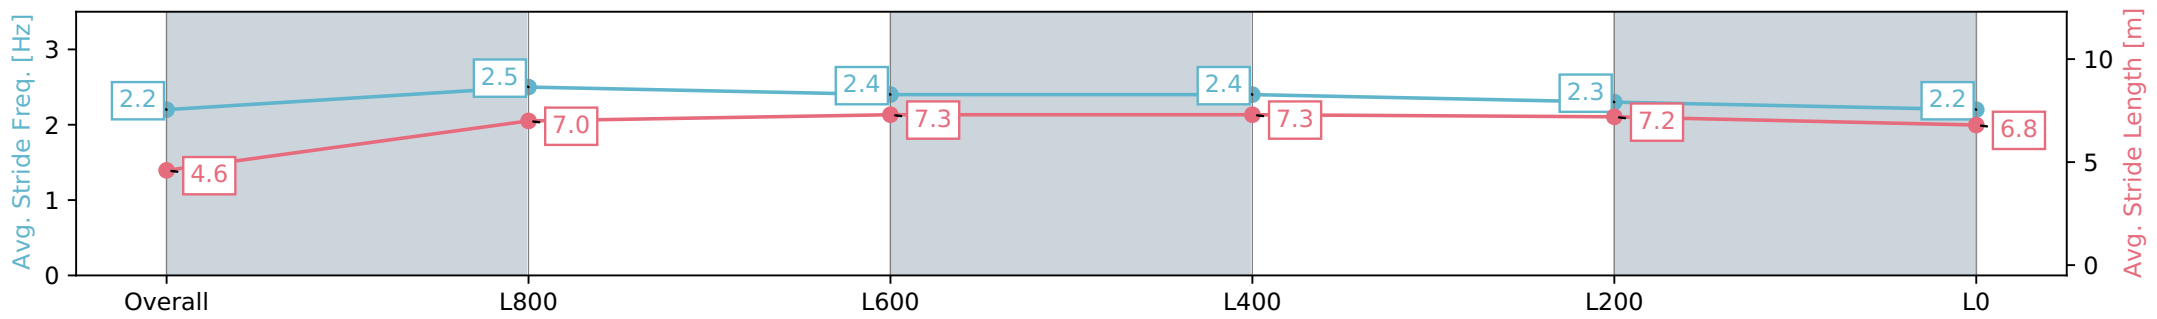

Morphettville SA - Professional

Race 8: Grand Syndicates Handicap - 1100m

01 June 2024 - 3:43PM

Track Rating: Soft 7, Weather: Overcast, Rail Position: +10m
1200m-W/Post; +8m Remainder

Section	Overall	L800	L600	L400	L200	L0
Section Times	1:08.25 [6] (0:09.04)	0:59.21 [5] (0:11.22)	0:47.99 [5] (0:11.22)	0:36.77 [6] (0:11.46)	0:25.31 [3] (0:12.02)	0:13.29 [7] (0:13.28)
Average Speed [km/h]	39.9	64.3	64.7	63.0	60.2	54.2
Top Speed [km/h]	60.9	66.0	66.3	64.5	61.6	58.8
Avg. Dist. to Rail [m]	7.9	4.8	2.4	0.7	5.0	8.0
Avg. Stride Freq. [Hz]	2.2	2.5	2.4	2.4	2.3	2.2
Avg. Stride Length [m]	4.6	7.0	7.3	7.3	7.2	6.8