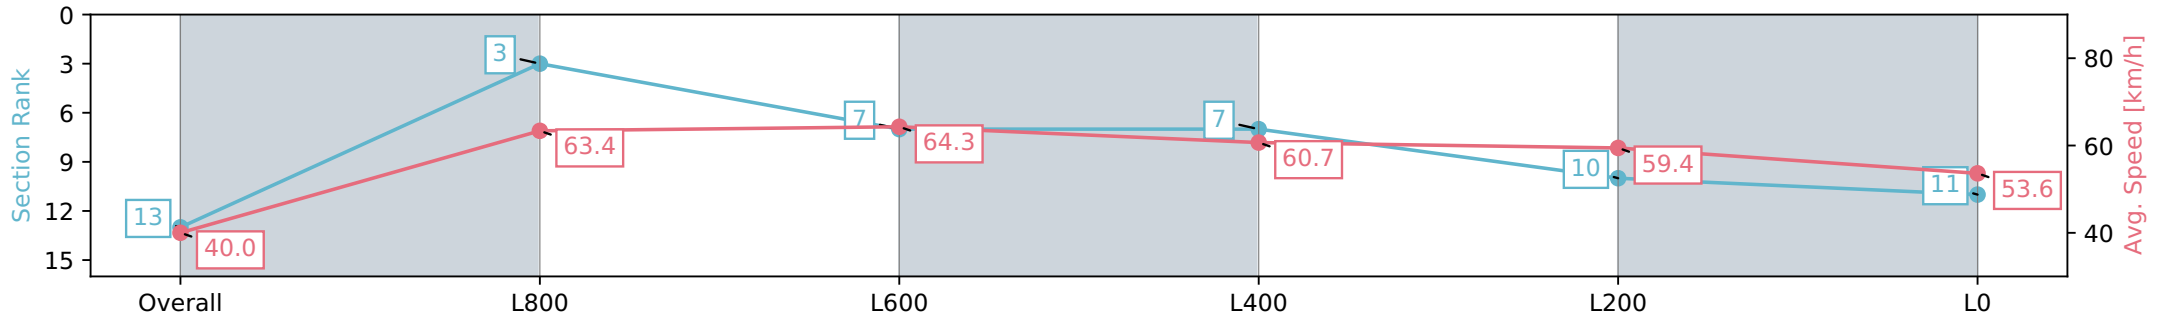

Morphettville SA - Professional

Race 8: Grand Syndicates Handicap - 1100m

01 June 2024 - 3:43PM

Track Rating: Soft 7, Weather: Overcast, Rail Position: +10m
1200m-W/Post; +8m Remainder

Section	Overall	L800	L600	L400	L200	L0
Section Times	1:08.97 [13] (0:08.97)	1:00.00 [3] (0:11.37)	0:48.63 [7] (0:11.23)	0:37.40 [7] (0:11.85)	0:25.55 [10] (0:12.12)	0:13.43 [11] (0:13.43)
Average Speed [km/h]	40.0	63.4	64.3	60.7	59.4	53.6
Top Speed [km/h]	60.9	64.7	65.6	63.3	60.4	57.9
Avg. Dist. to Rail [m]	3.3	1.9	1.0	0.4	2.1	4.0
Avg. Stride Freq. [Hz]	2.3	2.5	2.4	2.3	2.3	2.2
Avg. Stride Length [m]	4.6	7.1	7.4	7.2	7.2	6.7