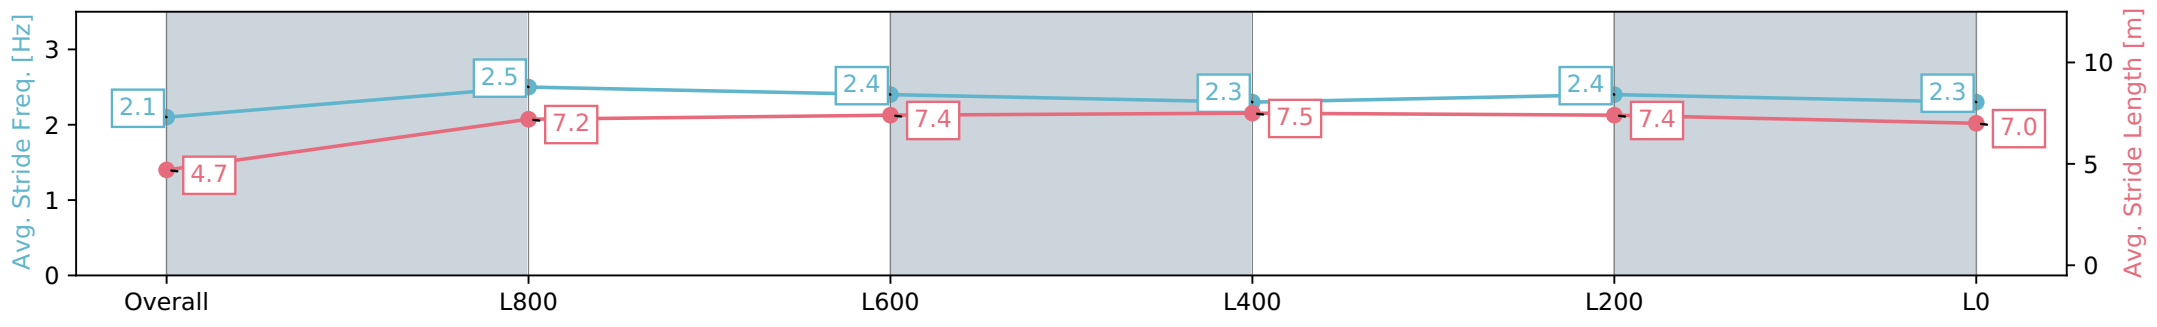

01 June 2024 - 3:43PM

Track Rating: Soft 7, Weather: Overcast, Rail Position: +10m
1200m-W/Post; +8m Remainder

Section	Overall	L800	L600	L400	L200	L0
Section Times	1:06.95 [1] (0:09.27)	0:57.68 [9] (0:11.33)	0:46.35 [10] (0:11.27)	0:35.08 [10] (0:11.56)	0:23.51 [11] (0:11.35)	0:12.16 [3] (0:12.16)
Average Speed [km/h]	38.8	63.6	64.5	63.0	63.9	59.2
Top Speed [km/h]	59.7	65.3	65.1	64.6	64.7	63.6
Avg. Dist. to Rail [m]	9.1	5.9	2.7	2.1	7.9	9.3
Avg. Stride Freq. [Hz]	2.1	2.5	2.4	2.3	2.4	2.3
Avg. Stride Length [m]	4.7	7.2	7.4	7.5	7.4	7.0