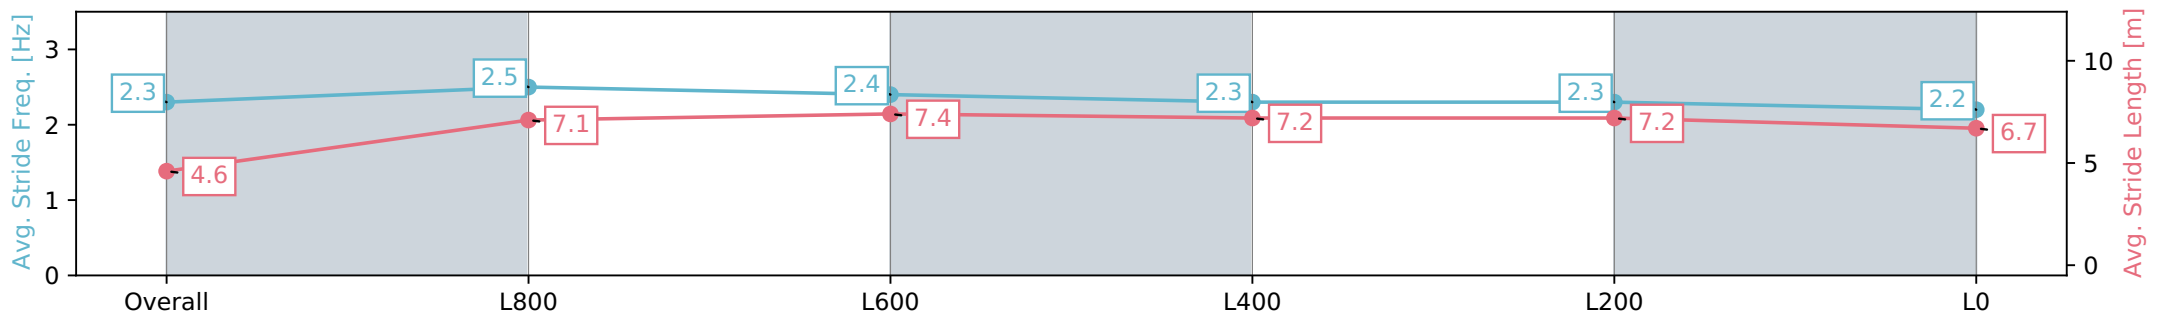

[] Ranking at each section and finish
 -:-:- No data available at this section
 NA No data available

Horse/Jockey Name	RAKOMELO/Stacey Metcalfe
Finish Rank	13
Fastest Section Time (Section)	0:11.23 (L800)
Top Speed [km/h] (Section)	65.6 (L1000)
Race State	Finished

Morphettville SA - Professional

Race 8: Grand Syndicates Handicap - 1100m

01 June 2024 - 3:43PM

Track Rating: Soft 7, Weather: Overcast, Rail Position: +10m
1200m-W/Post; +8m Remainder

Section	Overall	L800	L600	L400	L200	L0
Section Times	1:08.97 [13] (0:08.97)	1:00.00 [3] (0:11.37)	0:48.63 [7] (0:11.23)	0:37.40 [7] (0:11.85)	0:25.55 [10] (0:12.12)	0:13.43 [11] (0:13.43)
Average Speed [km/h]	40.0	63.4	64.3	60.7	59.4	53.6
Top Speed [km/h]	60.9	64.7	65.6	63.3	60.4	57.9
Avg. Dist. to Rail [m]	3.3	1.9	1.0	0.4	2.1	4.0
Avg. Stride Freq. [Hz]	2.3	2.5	2.4	2.3	2.3	2.2
Avg. Stride Length [m]	4.6	7.1	7.4	7.2	7.2	6.7

- [] Ranking at each section and finish
- :-:- No data available at this section
- NA No data available