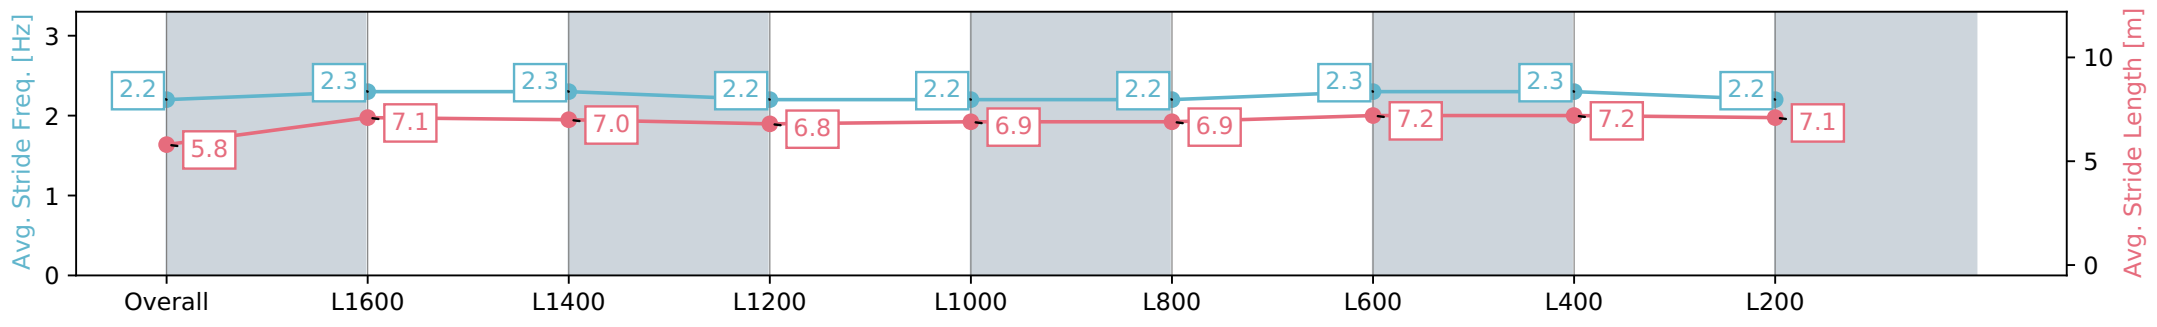

Horse/Jockey Name	BADONKIDONK/Alana Livesey
Finish Rank	5
Fastest Section Time (Section)	0:12.26 (L1600)
Top Speed [km/h] (Section)	60.4 (Overall)
Race State	Finished

Morphettville SA - Professional
Race 7: Happy 60th Birthday Peter Fama Handicap - 1800m
01 June 2024 - 3:03PM
Track Rating: Soft 7, Weather: Overcast, Rail Position: +10m
1200m-W/Post; +8m Remainder

Section	Overall	L1600	L1400	L1200	L1000	L800	L600	L400	L200
Section Times	1:56.70 [5] (0:15.08)	1:41.62 [9] (0:12.26)	1:29.36 [10] (0:12.54)	1:16.82 [10] (0:13.31)	1:03.51 [10] (0:13.09)	0:50.42 [10] (0:12.91)	0:37.51 [11] (0:12.49)	0:25.02 [11] (0:12.28)	0:12.73 [9] (0:12.73)
Average Speed [km/h]	47.7	58.8	57.9	54.3	55.0	56.4	58.8	59.1	57.0
Top Speed [km/h]	60.4	59.7	58.9	55.4	55.7	58.3	59.2	59.5	58.6
Avg. Dist. to Rail [m]	7.0	2.7	1.9	1.4	2.5	2.9	3.6	8.6	10.4
Avg. Stride Freq. [Hz]	2.2	2.3	2.3	2.2	2.2	2.2	2.3	2.3	2.2
Avg. Stride Length [m]	5.8	7.1	7.0	6.8	6.9	6.9	7.2	7.2	7.1

Report Created: Sat 01 June 2024 15:50:25 GMT+10 (Note: Timing is based on positional data)

[ ] Ranking at each section and finish
-:-:- No data available at this section
NA No data available