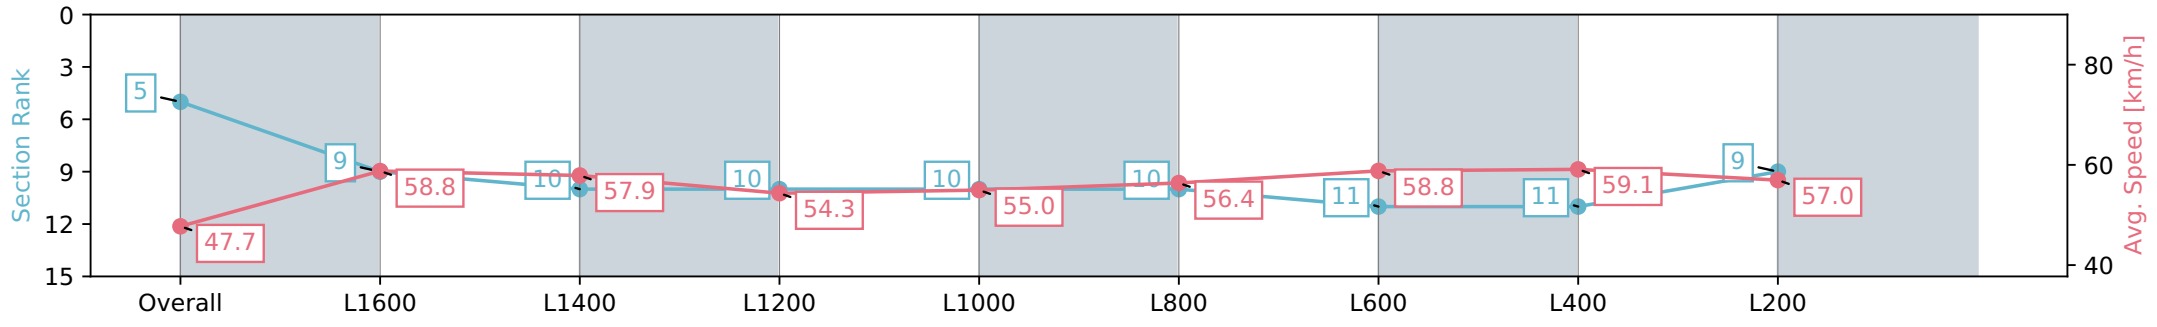

Horse/Jockey Name	BADONKIDONK/Alana Livesey
Finish Rank	5
Fastest Section Time (Section)	0:12.26 (L1600)
Top Speed [km/h] (Section)	60.4 (Overall)
Race State	Finished

Morphettville SA - Professional
Race 7: Happy 60th Birthday Peter Fama Handicap - 1800m
01 June 2024 - 3:03PM
Track Rating: Soft 7, Weather: Overcast, Rail Position: +10m
1200m-W/Post; +8m Remainder

Section	Overall	L1600	L1400	L1200	L1000	L800	L600	L400	L200
Section Times	1:56.70 [5] (0:15.08)	1:41.62 [9] (0:12.26)	1:29.36 [10] (0:12.54)	1:16.82 [10] (0:13.31)	1:03.51 [10] (0:13.09)	0:50.42 [10] (0:12.91)	0:37.51 [11] (0:12.49)	0:25.02 [11] (0:12.28)	0:12.73 [9] (0:12.73)
Average Speed [km/h]	47.7	58.8	57.9	54.3	55.0	56.4	58.8	59.1	57.0
Top Speed [km/h]	60.4	59.7	58.9	55.4	55.7	58.3	59.2	59.5	58.6
Avg. Dist. to Rail [m]	7.0	2.7	1.9	1.4	2.5	2.9	3.6	8.6	10.4
Avg. Stride Freq. [Hz]	2.2	2.3	2.3	2.2	2.2	2.2	2.3	2.3	2.2
Avg. Stride Length [m]	5.8	7.1	7.0	6.8	6.9	6.9	7.2	7.2	7.1

Report Created: Sat 01 June 2024 15:50:25 GMT+10 (Note: Timing is based on positional data)

[ ] Ranking at each section and finish
-:-:- No data available at this section
NA No data available