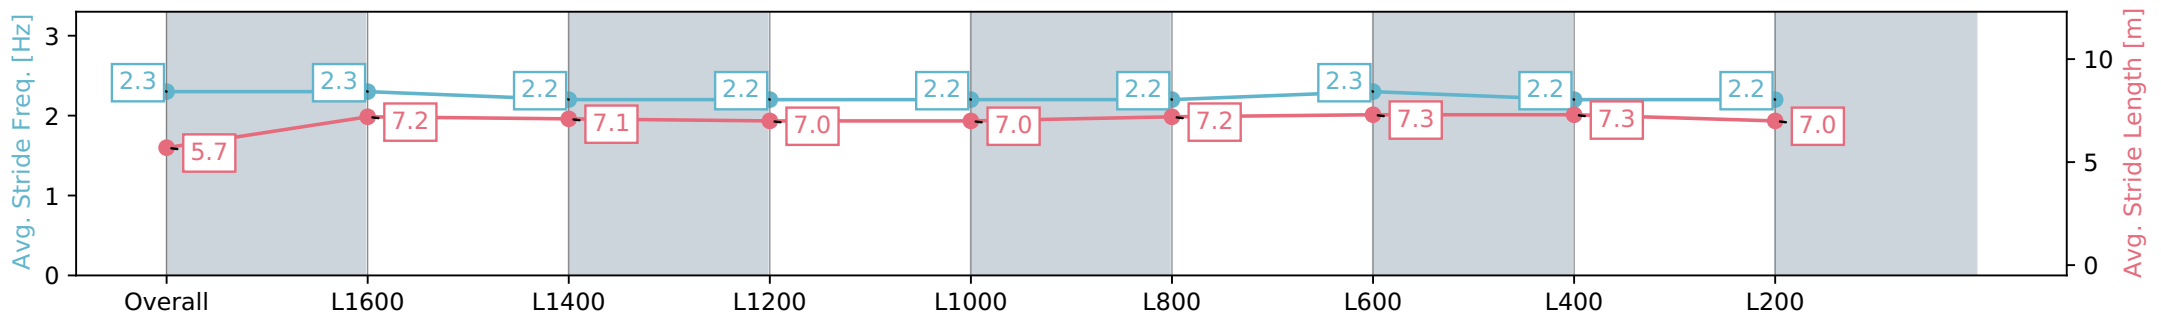

Horse/Jockey Name	CHILKO LAKE/Ben Price
Finish Rank	6
Fastest Section Time (Section)	0:11.87 (L1600)
Top Speed [km/h] (Section)	63.0 (Overall)
Race State	Finished

Morphettville SA - Professional
Race 7: Happy 60th Birthday Peter Fama Handicap - 1800m
01 June 2024 - 3:03PM
Track Rating: Soft 7, Weather: Overcast, Rail Position: +10m
1200m-W/Post; +8m Remainder

Section	Overall	L1600	L1400	L1200	L1000	L800	L600	L400	L200
Section Times	1:56.71 [6] (0:14.79)	1:41.92 [5] (0:11.87)	1:30.05 [5] (0:12.91)	1:17.14 [7] (0:13.37)	1:03.77 [7] (0:13.21)	0:50.56 [8] (0:12.90)	0:37.66 [9] (0:12.30)	0:25.36 [7] (0:12.30)	0:13.06 [5] (0:13.06)
Average Speed [km/h]	48.7	60.6	56.6	54.2	54.5	56.5	59.3	58.8	55.5
Top Speed [km/h]	62.8	63.0	58.0	55.5	55.3	59.8	60.1	59.6	57.6
Avg. Dist. to Rail [m]	5.1	3.2	3.2	2.4	3.2	2.9	2.6	5.8	8.1
Avg. Stride Freq. [Hz]	2.3	2.3	2.2	2.2	2.2	2.2	2.3	2.2	2.2
Avg. Stride Length [m]	5.7	7.2	7.1	7.0	7.0	7.2	7.3	7.3	7.0

Report Created: Sat 01 June 2024 15:50:29 GMT+10 (Note: Timing is based on positional data)

- [ ] Ranking at each section and finish
- -:-:- No data available at this section
- NA No data available