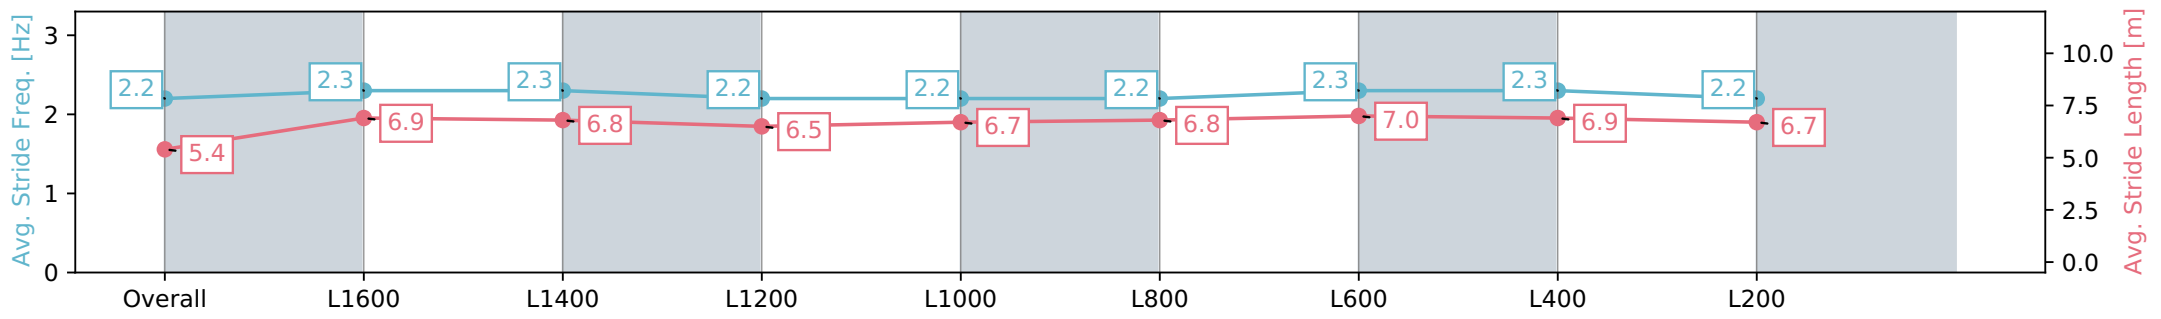

Horse/Jockey Name	APPLIED/Margaret Collett
Finish Rank	10
Fastest Section Time (Section)	0:12.18 (L1600)
Top Speed [km/h] (Section)	59.8 (Overall)
Race State	Finished

Morphettville SA - Professional
Race 7: Happy 60th Birthday Peter Fama Handicap - 1800m
01 June 2024 - 3:03PM
Track Rating: Soft 7, Weather: Overcast, Rail Position: +10m
1200m-W/Post; +8m Remainder

Section	Overall	L1600	L1400	L1200	L1000	L800	L600	L400	L200
Section Times	1:58.05 [10] (0:15.68)	1:42.37 [12] (0:12.18)	1:30.19 [12] (0:12.41)	1:17.78 [12] (0:13.39)	1:04.39 [12] (0:12.96)	0:51.43 [12] (0:12.94)	0:38.49 [12] (0:12.41)	0:26.08 [12] (0:12.72)	0:13.36 [11] (0:13.36)
Average Speed [km/h]	45.9	59.1	58.5	54.1	55.6	55.9	58.3	56.8	54.3
Top Speed [km/h]	58.7	59.8	59.6	57.4	56.4	58.5	59.5	57.6	56.1
Avg. Dist. to Rail [m]	1.9	2.1	1.8	2.2	2.1	1.5	0.9	1.8	1.6
Avg. Stride Freq. [Hz]	2.2	2.3	2.3	2.2	2.2	2.2	2.3	2.3	2.2
Avg. Stride Length [m]	5.4	6.9	6.8	6.5	6.7	6.8	7.0	6.9	6.7

Report Created: Sat 01 June 2024 15:50:43 GMT+10 (Note: Timing is based on positional data)

[ ] Ranking at each section and finish
-:-:- No data available at this section
NA No data available