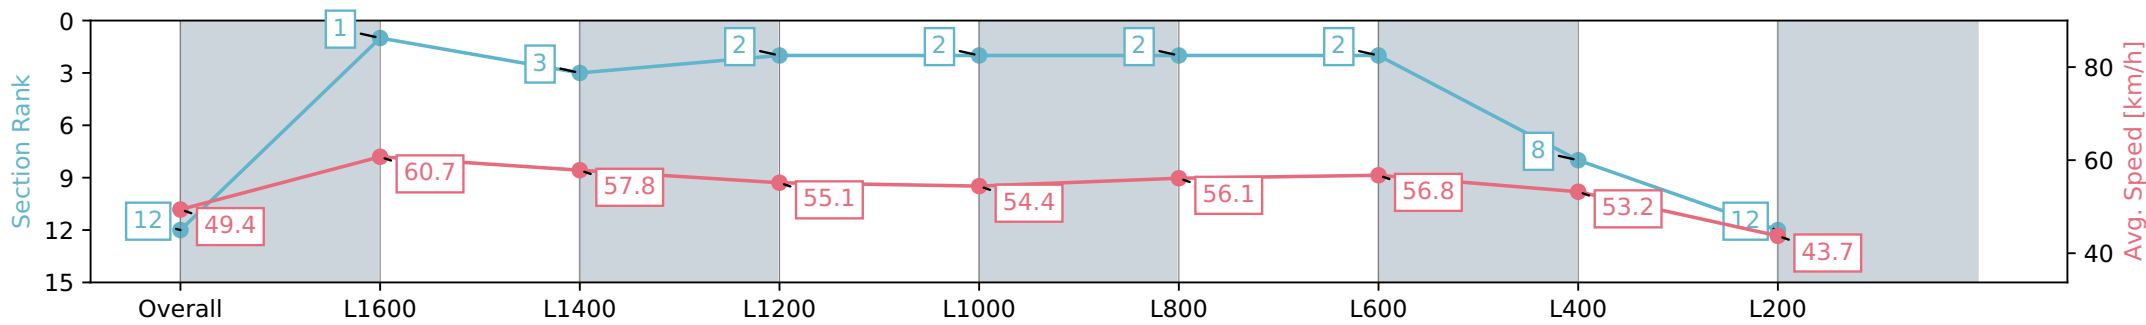

Horse/Jockey Name	FLYWAY/Todd Pannell
Finish Rank	12
Fastest Section Time (Section)	0:11.86 (L1600)
Top Speed [km/h] (Section)	62.8 (Overall)
Race State	Finished

Morphettville SA - Professional
Race 7: Happy 60th Birthday Peter Fama Handicap - 1800m
01 June 2024 - 3:03PM
Track Rating: Soft 7, Weather: Overcast, Rail Position: +10m
1200m-W/Post; +8m Remainder

Section	Overall	L1600	L1400	L1200	L1000	L800	L600	L400	L200
Section Times	2:01.50 [12] (0:14.59)	1:46.91 [1] (0:11.86)	1:35.05 [3] (0:12.63)	1:22.42 [2] (0:13.15)	1:09.27 [2] (0:13.24)	0:56.03 [2] (0:12.99)	0:43.04 [2] (0:12.90)	0:30.14 [8] (0:13.59)	0:16.55 [12] (0:16.55)
Average Speed [km/h]	49.4	60.7	57.8	55.1	54.4	56.1	56.8	53.2	43.7
Top Speed [km/h]	62.8	62.4	60.1	55.7	54.7	58.2	58.2	55.0	51.9
Avg. Dist. to Rail [m]	11.2	5.1	3.2	2.6	3.2	3.1	3.3	4.9	5.4
Avg. Stride Freq. [Hz]	2.2	2.4	2.3	2.2	2.2	2.3	2.3	2.3	2.0
Avg. Stride Length [m]	5.9	7.1	7.1	6.9	6.8	6.9	6.8	6.6	6.0

Report Created: Sat 01 June 2024 15:50:50 GMT+10 (Note: Timing is based on positional data)

- [ ] Ranking at each section and finish
- -:-:- No data available at this section
- NA No data available