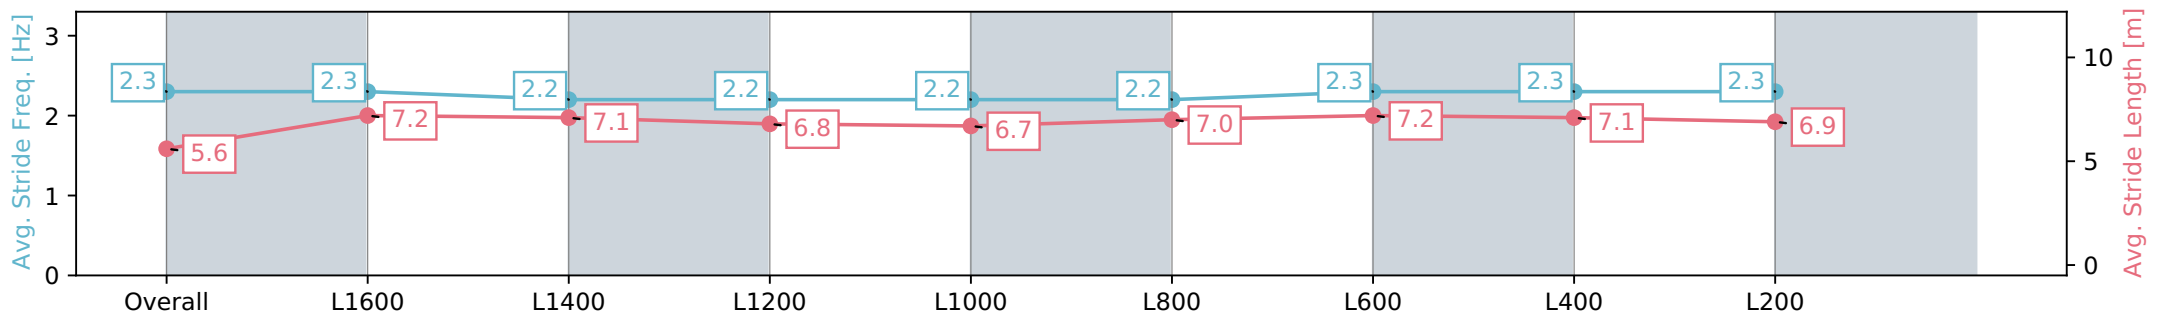

Horse/Jockey Name	BELLINI MISS/Felicity Atkinson
Finish Rank	1
Fastest Section Time (Section)	0:12.02 (L1600)
Top Speed [km/h] (Section)	61.9 (Overall)
Race State	Finished

Morphettville SA - Professional
Race 7: Happy 60th Birthday Peter Fama Handicap - 1800m
01 June 2024 - 3:03PM
Track Rating: Soft 7, Weather: Overcast, Rail Position: +10m
1200m-W/Post; +8m Remainder

Section	Overall	L1600	L1400	L1200	L1000	L800	L600	L400	L200
Section Times	1:55.97 [1] (0:15.22)	1:40.75 [10] (0:12.02)	1:28.73 [9] (0:12.72)	1:16.01 [11] (0:13.37)	1:02.64 [11] (0:13.08)	0:49.56 [11] (0:12.70)	0:36.86 [10] (0:12.36)	0:24.50 [9] (0:12.08)	0:12.42 [4] (0:12.42)
Average Speed [km/h]	47.3	60.0	56.9	54.0	55.0	57.1	58.7	59.8	58.3
Top Speed [km/h]	61.9	61.4	59.4	55.2	56.4	59.4	59.7	61.1	60.2
Avg. Dist. to Rail [m]	3.5	2.0	1.6	1.1	1.6	1.4	1.6	3.0	2.8
Avg. Stride Freq. [Hz]	2.3	2.3	2.2	2.2	2.2	2.2	2.3	2.3	2.3
Avg. Stride Length [m]	5.6	7.2	7.1	6.8	6.7	7.0	7.2	7.1	6.9

Report Created: Sat 01 June 2024 15:50:11 GMT+10 (Note: Timing is based on positional data)

- [ ] Ranking at each section and finish
- -:-:- No data available at this section
- NA No data available