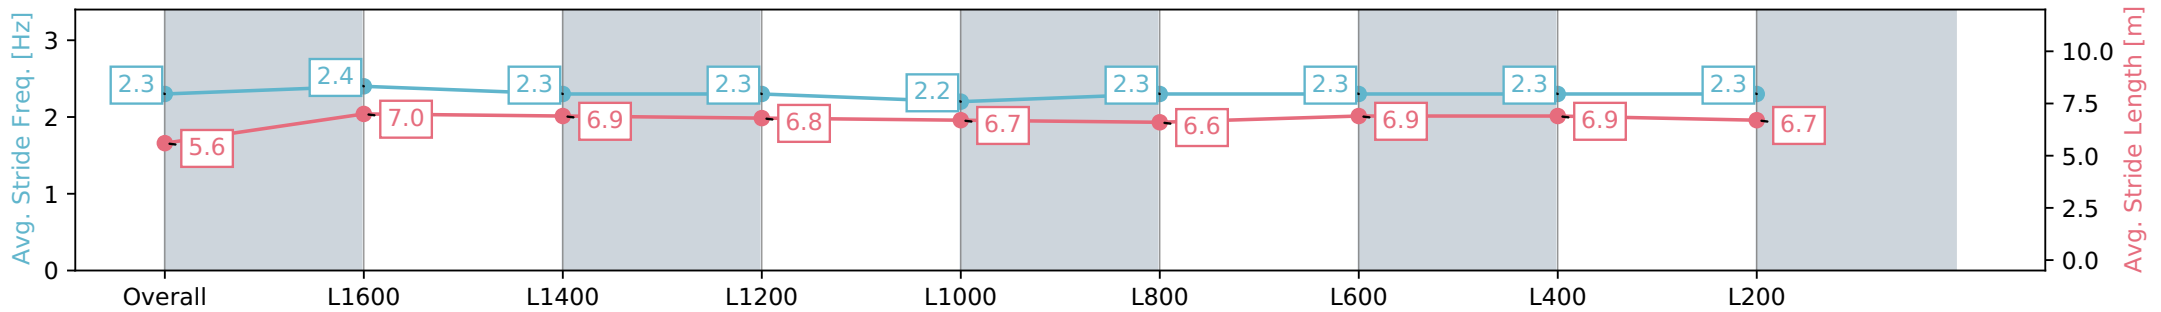

Horse/Jockey Name	TIPPA/Rochelle Milnes
Finish Rank	3
Fastest Section Time (Section)	0:11.67 (L1600)
Top Speed [km/h] (Section)	62.8 (Overall)
Race State	Finished

Morphettville SA - Professional
Race 7: Happy 60th Birthday Peter Fama Handicap - 1800m
01 June 2024 - 3:03PM
Track Rating: Soft 7, Weather: Overcast, Rail Position: +10m
1200m-W/Post; +8m Remainder

Section	Overall	L1600	L1400	L1200	L1000	L800	L600	L400	L200
Section Times	1:56.25 [3] (0:14.67)	1:41.58 [3] (0:11.67)	1:29.91 [1] (0:12.69)	1:17.22 [1] (0:13.15)	1:04.07 [1] (0:13.22)	0:50.85 [1] (0:12.96)	0:37.89 [1] (0:12.49)	0:25.40 [1] (0:12.40)	0:13.00 [2] (0:13.00)
Average Speed [km/h]	49.2	61.6	57.6	55.0	54.5	55.8	57.9	58.1	55.7
Top Speed [km/h]	62.6	62.8	61.6	55.9	56.2	57.8	59.1	59.1	56.8
Avg. Dist. to Rail [m]	7.6	4.5	3.2	1.9	1.9	1.3	0.8	2.5	4.3
Avg. Stride Freq. [Hz]	2.3	2.4	2.3	2.3	2.2	2.3	2.3	2.3	2.3
Avg. Stride Length [m]	5.6	7.0	6.9	6.8	6.7	6.6	6.9	6.9	6.7

Report Created: Sat 01 June 2024 15:50:18 GMT+10 (Note: Timing is based on positional data)

- [ ] Ranking at each section and finish
- -:-:- No data available at this section
- NA No data available