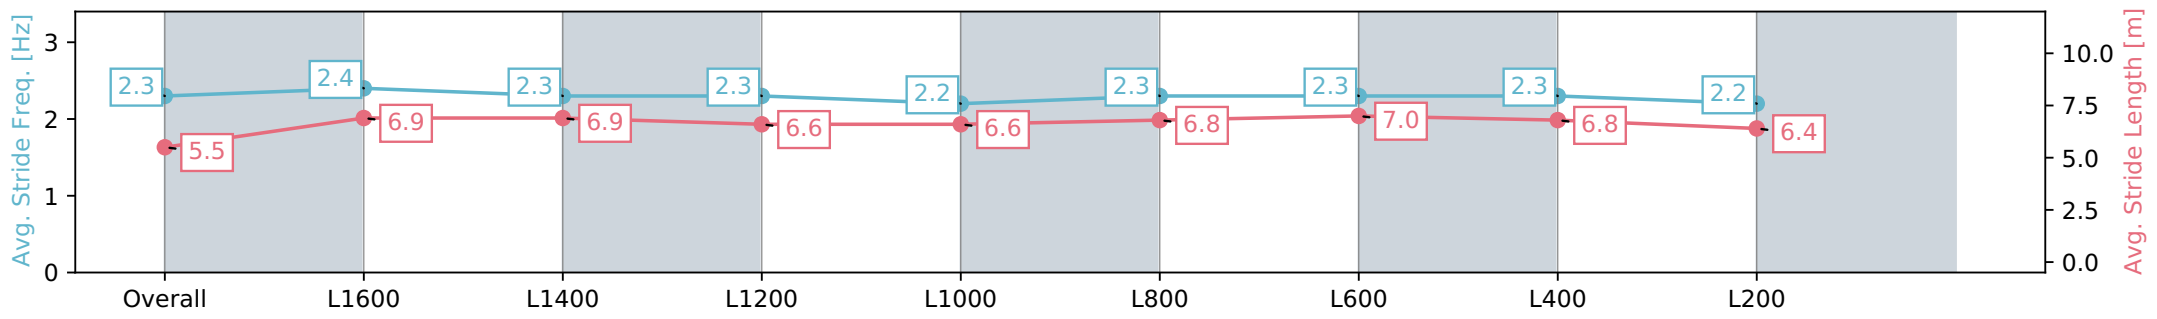

Horse/Jockey Name	TRUMPTY DUMPTY/Jake Toeroek
Finish Rank	9
Fastest Section Time (Section)	0:11.86 (L1600)
Top Speed [km/h] (Section)	61.9 (Overall)
Race State	Finished

Morphettville SA - Professional
Race 7: Happy 60th Birthday Peter Fama Handicap - 1800m
01 June 2024 - 3:03PM
Track Rating: Soft 7, Weather: Overcast, Rail Position: +10m
1200m-W/Post; +8m Remainder

Section	Overall	L1600	L1400	L1200	L1000	L800	L600	L400	L200
Section Times	1:57.71 [9] (0:14.84)	1:42.87 [7] (0:11.86)	1:31.01 [6] (0:12.70)	1:18.31 [5] (0:13.34)	1:04.97 [5] (0:13.15)	0:51.82 [5] (0:12.92)	0:38.90 [6] (0:12.37)	0:26.53 [4] (0:12.56)	0:13.97 [7] (0:13.97)
Average Speed [km/h]	48.5	60.7	57.1	54.1	54.9	56.0	58.6	57.4	51.9
Top Speed [km/h]	61.2	61.9	59.9	55.2	55.7	58.6	59.5	58.4	56.4
Avg. Dist. to Rail [m]	2.1	1.2	1.7	1.0	1.7	1.5	1.2	3.3	5.8
Avg. Stride Freq. [Hz]	2.3	2.4	2.3	2.3	2.2	2.3	2.3	2.3	2.2
Avg. Stride Length [m]	5.5	6.9	6.9	6.6	6.6	6.8	7.0	6.8	6.4

Report Created: Sat 01 June 2024 15:50:40 GMT+10 (Note: Timing is based on positional data)

- [ ] Ranking at each section and finish
- -:-:- No data available at this section
- NA No data available