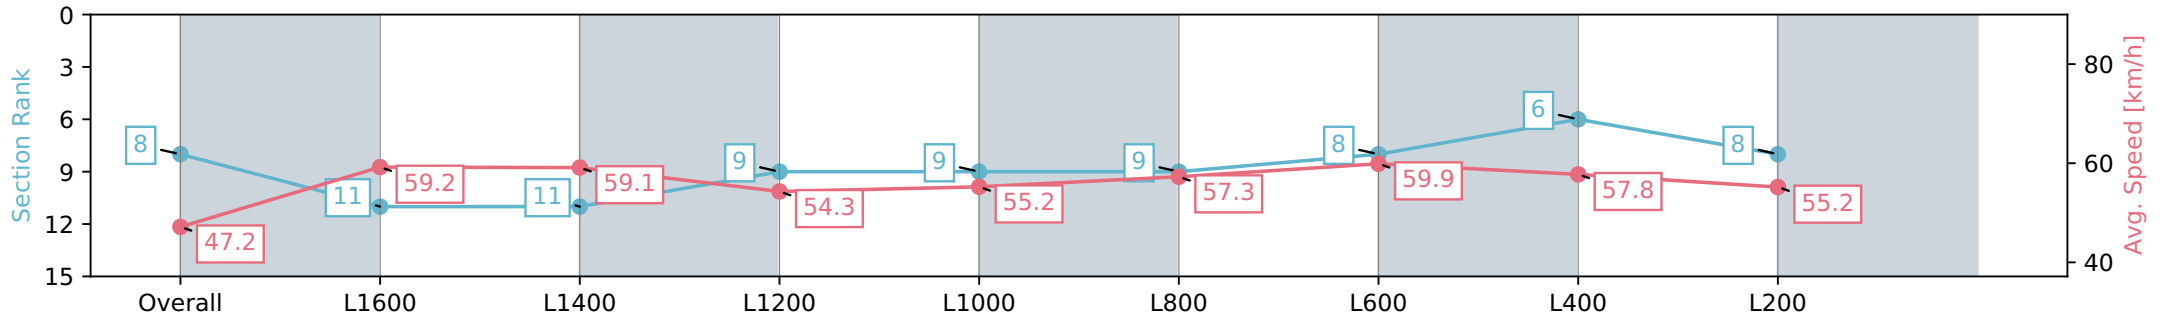

Horse/Jockey Name	JAMCRA/Sairyn Fawke
Finish Rank	8
Fastest Section Time (Section)	0:12.18 (L1600)
Top Speed [km/h] (Section)	60.9 (L800)
Race State	Finished

Morphettville SA - Professional
Race 7: Happy 60th Birthday Peter Fama Handicap - 1800m
01 June 2024 - 3:03PM
Track Rating: Soft 7, Weather: Overcast, Rail Position: +10m
1200m-W/Post; +8m Remainder

Section	Overall	L1600	L1400	L1200	L1000	L800	L600	L400	L200
Section Times	1:56.97 [8] (0:15.25)	1:41.72 [11] (0:12.18)	1:29.54 [11] (0:12.35)	1:17.19 [9] (0:13.40)	1:03.79 [9] (0:13.05)	0:50.74 [9] (0:12.77)	0:37.97 [8] (0:12.28)	0:25.69 [6] (0:12.57)	0:13.11 [8] (0:13.11)
Average Speed [km/h]	47.2	59.2	59.1	54.3	55.2	57.3	59.9	57.8	55.2
Top Speed [km/h]	60.8	60.4	60.0	55.7	55.8	59.8	60.9	58.9	56.8
Avg. Dist. to Rail [m]	7.5	3.3	3.3	3.5	4.2	4.1	4.1	8.2	9.7
Avg. Stride Freq. [Hz]	2.3	2.3	2.3	2.2	2.2	2.2	2.3	2.3	2.3
Avg. Stride Length [m]	5.6	7.1	7.1	6.8	6.9	7.1	7.1	7.0	6.8

Report Created: Sat 01 June 2024 15:50:36 GMT+10 (Note: Timing is based on positional data)

[ ] Ranking at each section and finish
-:-:- No data available at this section
NA No data available