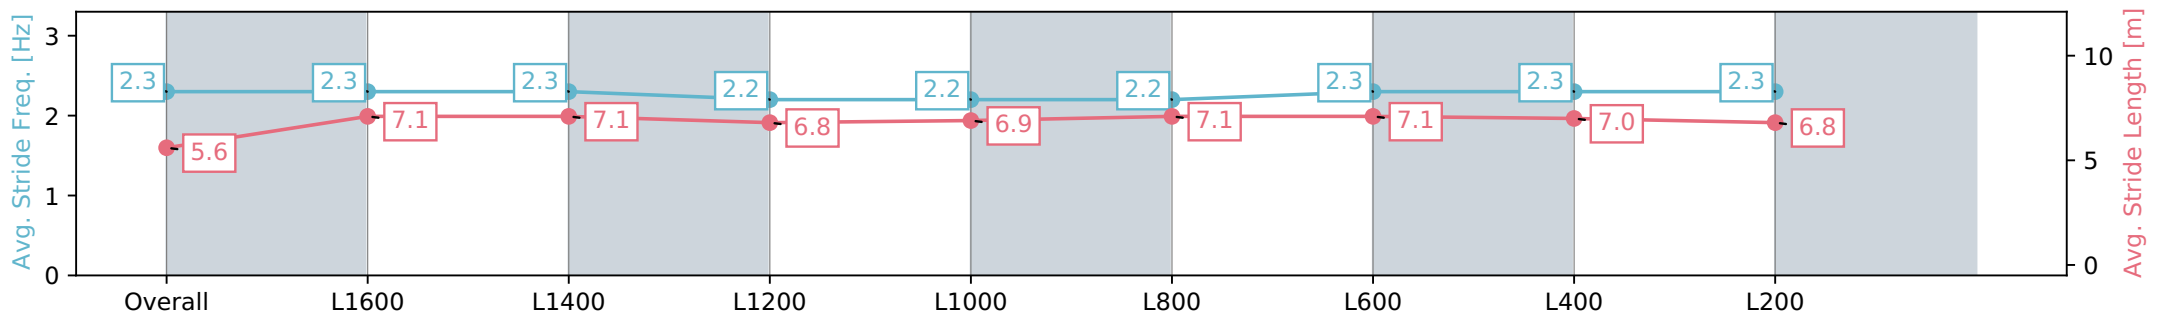

Horse/Jockey Name	JAMCRA/Sairyn Fawke
Finish Rank	8
Fastest Section Time (Section)	0:12.18 (L1600)
Top Speed [km/h] (Section)	60.9 (L800)
Race State	Finished

Morphettville SA - Professional
Race 7: Happy 60th Birthday Peter Fama Handicap - 1800m
01 June 2024 - 3:03PM
Track Rating: Soft 7, Weather: Overcast, Rail Position: +10m
1200m-W/Post; +8m Remainder

Section	Overall	L1600	L1400	L1200	L1000	L800	L600	L400	L200
Section Times	1:56.97 [8] (0:15.25)	1:41.72 [11] (0:12.18)	1:29.54 [11] (0:12.35)	1:17.19 [9] (0:13.40)	1:03.79 [9] (0:13.05)	0:50.74 [9] (0:12.77)	0:37.97 [8] (0:12.28)	0:25.69 [6] (0:12.57)	0:13.11 [8] (0:13.11)
Average Speed [km/h]	47.2	59.2	59.1	54.3	55.2	57.3	59.9	57.8	55.2
Top Speed [km/h]	60.8	60.4	60.0	55.7	55.8	59.8	60.9	58.9	56.8
Avg. Dist. to Rail [m]	7.5	3.3	3.3	3.5	4.2	4.1	4.1	8.2	9.7
Avg. Stride Freq. [Hz]	2.3	2.3	2.3	2.2	2.2	2.2	2.3	2.3	2.3
Avg. Stride Length [m]	5.6	7.1	7.1	6.8	6.9	7.1	7.1	7.0	6.8

Report Created: Sat 01 June 2024 15:50:36 GMT+10 (Note: Timing is based on positional data)

[ ] Ranking at each section and finish
-:-:- No data available at this section
NA No data available