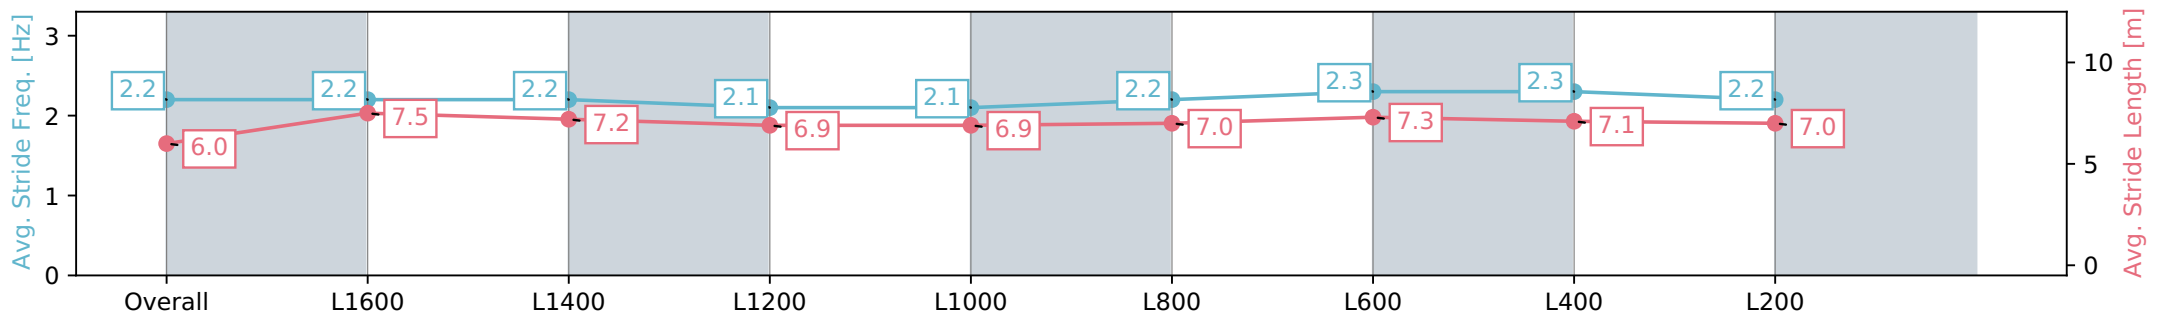

Horse/Jockey Name	ICHIBANSAN/Jacob Opperman
Finish Rank	2
Fastest Section Time (Section)	0:11.94 (L1600)
Top Speed [km/h] (Section)	61.8 (Overall)
Race State	Finished

Morphettville SA - Professional
Race 7: Happy 60th Birthday Peter Fama Handicap - 1800m
01 June 2024 - 3:03PM
Track Rating: Soft 7, Weather: Overcast, Rail Position: +10m
1200m-W/Post; +8m Remainder

Section	Overall	L1600	L1400	L1200	L1000	L800	L600	L400	L200
Section Times	1:56.22 [2] (0:14.81)	1:41.41 [6] (0:11.94)	1:29.47 [7] (0:12.79)	1:16.68 [6] (0:13.34)	1:03.34 [6] (0:13.06)	0:50.28 [6] (0:12.75)	0:37.53 [4] (0:12.20)	0:25.33 [3] (0:12.32)	0:13.01 [1] (0:13.01)
Average Speed [km/h]	48.7	60.2	57.2	54.5	55.2	57.2	60.2	58.8	55.7
Top Speed [km/h]	61.8	61.7	58.8	55.2	55.5	59.4	60.9	59.1	58.2
Avg. Dist. to Rail [m]	9.6	4.6	3.5	3.2	3.8	3.7	3.8	5.6	8.8
Avg. Stride Freq. [Hz]	2.2	2.2	2.2	2.1	2.1	2.2	2.3	2.3	2.2
Avg. Stride Length [m]	6.0	7.5	7.2	6.9	6.9	7.0	7.3	7.1	7.0

Report Created: Sat 01 June 2024 15:50:15 GMT+10 (Note: Timing is based on positional data)

- [ ] Ranking at each section and finish
- -:-:- No data available at this section
- NA No data available