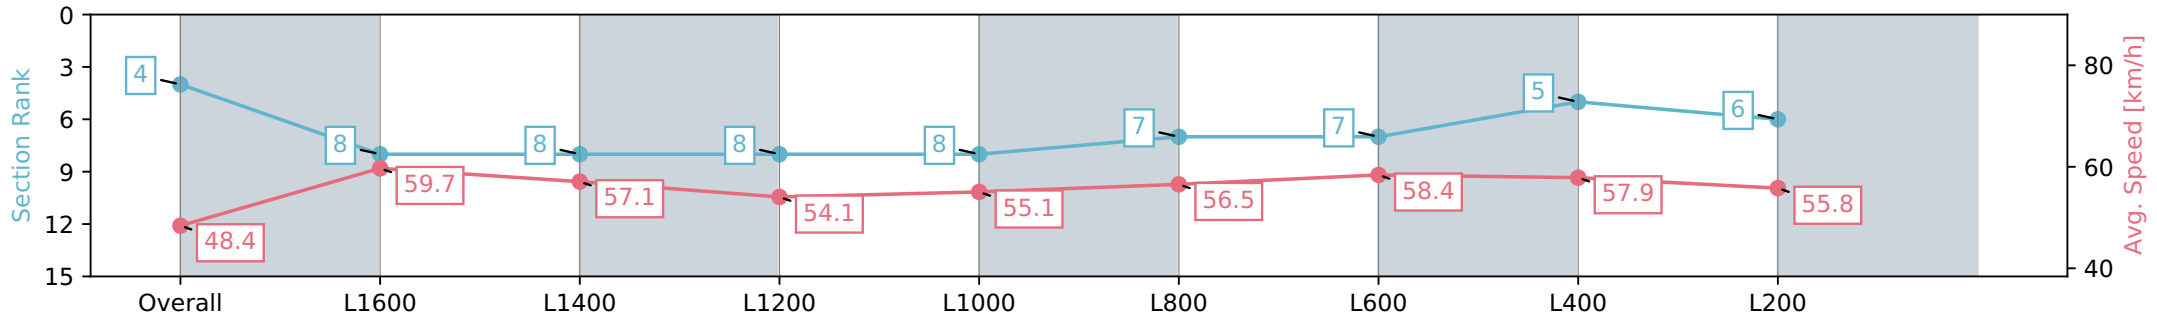

Horse/Jockey Name	APEROL SPRINT/Jessica Eaton
Finish Rank	4
Fastest Section Time (Section)	0:12.06 (L1600)
Top Speed [km/h] (Section)	61.0 (Overall)
Race State	Finished

Morphettville SA - Professional
Race 7: Happy 60th Birthday Peter Fama Handicap - 1800m
01 June 2024 - 3:03PM
Track Rating: Soft 7, Weather: Overcast, Rail Position: +10m
1200m-W/Post; +8m Remainder

Section	Overall	L1600	L1400	L1200	L1000	L800	L600	L400	L200
Section Times	1:56.69 [4] (0:14.86)	1:41.83 [8] (0:12.06)	1:29.77 [8] (0:12.72)	1:17.05 [8] (0:13.34)	1:03.71 [8] (0:13.08)	0:50.63 [7] (0:12.78)	0:37.85 [7] (0:12.39)	0:25.46 [5] (0:12.47)	0:12.99 [6] (0:12.99)
Average Speed [km/h]	48.4	59.7	57.1	54.1	55.1	56.5	58.4	57.9	55.8
Top Speed [km/h]	60.3	61.0	58.9	54.5	55.8	58.5	58.8	59.3	58.0
Avg. Dist. to Rail [m]	3.5	2.3	1.6	1.1	0.9	0.6	1.0	2.0	2.2
Avg. Stride Freq. [Hz]	2.2	2.2	2.2	2.1	2.1	2.2	2.2	2.2	2.2
Avg. Stride Length [m]	5.9	7.4	7.2	6.8	6.9	7.1	7.3	7.2	7.0

Report Created: Sat 01 June 2024 15:50:22 GMT+10 (Note: Timing is based on positional data)

[ ] Ranking at each section and finish
-:-:- No data available at this section
NA No data available