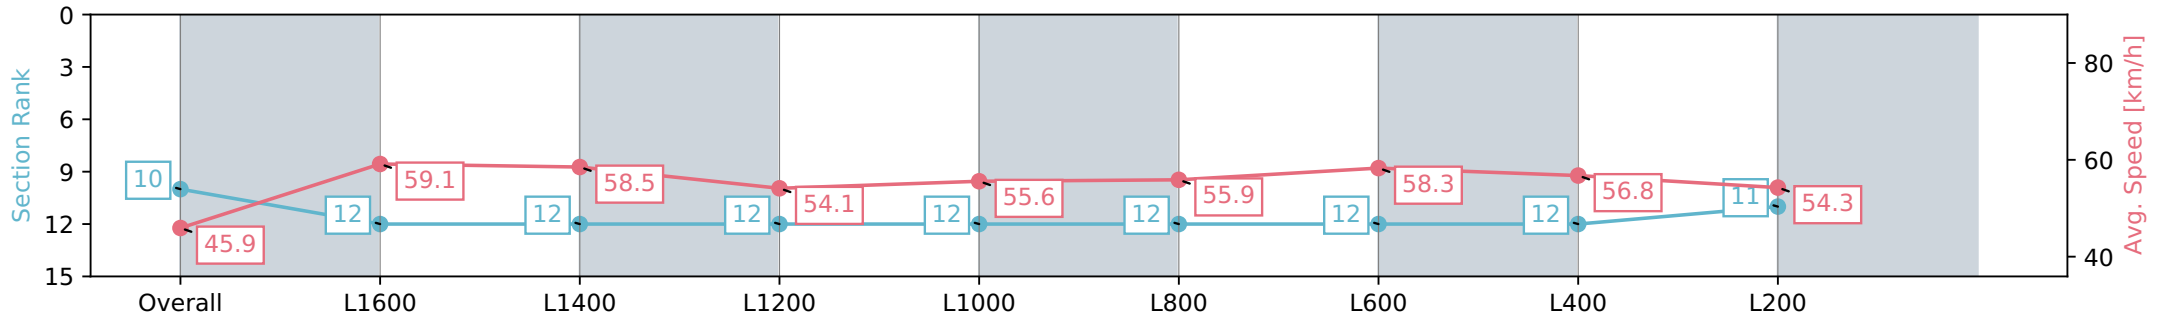

Horse/Jockey Name	APPLIED/Margaret Collett
Finish Rank	10
Fastest Section Time (Section)	0:12.18 (L1600)
Top Speed [km/h] (Section)	59.8 (Overall)
Race State	Finished

Morphettville SA - Professional
Race 7: Happy 60th Birthday Peter Fama Handicap - 1800m
01 June 2024 - 3:03PM
Track Rating: Soft 7, Weather: Overcast, Rail Position: +10m
1200m-W/Post; +8m Remainder

Section	Overall	L1600	L1400	L1200	L1000	L800	L600	L400	L200
Section Times	1:58.05 [10] (0:15.68)	1:42.37 [12] (0:12.18)	1:30.19 [12] (0:12.41)	1:17.78 [12] (0:13.39)	1:04.39 [12] (0:12.96)	0:51.43 [12] (0:12.94)	0:38.49 [12] (0:12.41)	0:26.08 [12] (0:12.72)	0:13.36 [11] (0:13.36)
Average Speed [km/h]	45.9	59.1	58.5	54.1	55.6	55.9	58.3	56.8	54.3
Top Speed [km/h]	58.7	59.8	59.6	57.4	56.4	58.5	59.5	57.6	56.1
Avg. Dist. to Rail [m]	1.9	2.1	1.8	2.2	2.1	1.5	0.9	1.8	1.6
Avg. Stride Freq. [Hz]	2.2	2.3	2.3	2.2	2.2	2.2	2.3	2.3	2.2
Avg. Stride Length [m]	5.4	6.9	6.8	6.5	6.7	6.8	7.0	6.9	6.7

Report Created: Sat 01 June 2024 15:50:43 GMT+10 (Note: Timing is based on positional data)

[ ] Ranking at each section and finish
-:-:- No data available at this section
NA No data available