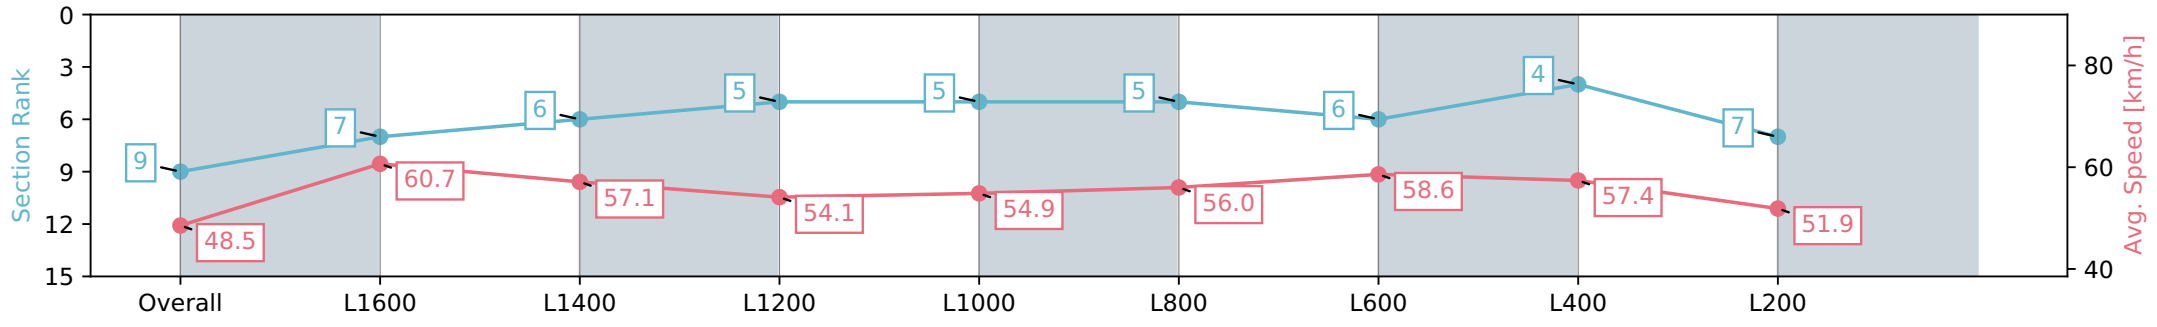

Horse/Jockey Name	TRUMPTY DUMPTY/Jake Toeroek
Finish Rank	9
Fastest Section Time (Section)	0:11.86 (L1600)
Top Speed [km/h] (Section)	61.9 (Overall)
Race State	Finished

Morphettville SA - Professional
Race 7: Happy 60th Birthday Peter Fama Handicap - 1800m
01 June 2024 - 3:03PM
Track Rating: Soft 7, Weather: Overcast, Rail Position: +10m
1200m-W/Post; +8m Remainder

Section	Overall	L1600	L1400	L1200	L1000	L800	L600	L400	L200
Section Times	1:57.71 [9] (0:14.84)	1:42.87 [7] (0:11.86)	1:31.01 [6] (0:12.70)	1:18.31 [5] (0:13.34)	1:04.97 [5] (0:13.15)	0:51.82 [5] (0:12.92)	0:38.90 [6] (0:12.37)	0:26.53 [4] (0:12.56)	0:13.97 [7] (0:13.97)
Average Speed [km/h]	48.5	60.7	57.1	54.1	54.9	56.0	58.6	57.4	51.9
Top Speed [km/h]	61.2	61.9	59.9	55.2	55.7	58.6	59.5	58.4	56.4
Avg. Dist. to Rail [m]	2.1	1.2	1.7	1.0	1.7	1.5	1.2	3.3	5.8
Avg. Stride Freq. [Hz]	2.3	2.4	2.3	2.3	2.2	2.3	2.3	2.3	2.2
Avg. Stride Length [m]	5.5	6.9	6.9	6.6	6.6	6.8	7.0	6.8	6.4

Report Created: Sat 01 June 2024 15:50:40 GMT+10 (Note: Timing is based on positional data)

- [ ] Ranking at each section and finish
- -:-:- No data available at this section
- NA No data available