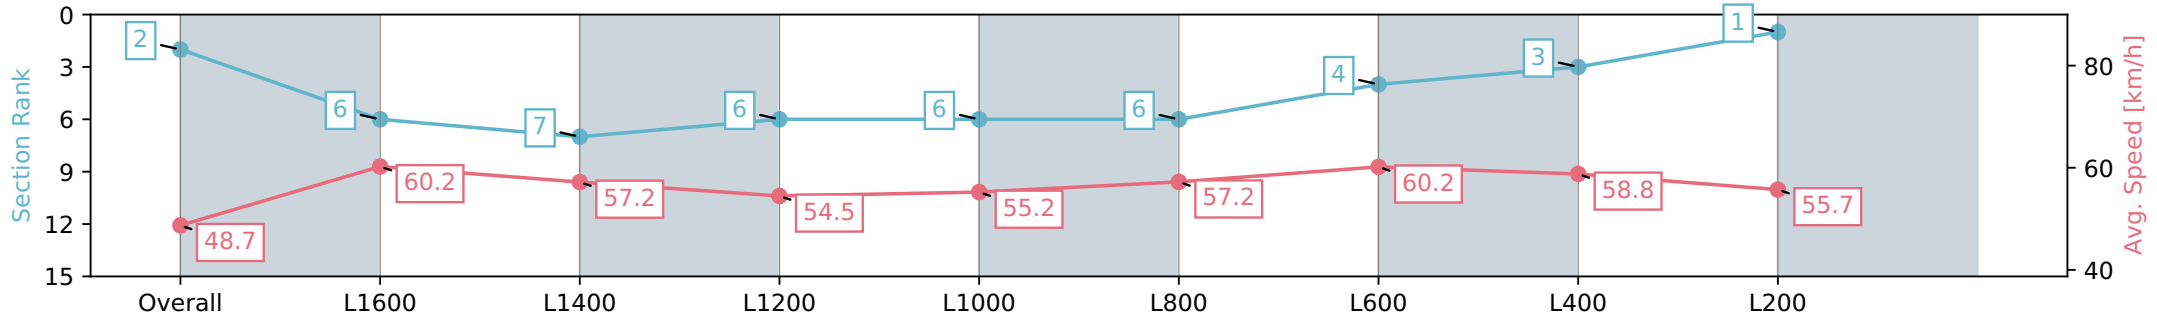

Horse/Jockey Name	ICHIBANSAN/Jacob Opperman
Finish Rank	2
Fastest Section Time (Section)	0:11.94 (L1600)
Top Speed [km/h] (Section)	61.8 (Overall)
Race State	Finished

Morphettville SA - Professional
Race 7: Happy 60th Birthday Peter Fama Handicap - 1800m
01 June 2024 - 3:03PM
Track Rating: Soft 7, Weather: Overcast, Rail Position: +10m
1200m-W/Post; +8m Remainder

Section	Overall	L1600	L1400	L1200	L1000	L800	L600	L400	L200
Section Times	1:56.22 [2] (0:14.81)	1:41.41 [6] (0:11.94)	1:29.47 [7] (0:12.79)	1:16.68 [6] (0:13.34)	1:03.34 [6] (0:13.06)	0:50.28 [6] (0:12.75)	0:37.53 [4] (0:12.20)	0:25.33 [3] (0:12.32)	0:13.01 [1] (0:13.01)
Average Speed [km/h]	48.7	60.2	57.2	54.5	55.2	57.2	60.2	58.8	55.7
Top Speed [km/h]	61.8	61.7	58.8	55.2	55.5	59.4	60.9	59.1	58.2
Avg. Dist. to Rail [m]	9.6	4.6	3.5	3.2	3.8	3.7	3.8	5.6	8.8
Avg. Stride Freq. [Hz]	2.2	2.2	2.2	2.1	2.1	2.2	2.3	2.3	2.2
Avg. Stride Length [m]	6.0	7.5	7.2	6.9	6.9	7.0	7.3	7.1	7.0

Report Created: Sat 01 June 2024 15:50:15 GMT+10 (Note: Timing is based on positional data)

- [ ] Ranking at each section and finish
- -:-:- No data available at this section
- NA No data available