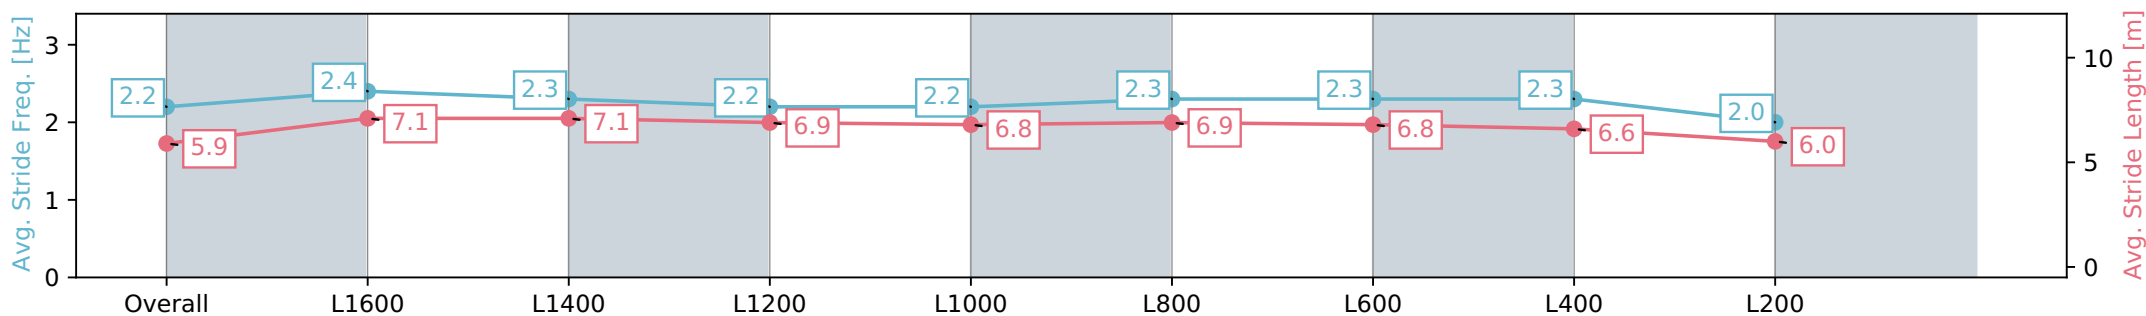

Horse/Jockey Name	FLYWAY/Todd Pannell
Finish Rank	12
Fastest Section Time (Section)	0:11.86 (L1600)
Top Speed [km/h] (Section)	62.8 (Overall)
Race State	Finished

Morphettville SA - Professional
Race 7: Happy 60th Birthday Peter Fama Handicap - 1800m
01 June 2024 - 3:03PM
Track Rating: Soft 7, Weather: Overcast, Rail Position: +10m
1200m-W/Post; +8m Remainder

Section	Overall	L1600	L1400	L1200	L1000	L800	L600	L400	L200
Section Times	2:01.50 [12] (0:14.59)	1:46.91 [1] (0:11.86)	1:35.05 [3] (0:12.63)	1:22.42 [2] (0:13.15)	1:09.27 [2] (0:13.24)	0:56.03 [2] (0:12.99)	0:43.04 [2] (0:12.90)	0:30.14 [8] (0:13.59)	0:16.55 [12] (0:16.55)
Average Speed [km/h]	49.4	60.7	57.8	55.1	54.4	56.1	56.8	53.2	43.7
Top Speed [km/h]	62.8	62.4	60.1	55.7	54.7	58.2	58.2	55.0	51.9
Avg. Dist. to Rail [m]	11.2	5.1	3.2	2.6	3.2	3.1	3.3	4.9	5.4
Avg. Stride Freq. [Hz]	2.2	2.4	2.3	2.2	2.2	2.3	2.3	2.3	2.0
Avg. Stride Length [m]	5.9	7.1	7.1	6.9	6.8	6.9	6.8	6.6	6.0

Report Created: Sat 01 June 2024 15:50:50 GMT+10 (Note: Timing is based on positional data)

- [ ] Ranking at each section and finish
- -:-:- No data available at this section
- NA No data available