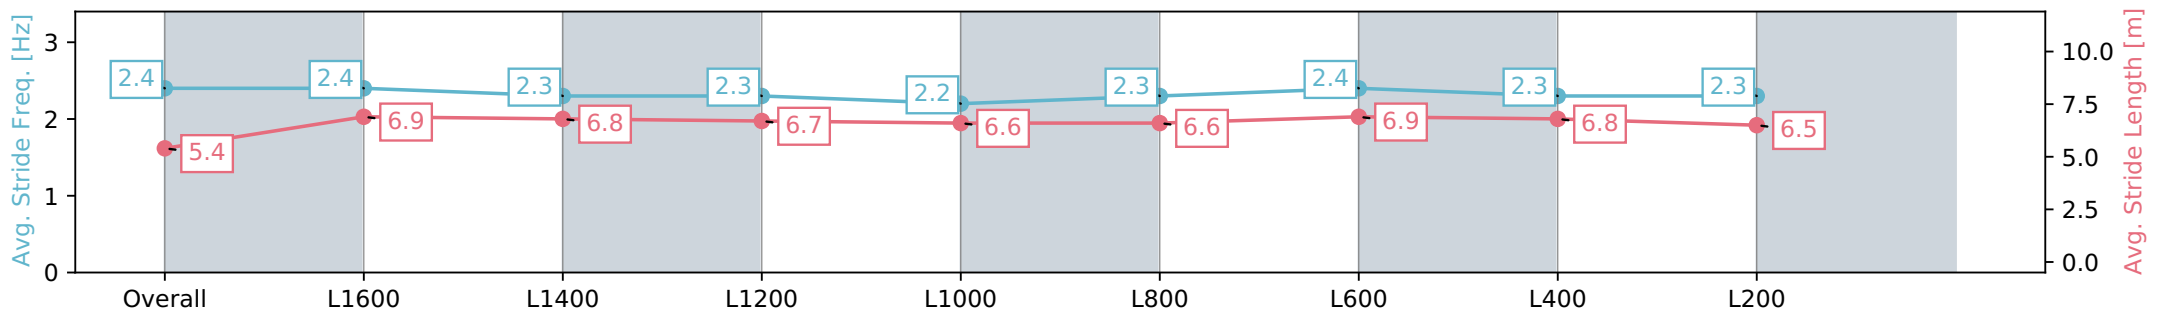

Horse/Jockey Name	BURNING BRIGHT/Jason Holder
Finish Rank	7
Fastest Section Time (Section)	0:11.76 (L1600)
Top Speed [km/h] (Section)	62.9 (Overall)
Race State	Finished

Morphettville SA - Professional
Race 7: Happy 60th Birthday Peter Fama Handicap - 1800m
01 June 2024 - 3:03PM
Track Rating: Soft 7, Weather: Overcast, Rail Position: +10m
1200m-W/Post; +8m Remainder

Section	Overall	L1600	L1400	L1200	L1000	L800	L600	L400	L200
Section Times	1:56.96 [7] (0:14.63)	1:42.33 [2] (0:11.76)	1:30.57 [2] (0:12.82)	1:17.75 [3] (0:13.28)	1:04.46 [3] (0:13.10)	0:51.36 [3] (0:12.94)	0:38.42 [3] (0:12.32)	0:26.10 [2] (0:12.51)	0:13.59 [3] (0:13.59)
Average Speed [km/h]	49.3	61.3	56.8	54.5	54.9	56.1	59.0	57.8	53.2
Top Speed [km/h]	62.8	62.9	60.4	55.0	57.3	59.6	61.1	59.6	55.6
Avg. Dist. to Rail [m]	6.7	2.9	2.7	1.2	1.8	1.7	2.2	4.2	6.7
Avg. Stride Freq. [Hz]	2.4	2.4	2.3	2.3	2.2	2.3	2.4	2.3	2.3
Avg. Stride Length [m]	5.4	6.9	6.8	6.7	6.6	6.6	6.9	6.8	6.5

- [ ] Ranking at each section and finish
- -:-:- No data available at this section
- NA No data available