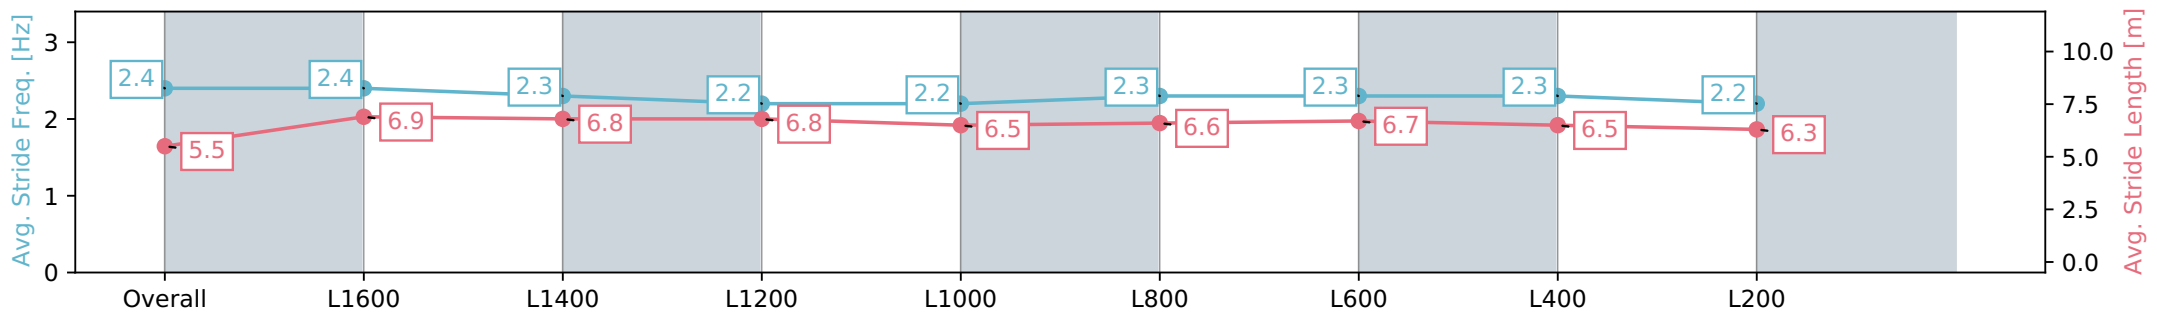

Horse/Jockey Name	BELLA KATHLEEN/Kayla Crowther
Finish Rank	11
Fastest Section Time (Section)	0:11.86 (L1600)
Top Speed [km/h] (Section)	62.8 (Overall)
Race State	Finished

Morphettville SA - Professional
Race 7: Happy 60th Birthday Peter Fama Handicap - 1800m
01 June 2024 - 3:03PM
Track Rating: Soft 7, Weather: Overcast, Rail Position: +10m
1200m-W/Post; +8m Remainder

Section	Overall	L1600	L1400	L1200	L1000	L800	L600	L400	L200
Section Times	1:58.62 [11] (0:14.69)	1:43.93 [4] (0:11.86)	1:32.07 [4] (0:12.80)	1:19.27 [4] (0:13.23)	1:06.04 [4] (0:13.21)	0:52.83 [4] (0:12.98)	0:39.85 [5] (0:12.81)	0:27.04 [10] (0:13.07)	0:13.97 [10] (0:13.97)
Average Speed [km/h]	49.0	60.6	57.1	54.8	54.5	56.1	57.0	55.4	51.8
Top Speed [km/h]	62.8	61.8	59.5	55.4	54.9	57.8	57.5	55.8	54.7
Avg. Dist. to Rail [m]	6.9	3.7	3.1	2.8	3.0	2.8	2.8	3.7	4.5
Avg. Stride Freq. [Hz]	2.4	2.4	2.3	2.2	2.2	2.3	2.3	2.3	2.2
Avg. Stride Length [m]	5.5	6.9	6.8	6.8	6.5	6.6	6.7	6.5	6.3

[ ] Ranking at each section and finish
-:-:- No data available at this section
NA No data available