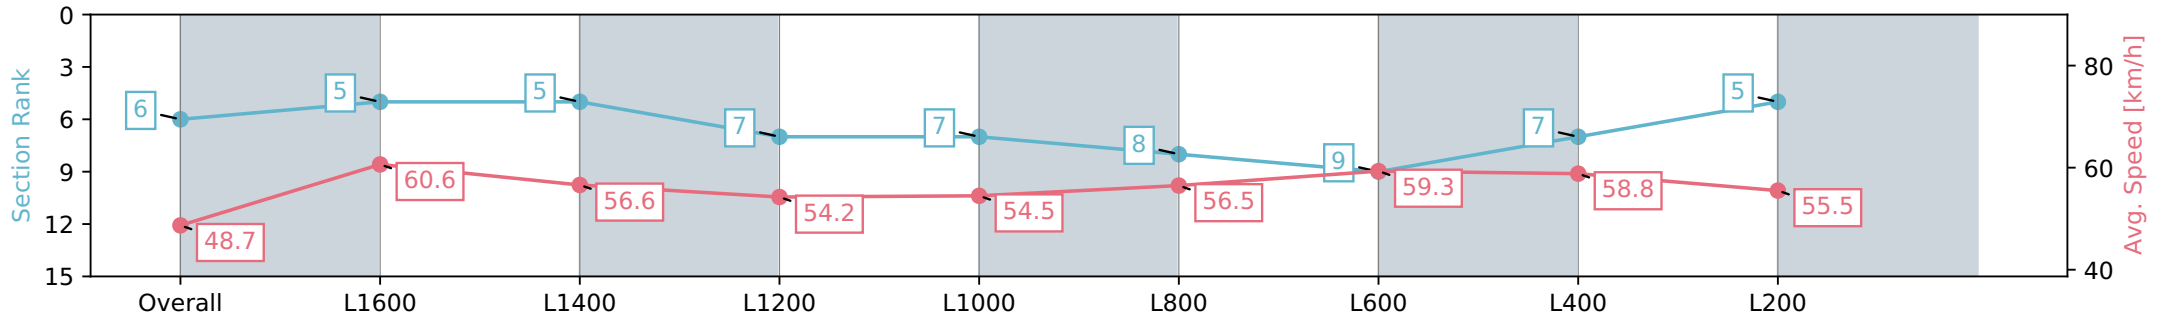

Horse/Jockey Name	CHILKO LAKE/Ben Price
Finish Rank	6
Fastest Section Time (Section)	0:11.87 (L1600)
Top Speed [km/h] (Section)	63.0 (Overall)
Race State	Finished

Morphettville SA - Professional
Race 7: Happy 60th Birthday Peter Fama Handicap - 1800m
01 June 2024 - 3:03PM
Track Rating: Soft 7, Weather: Overcast, Rail Position: +10m
1200m-W/Post; +8m Remainder

Section	Overall	L1600	L1400	L1200	L1000	L800	L600	L400	L200
Section Times	1:56.71 [6] (0:14.79)	1:41.92 [5] (0:11.87)	1:30.05 [5] (0:12.91)	1:17.14 [7] (0:13.37)	1:03.77 [7] (0:13.21)	0:50.56 [8] (0:12.90)	0:37.66 [9] (0:12.30)	0:25.36 [7] (0:12.30)	0:13.06 [5] (0:13.06)
Average Speed [km/h]	48.7	60.6	56.6	54.2	54.5	56.5	59.3	58.8	55.5
Top Speed [km/h]	62.8	63.0	58.0	55.5	55.3	59.8	60.1	59.6	57.6
Avg. Dist. to Rail [m]	5.1	3.2	3.2	2.4	3.2	2.9	2.6	5.8	8.1
Avg. Stride Freq. [Hz]	2.3	2.3	2.2	2.2	2.2	2.2	2.3	2.2	2.2
Avg. Stride Length [m]	5.7	7.2	7.1	7.0	7.0	7.2	7.3	7.3	7.0

Report Created: Sat 01 June 2024 15:50:29 GMT+10 (Note: Timing is based on positional data)

- [ ] Ranking at each section and finish
- -:-:- No data available at this section
- NA No data available