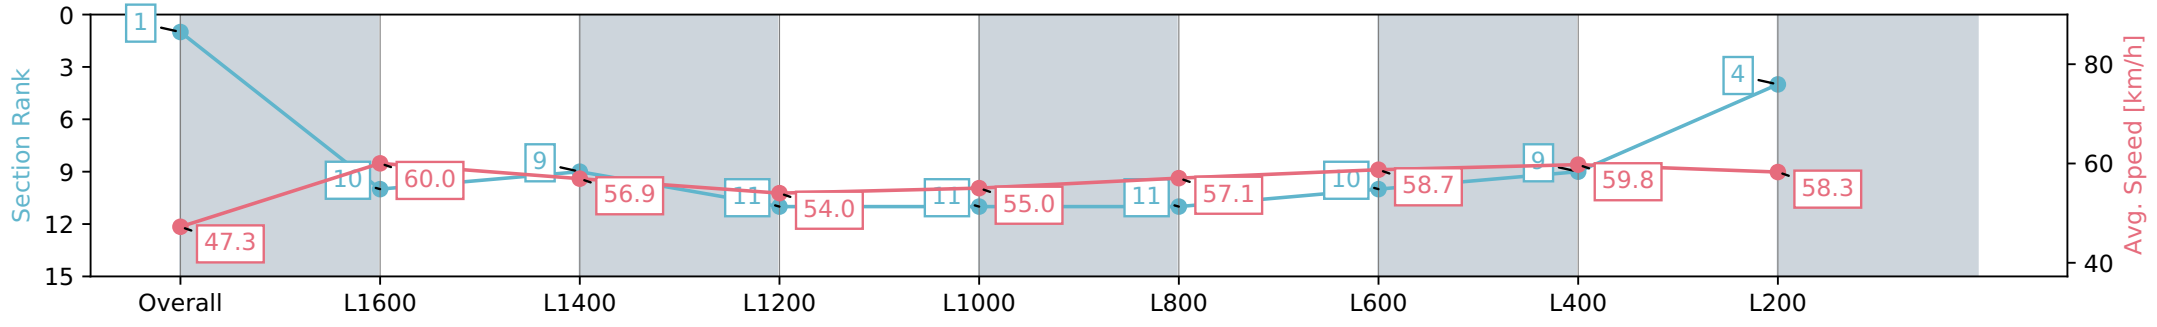

Horse/Jockey Name	BELLINI MISS/Felicity Atkinson
Finish Rank	1
Fastest Section Time (Section)	0:12.02 (L1600)
Top Speed [km/h] (Section)	61.9 (Overall)
Race State	Finished

Morphettville SA - Professional
Race 7: Happy 60th Birthday Peter Fama Handicap - 1800m
01 June 2024 - 3:03PM
Track Rating: Soft 7, Weather: Overcast, Rail Position: +10m
1200m-W/Post; +8m Remainder

Section	Overall	L1600	L1400	L1200	L1000	L800	L600	L400	L200
Section Times	1:55.97 [1] (0:15.22)	1:40.75 [10] (0:12.02)	1:28.73 [9] (0:12.72)	1:16.01 [11] (0:13.37)	1:02.64 [11] (0:13.08)	0:49.56 [11] (0:12.70)	0:36.86 [10] (0:12.36)	0:24.50 [9] (0:12.08)	0:12.42 [4] (0:12.42)
Average Speed [km/h]	47.3	60.0	56.9	54.0	55.0	57.1	58.7	59.8	58.3
Top Speed [km/h]	61.9	61.4	59.4	55.2	56.4	59.4	59.7	61.1	60.2
Avg. Dist. to Rail [m]	3.5	2.0	1.6	1.1	1.6	1.4	1.6	3.0	2.8
Avg. Stride Freq. [Hz]	2.3	2.3	2.2	2.2	2.2	2.2	2.3	2.3	2.3
Avg. Stride Length [m]	5.6	7.2	7.1	6.8	6.7	7.0	7.2	7.1	6.9

Report Created: Sat 01 June 2024 15:50:11 GMT+10 (Note: Timing is based on positional data)

- [ ] Ranking at each section and finish
- -:-:- No data available at this section
- NA No data available