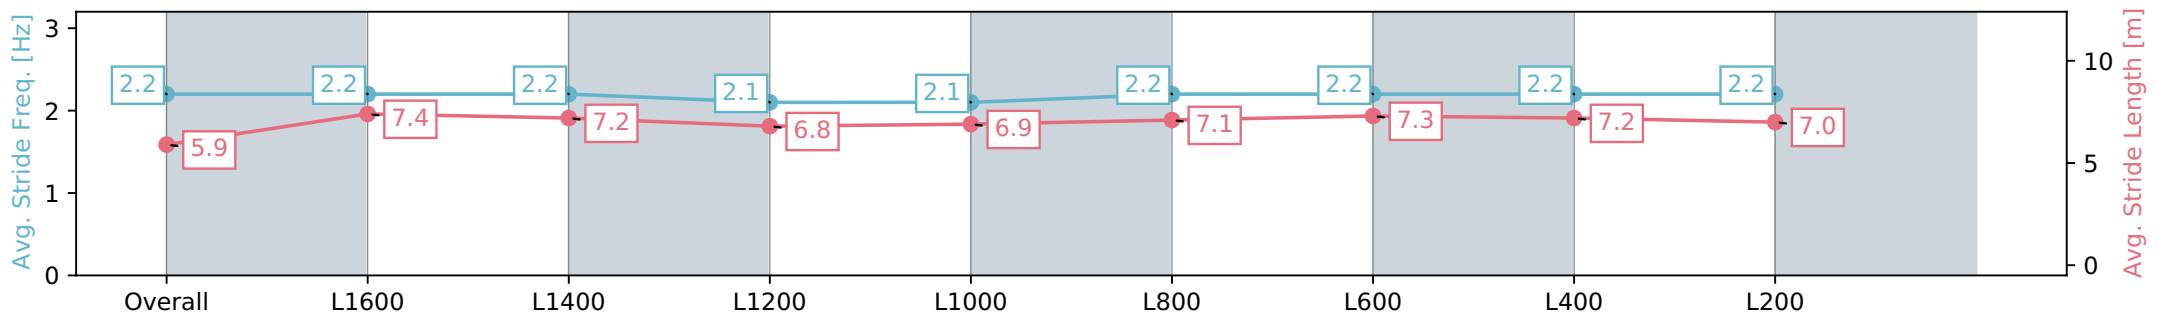

Horse/Jockey Name	APEROL SPRINT/Jessica Eaton
Finish Rank	4
Fastest Section Time (Section)	0:12.06 (L1600)
Top Speed [km/h] (Section)	61.0 (Overall)
Race State	Finished

Morphettville SA - Professional
Race 7: Happy 60th Birthday Peter Fama Handicap - 1800m
01 June 2024 - 3:03PM
Track Rating: Soft 7, Weather: Overcast, Rail Position: +10m
1200m-W/Post; +8m Remainder

Section	Overall	L1600	L1400	L1200	L1000	L800	L600	L400	L200
Section Times	1:56.69 [4] (0:14.86)	1:41.83 [8] (0:12.06)	1:29.77 [8] (0:12.72)	1:17.05 [8] (0:13.34)	1:03.71 [8] (0:13.08)	0:50.63 [7] (0:12.78)	0:37.85 [7] (0:12.39)	0:25.46 [5] (0:12.47)	0:12.99 [6] (0:12.99)
Average Speed [km/h]	48.4	59.7	57.1	54.1	55.1	56.5	58.4	57.9	55.8
Top Speed [km/h]	60.3	61.0	58.9	54.5	55.8	58.5	58.8	59.3	58.0
Avg. Dist. to Rail [m]	3.5	2.3	1.6	1.1	0.9	0.6	1.0	2.0	2.2
Avg. Stride Freq. [Hz]	2.2	2.2	2.2	2.1	2.1	2.2	2.2	2.2	2.2
Avg. Stride Length [m]	5.9	7.4	7.2	6.8	6.9	7.1	7.3	7.2	7.0

Report Created: Sat 01 June 2024 15:50:22 GMT+10 (Note: Timing is based on positional data)

[ ] Ranking at each section and finish
-:-:- No data available at this section
NA No data available