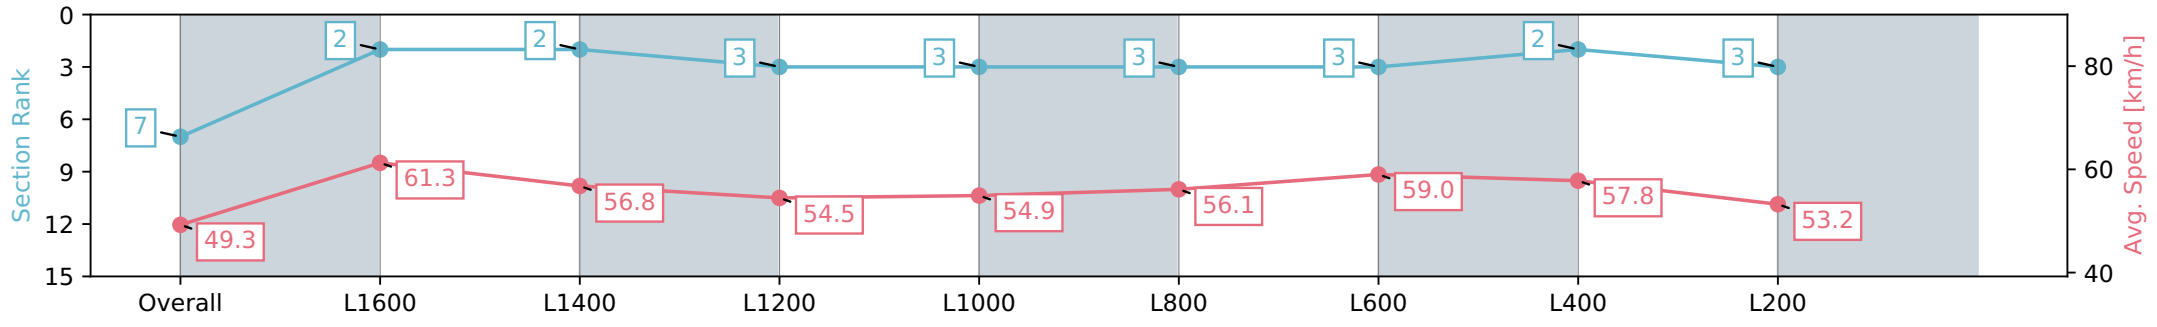

Horse/Jockey Name	BURNING BRIGHT/Jason Holder
Finish Rank	7
Fastest Section Time (Section)	0:11.76 (L1600)
Top Speed [km/h] (Section)	62.9 (Overall)
Race State	Finished

Morphettville SA - Professional
Race 7: Happy 60th Birthday Peter Fama Handicap - 1800m
01 June 2024 - 3:03PM
Track Rating: Soft 7, Weather: Overcast, Rail Position: +10m
1200m-W/Post; +8m Remainder

Section	Overall	L1600	L1400	L1200	L1000	L800	L600	L400	L200
Section Times	1:56.96 [7] (0:14.63)	1:42.33 [2] (0:11.76)	1:30.57 [2] (0:12.82)	1:17.75 [3] (0:13.28)	1:04.46 [3] (0:13.10)	0:51.36 [3] (0:12.94)	0:38.42 [3] (0:12.32)	0:26.10 [2] (0:12.51)	0:13.59 [3] (0:13.59)
Average Speed [km/h]	49.3	61.3	56.8	54.5	54.9	56.1	59.0	57.8	53.2
Top Speed [km/h]	62.8	62.9	60.4	55.0	57.3	59.6	61.1	59.6	55.6
Avg. Dist. to Rail [m]	6.7	2.9	2.7	1.2	1.8	1.7	2.2	4.2	6.7
Avg. Stride Freq. [Hz]	2.4	2.4	2.3	2.3	2.2	2.3	2.4	2.3	2.3
Avg. Stride Length [m]	5.4	6.9	6.8	6.7	6.6	6.6	6.9	6.8	6.5

- [ ] Ranking at each section and finish
- -:-:- No data available at this section
- NA No data available