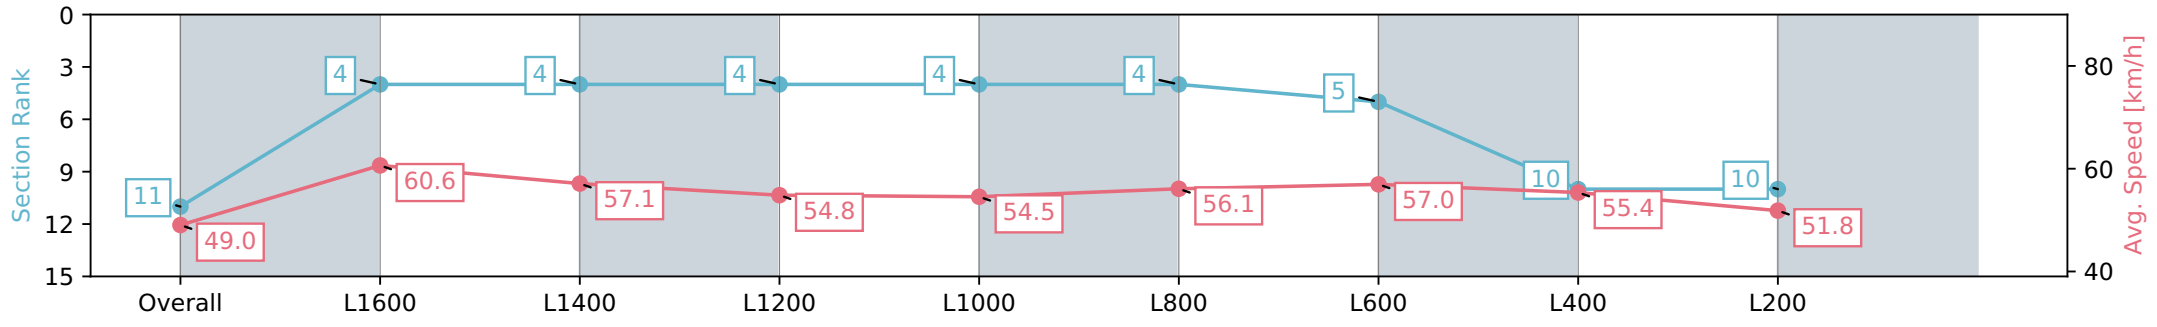

Horse/Jockey Name	BELLA KATHLEEN/Kayla Crowther
Finish Rank	11
Fastest Section Time (Section)	0:11.86 (L1600)
Top Speed [km/h] (Section)	62.8 (Overall)
Race State	Finished

Morphettville SA - Professional
Race 7: Happy 60th Birthday Peter Fama Handicap - 1800m
01 June 2024 - 3:03PM
Track Rating: Soft 7, Weather: Overcast, Rail Position: +10m
1200m-W/Post; +8m Remainder

Section	Overall	L1600	L1400	L1200	L1000	L800	L600	L400	L200
Section Times	1:58.62 [11] (0:14.69)	1:43.93 [4] (0:11.86)	1:32.07 [4] (0:12.80)	1:19.27 [4] (0:13.23)	1:06.04 [4] (0:13.21)	0:52.83 [4] (0:12.98)	0:39.85 [5] (0:12.81)	0:27.04 [10] (0:13.07)	0:13.97 [10] (0:13.97)
Average Speed [km/h]	49.0	60.6	57.1	54.8	54.5	56.1	57.0	55.4	51.8
Top Speed [km/h]	62.8	61.8	59.5	55.4	54.9	57.8	57.5	55.8	54.7
Avg. Dist. to Rail [m]	6.9	3.7	3.1	2.8	3.0	2.8	2.8	3.7	4.5
Avg. Stride Freq. [Hz]	2.4	2.4	2.3	2.2	2.2	2.3	2.3	2.3	2.2
Avg. Stride Length [m]	5.5	6.9	6.8	6.8	6.5	6.6	6.7	6.5	6.3

[ ] Ranking at each section and finish
-:-:- No data available at this section
NA No data available