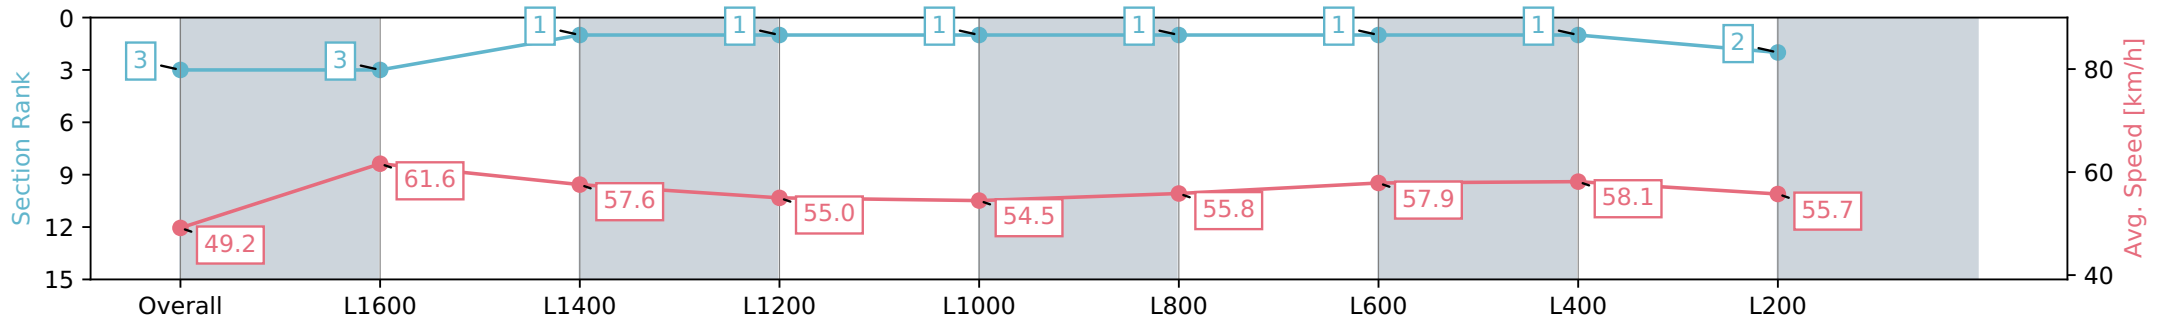

Horse/Jockey Name	TIPPA/Rochelle Milnes
Finish Rank	3
Fastest Section Time (Section)	0:11.67 (L1600)
Top Speed [km/h] (Section)	62.8 (Overall)
Race State	Finished

Morphettville SA - Professional
Race 7: Happy 60th Birthday Peter Fama Handicap - 1800m
01 June 2024 - 3:03PM
Track Rating: Soft 7, Weather: Overcast, Rail Position: +10m
1200m-W/Post; +8m Remainder

Section	Overall	L1600	L1400	L1200	L1000	L800	L600	L400	L200
Section Times	1:56.25 [3] (0:14.67)	1:41.58 [3] (0:11.67)	1:29.91 [1] (0:12.69)	1:17.22 [1] (0:13.15)	1:04.07 [1] (0:13.22)	0:50.85 [1] (0:12.96)	0:37.89 [1] (0:12.49)	0:25.40 [1] (0:12.40)	0:13.00 [2] (0:13.00)
Average Speed [km/h]	49.2	61.6	57.6	55.0	54.5	55.8	57.9	58.1	55.7
Top Speed [km/h]	62.6	62.8	61.6	55.9	56.2	57.8	59.1	59.1	56.8
Avg. Dist. to Rail [m]	7.6	4.5	3.2	1.9	1.9	1.3	0.8	2.5	4.3
Avg. Stride Freq. [Hz]	2.3	2.4	2.3	2.3	2.2	2.3	2.3	2.3	2.3
Avg. Stride Length [m]	5.6	7.0	6.9	6.8	6.7	6.6	6.9	6.9	6.7

Report Created: Sat 01 June 2024 15:50:18 GMT+10 (Note: Timing is based on positional data)

- [ ] Ranking at each section and finish
- -:-:- No data available at this section
- NA No data available