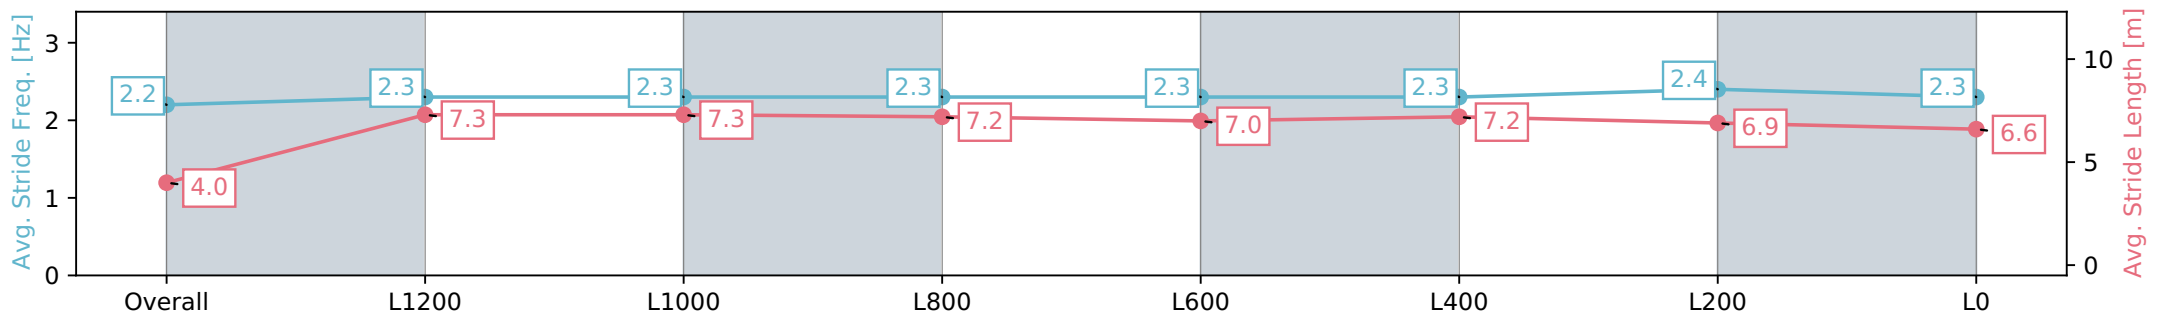

Morphettville SA - Professional

Race 6: Sportsbet Handicap - 1500m

01 June 2024 - 2:27PM

Track Rating: Soft 7, Weather: Overcast, Rail Position: +10m
1200m-W/Post; +8m Remainder

Section	Overall	L1200	L1000	L800	L600	L400	L200	L0
Section Times	1:36.48 [2] (0:10.93)	1:25.55 [8] (0:11.72)	1:13.83 [6] (0:11.90)	1:01.93 [6] (0:12.11)	0:49.82 [6] (0:12.18)	0:37.64 [6] (0:12.11)	0:25.53 [2] (0:12.24)	0:13.29 [2] (0:13.28)
Average Speed [km/h]	32.8	61.5	60.7	59.4	59.6	60.2	59.0	54.5
Top Speed [km/h]	61.0	62.4	61.9	60.3	60.3	61.4	60.6	57.1
Avg. Dist. to Rail [m]	9.5	0.4	0.8	2.1	1.9	2.3	4.3	6.2
Avg. Stride Freq. [Hz]	2.2	2.3	2.3	2.3	2.3	2.3	2.4	2.3
Avg. Stride Length [m]	4.0	7.3	7.3	7.2	7.0	7.2	6.9	6.6