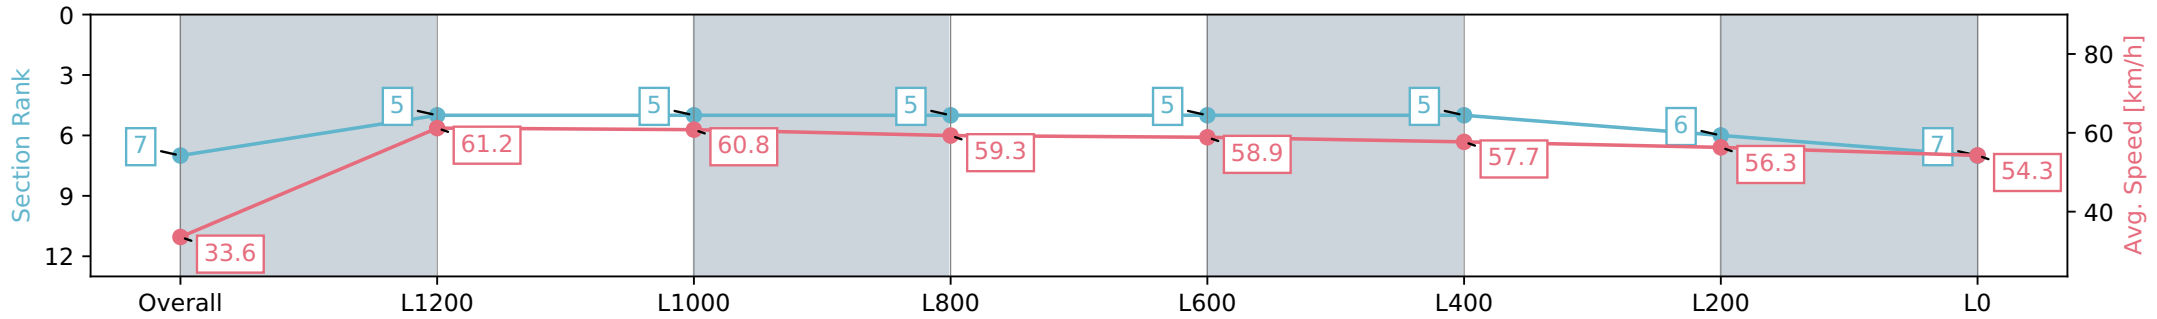

Morphettville SA - Professional

Race 6: Sportsbet Handicap - 1500m

01 June 2024 - 2:27PM

Track Rating: Soft 7, Weather: Overcast, Rail Position: +10m
1200m-W/Post; +8m Remainder

Section	Overall	L1200	L1000	L800	L600	L400	L200	L0
Section Times	1:37.43 [7] (0:10.72)	1:26.71 [5] (0:11.85)	1:14.86 [5] (0:11.87)	1:02.99 [5] (0:12.14)	0:50.85 [5] (0:12.22)	0:38.63 [5] (0:12.46)	0:26.17 [6] (0:12.80)	0:13.37 [7] (0:13.37)
Average Speed [km/h]	33.6	61.2	60.8	59.3	58.9	57.7	56.3	54.3
Top Speed [km/h]	60.3	62.2	62.0	60.5	60.1	59.5	61.5	56.8
Avg. Dist. to Rail [m]	9.2	1.4	1.1	1.0	0.3	0.4	2.8	6.9
Avg. Stride Freq. [Hz]	2.3	2.5	2.5	2.4	2.4	2.4	2.4	2.3
Avg. Stride Length [m]	3.8	6.8	6.9	7.0	6.8	6.8	6.5	6.4