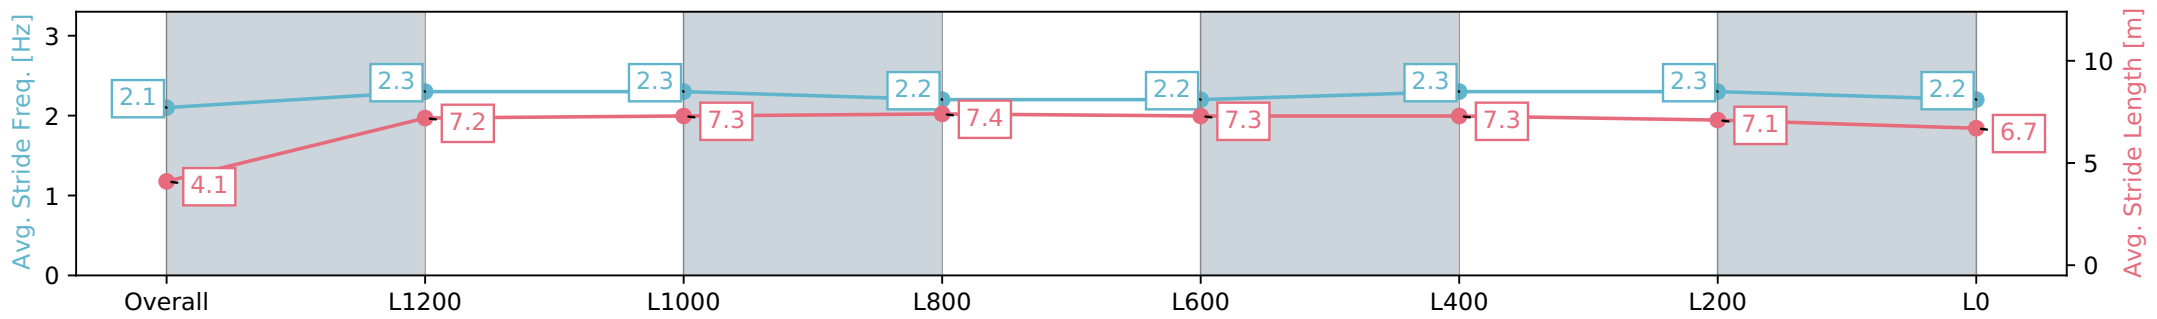

Morphettville SA - Professional

Race 6: Sportsbet Handicap - 1500m

01 June 2024 - 2:27PM

Track Rating: Soft 7, Weather: Overcast, Rail Position: +10m
1200m-W/Post; +8m Remainder

Section	Overall	L1200	L1000	L800	L600	L400	L200	L0
Section Times	1:36.78 [3] (0:10.76)	1:26.02 [6] (0:12.18)	1:13.84 [8] (0:11.91)	1:01.93 [8] (0:12.16)	0:49.77 [8] (0:12.31)	0:37.46 [8] (0:12.08)	0:25.38 [7] (0:12.14)	0:13.24 [3] (0:13.24)
Average Speed [km/h]	33.5	60.2	60.8	59.2	58.8	60.4	59.7	54.6
Top Speed [km/h]	58.5	61.9	62.0	59.7	59.4	61.4	60.7	57.9
Avg. Dist. to Rail [m]	13.3	3.8	2.3	3.0	1.9	2.3	5.2	8.7
Avg. Stride Freq. [Hz]	2.1	2.3	2.3	2.2	2.2	2.3	2.3	2.2
Avg. Stride Length [m]	4.1	7.2	7.3	7.4	7.3	7.3	7.1	6.7