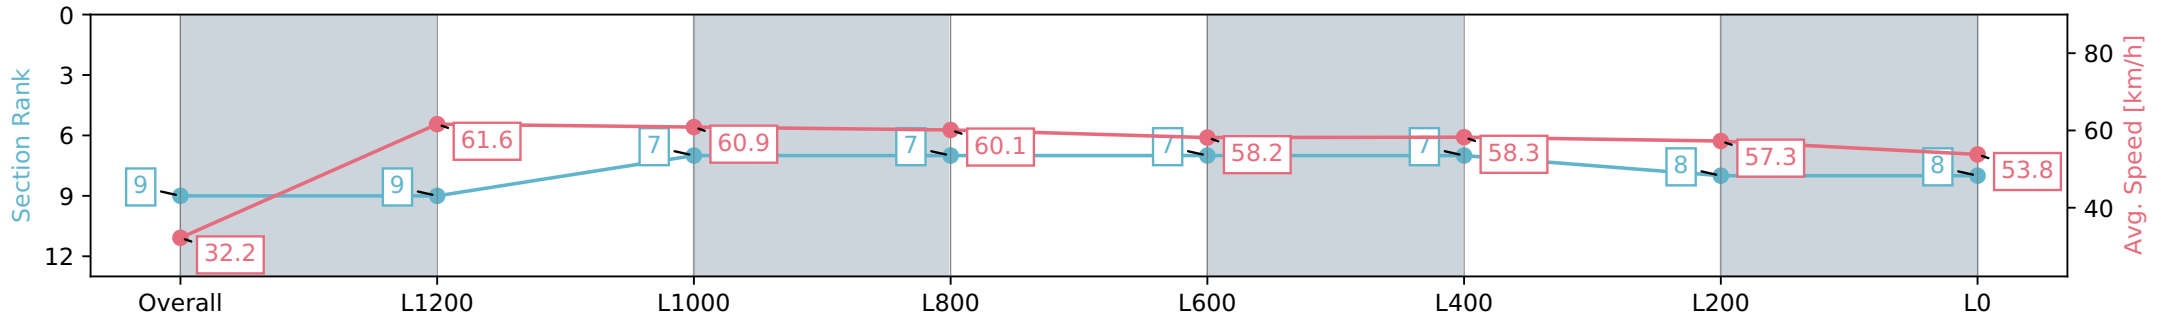

Morphettville SA - Professional

Race 6: Sportsbet Handicap - 1500m

01 June 2024 - 2:27PM

Track Rating: Soft 7, Weather: Overcast, Rail Position: +10m
1200m-W/Post; +8m Remainder

Section	Overall	L1200	L1000	L800	L600	L400	L200	L0
Section Times	1:37.70 [9] (0:11.18)	1:26.52 [9] (0:11.75)	1:14.77 [7] (0:11.87)	1:02.90 [7] (0:11.97)	0:50.93 [7] (0:12.40)	0:38.53 [7] (0:12.44)	0:26.09 [8] (0:12.60)	0:13.49 [8] (0:13.49)
Average Speed [km/h]	32.2	61.6	60.9	60.1	58.2	58.3	57.3	53.8
Top Speed [km/h]	59.6	63.1	63.0	61.0	58.7	58.9	58.1	55.7
Avg. Dist. to Rail [m]	10.8	1.4	0.9	0.9	0.5	1.0	4.7	7.9
Avg. Stride Freq. [Hz]	2.1	2.3	2.3	2.3	2.2	2.3	2.2	2.2
Avg. Stride Length [m]	4.1	7.3	7.3	7.4	7.2	7.2	7.1	6.7