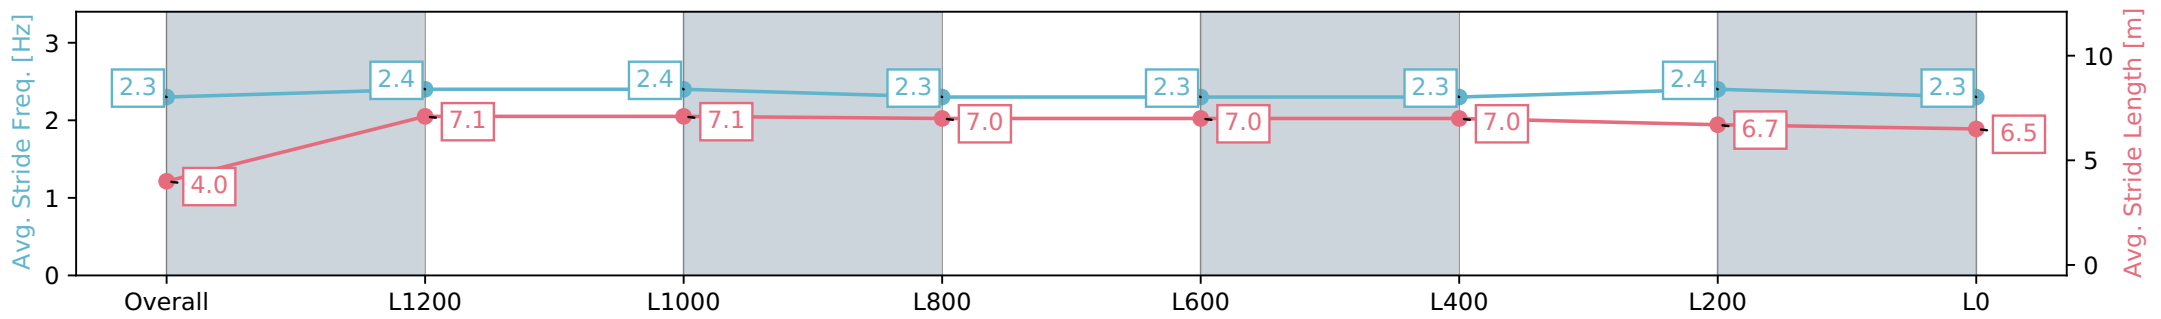

Morphettville SA - Professional

Race 6: Sportsbet Handicap - 1500m

01 June 2024 - 2:27PM

Track Rating: Soft 7, Weather: Overcast, Rail Position: +10m
1200m-W/Post; +8m Remainder

Section	Overall	L1200	L1000	L800	L600	L400	L200	L0
Section Times	1:37.40 [6] (0:10.56)	1:26.83 [2] (0:11.90)	1:14.93 [3] (0:11.90)	1:03.03 [4] (0:12.11)	0:50.92 [4] (0:12.23)	0:38.69 [4] (0:12.39)	0:26.30 [5] (0:12.74)	0:13.56 [5] (0:13.56)
Average Speed [km/h]	34.1	61.2	60.9	59.3	59.4	58.5	56.6	53.5
Top Speed [km/h]	60.4	62.6	62.2	60.1	59.7	59.4	57.8	55.2
Avg. Dist. to Rail [m]	11.2	2.6	2.2	2.5	1.8	1.4	1.7	2.4
Avg. Stride Freq. [Hz]	2.3	2.4	2.4	2.3	2.3	2.3	2.4	2.3
Avg. Stride Length [m]	4.0	7.1	7.1	7.0	7.0	7.0	6.7	6.5