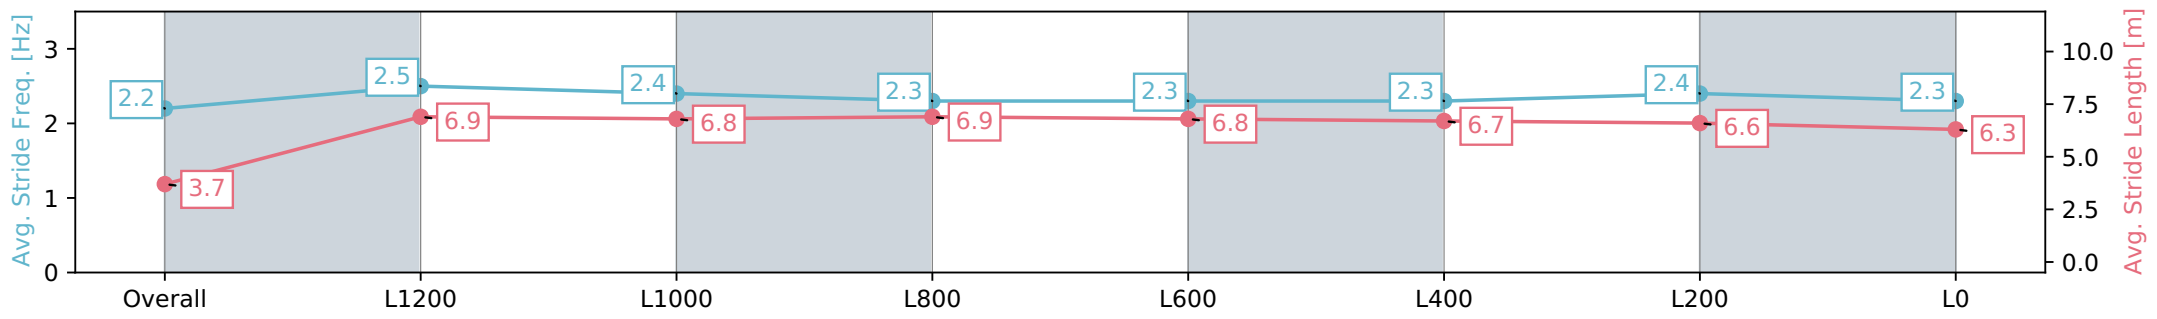

Morphettville SA - Professional

Race 6: Sportsbet Handicap - 1500m

01 June 2024 - 2:27PM

Track Rating: Soft 7, Weather: Overcast, Rail Position: +10m
1200m-W/Post; +8m Remainder

Section	Overall	L1200	L1000	L800	L600	L400	L200	L0
Section Times	1:37.34 [5] (0:11.48)	1:25.86 [10] (0:11.78)	1:14.08 [10] (0:11.86)	1:02.22 [10] (0:11.95)	0:50.27 [9] (0:12.38)	0:37.89 [9] (0:12.36)	0:25.53 [9] (0:12.17)	0:13.36 [6] (0:13.36)
Average Speed [km/h]	31.4	61.8	61.0	60.2	58.3	58.8	59.4	54.3
Top Speed [km/h]	60.5	63.1	62.2	60.7	59.1	59.8	60.5	57.5
Avg. Dist. to Rail [m]	12.2	2.7	1.3	1.4	0.9	1.6	5.8	8.6
Avg. Stride Freq. [Hz]	2.2	2.5	2.4	2.3	2.3	2.3	2.4	2.3
Avg. Stride Length [m]	3.7	6.9	6.8	6.9	6.8	6.7	6.6	6.3