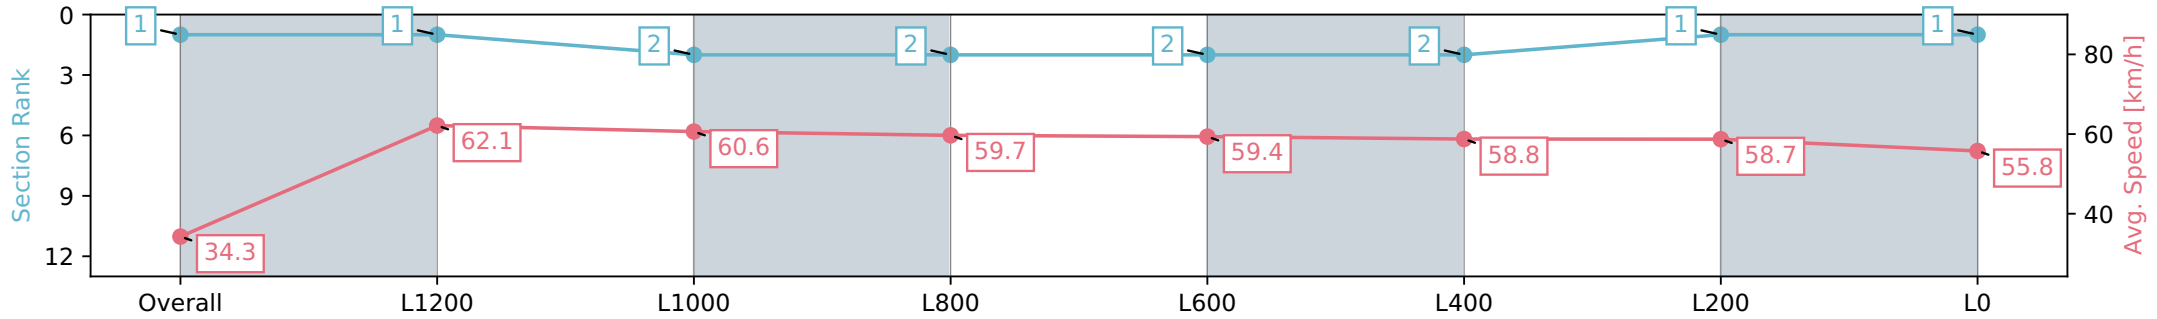

01 June 2024 - 2:27PM

Track Rating: Soft 7, Weather: Overcast, Rail Position: +10m
1200m-W/Post; +8m Remainder

Section	Overall	L1200	L1000	L800	L600	L400	L200	L0
Section Times	1:36.13 [1] (0:10.52)	1:25.61 [1] (0:11.74)	1:13.87 [2] (0:11.94)	1:01.93 [2] (0:12.07)	0:49.86 [2] (0:12.20)	0:37.66 [2] (0:12.36)	0:25.30 [1] (0:12.30)	0:13.00 [1] (0:13.00)
Average Speed [km/h]	34.3	62.1	60.6	59.7	59.4	58.8	58.7	55.8
Top Speed [km/h]	62.2	62.9	61.9	60.1	59.7	59.5	60.0	58.0
Avg. Dist. to Rail [m]	12.5	3.2	1.6	2.1	1.5	1.6	3.6	5.2
Avg. Stride Freq. [Hz]	2.4	2.4	2.3	2.3	2.3	2.3	2.3	2.3
Avg. Stride Length [m]	3.8	7.2	7.3	7.3	7.3	7.3	7.0	6.8