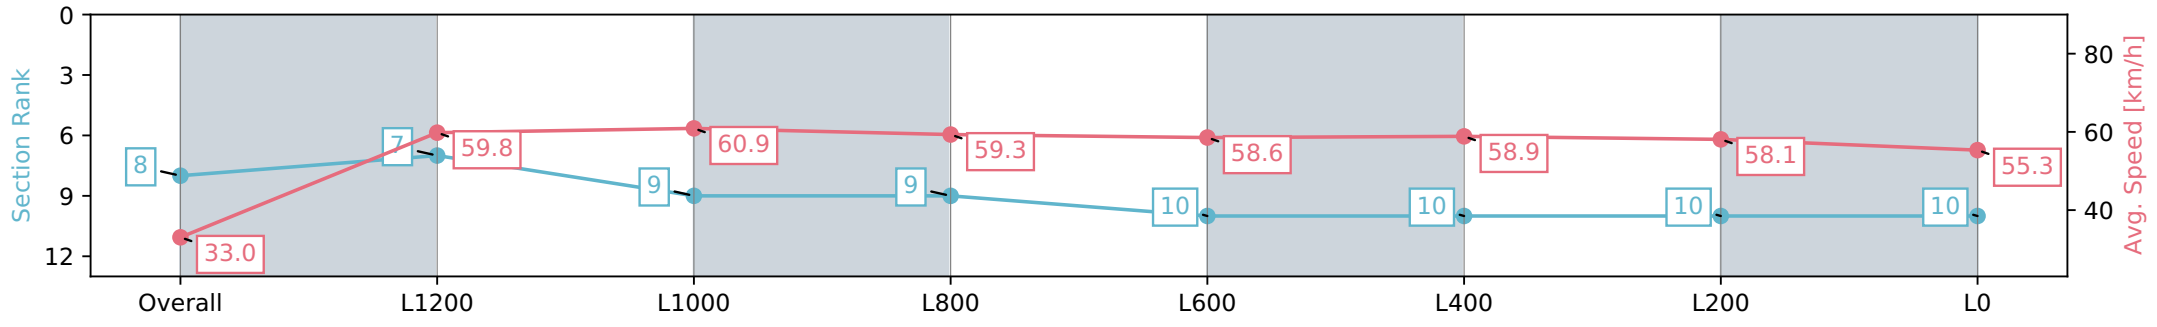

Morphettville SA - Professional

Race 6: Sportsbet Handicap - 1500m

01 June 2024 - 2:27PM

Track Rating: Soft 7, Weather: Overcast, Rail Position: +10m
1200m-W/Post; +8m Remainder

Section	Overall	L1200	L1000	L800	L600	L400	L200	L0
Section Times	1:37.53 [8] (0:10.91)	1:26.62 [7] (0:12.24)	1:14.38 [9] (0:11.90)	1:02.48 [9] (0:12.14)	0:50.34 [10] (0:12.39)	0:37.95 [10] (0:12.42)	0:25.53 [10] (0:12.44)	0:13.09 [10] (0:13.09)
Average Speed [km/h]	33.0	59.8	60.9	59.3	58.6	58.9	58.1	55.3
Top Speed [km/h]	59.3	61.4	61.6	60.8	59.8	59.6	58.8	57.8
Avg. Dist. to Rail [m]	14.2	3.8	2.4	2.7	1.7	2.7	4.4	5.6
Avg. Stride Freq. [Hz]	2.3	2.4	2.4	2.4	2.4	2.4	2.4	2.3
Avg. Stride Length [m]	3.9	6.9	6.9	7.0	6.9	6.9	6.9	6.6

- [] Ranking at each section and finish
- :-:- No data available at this section
- NA No data available

Horse/Jockey Name	INAGURATE/Jessica Eaton
Finish Rank	9
Fastest Section Time (Section)	0:11.75 (L1400)
Top Speed [km/h] (Section)	63.1 (Overall)
Race State	Finished