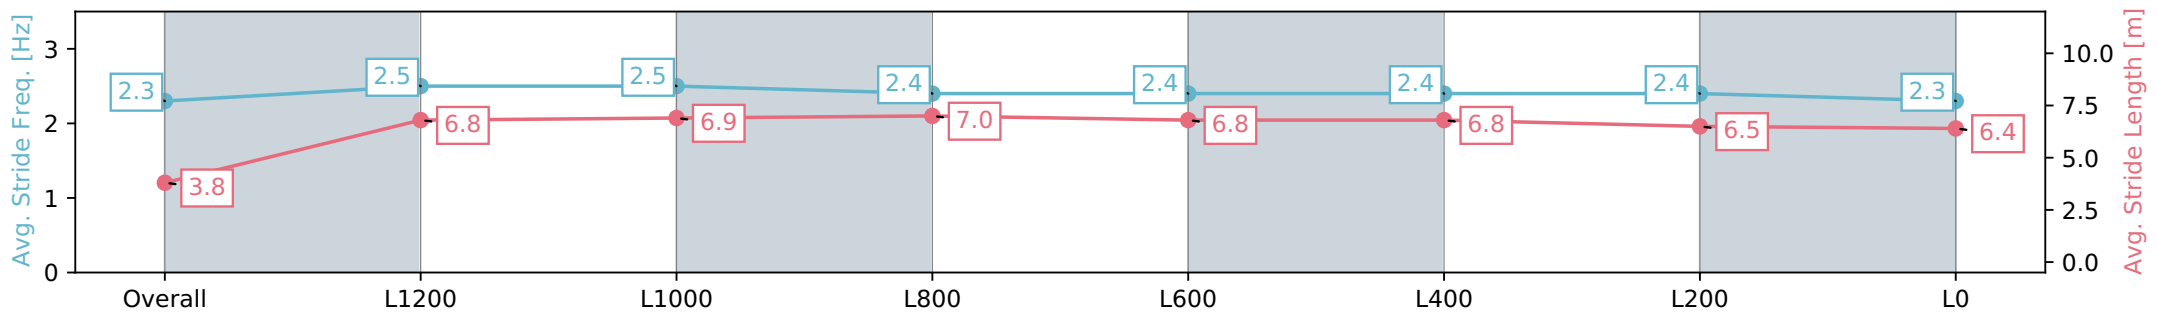

Morphettville SA - Professional

Race 6: Sportsbet Handicap - 1500m

01 June 2024 - 2:27PM

Track Rating: Soft 7, Weather: Overcast, Rail Position: +10m
1200m-W/Post; +8m Remainder

Section	Overall	L1200	L1000	L800	L600	L400	L200	L0
Section Times	1:37.43 [7] (0:10.72)	1:26.71 [5] (0:11.85)	1:14.86 [5] (0:11.87)	1:02.99 [5] (0:12.14)	0:50.85 [5] (0:12.22)	0:38.63 [5] (0:12.46)	0:26.17 [6] (0:12.80)	0:13.37 [7] (0:13.37)
Average Speed [km/h]	33.6	61.2	60.8	59.3	58.9	57.7	56.3	54.3
Top Speed [km/h]	60.3	62.2	62.0	60.5	60.1	59.5	61.5	56.8
Avg. Dist. to Rail [m]	9.2	1.4	1.1	1.0	0.3	0.4	2.8	6.9
Avg. Stride Freq. [Hz]	2.3	2.5	2.5	2.4	2.4	2.4	2.4	2.3
Avg. Stride Length [m]	3.8	6.8	6.9	7.0	6.8	6.8	6.5	6.4

- [] Ranking at each section and finish
- :-:- No data available at this section
- NA No data available

Horse/Jockey Name	I NEED A DRINK/Rochelle Milnes
Finish Rank	8
Fastest Section Time (Section)	0:11.90 (L1200)
Top Speed [km/h] (Section)	61.6 (L1400)
Race State	Finished