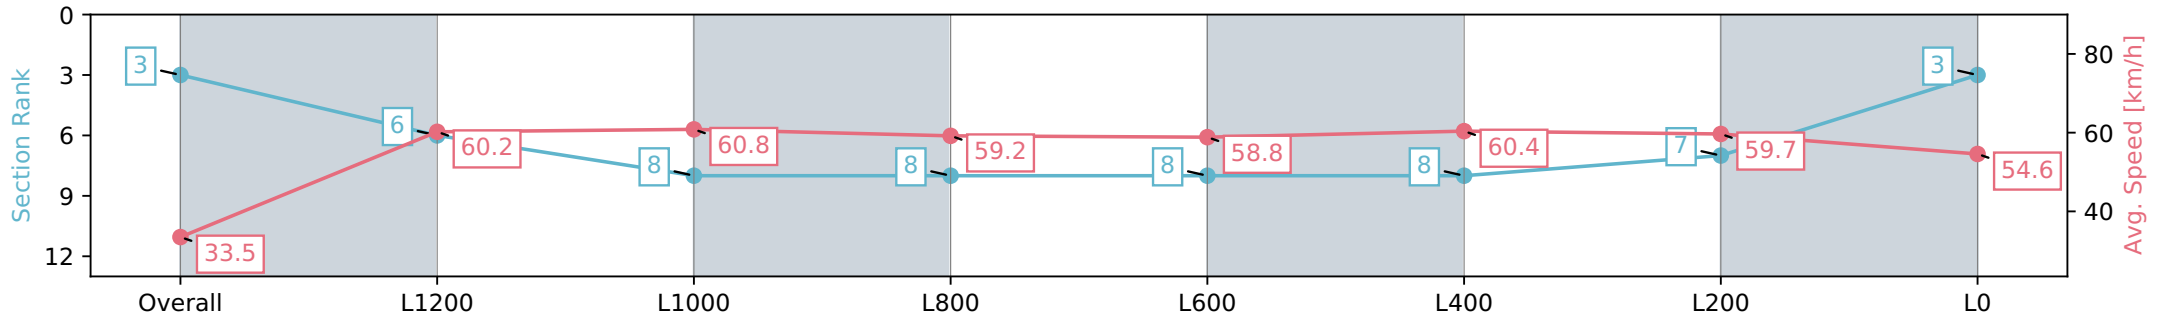

Morphettville SA - Professional

Race 6: Sportsbet Handicap - 1500m

01 June 2024 - 2:27PM

Track Rating: Soft 7, Weather: Overcast, Rail Position: +10m
1200m-W/Post; +8m Remainder

Section	Overall	L1200	L1000	L800	L600	L400	L200	L0
Section Times	1:36.78 [3] (0:10.76)	1:26.02 [6] (0:12.18)	1:13.84 [8] (0:11.91)	1:01.93 [8] (0:12.16)	0:49.77 [8] (0:12.31)	0:37.46 [8] (0:12.08)	0:25.38 [7] (0:12.14)	0:13.24 [3] (0:13.24)
Average Speed [km/h]	33.5	60.2	60.8	59.2	58.8	60.4	59.7	54.6
Top Speed [km/h]	58.5	61.9	62.0	59.7	59.4	61.4	60.7	57.9
Avg. Dist. to Rail [m]	13.3	3.8	2.3	3.0	1.9	2.3	5.2	8.7
Avg. Stride Freq. [Hz]	2.1	2.3	2.3	2.2	2.2	2.3	2.3	2.2
Avg. Stride Length [m]	4.1	7.2	7.3	7.4	7.3	7.3	7.1	6.7