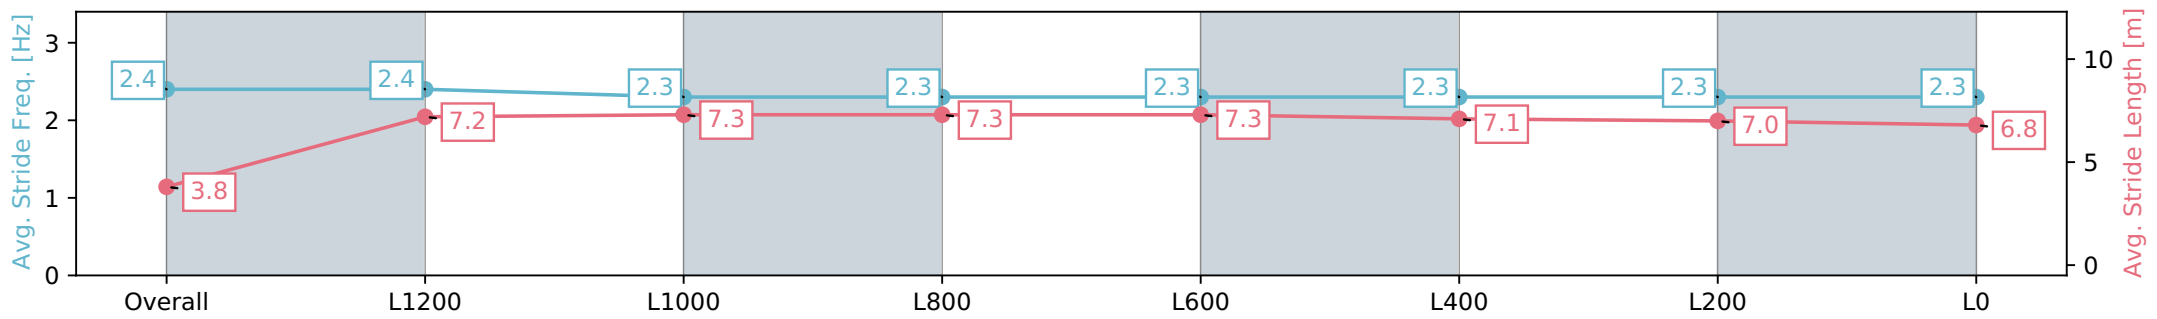

01 June 2024 - 2:27PM

Track Rating: Soft 7, Weather: Overcast, Rail Position: +10m
1200m-W/Post; +8m Remainder

Section	Overall	L1200	L1000	L800	L600	L400	L200	L0
Section Times	1:36.13 [1] (0:10.52)	1:25.61 [1] (0:11.74)	1:13.87 [2] (0:11.94)	1:01.93 [2] (0:12.07)	0:49.86 [2] (0:12.20)	0:37.66 [2] (0:12.36)	0:25.30 [1] (0:12.30)	0:13.00 [1] (0:13.00)
Average Speed [km/h]	34.3	62.1	60.6	59.7	59.4	58.8	58.7	55.8
Top Speed [km/h]	62.2	62.9	61.9	60.1	59.7	59.5	60.0	58.0
Avg. Dist. to Rail [m]	12.5	3.2	1.6	2.1	1.5	1.6	3.6	5.2
Avg. Stride Freq. [Hz]	2.4	2.4	2.3	2.3	2.3	2.3	2.3	2.3
Avg. Stride Length [m]	3.8	7.2	7.3	7.3	7.3	7.3	7.0	6.8