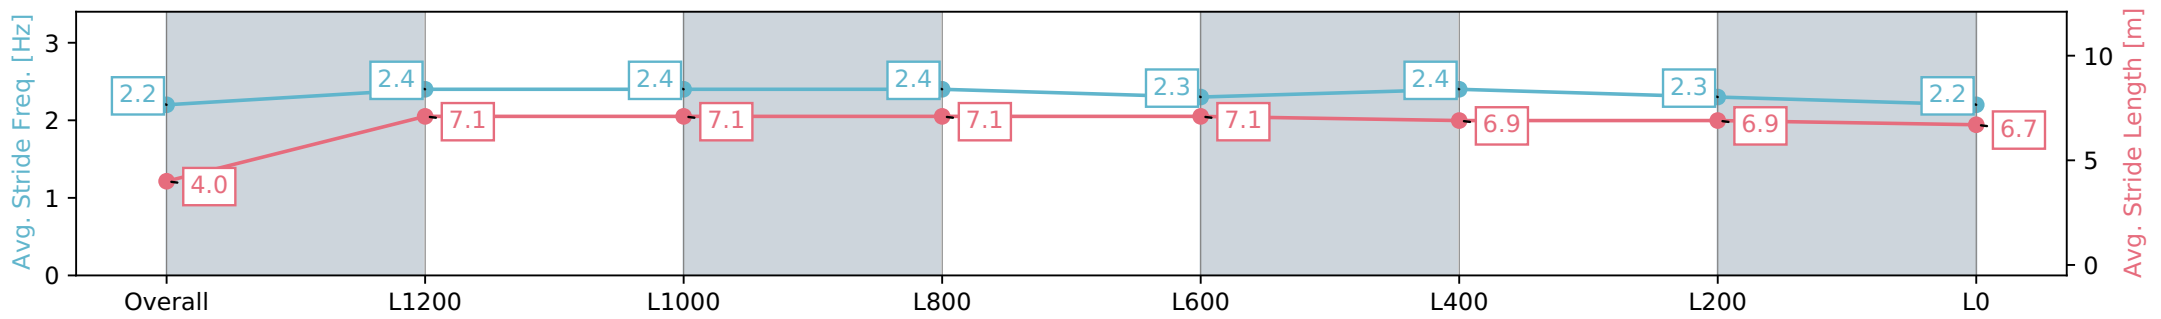

Morphettville SA - Professional

Race 6: Sportsbet Handicap - 1500m

01 June 2024 - 2:27PM

Track Rating: Soft 7, Weather: Overcast, Rail Position: +10m
1200m-W/Post; +8m Remainder

Section	Overall	L1200	L1000	L800	L600	L400	L200	L0
Section Times	1:37.15 [4] (0:10.64)	1:26.51 [3] (0:11.87)	1:14.64 [4] (0:11.83)	1:02.81 [3] (0:12.01)	0:50.80 [3] (0:12.30)	0:38.50 [3] (0:12.34)	0:26.16 [4] (0:12.67)	0:13.49 [4] (0:13.49)
Average Speed [km/h]	33.9	61.5	61.4	59.9	59.1	59.1	57.0	53.7
Top Speed [km/h]	60.6	62.5	63.0	60.7	60.3	60.5	58.9	55.2
Avg. Dist. to Rail [m]	12.2	3.2	2.8	3.7	2.7	2.4	3.8	5.2
Avg. Stride Freq. [Hz]	2.2	2.4	2.4	2.4	2.3	2.4	2.3	2.2
Avg. Stride Length [m]	4.0	7.1	7.1	7.1	7.1	6.9	6.9	6.7