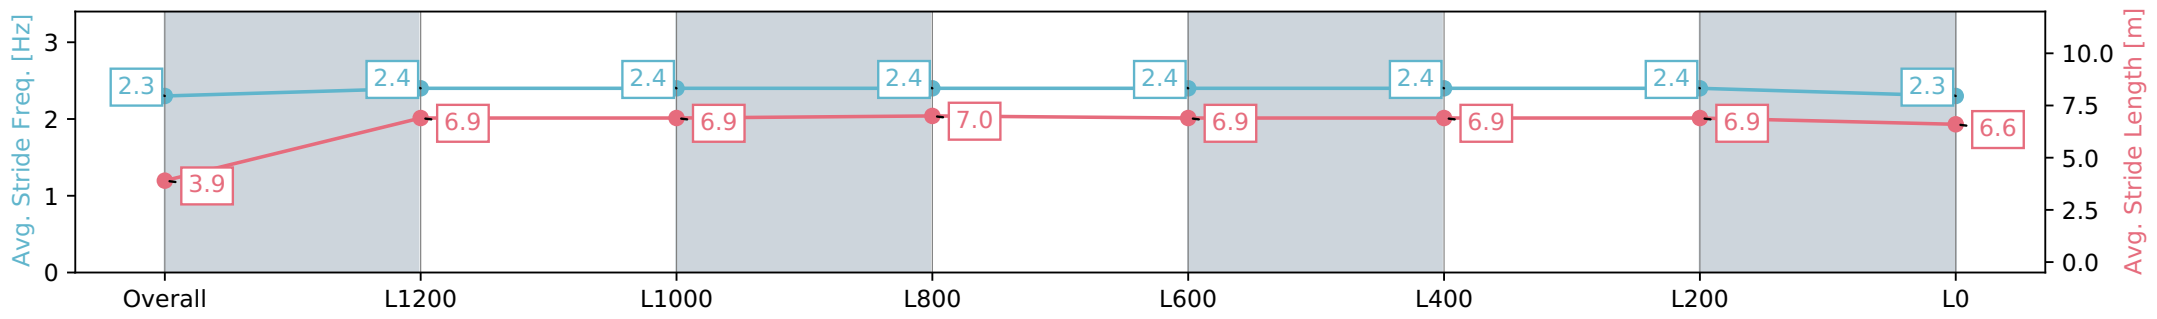

- [] Ranking at each section and finish
- :-:- No data available at this section
- NA No data available

Horse/Jockey Name	I NEED A DRINK/Rochelle Milnes
Finish Rank	8
Fastest Section Time (Section)	0:11.90 (L1200)
Top Speed [km/h] (Section)	61.6 (L1400)
Race State	Finished

Morphettville SA - Professional

Race 6: Sportsbet Handicap - 1500m

01 June 2024 - 2:27PM

Track Rating: Soft 7, Weather: Overcast, Rail Position: +10m
1200m-W/Post; +8m Remainder

Section	Overall	L1200	L1000	L800	L600	L400	L200	L0
Section Times	1:37.53 [8] (0:10.91)	1:26.62 [7] (0:12.24)	1:14.38 [9] (0:11.90)	1:02.48 [9] (0:12.14)	0:50.34 [10] (0:12.39)	0:37.95 [10] (0:12.42)	0:25.53 [10] (0:12.44)	0:13.09 [10] (0:13.09)
Average Speed [km/h]	33.0	59.8	60.9	59.3	58.6	58.9	58.1	55.3
Top Speed [km/h]	59.3	61.4	61.6	60.8	59.8	59.6	58.8	57.8
Avg. Dist. to Rail [m]	14.2	3.8	2.4	2.7	1.7	2.7	4.4	5.6
Avg. Stride Freq. [Hz]	2.3	2.4	2.4	2.4	2.4	2.4	2.4	2.3
Avg. Stride Length [m]	3.9	6.9	6.9	7.0	6.9	6.9	6.9	6.6

- [] Ranking at each section and finish
- :-:- No data available at this section
- NA No data available

Horse/Jockey Name	INAGURATE/Jessica Eaton
Finish Rank	9
Fastest Section Time (Section)	0:11.75 (L1400)
Top Speed [km/h] (Section)	63.1 (Overall)
Race State	Finished