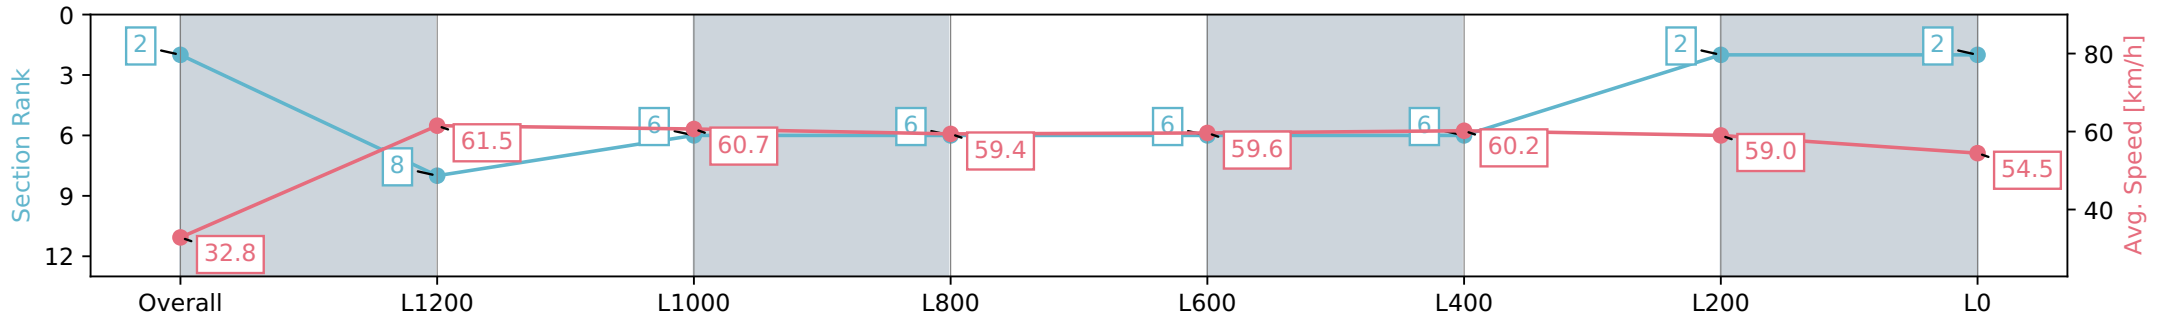

Morphettville SA - Professional

Race 6: Sportsbet Handicap - 1500m

01 June 2024 - 2:27PM

Track Rating: Soft 7, Weather: Overcast, Rail Position: +10m
1200m-W/Post; +8m Remainder

Section	Overall	L1200	L1000	L800	L600	L400	L200	L0
Section Times	1:36.48 [2] (0:10.93)	1:25.55 [8] (0:11.72)	1:13.83 [6] (0:11.90)	1:01.93 [6] (0:12.11)	0:49.82 [6] (0:12.18)	0:37.64 [6] (0:12.11)	0:25.53 [2] (0:12.24)	0:13.29 [2] (0:13.28)
Average Speed [km/h]	32.8	61.5	60.7	59.4	59.6	60.2	59.0	54.5
Top Speed [km/h]	61.0	62.4	61.9	60.3	60.3	61.4	60.6	57.1
Avg. Dist. to Rail [m]	9.5	0.4	0.8	2.1	1.9	2.3	4.3	6.2
Avg. Stride Freq. [Hz]	2.2	2.3	2.3	2.3	2.3	2.3	2.4	2.3
Avg. Stride Length [m]	4.0	7.3	7.3	7.2	7.0	7.2	6.9	6.6