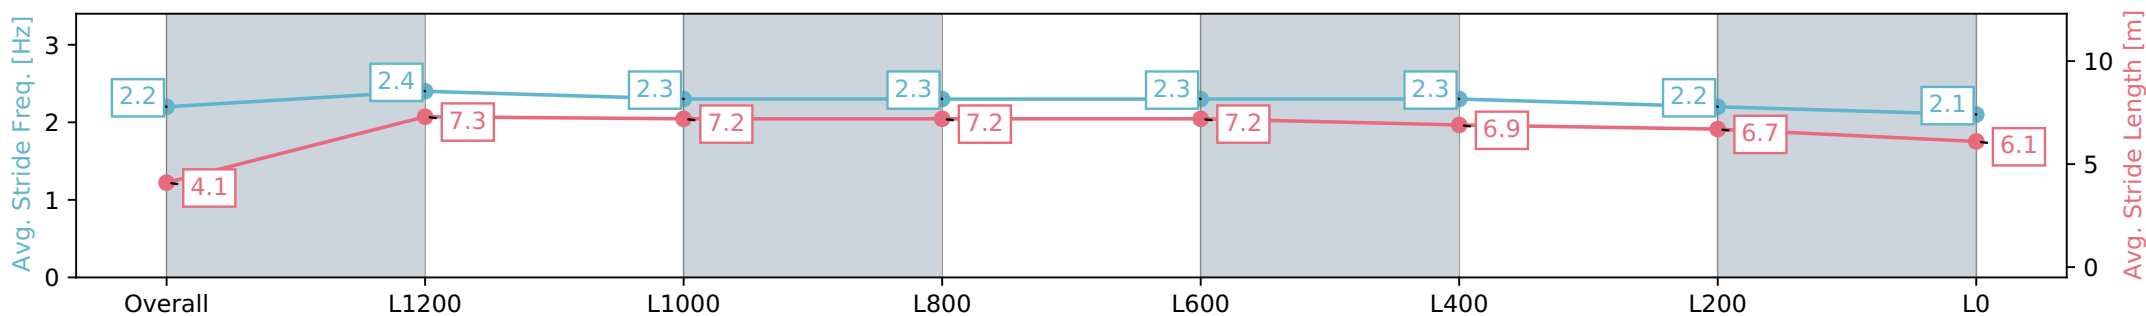

Morphettville SA - Professional

Race 6: Sportsbet Handicap - 1500m

01 June 2024 - 2:27PM

Track Rating: Soft 7, Weather: Overcast, Rail Position: +10m
1200m-W/Post; +8m Remainder

Section	Overall	L1200	L1000	L800	L600	L400	L200	L0
Section Times	1:39.29 [10] (0:10.65)	1:28.64 [4] (0:11.48)	1:17.16 [1] (0:11.94)	1:05.22 [1] (0:12.06)	0:53.16 [1] (0:12.28)	0:40.88 [1] (0:12.54)	0:28.34 [3] (0:13.36)	0:14.98 [9] (0:14.98)
Average Speed [km/h]	33.8	62.5	60.2	59.7	58.5	57.1	53.9	48.3
Top Speed [km/h]	62.3	64.0	63.0	60.7	59.0	58.9	56.4	52.4
Avg. Dist. to Rail [m]	10.1	0.6	0.8	0.2	0.5	0.7	0.6	2.3
Avg. Stride Freq. [Hz]	2.2	2.4	2.3	2.3	2.3	2.3	2.2	2.1
Avg. Stride Length [m]	4.1	7.3	7.2	7.2	7.2	7.2	6.9	6.1

- [] Ranking at each section and finish
- :-:- No data available at this section
- NA No data available