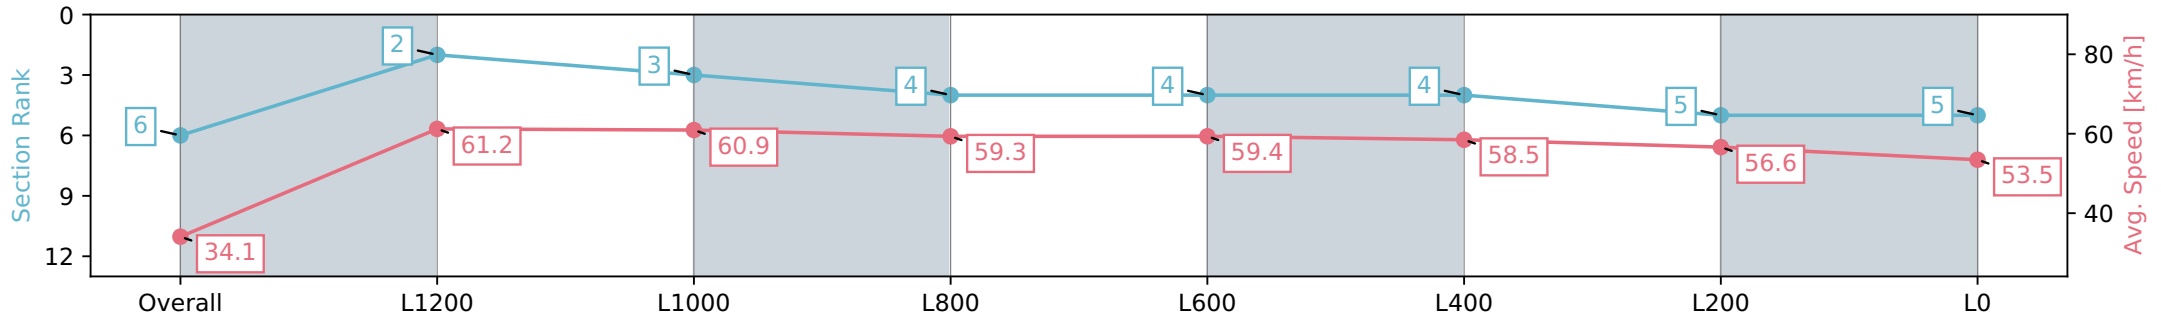

Morphettville SA - Professional

Race 6: Sportsbet Handicap - 1500m

01 June 2024 - 2:27PM

Track Rating: Soft 7, Weather: Overcast, Rail Position: +10m
1200m-W/Post; +8m Remainder

Section	Overall	L1200	L1000	L800	L600	L400	L200	L0
Section Times	1:37.40 [6] (0:10.56)	1:26.83 [2] (0:11.90)	1:14.93 [3] (0:11.90)	1:03.03 [4] (0:12.11)	0:50.92 [4] (0:12.23)	0:38.69 [4] (0:12.39)	0:26.30 [5] (0:12.74)	0:13.56 [5] (0:13.56)
Average Speed [km/h]	34.1	61.2	60.9	59.3	59.4	58.5	56.6	53.5
Top Speed [km/h]	60.4	62.6	62.2	60.1	59.7	59.4	57.8	55.2
Avg. Dist. to Rail [m]	11.2	2.6	2.2	2.5	1.8	1.4	1.7	2.4
Avg. Stride Freq. [Hz]	2.3	2.4	2.4	2.3	2.3	2.3	2.4	2.3
Avg. Stride Length [m]	4.0	7.1	7.1	7.0	7.0	7.0	6.7	6.5