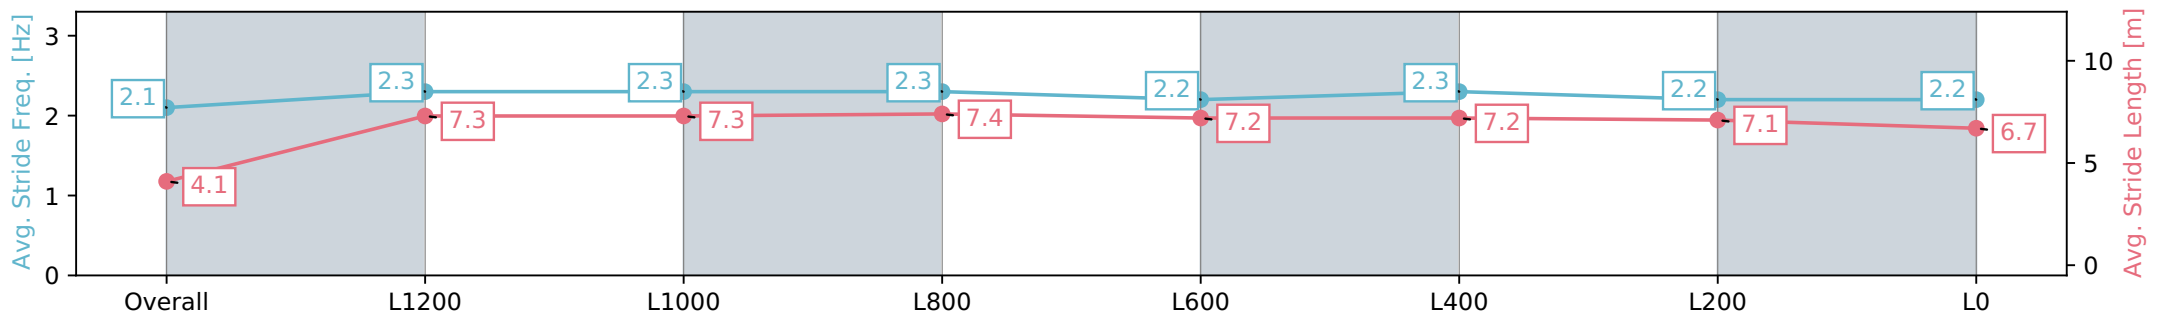

- [] Ranking at each section and finish
- :-:- No data available at this section
- NA No data available

Horse/Jockey Name	INAGURATE/Jessica Eaton
Finish Rank	9
Fastest Section Time (Section)	0:11.75 (L1400)
Top Speed [km/h] (Section)	63.1 (Overall)
Race State	Finished

Morphettville SA - Professional

Race 6: Sportsbet Handicap - 1500m

01 June 2024 - 2:27PM

Track Rating: Soft 7, Weather: Overcast, Rail Position: +10m
1200m-W/Post; +8m Remainder

Section	Overall	L1200	L1000	L800	L600	L400	L200	L0
Section Times	1:37.70 [9] (0:11.18)	1:26.52 [9] (0:11.75)	1:14.77 [7] (0:11.87)	1:02.90 [7] (0:11.97)	0:50.93 [7] (0:12.40)	0:38.53 [7] (0:12.44)	0:26.09 [8] (0:12.60)	0:13.49 [8] (0:13.49)
Average Speed [km/h]	32.2	61.6	60.9	60.1	58.2	58.3	57.3	53.8
Top Speed [km/h]	59.6	63.1	63.0	61.0	58.7	58.9	58.1	55.7
Avg. Dist. to Rail [m]	10.8	1.4	0.9	0.9	0.5	1.0	4.7	7.9
Avg. Stride Freq. [Hz]	2.1	2.3	2.3	2.3	2.2	2.3	2.2	2.2
Avg. Stride Length [m]	4.1	7.3	7.3	7.4	7.2	7.2	7.1	6.7