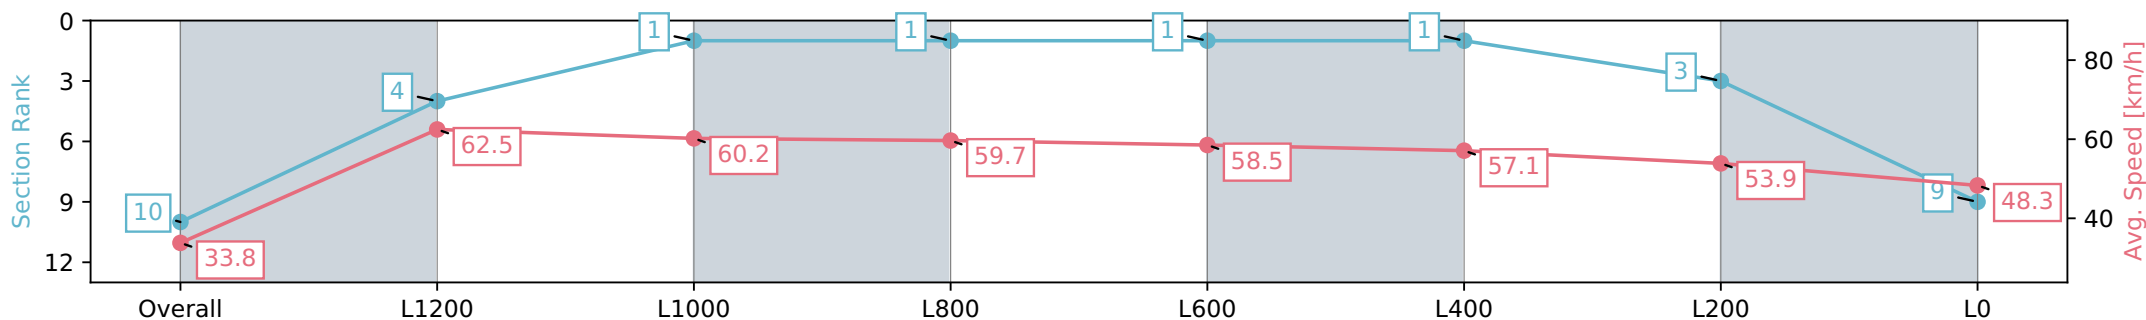

Morphettville SA - Professional

Race 6: Sportsbet Handicap - 1500m

01 June 2024 - 2:27PM

Track Rating: Soft 7, Weather: Overcast, Rail Position: +10m
1200m-W/Post; +8m Remainder

Section	Overall	L1200	L1000	L800	L600	L400	L200	L0
Section Times	1:39.29 [10] (0:10.65)	1:28.64 [4] (0:11.48)	1:17.16 [1] (0:11.94)	1:05.22 [1] (0:12.06)	0:53.16 [1] (0:12.28)	0:40.88 [1] (0:12.54)	0:28.34 [3] (0:13.36)	0:14.98 [9] (0:14.98)
Average Speed [km/h]	33.8	62.5	60.2	59.7	58.5	57.1	53.9	48.3
Top Speed [km/h]	62.3	64.0	63.0	60.7	59.0	58.9	56.4	52.4
Avg. Dist. to Rail [m]	10.1	0.6	0.8	0.2	0.5	0.7	0.6	2.3
Avg. Stride Freq. [Hz]	2.2	2.4	2.3	2.3	2.3	2.3	2.2	2.1
Avg. Stride Length [m]	4.1	7.3	7.2	7.2	7.2	7.2	6.9	6.1