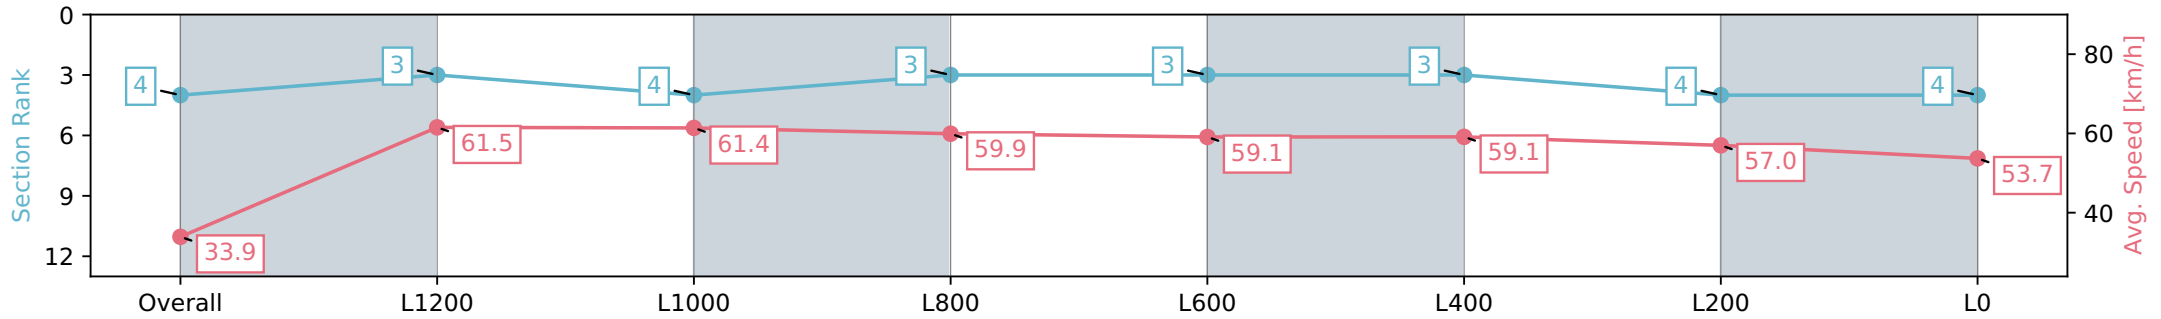

Morphettville SA - Professional

Race 6: Sportsbet Handicap - 1500m

01 June 2024 - 2:27PM

Track Rating: Soft 7, Weather: Overcast, Rail Position: +10m
1200m-W/Post; +8m Remainder

Section	Overall	L1200	L1000	L800	L600	L400	L200	L0
Section Times	1:37.15 [4] (0:10.64)	1:26.51 [3] (0:11.87)	1:14.64 [4] (0:11.83)	1:02.81 [3] (0:12.01)	0:50.80 [3] (0:12.30)	0:38.50 [3] (0:12.34)	0:26.16 [4] (0:12.67)	0:13.49 [4] (0:13.49)
Average Speed [km/h]	33.9	61.5	61.4	59.9	59.1	59.1	57.0	53.7
Top Speed [km/h]	60.6	62.5	63.0	60.7	60.3	60.5	58.9	55.2
Avg. Dist. to Rail [m]	12.2	3.2	2.8	3.7	2.7	2.4	3.8	5.2
Avg. Stride Freq. [Hz]	2.2	2.4	2.4	2.4	2.3	2.4	2.3	2.2
Avg. Stride Length [m]	4.0	7.1	7.1	7.1	7.1	6.9	6.9	6.7