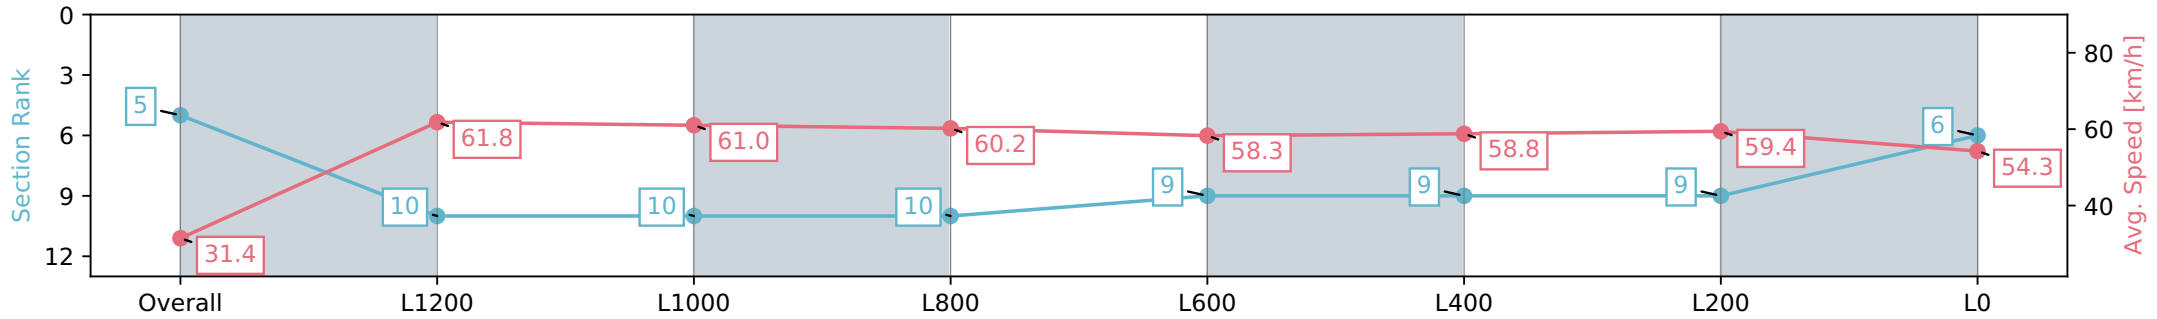

Morphettville SA - Professional

Race 6: Sportsbet Handicap - 1500m

01 June 2024 - 2:27PM

Track Rating: Soft 7, Weather: Overcast, Rail Position: +10m
1200m-W/Post; +8m Remainder

Section	Overall	L1200	L1000	L800	L600	L400	L200	L0
Section Times	1:37.34 [5] (0:11.48)	1:25.86 [10] (0:11.78)	1:14.08 [10] (0:11.86)	1:02.22 [10] (0:11.95)	0:50.27 [9] (0:12.38)	0:37.89 [9] (0:12.36)	0:25.53 [9] (0:12.17)	0:13.36 [6] (0:13.36)
Average Speed [km/h]	31.4	61.8	61.0	60.2	58.3	58.8	59.4	54.3
Top Speed [km/h]	60.5	63.1	62.2	60.7	59.1	59.8	60.5	57.5
Avg. Dist. to Rail [m]	12.2	2.7	1.3	1.4	0.9	1.6	5.8	8.6
Avg. Stride Freq. [Hz]	2.2	2.5	2.4	2.3	2.3	2.3	2.4	2.3
Avg. Stride Length [m]	3.7	6.9	6.8	6.9	6.8	6.7	6.6	6.3