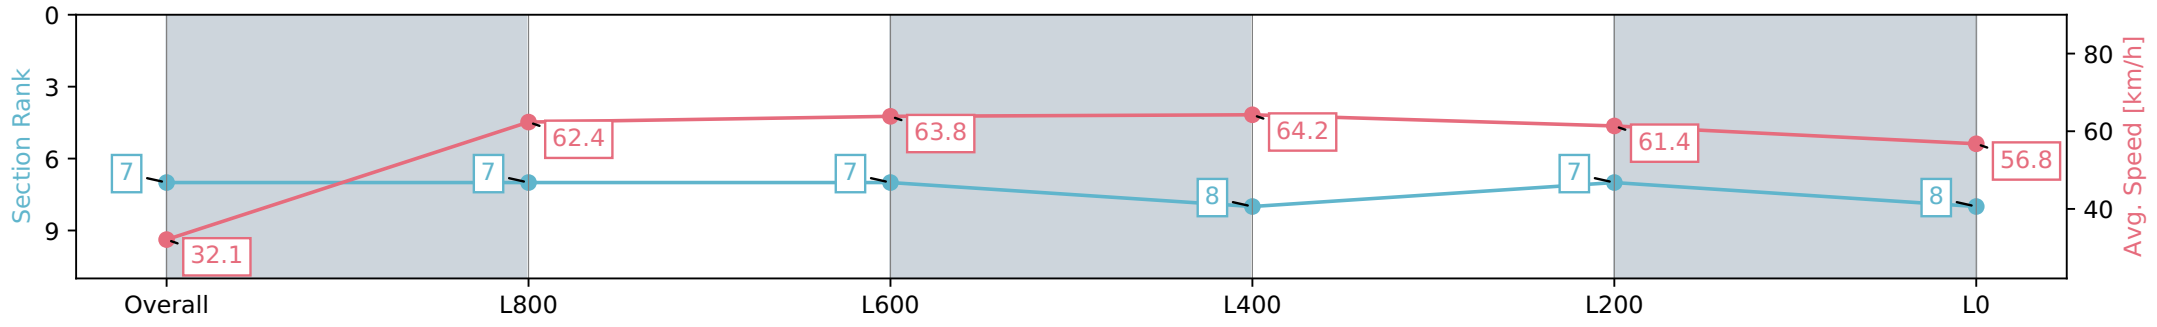

Horse/Jockey Name	DANISH FORTUNE/Margaret Collett
Finish Rank	7
Fastest Section Time (Section)	0:11.40 (L600)
Top Speed [km/h] (Section)	68.0 (Overall)
Race State	Finished

Morphettville SA - Professional
Race 5: Adelaide Galvanising Industries Handicap - 1050m
01 June 2024 - 1:52PM
Track Rating: Soft 7, Weather: Overcast, Rail Position: +10m
1200m-W/Post; +8m Remainder

Section	Overall	L800	L600	L400	L200	L0
Section Times	1:04.51 [7] (0:05.62)	0:58.89 [7] (0:11.56)	0:47.33 [7] (0:11.43)	0:35.90 [8] (0:11.40)	0:24.50 [7] (0:11.83)	0:12.67 [8] (0:12.67)
Average Speed [km/h]	32.1	62.4	63.8	64.2	61.4	56.8
Top Speed [km/h]	54.7	68.0	64.8	65.1	63.7	60.7
Avg. Dist. to Rail [m]	8.4	5.6	3.5	3.5	6.7	9.4
Avg. Stride Freq. [Hz]	2.2	2.5	2.5	2.5	2.4	2.3
Avg. Stride Length [m]	3.6	6.8	7.0	6.8	7.0	6.8

Report Created: Sat 01 June 2024 14:37:07 GMT+10 (Note: Timing is based on positional data)

- [ ] Ranking at each section and finish
- -:-:- No data available at this section
- NA No data available