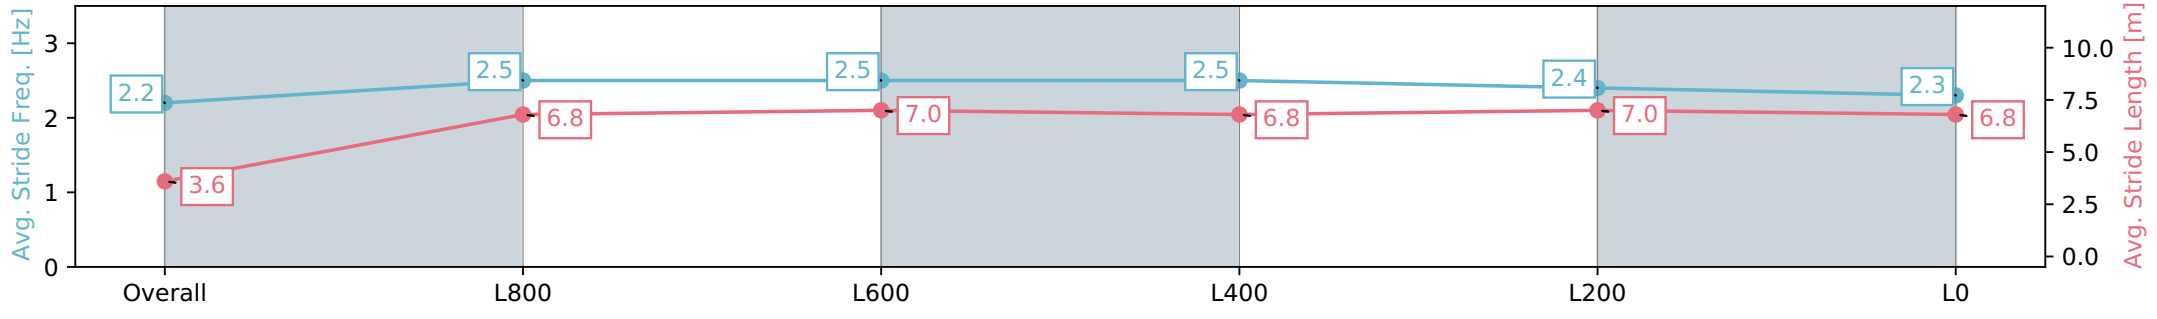

Horse/Jockey Name	DANISH FORTUNE/Margaret Collett
Finish Rank	7
Fastest Section Time (Section)	0:11.40 (L600)
Top Speed [km/h] (Section)	68.0 (Overall)
Race State	Finished

Morphettville SA - Professional
Race 5: Adelaide Galvanising Industries Handicap - 1050m
01 June 2024 - 1:52PM
Track Rating: Soft 7, Weather: Overcast, Rail Position: +10m
1200m-W/Post; +8m Remainder

Section	Overall	L800	L600	L400	L200	L0
Section Times	1:04.51 [7] (0:05.62)	0:58.89 [7] (0:11.56)	0:47.33 [7] (0:11.43)	0:35.90 [8] (0:11.40)	0:24.50 [7] (0:11.83)	0:12.67 [8] (0:12.67)
Average Speed [km/h]	32.1	62.4	63.8	64.2	61.4	56.8
Top Speed [km/h]	54.7	68.0	64.8	65.1	63.7	60.7
Avg. Dist. to Rail [m]	8.4	5.6	3.5	3.5	6.7	9.4
Avg. Stride Freq. [Hz]	2.2	2.5	2.5	2.5	2.4	2.3
Avg. Stride Length [m]	3.6	6.8	7.0	6.8	7.0	6.8

Report Created: Sat 01 June 2024 14:37:07 GMT+10 (Note: Timing is based on positional data)

- [ ] Ranking at each section and finish
- -:-:- No data available at this section
- NA No data available