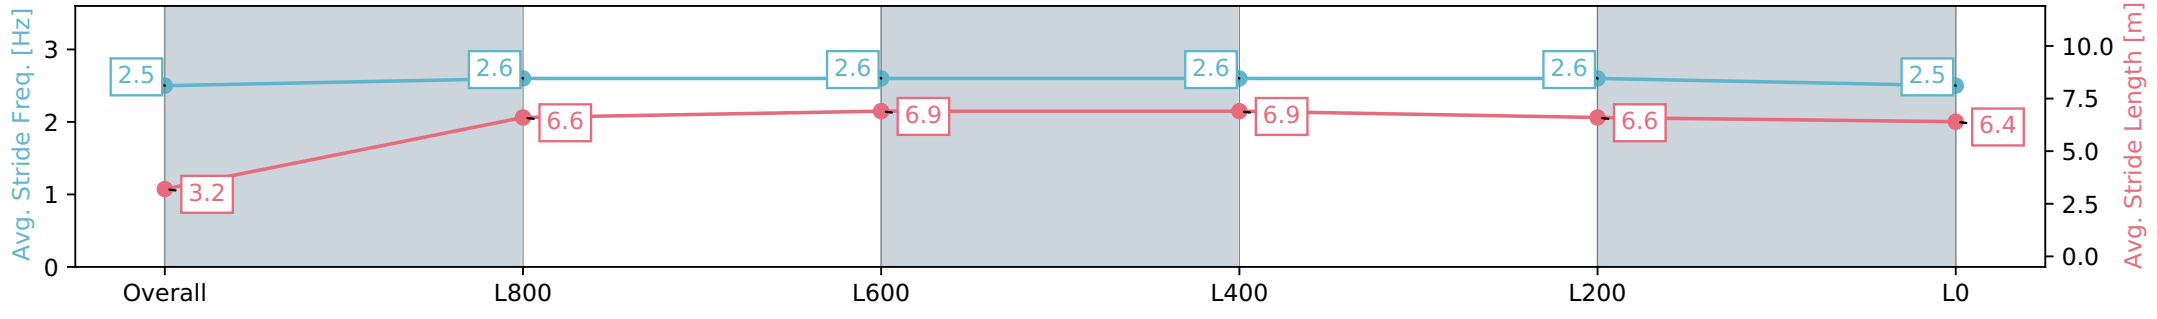

Horse/Jockey Name	WINNING REVOLUTION/Alana Livesey
Finish Rank	6
Fastest Section Time (Section)	0:11.38 (L800)
Top Speed [km/h] (Section)	64.9 (Overall)
Race State	Finished

Morphettville SA - Professional
Race 5: Adelaide Galvanising Industries Handicap - 1050m
01 June 2024 - 1:52PM
Track Rating: Soft 7, Weather: Overcast, Rail Position: +10m
1200m-W/Post; +8m Remainder

Section	Overall	L800	L600	L400	L200	L0
Section Times	1:04.27 [6] (0:05.61)	0:58.66 [6] (0:11.61)	0:47.05 [8] (0:11.38)	0:35.67 [7] (0:11.54)	0:24.13 [8] (0:11.64)	0:12.49 [6] (0:12.49)
Average Speed [km/h]	32.1	62.1	63.7	63.5	62.3	57.6
Top Speed [km/h]	55.6	64.9	64.8	64.8	63.5	61.1
Avg. Dist. to Rail [m]	4.3	2.4	1.8	3.4	6.0	9.4
Avg. Stride Freq. [Hz]	2.5	2.6	2.6	2.6	2.6	2.5
Avg. Stride Length [m]	3.2	6.6	6.9	6.9	6.6	6.4

Report Created: Sat 01 June 2024 14:37:05 GMT+10 (Note: Timing is based on positional data)

- [ ] Ranking at each section and finish
- -:-:- No data available at this section
- NA No data available