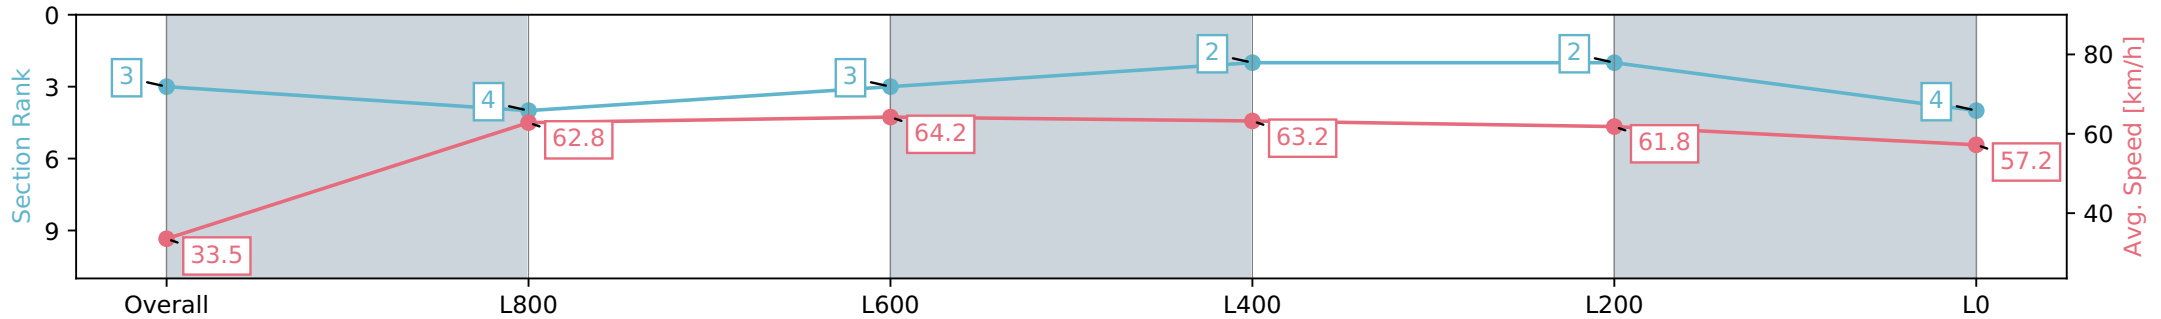

Section	Overall	L800	L600	L400	L200	L0
Section Times	1:03.85 [3] (0:05.38)	0:58.47 [4] (0:11.47)	0:47.00 [3] (0:11.27)	0:35.73 [2] (0:11.44)	0:24.29 [2] (0:11.70)	0:12.59 [4] (0:12.59)
Average Speed [km/h]	33.5	62.8	64.2	63.2	61.8	57.2
Top Speed [km/h]	54.0	65.9	65.7	64.4	62.5	60.6
Avg. Dist. to Rail [m]	5.1	3.4	1.4	1.2	3.5	5.2
Avg. Stride Freq. [Hz]	2.1	2.3	2.3	2.3	2.3	2.3
Avg. Stride Length [m]	3.9	7.5	7.6	7.6	7.3	7.0