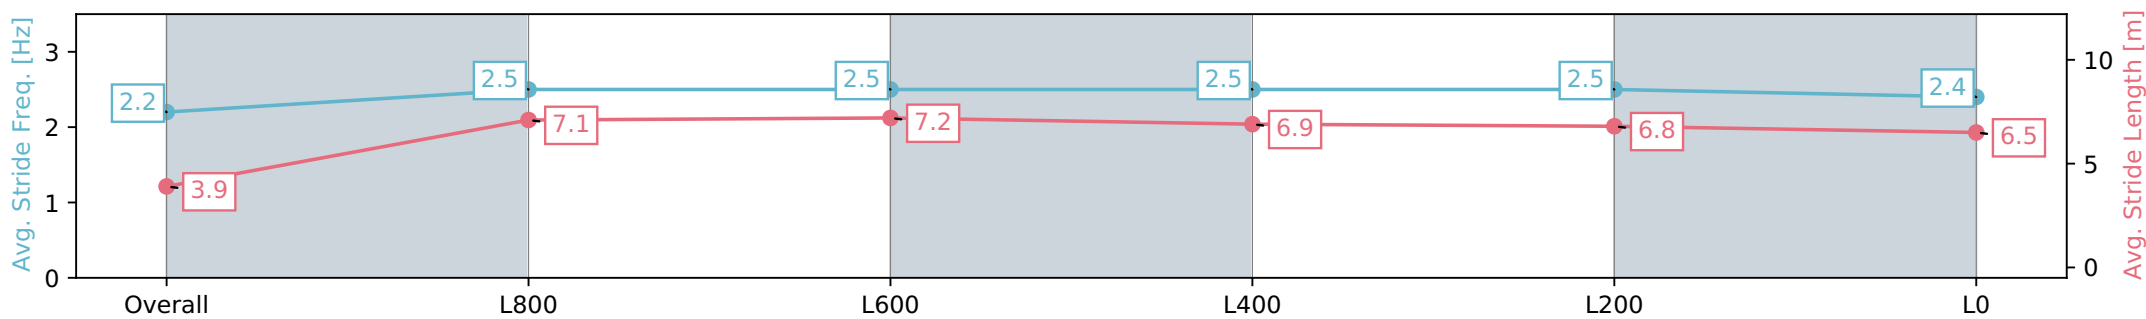

Section	Overall	L800	L600	L400	L200	L0
Section Times	1:03.88 [4] (0:05.26)	0:58.62 [2] (0:11.31)	0:47.31 [1] (0:11.10)	0:36.21 [1] (0:11.48)	0:24.73 [1] (0:11.89)	0:12.84 [1] (0:12.84)
Average Speed [km/h]	34.4	63.7	65.1	64.4	61.2	56.1
Top Speed [km/h]	56.5	65.7	66.5	65.3	62.7	59.7
Avg. Dist. to Rail [m]	2.6	1.3	1.6	5.2	6.6	5.2
Avg. Stride Freq. [Hz]	2.2	2.5	2.5	2.5	2.5	2.4
Avg. Stride Length [m]	3.9	7.1	7.2	6.9	6.8	6.5