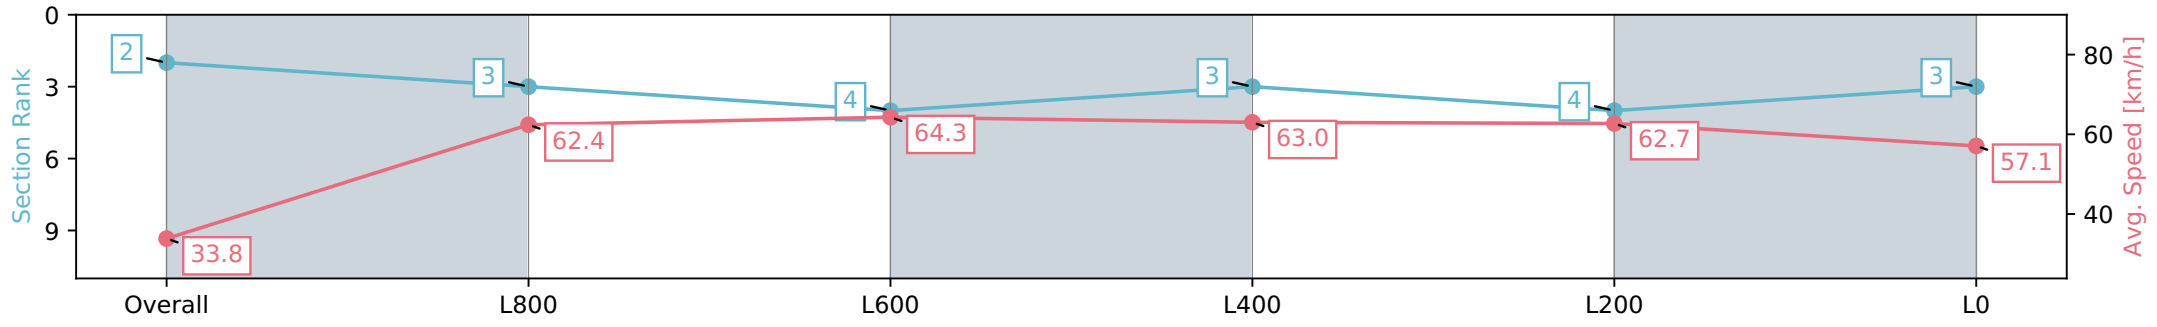

Horse/Jockey Name	MAGIC MAX/Rochelle Milnes
Finish Rank	2
Fastest Section Time (Section)	0:11.25 (L800)
Top Speed [km/h] (Section)	64.8 (Overall)
Race State	Finished

Morphettville SA - Professional
Race 5: Adelaide Galvanising Industries Handicap - 1050m
01 June 2024 - 1:52PM
Track Rating: Soft 7, Weather: Overcast, Rail Position: +10m
1200m-W/Post; +8m Remainder

Section	Overall	L800	L600	L400	L200	L0
Section Times	1:03.81 [2] (0:05.34)	0:58.47 [3] (0:11.55)	0:46.92 [4] (0:11.25)	0:35.67 [3] (0:11.56)	0:24.11 [4] (0:11.52)	0:12.59 [3] (0:12.59)
Average Speed [km/h]	33.8	62.4	64.3	63.0	62.7	57.1
Top Speed [km/h]	54.6	64.8	64.7	64.2	64.2	61.3
Avg. Dist. to Rail [m]	4.1	2.6	1.4	2.1	3.8	5.6
Avg. Stride Freq. [Hz]	2.2	2.6	2.5	2.5	2.6	2.5
Avg. Stride Length [m]	3.7	6.8	7.1	6.9	6.7	6.4

Report Created: Sat 01 June 2024 14:36:55 GMT+10 (Note: Timing is based on positional data)

- [ ] Ranking at each section and finish
- -:-:- No data available at this section
- NA No data available