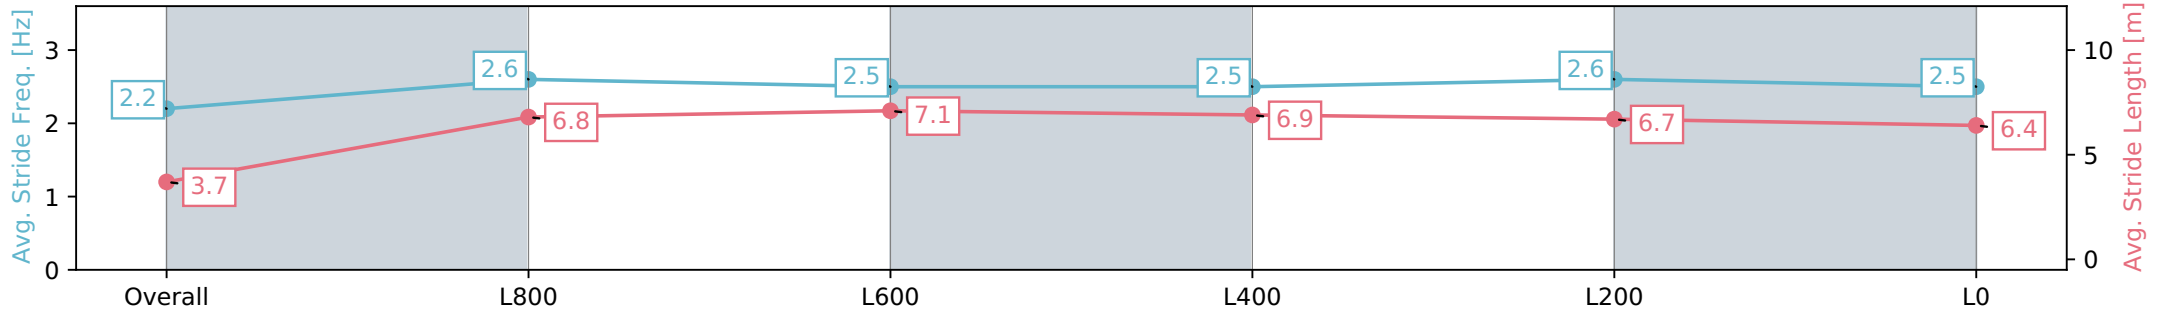

Horse/Jockey Name	MAGIC MAX/Rochelle Milnes
Finish Rank	2
Fastest Section Time (Section)	0:11.25 (L800)
Top Speed [km/h] (Section)	64.8 (Overall)
Race State	Finished

Morphettville SA - Professional
Race 5: Adelaide Galvanising Industries Handicap - 1050m
01 June 2024 - 1:52PM
Track Rating: Soft 7, Weather: Overcast, Rail Position: +10m
1200m-W/Post; +8m Remainder

Section	Overall	L800	L600	L400	L200	L0
Section Times	1:03.81 [2] (0:05.34)	0:58.47 [3] (0:11.55)	0:46.92 [4] (0:11.25)	0:35.67 [3] (0:11.56)	0:24.11 [4] (0:11.52)	0:12.59 [3] (0:12.59)
Average Speed [km/h]	33.8	62.4	64.3	63.0	62.7	57.1
Top Speed [km/h]	54.6	64.8	64.7	64.2	64.2	61.3
Avg. Dist. to Rail [m]	4.1	2.6	1.4	2.1	3.8	5.6
Avg. Stride Freq. [Hz]	2.2	2.6	2.5	2.5	2.6	2.5
Avg. Stride Length [m]	3.7	6.8	7.1	6.9	6.7	6.4

Report Created: Sat 01 June 2024 14:36:55 GMT+10 (Note: Timing is based on positional data)

- [ ] Ranking at each section and finish
- -:-:- No data available at this section
- NA No data available