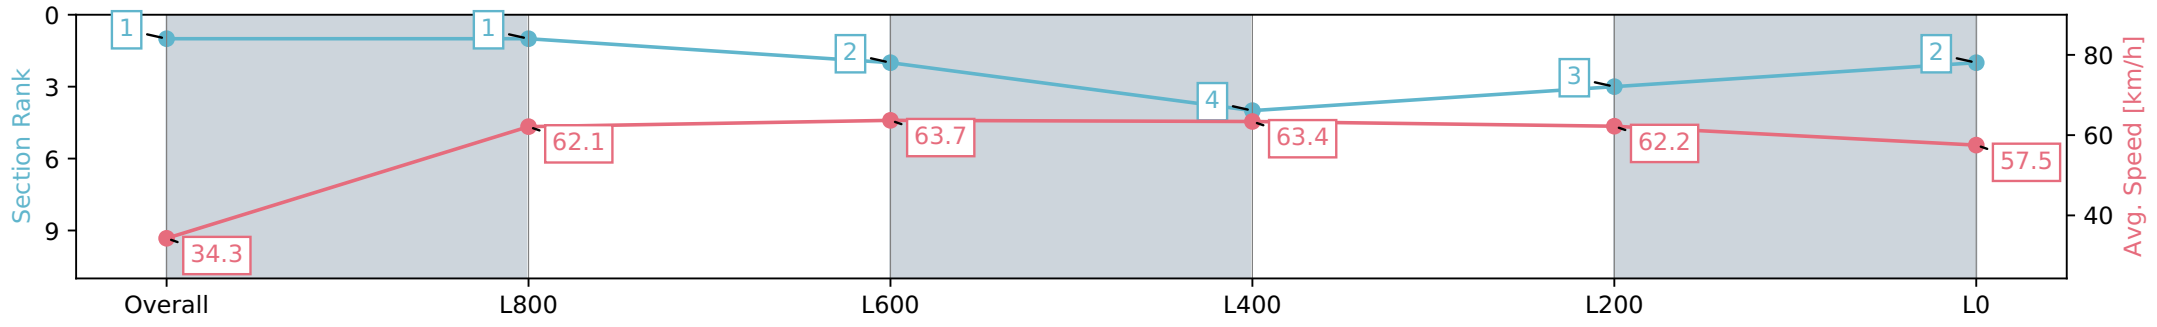

01 June 2024 - 1:52PM

Track Rating: Soft 7, Weather: Overcast, Rail Position: +10m  
1200m-W/Post; +8m Remainder

Section	Overall	L800	L600	L400	L200	L0
Section Times	1:03.71 [1] (0:05.25)	0:58.46 [1] (0:11.59)	0:46.87 [2] (0:11.36)	0:35.51 [4] (0:11.39)	0:24.12 [3] (0:11.61)	0:12.51 [2] (0:12.51)
Average Speed [km/h]	34.3	62.1	63.7	63.4	62.2	57.5
Top Speed [km/h]	53.8	64.6	64.7	64.8	64.4	61.0
Avg. Dist. to Rail [m]	2.2	1.6	1.0	0.8	2.7	3.3
Avg. Stride Freq. [Hz]	2.1	2.4	2.3	2.4	2.4	2.3
Avg. Stride Length [m]	4.0	7.2	7.5	7.5	7.3	7.0