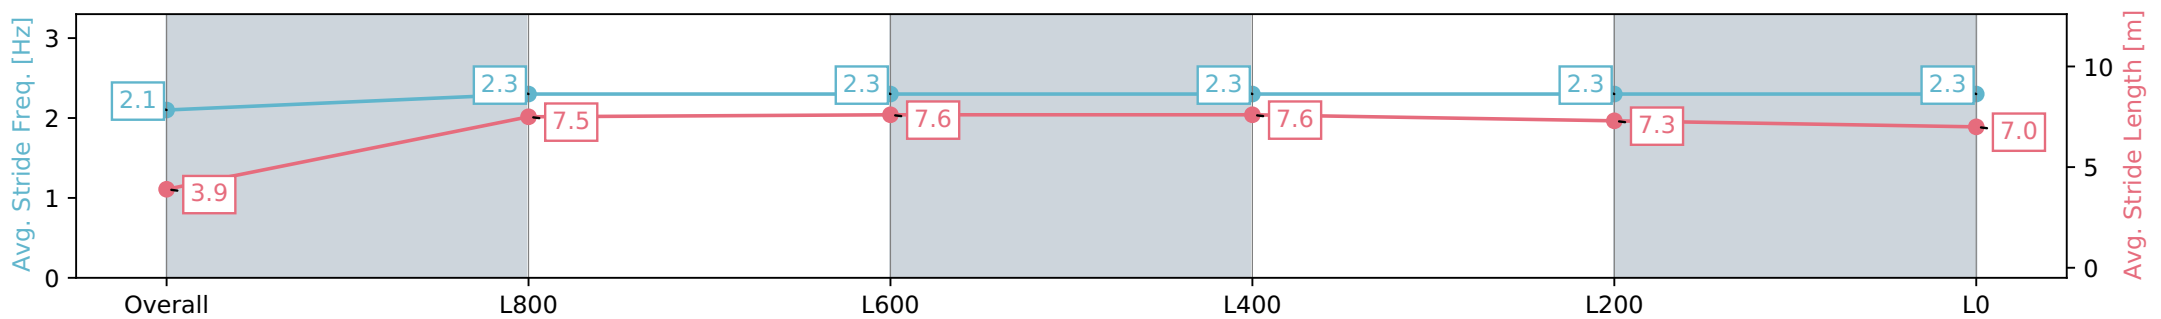

Section	Overall	L800	L600	L400	L200	L0
Section Times	1:03.85 [3] (0:05.38)	0:58.47 [4] (0:11.47)	0:47.00 [3] (0:11.27)	0:35.73 [2] (0:11.44)	0:24.29 [2] (0:11.70)	0:12.59 [4] (0:12.59)
Average Speed [km/h]	33.5	62.8	64.2	63.2	61.8	57.2
Top Speed [km/h]	54.0	65.9	65.7	64.4	62.5	60.6
Avg. Dist. to Rail [m]	5.1	3.4	1.4	1.2	3.5	5.2
Avg. Stride Freq. [Hz]	2.1	2.3	2.3	2.3	2.3	2.3
Avg. Stride Length [m]	3.9	7.5	7.6	7.6	7.3	7.0