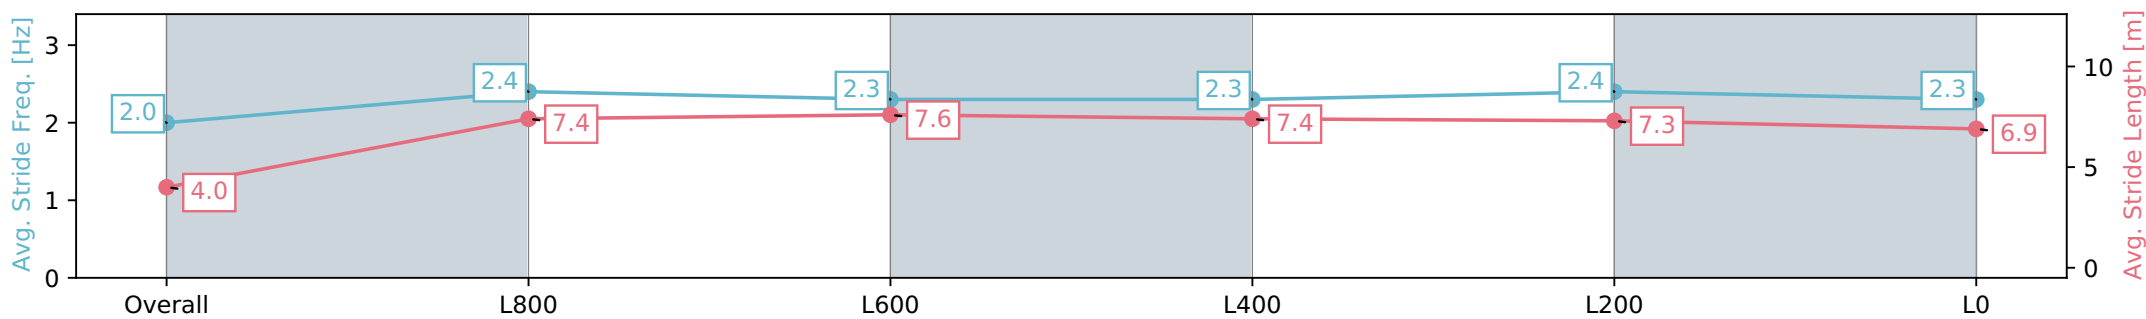

Section	Overall	L800	L600	L400	L200	L0
Section Times	1:04.16 [5] (0:05.75)	0:58.41 [8] (0:11.42)	0:46.99 [6] (0:11.32)	0:35.67 [6] (0:11.42)	0:24.25 [5] (0:11.56)	0:12.69 [5] (0:12.69)
Average Speed [km/h]	31.5	63.0	63.7	63.3	62.4	56.7
Top Speed [km/h]	53.7	65.0	64.9	64.1	63.8	61.4
Avg. Dist. to Rail [m]	6.9	1.6	0.4	0.7	1.4	1.9
Avg. Stride Freq. [Hz]	2.0	2.4	2.3	2.3	2.4	2.3
Avg. Stride Length [m]	4.0	7.4	7.6	7.4	7.3	6.9