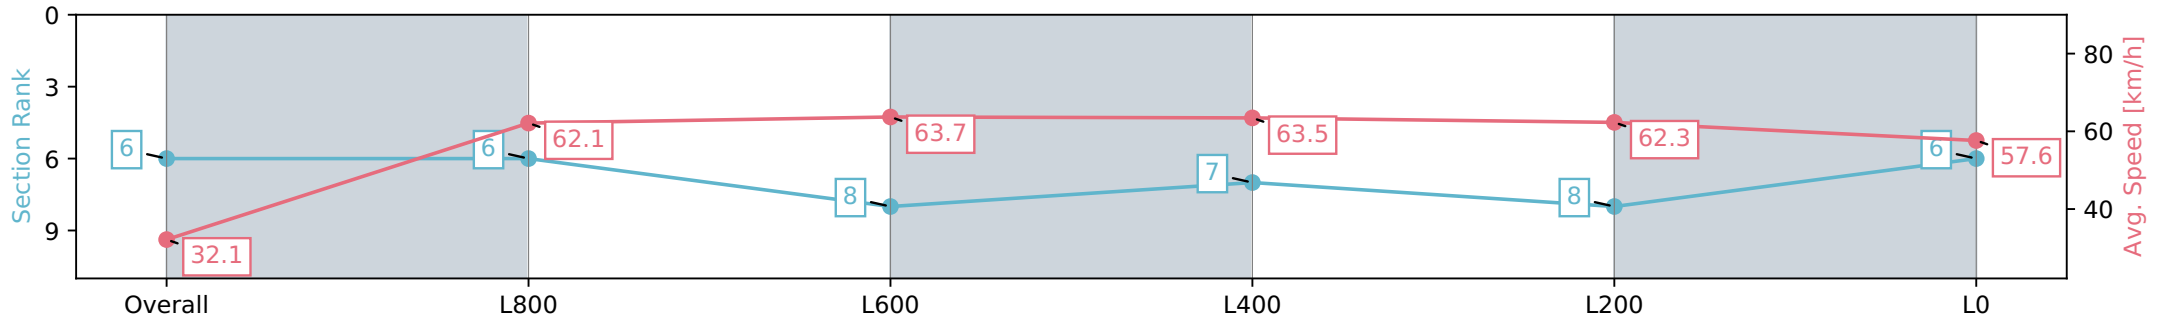

Horse/Jockey Name	WINNING REVOLUTION/Alana Livesey
Finish Rank	6
Fastest Section Time (Section)	0:11.38 (L800)
Top Speed [km/h] (Section)	64.9 (Overall)
Race State	Finished

Morphettville SA - Professional
Race 5: Adelaide Galvanising Industries Handicap - 1050m
01 June 2024 - 1:52PM
Track Rating: Soft 7, Weather: Overcast, Rail Position: +10m
1200m-W/Post; +8m Remainder

Section	Overall	L800	L600	L400	L200	L0
Section Times	1:04.27 [6] (0:05.61)	0:58.66 [6] (0:11.61)	0:47.05 [8] (0:11.38)	0:35.67 [7] (0:11.54)	0:24.13 [8] (0:11.64)	0:12.49 [6] (0:12.49)
Average Speed [km/h]	32.1	62.1	63.7	63.5	62.3	57.6
Top Speed [km/h]	55.6	64.9	64.8	64.8	63.5	61.1
Avg. Dist. to Rail [m]	4.3	2.4	1.8	3.4	6.0	9.4
Avg. Stride Freq. [Hz]	2.5	2.6	2.6	2.6	2.6	2.5
Avg. Stride Length [m]	3.2	6.6	6.9	6.9	6.6	6.4

Report Created: Sat 01 June 2024 14:37:05 GMT+10 (Note: Timing is based on positional data)

- [ ] Ranking at each section and finish
- -:-:- No data available at this section
- NA No data available