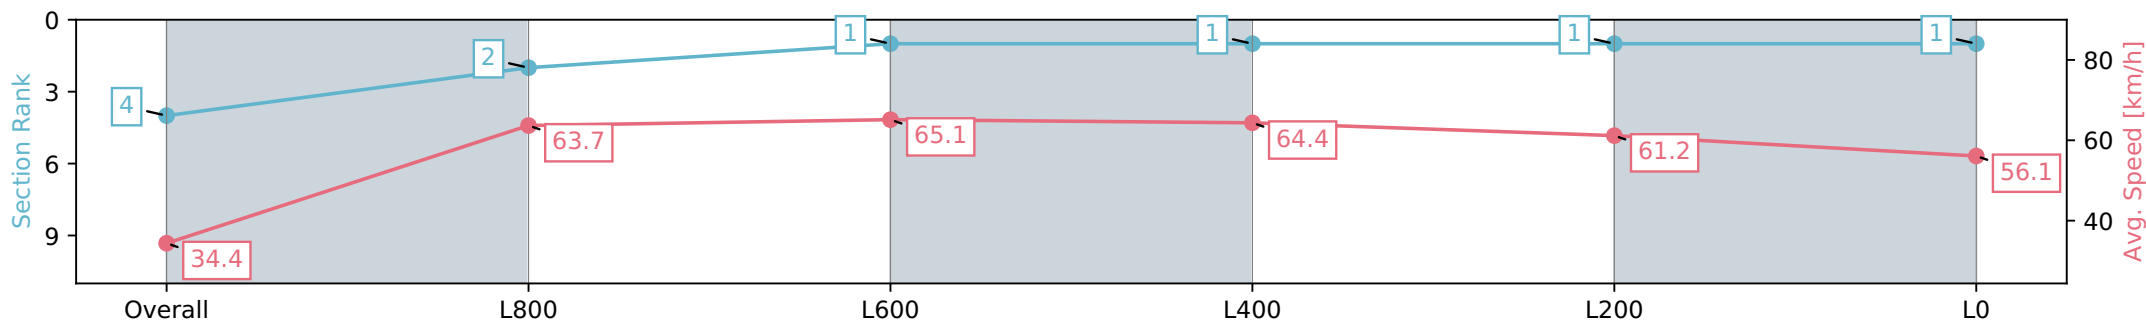

Section	Overall	L800	L600	L400	L200	L0
Section Times	1:03.88 [4] (0:05.26)	0:58.62 [2] (0:11.31)	0:47.31 [1] (0:11.10)	0:36.21 [1] (0:11.48)	0:24.73 [1] (0:11.89)	0:12.84 [1] (0:12.84)
Average Speed [km/h]	34.4	63.7	65.1	64.4	61.2	56.1
Top Speed [km/h]	56.5	65.7	66.5	65.3	62.7	59.7
Avg. Dist. to Rail [m]	2.6	1.3	1.6	5.2	6.6	5.2
Avg. Stride Freq. [Hz]	2.2	2.5	2.5	2.5	2.5	2.4
Avg. Stride Length [m]	3.9	7.1	7.2	6.9	6.8	6.5