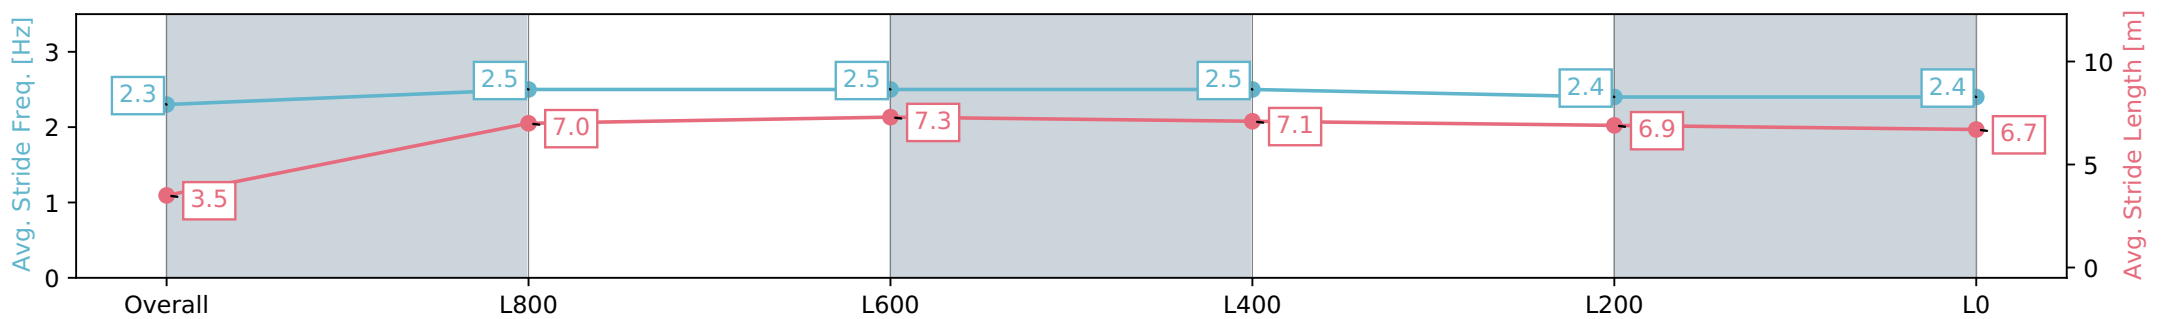

Horse/Jockey Name	THE SEVEN SEAS/Ben Price
Finish Rank	8
Fastest Section Time (Section)	0:11.30 (L800)
Top Speed [km/h] (Section)	65.2 (Overall)
Race State	Finished

Morphettville SA - Professional
Race 5: Adelaide Galvanising Industries Handicap - 1050m
01 June 2024 - 1:52PM
Track Rating: Soft 7, Weather: Overcast, Rail Position: +10m
1200m-W/Post; +8m Remainder

Section	Overall	L800	L600	L400	L200	L0
Section Times	1:04.52 [8] (0:05.55)	0:58.97 [5] (0:11.62)	0:47.35 [5] (0:11.30)	0:36.05 [5] (0:11.52)	0:24.53 [6] (0:11.83)	0:12.70 [7] (0:12.70)
Average Speed [km/h]	32.5	62.0	64.1	63.3	61.2	56.6
Top Speed [km/h]	53.5	65.2	64.7	64.1	62.2	60.2
Avg. Dist. to Rail [m]	6.4	4.5	1.7	2.6	5.5	8.3
Avg. Stride Freq. [Hz]	2.3	2.5	2.5	2.5	2.4	2.4
Avg. Stride Length [m]	3.5	7.0	7.3	7.1	6.9	6.7

Report Created: Sat 01 June 2024 14:37:10 GMT+10 (Note: Timing is based on positional data)

- [ ] Ranking at each section and finish
- -:-:- No data available at this section
- NA No data available