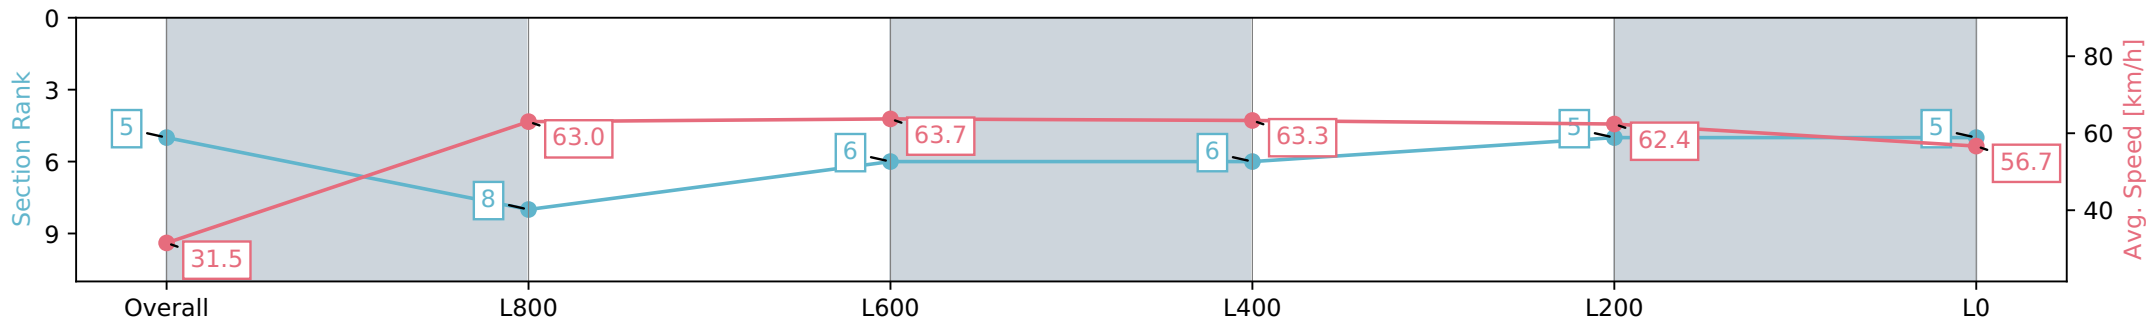

Section	Overall	L800	L600	L400	L200	L0
Section Times	1:04.16 [5] (0:05.75)	0:58.41 [8] (0:11.42)	0:46.99 [6] (0:11.32)	0:35.67 [6] (0:11.42)	0:24.25 [5] (0:11.56)	0:12.69 [5] (0:12.69)
Average Speed [km/h]	31.5	63.0	63.7	63.3	62.4	56.7
Top Speed [km/h]	53.7	65.0	64.9	64.1	63.8	61.4
Avg. Dist. to Rail [m]	6.9	1.6	0.4	0.7	1.4	1.9
Avg. Stride Freq. [Hz]	2.0	2.4	2.3	2.3	2.4	2.3
Avg. Stride Length [m]	4.0	7.4	7.6	7.4	7.3	6.9