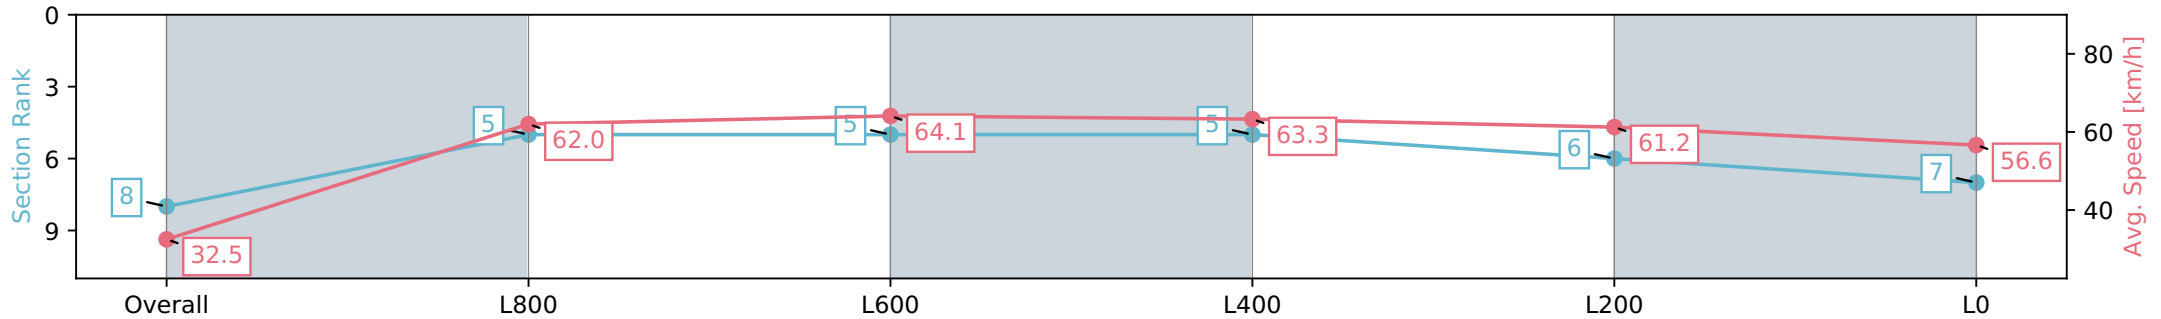

Horse/Jockey Name	THE SEVEN SEAS/Ben Price
Finish Rank	8
Fastest Section Time (Section)	0:11.30 (L800)
Top Speed [km/h] (Section)	65.2 (Overall)
Race State	Finished

Morphettville SA - Professional
Race 5: Adelaide Galvanising Industries Handicap - 1050m
01 June 2024 - 1:52PM
Track Rating: Soft 7, Weather: Overcast, Rail Position: +10m
1200m-W/Post; +8m Remainder

Section	Overall	L800	L600	L400	L200	L0
Section Times	1:04.52 [8] (0:05.55)	0:58.97 [5] (0:11.62)	0:47.35 [5] (0:11.30)	0:36.05 [5] (0:11.52)	0:24.53 [6] (0:11.83)	0:12.70 [7] (0:12.70)
Average Speed [km/h]	32.5	62.0	64.1	63.3	61.2	56.6
Top Speed [km/h]	53.5	65.2	64.7	64.1	62.2	60.2
Avg. Dist. to Rail [m]	6.4	4.5	1.7	2.6	5.5	8.3
Avg. Stride Freq. [Hz]	2.3	2.5	2.5	2.5	2.4	2.4
Avg. Stride Length [m]	3.5	7.0	7.3	7.1	6.9	6.7

Report Created: Sat 01 June 2024 14:37:10 GMT+10 (Note: Timing is based on positional data)

- [ ] Ranking at each section and finish
- -:-:- No data available at this section
- NA No data available