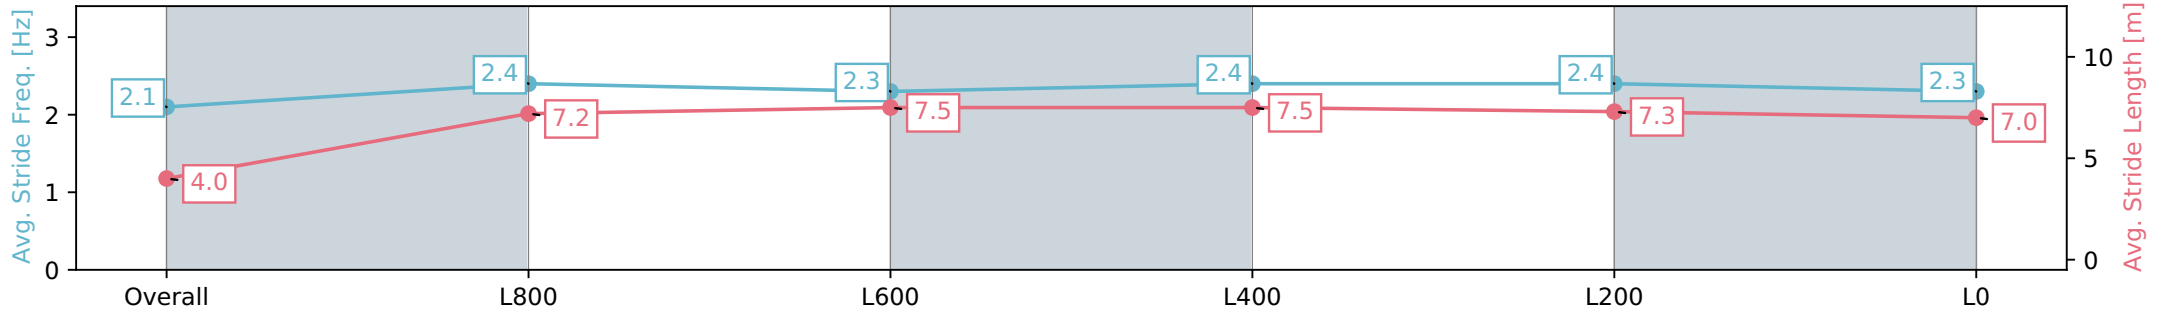

01 June 2024 - 1:52PM

Track Rating: Soft 7, Weather: Overcast, Rail Position: +10m  
1200m-W/Post; +8m Remainder

Section	Overall	L800	L600	L400	L200	L0
Section Times	1:03.71 [1] (0:05.25)	0:58.46 [1] (0:11.59)	0:46.87 [2] (0:11.36)	0:35.51 [4] (0:11.39)	0:24.12 [3] (0:11.61)	0:12.51 [2] (0:12.51)
Average Speed [km/h]	34.3	62.1	63.7	63.4	62.2	57.5
Top Speed [km/h]	53.8	64.6	64.7	64.8	64.4	61.0
Avg. Dist. to Rail [m]	2.2	1.6	1.0	0.8	2.7	3.3
Avg. Stride Freq. [Hz]	2.1	2.4	2.3	2.4	2.4	2.3
Avg. Stride Length [m]	4.0	7.2	7.5	7.5	7.3	7.0