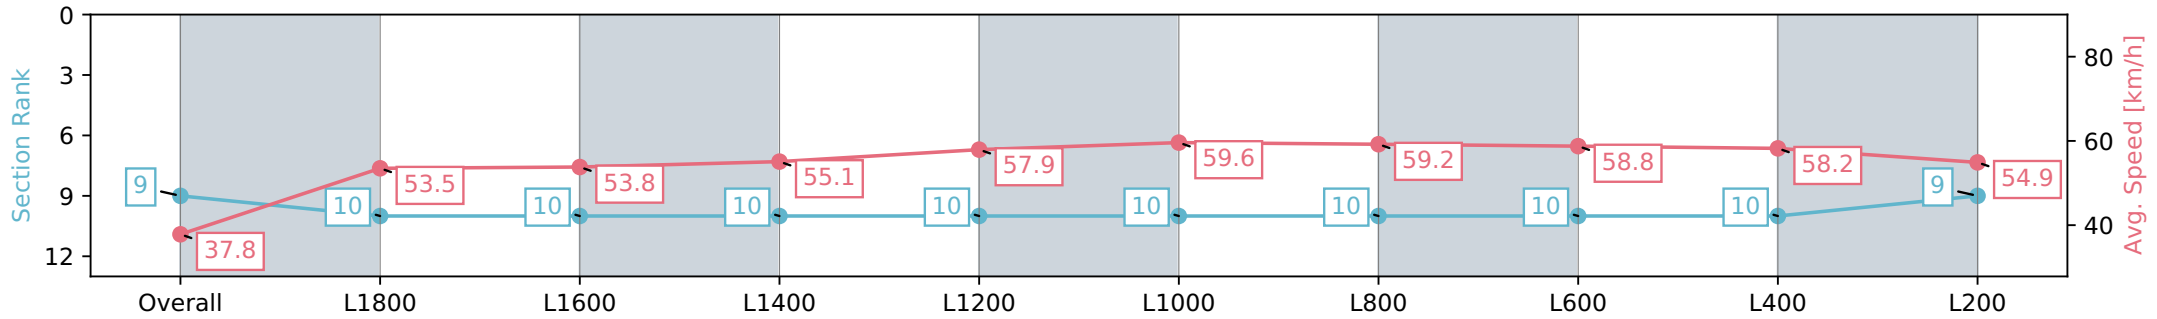

Morphettville SA - Professional

Race 4: The Fotobase Group Handicap - 2000m

01 June 2024 - 1:18PM

Track Rating: Soft 7, Weather: Overcast, Rail Position: +10m  
1200m-W/Post; +8m Remainder

Section	Overall	L1800	L1600	L1400	L1200	L1000	L800	L600	L400	L200
Section Times	2:14.52 [9] (0:19.22)	1:55.30 [10] (0:13.56)	1:41.74 [10] (0:13.37)	1:28.37 [10] (0:13.26)	1:15.11 [10] (0:12.51)	1:02.60 [10] (0:12.10)	0:50.50 [10] (0:12.35)	0:38.15 [10] (0:12.55)	0:25.60 [10] (0:12.48)	0:13.12 [9] (0:13.12)
Average Speed [km/h]	37.8	53.5	53.8	55.1	57.9	59.6	59.2	58.8	58.2	54.9
Top Speed [km/h]	54.8	54.9	55.4	58.0	58.5	61.2	60.3	59.9	59.2	57.3
Avg. Dist. to Rail [m]	10.2	2.7	2.9	2.8	2.7	4.3	4.2	4.9	8.2	12.4
Avg. Stride Freq. [Hz]	2.1	2.3	2.3	2.3	2.4	2.4	2.3	2.3	2.3	2.3
Avg. Stride Length [m]	4.7	6.6	6.4	6.6	6.8	6.9	7.0	6.9	6.9	6.6

Report Created: Sat 01 June 2024 14:07:58 GMT+10 (Note: Timing is based on positional data)

- [ ] Ranking at each section and finish
- :-:- No data available at this section
- NA No data available

Horse/Jockey Name	DOES IT/Jake Toeroek
Finish Rank	10
Fastest Section Time (Section)	0:12.08 (L1000)
Top Speed [km/h] (Section)	60.1 (L1200)
Race State	Finished