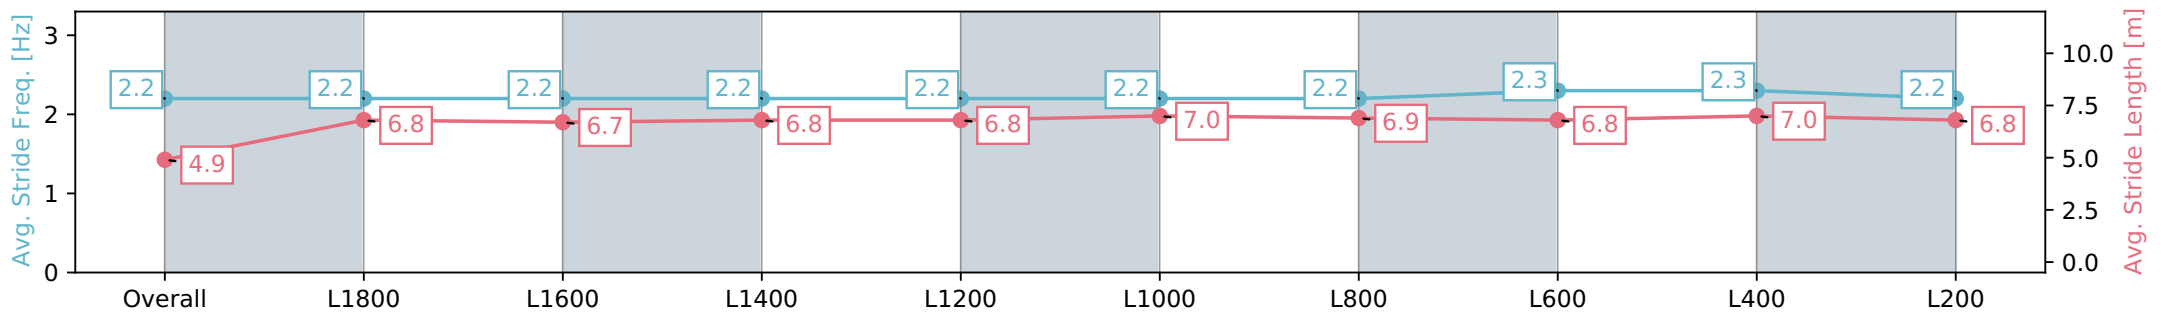

Morphettville SA - Professional

Race 4: The Fotobase Group Handicap - 2000m

01 June 2024 - 1:18PM

Track Rating: Soft 7, Weather: Overcast, Rail Position: +10m  
1200m-W/Post; +8m Remainder

Section	Overall	L1800	L1600	L1400	L1200	L1000	L800	L600	L400	L200
Section Times	2:13.83 [5] (0:18.07)	1:55.76 [2] (0:13.03)	1:42.73 [2] (0:13.33)	1:29.40 [2] (0:13.23)	1:16.17 [2] (0:12.69)	1:03.48 [2] (0:12.67)	0:50.81 [2] (0:12.61)	0:38.20 [3] (0:12.33)	0:25.87 [1] (0:12.52)	0:13.35 [4] (0:13.35)
Average Speed [km/h]	40.3	55.6	54.0	54.9	57.0	56.8	57.6	59.1	57.7	53.9
Top Speed [km/h]	57.1	56.6	55.1	56.1	58.8	57.9	58.1	59.7	58.0	57.2
Avg. Dist. to Rail [m]	9.5	2.9	3.0	2.4	1.5	2.6	2.3	2.4	4.3	6.6
Avg. Stride Freq. [Hz]	2.2	2.2	2.2	2.2	2.2	2.2	2.2	2.2	2.3	2.2
Avg. Stride Length [m]	4.9	6.8	6.7	6.8	6.8	7.0	6.9	6.8	7.0	6.8