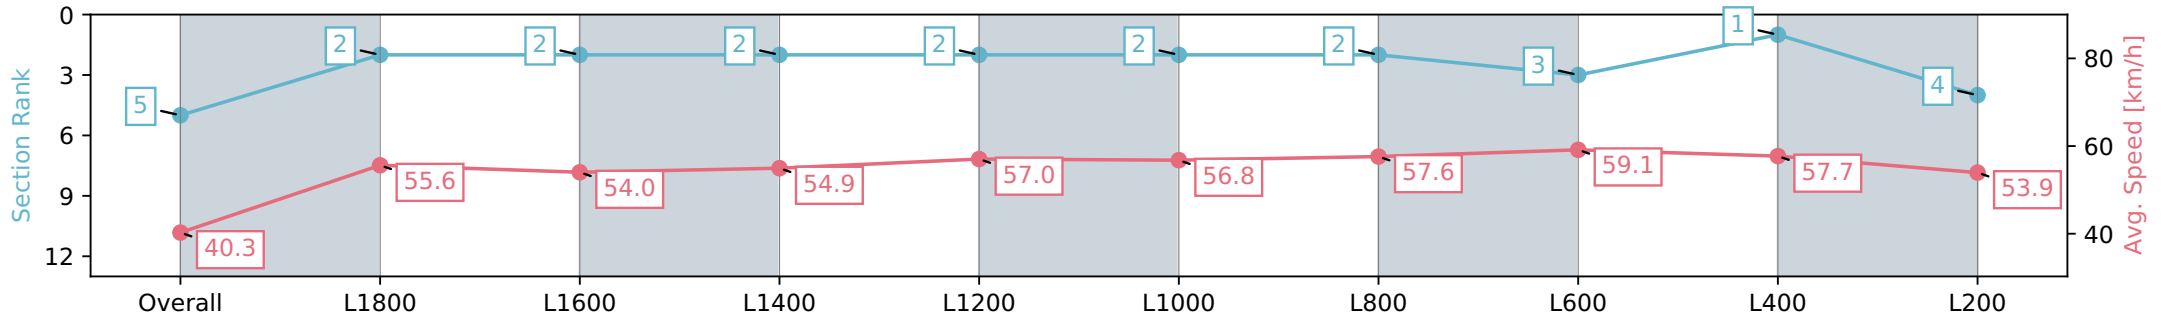

Morphettville SA - Professional

Race 4: The Fotobase Group Handicap - 2000m

01 June 2024 - 1:18PM

Track Rating: Soft 7, Weather: Overcast, Rail Position: +10m  
1200m-W/Post; +8m Remainder

Section	Overall	L1800	L1600	L1400	L1200	L1000	L800	L600	L400	L200
Section Times	2:13.83 [5] (0:18.07)	1:55.76 [2] (0:13.03)	1:42.73 [2] (0:13.33)	1:29.40 [2] (0:13.23)	1:16.17 [2] (0:12.69)	1:03.48 [2] (0:12.67)	0:50.81 [2] (0:12.61)	0:38.20 [3] (0:12.33)	0:25.87 [1] (0:12.52)	0:13.35 [4] (0:13.35)
Average Speed [km/h]	40.3	55.6	54.0	54.9	57.0	56.8	57.6	59.1	57.7	53.9
Top Speed [km/h]	57.1	56.6	55.1	56.1	58.8	57.9	58.1	59.7	58.0	57.2
Avg. Dist. to Rail [m]	9.5	2.9	3.0	2.4	1.5	2.6	2.3	2.4	4.3	6.6
Avg. Stride Freq. [Hz]	2.2	2.2	2.2	2.2	2.2	2.2	2.2	2.2	2.3	2.2
Avg. Stride Length [m]	4.9	6.8	6.7	6.8	6.8	7.0	6.9	6.8	7.0	6.8