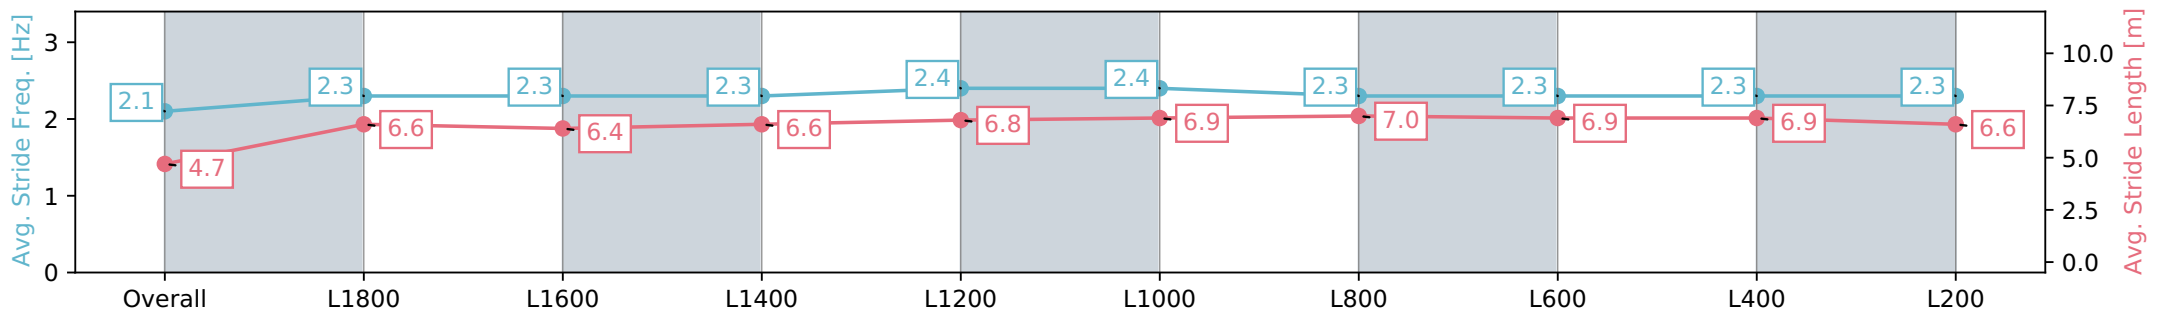

Morphettville SA - Professional

Race 4: The Fotobase Group Handicap - 2000m

01 June 2024 - 1:18PM

Track Rating: Soft 7, Weather: Overcast, Rail Position: +10m  
1200m-W/Post; +8m Remainder

Section	Overall	L1800	L1600	L1400	L1200	L1000	L800	L600	L400	L200
Section Times	2:14.52 [9] (0:19.22)	1:55.30 [10] (0:13.56)	1:41.74 [10] (0:13.37)	1:28.37 [10] (0:13.26)	1:15.11 [10] (0:12.51)	1:02.60 [10] (0:12.10)	0:50.50 [10] (0:12.35)	0:38.15 [10] (0:12.55)	0:25.60 [10] (0:12.48)	0:13.12 [9] (0:13.12)
Average Speed [km/h]	37.8	53.5	53.8	55.1	57.9	59.6	59.2	58.8	58.2	54.9
Top Speed [km/h]	54.8	54.9	55.4	58.0	58.5	61.2	60.3	59.9	59.2	57.3
Avg. Dist. to Rail [m]	10.2	2.7	2.9	2.8	2.7	4.3	4.2	4.9	8.2	12.4
Avg. Stride Freq. [Hz]	2.1	2.3	2.3	2.3	2.4	2.4	2.3	2.3	2.3	2.3
Avg. Stride Length [m]	4.7	6.6	6.4	6.6	6.8	6.9	7.0	6.9	6.9	6.6

Report Created: Sat 01 June 2024 14:07:58 GMT+10 (Note: Timing is based on positional data)

- [ ] Ranking at each section and finish
- :-:- No data available at this section
- NA No data available

Horse/Jockey Name	DOES IT/Jake Toeroek
Finish Rank	10
Fastest Section Time (Section)	0:12.08 (L1000)
Top Speed [km/h] (Section)	60.1 (L1200)
Race State	Finished