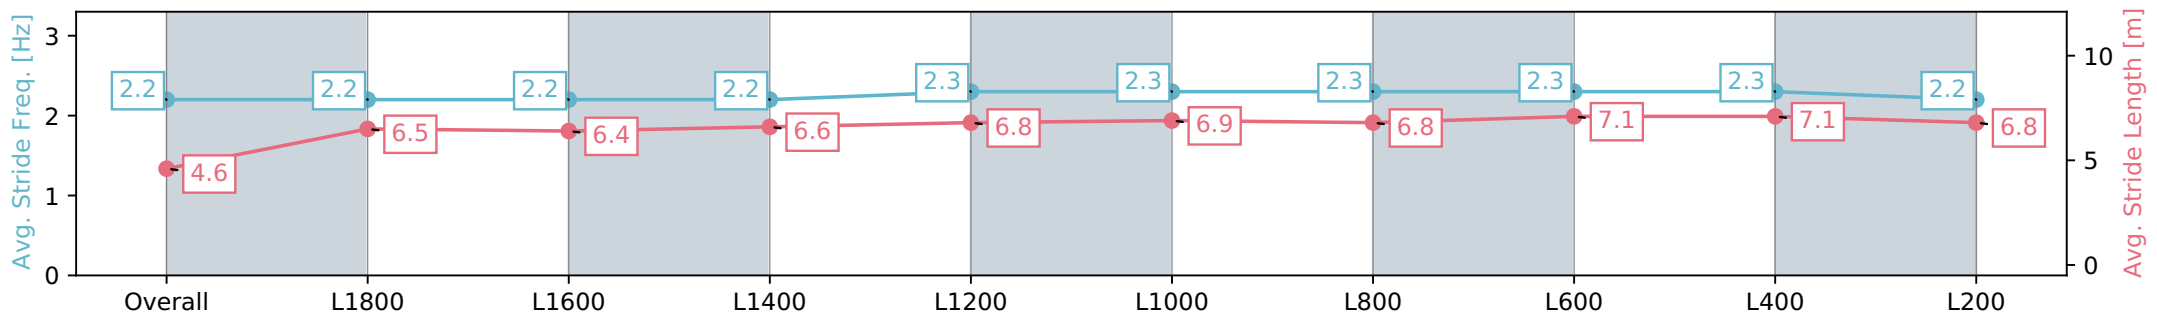

Morphettville SA - Professional

Race 4: The Fotobase Group Handicap - 2000m

01 June 2024 - 1:18PM

Track Rating: Soft 7, Weather: Overcast, Rail Position: +10m  
1200m-W/Post; +8m Remainder

Section	Overall	L1800	L1600	L1400	L1200	L1000	L800	L600	L400	L200
Section Times	2:14.03 [6] (0:18.91)	1:55.12 [7] (0:13.48)	1:41.64 [7] (0:13.53)	1:28.11 [7] (0:13.18)	1:14.93 [7] (0:12.48)	1:02.45 [7] (0:12.13)	0:50.32 [7] (0:12.56)	0:37.76 [8] (0:12.32)	0:25.44 [7] (0:12.38)	0:13.06 [7] (0:13.06)
Average Speed [km/h]	38.3	53.7	53.2	55.0	58.0	59.3	57.8	59.3	58.6	55.1
Top Speed [km/h]	55.2	55.1	54.9	58.0	58.8	60.5	59.1	59.8	59.2	58.3
Avg. Dist. to Rail [m]	8.8	1.9	1.9	1.9	1.3	2.0	1.9	3.0	5.3	7.2
Avg. Stride Freq. [Hz]	2.2	2.2	2.2	2.2	2.3	2.3	2.3	2.3	2.3	2.2
Avg. Stride Length [m]	4.6	6.5	6.4	6.6	6.8	6.9	6.8	7.1	7.1	6.8