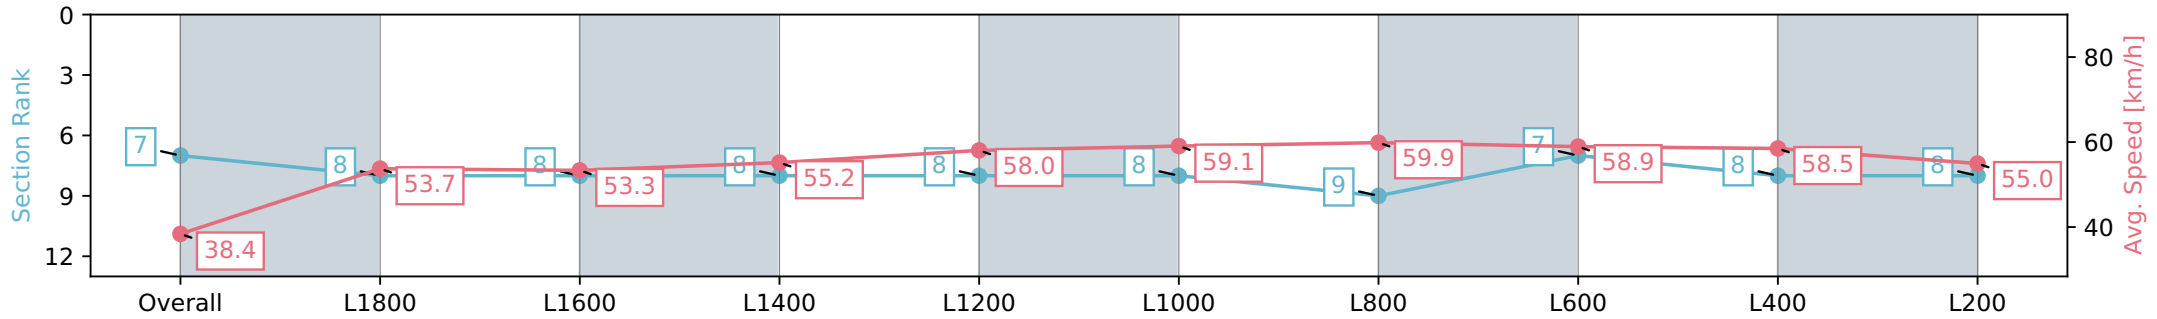

Morphettville SA - Professional

Race 4: The Fotobase Group Handicap - 2000m

01 June 2024 - 1:18PM

Track Rating: Soft 7, Weather: Overcast, Rail Position: +10m  
1200m-W/Post; +8m Remainder

Section	Overall	L1800	L1600	L1400	L1200	L1000	L800	L600	L400	L200
Section Times	2:14.13 [7] (0:18.97)	1:55.16 [8] (0:13.49)	1:41.67 [8] (0:13.49)	1:28.18 [8] (0:13.23)	1:14.95 [8] (0:12.49)	1:02.46 [8] (0:12.18)	0:50.28 [9] (0:12.25)	0:38.03 [7] (0:12.51)	0:25.52 [8] (0:12.43)	0:13.09 [8] (0:13.09)
Average Speed [km/h]	38.4	53.7	53.3	55.2	58.0	59.1	59.9	58.9	58.5	55.0
Top Speed [km/h]	55.4	54.9	54.8	58.1	59.1	59.8	60.2	60.0	59.8	56.8
Avg. Dist. to Rail [m]	9.8	2.9	3.2	3.0	2.3	3.5	4.1	4.9	8.1	10.8
Avg. Stride Freq. [Hz]	2.0	2.1	2.0	2.1	2.1	2.2	2.2	2.2	2.2	2.1
Avg. Stride Length [m]	5.0	7.0	6.9	7.1	7.3	7.3	7.5	7.5	7.5	7.3