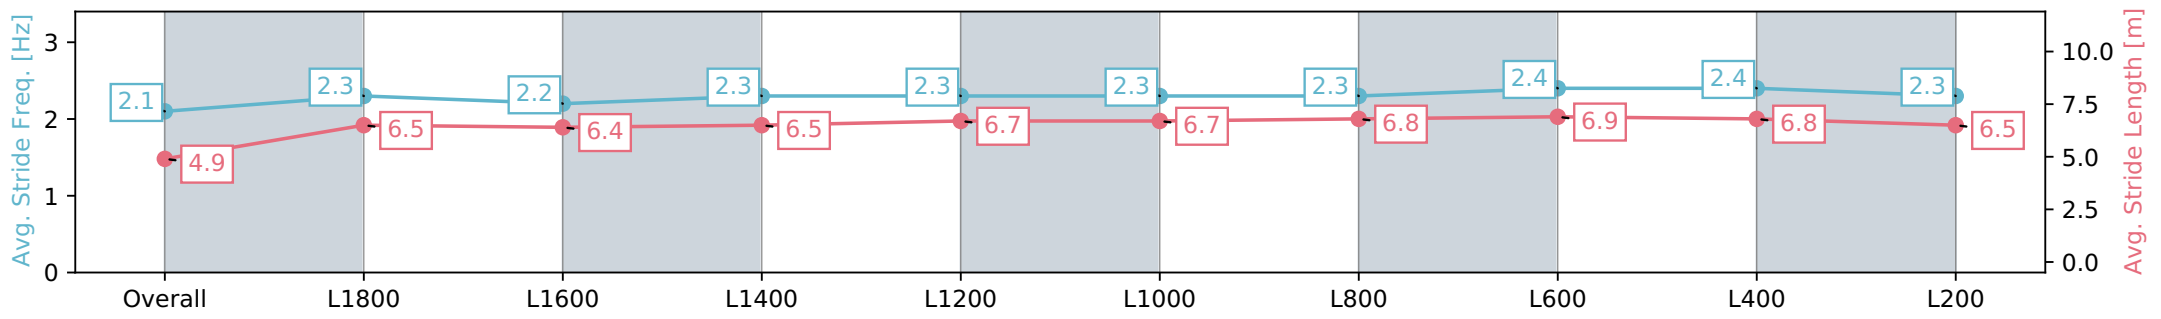

Morphettville SA - Professional

Race 4: The Fotobase Group Handicap - 2000m

01 June 2024 - 1:18PM

Track Rating: Soft 7, Weather: Overcast, Rail Position: +10m  
1200m-W/Post; +8m Remainder

Section	Overall	L1800	L1600	L1400	L1200	L1000	L800	L600	L400	L200
Section Times	2:13.63 [4] (0:18.52)	1:55.11 [5] (0:13.17)	1:41.94 [4] (0:13.34)	1:28.60 [4] (0:13.03)	1:15.57 [4] (0:12.56)	1:03.00 [4] (0:12.50)	0:50.50 [3] (0:12.48)	0:38.02 [2] (0:12.41)	0:25.61 [3] (0:12.39)	0:13.22 [2] (0:13.22)
Average Speed [km/h]	39.1	55.0	53.9	55.8	57.4	57.6	58.3	59.1	58.4	54.4
Top Speed [km/h]	56.3	56.1	54.5	57.4	57.8	58.0	59.1	60.1	60.4	57.8
Avg. Dist. to Rail [m]	8.8	1.7	1.8	1.7	1.2	2.3	2.1	3.5	5.4	7.3
Avg. Stride Freq. [Hz]	2.1	2.3	2.2	2.3	2.3	2.3	2.3	2.3	2.4	2.3
Avg. Stride Length [m]	4.9	6.5	6.4	6.5	6.7	6.7	6.8	6.9	6.8	6.5