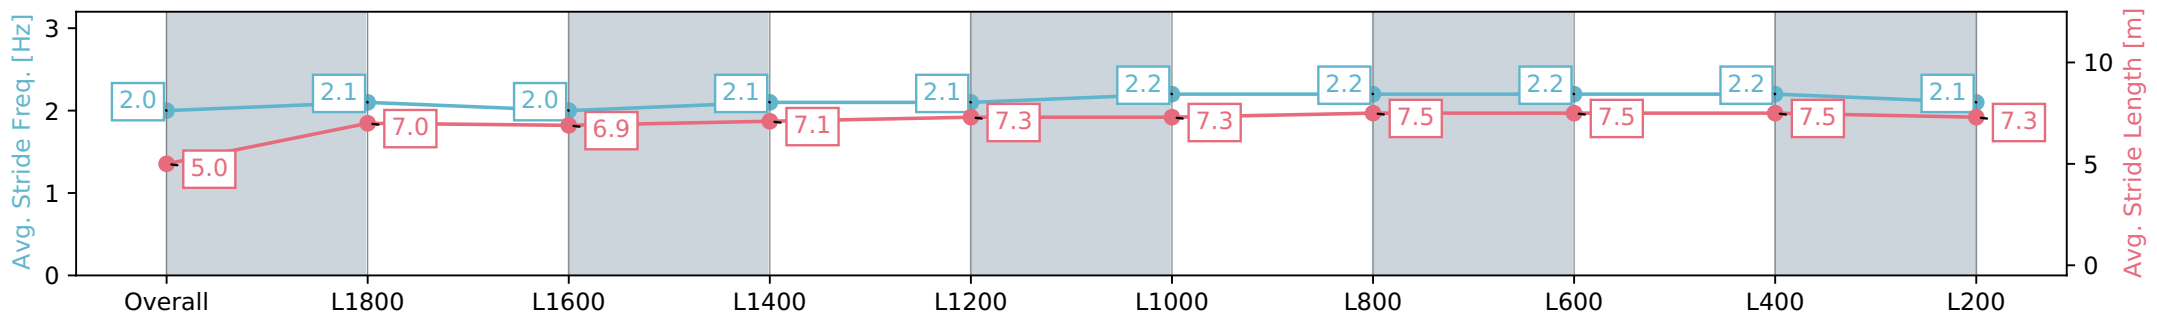

Morphettville SA - Professional

Race 4: The Fotobase Group Handicap - 2000m

01 June 2024 - 1:18PM

Track Rating: Soft 7, Weather: Overcast, Rail Position: +10m  
1200m-W/Post; +8m Remainder

Section	Overall	L1800	L1600	L1400	L1200	L1000	L800	L600	L400	L200
Section Times	2:14.13 [7] (0:18.97)	1:55.16 [8] (0:13.49)	1:41.67 [8] (0:13.49)	1:28.18 [8] (0:13.23)	1:14.95 [8] (0:12.49)	1:02.46 [8] (0:12.18)	0:50.28 [9] (0:12.25)	0:38.03 [7] (0:12.51)	0:25.52 [8] (0:12.43)	0:13.09 [8] (0:13.09)
Average Speed [km/h]	38.4	53.7	53.3	55.2	58.0	59.1	59.9	58.9	58.5	55.0
Top Speed [km/h]	55.4	54.9	54.8	58.1	59.1	59.8	60.2	60.0	59.8	56.8
Avg. Dist. to Rail [m]	9.8	2.9	3.2	3.0	2.3	3.5	4.1	4.9	8.1	10.8
Avg. Stride Freq. [Hz]	2.0	2.1	2.0	2.1	2.1	2.2	2.2	2.2	2.2	2.1
Avg. Stride Length [m]	5.0	7.0	6.9	7.1	7.3	7.3	7.5	7.5	7.5	7.3