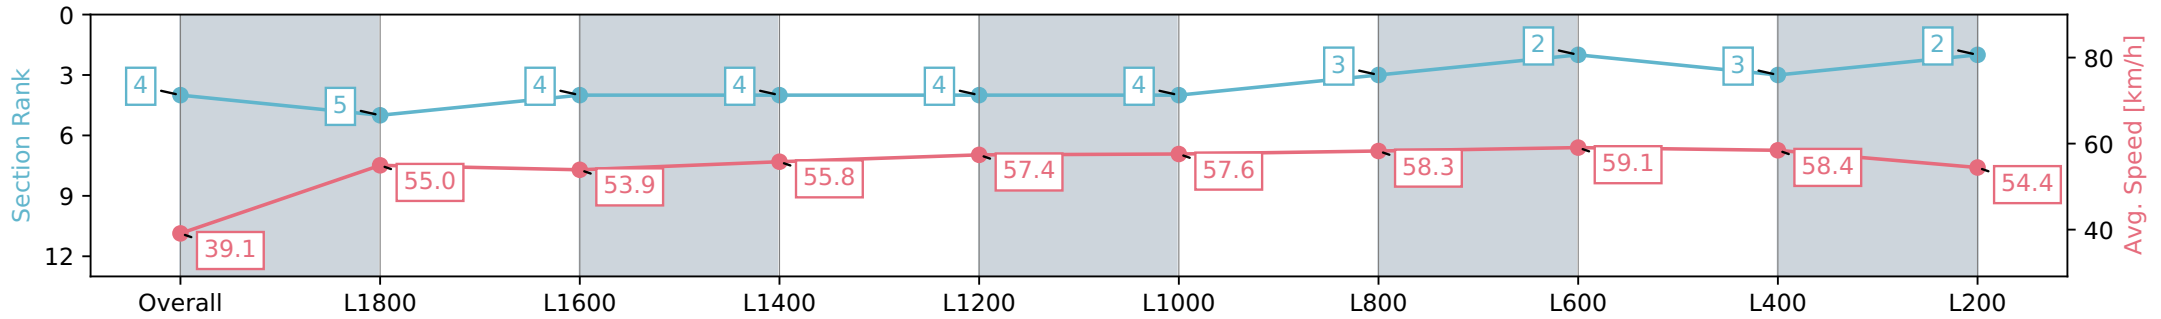

Morphettville SA - Professional

Race 4: The Fotobase Group Handicap - 2000m

01 June 2024 - 1:18PM

Track Rating: Soft 7, Weather: Overcast, Rail Position: +10m  
1200m-W/Post; +8m Remainder

Section	Overall	L1800	L1600	L1400	L1200	L1000	L800	L600	L400	L200
Section Times	2:13.63 [4] (0:18.52)	1:55.11 [5] (0:13.17)	1:41.94 [4] (0:13.34)	1:28.60 [4] (0:13.03)	1:15.57 [4] (0:12.56)	1:03.00 [4] (0:12.50)	0:50.50 [3] (0:12.48)	0:38.02 [2] (0:12.41)	0:25.61 [3] (0:12.39)	0:13.22 [2] (0:13.22)
Average Speed [km/h]	39.1	55.0	53.9	55.8	57.4	57.6	58.3	59.1	58.4	54.4
Top Speed [km/h]	56.3	56.1	54.5	57.4	57.8	58.0	59.1	60.1	60.4	57.8
Avg. Dist. to Rail [m]	8.8	1.7	1.8	1.7	1.2	2.3	2.1	3.5	5.4	7.3
Avg. Stride Freq. [Hz]	2.1	2.3	2.2	2.3	2.3	2.3	2.3	2.3	2.4	2.3
Avg. Stride Length [m]	4.9	6.5	6.4	6.5	6.7	6.7	6.8	6.9	6.8	6.5