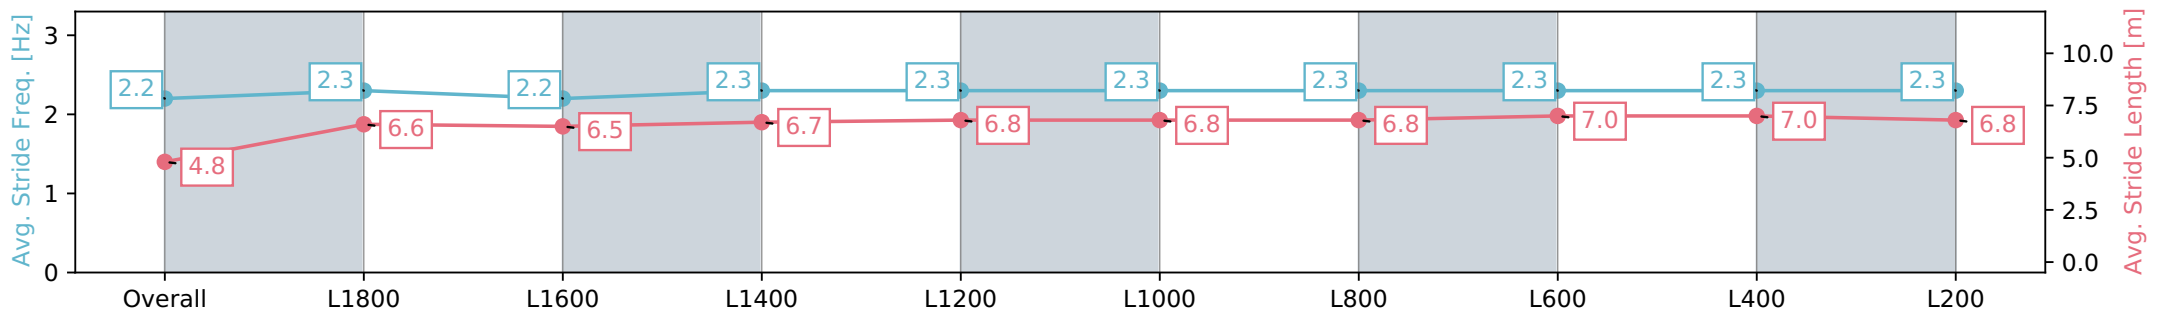

Morphettville SA - Professional

Race 4: The Fotobase Group Handicap - 2000m

01 June 2024 - 1:18PM

Track Rating: Soft 7, Weather: Overcast, Rail Position: +10m  
1200m-W/Post; +8m Remainder

Section	Overall	L1800	L1600	L1400	L1200	L1000	L800	L600	L400	L200
Section Times	2:13.30 [2] (0:18.48)	1:54.82 [4] (0:13.31)	1:41.51 [5] (0:13.41)	1:28.10 [5] (0:13.00)	1:15.10 [5] (0:12.53)	1:02.57 [5] (0:12.53)	0:50.04 [5] (0:12.53)	0:37.51 [5] (0:12.28)	0:25.22 [4] (0:12.44)	0:12.78 [5] (0:12.78)
Average Speed [km/h]	39.5	54.6	53.7	56.1	57.8	57.5	58.0	59.3	58.2	56.3
Top Speed [km/h]	55.4	55.1	54.5	57.4	58.2	58.3	59.9	60.7	59.3	57.9
Avg. Dist. to Rail [m]	10.8	2.9	3.1	2.9	2.3	3.2	2.3	2.2	5.9	8.6
Avg. Stride Freq. [Hz]	2.2	2.3	2.2	2.3	2.3	2.3	2.3	2.3	2.3	2.3
Avg. Stride Length [m]	4.8	6.6	6.5	6.7	6.8	6.8	6.8	7.0	7.0	6.8