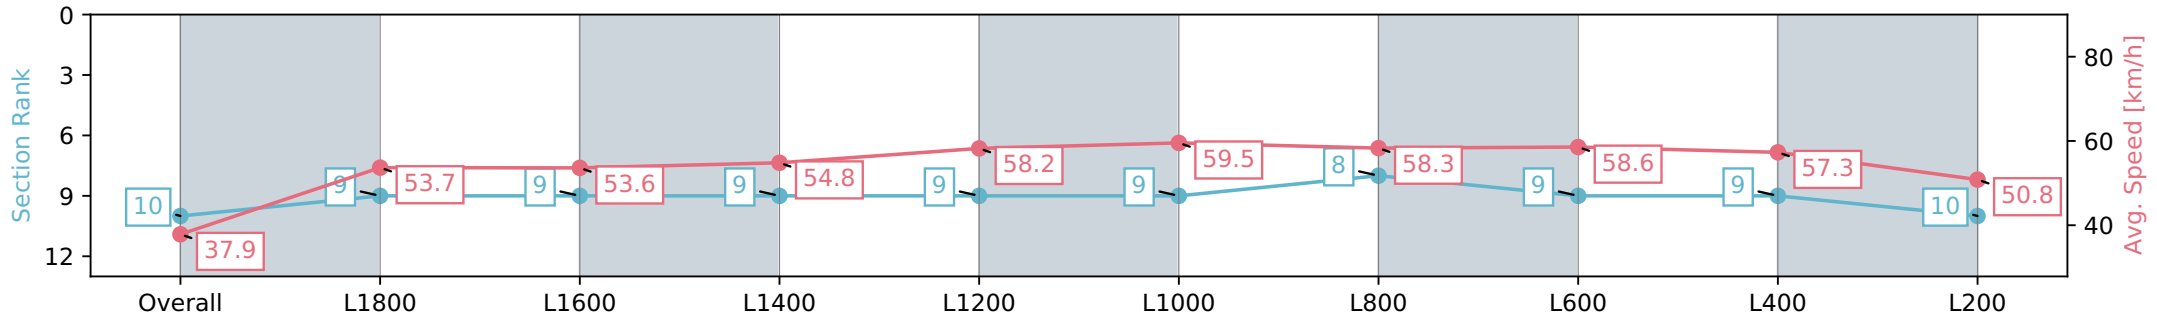

Report Created: Sat 01 June 2024 14:07:58 GMT+10 (Note: Timing is based on positional data)

- [ ] Ranking at each section and finish
- :-:- No data available at this section
- NA No data available

Horse/Jockey Name	DOES IT/Jake Toeroek
Finish Rank	10
Fastest Section Time (Section)	0:12.08 (L1000)
Top Speed [km/h] (Section)	60.1 (L1200)
Race State	Finished

Morphettville SA - Professional

Race 4: The Fotobase Group Handicap - 2000m

01 June 2024 - 1:18PM

Track Rating: Soft 7, Weather: Overcast, Rail Position: +10m  
1200m-W/Post; +8m Remainder

Section	Overall	L1800	L1600	L1400	L1200	L1000	L800	L600	L400	L200
Section Times	2:15.66 [10] (0:19.19)	1:56.47 [9] (0:13.48)	1:42.99 [9] (0:13.42)	1:29.57 [9] (0:13.25)	1:16.32 [9] (0:12.41)	1:03.91 [9] (0:12.08)	0:51.83 [8] (0:12.48)	0:39.35 [9] (0:12.55)	0:26.80 [9] (0:12.62)	0:14.18 [10] (0:14.18)
Average Speed [km/h]	37.9	53.7	53.6	54.8	58.2	59.5	58.3	58.6	57.3	50.8
Top Speed [km/h]	55.6	55.1	55.1	58.1	58.6	60.1	59.9	59.9	58.5	56.3
Avg. Dist. to Rail [m]	9.5	2.0	2.0	1.9	1.3	2.0	2.4	4.0	5.5	7.7
Avg. Stride Freq. [Hz]	2.2	2.3	2.3	2.3	2.4	2.4	2.3	2.4	2.4	2.2
Avg. Stride Length [m]	4.5	6.4	6.4	6.4	6.5	6.7	6.8	6.8	6.8	6.4

[ ] Ranking at each section and finish  
 -:-:- No data available at this section  
 NA No data available