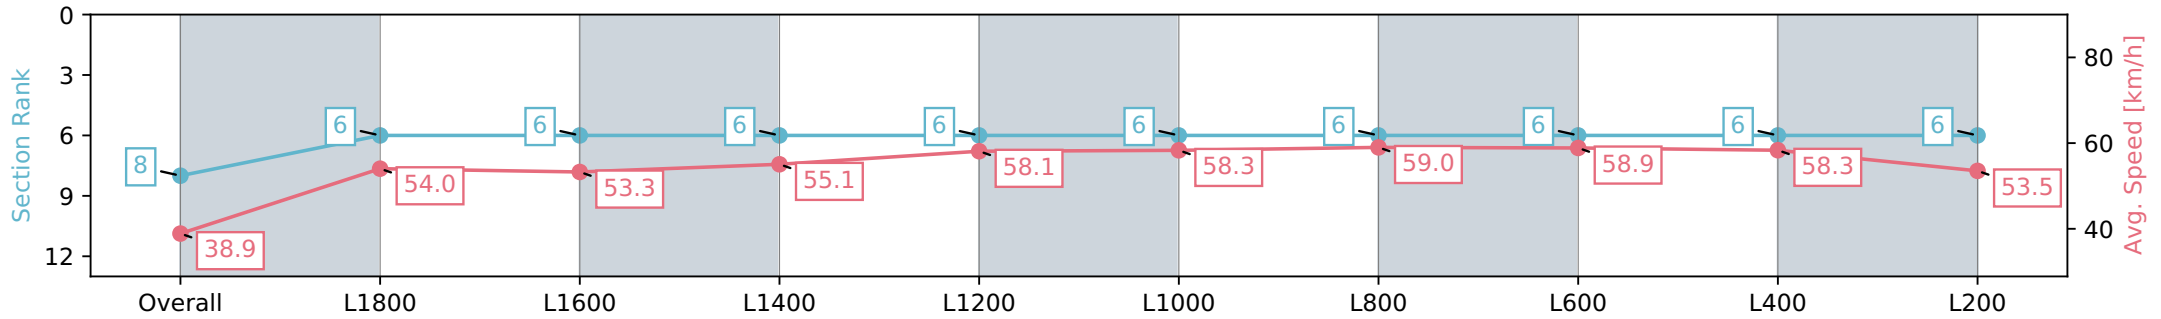

Morphettville SA - Professional

Race 4: The Fotobase Group Handicap - 2000m

01 June 2024 - 1:18PM

Track Rating: Soft 7, Weather: Overcast, Rail Position: +10m  
1200m-W/Post; +8m Remainder

Section	Overall	L1800	L1600	L1400	L1200	L1000	L800	L600	L400	L200
Section Times	2:14.37 [8] (0:18.71)	1:55.66 [6] (0:13.41)	1:42.25 [6] (0:13.53)	1:28.72 [6] (0:13.24)	1:15.48 [6] (0:12.47)	1:03.01 [6] (0:12.34)	0:50.67 [6] (0:12.37)	0:38.30 [6] (0:12.43)	0:25.87 [6] (0:12.41)	0:13.46 [6] (0:13.46)
Average Speed [km/h]	38.9	54.0	53.3	55.1	58.1	58.3	59.0	58.9	58.3	53.5
Top Speed [km/h]	55.8	54.8	54.1	56.9	59.0	59.3	60.4	60.0	59.0	57.1
Avg. Dist. to Rail [m]	10.0	2.9	3.0	2.8	2.2	3.2	2.9	3.4	6.3	9.3
Avg. Stride Freq. [Hz]	2.0	2.1	2.1	2.2	2.2	2.2	2.3	2.3	2.3	2.2
Avg. Stride Length [m]	5.1	6.9	6.7	6.9	6.9	7.1	7.0	7.0	7.1	6.8