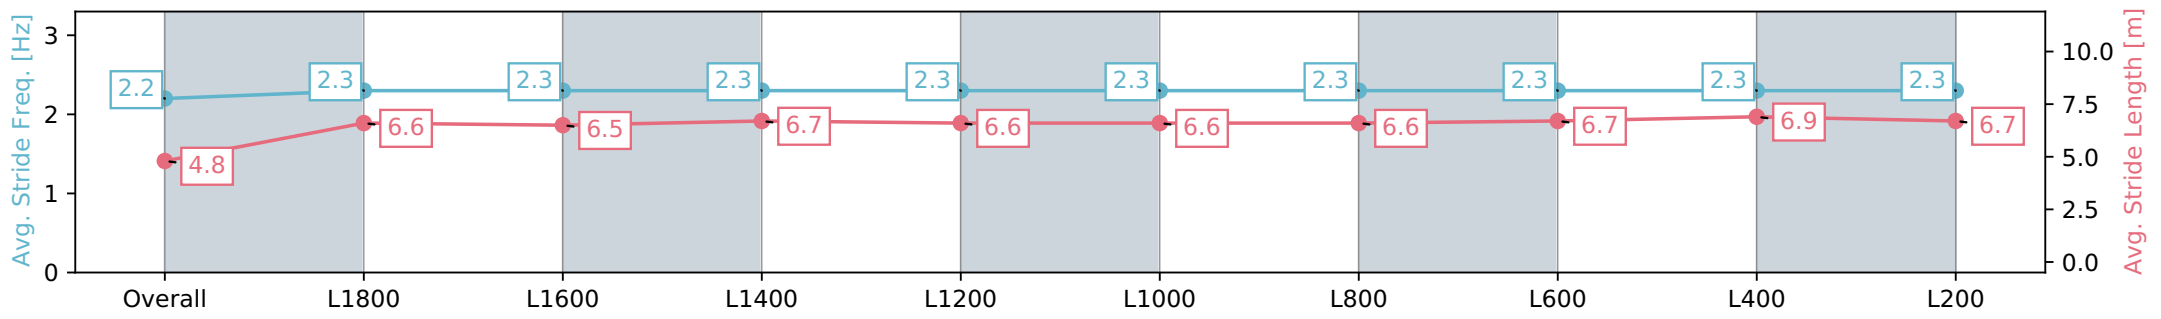

01 June 2024 - 1:18PM

Track Rating: Soft 7, Weather: Overcast, Rail Position: +10m  
1200m-W/Post; +8m Remainder

Section	Overall	L1800	L1600	L1400	L1200	L1000	L800	L600	L400	L200
Section Times	2:13.15 [1] (0:17.91)	1:55.24 [1] (0:12.97)	1:42.27 [1] (0:13.19)	1:29.08 [1] (0:13.00)	1:16.08 [1] (0:12.85)	1:03.23 [1] (0:12.79)	0:50.44 [1] (0:12.71)	0:37.73 [1] (0:12.56)	0:25.17 [2] (0:12.36)	0:12.81 [1] (0:12.81)
Average Speed [km/h]	40.5	55.8	54.5	56.0	56.4	56.2	57.0	57.6	58.5	56.2
Top Speed [km/h]	56.2	56.3	55.6	56.7	56.9	56.7	57.3	58.4	59.6	58.9
Avg. Dist. to Rail [m]	9.3	1.8	2.1	2.4	1.7	1.9	1.5	1.5	3.4	5.5
Avg. Stride Freq. [Hz]	2.2	2.3	2.3	2.3	2.3	2.3	2.3	2.3	2.3	2.3
Avg. Stride Length [m]	4.8	6.6	6.5	6.7	6.6	6.6	6.6	6.7	6.9	6.7