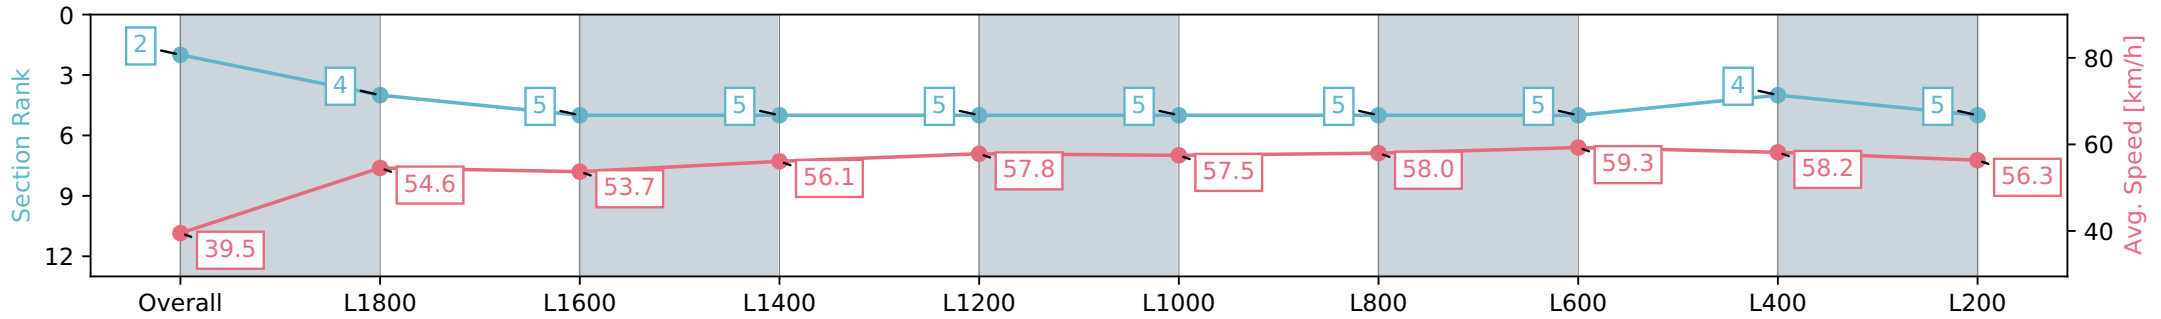

Morphettville SA - Professional

Race 4: The Fotobase Group Handicap - 2000m

01 June 2024 - 1:18PM

Track Rating: Soft 7, Weather: Overcast, Rail Position: +10m  
1200m-W/Post; +8m Remainder

Section	Overall	L1800	L1600	L1400	L1200	L1000	L800	L600	L400	L200
Section Times	2:13.30 [2] (0:18.48)	1:54.82 [4] (0:13.31)	1:41.51 [5] (0:13.41)	1:28.10 [5] (0:13.00)	1:15.10 [5] (0:12.53)	1:02.57 [5] (0:12.53)	0:50.04 [5] (0:12.53)	0:37.51 [5] (0:12.28)	0:25.22 [4] (0:12.44)	0:12.78 [5] (0:12.78)
Average Speed [km/h]	39.5	54.6	53.7	56.1	57.8	57.5	58.0	59.3	58.2	56.3
Top Speed [km/h]	55.4	55.1	54.5	57.4	58.2	58.3	59.9	60.7	59.3	57.9
Avg. Dist. to Rail [m]	10.8	2.9	3.1	2.9	2.3	3.2	2.3	2.2	5.9	8.6
Avg. Stride Freq. [Hz]	2.2	2.3	2.2	2.3	2.3	2.3	2.3	2.3	2.3	2.3
Avg. Stride Length [m]	4.8	6.6	6.5	6.7	6.8	6.8	6.8	7.0	7.0	6.8