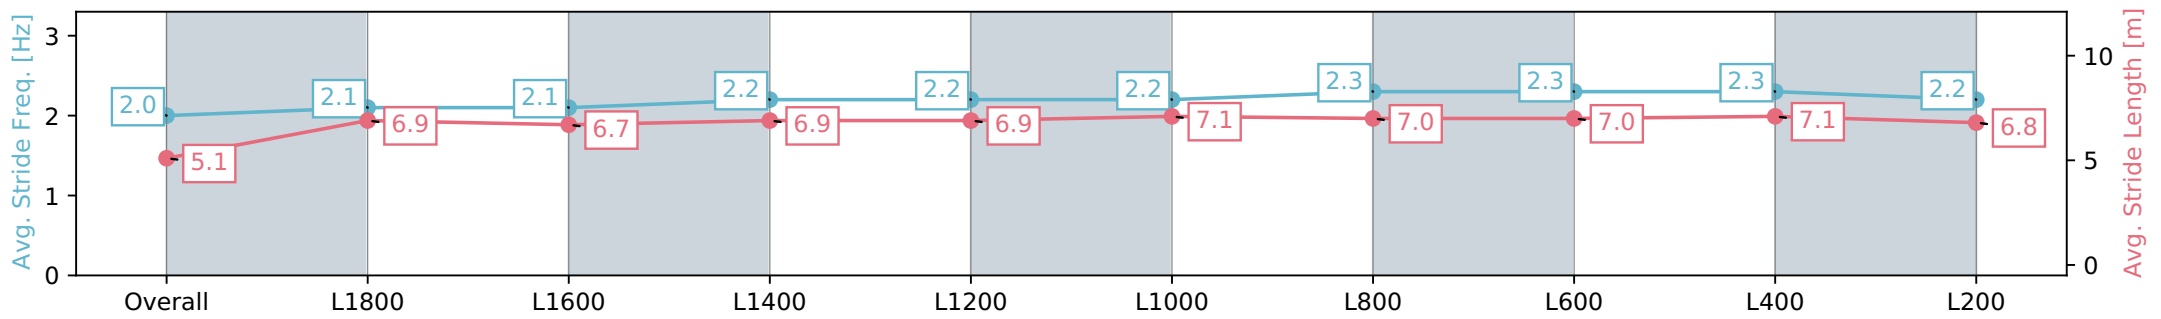

Morphettville SA - Professional

Race 4: The Fotobase Group Handicap - 2000m

01 June 2024 - 1:18PM

Track Rating: Soft 7, Weather: Overcast, Rail Position: +10m  
1200m-W/Post; +8m Remainder

Section	Overall	L1800	L1600	L1400	L1200	L1000	L800	L600	L400	L200
Section Times	2:14.37 [8] (0:18.71)	1:55.66 [6] (0:13.41)	1:42.25 [6] (0:13.53)	1:28.72 [6] (0:13.24)	1:15.48 [6] (0:12.47)	1:03.01 [6] (0:12.34)	0:50.67 [6] (0:12.37)	0:38.30 [6] (0:12.43)	0:25.87 [6] (0:12.41)	0:13.46 [6] (0:13.46)
Average Speed [km/h]	38.9	54.0	53.3	55.1	58.1	58.3	59.0	58.9	58.3	53.5
Top Speed [km/h]	55.8	54.8	54.1	56.9	59.0	59.3	60.4	60.0	59.0	57.1
Avg. Dist. to Rail [m]	10.0	2.9	3.0	2.8	2.2	3.2	2.9	3.4	6.3	9.3
Avg. Stride Freq. [Hz]	2.0	2.1	2.1	2.2	2.2	2.2	2.3	2.3	2.3	2.2
Avg. Stride Length [m]	5.1	6.9	6.7	6.9	6.9	7.1	7.0	7.0	7.1	6.8

Report Created: Sat 01 June 2024 14:07:54 GMT+10 (Note: Timing is based on positional data)

- [ ] Ranking at each section and finish
- :-:- No data available at this section
- NA No data available

Horse/Jockey Name	SUPERIOR SAM/Jessica Eaton
Finish Rank	9
Fastest Section Time (Section)	0:12.10 (L1000)
Top Speed [km/h] (Section)	61.2 (L1200)
Race State	Finished