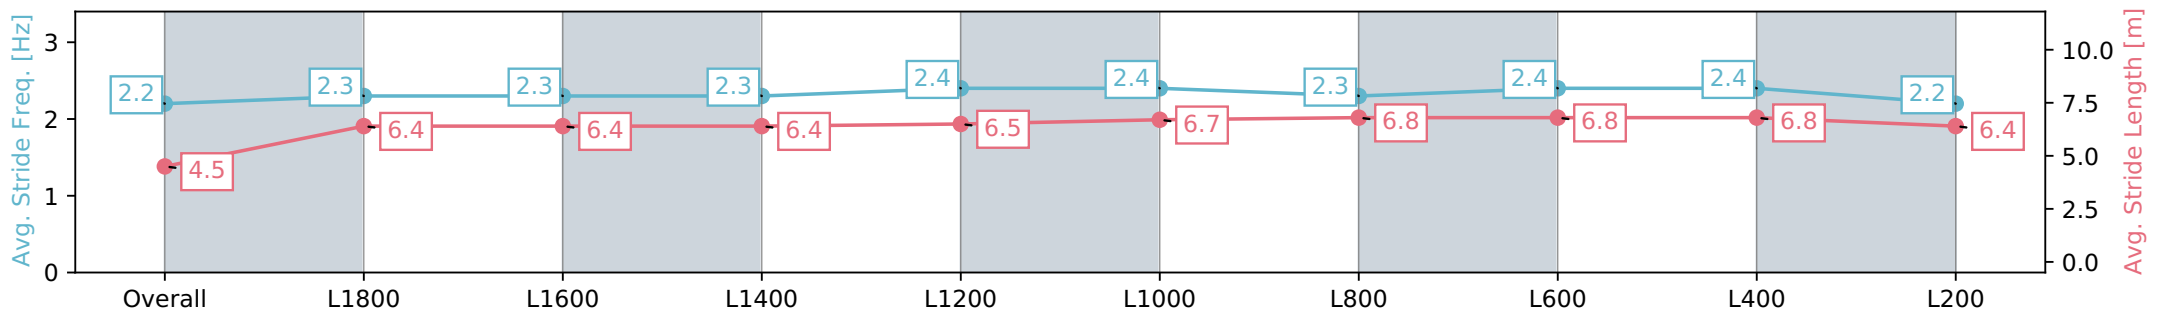

Report Created: Sat 01 June 2024 14:07:58 GMT+10 (Note: Timing is based on positional data)

- [ ] Ranking at each section and finish
- :-:- No data available at this section
- NA No data available

Horse/Jockey Name	DOES IT/Jake Toeroek
Finish Rank	10
Fastest Section Time (Section)	0:12.08 (L1000)
Top Speed [km/h] (Section)	60.1 (L1200)
Race State	Finished

Morphettville SA - Professional

Race 4: The Fotobase Group Handicap - 2000m

01 June 2024 - 1:18PM

Track Rating: Soft 7, Weather: Overcast, Rail Position: +10m  
1200m-W/Post; +8m Remainder

Section	Overall	L1800	L1600	L1400	L1200	L1000	L800	L600	L400	L200
Section Times	2:15.66 [10] (0:19.19)	1:56.47 [9] (0:13.48)	1:42.99 [9] (0:13.42)	1:29.57 [9] (0:13.25)	1:16.32 [9] (0:12.41)	1:03.91 [9] (0:12.08)	0:51.83 [8] (0:12.48)	0:39.35 [9] (0:12.55)	0:26.80 [9] (0:12.62)	0:14.18 [10] (0:14.18)
Average Speed [km/h]	37.9	53.7	53.6	54.8	58.2	59.5	58.3	58.6	57.3	50.8
Top Speed [km/h]	55.6	55.1	55.1	58.1	58.6	60.1	59.9	59.9	58.5	56.3
Avg. Dist. to Rail [m]	9.5	2.0	2.0	1.9	1.3	2.0	2.4	4.0	5.5	7.7
Avg. Stride Freq. [Hz]	2.2	2.3	2.3	2.3	2.4	2.4	2.3	2.4	2.4	2.2
Avg. Stride Length [m]	4.5	6.4	6.4	6.4	6.5	6.7	6.8	6.8	6.8	6.4

[ ] Ranking at each section and finish  
 -:-:- No data available at this section  
 NA No data available