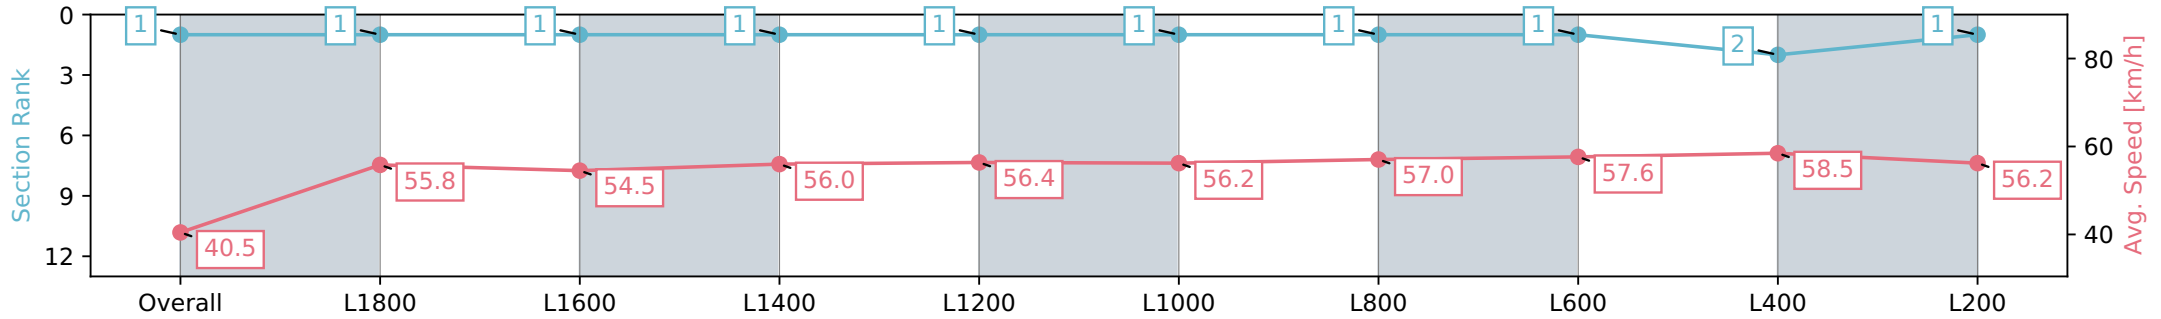

01 June 2024 - 1:18PM

Track Rating: Soft 7, Weather: Overcast, Rail Position: +10m  
1200m-W/Post; +8m Remainder

Section	Overall	L1800	L1600	L1400	L1200	L1000	L800	L600	L400	L200
Section Times	2:13.15 [1] (0:17.91)	1:55.24 [1] (0:12.97)	1:42.27 [1] (0:13.19)	1:29.08 [1] (0:13.00)	1:16.08 [1] (0:12.85)	1:03.23 [1] (0:12.79)	0:50.44 [1] (0:12.71)	0:37.73 [1] (0:12.56)	0:25.17 [2] (0:12.36)	0:12.81 [1] (0:12.81)
Average Speed [km/h]	40.5	55.8	54.5	56.0	56.4	56.2	57.0	57.6	58.5	56.2
Top Speed [km/h]	56.2	56.3	55.6	56.7	56.9	56.7	57.3	58.4	59.6	58.9
Avg. Dist. to Rail [m]	9.3	1.8	2.1	2.4	1.7	1.9	1.5	1.5	3.4	5.5
Avg. Stride Freq. [Hz]	2.2	2.3	2.3	2.3	2.3	2.3	2.3	2.3	2.3	2.3
Avg. Stride Length [m]	4.8	6.6	6.5	6.7	6.6	6.6	6.6	6.7	6.9	6.7