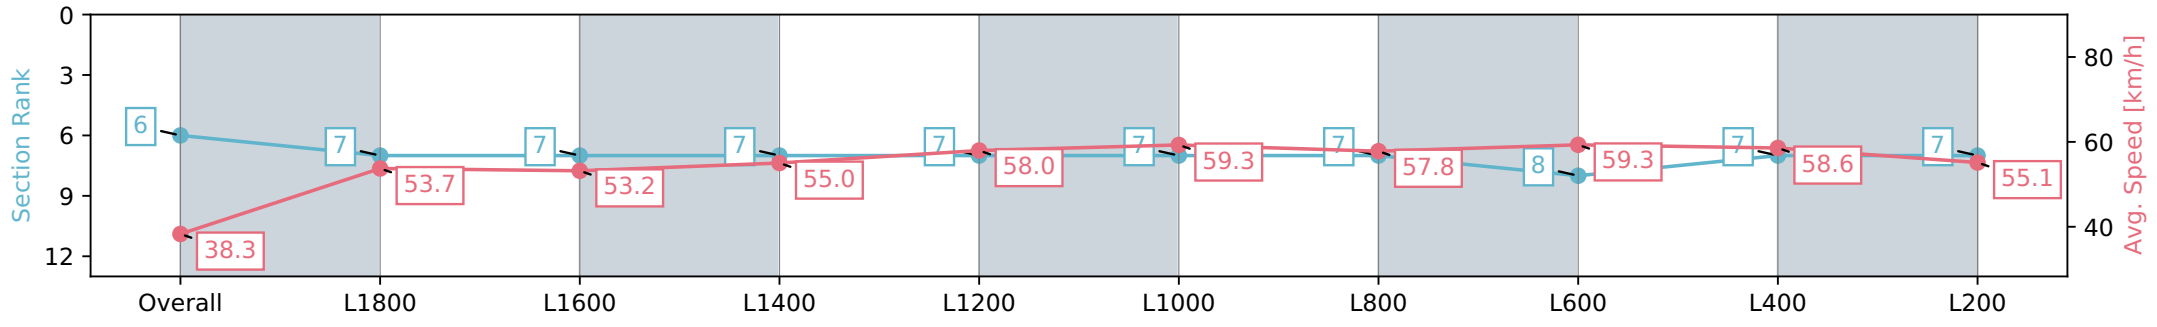

Morphettville SA - Professional

Race 4: The Fotobase Group Handicap - 2000m

01 June 2024 - 1:18PM

Track Rating: Soft 7, Weather: Overcast, Rail Position: +10m  
1200m-W/Post; +8m Remainder

Section	Overall	L1800	L1600	L1400	L1200	L1000	L800	L600	L400	L200
Section Times	2:14.03 [6] (0:18.91)	1:55.12 [7] (0:13.48)	1:41.64 [7] (0:13.53)	1:28.11 [7] (0:13.18)	1:14.93 [7] (0:12.48)	1:02.45 [7] (0:12.13)	0:50.32 [7] (0:12.56)	0:37.76 [8] (0:12.32)	0:25.44 [7] (0:12.38)	0:13.06 [7] (0:13.06)
Average Speed [km/h]	38.3	53.7	53.2	55.0	58.0	59.3	57.8	59.3	58.6	55.1
Top Speed [km/h]	55.2	55.1	54.9	58.0	58.8	60.5	59.1	59.8	59.2	58.3
Avg. Dist. to Rail [m]	8.8	1.9	1.9	1.9	1.3	2.0	1.9	3.0	5.3	7.2
Avg. Stride Freq. [Hz]	2.2	2.2	2.2	2.2	2.3	2.3	2.3	2.3	2.3	2.2
Avg. Stride Length [m]	4.6	6.5	6.4	6.6	6.8	6.9	6.8	7.1	7.1	6.8