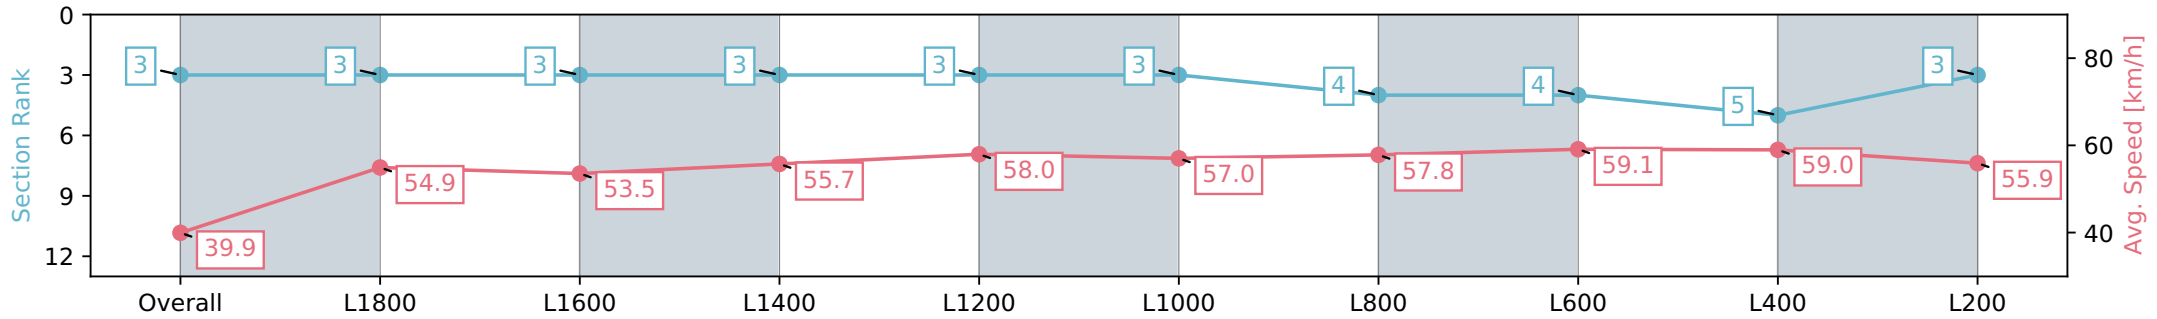

Morphettville SA - Professional

Race 4: The Fotobase Group Handicap - 2000m

01 June 2024 - 1:18PM

Track Rating: Soft 7, Weather: Overcast, Rail Position: +10m  
1200m-W/Post; +8m Remainder

Section	Overall	L1800	L1600	L1400	L1200	L1000	L800	L600	L400	L200
Section Times	2:13.36 [3] (0:18.24)	1:55.12 [3] (0:13.25)	1:41.87 [3] (0:13.43)	1:28.44 [3] (0:13.07)	1:15.37 [3] (0:12.52)	1:02.85 [3] (0:12.63)	0:50.22 [4] (0:12.61)	0:37.61 [4] (0:12.44)	0:25.17 [5] (0:12.28)	0:12.88 [3] (0:12.88)
Average Speed [km/h]	39.9	54.9	53.5	55.7	58.0	57.0	57.8	59.1	59.0	55.9
Top Speed [km/h]	56.8	55.7	53.8	57.3	58.3	57.6	59.0	59.3	59.3	58.2
Avg. Dist. to Rail [m]	10.1	3.5	3.2	2.9	2.4	3.3	3.1	4.2	6.8	9.2
Avg. Stride Freq. [Hz]	2.2	2.3	2.3	2.3	2.4	2.3	2.4	2.4	2.4	2.4
Avg. Stride Length [m]	4.7	6.4	6.3	6.4	6.5	6.5	6.6	6.7	6.7	6.5