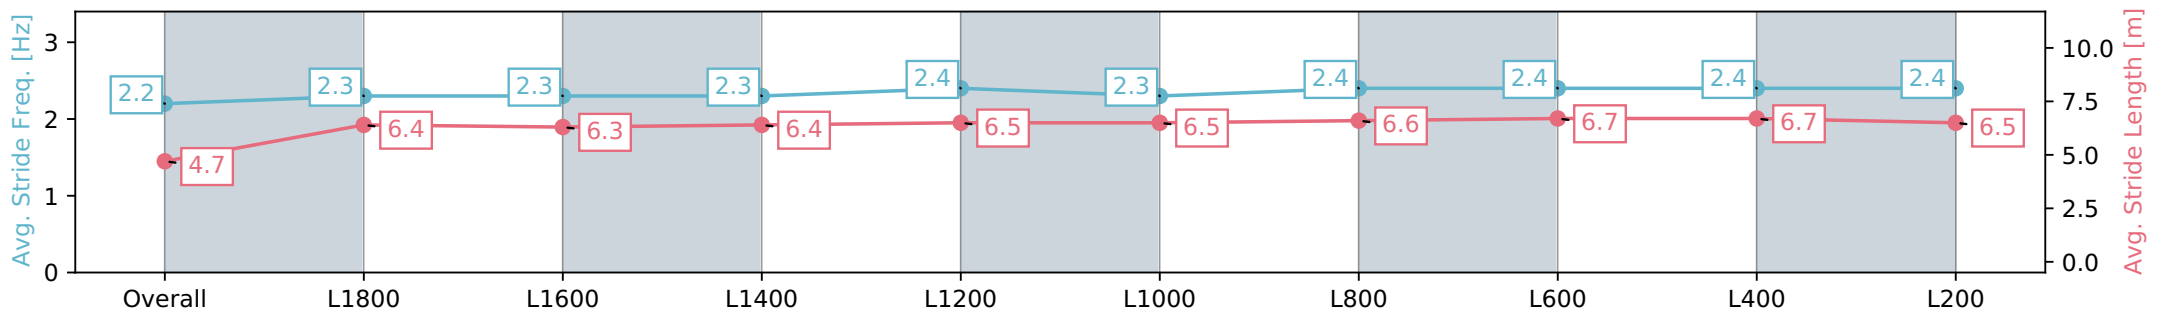

Morphettville SA - Professional

Race 4: The Fotobase Group Handicap - 2000m

01 June 2024 - 1:18PM

Track Rating: Soft 7, Weather: Overcast, Rail Position: +10m  
1200m-W/Post; +8m Remainder

Section	Overall	L1800	L1600	L1400	L1200	L1000	L800	L600	L400	L200
Section Times	2:13.36 [3] (0:18.24)	1:55.12 [3] (0:13.25)	1:41.87 [3] (0:13.43)	1:28.44 [3] (0:13.07)	1:15.37 [3] (0:12.52)	1:02.85 [3] (0:12.63)	0:50.22 [4] (0:12.61)	0:37.61 [4] (0:12.44)	0:25.17 [5] (0:12.28)	0:12.88 [3] (0:12.88)
Average Speed [km/h]	39.9	54.9	53.5	55.7	58.0	57.0	57.8	59.1	59.0	55.9
Top Speed [km/h]	56.8	55.7	53.8	57.3	58.3	57.6	59.0	59.3	59.3	58.2
Avg. Dist. to Rail [m]	10.1	3.5	3.2	2.9	2.4	3.3	3.1	4.2	6.8	9.2
Avg. Stride Freq. [Hz]	2.2	2.3	2.3	2.3	2.4	2.3	2.4	2.4	2.4	2.4
Avg. Stride Length [m]	4.7	6.4	6.3	6.4	6.5	6.5	6.6	6.7	6.7	6.5