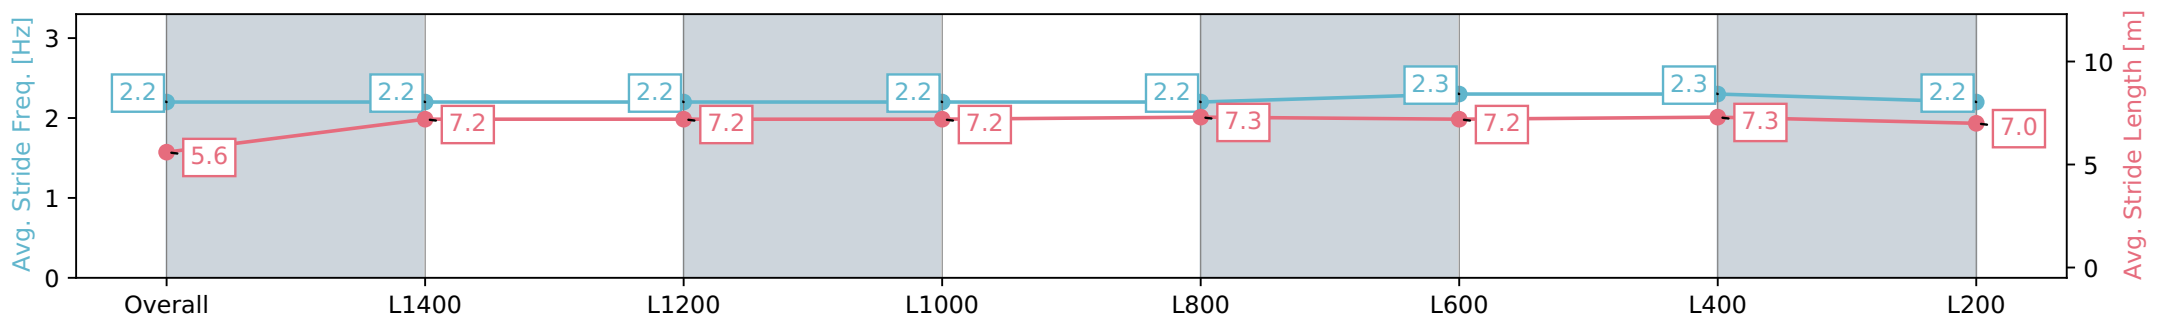

Morphettville SA - Professional

Race 3: Sportsbet Bet With Mates Handicap - 1600m

01 June 2024 - 12:43PM

Track Rating: Soft 7, Weather: Overcast, Rail Position: +10m
1200m-W/Post; +8m Remainder

Section	Overall	L1400	L1200	L1000	L800	L600	L400	L200
Section Times	1:42.63 [6] (0:15.57)	1:27.05 [5] (0:12.48)	1:14.57 [6] (0:12.24)	1:02.33 [5] (0:12.48)	0:49.85 [5] (0:12.31)	0:37.54 [7] (0:12.36)	0:25.18 [8] (0:12.24)	0:12.94 [7] (0:12.94)
Average Speed [km/h]	46.3	58.1	58.9	57.7	59.1	58.8	58.9	55.6
Top Speed [km/h]	59.0	60.0	60.3	58.7	59.9	60.3	59.9	58.8
Avg. Dist. to Rail [m]	6.0	1.8	0.9	2.3	1.9	2.1	2.4	5.0
Avg. Stride Freq. [Hz]	2.2	2.2	2.2	2.2	2.2	2.3	2.3	2.2
Avg. Stride Length [m]	5.6	7.2	7.2	7.2	7.3	7.2	7.3	7.0