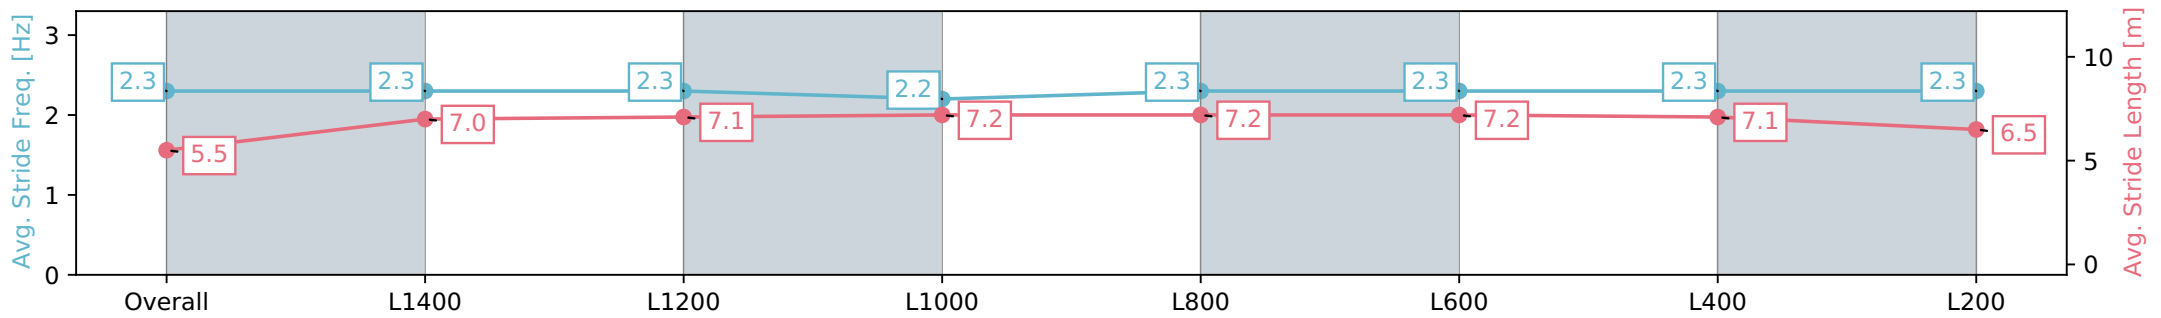

Morphettville SA - Professional

Race 3: Sportsbet Bet With Mates Handicap - 1600m

01 June 2024 - 12:43PM

Track Rating: Soft 7, Weather: Overcast, Rail Position: +10m
1200m-W/Post; +8m Remainder

Section	Overall	L1400	L1200	L1000	L800	L600	L400	L200
Section Times	1:42.42 [5] (0:15.51)	1:26.91 [4] (0:12.42)	1:14.49 [4] (0:12.28)	1:02.21 [4] (0:12.42)	0:49.79 [4] (0:12.16)	0:37.63 [4] (0:12.11)	0:25.52 [4] (0:12.27)	0:13.25 [6] (0:13.25)
Average Speed [km/h]	46.5	58.4	58.7	58.0	59.4	59.6	58.9	54.4
Top Speed [km/h]	59.2	59.7	59.7	59.2	60.7	60.0	60.0	57.6
Avg. Dist. to Rail [m]	4.1	1.8	0.7	1.1	0.8	0.8	2.2	4.2
Avg. Stride Freq. [Hz]	2.3	2.3	2.3	2.2	2.3	2.3	2.3	2.3
Avg. Stride Length [m]	5.5	7.0	7.1	7.2	7.2	7.2	7.1	6.5