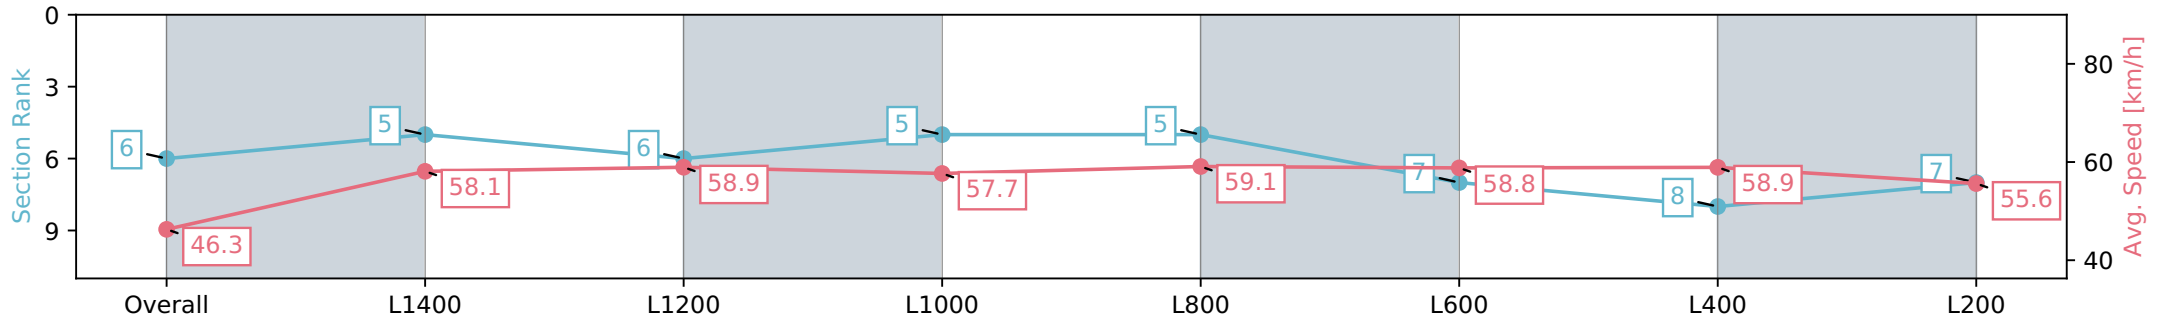

Morphettville SA - Professional

Race 3: Sportsbet Bet With Mates Handicap - 1600m

01 June 2024 - 12:43PM

Track Rating: Soft 7, Weather: Overcast, Rail Position: +10m
1200m-W/Post; +8m Remainder

Section	Overall	L1400	L1200	L1000	L800	L600	L400	L200
Section Times	1:42.63 [6] (0:15.57)	1:27.05 [5] (0:12.48)	1:14.57 [6] (0:12.24)	1:02.33 [5] (0:12.48)	0:49.85 [5] (0:12.31)	0:37.54 [7] (0:12.36)	0:25.18 [8] (0:12.24)	0:12.94 [7] (0:12.94)
Average Speed [km/h]	46.3	58.1	58.9	57.7	59.1	58.8	58.9	55.6
Top Speed [km/h]	59.0	60.0	60.3	58.7	59.9	60.3	59.9	58.8
Avg. Dist. to Rail [m]	6.0	1.8	0.9	2.3	1.9	2.1	2.4	5.0
Avg. Stride Freq. [Hz]	2.2	2.2	2.2	2.2	2.2	2.3	2.3	2.2
Avg. Stride Length [m]	5.6	7.2	7.2	7.2	7.3	7.2	7.3	7.0