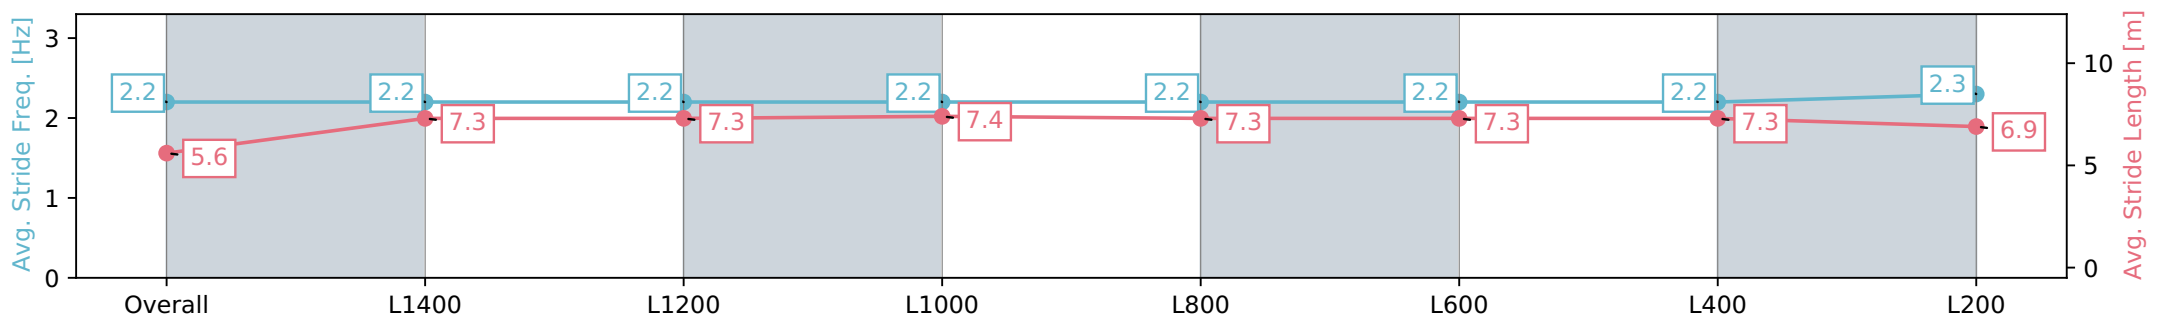

Morphettville SA - Professional

Race 3: Sportsbet Bet With Mates Handicap - 1600m

01 June 2024 - 12:43PM

Track Rating: Soft 7, Weather: Overcast, Rail Position: +10m
1200m-W/Post; +8m Remainder

Section	Overall	L1400	L1200	L1000	L800	L600	L400	L200
Section Times	1:41.79 [3] (0:15.45)	1:26.34 [3] (0:12.32)	1:14.02 [3] (0:12.28)	1:01.74 [3] (0:12.46)	0:49.28 [3] (0:12.17)	0:37.11 [3] (0:12.17)	0:24.94 [3] (0:12.28)	0:12.66 [4] (0:12.66)
Average Speed [km/h]	46.6	58.4	58.4	57.8	58.9	58.7	58.7	56.8
Top Speed [km/h]	59.7	59.9	59.5	58.4	60.1	60.4	59.5	59.7
Avg. Dist. to Rail [m]	2.7	0.7	1.1	0.7	1.1	1.1	0.4	0.6
Avg. Stride Freq. [Hz]	2.2	2.2	2.2	2.2	2.2	2.2	2.2	2.3
Avg. Stride Length [m]	5.6	7.3	7.3	7.4	7.3	7.3	7.3	6.9