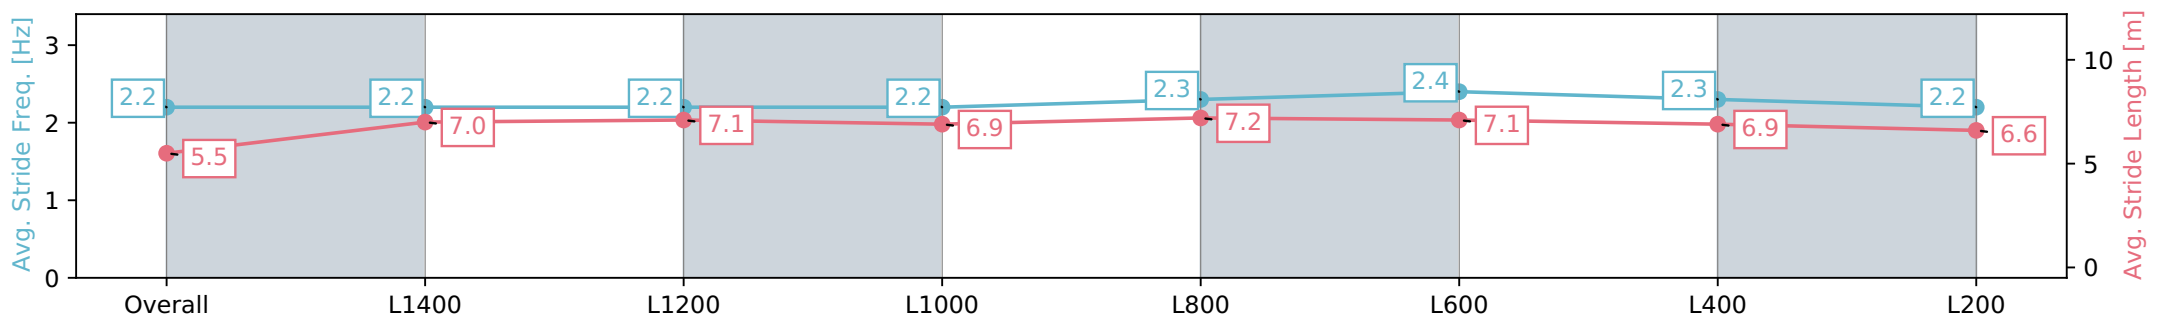

Morphettville SA - Professional

Race 3: Sportsbet Bet With Mates Handicap - 1600m

01 June 2024 - 12:43PM

Track Rating: Soft 7, Weather: Overcast, Rail Position: +10m
1200m-W/Post; +8m Remainder

Section	Overall	L1400	L1200	L1000	L800	L600	L400	L200
Section Times	1:43.80 [8] (0:15.88)	1:27.92 [8] (0:12.49)	1:15.43 [8] (0:12.33)	1:03.10 [8] (0:12.44)	0:50.66 [8] (0:12.06)	0:38.60 [8] (0:12.09)	0:26.51 [7] (0:12.50)	0:14.01 [8] (0:14.01)
Average Speed [km/h]	45.3	58.0	58.6	57.9	59.9	60.6	58.0	51.4
Top Speed [km/h]	59.0	59.2	59.7	58.9	61.0	61.7	59.7	56.4
Avg. Dist. to Rail [m]	4.0	1.5	1.0	1.6	0.8	3.4	5.0	3.7
Avg. Stride Freq. [Hz]	2.2	2.2	2.2	2.2	2.3	2.4	2.3	2.2
Avg. Stride Length [m]	5.5	7.0	7.1	6.9	7.2	7.1	6.9	6.6