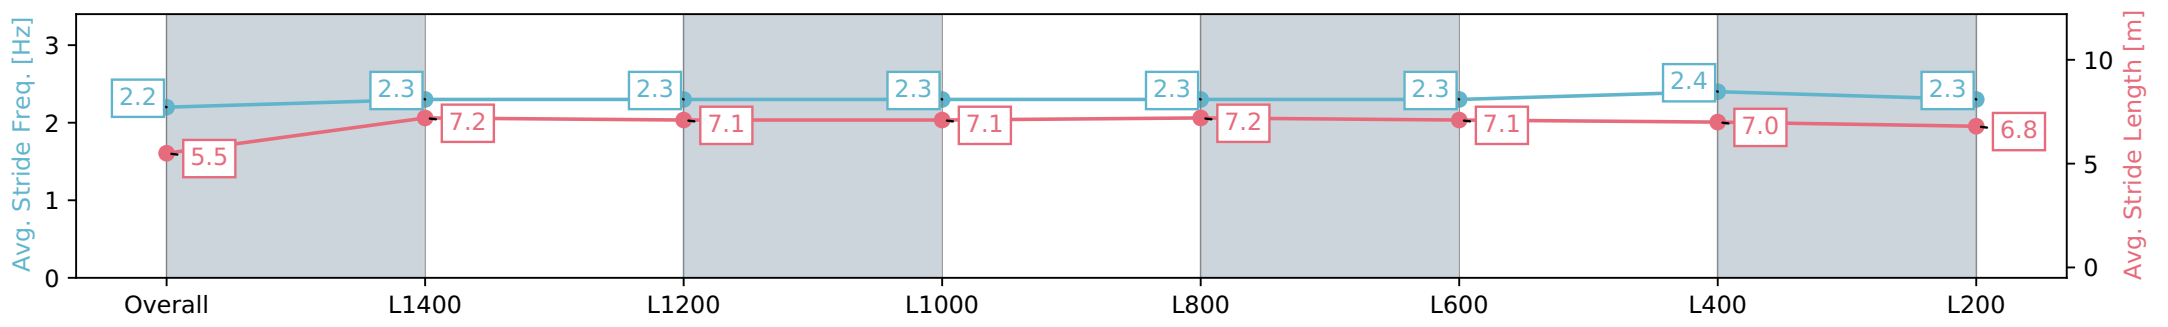

Morphettville SA - Professional

Race 3: Sportsbet Bet With Mates Handicap - 1600m

01 June 2024 - 12:43PM

Track Rating: Soft 7, Weather: Overcast, Rail Position: +10m
1200m-W/Post; +8m Remainder

Section	Overall	L1400	L1200	L1000	L800	L600	L400	L200
Section Times	1:41.74 [2] (0:15.71)	1:26.03 [6] (0:12.42)	1:13.61 [7] (0:12.30)	1:01.31 [7] (0:12.44)	0:48.87 [7] (0:12.11)	0:36.76 [6] (0:12.08)	0:24.68 [6] (0:12.10)	0:12.58 [5] (0:12.57)
Average Speed [km/h]	45.8	58.3	58.6	58.0	59.4	59.8	59.7	57.3
Top Speed [km/h]	58.1	59.5	59.8	58.8	61.1	61.2	61.6	60.3
Avg. Dist. to Rail [m]	4.2	1.3	0.5	1.0	0.3	0.8	3.4	4.9
Avg. Stride Freq. [Hz]	2.2	2.3	2.3	2.3	2.3	2.3	2.4	2.3
Avg. Stride Length [m]	5.5	7.2	7.1	7.1	7.2	7.1	7.0	6.8