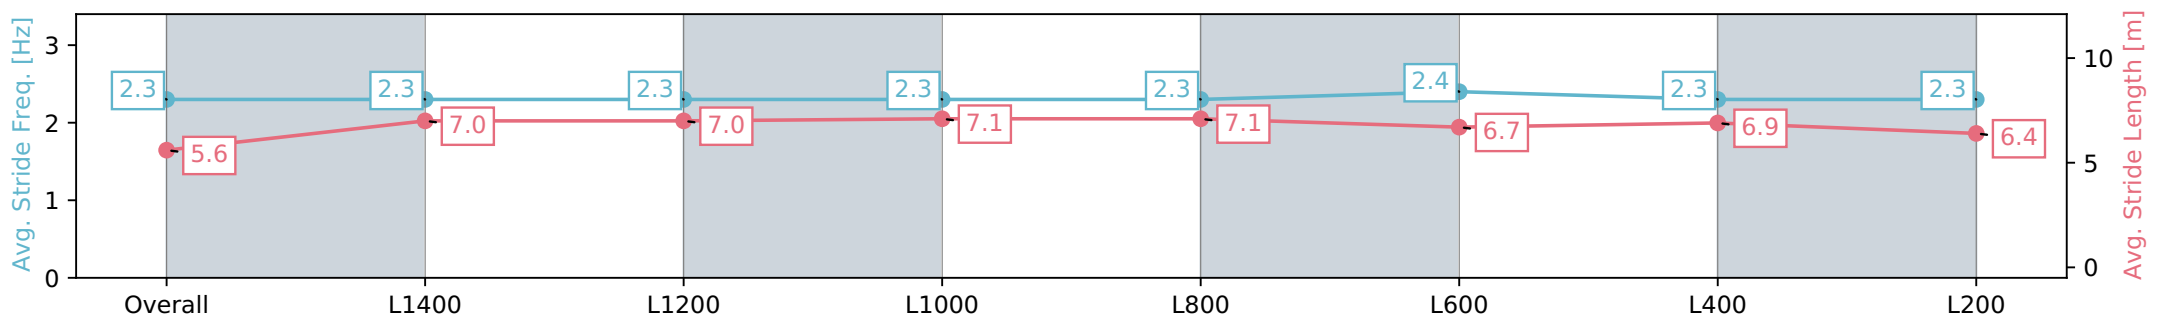

Morphettville SA - Professional

Race 3: Sportsbet Bet With Mates Handicap - 1600m

01 June 2024 - 12:43PM

Track Rating: Soft 7, Weather: Overcast, Rail Position: +10m
1200m-W/Post; +8m Remainder

Section	Overall	L1400	L1200	L1000	L800	L600	L400	L200
Section Times	1:42.74 [7] (0:15.31)	1:27.43 [2] (0:12.26)	1:15.17 [2] (0:12.32)	1:02.85 [2] (0:12.38)	0:50.47 [2] (0:12.26)	0:38.21 [2] (0:12.09)	0:26.12 [2] (0:12.32)	0:13.80 [1] (0:13.80)
Average Speed [km/h]	47.1	59.0	58.3	58.2	59.1	60.4	58.6	52.1
Top Speed [km/h]	58.6	59.7	59.0	59.2	60.8	63.5	60.9	55.9
Avg. Dist. to Rail [m]	5.0	1.0	0.5	0.6	2.0	2.8	2.4	3.5
Avg. Stride Freq. [Hz]	2.3	2.3	2.3	2.3	2.3	2.4	2.3	2.3
Avg. Stride Length [m]	5.6	7.0	7.0	7.1	7.1	6.7	6.9	6.4

Report Created: Sat 01 June 2024 13:30:20 GMT+10 (Note: Timing is based on positional data)

- [] Ranking at each section and finish
- :-:- No data available at this section
- NA No data available

Horse/Jockey Name	LAST GIRL LOVE/Jason Holder
Finish Rank	8
Fastest Section Time (Section)	0:12.06 (L800)
Top Speed [km/h] (Section)	61.7 (L800)
Race State	Finished