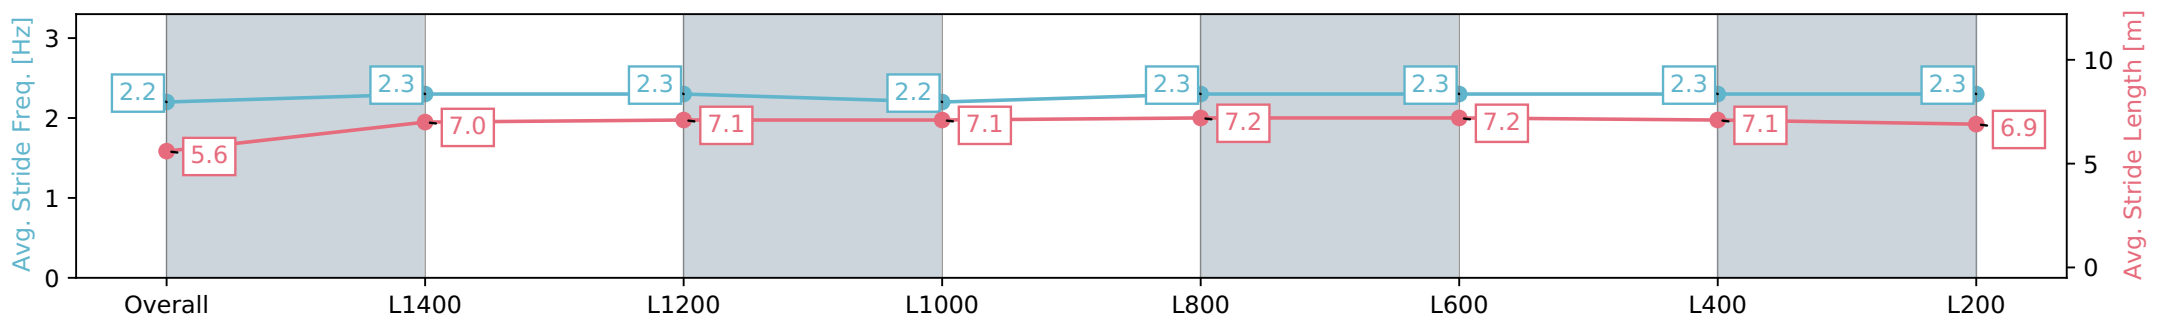

01 June 2024 - 12:43PM

Track Rating: Soft 7, Weather: Overcast, Rail Position: +10m
1200m-W/Post; +8m Remainder

Section	Overall	L1400	L1200	L1000	L800	L600	L400	L200
Section Times	1:41.64 [1] (0:15.71)	1:25.93 [7] (0:12.34)	1:13.59 [5] (0:12.28)	1:01.31 [6] (0:12.46)	0:48.85 [6] (0:12.07)	0:36.78 [5] (0:12.15)	0:24.63 [5] (0:12.07)	0:12.56 [3] (0:12.56)
Average Speed [km/h]	45.8	58.2	58.3	57.8	59.3	58.9	59.6	57.3
Top Speed [km/h]	58.5	59.2	59.4	59.1	60.1	60.1	60.6	59.9
Avg. Dist. to Rail [m]	1.1	0.5	1.4	1.2	1.5	1.1	0.3	0.1
Avg. Stride Freq. [Hz]	2.2	2.3	2.3	2.2	2.3	2.3	2.3	2.3
Avg. Stride Length [m]	5.6	7.0	7.1	7.1	7.2	7.2	7.1	6.9