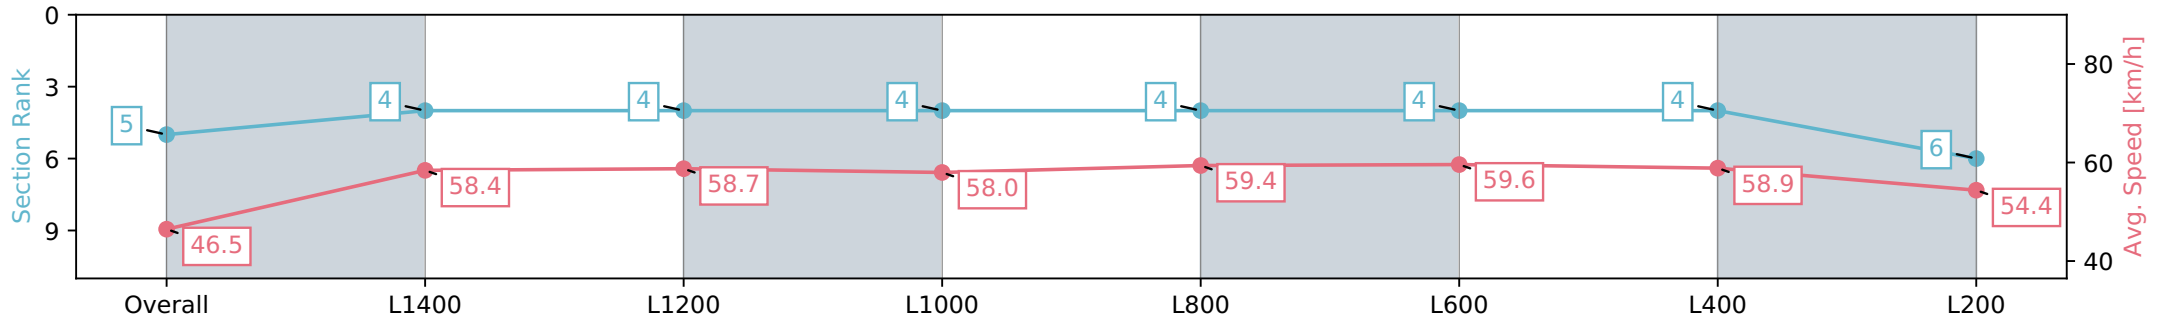

Morphettville SA - Professional

Race 3: Sportsbet Bet With Mates Handicap - 1600m

01 June 2024 - 12:43PM

Track Rating: Soft 7, Weather: Overcast, Rail Position: +10m
1200m-W/Post; +8m Remainder

Section	Overall	L1400	L1200	L1000	L800	L600	L400	L200
Section Times	1:42.42 [5] (0:15.51)	1:26.91 [4] (0:12.42)	1:14.49 [4] (0:12.28)	1:02.21 [4] (0:12.42)	0:49.79 [4] (0:12.16)	0:37.63 [4] (0:12.11)	0:25.52 [4] (0:12.27)	0:13.25 [6] (0:13.25)
Average Speed [km/h]	46.5	58.4	58.7	58.0	59.4	59.6	58.9	54.4
Top Speed [km/h]	59.2	59.7	59.7	59.2	60.7	60.0	60.0	57.6
Avg. Dist. to Rail [m]	4.1	1.8	0.7	1.1	0.8	0.8	2.2	4.2
Avg. Stride Freq. [Hz]	2.3	2.3	2.3	2.2	2.3	2.3	2.3	2.3
Avg. Stride Length [m]	5.5	7.0	7.1	7.2	7.2	7.2	7.1	6.5