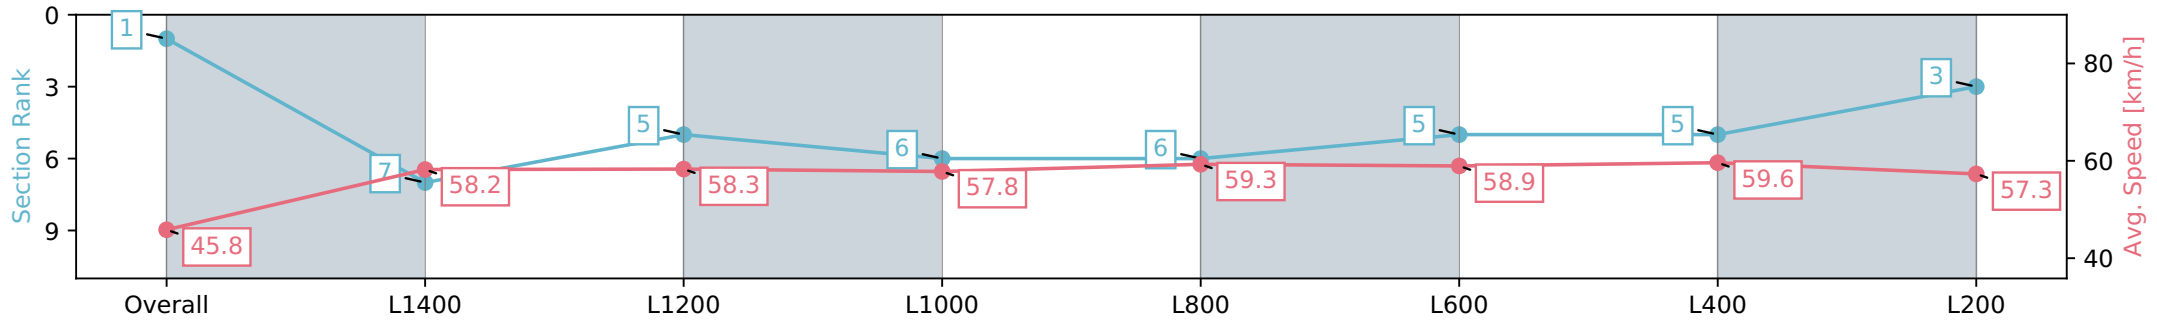

01 June 2024 - 12:43PM

Track Rating: Soft 7, Weather: Overcast, Rail Position: +10m
1200m-W/Post; +8m Remainder

Section	Overall	L1400	L1200	L1000	L800	L600	L400	L200
Section Times	1:41.64 [1] (0:15.71)	1:25.93 [7] (0:12.34)	1:13.59 [5] (0:12.28)	1:01.31 [6] (0:12.46)	0:48.85 [6] (0:12.07)	0:36.78 [5] (0:12.15)	0:24.63 [5] (0:12.07)	0:12.56 [3] (0:12.56)
Average Speed [km/h]	45.8	58.2	58.3	57.8	59.3	58.9	59.6	57.3
Top Speed [km/h]	58.5	59.2	59.4	59.1	60.1	60.1	60.6	59.9
Avg. Dist. to Rail [m]	1.1	0.5	1.4	1.2	1.5	1.1	0.3	0.1
Avg. Stride Freq. [Hz]	2.2	2.3	2.3	2.2	2.3	2.3	2.3	2.3
Avg. Stride Length [m]	5.6	7.0	7.1	7.1	7.2	7.2	7.1	6.9