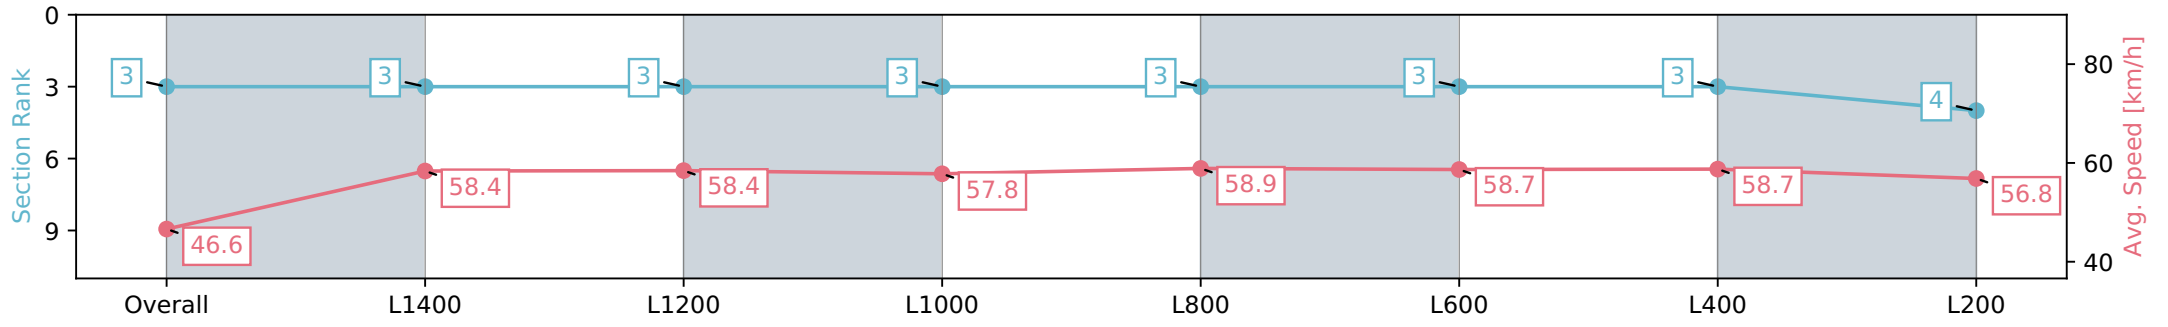

Morphettville SA - Professional

Race 3: Sportsbet Bet With Mates Handicap - 1600m

01 June 2024 - 12:43PM

Track Rating: Soft 7, Weather: Overcast, Rail Position: +10m
1200m-W/Post; +8m Remainder

Section	Overall	L1400	L1200	L1000	L800	L600	L400	L200
Section Times	1:41.79 [3] (0:15.45)	1:26.34 [3] (0:12.32)	1:14.02 [3] (0:12.28)	1:01.74 [3] (0:12.46)	0:49.28 [3] (0:12.17)	0:37.11 [3] (0:12.17)	0:24.94 [3] (0:12.28)	0:12.66 [4] (0:12.66)
Average Speed [km/h]	46.6	58.4	58.4	57.8	58.9	58.7	58.7	56.8
Top Speed [km/h]	59.7	59.9	59.5	58.4	60.1	60.4	59.5	59.7
Avg. Dist. to Rail [m]	2.7	0.7	1.1	0.7	1.1	1.1	0.4	0.6
Avg. Stride Freq. [Hz]	2.2	2.2	2.2	2.2	2.2	2.2	2.2	2.3
Avg. Stride Length [m]	5.6	7.3	7.3	7.4	7.3	7.3	7.3	6.9