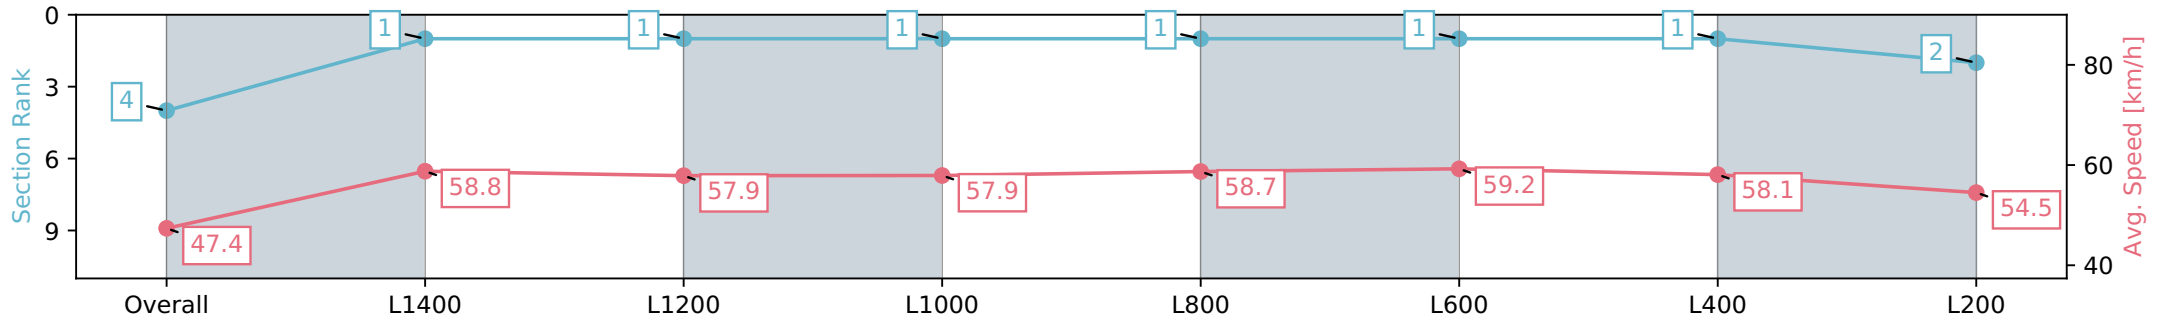

Morphettville SA - Professional

Race 3: Sportsbet Bet With Mates Handicap - 1600m

01 June 2024 - 12:43PM

Track Rating: Soft 7, Weather: Overcast, Rail Position: +10m
1200m-W/Post; +8m Remainder

Section	Overall	L1400	L1200	L1000	L800	L600	L400	L200
Section Times	1:42.20 [4] (0:15.20)	1:27.00 [1] (0:12.22)	1:14.78 [1] (0:12.37)	1:02.41 [1] (0:12.44)	0:49.97 [1] (0:12.23)	0:37.74 [1] (0:12.12)	0:25.62 [1] (0:12.39)	0:13.23 [2] (0:13.23)
Average Speed [km/h]	47.4	58.8	57.9	57.9	58.7	59.2	58.1	54.5
Top Speed [km/h]	59.0	59.2	58.6	58.5	59.1	59.8	58.9	56.5
Avg. Dist. to Rail [m]	1.3	0.5	1.4	0.8	0.8	0.4	1.0	2.4
Avg. Stride Freq. [Hz]	2.3	2.3	2.3	2.3	2.3	2.3	2.3	2.3
Avg. Stride Length [m]	5.5	7.0	7.0	7.0	7.1	7.1	7.0	6.6