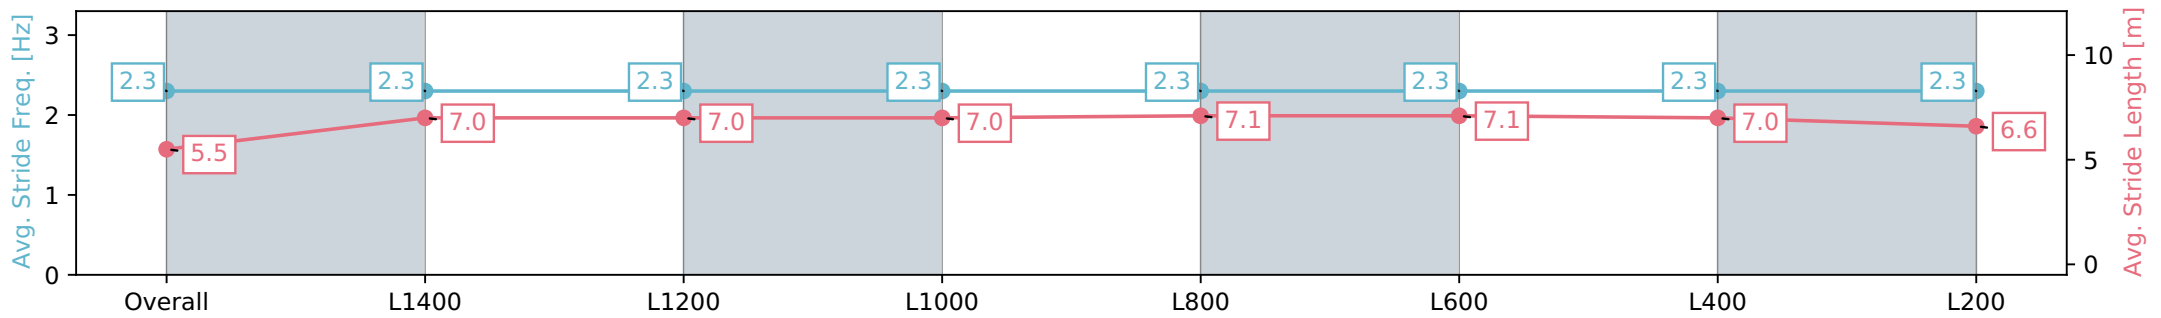

Morphettville SA - Professional

Race 3: Sportsbet Bet With Mates Handicap - 1600m

01 June 2024 - 12:43PM

Track Rating: Soft 7, Weather: Overcast, Rail Position: +10m
1200m-W/Post; +8m Remainder

Section	Overall	L1400	L1200	L1000	L800	L600	L400	L200
Section Times	1:42.20 [4] (0:15.20)	1:27.00 [1] (0:12.22)	1:14.78 [1] (0:12.37)	1:02.41 [1] (0:12.44)	0:49.97 [1] (0:12.23)	0:37.74 [1] (0:12.12)	0:25.62 [1] (0:12.39)	0:13.23 [2] (0:13.23)
Average Speed [km/h]	47.4	58.8	57.9	57.9	58.7	59.2	58.1	54.5
Top Speed [km/h]	59.0	59.2	58.6	58.5	59.1	59.8	58.9	56.5
Avg. Dist. to Rail [m]	1.3	0.5	1.4	0.8	0.8	0.4	1.0	2.4
Avg. Stride Freq. [Hz]	2.3	2.3	2.3	2.3	2.3	2.3	2.3	2.3
Avg. Stride Length [m]	5.5	7.0	7.0	7.0	7.1	7.1	7.0	6.6