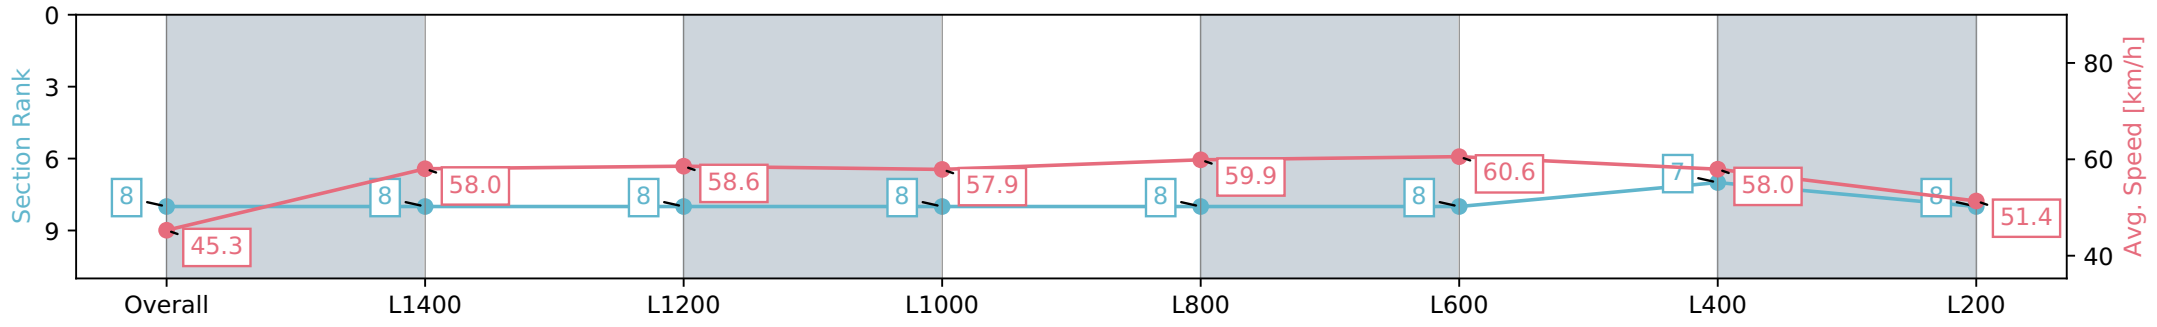

Report Created: Sat 01 June 2024 13:30:20 GMT+10 (Note: Timing is based on positional data)

- [] Ranking at each section and finish
- :-:- No data available at this section
- NA No data available

Horse/Jockey Name	LAST GIRL LOVE/Jason Holder
Finish Rank	8
Fastest Section Time (Section)	0:12.06 (L800)
Top Speed [km/h] (Section)	61.7 (L800)
Race State	Finished

Morphettville SA - Professional

Race 3: Sportsbet Bet With Mates Handicap - 1600m

01 June 2024 - 12:43PM

Track Rating: Soft 7, Weather: Overcast, Rail Position: +10m
1200m-W/Post; +8m Remainder

Section	Overall	L1400	L1200	L1000	L800	L600	L400	L200
Section Times	1:43.80 [8] (0:15.88)	1:27.92 [8] (0:12.49)	1:15.43 [8] (0:12.33)	1:03.10 [8] (0:12.44)	0:50.66 [8] (0:12.06)	0:38.60 [8] (0:12.09)	0:26.51 [7] (0:12.50)	0:14.01 [8] (0:14.01)
Average Speed [km/h]	45.3	58.0	58.6	57.9	59.9	60.6	58.0	51.4
Top Speed [km/h]	59.0	59.2	59.7	58.9	61.0	61.7	59.7	56.4
Avg. Dist. to Rail [m]	4.0	1.5	1.0	1.6	0.8	3.4	5.0	3.7
Avg. Stride Freq. [Hz]	2.2	2.2	2.2	2.2	2.3	2.4	2.3	2.2
Avg. Stride Length [m]	5.5	7.0	7.1	6.9	7.2	7.1	6.9	6.6