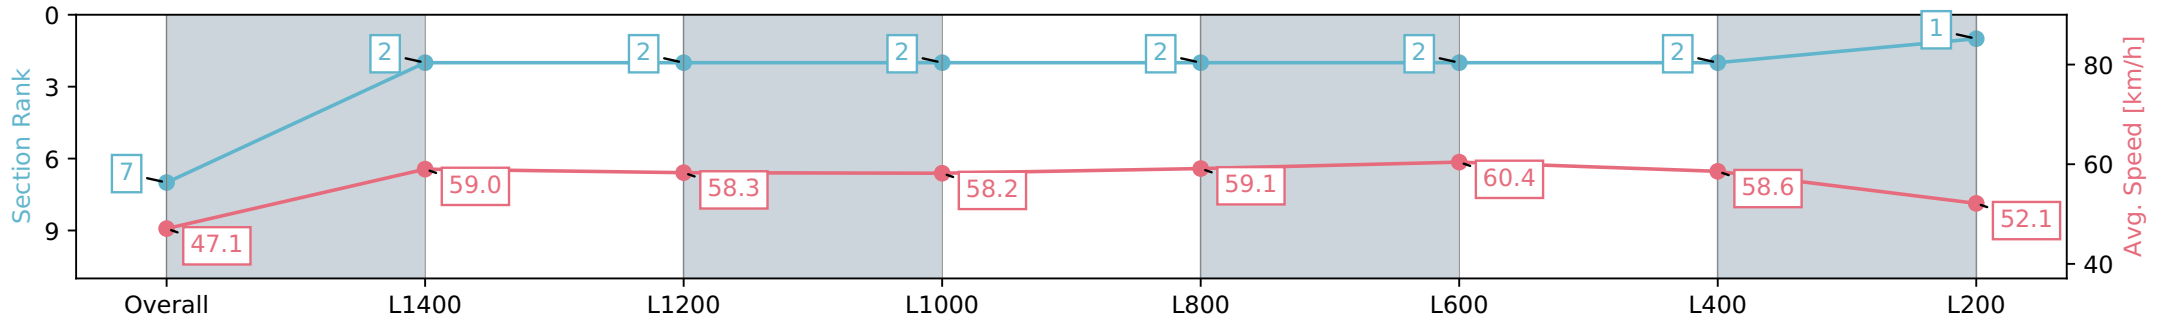

Morphettville SA - Professional

Race 3: Sportsbet Bet With Mates Handicap - 1600m

01 June 2024 - 12:43PM

Track Rating: Soft 7, Weather: Overcast, Rail Position: +10m
1200m-W/Post; +8m Remainder

Section	Overall	L1400	L1200	L1000	L800	L600	L400	L200
Section Times	1:42.74 [7] (0:15.31)	1:27.43 [2] (0:12.26)	1:15.17 [2] (0:12.32)	1:02.85 [2] (0:12.38)	0:50.47 [2] (0:12.26)	0:38.21 [2] (0:12.09)	0:26.12 [2] (0:12.32)	0:13.80 [1] (0:13.80)
Average Speed [km/h]	47.1	59.0	58.3	58.2	59.1	60.4	58.6	52.1
Top Speed [km/h]	58.6	59.7	59.0	59.2	60.8	63.5	60.9	55.9
Avg. Dist. to Rail [m]	5.0	1.0	0.5	0.6	2.0	2.8	2.4	3.5
Avg. Stride Freq. [Hz]	2.3	2.3	2.3	2.3	2.3	2.4	2.3	2.3
Avg. Stride Length [m]	5.6	7.0	7.0	7.1	7.1	6.7	6.9	6.4

Report Created: Sat 01 June 2024 13:30:20 GMT+10 (Note: Timing is based on positional data)

- [] Ranking at each section and finish
- :-:- No data available at this section
- NA No data available

Horse/Jockey Name	LAST GIRL LOVE/Jason Holder
Finish Rank	8
Fastest Section Time (Section)	0:12.06 (L800)
Top Speed [km/h] (Section)	61.7 (L800)
Race State	Finished