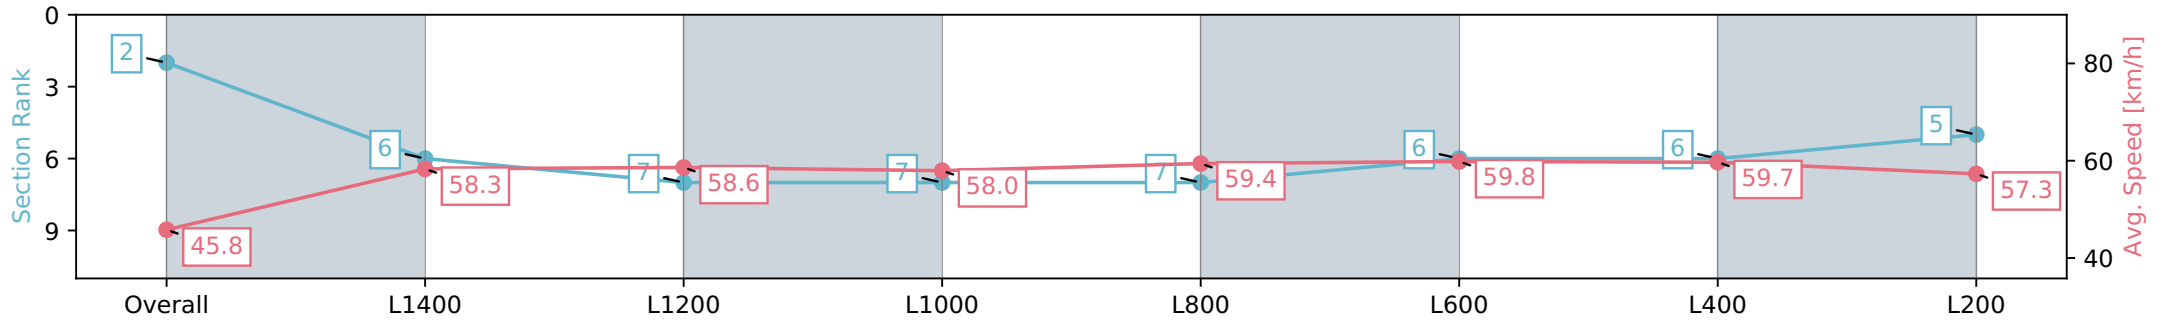

Morphettville SA - Professional

Race 3: Sportsbet Bet With Mates Handicap - 1600m

01 June 2024 - 12:43PM

Track Rating: Soft 7, Weather: Overcast, Rail Position: +10m
1200m-W/Post; +8m Remainder

Section	Overall	L1400	L1200	L1000	L800	L600	L400	L200
Section Times	1:41.74 [2] (0:15.71)	1:26.03 [6] (0:12.42)	1:13.61 [7] (0:12.30)	1:01.31 [7] (0:12.44)	0:48.87 [7] (0:12.11)	0:36.76 [6] (0:12.08)	0:24.68 [6] (0:12.10)	0:12.58 [5] (0:12.57)
Average Speed [km/h]	45.8	58.3	58.6	58.0	59.4	59.8	59.7	57.3
Top Speed [km/h]	58.1	59.5	59.8	58.8	61.1	61.2	61.6	60.3
Avg. Dist. to Rail [m]	4.2	1.3	0.5	1.0	0.3	0.8	3.4	4.9
Avg. Stride Freq. [Hz]	2.2	2.3	2.3	2.3	2.3	2.3	2.4	2.3
Avg. Stride Length [m]	5.5	7.2	7.1	7.1	7.2	7.1	7.0	6.8