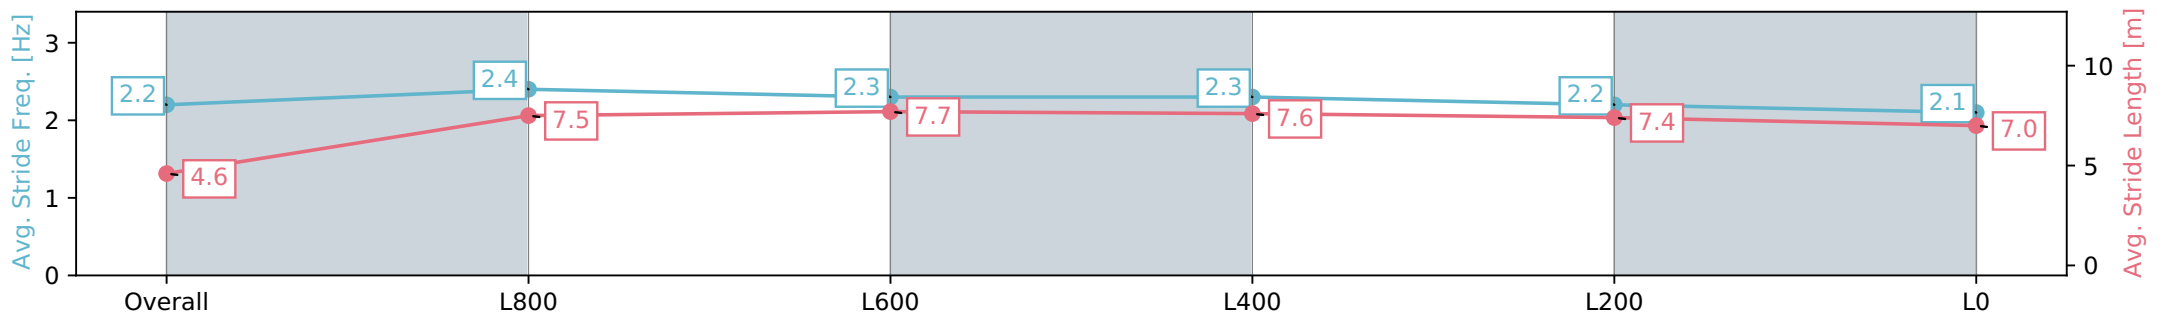

Morphettville SA - Professional

Race 2: SkyCity Plate - 1100m

01 June 2024 - 12:09PM

Track Rating: Soft 7, Weather: Overcast, Rail Position: +10m
1200m-W/Post; +8m Remainder

Section	Overall	L800	L600	L400	L200	L0
Section Times	1:08.99 [9] (0:09.43)	0:59.56 [9] (0:11.34)	0:48.22 [9] (0:11.06)	0:37.16 [10] (0:11.47)	0:25.69 [11] (0:12.16)	0:13.53 [10] (0:13.53)
Average Speed [km/h]	38.2	63.5	65.1	62.6	59.2	53.2
Top Speed [km/h]	60.9	66.5	66.5	63.6	61.8	56.9
Avg. Dist. to Rail [m]	7.4	2.3	0.5	0.5	1.1	0.5
Avg. Stride Freq. [Hz]	2.2	2.4	2.3	2.3	2.2	2.1
Avg. Stride Length [m]	4.6	7.5	7.7	7.6	7.4	7.0

Morphettville SA - Professional

Race 2: SkyCity Plate - 1100m

01 June 2024 - 12:09PM

Track Rating: Soft 7, Weather: Overcast, Rail Position: +10m
1200m-W/Post; +8m Remainder

Section	Overall	L800	L600	L400	L200	L0
Section Times	1:09.02 [10] (0:08.80)	1:00.22 [1] (0:10.90)	0:49.32 [2] (0:11.37)	0:37.95 [2] (0:11.78)	0:26.17 [5] (0:12.38)	0:13.79 [9] (0:13.79)
Average Speed [km/h]	41.0	66.0	63.4	61.3	58.2	52.2
Top Speed [km/h]	63.7	67.2	65.2	62.5	60.3	55.8
Avg. Dist. to Rail [m]	4.6	2.1	0.6	0.2	1.9	2.7
Avg. Stride Freq. [Hz]	2.4	2.7	2.5	2.5	2.4	2.3
Avg. Stride Length [m]	4.4	6.8	6.9	6.8	6.7	6.3