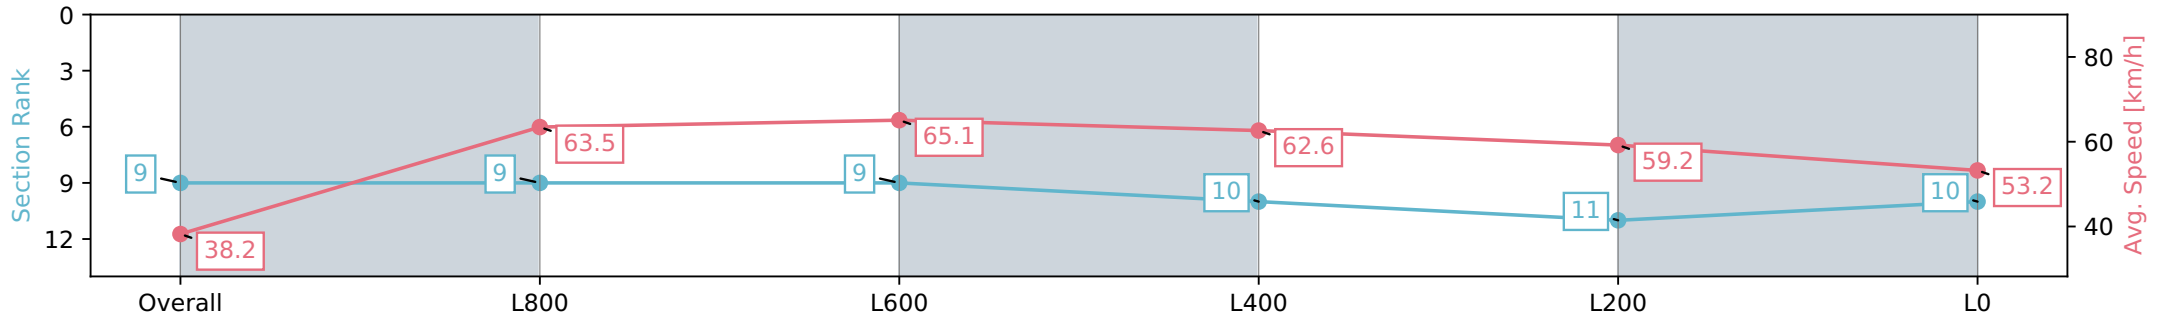

Morphettville SA - Professional

Race 2: SkyCity Plate - 1100m

01 June 2024 - 12:09PM

Track Rating: Soft 7, Weather: Overcast, Rail Position: +10m
1200m-W/Post; +8m Remainder

Section	Overall	L800	L600	L400	L200	L0
Section Times	1:08.99 [9] (0:09.43)	0:59.56 [9] (0:11.34)	0:48.22 [9] (0:11.06)	0:37.16 [10] (0:11.47)	0:25.69 [11] (0:12.16)	0:13.53 [10] (0:13.53)
Average Speed [km/h]	38.2	63.5	65.1	62.6	59.2	53.2
Top Speed [km/h]	60.9	66.5	66.5	63.6	61.8	56.9
Avg. Dist. to Rail [m]	7.4	2.3	0.5	0.5	1.1	0.5
Avg. Stride Freq. [Hz]	2.2	2.4	2.3	2.3	2.2	2.1
Avg. Stride Length [m]	4.6	7.5	7.7	7.6	7.4	7.0