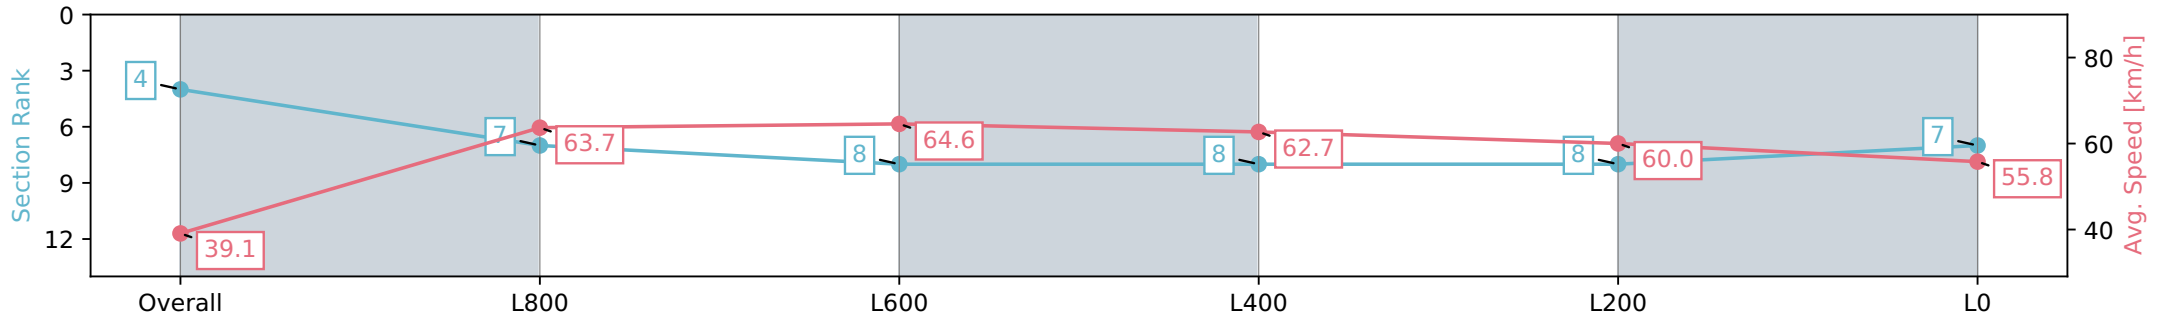

Morphettville SA - Professional

Race 2: SkyCity Plate - 1100m

01 June 2024 - 12:09PM

Track Rating: Soft 7, Weather: Overcast, Rail Position: +10m
1200m-W/Post; +8m Remainder

Section	Overall	L800	L600	L400	L200	L0
Section Times	1:08.09 [4] (0:09.23)	0:58.86 [7] (0:11.31)	0:47.55 [8] (0:11.19)	0:36.36 [8] (0:11.45)	0:24.91 [8] (0:12.00)	0:12.91 [7] (0:12.91)
Average Speed [km/h]	39.1	63.7	64.6	62.7	60.0	55.8
Top Speed [km/h]	61.0	65.7	65.9	63.6	62.2	57.9
Avg. Dist. to Rail [m]	10.4	2.9	0.7	0.5	1.6	2.9
Avg. Stride Freq. [Hz]	2.3	2.5	2.4	2.4	2.4	2.3
Avg. Stride Length [m]	4.5	7.1	7.4	7.3	7.0	6.7