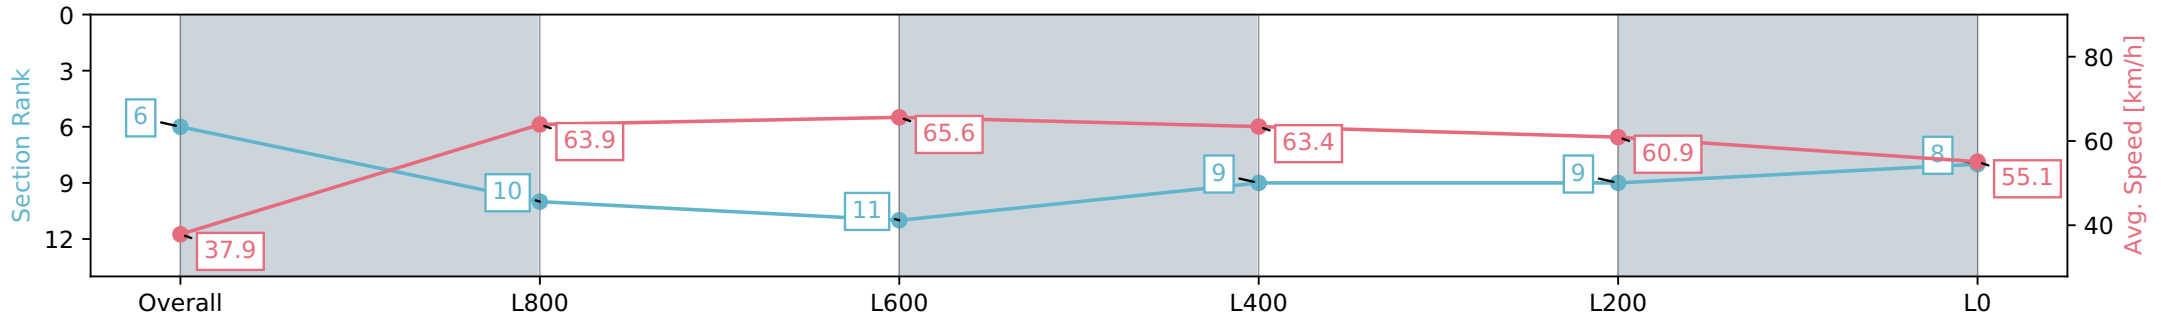

Morphettville SA - Professional

Race 2: SkyCity Plate - 1100m

01 June 2024 - 12:09PM

Track Rating: Soft 7, Weather: Overcast, Rail Position: +10m
1200m-W/Post; +8m Remainder

Section	Overall	L800	L600	L400	L200	L0
Section Times	1:08.28 [6] (0:09.53)	0:58.75 [10] (0:11.27)	0:47.48 [11] (0:11.01)	0:36.47 [9] (0:11.48)	0:24.99 [9] (0:11.91)	0:13.08 [8] (0:13.08)
Average Speed [km/h]	37.9	63.9	65.6	63.4	60.9	55.1
Top Speed [km/h]	60.2	67.1	67.0	66.5	62.8	58.8
Avg. Dist. to Rail [m]	9.8	3.1	0.9	2.0	7.5	8.3
Avg. Stride Freq. [Hz]	2.2	2.5	2.5	2.5	2.4	2.3
Avg. Stride Length [m]	4.6	7.2	7.4	7.1	7.0	6.6