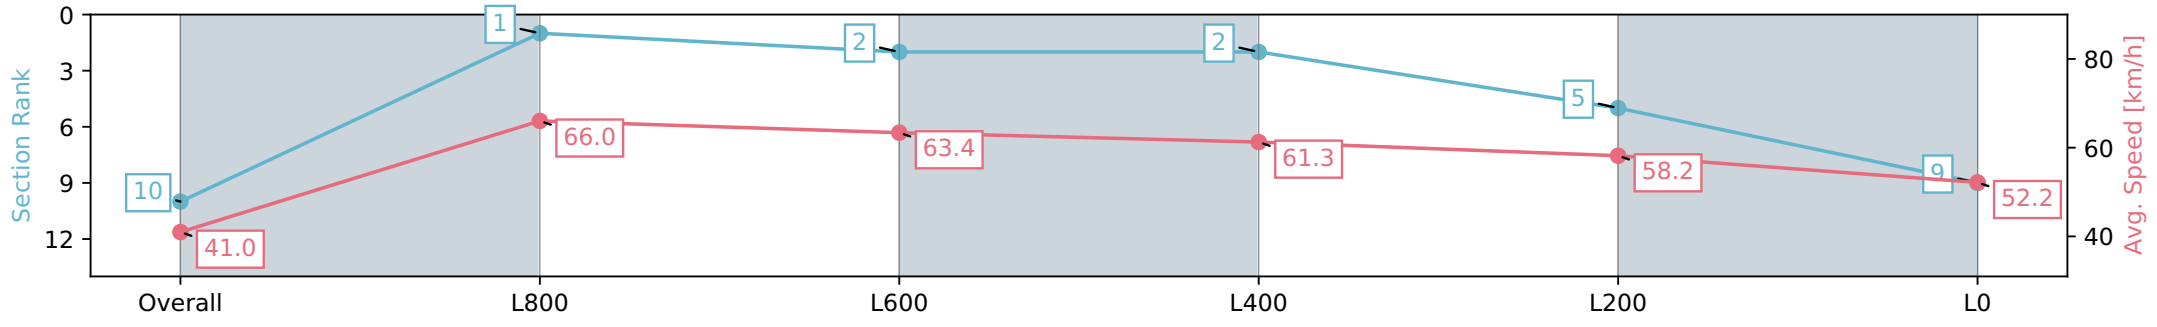

Morphettville SA - Professional

Race 2: SkyCity Plate - 1100m

01 June 2024 - 12:09PM

Track Rating: Soft 7, Weather: Overcast, Rail Position: +10m
1200m-W/Post; +8m Remainder

Section	Overall	L800	L600	L400	L200	L0
Section Times	1:09.02 [10] (0:08.80)	1:00.22 [1] (0:10.90)	0:49.32 [2] (0:11.37)	0:37.95 [2] (0:11.78)	0:26.17 [5] (0:12.38)	0:13.79 [9] (0:13.79)
Average Speed [km/h]	41.0	66.0	63.4	61.3	58.2	52.2
Top Speed [km/h]	63.7	67.2	65.2	62.5	60.3	55.8
Avg. Dist. to Rail [m]	4.6	2.1	0.6	0.2	1.9	2.7
Avg. Stride Freq. [Hz]	2.4	2.7	2.5	2.5	2.4	2.3
Avg. Stride Length [m]	4.4	6.8	6.9	6.8	6.7	6.3