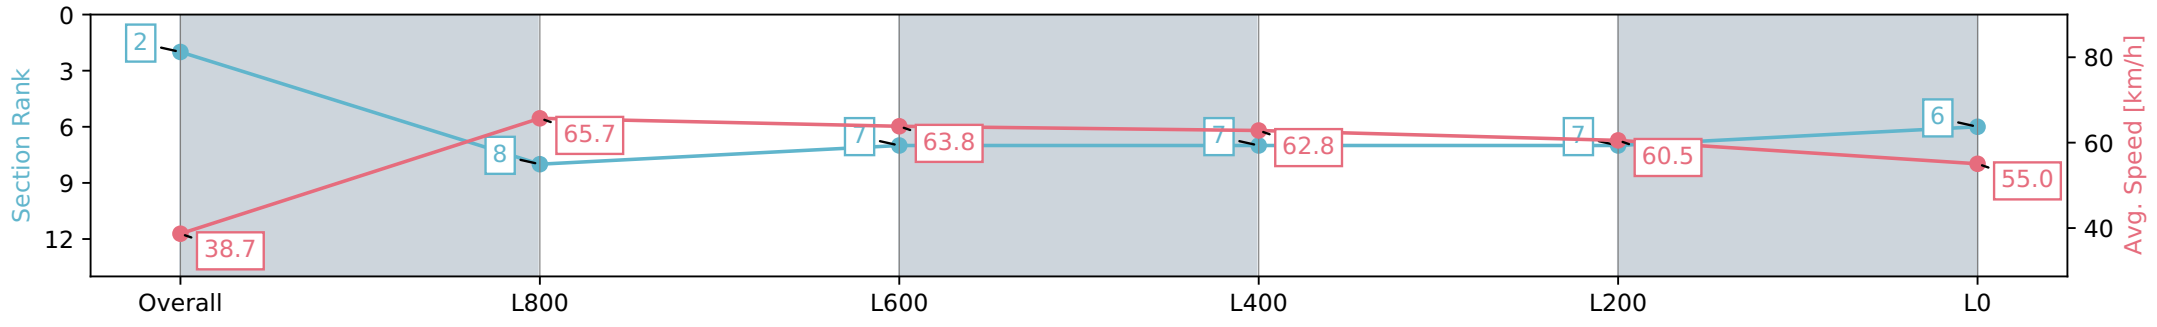

Morphettville SA - Professional

Race 2: SkyCity Plate - 1100m

01 June 2024 - 12:09PM

Track Rating: Soft 7, Weather: Overcast, Rail Position: +10m
1200m-W/Post; +8m Remainder

Section	Overall	L800	L600	L400	L200	L0
Section Times	1:08.08 [2] (0:09.28)	0:58.79 [8] (0:10.97)	0:47.82 [7] (0:11.32)	0:36.50 [7] (0:11.48)	0:25.02 [7] (0:11.94)	0:13.08 [6] (0:13.08)
Average Speed [km/h]	38.7	65.7	63.8	62.8	60.5	55.0
Top Speed [km/h]	62.2	67.7	67.7	64.5	62.3	58.7
Avg. Dist. to Rail [m]	5.1	3.4	1.1	0.8	4.1	5.1
Avg. Stride Freq. [Hz]	2.4	2.6	2.5	2.5	2.5	2.4
Avg. Stride Length [m]	4.3	6.9	7.1	7.0	6.8	6.5