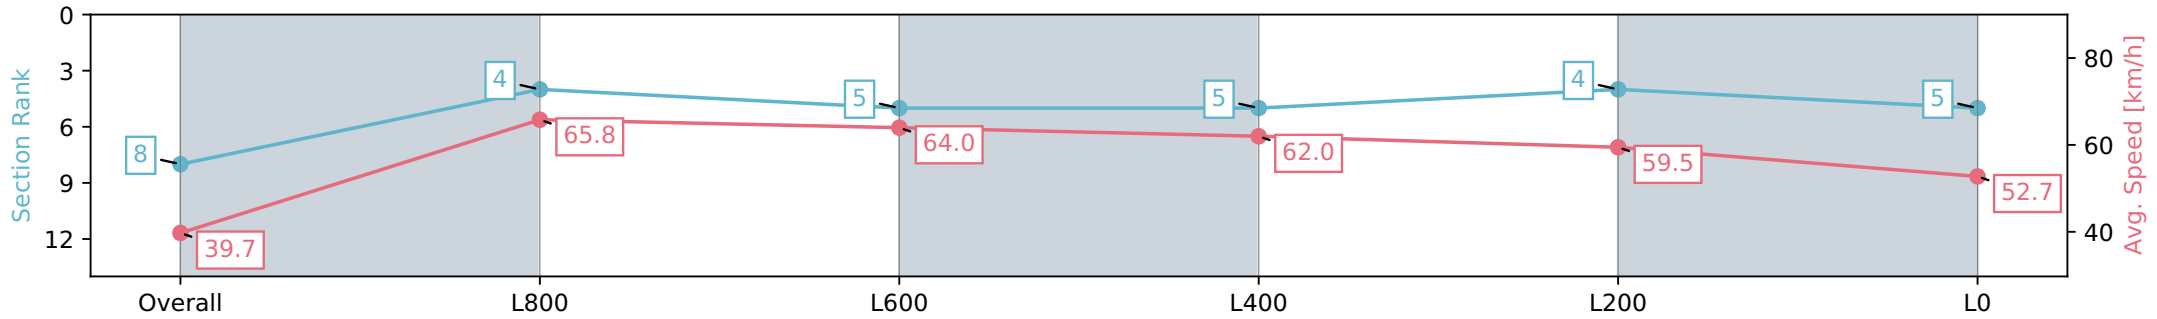

Morphettville SA - Professional

Race 2: SkyCity Plate - 1100m

01 June 2024 - 12:09PM

Track Rating: Soft 7, Weather: Overcast, Rail Position: +10m
1200m-W/Post; +8m Remainder

Section	Overall	L800	L600	L400	L200	L0
Section Times	1:08.63 [8] (0:09.05)	0:59.58 [4] (0:10.94)	0:48.64 [5] (0:11.28)	0:37.36 [5] (0:11.57)	0:25.78 [4] (0:12.14)	0:13.64 [5] (0:13.64)
Average Speed [km/h]	39.7	65.8	64.0	62.0	59.5	52.7
Top Speed [km/h]	60.6	67.1	65.8	63.7	61.7	56.7
Avg. Dist. to Rail [m]	4.7	2.3	0.7	0.6	2.7	2.0
Avg. Stride Freq. [Hz]	2.4	2.6	2.5	2.4	2.4	2.3
Avg. Stride Length [m]	4.4	7.1	7.3	7.1	6.8	6.3