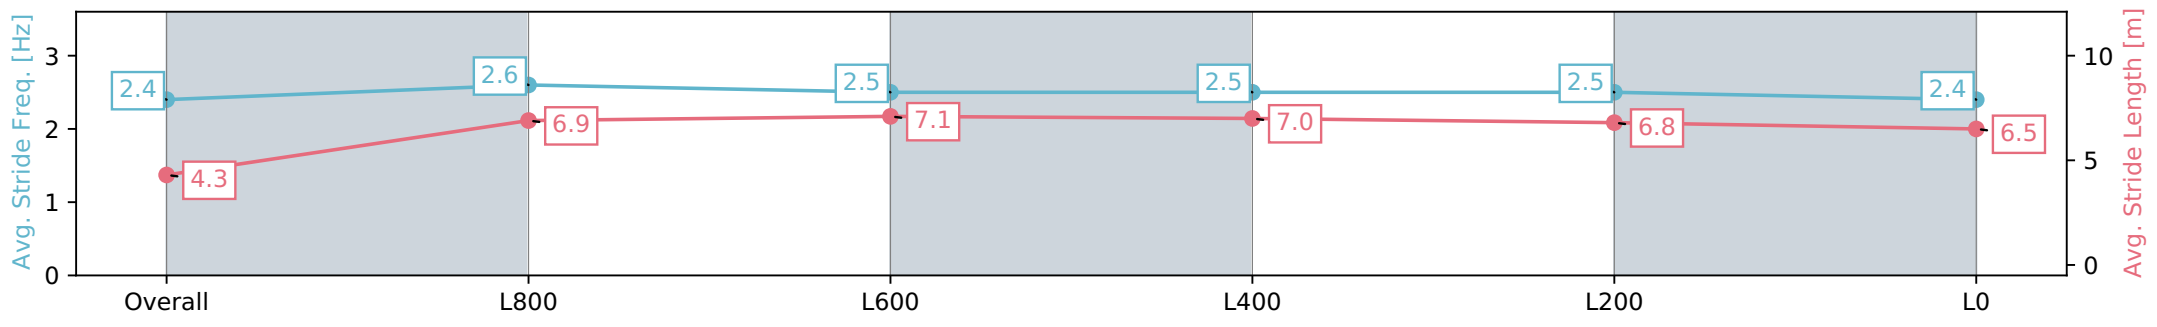

Morphettville SA - Professional

Race 2: SkyCity Plate - 1100m

01 June 2024 - 12:09PM

Track Rating: Soft 7, Weather: Overcast, Rail Position: +10m
1200m-W/Post; +8m Remainder

Section	Overall	L800	L600	L400	L200	L0
Section Times	1:08.08 [2] (0:09.28)	0:58.79 [8] (0:10.97)	0:47.82 [7] (0:11.32)	0:36.50 [7] (0:11.48)	0:25.02 [7] (0:11.94)	0:13.08 [6] (0:13.08)
Average Speed [km/h]	38.7	65.7	63.8	62.8	60.5	55.0
Top Speed [km/h]	62.2	67.7	67.7	64.5	62.3	58.7
Avg. Dist. to Rail [m]	5.1	3.4	1.1	0.8	4.1	5.1
Avg. Stride Freq. [Hz]	2.4	2.6	2.5	2.5	2.5	2.4
Avg. Stride Length [m]	4.3	6.9	7.1	7.0	6.8	6.5