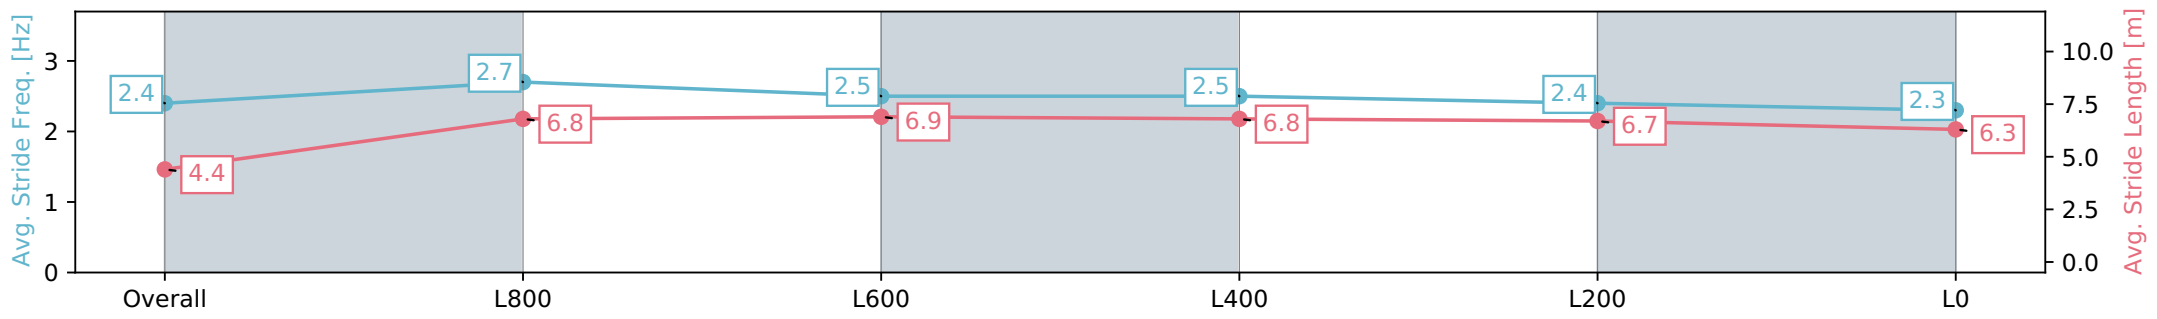

Morphettville SA - Professional

Race 2: SkyCity Plate - 1100m

01 June 2024 - 12:09PM

Track Rating: Soft 7, Weather: Overcast, Rail Position: +10m
1200m-W/Post; +8m Remainder

Section	Overall	L800	L600	L400	L200	L0
Section Times	1:09.02 [10] (0:08.80)	1:00.22 [1] (0:10.90)	0:49.32 [2] (0:11.37)	0:37.95 [2] (0:11.78)	0:26.17 [5] (0:12.38)	0:13.79 [9] (0:13.79)
Average Speed [km/h]	41.0	66.0	63.4	61.3	58.2	52.2
Top Speed [km/h]	63.7	67.2	65.2	62.5	60.3	55.8
Avg. Dist. to Rail [m]	4.6	2.1	0.6	0.2	1.9	2.7
Avg. Stride Freq. [Hz]	2.4	2.7	2.5	2.5	2.4	2.3
Avg. Stride Length [m]	4.4	6.8	6.9	6.8	6.7	6.3

Morphettville SA - Professional

Race 2: SkyCity Plate - 1100m

01 June 2024 - 12:09PM

Track Rating: Soft 7, Weather: Overcast, Rail Position: +10m
1200m-W/Post; +8m Remainder

Section	Overall	L800	L600	L400	L200	L0
Section Times	1:09.40 [11] (0:09.68)	0:59.72 [11] (0:11.11)	0:48.61 [10] (0:11.19)	0:37.42 [11] (0:11.31)	0:26.11 [10] (0:12.28)	0:13.83 [11] (0:13.83)
Average Speed [km/h]	37.2	64.9	64.1	62.8	58.4	52.1
Top Speed [km/h]	59.8	67.0	66.0	63.7	61.5	55.3
Avg. Dist. to Rail [m]	5.8	0.9	0.8	2.4	2.1	1.4
Avg. Stride Freq. [Hz]	2.3	2.5	2.5	2.5	2.5	2.4
Avg. Stride Length [m]	4.3	7.1	7.1	6.9	6.5	6.2