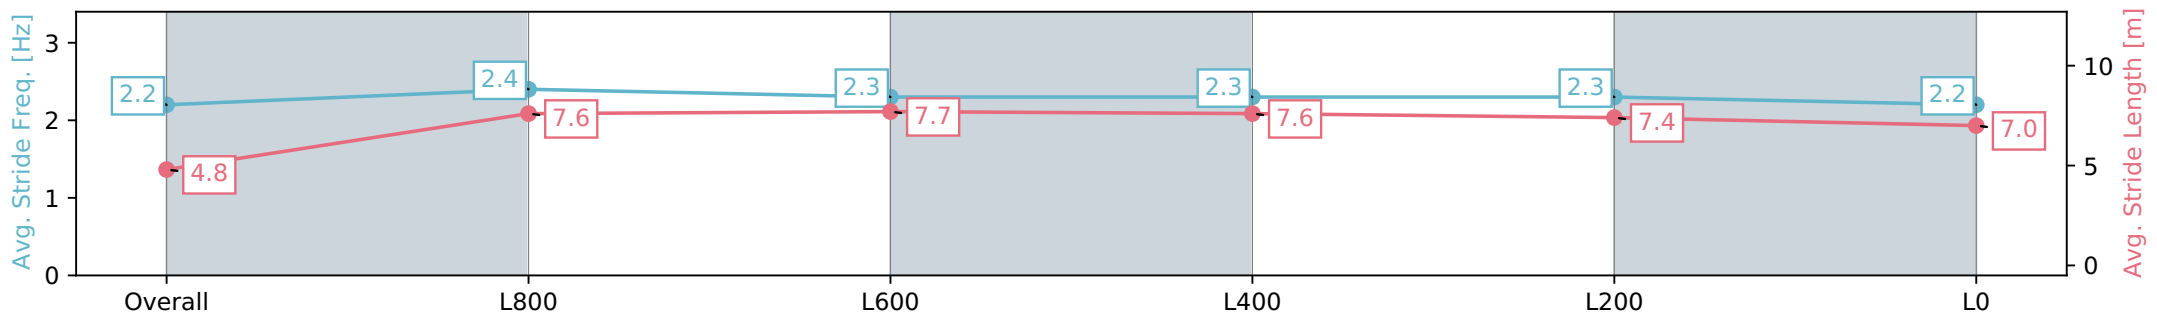

01 June 2024 - 12:09PM

Track Rating: Soft 7, Weather: Overcast, Rail Position: +10m
1200m-W/Post; +8m Remainder

Section	Overall	L800	L600	L400	L200	L0
Section Times	1:07.78 [1] (0:09.07)	0:58.71 [5] (0:11.09)	0:47.62 [6] (0:11.28)	0:36.33 [6] (0:11.61)	0:24.72 [6] (0:11.70)	0:13.02 [3] (0:13.02)
Average Speed [km/h]	39.7	65.0	64.0	62.5	61.8	55.3
Top Speed [km/h]	61.8	67.2	67.2	63.1	62.8	60.4
Avg. Dist. to Rail [m]	8.2	3.1	1.3	1.3	5.8	4.7
Avg. Stride Freq. [Hz]	2.2	2.4	2.3	2.3	2.3	2.2
Avg. Stride Length [m]	4.8	7.6	7.7	7.6	7.4	7.0