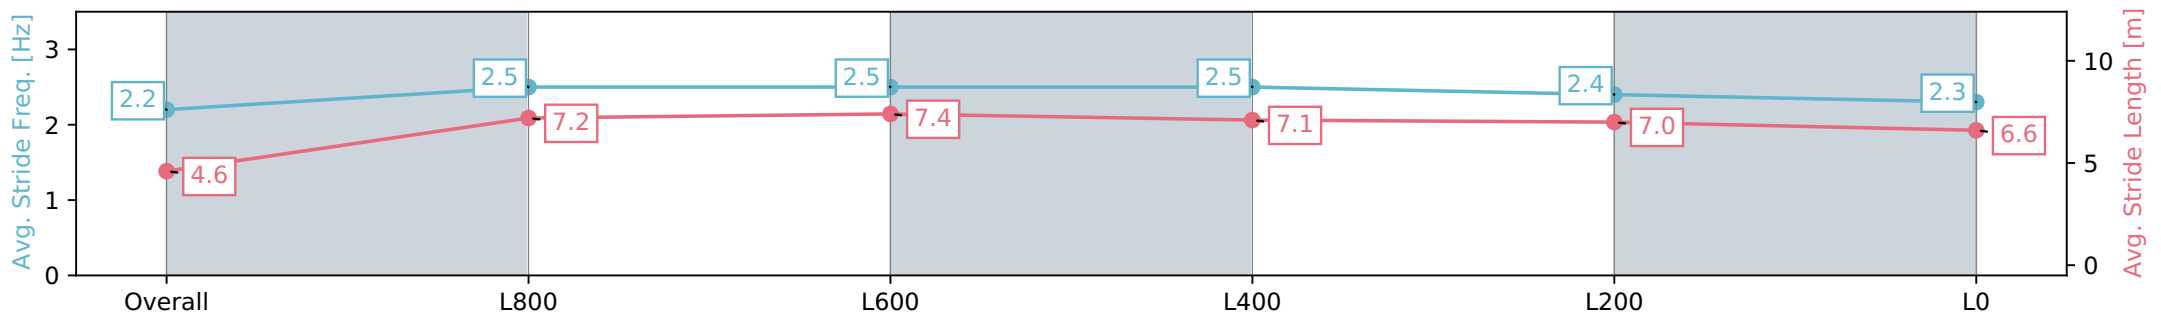

Morphettville SA - Professional

Race 2: SkyCity Plate - 1100m

01 June 2024 - 12:09PM

Track Rating: Soft 7, Weather: Overcast, Rail Position: +10m
1200m-W/Post; +8m Remainder

Section	Overall	L800	L600	L400	L200	L0
Section Times	1:08.28 [6] (0:09.53)	0:58.75 [10] (0:11.27)	0:47.48 [11] (0:11.01)	0:36.47 [9] (0:11.48)	0:24.99 [9] (0:11.91)	0:13.08 [8] (0:13.08)
Average Speed [km/h]	37.9	63.9	65.6	63.4	60.9	55.1
Top Speed [km/h]	60.2	67.1	67.0	66.5	62.8	58.8
Avg. Dist. to Rail [m]	9.8	3.1	0.9	2.0	7.5	8.3
Avg. Stride Freq. [Hz]	2.2	2.5	2.5	2.5	2.4	2.3
Avg. Stride Length [m]	4.6	7.2	7.4	7.1	7.0	6.6

Morphettville SA - Professional

Race 2: SkyCity Plate - 1100m

01 June 2024 - 12:09PM

Track Rating: Soft 7, Weather: Overcast, Rail Position: +10m
1200m-W/Post; +8m Remainder

Section	Overall	L800	L600	L400	L200	L0
Section Times	1:08.29 [7] (0:09.01)	0:59.28 [2] (0:10.61)	0:48.67 [1] (0:11.17)	0:37.50 [1] (0:11.64)	0:25.86 [1] (0:12.22)	0:13.64 [1] (0:13.64)
Average Speed [km/h]	40.0	67.7	64.1	61.3	58.8	52.8
Top Speed [km/h]	66.2	68.7	67.3	63.3	60.6	56.3
Avg. Dist. to Rail [m]	2.8	0.7	1.3	1.8	0.5	0.6
Avg. Stride Freq. [Hz]	2.4	2.6	2.5	2.4	2.4	2.3
Avg. Stride Length [m]	4.3	7.2	7.2	7.0	6.8	6.4