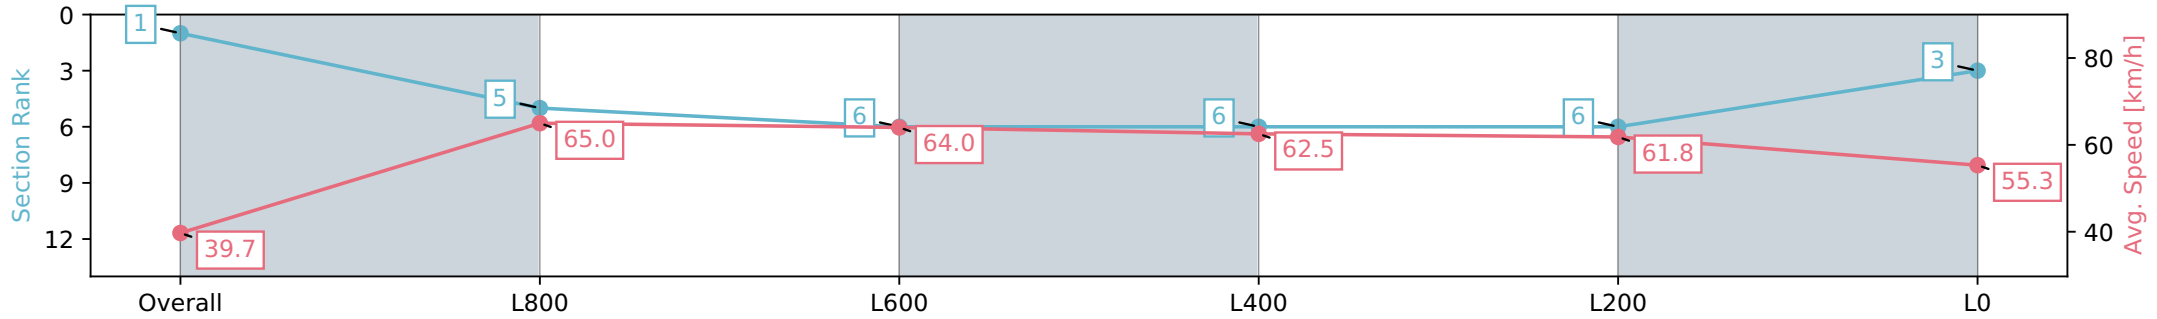

01 June 2024 - 12:09PM

Track Rating: Soft 7, Weather: Overcast, Rail Position: +10m
1200m-W/Post; +8m Remainder

Section	Overall	L800	L600	L400	L200	L0
Section Times	1:07.78 [1] (0:09.07)	0:58.71 [5] (0:11.09)	0:47.62 [6] (0:11.28)	0:36.33 [6] (0:11.61)	0:24.72 [6] (0:11.70)	0:13.02 [3] (0:13.02)
Average Speed [km/h]	39.7	65.0	64.0	62.5	61.8	55.3
Top Speed [km/h]	61.8	67.2	67.2	63.1	62.8	60.4
Avg. Dist. to Rail [m]	8.2	3.1	1.3	1.3	5.8	4.7
Avg. Stride Freq. [Hz]	2.2	2.4	2.3	2.3	2.3	2.2
Avg. Stride Length [m]	4.8	7.6	7.7	7.6	7.4	7.0