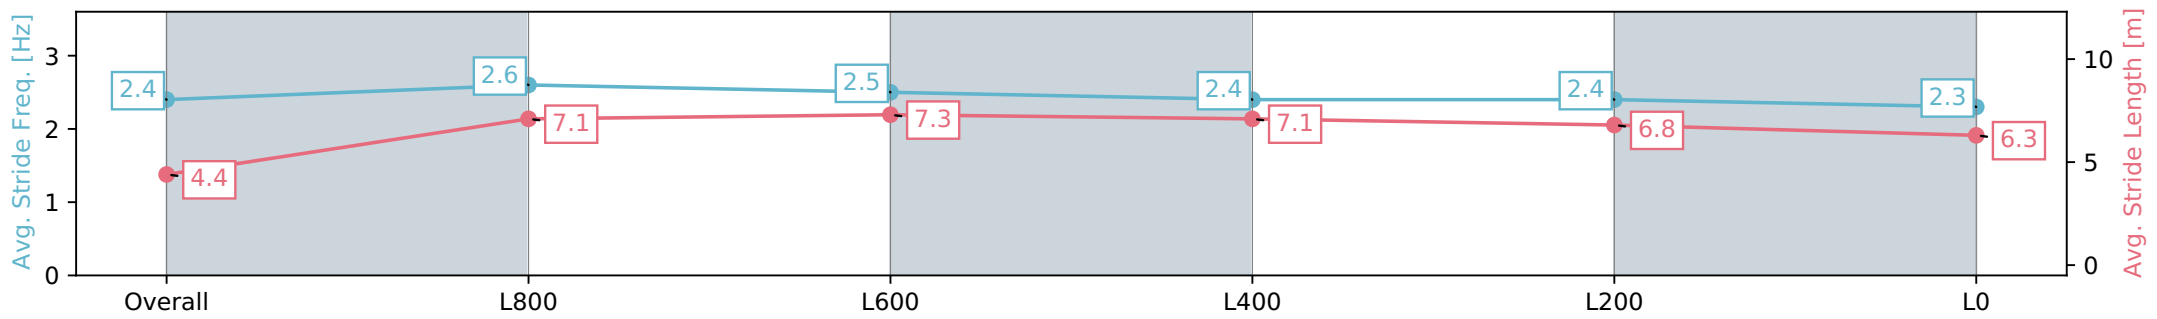

Morphettville SA - Professional

Race 2: SkyCity Plate - 1100m

01 June 2024 - 12:09PM

Track Rating: Soft 7, Weather: Overcast, Rail Position: +10m
1200m-W/Post; +8m Remainder

Section	Overall	L800	L600	L400	L200	L0
Section Times	1:08.63 [8] (0:09.05)	0:59.58 [4] (0:10.94)	0:48.64 [5] (0:11.28)	0:37.36 [5] (0:11.57)	0:25.78 [4] (0:12.14)	0:13.64 [5] (0:13.64)
Average Speed [km/h]	39.7	65.8	64.0	62.0	59.5	52.7
Top Speed [km/h]	60.6	67.1	65.8	63.7	61.7	56.7
Avg. Dist. to Rail [m]	4.7	2.3	0.7	0.6	2.7	2.0
Avg. Stride Freq. [Hz]	2.4	2.6	2.5	2.4	2.4	2.3
Avg. Stride Length [m]	4.4	7.1	7.3	7.1	6.8	6.3

- [] Ranking at each section and finish
- :-:- No data available at this section
- NA No data available

Horse/Jockey Name	GEEIJO/Jake Toeroek
Finish Rank	9
Fastest Section Time (Section)	0:11.06 (L800)
Top Speed [km/h] (Section)	66.5 (L1000)
Race State	Finished

Morphettville SA - Professional

Race 2: SkyCity Plate - 1100m

01 June 2024 - 12:09PM

Track Rating: Soft 7, Weather: Overcast, Rail Position: +10m
1200m-W/Post; +8m Remainder

Section	Overall	L800	L600	L400	L200	L0
Section Times	1:08.99 [9] (0:09.43)	0:59.56 [9] (0:11.34)	0:48.22 [9] (0:11.06)	0:37.16 [10] (0:11.47)	0:25.69 [11] (0:12.16)	0:13.53 [10] (0:13.53)
Average Speed [km/h]	38.2	63.5	65.1	62.6	59.2	53.2
Top Speed [km/h]	60.9	66.5	66.5	63.6	61.8	56.9
Avg. Dist. to Rail [m]	7.4	2.3	0.5	0.5	1.1	0.5
Avg. Stride Freq. [Hz]	2.2	2.4	2.3	2.3	2.2	2.1
Avg. Stride Length [m]	4.6	7.5	7.7	7.6	7.4	7.0