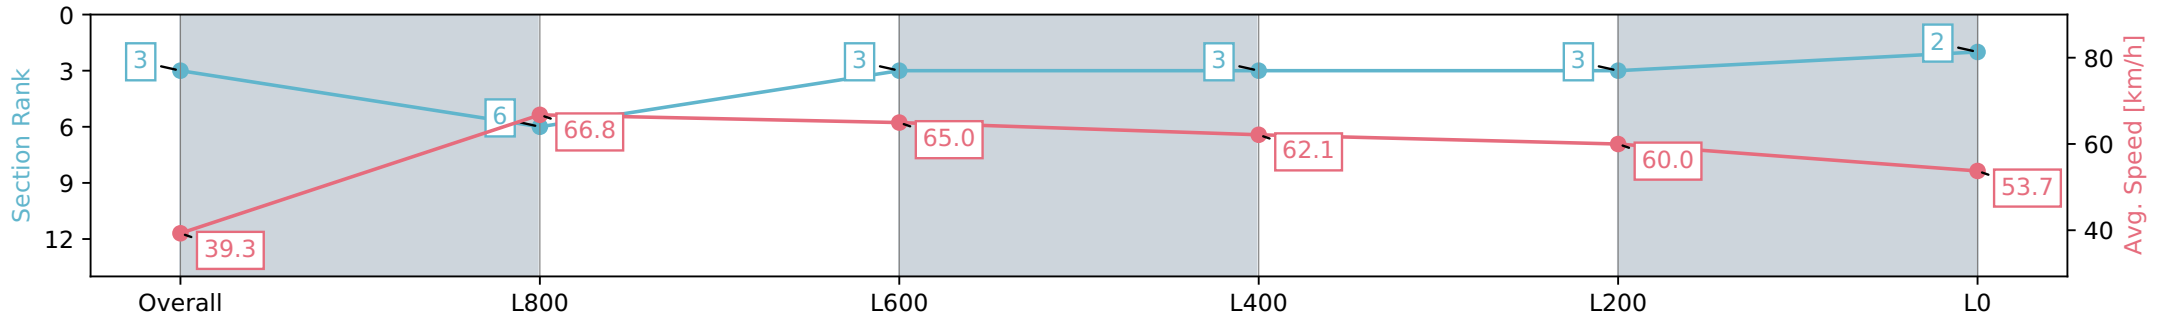

Morphettville SA - Professional

Race 2: SkyCity Plate - 1100m

01 June 2024 - 12:09PM

Track Rating: Soft 7, Weather: Overcast, Rail Position: +10m
1200m-W/Post; +8m Remainder

Section	Overall	L800	L600	L400	L200	L0
Section Times	1:08.08 [3] (0:09.14)	0:58.94 [6] (0:10.81)	0:48.13 [3] (0:11.13)	0:37.00 [3] (0:11.57)	0:25.42 [3] (0:12.03)	0:13.39 [2] (0:13.39)
Average Speed [km/h]	39.3	66.8	65.0	62.1	60.0	53.7
Top Speed [km/h]	65.8	67.6	66.9	63.4	61.9	57.8
Avg. Dist. to Rail [m]	6.4	3.0	1.5	0.3	1.0	0.5
Avg. Stride Freq. [Hz]	2.4	2.5	2.4	2.4	2.3	2.3
Avg. Stride Length [m]	4.3	7.4	7.5	7.3	7.0	6.7