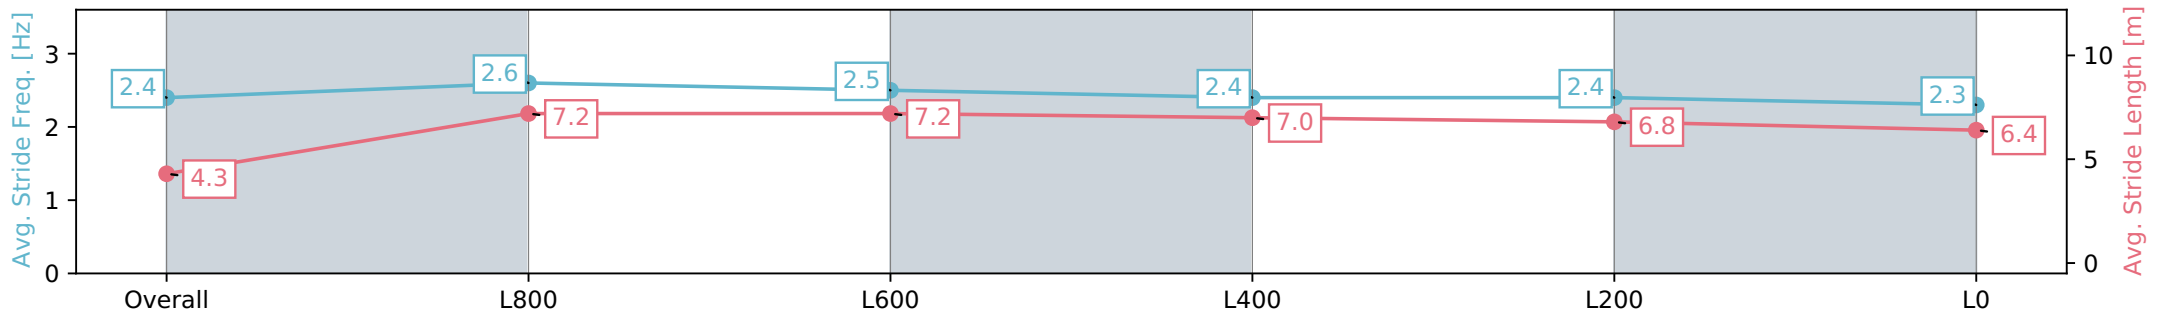

Morphettville SA - Professional

Race 2: SkyCity Plate - 1100m

01 June 2024 - 12:09PM

Track Rating: Soft 7, Weather: Overcast, Rail Position: +10m
1200m-W/Post; +8m Remainder

Section	Overall	L800	L600	L400	L200	L0
Section Times	1:08.29 [7] (0:09.01)	0:59.28 [2] (0:10.61)	0:48.67 [1] (0:11.17)	0:37.50 [1] (0:11.64)	0:25.86 [1] (0:12.22)	0:13.64 [1] (0:13.64)
Average Speed [km/h]	40.0	67.7	64.1	61.3	58.8	52.8
Top Speed [km/h]	66.2	68.7	67.3	63.3	60.6	56.3
Avg. Dist. to Rail [m]	2.8	0.7	1.3	1.8	0.5	0.6
Avg. Stride Freq. [Hz]	2.4	2.6	2.5	2.4	2.4	2.3
Avg. Stride Length [m]	4.3	7.2	7.2	7.0	6.8	6.4

- [] Ranking at each section and finish
- :-:- No data available at this section
- NA No data available

Horse/Jockey Name	CAESAR'S WIFE/Kayla Crowther
Finish Rank	8
Fastest Section Time (Section)	0:10.94 (L1000)
Top Speed [km/h] (Section)	67.1 (Overall)
Race State	Finished

Morphettville SA - Professional

Race 2: SkyCity Plate - 1100m

01 June 2024 - 12:09PM

Track Rating: Soft 7, Weather: Overcast, Rail Position: +10m
1200m-W/Post; +8m Remainder

Section	Overall	L800	L600	L400	L200	L0
Section Times	1:08.63 [8] (0:09.05)	0:59.58 [4] (0:10.94)	0:48.64 [5] (0:11.28)	0:37.36 [5] (0:11.57)	0:25.78 [4] (0:12.14)	0:13.64 [5] (0:13.64)
Average Speed [km/h]	39.7	65.8	64.0	62.0	59.5	52.7
Top Speed [km/h]	60.6	67.1	65.8	63.7	61.7	56.7
Avg. Dist. to Rail [m]	4.7	2.3	0.7	0.6	2.7	2.0
Avg. Stride Freq. [Hz]	2.4	2.6	2.5	2.4	2.4	2.3
Avg. Stride Length [m]	4.4	7.1	7.3	7.1	6.8	6.3