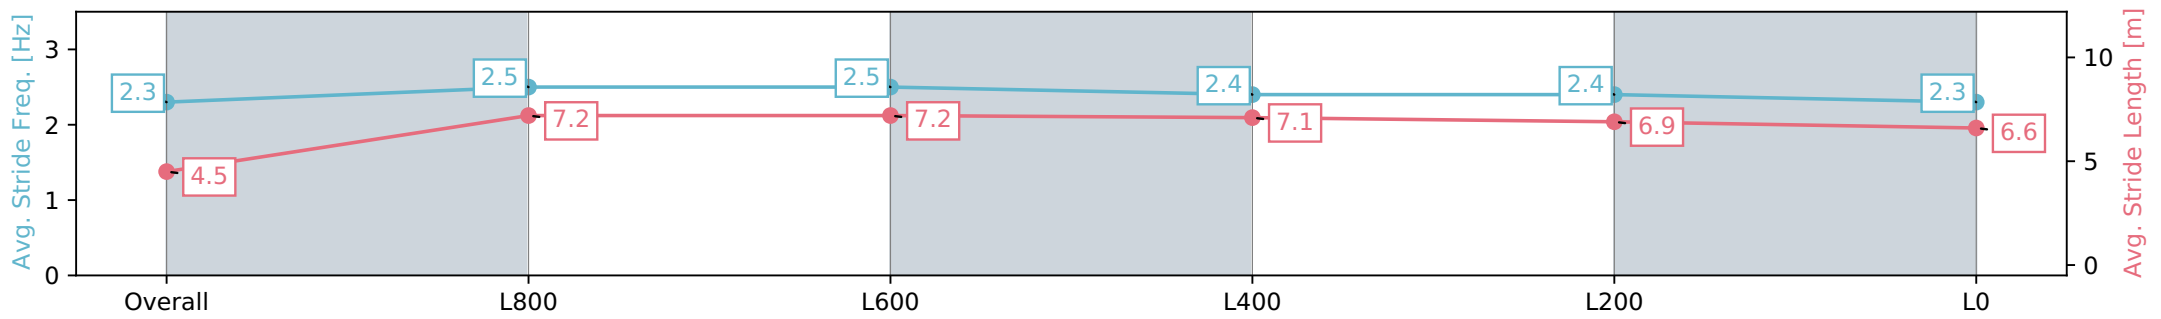

Morphettville SA - Professional

Race 2: SkyCity Plate - 1100m

01 June 2024 - 12:09PM

Track Rating: Soft 7, Weather: Overcast, Rail Position: +10m
1200m-W/Post; +8m Remainder

Section	Overall	L800	L600	L400	L200	L0
Section Times	1:08.11 [5] (0:09.05)	0:59.06 [3] (0:10.92)	0:48.14 [4] (0:11.13)	0:37.01 [4] (0:11.54)	0:25.47 [2] (0:12.15)	0:13.32 [4] (0:13.32)
Average Speed [km/h]	39.8	66.0	64.4	61.8	59.2	54.1
Top Speed [km/h]	61.6	67.0	66.8	62.9	60.4	57.1
Avg. Dist. to Rail [m]	3.7	0.5	0.8	1.6	0.7	1.2
Avg. Stride Freq. [Hz]	2.3	2.5	2.5	2.4	2.4	2.3
Avg. Stride Length [m]	4.5	7.2	7.2	7.1	6.9	6.6