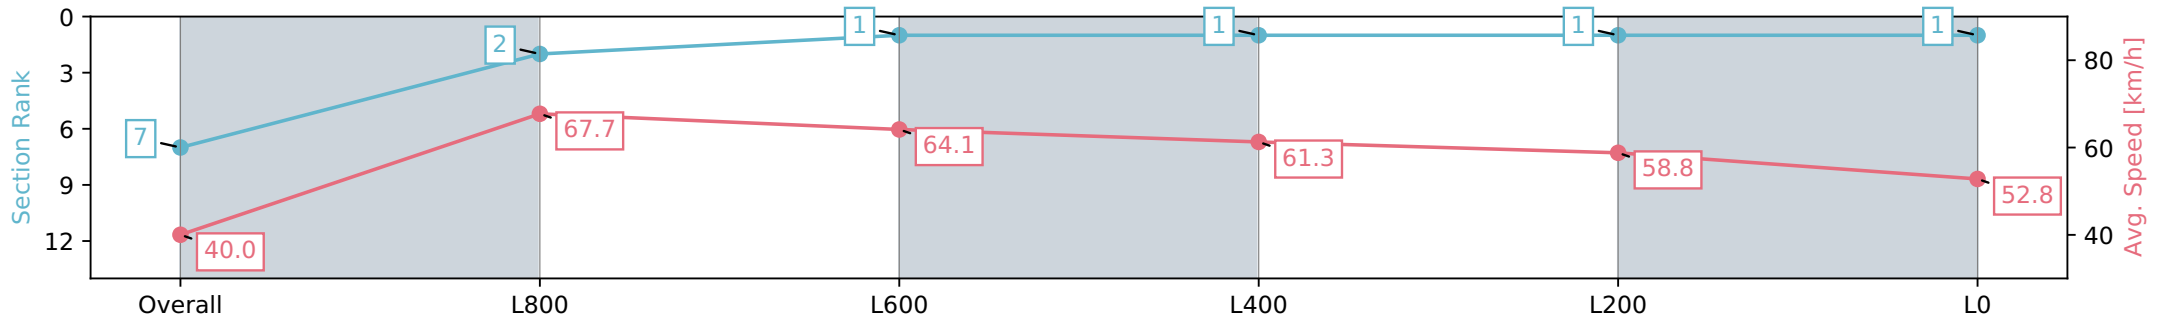

Morphettville SA - Professional

Race 2: SkyCity Plate - 1100m

01 June 2024 - 12:09PM

Track Rating: Soft 7, Weather: Overcast, Rail Position: +10m
1200m-W/Post; +8m Remainder

Section	Overall	L800	L600	L400	L200	L0
Section Times	1:08.29 [7] (0:09.01)	0:59.28 [2] (0:10.61)	0:48.67 [1] (0:11.17)	0:37.50 [1] (0:11.64)	0:25.86 [1] (0:12.22)	0:13.64 [1] (0:13.64)
Average Speed [km/h]	40.0	67.7	64.1	61.3	58.8	52.8
Top Speed [km/h]	66.2	68.7	67.3	63.3	60.6	56.3
Avg. Dist. to Rail [m]	2.8	0.7	1.3	1.8	0.5	0.6
Avg. Stride Freq. [Hz]	2.4	2.6	2.5	2.4	2.4	2.3
Avg. Stride Length [m]	4.3	7.2	7.2	7.0	6.8	6.4