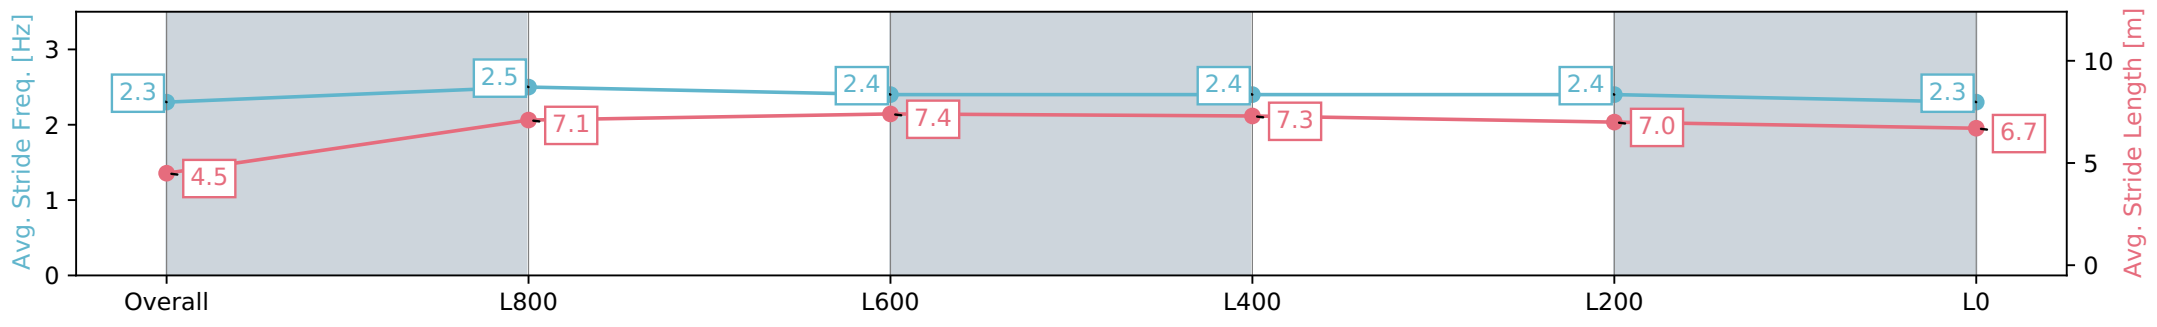

Morphettville SA - Professional

Race 2: SkyCity Plate - 1100m

01 June 2024 - 12:09PM

Track Rating: Soft 7, Weather: Overcast, Rail Position: +10m
1200m-W/Post; +8m Remainder

Section	Overall	L800	L600	L400	L200	L0
Section Times	1:08.09 [4] (0:09.23)	0:58.86 [7] (0:11.31)	0:47.55 [8] (0:11.19)	0:36.36 [8] (0:11.45)	0:24.91 [8] (0:12.00)	0:12.91 [7] (0:12.91)
Average Speed [km/h]	39.1	63.7	64.6	62.7	60.0	55.8
Top Speed [km/h]	61.0	65.7	65.9	63.6	62.2	57.9
Avg. Dist. to Rail [m]	10.4	2.9	0.7	0.5	1.6	2.9
Avg. Stride Freq. [Hz]	2.3	2.5	2.4	2.4	2.4	2.3
Avg. Stride Length [m]	4.5	7.1	7.4	7.3	7.0	6.7