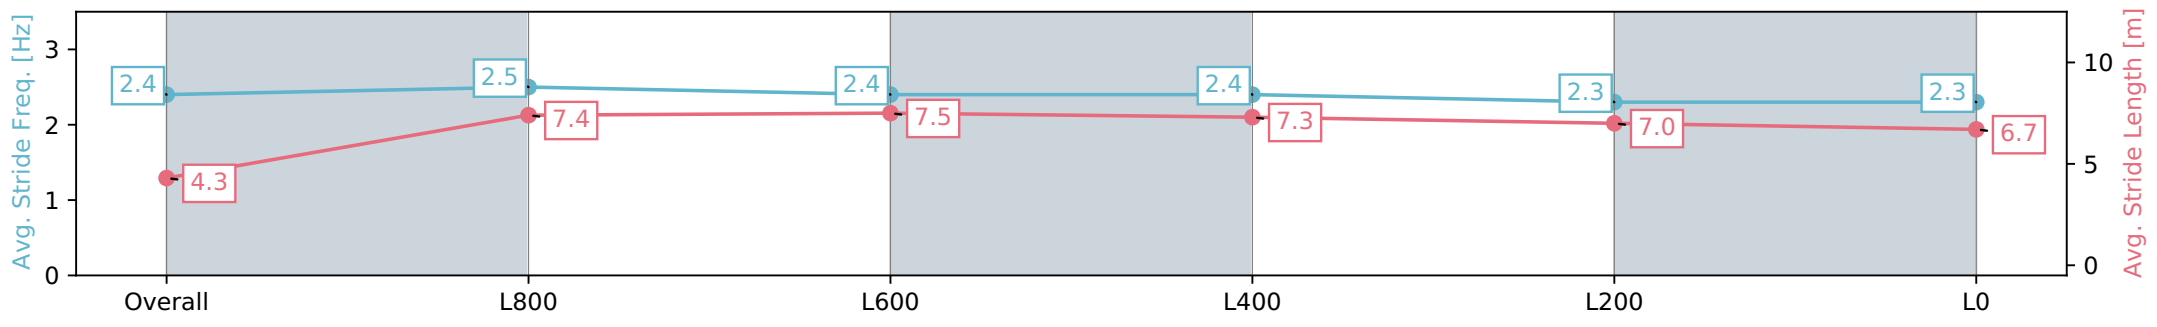

Morphettville SA - Professional

Race 2: SkyCity Plate - 1100m

01 June 2024 - 12:09PM

Track Rating: Soft 7, Weather: Overcast, Rail Position: +10m
1200m-W/Post; +8m Remainder

Section	Overall	L800	L600	L400	L200	L0
Section Times	1:08.08 [3] (0:09.14)	0:58.94 [6] (0:10.81)	0:48.13 [3] (0:11.13)	0:37.00 [3] (0:11.57)	0:25.42 [3] (0:12.03)	0:13.39 [2] (0:13.39)
Average Speed [km/h]	39.3	66.8	65.0	62.1	60.0	53.7
Top Speed [km/h]	65.8	67.6	66.9	63.4	61.9	57.8
Avg. Dist. to Rail [m]	6.4	3.0	1.5	0.3	1.0	0.5
Avg. Stride Freq. [Hz]	2.4	2.5	2.4	2.4	2.3	2.3
Avg. Stride Length [m]	4.3	7.4	7.5	7.3	7.0	6.7