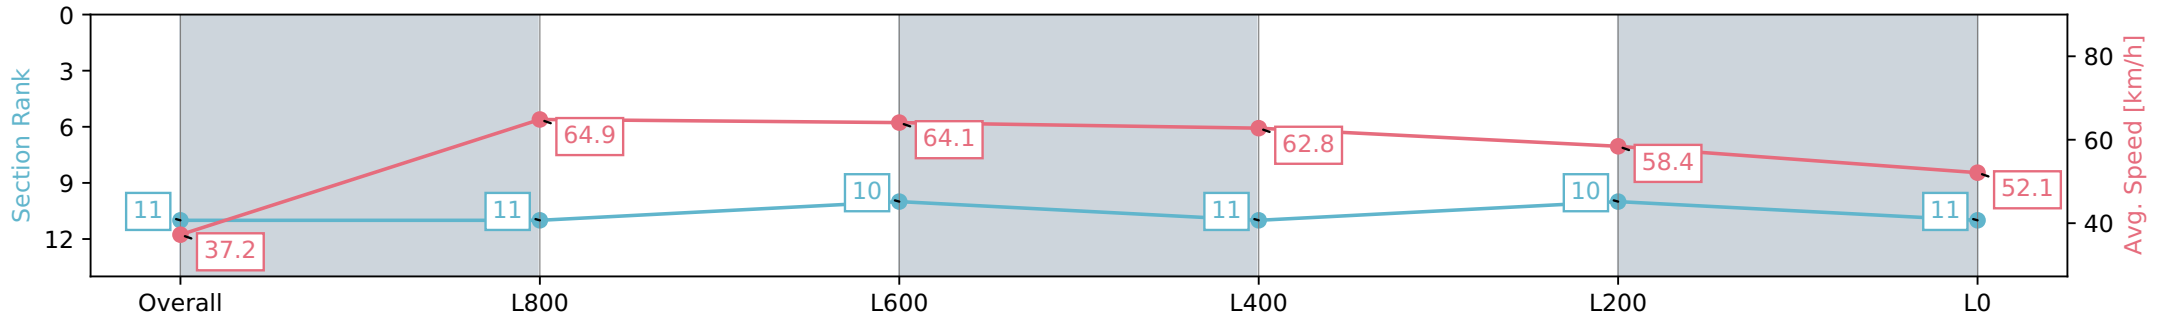

Morphettville SA - Professional

Race 2: SkyCity Plate - 1100m

01 June 2024 - 12:09PM

Track Rating: Soft 7, Weather: Overcast, Rail Position: +10m
1200m-W/Post; +8m Remainder

Section	Overall	L800	L600	L400	L200	L0
Section Times	1:09.40 [11] (0:09.68)	0:59.72 [11] (0:11.11)	0:48.61 [10] (0:11.19)	0:37.42 [11] (0:11.31)	0:26.11 [10] (0:12.28)	0:13.83 [11] (0:13.83)
Average Speed [km/h]	37.2	64.9	64.1	62.8	58.4	52.1
Top Speed [km/h]	59.8	67.0	66.0	63.7	61.5	55.3
Avg. Dist. to Rail [m]	5.8	0.9	0.8	2.4	2.1	1.4
Avg. Stride Freq. [Hz]	2.3	2.5	2.5	2.5	2.5	2.4
Avg. Stride Length [m]	4.3	7.1	7.1	6.9	6.5	6.2