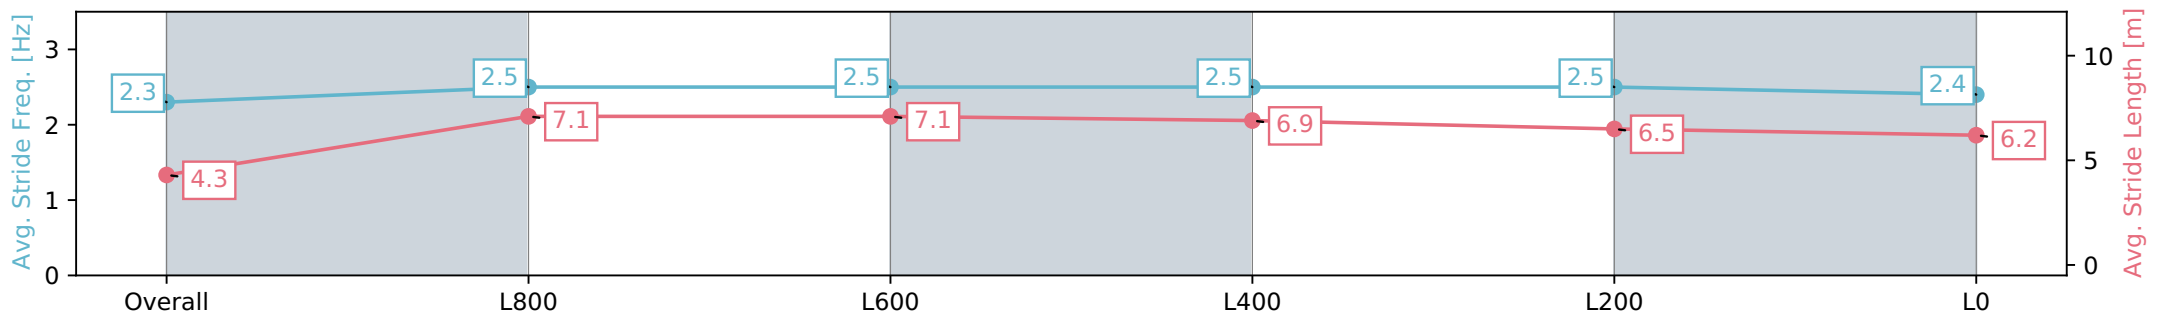

Morphettville SA - Professional

Race 2: SkyCity Plate - 1100m

01 June 2024 - 12:09PM

Track Rating: Soft 7, Weather: Overcast, Rail Position: +10m
1200m-W/Post; +8m Remainder

Section	Overall	L800	L600	L400	L200	L0
Section Times	1:09.40 [11] (0:09.68)	0:59.72 [11] (0:11.11)	0:48.61 [10] (0:11.19)	0:37.42 [11] (0:11.31)	0:26.11 [10] (0:12.28)	0:13.83 [11] (0:13.83)
Average Speed [km/h]	37.2	64.9	64.1	62.8	58.4	52.1
Top Speed [km/h]	59.8	67.0	66.0	63.7	61.5	55.3
Avg. Dist. to Rail [m]	5.8	0.9	0.8	2.4	2.1	1.4
Avg. Stride Freq. [Hz]	2.3	2.5	2.5	2.5	2.5	2.4
Avg. Stride Length [m]	4.3	7.1	7.1	6.9	6.5	6.2