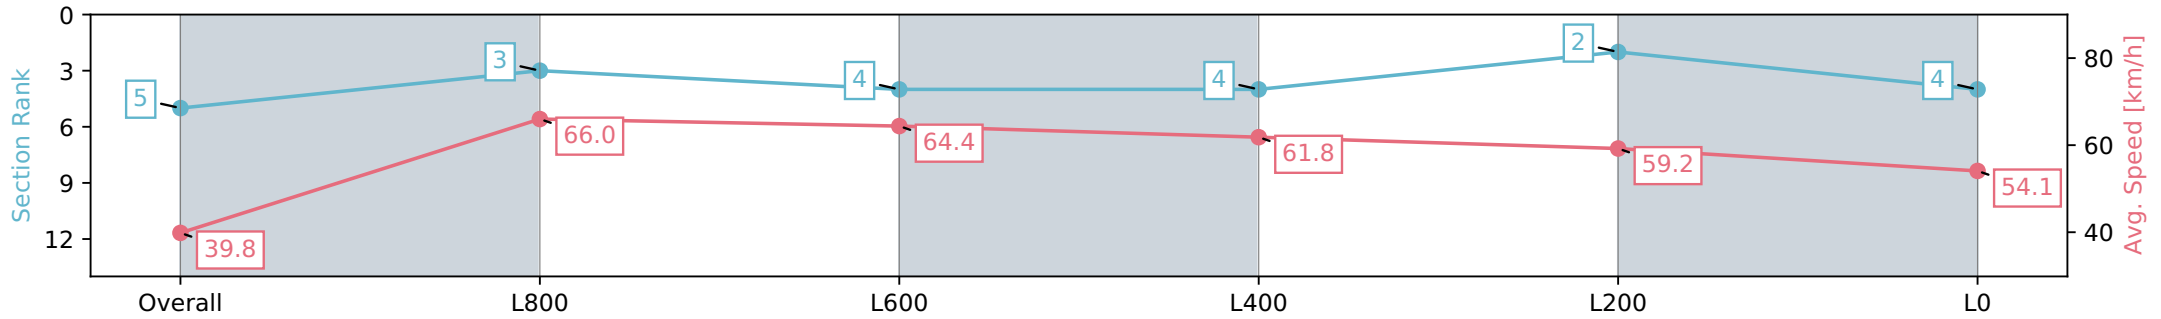

Morphettville SA - Professional

Race 2: SkyCity Plate - 1100m

01 June 2024 - 12:09PM

Track Rating: Soft 7, Weather: Overcast, Rail Position: +10m
1200m-W/Post; +8m Remainder

Section	Overall	L800	L600	L400	L200	L0
Section Times	1:08.11 [5] (0:09.05)	0:59.06 [3] (0:10.92)	0:48.14 [4] (0:11.13)	0:37.01 [4] (0:11.54)	0:25.47 [2] (0:12.15)	0:13.32 [4] (0:13.32)
Average Speed [km/h]	39.8	66.0	64.4	61.8	59.2	54.1
Top Speed [km/h]	61.6	67.0	66.8	62.9	60.4	57.1
Avg. Dist. to Rail [m]	3.7	0.5	0.8	1.6	0.7	1.2
Avg. Stride Freq. [Hz]	2.3	2.5	2.5	2.4	2.4	2.3
Avg. Stride Length [m]	4.5	7.2	7.2	7.1	6.9	6.6