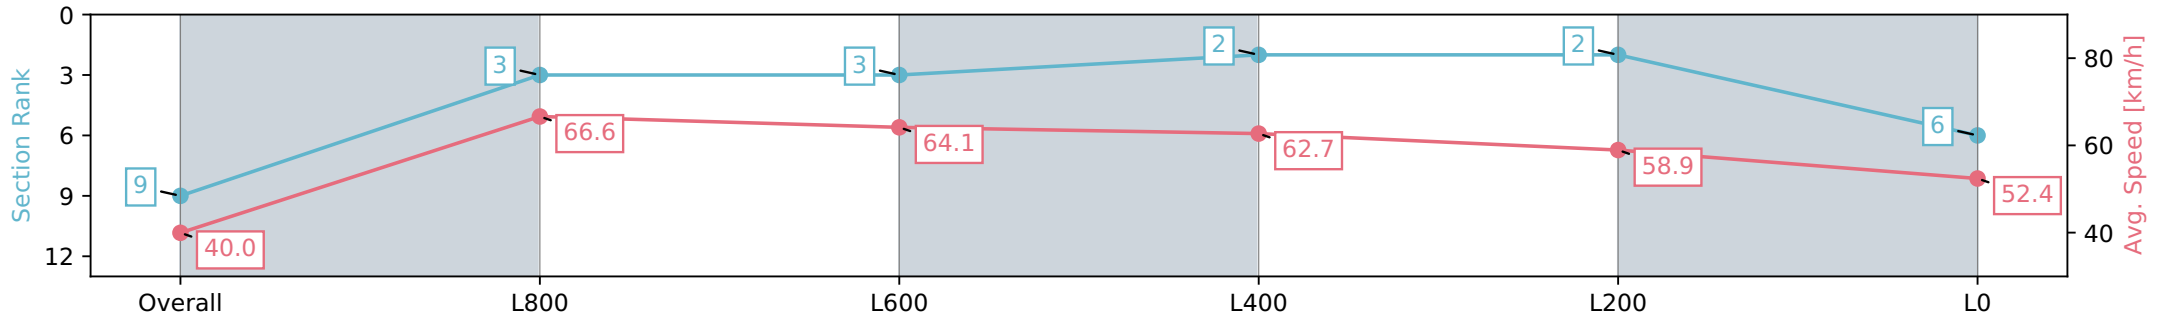

Morphettville SA - Professional

Race 1: Quayclean Handicap - 1100m

01 June 2024 - 11:34AM

Track Rating: Soft 7, Weather: Overcast, Rail Position: +10m  
1200m-W/Post; +8m Remainder

Section	Overall	L800	L600	L400	L200	L0
Section Times	1:08.43 [9] (0:08.99)	0:59.44 [3] (0:10.82)	0:48.62 [3] (0:11.21)	0:37.41 [2] (0:11.44)	0:25.97 [2] (0:12.23)	0:13.74 [6] (0:13.74)
Average Speed [km/h]	40.0	66.6	64.1	62.7	58.9	52.4
Top Speed [km/h]	64.6	67.9	65.2	63.6	60.7	56.2
Avg. Dist. to Rail [m]	4.9	2.4	0.5	0.5	1.2	2.3
Avg. Stride Freq. [Hz]	2.4	2.6	2.5	2.4	2.4	2.3
Avg. Stride Length [m]	4.4	7.0	7.2	7.1	6.9	6.4