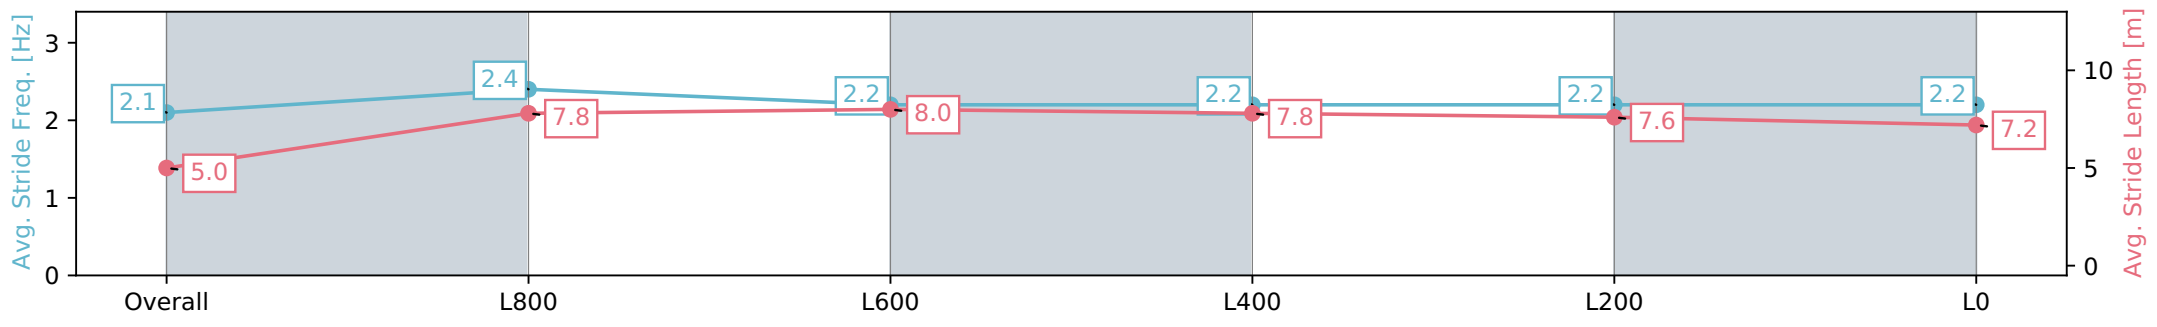

01 June 2024 - 11:34AM

Track Rating: Soft 7, Weather: Overcast, Rail Position: +10m  
1200m-W/Post; +8m Remainder

Section	Overall	L800	L600	L400	L200	L0
Section Times	1:06.84 [1] (0:08.93)	0:57.91 [1] (0:10.88)	0:47.03 [2] (0:11.23)	0:35.80 [3] (0:11.47)	0:24.33 [3] (0:11.77)	0:12.56 [1] (0:12.56)
Average Speed [km/h]	40.3	66.2	64.1	62.9	61.3	57.3
Top Speed [km/h]	64.1	67.1	65.4	64.1	62.9	61.4
Avg. Dist. to Rail [m]	1.8	0.5	0.4	0.4	2.0	2.9
Avg. Stride Freq. [Hz]	2.1	2.4	2.2	2.2	2.2	2.2
Avg. Stride Length [m]	5.0	7.8	8.0	7.8	7.6	7.2