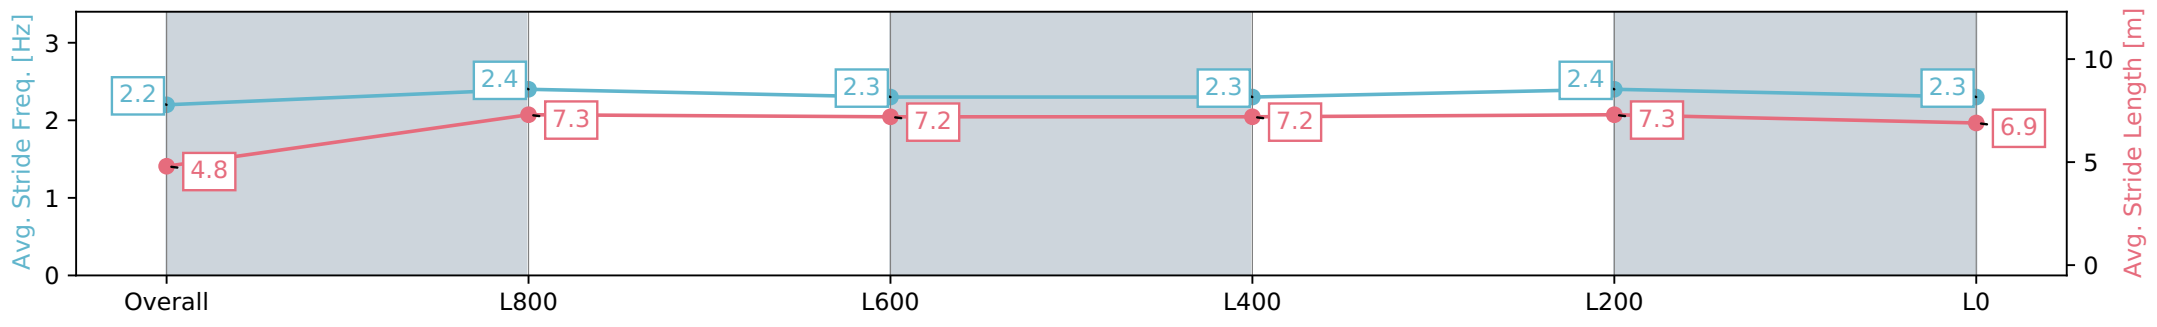

Morphettville SA - Professional

Race 1: Quayclean Handicap - 1100m

01 June 2024 - 11:34AM

Track Rating: Soft 7, Weather: Overcast, Rail Position: +10m  
1200m-W/Post; +8m Remainder

Section	Overall	L800	L600	L400	L200	L0
Section Times	1:07.47 [5] (0:09.09)	0:58.38 [6] (0:11.09)	0:47.29 [7] (0:11.55)	0:35.74 [9] (0:11.56)	0:24.18 [10] (0:11.60)	0:12.58 [8] (0:12.57)
Average Speed [km/h]	39.6	65.0	62.2	62.4	62.1	57.2
Top Speed [km/h]	59.6	66.0	64.9	62.7	63.0	60.4
Avg. Dist. to Rail [m]	6.1	2.3	0.2	0.2	1.2	1.3
Avg. Stride Freq. [Hz]	2.2	2.4	2.3	2.3	2.4	2.3
Avg. Stride Length [m]	4.8	7.3	7.2	7.2	7.3	6.9