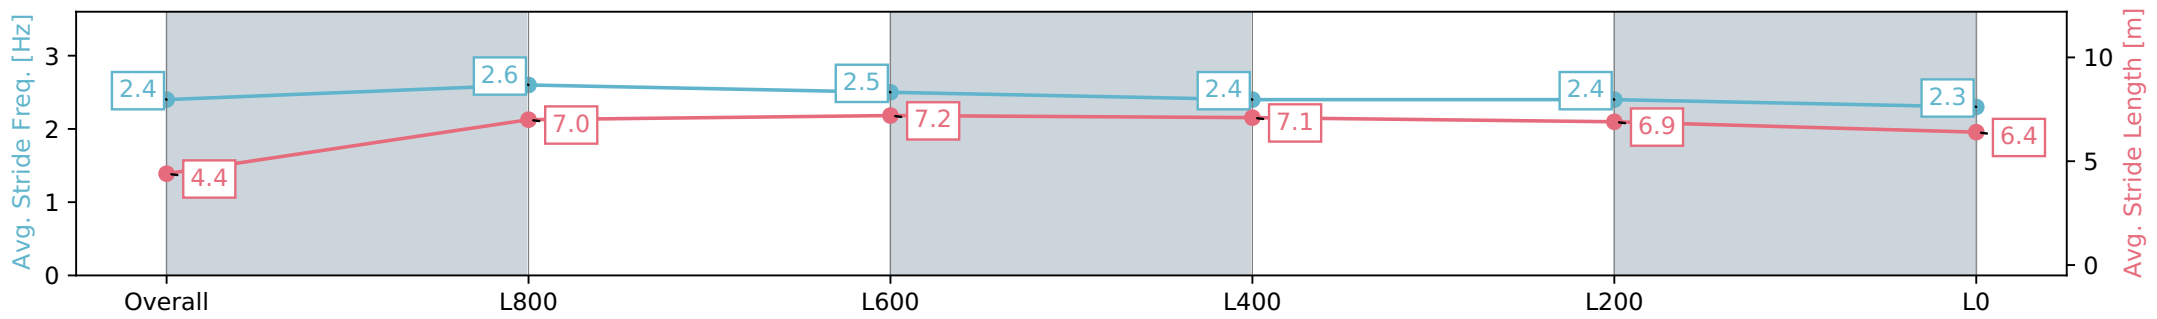

[ ] Ranking at each section and finish  
 -:-:- No data available at this section  
 NA No data available

Horse/Jockey Name	SEE YA LATER BABY/Rochelle Milnes
Finish Rank	9
Fastest Section Time (Section)	0:10.82 (L1000)
Top Speed [km/h] (Section)	67.9 (Overall)
Race State	Finished

Morphettville SA - Professional

Race 1: Quayclean Handicap - 1100m

01 June 2024 - 11:34AM

Track Rating: Soft 7, Weather: Overcast, Rail Position: +10m  
1200m-W/Post; +8m Remainder

Section	Overall	L800	L600	L400	L200	L0
Section Times	1:08.43 [9] (0:08.99)	0:59.44 [3] (0:10.82)	0:48.62 [3] (0:11.21)	0:37.41 [2] (0:11.44)	0:25.97 [2] (0:12.23)	0:13.74 [6] (0:13.74)
Average Speed [km/h]	40.0	66.6	64.1	62.7	58.9	52.4
Top Speed [km/h]	64.6	67.9	65.2	63.6	60.7	56.2
Avg. Dist. to Rail [m]	4.9	2.4	0.5	0.5	1.2	2.3
Avg. Stride Freq. [Hz]	2.4	2.6	2.5	2.4	2.4	2.3
Avg. Stride Length [m]	4.4	7.0	7.2	7.1	6.9	6.4