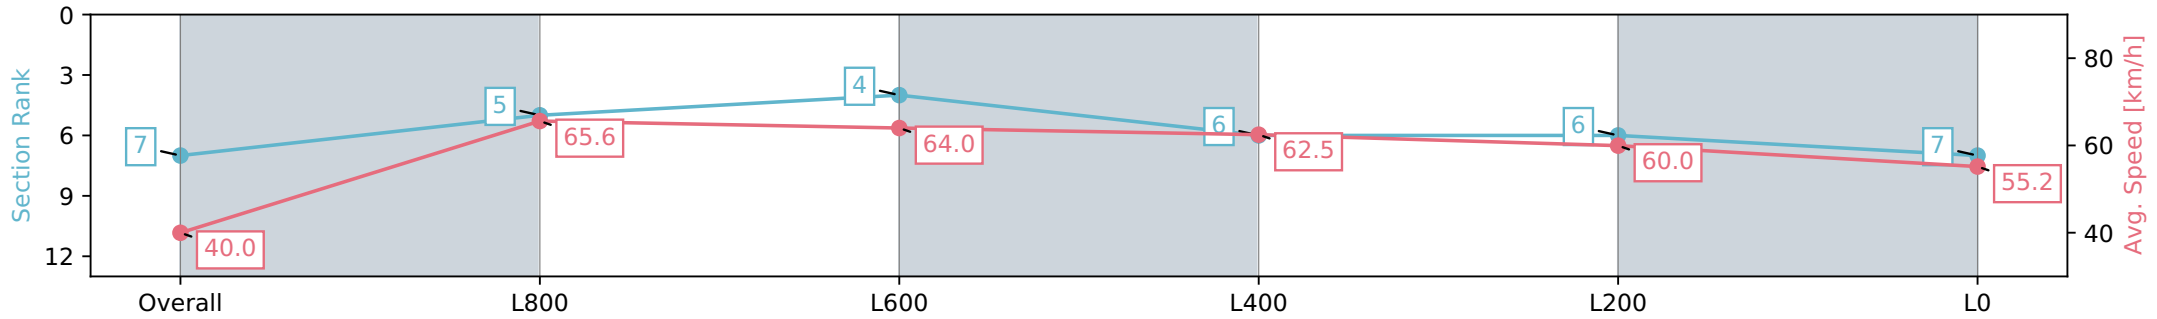

Morphettville SA - Professional

Race 1: Quayclean Handicap - 1100m

01 June 2024 - 11:34AM

Track Rating: Soft 7, Weather: Overcast, Rail Position: +10m  
1200m-W/Post; +8m Remainder

Section	Overall	L800	L600	L400	L200	L0
Section Times	1:07.89 [7] (0:09.02)	0:58.87 [5] (0:10.97)	0:47.90 [4] (0:11.28)	0:36.61 [6] (0:11.54)	0:25.07 [6] (0:12.03)	0:13.04 [7] (0:13.04)
Average Speed [km/h]	40.0	65.6	64.0	62.5	60.0	55.2
Top Speed [km/h]	63.2	66.8	65.8	63.7	61.2	59.6
Avg. Dist. to Rail [m]	4.8	1.7	0.9	0.3	2.6	4.4
Avg. Stride Freq. [Hz]	2.5	2.6	2.5	2.4	2.4	2.3
Avg. Stride Length [m]	4.2	7.1	7.0	7.1	6.9	6.7