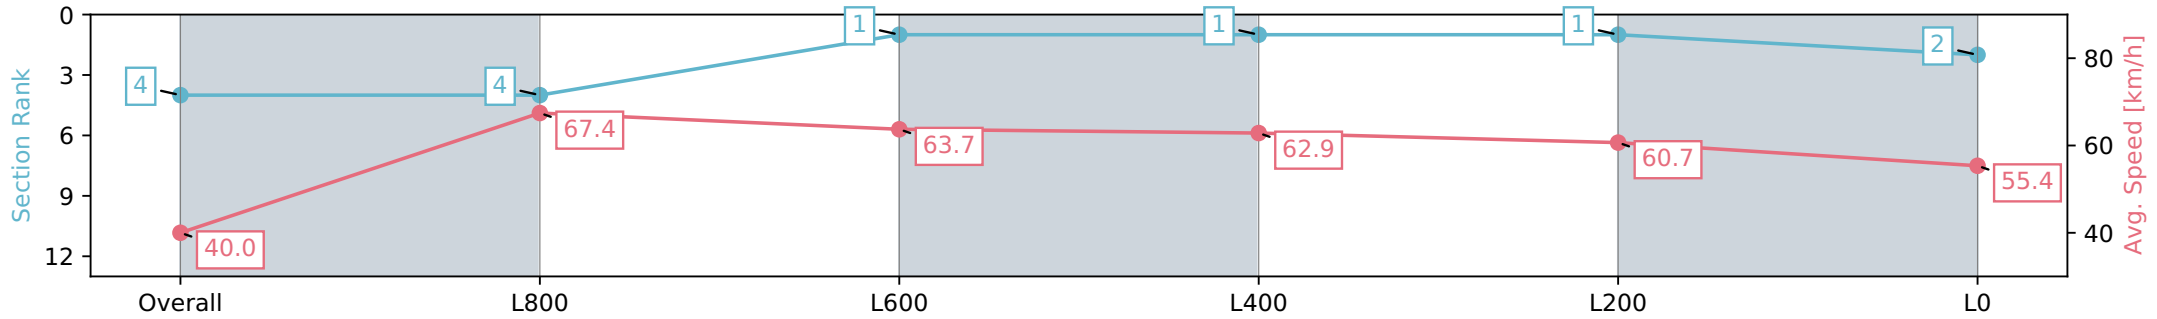

Morphettville SA - Professional

Race 1: Quayclean Handicap - 1100m

01 June 2024 - 11:34AM

Track Rating: Soft 7, Weather: Overcast, Rail Position: +10m  
1200m-W/Post; +8m Remainder

Section	Overall	L800	L600	L400	L200	L0
Section Times	1:07.29 [4] (0:09.00)	0:58.29 [4] (0:10.68)	0:47.61 [1] (0:11.27)	0:36.34 [1] (0:11.46)	0:24.88 [1] (0:11.87)	0:13.01 [2] (0:13.01)
Average Speed [km/h]	40.0	67.4	63.7	62.9	60.7	55.4
Top Speed [km/h]	65.5	68.9	65.8	63.9	62.0	59.0
Avg. Dist. to Rail [m]	2.8	0.8	0.5	0.4	0.6	1.4
Avg. Stride Freq. [Hz]	2.4	2.5	2.4	2.4	2.4	2.4
Avg. Stride Length [m]	4.3	7.4	7.3	7.3	7.0	6.6

- [ ] Ranking at each section and finish
- :-:- No data available at this section
- NA No data available

Horse/Jockey Name	SERINITE ILLUSION/Sophie Logan
Finish Rank	5
Fastest Section Time (Section)	0:11.09 (L1000)
Top Speed [km/h] (Section)	66.0 (Overall)
Race State	Finished