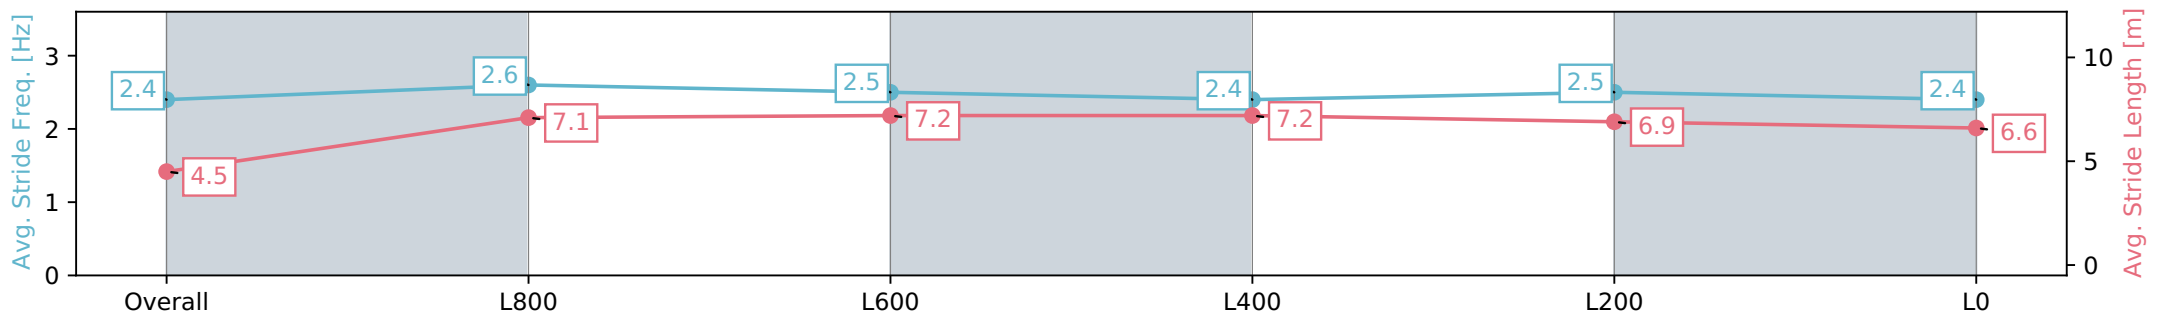

Morphettville SA - Professional

Race 1: Quayclean Handicap - 1100m

01 June 2024 - 11:34AM

Track Rating: Soft 7, Weather: Overcast, Rail Position: +10m  
1200m-W/Post; +8m Remainder

Section	Overall	L800	L600	L400	L200	L0
Section Times	1:07.14 [3] (0:08.96)	0:58.18 [2] (0:11.05)	0:47.13 [5] (0:11.24)	0:35.89 [4] (0:11.42)	0:24.47 [5] (0:11.69)	0:12.78 [3] (0:12.78)
Average Speed [km/h]	40.1	65.3	64.1	63.5	61.9	56.4
Top Speed [km/h]	62.9	66.6	66.2	64.6	62.5	60.7
Avg. Dist. to Rail [m]	8.1	3.0	0.4	1.3	4.0	4.5
Avg. Stride Freq. [Hz]	2.4	2.6	2.5	2.4	2.5	2.4
Avg. Stride Length [m]	4.5	7.1	7.2	7.2	6.9	6.6