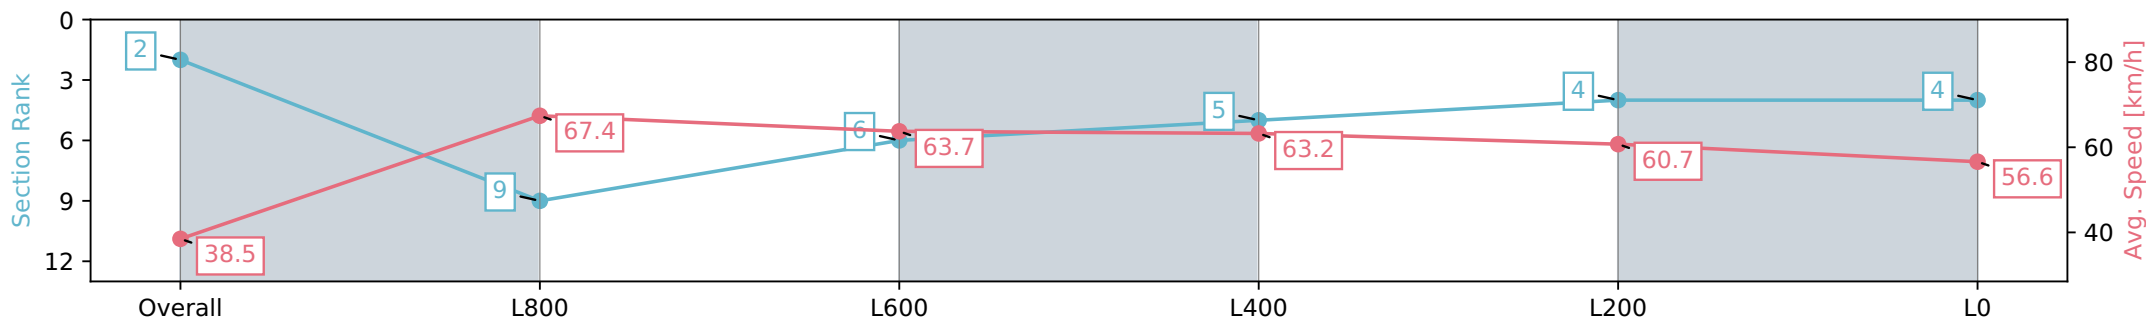

### Morphettville SA - Professional

Race 1: Quayclean Handicap - 1100m

01 June 2024 - 11:34AM

Track Rating: Soft 7, Weather: Overcast, Rail Position: +10m  
1200m-W/Post; +8m Remainder

Section	Overall	L800	L600	L400	L200	L0
Section Times	1:07.13 [2] (0:09.33)	0:57.80 [9] (0:10.70)	0:47.10 [6] (0:11.24)	0:35.86 [5] (0:11.28)	0:24.58 [4] (0:11.87)	0:12.71 [4] (0:12.71)
Average Speed [km/h]	38.5	67.4	63.7	63.2	60.7	56.6
Top Speed [km/h]	62.8	69.1	67.5	64.1	62.7	59.2
Avg. Dist. to Rail [m]	5.6	0.8	1.1	1.4	0.5	1.7
Avg. Stride Freq. [Hz]	2.1	2.5	2.3	2.3	2.3	2.2
Avg. Stride Length [m]	4.8	7.6	7.7	7.7	7.4	7.1