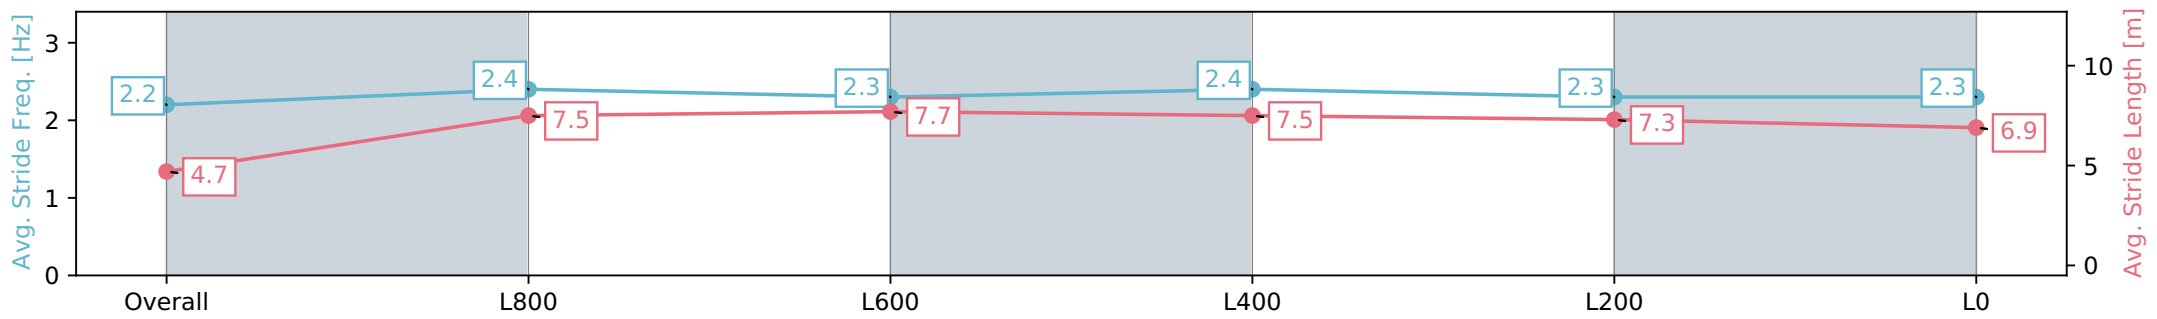

Morphettville SA - Professional

Race 1: Quayclean Handicap - 1100m

01 June 2024 - 11:34AM

Track Rating: Soft 7, Weather: Overcast, Rail Position: +10m  
1200m-W/Post; +8m Remainder

Section	Overall	L800	L600	L400	L200	L0
Section Times	1:07.53 [6] (0:09.20)	0:58.33 [7] (0:11.02)	0:47.31 [8] (0:11.31)	0:36.00 [7] (0:11.32)	0:24.68 [7] (0:11.77)	0:12.91 [5] (0:12.91)
Average Speed [km/h]	39.3	65.2	63.9	64.0	61.6	55.7
Top Speed [km/h]	62.2	66.8	64.9	65.2	63.9	59.1
Avg. Dist. to Rail [m]	8.7	3.9	0.6	1.2	4.8	5.4
Avg. Stride Freq. [Hz]	2.2	2.4	2.3	2.4	2.3	2.3
Avg. Stride Length [m]	4.7	7.5	7.7	7.5	7.3	6.9