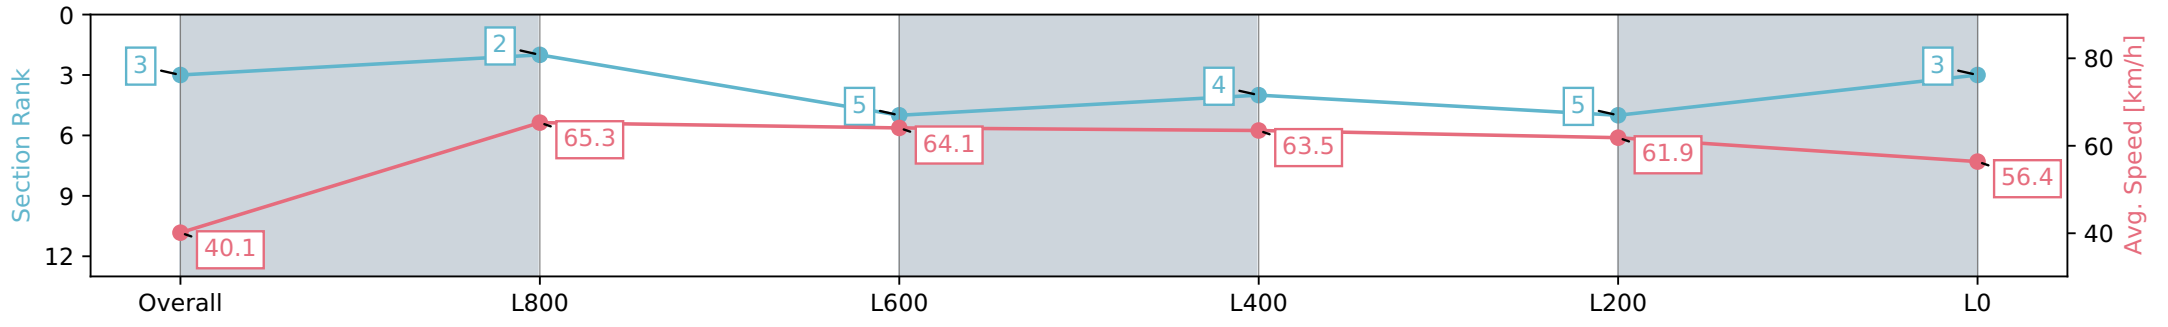

Morphettville SA - Professional

Race 1: Quayclean Handicap - 1100m

01 June 2024 - 11:34AM

Track Rating: Soft 7, Weather: Overcast, Rail Position: +10m  
1200m-W/Post; +8m Remainder

Section	Overall	L800	L600	L400	L200	L0
Section Times	1:07.14 [3] (0:08.96)	0:58.18 [2] (0:11.05)	0:47.13 [5] (0:11.24)	0:35.89 [4] (0:11.42)	0:24.47 [5] (0:11.69)	0:12.78 [3] (0:12.78)
Average Speed [km/h]	40.1	65.3	64.1	63.5	61.9	56.4
Top Speed [km/h]	62.9	66.6	66.2	64.6	62.5	60.7
Avg. Dist. to Rail [m]	8.1	3.0	0.4	1.3	4.0	4.5
Avg. Stride Freq. [Hz]	2.4	2.6	2.5	2.4	2.5	2.4
Avg. Stride Length [m]	4.5	7.1	7.2	7.2	6.9	6.6