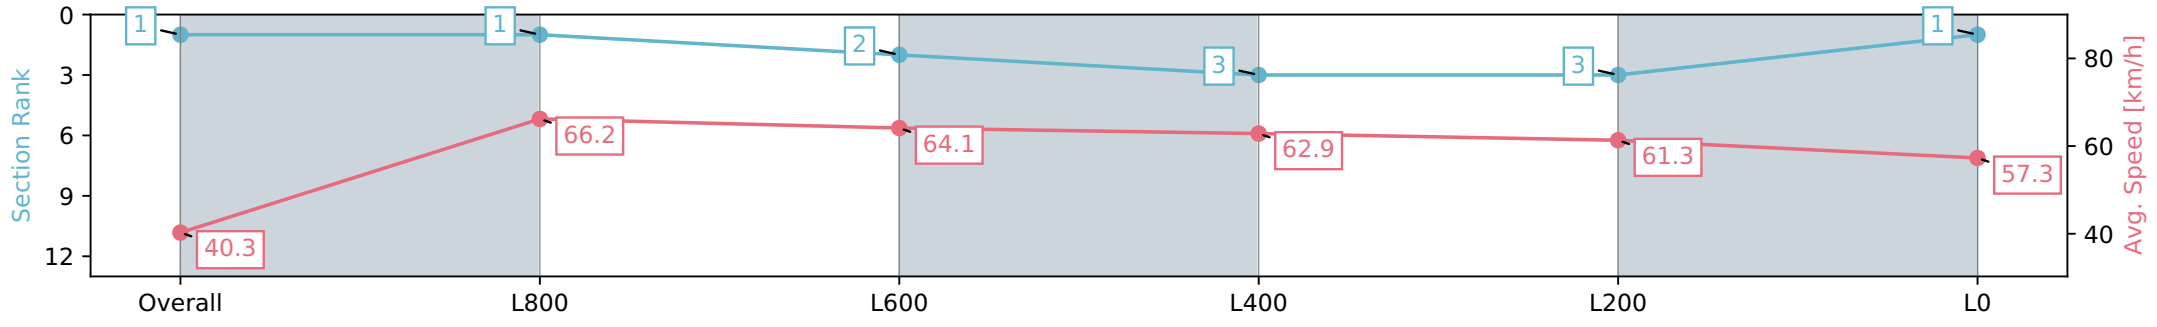

01 June 2024 - 11:34AM

Track Rating: Soft 7, Weather: Overcast, Rail Position: +10m  
1200m-W/Post; +8m Remainder

Section	Overall	L800	L600	L400	L200	L0
Section Times	1:06.84 [1] (0:08.93)	0:57.91 [1] (0:10.88)	0:47.03 [2] (0:11.23)	0:35.80 [3] (0:11.47)	0:24.33 [3] (0:11.77)	0:12.56 [1] (0:12.56)
Average Speed [km/h]	40.3	66.2	64.1	62.9	61.3	57.3
Top Speed [km/h]	64.1	67.1	65.4	64.1	62.9	61.4
Avg. Dist. to Rail [m]	1.8	0.5	0.4	0.4	2.0	2.9
Avg. Stride Freq. [Hz]	2.1	2.4	2.2	2.2	2.2	2.2
Avg. Stride Length [m]	5.0	7.8	8.0	7.8	7.6	7.2