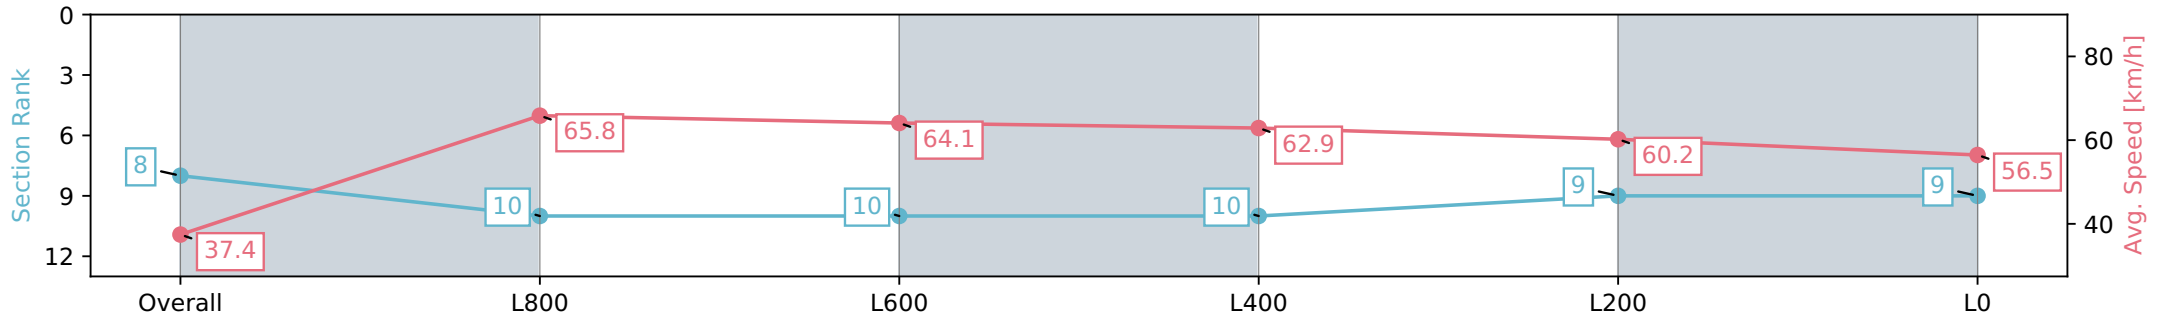

Morphettville SA - Professional

Race 1: Quayclean Handicap - 1100m

01 June 2024 - 11:34AM

Track Rating: Soft 7, Weather: Overcast, Rail Position: +10m  
1200m-W/Post; +8m Remainder

Section	Overall	L800	L600	L400	L200	L0
Section Times	1:07.97 [8] (0:09.61)	0:58.36 [10] (0:10.94)	0:47.42 [10] (0:11.22)	0:36.20 [10] (0:11.44)	0:24.76 [9] (0:12.01)	0:12.75 [9] (0:12.75)
Average Speed [km/h]	37.4	65.8	64.1	62.9	60.2	56.5
Top Speed [km/h]	63.9	67.0	65.6	63.6	61.3	59.4
Avg. Dist. to Rail [m]	9.8	4.1	1.0	0.8	5.0	6.7
Avg. Stride Freq. [Hz]	2.4	2.6	2.5	2.5	2.5	2.4
Avg. Stride Length [m]	4.1	6.9	7.0	6.9	6.7	6.5