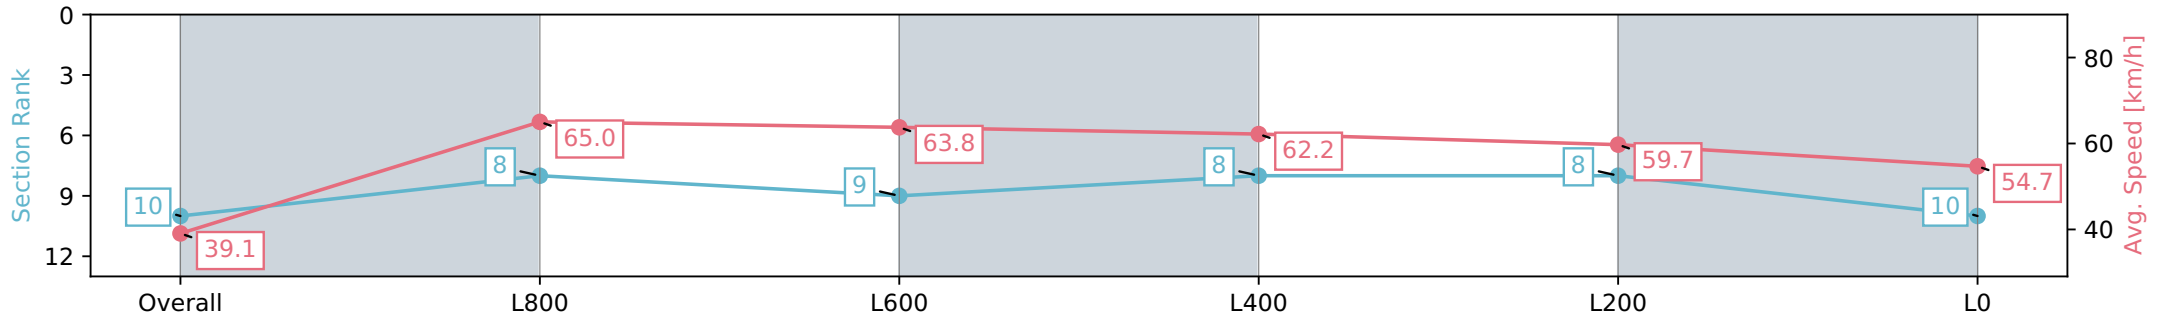

Morphettville SA - Professional

Race 1: Quayclean Handicap - 1100m

01 June 2024 - 11:34AM

Track Rating: Soft 7, Weather: Overcast, Rail Position: +10m  
1200m-W/Post; +8m Remainder

Section	Overall	L800	L600	L400	L200	L0
Section Times	1:08.49 [10] (0:09.23)	0:59.26 [8] (0:11.08)	0:48.18 [9] (0:11.30)	0:36.88 [8] (0:11.59)	0:25.29 [8] (0:12.14)	0:13.15 [10] (0:13.15)
Average Speed [km/h]	39.1	65.0	63.8	62.2	59.7	54.7
Top Speed [km/h]	61.7	66.7	66.8	63.8	61.2	58.0
Avg. Dist. to Rail [m]	7.7	3.0	0.4	0.9	5.1	4.9
Avg. Stride Freq. [Hz]	2.3	2.6	2.5	2.5	2.5	2.4
Avg. Stride Length [m]	4.5	6.9	7.1	6.9	6.7	6.3