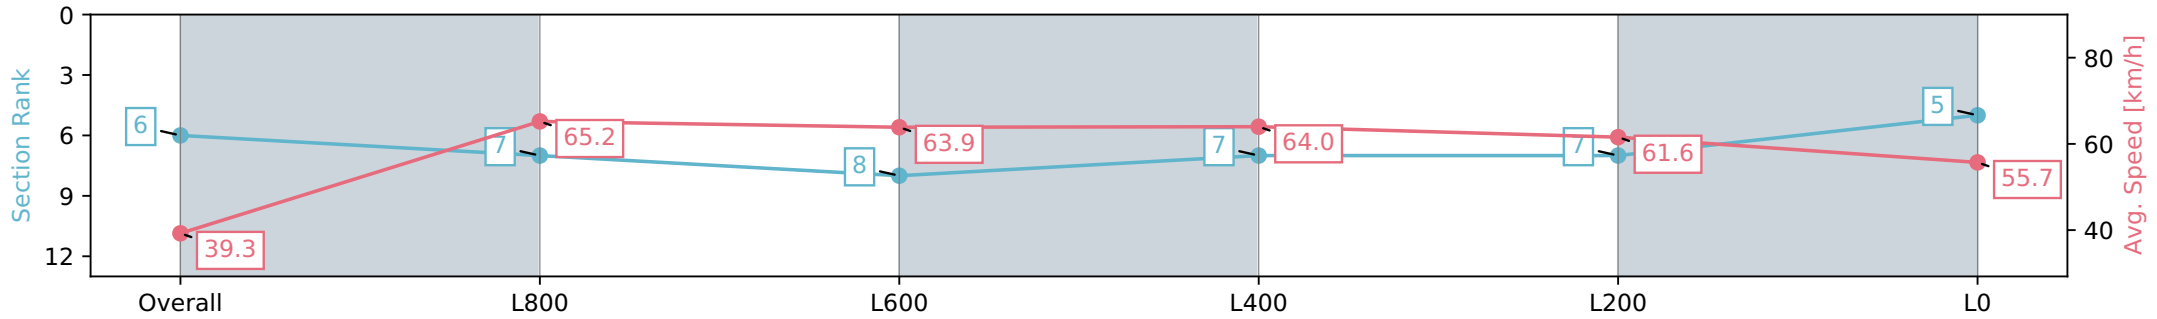

Morphettville SA - Professional

Race 1: Quayclean Handicap - 1100m

01 June 2024 - 11:34AM

Track Rating: Soft 7, Weather: Overcast, Rail Position: +10m  
1200m-W/Post; +8m Remainder

Section	Overall	L800	L600	L400	L200	L0
Section Times	1:07.53 [6] (0:09.20)	0:58.33 [7] (0:11.02)	0:47.31 [8] (0:11.31)	0:36.00 [7] (0:11.32)	0:24.68 [7] (0:11.77)	0:12.91 [5] (0:12.91)
Average Speed [km/h]	39.3	65.2	63.9	64.0	61.6	55.7
Top Speed [km/h]	62.2	66.8	64.9	65.2	63.9	59.1
Avg. Dist. to Rail [m]	8.7	3.9	0.6	1.2	4.8	5.4
Avg. Stride Freq. [Hz]	2.2	2.4	2.3	2.4	2.3	2.3
Avg. Stride Length [m]	4.7	7.5	7.7	7.5	7.3	6.9