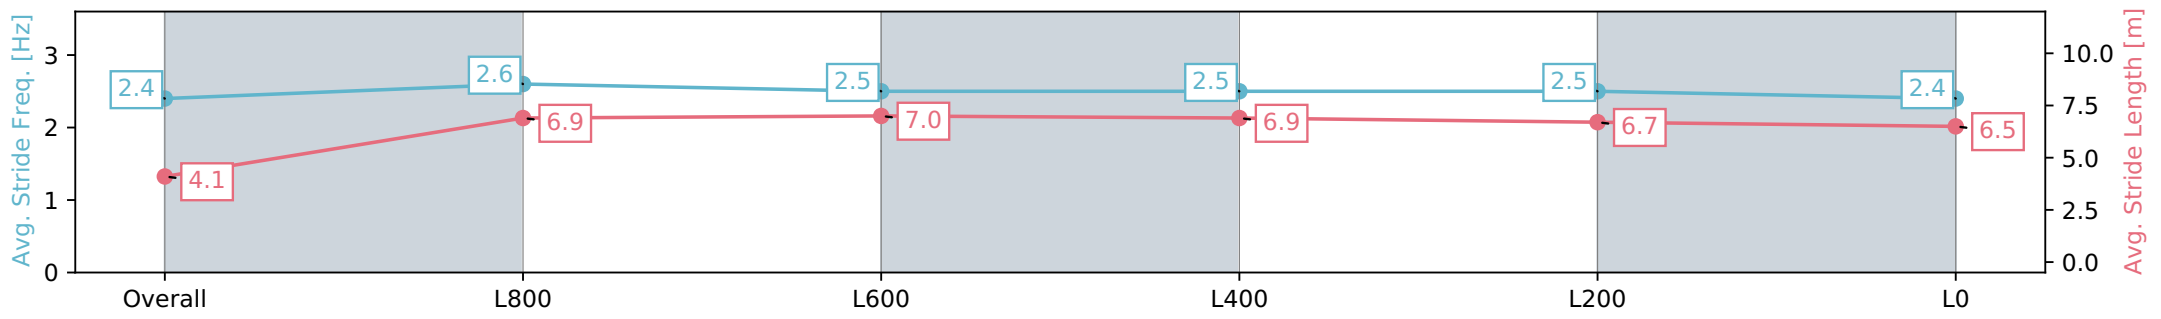

Morphettville SA - Professional

Race 1: Quayclean Handicap - 1100m

01 June 2024 - 11:34AM

Track Rating: Soft 7, Weather: Overcast, Rail Position: +10m  
1200m-W/Post; +8m Remainder

Section	Overall	L800	L600	L400	L200	L0
Section Times	1:07.97 [8] (0:09.61)	0:58.36 [10] (0:10.94)	0:47.42 [10] (0:11.22)	0:36.20 [10] (0:11.44)	0:24.76 [9] (0:12.01)	0:12.75 [9] (0:12.75)
Average Speed [km/h]	37.4	65.8	64.1	62.9	60.2	56.5
Top Speed [km/h]	63.9	67.0	65.6	63.6	61.3	59.4
Avg. Dist. to Rail [m]	9.8	4.1	1.0	0.8	5.0	6.7
Avg. Stride Freq. [Hz]	2.4	2.6	2.5	2.5	2.5	2.4
Avg. Stride Length [m]	4.1	6.9	7.0	6.9	6.7	6.5

[ ] Ranking at each section and finish  
 -:-:- No data available at this section  
 NA No data available

Horse/Jockey Name	SEE YA LATER BABY/Rochelle Milnes
Finish Rank	9
Fastest Section Time (Section)	0:10.82 (L1000)
Top Speed [km/h] (Section)	67.9 (Overall)
Race State	Finished