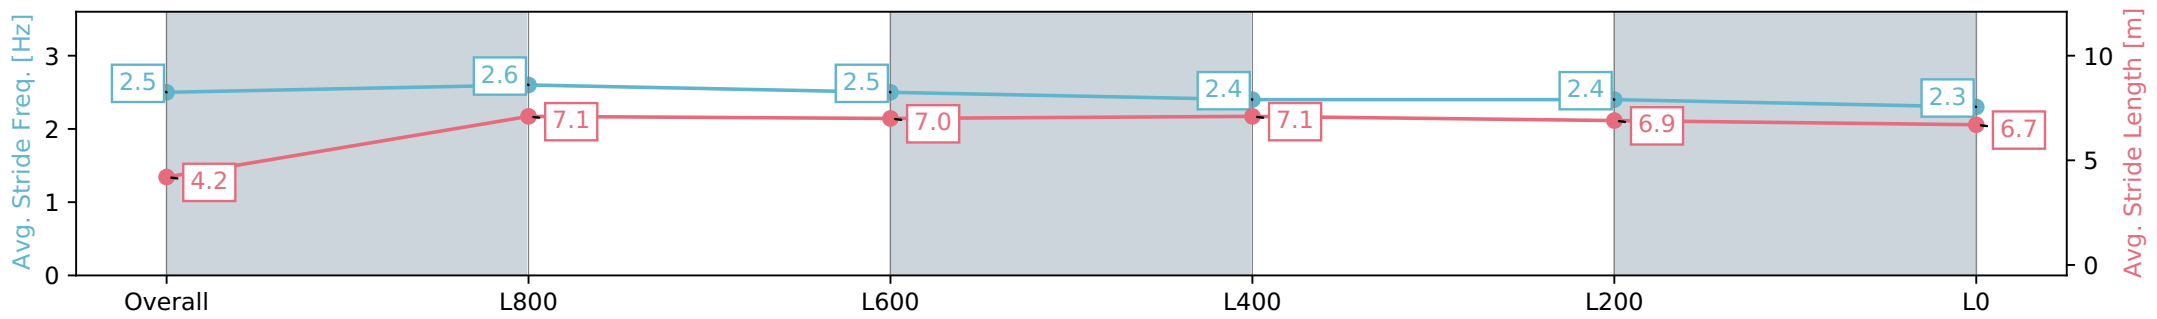

Morphettville SA - Professional

Race 1: Quayclean Handicap - 1100m

01 June 2024 - 11:34AM

Track Rating: Soft 7, Weather: Overcast, Rail Position: +10m  
1200m-W/Post; +8m Remainder

Section	Overall	L800	L600	L400	L200	L0
Section Times	1:07.89 [7] (0:09.02)	0:58.87 [5] (0:10.97)	0:47.90 [4] (0:11.28)	0:36.61 [6] (0:11.54)	0:25.07 [6] (0:12.03)	0:13.04 [7] (0:13.04)
Average Speed [km/h]	40.0	65.6	64.0	62.5	60.0	55.2
Top Speed [km/h]	63.2	66.8	65.8	63.7	61.2	59.6
Avg. Dist. to Rail [m]	4.8	1.7	0.9	0.3	2.6	4.4
Avg. Stride Freq. [Hz]	2.5	2.6	2.5	2.4	2.4	2.3
Avg. Stride Length [m]	4.2	7.1	7.0	7.1	6.9	6.7