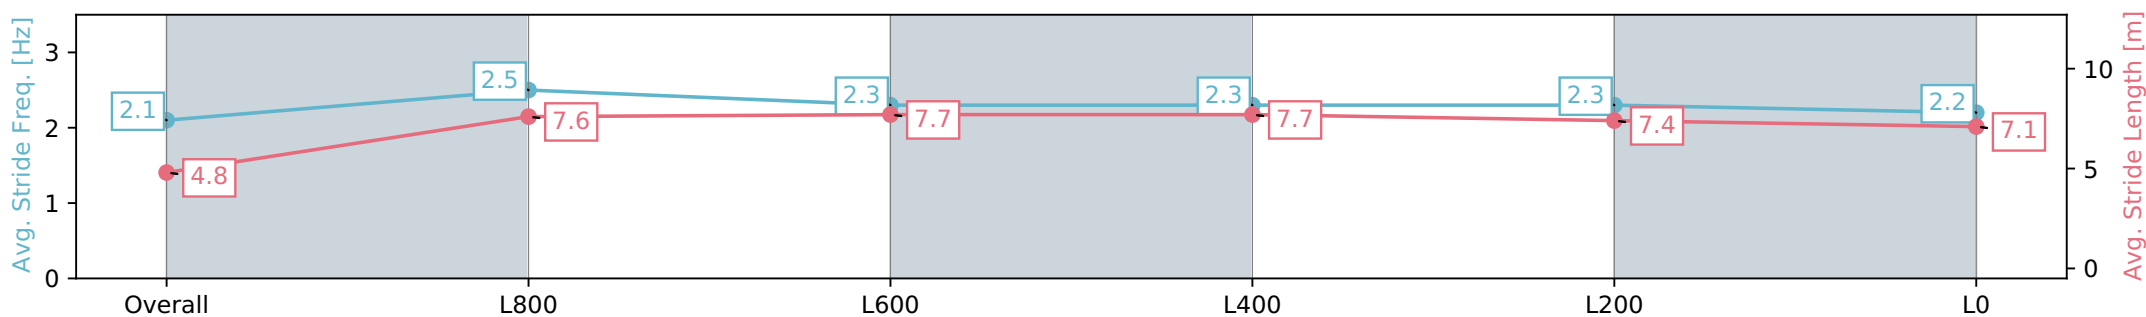

### Morphettville SA - Professional

Race 1: Quayclean Handicap - 1100m

01 June 2024 - 11:34AM

Track Rating: Soft 7, Weather: Overcast, Rail Position: +10m  
1200m-W/Post; +8m Remainder

Section	Overall	L800	L600	L400	L200	L0
Section Times	1:07.13 [2] (0:09.33)	0:57.80 [9] (0:10.70)	0:47.10 [6] (0:11.24)	0:35.86 [5] (0:11.28)	0:24.58 [4] (0:11.87)	0:12.71 [4] (0:12.71)
Average Speed [km/h]	38.5	67.4	63.7	63.2	60.7	56.6
Top Speed [km/h]	62.8	69.1	67.5	64.1	62.7	59.2
Avg. Dist. to Rail [m]	5.6	0.8	1.1	1.4	0.5	1.7
Avg. Stride Freq. [Hz]	2.1	2.5	2.3	2.3	2.3	2.2
Avg. Stride Length [m]	4.8	7.6	7.7	7.7	7.4	7.1