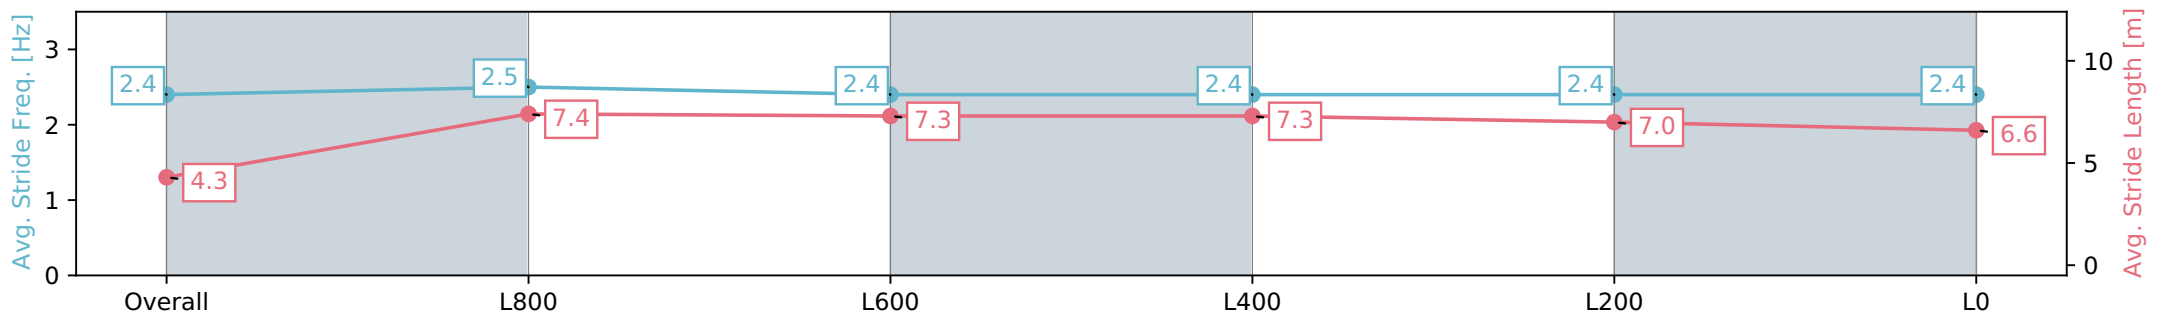

Morphettville SA - Professional

Race 1: Quayclean Handicap - 1100m

01 June 2024 - 11:34AM

Track Rating: Soft 7, Weather: Overcast, Rail Position: +10m  
1200m-W/Post; +8m Remainder

Section	Overall	L800	L600	L400	L200	L0
Section Times	1:07.29 [4] (0:09.00)	0:58.29 [4] (0:10.68)	0:47.61 [1] (0:11.27)	0:36.34 [1] (0:11.46)	0:24.88 [1] (0:11.87)	0:13.01 [2] (0:13.01)
Average Speed [km/h]	40.0	67.4	63.7	62.9	60.7	55.4
Top Speed [km/h]	65.5	68.9	65.8	63.9	62.0	59.0
Avg. Dist. to Rail [m]	2.8	0.8	0.5	0.4	0.6	1.4
Avg. Stride Freq. [Hz]	2.4	2.5	2.4	2.4	2.4	2.4
Avg. Stride Length [m]	4.3	7.4	7.3	7.3	7.0	6.6

- [ ] Ranking at each section and finish
- :-:- No data available at this section
- NA No data available

Horse/Jockey Name	SERINITE ILLUSION/Sophie Logan
Finish Rank	5
Fastest Section Time (Section)	0:11.09 (L1000)
Top Speed [km/h] (Section)	66.0 (Overall)
Race State	Finished