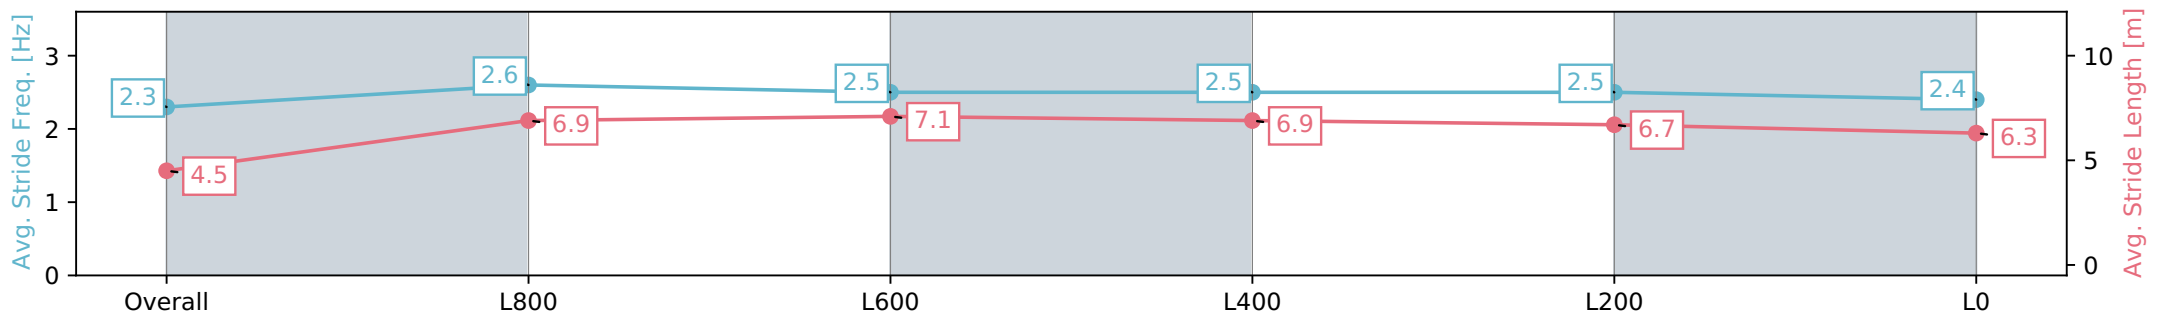

Morphettville SA - Professional

Race 1: Quayclean Handicap - 1100m

01 June 2024 - 11:34AM

Track Rating: Soft 7, Weather: Overcast, Rail Position: +10m  
1200m-W/Post; +8m Remainder

Section	Overall	L800	L600	L400	L200	L0
Section Times	1:08.49 [10] (0:09.23)	0:59.26 [8] (0:11.08)	0:48.18 [9] (0:11.30)	0:36.88 [8] (0:11.59)	0:25.29 [8] (0:12.14)	0:13.15 [10] (0:13.15)
Average Speed [km/h]	39.1	65.0	63.8	62.2	59.7	54.7
Top Speed [km/h]	61.7	66.7	66.8	63.8	61.2	58.0
Avg. Dist. to Rail [m]	7.7	3.0	0.4	0.9	5.1	4.9
Avg. Stride Freq. [Hz]	2.3	2.6	2.5	2.5	2.5	2.4
Avg. Stride Length [m]	4.5	6.9	7.1	6.9	6.7	6.3