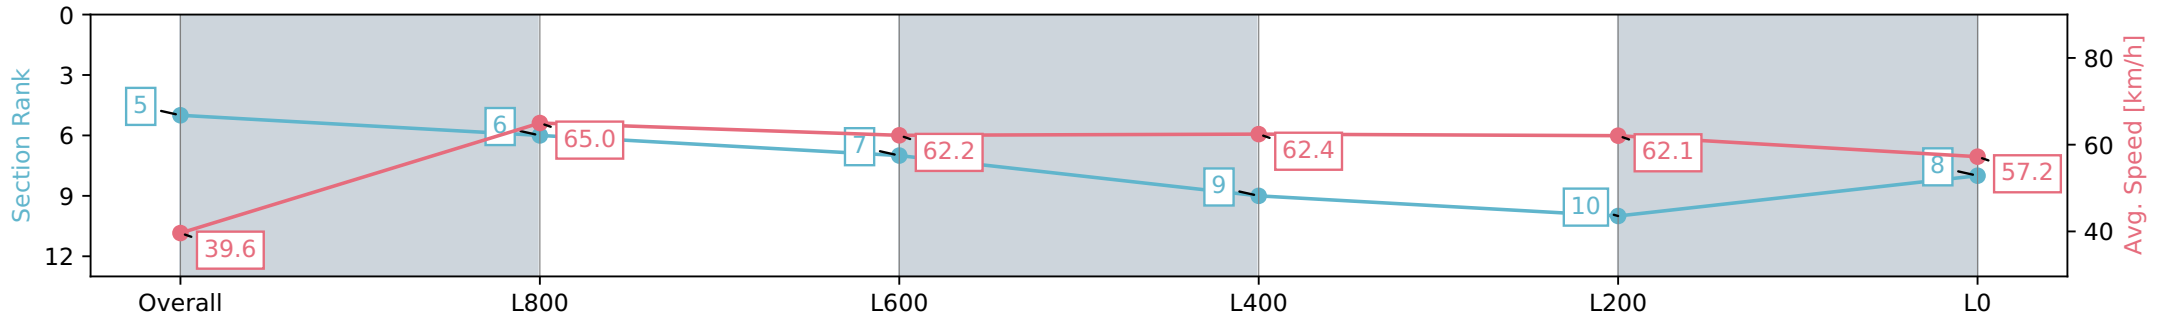

Morphettville SA - Professional

Race 1: Quayclean Handicap - 1100m

01 June 2024 - 11:34AM

Track Rating: Soft 7, Weather: Overcast, Rail Position: +10m  
1200m-W/Post; +8m Remainder

Section	Overall	L800	L600	L400	L200	L0
Section Times	1:07.47 [5] (0:09.09)	0:58.38 [6] (0:11.09)	0:47.29 [7] (0:11.55)	0:35.74 [9] (0:11.56)	0:24.18 [10] (0:11.60)	0:12.58 [8] (0:12.57)
Average Speed [km/h]	39.6	65.0	62.2	62.4	62.1	57.2
Top Speed [km/h]	59.6	66.0	64.9	62.7	63.0	60.4
Avg. Dist. to Rail [m]	6.1	2.3	0.2	0.2	1.2	1.3
Avg. Stride Freq. [Hz]	2.2	2.4	2.3	2.3	2.4	2.3
Avg. Stride Length [m]	4.8	7.3	7.2	7.2	7.3	6.9