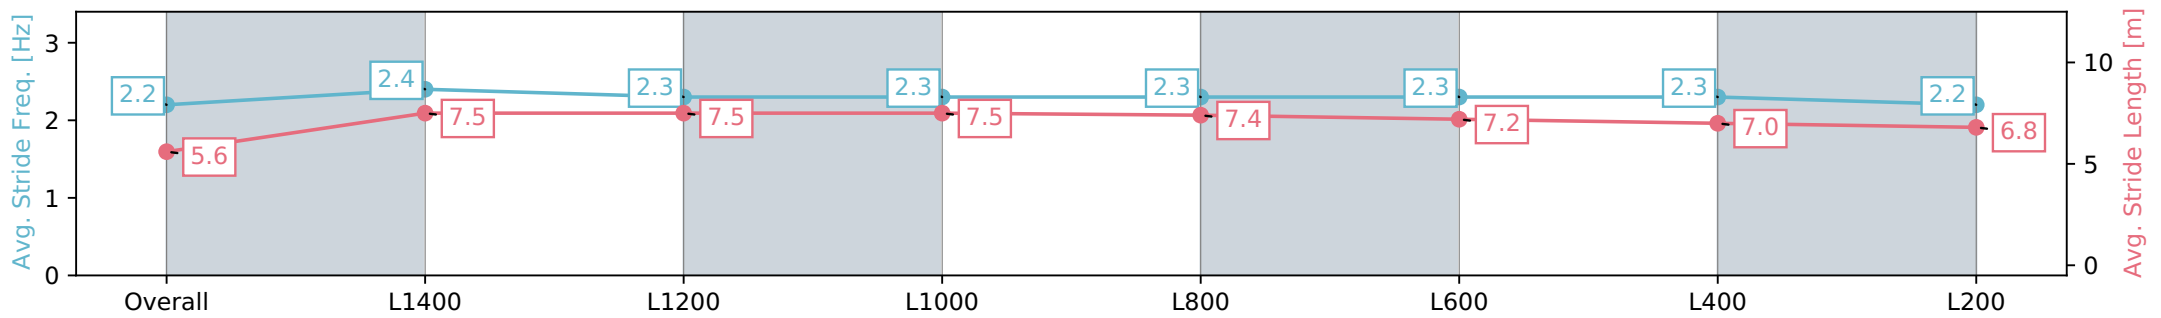

Morphettville Parks SA - Professional

Race 9: Sportsbet Same Race Multi Handicap - 1550m

18 May 2024 - 4:31PM

Track Rating: Good 4, Weather: Fine, Rail Position: +3m 1000m -W/P, True Remainder

Section	Overall	L1400	L1200	L1000	L800	L600	L400	L200
Section Times	1:35.82 [5] (0:11.87)	1:23.95 [1] (0:11.30)	1:12.65 [1] (0:11.46)	1:01.19 [1] (0:11.71)	0:49.48 [1] (0:11.90)	0:37.58 [1] (0:11.99)	0:25.59 [1] (0:12.53)	0:13.06 [1] (0:13.06)
Average Speed [km/h]	45.5	63.8	62.8	61.6	60.5	60.5	57.8	54.4
Top Speed [km/h]	64.0	64.5	64.5	63.0	61.3	62.0	59.8	56.6
Avg. Dist. to Rail [m]	3.6	0.9	0.4	1.1	0.4	1.7	3.2	4.2
Avg. Stride Freq. [Hz]	2.2	2.4	2.3	2.3	2.3	2.3	2.3	2.2
Avg. Stride Length [m]	5.6	7.5	7.5	7.5	7.4	7.2	7.0	6.8