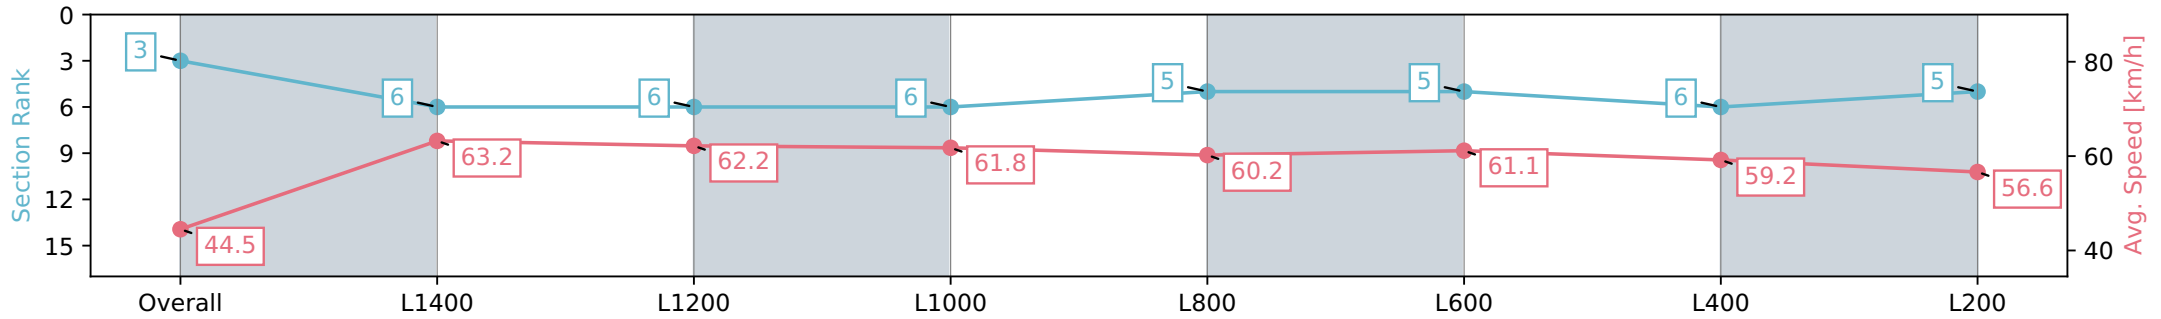

Morphettville Parks SA - Professional

Race 9: Sportsbet Same Race Multi Handicap - 1550m

18 May 2024 - 4:31PM

Track Rating: Good 4, Weather: Fine, Rail Position: +3m 1000m -W/P, True Remainder

Section	Overall	L1400	L1200	L1000	L800	L600	L400	L200
Section Times	1:35.61 [3] (0:12.15)	1:23.46 [6] (0:11.40)	1:12.06 [6] (0:11.70)	1:00.36 [6] (0:11.69)	0:48.67 [5] (0:12.00)	0:36.67 [5] (0:11.90)	0:24.77 [6] (0:12.18)	0:12.59 [5] (0:12.59)
Average Speed [km/h]	44.5	63.2	62.2	61.8	60.2	61.1	59.2	56.6
Top Speed [km/h]	63.1	63.6	63.2	62.2	61.3	61.8	59.9	59.0
Avg. Dist. to Rail [m]	6.3	2.2	1.9	2.5	2.1	1.6	2.1	3.3
Avg. Stride Freq. [Hz]	2.3	2.4	2.3	2.3	2.3	2.4	2.3	2.3
Avg. Stride Length [m]	5.2	7.1	7.0	7.0	7.0	7.0	7.0	6.7