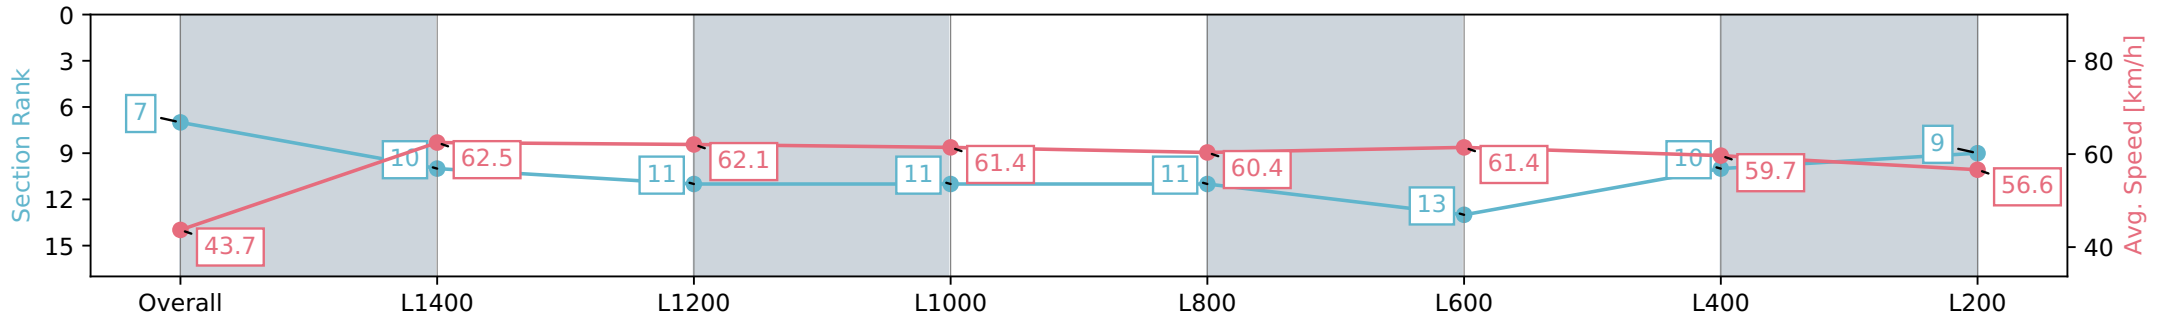

Horse/Jockey Name	THE CASSINI/Caitlin Jones
Finish Rank	7
Fastest Section Time (Section)	0:11.56 (L1400)
Top Speed [km/h] (Section)	63.3 (L1400)
Race State	Finished

Morphettville Parks SA - Professional
Race 9: Sportsbet Same Race Multi Handicap - 1550m
18 May 2024 - 4:31PM
Track Rating: Good 4, Weather: Fine, Rail Position: +3m 1000m -W/
P, True Remainder

Section	Overall	L1400	L1200	L1000	L800	L600	L400	L200
Section Times	1:35.89 [7] (0:12.40)	1:23.49 [10] (0:11.56)	1:11.93 [11] (0:11.74)	1:00.19 [11] (0:11.76)	0:48.43 [11] (0:11.95)	0:36.48 [13] (0:11.79)	0:24.69 [10] (0:12.12)	0:12.57 [9] (0:12.56)
Average Speed [km/h]	43.7	62.5	62.1	61.4	60.4	61.4	59.7	56.6
Top Speed [km/h]	61.4	63.3	63.3	61.9	61.8	62.0	60.6	59.1
Avg. Dist. to Rail [m]	7.2	2.5	2.2	2.6	1.5	1.0	4.9	9.4
Avg. Stride Freq. [Hz]	2.1	2.2	2.2	2.2	2.2	2.2	2.2	2.2
Avg. Stride Length [m]	5.7	7.7	7.7	7.8	7.7	7.7	7.5	7.2

Report Created: Sat 18 May 2024 17:14:11 GMT+10 (Note: Timing is based on positional data)

- [ ] Ranking at each section and finish
- -:-:- No data available at this section
- NA No data available