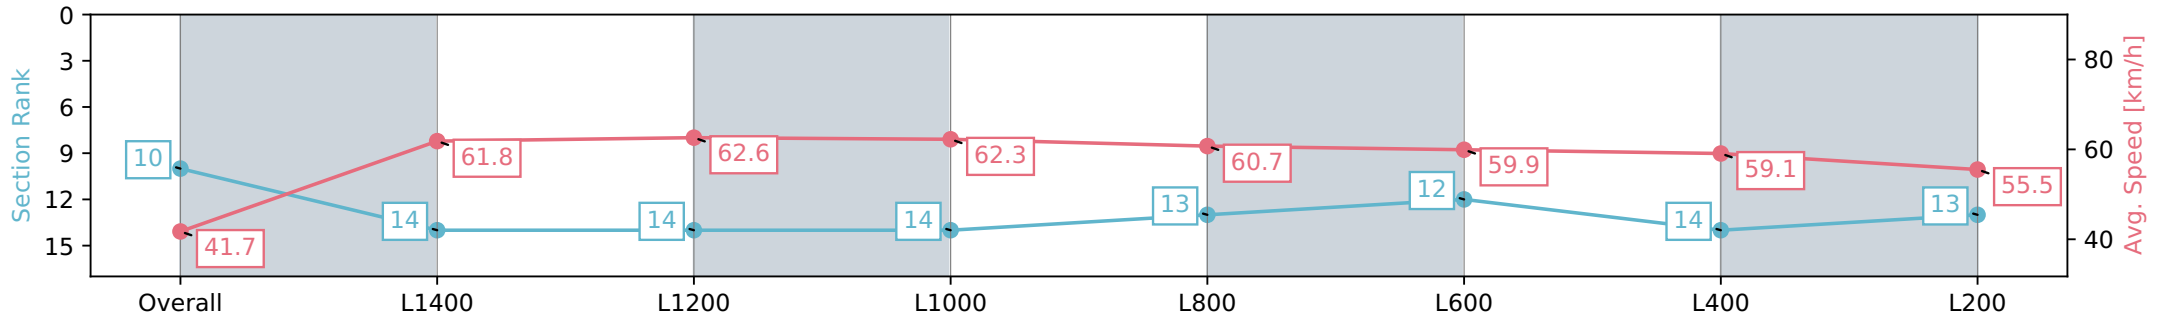

Horse/Jockey Name	CROWN HARMONIUM/Ben Price
Finish Rank	10
Fastest Section Time (Section)	0:11.46 (L1200)
Top Speed [km/h] (Section)	63.8 (L1200)
Race State	Finished

Morphettville Parks SA - Professional
Race 9: Sportsbet Same Race Multi Handicap - 1550m
18 May 2024 - 4:31PM
Track Rating: Good 4, Weather: Fine, Rail Position: +3m 1000m -W/
P, True Remainder

Section	Overall	L1400	L1200	L1000	L800	L600	L400	L200
Section Times	1:36.48 [10] (0:12.94)	1:23.54 [14] (0:11.64)	1:11.90 [14] (0:11.46)	1:00.44 [14] (0:11.54)	0:48.90 [13] (0:11.81)	0:37.09 [12] (0:12.06)	0:25.03 [14] (0:12.21)	0:12.82 [13] (0:12.82)
Average Speed [km/h]	41.7	61.8	62.6	62.3	60.7	59.9	59.1	55.5
Top Speed [km/h]	61.3	62.5	63.8	62.7	62.3	61.1	59.8	58.3
Avg. Dist. to Rail [m]	4.5	0.3	0.8	0.4	0.6	0.6	2.6	3.9
Avg. Stride Freq. [Hz]	2.1	2.3	2.3	2.3	2.2	2.3	2.3	2.2
Avg. Stride Length [m]	5.3	7.6	7.5	7.6	7.5	7.3	7.2	6.9

Report Created: Sat 18 May 2024 17:14:22 GMT+10 (Note: Timing is based on positional data)

- [ ] Ranking at each section and finish
- -:-:- No data available at this section
- NA No data available