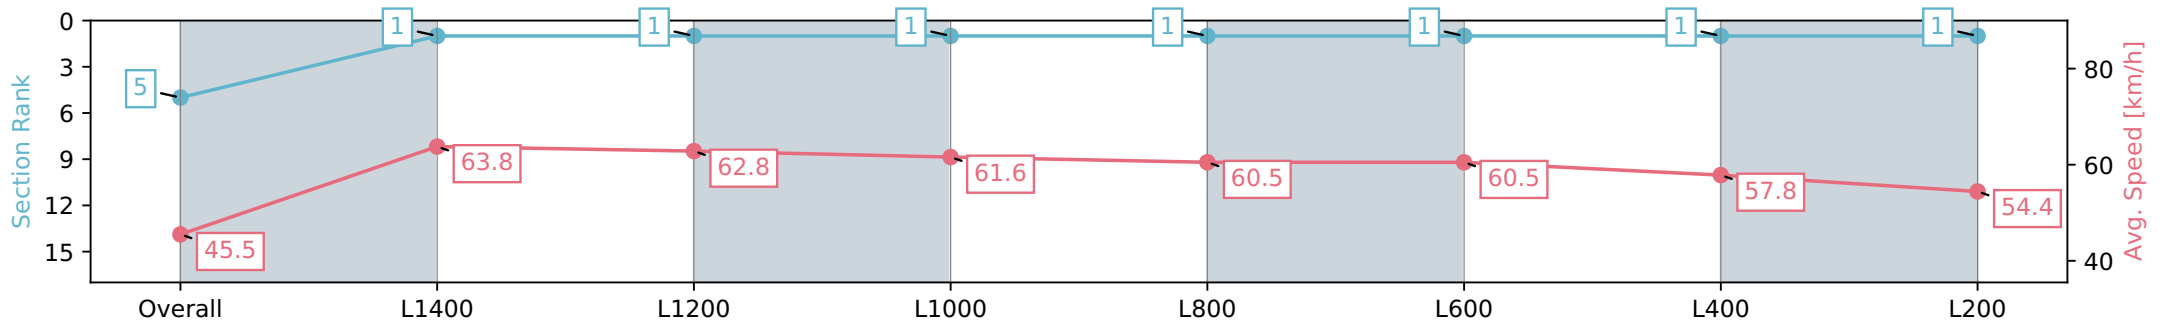

Morphettville Parks SA - Professional

Race 9: Sportsbet Same Race Multi Handicap - 1550m

18 May 2024 - 4:31PM

Track Rating: Good 4, Weather: Fine, Rail Position: +3m 1000m -W/P, True Remainder

Section	Overall	L1400	L1200	L1000	L800	L600	L400	L200
Section Times	1:35.82 [5] (0:11.87)	1:23.95 [1] (0:11.30)	1:12.65 [1] (0:11.46)	1:01.19 [1] (0:11.71)	0:49.48 [1] (0:11.90)	0:37.58 [1] (0:11.99)	0:25.59 [1] (0:12.53)	0:13.06 [1] (0:13.06)
Average Speed [km/h]	45.5	63.8	62.8	61.6	60.5	60.5	57.8	54.4
Top Speed [km/h]	64.0	64.5	64.5	63.0	61.3	62.0	59.8	56.6
Avg. Dist. to Rail [m]	3.6	0.9	0.4	1.1	0.4	1.7	3.2	4.2
Avg. Stride Freq. [Hz]	2.2	2.4	2.3	2.3	2.3	2.3	2.3	2.2
Avg. Stride Length [m]	5.6	7.5	7.5	7.5	7.4	7.2	7.0	6.8