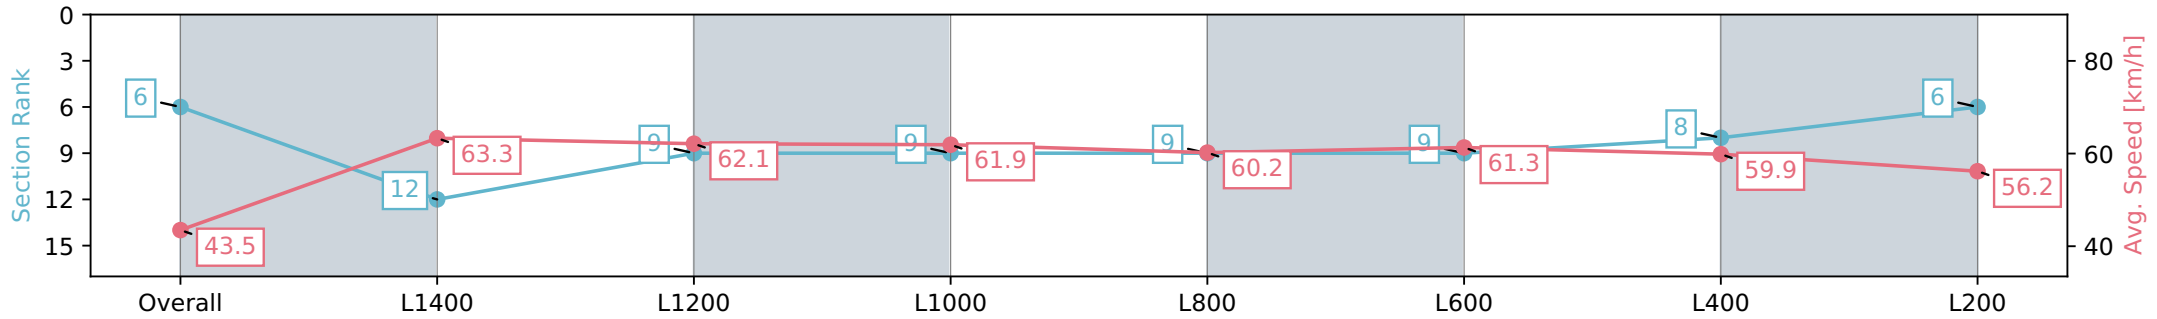

Morphettville Parks SA - Professional

Race 9: Sportsbet Same Race Multi Handicap - 1550m

18 May 2024 - 4:31PM

Track Rating: Good 4, Weather: Fine, Rail Position: +3m 1000m -W/P, True Remainder

Section	Overall	L1400	L1200	L1000	L800	L600	L400	L200
Section Times	1:35.83 [6] (0:12.43)	1:23.40 [12] (0:11.38)	1:12.02 [9] (0:11.72)	1:00.30 [9] (0:11.66)	0:48.64 [9] (0:12.02)	0:36.62 [9] (0:11.87)	0:24.75 [8] (0:12.09)	0:12.66 [6] (0:12.66)
Average Speed [km/h]	43.5	63.3	62.1	61.9	60.2	61.3	59.9	56.2
Top Speed [km/h]	63.2	63.7	63.2	62.5	62.0	62.1	61.0	58.5
Avg. Dist. to Rail [m]	4.4	1.9	1.9	2.5	1.9	2.0	3.0	3.7
Avg. Stride Freq. [Hz]	2.2	2.2	2.2	2.2	2.1	2.2	2.2	2.1
Avg. Stride Length [m]	5.3	7.5	7.5	7.6	7.5	7.5	7.4	7.0