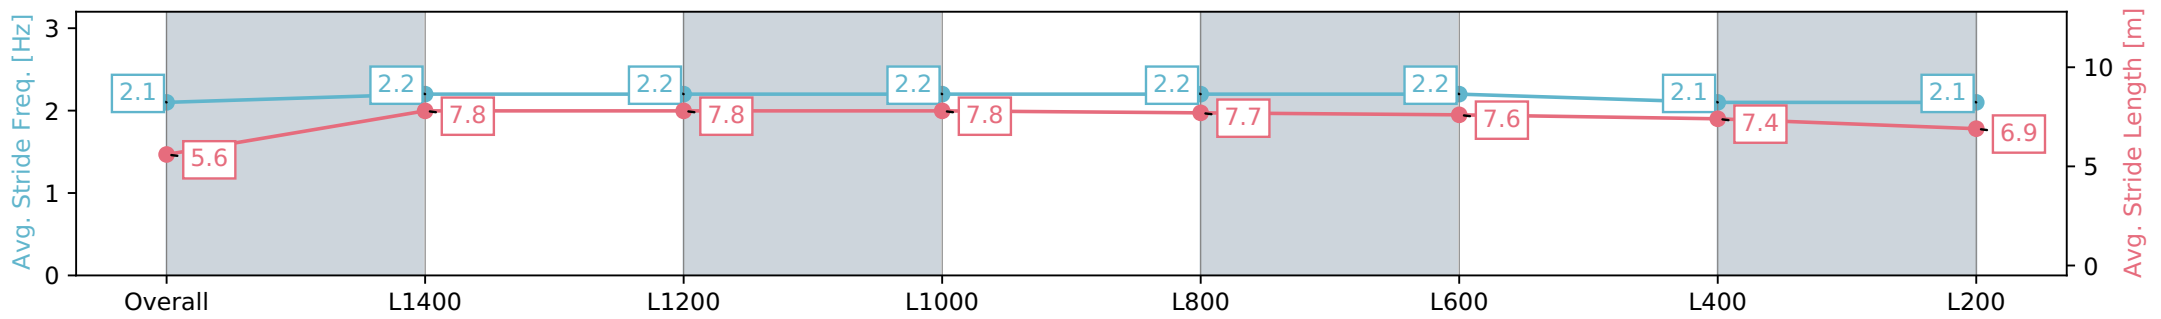

Horse/Jockey Name	BADISS/Teagan Voorham
Finish Rank	14
Fastest Section Time (Section)	0:11.66 (L1000)
Top Speed [km/h] (Section)	63.2 (L1200)
Race State	Finished

Morphettville Parks SA - Professional
Race 9: Sportsbet Same Race Multi Handicap - 1550m
18 May 2024 - 4:31PM
Track Rating: Good 4, Weather: Fine, Rail Position: +3m 1000m -W/
P, True Remainder

Section	Overall	L1400	L1200	L1000	L800	L600	L400	L200
Section Times	1:37.75 [14] (0:12.37)	1:25.38 [9] (0:11.73)	1:13.65 [12] (0:11.74)	1:01.91 [12] (0:11.66)	0:50.25 [12] (0:11.73)	0:38.52 [10] (0:12.13)	0:26.39 [13] (0:12.72)	0:13.67 [14] (0:13.67)
Average Speed [km/h]	43.7	61.6	62.5	62.1	61.9	60.7	57.1	52.1
Top Speed [km/h]	61.5	62.0	63.2	62.7	62.7	61.5	58.6	54.8
Avg. Dist. to Rail [m]	9.8	3.7	3.5	4.3	3.9	3.7	5.5	3.1
Avg. Stride Freq. [Hz]	2.1	2.2	2.2	2.2	2.2	2.2	2.1	2.1
Avg. Stride Length [m]	5.6	7.8	7.8	7.8	7.7	7.6	7.4	6.9

Report Created: Sat 18 May 2024 17:14:35 GMT+10 (Note: Timing is based on positional data)

- [ ] Ranking at each section and finish
- -:-:- No data available at this section
- NA No data available