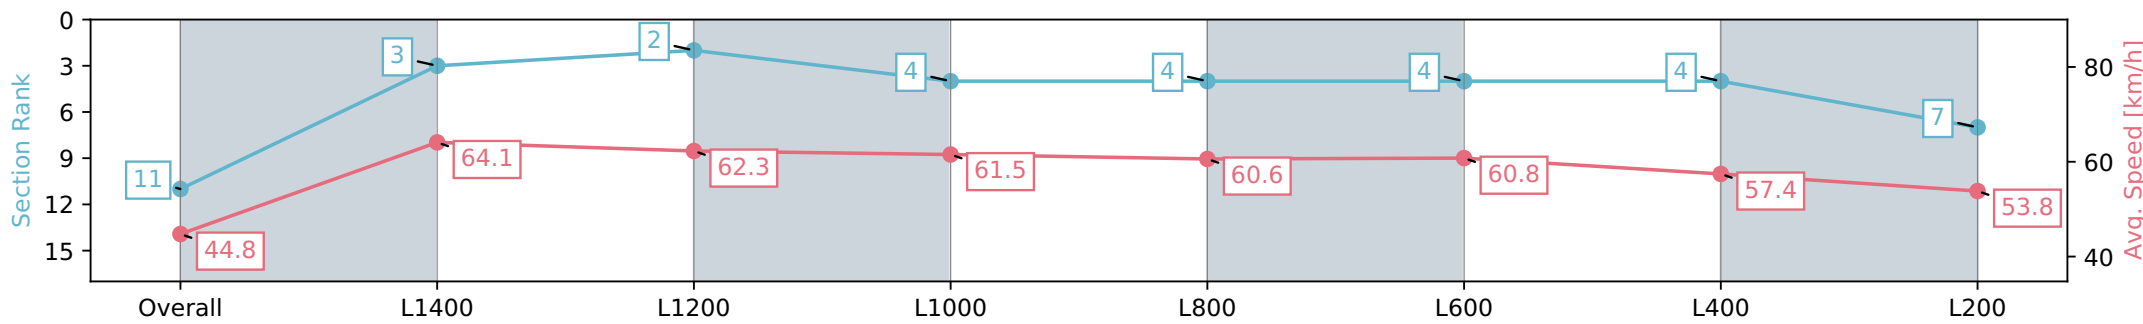

Morphettville Parks SA - Professional

Race 9: Sportsbet Same Race Multi Handicap - 1550m

18 May 2024 - 4:31PM

Track Rating: Good 4, Weather: Fine, Rail Position: +3m 1000m -W/P, True Remainder

Section	Overall	L1400	L1200	L1000	L800	L600	L400	L200
Section Times	1:36.49 [11] (0:12.07)	1:24.42 [3] (0:11.26)	1:13.16 [2] (0:11.70)	1:01.46 [4] (0:11.71)	0:49.75 [4] (0:11.94)	0:37.81 [4] (0:11.98)	0:25.83 [4] (0:12.60)	0:13.23 [7] (0:13.23)
Average Speed [km/h]	44.8	64.1	62.3	61.5	60.6	60.8	57.4	53.8
Top Speed [km/h]	63.0	65.8	63.2	62.6	63.0	62.4	59.3	55.9
Avg. Dist. to Rail [m]	4.4	1.6	2.0	2.3	2.0	1.7	4.4	6.3
Avg. Stride Freq. [Hz]	2.3	2.4	2.4	2.4	2.4	2.4	2.4	2.3
Avg. Stride Length [m]	5.3	7.2	7.2	7.2	7.0	6.9	6.8	6.5