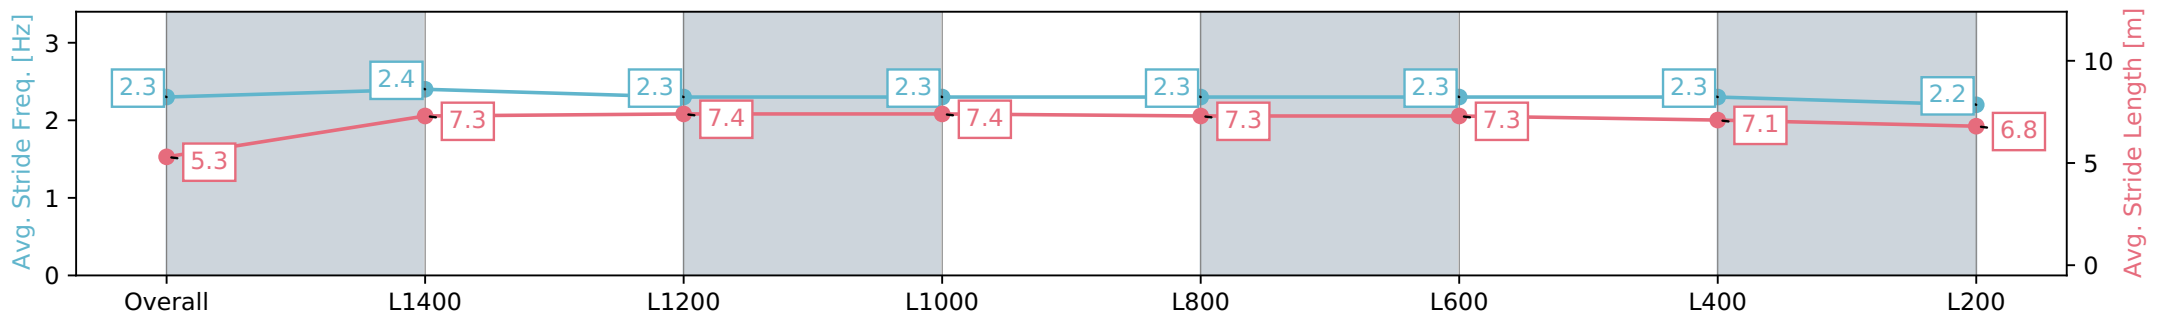

Horse/Jockey Name	HAMSLETTE/Callan Murray
Finish Rank	4
Fastest Section Time (Section)	0:11.24 (L1400)
Top Speed [km/h] (Section)	66.8 (L1400)
Race State	Finished

Morphettville Parks SA - Professional
Race 9: Sportsbet Same Race Multi Handicap - 1550m
18 May 2024 - 4:31PM
Track Rating: Good 4, Weather: Fine, Rail Position: +3m 1000m -W/
P, True Remainder

Section	Overall	L1400	L1200	L1000	L800	L600	L400	L200
Section Times	1:35.79 [4] (0:12.11)	1:23.68 [5] (0:11.24)	1:12.44 [3] (0:11.56)	1:00.88 [3] (0:11.66)	0:49.22 [3] (0:12.00)	0:37.22 [3] (0:11.86)	0:25.36 [3] (0:12.43)	0:12.93 [2] (0:12.93)
Average Speed [km/h]	44.7	64.1	62.4	61.8	60.2	60.9	57.9	55.2
Top Speed [km/h]	62.6	66.8	63.3	62.7	61.3	62.1	59.8	56.3
Avg. Dist. to Rail [m]	4.1	0.9	0.7	0.4	0.5	0.5	2.2	5.1
Avg. Stride Freq. [Hz]	2.3	2.4	2.3	2.3	2.3	2.3	2.3	2.2
Avg. Stride Length [m]	5.3	7.3	7.4	7.4	7.3	7.3	7.1	6.8

Report Created: Sat 18 May 2024 17:14:00 GMT+10 (Note: Timing is based on positional data)

- [ ] Ranking at each section and finish
- -:-:- No data available at this section
- NA No data available