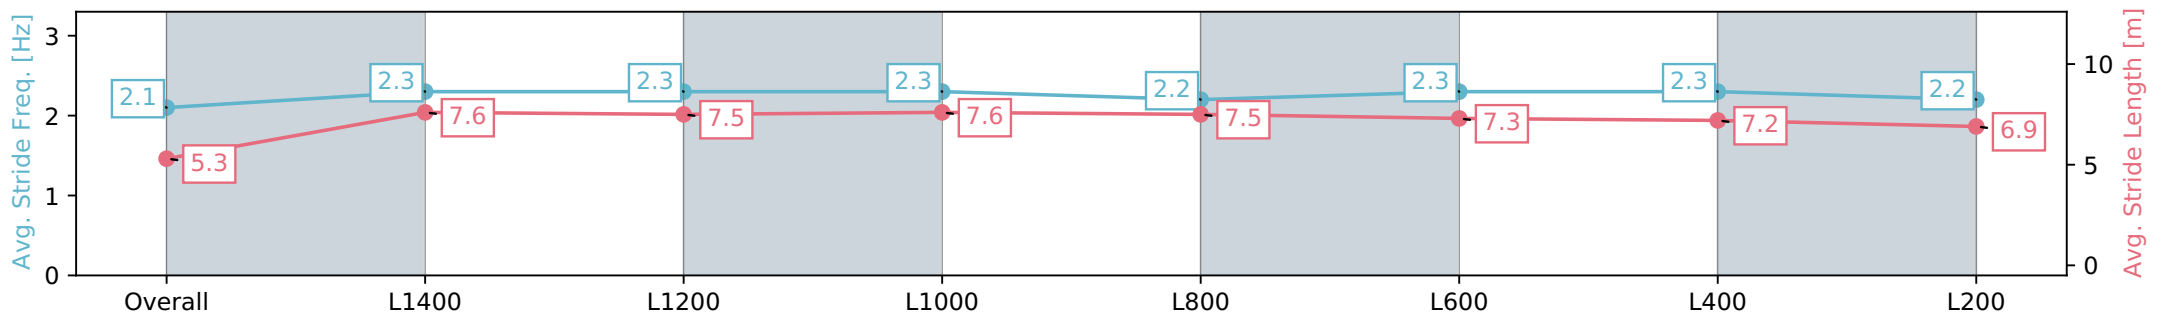

Horse/Jockey Name	CROWN HARMONIUM/Ben Price
Finish Rank	10
Fastest Section Time (Section)	0:11.46 (L1200)
Top Speed [km/h] (Section)	63.8 (L1200)
Race State	Finished

Morphettville Parks SA - Professional
Race 9: Sportsbet Same Race Multi Handicap - 1550m
18 May 2024 - 4:31PM
Track Rating: Good 4, Weather: Fine, Rail Position: +3m 1000m -W/
P, True Remainder

Section	Overall	L1400	L1200	L1000	L800	L600	L400	L200
Section Times	1:36.48 [10] (0:12.94)	1:23.54 [14] (0:11.64)	1:11.90 [14] (0:11.46)	1:00.44 [14] (0:11.54)	0:48.90 [13] (0:11.81)	0:37.09 [12] (0:12.06)	0:25.03 [14] (0:12.21)	0:12.82 [13] (0:12.82)
Average Speed [km/h]	41.7	61.8	62.6	62.3	60.7	59.9	59.1	55.5
Top Speed [km/h]	61.3	62.5	63.8	62.7	62.3	61.1	59.8	58.3
Avg. Dist. to Rail [m]	4.5	0.3	0.8	0.4	0.6	0.6	2.6	3.9
Avg. Stride Freq. [Hz]	2.1	2.3	2.3	2.3	2.2	2.3	2.3	2.2
Avg. Stride Length [m]	5.3	7.6	7.5	7.6	7.5	7.3	7.2	6.9

Report Created: Sat 18 May 2024 17:14:22 GMT+10 (Note: Timing is based on positional data)

- [ ] Ranking at each section and finish
- -:-:- No data available at this section
- NA No data available