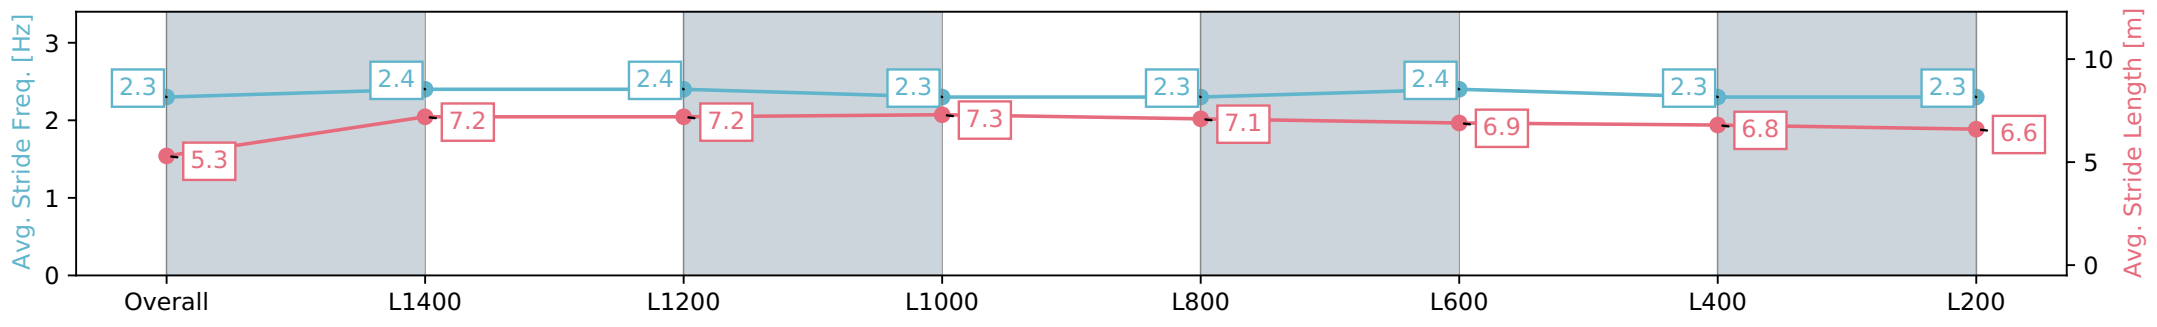

Horse/Jockey Name	I'M KENNY/Rochelle Milnes
Finish Rank	8
Fastest Section Time (Section)	0:11.28 (L1400)
Top Speed [km/h] (Section)	66.0 (L1200)
Race State	Finished

Morphettville Parks SA - Professional
Race 9: Sportsbet Same Race Multi Handicap - 1550m
18 May 2024 - 4:31PM
Track Rating: Good 4, Weather: Fine, Rail Position: +3m 1000m -W/
P, True Remainder

Section	Overall	L1400	L1200	L1000	L800	L600	L400	L200
Section Times	1:36.17 [8] (0:12.07)	1:24.10 [4] (0:11.28)	1:12.81 [4] (0:11.44)	1:01.37 [2] (0:11.66)	0:49.71 [2] (0:12.00)	0:37.71 [2] (0:11.90)	0:25.81 [2] (0:12.62)	0:13.19 [4] (0:13.19)
Average Speed [km/h]	44.8	63.9	63.6	61.8	59.9	60.2	57.1	54.0
Top Speed [km/h]	62.0	65.2	66.0	63.3	61.2	61.6	59.3	55.8
Avg. Dist. to Rail [m]	10.1	3.1	1.6	1.6	0.7	1.2	1.9	5.2
Avg. Stride Freq. [Hz]	2.3	2.4	2.4	2.3	2.3	2.4	2.3	2.3
Avg. Stride Length [m]	5.3	7.2	7.2	7.3	7.1	6.9	6.8	6.6

Report Created: Sat 18 May 2024 17:14:14 GMT+10 (Note: Timing is based on positional data)

- [ ] Ranking at each section and finish
- -:-:- No data available at this section
- NA No data available