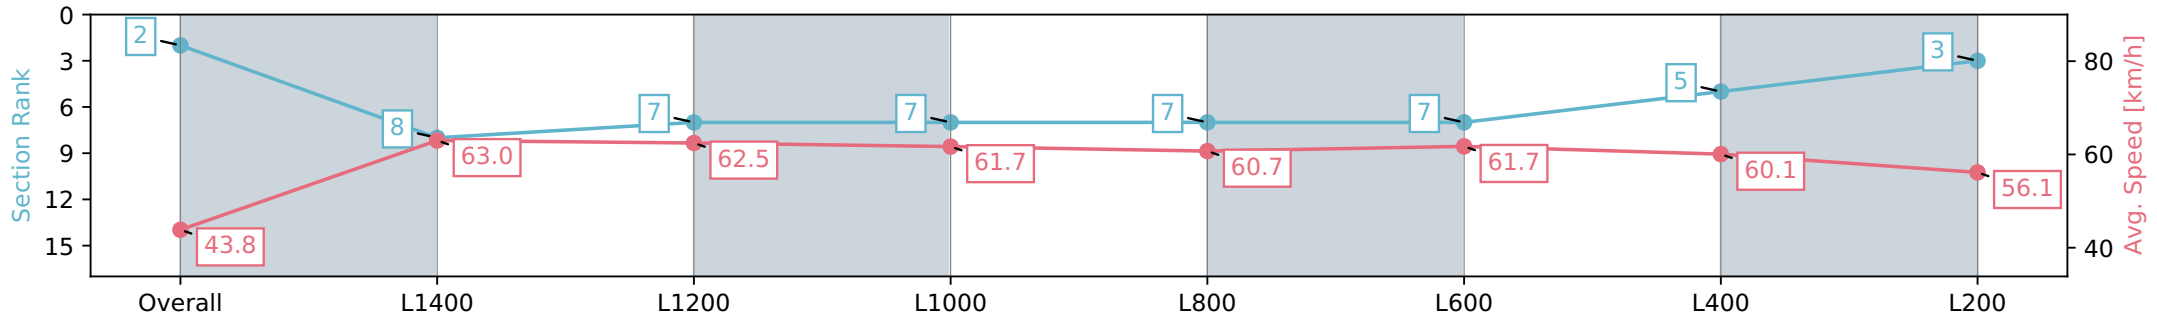

Horse/Jockey Name	TIPPA/Jake Toeroek
Finish Rank	2
Fastest Section Time (Section)	0:11.46 (L1400)
Top Speed [km/h] (Section)	64.5 (L1200)
Race State	Finished

Morphettville Parks SA - Professional
Race 9: Sportsbet Same Race Multi Handicap - 1550m
18 May 2024 - 4:31PM
Track Rating: Good 4, Weather: Fine, Rail Position: +3m 1000m -W/
P, True Remainder

Section	Overall	L1400	L1200	L1000	L800	L600	L400	L200
Section Times	1:35.59 [2] (0:12.32)	1:23.27 [8] (0:11.46)	1:11.81 [7] (0:11.57)	1:00.23 [7] (0:11.68)	0:48.55 [7] (0:11.92)	0:36.63 [7] (0:11.87)	0:24.76 [5] (0:12.08)	0:12.68 [3] (0:12.68)
Average Speed [km/h]	43.8	63.0	62.5	61.7	60.7	61.7	60.1	56.1
Top Speed [km/h]	61.8	64.0	64.5	62.0	61.8	62.6	62.1	59.5
Avg. Dist. to Rail [m]	8.7	2.2	0.8	2.4	2.2	2.9	5.8	8.7
Avg. Stride Freq. [Hz]	2.3	2.4	2.4	2.3	2.3	2.4	2.4	2.3
Avg. Stride Length [m]	5.2	7.3	7.4	7.4	7.2	7.2	6.9	6.6

Report Created: Sat 18 May 2024 17:13:53 GMT+10 (Note: Timing is based on positional data)

- [ ] Ranking at each section and finish
- -:-:- No data available at this section
- NA No data available