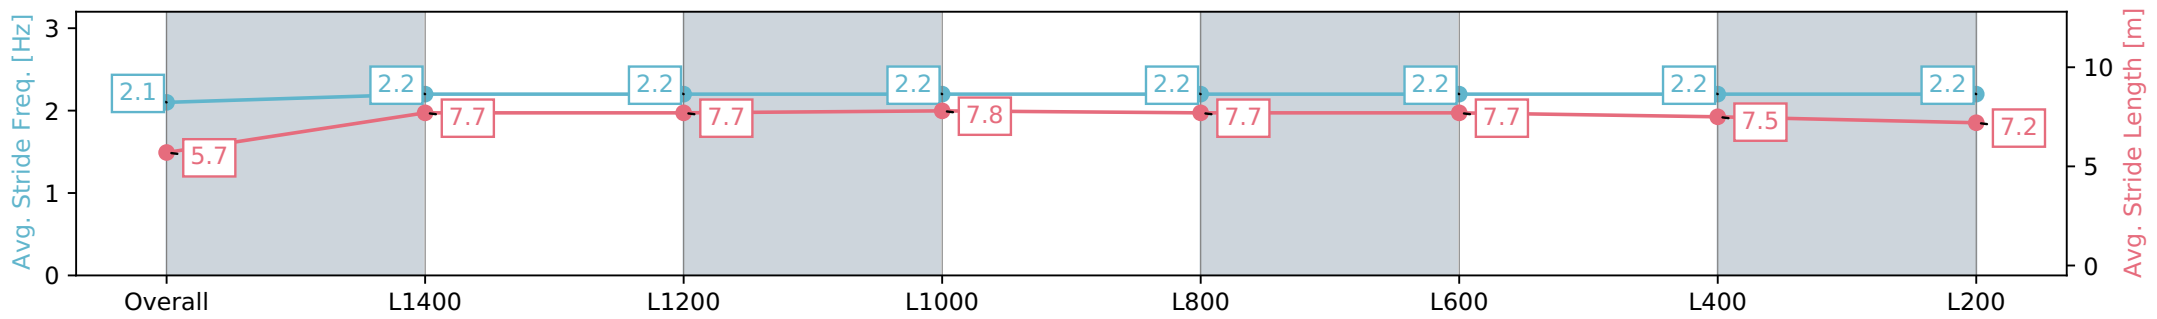

Horse/Jockey Name	THE CASSINI/Caitlin Jones
Finish Rank	7
Fastest Section Time (Section)	0:11.56 (L1400)
Top Speed [km/h] (Section)	63.3 (L1400)
Race State	Finished

Morphettville Parks SA - Professional
Race 9: Sportsbet Same Race Multi Handicap - 1550m
18 May 2024 - 4:31PM
Track Rating: Good 4, Weather: Fine, Rail Position: +3m 1000m -W/
P, True Remainder

Section	Overall	L1400	L1200	L1000	L800	L600	L400	L200
Section Times	1:35.89 [7] (0:12.40)	1:23.49 [10] (0:11.56)	1:11.93 [11] (0:11.74)	1:00.19 [11] (0:11.76)	0:48.43 [11] (0:11.95)	0:36.48 [13] (0:11.79)	0:24.69 [10] (0:12.12)	0:12.57 [9] (0:12.56)
Average Speed [km/h]	43.7	62.5	62.1	61.4	60.4	61.4	59.7	56.6
Top Speed [km/h]	61.4	63.3	63.3	61.9	61.8	62.0	60.6	59.1
Avg. Dist. to Rail [m]	7.2	2.5	2.2	2.6	1.5	1.0	4.9	9.4
Avg. Stride Freq. [Hz]	2.1	2.2	2.2	2.2	2.2	2.2	2.2	2.2
Avg. Stride Length [m]	5.7	7.7	7.7	7.8	7.7	7.7	7.5	7.2

Report Created: Sat 18 May 2024 17:14:11 GMT+10 (Note: Timing is based on positional data)

- [ ] Ranking at each section and finish
- -:-:- No data available at this section
- NA No data available