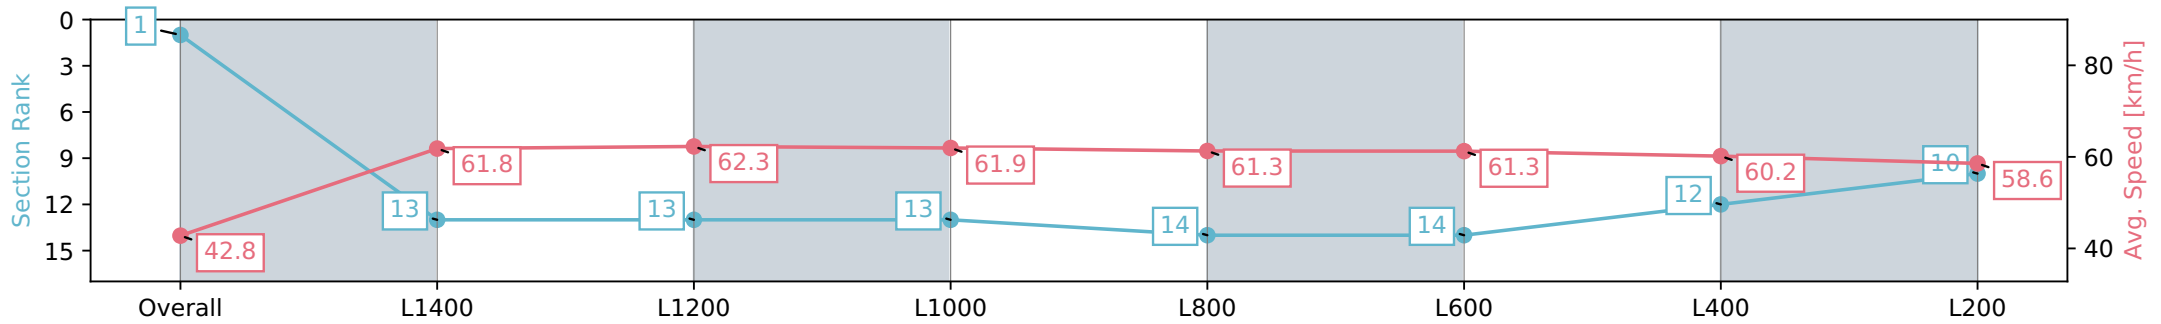

Race 9: Sportsbet Same Race Multi Handicap - 1550m

18 May 2024 - 4:31PM

Track Rating: Good 4, Weather: Fine, Rail Position: +3m 1000m -W/P, True Remainder

Section	Overall	L1400	L1200	L1000	L800	L600	L400	L200
Section Times	1:35.51 [1] (0:12.64)	1:22.87 [13] (0:11.68)	1:11.19 [13] (0:11.69)	0:59.50 [13] (0:11.64)	0:47.86 [14] (0:11.79)	0:36.07 [14] (0:11.89)	0:24.18 [12] (0:12.03)	0:12.15 [10] (0:12.15)
Average Speed [km/h]	42.8	61.8	62.3	61.9	61.3	61.3	60.2	58.6
Top Speed [km/h]	60.1	62.7	62.6	62.5	62.5	62.1	60.8	60.4
Avg. Dist. to Rail [m]	11.0	2.7	1.9	2.5	2.0	1.9	4.2	8.4
Avg. Stride Freq. [Hz]	2.2	2.3	2.3	2.3	2.2	2.3	2.3	2.3
Avg. Stride Length [m]	5.3	7.2	7.1	7.2	7.2	7.1	7.2	6.9