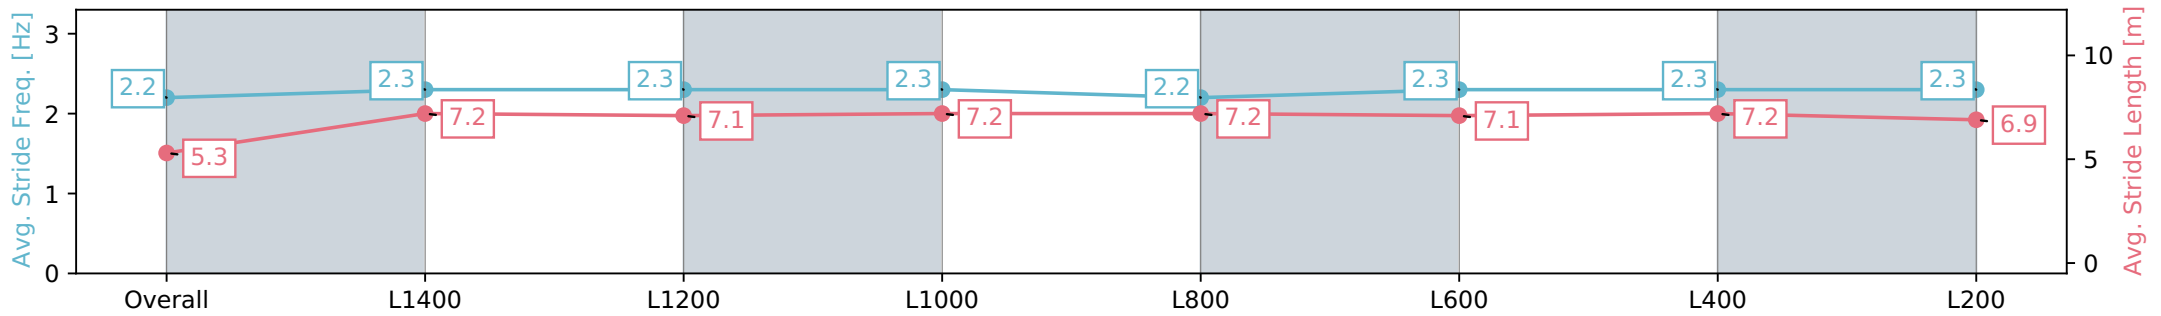

Race 9: Sportsbet Same Race Multi Handicap - 1550m

18 May 2024 - 4:31PM

Track Rating: Good 4, Weather: Fine, Rail Position: +3m 1000m -W/P, True Remainder

Section	Overall	L1400	L1200	L1000	L800	L600	L400	L200
Section Times	1:35.51 [1] (0:12.64)	1:22.87 [13] (0:11.68)	1:11.19 [13] (0:11.69)	0:59.50 [13] (0:11.64)	0:47.86 [14] (0:11.79)	0:36.07 [14] (0:11.89)	0:24.18 [12] (0:12.03)	0:12.15 [10] (0:12.15)
Average Speed [km/h]	42.8	61.8	62.3	61.9	61.3	61.3	60.2	58.6
Top Speed [km/h]	60.1	62.7	62.6	62.5	62.5	62.1	60.8	60.4
Avg. Dist. to Rail [m]	11.0	2.7	1.9	2.5	2.0	1.9	4.2	8.4
Avg. Stride Freq. [Hz]	2.2	2.3	2.3	2.3	2.2	2.3	2.3	2.3
Avg. Stride Length [m]	5.3	7.2	7.1	7.2	7.2	7.1	7.2	6.9