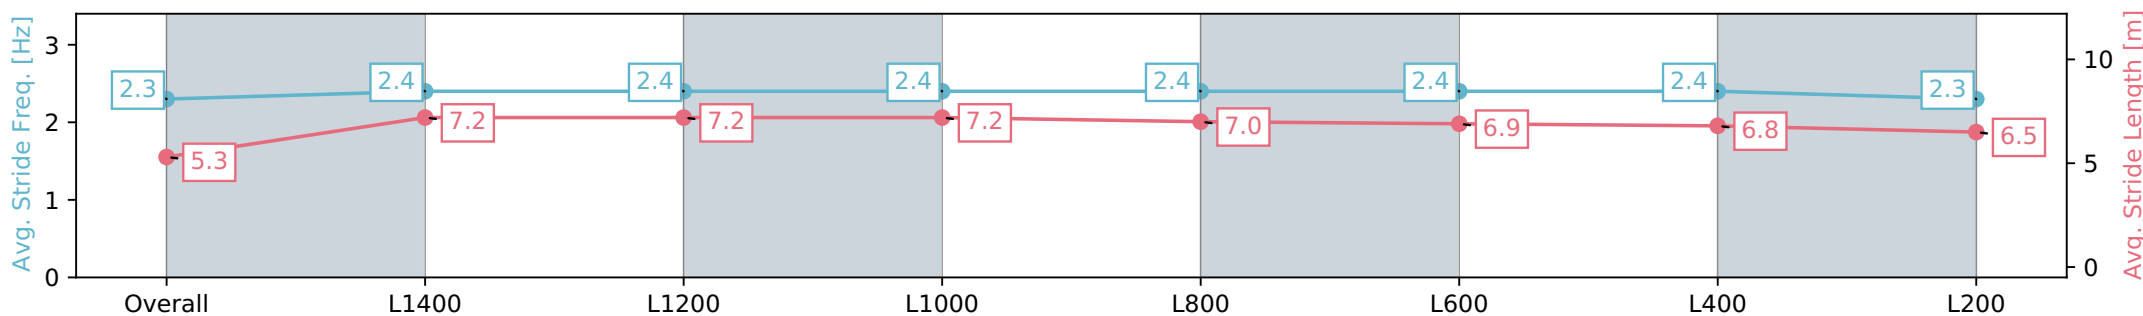

Morphettville Parks SA - Professional

Race 9: Sportsbet Same Race Multi Handicap - 1550m

18 May 2024 - 4:31PM

Track Rating: Good 4, Weather: Fine, Rail Position: +3m 1000m -W/P, True Remainder

Section	Overall	L1400	L1200	L1000	L800	L600	L400	L200
Section Times	1:36.49 [11] (0:12.07)	1:24.42 [3] (0:11.26)	1:13.16 [2] (0:11.70)	1:01.46 [4] (0:11.71)	0:49.75 [4] (0:11.94)	0:37.81 [4] (0:11.98)	0:25.83 [4] (0:12.60)	0:13.23 [7] (0:13.23)
Average Speed [km/h]	44.8	64.1	62.3	61.5	60.6	60.8	57.4	53.8
Top Speed [km/h]	63.0	65.8	63.2	62.6	63.0	62.4	59.3	55.9
Avg. Dist. to Rail [m]	4.4	1.6	2.0	2.3	2.0	1.7	4.4	6.3
Avg. Stride Freq. [Hz]	2.3	2.4	2.4	2.4	2.4	2.4	2.4	2.3
Avg. Stride Length [m]	5.3	7.2	7.2	7.2	7.0	6.9	6.8	6.5