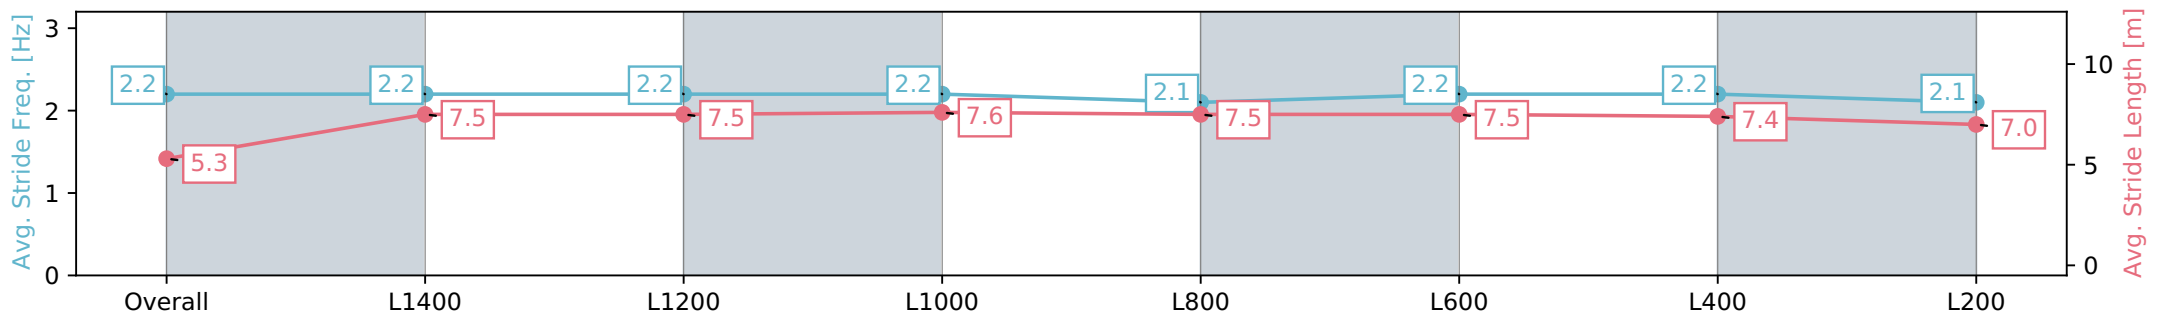

Morphettville Parks SA - Professional

Race 9: Sportsbet Same Race Multi Handicap - 1550m

18 May 2024 - 4:31PM

Track Rating: Good 4, Weather: Fine, Rail Position: +3m 1000m -W/P, True Remainder

Section	Overall	L1400	L1200	L1000	L800	L600	L400	L200
Section Times	1:35.83 [6] (0:12.43)	1:23.40 [12] (0:11.38)	1:12.02 [9] (0:11.72)	1:00.30 [9] (0:11.66)	0:48.64 [9] (0:12.02)	0:36.62 [9] (0:11.87)	0:24.75 [8] (0:12.09)	0:12.66 [6] (0:12.66)
Average Speed [km/h]	43.5	63.3	62.1	61.9	60.2	61.3	59.9	56.2
Top Speed [km/h]	63.2	63.7	63.2	62.5	62.0	62.1	61.0	58.5
Avg. Dist. to Rail [m]	4.4	1.9	1.9	2.5	1.9	2.0	3.0	3.7
Avg. Stride Freq. [Hz]	2.2	2.2	2.2	2.2	2.1	2.2	2.2	2.1
Avg. Stride Length [m]	5.3	7.5	7.5	7.6	7.5	7.5	7.4	7.0