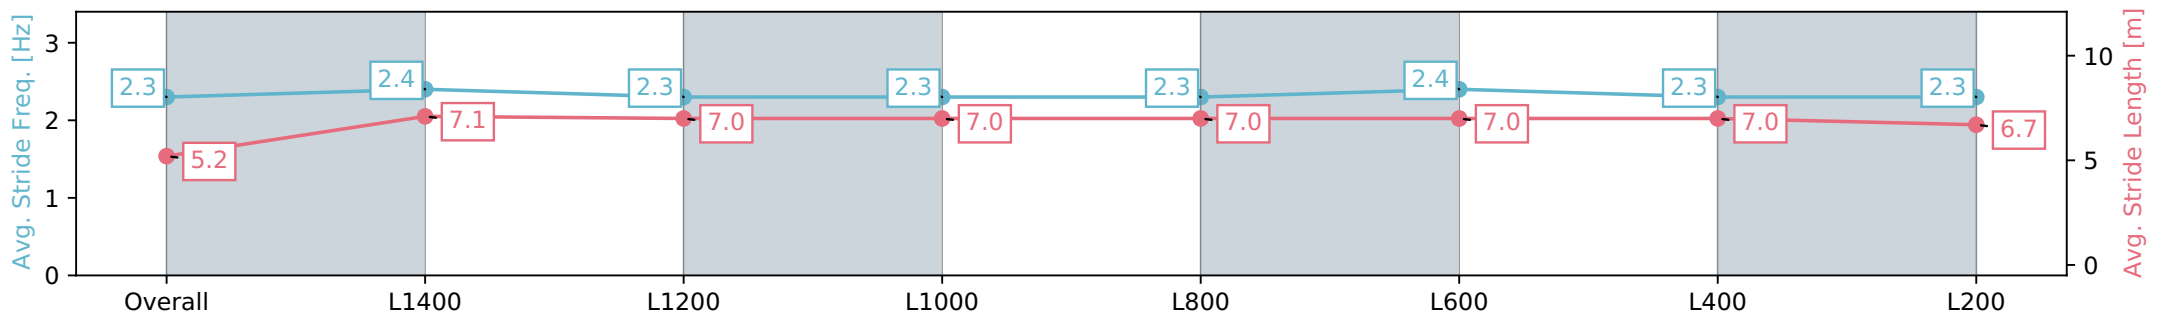

Morphettville Parks SA - Professional

Race 9: Sportsbet Same Race Multi Handicap - 1550m

18 May 2024 - 4:31PM

Track Rating: Good 4, Weather: Fine, Rail Position: +3m 1000m -W/P, True Remainder

Section	Overall	L1400	L1200	L1000	L800	L600	L400	L200
Section Times	1:35.61 [3] (0:12.15)	1:23.46 [6] (0:11.40)	1:12.06 [6] (0:11.70)	1:00.36 [6] (0:11.69)	0:48.67 [5] (0:12.00)	0:36.67 [5] (0:11.90)	0:24.77 [6] (0:12.18)	0:12.59 [5] (0:12.59)
Average Speed [km/h]	44.5	63.2	62.2	61.8	60.2	61.1	59.2	56.6
Top Speed [km/h]	63.1	63.6	63.2	62.2	61.3	61.8	59.9	59.0
Avg. Dist. to Rail [m]	6.3	2.2	1.9	2.5	2.1	1.6	2.1	3.3
Avg. Stride Freq. [Hz]	2.3	2.4	2.3	2.3	2.3	2.4	2.3	2.3
Avg. Stride Length [m]	5.2	7.1	7.0	7.0	7.0	7.0	7.0	6.7