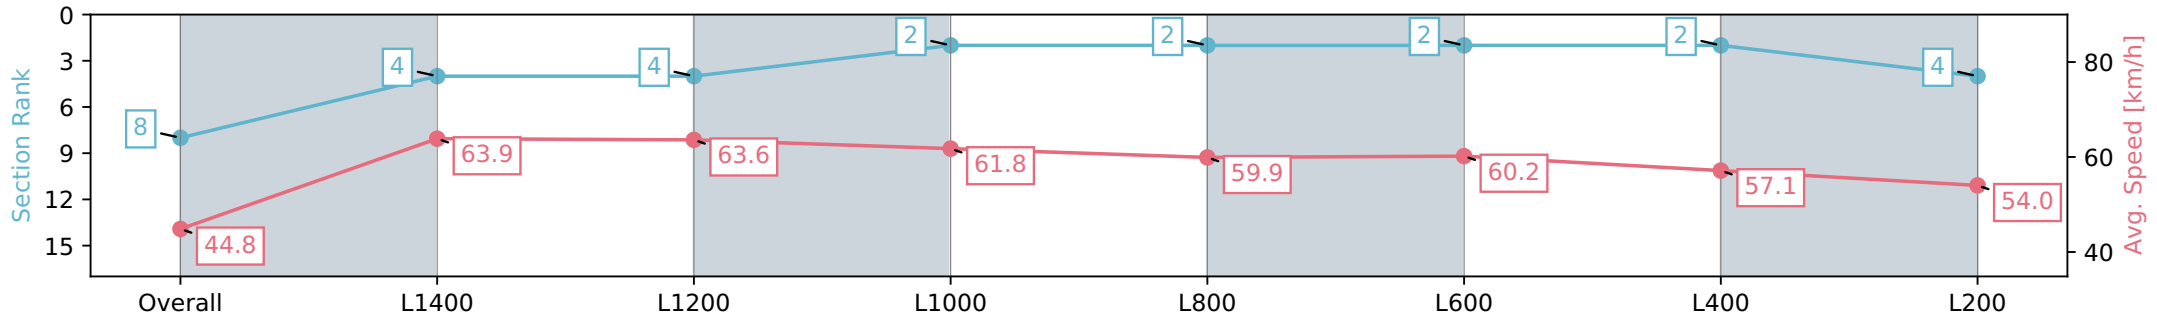

Horse/Jockey Name	I'M KENNY/Rochelle Milnes
Finish Rank	8
Fastest Section Time (Section)	0:11.28 (L1400)
Top Speed [km/h] (Section)	66.0 (L1200)
Race State	Finished

Morphettville Parks SA - Professional
Race 9: Sportsbet Same Race Multi Handicap - 1550m
18 May 2024 - 4:31PM
Track Rating: Good 4, Weather: Fine, Rail Position: +3m 1000m -W/
P, True Remainder

Section	Overall	L1400	L1200	L1000	L800	L600	L400	L200
Section Times	1:36.17 [8] (0:12.07)	1:24.10 [4] (0:11.28)	1:12.81 [4] (0:11.44)	1:01.37 [2] (0:11.66)	0:49.71 [2] (0:12.00)	0:37.71 [2] (0:11.90)	0:25.81 [2] (0:12.62)	0:13.19 [4] (0:13.19)
Average Speed [km/h]	44.8	63.9	63.6	61.8	59.9	60.2	57.1	54.0
Top Speed [km/h]	62.0	65.2	66.0	63.3	61.2	61.6	59.3	55.8
Avg. Dist. to Rail [m]	10.1	3.1	1.6	1.6	0.7	1.2	1.9	5.2
Avg. Stride Freq. [Hz]	2.3	2.4	2.4	2.3	2.3	2.4	2.3	2.3
Avg. Stride Length [m]	5.3	7.2	7.2	7.3	7.1	6.9	6.8	6.6

Report Created: Sat 18 May 2024 17:14:14 GMT+10 (Note: Timing is based on positional data)

- [ ] Ranking at each section and finish
- -:-:- No data available at this section
- NA No data available