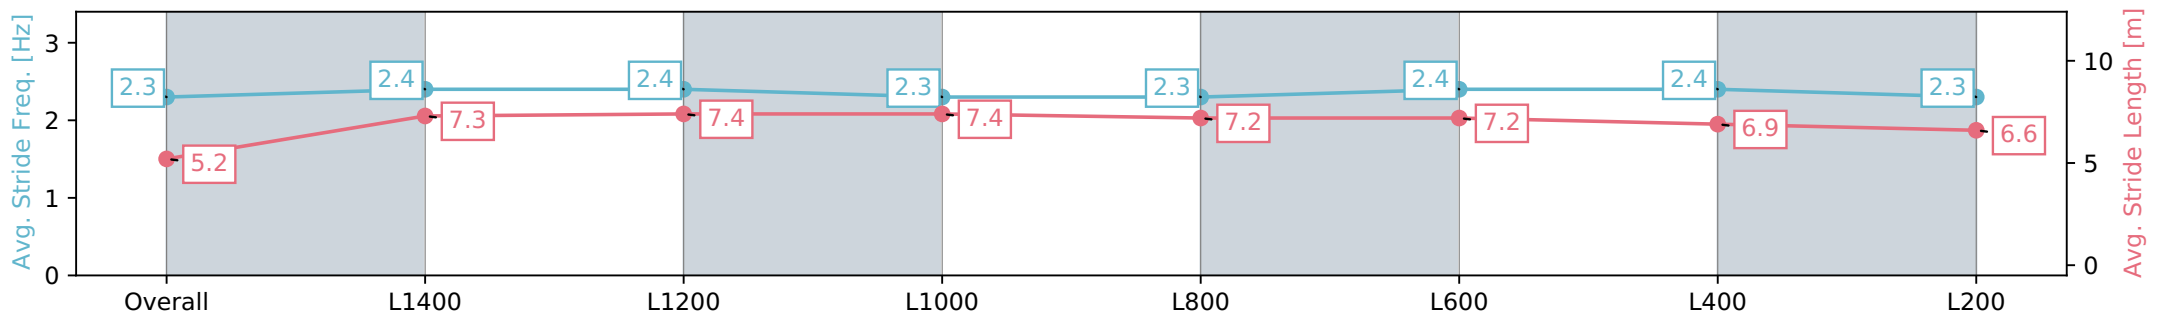

Horse/Jockey Name	TIPPA/Jake Toeroek
Finish Rank	2
Fastest Section Time (Section)	0:11.46 (L1400)
Top Speed [km/h] (Section)	64.5 (L1200)
Race State	Finished

Morphettville Parks SA - Professional
Race 9: Sportsbet Same Race Multi Handicap - 1550m
18 May 2024 - 4:31PM
Track Rating: Good 4, Weather: Fine, Rail Position: +3m 1000m -W/
P, True Remainder

Section	Overall	L1400	L1200	L1000	L800	L600	L400	L200
Section Times	1:35.59 [2] (0:12.32)	1:23.27 [8] (0:11.46)	1:11.81 [7] (0:11.57)	1:00.23 [7] (0:11.68)	0:48.55 [7] (0:11.92)	0:36.63 [7] (0:11.87)	0:24.76 [5] (0:12.08)	0:12.68 [3] (0:12.68)
Average Speed [km/h]	43.8	63.0	62.5	61.7	60.7	61.7	60.1	56.1
Top Speed [km/h]	61.8	64.0	64.5	62.0	61.8	62.6	62.1	59.5
Avg. Dist. to Rail [m]	8.7	2.2	0.8	2.4	2.2	2.9	5.8	8.7
Avg. Stride Freq. [Hz]	2.3	2.4	2.4	2.3	2.3	2.4	2.4	2.3
Avg. Stride Length [m]	5.2	7.3	7.4	7.4	7.2	7.2	6.9	6.6

Report Created: Sat 18 May 2024 17:13:53 GMT+10 (Note: Timing is based on positional data)

- [ ] Ranking at each section and finish
- -:-:- No data available at this section
- NA No data available