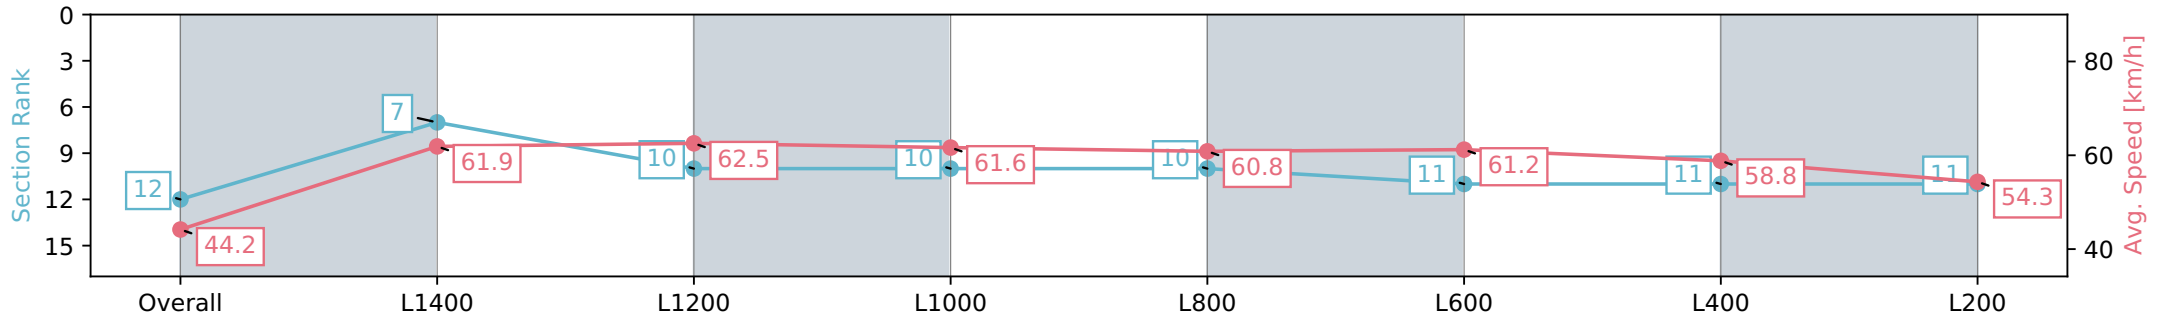

Horse/Jockey Name	FREE VINO/Jason Holder
Finish Rank	12
Fastest Section Time (Section)	0:11.67 (L1400)
Top Speed [km/h] (Section)	64.0 (L1200)
Race State	Finished

Morphettville Parks SA - Professional
Race 9: Sportsbet Same Race Multi Handicap - 1550m
18 May 2024 - 4:31PM
Track Rating: Good 4, Weather: Fine, Rail Position: +3m 1000m -W/
P, True Remainder

Section	Overall	L1400	L1200	L1000	L800	L600	L400	L200
Section Times	1:36.69 [12] (0:12.24)	1:24.45 [7] (0:11.67)	1:12.78 [10] (0:11.74)	1:01.04 [10] (0:11.74)	0:49.30 [10] (0:11.92)	0:37.38 [11] (0:11.93)	0:25.45 [11] (0:12.32)	0:13.13 [11] (0:13.13)
Average Speed [km/h]	44.2	61.9	62.5	61.6	60.8	61.2	58.8	54.3
Top Speed [km/h]	61.5	62.8	64.0	62.2	61.9	62.3	59.5	57.8
Avg. Dist. to Rail [m]	11.6	4.0	3.5	4.1	3.4	2.4	6.5	9.3
Avg. Stride Freq. [Hz]	2.2	2.3	2.3	2.3	2.3	2.3	2.3	2.2
Avg. Stride Length [m]	5.5	7.4	7.4	7.4	7.4	7.4	7.1	6.8

Report Created: Sat 18 May 2024 17:14:28 GMT+10 (Note: Timing is based on positional data)

[ ] Ranking at each section and finish
-:-:- No data available at this section
NA No data available