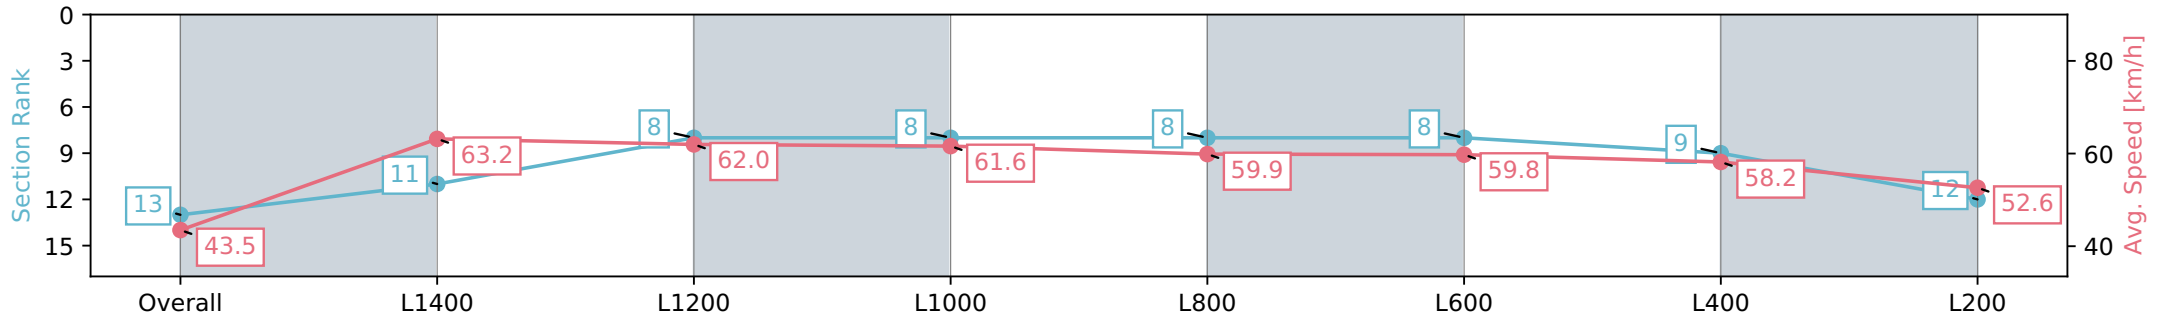

Horse/Jockey Name	ICHIBANSAN/Kayla Crowther
Finish Rank	13
Fastest Section Time (Section)	0:11.39 (L1400)
Top Speed [km/h] (Section)	63.9 (L1400)
Race State	Finished

Morphettville Parks SA - Professional
Race 9: Sportsbet Same Race Multi Handicap - 1550m
18 May 2024 - 4:31PM
Track Rating: Good 4, Weather: Fine, Rail Position: +3m 1000m -W/
P, True Remainder

Section	Overall	L1400	L1200	L1000	L800	L600	L400	L200
Section Times	1:37.13 [13] (0:12.42)	1:24.71 [11] (0:11.39)	1:13.32 [8] (0:11.64)	1:01.68 [8] (0:11.68)	0:50.00 [8] (0:12.01)	0:37.99 [8] (0:12.06)	0:25.93 [9] (0:12.41)	0:13.52 [12] (0:13.52)
Average Speed [km/h]	43.5	63.2	62.0	61.6	59.9	59.8	58.2	52.6
Top Speed [km/h]	61.5	63.9	62.9	62.2	61.4	60.3	59.7	56.1
Avg. Dist. to Rail [m]	2.2	0.4	0.2	0.2	0.2	0.6	1.4	1.6
Avg. Stride Freq. [Hz]	2.1	2.3	2.2	2.2	2.2	2.3	2.2	2.1
Avg. Stride Length [m]	5.6	7.7	7.6	7.7	7.5	7.3	7.2	6.9

Report Created: Sat 18 May 2024 17:14:31 GMT+10 (Note: Timing is based on positional data)

- [ ] Ranking at each section and finish
- -:-:- No data available at this section
- NA No data available