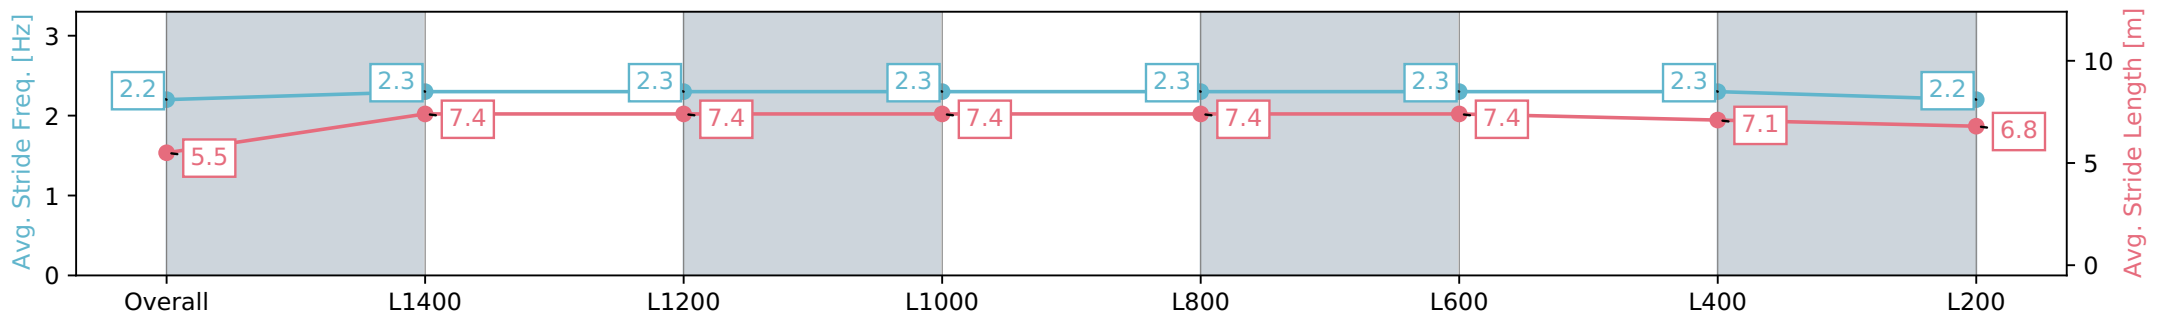

Horse/Jockey Name	FREE VINO/Jason Holder
Finish Rank	12
Fastest Section Time (Section)	0:11.67 (L1400)
Top Speed [km/h] (Section)	64.0 (L1200)
Race State	Finished

Morphettville Parks SA - Professional
Race 9: Sportsbet Same Race Multi Handicap - 1550m
18 May 2024 - 4:31PM
Track Rating: Good 4, Weather: Fine, Rail Position: +3m 1000m -W/
P, True Remainder

Section	Overall	L1400	L1200	L1000	L800	L600	L400	L200
Section Times	1:36.69 [12] (0:12.24)	1:24.45 [7] (0:11.67)	1:12.78 [10] (0:11.74)	1:01.04 [10] (0:11.74)	0:49.30 [10] (0:11.92)	0:37.38 [11] (0:11.93)	0:25.45 [11] (0:12.32)	0:13.13 [11] (0:13.13)
Average Speed [km/h]	44.2	61.9	62.5	61.6	60.8	61.2	58.8	54.3
Top Speed [km/h]	61.5	62.8	64.0	62.2	61.9	62.3	59.5	57.8
Avg. Dist. to Rail [m]	11.6	4.0	3.5	4.1	3.4	2.4	6.5	9.3
Avg. Stride Freq. [Hz]	2.2	2.3	2.3	2.3	2.3	2.3	2.3	2.2
Avg. Stride Length [m]	5.5	7.4	7.4	7.4	7.4	7.4	7.1	6.8

Report Created: Sat 18 May 2024 17:14:28 GMT+10 (Note: Timing is based on positional data)

[ ] Ranking at each section and finish
-:-:- No data available at this section
NA No data available