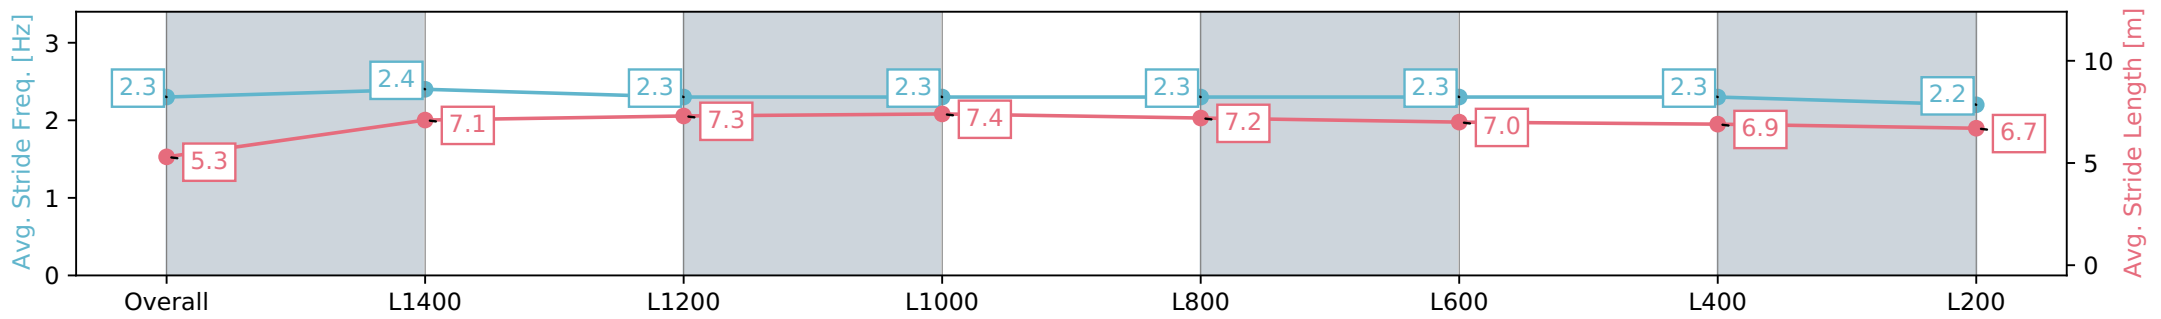

Morphettville Parks SA - Professional

Race 9: Sportsbet Same Race Multi Handicap - 1550m

18 May 2024 - 4:31PM

Track Rating: Good 4, Weather: Fine, Rail Position: +3m 1000m -W/P, True Remainder

Section	Overall	L1400	L1200	L1000	L800	L600	L400	L200
Section Times	1:36.25 [9] (0:12.04)	1:24.21 [2] (0:11.45)	1:12.76 [5] (0:11.72)	1:01.04 [5] (0:11.76)	0:49.28 [6] (0:11.98)	0:37.30 [6] (0:11.96)	0:25.34 [7] (0:12.36)	0:12.98 [8] (0:12.98)
Average Speed [km/h]	44.9	63.1	62.4	61.4	60.5	61.3	58.5	54.8
Top Speed [km/h]	62.0	63.7	63.6	61.9	61.5	61.7	60.9	56.7
Avg. Dist. to Rail [m]	8.2	3.1	2.8	3.8	2.9	2.7	4.3	7.4
Avg. Stride Freq. [Hz]	2.3	2.4	2.3	2.3	2.3	2.3	2.3	2.2
Avg. Stride Length [m]	5.3	7.1	7.3	7.4	7.2	7.0	6.9	6.7