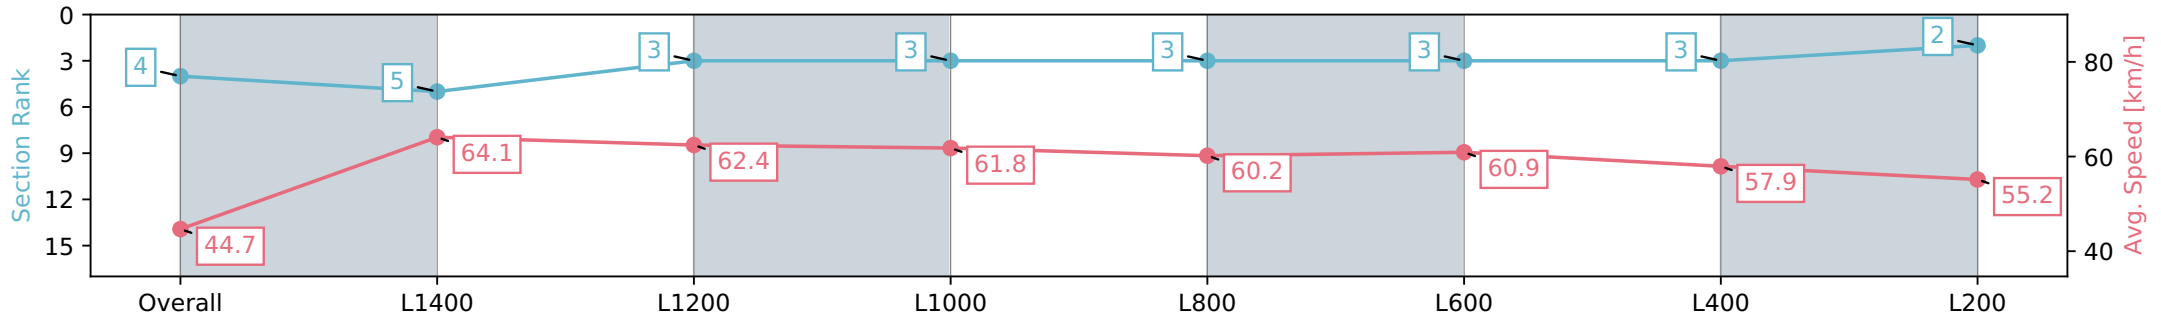

Horse/Jockey Name	HAMSLETTE/Callan Murray
Finish Rank	4
Fastest Section Time (Section)	0:11.24 (L1400)
Top Speed [km/h] (Section)	66.8 (L1400)
Race State	Finished

Morphettville Parks SA - Professional
Race 9: Sportsbet Same Race Multi Handicap - 1550m
18 May 2024 - 4:31PM
Track Rating: Good 4, Weather: Fine, Rail Position: +3m 1000m -W/
P, True Remainder

Section	Overall	L1400	L1200	L1000	L800	L600	L400	L200
Section Times	1:35.79 [4] (0:12.11)	1:23.68 [5] (0:11.24)	1:12.44 [3] (0:11.56)	1:00.88 [3] (0:11.66)	0:49.22 [3] (0:12.00)	0:37.22 [3] (0:11.86)	0:25.36 [3] (0:12.43)	0:12.93 [2] (0:12.93)
Average Speed [km/h]	44.7	64.1	62.4	61.8	60.2	60.9	57.9	55.2
Top Speed [km/h]	62.6	66.8	63.3	62.7	61.3	62.1	59.8	56.3
Avg. Dist. to Rail [m]	4.1	0.9	0.7	0.4	0.5	0.5	2.2	5.1
Avg. Stride Freq. [Hz]	2.3	2.4	2.3	2.3	2.3	2.3	2.3	2.2
Avg. Stride Length [m]	5.3	7.3	7.4	7.4	7.3	7.3	7.1	6.8

Report Created: Sat 18 May 2024 17:14:00 GMT+10 (Note: Timing is based on positional data)

- [ ] Ranking at each section and finish
- -:-:- No data available at this section
- NA No data available