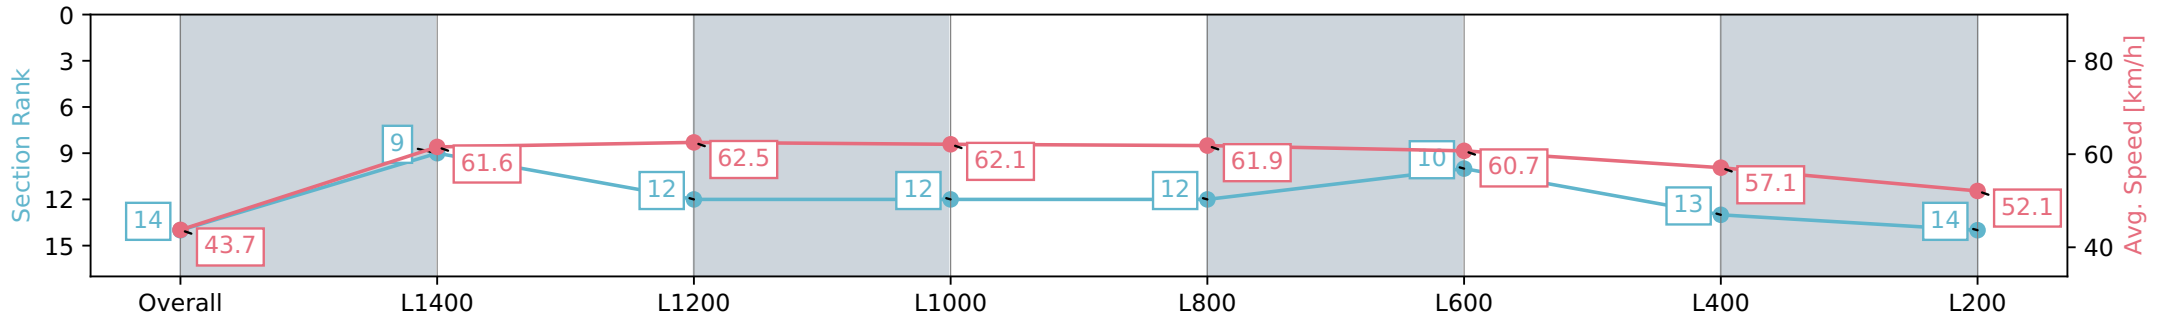

Horse/Jockey Name	BADISS/Teagan Voorham
Finish Rank	14
Fastest Section Time (Section)	0:11.66 (L1000)
Top Speed [km/h] (Section)	63.2 (L1200)
Race State	Finished

Morphettville Parks SA - Professional
Race 9: Sportsbet Same Race Multi Handicap - 1550m
18 May 2024 - 4:31PM
Track Rating: Good 4, Weather: Fine, Rail Position: +3m 1000m -W/
P, True Remainder

Section	Overall	L1400	L1200	L1000	L800	L600	L400	L200
Section Times	1:37.75 [14] (0:12.37)	1:25.38 [9] (0:11.73)	1:13.65 [12] (0:11.74)	1:01.91 [12] (0:11.66)	0:50.25 [12] (0:11.73)	0:38.52 [10] (0:12.13)	0:26.39 [13] (0:12.72)	0:13.67 [14] (0:13.67)
Average Speed [km/h]	43.7	61.6	62.5	62.1	61.9	60.7	57.1	52.1
Top Speed [km/h]	61.5	62.0	63.2	62.7	62.7	61.5	58.6	54.8
Avg. Dist. to Rail [m]	9.8	3.7	3.5	4.3	3.9	3.7	5.5	3.1
Avg. Stride Freq. [Hz]	2.1	2.2	2.2	2.2	2.2	2.2	2.1	2.1
Avg. Stride Length [m]	5.6	7.8	7.8	7.8	7.7	7.6	7.4	6.9

Report Created: Sat 18 May 2024 17:14:35 GMT+10 (Note: Timing is based on positional data)

- [ ] Ranking at each section and finish
- -:-:- No data available at this section
- NA No data available