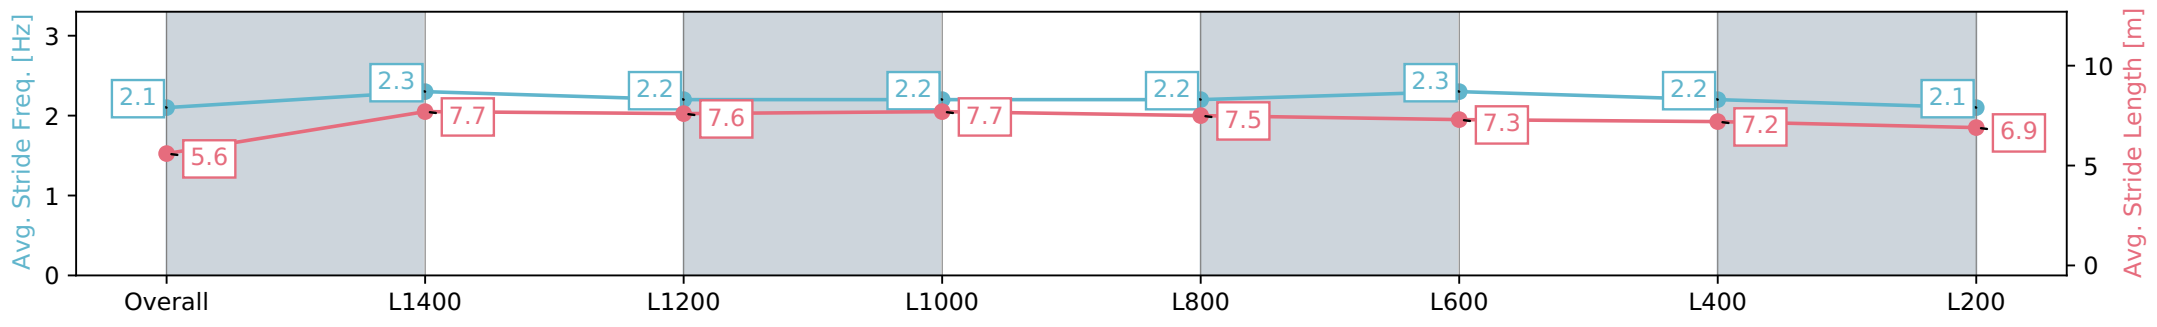

Horse/Jockey Name	ICHIBANSAN/Kayla Crowther
Finish Rank	13
Fastest Section Time (Section)	0:11.39 (L1400)
Top Speed [km/h] (Section)	63.9 (L1400)
Race State	Finished

Morphettville Parks SA - Professional
Race 9: Sportsbet Same Race Multi Handicap - 1550m
18 May 2024 - 4:31PM
Track Rating: Good 4, Weather: Fine, Rail Position: +3m 1000m -W/
P, True Remainder

Section	Overall	L1400	L1200	L1000	L800	L600	L400	L200
Section Times	1:37.13 [13] (0:12.42)	1:24.71 [11] (0:11.39)	1:13.32 [8] (0:11.64)	1:01.68 [8] (0:11.68)	0:50.00 [8] (0:12.01)	0:37.99 [8] (0:12.06)	0:25.93 [9] (0:12.41)	0:13.52 [12] (0:13.52)
Average Speed [km/h]	43.5	63.2	62.0	61.6	59.9	59.8	58.2	52.6
Top Speed [km/h]	61.5	63.9	62.9	62.2	61.4	60.3	59.7	56.1
Avg. Dist. to Rail [m]	2.2	0.4	0.2	0.2	0.2	0.6	1.4	1.6
Avg. Stride Freq. [Hz]	2.1	2.3	2.2	2.2	2.2	2.3	2.2	2.1
Avg. Stride Length [m]	5.6	7.7	7.6	7.7	7.5	7.3	7.2	6.9

Report Created: Sat 18 May 2024 17:14:31 GMT+10 (Note: Timing is based on positional data)

- [ ] Ranking at each section and finish
- -:-:- No data available at this section
- NA No data available