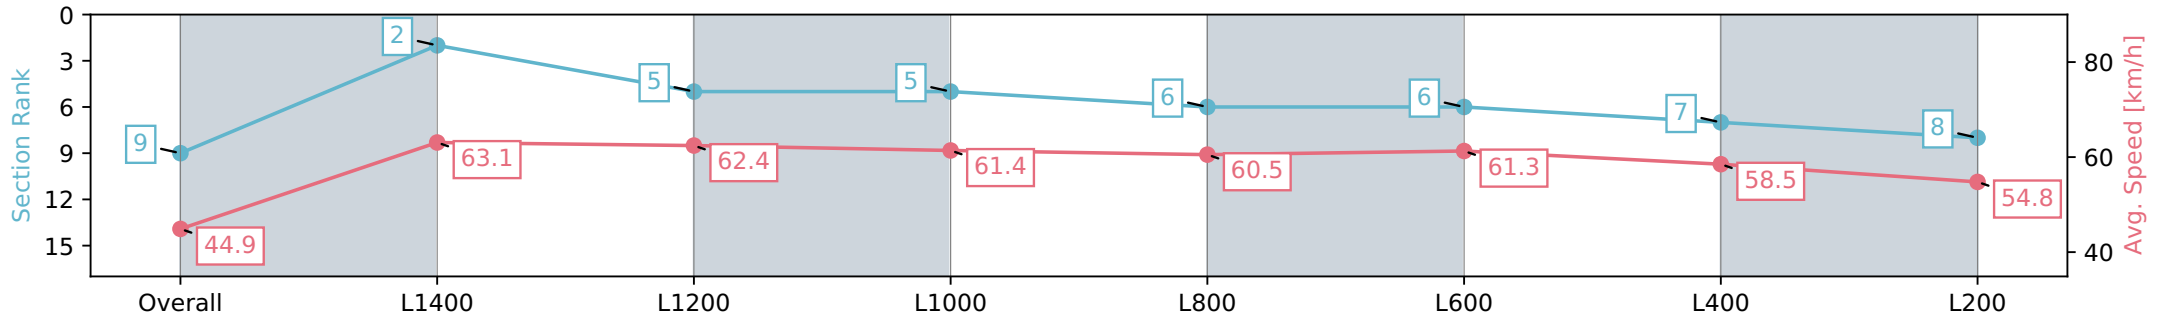

Morphettville Parks SA - Professional

Race 9: Sportsbet Same Race Multi Handicap - 1550m

18 May 2024 - 4:31PM

Track Rating: Good 4, Weather: Fine, Rail Position: +3m 1000m -W/P, True Remainder

Section	Overall	L1400	L1200	L1000	L800	L600	L400	L200
Section Times	1:36.25 [9] (0:12.04)	1:24.21 [2] (0:11.45)	1:12.76 [5] (0:11.72)	1:01.04 [5] (0:11.76)	0:49.28 [6] (0:11.98)	0:37.30 [6] (0:11.96)	0:25.34 [7] (0:12.36)	0:12.98 [8] (0:12.98)
Average Speed [km/h]	44.9	63.1	62.4	61.4	60.5	61.3	58.5	54.8
Top Speed [km/h]	62.0	63.7	63.6	61.9	61.5	61.7	60.9	56.7
Avg. Dist. to Rail [m]	8.2	3.1	2.8	3.8	2.9	2.7	4.3	7.4
Avg. Stride Freq. [Hz]	2.3	2.4	2.3	2.3	2.3	2.3	2.3	2.2
Avg. Stride Length [m]	5.3	7.1	7.3	7.4	7.2	7.0	6.9	6.7