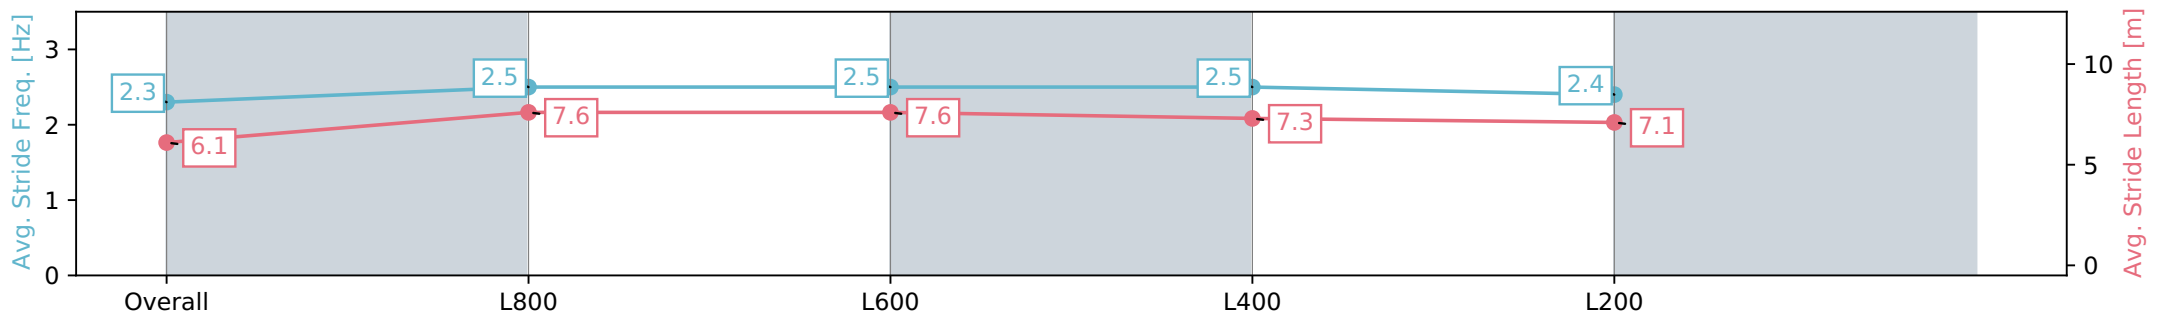

Morphettville Parks SA - Professional

Race 7: Sportsbet Handicap - 1000m

18 May 2024 - 3:12PM

Track Rating: Good 4, Weather: Fine, Rail Position: +3m 1000m -W/
P, True Remainder

Section	Overall	L800	L600	L400	L200
Section Times	0:58.61 [11] (0:14.28)	0:44.32 [11] (0:10.85)	0:33.47 [11] (0:11.02)	0:22.45 [11] (0:11.10)	0:11.35 [11] (0:11.35)
Average Speed [km/h]	50.4	67.0	66.7	65.4	62.7
Top Speed [km/h]	67.9	68.0	67.7	67.7	66.2
Avg. Dist. to Rail [m]	10.7	4.4	3.5	6.3	10.5
Avg. Stride Freq. [Hz]	2.3	2.5	2.5	2.5	2.4
Avg. Stride Length [m]	6.1	7.6	7.6	7.3	7.1

[] Ranking at each section and finish
 -:-:- No data available at this section
 NA No data available