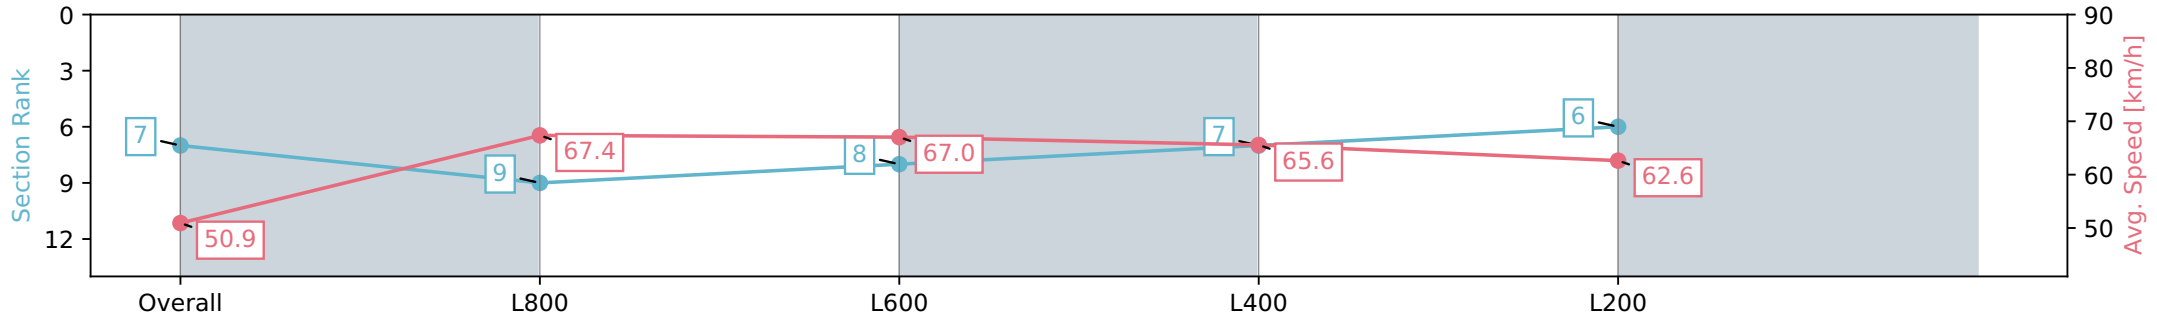

Morphettville Parks SA - Professional

Race 7: Sportsbet Handicap - 1000m

18 May 2024 - 3:12PM

Track Rating: Good 4, Weather: Fine, Rail Position: +3m 1000m -W/P, True Remainder

Section	Overall	L800	L600	L400	L200
Section Times	0:58.16 [7] (0:14.14)	0:44.02 [9] (0:10.74)	0:33.28 [8] (0:10.86)	0:22.42 [7] (0:11.04)	0:11.38 [6] (0:11.38)
Average Speed [km/h]	50.9	67.4	67.0	65.6	62.6
Top Speed [km/h]	67.8	67.9	67.8	66.7	64.8
Avg. Dist. to Rail [m]	6.4	1.9	1.9	4.3	9.7
Avg. Stride Freq. [Hz]	2.4	2.5	2.5	2.6	2.5
Avg. Stride Length [m]	5.9	7.3	7.2	7.1	6.8