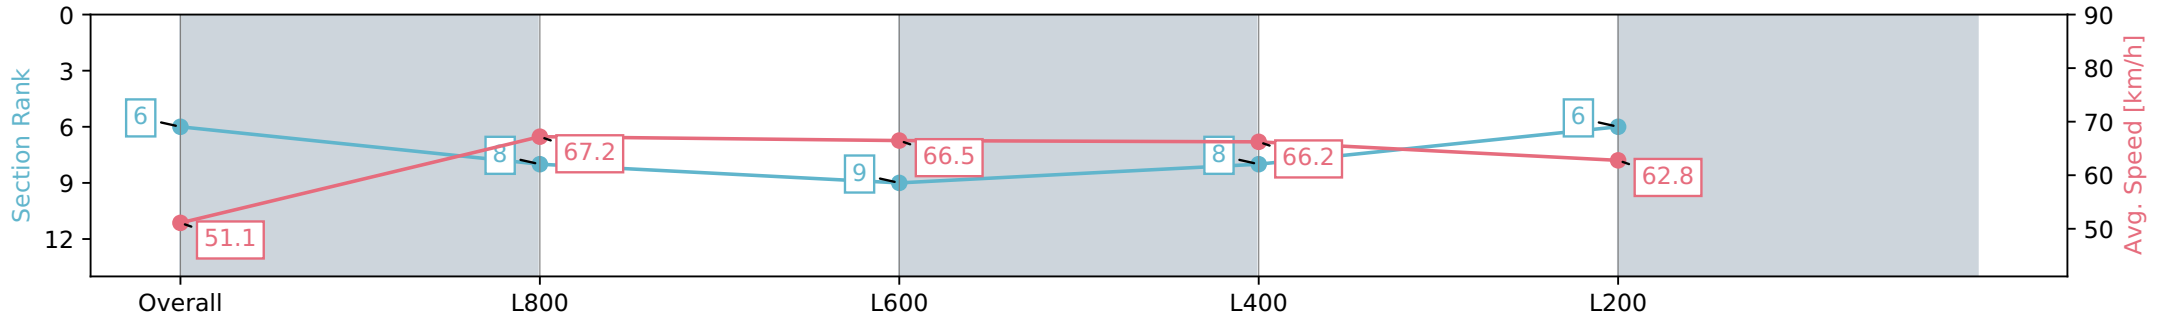

Morphettville Parks SA - Professional

Race 7: Sportsbet Handicap - 1000m

18 May 2024 - 3:12PM

Track Rating: Good 4, Weather: Fine, Rail Position: +3m 1000m -W/
P, True Remainder

Section	Overall	L800	L600	L400	L200
Section Times	0:58.12 [6] (0:14.11)	0:44.01 [8] (0:10.77)	0:33.24 [9] (0:10.99)	0:22.25 [8] (0:10.91)	0:11.34 [6] (0:11.34)
Average Speed [km/h]	51.1	67.2	66.5	66.2	62.8
Top Speed [km/h]	68.0	68.3	67.1	67.0	65.1
Avg. Dist. to Rail [m]	3.7	2.0	2.3	2.8	6.4
Avg. Stride Freq. [Hz]	2.3	2.5	2.4	2.5	2.4
Avg. Stride Length [m]	6.1	7.6	7.5	7.4	7.2