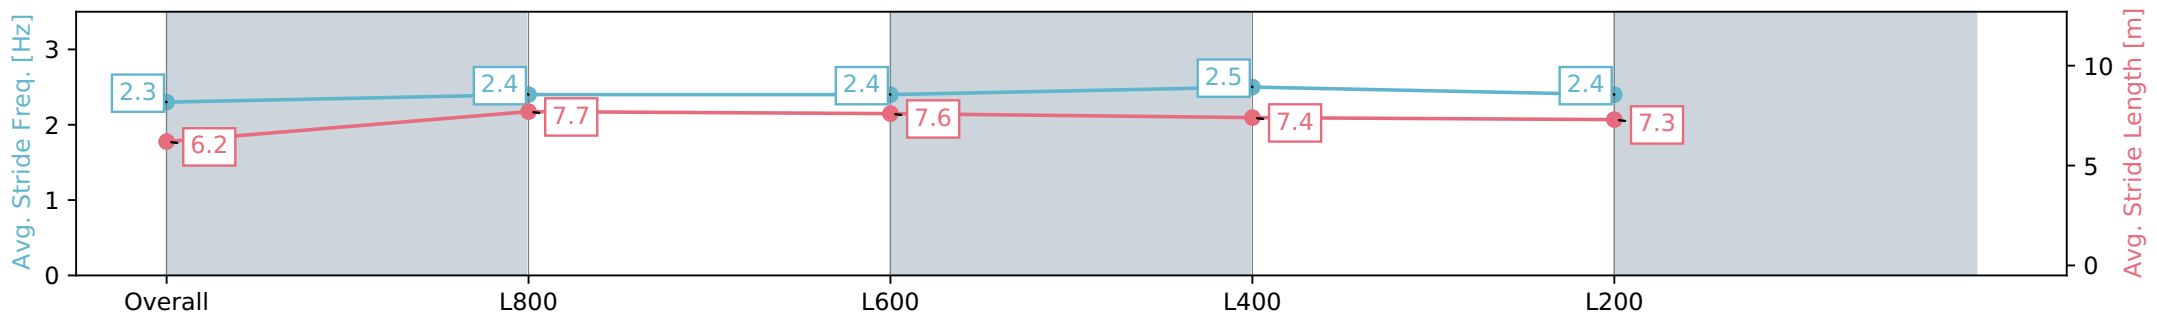

Morphettville Parks SA - Professional

Race 7: Sportsbet Handicap - 1000m

18 May 2024 - 3:12PM

Track Rating: Good 4, Weather: Fine, Rail Position: +3m 1000m -W/
P, True Remainder

Section	Overall	L800	L600	L400	L200
Section Times	0:58.08 [5] (0:13.92)	0:44.16 [5] (0:10.73)	0:33.43 [4] (0:11.03)	0:22.40 [5] (0:10.87)	0:11.53 [4] (0:11.53)
Average Speed [km/h]	51.8	67.4	66.6	66.4	61.9
Top Speed [km/h]	68.5	68.6	67.4	67.0	65.3
Avg. Dist. to Rail [m]	7.6	2.5	3.1	2.8	4.9
Avg. Stride Freq. [Hz]	2.3	2.4	2.4	2.5	2.4
Avg. Stride Length [m]	6.2	7.7	7.6	7.4	7.3