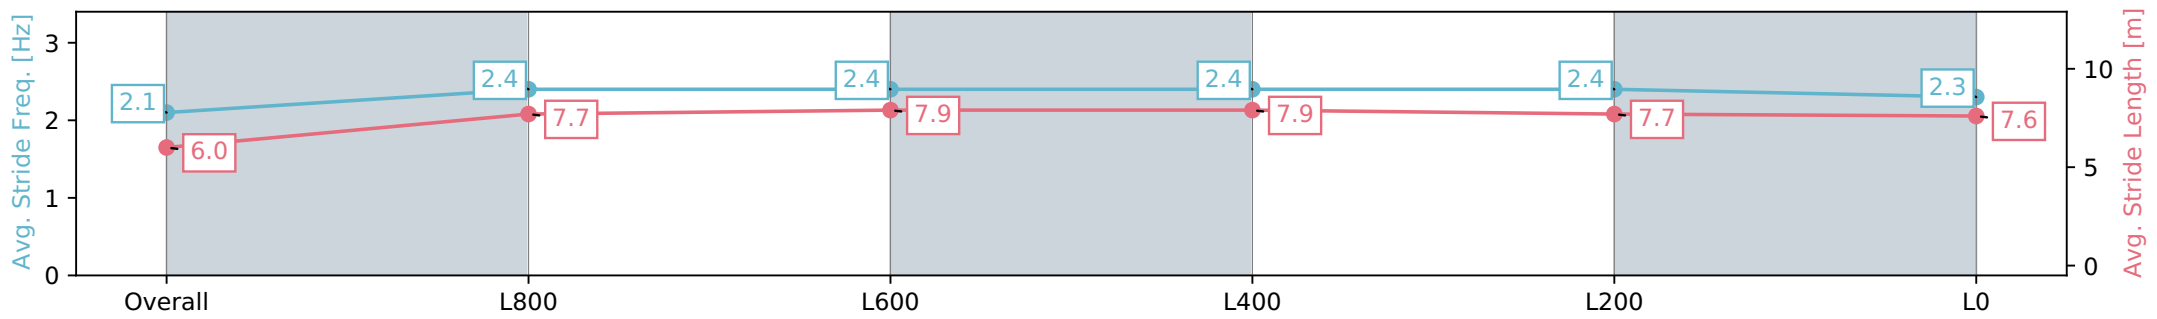

Race 7: Sportsbet Handicap - 1000m

18 May 2024 - 3:12PM

Track Rating: Good 4, Weather: Fine, Rail Position: +3m 1000m -W/P, True Remainder

Section	Overall	L800	L600	L400	L200	L0
Section Times	0:57.71 [1] (0:13.70)	0:44.01 [2] (0:10.71)	0:33.30 [2] (0:11.08)	0:22.22 [2] (0:10.86)	0:11.36 [2] (0:11.36)	0:11.36 [2] (0:11.36)
Average Speed [km/h]	52.4	67.7	65.7	66.6	62.6	62.6
Top Speed [km/h]	68.4	68.6	66.0	67.3	66.0	66.0
Avg. Dist. to Rail [m]	6.3	3.0	1.8	2.5	4.9	4.9
Avg. Stride Freq. [Hz]	2.3	2.4	2.3	2.4	2.3	2.3
Avg. Stride Length [m]	6.1	7.6	7.5	7.5	7.3	7.3