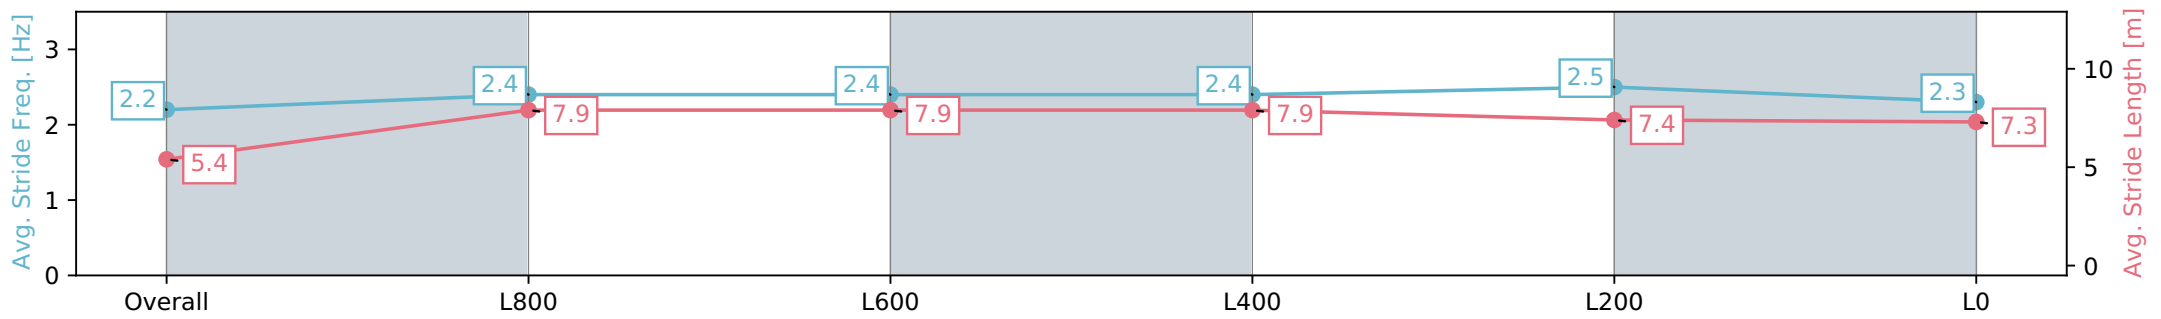

Morphettville Parks SA - Professional

Race 7: Sportsbet Handicap - 1000m

18 May 2024 - 3:12PM

Track Rating: Good 4, Weather: Fine, Rail Position: +3m 1000m -W/
P, True Remainder

Section	Overall	L800	L600	L400	L200	L0
Section Times	0:58.05 [4] (0:13.74)	0:44.31 [3] (0:10.79)	0:33.52 [3] (0:11.09)	0:22.43 [3] (0:11.03)	0:11.40 [5] (0:11.40)	0:11.40 [5] (0:11.40)
Average Speed [km/h]	52.4	66.9	65.3	65.3	65.3	62.5
Top Speed [km/h]	68.4	68.1	65.8	66.0	66.0	64.7
Avg. Dist. to Rail [m]	2.4	1.3	1.0	0.9	0.9	1.6
Avg. Stride Freq. [Hz]	2.2	2.3	2.3	2.3	2.3	2.3
Avg. Stride Length [m]	6.2	8.0	7.7	7.7	7.8	7.6