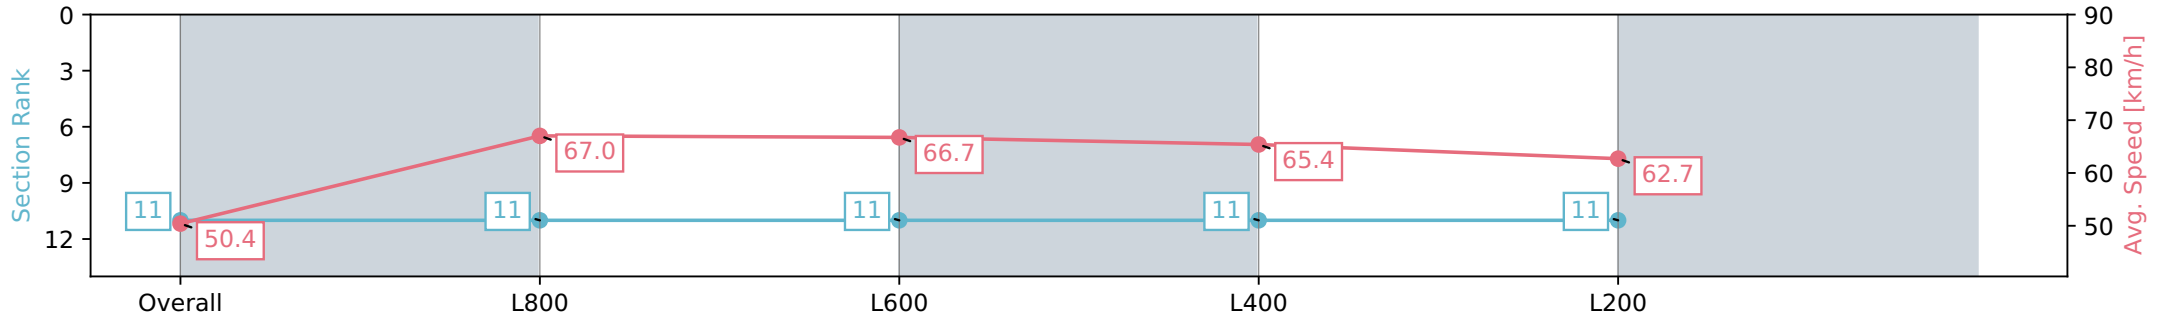

Morphettville Parks SA - Professional

Race 7: Sportsbet Handicap - 1000m

18 May 2024 - 3:12PM

Track Rating: Good 4, Weather: Fine, Rail Position: +3m 1000m -W/
P, True Remainder

Section	Overall	L800	L600	L400	L200
Section Times	0:58.61 [11] (0:14.28)	0:44.32 [11] (0:10.85)	0:33.47 [11] (0:11.02)	0:22.45 [11] (0:11.10)	0:11.35 [11] (0:11.35)
Average Speed [km/h]	50.4	67.0	66.7	65.4	62.7
Top Speed [km/h]	67.9	68.0	67.7	67.7	66.2
Avg. Dist. to Rail [m]	10.7	4.4	3.5	6.3	10.5
Avg. Stride Freq. [Hz]	2.3	2.5	2.5	2.5	2.4
Avg. Stride Length [m]	6.1	7.6	7.6	7.3	7.1