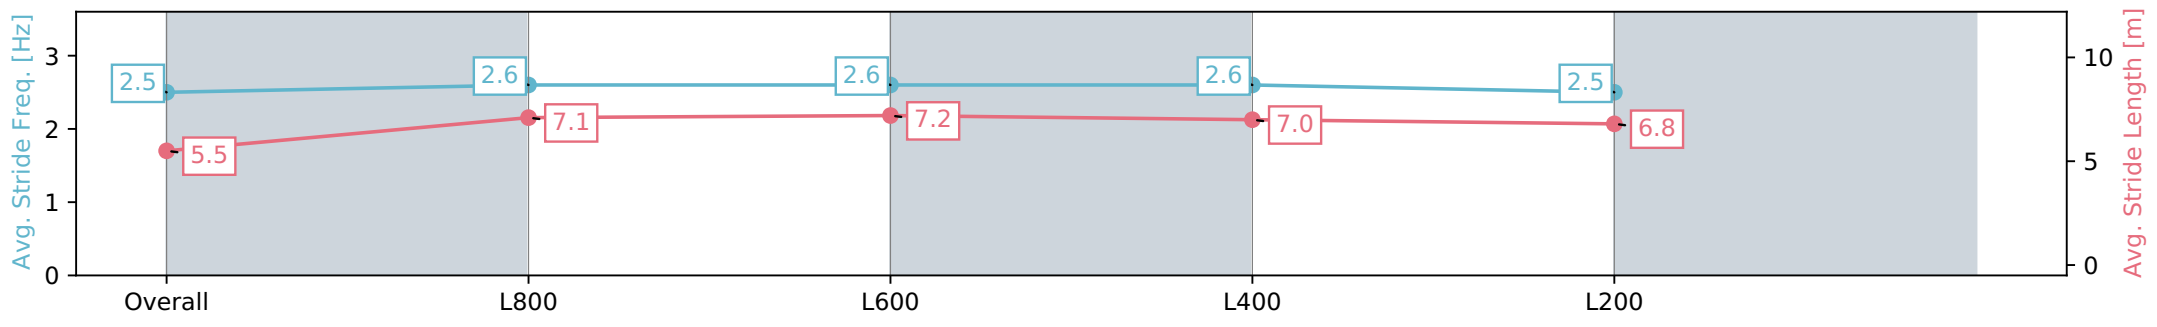

Morphettville Parks SA - Professional

Race 7: Sportsbet Handicap - 1000m

18 May 2024 - 3:12PM

Track Rating: Good 4, Weather: Fine, Rail Position: +3m 1000m -W/
P, True Remainder

Section	Overall	L800	L600	L400	L200
Section Times	0:58.51 [9] (0:14.26)	0:44.25 [10] (0:10.84)	0:33.41 [10] (0:10.95)	0:22.46 [10] (0:11.07)	0:11.39 [10] (0:11.39)
Average Speed [km/h]	50.5	66.9	66.8	65.5	62.6
Top Speed [km/h]	68.3	68.1	67.4	66.4	64.3
Avg. Dist. to Rail [m]	7.2	2.5	2.6	5.6	9.2
Avg. Stride Freq. [Hz]	2.5	2.6	2.6	2.6	2.5
Avg. Stride Length [m]	5.5	7.1	7.2	7.0	6.8