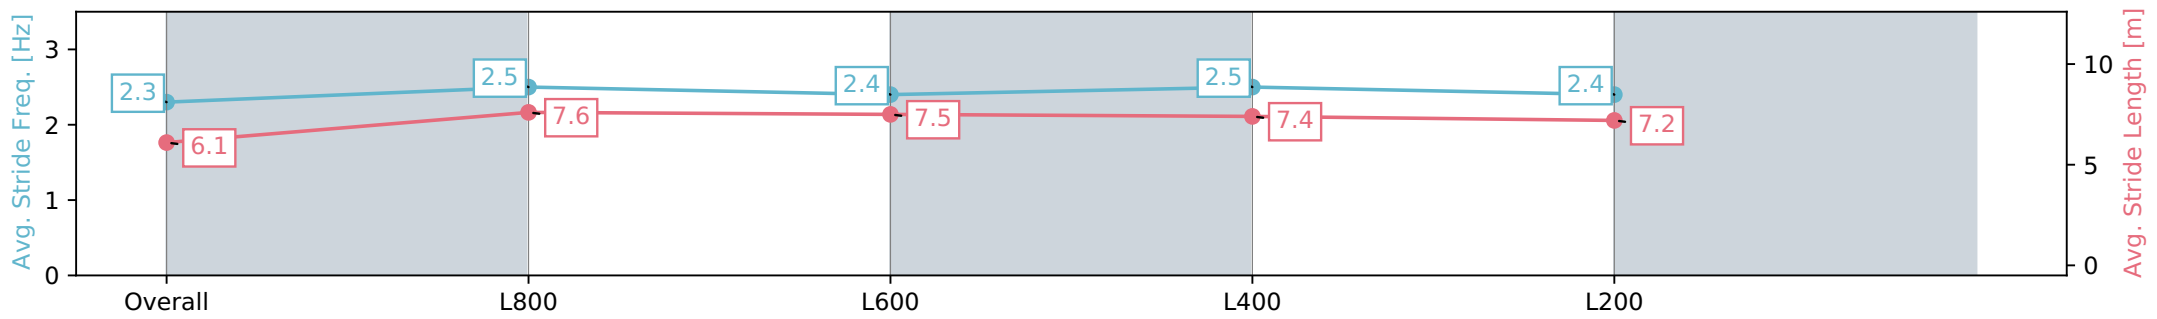

Morphettville Parks SA - Professional

Race 7: Sportsbet Handicap - 1000m

18 May 2024 - 3:12PM

Track Rating: Good 4, Weather: Fine, Rail Position: +3m 1000m -W/
P, True Remainder

Section	Overall	L800	L600	L400	L200
Section Times	0:58.12 [6] (0:14.11)	0:44.01 [8] (0:10.77)	0:33.24 [9] (0:10.99)	0:22.25 [8] (0:10.91)	0:11.34 [6] (0:11.34)
Average Speed [km/h]	51.1	67.2	66.5	66.2	62.8
Top Speed [km/h]	68.0	68.3	67.1	67.0	65.1
Avg. Dist. to Rail [m]	3.7	2.0	2.3	2.8	6.4
Avg. Stride Freq. [Hz]	2.3	2.5	2.4	2.5	2.4
Avg. Stride Length [m]	6.1	7.6	7.5	7.4	7.2