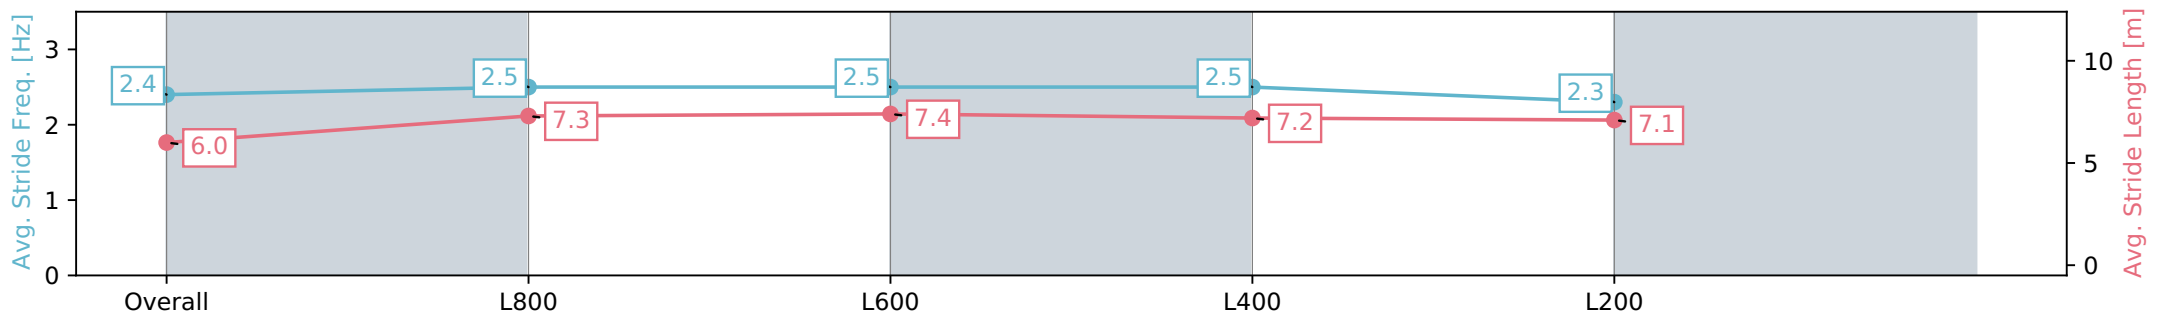

Morphettville Parks SA - Professional

Race 7: Sportsbet Handicap - 1000m

18 May 2024 - 3:12PM

Track Rating: Good 4, Weather: Fine, Rail Position: +3m 1000m -W/
P, True Remainder

Section	Overall	L800	L600	L400	L200
Section Times	0:58.54 [10] (0:13.81)	0:44.73 [4] (0:10.85)	0:33.88 [5] (0:11.00)	0:22.88 [4] (0:11.19)	0:11.69 [8] (0:11.69)
Average Speed [km/h]	52.1	67.0	66.3	64.6	60.9
Top Speed [km/h]	68.5	68.2	66.8	65.5	64.2
Avg. Dist. to Rail [m]	4.3	3.7	2.1	2.1	6.1
Avg. Stride Freq. [Hz]	2.4	2.5	2.5	2.5	2.3
Avg. Stride Length [m]	6.0	7.3	7.4	7.2	7.1