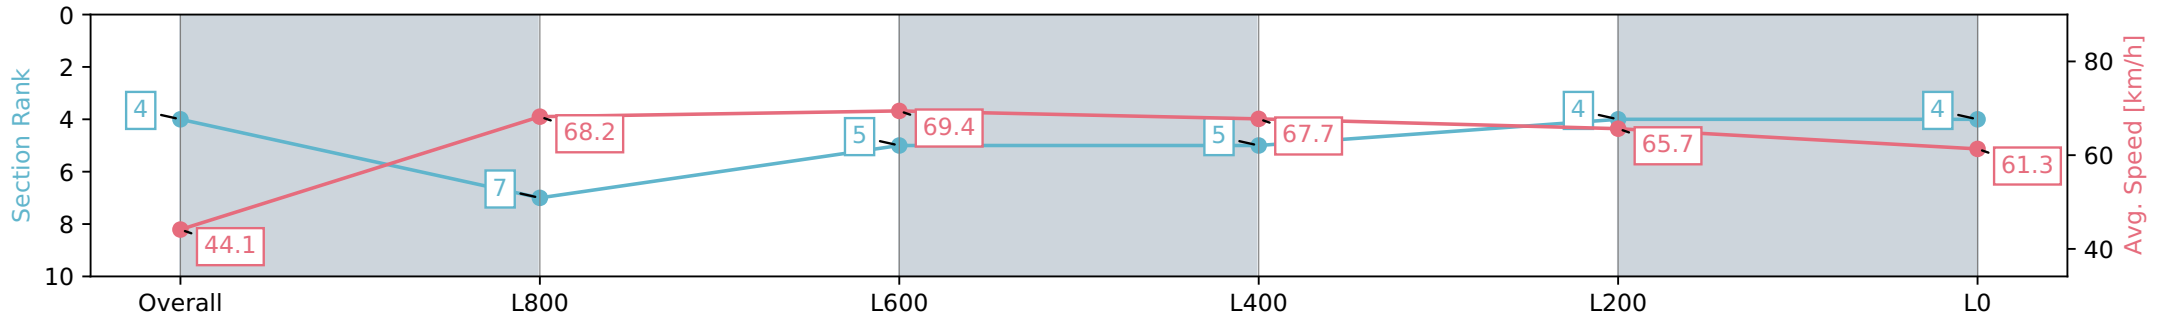

Morphettville Parks SA - Professional

Race 7: Sportsbet Handicap - 1000m

18 May 2024 - 3:12PM

Track Rating: Good 4, Weather: Fine, Rail Position: +3m 1000m -W/
P, True Remainder

Section	Overall	L800	L600	L400	L200	L0
Section Times	0:58.05 [4] (0:13.74)	0:44.31 [3] (0:10.79)	0:33.52 [3] (0:11.09)	0:22.43 [3] (0:11.03)	0:11.40 [5] (0:11.40)	0:11.40 [5] (0:11.40)
Average Speed [km/h]	52.4	66.9	65.3	65.3	65.3	62.5
Top Speed [km/h]	68.4	68.1	65.8	66.0	66.0	64.7
Avg. Dist. to Rail [m]	2.4	1.3	1.0	0.9	0.9	1.6
Avg. Stride Freq. [Hz]	2.2	2.3	2.3	2.3	2.3	2.3
Avg. Stride Length [m]	6.2	8.0	7.7	7.7	7.8	7.6