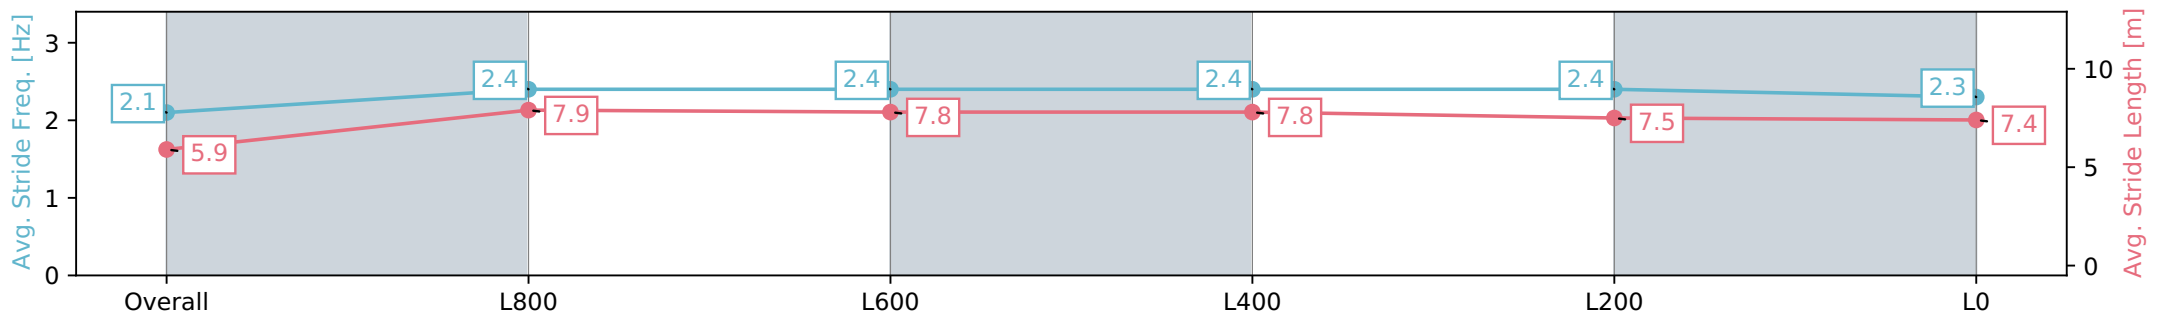

Morphettville Parks SA - Professional

Race 7: Sportsbet Handicap - 1000m

18 May 2024 - 3:12PM

Track Rating: Good 4, Weather: Fine, Rail Position: +3m 1000m -W/
P, True Remainder

Section	Overall	L800	L600	L400	L200	L0
Section Times	0:57.89 [3] (0:14.10)	0:43.79 [7] (0:10.72)	0:33.07 [6] (0:10.89)	0:22.18 [6] (0:10.80)	0:11.38 [3] (0:11.38)	
Average Speed [km/h]	51.1	67.7	67.1	67.1	62.6	
Top Speed [km/h]	68.8	69.5	67.9	68.3	66.6	
Avg. Dist. to Rail [m]	9.0	2.9	2.6	4.6	7.5	
Avg. Stride Freq. [Hz]	2.3	2.4	2.4	2.4	2.3	
Avg. Stride Length [m]	6.1	7.8	7.8	7.8	7.5	