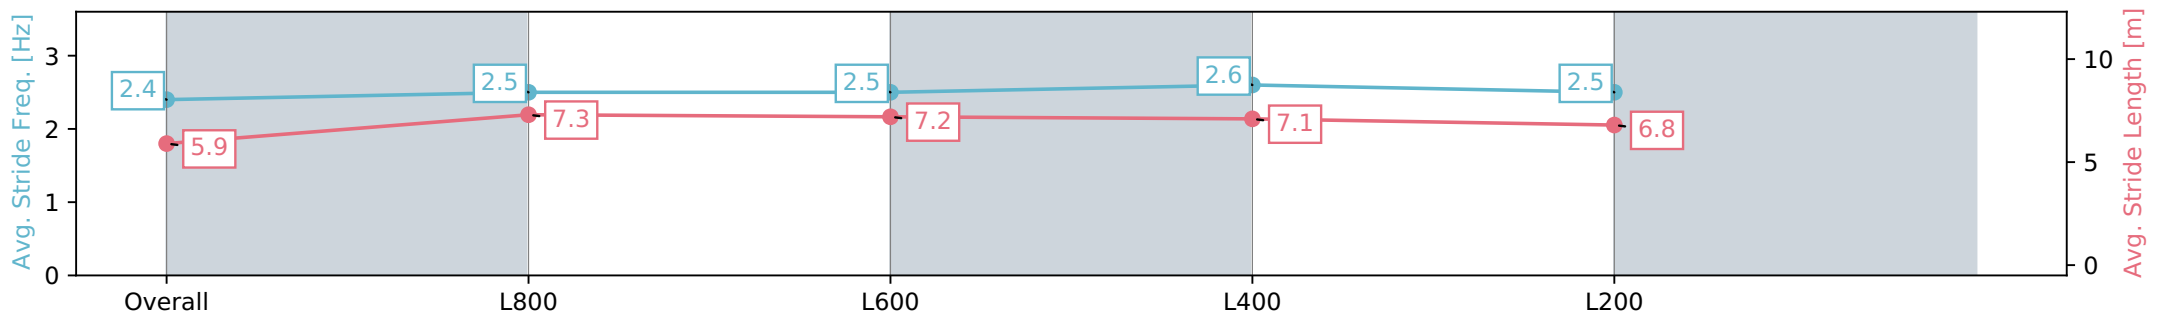

Morphettville Parks SA - Professional

Race 7: Sportsbet Handicap - 1000m

18 May 2024 - 3:12PM

Track Rating: Good 4, Weather: Fine, Rail Position: +3m 1000m -W/P, True Remainder

Section	Overall	L800	L600	L400	L200
Section Times	0:58.16 [7] (0:14.14)	0:44.02 [9] (0:10.74)	0:33.28 [8] (0:10.86)	0:22.42 [7] (0:11.04)	0:11.38 [6] (0:11.38)
Average Speed [km/h]	50.9	67.4	67.0	65.6	62.6
Top Speed [km/h]	67.8	67.9	67.8	66.7	64.8
Avg. Dist. to Rail [m]	6.4	1.9	1.9	4.3	9.7
Avg. Stride Freq. [Hz]	2.4	2.5	2.5	2.6	2.5
Avg. Stride Length [m]	5.9	7.3	7.2	7.1	6.8