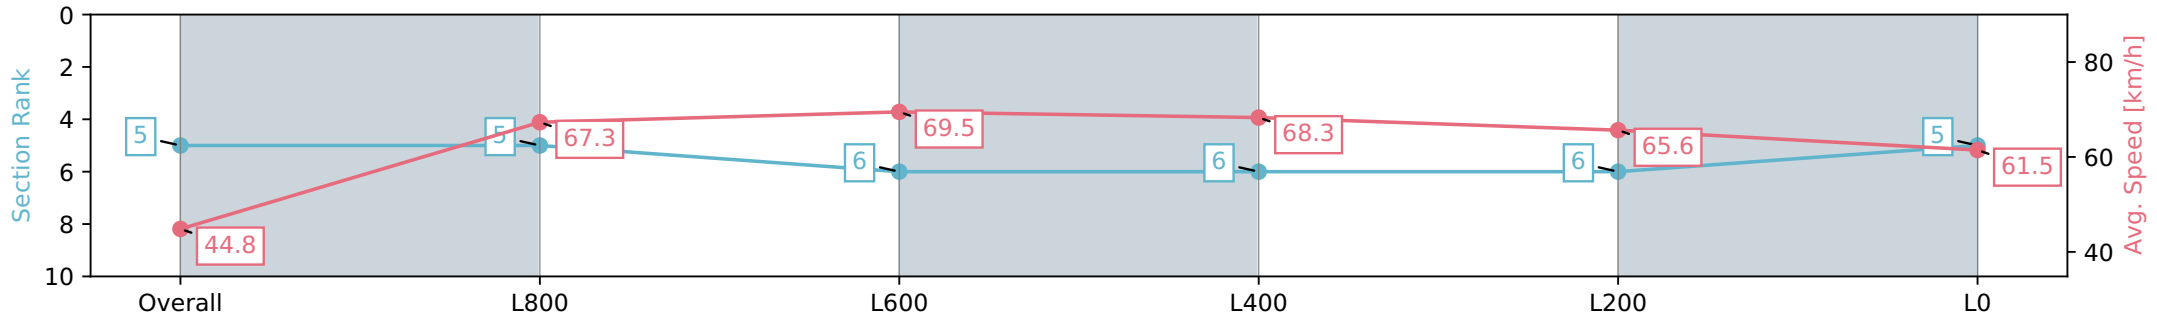

Morphettville Parks SA - Professional

Race 7: Sportsbet Handicap - 1000m

18 May 2024 - 3:12PM

Track Rating: Good 4, Weather: Fine, Rail Position: +3m 1000m -W/
P, True Remainder

Section	Overall	L800	L600	L400	L200
Section Times	0:58.08 [5] (0:13.92)	0:44.16 [5] (0:10.73)	0:33.43 [4] (0:11.03)	0:22.40 [5] (0:10.87)	0:11.53 [4] (0:11.53)
Average Speed [km/h]	51.8	67.4	66.6	66.4	61.9
Top Speed [km/h]	68.5	68.6	67.4	67.0	65.3
Avg. Dist. to Rail [m]	7.6	2.5	3.1	2.8	4.9
Avg. Stride Freq. [Hz]	2.3	2.4	2.4	2.5	2.4
Avg. Stride Length [m]	6.2	7.7	7.6	7.4	7.3