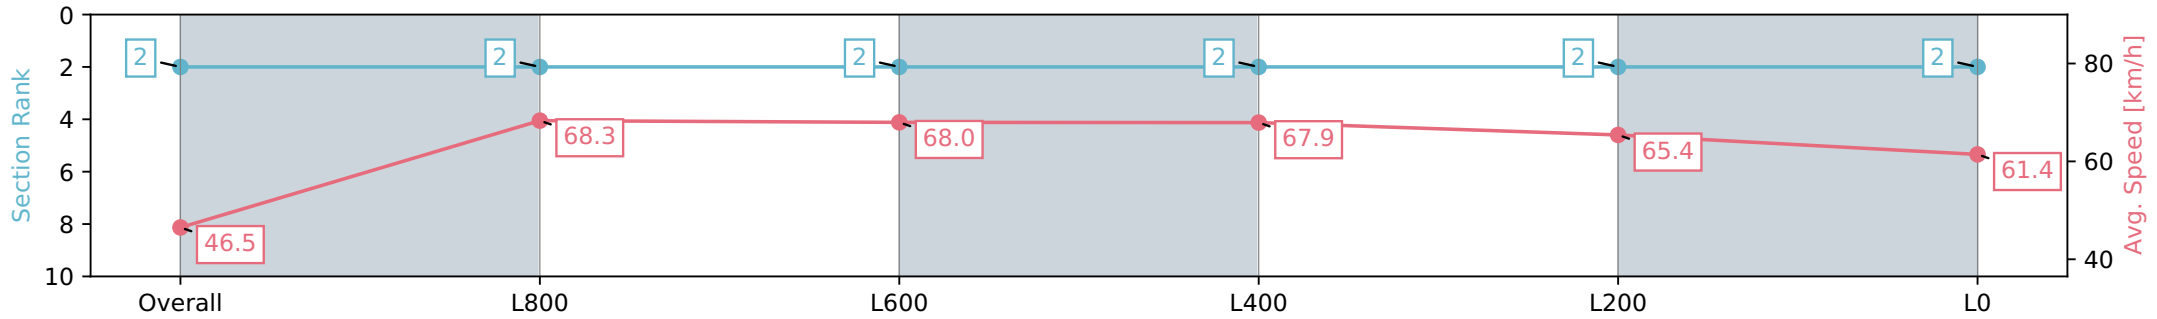

Morphettville Parks SA - Professional

Race 7: Sportsbet Handicap - 1000m

18 May 2024 - 3:12PM

Track Rating: Good 4, Weather: Fine, Rail Position: +3m 1000m -W/
P, True Remainder

Section	Overall	L800	L600	L400	L200	L0
Section Times	0:57.88 [2] (0:13.59)	0:44.29 [1] (0:10.57)	0:33.71 [1] (0:11.01)	0:22.70 [1] (0:11.05)	0:11.65 [1] (0:11.65)	0:11.65 [1] (0:11.65)
Average Speed [km/h]	52.9	68.2	65.9	65.3	61.1	61.1
Top Speed [km/h]	69.0	68.9	66.1	66.2	64.2	64.2
Avg. Dist. to Rail [m]	5.4	1.0	1.2	2.1	7.6	7.6
Avg. Stride Freq. [Hz]	2.4	2.5	2.5	2.5	2.4	2.4
Avg. Stride Length [m]	6.1	7.5	7.2	7.1	6.7	6.7