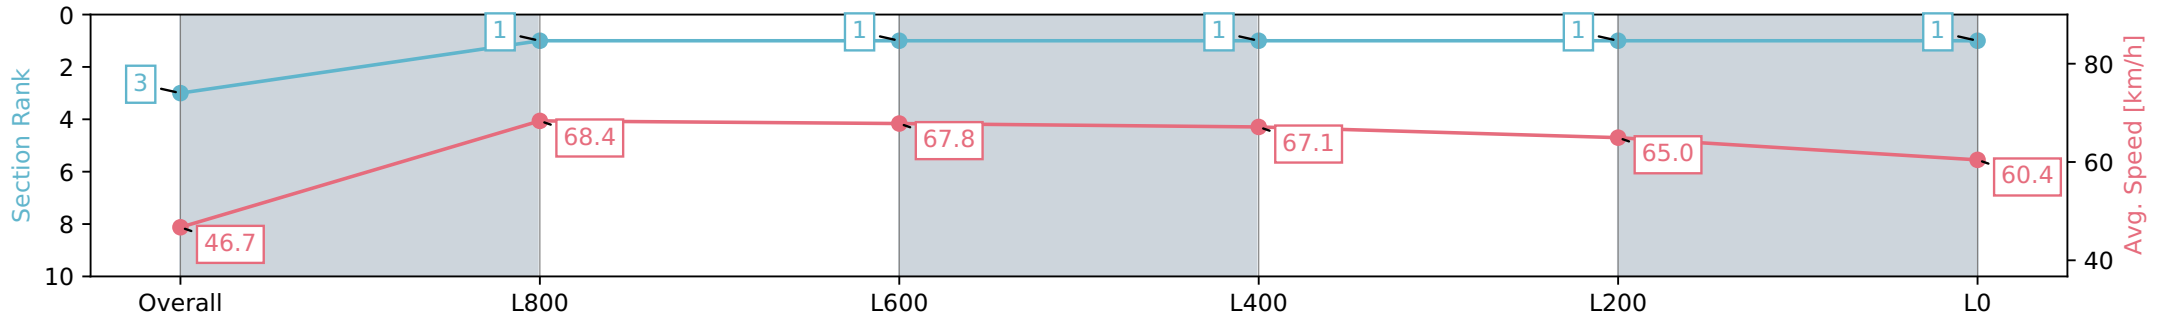

Morphettville Parks SA - Professional

Race 7: Sportsbet Handicap - 1000m

18 May 2024 - 3:12PM

Track Rating: Good 4, Weather: Fine, Rail Position: +3m 1000m -W/
P, True Remainder

Section	Overall	L800	L600	L400	L200	L0
Section Times	0:57.89 [3] (0:14.10)	0:43.79 [7] (0:10.72)	0:33.07 [6] (0:10.89)	0:22.18 [6] (0:10.80)	0:11.38 [3] (0:11.38)	
Average Speed [km/h]	51.1	67.7	67.1	67.1	62.6	
Top Speed [km/h]	68.8	69.5	67.9	68.3	66.6	
Avg. Dist. to Rail [m]	9.0	2.9	2.6	4.6	7.5	
Avg. Stride Freq. [Hz]	2.3	2.4	2.4	2.4	2.3	
Avg. Stride Length [m]	6.1	7.8	7.8	7.8	7.5	