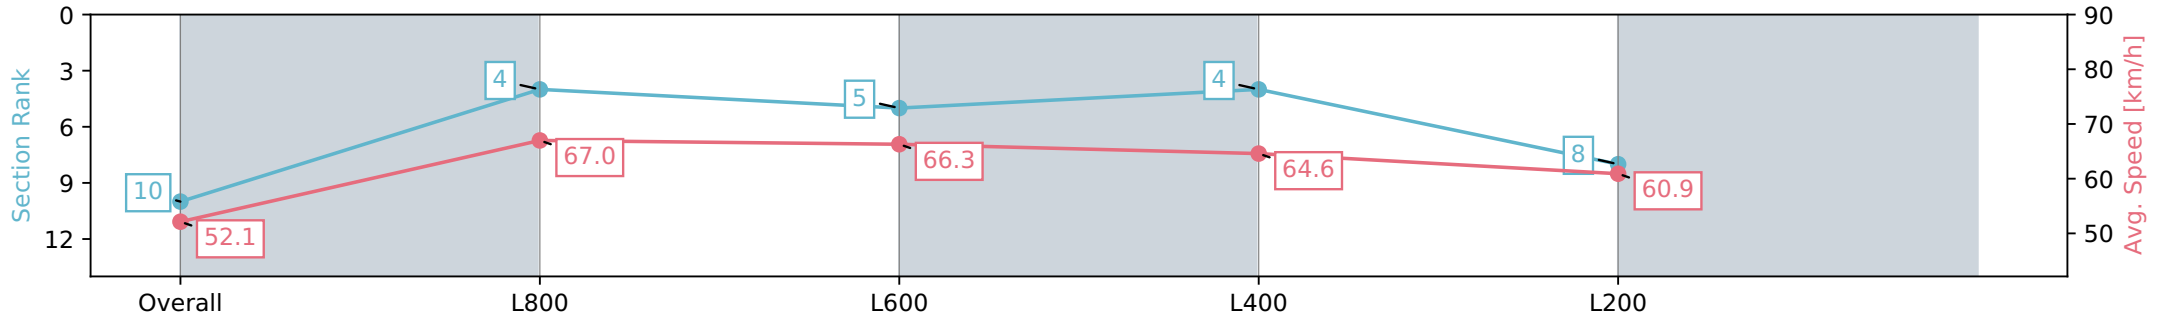

Morphettville Parks SA - Professional

Race 7: Sportsbet Handicap - 1000m

18 May 2024 - 3:12PM

Track Rating: Good 4, Weather: Fine, Rail Position: +3m 1000m -W/
P, True Remainder

Section	Overall	L800	L600	L400	L200
Section Times	0:58.54 [10] (0:13.81)	0:44.73 [4] (0:10.85)	0:33.88 [5] (0:11.00)	0:22.88 [4] (0:11.19)	0:11.69 [8] (0:11.69)
Average Speed [km/h]	52.1	67.0	66.3	64.6	60.9
Top Speed [km/h]	68.5	68.2	66.8	65.5	64.2
Avg. Dist. to Rail [m]	4.3	3.7	2.1	2.1	6.1
Avg. Stride Freq. [Hz]	2.4	2.5	2.5	2.5	2.3
Avg. Stride Length [m]	6.0	7.3	7.4	7.2	7.1