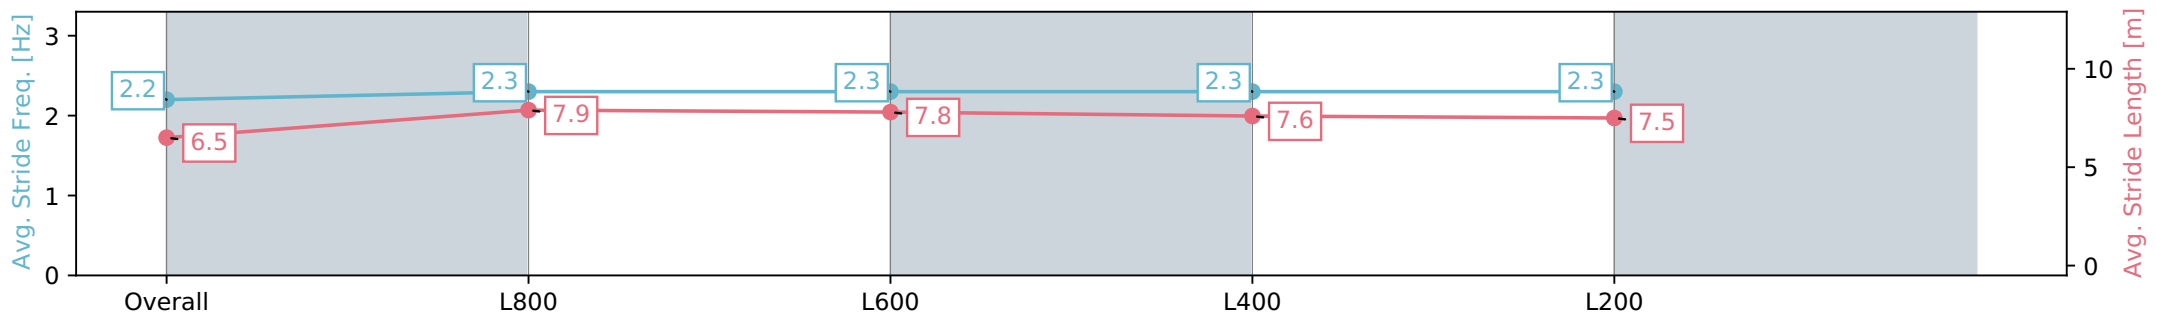

Morphettville Parks SA - Professional

Race 7: Sportsbet Handicap - 1000m

18 May 2024 - 3:12PM

Track Rating: Good 4, Weather: Fine, Rail Position: +3m 1000m -W/
P, True Remainder

Section	Overall	L800	L600	L400	L200
Section Times	0:58.17 [8] (0:14.00)	0:44.17 [6] (0:10.87)	0:33.30 [7] (0:11.09)	0:22.21 [9] (0:11.00)	0:11.21 [9] (0:11.21)
Average Speed [km/h]	51.4	66.3	65.1	65.4	63.6
Top Speed [km/h]	68.6	67.7	66.4	66.8	66.8
Avg. Dist. to Rail [m]	2.0	0.3	0.7	0.9	2.8
Avg. Stride Freq. [Hz]	2.2	2.3	2.3	2.3	2.3
Avg. Stride Length [m]	6.5	7.9	7.8	7.6	7.5