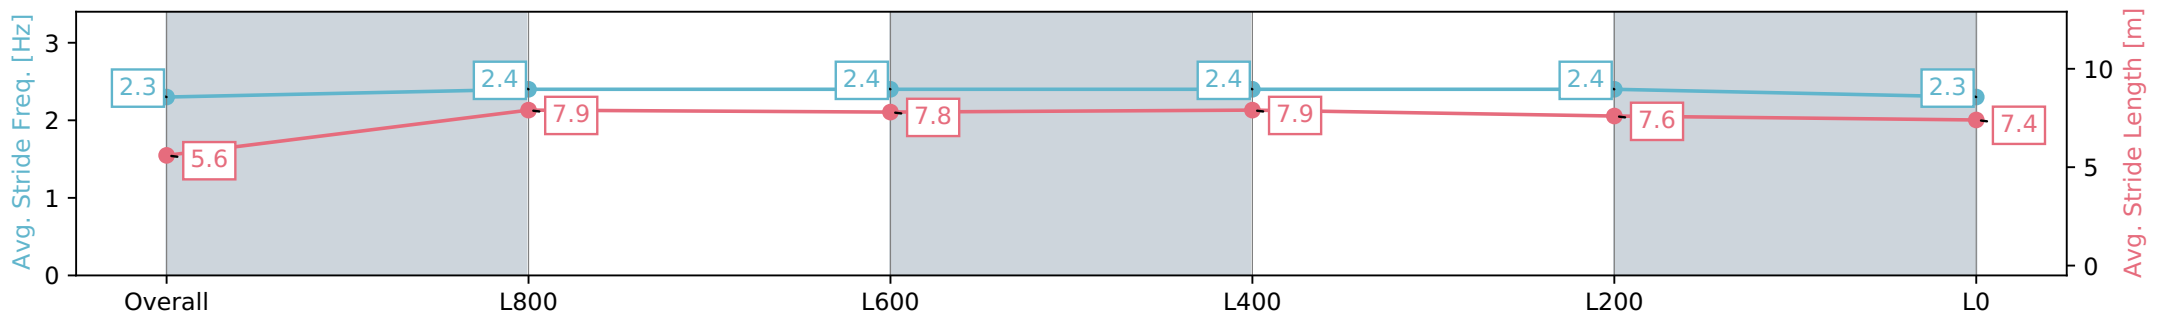

Morphettville Parks SA - Professional

Race 7: Sportsbet Handicap - 1000m

18 May 2024 - 3:12PM

Track Rating: Good 4, Weather: Fine, Rail Position: +3m 1000m -W/
P, True Remainder

Section	Overall	L800	L600	L400	L200	L0
Section Times	0:57.88 [2] (0:13.59)	0:44.29 [1] (0:10.57)	0:33.71 [1] (0:11.01)	0:22.70 [1] (0:11.05)	0:11.65 [1] (0:11.65)	0:11.65 [1] (0:11.65)
Average Speed [km/h]	52.9	68.2	65.9	65.3	61.1	61.1
Top Speed [km/h]	69.0	68.9	66.1	66.2	64.2	64.2
Avg. Dist. to Rail [m]	5.4	1.0	1.2	2.1	7.6	7.6
Avg. Stride Freq. [Hz]	2.4	2.5	2.5	2.5	2.4	2.4
Avg. Stride Length [m]	6.1	7.5	7.2	7.1	6.7	6.7