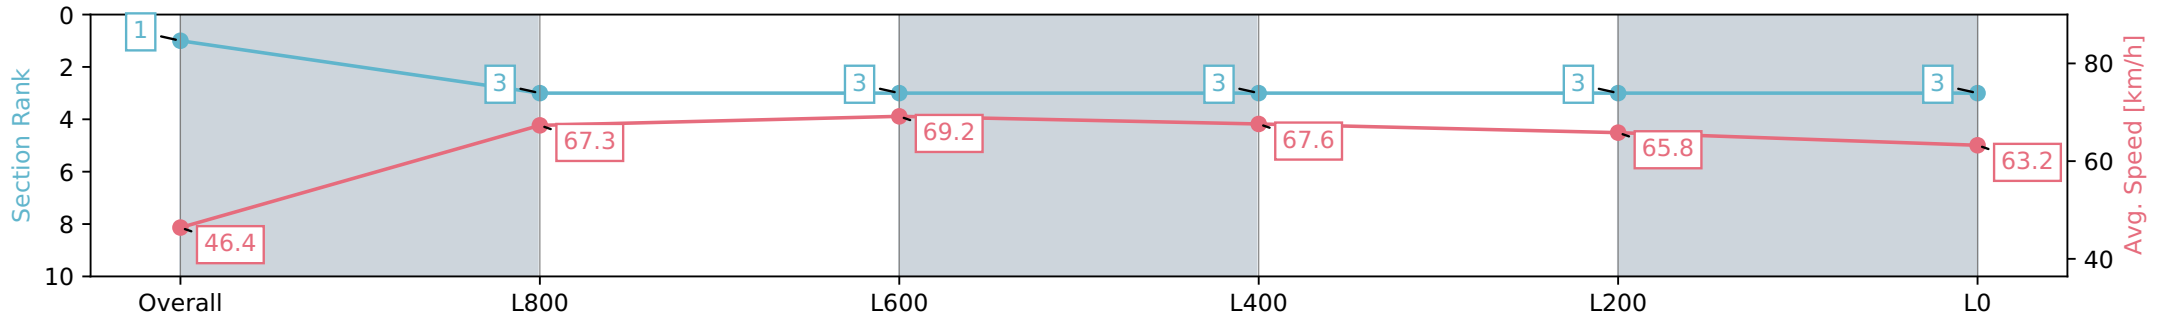

Horse/Jockey Name	KEEP READING/Alana Livesey
Finish Rank	1
Fastest Section Time (Section)	0:10.71 (L800)
Top Speed [km/h] (Section)	68.6 (Overall)
Race State	Finished

Morphettville Parks SA - Professional

Race 7: Sportsbet Handicap - 1000m

18 May 2024 - 3:12PM

Track Rating: Good 4, Weather: Fine, Rail Position: +3m 1000m -W/P, True Remainder

Section	Overall	L800	L600	L400	L200	L0
Section Times	0:57.71 [1] (0:13.70)	0:44.01 [2] (0:10.71)	0:33.30 [2] (0:11.08)	0:22.22 [2] (0:10.86)	0:11.36 [2] (0:11.36)	0:11.36 [2] (0:11.36)
Average Speed [km/h]	52.4	67.7	65.7	66.6	62.6	62.6
Top Speed [km/h]	68.4	68.6	66.0	67.3	66.0	66.0
Avg. Dist. to Rail [m]	6.3	3.0	1.8	2.5	4.9	4.9
Avg. Stride Freq. [Hz]	2.3	2.4	2.3	2.4	2.3	2.3
Avg. Stride Length [m]	6.1	7.6	7.5	7.5	7.3	7.3

- [ ] Ranking at each section and finish
- -:-:- No data available at this section
- NA No data available