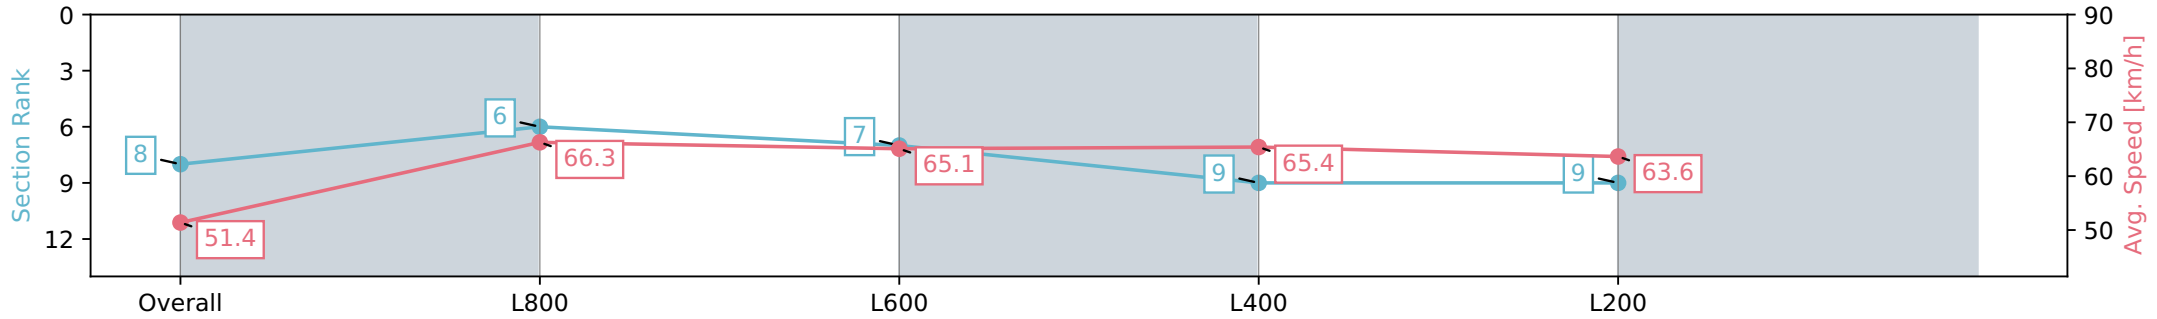

Morphettville Parks SA - Professional

Race 7: Sportsbet Handicap - 1000m

18 May 2024 - 3:12PM

Track Rating: Good 4, Weather: Fine, Rail Position: +3m 1000m -W/
P, True Remainder

Section	Overall	L800	L600	L400	L200
Section Times	0:58.17 [8] (0:14.00)	0:44.17 [6] (0:10.87)	0:33.30 [7] (0:11.09)	0:22.21 [9] (0:11.00)	0:11.21 [9] (0:11.21)
Average Speed [km/h]	51.4	66.3	65.1	65.4	63.6
Top Speed [km/h]	68.6	67.7	66.4	66.8	66.8
Avg. Dist. to Rail [m]	2.0	0.3	0.7	0.9	2.8
Avg. Stride Freq. [Hz]	2.2	2.3	2.3	2.3	2.3
Avg. Stride Length [m]	6.5	7.9	7.8	7.6	7.5