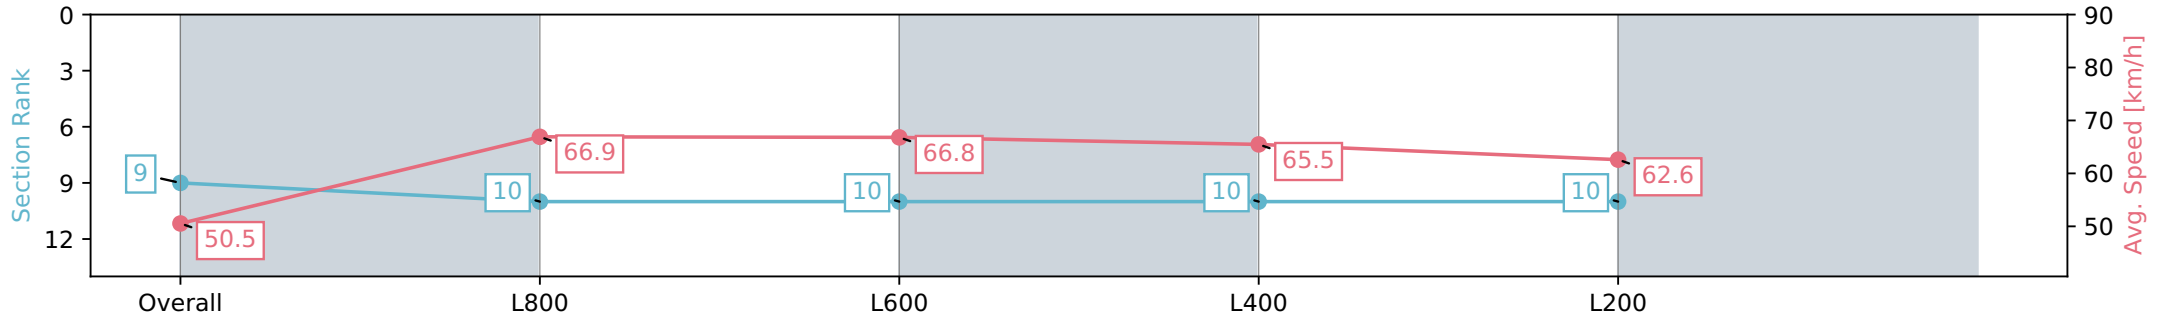

Morphettville Parks SA - Professional

Race 7: Sportsbet Handicap - 1000m

18 May 2024 - 3:12PM

Track Rating: Good 4, Weather: Fine, Rail Position: +3m 1000m -W/
P, True Remainder

Section	Overall	L800	L600	L400	L200
Section Times	0:58.51 [9] (0:14.26)	0:44.25 [10] (0:10.84)	0:33.41 [10] (0:10.95)	0:22.46 [10] (0:11.07)	0:11.39 [10] (0:11.39)
Average Speed [km/h]	50.5	66.9	66.8	65.5	62.6
Top Speed [km/h]	68.3	68.1	67.4	66.4	64.3
Avg. Dist. to Rail [m]	7.2	2.5	2.6	5.6	9.2
Avg. Stride Freq. [Hz]	2.5	2.6	2.6	2.6	2.5
Avg. Stride Length [m]	5.5	7.1	7.2	7.0	6.8