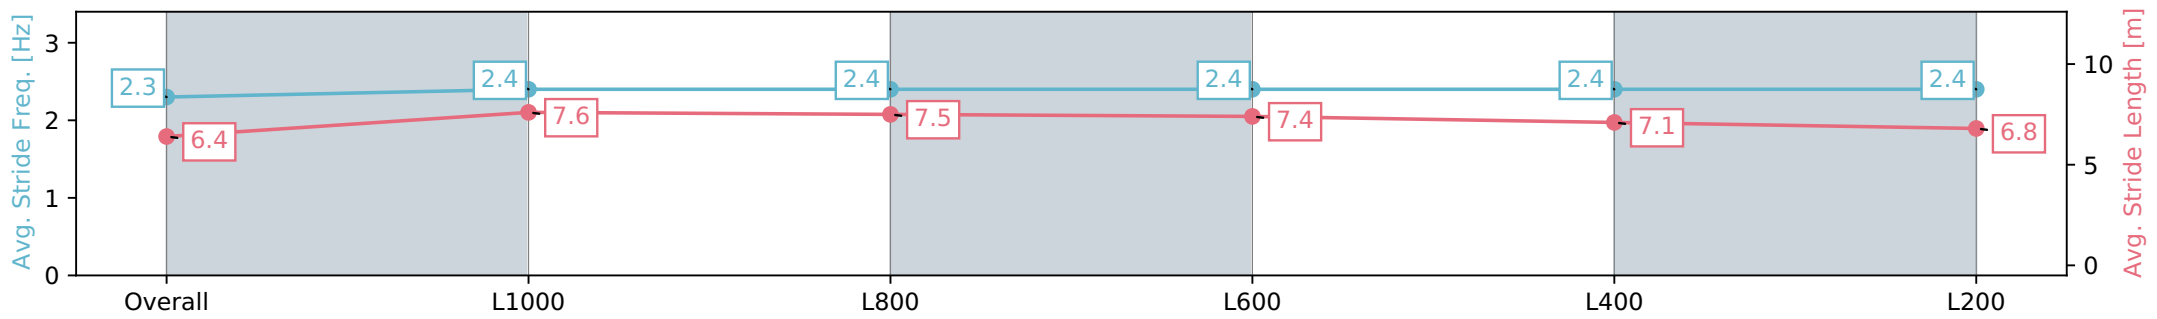

Morphettville Parks SA - Professional

Race 6: Triple M Handicap - 1250m

18 May 2024 - 2:34PM

Track Rating: Good 4, Weather: Fine, Rail Position: +3m 1000m -W/  
P, True Remainder

Section	Overall	L1000	L800	L600	L400	L200
Section Times	1:15.11 [4] (0:16.92)	0:58.19 [5] (0:11.10)	0:47.09 [5] (0:11.28)	0:35.81 [6] (0:11.50)	0:24.31 [6] (0:11.68)	0:12.63 [6] (0:12.63)
Average Speed [km/h]	53.3	65.3	64.1	63.4	62.2	57.0
Top Speed [km/h]	66.2	67.4	67.4	64.4	63.8	60.7
Avg. Dist. to Rail [m]	3.7	1.8	2.2	2.2	5.7	9.2
Avg. Stride Freq. [Hz]	2.3	2.4	2.4	2.4	2.4	2.4
Avg. Stride Length [m]	6.4	7.6	7.5	7.4	7.1	6.8