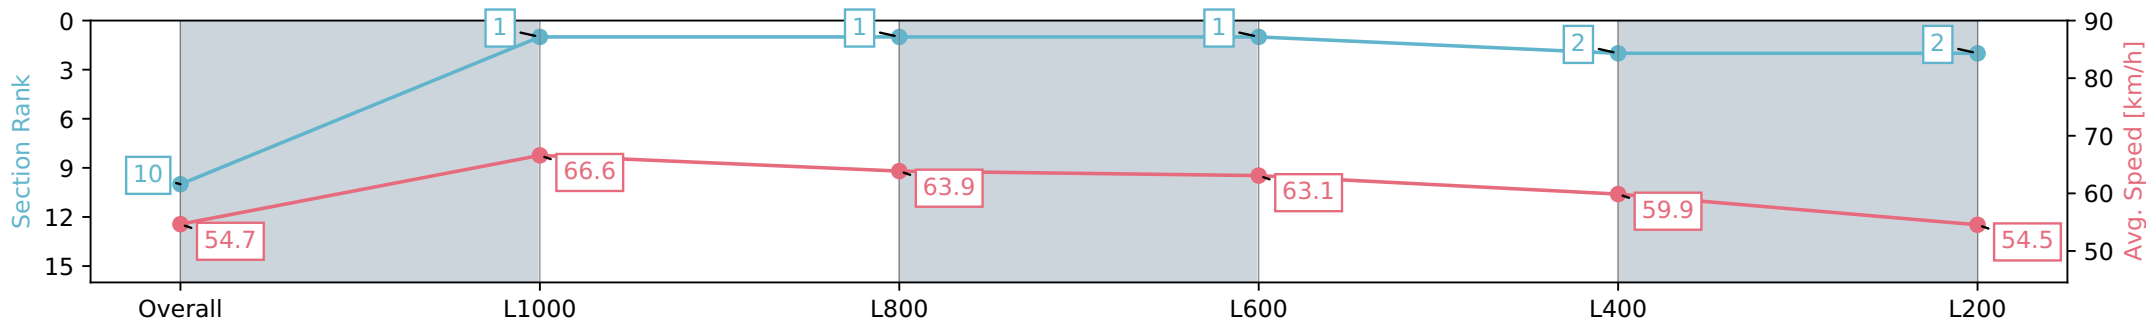

Morphettville Parks SA - Professional

Race 6: Triple M Handicap - 1250m

18 May 2024 - 2:34PM

Track Rating: Good 4, Weather: Fine, Rail Position: +3m 1000m -W/  
P, True Remainder

Section	Overall	L1000	L800	L600	L400	L200
Section Times	1:15.51 [10] (0:16.48)	0:59.03 [1] (0:10.95)	0:48.08 [1] (0:11.31)	0:36.77 [1] (0:11.50)	0:25.27 [2] (0:12.07)	0:13.20 [2] (0:13.20)
Average Speed [km/h]	54.7	66.6	63.9	63.1	59.9	54.5
Top Speed [km/h]	68.4	68.4	65.6	64.1	61.8	58.6
Avg. Dist. to Rail [m]	5.8	2.3	2.0	1.3	3.1	5.1
Avg. Stride Freq. [Hz]	2.4	2.5	2.4	2.4	2.4	2.3
Avg. Stride Length [m]	6.3	7.4	7.4	7.2	7.0	6.6