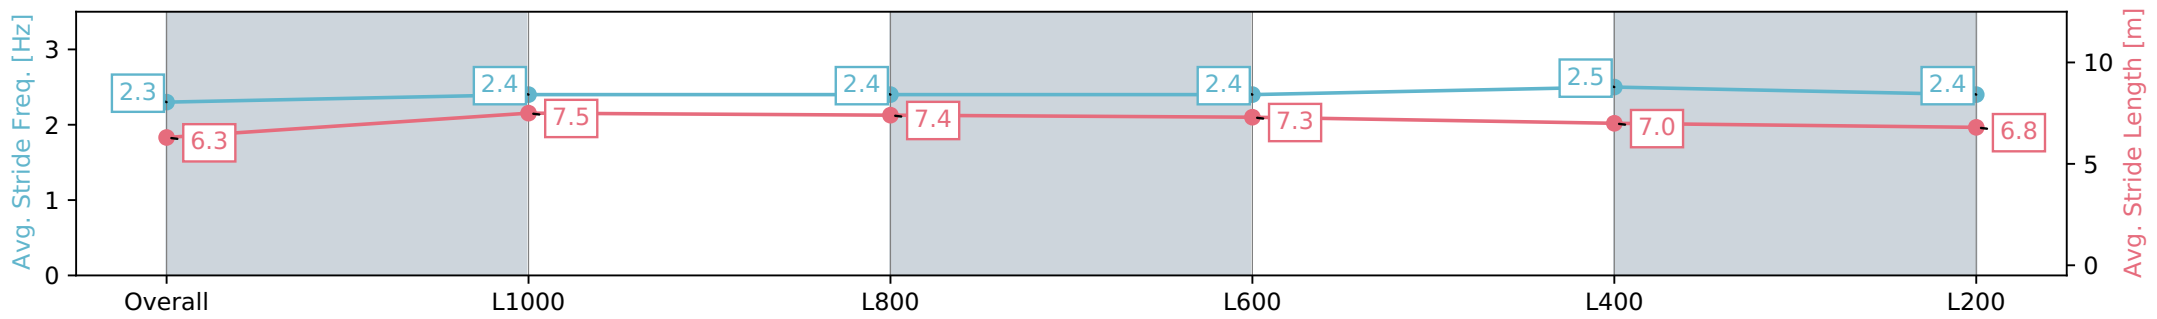

Morphettville Parks SA - Professional

Race 6: Triple M Handicap - 1250m

18 May 2024 - 2:34PM

Track Rating: Good 4, Weather: Fine, Rail Position: +3m 1000m -W/  
P, True Remainder

Section	Overall	L1000	L800	L600	L400	L200
Section Times	1:14.94 [2] (0:17.01)	0:57.93 [6] (0:11.06)	0:46.87 [6] (0:11.15)	0:35.72 [5] (0:11.49)	0:24.23 [5] (0:11.68)	0:12.55 [3] (0:12.55)
Average Speed [km/h]	52.9	65.2	64.6	62.8	61.8	57.3
Top Speed [km/h]	66.0	66.0	65.7	63.6	63.5	61.0
Avg. Dist. to Rail [m]	1.5	0.6	0.4	0.5	2.0	3.3
Avg. Stride Freq. [Hz]	2.3	2.4	2.4	2.4	2.5	2.4
Avg. Stride Length [m]	6.3	7.5	7.4	7.3	7.0	6.8