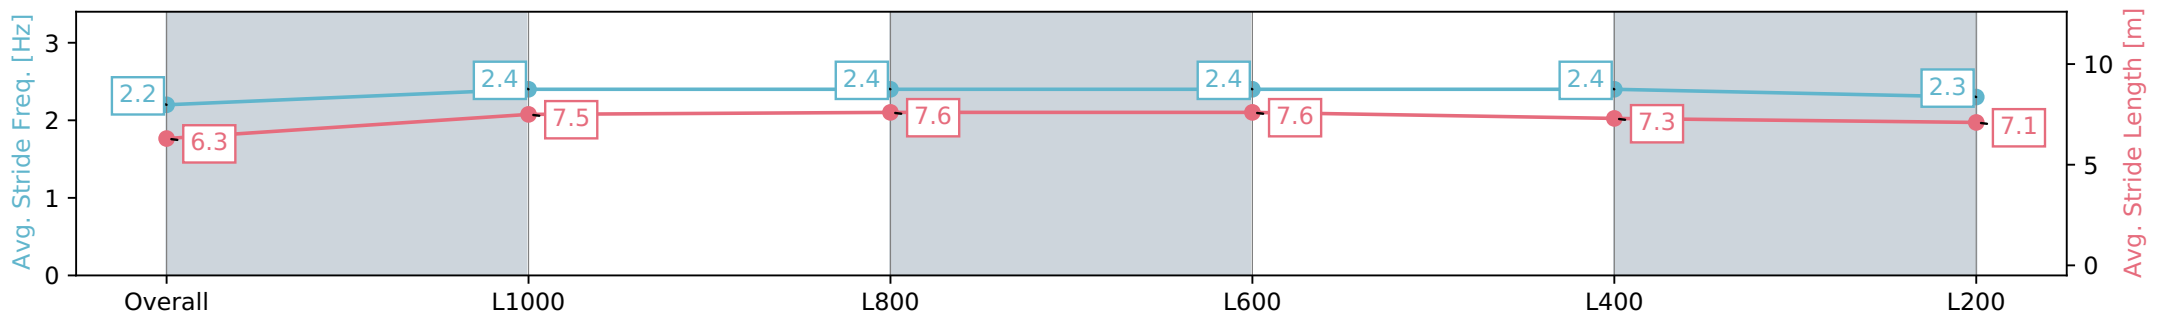

Morphettville Parks SA - Professional

Race 6: Triple M Handicap - 1250m

18 May 2024 - 2:34PM

Track Rating: Good 4, Weather: Fine, Rail Position: +3m 1000m -W/  
P, True Remainder

Section	Overall	L1000	L800	L600	L400	L200
Section Times	1:15.46 [9] (0:17.47)	0:57.99 [10] (0:11.56)	0:46.43 [11] (0:11.21)	0:35.22 [12] (0:11.25)	0:23.97 [12] (0:11.56)	0:12.40 [12] (0:12.40)
Average Speed [km/h]	51.6	63.3	64.9	65.2	62.8	58.1
Top Speed [km/h]	63.9	64.4	66.1	66.0	64.9	62.2
Avg. Dist. to Rail [m]	7.0	3.0	4.2	3.5	6.3	10.7
Avg. Stride Freq. [Hz]	2.2	2.4	2.4	2.4	2.4	2.3
Avg. Stride Length [m]	6.3	7.5	7.6	7.6	7.3	7.1