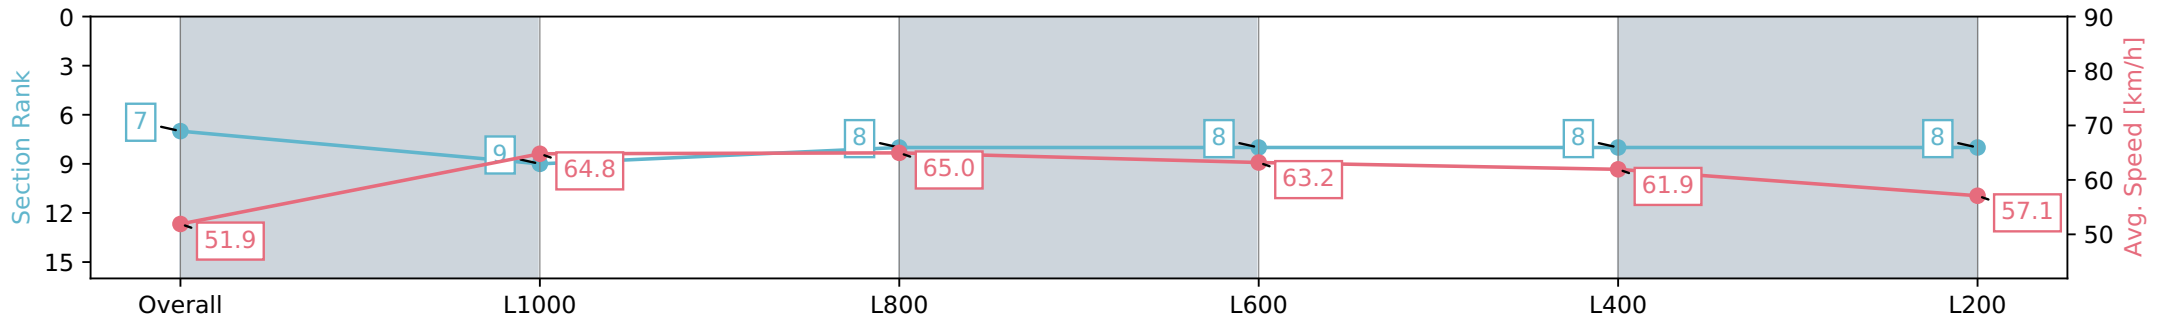

Morphettville Parks SA - Professional

Race 6: Triple M Handicap - 1250m

18 May 2024 - 2:34PM

Track Rating: Good 4, Weather: Fine, Rail Position: +3m 1000m -W/  
P, True Remainder

Section	Overall	L1000	L800	L600	L400	L200
Section Times	1:15.33 [7] (0:17.34)	0:57.99 [9] (0:11.18)	0:46.81 [8] (0:11.10)	0:35.71 [8] (0:11.43)	0:24.28 [8] (0:11.67)	0:12.61 [8] (0:12.61)
Average Speed [km/h]	51.9	64.8	65.0	63.2	61.9	57.1
Top Speed [km/h]	65.2	66.7	66.2	64.2	64.2	60.6
Avg. Dist. to Rail [m]	5.5	1.3	1.1	0.6	2.8	4.0
Avg. Stride Freq. [Hz]	2.2	2.4	2.4	2.4	2.4	2.4
Avg. Stride Length [m]	6.4	7.5	7.6	7.4	7.2	6.8