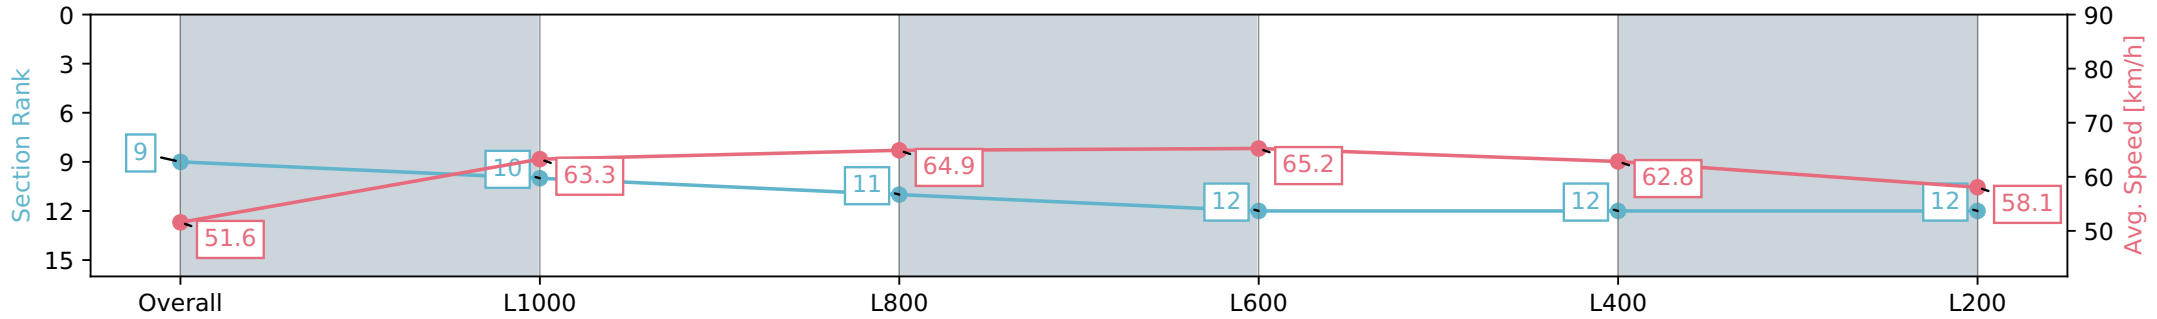

Morphettville Parks SA - Professional

Race 6: Triple M Handicap - 1250m

18 May 2024 - 2:34PM

Track Rating: Good 4, Weather: Fine, Rail Position: +3m 1000m -W/  
P, True Remainder

Section	Overall	L1000	L800	L600	L400	L200
Section Times	1:15.46 [9] (0:17.47)	0:57.99 [10] (0:11.56)	0:46.43 [11] (0:11.21)	0:35.22 [12] (0:11.25)	0:23.97 [12] (0:11.56)	0:12.40 [12] (0:12.40)
Average Speed [km/h]	51.6	63.3	64.9	65.2	62.8	58.1
Top Speed [km/h]	63.9	64.4	66.1	66.0	64.9	62.2
Avg. Dist. to Rail [m]	7.0	3.0	4.2	3.5	6.3	10.7
Avg. Stride Freq. [Hz]	2.2	2.4	2.4	2.4	2.4	2.3
Avg. Stride Length [m]	6.3	7.5	7.6	7.6	7.3	7.1