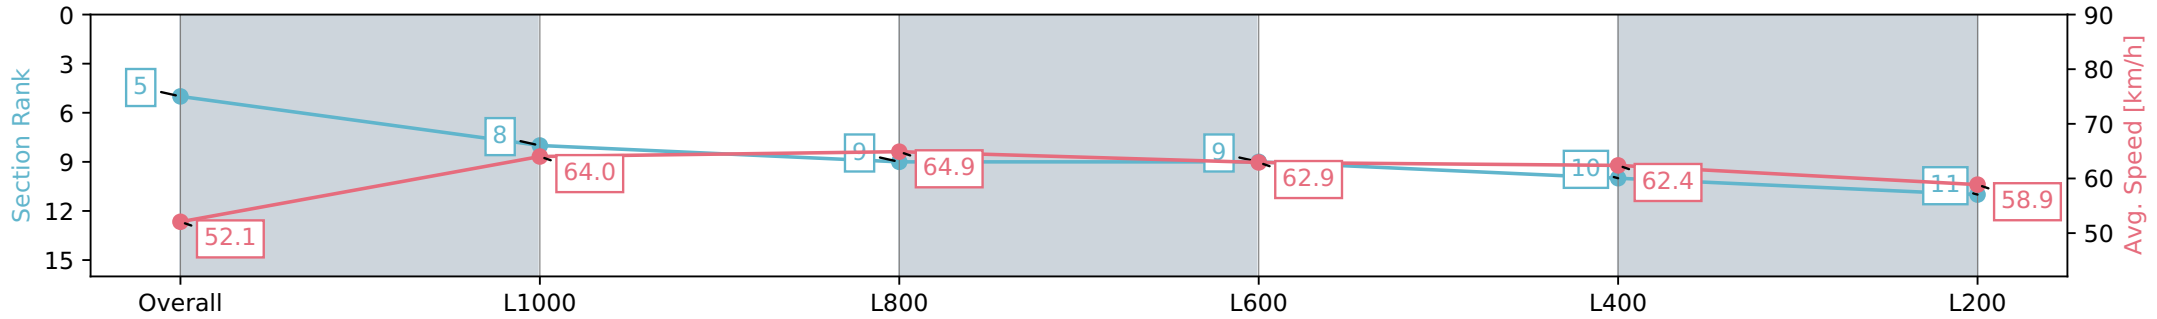

Morphettville Parks SA - Professional

Race 6: Triple M Handicap - 1250m

18 May 2024 - 2:34PM

Track Rating: Good 4, Weather: Fine, Rail Position: +3m 1000m -W/  
P, True Remainder

Section	Overall	L1000	L800	L600	L400	L200
Section Times	1:15.24 [5] (0:17.31)	0:57.93 [8] (0:11.35)	0:46.58 [9] (0:11.15)	0:35.43 [9] (0:11.56)	0:23.86 [10] (0:11.62)	0:12.24 [11] (0:12.24)
Average Speed [km/h]	52.1	64.0	64.9	62.9	62.4	58.9
Top Speed [km/h]	65.0	64.9	65.7	64.1	63.3	62.3
Avg. Dist. to Rail [m]	5.8	2.0	2.0	2.2	4.4	5.1
Avg. Stride Freq. [Hz]	2.3	2.3	2.3	2.3	2.3	2.2
Avg. Stride Length [m]	6.1	7.6	7.8	7.6	7.4	7.3