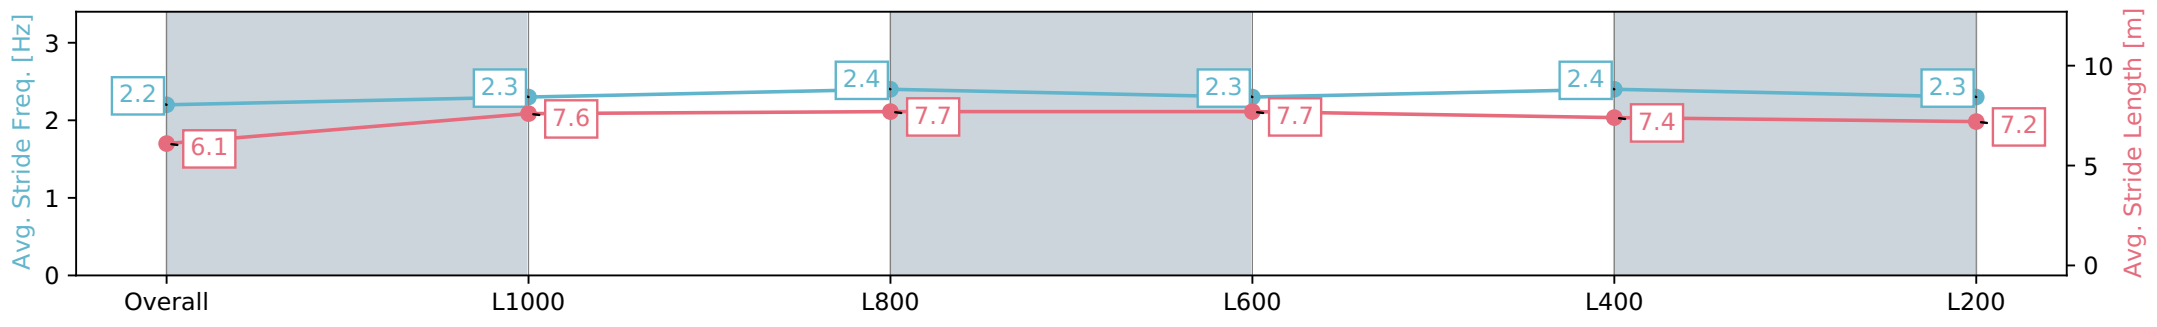

18 May 2024 - 2:34PM

Track Rating: Good 4, Weather: Fine, Rail Position: +3m 1000m -W/  
P, True Remainder

Section	Overall	L1000	L800	L600	L400	L200
Section Times	1:14.69 [1] (0:17.76)	0:56.93 [12] (0:11.43)	0:45.50 [12] (0:11.04)	0:34.46 [11] (0:11.19)	0:23.27 [11] (0:11.35)	0:11.92 [9] (0:11.92)
Average Speed [km/h]	50.7	62.9	65.1	64.3	63.6	60.4
Top Speed [km/h]	64.1	64.2	66.2	66.5	65.6	64.6
Avg. Dist. to Rail [m]	6.0	0.3	0.3	0.7	2.5	4.2
Avg. Stride Freq. [Hz]	2.2	2.3	2.4	2.3	2.4	2.3
Avg. Stride Length [m]	6.1	7.6	7.7	7.7	7.4	7.2