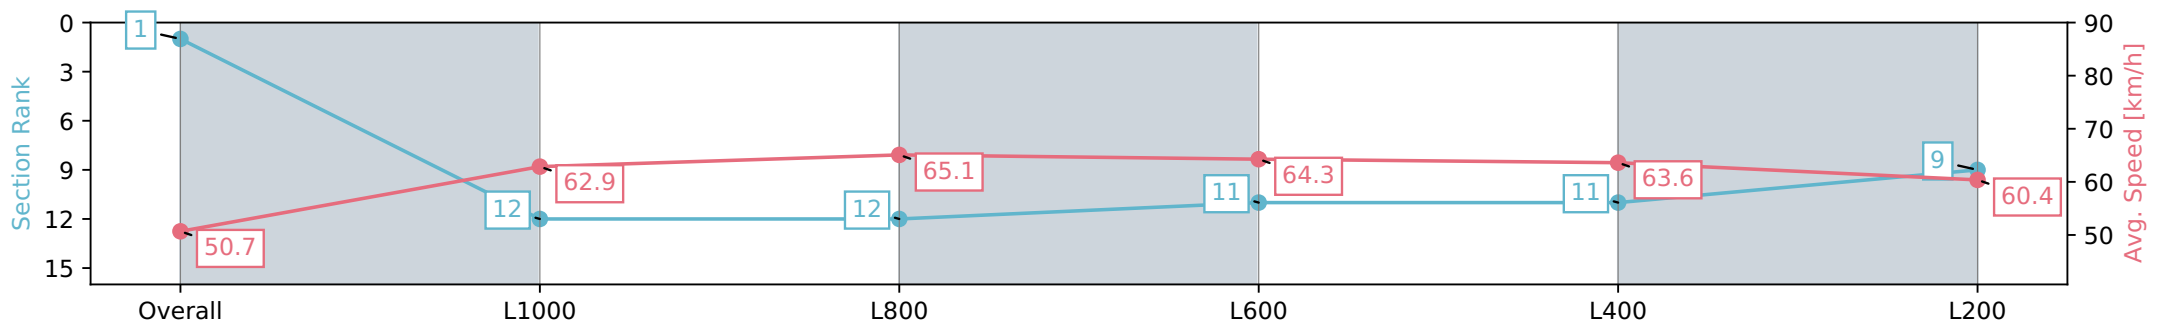

18 May 2024 - 2:34PM

Track Rating: Good 4, Weather: Fine, Rail Position: +3m 1000m -W/  
P, True Remainder

Section	Overall	L1000	L800	L600	L400	L200
Section Times	1:14.69 [1] (0:17.76)	0:56.93 [12] (0:11.43)	0:45.50 [12] (0:11.04)	0:34.46 [11] (0:11.19)	0:23.27 [11] (0:11.35)	0:11.92 [9] (0:11.92)
Average Speed [km/h]	50.7	62.9	65.1	64.3	63.6	60.4
Top Speed [km/h]	64.1	64.2	66.2	66.5	65.6	64.6
Avg. Dist. to Rail [m]	6.0	0.3	0.3	0.7	2.5	4.2
Avg. Stride Freq. [Hz]	2.2	2.3	2.4	2.3	2.4	2.3
Avg. Stride Length [m]	6.1	7.6	7.7	7.7	7.4	7.2