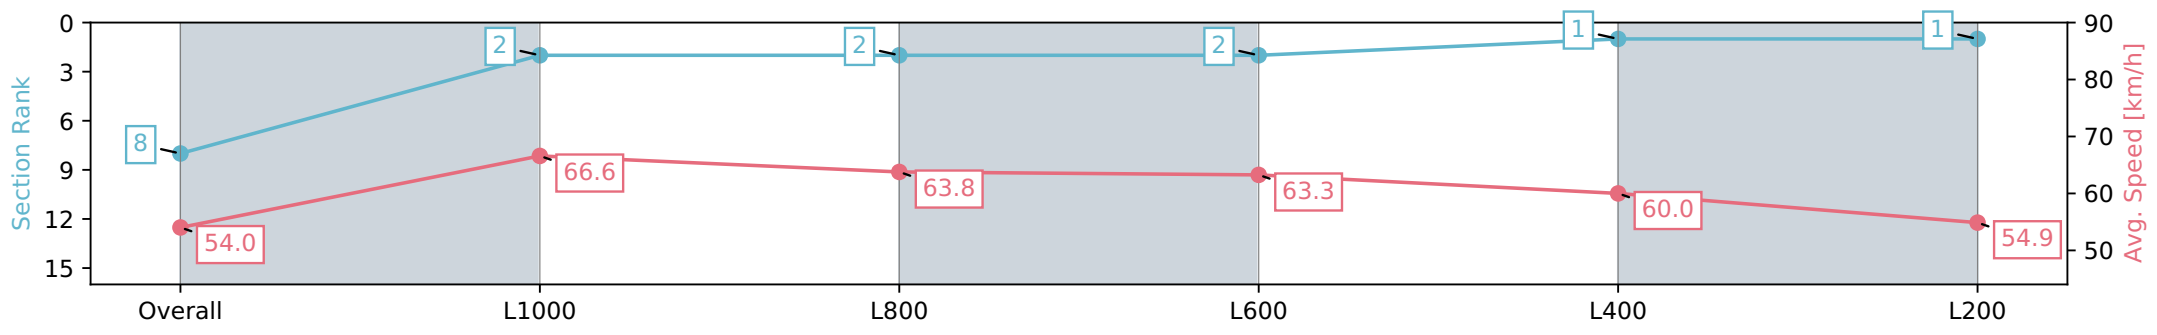

Morphettville Parks SA - Professional

Race 6: Triple M Handicap - 1250m

18 May 2024 - 2:34PM

Track Rating: Good 4, Weather: Fine, Rail Position: +3m 1000m -W/  
P, True Remainder

Section	Overall	L1000	L800	L600	L400	L200
Section Times	1:15.37 [8] (0:16.64)	0:58.73 [2] (0:10.88)	0:47.85 [2] (0:11.31)	0:36.54 [2] (0:11.41)	0:25.13 [1] (0:12.01)	0:13.12 [1] (0:13.12)
Average Speed [km/h]	54.0	66.6	63.8	63.3	60.0	54.9
Top Speed [km/h]	68.0	68.4	65.5	64.2	62.2	58.1
Avg. Dist. to Rail [m]	2.5	1.1	1.3	0.4	1.6	3.5
Avg. Stride Freq. [Hz]	2.3	2.5	2.3	2.4	2.4	2.3
Avg. Stride Length [m]	6.4	7.6	7.5	7.2	7.0	6.7