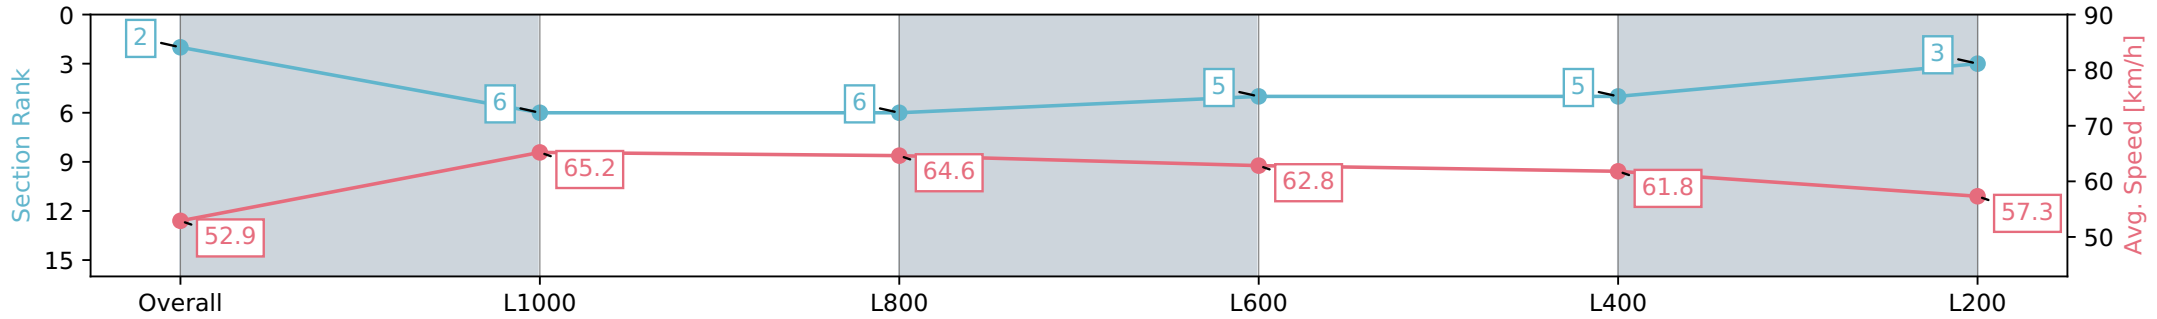

Morphettville Parks SA - Professional

Race 6: Triple M Handicap - 1250m

18 May 2024 - 2:34PM

Track Rating: Good 4, Weather: Fine, Rail Position: +3m 1000m -W/  
P, True Remainder

Section	Overall	L1000	L800	L600	L400	L200
Section Times	1:14.94 [2] (0:17.01)	0:57.93 [6] (0:11.06)	0:46.87 [6] (0:11.15)	0:35.72 [5] (0:11.49)	0:24.23 [5] (0:11.68)	0:12.55 [3] (0:12.55)
Average Speed [km/h]	52.9	65.2	64.6	62.8	61.8	57.3
Top Speed [km/h]	66.0	66.0	65.7	63.6	63.5	61.0
Avg. Dist. to Rail [m]	1.5	0.6	0.4	0.5	2.0	3.3
Avg. Stride Freq. [Hz]	2.3	2.4	2.4	2.4	2.5	2.4
Avg. Stride Length [m]	6.3	7.5	7.4	7.3	7.0	6.8