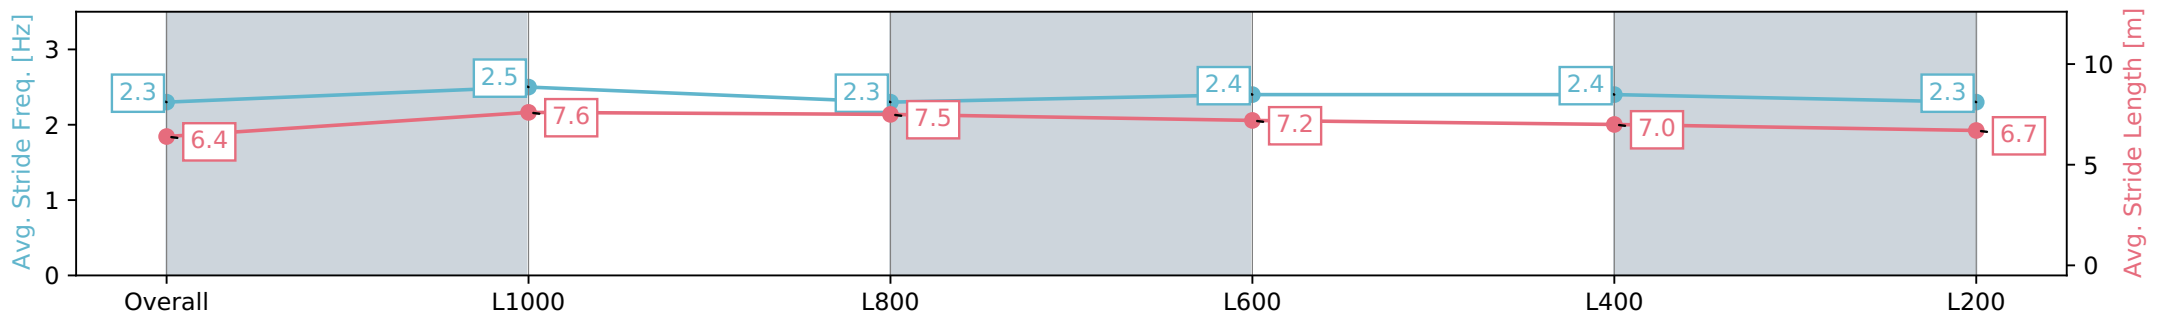

Morphettville Parks SA - Professional

Race 6: Triple M Handicap - 1250m

18 May 2024 - 2:34PM

Track Rating: Good 4, Weather: Fine, Rail Position: +3m 1000m -W/  
P, True Remainder

Section	Overall	L1000	L800	L600	L400	L200
Section Times	1:15.37 [8] (0:16.64)	0:58.73 [2] (0:10.88)	0:47.85 [2] (0:11.31)	0:36.54 [2] (0:11.41)	0:25.13 [1] (0:12.01)	0:13.12 [1] (0:13.12)
Average Speed [km/h]	54.0	66.6	63.8	63.3	60.0	54.9
Top Speed [km/h]	68.0	68.4	65.5	64.2	62.2	58.1
Avg. Dist. to Rail [m]	2.5	1.1	1.3	0.4	1.6	3.5
Avg. Stride Freq. [Hz]	2.3	2.5	2.3	2.4	2.4	2.3
Avg. Stride Length [m]	6.4	7.6	7.5	7.2	7.0	6.7