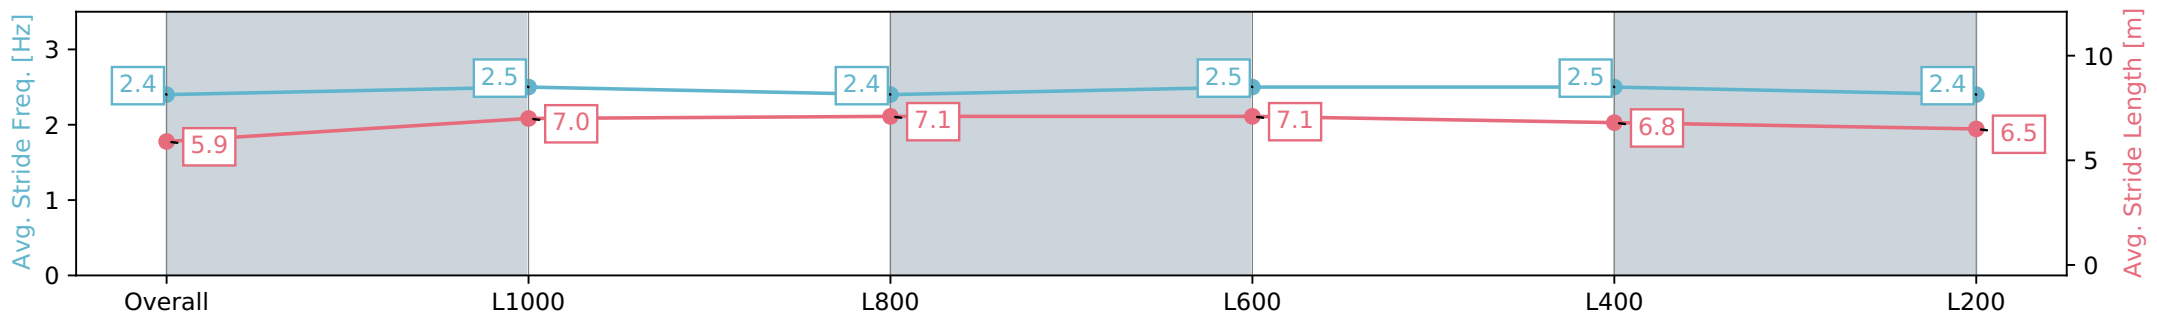

Morphettville Parks SA - Professional

Race 6: Triple M Handicap - 1250m

18 May 2024 - 2:34PM

Track Rating: Good 4, Weather: Fine, Rail Position: +3m 1000m -W/  
P, True Remainder

Section	Overall	L1000	L800	L600	L400	L200
Section Times	1:15.09 [3] (0:17.09)	0:58.00 [7] (0:11.15)	0:46.85 [7] (0:11.22)	0:35.63 [7] (0:11.40)	0:24.23 [7] (0:11.57)	0:12.65 [4] (0:12.65)
Average Speed [km/h]	52.6	65.2	64.5	64.1	62.8	56.9
Top Speed [km/h]	67.5	65.6	65.6	65.1	65.7	61.8
Avg. Dist. to Rail [m]	3.5	1.7	2.3	2.4	7.1	10.8
Avg. Stride Freq. [Hz]	2.4	2.5	2.4	2.5	2.5	2.4
Avg. Stride Length [m]	5.9	7.0	7.1	7.1	6.8	6.5