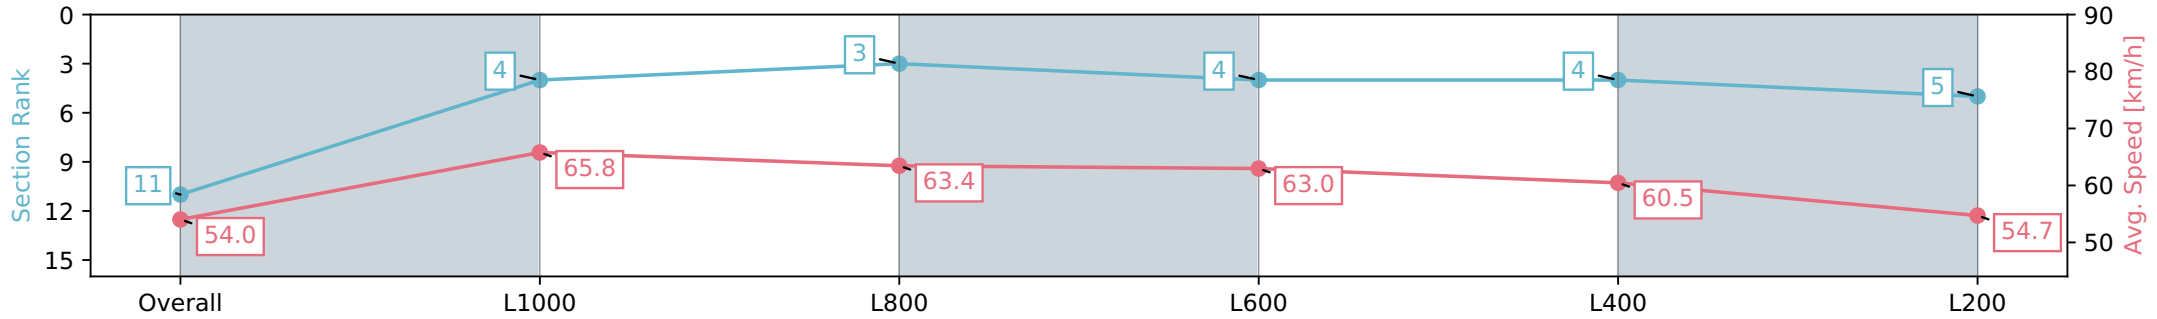

Morphettville Parks SA - Professional

Race 6: Triple M Handicap - 1250m

18 May 2024 - 2:34PM

Track Rating: Good 4, Weather: Fine, Rail Position: +3m 1000m -W/  
P, True Remainder

Section	Overall	L1000	L800	L600	L400	L200
Section Times	1:15.64 [11] (0:16.66)	0:58.98 [4] (0:11.00)	0:47.98 [3] (0:11.39)	0:36.59 [4] (0:11.47)	0:25.12 [4] (0:11.95)	0:13.17 [5] (0:13.17)
Average Speed [km/h]	54.0	65.8	63.4	63.0	60.5	54.7
Top Speed [km/h]	67.5	67.3	65.2	64.0	62.1	58.4
Avg. Dist. to Rail [m]	4.2	1.3	1.2	0.7	3.4	6.8
Avg. Stride Freq. [Hz]	2.2	2.3	2.2	2.2	2.2	2.2
Avg. Stride Length [m]	6.6	8.0	7.9	7.7	7.6	7.2

- [ ] Ranking at each section and finish
- :-:- No data available at this section
- NA No data available

Horse/Jockey Name	ZERO INN/Samuel Payne
Finish Rank	12
Fastest Section Time (Section)	0:11.02 (L800)
Top Speed [km/h] (Section)	69.2 (Overall)
Race State	Finished