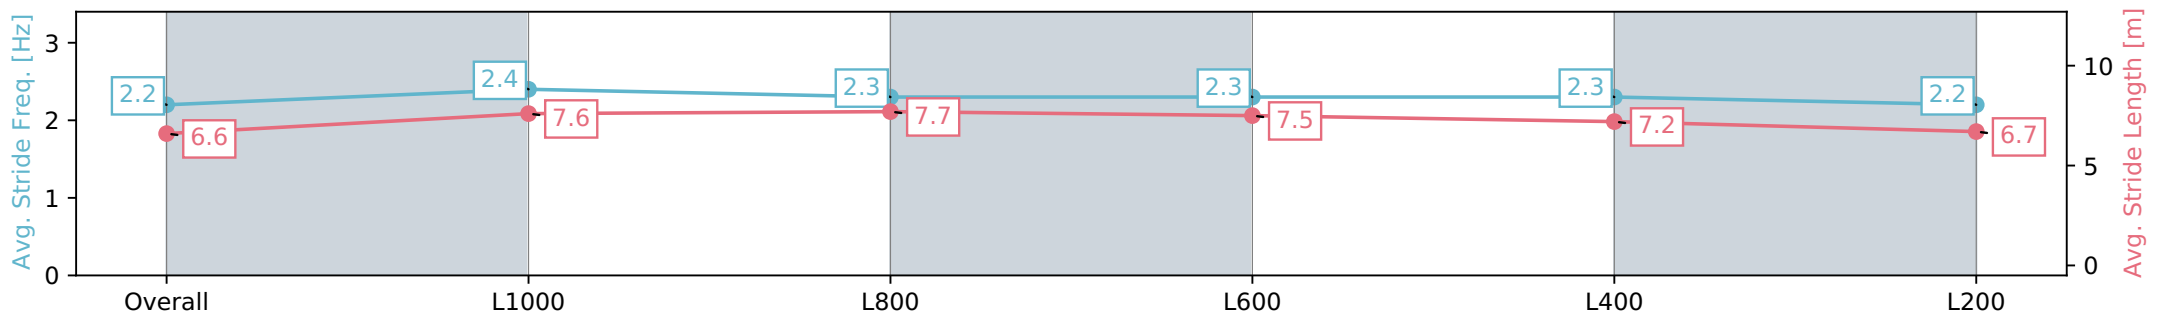

Morphettville Parks SA - Professional

Race 6: Triple M Handicap - 1250m

18 May 2024 - 2:34PM

Track Rating: Good 4, Weather: Fine, Rail Position: +3m 1000m -W/  
P, True Remainder

Section	Overall	L1000	L800	L600	L400	L200
Section Times	1:15.81 [12] (0:16.65)	0:59.16 [3] (0:11.02)	0:48.14 [4] (0:11.24)	0:36.90 [3] (0:11.59)	0:25.31 [3] (0:12.06)	0:13.25 [7] (0:13.25)
Average Speed [km/h]	54.1	66.6	64.5	62.8	60.3	54.2
Top Speed [km/h]	69.2	68.9	67.0	63.8	62.0	57.8
Avg. Dist. to Rail [m]	8.2	3.3	2.8	2.2	5.0	8.6
Avg. Stride Freq. [Hz]	2.2	2.4	2.3	2.3	2.3	2.2
Avg. Stride Length [m]	6.6	7.6	7.7	7.5	7.2	6.7