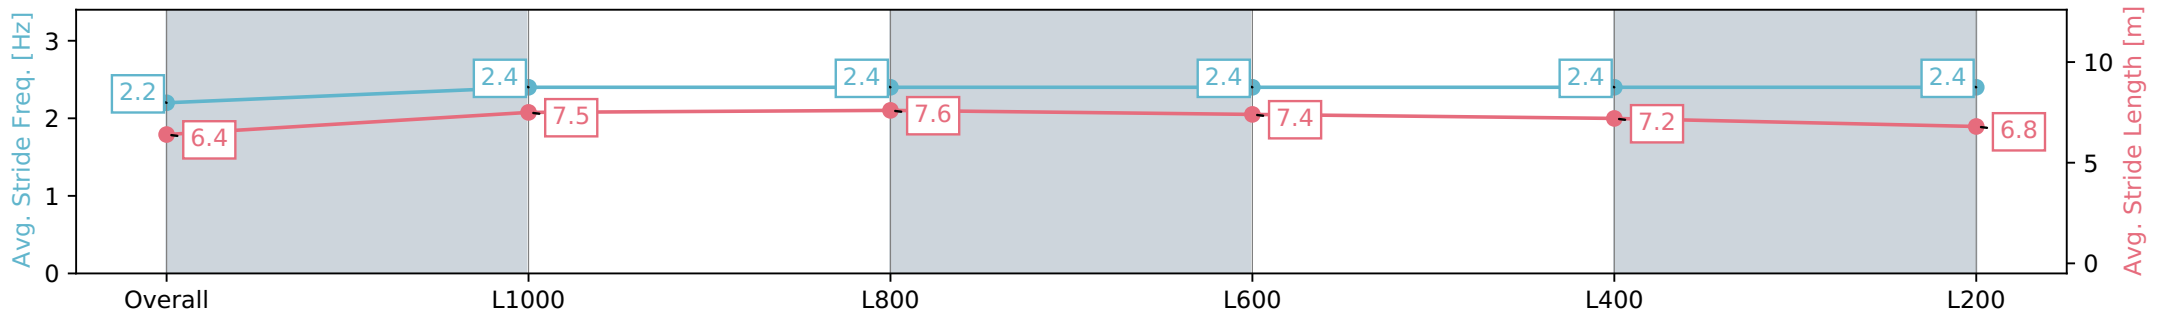

Morphettville Parks SA - Professional

Race 6: Triple M Handicap - 1250m

18 May 2024 - 2:34PM

Track Rating: Good 4, Weather: Fine, Rail Position: +3m 1000m -W/  
P, True Remainder

Section	Overall	L1000	L800	L600	L400	L200
Section Times	1:15.33 [7] (0:17.34)	0:57.99 [9] (0:11.18)	0:46.81 [8] (0:11.10)	0:35.71 [8] (0:11.43)	0:24.28 [8] (0:11.67)	0:12.61 [8] (0:12.61)
Average Speed [km/h]	51.9	64.8	65.0	63.2	61.9	57.1
Top Speed [km/h]	65.2	66.7	66.2	64.2	64.2	60.6
Avg. Dist. to Rail [m]	5.5	1.3	1.1	0.6	2.8	4.0
Avg. Stride Freq. [Hz]	2.2	2.4	2.4	2.4	2.4	2.4
Avg. Stride Length [m]	6.4	7.5	7.6	7.4	7.2	6.8