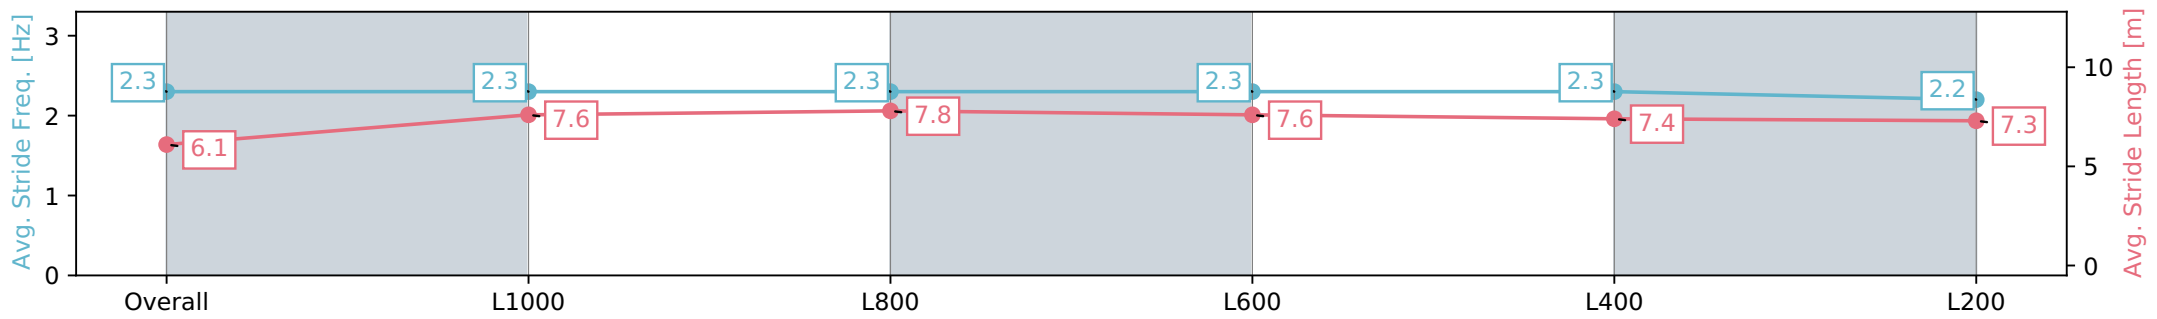

Morphettville Parks SA - Professional

Race 6: Triple M Handicap - 1250m

18 May 2024 - 2:34PM

Track Rating: Good 4, Weather: Fine, Rail Position: +3m 1000m -W/  
P, True Remainder

Section	Overall	L1000	L800	L600	L400	L200
Section Times	1:15.24 [5] (0:17.31)	0:57.93 [8] (0:11.35)	0:46.58 [9] (0:11.15)	0:35.43 [9] (0:11.56)	0:23.86 [10] (0:11.62)	0:12.24 [11] (0:12.24)
Average Speed [km/h]	52.1	64.0	64.9	62.9	62.4	58.9
Top Speed [km/h]	65.0	64.9	65.7	64.1	63.3	62.3
Avg. Dist. to Rail [m]	5.8	2.0	2.0	2.2	4.4	5.1
Avg. Stride Freq. [Hz]	2.3	2.3	2.3	2.3	2.3	2.2
Avg. Stride Length [m]	6.1	7.6	7.8	7.6	7.4	7.3