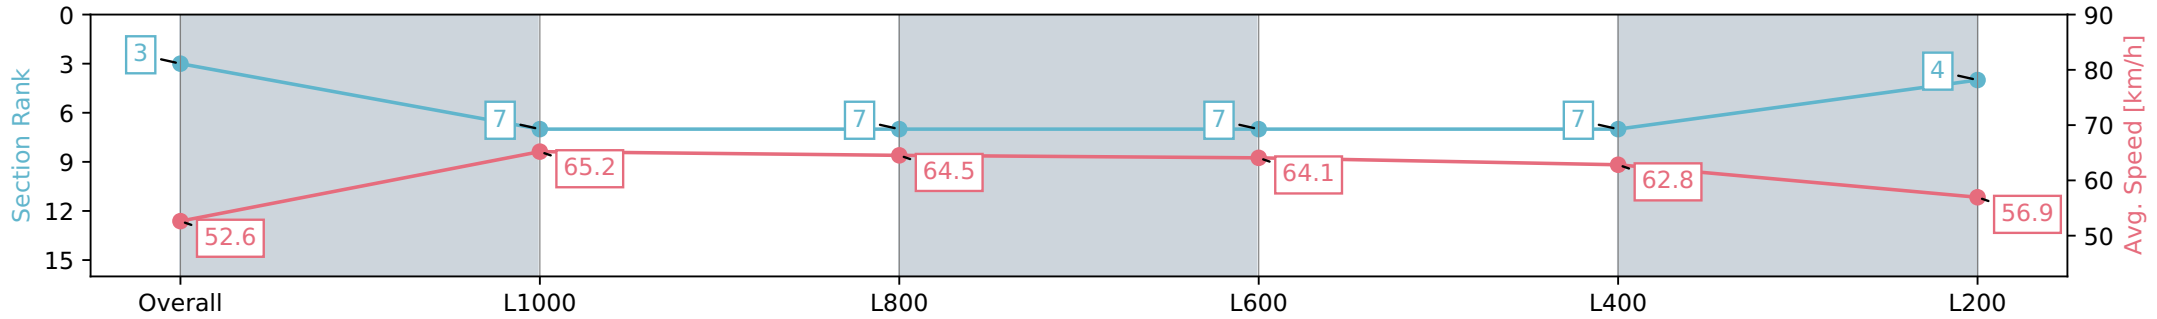

Morphettville Parks SA - Professional

Race 6: Triple M Handicap - 1250m

18 May 2024 - 2:34PM

Track Rating: Good 4, Weather: Fine, Rail Position: +3m 1000m -W/  
P, True Remainder

Section	Overall	L1000	L800	L600	L400	L200
Section Times	1:15.09 [3] (0:17.09)	0:58.00 [7] (0:11.15)	0:46.85 [7] (0:11.22)	0:35.63 [7] (0:11.40)	0:24.23 [7] (0:11.57)	0:12.65 [4] (0:12.65)
Average Speed [km/h]	52.6	65.2	64.5	64.1	62.8	56.9
Top Speed [km/h]	67.5	65.6	65.6	65.1	65.7	61.8
Avg. Dist. to Rail [m]	3.5	1.7	2.3	2.4	7.1	10.8
Avg. Stride Freq. [Hz]	2.4	2.5	2.4	2.5	2.5	2.4
Avg. Stride Length [m]	5.9	7.0	7.1	7.1	6.8	6.5