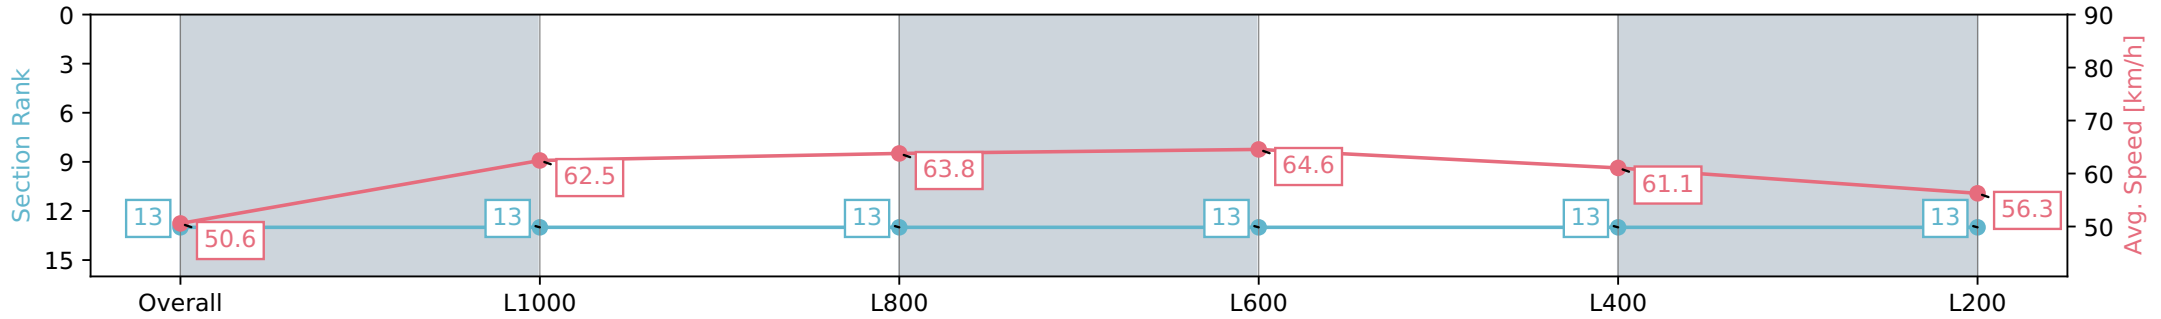

Morphettville Parks SA - Professional

Race 6: Triple M Handicap - 1250m

18 May 2024 - 2:34PM

Track Rating: Good 4, Weather: Fine, Rail Position: +3m 1000m -W/  
P, True Remainder

Section	Overall	L1000	L800	L600	L400	L200
Section Times	1:16.51 [13] (0:17.82)	0:58.69 [13] (0:11.62)	0:47.07 [13] (0:11.28)	0:35.79 [13] (0:11.17)	0:24.62 [13] (0:11.81)	0:12.81 [13] (0:12.81)
Average Speed [km/h]	50.6	62.5	63.8	64.6	61.1	56.3
Top Speed [km/h]	63.1	63.1	66.0	66.3	62.7	59.9
Avg. Dist. to Rail [m]	8.4	1.6	1.2	0.4	2.2	8.7
Avg. Stride Freq. [Hz]	2.2	2.3	2.3	2.4	2.3	2.2
Avg. Stride Length [m]	6.4	7.5	7.6	7.5	7.3	7.2

[ ] Ranking at each section and finish  
 -:-:- No data available at this section  
 NA No data available