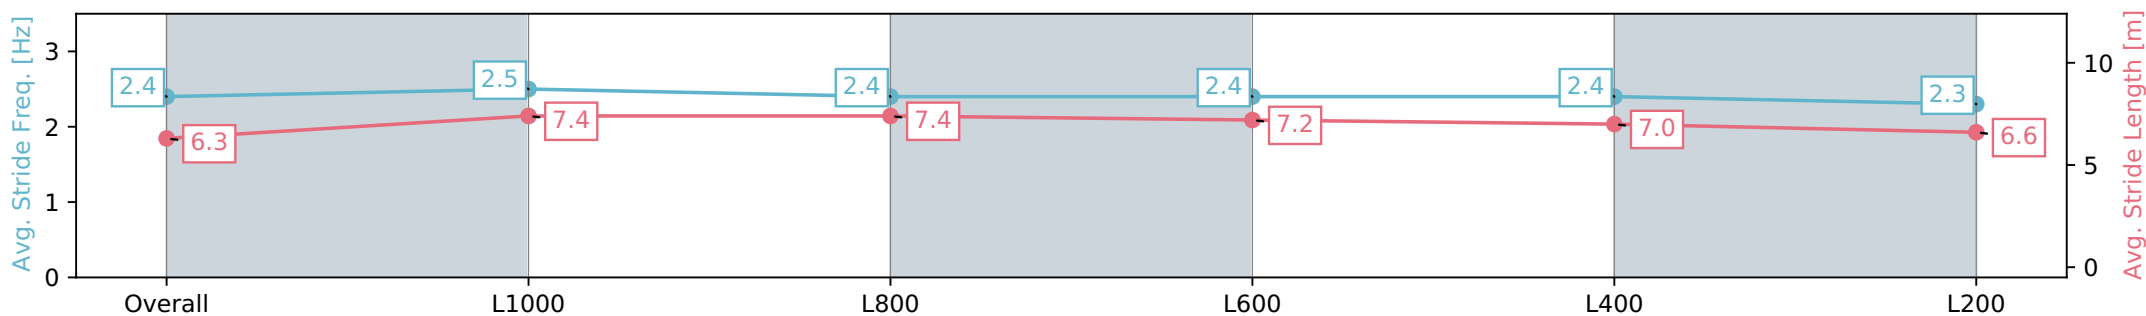

Morphettville Parks SA - Professional

Race 6: Triple M Handicap - 1250m

18 May 2024 - 2:34PM

Track Rating: Good 4, Weather: Fine, Rail Position: +3m 1000m -W/  
P, True Remainder

Section	Overall	L1000	L800	L600	L400	L200
Section Times	1:15.51 [10] (0:16.48)	0:59.03 [1] (0:10.95)	0:48.08 [1] (0:11.31)	0:36.77 [1] (0:11.50)	0:25.27 [2] (0:12.07)	0:13.20 [2] (0:13.20)
Average Speed [km/h]	54.7	66.6	63.9	63.1	59.9	54.5
Top Speed [km/h]	68.4	68.4	65.6	64.1	61.8	58.6
Avg. Dist. to Rail [m]	5.8	2.3	2.0	1.3	3.1	5.1
Avg. Stride Freq. [Hz]	2.4	2.5	2.4	2.4	2.4	2.3
Avg. Stride Length [m]	6.3	7.4	7.4	7.2	7.0	6.6

- [ ] Ranking at each section and finish
- :-:- No data available at this section
- NA No data available

Horse/Jockey Name	BIG OPTION/Felicity Atkinson
Finish Rank	11
Fastest Section Time (Section)	0:11.00 (L800)
Top Speed [km/h] (Section)	67.5 (Overall)
Race State	Finished