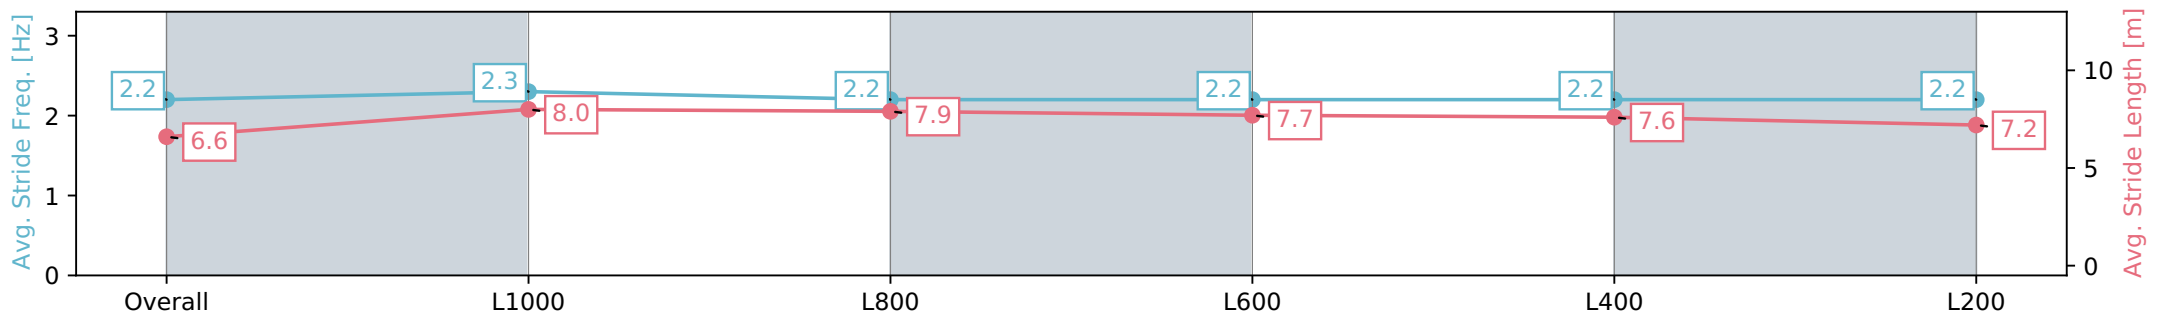

- [ ] Ranking at each section and finish
- :-:- No data available at this section
- NA No data available

Horse/Jockey Name	BIG OPTION/Felicity Atkinson
Finish Rank	11
Fastest Section Time (Section)	0:11.00 (L800)
Top Speed [km/h] (Section)	67.5 (Overall)
Race State	Finished

Morphettville Parks SA - Professional

Race 6: Triple M Handicap - 1250m

18 May 2024 - 2:34PM

Track Rating: Good 4, Weather: Fine, Rail Position: +3m 1000m -W/  
P, True Remainder

Section	Overall	L1000	L800	L600	L400	L200
Section Times	1:15.64 [11] (0:16.66)	0:58.98 [4] (0:11.00)	0:47.98 [3] (0:11.39)	0:36.59 [4] (0:11.47)	0:25.12 [4] (0:11.95)	0:13.17 [5] (0:13.17)
Average Speed [km/h]	54.0	65.8	63.4	63.0	60.5	54.7
Top Speed [km/h]	67.5	67.3	65.2	64.0	62.1	58.4
Avg. Dist. to Rail [m]	4.2	1.3	1.2	0.7	3.4	6.8
Avg. Stride Freq. [Hz]	2.2	2.3	2.2	2.2	2.2	2.2
Avg. Stride Length [m]	6.6	8.0	7.9	7.7	7.6	7.2

- [ ] Ranking at each section and finish
- :-:- No data available at this section
- NA No data available

Horse/Jockey Name	ZERO INN/Samuel Payne
Finish Rank	12
Fastest Section Time (Section)	0:11.02 (L800)
Top Speed [km/h] (Section)	69.2 (Overall)
Race State	Finished