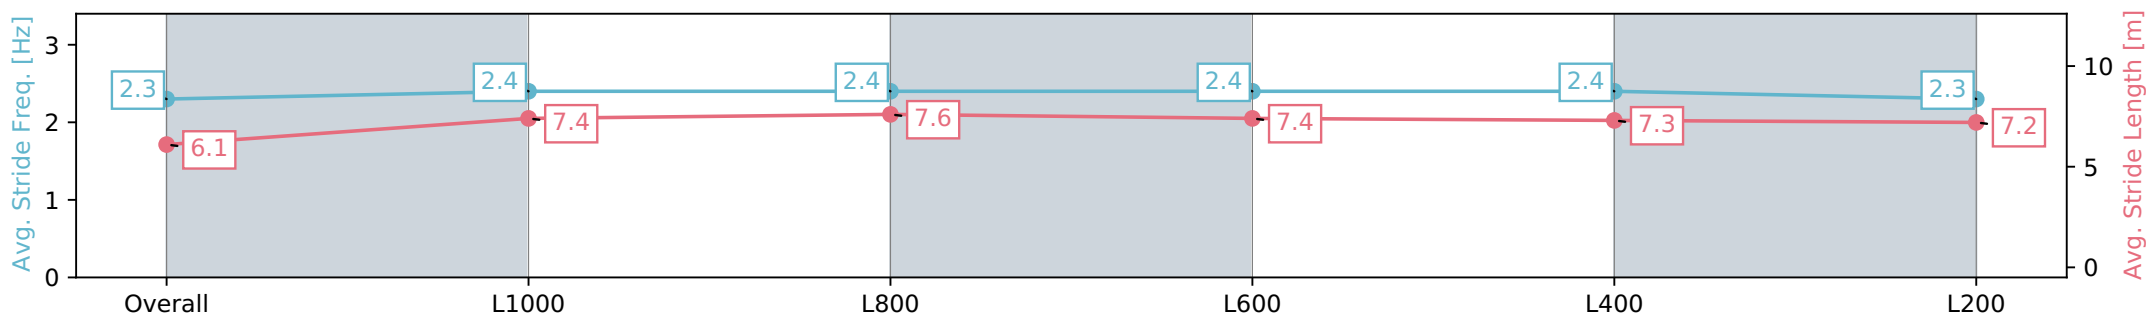

Morphettville Parks SA - Professional

Race 6: Triple M Handicap - 1250m

18 May 2024 - 2:34PM

Track Rating: Good 4, Weather: Fine, Rail Position: +3m 1000m -W/  
P, True Remainder

Section	Overall	L1000	L800	L600	L400	L200
Section Times	1:15.29 [6] (0:17.48)	0:57.81 [11] (0:11.30)	0:46.51 [10] (0:11.04)	0:35.47 [10] (0:11.41)	0:24.06 [9] (0:11.56)	0:12.49 [10] (0:12.49)
Average Speed [km/h]	51.6	64.1	65.3	63.3	62.2	57.8
Top Speed [km/h]	64.7	66.2	66.2	64.6	63.6	61.2
Avg. Dist. to Rail [m]	2.8	1.3	1.3	0.6	1.0	1.9
Avg. Stride Freq. [Hz]	2.3	2.4	2.4	2.4	2.4	2.3
Avg. Stride Length [m]	6.1	7.4	7.6	7.4	7.3	7.2