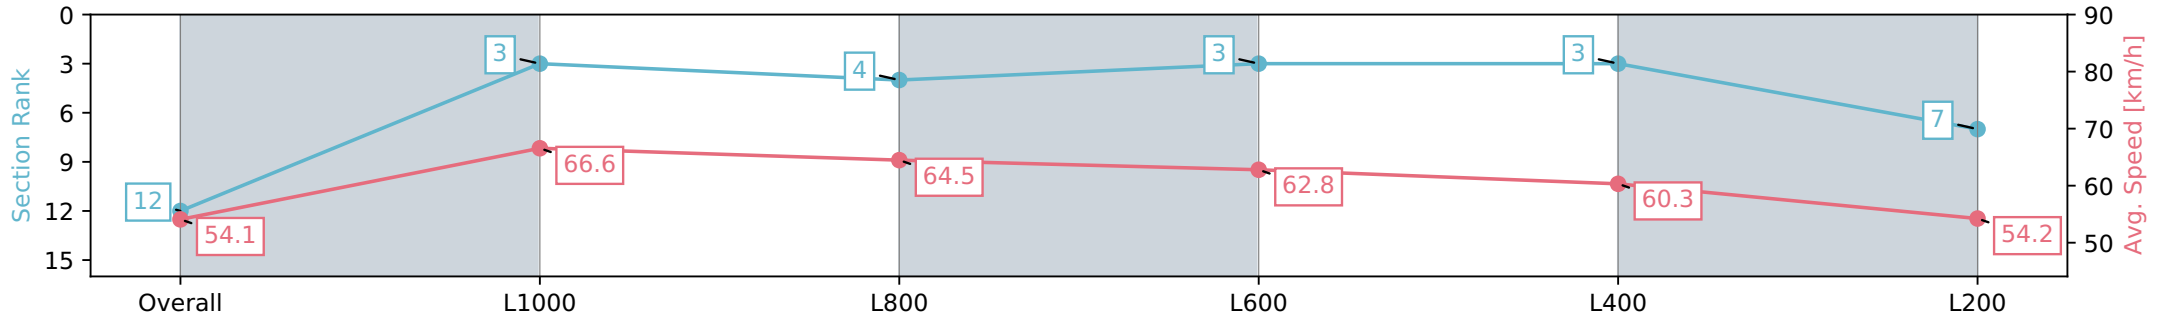

Morphettville Parks SA - Professional

Race 6: Triple M Handicap - 1250m

18 May 2024 - 2:34PM

Track Rating: Good 4, Weather: Fine, Rail Position: +3m 1000m -W/  
P, True Remainder

Section	Overall	L1000	L800	L600	L400	L200
Section Times	1:15.81 [12] (0:16.65)	0:59.16 [3] (0:11.02)	0:48.14 [4] (0:11.24)	0:36.90 [3] (0:11.59)	0:25.31 [3] (0:12.06)	0:13.25 [7] (0:13.25)
Average Speed [km/h]	54.1	66.6	64.5	62.8	60.3	54.2
Top Speed [km/h]	69.2	68.9	67.0	63.8	62.0	57.8
Avg. Dist. to Rail [m]	8.2	3.3	2.8	2.2	5.0	8.6
Avg. Stride Freq. [Hz]	2.2	2.4	2.3	2.3	2.3	2.2
Avg. Stride Length [m]	6.6	7.6	7.7	7.5	7.2	6.7