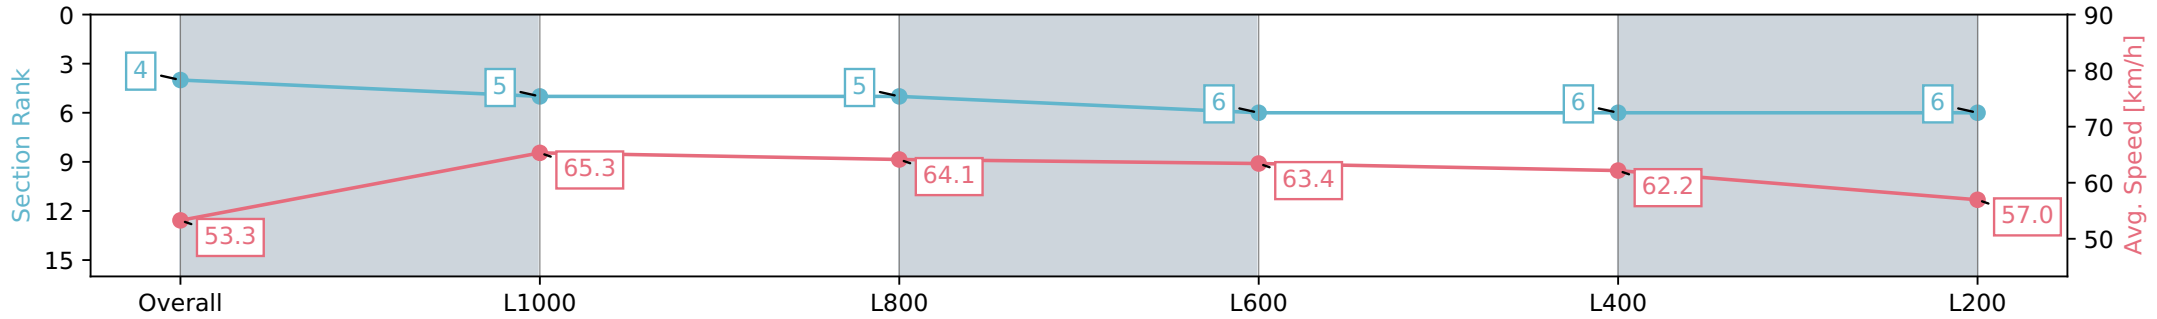

Morphettville Parks SA - Professional

Race 6: Triple M Handicap - 1250m

18 May 2024 - 2:34PM

Track Rating: Good 4, Weather: Fine, Rail Position: +3m 1000m -W/  
P, True Remainder

Section	Overall	L1000	L800	L600	L400	L200
Section Times	1:15.11 [4] (0:16.92)	0:58.19 [5] (0:11.10)	0:47.09 [5] (0:11.28)	0:35.81 [6] (0:11.50)	0:24.31 [6] (0:11.68)	0:12.63 [6] (0:12.63)
Average Speed [km/h]	53.3	65.3	64.1	63.4	62.2	57.0
Top Speed [km/h]	66.2	67.4	67.4	64.4	63.8	60.7
Avg. Dist. to Rail [m]	3.7	1.8	2.2	2.2	5.7	9.2
Avg. Stride Freq. [Hz]	2.3	2.4	2.4	2.4	2.4	2.4
Avg. Stride Length [m]	6.4	7.6	7.5	7.4	7.1	6.8