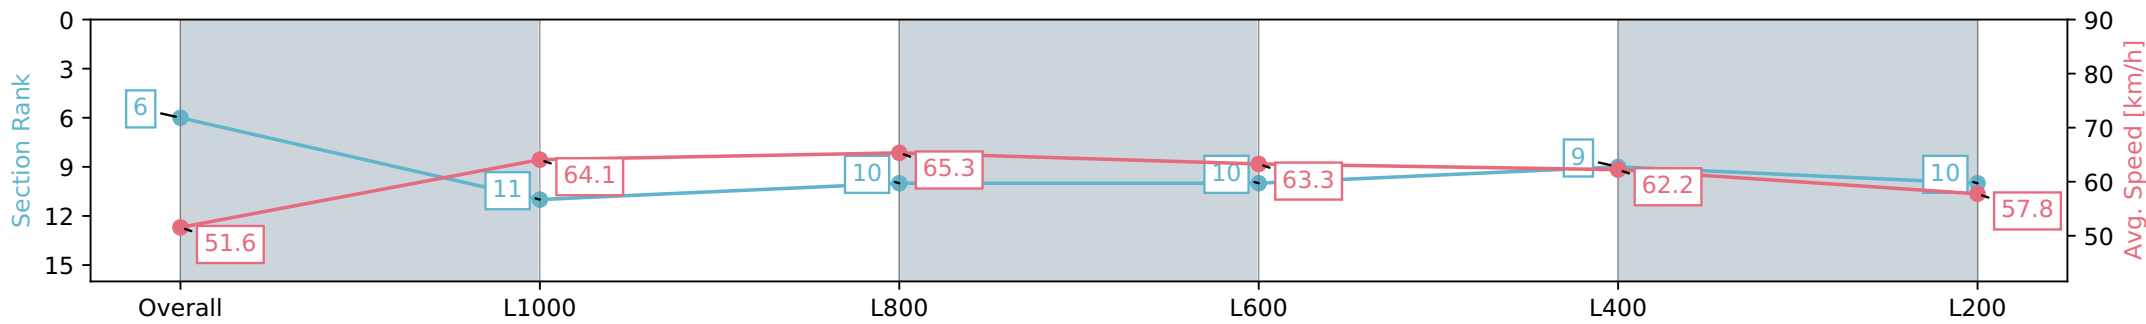

Morphettville Parks SA - Professional

Race 6: Triple M Handicap - 1250m

18 May 2024 - 2:34PM

Track Rating: Good 4, Weather: Fine, Rail Position: +3m 1000m -W/  
P, True Remainder

Section	Overall	L1000	L800	L600	L400	L200
Section Times	1:15.29 [6] (0:17.48)	0:57.81 [11] (0:11.30)	0:46.51 [10] (0:11.04)	0:35.47 [10] (0:11.41)	0:24.06 [9] (0:11.56)	0:12.49 [10] (0:12.49)
Average Speed [km/h]	51.6	64.1	65.3	63.3	62.2	57.8
Top Speed [km/h]	64.7	66.2	66.2	64.6	63.6	61.2
Avg. Dist. to Rail [m]	2.8	1.3	1.3	0.6	1.0	1.9
Avg. Stride Freq. [Hz]	2.3	2.4	2.4	2.4	2.4	2.3
Avg. Stride Length [m]	6.1	7.4	7.6	7.4	7.3	7.2