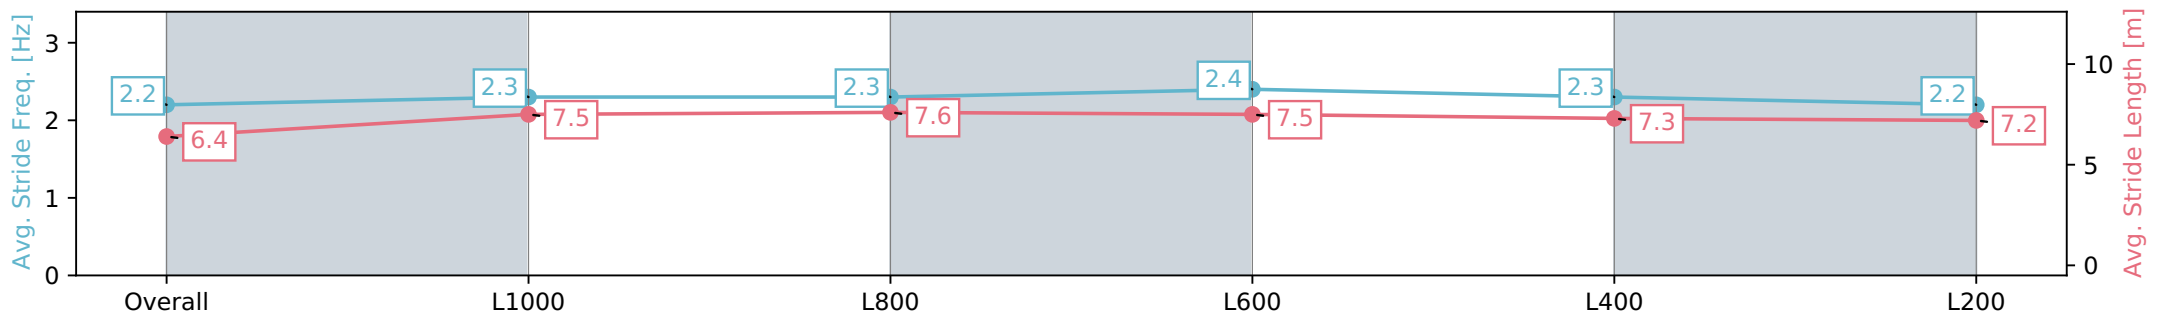

Morphettville Parks SA - Professional

Race 6: Triple M Handicap - 1250m

18 May 2024 - 2:34PM

Track Rating: Good 4, Weather: Fine, Rail Position: +3m 1000m -W/  
P, True Remainder

Section	Overall	L1000	L800	L600	L400	L200
Section Times	1:16.51 [13] (0:17.82)	0:58.69 [13] (0:11.62)	0:47.07 [13] (0:11.28)	0:35.79 [13] (0:11.17)	0:24.62 [13] (0:11.81)	0:12.81 [13] (0:12.81)
Average Speed [km/h]	50.6	62.5	63.8	64.6	61.1	56.3
Top Speed [km/h]	63.1	63.1	66.0	66.3	62.7	59.9
Avg. Dist. to Rail [m]	8.4	1.6	1.2	0.4	2.2	8.7
Avg. Stride Freq. [Hz]	2.2	2.3	2.3	2.4	2.3	2.2
Avg. Stride Length [m]	6.4	7.5	7.6	7.5	7.3	7.2

[ ] Ranking at each section and finish  
 -:-:- No data available at this section  
 NA No data available