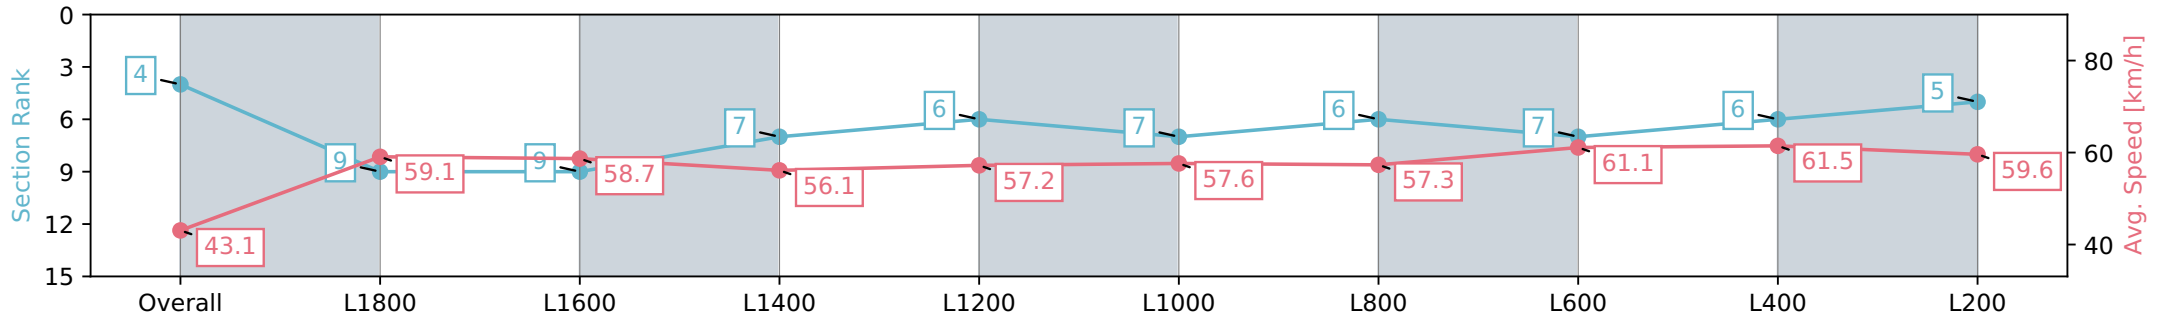

Horse/Jockey Name	GRINZINGER ALLEE/Justin Potter
Finish Rank	4
Fastest Section Time (Section)	0:11.80 (L400)
Top Speed [km/h] (Section)	63.4 (L400)
Race State	Finished

Morphettville Parks SA - Professional
Race 5: Sportsbet Nobody Does It Easier Handicap - 1950m
18 May 2024 - 1:58PM
Track Rating: Good 4, Weather: Fine, Rail Position: +3m 1000m -W/
P, True Remainder

Section	Overall	L1800	L1600	L1400	L1200	L1000	L800	L600	L400	L200
Section Times	2:03.60 [4] (0:12.64)	1:50.96 [9] (0:12.41)	1:38.55 [9] (0:12.26)	1:26.29 [7] (0:12.85)	1:13.44 [6] (0:12.66)	1:00.78 [7] (0:12.49)	0:48.29 [6] (0:12.61)	0:35.68 [7] (0:11.95)	0:23.73 [6] (0:11.80)	0:11.93 [5] (0:11.93)
Average Speed [km/h]	43.1	59.1	58.7	56.1	57.2	57.6	57.3	61.1	61.5	59.6
Top Speed [km/h]	59.6	61.8	61.8	57.4	57.8	59.0	59.5	62.0	63.4	61.6
Avg. Dist. to Rail [m]	8.5	3.2	0.6	1.0	1.0	1.2	1.4	2.2	3.5	3.6
Avg. Stride Freq. [Hz]	2.1	2.3	2.3	2.2	2.2	2.2	2.2	2.3	2.4	2.3
Avg. Stride Length [m]	5.6	7.2	7.1	7.1	7.2	7.0	6.9	7.1	7.0	7.1

Report Created: Sat 18 May 2024 14:44:21 GMT+10 (Note: Timing is based on positional data)

- [ ] Ranking at each section and finish
- -:-:- No data available at this section
- NA No data available