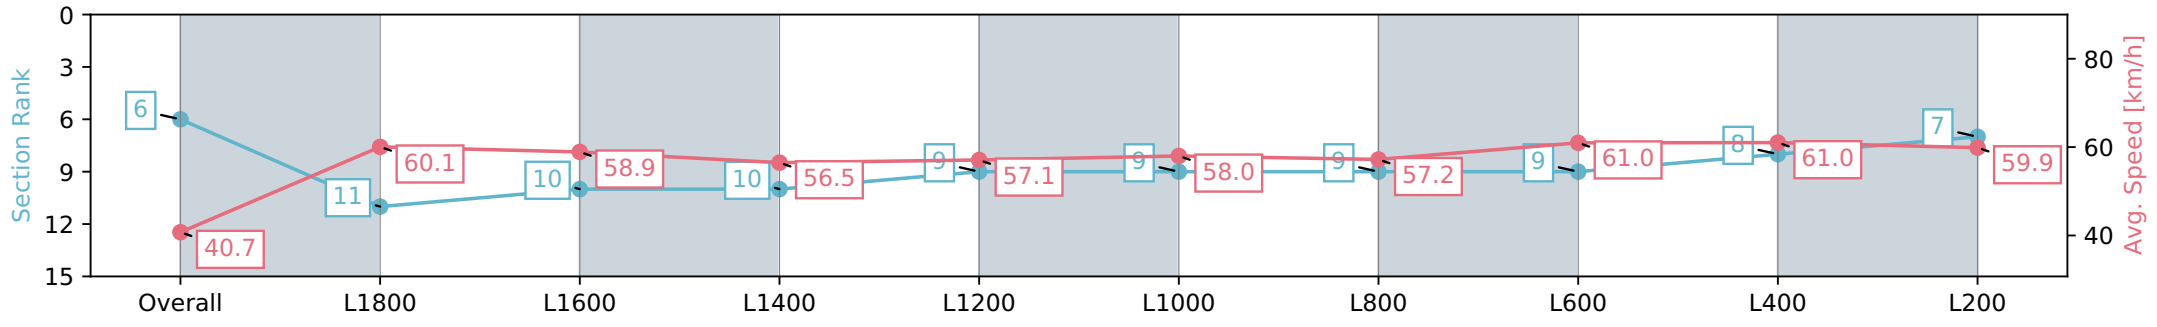

Horse/Jockey Name	LAKE'S FOLLY/Jessica Eaton
Finish Rank	6
Fastest Section Time (Section)	0:11.82 (L400)
Top Speed [km/h] (Section)	61.8 (L600)
Race State	Finished

Morphettville Parks SA - Professional
Race 5: Sportsbet Nobody Does It Easier Handicap - 1950m
18 May 2024 - 1:58PM
Track Rating: Good 4, Weather: Fine, Rail Position: +3m 1000m -W/
P, True Remainder

Section	Overall	L1800	L1600	L1400	L1200	L1000	L800	L600	L400	L200
Section Times	2:03.75 [6] (0:13.38)	1:50.37 [11] (0:12.10)	1:38.27 [10] (0:12.25)	1:26.02 [10] (0:12.74)	1:13.28 [9] (0:12.68)	1:00.60 [9] (0:12.44)	0:48.16 [9] (0:12.61)	0:35.55 [9] (0:11.86)	0:23.69 [8] (0:11.82)	0:11.87 [7] (0:11.87)
Average Speed [km/h]	40.7	60.1	58.9	56.5	57.1	58.0	57.2	61.0	61.0	59.9
Top Speed [km/h]	58.1	60.8	60.9	57.9	58.0	59.8	58.7	61.8	61.1	60.8
Avg. Dist. to Rail [m]	8.9	1.8	0.9	0.9	1.0	1.4	0.9	0.9	1.5	3.2
Avg. Stride Freq. [Hz]	2.2	2.3	2.3	2.2	2.2	2.2	2.2	2.2	2.3	2.4
Avg. Stride Length [m]	5.2	6.8	6.8	6.7	6.8	6.9	6.9	6.9	7.0	6.8

Report Created: Sat 18 May 2024 14:44:29 GMT+10 (Note: Timing is based on positional data)

- [ ] Ranking at each section and finish
- -:-:- No data available at this section
- NA No data available