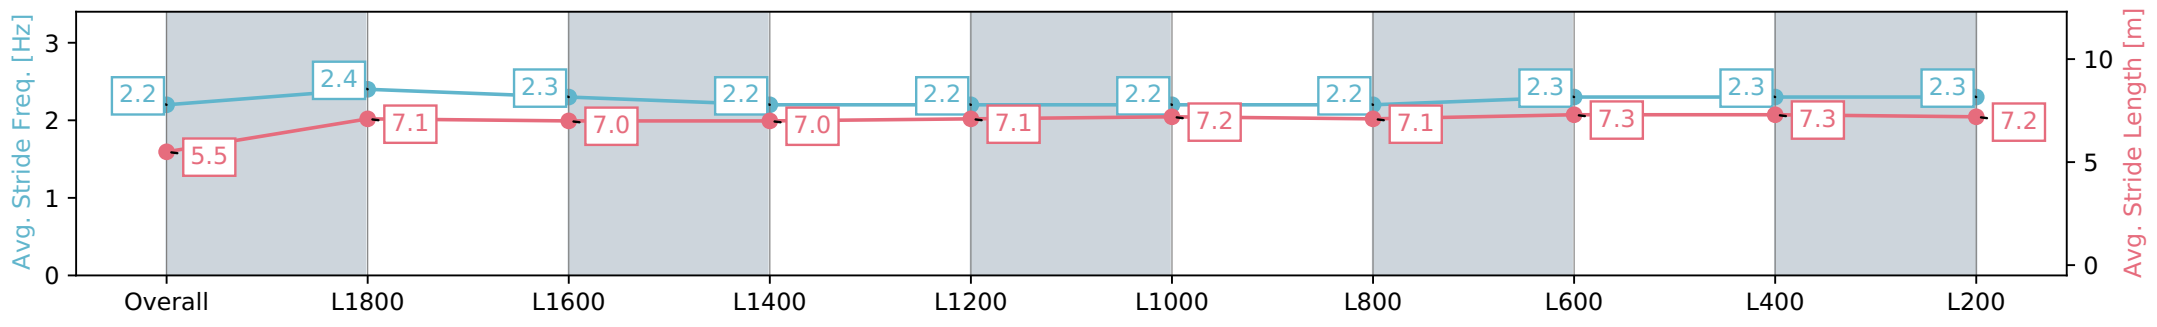

Horse/Jockey Name	CAPRICORN RIDGE/Jacob Opperman
Finish Rank	3
Fastest Section Time (Section)	0:11.85 (L400)
Top Speed [km/h] (Section)	62.5 (L400)
Race State	Finished

Morphettville Parks SA - Professional
Race 5: Sportsbet Nobody Does It Easier Handicap - 1950m
18 May 2024 - 1:58PM
Track Rating: Good 4, Weather: Fine, Rail Position: +3m 1000m -W/
P, True Remainder

Section	Overall	L1800	L1600	L1400	L1200	L1000	L800	L600	L400	L200
Section Times	2:03.53 [3] (0:12.31)	1:51.22 [5] (0:12.08)	1:39.14 [4] (0:12.63)	1:26.51 [5] (0:12.85)	1:13.66 [5] (0:12.71)	1:00.95 [5] (0:12.56)	0:48.39 [5] (0:12.56)	0:35.82 [5] (0:12.01)	0:23.81 [4] (0:11.85)	0:11.96 [3] (0:11.96)
Average Speed [km/h]	44.0	60.0	57.1	56.1	57.0	57.4	57.2	60.2	61.0	59.5
Top Speed [km/h]	59.6	60.7	59.1	57.0	57.3	58.4	59.0	61.1	62.5	61.1
Avg. Dist. to Rail [m]	2.8	1.4	0.6	1.5	0.9	0.7	0.6	0.9	2.0	1.9
Avg. Stride Freq. [Hz]	2.2	2.4	2.3	2.2	2.2	2.2	2.2	2.2	2.3	2.3
Avg. Stride Length [m]	5.5	7.1	7.0	7.0	7.1	7.2	7.1	7.3	7.3	7.2

Report Created: Sat 18 May 2024 14:44:18 GMT+10 (Note: Timing is based on positional data)

- [ ] Ranking at each section and finish
- -:-:- No data available at this section
- NA No data available