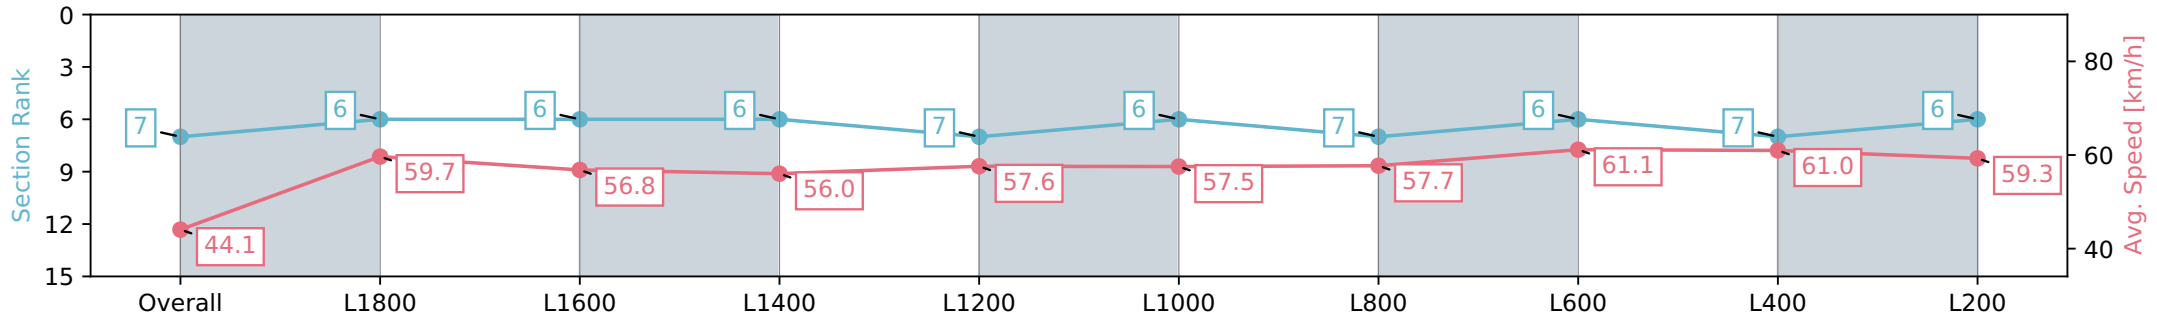

Horse/Jockey Name	AMMO AMOR/Stacey Metcalfe
Finish Rank	7
Fastest Section Time (Section)	0:11.87 (L400)
Top Speed [km/h] (Section)	62.2 (L400)
Race State	Finished

Morphettville Parks SA - Professional
Race 5: Sportsbet Nobody Does It Easier Handicap - 1950m
18 May 2024 - 1:58PM
Track Rating: Good 4, Weather: Fine, Rail Position: +3m 1000m -W/
P, True Remainder

Section	Overall	L1800	L1600	L1400	L1200	L1000	L800	L600	L400	L200
Section Times	2:03.80 [7] (0:12.35)	1:51.45 [6] (0:12.24)	1:39.21 [6] (0:12.69)	1:26.52 [6] (0:12.89)	1:13.63 [7] (0:12.63)	1:01.00 [6] (0:12.55)	0:48.45 [7] (0:12.54)	0:35.91 [6] (0:12.01)	0:23.90 [7] (0:11.87)	0:12.03 [6] (0:12.03)
Average Speed [km/h]	44.1	59.7	56.8	56.0	57.6	57.5	57.7	61.1	61.0	59.3
Top Speed [km/h]	60.7	60.7	58.3	57.4	58.0	58.6	59.5	62.0	62.2	60.5
Avg. Dist. to Rail [m]	8.1	2.5	1.4	1.8	1.9	2.4	2.4	2.8	5.2	5.7
Avg. Stride Freq. [Hz]	2.3	2.4	2.3	2.3	2.3	2.2	2.2	2.4	2.4	2.3
Avg. Stride Length [m]	5.3	6.9	6.9	6.8	6.8	6.9	6.9	7.1	7.1	7.0

Report Created: Sat 18 May 2024 14:44:33 GMT+10 (Note: Timing is based on positional data)

- [ ] Ranking at each section and finish
- -:-:- No data available at this section
- NA No data available