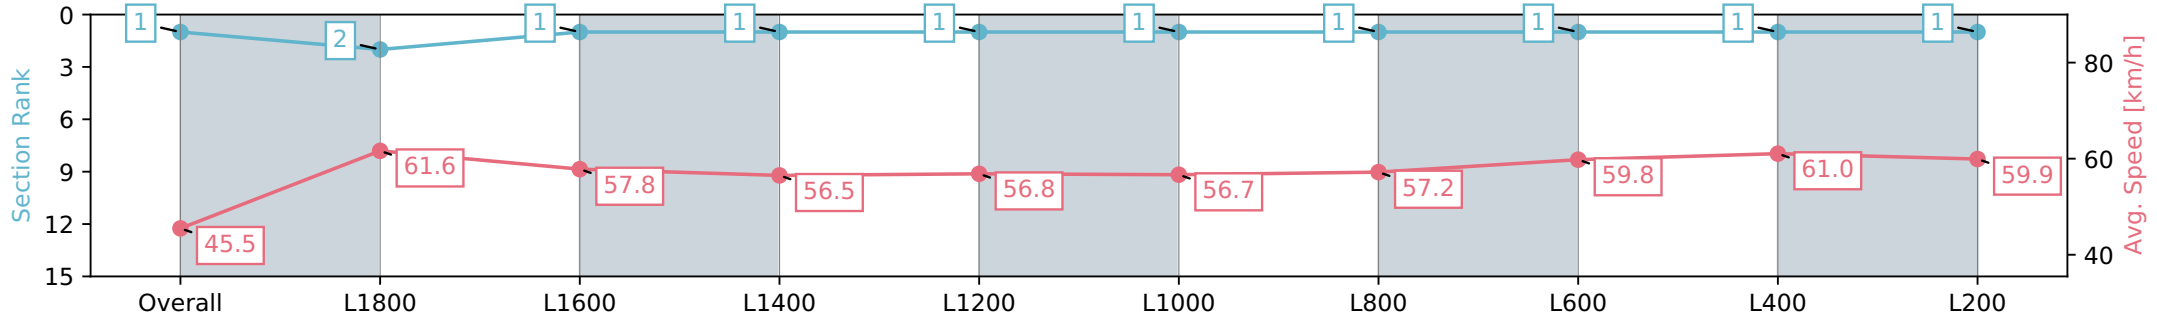

Horse/Jockey Name	EXALTED FIRE/Rochelle Milnes
Finish Rank	1
Fastest Section Time (Section)	0:11.82 (L400)
Top Speed [km/h] (Section)	62.4 (L400)
Race State	Finished

Morphettville Parks SA - Professional
Race 5: Sportsbet Nobody Does It Easier Handicap - 1950m
18 May 2024 - 1:58PM
Track Rating: Good 4, Weather: Fine, Rail Position: +3m 1000m -W/
P, True Remainder

Section	Overall	L1800	L1600	L1400	L1200	L1000	L800	L600	L400	L200
Section Times	2:03.14 [1] (0:11.94)	1:51.20 [2] (0:11.90)	1:39.30 [1] (0:12.52)	1:26.78 [1] (0:12.76)	1:14.02 [1] (0:12.79)	1:01.23 [1] (0:12.73)	0:48.50 [1] (0:12.63)	0:35.87 [1] (0:12.17)	0:23.70 [1] (0:11.82)	0:11.88 [1] (0:11.88)
Average Speed [km/h]	45.5	61.6	57.8	56.5	56.8	56.7	57.2	59.8	61.0	59.9
Top Speed [km/h]	61.1	62.3	60.5	57.0	57.7	57.9	58.9	60.6	62.4	61.8
Avg. Dist. to Rail [m]	6.6	3.2	2.5	2.5	1.8	1.7	1.6	1.6	1.9	1.5
Avg. Stride Freq. [Hz]	2.1	2.3	2.2	2.2	2.2	2.2	2.2	2.3	2.3	2.3
Avg. Stride Length [m]	5.8	7.4	7.2	7.1	7.1	7.1	7.0	7.1	7.2	7.1

Report Created: Sat 18 May 2024 14:44:10 GMT+10 (Note: Timing is based on positional data)

- [ ] Ranking at each section and finish
- -:-:- No data available at this section
- NA No data available