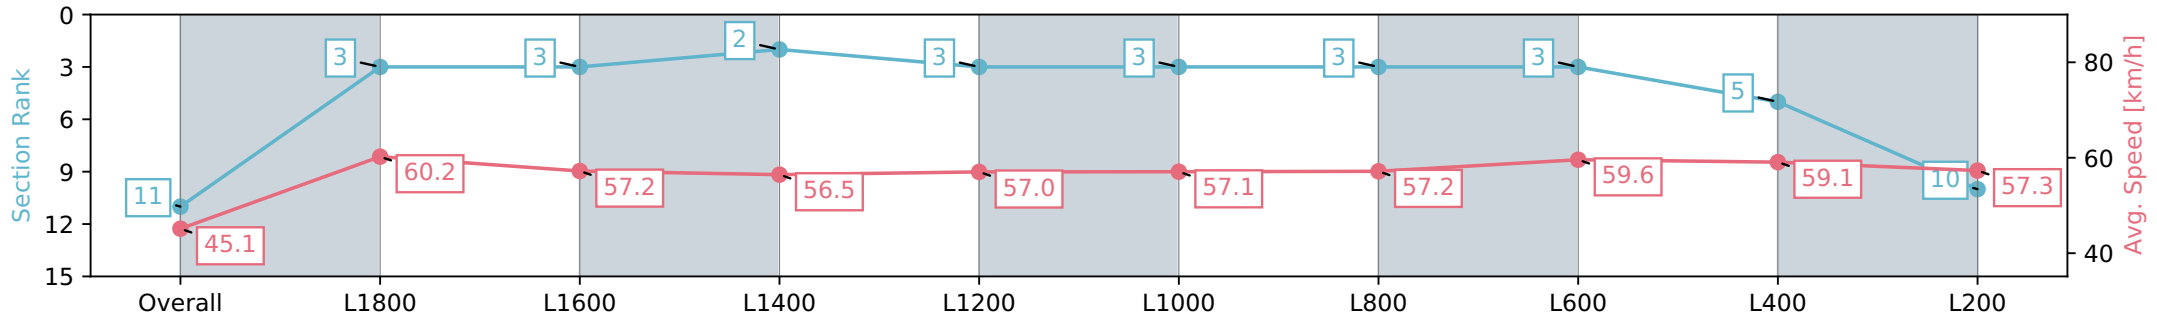

Horse/Jockey Name	BOND STREET BEAU/Ben Price
Finish Rank	11
Fastest Section Time (Section)	0:12.10 (L1800)
Top Speed [km/h] (Section)	61.9 (L1800)
Race State	Finished

Morphettville Parks SA - Professional
Race 5: Sportsbet Nobody Does It Easier Handicap - 1950m
18 May 2024 - 1:58PM
Track Rating: Good 4, Weather: Fine, Rail Position: +3m 1000m -W/
P, True Remainder

Section	Overall	L1800	L1600	L1400	L1200	L1000	L800	L600	L400	L200
Section Times	2:04.41 [11] (0:12.02)	1:52.39 [3] (0:12.10)	1:40.29 [3] (0:12.62)	1:27.67 [2] (0:12.78)	1:14.89 [3] (0:12.71)	1:02.18 [3] (0:12.64)	0:49.54 [3] (0:12.62)	0:36.92 [3] (0:12.25)	0:24.67 [5] (0:12.23)	0:12.44 [10] (0:12.44)
Average Speed [km/h]	45.1	60.2	57.2	56.5	57.0	57.1	57.2	59.6	59.1	57.3
Top Speed [km/h]	59.7	61.9	58.0	56.8	57.4	57.7	59.3	60.4	59.9	59.1
Avg. Dist. to Rail [m]	5.0	2.3	1.7	2.6	1.3	1.5	1.6	2.1	3.5	5.3
Avg. Stride Freq. [Hz]	2.2	2.3	2.2	2.2	2.2	2.2	2.2	2.3	2.3	2.2
Avg. Stride Length [m]	5.7	7.2	7.2	7.1	7.2	7.2	7.2	7.2	7.2	7.1

Report Created: Sat 18 May 2024 14:44:48 GMT+10 (Note: Timing is based on positional data)

- [ ] Ranking at each section and finish
- -:-:- No data available at this section
- NA No data available