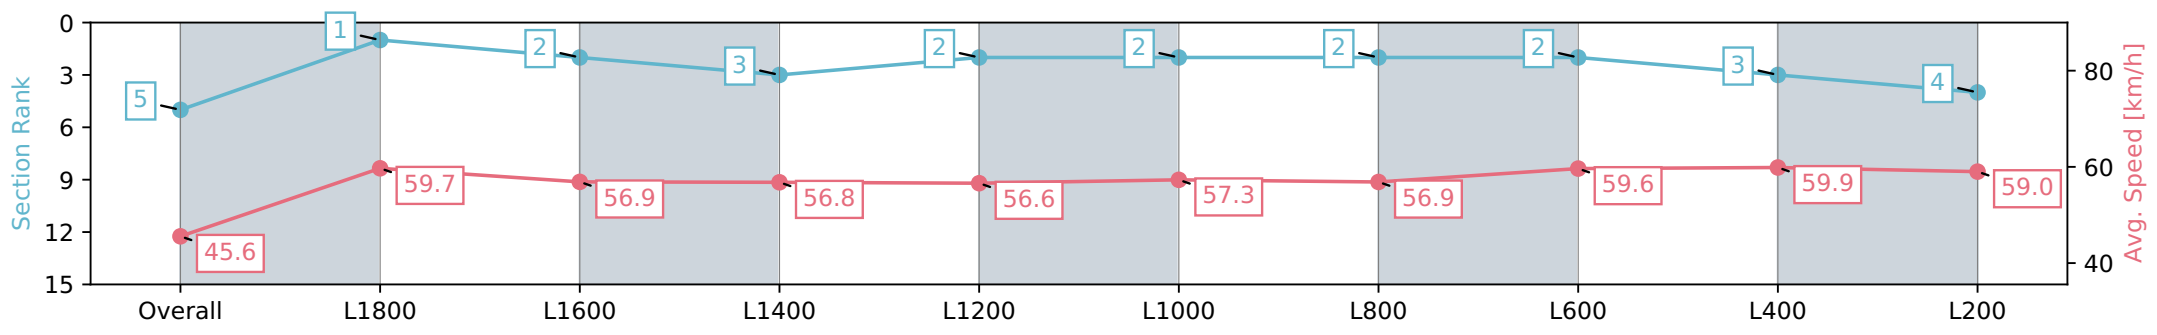

Horse/Jockey Name	SILENT COMMAND/Callan Murray
Finish Rank	5
Fastest Section Time (Section)	0:12.04 (L400)
Top Speed [km/h] (Section)	61.1 (L1800)
Race State	Finished

Morphettville Parks SA - Professional
Race 5: Sportsbet Nobody Does It Easier Handicap - 1950m
18 May 2024 - 1:58PM
Track Rating: Good 4, Weather: Fine, Rail Position: +3m 1000m -W/
P, True Remainder

Section	Overall	L1800	L1600	L1400	L1200	L1000	L800	L600	L400	L200
Section Times	2:03.69 [5] (0:11.88)	1:51.81 [1] (0:12.15)	1:39.66 [2] (0:12.72)	1:26.94 [3] (0:12.66)	1:14.28 [2] (0:12.77)	1:01.51 [2] (0:12.59)	0:48.92 [2] (0:12.69)	0:36.23 [2] (0:12.12)	0:24.11 [3] (0:12.04)	0:12.07 [4] (0:12.07)
Average Speed [km/h]	45.6	59.7	56.9	56.8	56.6	57.3	56.9	59.6	59.9	59.0
Top Speed [km/h]	58.9	61.1	58.5	59.2	57.6	58.2	58.7	60.5	60.4	60.2
Avg. Dist. to Rail [m]	3.5	1.5	1.3	1.1	1.0	1.3	0.9	0.8	1.1	1.1
Avg. Stride Freq. [Hz]	2.2	2.4	2.3	2.3	2.2	2.3	2.2	2.3	2.3	2.3
Avg. Stride Length [m]	5.7	7.1	6.8	6.8	6.8	6.8	6.8	7.0	7.1	7.1

Report Created: Sat 18 May 2024 14:44:25 GMT+10 (Note: Timing is based on positional data)

- [ ] Ranking at each section and finish
- -:-:- No data available at this section
- NA No data available