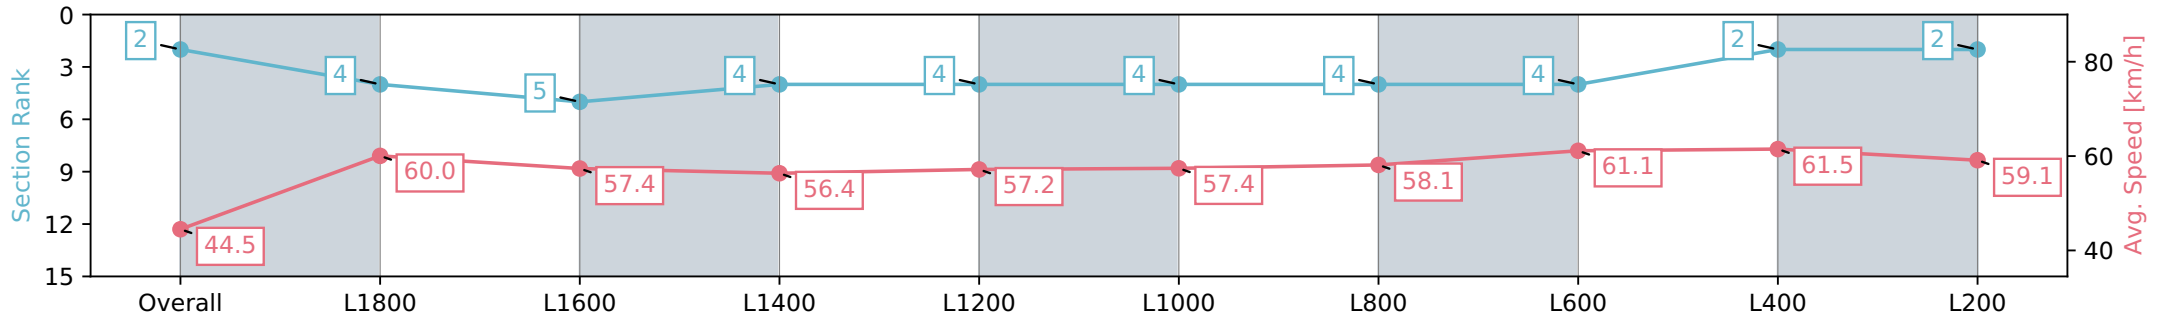

Horse/Jockey Name	THE NEPHEW/Jason Holder
Finish Rank	2
Fastest Section Time (Section)	0:11.75 (L400)
Top Speed [km/h] (Section)	62.1 (L400)
Race State	Finished

Morphettville Parks SA - Professional
Race 5: Sportsbet Nobody Does It Easier Handicap - 1950m
18 May 2024 - 1:58PM
Track Rating: Good 4, Weather: Fine, Rail Position: +3m 1000m -W/
P, True Remainder

Section	Overall	L1800	L1600	L1400	L1200	L1000	L800	L600	L400	L200
Section Times	2:03.35 [2] (0:12.25)	1:51.10 [4] (0:12.17)	1:38.93 [5] (0:12.56)	1:26.36 [4] (0:12.79)	1:13.57 [4] (0:12.74)	1:00.83 [4] (0:12.56)	0:48.27 [4] (0:12.49)	0:35.78 [4] (0:12.00)	0:23.78 [2] (0:11.75)	0:12.03 [2] (0:12.03)
Average Speed [km/h]	44.5	60.0	57.4	56.4	57.2	57.4	58.1	61.1	61.5	59.1
Top Speed [km/h]	60.6	60.9	59.3	57.4	57.6	58.1	60.0	61.8	62.1	60.6
Avg. Dist. to Rail [m]	7.2	2.8	1.8	1.9	1.9	2.6	3.0	3.0	2.6	2.4
Avg. Stride Freq. [Hz]	2.1	2.3	2.2	2.1	2.2	2.1	2.2	2.3	2.3	2.2
Avg. Stride Length [m]	5.7	7.2	7.2	7.2	7.2	7.2	7.2	7.4	7.5	7.3

Report Created: Sat 18 May 2024 14:44:14 GMT+10 (Note: Timing is based on positional data)

- [ ] Ranking at each section and finish
- -:-:- No data available at this section
- NA No data available