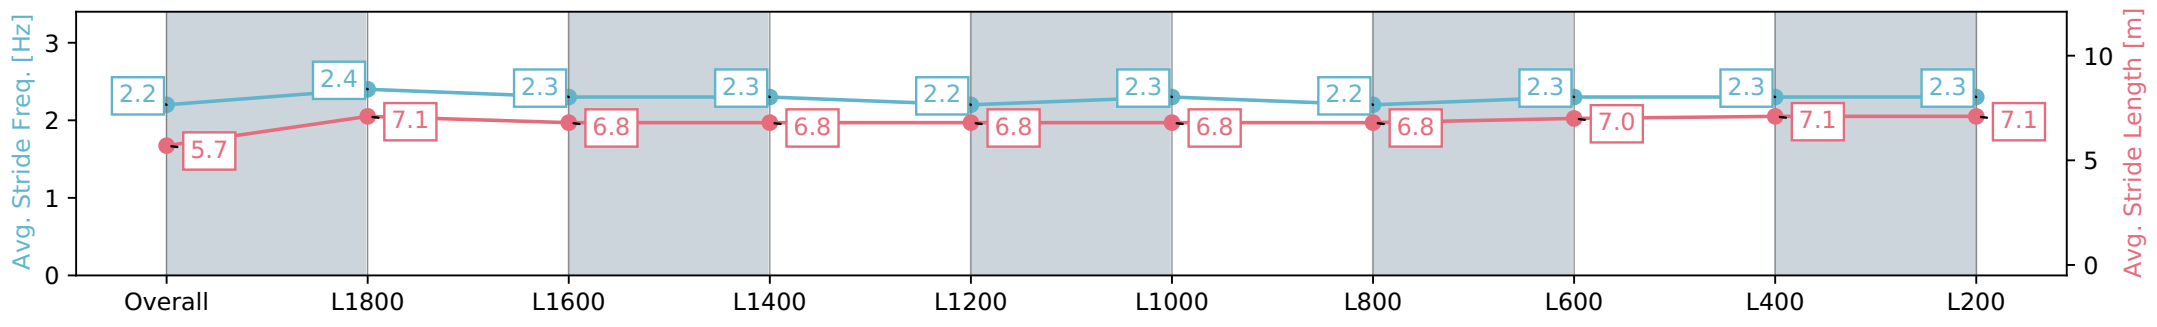

Horse/Jockey Name	SILENT COMMAND/Callan Murray
Finish Rank	5
Fastest Section Time (Section)	0:12.04 (L400)
Top Speed [km/h] (Section)	61.1 (L1800)
Race State	Finished

Morphettville Parks SA - Professional
Race 5: Sportsbet Nobody Does It Easier Handicap - 1950m
18 May 2024 - 1:58PM
Track Rating: Good 4, Weather: Fine, Rail Position: +3m 1000m -W/
P, True Remainder

Section	Overall	L1800	L1600	L1400	L1200	L1000	L800	L600	L400	L200
Section Times	2:03.69 [5] (0:11.88)	1:51.81 [1] (0:12.15)	1:39.66 [2] (0:12.72)	1:26.94 [3] (0:12.66)	1:14.28 [2] (0:12.77)	1:01.51 [2] (0:12.59)	0:48.92 [2] (0:12.69)	0:36.23 [2] (0:12.12)	0:24.11 [3] (0:12.04)	0:12.07 [4] (0:12.07)
Average Speed [km/h]	45.6	59.7	56.9	56.8	56.6	57.3	56.9	59.6	59.9	59.0
Top Speed [km/h]	58.9	61.1	58.5	59.2	57.6	58.2	58.7	60.5	60.4	60.2
Avg. Dist. to Rail [m]	3.5	1.5	1.3	1.1	1.0	1.3	0.9	0.8	1.1	1.1
Avg. Stride Freq. [Hz]	2.2	2.4	2.3	2.3	2.2	2.3	2.2	2.3	2.3	2.3
Avg. Stride Length [m]	5.7	7.1	6.8	6.8	6.8	6.8	6.8	7.0	7.1	7.1

Report Created: Sat 18 May 2024 14:44:25 GMT+10 (Note: Timing is based on positional data)

- [ ] Ranking at each section and finish
- -:-:- No data available at this section
- NA No data available