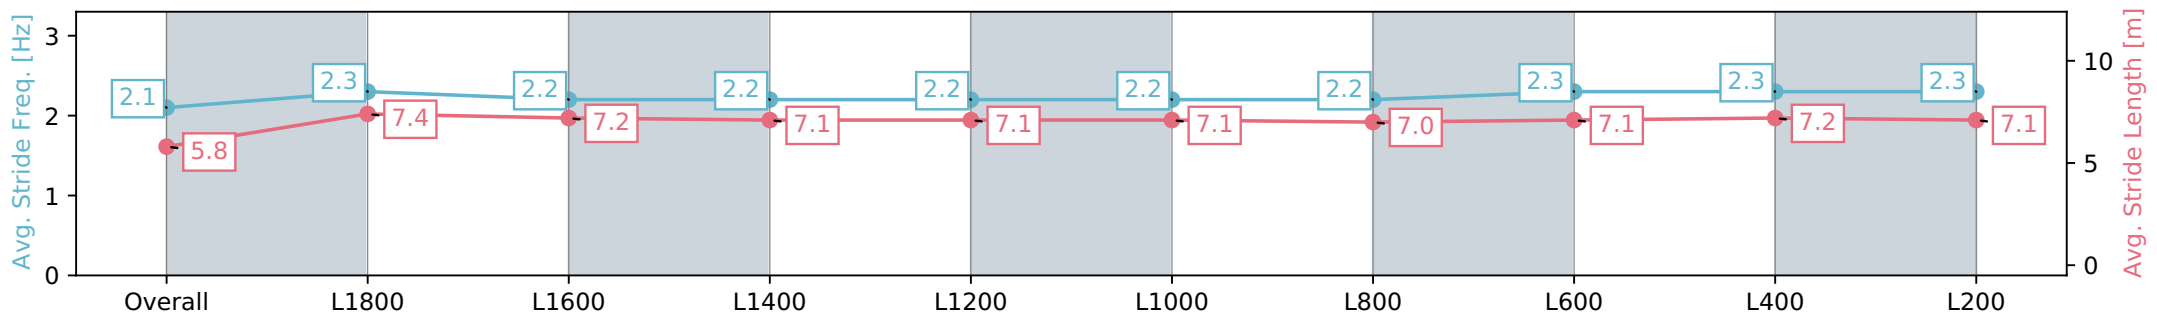

Horse/Jockey Name	EXALTED FIRE/Rochelle Milnes
Finish Rank	1
Fastest Section Time (Section)	0:11.82 (L400)
Top Speed [km/h] (Section)	62.4 (L400)
Race State	Finished

Morphettville Parks SA - Professional
Race 5: Sportsbet Nobody Does It Easier Handicap - 1950m
18 May 2024 - 1:58PM
Track Rating: Good 4, Weather: Fine, Rail Position: +3m 1000m -W/
P, True Remainder

Section	Overall	L1800	L1600	L1400	L1200	L1000	L800	L600	L400	L200
Section Times	2:03.14 [1] (0:11.94)	1:51.20 [2] (0:11.90)	1:39.30 [1] (0:12.52)	1:26.78 [1] (0:12.76)	1:14.02 [1] (0:12.79)	1:01.23 [1] (0:12.73)	0:48.50 [1] (0:12.63)	0:35.87 [1] (0:12.17)	0:23.70 [1] (0:11.82)	0:11.88 [1] (0:11.88)
Average Speed [km/h]	45.5	61.6	57.8	56.5	56.8	56.7	57.2	59.8	61.0	59.9
Top Speed [km/h]	61.1	62.3	60.5	57.0	57.7	57.9	58.9	60.6	62.4	61.8
Avg. Dist. to Rail [m]	6.6	3.2	2.5	2.5	1.8	1.7	1.6	1.6	1.9	1.5
Avg. Stride Freq. [Hz]	2.1	2.3	2.2	2.2	2.2	2.2	2.2	2.3	2.3	2.3
Avg. Stride Length [m]	5.8	7.4	7.2	7.1	7.1	7.1	7.0	7.1	7.2	7.1

Report Created: Sat 18 May 2024 14:44:10 GMT+10 (Note: Timing is based on positional data)

- [ ] Ranking at each section and finish
- -:-:- No data available at this section
- NA No data available