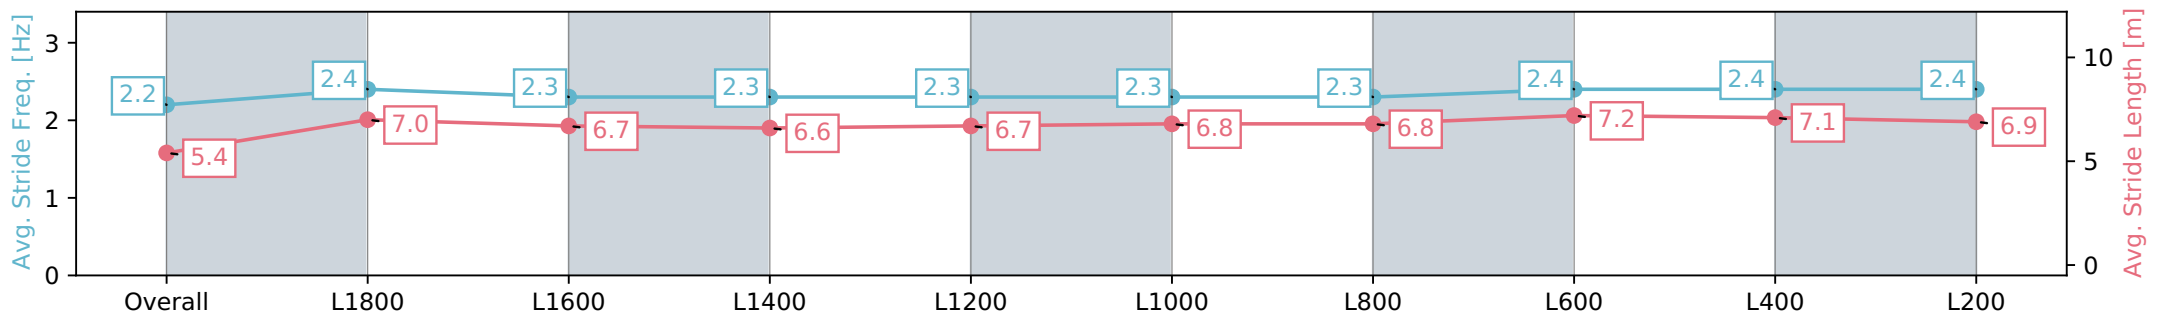

Horse/Jockey Name	DIXIE WHISTLER/Alana Livesey
Finish Rank	9
Fastest Section Time (Section)	0:11.73 (L400)
Top Speed [km/h] (Section)	62.7 (L400)
Race State	Finished

Morphettville Parks SA - Professional
Race 5: Sportsbet Nobody Does It Easier Handicap - 1950m
18 May 2024 - 1:58PM
Track Rating: Good 4, Weather: Fine, Rail Position: +3m 1000m -W/
P, True Remainder

Section	Overall	L1800	L1600	L1400	L1200	L1000	L800	L600	L400	L200
Section Times	2:03.96 [9] (0:12.46)	1:51.50 [7] (0:12.36)	1:39.14 [7] (0:12.76)	1:26.38 [9] (0:13.01)	1:13.37 [10] (0:12.88)	1:00.49 [10] (0:12.41)	0:48.08 [10] (0:12.43)	0:35.65 [10] (0:11.92)	0:23.73 [11] (0:11.73)	0:12.00 [9] (0:12.00)
Average Speed [km/h]	43.5	59.1	56.6	55.4	56.5	58.2	58.2	61.9	61.8	59.3
Top Speed [km/h]	58.1	60.8	58.6	57.5	57.7	59.2	61.5	62.7	62.7	61.3
Avg. Dist. to Rail [m]	5.2	2.6	1.7	1.7	1.8	2.6	2.7	3.8	6.4	6.8
Avg. Stride Freq. [Hz]	2.2	2.4	2.3	2.3	2.3	2.3	2.3	2.4	2.4	2.4
Avg. Stride Length [m]	5.4	7.0	6.7	6.6	6.7	6.8	6.8	7.2	7.1	6.9

Report Created: Sat 18 May 2024 14:44:41 GMT+10 (Note: Timing is based on positional data)

[ ] Ranking at each section and finish
-:-:- No data available at this section
NA No data available