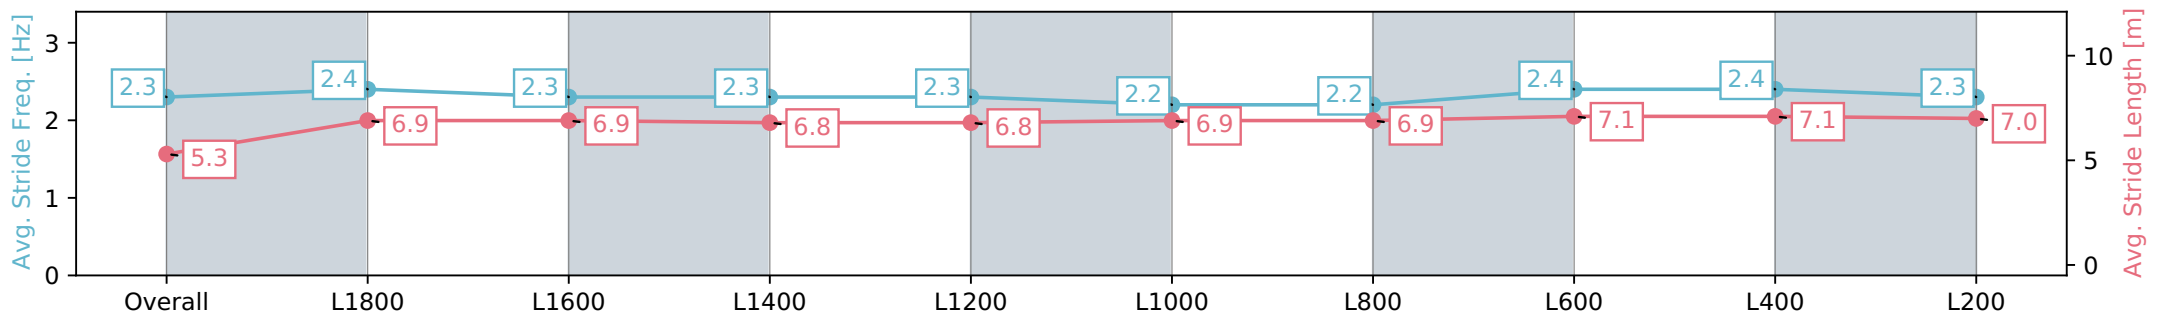

Horse/Jockey Name	AMMO AMOR/Stacey Metcalfe
Finish Rank	7
Fastest Section Time (Section)	0:11.87 (L400)
Top Speed [km/h] (Section)	62.2 (L400)
Race State	Finished

Morphettville Parks SA - Professional
Race 5: Sportsbet Nobody Does It Easier Handicap - 1950m
18 May 2024 - 1:58PM
Track Rating: Good 4, Weather: Fine, Rail Position: +3m 1000m -W/
P, True Remainder

Section	Overall	L1800	L1600	L1400	L1200	L1000	L800	L600	L400	L200
Section Times	2:03.80 [7] (0:12.35)	1:51.45 [6] (0:12.24)	1:39.21 [6] (0:12.69)	1:26.52 [6] (0:12.89)	1:13.63 [7] (0:12.63)	1:01.00 [6] (0:12.55)	0:48.45 [7] (0:12.54)	0:35.91 [6] (0:12.01)	0:23.90 [7] (0:11.87)	0:12.03 [6] (0:12.03)
Average Speed [km/h]	44.1	59.7	56.8	56.0	57.6	57.5	57.7	61.1	61.0	59.3
Top Speed [km/h]	60.7	60.7	58.3	57.4	58.0	58.6	59.5	62.0	62.2	60.5
Avg. Dist. to Rail [m]	8.1	2.5	1.4	1.8	1.9	2.4	2.4	2.8	5.2	5.7
Avg. Stride Freq. [Hz]	2.3	2.4	2.3	2.3	2.3	2.2	2.2	2.4	2.4	2.3
Avg. Stride Length [m]	5.3	6.9	6.9	6.8	6.8	6.9	6.9	7.1	7.1	7.0

Report Created: Sat 18 May 2024 14:44:33 GMT+10 (Note: Timing is based on positional data)

- [ ] Ranking at each section and finish
- -:-:- No data available at this section
- NA No data available