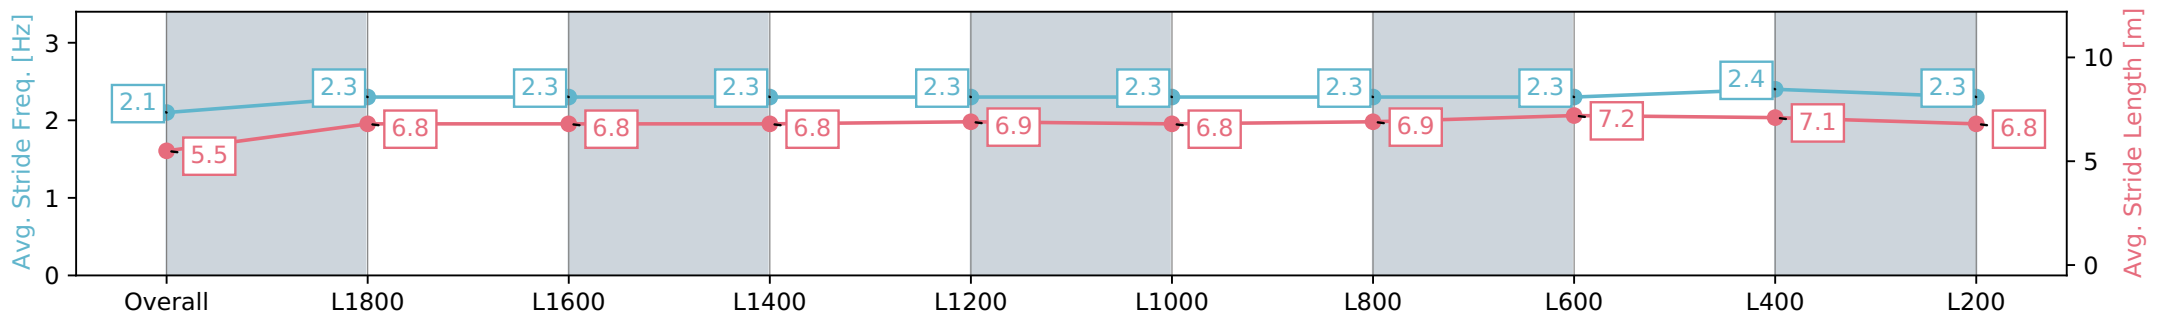

Horse/Jockey Name	DOES IT/Jake Toeroek
Finish Rank	12
Fastest Section Time (Section)	0:12.02 (L600)
Top Speed [km/h] (Section)	62.2 (L400)
Race State	Finished

Morphettville Parks SA - Professional
Race 5: Sportsbet Nobody Does It Easier Handicap - 1950m
18 May 2024 - 1:58PM
Track Rating: Good 4, Weather: Fine, Rail Position: +3m 1000m -W/
P, True Remainder

Section	Overall	L1800	L1600	L1400	L1200	L1000	L800	L600	L400	L200
Section Times	2:05.00 [12] (0:12.59)	1:52.41 [8] (0:12.33)	1:40.08 [8] (0:12.64)	1:27.44 [8] (0:12.91)	1:14.53 [8] (0:12.57)	1:01.95 [8] (0:12.47)	0:49.48 [8] (0:12.55)	0:36.93 [8] (0:12.02)	0:24.91 [9] (0:12.02)	0:12.89 [11] (0:12.89)
Average Speed [km/h]	43.2	59.5	57.2	55.9	57.9	57.8	57.7	61.1	60.5	55.2
Top Speed [km/h]	60.1	61.3	60.4	59.0	59.3	59.3	59.5	62.1	62.2	58.3
Avg. Dist. to Rail [m]	6.4	3.7	2.5	2.5	2.1	2.5	2.5	3.0	5.7	7.1
Avg. Stride Freq. [Hz]	2.1	2.3	2.3	2.3	2.3	2.3	2.3	2.3	2.4	2.3
Avg. Stride Length [m]	5.5	6.8	6.8	6.8	6.9	6.8	6.9	7.2	7.1	6.8

Report Created: Sat 18 May 2024 14:44:52 GMT+10 (Note: Timing is based on positional data)

- [ ] Ranking at each section and finish
- -:-:- No data available at this section
- NA No data available