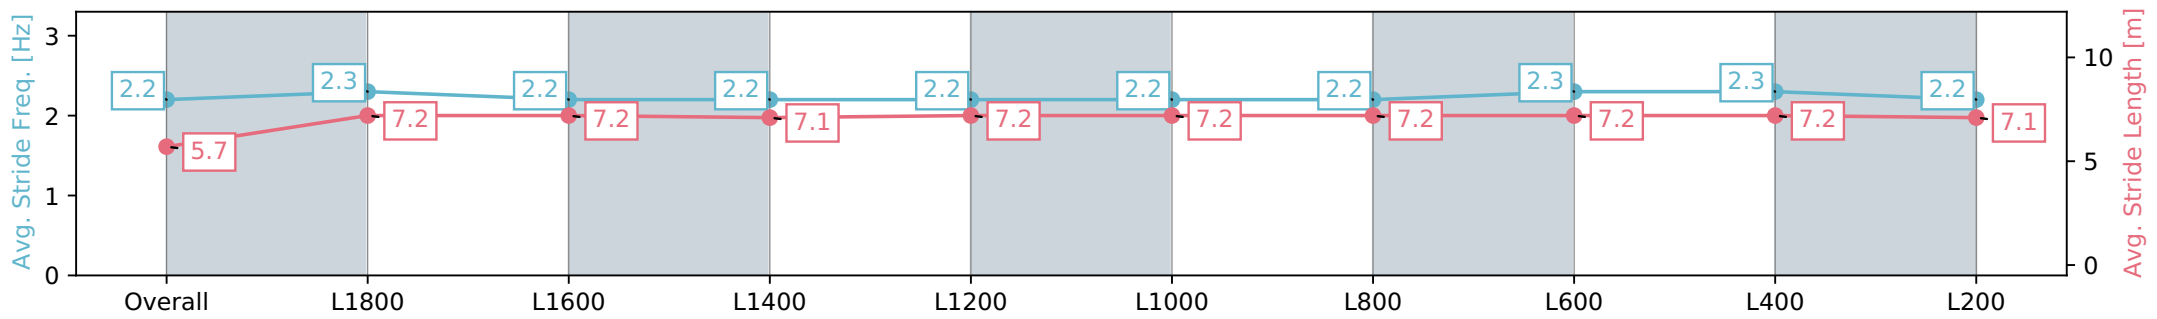

Horse/Jockey Name	BOND STREET BEAU/Ben Price
Finish Rank	11
Fastest Section Time (Section)	0:12.10 (L1800)
Top Speed [km/h] (Section)	61.9 (L1800)
Race State	Finished

Morphettville Parks SA - Professional
Race 5: Sportsbet Nobody Does It Easier Handicap - 1950m
18 May 2024 - 1:58PM
Track Rating: Good 4, Weather: Fine, Rail Position: +3m 1000m -W/
P, True Remainder

Section	Overall	L1800	L1600	L1400	L1200	L1000	L800	L600	L400	L200
Section Times	2:04.41 [11] (0:12.02)	1:52.39 [3] (0:12.10)	1:40.29 [3] (0:12.62)	1:27.67 [2] (0:12.78)	1:14.89 [3] (0:12.71)	1:02.18 [3] (0:12.64)	0:49.54 [3] (0:12.62)	0:36.92 [3] (0:12.25)	0:24.67 [5] (0:12.23)	0:12.44 [10] (0:12.44)
Average Speed [km/h]	45.1	60.2	57.2	56.5	57.0	57.1	57.2	59.6	59.1	57.3
Top Speed [km/h]	59.7	61.9	58.0	56.8	57.4	57.7	59.3	60.4	59.9	59.1
Avg. Dist. to Rail [m]	5.0	2.3	1.7	2.6	1.3	1.5	1.6	2.1	3.5	5.3
Avg. Stride Freq. [Hz]	2.2	2.3	2.2	2.2	2.2	2.2	2.2	2.3	2.3	2.2
Avg. Stride Length [m]	5.7	7.2	7.2	7.1	7.2	7.2	7.2	7.2	7.2	7.1

Report Created: Sat 18 May 2024 14:44:48 GMT+10 (Note: Timing is based on positional data)

- [ ] Ranking at each section and finish
- -:-:- No data available at this section
- NA No data available