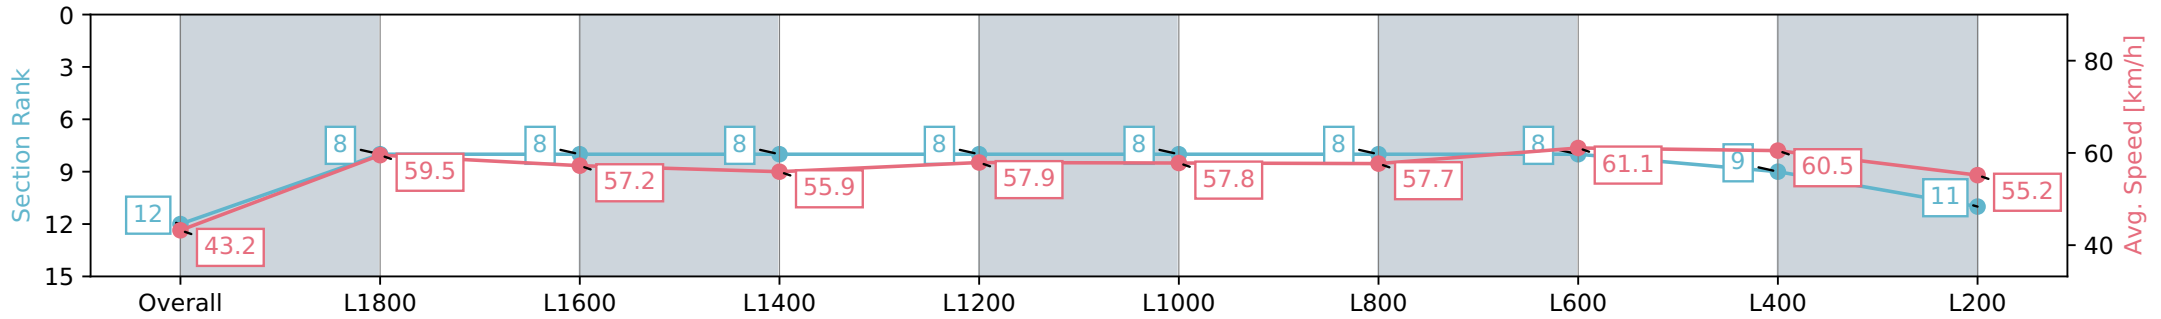

Horse/Jockey Name	DOES IT/Jake Toeroek
Finish Rank	12
Fastest Section Time (Section)	0:12.02 (L600)
Top Speed [km/h] (Section)	62.2 (L400)
Race State	Finished

Morphettville Parks SA - Professional
Race 5: Sportsbet Nobody Does It Easier Handicap - 1950m
18 May 2024 - 1:58PM
Track Rating: Good 4, Weather: Fine, Rail Position: +3m 1000m -W/
P, True Remainder

Section	Overall	L1800	L1600	L1400	L1200	L1000	L800	L600	L400	L200
Section Times	2:05.00 [12] (0:12.59)	1:52.41 [8] (0:12.33)	1:40.08 [8] (0:12.64)	1:27.44 [8] (0:12.91)	1:14.53 [8] (0:12.57)	1:01.95 [8] (0:12.47)	0:49.48 [8] (0:12.55)	0:36.93 [8] (0:12.02)	0:24.91 [9] (0:12.02)	0:12.89 [11] (0:12.89)
Average Speed [km/h]	43.2	59.5	57.2	55.9	57.9	57.8	57.7	61.1	60.5	55.2
Top Speed [km/h]	60.1	61.3	60.4	59.0	59.3	59.3	59.5	62.1	62.2	58.3
Avg. Dist. to Rail [m]	6.4	3.7	2.5	2.5	2.1	2.5	2.5	3.0	5.7	7.1
Avg. Stride Freq. [Hz]	2.1	2.3	2.3	2.3	2.3	2.3	2.3	2.3	2.4	2.3
Avg. Stride Length [m]	5.5	6.8	6.8	6.8	6.9	6.8	6.9	7.2	7.1	6.8

Report Created: Sat 18 May 2024 14:44:52 GMT+10 (Note: Timing is based on positional data)

- [ ] Ranking at each section and finish
- -:-:- No data available at this section
- NA No data available