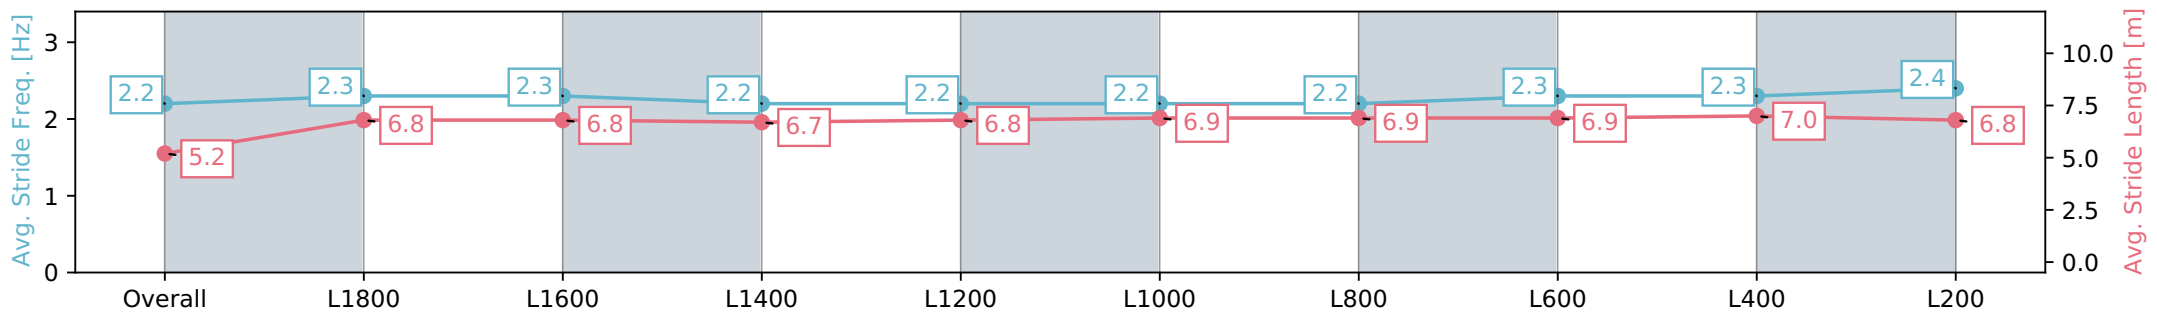

Horse/Jockey Name	LAKE'S FOLLY/Jessica Eaton
Finish Rank	6
Fastest Section Time (Section)	0:11.82 (L400)
Top Speed [km/h] (Section)	61.8 (L600)
Race State	Finished

Morphettville Parks SA - Professional
Race 5: Sportsbet Nobody Does It Easier Handicap - 1950m
18 May 2024 - 1:58PM
Track Rating: Good 4, Weather: Fine, Rail Position: +3m 1000m -W/
P, True Remainder

Section	Overall	L1800	L1600	L1400	L1200	L1000	L800	L600	L400	L200
Section Times	2:03.75 [6] (0:13.38)	1:50.37 [11] (0:12.10)	1:38.27 [10] (0:12.25)	1:26.02 [10] (0:12.74)	1:13.28 [9] (0:12.68)	1:00.60 [9] (0:12.44)	0:48.16 [9] (0:12.61)	0:35.55 [9] (0:11.86)	0:23.69 [8] (0:11.82)	0:11.87 [7] (0:11.87)
Average Speed [km/h]	40.7	60.1	58.9	56.5	57.1	58.0	57.2	61.0	61.0	59.9
Top Speed [km/h]	58.1	60.8	60.9	57.9	58.0	59.8	58.7	61.8	61.1	60.8
Avg. Dist. to Rail [m]	8.9	1.8	0.9	0.9	1.0	1.4	0.9	0.9	1.5	3.2
Avg. Stride Freq. [Hz]	2.2	2.3	2.3	2.2	2.2	2.2	2.2	2.2	2.3	2.4
Avg. Stride Length [m]	5.2	6.8	6.8	6.7	6.8	6.9	6.9	6.9	7.0	6.8

Report Created: Sat 18 May 2024 14:44:29 GMT+10 (Note: Timing is based on positional data)

- [ ] Ranking at each section and finish
- -:-:- No data available at this section
- NA No data available