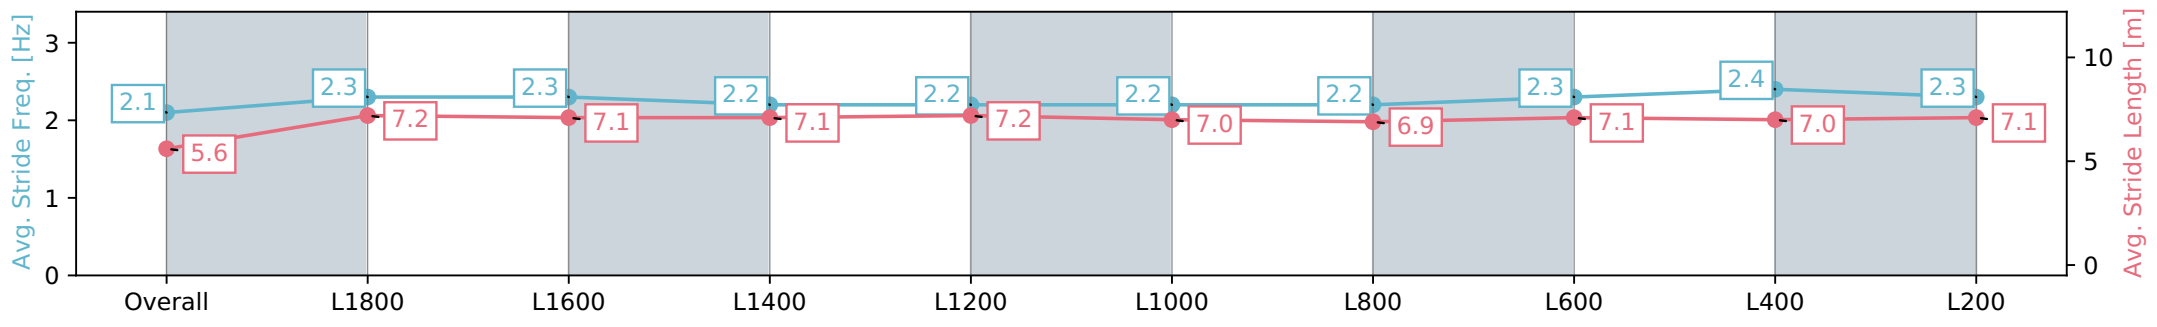

Horse/Jockey Name	GRINZINGER ALLEE/Justin Potter
Finish Rank	4
Fastest Section Time (Section)	0:11.80 (L400)
Top Speed [km/h] (Section)	63.4 (L400)
Race State	Finished

Morphettville Parks SA - Professional
Race 5: Sportsbet Nobody Does It Easier Handicap - 1950m
18 May 2024 - 1:58PM
Track Rating: Good 4, Weather: Fine, Rail Position: +3m 1000m -W/
P, True Remainder

Section	Overall	L1800	L1600	L1400	L1200	L1000	L800	L600	L400	L200
Section Times	2:03.60 [4] (0:12.64)	1:50.96 [9] (0:12.41)	1:38.55 [9] (0:12.26)	1:26.29 [7] (0:12.85)	1:13.44 [6] (0:12.66)	1:00.78 [7] (0:12.49)	0:48.29 [6] (0:12.61)	0:35.68 [7] (0:11.95)	0:23.73 [6] (0:11.80)	0:11.93 [5] (0:11.93)
Average Speed [km/h]	43.1	59.1	58.7	56.1	57.2	57.6	57.3	61.1	61.5	59.6
Top Speed [km/h]	59.6	61.8	61.8	57.4	57.8	59.0	59.5	62.0	63.4	61.6
Avg. Dist. to Rail [m]	8.5	3.2	0.6	1.0	1.0	1.2	1.4	2.2	3.5	3.6
Avg. Stride Freq. [Hz]	2.1	2.3	2.3	2.2	2.2	2.2	2.2	2.3	2.4	2.3
Avg. Stride Length [m]	5.6	7.2	7.1	7.1	7.2	7.0	6.9	7.1	7.0	7.1

Report Created: Sat 18 May 2024 14:44:21 GMT+10 (Note: Timing is based on positional data)

- [ ] Ranking at each section and finish
- -:-:- No data available at this section
- NA No data available