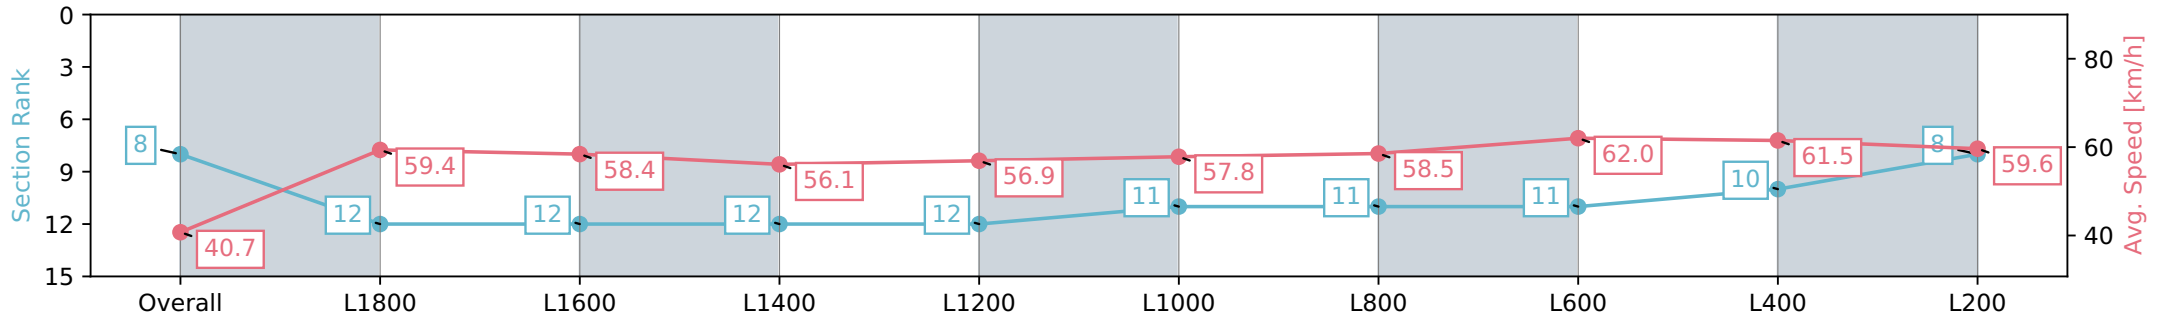

Horse/Jockey Name	MONTEPULCIANO/Felicity Atkinson
Finish Rank	8
Fastest Section Time (Section)	0:11.73 (L600)
Top Speed [km/h] (Section)	62.4 (L600)
Race State	Finished

Morphettville Parks SA - Professional
Race 5: Sportsbet Nobody Does It Easier Handicap - 1950m
18 May 2024 - 1:58PM
Track Rating: Good 4, Weather: Fine, Rail Position: +3m 1000m -W/
P, True Remainder

Section	Overall	L1800	L1600	L1400	L1200	L1000	L800	L600	L400	L200
Section Times	2:03.85 [8] (0:13.41)	1:50.44 [12] (0:12.34)	1:38.10 [12] (0:12.33)	1:25.77 [12] (0:12.84)	1:12.93 [12] (0:12.71)	1:00.22 [11] (0:12.49)	0:47.73 [11] (0:12.33)	0:35.40 [11] (0:11.73)	0:23.67 [10] (0:11.73)	0:11.94 [8] (0:11.94)
Average Speed [km/h]	40.7	59.4	58.4	56.1	56.9	57.8	58.5	62.0	61.5	59.6
Top Speed [km/h]	57.0	60.6	60.9	57.6	57.9	58.8	60.9	62.4	62.2	61.2
Avg. Dist. to Rail [m]	10.8	2.7	1.4	1.0	0.9	1.4	1.6	1.7	2.3	4.2
Avg. Stride Freq. [Hz]	2.0	2.2	2.1	2.1	2.1	2.1	2.1	2.2	2.2	2.1
Avg. Stride Length [m]	5.6	7.2	7.3	7.2	7.3	7.4	7.4	7.5	7.5	7.3

Report Created: Sat 18 May 2024 14:44:37 GMT+10 (Note: Timing is based on positional data)

[ ] Ranking at each section and finish
-:-:- No data available at this section
NA No data available