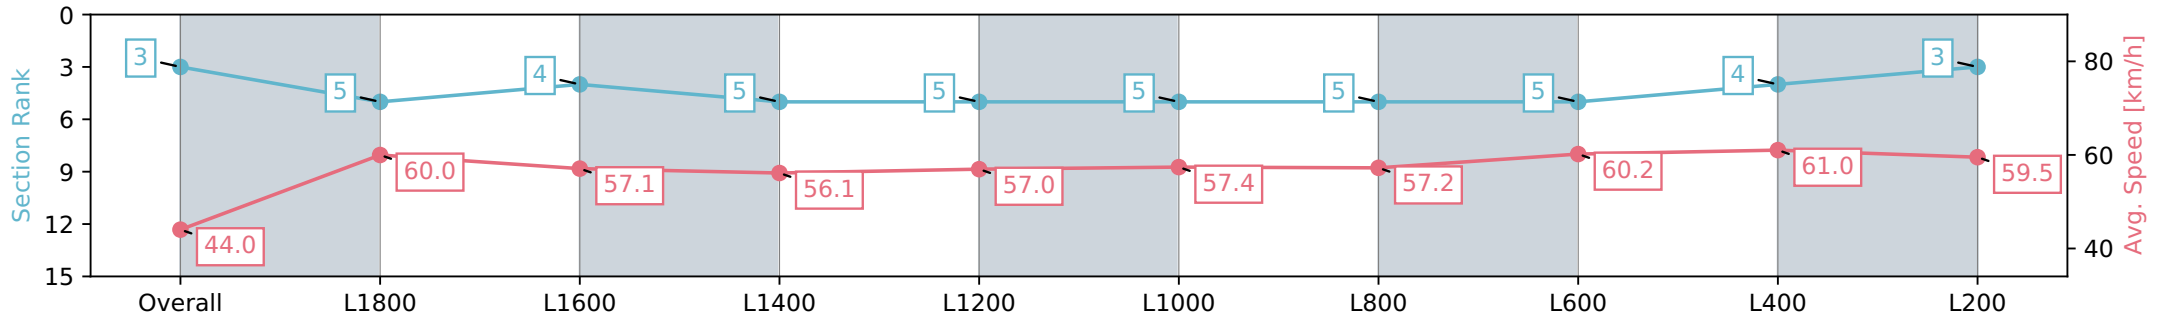

Horse/Jockey Name	CAPRICORN RIDGE/Jacob Opperman
Finish Rank	3
Fastest Section Time (Section)	0:11.85 (L400)
Top Speed [km/h] (Section)	62.5 (L400)
Race State	Finished

Morphettville Parks SA - Professional
Race 5: Sportsbet Nobody Does It Easier Handicap - 1950m
18 May 2024 - 1:58PM
Track Rating: Good 4, Weather: Fine, Rail Position: +3m 1000m -W/
P, True Remainder

Section	Overall	L1800	L1600	L1400	L1200	L1000	L800	L600	L400	L200
Section Times	2:03.53 [3] (0:12.31)	1:51.22 [5] (0:12.08)	1:39.14 [4] (0:12.63)	1:26.51 [5] (0:12.85)	1:13.66 [5] (0:12.71)	1:00.95 [5] (0:12.56)	0:48.39 [5] (0:12.56)	0:35.82 [5] (0:12.01)	0:23.81 [4] (0:11.85)	0:11.96 [3] (0:11.96)
Average Speed [km/h]	44.0	60.0	57.1	56.1	57.0	57.4	57.2	60.2	61.0	59.5
Top Speed [km/h]	59.6	60.7	59.1	57.0	57.3	58.4	59.0	61.1	62.5	61.1
Avg. Dist. to Rail [m]	2.8	1.4	0.6	1.5	0.9	0.7	0.6	0.9	2.0	1.9
Avg. Stride Freq. [Hz]	2.2	2.4	2.3	2.2	2.2	2.2	2.2	2.2	2.3	2.3
Avg. Stride Length [m]	5.5	7.1	7.0	7.0	7.1	7.2	7.1	7.3	7.3	7.2

Report Created: Sat 18 May 2024 14:44:18 GMT+10 (Note: Timing is based on positional data)

- [ ] Ranking at each section and finish
- -:-:- No data available at this section
- NA No data available