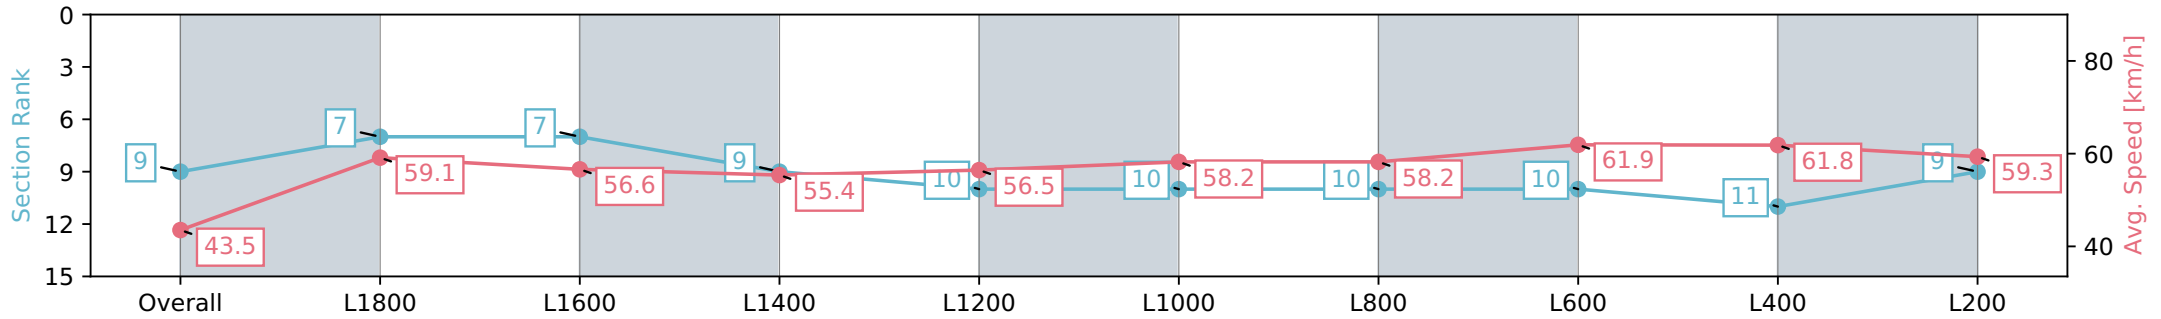

Horse/Jockey Name	DIXIE WHISTLER/Alana Livesey
Finish Rank	9
Fastest Section Time (Section)	0:11.73 (L400)
Top Speed [km/h] (Section)	62.7 (L400)
Race State	Finished

Morphettville Parks SA - Professional
Race 5: Sportsbet Nobody Does It Easier Handicap - 1950m
18 May 2024 - 1:58PM
Track Rating: Good 4, Weather: Fine, Rail Position: +3m 1000m -W/
P, True Remainder

Section	Overall	L1800	L1600	L1400	L1200	L1000	L800	L600	L400	L200
Section Times	2:03.96 [9] (0:12.46)	1:51.50 [7] (0:12.36)	1:39.14 [7] (0:12.76)	1:26.38 [9] (0:13.01)	1:13.37 [10] (0:12.88)	1:00.49 [10] (0:12.41)	0:48.08 [10] (0:12.43)	0:35.65 [10] (0:11.92)	0:23.73 [11] (0:11.73)	0:12.00 [9] (0:12.00)
Average Speed [km/h]	43.5	59.1	56.6	55.4	56.5	58.2	58.2	61.9	61.8	59.3
Top Speed [km/h]	58.1	60.8	58.6	57.5	57.7	59.2	61.5	62.7	62.7	61.3
Avg. Dist. to Rail [m]	5.2	2.6	1.7	1.7	1.8	2.6	2.7	3.8	6.4	6.8
Avg. Stride Freq. [Hz]	2.2	2.4	2.3	2.3	2.3	2.3	2.3	2.4	2.4	2.4
Avg. Stride Length [m]	5.4	7.0	6.7	6.6	6.7	6.8	6.8	7.2	7.1	6.9

Report Created: Sat 18 May 2024 14:44:41 GMT+10 (Note: Timing is based on positional data)

[ ] Ranking at each section and finish
-:-:- No data available at this section
NA No data available