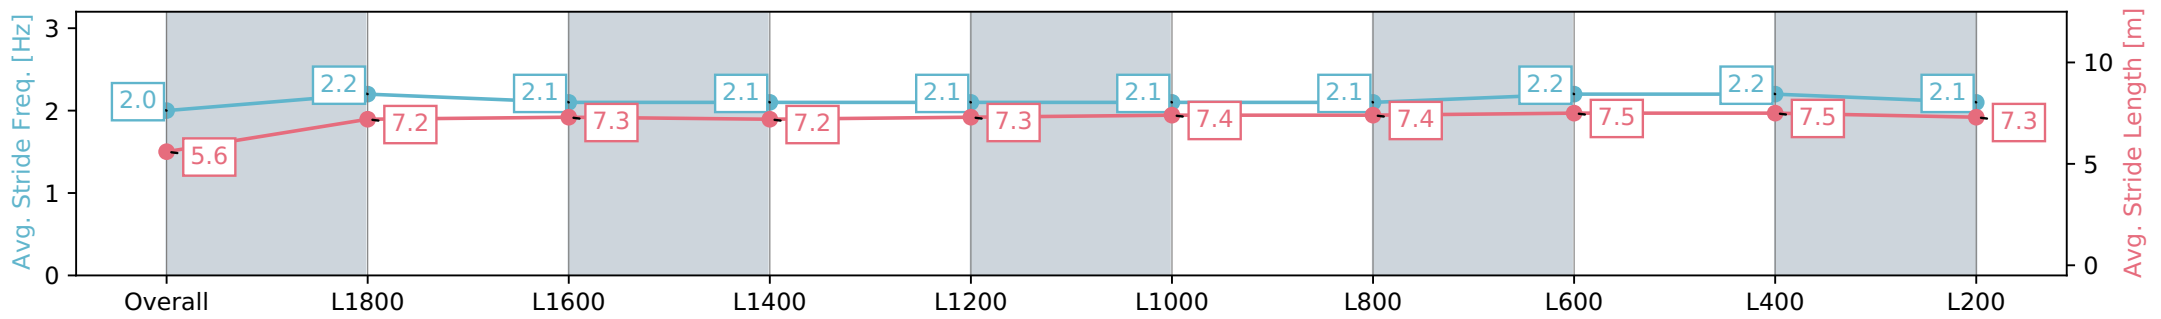

Horse/Jockey Name	MONTEPULCIANO/Felicity Atkinson
Finish Rank	8
Fastest Section Time (Section)	0:11.73 (L600)
Top Speed [km/h] (Section)	62.4 (L600)
Race State	Finished

Morphettville Parks SA - Professional
Race 5: Sportsbet Nobody Does It Easier Handicap - 1950m
18 May 2024 - 1:58PM
Track Rating: Good 4, Weather: Fine, Rail Position: +3m 1000m -W/
P, True Remainder

Section	Overall	L1800	L1600	L1400	L1200	L1000	L800	L600	L400	L200
Section Times	2:03.85 [8] (0:13.41)	1:50.44 [12] (0:12.34)	1:38.10 [12] (0:12.33)	1:25.77 [12] (0:12.84)	1:12.93 [12] (0:12.71)	1:00.22 [11] (0:12.49)	0:47.73 [11] (0:12.33)	0:35.40 [11] (0:11.73)	0:23.67 [10] (0:11.73)	0:11.94 [8] (0:11.94)
Average Speed [km/h]	40.7	59.4	58.4	56.1	56.9	57.8	58.5	62.0	61.5	59.6
Top Speed [km/h]	57.0	60.6	60.9	57.6	57.9	58.8	60.9	62.4	62.2	61.2
Avg. Dist. to Rail [m]	10.8	2.7	1.4	1.0	0.9	1.4	1.6	1.7	2.3	4.2
Avg. Stride Freq. [Hz]	2.0	2.2	2.1	2.1	2.1	2.1	2.1	2.2	2.2	2.1
Avg. Stride Length [m]	5.6	7.2	7.3	7.2	7.3	7.4	7.4	7.5	7.5	7.3

Report Created: Sat 18 May 2024 14:44:37 GMT+10 (Note: Timing is based on positional data)

[ ] Ranking at each section and finish
-:-:- No data available at this section
NA No data available