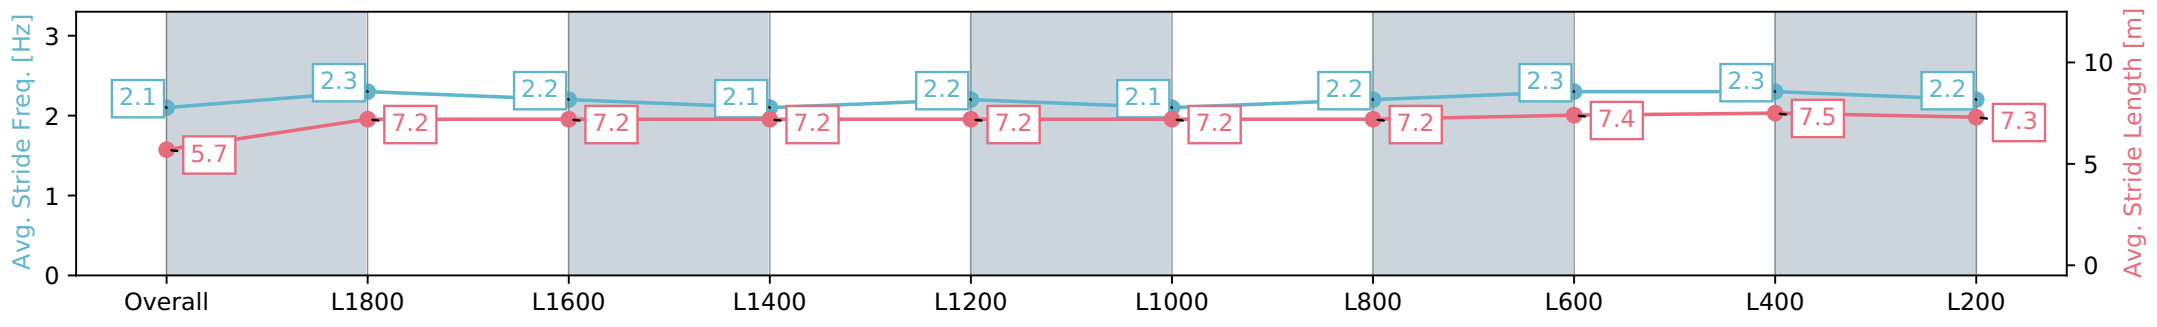

Horse/Jockey Name	THE NEPHEW/Jason Holder
Finish Rank	2
Fastest Section Time (Section)	0:11.75 (L400)
Top Speed [km/h] (Section)	62.1 (L400)
Race State	Finished

Morphettville Parks SA - Professional
Race 5: Sportsbet Nobody Does It Easier Handicap - 1950m
18 May 2024 - 1:58PM
Track Rating: Good 4, Weather: Fine, Rail Position: +3m 1000m -W/
P, True Remainder

Section	Overall	L1800	L1600	L1400	L1200	L1000	L800	L600	L400	L200
Section Times	2:03.35 [2] (0:12.25)	1:51.10 [4] (0:12.17)	1:38.93 [5] (0:12.56)	1:26.36 [4] (0:12.79)	1:13.57 [4] (0:12.74)	1:00.83 [4] (0:12.56)	0:48.27 [4] (0:12.49)	0:35.78 [4] (0:12.00)	0:23.78 [2] (0:11.75)	0:12.03 [2] (0:12.03)
Average Speed [km/h]	44.5	60.0	57.4	56.4	57.2	57.4	58.1	61.1	61.5	59.1
Top Speed [km/h]	60.6	60.9	59.3	57.4	57.6	58.1	60.0	61.8	62.1	60.6
Avg. Dist. to Rail [m]	7.2	2.8	1.8	1.9	1.9	2.6	3.0	3.0	2.6	2.4
Avg. Stride Freq. [Hz]	2.1	2.3	2.2	2.1	2.2	2.1	2.2	2.3	2.3	2.2
Avg. Stride Length [m]	5.7	7.2	7.2	7.2	7.2	7.2	7.2	7.4	7.5	7.3

Report Created: Sat 18 May 2024 14:44:14 GMT+10 (Note: Timing is based on positional data)

- [ ] Ranking at each section and finish
- -:-:- No data available at this section
- NA No data available