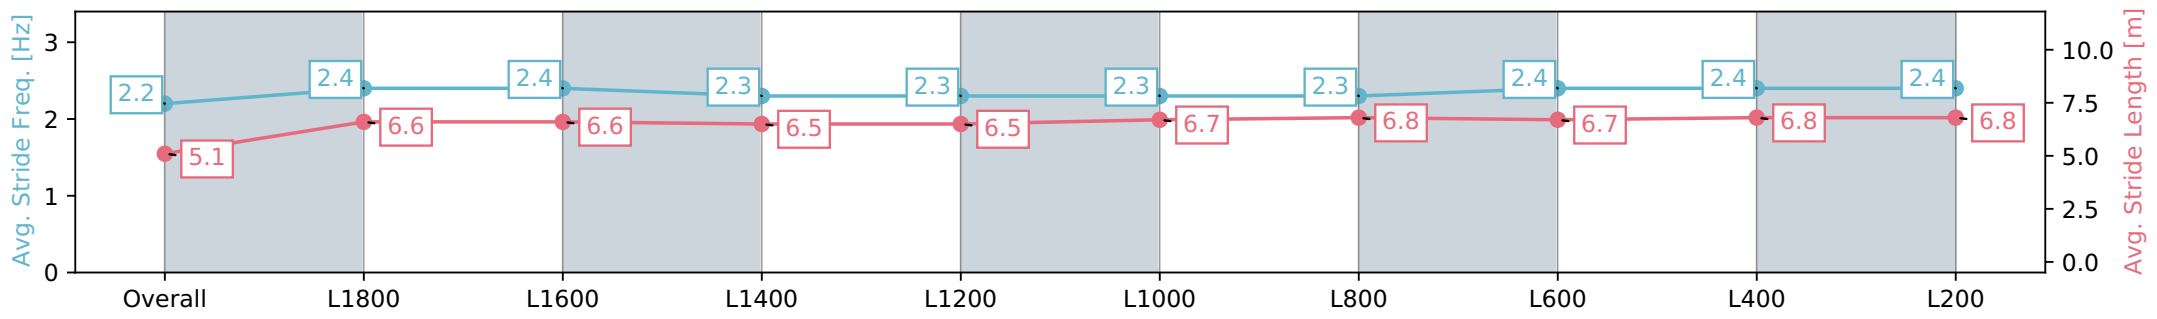

Horse/Jockey Name	DISAGREEABLE MISS/Kayla Crowther
Finish Rank	10
Fastest Section Time (Section)	0:11.77 (L400)
Top Speed [km/h] (Section)	62.3 (L400)
Race State	Finished

Morphettville Parks SA - Professional
Race 5: Sportsbet Nobody Does It Easier Handicap - 1950m
18 May 2024 - 1:58PM
Track Rating: Good 4, Weather: Fine, Rail Position: +3m 1000m -W/
P, True Remainder

Section	Overall	L1800	L1600	L1400	L1200	L1000	L800	L600	L400	L200
Section Times	2:04.39 [10] (0:13.18)	1:51.21 [10] (0:12.30)	1:38.91 [10] (0:12.39)	1:26.52 [11] (0:13.00)	1:13.52 [11] (0:12.86)	1:00.66 [12] (0:12.55)	0:48.11 [12] (0:12.38)	0:35.73 [12] (0:11.96)	0:23.77 [12] (0:11.77)	0:12.00 [12] (0:12.00)
Average Speed [km/h]	41.2	59.5	58.4	55.4	56.7	57.6	58.5	61.2	61.5	59.4
Top Speed [km/h]	59.4	60.7	60.8	57.7	58.4	59.8	59.8	62.2	62.3	60.7
Avg. Dist. to Rail [m]	7.4	3.2	2.3	2.2	2.3	2.7	2.8	2.7	5.2	8.2
Avg. Stride Freq. [Hz]	2.2	2.4	2.4	2.3	2.3	2.3	2.3	2.4	2.4	2.4
Avg. Stride Length [m]	5.1	6.6	6.6	6.5	6.5	6.7	6.8	6.7	6.8	6.8

Report Created: Sat 18 May 2024 14:44:45 GMT+10 (Note: Timing is based on positional data)

- [ ] Ranking at each section and finish
- -:-:- No data available at this section
- NA No data available