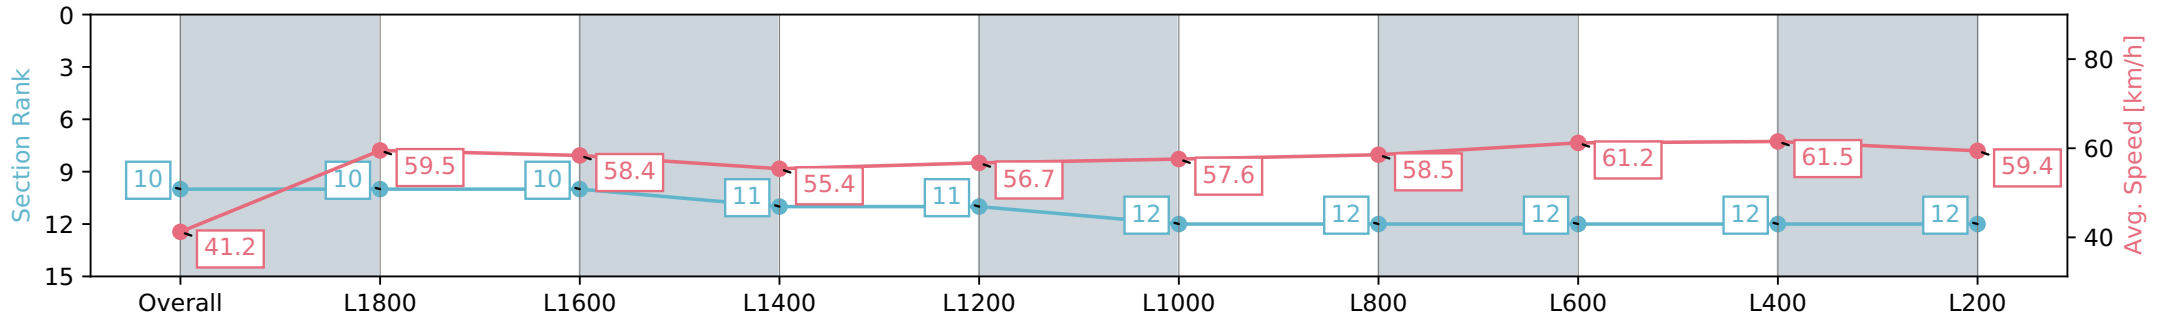

Horse/Jockey Name	DISAGREEABLE MISS/Kayla Crowther
Finish Rank	10
Fastest Section Time (Section)	0:11.77 (L400)
Top Speed [km/h] (Section)	62.3 (L400)
Race State	Finished

Morphettville Parks SA - Professional
Race 5: Sportsbet Nobody Does It Easier Handicap - 1950m
18 May 2024 - 1:58PM
Track Rating: Good 4, Weather: Fine, Rail Position: +3m 1000m -W/
P, True Remainder

Section	Overall	L1800	L1600	L1400	L1200	L1000	L800	L600	L400	L200
Section Times	2:04.39 [10] (0:13.18)	1:51.21 [10] (0:12.30)	1:38.91 [10] (0:12.39)	1:26.52 [11] (0:13.00)	1:13.52 [11] (0:12.86)	1:00.66 [12] (0:12.55)	0:48.11 [12] (0:12.38)	0:35.73 [12] (0:11.96)	0:23.77 [12] (0:11.77)	0:12.00 [12] (0:12.00)
Average Speed [km/h]	41.2	59.5	58.4	55.4	56.7	57.6	58.5	61.2	61.5	59.4
Top Speed [km/h]	59.4	60.7	60.8	57.7	58.4	59.8	59.8	62.2	62.3	60.7
Avg. Dist. to Rail [m]	7.4	3.2	2.3	2.2	2.3	2.7	2.8	2.7	5.2	8.2
Avg. Stride Freq. [Hz]	2.2	2.4	2.4	2.3	2.3	2.3	2.3	2.4	2.4	2.4
Avg. Stride Length [m]	5.1	6.6	6.6	6.5	6.5	6.7	6.8	6.7	6.8	6.8

Report Created: Sat 18 May 2024 14:44:45 GMT+10 (Note: Timing is based on positional data)

- [ ] Ranking at each section and finish
- -:-:- No data available at this section
- NA No data available