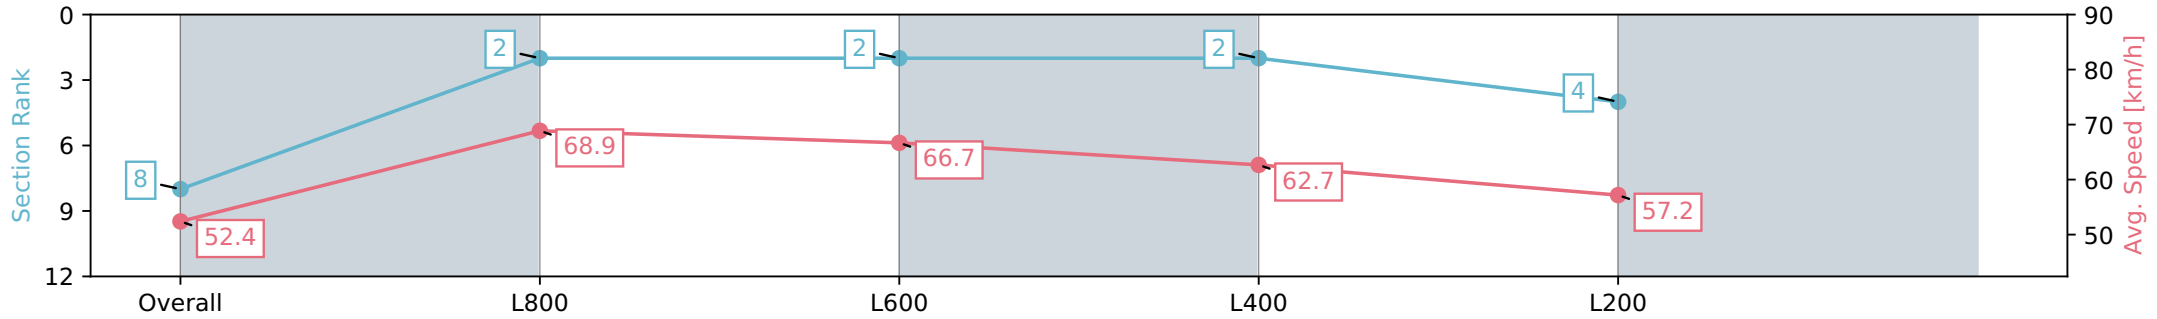

Morphettville Parks SA - Professional

Race 4: PFD Food Services Handicap - 1000m

18 May 2024 - 1:23PM

Track Rating: Good 4, Weather: Fine, Rail Position: +3m 1000m -W/  
P, True Remainder

Section	Overall	L800	L600	L400	L200
Section Times	0:59.10 [8] (0:13.74)	0:45.36 [2] (0:10.50)	0:34.86 [2] (0:10.89)	0:23.97 [2] (0:11.53)	0:12.44 [4] (0:12.44)
Average Speed [km/h]	52.4	68.9	66.7	62.7	57.2
Top Speed [km/h]	70.3	69.6	68.1	64.4	61.0
Avg. Dist. to Rail [m]	3.4	1.8	1.5	2.9	3.6
Avg. Stride Freq. [Hz]	2.4	2.5	2.5	2.4	2.3
Avg. Stride Length [m]	5.9	7.6	7.5	7.2	6.7

- [ ] Ranking at each section and finish
- :-:- No data available at this section
- NA No data available

Horse/Jockey Name	GAME COVE/Teagan Voorham
Finish Rank	9
Fastest Section Time (Section)	0:10.56 (L800)
Top Speed [km/h] (Section)	70.7 (Overall)
Race State	Finished