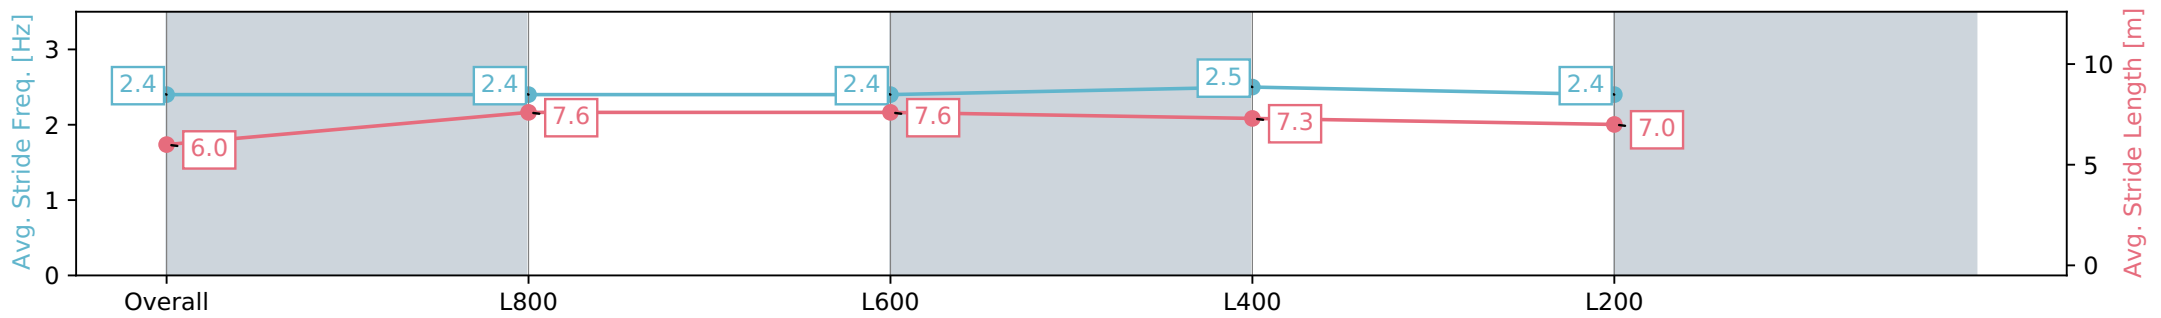

Morphettville Parks SA - Professional

Race 4: PFD Food Services Handicap - 1000m

18 May 2024 - 1:23PM

Track Rating: Good 4, Weather: Fine, Rail Position: +3m 1000m -W/  
P, True Remainder

Section	Overall	L800	L600	L400	L200
Section Times	0:58.28 [3] (0:13.82)	0:44.46 [5] (0:10.67)	0:33.79 [5] (0:10.94)	0:22.85 [4] (0:11.18)	0:11.67 [3] (0:11.67)
Average Speed [km/h]	52.1	68.1	67.0	65.0	61.0
Top Speed [km/h]	68.1	68.7	67.5	65.5	63.1
Avg. Dist. to Rail [m]	7.9	3.1	3.1	5.1	6.2
Avg. Stride Freq. [Hz]	2.4	2.4	2.4	2.5	2.4
Avg. Stride Length [m]	6.0	7.6	7.6	7.3	7.0