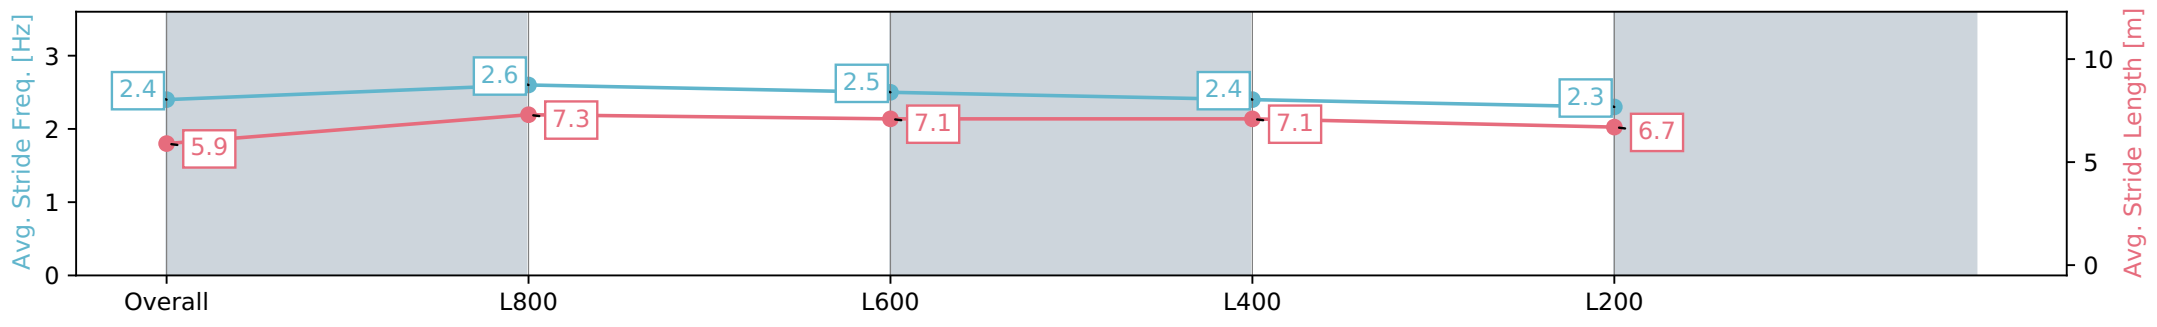

- [ ] Ranking at each section and finish
- :-:- No data available at this section
- NA No data available

Horse/Jockey Name	GAME COVE/Teagan Voorham
Finish Rank	9
Fastest Section Time (Section)	0:10.56 (L800)
Top Speed [km/h] (Section)	70.7 (Overall)
Race State	Finished

Morphettville Parks SA - Professional

Race 4: PFD Food Services Handicap - 1000m

18 May 2024 - 1:23PM

Track Rating: Good 4, Weather: Fine, Rail Position: +3m 1000m -W/  
P, True Remainder

Section	Overall	L800	L600	L400	L200
Section Times	0:59.52 [9] (0:13.75)	0:45.77 [3] (0:10.56)	0:35.20 [3] (0:11.17)	0:24.03 [6] (0:11.55)	0:12.48 [8] (0:12.48)
Average Speed [km/h]	52.4	68.7	66.1	62.5	57.1
Top Speed [km/h]	69.9	70.7	67.1	65.2	60.8
Avg. Dist. to Rail [m]	4.8	3.5	3.9	4.1	7.4
Avg. Stride Freq. [Hz]	2.4	2.6	2.5	2.4	2.3
Avg. Stride Length [m]	5.9	7.3	7.1	7.1	6.7

[ ] Ranking at each section and finish  
 -:-:- No data available at this section  
 NA No data available