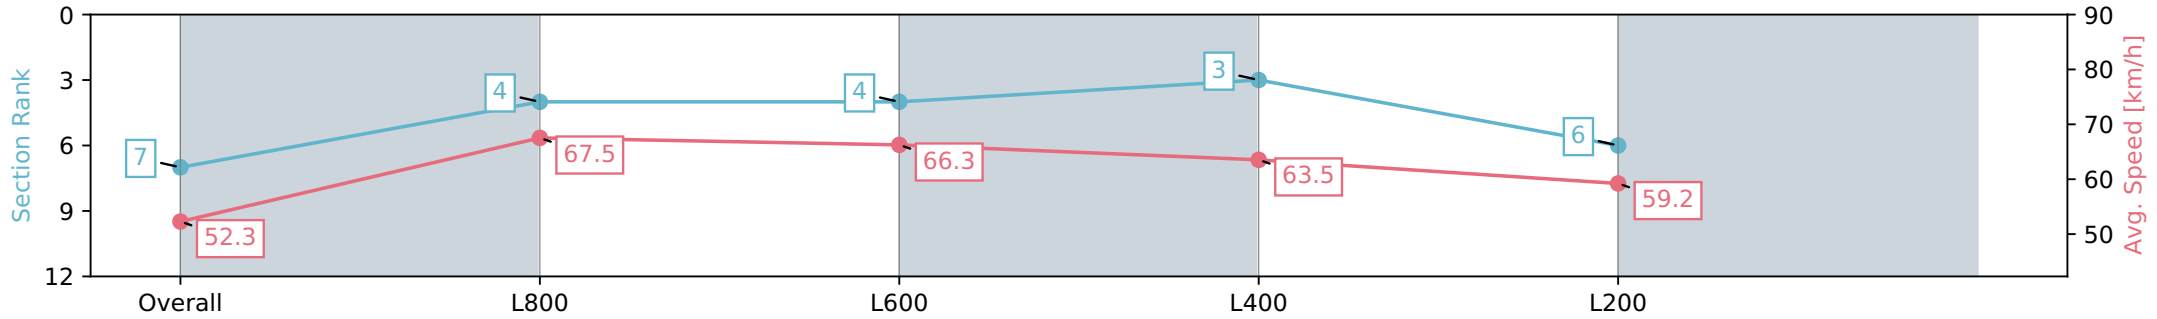

Morphettville Parks SA - Professional

Race 4: PFD Food Services Handicap - 1000m

18 May 2024 - 1:23PM

Track Rating: Good 4, Weather: Fine, Rail Position: +3m 1000m -W/  
P, True Remainder

Section	Overall	L800	L600	L400	L200
Section Times	0:58.79 [7] (0:13.78)	0:45.01 [4] (0:10.71)	0:34.30 [4] (0:10.90)	0:23.40 [3] (0:11.39)	0:12.01 [6] (0:12.01)
Average Speed [km/h]	52.3	67.5	66.3	63.5	59.2
Top Speed [km/h]	70.1	69.0	67.7	64.7	62.1
Avg. Dist. to Rail [m]	3.8	2.4	0.8	2.5	2.4
Avg. Stride Freq. [Hz]	2.4	2.4	2.4	2.3	2.2
Avg. Stride Length [m]	6.1	7.8	7.7	7.5	7.4