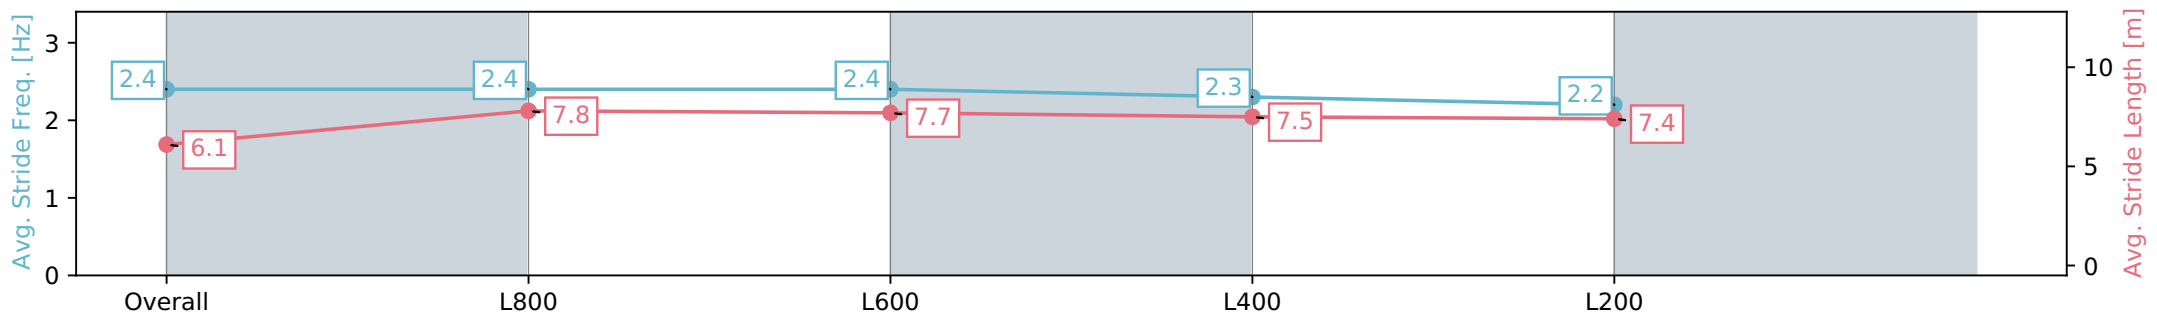

Morphettville Parks SA - Professional

Race 4: PFD Food Services Handicap - 1000m

18 May 2024 - 1:23PM

Track Rating: Good 4, Weather: Fine, Rail Position: +3m 1000m -W/  
P, True Remainder

Section	Overall	L800	L600	L400	L200
Section Times	0:58.79 [7] (0:13.78)	0:45.01 [4] (0:10.71)	0:34.30 [4] (0:10.90)	0:23.40 [3] (0:11.39)	0:12.01 [6] (0:12.01)
Average Speed [km/h]	52.3	67.5	66.3	63.5	59.2
Top Speed [km/h]	70.1	69.0	67.7	64.7	62.1
Avg. Dist. to Rail [m]	3.8	2.4	0.8	2.5	2.4
Avg. Stride Freq. [Hz]	2.4	2.4	2.4	2.3	2.2
Avg. Stride Length [m]	6.1	7.8	7.7	7.5	7.4

- [ ] Ranking at each section and finish
- :-:- No data available at this section
- NA No data available

Horse/Jockey Name	FLYIN' FOR US/Anna Jordsjo
Finish Rank	8
Fastest Section Time (Section)	0:10.50 (L800)
Top Speed [km/h] (Section)	70.3 (Overall)
Race State	Finished