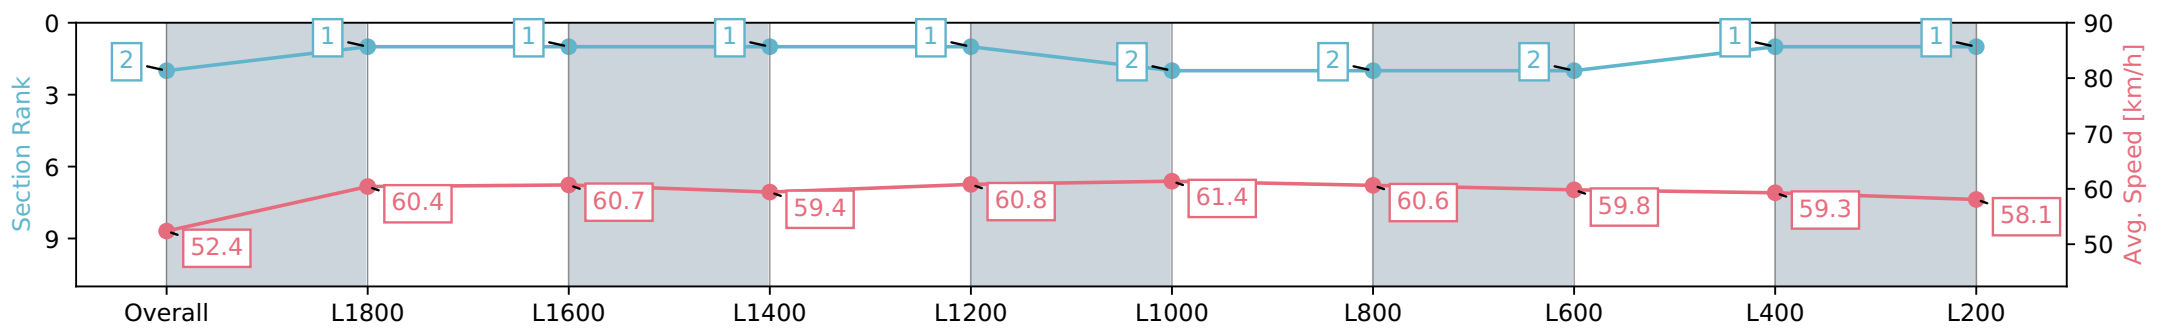

Morphettville Parks SA - Professional

Race 4: PFD Food Services Handicap - 1000m

18 May 2024 - 1:23PM

Track Rating: Good 4, Weather: Fine, Rail Position: +3m 1000m -W/  
P, True Remainder

Section	Overall	L800	L600	L400	L200
Section Times	0:58.22 [2] (0:14.00)	0:44.22 [6] (0:10.56)	0:33.65 [6] (0:10.91)	0:22.74 [5] (0:11.08)	0:11.66 [2] (0:11.66)
Average Speed [km/h]	51.4	68.2	66.4	65.0	61.1
Top Speed [km/h]	69.2	69.5	67.1	66.1	64.6
Avg. Dist. to Rail [m]	5.4	1.7	0.9	0.9	2.1
Avg. Stride Freq. [Hz]	2.3	2.4	2.3	2.4	2.3
Avg. Stride Length [m]	6.2	7.8	7.8	7.6	7.2