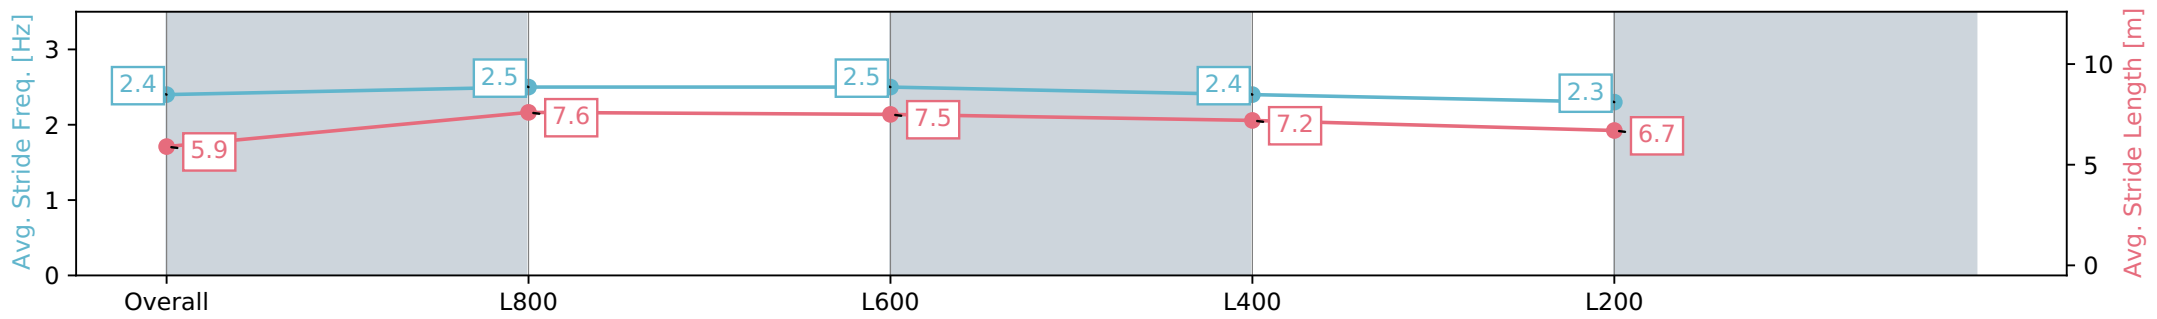

- [ ] Ranking at each section and finish
- :-:- No data available at this section
- NA No data available

Horse/Jockey Name	FLYIN' FOR US/Anna Jordsjo
Finish Rank	8
Fastest Section Time (Section)	0:10.50 (L800)
Top Speed [km/h] (Section)	70.3 (Overall)
Race State	Finished

Morphettville Parks SA - Professional

Race 4: PFD Food Services Handicap - 1000m

18 May 2024 - 1:23PM

Track Rating: Good 4, Weather: Fine, Rail Position: +3m 1000m -W/  
P, True Remainder

Section	Overall	L800	L600	L400	L200
Section Times	0:59.10 [8] (0:13.74)	0:45.36 [2] (0:10.50)	0:34.86 [2] (0:10.89)	0:23.97 [2] (0:11.53)	0:12.44 [4] (0:12.44)
Average Speed [km/h]	52.4	68.9	66.7	62.7	57.2
Top Speed [km/h]	70.3	69.6	68.1	64.4	61.0
Avg. Dist. to Rail [m]	3.4	1.8	1.5	2.9	3.6
Avg. Stride Freq. [Hz]	2.4	2.5	2.5	2.4	2.3
Avg. Stride Length [m]	5.9	7.6	7.5	7.2	6.7

- [ ] Ranking at each section and finish
- :-:- No data available at this section
- NA No data available

Horse/Jockey Name	GAME COVE/Teagan Voorham
Finish Rank	9
Fastest Section Time (Section)	0:10.56 (L800)
Top Speed [km/h] (Section)	70.7 (Overall)
Race State	Finished