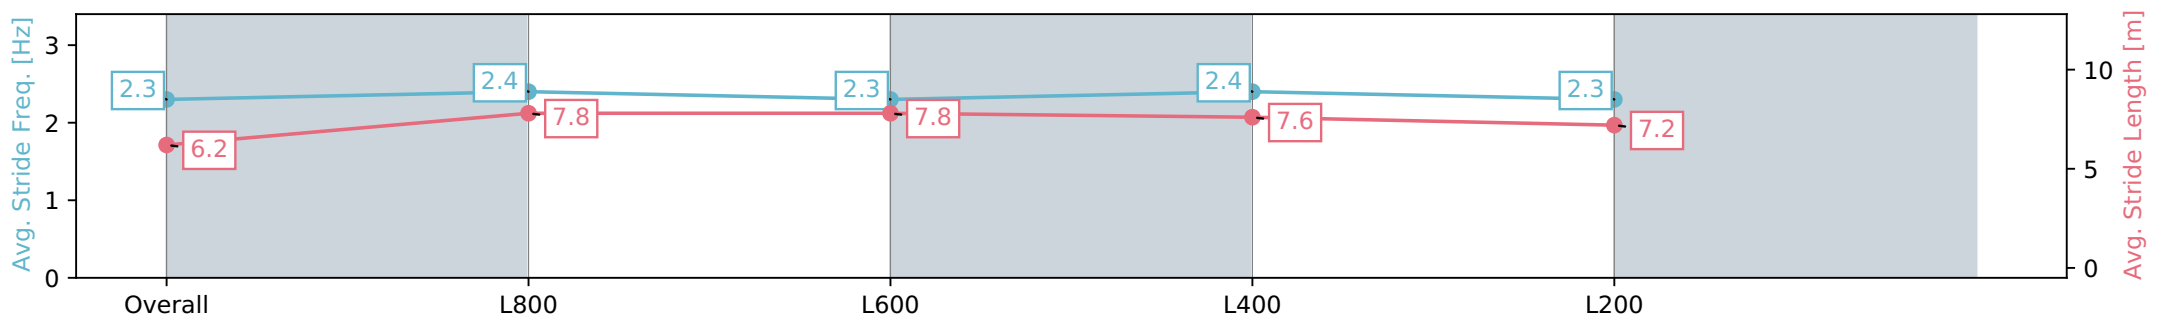

Morphettville Parks SA - Professional

Race 4: PFD Food Services Handicap - 1000m

18 May 2024 - 1:23PM

Track Rating: Good 4, Weather: Fine, Rail Position: +3m 1000m -W/  
P, True Remainder

Section	Overall	L800	L600	L400	L200
Section Times	0:58.22 [2] (0:14.00)	0:44.22 [6] (0:10.56)	0:33.65 [6] (0:10.91)	0:22.74 [5] (0:11.08)	0:11.66 [2] (0:11.66)
Average Speed [km/h]	51.4	68.2	66.4	65.0	61.1
Top Speed [km/h]	69.2	69.5	67.1	66.1	64.6
Avg. Dist. to Rail [m]	5.4	1.7	0.9	0.9	2.1
Avg. Stride Freq. [Hz]	2.3	2.4	2.3	2.4	2.3
Avg. Stride Length [m]	6.2	7.8	7.8	7.6	7.2