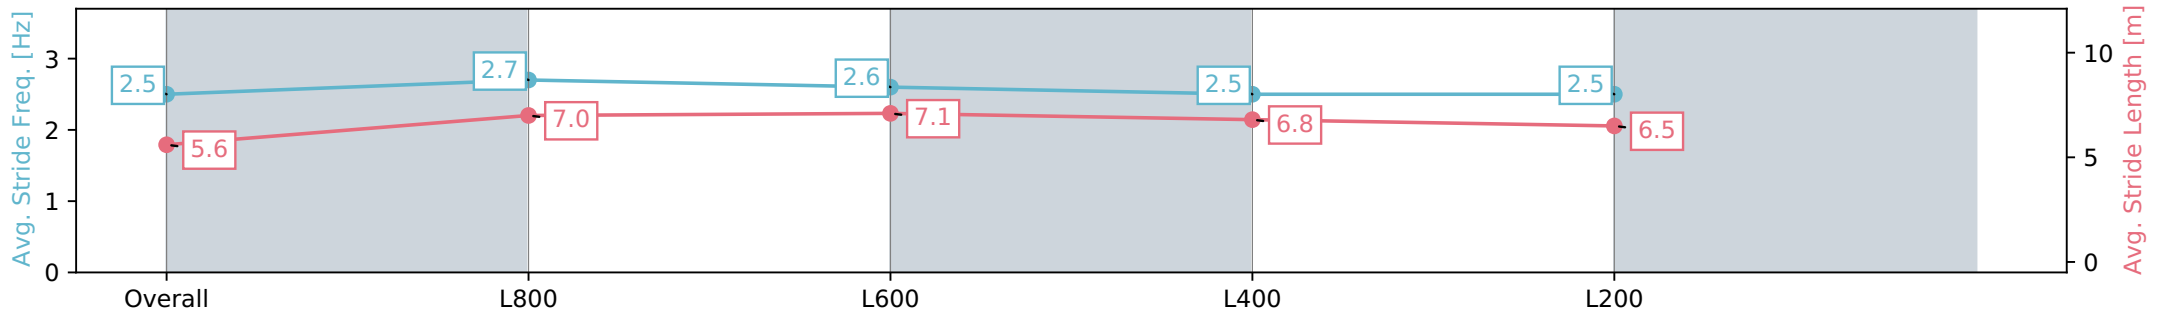

Morphettville Parks SA - Professional

Race 4: PFD Food Services Handicap - 1000m

18 May 2024 - 1:23PM

Track Rating: Good 4, Weather: Fine, Rail Position: +3m 1000m -W/  
P, True Remainder

Section	Overall	L800	L600	L400	L200
Section Times	0:58.57 [4] (0:13.64)	0:44.93 [1] (0:10.38)	0:34.55 [1] (0:10.91)	0:23.64 [1] (0:11.53)	0:12.11 [1] (0:12.11)
Average Speed [km/h]	52.9	69.6	66.9	62.8	58.7
Top Speed [km/h]	69.9	70.1	69.3	64.3	61.9
Avg. Dist. to Rail [m]	2.4	1.2	2.7	3.3	4.1
Avg. Stride Freq. [Hz]	2.5	2.7	2.6	2.5	2.5
Avg. Stride Length [m]	5.6	7.0	7.1	6.8	6.5