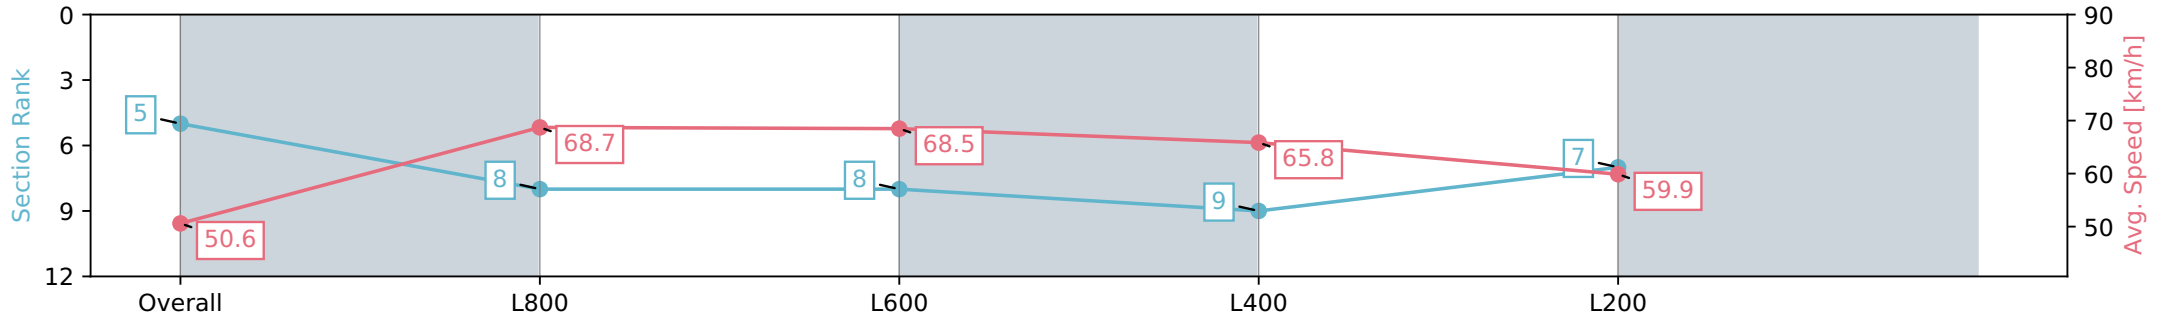

Morphettville Parks SA - Professional

Race 4: PFD Food Services Handicap - 1000m

18 May 2024 - 1:23PM

Track Rating: Good 4, Weather: Fine, Rail Position: +3m 1000m -W/  
P, True Remainder

Section	Overall	L800	L600	L400	L200
Section Times	0:58.69 [5] (0:14.25)	0:44.44 [8] (0:10.63)	0:33.81 [8] (0:10.88)	0:22.93 [9] (0:11.04)	0:11.89 [7] (0:11.89)
Average Speed [km/h]	50.6	68.7	68.5	65.8	59.9
Top Speed [km/h]	68.5	69.1	69.2	68.2	63.1
Avg. Dist. to Rail [m]	6.6	4.8	5.6	7.0	7.1
Avg. Stride Freq. [Hz]	2.3	2.5	2.5	2.5	2.4
Avg. Stride Length [m]	5.7	7.4	7.5	7.4	7.0