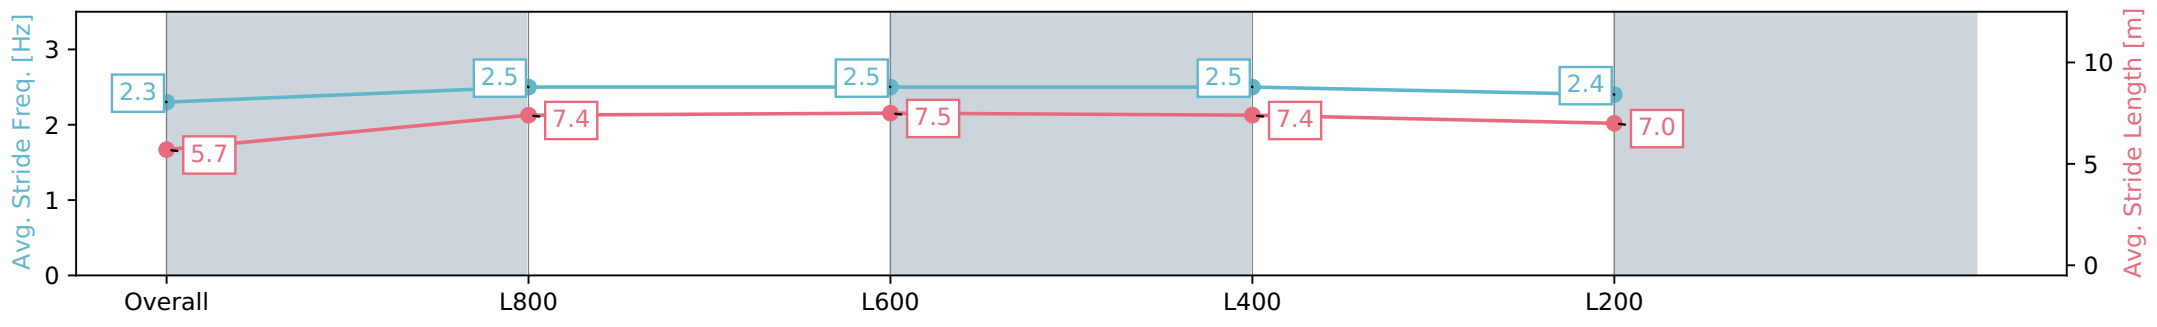

Morphettville Parks SA - Professional

Race 4: PFD Food Services Handicap - 1000m

18 May 2024 - 1:23PM

Track Rating: Good 4, Weather: Fine, Rail Position: +3m 1000m -W/  
P, True Remainder

Section	Overall	L800	L600	L400	L200
Section Times	0:58.69 [5] (0:14.25)	0:44.44 [8] (0:10.63)	0:33.81 [8] (0:10.88)	0:22.93 [9] (0:11.04)	0:11.89 [7] (0:11.89)
Average Speed [km/h]	50.6	68.7	68.5	65.8	59.9
Top Speed [km/h]	68.5	69.1	69.2	68.2	63.1
Avg. Dist. to Rail [m]	6.6	4.8	5.6	7.0	7.1
Avg. Stride Freq. [Hz]	2.3	2.5	2.5	2.5	2.4
Avg. Stride Length [m]	5.7	7.4	7.5	7.4	7.0