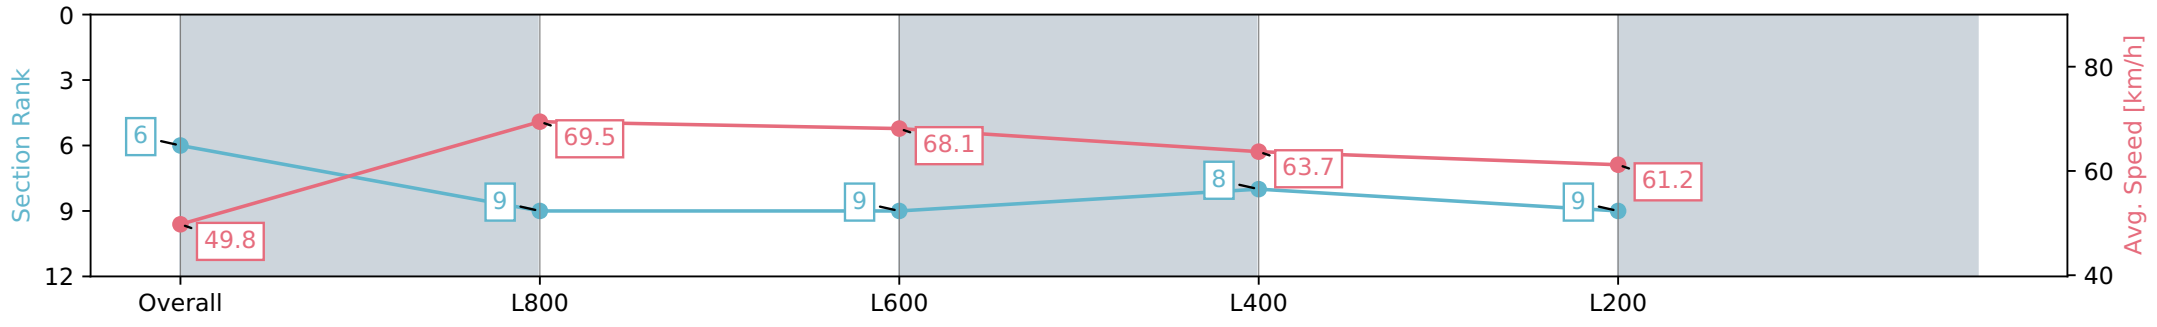

Morphettville Parks SA - Professional

Race 4: PFD Food Services SA Handicap - 1000m

18 May 2024 - 1:23PM

Track Rating: Good 4, Weather: Fine, Rail Position: +3m 1000m -W/  
P, True Remainder

Section	Overall	L800	L600	L400	L200
Section Times	0:58.70 [6] (0:14.46)	0:44.24 [9] (0:10.44)	0:33.80 [9] (0:10.79)	0:23.01 [8] (0:11.38)	0:11.63 [9] (0:11.63)
Average Speed [km/h]	49.8	69.5	68.1	63.7	61.2
Top Speed [km/h]	68.2	71.1	69.5	66.7	63.5
Avg. Dist. to Rail [m]	8.1	2.3	3.5	3.9	4.9
Avg. Stride Freq. [Hz]	2.3	2.6	2.6	2.4	2.4
Avg. Stride Length [m]	5.9	7.5	7.3	7.4	7.1