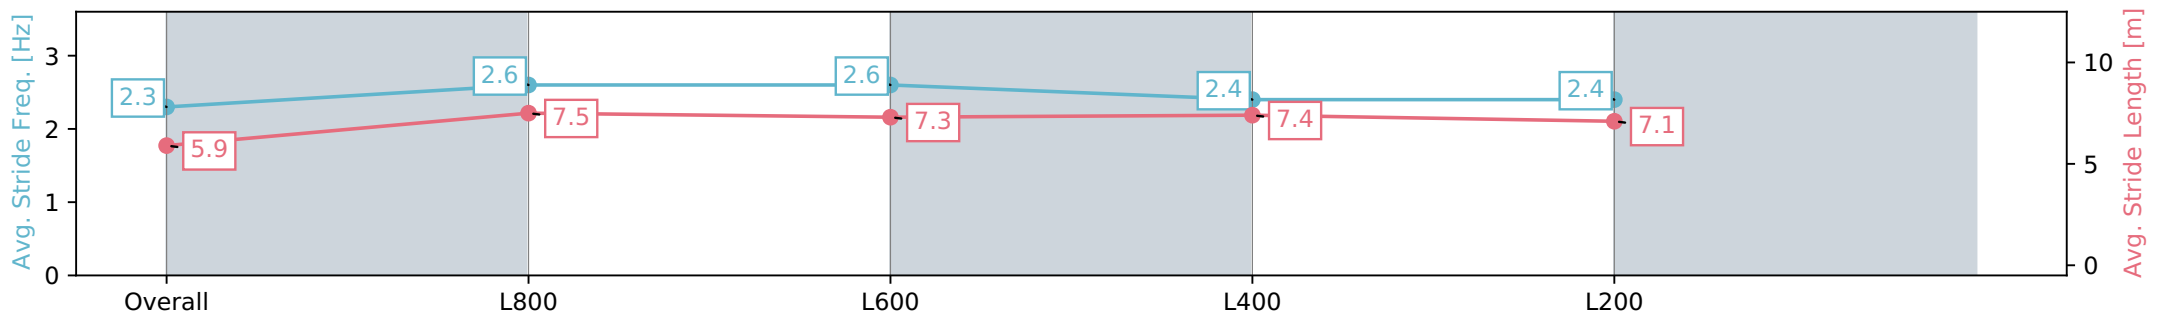

Morphettville Parks SA - Professional

Race 4: PFD Food Services SA Handicap - 1000m

18 May 2024 - 1:23PM

Track Rating: Good 4, Weather: Fine, Rail Position: +3m 1000m -W/  
P, True Remainder

Section	Overall	L800	L600	L400	L200
Section Times	0:58.70 [6] (0:14.46)	0:44.24 [9] (0:10.44)	0:33.80 [9] (0:10.79)	0:23.01 [8] (0:11.38)	0:11.63 [9] (0:11.63)
Average Speed [km/h]	49.8	69.5	68.1	63.7	61.2
Top Speed [km/h]	68.2	71.1	69.5	66.7	63.5
Avg. Dist. to Rail [m]	8.1	2.3	3.5	3.9	4.9
Avg. Stride Freq. [Hz]	2.3	2.6	2.6	2.4	2.4
Avg. Stride Length [m]	5.9	7.5	7.3	7.4	7.1