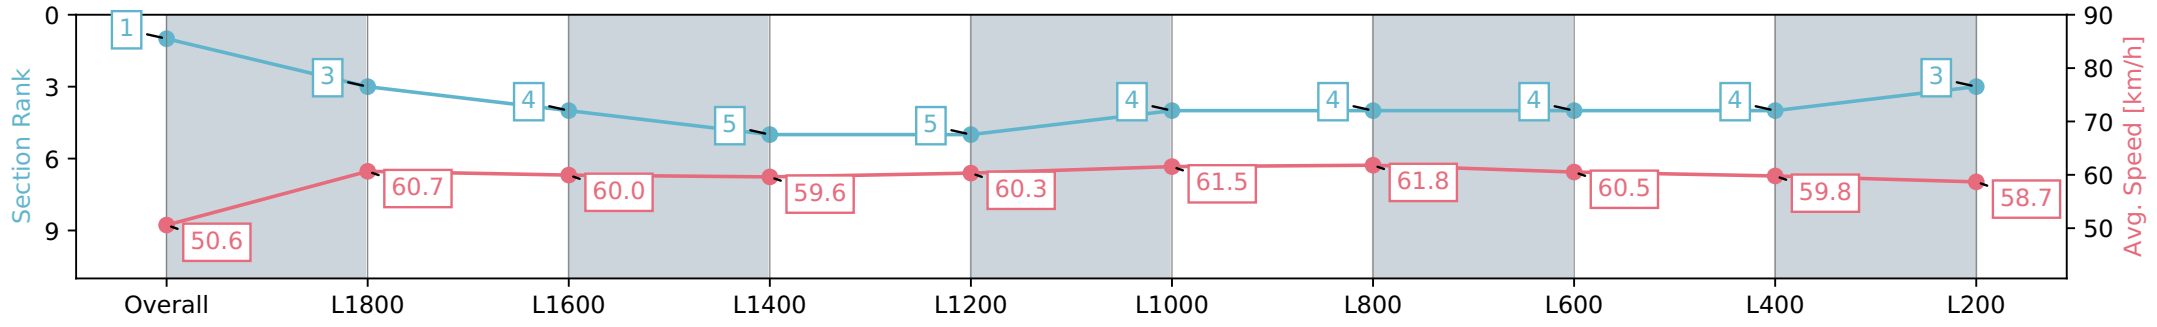

Race 4: PFD Food Services SA Handicap - 1000m

18 May 2024 - 1:23PM

Track Rating: Good 4, Weather: Fine, Rail Position: +3m 1000m -W/  
P, True Remainder

Section	Overall	L800	L600	L400	L200
Section Times	0:58.21 [1] (0:14.16)	0:44.05 [7] (0:10.64)	0:33.41 [7] (0:10.88)	0:22.53 [7] (0:11.09)	0:11.44 [5] (0:11.44)
Average Speed [km/h]	50.8	67.8	66.5	65.2	62.3
Top Speed [km/h]	68.8	69.1	67.5	66.0	64.0
Avg. Dist. to Rail [m]	4.3	1.1	0.9	1.9	1.5
Avg. Stride Freq. [Hz]	2.3	2.4	2.5	2.5	2.5
Avg. Stride Length [m]	5.9	7.5	7.3	7.2	7.0