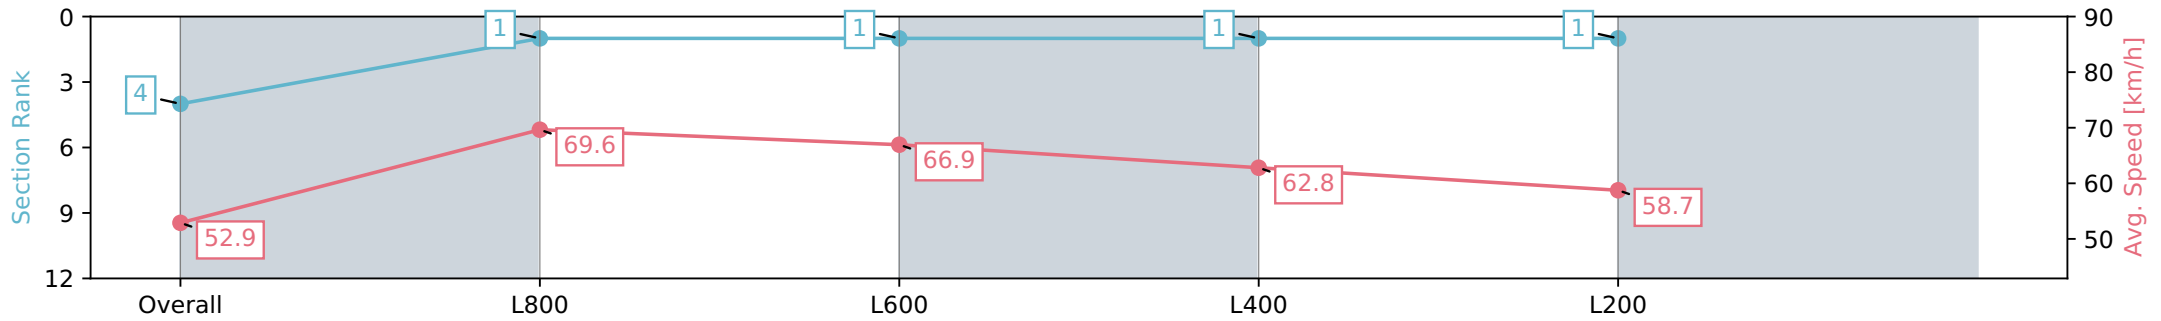

Morphettville Parks SA - Professional

Race 4: PFD Food Services Handicap - 1000m

18 May 2024 - 1:23PM

Track Rating: Good 4, Weather: Fine, Rail Position: +3m 1000m -W/  
P, True Remainder

Section	Overall	L800	L600	L400	L200
Section Times	0:58.57 [4] (0:13.64)	0:44.93 [1] (0:10.38)	0:34.55 [1] (0:10.91)	0:23.64 [1] (0:11.53)	0:12.11 [1] (0:12.11)
Average Speed [km/h]	52.9	69.6	66.9	62.8	58.7
Top Speed [km/h]	69.9	70.1	69.3	64.3	61.9
Avg. Dist. to Rail [m]	2.4	1.2	2.7	3.3	4.1
Avg. Stride Freq. [Hz]	2.5	2.7	2.6	2.5	2.5
Avg. Stride Length [m]	5.6	7.0	7.1	6.8	6.5