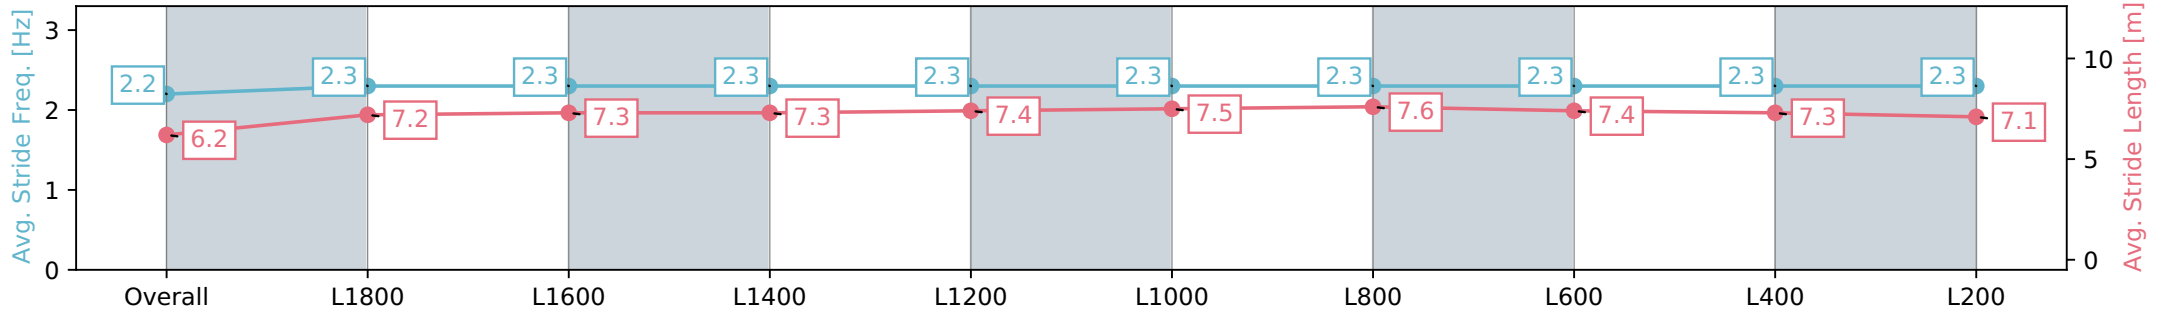

Race 4: PFD Food Services SA Handicap - 1000m

18 May 2024 - 1:23PM

Track Rating: Good 4, Weather: Fine, Rail Position: +3m 1000m -W/  
P, True Remainder

Section	Overall	L800	L600	L400	L200
Section Times	0:58.21 [1] (0:14.16)	0:44.05 [7] (0:10.64)	0:33.41 [7] (0:10.88)	0:22.53 [7] (0:11.09)	0:11.44 [5] (0:11.44)
Average Speed [km/h]	50.8	67.8	66.5	65.2	62.3
Top Speed [km/h]	68.8	69.1	67.5	66.0	64.0
Avg. Dist. to Rail [m]	4.3	1.1	0.9	1.9	1.5
Avg. Stride Freq. [Hz]	2.3	2.4	2.5	2.5	2.5
Avg. Stride Length [m]	5.9	7.5	7.3	7.2	7.0