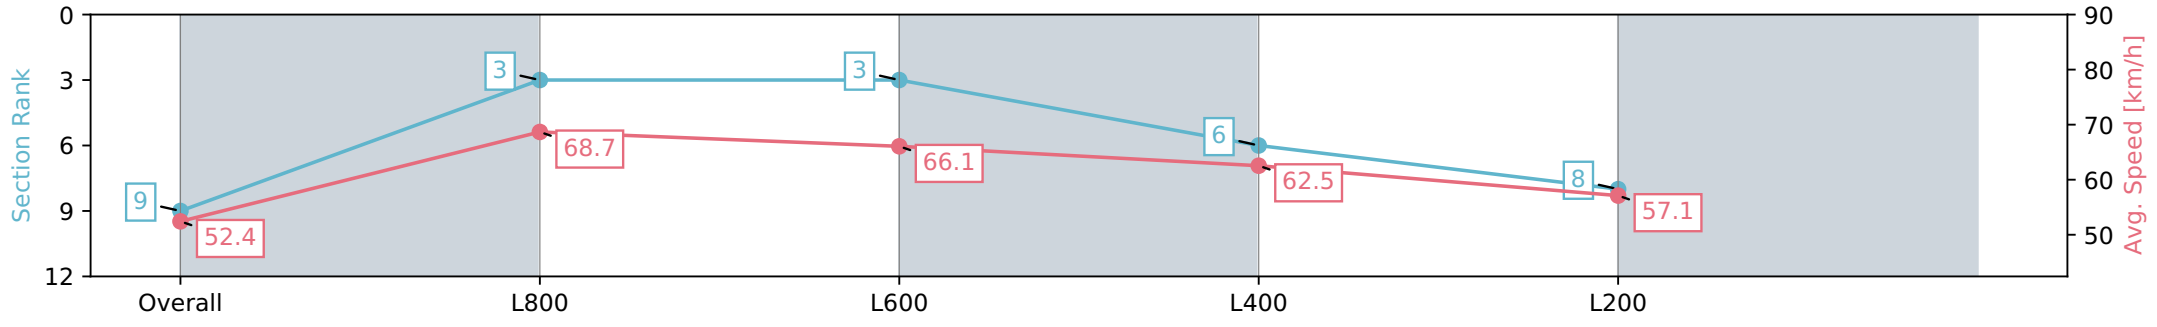

- [ ] Ranking at each section and finish
- :-:- No data available at this section
- NA No data available

Horse/Jockey Name	GAME COVE/Teagan Voorham
Finish Rank	9
Fastest Section Time (Section)	0:10.56 (L800)
Top Speed [km/h] (Section)	70.7 (Overall)
Race State	Finished

Morphettville Parks SA - Professional

Race 4: PFD Food Services Handicap - 1000m

18 May 2024 - 1:23PM

Track Rating: Good 4, Weather: Fine, Rail Position: +3m 1000m -W/  
P, True Remainder

Section	Overall	L800	L600	L400	L200
Section Times	0:59.52 [9] (0:13.75)	0:45.77 [3] (0:10.56)	0:35.20 [3] (0:11.17)	0:24.03 [6] (0:11.55)	0:12.48 [8] (0:12.48)
Average Speed [km/h]	52.4	68.7	66.1	62.5	57.1
Top Speed [km/h]	69.9	70.7	67.1	65.2	60.8
Avg. Dist. to Rail [m]	4.8	3.5	3.9	4.1	7.4
Avg. Stride Freq. [Hz]	2.4	2.6	2.5	2.4	2.3
Avg. Stride Length [m]	5.9	7.3	7.1	7.1	6.7

[ ] Ranking at each section and finish  
 -:-:- No data available at this section  
 NA No data available