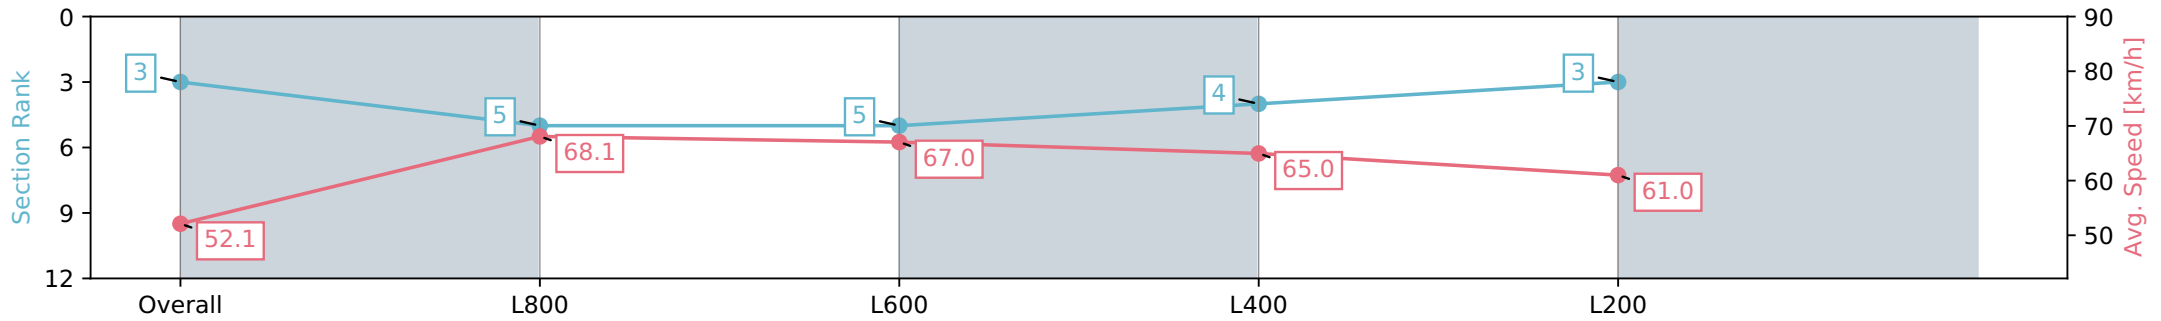

Morphettville Parks SA - Professional

Race 4: PFD Food Services Handicap - 1000m

18 May 2024 - 1:23PM

Track Rating: Good 4, Weather: Fine, Rail Position: +3m 1000m -W/  
P, True Remainder

Section	Overall	L800	L600	L400	L200
Section Times	0:58.28 [3] (0:13.82)	0:44.46 [5] (0:10.67)	0:33.79 [5] (0:10.94)	0:22.85 [4] (0:11.18)	0:11.67 [3] (0:11.67)
Average Speed [km/h]	52.1	68.1	67.0	65.0	61.0
Top Speed [km/h]	68.1	68.7	67.5	65.5	63.1
Avg. Dist. to Rail [m]	7.9	3.1	3.1	5.1	6.2
Avg. Stride Freq. [Hz]	2.4	2.4	2.4	2.5	2.4
Avg. Stride Length [m]	6.0	7.6	7.6	7.3	7.0