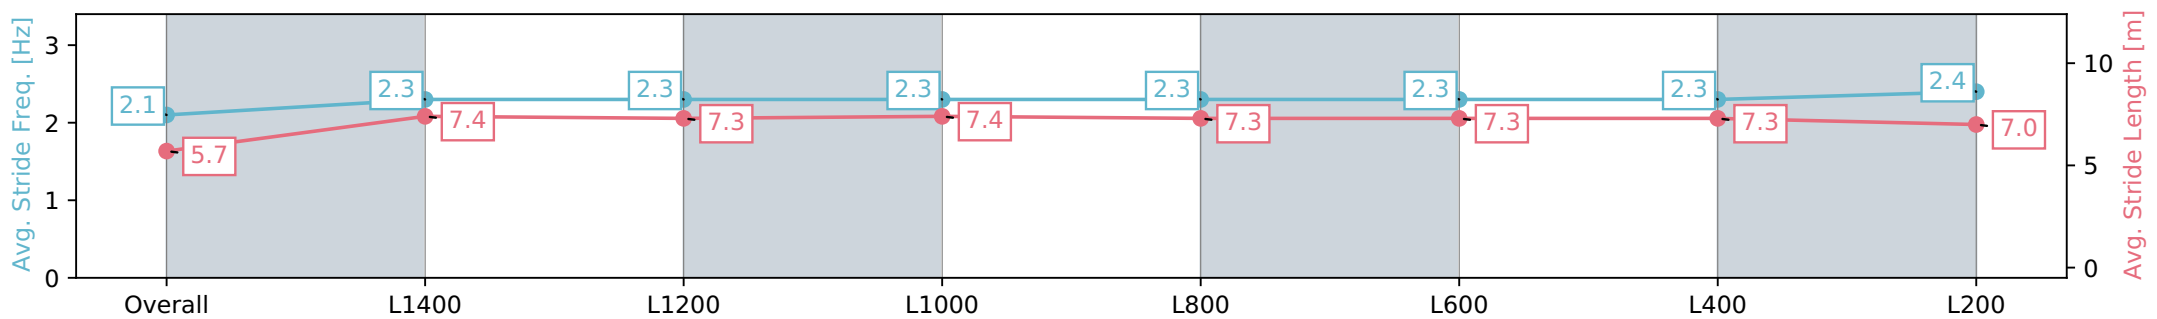

18 May 2024 - 12:12PM

Track Rating: Good 4, Weather: Fine, Rail Position: +3m 1000m -W/P, True Remainder

Section	Overall	L1400	L1200	L1000	L800	L600	L400	L200
Section Times	1:35.46 [1] (0:12.40)	1:23.06 [8] (0:11.65)	1:11.41 [8] (0:12.18)	0:59.23 [8] (0:11.90)	0:47.33 [8] (0:11.98)	0:35.35 [7] (0:11.66)	0:23.69 [6] (0:11.79)	0:11.90 [4] (0:11.90)
Average Speed [km/h]	43.6	61.8	59.3	60.6	60.1	62.4	61.5	59.8
Top Speed [km/h]	59.9	62.8	60.5	61.9	62.6	64.0	62.3	61.7
Avg. Dist. to Rail [m]	5.2	1.9	0.4	0.8	0.7	2.0	3.3	5.8
Avg. Stride Freq. [Hz]	2.1	2.3	2.3	2.3	2.3	2.3	2.3	2.4
Avg. Stride Length [m]	5.7	7.4	7.3	7.4	7.3	7.3	7.3	7.0