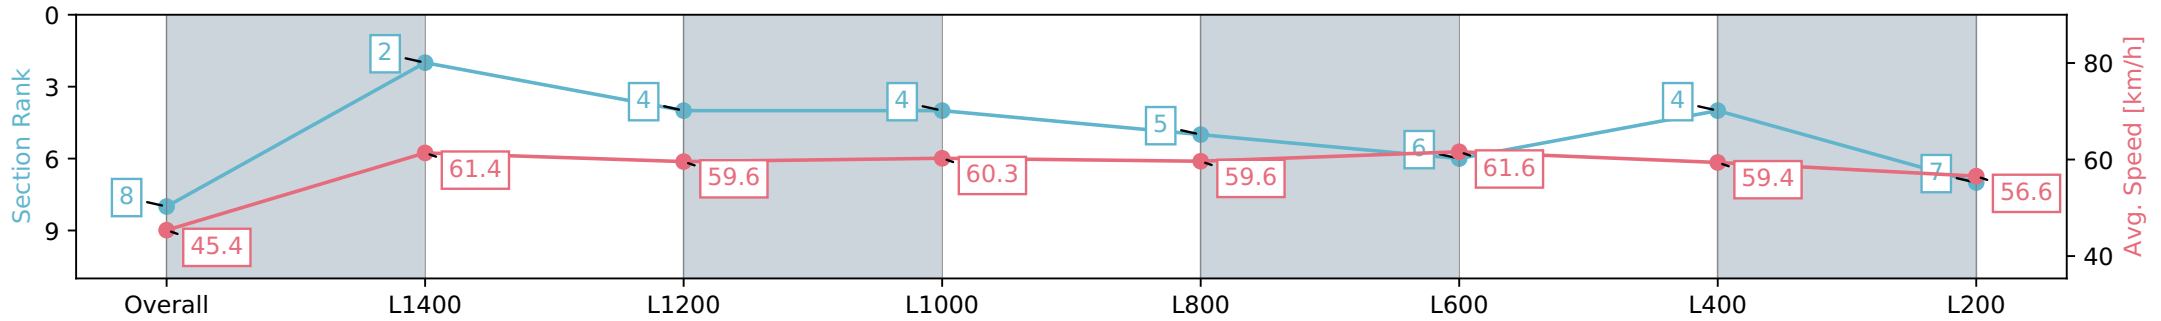

Morphettville Parks SA - Professional

Race 2: Sportsbet Fast Form Handicap - 1550m

18 May 2024 - 12:12PM

Track Rating: Good 4, Weather: Fine, Rail Position: +3m 1000m -W/P, True Remainder

Section	Overall	L1400	L1200	L1000	L800	L600	L400	L200
Section Times	1:36.38 [8] (0:11.91)	1:24.47 [2] (0:11.75)	1:12.72 [4] (0:12.18)	1:00.54 [4] (0:11.99)	0:48.55 [5] (0:12.11)	0:36.44 [6] (0:11.76)	0:24.68 [4] (0:12.10)	0:12.58 [7] (0:12.57)
Average Speed [km/h]	45.4	61.4	59.6	60.3	59.6	61.6	59.4	56.6
Top Speed [km/h]	61.1	62.4	60.4	61.2	62.1	62.6	61.6	58.4
Avg. Dist. to Rail [m]	3.6	2.1	1.3	1.9	1.7	1.1	0.8	3.1
Avg. Stride Freq. [Hz]	2.2	2.4	2.3	2.3	2.3	2.3	2.3	2.3
Avg. Stride Length [m]	5.5	7.2	7.2	7.3	7.3	7.2	7.2	7.0

- [] Ranking at each section and finish
- :-:- No data available at this section
- NA No data available