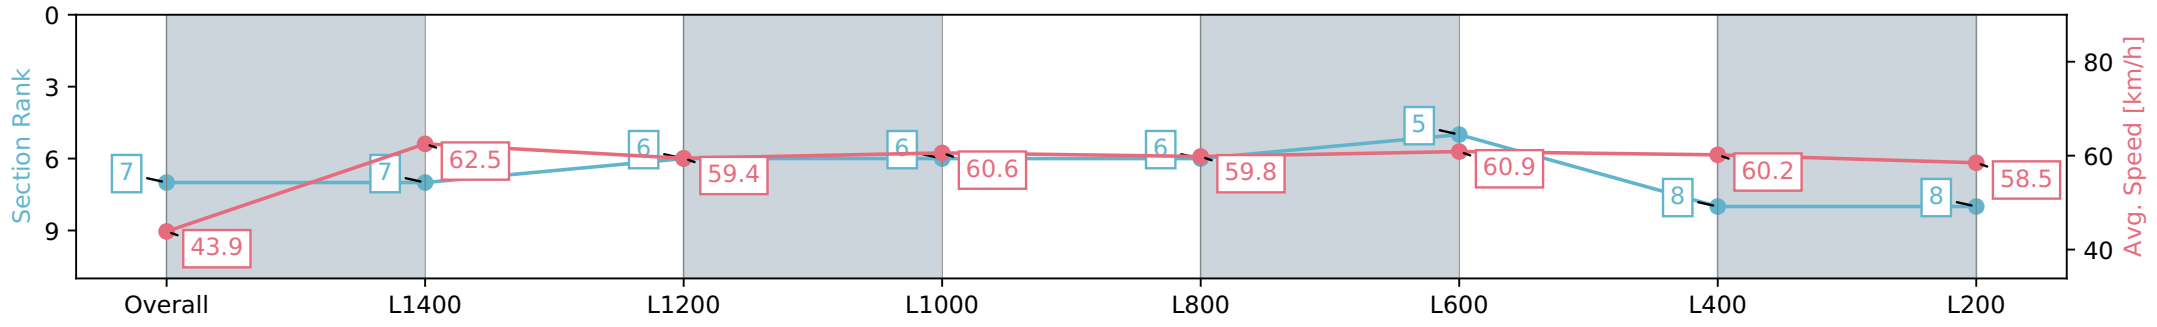

Morphettville Parks SA - Professional

Race 2: Sportsbet Fast Form Handicap - 1550m

18 May 2024 - 12:12PM

Track Rating: Good 4, Weather: Fine, Rail Position: +3m 1000m -W/P, True Remainder

Section	Overall	L1400	L1200	L1000	L800	L600	L400	L200
Section Times	1:36.03 [7] (0:12.32)	1:23.71 [7] (0:11.52)	1:12.19 [6] (0:12.13)	1:00.06 [6] (0:11.91)	0:48.15 [6] (0:12.05)	0:36.10 [5] (0:11.95)	0:24.15 [8] (0:11.98)	0:12.17 [8] (0:12.17)
Average Speed [km/h]	43.9	62.5	59.4	60.6	59.8	60.9	60.2	58.5
Top Speed [km/h]	60.6	64.0	60.4	61.2	61.8	61.7	61.5	60.0
Avg. Dist. to Rail [m]	2.6	0.5	0.4	1.4	1.0	1.6	0.4	2.1
Avg. Stride Freq. [Hz]	2.2	2.4	2.3	2.3	2.3	2.3	2.3	2.3
Avg. Stride Length [m]	5.3	7.2	7.2	7.3	7.1	7.4	7.3	7.0