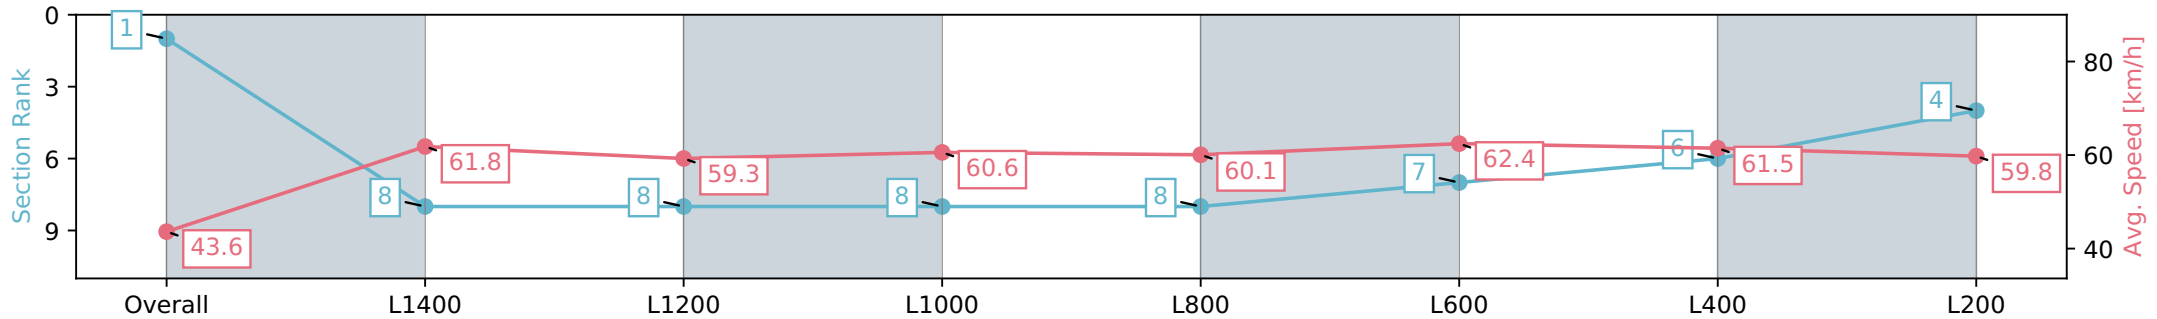

18 May 2024 - 12:12PM

Track Rating: Good 4, Weather: Fine, Rail Position: +3m 1000m -W/P, True Remainder

Section	Overall	L1400	L1200	L1000	L800	L600	L400	L200
Section Times	1:35.46 [1] (0:12.40)	1:23.06 [8] (0:11.65)	1:11.41 [8] (0:12.18)	0:59.23 [8] (0:11.90)	0:47.33 [8] (0:11.98)	0:35.35 [7] (0:11.66)	0:23.69 [6] (0:11.79)	0:11.90 [4] (0:11.90)
Average Speed [km/h]	43.6	61.8	59.3	60.6	60.1	62.4	61.5	59.8
Top Speed [km/h]	59.9	62.8	60.5	61.9	62.6	64.0	62.3	61.7
Avg. Dist. to Rail [m]	5.2	1.9	0.4	0.8	0.7	2.0	3.3	5.8
Avg. Stride Freq. [Hz]	2.1	2.3	2.3	2.3	2.3	2.3	2.3	2.4
Avg. Stride Length [m]	5.7	7.4	7.3	7.4	7.3	7.3	7.3	7.0