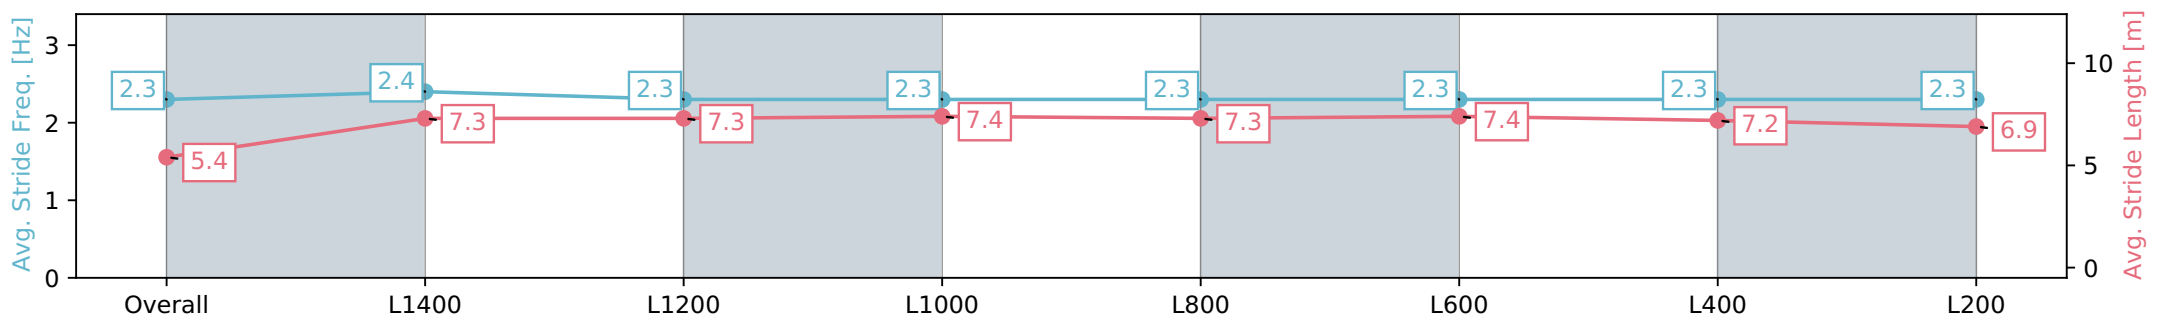

Morphettville Parks SA - Professional

Race 2: Sportsbet Fast Form Handicap - 1550m

18 May 2024 - 12:12PM

Track Rating: Good 4, Weather: Fine, Rail Position: +3m 1000m -W/P, True Remainder

Section	Overall	L1400	L1200	L1000	L800	L600	L400	L200
Section Times	1:35.68 [2] (0:11.67)	1:24.01 [1] (0:11.62)	1:12.39 [1] (0:12.07)	1:00.32 [1] (0:12.08)	0:48.24 [1] (0:12.06)	0:36.18 [1] (0:11.76)	0:24.42 [1] (0:12.03)	0:12.39 [1] (0:12.39)
Average Speed [km/h]	46.3	62.2	60.0	59.7	59.8	61.5	59.9	57.4
Top Speed [km/h]	61.5	63.6	61.1	60.1	60.5	62.2	61.8	59.0
Avg. Dist. to Rail [m]	5.6	1.5	1.5	1.8	1.4	0.7	0.4	1.8
Avg. Stride Freq. [Hz]	2.3	2.4	2.3	2.3	2.3	2.3	2.3	2.3
Avg. Stride Length [m]	5.4	7.3	7.3	7.4	7.3	7.4	7.2	6.9