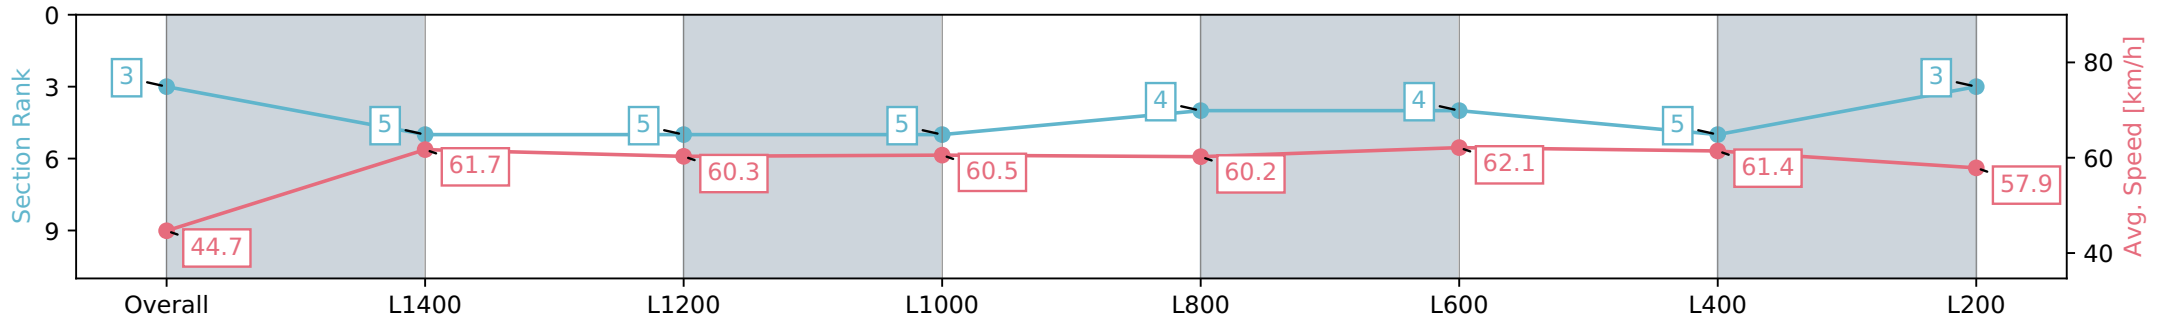

Morphettville Parks SA - Professional

Race 2: Sportsbet Fast Form Handicap - 1550m

18 May 2024 - 12:12PM

Track Rating: Good 4, Weather: Fine, Rail Position: +3m 1000m -W/P, True Remainder

Section	Overall	L1400	L1200	L1000	L800	L600	L400	L200
Section Times	1:35.77 [3] (0:12.10)	1:23.67 [5] (0:11.69)	1:11.98 [5] (0:12.09)	0:59.89 [5] (0:11.93)	0:47.96 [4] (0:12.04)	0:35.92 [4] (0:11.85)	0:24.07 [5] (0:11.78)	0:12.29 [3] (0:12.28)
Average Speed [km/h]	44.7	61.7	60.3	60.5	60.2	62.1	61.4	57.9
Top Speed [km/h]	61.0	62.6	61.6	61.6	61.2	63.6	63.6	60.6
Avg. Dist. to Rail [m]	4.7	2.8	2.2	3.1	2.9	3.5	3.1	3.6
Avg. Stride Freq. [Hz]	2.2	2.4	2.4	2.3	2.3	2.4	2.4	2.4
Avg. Stride Length [m]	5.5	7.1	7.1	7.2	7.2	7.1	7.0	6.8