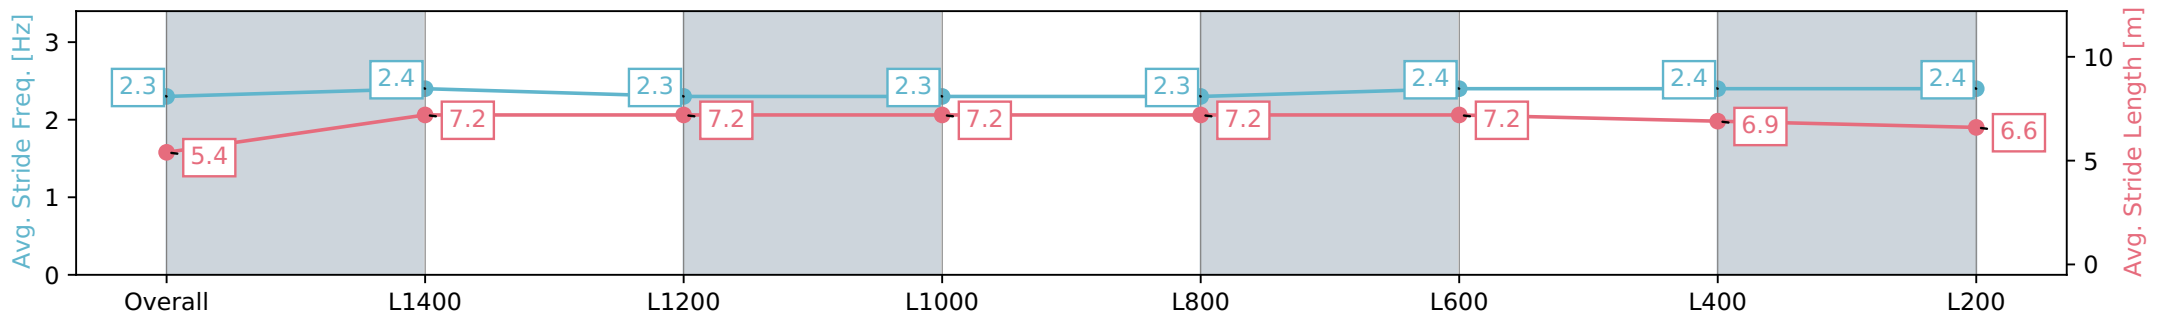

Morphettville Parks SA - Professional

Race 2: Sportsbet Fast Form Handicap - 1550m

18 May 2024 - 12:12PM

Track Rating: Good 4, Weather: Fine, Rail Position: +3m 1000m -W/
P, True Remainder

Section	Overall	L1400	L1200	L1000	L800	L600	L400	L200
Section Times	1:35.91 [4] (0:11.92)	1:23.99 [3] (0:11.56)	1:12.42 [2] (0:12.17)	1:00.25 [2] (0:11.98)	0:48.27 [3] (0:12.00)	0:36.27 [2] (0:11.78)	0:24.49 [2] (0:11.97)	0:12.52 [2] (0:12.52)
Average Speed [km/h]	45.3	62.3	59.7	60.2	60.2	61.7	60.3	56.9
Top Speed [km/h]	64.0	64.2	60.6	61.3	62.0	62.4	62.1	59.1
Avg. Dist. to Rail [m]	6.6	2.9	1.5	1.8	2.1	1.3	2.3	3.2
Avg. Stride Freq. [Hz]	2.3	2.4	2.3	2.3	2.3	2.4	2.4	2.4
Avg. Stride Length [m]	5.4	7.2	7.2	7.2	7.2	7.2	6.9	6.6

- [] Ranking at each section and finish
- :-:- No data available at this section
- NA No data available

Horse/Jockey Name	TEST THE LAW/Jacob Opperman
Finish Rank	5
Fastest Section Time (Section)	0:11.68 (L600)
Top Speed [km/h] (Section)	64.2 (L600)
Race State	Finished