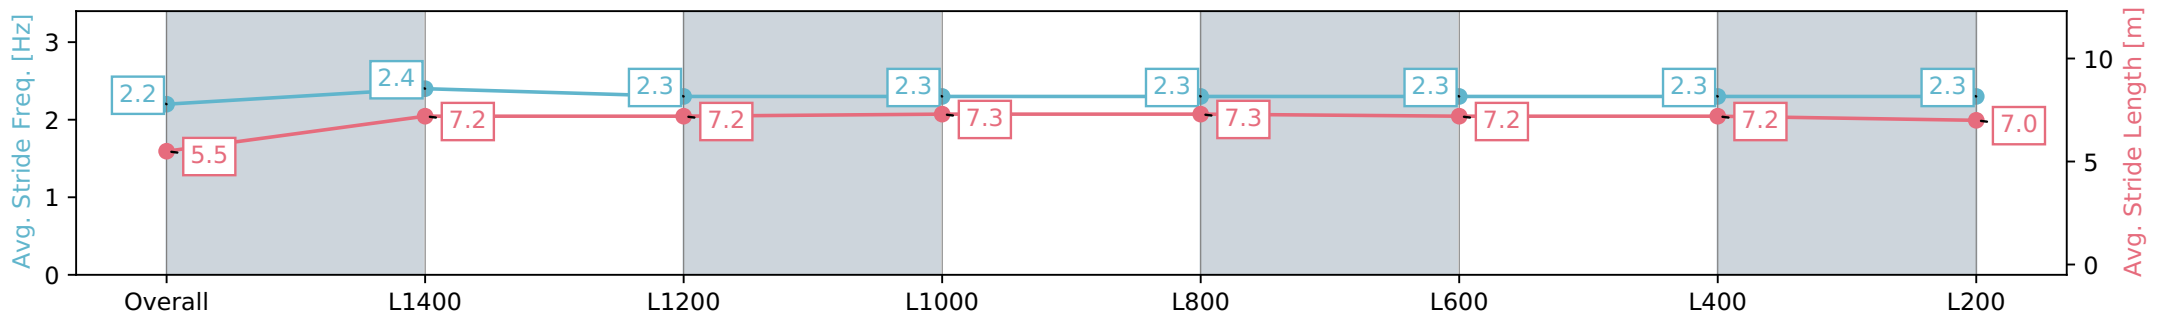

Morphettville Parks SA - Professional

Race 2: Sportsbet Fast Form Handicap - 1550m

18 May 2024 - 12:12PM

Track Rating: Good 4, Weather: Fine, Rail Position: +3m 1000m -W/P, True Remainder

Section	Overall	L1400	L1200	L1000	L800	L600	L400	L200
Section Times	1:36.38 [8] (0:11.91)	1:24.47 [2] (0:11.75)	1:12.72 [4] (0:12.18)	1:00.54 [4] (0:11.99)	0:48.55 [5] (0:12.11)	0:36.44 [6] (0:11.76)	0:24.68 [4] (0:12.10)	0:12.58 [7] (0:12.57)
Average Speed [km/h]	45.4	61.4	59.6	60.3	59.6	61.6	59.4	56.6
Top Speed [km/h]	61.1	62.4	60.4	61.2	62.1	62.6	61.6	58.4
Avg. Dist. to Rail [m]	3.6	2.1	1.3	1.9	1.7	1.1	0.8	3.1
Avg. Stride Freq. [Hz]	2.2	2.4	2.3	2.3	2.3	2.3	2.3	2.3
Avg. Stride Length [m]	5.5	7.2	7.2	7.3	7.3	7.2	7.2	7.0

- [] Ranking at each section and finish
- :-:- No data available at this section
- NA No data available