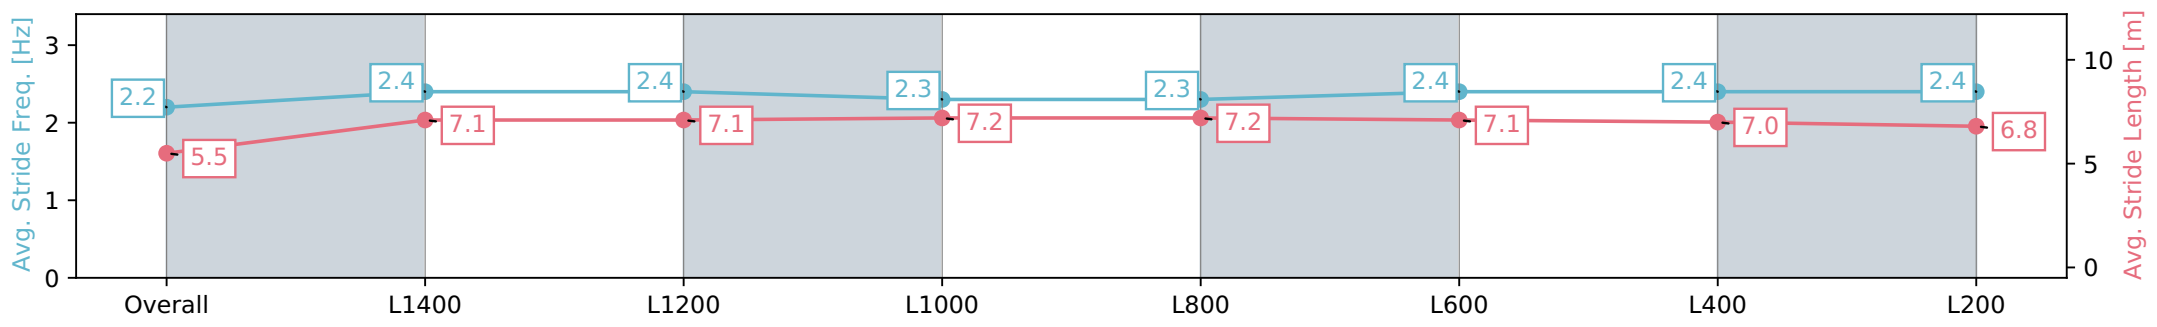

Morphettville Parks SA - Professional

Race 2: Sportsbet Fast Form Handicap - 1550m

18 May 2024 - 12:12PM

Track Rating: Good 4, Weather: Fine, Rail Position: +3m 1000m -W/P, True Remainder

Section	Overall	L1400	L1200	L1000	L800	L600	L400	L200
Section Times	1:35.77 [3] (0:12.10)	1:23.67 [5] (0:11.69)	1:11.98 [5] (0:12.09)	0:59.89 [5] (0:11.93)	0:47.96 [4] (0:12.04)	0:35.92 [4] (0:11.85)	0:24.07 [5] (0:11.78)	0:12.29 [3] (0:12.28)
Average Speed [km/h]	44.7	61.7	60.3	60.5	60.2	62.1	61.4	57.9
Top Speed [km/h]	61.0	62.6	61.6	61.6	61.2	63.6	63.6	60.6
Avg. Dist. to Rail [m]	4.7	2.8	2.2	3.1	2.9	3.5	3.1	3.6
Avg. Stride Freq. [Hz]	2.2	2.4	2.4	2.3	2.3	2.4	2.4	2.4
Avg. Stride Length [m]	5.5	7.1	7.1	7.2	7.2	7.1	7.0	6.8