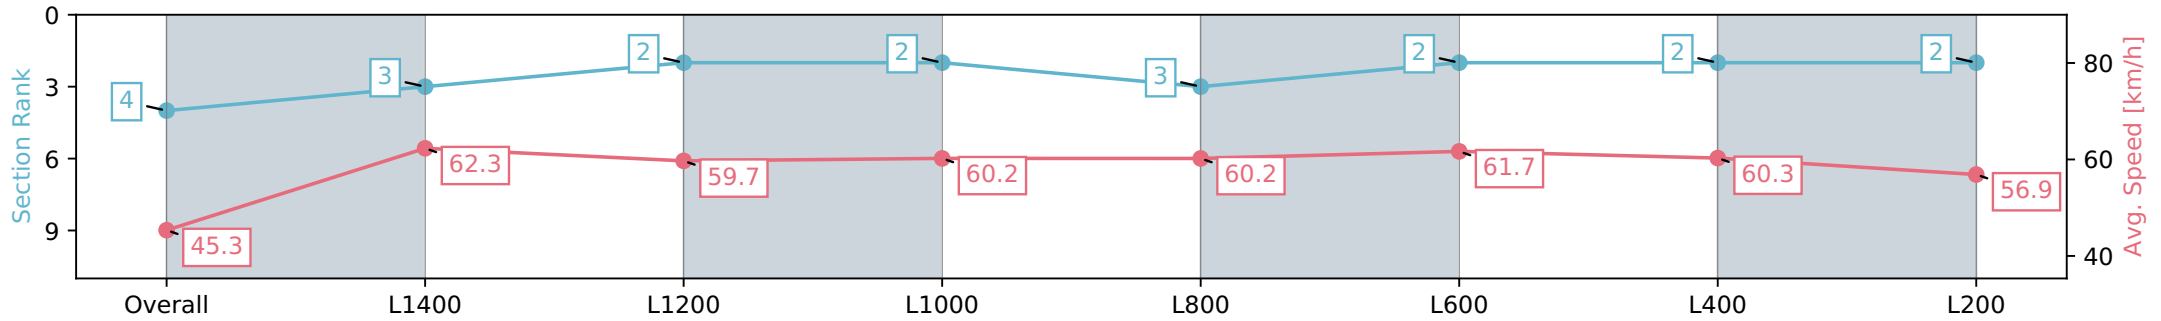

Morphettville Parks SA - Professional

Race 2: Sportsbet Fast Form Handicap - 1550m

18 May 2024 - 12:12PM

Track Rating: Good 4, Weather: Fine, Rail Position: +3m 1000m -W/
P, True Remainder

Section	Overall	L1400	L1200	L1000	L800	L600	L400	L200
Section Times	1:35.91 [4] (0:11.92)	1:23.99 [3] (0:11.56)	1:12.42 [2] (0:12.17)	1:00.25 [2] (0:11.98)	0:48.27 [3] (0:12.00)	0:36.27 [2] (0:11.78)	0:24.49 [2] (0:11.97)	0:12.52 [2] (0:12.52)
Average Speed [km/h]	45.3	62.3	59.7	60.2	60.2	61.7	60.3	56.9
Top Speed [km/h]	64.0	64.2	60.6	61.3	62.0	62.4	62.1	59.1
Avg. Dist. to Rail [m]	6.6	2.9	1.5	1.8	2.1	1.3	2.3	3.2
Avg. Stride Freq. [Hz]	2.3	2.4	2.3	2.3	2.3	2.4	2.4	2.4
Avg. Stride Length [m]	5.4	7.2	7.2	7.2	7.2	7.2	6.9	6.6

- [] Ranking at each section and finish
- :-:- No data available at this section
- NA No data available

Horse/Jockey Name	TEST THE LAW/Jacob Opperman
Finish Rank	5
Fastest Section Time (Section)	0:11.68 (L600)
Top Speed [km/h] (Section)	64.2 (L600)
Race State	Finished