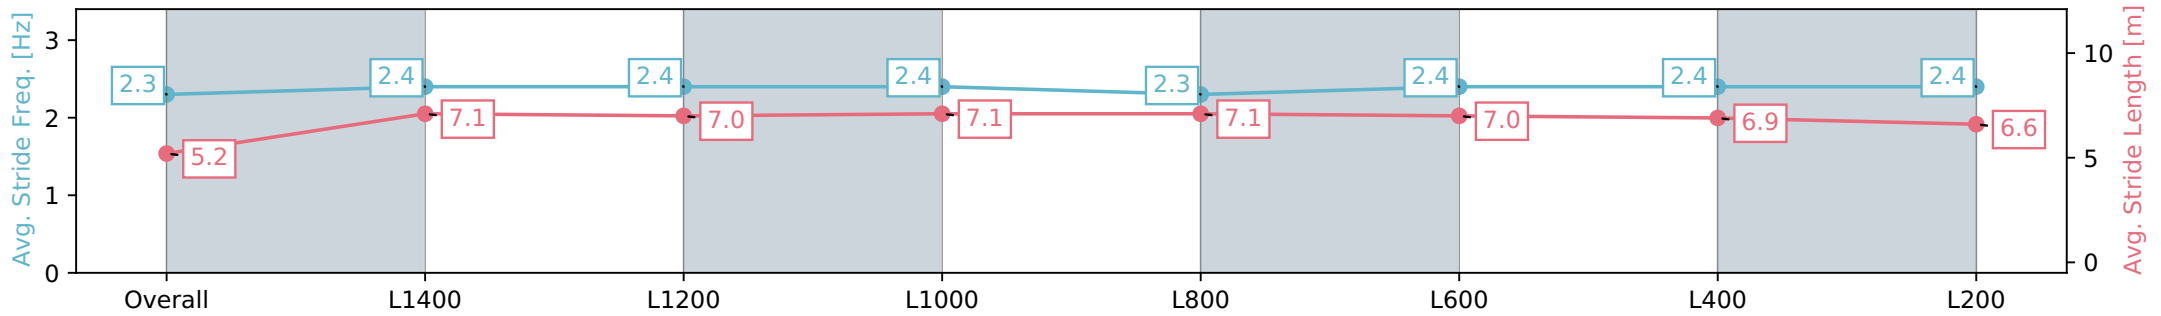

Morphettville Parks SA - Professional

Race 2: Sportsbet Fast Form Handicap - 1550m

18 May 2024 - 12:12PM

Track Rating: Good 4, Weather: Fine, Rail Position: +3m 1000m -W/P, True Remainder

Section	Overall	L1400	L1200	L1000	L800	L600	L400	L200
Section Times	1:35.98 [6] (0:11.98)	1:24.00 [4] (0:11.61)	1:12.39 [3] (0:12.14)	1:00.25 [3] (0:11.88)	0:48.37 [2] (0:12.08)	0:36.29 [3] (0:11.91)	0:24.38 [3] (0:12.01)	0:12.37 [5] (0:12.37)
Average Speed [km/h]	45.1	62.1	59.4	60.6	59.8	61.1	60.1	57.5
Top Speed [km/h]	62.0	63.8	61.4	62.0	61.9	62.3	62.1	59.5
Avg. Dist. to Rail [m]	2.9	0.8	0.4	1.2	1.2	1.9	0.8	0.7
Avg. Stride Freq. [Hz]	2.3	2.4	2.4	2.4	2.3	2.4	2.4	2.4
Avg. Stride Length [m]	5.2	7.1	7.0	7.1	7.1	7.0	6.9	6.6