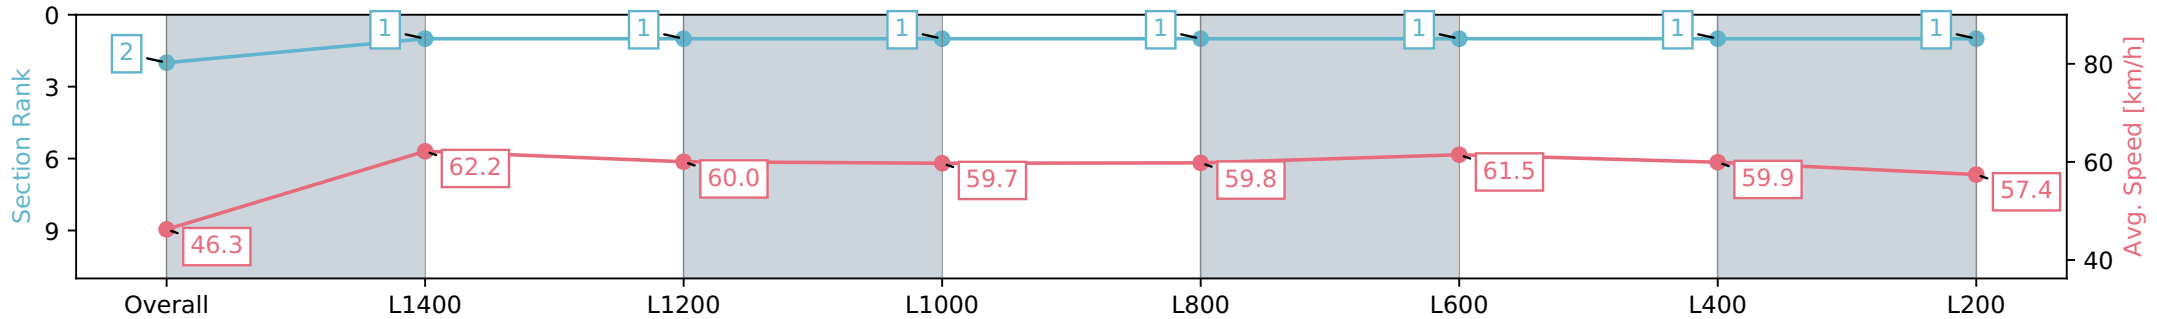

Morphettville Parks SA - Professional

Race 2: Sportsbet Fast Form Handicap - 1550m

18 May 2024 - 12:12PM

Track Rating: Good 4, Weather: Fine, Rail Position: +3m 1000m -W/P, True Remainder

Section	Overall	L1400	L1200	L1000	L800	L600	L400	L200
Section Times	1:35.68 [2] (0:11.67)	1:24.01 [1] (0:11.62)	1:12.39 [1] (0:12.07)	1:00.32 [1] (0:12.08)	0:48.24 [1] (0:12.06)	0:36.18 [1] (0:11.76)	0:24.42 [1] (0:12.03)	0:12.39 [1] (0:12.39)
Average Speed [km/h]	46.3	62.2	60.0	59.7	59.8	61.5	59.9	57.4
Top Speed [km/h]	61.5	63.6	61.1	60.1	60.5	62.2	61.8	59.0
Avg. Dist. to Rail [m]	5.6	1.5	1.5	1.8	1.4	0.7	0.4	1.8
Avg. Stride Freq. [Hz]	2.3	2.4	2.3	2.3	2.3	2.3	2.3	2.3
Avg. Stride Length [m]	5.4	7.3	7.3	7.4	7.3	7.4	7.2	6.9