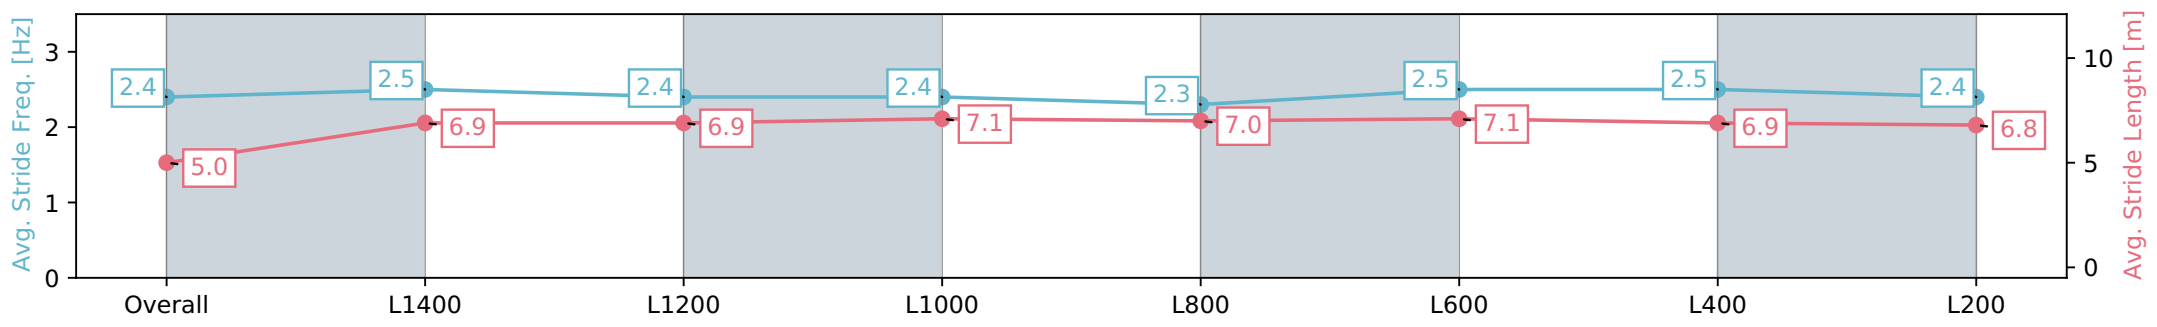

Morphettville Parks SA - Professional

Race 2: Sportsbet Fast Form Handicap - 1550m

18 May 2024 - 12:12PM

Track Rating: Good 4, Weather: Fine, Rail Position: +3m 1000m -W/P, True Remainder

Section	Overall	L1400	L1200	L1000	L800	L600	L400	L200
Section Times	1:35.97 [5] (0:12.20)	1:23.77 [6] (0:11.72)	1:12.05 [7] (0:12.26)	0:59.79 [7] (0:11.94)	0:47.85 [7] (0:12.02)	0:35.83 [8] (0:11.68)	0:24.15 [7] (0:11.93)	0:12.22 [6] (0:12.22)
Average Speed [km/h]	44.2	61.6	59.3	60.4	60.3	63.3	60.9	58.2
Top Speed [km/h]	60.4	62.7	60.3	61.9	62.8	64.2	62.9	60.6
Avg. Dist. to Rail [m]	3.9	2.3	1.5	1.8	2.2	4.2	5.9	7.5
Avg. Stride Freq. [Hz]	2.4	2.5	2.4	2.4	2.3	2.5	2.5	2.4
Avg. Stride Length [m]	5.0	6.9	6.9	7.1	7.0	7.1	6.9	6.8