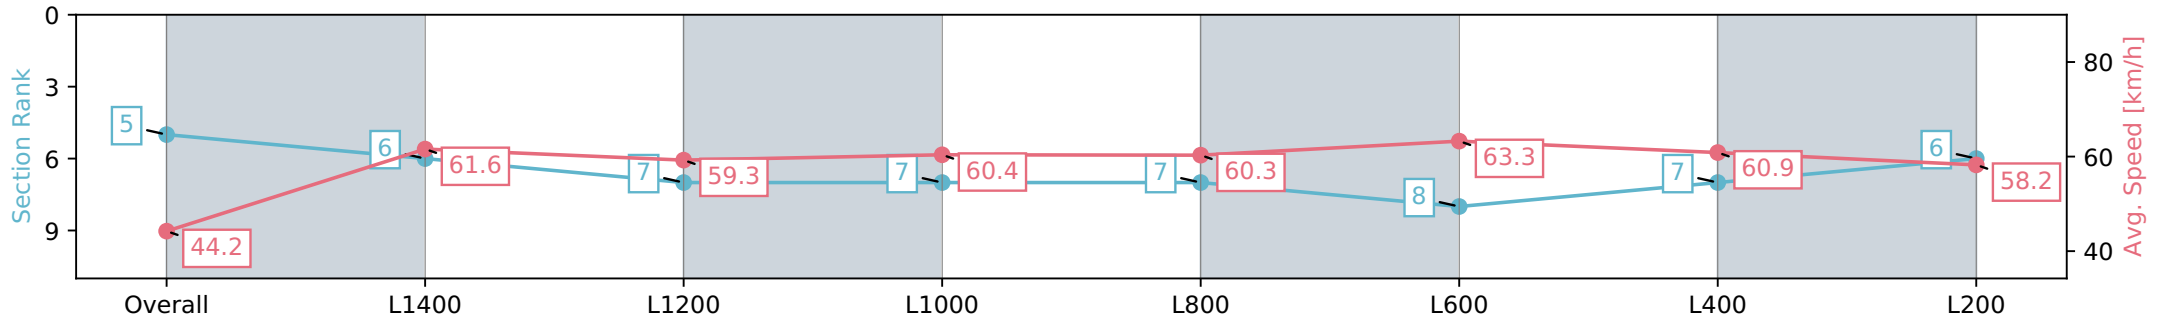

Morphettville Parks SA - Professional

Race 2: Sportsbet Fast Form Handicap - 1550m

18 May 2024 - 12:12PM

Track Rating: Good 4, Weather: Fine, Rail Position: +3m 1000m -W/P, True Remainder

Section	Overall	L1400	L1200	L1000	L800	L600	L400	L200
Section Times	1:35.97 [5] (0:12.20)	1:23.77 [6] (0:11.72)	1:12.05 [7] (0:12.26)	0:59.79 [7] (0:11.94)	0:47.85 [7] (0:12.02)	0:35.83 [8] (0:11.68)	0:24.15 [7] (0:11.93)	0:12.22 [6] (0:12.22)
Average Speed [km/h]	44.2	61.6	59.3	60.4	60.3	63.3	60.9	58.2
Top Speed [km/h]	60.4	62.7	60.3	61.9	62.8	64.2	62.9	60.6
Avg. Dist. to Rail [m]	3.9	2.3	1.5	1.8	2.2	4.2	5.9	7.5
Avg. Stride Freq. [Hz]	2.4	2.5	2.4	2.4	2.3	2.5	2.5	2.4
Avg. Stride Length [m]	5.0	6.9	6.9	7.1	7.0	7.1	6.9	6.8