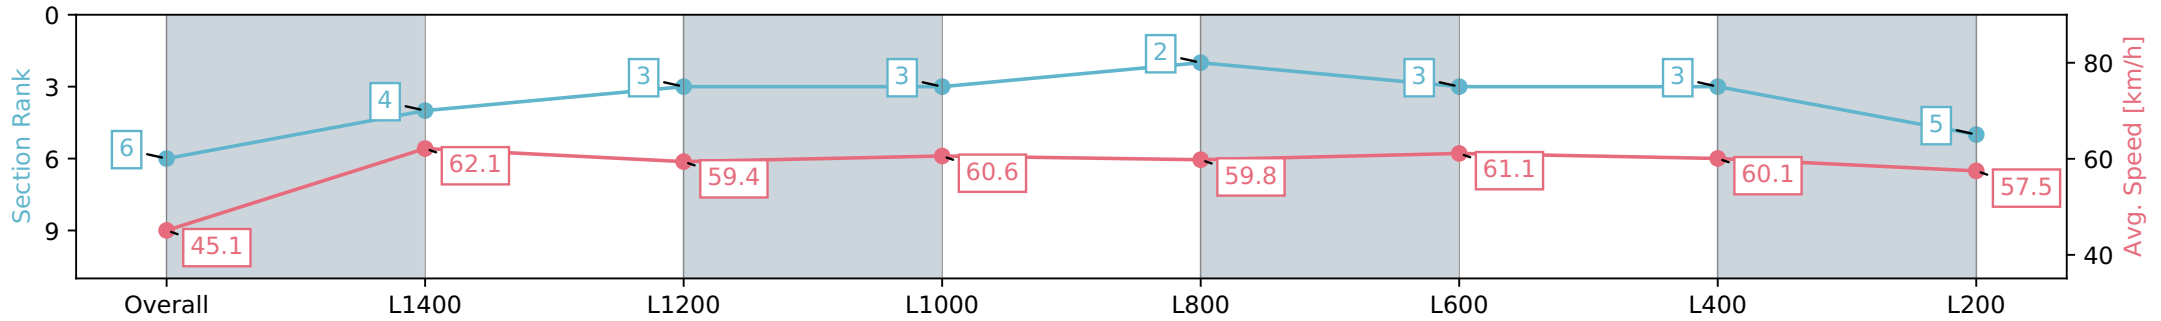

Morphettville Parks SA - Professional

Race 2: Sportsbet Fast Form Handicap - 1550m

18 May 2024 - 12:12PM

Track Rating: Good 4, Weather: Fine, Rail Position: +3m 1000m -W/P, True Remainder

Section	Overall	L1400	L1200	L1000	L800	L600	L400	L200
Section Times	1:35.98 [6] (0:11.98)	1:24.00 [4] (0:11.61)	1:12.39 [3] (0:12.14)	1:00.25 [3] (0:11.88)	0:48.37 [2] (0:12.08)	0:36.29 [3] (0:11.91)	0:24.38 [3] (0:12.01)	0:12.37 [5] (0:12.37)
Average Speed [km/h]	45.1	62.1	59.4	60.6	59.8	61.1	60.1	57.5
Top Speed [km/h]	62.0	63.8	61.4	62.0	61.9	62.3	62.1	59.5
Avg. Dist. to Rail [m]	2.9	0.8	0.4	1.2	1.2	1.9	0.8	0.7
Avg. Stride Freq. [Hz]	2.3	2.4	2.4	2.4	2.3	2.4	2.4	2.4
Avg. Stride Length [m]	5.2	7.1	7.0	7.1	7.1	7.0	6.9	6.6