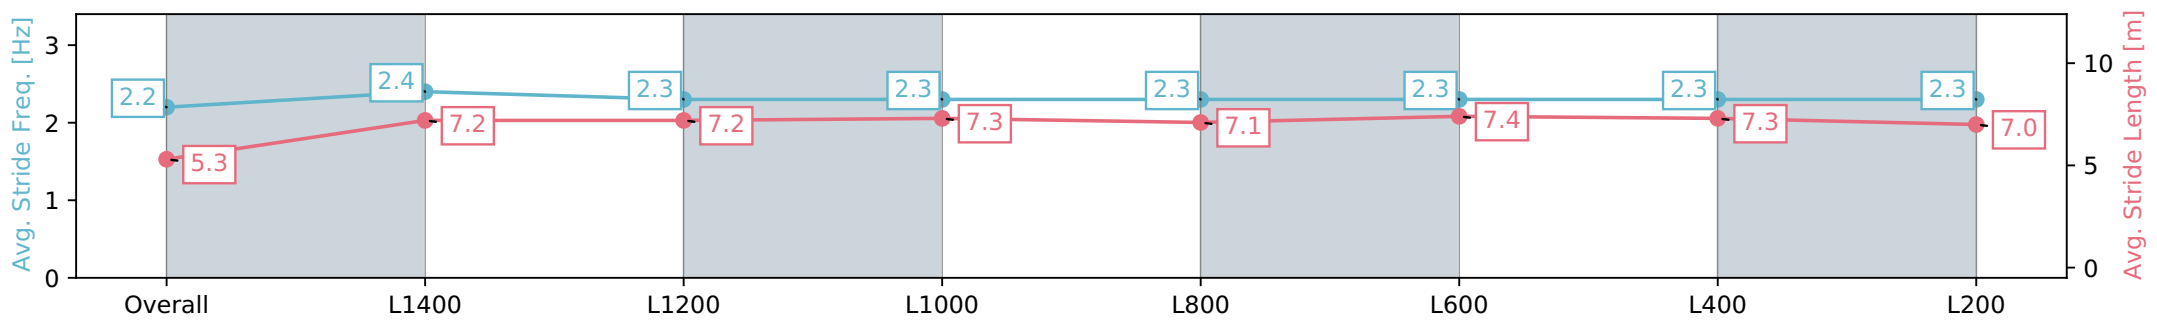

Morphettville Parks SA - Professional

Race 2: Sportsbet Fast Form Handicap - 1550m

18 May 2024 - 12:12PM

Track Rating: Good 4, Weather: Fine, Rail Position: +3m 1000m -W/P, True Remainder

Section	Overall	L1400	L1200	L1000	L800	L600	L400	L200
Section Times	1:36.03 [7] (0:12.32)	1:23.71 [7] (0:11.52)	1:12.19 [6] (0:12.13)	1:00.06 [6] (0:11.91)	0:48.15 [6] (0:12.05)	0:36.10 [5] (0:11.95)	0:24.15 [8] (0:11.98)	0:12.17 [8] (0:12.17)
Average Speed [km/h]	43.9	62.5	59.4	60.6	59.8	60.9	60.2	58.5
Top Speed [km/h]	60.6	64.0	60.4	61.2	61.8	61.7	61.5	60.0
Avg. Dist. to Rail [m]	2.6	0.5	0.4	1.4	1.0	1.6	0.4	2.1
Avg. Stride Freq. [Hz]	2.2	2.4	2.3	2.3	2.3	2.3	2.3	2.3
Avg. Stride Length [m]	5.3	7.2	7.2	7.3	7.1	7.4	7.3	7.0