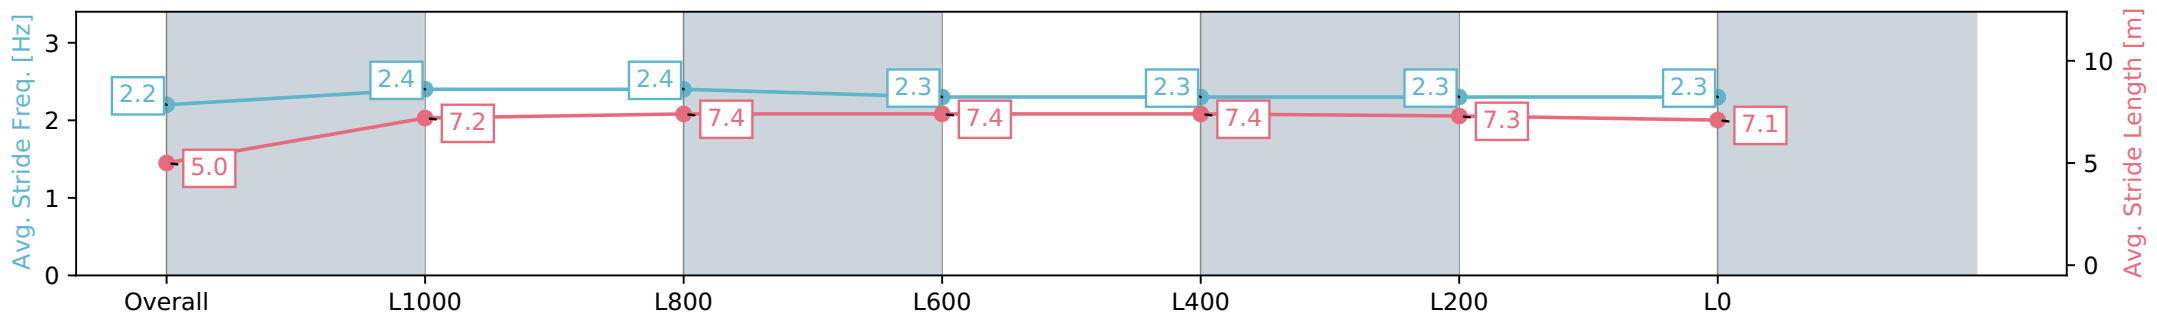

Morphettville Parks SA - Professional

Race 1: Fleurieu Milk Company 3YO Maiden Plate - 1300m

18 May 2024 - 11:37AM

Track Rating: Good 4, Weather: Fine, Rail Position: +3m 1000m -W/P, True Remainder

Section	Overall	L1000	L800	L600	L400	L200	L0
Section Times	1:19.30 [7] (0:09.05)	1:10.25 [8] (0:11.35)	0:58.90 [8] (0:11.55)	0:47.35 [7] (0:11.60)	0:35.75 [6] (0:11.76)	0:23.99 [6] (0:11.71)	0:12.28 [6] (0:12.28)
Average Speed [km/h]	39.9	63.5	62.9	62.5	61.9	61.6	58.7
Top Speed [km/h]	61.5	64.6	63.9	64.4	62.2	62.2	60.9
Avg. Dist. to Rail [m]	6.8	1.9	1.6	2.3	2.0	1.1	4.2
Avg. Stride Freq. [Hz]	2.2	2.4	2.4	2.3	2.3	2.3	2.3
Avg. Stride Length [m]	5.0	7.2	7.4	7.4	7.4	7.3	7.1