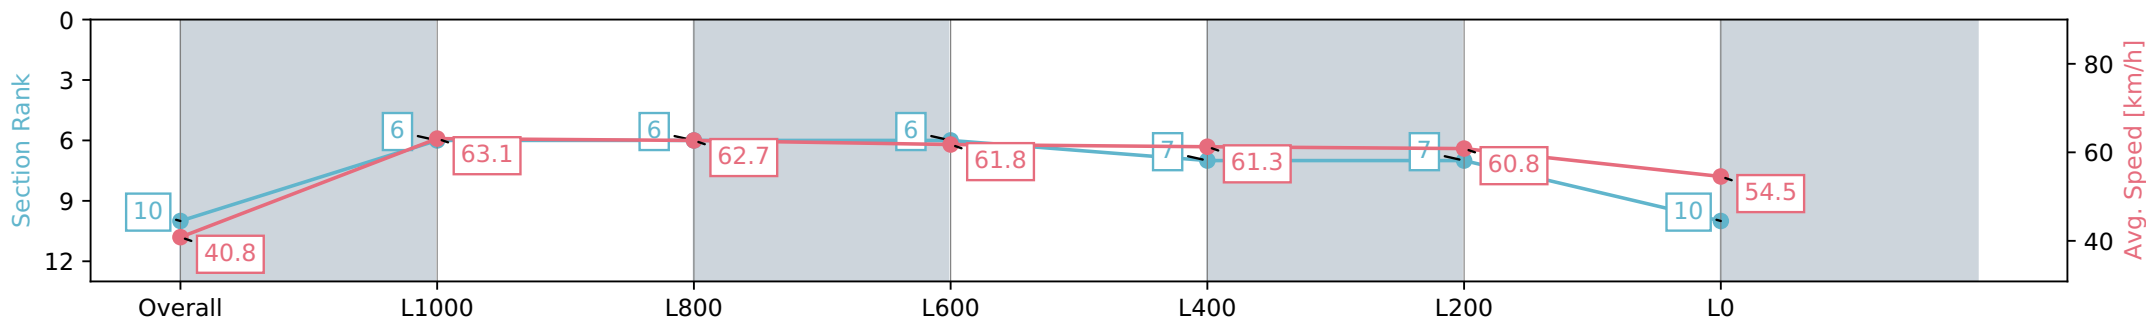

Morphettville Parks SA - Professional

Race 1: Fleurieu Milk Company 3YO Maiden Plate - 1300m

18 May 2024 - 11:37AM

Track Rating: Good 4, Weather: Fine, Rail Position: +3m 1000m -W/P, True Remainder

Section	Overall	L1000	L800	L600	L400	L200	L0
Section Times	1:20.58 [10] (0:08.83)	1:11.75 [6] (0:11.42)	1:00.33 [6] (0:11.60)	0:48.73 [6] (0:11.75)	0:36.98 [7] (0:11.88)	0:25.10 [7] (0:11.89)	0:13.21 [10] (0:13.21)
Average Speed [km/h]	40.8	63.1	62.7	61.8	61.3	60.8	54.5
Top Speed [km/h]	60.9	64.3	63.7	62.2	62.1	62.4	58.8
Avg. Dist. to Rail [m]	8.4	4.3	2.4	3.0	2.2	2.7	4.3
Avg. Stride Freq. [Hz]	2.2	2.5	2.4	2.3	2.3	2.4	2.2
Avg. Stride Length [m]	5.0	7.1	7.4	7.4	7.4	7.2	6.9