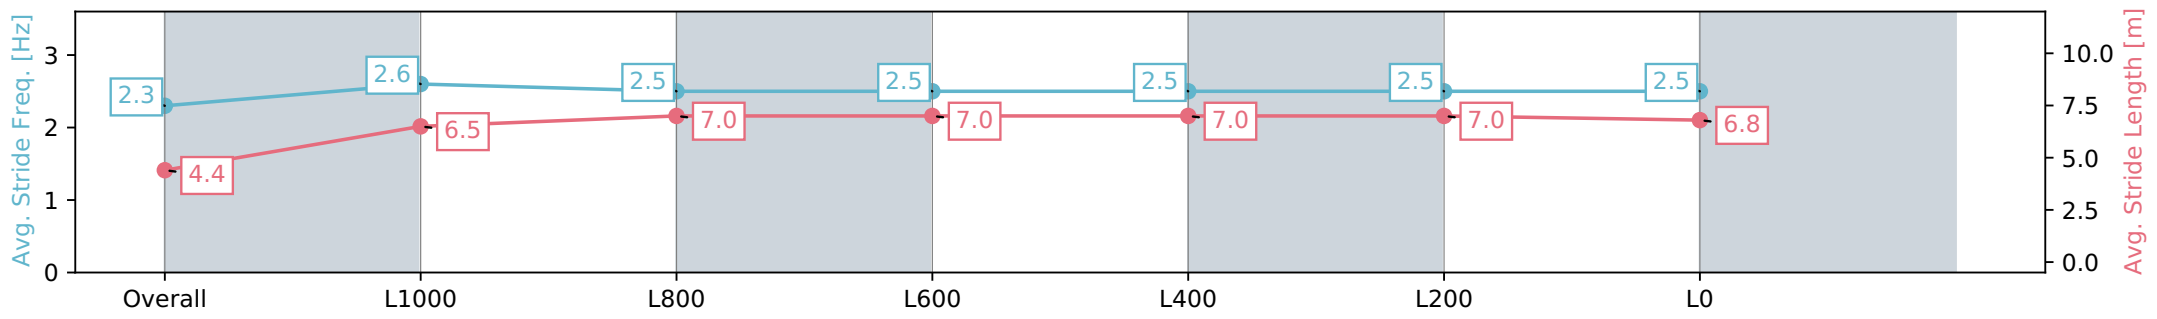

Morphettville Parks SA - Professional

Race 1: Fleurieu Milk Company 3YO Maiden Plate - 1300m

18 May 2024 - 11:37AM

Track Rating: Good 4, Weather: Fine, Rail Position: +3m 1000m -W/P, True Remainder

Section	Overall	L1000	L800	L600	L400	L200	L0
Section Times	1:19.20 [6] (0:09.52)	1:09.68 [10] (0:11.35)	0:58.33 [10] (0:11.43)	0:46.90 [10] (0:11.46)	0:35.44 [8] (0:11.73)	0:23.71 [8] (0:11.69)	0:12.02 [7] (0:12.02)
Average Speed [km/h]	37.8	63.6	63.2	62.7	62.5	62.2	59.9
Top Speed [km/h]	60.0	65.0	64.7	63.5	63.7	63.5	61.8
Avg. Dist. to Rail [m]	8.1	2.2	0.8	0.7	3.1	5.6	7.4
Avg. Stride Freq. [Hz]	2.3	2.6	2.5	2.5	2.5	2.5	2.5
Avg. Stride Length [m]	4.4	6.5	7.0	7.0	7.0	7.0	6.8