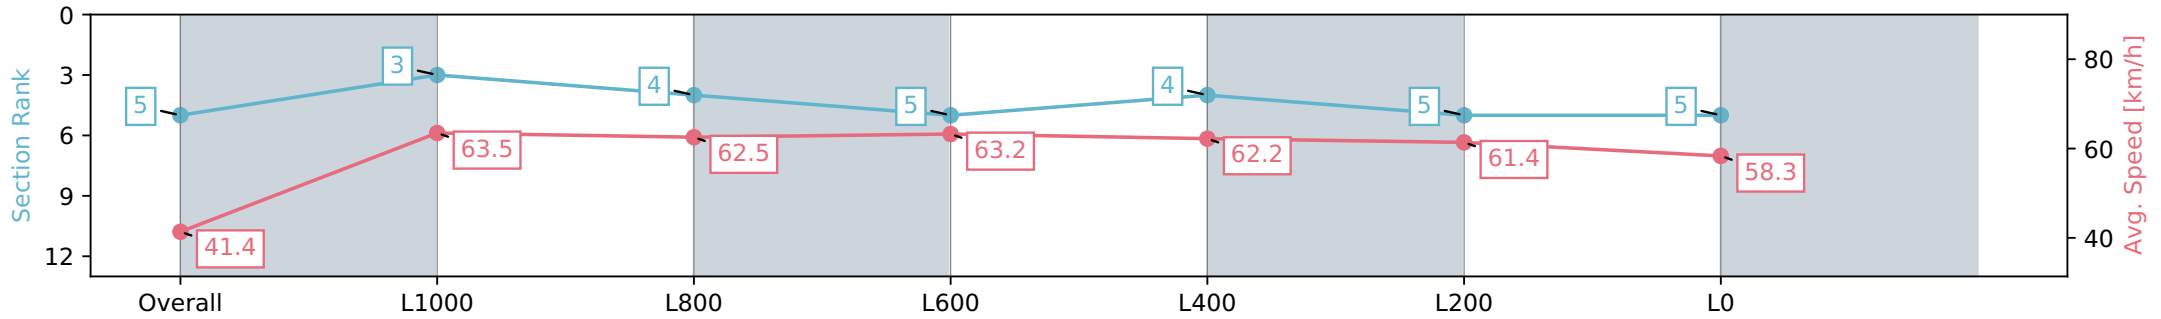

Morphettville Parks SA - Professional

Race 1: Fleurieu Milk Company 3YO Maiden Plate - 1300m

18 May 2024 - 11:37AM

Track Rating: Good 4, Weather: Fine, Rail Position: +3m 1000m -W/P, True Remainder

Section	Overall	L1000	L800	L600	L400	L200	L0
Section Times	1:19.13 [5] (0:08.73)	1:10.40 [3] (0:11.34)	0:59.06 [4] (0:11.63)	0:47.43 [5] (0:11.45)	0:35.98 [4] (0:11.78)	0:24.20 [5] (0:11.86)	0:12.34 [5] (0:12.34)
Average Speed [km/h]	41.4	63.5	62.5	63.2	62.2	61.4	58.3
Top Speed [km/h]	61.0	64.5	63.6	63.8	63.6	62.8	61.0
Avg. Dist. to Rail [m]	3.4	1.9	2.1	1.7	3.6	5.4	8.9
Avg. Stride Freq. [Hz]	2.2	2.4	2.3	2.3	2.3	2.3	2.3
Avg. Stride Length [m]	5.2	7.3	7.5	7.5	7.4	7.3	7.0