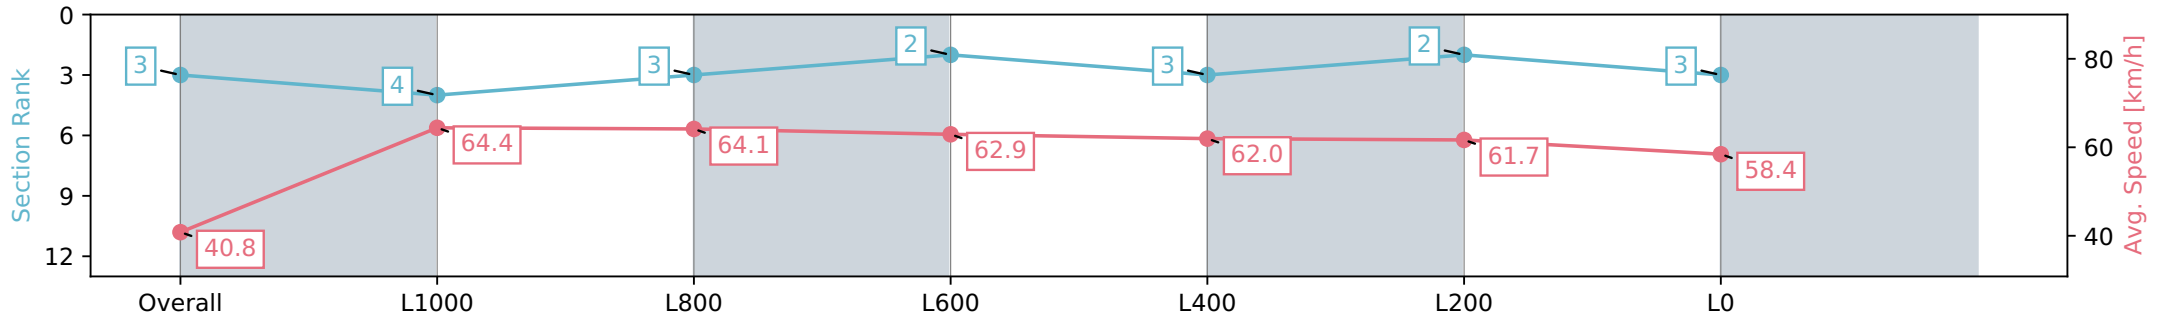

Morphettville Parks SA - Professional

Race 1: Fleurieu Milk Company 3YO Maiden Plate - 1300m

18 May 2024 - 11:37AM

Track Rating: Good 4, Weather: Fine, Rail Position: +3m 1000m -W/P, True Remainder

Section	Overall	L1000	L800	L600	L400	L200	L0
Section Times	1:18.72 [3] (0:08.81)	1:09.91 [4] (0:11.18)	0:58.73 [3] (0:11.42)	0:47.31 [2] (0:11.52)	0:35.79 [3] (0:11.76)	0:24.03 [2] (0:11.72)	0:12.31 [3] (0:12.31)
Average Speed [km/h]	40.8	64.4	64.1	62.9	62.0	61.7	58.4
Top Speed [km/h]	62.3	65.8	65.3	64.2	62.4	62.7	61.0
Avg. Dist. to Rail [m]	8.1	4.3	3.1	3.2	2.1	2.7	4.8
Avg. Stride Freq. [Hz]	2.2	2.4	2.3	2.3	2.3	2.3	2.3
Avg. Stride Length [m]	5.2	7.5	7.6	7.7	7.6	7.5	7.2