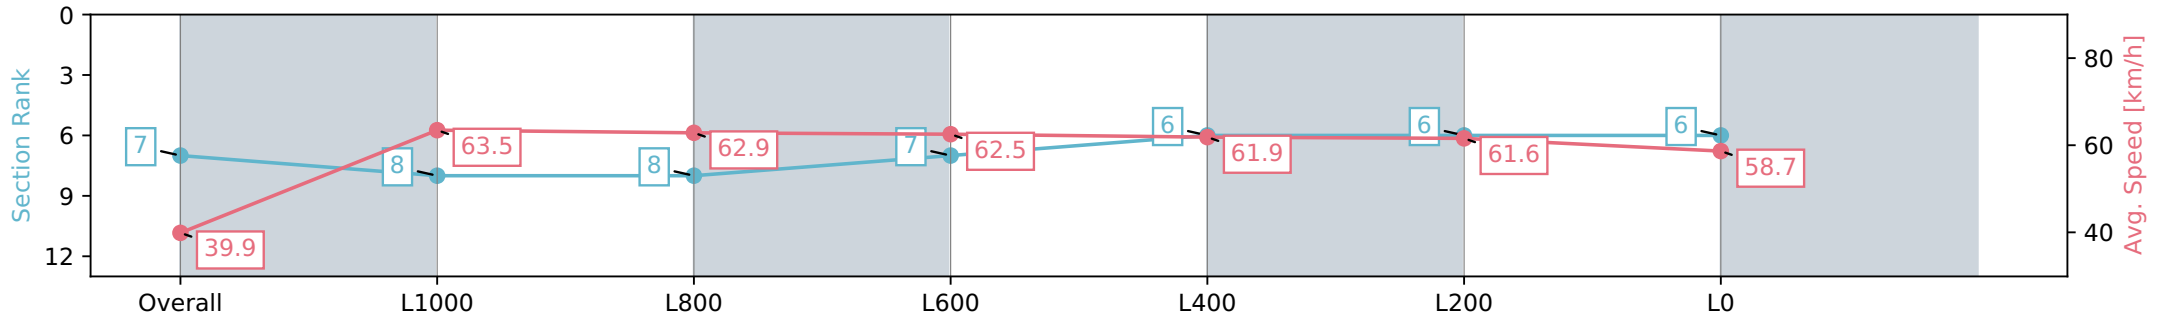

Morphettville Parks SA - Professional

Race 1: Fleurieu Milk Company 3YO Maiden Plate - 1300m

18 May 2024 - 11:37AM

Track Rating: Good 4, Weather: Fine, Rail Position: +3m 1000m -W/P, True Remainder

Section	Overall	L1000	L800	L600	L400	L200	L0
Section Times	1:19.30 [7] (0:09.05)	1:10.25 [8] (0:11.35)	0:58.90 [8] (0:11.55)	0:47.35 [7] (0:11.60)	0:35.75 [6] (0:11.76)	0:23.99 [6] (0:11.71)	0:12.28 [6] (0:12.28)
Average Speed [km/h]	39.9	63.5	62.9	62.5	61.9	61.6	58.7
Top Speed [km/h]	61.5	64.6	63.9	64.4	62.2	62.2	60.9
Avg. Dist. to Rail [m]	6.8	1.9	1.6	2.3	2.0	1.1	4.2
Avg. Stride Freq. [Hz]	2.2	2.4	2.4	2.3	2.3	2.3	2.3
Avg. Stride Length [m]	5.0	7.2	7.4	7.4	7.4	7.3	7.1