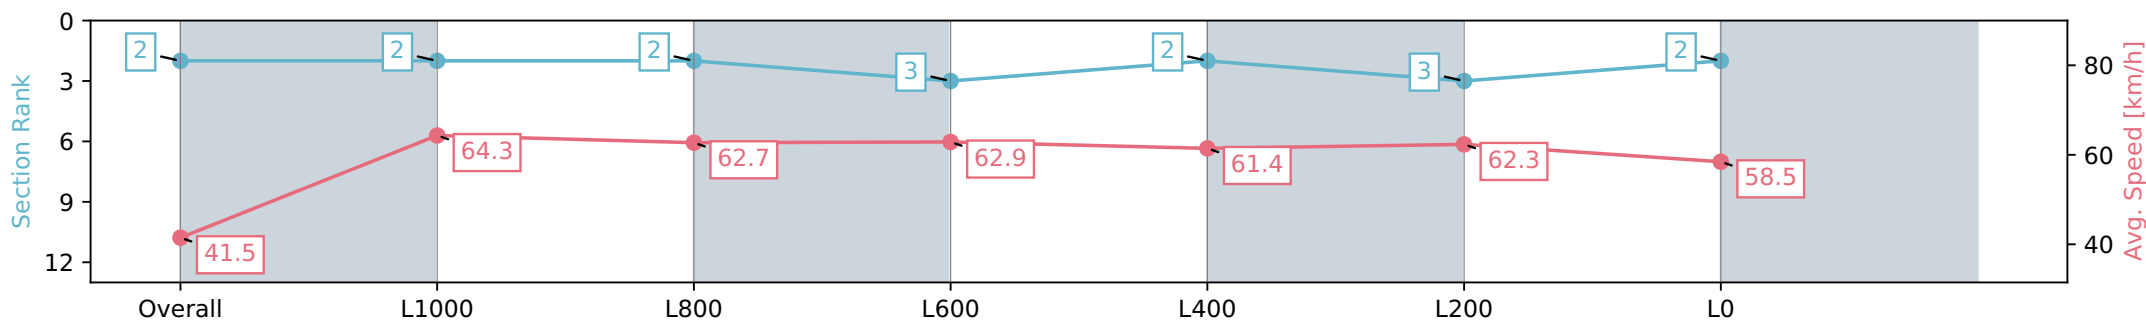

Morphettville Parks SA - Professional

Race 1: Fleurieu Milk Company 3YO Maiden Plate - 1300m

18 May 2024 - 11:37AM

Track Rating: Good 4, Weather: Fine, Rail Position: +3m 1000m -W/
P, True Remainder

Section	Overall	L1000	L800	L600	L400	L200	L0
Section Times	1:18.62 [2] (0:08.69)	1:09.93 [2] (0:11.19)	0:58.74 [2] (0:11.53)	0:47.21 [3] (0:11.48)	0:35.73 [2] (0:11.82)	0:23.91 [3] (0:11.56)	0:12.34 [2] (0:12.34)
Average Speed [km/h]	41.5	64.3	62.7	62.9	61.4	62.3	58.5
Top Speed [km/h]	62.3	65.1	63.6	64.6	62.0	63.5	61.7
Avg. Dist. to Rail [m]	4.2	1.8	0.8	1.2	1.7	2.3	4.1
Avg. Stride Freq. [Hz]	2.2	2.4	2.3	2.3	2.3	2.3	2.3
Avg. Stride Length [m]	5.1	7.5	7.6	7.6	7.6	7.4	7.2