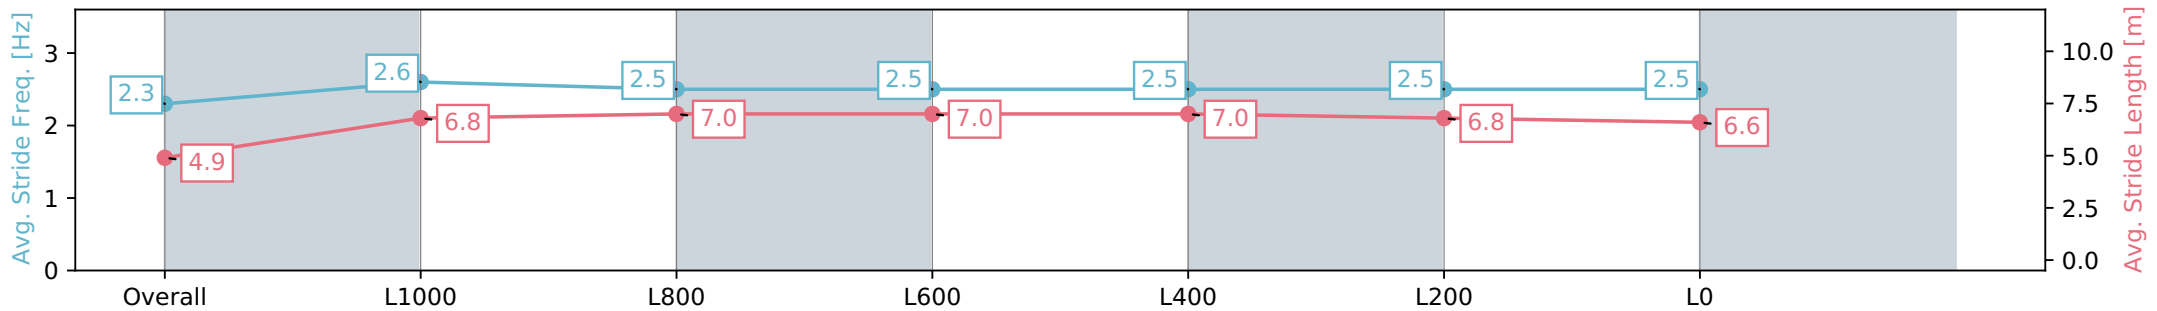

18 May 2024 - 11:37AM

Track Rating: Good 4, Weather: Fine, Rail Position: +3m 1000m -W/P, True Remainder

Section	Overall	L1000	L800	L600	L400	L200	L0
Section Times	1:18.29 [1] (0:08.66)	1:09.63 [1] (0:11.12)	0:58.51 [1] (0:11.46)	0:47.05 [1] (0:11.55)	0:35.50 [1] (0:11.65)	0:23.85 [1] (0:11.61)	0:12.24 [1] (0:12.24)
Average Speed [km/h]	41.5	64.7	63.4	62.4	61.8	62.1	58.9
Top Speed [km/h]	61.3	66.4	65.5	63.8	62.6	63.3	61.7
Avg. Dist. to Rail [m]	6.6	3.5	1.5	0.6	0.4	0.8	2.3
Avg. Stride Freq. [Hz]	2.3	2.6	2.5	2.5	2.5	2.5	2.5
Avg. Stride Length [m]	4.9	6.8	7.0	7.0	7.0	6.8	6.6