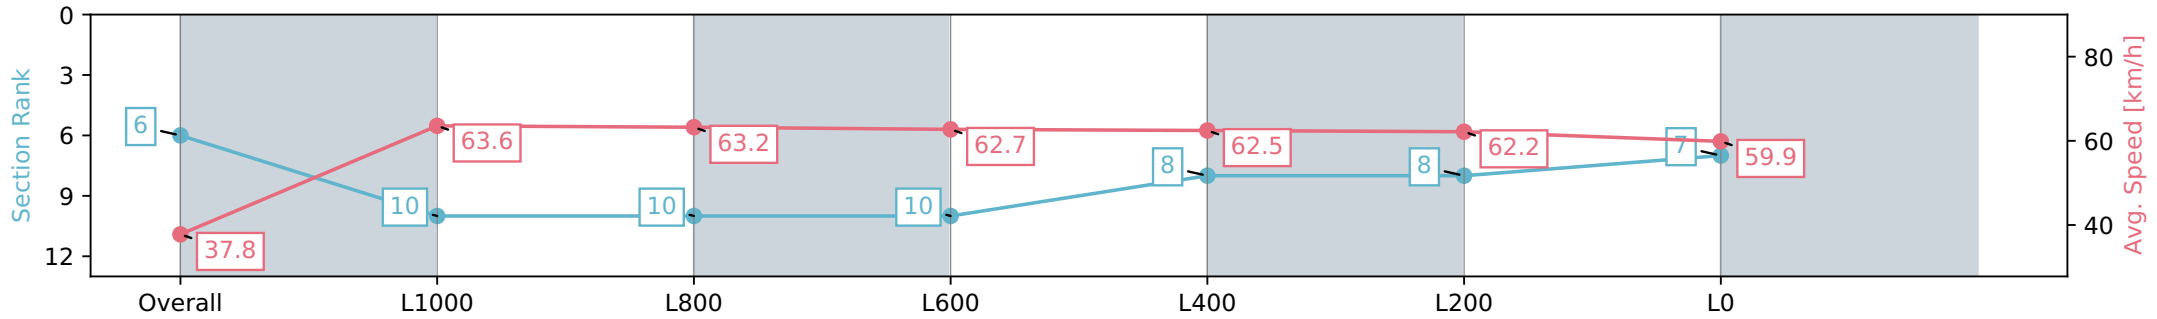

Morphettville Parks SA - Professional

Race 1: Fleurieu Milk Company 3YO Maiden Plate - 1300m

18 May 2024 - 11:37AM

Track Rating: Good 4, Weather: Fine, Rail Position: +3m 1000m -W/P, True Remainder

Section	Overall	L1000	L800	L600	L400	L200	L0
Section Times	1:19.20 [6] (0:09.52)	1:09.68 [10] (0:11.35)	0:58.33 [10] (0:11.43)	0:46.90 [10] (0:11.46)	0:35.44 [8] (0:11.73)	0:23.71 [8] (0:11.69)	0:12.02 [7] (0:12.02)
Average Speed [km/h]	37.8	63.6	63.2	62.7	62.5	62.2	59.9
Top Speed [km/h]	60.0	65.0	64.7	63.5	63.7	63.5	61.8
Avg. Dist. to Rail [m]	8.1	2.2	0.8	0.7	3.1	5.6	7.4
Avg. Stride Freq. [Hz]	2.3	2.6	2.5	2.5	2.5	2.5	2.5
Avg. Stride Length [m]	4.4	6.5	7.0	7.0	7.0	7.0	6.8