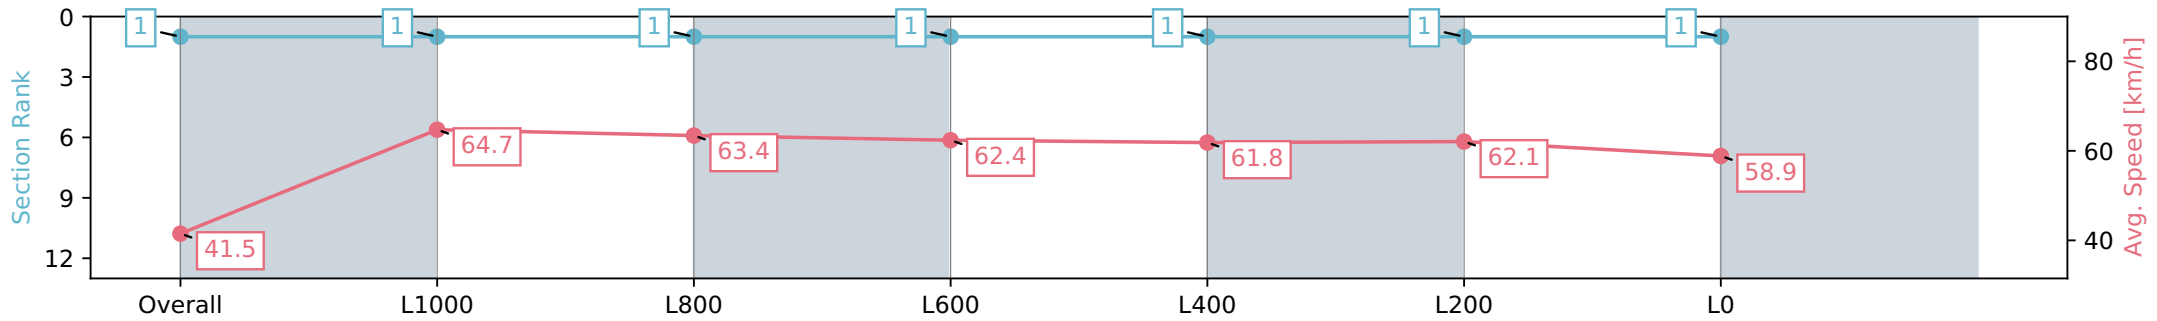

18 May 2024 - 11:37AM

Track Rating: Good 4, Weather: Fine, Rail Position: +3m 1000m -W/P, True Remainder

Section	Overall	L1000	L800	L600	L400	L200	L0
Section Times	1:18.29 [1] (0:08.66)	1:09.63 [1] (0:11.12)	0:58.51 [1] (0:11.46)	0:47.05 [1] (0:11.55)	0:35.50 [1] (0:11.65)	0:23.85 [1] (0:11.61)	0:12.24 [1] (0:12.24)
Average Speed [km/h]	41.5	64.7	63.4	62.4	61.8	62.1	58.9
Top Speed [km/h]	61.3	66.4	65.5	63.8	62.6	63.3	61.7
Avg. Dist. to Rail [m]	6.6	3.5	1.5	0.6	0.4	0.8	2.3
Avg. Stride Freq. [Hz]	2.3	2.6	2.5	2.5	2.5	2.5	2.5
Avg. Stride Length [m]	4.9	6.8	7.0	7.0	7.0	6.8	6.6