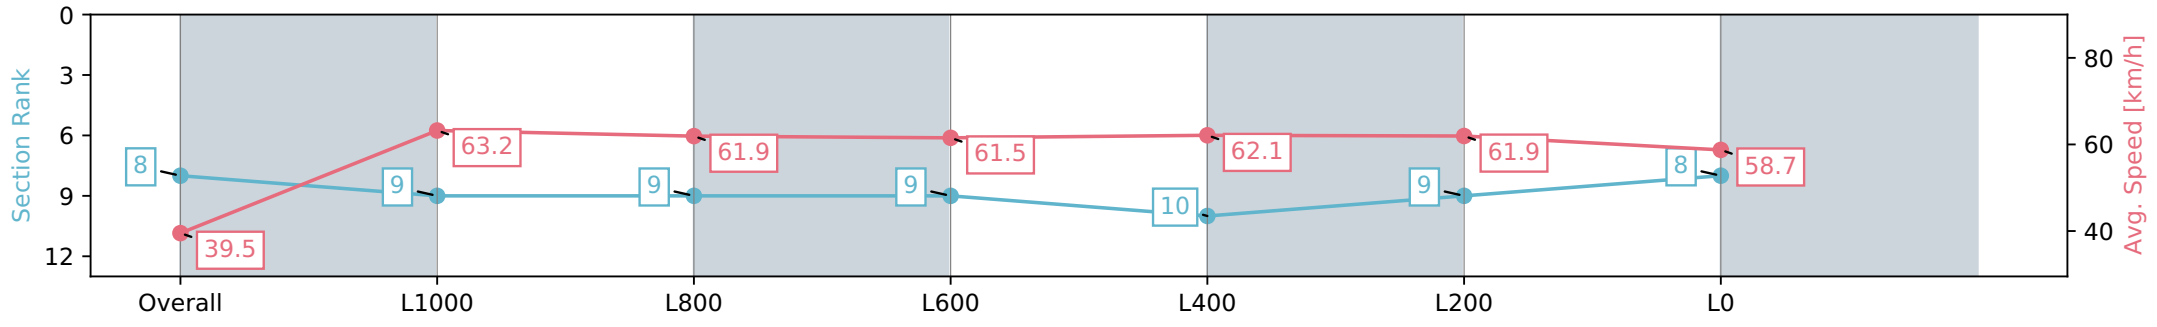

Horse/Jockey Name	MAXILDO/Ben Price
Finish Rank	8
Fastest Section Time (Section)	0:11.38 (L1200)
Top Speed [km/h] (Section)	64.4 (Overall)
Race State	Finished

Morphettville Parks SA - Professional
Race 1: Fleurieu Milk Company 3YO Maiden Plate - 1300m
18 May 2024 - 11:37AM
Track Rating: Good 4, Weather: Fine, Rail Position: +3m 1000m -W/
P, True Remainder

Section	Overall	L1000	L800	L600	L400	L200	L0
Section Times	1:19.50 [8] (0:09.12)	1:10.38 [9] (0:11.38)	0:59.00 [9] (0:11.67)	0:47.33 [9] (0:11.74)	0:35.59 [10] (0:11.68)	0:23.91 [9] (0:11.64)	0:12.27 [8] (0:12.27)
Average Speed [km/h]	39.5	63.2	61.9	61.5	62.1	61.9	58.7
Top Speed [km/h]	60.6	64.4	62.6	62.3	62.5	62.5	61.3
Avg. Dist. to Rail [m]	5.2	1.0	0.9	1.2	1.4	0.7	1.5
Avg. Stride Freq. [Hz]	2.2	2.4	2.3	2.3	2.3	2.3	2.3
Avg. Stride Length [m]	4.9	7.2	7.4	7.6	7.5	7.5	7.3

Report Created: Sat 18 May 2024 12:27:04 GMT+10 (Note: Timing is based on positional data)

- [ ] Ranking at each section and finish
- -:-:- No data available at this section
- NA No data available