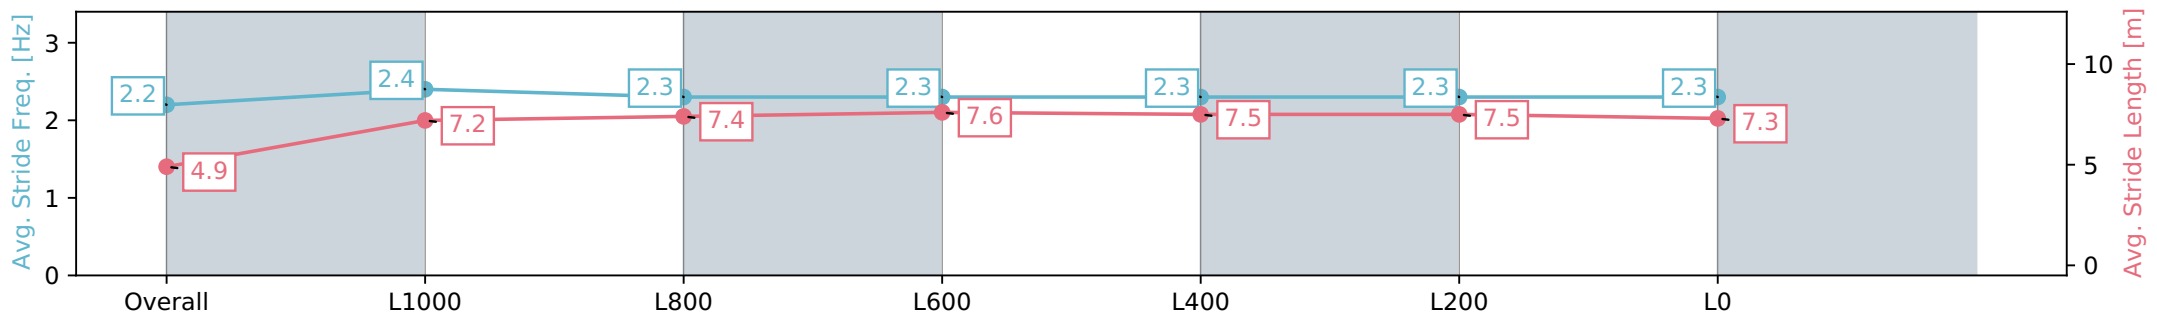

Horse/Jockey Name	MAXILDO/Ben Price
Finish Rank	8
Fastest Section Time (Section)	0:11.38 (L1200)
Top Speed [km/h] (Section)	64.4 (Overall)
Race State	Finished

Morphettville Parks SA - Professional
Race 1: Fleurieu Milk Company 3YO Maiden Plate - 1300m
18 May 2024 - 11:37AM
Track Rating: Good 4, Weather: Fine, Rail Position: +3m 1000m -W/
P, True Remainder

Section	Overall	L1000	L800	L600	L400	L200	L0
Section Times	1:19.50 [8] (0:09.12)	1:10.38 [9] (0:11.38)	0:59.00 [9] (0:11.67)	0:47.33 [9] (0:11.74)	0:35.59 [10] (0:11.68)	0:23.91 [9] (0:11.64)	0:12.27 [8] (0:12.27)
Average Speed [km/h]	39.5	63.2	61.9	61.5	62.1	61.9	58.7
Top Speed [km/h]	60.6	64.4	62.6	62.3	62.5	62.5	61.3
Avg. Dist. to Rail [m]	5.2	1.0	0.9	1.2	1.4	0.7	1.5
Avg. Stride Freq. [Hz]	2.2	2.4	2.3	2.3	2.3	2.3	2.3
Avg. Stride Length [m]	4.9	7.2	7.4	7.6	7.5	7.5	7.3

Report Created: Sat 18 May 2024 12:27:04 GMT+10 (Note: Timing is based on positional data)

- [ ] Ranking at each section and finish
- -:-:- No data available at this section
- NA No data available