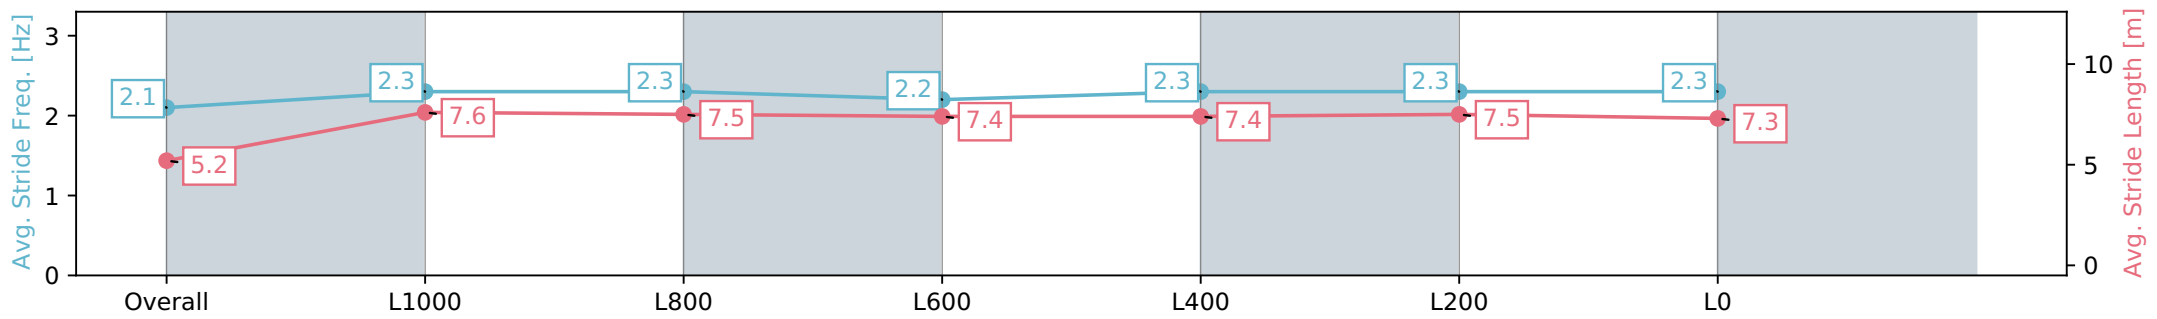

Morphettville Parks SA - Professional

Race 1: Fleurieu Milk Company 3YO Maiden Plate - 1300m

18 May 2024 - 11:37AM

Track Rating: Good 4, Weather: Fine, Rail Position: +3m 1000m -W/P, True Remainder

Section	Overall	L1000	L800	L600	L400	L200	L0
Section Times	1:18.86 [4] (0:08.87)	1:09.99 [7] (0:11.27)	0:58.72 [5] (0:11.48)	0:47.24 [4] (0:11.67)	0:35.57 [5] (0:11.62)	0:23.95 [4] (0:11.70)	0:12.25 [4] (0:12.25)
Average Speed [km/h]	40.5	63.8	62.8	61.8	62.5	61.9	58.8
Top Speed [km/h]	61.0	65.1	63.7	63.7	63.9	62.6	60.7
Avg. Dist. to Rail [m]	2.7	0.9	0.6	0.8	1.5	3.8	8.0
Avg. Stride Freq. [Hz]	2.1	2.3	2.3	2.2	2.3	2.3	2.3
Avg. Stride Length [m]	5.2	7.6	7.5	7.4	7.4	7.5	7.3