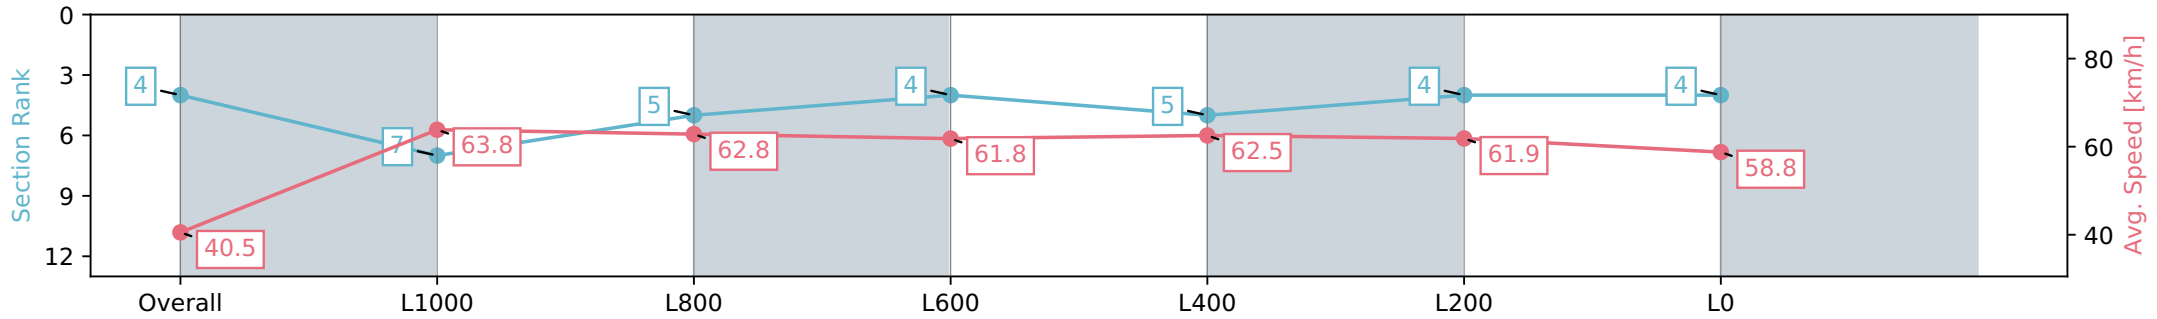

Morphettville Parks SA - Professional

Race 1: Fleurieu Milk Company 3YO Maiden Plate - 1300m

18 May 2024 - 11:37AM

Track Rating: Good 4, Weather: Fine, Rail Position: +3m 1000m -W/P, True Remainder

Section	Overall	L1000	L800	L600	L400	L200	L0
Section Times	1:18.86 [4] (0:08.87)	1:09.99 [7] (0:11.27)	0:58.72 [5] (0:11.48)	0:47.24 [4] (0:11.67)	0:35.57 [5] (0:11.62)	0:23.95 [4] (0:11.70)	0:12.25 [4] (0:12.25)
Average Speed [km/h]	40.5	63.8	62.8	61.8	62.5	61.9	58.8
Top Speed [km/h]	61.0	65.1	63.7	63.7	63.9	62.6	60.7
Avg. Dist. to Rail [m]	2.7	0.9	0.6	0.8	1.5	3.8	8.0
Avg. Stride Freq. [Hz]	2.1	2.3	2.3	2.2	2.3	2.3	2.3
Avg. Stride Length [m]	5.2	7.6	7.5	7.4	7.4	7.5	7.3