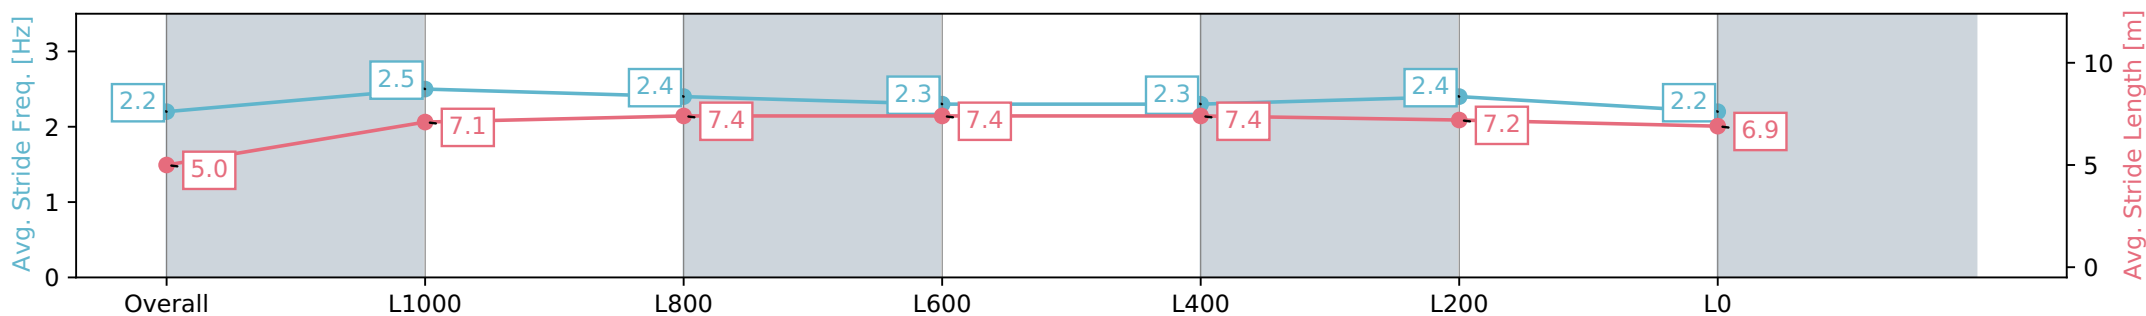

Morphettville Parks SA - Professional

Race 1: Fleurieu Milk Company 3YO Maiden Plate - 1300m

18 May 2024 - 11:37AM

Track Rating: Good 4, Weather: Fine, Rail Position: +3m 1000m -W/P, True Remainder

Section	Overall	L1000	L800	L600	L400	L200	L0
Section Times	1:20.58 [10] (0:08.83)	1:11.75 [6] (0:11.42)	1:00.33 [6] (0:11.60)	0:48.73 [6] (0:11.75)	0:36.98 [7] (0:11.88)	0:25.10 [7] (0:11.89)	0:13.21 [10] (0:13.21)
Average Speed [km/h]	40.8	63.1	62.7	61.8	61.3	60.8	54.5
Top Speed [km/h]	60.9	64.3	63.7	62.2	62.1	62.4	58.8
Avg. Dist. to Rail [m]	8.4	4.3	2.4	3.0	2.2	2.7	4.3
Avg. Stride Freq. [Hz]	2.2	2.5	2.4	2.3	2.3	2.4	2.2
Avg. Stride Length [m]	5.0	7.1	7.4	7.4	7.4	7.2	6.9

- [] Ranking at each section and finish
- :-:- No data available at this section
- NA No data available