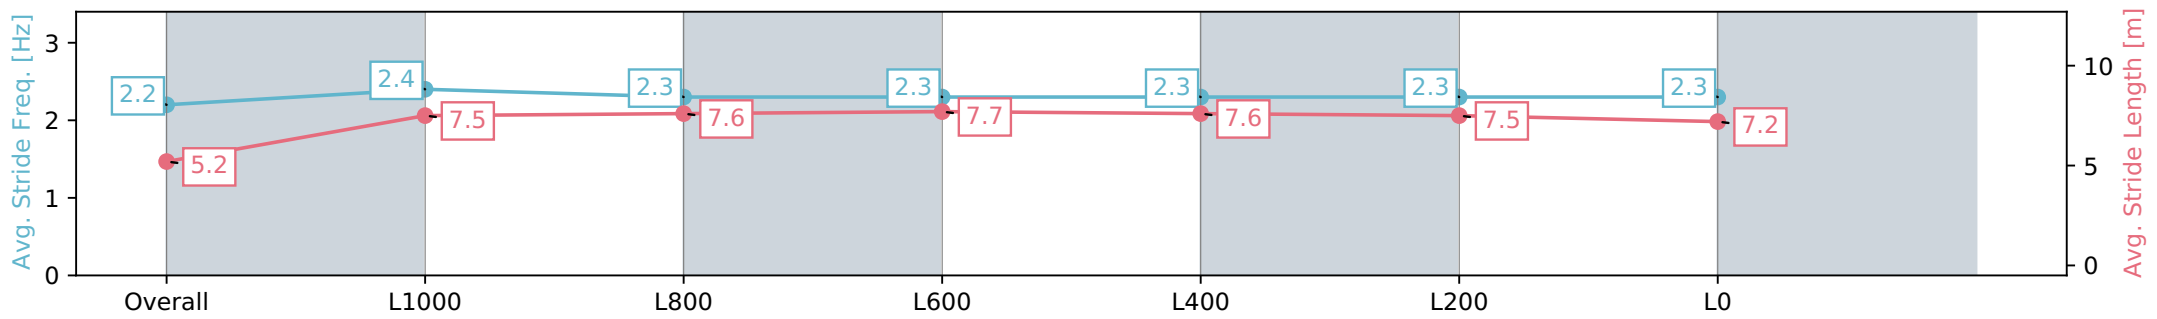

Morphettville Parks SA - Professional

Race 1: Fleurieu Milk Company 3YO Maiden Plate - 1300m

18 May 2024 - 11:37AM

Track Rating: Good 4, Weather: Fine, Rail Position: +3m 1000m -W/P, True Remainder

Section	Overall	L1000	L800	L600	L400	L200	L0
Section Times	1:18.72 [3] (0:08.81)	1:09.91 [4] (0:11.18)	0:58.73 [3] (0:11.42)	0:47.31 [2] (0:11.52)	0:35.79 [3] (0:11.76)	0:24.03 [2] (0:11.72)	0:12.31 [3] (0:12.31)
Average Speed [km/h]	40.8	64.4	64.1	62.9	62.0	61.7	58.4
Top Speed [km/h]	62.3	65.8	65.3	64.2	62.4	62.7	61.0
Avg. Dist. to Rail [m]	8.1	4.3	3.1	3.2	2.1	2.7	4.8
Avg. Stride Freq. [Hz]	2.2	2.4	2.3	2.3	2.3	2.3	2.3
Avg. Stride Length [m]	5.2	7.5	7.6	7.7	7.6	7.5	7.2