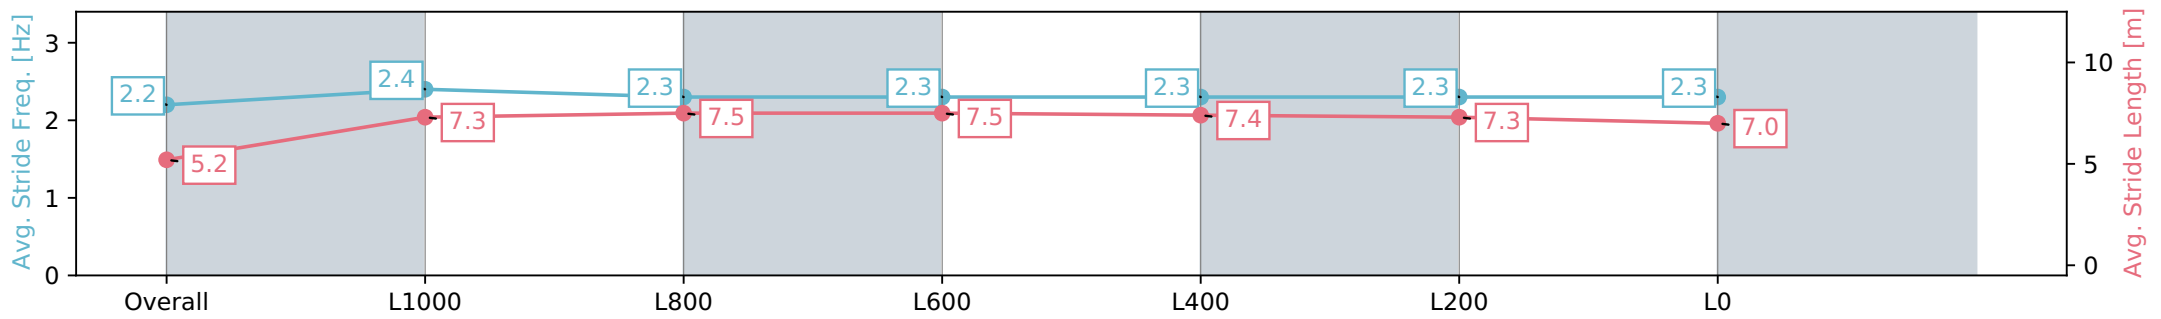

Morphettville Parks SA - Professional

Race 1: Fleurieu Milk Company 3YO Maiden Plate - 1300m

18 May 2024 - 11:37AM

Track Rating: Good 4, Weather: Fine, Rail Position: +3m 1000m -W/P, True Remainder

Section	Overall	L1000	L800	L600	L400	L200	L0
Section Times	1:19.13 [5] (0:08.73)	1:10.40 [3] (0:11.34)	0:59.06 [4] (0:11.63)	0:47.43 [5] (0:11.45)	0:35.98 [4] (0:11.78)	0:24.20 [5] (0:11.86)	0:12.34 [5] (0:12.34)
Average Speed [km/h]	41.4	63.5	62.5	63.2	62.2	61.4	58.3
Top Speed [km/h]	61.0	64.5	63.6	63.8	63.6	62.8	61.0
Avg. Dist. to Rail [m]	3.4	1.9	2.1	1.7	3.6	5.4	8.9
Avg. Stride Freq. [Hz]	2.2	2.4	2.3	2.3	2.3	2.3	2.3
Avg. Stride Length [m]	5.2	7.3	7.5	7.5	7.4	7.3	7.0