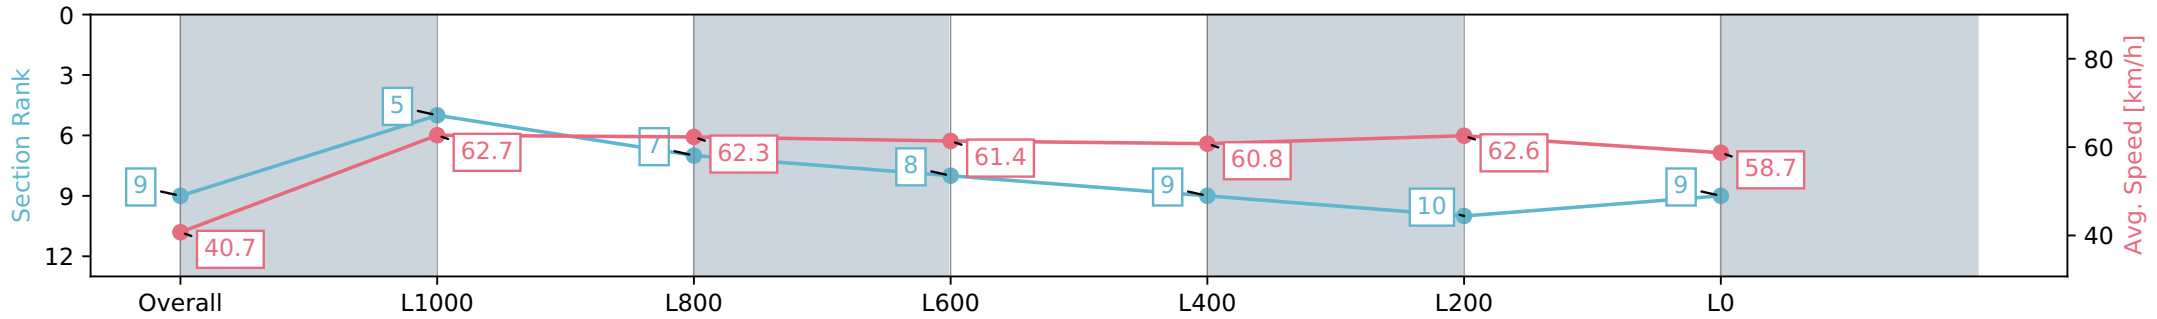

Morphettville Parks SA - Professional

Race 1: Fleurieu Milk Company 3YO Maiden Plate - 1300m

18 May 2024 - 11:37AM

Track Rating: Good 4, Weather: Fine, Rail Position: +3m 1000m -W/
P, True Remainder

Section	Overall	L1000	L800	L600	L400	L200	L0
Section Times	1:19.62 [9] (0:08.83)	1:10.79 [5] (0:11.50)	0:59.29 [7] (0:11.67)	0:47.62 [8] (0:11.79)	0:35.83 [9] (0:11.98)	0:23.85 [10] (0:11.57)	0:12.27 [9] (0:12.27)
Average Speed [km/h]	40.7	62.7	62.3	61.4	60.8	62.6	58.7
Top Speed [km/h]	60.2	63.2	63.5	62.9	62.6	63.4	61.8
Avg. Dist. to Rail [m]	5.3	2.5	1.9	1.9	2.1	4.3	5.7
Avg. Stride Freq. [Hz]	2.3	2.4	2.4	2.3	2.3	2.3	2.3
Avg. Stride Length [m]	4.8	6.9	7.2	7.1	7.3	7.4	7.2