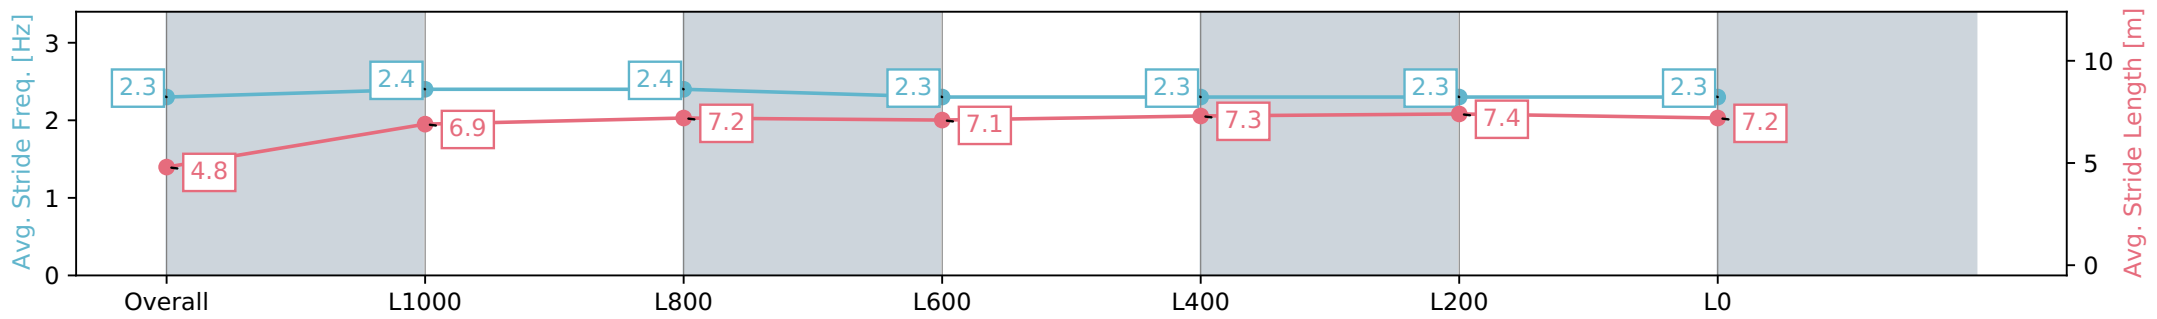

Morphettville Parks SA - Professional

Race 1: Fleurieu Milk Company 3YO Maiden Plate - 1300m

18 May 2024 - 11:37AM

Track Rating: Good 4, Weather: Fine, Rail Position: +3m 1000m -W/
P, True Remainder

Section	Overall	L1000	L800	L600	L400	L200	L0
Section Times	1:19.62 [9] (0:08.83)	1:10.79 [5] (0:11.50)	0:59.29 [7] (0:11.67)	0:47.62 [8] (0:11.79)	0:35.83 [9] (0:11.98)	0:23.85 [10] (0:11.57)	0:12.27 [9] (0:12.27)
Average Speed [km/h]	40.7	62.7	62.3	61.4	60.8	62.6	58.7
Top Speed [km/h]	60.2	63.2	63.5	62.9	62.6	63.4	61.8
Avg. Dist. to Rail [m]	5.3	2.5	1.9	1.9	2.1	4.3	5.7
Avg. Stride Freq. [Hz]	2.3	2.4	2.4	2.3	2.3	2.3	2.3
Avg. Stride Length [m]	4.8	6.9	7.2	7.1	7.3	7.4	7.2