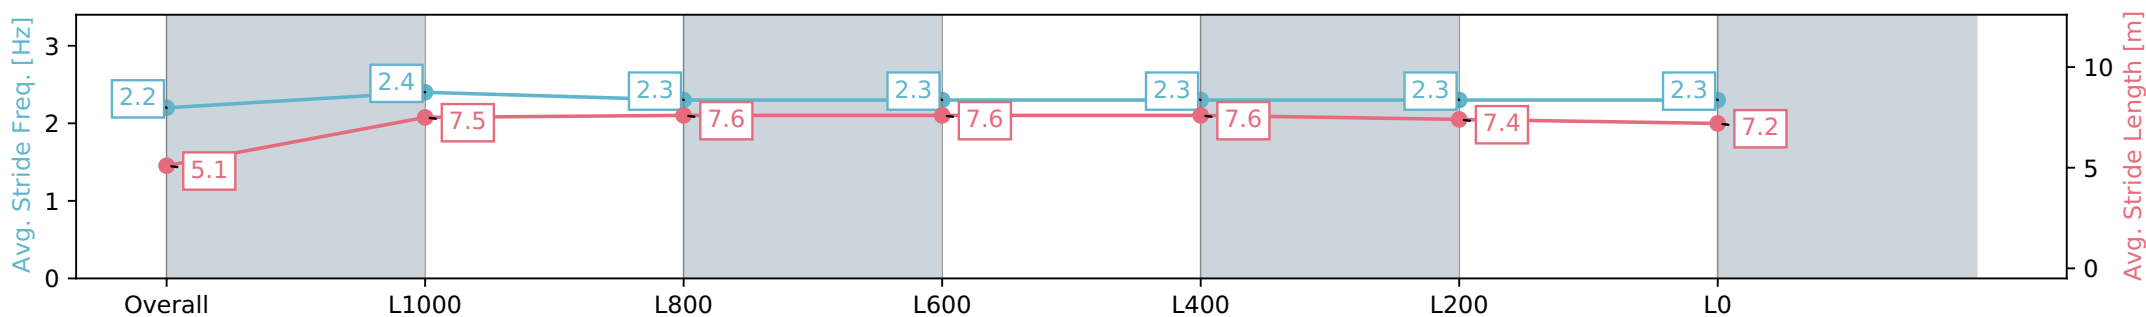

Morphettville Parks SA - Professional

Race 1: Fleurieu Milk Company 3YO Maiden Plate - 1300m

18 May 2024 - 11:37AM

Track Rating: Good 4, Weather: Fine, Rail Position: +3m 1000m -W/
P, True Remainder

Section	Overall	L1000	L800	L600	L400	L200	L0
Section Times	1:18.62 [2] (0:08.69)	1:09.93 [2] (0:11.19)	0:58.74 [2] (0:11.53)	0:47.21 [3] (0:11.48)	0:35.73 [2] (0:11.82)	0:23.91 [3] (0:11.56)	0:12.34 [2] (0:12.34)
Average Speed [km/h]	41.5	64.3	62.7	62.9	61.4	62.3	58.5
Top Speed [km/h]	62.3	65.1	63.6	64.6	62.0	63.5	61.7
Avg. Dist. to Rail [m]	4.2	1.8	0.8	1.2	1.7	2.3	4.1
Avg. Stride Freq. [Hz]	2.2	2.4	2.3	2.3	2.3	2.3	2.3
Avg. Stride Length [m]	5.1	7.5	7.6	7.6	7.6	7.4	7.2