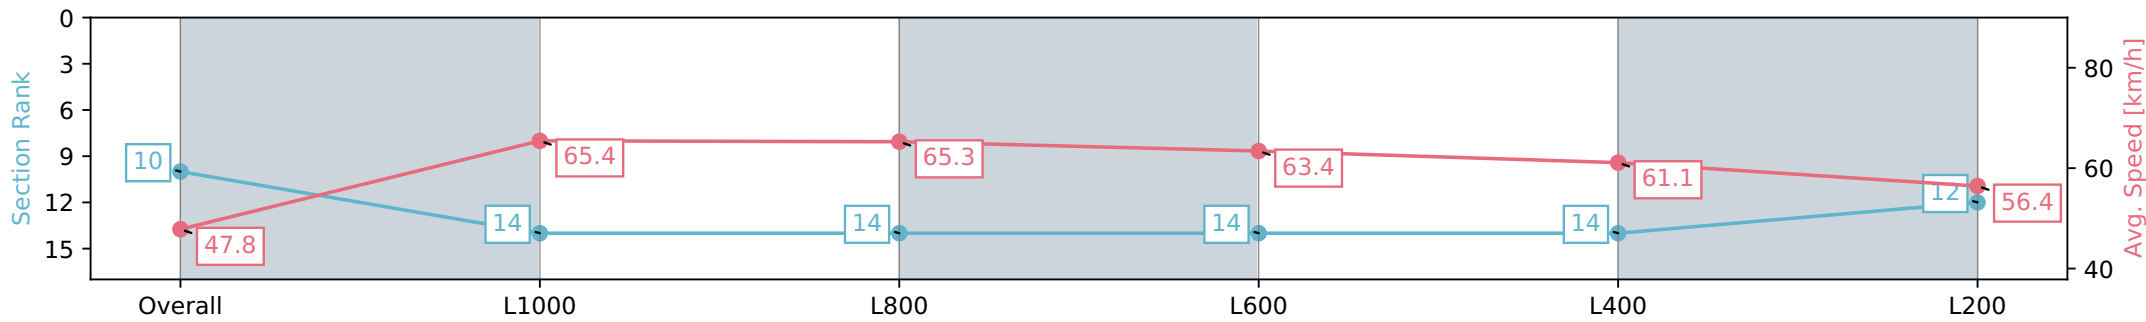

Morphettville SA - Professional

Race 9: Grand Syndicates Handicap - 1200m

11 May 2024 - 4:36PM

Track Rating: Good 4, Weather: Fine, Rail Position: +4m Entire, Sectional 605m

Section	Overall	L1000	L800	L600	L400	L200
Section Times	1:13.20 [10] (0:15.07)	0:58.13 [14] (0:11.00)	0:47.13 [14] (0:11.15)	0:35.98 [14] (0:11.41)	0:24.57 [14] (0:11.80)	0:12.77 [12] (0:12.77)
Average Speed [km/h]	47.8	65.4	65.3	63.4	61.1	56.4
Top Speed [km/h]	66.5	65.9	66.1	64.2	62.9	59.4
Avg. Dist. to Rail [m]	4.0	3.2	2.7	1.2	2.4	5.2
Avg. Stride Freq. [Hz]	2.4	2.4	2.4	2.4	2.3	2.2
Avg. Stride Length [m]	5.5	7.5	7.5	7.4	7.3	7.0