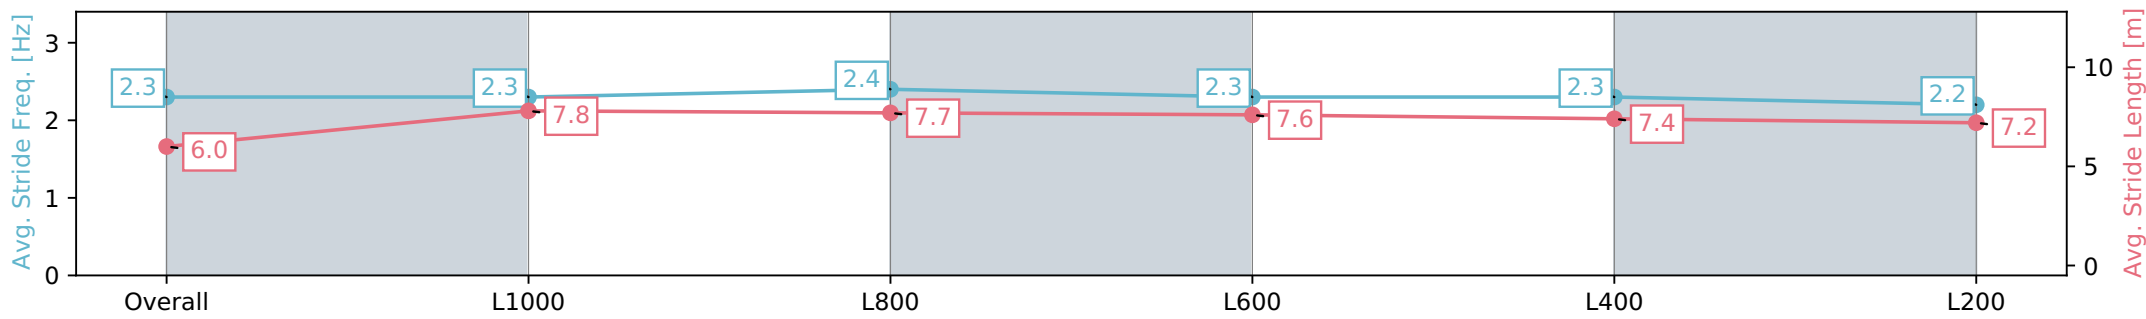

Morphettville SA - Professional

Race 9: Grand Syndicates Handicap - 1200m

11 May 2024 - 4:36PM

Track Rating: Good 4, Weather: Fine, Rail Position: +4m Entire, Sectional 605m

Section	Overall	L1000	L800	L600	L400	L200
Section Times	1:12.58 [8] (0:14.24)	0:58.34 [3] (0:10.84)	0:47.50 [3] (0:11.16)	0:36.34 [3] (0:11.46)	0:24.88 [3] (0:11.92)	0:12.96 [4] (0:12.96)
Average Speed [km/h]	50.6	66.3	65.2	63.4	60.5	55.6
Top Speed [km/h]	67.0	67.3	66.4	64.3	61.7	58.9
Avg. Dist. to Rail [m]	3.3	3.2	2.6	1.6	3.0	6.7
Avg. Stride Freq. [Hz]	2.3	2.3	2.4	2.3	2.3	2.2
Avg. Stride Length [m]	6.0	7.8	7.7	7.6	7.4	7.2