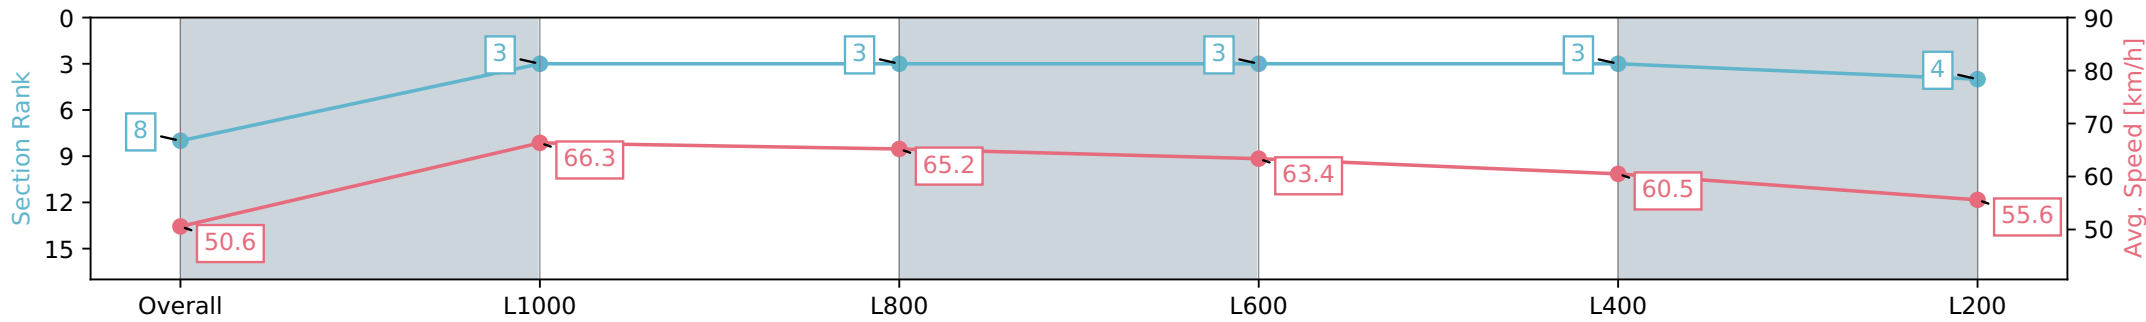

Morphettville SA - Professional

Race 9: Grand Syndicates Handicap - 1200m

11 May 2024 - 4:36PM

Track Rating: Good 4, Weather: Fine, Rail Position: +4m Entire, Sectional 605m

Section	Overall	L1000	L800	L600	L400	L200
Section Times	1:12.58 [8] (0:14.24)	0:58.34 [3] (0:10.84)	0:47.50 [3] (0:11.16)	0:36.34 [3] (0:11.46)	0:24.88 [3] (0:11.92)	0:12.96 [4] (0:12.96)
Average Speed [km/h]	50.6	66.3	65.2	63.4	60.5	55.6
Top Speed [km/h]	67.0	67.3	66.4	64.3	61.7	58.9
Avg. Dist. to Rail [m]	3.3	3.2	2.6	1.6	3.0	6.7
Avg. Stride Freq. [Hz]	2.3	2.3	2.4	2.3	2.3	2.2
Avg. Stride Length [m]	6.0	7.8	7.7	7.6	7.4	7.2