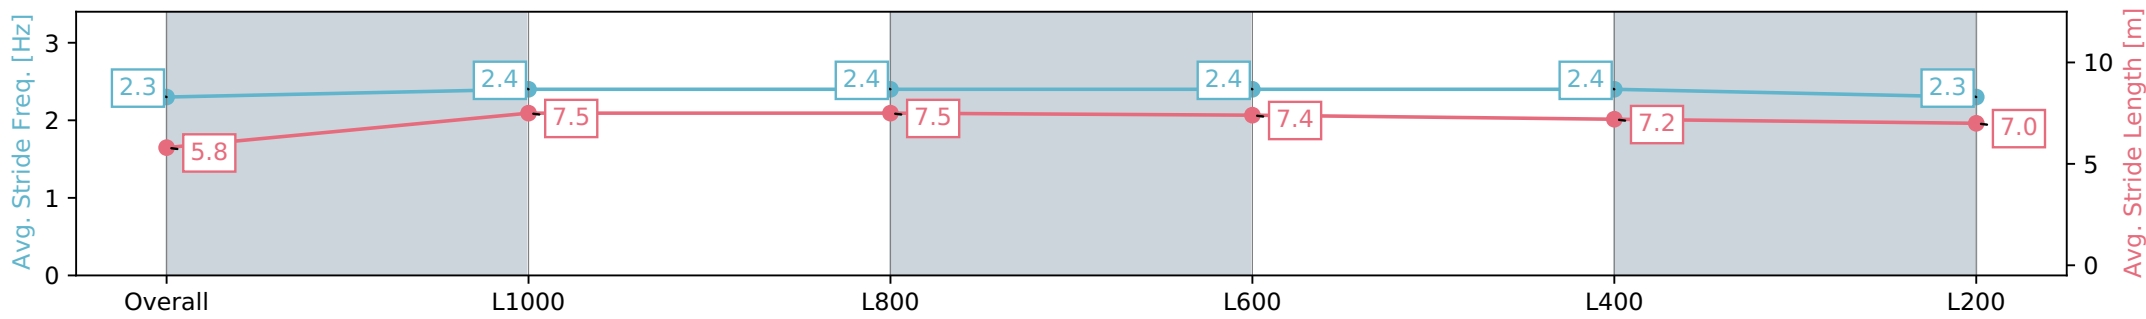

Morphettville SA - Professional

Race 9: Grand Syndicates Handicap - 1200m

11 May 2024 - 4:36PM

Track Rating: Good 4, Weather: Fine, Rail Position: +4m Entire, Sectional 605m

Section	Overall	L1000	L800	L600	L400	L200
Section Times	1:12.17 [6] (0:14.79)	0:57.38 [10] (0:10.91)	0:46.47 [10] (0:11.15)	0:35.32 [10] (0:11.21)	0:24.11 [8] (0:11.74)	0:12.37 [8] (0:12.37)
Average Speed [km/h]	48.7	65.9	65.3	64.3	61.4	58.3
Top Speed [km/h]	65.1	66.7	66.2	65.1	65.0	60.6
Avg. Dist. to Rail [m]	7.7	3.8	2.9	0.8	2.2	3.0
Avg. Stride Freq. [Hz]	2.3	2.4	2.4	2.4	2.4	2.3
Avg. Stride Length [m]	5.8	7.5	7.5	7.4	7.2	7.0