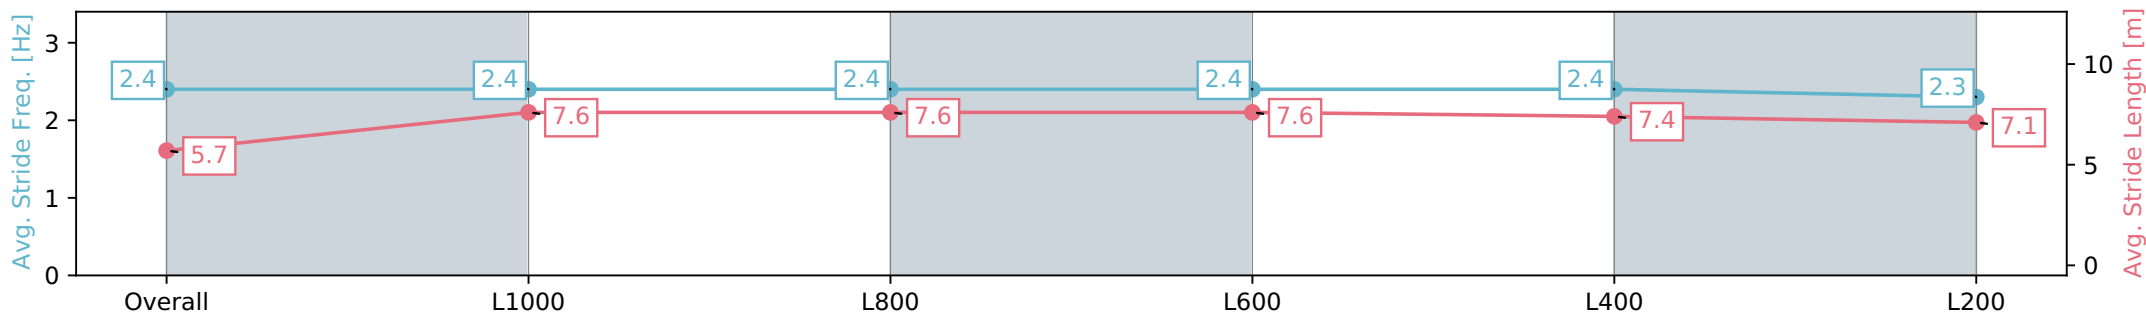

Morphettville SA - Professional

Race 9: Grand Syndicates Handicap - 1200m

11 May 2024 - 4:36PM

Track Rating: Good 4, Weather: Fine, Rail Position: +4m Entire, Sectional 605m

Section	Overall	L1000	L800	L600	L400	L200
Section Times	1:12.10 [4] (0:14.71)	0:57.39 [8] (0:11.06)	0:46.33 [11] (0:11.15)	0:35.18 [11] (0:11.24)	0:23.94 [10] (0:11.52)	0:12.42 [7] (0:12.42)
Average Speed [km/h]	48.9	65.1	65.5	64.8	62.8	58.0
Top Speed [km/h]	64.1	65.6	65.8	65.6	64.3	61.3
Avg. Dist. to Rail [m]	9.7	4.3	3.8	2.3	5.7	8.8
Avg. Stride Freq. [Hz]	2.4	2.4	2.4	2.4	2.4	2.3
Avg. Stride Length [m]	5.7	7.6	7.6	7.6	7.4	7.1