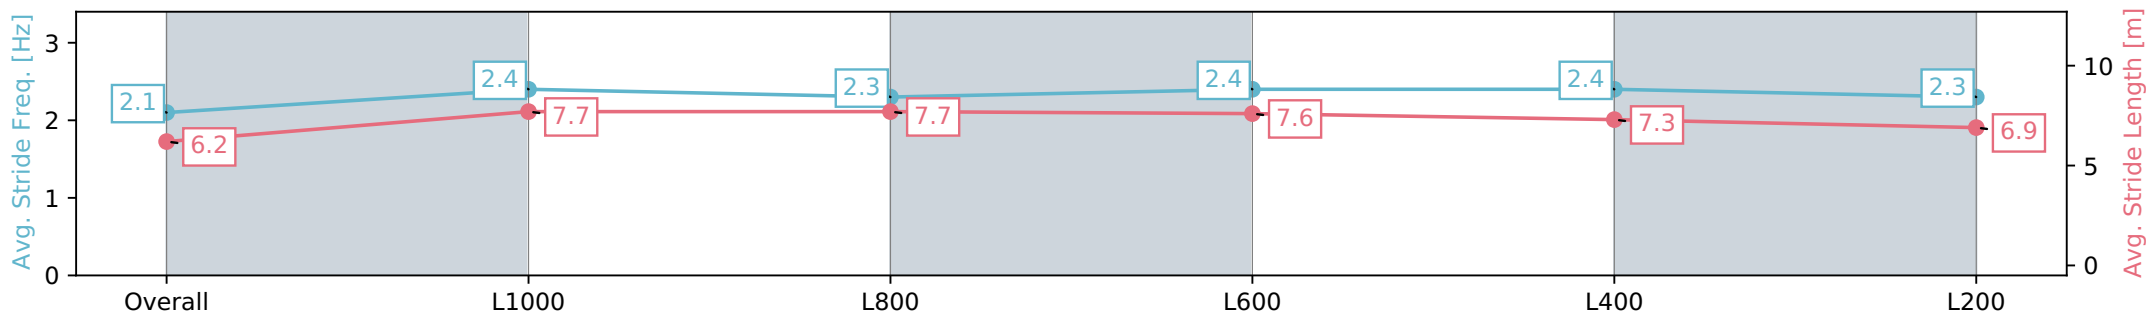

Morphettville SA - Professional

Race 9: Grand Syndicates Handicap - 1200m

11 May 2024 - 4:36PM

Track Rating: Good 4, Weather: Fine, Rail Position: +4m Entire, Sectional 605m

Section	Overall	L1000	L800	L600	L400	L200
Section Times	1:12.20 [7] (0:14.72)	0:57.48 [9] (0:10.86)	0:46.62 [8] (0:11.20)	0:35.42 [9] (0:11.31)	0:24.11 [9] (0:11.55)	0:12.56 [6] (0:12.56)
Average Speed [km/h]	49.0	66.3	65.5	64.8	62.9	57.3
Top Speed [km/h]	66.1	67.2	66.3	65.4	64.0	60.6
Avg. Dist. to Rail [m]	11.4	5.8	4.8	3.6	6.9	8.4
Avg. Stride Freq. [Hz]	2.1	2.4	2.3	2.4	2.4	2.3
Avg. Stride Length [m]	6.2	7.7	7.7	7.6	7.3	6.9