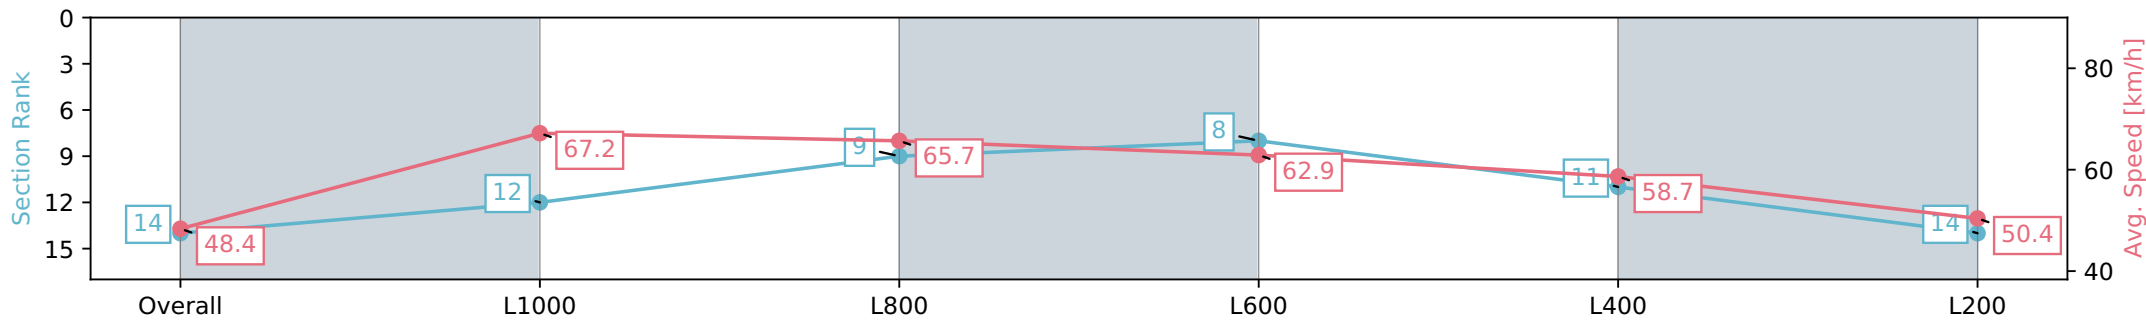

Morphettville SA - Professional

Race 9: Grand Syndicates Handicap - 1200m

11 May 2024 - 4:36PM

Track Rating: Good 4, Weather: Fine, Rail Position: +4m Entire, Sectional 605m

Section	Overall	L1000	L800	L600	L400	L200
Section Times	1:14.86 [14] (0:14.89)	0:59.97 [12] (0:10.73)	0:49.24 [9] (0:11.10)	0:38.14 [8] (0:11.53)	0:26.61 [11] (0:12.31)	0:14.30 [14] (0:14.30)
Average Speed [km/h]	48.4	67.2	65.7	62.9	58.7	50.4
Top Speed [km/h]	66.8	68.3	66.8	64.6	61.6	56.0
Avg. Dist. to Rail [m]	8.9	5.6	3.7	1.3	4.5	9.3
Avg. Stride Freq. [Hz]	0.0	0.0	0.0	0.0	0.0	0.0
Avg. Stride Length [m]	0.0	0.0	0.0	0.0	0.0	0.0

[ ] Ranking at each section and finish  
 -:-:- No data available at this section  
 NA No data available