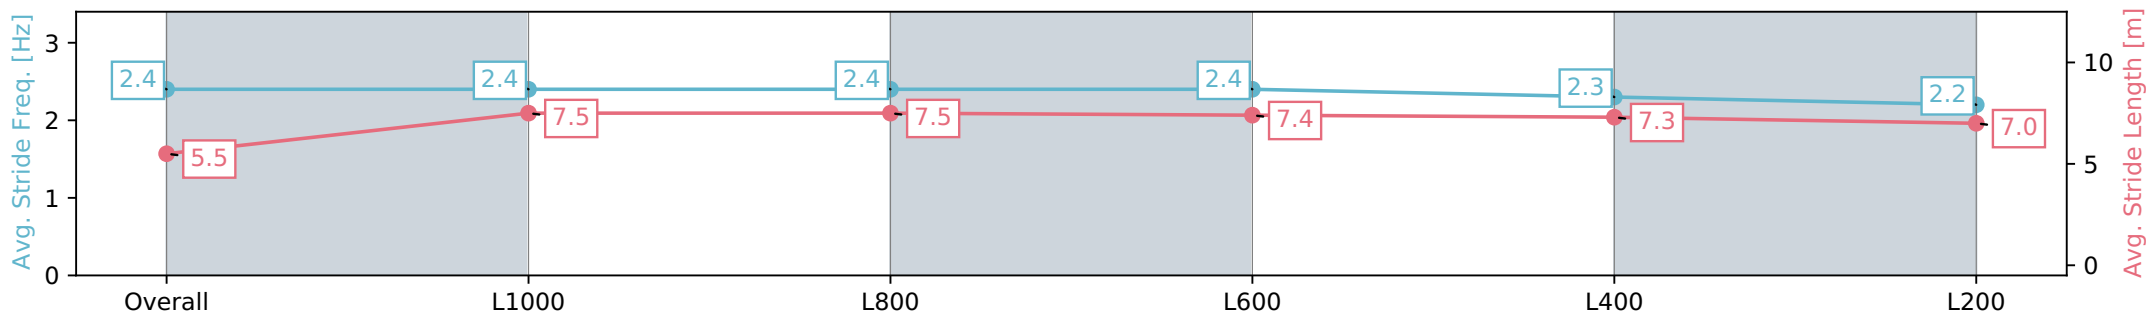

Morphettville SA - Professional

Race 9: Grand Syndicates Handicap - 1200m

11 May 2024 - 4:36PM

Track Rating: Good 4, Weather: Fine, Rail Position: +4m Entire, Sectional 605m

Section	Overall	L1000	L800	L600	L400	L200
Section Times	1:13.20 [10] (0:15.07)	0:58.13 [14] (0:11.00)	0:47.13 [14] (0:11.15)	0:35.98 [14] (0:11.41)	0:24.57 [14] (0:11.80)	0:12.77 [12] (0:12.77)
Average Speed [km/h]	47.8	65.4	65.3	63.4	61.1	56.4
Top Speed [km/h]	66.5	65.9	66.1	64.2	62.9	59.4
Avg. Dist. to Rail [m]	4.0	3.2	2.7	1.2	2.4	5.2
Avg. Stride Freq. [Hz]	2.4	2.4	2.4	2.4	2.3	2.2
Avg. Stride Length [m]	5.5	7.5	7.5	7.4	7.3	7.0