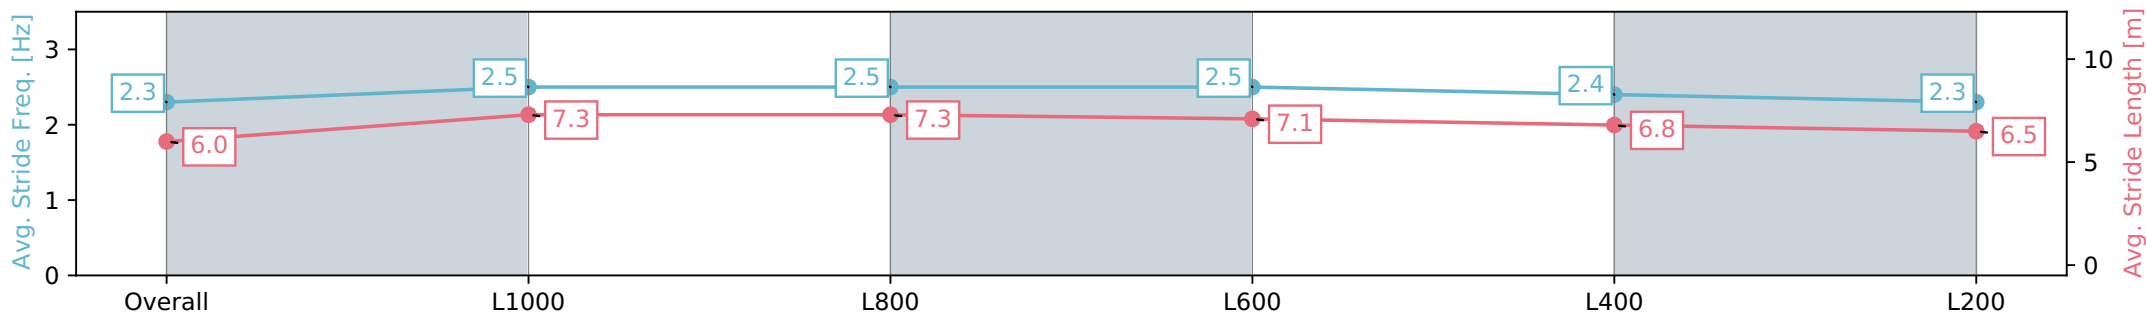

Morphettville SA - Professional

Race 9: Grand Syndicates Handicap - 1200m

11 May 2024 - 4:36PM

Track Rating: Good 4, Weather: Fine, Rail Position: +4m Entire, Sectional 605m

Section	Overall	L1000	L800	L600	L400	L200
Section Times	1:13.30 [11] (0:14.22)	0:59.08 [2] (0:10.83)	0:48.25 [2] (0:11.02)	0:37.23 [1] (0:11.53)	0:25.70 [1] (0:12.41)	0:13.29 [11] (0:13.28)
Average Speed [km/h]	50.6	66.5	65.6	62.8	58.3	54.1
Top Speed [km/h]	67.0	67.2	66.9	64.2	60.1	56.6
Avg. Dist. to Rail [m]	3.3	2.5	1.6	1.3	3.4	5.1
Avg. Stride Freq. [Hz]	2.3	2.5	2.5	2.5	2.4	2.3
Avg. Stride Length [m]	6.0	7.3	7.3	7.1	6.8	6.5