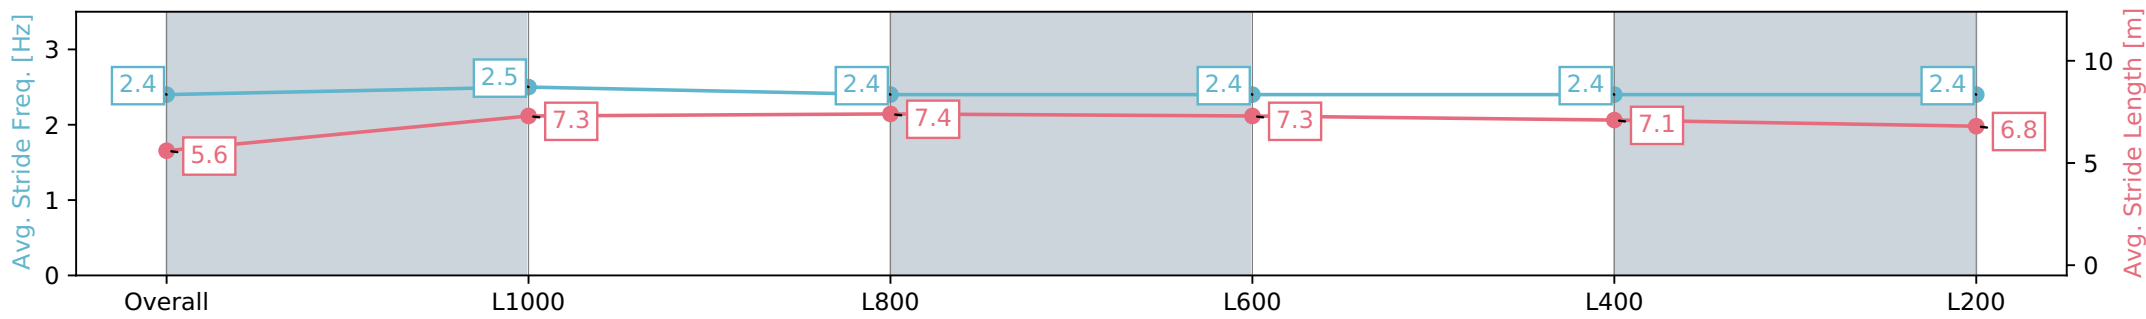

Morphettville SA - Professional

Race 9: Grand Syndicates Handicap - 1200m

11 May 2024 - 4:36PM

Track Rating: Good 4, Weather: Fine, Rail Position: +4m Entire, Sectional 605m

Section	Overall	L1000	L800	L600	L400	L200
Section Times	1:11.75 [3] (0:14.43)	0:57.32 [4] (0:10.81)	0:46.51 [4] (0:11.23)	0:35.28 [4] (0:11.31)	0:23.97 [5] (0:11.60)	0:12.37 [1] (0:12.37)
Average Speed [km/h]	49.9	66.6	65.0	64.3	62.3	58.2
Top Speed [km/h]	66.5	67.0	65.9	65.1	64.2	62.4
Avg. Dist. to Rail [m]	6.1	4.7	3.8	1.8	3.9	4.2
Avg. Stride Freq. [Hz]	2.4	2.5	2.4	2.4	2.4	2.4
Avg. Stride Length [m]	5.6	7.3	7.4	7.3	7.1	6.8