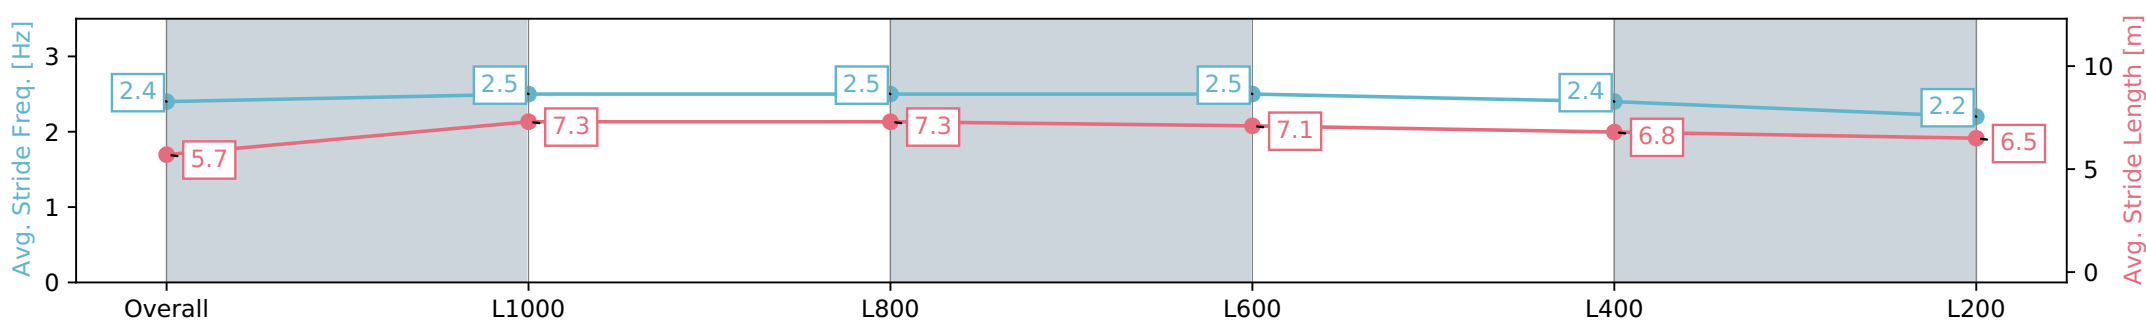

Morphettville SA - Professional

Race 9: Grand Syndicates Handicap - 1200m

11 May 2024 - 4:36PM

Track Rating: Good 4, Weather: Fine, Rail Position: +4m Entire, Sectional 605m

Section	Overall	L1000	L800	L600	L400	L200
Section Times	1:14.15 [13] (0:14.08)	1:00.07 [1] (0:10.81)	0:49.26 [1] (0:11.22)	0:38.04 [2] (0:11.54)	0:26.50 [2] (0:12.35)	0:14.15 [10] (0:14.15)
Average Speed [km/h]	51.2	66.6	65.1	63.8	58.7	50.9
Top Speed [km/h]	66.3	66.9	66.1	65.7	62.2	55.0
Avg. Dist. to Rail [m]	11.8	4.8	3.5	4.4	5.9	8.7
Avg. Stride Freq. [Hz]	2.4	2.5	2.5	2.5	2.4	2.2
Avg. Stride Length [m]	5.7	7.3	7.3	7.1	6.8	6.5