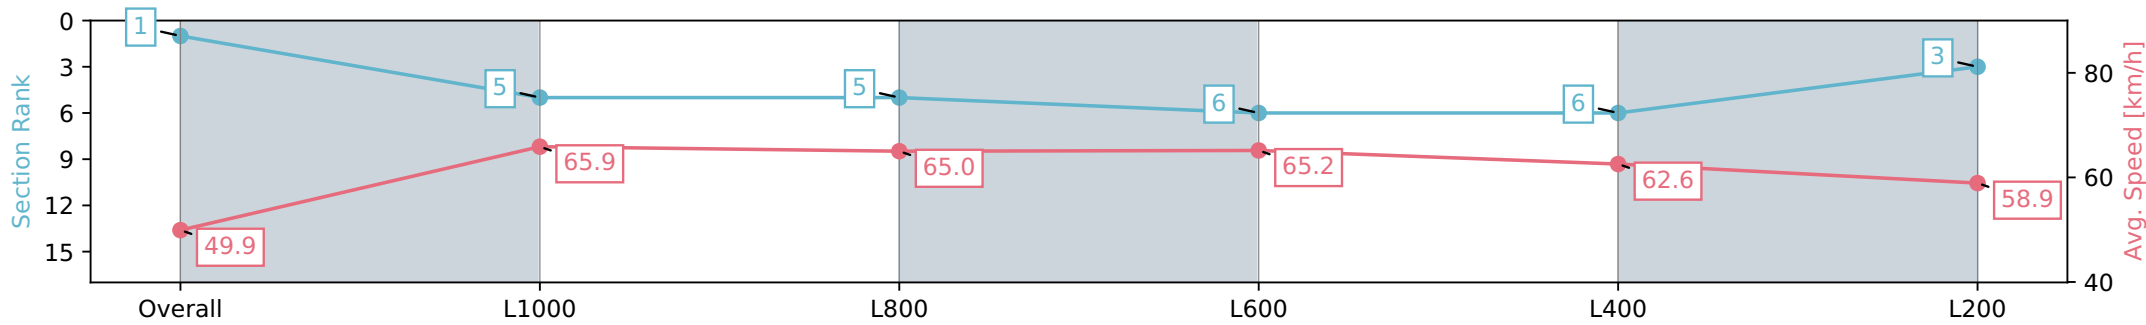

11 May 2024 - 4:36PM

Track Rating: Good 4, Weather: Fine, Rail Position: +4m Entire, Sectional 605m

Section	Overall	L1000	L800	L600	L400	L200
Section Times	1:11.70 [1] (0:14.43)	0:57.27 [5] (0:10.94)	0:46.33 [5] (0:11.26)	0:35.07 [6] (0:11.25)	0:23.82 [6] (0:11.59)	0:12.23 [3] (0:12.23)
Average Speed [km/h]	49.9	65.9	65.0	65.2	62.6	58.9
Top Speed [km/h]	64.7	69.0	66.5	65.9	64.6	62.6
Avg. Dist. to Rail [m]	8.8	4.8	4.4	3.7	3.6	4.2
Avg. Stride Freq. [Hz]	2.4	2.4	2.4	2.4	2.4	2.4
Avg. Stride Length [m]	5.7	7.4	7.2	7.4	7.2	6.9