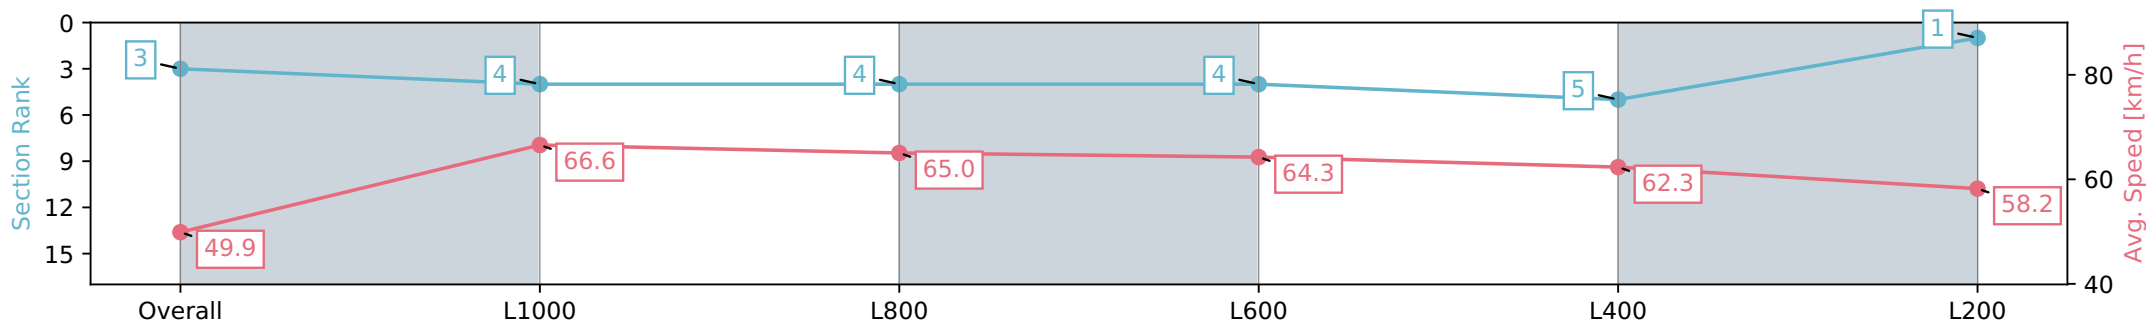

Morphettville SA - Professional

Race 9: Grand Syndicates Handicap - 1200m

11 May 2024 - 4:36PM

Track Rating: Good 4, Weather: Fine, Rail Position: +4m Entire, Sectional 605m

Section	Overall	L1000	L800	L600	L400	L200
Section Times	1:11.75 [3] (0:14.43)	0:57.32 [4] (0:10.81)	0:46.51 [4] (0:11.23)	0:35.28 [4] (0:11.31)	0:23.97 [5] (0:11.60)	0:12.37 [1] (0:12.37)
Average Speed [km/h]	49.9	66.6	65.0	64.3	62.3	58.2
Top Speed [km/h]	66.5	67.0	65.9	65.1	64.2	62.4
Avg. Dist. to Rail [m]	6.1	4.7	3.8	1.8	3.9	4.2
Avg. Stride Freq. [Hz]	2.4	2.5	2.4	2.4	2.4	2.4
Avg. Stride Length [m]	5.6	7.3	7.4	7.3	7.1	6.8