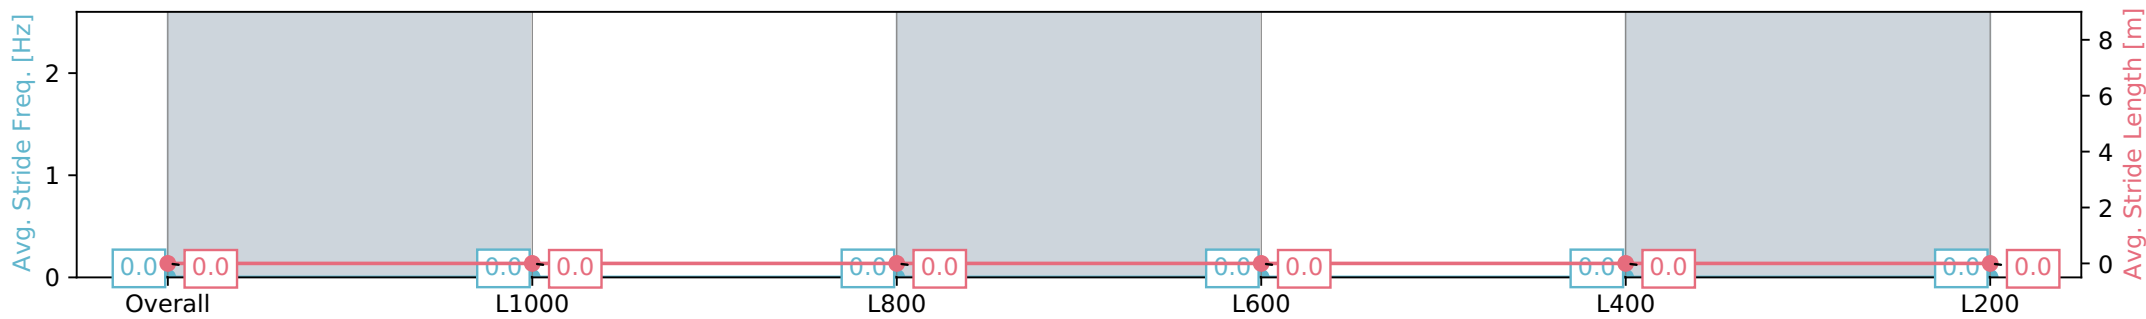

Morphettville SA - Professional

Race 9: Grand Syndicates Handicap - 1200m

11 May 2024 - 4:36PM

Track Rating: Good 4, Weather: Fine, Rail Position: +4m Entire, Sectional 605m

Section	Overall	L1000	L800	L600	L400	L200
Section Times	1:14.86 [14] (0:14.89)	0:59.97 [12] (0:10.73)	0:49.24 [9] (0:11.10)	0:38.14 [8] (0:11.53)	0:26.61 [11] (0:12.31)	0:14.30 [14] (0:14.30)
Average Speed [km/h]	48.4	67.2	65.7	62.9	58.7	50.4
Top Speed [km/h]	66.8	68.3	66.8	64.6	61.6	56.0
Avg. Dist. to Rail [m]	8.9	5.6	3.7	1.3	4.5	9.3
Avg. Stride Freq. [Hz]	0.0	0.0	0.0	0.0	0.0	0.0
Avg. Stride Length [m]	0.0	0.0	0.0	0.0	0.0	0.0