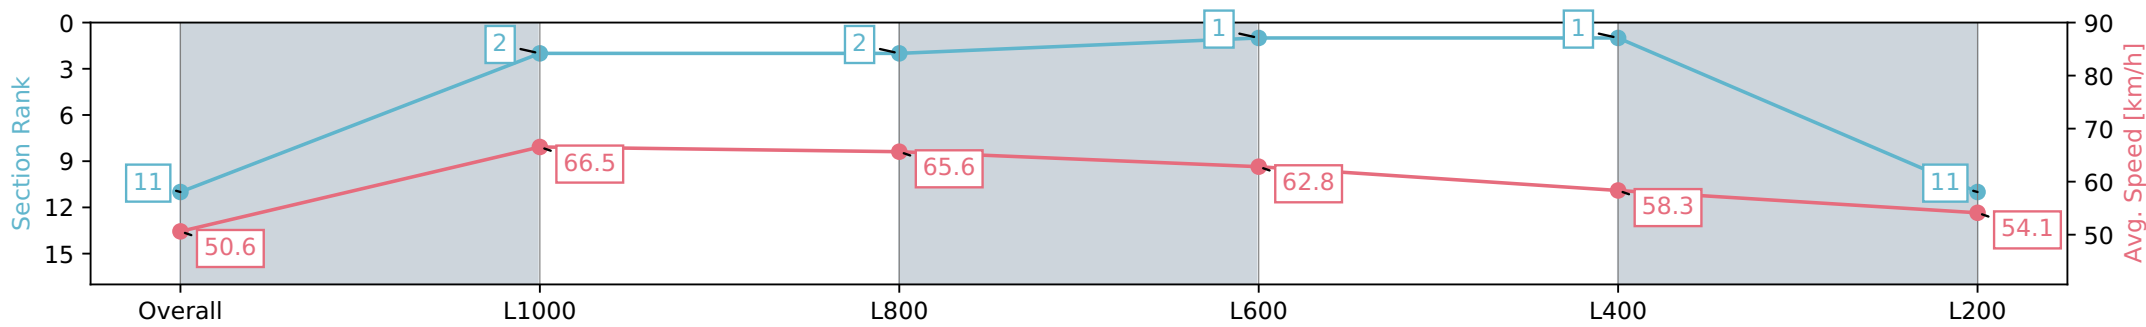

Morphettville SA - Professional

Race 9: Grand Syndicates Handicap - 1200m

11 May 2024 - 4:36PM

Track Rating: Good 4, Weather: Fine, Rail Position: +4m Entire, Sectional 605m

Section	Overall	L1000	L800	L600	L400	L200
Section Times	1:13.30 [11] (0:14.22)	0:59.08 [2] (0:10.83)	0:48.25 [2] (0:11.02)	0:37.23 [1] (0:11.53)	0:25.70 [1] (0:12.41)	0:13.29 [11] (0:13.28)
Average Speed [km/h]	50.6	66.5	65.6	62.8	58.3	54.1
Top Speed [km/h]	67.0	67.2	66.9	64.2	60.1	56.6
Avg. Dist. to Rail [m]	3.3	2.5	1.6	1.3	3.4	5.1
Avg. Stride Freq. [Hz]	2.3	2.5	2.5	2.5	2.4	2.3
Avg. Stride Length [m]	6.0	7.3	7.3	7.1	6.8	6.5