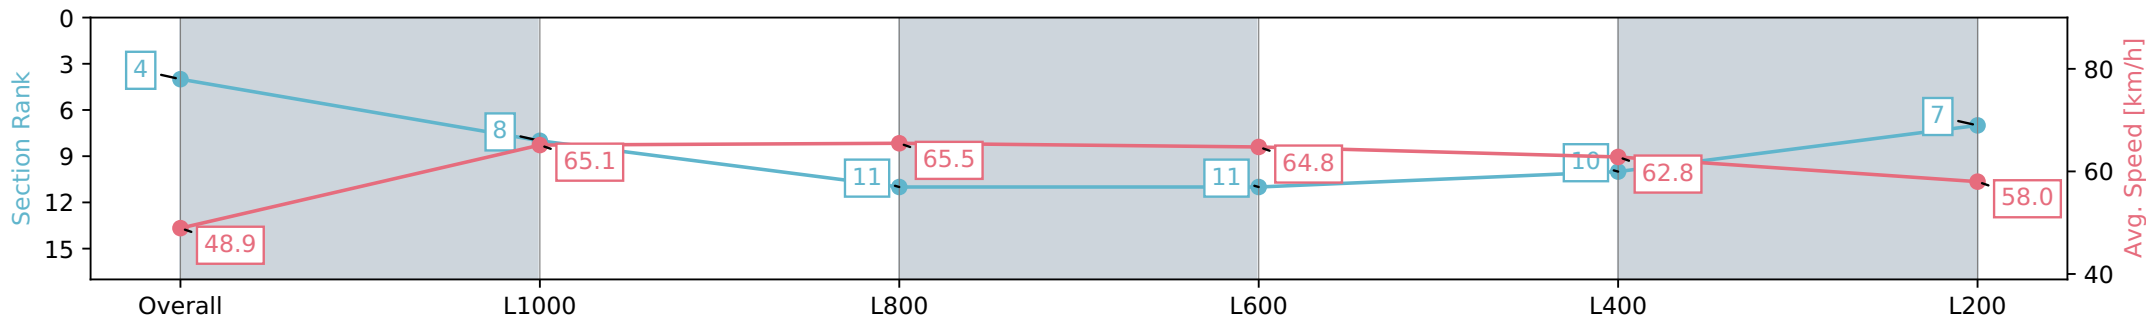

Morphettville SA - Professional

Race 9: Grand Syndicates Handicap - 1200m

11 May 2024 - 4:36PM

Track Rating: Good 4, Weather: Fine, Rail Position: +4m Entire, Sectional 605m

Section	Overall	L1000	L800	L600	L400	L200
Section Times	1:12.10 [4] (0:14.71)	0:57.39 [8] (0:11.06)	0:46.33 [11] (0:11.15)	0:35.18 [11] (0:11.24)	0:23.94 [10] (0:11.52)	0:12.42 [7] (0:12.42)
Average Speed [km/h]	48.9	65.1	65.5	64.8	62.8	58.0
Top Speed [km/h]	64.1	65.6	65.8	65.6	64.3	61.3
Avg. Dist. to Rail [m]	9.7	4.3	3.8	2.3	5.7	8.8
Avg. Stride Freq. [Hz]	2.4	2.4	2.4	2.4	2.4	2.3
Avg. Stride Length [m]	5.7	7.6	7.6	7.6	7.4	7.1