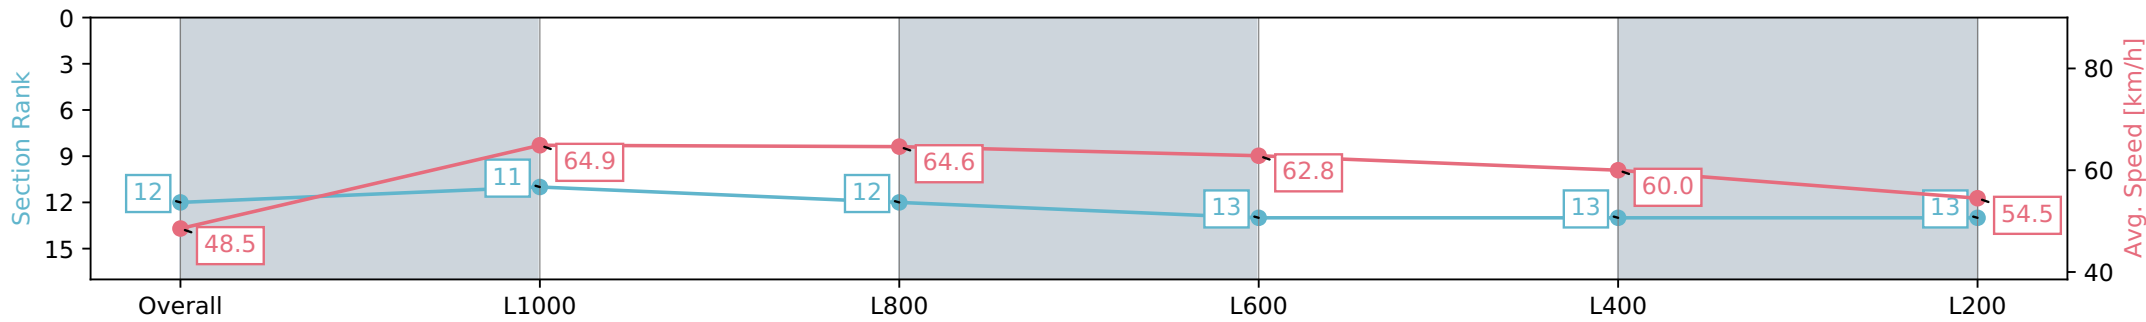

Morphettville SA - Professional

Race 9: Grand Syndicates Handicap - 1200m

11 May 2024 - 4:36PM

Track Rating: Good 4, Weather: Fine, Rail Position: +4m Entire, Sectional 605m

Section	Overall	L1000	L800	L600	L400	L200
Section Times	1:13.76 [12] (0:14.84)	0:58.92 [11] (0:11.10)	0:47.82 [12] (0:11.18)	0:36.64 [13] (0:11.45)	0:25.19 [13] (0:11.99)	0:13.20 [13] (0:13.20)
Average Speed [km/h]	48.5	64.9	64.6	62.8	60.0	54.5
Top Speed [km/h]	64.8	65.4	65.0	64.2	61.4	58.3
Avg. Dist. to Rail [m]	3.8	2.5	1.5	0.5	0.7	2.4
Avg. Stride Freq. [Hz]	2.2	2.4	2.4	2.4	2.3	2.2
Avg. Stride Length [m]	5.9	7.6	7.5	7.4	7.2	6.9

Report Created: Sat 11 May 2024 17:34:33 GMT+10 (Note: Timing is based on positional data)

- [ ] Ranking at each section and finish
- :-:- No data available at this section
- NA No data available

Horse/Jockey Name	SHE'S GREYSFUL/Teo Nugent
Finish Rank	13
Fastest Section Time (Section)	0:10.81 (L1000)
Top Speed [km/h] (Section)	66.9 (Overall)
Race State	Finished