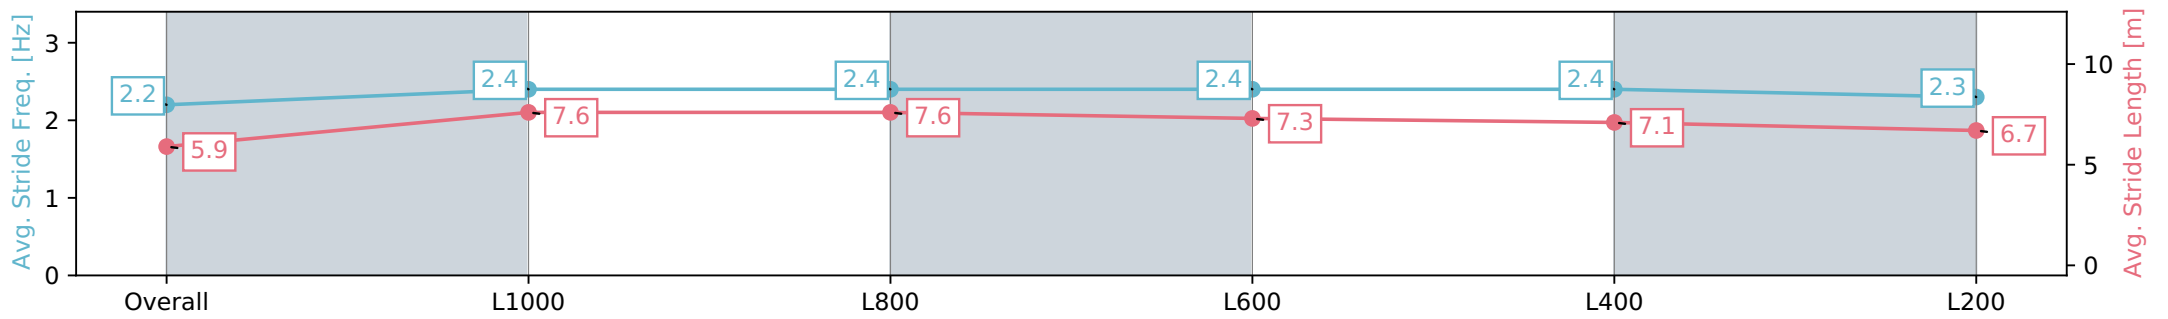

Morphettville SA - Professional

Race 9: Grand Syndicates Handicap - 1200m

11 May 2024 - 4:36PM

Track Rating: Good 4, Weather: Fine, Rail Position: +4m Entire, Sectional 605m

Section	Overall	L1000	L800	L600	L400	L200
Section Times	1:12.83 [9] (0:14.64)	0:58.19 [7] (0:10.89)	0:47.30 [7] (0:11.00)	0:36.30 [5] (0:11.21)	0:25.09 [4] (0:11.89)	0:13.20 [5] (0:13.20)
Average Speed [km/h]	49.2	66.2	65.7	64.0	60.5	54.6
Top Speed [km/h]	66.9	67.5	67.4	65.7	62.7	58.1
Avg. Dist. to Rail [m]	5.4	2.4	1.4	0.7	1.4	2.5
Avg. Stride Freq. [Hz]	2.2	2.4	2.4	2.4	2.4	2.3
Avg. Stride Length [m]	5.9	7.6	7.6	7.3	7.1	6.7