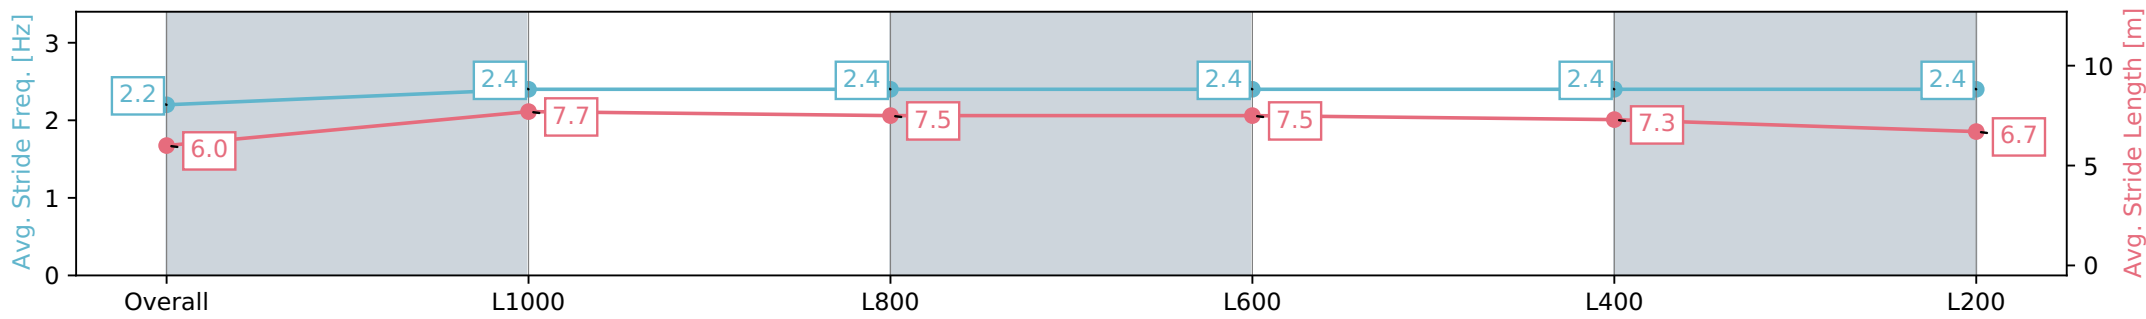

Morphettville SA - Professional

Race 9: Grand Syndicates Handicap - 1200m

11 May 2024 - 4:36PM

Track Rating: Good 4, Weather: Fine, Rail Position: +4m Entire, Sectional 605m

Section	Overall	L1000	L800	L600	L400	L200
Section Times	1:11.73 [2] (0:14.50)	0:57.23 [6] (0:10.88)	0:46.35 [6] (0:11.26)	0:35.09 [7] (0:11.32)	0:23.77 [7] (0:11.46)	0:12.31 [2] (0:12.31)
Average Speed [km/h]	49.7	66.2	65.2	64.4	63.1	58.5
Top Speed [km/h]	67.1	66.9	66.1	65.7	63.9	61.7
Avg. Dist. to Rail [m]	12.5	6.2	5.0	2.6	4.8	5.1
Avg. Stride Freq. [Hz]	2.2	2.4	2.4	2.4	2.4	2.4
Avg. Stride Length [m]	6.0	7.7	7.5	7.5	7.3	6.7