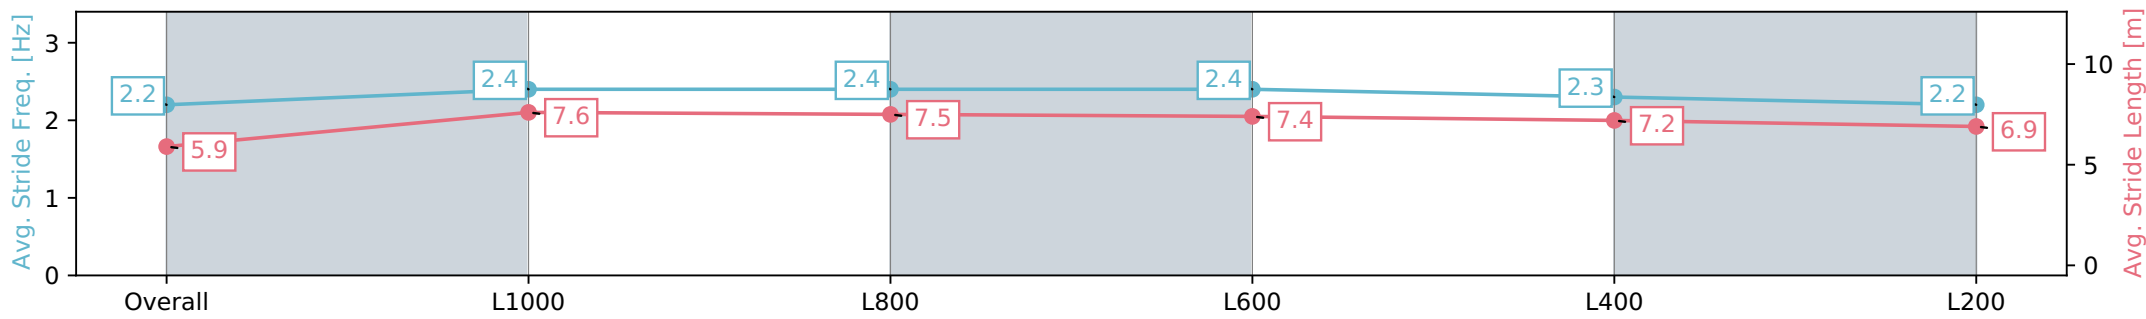

Morphettville SA - Professional

Race 9: Grand Syndicates Handicap - 1200m

11 May 2024 - 4:36PM

Track Rating: Good 4, Weather: Fine, Rail Position: +4m Entire, Sectional 605m

Section	Overall	L1000	L800	L600	L400	L200
Section Times	1:13.76 [12] (0:14.84)	0:58.92 [11] (0:11.10)	0:47.82 [12] (0:11.18)	0:36.64 [13] (0:11.45)	0:25.19 [13] (0:11.99)	0:13.20 [13] (0:13.20)
Average Speed [km/h]	48.5	64.9	64.6	62.8	60.0	54.5
Top Speed [km/h]	64.8	65.4	65.0	64.2	61.4	58.3
Avg. Dist. to Rail [m]	3.8	2.5	1.5	0.5	0.7	2.4
Avg. Stride Freq. [Hz]	2.2	2.4	2.4	2.4	2.3	2.2
Avg. Stride Length [m]	5.9	7.6	7.5	7.4	7.2	6.9

Report Created: Sat 11 May 2024 17:34:33 GMT+10 (Note: Timing is based on positional data)

- [ ] Ranking at each section and finish
- :-:- No data available at this section
- NA No data available

Horse/Jockey Name	SHE'S GREYSFUL/Teo Nugent
Finish Rank	13
Fastest Section Time (Section)	0:10.81 (L1000)
Top Speed [km/h] (Section)	66.9 (Overall)
Race State	Finished