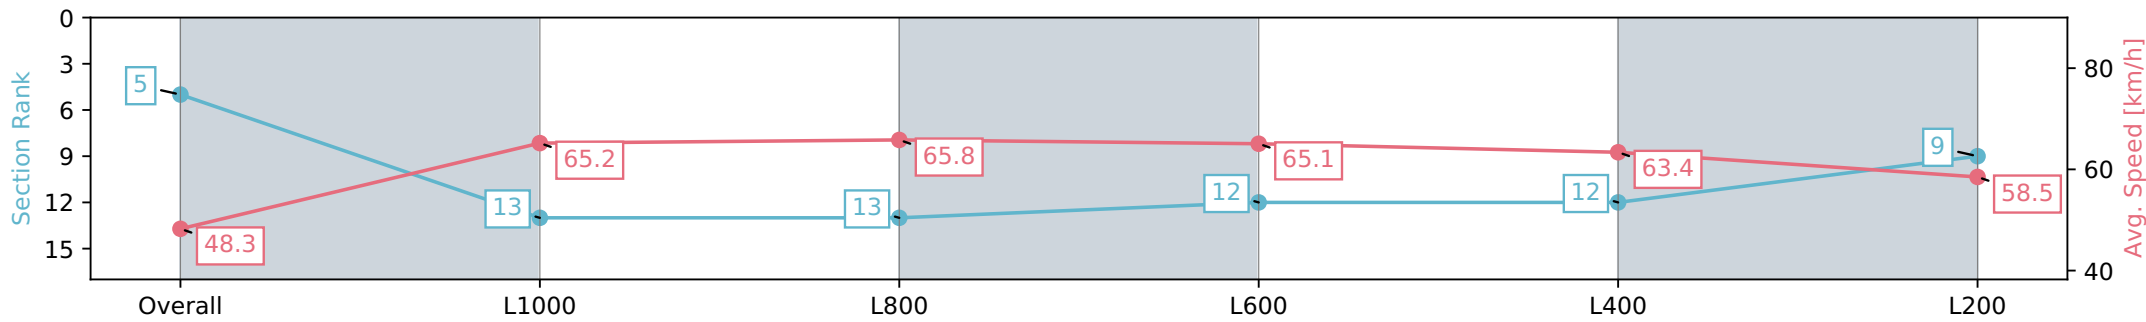

Morphettville SA - Professional

Race 9: Grand Syndicates Handicap - 1200m

11 May 2024 - 4:36PM

Track Rating: Good 4, Weather: Fine, Rail Position: +4m Entire, Sectional 605m

Section	Overall	L1000	L800	L600	L400	L200
Section Times	1:12.11 [5] (0:14.93)	0:57.18 [13] (0:11.04)	0:46.14 [13] (0:11.15)	0:34.99 [12] (0:11.25)	0:23.74 [12] (0:11.44)	0:12.30 [9] (0:12.30)
Average Speed [km/h]	48.3	65.2	65.8	65.1	63.4	58.5
Top Speed [km/h]	63.9	66.4	66.5	65.9	64.9	62.3
Avg. Dist. to Rail [m]	9.9	5.5	4.9	3.0	7.6	10.6
Avg. Stride Freq. [Hz]	2.1	2.3	2.3	2.3	2.3	2.2
Avg. Stride Length [m]	6.1	8.0	8.1	8.0	7.7	7.4