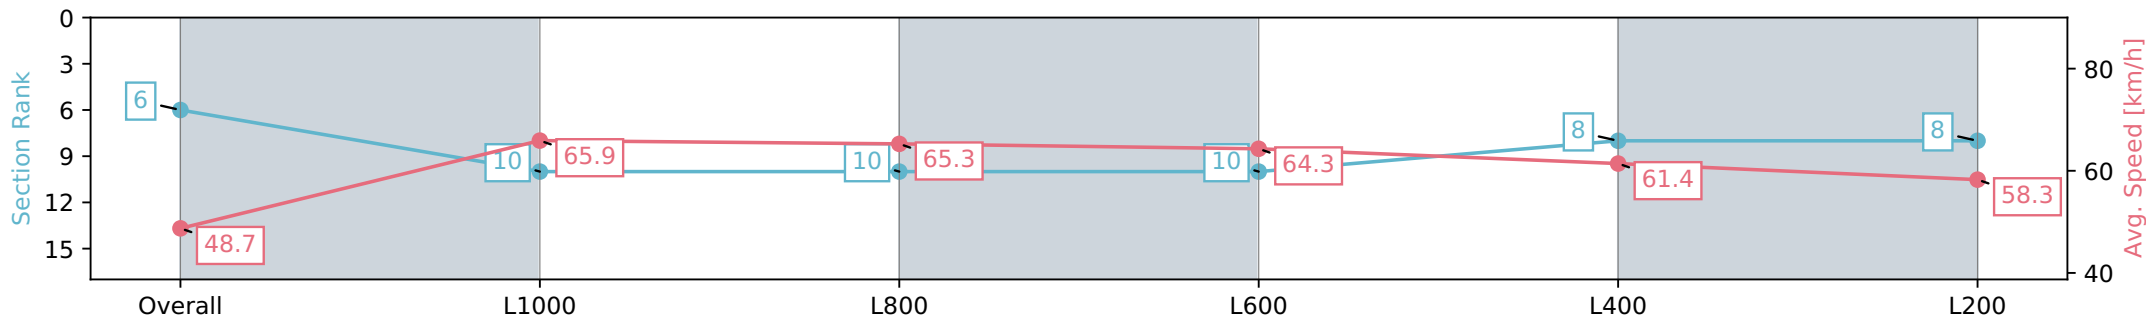

Morphettville SA - Professional

Race 9: Grand Syndicates Handicap - 1200m

11 May 2024 - 4:36PM

Track Rating: Good 4, Weather: Fine, Rail Position: +4m Entire, Sectional 605m

Section	Overall	L1000	L800	L600	L400	L200
Section Times	1:12.17 [6] (0:14.79)	0:57.38 [10] (0:10.91)	0:46.47 [10] (0:11.15)	0:35.32 [10] (0:11.21)	0:24.11 [8] (0:11.74)	0:12.37 [8] (0:12.37)
Average Speed [km/h]	48.7	65.9	65.3	64.3	61.4	58.3
Top Speed [km/h]	65.1	66.7	66.2	65.1	65.0	60.6
Avg. Dist. to Rail [m]	7.7	3.8	2.9	0.8	2.2	3.0
Avg. Stride Freq. [Hz]	2.3	2.4	2.4	2.4	2.4	2.3
Avg. Stride Length [m]	5.8	7.5	7.5	7.4	7.2	7.0