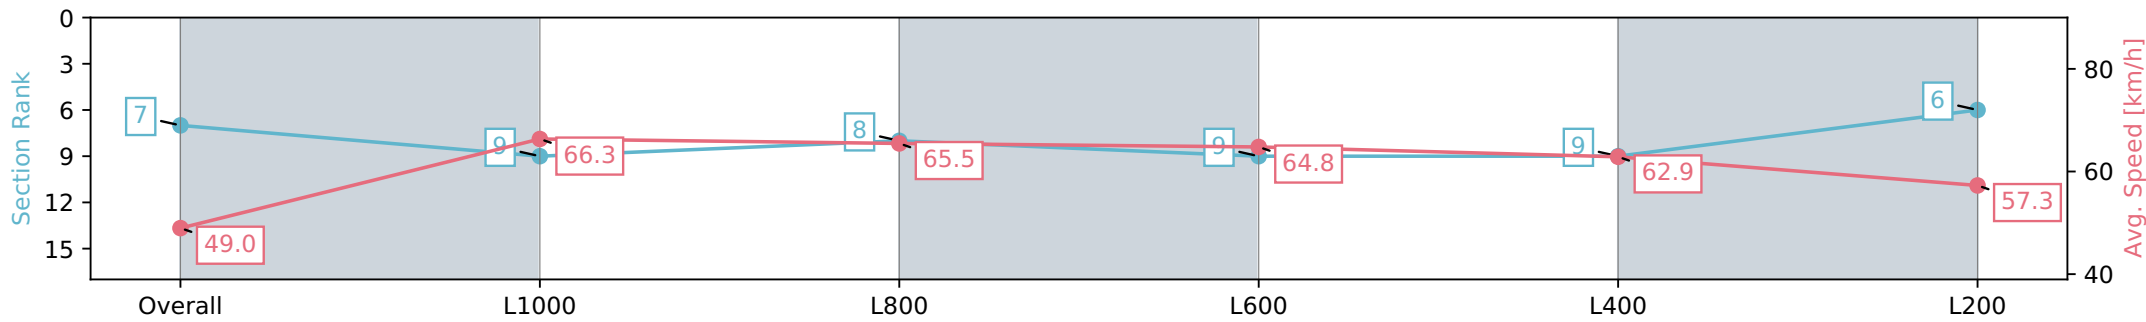

Morphettville SA - Professional

Race 9: Grand Syndicates Handicap - 1200m

11 May 2024 - 4:36PM

Track Rating: Good 4, Weather: Fine, Rail Position: +4m Entire, Sectional 605m

Section	Overall	L1000	L800	L600	L400	L200
Section Times	1:12.20 [7] (0:14.72)	0:57.48 [9] (0:10.86)	0:46.62 [8] (0:11.20)	0:35.42 [9] (0:11.31)	0:24.11 [9] (0:11.55)	0:12.56 [6] (0:12.56)
Average Speed [km/h]	49.0	66.3	65.5	64.8	62.9	57.3
Top Speed [km/h]	66.1	67.2	66.3	65.4	64.0	60.6
Avg. Dist. to Rail [m]	11.4	5.8	4.8	3.6	6.9	8.4
Avg. Stride Freq. [Hz]	2.1	2.4	2.3	2.4	2.4	2.3
Avg. Stride Length [m]	6.2	7.7	7.7	7.6	7.3	6.9