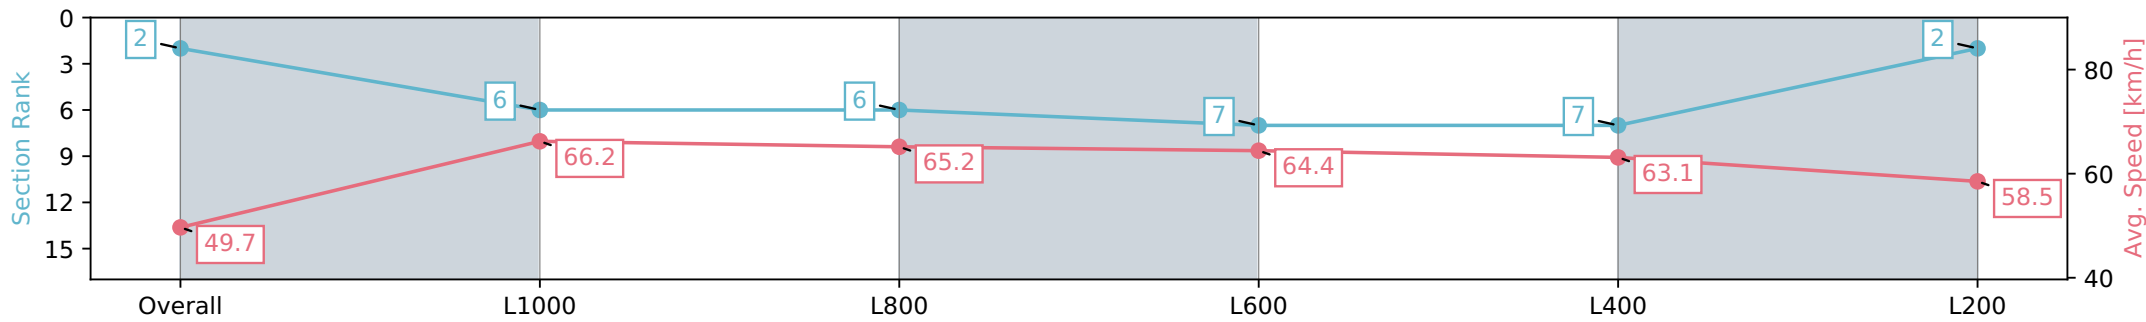

Morphettville SA - Professional

Race 9: Grand Syndicates Handicap - 1200m

11 May 2024 - 4:36PM

Track Rating: Good 4, Weather: Fine, Rail Position: +4m Entire, Sectional 605m

Section	Overall	L1000	L800	L600	L400	L200
Section Times	1:11.73 [2] (0:14.50)	0:57.23 [6] (0:10.88)	0:46.35 [6] (0:11.26)	0:35.09 [7] (0:11.32)	0:23.77 [7] (0:11.46)	0:12.31 [2] (0:12.31)
Average Speed [km/h]	49.7	66.2	65.2	64.4	63.1	58.5
Top Speed [km/h]	67.1	66.9	66.1	65.7	63.9	61.7
Avg. Dist. to Rail [m]	12.5	6.2	5.0	2.6	4.8	5.1
Avg. Stride Freq. [Hz]	2.2	2.4	2.4	2.4	2.4	2.4
Avg. Stride Length [m]	6.0	7.7	7.5	7.5	7.3	6.7