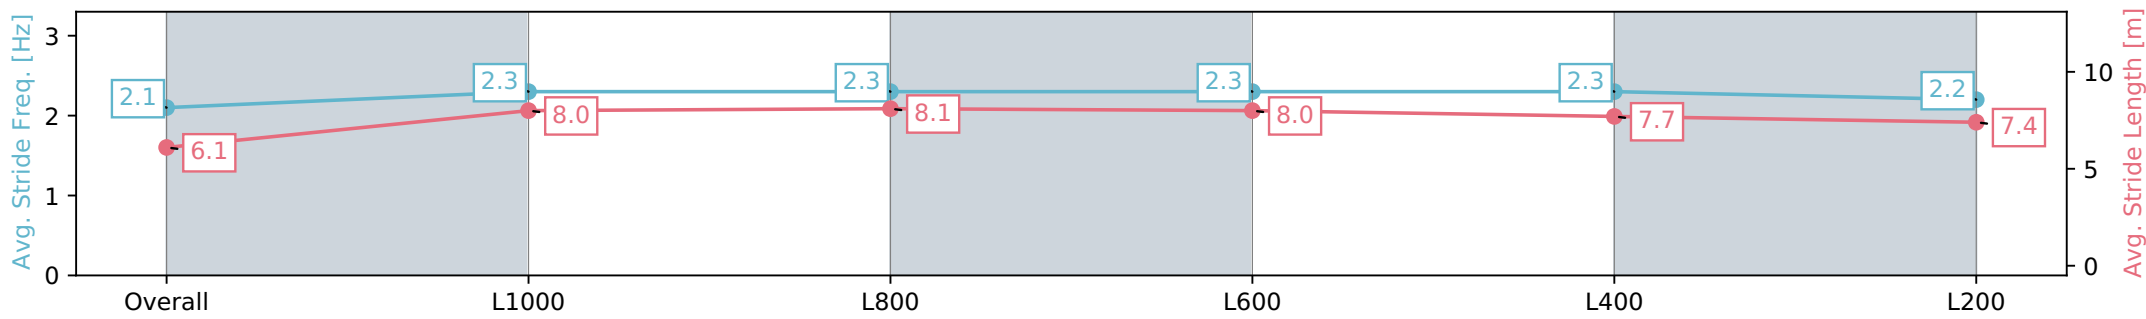

Morphettville SA - Professional

Race 9: Grand Syndicates Handicap - 1200m

11 May 2024 - 4:36PM

Track Rating: Good 4, Weather: Fine, Rail Position: +4m Entire, Sectional 605m

Section	Overall	L1000	L800	L600	L400	L200
Section Times	1:12.11 [5] (0:14.93)	0:57.18 [13] (0:11.04)	0:46.14 [13] (0:11.15)	0:34.99 [12] (0:11.25)	0:23.74 [12] (0:11.44)	0:12.30 [9] (0:12.30)
Average Speed [km/h]	48.3	65.2	65.8	65.1	63.4	58.5
Top Speed [km/h]	63.9	66.4	66.5	65.9	64.9	62.3
Avg. Dist. to Rail [m]	9.9	5.5	4.9	3.0	7.6	10.6
Avg. Stride Freq. [Hz]	2.1	2.3	2.3	2.3	2.3	2.2
Avg. Stride Length [m]	6.1	8.0	8.1	8.0	7.7	7.4