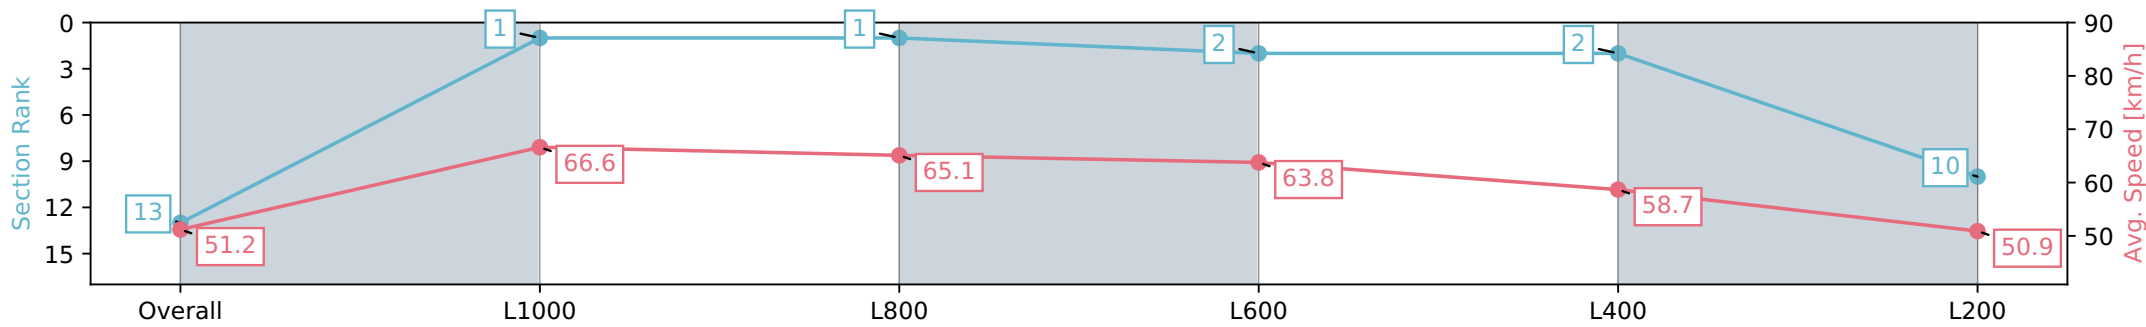

Morphettville SA - Professional

Race 9: Grand Syndicates Handicap - 1200m

11 May 2024 - 4:36PM

Track Rating: Good 4, Weather: Fine, Rail Position: +4m Entire, Sectional 605m

Section	Overall	L1000	L800	L600	L400	L200
Section Times	1:14.15 [13] (0:14.08)	1:00.07 [1] (0:10.81)	0:49.26 [1] (0:11.22)	0:38.04 [2] (0:11.54)	0:26.50 [2] (0:12.35)	0:14.15 [10] (0:14.15)
Average Speed [km/h]	51.2	66.6	65.1	63.8	58.7	50.9
Top Speed [km/h]	66.3	66.9	66.1	65.7	62.2	55.0
Avg. Dist. to Rail [m]	11.8	4.8	3.5	4.4	5.9	8.7
Avg. Stride Freq. [Hz]	2.4	2.5	2.5	2.5	2.4	2.2
Avg. Stride Length [m]	5.7	7.3	7.3	7.1	6.8	6.5