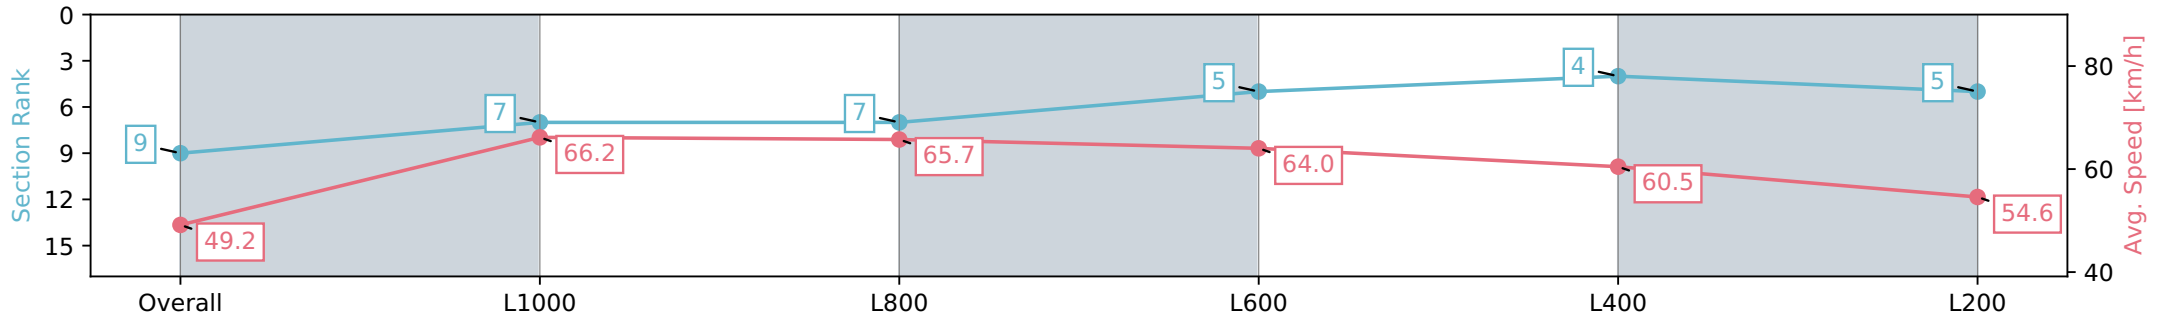

Morphettville SA - Professional

Race 9: Grand Syndicates Handicap - 1200m

11 May 2024 - 4:36PM

Track Rating: Good 4, Weather: Fine, Rail Position: +4m Entire, Sectional 605m

Section	Overall	L1000	L800	L600	L400	L200
Section Times	1:12.83 [9] (0:14.64)	0:58.19 [7] (0:10.89)	0:47.30 [7] (0:11.00)	0:36.30 [5] (0:11.21)	0:25.09 [4] (0:11.89)	0:13.20 [5] (0:13.20)
Average Speed [km/h]	49.2	66.2	65.7	64.0	60.5	54.6
Top Speed [km/h]	66.9	67.5	67.4	65.7	62.7	58.1
Avg. Dist. to Rail [m]	5.4	2.4	1.4	0.7	1.4	2.5
Avg. Stride Freq. [Hz]	2.2	2.4	2.4	2.4	2.4	2.3
Avg. Stride Length [m]	5.9	7.6	7.6	7.3	7.1	6.7