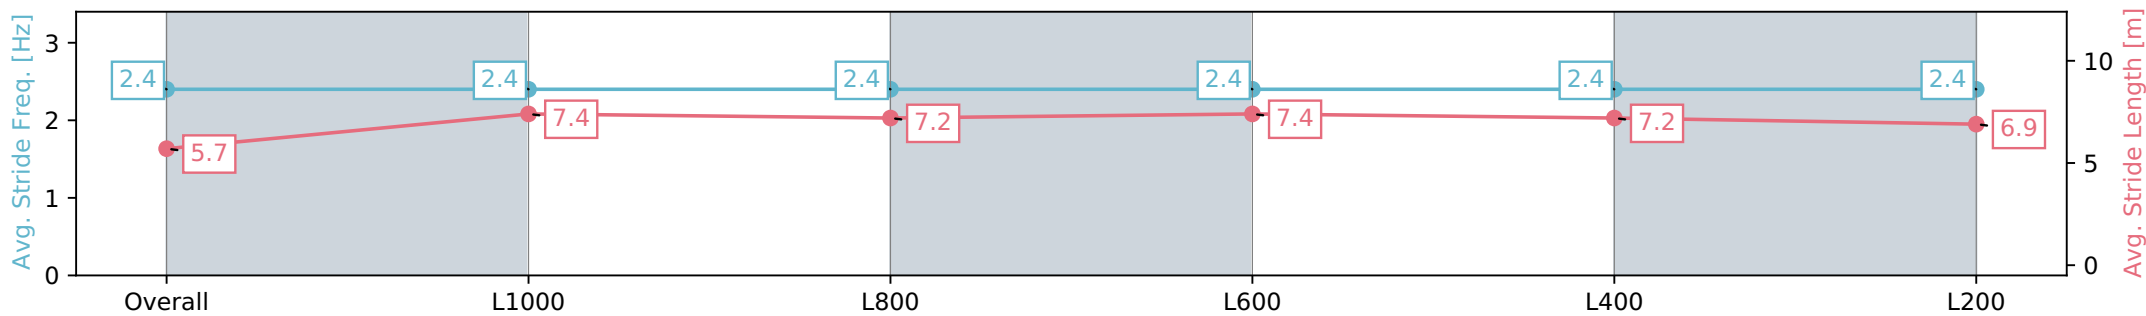

11 May 2024 - 4:36PM

Track Rating: Good 4, Weather: Fine, Rail Position: +4m Entire, Sectional 605m

Section	Overall	L1000	L800	L600	L400	L200
Section Times	1:11.70 [1] (0:14.43)	0:57.27 [5] (0:10.94)	0:46.33 [5] (0:11.26)	0:35.07 [6] (0:11.25)	0:23.82 [6] (0:11.59)	0:12.23 [3] (0:12.23)
Average Speed [km/h]	49.9	65.9	65.0	65.2	62.6	58.9
Top Speed [km/h]	64.7	69.0	66.5	65.9	64.6	62.6
Avg. Dist. to Rail [m]	8.8	4.8	4.4	3.7	3.6	4.2
Avg. Stride Freq. [Hz]	2.4	2.4	2.4	2.4	2.4	2.4
Avg. Stride Length [m]	5.7	7.4	7.2	7.4	7.2	6.9