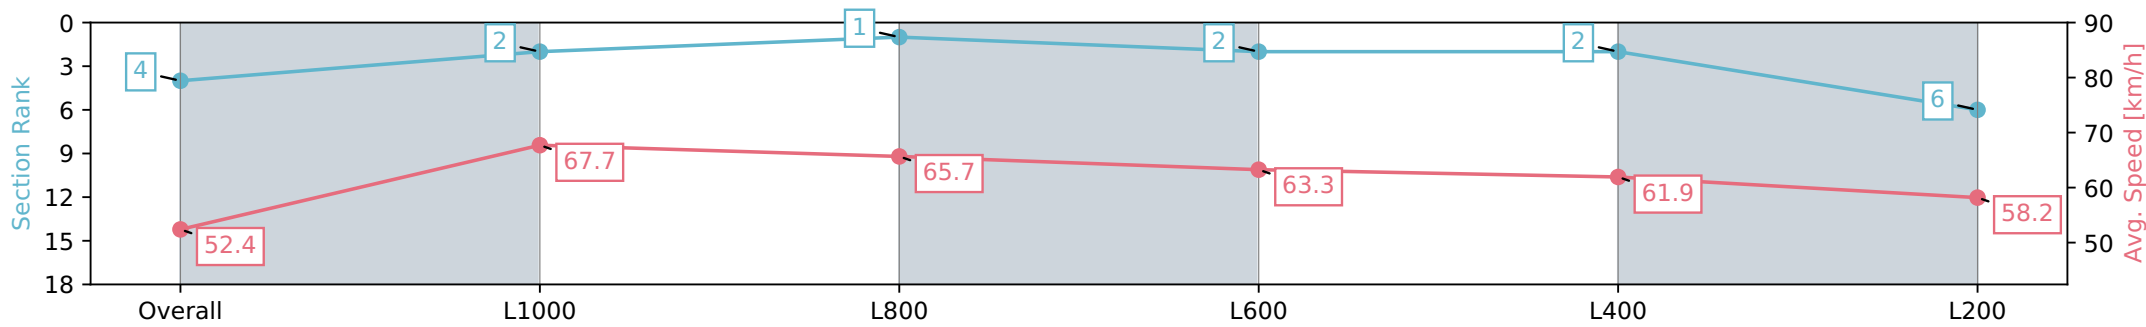

Morphettville SA - Professional

Race 8: The Sportsbet Goodwood - 1200m

11 May 2024 - 4:02PM

Track Rating: Good 4, Weather: Fine, Rail Position: +4m Entire, Sectional 605m

Section	Overall	L1000	L800	L600	L400	L200
Section Times	1:10.87 [4] (0:13.76)	0:57.11 [2] (0:10.61)	0:46.50 [1] (0:10.99)	0:35.51 [2] (0:11.49)	0:24.02 [2] (0:11.68)	0:12.34 [6] (0:12.34)
Average Speed [km/h]	52.4	67.7	65.7	63.3	61.9	58.2
Top Speed [km/h]	67.3	68.4	67.4	64.1	66.8	64.8
Avg. Dist. to Rail [m]	1.7	0.8	0.5	1.7	3.1	4.7
Avg. Stride Freq. [Hz]	2.4	2.5	2.5	2.5	2.5	2.4
Avg. Stride Length [m]	6.0	7.5	7.3	7.2	6.8	6.8