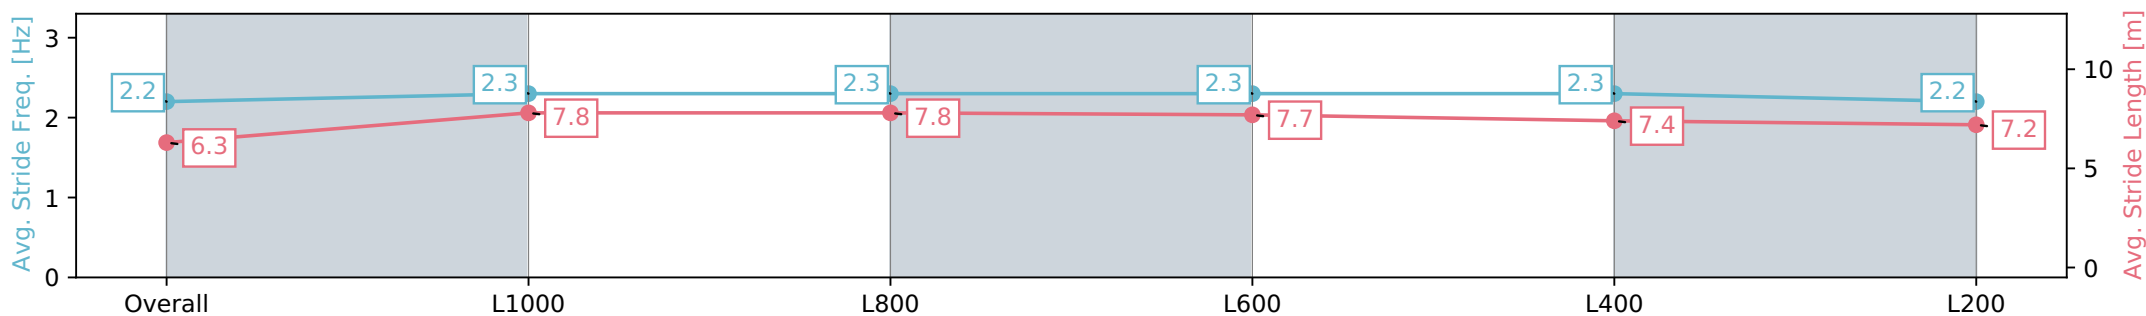

Morphettville SA - Professional

Race 8: The Sportsbet Goodwood - 1200m

11 May 2024 - 4:02PM

Track Rating: Good 4, Weather: Fine, Rail Position: +4m Entire, Sectional 605m

Section	Overall	L1000	L800	L600	L400	L200
Section Times	1:11.34 [15] (0:14.18)	0:57.16 [12] (0:10.89)	0:46.27 [9] (0:10.97)	0:35.30 [9] (0:11.19)	0:24.11 [8] (0:11.56)	0:12.55 [10] (0:12.55)
Average Speed [km/h]	50.8	66.2	65.4	64.3	62.6	57.2
Top Speed [km/h]	65.6	68.1	67.3	65.7	63.6	61.8
Avg. Dist. to Rail [m]	2.5	0.3	0.7	0.6	3.5	4.6
Avg. Stride Freq. [Hz]	2.2	2.3	2.3	2.3	2.3	2.2
Avg. Stride Length [m]	6.3	7.8	7.8	7.7	7.4	7.2

- [] Ranking at each section and finish
- :-:- No data available at this section
- NA No data available