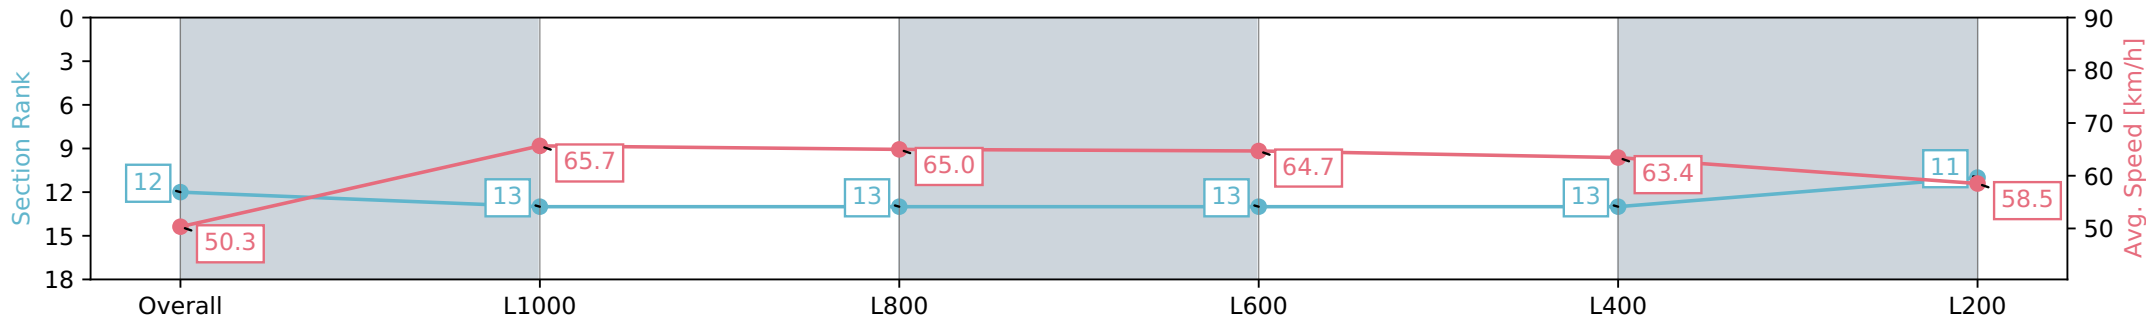

Morphettville SA - Professional

Race 8: The Sportsbet Goodwood - 1200m

11 May 2024 - 4:02PM

Track Rating: Good 4, Weather: Fine, Rail Position: +4m Entire, Sectional 605m

Section	Overall	L1000	L800	L600	L400	L200
Section Times	1:11.12 [12] (0:14.31)	0:56.81 [13] (0:10.97)	0:45.84 [13] (0:11.09)	0:34.75 [13] (0:11.11)	0:23.64 [13] (0:11.34)	0:12.30 [11] (0:12.30)
Average Speed [km/h]	50.3	65.7	65.0	64.7	63.4	58.5
Top Speed [km/h]	67.1	66.7	66.3	65.5	64.6	61.8
Avg. Dist. to Rail [m]	7.0	2.7	0.6	0.3	1.3	2.7
Avg. Stride Freq. [Hz]	2.3	2.4	2.4	2.4	2.5	2.4
Avg. Stride Length [m]	5.9	7.5	7.5	7.4	7.2	6.8