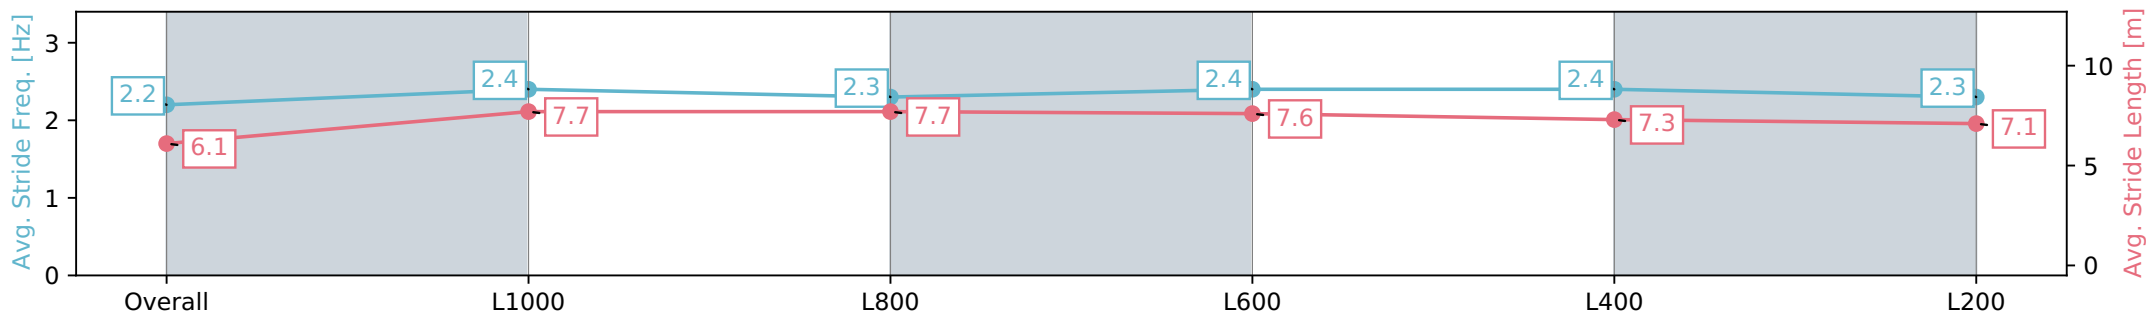

Morphettville SA - Professional

Race 8: The Sportsbet Goodwood - 1200m

11 May 2024 - 4:02PM

Track Rating: Good 4, Weather: Fine, Rail Position: +4m Entire, Sectional 605m

Section	Overall	L1000	L800	L600	L400	L200
Section Times	1:11.08 [10] (0:14.31)	0:56.77 [14] (0:10.99)	0:45.78 [14] (0:11.21)	0:34.57 [14] (0:11.10)	0:23.47 [14] (0:11.36)	0:12.11 [15] (0:12.11)
Average Speed [km/h]	50.4	65.5	64.4	65.0	63.5	59.5
Top Speed [km/h]	65.6	65.9	65.8	66.3	65.6	63.6
Avg. Dist. to Rail [m]	7.6	3.1	1.1	0.9	3.0	4.4
Avg. Stride Freq. [Hz]	2.2	2.4	2.3	2.4	2.4	2.3
Avg. Stride Length [m]	6.1	7.7	7.7	7.6	7.3	7.1