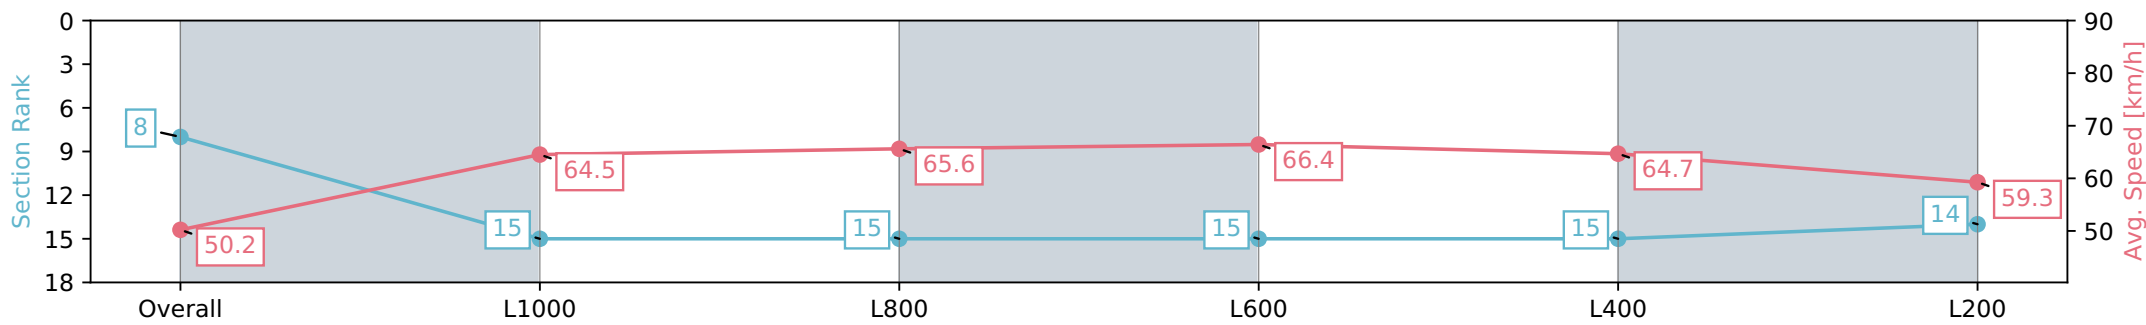

Morphettville SA - Professional

Race 8: The Sportsbet Goodwood - 1200m

11 May 2024 - 4:02PM

Track Rating: Good 4, Weather: Fine, Rail Position: +4m Entire, Sectional 605m

Section	Overall	L1000	L800	L600	L400	L200
Section Times	1:11.01 [8] (0:14.36)	0:56.65 [15] (0:11.16)	0:45.49 [15] (0:11.11)	0:34.38 [15] (0:11.00)	0:23.38 [15] (0:11.24)	0:12.14 [14] (0:12.14)
Average Speed [km/h]	50.2	64.5	65.6	66.4	64.7	59.3
Top Speed [km/h]	65.0	65.5	67.1	67.2	66.1	62.9
Avg. Dist. to Rail [m]	11.2	4.9	3.2	3.0	8.3	12.3
Avg. Stride Freq. [Hz]	2.2	2.2	2.2	2.3	2.3	2.2
Avg. Stride Length [m]	6.3	8.0	8.1	8.1	7.8	7.6