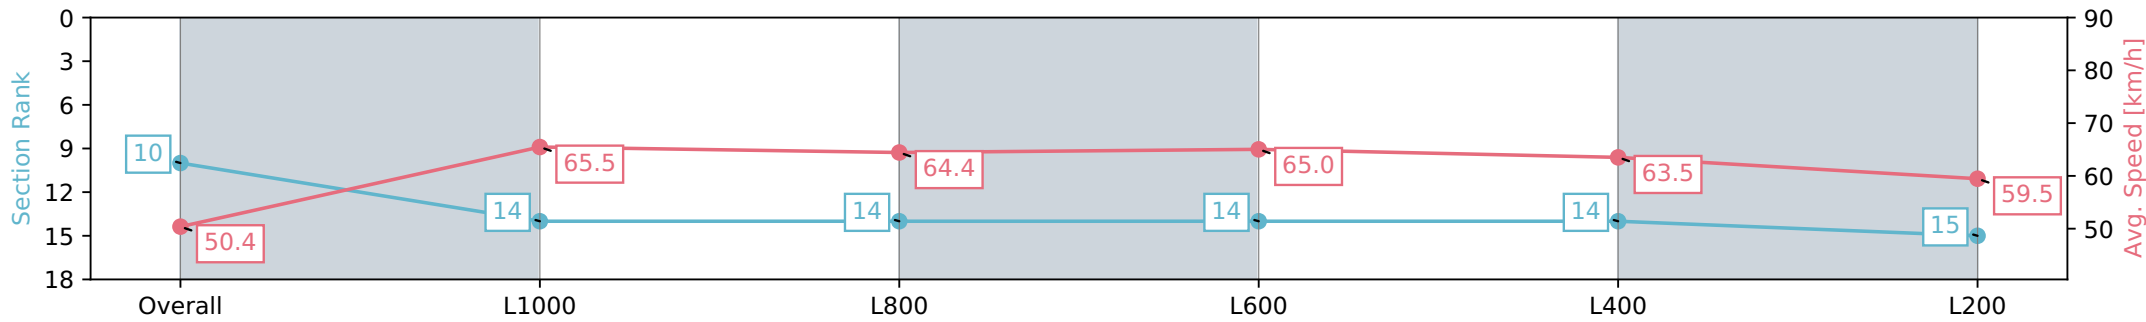

Morphettville SA - Professional

Race 8: The Sportsbet Goodwood - 1200m

11 May 2024 - 4:02PM

Track Rating: Good 4, Weather: Fine, Rail Position: +4m Entire, Sectional 605m

Section	Overall	L1000	L800	L600	L400	L200
Section Times	1:11.08 [10] (0:14.31)	0:56.77 [14] (0:10.99)	0:45.78 [14] (0:11.21)	0:34.57 [14] (0:11.10)	0:23.47 [14] (0:11.36)	0:12.11 [15] (0:12.11)
Average Speed [km/h]	50.4	65.5	64.4	65.0	63.5	59.5
Top Speed [km/h]	65.6	65.9	65.8	66.3	65.6	63.6
Avg. Dist. to Rail [m]	7.6	3.1	1.1	0.9	3.0	4.4
Avg. Stride Freq. [Hz]	2.2	2.4	2.3	2.4	2.4	2.3
Avg. Stride Length [m]	6.1	7.7	7.7	7.6	7.3	7.1