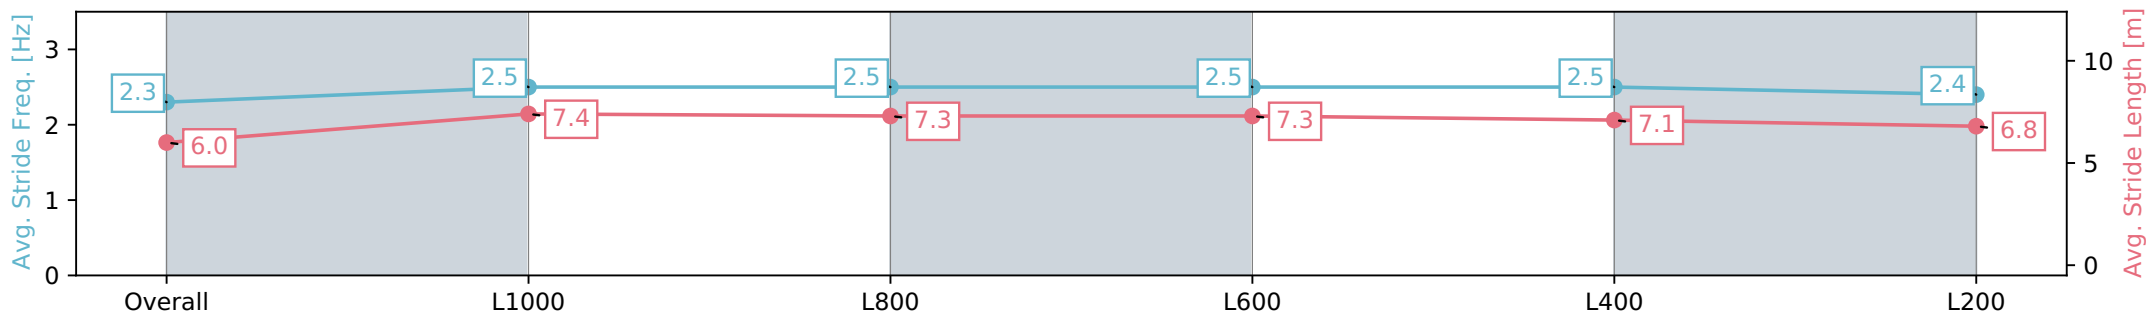

11 May 2024 - 4:02PM

Track Rating: Good 4, Weather: Fine, Rail Position: +4m Entire, Sectional 605m

Section	Overall	L1000	L800	L600	L400	L200
Section Times	1:10.57 [1] (0:13.91)	0:56.66 [4] (0:10.86)	0:45.80 [4] (0:11.08)	0:34.72 [6] (0:11.31)	0:23.41 [6] (0:11.35)	0:12.06 [4] (0:12.06)
Average Speed [km/h]	51.8	66.2	65.5	64.3	63.8	59.8
Top Speed [km/h]	65.2	66.9	66.3	65.5	64.9	63.2
Avg. Dist. to Rail [m]	3.0	2.4	2.0	1.5	5.5	8.8
Avg. Stride Freq. [Hz]	2.3	2.5	2.5	2.5	2.5	2.4
Avg. Stride Length [m]	6.0	7.4	7.3	7.3	7.1	6.8