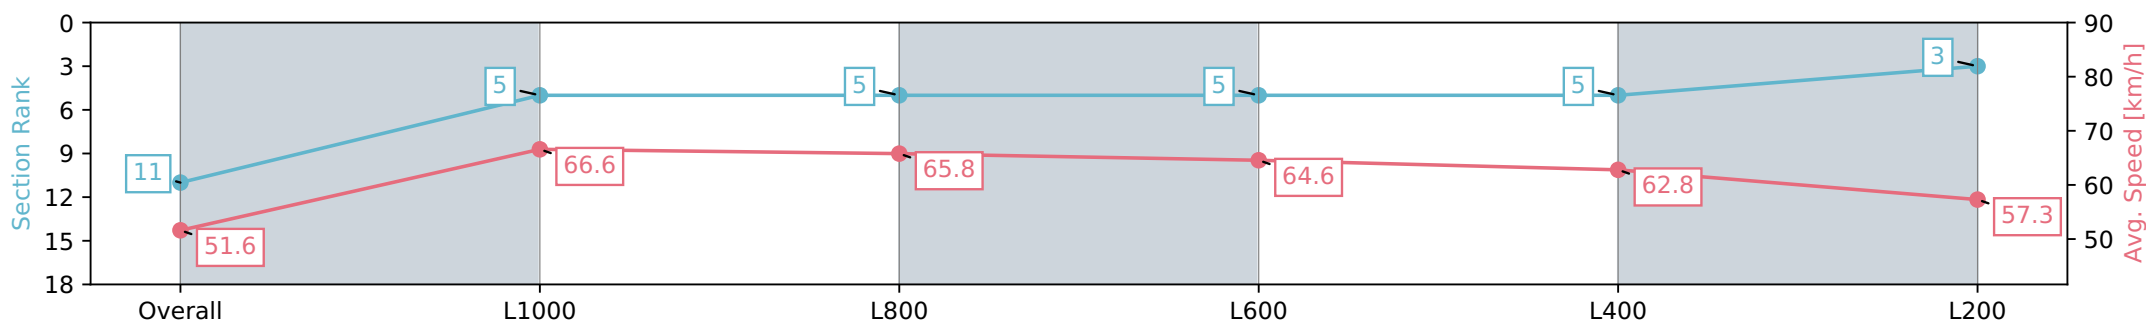

Morphettville SA - Professional

Race 8: The Sportsbet Goodwood - 1200m

11 May 2024 - 4:02PM

Track Rating: Good 4, Weather: Fine, Rail Position: +4m Entire, Sectional 605m

Section	Overall	L1000	L800	L600	L400	L200
Section Times	1:11.08 [11] (0:13.96)	0:57.12 [5] (0:10.82)	0:46.30 [5] (0:10.99)	0:35.31 [5] (0:11.23)	0:24.08 [5] (0:11.51)	0:12.57 [3] (0:12.56)
Average Speed [km/h]	51.6	66.6	65.8	64.6	62.8	57.3
Top Speed [km/h]	67.8	67.4	66.7	65.4	64.6	59.8
Avg. Dist. to Rail [m]	8.8	2.7	1.4	1.1	4.9	8.7
Avg. Stride Freq. [Hz]	2.4	2.6	2.6	2.6	2.6	2.5
Avg. Stride Length [m]	5.9	7.2	7.2	7.1	6.7	6.4