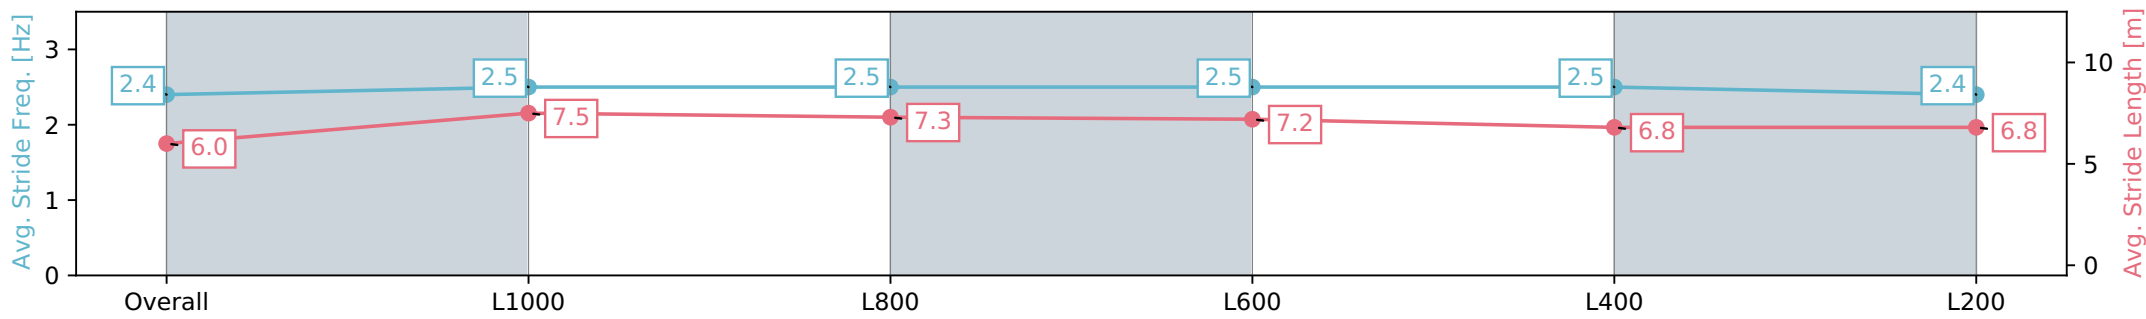

Morphettville SA - Professional

Race 8: The Sportsbet Goodwood - 1200m

11 May 2024 - 4:02PM

Track Rating: Good 4, Weather: Fine, Rail Position: +4m Entire, Sectional 605m

Section	Overall	L1000	L800	L600	L400	L200
Section Times	1:10.87 [4] (0:13.76)	0:57.11 [2] (0:10.61)	0:46.50 [1] (0:10.99)	0:35.51 [2] (0:11.49)	0:24.02 [2] (0:11.68)	0:12.34 [6] (0:12.34)
Average Speed [km/h]	52.4	67.7	65.7	63.3	61.9	58.2
Top Speed [km/h]	67.3	68.4	67.4	64.1	66.8	64.8
Avg. Dist. to Rail [m]	1.7	0.8	0.5	1.7	3.1	4.7
Avg. Stride Freq. [Hz]	2.4	2.5	2.5	2.5	2.5	2.4
Avg. Stride Length [m]	6.0	7.5	7.3	7.2	6.8	6.8