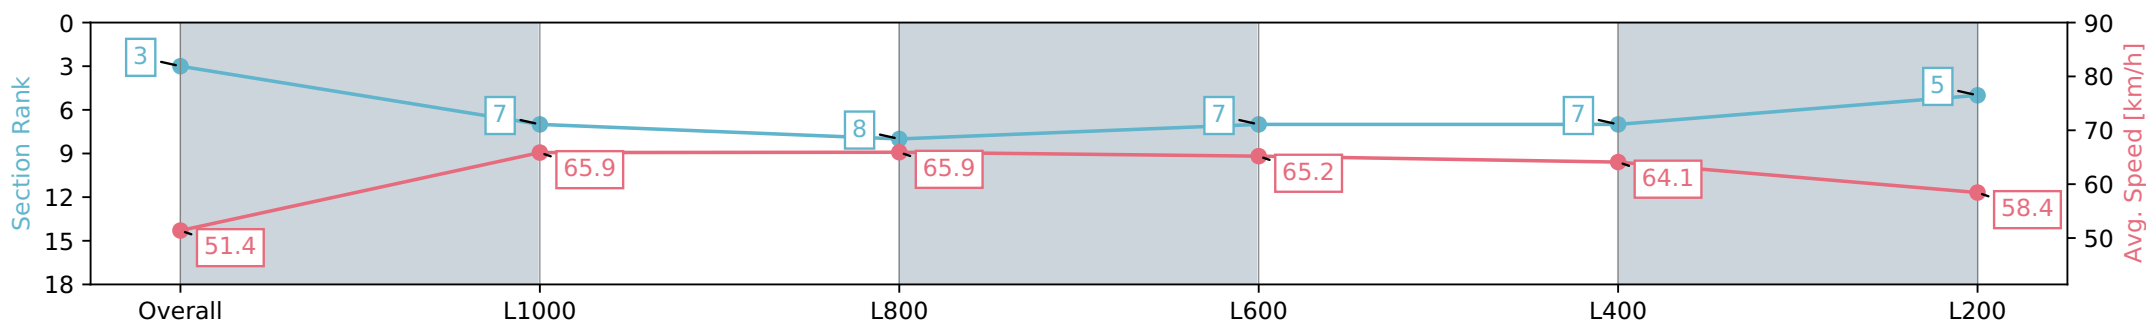

Morphettville SA - Professional

Race 8: The Sportsbet Goodwood - 1200m

11 May 2024 - 4:02PM

Track Rating: Good 4, Weather: Fine, Rail Position: +4m Entire, Sectional 605m

Section	Overall	L1000	L800	L600	L400	L200
Section Times	1:10.83 [3] (0:14.02)	0:56.81 [7] (0:10.93)	0:45.88 [8] (0:11.05)	0:34.83 [7] (0:11.20)	0:23.63 [7] (0:11.32)	0:12.31 [5] (0:12.31)
Average Speed [km/h]	51.4	65.9	65.9	65.2	64.1	58.4
Top Speed [km/h]	68.2	67.3	66.5	66.2	65.2	62.7
Avg. Dist. to Rail [m]	10.6	4.1	2.7	2.8	7.2	10.2
Avg. Stride Freq. [Hz]	2.3	2.3	2.3	2.3	2.3	2.3
Avg. Stride Length [m]	6.0	7.9	7.8	7.8	7.5	7.2