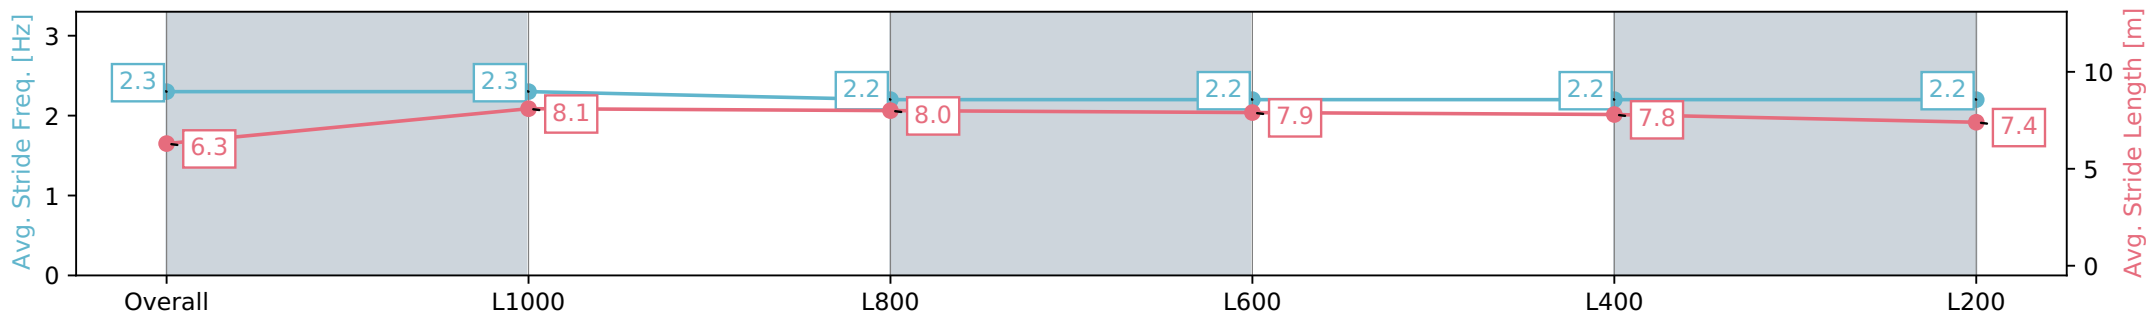

Morphettville SA - Professional

Race 8: The Sportsbet Goodwood - 1200m

11 May 2024 - 4:02PM

Track Rating: Good 4, Weather: Fine, Rail Position: +4m Entire, Sectional 605m

Section	Overall	L1000	L800	L600	L400	L200
Section Times	1:10.90 [5] (0:13.72)	0:57.18 [1] (0:10.81)	0:46.37 [3] (0:11.07)	0:35.30 [3] (0:11.35)	0:23.95 [3] (0:11.53)	0:12.42 [2] (0:12.42)
Average Speed [km/h]	52.4	66.7	65.1	63.6	62.6	58.0
Top Speed [km/h]	67.0	67.3	66.7	64.5	63.2	61.8
Avg. Dist. to Rail [m]	5.7	2.0	0.6	0.6	4.3	7.7
Avg. Stride Freq. [Hz]	2.3	2.3	2.2	2.2	2.2	2.2
Avg. Stride Length [m]	6.3	8.1	8.0	7.9	7.8	7.4