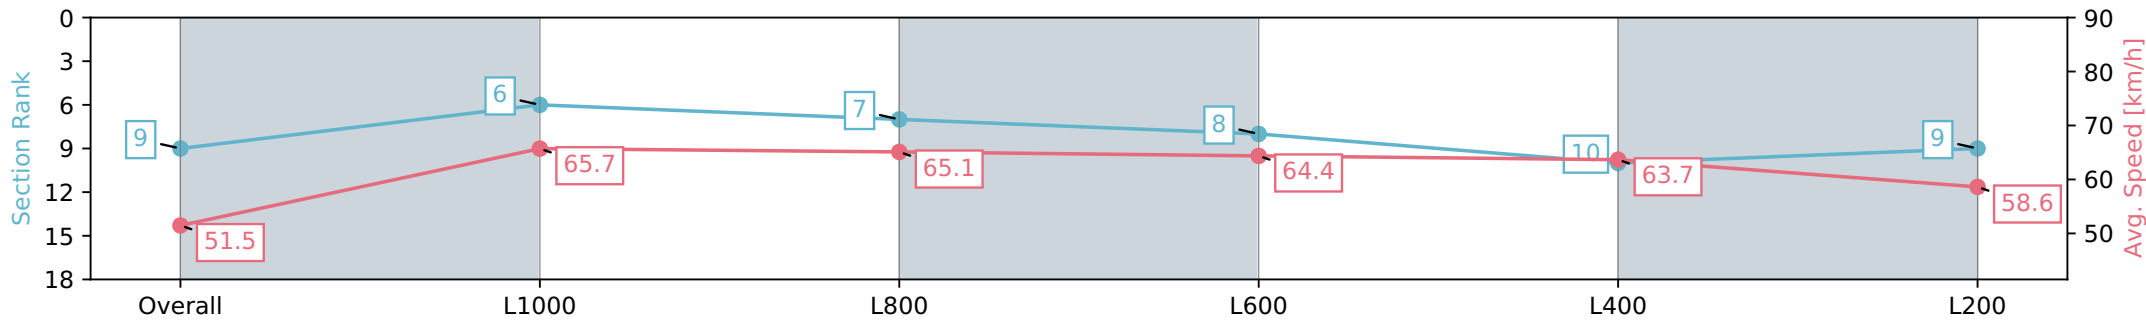

Morphettville SA - Professional

Race 8: The Sportsbet Goodwood - 1200m

11 May 2024 - 4:02PM

Track Rating: Good 4, Weather: Fine, Rail Position: +4m Entire, Sectional 605m

Section	Overall	L1000	L800	L600	L400	L200
Section Times	1:11.03 [9] (0:13.98)	0:57.05 [6] (0:10.95)	0:46.10 [7] (0:11.09)	0:35.01 [8] (0:11.34)	0:23.67 [10] (0:11.37)	0:12.30 [9] (0:12.30)
Average Speed [km/h]	51.5	65.7	65.1	64.4	63.7	58.6
Top Speed [km/h]	66.4	67.4	67.3	65.4	64.8	62.5
Avg. Dist. to Rail [m]	4.8	2.7	1.2	1.9	7.0	10.7
Avg. Stride Freq. [Hz]	2.3	2.4	2.4	2.3	2.4	2.3
Avg. Stride Length [m]	6.1	7.7	7.7	7.6	7.6	7.2