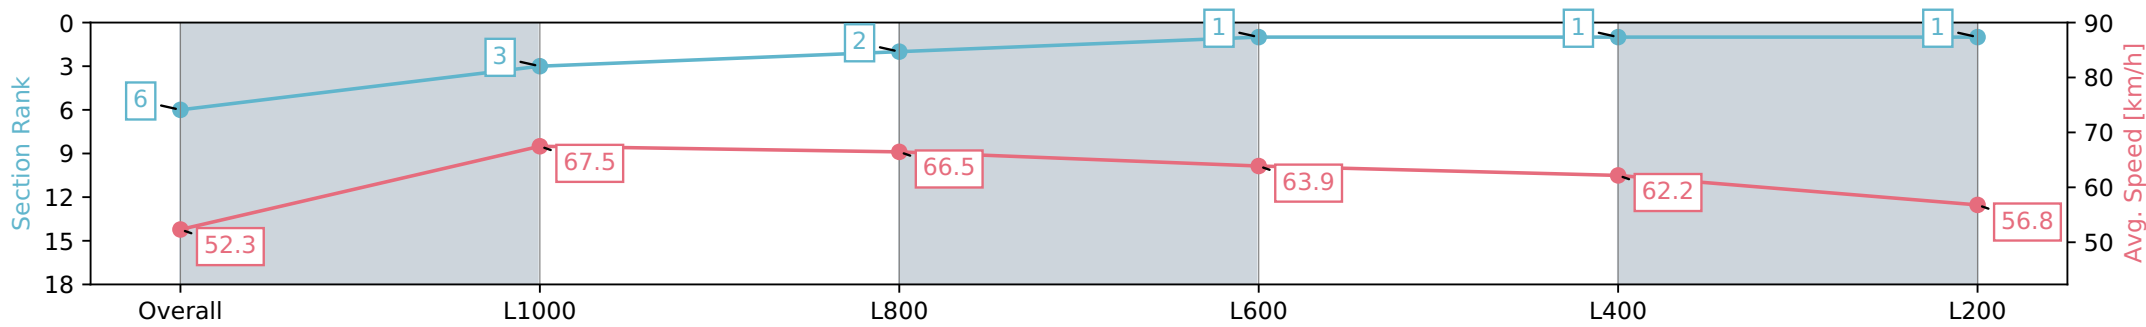

Morphettville SA - Professional

Race 8: The Sportsbet Goodwood - 1200m

11 May 2024 - 4:02PM

Track Rating: Good 4, Weather: Fine, Rail Position: +4m Entire, Sectional 605m

Section	Overall	L1000	L800	L600	L400	L200
Section Times	1:10.98 [6] (0:13.77)	0:57.21 [3] (0:10.67)	0:46.54 [2] (0:10.91)	0:35.63 [1] (0:11.34)	0:24.29 [1] (0:11.63)	0:12.66 [1] (0:12.66)
Average Speed [km/h]	52.3	67.5	66.5	63.9	62.2	56.8
Top Speed [km/h]	67.8	68.5	68.4	66.0	64.1	61.0
Avg. Dist. to Rail [m]	11.2	3.7	1.8	1.3	4.2	6.4
Avg. Stride Freq. [Hz]	2.4	2.6	2.6	2.5	2.5	2.4
Avg. Stride Length [m]	5.9	7.2	7.1	6.9	6.9	6.6