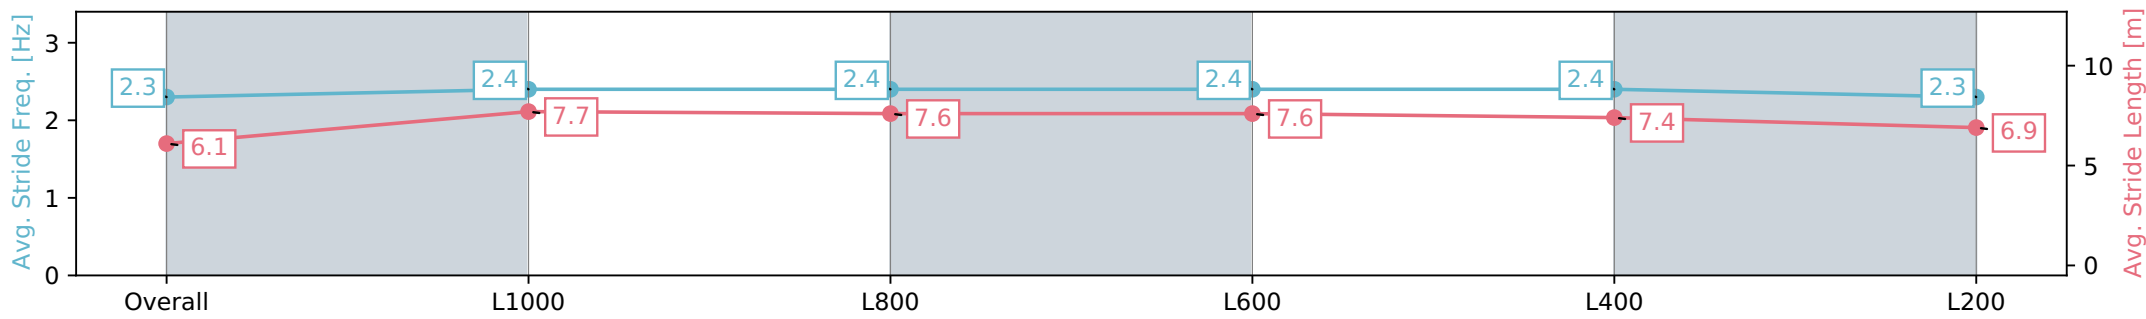

Morphettville SA - Professional

Race 8: The Sportsbet Goodwood - 1200m

11 May 2024 - 4:02PM

Track Rating: Good 4, Weather: Fine, Rail Position: +4m Entire, Sectional 605m

Section	Overall	L1000	L800	L600	L400	L200
Section Times	1:11.25 [14] (0:14.12)	0:57.13 [10] (0:11.04)	0:46.09 [11] (0:11.07)	0:35.02 [11] (0:11.17)	0:23.85 [11] (0:11.47)	0:12.38 [13] (0:12.38)
Average Speed [km/h]	51.1	65.2	65.4	65.1	63.2	58.2
Top Speed [km/h]	66.4	66.2	66.1	65.5	64.8	61.3
Avg. Dist. to Rail [m]	3.6	2.3	1.7	2.0	5.2	7.2
Avg. Stride Freq. [Hz]	2.3	2.4	2.4	2.4	2.4	2.3
Avg. Stride Length [m]	6.1	7.7	7.6	7.6	7.4	6.9