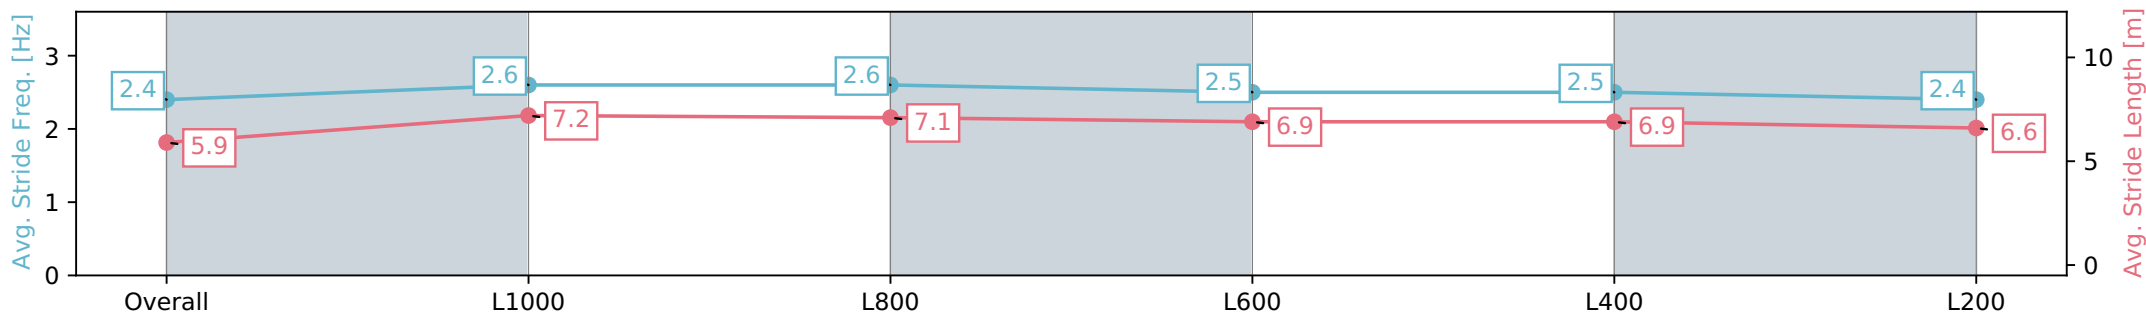

Morphettville SA - Professional

Race 8: The Sportsbet Goodwood - 1200m

11 May 2024 - 4:02PM

Track Rating: Good 4, Weather: Fine, Rail Position: +4m Entire, Sectional 605m

Section	Overall	L1000	L800	L600	L400	L200
Section Times	1:10.98 [6] (0:13.77)	0:57.21 [3] (0:10.67)	0:46.54 [2] (0:10.91)	0:35.63 [1] (0:11.34)	0:24.29 [1] (0:11.63)	0:12.66 [1] (0:12.66)
Average Speed [km/h]	52.3	67.5	66.5	63.9	62.2	56.8
Top Speed [km/h]	67.8	68.5	68.4	66.0	64.1	61.0
Avg. Dist. to Rail [m]	11.2	3.7	1.8	1.3	4.2	6.4
Avg. Stride Freq. [Hz]	2.4	2.6	2.6	2.5	2.5	2.4
Avg. Stride Length [m]	5.9	7.2	7.1	6.9	6.9	6.6