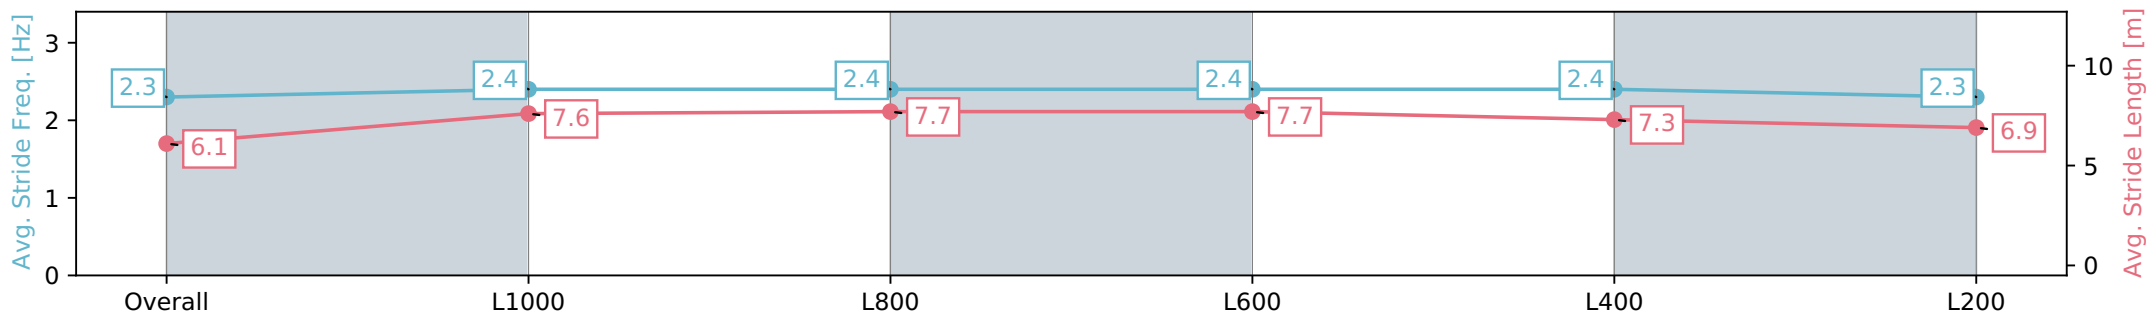

Morphettville SA - Professional

Race 8: The Sportsbet Goodwood - 1200m

11 May 2024 - 4:02PM

Track Rating: Good 4, Weather: Fine, Rail Position: +4m Entire, Sectional 605m

Section	Overall	L1000	L800	L600	L400	L200
Section Times	1:11.00 [7] (0:14.17)	0:56.83 [11] (0:11.06)	0:45.77 [12] (0:11.14)	0:34.63 [12] (0:11.07)	0:23.56 [12] (0:11.42)	0:12.14 [12] (0:12.14)
Average Speed [km/h]	50.9	65.0	65.2	65.9	63.5	59.3
Top Speed [km/h]	65.7	66.4	67.2	66.4	65.1	63.9
Avg. Dist. to Rail [m]	9.2	4.9	2.6	2.5	7.7	11.8
Avg. Stride Freq. [Hz]	2.3	2.4	2.4	2.4	2.4	2.3
Avg. Stride Length [m]	6.1	7.6	7.7	7.7	7.3	6.9