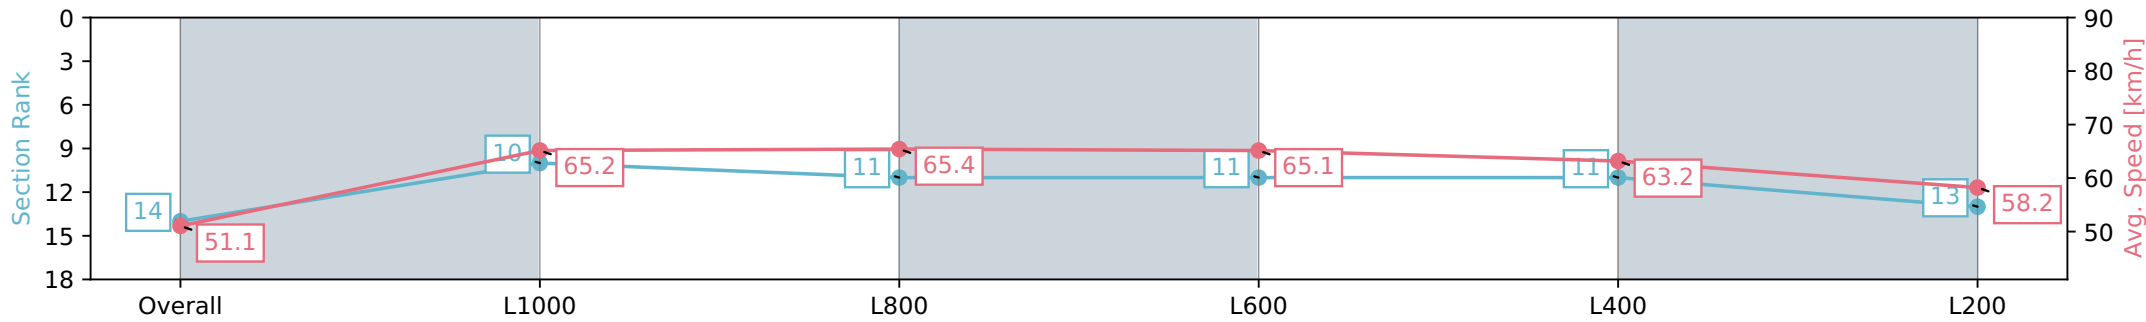

Morphettville SA - Professional

Race 8: The Sportsbet Goodwood - 1200m

11 May 2024 - 4:02PM

Track Rating: Good 4, Weather: Fine, Rail Position: +4m Entire, Sectional 605m

Section	Overall	L1000	L800	L600	L400	L200
Section Times	1:11.25 [14] (0:14.12)	0:57.13 [10] (0:11.04)	0:46.09 [11] (0:11.07)	0:35.02 [11] (0:11.17)	0:23.85 [11] (0:11.47)	0:12.38 [13] (0:12.38)
Average Speed [km/h]	51.1	65.2	65.4	65.1	63.2	58.2
Top Speed [km/h]	66.4	66.2	66.1	65.5	64.8	61.3
Avg. Dist. to Rail [m]	3.6	2.3	1.7	2.0	5.2	7.2
Avg. Stride Freq. [Hz]	2.3	2.4	2.4	2.4	2.4	2.3
Avg. Stride Length [m]	6.1	7.7	7.6	7.6	7.4	6.9