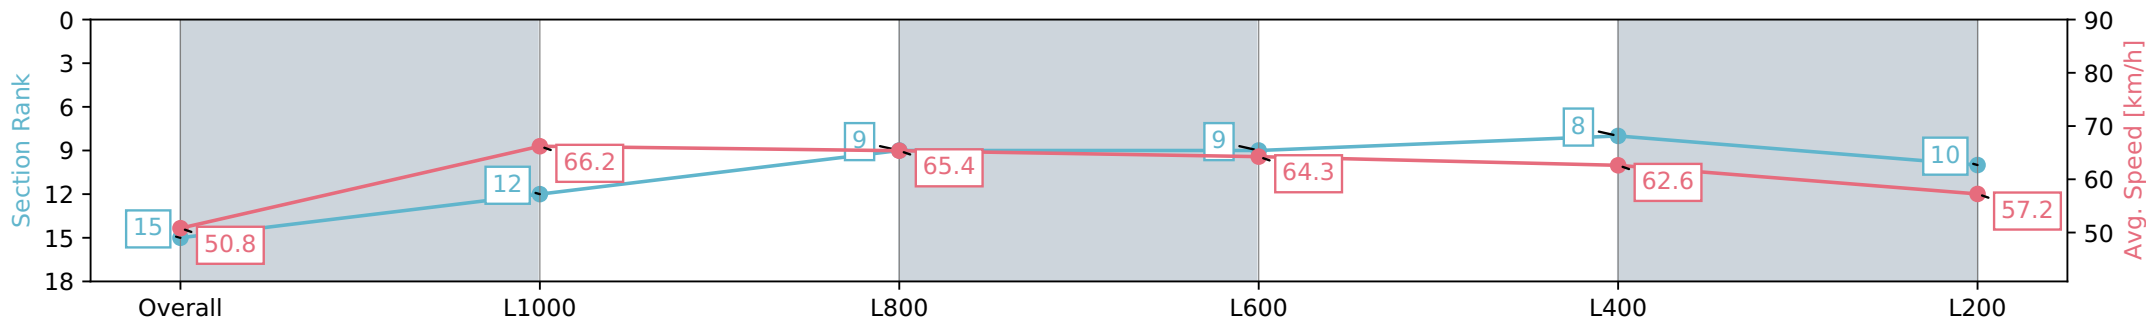

Morphettville SA - Professional

Race 8: The Sportsbet Goodwood - 1200m

11 May 2024 - 4:02PM

Track Rating: Good 4, Weather: Fine, Rail Position: +4m Entire, Sectional 605m

Section	Overall	L1000	L800	L600	L400	L200
Section Times	1:11.34 [15] (0:14.18)	0:57.16 [12] (0:10.89)	0:46.27 [9] (0:10.97)	0:35.30 [9] (0:11.19)	0:24.11 [8] (0:11.56)	0:12.55 [10] (0:12.55)
Average Speed [km/h]	50.8	66.2	65.4	64.3	62.6	57.2
Top Speed [km/h]	65.6	68.1	67.3	65.7	63.6	61.8
Avg. Dist. to Rail [m]	2.5	0.3	0.7	0.6	3.5	4.6
Avg. Stride Freq. [Hz]	2.2	2.3	2.3	2.3	2.3	2.2
Avg. Stride Length [m]	6.3	7.8	7.8	7.7	7.4	7.2