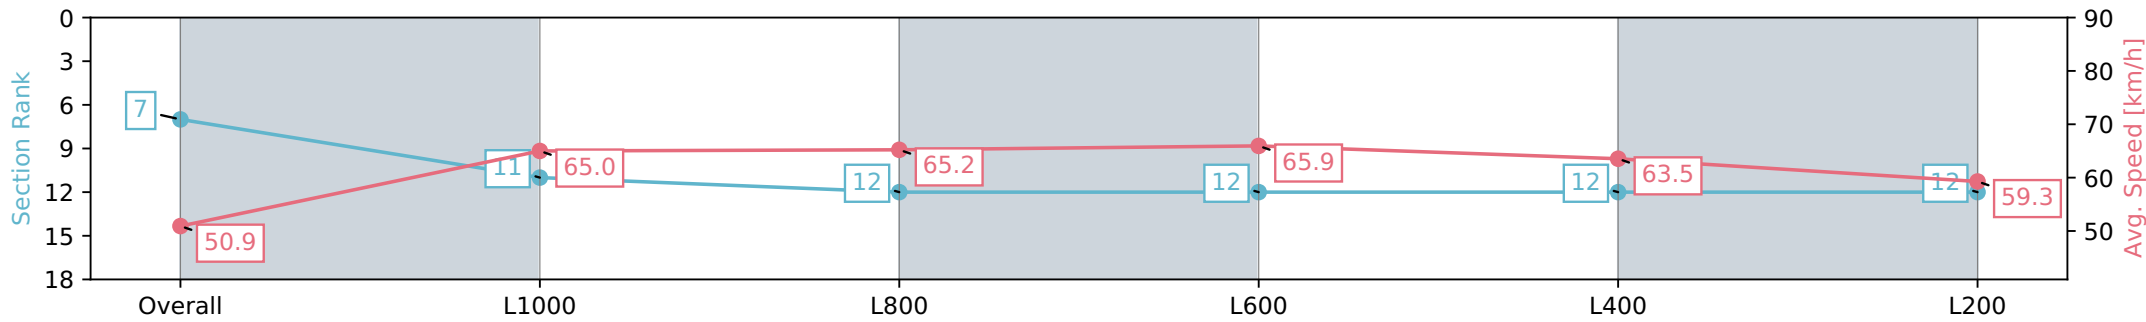

Morphettville SA - Professional

Race 8: The Sportsbet Goodwood - 1200m

11 May 2024 - 4:02PM

Track Rating: Good 4, Weather: Fine, Rail Position: +4m Entire, Sectional 605m

Section	Overall	L1000	L800	L600	L400	L200
Section Times	1:11.00 [7] (0:14.17)	0:56.83 [11] (0:11.06)	0:45.77 [12] (0:11.14)	0:34.63 [12] (0:11.07)	0:23.56 [12] (0:11.42)	0:12.14 [12] (0:12.14)
Average Speed [km/h]	50.9	65.0	65.2	65.9	63.5	59.3
Top Speed [km/h]	65.7	66.4	67.2	66.4	65.1	63.9
Avg. Dist. to Rail [m]	9.2	4.9	2.6	2.5	7.7	11.8
Avg. Stride Freq. [Hz]	2.3	2.4	2.4	2.4	2.4	2.3
Avg. Stride Length [m]	6.1	7.6	7.7	7.7	7.3	6.9