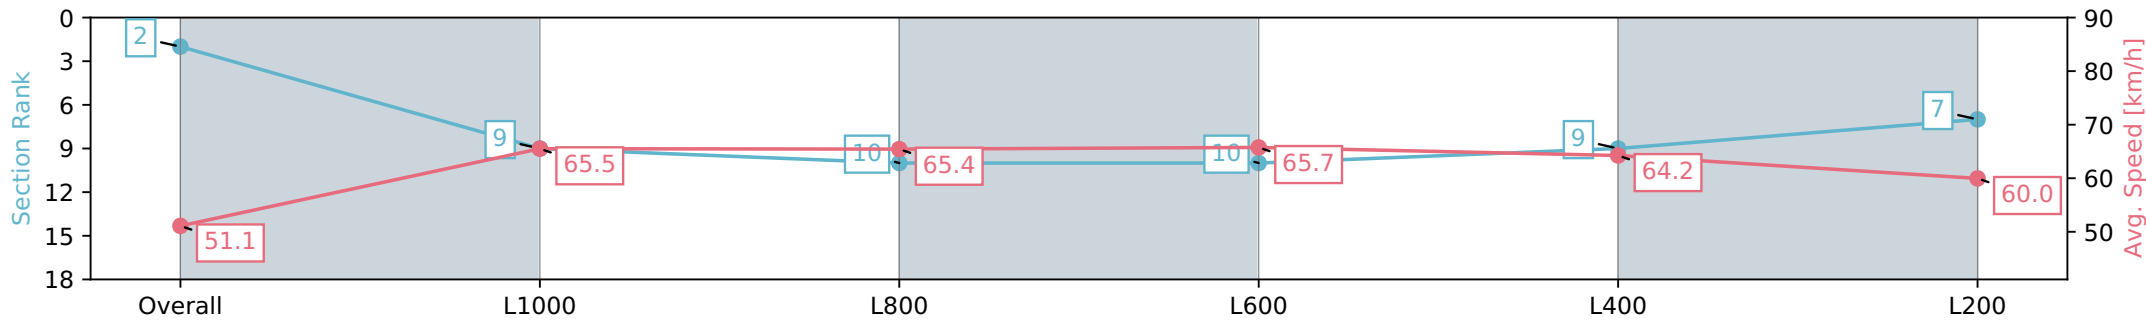

Morphettville SA - Professional

Race 8: The Sportsbet Goodwood - 1200m

11 May 2024 - 4:02PM

Track Rating: Good 4, Weather: Fine, Rail Position: +4m Entire, Sectional 605m

Section	Overall	L1000	L800	L600	L400	L200
Section Times	1:10.60 [2] (0:14.10)	0:56.50 [9] (0:10.99)	0:45.51 [10] (0:11.09)	0:34.42 [10] (0:11.11)	0:23.31 [9] (0:11.31)	0:12.00 [7] (0:12.00)
Average Speed [km/h]	51.1	65.5	65.4	65.7	64.2	60.0
Top Speed [km/h]	66.5	66.3	66.5	66.3	65.0	63.2
Avg. Dist. to Rail [m]	6.7	4.1	2.4	2.8	7.6	10.4
Avg. Stride Freq. [Hz]	2.3	2.4	2.4	2.4	2.4	2.4
Avg. Stride Length [m]	6.0	7.5	7.6	7.6	7.3	7.1