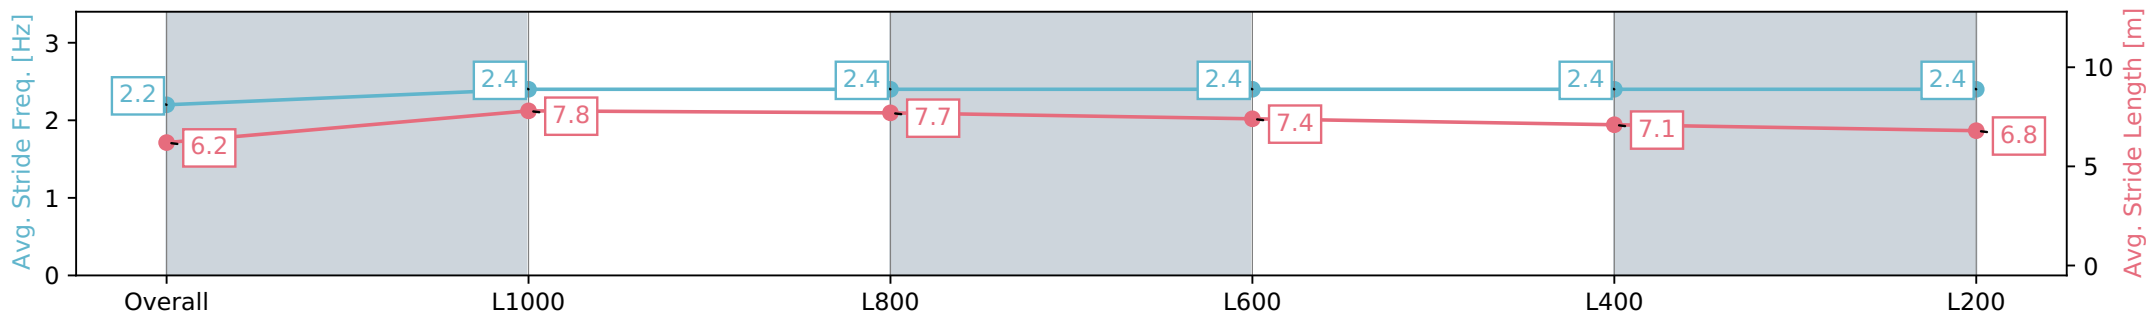

Morphettville SA - Professional

Race 8: The Sportsbet Goodwood - 1200m

11 May 2024 - 4:02PM

Track Rating: Good 4, Weather: Fine, Rail Position: +4m Entire, Sectional 605m

Section	Overall	L1000	L800	L600	L400	L200
Section Times	1:11.16 [13] (0:14.10)	0:57.06 [8] (0:10.76)	0:46.30 [6] (0:10.87)	0:35.43 [4] (0:11.25)	0:24.18 [4] (0:11.71)	0:12.47 [8] (0:12.47)
Average Speed [km/h]	51.1	66.9	65.9	63.5	61.4	57.8
Top Speed [km/h]	67.0	67.7	67.5	65.2	62.8	61.6
Avg. Dist. to Rail [m]	1.1	0.2	1.0	1.4	0.6	0.6
Avg. Stride Freq. [Hz]	2.2	2.4	2.4	2.4	2.4	2.4
Avg. Stride Length [m]	6.2	7.8	7.7	7.4	7.1	6.8