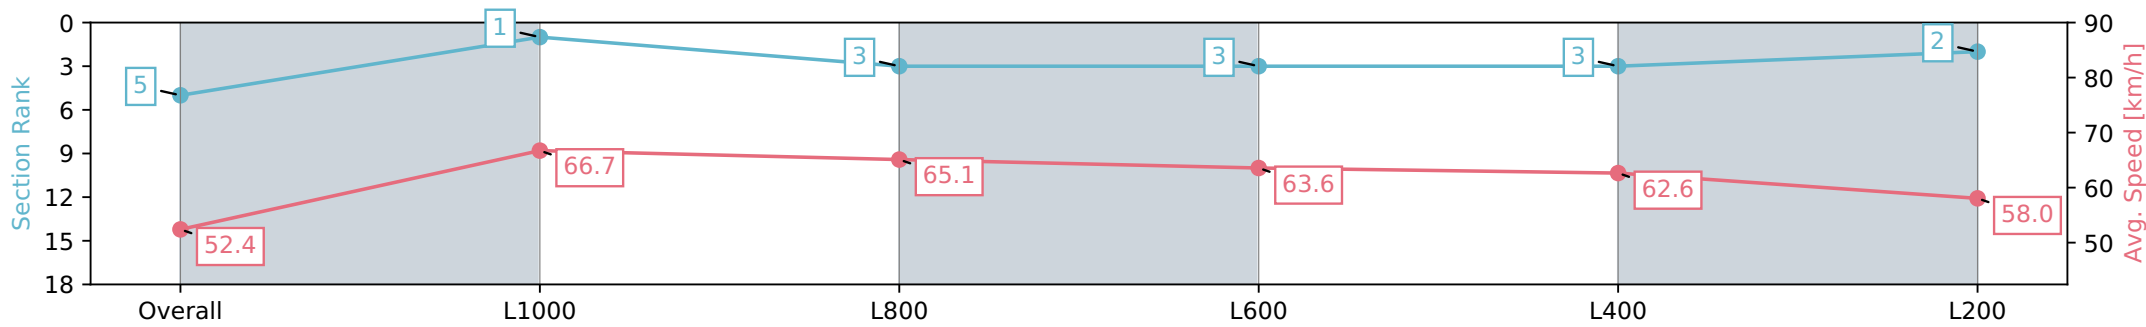

Morphettville SA - Professional

Race 8: The Sportsbet Goodwood - 1200m

11 May 2024 - 4:02PM

Track Rating: Good 4, Weather: Fine, Rail Position: +4m Entire, Sectional 605m

Section	Overall	L1000	L800	L600	L400	L200
Section Times	1:10.90 [5] (0:13.72)	0:57.18 [1] (0:10.81)	0:46.37 [3] (0:11.07)	0:35.30 [3] (0:11.35)	0:23.95 [3] (0:11.53)	0:12.42 [2] (0:12.42)
Average Speed [km/h]	52.4	66.7	65.1	63.6	62.6	58.0
Top Speed [km/h]	67.0	67.3	66.7	64.5	63.2	61.8
Avg. Dist. to Rail [m]	5.7	2.0	0.6	0.6	4.3	7.7
Avg. Stride Freq. [Hz]	2.3	2.3	2.2	2.2	2.2	2.2
Avg. Stride Length [m]	6.3	8.1	8.0	7.9	7.8	7.4