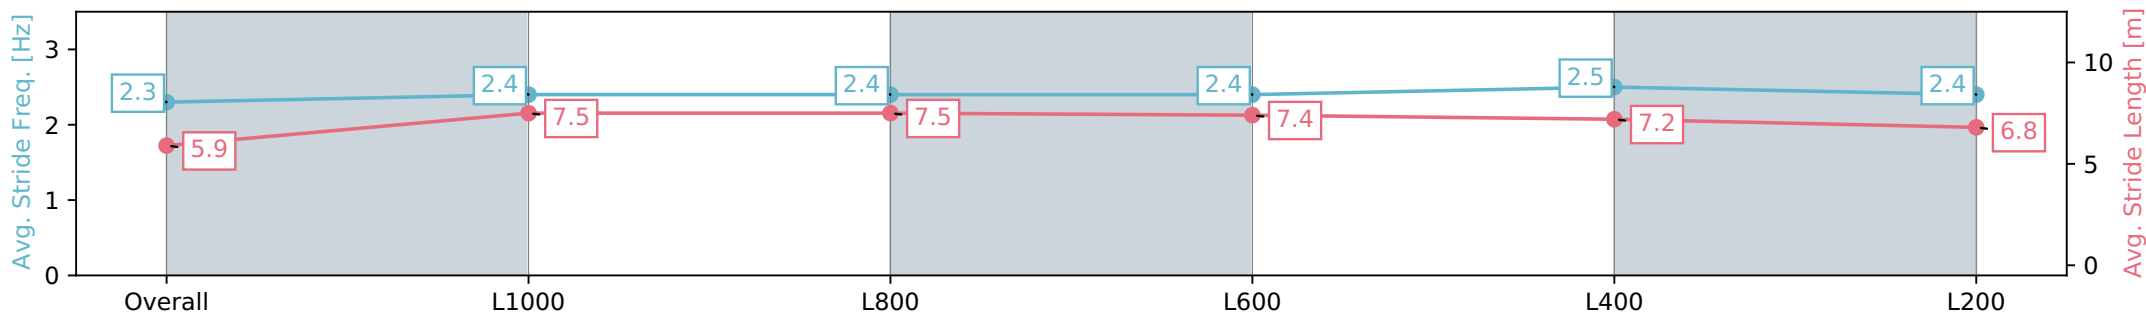

Morphettville SA - Professional

Race 8: The Sportsbet Goodwood - 1200m

11 May 2024 - 4:02PM

Track Rating: Good 4, Weather: Fine, Rail Position: +4m Entire, Sectional 605m

Section	Overall	L1000	L800	L600	L400	L200
Section Times	1:11.12 [12] (0:14.31)	0:56.81 [13] (0:10.97)	0:45.84 [13] (0:11.09)	0:34.75 [13] (0:11.11)	0:23.64 [13] (0:11.34)	0:12.30 [11] (0:12.30)
Average Speed [km/h]	50.3	65.7	65.0	64.7	63.4	58.5
Top Speed [km/h]	67.1	66.7	66.3	65.5	64.6	61.8
Avg. Dist. to Rail [m]	7.0	2.7	0.6	0.3	1.3	2.7
Avg. Stride Freq. [Hz]	2.3	2.4	2.4	2.4	2.5	2.4
Avg. Stride Length [m]	5.9	7.5	7.5	7.4	7.2	6.8