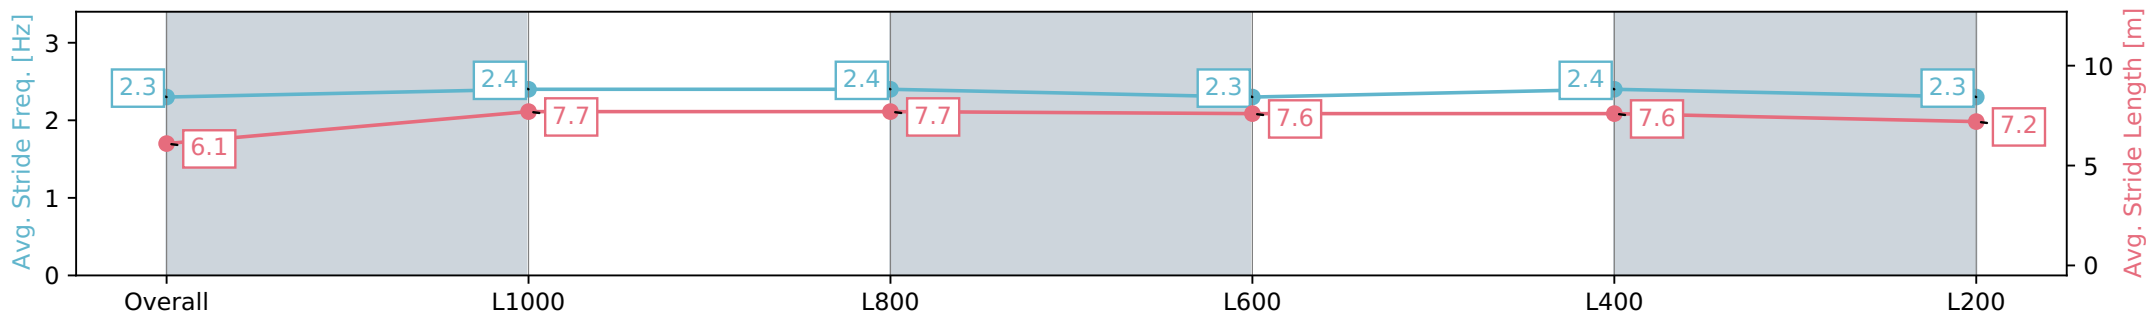

Morphettville SA - Professional

Race 8: The Sportsbet Goodwood - 1200m

11 May 2024 - 4:02PM

Track Rating: Good 4, Weather: Fine, Rail Position: +4m Entire, Sectional 605m

Section	Overall	L1000	L800	L600	L400	L200
Section Times	1:11.03 [9] (0:13.98)	0:57.05 [6] (0:10.95)	0:46.10 [7] (0:11.09)	0:35.01 [8] (0:11.34)	0:23.67 [10] (0:11.37)	0:12.30 [9] (0:12.30)
Average Speed [km/h]	51.5	65.7	65.1	64.4	63.7	58.6
Top Speed [km/h]	66.4	67.4	67.3	65.4	64.8	62.5
Avg. Dist. to Rail [m]	4.8	2.7	1.2	1.9	7.0	10.7
Avg. Stride Freq. [Hz]	2.3	2.4	2.4	2.3	2.4	2.3
Avg. Stride Length [m]	6.1	7.7	7.7	7.6	7.6	7.2