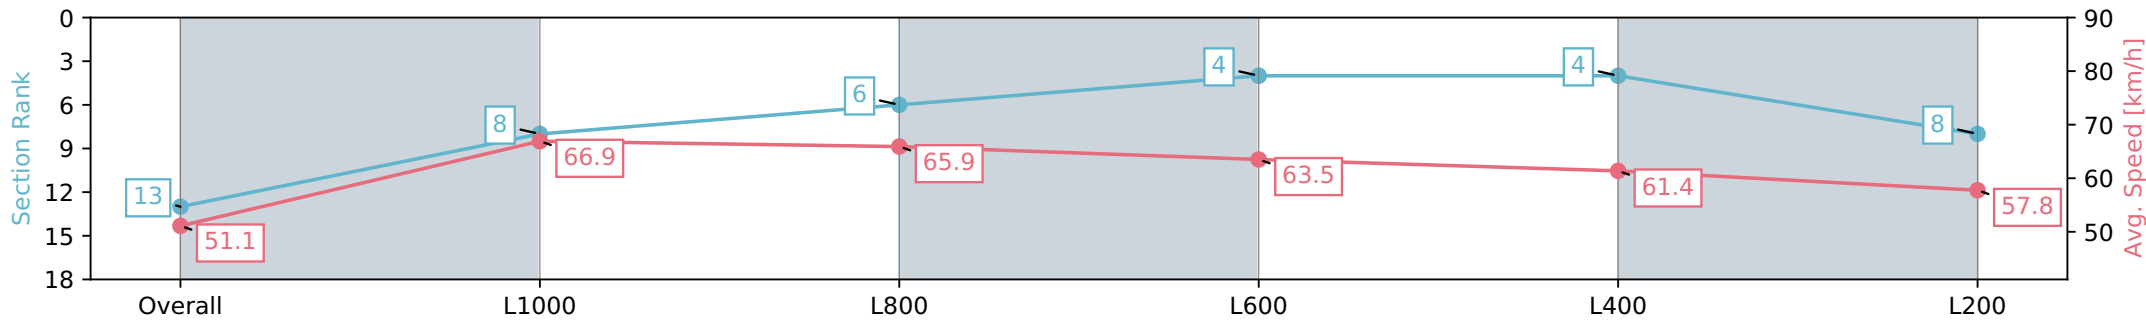

Morphettville SA - Professional

Race 8: The Sportsbet Goodwood - 1200m

11 May 2024 - 4:02PM

Track Rating: Good 4, Weather: Fine, Rail Position: +4m Entire, Sectional 605m

Section	Overall	L1000	L800	L600	L400	L200
Section Times	1:11.16 [13] (0:14.10)	0:57.06 [8] (0:10.76)	0:46.30 [6] (0:10.87)	0:35.43 [4] (0:11.25)	0:24.18 [4] (0:11.71)	0:12.47 [8] (0:12.47)
Average Speed [km/h]	51.1	66.9	65.9	63.5	61.4	57.8
Top Speed [km/h]	67.0	67.7	67.5	65.2	62.8	61.6
Avg. Dist. to Rail [m]	1.1	0.2	1.0	1.4	0.6	0.6
Avg. Stride Freq. [Hz]	2.2	2.4	2.4	2.4	2.4	2.4
Avg. Stride Length [m]	6.2	7.8	7.7	7.4	7.1	6.8