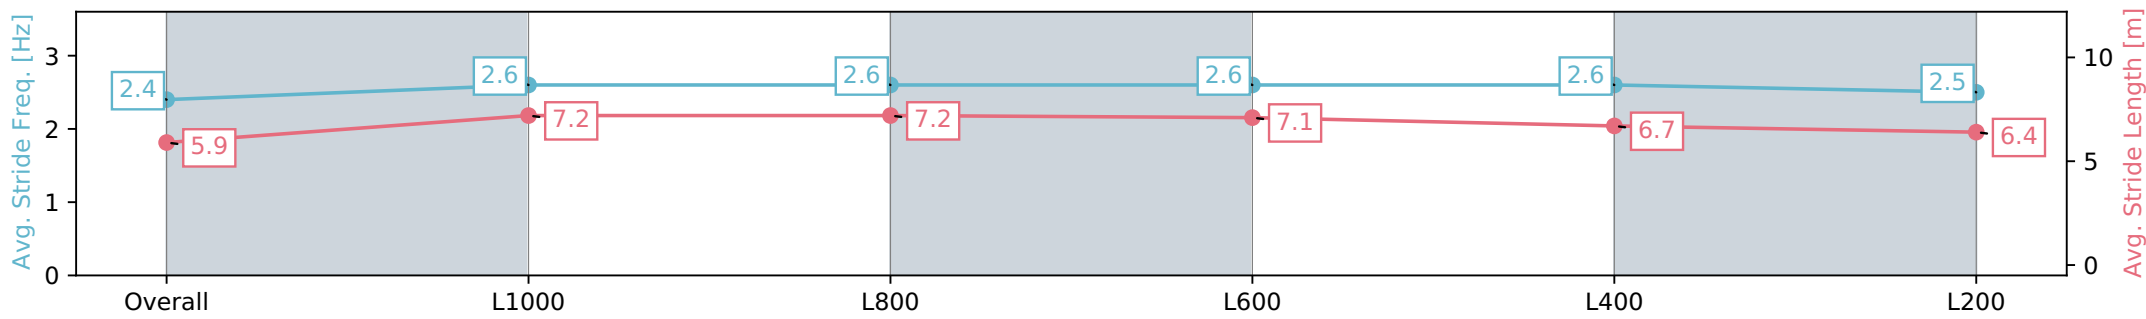

Morphettville SA - Professional

Race 8: The Sportsbet Goodwood - 1200m

11 May 2024 - 4:02PM

Track Rating: Good 4, Weather: Fine, Rail Position: +4m Entire, Sectional 605m

Section	Overall	L1000	L800	L600	L400	L200
Section Times	1:11.08 [11] (0:13.96)	0:57.12 [5] (0:10.82)	0:46.30 [5] (0:10.99)	0:35.31 [5] (0:11.23)	0:24.08 [5] (0:11.51)	0:12.57 [3] (0:12.56)
Average Speed [km/h]	51.6	66.6	65.8	64.6	62.8	57.3
Top Speed [km/h]	67.8	67.4	66.7	65.4	64.6	59.8
Avg. Dist. to Rail [m]	8.8	2.7	1.4	1.1	4.9	8.7
Avg. Stride Freq. [Hz]	2.4	2.6	2.6	2.6	2.6	2.5
Avg. Stride Length [m]	5.9	7.2	7.2	7.1	6.7	6.4

[] Ranking at each section and finish
 -:-:- No data available at this section
 NA No data available

Horse/Jockey Name	AMELIA'S JEWEL/Damian Lane
Finish Rank	12
Fastest Section Time (Section)	0:10.97 (L1000)
Top Speed [km/h] (Section)	67.1 (Overall)
Race State	Finished