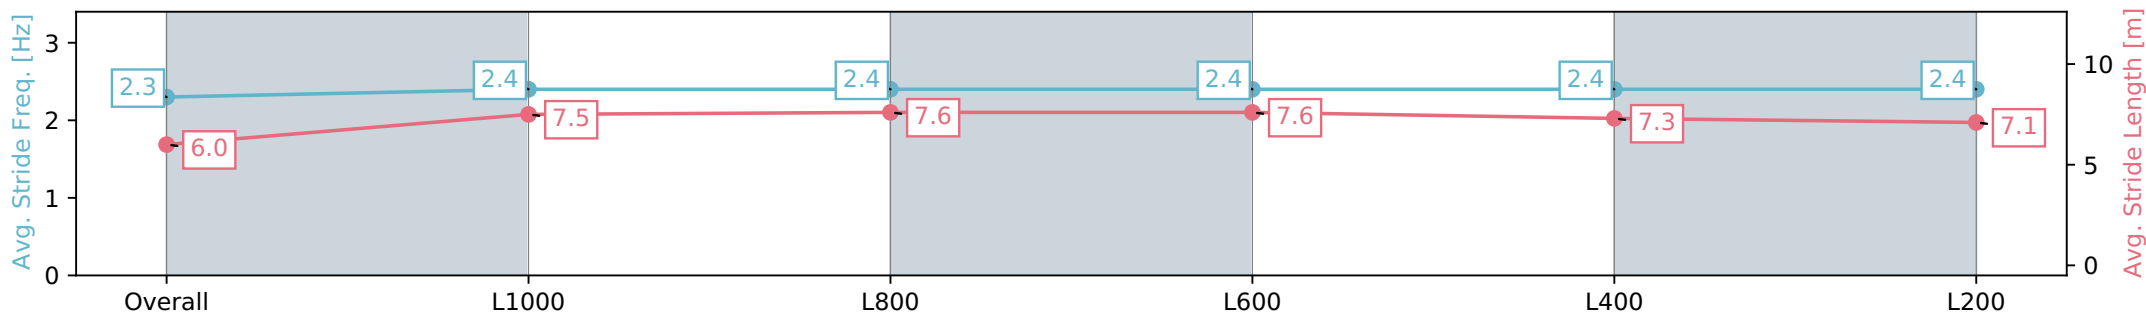

Morphettville SA - Professional

Race 8: The Sportsbet Goodwood - 1200m

11 May 2024 - 4:02PM

Track Rating: Good 4, Weather: Fine, Rail Position: +4m Entire, Sectional 605m

Section	Overall	L1000	L800	L600	L400	L200
Section Times	1:10.60 [2] (0:14.10)	0:56.50 [9] (0:10.99)	0:45.51 [10] (0:11.09)	0:34.42 [10] (0:11.11)	0:23.31 [9] (0:11.31)	0:12.00 [7] (0:12.00)
Average Speed [km/h]	51.1	65.5	65.4	65.7	64.2	60.0
Top Speed [km/h]	66.5	66.3	66.5	66.3	65.0	63.2
Avg. Dist. to Rail [m]	6.7	4.1	2.4	2.8	7.6	10.4
Avg. Stride Freq. [Hz]	2.3	2.4	2.4	2.4	2.4	2.4
Avg. Stride Length [m]	6.0	7.5	7.6	7.6	7.3	7.1