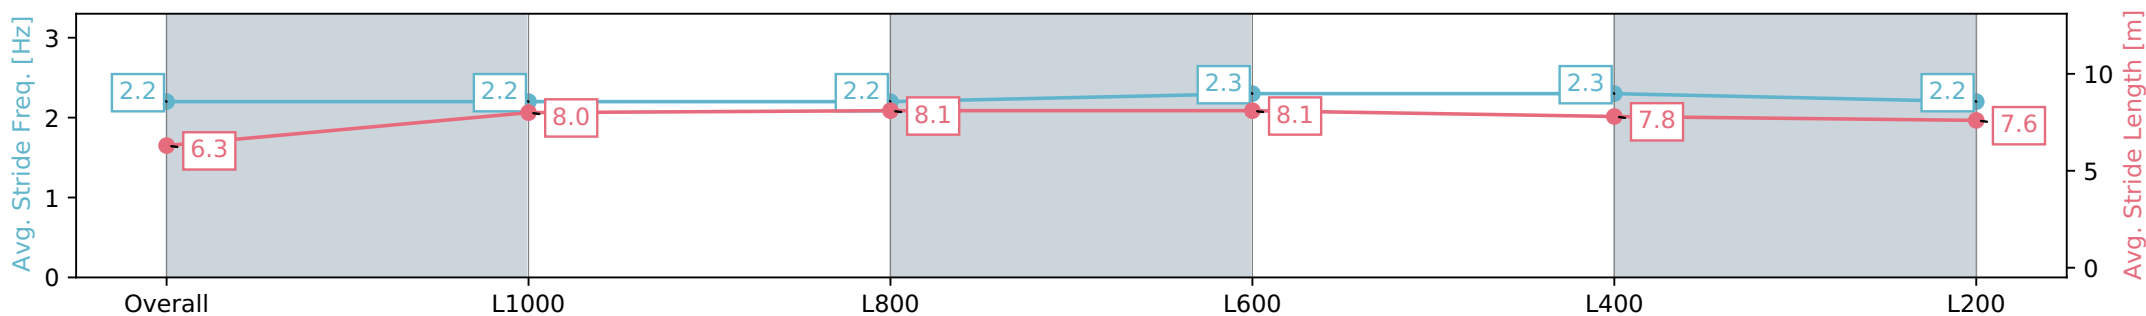

Morphettville SA - Professional

Race 8: The Sportsbet Goodwood - 1200m

11 May 2024 - 4:02PM

Track Rating: Good 4, Weather: Fine, Rail Position: +4m Entire, Sectional 605m

Section	Overall	L1000	L800	L600	L400	L200
Section Times	1:11.01 [8] (0:14.36)	0:56.65 [15] (0:11.16)	0:45.49 [15] (0:11.11)	0:34.38 [15] (0:11.00)	0:23.38 [15] (0:11.24)	0:12.14 [14] (0:12.14)
Average Speed [km/h]	50.2	64.5	65.6	66.4	64.7	59.3
Top Speed [km/h]	65.0	65.5	67.1	67.2	66.1	62.9
Avg. Dist. to Rail [m]	11.2	4.9	3.2	3.0	8.3	12.3
Avg. Stride Freq. [Hz]	2.2	2.2	2.2	2.3	2.3	2.2
Avg. Stride Length [m]	6.3	8.0	8.1	8.1	7.8	7.6