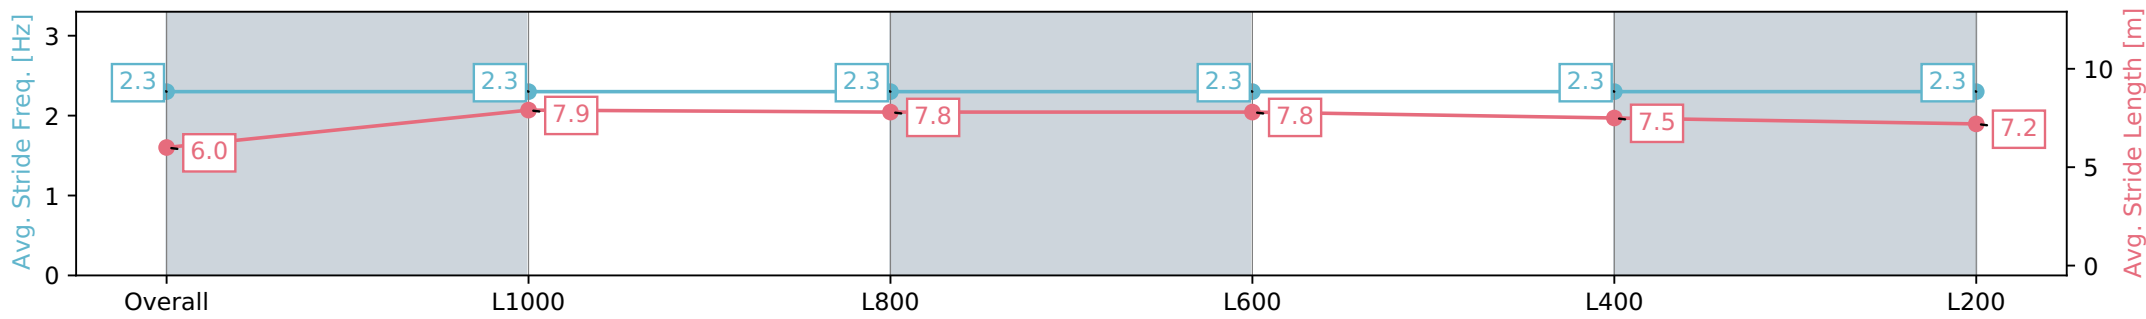

Morphettville SA - Professional

Race 8: The Sportsbet Goodwood - 1200m

11 May 2024 - 4:02PM

Track Rating: Good 4, Weather: Fine, Rail Position: +4m Entire, Sectional 605m

Section	Overall	L1000	L800	L600	L400	L200
Section Times	1:10.83 [3] (0:14.02)	0:56.81 [7] (0:10.93)	0:45.88 [8] (0:11.05)	0:34.83 [7] (0:11.20)	0:23.63 [7] (0:11.32)	0:12.31 [5] (0:12.31)
Average Speed [km/h]	51.4	65.9	65.9	65.2	64.1	58.4
Top Speed [km/h]	68.2	67.3	66.5	66.2	65.2	62.7
Avg. Dist. to Rail [m]	10.6	4.1	2.7	2.8	7.2	10.2
Avg. Stride Freq. [Hz]	2.3	2.3	2.3	2.3	2.3	2.3
Avg. Stride Length [m]	6.0	7.9	7.8	7.8	7.5	7.2