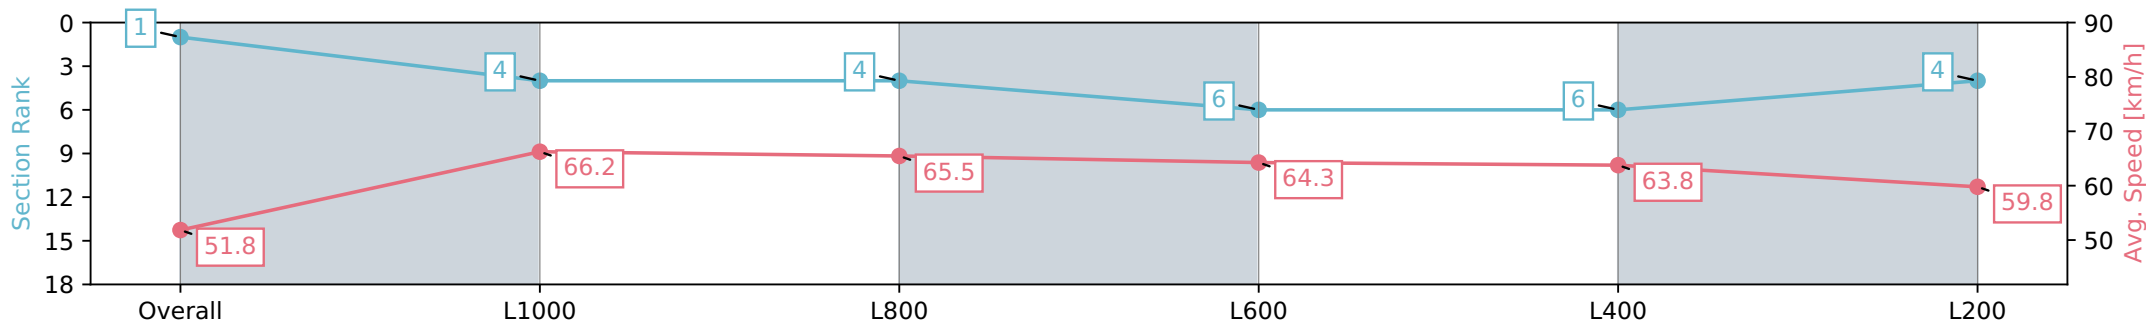

11 May 2024 - 4:02PM

Track Rating: Good 4, Weather: Fine, Rail Position: +4m Entire, Sectional 605m

Section	Overall	L1000	L800	L600	L400	L200
Section Times	1:10.57 [1] (0:13.91)	0:56.66 [4] (0:10.86)	0:45.80 [4] (0:11.08)	0:34.72 [6] (0:11.31)	0:23.41 [6] (0:11.35)	0:12.06 [4] (0:12.06)
Average Speed [km/h]	51.8	66.2	65.5	64.3	63.8	59.8
Top Speed [km/h]	65.2	66.9	66.3	65.5	64.9	63.2
Avg. Dist. to Rail [m]	3.0	2.4	2.0	1.5	5.5	8.8
Avg. Stride Freq. [Hz]	2.3	2.5	2.5	2.5	2.5	2.4
Avg. Stride Length [m]	6.0	7.4	7.3	7.3	7.1	6.8