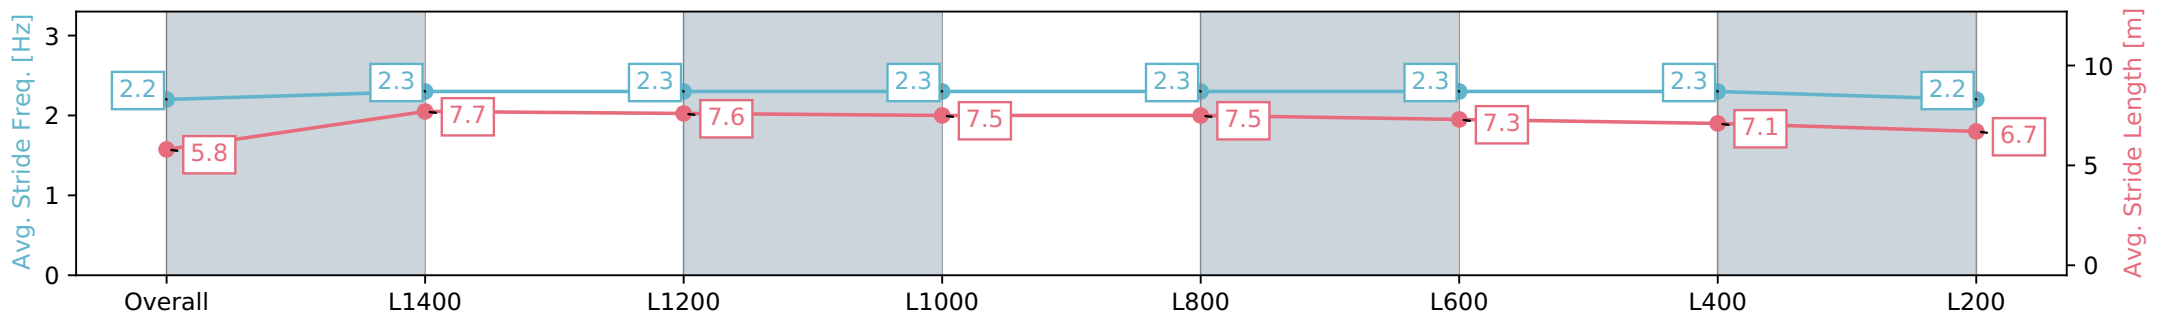

Horse/Jockey Name	PUDDING/Jake Toeroek
Finish Rank	6
Fastest Section Time (Section)	0:11.39 (L1400)
Top Speed [km/h] (Section)	64.4 (Overall)
Race State	Finished

Morphettville SA - Professional
Race 7: Hahn The Cummings Stakes (Formerly R A Lee Stakes) - 1600m
11 May 2024 - 3:22PM
Track Rating: Good 4, Weather: Fine, Rail Position: +4m Entire, Sectional 605m

Section	Overall	L1400	L1200	L1000	L800	L600	L400	L200
Section Times	1:38.82 [6] (0:15.11)	1:23.71 [9] (0:11.39)	1:12.32 [7] (0:11.56)	1:00.75 [6] (0:11.54)	0:49.21 [5] (0:11.62)	0:37.59 [5] (0:11.96)	0:25.63 [5] (0:12.30)	0:13.33 [4] (0:13.33)
Average Speed [km/h]	47.8	63.0	62.0	62.3	62.1	60.9	59.0	54.0
Top Speed [km/h]	63.9	64.4	63.0	63.3	62.8	62.1	60.6	56.8
Avg. Dist. to Rail [m]	0.7	0.6	1.0	0.3	0.4	2.1	5.5	7.3
Avg. Stride Freq. [Hz]	2.2	2.3	2.3	2.3	2.3	2.3	2.3	2.2
Avg. Stride Length [m]	5.8	7.7	7.6	7.5	7.5	7.3	7.1	6.7

Report Created: Sat 11 May 2024 16:14:41 GMT+10 (Note: Timing is based on positional data)

- [ ] Ranking at each section and finish
- -:-:- No data available at this section
- NA No data available