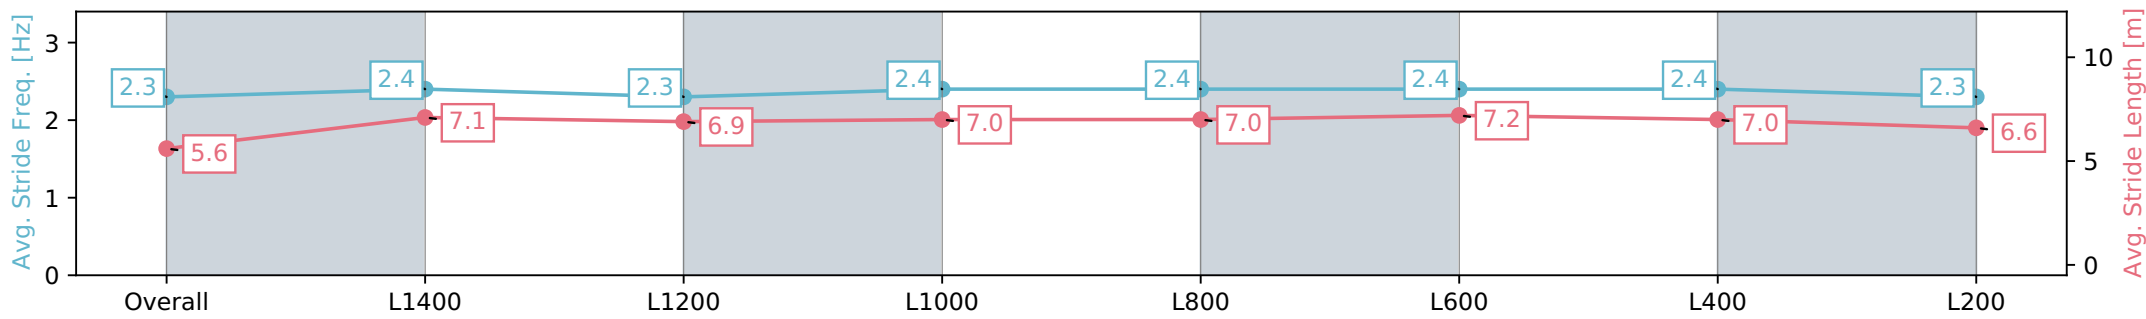

Horse/Jockey Name	BELTORO/Teo Nugent
Finish Rank	7
Fastest Section Time (Section)	0:11.66 (L1000)
Top Speed [km/h] (Section)	63.8 (Overall)
Race State	Finished

Morphettville SA - Professional
Race 7: Hahn The Cummings Stakes (Formerly R A Lee Stakes) - 1600m
11 May 2024 - 3:22PM
Track Rating: Good 4, Weather: Fine, Rail Position: +4m Entire, Sectional 605m

Section	Overall	L1400	L1200	L1000	L800	L600	L400	L200
Section Times	1:38.82 [7] (0:14.65)	1:24.17 [4] (0:11.70)	1:12.47 [6] (0:11.90)	1:00.57 [7] (0:11.66)	0:48.91 [7] (0:11.68)	0:37.23 [7] (0:11.86)	0:25.37 [7] (0:12.11)	0:13.26 [7] (0:13.26)
Average Speed [km/h]	49.3	62.2	61.0	61.8	62.3	62.2	60.0	54.3
Top Speed [km/h]	63.8	63.5	62.0	62.8	62.8	63.2	62.0	57.8
Avg. Dist. to Rail [m]	9.4	2.8	2.5	2.8	2.7	4.4	8.0	9.0
Avg. Stride Freq. [Hz]	2.3	2.4	2.3	2.4	2.4	2.4	2.4	2.3
Avg. Stride Length [m]	5.6	7.1	6.9	7.0	7.0	7.2	7.0	6.6

Report Created: Sat 11 May 2024 16:14:44 GMT+10 (Note: Timing is based on positional data)

[ ] Ranking at each section and finish
-:-:- No data available at this section
NA No data available