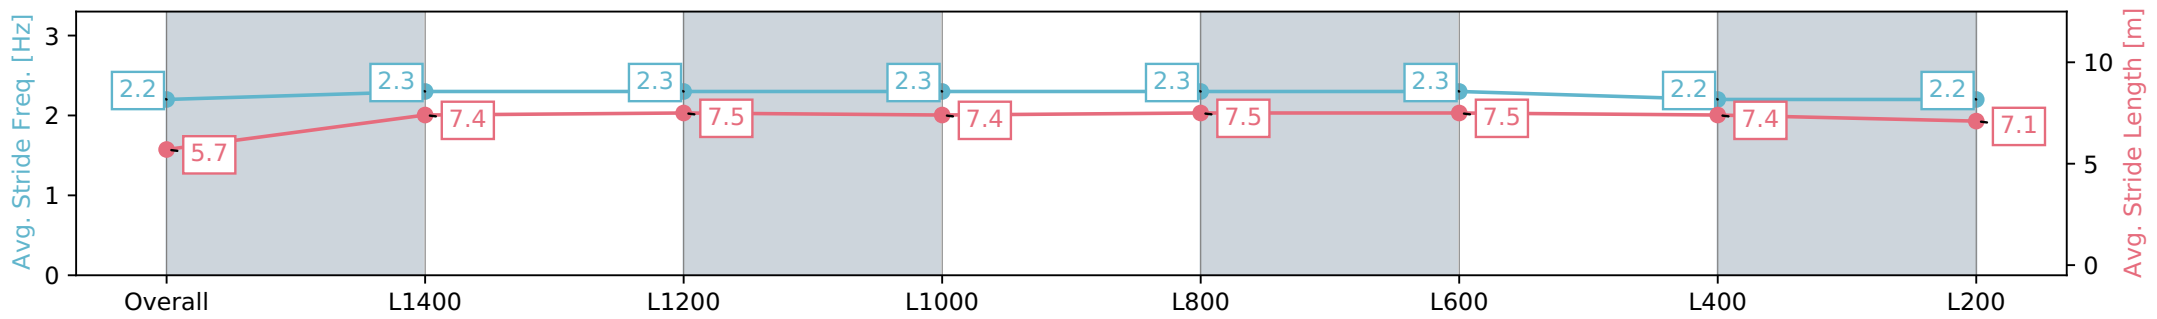

Horse/Jockey Name	BELLE SAVOIR/Beau Mertens
Finish Rank	12
Fastest Section Time (Section)	0:11.66 (L800)
Top Speed [km/h] (Section)	64.3 (L1000)
Race State	Finished

Morphettville SA - Professional
Race 7: Hahn The Cummings Stakes (Formerly R A Lee Stakes) - 1600m
11 May 2024 - 3:22PM
Track Rating: Good 4, Weather: Fine, Rail Position: +4m Entire, Sectional 605m

Section	Overall	L1400	L1200	L1000	L800	L600	L400	L200
Section Times	1:39.35 [12] (0:15.14)	1:24.21 [11] (0:11.94)	1:12.27 [11] (0:11.84)	1:00.43 [11] (0:11.70)	0:48.73 [11] (0:11.66)	0:37.07 [12] (0:11.84)	0:25.23 [13] (0:12.22)	0:13.01 [13] (0:13.01)
Average Speed [km/h]	47.5	60.8	61.1	61.6	62.5	61.9	59.4	55.4
Top Speed [km/h]	62.0	62.3	61.9	63.8	64.3	62.8	61.2	58.2
Avg. Dist. to Rail [m]	4.8	2.0	1.7	3.7	3.2	3.4	6.5	10.0
Avg. Stride Freq. [Hz]	2.2	2.3	2.3	2.3	2.3	2.3	2.2	2.2
Avg. Stride Length [m]	5.7	7.4	7.5	7.4	7.5	7.5	7.4	7.1

Report Created: Sat 11 May 2024 16:14:57 GMT+10 (Note: Timing is based on positional data)

- [ ] Ranking at each section and finish
- -:-:- No data available at this section
- NA No data available