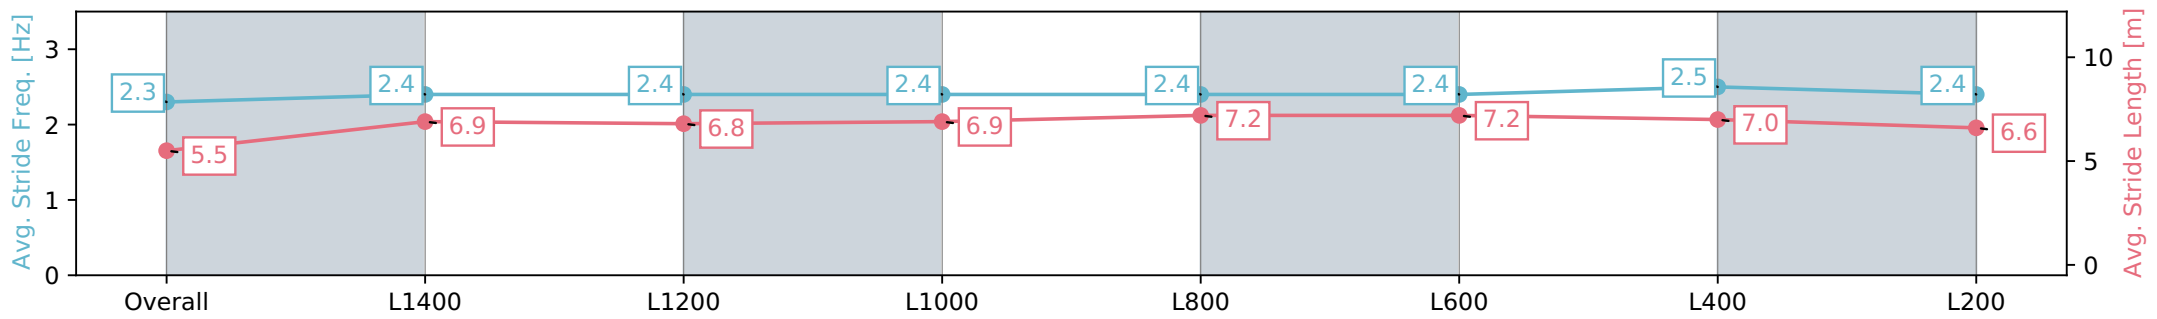

Horse/Jockey Name	BARBIE'S FOX/Daniel Stackhouse
Finish Rank	4
Fastest Section Time (Section)	0:11.56 (L800)
Top Speed [km/h] (Section)	64.3 (L1000)
Race State	Finished

Morphettville SA - Professional
Race 7: Hahn The Cummings Stakes (Formerly R A Lee Stakes) - 1600m
11 May 2024 - 3:22PM
Track Rating: Good 4, Weather: Fine, Rail Position: +4m Entire, Sectional 605m

Section	Overall	L1400	L1200	L1000	L800	L600	L400	L200
Section Times	1:38.34 [4] (0:15.28)	1:23.05 [12] (0:11.67)	1:11.38 [10] (0:11.86)	0:59.52 [10] (0:11.64)	0:47.88 [10] (0:11.56)	0:36.32 [10] (0:11.74)	0:24.58 [10] (0:11.83)	0:12.75 [8] (0:12.75)
Average Speed [km/h]	47.1	62.4	61.3	61.9	63.0	62.9	61.7	56.4
Top Speed [km/h]	61.7	63.9	62.2	64.1	64.3	63.7	62.3	60.0
Avg. Dist. to Rail [m]	9.2	3.1	2.9	3.4	3.1	4.7	10.4	11.2
Avg. Stride Freq. [Hz]	2.3	2.4	2.4	2.4	2.4	2.4	2.5	2.4
Avg. Stride Length [m]	5.5	6.9	6.8	6.9	7.2	7.2	7.0	6.6

Report Created: Sat 11 May 2024 16:14:34 GMT+10 (Note: Timing is based on positional data)

- [ ] Ranking at each section and finish
- -:-:- No data available at this section
- NA No data available