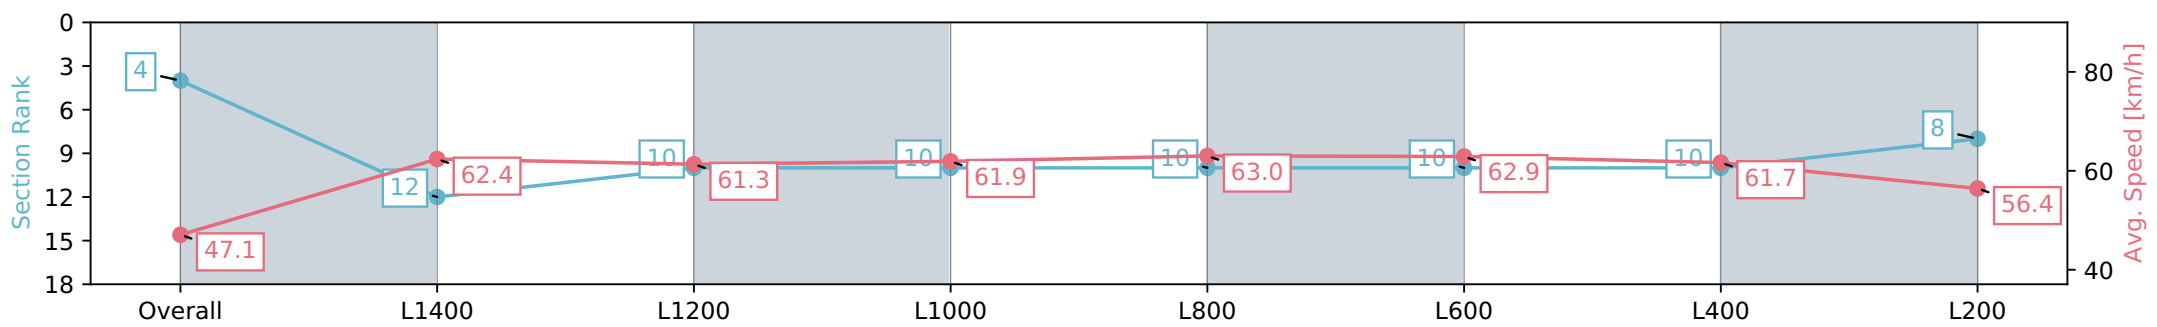

Horse/Jockey Name	BARBIE'S FOX/Daniel Stackhouse
Finish Rank	4
Fastest Section Time (Section)	0:11.56 (L800)
Top Speed [km/h] (Section)	64.3 (L1000)
Race State	Finished

Morphettville SA - Professional
Race 7: Hahn The Cummings Stakes (Formerly R A Lee Stakes) - 1600m
11 May 2024 - 3:22PM
Track Rating: Good 4, Weather: Fine, Rail Position: +4m Entire, Sectional 605m

Section	Overall	L1400	L1200	L1000	L800	L600	L400	L200
Section Times	1:38.34 [4] (0:15.28)	1:23.05 [12] (0:11.67)	1:11.38 [10] (0:11.86)	0:59.52 [10] (0:11.64)	0:47.88 [10] (0:11.56)	0:36.32 [10] (0:11.74)	0:24.58 [10] (0:11.83)	0:12.75 [8] (0:12.75)
Average Speed [km/h]	47.1	62.4	61.3	61.9	63.0	62.9	61.7	56.4
Top Speed [km/h]	61.7	63.9	62.2	64.1	64.3	63.7	62.3	60.0
Avg. Dist. to Rail [m]	9.2	3.1	2.9	3.4	3.1	4.7	10.4	11.2
Avg. Stride Freq. [Hz]	2.3	2.4	2.4	2.4	2.4	2.4	2.5	2.4
Avg. Stride Length [m]	5.5	6.9	6.8	6.9	7.2	7.2	7.0	6.6

Report Created: Sat 11 May 2024 16:14:34 GMT+10 (Note: Timing is based on positional data)

- [ ] Ranking at each section and finish
- -:-:- No data available at this section
- NA No data available