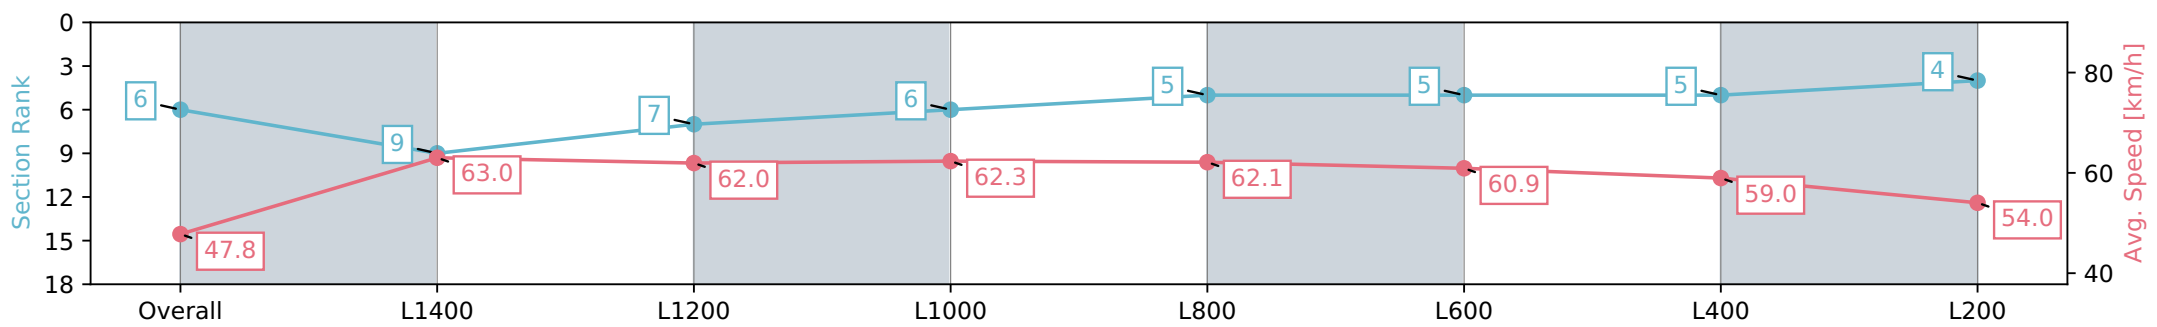

Horse/Jockey Name	PUDDING/Jake Toeroek
Finish Rank	6
Fastest Section Time (Section)	0:11.39 (L1400)
Top Speed [km/h] (Section)	64.4 (Overall)
Race State	Finished

Morphettville SA - Professional
Race 7: Hahn The Cummings Stakes (Formerly R A Lee Stakes) - 1600m
11 May 2024 - 3:22PM
Track Rating: Good 4, Weather: Fine, Rail Position: +4m Entire, Sectional 605m

Section	Overall	L1400	L1200	L1000	L800	L600	L400	L200
Section Times	1:38.82 [6] (0:15.11)	1:23.71 [9] (0:11.39)	1:12.32 [7] (0:11.56)	1:00.75 [6] (0:11.54)	0:49.21 [5] (0:11.62)	0:37.59 [5] (0:11.96)	0:25.63 [5] (0:12.30)	0:13.33 [4] (0:13.33)
Average Speed [km/h]	47.8	63.0	62.0	62.3	62.1	60.9	59.0	54.0
Top Speed [km/h]	63.9	64.4	63.0	63.3	62.8	62.1	60.6	56.8
Avg. Dist. to Rail [m]	0.7	0.6	1.0	0.3	0.4	2.1	5.5	7.3
Avg. Stride Freq. [Hz]	2.2	2.3	2.3	2.3	2.3	2.3	2.3	2.2
Avg. Stride Length [m]	5.8	7.7	7.6	7.5	7.5	7.3	7.1	6.7

Report Created: Sat 11 May 2024 16:14:41 GMT+10 (Note: Timing is based on positional data)

- [ ] Ranking at each section and finish
- -:-:- No data available at this section
- NA No data available