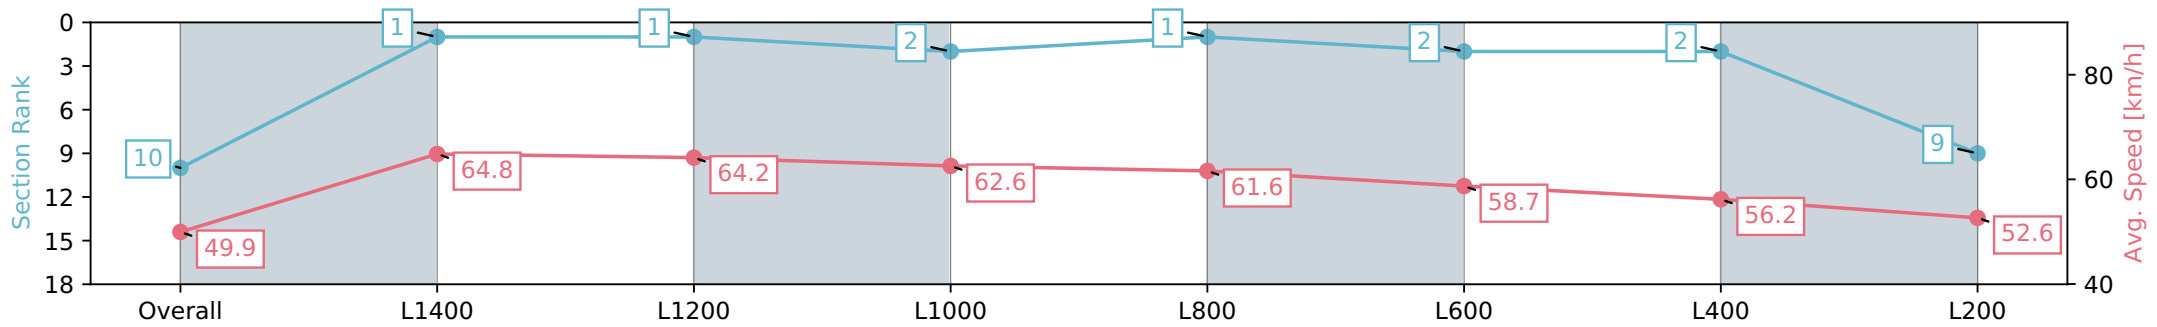

Horse/Jockey Name	SIRILEO MISS/Craig Williams
Finish Rank	10
Fastest Section Time (Section)	0:11.31 (L1400)
Top Speed [km/h] (Section)	66.8 (L1400)
Race State	Finished

Morphettville SA - Professional
Race 7: Hahn The Cummings Stakes (Formerly R A Lee Stakes) - 1600m
11 May 2024 - 3:22PM
Track Rating: Good 4, Weather: Fine, Rail Position: +4m Entire, Sectional 605m

Section	Overall	L1400	L1200	L1000	L800	L600	L400	L200
Section Times	1:39.29 [10] (0:14.43)	1:24.86 [1] (0:11.31)	1:13.55 [1] (0:11.37)	1:02.18 [2] (0:11.52)	0:50.66 [1] (0:11.75)	0:38.91 [2] (0:12.39)	0:26.52 [2] (0:12.84)	0:13.68 [9] (0:13.68)
Average Speed [km/h]	49.9	64.8	64.2	62.6	61.6	58.7	56.2	52.6
Top Speed [km/h]	64.9	65.8	66.8	63.3	62.9	60.6	57.5	54.8
Avg. Dist. to Rail [m]	9.1	4.8	3.3	2.7	2.3	1.7	2.1	3.8
Avg. Stride Freq. [Hz]	2.2	2.3	2.3	2.3	2.2	2.2	2.1	2.1
Avg. Stride Length [m]	6.1	7.8	7.5	7.4	7.3	7.2	7.1	6.9

Report Created: Sat 11 May 2024 16:14:50 GMT+10 (Note: Timing is based on positional data)

- [ ] Ranking at each section and finish
- -:-:- No data available at this section
- NA No data available