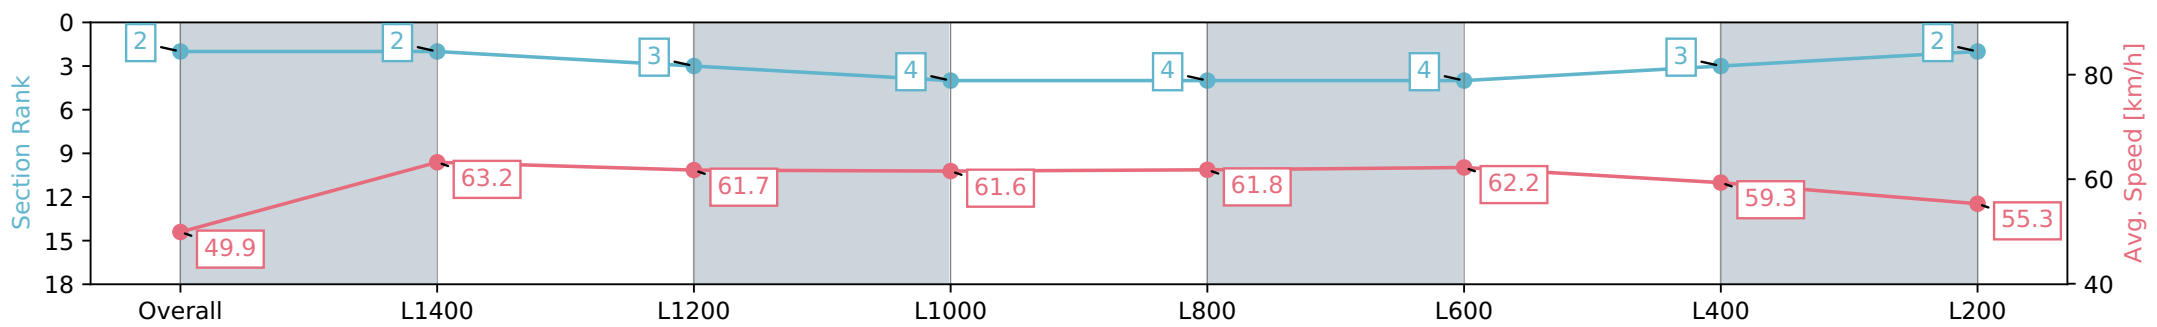

Horse/Jockey Name	JIMMY THE BEAR/Billy Egan
Finish Rank	2
Fastest Section Time (Section)	0:11.52 (L1400)
Top Speed [km/h] (Section)	67.3 (Overall)
Race State	Finished

Morphettville SA - Professional
Race 7: Hahn The Cummings Stakes (Formerly R A Lee Stakes) - 1600m
11 May 2024 - 3:22PM
Track Rating: Good 4, Weather: Fine, Rail Position: +4m Entire, Sectional 605m

Section	Overall	L1400	L1200	L1000	L800	L600	L400	L200
Section Times	1:38.19 [2] (0:14.44)	1:23.75 [2] (0:11.52)	1:12.23 [3] (0:11.77)	1:00.46 [4] (0:11.71)	0:48.75 [4] (0:11.73)	0:37.02 [4] (0:11.77)	0:25.25 [3] (0:12.20)	0:13.05 [2] (0:13.05)
Average Speed [km/h]	49.9	63.2	61.7	61.6	61.8	62.2	59.3	55.3
Top Speed [km/h]	67.3	64.3	63.1	62.5	62.3	62.8	61.0	58.6
Avg. Dist. to Rail [m]	4.0	2.8	2.4	2.7	2.4	3.2	4.4	5.6
Avg. Stride Freq. [Hz]	2.2	2.2	2.2	2.2	2.2	2.3	2.2	2.1
Avg. Stride Length [m]	6.0	7.5	7.4	7.5	7.4	7.4	7.4	7.1

Report Created: Sat 11 May 2024 16:14:26 GMT+10 (Note: Timing is based on positional data)

- [ ] Ranking at each section and finish
- -:-:- No data available at this section
- NA No data available