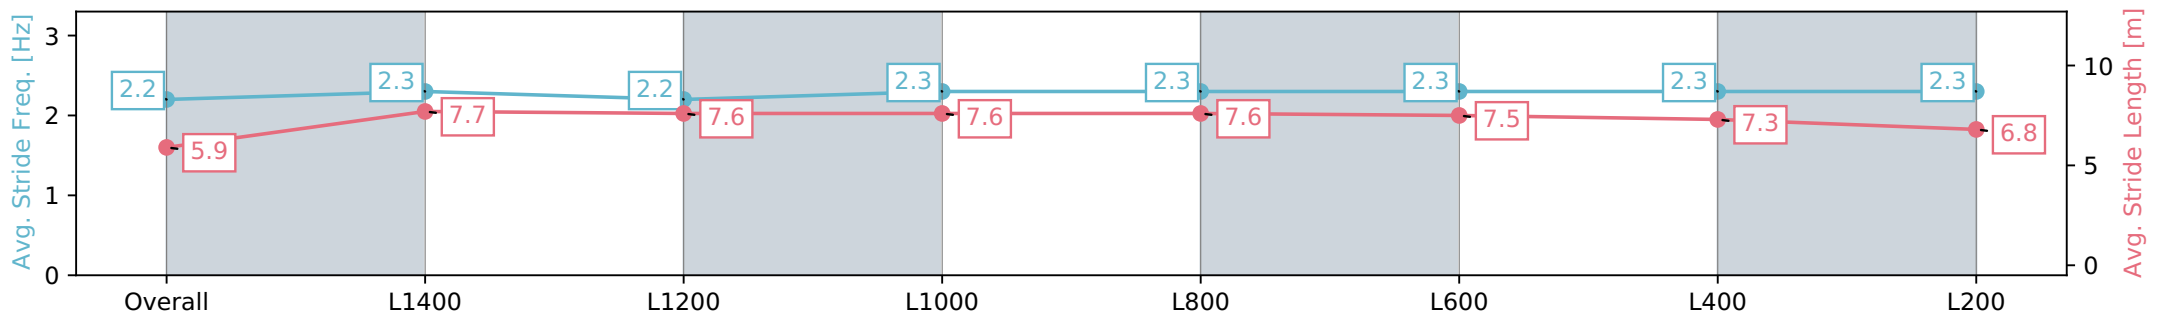

Horse/Jockey Name	BE OPTIMISTIC/Damian Lane
Finish Rank	5
Fastest Section Time (Section)	0:11.67 (L1400)
Top Speed [km/h] (Section)	64.0 (L800)
Race State	Finished

Morphettville SA - Professional
Race 7: Hahn The Cummings Stakes (Formerly R A Lee Stakes) - 1600m
11 May 2024 - 3:22PM
Track Rating: Good 4, Weather: Fine, Rail Position: +4m Entire, Sectional 605m

Section	Overall	L1400	L1200	L1000	L800	L600	L400	L200
Section Times	1:38.37 [5] (0:14.99)	1:23.38 [8] (0:11.67)	1:11.71 [8] (0:11.82)	0:59.89 [8] (0:11.70)	0:48.19 [8] (0:11.68)	0:36.51 [8] (0:11.78)	0:24.73 [8] (0:11.86)	0:12.87 [5] (0:12.87)
Average Speed [km/h]	48.1	62.2	61.1	61.5	62.2	62.7	61.4	55.9
Top Speed [km/h]	62.7	63.0	62.2	62.9	63.3	64.0	62.6	59.3
Avg. Dist. to Rail [m]	7.8	2.0	1.0	2.1	2.4	4.5	9.2	10.1
Avg. Stride Freq. [Hz]	2.2	2.3	2.2	2.3	2.3	2.3	2.3	2.3
Avg. Stride Length [m]	5.9	7.7	7.6	7.6	7.6	7.5	7.3	6.8

Report Created: Sat 11 May 2024 16:14:38 GMT+10 (Note: Timing is based on positional data)

- [ ] Ranking at each section and finish
- -:-:- No data available at this section
- NA No data available