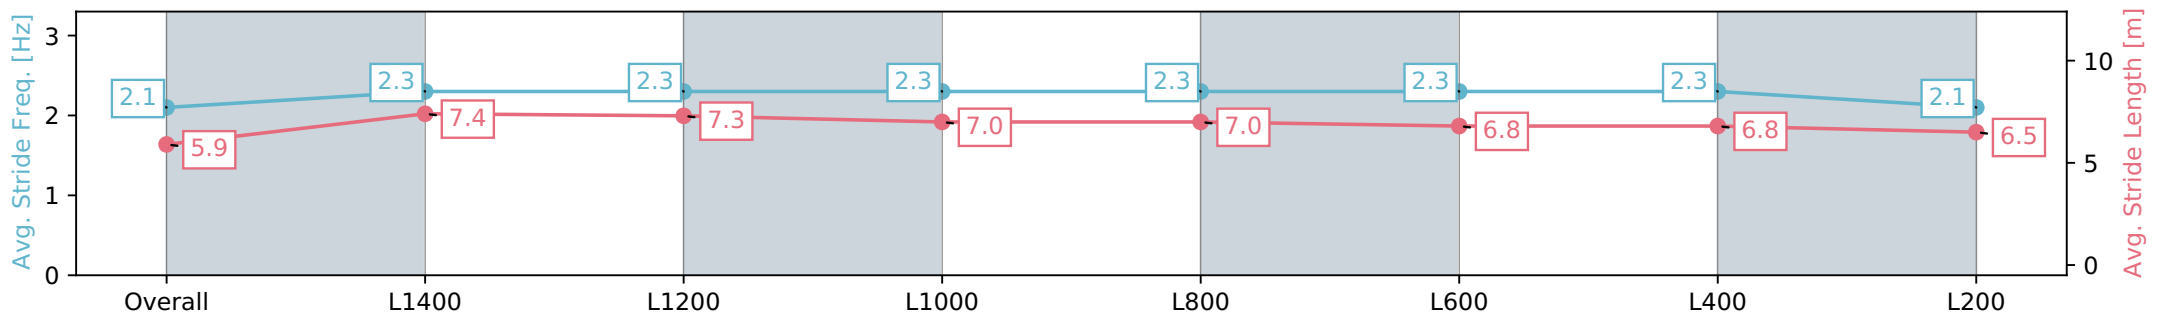

Horse/Jockey Name	IRONCLAD/Kayla Crowther
Finish Rank	15
Fastest Section Time (Section)	0:11.68 (L1000)
Top Speed [km/h] (Section)	62.7 (L1200)
Race State	Finished

Morphettville SA - Professional
Race 7: Hahn The Cummings Stakes (Formerly R A Lee Stakes) - 1600m
11 May 2024 - 3:22PM
Track Rating: Good 4, Weather: Fine, Rail Position: +4m Entire, Sectional 605m

Section	Overall	L1400	L1200	L1000	L800	L600	L400	L200
Section Times	1:42.19 [15] (0:15.38)	1:26.81 [14] (0:11.89)	1:14.92 [13] (0:11.75)	1:03.17 [12] (0:11.68)	0:51.49 [13] (0:11.80)	0:39.69 [14] (0:12.41)	0:27.28 [14] (0:12.65)	0:14.63 [14] (0:14.63)
Average Speed [km/h]	46.9	60.7	61.3	61.6	61.3	58.5	57.2	49.2
Top Speed [km/h]	62.2	62.2	62.4	62.7	62.5	60.0	57.7	56.0
Avg. Dist. to Rail [m]	2.7	0.5	0.6	1.6	1.4	1.9	4.7	7.9
Avg. Stride Freq. [Hz]	2.1	2.3	2.3	2.3	2.3	2.3	2.3	2.1
Avg. Stride Length [m]	5.9	7.4	7.3	7.0	7.0	6.8	6.8	6.5

Report Created: Sat 11 May 2024 16:15:08 GMT+10 (Note: Timing is based on positional data)

- [ ] Ranking at each section and finish
- -:-:- No data available at this section
- NA No data available