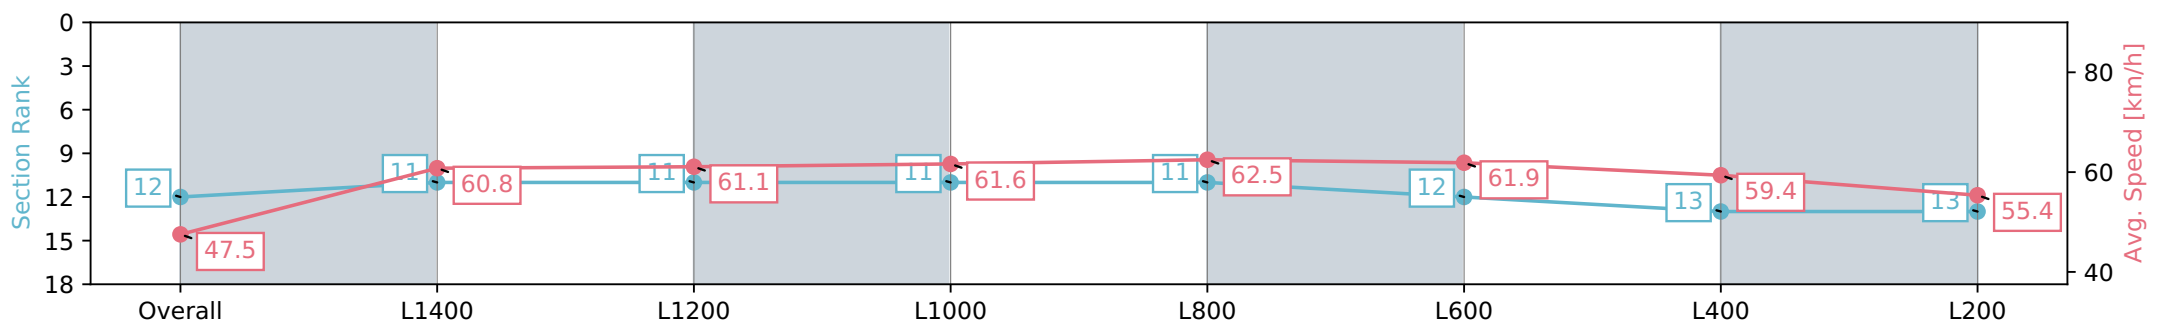

Horse/Jockey Name	BELLE SAVOIR/Beau Mertens
Finish Rank	12
Fastest Section Time (Section)	0:11.66 (L800)
Top Speed [km/h] (Section)	64.3 (L1000)
Race State	Finished

Morphettville SA - Professional
Race 7: Hahn The Cummings Stakes (Formerly R A Lee Stakes) - 1600m
11 May 2024 - 3:22PM
Track Rating: Good 4, Weather: Fine, Rail Position: +4m Entire, Sectional 605m

Section	Overall	L1400	L1200	L1000	L800	L600	L400	L200
Section Times	1:39.35 [12] (0:15.14)	1:24.21 [11] (0:11.94)	1:12.27 [11] (0:11.84)	1:00.43 [11] (0:11.70)	0:48.73 [11] (0:11.66)	0:37.07 [12] (0:11.84)	0:25.23 [13] (0:12.22)	0:13.01 [13] (0:13.01)
Average Speed [km/h]	47.5	60.8	61.1	61.6	62.5	61.9	59.4	55.4
Top Speed [km/h]	62.0	62.3	61.9	63.8	64.3	62.8	61.2	58.2
Avg. Dist. to Rail [m]	4.8	2.0	1.7	3.7	3.2	3.4	6.5	10.0
Avg. Stride Freq. [Hz]	2.2	2.3	2.3	2.3	2.3	2.3	2.2	2.2
Avg. Stride Length [m]	5.7	7.4	7.5	7.4	7.5	7.5	7.4	7.1

Report Created: Sat 11 May 2024 16:14:57 GMT+10 (Note: Timing is based on positional data)

- [ ] Ranking at each section and finish
- -:-:- No data available at this section
- NA No data available