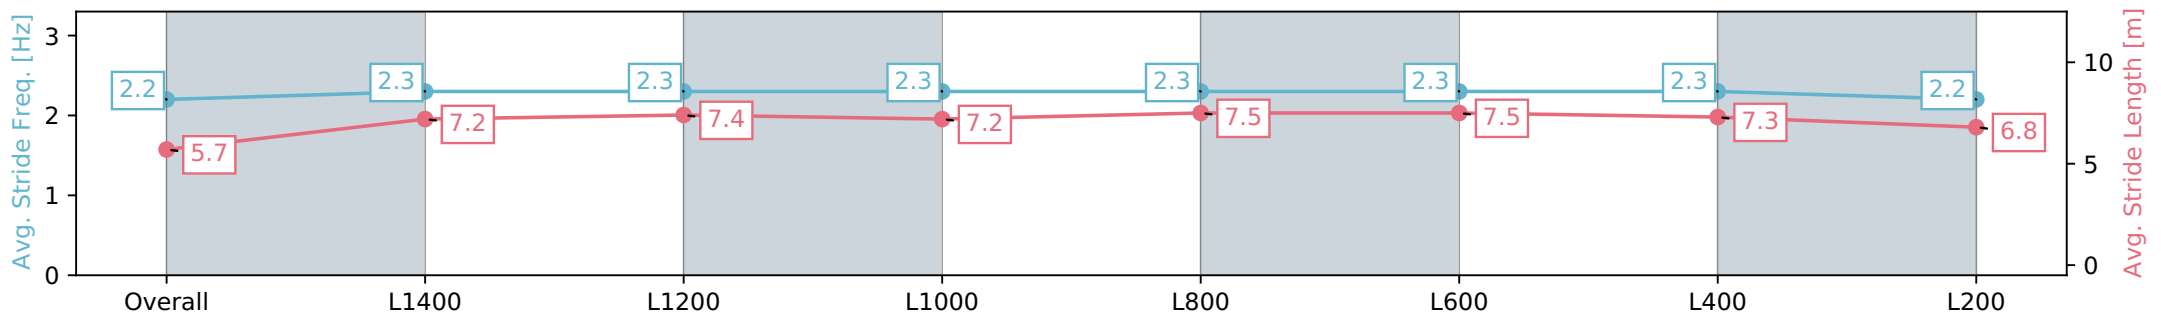

Horse/Jockey Name	MY KHALIFA/Dom Tourneur
Finish Rank	11
Fastest Section Time (Section)	0:11.60 (L800)
Top Speed [km/h] (Section)	64.0 (L1000)
Race State	Finished

Morphettville SA - Professional
Race 7: Hahn The Cummings Stakes (Formerly R A Lee Stakes) - 1600m
11 May 2024 - 3:22PM
Track Rating: Good 4, Weather: Fine, Rail Position: +4m Entire, Sectional 605m

Section	Overall	L1400	L1200	L1000	L800	L600	L400	L200
Section Times	1:39.33 [11] (0:15.13)	1:24.20 [10] (0:12.04)	1:12.16 [12] (0:11.89)	1:00.27 [14] (0:11.67)	0:48.60 [14] (0:11.60)	0:37.00 [13] (0:11.79)	0:25.21 [12] (0:11.90)	0:13.31 [11] (0:13.31)
Average Speed [km/h]	47.4	60.4	61.2	61.6	62.8	62.5	61.1	54.1
Top Speed [km/h]	61.4	61.7	62.3	63.3	64.0	63.1	62.9	58.2
Avg. Dist. to Rail [m]	6.0	2.5	2.7	2.7	2.7	4.1	7.2	9.4
Avg. Stride Freq. [Hz]	2.2	2.3	2.3	2.3	2.3	2.3	2.3	2.2
Avg. Stride Length [m]	5.7	7.2	7.4	7.2	7.5	7.5	7.3	6.8

Report Created: Sat 11 May 2024 16:14:54 GMT+10 (Note: Timing is based on positional data)

- [ ] Ranking at each section and finish
- -:-:- No data available at this section
- NA No data available