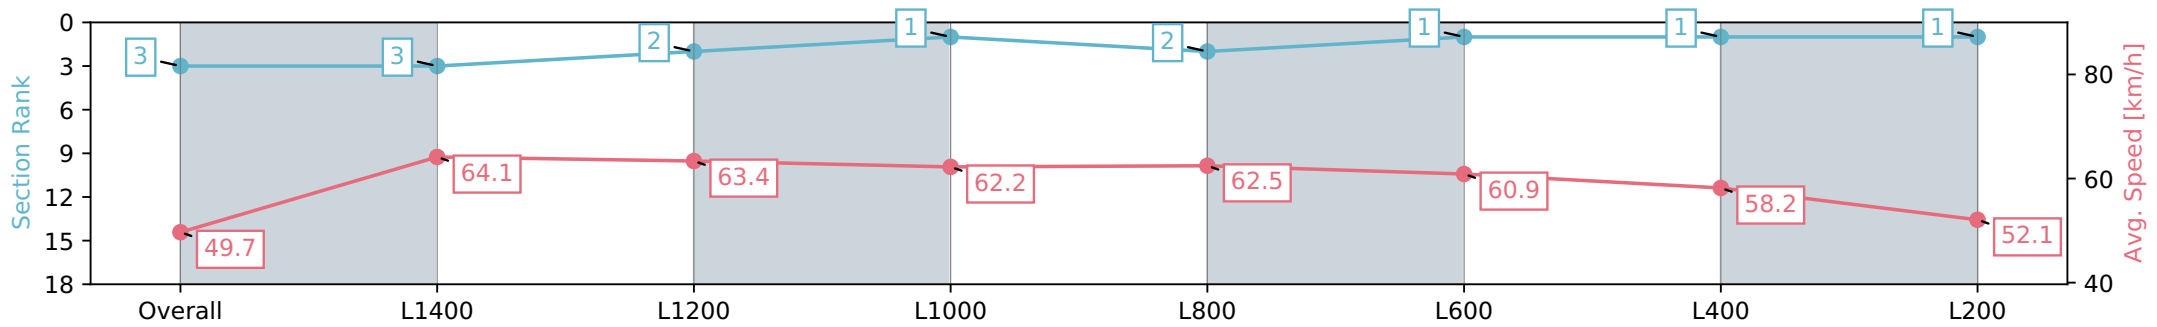

Horse/Jockey Name	CHICAGO STORM/Carleen Hefel
Finish Rank	3
Fastest Section Time (Section)	0:11.26 (L1400)
Top Speed [km/h] (Section)	64.8 (Overall)
Race State	Finished

Morphettville SA - Professional
Race 7: Hahn The Cummings Stakes (Formerly R A Lee Stakes) - 1600m
11 May 2024 - 3:22PM
Track Rating: Good 4, Weather: Fine, Rail Position: +4m Entire, Sectional 605m

Section	Overall	L1400	L1200	L1000	L800	L600	L400	L200
Section Times	1:38.23 [3] (0:14.50)	1:23.73 [3] (0:11.26)	1:12.47 [2] (0:11.34)	1:01.13 [1] (0:11.55)	0:49.58 [2] (0:11.54)	0:38.04 [1] (0:11.85)	0:26.19 [1] (0:12.38)	0:13.81 [1] (0:13.81)
Average Speed [km/h]	49.7	64.1	63.4	62.2	62.5	60.9	58.2	52.1
Top Speed [km/h]	64.2	64.8	64.8	63.3	63.0	61.9	60.2	56.0
Avg. Dist. to Rail [m]	5.2	1.4	0.7	0.2	0.2	0.3	0.4	1.8
Avg. Stride Freq. [Hz]	0.0	0.0	0.0	0.0	0.0	0.0	0.0	0.0
Avg. Stride Length [m]	0.0	0.0	0.0	0.0	0.0	0.0	0.0	0.0

Report Created: Sat 11 May 2024 16:14:30 GMT+10 (Note: Timing is based on positional data)

- [ ] Ranking at each section and finish
- -:-:- No data available at this section
- NA No data available