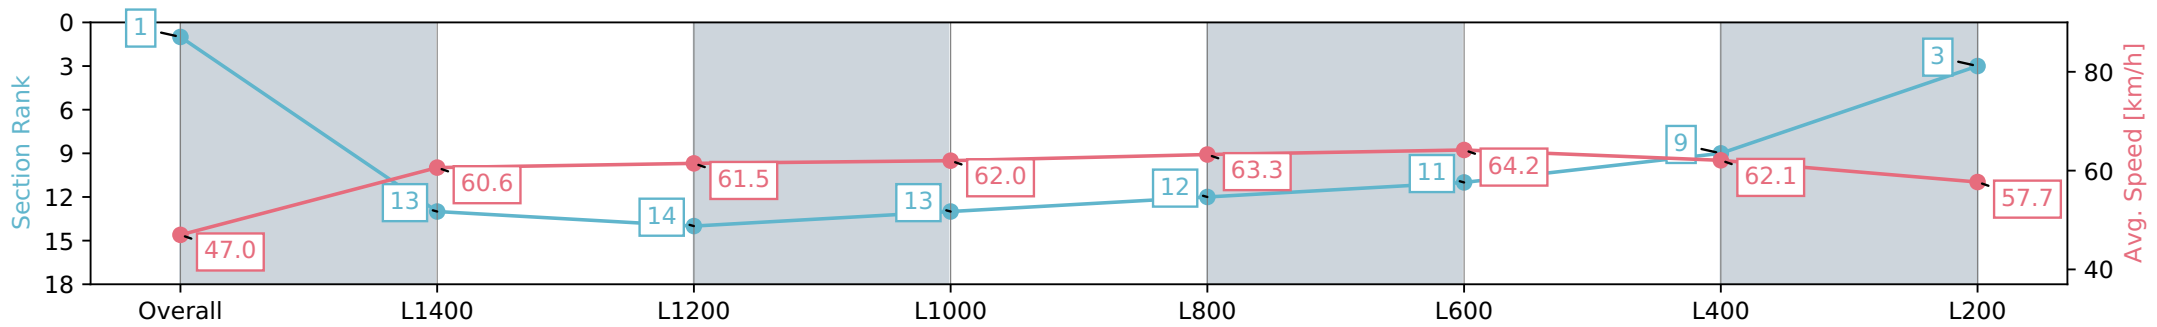

Horse/Jockey Name	EN FRANCAIS/Lachlan Neindorf
Finish Rank	1
Fastest Section Time (Section)	0:11.50 (L600)
Top Speed [km/h] (Section)	65.3 (L800)
Race State	Finished

Morphettville SA - Professional
Race 7: Hahn The Cummings Stakes (Formerly R A Lee Stakes) - 1600m
11 May 2024 - 3:22PM
Track Rating: Good 4, Weather: Fine, Rail Position: +4m Entire, Sectional 605m

Section	Overall	L1400	L1200	L1000	L800	L600	L400	L200
Section Times	1:37.97 [1] (0:15.36)	1:22.61 [13] (0:11.92)	1:10.69 [14] (0:11.78)	0:58.91 [13] (0:11.62)	0:47.29 [12] (0:11.53)	0:35.76 [11] (0:11.50)	0:24.26 [9] (0:11.76)	0:12.50 [3] (0:12.50)
Average Speed [km/h]	47.0	60.6	61.5	62.0	63.3	64.2	62.1	57.7
Top Speed [km/h]	61.3	61.7	63.2	64.6	64.2	65.3	64.5	60.0
Avg. Dist. to Rail [m]	5.2	1.0	1.7	2.6	3.0	4.9	11.7	13.4
Avg. Stride Freq. [Hz]	2.2	2.3	2.3	2.3	2.3	2.4	2.4	2.3
Avg. Stride Length [m]	5.7	7.3	7.4	7.5	7.5	7.6	7.2	7.0

Report Created: Sat 11 May 2024 16:14:23 GMT+10 (Note: Timing is based on positional data)

- [ ] Ranking at each section and finish
- -:-:- No data available at this section
- NA No data available