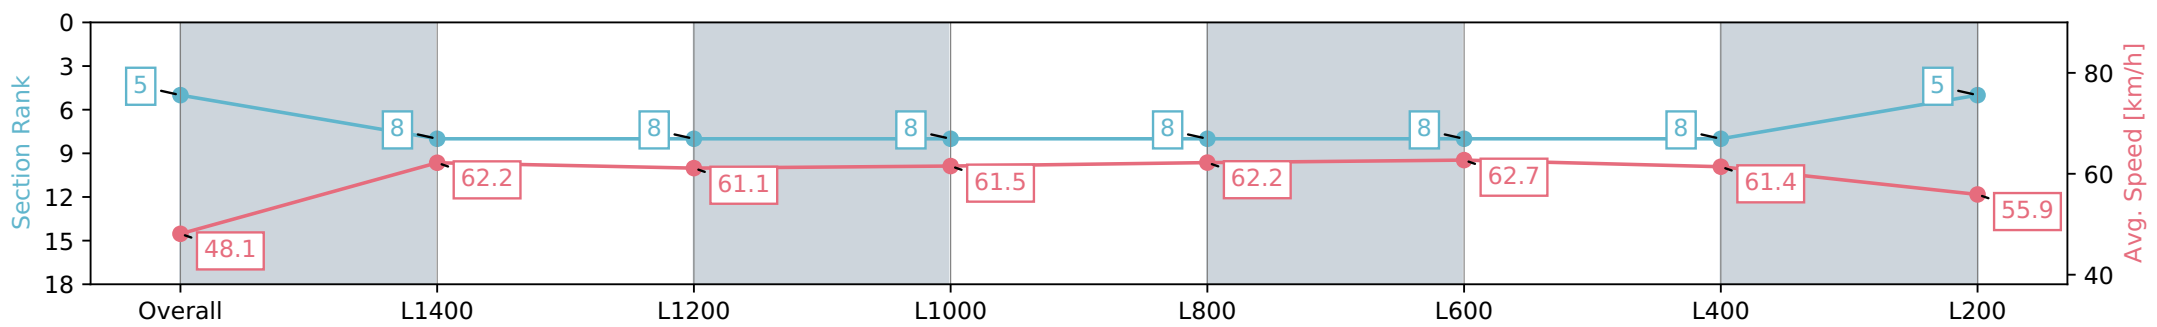

Horse/Jockey Name	BE OPTIMISTIC/Damian Lane
Finish Rank	5
Fastest Section Time (Section)	0:11.67 (L1400)
Top Speed [km/h] (Section)	64.0 (L800)
Race State	Finished

Morphettville SA - Professional
Race 7: Hahn The Cummings Stakes (Formerly R A Lee Stakes) - 1600m
11 May 2024 - 3:22PM
Track Rating: Good 4, Weather: Fine, Rail Position: +4m Entire, Sectional 605m

Section	Overall	L1400	L1200	L1000	L800	L600	L400	L200
Section Times	1:38.37 [5] (0:14.99)	1:23.38 [8] (0:11.67)	1:11.71 [8] (0:11.82)	0:59.89 [8] (0:11.70)	0:48.19 [8] (0:11.68)	0:36.51 [8] (0:11.78)	0:24.73 [8] (0:11.86)	0:12.87 [5] (0:12.87)
Average Speed [km/h]	48.1	62.2	61.1	61.5	62.2	62.7	61.4	55.9
Top Speed [km/h]	62.7	63.0	62.2	62.9	63.3	64.0	62.6	59.3
Avg. Dist. to Rail [m]	7.8	2.0	1.0	2.1	2.4	4.5	9.2	10.1
Avg. Stride Freq. [Hz]	2.2	2.3	2.2	2.3	2.3	2.3	2.3	2.3
Avg. Stride Length [m]	5.9	7.7	7.6	7.6	7.6	7.5	7.3	6.8

Report Created: Sat 11 May 2024 16:14:38 GMT+10 (Note: Timing is based on positional data)

- [ ] Ranking at each section and finish
- -:-:- No data available at this section
- NA No data available