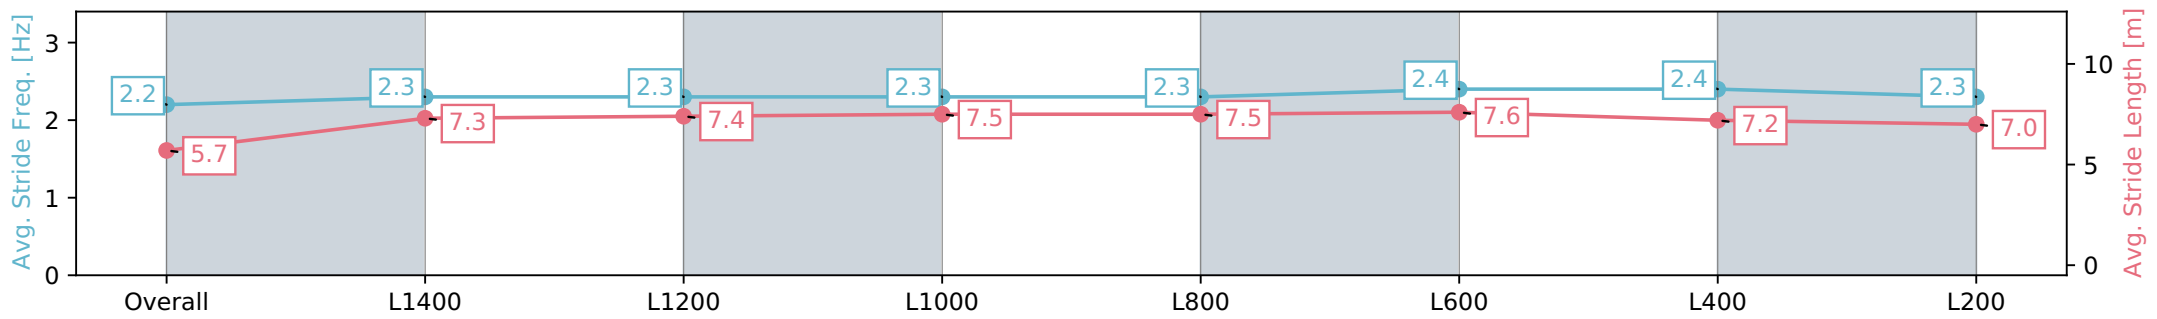

Horse/Jockey Name	EN FRANCAIS/Lachlan Neindorf
Finish Rank	1
Fastest Section Time (Section)	0:11.50 (L600)
Top Speed [km/h] (Section)	65.3 (L800)
Race State	Finished

Morphettville SA - Professional
Race 7: Hahn The Cummings Stakes (Formerly R A Lee Stakes) - 1600m
11 May 2024 - 3:22PM
Track Rating: Good 4, Weather: Fine, Rail Position: +4m Entire, Sectional 605m

Section	Overall	L1400	L1200	L1000	L800	L600	L400	L200
Section Times	1:37.97 [1] (0:15.36)	1:22.61 [13] (0:11.92)	1:10.69 [14] (0:11.78)	0:58.91 [13] (0:11.62)	0:47.29 [12] (0:11.53)	0:35.76 [11] (0:11.50)	0:24.26 [9] (0:11.76)	0:12.50 [3] (0:12.50)
Average Speed [km/h]	47.0	60.6	61.5	62.0	63.3	64.2	62.1	57.7
Top Speed [km/h]	61.3	61.7	63.2	64.6	64.2	65.3	64.5	60.0
Avg. Dist. to Rail [m]	5.2	1.0	1.7	2.6	3.0	4.9	11.7	13.4
Avg. Stride Freq. [Hz]	2.2	2.3	2.3	2.3	2.3	2.4	2.4	2.3
Avg. Stride Length [m]	5.7	7.3	7.4	7.5	7.5	7.6	7.2	7.0

Report Created: Sat 11 May 2024 16:14:23 GMT+10 (Note: Timing is based on positional data)

- [ ] Ranking at each section and finish
- -:-:- No data available at this section
- NA No data available