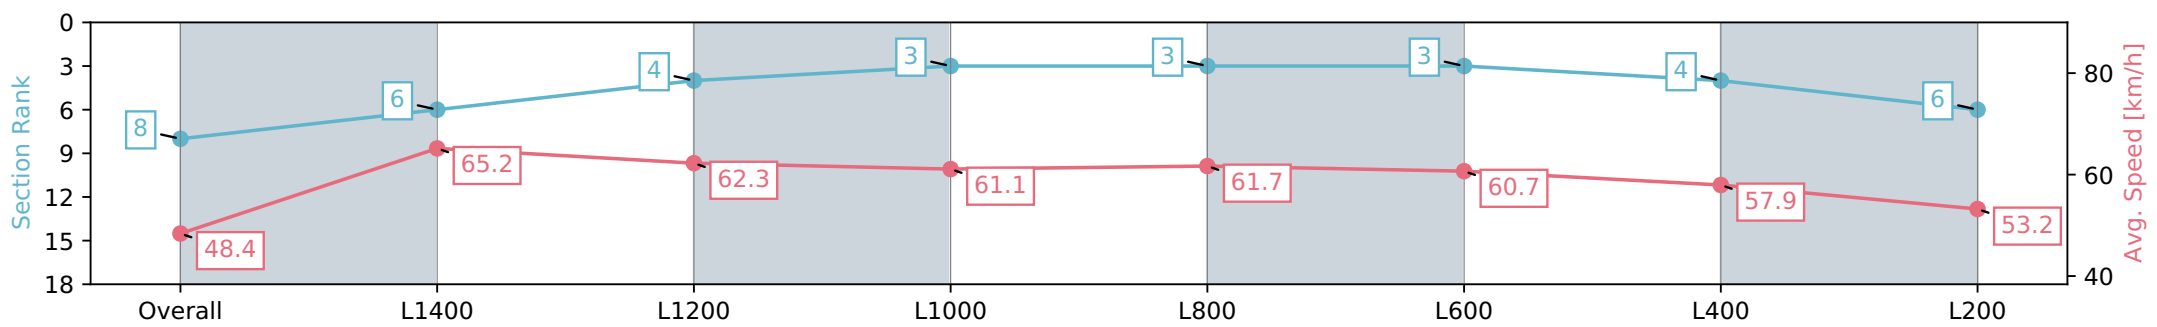

Horse/Jockey Name	POUNDING/Blake Shinn
Finish Rank	8
Fastest Section Time (Section)	0:11.11 (L1400)
Top Speed [km/h] (Section)	66.3 (Overall)
Race State	Finished

Morphettville SA - Professional
Race 7: Hahn The Cummings Stakes (Formerly R A Lee Stakes) - 1600m
11 May 2024 - 3:22PM
Track Rating: Good 4, Weather: Fine, Rail Position: +4m Entire, Sectional 605m

Section	Overall	L1400	L1200	L1000	L800	L600	L400	L200
Section Times	1:39.06 [8] (0:14.87)	1:24.19 [6] (0:11.11)	1:13.08 [4] (0:11.55)	1:01.53 [3] (0:11.78)	0:49.75 [3] (0:11.71)	0:38.04 [3] (0:12.01)	0:26.03 [4] (0:12.49)	0:13.54 [6] (0:13.54)
Average Speed [km/h]	48.4	65.2	62.3	61.1	61.7	60.7	57.9	53.2
Top Speed [km/h]	66.2	66.3	64.0	62.0	62.4	61.9	59.4	56.8
Avg. Dist. to Rail [m]	5.9	1.7	0.4	0.8	1.1	2.0	4.0	5.7
Avg. Stride Freq. [Hz]	2.3	2.3	2.3	2.2	2.3	2.3	2.2	2.2
Avg. Stride Length [m]	5.7	7.8	7.7	7.6	7.6	7.4	7.1	6.9

Report Created: Sat 11 May 2024 16:14:47 GMT+10 (Note: Timing is based on positional data)

- [ ] Ranking at each section and finish
- -:-:- No data available at this section
- NA No data available