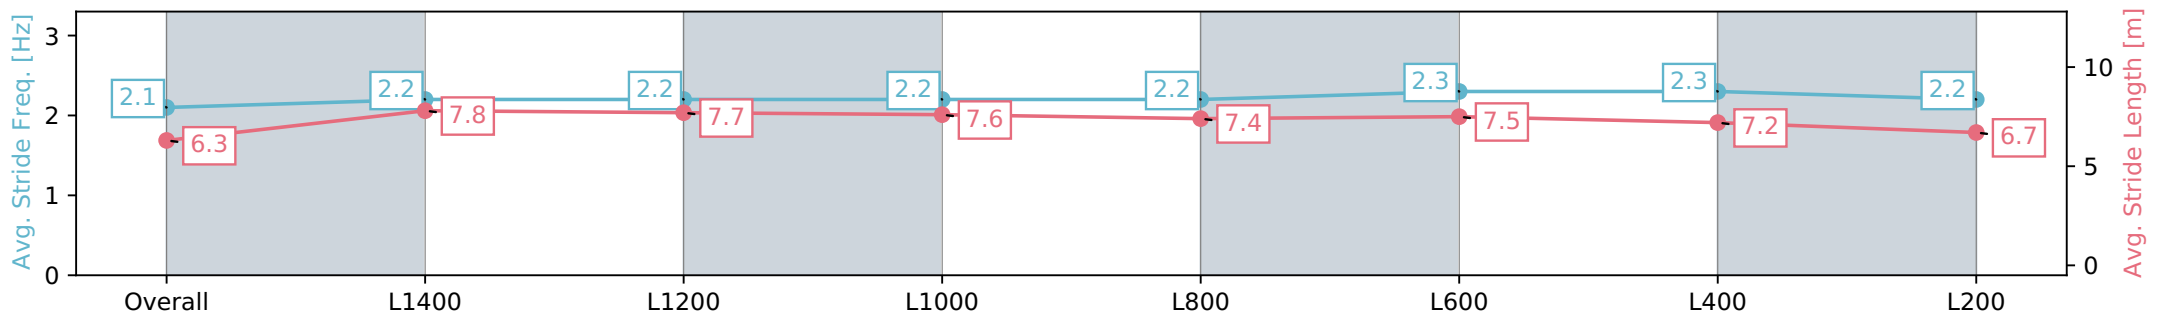

Horse/Jockey Name	JACK THE LAD/Justin Potter
Finish Rank	13
Fastest Section Time (Section)	0:11.56 (L1400)
Top Speed [km/h] (Section)	63.7 (Overall)
Race State	Finished

Morphettville SA - Professional
Race 7: Hahn The Cummings Stakes (Formerly R A Lee Stakes) - 1600m
11 May 2024 - 3:22PM
Track Rating: Good 4, Weather: Fine, Rail Position: +4m Entire, Sectional 605m

Section	Overall	L1400	L1200	L1000	L800	L600	L400	L200
Section Times	1:39.41 [13] (0:14.66)	1:24.75 [5] (0:11.56)	1:13.19 [5] (0:11.81)	1:01.38 [5] (0:11.63)	0:49.75 [6] (0:11.73)	0:38.02 [6] (0:11.84)	0:26.18 [6] (0:12.41)	0:13.77 [10] (0:13.77)
Average Speed [km/h]	49.1	62.6	61.1	61.9	62.1	62.1	58.5	52.3
Top Speed [km/h]	63.7	63.7	61.9	63.0	63.1	63.3	60.5	56.5
Avg. Dist. to Rail [m]	3.4	1.3	0.5	1.9	2.7	4.5	6.4	8.0
Avg. Stride Freq. [Hz]	2.1	2.2	2.2	2.2	2.2	2.3	2.3	2.2
Avg. Stride Length [m]	6.3	7.8	7.7	7.6	7.4	7.5	7.2	6.7

Report Created: Sat 11 May 2024 16:15:01 GMT+10 (Note: Timing is based on positional data)

- [ ] Ranking at each section and finish
- -:-:- No data available at this section
- NA No data available