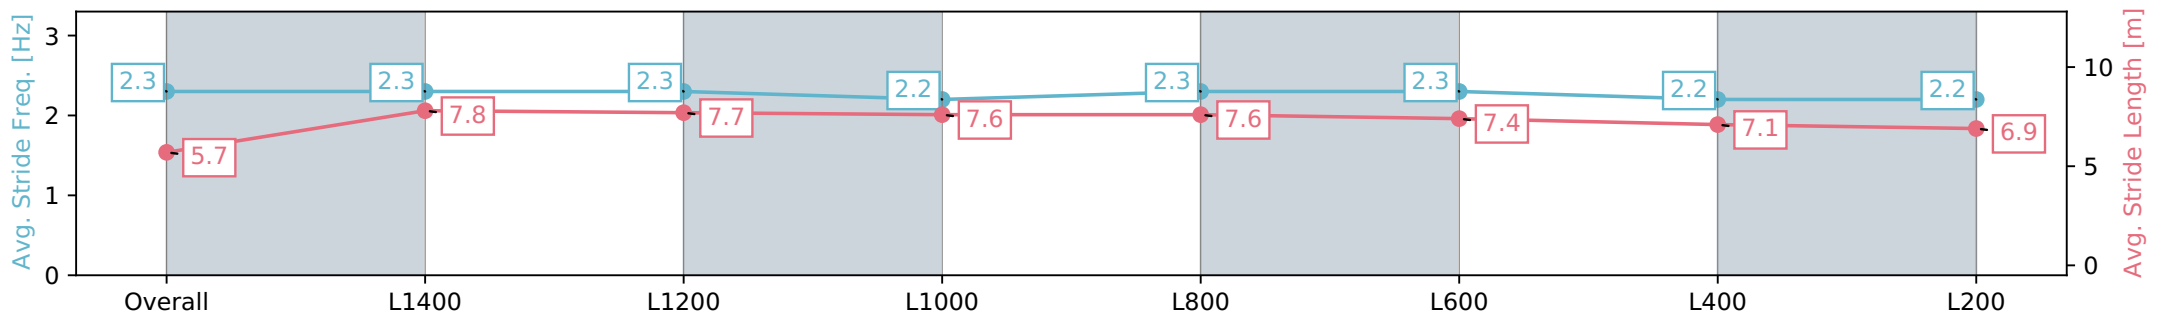

Horse/Jockey Name	POUNDING/Blake Shinn
Finish Rank	8
Fastest Section Time (Section)	0:11.11 (L1400)
Top Speed [km/h] (Section)	66.3 (Overall)
Race State	Finished

Morphettville SA - Professional
Race 7: Hahn The Cummings Stakes (Formerly R A Lee Stakes) - 1600m
11 May 2024 - 3:22PM
Track Rating: Good 4, Weather: Fine, Rail Position: +4m Entire, Sectional 605m

Section	Overall	L1400	L1200	L1000	L800	L600	L400	L200
Section Times	1:39.06 [8] (0:14.87)	1:24.19 [6] (0:11.11)	1:13.08 [4] (0:11.55)	1:01.53 [3] (0:11.78)	0:49.75 [3] (0:11.71)	0:38.04 [3] (0:12.01)	0:26.03 [4] (0:12.49)	0:13.54 [6] (0:13.54)
Average Speed [km/h]	48.4	65.2	62.3	61.1	61.7	60.7	57.9	53.2
Top Speed [km/h]	66.2	66.3	64.0	62.0	62.4	61.9	59.4	56.8
Avg. Dist. to Rail [m]	5.9	1.7	0.4	0.8	1.1	2.0	4.0	5.7
Avg. Stride Freq. [Hz]	2.3	2.3	2.3	2.2	2.3	2.3	2.2	2.2
Avg. Stride Length [m]	5.7	7.8	7.7	7.6	7.6	7.4	7.1	6.9

Report Created: Sat 11 May 2024 16:14:47 GMT+10 (Note: Timing is based on positional data)

- [ ] Ranking at each section and finish
- -:-:- No data available at this section
- NA No data available