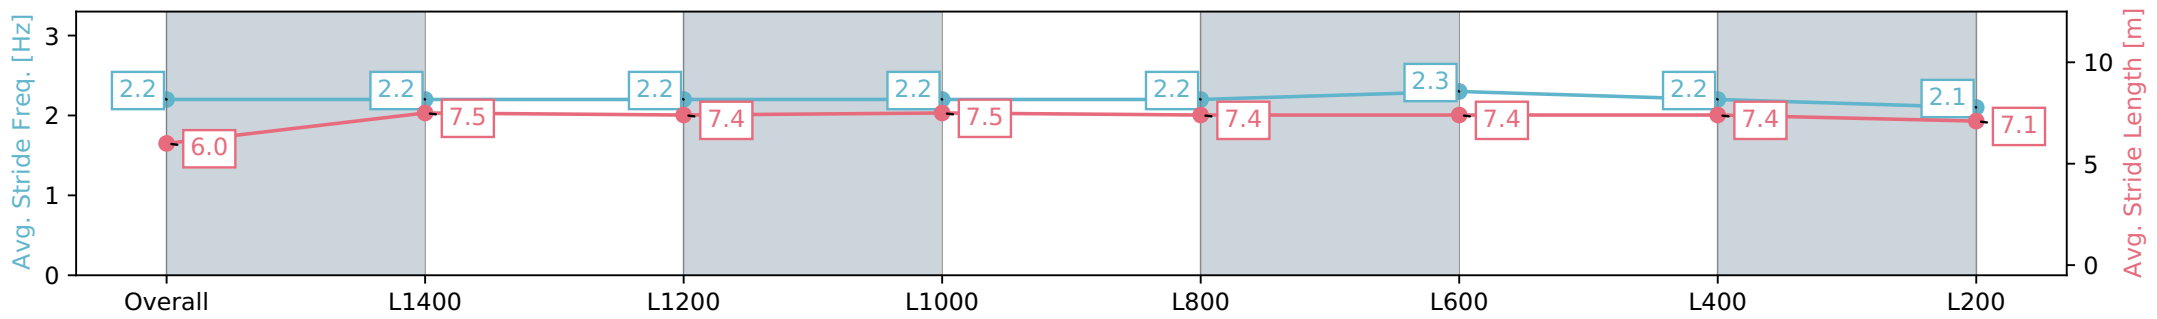

Horse/Jockey Name	JIMMY THE BEAR/Billy Egan
Finish Rank	2
Fastest Section Time (Section)	0:11.52 (L1400)
Top Speed [km/h] (Section)	67.3 (Overall)
Race State	Finished

Morphettville SA - Professional
Race 7: Hahn The Cummings Stakes (Formerly R A Lee Stakes) - 1600m
11 May 2024 - 3:22PM
Track Rating: Good 4, Weather: Fine, Rail Position: +4m Entire, Sectional 605m

Section	Overall	L1400	L1200	L1000	L800	L600	L400	L200
Section Times	1:38.19 [2] (0:14.44)	1:23.75 [2] (0:11.52)	1:12.23 [3] (0:11.77)	1:00.46 [4] (0:11.71)	0:48.75 [4] (0:11.73)	0:37.02 [4] (0:11.77)	0:25.25 [3] (0:12.20)	0:13.05 [2] (0:13.05)
Average Speed [km/h]	49.9	63.2	61.7	61.6	61.8	62.2	59.3	55.3
Top Speed [km/h]	67.3	64.3	63.1	62.5	62.3	62.8	61.0	58.6
Avg. Dist. to Rail [m]	4.0	2.8	2.4	2.7	2.4	3.2	4.4	5.6
Avg. Stride Freq. [Hz]	2.2	2.2	2.2	2.2	2.2	2.3	2.2	2.1
Avg. Stride Length [m]	6.0	7.5	7.4	7.5	7.4	7.4	7.4	7.1

Report Created: Sat 11 May 2024 16:14:26 GMT+10 (Note: Timing is based on positional data)

- [ ] Ranking at each section and finish
- -:-:- No data available at this section
- NA No data available