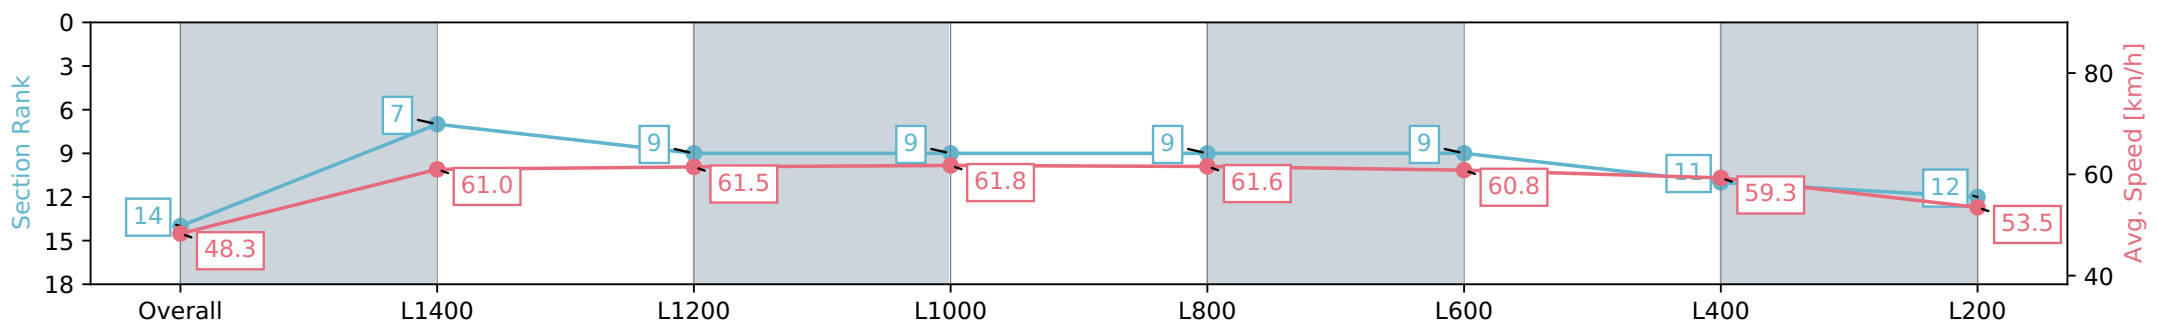

Horse/Jockey Name	MONTIGN/Margaret Collett
Finish Rank	14
Fastest Section Time (Section)	0:11.65 (L1000)
Top Speed [km/h] (Section)	63.1 (Overall)
Race State	Finished

Morphettville SA - Professional
Race 7: Hahn The Cummings Stakes (Formerly R A Lee Stakes) - 1600m
11 May 2024 - 3:22PM
Track Rating: Good 4, Weather: Fine, Rail Position: +4m Entire, Sectional 605m

Section	Overall	L1400	L1200	L1000	L800	L600	L400	L200
Section Times	1:39.60 [14] (0:14.93)	1:24.67 [7] (0:11.86)	1:12.81 [9] (0:11.76)	1:01.05 [9] (0:11.65)	0:49.40 [9] (0:11.77)	0:37.63 [9] (0:11.95)	0:25.68 [11] (0:12.22)	0:13.46 [12] (0:13.46)
Average Speed [km/h]	48.3	61.0	61.5	61.8	61.6	60.8	59.3	53.5
Top Speed [km/h]	63.1	62.9	62.4	62.7	62.5	61.5	60.5	57.2
Avg. Dist. to Rail [m]	2.0	1.1	1.1	1.7	1.5	2.1	5.1	6.4
Avg. Stride Freq. [Hz]	2.2	2.3	2.3	2.3	2.3	2.3	2.2	2.1
Avg. Stride Length [m]	5.7	7.1	7.1	7.3	7.2	7.2	7.1	6.8

Report Created: Sat 11 May 2024 16:15:04 GMT+10 (Note: Timing is based on positional data)

- [ ] Ranking at each section and finish
- -:-:- No data available at this section
- NA No data available