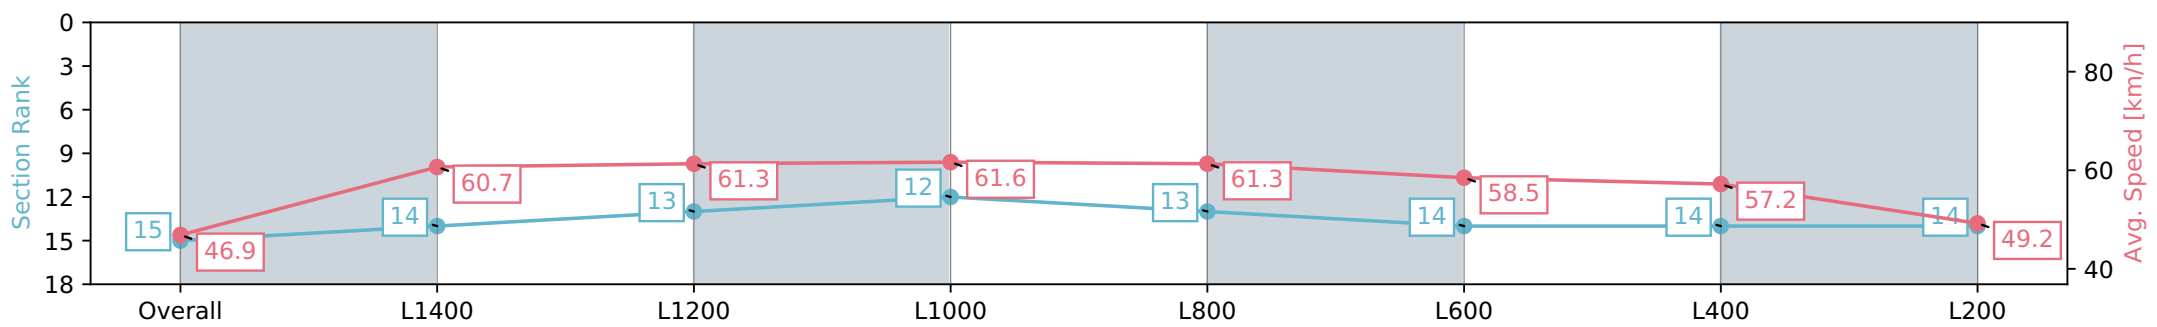

Horse/Jockey Name	IRONCLAD/Kayla Crowther
Finish Rank	15
Fastest Section Time (Section)	0:11.68 (L1000)
Top Speed [km/h] (Section)	62.7 (L1200)
Race State	Finished

Morphettville SA - Professional
Race 7: Hahn The Cummings Stakes (Formerly R A Lee Stakes) - 1600m
11 May 2024 - 3:22PM
Track Rating: Good 4, Weather: Fine, Rail Position: +4m Entire, Sectional 605m

Section	Overall	L1400	L1200	L1000	L800	L600	L400	L200
Section Times	1:42.19 [15] (0:15.38)	1:26.81 [14] (0:11.89)	1:14.92 [13] (0:11.75)	1:03.17 [12] (0:11.68)	0:51.49 [13] (0:11.80)	0:39.69 [14] (0:12.41)	0:27.28 [14] (0:12.65)	0:14.63 [14] (0:14.63)
Average Speed [km/h]	46.9	60.7	61.3	61.6	61.3	58.5	57.2	49.2
Top Speed [km/h]	62.2	62.2	62.4	62.7	62.5	60.0	57.7	56.0
Avg. Dist. to Rail [m]	2.7	0.5	0.6	1.6	1.4	1.9	4.7	7.9
Avg. Stride Freq. [Hz]	2.1	2.3	2.3	2.3	2.3	2.3	2.3	2.1
Avg. Stride Length [m]	5.9	7.4	7.3	7.0	7.0	6.8	6.8	6.5

Report Created: Sat 11 May 2024 16:15:08 GMT+10 (Note: Timing is based on positional data)

- [ ] Ranking at each section and finish
- -:-:- No data available at this section
- NA No data available