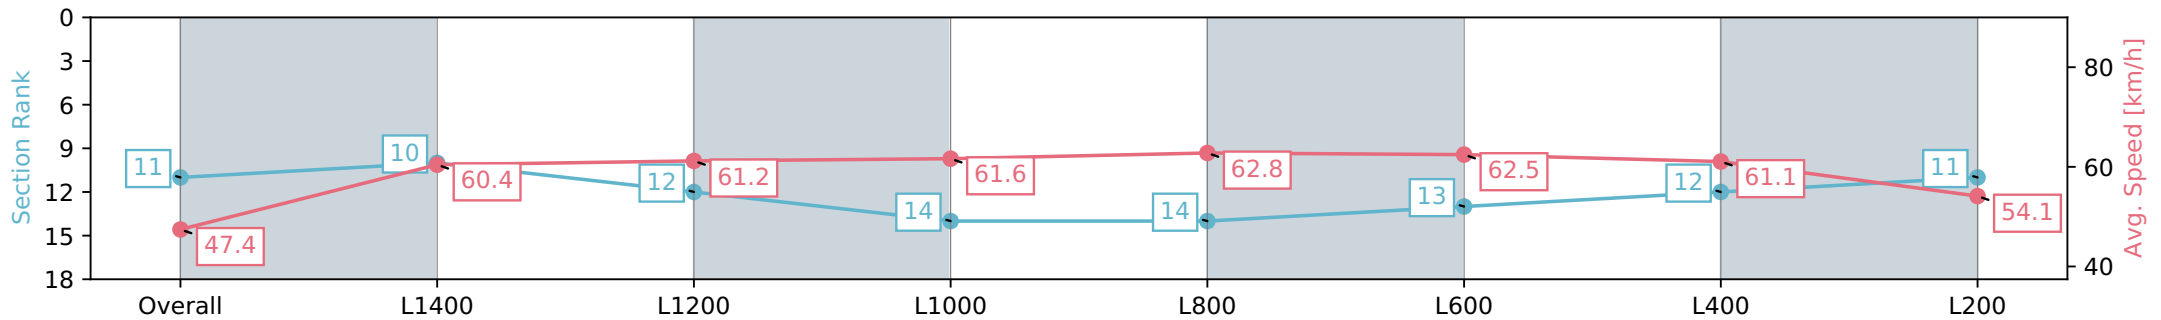

Horse/Jockey Name	MY KHALIFA/Dom Tourneur
Finish Rank	11
Fastest Section Time (Section)	0:11.60 (L800)
Top Speed [km/h] (Section)	64.0 (L1000)
Race State	Finished

Morphettville SA - Professional
Race 7: Hahn The Cummings Stakes (Formerly R A Lee Stakes) - 1600m
11 May 2024 - 3:22PM
Track Rating: Good 4, Weather: Fine, Rail Position: +4m Entire, Sectional 605m

Section	Overall	L1400	L1200	L1000	L800	L600	L400	L200
Section Times	1:39.33 [11] (0:15.13)	1:24.20 [10] (0:12.04)	1:12.16 [12] (0:11.89)	1:00.27 [14] (0:11.67)	0:48.60 [14] (0:11.60)	0:37.00 [13] (0:11.79)	0:25.21 [12] (0:11.90)	0:13.31 [11] (0:13.31)
Average Speed [km/h]	47.4	60.4	61.2	61.6	62.8	62.5	61.1	54.1
Top Speed [km/h]	61.4	61.7	62.3	63.3	64.0	63.1	62.9	58.2
Avg. Dist. to Rail [m]	6.0	2.5	2.7	2.7	2.7	4.1	7.2	9.4
Avg. Stride Freq. [Hz]	2.2	2.3	2.3	2.3	2.3	2.3	2.3	2.2
Avg. Stride Length [m]	5.7	7.2	7.4	7.2	7.5	7.5	7.3	6.8

Report Created: Sat 11 May 2024 16:14:54 GMT+10 (Note: Timing is based on positional data)

- [ ] Ranking at each section and finish
- -:-:- No data available at this section
- NA No data available