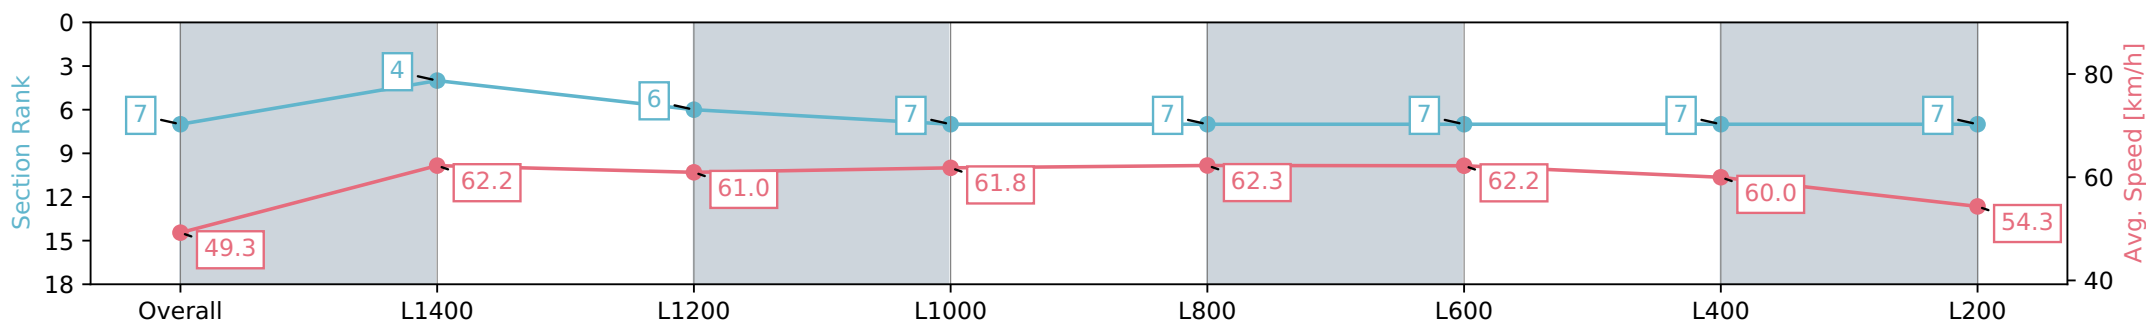

Horse/Jockey Name	BELTORO/Teo Nugent
Finish Rank	7
Fastest Section Time (Section)	0:11.66 (L1000)
Top Speed [km/h] (Section)	63.8 (Overall)
Race State	Finished

Morphettville SA - Professional
Race 7: Hahn The Cummings Stakes (Formerly R A Lee Stakes) - 1600m
11 May 2024 - 3:22PM
Track Rating: Good 4, Weather: Fine, Rail Position: +4m Entire, Sectional 605m

Section	Overall	L1400	L1200	L1000	L800	L600	L400	L200
Section Times	1:38.82 [7] (0:14.65)	1:24.17 [4] (0:11.70)	1:12.47 [6] (0:11.90)	1:00.57 [7] (0:11.66)	0:48.91 [7] (0:11.68)	0:37.23 [7] (0:11.86)	0:25.37 [7] (0:12.11)	0:13.26 [7] (0:13.26)
Average Speed [km/h]	49.3	62.2	61.0	61.8	62.3	62.2	60.0	54.3
Top Speed [km/h]	63.8	63.5	62.0	62.8	62.8	63.2	62.0	57.8
Avg. Dist. to Rail [m]	9.4	2.8	2.5	2.8	2.7	4.4	8.0	9.0
Avg. Stride Freq. [Hz]	2.3	2.4	2.3	2.4	2.4	2.4	2.4	2.3
Avg. Stride Length [m]	5.6	7.1	6.9	7.0	7.0	7.2	7.0	6.6

Report Created: Sat 11 May 2024 16:14:44 GMT+10 (Note: Timing is based on positional data)

[ ] Ranking at each section and finish
-:-:- No data available at this section
NA No data available