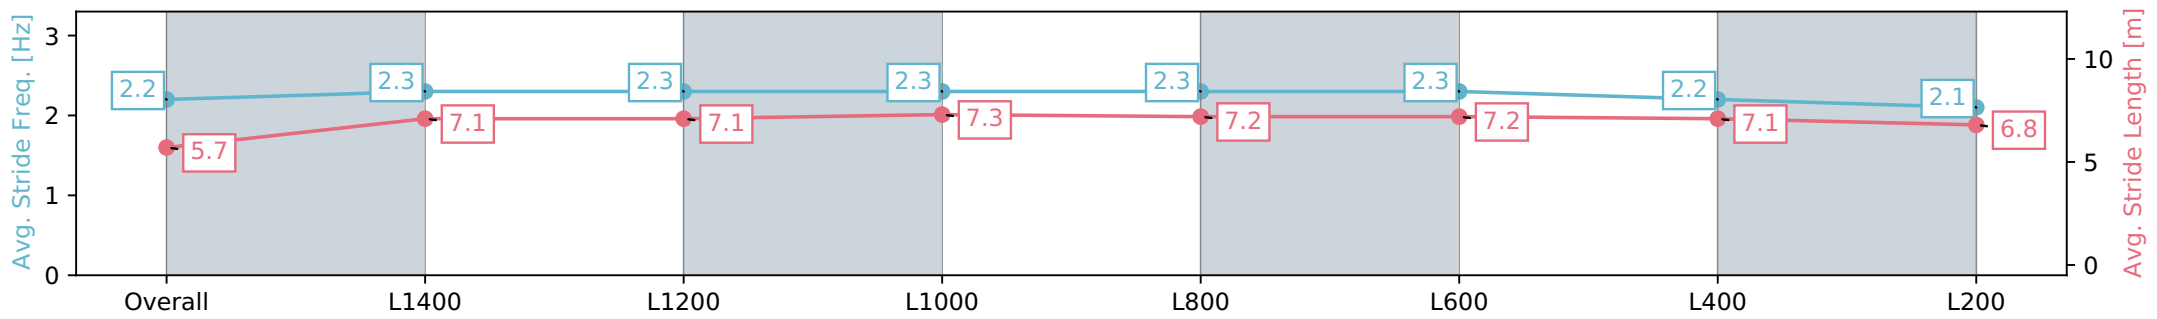

Horse/Jockey Name	MONTIGN/Margaret Collett
Finish Rank	14
Fastest Section Time (Section)	0:11.65 (L1000)
Top Speed [km/h] (Section)	63.1 (Overall)
Race State	Finished

Morphettville SA - Professional
Race 7: Hahn The Cummings Stakes (Formerly R A Lee Stakes) - 1600m
11 May 2024 - 3:22PM
Track Rating: Good 4, Weather: Fine, Rail Position: +4m Entire, Sectional 605m

Section	Overall	L1400	L1200	L1000	L800	L600	L400	L200
Section Times	1:39.60 [14] (0:14.93)	1:24.67 [7] (0:11.86)	1:12.81 [9] (0:11.76)	1:01.05 [9] (0:11.65)	0:49.40 [9] (0:11.77)	0:37.63 [9] (0:11.95)	0:25.68 [11] (0:12.22)	0:13.46 [12] (0:13.46)
Average Speed [km/h]	48.3	61.0	61.5	61.8	61.6	60.8	59.3	53.5
Top Speed [km/h]	63.1	62.9	62.4	62.7	62.5	61.5	60.5	57.2
Avg. Dist. to Rail [m]	2.0	1.1	1.1	1.7	1.5	2.1	5.1	6.4
Avg. Stride Freq. [Hz]	2.2	2.3	2.3	2.3	2.3	2.3	2.2	2.1
Avg. Stride Length [m]	5.7	7.1	7.1	7.3	7.2	7.2	7.1	6.8

Report Created: Sat 11 May 2024 16:15:04 GMT+10 (Note: Timing is based on positional data)

- [ ] Ranking at each section and finish
- -:-:- No data available at this section
- NA No data available