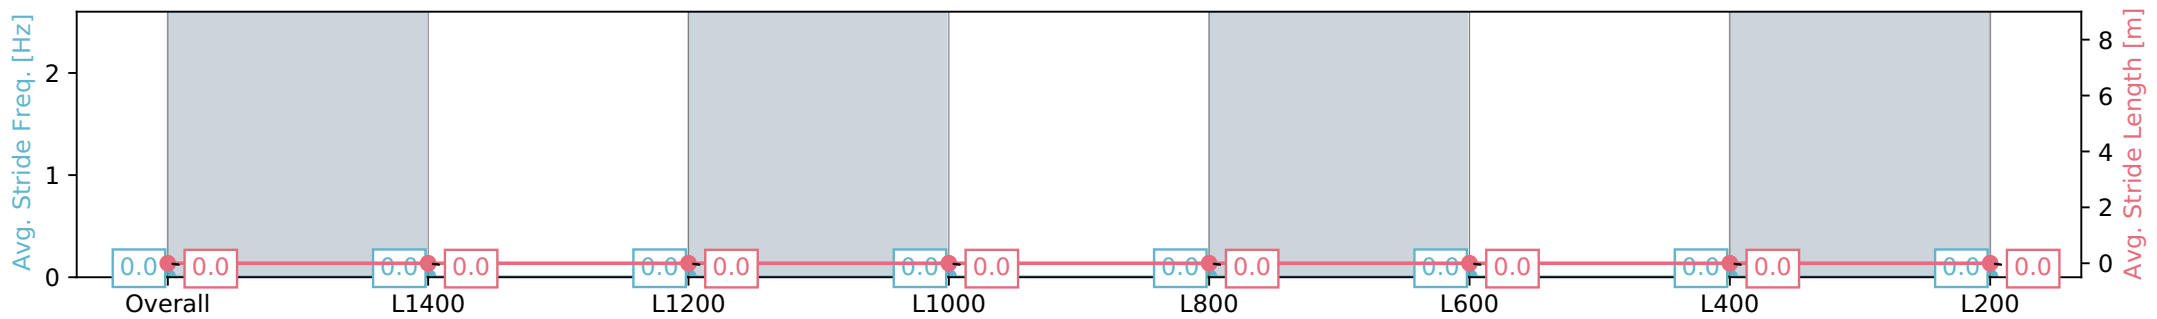

Horse/Jockey Name	CHICAGO STORM/Carleen Hefel
Finish Rank	3
Fastest Section Time (Section)	0:11.26 (L1400)
Top Speed [km/h] (Section)	64.8 (Overall)
Race State	Finished

Morphettville SA - Professional
Race 7: Hahn The Cummings Stakes (Formerly R A Lee Stakes) - 1600m
11 May 2024 - 3:22PM
Track Rating: Good 4, Weather: Fine, Rail Position: +4m Entire, Sectional 605m

Section	Overall	L1400	L1200	L1000	L800	L600	L400	L200
Section Times	1:38.23 [3] (0:14.50)	1:23.73 [3] (0:11.26)	1:12.47 [2] (0:11.34)	1:01.13 [1] (0:11.55)	0:49.58 [2] (0:11.54)	0:38.04 [1] (0:11.85)	0:26.19 [1] (0:12.38)	0:13.81 [1] (0:13.81)
Average Speed [km/h]	49.7	64.1	63.4	62.2	62.5	60.9	58.2	52.1
Top Speed [km/h]	64.2	64.8	64.8	63.3	63.0	61.9	60.2	56.0
Avg. Dist. to Rail [m]	5.2	1.4	0.7	0.2	0.2	0.3	0.4	1.8
Avg. Stride Freq. [Hz]	0.0	0.0	0.0	0.0	0.0	0.0	0.0	0.0
Avg. Stride Length [m]	0.0	0.0	0.0	0.0	0.0	0.0	0.0	0.0

Report Created: Sat 11 May 2024 16:14:30 GMT+10 (Note: Timing is based on positional data)

- [ ] Ranking at each section and finish
- -:-:- No data available at this section
- NA No data available