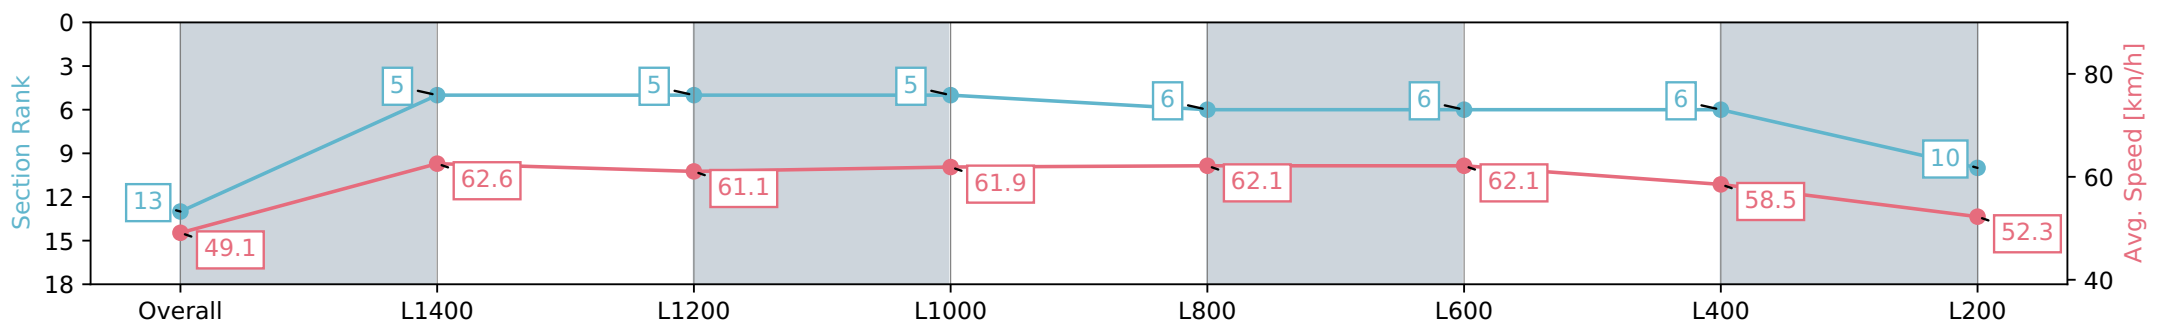

Horse/Jockey Name	JACK THE LAD/Justin Potter
Finish Rank	13
Fastest Section Time (Section)	0:11.56 (L1400)
Top Speed [km/h] (Section)	63.7 (Overall)
Race State	Finished

Morphettville SA - Professional
Race 7: Hahn The Cummings Stakes (Formerly R A Lee Stakes) - 1600m
11 May 2024 - 3:22PM
Track Rating: Good 4, Weather: Fine, Rail Position: +4m Entire, Sectional 605m

Section	Overall	L1400	L1200	L1000	L800	L600	L400	L200
Section Times	1:39.41 [13] (0:14.66)	1:24.75 [5] (0:11.56)	1:13.19 [5] (0:11.81)	1:01.38 [5] (0:11.63)	0:49.75 [6] (0:11.73)	0:38.02 [6] (0:11.84)	0:26.18 [6] (0:12.41)	0:13.77 [10] (0:13.77)
Average Speed [km/h]	49.1	62.6	61.1	61.9	62.1	62.1	58.5	52.3
Top Speed [km/h]	63.7	63.7	61.9	63.0	63.1	63.3	60.5	56.5
Avg. Dist. to Rail [m]	3.4	1.3	0.5	1.9	2.7	4.5	6.4	8.0
Avg. Stride Freq. [Hz]	2.1	2.2	2.2	2.2	2.2	2.3	2.3	2.2
Avg. Stride Length [m]	6.3	7.8	7.7	7.6	7.4	7.5	7.2	6.7

Report Created: Sat 11 May 2024 16:15:01 GMT+10 (Note: Timing is based on positional data)

- [ ] Ranking at each section and finish
- -:-:- No data available at this section
- NA No data available