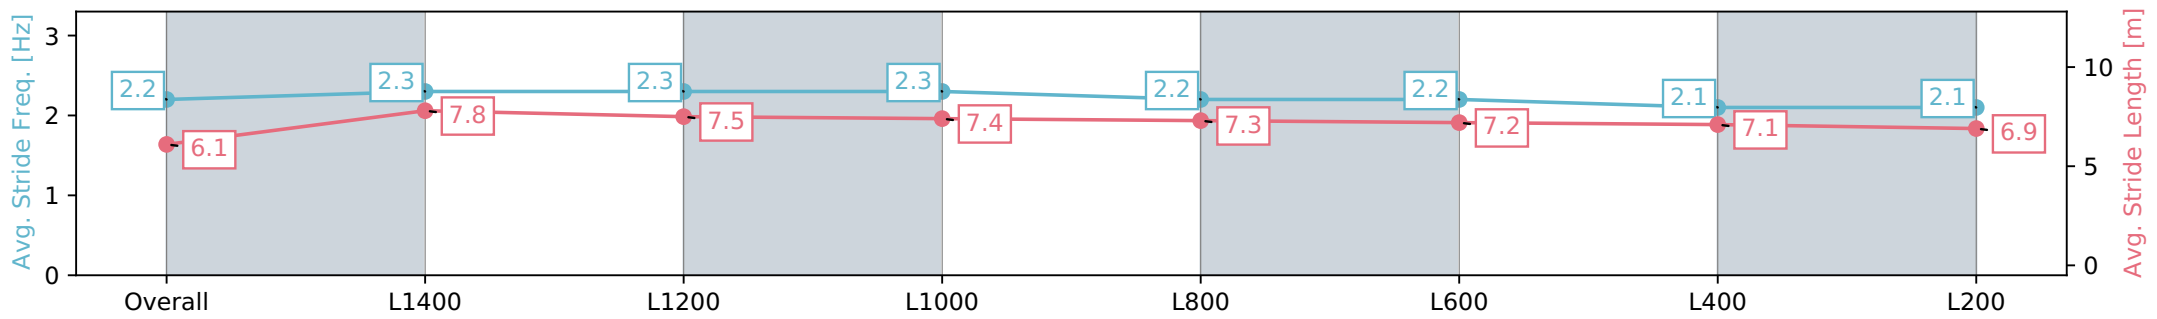

Horse/Jockey Name	SIRILEO MISS/Craig Williams
Finish Rank	10
Fastest Section Time (Section)	0:11.31 (L1400)
Top Speed [km/h] (Section)	66.8 (L1400)
Race State	Finished

Morphettville SA - Professional
Race 7: Hahn The Cummings Stakes (Formerly R A Lee Stakes) - 1600m
11 May 2024 - 3:22PM
Track Rating: Good 4, Weather: Fine, Rail Position: +4m Entire, Sectional 605m

Section	Overall	L1400	L1200	L1000	L800	L600	L400	L200
Section Times	1:39.29 [10] (0:14.43)	1:24.86 [1] (0:11.31)	1:13.55 [1] (0:11.37)	1:02.18 [2] (0:11.52)	0:50.66 [1] (0:11.75)	0:38.91 [2] (0:12.39)	0:26.52 [2] (0:12.84)	0:13.68 [9] (0:13.68)
Average Speed [km/h]	49.9	64.8	64.2	62.6	61.6	58.7	56.2	52.6
Top Speed [km/h]	64.9	65.8	66.8	63.3	62.9	60.6	57.5	54.8
Avg. Dist. to Rail [m]	9.1	4.8	3.3	2.7	2.3	1.7	2.1	3.8
Avg. Stride Freq. [Hz]	2.2	2.3	2.3	2.3	2.2	2.2	2.1	2.1
Avg. Stride Length [m]	6.1	7.8	7.5	7.4	7.3	7.2	7.1	6.9

Report Created: Sat 11 May 2024 16:14:50 GMT+10 (Note: Timing is based on positional data)

- [ ] Ranking at each section and finish
- -:-:- No data available at this section
- NA No data available