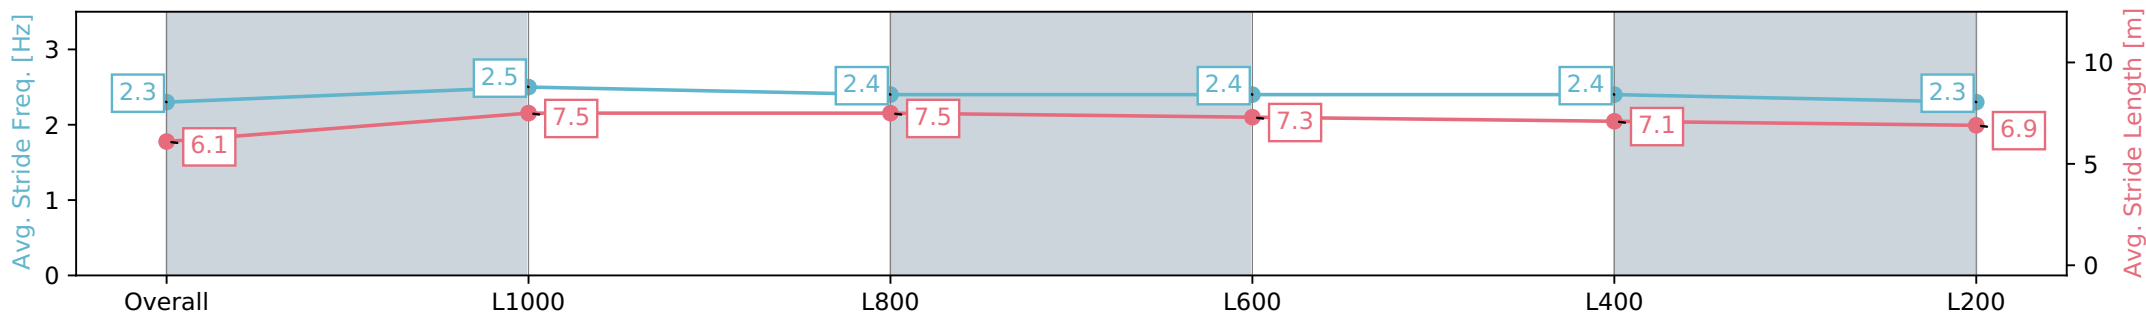

Morphettville SA - Professional

Race 6: Sportsbet Proud Miss Stakes - 1200m

11 May 2024 - 2:45PM

Track Rating: Good 4, Weather: Fine, Rail Position: +4m Entire, Sectional 605m

Section	Overall	L1000	L800	L600	L400	L200
Section Times	1:11.86 [11] (0:13.83)	0:58.03 [1] (0:10.94)	0:47.09 [1] (0:11.33)	0:35.76 [1] (0:11.65)	0:24.11 [2] (0:11.53)	0:12.58 [2] (0:12.57)
Average Speed [km/h]	52.1	65.7	64.2	62.4	62.6	57.3
Top Speed [km/h]	66.2	66.9	66.9	64.1	64.0	61.1
Avg. Dist. to Rail [m]	12.6	6.8	2.4	1.6	4.6	8.7
Avg. Stride Freq. [Hz]	2.3	2.5	2.4	2.4	2.4	2.3
Avg. Stride Length [m]	6.1	7.5	7.5	7.3	7.1	6.9