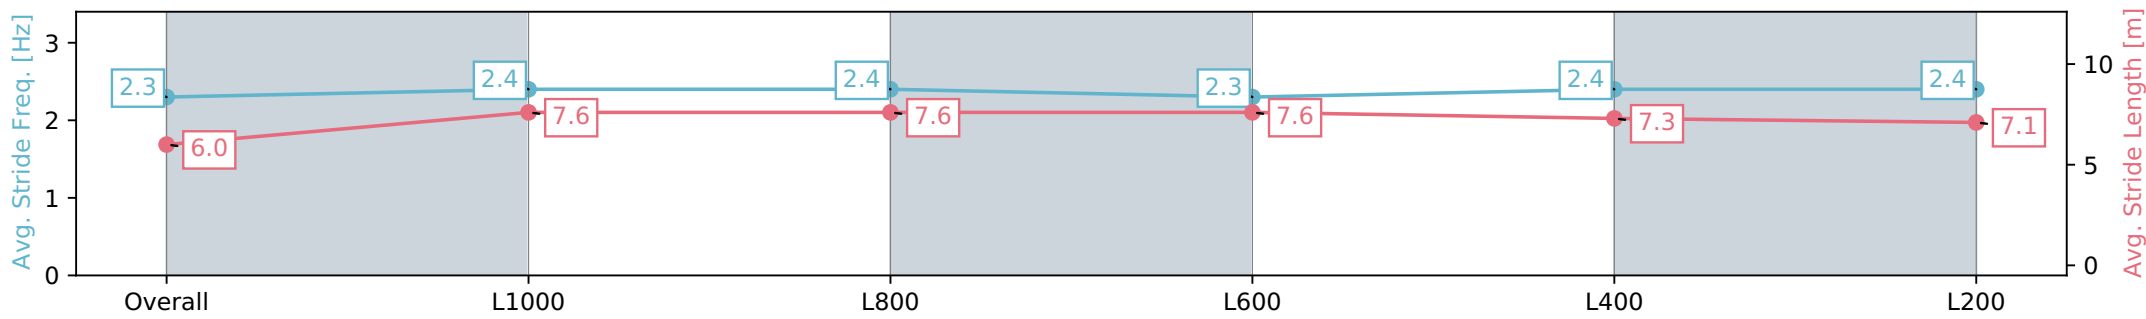

Morphettville SA - Professional

Race 6: Sportsbet Proud Miss Stakes - 1200m

11 May 2024 - 2:45PM

Track Rating: Good 4, Weather: Fine, Rail Position: +4m Entire, Sectional 605m

Section	Overall	L1000	L800	L600	L400	L200
Section Times	1:11.52 [5] (0:14.30)	0:57.22 [10] (0:10.98)	0:46.24 [9] (0:11.14)	0:35.10 [8] (0:11.51)	0:23.59 [6] (0:11.48)	0:12.11 [5] (0:12.11)
Average Speed [km/h]	50.4	65.7	65.4	63.5	63.2	59.5
Top Speed [km/h]	65.5	67.2	66.9	65.0	64.2	63.9
Avg. Dist. to Rail [m]	10.0	4.6	3.2	3.0	6.7	9.5
Avg. Stride Freq. [Hz]	2.3	2.4	2.4	2.3	2.4	2.4
Avg. Stride Length [m]	6.0	7.6	7.6	7.6	7.3	7.1