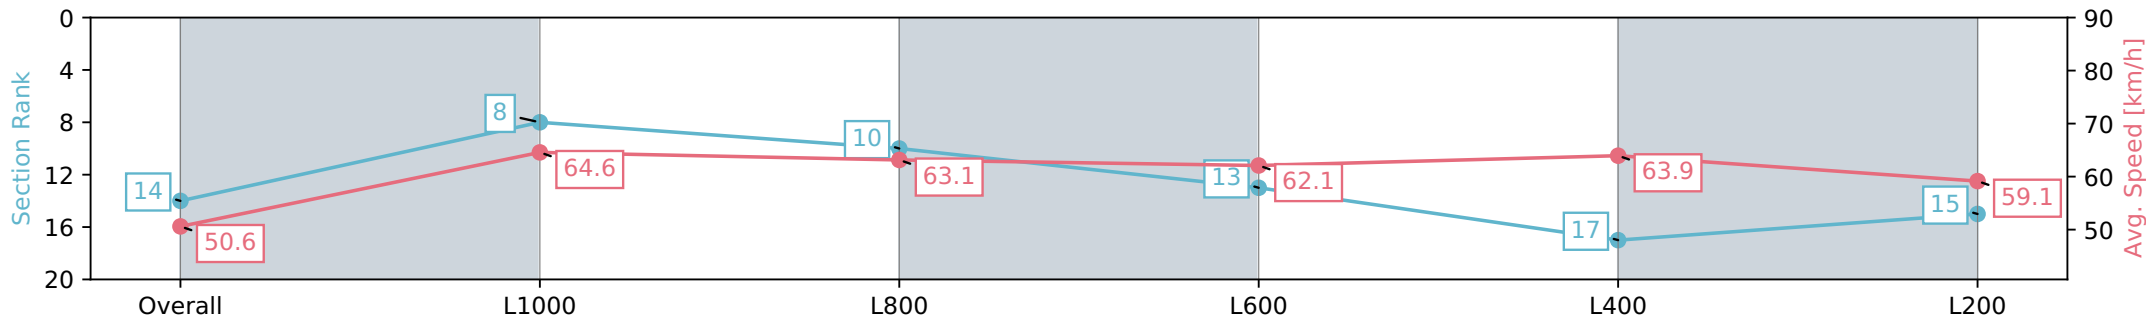

Morphettville SA - Professional

Race 6: Sportsbet Proud Miss Stakes - 1200m

11 May 2024 - 2:45PM

Track Rating: Good 4, Weather: Fine, Rail Position: +4m Entire, Sectional 605m

Section	Overall	L1000	L800	L600	L400	L200
Section Times	1:11.93 [14] (0:14.23)	0:57.70 [9] (0:10.96)	0:46.74 [8] (0:11.19)	0:35.55 [6] (0:11.56)	0:23.99 [7] (0:11.62)	0:12.37 [11] (0:12.37)
Average Speed [km/h]	50.7	65.6	65.0	63.5	62.5	58.2
Top Speed [km/h]	65.9	66.1	66.3	65.9	63.6	61.8
Avg. Dist. to Rail [m]	4.5	3.2	2.8	3.8	7.2	10.4
Avg. Stride Freq. [Hz]	2.3	2.5	2.5	2.4	2.5	2.4
Avg. Stride Length [m]	6.0	7.2	7.3	7.3	6.9	6.7