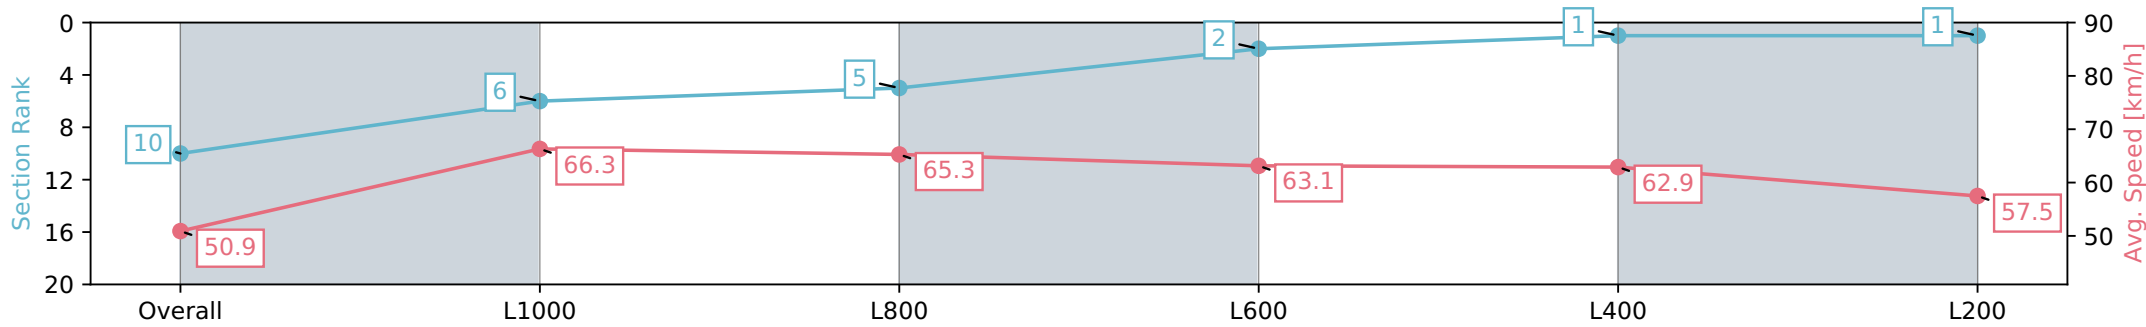

Morphettville SA - Professional

Race 6: Sportsbet Proud Miss Stakes - 1200m

11 May 2024 - 2:45PM

Track Rating: Good 4, Weather: Fine, Rail Position: +4m Entire, Sectional 605m

Section	Overall	L1000	L800	L600	L400	L200
Section Times	1:11.76 [10] (0:14.14)	0:57.62 [6] (0:10.86)	0:46.76 [5] (0:11.15)	0:35.61 [2] (0:11.56)	0:24.04 [1] (0:11.51)	0:12.53 [1] (0:12.53)
Average Speed [km/h]	50.9	66.3	65.3	63.1	62.9	57.5
Top Speed [km/h]	66.8	67.6	67.0	64.6	63.9	62.2
Avg. Dist. to Rail [m]	8.0	4.7	3.2	2.6	5.6	8.9
Avg. Stride Freq. [Hz]	2.2	2.4	2.4	2.3	2.4	2.3
Avg. Stride Length [m]	6.1	7.7	7.6	7.6	7.3	7.0