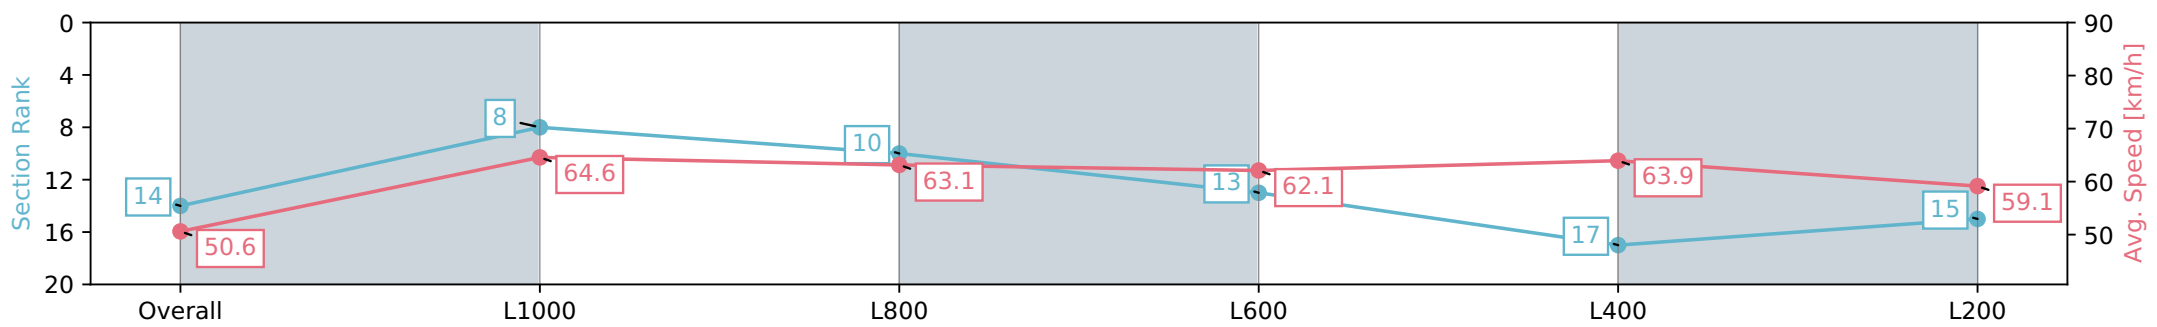

Morphettville SA - Professional

Race 6: Sportsbet Proud Miss Stakes - 1200m

11 May 2024 - 2:45PM

Track Rating: Good 4, Weather: Fine, Rail Position: +4m Entire, Sectional 605m

Section	Overall	L1000	L800	L600	L400	L200
Section Times	1:11.93 [14] (0:14.23)	0:57.70 [8] (0:11.16)	0:46.54 [10] (0:11.42)	0:35.12 [13] (0:11.68)	0:23.44 [17] (0:11.26)	0:12.18 [15] (0:12.18)
Average Speed [km/h]	50.6	64.6	63.1	62.1	63.9	59.1
Top Speed [km/h]	67.5	65.7	65.2	64.1	65.5	63.3
Avg. Dist. to Rail [m]	1.8	1.3	0.8	1.2	1.3	3.1
Avg. Stride Freq. [Hz]	2.3	2.4	2.4	2.4	2.4	2.4
Avg. Stride Length [m]	5.6	7.4	7.4	7.4	7.3	7.0