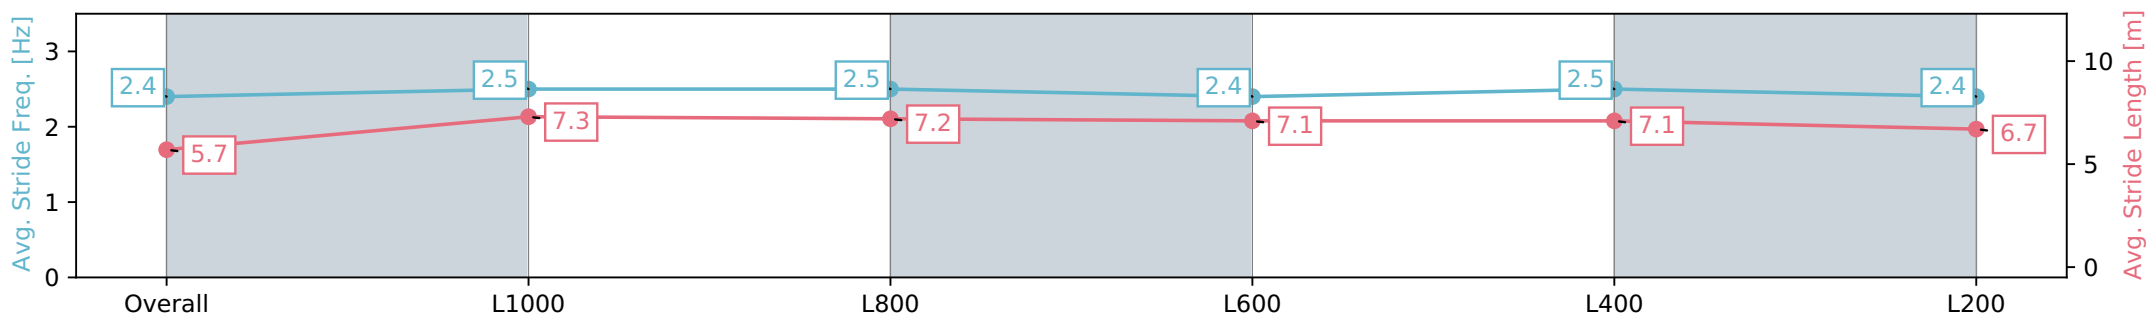

Morphettville SA - Professional

Race 6: Sportsbet Proud Miss Stakes - 1200m

11 May 2024 - 2:45PM

Track Rating: Good 4, Weather: Fine, Rail Position: +4m Entire, Sectional 605m

Section	Overall	L1000	L800	L600	L400	L200
Section Times	1:11.58 [7] (0:13.99)	0:57.59 [2] (0:10.98)	0:46.61 [4] (0:11.28)	0:35.32 [4] (0:11.64)	0:23.68 [4] (0:11.48)	0:12.20 [4] (0:12.20)
Average Speed [km/h]	51.5	65.6	64.0	62.0	62.8	59.0
Top Speed [km/h]	66.9	66.7	65.7	63.9	64.2	61.9
Avg. Dist. to Rail [m]	5.4	2.5	1.0	0.7	1.9	4.3
Avg. Stride Freq. [Hz]	2.4	2.5	2.5	2.4	2.5	2.4
Avg. Stride Length [m]	5.7	7.3	7.2	7.1	7.1	6.7