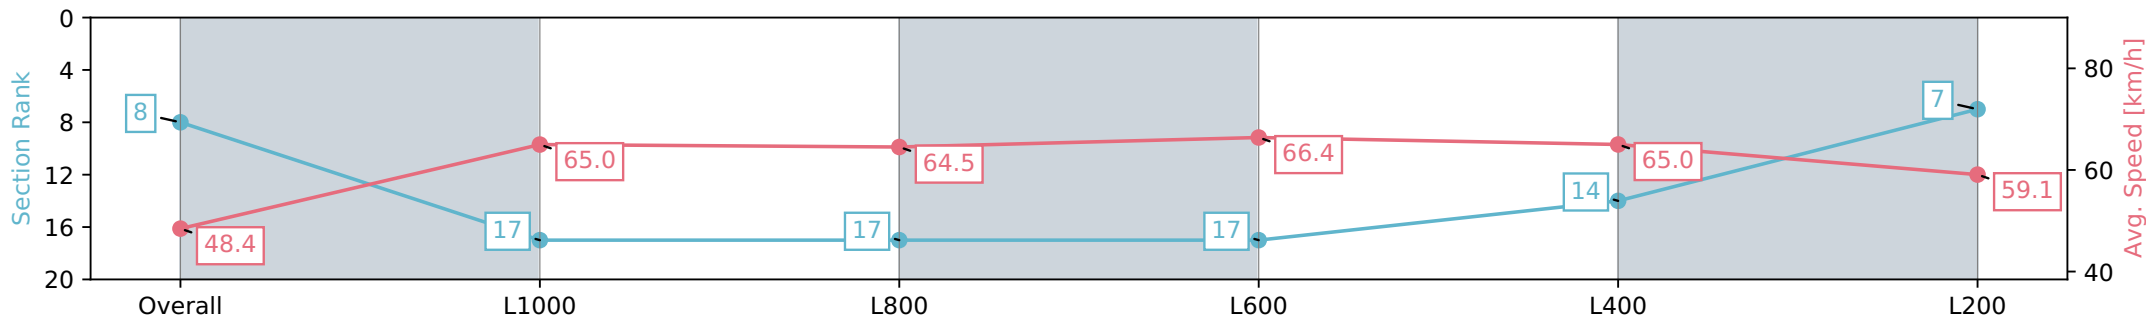

Morphettville SA - Professional

Race 6: Sportsbet Proud Miss Stakes - 1200m

11 May 2024 - 2:45PM

Track Rating: Good 4, Weather: Fine, Rail Position: +4m Entire, Sectional 605m

Section	Overall	L1000	L800	L600	L400	L200
Section Times	1:11.66 [8] (0:14.88)	0:56.78 [17] (0:11.09)	0:45.69 [17] (0:11.27)	0:34.42 [17] (0:11.05)	0:23.37 [14] (0:11.19)	0:12.18 [7] (0:12.18)
Average Speed [km/h]	48.4	65.0	64.5	66.4	65.0	59.1
Top Speed [km/h]	64.8	65.8	65.7	67.7	65.8	63.9
Avg. Dist. to Rail [m]	13.4	5.1	2.7	3.9	8.2	13.0
Avg. Stride Freq. [Hz]	2.1	2.4	2.4	2.4	2.5	2.4
Avg. Stride Length [m]	5.9	7.3	7.3	7.6	7.4	6.8