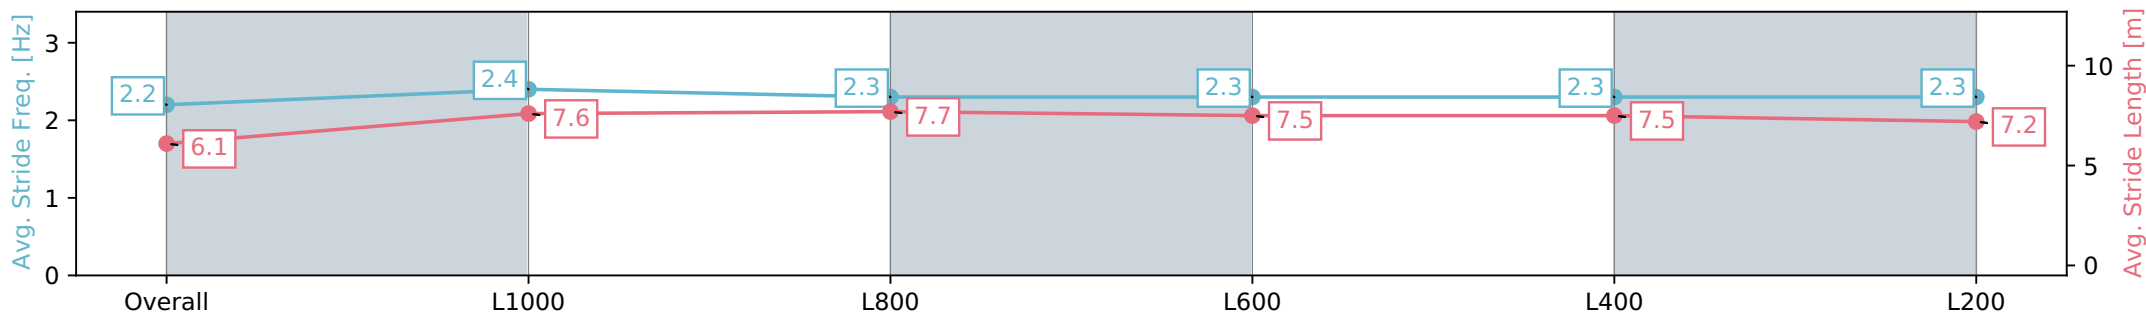

Morphettville SA - Professional

Race 6: Sportsbet Proud Miss Stakes - 1200m

11 May 2024 - 2:45PM

Track Rating: Good 4, Weather: Fine, Rail Position: +4m Entire, Sectional 605m

Section	Overall	L1000	L800	L600	L400	L200
Section Times	1:12.02 [16] (0:14.20)	0:57.82 [7] (0:10.88)	0:46.94 [6] (0:11.33)	0:35.61 [7] (0:11.78)	0:23.83 [11] (0:11.52)	0:12.31 [14] (0:12.31)
Average Speed [km/h]	50.8	66.1	64.0	62.2	63.1	58.5
Top Speed [km/h]	65.1	67.7	64.9	64.2	64.5	62.9
Avg. Dist. to Rail [m]	2.2	1.7	1.3	3.6	7.6	10.5
Avg. Stride Freq. [Hz]	2.2	2.4	2.3	2.3	2.3	2.3
Avg. Stride Length [m]	6.1	7.6	7.7	7.5	7.5	7.2