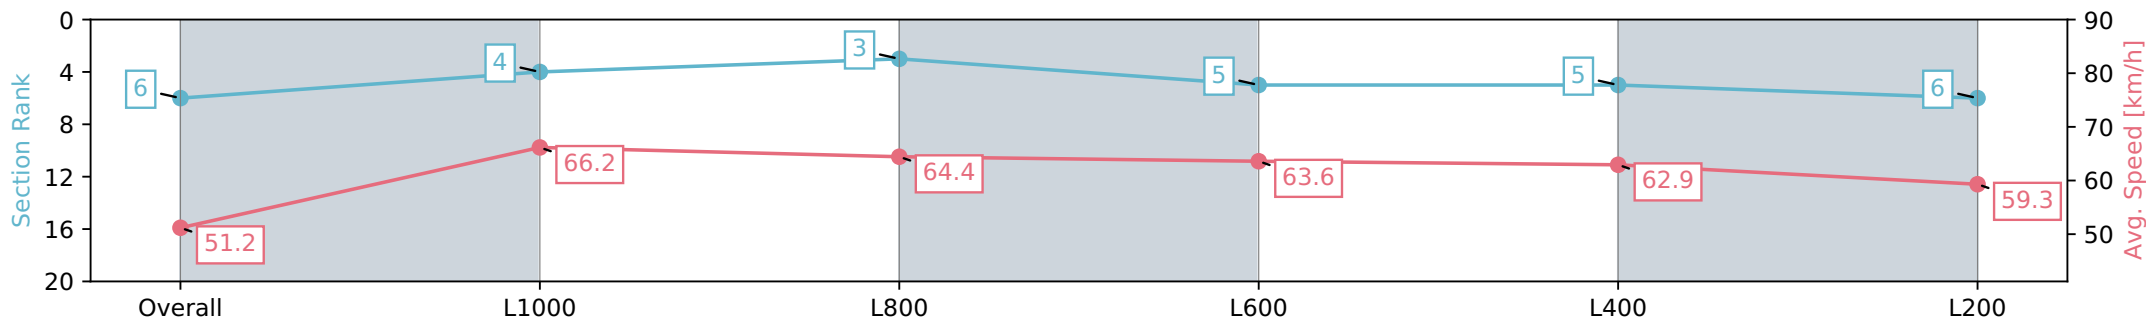

Morphettville SA - Professional

Race 6: Sportsbet Proud Miss Stakes - 1200m

11 May 2024 - 2:45PM

Track Rating: Good 4, Weather: Fine, Rail Position: +4m Entire, Sectional 605m

Section	Overall	L1000	L800	L600	L400	L200
Section Times	1:11.56 [6] (0:14.08)	0:57.48 [4] (0:10.88)	0:46.60 [3] (0:11.39)	0:35.21 [5] (0:11.55)	0:23.66 [5] (0:11.53)	0:12.13 [6] (0:12.13)
Average Speed [km/h]	51.2	66.2	64.4	63.6	62.9	59.3
Top Speed [km/h]	65.7	67.0	65.8	65.3	64.3	62.5
Avg. Dist. to Rail [m]	7.0	5.4	5.0	4.0	6.5	8.4
Avg. Stride Freq. [Hz]	2.4	2.5	2.4	2.4	2.4	2.4
Avg. Stride Length [m]	5.6	7.3	7.4	7.5	7.2	7.0