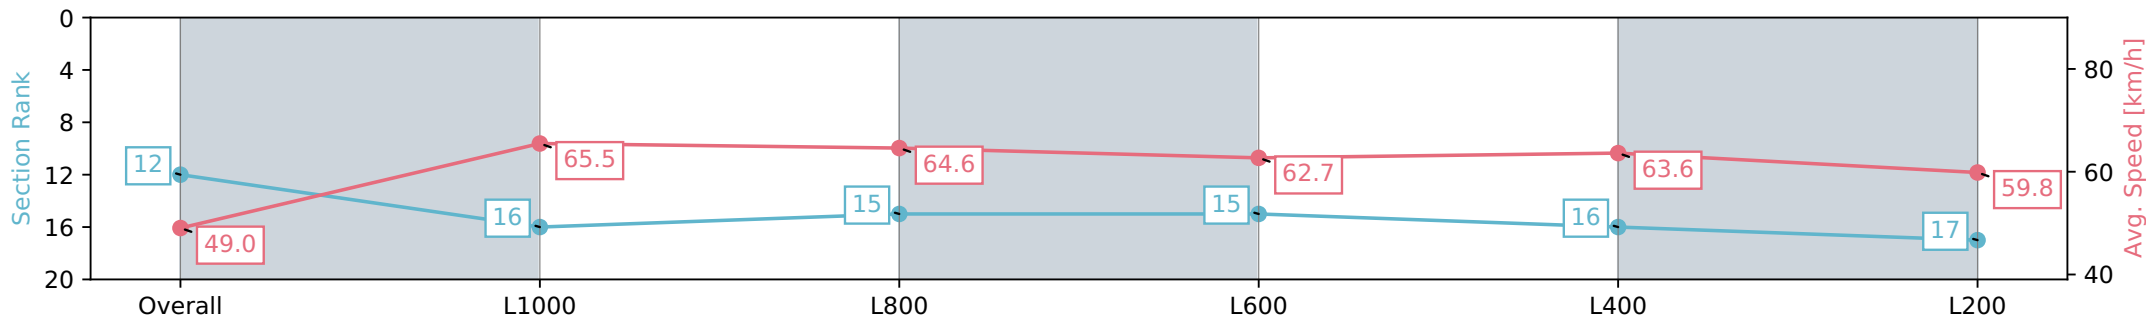

Morphettville SA - Professional

Race 6: Sportsbet Proud Miss Stakes - 1200m

11 May 2024 - 2:45PM

Track Rating: Good 4, Weather: Fine, Rail Position: +4m Entire, Sectional 605m

Section	Overall	L1000	L800	L600	L400	L200
Section Times	1:11.87 [12] (0:14.69)	0:57.18 [16] (0:10.98)	0:46.20 [15] (0:11.25)	0:34.95 [15] (0:11.56)	0:23.39 [16] (0:11.36)	0:12.03 [17] (0:12.03)
Average Speed [km/h]	49.0	65.5	64.6	62.7	63.6	59.8
Top Speed [km/h]	65.6	66.7	68.2	64.3	65.5	64.7
Avg. Dist. to Rail [m]	8.4	3.0	2.3	1.4	5.6	14.0
Avg. Stride Freq. [Hz]	2.5	2.6	2.5	2.4	2.5	2.5
Avg. Stride Length [m]	5.3	7.1	7.1	7.2	7.1	6.7