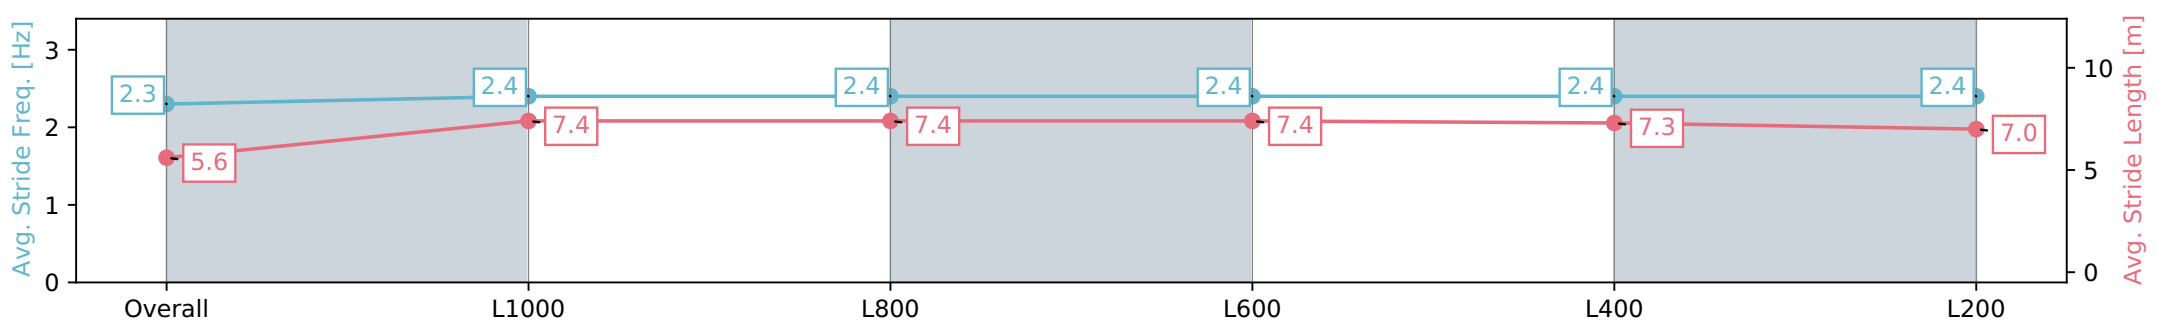

Morphettville SA - Professional

Race 6: Sportsbet Proud Miss Stakes - 1200m

11 May 2024 - 2:45PM

Track Rating: Good 4, Weather: Fine, Rail Position: +4m Entire, Sectional 605m

Section	Overall	L1000	L800	L600	L400	L200
Section Times	1:11.93 [14] (0:14.23)	0:57.70 [8] (0:11.16)	0:46.54 [10] (0:11.42)	0:35.12 [13] (0:11.68)	0:23.44 [17] (0:11.26)	0:12.18 [15] (0:12.18)
Average Speed [km/h]	50.6	64.6	63.1	62.1	63.9	59.1
Top Speed [km/h]	67.5	65.7	65.2	64.1	65.5	63.3
Avg. Dist. to Rail [m]	1.8	1.3	0.8	1.2	1.3	3.1
Avg. Stride Freq. [Hz]	2.3	2.4	2.4	2.4	2.4	2.4
Avg. Stride Length [m]	5.6	7.4	7.4	7.4	7.3	7.0