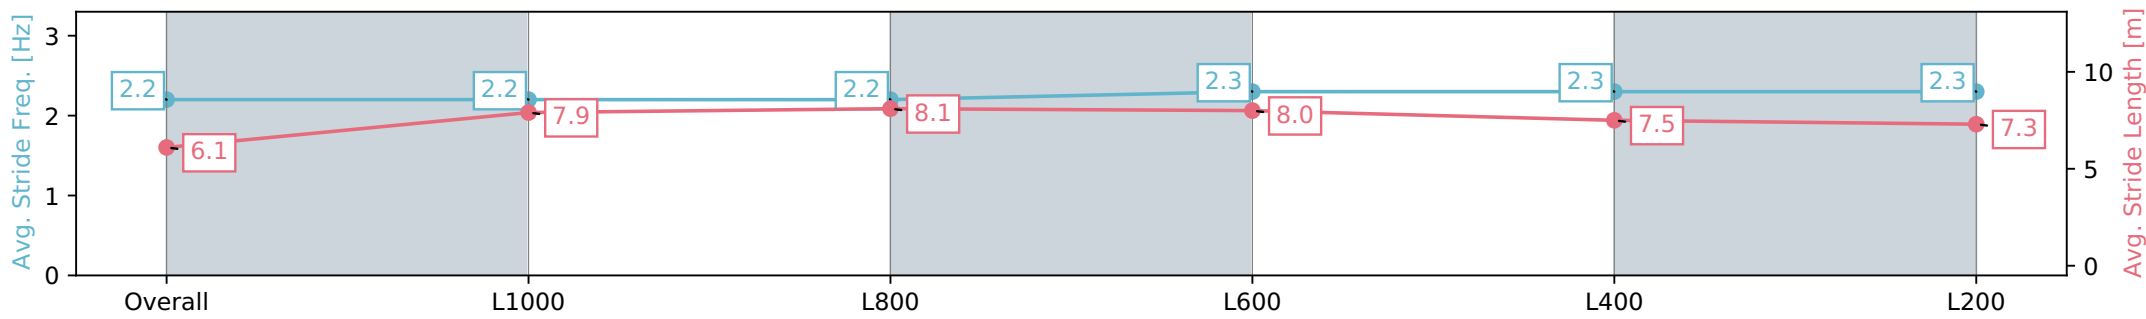

11 May 2024 - 2:45PM

Track Rating: Good 4, Weather: Fine, Rail Position: +4m Entire, Sectional 605m

Section	Overall	L1000	L800	L600	L400	L200
Section Times	1:11.40 [1] (0:14.59)	0:56.81 [15] (0:11.17)	0:45.64 [16] (0:11.21)	0:34.43 [16] (0:11.10)	0:23.33 [9] (0:11.28)	0:12.05 [3] (0:12.05)
Average Speed [km/h]	49.4	64.4	64.9	66.3	64.5	59.7
Top Speed [km/h]	63.4	65.3	65.4	68.4	65.4	63.5
Avg. Dist. to Rail [m]	12.8	4.8	2.6	4.3	9.9	12.3
Avg. Stride Freq. [Hz]	2.2	2.2	2.2	2.3	2.3	2.3
Avg. Stride Length [m]	6.1	7.9	8.1	8.0	7.5	7.3