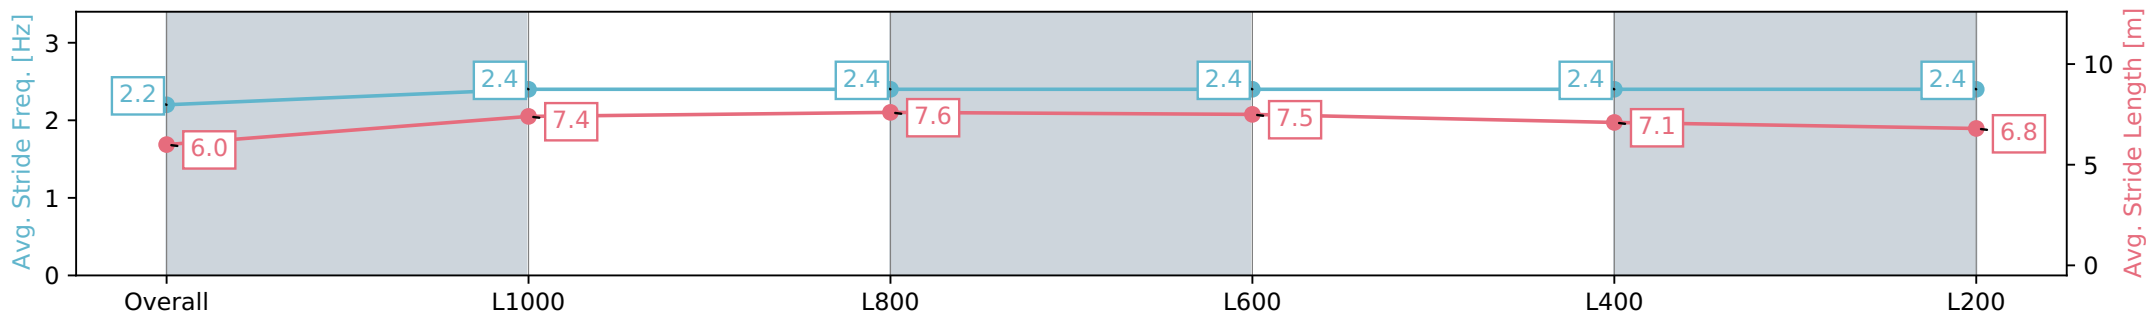

Morphettville SA - Professional

Race 6: Sportsbet Proud Miss Stakes - 1200m

11 May 2024 - 2:45PM

Track Rating: Good 4, Weather: Fine, Rail Position: +4m Entire, Sectional 605m

Section	Overall	L1000	L800	L600	L400	L200
Section Times	1:11.92 [13] (0:14.40)	0:57.52 [12] (0:11.08)	0:46.44 [13] (0:11.10)	0:35.34 [10] (0:11.55)	0:23.79 [10] (0:11.55)	0:12.24 [13] (0:12.24)
Average Speed [km/h]	50.1	65.0	65.7	63.7	63.0	58.9
Top Speed [km/h]	64.8	66.5	67.0	65.0	64.5	61.5
Avg. Dist. to Rail [m]	8.6	4.5	3.5	4.2	9.5	14.2
Avg. Stride Freq. [Hz]	2.2	2.4	2.4	2.4	2.4	2.4
Avg. Stride Length [m]	6.0	7.4	7.6	7.5	7.1	6.8

[ ] Ranking at each section and finish  
 -:-:- No data available at this section  
 NA No data available

Horse/Jockey Name	FASHION SHOOT/Blake Shinn
Finish Rank	14
Fastest Section Time (Section)	0:10.96 (L1000)
Top Speed [km/h] (Section)	66.3 (L1000)
Race State	Finished