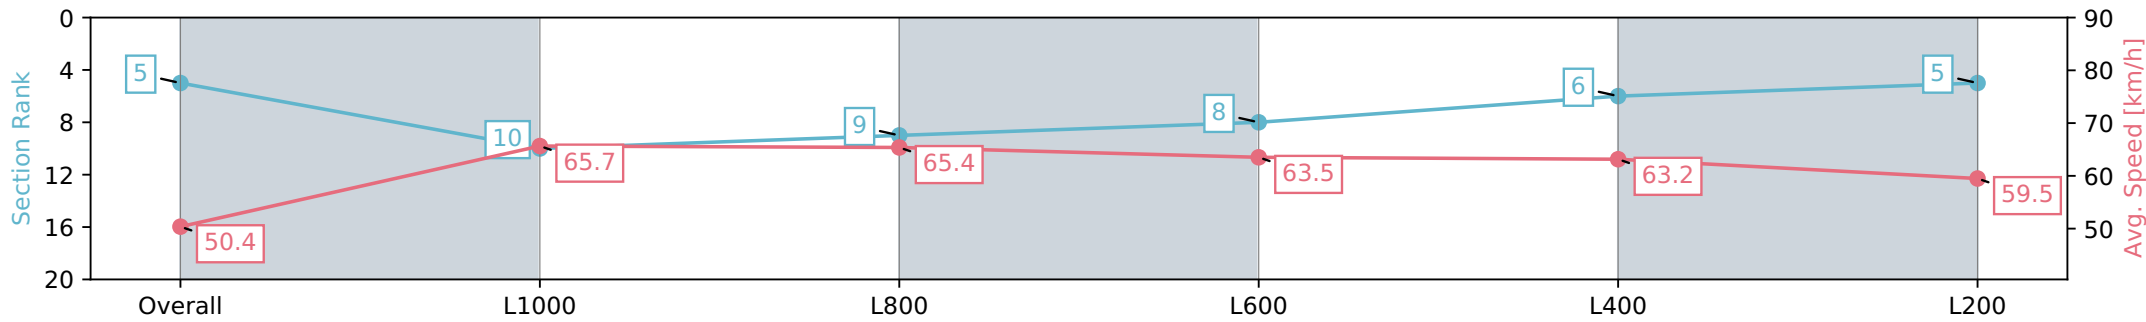

Morphettville SA - Professional

Race 6: Sportsbet Proud Miss Stakes - 1200m

11 May 2024 - 2:45PM

Track Rating: Good 4, Weather: Fine, Rail Position: +4m Entire, Sectional 605m

Section	Overall	L1000	L800	L600	L400	L200
Section Times	1:11.52 [5] (0:14.30)	0:57.22 [10] (0:10.98)	0:46.24 [9] (0:11.14)	0:35.10 [8] (0:11.51)	0:23.59 [6] (0:11.48)	0:12.11 [5] (0:12.11)
Average Speed [km/h]	50.4	65.7	65.4	63.5	63.2	59.5
Top Speed [km/h]	65.5	67.2	66.9	65.0	64.2	63.9
Avg. Dist. to Rail [m]	10.0	4.6	3.2	3.0	6.7	9.5
Avg. Stride Freq. [Hz]	2.3	2.4	2.4	2.3	2.4	2.4
Avg. Stride Length [m]	6.0	7.6	7.6	7.6	7.3	7.1