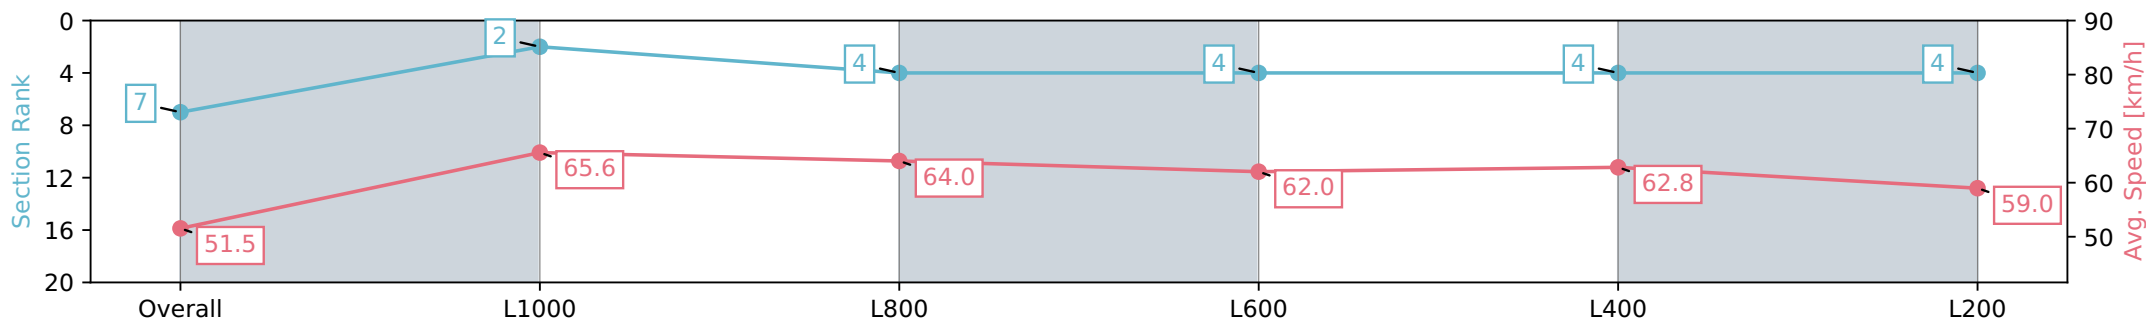

Morphettville SA - Professional

Race 6: Sportsbet Proud Miss Stakes - 1200m

11 May 2024 - 2:45PM

Track Rating: Good 4, Weather: Fine, Rail Position: +4m Entire, Sectional 605m

Section	Overall	L1000	L800	L600	L400	L200
Section Times	1:11.58 [7] (0:13.99)	0:57.59 [2] (0:10.98)	0:46.61 [4] (0:11.28)	0:35.32 [4] (0:11.64)	0:23.68 [4] (0:11.48)	0:12.20 [4] (0:12.20)
Average Speed [km/h]	51.5	65.6	64.0	62.0	62.8	59.0
Top Speed [km/h]	66.9	66.7	65.7	63.9	64.2	61.9
Avg. Dist. to Rail [m]	5.4	2.5	1.0	0.7	1.9	4.3
Avg. Stride Freq. [Hz]	2.4	2.5	2.5	2.4	2.5	2.4
Avg. Stride Length [m]	5.7	7.3	7.2	7.1	7.1	6.7