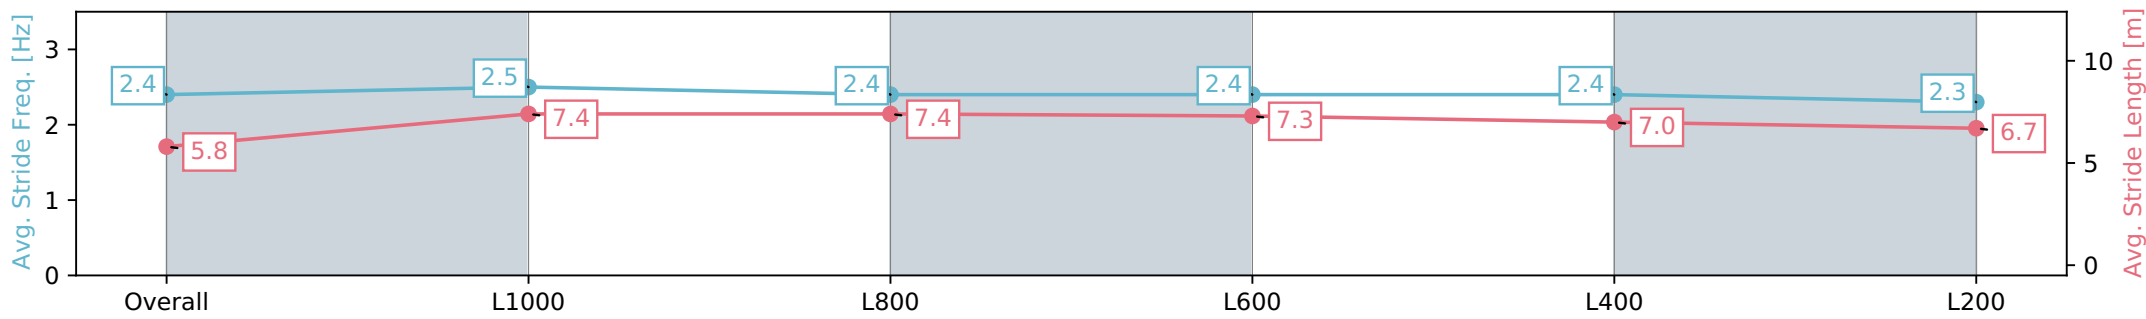

Morphettville SA - Professional

Race 6: Sportsbet Proud Miss Stakes - 1200m

11 May 2024 - 2:45PM

Track Rating: Good 4, Weather: Fine, Rail Position: +4m Entire, Sectional 605m

Section	Overall	L1000	L800	L600	L400	L200
Section Times	1:12.61 [17] (0:14.02)	0:58.59 [3] (0:10.82)	0:47.77 [2] (0:11.32)	0:36.45 [3] (0:11.63)	0:24.82 [3] (0:11.75)	0:13.07 [10] (0:13.07)
Average Speed [km/h]	51.4	66.6	63.7	62.2	61.4	55.1
Top Speed [km/h]	66.1	68.4	65.9	64.6	63.4	59.4
Avg. Dist. to Rail [m]	9.6	4.1	1.3	0.6	3.1	5.9
Avg. Stride Freq. [Hz]	2.4	2.5	2.4	2.4	2.4	2.3
Avg. Stride Length [m]	5.8	7.4	7.4	7.3	7.0	6.7

[ ] Ranking at each section and finish  
 -:-:- No data available at this section  
 NA No data available