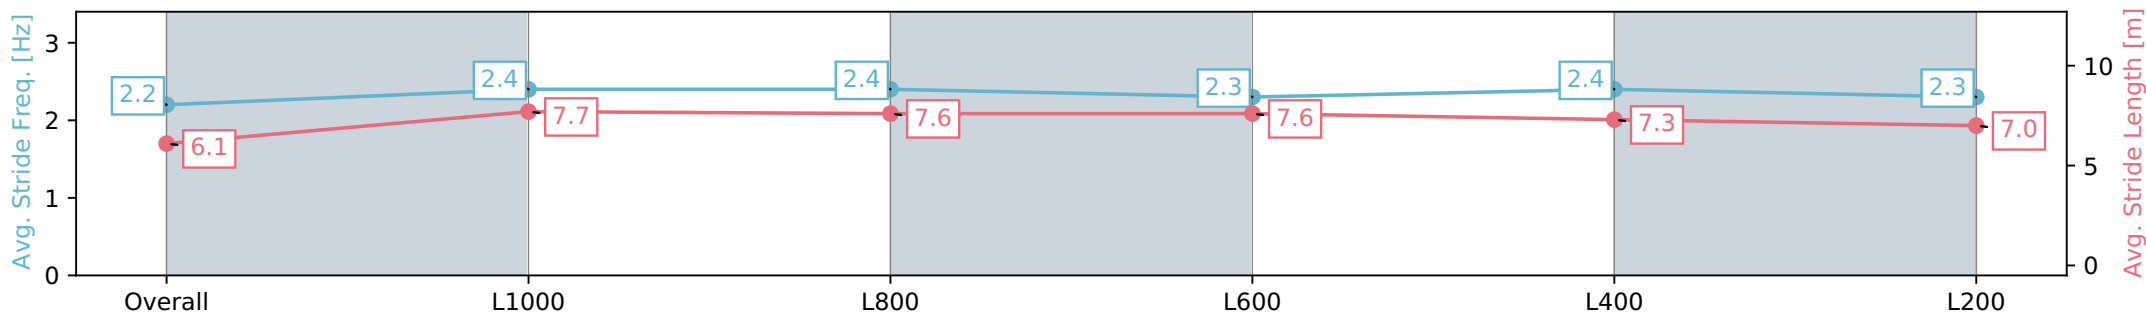

[ ] Ranking at each section and finish  
 -:-:- No data available at this section  
 NA No data available

Horse/Jockey Name	LACED UP HEELS/Damian Lane
Finish Rank	10
Fastest Section Time (Section)	0:10.86 (L1000)
Top Speed [km/h] (Section)	67.6 (Overall)
Race State	Finished

Morphettville SA - Professional

Race 6: Sportsbet Proud Miss Stakes - 1200m

11 May 2024 - 2:45PM

Track Rating: Good 4, Weather: Fine, Rail Position: +4m Entire, Sectional 605m

Section	Overall	L1000	L800	L600	L400	L200
Section Times	1:11.76 [10] (0:14.14)	0:57.62 [6] (0:10.86)	0:46.76 [5] (0:11.15)	0:35.61 [2] (0:11.56)	0:24.04 [1] (0:11.51)	0:12.53 [1] (0:12.53)
Average Speed [km/h]	50.9	66.3	65.3	63.1	62.9	57.5
Top Speed [km/h]	66.8	67.6	67.0	64.6	63.9	62.2
Avg. Dist. to Rail [m]	8.0	4.7	3.2	2.6	5.6	8.9
Avg. Stride Freq. [Hz]	2.2	2.4	2.4	2.3	2.4	2.3
Avg. Stride Length [m]	6.1	7.7	7.6	7.6	7.3	7.0