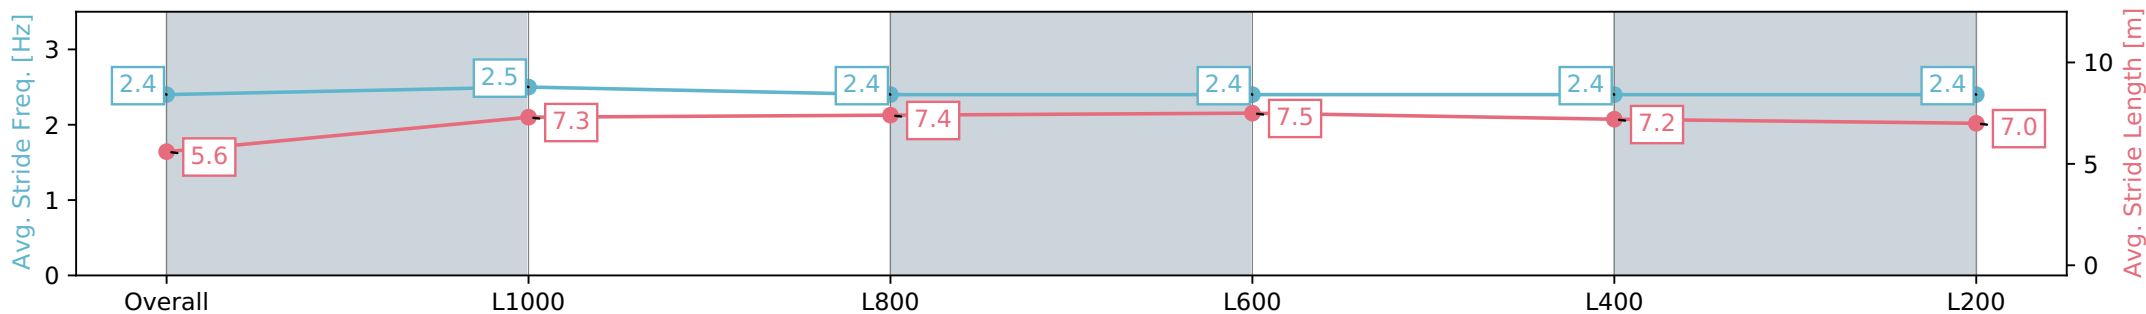

Morphettville SA - Professional

Race 6: Sportsbet Proud Miss Stakes - 1200m

11 May 2024 - 2:45PM

Track Rating: Good 4, Weather: Fine, Rail Position: +4m Entire, Sectional 605m

Section	Overall	L1000	L800	L600	L400	L200
Section Times	1:11.56 [6] (0:14.08)	0:57.48 [4] (0:10.88)	0:46.60 [3] (0:11.39)	0:35.21 [5] (0:11.55)	0:23.66 [5] (0:11.53)	0:12.13 [6] (0:12.13)
Average Speed [km/h]	51.2	66.2	64.4	63.6	62.9	59.3
Top Speed [km/h]	65.7	67.0	65.8	65.3	64.3	62.5
Avg. Dist. to Rail [m]	7.0	5.4	5.0	4.0	6.5	8.4
Avg. Stride Freq. [Hz]	2.4	2.5	2.4	2.4	2.4	2.4
Avg. Stride Length [m]	5.6	7.3	7.4	7.5	7.2	7.0