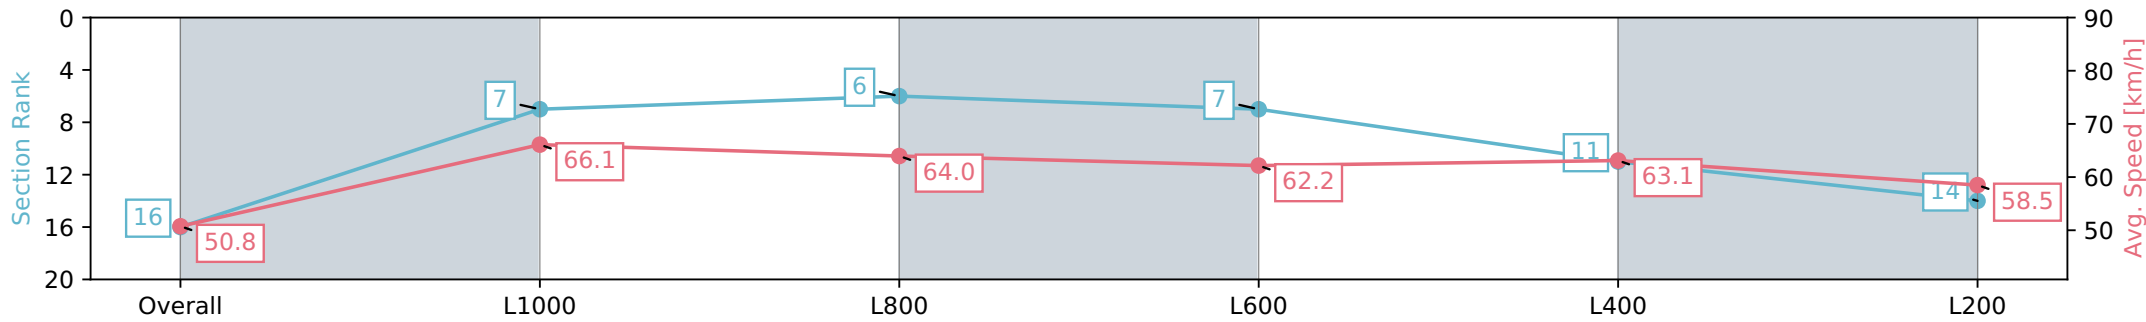

Morphettville SA - Professional

Race 6: Sportsbet Proud Miss Stakes - 1200m

11 May 2024 - 2:45PM

Track Rating: Good 4, Weather: Fine, Rail Position: +4m Entire, Sectional 605m

Section	Overall	L1000	L800	L600	L400	L200
Section Times	1:12.02 [16] (0:14.20)	0:57.82 [7] (0:10.88)	0:46.94 [6] (0:11.33)	0:35.61 [7] (0:11.78)	0:23.83 [11] (0:11.52)	0:12.31 [14] (0:12.31)
Average Speed [km/h]	50.8	66.1	64.0	62.2	63.1	58.5
Top Speed [km/h]	65.1	67.7	64.9	64.2	64.5	62.9
Avg. Dist. to Rail [m]	2.2	1.7	1.3	3.6	7.6	10.5
Avg. Stride Freq. [Hz]	2.2	2.4	2.3	2.3	2.3	2.3
Avg. Stride Length [m]	6.1	7.6	7.7	7.5	7.5	7.2