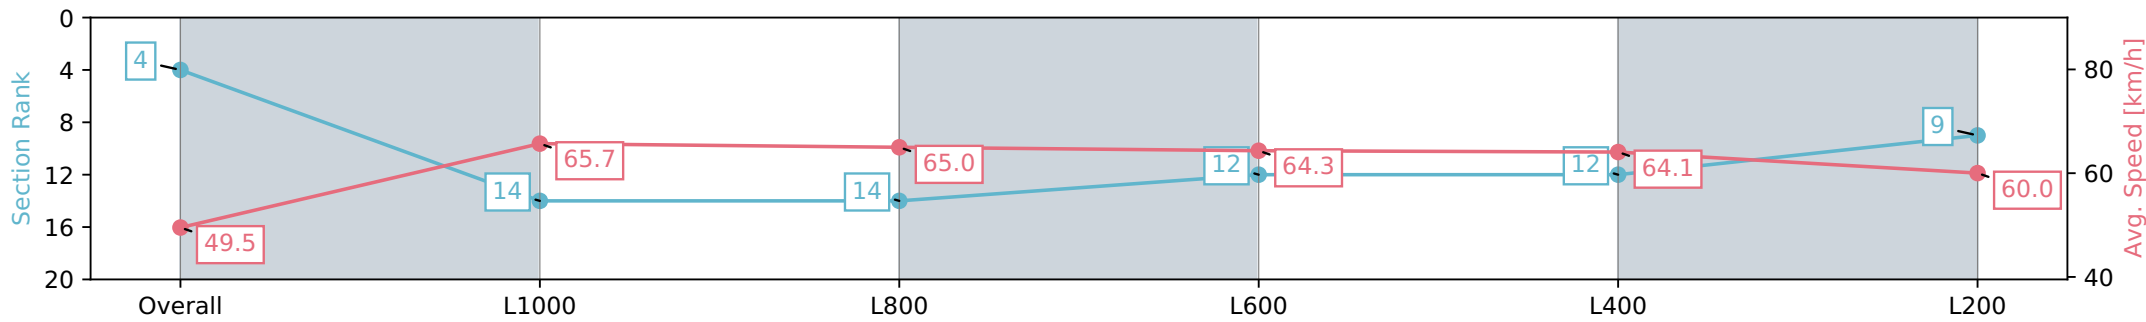

Morphettville SA - Professional

Race 6: Sportsbet Proud Miss Stakes - 1200m

11 May 2024 - 2:45PM

Track Rating: Good 4, Weather: Fine, Rail Position: +4m Entire, Sectional 605m

Section	Overall	L1000	L800	L600	L400	L200
Section Times	1:11.52 [4] (0:14.56)	0:56.96 [14] (0:10.96)	0:46.00 [14] (0:11.22)	0:34.78 [12] (0:11.46)	0:23.32 [12] (0:11.32)	0:12.00 [9] (0:12.00)
Average Speed [km/h]	49.5	65.7	65.0	64.3	64.1	60.0
Top Speed [km/h]	65.8	66.1	65.7	66.0	65.2	63.0
Avg. Dist. to Rail [m]	11.7	4.5	3.1	4.7	6.9	11.5
Avg. Stride Freq. [Hz]	2.3	2.6	2.5	2.5	2.5	2.5
Avg. Stride Length [m]	5.8	7.1	7.3	7.3	7.1	6.8