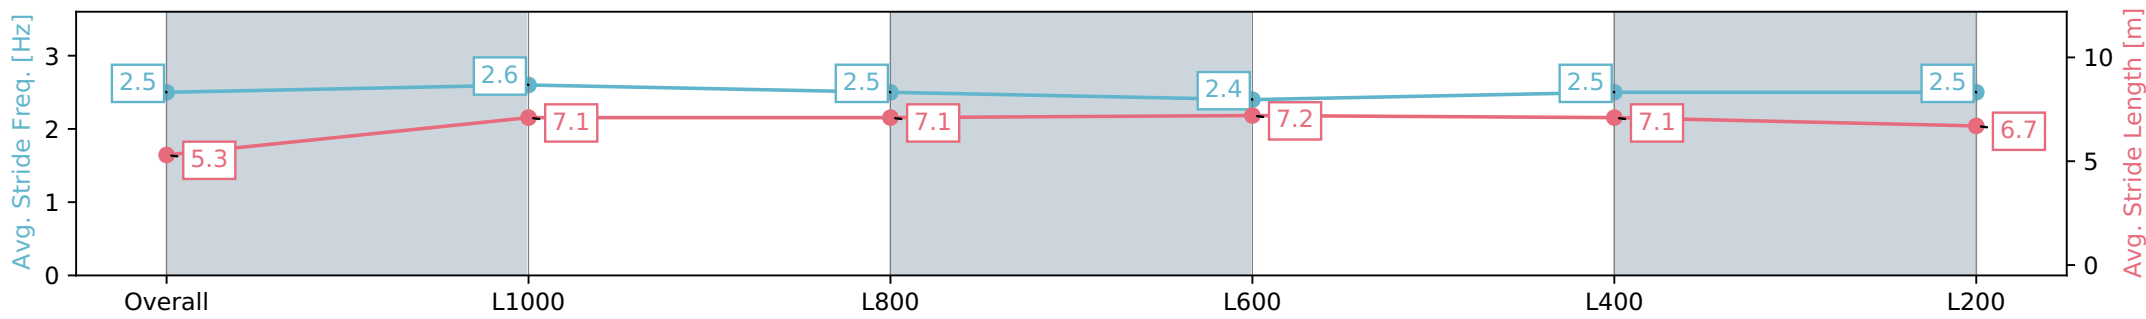

Morphettville SA - Professional

Race 6: Sportsbet Proud Miss Stakes - 1200m

11 May 2024 - 2:45PM

Track Rating: Good 4, Weather: Fine, Rail Position: +4m Entire, Sectional 605m

Section	Overall	L1000	L800	L600	L400	L200
Section Times	1:11.87 [12] (0:14.69)	0:57.18 [16] (0:10.98)	0:46.20 [15] (0:11.25)	0:34.95 [15] (0:11.56)	0:23.39 [16] (0:11.36)	0:12.03 [17] (0:12.03)
Average Speed [km/h]	49.0	65.5	64.6	62.7	63.6	59.8
Top Speed [km/h]	65.6	66.7	68.2	64.3	65.5	64.7
Avg. Dist. to Rail [m]	8.4	3.0	2.3	1.4	5.6	14.0
Avg. Stride Freq. [Hz]	2.5	2.6	2.5	2.4	2.5	2.5
Avg. Stride Length [m]	5.3	7.1	7.1	7.2	7.1	6.7