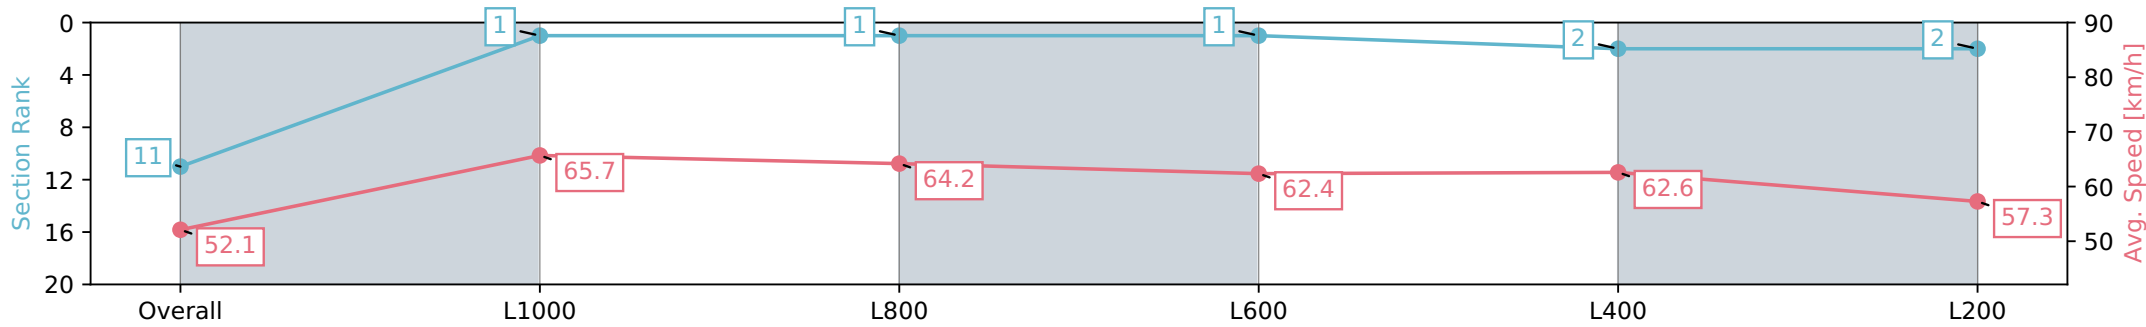

Morphettville SA - Professional

Race 6: Sportsbet Proud Miss Stakes - 1200m

11 May 2024 - 2:45PM

Track Rating: Good 4, Weather: Fine, Rail Position: +4m Entire, Sectional 605m

Section	Overall	L1000	L800	L600	L400	L200
Section Times	1:11.86 [11] (0:13.83)	0:58.03 [1] (0:10.94)	0:47.09 [1] (0:11.33)	0:35.76 [1] (0:11.65)	0:24.11 [2] (0:11.53)	0:12.58 [2] (0:12.57)
Average Speed [km/h]	52.1	65.7	64.2	62.4	62.6	57.3
Top Speed [km/h]	66.2	66.9	66.9	64.1	64.0	61.1
Avg. Dist. to Rail [m]	12.6	6.8	2.4	1.6	4.6	8.7
Avg. Stride Freq. [Hz]	2.3	2.5	2.4	2.4	2.4	2.3
Avg. Stride Length [m]	6.1	7.5	7.5	7.3	7.1	6.9