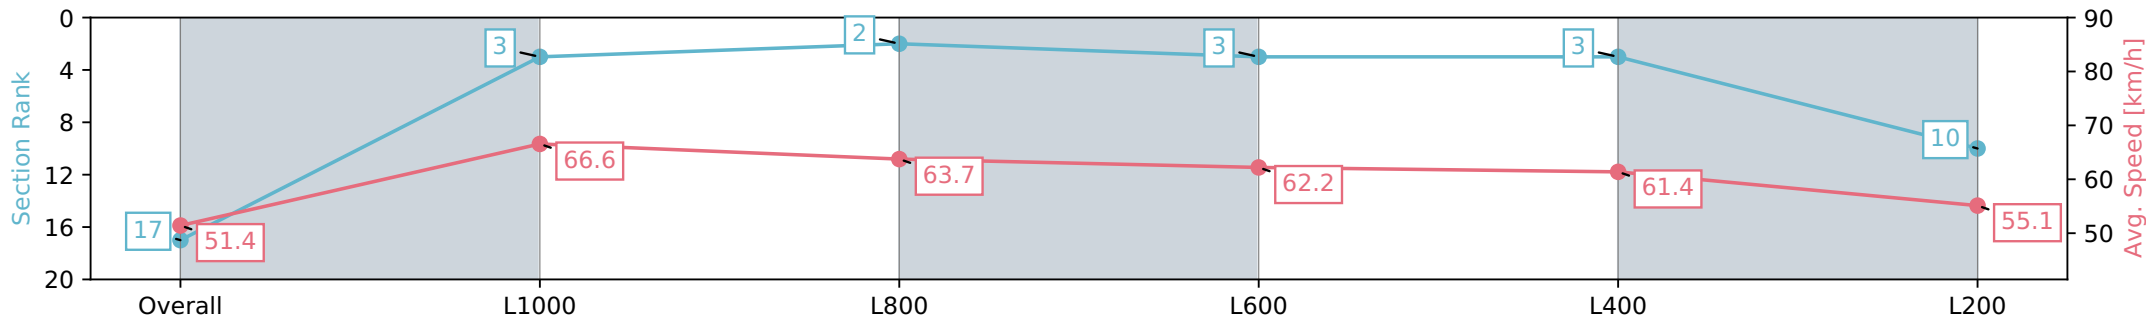

Morphettville SA - Professional

Race 6: Sportsbet Proud Miss Stakes - 1200m

11 May 2024 - 2:45PM

Track Rating: Good 4, Weather: Fine, Rail Position: +4m Entire, Sectional 605m

Section	Overall	L1000	L800	L600	L400	L200
Section Times	1:12.61 [17] (0:14.02)	0:58.59 [3] (0:10.82)	0:47.77 [2] (0:11.32)	0:36.45 [3] (0:11.63)	0:24.82 [3] (0:11.75)	0:13.07 [10] (0:13.07)
Average Speed [km/h]	51.4	66.6	63.7	62.2	61.4	55.1
Top Speed [km/h]	66.1	68.4	65.9	64.6	63.4	59.4
Avg. Dist. to Rail [m]	9.6	4.1	1.3	0.6	3.1	5.9
Avg. Stride Freq. [Hz]	2.4	2.5	2.4	2.4	2.4	2.3
Avg. Stride Length [m]	5.8	7.4	7.4	7.3	7.0	6.7