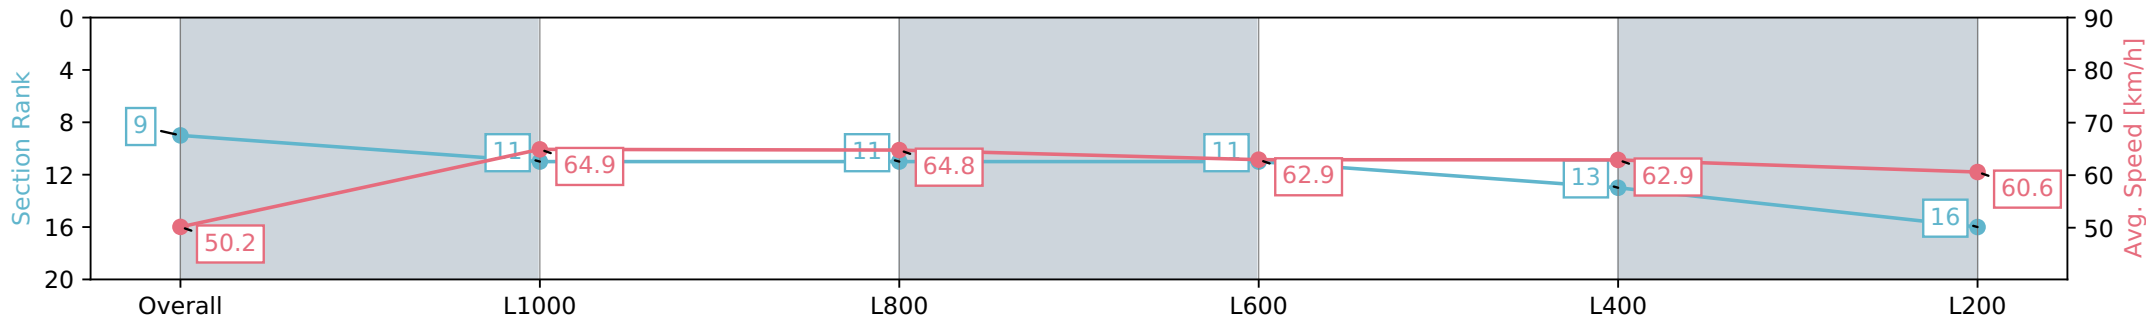

Morphettville SA - Professional

Race 6: Sportsbet Proud Miss Stakes - 1200m

11 May 2024 - 2:45PM

Track Rating: Good 4, Weather: Fine, Rail Position: +4m Entire, Sectional 605m

Section	Overall	L1000	L800	L600	L400	L200
Section Times	1:11.66 [9] (0:14.36)	0:57.30 [11] (0:11.09)	0:46.21 [11] (0:11.21)	0:35.00 [11] (0:11.59)	0:23.41 [13] (0:11.53)	0:11.88 [16] (0:11.88)
Average Speed [km/h]	50.2	64.9	64.8	62.9	62.9	60.6
Top Speed [km/h]	65.3	66.1	66.1	65.2	64.1	62.2
Avg. Dist. to Rail [m]	5.7	3.1	2.5	2.6	5.9	10.8
Avg. Stride Freq. [Hz]	2.3	2.4	2.4	2.4	2.4	2.4
Avg. Stride Length [m]	5.9	7.5	7.5	7.4	7.2	7.0