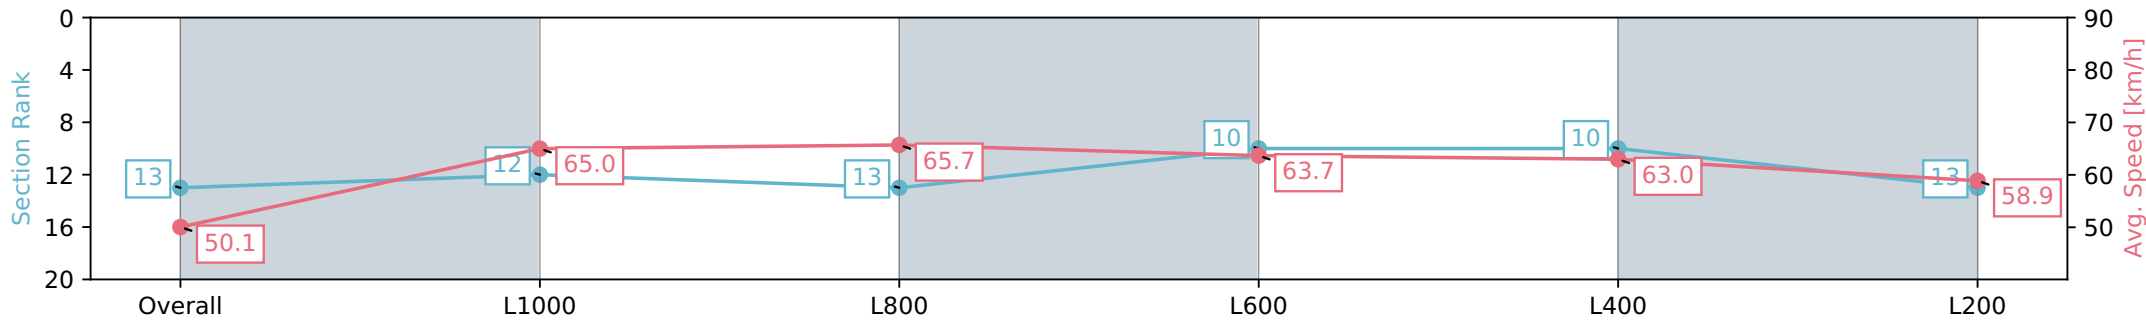

Morphettville SA - Professional

Race 6: Sportsbet Proud Miss Stakes - 1200m

11 May 2024 - 2:45PM

Track Rating: Good 4, Weather: Fine, Rail Position: +4m Entire, Sectional 605m

Section	Overall	L1000	L800	L600	L400	L200
Section Times	1:11.92 [13] (0:14.40)	0:57.52 [12] (0:11.08)	0:46.44 [13] (0:11.10)	0:35.34 [10] (0:11.55)	0:23.79 [10] (0:11.55)	0:12.24 [13] (0:12.24)
Average Speed [km/h]	50.1	65.0	65.7	63.7	63.0	58.9
Top Speed [km/h]	64.8	66.5	67.0	65.0	64.5	61.5
Avg. Dist. to Rail [m]	8.6	4.5	3.5	4.2	9.5	14.2
Avg. Stride Freq. [Hz]	2.2	2.4	2.4	2.4	2.4	2.4
Avg. Stride Length [m]	6.0	7.4	7.6	7.5	7.1	6.8

[ ] Ranking at each section and finish  
 -:-:- No data available at this section  
 NA No data available

Horse/Jockey Name	FASHION SHOOT/Blake Shinn
Finish Rank	14
Fastest Section Time (Section)	0:10.96 (L1000)
Top Speed [km/h] (Section)	66.3 (L1000)
Race State	Finished