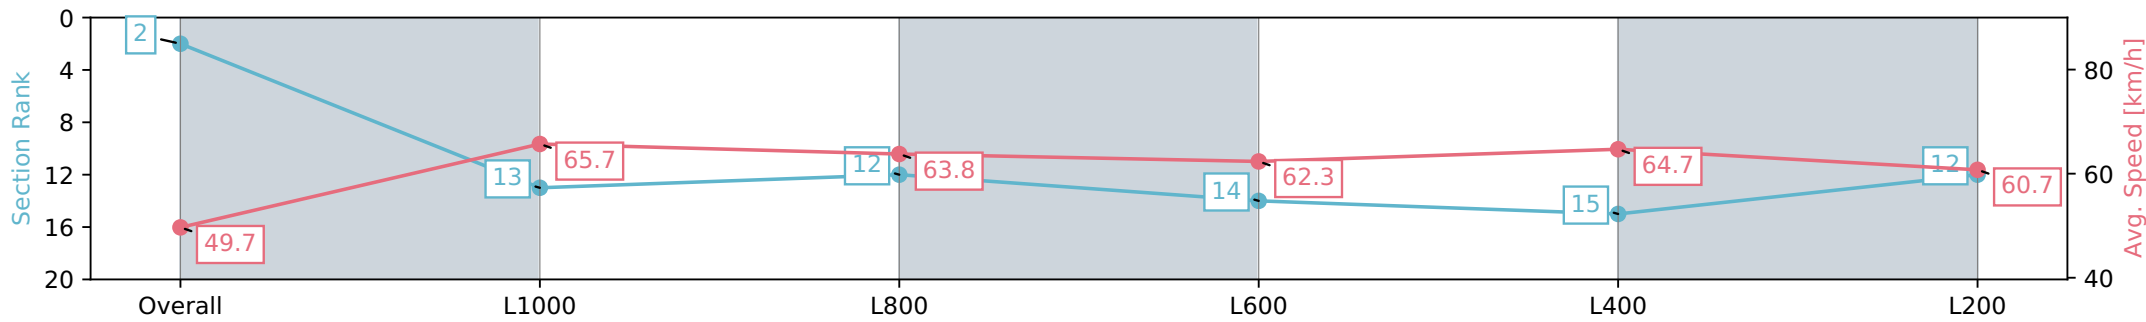

Morphettville SA - Professional

Race 6: Sportsbet Proud Miss Stakes - 1200m

11 May 2024 - 2:45PM

Track Rating: Good 4, Weather: Fine, Rail Position: +4m Entire, Sectional 605m

Section	Overall	L1000	L800	L600	L400	L200
Section Times	1:11.45 [2] (0:14.50)	0:56.95 [13] (0:10.97)	0:45.98 [12] (0:11.36)	0:34.62 [14] (0:11.60)	0:23.02 [15] (0:11.16)	0:11.86 [12] (0:11.86)
Average Speed [km/h]	49.7	65.7	63.8	62.3	64.7	60.7
Top Speed [km/h]	66.4	67.3	65.7	63.6	67.2	64.6
Avg. Dist. to Rail [m]	3.4	2.9	1.8	1.1	2.0	5.4
Avg. Stride Freq. [Hz]	2.2	2.4	2.3	2.3	2.3	2.3
Avg. Stride Length [m]	5.9	7.8	7.7	7.6	7.7	7.5