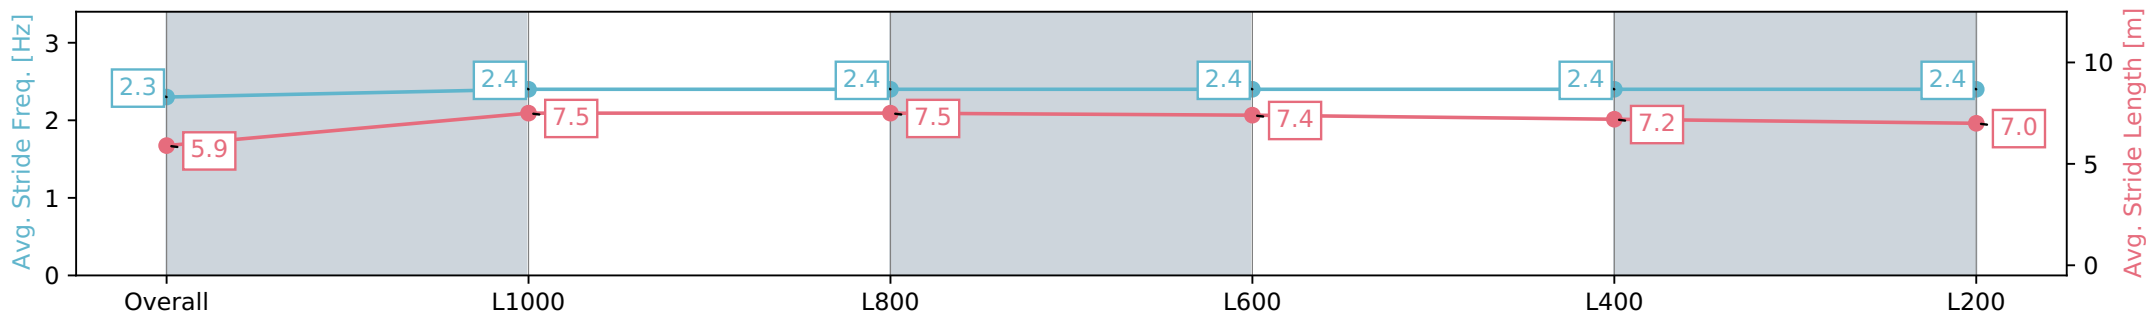

Morphettville SA - Professional

Race 6: Sportsbet Proud Miss Stakes - 1200m

11 May 2024 - 2:45PM

Track Rating: Good 4, Weather: Fine, Rail Position: +4m Entire, Sectional 605m

Section	Overall	L1000	L800	L600	L400	L200
Section Times	1:11.66 [9] (0:14.36)	0:57.30 [11] (0:11.09)	0:46.21 [11] (0:11.21)	0:35.00 [11] (0:11.59)	0:23.41 [13] (0:11.53)	0:11.88 [16] (0:11.88)
Average Speed [km/h]	50.2	64.9	64.8	62.9	62.9	60.6
Top Speed [km/h]	65.3	66.1	66.1	65.2	64.1	62.2
Avg. Dist. to Rail [m]	5.7	3.1	2.5	2.6	5.9	10.8
Avg. Stride Freq. [Hz]	2.3	2.4	2.4	2.4	2.4	2.4
Avg. Stride Length [m]	5.9	7.5	7.5	7.4	7.2	7.0

[ ] Ranking at each section and finish  
 -:-:- No data available at this section  
 NA No data available

Horse/Jockey Name	LACED UP HEELS/Damian Lane
Finish Rank	10
Fastest Section Time (Section)	0:10.86 (L1000)
Top Speed [km/h] (Section)	67.6 (Overall)
Race State	Finished