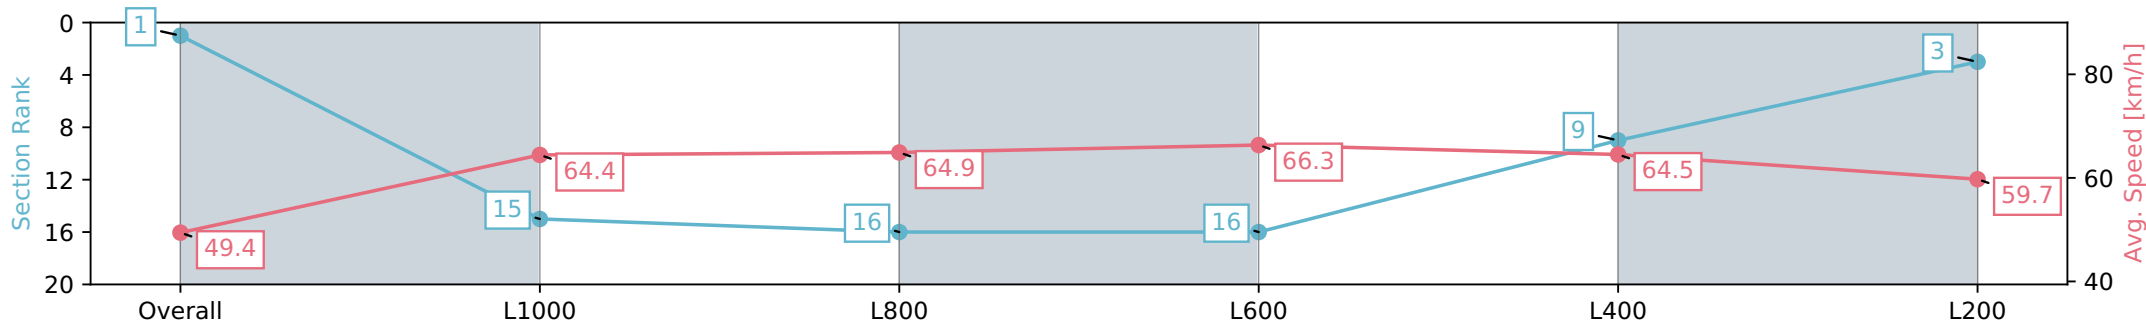

11 May 2024 - 2:45PM

Track Rating: Good 4, Weather: Fine, Rail Position: +4m Entire, Sectional 605m

Section	Overall	L1000	L800	L600	L400	L200
Section Times	1:11.40 [1] (0:14.59)	0:56.81 [15] (0:11.17)	0:45.64 [16] (0:11.21)	0:34.43 [16] (0:11.10)	0:23.33 [9] (0:11.28)	0:12.05 [3] (0:12.05)
Average Speed [km/h]	49.4	64.4	64.9	66.3	64.5	59.7
Top Speed [km/h]	63.4	65.3	65.4	68.4	65.4	63.5
Avg. Dist. to Rail [m]	12.8	4.8	2.6	4.3	9.9	12.3
Avg. Stride Freq. [Hz]	2.2	2.2	2.2	2.3	2.3	2.3
Avg. Stride Length [m]	6.1	7.9	8.1	8.0	7.5	7.3