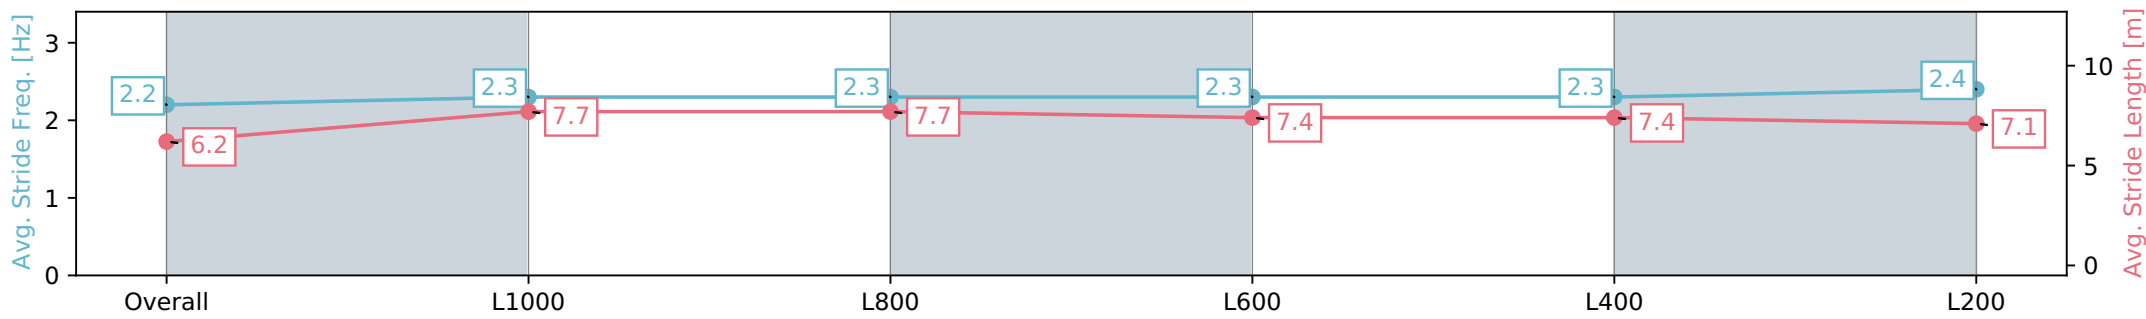

Morphettville SA - Professional

Race 6: Sportsbet Proud Miss Stakes - 1200m

11 May 2024 - 2:45PM

Track Rating: Good 4, Weather: Fine, Rail Position: +4m Entire, Sectional 605m

Section	Overall	L1000	L800	L600	L400	L200
Section Times	1:11.46 [3] (0:14.12)	0:57.34 [5] (0:11.07)	0:46.27 [7] (0:11.28)	0:34.98 [9] (0:11.51)	0:23.47 [8] (0:11.50)	0:11.97 [8] (0:11.97)
Average Speed [km/h]	50.9	65.1	63.6	62.2	62.5	60.0
Top Speed [km/h]	65.4	66.3	64.7	63.6	63.6	63.6
Avg. Dist. to Rail [m]	2.8	1.3	0.7	1.5	0.7	1.3
Avg. Stride Freq. [Hz]	2.2	2.3	2.3	2.3	2.3	2.4
Avg. Stride Length [m]	6.2	7.7	7.7	7.4	7.4	7.1