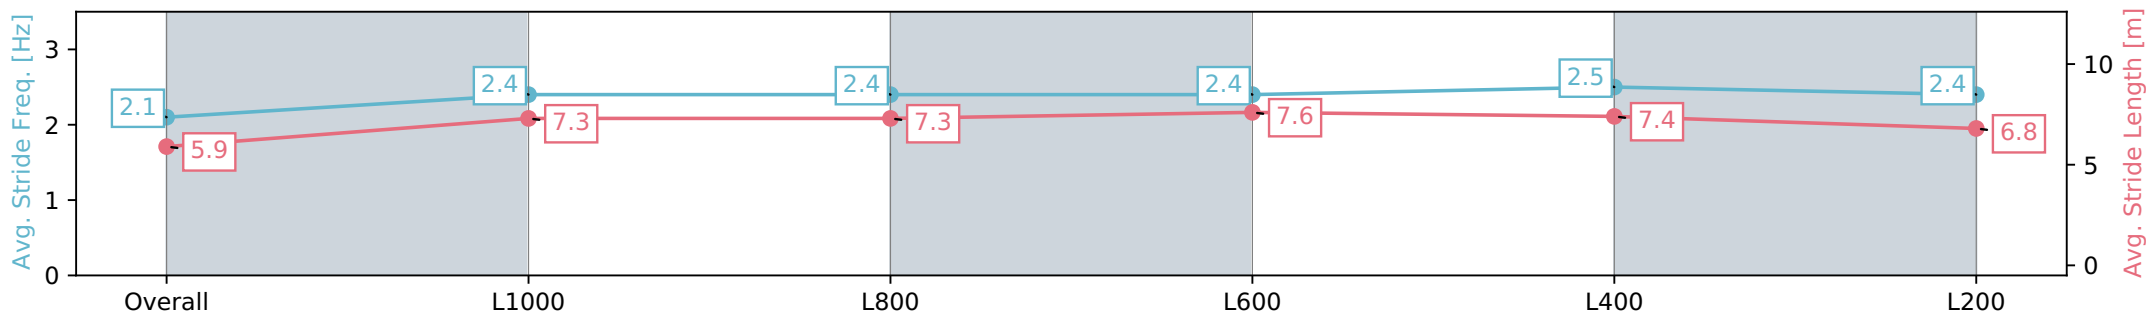

Morphettville SA - Professional

Race 6: Sportsbet Proud Miss Stakes - 1200m

11 May 2024 - 2:45PM

Track Rating: Good 4, Weather: Fine, Rail Position: +4m Entire, Sectional 605m

Section	Overall	L1000	L800	L600	L400	L200
Section Times	1:11.66 [8] (0:14.88)	0:56.78 [17] (0:11.09)	0:45.69 [17] (0:11.27)	0:34.42 [17] (0:11.05)	0:23.37 [14] (0:11.19)	0:12.18 [7] (0:12.18)
Average Speed [km/h]	48.4	65.0	64.5	66.4	65.0	59.1
Top Speed [km/h]	64.8	65.8	65.7	67.7	65.8	63.9
Avg. Dist. to Rail [m]	13.4	5.1	2.7	3.9	8.2	13.0
Avg. Stride Freq. [Hz]	2.1	2.4	2.4	2.4	2.5	2.4
Avg. Stride Length [m]	5.9	7.3	7.3	7.6	7.4	6.8

- [ ] Ranking at each section and finish
- :-:- No data available at this section
- NA No data available

Horse/Jockey Name	LOVELY LOOKIN'/Jason Holder
Finish Rank	9
Fastest Section Time (Section)	0:11.09 (L1000)
Top Speed [km/h] (Section)	66.1 (Overall)
Race State	Finished