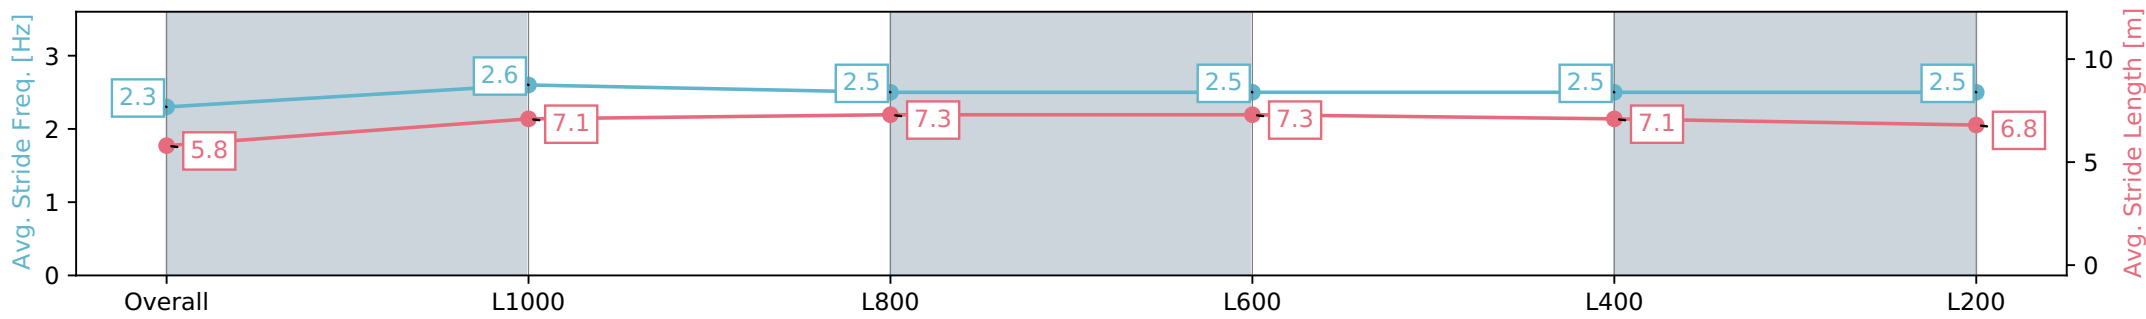

Morphettville SA - Professional

Race 6: Sportsbet Proud Miss Stakes - 1200m

11 May 2024 - 2:45PM

Track Rating: Good 4, Weather: Fine, Rail Position: +4m Entire, Sectional 605m

Section	Overall	L1000	L800	L600	L400	L200
Section Times	1:11.52 [4] (0:14.56)	0:56.96 [14] (0:10.96)	0:46.00 [14] (0:11.22)	0:34.78 [12] (0:11.46)	0:23.32 [12] (0:11.32)	0:12.00 [9] (0:12.00)
Average Speed [km/h]	49.5	65.7	65.0	64.3	64.1	60.0
Top Speed [km/h]	65.8	66.1	65.7	66.0	65.2	63.0
Avg. Dist. to Rail [m]	11.7	4.5	3.1	4.7	6.9	11.5
Avg. Stride Freq. [Hz]	2.3	2.6	2.5	2.5	2.5	2.5
Avg. Stride Length [m]	5.8	7.1	7.3	7.3	7.1	6.8