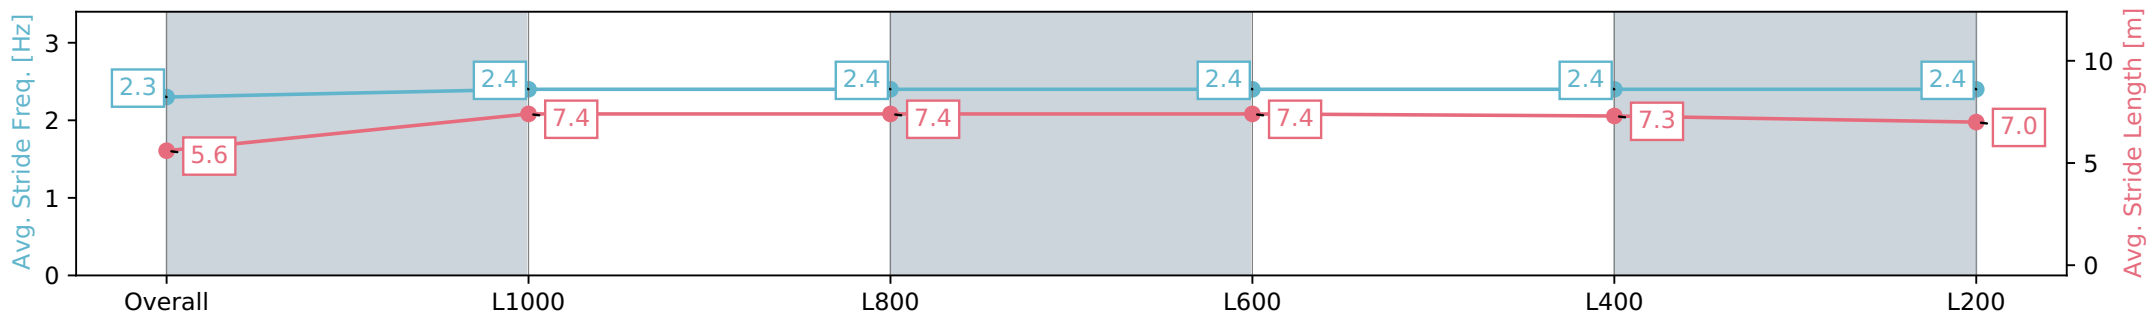

[ ] Ranking at each section and finish  
 -:-:- No data available at this section  
 NA No data available

Horse/Jockey Name	FASHION SHOOT/Blake Shinn
Finish Rank	14
Fastest Section Time (Section)	0:10.96 (L1000)
Top Speed [km/h] (Section)	66.3 (L1000)
Race State	Finished

Morphettville SA - Professional

Race 6: Sportsbet Proud Miss Stakes - 1200m

11 May 2024 - 2:45PM

Track Rating: Good 4, Weather: Fine, Rail Position: +4m Entire, Sectional 605m

Section	Overall	L1000	L800	L600	L400	L200
Section Times	1:11.93 [14] (0:14.23)	0:57.70 [9] (0:10.96)	0:46.74 [8] (0:11.19)	0:35.55 [6] (0:11.56)	0:23.99 [7] (0:11.62)	0:12.37 [11] (0:12.37)
Average Speed [km/h]	50.7	65.6	65.0	63.5	62.5	58.2
Top Speed [km/h]	65.9	66.1	66.3	65.9	63.6	61.8
Avg. Dist. to Rail [m]	4.5	3.2	2.8	3.8	7.2	10.4
Avg. Stride Freq. [Hz]	2.3	2.5	2.5	2.4	2.5	2.4
Avg. Stride Length [m]	6.0	7.2	7.3	7.3	6.9	6.7