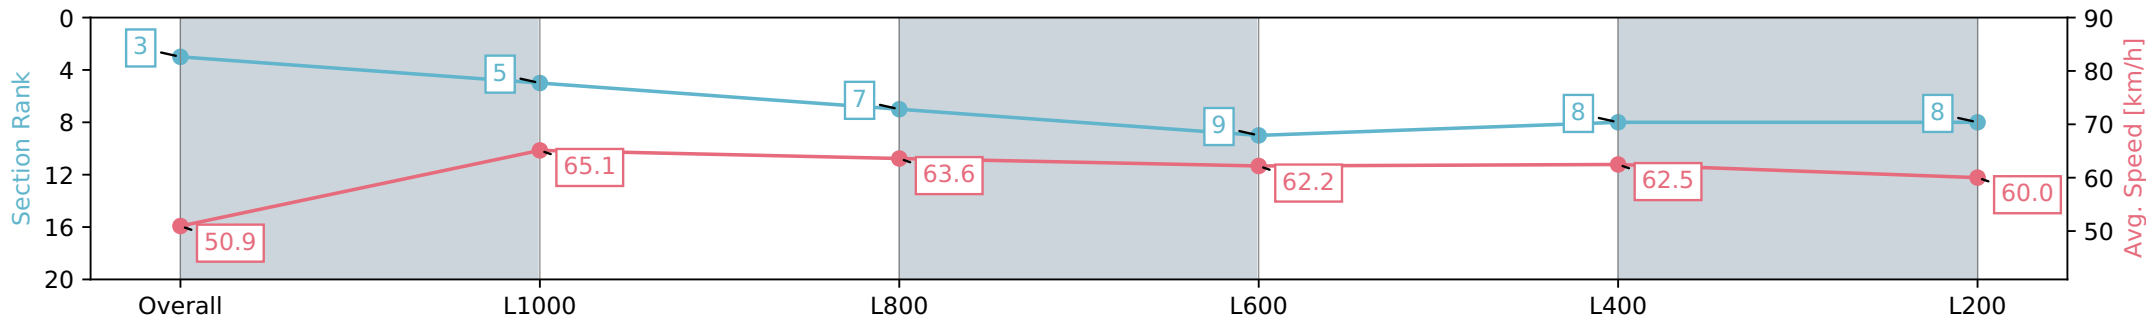

Morphettville SA - Professional

Race 6: Sportsbet Proud Miss Stakes - 1200m

11 May 2024 - 2:45PM

Track Rating: Good 4, Weather: Fine, Rail Position: +4m Entire, Sectional 605m

Section	Overall	L1000	L800	L600	L400	L200
Section Times	1:11.46 [3] (0:14.12)	0:57.34 [5] (0:11.07)	0:46.27 [7] (0:11.28)	0:34.98 [9] (0:11.51)	0:23.47 [8] (0:11.50)	0:11.97 [8] (0:11.97)
Average Speed [km/h]	50.9	65.1	63.6	62.2	62.5	60.0
Top Speed [km/h]	65.4	66.3	64.7	63.6	63.6	63.6
Avg. Dist. to Rail [m]	2.8	1.3	0.7	1.5	0.7	1.3
Avg. Stride Freq. [Hz]	2.2	2.3	2.3	2.3	2.3	2.4
Avg. Stride Length [m]	6.2	7.7	7.7	7.4	7.4	7.1