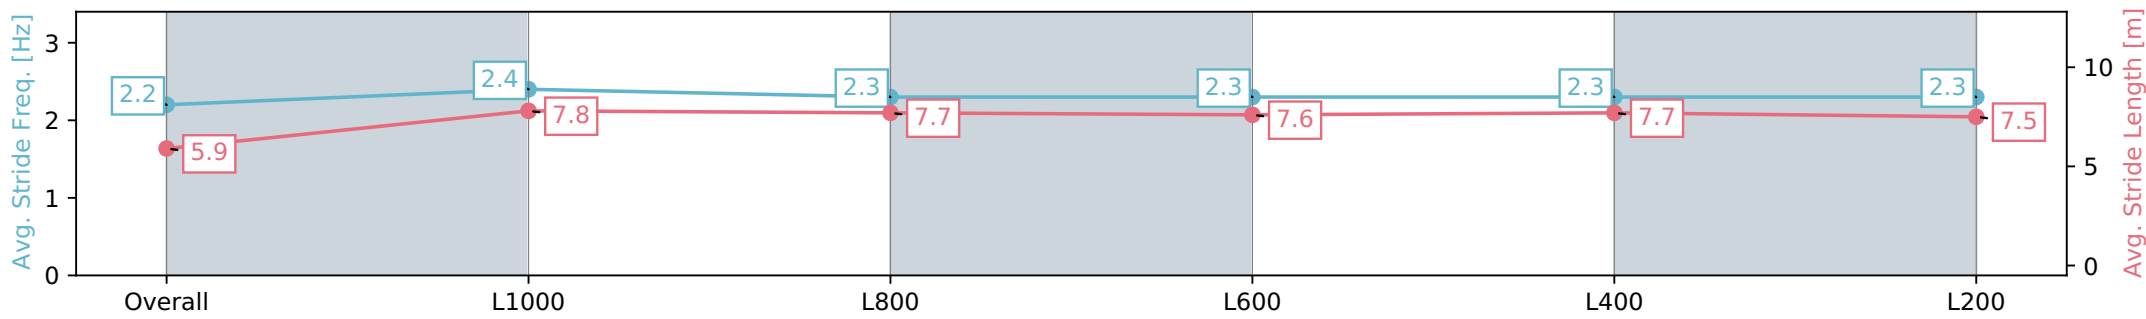

Morphettville SA - Professional

Race 6: Sportsbet Proud Miss Stakes - 1200m

11 May 2024 - 2:45PM

Track Rating: Good 4, Weather: Fine, Rail Position: +4m Entire, Sectional 605m

Section	Overall	L1000	L800	L600	L400	L200
Section Times	1:11.45 [2] (0:14.50)	0:56.95 [13] (0:10.97)	0:45.98 [12] (0:11.36)	0:34.62 [14] (0:11.60)	0:23.02 [15] (0:11.16)	0:11.86 [12] (0:11.86)
Average Speed [km/h]	49.7	65.7	63.8	62.3	64.7	60.7
Top Speed [km/h]	66.4	67.3	65.7	63.6	67.2	64.6
Avg. Dist. to Rail [m]	3.4	2.9	1.8	1.1	2.0	5.4
Avg. Stride Freq. [Hz]	2.2	2.4	2.3	2.3	2.3	2.3
Avg. Stride Length [m]	5.9	7.8	7.7	7.6	7.7	7.5