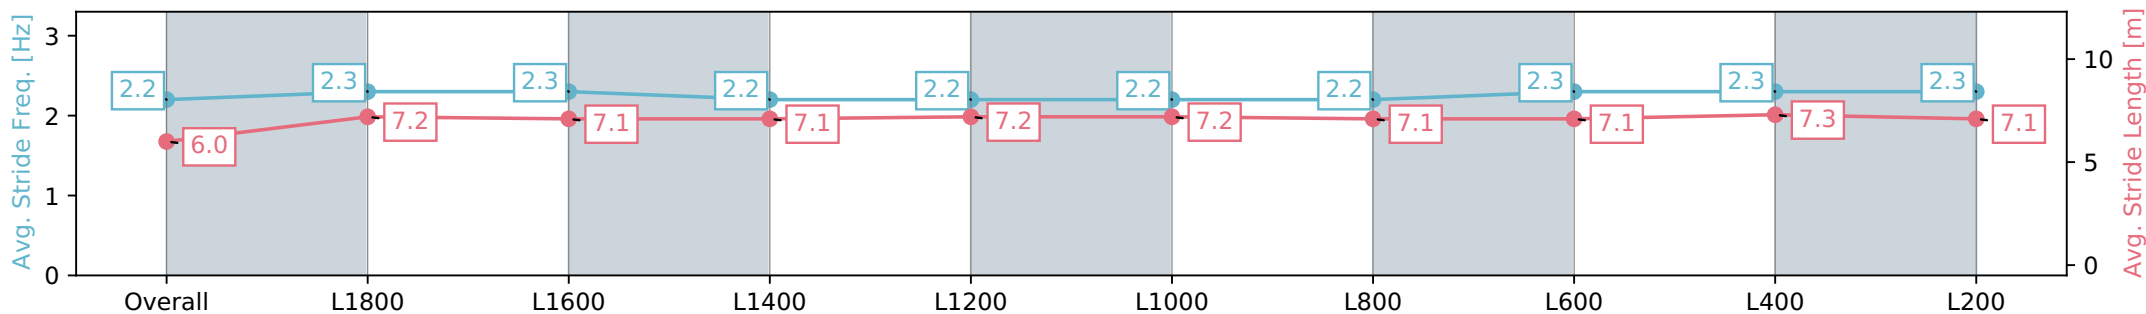

11 May 2024 - 2:11PM

Track Rating: Good 4, Weather: Fine, Rail Position: +4m Entire, Sectional 605m

Section	Overall	L1800	L1600	L1400	L1200	L1000	L800	L600	L400	L200
Section Times	2:07.13 [1] (0:16.19)	1:50.94 [5] (0:12.02)	1:38.92 [3] (0:12.54)	1:26.38 [3] (0:12.93)	1:13.45 [3] (0:12.61)	1:00.84 [4] (0:12.45)	0:48.39 [4] (0:12.40)	0:35.99 [3] (0:12.09)	0:23.90 [2] (0:11.66)	0:12.24 [1] (0:12.24)
Average Speed [km/h]	49.3	60.5	57.4	56.1	57.7	57.9	58.6	60.4	62.1	58.9
Top Speed [km/h]	63.8	63.9	58.4	57.2	58.3	58.8	59.6	61.5	62.5	61.7
Avg. Dist. to Rail [m]	9.8	2.3	1.8	2.3	2.5	2.6	2.4	2.8	3.5	3.4
Avg. Stride Freq. [Hz]	2.2	2.3	2.3	2.2	2.2	2.2	2.2	2.3	2.3	2.3
Avg. Stride Length [m]	6.0	7.2	7.1	7.1	7.2	7.2	7.1	7.1	7.3	7.1