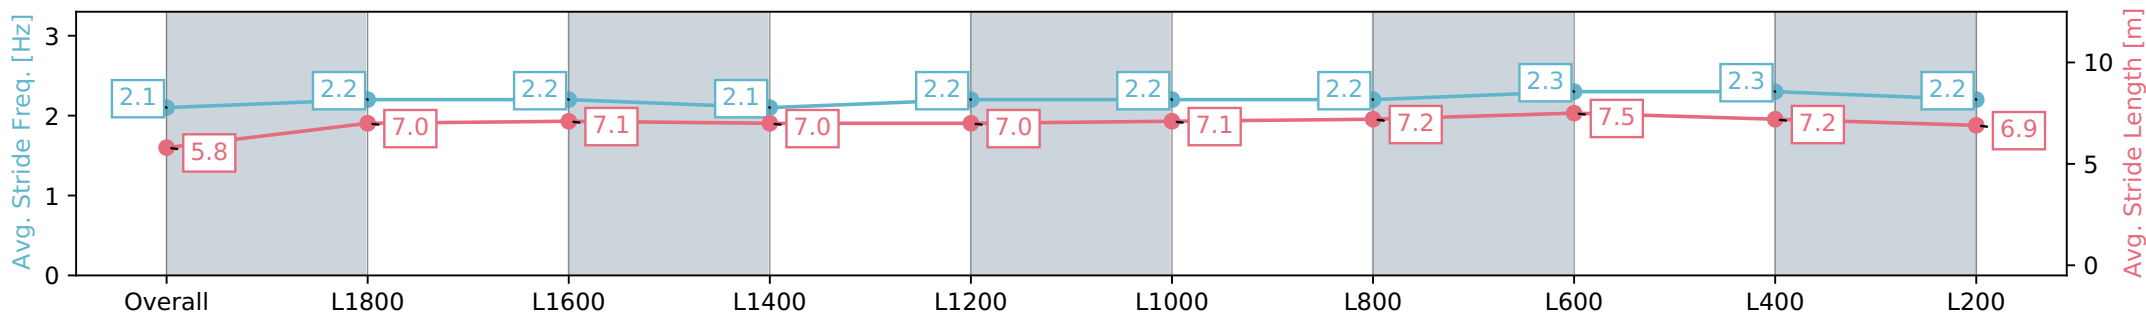

Morphettville SA - Professional

Race 5: Thomas Farms Centaurea Stakes - 2019m

11 May 2024 - 2:11PM

Track Rating: Good 4, Weather: Fine, Rail Position: +4m Entire, Sectional 605m

Section	Overall	L1800	L1600	L1400	L1200	L1000	L800	L600	L400	L200
Section Times	2:09.18 [10] (0:16.87)	1:52.31 [12] (0:12.46)	1:39.85 [12] (0:12.89)	1:26.96 [13] (0:13.00)	1:13.96 [13] (0:12.31)	1:01.65 [13] (0:12.23)	0:49.42 [13] (0:12.13)	0:37.29 [12] (0:11.81)	0:25.48 [10] (0:12.21)	0:13.27 [11] (0:13.27)
Average Speed [km/h]	46.8	58.0	55.8	55.9	58.7	58.8	60.2	62.6	59.7	54.3
Top Speed [km/h]	59.2	61.4	58.2	58.4	60.2	59.8	63.2	63.4	60.9	58.4
Avg. Dist. to Rail [m]	2.3	0.5	0.5	1.7	1.3	2.2	3.6	5.1	9.0	11.5
Avg. Stride Freq. [Hz]	2.1	2.2	2.2	2.1	2.2	2.2	2.2	2.2	2.3	2.2
Avg. Stride Length [m]	5.8	7.0	7.1	7.0	7.0	7.1	7.2	7.5	7.2	6.9

- [] Ranking at each section and finish
- :-:- No data available at this section
- NA No data available

Horse/Jockey Name	PLAYING IT SAFE/Craig Newitt
Finish Rank	11
Fastest Section Time (Section)	0:11.96 (L400)
Top Speed [km/h] (Section)	61.8 (L800)
Race State	Finished