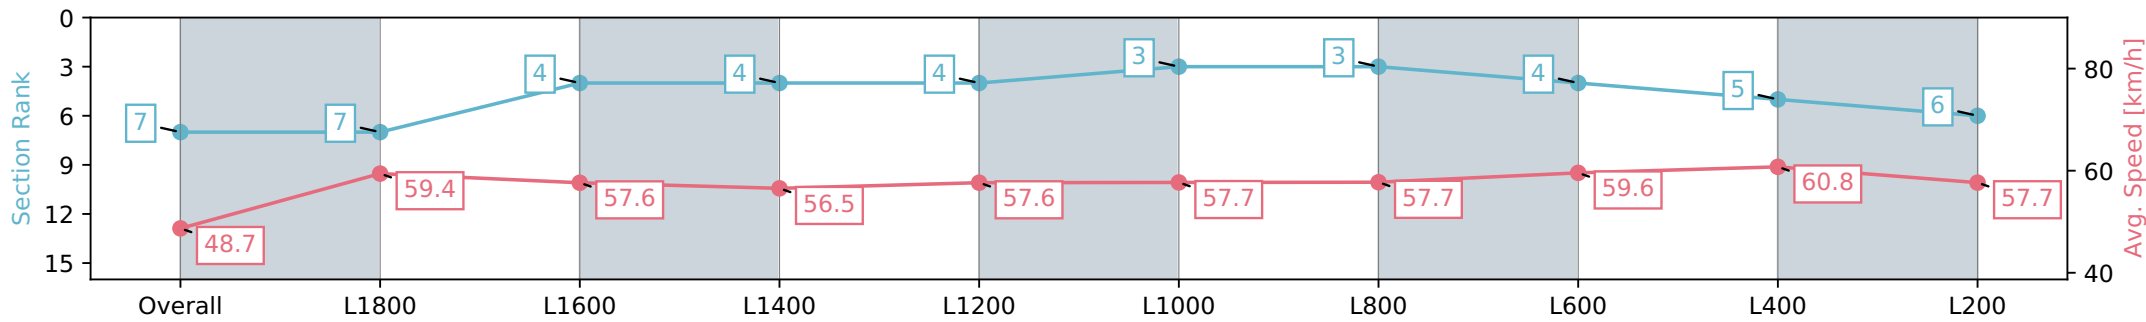

Morphettville SA - Professional

Race 5: Thomas Farms Centaurea Stakes - 2019m

11 May 2024 - 2:11PM

Track Rating: Good 4, Weather: Fine, Rail Position: +4m Entire, Sectional 605m

Section	Overall	L1800	L1600	L1400	L1200	L1000	L800	L600	L400	L200
Section Times	2:07.78 [7] (0:16.25)	1:51.53 [7] (0:12.14)	1:39.39 [4] (0:12.50)	1:26.89 [4] (0:12.79)	1:14.10 [4] (0:12.56)	1:01.54 [3] (0:12.48)	0:49.06 [3] (0:12.51)	0:36.55 [4] (0:12.17)	0:24.38 [5] (0:11.89)	0:12.49 [6] (0:12.49)
Average Speed [km/h]	48.7	59.4	57.6	56.5	57.6	57.7	57.7	59.6	60.8	57.7
Top Speed [km/h]	61.4	61.3	58.5	57.2	57.9	58.0	58.6	60.8	61.5	59.8
Avg. Dist. to Rail [m]	4.2	0.6	0.8	1.2	1.1	1.2	1.1	1.3	2.0	2.4
Avg. Stride Freq. [Hz]	2.1	2.2	2.1	2.1	2.1	2.1	2.1	2.2	2.3	2.2
Avg. Stride Length [m]	6.1	7.2	7.2	7.1	7.1	7.2	7.3	7.3	7.2	7.1