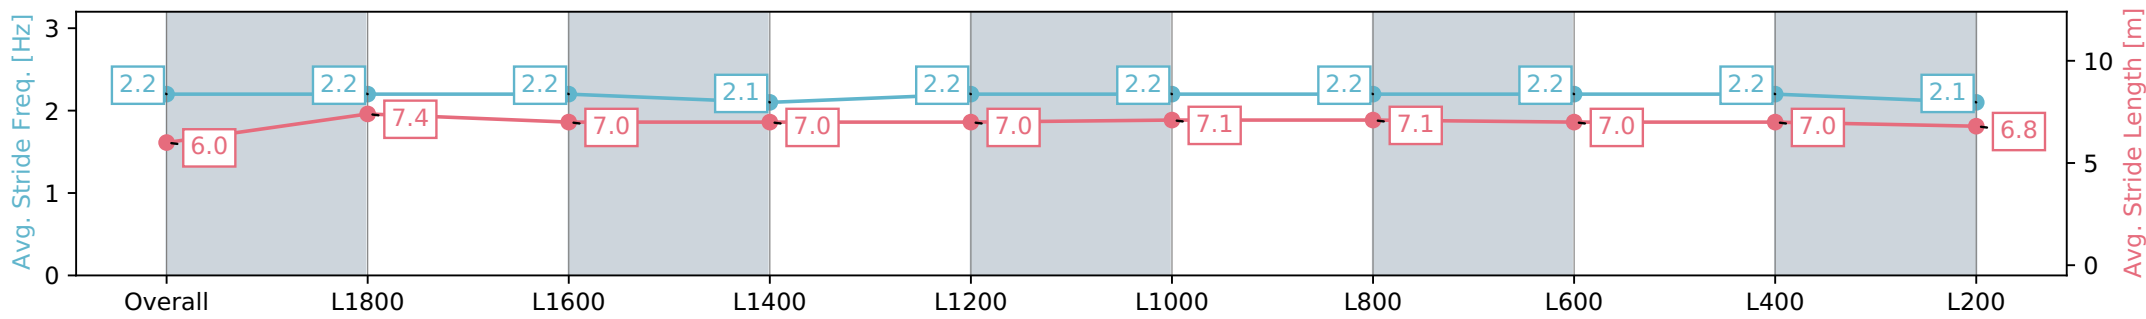

Morphettville SA - Professional

Race 5: Thomas Farms Centaurea Stakes - 2019m

11 May 2024 - 2:11PM

Track Rating: Good 4, Weather: Fine, Rail Position: +4m Entire, Sectional 605m

Section	Overall	L1800	L1600	L1400	L1200	L1000	L800	L600	L400	L200
Section Times	2:10.12 [13] (0:16.47)	1:53.65 [9] (0:12.48)	1:41.17 [10] (0:12.60)	1:28.57 [10] (0:12.82)	1:15.75 [9] (0:12.50)	1:03.25 [9] (0:12.35)	0:50.90 [9] (0:12.39)	0:38.51 [9] (0:12.15)	0:26.36 [11] (0:12.53)	0:13.83 [13] (0:13.83)
Average Speed [km/h]	48.3	58.2	57.1	56.5	57.9	58.2	58.6	59.6	57.6	52.1
Top Speed [km/h]	61.4	61.4	57.7	57.9	58.4	58.9	59.5	59.9	59.1	56.0
Avg. Dist. to Rail [m]	7.8	1.8	2.0	1.4	1.2	1.8	1.6	1.4	2.3	8.2
Avg. Stride Freq. [Hz]	2.2	2.2	2.2	2.1	2.2	2.2	2.2	2.2	2.2	2.1
Avg. Stride Length [m]	6.0	7.4	7.0	7.0	7.0	7.1	7.1	7.0	7.0	6.8