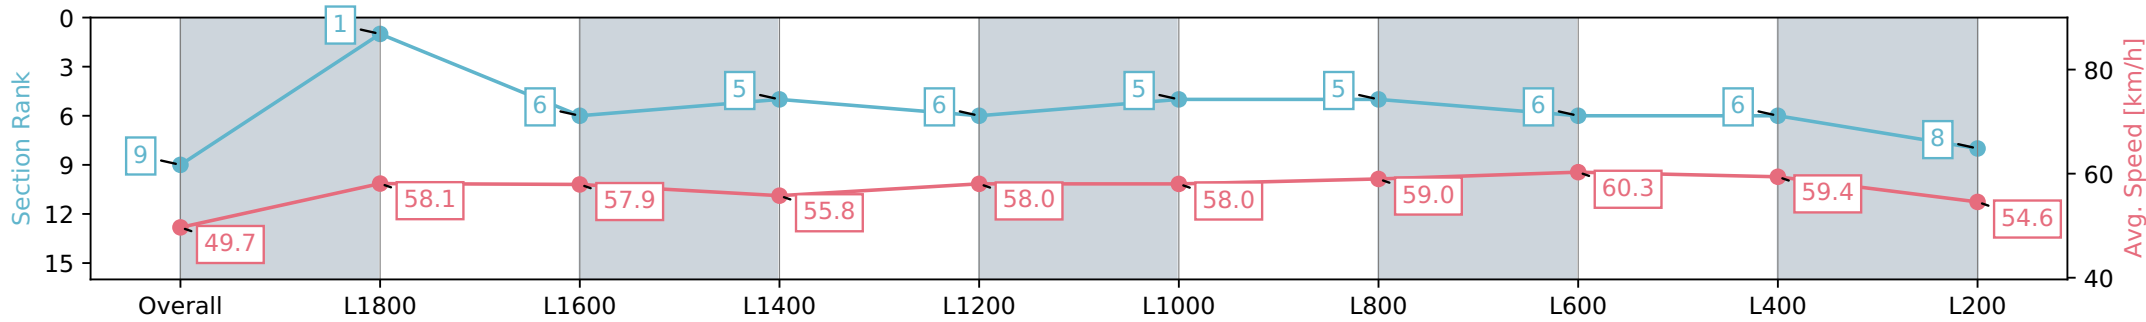

Morphettville SA - Professional

Race 5: Thomas Farms Centaurea Stakes - 2019m

11 May 2024 - 2:11PM

Track Rating: Good 4, Weather: Fine, Rail Position: +4m Entire, Sectional 605m

Section	Overall	L1800	L1600	L1400	L1200	L1000	L800	L600	L400	L200
Section Times	2:08.85 [9] (0:15.99)	1:52.86 [1] (0:12.49)	1:40.37 [6] (0:12.44)	1:27.93 [5] (0:13.06)	1:14.87 [6] (0:12.53)	1:02.34 [5] (0:12.41)	0:49.93 [5] (0:12.37)	0:37.56 [6] (0:12.16)	0:25.40 [6] (0:12.23)	0:13.17 [8] (0:13.17)
Average Speed [km/h]	49.7	58.1	57.9	55.8	58.0	58.0	59.0	60.3	59.4	54.6
Top Speed [km/h]	61.6	61.1	58.9	56.9	58.9	58.8	60.5	61.2	60.6	58.8
Avg. Dist. to Rail [m]	6.7	2.4	3.0	2.9	2.9	3.2	3.3	3.6	5.7	5.8
Avg. Stride Freq. [Hz]	2.2	2.3	2.2	2.1	2.2	2.2	2.2	2.3	2.3	2.2
Avg. Stride Length [m]	6.0	7.1	7.0	6.9	7.0	7.0	7.0	7.1	7.2	6.8