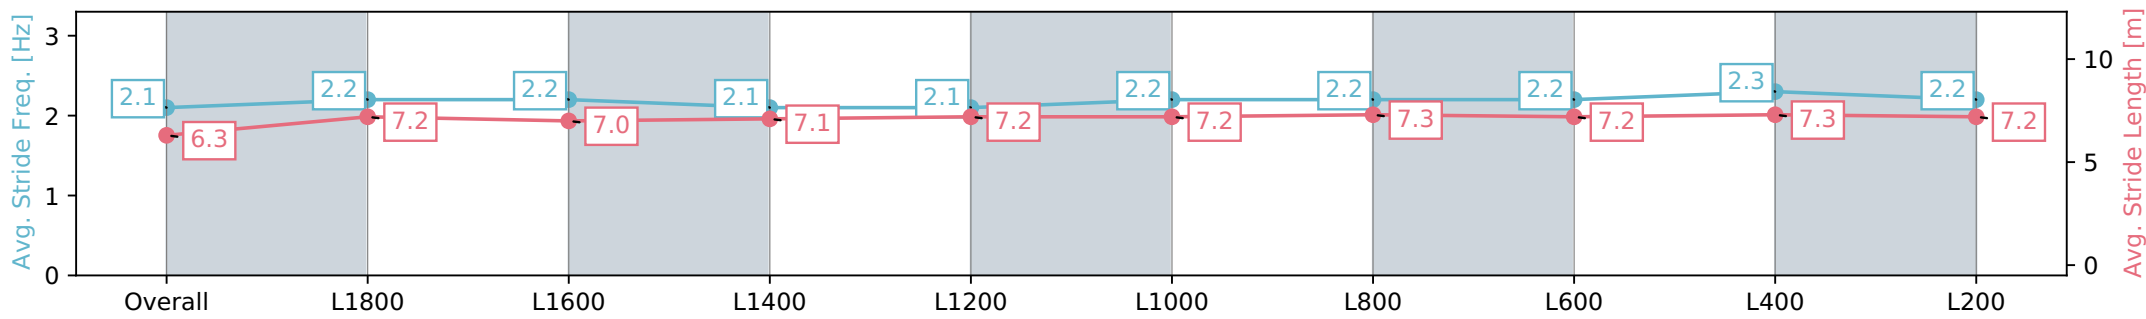

Morphettville SA - Professional

Race 5: Thomas Farms Centaurea Stakes - 2019m

11 May 2024 - 2:11PM

Track Rating: Good 4, Weather: Fine, Rail Position: +4m Entire, Sectional 605m

Section	Overall	L1800	L1600	L1400	L1200	L1000	L800	L600	L400	L200
Section Times	2:07.74 [6] (0:16.36)	1:51.38 [8] (0:12.30)	1:39.08 [7] (0:12.68)	1:26.40 [8] (0:12.91)	1:13.49 [8] (0:12.52)	1:00.97 [8] (0:12.33)	0:48.64 [8] (0:12.33)	0:36.31 [8] (0:12.03)	0:24.28 [7] (0:11.74)	0:12.54 [5] (0:12.54)
Average Speed [km/h]	48.4	58.8	56.8	56.2	58.0	58.4	59.2	61.0	61.8	57.5
Top Speed [km/h]	61.1	61.3	57.7	57.4	58.4	60.0	61.2	62.4	63.1	60.9
Avg. Dist. to Rail [m]	4.6	1.2	1.7	2.2	2.0	3.0	3.2	4.1	6.4	7.3
Avg. Stride Freq. [Hz]	2.1	2.2	2.2	2.1	2.1	2.2	2.2	2.2	2.3	2.2
Avg. Stride Length [m]	6.3	7.2	7.0	7.1	7.2	7.2	7.3	7.2	7.3	7.2