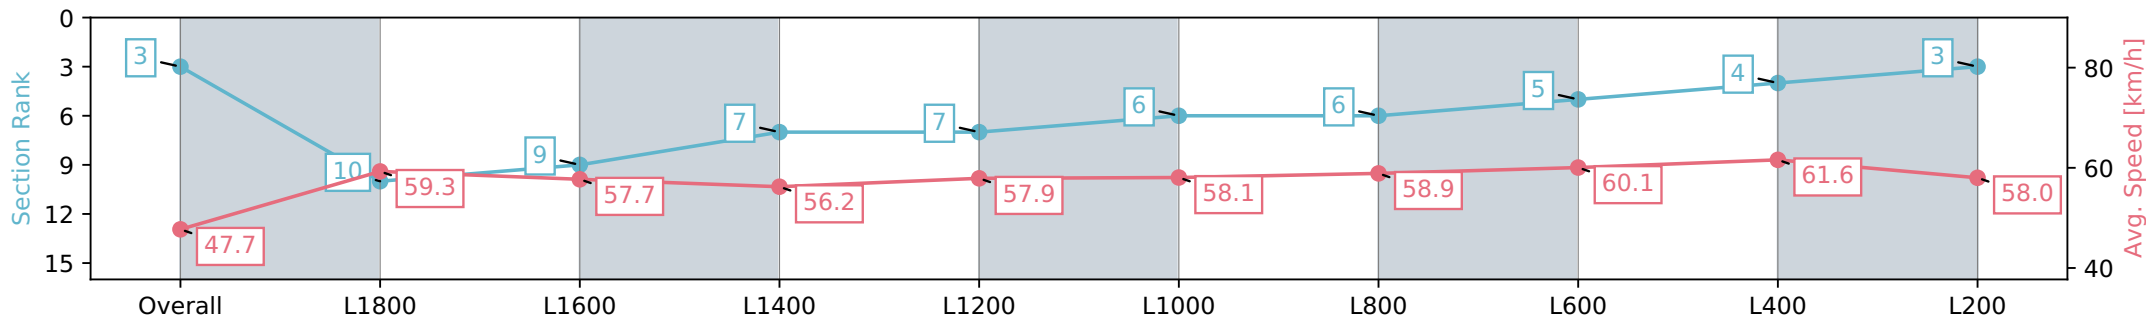

Morphettville SA - Professional

Race 5: Thomas Farms Centaurea Stakes - 2019m

11 May 2024 - 2:11PM

Track Rating: Good 4, Weather: Fine, Rail Position: +4m Entire, Sectional 605m

Section	Overall	L1800	L1600	L1400	L1200	L1000	L800	L600	L400	L200
Section Times	2:07.55 [3] (0:16.54)	1:51.01 [10] (0:12.18)	1:38.83 [9] (0:12.48)	1:26.35 [7] (0:12.86)	1:13.49 [7] (0:12.50)	1:00.99 [6] (0:12.39)	0:48.60 [6] (0:12.32)	0:36.28 [5] (0:12.12)	0:24.16 [4] (0:11.74)	0:12.42 [3] (0:12.42)
Average Speed [km/h]	47.7	59.3	57.7	56.2	57.9	58.1	58.9	60.1	61.6	58.0
Top Speed [km/h]	60.3	61.1	58.2	57.1	58.3	58.6	60.5	61.2	62.9	61.1
Avg. Dist. to Rail [m]	3.3	0.8	0.8	1.2	1.1	1.4	1.6	2.1	4.4	5.8
Avg. Stride Freq. [Hz]	2.1	2.2	2.2	2.1	2.2	2.2	2.2	2.2	2.3	2.3
Avg. Stride Length [m]	5.9	7.2	7.1	7.1	7.1	7.1	7.1	7.2	7.3	7.0