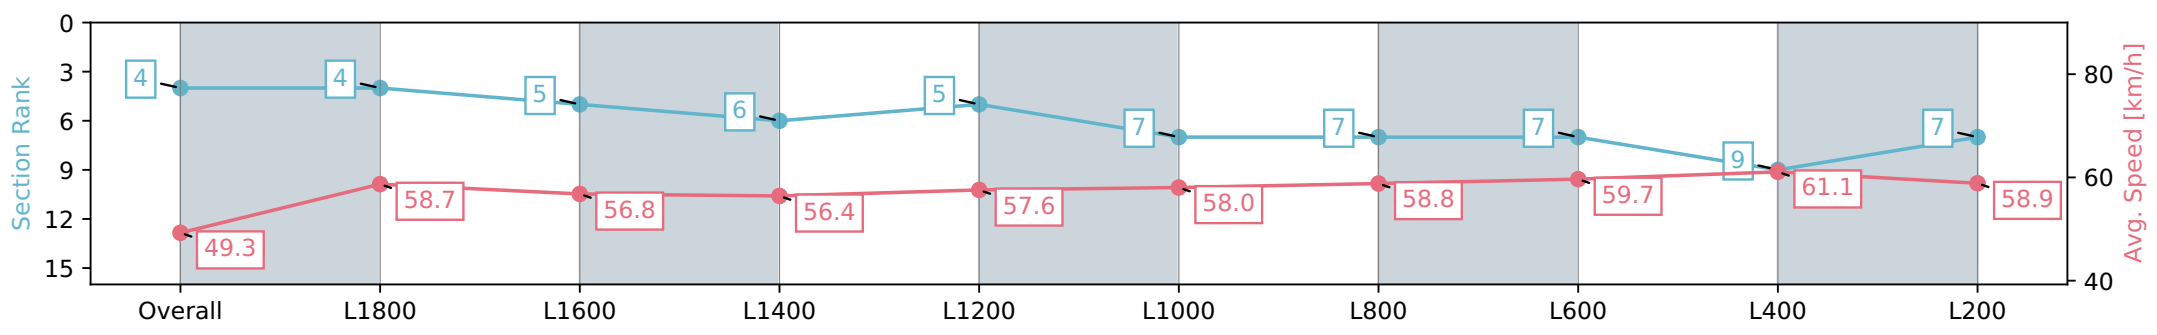

Morphettville SA - Professional

Race 5: Thomas Farms Centaurea Stakes - 2019m

11 May 2024 - 2:11PM

Track Rating: Good 4, Weather: Fine, Rail Position: +4m Entire, Sectional 605m

Section	Overall	L1800	L1600	L1400	L1200	L1000	L800	L600	L400	L200
Section Times	2:07.68 [4] (0:16.09)	1:51.59 [4] (0:12.34)	1:39.25 [5] (0:12.67)	1:26.58 [6] (0:12.86)	1:13.72 [5] (0:12.61)	1:01.11 [7] (0:12.43)	0:48.68 [7] (0:12.34)	0:36.34 [7] (0:12.26)	0:24.08 [9] (0:11.84)	0:12.24 [7] (0:12.24)
Average Speed [km/h]	49.3	58.7	56.8	56.4	57.6	58.0	58.8	59.7	61.1	58.9
Top Speed [km/h]	61.3	61.2	57.6	57.1	58.0	58.8	60.6	60.9	62.1	61.0
Avg. Dist. to Rail [m]	5.3	1.5	1.9	2.2	2.1	2.3	2.5	2.9	3.6	3.4
Avg. Stride Freq. [Hz]	2.2	2.2	2.1	2.1	2.2	2.1	2.1	2.1	2.2	2.2
Avg. Stride Length [m]	6.0	7.2	7.2	7.2	7.1	7.2	7.3	7.4	7.4	7.2