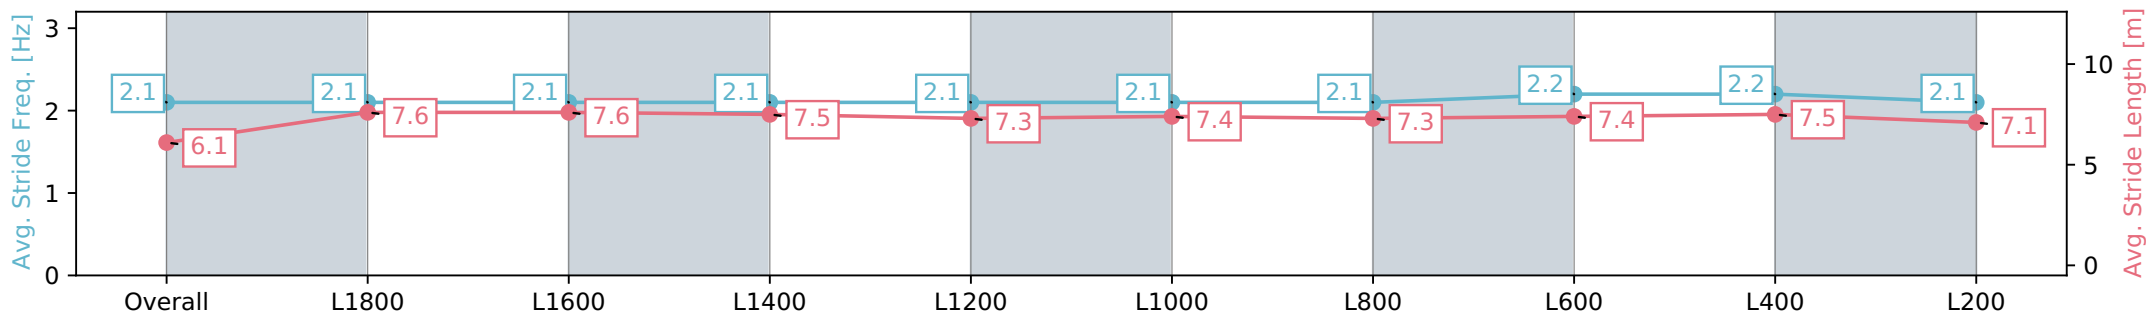

Morphettville SA - Professional

Race 5: Thomas Farms Centaurea Stakes - 2019m

11 May 2024 - 2:11PM

Track Rating: Good 4, Weather: Fine, Rail Position: +4m Entire, Sectional 605m

Section	Overall	L1800	L1600	L1400	L1200	L1000	L800	L600	L400	L200
Section Times	2:09.20 [11] (0:16.91)	1:52.29 [13] (0:12.43)	1:39.86 [13] (0:12.48)	1:27.38 [11] (0:12.90)	1:14.48 [11] (0:12.56)	1:01.92 [11] (0:12.28)	0:49.64 [11] (0:12.32)	0:37.32 [11] (0:11.96)	0:25.36 [12] (0:12.11)	0:13.25 [12] (0:13.25)
Average Speed [km/h]	46.8	58.1	57.7	56.2	57.9	58.6	58.9	61.3	59.9	54.3
Top Speed [km/h]	59.6	61.3	58.4	58.3	58.8	59.7	61.5	61.8	61.2	58.0
Avg. Dist. to Rail [m]	4.1	1.1	1.4	1.9	2.2	2.6	2.4	3.5	6.2	6.8
Avg. Stride Freq. [Hz]	2.1	2.1	2.1	2.1	2.1	2.1	2.1	2.1	2.2	2.1
Avg. Stride Length [m]	6.1	7.6	7.6	7.5	7.3	7.4	7.3	7.4	7.5	7.1

Report Created: Sat 11 May 2024 15:00:48 GMT+10 (Note: Timing is based on positional data)

- [] Ranking at each section and finish
- :-:- No data available at this section
- NA No data available

Horse/Jockey Name	SOUL CHOICE/Winona Costin
Finish Rank	12
Fastest Section Time (Section)	0:12.02 (L1600)
Top Speed [km/h] (Section)	63.0 (Overall)
Race State	Finished