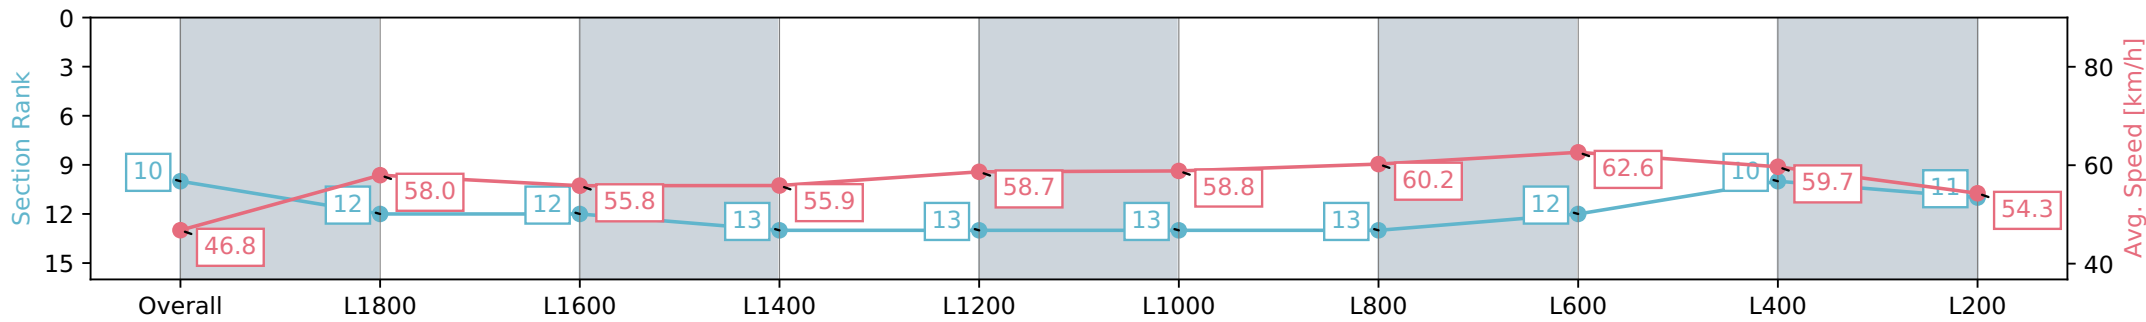

Morphettville SA - Professional

Race 5: Thomas Farms Centaurea Stakes - 2019m

11 May 2024 - 2:11PM

Track Rating: Good 4, Weather: Fine, Rail Position: +4m Entire, Sectional 605m

Section	Overall	L1800	L1600	L1400	L1200	L1000	L800	L600	L400	L200
Section Times	2:09.18 [10] (0:16.87)	1:52.31 [12] (0:12.46)	1:39.85 [12] (0:12.89)	1:26.96 [13] (0:13.00)	1:13.96 [13] (0:12.31)	1:01.65 [13] (0:12.23)	0:49.42 [13] (0:12.13)	0:37.29 [12] (0:11.81)	0:25.48 [10] (0:12.21)	0:13.27 [11] (0:13.27)
Average Speed [km/h]	46.8	58.0	55.8	55.9	58.7	58.8	60.2	62.6	59.7	54.3
Top Speed [km/h]	59.2	61.4	58.2	58.4	60.2	59.8	63.2	63.4	60.9	58.4
Avg. Dist. to Rail [m]	2.3	0.5	0.5	1.7	1.3	2.2	3.6	5.1	9.0	11.5
Avg. Stride Freq. [Hz]	2.1	2.2	2.2	2.1	2.2	2.2	2.2	2.2	2.3	2.2
Avg. Stride Length [m]	5.8	7.0	7.1	7.0	7.0	7.1	7.2	7.5	7.2	6.9

- [] Ranking at each section and finish
- :-:- No data available at this section
- NA No data available

Horse/Jockey Name	PLAYING IT SAFE/Craig Newitt
Finish Rank	11
Fastest Section Time (Section)	0:11.96 (L400)
Top Speed [km/h] (Section)	61.8 (L800)
Race State	Finished