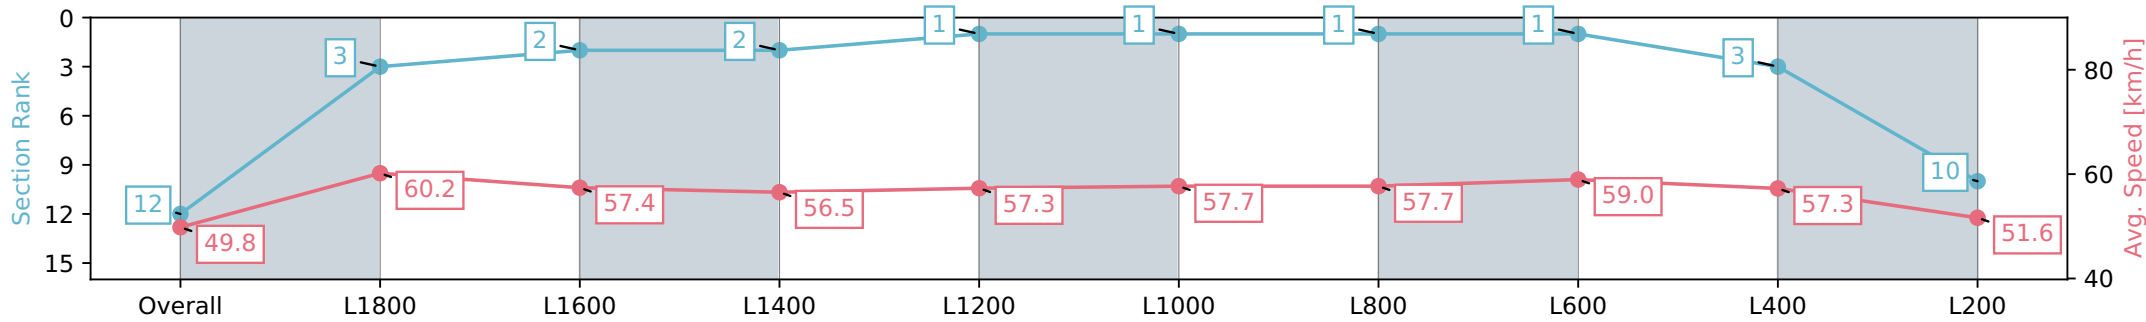

Morphettville SA - Professional

Race 5: Thomas Farms Centaurea Stakes - 2019m

11 May 2024 - 2:11PM

Track Rating: Good 4, Weather: Fine, Rail Position: +4m Entire, Sectional 605m

Section	Overall	L1800	L1600	L1400	L1200	L1000	L800	L600	L400	L200
Section Times	2:09.82 [12] (0:16.00)	1:53.82 [3] (0:12.02)	1:41.80 [2] (0:12.56)	1:29.23 [2] (0:12.78)	1:16.45 [1] (0:12.63)	1:03.82 [1] (0:12.48)	0:51.34 [1] (0:12.52)	0:38.82 [1] (0:12.30)	0:26.52 [3] (0:12.57)	0:13.94 [10] (0:13.94)
Average Speed [km/h]	49.8	60.2	57.4	56.5	57.3	57.7	57.7	59.0	57.3	51.6
Top Speed [km/h]	62.9	63.0	59.5	57.2	57.5	58.0	58.5	59.4	58.8	55.6
Avg. Dist. to Rail [m]	9.3	1.5	1.0	1.3	1.0	1.2	1.1	1.1	1.6	3.4
Avg. Stride Freq. [Hz]	2.3	2.3	2.3	2.2	2.3	2.3	2.3	2.4	2.3	2.2
Avg. Stride Length [m]	5.9	7.0	6.8	6.8	6.8	6.7	6.8	6.6	6.6	6.3