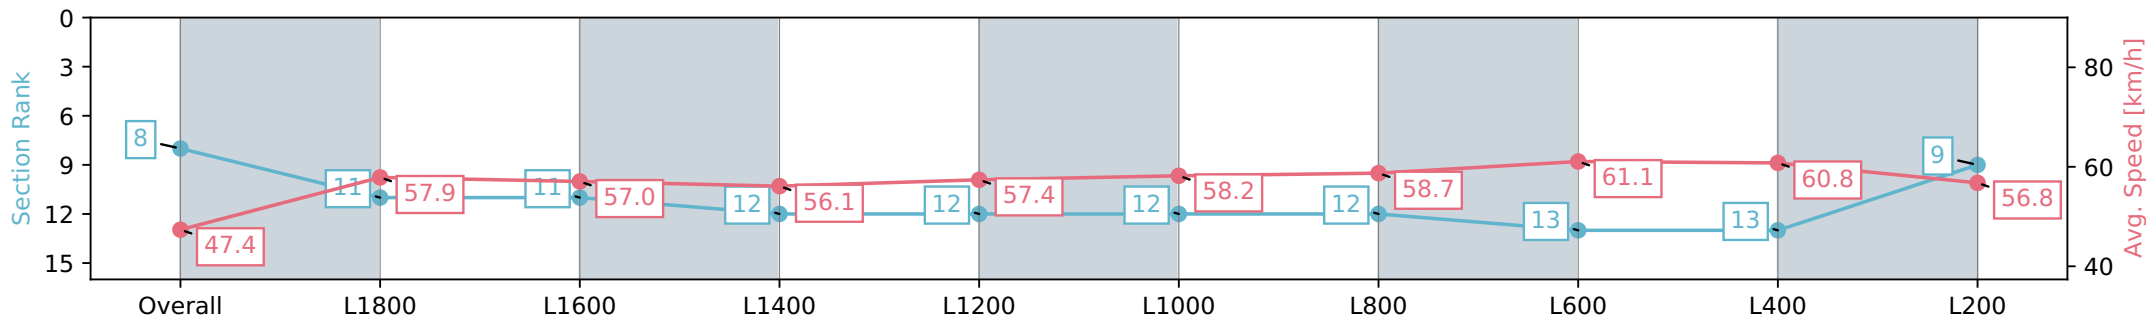

Morphettville SA - Professional

Race 5: Thomas Farms Centaurea Stakes - 2019m

11 May 2024 - 2:11PM

Track Rating: Good 4, Weather: Fine, Rail Position: +4m Entire, Sectional 605m

Section	Overall	L1800	L1600	L1400	L1200	L1000	L800	L600	L400	L200
Section Times	2:08.53 [8] (0:16.75)	1:51.78 [11] (0:12.54)	1:39.24 [11] (0:12.62)	1:26.62 [12] (0:12.88)	1:13.74 [12] (0:12.57)	1:01.16 [12] (0:12.37)	0:48.79 [12] (0:12.30)	0:36.49 [13] (0:11.91)	0:24.58 [13] (0:11.89)	0:12.69 [9] (0:12.69)
Average Speed [km/h]	47.4	57.9	57.0	56.1	57.4	58.2	58.7	61.1	60.8	56.8
Top Speed [km/h]	59.5	61.5	59.2	59.3	58.3	59.4	60.9	61.7	61.7	61.2
Avg. Dist. to Rail [m]	6.8	1.9	1.5	1.0	0.8	1.2	0.8	1.9	2.2	2.1
Avg. Stride Freq. [Hz]	2.2	2.4	2.4	2.3	2.4	2.4	2.4	2.4	2.5	2.5
Avg. Stride Length [m]	5.7	6.7	6.8	6.7	6.8	6.8	6.9	6.9	6.8	6.4