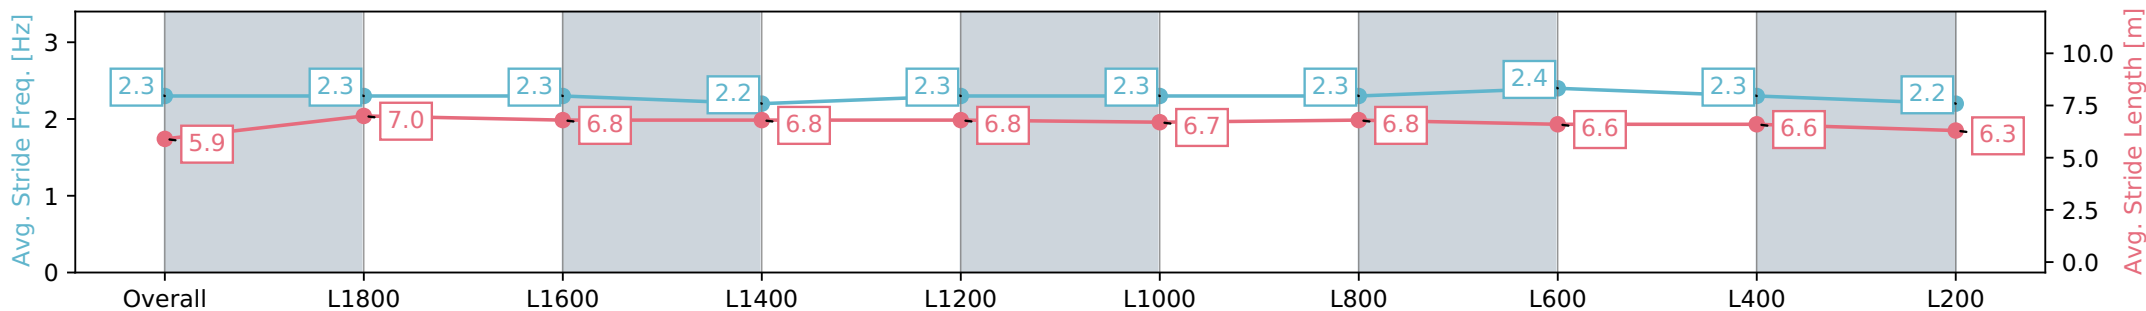

Morphettville SA - Professional

Race 5: Thomas Farms Centaurea Stakes - 2019m

11 May 2024 - 2:11PM

Track Rating: Good 4, Weather: Fine, Rail Position: +4m Entire, Sectional 605m

Section	Overall	L1800	L1600	L1400	L1200	L1000	L800	L600	L400	L200
Section Times	2:09.82 [12] (0:16.00)	1:53.82 [3] (0:12.02)	1:41.80 [2] (0:12.56)	1:29.23 [2] (0:12.78)	1:16.45 [1] (0:12.63)	1:03.82 [1] (0:12.48)	0:51.34 [1] (0:12.52)	0:38.82 [1] (0:12.30)	0:26.52 [3] (0:12.57)	0:13.94 [10] (0:13.94)
Average Speed [km/h]	49.8	60.2	57.4	56.5	57.3	57.7	57.7	59.0	57.3	51.6
Top Speed [km/h]	62.9	63.0	59.5	57.2	57.5	58.0	58.5	59.4	58.8	55.6
Avg. Dist. to Rail [m]	9.3	1.5	1.0	1.3	1.0	1.2	1.1	1.1	1.6	3.4
Avg. Stride Freq. [Hz]	2.3	2.3	2.3	2.2	2.3	2.3	2.3	2.4	2.3	2.2
Avg. Stride Length [m]	5.9	7.0	6.8	6.8	6.8	6.7	6.8	6.6	6.6	6.3