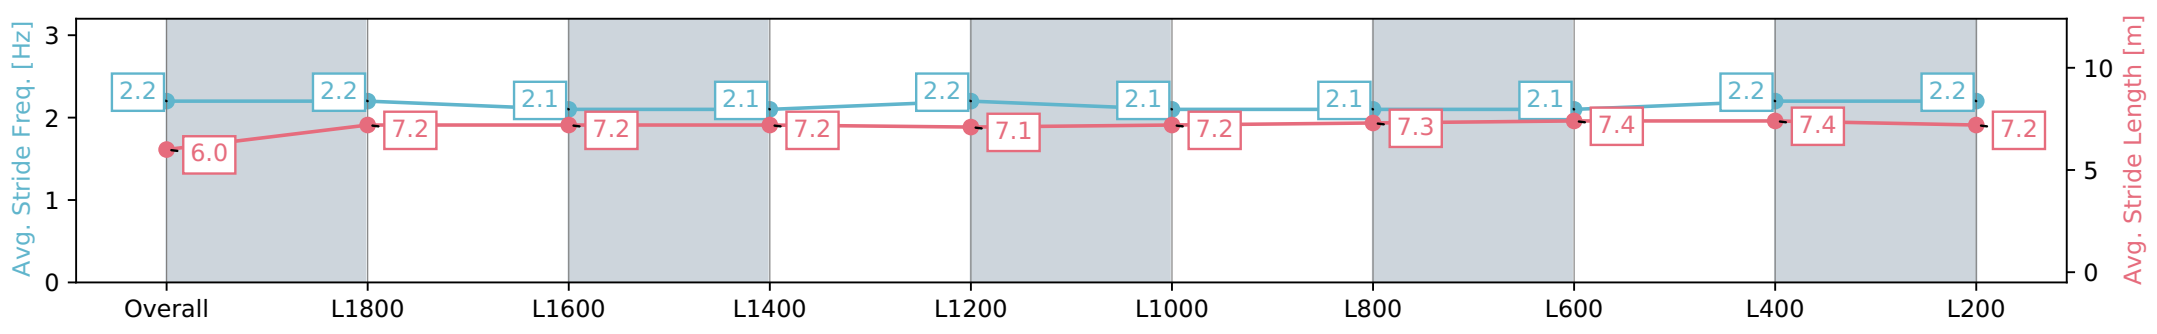

Morphettville SA - Professional

Race 5: Thomas Farms Centaurea Stakes - 2019m

11 May 2024 - 2:11PM

Track Rating: Good 4, Weather: Fine, Rail Position: +4m Entire, Sectional 605m

Section	Overall	L1800	L1600	L1400	L1200	L1000	L800	L600	L400	L200
Section Times	2:07.68 [4] (0:16.09)	1:51.59 [4] (0:12.34)	1:39.25 [5] (0:12.67)	1:26.58 [6] (0:12.86)	1:13.72 [5] (0:12.61)	1:01.11 [7] (0:12.43)	0:48.68 [7] (0:12.34)	0:36.34 [7] (0:12.26)	0:24.08 [9] (0:11.84)	0:12.24 [7] (0:12.24)
Average Speed [km/h]	49.3	58.7	56.8	56.4	57.6	58.0	58.8	59.7	61.1	58.9
Top Speed [km/h]	61.3	61.2	57.6	57.1	58.0	58.8	60.6	60.9	62.1	61.0
Avg. Dist. to Rail [m]	5.3	1.5	1.9	2.2	2.1	2.3	2.5	2.9	3.6	3.4
Avg. Stride Freq. [Hz]	2.2	2.2	2.1	2.1	2.2	2.1	2.1	2.1	2.2	2.2
Avg. Stride Length [m]	6.0	7.2	7.2	7.2	7.1	7.2	7.3	7.4	7.4	7.2