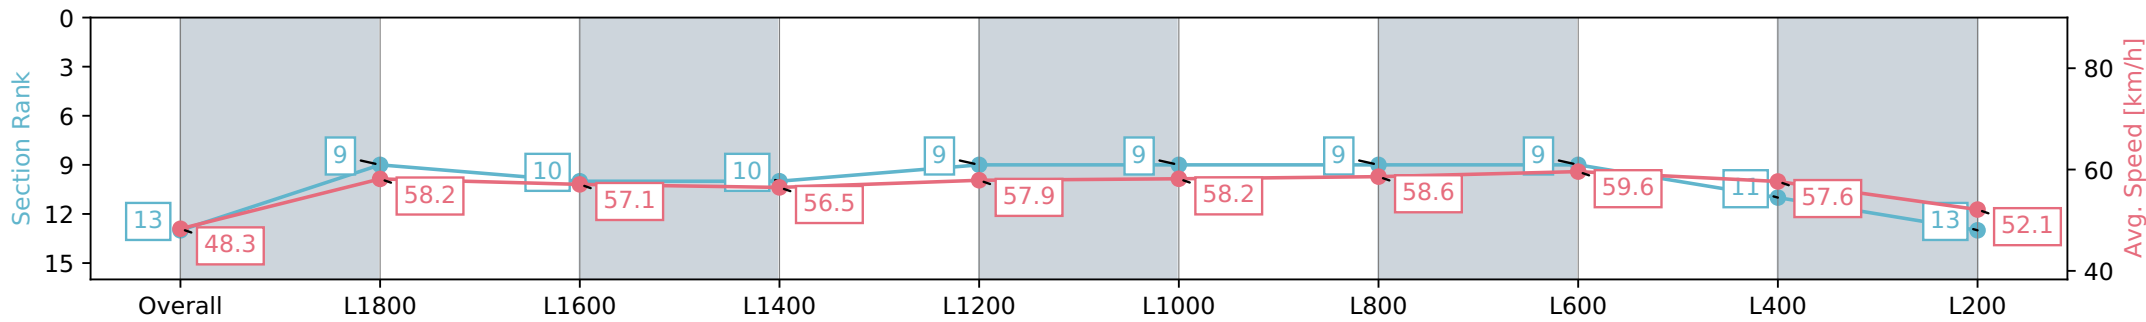

Morphettville SA - Professional

Race 5: Thomas Farms Centaurea Stakes - 2019m

11 May 2024 - 2:11PM

Track Rating: Good 4, Weather: Fine, Rail Position: +4m Entire, Sectional 605m

Section	Overall	L1800	L1600	L1400	L1200	L1000	L800	L600	L400	L200
Section Times	2:10.12 [13] (0:16.47)	1:53.65 [9] (0:12.48)	1:41.17 [10] (0:12.60)	1:28.57 [10] (0:12.82)	1:15.75 [9] (0:12.50)	1:03.25 [9] (0:12.35)	0:50.90 [9] (0:12.39)	0:38.51 [9] (0:12.15)	0:26.36 [11] (0:12.53)	0:13.83 [13] (0:13.83)
Average Speed [km/h]	48.3	58.2	57.1	56.5	57.9	58.2	58.6	59.6	57.6	52.1
Top Speed [km/h]	61.4	61.4	57.7	57.9	58.4	58.9	59.5	59.9	59.1	56.0
Avg. Dist. to Rail [m]	7.8	1.8	2.0	1.4	1.2	1.8	1.6	1.4	2.3	8.2
Avg. Stride Freq. [Hz]	2.2	2.2	2.2	2.1	2.2	2.2	2.2	2.2	2.2	2.1
Avg. Stride Length [m]	6.0	7.4	7.0	7.0	7.0	7.1	7.1	7.0	7.0	6.8