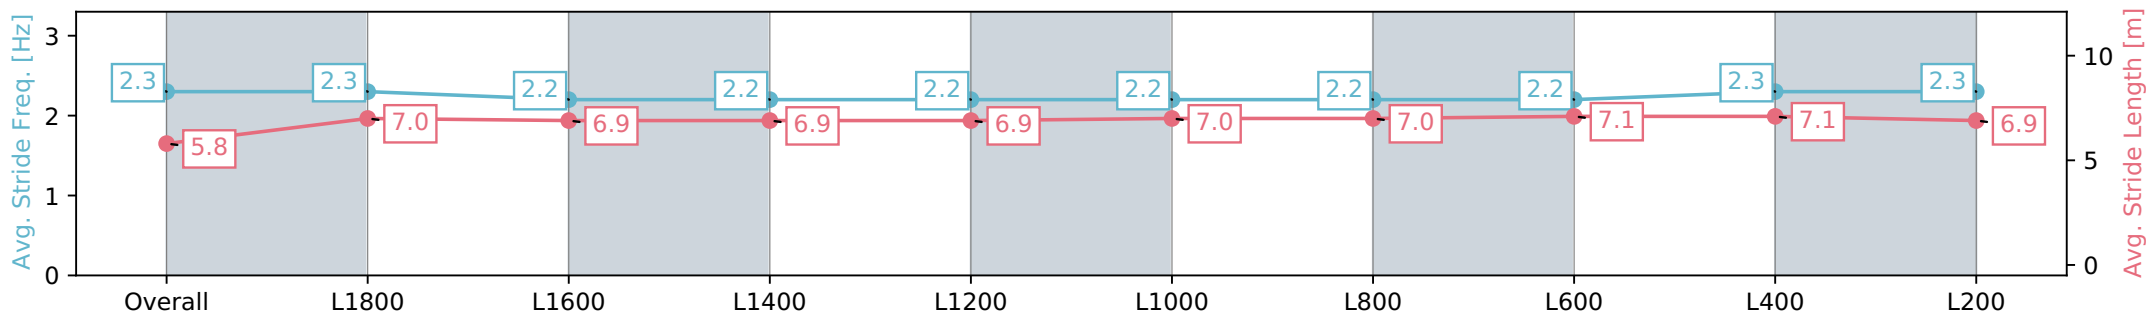

Morphettville SA - Professional

Race 5: Thomas Farms Centaurea Stakes - 2019m

11 May 2024 - 2:11PM

Track Rating: Good 4, Weather: Fine, Rail Position: +4m Entire, Sectional 605m

Section	Overall	L1800	L1600	L1400	L1200	L1000	L800	L600	L400	L200
Section Times	2:07.24 [2] (0:15.99)	1:51.25 [2] (0:12.02)	1:39.23 [1] (0:12.55)	1:26.68 [1] (0:12.85)	1:13.83 [2] (0:12.62)	1:01.21 [2] (0:12.52)	0:48.69 [2] (0:12.53)	0:36.16 [2] (0:12.11)	0:24.05 [1] (0:11.78)	0:12.27 [2] (0:12.27)
Average Speed [km/h]	50.1	60.6	57.3	56.6	57.4	57.6	57.8	60.1	61.4	58.5
Top Speed [km/h]	62.8	62.8	59.8	57.7	58.1	58.2	59.4	61.3	61.7	61.0
Avg. Dist. to Rail [m]	11.2	3.4	2.5	2.3	2.0	2.0	1.8	1.9	2.7	2.8
Avg. Stride Freq. [Hz]	2.3	2.3	2.2	2.2	2.2	2.2	2.2	2.2	2.3	2.3
Avg. Stride Length [m]	5.8	7.0	6.9	6.9	6.9	7.0	7.0	7.1	7.1	6.9