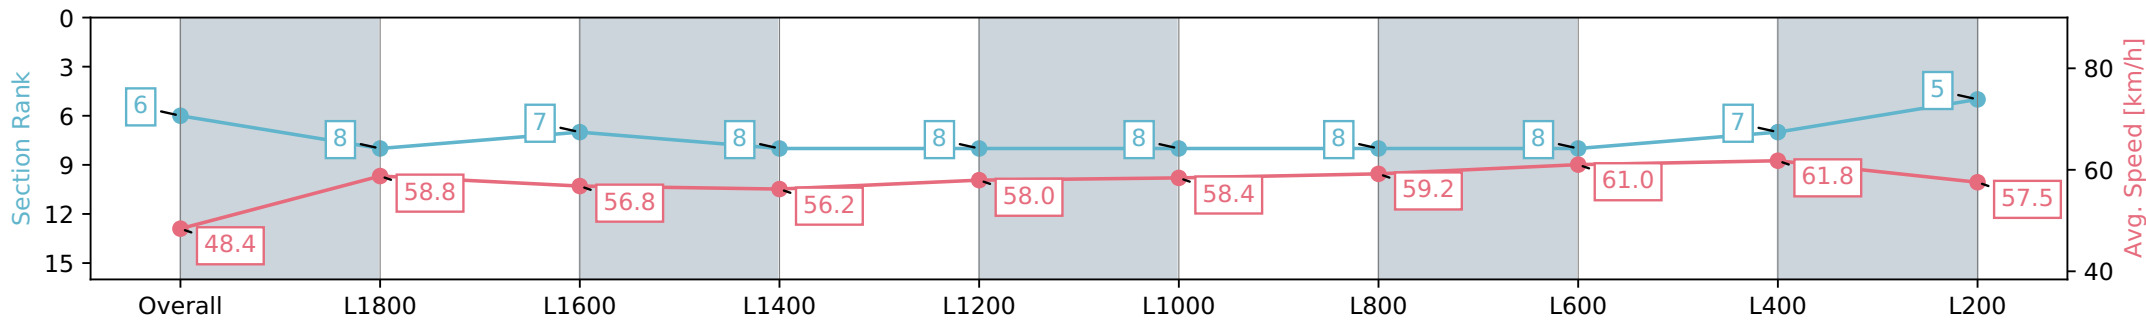

Morphettville SA - Professional

Race 5: Thomas Farms Centaurea Stakes - 2019m

11 May 2024 - 2:11PM

Track Rating: Good 4, Weather: Fine, Rail Position: +4m Entire, Sectional 605m

Section	Overall	L1800	L1600	L1400	L1200	L1000	L800	L600	L400	L200
Section Times	2:07.74 [6] (0:16.36)	1:51.38 [8] (0:12.30)	1:39.08 [7] (0:12.68)	1:26.40 [8] (0:12.91)	1:13.49 [8] (0:12.52)	1:00.97 [8] (0:12.33)	0:48.64 [8] (0:12.33)	0:36.31 [8] (0:12.03)	0:24.28 [7] (0:11.74)	0:12.54 [5] (0:12.54)
Average Speed [km/h]	48.4	58.8	56.8	56.2	58.0	58.4	59.2	61.0	61.8	57.5
Top Speed [km/h]	61.1	61.3	57.7	57.4	58.4	60.0	61.2	62.4	63.1	60.9
Avg. Dist. to Rail [m]	4.6	1.2	1.7	2.2	2.0	3.0	3.2	4.1	6.4	7.3
Avg. Stride Freq. [Hz]	2.1	2.2	2.2	2.1	2.1	2.2	2.2	2.2	2.3	2.2
Avg. Stride Length [m]	6.3	7.2	7.0	7.1	7.2	7.2	7.3	7.2	7.3	7.2