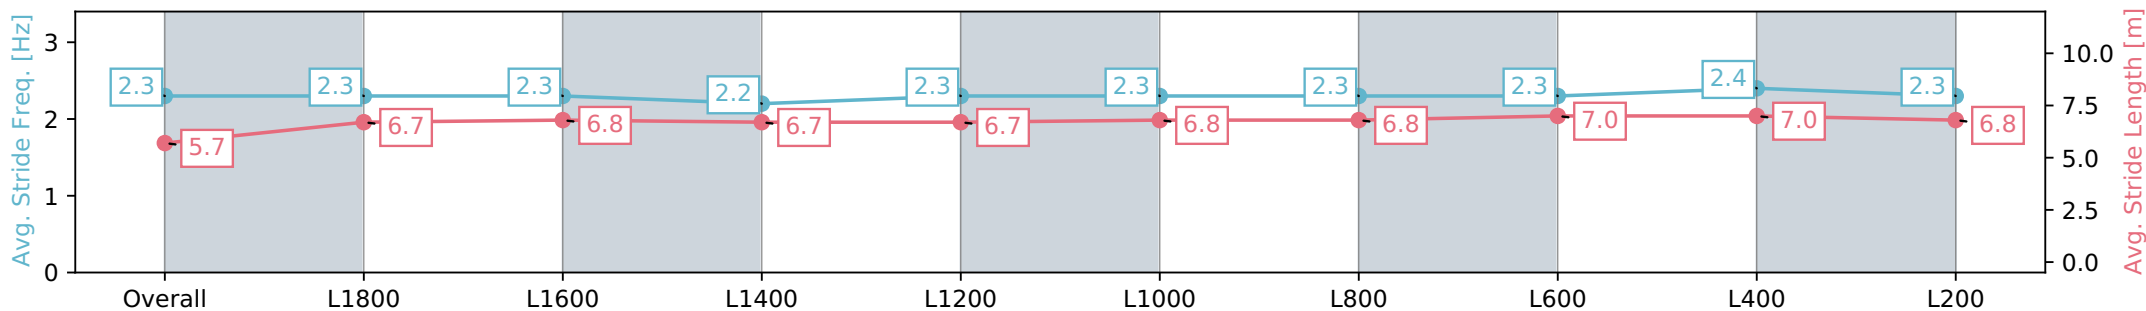

Morphettville SA - Professional

Race 5: Thomas Farms Centaurea Stakes - 2019m

11 May 2024 - 2:11PM

Track Rating: Good 4, Weather: Fine, Rail Position: +4m Entire, Sectional 605m

Section	Overall	L1800	L1600	L1400	L1200	L1000	L800	L600	L400	L200
Section Times	2:07.69 [5] (0:16.20)	1:51.49 [6] (0:12.52)	1:38.97 [8] (0:12.74)	1:26.23 [9] (0:13.04)	1:13.19 [10] (0:12.55)	1:00.64 [10] (0:12.28)	0:48.35 [10] (0:12.34)	0:36.01 [10] (0:11.86)	0:24.15 [8] (0:11.64)	0:12.51 [4] (0:12.51)
Average Speed [km/h]	49.1	58.0	56.6	55.8	57.8	58.5	59.1	62.1	62.4	57.6
Top Speed [km/h]	62.0	62.0	57.1	57.7	58.4	59.9	61.7	63.4	63.1	61.2
Avg. Dist. to Rail [m]	8.1	2.7	2.4	2.7	2.1	2.7	2.9	4.4	7.0	8.0
Avg. Stride Freq. [Hz]	2.3	2.3	2.3	2.2	2.3	2.3	2.3	2.3	2.4	2.3
Avg. Stride Length [m]	5.7	6.7	6.8	6.7	6.7	6.8	6.8	7.0	7.0	6.8