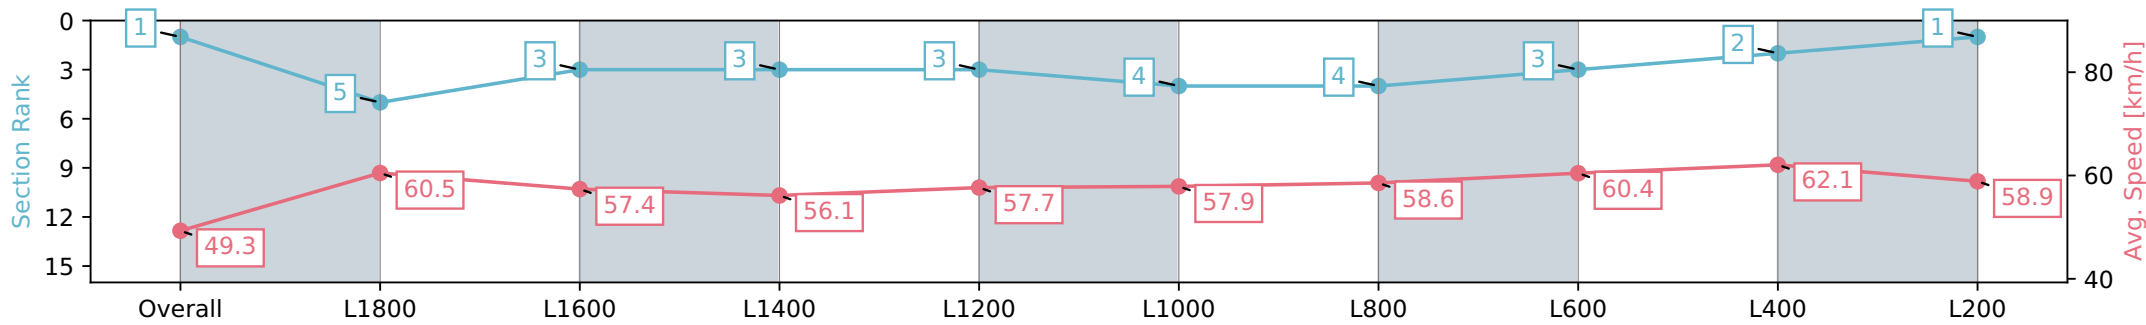

11 May 2024 - 2:11PM

Track Rating: Good 4, Weather: Fine, Rail Position: +4m Entire, Sectional 605m

Section	Overall	L1800	L1600	L1400	L1200	L1000	L800	L600	L400	L200
Section Times	2:07.13 [1] (0:16.19)	1:50.94 [5] (0:12.02)	1:38.92 [3] (0:12.54)	1:26.38 [3] (0:12.93)	1:13.45 [3] (0:12.61)	1:00.84 [4] (0:12.45)	0:48.39 [4] (0:12.40)	0:35.99 [3] (0:12.09)	0:23.90 [2] (0:11.66)	0:12.24 [1] (0:12.24)
Average Speed [km/h]	49.3	60.5	57.4	56.1	57.7	57.9	58.6	60.4	62.1	58.9
Top Speed [km/h]	63.8	63.9	58.4	57.2	58.3	58.8	59.6	61.5	62.5	61.7
Avg. Dist. to Rail [m]	9.8	2.3	1.8	2.3	2.5	2.6	2.4	2.8	3.5	3.4
Avg. Stride Freq. [Hz]	2.2	2.3	2.3	2.2	2.2	2.2	2.2	2.3	2.3	2.3
Avg. Stride Length [m]	6.0	7.2	7.1	7.1	7.2	7.2	7.1	7.1	7.3	7.1