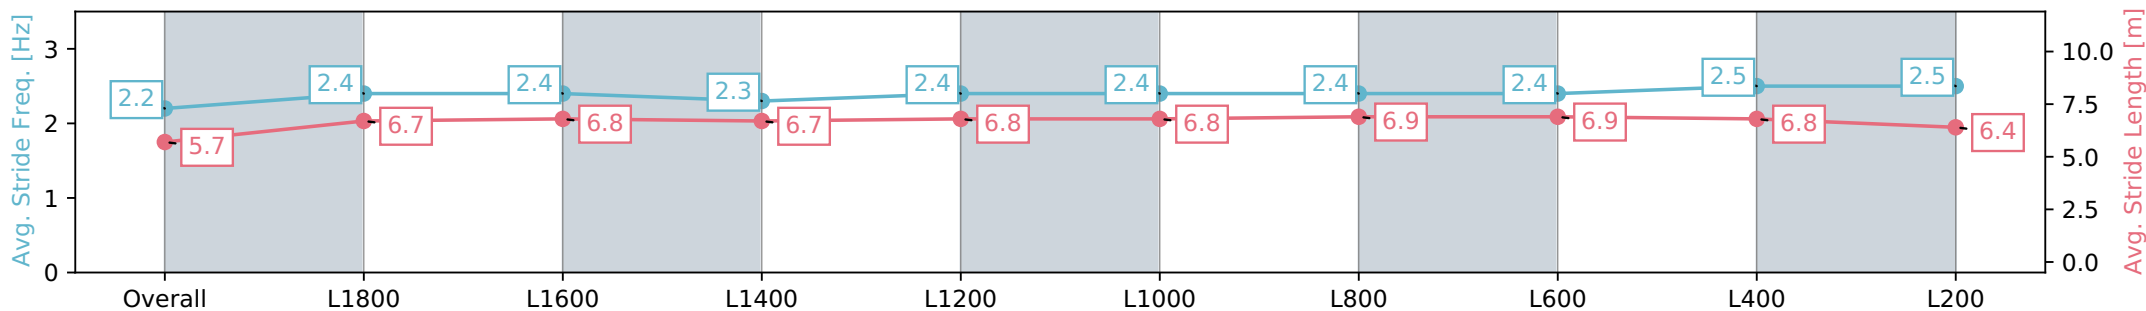

Morphettville SA - Professional

Race 5: Thomas Farms Centaurea Stakes - 2019m

11 May 2024 - 2:11PM

Track Rating: Good 4, Weather: Fine, Rail Position: +4m Entire, Sectional 605m

Section	Overall	L1800	L1600	L1400	L1200	L1000	L800	L600	L400	L200
Section Times	2:08.53 [8] (0:16.75)	1:51.78 [11] (0:12.54)	1:39.24 [11] (0:12.62)	1:26.62 [12] (0:12.88)	1:13.74 [12] (0:12.57)	1:01.16 [12] (0:12.37)	0:48.79 [12] (0:12.30)	0:36.49 [13] (0:11.91)	0:24.58 [13] (0:11.89)	0:12.69 [9] (0:12.69)
Average Speed [km/h]	47.4	57.9	57.0	56.1	57.4	58.2	58.7	61.1	60.8	56.8
Top Speed [km/h]	59.5	61.5	59.2	59.3	58.3	59.4	60.9	61.7	61.7	61.2
Avg. Dist. to Rail [m]	6.8	1.9	1.5	1.0	0.8	1.2	0.8	1.9	2.2	2.1
Avg. Stride Freq. [Hz]	2.2	2.4	2.4	2.3	2.4	2.4	2.4	2.4	2.5	2.5
Avg. Stride Length [m]	5.7	6.7	6.8	6.7	6.8	6.8	6.9	6.9	6.8	6.4