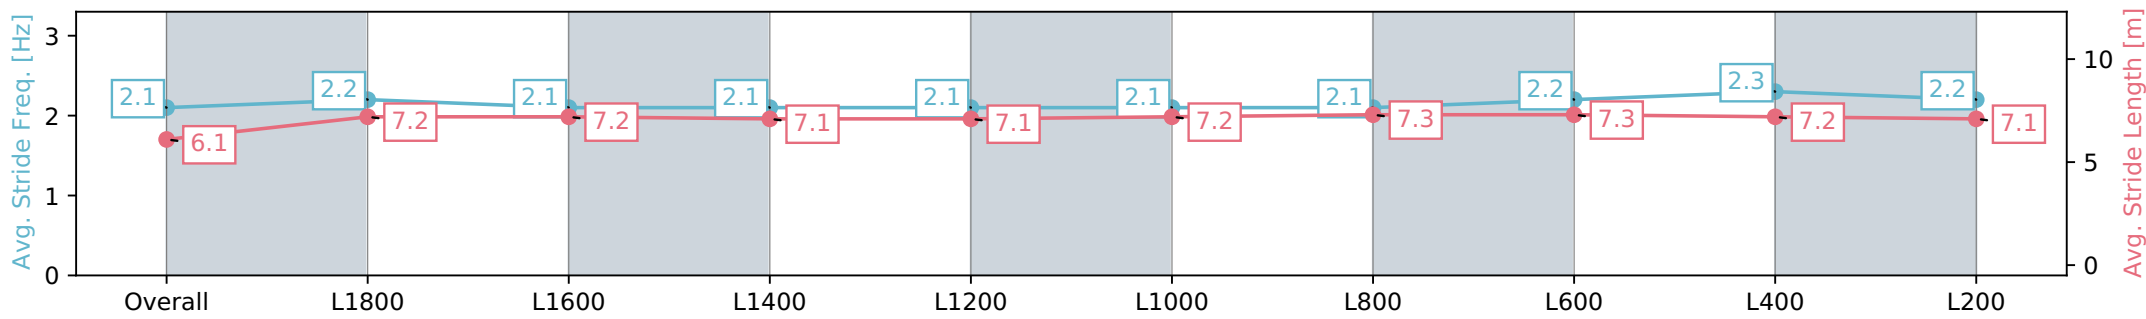

Morphettville SA - Professional

Race 5: Thomas Farms Centaurea Stakes - 2019m

11 May 2024 - 2:11PM

Track Rating: Good 4, Weather: Fine, Rail Position: +4m Entire, Sectional 605m

Section	Overall	L1800	L1600	L1400	L1200	L1000	L800	L600	L400	L200
Section Times	2:07.78 [7] (0:16.25)	1:51.53 [7] (0:12.14)	1:39.39 [4] (0:12.50)	1:26.89 [4] (0:12.79)	1:14.10 [4] (0:12.56)	1:01.54 [3] (0:12.48)	0:49.06 [3] (0:12.51)	0:36.55 [4] (0:12.17)	0:24.38 [5] (0:11.89)	0:12.49 [6] (0:12.49)
Average Speed [km/h]	48.7	59.4	57.6	56.5	57.6	57.7	57.7	59.6	60.8	57.7
Top Speed [km/h]	61.4	61.3	58.5	57.2	57.9	58.0	58.6	60.8	61.5	59.8
Avg. Dist. to Rail [m]	4.2	0.6	0.8	1.2	1.1	1.2	1.1	1.3	2.0	2.4
Avg. Stride Freq. [Hz]	2.1	2.2	2.1	2.1	2.1	2.1	2.1	2.2	2.3	2.2
Avg. Stride Length [m]	6.1	7.2	7.2	7.1	7.1	7.2	7.3	7.3	7.2	7.1