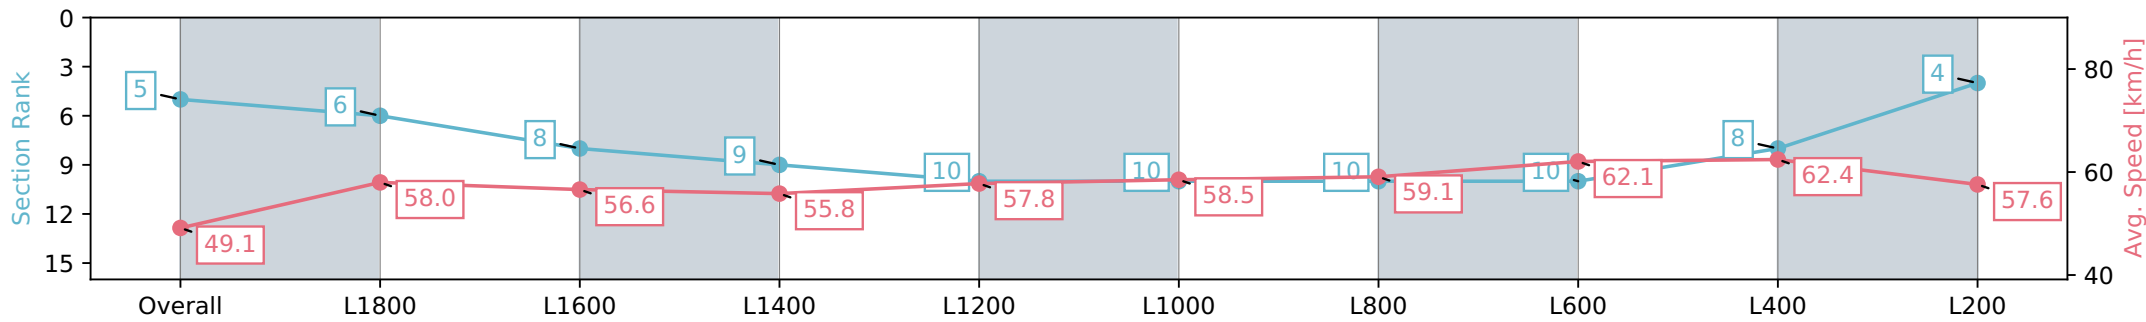

Morphettville SA - Professional

Race 5: Thomas Farms Centaurea Stakes - 2019m

11 May 2024 - 2:11PM

Track Rating: Good 4, Weather: Fine, Rail Position: +4m Entire, Sectional 605m

Section	Overall	L1800	L1600	L1400	L1200	L1000	L800	L600	L400	L200
Section Times	2:07.69 [5] (0:16.20)	1:51.49 [6] (0:12.52)	1:38.97 [8] (0:12.74)	1:26.23 [9] (0:13.04)	1:13.19 [10] (0:12.55)	1:00.64 [10] (0:12.28)	0:48.35 [10] (0:12.34)	0:36.01 [10] (0:11.86)	0:24.15 [8] (0:11.64)	0:12.51 [4] (0:12.51)
Average Speed [km/h]	49.1	58.0	56.6	55.8	57.8	58.5	59.1	62.1	62.4	57.6
Top Speed [km/h]	62.0	62.0	57.1	57.7	58.4	59.9	61.7	63.4	63.1	61.2
Avg. Dist. to Rail [m]	8.1	2.7	2.4	2.7	2.1	2.7	2.9	4.4	7.0	8.0
Avg. Stride Freq. [Hz]	2.3	2.3	2.3	2.2	2.3	2.3	2.3	2.3	2.4	2.3
Avg. Stride Length [m]	5.7	6.7	6.8	6.7	6.7	6.8	6.8	7.0	7.0	6.8