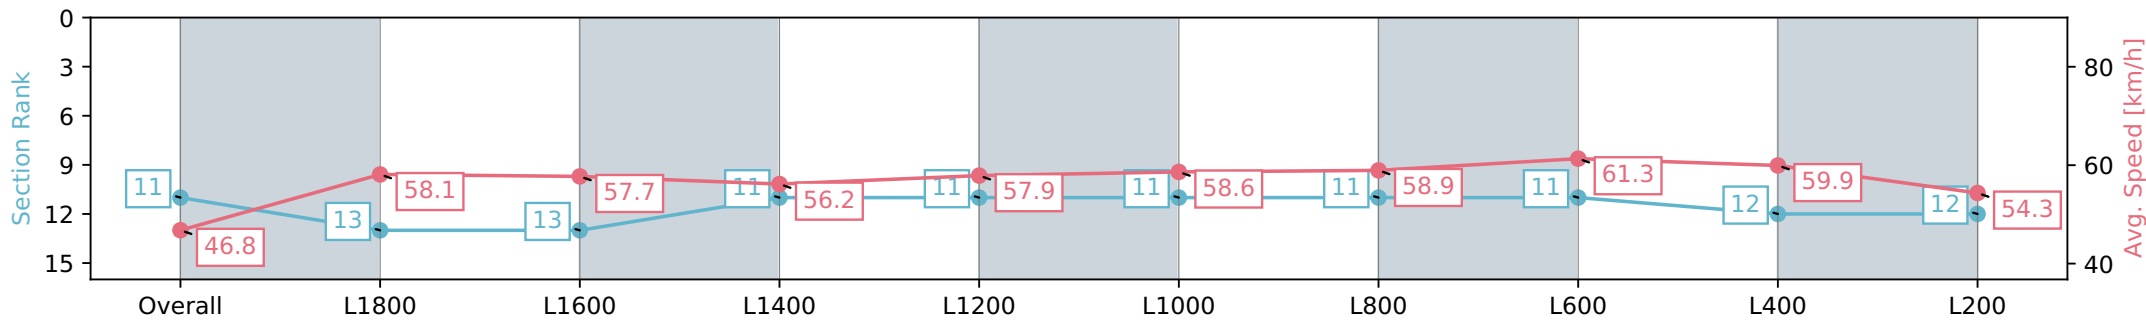

Morphettville SA - Professional

Race 5: Thomas Farms Centaurea Stakes - 2019m

11 May 2024 - 2:11PM

Track Rating: Good 4, Weather: Fine, Rail Position: +4m Entire, Sectional 605m

Section	Overall	L1800	L1600	L1400	L1200	L1000	L800	L600	L400	L200
Section Times	2:09.20 [11] (0:16.91)	1:52.29 [13] (0:12.43)	1:39.86 [13] (0:12.48)	1:27.38 [11] (0:12.90)	1:14.48 [11] (0:12.56)	1:01.92 [11] (0:12.28)	0:49.64 [11] (0:12.32)	0:37.32 [11] (0:11.96)	0:25.36 [12] (0:12.11)	0:13.25 [12] (0:13.25)
Average Speed [km/h]	46.8	58.1	57.7	56.2	57.9	58.6	58.9	61.3	59.9	54.3
Top Speed [km/h]	59.6	61.3	58.4	58.3	58.8	59.7	61.5	61.8	61.2	58.0
Avg. Dist. to Rail [m]	4.1	1.1	1.4	1.9	2.2	2.6	2.4	3.5	6.2	6.8
Avg. Stride Freq. [Hz]	2.1	2.1	2.1	2.1	2.1	2.1	2.1	2.1	2.2	2.1
Avg. Stride Length [m]	6.1	7.6	7.6	7.5	7.3	7.4	7.3	7.4	7.5	7.1