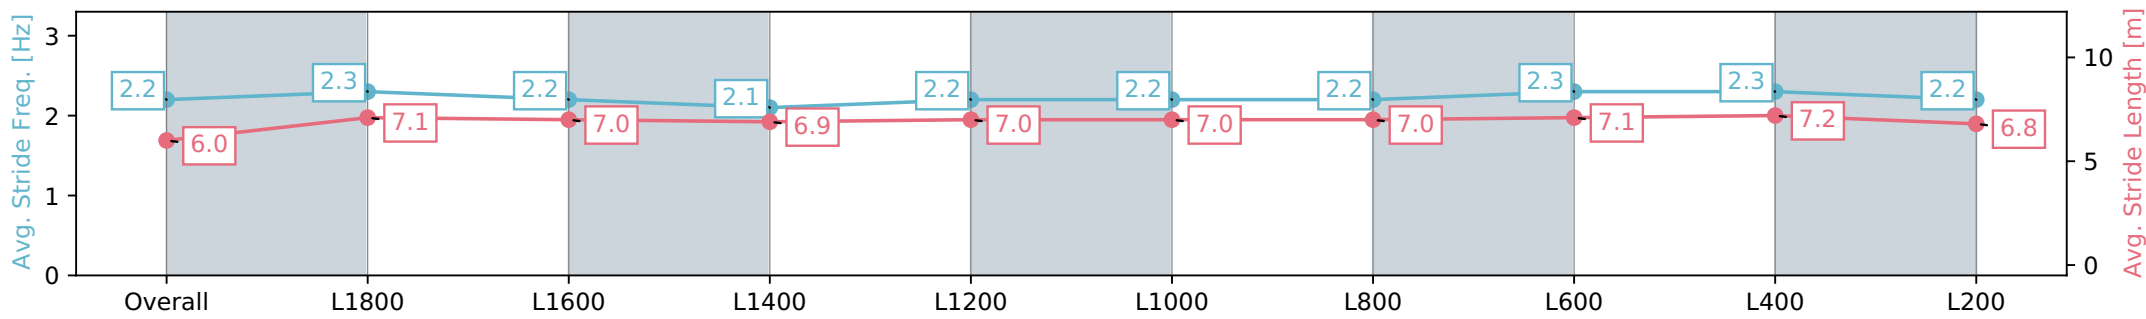

Morphettville SA - Professional

Race 5: Thomas Farms Centaurea Stakes - 2019m

11 May 2024 - 2:11PM

Track Rating: Good 4, Weather: Fine, Rail Position: +4m Entire, Sectional 605m

Section	Overall	L1800	L1600	L1400	L1200	L1000	L800	L600	L400	L200
Section Times	2:08.85 [9] (0:15.99)	1:52.86 [1] (0:12.49)	1:40.37 [6] (0:12.44)	1:27.93 [5] (0:13.06)	1:14.87 [6] (0:12.53)	1:02.34 [5] (0:12.41)	0:49.93 [5] (0:12.37)	0:37.56 [6] (0:12.16)	0:25.40 [6] (0:12.23)	0:13.17 [8] (0:13.17)
Average Speed [km/h]	49.7	58.1	57.9	55.8	58.0	58.0	59.0	60.3	59.4	54.6
Top Speed [km/h]	61.6	61.1	58.9	56.9	58.9	58.8	60.5	61.2	60.6	58.8
Avg. Dist. to Rail [m]	6.7	2.4	3.0	2.9	2.9	3.2	3.3	3.6	5.7	5.8
Avg. Stride Freq. [Hz]	2.2	2.3	2.2	2.1	2.2	2.2	2.2	2.3	2.3	2.2
Avg. Stride Length [m]	6.0	7.1	7.0	6.9	7.0	7.0	7.0	7.1	7.2	6.8