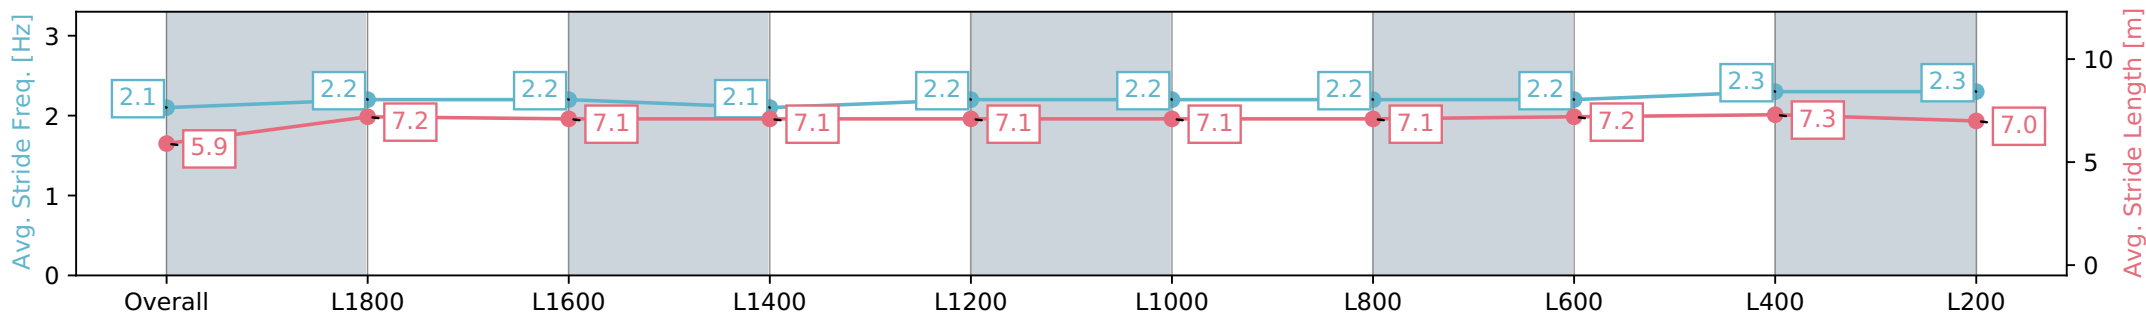

Morphettville SA - Professional

Race 5: Thomas Farms Centaurea Stakes - 2019m

11 May 2024 - 2:11PM

Track Rating: Good 4, Weather: Fine, Rail Position: +4m Entire, Sectional 605m

Section	Overall	L1800	L1600	L1400	L1200	L1000	L800	L600	L400	L200
Section Times	2:07.55 [3] (0:16.54)	1:51.01 [10] (0:12.18)	1:38.83 [9] (0:12.48)	1:26.35 [7] (0:12.86)	1:13.49 [7] (0:12.50)	1:00.99 [6] (0:12.39)	0:48.60 [6] (0:12.32)	0:36.28 [5] (0:12.12)	0:24.16 [4] (0:11.74)	0:12.42 [3] (0:12.42)
Average Speed [km/h]	47.7	59.3	57.7	56.2	57.9	58.1	58.9	60.1	61.6	58.0
Top Speed [km/h]	60.3	61.1	58.2	57.1	58.3	58.6	60.5	61.2	62.9	61.1
Avg. Dist. to Rail [m]	3.3	0.8	0.8	1.2	1.1	1.4	1.6	2.1	4.4	5.8
Avg. Stride Freq. [Hz]	2.1	2.2	2.2	2.1	2.2	2.2	2.2	2.2	2.3	2.3
Avg. Stride Length [m]	5.9	7.2	7.1	7.1	7.1	7.1	7.1	7.2	7.3	7.0