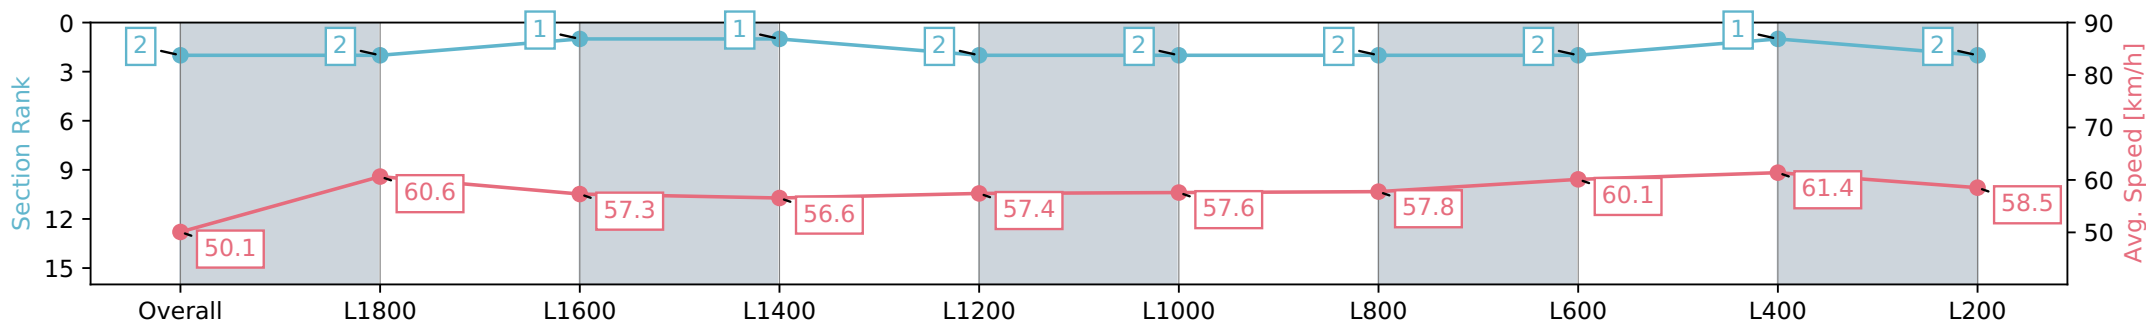

Morphettville SA - Professional

Race 5: Thomas Farms Centaurea Stakes - 2019m

11 May 2024 - 2:11PM

Track Rating: Good 4, Weather: Fine, Rail Position: +4m Entire, Sectional 605m

Section	Overall	L1800	L1600	L1400	L1200	L1000	L800	L600	L400	L200
Section Times	2:07.24 [2] (0:15.99)	1:51.25 [2] (0:12.02)	1:39.23 [1] (0:12.55)	1:26.68 [1] (0:12.85)	1:13.83 [2] (0:12.62)	1:01.21 [2] (0:12.52)	0:48.69 [2] (0:12.53)	0:36.16 [2] (0:12.11)	0:24.05 [1] (0:11.78)	0:12.27 [2] (0:12.27)
Average Speed [km/h]	50.1	60.6	57.3	56.6	57.4	57.6	57.8	60.1	61.4	58.5
Top Speed [km/h]	62.8	62.8	59.8	57.7	58.1	58.2	59.4	61.3	61.7	61.0
Avg. Dist. to Rail [m]	11.2	3.4	2.5	2.3	2.0	2.0	1.8	1.9	2.7	2.8
Avg. Stride Freq. [Hz]	2.3	2.3	2.2	2.2	2.2	2.2	2.2	2.2	2.3	2.3
Avg. Stride Length [m]	5.8	7.0	6.9	6.9	6.9	7.0	7.0	7.1	7.1	6.9