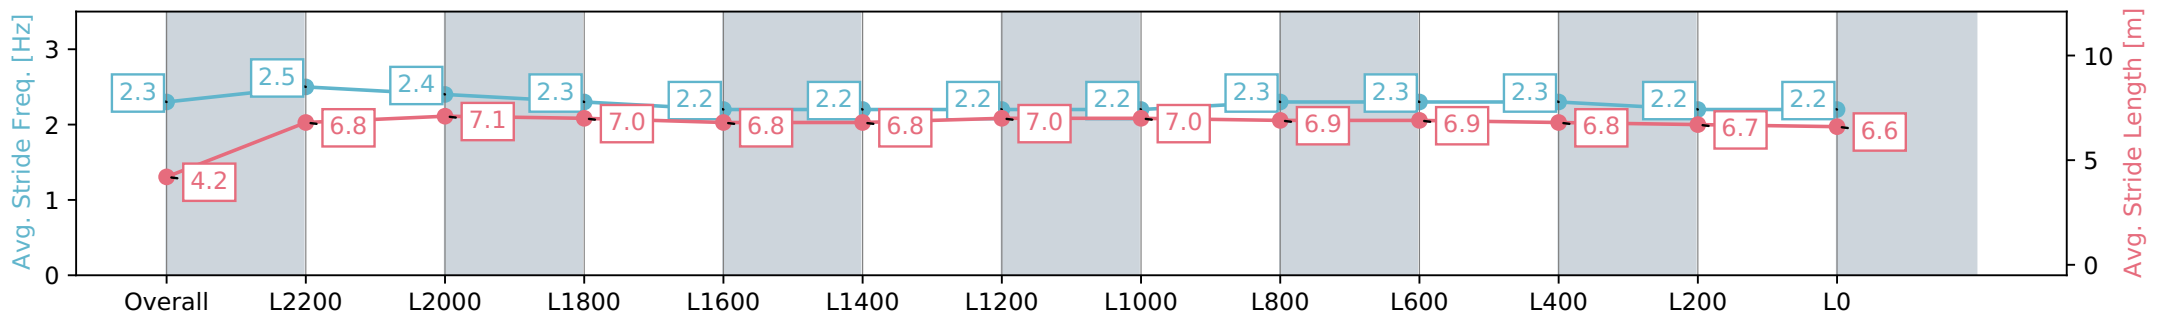

Horse/Jockey Name	QUADTRATIC/Daniel Stackhouse
Finish Rank	10
Fastest Section Time (Section)	0:11.76 (L2200)
Top Speed [km/h] (Section)	62.8 (L2400)
Race State	Finished

Morphettville SA - Professional
Race 4: Sportsbet Ken and Helen Smith SA Fillies Classic - 2500m

11 May 2024 - 1:32PM

Track Rating: Good 4, Weather: Fine, Rail Position: +4m Entire, Sectional 605m

Section	Overall	L2200	L2000	L1800	L1600	L1400	L1200	L1000	L800	L600	L400	L200	L0
Section Times	2:43.94 [10] (0:10.30)	2:33.64 [2] (0:11.78)	2:21.86 [2] (0:11.76)	2:10.10 [1] (0:12.68)	1:57.42 [1] (0:13.22)	1:44.20 [1] (0:13.10)	1:31.10 [1] (0:12.99)	1:18.11 [1] (0:12.80)	1:05.31 [1] (0:12.50)	0:52.81 [1] (0:12.72)	0:40.09 [2] (0:12.76)	0:27.33 [8] (0:13.31)	0:14.02 [11] (0:14.02)
Average Speed [km/h]	34.9	61.4	61.3	56.9	54.6	54.9	55.7	56.4	57.6	57.1	56.8	54.1	50.9
Top Speed [km/h]	60.8	62.8	62.8	59.4	55.5	55.7	56.4	56.8	58.3	58.0	58.2	55.2	52.7
Avg. Dist. to Rail [m]	12.5	3.4	0.6	0.5	0.5	0.8	1.3	0.8	1.8	1.9	1.5	2.1	4.9
Avg. Stride Freq. [Hz]	2.3	2.5	2.4	2.3	2.2	2.2	2.2	2.2	2.3	2.3	2.3	2.2	2.2
Avg. Stride Length [m]	4.2	6.8	7.1	7.0	6.8	6.8	7.0	7.0	6.9	6.9	6.8	6.7	6.6

Report Created: Sat 11 May 2024 14:19:15 GMT+10 (Note: Timing is based on positional data)

- [ ] Ranking at each section and finish
- -:-:- No data available at this section
- NA No data available