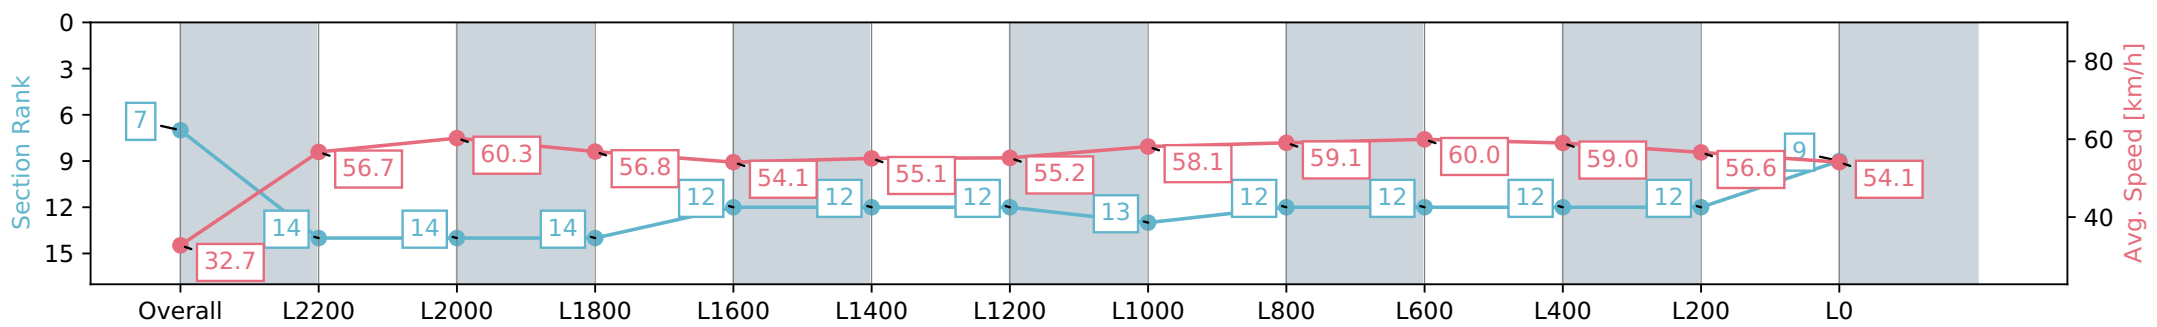

Horse/Jockey Name	FIANO NOW/Kayla Crowther
Finish Rank	7
Fastest Section Time (Section)	0:11.96 (L2200)
Top Speed [km/h] (Section)	61.3 (L2400)
Race State	Finished

Morphettville SA - Professional
Race 4: Sportsbet Ken and Helen Smith SA Fillies Classic - 2500m

11 May 2024 - 1:32PM

Track Rating: Good 4, Weather: Fine, Rail Position: +4m Entire, Sectional 605m

Section	Overall	L2200	L2000	L1800	L1600	L1400	L1200	L1000	L800	L600	L400	L200	L0
Section Times	2:42.87 [7] (0:10.99)	2:31.88 [14] (0:12.73)	2:19.15 [14] (0:11.96)	2:07.19 [14] (0:12.70)	1:54.49 [12] (0:13.34)	1:41.15 [12] (0:13.07)	1:28.08 [12] (0:13.13)	1:14.95 [13] (0:12.41)	1:02.54 [12] (0:12.21)	0:50.33 [12] (0:12.07)	0:38.26 [12] (0:12.28)	0:25.97 [12] (0:12.77)	0:13.20 [9] (0:13.20)
Average Speed [km/h]	32.7	56.7	60.3	56.8	54.1	55.1	55.2	58.1	59.1	60.0	59.0	56.6	54.1
Top Speed [km/h]	55.9	58.0	61.3	60.4	55.6	56.0	56.1	59.6	60.1	60.6	59.9	58.3	55.9
Avg. Dist. to Rail [m]	11.9	2.0	0.6	0.5	0.7	0.7	1.2	1.2	1.8	1.6	1.3	5.1	7.9
Avg. Stride Freq. [Hz]	2.2	2.3	2.3	2.2	2.2	2.2	2.2	2.2	2.2	2.3	2.3	2.2	2.2
Avg. Stride Length [m]	4.0	6.7	7.0	6.9	6.7	6.8	6.9	7.0	7.0	7.0	6.9	6.8	6.7

Report Created: Sat 11 May 2024 14:19:00 GMT+10 (Note: Timing is based on positional data)

- [ ] Ranking at each section and finish
- -:-:- No data available at this section
- NA No data available