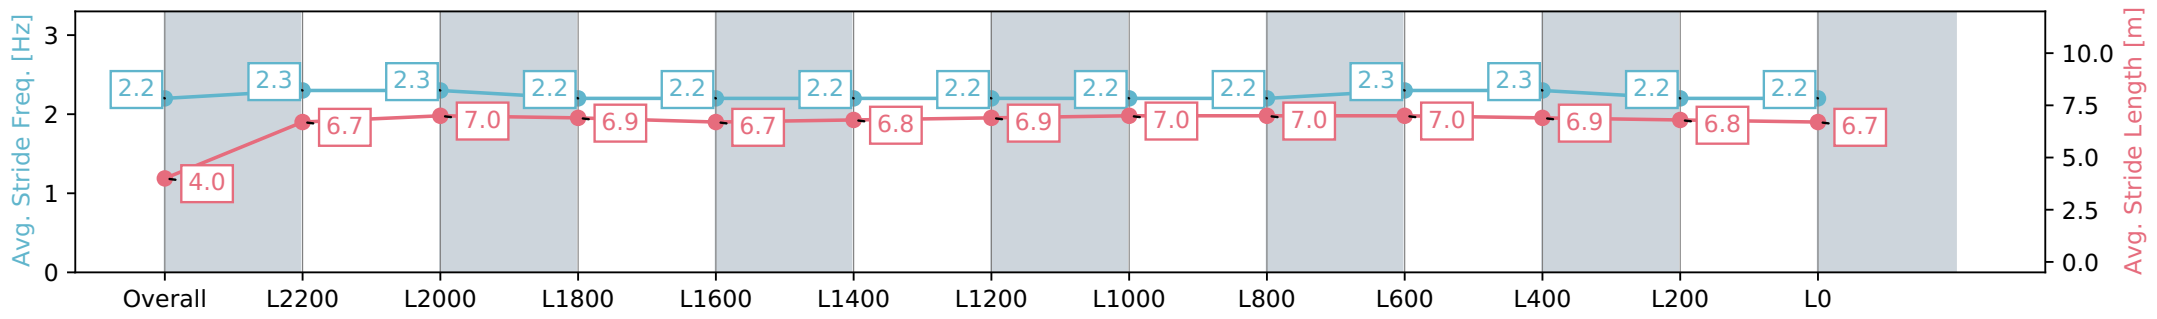

Horse/Jockey Name	FIANO NOW/Kayla Crowther
Finish Rank	7
Fastest Section Time (Section)	0:11.96 (L2200)
Top Speed [km/h] (Section)	61.3 (L2400)
Race State	Finished

Morphettville SA - Professional
Race 4: Sportsbet Ken and Helen Smith SA Fillies Classic - 2500m

11 May 2024 - 1:32PM

Track Rating: Good 4, Weather: Fine, Rail Position: +4m Entire, Sectional 605m

Section	Overall	L2200	L2000	L1800	L1600	L1400	L1200	L1000	L800	L600	L400	L200	L0
Section Times	2:42.87 [7] (0:10.99)	2:31.88 [14] (0:12.73)	2:19.15 [14] (0:11.96)	2:07.19 [14] (0:12.70)	1:54.49 [12] (0:13.34)	1:41.15 [12] (0:13.07)	1:28.08 [12] (0:13.13)	1:14.95 [13] (0:12.41)	1:02.54 [12] (0:12.21)	0:50.33 [12] (0:12.07)	0:38.26 [12] (0:12.28)	0:25.97 [12] (0:12.77)	0:13.20 [9] (0:13.20)
Average Speed [km/h]	32.7	56.7	60.3	56.8	54.1	55.1	55.2	58.1	59.1	60.0	59.0	56.6	54.1
Top Speed [km/h]	55.9	58.0	61.3	60.4	55.6	56.0	56.1	59.6	60.1	60.6	59.9	58.3	55.9
Avg. Dist. to Rail [m]	11.9	2.0	0.6	0.5	0.7	0.7	1.2	1.2	1.8	1.6	1.3	5.1	7.9
Avg. Stride Freq. [Hz]	2.2	2.3	2.3	2.2	2.2	2.2	2.2	2.2	2.2	2.3	2.3	2.2	2.2
Avg. Stride Length [m]	4.0	6.7	7.0	6.9	6.7	6.8	6.9	7.0	7.0	7.0	6.9	6.8	6.7

Report Created: Sat 11 May 2024 14:19:00 GMT+10 (Note: Timing is based on positional data)

- [ ] Ranking at each section and finish
- -:-:- No data available at this section
- NA No data available