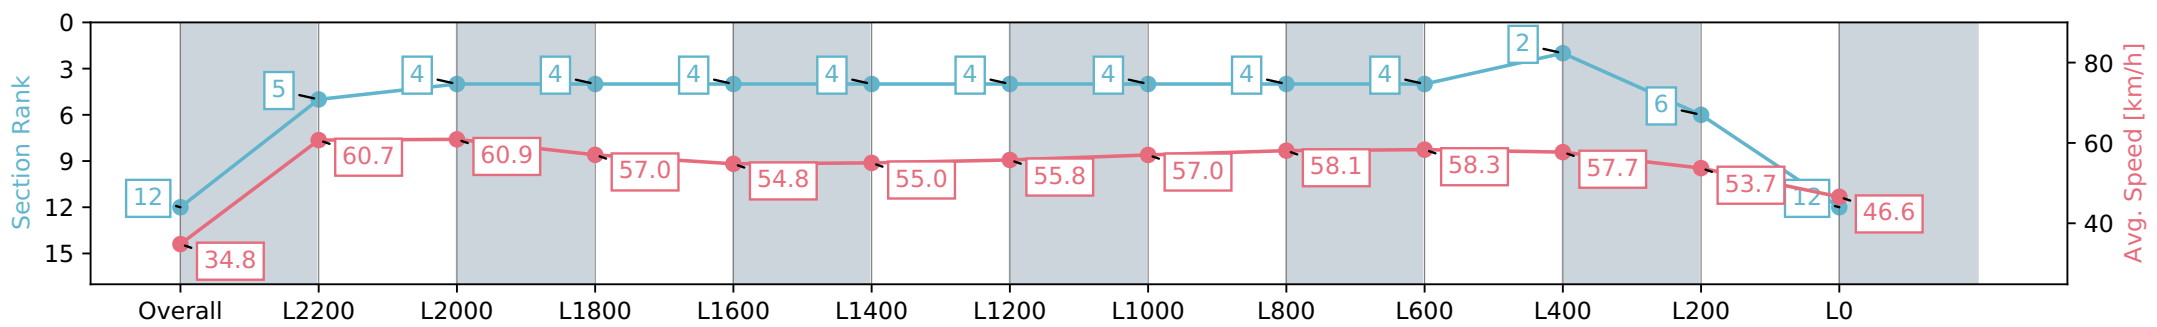

Horse/Jockey Name	EVERLASTING KISS/Jake Toeroek
Finish Rank	12
Fastest Section Time (Section)	0:11.89 (L2200)
Top Speed [km/h] (Section)	62.7 (Overall)
Race State	Finished

Morphettville SA - Professional
Race 4: Sportsbet Ken and Helen Smith SA Fillies Classic - 2500m
11 May 2024 - 1:32PM
Track Rating: Good 4, Weather: Fine, Rail Position: +4m Entire, Sectional 605m

Section	Overall	L2200	L2000	L1800	L1600	L1400	L1200	L1000	L800	L600	L400	L200	L0
Section Times	2:45.26 [12] (0:10.36)	2:34.90 [5] (0:11.92)	2:22.98 [4] (0:11.89)	2:11.09 [4] (0:12.71)	1:58.38 [4] (0:13.21)	1:45.17 [4] (0:13.09)	1:32.08 [4] (0:13.03)	1:19.05 [4] (0:12.73)	1:06.32 [4] (0:12.40)	0:53.92 [4] (0:12.51)	0:41.41 [2] (0:12.65)	0:28.76 [6] (0:13.46)	0:15.30 [12] (0:15.30)
Average Speed [km/h]	34.8	60.7	60.9	57.0	54.8	55.0	55.8	57.0	58.1	58.3	57.7	53.7	46.6
Top Speed [km/h]	58.9	62.7	62.5	59.7	55.6	55.9	56.9	57.4	58.7	58.9	59.1	55.2	51.9
Avg. Dist. to Rail [m]	9.3	2.0	2.1	1.6	1.7	1.9	2.4	2.3	3.8	3.6	2.8	4.0	6.8
Avg. Stride Freq. [Hz]	2.1	2.2	2.2	2.1	2.0	2.1	2.1	2.1	2.1	2.2	2.2	2.2	2.0
Avg. Stride Length [m]	4.5	7.6	7.7	7.6	7.2	7.2	7.3	7.3	7.4	7.4	7.3	6.9	6.5

Report Created: Sat 11 May 2024 14:19:27 GMT+10 (Note: Timing is based on positional data)

- [ ] Ranking at each section and finish
- -:-:- No data available at this section
- NA No data available