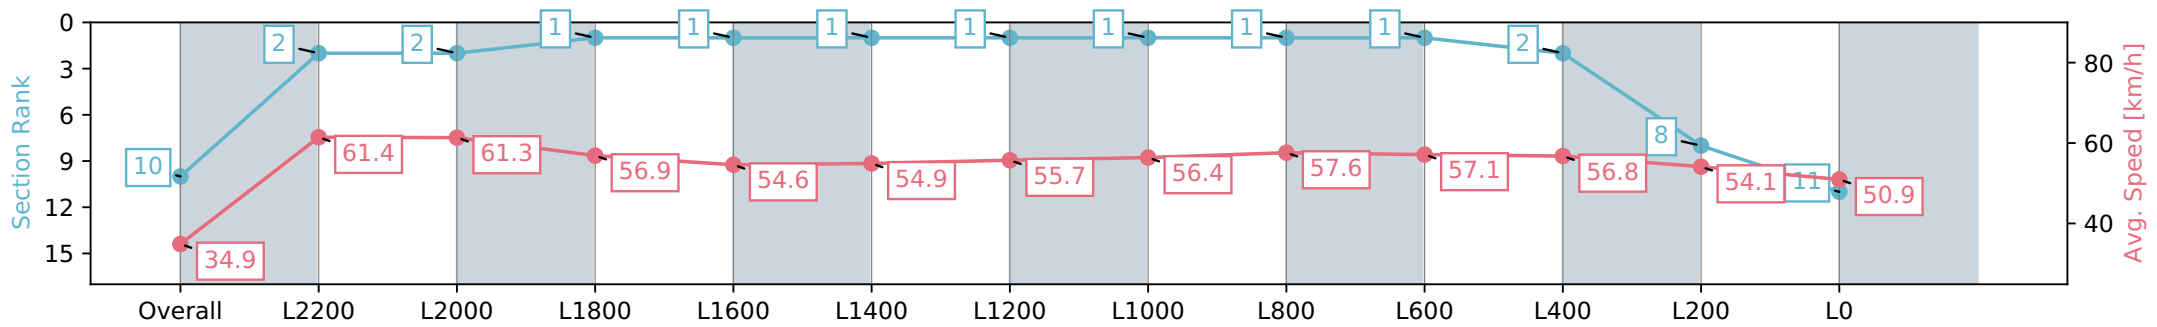

Horse/Jockey Name	QUADTRATIC/Daniel Stackhouse
Finish Rank	10
Fastest Section Time (Section)	0:11.76 (L2200)
Top Speed [km/h] (Section)	62.8 (L2400)
Race State	Finished

Morphettville SA - Professional
Race 4: Sportsbet Ken and Helen Smith SA Fillies Classic - 2500m

11 May 2024 - 1:32PM

Track Rating: Good 4, Weather: Fine, Rail Position: +4m Entire, Sectional 605m

Section	Overall	L2200	L2000	L1800	L1600	L1400	L1200	L1000	L800	L600	L400	L200	L0
Section Times	2:43.94 [10] (0:10.30)	2:33.64 [2] (0:11.78)	2:21.86 [2] (0:11.76)	2:10.10 [1] (0:12.68)	1:57.42 [1] (0:13.22)	1:44.20 [1] (0:13.10)	1:31.10 [1] (0:12.99)	1:18.11 [1] (0:12.80)	1:05.31 [1] (0:12.50)	0:52.81 [1] (0:12.72)	0:40.09 [2] (0:12.76)	0:27.33 [8] (0:13.31)	0:14.02 [11] (0:14.02)
Average Speed [km/h]	34.9	61.4	61.3	56.9	54.6	54.9	55.7	56.4	57.6	57.1	56.8	54.1	50.9
Top Speed [km/h]	60.8	62.8	62.8	59.4	55.5	55.7	56.4	56.8	58.3	58.0	58.2	55.2	52.7
Avg. Dist. to Rail [m]	12.5	3.4	0.6	0.5	0.5	0.8	1.3	0.8	1.8	1.9	1.5	2.1	4.9
Avg. Stride Freq. [Hz]	2.3	2.5	2.4	2.3	2.2	2.2	2.2	2.2	2.3	2.3	2.3	2.2	2.2
Avg. Stride Length [m]	4.2	6.8	7.1	7.0	6.8	6.8	7.0	7.0	6.9	6.9	6.8	6.7	6.6

Report Created: Sat 11 May 2024 14:19:15 GMT+10 (Note: Timing is based on positional data)

- [ ] Ranking at each section and finish
- -:-:- No data available at this section
- NA No data available