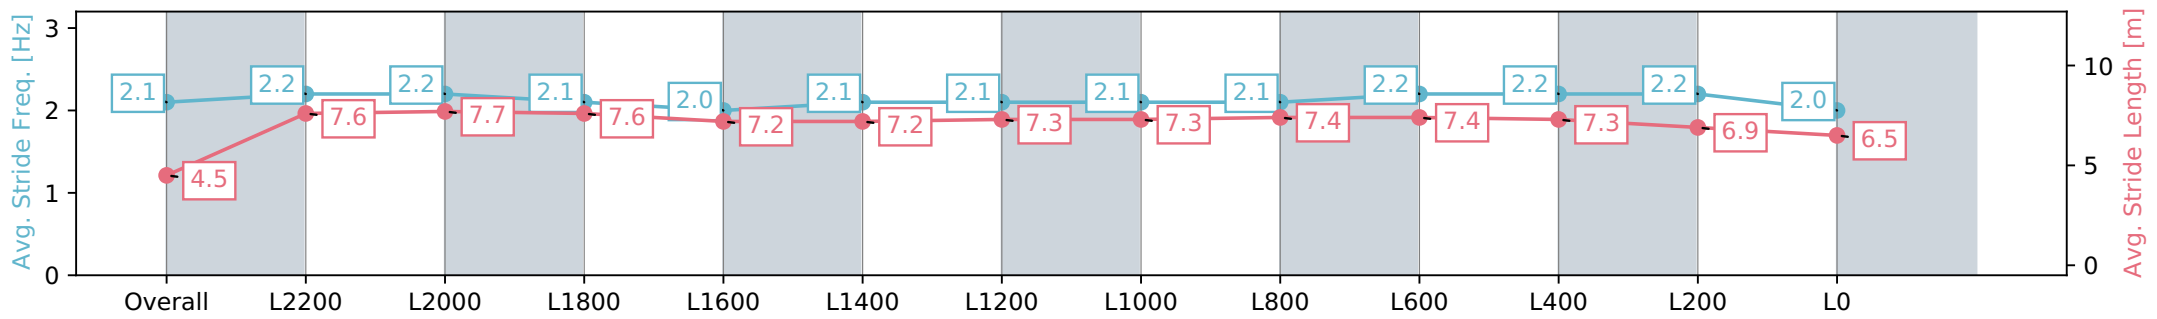

Horse/Jockey Name	EVERLASTING KISS/Jake Toeroek
Finish Rank	12
Fastest Section Time (Section)	0:11.89 (L2200)
Top Speed [km/h] (Section)	62.7 (Overall)
Race State	Finished

Morphettville SA - Professional
Race 4: Sportsbet Ken and Helen Smith SA Fillies Classic - 2500m
11 May 2024 - 1:32PM
Track Rating: Good 4, Weather: Fine, Rail Position: +4m Entire, Sectional 605m

Section	Overall	L2200	L2000	L1800	L1600	L1400	L1200	L1000	L800	L600	L400	L200	L0
Section Times	2:45.26 [12] (0:10.36)	2:34.90 [5] (0:11.92)	2:22.98 [4] (0:11.89)	2:11.09 [4] (0:12.71)	1:58.38 [4] (0:13.21)	1:45.17 [4] (0:13.09)	1:32.08 [4] (0:13.03)	1:19.05 [4] (0:12.73)	1:06.32 [4] (0:12.40)	0:53.92 [4] (0:12.51)	0:41.41 [2] (0:12.65)	0:28.76 [6] (0:13.46)	0:15.30 [12] (0:15.30)
Average Speed [km/h]	34.8	60.7	60.9	57.0	54.8	55.0	55.8	57.0	58.1	58.3	57.7	53.7	46.6
Top Speed [km/h]	58.9	62.7	62.5	59.7	55.6	55.9	56.9	57.4	58.7	58.9	59.1	55.2	51.9
Avg. Dist. to Rail [m]	9.3	2.0	2.1	1.6	1.7	1.9	2.4	2.3	3.8	3.6	2.8	4.0	6.8
Avg. Stride Freq. [Hz]	2.1	2.2	2.2	2.1	2.0	2.1	2.1	2.1	2.1	2.2	2.2	2.2	2.0
Avg. Stride Length [m]	4.5	7.6	7.7	7.6	7.2	7.2	7.3	7.3	7.4	7.4	7.3	6.9	6.5

Report Created: Sat 11 May 2024 14:19:27 GMT+10 (Note: Timing is based on positional data)

- [ ] Ranking at each section and finish
- -:-:- No data available at this section
- NA No data available