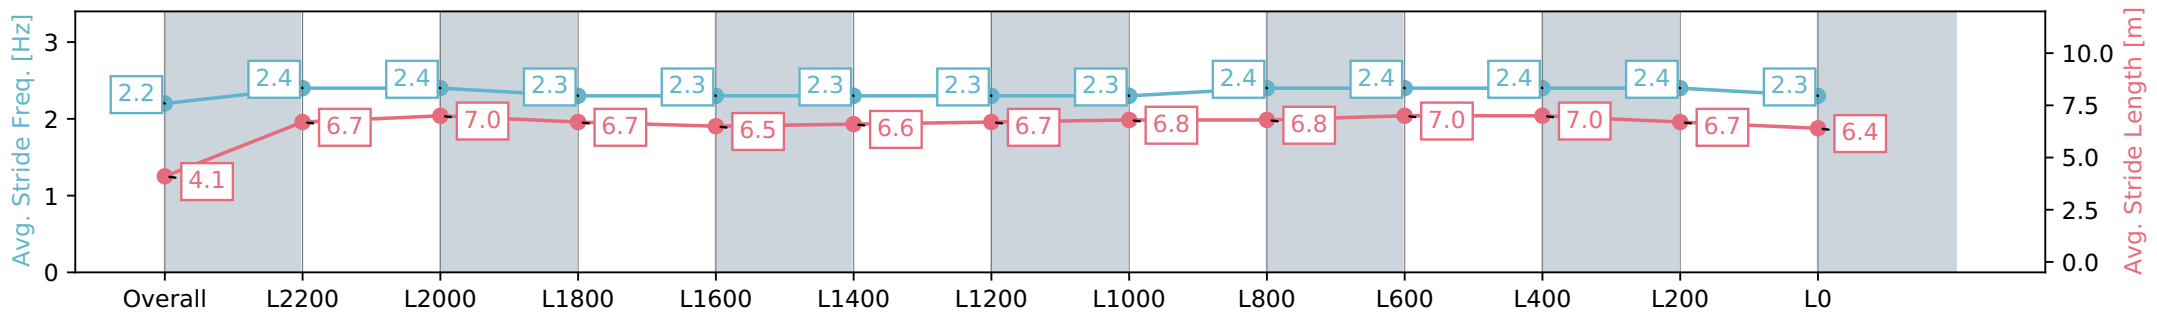

Horse/Jockey Name	SUN GIFT/Jamie Kah
Finish Rank	9
Fastest Section Time (Section)	0:12.02 (L800)
Top Speed [km/h] (Section)	62.0 (L1000)
Race State	Finished

Morphettville SA - Professional
Race 4: Sportsbet Ken and Helen Smith SA Fillies Classic - 2500m

11 May 2024 - 1:32PM

Track Rating: Good 4, Weather: Fine, Rail Position: +4m Entire, Sectional 605m

Section	Overall	L2200	L2000	L1800	L1600	L1400	L1200	L1000	L800	L600	L400	L200	L0
Section Times	2:43.06 [9] (0:10.84)	2:32.22 [12] (0:12.45)	2:19.77 [12] (0:12.06)	2:07.71 [12] (0:13.05)	1:54.66 [13] (0:13.41)	1:41.25 [13] (0:13.08)	1:28.17 [13] (0:13.01)	1:15.16 [12] (0:12.47)	1:02.69 [13] (0:12.23)	0:50.46 [13] (0:12.02)	0:38.44 [13] (0:12.27)	0:26.17 [11] (0:12.75)	0:13.42 [8] (0:13.42)
Average Speed [km/h]	33.3	57.8	59.9	55.4	53.8	55.1	55.8	58.2	58.9	60.7	60.2	57.0	53.2
Top Speed [km/h]	56.5	60.3	60.8	57.1	55.1	55.8	56.9	59.9	60.6	62.0	61.4	58.4	55.2
Avg. Dist. to Rail [m]	11.7	1.7	0.8	0.8	1.1	1.4	2.1	2.1	3.2	3.2	5.0	8.6	10.0
Avg. Stride Freq. [Hz]	2.2	2.4	2.4	2.3	2.3	2.3	2.3	2.3	2.4	2.4	2.4	2.4	2.3
Avg. Stride Length [m]	4.1	6.7	7.0	6.7	6.5	6.6	6.7	6.8	6.8	7.0	7.0	6.7	6.4

Report Created: Sat 11 May 2024 14:19:10 GMT+10 (Note: Timing is based on positional data)

- [ ] Ranking at each section and finish
- -:-:- No data available at this section
- NA No data available