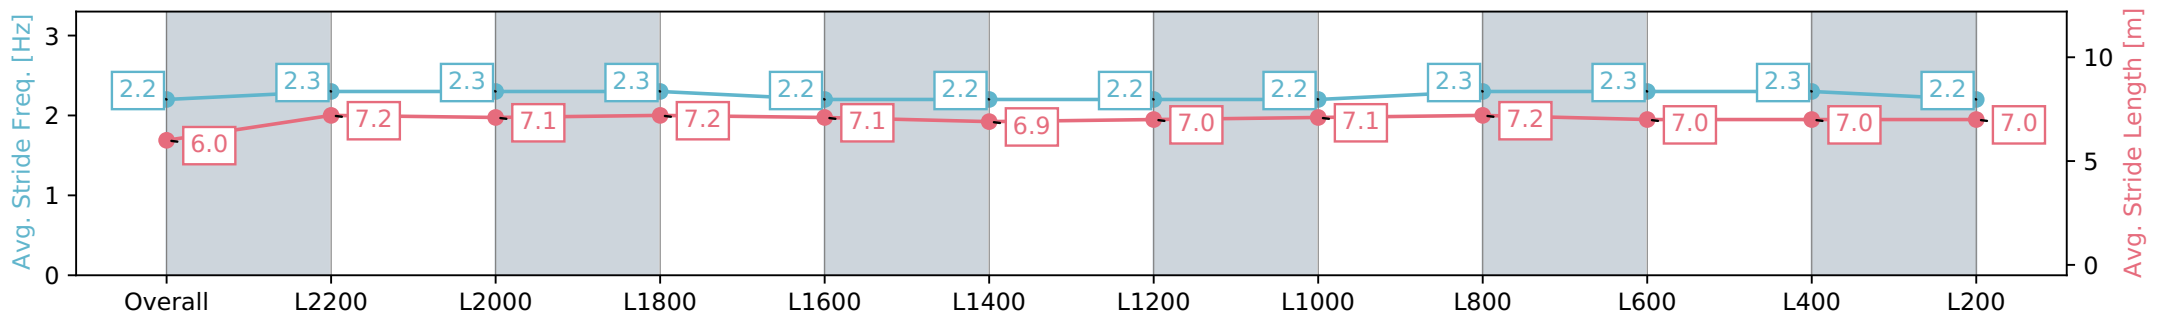

11 May 2024 - 1:32PM

Track Rating: Good 4, Weather: Fine, Rail Position: +4m Entire, Sectional 605m

Section	Overall	L2200	L2000	L1800	L1600	L1400	L1200	L1000	L800	L600	L400	L200	L0
Section Times	2:40.98 [1] (0:10.66)	2:30.32 [10] (0:12.04)	2:18.28 [9] (0:11.99)	2:06.29 [8] (0:12.99)	1:53.30 [8] (0:13.33)	1:39.97 [8] (0:13.06)	1:26.91 [8] (0:12.96)	1:13.95 [8] (0:12.61)	1:01.34 [8] (0:12.28)	0:49.05 [8] (0:12.15)	0:36.90 [7] (0:12.36)	0:24.54 [4] (0:12.14)	0:12.40 [1] (0:12.40)
Average Speed [km/h]	33.8	59.8	60.1	55.5	54.2	55.1	55.8	57.4	58.6	59.9	59.5	59.8	57.6
Top Speed [km/h]	58.9	60.3	60.8	57.9	54.6	56.1	57.6	58.0	60.4	60.4	60.7	60.4	59.0
Avg. Dist. to Rail [m]	8.2	0.5	0.2	0.6	0.8	0.8	1.3	1.3	2.5	3.1	4.0	6.5	7.1
Avg. Stride Freq. [Hz]	2.1	2.2	2.2	2.1	2.1	2.1	2.1	2.1	2.2	2.2	2.2	2.2	2.2
Avg. Stride Length [m]	4.3	7.5	7.5	7.2	7.0	7.1	7.1	7.2	7.2	7.3	7.3	7.1	7.1