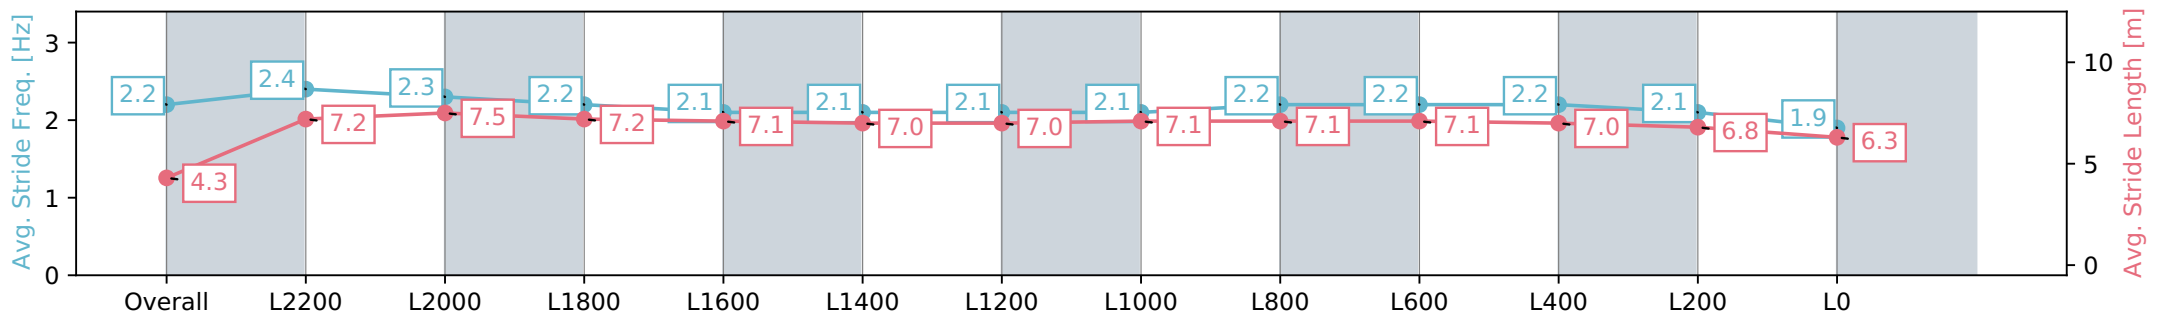

Horse/Jockey Name	YOU OUGHTA KNOW/Lachlan Neindorf
Finish Rank	13
Fastest Section Time (Section)	0:11.70 (L2200)
Top Speed [km/h] (Section)	64.7 (L2400)
Race State	Finished

Morphettville SA - Professional
Race 4: Sportsbet Ken and Helen Smith SA Fillies Classic - 2500m

11 May 2024 - 1:32PM

Track Rating: Good 4, Weather: Fine, Rail Position: +4m Entire, Sectional 605m

Section	Overall	L2200	L2000	L1800	L1600	L1400	L1200	L1000	L800	L600	L400	L200	L0
Section Times	2:47.74 [13] (0:10.35)	2:37.39 [3] (0:11.90)	2:25.49 [3] (0:11.70)	2:13.79 [2] (0:12.75)	2:01.04 [2] (0:13.22)	1:47.82 [2] (0:13.04)	1:34.78 [2] (0:12.97)	1:21.81 [2] (0:12.82)	1:08.99 [2] (0:12.50)	0:56.49 [2] (0:12.81)	0:43.68 [6] (0:13.20)	0:30.48 [13] (0:14.10)	0:16.38 [13] (0:16.38)
Average Speed [km/h]	34.8	61.2	62.3	56.8	54.7	55.2	56.1	56.6	57.6	56.8	55.2	51.4	43.6
Top Speed [km/h]	59.3	63.0	64.7	59.0	55.6	57.1	56.9	57.5	58.3	58.2	56.9	53.2	47.9
Avg. Dist. to Rail [m]	15.7	5.3	3.6	1.8	1.2	1.6	2.5	2.5	3.2	2.8	2.6	4.7	6.1
Avg. Stride Freq. [Hz]	2.2	2.4	2.3	2.2	2.1	2.1	2.1	2.1	2.2	2.2	2.2	2.1	1.9
Avg. Stride Length [m]	4.3	7.2	7.5	7.2	7.1	7.0	7.0	7.1	7.1	7.1	7.0	6.8	6.3

Report Created: Sat 11 May 2024 14:19:33 GMT+10 (Note: Timing is based on positional data)

- [ ] Ranking at each section and finish
- -:-:- No data available at this section
- NA No data available