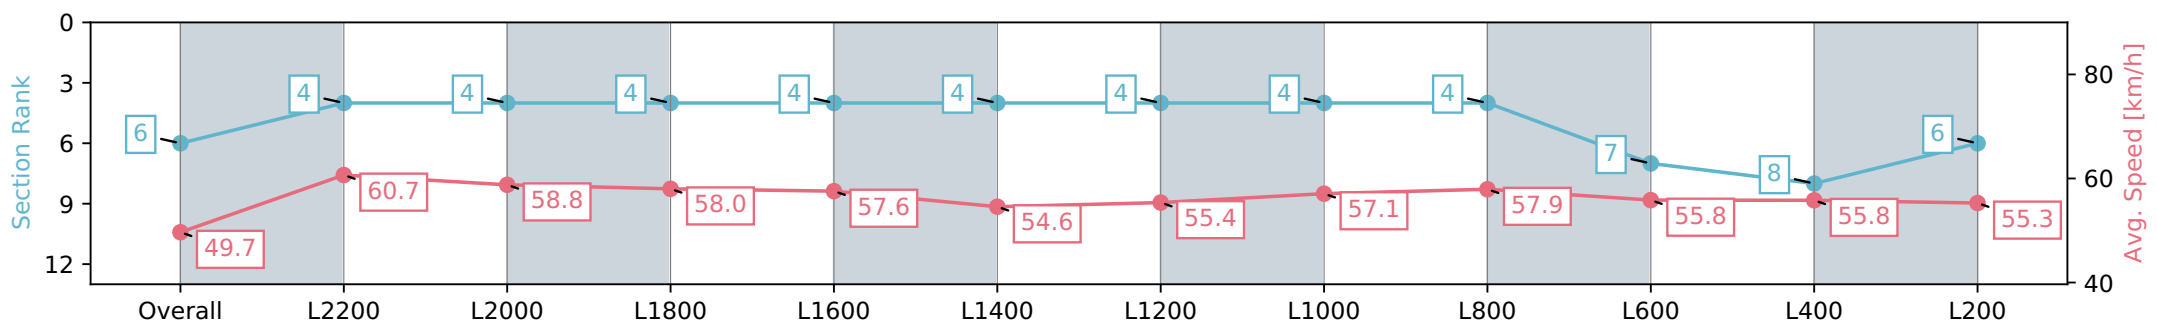

Horse/Jockey Name	HARVEST MOON/Winona Costin
Finish Rank	6
Fastest Section Time (Section)	0:12.02 (L2400)
Top Speed [km/h] (Section)	61.1 (Overall)
Race State	Finished

Morphettville SA - Professional
Race 4: Sportsbet Ken and Helen Smith SA Fillies Classic - 2500m

11 May 2024 - 1:32PM

Track Rating: Good 4, Weather: Fine, Rail Position: +4m Entire, Sectional 605m

Section	Overall	L2200	L2000	L1800	L1600	L1400	L1200	L1000	L800	L600	L400	L200	L0
Section Times	2:42.58 [6] (0:10.36)	2:32.22 [4] (0:12.02)	2:20.20 [5] (0:12.03)	2:08.17 [5] (0:12.98)	1:55.19 [5] (0:13.13)	1:42.06 [5] (0:13.06)	1:29.00 [5] (0:13.04)	1:15.96 [5] (0:12.65)	1:03.31 [5] (0:12.33)	0:50.98 [5] (0:12.39)	0:38.59 [4] (0:12.43)	0:26.16 [3] (0:12.79)	0:13.37 [6] (0:13.37)
Average Speed [km/h]	34.7	60.0	60.2	55.9	55.2	55.2	55.7	57.3	58.4	59.0	59.0	56.5	53.4
Top Speed [km/h]	60.0	61.1	61.0	58.8	56.4	56.1	57.6	57.7	59.0	60.3	60.4	58.2	55.3
Avg. Dist. to Rail [m]	7.5	1.3	1.7	1.7	2.4	1.8	2.2	2.2	3.6	3.7	3.8	3.5	5.7
Avg. Stride Freq. [Hz]	2.2	2.4	2.3	2.2	2.2	2.2	2.2	2.2	2.3	2.3	2.4	2.3	2.2
Avg. Stride Length [m]	4.2	7.0	7.2	7.1	6.8	6.7	6.8	6.8	6.9	7.1	7.0	6.9	6.6

Report Created: Sat 11 May 2024 14:18:54 GMT+10 (Note: Timing is based on positional data)

- [ ] Ranking at each section and finish
- -:-:- No data available at this section
- NA No data available