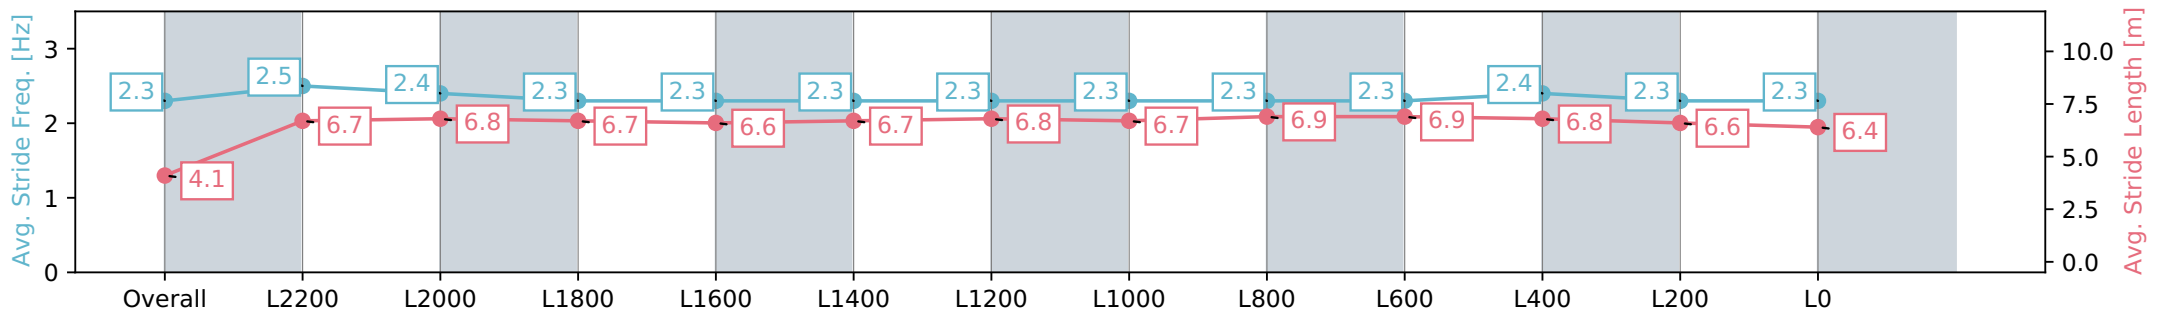

Horse/Jockey Name	THE AUTUMN BELLE/Craig Williams
Finish Rank	8
Fastest Section Time (Section)	0:11.95 (L2400)
Top Speed [km/h] (Section)	61.5 (Overall)
Race State	Finished

Morphettville SA - Professional
Race 4: Sportsbet Ken and Helen Smith SA Fillies Classic - 2500m

11 May 2024 - 1:32PM

Track Rating: Good 4, Weather: Fine, Rail Position: +4m Entire, Sectional 605m

Section	Overall	L2200	L2000	L1800	L1600	L1400	L1200	L1000	L800	L600	L400	L200	L0
Section Times	2:43.04 [8] (0:10.45)	2:32.59 [6] (0:11.95)	2:20.64 [6] (0:12.06)	2:08.58 [6] (0:12.95)	1:55.63 [6] (0:13.21)	1:42.42 [6] (0:12.97)	1:29.45 [6] (0:13.04)	1:16.41 [6] (0:12.78)	1:03.63 [6] (0:12.39)	0:51.24 [6] (0:12.37)	0:38.87 [8] (0:12.32)	0:26.55 [5] (0:12.87)	0:13.68 [7] (0:13.68)
Average Speed [km/h]	34.5	60.2	59.6	55.5	54.3	55.5	55.5	56.4	58.1	58.2	57.9	55.7	52.3
Top Speed [km/h]	59.9	61.5	61.1	57.8	55.5	56.1	57.1	57.2	59.3	59.4	59.4	56.9	54.1
Avg. Dist. to Rail [m]	7.1	0.2	0.4	0.9	0.5	0.4	0.9	0.6	1.9	1.1	2.0	1.4	3.1
Avg. Stride Freq. [Hz]	2.3	2.5	2.4	2.3	2.3	2.3	2.3	2.3	2.3	2.3	2.4	2.3	2.3
Avg. Stride Length [m]	4.1	6.7	6.8	6.7	6.6	6.7	6.8	6.7	6.9	6.9	6.8	6.6	6.4

Report Created: Sat 11 May 2024 14:19:05 GMT+10 (Note: Timing is based on positional data)

- [ ] Ranking at each section and finish
- -:-:- No data available at this section
- NA No data available