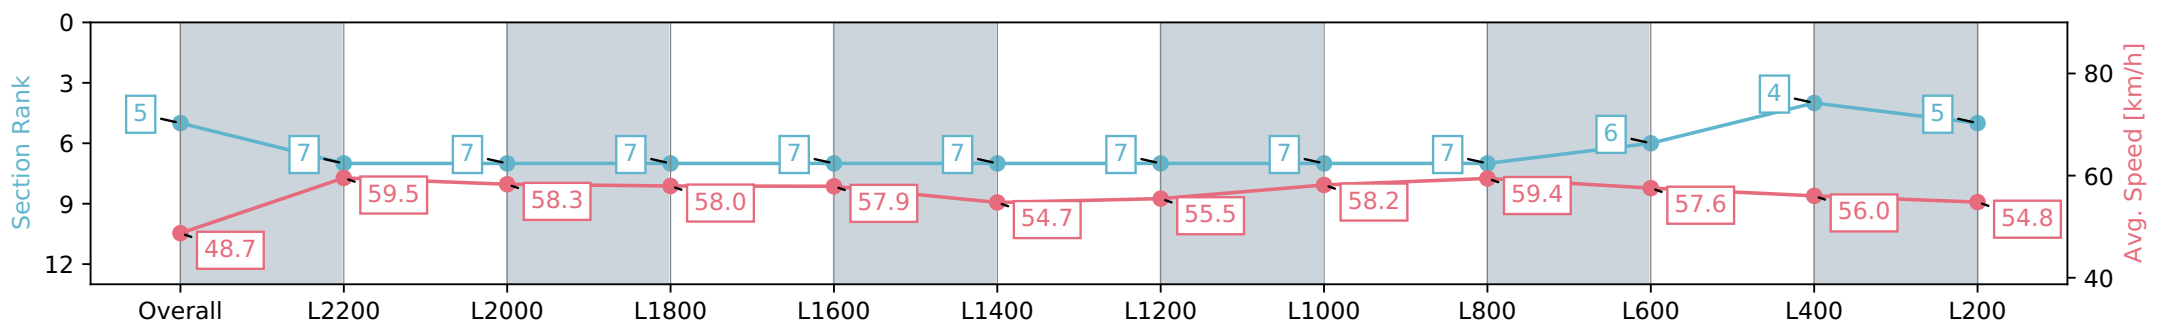

Horse/Jockey Name	BUDDONG/Craig Newitt
Finish Rank	5
Fastest Section Time (Section)	0:12.03 (L2200)
Top Speed [km/h] (Section)	60.9 (L1000)
Race State	Finished

Morphettville SA - Professional
Race 4: Sportsbet Ken and Helen Smith SA Fillies Classic - 2500m

11 May 2024 - 1:32PM

Track Rating: Good 4, Weather: Fine, Rail Position: +4m Entire, Sectional 605m

Section	Overall	L2200	L2000	L1800	L1600	L1400	L1200	L1000	L800	L600	L400	L200	L0
Section Times	2:42.15 [5] (0:10.92)	2:31.23 [13] (0:12.08)	2:19.15 [11] (0:12.03)	2:07.12 [11] (0:12.97)	1:54.15 [10] (0:13.30)	1:40.85 [10] (0:13.05)	1:27.80 [9] (0:12.97)	1:14.83 [9] (0:12.56)	1:02.26 [9] (0:12.28)	0:49.98 [9] (0:12.15)	0:37.83 [9] (0:12.38)	0:25.45 [9] (0:12.45)	0:13.00 [5] (0:13.00)
Average Speed [km/h]	33.0	59.5	59.9	55.6	54.3	55.2	55.7	57.5	58.6	59.7	59.3	58.1	54.9
Top Speed [km/h]	59.0	60.4	60.7	58.3	54.9	56.0	57.2	58.3	60.6	60.9	59.9	59.4	57.1
Avg. Dist. to Rail [m]	11.1	0.4	0.2	0.6	0.8	0.8	1.3	1.0	1.9	2.0	3.4	5.5	7.7
Avg. Stride Freq. [Hz]	2.1	2.3	2.2	2.1	2.1	2.1	2.1	2.2	2.2	2.2	2.2	2.2	2.1
Avg. Stride Length [m]	4.2	7.3	7.5	7.3	7.1	7.1	7.2	7.4	7.5	7.5	7.5	7.4	7.0

Report Created: Sat 11 May 2024 14:18:50 GMT+10 (Note: Timing is based on positional data)

- [ ] Ranking at each section and finish
- -:-:- No data available at this section
- NA No data available