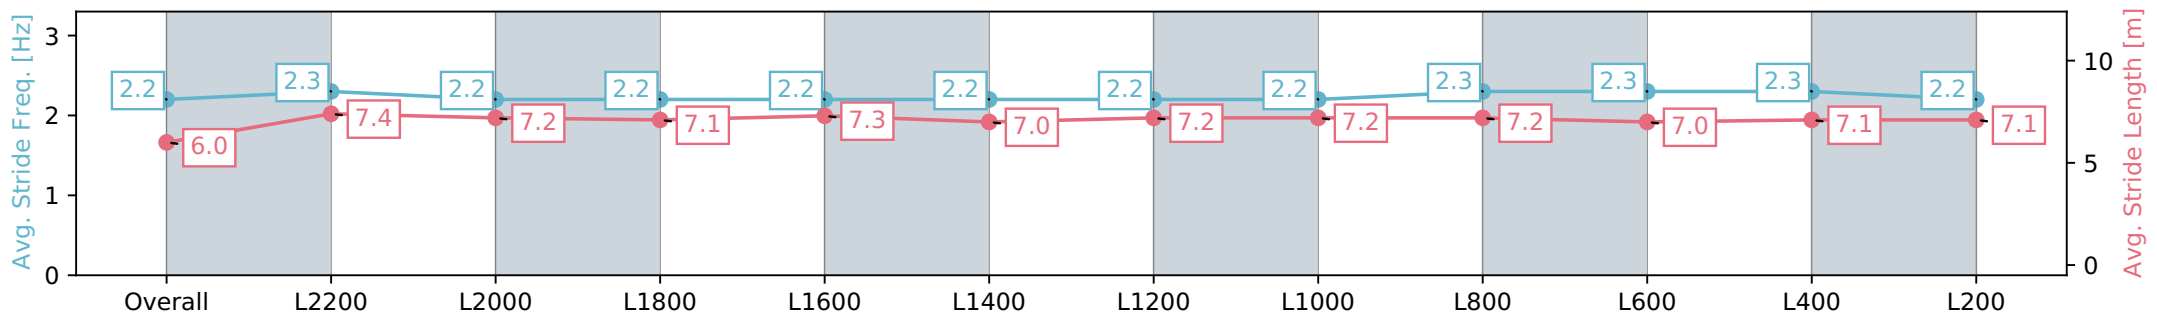

Horse/Jockey Name	ZAMBEZI KHAN/Billy Egan
Finish Rank	2
Fastest Section Time (Section)	0:11.84 (L2400)
Top Speed [km/h] (Section)	62.0 (L2400)
Race State	Finished

Morphettville SA - Professional
Race 4: Sportsbet Ken and Helen Smith SA Fillies Classic - 2500m

11 May 2024 - 1:32PM

Track Rating: Good 4, Weather: Fine, Rail Position: +4m Entire, Sectional 605m

Section	Overall	L2200	L2000	L1800	L1600	L1400	L1200	L1000	L800	L600	L400	L200	L0
Section Times	2:41.27 [2] (0:10.22)	2:31.05 [1] (0:11.84)	2:19.21 [1] (0:11.94)	2:07.27 [3] (0:12.78)	1:54.49 [3] (0:13.19)	1:41.30 [3] (0:13.11)	1:28.19 [3] (0:13.01)	1:15.18 [3] (0:12.74)	1:02.44 [3] (0:12.47)	0:49.97 [3] (0:12.48)	0:37.49 [1] (0:12.34)	0:25.15 [1] (0:12.50)	0:12.65 [2] (0:12.65)
Average Speed [km/h]	35.2	61.0	60.6	56.7	54.7	55.0	55.6	56.7	57.8	58.0	58.7	57.6	56.6
Top Speed [km/h]	60.5	61.9	62.0	59.2	55.5	55.9	57.0	57.1	58.8	59.6	59.6	58.4	58.2
Avg. Dist. to Rail [m]	10.9	2.5	1.2	1.2	1.2	1.1	1.3	1.2	2.1	1.6	1.3	2.7	5.1
Avg. Stride Freq. [Hz]	2.2	2.4	2.3	2.2	2.2	2.2	2.2	2.2	2.2	2.2	2.2	2.2	2.3
Avg. Stride Length [m]	4.3	7.2	7.3	7.2	7.0	6.9	7.0	7.0	7.2	7.2	7.2	7.1	6.9

Report Created: Sat 11 May 2024 14:18:35 GMT+10 (Note: Timing is based on positional data)

- [ ] Ranking at each section and finish
- -:-:- No data available at this section
- NA No data available