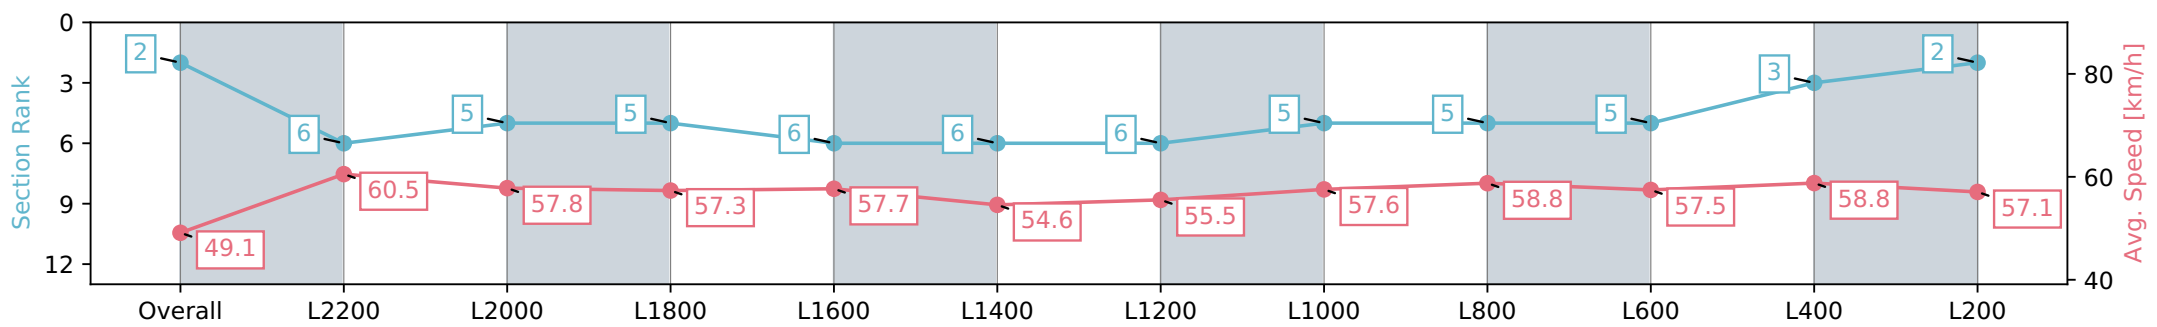

Horse/Jockey Name	ZAMBEZI KHAN/Billy Egan
Finish Rank	2
Fastest Section Time (Section)	0:11.84 (L2400)
Top Speed [km/h] (Section)	62.0 (L2400)
Race State	Finished

Morphettville SA - Professional
Race 4: Sportsbet Ken and Helen Smith SA Fillies Classic - 2500m

11 May 2024 - 1:32PM

Track Rating: Good 4, Weather: Fine, Rail Position: +4m Entire, Sectional 605m

Section	Overall	L2200	L2000	L1800	L1600	L1400	L1200	L1000	L800	L600	L400	L200	L0
Section Times	2:41.27 [2] (0:10.22)	2:31.05 [1] (0:11.84)	2:19.21 [1] (0:11.94)	2:07.27 [3] (0:12.78)	1:54.49 [3] (0:13.19)	1:41.30 [3] (0:13.11)	1:28.19 [3] (0:13.01)	1:15.18 [3] (0:12.74)	1:02.44 [3] (0:12.47)	0:49.97 [3] (0:12.48)	0:37.49 [1] (0:12.34)	0:25.15 [1] (0:12.50)	0:12.65 [2] (0:12.65)
Average Speed [km/h]	35.2	61.0	60.6	56.7	54.7	55.0	55.6	56.7	57.8	58.0	58.7	57.6	56.6
Top Speed [km/h]	60.5	61.9	62.0	59.2	55.5	55.9	57.0	57.1	58.8	59.6	59.6	58.4	58.2
Avg. Dist. to Rail [m]	10.9	2.5	1.2	1.2	1.2	1.1	1.3	1.2	2.1	1.6	1.3	2.7	5.1
Avg. Stride Freq. [Hz]	2.2	2.4	2.3	2.2	2.2	2.2	2.2	2.2	2.2	2.2	2.2	2.2	2.3
Avg. Stride Length [m]	4.3	7.2	7.3	7.2	7.0	6.9	7.0	7.0	7.2	7.2	7.2	7.1	6.9

Report Created: Sat 11 May 2024 14:18:35 GMT+10 (Note: Timing is based on positional data)

- [ ] Ranking at each section and finish
- -:-:- No data available at this section
- NA No data available