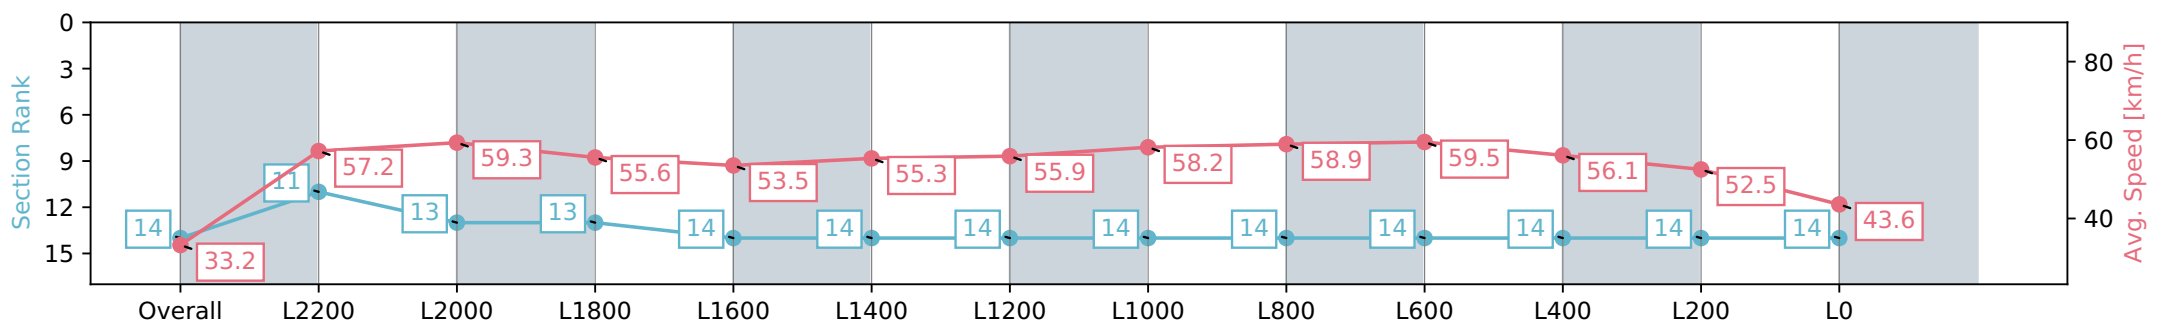

Horse/Jockey Name	SPANGLED SIPPER/Todd Pannell
Finish Rank	14
Fastest Section Time (Section)	0:12.18 (L2200)
Top Speed [km/h] (Section)	61.0 (L1200)
Race State	Finished

Morphettville SA - Professional
Race 4: Sportsbet Ken and Helen Smith SA Fillies Classic - 2500m

11 May 2024 - 1:32PM

Track Rating: Good 4, Weather: Fine, Rail Position: +4m Entire, Sectional 605m

Section	Overall	L2200	L2000	L1800	L1600	L1400	L1200	L1000	L800	L600	L400	L200	L0
Section Times	2:48.38 [14] (0:10.83)	2:37.55 [11] (0:12.64)	2:24.91 [13] (0:12.18)	2:12.73 [13] (0:13.04)	1:59.69 [14] (0:13.54)	1:46.15 [14] (0:13.00)	1:33.15 [14] (0:12.99)	1:20.16 [14] (0:12.46)	1:07.70 [14] (0:12.22)	0:55.48 [14] (0:12.27)	0:43.21 [14] (0:13.07)	0:30.14 [14] (0:13.76)	0:16.38 [14] (0:16.38)
Average Speed [km/h]	33.2	57.2	59.3	55.6	53.5	55.3	55.9	58.2	58.9	59.5	56.1	52.5	43.6
Top Speed [km/h]	56.6	59.0	60.0	58.4	55.3	56.1	56.6	59.5	61.0	60.8	58.3	54.7	48.4
Avg. Dist. to Rail [m]	13.5	2.8	1.3	1.5	1.6	1.8	2.1	1.9	3.3	3.4	3.7	5.3	8.1
Avg. Stride Freq. [Hz]	2.2	2.2	2.2	2.1	2.1	2.1	2.1	2.2	2.2	2.2	2.2	2.1	1.9
Avg. Stride Length [m]	4.1	7.3	7.4	7.2	6.9	7.0	7.0	7.1	7.1	7.1	6.9	6.7	6.2

Report Created: Sat 11 May 2024 14:19:38 GMT+10 (Note: Timing is based on positional data)

- [ ] Ranking at each section and finish
- -:-:- No data available at this section
- NA No data available