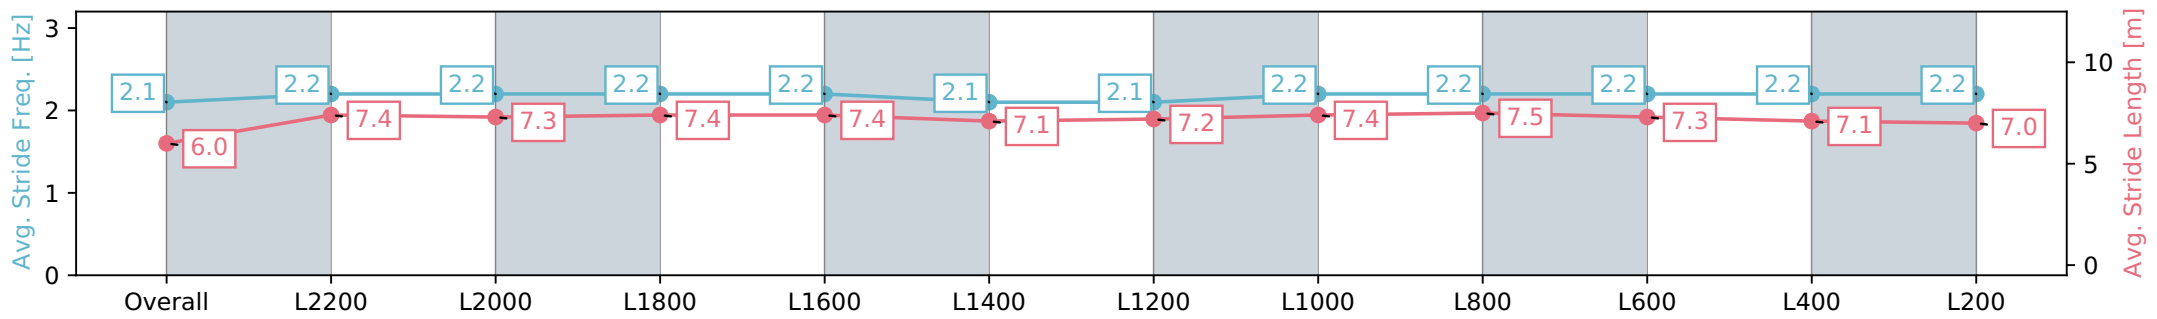

Horse/Jockey Name	SENTIMENTAL FLAME/Beau Mertens
Finish Rank	4
Fastest Section Time (Section)	0:11.84 (L2400)
Top Speed [km/h] (Section)	62.6 (Overall)
Race State	Finished

Morphettville SA - Professional
Race 4: Sportsbet Ken and Helen Smith SA Fillies Classic - 2500m

11 May 2024 - 1:32PM

Track Rating: Good 4, Weather: Fine, Rail Position: +4m Entire, Sectional 605m

Section	Overall	L2200	L2000	L1800	L1600	L1400	L1200	L1000	L800	L600	L400	L200	L0
Section Times	2:41.94 [4] (0:10.62)	2:31.32 [8] (0:11.84)	2:19.48 [7] (0:12.16)	2:07.32 [7] (0:13.04)	1:54.28 [7] (0:13.23)	1:41.05 [7] (0:13.09)	1:27.96 [7] (0:13.03)	1:14.93 [7] (0:12.61)	1:02.32 [7] (0:12.22)	0:50.10 [7] (0:12.19)	0:37.91 [5] (0:12.25)	0:25.66 [2] (0:12.60)	0:13.06 [3] (0:13.06)
Average Speed [km/h]	34.0	61.2	59.6	55.6	54.7	55.0	55.8	57.5	58.9	60.1	60.1	57.6	54.7
Top Speed [km/h]	59.7	62.6	60.7	58.0	55.2	55.8	57.7	58.3	60.5	61.0	61.1	58.6	56.7
Avg. Dist. to Rail [m]	16.3	4.0	1.6	1.4	1.7	1.8	2.1	1.9	3.1	4.0	4.8	5.5	6.6
Avg. Stride Freq. [Hz]	2.1	2.3	2.2	2.1	2.1	2.1	2.1	2.1	2.1	2.1	2.2	2.2	2.1
Avg. Stride Length [m]	4.4	7.5	7.6	7.4	7.3	7.4	7.4	7.5	7.6	7.7	7.5	7.3	7.0

Report Created: Sat 11 May 2024 14:18:45 GMT+10 (Note: Timing is based on positional data)

- [ ] Ranking at each section and finish
- -:-:- No data available at this section
- NA No data available