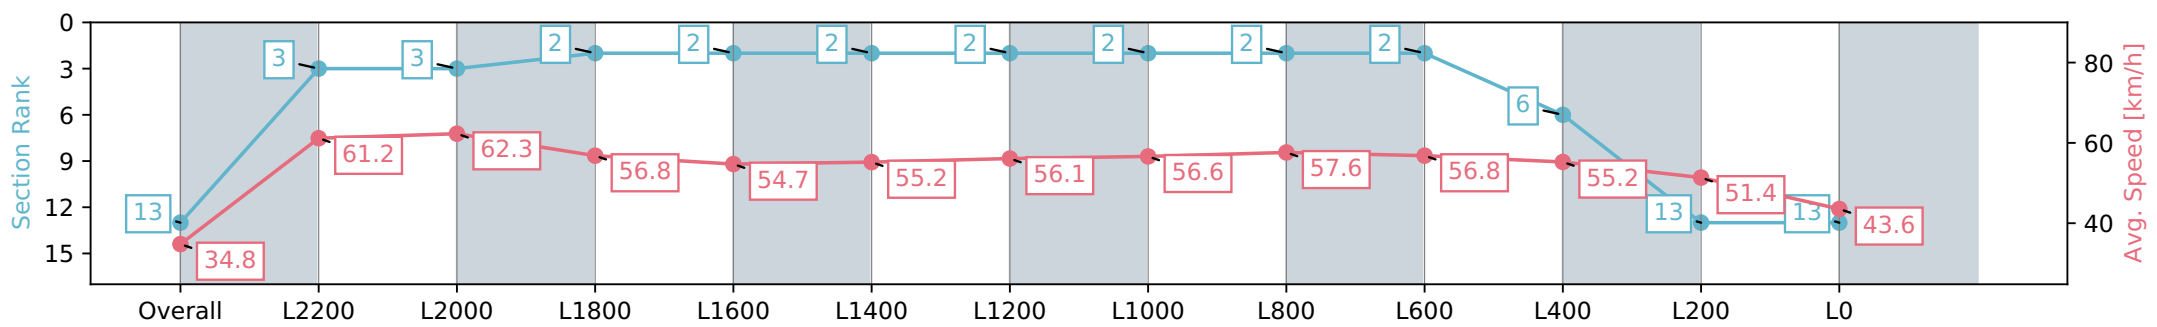

Horse/Jockey Name	YOU OUGHTA KNOW/Lachlan Neindorf
Finish Rank	13
Fastest Section Time (Section)	0:11.70 (L2200)
Top Speed [km/h] (Section)	64.7 (L2400)
Race State	Finished

Morphettville SA - Professional
Race 4: Sportsbet Ken and Helen Smith SA Fillies Classic - 2500m

11 May 2024 - 1:32PM

Track Rating: Good 4, Weather: Fine, Rail Position: +4m Entire, Sectional 605m

Section	Overall	L2200	L2000	L1800	L1600	L1400	L1200	L1000	L800	L600	L400	L200	L0
Section Times	2:47.74 [13] (0:10.35)	2:37.39 [3] (0:11.90)	2:25.49 [3] (0:11.70)	2:13.79 [2] (0:12.75)	2:01.04 [2] (0:13.22)	1:47.82 [2] (0:13.04)	1:34.78 [2] (0:12.97)	1:21.81 [2] (0:12.82)	1:08.99 [2] (0:12.50)	0:56.49 [2] (0:12.81)	0:43.68 [6] (0:13.20)	0:30.48 [13] (0:14.10)	0:16.38 [13] (0:16.38)
Average Speed [km/h]	34.8	61.2	62.3	56.8	54.7	55.2	56.1	56.6	57.6	56.8	55.2	51.4	43.6
Top Speed [km/h]	59.3	63.0	64.7	59.0	55.6	57.1	56.9	57.5	58.3	58.2	56.9	53.2	47.9
Avg. Dist. to Rail [m]	15.7	5.3	3.6	1.8	1.2	1.6	2.5	2.5	3.2	2.8	2.6	4.7	6.1
Avg. Stride Freq. [Hz]	2.2	2.4	2.3	2.2	2.1	2.1	2.1	2.1	2.2	2.2	2.2	2.1	1.9
Avg. Stride Length [m]	4.3	7.2	7.5	7.2	7.1	7.0	7.0	7.1	7.1	7.1	7.0	6.8	6.3

Report Created: Sat 11 May 2024 14:19:33 GMT+10 (Note: Timing is based on positional data)

- [ ] Ranking at each section and finish
- -:-:- No data available at this section
- NA No data available