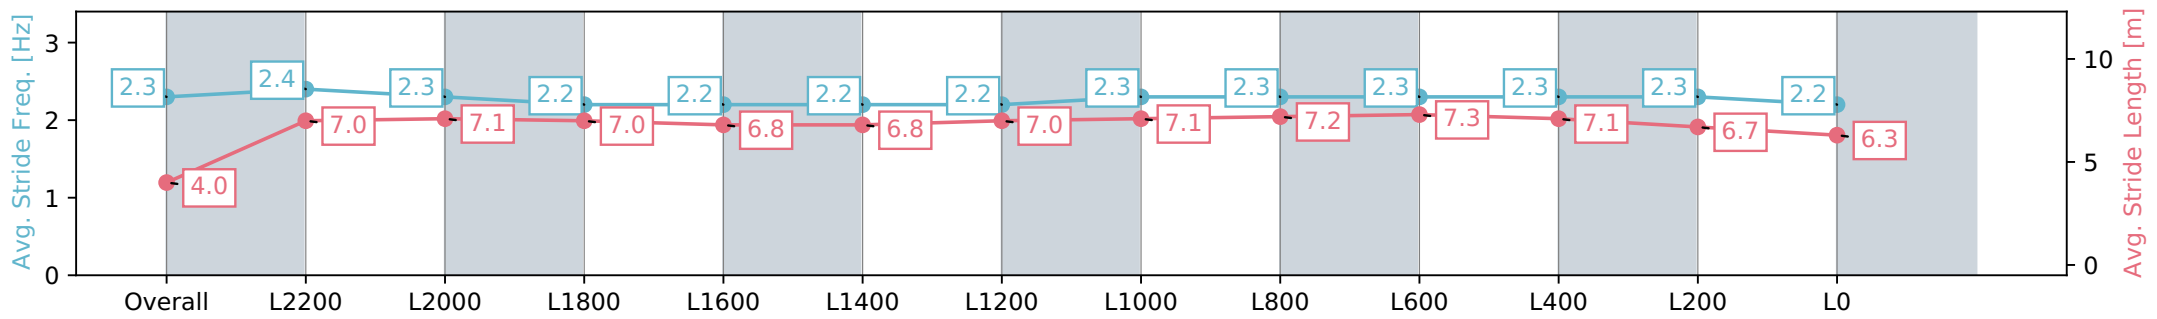

Horse/Jockey Name	KOWHAI/Blake Shinn
Finish Rank	11
Fastest Section Time (Section)	0:12.05 (L2400)
Top Speed [km/h] (Section)	61.1 (L800)
Race State	Finished

Morphettville SA - Professional
Race 4: Sportsbet Ken and Helen Smith SA Fillies Classic - 2500m
11 May 2024 - 1:32PM
Track Rating: Good 4, Weather: Fine, Rail Position: +4m Entire, Sectional 605m

Section	Overall	L2200	L2000	L1800	L1600	L1400	L1200	L1000	L800	L600	L400	L200	L0
Section Times	2:44.07 [11] (0:10.64)	2:33.43 [9] (0:12.05)	2:21.38 [8] (0:12.22)	2:09.16 [9] (0:13.06)	1:56.10 [9] (0:13.30)	1:42.80 [9] (0:13.10)	1:29.70 [10] (0:13.04)	1:16.66 [10] (0:12.53)	1:04.13 [10] (0:12.25)	0:51.88 [10] (0:12.19)	0:39.69 [10] (0:12.34)	0:27.35 [10] (0:13.03)	0:14.32 [10] (0:14.32)
Average Speed [km/h]	33.8	60.0	59.2	55.5	54.5	55.0	55.8	57.9	58.7	59.9	59.7	55.7	49.9
Top Speed [km/h]	58.5	60.9	60.3	57.2	55.5	55.6	57.4	58.7	60.7	60.8	61.1	57.5	54.2
Avg. Dist. to Rail [m]	8.8	1.2	1.7	1.7	2.2	2.2	2.5	2.3	3.6	3.2	4.5	6.9	9.1
Avg. Stride Freq. [Hz]	2.3	2.4	2.3	2.2	2.2	2.2	2.2	2.3	2.3	2.3	2.3	2.3	2.2
Avg. Stride Length [m]	4.0	7.0	7.1	7.0	6.8	6.8	7.0	7.1	7.2	7.3	7.1	6.7	6.3

Report Created: Sat 11 May 2024 14:19:21 GMT+10 (Note: Timing is based on positional data)

- [ ] Ranking at each section and finish
- -:-:- No data available at this section
- NA No data available