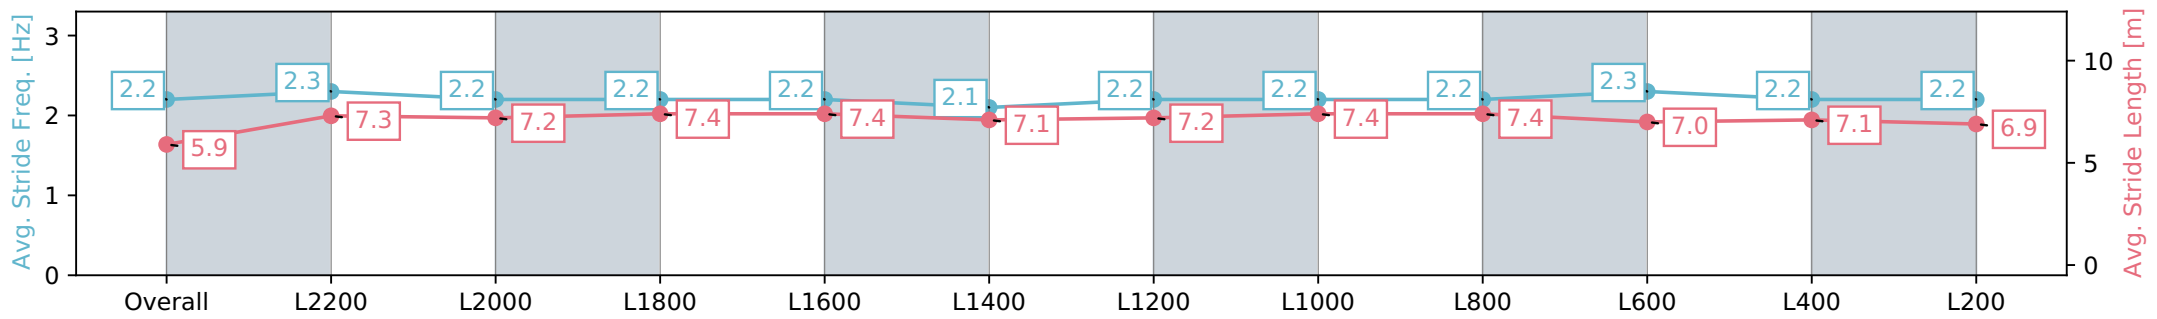

Horse/Jockey Name	GOTTA GO GURU/Jason Holder
Finish Rank	3
Fastest Section Time (Section)	0:12.06 (L800)
Top Speed [km/h] (Section)	61.7 (L800)
Race State	Finished

Morphettville SA - Professional
Race 4: Sportsbet Ken and Helen Smith SA Fillies Classic - 2500m

11 May 2024 - 1:32PM

Track Rating: Good 4, Weather: Fine, Rail Position: +4m Entire, Sectional 605m

Section	Overall	L2200	L2000	L1800	L1600	L1400	L1200	L1000	L800	L600	L400	L200	L0
Section Times	2:41.83 [3] (0:10.61)	2:31.22 [7] (0:12.30)	2:18.92 [10] (0:12.11)	2:06.81 [10] (0:13.08)	1:53.73 [11] (0:13.40)	1:40.33 [11] (0:13.04)	1:27.29 [11] (0:13.02)	1:14.27 [11] (0:12.52)	1:01.75 [11] (0:12.26)	0:49.49 [11] (0:12.06)	0:37.43 [11] (0:12.18)	0:25.25 [7] (0:12.45)	0:12.80 [4] (0:12.80)
Average Speed [km/h]	33.9	58.5	59.6	55.3	54.1	55.2	55.7	57.8	58.8	60.6	60.8	58.4	55.7
Top Speed [km/h]	57.2	60.3	61.0	56.9	54.9	55.9	58.3	58.7	60.5	61.6	61.7	59.5	57.9
Avg. Dist. to Rail [m]	9.2	0.7	0.6	1.2	1.5	1.5	1.9	1.8	3.3	3.7	5.6	7.2	8.2
Avg. Stride Freq. [Hz]	2.2	2.3	2.3	2.2	2.2	2.2	2.2	2.2	2.3	2.3	2.3	2.3	2.3
Avg. Stride Length [m]	4.1	7.0	7.1	6.9	6.5	6.7	6.7	6.8	6.9	7.1	7.2	7.0	6.8

- [ ] Ranking at each section and finish
- -:-:- No data available at this section
- NA No data available