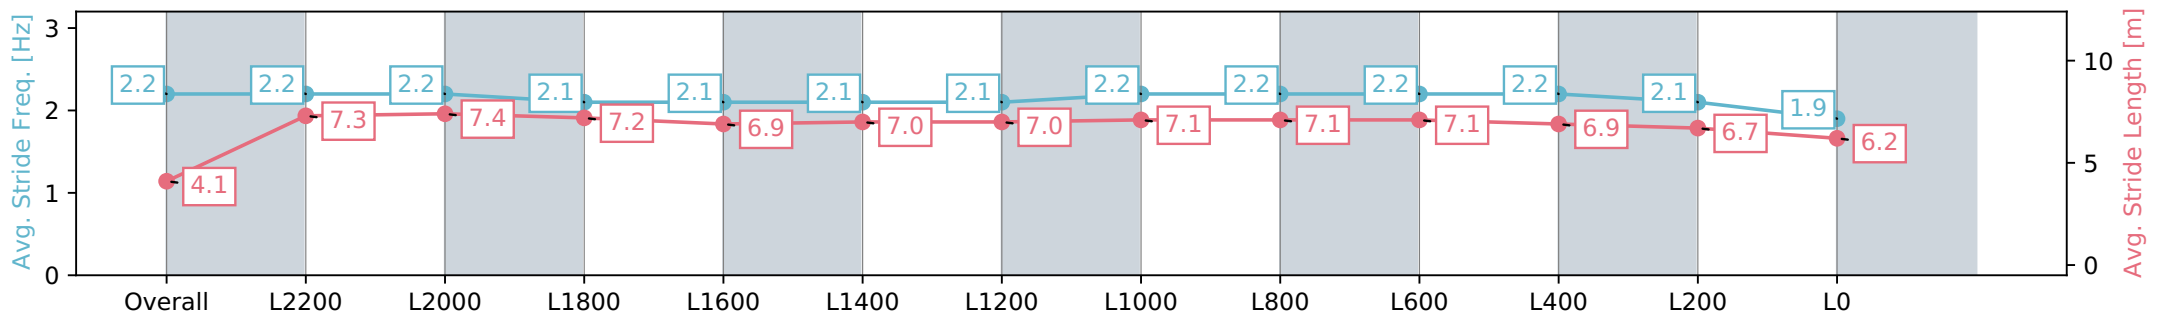

Horse/Jockey Name	SPANGLED SIPPER/Todd Pannell
Finish Rank	14
Fastest Section Time (Section)	0:12.18 (L2200)
Top Speed [km/h] (Section)	61.0 (L1200)
Race State	Finished

Morphettville SA - Professional
Race 4: Sportsbet Ken and Helen Smith SA Fillies Classic - 2500m

11 May 2024 - 1:32PM

Track Rating: Good 4, Weather: Fine, Rail Position: +4m Entire, Sectional 605m

Section	Overall	L2200	L2000	L1800	L1600	L1400	L1200	L1000	L800	L600	L400	L200	L0
Section Times	2:48.38 [14] (0:10.83)	2:37.55 [11] (0:12.64)	2:24.91 [13] (0:12.18)	2:12.73 [13] (0:13.04)	1:59.69 [14] (0:13.54)	1:46.15 [14] (0:13.00)	1:33.15 [14] (0:12.99)	1:20.16 [14] (0:12.46)	1:07.70 [14] (0:12.22)	0:55.48 [14] (0:12.27)	0:43.21 [14] (0:13.07)	0:30.14 [14] (0:13.76)	0:16.38 [14] (0:16.38)
Average Speed [km/h]	33.2	57.2	59.3	55.6	53.5	55.3	55.9	58.2	58.9	59.5	56.1	52.5	43.6
Top Speed [km/h]	56.6	59.0	60.0	58.4	55.3	56.1	56.6	59.5	61.0	60.8	58.3	54.7	48.4
Avg. Dist. to Rail [m]	13.5	2.8	1.3	1.5	1.6	1.8	2.1	1.9	3.3	3.4	3.7	5.3	8.1
Avg. Stride Freq. [Hz]	2.2	2.2	2.2	2.1	2.1	2.1	2.1	2.2	2.2	2.2	2.2	2.1	1.9
Avg. Stride Length [m]	4.1	7.3	7.4	7.2	6.9	7.0	7.0	7.1	7.1	7.1	6.9	6.7	6.2

Report Created: Sat 11 May 2024 14:19:38 GMT+10 (Note: Timing is based on positional data)

- [ ] Ranking at each section and finish
- -:-:- No data available at this section
- NA No data available