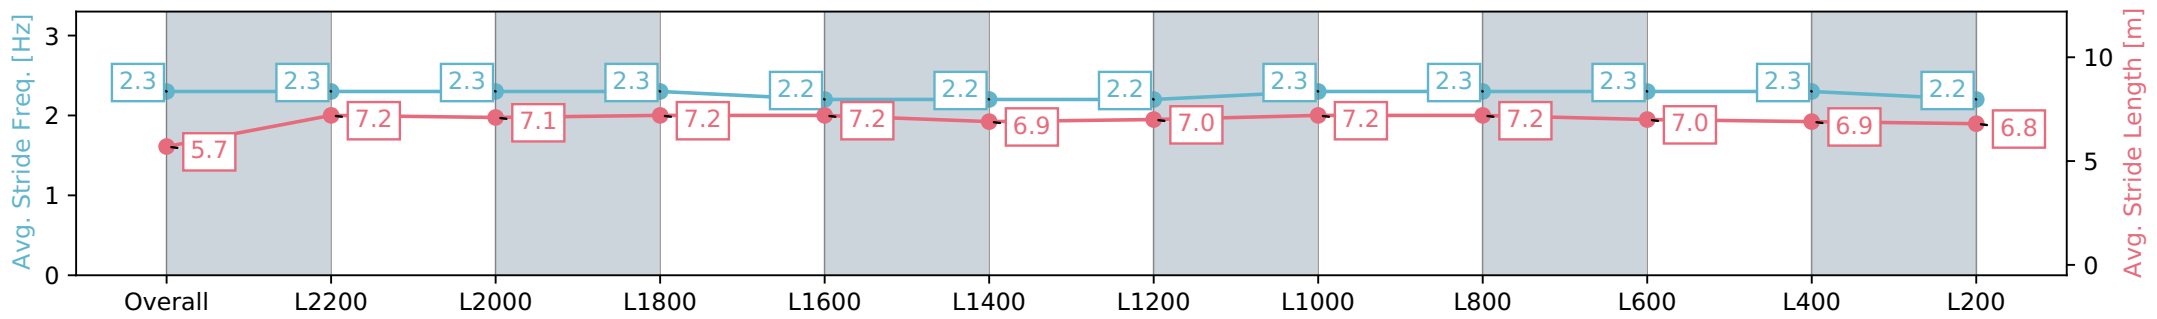

Horse/Jockey Name	BUDDONG/Craig Newitt
Finish Rank	5
Fastest Section Time (Section)	0:12.03 (L2200)
Top Speed [km/h] (Section)	60.9 (L1000)
Race State	Finished

Morphettville SA - Professional
Race 4: Sportsbet Ken and Helen Smith SA Fillies Classic - 2500m

11 May 2024 - 1:32PM

Track Rating: Good 4, Weather: Fine, Rail Position: +4m Entire, Sectional 605m

Section	Overall	L2200	L2000	L1800	L1600	L1400	L1200	L1000	L800	L600	L400	L200	L0
Section Times	2:42.15 [5] (0:10.92)	2:31.23 [13] (0:12.08)	2:19.15 [11] (0:12.03)	2:07.12 [11] (0:12.97)	1:54.15 [10] (0:13.30)	1:40.85 [10] (0:13.05)	1:27.80 [9] (0:12.97)	1:14.83 [9] (0:12.56)	1:02.26 [9] (0:12.28)	0:49.98 [9] (0:12.15)	0:37.83 [9] (0:12.38)	0:25.45 [9] (0:12.45)	0:13.00 [5] (0:13.00)
Average Speed [km/h]	33.0	59.5	59.9	55.6	54.3	55.2	55.7	57.5	58.6	59.7	59.3	58.1	54.9
Top Speed [km/h]	59.0	60.4	60.7	58.3	54.9	56.0	57.2	58.3	60.6	60.9	59.9	59.4	57.1
Avg. Dist. to Rail [m]	11.1	0.4	0.2	0.6	0.8	0.8	1.3	1.0	1.9	2.0	3.4	5.5	7.7
Avg. Stride Freq. [Hz]	2.1	2.3	2.2	2.1	2.1	2.1	2.1	2.2	2.2	2.2	2.2	2.2	2.1
Avg. Stride Length [m]	4.2	7.3	7.5	7.3	7.1	7.1	7.2	7.4	7.5	7.5	7.5	7.4	7.0

Report Created: Sat 11 May 2024 14:18:50 GMT+10 (Note: Timing is based on positional data)

- [ ] Ranking at each section and finish
- -:-:- No data available at this section
- NA No data available