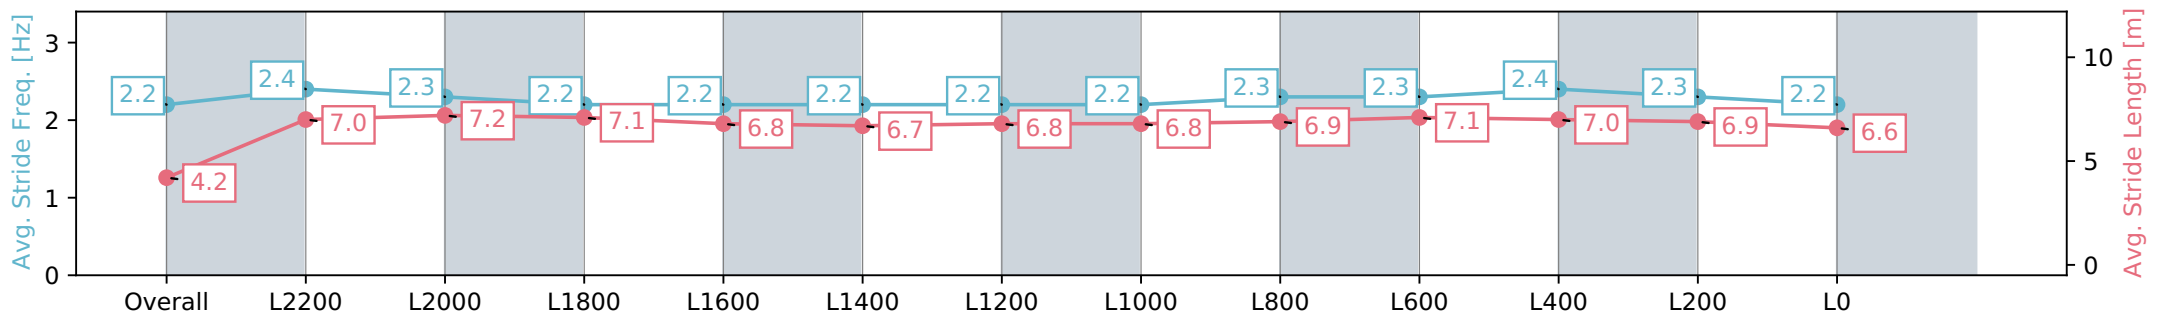

Horse/Jockey Name	HARVEST MOON/Winona Costin
Finish Rank	6
Fastest Section Time (Section)	0:12.02 (L2400)
Top Speed [km/h] (Section)	61.1 (Overall)
Race State	Finished

Morphettville SA - Professional
Race 4: Sportsbet Ken and Helen Smith SA Fillies Classic - 2500m

11 May 2024 - 1:32PM

Track Rating: Good 4, Weather: Fine, Rail Position: +4m Entire, Sectional 605m

Section	Overall	L2200	L2000	L1800	L1600	L1400	L1200	L1000	L800	L600	L400	L200	L0
Section Times	2:42.58 [6] (0:10.36)	2:32.22 [4] (0:12.02)	2:20.20 [5] (0:12.03)	2:08.17 [5] (0:12.98)	1:55.19 [5] (0:13.13)	1:42.06 [5] (0:13.06)	1:29.00 [5] (0:13.04)	1:15.96 [5] (0:12.65)	1:03.31 [5] (0:12.33)	0:50.98 [5] (0:12.39)	0:38.59 [4] (0:12.43)	0:26.16 [3] (0:12.79)	0:13.37 [6] (0:13.37)
Average Speed [km/h]	34.7	60.0	60.2	55.9	55.2	55.2	55.7	57.3	58.4	59.0	59.0	56.5	53.4
Top Speed [km/h]	60.0	61.1	61.0	58.8	56.4	56.1	57.6	57.7	59.0	60.3	60.4	58.2	55.3
Avg. Dist. to Rail [m]	7.5	1.3	1.7	1.7	2.4	1.8	2.2	2.2	3.6	3.7	3.8	3.5	5.7
Avg. Stride Freq. [Hz]	2.2	2.4	2.3	2.2	2.2	2.2	2.2	2.2	2.3	2.3	2.4	2.3	2.2
Avg. Stride Length [m]	4.2	7.0	7.2	7.1	6.8	6.7	6.8	6.8	6.9	7.1	7.0	6.9	6.6

Report Created: Sat 11 May 2024 14:18:54 GMT+10 (Note: Timing is based on positional data)

- [ ] Ranking at each section and finish
- -:-:- No data available at this section
- NA No data available