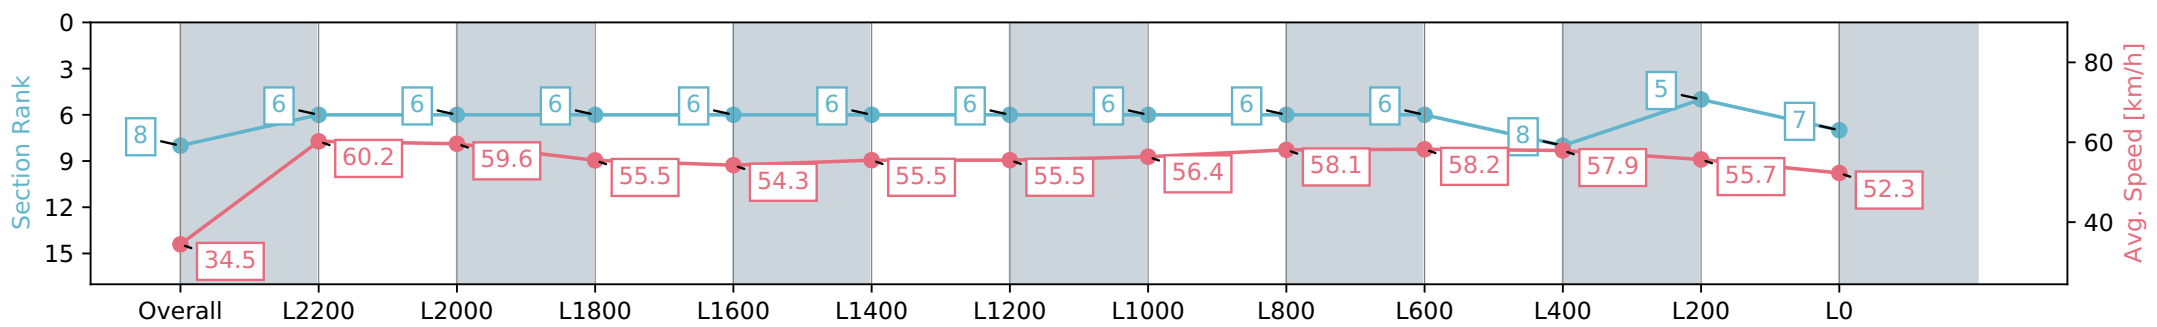

Horse/Jockey Name	THE AUTUMN BELLE/Craig Williams
Finish Rank	8
Fastest Section Time (Section)	0:11.95 (L2400)
Top Speed [km/h] (Section)	61.5 (Overall)
Race State	Finished

Morphettville SA - Professional
Race 4: Sportsbet Ken and Helen Smith SA Fillies Classic - 2500m

11 May 2024 - 1:32PM

Track Rating: Good 4, Weather: Fine, Rail Position: +4m Entire, Sectional 605m

Section	Overall	L2200	L2000	L1800	L1600	L1400	L1200	L1000	L800	L600	L400	L200	L0
Section Times	2:43.04 [8] (0:10.45)	2:32.59 [6] (0:11.95)	2:20.64 [6] (0:12.06)	2:08.58 [6] (0:12.95)	1:55.63 [6] (0:13.21)	1:42.42 [6] (0:12.97)	1:29.45 [6] (0:13.04)	1:16.41 [6] (0:12.78)	1:03.63 [6] (0:12.39)	0:51.24 [6] (0:12.37)	0:38.87 [8] (0:12.32)	0:26.55 [5] (0:12.87)	0:13.68 [7] (0:13.68)
Average Speed [km/h]	34.5	60.2	59.6	55.5	54.3	55.5	55.5	56.4	58.1	58.2	57.9	55.7	52.3
Top Speed [km/h]	59.9	61.5	61.1	57.8	55.5	56.1	57.1	57.2	59.3	59.4	59.4	56.9	54.1
Avg. Dist. to Rail [m]	7.1	0.2	0.4	0.9	0.5	0.4	0.9	0.6	1.9	1.1	2.0	1.4	3.1
Avg. Stride Freq. [Hz]	2.3	2.5	2.4	2.3	2.3	2.3	2.3	2.3	2.3	2.3	2.4	2.3	2.3
Avg. Stride Length [m]	4.1	6.7	6.8	6.7	6.6	6.7	6.8	6.7	6.9	6.9	6.8	6.6	6.4

Report Created: Sat 11 May 2024 14:19:05 GMT+10 (Note: Timing is based on positional data)

- [ ] Ranking at each section and finish
- -:-:- No data available at this section
- NA No data available