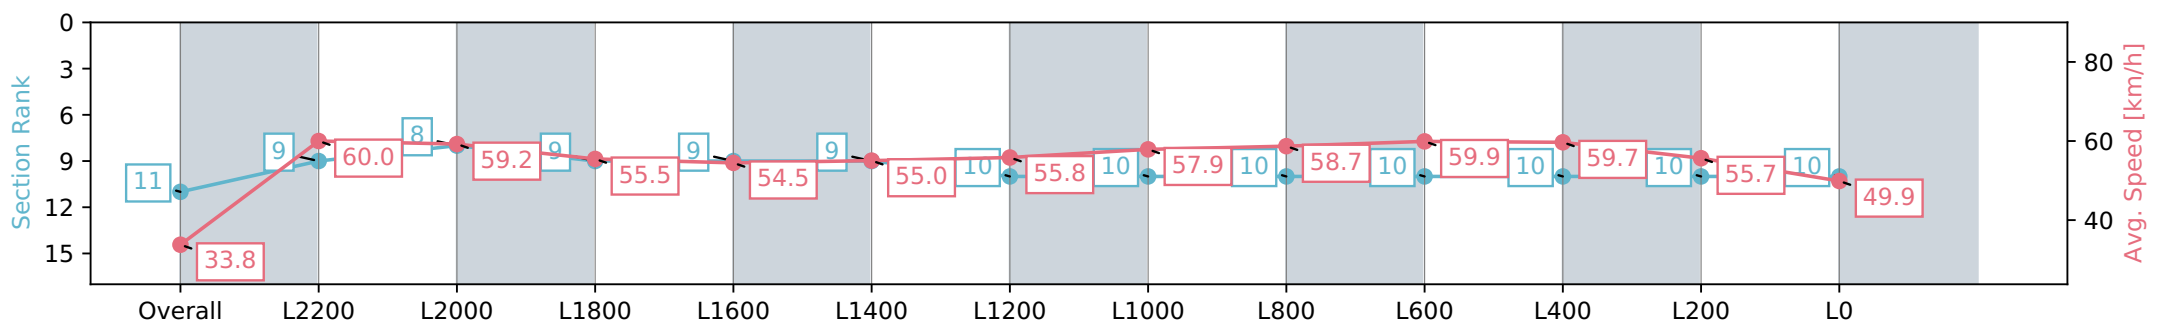

Horse/Jockey Name	KOWHAI/Blake Shinn
Finish Rank	11
Fastest Section Time (Section)	0:12.05 (L2400)
Top Speed [km/h] (Section)	61.1 (L800)
Race State	Finished

Morphettville SA - Professional
Race 4: Sportsbet Ken and Helen Smith SA Fillies Classic - 2500m
11 May 2024 - 1:32PM
Track Rating: Good 4, Weather: Fine, Rail Position: +4m Entire, Sectional 605m

Section	Overall	L2200	L2000	L1800	L1600	L1400	L1200	L1000	L800	L600	L400	L200	L0
Section Times	2:44.07 [11] (0:10.64)	2:33.43 [9] (0:12.05)	2:21.38 [8] (0:12.22)	2:09.16 [9] (0:13.06)	1:56.10 [9] (0:13.30)	1:42.80 [9] (0:13.10)	1:29.70 [10] (0:13.04)	1:16.66 [10] (0:12.53)	1:04.13 [10] (0:12.25)	0:51.88 [10] (0:12.19)	0:39.69 [10] (0:12.34)	0:27.35 [10] (0:13.03)	0:14.32 [10] (0:14.32)
Average Speed [km/h]	33.8	60.0	59.2	55.5	54.5	55.0	55.8	57.9	58.7	59.9	59.7	55.7	49.9
Top Speed [km/h]	58.5	60.9	60.3	57.2	55.5	55.6	57.4	58.7	60.7	60.8	61.1	57.5	54.2
Avg. Dist. to Rail [m]	8.8	1.2	1.7	1.7	2.2	2.2	2.5	2.3	3.6	3.2	4.5	6.9	9.1
Avg. Stride Freq. [Hz]	2.3	2.4	2.3	2.2	2.2	2.2	2.2	2.3	2.3	2.3	2.3	2.3	2.2
Avg. Stride Length [m]	4.0	7.0	7.1	7.0	6.8	6.8	7.0	7.1	7.2	7.3	7.1	6.7	6.3

Report Created: Sat 11 May 2024 14:19:21 GMT+10 (Note: Timing is based on positional data)

- [ ] Ranking at each section and finish
- -:-:- No data available at this section
- NA No data available