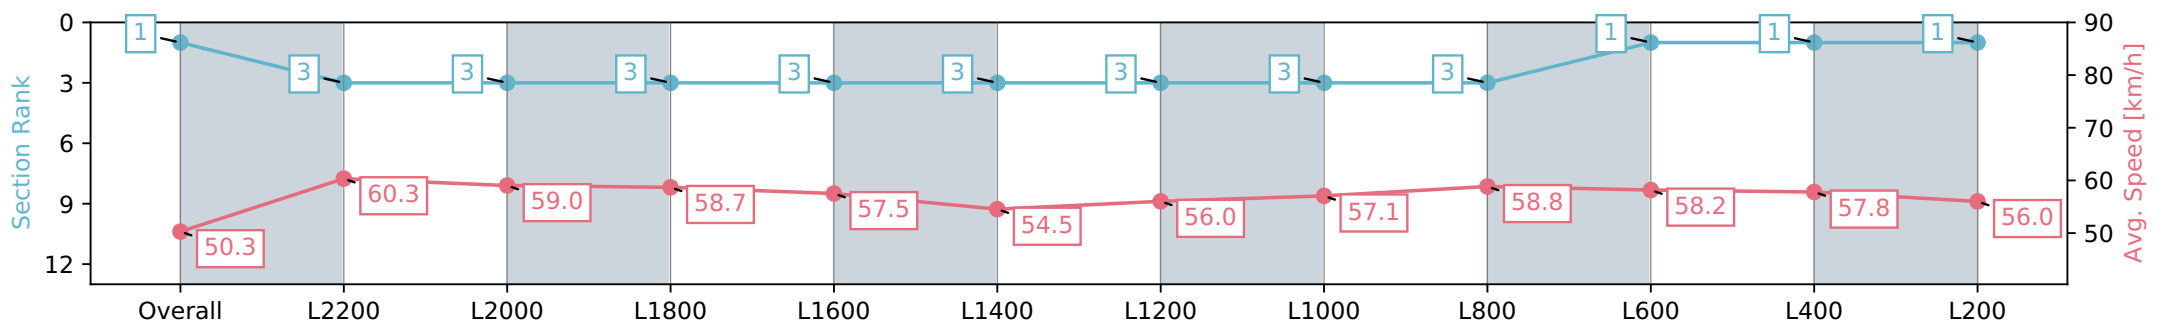

11 May 2024 - 1:32PM

Track Rating: Good 4, Weather: Fine, Rail Position: +4m Entire, Sectional 605m

Section	Overall	L2200	L2000	L1800	L1600	L1400	L1200	L1000	L800	L600	L400	L200	L0
Section Times	2:40.98 [1] (0:10.66)	2:30.32 [10] (0:12.04)	2:18.28 [9] (0:11.99)	2:06.29 [8] (0:12.99)	1:53.30 [8] (0:13.33)	1:39.97 [8] (0:13.06)	1:26.91 [8] (0:12.96)	1:13.95 [8] (0:12.61)	1:01.34 [8] (0:12.28)	0:49.05 [8] (0:12.15)	0:36.90 [7] (0:12.36)	0:24.54 [4] (0:12.14)	0:12.40 [1] (0:12.40)
Average Speed [km/h]	33.8	59.8	60.1	55.5	54.2	55.1	55.8	57.4	58.6	59.9	59.5	59.8	57.6
Top Speed [km/h]	58.9	60.3	60.8	57.9	54.6	56.1	57.6	58.0	60.4	60.4	60.7	60.4	59.0
Avg. Dist. to Rail [m]	8.2	0.5	0.2	0.6	0.8	0.8	1.3	1.3	2.5	3.1	4.0	6.5	7.1
Avg. Stride Freq. [Hz]	2.1	2.2	2.2	2.1	2.1	2.1	2.1	2.1	2.2	2.2	2.2	2.2	2.2
Avg. Stride Length [m]	4.3	7.5	7.5	7.2	7.0	7.1	7.1	7.2	7.2	7.3	7.3	7.1	7.1