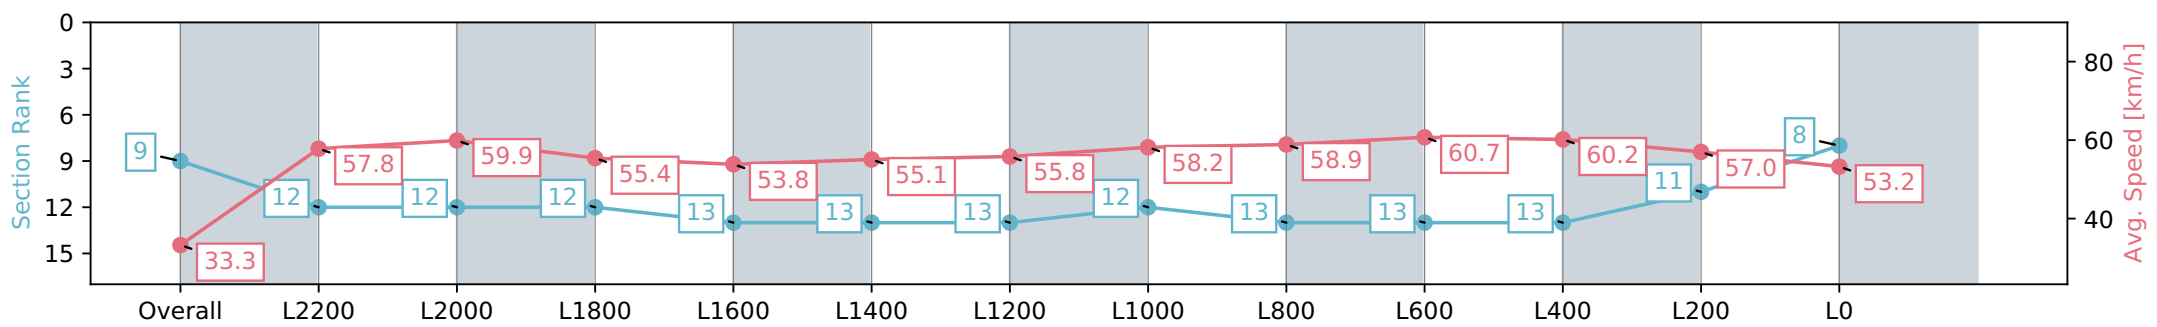

Horse/Jockey Name	SUN GIFT/Jamie Kah
Finish Rank	9
Fastest Section Time (Section)	0:12.02 (L800)
Top Speed [km/h] (Section)	62.0 (L1000)
Race State	Finished

Morphettville SA - Professional
Race 4: Sportsbet Ken and Helen Smith SA Fillies Classic - 2500m

11 May 2024 - 1:32PM

Track Rating: Good 4, Weather: Fine, Rail Position: +4m Entire, Sectional 605m

Section	Overall	L2200	L2000	L1800	L1600	L1400	L1200	L1000	L800	L600	L400	L200	L0
Section Times	2:43.06 [9] (0:10.84)	2:32.22 [12] (0:12.45)	2:19.77 [12] (0:12.06)	2:07.71 [12] (0:13.05)	1:54.66 [13] (0:13.41)	1:41.25 [13] (0:13.08)	1:28.17 [13] (0:13.01)	1:15.16 [12] (0:12.47)	1:02.69 [13] (0:12.23)	0:50.46 [13] (0:12.02)	0:38.44 [13] (0:12.27)	0:26.17 [11] (0:12.75)	0:13.42 [8] (0:13.42)
Average Speed [km/h]	33.3	57.8	59.9	55.4	53.8	55.1	55.8	58.2	58.9	60.7	60.2	57.0	53.2
Top Speed [km/h]	56.5	60.3	60.8	57.1	55.1	55.8	56.9	59.9	60.6	62.0	61.4	58.4	55.2
Avg. Dist. to Rail [m]	11.7	1.7	0.8	0.8	1.1	1.4	2.1	2.1	3.2	3.2	5.0	8.6	10.0
Avg. Stride Freq. [Hz]	2.2	2.4	2.4	2.3	2.3	2.3	2.3	2.3	2.4	2.4	2.4	2.4	2.3
Avg. Stride Length [m]	4.1	6.7	7.0	6.7	6.5	6.6	6.7	6.8	6.8	7.0	7.0	6.7	6.4

Report Created: Sat 11 May 2024 14:19:10 GMT+10 (Note: Timing is based on positional data)

- [ ] Ranking at each section and finish
- -:-:- No data available at this section
- NA No data available