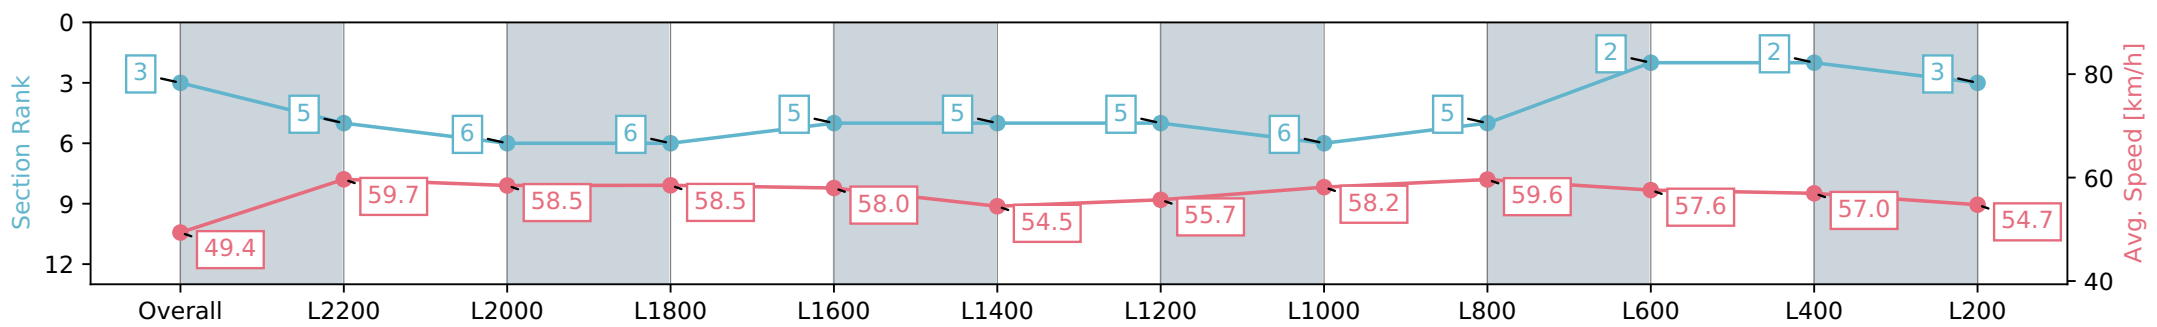

Horse/Jockey Name	GOTTA GO GURU/Jason Holder
Finish Rank	3
Fastest Section Time (Section)	0:12.06 (L800)
Top Speed [km/h] (Section)	61.7 (L800)
Race State	Finished

Morphettville SA - Professional
Race 4: Sportsbet Ken and Helen Smith SA Fillies Classic - 2500m

11 May 2024 - 1:32PM

Track Rating: Good 4, Weather: Fine, Rail Position: +4m Entire, Sectional 605m

Section	Overall	L2200	L2000	L1800	L1600	L1400	L1200	L1000	L800	L600	L400	L200	L0
Section Times	2:41.83 [3] (0:10.61)	2:31.22 [7] (0:12.30)	2:18.92 [10] (0:12.11)	2:06.81 [10] (0:13.08)	1:53.73 [11] (0:13.40)	1:40.33 [11] (0:13.04)	1:27.29 [11] (0:13.02)	1:14.27 [11] (0:12.52)	1:01.75 [11] (0:12.26)	0:49.49 [11] (0:12.06)	0:37.43 [11] (0:12.18)	0:25.25 [7] (0:12.45)	0:12.80 [4] (0:12.80)
Average Speed [km/h]	33.9	58.5	59.6	55.3	54.1	55.2	55.7	57.8	58.8	60.6	60.8	58.4	55.7
Top Speed [km/h]	57.2	60.3	61.0	56.9	54.9	55.9	58.3	58.7	60.5	61.6	61.7	59.5	57.9
Avg. Dist. to Rail [m]	9.2	0.7	0.6	1.2	1.5	1.5	1.9	1.8	3.3	3.7	5.6	7.2	8.2
Avg. Stride Freq. [Hz]	2.2	2.3	2.3	2.2	2.2	2.2	2.2	2.2	2.3	2.3	2.3	2.3	2.3
Avg. Stride Length [m]	4.1	7.0	7.1	6.9	6.5	6.7	6.7	6.8	6.9	7.1	7.2	7.0	6.8

- [ ] Ranking at each section and finish
- -:-:- No data available at this section
- NA No data available