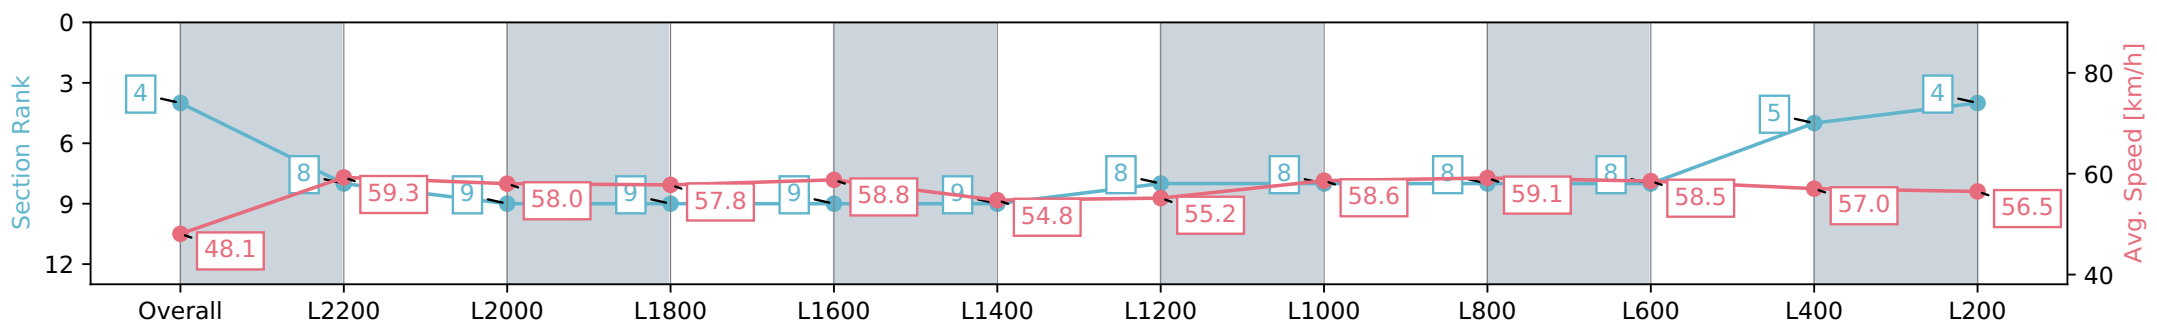

Horse/Jockey Name	SENTIMENTAL FLAME/Beau Mertens
Finish Rank	4
Fastest Section Time (Section)	0:11.84 (L2400)
Top Speed [km/h] (Section)	62.6 (Overall)
Race State	Finished

Morphettville SA - Professional
Race 4: Sportsbet Ken and Helen Smith SA Fillies Classic - 2500m

11 May 2024 - 1:32PM

Track Rating: Good 4, Weather: Fine, Rail Position: +4m Entire, Sectional 605m

Section	Overall	L2200	L2000	L1800	L1600	L1400	L1200	L1000	L800	L600	L400	L200	L0
Section Times	2:41.94 [4] (0:10.62)	2:31.32 [8] (0:11.84)	2:19.48 [7] (0:12.16)	2:07.32 [7] (0:13.04)	1:54.28 [7] (0:13.23)	1:41.05 [7] (0:13.09)	1:27.96 [7] (0:13.03)	1:14.93 [7] (0:12.61)	1:02.32 [7] (0:12.22)	0:50.10 [7] (0:12.19)	0:37.91 [5] (0:12.25)	0:25.66 [2] (0:12.60)	0:13.06 [3] (0:13.06)
Average Speed [km/h]	34.0	61.2	59.6	55.6	54.7	55.0	55.8	57.5	58.9	60.1	60.1	57.6	54.7
Top Speed [km/h]	59.7	62.6	60.7	58.0	55.2	55.8	57.7	58.3	60.5	61.0	61.1	58.6	56.7
Avg. Dist. to Rail [m]	16.3	4.0	1.6	1.4	1.7	1.8	2.1	1.9	3.1	4.0	4.8	5.5	6.6
Avg. Stride Freq. [Hz]	2.1	2.3	2.2	2.1	2.1	2.1	2.1	2.1	2.1	2.1	2.2	2.2	2.1
Avg. Stride Length [m]	4.4	7.5	7.6	7.4	7.3	7.4	7.4	7.5	7.6	7.7	7.5	7.3	7.0

Report Created: Sat 11 May 2024 14:18:45 GMT+10 (Note: Timing is based on positional data)

- [ ] Ranking at each section and finish
- -:-:- No data available at this section
- NA No data available