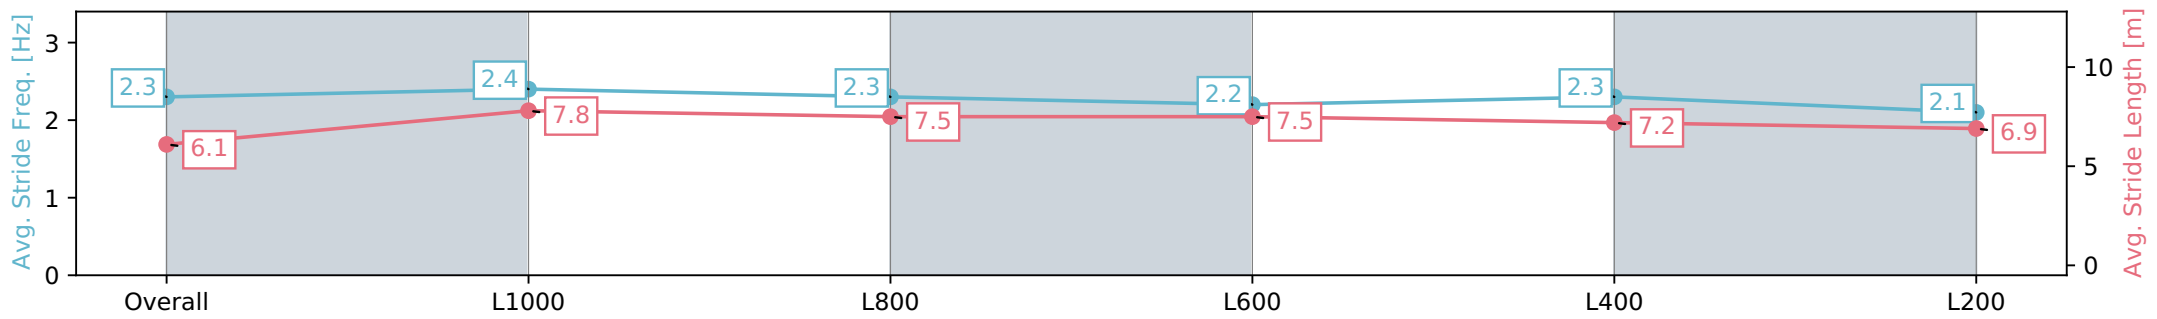

- [] Ranking at each section and finish
- :-:- No data available at this section
- NA No data available

Horse/Jockey Name	MYSTIC WONDER/Lachlan Neindorf
Finish Rank	9
Fastest Section Time (Section)	0:10.86 (L1000)
Top Speed [km/h] (Section)	68.1 (Overall)
Race State	Finished

Section	Overall	L1000	L800	L600	L400	L200
Section Times	1:13.88 [9] (0:13.90)	0:59.98 [2] (0:10.86)	0:49.12 [3] (0:11.33)	0:37.79 [2] (0:12.00)	0:25.79 [2] (0:12.28)	0:13.50 [8] (0:13.50)
Average Speed [km/h]	51.8	66.3	64.3	60.9	58.8	53.4
Top Speed [km/h]	68.1	67.1	67.9	61.3	60.7	57.3
Avg. Dist. to Rail [m]	3.4	1.5	2.6	2.9	5.1	8.0
Avg. Stride Freq. [Hz]	2.3	2.4	2.3	2.2	2.3	2.1
Avg. Stride Length [m]	6.1	7.8	7.5	7.5	7.2	6.9