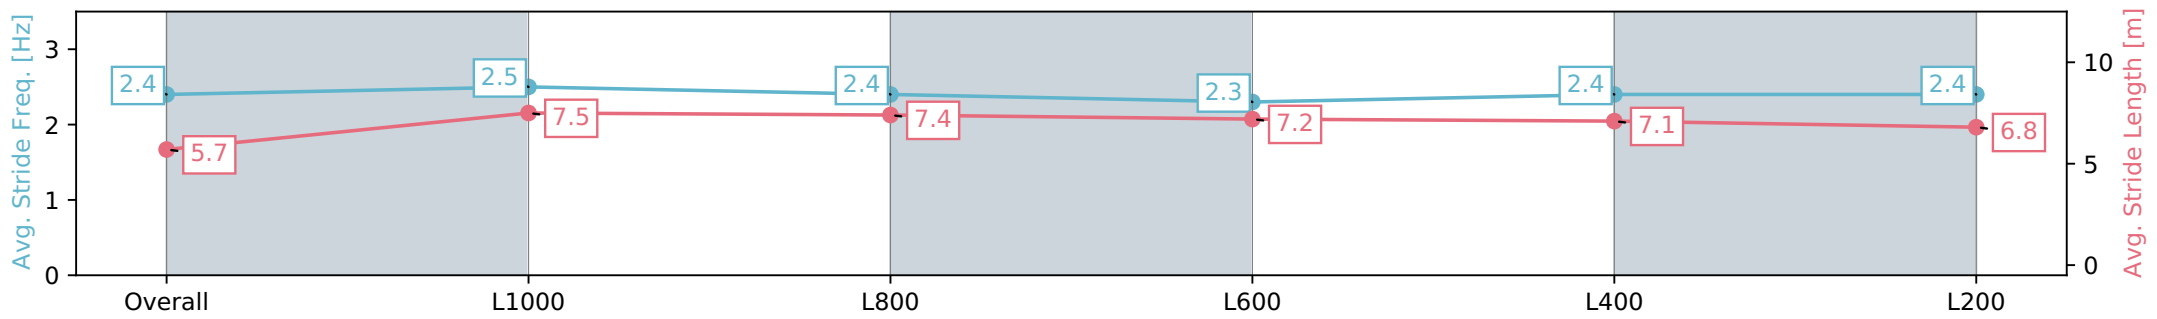

Section	Overall	L1000	L800	L600	L400	L200
Section Times	1:12.28 [3] (0:13.90)	0:58.38 [1] (0:10.61)	0:47.77 [1] (0:11.45)	0:36.32 [1] (0:12.00)	0:24.32 [1] (0:11.86)	0:12.46 [1] (0:12.46)
Average Speed [km/h]	51.9	67.8	63.6	60.5	60.9	57.8
Top Speed [km/h]	67.5	68.9	66.7	61.4	61.7	61.1
Avg. Dist. to Rail [m]	5.7	4.3	2.8	1.9	3.3	5.0
Avg. Stride Freq. [Hz]	2.4	2.5	2.4	2.3	2.4	2.4
Avg. Stride Length [m]	5.7	7.5	7.4	7.2	7.1	6.8