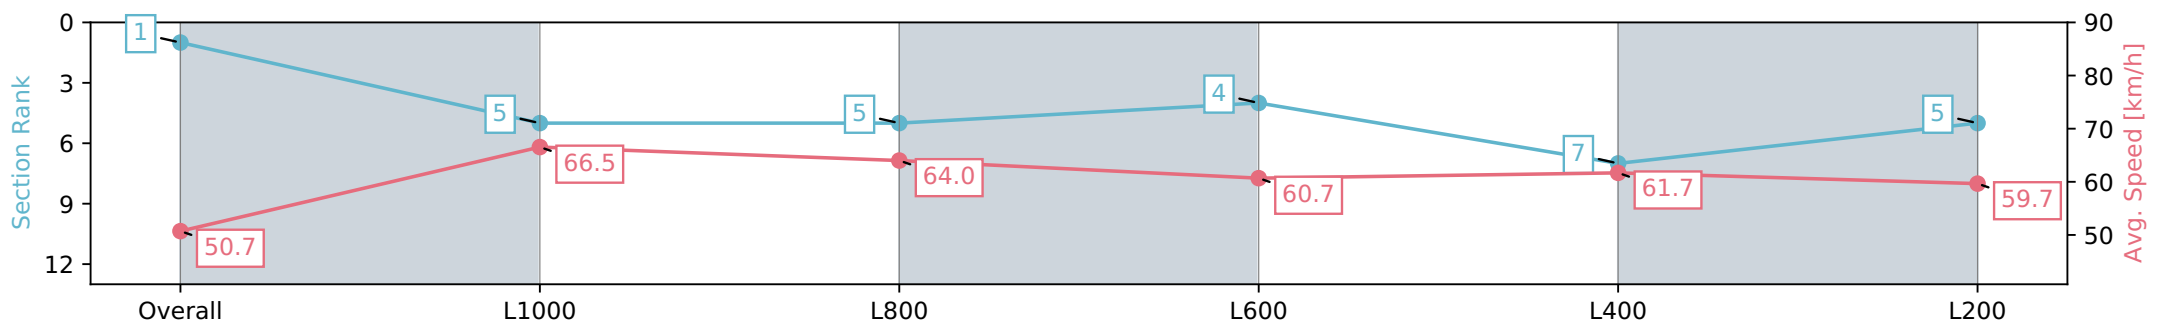

11 May 2024 - 12:57PM

Track Rating: Good 4, Weather: Fine, Rail Position: +4m Entire, Sectional 605m

Section	Overall	L1000	L800	L600	L400	L200
Section Times	1:12.11 [1] (0:14.21)	0:57.90 [5] (0:10.83)	0:47.07 [5] (0:11.30)	0:35.77 [4] (0:11.99)	0:23.78 [7] (0:11.73)	0:12.05 [5] (0:12.05)
Average Speed [km/h]	50.7	66.5	64.0	60.7	61.7	59.7
Top Speed [km/h]	66.6	67.3	66.8	62.3	63.0	62.3
Avg. Dist. to Rail [m]	1.2	1.4	1.1	2.3	4.0	6.5
Avg. Stride Freq. [Hz]	2.4	2.5	2.4	2.4	2.4	2.4
Avg. Stride Length [m]	5.6	7.3	7.4	7.2	7.2	7.0