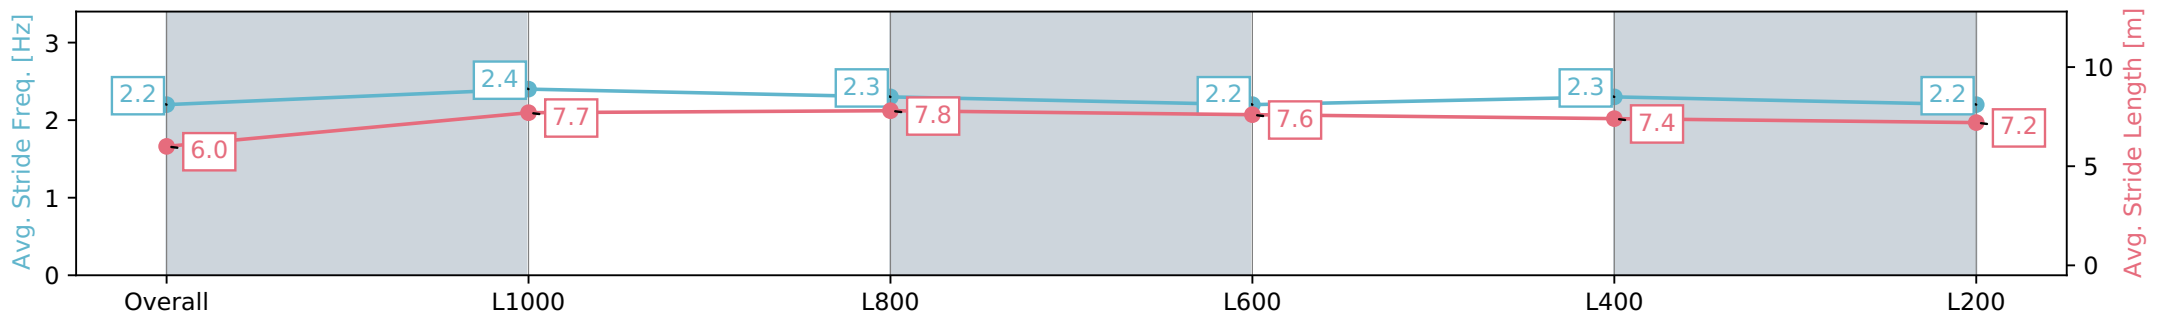

Section	Overall	L1000	L800	L600	L400	L200
Section Times	1:13.01 [8] (0:14.51)	0:58.50 [10] (0:10.81)	0:47.69 [7] (0:11.22)	0:36.47 [7] (0:11.76)	0:24.71 [6] (0:12.03)	0:12.68 [7] (0:12.68)
Average Speed [km/h]	49.7	66.6	64.3	61.1	59.8	56.8
Top Speed [km/h]	67.6	67.8	66.4	62.4	60.5	59.5
Avg. Dist. to Rail [m]	6.6	1.1	1.1	0.4	0.7	2.4
Avg. Stride Freq. [Hz]	2.2	2.4	2.3	2.2	2.3	2.2
Avg. Stride Length [m]	6.0	7.7	7.8	7.6	7.4	7.2