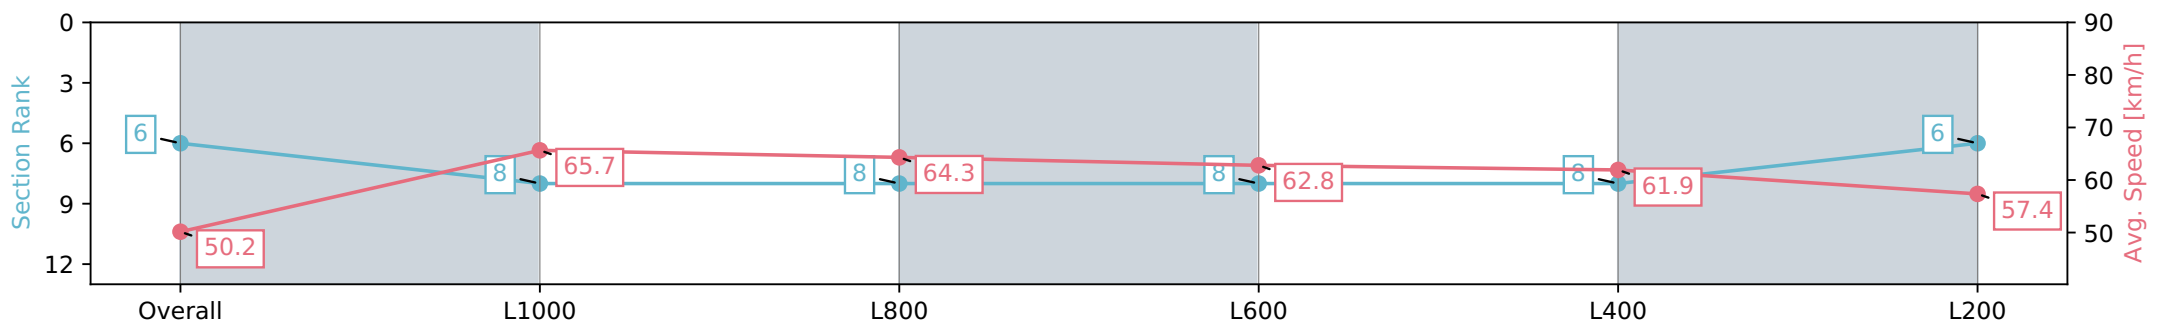

Section	Overall	L1000	L800	L600	L400	L200
Section Times	1:12.68 [6] (0:14.36)	0:58.32 [8] (0:10.97)	0:47.35 [8] (0:11.33)	0:36.02 [8] (0:11.73)	0:24.29 [8] (0:11.73)	0:12.56 [6] (0:12.56)
Average Speed [km/h]	50.2	65.7	64.3	62.8	61.9	57.4
Top Speed [km/h]	65.8	67.0	66.9	63.2	63.2	60.8
Avg. Dist. to Rail [m]	6.2	2.9	3.0	4.3	7.2	9.5
Avg. Stride Freq. [Hz]	2.2	2.3	2.3	2.2	2.3	2.2
Avg. Stride Length [m]	6.2	8.0	7.8	7.7	7.5	7.1