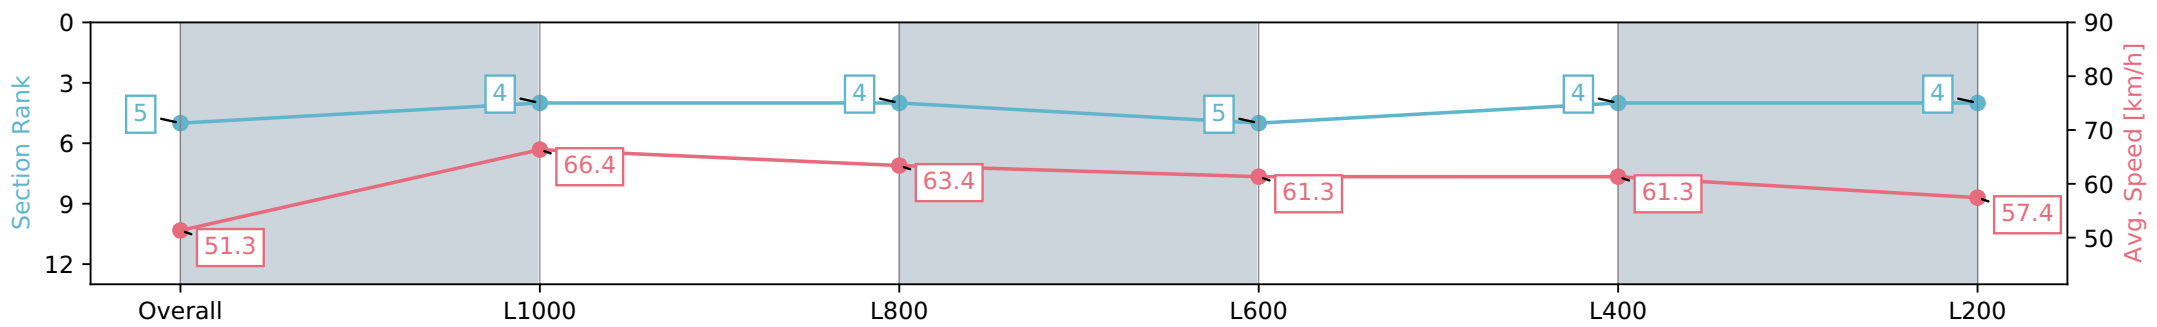

Section	Overall	L1000	L800	L600	L400	L200
Section Times	1:12.60 [5] (0:14.04)	0:58.56 [4] (0:10.86)	0:47.70 [4] (0:11.47)	0:36.23 [5] (0:11.89)	0:24.34 [4] (0:11.80)	0:12.54 [4] (0:12.54)
Average Speed [km/h]	51.3	66.4	63.4	61.3	61.3	57.4
Top Speed [km/h]	65.4	67.3	65.5	62.0	62.8	61.9
Avg. Dist. to Rail [m]	6.9	3.8	3.0	2.5	4.3	6.9
Avg. Stride Freq. [Hz]	2.4	2.5	2.4	2.4	2.4	2.3
Avg. Stride Length [m]	5.8	7.5	7.4	7.3	7.2	6.9