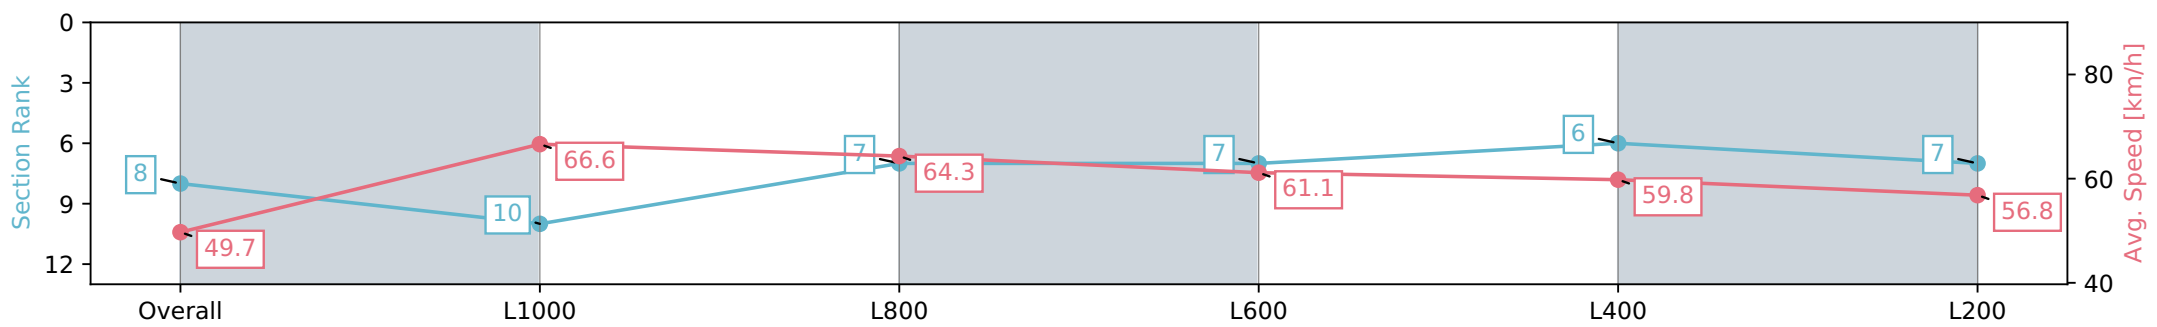

Section	Overall	L1000	L800	L600	L400	L200
Section Times	1:13.01 [8] (0:14.51)	0:58.50 [10] (0:10.81)	0:47.69 [7] (0:11.22)	0:36.47 [7] (0:11.76)	0:24.71 [6] (0:12.03)	0:12.68 [7] (0:12.68)
Average Speed [km/h]	49.7	66.6	64.3	61.1	59.8	56.8
Top Speed [km/h]	67.6	67.8	66.4	62.4	60.5	59.5
Avg. Dist. to Rail [m]	6.6	1.1	1.1	0.4	0.7	2.4
Avg. Stride Freq. [Hz]	2.2	2.4	2.3	2.2	2.3	2.2
Avg. Stride Length [m]	6.0	7.7	7.8	7.6	7.4	7.2