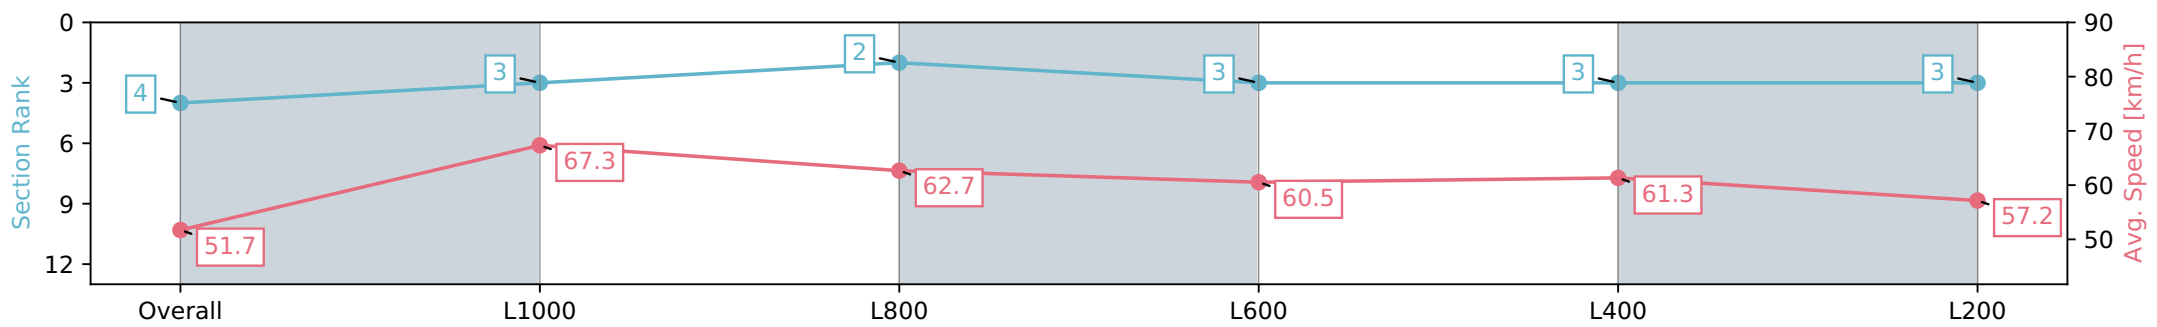

Section	Overall	L1000	L800	L600	L400	L200
Section Times	1:12.60 [4] (0:13.93)	0:58.67 [3] (0:10.69)	0:47.98 [2] (0:11.59)	0:36.39 [3] (0:12.04)	0:24.35 [3] (0:11.77)	0:12.58 [3] (0:12.57)
Average Speed [km/h]	51.7	67.3	62.7	60.5	61.3	57.2
Top Speed [km/h]	66.9	68.7	67.3	61.2	62.5	60.0
Avg. Dist. to Rail [m]	3.2	1.9	2.2	2.4	2.8	4.9
Avg. Stride Freq. [Hz]	2.3	2.4	2.3	2.3	2.4	2.2
Avg. Stride Length [m]	6.1	7.6	7.5	7.4	7.2	7.1