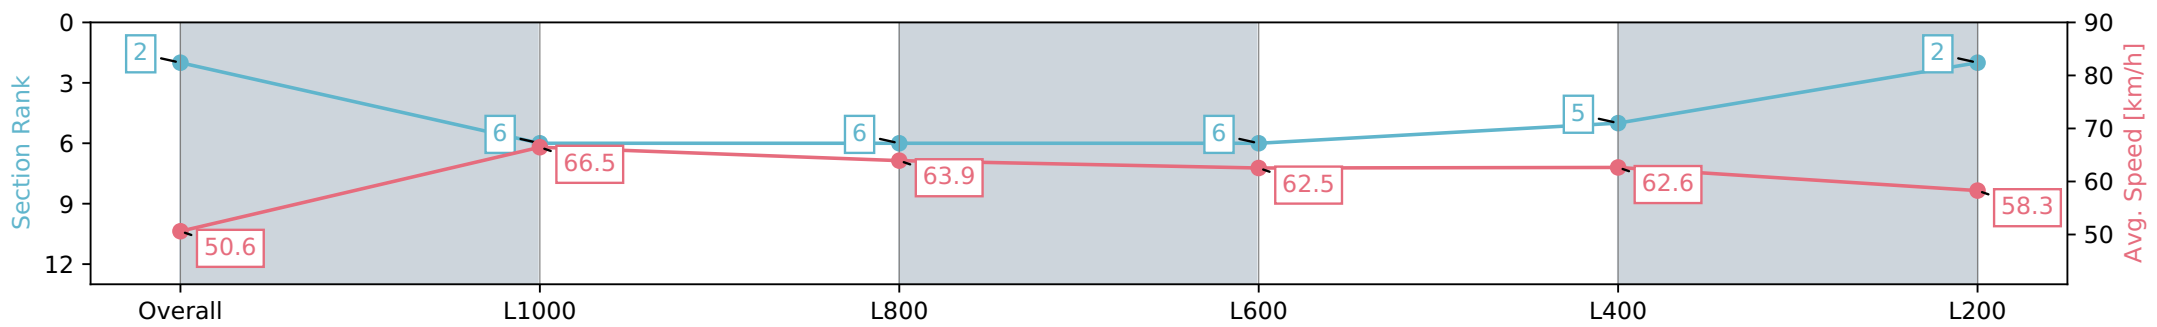

Section	Overall	L1000	L800	L600	L400	L200
Section Times	1:12.18 [2] (0:14.24)	0:57.94 [6] (0:10.82)	0:47.12 [6] (0:11.43)	0:35.69 [6] (0:11.77)	0:23.92 [5] (0:11.57)	0:12.34 [2] (0:12.34)
Average Speed [km/h]	50.6	66.5	63.9	62.5	62.6	58.3
Top Speed [km/h]	65.9	68.7	66.0	63.3	64.6	61.4
Avg. Dist. to Rail [m]	7.6	3.3	3.5	4.5	6.2	8.8
Avg. Stride Freq. [Hz]	2.3	2.5	2.4	2.4	2.4	2.4
Avg. Stride Length [m]	5.8	7.5	7.5	7.3	7.1	6.9