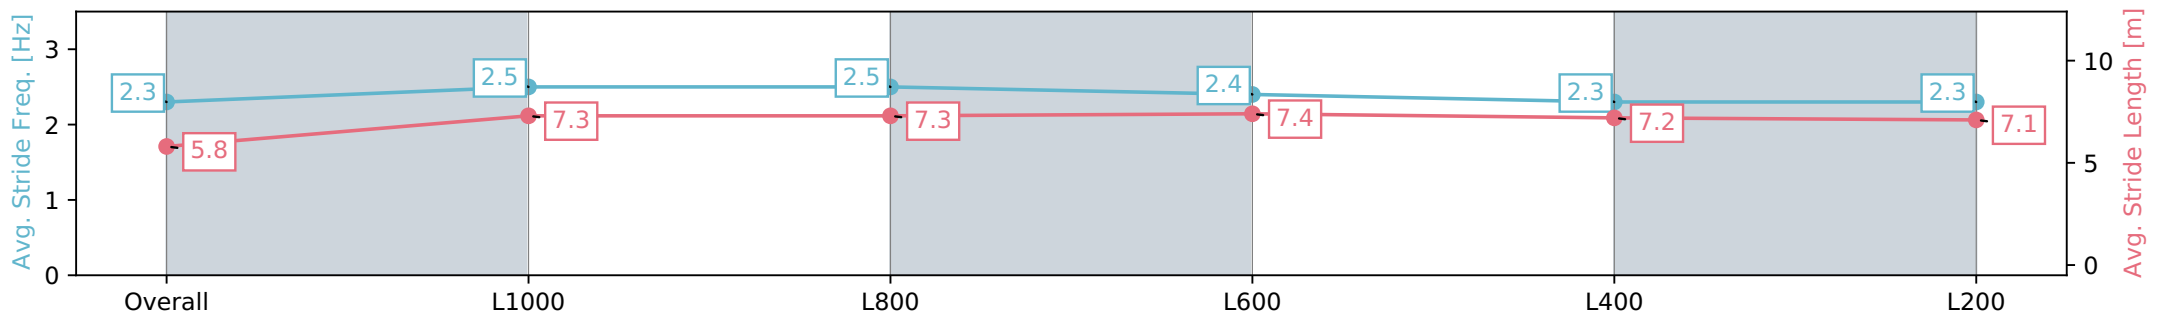

Section	Overall	L1000	L800	L600	L400	L200
Section Times	1:12.90 [7] (0:14.40)	0:58.50 [9] (0:11.20)	0:47.30 [10] (0:11.23)	0:36.07 [10] (0:11.68)	0:24.39 [9] (0:11.93)	0:12.46 [9] (0:12.46)
Average Speed [km/h]	50.0	64.4	64.5	62.2	60.7	57.7
Top Speed [km/h]	64.3	65.8	65.8	63.3	62.0	60.6
Avg. Dist. to Rail [m]	10.5	5.0	1.7	2.0	5.2	6.8
Avg. Stride Freq. [Hz]	2.3	2.5	2.5	2.4	2.3	2.3
Avg. Stride Length [m]	5.8	7.3	7.3	7.4	7.2	7.1