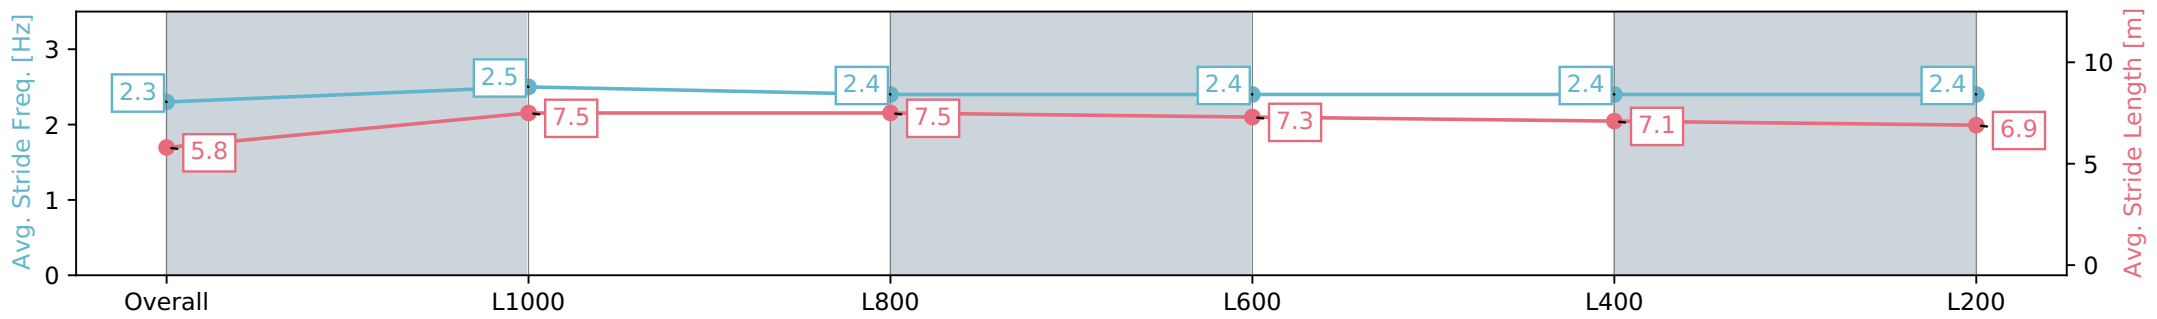

Section	Overall	L1000	L800	L600	L400	L200
Section Times	1:12.18 [2] (0:14.24)	0:57.94 [6] (0:10.82)	0:47.12 [6] (0:11.43)	0:35.69 [6] (0:11.77)	0:23.92 [5] (0:11.57)	0:12.34 [2] (0:12.34)
Average Speed [km/h]	50.6	66.5	63.9	62.5	62.6	58.3
Top Speed [km/h]	65.9	68.7	66.0	63.3	64.6	61.4
Avg. Dist. to Rail [m]	7.6	3.3	3.5	4.5	6.2	8.8
Avg. Stride Freq. [Hz]	2.3	2.5	2.4	2.4	2.4	2.4
Avg. Stride Length [m]	5.8	7.5	7.5	7.3	7.1	6.9