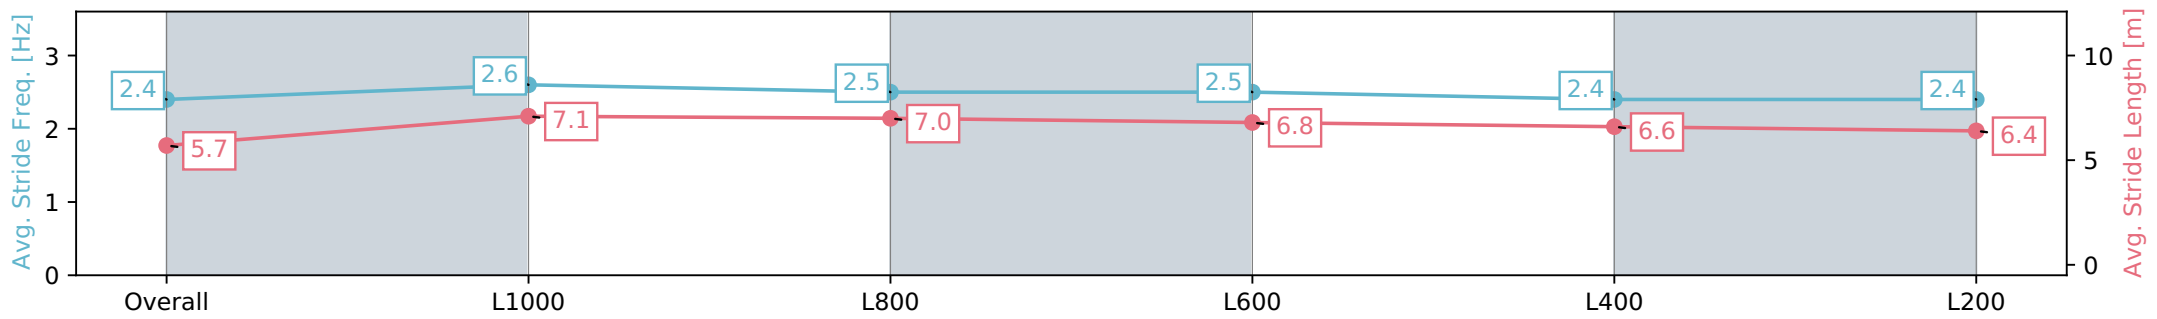

Morphettville SA - Professional

Race 3: Sportsbet David Coles AM Stakes (Formerly National Stakes) - 1200m

11 May 2024 - 12:57PM

Track Rating: Good 4, Weather: Fine, Rail Position: +4m Entire, Sectional 605m

Section	Overall	L1000	L800	L600	L400	L200
Section Times	1:14.88 [10] (0:14.33)	1:00.55 [7] (0:11.03)	0:49.52 [9] (0:11.46)	0:38.06 [9] (0:12.11)	0:25.95 [10] (0:12.64)	0:13.31 [10] (0:13.31)
Average Speed [km/h]	50.2	65.4	63.3	60.1	57.3	54.1
Top Speed [km/h]	67.4	66.8	64.6	62.4	59.1	55.9
Avg. Dist. to Rail [m]	3.6	2.4	2.1	2.2	5.4	7.8
Avg. Stride Freq. [Hz]	2.4	2.6	2.5	2.5	2.4	2.4
Avg. Stride Length [m]	5.7	7.1	7.0	6.8	6.6	6.4