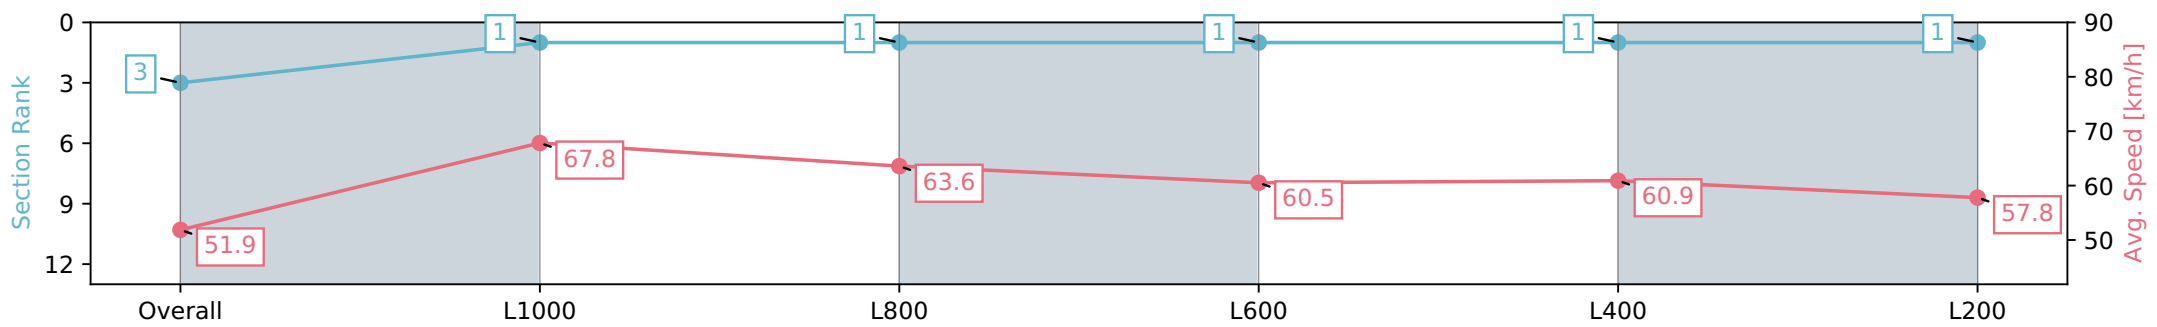

Section	Overall	L1000	L800	L600	L400	L200
Section Times	1:12.28 [3] (0:13.90)	0:58.38 [1] (0:10.61)	0:47.77 [1] (0:11.45)	0:36.32 [1] (0:12.00)	0:24.32 [1] (0:11.86)	0:12.46 [1] (0:12.46)
Average Speed [km/h]	51.9	67.8	63.6	60.5	60.9	57.8
Top Speed [km/h]	67.5	68.9	66.7	61.4	61.7	61.1
Avg. Dist. to Rail [m]	5.7	4.3	2.8	1.9	3.3	5.0
Avg. Stride Freq. [Hz]	2.4	2.5	2.4	2.3	2.4	2.4
Avg. Stride Length [m]	5.7	7.5	7.4	7.2	7.1	6.8