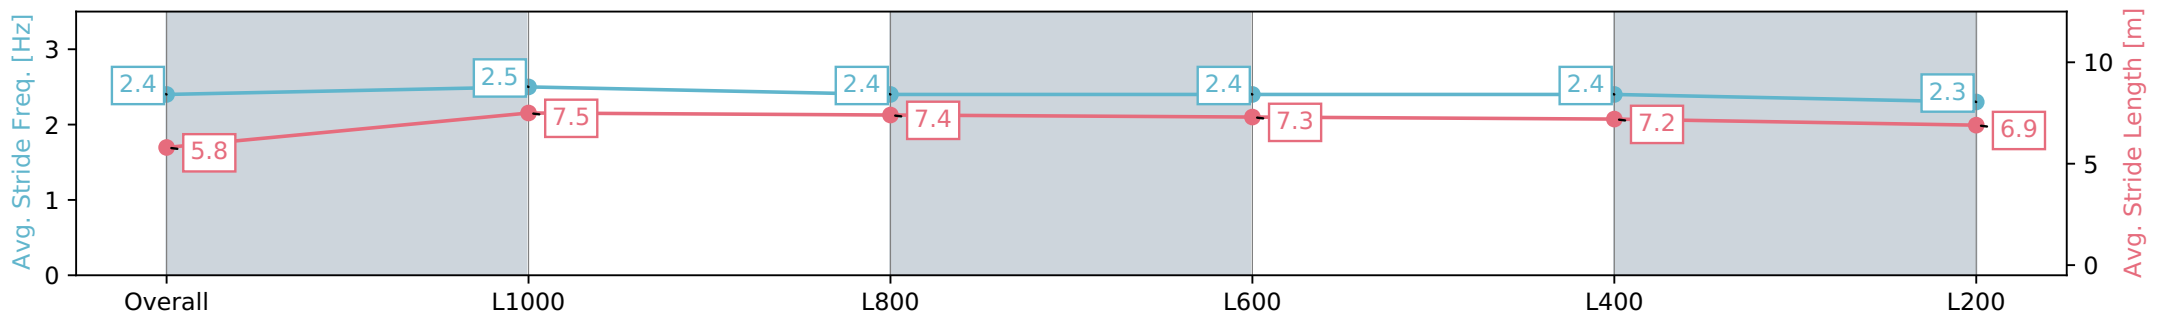

Section	Overall	L1000	L800	L600	L400	L200
Section Times	1:12.60 [5] (0:14.04)	0:58.56 [4] (0:10.86)	0:47.70 [4] (0:11.47)	0:36.23 [5] (0:11.89)	0:24.34 [4] (0:11.80)	0:12.54 [4] (0:12.54)
Average Speed [km/h]	51.3	66.4	63.4	61.3	61.3	57.4
Top Speed [km/h]	65.4	67.3	65.5	62.0	62.8	61.9
Avg. Dist. to Rail [m]	6.9	3.8	3.0	2.5	4.3	6.9
Avg. Stride Freq. [Hz]	2.4	2.5	2.4	2.4	2.4	2.3
Avg. Stride Length [m]	5.8	7.5	7.4	7.3	7.2	6.9