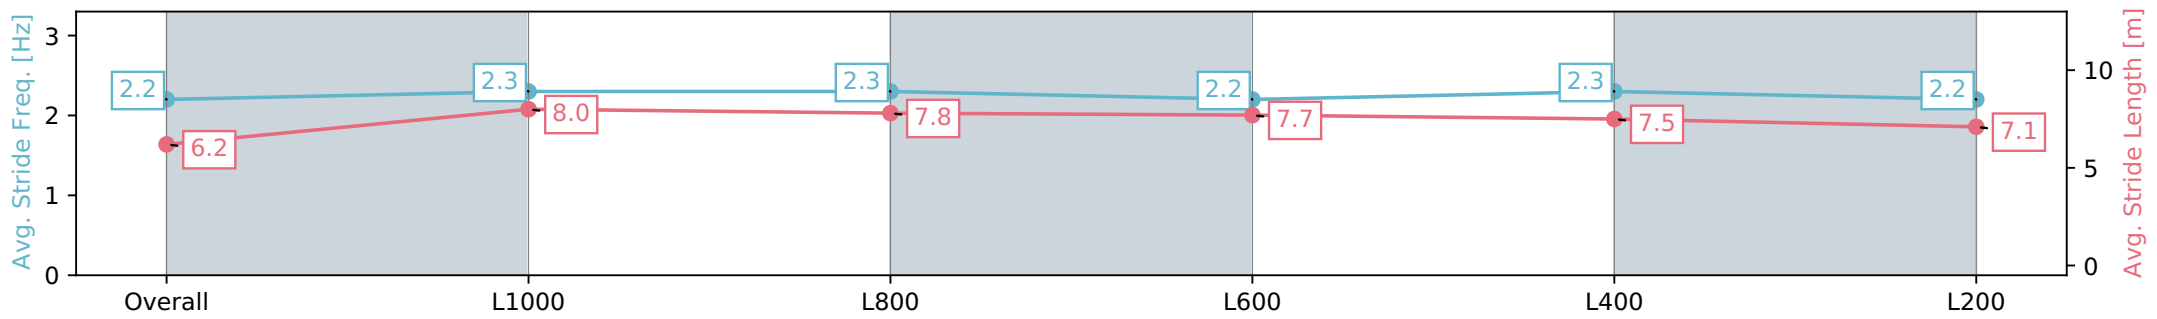

Section	Overall	L1000	L800	L600	L400	L200
Section Times	1:12.68 [6] (0:14.36)	0:58.32 [8] (0:10.97)	0:47.35 [8] (0:11.33)	0:36.02 [8] (0:11.73)	0:24.29 [8] (0:11.73)	0:12.56 [6] (0:12.56)
Average Speed [km/h]	50.2	65.7	64.3	62.8	61.9	57.4
Top Speed [km/h]	65.8	67.0	66.9	63.2	63.2	60.8
Avg. Dist. to Rail [m]	6.2	2.9	3.0	4.3	7.2	9.5
Avg. Stride Freq. [Hz]	2.2	2.3	2.3	2.2	2.3	2.2
Avg. Stride Length [m]	6.2	8.0	7.8	7.7	7.5	7.1