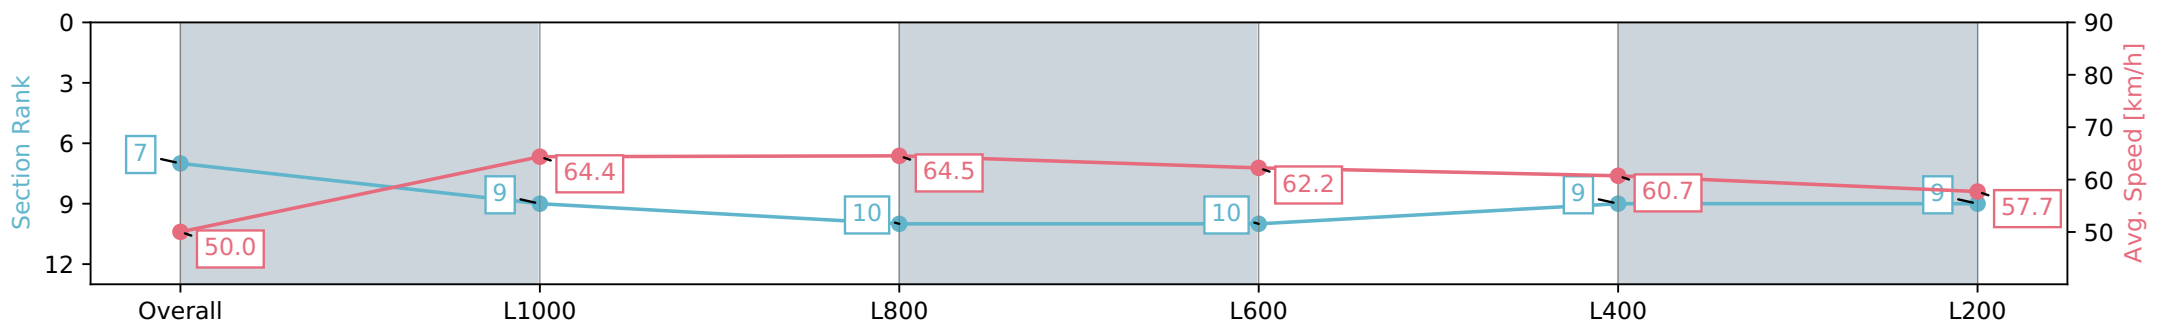

Section	Overall	L1000	L800	L600	L400	L200
Section Times	1:12.90 [7] (0:14.40)	0:58.50 [9] (0:11.20)	0:47.30 [10] (0:11.23)	0:36.07 [10] (0:11.68)	0:24.39 [9] (0:11.93)	0:12.46 [9] (0:12.46)
Average Speed [km/h]	50.0	64.4	64.5	62.2	60.7	57.7
Top Speed [km/h]	64.3	65.8	65.8	63.3	62.0	60.6
Avg. Dist. to Rail [m]	10.5	5.0	1.7	2.0	5.2	6.8
Avg. Stride Freq. [Hz]	2.3	2.5	2.5	2.4	2.3	2.3
Avg. Stride Length [m]	5.8	7.3	7.3	7.4	7.2	7.1