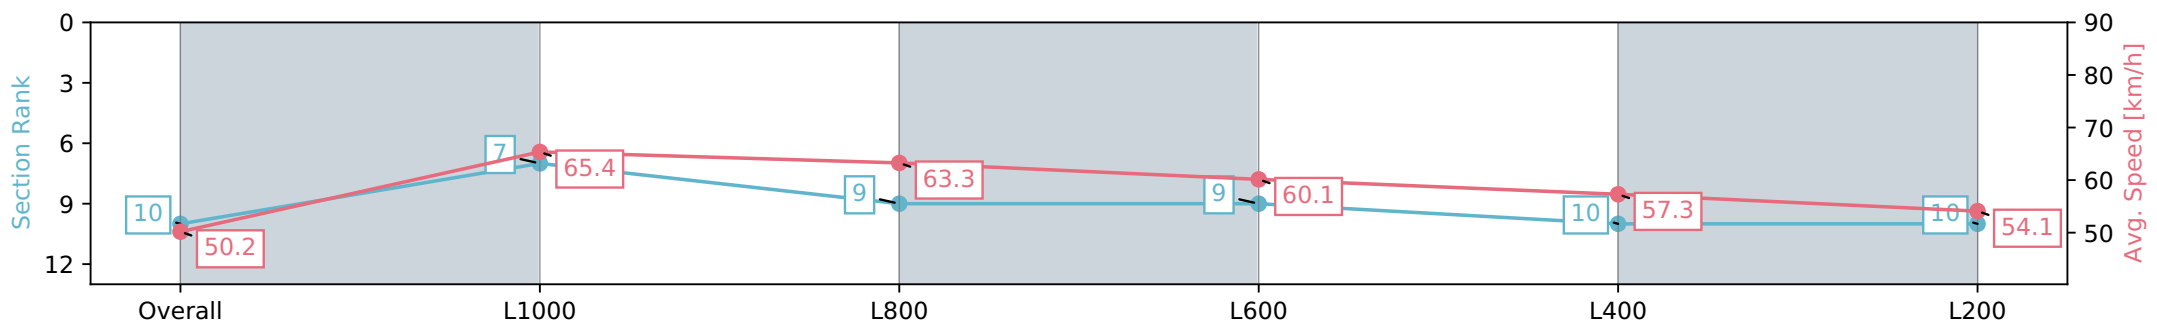

Section	Overall	L1000	L800	L600	L400	L200
Section Times	1:14.88 [10] (0:14.33)	1:00.55 [7] (0:11.03)	0:49.52 [9] (0:11.46)	0:38.06 [9] (0:12.11)	0:25.95 [10] (0:12.64)	0:13.31 [10] (0:13.31)
Average Speed [km/h]	50.2	65.4	63.3	60.1	57.3	54.1
Top Speed [km/h]	67.4	66.8	64.6	62.4	59.1	55.9
Avg. Dist. to Rail [m]	3.6	2.4	2.1	2.2	5.4	7.8
Avg. Stride Freq. [Hz]	2.4	2.6	2.5	2.5	2.4	2.4
Avg. Stride Length [m]	5.7	7.1	7.0	6.8	6.6	6.4