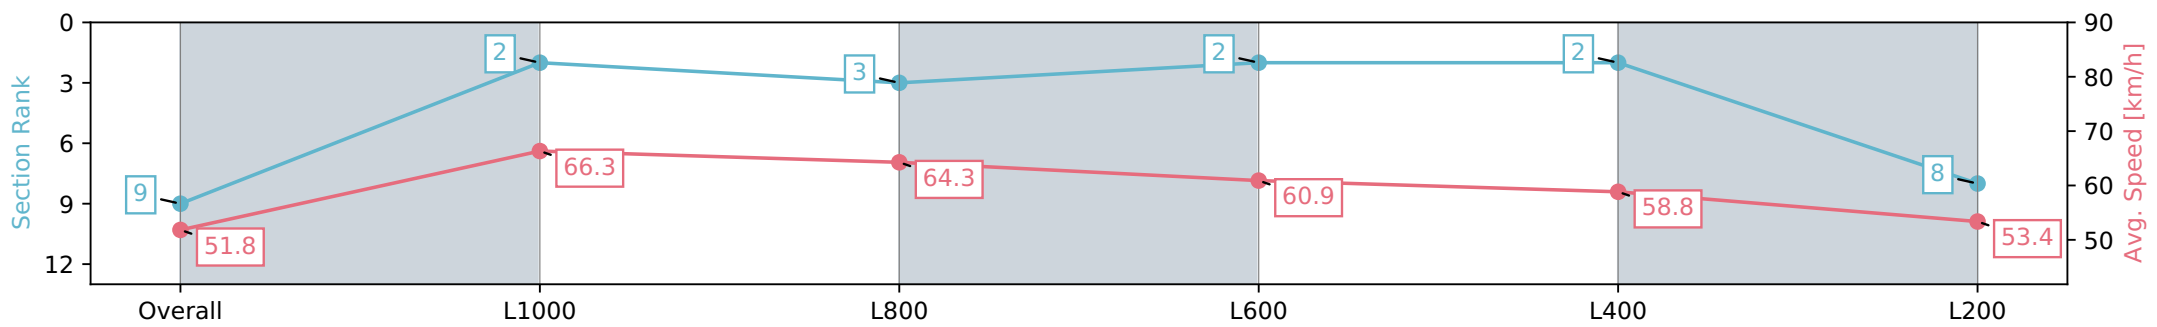

Section	Overall	L1000	L800	L600	L400	L200
Section Times	1:13.88 [9] (0:13.90)	0:59.98 [2] (0:10.86)	0:49.12 [3] (0:11.33)	0:37.79 [2] (0:12.00)	0:25.79 [2] (0:12.28)	0:13.50 [8] (0:13.50)
Average Speed [km/h]	51.8	66.3	64.3	60.9	58.8	53.4
Top Speed [km/h]	68.1	67.1	67.9	61.3	60.7	57.3
Avg. Dist. to Rail [m]	3.4	1.5	2.6	2.9	5.1	8.0
Avg. Stride Freq. [Hz]	2.3	2.4	2.3	2.2	2.3	2.1
Avg. Stride Length [m]	6.1	7.8	7.5	7.5	7.2	6.9