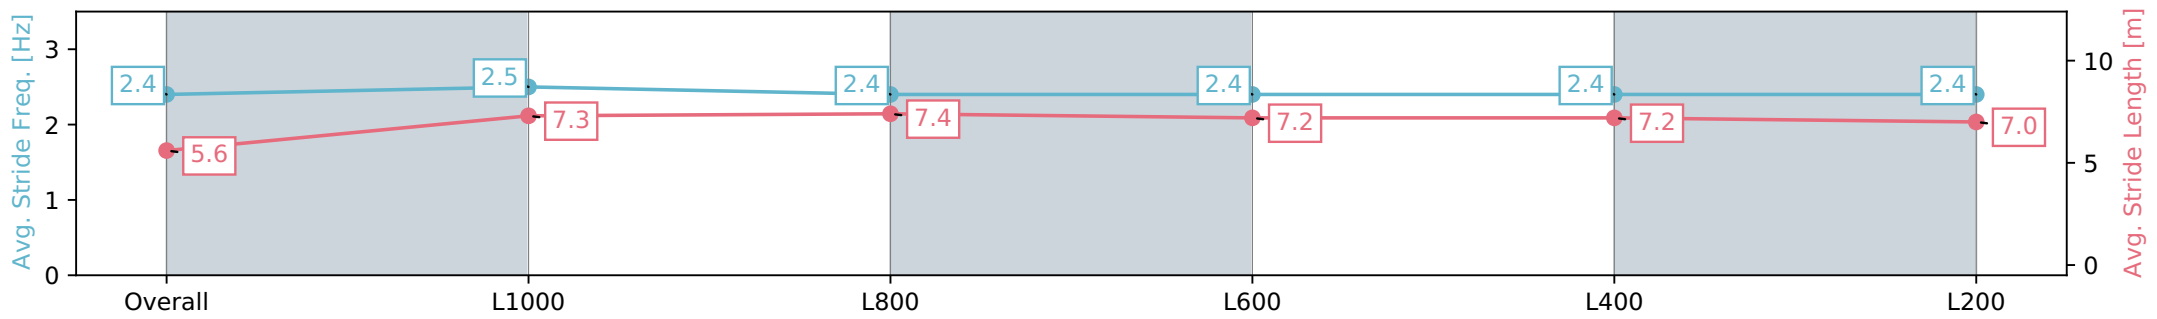

11 May 2024 - 12:57PM

Track Rating: Good 4, Weather: Fine, Rail Position: +4m Entire, Sectional 605m

Section	Overall	L1000	L800	L600	L400	L200
Section Times	1:12.11 [1] (0:14.21)	0:57.90 [5] (0:10.83)	0:47.07 [5] (0:11.30)	0:35.77 [4] (0:11.99)	0:23.78 [7] (0:11.73)	0:12.05 [5] (0:12.05)
Average Speed [km/h]	50.7	66.5	64.0	60.7	61.7	59.7
Top Speed [km/h]	66.6	67.3	66.8	62.3	63.0	62.3
Avg. Dist. to Rail [m]	1.2	1.4	1.1	2.3	4.0	6.5
Avg. Stride Freq. [Hz]	2.4	2.5	2.4	2.4	2.4	2.4
Avg. Stride Length [m]	5.6	7.3	7.4	7.2	7.2	7.0