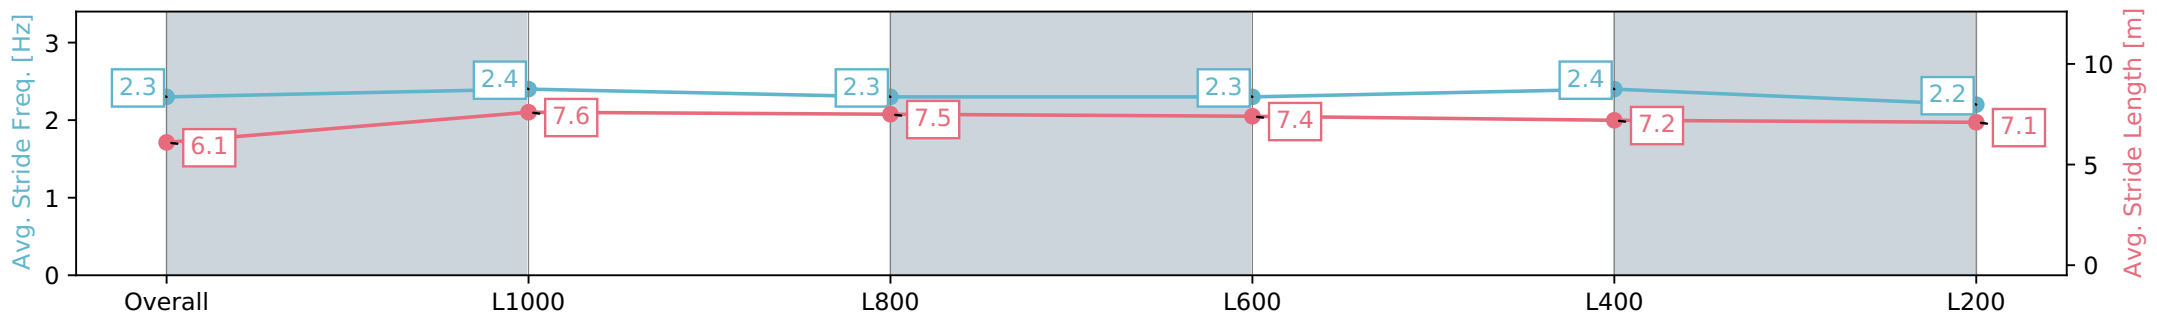

Section	Overall	L1000	L800	L600	L400	L200
Section Times	1:12.60 [4] (0:13.93)	0:58.67 [3] (0:10.69)	0:47.98 [2] (0:11.59)	0:36.39 [3] (0:12.04)	0:24.35 [3] (0:11.77)	0:12.58 [3] (0:12.57)
Average Speed [km/h]	51.7	67.3	62.7	60.5	61.3	57.2
Top Speed [km/h]	66.9	68.7	67.3	61.2	62.5	60.0
Avg. Dist. to Rail [m]	3.2	1.9	2.2	2.4	2.8	4.9
Avg. Stride Freq. [Hz]	2.3	2.4	2.3	2.3	2.4	2.2
Avg. Stride Length [m]	6.1	7.6	7.5	7.4	7.2	7.1