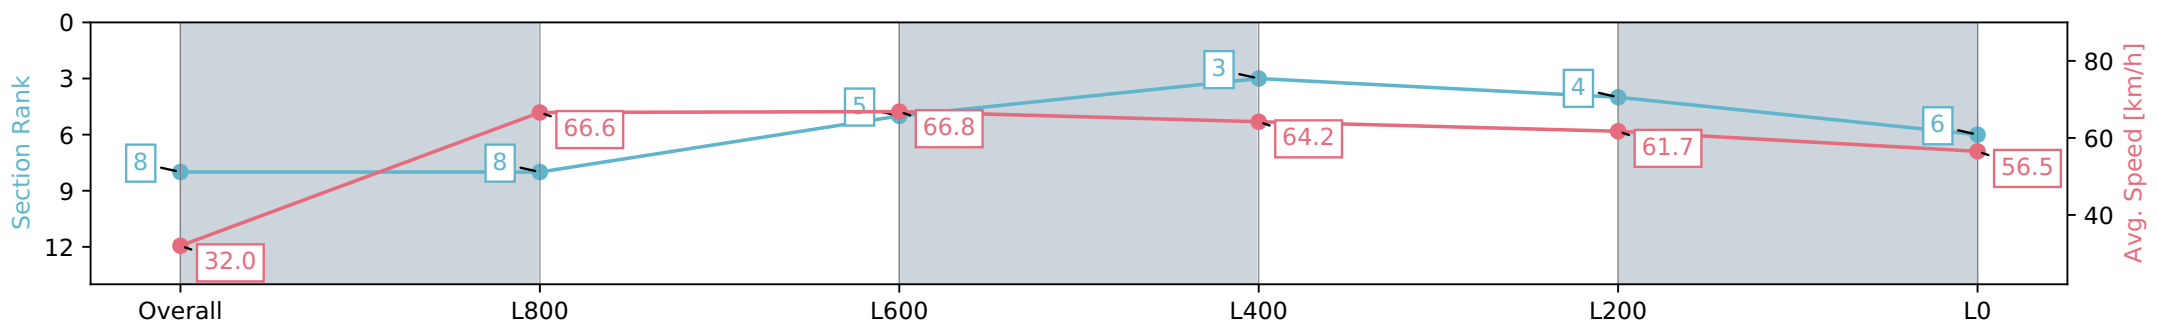

Horse/Jockey Name	EVERLY/Ben Price
Finish Rank	8
Fastest Section Time (Section)	0:10.68 (L800)
Top Speed [km/h] (Section)	69.8 (Overall)
Race State	Finished

Morphettville SA - Professional
Race 1: Carbine Club of South Australia Inc. Handicap - 1050m
11 May 2024 - 11:48AM
Track Rating: Good 4, Weather: Fine, Rail Position: +4m Entire, Sectional 605m

Section	Overall	L800	L600	L400	L200	L0
Section Times	1:02.69 [8] (0:05.63)	0:57.06 [8] (0:10.82)	0:46.24 [5] (0:10.68)	0:35.56 [3] (0:11.16)	0:24.40 [4] (0:11.66)	0:12.74 [6] (0:12.74)
Average Speed [km/h]	32.0	66.6	66.8	64.2	61.7	56.5
Top Speed [km/h]	58.2	69.8	69.1	65.5	63.7	60.0
Avg. Dist. to Rail [m]	2.0	1.6	1.9	1.0	0.2	0.3
Avg. Stride Freq. [Hz]	2.2	2.6	2.6	2.5	2.5	2.4
Avg. Stride Length [m]	3.7	7.0	7.1	6.9	6.7	6.5

Report Created: Sat 11 May 2024 12:34:56 GMT+10 (Note: Timing is based on positional data)

- [ ] Ranking at each section and finish
- -:-:- No data available at this section
- NA No data available