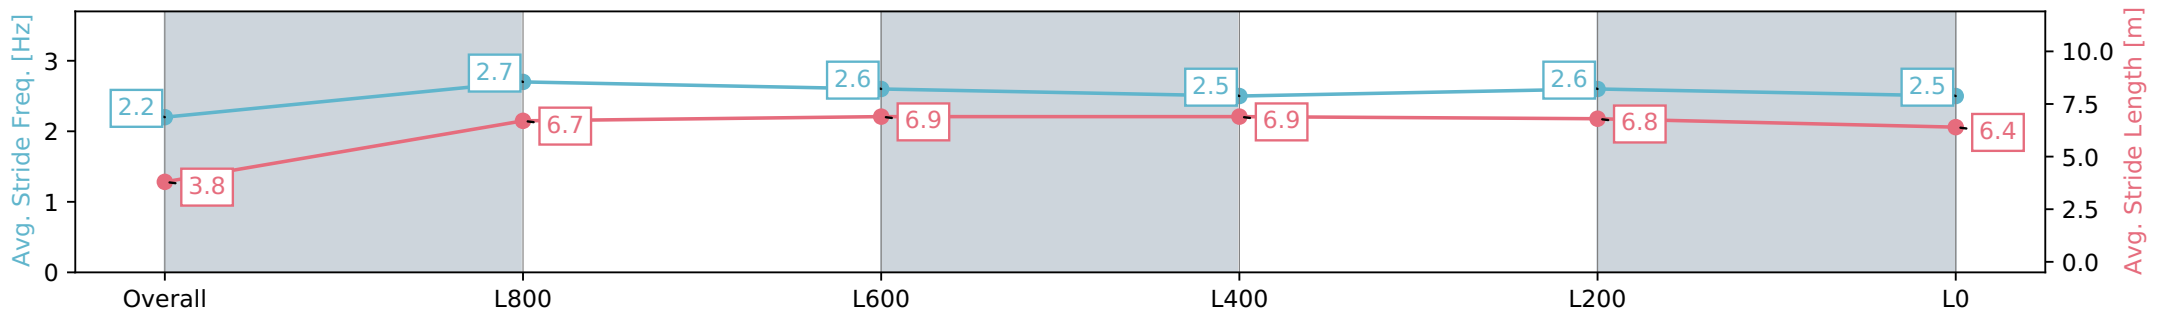

Horse/Jockey Name	REINE OF NINE/Rochelle Milnes
Finish Rank	6
Fastest Section Time (Section)	0:10.84 (L800)
Top Speed [km/h] (Section)	68.5 (Overall)
Race State	Finished

Morphettville SA - Professional
Race 1: Carbine Club of South Australia Inc. Handicap - 1050m
11 May 2024 - 11:48AM
Track Rating: Good 4, Weather: Fine, Rail Position: +4m Entire, Sectional 605m

Section	Overall	L800	L600	L400	L200	L0
Section Times	1:02.37 [6] (0:05.51)	0:56.86 [5] (0:11.07)	0:45.79 [9] (0:10.84)	0:34.95 [9] (0:11.18)	0:23.77 [10] (0:11.37)	0:12.40 [8] (0:12.40)
Average Speed [km/h]	32.8	65.1	66.9	64.7	63.4	58.1
Top Speed [km/h]	54.5	68.5	67.7	66.8	64.7	62.2
Avg. Dist. to Rail [m]	2.5	2.2	1.5	1.4	0.3	0.3
Avg. Stride Freq. [Hz]	2.2	2.7	2.6	2.5	2.6	2.5
Avg. Stride Length [m]	3.8	6.7	6.9	6.9	6.8	6.4

Report Created: Sat 11 May 2024 12:34:51 GMT+10 (Note: Timing is based on positional data)

- [ ] Ranking at each section and finish
- -:-:- No data available at this section
- NA No data available