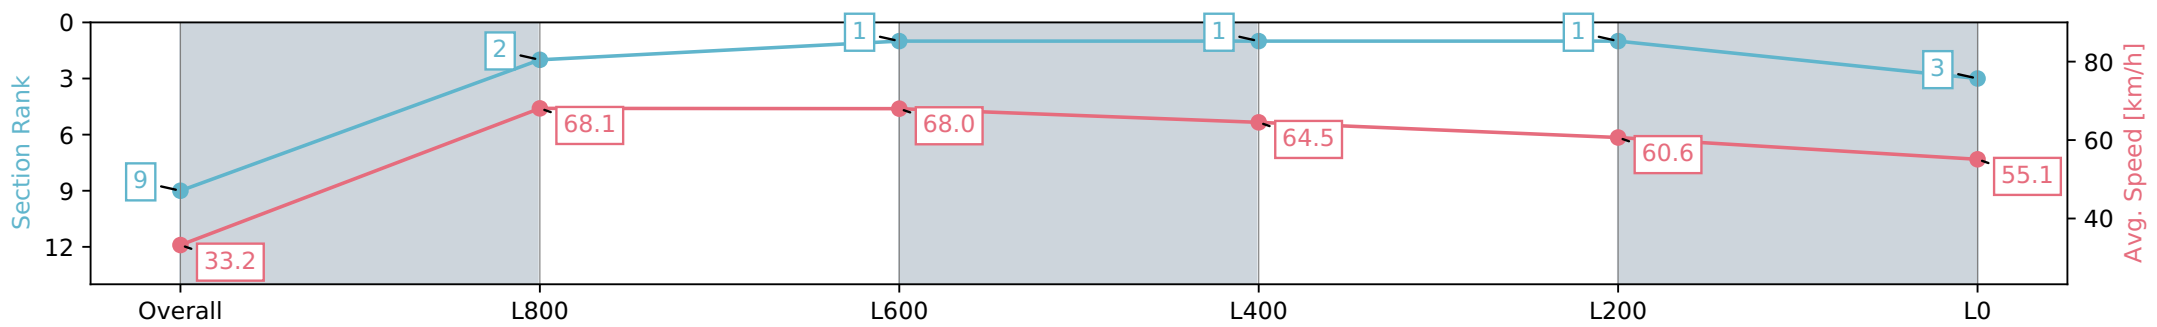

Horse/Jockey Name	BRAVE ACTION/Jason Holder
Finish Rank	9
Fastest Section Time (Section)	0:10.59 (L1000)
Top Speed [km/h] (Section)	70.6 (Overall)
Race State	Finished

Morphettville SA - Professional
Race 1: Carbine Club of South Australia Inc. Handicap - 1050m
11 May 2024 - 11:48AM
Track Rating: Good 4, Weather: Fine, Rail Position: +4m Entire, Sectional 605m

Section	Overall	L800	L600	L400	L200	L0
Section Times	1:02.91 [9] (0:05.41)	0:57.50 [2] (0:10.59)	0:46.91 [1] (0:10.62)	0:36.29 [1] (0:11.28)	0:25.00 [1] (0:11.93)	0:13.07 [3] (0:13.07)
Average Speed [km/h]	33.2	68.1	68.0	64.5	60.6	55.1
Top Speed [km/h]	58.0	70.6	69.7	66.0	62.4	58.2
Avg. Dist. to Rail [m]	5.4	3.4	0.7	2.5	3.8	5.8
Avg. Stride Freq. [Hz]	2.4	2.7	2.6	2.5	2.4	2.3
Avg. Stride Length [m]	3.5	6.9	7.3	7.1	6.9	6.8

Report Created: Sat 11 May 2024 12:34:59 GMT+10 (Note: Timing is based on positional data)

- [ ] Ranking at each section and finish
- -:-:- No data available at this section
- NA No data available