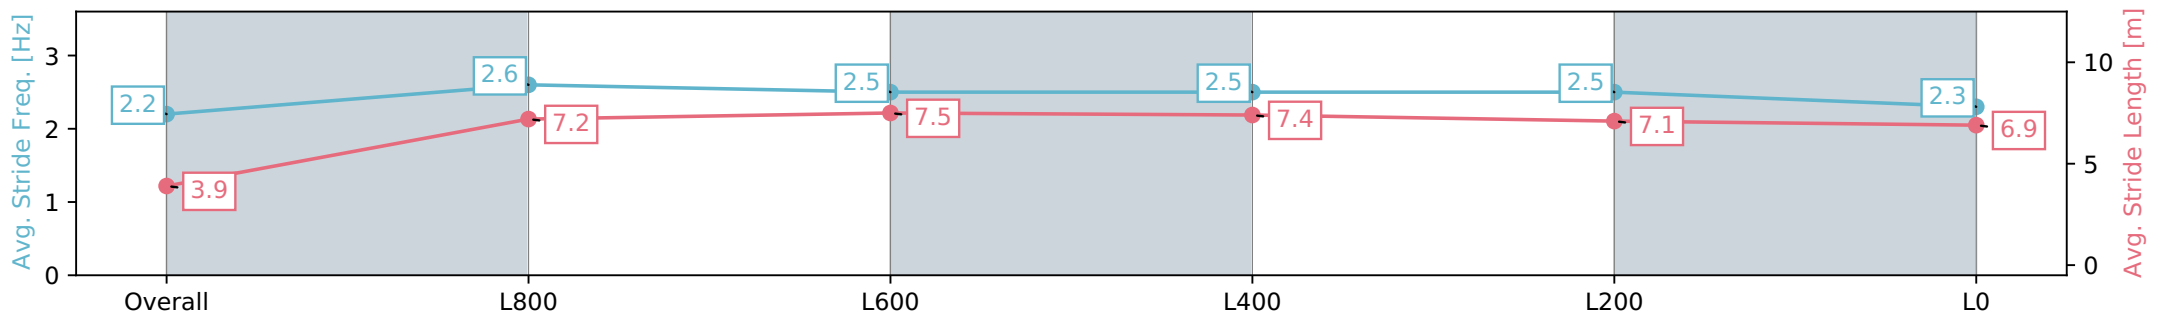

Section	Overall	L800	L600	L400	L200	L0
Section Times	1:01.93 [1] (0:05.45)	0:56.48 [4] (0:10.69)	0:45.79 [2] (0:10.75)	0:35.04 [2] (0:11.04)	0:24.00 [2] (0:11.49)	0:12.51 [1] (0:12.51)
Average Speed [km/h]	33.1	67.5	67.7	66.1	62.8	57.5
Top Speed [km/h]	58.3	70.8	69.9	67.0	64.0	60.8
Avg. Dist. to Rail [m]	7.7	5.9	2.9	2.4	2.7	4.9
Avg. Stride Freq. [Hz]	2.2	2.6	2.5	2.5	2.5	2.3
Avg. Stride Length [m]	3.9	7.2	7.5	7.4	7.1	6.9