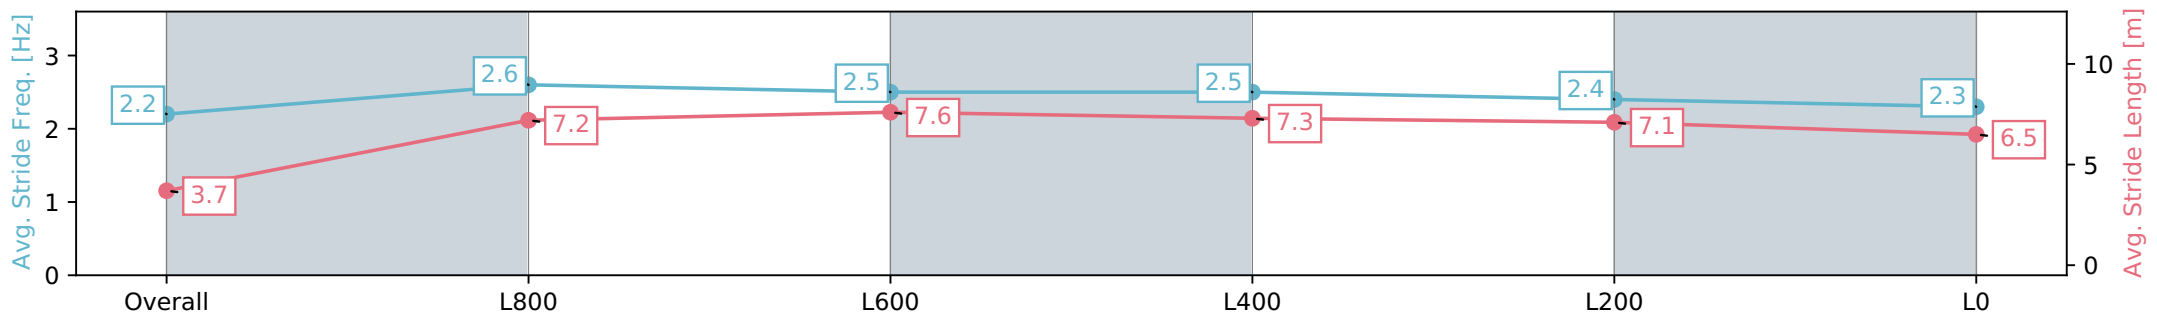

Report Created: Sat 11 May 2024 12:35:01 GMT+10 (Note: Timing is based on positional data)

- [] Ranking at each section and finish
- :-:- No data available at this section
- NA No data available

Horse/Jockey Name	NASHO/Anna Jordsjo
Finish Rank	11
Fastest Section Time (Section)	0:10.86 (L800)
Top Speed [km/h] (Section)	70.2 (L1000)
Race State	Finished

Morphettville SA - Professional
 Race 1: Carbine Club of South Australia Inc. Handicap - 1050m
 11 May 2024 - 11:48AM
 Track Rating: Good 4, Weather: Fine, Rail Position: +4m Entire, Sectional 605m

Section	Overall	L800	L600	L400	L200	L0
Section Times	1:03.17 [11] (0:05.63)	0:57.54 [9] (0:10.89)	0:46.65 [7] (0:10.86)	0:35.79 [8] (0:11.18)	0:24.61 [9] (0:11.69)	0:12.92 [11] (0:12.92)
Average Speed [km/h]	32.0	66.2	67.8	65.8	61.8	55.8
Top Speed [km/h]	57.6	70.0	70.2	67.5	64.3	64.0
Avg. Dist. to Rail [m]	9.8	7.9	5.8	4.3	5.0	7.4
Avg. Stride Freq. [Hz]	2.2	2.6	2.5	2.5	2.4	2.3
Avg. Stride Length [m]	3.7	7.2	7.6	7.3	7.1	6.5