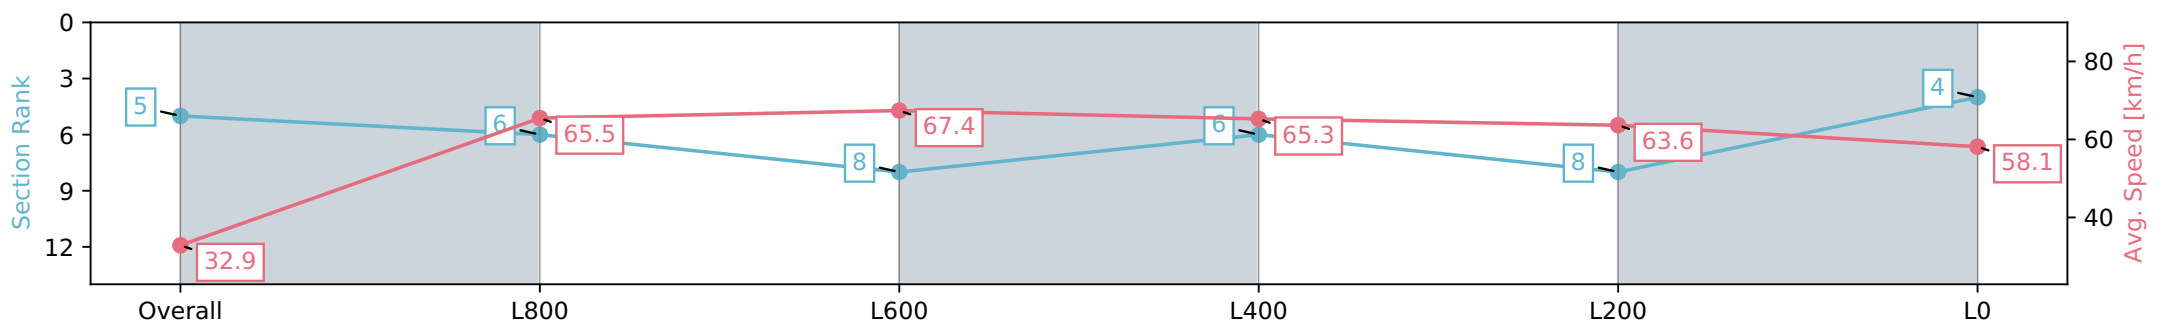

Morphettville SA - Professional
 Race 1: Carbine Club of South Australia Inc. Handicap - 1050m
 11 May 2024 - 11:48AM
 Track Rating: Good 4, Weather: Fine, Rail Position: +4m Entire, Sectional 605m

Section	Overall	L800	L600	L400	L200	L0
Section Times	1:02.29 [5] (0:05.51)	0:56.78 [6] (0:11.01)	0:45.77 [8] (0:10.81)	0:34.96 [6] (0:11.22)	0:23.74 [8] (0:11.35)	0:12.39 [4] (0:12.39)
Average Speed [km/h]	32.9	65.5	67.4	65.3	63.6	58.1
Top Speed [km/h]	56.6	69.2	70.0	66.1	65.4	62.3
Avg. Dist. to Rail [m]	6.9	5.1	3.4	3.2	4.3	8.7
Avg. Stride Freq. [Hz]	2.3	2.6	2.5	2.5	2.5	2.4
Avg. Stride Length [m]	3.7	6.8	7.3	7.2	7.0	6.7