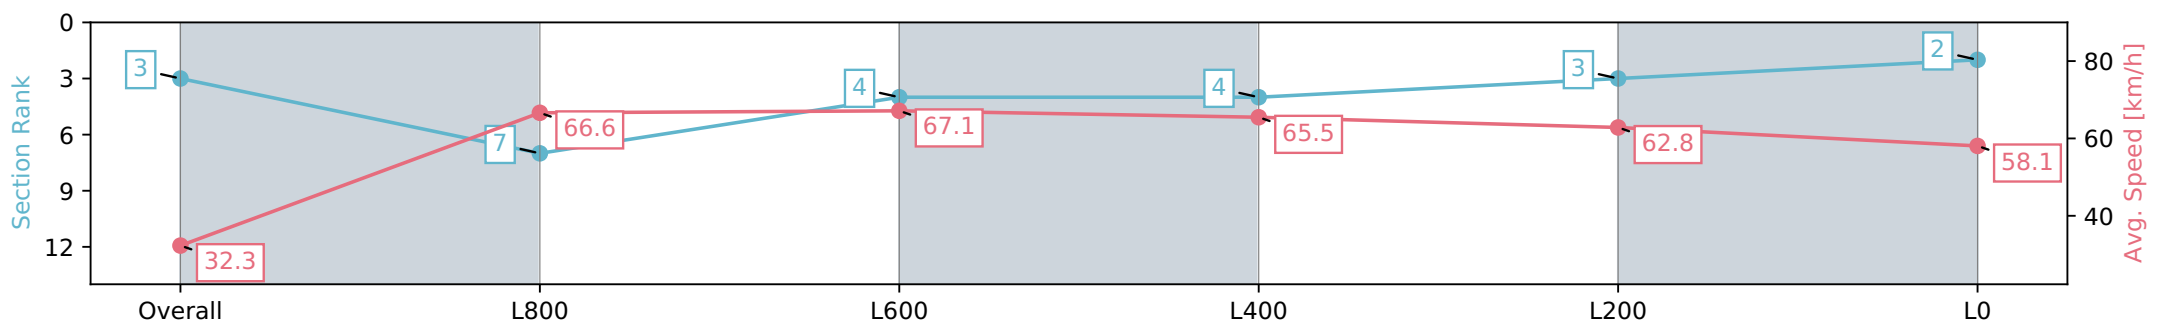

Morphettville SA - Professional
 Race 1: Carbine Club of South Australia Inc. Handicap - 1050m
 11 May 2024 - 11:48AM
 Track Rating: Good 4, Weather: Fine, Rail Position: +4m Entire, Sectional 605m

Section	Overall	L800	L600	L400	L200	L0
Section Times	1:02.16 [3] (0:05.62)	0:56.54 [7] (0:10.81)	0:45.73 [4] (0:10.80)	0:34.93 [4] (0:11.05)	0:23.88 [3] (0:11.46)	0:12.42 [2] (0:12.42)
Average Speed [km/h]	32.3	66.6	67.1	65.5	62.8	58.1
Top Speed [km/h]	57.0	70.8	70.8	67.0	64.8	61.1
Avg. Dist. to Rail [m]	8.4	5.6	2.0	1.0	3.0	5.4
Avg. Stride Freq. [Hz]	2.1	2.6	2.5	2.5	2.4	2.3
Avg. Stride Length [m]	3.9	7.1	7.4	7.4	7.2	6.9