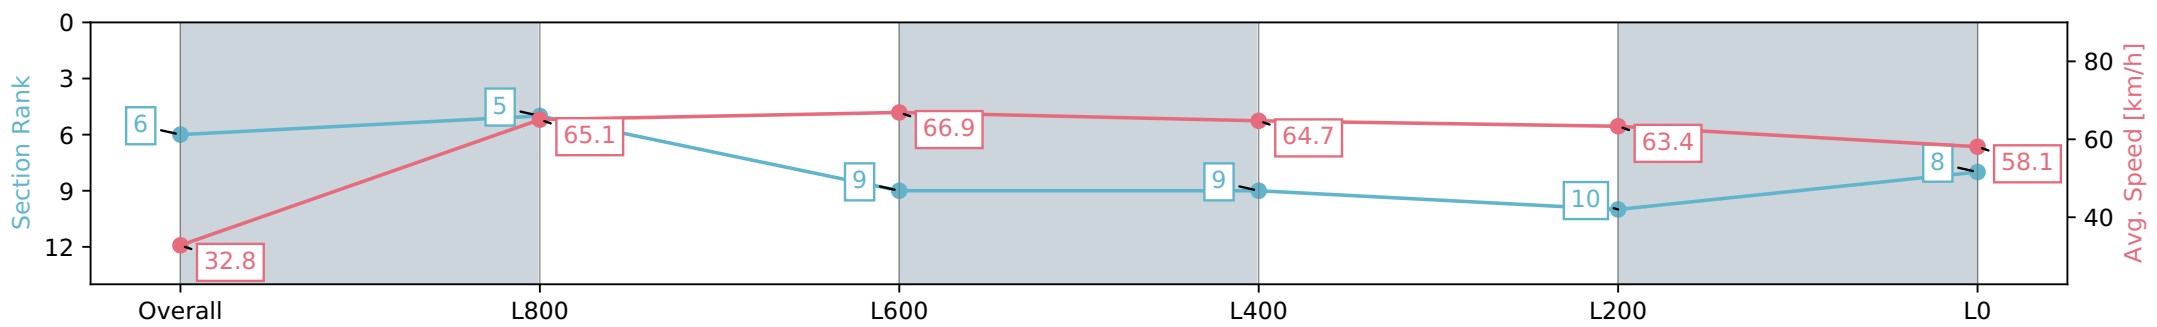

Morphettville SA - Professional
 Race 1: Carbine Club of South Australia Inc. Handicap - 1050m
 11 May 2024 - 11:48AM
 Track Rating: Good 4, Weather: Fine, Rail Position: +4m Entire, Sectional 605m

Section	Overall	L800	L600	L400	L200	L0
Section Times	1:02.37 [6] (0:05.51)	0:56.86 [5] (0:11.07)	0:45.79 [9] (0:10.84)	0:34.95 [9] (0:11.18)	0:23.77 [10] (0:11.37)	0:12.40 [8] (0:12.40)
Average Speed [km/h]	32.8	65.1	66.9	64.7	63.4	58.1
Top Speed [km/h]	54.5	68.5	67.7	66.8	64.7	62.2
Avg. Dist. to Rail [m]	2.5	2.2	1.5	1.4	0.3	0.3
Avg. Stride Freq. [Hz]	2.2	2.7	2.6	2.5	2.6	2.5
Avg. Stride Length [m]	3.8	6.7	6.9	6.9	6.8	6.4