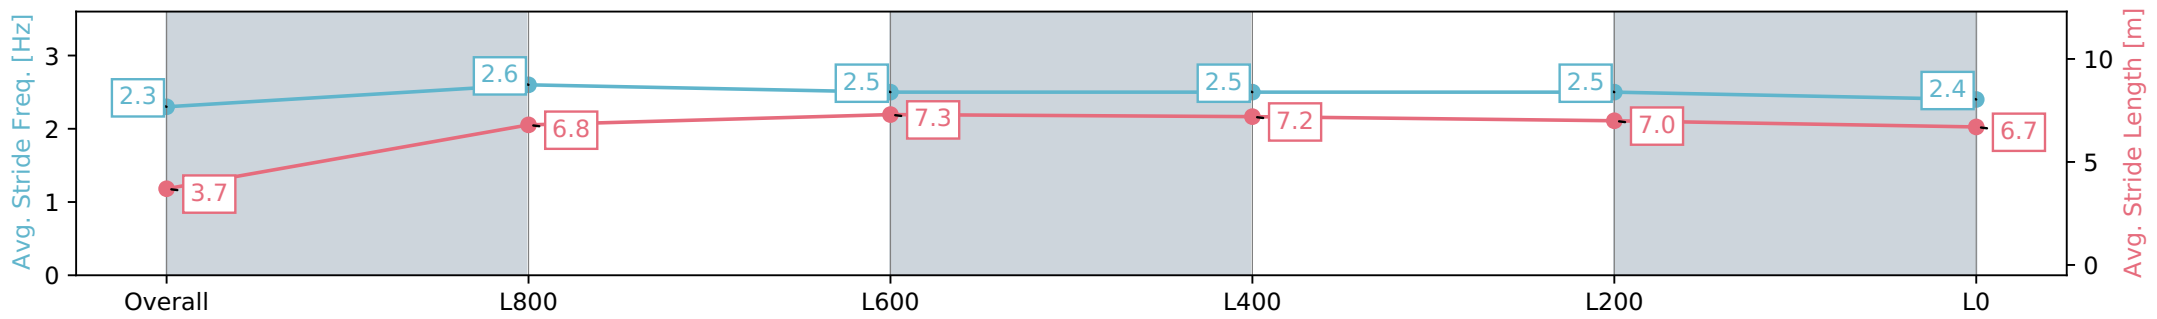

Morphettville SA - Professional
 Race 1: Carbine Club of South Australia Inc. Handicap - 1050m
 11 May 2024 - 11:48AM
 Track Rating: Good 4, Weather: Fine, Rail Position: +4m Entire, Sectional 605m

Section	Overall	L800	L600	L400	L200	L0
Section Times	1:02.29 [5] (0:05.51)	0:56.78 [6] (0:11.01)	0:45.77 [8] (0:10.81)	0:34.96 [6] (0:11.22)	0:23.74 [8] (0:11.35)	0:12.39 [4] (0:12.39)
Average Speed [km/h]	32.9	65.5	67.4	65.3	63.6	58.1
Top Speed [km/h]	56.6	69.2	70.0	66.1	65.4	62.3
Avg. Dist. to Rail [m]	6.9	5.1	3.4	3.2	4.3	8.7
Avg. Stride Freq. [Hz]	2.3	2.6	2.5	2.5	2.5	2.4
Avg. Stride Length [m]	3.7	6.8	7.3	7.2	7.0	6.7