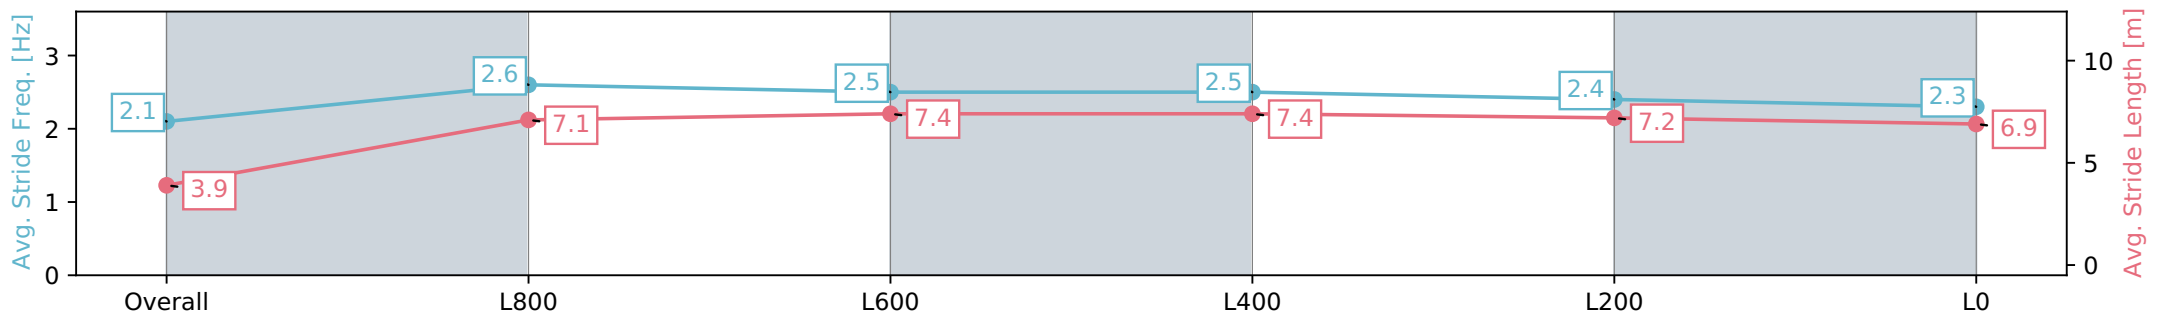

Morphettville SA - Professional
 Race 1: Carbine Club of South Australia Inc. Handicap - 1050m
 11 May 2024 - 11:48AM
 Track Rating: Good 4, Weather: Fine, Rail Position: +4m Entire, Sectional 605m

Section	Overall	L800	L600	L400	L200	L0
Section Times	1:02.16 [3] (0:05.62)	0:56.54 [7] (0:10.81)	0:45.73 [4] (0:10.80)	0:34.93 [4] (0:11.05)	0:23.88 [3] (0:11.46)	0:12.42 [2] (0:12.42)
Average Speed [km/h]	32.3	66.6	67.1	65.5	62.8	58.1
Top Speed [km/h]	57.0	70.8	70.8	67.0	64.8	61.1
Avg. Dist. to Rail [m]	8.4	5.6	2.0	1.0	3.0	5.4
Avg. Stride Freq. [Hz]	2.1	2.6	2.5	2.5	2.4	2.3
Avg. Stride Length [m]	3.9	7.1	7.4	7.4	7.2	6.9