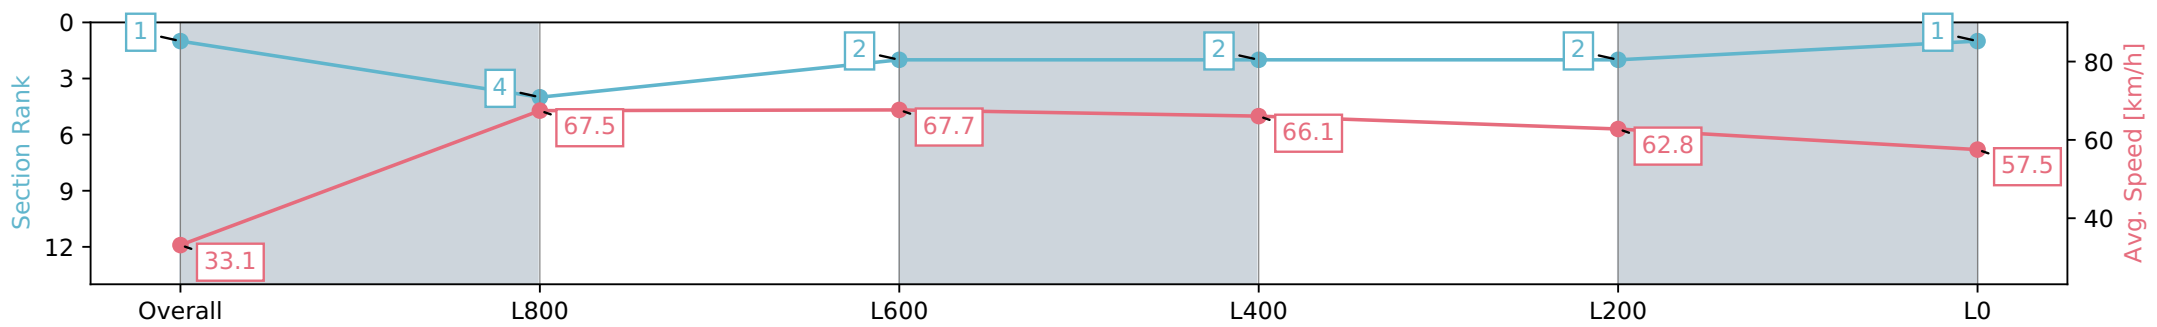

Section	Overall	L800	L600	L400	L200	L0
Section Times	1:01.93 [1] (0:05.45)	0:56.48 [4] (0:10.69)	0:45.79 [2] (0:10.75)	0:35.04 [2] (0:11.04)	0:24.00 [2] (0:11.49)	0:12.51 [1] (0:12.51)
Average Speed [km/h]	33.1	67.5	67.7	66.1	62.8	57.5
Top Speed [km/h]	58.3	70.8	69.9	67.0	64.0	60.8
Avg. Dist. to Rail [m]	7.7	5.9	2.9	2.4	2.7	4.9
Avg. Stride Freq. [Hz]	2.2	2.6	2.5	2.5	2.5	2.3
Avg. Stride Length [m]	3.9	7.2	7.5	7.4	7.1	6.9