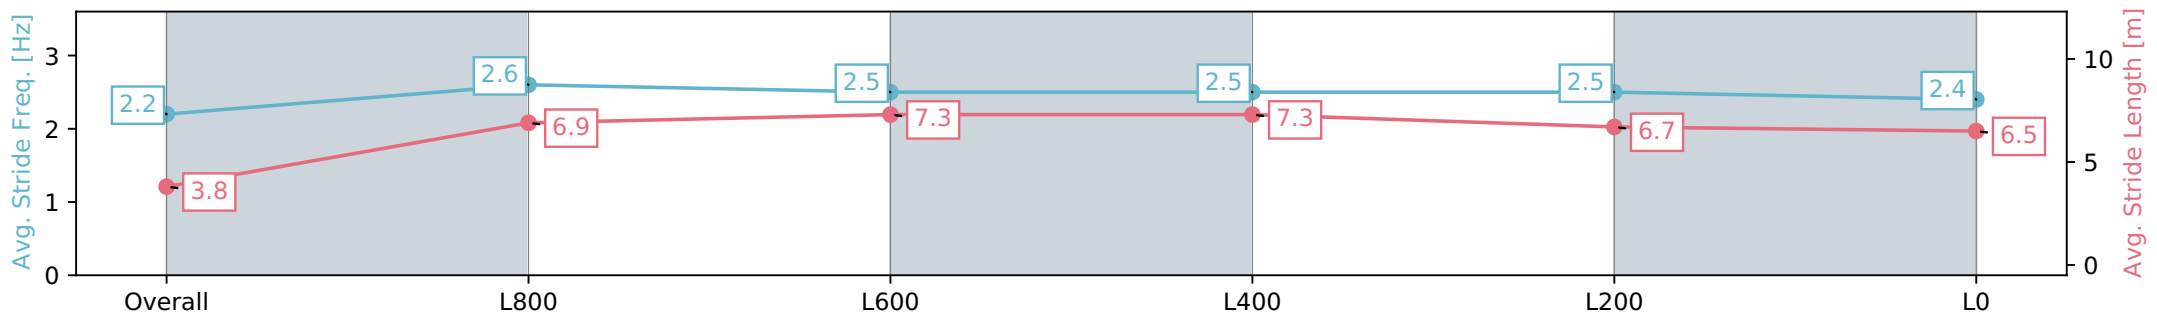

Report Created: Sat 11 May 2024 12:34:59 GMT+10 (Note: Timing is based on positional data)

- [] Ranking at each section and finish
- :-:- No data available at this section
- NA No data available

Horse/Jockey Name	REGAL DANCER/Jamie Kah
Finish Rank	10
Fastest Section Time (Section)	0:10.84 (L800)
Top Speed [km/h] (Section)	69.1 (L1000)
Race State	Finished

Morphettville SA - Professional
 Race 1: Carbine Club of South Australia Inc. Handicap - 1050m
 11 May 2024 - 11:48AM
 Track Rating: Good 4, Weather: Fine, Rail Position: +4m Entire, Sectional 605m

Section	Overall	L800	L600	L400	L200	L0
Section Times	1:02.97 [10] (0:05.64)	0:57.33 [10] (0:11.08)	0:46.25 [10] (0:10.84)	0:35.41 [10] (0:10.95)	0:24.46 [7] (0:11.63)	0:12.83 [10] (0:12.83)
Average Speed [km/h]	32.0	65.0	67.1	66.7	62.2	56.1
Top Speed [km/h]	53.3	68.2	69.1	68.0	64.1	60.8
Avg. Dist. to Rail [m]	9.8	5.3	2.4	2.6	6.8	9.8
Avg. Stride Freq. [Hz]	2.2	2.6	2.5	2.5	2.5	2.4
Avg. Stride Length [m]	3.8	6.9	7.3	7.3	6.7	6.5