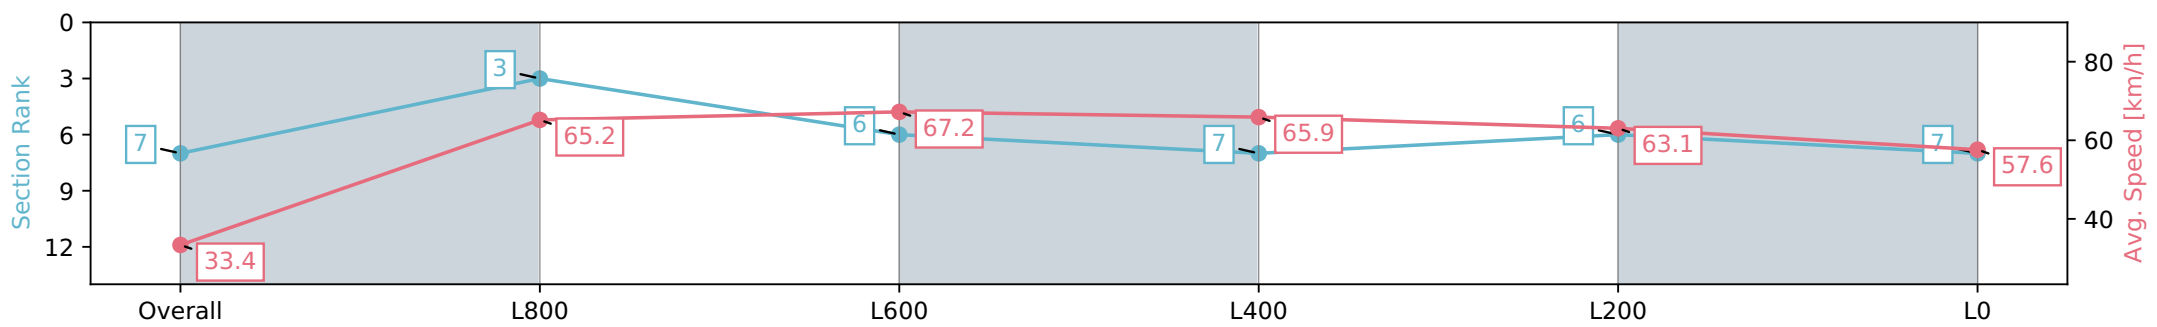

Horse/Jockey Name	INTACTO/Carleen Hefel
Finish Rank	7
Fastest Section Time (Section)	0:10.89 (L800)
Top Speed [km/h] (Section)	69.1 (L1000)
Race State	Finished

Morphettville SA - Professional
Race 1: Carbine Club of South Australia Inc. Handicap - 1050m
11 May 2024 - 11:48AM
Track Rating: Good 4, Weather: Fine, Rail Position: +4m Entire, Sectional 605m

Section	Overall	L800	L600	L400	L200	L0
Section Times	1:02.44 [7] (0:05.43)	0:57.01 [3] (0:11.04)	0:45.97 [6] (0:10.89)	0:35.08 [7] (0:11.12)	0:23.96 [6] (0:11.48)	0:12.48 [7] (0:12.48)
Average Speed [km/h]	33.4	65.2	67.2	65.9	63.1	57.6
Top Speed [km/h]	56.2	68.6	69.1	66.9	64.0	61.6
Avg. Dist. to Rail [m]	9.5	7.0	3.9	3.7	5.0	9.1
Avg. Stride Freq. [Hz]	2.2	2.6	2.5	2.5	2.5	2.4
Avg. Stride Length [m]	3.9	7.0	7.4	7.3	6.9	6.6

Report Created: Sat 11 May 2024 12:34:54 GMT+10 (Note: Timing is based on positional data)

- [ ] Ranking at each section and finish
- -:-:- No data available at this section
- NA No data available