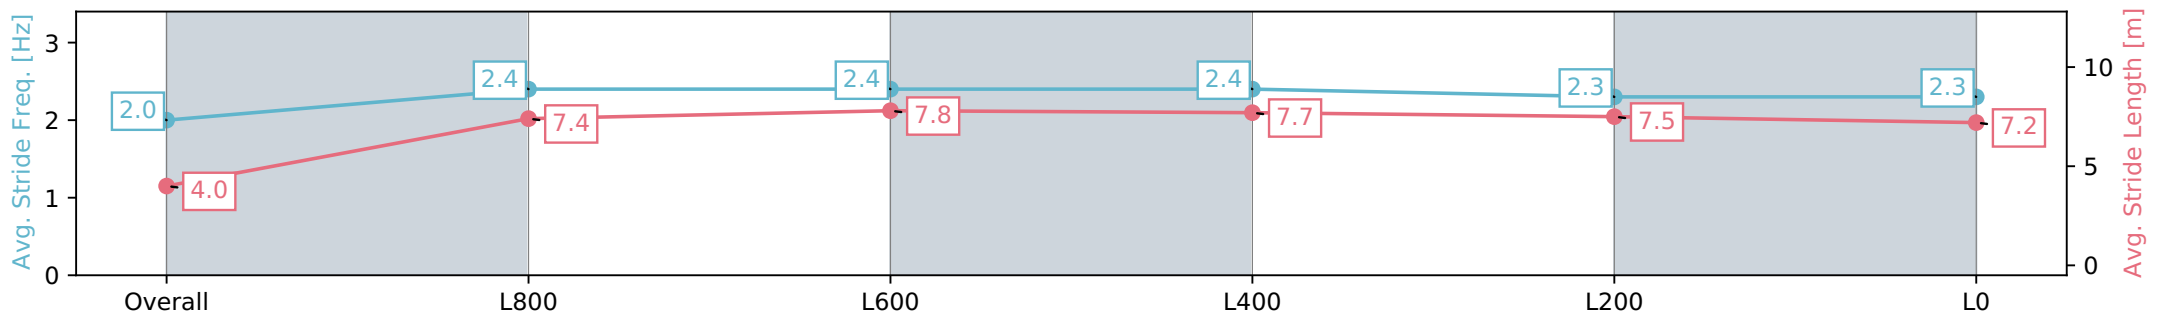

Morphettville SA - Professional
 Race 1: Carbine Club of South Australia Inc. Handicap - 1050m
 11 May 2024 - 11:48AM
 Track Rating: Good 4, Weather: Fine, Rail Position: +4m Entire, Sectional 605m

Section	Overall	L800	L600	L400	L200	L0
Section Times	1:02.21 [4] (0:05.74)	0:56.47 [11] (0:11.05)	0:45.42 [11] (0:10.82)	0:34.60 [11] (0:11.08)	0:23.52 [11] (0:11.34)	0:12.18 [9] (0:12.18)
Average Speed [km/h]	31.4	65.1	67.1	65.4	63.9	59.1
Top Speed [km/h]	54.3	69.4	69.1	66.2	64.7	63.3
Avg. Dist. to Rail [m]	4.5	3.3	1.8	1.4	3.7	2.3
Avg. Stride Freq. [Hz]	2.0	2.4	2.4	2.4	2.3	2.3
Avg. Stride Length [m]	4.0	7.4	7.8	7.7	7.5	7.2