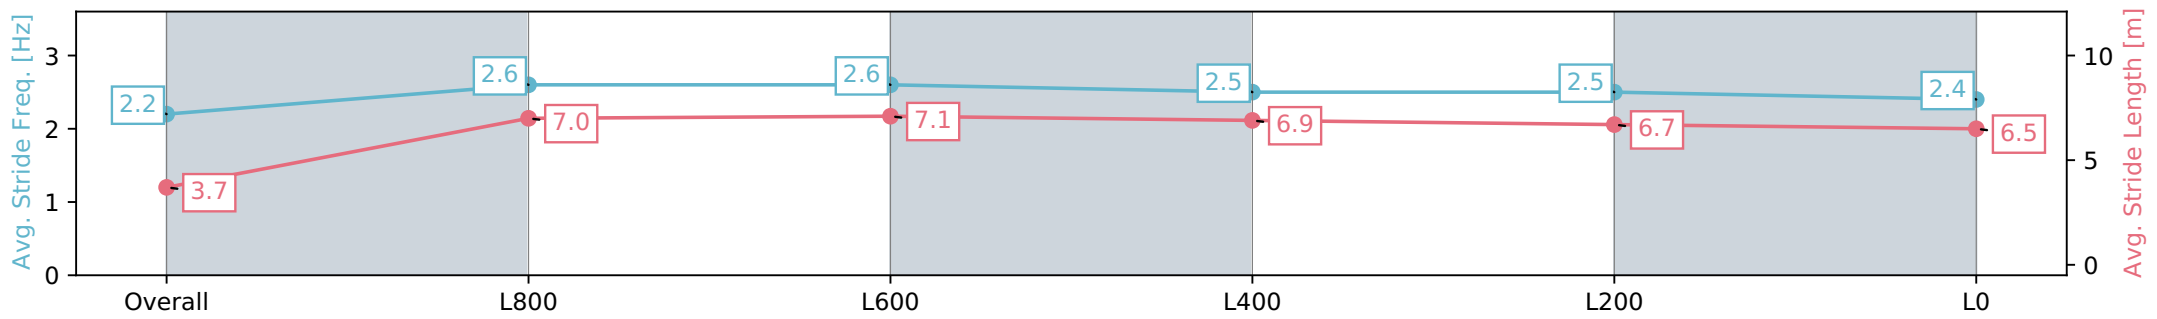

Report Created: Sat 11 May 2024 12:34:54 GMT+10 (Note: Timing is based on positional data)

- [] Ranking at each section and finish
- :-:- No data available at this section
- NA No data available

Horse/Jockey Name	EVERLY/Ben Price
Finish Rank	8
Fastest Section Time (Section)	0:10.68 (L800)
Top Speed [km/h] (Section)	69.8 (Overall)
Race State	Finished

Morphettville SA - Professional
 Race 1: Carbine Club of South Australia Inc. Handicap - 1050m
 11 May 2024 - 11:48AM
 Track Rating: Good 4, Weather: Fine, Rail Position: +4m Entire, Sectional 605m

Section	Overall	L800	L600	L400	L200	L0
Section Times	1:02.69 [8] (0:05.63)	0:57.06 [8] (0:10.82)	0:46.24 [5] (0:10.68)	0:35.56 [3] (0:11.16)	0:24.40 [4] (0:11.66)	0:12.74 [6] (0:12.74)
Average Speed [km/h]	32.0	66.6	66.8	64.2	61.7	56.5
Top Speed [km/h]	58.2	69.8	69.1	65.5	63.7	60.0
Avg. Dist. to Rail [m]	2.0	1.6	1.9	1.0	0.2	0.3
Avg. Stride Freq. [Hz]	2.2	2.6	2.6	2.5	2.5	2.4
Avg. Stride Length [m]	3.7	7.0	7.1	6.9	6.7	6.5