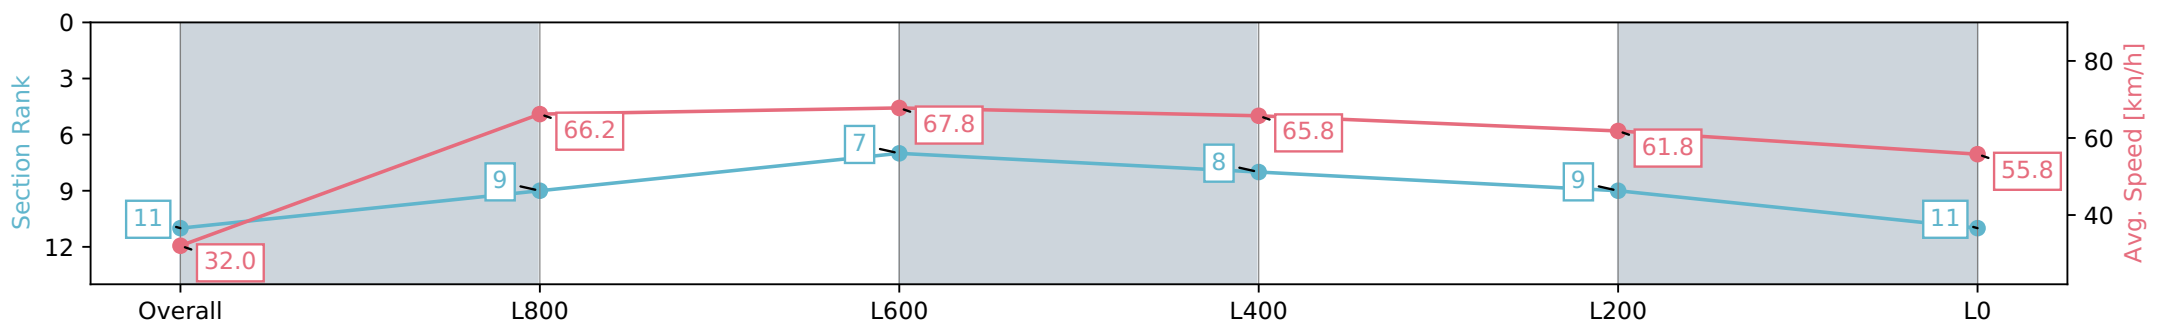

Horse/Jockey Name	NASHO/Anna Jordsjo
Finish Rank	11
Fastest Section Time (Section)	0:10.86 (L800)
Top Speed [km/h] (Section)	70.2 (L1000)
Race State	Finished

Morphettville SA - Professional
Race 1: Carbine Club of South Australia Inc. Handicap - 1050m
11 May 2024 - 11:48AM
Track Rating: Good 4, Weather: Fine, Rail Position: +4m Entire, Sectional 605m

Section	Overall	L800	L600	L400	L200	L0
Section Times	1:03.17 [11] (0:05.63)	0:57.54 [9] (0:10.89)	0:46.65 [7] (0:10.86)	0:35.79 [8] (0:11.18)	0:24.61 [9] (0:11.69)	0:12.92 [11] (0:12.92)
Average Speed [km/h]	32.0	66.2	67.8	65.8	61.8	55.8
Top Speed [km/h]	57.6	70.0	70.2	67.5	64.3	64.0
Avg. Dist. to Rail [m]	9.8	7.9	5.8	4.3	5.0	7.4
Avg. Stride Freq. [Hz]	2.2	2.6	2.5	2.5	2.4	2.3
Avg. Stride Length [m]	3.7	7.2	7.6	7.3	7.1	6.5

Report Created: Sat 11 May 2024 12:35:03 GMT+10 (Note: Timing is based on positional data)

- [ ] Ranking at each section and finish
- -:-:- No data available at this section
- NA No data available