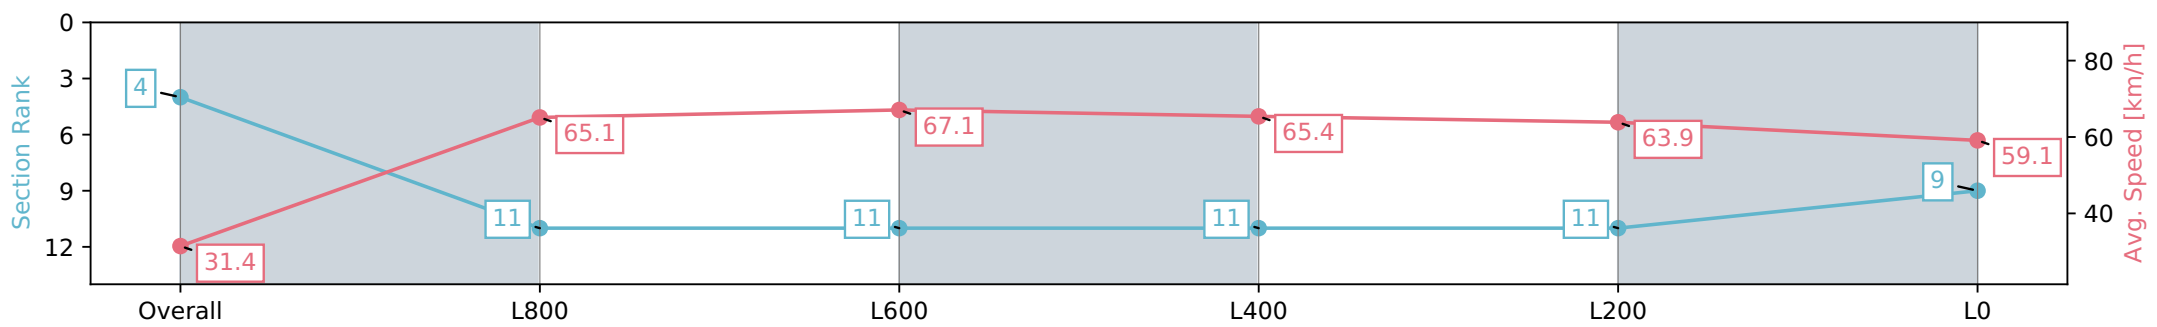

Morphettville SA - Professional
 Race 1: Carbine Club of South Australia Inc. Handicap - 1050m
 11 May 2024 - 11:48AM
 Track Rating: Good 4, Weather: Fine, Rail Position: +4m Entire, Sectional 605m

Section	Overall	L800	L600	L400	L200	L0
Section Times	1:02.21 [4] (0:05.74)	0:56.47 [11] (0:11.05)	0:45.42 [11] (0:10.82)	0:34.60 [11] (0:11.08)	0:23.52 [11] (0:11.34)	0:12.18 [9] (0:12.18)
Average Speed [km/h]	31.4	65.1	67.1	65.4	63.9	59.1
Top Speed [km/h]	54.3	69.4	69.1	66.2	64.7	63.3
Avg. Dist. to Rail [m]	4.5	3.3	1.8	1.4	3.7	2.3
Avg. Stride Freq. [Hz]	2.0	2.4	2.4	2.4	2.3	2.3
Avg. Stride Length [m]	4.0	7.4	7.8	7.7	7.5	7.2