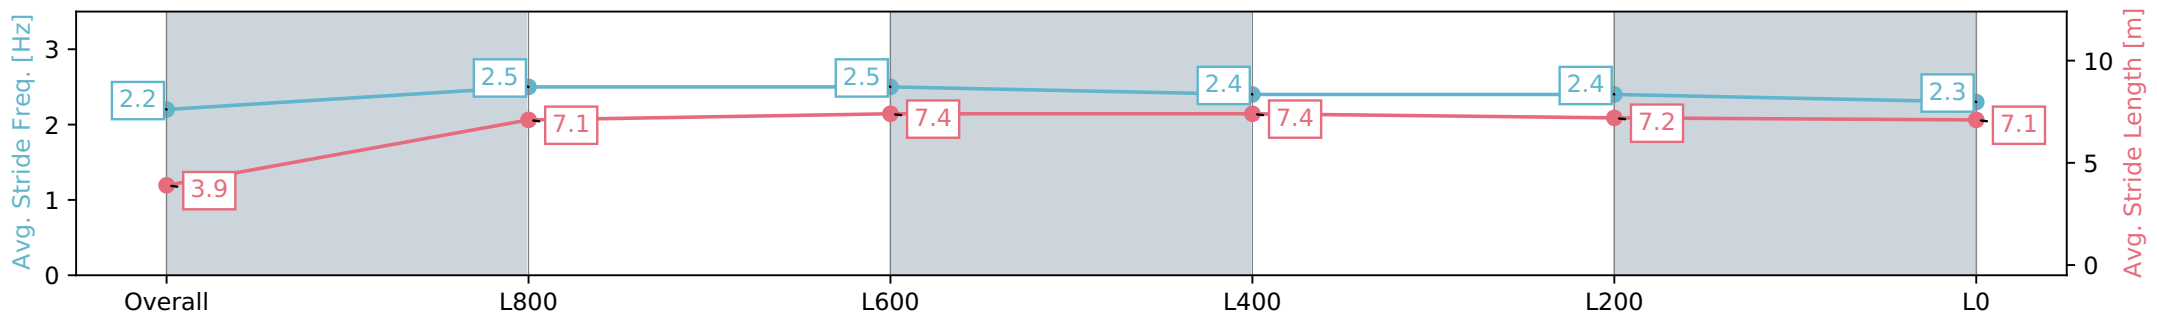

Horse/Jockey Name	THE STALKER/Damian Lane
Finish Rank	2
Fastest Section Time (Section)	0:10.86 (L800)
Top Speed [km/h] (Section)	69.3 (L1000)
Race State	Finished

Morphettville SA - Professional
Race 1: Carbine Club of South Australia Inc. Handicap - 1050m
11 May 2024 - 11:48AM
Track Rating: Good 4, Weather: Fine, Rail Position: +4m Entire, Sectional 605m

Section	Overall	L800	L600	L400	L200	L0
Section Times	1:02.02 [2] (0:05.34)	0:56.68 [1] (0:11.06)	0:45.62 [3] (0:10.86)	0:34.76 [5] (0:11.13)	0:23.63 [5] (0:11.53)	0:12.10 [5] (0:12.10)
Average Speed [km/h]	33.7	65.2	66.9	65.6	62.4	59.6
Top Speed [km/h]	55.8	68.6	69.3	66.9	64.3	62.5
Avg. Dist. to Rail [m]	3.8	3.9	2.8	2.4	2.8	3.7
Avg. Stride Freq. [Hz]	2.2	2.5	2.5	2.4	2.4	2.3
Avg. Stride Length [m]	3.9	7.1	7.4	7.4	7.2	7.1

Report Created: Sat 11 May 2024 12:34:42 GMT+10 (Note: Timing is based on positional data)

- [ ] Ranking at each section and finish
- -:-:- No data available at this section
- NA No data available