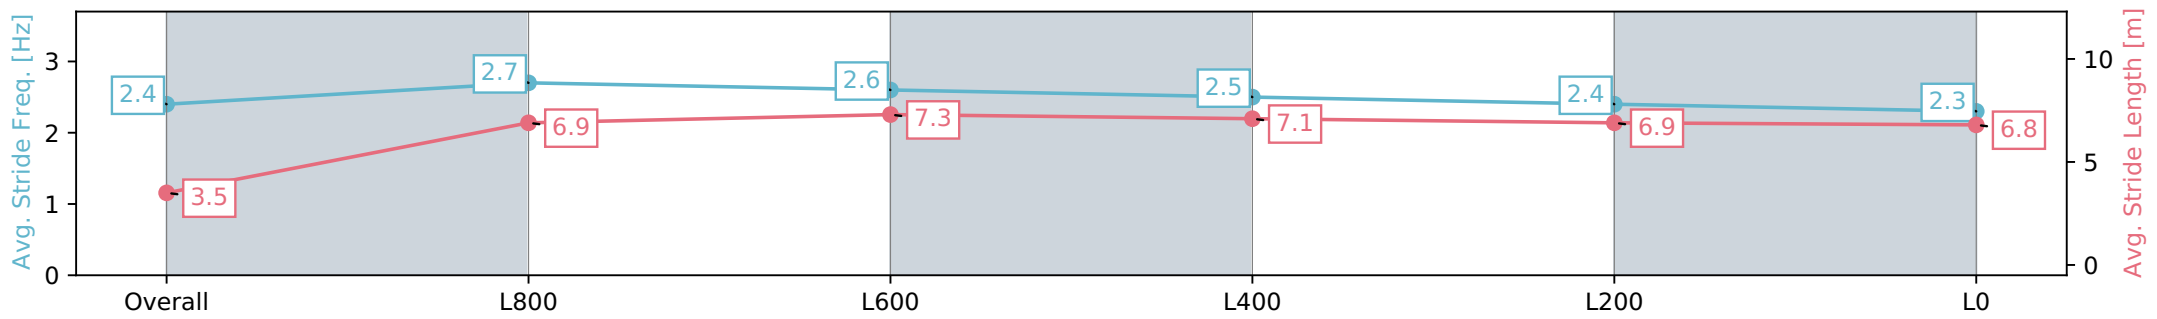

Report Created: Sat 11 May 2024 12:34:56 GMT+10 (Note: Timing is based on positional data)

- [] Ranking at each section and finish
- :-:- No data available at this section
- NA No data available

Horse/Jockey Name	BRAVE ACTION/Jason Holder
Finish Rank	9
Fastest Section Time (Section)	0:10.59 (L1000)
Top Speed [km/h] (Section)	70.6 (Overall)
Race State	Finished

Morphettville SA - Professional
 Race 1: Carbine Club of South Australia Inc. Handicap - 1050m
 11 May 2024 - 11:48AM
 Track Rating: Good 4, Weather: Fine, Rail Position: +4m Entire, Sectional 605m

Section	Overall	L800	L600	L400	L200	L0
Section Times	1:02.91 [9] (0:05.41)	0:57.50 [2] (0:10.59)	0:46.91 [1] (0:10.62)	0:36.29 [1] (0:11.28)	0:25.00 [1] (0:11.93)	0:13.07 [3] (0:13.07)
Average Speed [km/h]	33.2	68.1	68.0	64.5	60.6	55.1
Top Speed [km/h]	58.0	70.6	69.7	66.0	62.4	58.2
Avg. Dist. to Rail [m]	5.4	3.4	0.7	2.5	3.8	5.8
Avg. Stride Freq. [Hz]	2.4	2.7	2.6	2.5	2.4	2.3
Avg. Stride Length [m]	3.5	6.9	7.3	7.1	6.9	6.8