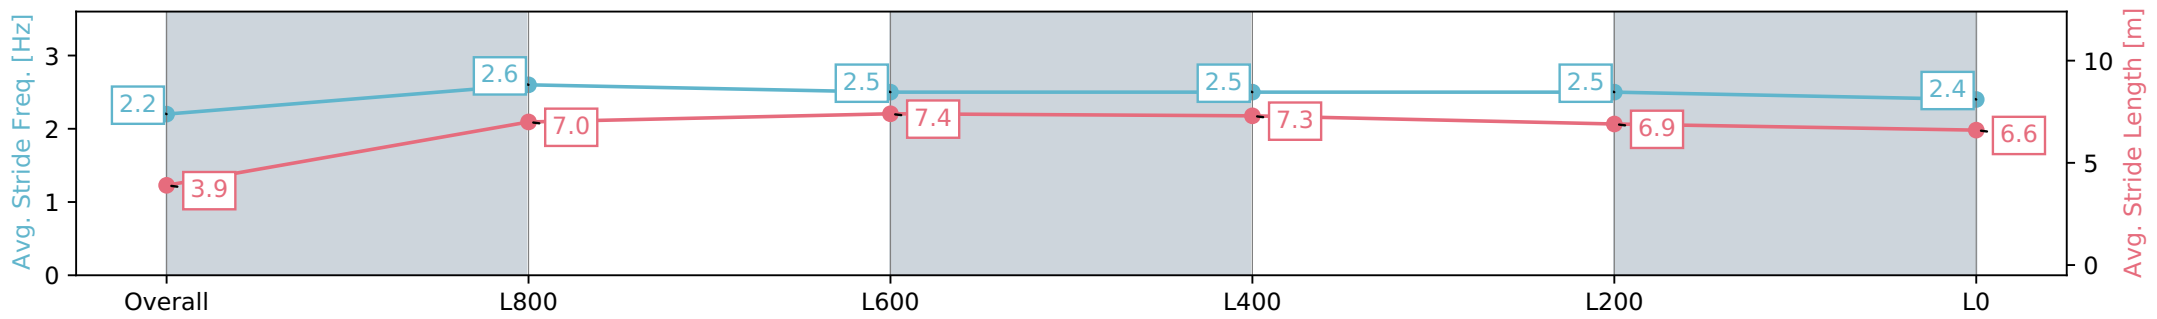

Report Created: Sat 11 May 2024 12:34:51 GMT+10 (Note: Timing is based on positional data)

- [] Ranking at each section and finish
- :-:- No data available at this section
- NA No data available

Horse/Jockey Name	INTACTO/Carleen Hefel
Finish Rank	7
Fastest Section Time (Section)	0:10.89 (L800)
Top Speed [km/h] (Section)	69.1 (L1000)
Race State	Finished

Morphettville SA - Professional
 Race 1: Carbine Club of South Australia Inc. Handicap - 1050m
 11 May 2024 - 11:48AM
 Track Rating: Good 4, Weather: Fine, Rail Position: +4m Entire, Sectional 605m

Section	Overall	L800	L600	L400	L200	L0
Section Times	1:02.44 [7] (0:05.43)	0:57.01 [3] (0:11.04)	0:45.97 [6] (0:10.89)	0:35.08 [7] (0:11.12)	0:23.96 [6] (0:11.48)	0:12.48 [7] (0:12.48)
Average Speed [km/h]	33.4	65.2	67.2	65.9	63.1	57.6
Top Speed [km/h]	56.2	68.6	69.1	66.9	64.0	61.6
Avg. Dist. to Rail [m]	9.5	7.0	3.9	3.7	5.0	9.1
Avg. Stride Freq. [Hz]	2.2	2.6	2.5	2.5	2.5	2.4
Avg. Stride Length [m]	3.9	7.0	7.4	7.3	6.9	6.6