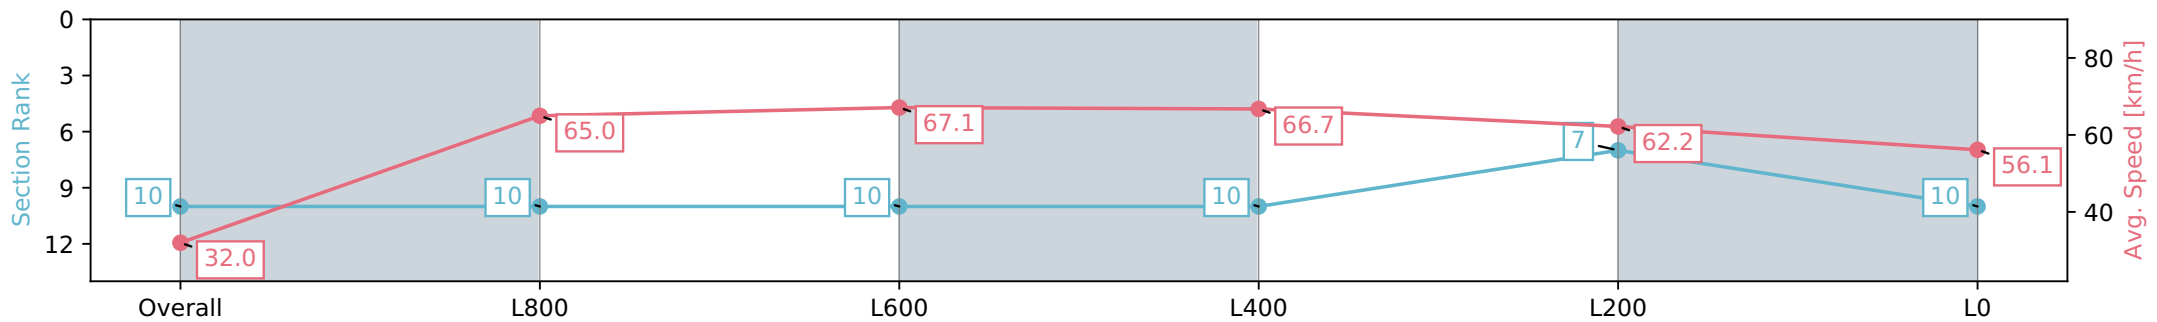

Horse/Jockey Name	REGAL DANCER/Jamie Kah
Finish Rank	10
Fastest Section Time (Section)	0:10.84 (L800)
Top Speed [km/h] (Section)	69.1 (L1000)
Race State	Finished

Morphettville SA - Professional
Race 1: Carbine Club of South Australia Inc. Handicap - 1050m
11 May 2024 - 11:48AM
Track Rating: Good 4, Weather: Fine, Rail Position: +4m Entire, Sectional 605m

Section	Overall	L800	L600	L400	L200	L0
Section Times	1:02.97 [10] (0:05.64)	0:57.33 [10] (0:11.08)	0:46.25 [10] (0:10.84)	0:35.41 [10] (0:10.95)	0:24.46 [7] (0:11.63)	0:12.83 [10] (0:12.83)
Average Speed [km/h]	32.0	65.0	67.1	66.7	62.2	56.1
Top Speed [km/h]	53.3	68.2	69.1	68.0	64.1	60.8
Avg. Dist. to Rail [m]	9.8	5.3	2.4	2.6	6.8	9.8
Avg. Stride Freq. [Hz]	2.2	2.6	2.5	2.5	2.5	2.4
Avg. Stride Length [m]	3.8	6.9	7.3	7.3	6.7	6.5

Report Created: Sat 11 May 2024 12:35:01 GMT+10 (Note: Timing is based on positional data)

- [ ] Ranking at each section and finish
- -:-:- No data available at this section
- NA No data available