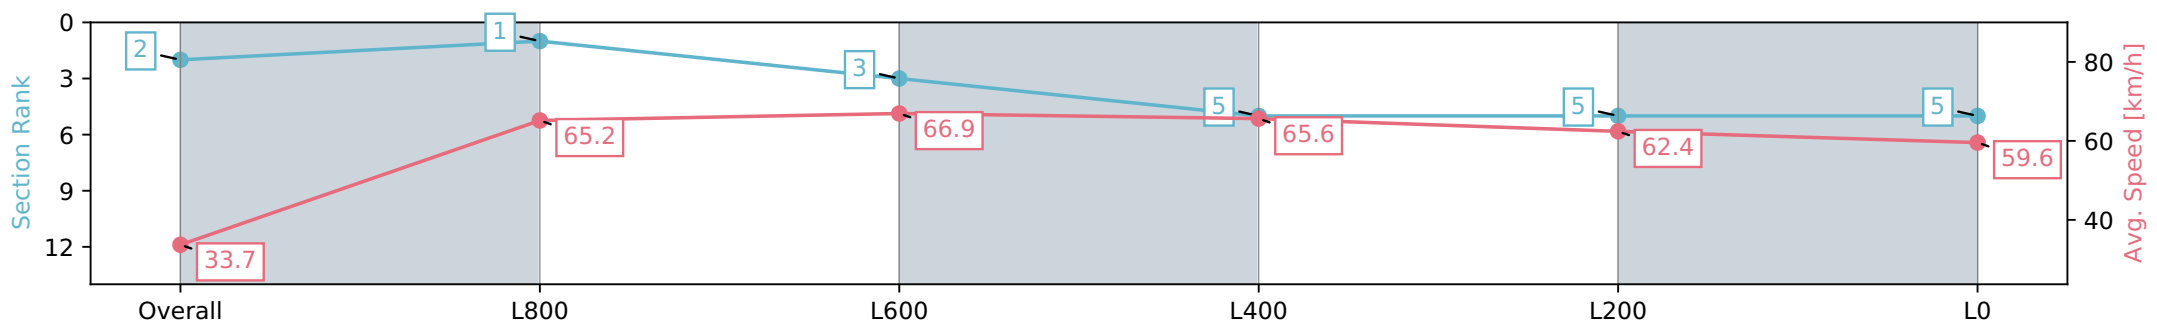

Horse/Jockey Name	THE STALKER/Damian Lane
Finish Rank	2
Fastest Section Time (Section)	0:10.86 (L800)
Top Speed [km/h] (Section)	69.3 (L1000)
Race State	Finished

Morphettville SA - Professional
Race 1: Carbine Club of South Australia Inc. Handicap - 1050m
11 May 2024 - 11:48AM
Track Rating: Good 4, Weather: Fine, Rail Position: +4m Entire, Sectional 605m

Section	Overall	L800	L600	L400	L200	L0
Section Times	1:02.02 [2] (0:05.34)	0:56.68 [1] (0:11.06)	0:45.62 [3] (0:10.86)	0:34.76 [5] (0:11.13)	0:23.63 [5] (0:11.53)	0:12.10 [5] (0:12.10)
Average Speed [km/h]	33.7	65.2	66.9	65.6	62.4	59.6
Top Speed [km/h]	55.8	68.6	69.3	66.9	64.3	62.5
Avg. Dist. to Rail [m]	3.8	3.9	2.8	2.4	2.8	3.7
Avg. Stride Freq. [Hz]	2.2	2.5	2.5	2.4	2.4	2.3
Avg. Stride Length [m]	3.9	7.1	7.4	7.4	7.2	7.1

Report Created: Sat 11 May 2024 12:34:42 GMT+10 (Note: Timing is based on positional data)

- [ ] Ranking at each section and finish
- -:-:- No data available at this section
- NA No data available