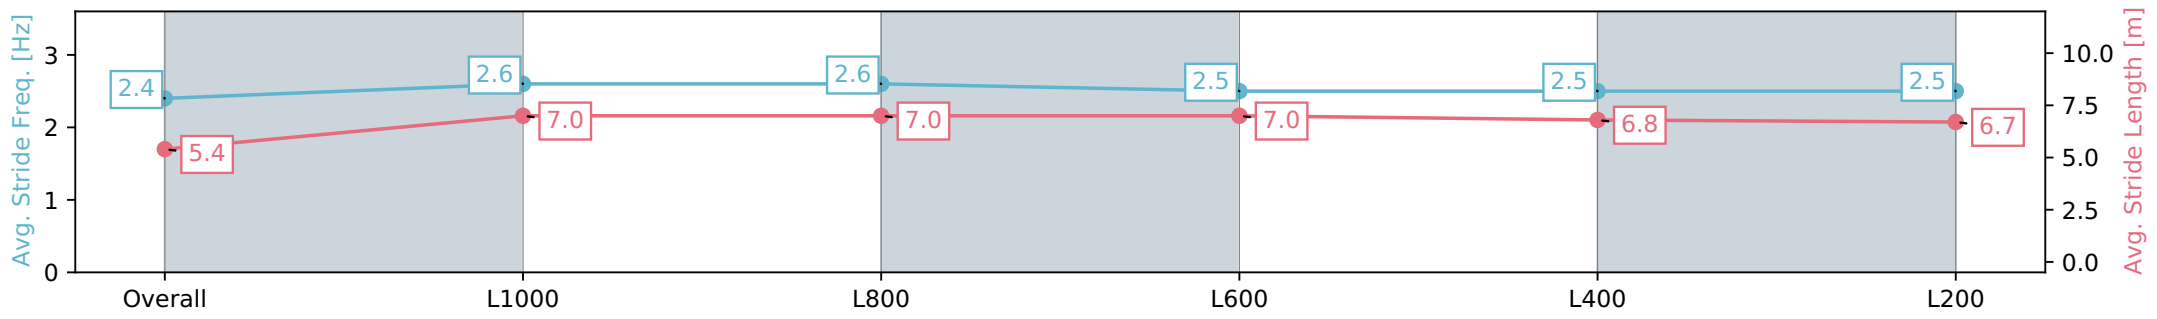

Horse/Jockey Name	ROCKSTAR MEGGSY/Jason Holder
Finish Rank	8
Fastest Section Time (Section)	0:10.91 (L1000)
Top Speed [km/h] (Section)	66.8 (Overall)
Race State	Finished

Morphettville SA - Professional
Race 9: David 'DT' Thomas Memorial SA Sprint Series Final
(Qualified Horses) - 1200m
04 May 2024 - 4:46PM
Track Rating: Good 4, Weather: Fine, Rail Position: +2m 1200m-W/
Post; True Remainder. Sectional 602m

Section	Overall	L1000	L800	L600	L400	L200
Section Times	1:12.26 [8] (0:14.91)	0:57.35 [15] (0:10.91)	0:46.44 [15] (0:11.14)	0:35.30 [15] (0:11.56)	0:23.74 [15] (0:11.55)	0:12.19 [15] (0:12.19)
Average Speed [km/h]	48.4	66.0	65.2	63.2	62.9	59.1
Top Speed [km/h]	65.6	66.8	66.6	65.0	64.8	62.8
Avg. Dist. to Rail [m]	6.5	3.1	2.3	3.1	7.2	11.1
Avg. Stride Freq. [Hz]	2.4	2.6	2.6	2.5	2.5	2.5
Avg. Stride Length [m]	5.4	7.0	7.0	7.0	6.8	6.7

Report Created: Sat 04 May 2024 17:35:24 GMT+10 (Note: Timing is based on positional data)

- [ ] Ranking at each section and finish
- -:-:- No data available at this section
- NA No data available