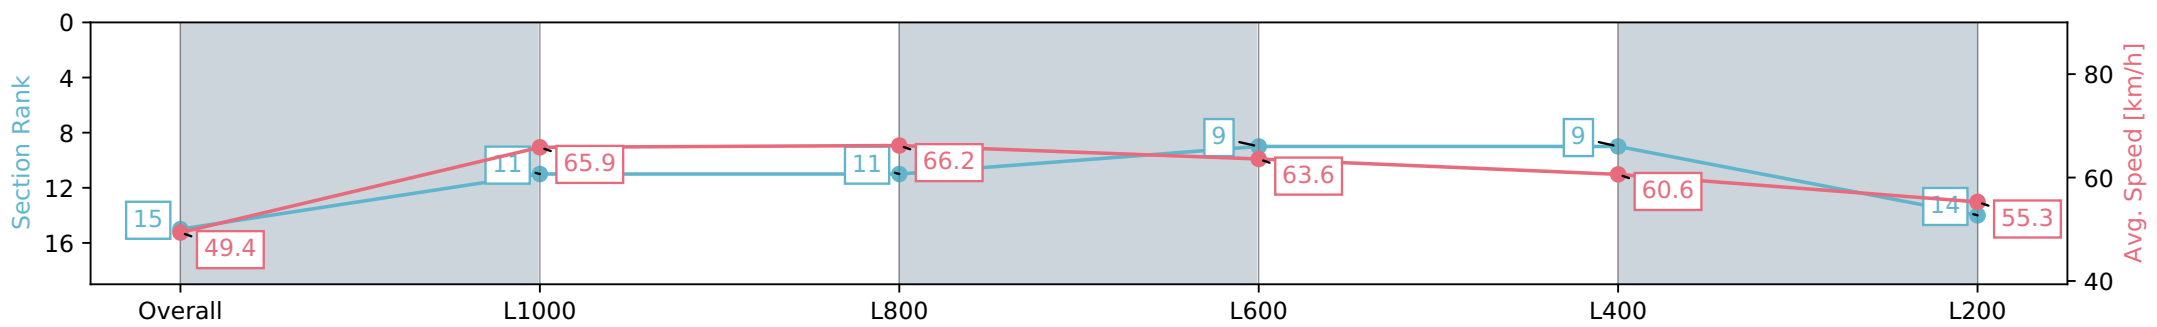

Horse/Jockey Name	SWEETENED/Ben Price
Finish Rank	15
Fastest Section Time (Section)	0:10.94 (L1000)
Top Speed [km/h] (Section)	66.9 (L1000)
Race State	Finished

Morphettville SA - Professional
Race 9: David 'DT' Thomas Memorial SA Sprint Series Final
(Qualified Horses) - 1200m
04 May 2024 - 4:46PM
Track Rating: Good 4, Weather: Fine, Rail Position: +2m 1200m-W/
Post; True Remainder. Sectional 602m

Section	Overall	L1000	L800	L600	L400	L200
Section Times	1:13.08 [15] (0:14.59)	0:58.49 [11] (0:10.94)	0:47.55 [11] (0:11.03)	0:36.52 [9] (0:11.51)	0:25.01 [9] (0:12.00)	0:13.01 [14] (0:13.01)
Average Speed [km/h]	49.4	65.9	66.2	63.6	60.6	55.3
Top Speed [km/h]	66.2	66.8	66.9	65.2	62.2	58.0
Avg. Dist. to Rail [m]	9.8	3.5	3.6	3.6	7.3	11.0
Avg. Stride Freq. [Hz]	2.3	2.4	2.5	2.4	2.4	2.3
Avg. Stride Length [m]	5.7	7.5	7.5	7.4	7.1	6.8

Report Created: Sat 04 May 2024 17:35:42 GMT+10 (Note: Timing is based on positional data)

- [ ] Ranking at each section and finish
- -:-:- No data available at this section
- NA No data available