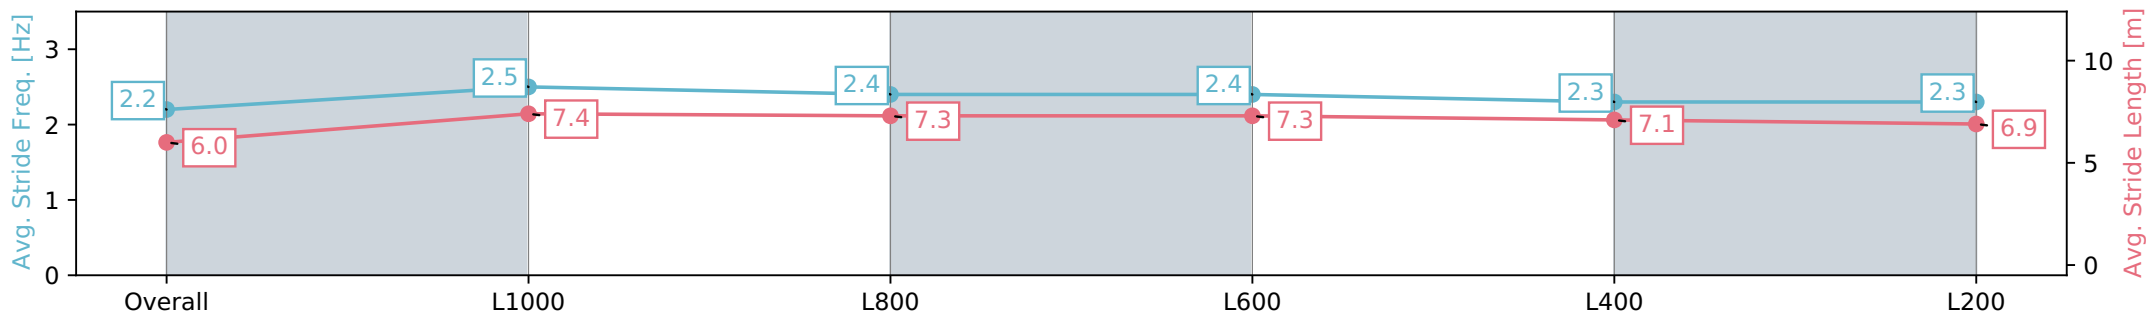

Horse/Jockey Name	JONQUEST/Rochelle Milnes
Finish Rank	11
Fastest Section Time (Section)	0:10.89 (L1000)
Top Speed [km/h] (Section)	68.0 (Overall)
Race State	Finished

Morphettville SA - Professional
Race 9: David 'DT' Thomas Memorial SA Sprint Series Final
(Qualified Horses) - 1200m

04 May 2024 - 4:46PM

Track Rating: Good 4, Weather: Fine, Rail Position: +2m 1200m-W/
Post; True Remainder. Sectional 602m

Section	Overall	L1000	L800	L600	L400	L200
Section Times	1:12.51 [11] (0:14.24)	0:58.27 [3] (0:10.89)	0:47.38 [4] (0:11.18)	0:36.20 [4] (0:11.43)	0:24.77 [4] (0:11.96)	0:12.81 [7] (0:12.81)
Average Speed [km/h]	50.6	66.2	64.6	63.2	60.3	56.1
Top Speed [km/h]	66.5	68.0	68.0	64.2	61.7	59.0
Avg. Dist. to Rail [m]	3.2	1.9	1.6	0.3	1.1	2.8
Avg. Stride Freq. [Hz]	2.2	2.5	2.4	2.4	2.3	2.3
Avg. Stride Length [m]	6.0	7.4	7.3	7.3	7.1	6.9

- [ ] Ranking at each section and finish
- -:-:- No data available at this section
- NA No data available