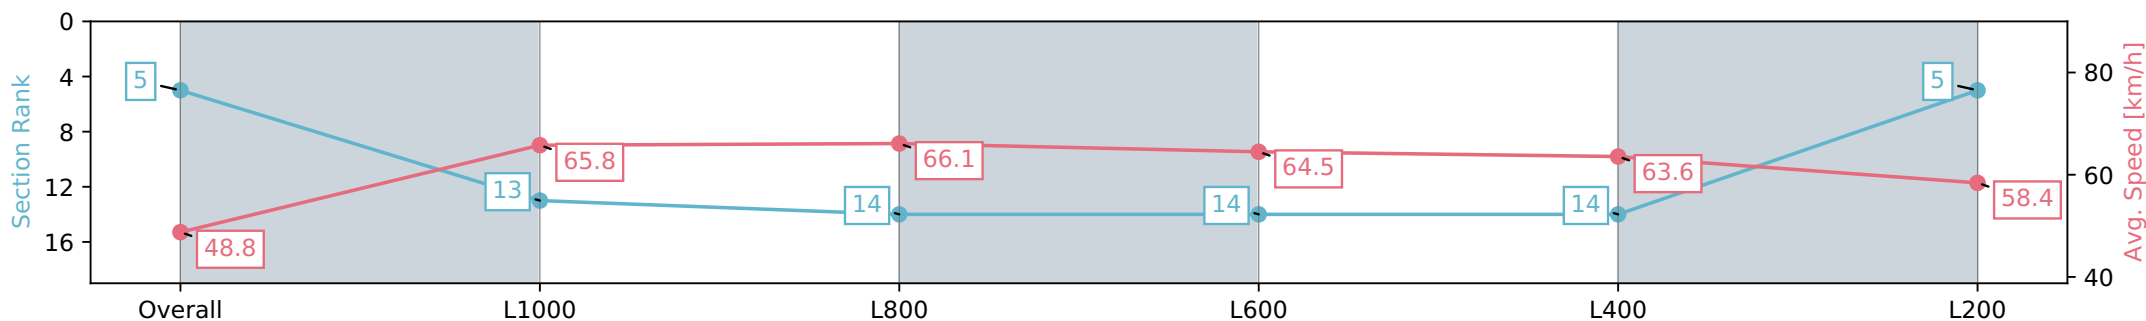

Horse/Jockey Name	JILLADORA/Kayla Crowther
Finish Rank	5
Fastest Section Time (Section)	0:10.92 (L1000)
Top Speed [km/h] (Section)	67.0 (L1000)
Race State	Finished

Morphettville SA - Professional
Race 9: David 'DT' Thomas Memorial SA Sprint Series Final
(Qualified Horses) - 1200m

04 May 2024 - 4:46PM

Track Rating: Good 4, Weather: Fine, Rail Position: +2m 1200m-W/
Post; True Remainder. Sectional 602m

Section	Overall	L1000	L800	L600	L400	L200
Section Times	1:11.99 [5] (0:14.80)	0:57.19 [13] (0:10.92)	0:46.27 [14] (0:11.07)	0:35.20 [14] (0:11.41)	0:23.79 [14] (0:11.47)	0:12.32 [5] (0:12.32)
Average Speed [km/h]	48.8	65.8	66.1	64.5	63.6	58.4
Top Speed [km/h]	65.0	66.5	67.0	65.5	64.0	62.6
Avg. Dist. to Rail [m]	11.3	4.6	4.2	4.2	9.4	11.3
Avg. Stride Freq. [Hz]	2.2	2.4	2.4	2.4	2.5	2.4
Avg. Stride Length [m]	5.6	7.2	7.6	7.6	7.1	6.6

- [ ] Ranking at each section and finish
- -:-:- No data available at this section
- NA No data available