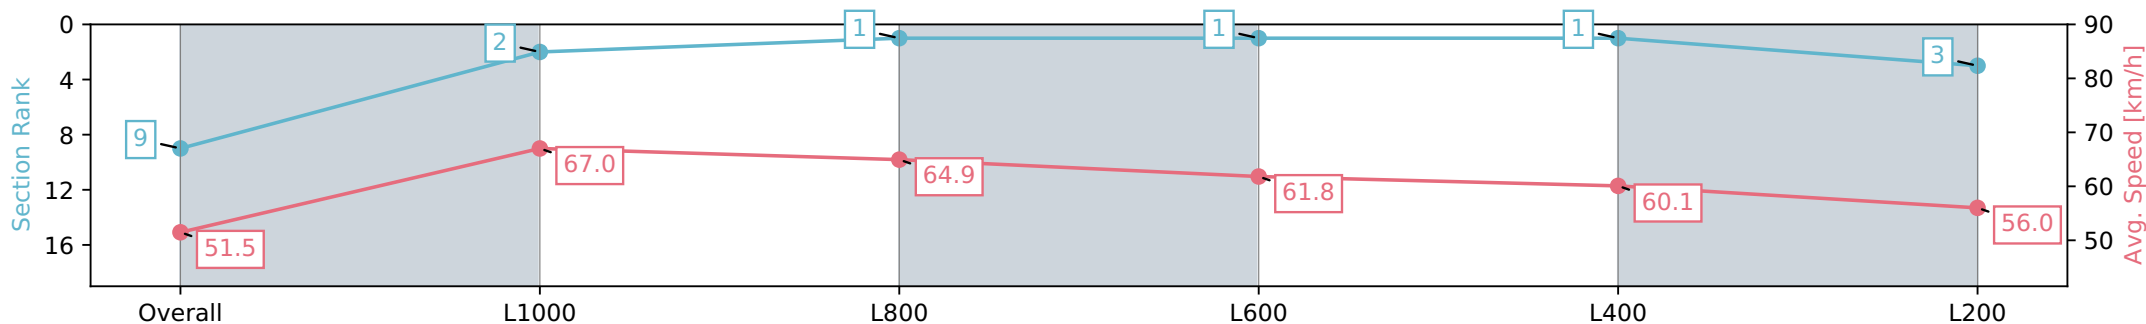

Horse/Jockey Name	COSTLESS/Stacey Metcalfe
Finish Rank	9
Fastest Section Time (Section)	0:10.75 (L1000)
Top Speed [km/h] (Section)	67.9 (Overall)
Race State	Finished

Morphettville SA - Professional
Race 9: David 'DT' Thomas Memorial SA Sprint Series Final
(Qualified Horses) - 1200m

04 May 2024 - 4:46PM

Track Rating: Good 4, Weather: Fine, Rail Position: +2m 1200m-W/
Post; True Remainder. Sectional 602m

Section	Overall	L1000	L800	L600	L400	L200
Section Times	1:12.40 [9] (0:14.00)	0:58.40 [2] (0:10.75)	0:47.65 [1] (0:11.08)	0:36.57 [1] (0:11.70)	0:24.87 [1] (0:12.02)	0:12.85 [3] (0:12.85)
Average Speed [km/h]	51.5	67.0	64.9	61.8	60.1	56.0
Top Speed [km/h]	66.1	67.9	67.1	63.2	61.0	59.2
Avg. Dist. to Rail [m]	6.5	0.8	0.4	0.7	2.8	3.5
Avg. Stride Freq. [Hz]	2.4	2.5	2.4	2.4	2.3	2.2
Avg. Stride Length [m]	5.7	7.5	7.6	7.3	7.2	6.9

Report Created: Sat 04 May 2024 17:35:26 GMT+10 (Note: Timing is based on positional data)

- [ ] Ranking at each section and finish
- -:-:- No data available at this section
- NA No data available