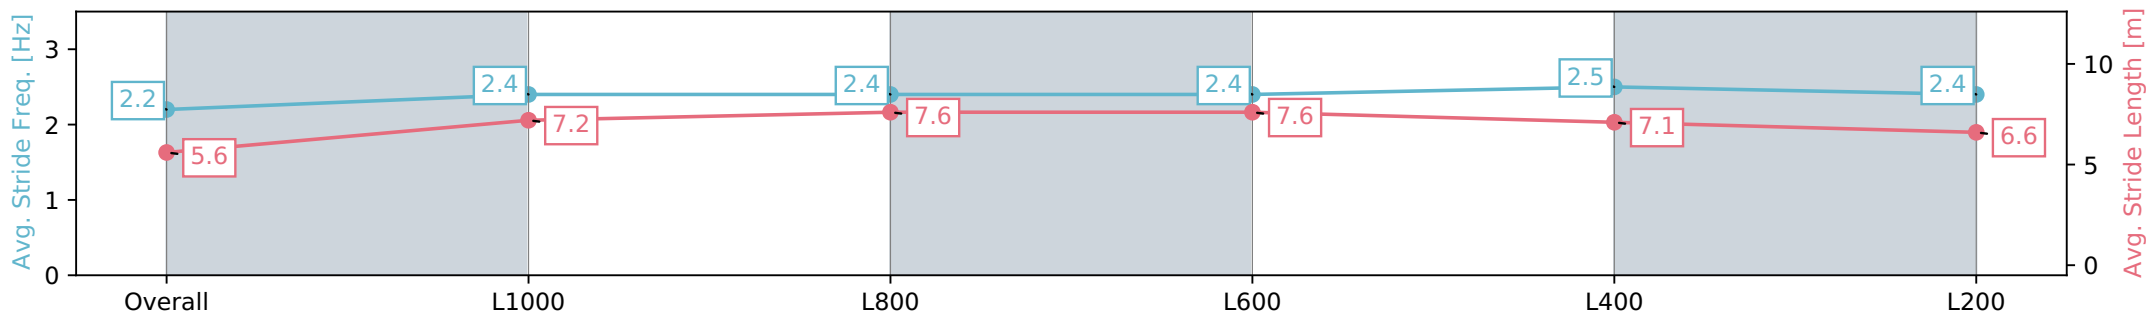

Horse/Jockey Name	JILLADORA/Kayla Crowther
Finish Rank	5
Fastest Section Time (Section)	0:10.92 (L1000)
Top Speed [km/h] (Section)	67.0 (L1000)
Race State	Finished

Morphettville SA - Professional
Race 9: David 'DT' Thomas Memorial SA Sprint Series Final
(Qualified Horses) - 1200m

04 May 2024 - 4:46PM

Track Rating: Good 4, Weather: Fine, Rail Position: +2m 1200m-W/
Post; True Remainder. Sectional 602m

Section	Overall	L1000	L800	L600	L400	L200
Section Times	1:11.99 [5] (0:14.80)	0:57.19 [13] (0:10.92)	0:46.27 [14] (0:11.07)	0:35.20 [14] (0:11.41)	0:23.79 [14] (0:11.47)	0:12.32 [5] (0:12.32)
Average Speed [km/h]	48.8	65.8	66.1	64.5	63.6	58.4
Top Speed [km/h]	65.0	66.5	67.0	65.5	64.0	62.6
Avg. Dist. to Rail [m]	11.3	4.6	4.2	4.2	9.4	11.3
Avg. Stride Freq. [Hz]	2.2	2.4	2.4	2.4	2.5	2.4
Avg. Stride Length [m]	5.6	7.2	7.6	7.6	7.1	6.6

- [ ] Ranking at each section and finish
- -:-:- No data available at this section
- NA No data available