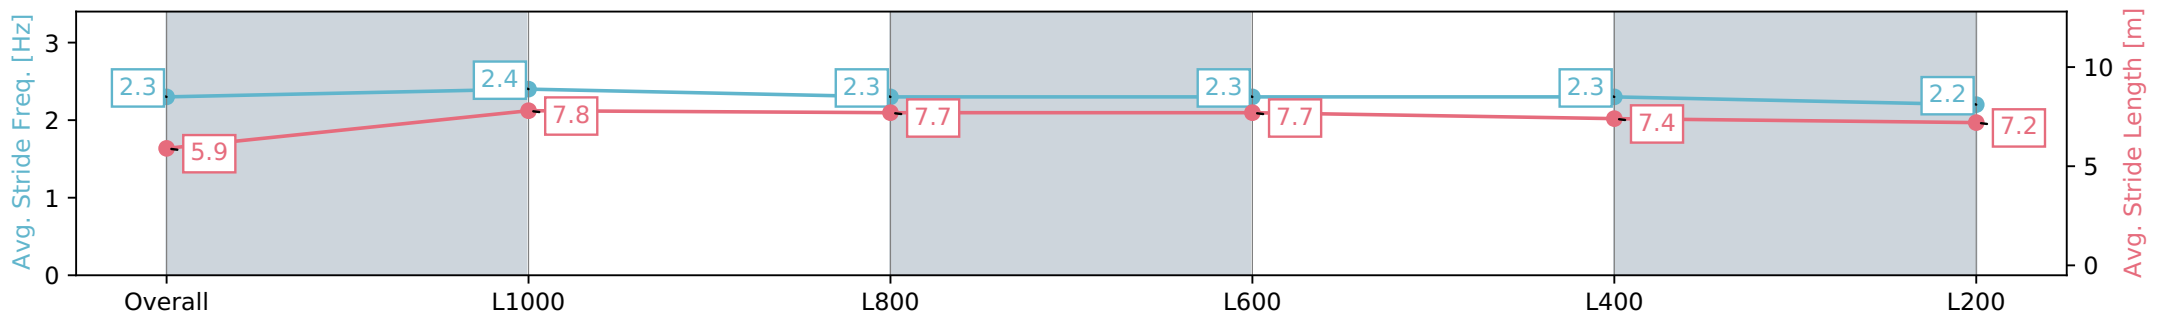

Horse/Jockey Name	STARLITE VALLEY/Caitlin Jones
Finish Rank	7
Fastest Section Time (Section)	0:10.94 (L1000)
Top Speed [km/h] (Section)	67.1 (Overall)
Race State	Finished

Morphettville SA - Professional
Race 9: David 'DT' Thomas Memorial SA Sprint Series Final
(Qualified Horses) - 1200m
04 May 2024 - 4:46PM
Track Rating: Good 4, Weather: Fine, Rail Position: +2m 1200m-W/
Post; True Remainder. Sectional 602m

Section	Overall	L1000	L800	L600	L400	L200
Section Times	1:12.09 [7] (0:14.31)	0:57.78 [5] (0:10.94)	0:46.84 [5] (0:11.30)	0:35.54 [8] (0:11.42)	0:24.12 [8] (0:11.81)	0:12.31 [9] (0:12.31)
Average Speed [km/h]	50.3	66.0	63.8	63.5	61.3	58.5
Top Speed [km/h]	65.2	67.1	66.1	64.0	62.6	60.8
Avg. Dist. to Rail [m]	6.2	2.5	1.2	1.3	4.8	7.4
Avg. Stride Freq. [Hz]	2.3	2.4	2.3	2.3	2.3	2.2
Avg. Stride Length [m]	5.9	7.8	7.7	7.7	7.4	7.2

Report Created: Sat 04 May 2024 17:35:21 GMT+10 (Note: Timing is based on positional data)

- [ ] Ranking at each section and finish
- -:-:- No data available at this section
- NA No data available