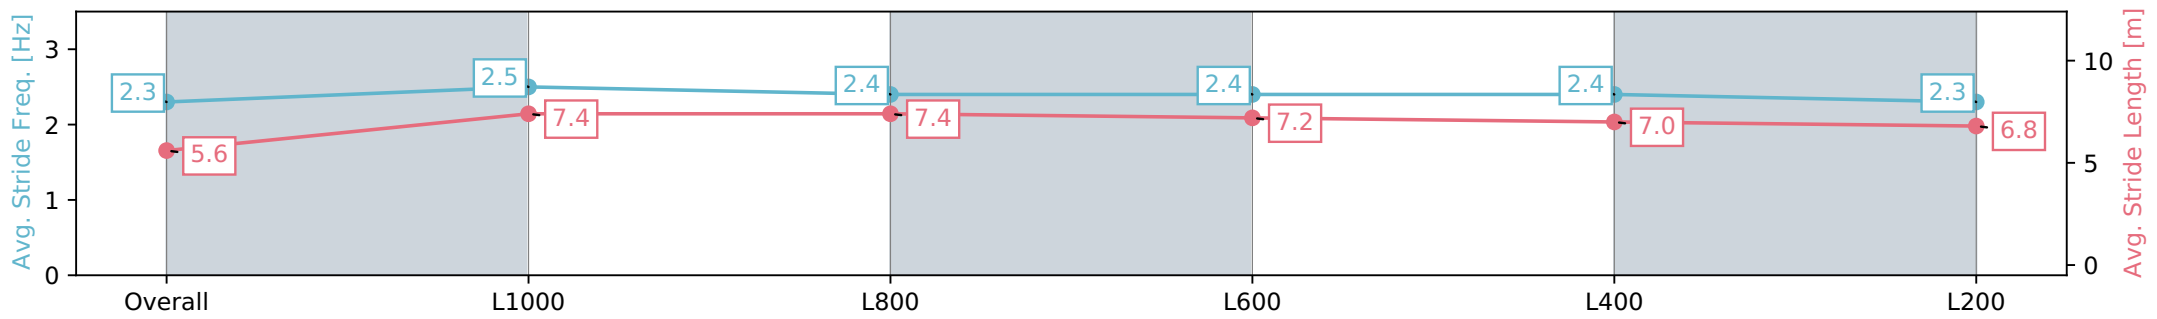

Horse/Jockey Name	EXALTED DAME/Blake Shinn
Finish Rank	12
Fastest Section Time (Section)	0:10.83 (L1000)
Top Speed [km/h] (Section)	67.2 (Overall)
Race State	Finished

Morphettville SA - Professional
Race 9: David 'DT' Thomas Memorial SA Sprint Series Final
(Qualified Horses) - 1200m
04 May 2024 - 4:46PM
Track Rating: Good 4, Weather: Fine, Rail Position: +2m 1200m-W/
Post; True Remainder. Sectional 602m

Section	Overall	L1000	L800	L600	L400	L200
Section Times	1:12.53 [12] (0:14.57)	0:57.95 [10] (0:10.83)	0:47.12 [8] (0:11.05)	0:36.07 [6] (0:11.50)	0:24.57 [7] (0:11.95)	0:12.62 [10] (0:12.62)
Average Speed [km/h]	49.4	66.5	65.1	63.0	60.6	57.1
Top Speed [km/h]	65.5	67.2	66.4	64.1	62.7	59.4
Avg. Dist. to Rail [m]	2.4	1.3	0.4	1.1	4.9	8.7
Avg. Stride Freq. [Hz]	2.3	2.5	2.4	2.4	2.4	2.3
Avg. Stride Length [m]	5.6	7.4	7.4	7.2	7.0	6.8

[ ] Ranking at each section and finish
-:-:- No data available at this section
NA No data available