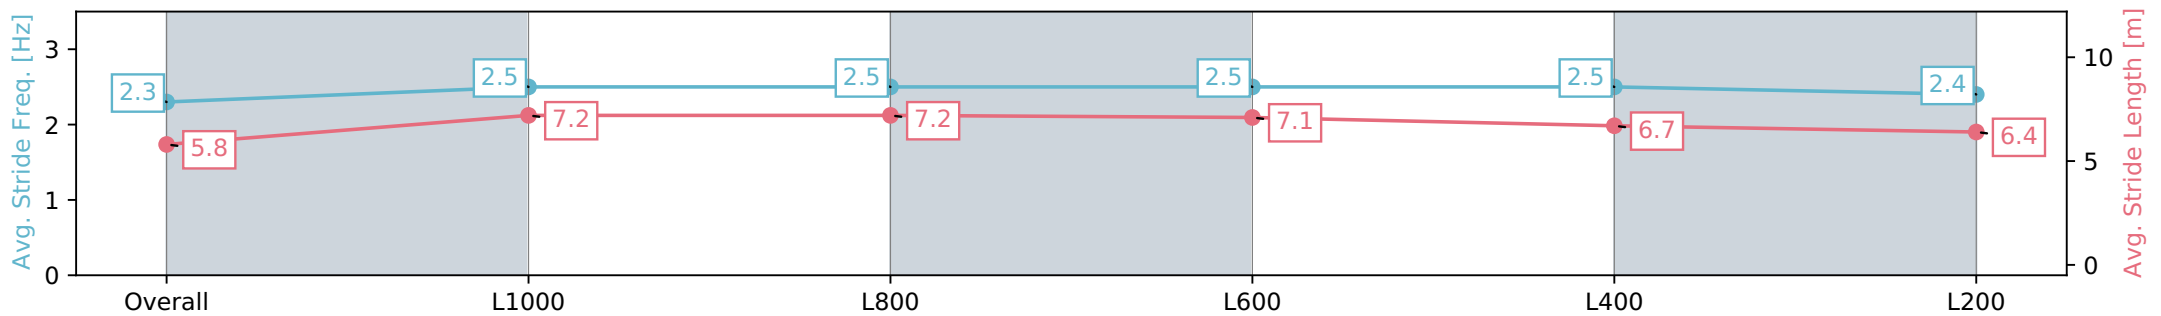

Horse/Jockey Name	CLASSY BANNER/Teagan Voorham
Finish Rank	14
Fastest Section Time (Section)	0:10.94 (L1000)
Top Speed [km/h] (Section)	67.7 (L1000)
Race State	Finished

Morphettville SA - Professional
Race 9: David 'DT' Thomas Memorial SA Sprint Series Final
(Qualified Horses) - 1200m

04 May 2024 - 4:46PM

Track Rating: Good 4, Weather: Fine, Rail Position: +2m 1200m-W/
Post; True Remainder. Sectional 602m

Section	Overall	L1000	L800	L600	L400	L200
Section Times	1:12.93 [14] (0:14.38)	0:58.55 [6] (0:10.94)	0:47.61 [6] (0:11.07)	0:36.54 [5] (0:11.50)	0:25.04 [5] (0:12.13)	0:12.91 [13] (0:12.91)
Average Speed [km/h]	50.2	65.8	65.9	63.2	59.8	55.8
Top Speed [km/h]	67.1	67.1	67.7	65.2	62.5	60.9
Avg. Dist. to Rail [m]	9.6	4.1	3.7	2.2	6.8	10.1
Avg. Stride Freq. [Hz]	2.3	2.5	2.5	2.5	2.5	2.4
Avg. Stride Length [m]	5.8	7.2	7.2	7.1	6.7	6.4

- [ ] Ranking at each section and finish
- -:-:- No data available at this section
- NA No data available