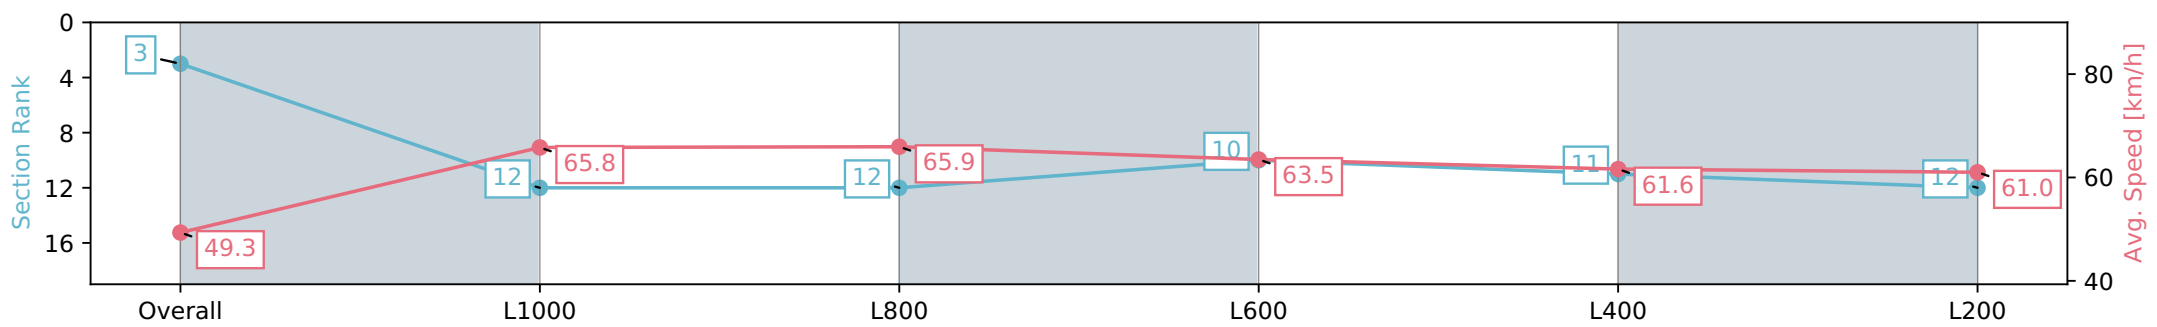

Horse/Jockey Name	PRAIRIE FLOWER/Margaret Collett
Finish Rank	3
Fastest Section Time (Section)	0:10.95 (L1000)
Top Speed [km/h] (Section)	67.5 (Overall)
Race State	Finished

Morphettville SA - Professional
Race 9: David 'DT' Thomas Memorial SA Sprint Series Final
(Qualified Horses) - 1200m
04 May 2024 - 4:46PM
Track Rating: Good 4, Weather: Fine, Rail Position: +2m 1200m-W/
Post; True Remainder. Sectional 602m

Section	Overall	L1000	L800	L600	L400	L200
Section Times	1:11.73 [3] (0:14.61)	0:57.12 [12] (0:10.95)	0:46.17 [12] (0:11.05)	0:35.12 [10] (0:11.53)	0:23.59 [11] (0:11.78)	0:11.81 [12] (0:11.81)
Average Speed [km/h]	49.3	65.8	65.9	63.5	61.6	61.0
Top Speed [km/h]	65.0	67.5	67.3	65.3	63.2	63.2
Avg. Dist. to Rail [m]	9.6	4.8	3.9	3.2	6.0	8.8
Avg. Stride Freq. [Hz]	2.3	2.5	2.5	2.4	2.4	2.5
Avg. Stride Length [m]	5.7	7.4	7.4	7.3	7.1	6.9

Report Created: Sat 04 May 2024 17:35:11 GMT+10 (Note: Timing is based on positional data)

- [ ] Ranking at each section and finish
- -:-:- No data available at this section
- NA No data available