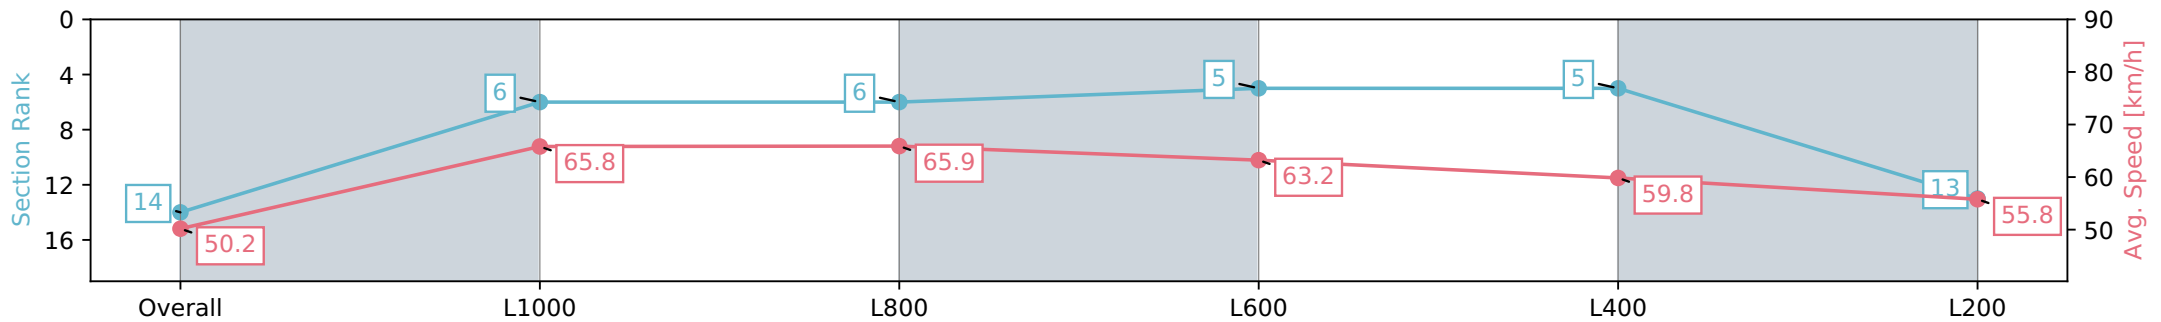

Horse/Jockey Name	CLASSY BANNER/Teagan Voorham
Finish Rank	14
Fastest Section Time (Section)	0:10.94 (L1000)
Top Speed [km/h] (Section)	67.7 (L1000)
Race State	Finished

Morphettville SA - Professional
Race 9: David 'DT' Thomas Memorial SA Sprint Series Final
(Qualified Horses) - 1200m

04 May 2024 - 4:46PM

Track Rating: Good 4, Weather: Fine, Rail Position: +2m 1200m-W/
Post; True Remainder. Sectional 602m

Section	Overall	L1000	L800	L600	L400	L200
Section Times	1:12.93 [14] (0:14.38)	0:58.55 [6] (0:10.94)	0:47.61 [6] (0:11.07)	0:36.54 [5] (0:11.50)	0:25.04 [5] (0:12.13)	0:12.91 [13] (0:12.91)
Average Speed [km/h]	50.2	65.8	65.9	63.2	59.8	55.8
Top Speed [km/h]	67.1	67.1	67.7	65.2	62.5	60.9
Avg. Dist. to Rail [m]	9.6	4.1	3.7	2.2	6.8	10.1
Avg. Stride Freq. [Hz]	2.3	2.5	2.5	2.5	2.5	2.4
Avg. Stride Length [m]	5.8	7.2	7.2	7.1	6.7	6.4

- [ ] Ranking at each section and finish
- -:-:- No data available at this section
- NA No data available