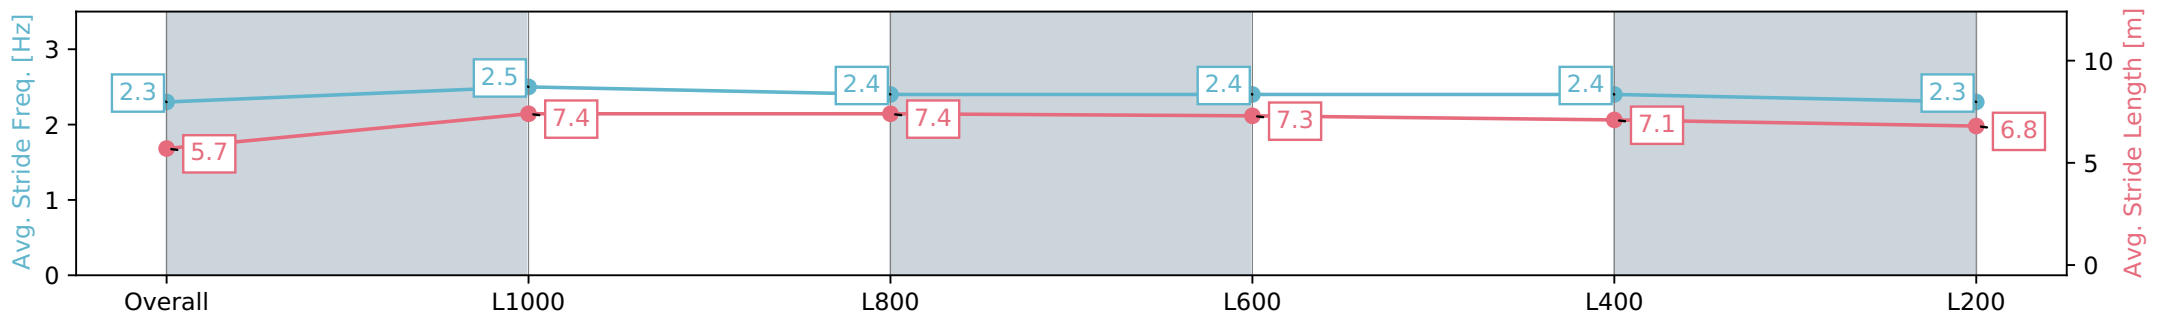

Horse/Jockey Name	TRES BELLE/Alana Livesey
Finish Rank	13
Fastest Section Time (Section)	0:10.80 (L1000)
Top Speed [km/h] (Section)	67.9 (Overall)
Race State	Finished

Morphettville SA - Professional
Race 9: David 'DT' Thomas Memorial SA Sprint Series Final
(Qualified Horses) - 1200m
04 May 2024 - 4:46PM
Track Rating: Good 4, Weather: Fine, Rail Position: +2m 1200m-W/
Post; True Remainder. Sectional 602m

Section	Overall	L1000	L800	L600	L400	L200
Section Times	1:12.63 [13] (0:14.82)	0:57.81 [14] (0:10.80)	0:47.01 [13] (0:11.07)	0:35.94 [13] (0:11.41)	0:24.53 [10] (0:11.82)	0:12.71 [11] (0:12.71)
Average Speed [km/h]	48.6	66.6	65.3	63.6	61.1	56.7
Top Speed [km/h]	67.5	67.9	66.5	65.0	63.2	60.3
Avg. Dist. to Rail [m]	3.5	1.9	1.3	1.6	2.5	5.0
Avg. Stride Freq. [Hz]	2.3	2.5	2.4	2.4	2.4	2.3
Avg. Stride Length [m]	5.7	7.4	7.4	7.3	7.1	6.8

Report Created: Sat 04 May 2024 17:35:36 GMT+10 (Note: Timing is based on positional data)

- [ ] Ranking at each section and finish
- -:-:- No data available at this section
- NA No data available