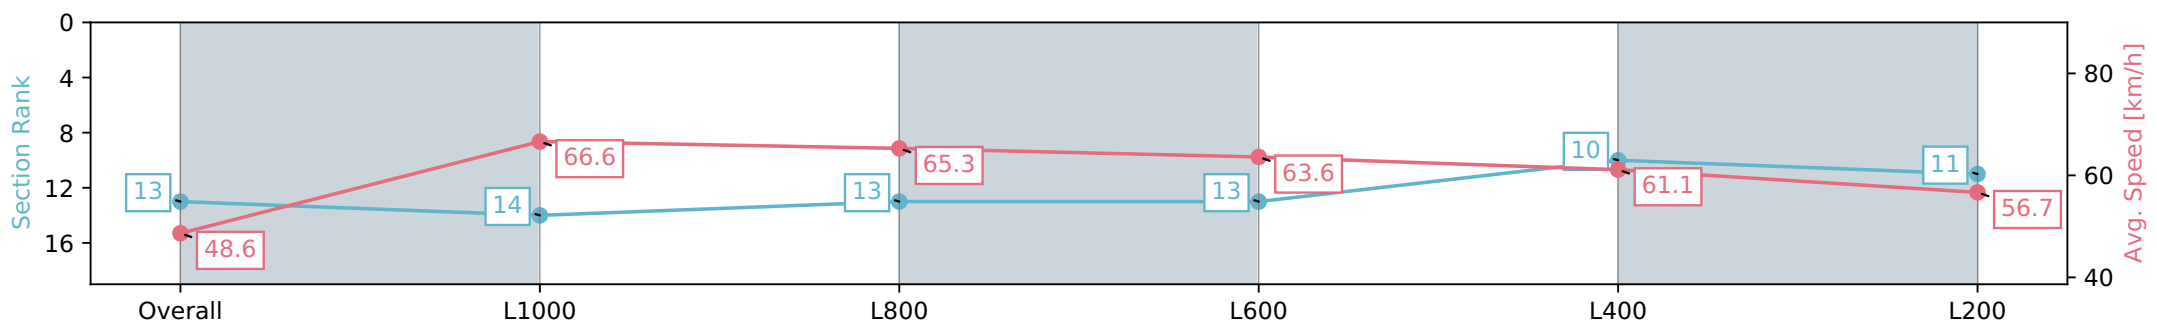

Horse/Jockey Name	TRES BELLE/Alana Livesey
Finish Rank	13
Fastest Section Time (Section)	0:10.80 (L1000)
Top Speed [km/h] (Section)	67.9 (Overall)
Race State	Finished

Morphettville SA - Professional
Race 9: David 'DT' Thomas Memorial SA Sprint Series Final
(Qualified Horses) - 1200m
04 May 2024 - 4:46PM
Track Rating: Good 4, Weather: Fine, Rail Position: +2m 1200m-W/
Post; True Remainder. Sectional 602m

Section	Overall	L1000	L800	L600	L400	L200
Section Times	1:12.63 [13] (0:14.82)	0:57.81 [14] (0:10.80)	0:47.01 [13] (0:11.07)	0:35.94 [13] (0:11.41)	0:24.53 [10] (0:11.82)	0:12.71 [11] (0:12.71)
Average Speed [km/h]	48.6	66.6	65.3	63.6	61.1	56.7
Top Speed [km/h]	67.5	67.9	66.5	65.0	63.2	60.3
Avg. Dist. to Rail [m]	3.5	1.9	1.3	1.6	2.5	5.0
Avg. Stride Freq. [Hz]	2.3	2.5	2.4	2.4	2.4	2.3
Avg. Stride Length [m]	5.7	7.4	7.4	7.3	7.1	6.8

Report Created: Sat 04 May 2024 17:35:36 GMT+10 (Note: Timing is based on positional data)

- [ ] Ranking at each section and finish
- -:-:- No data available at this section
- NA No data available