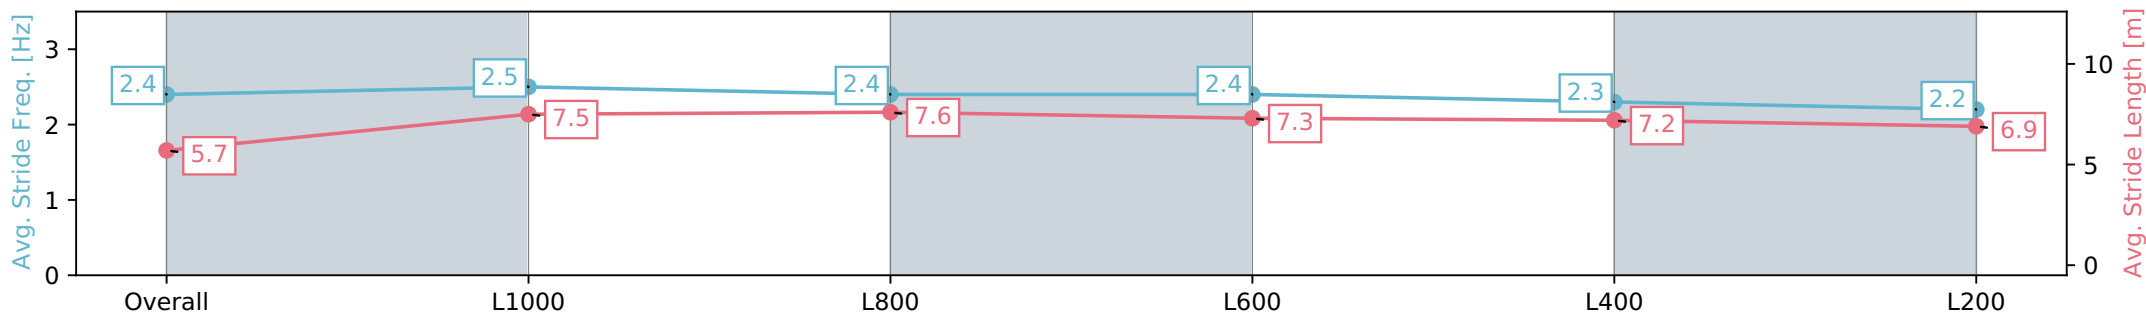

Horse/Jockey Name	COSTLESS/Stacey Metcalfe
Finish Rank	9
Fastest Section Time (Section)	0:10.75 (L1000)
Top Speed [km/h] (Section)	67.9 (Overall)
Race State	Finished

Morphettville SA - Professional
Race 9: David 'DT' Thomas Memorial SA Sprint Series Final
(Qualified Horses) - 1200m

04 May 2024 - 4:46PM

Track Rating: Good 4, Weather: Fine, Rail Position: +2m 1200m-W/
Post; True Remainder. Sectional 602m

Section	Overall	L1000	L800	L600	L400	L200
Section Times	1:12.40 [9] (0:14.00)	0:58.40 [2] (0:10.75)	0:47.65 [1] (0:11.08)	0:36.57 [1] (0:11.70)	0:24.87 [1] (0:12.02)	0:12.85 [3] (0:12.85)
Average Speed [km/h]	51.5	67.0	64.9	61.8	60.1	56.0
Top Speed [km/h]	66.1	67.9	67.1	63.2	61.0	59.2
Avg. Dist. to Rail [m]	6.5	0.8	0.4	0.7	2.8	3.5
Avg. Stride Freq. [Hz]	2.4	2.5	2.4	2.4	2.3	2.2
Avg. Stride Length [m]	5.7	7.5	7.6	7.3	7.2	6.9

Report Created: Sat 04 May 2024 17:35:26 GMT+10 (Note: Timing is based on positional data)

- [ ] Ranking at each section and finish
- -:-:- No data available at this section
- NA No data available