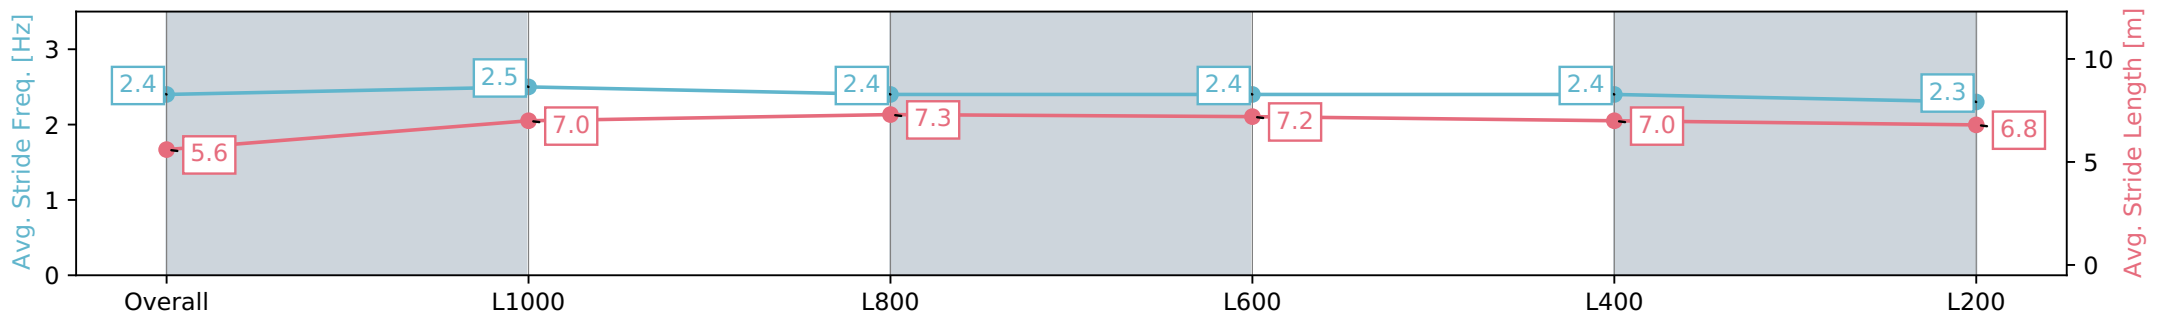

Horse/Jockey Name	ALL BEANS/Nichola Yuen
Finish Rank	10
Fastest Section Time (Section)	0:10.82 (L1000)
Top Speed [km/h] (Section)	70.3 (Overall)
Race State	Finished

Morphettville SA - Professional
Race 9: David 'DT' Thomas Memorial SA Sprint Series Final
(Qualified Horses) - 1200m

04 May 2024 - 4:46PM

Track Rating: Good 4, Weather: Fine, Rail Position: +2m 1200m-W/
Post; True Remainder. Sectional 602m

Section	Overall	L1000	L800	L600	L400	L200
Section Times	1:12.42 [10] (0:13.97)	0:58.45 [1] (0:10.82)	0:47.63 [2] (0:11.19)	0:36.44 [2] (0:11.61)	0:24.83 [2] (0:12.07)	0:12.76 [4] (0:12.76)
Average Speed [km/h]	51.7	66.4	64.9	62.3	59.7	56.5
Top Speed [km/h]	70.3	67.4	65.3	64.7	61.0	58.4
Avg. Dist. to Rail [m]	9.9	2.9	2.1	1.0	2.5	5.1
Avg. Stride Freq. [Hz]	2.4	2.5	2.4	2.4	2.4	2.3
Avg. Stride Length [m]	5.6	7.0	7.3	7.2	7.0	6.8

Report Created: Sat 04 May 2024 17:35:29 GMT+10 (Note: Timing is based on positional data)

- [ ] Ranking at each section and finish
- -:-:- No data available at this section
- NA No data available