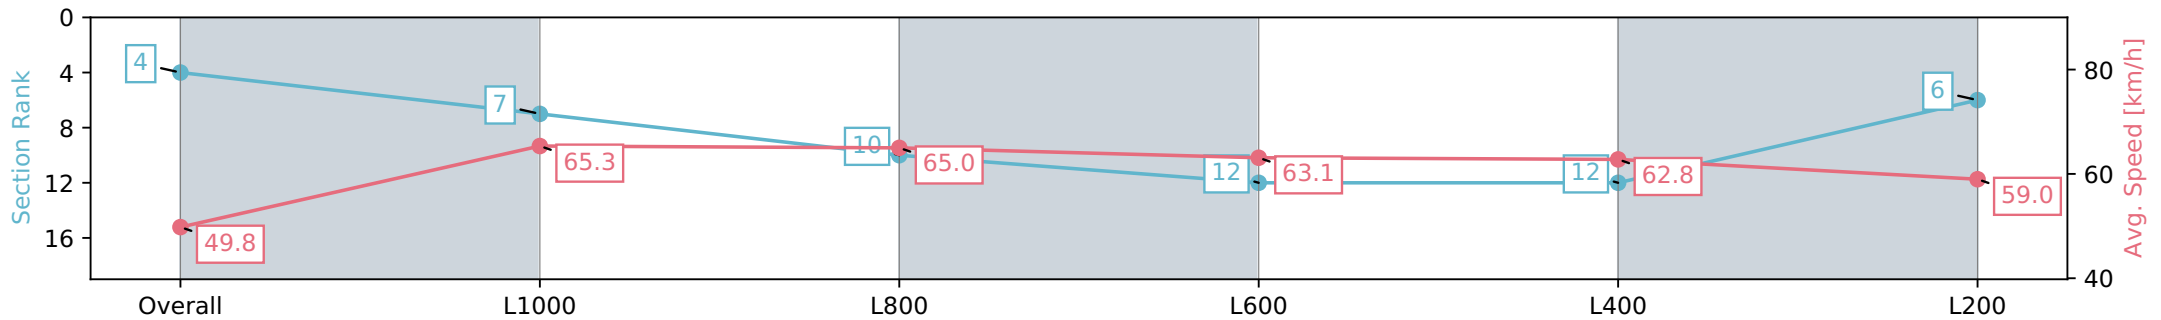

Horse/Jockey Name	SIXTEEN REASONS/Lachlan Neindorf
Finish Rank	4
Fastest Section Time (Section)	0:11.03 (L1000)
Top Speed [km/h] (Section)	66.6 (L1000)
Race State	Finished

Morphettville SA - Professional
Race 9: David 'DT' Thomas Memorial SA Sprint Series Final
(Qualified Horses) - 1200m

04 May 2024 - 4:46PM

Track Rating: Good 4, Weather: Fine, Rail Position: +2m 1200m-W/
Post; True Remainder. Sectional 602m

Section	Overall	L1000	L800	L600	L400	L200
Section Times	1:11.90 [4] (0:14.48)	0:57.42 [7] (0:11.03)	0:46.39 [10] (0:11.17)	0:35.22 [12] (0:11.48)	0:23.74 [12] (0:11.53)	0:12.21 [6] (0:12.21)
Average Speed [km/h]	49.8	65.3	65.0	63.1	62.8	59.0
Top Speed [km/h]	64.9	66.3	66.6	63.9	63.9	61.6
Avg. Dist. to Rail [m]	5.6	3.4	2.7	1.4	5.0	9.1
Avg. Stride Freq. [Hz]	2.3	2.4	2.4	2.3	2.3	2.3
Avg. Stride Length [m]	5.7	7.6	7.6	7.5	7.4	7.1

- [ ] Ranking at each section and finish
- -:-:- No data available at this section
- NA No data available