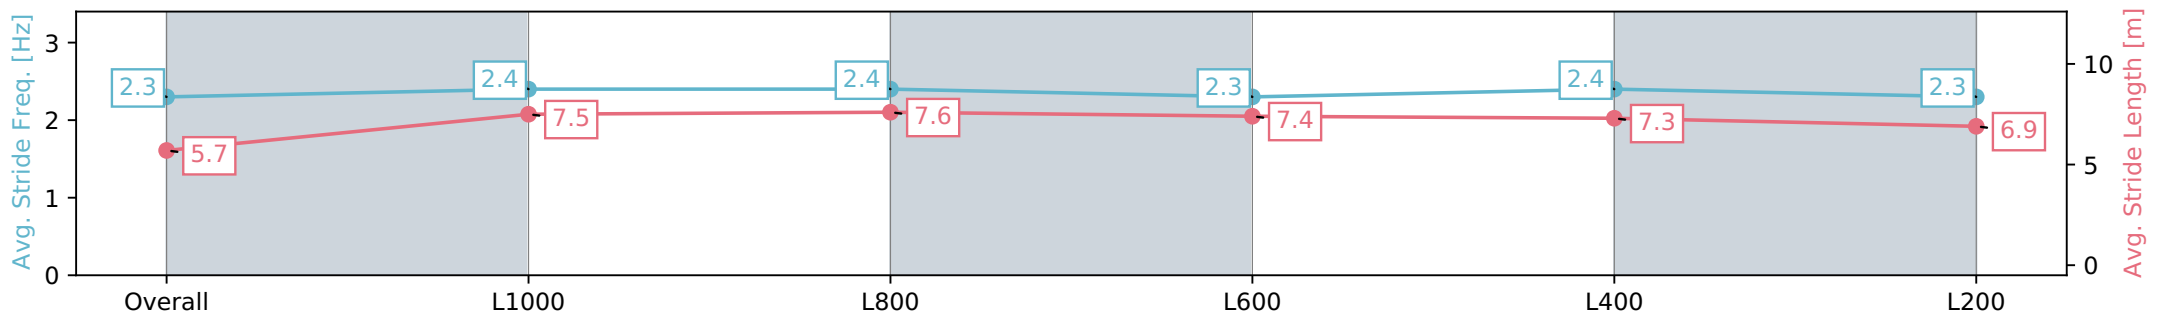

Horse/Jockey Name	BUBBLE OVER/Neil Farley
Finish Rank	6
Fastest Section Time (Section)	0:10.87 (L1000)
Top Speed [km/h] (Section)	68.1 (Overall)
Race State	Finished

Morphettville SA - Professional
Race 9: David 'DT' Thomas Memorial SA Sprint Series Final
(Qualified Horses) - 1200m
04 May 2024 - 4:46PM
Track Rating: Good 4, Weather: Fine, Rail Position: +2m 1200m-W/
Post; True Remainder. Sectional 602m

Section	Overall	L1000	L800	L600	L400	L200
Section Times	1:12.07 [6] (0:14.56)	0:57.50 [9] (0:10.87)	0:46.63 [9] (0:11.24)	0:35.39 [11] (0:11.48)	0:23.91 [13] (0:11.61)	0:12.30 [8] (0:12.30)
Average Speed [km/h]	49.3	66.3	64.3	63.1	62.3	58.4
Top Speed [km/h]	66.7	68.1	68.0	64.1	63.7	62.1
Avg. Dist. to Rail [m]	4.2	2.3	1.6	1.1	2.8	3.4
Avg. Stride Freq. [Hz]	2.3	2.4	2.4	2.3	2.4	2.3
Avg. Stride Length [m]	5.7	7.5	7.6	7.4	7.3	6.9

Report Created: Sat 04 May 2024 17:35:19 GMT+10 (Note: Timing is based on positional data)

- [ ] Ranking at each section and finish
- -:-:- No data available at this section
- NA No data available