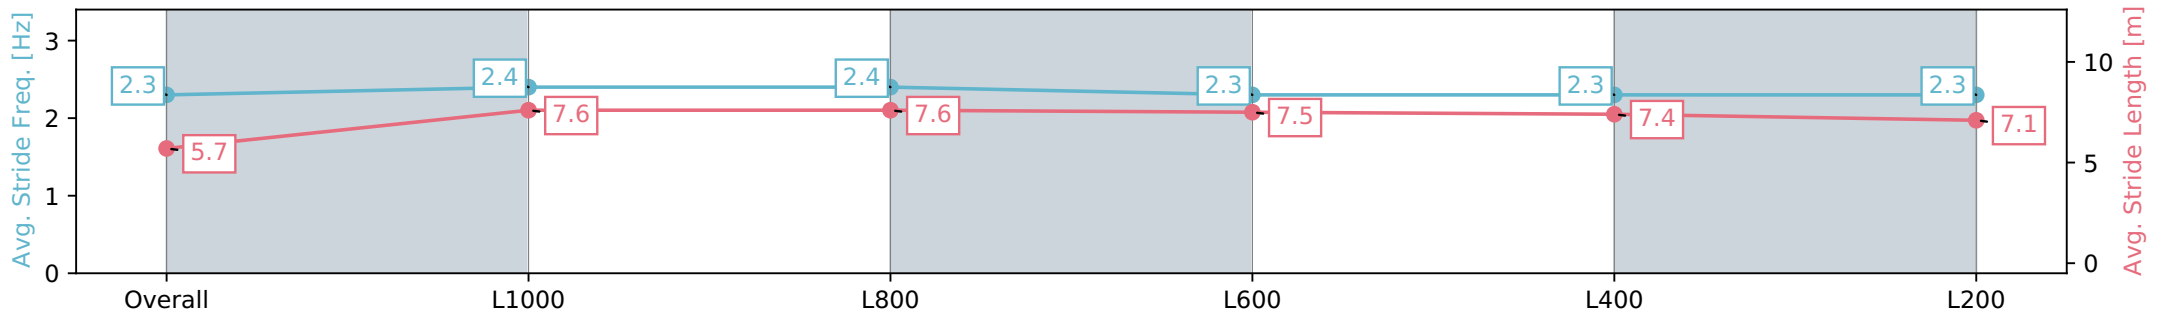

Horse/Jockey Name	SIXTEEN REASONS/Lachlan Neindorf
Finish Rank	4
Fastest Section Time (Section)	0:11.03 (L1000)
Top Speed [km/h] (Section)	66.6 (L1000)
Race State	Finished

Morphettville SA - Professional
Race 9: David 'DT' Thomas Memorial SA Sprint Series Final
(Qualified Horses) - 1200m

04 May 2024 - 4:46PM

Track Rating: Good 4, Weather: Fine, Rail Position: +2m 1200m-W/
Post; True Remainder. Sectional 602m

Section	Overall	L1000	L800	L600	L400	L200
Section Times	1:11.90 [4] (0:14.48)	0:57.42 [7] (0:11.03)	0:46.39 [10] (0:11.17)	0:35.22 [12] (0:11.48)	0:23.74 [12] (0:11.53)	0:12.21 [6] (0:12.21)
Average Speed [km/h]	49.8	65.3	65.0	63.1	62.8	59.0
Top Speed [km/h]	64.9	66.3	66.6	63.9	63.9	61.6
Avg. Dist. to Rail [m]	5.6	3.4	2.7	1.4	5.0	9.1
Avg. Stride Freq. [Hz]	2.3	2.4	2.4	2.3	2.3	2.3
Avg. Stride Length [m]	5.7	7.6	7.6	7.5	7.4	7.1

- [ ] Ranking at each section and finish
- -:-:- No data available at this section
- NA No data available