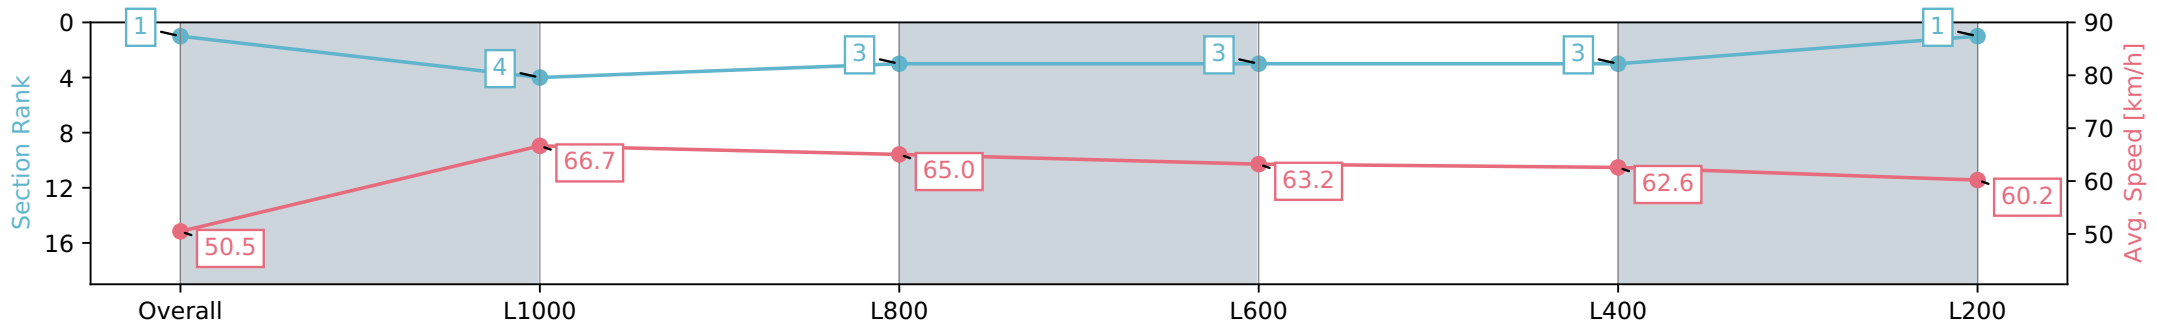

Section	Overall	L1000	L800	L600	L400	L200
Section Times	1:11.28 [1] (0:14.27)	0:57.01 [4] (0:10.82)	0:46.19 [3] (0:11.15)	0:35.04 [3] (0:11.50)	0:23.54 [3] (0:11.56)	0:11.97 [1] (0:11.97)
Average Speed [km/h]	50.5	66.7	65.0	63.2	62.6	60.2
Top Speed [km/h]	66.9	67.0	66.7	64.3	63.7	62.9
Avg. Dist. to Rail [m]	13.2	4.7	2.4	1.9	4.3	6.9
Avg. Stride Freq. [Hz]	2.3	2.5	2.4	2.4	2.4	2.4
Avg. Stride Length [m]	5.7	7.5	7.5	7.4	7.2	7.1