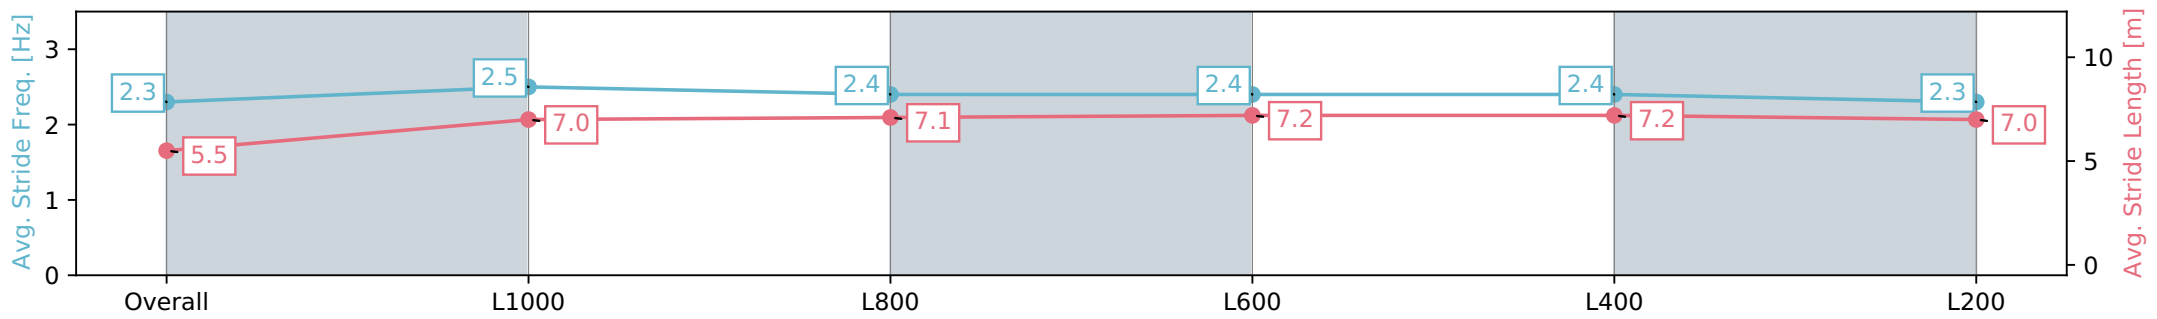

Horse/Jockey Name	SUPERIOR SAM/Jessica Eaton
Finish Rank	16
Fastest Section Time (Section)	0:11.11 (L1000)
Top Speed [km/h] (Section)	65.3 (Overall)
Race State	Finished

Morphettville SA - Professional
Race 9: David 'DT' Thomas Memorial SA Sprint Series Final
(Qualified Horses) - 1200m
04 May 2024 - 4:46PM
Track Rating: Good 4, Weather: Fine, Rail Position: +2m 1200m-W/
Post; True Remainder. Sectional 602m

Section	Overall	L1000	L800	L600	L400	L200
Section Times	1:13.28 [16] (0:14.95)	0:58.33 [16] (0:11.11)	0:47.22 [16] (0:11.40)	0:35.82 [16] (0:11.66)	0:24.16 [16] (0:11.76)	0:12.40 [16] (0:12.40)
Average Speed [km/h]	48.2	64.7	64.0	62.8	61.5	58.1
Top Speed [km/h]	63.7	65.3	65.0	64.6	62.9	60.9
Avg. Dist. to Rail [m]	7.4	3.0	3.0	3.4	4.5	5.9
Avg. Stride Freq. [Hz]	2.3	2.5	2.4	2.4	2.4	2.3
Avg. Stride Length [m]	5.5	7.0	7.1	7.2	7.2	7.0

Report Created: Sat 04 May 2024 17:35:45 GMT+10 (Note: Timing is based on positional data)

- [ ] Ranking at each section and finish
- -:-:- No data available at this section
- NA No data available