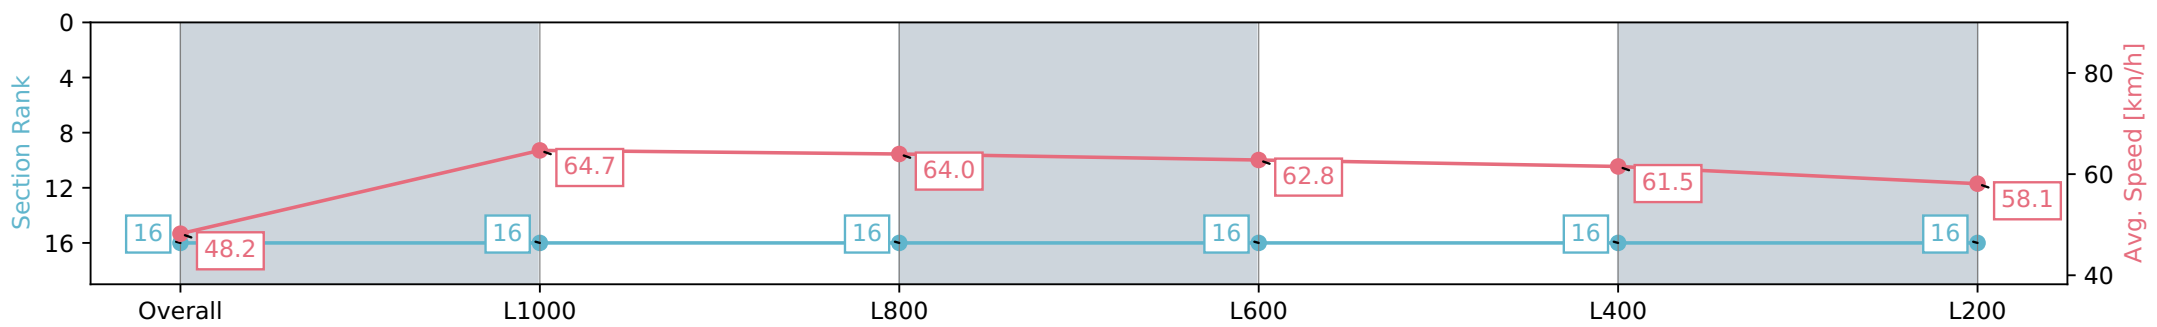

Horse/Jockey Name	SUPERIOR SAM/Jessica Eaton
Finish Rank	16
Fastest Section Time (Section)	0:11.11 (L1000)
Top Speed [km/h] (Section)	65.3 (Overall)
Race State	Finished

Morphettville SA - Professional
Race 9: David 'DT' Thomas Memorial SA Sprint Series Final
(Qualified Horses) - 1200m
04 May 2024 - 4:46PM
Track Rating: Good 4, Weather: Fine, Rail Position: +2m 1200m-W/
Post; True Remainder. Sectional 602m

Section	Overall	L1000	L800	L600	L400	L200
Section Times	1:13.28 [16] (0:14.95)	0:58.33 [16] (0:11.11)	0:47.22 [16] (0:11.40)	0:35.82 [16] (0:11.66)	0:24.16 [16] (0:11.76)	0:12.40 [16] (0:12.40)
Average Speed [km/h]	48.2	64.7	64.0	62.8	61.5	58.1
Top Speed [km/h]	63.7	65.3	65.0	64.6	62.9	60.9
Avg. Dist. to Rail [m]	7.4	3.0	3.0	3.4	4.5	5.9
Avg. Stride Freq. [Hz]	2.3	2.5	2.4	2.4	2.4	2.3
Avg. Stride Length [m]	5.5	7.0	7.1	7.2	7.2	7.0

Report Created: Sat 04 May 2024 17:35:45 GMT+10 (Note: Timing is based on positional data)

- [ ] Ranking at each section and finish
- -:-:- No data available at this section
- NA No data available