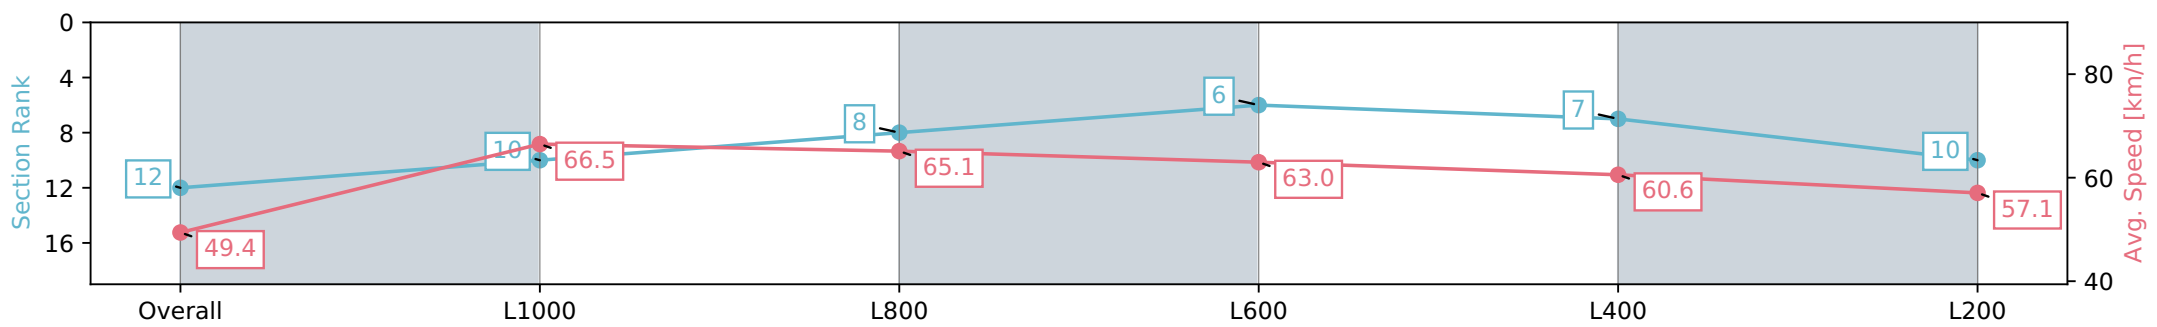

Horse/Jockey Name	EXALTED DAME/Blake Shinn
Finish Rank	12
Fastest Section Time (Section)	0:10.83 (L1000)
Top Speed [km/h] (Section)	67.2 (Overall)
Race State	Finished

Morphettville SA - Professional
Race 9: David 'DT' Thomas Memorial SA Sprint Series Final
(Qualified Horses) - 1200m
04 May 2024 - 4:46PM
Track Rating: Good 4, Weather: Fine, Rail Position: +2m 1200m-W/
Post; True Remainder. Sectional 602m

Section	Overall	L1000	L800	L600	L400	L200
Section Times	1:12.53 [12] (0:14.57)	0:57.95 [10] (0:10.83)	0:47.12 [8] (0:11.05)	0:36.07 [6] (0:11.50)	0:24.57 [7] (0:11.95)	0:12.62 [10] (0:12.62)
Average Speed [km/h]	49.4	66.5	65.1	63.0	60.6	57.1
Top Speed [km/h]	65.5	67.2	66.4	64.1	62.7	59.4
Avg. Dist. to Rail [m]	2.4	1.3	0.4	1.1	4.9	8.7
Avg. Stride Freq. [Hz]	2.3	2.5	2.4	2.4	2.4	2.3
Avg. Stride Length [m]	5.6	7.4	7.4	7.2	7.0	6.8

[ ] Ranking at each section and finish
-:-:- No data available at this section
NA No data available