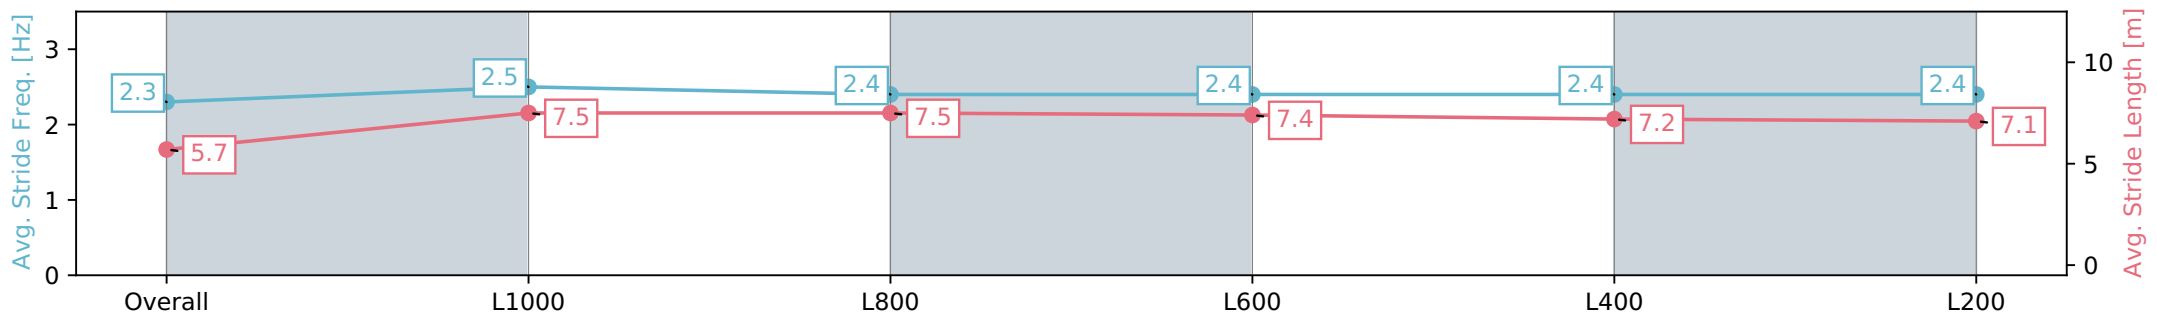

Section	Overall	L1000	L800	L600	L400	L200
Section Times	1:11.28 [1] (0:14.27)	0:57.01 [4] (0:10.82)	0:46.19 [3] (0:11.15)	0:35.04 [3] (0:11.50)	0:23.54 [3] (0:11.56)	0:11.97 [1] (0:11.97)
Average Speed [km/h]	50.5	66.7	65.0	63.2	62.6	60.2
Top Speed [km/h]	66.9	67.0	66.7	64.3	63.7	62.9
Avg. Dist. to Rail [m]	13.2	4.7	2.4	1.9	4.3	6.9
Avg. Stride Freq. [Hz]	2.3	2.5	2.4	2.4	2.4	2.4
Avg. Stride Length [m]	5.7	7.5	7.5	7.4	7.2	7.1