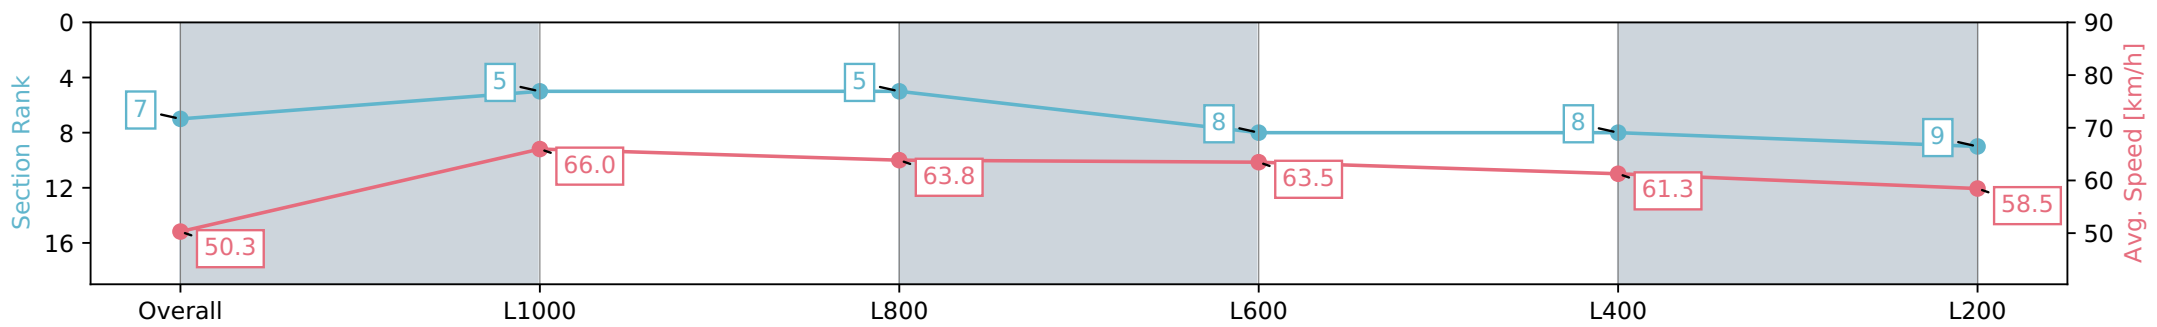

Horse/Jockey Name	STARLITE VALLEY/Caitlin Jones
Finish Rank	7
Fastest Section Time (Section)	0:10.94 (L1000)
Top Speed [km/h] (Section)	67.1 (Overall)
Race State	Finished

Morphettville SA - Professional
Race 9: David 'DT' Thomas Memorial SA Sprint Series Final
(Qualified Horses) - 1200m
04 May 2024 - 4:46PM
Track Rating: Good 4, Weather: Fine, Rail Position: +2m 1200m-W/
Post; True Remainder. Sectional 602m

Section	Overall	L1000	L800	L600	L400	L200
Section Times	1:12.09 [7] (0:14.31)	0:57.78 [5] (0:10.94)	0:46.84 [5] (0:11.30)	0:35.54 [8] (0:11.42)	0:24.12 [8] (0:11.81)	0:12.31 [9] (0:12.31)
Average Speed [km/h]	50.3	66.0	63.8	63.5	61.3	58.5
Top Speed [km/h]	65.2	67.1	66.1	64.0	62.6	60.8
Avg. Dist. to Rail [m]	6.2	2.5	1.2	1.3	4.8	7.4
Avg. Stride Freq. [Hz]	2.3	2.4	2.3	2.3	2.3	2.2
Avg. Stride Length [m]	5.9	7.8	7.7	7.7	7.4	7.2

Report Created: Sat 04 May 2024 17:35:21 GMT+10 (Note: Timing is based on positional data)

- [ ] Ranking at each section and finish
- -:-:- No data available at this section
- NA No data available