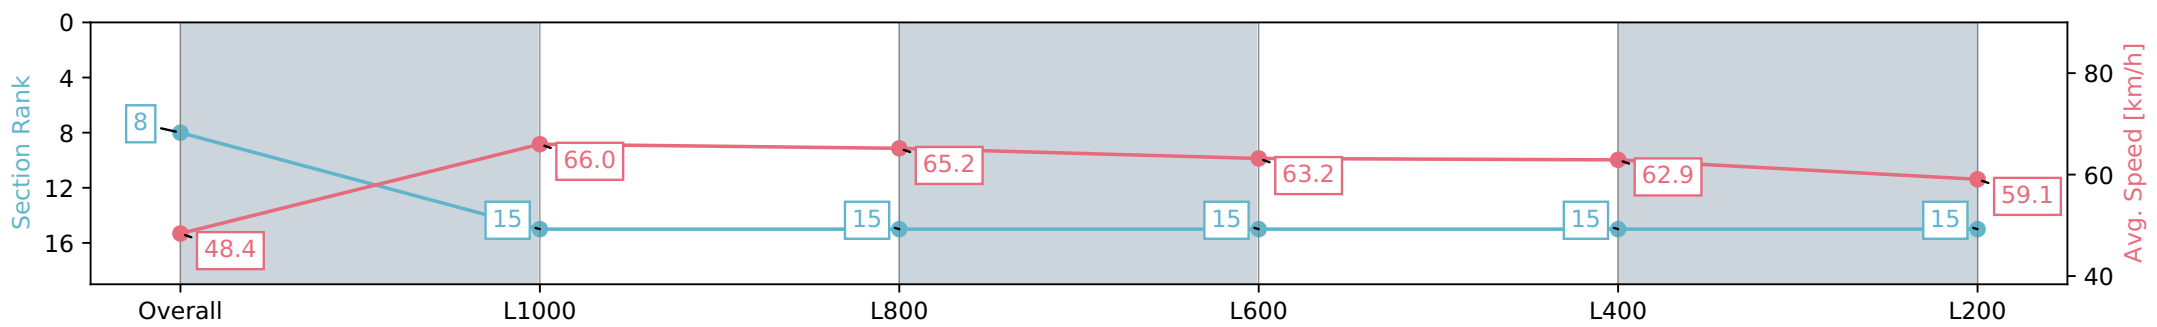

Horse/Jockey Name	ROCKSTAR MEGGSY/Jason Holder
Finish Rank	8
Fastest Section Time (Section)	0:10.91 (L1000)
Top Speed [km/h] (Section)	66.8 (Overall)
Race State	Finished

Morphettville SA - Professional
Race 9: David 'DT' Thomas Memorial SA Sprint Series Final
(Qualified Horses) - 1200m
04 May 2024 - 4:46PM
Track Rating: Good 4, Weather: Fine, Rail Position: +2m 1200m-W/
Post; True Remainder. Sectional 602m

Section	Overall	L1000	L800	L600	L400	L200
Section Times	1:12.26 [8] (0:14.91)	0:57.35 [15] (0:10.91)	0:46.44 [15] (0:11.14)	0:35.30 [15] (0:11.56)	0:23.74 [15] (0:11.55)	0:12.19 [15] (0:12.19)
Average Speed [km/h]	48.4	66.0	65.2	63.2	62.9	59.1
Top Speed [km/h]	65.6	66.8	66.6	65.0	64.8	62.8
Avg. Dist. to Rail [m]	6.5	3.1	2.3	3.1	7.2	11.1
Avg. Stride Freq. [Hz]	2.4	2.6	2.6	2.5	2.5	2.5
Avg. Stride Length [m]	5.4	7.0	7.0	7.0	6.8	6.7

Report Created: Sat 04 May 2024 17:35:24 GMT+10 (Note: Timing is based on positional data)

- [ ] Ranking at each section and finish
- -:-:- No data available at this section
- NA No data available