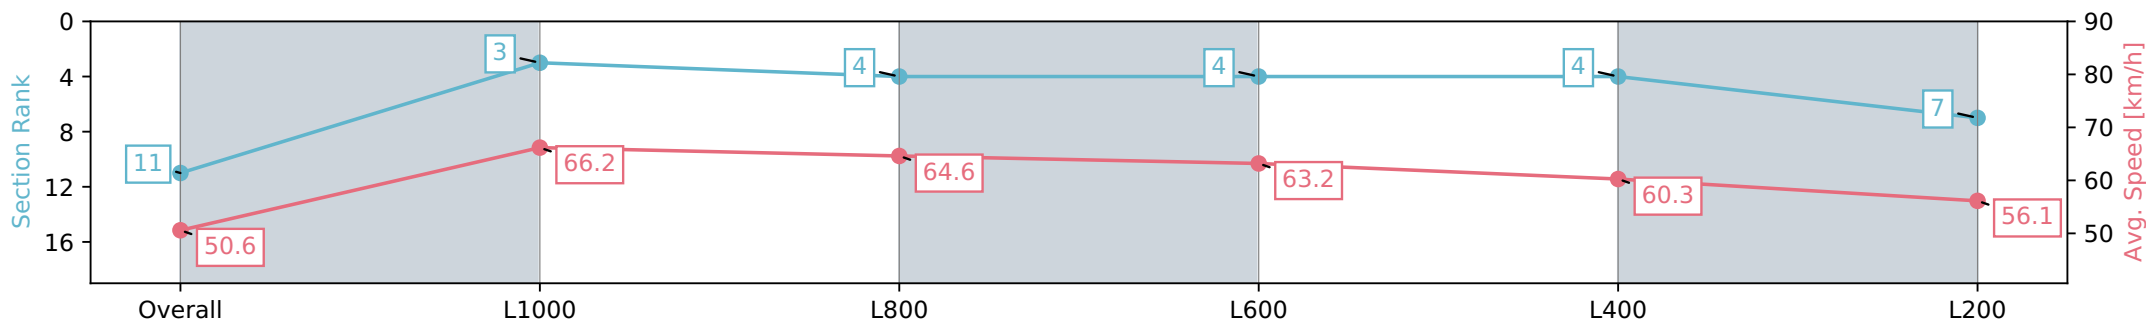

Horse/Jockey Name	JONQUEST/Rochelle Milnes
Finish Rank	11
Fastest Section Time (Section)	0:10.89 (L1000)
Top Speed [km/h] (Section)	68.0 (Overall)
Race State	Finished

Morphettville SA - Professional
Race 9: David 'DT' Thomas Memorial SA Sprint Series Final
(Qualified Horses) - 1200m

04 May 2024 - 4:46PM

Track Rating: Good 4, Weather: Fine, Rail Position: +2m 1200m-W/
Post; True Remainder. Sectional 602m

Section	Overall	L1000	L800	L600	L400	L200
Section Times	1:12.51 [11] (0:14.24)	0:58.27 [3] (0:10.89)	0:47.38 [4] (0:11.18)	0:36.20 [4] (0:11.43)	0:24.77 [4] (0:11.96)	0:12.81 [7] (0:12.81)
Average Speed [km/h]	50.6	66.2	64.6	63.2	60.3	56.1
Top Speed [km/h]	66.5	68.0	68.0	64.2	61.7	59.0
Avg. Dist. to Rail [m]	3.2	1.9	1.6	0.3	1.1	2.8
Avg. Stride Freq. [Hz]	2.2	2.5	2.4	2.4	2.3	2.3
Avg. Stride Length [m]	6.0	7.4	7.3	7.3	7.1	6.9

- [ ] Ranking at each section and finish
- -:-:- No data available at this section
- NA No data available