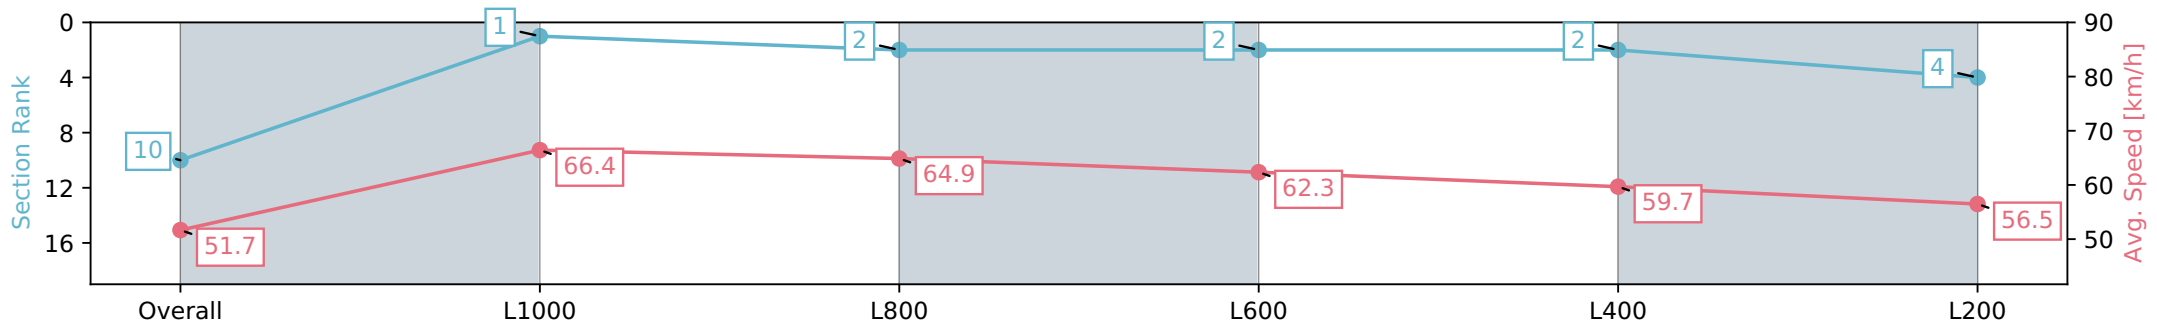

Horse/Jockey Name	ALL BEANS/Nichola Yuen
Finish Rank	10
Fastest Section Time (Section)	0:10.82 (L1000)
Top Speed [km/h] (Section)	70.3 (Overall)
Race State	Finished

Morphettville SA - Professional
Race 9: David 'DT' Thomas Memorial SA Sprint Series Final
(Qualified Horses) - 1200m

04 May 2024 - 4:46PM

Track Rating: Good 4, Weather: Fine, Rail Position: +2m 1200m-W/
Post; True Remainder. Sectional 602m

Section	Overall	L1000	L800	L600	L400	L200
Section Times	1:12.42 [10] (0:13.97)	0:58.45 [1] (0:10.82)	0:47.63 [2] (0:11.19)	0:36.44 [2] (0:11.61)	0:24.83 [2] (0:12.07)	0:12.76 [4] (0:12.76)
Average Speed [km/h]	51.7	66.4	64.9	62.3	59.7	56.5
Top Speed [km/h]	70.3	67.4	65.3	64.7	61.0	58.4
Avg. Dist. to Rail [m]	9.9	2.9	2.1	1.0	2.5	5.1
Avg. Stride Freq. [Hz]	2.4	2.5	2.4	2.4	2.4	2.3
Avg. Stride Length [m]	5.6	7.0	7.3	7.2	7.0	6.8

Report Created: Sat 04 May 2024 17:35:29 GMT+10 (Note: Timing is based on positional data)

- [ ] Ranking at each section and finish
- -:-:- No data available at this section
- NA No data available