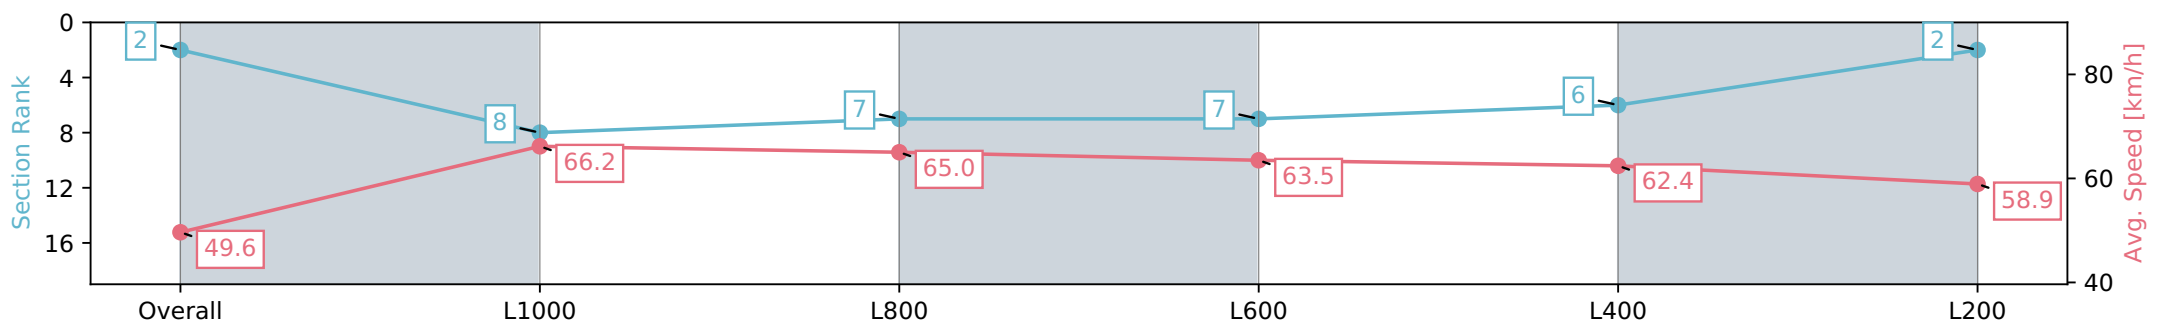

Horse/Jockey Name	LOSESOMEWINMORE/Jake Toeroek
Finish Rank	2
Fastest Section Time (Section)	0:10.86 (L1000)
Top Speed [km/h] (Section)	67.4 (Overall)
Race State	Finished

Morphettville SA - Professional
Race 9: David 'DT' Thomas Memorial SA Sprint Series Final
(Qualified Horses) - 1200m
04 May 2024 - 4:46PM
Track Rating: Good 4, Weather: Fine, Rail Position: +2m 1200m-W/
Post; True Remainder. Sectional 602m

Section	Overall	L1000	L800	L600	L400	L200
Section Times	1:11.69 [2] (0:14.52)	0:57.17 [8] (0:10.86)	0:46.31 [7] (0:11.11)	0:35.20 [7] (0:11.40)	0:23.80 [6] (0:11.57)	0:12.22 [2] (0:12.22)
Average Speed [km/h]	49.6	66.2	65.0	63.5	62.4	58.9
Top Speed [km/h]	67.4	67.4	67.1	64.4	63.5	61.7
Avg. Dist. to Rail [m]	6.0	1.6	1.0	0.7	5.0	7.3
Avg. Stride Freq. [Hz]	2.3	2.5	2.4	2.4	2.4	2.4
Avg. Stride Length [m]	5.7	7.4	7.4	7.4	7.1	7.0

Report Created: Sat 04 May 2024 17:35:09 GMT+10 (Note: Timing is based on positional data)

- [ ] Ranking at each section and finish
- -:-:- No data available at this section
- NA No data available