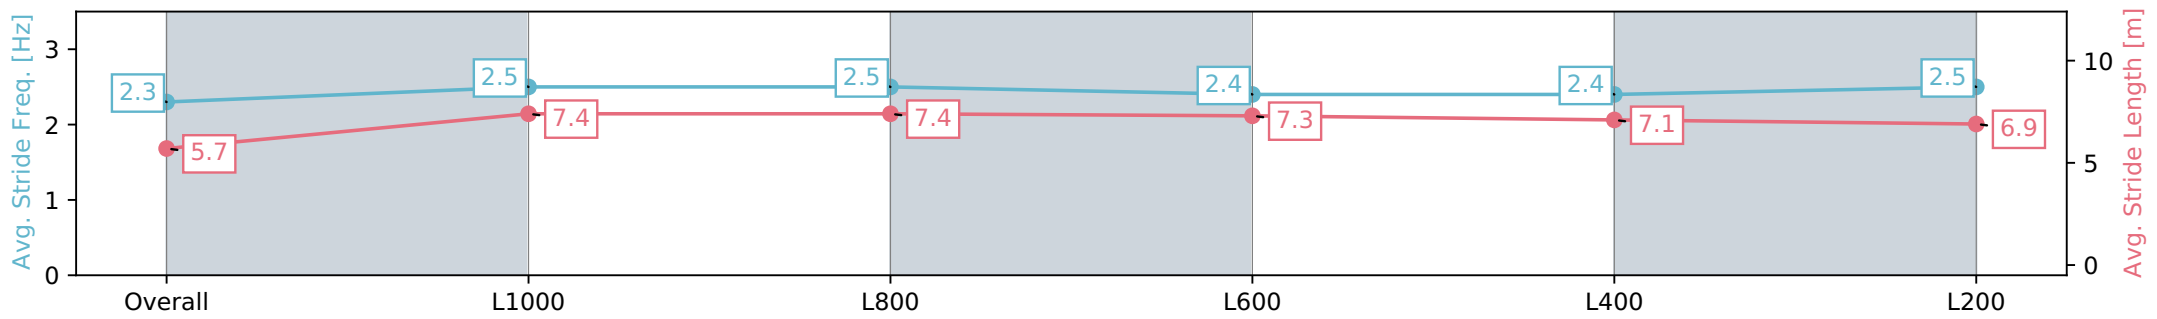

Horse/Jockey Name	PRAIRIE FLOWER/Margaret Collett
Finish Rank	3
Fastest Section Time (Section)	0:10.95 (L1000)
Top Speed [km/h] (Section)	67.5 (Overall)
Race State	Finished

Morphettville SA - Professional
Race 9: David 'DT' Thomas Memorial SA Sprint Series Final
(Qualified Horses) - 1200m
04 May 2024 - 4:46PM
Track Rating: Good 4, Weather: Fine, Rail Position: +2m 1200m-W/
Post; True Remainder. Sectional 602m

Section	Overall	L1000	L800	L600	L400	L200
Section Times	1:11.73 [3] (0:14.61)	0:57.12 [12] (0:10.95)	0:46.17 [12] (0:11.05)	0:35.12 [10] (0:11.53)	0:23.59 [11] (0:11.78)	0:11.81 [12] (0:11.81)
Average Speed [km/h]	49.3	65.8	65.9	63.5	61.6	61.0
Top Speed [km/h]	65.0	67.5	67.3	65.3	63.2	63.2
Avg. Dist. to Rail [m]	9.6	4.8	3.9	3.2	6.0	8.8
Avg. Stride Freq. [Hz]	2.3	2.5	2.5	2.4	2.4	2.5
Avg. Stride Length [m]	5.7	7.4	7.4	7.3	7.1	6.9

Report Created: Sat 04 May 2024 17:35:11 GMT+10 (Note: Timing is based on positional data)

- [ ] Ranking at each section and finish
- -:-:- No data available at this section
- NA No data available