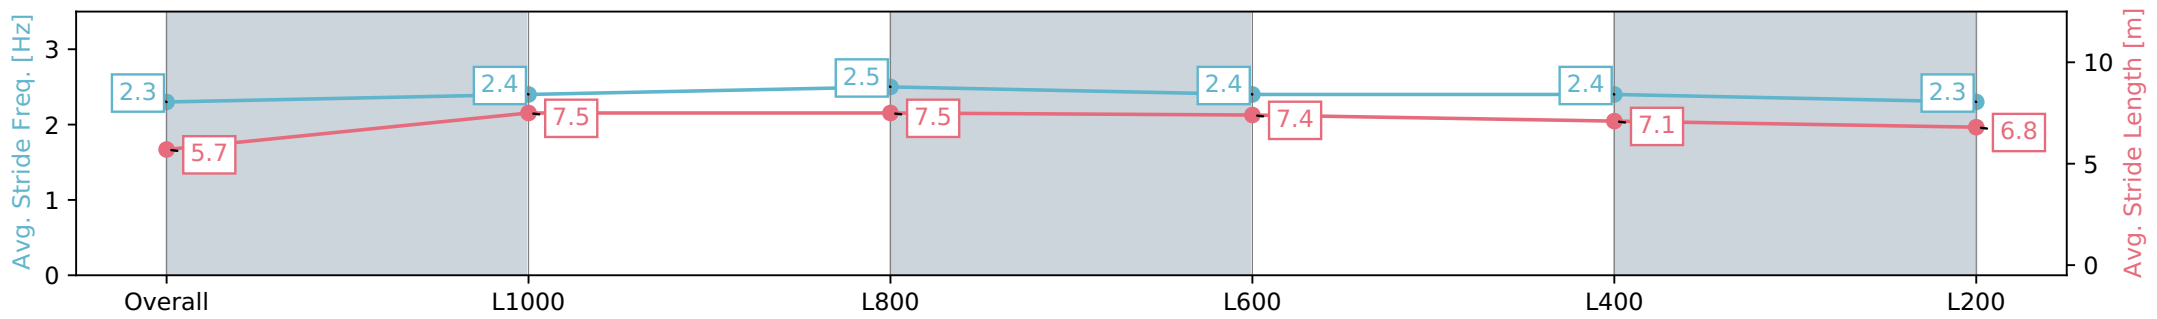

Horse/Jockey Name	SWEETENED/Ben Price
Finish Rank	15
Fastest Section Time (Section)	0:10.94 (L1000)
Top Speed [km/h] (Section)	66.9 (L1000)
Race State	Finished

Morphettville SA - Professional
Race 9: David 'DT' Thomas Memorial SA Sprint Series Final
(Qualified Horses) - 1200m
04 May 2024 - 4:46PM
Track Rating: Good 4, Weather: Fine, Rail Position: +2m 1200m-W/
Post; True Remainder. Sectional 602m

Section	Overall	L1000	L800	L600	L400	L200
Section Times	1:13.08 [15] (0:14.59)	0:58.49 [11] (0:10.94)	0:47.55 [11] (0:11.03)	0:36.52 [9] (0:11.51)	0:25.01 [9] (0:12.00)	0:13.01 [14] (0:13.01)
Average Speed [km/h]	49.4	65.9	66.2	63.6	60.6	55.3
Top Speed [km/h]	66.2	66.8	66.9	65.2	62.2	58.0
Avg. Dist. to Rail [m]	9.8	3.5	3.6	3.6	7.3	11.0
Avg. Stride Freq. [Hz]	2.3	2.4	2.5	2.4	2.4	2.3
Avg. Stride Length [m]	5.7	7.5	7.5	7.4	7.1	6.8

Report Created: Sat 04 May 2024 17:35:42 GMT+10 (Note: Timing is based on positional data)

- [ ] Ranking at each section and finish
- -:-:- No data available at this section
- NA No data available