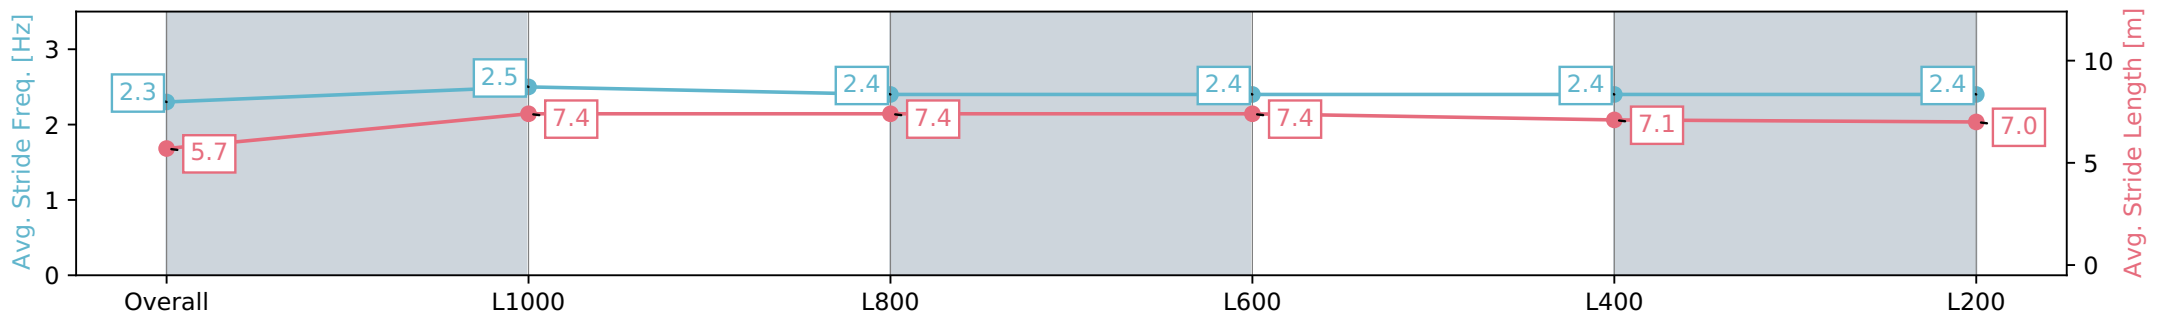

Horse/Jockey Name	LOSESOMEWINMORE/Jake Toeroek
Finish Rank	2
Fastest Section Time (Section)	0:10.86 (L1000)
Top Speed [km/h] (Section)	67.4 (Overall)
Race State	Finished

Morphettville SA - Professional
Race 9: David 'DT' Thomas Memorial SA Sprint Series Final
(Qualified Horses) - 1200m
04 May 2024 - 4:46PM
Track Rating: Good 4, Weather: Fine, Rail Position: +2m 1200m-W/
Post; True Remainder. Sectional 602m

Section	Overall	L1000	L800	L600	L400	L200
Section Times	1:11.69 [2] (0:14.52)	0:57.17 [8] (0:10.86)	0:46.31 [7] (0:11.11)	0:35.20 [7] (0:11.40)	0:23.80 [6] (0:11.57)	0:12.22 [2] (0:12.22)
Average Speed [km/h]	49.6	66.2	65.0	63.5	62.4	58.9
Top Speed [km/h]	67.4	67.4	67.1	64.4	63.5	61.7
Avg. Dist. to Rail [m]	6.0	1.6	1.0	0.7	5.0	7.3
Avg. Stride Freq. [Hz]	2.3	2.5	2.4	2.4	2.4	2.4
Avg. Stride Length [m]	5.7	7.4	7.4	7.4	7.1	7.0

Report Created: Sat 04 May 2024 17:35:09 GMT+10 (Note: Timing is based on positional data)

- [ ] Ranking at each section and finish
- -:-:- No data available at this section
- NA No data available