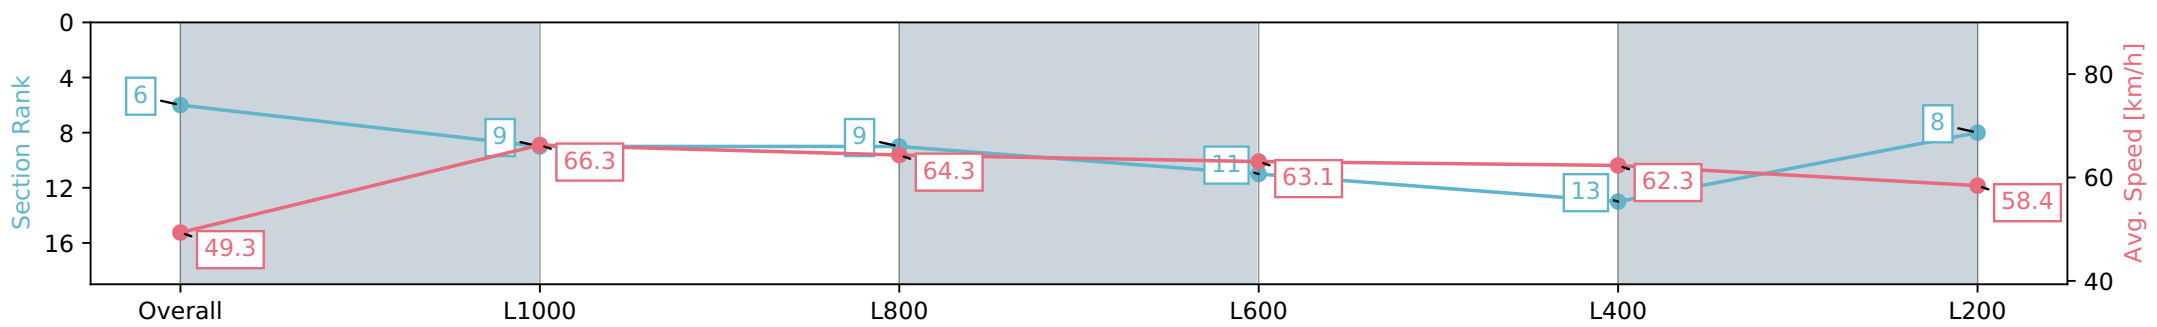

Horse/Jockey Name	BUBBLE OVER/Neil Farley
Finish Rank	6
Fastest Section Time (Section)	0:10.87 (L1000)
Top Speed [km/h] (Section)	68.1 (Overall)
Race State	Finished

Morphettville SA - Professional
Race 9: David 'DT' Thomas Memorial SA Sprint Series Final
(Qualified Horses) - 1200m
04 May 2024 - 4:46PM
Track Rating: Good 4, Weather: Fine, Rail Position: +2m 1200m-W/
Post; True Remainder. Sectional 602m

Section	Overall	L1000	L800	L600	L400	L200
Section Times	1:12.07 [6] (0:14.56)	0:57.50 [9] (0:10.87)	0:46.63 [9] (0:11.24)	0:35.39 [11] (0:11.48)	0:23.91 [13] (0:11.61)	0:12.30 [8] (0:12.30)
Average Speed [km/h]	49.3	66.3	64.3	63.1	62.3	58.4
Top Speed [km/h]	66.7	68.1	68.0	64.1	63.7	62.1
Avg. Dist. to Rail [m]	4.2	2.3	1.6	1.1	2.8	3.4
Avg. Stride Freq. [Hz]	2.3	2.4	2.4	2.3	2.4	2.3
Avg. Stride Length [m]	5.7	7.5	7.6	7.4	7.3	6.9

Report Created: Sat 04 May 2024 17:35:19 GMT+10 (Note: Timing is based on positional data)

- [ ] Ranking at each section and finish
- -:-:- No data available at this section
- NA No data available