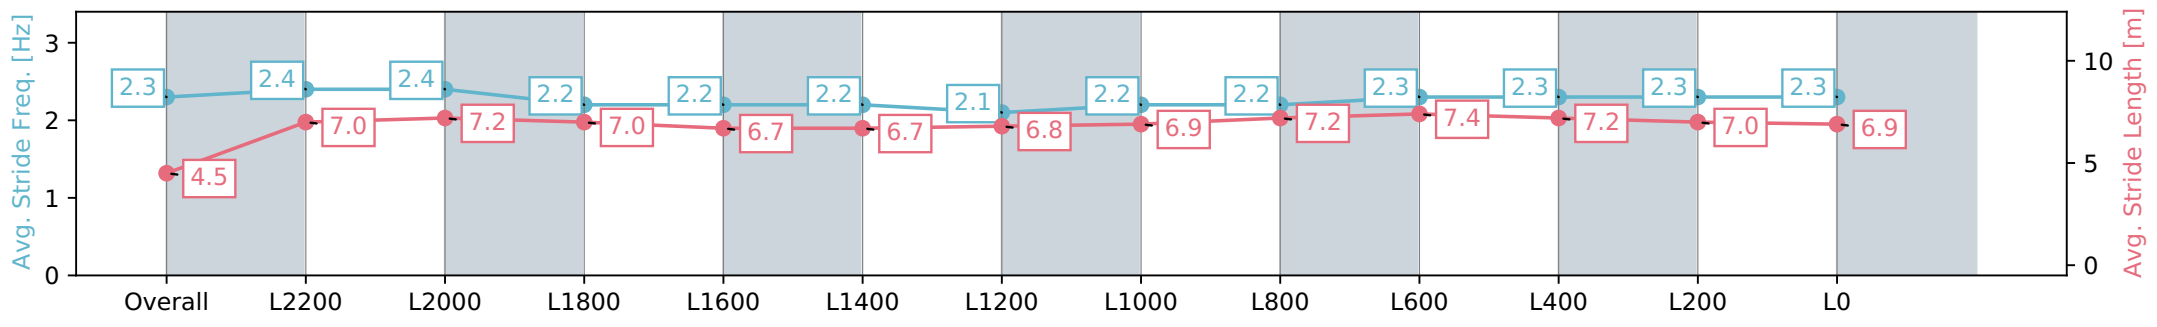

04 May 2024 - 4:08PM

Track Rating: Good 4, Weather: Fine, Rail Position: +2m 1200m-W/ Post; True Remainder. Sectional 602m

Section	Overall	L2200	L2000	L1800	L1600	L1400	L1200	L1000	L800	L600	L400	L200	L0
Section Times	2:41.13 [1] (0:09.00)	2:32.13 [3] (0:11.78)	2:20.35 [2] (0:11.78)	2:08.57 [3] (0:12.63)	1:55.94 [3] (0:13.73)	1:42.21 [3] (0:13.84)	1:28.37 [3] (0:13.89)	1:14.48 [3] (0:13.53)	1:00.95 [3] (0:12.27)	0:48.68 [4] (0:11.84)	0:36.84 [3] (0:12.01)	0:24.83 [3] (0:12.17)	0:12.66 [1] (0:12.66)
Average Speed [km/h]	40.0	61.4	61.2	56.9	52.5	52.0	52.3	53.3	58.7	61.1	60.3	59.3	56.4
Top Speed [km/h]	59.5	62.0	62.3	60.3	54.0	52.5	53.8	54.5	61.9	63.0	61.6	59.9	59.0
Avg. Dist. to Rail [m]	7.6	3.9	0.4	0.5	0.4	0.8	1.7	0.9	1.8	1.3	1.0	2.9	7.4
Avg. Stride Freq. [Hz]	2.3	2.4	2.4	2.2	2.2	2.2	2.1	2.2	2.2	2.3	2.3	2.3	2.3
Avg. Stride Length [m]	4.5	7.0	7.2	7.0	6.7	6.7	6.8	6.9	7.2	7.4	7.2	7.0	6.9