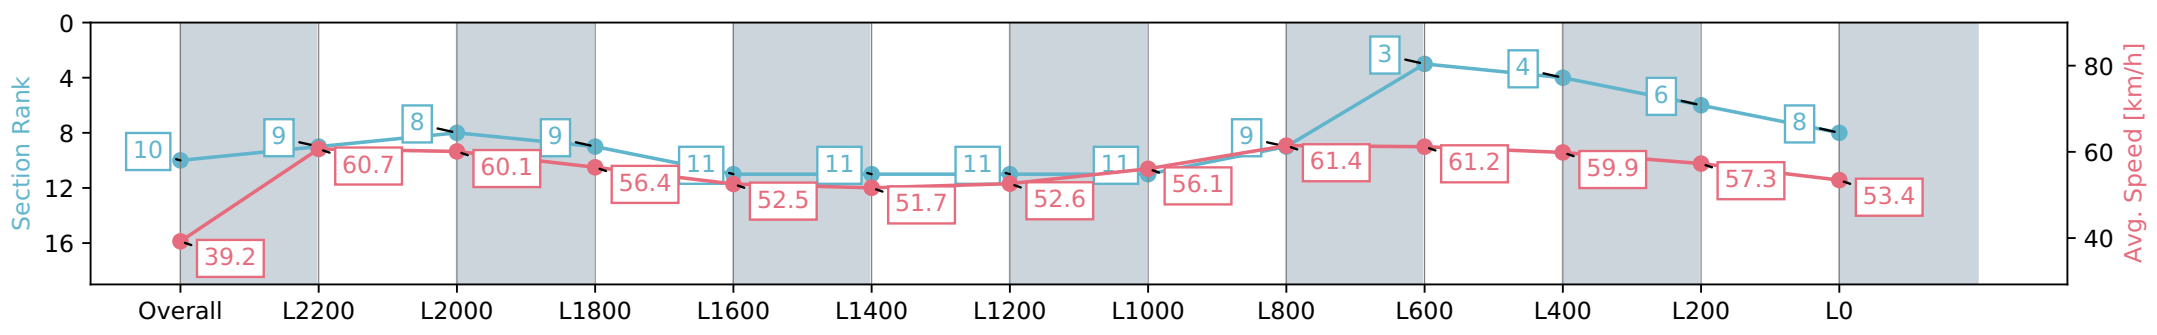

Section	Overall	L2200	L2000	L1800	L1600	L1400	L1200	L1000	L800	L600	L400	L200	L0
Section Times	2:42.56 [10] (0:09.17)	2:33.39 [9] (0:11.94)	2:21.45 [8] (0:12.05)	2:09.40 [9] (0:12.93)	1:56.47 [11] (0:13.85)	1:42.62 [11] (0:13.93)	1:28.69 [11] (0:13.87)	1:14.82 [11] (0:12.97)	1:01.85 [9] (0:11.71)	0:50.14 [3] (0:11.93)	0:38.21 [4] (0:12.25)	0:25.96 [6] (0:12.63)	0:13.33 [8] (0:13.33)
Average Speed [km/h]	39.2	60.7	60.1	56.4	52.5	51.7	52.6	56.1	61.4	61.2	59.9	57.3	53.4
Top Speed [km/h]	58.4	63.3	60.5	59.7	53.9	53.3	54.6	58.8	62.7	61.8	60.9	58.7	56.0
Avg. Dist. to Rail [m]	7.5	3.0	2.5	2.8	2.8	2.8	3.5	2.8	4.6	3.6	3.4	5.8	6.9
Avg. Stride Freq. [Hz]	2.1	2.2	2.2	2.1	2.1	2.0	2.1	2.1	2.3	2.3	2.3	2.3	2.2
Avg. Stride Length [m]	4.8	7.4	7.4	7.3	6.8	6.9	6.9	7.0	7.3	7.2	7.1	6.8	6.5