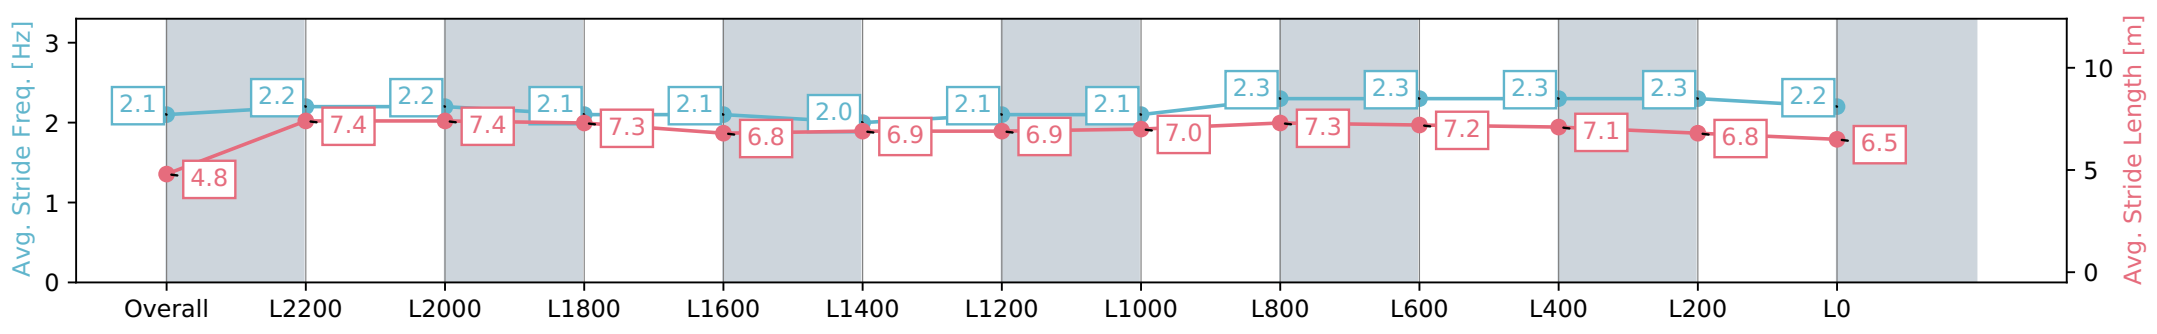

Section	Overall	L2200	L2000	L1800	L1600	L1400	L1200	L1000	L800	L600	L400	L200	L0
Section Times	2:42.56 [10] (0:09.17)	2:33.39 [9] (0:11.94)	2:21.45 [8] (0:12.05)	2:09.40 [9] (0:12.93)	1:56.47 [11] (0:13.85)	1:42.62 [11] (0:13.93)	1:28.69 [11] (0:13.87)	1:14.82 [11] (0:12.97)	1:01.85 [9] (0:11.71)	0:50.14 [3] (0:11.93)	0:38.21 [4] (0:12.25)	0:25.96 [6] (0:12.63)	0:13.33 [8] (0:13.33)
Average Speed [km/h]	39.2	60.7	60.1	56.4	52.5	51.7	52.6	56.1	61.4	61.2	59.9	57.3	53.4
Top Speed [km/h]	58.4	63.3	60.5	59.7	53.9	53.3	54.6	58.8	62.7	61.8	60.9	58.7	56.0
Avg. Dist. to Rail [m]	7.5	3.0	2.5	2.8	2.8	2.8	3.5	2.8	4.6	3.6	3.4	5.8	6.9
Avg. Stride Freq. [Hz]	2.1	2.2	2.2	2.1	2.1	2.0	2.1	2.1	2.3	2.3	2.3	2.3	2.2
Avg. Stride Length [m]	4.8	7.4	7.4	7.3	6.8	6.9	6.9	7.0	7.3	7.2	7.1	6.8	6.5