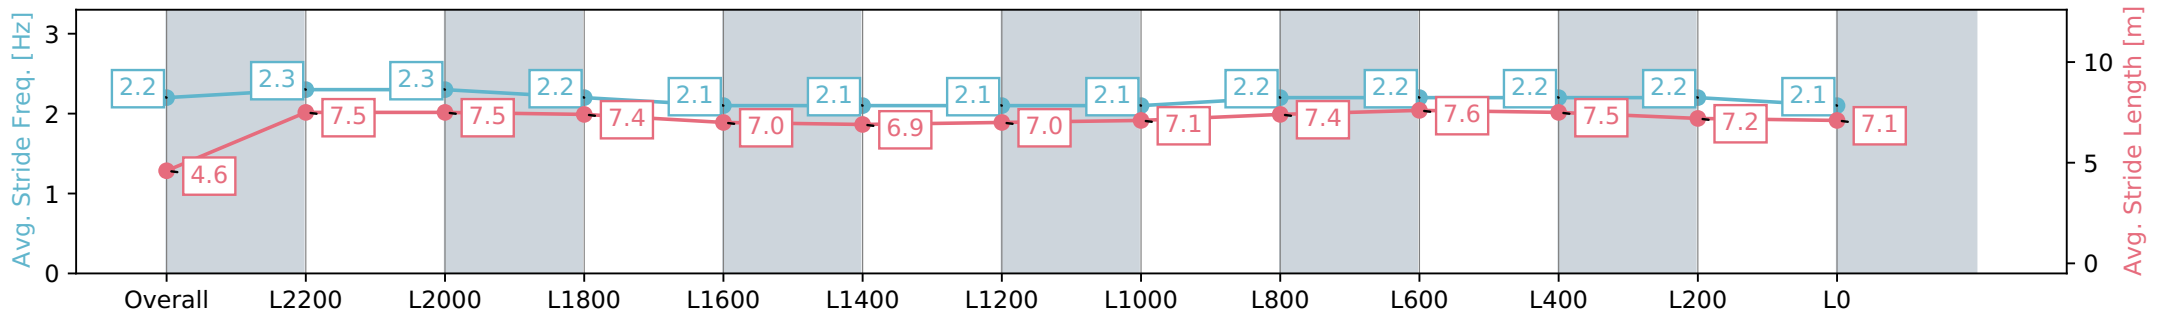

Section	Overall	L2200	L2000	L1800	L1600	L1400	L1200	L1000	L800	L600	L400	L200	L0
Section Times	2:41.47 [3] (0:08.91)	2:32.56 [1] (0:11.69)	2:20.87 [1] (0:11.75)	2:09.12 [1] (0:12.52)	1:56.60 [1] (0:13.64)	1:42.96 [1] (0:13.77)	1:29.19 [1] (0:13.85)	1:15.34 [1] (0:13.72)	1:01.62 [1] (0:12.35)	0:49.27 [1] (0:11.90)	0:37.37 [2] (0:12.06)	0:25.31 [2] (0:12.38)	0:12.93 [2] (0:12.93)
Average Speed [km/h]	40.4	62.2	61.4	57.7	53.1	52.3	52.4	52.7	58.3	61.1	60.7	58.6	55.1
Top Speed [km/h]	60.0	63.5	62.3	61.2	55.9	52.8	53.5	54.2	61.9	62.0	61.9	59.9	57.5
Avg. Dist. to Rail [m]	10.4	6.2	0.8	0.7	1.7	1.3	1.9	1.4	2.9	2.6	3.3	5.3	8.5
Avg. Stride Freq. [Hz]	2.2	2.3	2.3	2.2	2.1	2.1	2.1	2.1	2.2	2.2	2.2	2.2	2.1
Avg. Stride Length [m]	4.6	7.5	7.5	7.4	7.0	6.9	7.0	7.1	7.4	7.6	7.5	7.2	7.1