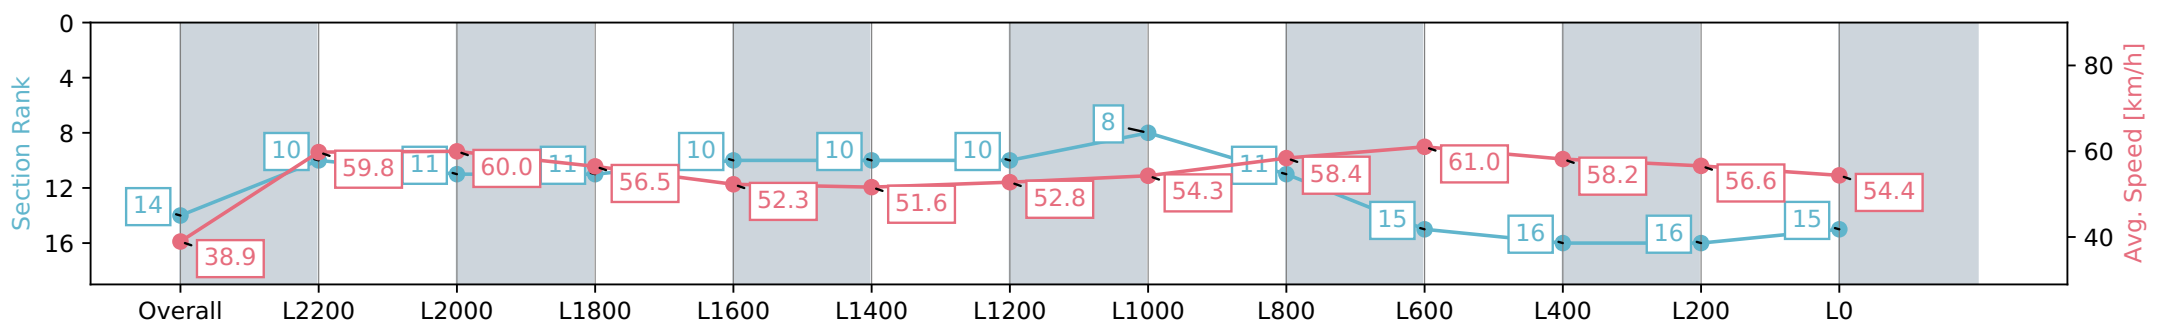

Horse/Jockey Name	SUNSETS/Jacob Opperman
Finish Rank	14
Fastest Section Time (Section)	0:11.85 (L1000)
Top Speed [km/h] (Section)	62.3 (L1000)
Race State	Finished

Morphettville SA - Professional

Race 8: Thomas Farms South Australian Derby - 2500m

04 May 2024 - 4:08PM

Track Rating: Good 4, Weather: Fine, Rail Position: +2m 1200m-W/ Post; True Remainder. Sectional 602m

Section	Overall	L2200	L2000	L1800	L1600	L1400	L1200	L1000	L800	L600	L400	L200	L0
Section Times	2:43.34 [14] (0:09.23)	2:34.11 [10] (0:12.06)	2:22.05 [11] (0:11.99)	2:10.06 [11] (0:12.74)	1:57.32 [10] (0:13.76)	1:43.56 [10] (0:13.95)	1:29.61 [10] (0:13.76)	1:15.85 [8] (0:13.30)	1:02.55 [11] (0:12.33)	0:50.22 [15] (0:11.85)	0:38.37 [16] (0:12.46)	0:25.91 [16] (0:12.76)	0:13.15 [15] (0:13.15)
Average Speed [km/h]	38.9	59.8	60.0	56.5	52.3	51.6	52.8	54.3	58.4	61.0	58.2	56.6	54.4
Top Speed [km/h]	58.0	60.8	61.0	60.5	53.3	53.5	53.9	55.7	61.8	62.3	60.3	57.4	56.4
Avg. Dist. to Rail [m]	3.8	0.8	0.1	0.3	0.1	0.5	1.9	0.8	1.4	1.2	1.5	2.7	4.3
Avg. Stride Freq. [Hz]	2.2	2.4	2.3	2.3	2.2	2.2	2.2	2.2	2.3	2.3	2.3	2.3	2.3
Avg. Stride Length [m]	4.5	7.0	7.1	6.9	6.6	6.4	6.4	6.5	6.9	7.1	7.0	6.9	6.7

Report Created: Sat 04 May 2024 16:56:19 GMT+10 (Note: Timing is based on positional data)

- [ ] Ranking at each section and finish
- -:-:- No data available at this section
- NA No data available