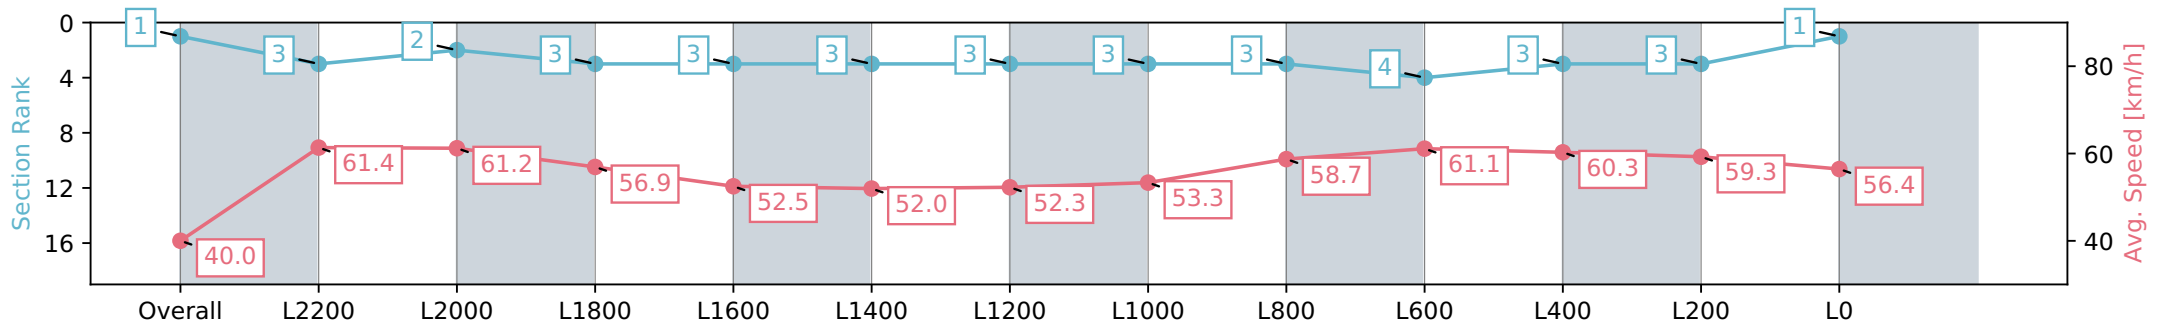

04 May 2024 - 4:08PM

Track Rating: Good 4, Weather: Fine, Rail Position: +2m 1200m-W/ Post; True Remainder. Sectional 602m

Section	Overall	L2200	L2000	L1800	L1600	L1400	L1200	L1000	L800	L600	L400	L200	L0
Section Times	2:41.13 [1] (0:09.00)	2:32.13 [3] (0:11.78)	2:20.35 [2] (0:11.78)	2:08.57 [3] (0:12.63)	1:55.94 [3] (0:13.73)	1:42.21 [3] (0:13.84)	1:28.37 [3] (0:13.89)	1:14.48 [3] (0:13.53)	1:00.95 [3] (0:12.27)	0:48.68 [4] (0:11.84)	0:36.84 [3] (0:12.01)	0:24.83 [3] (0:12.17)	0:12.66 [1] (0:12.66)
Average Speed [km/h]	40.0	61.4	61.2	56.9	52.5	52.0	52.3	53.3	58.7	61.1	60.3	59.3	56.4
Top Speed [km/h]	59.5	62.0	62.3	60.3	54.0	52.5	53.8	54.5	61.9	63.0	61.6	59.9	59.0
Avg. Dist. to Rail [m]	7.6	3.9	0.4	0.5	0.4	0.8	1.7	0.9	1.8	1.3	1.0	2.9	7.4
Avg. Stride Freq. [Hz]	2.3	2.4	2.4	2.2	2.2	2.2	2.1	2.2	2.2	2.3	2.3	2.3	2.3
Avg. Stride Length [m]	4.5	7.0	7.2	7.0	6.7	6.7	6.8	6.9	7.2	7.4	7.2	7.0	6.9