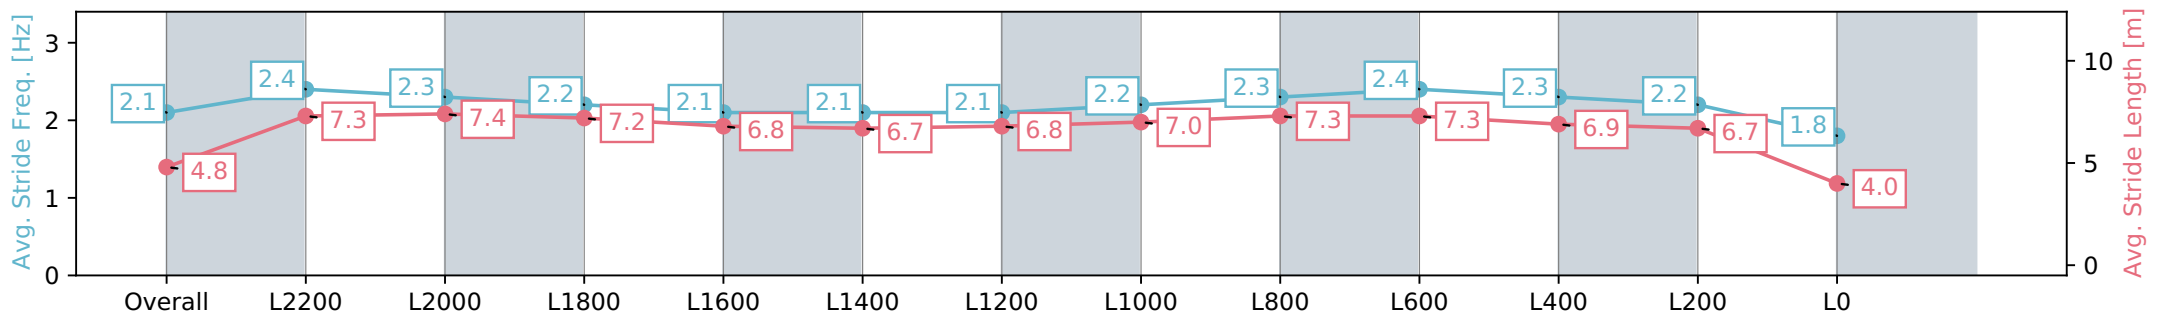

Horse/Jockey Name	GLAD YOU THINK SO/Blake Shinn
Finish Rank	16
Fastest Section Time (Section)	0:11.65 (L2400)
Top Speed [km/h] (Section)	63.5 (L2400)
Race State	Finished

Morphettville SA - Professional

Race 8: Thomas Farms South Australian Derby - 2500m

04 May 2024 - 4:08PM

Track Rating: Good 4, Weather: Fine, Rail Position: +2m 1200m-W/ Post; True Remainder. Sectional 602m

Section	Overall	L2200	L2000	L1800	L1600	L1400	L1200	L1000	L800	L600	L400	L200	L0
Section Times	2:59.41 [16] (0:09.15)	2:50.26 [8] (0:11.83)	2:38.43 [7] (0:11.65)	2:26.78 [4] (0:12.84)	2:13.94 [4] (0:13.73)	2:00.21 [4] (0:13.93)	1:46.28 [4] (0:13.82)	1:32.46 [4] (0:13.45)	1:19.01 [4] (0:12.22)	1:06.79 [7] (0:11.88)	0:54.91 [6] (0:12.76)	0:42.15 [14] (0:13.60)	0:28.55 [16] (0:28.55)
Average Speed [km/h]	39.4	61.5	62.1	56.4	52.8	51.7	52.5	54.1	58.9	61.6	58.0	53.3	25.0
Top Speed [km/h]	58.6	62.5	63.5	61.0	54.6	52.3	54.3	55.4	62.3	63.2	60.8	56.1	46.7
Avg. Dist. to Rail [m]	11.9	6.4	1.8	1.4	1.6	1.7	2.0	2.5	4.1	4.0	5.5	5.7	7.7
Avg. Stride Freq. [Hz]	2.1	2.4	2.3	2.2	2.1	2.1	2.1	2.2	2.3	2.4	2.3	2.2	1.8
Avg. Stride Length [m]	4.8	7.3	7.4	7.2	6.8	6.7	6.8	7.0	7.3	7.3	6.9	6.7	4.0

Report Created: Sat 04 May 2024 16:56:30 GMT+10 (Note: Timing is based on positional data)

- [ ] Ranking at each section and finish
- -:-:- No data available at this section
- NA No data available