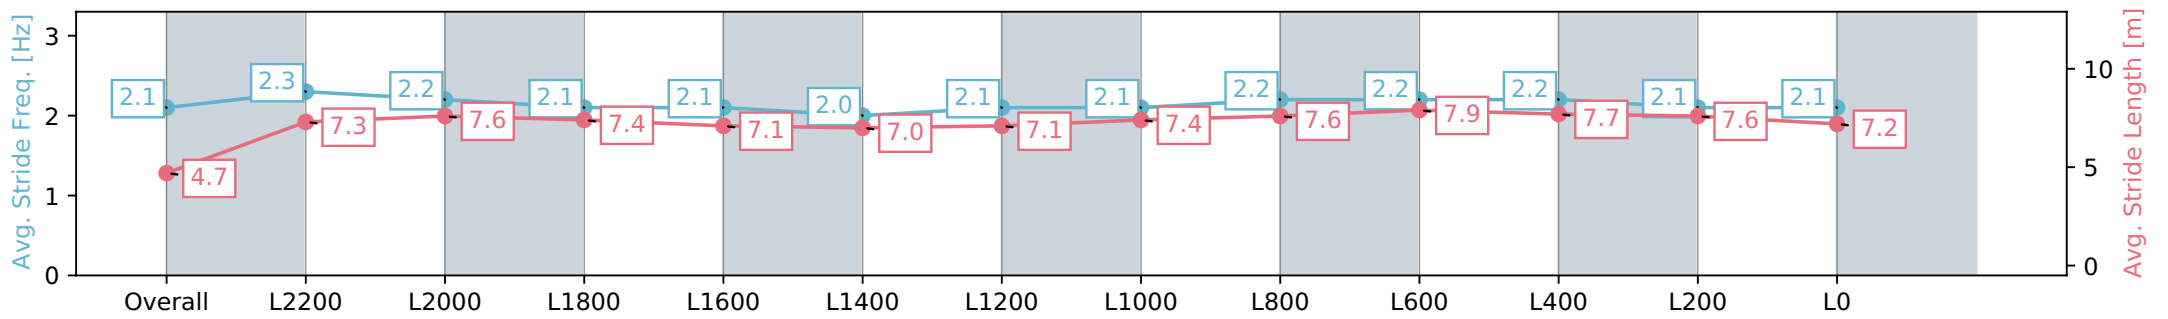

Section	Overall	L2200	L2000	L1800	L1600	L1400	L1200	L1000	L800	L600	L400	L200	L0
Section Times	2:42.05 [7] (0:09.40)	2:32.65 [14] (0:12.04)	2:20.61 [14] (0:11.97)	2:08.64 [13] (0:12.76)	1:55.88 [12] (0:13.78)	1:42.10 [12] (0:13.93)	1:28.17 [12] (0:13.86)	1:14.31 [12] (0:13.14)	1:01.17 [12] (0:12.01)	0:49.16 [11] (0:11.85)	0:37.31 [11] (0:12.01)	0:25.30 [7] (0:12.45)	0:12.85 [7] (0:12.85)
Average Speed [km/h]	38.3	59.9	60.3	56.5	52.4	51.8	52.5	55.3	59.9	62.0	61.4	58.3	55.6
Top Speed [km/h]	57.5	61.2	61.0	60.8	53.3	53.0	54.6	57.1	62.4	63.0	62.1	59.7	57.9
Avg. Dist. to Rail [m]	2.6	1.1	0.7	0.5	1.2	1.6	2.7	2.7	4.8	5.0	4.9	7.3	9.7
Avg. Stride Freq. [Hz]	2.1	2.3	2.2	2.1	2.1	2.0	2.1	2.1	2.2	2.2	2.2	2.1	2.1
Avg. Stride Length [m]	4.7	7.3	7.6	7.4	7.1	7.0	7.1	7.4	7.6	7.9	7.7	7.6	7.2