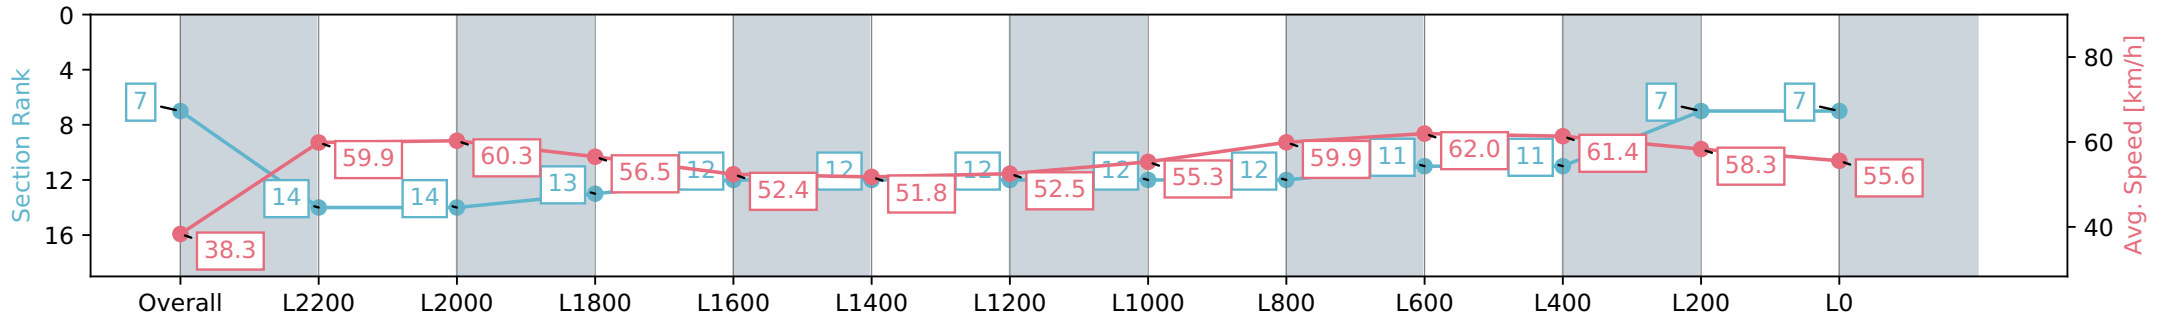

Section	Overall	L2200	L2000	L1800	L1600	L1400	L1200	L1000	L800	L600	L400	L200	L0
Section Times	2:42.05 [7] (0:09.40)	2:32.65 [14] (0:12.04)	2:20.61 [14] (0:11.97)	2:08.64 [13] (0:12.76)	1:55.88 [12] (0:13.78)	1:42.10 [12] (0:13.93)	1:28.17 [12] (0:13.86)	1:14.31 [12] (0:13.14)	1:01.17 [12] (0:12.01)	0:49.16 [11] (0:11.85)	0:37.31 [11] (0:12.01)	0:25.30 [7] (0:12.45)	0:12.85 [7] (0:12.85)
Average Speed [km/h]	38.3	59.9	60.3	56.5	52.4	51.8	52.5	55.3	59.9	62.0	61.4	58.3	55.6
Top Speed [km/h]	57.5	61.2	61.0	60.8	53.3	53.0	54.6	57.1	62.4	63.0	62.1	59.7	57.9
Avg. Dist. to Rail [m]	2.6	1.1	0.7	0.5	1.2	1.6	2.7	2.7	4.8	5.0	4.9	7.3	9.7
Avg. Stride Freq. [Hz]	2.1	2.3	2.2	2.1	2.1	2.0	2.1	2.1	2.2	2.2	2.2	2.1	2.1
Avg. Stride Length [m]	4.7	7.3	7.6	7.4	7.1	7.0	7.1	7.4	7.6	7.9	7.7	7.6	7.2