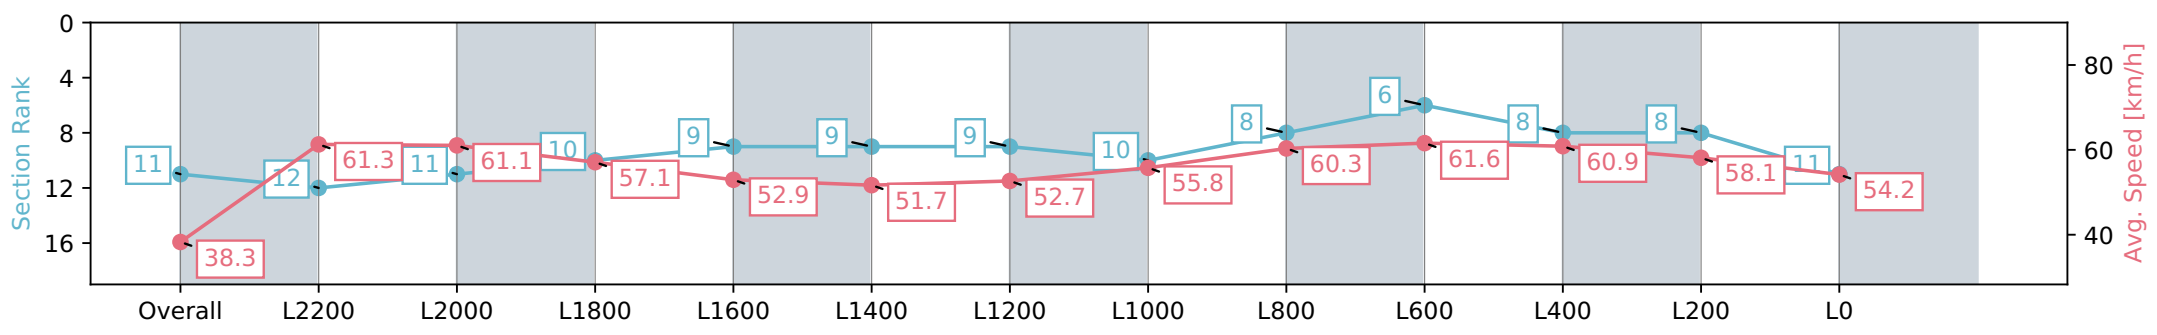

Horse/Jockey Name	WARIALDA WARRIOR/Darryl McLellan
Finish Rank	11
Fastest Section Time (Section)	0:11.90 (Overall)
Top Speed [km/h] (Section)	63.4 (L1200)
Race State	Finished

Morphettville SA - Professional

Race 8: Thomas Farms South Australian Derby - 2500m

04 May 2024 - 4:08PM

Track Rating: Good 4, Weather: Fine, Rail Position: +2m 1200m-W/ Post; True Remainder. Sectional 602m

Section	Overall	L2200	L2000	L1800	L1600	L1400	L1200	L1000	L800	L600	L400	L200	L0
Section Times	2:42.59 [11] (0:09.39)	2:33.20 [12] (0:11.90)	2:21.30 [11] (0:11.92)	2:09.38 [10] (0:12.77)	1:56.61 [9] (0:13.74)	1:42.87 [9] (0:13.93)	1:28.94 [9] (0:13.90)	1:15.04 [10] (0:13.11)	1:01.93 [8] (0:11.93)	0:50.00 [6] (0:12.01)	0:37.99 [8] (0:12.26)	0:25.73 [8] (0:12.55)	0:13.18 [11] (0:13.18)
Average Speed [km/h]	38.3	61.3	61.1	57.1	52.9	51.7	52.7	55.8	60.3	61.6	60.9	58.1	54.2
Top Speed [km/h]	58.5	62.3	61.4	60.8	54.6	52.4	54.8	57.2	63.4	63.3	62.4	59.7	56.6
Avg. Dist. to Rail [m]	13.6	7.1	3.7	2.8	3.3	3.3	4.3	4.2	6.0	6.3	7.3	10.5	12.8
Avg. Stride Freq. [Hz]	2.0	2.3	2.2	2.1	2.1	2.0	2.0	2.1	2.2	2.2	2.3	2.3	2.2
Avg. Stride Length [m]	4.9	7.6	7.6	7.4	7.1	7.1	7.1	7.4	7.6	7.6	7.3	7.1	6.8

Report Created: Sat 04 May 2024 16:56:04 GMT+10 (Note: Timing is based on positional data)

- [ ] Ranking at each section and finish
- -:-:- No data available at this section
- NA No data available