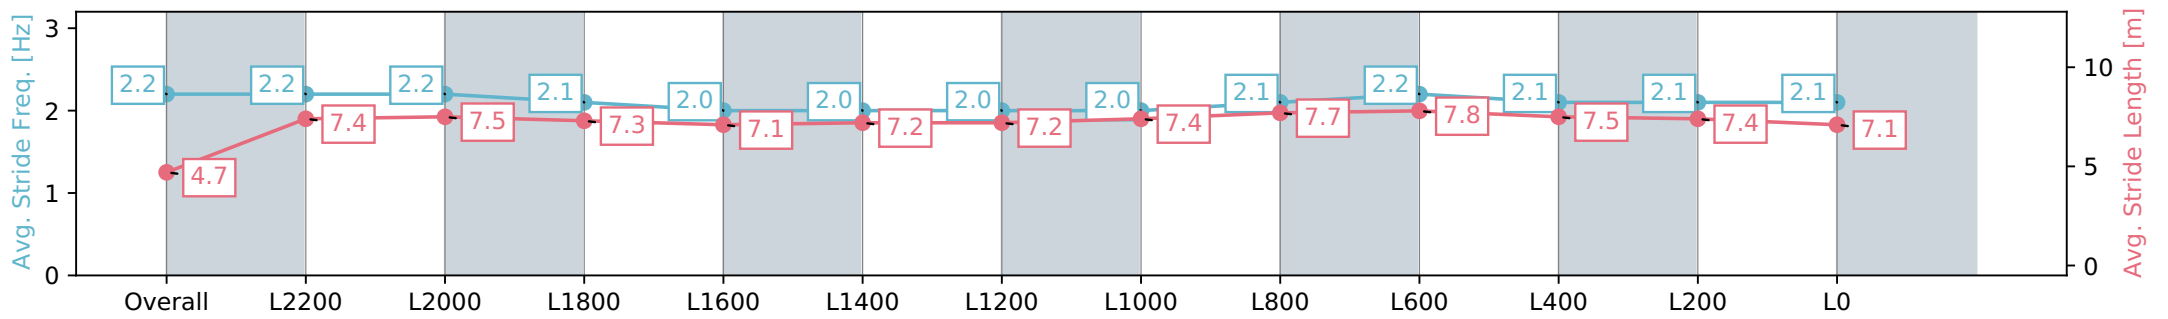

Horse/Jockey Name	A SAMURAI MIND/Lachlan Neindorf
Finish Rank	15
Fastest Section Time (Section)	0:11.85 (L1000)
Top Speed [km/h] (Section)	62.3 (L1000)
Race State	Finished

Morphettville SA - Professional

Race 8: Thomas Farms South Australian Derby - 2500m

04 May 2024 - 4:08PM

Track Rating: Good 4, Weather: Fine, Rail Position: +2m 1200m-W/ Post; True Remainder. Sectional 602m

Section	Overall	L2200	L2000	L1800	L1600	L1400	L1200	L1000	L800	L600	L400	L200	L0
Section Times	2:43.35 [15] (0:09.12)	2:34.23 [7] (0:12.02)	2:22.21 [9] (0:11.96)	2:10.25 [8] (0:12.83)	1:57.42 [8] (0:13.75)	1:43.67 [8] (0:13.94)	1:29.73 [8] (0:13.93)	1:15.80 [9] (0:13.20)	1:02.60 [10] (0:12.21)	0:50.39 [12] (0:11.85)	0:38.54 [12] (0:12.53)	0:26.01 [15] (0:12.83)	0:13.18 [14] (0:13.18)
Average Speed [km/h]	39.5	59.9	60.4	56.3	52.7	51.6	52.5	55.0	59.0	61.2	58.2	56.4	54.3
Top Speed [km/h]	58.1	60.7	61.2	59.7	54.0	52.6	54.1	57.0	61.6	62.3	60.2	56.8	55.7
Avg. Dist. to Rail [m]	4.5	1.5	0.8	1.0	1.7	2.2	3.3	2.6	3.2	2.5	2.4	4.0	5.7
Avg. Stride Freq. [Hz]	2.2	2.2	2.2	2.1	2.0	2.0	2.0	2.0	2.1	2.2	2.1	2.1	2.1
Avg. Stride Length [m]	4.7	7.4	7.5	7.3	7.1	7.2	7.2	7.4	7.7	7.8	7.5	7.4	7.1

Report Created: Sat 04 May 2024 16:56:25 GMT+10 (Note: Timing is based on positional data)

- [ ] Ranking at each section and finish
- -:-:- No data available at this section
- NA No data available