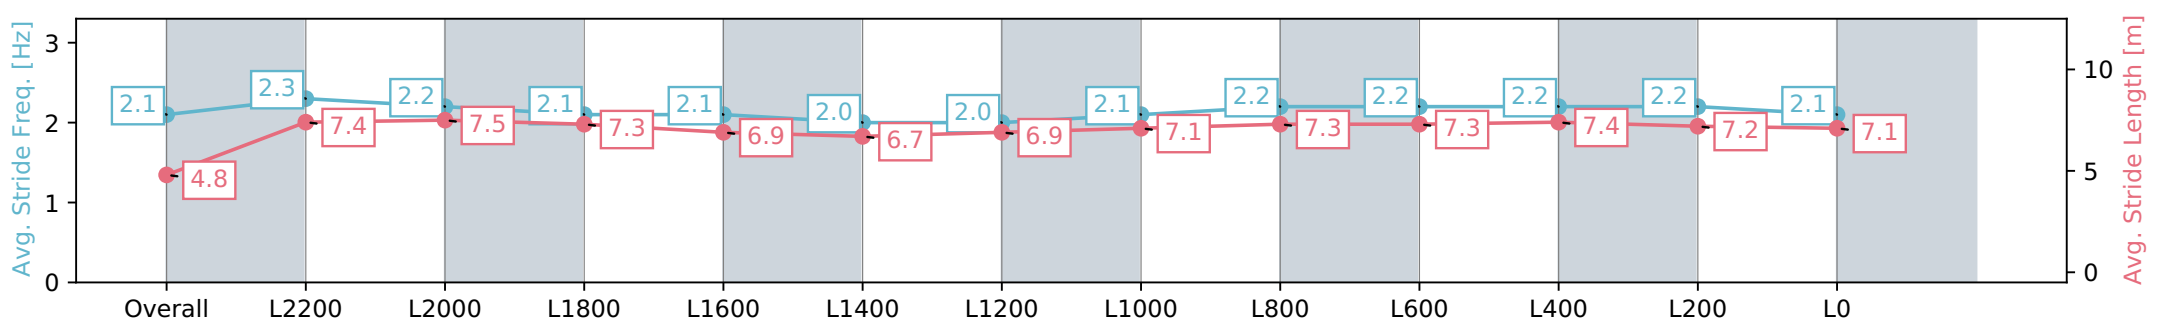

Section	Overall	L2200	L2000	L1800	L1600	L1400	L1200	L1000	L800	L600	L400	L200	L0
Section Times	2:42.91 [12] (0:09.03)	2:33.88 [4] (0:11.87)	2:22.01 [5] (0:11.92)	2:10.09 [5] (0:12.85)	1:57.24 [6] (0:13.81)	1:43.43 [6] (0:13.93)	1:29.50 [6] (0:13.84)	1:15.66 [6] (0:13.23)	1:02.43 [6] (0:12.24)	0:50.19 [9] (0:11.89)	0:38.30 [9] (0:12.28)	0:26.01 [11] (0:12.98)	0:13.03 [12] (0:13.03)
Average Speed [km/h]	39.9	60.9	60.5	56.4	52.3	51.7	52.6	54.8	58.8	61.1	59.3	55.6	54.9
Top Speed [km/h]	60.3	61.4	61.3	59.8	54.3	52.4	53.8	56.4	60.9	62.0	60.3	57.6	55.5
Avg. Dist. to Rail [m]	6.7	3.1	0.9	1.0	1.6	2.1	2.7	2.0	3.3	3.0	2.0	3.8	6.3
Avg. Stride Freq. [Hz]	2.1	2.3	2.2	2.1	2.1	2.0	2.0	2.1	2.2	2.2	2.2	2.2	2.1
Avg. Stride Length [m]	4.8	7.4	7.5	7.3	6.9	6.7	6.9	7.1	7.3	7.3	7.4	7.2	7.1