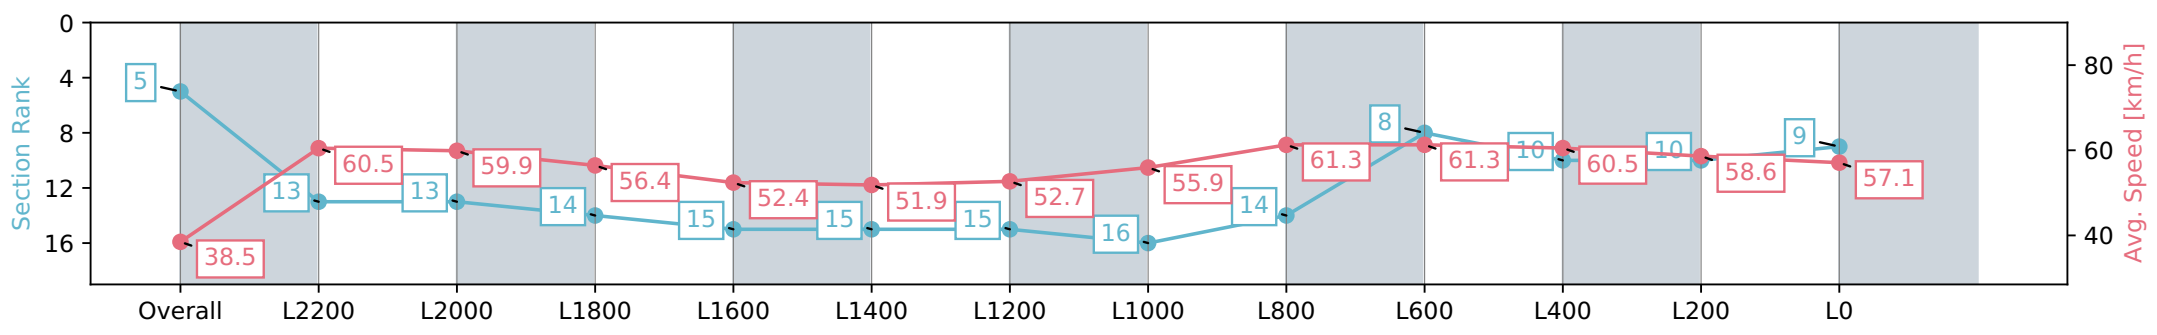

Section	Overall	L2200	L2000	L1800	L1600	L1400	L1200	L1000	L800	L600	L400	L200	L0
Section Times	2:41.82 [5] (0:09.40)	2:32.42 [13] (0:11.97)	2:20.45 [13] (0:12.10)	2:08.35 [14] (0:12.87)	1:55.48 [15] (0:13.84)	1:41.64 [15] (0:13.89)	1:27.75 [15] (0:13.86)	1:13.89 [16] (0:13.02)	1:00.87 [14] (0:11.75)	0:49.12 [8] (0:11.99)	0:37.13 [10] (0:12.21)	0:24.92 [10] (0:12.41)	0:12.51 [9] (0:12.51)
Average Speed [km/h]	38.5	60.5	59.9	56.4	52.4	51.9	52.7	55.9	61.3	61.3	60.5	58.6	57.1
Top Speed [km/h]	57.4	62.9	61.4	60.8	53.8	53.3	55.3	57.5	63.3	63.1	61.9	59.9	58.3
Avg. Dist. to Rail [m]	8.7	4.1	2.4	2.0	1.9	2.4	3.6	3.2	5.0	5.1	5.3	8.9	12.5
Avg. Stride Freq. [Hz]	2.1	2.3	2.3	2.2	2.1	2.1	2.1	2.2	2.3	2.3	2.2	2.2	2.2
Avg. Stride Length [m]	4.8	7.2	7.3	7.2	6.9	6.9	7.0	7.3	7.5	7.6	7.5	7.4	7.1