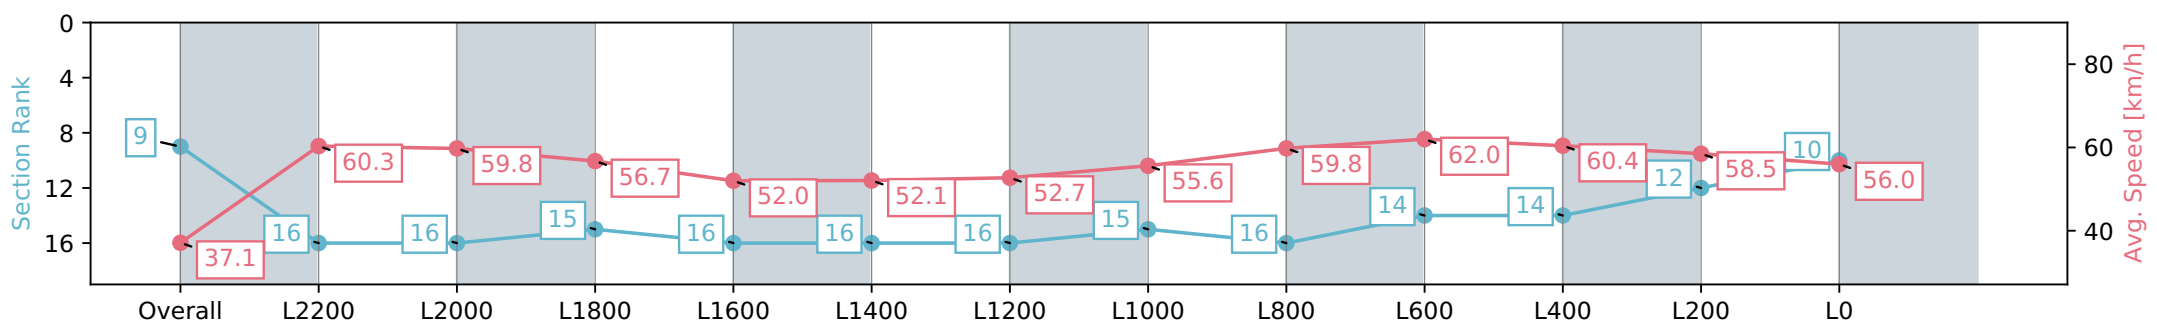

Section	Overall	L2200	L2000	L1800	L1600	L1400	L1200	L1000	L800	L600	L400	L200	L0
Section Times	2:42.14 [9] (0:09.70)	2:32.44 [16] (0:11.97)	2:20.47 [16] (0:12.03)	2:08.44 [15] (0:12.72)	1:55.72 [16] (0:13.88)	1:41.84 [16] (0:13.82)	1:28.02 [16] (0:13.80)	1:14.22 [15] (0:13.10)	1:01.12 [16] (0:12.03)	0:49.09 [14] (0:11.83)	0:37.26 [14] (0:12.12)	0:25.14 [12] (0:12.39)	0:12.75 [10] (0:12.75)
Average Speed [km/h]	37.1	60.3	59.8	56.7	52.0	52.1	52.7	55.6	59.8	62.0	60.4	58.5	56.0
Top Speed [km/h]	58.3	62.2	60.8	59.3	54.1	54.2	56.6	57.6	61.5	62.9	62.1	59.8	57.7
Avg. Dist. to Rail [m]	13.5	2.2	0.5	0.4	1.0	1.4	2.5	3.0	4.7	4.6	3.7	4.6	5.1
Avg. Stride Freq. [Hz]	2.1	2.3	2.2	2.2	2.1	2.1	2.1	2.1	2.2	2.2	2.2	2.2	2.2
Avg. Stride Length [m]	4.6	7.3	7.4	7.1	6.9	6.9	7.1	7.2	7.5	7.7	7.5	7.3	7.2