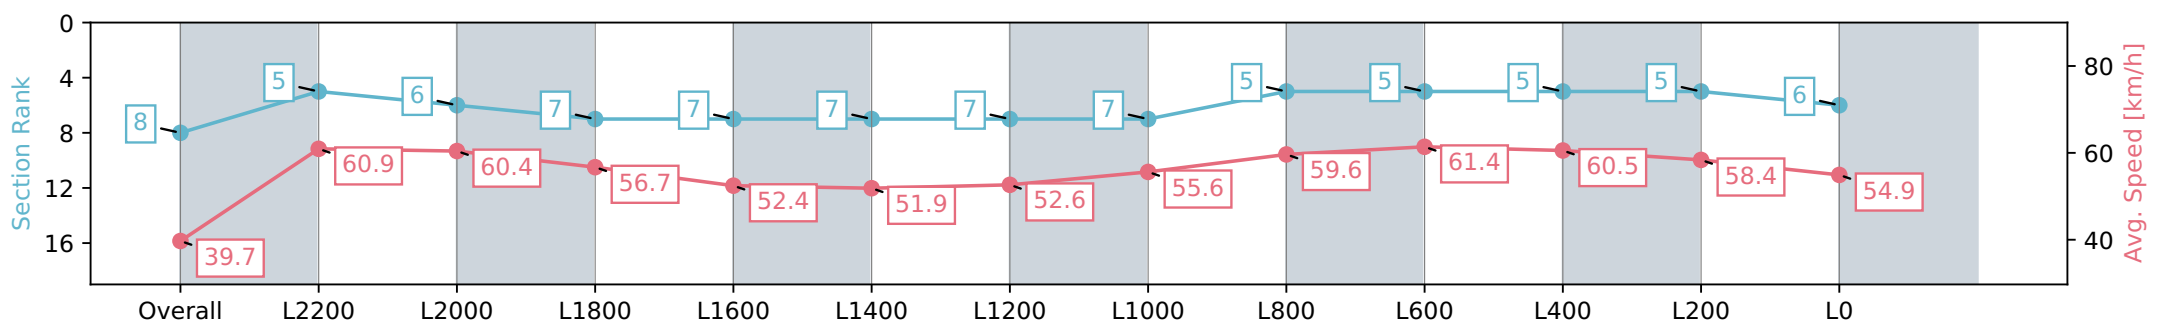

Section	Overall	L2200	L2000	L1800	L1600	L1400	L1200	L1000	L800	L600	L400	L200	L0
Section Times	2:42.06 [8] (0:09.06)	2:33.00 [5] (0:11.91)	2:21.09 [6] (0:11.99)	2:09.10 [7] (0:12.81)	1:56.29 [7] (0:13.82)	1:42.47 [7] (0:13.89)	1:28.58 [7] (0:13.89)	1:14.69 [7] (0:13.10)	1:01.59 [5] (0:12.07)	0:49.52 [5] (0:11.92)	0:37.60 [5] (0:12.14)	0:25.46 [5] (0:12.45)	0:13.01 [6] (0:13.01)
Average Speed [km/h]	39.7	60.9	60.4	56.7	52.4	51.9	52.6	55.6	59.6	61.4	60.5	58.4	54.9
Top Speed [km/h]	58.5	62.0	62.0	59.1	54.5	52.8	54.2	57.1	61.5	62.7	61.5	59.3	56.9
Avg. Dist. to Rail [m]	9.1	4.8	2.2	1.8	2.2	2.8	3.7	3.2	4.7	4.5	4.2	8.3	10.3
Avg. Stride Freq. [Hz]	2.1	2.4	2.3	2.2	2.2	2.2	2.2	2.2	2.3	2.3	2.3	2.3	2.3
Avg. Stride Length [m]	4.8	7.2	7.3	7.0	6.7	6.7	6.8	7.0	7.2	7.4	7.3	7.0	6.7