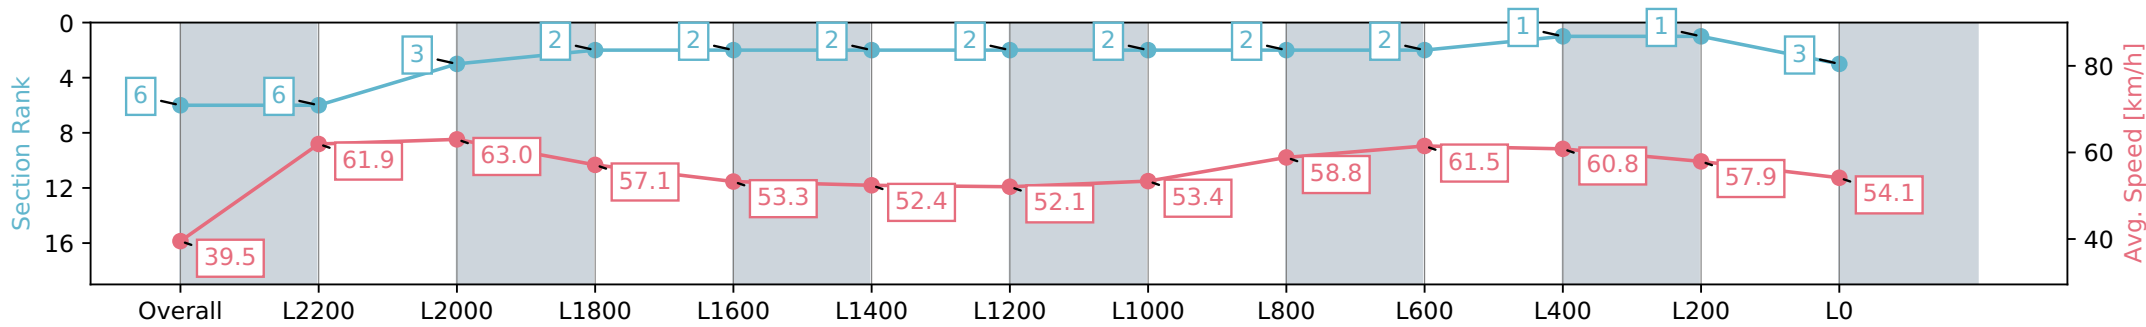

Section	Overall	L2200	L2000	L1800	L1600	L1400	L1200	L1000	L800	L600	L400	L200	L0
Section Times	2:41.85 [6] (0:09.10)	2:32.75 [6] (0:11.77)	2:20.98 [3] (0:11.53)	2:09.45 [2] (0:12.69)	1:56.76 [2] (0:13.62)	1:43.14 [2] (0:13.74)	1:29.40 [2] (0:13.97)	1:15.43 [2] (0:13.57)	1:01.85 [2] (0:12.24)	0:49.61 [2] (0:11.83)	0:37.78 [1] (0:12.08)	0:25.70 [1] (0:12.51)	0:13.19 [3] (0:13.19)
Average Speed [km/h]	39.5	61.9	63.0	57.1	53.3	52.4	52.1	53.4	58.8	61.5	60.8	57.9	54.1
Top Speed [km/h]	58.7	64.1	64.3	60.6	54.5	52.9	53.7	54.8	62.2	62.2	62.2	59.4	56.9
Avg. Dist. to Rail [m]	13.8	7.6	2.9	1.7	1.8	2.0	2.7	1.6	2.9	2.8	3.9	7.2	9.0
Avg. Stride Freq. [Hz]	2.1	2.3	2.3	2.1	2.1	2.0	2.0	2.0	2.1	2.2	2.2	2.2	2.1
Avg. Stride Length [m]	4.9	7.5	7.7	7.5	7.1	7.0	7.0	7.1	7.4	7.6	7.7	7.4	7.1