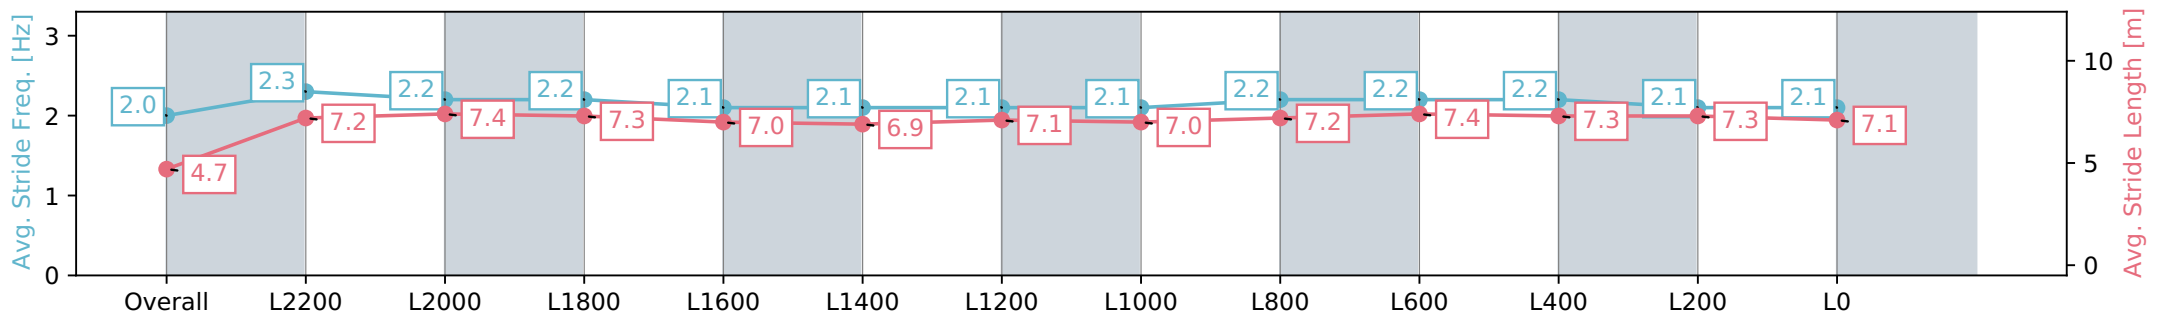

Horse/Jockey Name	SHINJUKU/Todd Pannell
Finish Rank	13
Fastest Section Time (Section)	0:11.73 (L1000)
Top Speed [km/h] (Section)	63.0 (L1000)
Race State	Finished

Morphettville SA - Professional

Race 8: Thomas Farms South Australian Derby - 2500m

04 May 2024 - 4:08PM

Track Rating: Good 4, Weather: Fine, Rail Position: +2m 1200m-W/ Post; True Remainder. Sectional 602m

Section	Overall	L2200	L2000	L1800	L1600	L1400	L1200	L1000	L800	L600	L400	L200	L0
Section Times	2:43.10 [13] (0:09.52)	2:33.58 [15] (0:12.15)	2:21.43 [15] (0:12.03)	2:09.40 [16] (0:12.56)	1:56.83 [14] (0:13.82)	1:43.01 [14] (0:13.95)	1:29.06 [14] (0:13.81)	1:15.25 [13] (0:13.17)	1:02.08 [15] (0:12.21)	0:49.87 [16] (0:11.73)	0:38.14 [15] (0:12.19)	0:25.95 [13] (0:12.84)	0:13.11 [13] (0:13.11)
Average Speed [km/h]	37.9	59.2	59.6	57.1	52.1	51.6	52.5	54.9	58.9	62.1	59.8	56.3	54.5
Top Speed [km/h]	57.3	60.4	60.4	60.4	53.6	53.4	55.6	56.5	61.4	63.0	61.4	57.6	55.7
Avg. Dist. to Rail [m]	3.2	1.0	1.0	0.7	0.3	0.6	1.8	0.9	2.5	2.7	2.6	6.6	9.9
Avg. Stride Freq. [Hz]	2.0	2.3	2.2	2.2	2.1	2.1	2.1	2.1	2.2	2.2	2.2	2.1	2.1
Avg. Stride Length [m]	4.7	7.2	7.4	7.3	7.0	6.9	7.1	7.0	7.2	7.4	7.3	7.3	7.1

Report Created: Sat 04 May 2024 16:56:14 GMT+10 (Note: Timing is based on positional data)

- [ ] Ranking at each section and finish
- -:-:- No data available at this section
- NA No data available