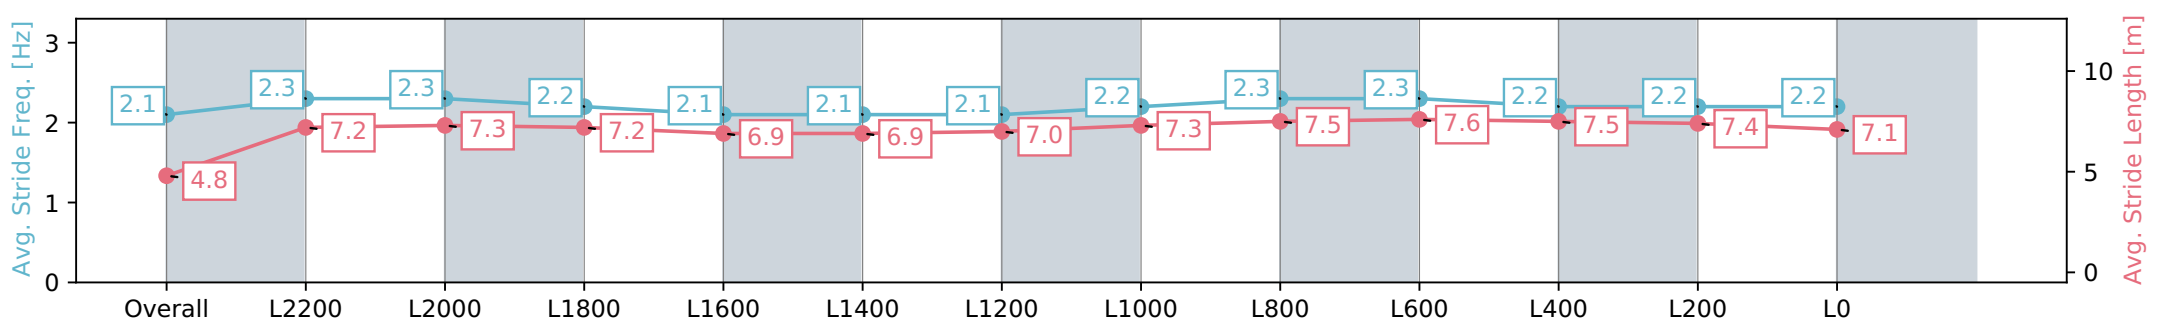

Section	Overall	L2200	L2000	L1800	L1600	L1400	L1200	L1000	L800	L600	L400	L200	L0
Section Times	2:41.82 [5] (0:09.40)	2:32.42 [13] (0:11.97)	2:20.45 [13] (0:12.10)	2:08.35 [14] (0:12.87)	1:55.48 [15] (0:13.84)	1:41.64 [15] (0:13.89)	1:27.75 [15] (0:13.86)	1:13.89 [16] (0:13.02)	1:00.87 [14] (0:11.75)	0:49.12 [8] (0:11.99)	0:37.13 [10] (0:12.21)	0:24.92 [10] (0:12.41)	0:12.51 [9] (0:12.51)
Average Speed [km/h]	38.5	60.5	59.9	56.4	52.4	51.9	52.7	55.9	61.3	61.3	60.5	58.6	57.1
Top Speed [km/h]	57.4	62.9	61.4	60.8	53.8	53.3	55.3	57.5	63.3	63.1	61.9	59.9	58.3
Avg. Dist. to Rail [m]	8.7	4.1	2.4	2.0	1.9	2.4	3.6	3.2	5.0	5.1	5.3	8.9	12.5
Avg. Stride Freq. [Hz]	2.1	2.3	2.3	2.2	2.1	2.1	2.1	2.2	2.3	2.3	2.2	2.2	2.2
Avg. Stride Length [m]	4.8	7.2	7.3	7.2	6.9	6.9	7.0	7.3	7.5	7.6	7.5	7.4	7.1