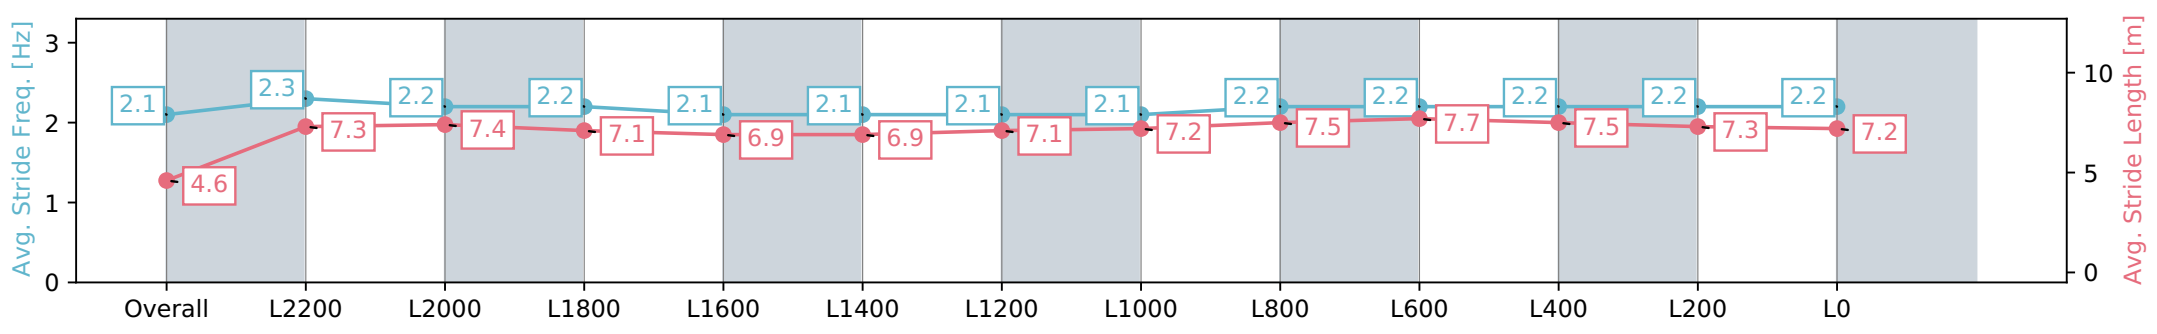

Section	Overall	L2200	L2000	L1800	L1600	L1400	L1200	L1000	L800	L600	L400	L200	L0
Section Times	2:42.14 [9] (0:09.70)	2:32.44 [16] (0:11.97)	2:20.47 [16] (0:12.03)	2:08.44 [15] (0:12.72)	1:55.72 [16] (0:13.88)	1:41.84 [16] (0:13.82)	1:28.02 [16] (0:13.80)	1:14.22 [15] (0:13.10)	1:01.12 [16] (0:12.03)	0:49.09 [14] (0:11.83)	0:37.26 [14] (0:12.12)	0:25.14 [12] (0:12.39)	0:12.75 [10] (0:12.75)
Average Speed [km/h]	37.1	60.3	59.8	56.7	52.0	52.1	52.7	55.6	59.8	62.0	60.4	58.5	56.0
Top Speed [km/h]	58.3	62.2	60.8	59.3	54.1	54.2	56.6	57.6	61.5	62.9	62.1	59.8	57.7
Avg. Dist. to Rail [m]	13.5	2.2	0.5	0.4	1.0	1.4	2.5	3.0	4.7	4.6	3.7	4.6	5.1
Avg. Stride Freq. [Hz]	2.1	2.3	2.2	2.2	2.1	2.1	2.1	2.1	2.2	2.2	2.2	2.2	2.2
Avg. Stride Length [m]	4.6	7.3	7.4	7.1	6.9	6.9	7.1	7.2	7.5	7.7	7.5	7.3	7.2