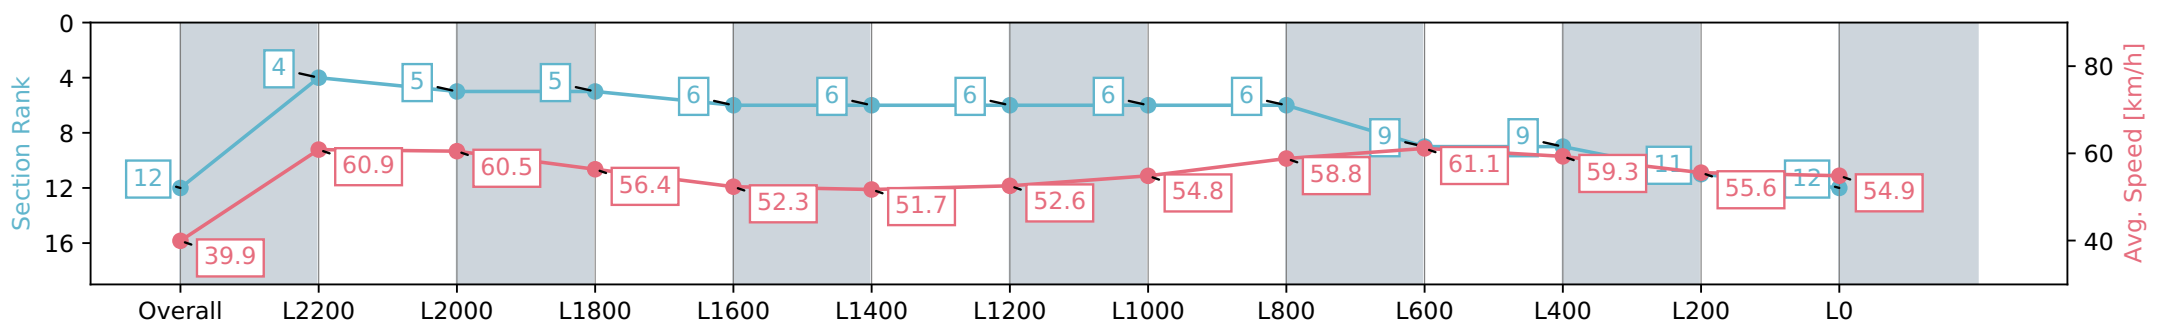

Section	Overall	L2200	L2000	L1800	L1600	L1400	L1200	L1000	L800	L600	L400	L200	L0
Section Times	2:42.91 [12] (0:09.03)	2:33.88 [4] (0:11.87)	2:22.01 [5] (0:11.92)	2:10.09 [5] (0:12.85)	1:57.24 [6] (0:13.81)	1:43.43 [6] (0:13.93)	1:29.50 [6] (0:13.84)	1:15.66 [6] (0:13.23)	1:02.43 [6] (0:12.24)	0:50.19 [9] (0:11.89)	0:38.30 [9] (0:12.28)	0:26.01 [11] (0:12.98)	0:13.03 [12] (0:13.03)
Average Speed [km/h]	39.9	60.9	60.5	56.4	52.3	51.7	52.6	54.8	58.8	61.1	59.3	55.6	54.9
Top Speed [km/h]	60.3	61.4	61.3	59.8	54.3	52.4	53.8	56.4	60.9	62.0	60.3	57.6	55.5
Avg. Dist. to Rail [m]	6.7	3.1	0.9	1.0	1.6	2.1	2.7	2.0	3.3	3.0	2.0	3.8	6.3
Avg. Stride Freq. [Hz]	2.1	2.3	2.2	2.1	2.1	2.0	2.0	2.1	2.2	2.2	2.2	2.2	2.1
Avg. Stride Length [m]	4.8	7.4	7.5	7.3	6.9	6.7	6.9	7.1	7.3	7.3	7.4	7.2	7.1