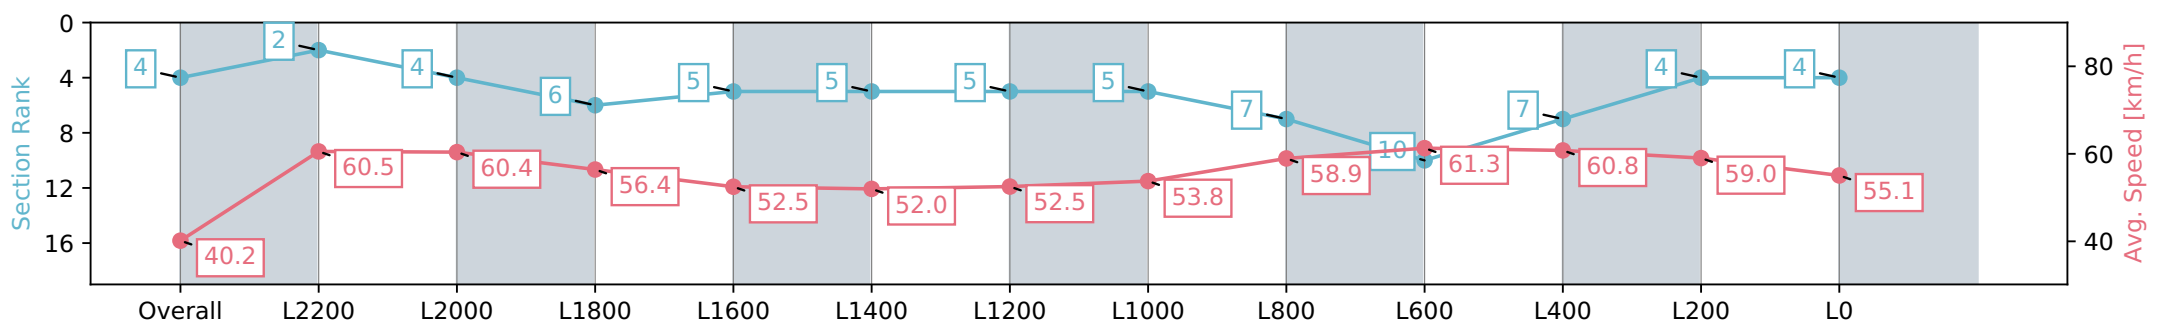

Section	Overall	L2200	L2000	L1800	L1600	L1400	L1200	L1000	L800	L600	L400	L200	L0
Section Times	2:41.74 [4] (0:08.97)	2:32.77 [2] (0:11.91)	2:20.86 [4] (0:11.95)	2:08.91 [6] (0:12.82)	1:56.09 [5] (0:13.78)	1:42.31 [5] (0:13.86)	1:28.45 [5] (0:13.83)	1:14.62 [5] (0:13.42)	1:01.20 [7] (0:12.22)	0:48.98 [10] (0:11.81)	0:37.17 [7] (0:11.93)	0:25.24 [4] (0:12.27)	0:12.97 [4] (0:12.97)
Average Speed [km/h]	40.2	60.5	60.4	56.4	52.5	52.0	52.5	53.8	58.9	61.3	60.8	59.0	55.1
Top Speed [km/h]	62.4	61.7	61.4	60.3	54.2	52.9	53.6	54.9	62.5	62.6	61.4	60.5	57.5
Avg. Dist. to Rail [m]	5.8	2.3	0.8	0.9	1.2	1.2	2.0	0.8	1.4	1.5	1.5	6.0	10.0
Avg. Stride Freq. [Hz]	2.1	2.3	2.3	2.2	2.2	2.1	2.1	2.1	2.2	2.3	2.3	2.3	2.2
Avg. Stride Length [m]	4.8	7.1	7.0	6.9	6.7	6.7	6.7	6.7	7.1	7.2	7.2	7.2	6.9