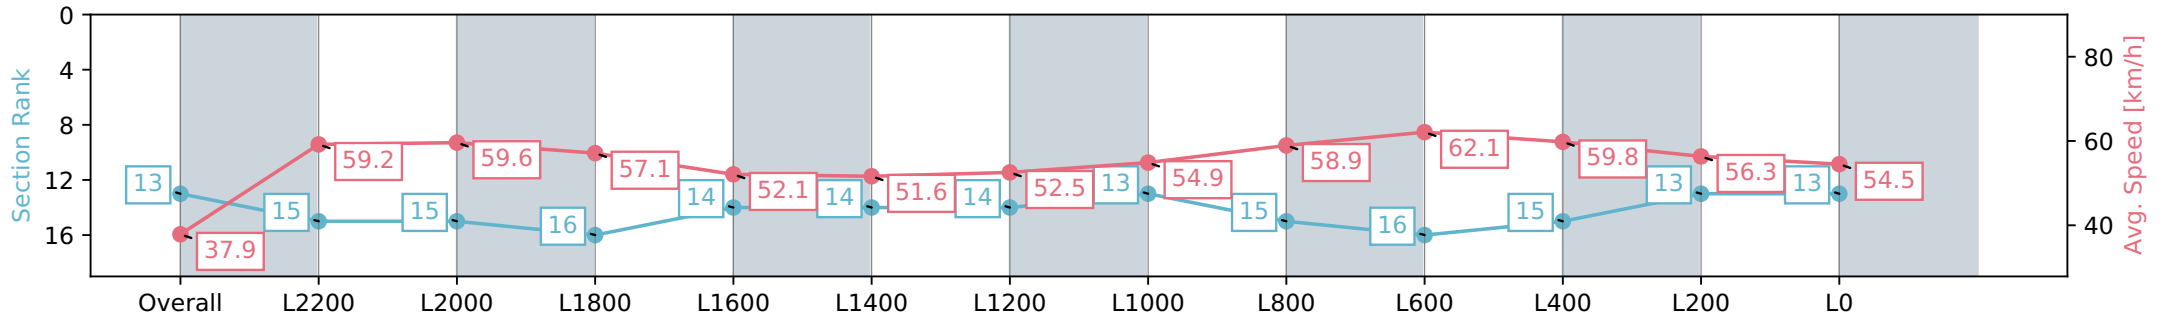

Horse/Jockey Name	SHINJUKU/Todd Pannell
Finish Rank	13
Fastest Section Time (Section)	0:11.73 (L1000)
Top Speed [km/h] (Section)	63.0 (L1000)
Race State	Finished

Morphettville SA - Professional

Race 8: Thomas Farms South Australian Derby - 2500m

04 May 2024 - 4:08PM

Track Rating: Good 4, Weather: Fine, Rail Position: +2m 1200m-W/ Post; True Remainder. Sectional 602m

Section	Overall	L2200	L2000	L1800	L1600	L1400	L1200	L1000	L800	L600	L400	L200	L0
Section Times	2:43.10 [13] (0:09.52)	2:33.58 [15] (0:12.15)	2:21.43 [15] (0:12.03)	2:09.40 [16] (0:12.56)	1:56.83 [14] (0:13.82)	1:43.01 [14] (0:13.95)	1:29.06 [14] (0:13.81)	1:15.25 [13] (0:13.17)	1:02.08 [15] (0:12.21)	0:49.87 [16] (0:11.73)	0:38.14 [15] (0:12.19)	0:25.95 [13] (0:12.84)	0:13.11 [13] (0:13.11)
Average Speed [km/h]	37.9	59.2	59.6	57.1	52.1	51.6	52.5	54.9	58.9	62.1	59.8	56.3	54.5
Top Speed [km/h]	57.3	60.4	60.4	60.4	53.6	53.4	55.6	56.5	61.4	63.0	61.4	57.6	55.7
Avg. Dist. to Rail [m]	3.2	1.0	1.0	0.7	0.3	0.6	1.8	0.9	2.5	2.7	2.6	6.6	9.9
Avg. Stride Freq. [Hz]	2.0	2.3	2.2	2.2	2.1	2.1	2.1	2.1	2.2	2.2	2.2	2.1	2.1
Avg. Stride Length [m]	4.7	7.2	7.4	7.3	7.0	6.9	7.1	7.0	7.2	7.4	7.3	7.3	7.1

Report Created: Sat 04 May 2024 16:56:14 GMT+10 (Note: Timing is based on positional data)

- [ ] Ranking at each section and finish
- -:-:- No data available at this section
- NA No data available