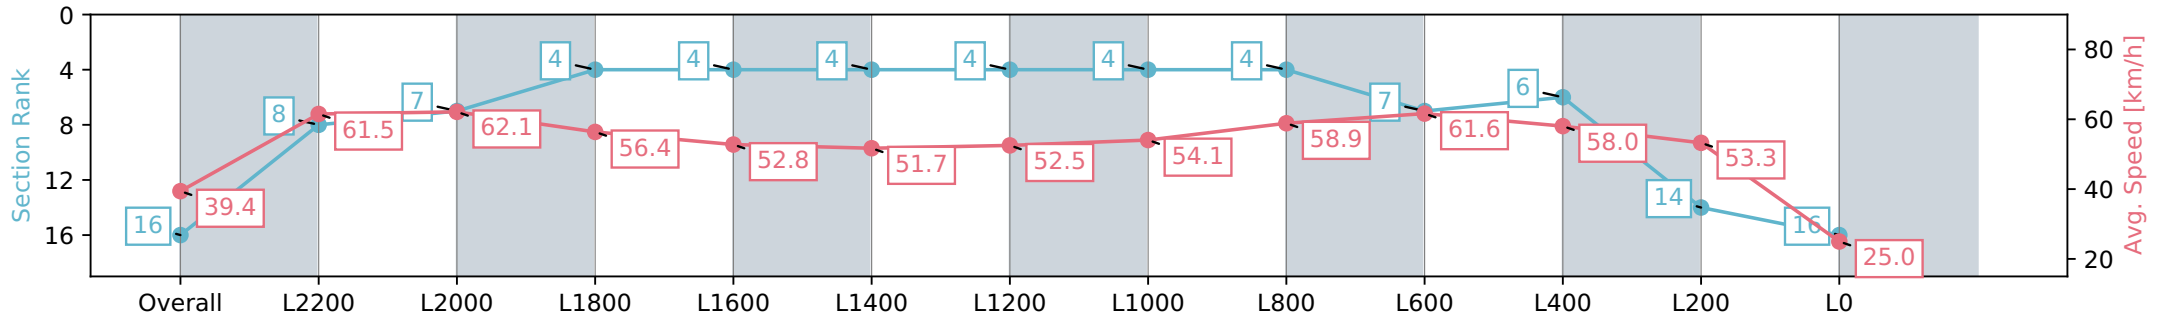

Horse/Jockey Name	GLAD YOU THINK SO/Blake Shinn
Finish Rank	16
Fastest Section Time (Section)	0:11.65 (L2400)
Top Speed [km/h] (Section)	63.5 (L2400)
Race State	Finished

Morphettville SA - Professional

Race 8: Thomas Farms South Australian Derby - 2500m

04 May 2024 - 4:08PM

Track Rating: Good 4, Weather: Fine, Rail Position: +2m 1200m-W/ Post; True Remainder. Sectional 602m

Section	Overall	L2200	L2000	L1800	L1600	L1400	L1200	L1000	L800	L600	L400	L200	L0
Section Times	2:59.41 [16] (0:09.15)	2:50.26 [8] (0:11.83)	2:38.43 [7] (0:11.65)	2:26.78 [4] (0:12.84)	2:13.94 [4] (0:13.73)	2:00.21 [4] (0:13.93)	1:46.28 [4] (0:13.82)	1:32.46 [4] (0:13.45)	1:19.01 [4] (0:12.22)	1:06.79 [7] (0:11.88)	0:54.91 [6] (0:12.76)	0:42.15 [14] (0:13.60)	0:28.55 [16] (0:28.55)
Average Speed [km/h]	39.4	61.5	62.1	56.4	52.8	51.7	52.5	54.1	58.9	61.6	58.0	53.3	25.0
Top Speed [km/h]	58.6	62.5	63.5	61.0	54.6	52.3	54.3	55.4	62.3	63.2	60.8	56.1	46.7
Avg. Dist. to Rail [m]	11.9	6.4	1.8	1.4	1.6	1.7	2.0	2.5	4.1	4.0	5.5	5.7	7.7
Avg. Stride Freq. [Hz]	2.1	2.4	2.3	2.2	2.1	2.1	2.1	2.2	2.3	2.4	2.3	2.2	1.8
Avg. Stride Length [m]	4.8	7.3	7.4	7.2	6.8	6.7	6.8	7.0	7.3	7.3	6.9	6.7	4.0

Report Created: Sat 04 May 2024 16:56:30 GMT+10 (Note: Timing is based on positional data)

- [ ] Ranking at each section and finish
- -:-:- No data available at this section
- NA No data available