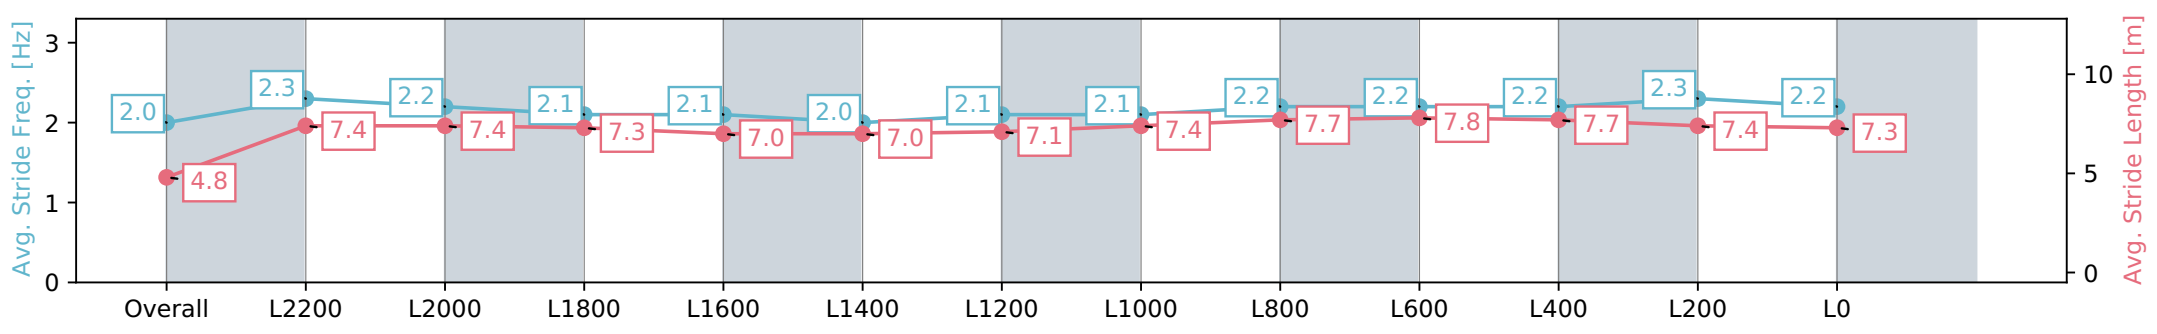

Section	Overall	L2200	L2000	L1800	L1600	L1400	L1200	L1000	L800	L600	L400	L200	L0
Section Times	2:41.35 [2] (0:09.35)	2:32.00 [11] (0:11.87)	2:20.13 [10] (0:12.13)	2:08.00 [12] (0:12.87)	1:55.13 [13] (0:13.77)	1:41.36 [13] (0:13.95)	1:27.41 [13] (0:13.92)	1:13.49 [14] (0:13.08)	1:00.41 [13] (0:12.03)	0:48.38 [13] (0:11.88)	0:36.50 [13] (0:12.05)	0:24.45 [9] (0:12.02)	0:12.43 [5] (0:12.43)
Average Speed [km/h]	38.5	61.2	59.7	56.6	52.8	51.6	52.7	56.0	59.9	62.0	61.7	60.5	57.4
Top Speed [km/h]	58.3	62.8	60.7	59.0	54.0	52.6	55.4	56.6	62.9	63.5	62.2	62.2	59.1
Avg. Dist. to Rail [m]	10.8	5.4	2.2	2.3	3.2	3.7	4.5	4.3	5.8	5.9	6.3	9.4	11.6
Avg. Stride Freq. [Hz]	2.0	2.3	2.2	2.1	2.1	2.0	2.1	2.1	2.2	2.2	2.2	2.3	2.2
Avg. Stride Length [m]	4.8	7.4	7.4	7.3	7.0	7.0	7.1	7.4	7.7	7.8	7.7	7.4	7.3