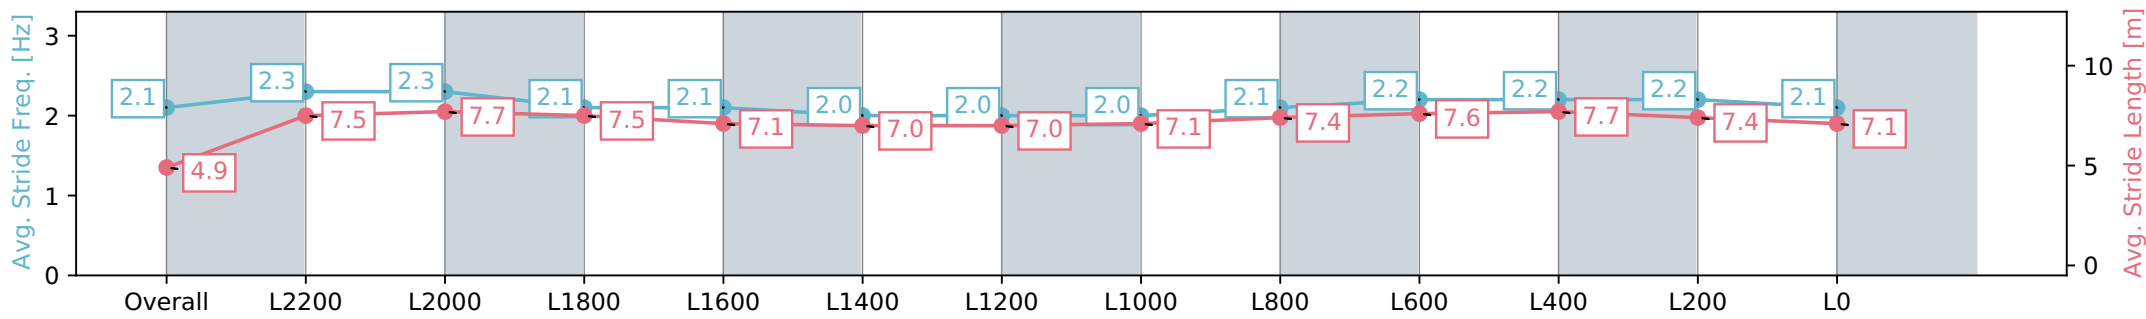

Section	Overall	L2200	L2000	L1800	L1600	L1400	L1200	L1000	L800	L600	L400	L200	L0
Section Times	2:41.85 [6] (0:09.10)	2:32.75 [6] (0:11.77)	2:20.98 [3] (0:11.53)	2:09.45 [2] (0:12.69)	1:56.76 [2] (0:13.62)	1:43.14 [2] (0:13.74)	1:29.40 [2] (0:13.97)	1:15.43 [2] (0:13.57)	1:01.85 [2] (0:12.24)	0:49.61 [2] (0:11.83)	0:37.78 [1] (0:12.08)	0:25.70 [1] (0:12.51)	0:13.19 [3] (0:13.19)
Average Speed [km/h]	39.5	61.9	63.0	57.1	53.3	52.4	52.1	53.4	58.8	61.5	60.8	57.9	54.1
Top Speed [km/h]	58.7	64.1	64.3	60.6	54.5	52.9	53.7	54.8	62.2	62.2	62.2	59.4	56.9
Avg. Dist. to Rail [m]	13.8	7.6	2.9	1.7	1.8	2.0	2.7	1.6	2.9	2.8	3.9	7.2	9.0
Avg. Stride Freq. [Hz]	2.1	2.3	2.3	2.1	2.1	2.0	2.0	2.0	2.1	2.2	2.2	2.2	2.1
Avg. Stride Length [m]	4.9	7.5	7.7	7.5	7.1	7.0	7.0	7.1	7.4	7.6	7.7	7.4	7.1