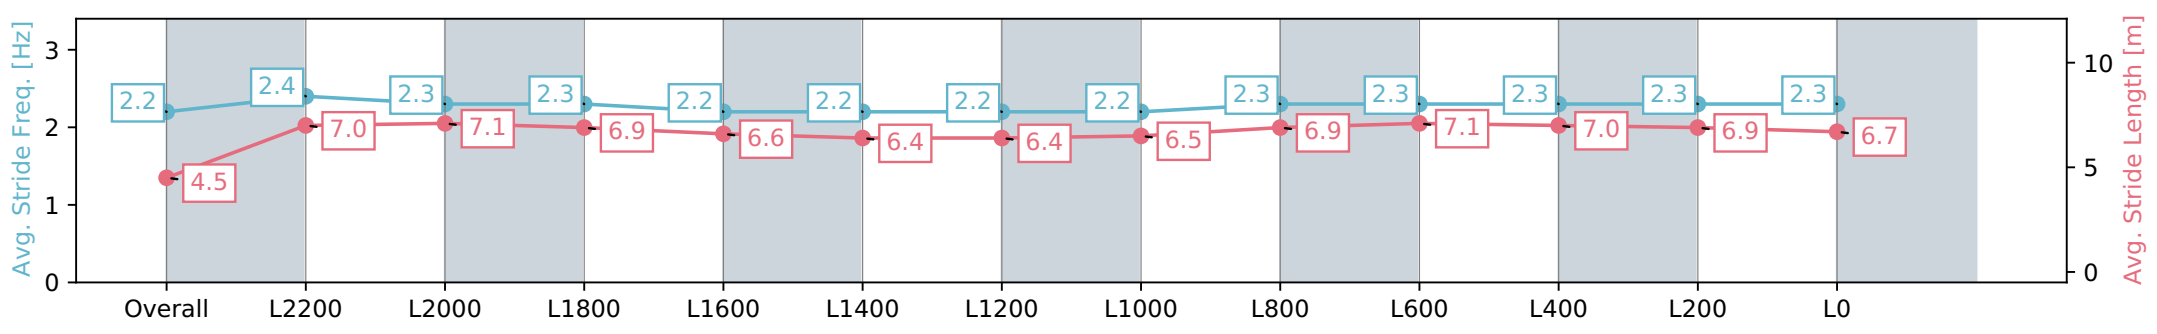

Section	Overall	L2200	L2000	L1800	L1600	L1400	L1200	L1000	L800	L600	L400	L200	L0
Section Times	2:43.34 [14] (0:09.23)	2:34.11 [10] (0:12.06)	2:22.05 [11] (0:11.99)	2:10.06 [11] (0:12.74)	1:57.32 [10] (0:13.76)	1:43.56 [10] (0:13.95)	1:29.61 [10] (0:13.76)	1:15.85 [8] (0:13.30)	1:02.55 [11] (0:12.33)	0:50.22 [15] (0:11.85)	0:38.37 [16] (0:12.46)	0:25.91 [16] (0:12.76)	0:13.15 [15] (0:13.15)
Average Speed [km/h]	38.9	59.8	60.0	56.5	52.3	51.6	52.8	54.3	58.4	61.0	58.2	56.6	54.4
Top Speed [km/h]	58.0	60.8	61.0	60.5	53.3	53.5	53.9	55.7	61.8	62.3	60.3	57.4	56.4
Avg. Dist. to Rail [m]	3.8	0.8	0.1	0.3	0.1	0.5	1.9	0.8	1.4	1.2	1.5	2.7	4.3
Avg. Stride Freq. [Hz]	2.2	2.4	2.3	2.3	2.2	2.2	2.2	2.2	2.3	2.3	2.3	2.3	2.3
Avg. Stride Length [m]	4.5	7.0	7.1	6.9	6.6	6.4	6.4	6.5	6.9	7.1	7.0	6.9	6.7