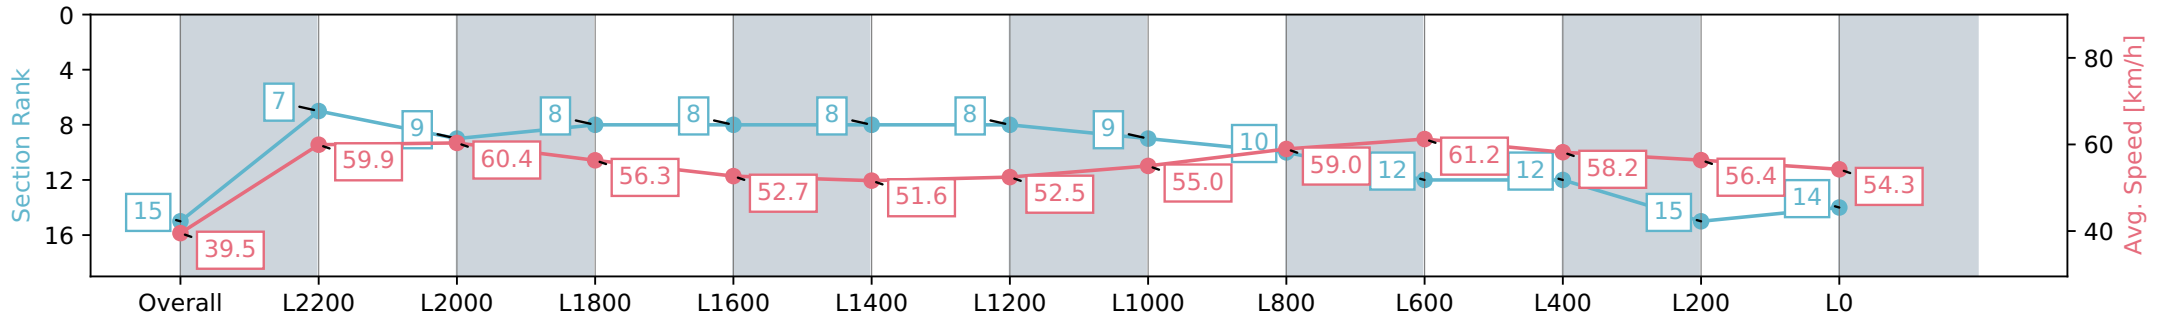

Horse/Jockey Name	A SAMURAI MIND/Lachlan Neindorf
Finish Rank	15
Fastest Section Time (Section)	0:11.85 (L1000)
Top Speed [km/h] (Section)	62.3 (L1000)
Race State	Finished

Morphettville SA - Professional

Race 8: Thomas Farms South Australian Derby - 2500m

04 May 2024 - 4:08PM

Track Rating: Good 4, Weather: Fine, Rail Position: +2m 1200m-W/ Post; True Remainder. Sectional 602m

Section	Overall	L2200	L2000	L1800	L1600	L1400	L1200	L1000	L800	L600	L400	L200	L0
Section Times	2:43.35 [15] (0:09.12)	2:34.23 [7] (0:12.02)	2:22.21 [9] (0:11.96)	2:10.25 [8] (0:12.83)	1:57.42 [8] (0:13.75)	1:43.67 [8] (0:13.94)	1:29.73 [8] (0:13.93)	1:15.80 [9] (0:13.20)	1:02.60 [10] (0:12.21)	0:50.39 [12] (0:11.85)	0:38.54 [12] (0:12.53)	0:26.01 [15] (0:12.83)	0:13.18 [14] (0:13.18)
Average Speed [km/h]	39.5	59.9	60.4	56.3	52.7	51.6	52.5	55.0	59.0	61.2	58.2	56.4	54.3
Top Speed [km/h]	58.1	60.7	61.2	59.7	54.0	52.6	54.1	57.0	61.6	62.3	60.2	56.8	55.7
Avg. Dist. to Rail [m]	4.5	1.5	0.8	1.0	1.7	2.2	3.3	2.6	3.2	2.5	2.4	4.0	5.7
Avg. Stride Freq. [Hz]	2.2	2.2	2.2	2.1	2.0	2.0	2.0	2.0	2.1	2.2	2.1	2.1	2.1
Avg. Stride Length [m]	4.7	7.4	7.5	7.3	7.1	7.2	7.2	7.4	7.7	7.8	7.5	7.4	7.1

Report Created: Sat 04 May 2024 16:56:25 GMT+10 (Note: Timing is based on positional data)

- [ ] Ranking at each section and finish
- -:-:- No data available at this section
- NA No data available