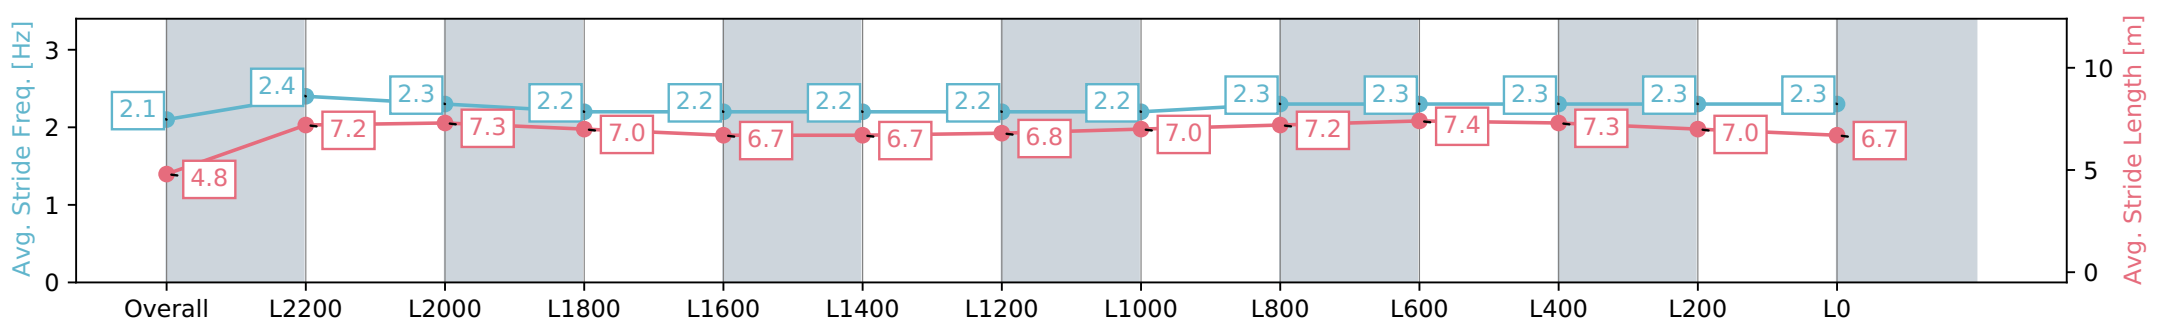

Section	Overall	L2200	L2000	L1800	L1600	L1400	L1200	L1000	L800	L600	L400	L200	L0
Section Times	2:42.06 [8] (0:09.06)	2:33.00 [5] (0:11.91)	2:21.09 [6] (0:11.99)	2:09.10 [7] (0:12.81)	1:56.29 [7] (0:13.82)	1:42.47 [7] (0:13.89)	1:28.58 [7] (0:13.89)	1:14.69 [7] (0:13.10)	1:01.59 [5] (0:12.07)	0:49.52 [5] (0:11.92)	0:37.60 [5] (0:12.14)	0:25.46 [5] (0:12.45)	0:13.01 [6] (0:13.01)
Average Speed [km/h]	39.7	60.9	60.4	56.7	52.4	51.9	52.6	55.6	59.6	61.4	60.5	58.4	54.9
Top Speed [km/h]	58.5	62.0	62.0	59.1	54.5	52.8	54.2	57.1	61.5	62.7	61.5	59.3	56.9
Avg. Dist. to Rail [m]	9.1	4.8	2.2	1.8	2.2	2.8	3.7	3.2	4.7	4.5	4.2	8.3	10.3
Avg. Stride Freq. [Hz]	2.1	2.4	2.3	2.2	2.2	2.2	2.2	2.2	2.3	2.3	2.3	2.3	2.3
Avg. Stride Length [m]	4.8	7.2	7.3	7.0	6.7	6.7	6.8	7.0	7.2	7.4	7.3	7.0	6.7