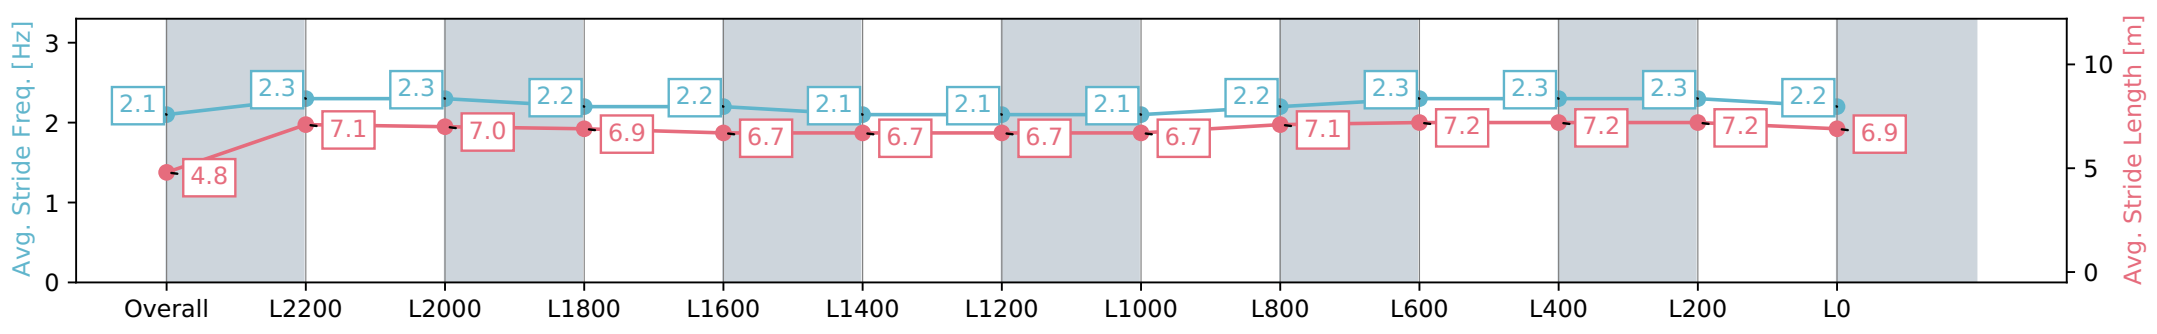

Section	Overall	L2200	L2000	L1800	L1600	L1400	L1200	L1000	L800	L600	L400	L200	L0
Section Times	2:41.74 [4] (0:08.97)	2:32.77 [2] (0:11.91)	2:20.86 [4] (0:11.95)	2:08.91 [6] (0:12.82)	1:56.09 [5] (0:13.78)	1:42.31 [5] (0:13.86)	1:28.45 [5] (0:13.83)	1:14.62 [5] (0:13.42)	1:01.20 [7] (0:12.22)	0:48.98 [10] (0:11.81)	0:37.17 [7] (0:11.93)	0:25.24 [4] (0:12.27)	0:12.97 [4] (0:12.97)
Average Speed [km/h]	40.2	60.5	60.4	56.4	52.5	52.0	52.5	53.8	58.9	61.3	60.8	59.0	55.1
Top Speed [km/h]	62.4	61.7	61.4	60.3	54.2	52.9	53.6	54.9	62.5	62.6	61.4	60.5	57.5
Avg. Dist. to Rail [m]	5.8	2.3	0.8	0.9	1.2	1.2	2.0	0.8	1.4	1.5	1.5	6.0	10.0
Avg. Stride Freq. [Hz]	2.1	2.3	2.3	2.2	2.2	2.1	2.1	2.1	2.2	2.3	2.3	2.3	2.2
Avg. Stride Length [m]	4.8	7.1	7.0	6.9	6.7	6.7	6.7	6.7	7.1	7.2	7.2	7.2	6.9