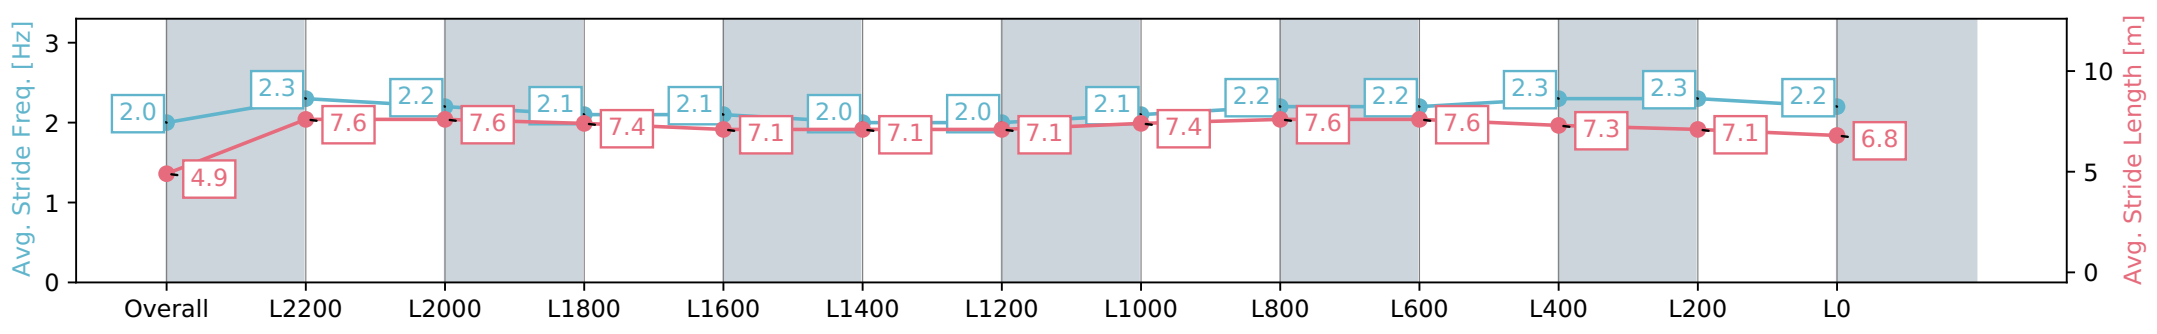

Section	Overall	L2200	L2000	L1800	L1600	L1400	L1200	L1000	L800	L600	L400	L200	L0
Section Times	2:42.59 [11] (0:09.39)	2:33.20 [12] (0:11.90)	2:21.30 [11] (0:11.92)	2:09.38 [10] (0:12.77)	1:56.61 [9] (0:13.74)	1:42.87 [9] (0:13.93)	1:28.94 [9] (0:13.90)	1:15.04 [10] (0:13.11)	1:01.93 [8] (0:11.93)	0:50.00 [6] (0:12.01)	0:37.99 [8] (0:12.26)	0:25.73 [8] (0:12.55)	0:13.18 [11] (0:13.18)
Average Speed [km/h]	38.3	61.3	61.1	57.1	52.9	51.7	52.7	55.8	60.3	61.6	60.9	58.1	54.2
Top Speed [km/h]	58.5	62.3	61.4	60.8	54.6	52.4	54.8	57.2	63.4	63.3	62.4	59.7	56.6
Avg. Dist. to Rail [m]	13.6	7.1	3.7	2.8	3.3	3.3	4.3	4.2	6.0	6.3	7.3	10.5	12.8
Avg. Stride Freq. [Hz]	2.0	2.3	2.2	2.1	2.1	2.0	2.0	2.1	2.2	2.2	2.3	2.3	2.2
Avg. Stride Length [m]	4.9	7.6	7.6	7.4	7.1	7.1	7.1	7.4	7.6	7.6	7.3	7.1	6.8