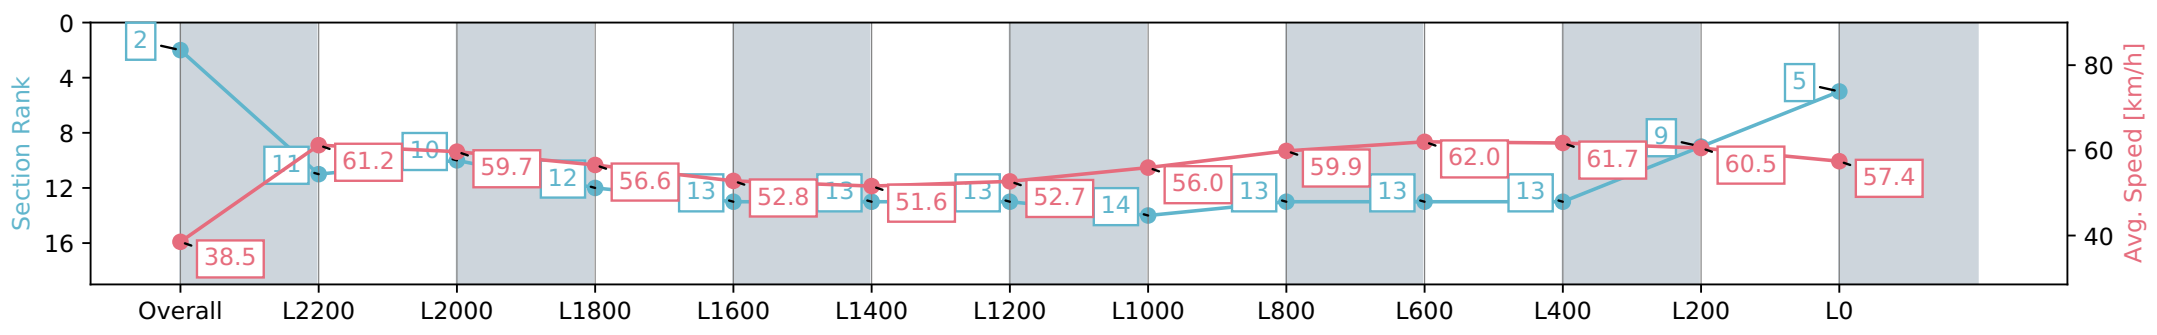

Section	Overall	L2200	L2000	L1800	L1600	L1400	L1200	L1000	L800	L600	L400	L200	L0
Section Times	2:41.35 [2] (0:09.35)	2:32.00 [11] (0:11.87)	2:20.13 [10] (0:12.13)	2:08.00 [12] (0:12.87)	1:55.13 [13] (0:13.77)	1:41.36 [13] (0:13.95)	1:27.41 [13] (0:13.92)	1:13.49 [14] (0:13.08)	1:00.41 [13] (0:12.03)	0:48.38 [13] (0:11.88)	0:36.50 [13] (0:12.05)	0:24.45 [9] (0:12.02)	0:12.43 [5] (0:12.43)
Average Speed [km/h]	38.5	61.2	59.7	56.6	52.8	51.6	52.7	56.0	59.9	62.0	61.7	60.5	57.4
Top Speed [km/h]	58.3	62.8	60.7	59.0	54.0	52.6	55.4	56.6	62.9	63.5	62.2	62.2	59.1
Avg. Dist. to Rail [m]	10.8	5.4	2.2	2.3	3.2	3.7	4.5	4.3	5.8	5.9	6.3	9.4	11.6
Avg. Stride Freq. [Hz]	2.0	2.3	2.2	2.1	2.1	2.0	2.1	2.1	2.2	2.2	2.2	2.3	2.2
Avg. Stride Length [m]	4.8	7.4	7.4	7.3	7.0	7.0	7.1	7.4	7.7	7.8	7.7	7.4	7.3