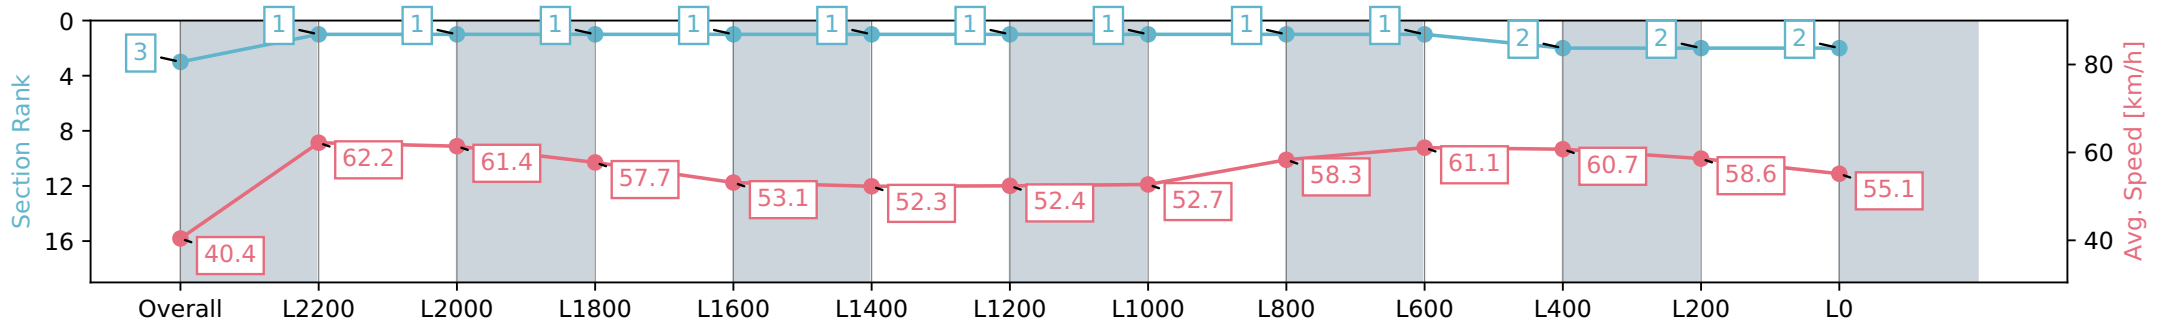

Section	Overall	L2200	L2000	L1800	L1600	L1400	L1200	L1000	L800	L600	L400	L200	L0
Section Times	2:41.47 [3] (0:08.91)	2:32.56 [1] (0:11.69)	2:20.87 [1] (0:11.75)	2:09.12 [1] (0:12.52)	1:56.60 [1] (0:13.64)	1:42.96 [1] (0:13.77)	1:29.19 [1] (0:13.85)	1:15.34 [1] (0:13.72)	1:01.62 [1] (0:12.35)	0:49.27 [1] (0:11.90)	0:37.37 [2] (0:12.06)	0:25.31 [2] (0:12.38)	0:12.93 [2] (0:12.93)
Average Speed [km/h]	40.4	62.2	61.4	57.7	53.1	52.3	52.4	52.7	58.3	61.1	60.7	58.6	55.1
Top Speed [km/h]	60.0	63.5	62.3	61.2	55.9	52.8	53.5	54.2	61.9	62.0	61.9	59.9	57.5
Avg. Dist. to Rail [m]	10.4	6.2	0.8	0.7	1.7	1.3	1.9	1.4	2.9	2.6	3.3	5.3	8.5
Avg. Stride Freq. [Hz]	2.2	2.3	2.3	2.2	2.1	2.1	2.1	2.1	2.2	2.2	2.2	2.2	2.1
Avg. Stride Length [m]	4.6	7.5	7.5	7.4	7.0	6.9	7.0	7.1	7.4	7.6	7.5	7.2	7.1