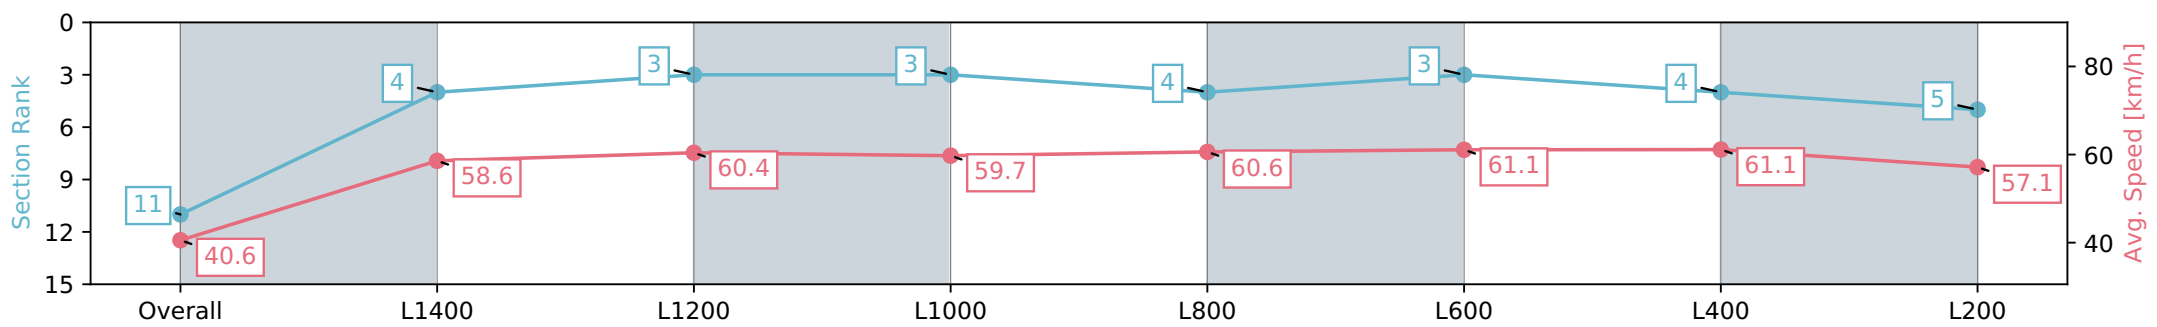

Horse/Jockey Name	IMBIBE/Callan Murray
Finish Rank	11
Fastest Section Time (Section)	0:09.25 (Overall)
Top Speed [km/h] (Section)	62.1 (L400)
Race State	Finished

Morphettville SA - Professional

Race 4: Sportsbet Fast Form Adelaide In Autumn Series
Final (Qualified Horses) - 1504m

04 May 2024 - 1:37PM

Track Rating: Good 4, Weather: Fine, Rail Position: +2m 1200m-W/
Post; True Remainder. Sectional 602m

Section	Overall	L1400	L1200	L1000	L800	L600	L400	L200
Section Times	1:33.68 [11] (0:09.25)	1:24.43 [4] (0:12.38)	1:12.05 [3] (0:11.94)	1:00.11 [3] (0:12.05)	0:48.06 [4] (0:11.88)	0:36.18 [3] (0:11.81)	0:24.37 [4] (0:11.76)	0:12.61 [5] (0:12.61)
Average Speed [km/h]	40.6	58.6	60.4	59.7	60.6	61.1	61.1	57.1
Top Speed [km/h]	58.0	59.4	61.6	60.9	61.2	61.7	62.1	60.5
Avg. Dist. to Rail [m]	3.5	1.9	0.6	0.6	0.2	0.3	1.1	3.4
Avg. Stride Freq. [Hz]	2.2	2.3	2.3	2.3	2.3	2.4	2.4	2.3
Avg. Stride Length [m]	4.7	6.8	7.3	7.3	7.3	7.2	7.1	6.9

Report Created: Sat 04 May 2024 14:24:42 GMT+10 (Note: Timing is based on positional data)

- [ ] Ranking at each section and finish
- -:-:- No data available at this section
- NA No data available