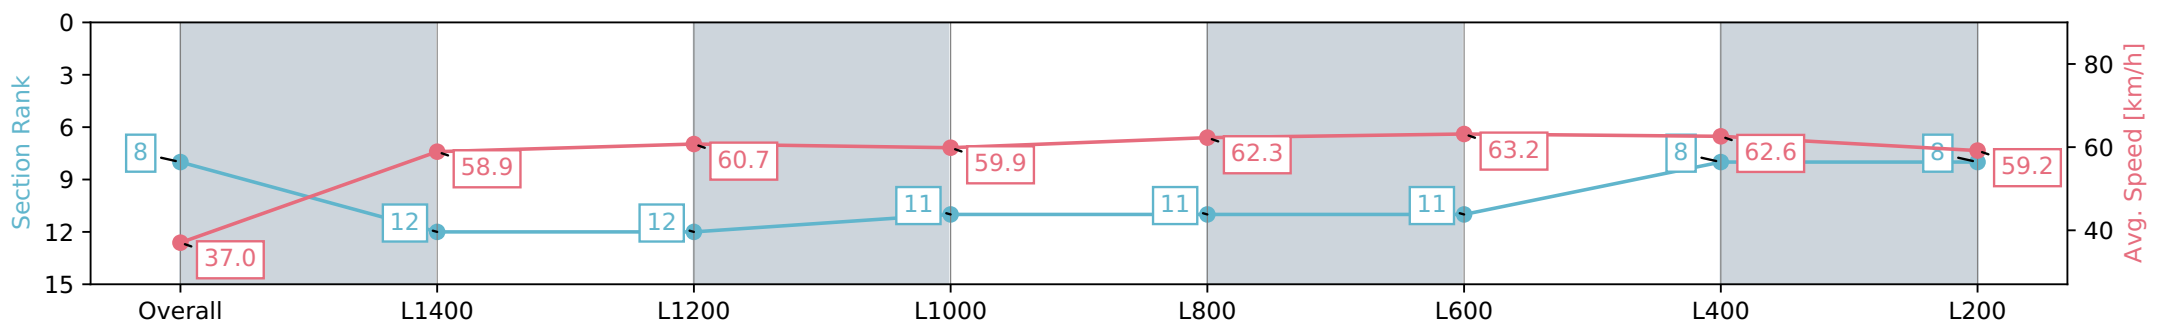

Horse/Jockey Name	ANNIHILATE/Teagan Voorham
Finish Rank	8
Fastest Section Time (Section)	0:10.16 (Overall)
Top Speed [km/h] (Section)	63.8 (L600)
Race State	Finished

Morphettville SA - Professional
Race 4: Sportsbet Fast Form Adelaide In Autumn Series
Final (Qualified Horses) - 1504m

04 May 2024 - 1:37PM

Track Rating: Good 4, Weather: Fine, Rail Position: +2m 1200m-W/
Post; True Remainder. Sectional 602m

Section	Overall	L1400	L1200	L1000	L800	L600	L400	L200
Section Times	1:33.35 [8] (0:10.16)	1:23.19 [12] (0:12.34)	1:10.85 [12] (0:11.90)	0:58.95 [11] (0:12.04)	0:46.91 [11] (0:11.65)	0:35.26 [11] (0:11.52)	0:23.74 [8] (0:11.55)	0:12.19 [8] (0:12.19)
Average Speed [km/h]	37.0	58.9	60.7	59.9	62.3	63.2	62.6	59.2
Top Speed [km/h]	53.1	61.6	61.9	60.7	63.5	63.8	63.4	62.6
Avg. Dist. to Rail [m]	13.1	2.5	0.9	1.6	2.1	2.3	4.5	6.8
Avg. Stride Freq. [Hz]	2.1	2.2	2.3	2.2	2.2	2.2	2.3	2.2
Avg. Stride Length [m]	4.6	7.0	7.2	7.2	7.4	7.5	7.4	7.2

Report Created: Sat 04 May 2024 14:24:32 GMT+10 (Note: Timing is based on positional data)

- [ ] Ranking at each section and finish
- -:-:- No data available at this section
- NA No data available