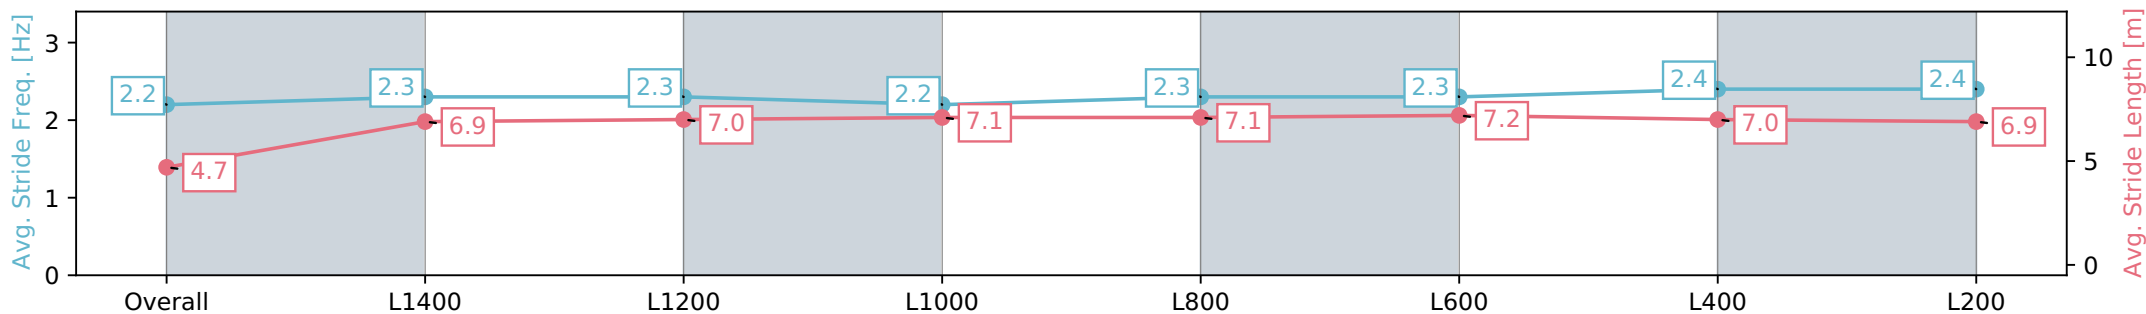

Morphettville SA - Professional

Race 4: Sportsbet Fast Form Adelaide In Autumn Series
Final (Qualified Horses) - 1504m

04 May 2024 - 1:37PM

Track Rating: Good 4, Weather: Fine, Rail Position: +2m 1200m-W/
Post; True Remainder. Sectional 602m

Section	Overall	L1400	L1200	L1000	L800	L600	L400	L200
Section Times	1:33.18 [7] (0:09.56)	1:23.62 [8] (0:12.41)	1:11.21 [7] (0:12.10)	0:59.11 [8] (0:12.11)	0:47.00 [8] (0:11.84)	0:35.16 [8] (0:11.68)	0:23.48 [11] (0:11.45)	0:12.03 [7] (0:12.03)
Average Speed [km/h]	39.5	58.4	59.8	59.5	61.0	61.9	62.9	59.8
Top Speed [km/h]	59.0	60.1	61.2	60.0	62.4	62.9	64.1	63.0
Avg. Dist. to Rail [m]	5.5	2.5	1.2	0.9	1.3	1.0	0.6	2.1
Avg. Stride Freq. [Hz]	2.2	2.3	2.3	2.2	2.3	2.3	2.4	2.4
Avg. Stride Length [m]	4.7	6.9	7.0	7.1	7.1	7.2	7.0	6.9