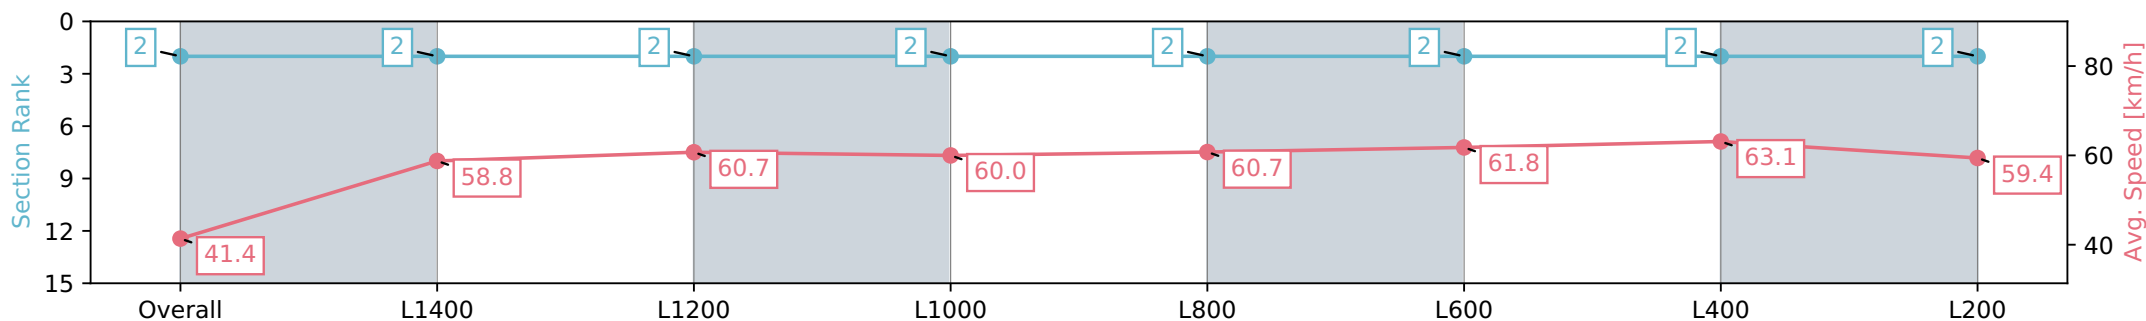

Section	Overall	L1400	L1200	L1000	L800	L600	L400	L200
Section Times	1:32.69 [2] (0:09.07)	1:23.62 [2] (0:12.45)	1:11.17 [2] (0:11.93)	0:59.24 [2] (0:12.00)	0:47.24 [2] (0:11.93)	0:35.31 [2] (0:11.74)	0:23.57 [2] (0:11.43)	0:12.14 [2] (0:12.14)
Average Speed [km/h]	41.4	58.8	60.7	60.0	60.7	61.8	63.1	59.4
Top Speed [km/h]	57.0	61.1	61.8	60.3	61.2	62.8	63.6	61.6
Avg. Dist. to Rail [m]	7.7	4.4	1.5	1.9	1.8	1.4	3.2	6.3
Avg. Stride Freq. [Hz]	2.2	2.3	2.3	2.2	2.3	2.3	2.4	2.3
Avg. Stride Length [m]	4.9	7.2	7.4	7.5	7.5	7.4	7.4	7.2