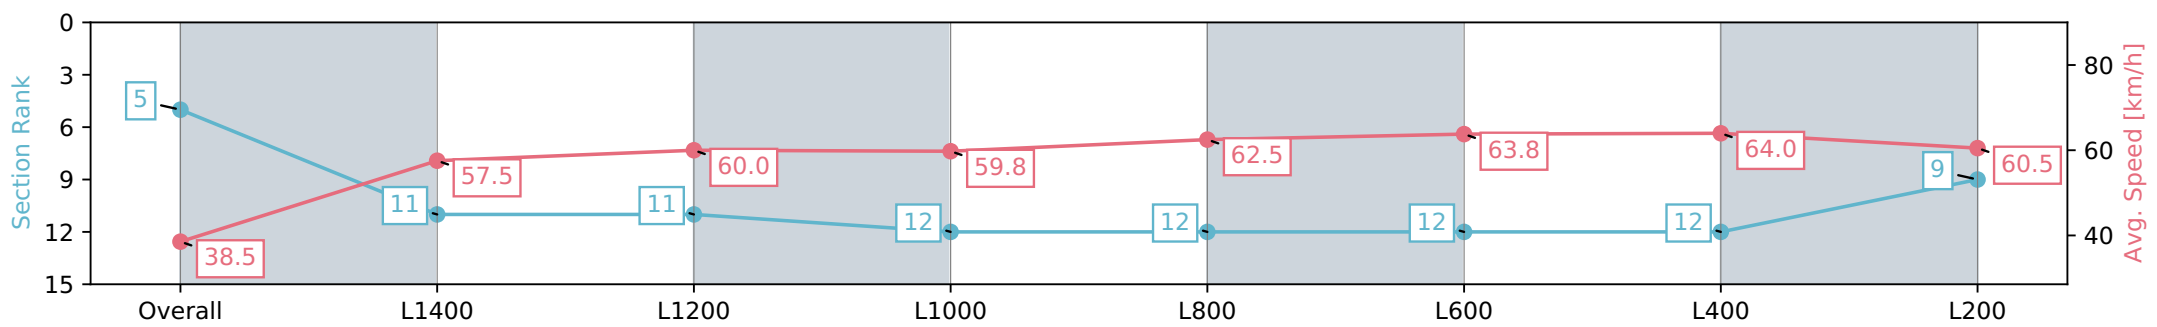

Horse/Jockey Name	MARACOURT/Jessica Eaton
Finish Rank	5
Fastest Section Time (Section)	0:09.74 (Overall)
Top Speed [km/h] (Section)	64.8 (L400)
Race State	Finished

Morphettville SA - Professional
Race 4: Sportsbet Fast Form Adelaide In Autumn Series
Final (Qualified Horses) - 1504m

04 May 2024 - 1:37PM

Track Rating: Good 4, Weather: Fine, Rail Position: +2m 1200m-W/
Post; True Remainder. Sectional 602m

Section	Overall	L1400	L1200	L1000	L800	L600	L400	L200
Section Times	1:33.08 [5] (0:09.74)	1:23.34 [11] (0:12.73)	1:10.61 [11] (0:12.06)	0:58.55 [12] (0:12.05)	0:46.50 [12] (0:11.70)	0:34.80 [12] (0:11.51)	0:23.29 [12] (0:11.38)	0:11.91 [9] (0:11.91)
Average Speed [km/h]	38.5	57.5	60.0	59.8	62.5	63.8	64.0	60.5
Top Speed [km/h]	55.4	59.0	61.0	61.3	63.4	64.4	64.8	62.9
Avg. Dist. to Rail [m]	12.9	4.2	1.9	2.3	3.4	4.1	8.0	10.8
Avg. Stride Freq. [Hz]	2.1	2.2	2.2	2.1	2.2	2.3	2.4	2.3
Avg. Stride Length [m]	4.8	7.2	7.4	7.4	7.6	7.7	7.4	7.1

Report Created: Sat 04 May 2024 14:24:20 GMT+10 (Note: Timing is based on positional data)

- [ ] Ranking at each section and finish
- -:-:- No data available at this section
- NA No data available