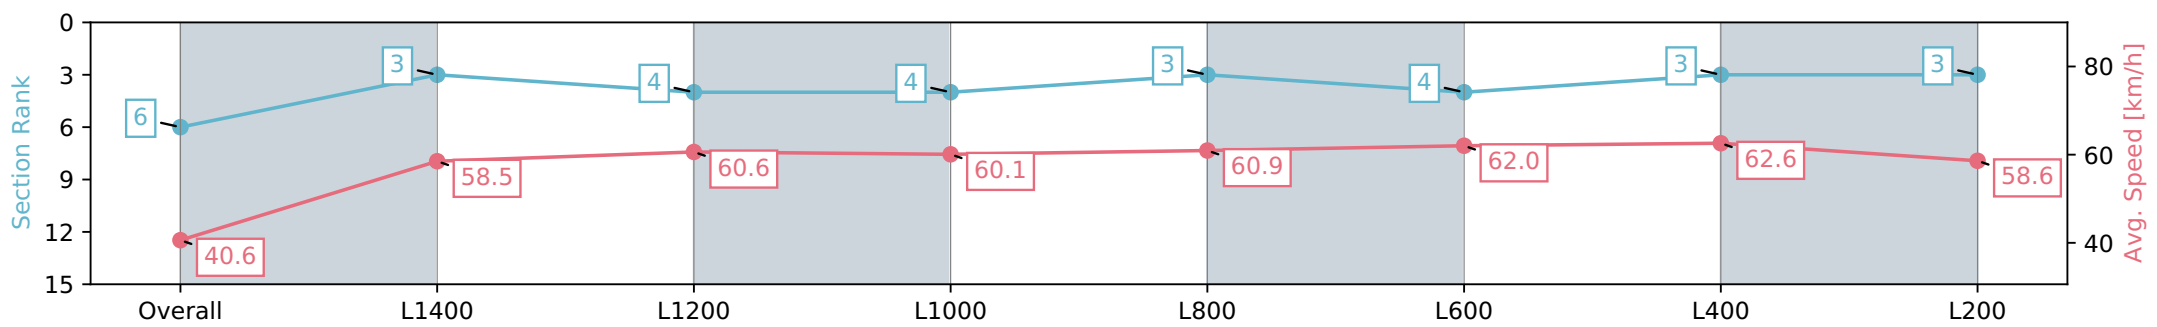

Horse/Jockey Name	ANDREW'S MEMORY/Jeffrey Maund
Finish Rank	6
Fastest Section Time (Section)	0:09.23 (Overall)
Top Speed [km/h] (Section)	63.5 (L400)
Race State	Finished

Morphettville SA - Professional
Race 4: Sportsbet Fast Form Adelaide In Autumn Series
Final (Qualified Horses) - 1504m

04 May 2024 - 1:37PM

Track Rating: Good 4, Weather: Fine, Rail Position: +2m 1200m-W/
Post; True Remainder. Sectional 602m

Section	Overall	L1400	L1200	L1000	L800	L600	L400	L200
Section Times	1:33.09 [6] (0:09.23)	1:23.86 [3] (0:12.44)	1:11.42 [4] (0:11.96)	0:59.46 [4] (0:11.98)	0:47.48 [3] (0:11.93)	0:35.55 [4] (0:11.72)	0:23.83 [3] (0:11.55)	0:12.28 [3] (0:12.28)
Average Speed [km/h]	40.6	58.5	60.6	60.1	60.9	62.0	62.6	58.6
Top Speed [km/h]	57.1	60.0	61.7	60.9	61.9	63.1	63.5	61.7
Avg. Dist. to Rail [m]	5.6	3.1	1.6	2.4	2.6	1.9	3.7	6.5
Avg. Stride Freq. [Hz]	2.1	2.3	2.4	2.3	2.3	2.4	2.4	2.4
Avg. Stride Length [m]	4.9	7.0	7.2	7.1	7.2	7.2	7.1	6.9

Report Created: Sat 04 May 2024 14:24:24 GMT+10 (Note: Timing is based on positional data)

- [ ] Ranking at each section and finish
- -:-:- No data available at this section
- NA No data available