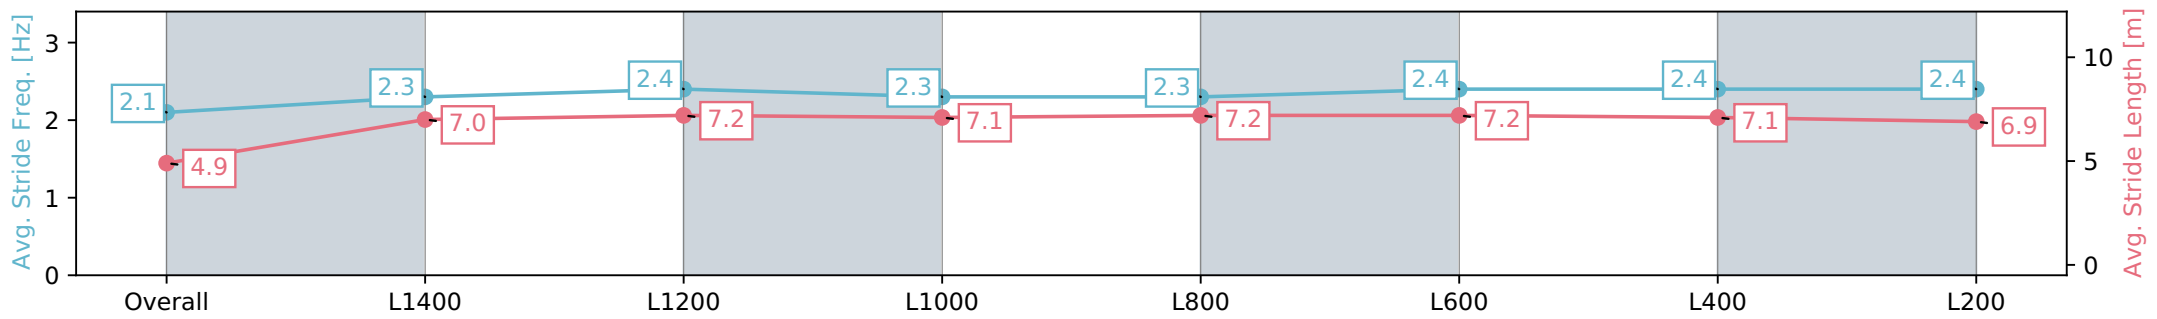

Horse/Jockey Name	ANDREW'S MEMORY/Jeffrey Maund
Finish Rank	6
Fastest Section Time (Section)	0:09.23 (Overall)
Top Speed [km/h] (Section)	63.5 (L400)
Race State	Finished

Morphettville SA - Professional
Race 4: Sportsbet Fast Form Adelaide In Autumn Series
Final (Qualified Horses) - 1504m

04 May 2024 - 1:37PM

Track Rating: Good 4, Weather: Fine, Rail Position: +2m 1200m-W/
Post; True Remainder. Sectional 602m

Section	Overall	L1400	L1200	L1000	L800	L600	L400	L200
Section Times	1:33.09 [6] (0:09.23)	1:23.86 [3] (0:12.44)	1:11.42 [4] (0:11.96)	0:59.46 [4] (0:11.98)	0:47.48 [3] (0:11.93)	0:35.55 [4] (0:11.72)	0:23.83 [3] (0:11.55)	0:12.28 [3] (0:12.28)
Average Speed [km/h]	40.6	58.5	60.6	60.1	60.9	62.0	62.6	58.6
Top Speed [km/h]	57.1	60.0	61.7	60.9	61.9	63.1	63.5	61.7
Avg. Dist. to Rail [m]	5.6	3.1	1.6	2.4	2.6	1.9	3.7	6.5
Avg. Stride Freq. [Hz]	2.1	2.3	2.4	2.3	2.3	2.4	2.4	2.4
Avg. Stride Length [m]	4.9	7.0	7.2	7.1	7.2	7.2	7.1	6.9

Report Created: Sat 04 May 2024 14:24:24 GMT+10 (Note: Timing is based on positional data)

- [ ] Ranking at each section and finish
- -:-:- No data available at this section
- NA No data available