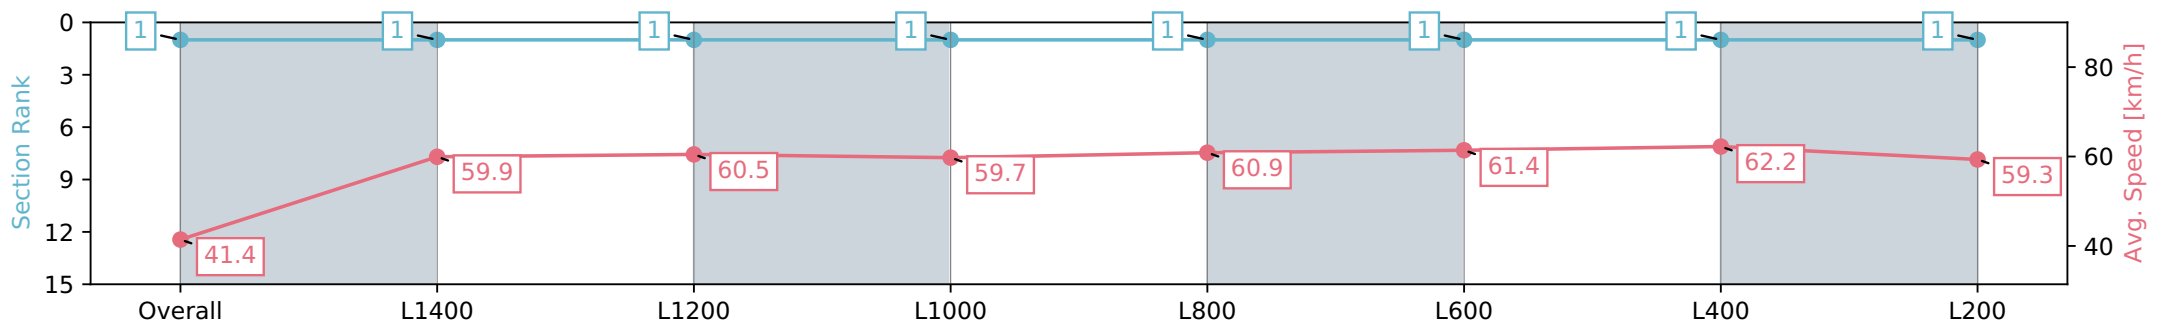

04 May 2024 - 1:37PM

Track Rating: Good 4, Weather: Fine, Rail Position: +2m 1200m-W/
 Post; True Remainder. Sectional 602m

Section	Overall	L1400	L1200	L1000	L800	L600	L400	L200
Section Times	1:32.64 [1] (0:09.03)	1:23.61 [1] (0:12.25)	1:11.36 [1] (0:11.94)	0:59.42 [1] (0:12.06)	0:47.36 [1] (0:11.87)	0:35.49 [1] (0:11.78)	0:23.71 [1] (0:11.56)	0:12.14 [1] (0:12.14)
Average Speed [km/h]	41.4	59.9	60.5	59.7	60.9	61.4	62.2	59.3
Top Speed [km/h]	58.7	61.6	61.6	61.2	61.3	63.0	63.2	61.2
Avg. Dist. to Rail [m]	10.6	5.4	1.0	1.5	1.0	0.8	1.5	4.3
Avg. Stride Freq. [Hz]	2.1	2.2	2.2	2.2	2.2	2.3	2.3	2.3
Avg. Stride Length [m]	5.0	7.4	7.4	7.4	7.3	7.3	7.4	7.2