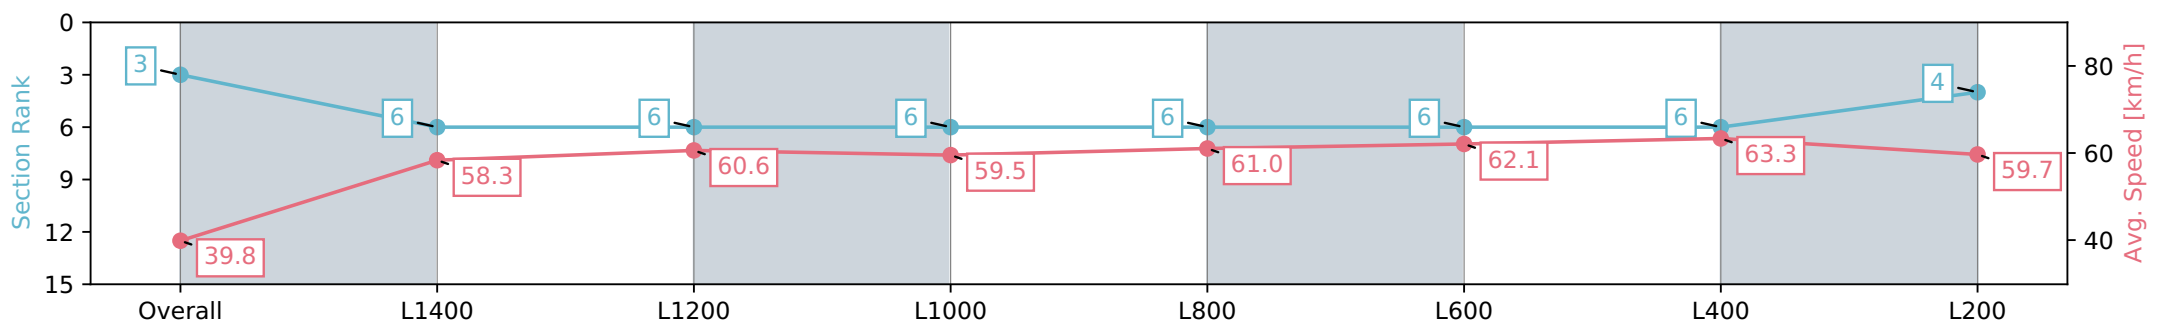

Section	Overall	L1400	L1200	L1000	L800	L600	L400	L200
Section Times	1:32.97 [3] (0:09.41)	1:23.56 [6] (0:12.48)	1:11.08 [6] (0:11.93)	0:59.15 [6] (0:12.08)	0:47.07 [6] (0:11.89)	0:35.18 [6] (0:11.70)	0:23.48 [6] (0:11.42)	0:12.06 [4] (0:12.06)
Average Speed [km/h]	39.8	58.3	60.6	59.5	61.0	62.1	63.3	59.7
Top Speed [km/h]	56.7	59.6	61.6	60.6	62.0	62.6	64.7	61.7
Avg. Dist. to Rail [m]	7.8	2.9	1.0	1.7	1.7	1.8	3.7	6.1
Avg. Stride Freq. [Hz]	2.1	2.2	2.3	2.2	2.2	2.3	2.3	2.3
Avg. Stride Length [m]	5.0	7.2	7.5	7.5	7.6	7.6	7.4	7.3