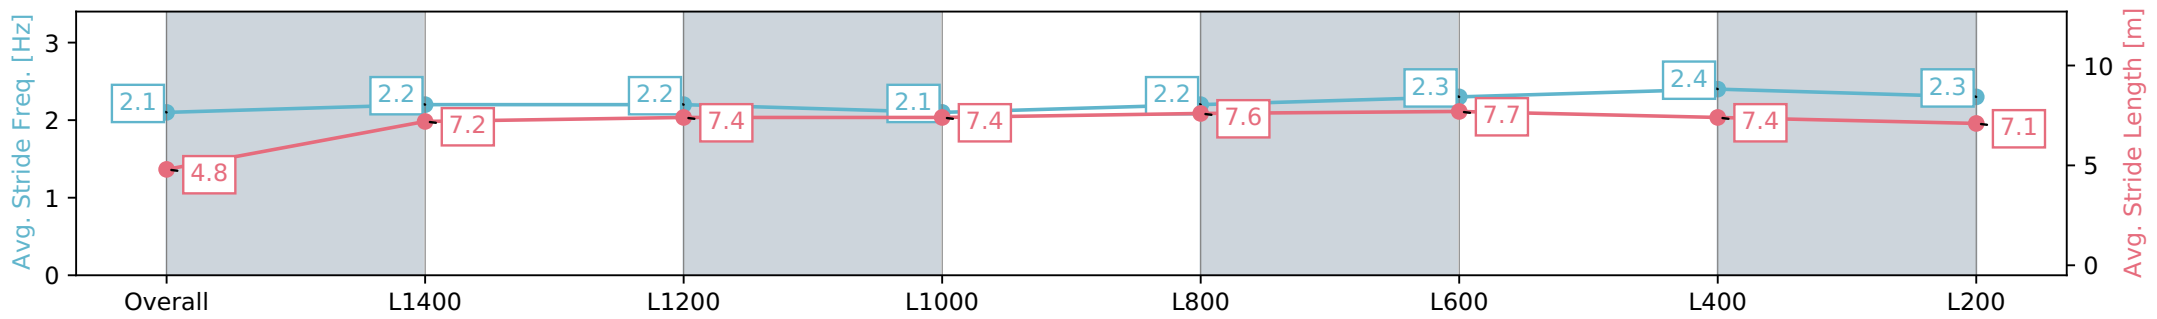

Horse/Jockey Name	MARACOURT/Jessica Eaton
Finish Rank	5
Fastest Section Time (Section)	0:09.74 (Overall)
Top Speed [km/h] (Section)	64.8 (L400)
Race State	Finished

Morphettville SA - Professional
Race 4: Sportsbet Fast Form Adelaide In Autumn Series
Final (Qualified Horses) - 1504m

04 May 2024 - 1:37PM

Track Rating: Good 4, Weather: Fine, Rail Position: +2m 1200m-W/
Post; True Remainder. Sectional 602m

Section	Overall	L1400	L1200	L1000	L800	L600	L400	L200
Section Times	1:33.08 [5] (0:09.74)	1:23.34 [11] (0:12.73)	1:10.61 [11] (0:12.06)	0:58.55 [12] (0:12.05)	0:46.50 [12] (0:11.70)	0:34.80 [12] (0:11.51)	0:23.29 [12] (0:11.38)	0:11.91 [9] (0:11.91)
Average Speed [km/h]	38.5	57.5	60.0	59.8	62.5	63.8	64.0	60.5
Top Speed [km/h]	55.4	59.0	61.0	61.3	63.4	64.4	64.8	62.9
Avg. Dist. to Rail [m]	12.9	4.2	1.9	2.3	3.4	4.1	8.0	10.8
Avg. Stride Freq. [Hz]	2.1	2.2	2.2	2.1	2.2	2.3	2.4	2.3
Avg. Stride Length [m]	4.8	7.2	7.4	7.4	7.6	7.7	7.4	7.1

Report Created: Sat 04 May 2024 14:24:20 GMT+10 (Note: Timing is based on positional data)

- [ ] Ranking at each section and finish
- -:-:- No data available at this section
- NA No data available