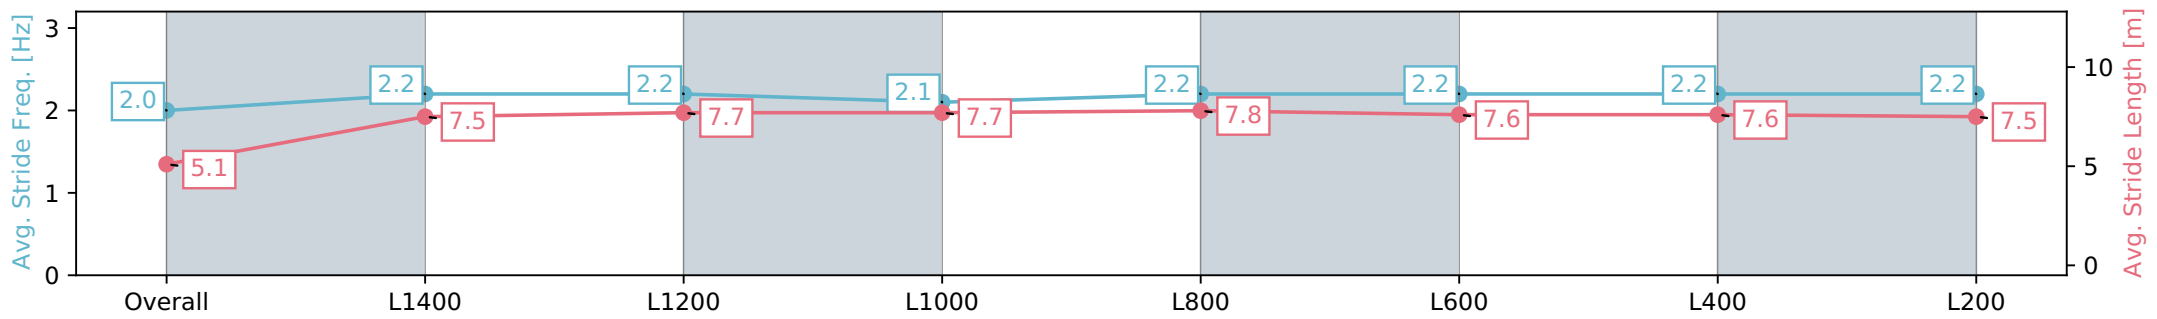

Horse/Jockey Name	RUBINI/Ben Price
Finish Rank	9
Fastest Section Time (Section)	0:09.65 (Overall)
Top Speed [km/h] (Section)	62.9 (L400)
Race State	Finished

Morphettville SA - Professional
Race 4: Sportsbet Fast Form Adelaide In Autumn Series
Final (Qualified Horses) - 1504m

04 May 2024 - 1:37PM

Track Rating: Good 4, Weather: Fine, Rail Position: +2m 1200m-W/
Post; True Remainder. Sectional 602m

Section	Overall	L1400	L1200	L1000	L800	L600	L400	L200
Section Times	1:33.44 [9] (0:09.65)	1:23.79 [10] (0:12.37)	1:11.42 [8] (0:11.87)	0:59.55 [7] (0:12.12)	0:47.43 [7] (0:11.79)	0:35.64 [7] (0:11.78)	0:23.86 [7] (0:11.66)	0:12.20 [11] (0:12.20)
Average Speed [km/h]	38.8	58.5	60.5	59.5	60.8	61.3	61.8	59.0
Top Speed [km/h]	57.2	60.2	61.3	60.2	62.5	62.4	62.9	61.5
Avg. Dist. to Rail [m]	4.5	1.5	0.5	0.5	0.9	0.7	1.3	4.6
Avg. Stride Freq. [Hz]	2.0	2.2	2.2	2.1	2.2	2.2	2.2	2.2
Avg. Stride Length [m]	5.1	7.5	7.7	7.7	7.8	7.6	7.6	7.5

Report Created: Sat 04 May 2024 14:24:35 GMT+10 (Note: Timing is based on positional data)

- [ ] Ranking at each section and finish
- -:-:- No data available at this section
- NA No data available