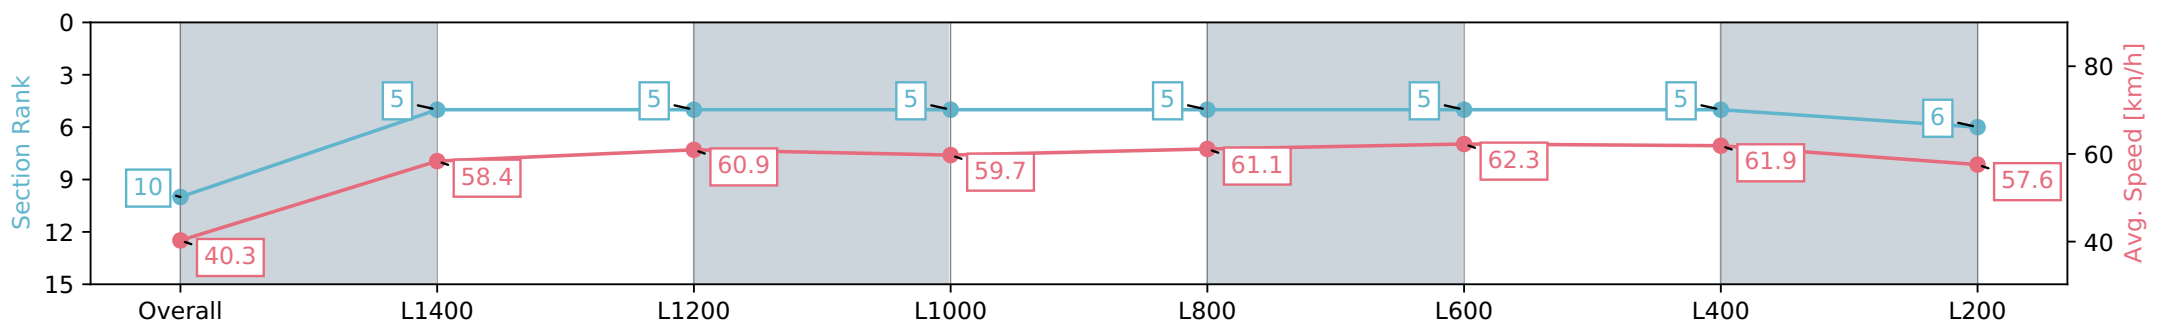

Horse/Jockey Name	THE BRILL BUILDING/Lachlan Neindorf
Finish Rank	10
Fastest Section Time (Section)	0:09.31 (Overall)
Top Speed [km/h] (Section)	63.3 (L600)
Race State	Finished

Morphettville SA - Professional
Race 4: Sportsbet Fast Form Adelaide In Autumn Series
Final (Qualified Horses) - 1504m

04 May 2024 - 1:37PM

Track Rating: Good 4, Weather: Fine, Rail Position: +2m 1200m-W/
Post; True Remainder. Sectional 602m

Section	Overall	L1400	L1200	L1000	L800	L600	L400	L200
Section Times	1:33.60 [10] (0:09.31)	1:24.29 [5] (0:12.52)	1:11.77 [5] (0:11.91)	0:59.86 [5] (0:12.05)	0:47.81 [5] (0:11.91)	0:35.90 [5] (0:11.70)	0:24.20 [5] (0:11.69)	0:12.51 [6] (0:12.51)
Average Speed [km/h]	40.3	58.4	60.9	59.7	61.1	62.3	61.9	57.6
Top Speed [km/h]	56.3	60.0	62.4	60.3	62.7	63.3	63.2	61.1
Avg. Dist. to Rail [m]	11.0	4.3	2.1	2.9	2.8	2.4	4.5	7.6
Avg. Stride Freq. [Hz]	2.2	2.4	2.4	2.3	2.4	2.4	2.4	2.3
Avg. Stride Length [m]	4.9	6.9	7.1	6.9	7.1	7.2	7.1	6.9

Report Created: Sat 04 May 2024 14:24:39 GMT+10 (Note: Timing is based on positional data)

- [ ] Ranking at each section and finish
- -:-:- No data available at this section
- NA No data available