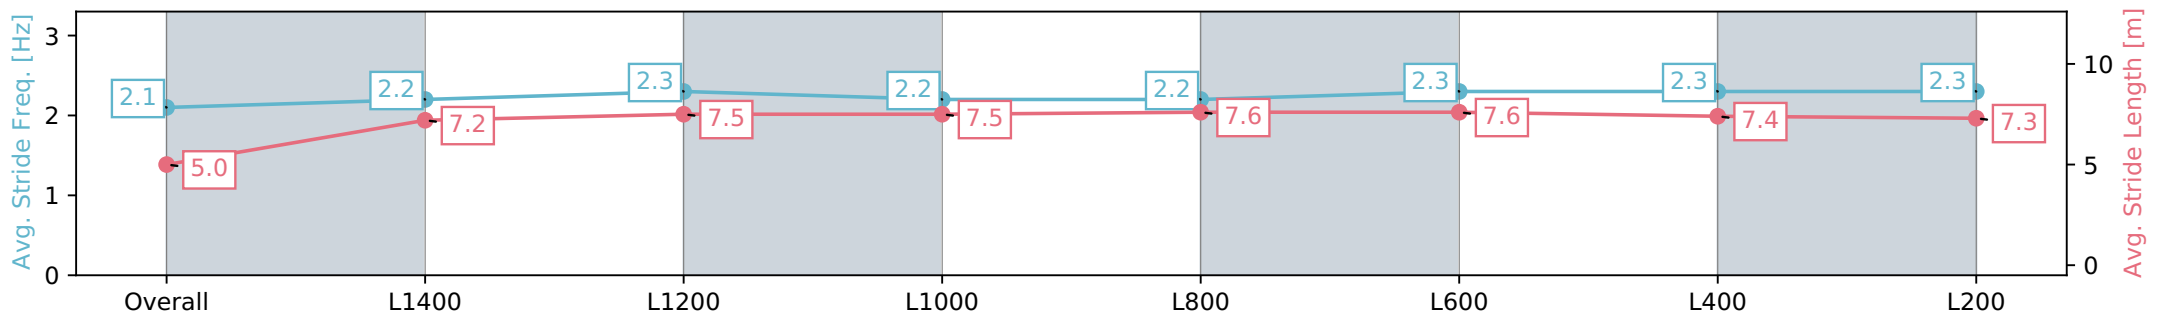

Section	Overall	L1400	L1200	L1000	L800	L600	L400	L200
Section Times	1:32.97 [3] (0:09.41)	1:23.56 [6] (0:12.48)	1:11.08 [6] (0:11.93)	0:59.15 [6] (0:12.08)	0:47.07 [6] (0:11.89)	0:35.18 [6] (0:11.70)	0:23.48 [6] (0:11.42)	0:12.06 [4] (0:12.06)
Average Speed [km/h]	39.8	58.3	60.6	59.5	61.0	62.1	63.3	59.7
Top Speed [km/h]	56.7	59.6	61.6	60.6	62.0	62.6	64.7	61.7
Avg. Dist. to Rail [m]	7.8	2.9	1.0	1.7	1.7	1.8	3.7	6.1
Avg. Stride Freq. [Hz]	2.1	2.2	2.3	2.2	2.2	2.3	2.3	2.3
Avg. Stride Length [m]	5.0	7.2	7.5	7.5	7.6	7.6	7.4	7.3