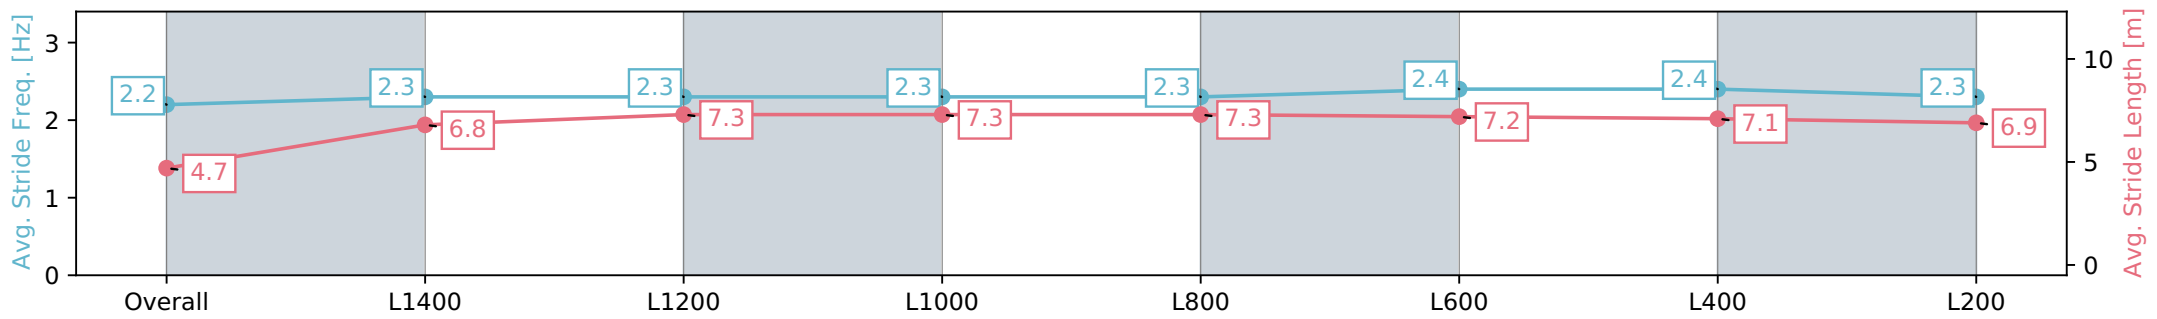

Horse/Jockey Name	IMBIBE/Callan Murray
Finish Rank	11
Fastest Section Time (Section)	0:09.25 (Overall)
Top Speed [km/h] (Section)	62.1 (L400)
Race State	Finished

Morphettville SA - Professional

Race 4: Sportsbet Fast Form Adelaide In Autumn Series
Final (Qualified Horses) - 1504m

04 May 2024 - 1:37PM

Track Rating: Good 4, Weather: Fine, Rail Position: +2m 1200m-W/
Post; True Remainder. Sectional 602m

Section	Overall	L1400	L1200	L1000	L800	L600	L400	L200
Section Times	1:33.68 [11] (0:09.25)	1:24.43 [4] (0:12.38)	1:12.05 [3] (0:11.94)	1:00.11 [3] (0:12.05)	0:48.06 [4] (0:11.88)	0:36.18 [3] (0:11.81)	0:24.37 [4] (0:11.76)	0:12.61 [5] (0:12.61)
Average Speed [km/h]	40.6	58.6	60.4	59.7	60.6	61.1	61.1	57.1
Top Speed [km/h]	58.0	59.4	61.6	60.9	61.2	61.7	62.1	60.5
Avg. Dist. to Rail [m]	3.5	1.9	0.6	0.6	0.2	0.3	1.1	3.4
Avg. Stride Freq. [Hz]	2.2	2.3	2.3	2.3	2.3	2.4	2.4	2.3
Avg. Stride Length [m]	4.7	6.8	7.3	7.3	7.3	7.2	7.1	6.9

Report Created: Sat 04 May 2024 14:24:42 GMT+10 (Note: Timing is based on positional data)

- [ ] Ranking at each section and finish
- -:-:- No data available at this section
- NA No data available