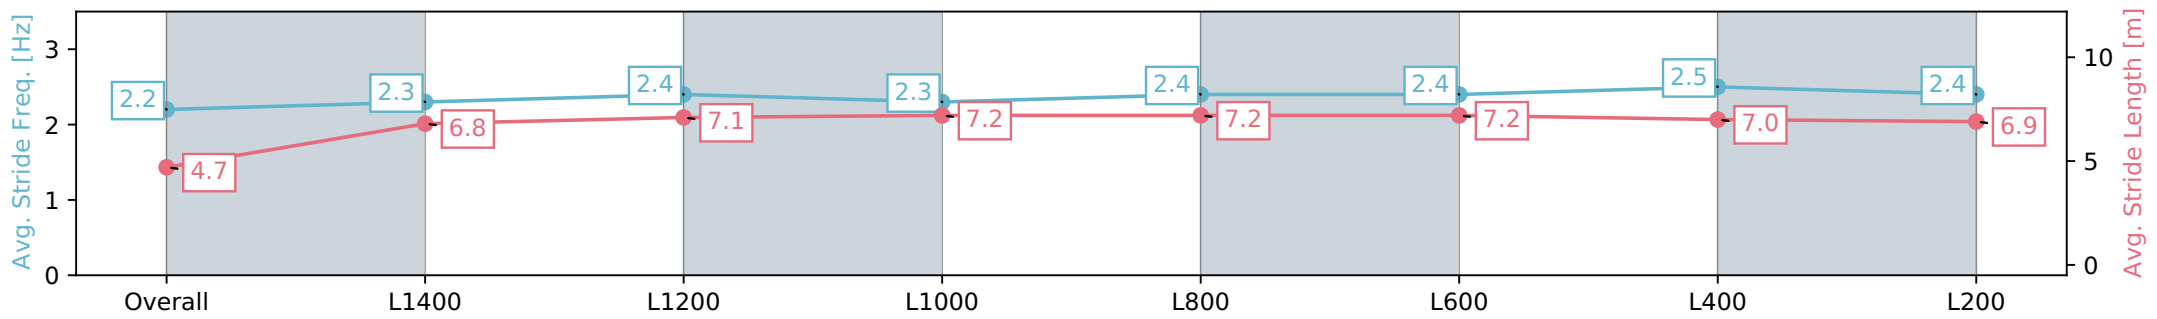

Horse/Jockey Name	IMPOSING SUSPECT/Neil Farley
Finish Rank	4
Fastest Section Time (Section)	0:09.61 (Overall)
Top Speed [km/h] (Section)	64.8 (L600)
Race State	Finished

Morphettville SA - Professional
Race 4: Sportsbet Fast Form Adelaide In Autumn Series
Final (Qualified Horses) - 1504m

04 May 2024 - 1:37PM

Track Rating: Good 4, Weather: Fine, Rail Position: +2m 1200m-W/
Post; True Remainder. Sectional 602m

Section	Overall	L1400	L1200	L1000	L800	L600	L400	L200
Section Times	1:33.08 [4] (0:09.61)	1:23.47 [9] (0:12.55)	1:10.92 [9] (0:12.06)	0:58.86 [9] (0:12.02)	0:46.84 [9] (0:11.84)	0:35.00 [9] (0:11.62)	0:23.38 [10] (0:11.50)	0:11.88 [10] (0:11.88)
Average Speed [km/h]	39.0	58.2	60.3	59.9	61.3	62.7	63.1	60.6
Top Speed [km/h]	58.5	59.6	61.7	61.8	61.8	64.8	64.8	64.3
Avg. Dist. to Rail [m]	7.1	3.6	2.7	3.0	2.3	2.6	6.1	11.3
Avg. Stride Freq. [Hz]	2.2	2.3	2.4	2.3	2.4	2.4	2.5	2.4
Avg. Stride Length [m]	4.7	6.8	7.1	7.2	7.2	7.2	7.0	6.9

Report Created: Sat 04 May 2024 14:24:17 GMT+10 (Note: Timing is based on positional data)

- [ ] Ranking at each section and finish
- -:-:- No data available at this section
- NA No data available