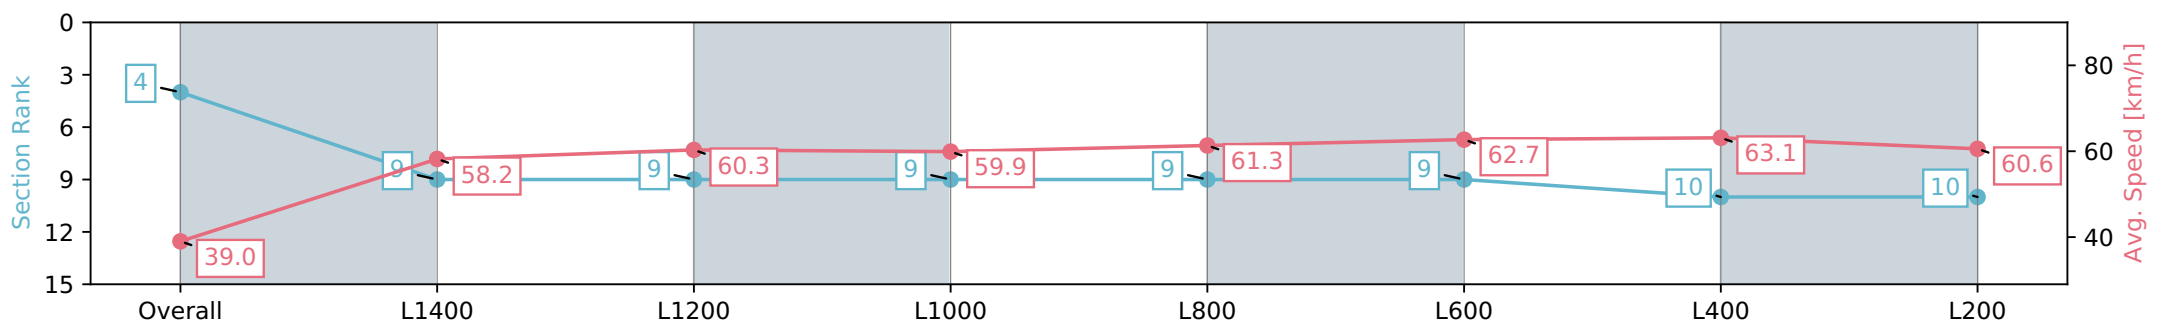

Horse/Jockey Name	IMPOSING SUSPECT/Neil Farley
Finish Rank	4
Fastest Section Time (Section)	0:09.61 (Overall)
Top Speed [km/h] (Section)	64.8 (L600)
Race State	Finished

Morphettville SA - Professional
Race 4: Sportsbet Fast Form Adelaide In Autumn Series
Final (Qualified Horses) - 1504m

04 May 2024 - 1:37PM

Track Rating: Good 4, Weather: Fine, Rail Position: +2m 1200m-W/
Post; True Remainder. Sectional 602m

Section	Overall	L1400	L1200	L1000	L800	L600	L400	L200
Section Times	1:33.08 [4] (0:09.61)	1:23.47 [9] (0:12.55)	1:10.92 [9] (0:12.06)	0:58.86 [9] (0:12.02)	0:46.84 [9] (0:11.84)	0:35.00 [9] (0:11.62)	0:23.38 [10] (0:11.50)	0:11.88 [10] (0:11.88)
Average Speed [km/h]	39.0	58.2	60.3	59.9	61.3	62.7	63.1	60.6
Top Speed [km/h]	58.5	59.6	61.7	61.8	61.8	64.8	64.8	64.3
Avg. Dist. to Rail [m]	7.1	3.6	2.7	3.0	2.3	2.6	6.1	11.3
Avg. Stride Freq. [Hz]	2.2	2.3	2.4	2.3	2.4	2.4	2.5	2.4
Avg. Stride Length [m]	4.7	6.8	7.1	7.2	7.2	7.2	7.0	6.9

Report Created: Sat 04 May 2024 14:24:17 GMT+10 (Note: Timing is based on positional data)

- [ ] Ranking at each section and finish
- -:-:- No data available at this section
- NA No data available