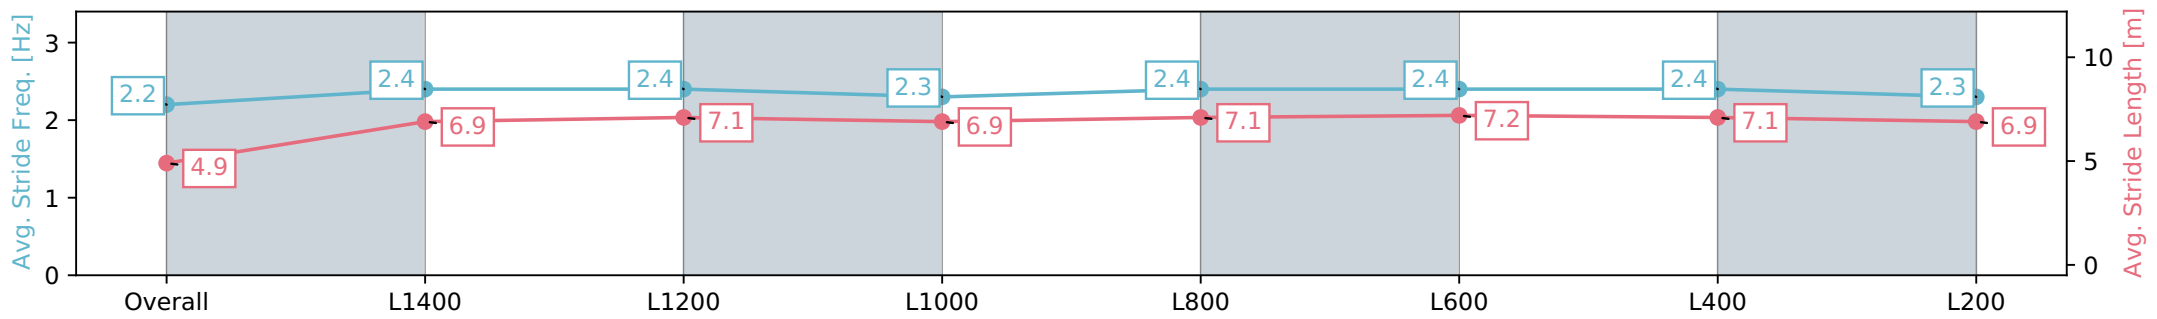

Horse/Jockey Name	THE BRILL BUILDING/Lachlan Neindorf
Finish Rank	10
Fastest Section Time (Section)	0:09.31 (Overall)
Top Speed [km/h] (Section)	63.3 (L600)
Race State	Finished

Morphettville SA - Professional
Race 4: Sportsbet Fast Form Adelaide In Autumn Series
Final (Qualified Horses) - 1504m

04 May 2024 - 1:37PM

Track Rating: Good 4, Weather: Fine, Rail Position: +2m 1200m-W/
Post; True Remainder. Sectional 602m

Section	Overall	L1400	L1200	L1000	L800	L600	L400	L200
Section Times	1:33.60 [10] (0:09.31)	1:24.29 [5] (0:12.52)	1:11.77 [5] (0:11.91)	0:59.86 [5] (0:12.05)	0:47.81 [5] (0:11.91)	0:35.90 [5] (0:11.70)	0:24.20 [5] (0:11.69)	0:12.51 [6] (0:12.51)
Average Speed [km/h]	40.3	58.4	60.9	59.7	61.1	62.3	61.9	57.6
Top Speed [km/h]	56.3	60.0	62.4	60.3	62.7	63.3	63.2	61.1
Avg. Dist. to Rail [m]	11.0	4.3	2.1	2.9	2.8	2.4	4.5	7.6
Avg. Stride Freq. [Hz]	2.2	2.4	2.4	2.3	2.4	2.4	2.4	2.3
Avg. Stride Length [m]	4.9	6.9	7.1	6.9	7.1	7.2	7.1	6.9

Report Created: Sat 04 May 2024 14:24:39 GMT+10 (Note: Timing is based on positional data)

- [ ] Ranking at each section and finish
- -:-:- No data available at this section
- NA No data available