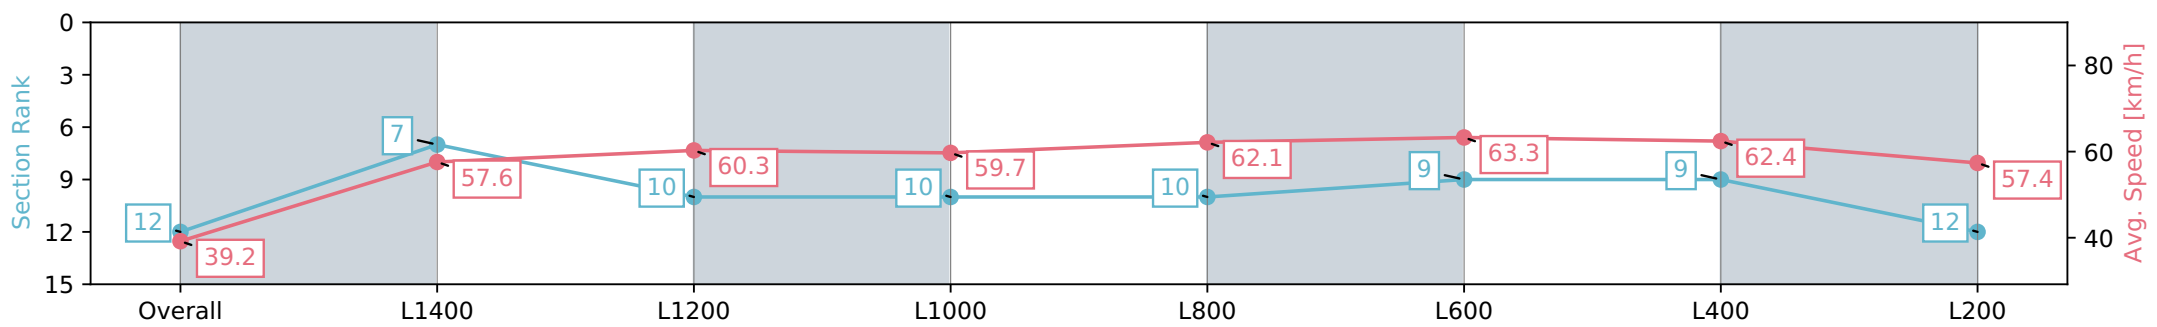

Horse/Jockey Name	JUST LIKE LISA/Margaret Collett
Finish Rank	12
Fastest Section Time (Section)	0:09.53 (Overall)
Top Speed [km/h] (Section)	64.0 (L600)
Race State	Finished

Morphettville SA - Professional
Race 4: Sportsbet Fast Form Adelaide In Autumn Series
Final (Qualified Horses) - 1504m

04 May 2024 - 1:37PM

Track Rating: Good 4, Weather: Fine, Rail Position: +2m 1200m-W/
Post; True Remainder. Sectional 602m

Section	Overall	L1400	L1200	L1000	L800	L600	L400	L200
Section Times	1:33.87 [12] (0:09.53)	1:24.34 [7] (0:12.72)	1:11.62 [10] (0:12.05)	0:59.57 [10] (0:12.06)	0:47.51 [10] (0:11.72)	0:35.79 [9] (0:11.61)	0:24.18 [9] (0:11.62)	0:12.56 [12] (0:12.56)
Average Speed [km/h]	39.2	57.6	60.3	59.7	62.1	63.3	62.4	57.4
Top Speed [km/h]	54.3	59.4	62.4	60.8	63.5	64.0	63.3	61.2
Avg. Dist. to Rail [m]	11.9	4.8	2.1	2.3	2.9	4.0	7.6	10.5
Avg. Stride Freq. [Hz]	2.2	2.3	2.4	2.3	2.4	2.4	2.4	2.3
Avg. Stride Length [m]	4.7	6.9	7.1	7.1	7.3	7.3	7.2	6.9

Report Created: Sat 04 May 2024 14:24:46 GMT+10 (Note: Timing is based on positional data)

- [ ] Ranking at each section and finish
- -:-:- No data available at this section
- NA No data available