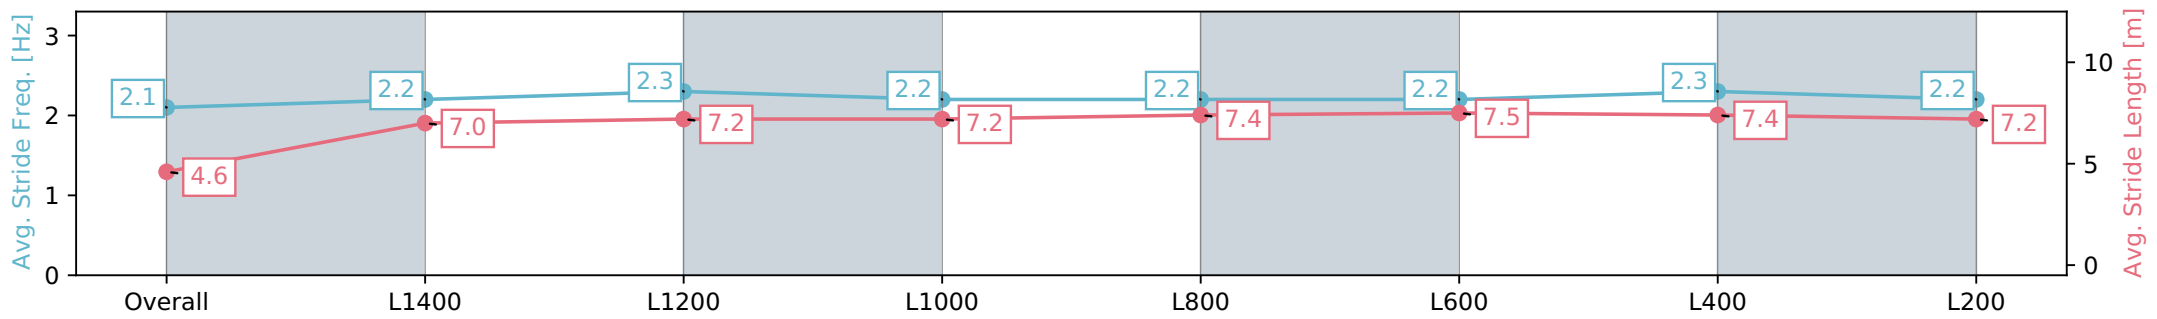

Horse/Jockey Name	ANNIHILATE/Teagan Voorham
Finish Rank	8
Fastest Section Time (Section)	0:10.16 (Overall)
Top Speed [km/h] (Section)	63.8 (L600)
Race State	Finished

Morphettville SA - Professional
Race 4: Sportsbet Fast Form Adelaide In Autumn Series
Final (Qualified Horses) - 1504m

04 May 2024 - 1:37PM

Track Rating: Good 4, Weather: Fine, Rail Position: +2m 1200m-W/
Post; True Remainder. Sectional 602m

Section	Overall	L1400	L1200	L1000	L800	L600	L400	L200
Section Times	1:33.35 [8] (0:10.16)	1:23.19 [12] (0:12.34)	1:10.85 [12] (0:11.90)	0:58.95 [11] (0:12.04)	0:46.91 [11] (0:11.65)	0:35.26 [11] (0:11.52)	0:23.74 [8] (0:11.55)	0:12.19 [8] (0:12.19)
Average Speed [km/h]	37.0	58.9	60.7	59.9	62.3	63.2	62.6	59.2
Top Speed [km/h]	53.1	61.6	61.9	60.7	63.5	63.8	63.4	62.6
Avg. Dist. to Rail [m]	13.1	2.5	0.9	1.6	2.1	2.3	4.5	6.8
Avg. Stride Freq. [Hz]	2.1	2.2	2.3	2.2	2.2	2.2	2.3	2.2
Avg. Stride Length [m]	4.6	7.0	7.2	7.2	7.4	7.5	7.4	7.2

Report Created: Sat 04 May 2024 14:24:32 GMT+10 (Note: Timing is based on positional data)

- [ ] Ranking at each section and finish
- -:-:- No data available at this section
- NA No data available