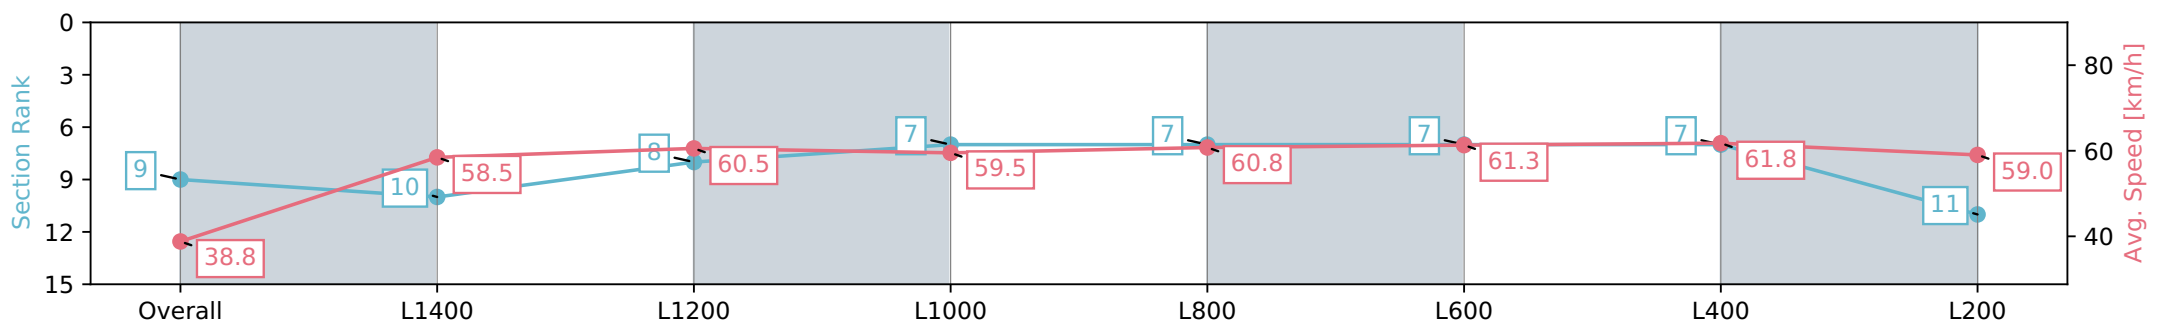

Horse/Jockey Name	RUBINI/Ben Price
Finish Rank	9
Fastest Section Time (Section)	0:09.65 (Overall)
Top Speed [km/h] (Section)	62.9 (L400)
Race State	Finished

Morphettville SA - Professional
Race 4: Sportsbet Fast Form Adelaide In Autumn Series
Final (Qualified Horses) - 1504m

04 May 2024 - 1:37PM

Track Rating: Good 4, Weather: Fine, Rail Position: +2m 1200m-W/
Post; True Remainder. Sectional 602m

Section	Overall	L1400	L1200	L1000	L800	L600	L400	L200
Section Times	1:33.44 [9] (0:09.65)	1:23.79 [10] (0:12.37)	1:11.42 [8] (0:11.87)	0:59.55 [7] (0:12.12)	0:47.43 [7] (0:11.79)	0:35.64 [7] (0:11.78)	0:23.86 [7] (0:11.66)	0:12.20 [11] (0:12.20)
Average Speed [km/h]	38.8	58.5	60.5	59.5	60.8	61.3	61.8	59.0
Top Speed [km/h]	57.2	60.2	61.3	60.2	62.5	62.4	62.9	61.5
Avg. Dist. to Rail [m]	4.5	1.5	0.5	0.5	0.9	0.7	1.3	4.6
Avg. Stride Freq. [Hz]	2.0	2.2	2.2	2.1	2.2	2.2	2.2	2.2
Avg. Stride Length [m]	5.1	7.5	7.7	7.7	7.8	7.6	7.6	7.5

Report Created: Sat 04 May 2024 14:24:35 GMT+10 (Note: Timing is based on positional data)

- [ ] Ranking at each section and finish
- -:-:- No data available at this section
- NA No data available