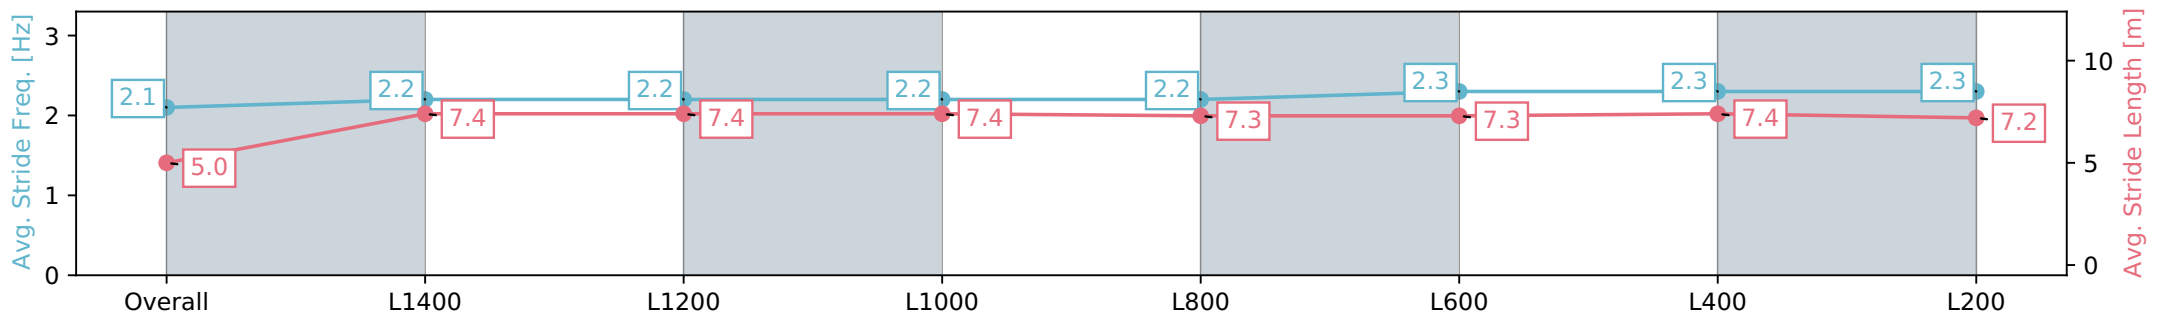

04 May 2024 - 1:37PM

Track Rating: Good 4, Weather: Fine, Rail Position: +2m 1200m-W/
 Post; True Remainder. Sectional 602m

Section	Overall	L1400	L1200	L1000	L800	L600	L400	L200
Section Times	1:32.64 [1] (0:09.03)	1:23.61 [1] (0:12.25)	1:11.36 [1] (0:11.94)	0:59.42 [1] (0:12.06)	0:47.36 [1] (0:11.87)	0:35.49 [1] (0:11.78)	0:23.71 [1] (0:11.56)	0:12.14 [1] (0:12.14)
Average Speed [km/h]	41.4	59.9	60.5	59.7	60.9	61.4	62.2	59.3
Top Speed [km/h]	58.7	61.6	61.6	61.2	61.3	63.0	63.2	61.2
Avg. Dist. to Rail [m]	10.6	5.4	1.0	1.5	1.0	0.8	1.5	4.3
Avg. Stride Freq. [Hz]	2.1	2.2	2.2	2.2	2.2	2.3	2.3	2.3
Avg. Stride Length [m]	5.0	7.4	7.4	7.4	7.3	7.3	7.4	7.2