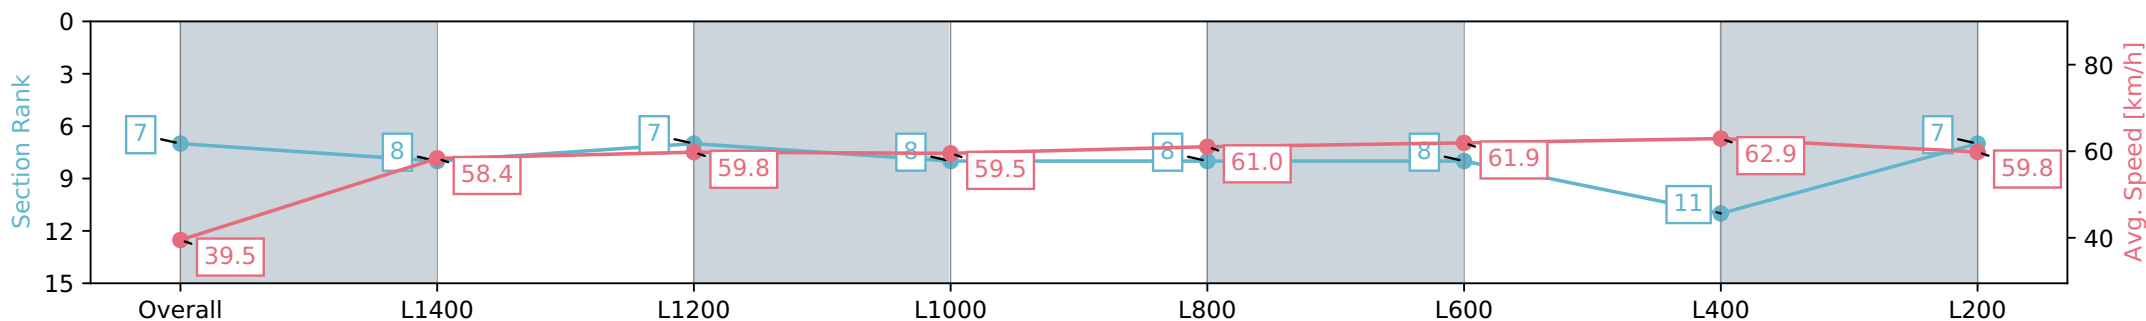

Horse/Jockey Name	KOMACHI/Kayla Crowther
Finish Rank	7
Fastest Section Time (Section)	0:09.56 (Overall)
Top Speed [km/h] (Section)	64.1 (L400)
Race State	Finished

Morphettville SA - Professional

Race 4: Sportsbet Fast Form Adelaide In Autumn Series
Final (Qualified Horses) - 1504m

04 May 2024 - 1:37PM

Track Rating: Good 4, Weather: Fine, Rail Position: +2m 1200m-W/
Post; True Remainder. Sectional 602m

Section	Overall	L1400	L1200	L1000	L800	L600	L400	L200
Section Times	1:33.18 [7] (0:09.56)	1:23.62 [8] (0:12.41)	1:11.21 [7] (0:12.10)	0:59.11 [8] (0:12.11)	0:47.00 [8] (0:11.84)	0:35.16 [8] (0:11.68)	0:23.48 [11] (0:11.45)	0:12.03 [7] (0:12.03)
Average Speed [km/h]	39.5	58.4	59.8	59.5	61.0	61.9	62.9	59.8
Top Speed [km/h]	59.0	60.1	61.2	60.0	62.4	62.9	64.1	63.0
Avg. Dist. to Rail [m]	5.5	2.5	1.2	0.9	1.3	1.0	0.6	2.1
Avg. Stride Freq. [Hz]	2.2	2.3	2.3	2.2	2.3	2.3	2.4	2.4
Avg. Stride Length [m]	4.7	6.9	7.0	7.1	7.1	7.2	7.0	6.9

Report Created: Sat 04 May 2024 14:24:27 GMT+10 (Note: Timing is based on positional data)

- [ ] Ranking at each section and finish
- -:-:- No data available at this section
- NA No data available