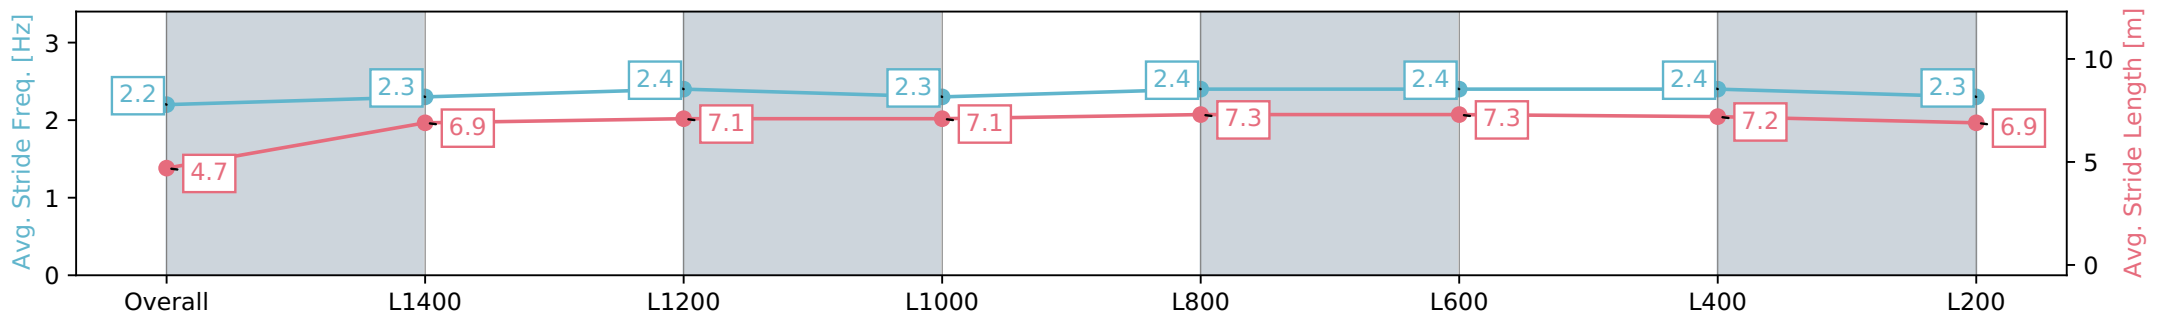

Horse/Jockey Name	JUST LIKE LISA/Margaret Collett
Finish Rank	12
Fastest Section Time (Section)	0:09.53 (Overall)
Top Speed [km/h] (Section)	64.0 (L600)
Race State	Finished

Morphettville SA - Professional
Race 4: Sportsbet Fast Form Adelaide In Autumn Series
Final (Qualified Horses) - 1504m

04 May 2024 - 1:37PM

Track Rating: Good 4, Weather: Fine, Rail Position: +2m 1200m-W/
Post; True Remainder. Sectional 602m

Section	Overall	L1400	L1200	L1000	L800	L600	L400	L200
Section Times	1:33.87 [12] (0:09.53)	1:24.34 [7] (0:12.72)	1:11.62 [10] (0:12.05)	0:59.57 [10] (0:12.06)	0:47.51 [10] (0:11.72)	0:35.79 [9] (0:11.61)	0:24.18 [9] (0:11.62)	0:12.56 [12] (0:12.56)
Average Speed [km/h]	39.2	57.6	60.3	59.7	62.1	63.3	62.4	57.4
Top Speed [km/h]	54.3	59.4	62.4	60.8	63.5	64.0	63.3	61.2
Avg. Dist. to Rail [m]	11.9	4.8	2.1	2.3	2.9	4.0	7.6	10.5
Avg. Stride Freq. [Hz]	2.2	2.3	2.4	2.3	2.4	2.4	2.4	2.3
Avg. Stride Length [m]	4.7	6.9	7.1	7.1	7.3	7.3	7.2	6.9

Report Created: Sat 04 May 2024 14:24:46 GMT+10 (Note: Timing is based on positional data)

- [ ] Ranking at each section and finish
- -:-:- No data available at this section
- NA No data available