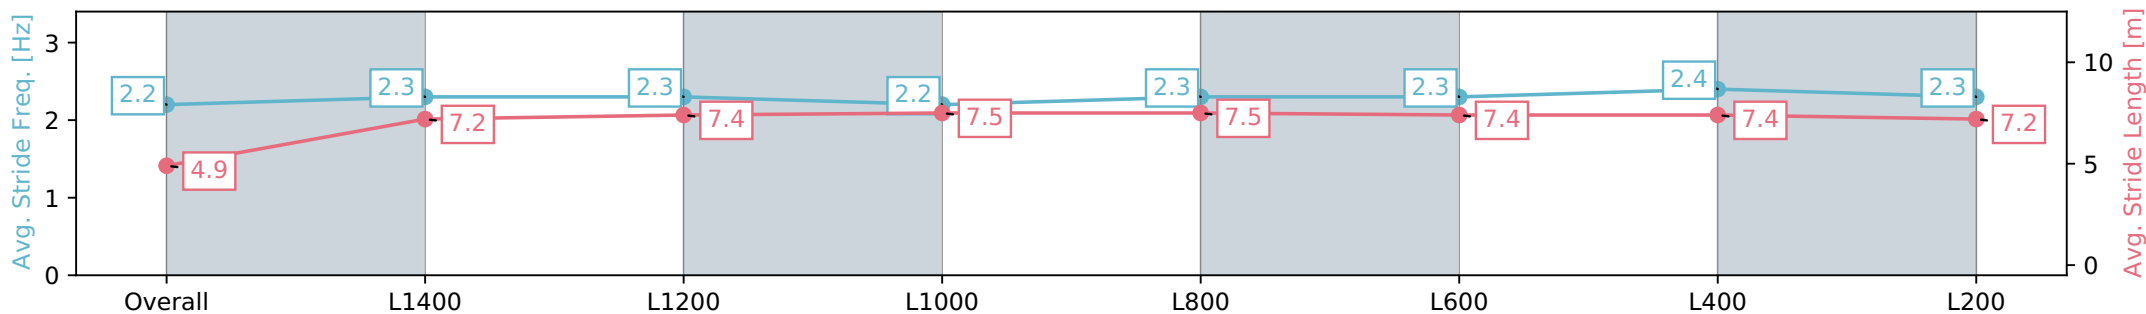

Section	Overall	L1400	L1200	L1000	L800	L600	L400	L200
Section Times	1:32.69 [2] (0:09.07)	1:23.62 [2] (0:12.45)	1:11.17 [2] (0:11.93)	0:59.24 [2] (0:12.00)	0:47.24 [2] (0:11.93)	0:35.31 [2] (0:11.74)	0:23.57 [2] (0:11.43)	0:12.14 [2] (0:12.14)
Average Speed [km/h]	41.4	58.8	60.7	60.0	60.7	61.8	63.1	59.4
Top Speed [km/h]	57.0	61.1	61.8	60.3	61.2	62.8	63.6	61.6
Avg. Dist. to Rail [m]	7.7	4.4	1.5	1.9	1.8	1.4	3.2	6.3
Avg. Stride Freq. [Hz]	2.2	2.3	2.3	2.2	2.3	2.3	2.4	2.3
Avg. Stride Length [m]	4.9	7.2	7.4	7.5	7.5	7.4	7.4	7.2