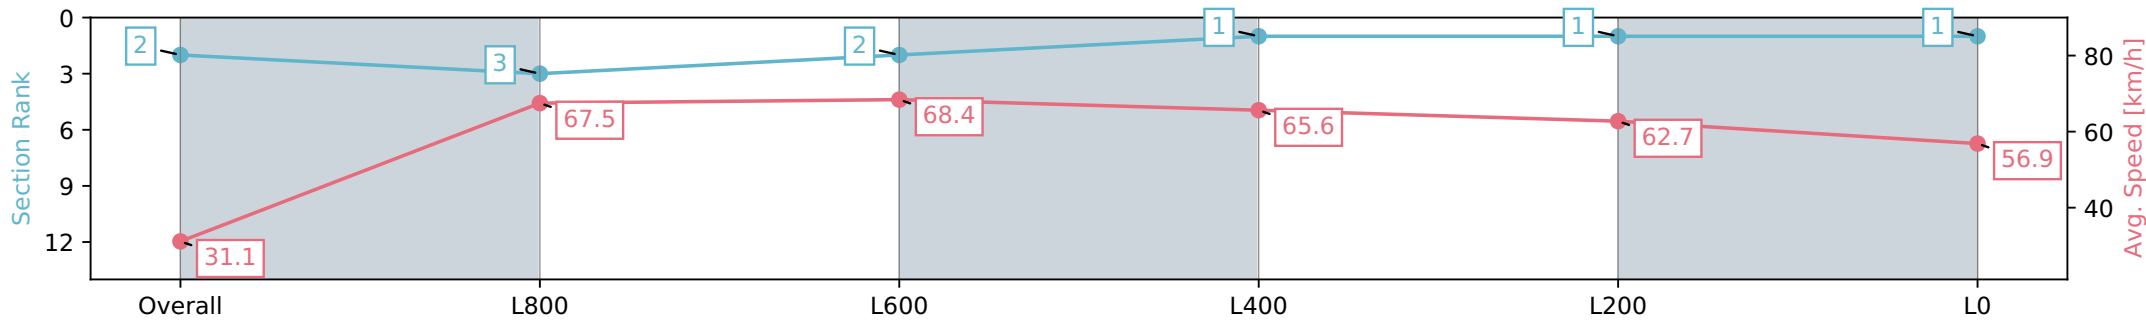

Morphettville SA - Professional

Race 3: Hahn Handicap - 1050m

04 May 2024 - 1:02PM

Track Rating: Good 4, Weather: Fine, Rail Position: +2m 1200m-W/ Post; True Remainder. Sectional 602m

Section	Overall	L800	L600	L400	L200	L0
Section Times	1:02.29 [2] (0:05.81)	0:56.48 [3] (0:10.68)	0:45.80 [2] (0:10.60)	0:35.20 [1] (0:11.04)	0:24.16 [1] (0:11.51)	0:12.65 [1] (0:12.65)
Average Speed [km/h]	31.1	67.5	68.4	65.6	62.7	56.9
Top Speed [km/h]	59.7	70.9	70.9	67.3	64.6	60.4
Avg. Dist. to Rail [m]	8.7	4.5	2.1	1.5	1.3	0.4
Avg. Stride Freq. [Hz]	2.0	2.5	2.5	2.4	2.4	2.3
Avg. Stride Length [m]	3.8	7.4	7.6	7.5	7.3	6.9