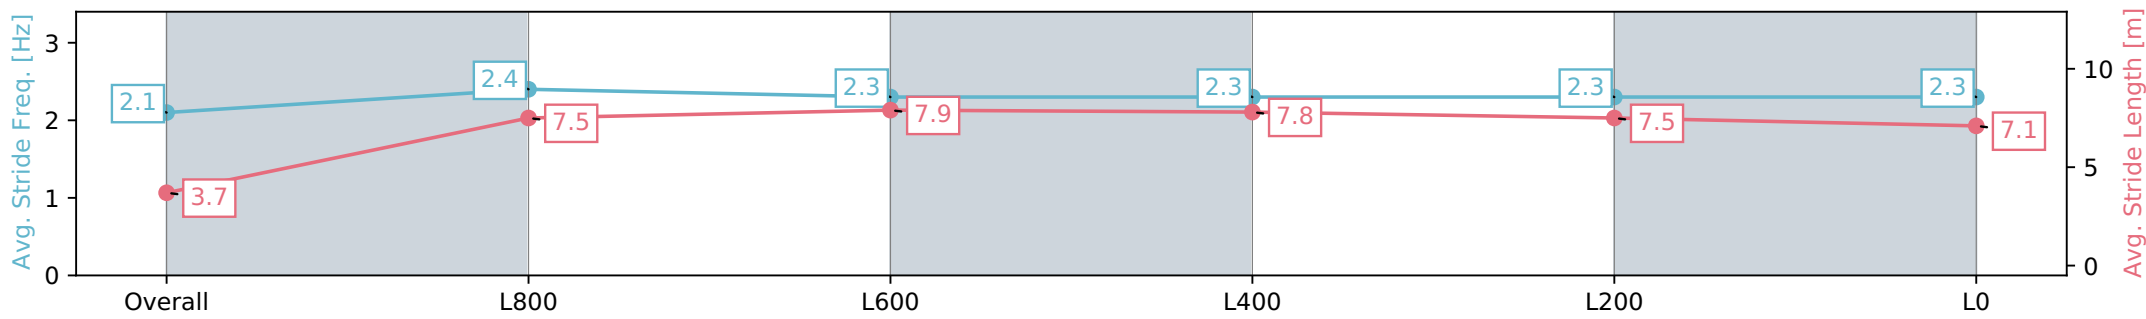

Morphettville SA - Professional

Race 3: Hahn Handicap - 1050m

04 May 2024 - 1:02PM

Track Rating: Good 4, Weather: Fine, Rail Position: +2m 1200m-W/ Post; True Remainder. Sectional 602m

Section	Overall	L800	L600	L400	L200	L0
Section Times	1:02.75 [7] (0:05.87)	0:56.88 [5] (0:10.97)	0:45.91 [5] (0:10.94)	0:34.97 [6] (0:11.14)	0:23.83 [7] (0:11.57)	0:12.25 [8] (0:12.25)
Average Speed [km/h]	30.6	65.6	66.2	65.1	62.4	58.8
Top Speed [km/h]	58.4	67.7	67.6	67.0	63.6	62.1
Avg. Dist. to Rail [m]	3.4	2.6	1.8	1.3	3.7	7.5
Avg. Stride Freq. [Hz]	2.1	2.4	2.3	2.3	2.3	2.3
Avg. Stride Length [m]	3.7	7.5	7.9	7.8	7.5	7.1