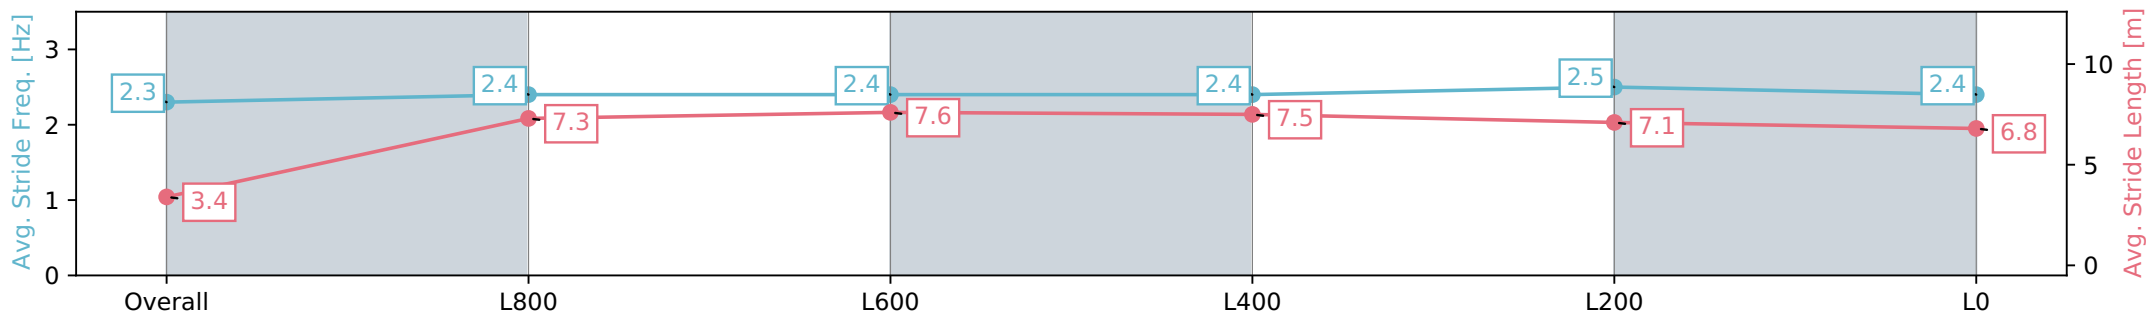

Morphettville SA - Professional

Race 3: Hahn Handicap - 1050m

04 May 2024 - 1:02PM

Track Rating: Good 4, Weather: Fine, Rail Position: +2m 1200m-W/ Post; True Remainder. Sectional 602m

Section	Overall	L800	L600	L400	L200	L0
Section Times	1:02.60 [4] (0:05.86)	0:56.74 [4] (0:11.14)	0:45.60 [7] (0:10.82)	0:34.78 [7] (0:10.93)	0:23.85 [4] (0:11.40)	0:12.45 [3] (0:12.45)
Average Speed [km/h]	30.7	64.6	67.2	66.3	63.4	57.8
Top Speed [km/h]	57.0	68.9	67.9	67.4	65.6	60.4
Avg. Dist. to Rail [m]	3.9	3.1	2.3	1.4	3.4	5.0
Avg. Stride Freq. [Hz]	2.3	2.4	2.4	2.4	2.5	2.4
Avg. Stride Length [m]	3.4	7.3	7.6	7.5	7.1	6.8