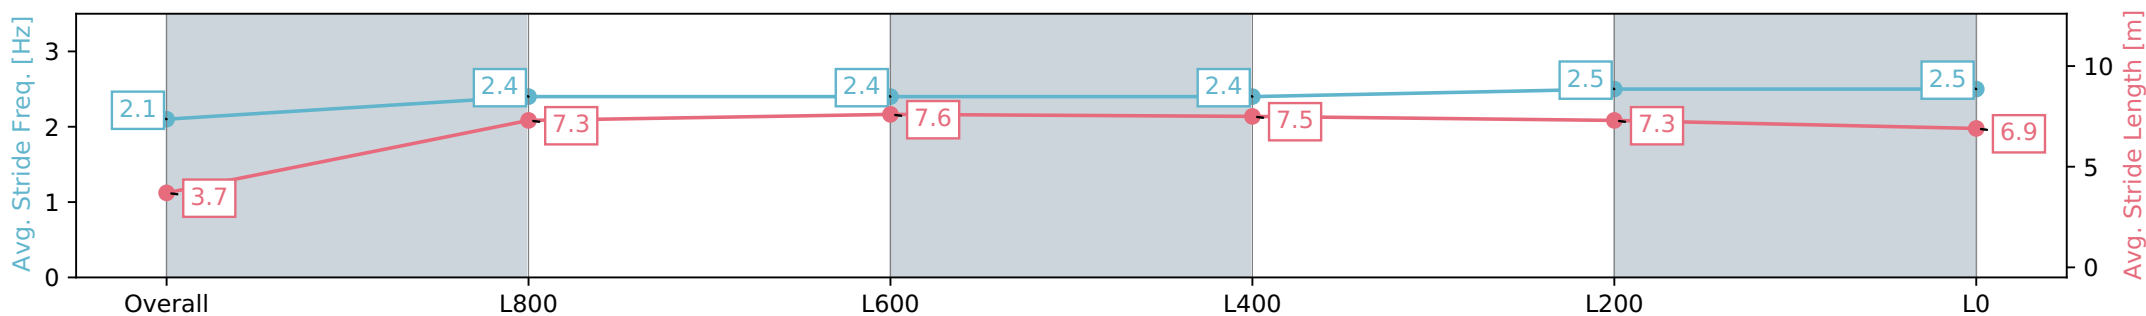

04 May 2024 - 1:02PM

Track Rating: Good 4, Weather: Fine, Rail Position: +2m 1200m-W/
Post; True Remainder. Sectional 602m

Section	Overall	L800	L600	L400	L200	L0
Section Times	1:02.24 [1] (0:05.89)	0:56.35 [6] (0:11.40)	0:44.95 [10] (0:10.85)	0:34.10 [10] (0:11.04)	0:23.06 [8] (0:11.15)	0:11.91 [5] (0:11.91)
Average Speed [km/h]	30.4	63.3	66.6	65.6	64.7	60.5
Top Speed [km/h]	53.2	67.6	67.6	66.9	65.6	63.9
Avg. Dist. to Rail [m]	8.1	4.1	1.4	1.1	1.5	1.0
Avg. Stride Freq. [Hz]	2.1	2.4	2.4	2.4	2.5	2.5
Avg. Stride Length [m]	3.7	7.3	7.6	7.5	7.3	6.9