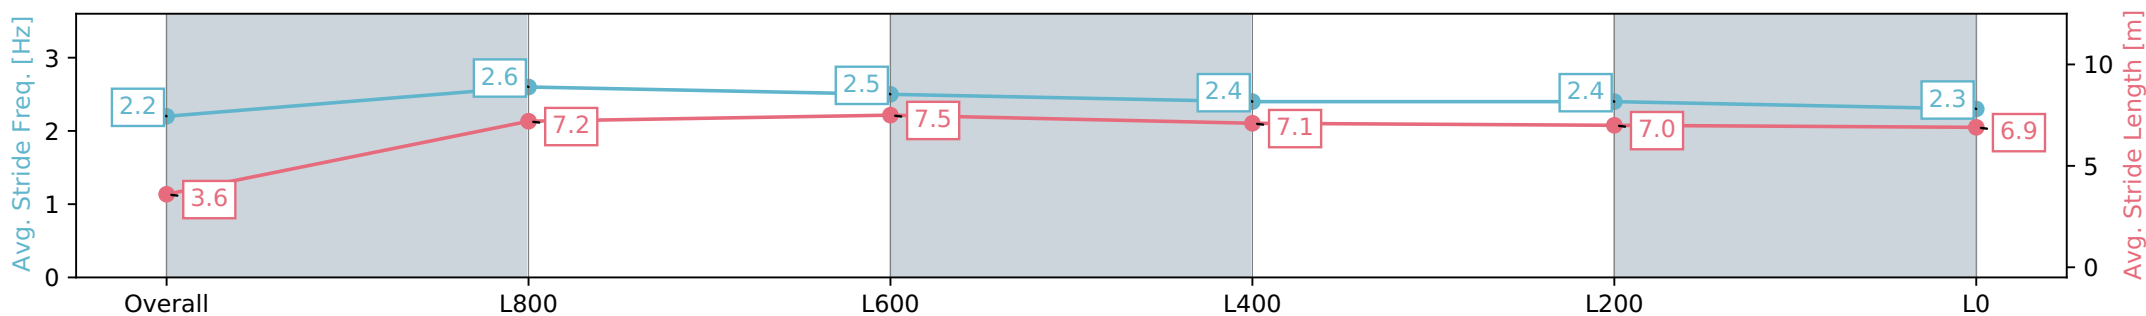

Morphettville SA - Professional

Race 3: Hahn Handicap - 1050m

04 May 2024 - 1:02PM

Track Rating: Good 4, Weather: Fine, Rail Position: +2m 1200m-W/ Post; True Remainder. Sectional 602m

Section	Overall	L800	L600	L400	L200	L0
Section Times	1:02.63 [5] (0:05.67)	0:56.96 [1] (0:10.80)	0:46.16 [1] (0:10.83)	0:35.33 [2] (0:11.19)	0:24.14 [2] (0:11.52)	0:12.62 [2] (0:12.62)
Average Speed [km/h]	32.0	66.6	66.9	65.0	62.7	57.1
Top Speed [km/h]	58.6	69.5	69.0	66.1	63.9	60.3
Avg. Dist. to Rail [m]	6.5	3.7	1.3	2.1	3.2	4.4
Avg. Stride Freq. [Hz]	2.2	2.6	2.5	2.4	2.4	2.3
Avg. Stride Length [m]	3.6	7.2	7.5	7.1	7.0	6.9