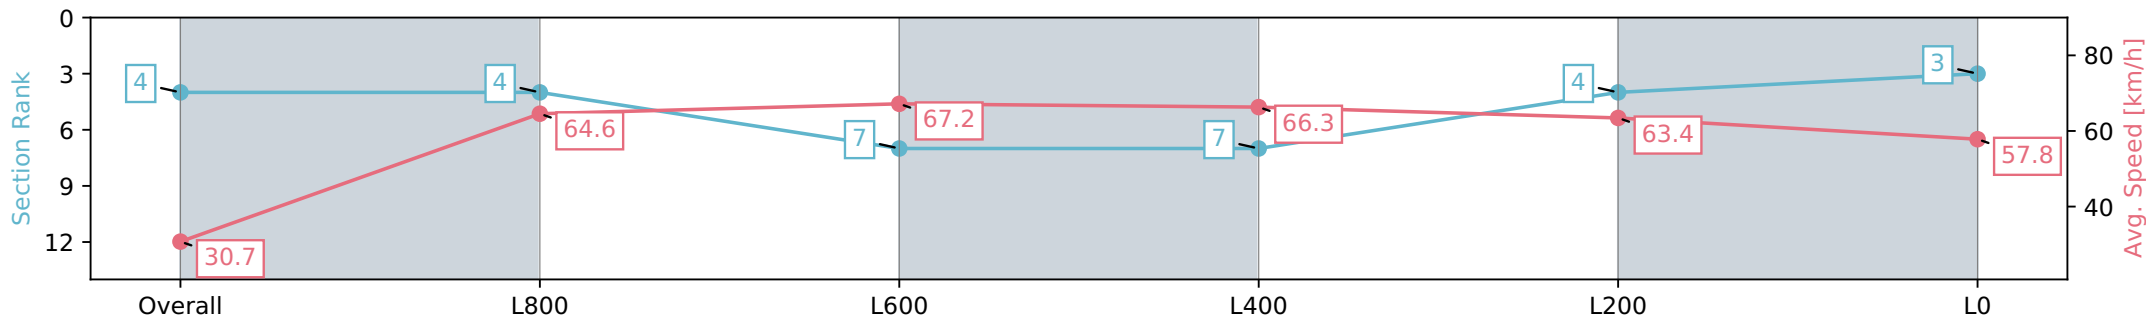

Morphettville SA - Professional

Race 3: Hahn Handicap - 1050m

04 May 2024 - 1:02PM

Track Rating: Good 4, Weather: Fine, Rail Position: +2m 1200m-W/ Post; True Remainder. Sectional 602m

Section	Overall	L800	L600	L400	L200	L0
Section Times	1:02.60 [4] (0:05.86)	0:56.74 [4] (0:11.14)	0:45.60 [7] (0:10.82)	0:34.78 [7] (0:10.93)	0:23.85 [4] (0:11.40)	0:12.45 [3] (0:12.45)
Average Speed [km/h]	30.7	64.6	67.2	66.3	63.4	57.8
Top Speed [km/h]	57.0	68.9	67.9	67.4	65.6	60.4
Avg. Dist. to Rail [m]	3.9	3.1	2.3	1.4	3.4	5.0
Avg. Stride Freq. [Hz]	2.3	2.4	2.4	2.4	2.5	2.4
Avg. Stride Length [m]	3.4	7.3	7.6	7.5	7.1	6.8