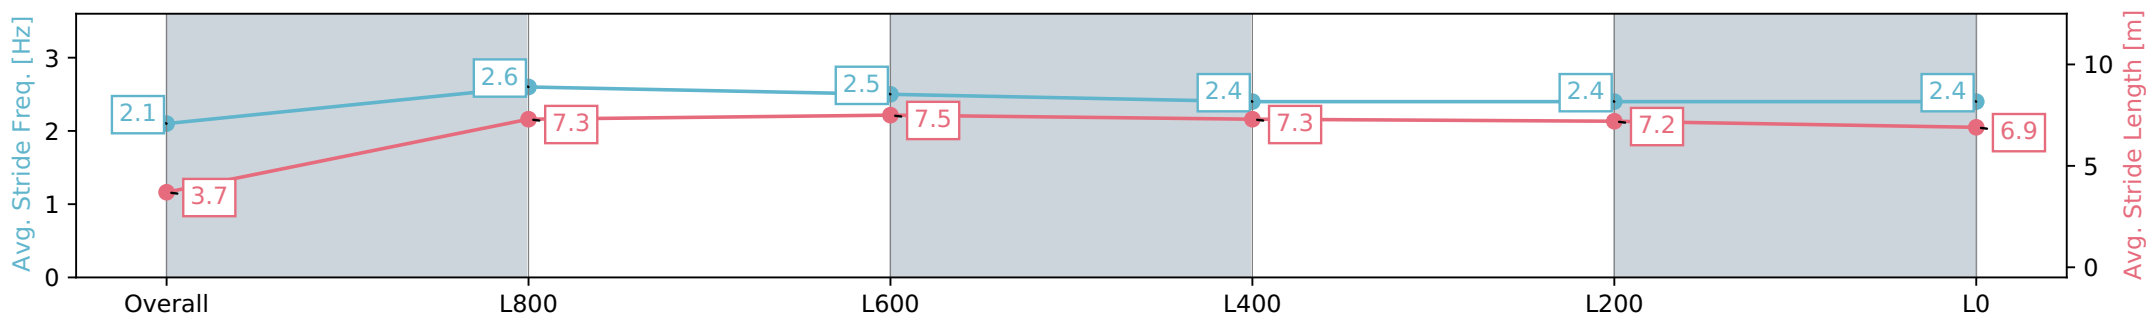

Morphettville SA - Professional

Race 3: Hahn Handicap - 1050m

04 May 2024 - 1:02PM

Track Rating: Good 4, Weather: Fine, Rail Position: +2m 1200m-W/ Post; True Remainder. Sectional 602m

Section	Overall	L800	L600	L400	L200	L0
Section Times	1:02.54 [3] (0:05.89)	0:56.65 [7] (0:10.83)	0:45.82 [4] (0:10.89)	0:34.93 [5] (0:11.25)	0:23.68 [6] (0:11.49)	0:12.19 [6] (0:12.19)
Average Speed [km/h]	30.7	66.5	66.1	64.2	62.8	59.0
Top Speed [km/h]	57.6	69.3	67.8	65.6	63.9	62.7
Avg. Dist. to Rail [m]	1.6	0.3	0.3	0.2	2.4	2.1
Avg. Stride Freq. [Hz]	2.1	2.6	2.5	2.4	2.4	2.4
Avg. Stride Length [m]	3.7	7.3	7.5	7.3	7.2	6.9