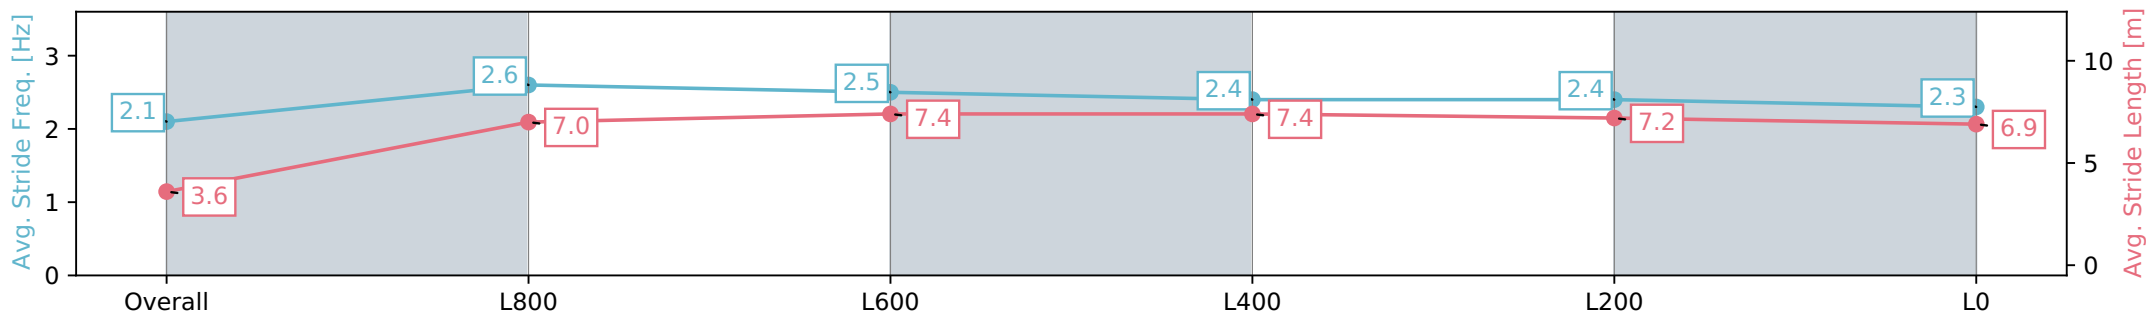

- [] Ranking at each section and finish
- :-:- No data available at this section
- NA No data available

Horse/Jockey Name	LARKHAM/Alana Livesey
Finish Rank	9
Fastest Section Time (Section)	0:05.77 (Overall)
Top Speed [km/h] (Section)	69.3 (Overall)
Race State	Finished

Morphettville SA - Professional

Race 3: Hahn Handicap - 1050m

04 May 2024 - 1:02PM

Track Rating: Good 4, Weather: Fine, Rail Position: +2m 1200m-W/ Post; True Remainder. Sectional 602m

Section	Overall	L800	L600	L400	L200	L0
Section Times	1:03.17 [9] (0:05.77)	0:57.40 [2] (0:10.89)	0:46.51 [3] (0:10.94)	0:35.57 [4] (0:11.21)	0:24.36 [5] (0:11.59)	0:12.77 [7] (0:12.77)
Average Speed [km/h]	31.2	66.1	67.1	65.0	62.2	56.4
Top Speed [km/h]	57.4	69.3	68.2	65.9	63.8	60.6
Avg. Dist. to Rail [m]	2.8	3.3	4.8	2.2	2.5	4.4
Avg. Stride Freq. [Hz]	2.1	2.6	2.5	2.4	2.4	2.3
Avg. Stride Length [m]	3.6	7.0	7.4	7.4	7.2	6.9