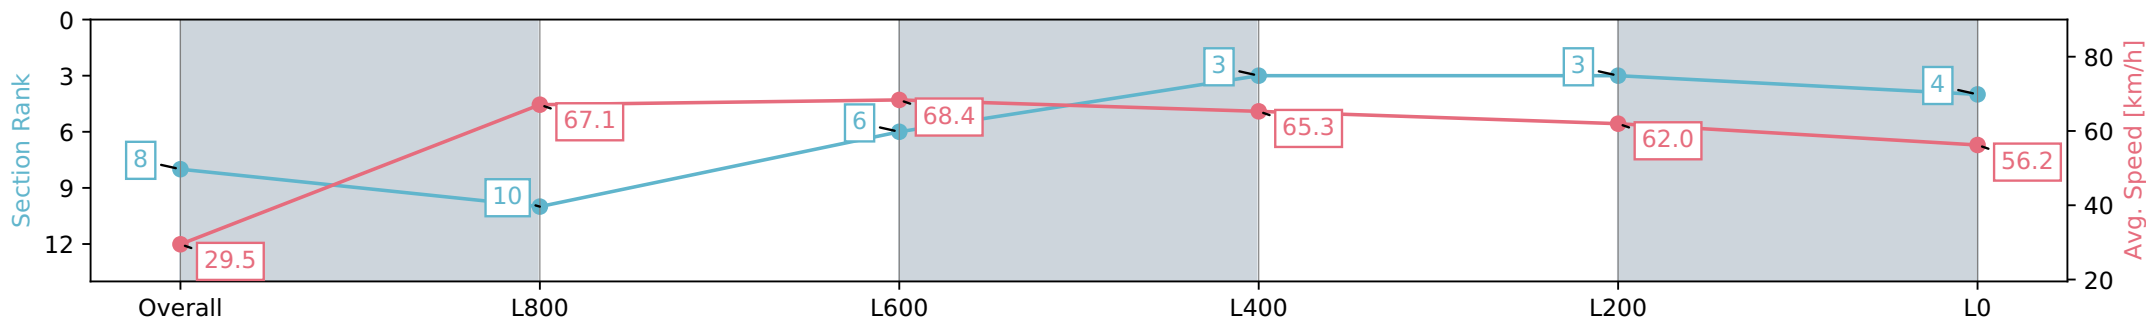

Morphettville SA - Professional

Race 3: Hahn Handicap - 1050m

04 May 2024 - 1:02PM

Track Rating: Good 4, Weather: Fine, Rail Position: +2m 1200m-W/ Post; True Remainder. Sectional 602m

Section	Overall	L800	L600	L400	L200	L0
Section Times	1:02.98 [8] (0:06.10)	0:56.88 [10] (0:10.75)	0:46.13 [6] (0:10.59)	0:35.54 [3] (0:11.08)	0:24.46 [3] (0:11.67)	0:12.79 [4] (0:12.79)
Average Speed [km/h]	29.5	67.1	68.4	65.3	62.0	56.2
Top Speed [km/h]	60.2	70.0	70.2	66.9	63.7	60.1
Avg. Dist. to Rail [m]	4.2	3.2	2.0	1.0	3.2	3.8
Avg. Stride Freq. [Hz]	2.5	2.6	2.6	2.5	2.5	2.4
Avg. Stride Length [m]	2.9	7.1	7.3	7.2	6.9	6.6