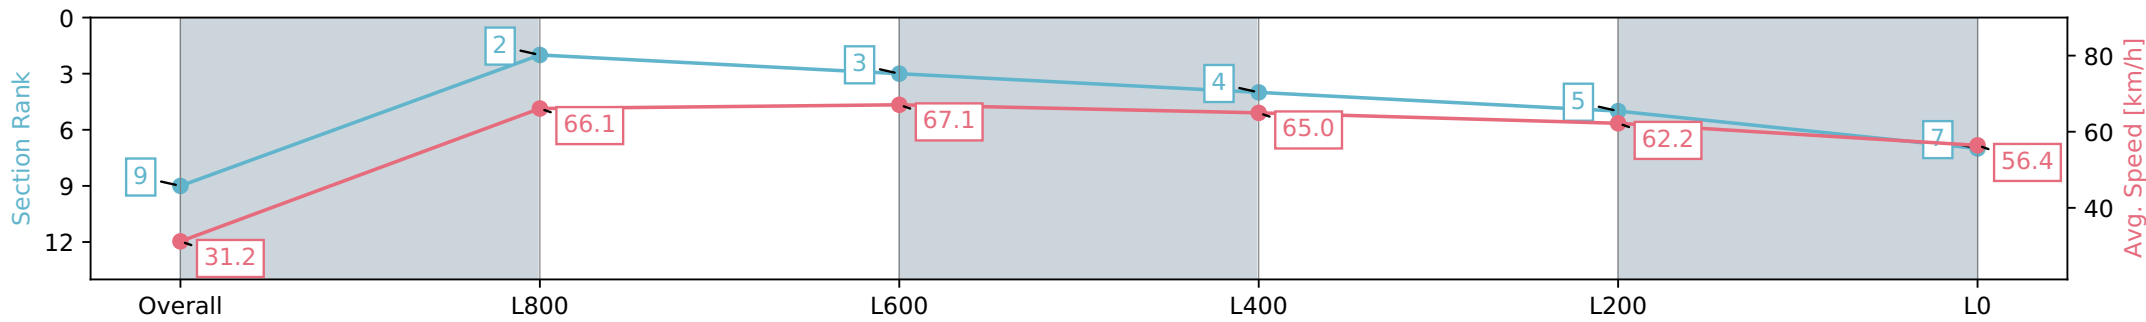

Morphettville SA - Professional

Race 3: Hahn Handicap - 1050m

04 May 2024 - 1:02PM

Track Rating: Good 4, Weather: Fine, Rail Position: +2m 1200m-W/ Post; True Remainder. Sectional 602m

Section	Overall	L800	L600	L400	L200	L0
Section Times	1:03.17 [9] (0:05.77)	0:57.40 [2] (0:10.89)	0:46.51 [3] (0:10.94)	0:35.57 [4] (0:11.21)	0:24.36 [5] (0:11.59)	0:12.77 [7] (0:12.77)
Average Speed [km/h]	31.2	66.1	67.1	65.0	62.2	56.4
Top Speed [km/h]	57.4	69.3	68.2	65.9	63.8	60.6
Avg. Dist. to Rail [m]	2.8	3.3	4.8	2.2	2.5	4.4
Avg. Stride Freq. [Hz]	2.1	2.6	2.5	2.4	2.4	2.3
Avg. Stride Length [m]	3.6	7.0	7.4	7.4	7.2	6.9