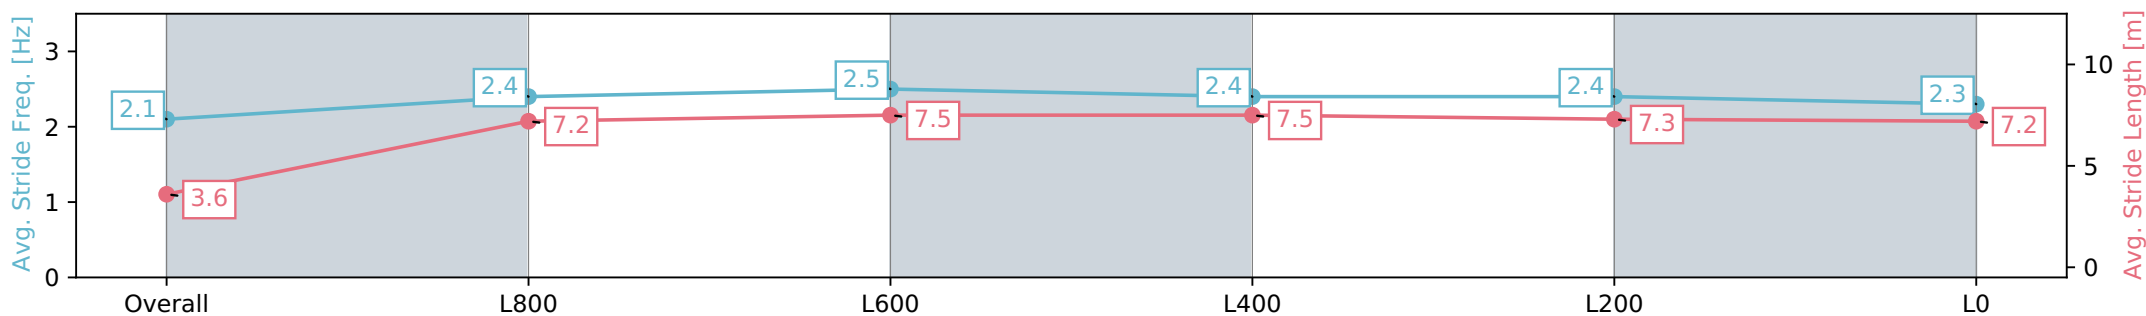

Morphettville SA - Professional

Race 3: Hahn Handicap - 1050m

04 May 2024 - 1:02PM

Track Rating: Good 4, Weather: Fine, Rail Position: +2m 1200m-W/ Post; True Remainder. Sectional 602m

Section	Overall	L800	L600	L400	L200	L0
Section Times	1:02.72 [6] (0:05.94)	0:56.78 [8] (0:11.36)	0:45.42 [11] (0:10.88)	0:34.54 [11] (0:11.20)	0:23.34 [11] (0:11.24)	0:12.10 [9] (0:12.10)
Average Speed [km/h]	30.6	63.4	66.5	64.7	64.2	59.5
Top Speed [km/h]	54.5	67.8	67.8	65.6	65.1	63.9
Avg. Dist. to Rail [m]	9.5	4.3	1.6	1.1	2.5	1.6
Avg. Stride Freq. [Hz]	2.1	2.4	2.5	2.4	2.4	2.3
Avg. Stride Length [m]	3.6	7.2	7.5	7.5	7.3	7.2