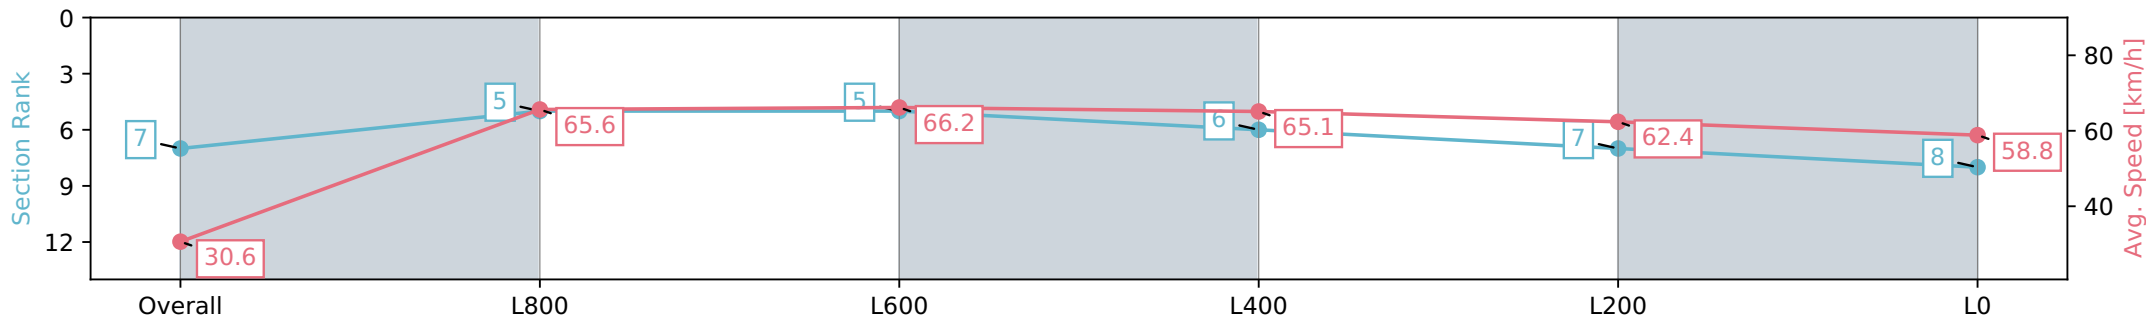

Morphettville SA - Professional

Race 3: Hahn Handicap - 1050m

04 May 2024 - 1:02PM

Track Rating: Good 4, Weather: Fine, Rail Position: +2m 1200m-W/ Post; True Remainder. Sectional 602m

Section	Overall	L800	L600	L400	L200	L0
Section Times	1:02.75 [7] (0:05.87)	0:56.88 [5] (0:10.97)	0:45.91 [5] (0:10.94)	0:34.97 [6] (0:11.14)	0:23.83 [7] (0:11.57)	0:12.25 [8] (0:12.25)
Average Speed [km/h]	30.6	65.6	66.2	65.1	62.4	58.8
Top Speed [km/h]	58.4	67.7	67.6	67.0	63.6	62.1
Avg. Dist. to Rail [m]	3.4	2.6	1.8	1.3	3.7	7.5
Avg. Stride Freq. [Hz]	2.1	2.4	2.3	2.3	2.3	2.3
Avg. Stride Length [m]	3.7	7.5	7.9	7.8	7.5	7.1