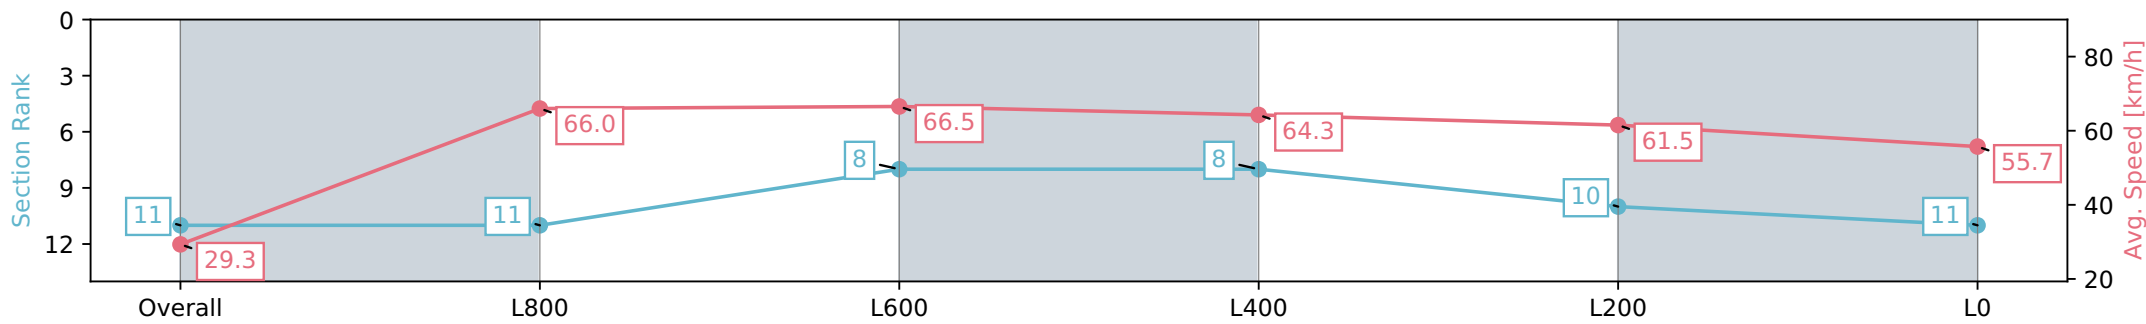

Morphettville SA - Professional

Race 3: Hahn Handicap - 1050m

04 May 2024 - 1:02PM

Track Rating: Good 4, Weather: Fine, Rail Position: +2m 1200m-W/ Post; True Remainder. Sectional 602m

Section	Overall	L800	L600	L400	L200	L0
Section Times	1:03.89 [11] (0:06.18)	0:57.71 [11] (0:10.90)	0:46.81 [8] (0:10.87)	0:35.94 [8] (0:11.28)	0:24.66 [10] (0:11.74)	0:12.92 [11] (0:12.92)
Average Speed [km/h]	29.3	66.0	66.5	64.3	61.5	55.7
Top Speed [km/h]	56.9	69.5	71.5	65.7	63.1	59.6
Avg. Dist. to Rail [m]	6.6	2.7	1.1	1.4	2.7	4.9
Avg. Stride Freq. [Hz]	2.2	2.6	2.6	2.5	2.5	2.3
Avg. Stride Length [m]	3.4	7.0	6.9	6.9	6.8	6.5