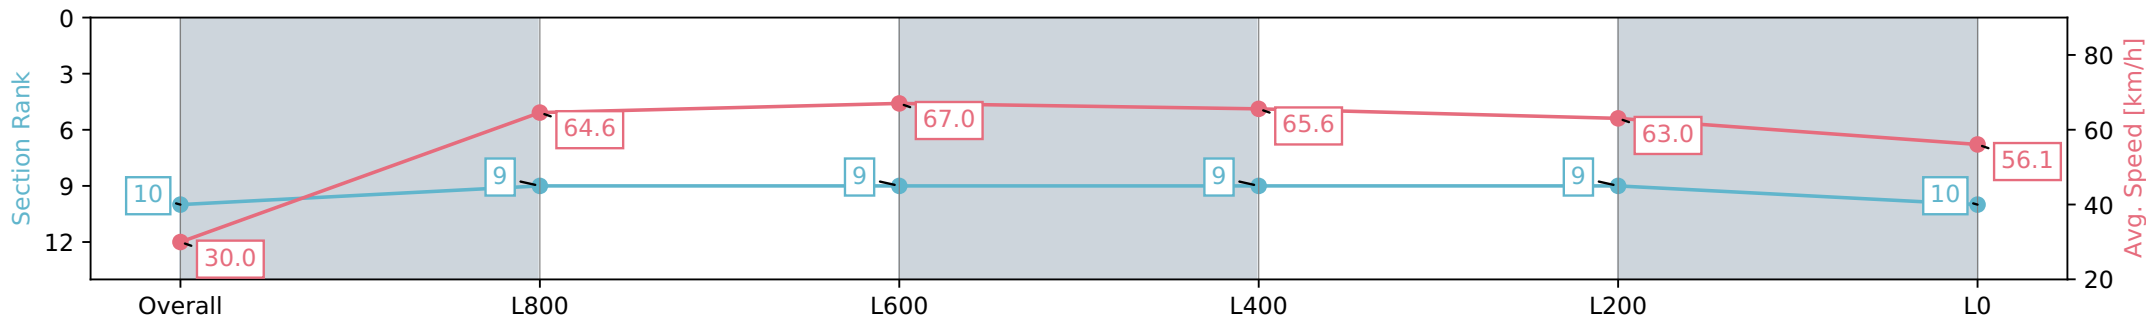

Morphettville SA - Professional

Race 3: Hahn Handicap - 1050m

04 May 2024 - 1:02PM

Track Rating: Good 4, Weather: Fine, Rail Position: +2m 1200m-W/ Post; True Remainder. Sectional 602m

Section	Overall	L800	L600	L400	L200	L0
Section Times	1:03.57 [10] (0:05.95)	0:57.62 [9] (0:11.19)	0:46.43 [9] (0:10.90)	0:35.53 [9] (0:11.18)	0:24.35 [9] (0:11.50)	0:12.85 [10] (0:12.85)
Average Speed [km/h]	30.0	64.6	67.0	65.6	63.0	56.1
Top Speed [km/h]	57.1	68.9	69.1	67.1	65.2	60.6
Avg. Dist. to Rail [m]	12.3	7.2	4.4	3.7	5.5	7.9
Avg. Stride Freq. [Hz]	2.2	2.6	2.6	2.5	2.5	2.3
Avg. Stride Length [m]	3.4	6.8	7.2	7.2	7.0	6.7