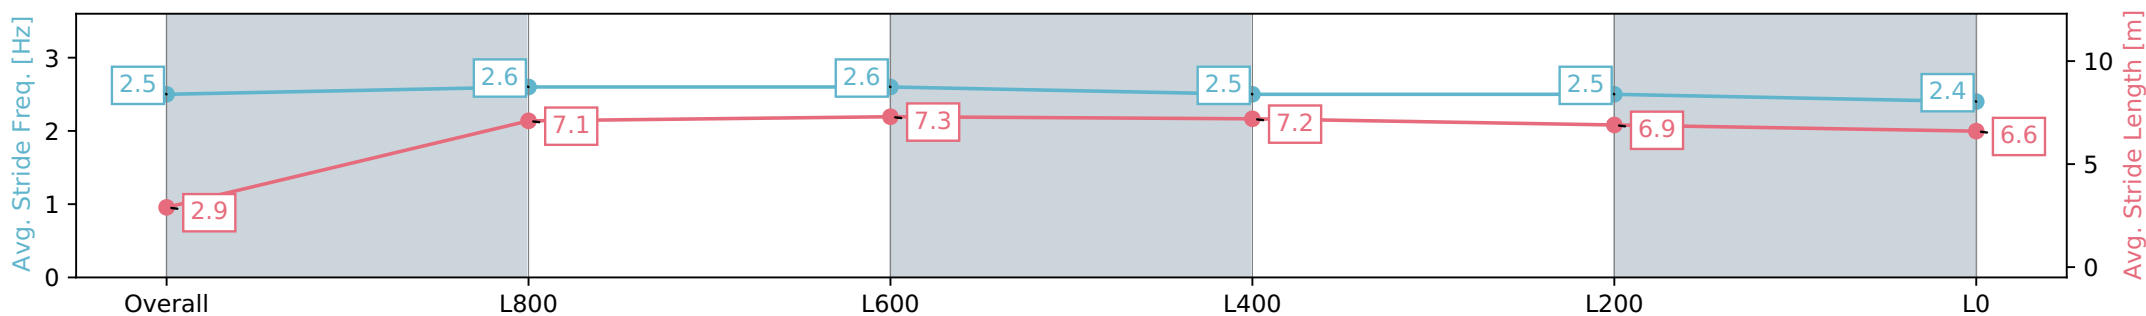

Morphettville SA - Professional

Race 3: Hahn Handicap - 1050m

04 May 2024 - 1:02PM

Track Rating: Good 4, Weather: Fine, Rail Position: +2m 1200m-W/ Post; True Remainder. Sectional 602m

Section	Overall	L800	L600	L400	L200	L0
Section Times	1:02.98 [8] (0:06.10)	0:56.88 [10] (0:10.75)	0:46.13 [6] (0:10.59)	0:35.54 [3] (0:11.08)	0:24.46 [3] (0:11.67)	0:12.79 [4] (0:12.79)
Average Speed [km/h]	29.5	67.1	68.4	65.3	62.0	56.2
Top Speed [km/h]	60.2	70.0	70.2	66.9	63.7	60.1
Avg. Dist. to Rail [m]	4.2	3.2	2.0	1.0	3.2	3.8
Avg. Stride Freq. [Hz]	2.5	2.6	2.6	2.5	2.5	2.4
Avg. Stride Length [m]	2.9	7.1	7.3	7.2	6.9	6.6

- [] Ranking at each section and finish
- :-:- No data available at this section
- NA No data available

Horse/Jockey Name	LARKHAM/Alana Livesey
Finish Rank	9
Fastest Section Time (Section)	0:05.77 (Overall)
Top Speed [km/h] (Section)	69.3 (Overall)
Race State	Finished