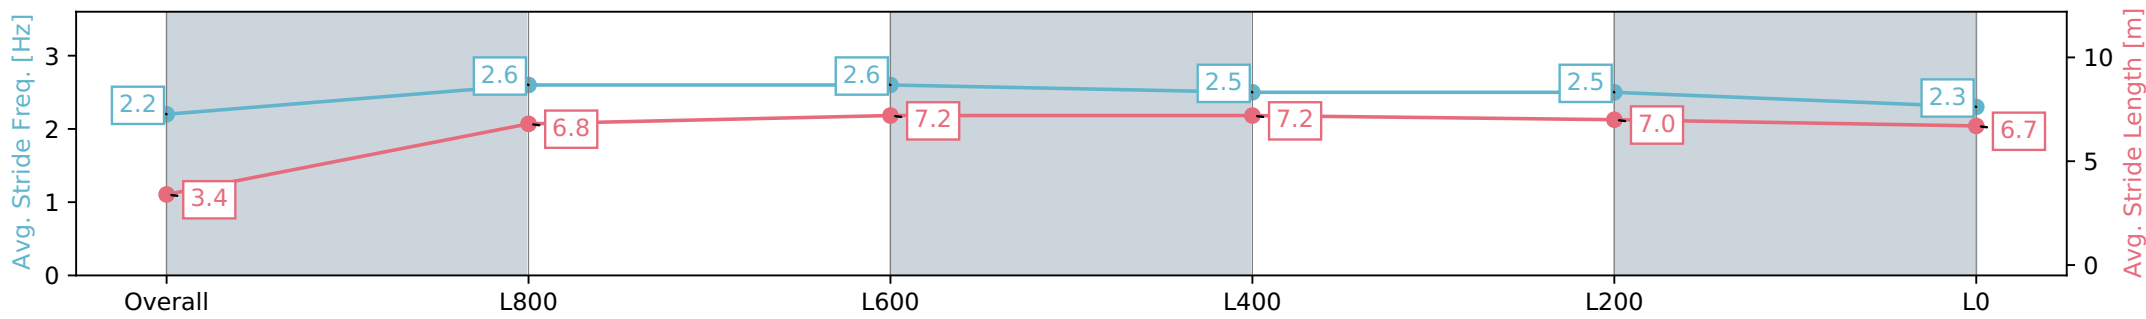

Morphettville SA - Professional

Race 3: Hahn Handicap - 1050m

04 May 2024 - 1:02PM

Track Rating: Good 4, Weather: Fine, Rail Position: +2m 1200m-W/ Post; True Remainder. Sectional 602m

Section	Overall	L800	L600	L400	L200	L0
Section Times	1:03.57 [10] (0:05.95)	0:57.62 [9] (0:11.19)	0:46.43 [9] (0:10.90)	0:35.53 [9] (0:11.18)	0:24.35 [9] (0:11.50)	0:12.85 [10] (0:12.85)
Average Speed [km/h]	30.0	64.6	67.0	65.6	63.0	56.1
Top Speed [km/h]	57.1	68.9	69.1	67.1	65.2	60.6
Avg. Dist. to Rail [m]	12.3	7.2	4.4	3.7	5.5	7.9
Avg. Stride Freq. [Hz]	2.2	2.6	2.6	2.5	2.5	2.3
Avg. Stride Length [m]	3.4	6.8	7.2	7.2	7.0	6.7