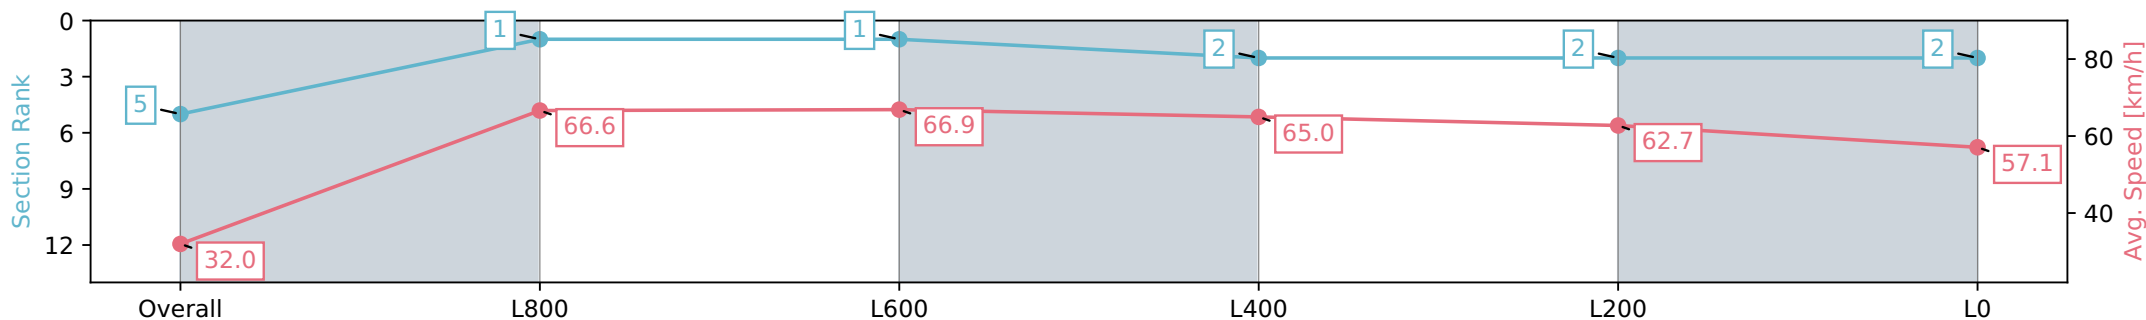

Morphettville SA - Professional

Race 3: Hahn Handicap - 1050m

04 May 2024 - 1:02PM

Track Rating: Good 4, Weather: Fine, Rail Position: +2m 1200m-W/ Post; True Remainder. Sectional 602m

Section	Overall	L800	L600	L400	L200	L0
Section Times	1:02.63 [5] (0:05.67)	0:56.96 [1] (0:10.80)	0:46.16 [1] (0:10.83)	0:35.33 [2] (0:11.19)	0:24.14 [2] (0:11.52)	0:12.62 [2] (0:12.62)
Average Speed [km/h]	32.0	66.6	66.9	65.0	62.7	57.1
Top Speed [km/h]	58.6	69.5	69.0	66.1	63.9	60.3
Avg. Dist. to Rail [m]	6.5	3.7	1.3	2.1	3.2	4.4
Avg. Stride Freq. [Hz]	2.2	2.6	2.5	2.4	2.4	2.3
Avg. Stride Length [m]	3.6	7.2	7.5	7.1	7.0	6.9