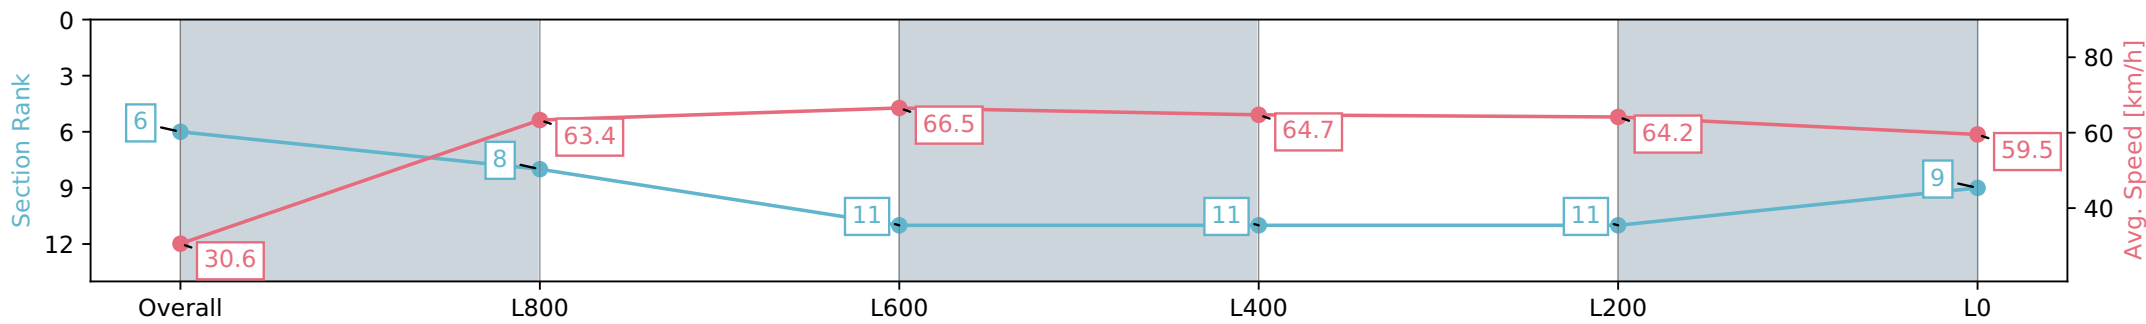

Morphettville SA - Professional

Race 3: Hahn Handicap - 1050m

04 May 2024 - 1:02PM

Track Rating: Good 4, Weather: Fine, Rail Position: +2m 1200m-W/ Post; True Remainder. Sectional 602m

Section	Overall	L800	L600	L400	L200	L0
Section Times	1:02.72 [6] (0:05.94)	0:56.78 [8] (0:11.36)	0:45.42 [11] (0:10.88)	0:34.54 [11] (0:11.20)	0:23.34 [11] (0:11.24)	0:12.10 [9] (0:12.10)
Average Speed [km/h]	30.6	63.4	66.5	64.7	64.2	59.5
Top Speed [km/h]	54.5	67.8	67.8	65.6	65.1	63.9
Avg. Dist. to Rail [m]	9.5	4.3	1.6	1.1	2.5	1.6
Avg. Stride Freq. [Hz]	2.1	2.4	2.5	2.4	2.4	2.3
Avg. Stride Length [m]	3.6	7.2	7.5	7.5	7.3	7.2