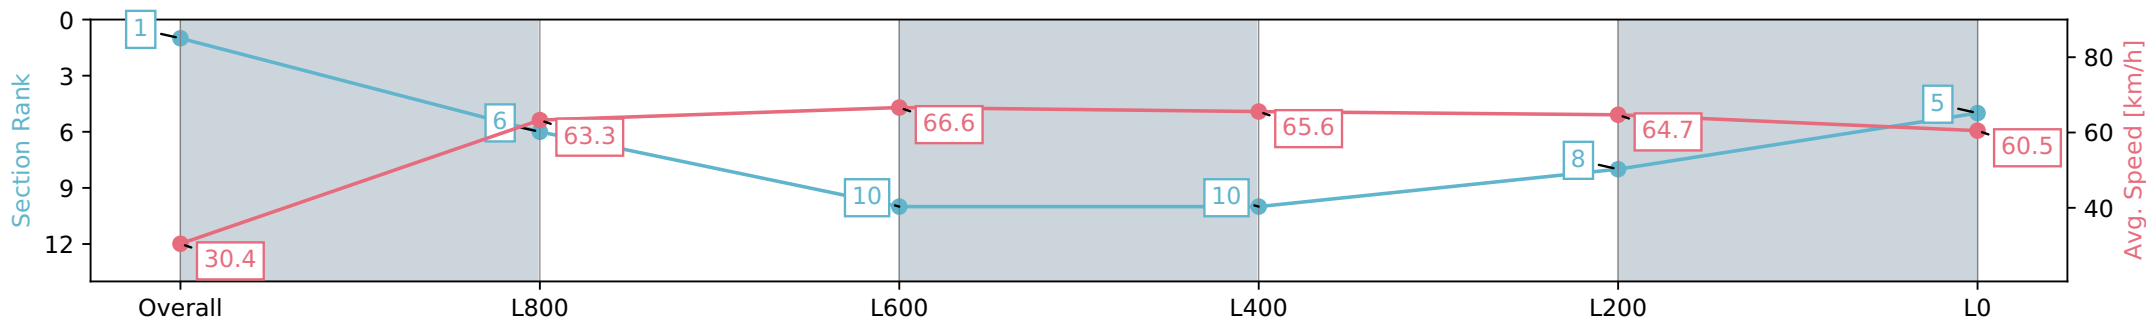

04 May 2024 - 1:02PM

Track Rating: Good 4, Weather: Fine, Rail Position: +2m 1200m-W/
Post; True Remainder. Sectional 602m

Section	Overall	L800	L600	L400	L200	L0
Section Times	1:02.24 [1] (0:05.89)	0:56.35 [6] (0:11.40)	0:44.95 [10] (0:10.85)	0:34.10 [10] (0:11.04)	0:23.06 [8] (0:11.15)	0:11.91 [5] (0:11.91)
Average Speed [km/h]	30.4	63.3	66.6	65.6	64.7	60.5
Top Speed [km/h]	53.2	67.6	67.6	66.9	65.6	63.9
Avg. Dist. to Rail [m]	8.1	4.1	1.4	1.1	1.5	1.0
Avg. Stride Freq. [Hz]	2.1	2.4	2.4	2.4	2.5	2.5
Avg. Stride Length [m]	3.7	7.3	7.6	7.5	7.3	6.9