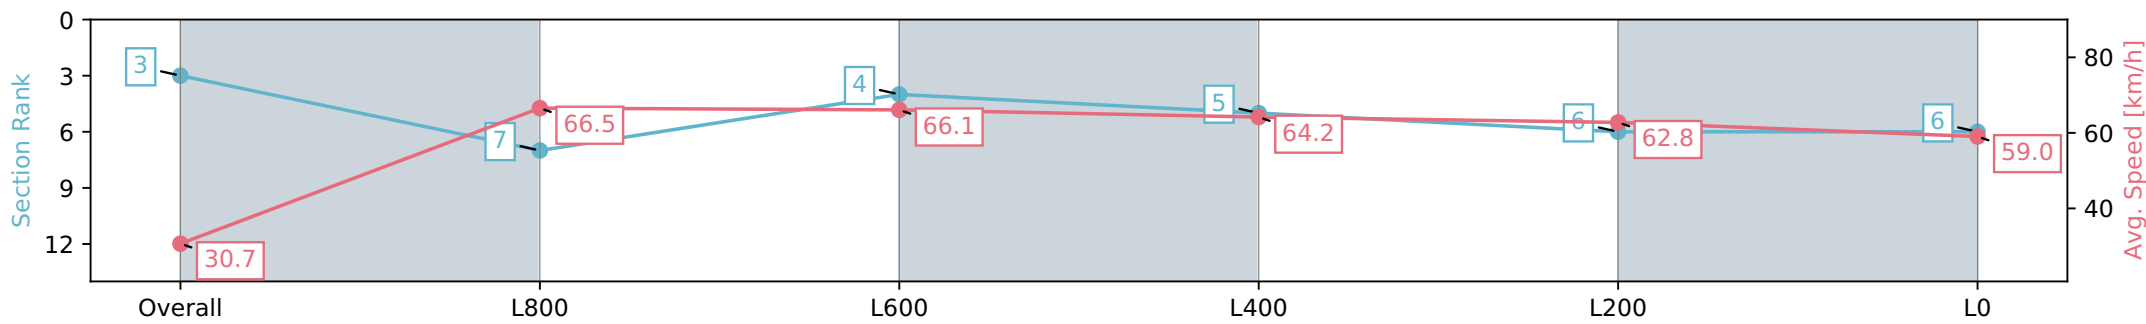

Morphettville SA - Professional

Race 3: Hahn Handicap - 1050m

04 May 2024 - 1:02PM

Track Rating: Good 4, Weather: Fine, Rail Position: +2m 1200m-W/ Post; True Remainder. Sectional 602m

Section	Overall	L800	L600	L400	L200	L0
Section Times	1:02.54 [3] (0:05.89)	0:56.65 [7] (0:10.83)	0:45.82 [4] (0:10.89)	0:34.93 [5] (0:11.25)	0:23.68 [6] (0:11.49)	0:12.19 [6] (0:12.19)
Average Speed [km/h]	30.7	66.5	66.1	64.2	62.8	59.0
Top Speed [km/h]	57.6	69.3	67.8	65.6	63.9	62.7
Avg. Dist. to Rail [m]	1.6	0.3	0.3	0.2	2.4	2.1
Avg. Stride Freq. [Hz]	2.1	2.6	2.5	2.4	2.4	2.4
Avg. Stride Length [m]	3.7	7.3	7.5	7.3	7.2	6.9