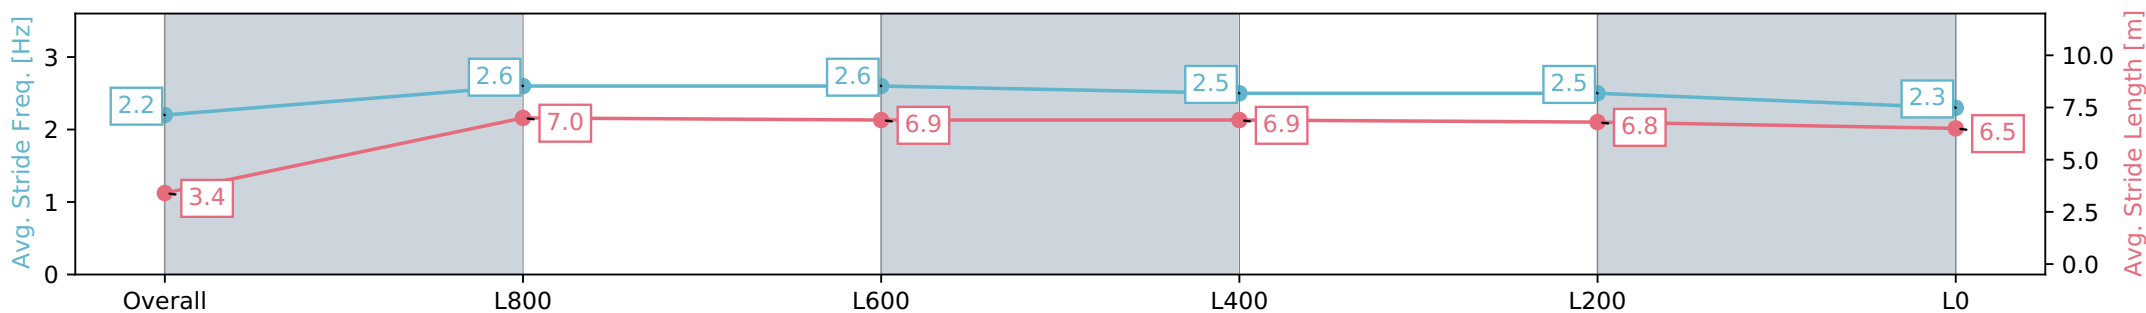

Morphettville SA - Professional

Race 3: Hahn Handicap - 1050m

04 May 2024 - 1:02PM

Track Rating: Good 4, Weather: Fine, Rail Position: +2m 1200m-W/ Post; True Remainder. Sectional 602m

Section	Overall	L800	L600	L400	L200	L0
Section Times	1:03.89 [11] (0:06.18)	0:57.71 [11] (0:10.90)	0:46.81 [8] (0:10.87)	0:35.94 [8] (0:11.28)	0:24.66 [10] (0:11.74)	0:12.92 [11] (0:12.92)
Average Speed [km/h]	29.3	66.0	66.5	64.3	61.5	55.7
Top Speed [km/h]	56.9	69.5	71.5	65.7	63.1	59.6
Avg. Dist. to Rail [m]	6.6	2.7	1.1	1.4	2.7	4.9
Avg. Stride Freq. [Hz]	2.2	2.6	2.6	2.5	2.5	2.3
Avg. Stride Length [m]	3.4	7.0	6.9	6.9	6.8	6.5

- [] Ranking at each section and finish
- :-:- No data available at this section
- NA No data available