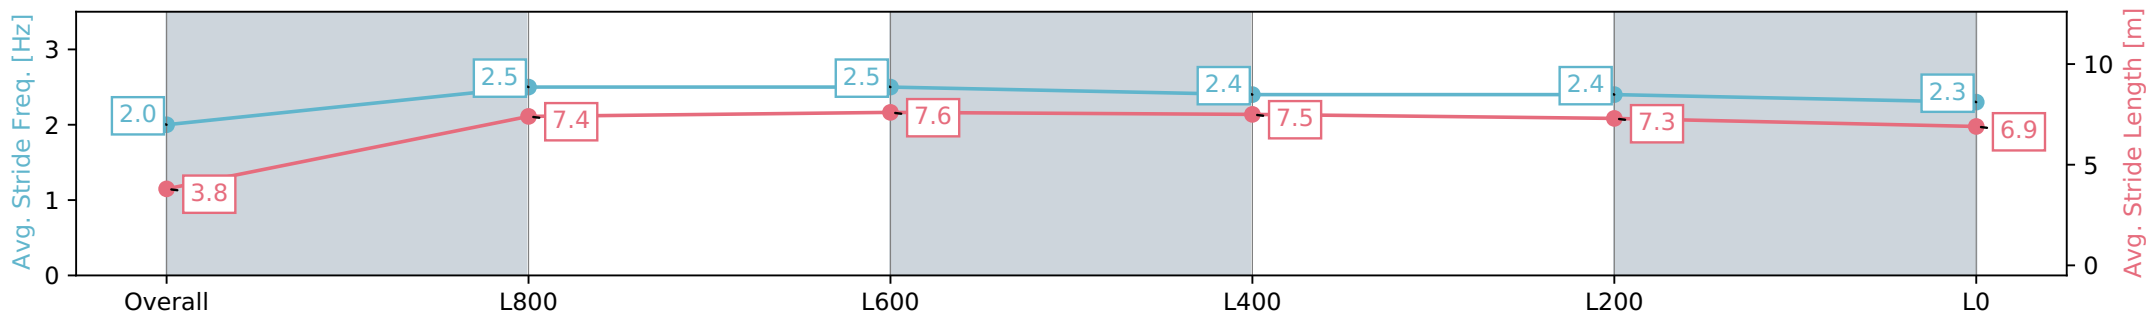

Morphettville SA - Professional

Race 3: Hahn Handicap - 1050m

04 May 2024 - 1:02PM

Track Rating: Good 4, Weather: Fine, Rail Position: +2m 1200m-W/ Post; True Remainder. Sectional 602m

Section	Overall	L800	L600	L400	L200	L0
Section Times	1:02.29 [2] (0:05.81)	0:56.48 [3] (0:10.68)	0:45.80 [2] (0:10.60)	0:35.20 [1] (0:11.04)	0:24.16 [1] (0:11.51)	0:12.65 [1] (0:12.65)
Average Speed [km/h]	31.1	67.5	68.4	65.6	62.7	56.9
Top Speed [km/h]	59.7	70.9	70.9	67.3	64.6	60.4
Avg. Dist. to Rail [m]	8.7	4.5	2.1	1.5	1.3	0.4
Avg. Stride Freq. [Hz]	2.0	2.5	2.5	2.4	2.4	2.3
Avg. Stride Length [m]	3.8	7.4	7.6	7.5	7.3	6.9