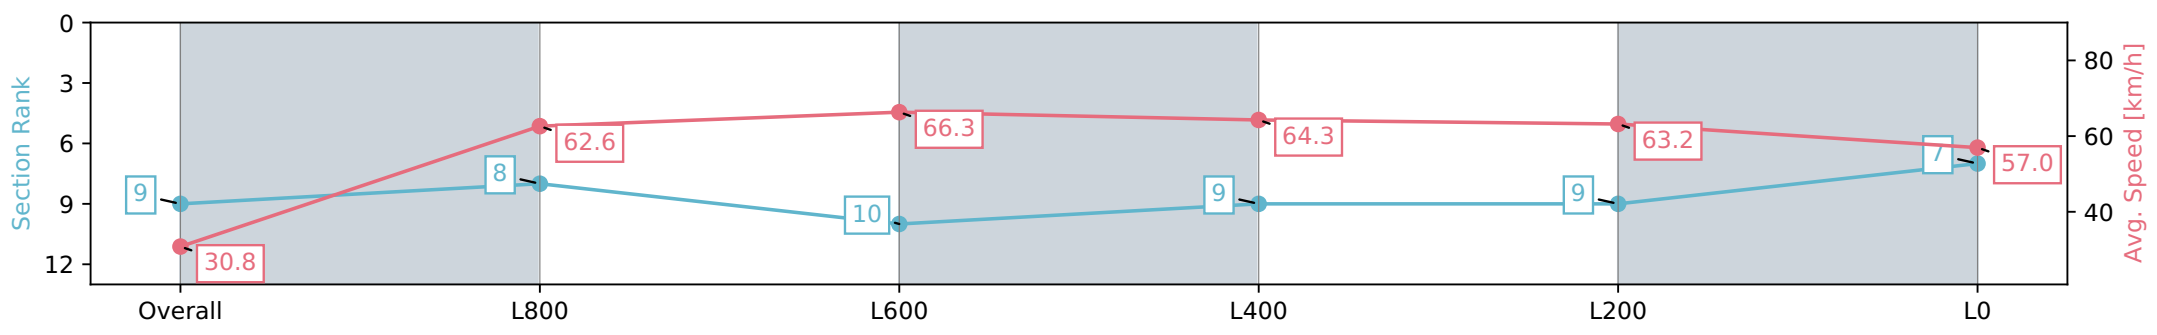

Section	Overall	L800	L600	L400	L200	L0
Section Times	1:03.52 [9] (0:05.87)	0:57.65 [8] (0:11.52)	0:46.13 [10] (0:10.85)	0:35.28 [9] (0:11.21)	0:24.07 [9] (0:11.42)	0:12.65 [7] (0:12.65)
Average Speed [km/h]	30.8	62.6	66.3	64.3	63.2	57.0
Top Speed [km/h]	55.4	68.5	68.7	66.3	65.2	61.7
Avg. Dist. to Rail [m]	10.4	6.6	0.5	0.2	3.5	7.8
Avg. Stride Freq. [Hz]	2.2	2.6	2.6	2.6	2.6	2.5
Avg. Stride Length [m]	3.4	6.8	7.0	7.0	6.8	6.3