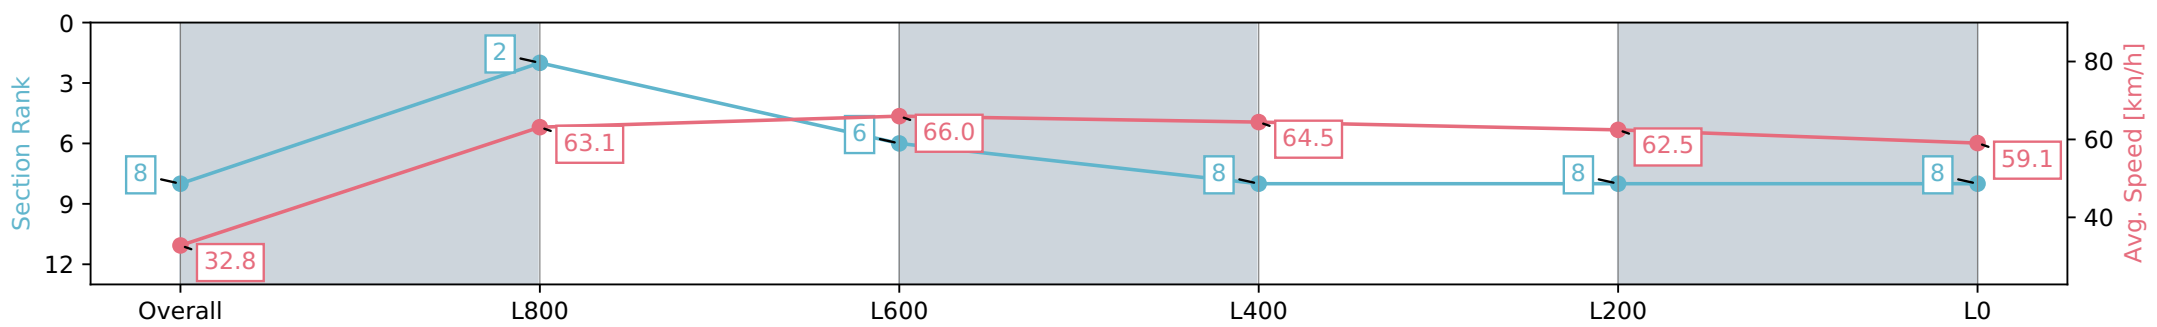

Section	Overall	L800	L600	L400	L200	L0
Section Times	1:03.11 [8] (0:05.44)	0:57.67 [2] (0:11.42)	0:46.25 [6] (0:11.06)	0:35.19 [8] (0:11.37)	0:23.82 [8] (0:11.64)	0:12.18 [8] (0:12.18)
Average Speed [km/h]	32.8	63.1	66.0	64.5	62.5	59.1
Top Speed [km/h]	57.1	67.1	67.1	67.0	63.9	61.4
Avg. Dist. to Rail [m]	8.6	6.1	3.3	3.6	7.2	10.5
Avg. Stride Freq. [Hz]	2.1	2.5	2.5	2.4	2.4	2.4
Avg. Stride Length [m]	3.8	6.9	7.3	7.5	7.2	7.0