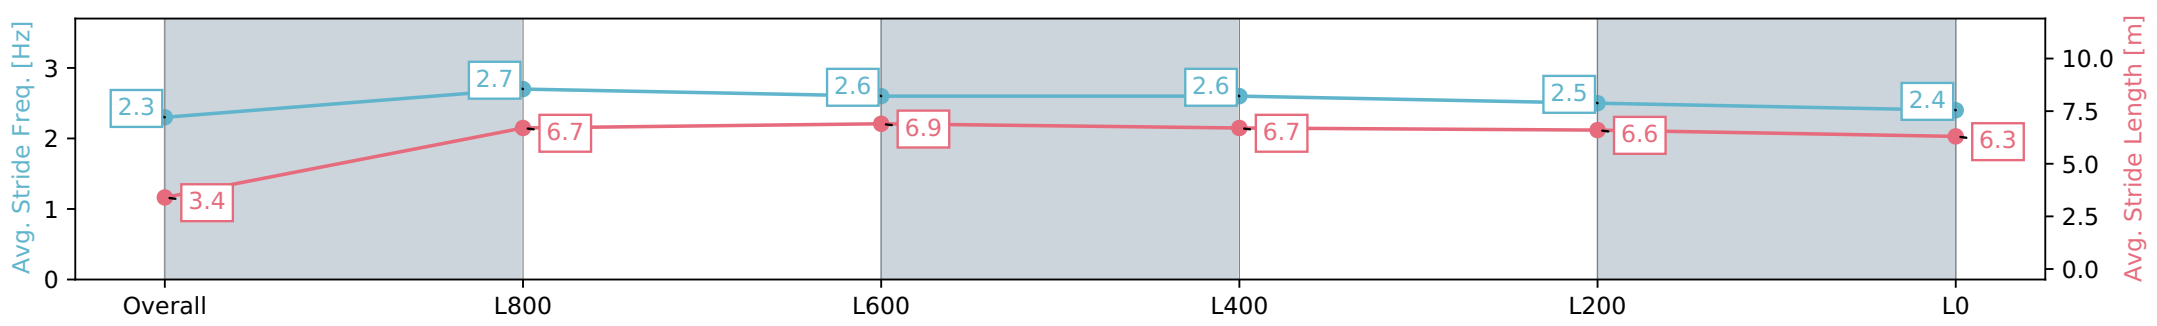

Report Created: Sat 04 May 2024 13:14:59 GMT+10 (Note: Timing is based on positional data)

- [] Ranking at each section and finish
- :-:- No data available at this section
- NA No data available

Horse/Jockey Name	PARACHUTER/Alana Livesey
Finish Rank	10
Fastest Section Time (Section)	0:05.67 (Overall)
Top Speed [km/h] (Section)	68.5 (Overall)
Race State	Finished

Morphettville SA - Professional

Race 2: Sportsbet Bet With Mates Handicap - 1050m

04 May 2024 - 12:28PM

Track Rating: Good 4, Weather: Fine, Rail Position: +2m 1200m-W/ Post; True Remainder. Sectional 602m

Section	Overall	L800	L600	L400	L200	L0
Section Times	1:04.59 [10] (0:05.67)	0:58.92 [6] (0:11.05)	0:47.87 [4] (0:10.94)	0:36.93 [4] (0:11.44)	0:25.49 [6] (0:12.07)	0:13.42 [10] (0:13.42)
Average Speed [km/h]	31.9	65.1	66.3	63.7	60.0	53.7
Top Speed [km/h]	56.7	68.5	66.9	66.5	62.7	57.9
Avg. Dist. to Rail [m]	5.0	3.6	2.1	2.4	5.1	7.0
Avg. Stride Freq. [Hz]	2.3	2.7	2.6	2.6	2.5	2.4
Avg. Stride Length [m]	3.4	6.7	6.9	6.7	6.6	6.3