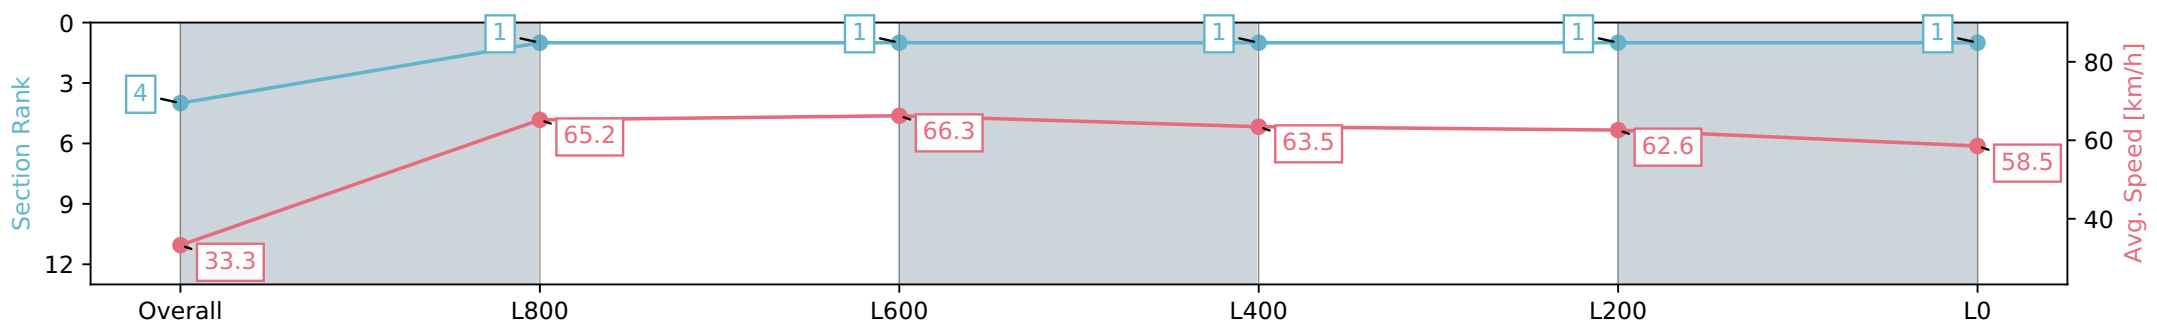

Section	Overall	L800	L600	L400	L200	L0
Section Times	1:02.49 [4] (0:05.42)	0:57.07 [1] (0:11.06)	0:46.01 [1] (0:10.85)	0:35.16 [1] (0:11.34)	0:23.82 [1] (0:11.51)	0:12.31 [1] (0:12.31)
Average Speed [km/h]	33.3	65.2	66.3	63.5	62.6	58.5
Top Speed [km/h]	56.9	68.4	68.4	65.7	63.7	61.8
Avg. Dist. to Rail [m]	6.6	3.2	0.3	0.2	1.3	3.9
Avg. Stride Freq. [Hz]	2.1	2.5	2.4	2.4	2.4	2.3
Avg. Stride Length [m]	3.8	7.4	7.6	7.4	7.3	7.0