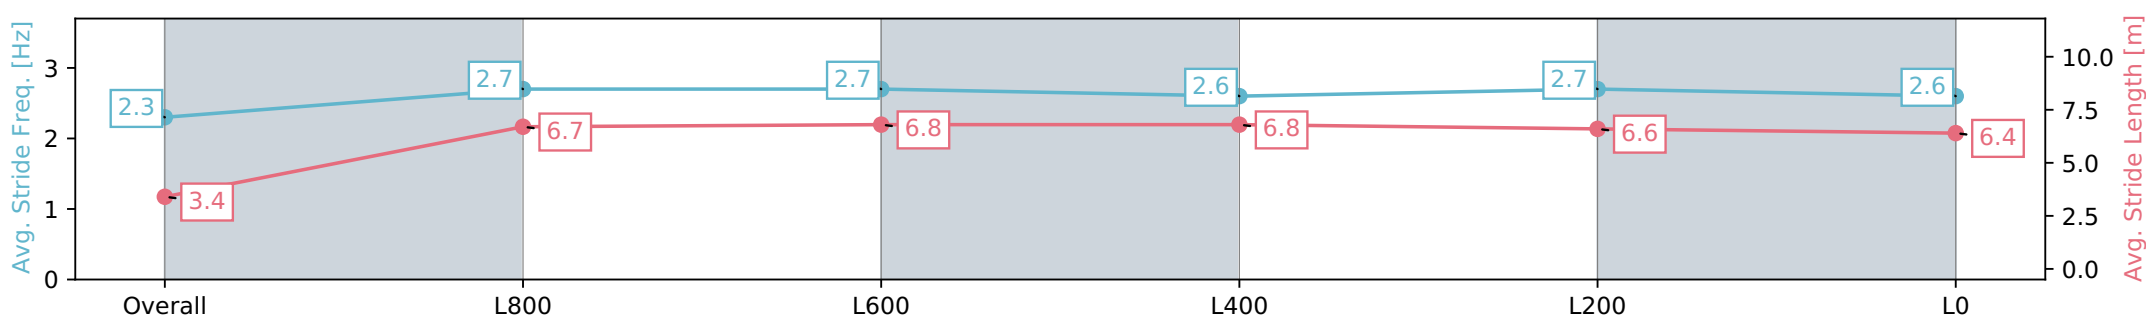

04 May 2024 - 12:28PM

Track Rating: Good 4, Weather: Fine, Rail Position: +2m 1200m-W/ Post; True Remainder. Sectional 602m

Section	Overall	L800	L600	L400	L200	L0
Section Times	1:02.29 [1] (0:05.61)	0:56.68 [4] (0:11.18)	0:45.50 [5] (0:10.88)	0:34.62 [5] (0:11.30)	0:23.32 [4] (0:11.25)	0:12.07 [2] (0:12.07)
Average Speed [km/h]	32.1	64.4	66.5	64.1	64.3	59.7
Top Speed [km/h]	55.4	67.7	67.4	65.4	64.8	63.9
Avg. Dist. to Rail [m]	3.8	2.4	1.4	1.2	3.6	6.2
Avg. Stride Freq. [Hz]	2.3	2.7	2.7	2.6	2.7	2.6
Avg. Stride Length [m]	3.4	6.7	6.8	6.8	6.6	6.4