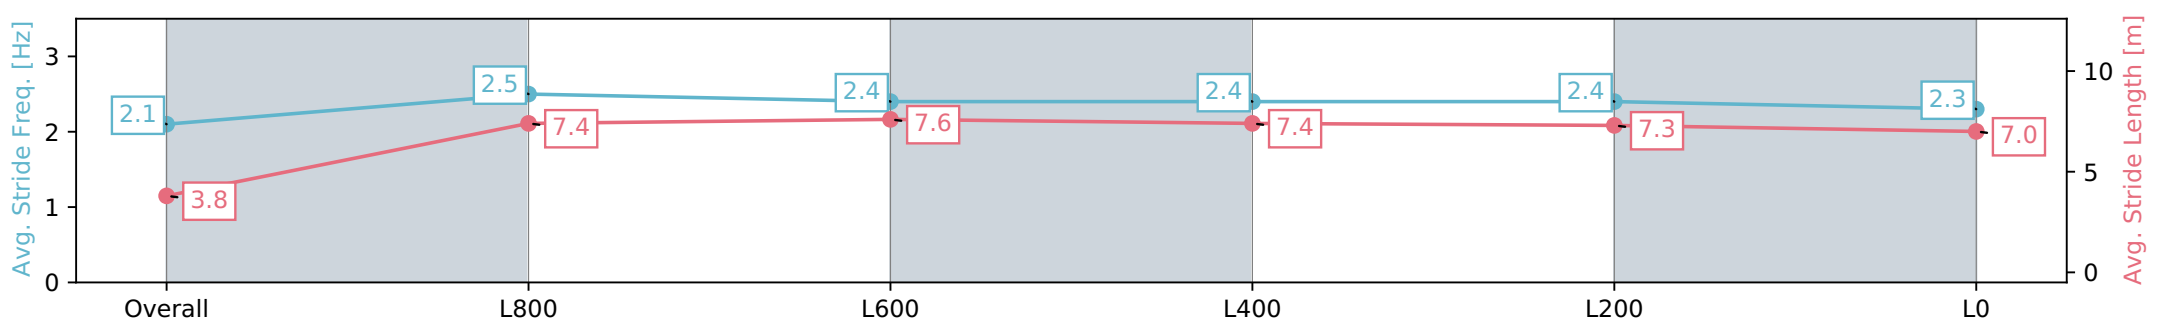

Section	Overall	L800	L600	L400	L200	L0
Section Times	1:02.49 [4] (0:05.42)	0:57.07 [1] (0:11.06)	0:46.01 [1] (0:10.85)	0:35.16 [1] (0:11.34)	0:23.82 [1] (0:11.51)	0:12.31 [1] (0:12.31)
Average Speed [km/h]	33.3	65.2	66.3	63.5	62.6	58.5
Top Speed [km/h]	56.9	68.4	68.4	65.7	63.7	61.8
Avg. Dist. to Rail [m]	6.6	3.2	0.3	0.2	1.3	3.9
Avg. Stride Freq. [Hz]	2.1	2.5	2.4	2.4	2.4	2.3
Avg. Stride Length [m]	3.8	7.4	7.6	7.4	7.3	7.0