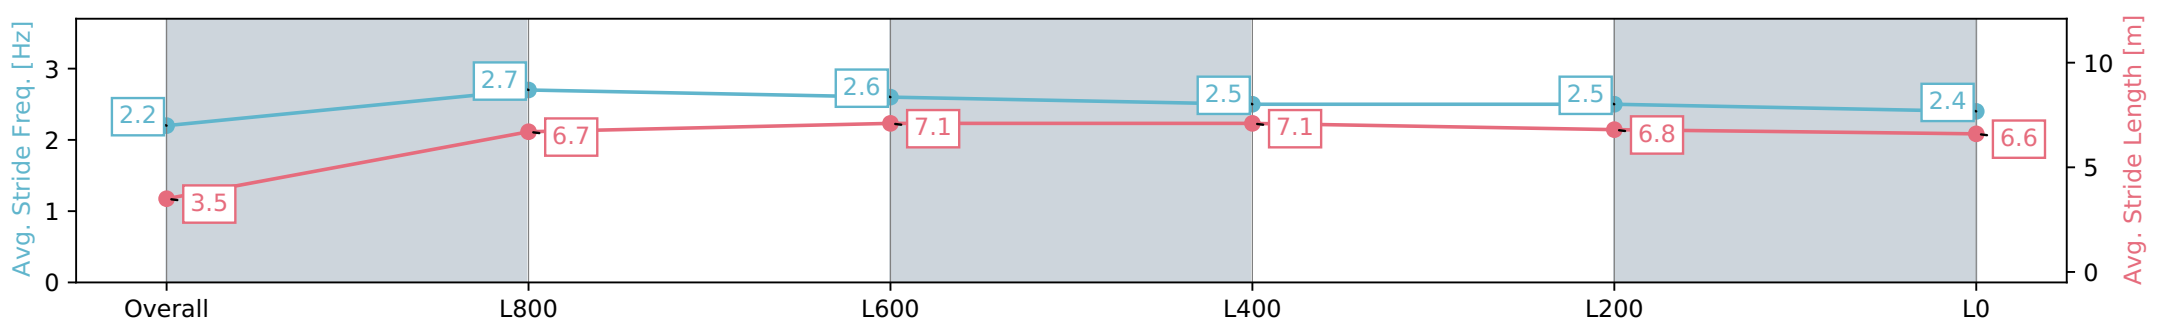

Morphettville SA - Professional

Race 2: Sportsbet Bet With Mates Handicap - 1050m

04 May 2024 - 12:28PM

Track Rating: Good 4, Weather: Fine, Rail Position: +2m 1200m-W/ Post; True Remainder. Sectional 602m

Section	Overall	L800	L600	L400	L200	L0
Section Times	1:03.07 [7] (0:05.70)	0:57.37 [7] (0:10.91)	0:46.46 [2] (0:10.88)	0:35.58 [2] (0:11.28)	0:24.29 [2] (0:11.70)	0:12.59 [4] (0:12.59)
Average Speed [km/h]	31.5	66.0	66.7	64.6	61.8	57.1
Top Speed [km/h]	57.4	70.5	68.9	66.0	62.7	61.5
Avg. Dist. to Rail [m]	5.6	4.5	2.6	2.8	3.2	4.7
Avg. Stride Freq. [Hz]	2.2	2.7	2.6	2.5	2.5	2.4
Avg. Stride Length [m]	3.5	6.7	7.1	7.1	6.8	6.6