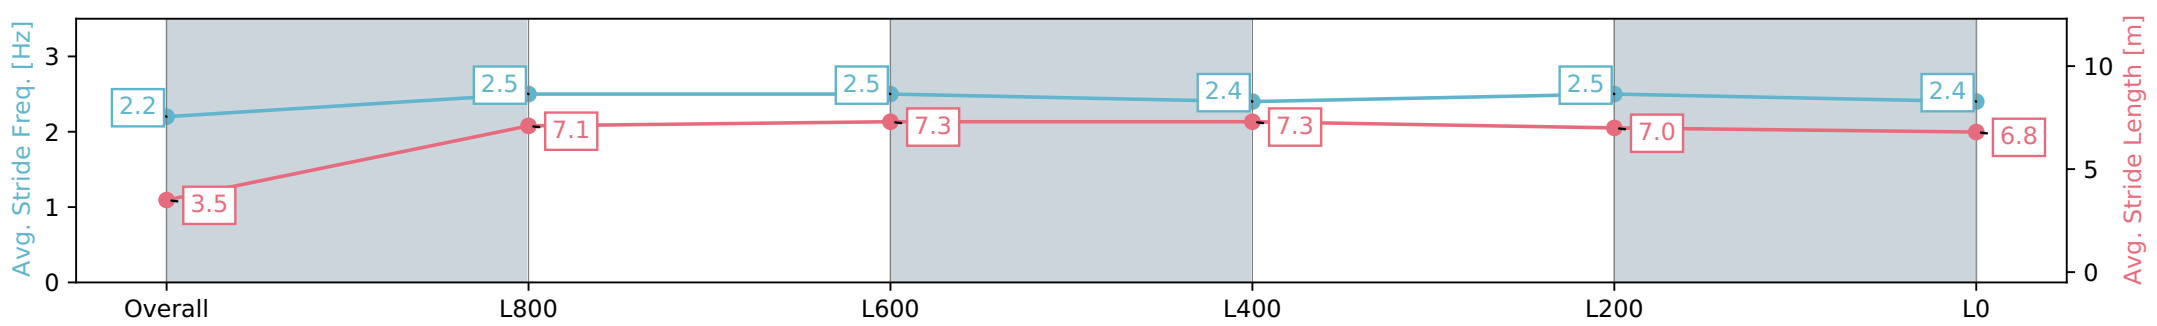

Section	Overall	L800	L600	L400	L200	L0
Section Times	1:02.48 [3] (0:05.56)	0:56.91 [3] (0:11.08)	0:45.83 [3] (0:10.95)	0:34.88 [3] (0:11.33)	0:23.55 [3] (0:11.53)	0:12.02 [3] (0:12.02)
Average Speed [km/h]	32.3	65.0	66.2	63.9	62.5	60.0
Top Speed [km/h]	56.4	68.3	68.1	65.7	63.3	62.7
Avg. Dist. to Rail [m]	2.7	1.2	1.4	1.1	1.6	3.3
Avg. Stride Freq. [Hz]	2.2	2.5	2.5	2.4	2.5	2.4
Avg. Stride Length [m]	3.5	7.1	7.3	7.3	7.0	6.8