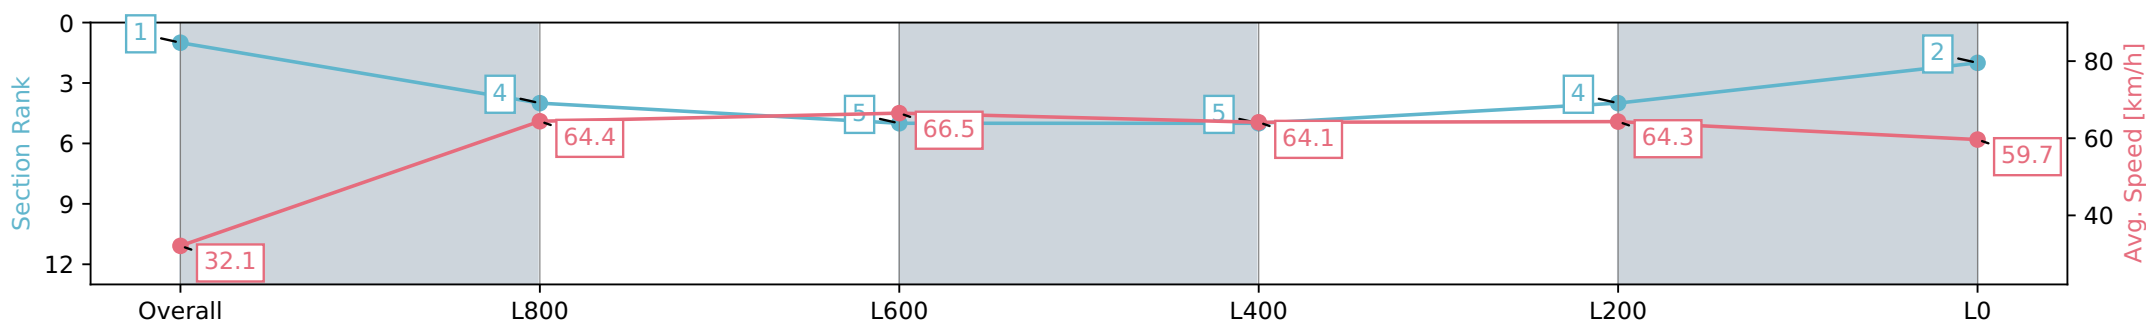

04 May 2024 - 12:28PM

Track Rating: Good 4, Weather: Fine, Rail Position: +2m 1200m-W/ Post; True Remainder. Sectional 602m

Section	Overall	L800	L600	L400	L200	L0
Section Times	1:02.29 [1] (0:05.61)	0:56.68 [4] (0:11.18)	0:45.50 [5] (0:10.88)	0:34.62 [5] (0:11.30)	0:23.32 [4] (0:11.25)	0:12.07 [2] (0:12.07)
Average Speed [km/h]	32.1	64.4	66.5	64.1	64.3	59.7
Top Speed [km/h]	55.4	67.7	67.4	65.4	64.8	63.9
Avg. Dist. to Rail [m]	3.8	2.4	1.4	1.2	3.6	6.2
Avg. Stride Freq. [Hz]	2.3	2.7	2.7	2.6	2.7	2.6
Avg. Stride Length [m]	3.4	6.7	6.8	6.8	6.6	6.4