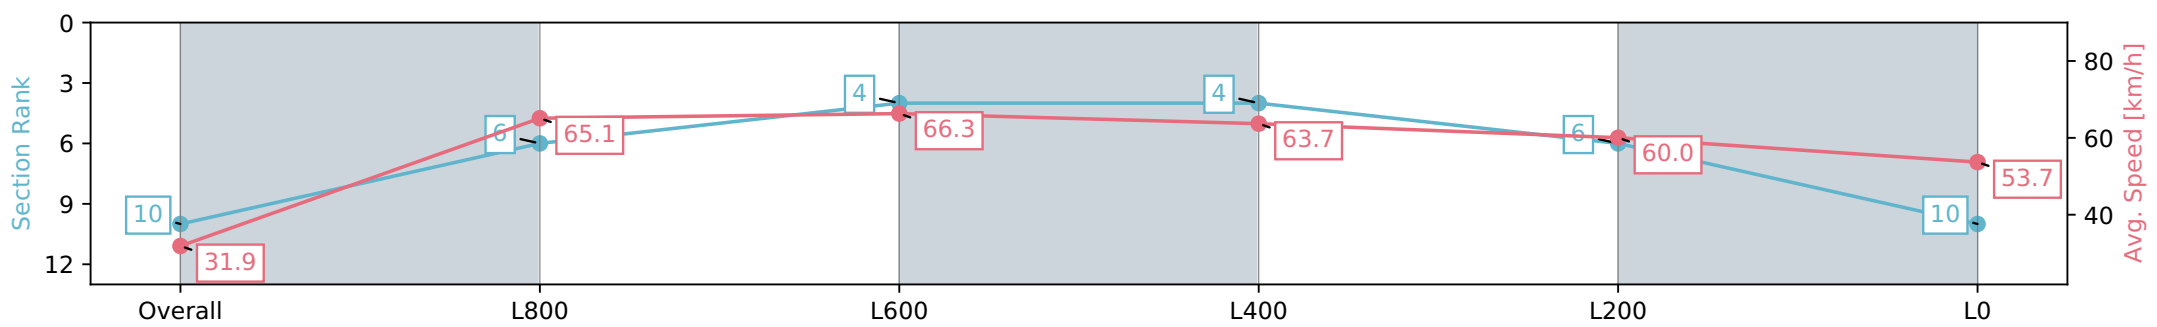

Section	Overall	L800	L600	L400	L200	L0
Section Times	1:04.59 [10] (0:05.67)	0:58.92 [6] (0:11.05)	0:47.87 [4] (0:10.94)	0:36.93 [4] (0:11.44)	0:25.49 [6] (0:12.07)	0:13.42 [10] (0:13.42)
Average Speed [km/h]	31.9	65.1	66.3	63.7	60.0	53.7
Top Speed [km/h]	56.7	68.5	66.9	66.5	62.7	57.9
Avg. Dist. to Rail [m]	5.0	3.6	2.1	2.4	5.1	7.0
Avg. Stride Freq. [Hz]	2.3	2.7	2.6	2.6	2.5	2.4
Avg. Stride Length [m]	3.4	6.7	6.9	6.7	6.6	6.3