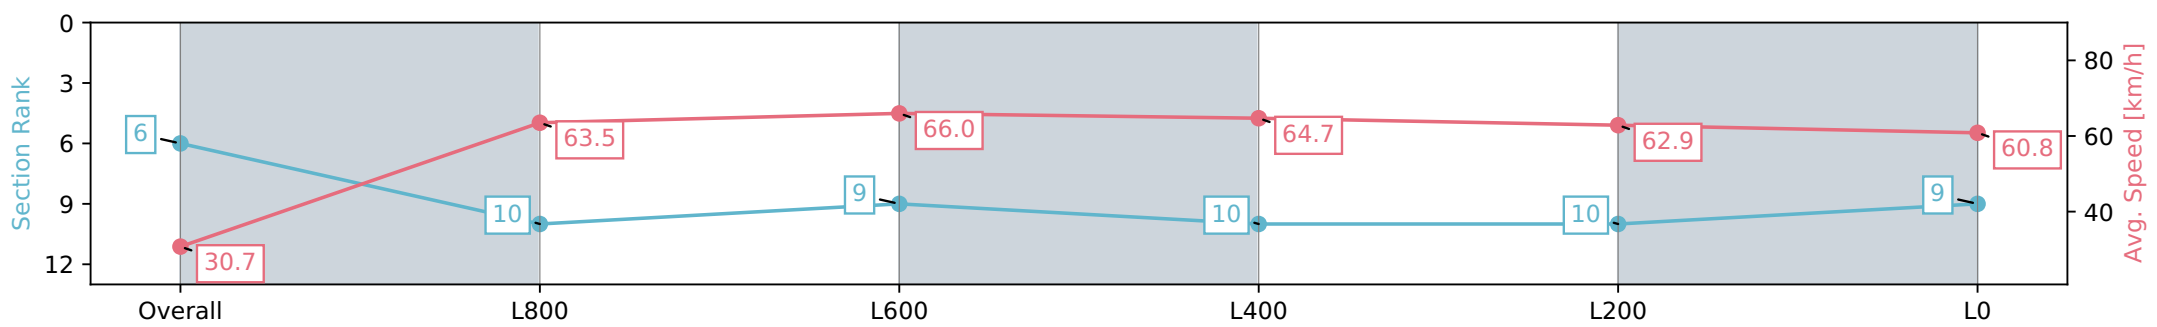

Section	Overall	L800	L600	L400	L200	L0
Section Times	1:02.95 [6] (0:05.89)	0:57.06 [10] (0:11.35)	0:45.71 [9] (0:11.02)	0:34.69 [10] (0:11.27)	0:23.42 [10] (0:11.57)	0:11.84 [9] (0:11.84)
Average Speed [km/h]	30.7	63.5	66.0	64.7	62.9	60.8
Top Speed [km/h]	55.8	65.9	66.9	66.9	63.9	63.7
Avg. Dist. to Rail [m]	8.8	5.5	2.1	2.9	7.5	10.2
Avg. Stride Freq. [Hz]	2.2	2.4	2.4	2.3	2.3	2.3
Avg. Stride Length [m]	3.5	7.5	7.8	7.7	7.5	7.3