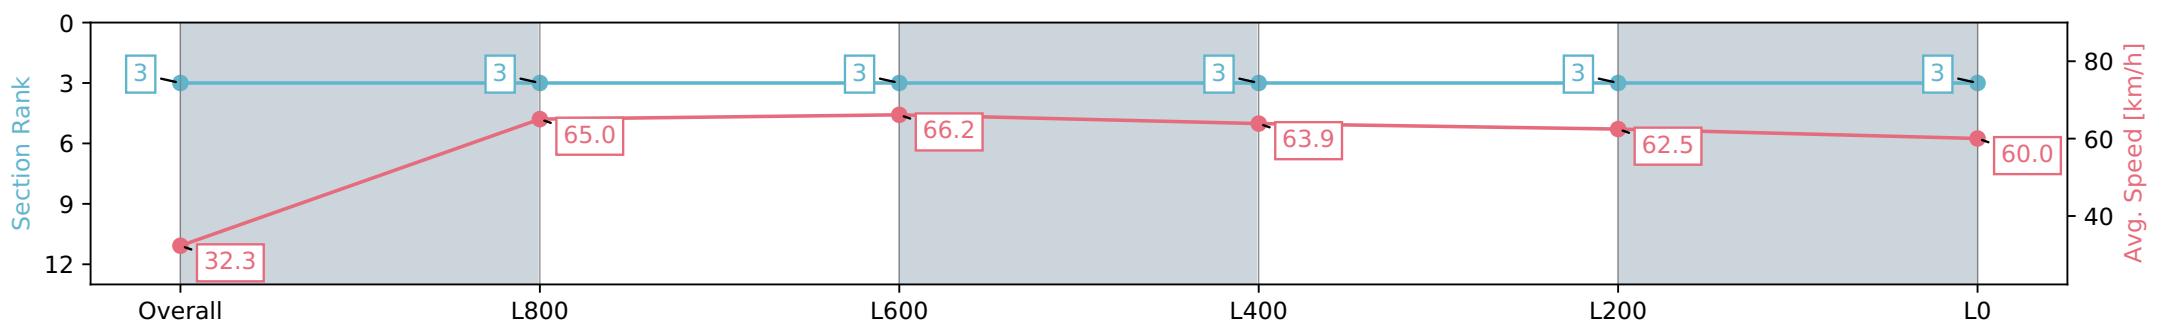

Section	Overall	L800	L600	L400	L200	L0
Section Times	1:02.48 [3] (0:05.56)	0:56.91 [3] (0:11.08)	0:45.83 [3] (0:10.95)	0:34.88 [3] (0:11.33)	0:23.55 [3] (0:11.53)	0:12.02 [3] (0:12.02)
Average Speed [km/h]	32.3	65.0	66.2	63.9	62.5	60.0
Top Speed [km/h]	56.4	68.3	68.1	65.7	63.3	62.7
Avg. Dist. to Rail [m]	2.7	1.2	1.4	1.1	1.6	3.3
Avg. Stride Freq. [Hz]	2.2	2.5	2.5	2.4	2.5	2.4
Avg. Stride Length [m]	3.5	7.1	7.3	7.3	7.0	6.8