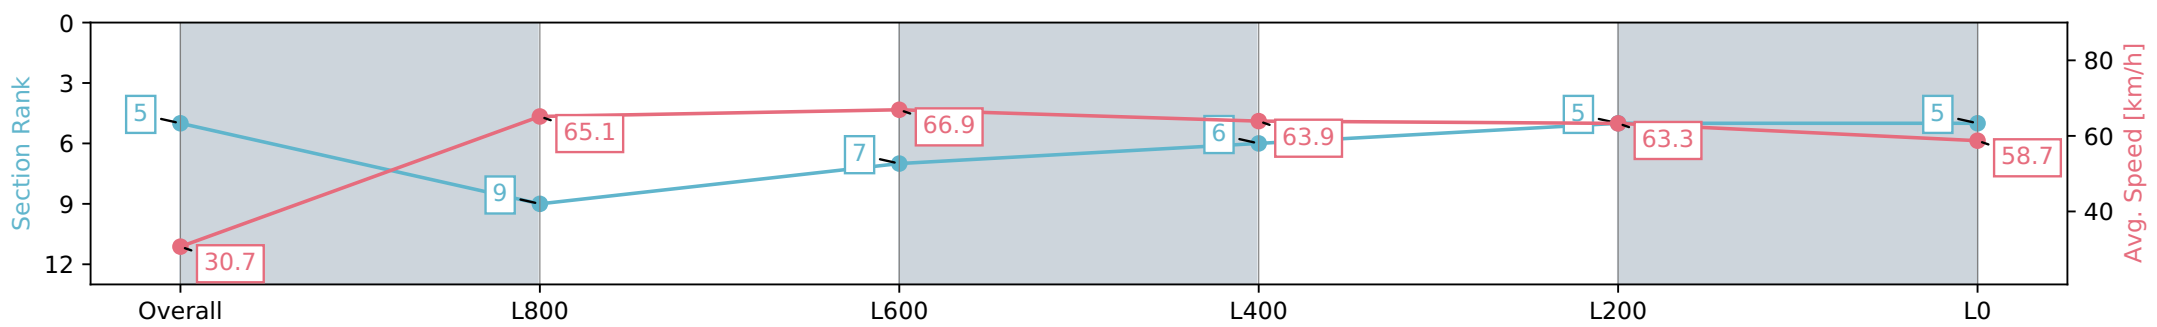

Section	Overall	L800	L600	L400	L200	L0
Section Times	1:02.76 [5] (0:05.87)	0:56.89 [9] (0:11.06)	0:45.83 [7] (0:10.82)	0:35.01 [6] (0:11.34)	0:23.67 [5] (0:11.42)	0:12.25 [5] (0:12.25)
Average Speed [km/h]	30.7	65.1	66.9	63.9	63.3	58.7
Top Speed [km/h]	55.7	70.0	67.7	66.5	65.0	63.1
Avg. Dist. to Rail [m]	2.6	1.2	1.3	1.4	4.2	6.4
Avg. Stride Freq. [Hz]	2.2	2.6	2.6	2.5	2.5	2.5
Avg. Stride Length [m]	3.5	6.8	7.0	7.0	6.9	6.6