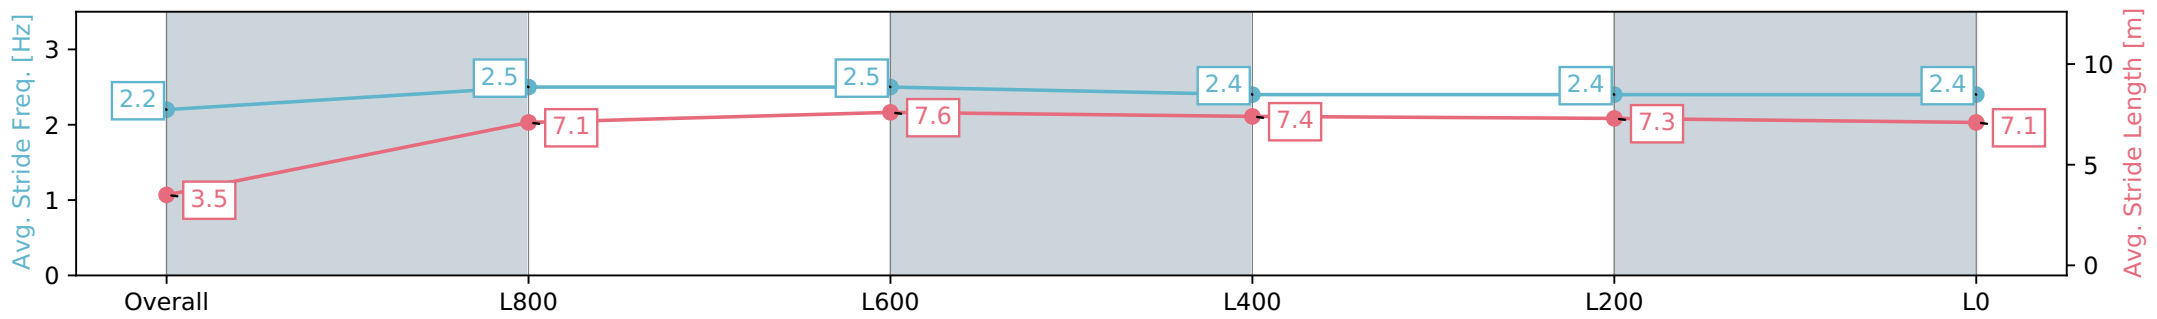

Section	Overall	L800	L600	L400	L200	L0
Section Times	1:02.31 [2] (0:05.64)	0:56.67 [5] (0:11.43)	0:45.24 [8] (0:10.81)	0:34.43 [7] (0:11.38)	0:23.05 [7] (0:11.28)	0:11.77 [6] (0:11.77)
Average Speed [km/h]	32.0	63.1	67.0	63.8	64.3	61.1
Top Speed [km/h]	54.9	66.7	68.8	65.8	65.0	64.1
Avg. Dist. to Rail [m]	7.8	4.6	1.6	1.8	4.4	7.2
Avg. Stride Freq. [Hz]	2.2	2.5	2.5	2.4	2.4	2.4
Avg. Stride Length [m]	3.5	7.1	7.6	7.4	7.3	7.1