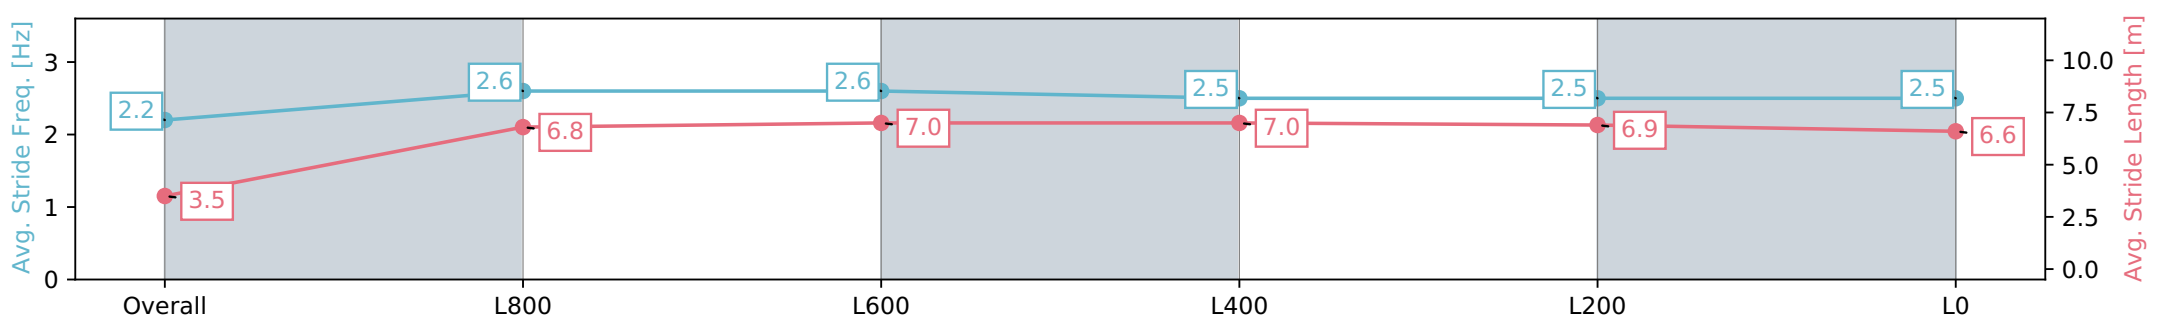

Section	Overall	L800	L600	L400	L200	L0
Section Times	1:02.76 [5] (0:05.87)	0:56.89 [9] (0:11.06)	0:45.83 [7] (0:10.82)	0:35.01 [6] (0:11.34)	0:23.67 [5] (0:11.42)	0:12.25 [5] (0:12.25)
Average Speed [km/h]	30.7	65.1	66.9	63.9	63.3	58.7
Top Speed [km/h]	55.7	70.0	67.7	66.5	65.0	63.1
Avg. Dist. to Rail [m]	2.6	1.2	1.3	1.4	4.2	6.4
Avg. Stride Freq. [Hz]	2.2	2.6	2.6	2.5	2.5	2.5
Avg. Stride Length [m]	3.5	6.8	7.0	7.0	6.9	6.6