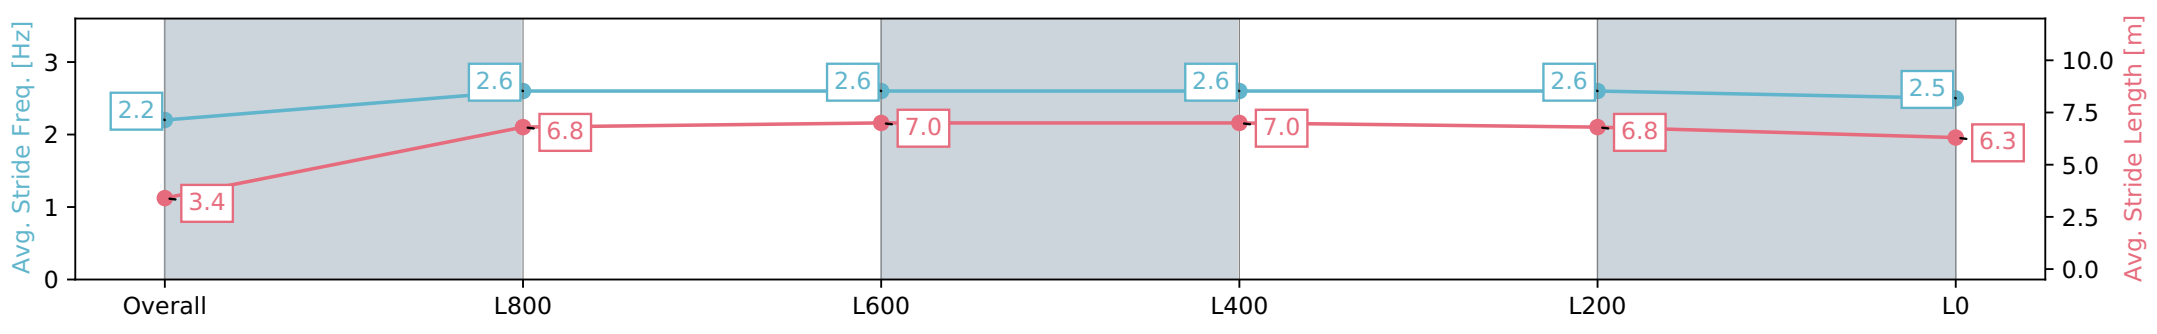

Morphettville SA - Professional

Race 2: Sportsbet Bet With Mates Handicap - 1050m

04 May 2024 - 12:28PM

Track Rating: Good 4, Weather: Fine, Rail Position: +2m 1200m-W/ Post; True Remainder. Sectional 602m

Section	Overall	L800	L600	L400	L200	L0
Section Times	1:03.52 [9] (0:05.87)	0:57.65 [8] (0:11.52)	0:46.13 [10] (0:10.85)	0:35.28 [9] (0:11.21)	0:24.07 [9] (0:11.42)	0:12.65 [7] (0:12.65)
Average Speed [km/h]	30.8	62.6	66.3	64.3	63.2	57.0
Top Speed [km/h]	55.4	68.5	68.7	66.3	65.2	61.7
Avg. Dist. to Rail [m]	10.4	6.6	0.5	0.2	3.5	7.8
Avg. Stride Freq. [Hz]	2.2	2.6	2.6	2.6	2.6	2.5
Avg. Stride Length [m]	3.4	6.8	7.0	7.0	6.8	6.3