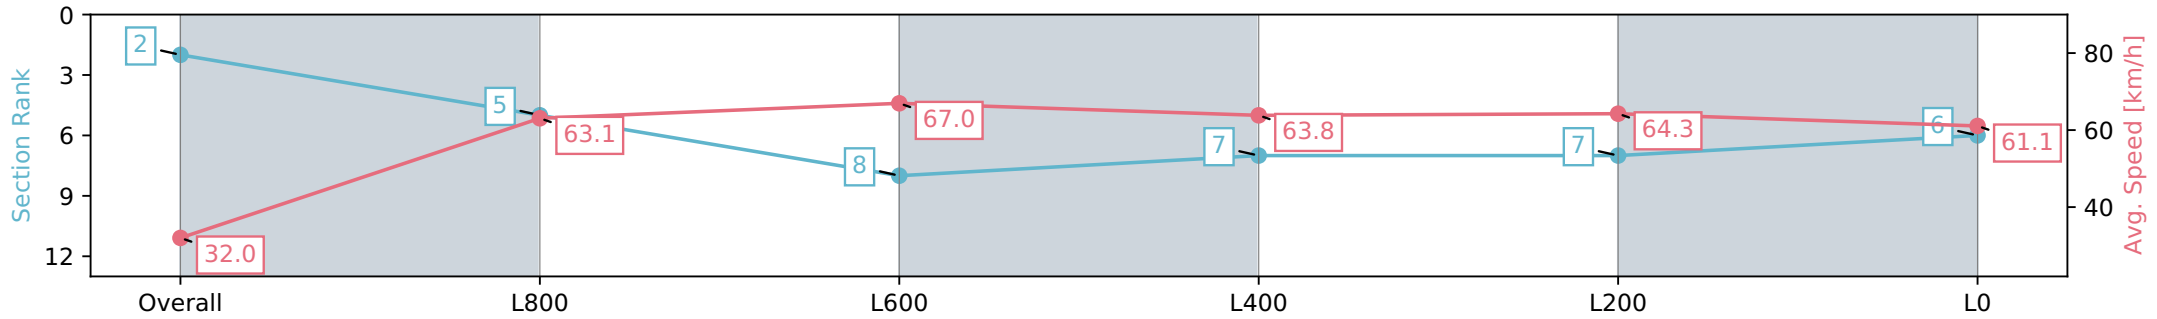

Section	Overall	L800	L600	L400	L200	L0
Section Times	1:02.31 [2] (0:05.64)	0:56.67 [5] (0:11.43)	0:45.24 [8] (0:10.81)	0:34.43 [7] (0:11.38)	0:23.05 [7] (0:11.28)	0:11.77 [6] (0:11.77)
Average Speed [km/h]	32.0	63.1	67.0	63.8	64.3	61.1
Top Speed [km/h]	54.9	66.7	68.8	65.8	65.0	64.1
Avg. Dist. to Rail [m]	7.8	4.6	1.6	1.8	4.4	7.2
Avg. Stride Freq. [Hz]	2.2	2.5	2.5	2.4	2.4	2.4
Avg. Stride Length [m]	3.5	7.1	7.6	7.4	7.3	7.1