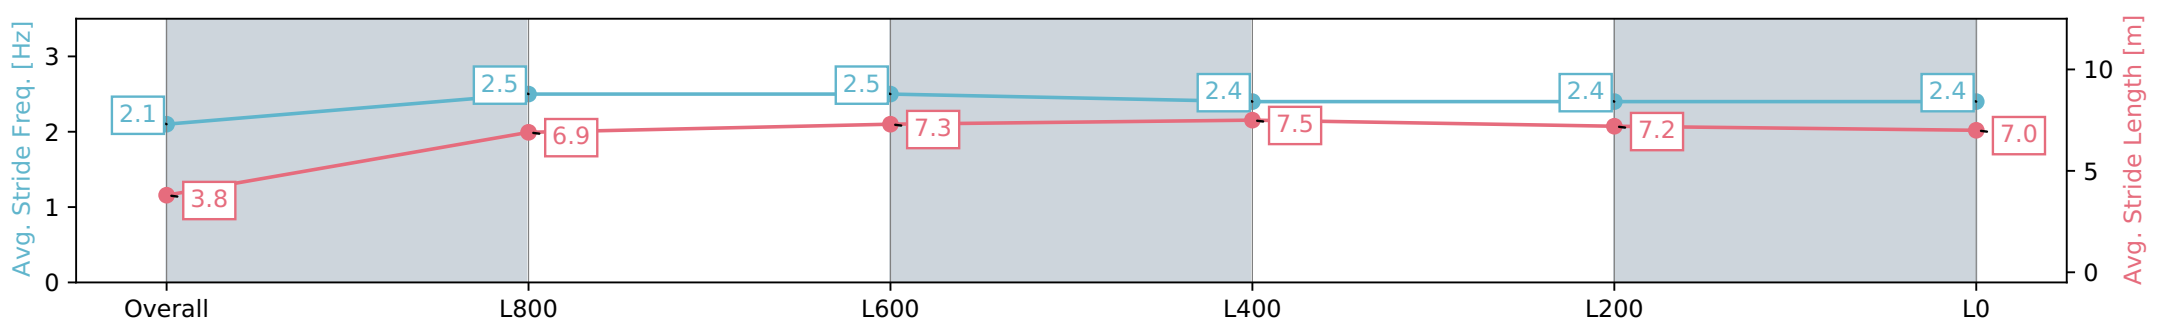

Morphettville SA - Professional

Race 2: Sportsbet Bet With Mates Handicap - 1050m

04 May 2024 - 12:28PM

Track Rating: Good 4, Weather: Fine, Rail Position: +2m 1200m-W/
Post; True Remainder. Sectional 602m

Section	Overall	L800	L600	L400	L200	L0
Section Times	1:03.11 [8] (0:05.44)	0:57.67 [2] (0:11.42)	0:46.25 [6] (0:11.06)	0:35.19 [8] (0:11.37)	0:23.82 [8] (0:11.64)	0:12.18 [8] (0:12.18)
Average Speed [km/h]	32.8	63.1	66.0	64.5	62.5	59.1
Top Speed [km/h]	57.1	67.1	67.1	67.0	63.9	61.4
Avg. Dist. to Rail [m]	8.6	6.1	3.3	3.6	7.2	10.5
Avg. Stride Freq. [Hz]	2.1	2.5	2.5	2.4	2.4	2.4
Avg. Stride Length [m]	3.8	6.9	7.3	7.5	7.2	7.0