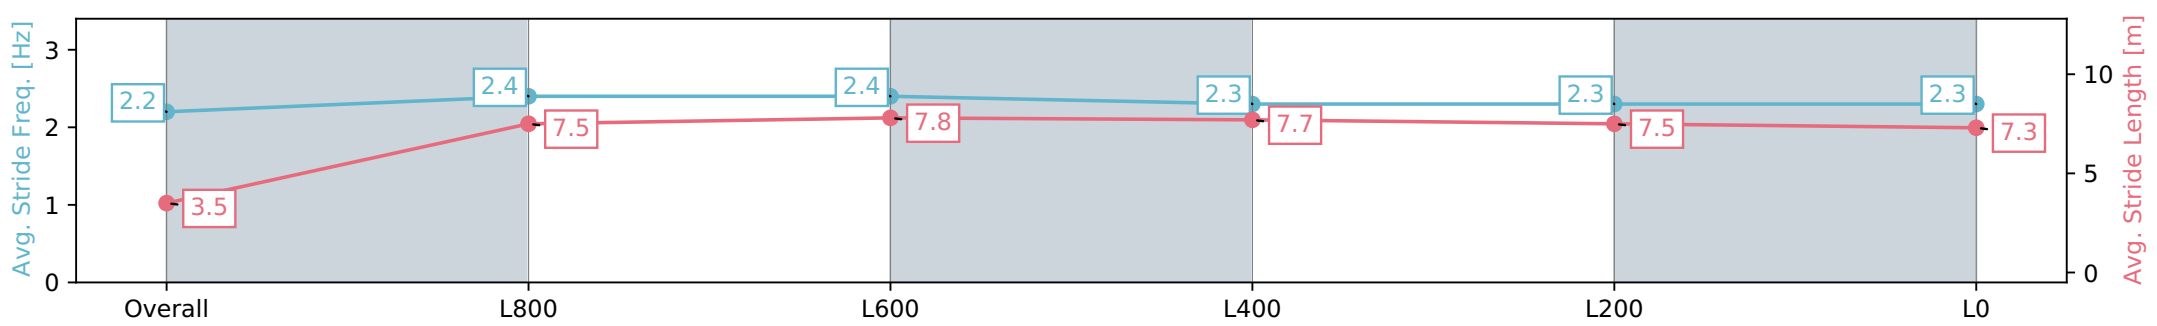

Section	Overall	L800	L600	L400	L200	L0
Section Times	1:02.95 [6] (0:05.89)	0:57.06 [10] (0:11.35)	0:45.71 [9] (0:11.02)	0:34.69 [10] (0:11.27)	0:23.42 [10] (0:11.57)	0:11.84 [9] (0:11.84)
Average Speed [km/h]	30.7	63.5	66.0	64.7	62.9	60.8
Top Speed [km/h]	55.8	65.9	66.9	66.9	63.9	63.7
Avg. Dist. to Rail [m]	8.8	5.5	2.1	2.9	7.5	10.2
Avg. Stride Freq. [Hz]	2.2	2.4	2.4	2.3	2.3	2.3
Avg. Stride Length [m]	3.5	7.5	7.8	7.7	7.5	7.3