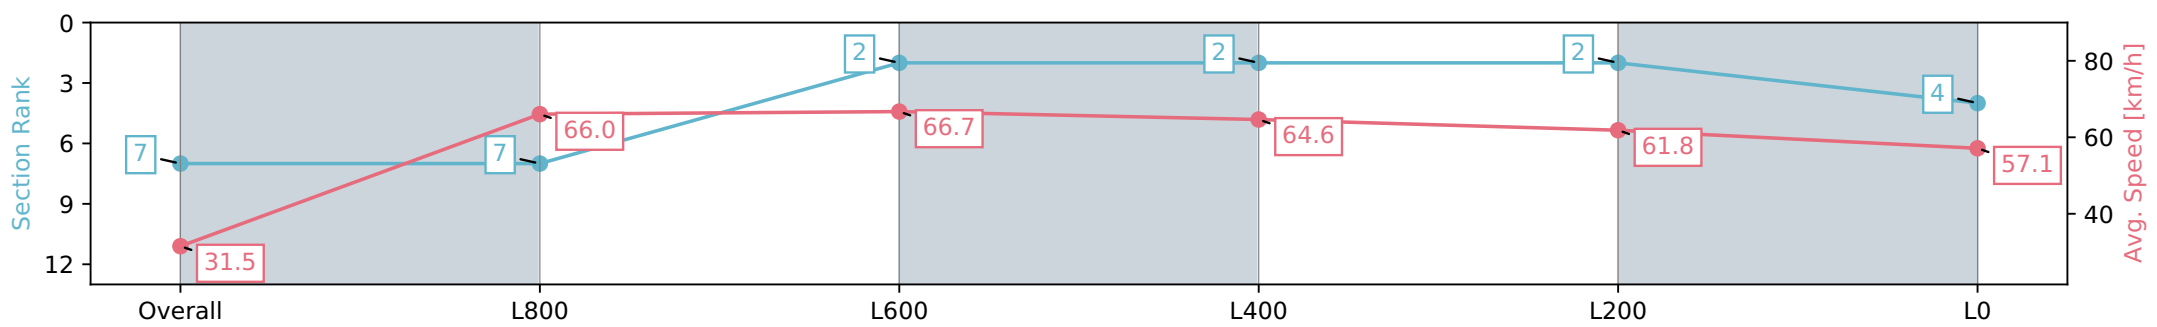

Section	Overall	L800	L600	L400	L200	L0
Section Times	1:03.07 [7] (0:05.70)	0:57.37 [7] (0:10.91)	0:46.46 [2] (0:10.88)	0:35.58 [2] (0:11.28)	0:24.29 [2] (0:11.70)	0:12.59 [4] (0:12.59)
Average Speed [km/h]	31.5	66.0	66.7	64.6	61.8	57.1
Top Speed [km/h]	57.4	70.5	68.9	66.0	62.7	61.5
Avg. Dist. to Rail [m]	5.6	4.5	2.6	2.8	3.2	4.7
Avg. Stride Freq. [Hz]	2.2	2.7	2.6	2.5	2.5	2.4
Avg. Stride Length [m]	3.5	6.7	7.1	7.1	6.8	6.6