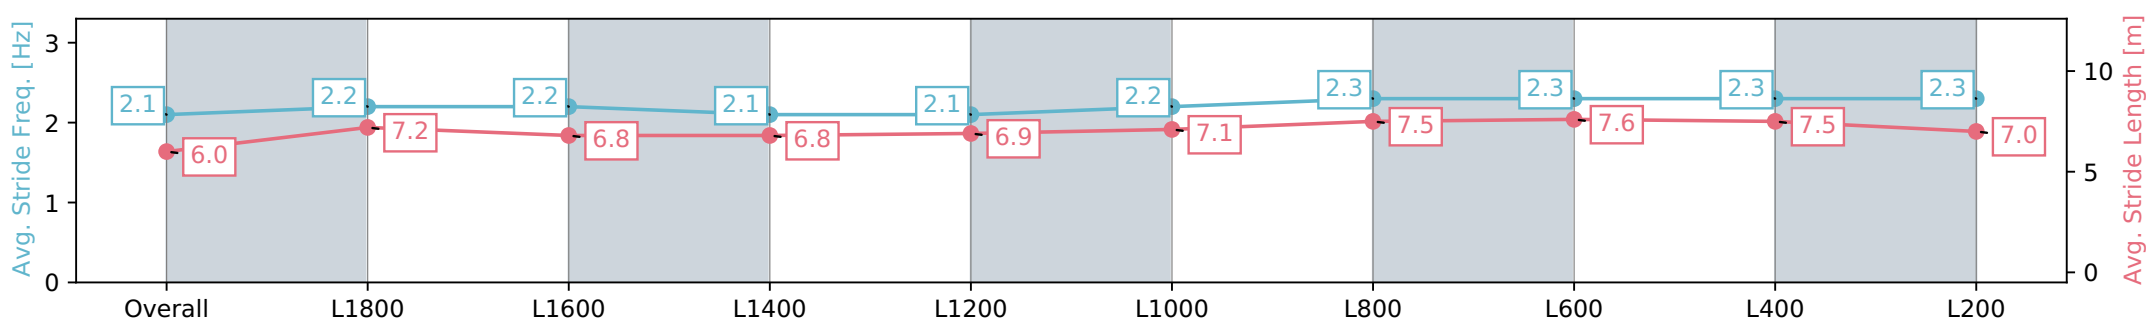

Morphettville SA - Professional

Race 1: Grand Syndicates Handicap - 2004m

04 May 2024 - 11:53AM

Track Rating: Good 4, Weather: Fine, Rail Position: +2m 1200m-W/ Post; True Remainder. Sectional 602m

Section	Overall	L1800	L1600	L1400	L1200	L1000	L800	L600	L400	L200
Section Times	2:08.84 [2] (0:15.52)	1:53.32 [4] (0:12.91)	1:40.41 [4] (0:13.30)	1:27.11 [3] (0:13.88)	1:13.23 [3] (0:13.38)	0:59.85 [4] (0:12.55)	0:47.30 [4] (0:11.56)	0:35.74 [5] (0:11.49)	0:24.25 [3] (0:11.66)	0:12.59 [1] (0:12.59)
Average Speed [km/h]	47.6	56.0	54.1	52.3	54.0	57.4	62.6	63.5	62.0	57.2
Top Speed [km/h]	57.5	57.4	56.3	53.8	55.0	60.5	64.4	64.3	63.0	61.2
Avg. Dist. to Rail [m]	7.6	0.7	1.1	1.8	1.0	1.2	1.4	2.9	3.0	5.2
Avg. Stride Freq. [Hz]	2.1	2.2	2.2	2.1	2.1	2.2	2.3	2.3	2.3	2.3
Avg. Stride Length [m]	6.0	7.2	6.8	6.8	6.9	7.1	7.5	7.6	7.5	7.0