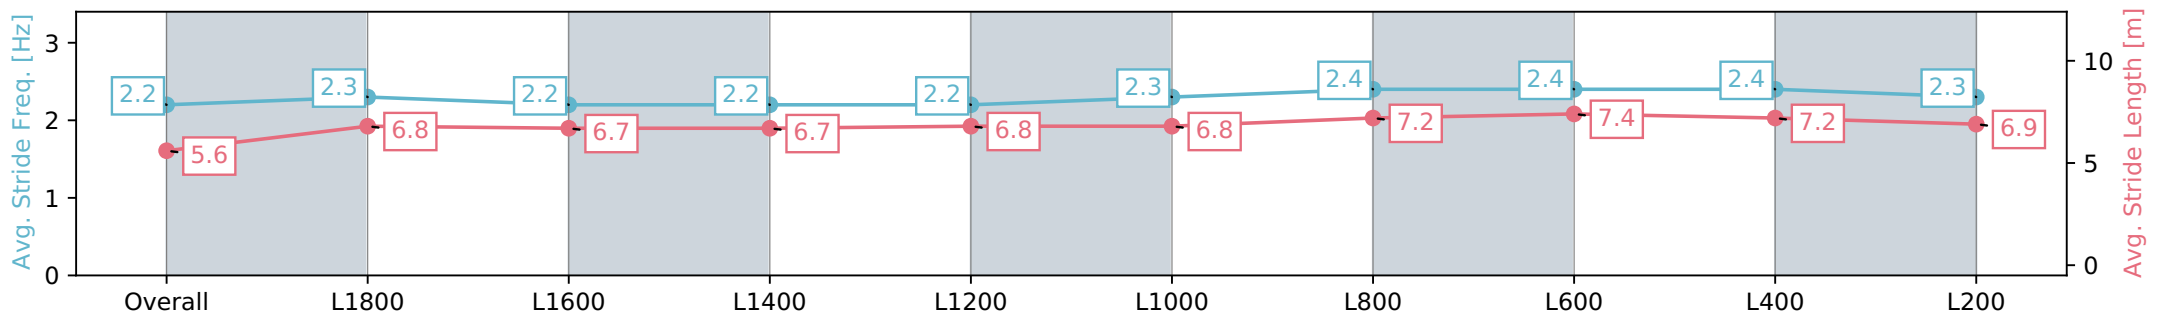

Morphettville SA - Professional

Race 1: Grand Syndicates Handicap - 2004m

04 May 2024 - 11:53AM

Track Rating: Good 4, Weather: Fine, Rail Position: +2m 1200m-W/ Post; True Remainder. Sectional 602m

Section	Overall	L1800	L1600	L1400	L1200	L1000	L800	L600	L400	L200
Section Times	2:08.97 [3] (0:15.82)	1:53.15 [8] (0:12.95)	1:40.20 [6] (0:13.39)	1:26.81 [6] (0:13.79)	1:13.02 [5] (0:13.28)	0:59.73 [5] (0:12.54)	0:47.19 [7] (0:11.51)	0:35.68 [7] (0:11.46)	0:24.22 [6] (0:11.70)	0:12.52 [3] (0:12.52)
Average Speed [km/h]	46.7	55.8	53.7	52.5	54.4	57.3	63.0	63.3	61.7	57.5
Top Speed [km/h]	57.7	57.5	54.8	54.3	55.3	61.0	64.2	64.4	63.0	61.0
Avg. Dist. to Rail [m]	8.6	0.8	0.4	0.9	0.9	0.9	1.1	1.7	3.5	2.5
Avg. Stride Freq. [Hz]	2.2	2.3	2.2	2.2	2.2	2.2	2.3	2.4	2.4	2.3
Avg. Stride Length [m]	5.6	6.8	6.7	6.7	6.8	6.8	7.2	7.4	7.2	6.9