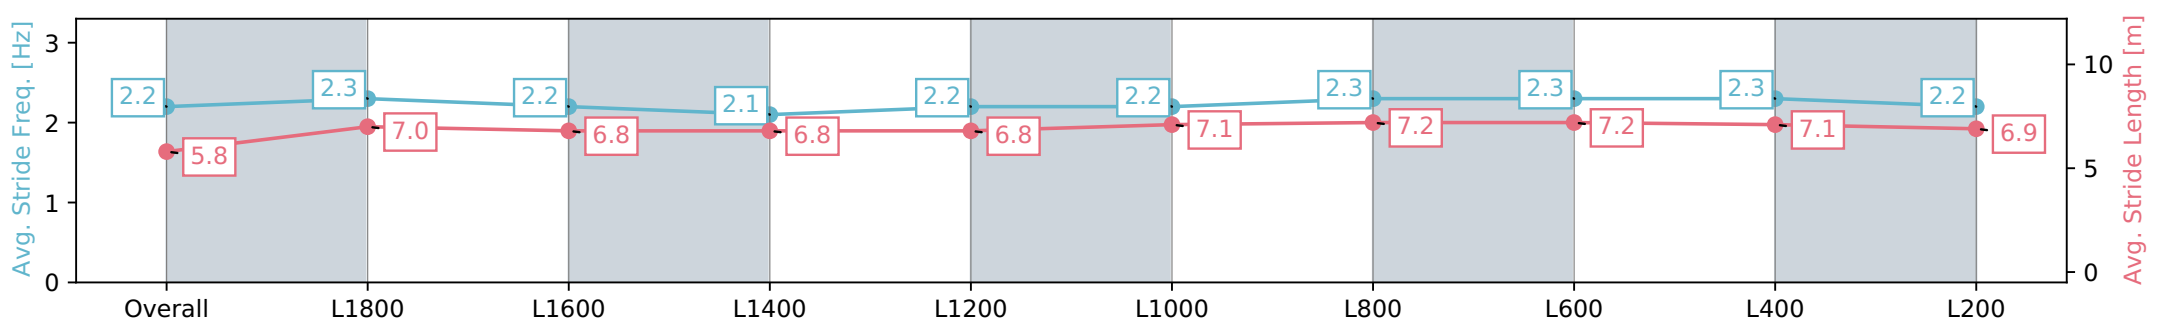

Morphettville SA - Professional

Race 1: Grand Syndicates Handicap - 2004m

04 May 2024 - 11:53AM

Track Rating: Good 4, Weather: Fine, Rail Position: +2m 1200m-W/ Post; True Remainder. Sectional 602m

Section	Overall	L1800	L1600	L1400	L1200	L1000	L800	L600	L400	L200
Section Times	2:09.57 [8] (0:15.36)	1:54.21 [3] (0:12.72)	1:41.49 [2] (0:13.42)	1:28.07 [2] (0:13.84)	1:14.23 [1] (0:13.37)	1:00.86 [2] (0:12.52)	0:48.34 [2] (0:11.67)	0:36.67 [2] (0:11.67)	0:25.00 [2] (0:12.03)	0:12.97 [6] (0:12.97)
Average Speed [km/h]	48.3	56.7	53.7	52.3	54.0	57.6	61.9	61.9	59.9	55.4
Top Speed [km/h]	58.8	58.6	56.1	53.9	55.2	60.4	63.1	63.0	61.5	58.1
Avg. Dist. to Rail [m]	10.4	0.9	0.8	1.2	0.9	1.1	0.9	0.8	1.4	2.0
Avg. Stride Freq. [Hz]	2.2	2.3	2.2	2.1	2.2	2.2	2.3	2.3	2.3	2.2
Avg. Stride Length [m]	5.8	7.0	6.8	6.8	6.8	7.1	7.2	7.2	7.1	6.9