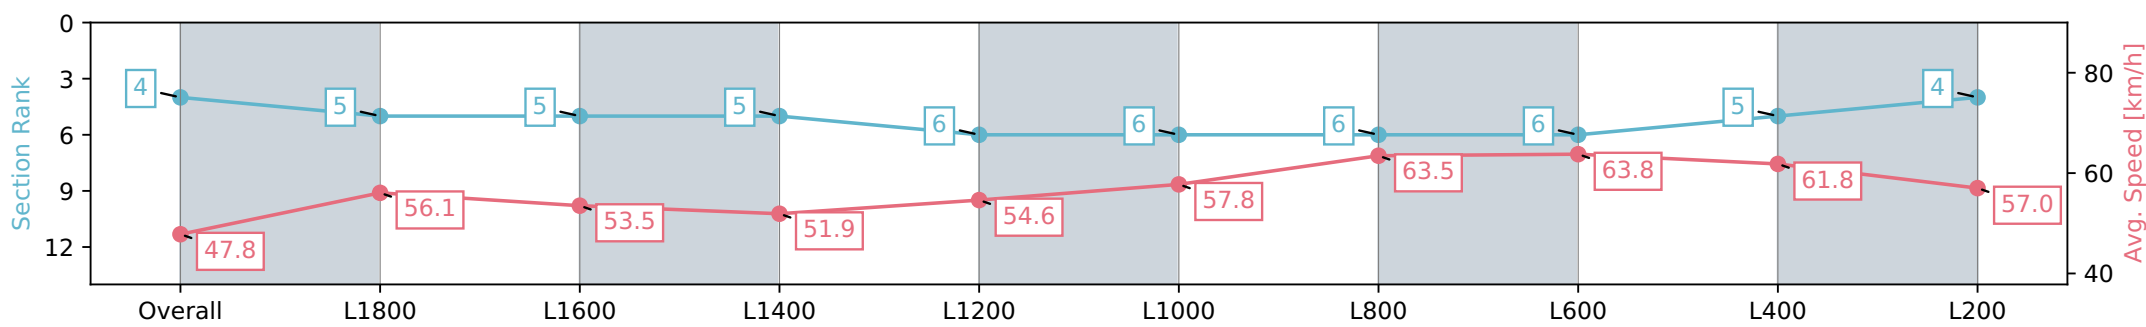

Morphettville SA - Professional

Race 1: Grand Syndicates Handicap - 2004m

04 May 2024 - 11:53AM

Track Rating: Good 4, Weather: Fine, Rail Position: +2m 1200m-W/ Post; True Remainder. Sectional 602m

Section	Overall	L1800	L1600	L1400	L1200	L1000	L800	L600	L400	L200
Section Times	2:09.11 [4] (0:15.56)	1:53.54 [5] (0:12.96)	1:40.58 [5] (0:13.44)	1:27.14 [5] (0:14.00)	1:13.14 [6] (0:13.28)	0:59.85 [6] (0:12.46)	0:47.39 [6] (0:11.46)	0:35.93 [6] (0:11.54)	0:24.39 [5] (0:11.76)	0:12.63 [4] (0:12.63)
Average Speed [km/h]	47.8	56.1	53.5	51.9	54.6	57.8	63.5	63.8	61.8	57.0
Top Speed [km/h]	59.9	58.2	54.8	53.6	55.4	61.7	64.4	64.5	63.6	61.1
Avg. Dist. to Rail [m]	12.2	2.2	1.6	2.3	1.8	1.9	2.3	4.3	6.9	5.5
Avg. Stride Freq. [Hz]	2.1	2.1	2.0	2.0	2.1	2.1	2.2	2.2	2.3	2.2
Avg. Stride Length [m]	6.0	7.4	7.3	7.3	7.1	7.2	7.7	7.9	7.5	7.3