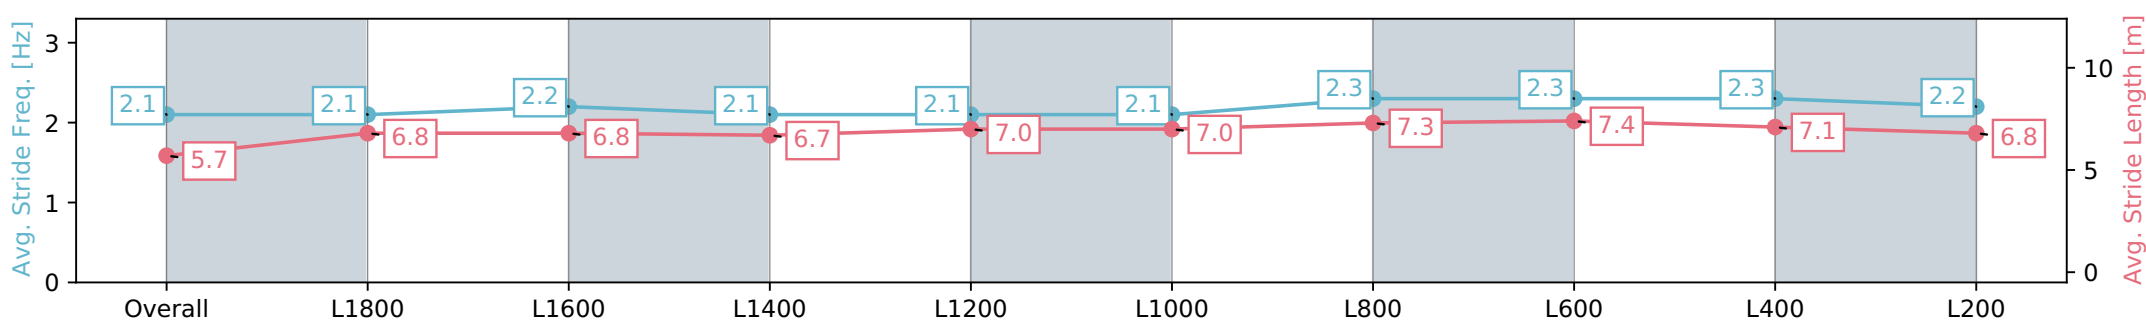

Morphettville SA - Professional

Race 1: Grand Syndicates Handicap - 2004m

04 May 2024 - 11:53AM

Track Rating: Good 4, Weather: Fine, Rail Position: +2m 1200m-W/ Post; True Remainder. Sectional 602m

Section	Overall	L1800	L1600	L1400	L1200	L1000	L800	L600	L400	L200
Section Times	2:10.54 [11] (0:16.31)	1:54.23 [10] (0:13.54)	1:40.69 [10] (0:13.19)	1:27.50 [11] (0:13.95)	1:13.55 [11] (0:13.03)	1:00.52 [11] (0:12.75)	0:47.77 [11] (0:11.47)	0:36.30 [11] (0:11.44)	0:24.86 [11] (0:11.95)	0:12.91 [11] (0:12.91)
Average Speed [km/h]	45.7	53.6	54.6	52.2	55.6	56.5	63.2	63.5	60.6	55.8
Top Speed [km/h]	55.4	54.8	55.7	53.8	57.0	61.3	64.4	64.3	62.4	58.5
Avg. Dist. to Rail [m]	12.9	2.4	2.5	2.7	1.9	2.1	1.9	1.9	4.1	6.7
Avg. Stride Freq. [Hz]	2.1	2.1	2.2	2.1	2.1	2.1	2.3	2.3	2.3	2.2
Avg. Stride Length [m]	5.7	6.8	6.8	6.7	7.0	7.0	7.3	7.4	7.1	6.8