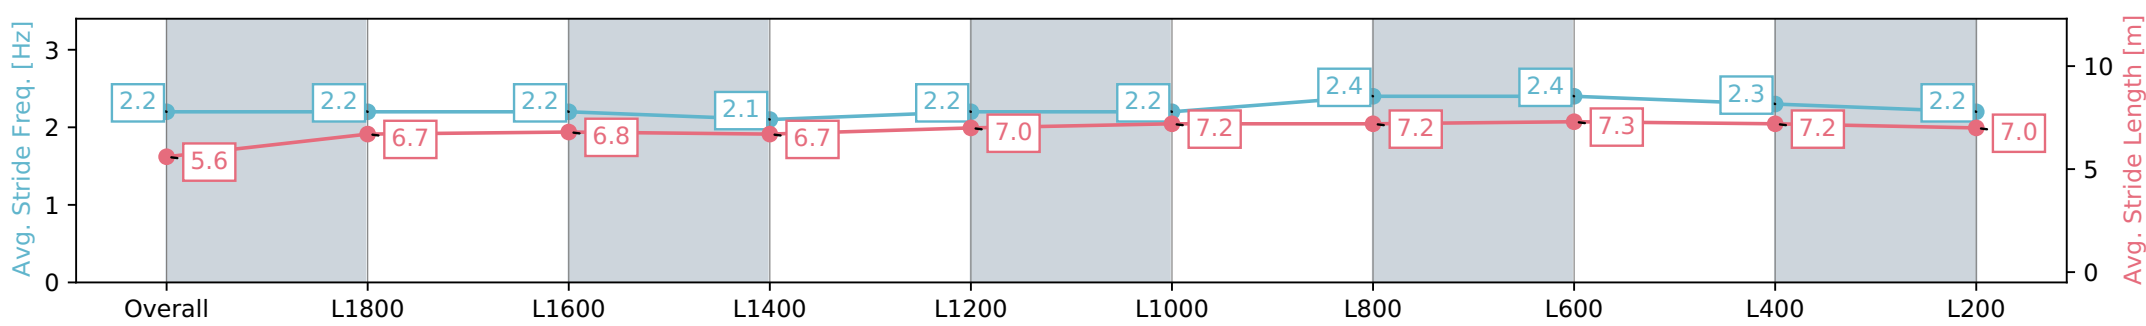

Morphettville SA - Professional

Race 1: Grand Syndicates Handicap - 2004m

04 May 2024 - 11:53AM

Track Rating: Good 4, Weather: Fine, Rail Position: +2m 1200m-W/
Post; True Remainder. Sectional 602m

Section	Overall	L1800	L1600	L1400	L1200	L1000	L800	L600	L400	L200
Section Times	2:09.46 [7] (0:15.64)	1:53.82 [6] (0:13.14)	1:40.68 [7] (0:13.46)	1:27.22 [7] (0:13.99)	1:13.23 [7] (0:13.20)	1:00.03 [8] (0:12.27)	0:47.76 [5] (0:11.37)	0:36.39 [4] (0:11.59)	0:24.80 [4] (0:11.96)	0:12.84 [7] (0:12.84)
Average Speed [km/h]	47.3	55.2	53.6	51.9	55.0	58.6	64.2	63.3	60.4	56.1
Top Speed [km/h]	57.9	56.6	54.9	54.2	55.9	63.8	64.6	64.6	62.1	58.6
Avg. Dist. to Rail [m]	9.2	2.1	2.0	2.5	2.2	2.8	3.2	3.6	4.8	4.5
Avg. Stride Freq. [Hz]	2.2	2.2	2.2	2.1	2.2	2.2	2.4	2.4	2.3	2.2
Avg. Stride Length [m]	5.6	6.7	6.8	6.7	7.0	7.2	7.2	7.3	7.2	7.0