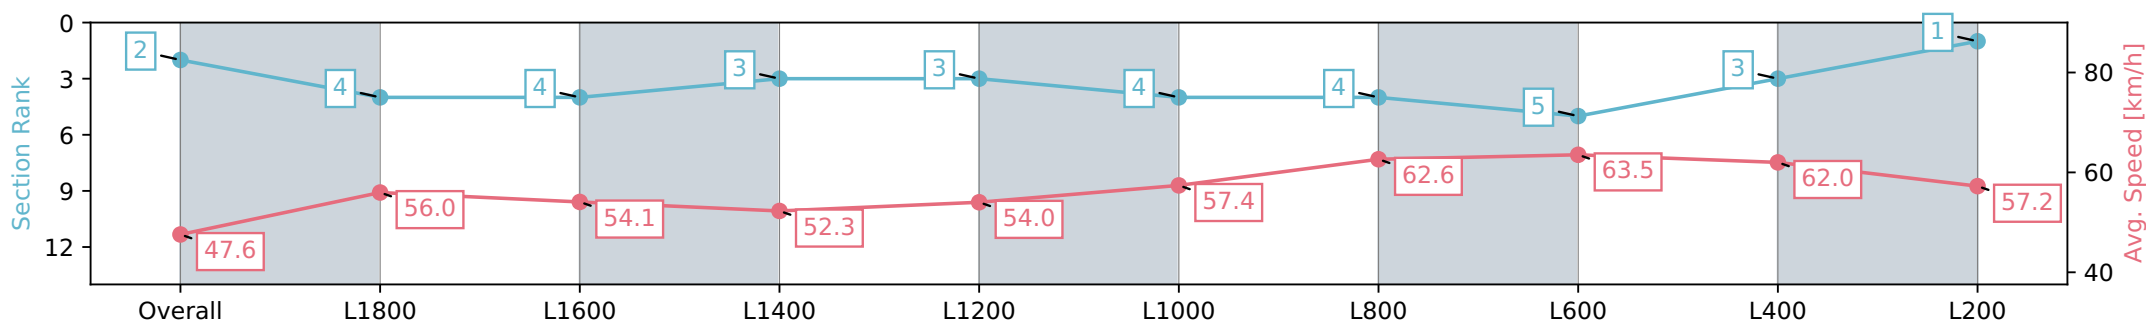

Morphettville SA - Professional

Race 1: Grand Syndicates Handicap - 2004m

04 May 2024 - 11:53AM

Track Rating: Good 4, Weather: Fine, Rail Position: +2m 1200m-W/ Post; True Remainder. Sectional 602m

Section	Overall	L1800	L1600	L1400	L1200	L1000	L800	L600	L400	L200
Section Times	2:08.84 [2] (0:15.52)	1:53.32 [4] (0:12.91)	1:40.41 [4] (0:13.30)	1:27.11 [3] (0:13.88)	1:13.23 [3] (0:13.38)	0:59.85 [4] (0:12.55)	0:47.30 [4] (0:11.56)	0:35.74 [5] (0:11.49)	0:24.25 [3] (0:11.66)	0:12.59 [1] (0:12.59)
Average Speed [km/h]	47.6	56.0	54.1	52.3	54.0	57.4	62.6	63.5	62.0	57.2
Top Speed [km/h]	57.5	57.4	56.3	53.8	55.0	60.5	64.4	64.3	63.0	61.2
Avg. Dist. to Rail [m]	7.6	0.7	1.1	1.8	1.0	1.2	1.4	2.9	3.0	5.2
Avg. Stride Freq. [Hz]	2.1	2.2	2.2	2.1	2.1	2.2	2.3	2.3	2.3	2.3
Avg. Stride Length [m]	6.0	7.2	6.8	6.8	6.9	7.1	7.5	7.6	7.5	7.0