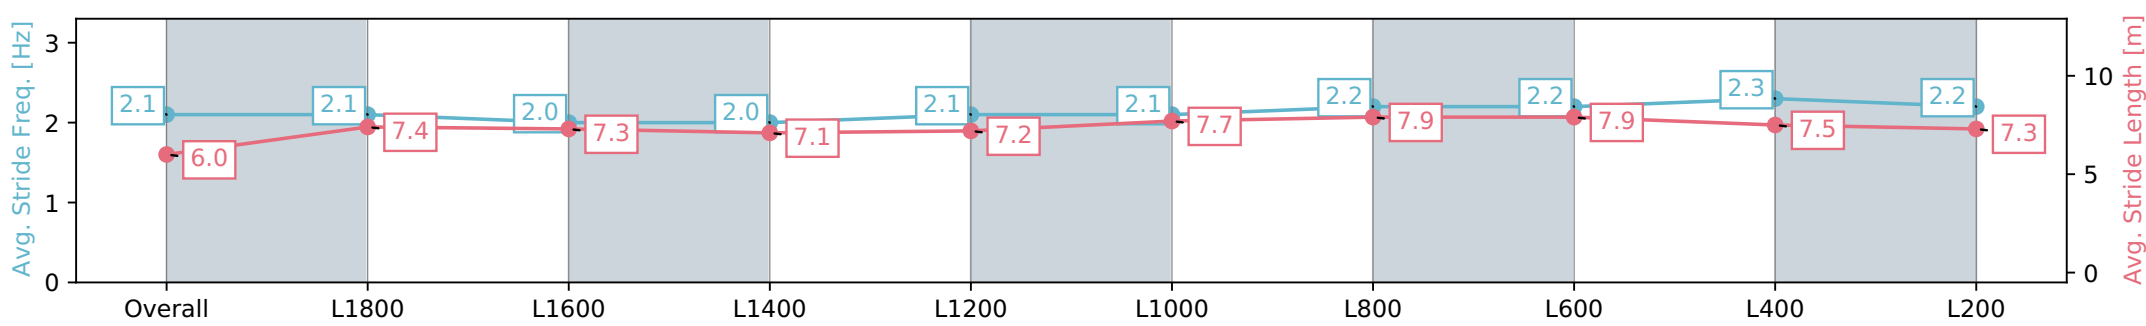

Morphettville SA - Professional

Race 1: Grand Syndicates Handicap - 2004m

04 May 2024 - 11:53AM

Track Rating: Good 4, Weather: Fine, Rail Position: +2m 1200m-W/ Post; True Remainder. Sectional 602m

Section	Overall	L1800	L1600	L1400	L1200	L1000	L800	L600	L400	L200
Section Times	2:09.11 [4] (0:15.56)	1:53.54 [5] (0:12.96)	1:40.58 [5] (0:13.44)	1:27.14 [5] (0:14.00)	1:13.14 [6] (0:13.28)	0:59.85 [6] (0:12.46)	0:47.39 [6] (0:11.46)	0:35.93 [6] (0:11.54)	0:24.39 [5] (0:11.76)	0:12.63 [4] (0:12.63)
Average Speed [km/h]	47.8	56.1	53.5	51.9	54.6	57.8	63.5	63.8	61.8	57.0
Top Speed [km/h]	59.9	58.2	54.8	53.6	55.4	61.7	64.4	64.5	63.6	61.1
Avg. Dist. to Rail [m]	12.2	2.2	1.6	2.3	1.8	1.9	2.3	4.3	6.9	5.5
Avg. Stride Freq. [Hz]	2.1	2.1	2.0	2.0	2.1	2.1	2.2	2.2	2.3	2.2
Avg. Stride Length [m]	6.0	7.4	7.3	7.3	7.1	7.2	7.7	7.9	7.5	7.3