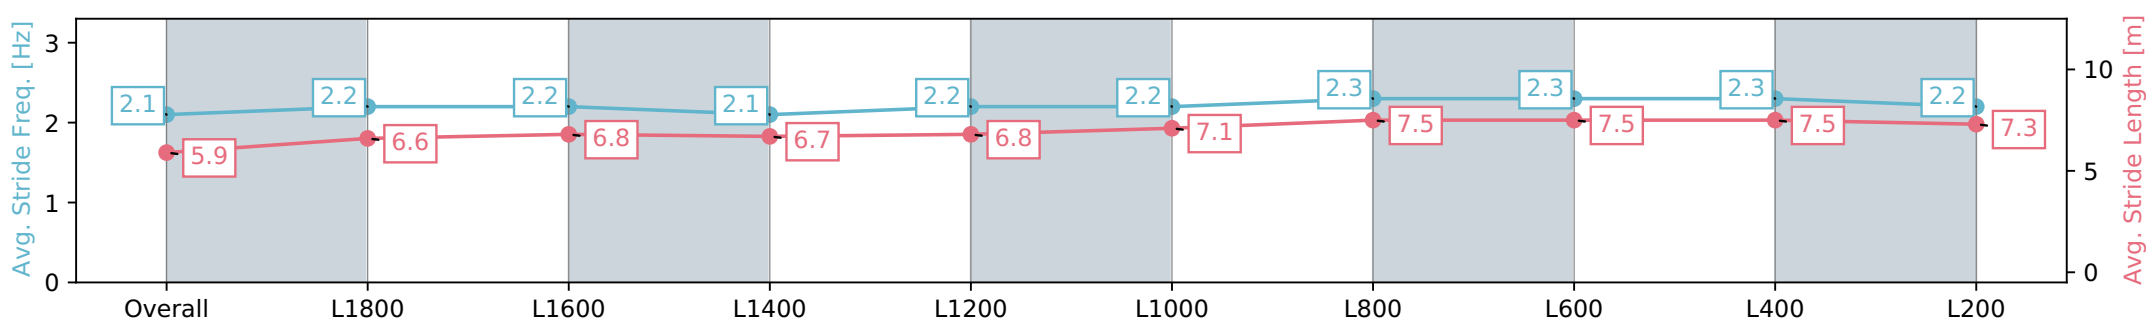

Morphettville SA - Professional

Race 1: Grand Syndicates Handicap - 2004m

04 May 2024 - 11:53AM

Track Rating: Good 4, Weather: Fine, Rail Position: +2m 1200m-W/ Post; True Remainder. Sectional 602m

Section	Overall	L1800	L1600	L1400	L1200	L1000	L800	L600	L400	L200
Section Times	2:09.45 [6] (0:16.04)	1:53.41 [9] (0:13.42)	1:39.99 [9] (0:13.25)	1:26.74 [9] (0:13.85)	1:12.89 [9] (0:13.08)	0:59.81 [9] (0:12.48)	0:47.33 [9] (0:11.59)	0:35.74 [9] (0:11.61)	0:24.13 [9] (0:11.81)	0:12.32 [9] (0:12.32)
Average Speed [km/h]	46.6	54.0	54.3	52.6	55.4	57.8	62.8	63.3	61.6	58.4
Top Speed [km/h]	56.3	55.1	55.7	54.1	56.0	60.8	64.4	64.5	62.2	61.2
Avg. Dist. to Rail [m]	9.8	2.1	2.1	2.7	1.9	2.5	2.8	4.3	7.5	8.1
Avg. Stride Freq. [Hz]	2.1	2.2	2.2	2.1	2.2	2.2	2.2	2.3	2.3	2.2
Avg. Stride Length [m]	5.9	6.6	6.8	6.7	6.8	7.1	7.5	7.5	7.5	7.3