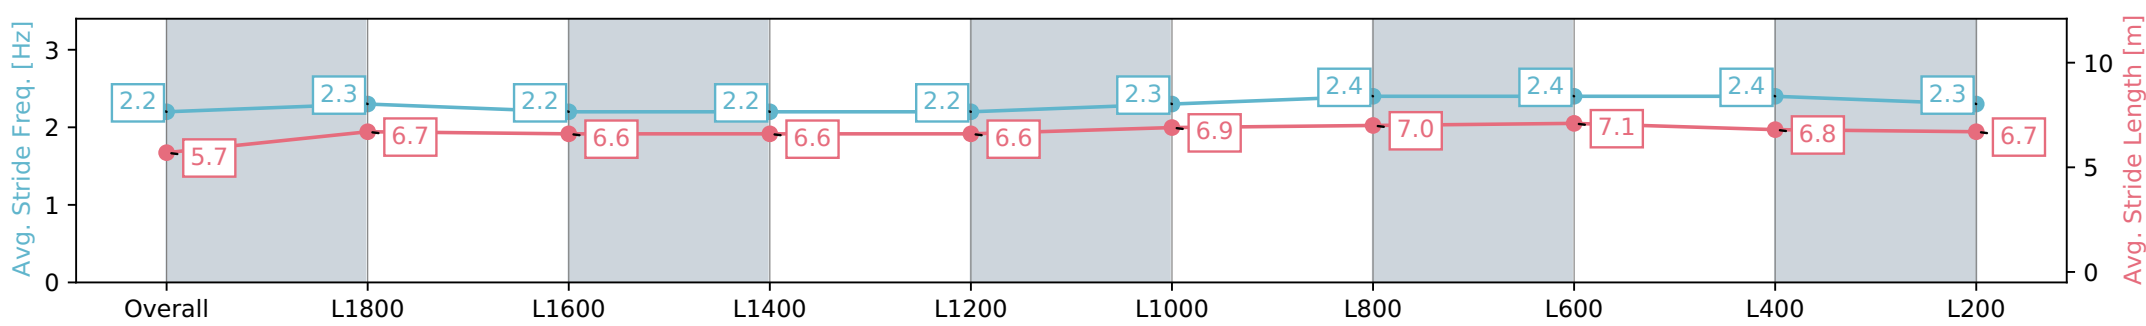

Morphettville SA - Professional

Race 1: Grand Syndicates Handicap - 2004m

04 May 2024 - 11:53AM

Track Rating: Good 4, Weather: Fine, Rail Position: +2m 1200m-W/ Post; True Remainder. Sectional 602m

Section	Overall	L1800	L1600	L1400	L1200	L1000	L800	L600	L400	L200
Section Times	2:09.96 [9] (0:15.35)	1:54.61 [2] (0:12.96)	1:41.65 [3] (0:13.43)	1:28.22 [4] (0:13.89)	1:14.33 [4] (0:13.35)	1:00.98 [3] (0:12.47)	0:48.51 [3] (0:11.61)	0:36.90 [3] (0:11.73)	0:25.17 [7] (0:12.19)	0:12.98 [8] (0:12.98)
Average Speed [km/h]	48.4	56.0	53.6	52.3	54.4	57.9	62.5	62.2	59.2	55.5
Top Speed [km/h]	58.9	58.8	55.5	53.9	55.4	61.6	63.1	63.4	60.8	57.8
Avg. Dist. to Rail [m]	11.1	2.1	2.0	2.5	2.0	2.2	2.4	2.7	3.3	4.6
Avg. Stride Freq. [Hz]	2.2	2.3	2.2	2.2	2.2	2.3	2.4	2.4	2.4	2.3
Avg. Stride Length [m]	5.7	6.7	6.6	6.6	6.6	6.9	7.0	7.1	6.8	6.7

Report Created: Sat 04 May 2024 13:04:12 GMT+10 (Note: Timing is based on positional data)

- [] Ranking at each section and finish
- :-:- No data available at this section
- NA No data available

Horse/Jockey Name	SHEARMAN DYER/Alana Livesey
Finish Rank	10
Fastest Section Time (Section)	0:11.56 (L800)
Top Speed [km/h] (Section)	63.7 (L800)
Race State	Finished