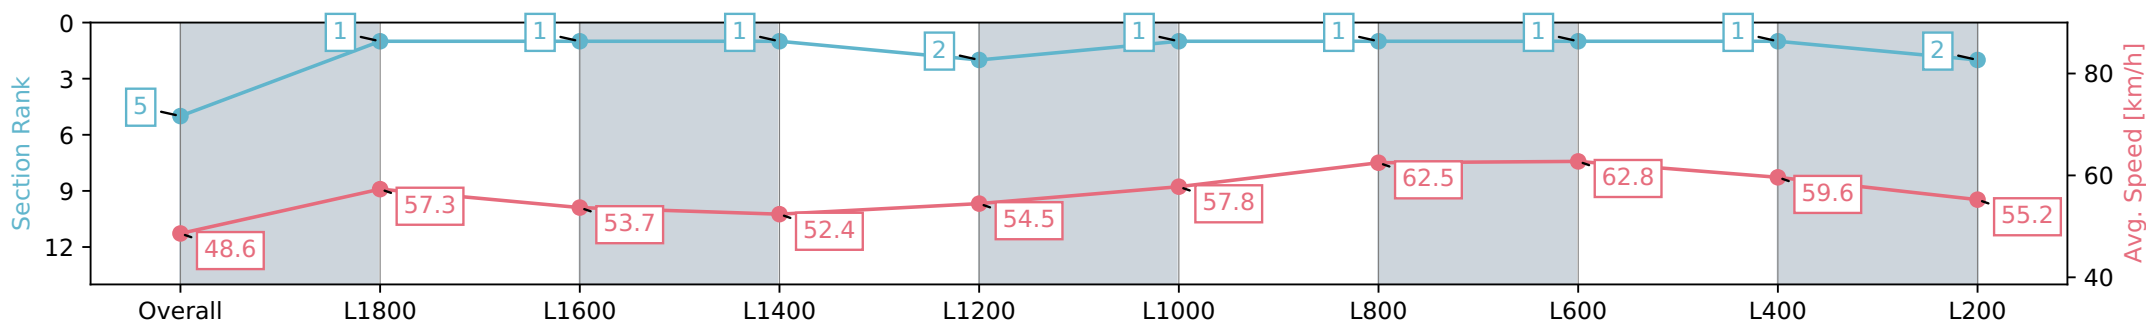

Morphettville SA - Professional

Race 1: Grand Syndicates Handicap - 2004m

04 May 2024 - 11:53AM

Track Rating: Good 4, Weather: Fine, Rail Position: +2m 1200m-W/ Post; True Remainder. Sectional 602m

Section	Overall	L1800	L1600	L1400	L1200	L1000	L800	L600	L400	L200
Section Times	2:09.43 [5] (0:15.33)	1:54.10 [1] (0:12.72)	1:41.38 [1] (0:13.42)	1:27.96 [1] (0:13.89)	1:14.07 [2] (0:13.31)	1:00.76 [1] (0:12.46)	0:48.30 [1] (0:11.60)	0:36.70 [1] (0:11.57)	0:25.12 [1] (0:12.10)	0:13.02 [2] (0:13.02)
Average Speed [km/h]	48.6	57.3	53.7	52.4	54.5	57.8	62.5	62.8	59.6	55.2
Top Speed [km/h]	60.1	59.6	55.9	54.0	55.3	61.3	64.2	64.1	61.6	57.5
Avg. Dist. to Rail [m]	13.2	3.4	2.3	2.4	1.8	2.1	2.0	1.7	1.4	1.4
Avg. Stride Freq. [Hz]	2.2	2.2	2.2	2.1	2.1	2.2	2.3	2.3	2.3	2.3
Avg. Stride Length [m]	5.9	7.1	6.9	6.8	7.0	7.4	7.5	7.5	7.1	6.9