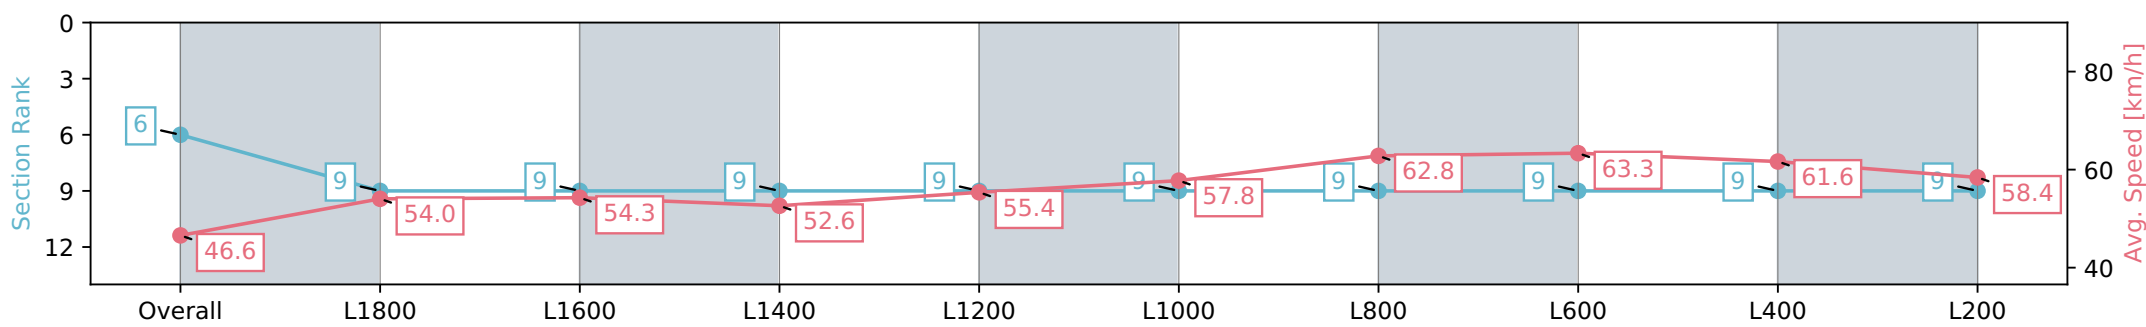

Morphettville SA - Professional

Race 1: Grand Syndicates Handicap - 2004m

04 May 2024 - 11:53AM

Track Rating: Good 4, Weather: Fine, Rail Position: +2m 1200m-W/ Post; True Remainder. Sectional 602m

Section	Overall	L1800	L1600	L1400	L1200	L1000	L800	L600	L400	L200
Section Times	2:09.45 [6] (0:16.04)	1:53.41 [9] (0:13.42)	1:39.99 [9] (0:13.25)	1:26.74 [9] (0:13.85)	1:12.89 [9] (0:13.08)	0:59.81 [9] (0:12.48)	0:47.33 [9] (0:11.59)	0:35.74 [9] (0:11.61)	0:24.13 [9] (0:11.81)	0:12.32 [9] (0:12.32)
Average Speed [km/h]	46.6	54.0	54.3	52.6	55.4	57.8	62.8	63.3	61.6	58.4
Top Speed [km/h]	56.3	55.1	55.7	54.1	56.0	60.8	64.4	64.5	62.2	61.2
Avg. Dist. to Rail [m]	9.8	2.1	2.1	2.7	1.9	2.5	2.8	4.3	7.5	8.1
Avg. Stride Freq. [Hz]	2.1	2.2	2.2	2.1	2.2	2.2	2.2	2.3	2.3	2.2
Avg. Stride Length [m]	5.9	6.6	6.8	6.7	6.8	7.1	7.5	7.5	7.5	7.3