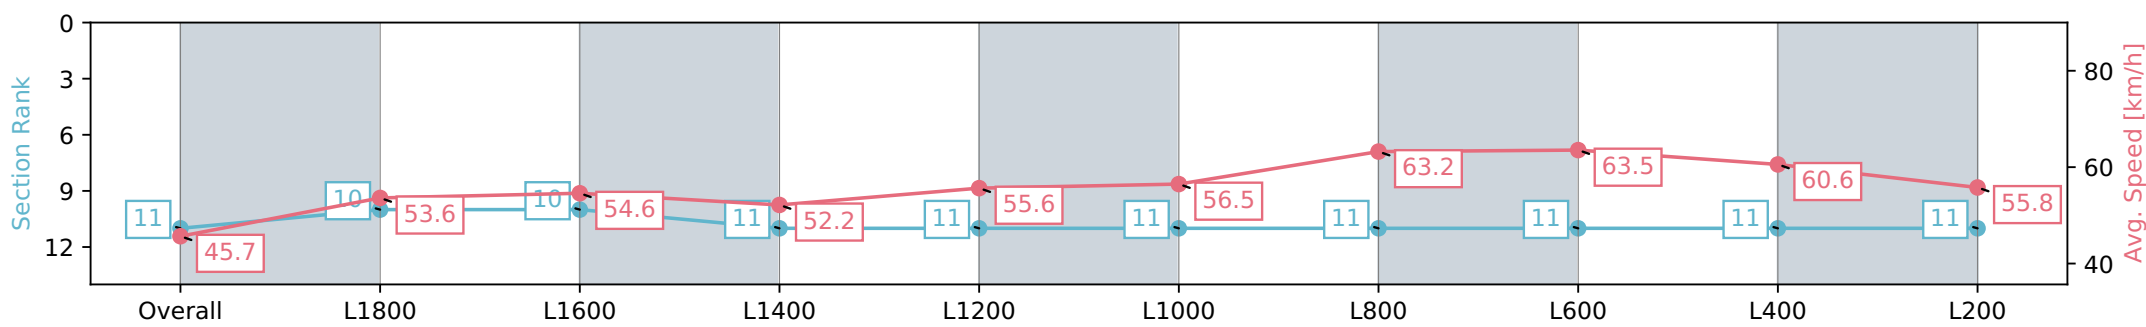

Morphettville SA - Professional

Race 1: Grand Syndicates Handicap - 2004m

04 May 2024 - 11:53AM

Track Rating: Good 4, Weather: Fine, Rail Position: +2m 1200m-W/ Post; True Remainder. Sectional 602m

Section	Overall	L1800	L1600	L1400	L1200	L1000	L800	L600	L400	L200
Section Times	2:10.54 [11] (0:16.31)	1:54.23 [10] (0:13.54)	1:40.69 [10] (0:13.19)	1:27.50 [11] (0:13.95)	1:13.55 [11] (0:13.03)	1:00.52 [11] (0:12.75)	0:47.77 [11] (0:11.47)	0:36.30 [11] (0:11.44)	0:24.86 [11] (0:11.95)	0:12.91 [11] (0:12.91)
Average Speed [km/h]	45.7	53.6	54.6	52.2	55.6	56.5	63.2	63.5	60.6	55.8
Top Speed [km/h]	55.4	54.8	55.7	53.8	57.0	61.3	64.4	64.3	62.4	58.5
Avg. Dist. to Rail [m]	12.9	2.4	2.5	2.7	1.9	2.1	1.9	1.9	4.1	6.7
Avg. Stride Freq. [Hz]	2.1	2.1	2.2	2.1	2.1	2.1	2.3	2.3	2.3	2.2
Avg. Stride Length [m]	5.7	6.8	6.8	6.7	7.0	7.0	7.3	7.4	7.1	6.8