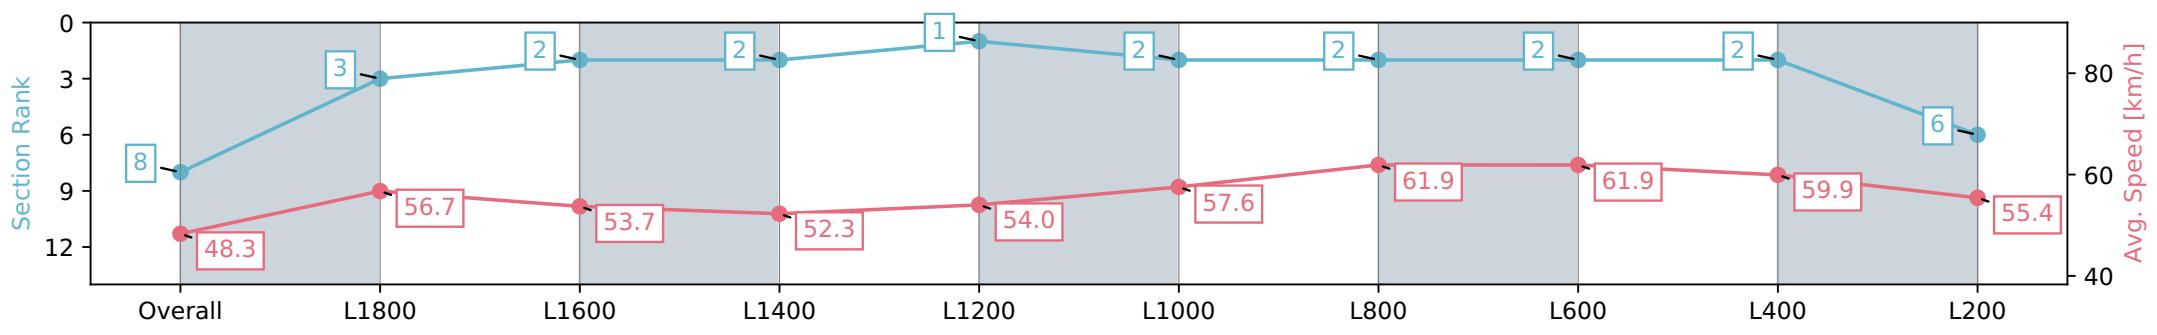

Morphettville SA - Professional

Race 1: Grand Syndicates Handicap - 2004m

04 May 2024 - 11:53AM

Track Rating: Good 4, Weather: Fine, Rail Position: +2m 1200m-W/ Post; True Remainder. Sectional 602m

Section	Overall	L1800	L1600	L1400	L1200	L1000	L800	L600	L400	L200
Section Times	2:09.57 [8] (0:15.36)	1:54.21 [3] (0:12.72)	1:41.49 [2] (0:13.42)	1:28.07 [2] (0:13.84)	1:14.23 [1] (0:13.37)	1:00.86 [2] (0:12.52)	0:48.34 [2] (0:11.67)	0:36.67 [2] (0:11.67)	0:25.00 [2] (0:12.03)	0:12.97 [6] (0:12.97)
Average Speed [km/h]	48.3	56.7	53.7	52.3	54.0	57.6	61.9	61.9	59.9	55.4
Top Speed [km/h]	58.8	58.6	56.1	53.9	55.2	60.4	63.1	63.0	61.5	58.1
Avg. Dist. to Rail [m]	10.4	0.9	0.8	1.2	0.9	1.1	0.9	0.8	1.4	2.0
Avg. Stride Freq. [Hz]	2.2	2.3	2.2	2.1	2.2	2.2	2.3	2.3	2.3	2.2
Avg. Stride Length [m]	5.8	7.0	6.8	6.8	6.8	7.1	7.2	7.2	7.1	6.9