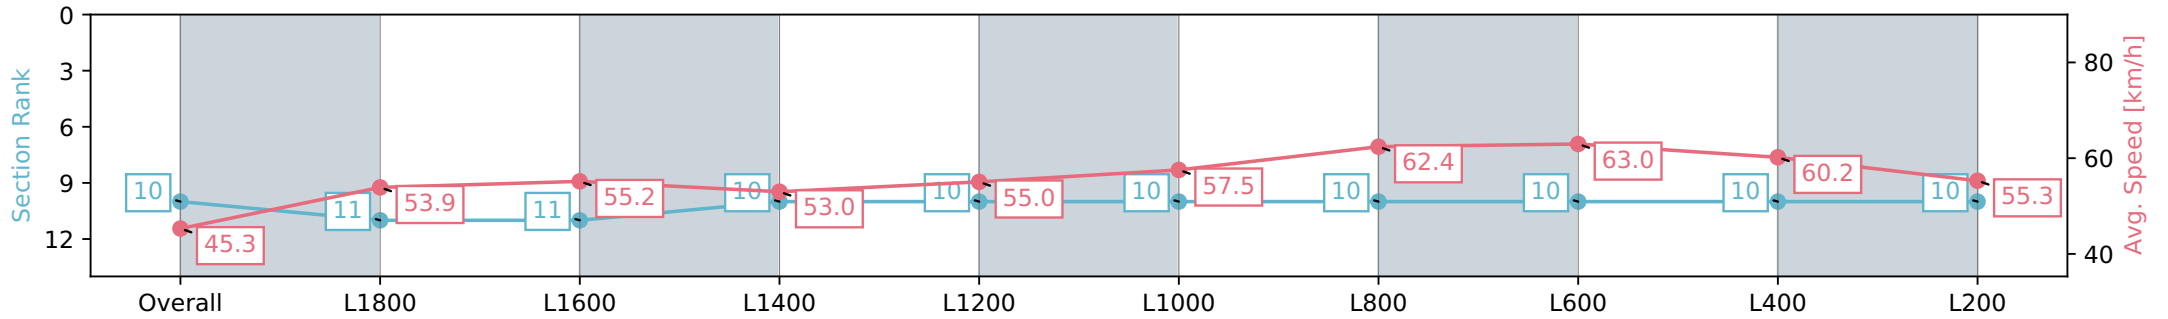

Report Created: Sat 04 May 2024 13:04:12 GMT+10 (Note: Timing is based on positional data)

- [] Ranking at each section and finish
- :-:- No data available at this section
- NA No data available

Horse/Jockey Name	SHEARMAN DYER/Alana Livesey
Finish Rank	10
Fastest Section Time (Section)	0:11.56 (L800)
Top Speed [km/h] (Section)	63.7 (L800)
Race State	Finished

Morphettville SA - Professional

Race 1: Grand Syndicates Handicap - 2004m

04 May 2024 - 11:53AM

Track Rating: Good 4, Weather: Fine, Rail Position: +2m 1200m-W/ Post; True Remainder. Sectional 602m

Section	Overall	L1800	L1600	L1400	L1200	L1000	L800	L600	L400	L200
Section Times	2:10.38 [10] (0:16.48)	1:53.90 [11] (0:13.45)	1:40.45 [11] (0:13.06)	1:27.39 [10] (0:13.68)	1:13.71 [10] (0:13.11)	1:00.60 [10] (0:12.53)	0:48.07 [10] (0:11.56)	0:36.51 [10] (0:11.51)	0:25.00 [10] (0:11.98)	0:13.02 [10] (0:13.02)
Average Speed [km/h]	45.3	53.9	55.2	53.0	55.0	57.5	62.4	63.0	60.2	55.3
Top Speed [km/h]	55.7	54.5	56.2	54.7	55.8	61.0	63.5	63.7	62.0	58.3
Avg. Dist. to Rail [m]	14.2	1.6	1.0	1.7	0.9	1.0	1.0	0.9	1.0	0.8
Avg. Stride Freq. [Hz]	2.1	2.2	2.2	2.1	2.2	2.2	2.3	2.4	2.3	2.3
Avg. Stride Length [m]	5.7	6.6	6.8	6.9	6.9	7.1	7.3	7.2	7.0	6.7