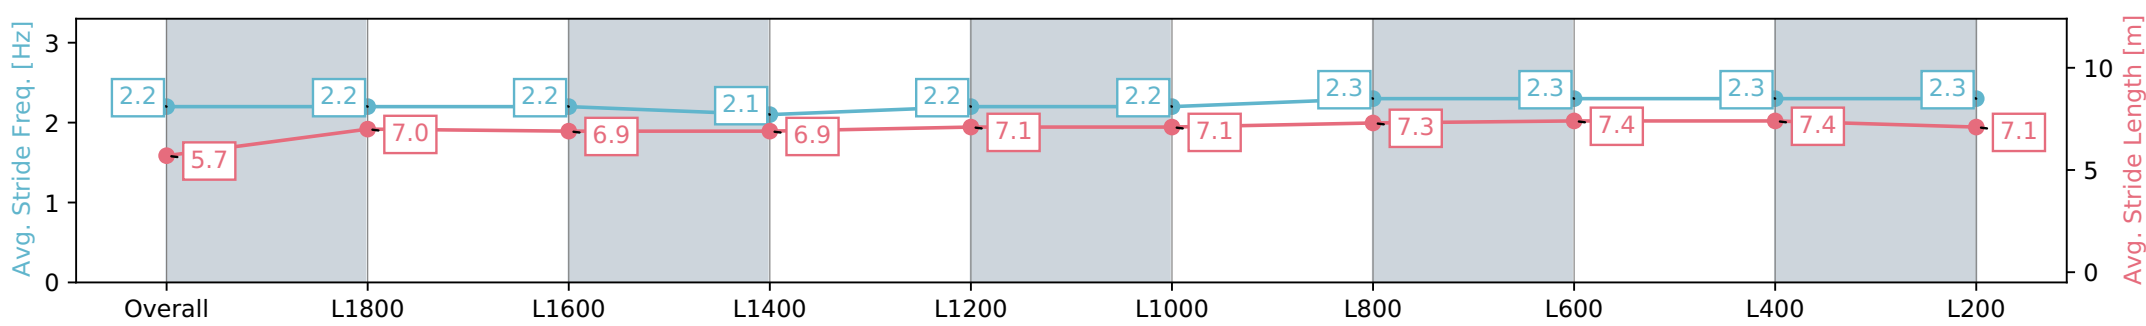

04 May 2024 - 11:53AM

Track Rating: Good 4, Weather: Fine, Rail Position: +2m 1200m-W/ Post; True Remainder. Sectional 602m

Section	Overall	L1800	L1600	L1400	L1200	L1000	L800	L600	L400	L200
Section Times	2:08.68 [1] (0:15.78)	1:52.90 [7] (0:13.32)	1:39.58 [8] (0:13.38)	1:26.20 [8] (0:13.86)	1:12.34 [8] (0:13.06)	0:59.28 [7] (0:12.56)	0:46.72 [8] (0:11.39)	0:35.33 [8] (0:11.47)	0:23.86 [8] (0:11.72)	0:12.14 [5] (0:12.14)
Average Speed [km/h]	47.2	54.6	53.7	52.5	55.2	57.4	63.7	63.6	61.8	59.4
Top Speed [km/h]	58.1	56.1	54.7	54.6	56.4	61.2	65.0	64.8	62.3	62.6
Avg. Dist. to Rail [m]	13.4	2.6	2.2	2.2	0.5	1.4	2.0	2.4	5.8	6.3
Avg. Stride Freq. [Hz]	2.2	2.2	2.2	2.1	2.2	2.2	2.3	2.3	2.3	2.3
Avg. Stride Length [m]	5.7	7.0	6.9	6.9	7.1	7.1	7.3	7.4	7.4	7.1