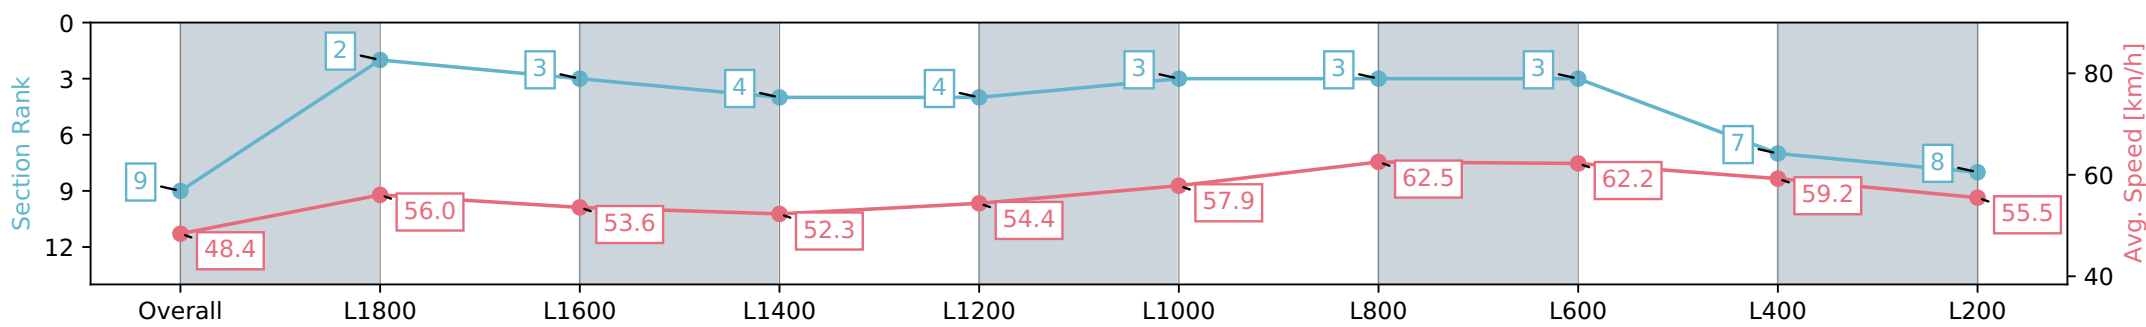

Morphettville SA - Professional

Race 1: Grand Syndicates Handicap - 2004m

04 May 2024 - 11:53AM

Track Rating: Good 4, Weather: Fine, Rail Position: +2m 1200m-W/ Post; True Remainder. Sectional 602m

Section	Overall	L1800	L1600	L1400	L1200	L1000	L800	L600	L400	L200
Section Times	2:09.96 [9] (0:15.35)	1:54.61 [2] (0:12.96)	1:41.65 [3] (0:13.43)	1:28.22 [4] (0:13.89)	1:14.33 [4] (0:13.35)	1:00.98 [3] (0:12.47)	0:48.51 [3] (0:11.61)	0:36.90 [3] (0:11.73)	0:25.17 [7] (0:12.19)	0:12.98 [8] (0:12.98)
Average Speed [km/h]	48.4	56.0	53.6	52.3	54.4	57.9	62.5	62.2	59.2	55.5
Top Speed [km/h]	58.9	58.8	55.5	53.9	55.4	61.6	63.1	63.4	60.8	57.8
Avg. Dist. to Rail [m]	11.1	2.1	2.0	2.5	2.0	2.2	2.4	2.7	3.3	4.6
Avg. Stride Freq. [Hz]	2.2	2.3	2.2	2.2	2.2	2.3	2.4	2.4	2.4	2.3
Avg. Stride Length [m]	5.7	6.7	6.6	6.6	6.6	6.9	7.0	7.1	6.8	6.7

Report Created: Sat 04 May 2024 13:04:12 GMT+10 (Note: Timing is based on positional data)

- [] Ranking at each section and finish
- :-:- No data available at this section
- NA No data available

Horse/Jockey Name	SHEARMAN DYER/Alana Livesey
Finish Rank	10
Fastest Section Time (Section)	0:11.56 (L800)
Top Speed [km/h] (Section)	63.7 (L800)
Race State	Finished