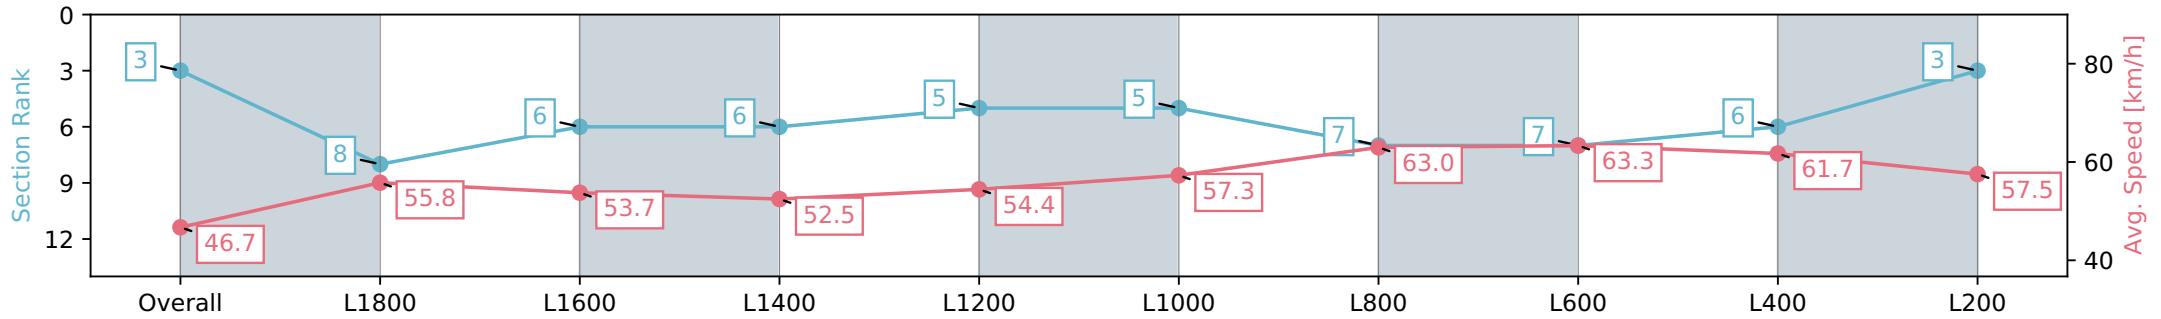

Morphettville SA - Professional

Race 1: Grand Syndicates Handicap - 2004m

04 May 2024 - 11:53AM

Track Rating: Good 4, Weather: Fine, Rail Position: +2m 1200m-W/ Post; True Remainder. Sectional 602m

Section	Overall	L1800	L1600	L1400	L1200	L1000	L800	L600	L400	L200
Section Times	2:08.97 [3] (0:15.82)	1:53.15 [8] (0:12.95)	1:40.20 [6] (0:13.39)	1:26.81 [6] (0:13.79)	1:13.02 [5] (0:13.28)	0:59.73 [5] (0:12.54)	0:47.19 [7] (0:11.51)	0:35.68 [7] (0:11.46)	0:24.22 [6] (0:11.70)	0:12.52 [3] (0:12.52)
Average Speed [km/h]	46.7	55.8	53.7	52.5	54.4	57.3	63.0	63.3	61.7	57.5
Top Speed [km/h]	57.7	57.5	54.8	54.3	55.3	61.0	64.2	64.4	63.0	61.0
Avg. Dist. to Rail [m]	8.6	0.8	0.4	0.9	0.9	0.9	1.1	1.7	3.5	2.5
Avg. Stride Freq. [Hz]	2.2	2.3	2.2	2.2	2.2	2.2	2.3	2.4	2.4	2.3
Avg. Stride Length [m]	5.6	6.8	6.7	6.7	6.8	6.8	7.2	7.4	7.2	6.9