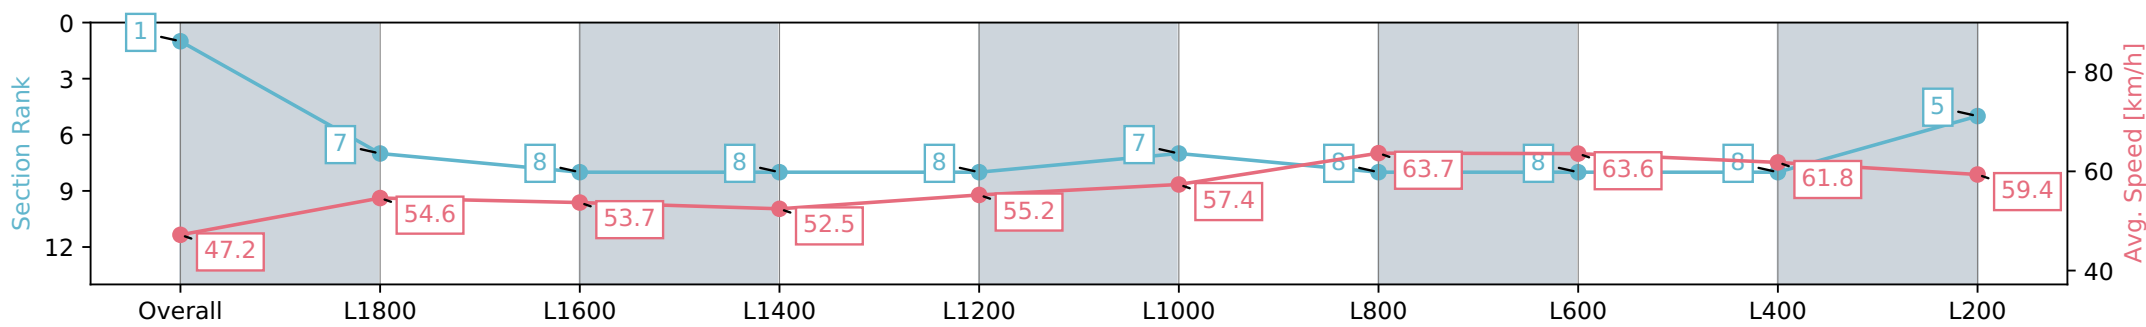

04 May 2024 - 11:53AM

Track Rating: Good 4, Weather: Fine, Rail Position: +2m 1200m-W/ Post; True Remainder. Sectional 602m

Section	Overall	L1800	L1600	L1400	L1200	L1000	L800	L600	L400	L200
Section Times	2:08.68 [1] (0:15.78)	1:52.90 [7] (0:13.32)	1:39.58 [8] (0:13.38)	1:26.20 [8] (0:13.86)	1:12.34 [8] (0:13.06)	0:59.28 [7] (0:12.56)	0:46.72 [8] (0:11.39)	0:35.33 [8] (0:11.47)	0:23.86 [8] (0:11.72)	0:12.14 [5] (0:12.14)
Average Speed [km/h]	47.2	54.6	53.7	52.5	55.2	57.4	63.7	63.6	61.8	59.4
Top Speed [km/h]	58.1	56.1	54.7	54.6	56.4	61.2	65.0	64.8	62.3	62.6
Avg. Dist. to Rail [m]	13.4	2.6	2.2	2.2	0.5	1.4	2.0	2.4	5.8	6.3
Avg. Stride Freq. [Hz]	2.2	2.2	2.2	2.1	2.2	2.2	2.3	2.3	2.3	2.3
Avg. Stride Length [m]	5.7	7.0	6.9	6.9	7.1	7.1	7.3	7.4	7.4	7.1