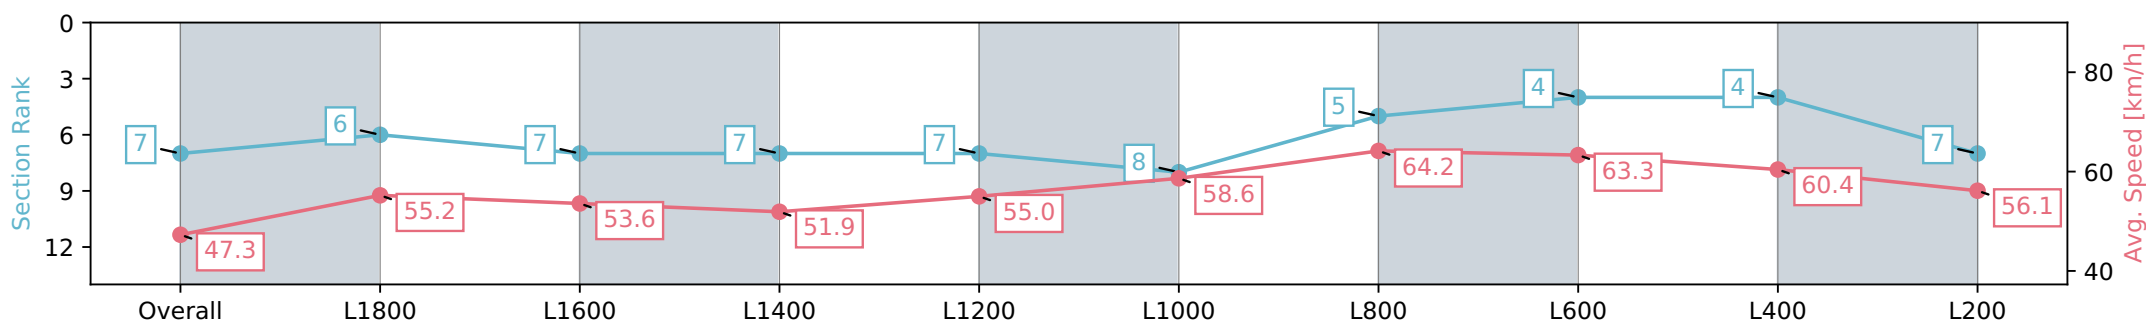

Morphettville SA - Professional

Race 1: Grand Syndicates Handicap - 2004m

04 May 2024 - 11:53AM

Track Rating: Good 4, Weather: Fine, Rail Position: +2m 1200m-W/
Post; True Remainder. Sectional 602m

Section	Overall	L1800	L1600	L1400	L1200	L1000	L800	L600	L400	L200
Section Times	2:09.46 [7] (0:15.64)	1:53.82 [6] (0:13.14)	1:40.68 [7] (0:13.46)	1:27.22 [7] (0:13.99)	1:13.23 [7] (0:13.20)	1:00.03 [8] (0:12.27)	0:47.76 [5] (0:11.37)	0:36.39 [4] (0:11.59)	0:24.80 [4] (0:11.96)	0:12.84 [7] (0:12.84)
Average Speed [km/h]	47.3	55.2	53.6	51.9	55.0	58.6	64.2	63.3	60.4	56.1
Top Speed [km/h]	57.9	56.6	54.9	54.2	55.9	63.8	64.6	64.6	62.1	58.6
Avg. Dist. to Rail [m]	9.2	2.1	2.0	2.5	2.2	2.8	3.2	3.6	4.8	4.5
Avg. Stride Freq. [Hz]	2.2	2.2	2.2	2.1	2.2	2.2	2.4	2.4	2.3	2.2
Avg. Stride Length [m]	5.6	6.7	6.8	6.7	7.0	7.2	7.2	7.3	7.2	7.0