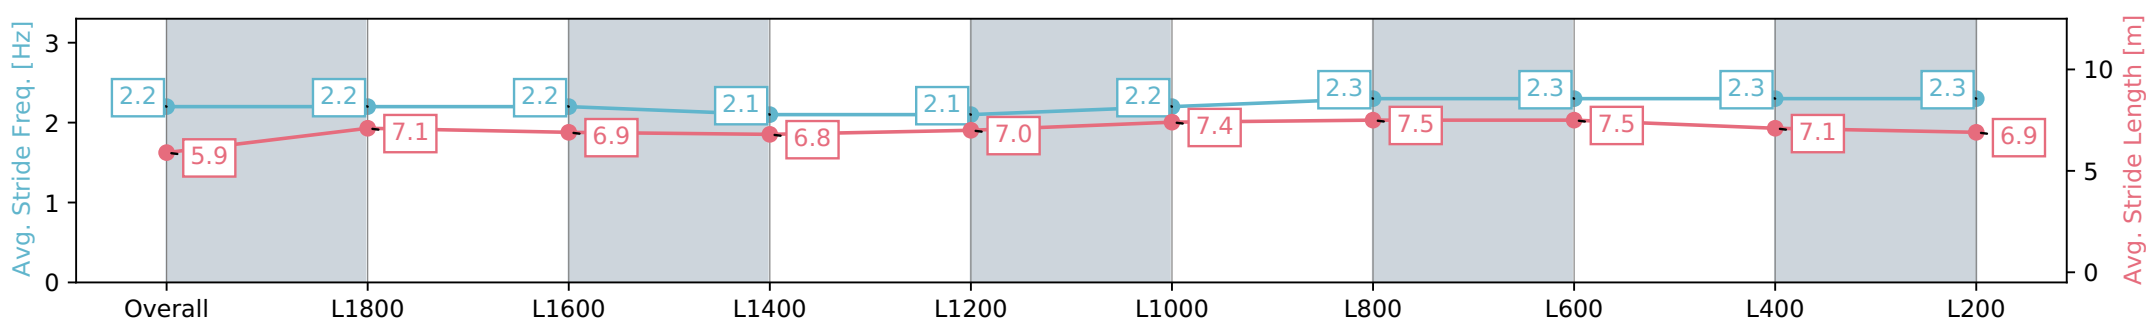

Morphettville SA - Professional

Race 1: Grand Syndicates Handicap - 2004m

04 May 2024 - 11:53AM

Track Rating: Good 4, Weather: Fine, Rail Position: +2m 1200m-W/ Post; True Remainder. Sectional 602m

Section	Overall	L1800	L1600	L1400	L1200	L1000	L800	L600	L400	L200
Section Times	2:09.43 [5] (0:15.33)	1:54.10 [1] (0:12.72)	1:41.38 [1] (0:13.42)	1:27.96 [1] (0:13.89)	1:14.07 [2] (0:13.31)	1:00.76 [1] (0:12.46)	0:48.30 [1] (0:11.60)	0:36.70 [1] (0:11.57)	0:25.12 [1] (0:12.10)	0:13.02 [2] (0:13.02)
Average Speed [km/h]	48.6	57.3	53.7	52.4	54.5	57.8	62.5	62.8	59.6	55.2
Top Speed [km/h]	60.1	59.6	55.9	54.0	55.3	61.3	64.2	64.1	61.6	57.5
Avg. Dist. to Rail [m]	13.2	3.4	2.3	2.4	1.8	2.1	2.0	1.7	1.4	1.4
Avg. Stride Freq. [Hz]	2.2	2.2	2.2	2.1	2.1	2.2	2.3	2.3	2.3	2.3
Avg. Stride Length [m]	5.9	7.1	6.9	6.8	7.0	7.4	7.5	7.5	7.1	6.9