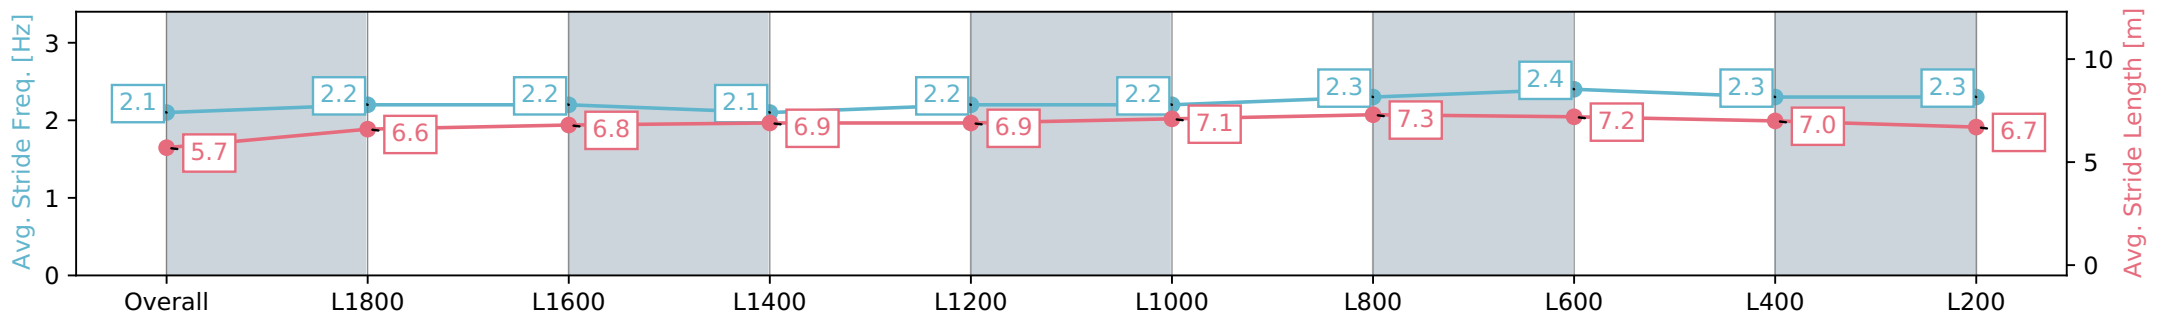

Report Created: Sat 04 May 2024 13:04:12 GMT+10 (Note: Timing is based on positional data)

- [] Ranking at each section and finish
- :-:- No data available at this section
- NA No data available

Horse/Jockey Name	SHEARMAN DYER/Alana Livesey
Finish Rank	10
Fastest Section Time (Section)	0:11.56 (L800)
Top Speed [km/h] (Section)	63.7 (L800)
Race State	Finished

Morphettville SA - Professional

Race 1: Grand Syndicates Handicap - 2004m

04 May 2024 - 11:53AM

Track Rating: Good 4, Weather: Fine, Rail Position: +2m 1200m-W/ Post; True Remainder. Sectional 602m

Section	Overall	L1800	L1600	L1400	L1200	L1000	L800	L600	L400	L200
Section Times	2:10.38 [10] (0:16.48)	1:53.90 [11] (0:13.45)	1:40.45 [11] (0:13.06)	1:27.39 [10] (0:13.68)	1:13.71 [10] (0:13.11)	1:00.60 [10] (0:12.53)	0:48.07 [10] (0:11.56)	0:36.51 [10] (0:11.51)	0:25.00 [10] (0:11.98)	0:13.02 [10] (0:13.02)
Average Speed [km/h]	45.3	53.9	55.2	53.0	55.0	57.5	62.4	63.0	60.2	55.3
Top Speed [km/h]	55.7	54.5	56.2	54.7	55.8	61.0	63.5	63.7	62.0	58.3
Avg. Dist. to Rail [m]	14.2	1.6	1.0	1.7	0.9	1.0	1.0	0.9	1.0	0.8
Avg. Stride Freq. [Hz]	2.1	2.2	2.2	2.1	2.2	2.2	2.3	2.4	2.3	2.3
Avg. Stride Length [m]	5.7	6.6	6.8	6.9	6.9	7.1	7.3	7.2	7.0	6.7