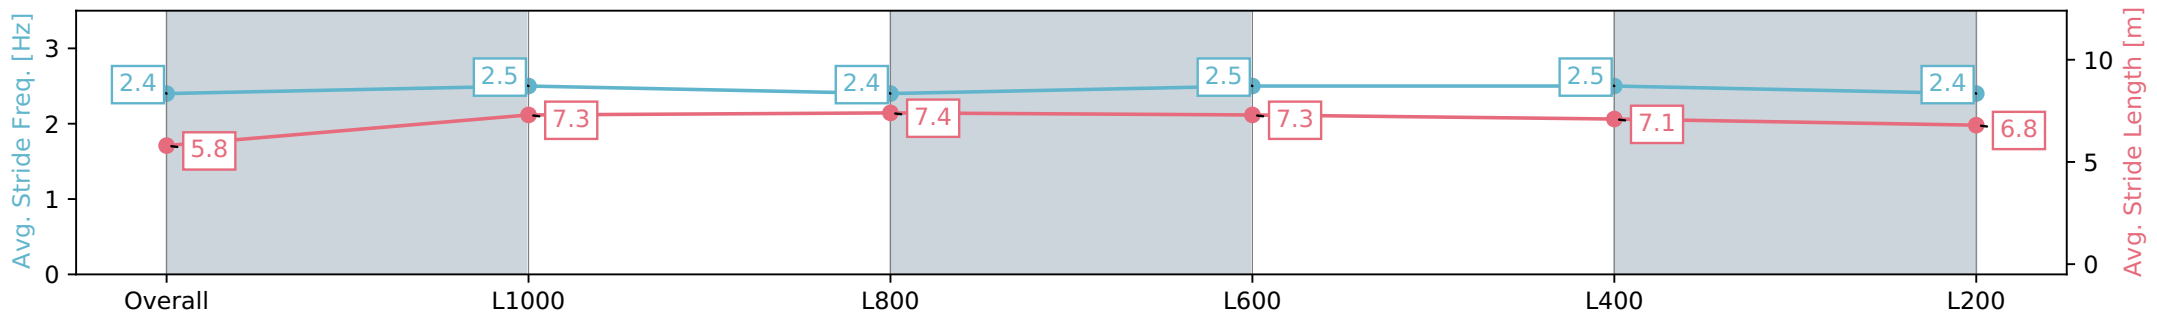

[] Ranking at each section and finish
 -:-:- No data available at this section
 NA No data available

Horse/Jockey Name	SKEW WIFF/Michael Dee
Finish Rank	13
Fastest Section Time (Section)	0:10.72 (L1000)
Top Speed [km/h] (Section)	68.5 (Overall)
Race State	Finished

Morphettville SA - Professional
 Race 8: Sportsbet Robert Sangster Stakes - 1200m
 27 April 2024 - 4:15PM
 Track Rating: Good 4, Weather: Overcast, Rail Position: True

Section	Overall	L1000	L800	L600	L400	L200
Section Times	1:10.82 [13] (0:14.00)	0:56.82 [9] (0:10.72)	0:46.10 [8] (0:11.14)	0:34.96 [11] (0:11.28)	0:23.67 [11] (0:11.33)	0:12.34 [13] (0:12.34)
Average Speed [km/h]	51.4	67.3	65.5	65.2	64.3	58.4
Top Speed [km/h]	67.6	68.5	67.4	67.5	65.4	63.5
Avg. Dist. to Rail [m]	4.9	5.3	4.0	4.5	9.5	12.8
Avg. Stride Freq. [Hz]	2.4	2.5	2.4	2.5	2.5	2.4
Avg. Stride Length [m]	5.8	7.3	7.4	7.3	7.1	6.8