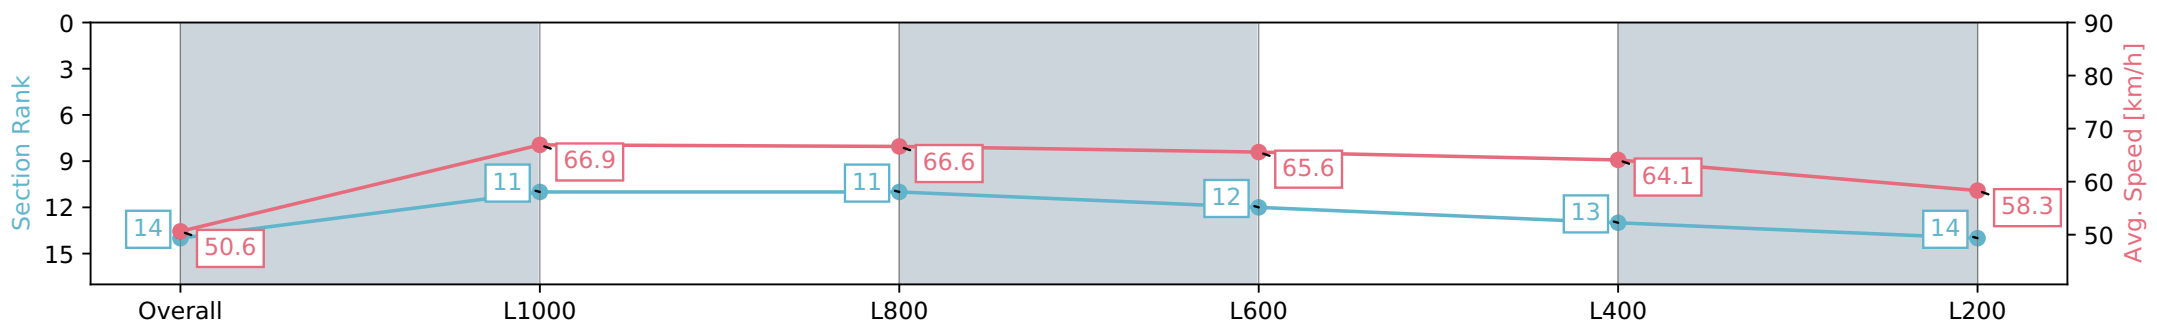

Horse/Jockey Name	ROOTS/James McDonald
Finish Rank	14
Fastest Section Time (Section)	0:10.77 (L1000)
Top Speed [km/h] (Section)	68.9 (L1000)
Race State	Finished

Morphettville SA - Professional
Race 8: Sportsbet Robert Sangster Stakes - 1200m
27 April 2024 - 4:15PM
Track Rating: Good 4, Weather: Overcast, Rail Position: True

Section	Overall	L1000	L800	L600	L400	L200
Section Times	1:10.98 [14] (0:14.21)	0:56.77 [11] (0:10.77)	0:46.00 [11] (0:10.94)	0:35.06 [12] (0:11.32)	0:23.74 [13] (0:11.40)	0:12.34 [14] (0:12.34)
Average Speed [km/h]	50.6	66.9	66.6	65.6	64.1	58.3
Top Speed [km/h]	65.1	68.2	68.9	67.0	66.1	64.6
Avg. Dist. to Rail [m]	7.4	2.5	3.4	5.8	11.7	15.5
Avg. Stride Freq. [Hz]	2.2	2.4	2.4	2.4	2.4	2.3
Avg. Stride Length [m]	6.2	7.8	7.6	7.6	7.3	7.1

[ ] Ranking at each section and finish
-:-:- No data available at this section
NA No data available