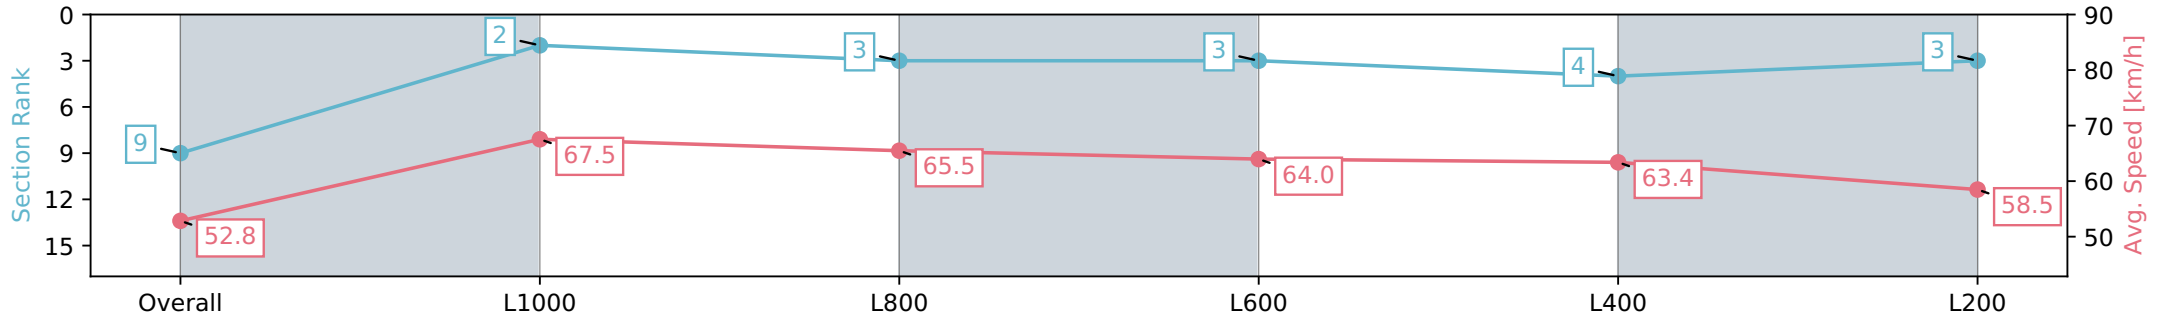

Horse/Jockey Name	ZAPATEO/Jamie Kah
Finish Rank	9
Fastest Section Time (Section)	0:10.66 (L1000)
Top Speed [km/h] (Section)	68.4 (Overall)
Race State	Finished

Morphettville SA - Professional
Race 8: Sportsbet Robert Sangster Stakes - 1200m
27 April 2024 - 4:15PM
Track Rating: Good 4, Weather: Overcast, Rail Position: True

Section	Overall	L1000	L800	L600	L400	L200
Section Times	1:10.44 [9] (0:13.63)	0:56.81 [2] (0:10.66)	0:46.15 [3] (0:11.03)	0:35.12 [3] (0:11.37)	0:23.75 [4] (0:11.43)	0:12.32 [3] (0:12.32)
Average Speed [km/h]	52.8	67.5	65.5	64.0	63.4	58.5
Top Speed [km/h]	66.9	68.4	67.1	64.9	64.7	62.5
Avg. Dist. to Rail [m]	2.1	1.6	1.3	1.6	6.3	10.9
Avg. Stride Freq. [Hz]	2.4	2.5	2.4	2.4	2.5	2.4
Avg. Stride Length [m]	6.0	7.5	7.5	7.3	7.1	6.9

[ ] Ranking at each section and finish
-:-:- No data available at this section
NA No data available