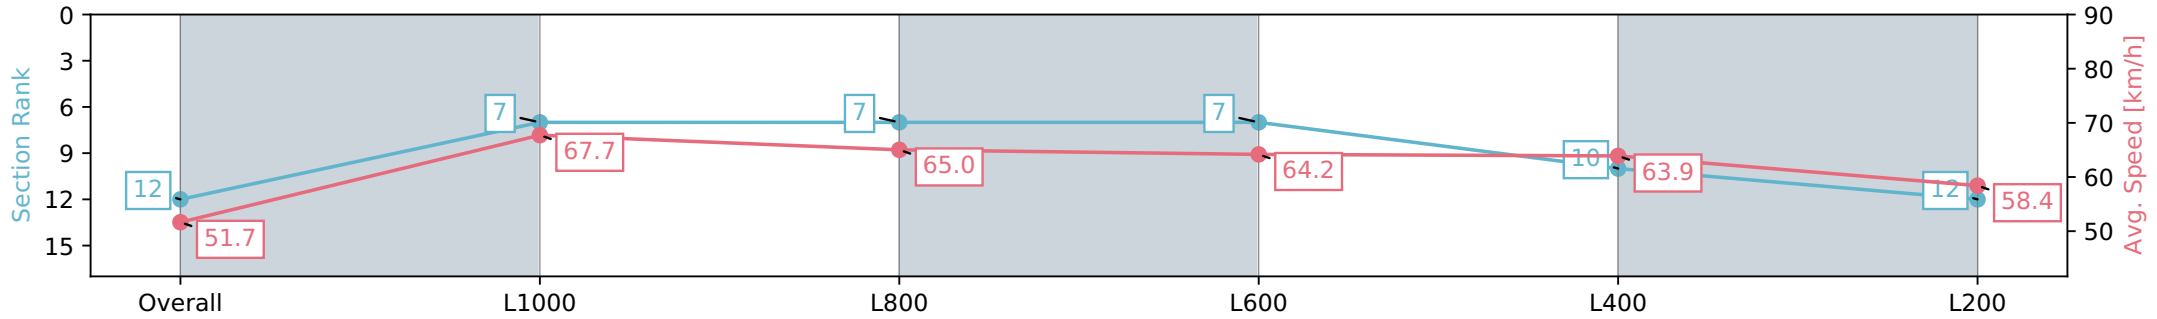

Horse/Jockey Name	LEMPICKA/Blake McDougall
Finish Rank	12
Fastest Section Time (Section)	0:10.65 (L1000)
Top Speed [km/h] (Section)	68.4 (Overall)
Race State	Finished

Morphettville SA - Professional
Race 8: Sportsbet Robert Sangster Stakes - 1200m
27 April 2024 - 4:15PM
Track Rating: Good 4, Weather: Overcast, Rail Position: True

Section	Overall	L1000	L800	L600	L400	L200
Section Times	1:10.82 [12] (0:13.94)	0:56.88 [7] (0:10.65)	0:46.23 [7] (0:11.14)	0:35.09 [7] (0:11.41)	0:23.68 [10] (0:11.33)	0:12.35 [12] (0:12.35)
Average Speed [km/h]	51.7	67.7	65.0	64.2	63.9	58.4
Top Speed [km/h]	67.8	68.4	68.0	65.1	65.5	63.3
Avg. Dist. to Rail [m]	3.1	2.0	2.1	3.1	6.9	9.6
Avg. Stride Freq. [Hz]	2.4	2.6	2.5	2.5	2.6	2.4
Avg. Stride Length [m]	5.8	7.3	7.3	7.2	6.9	6.6

[ ] Ranking at each section and finish
-:-:- No data available at this section
NA No data available