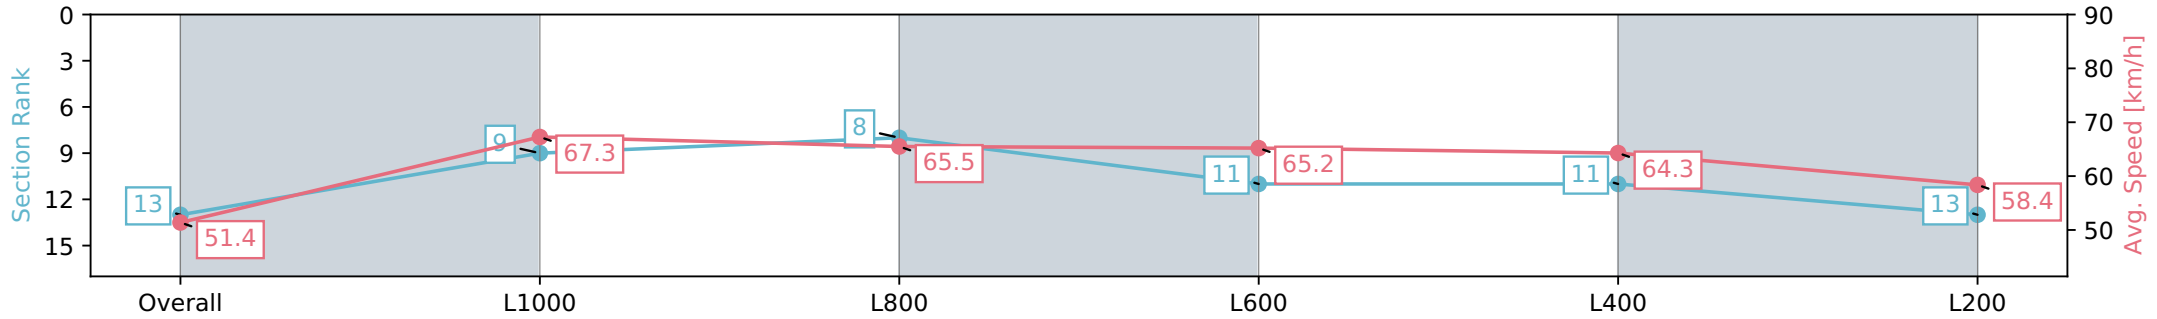

Horse/Jockey Name	SKEW WIFF/Michael Dee
Finish Rank	13
Fastest Section Time (Section)	0:10.72 (L1000)
Top Speed [km/h] (Section)	68.5 (Overall)
Race State	Finished

Morphettville SA - Professional
Race 8: Sportsbet Robert Sangster Stakes - 1200m
27 April 2024 - 4:15PM
Track Rating: Good 4, Weather: Overcast, Rail Position: True

Section	Overall	L1000	L800	L600	L400	L200
Section Times	1:10.82 [13] (0:14.00)	0:56.82 [9] (0:10.72)	0:46.10 [8] (0:11.14)	0:34.96 [11] (0:11.28)	0:23.67 [11] (0:11.33)	0:12.34 [13] (0:12.34)
Average Speed [km/h]	51.4	67.3	65.5	65.2	64.3	58.4
Top Speed [km/h]	67.6	68.5	67.4	67.5	65.4	63.5
Avg. Dist. to Rail [m]	4.9	5.3	4.0	4.5	9.5	12.8
Avg. Stride Freq. [Hz]	2.4	2.5	2.4	2.5	2.5	2.4
Avg. Stride Length [m]	5.8	7.3	7.4	7.3	7.1	6.8

[ ] Ranking at each section and finish
-:-:- No data available at this section
NA No data available