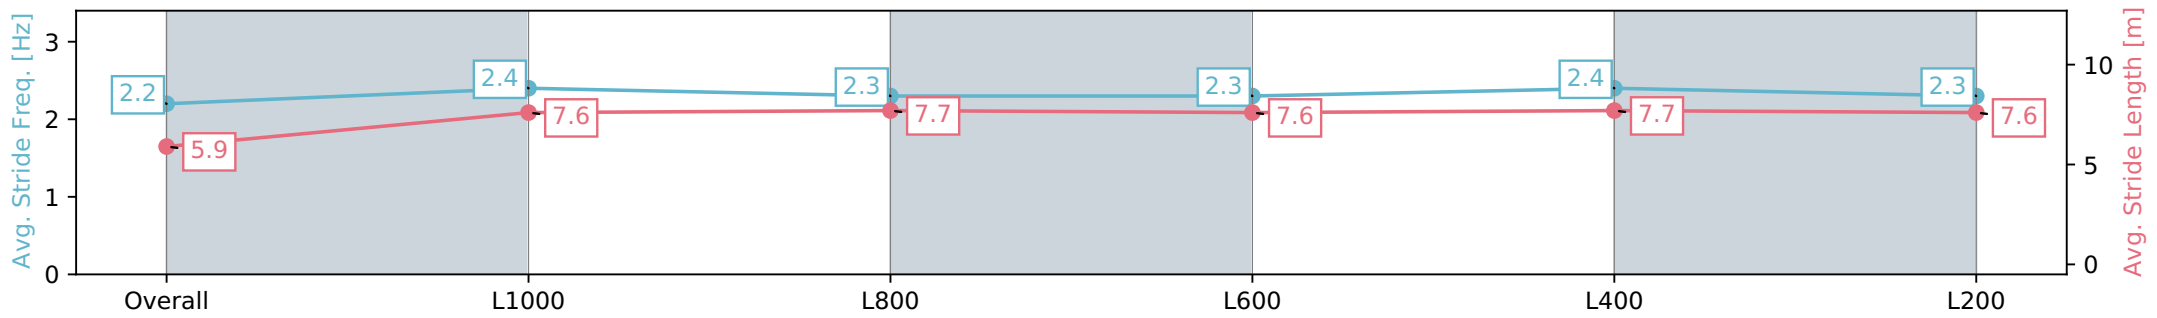

Horse/Jockey Name	LEARNING TO FLY/Chad Schofield
Finish Rank	2
Fastest Section Time (Section)	0:10.78 (L1000)
Top Speed [km/h] (Section)	69.5 (Overall)
Race State	Finished

Morphettville SA - Professional
Race 8: Sportsbet Robert Sangster Stakes - 1200m
27 April 2024 - 4:15PM
Track Rating: Good 4, Weather: Overcast, Rail Position: True

Section	Overall	L1000	L800	L600	L400	L200
Section Times	1:09.79 [2] (0:14.40)	0:55.39 [13] (0:10.78)	0:44.61 [14] (0:11.09)	0:33.52 [14] (0:11.13)	0:22.39 [14] (0:10.95)	0:11.44 [11] (0:11.44)
Average Speed [km/h]	50.1	66.9	65.8	65.8	66.7	62.9
Top Speed [km/h]	63.9	69.5	68.2	66.4	68.1	67.1
Avg. Dist. to Rail [m]	10.6	5.2	3.9	3.7	11.5	14.8
Avg. Stride Freq. [Hz]	2.2	2.4	2.3	2.3	2.4	2.3
Avg. Stride Length [m]	5.9	7.6	7.7	7.6	7.7	7.6

Report Created: Sat 27 April 2024 17:04:17 GMT+10 (Note: Timing is based on positional data)

- [ ] Ranking at each section and finish
- -:-:- No data available at this section
- NA No data available