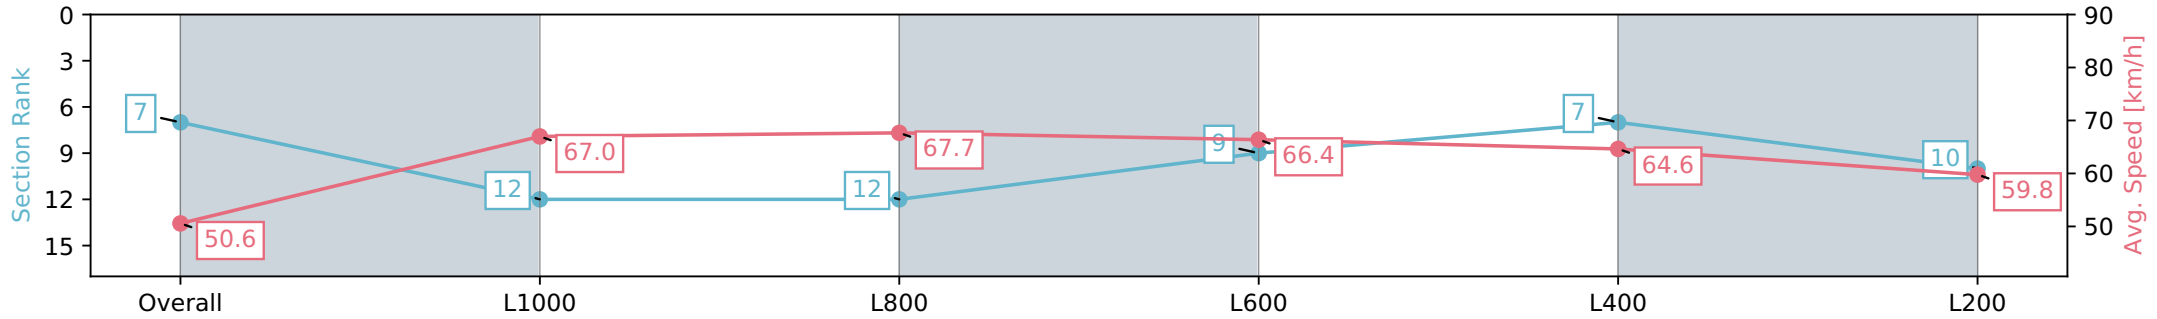

Horse/Jockey Name	WALTZ ON BY/Billy Egan
Finish Rank	7
Fastest Section Time (Section)	0:10.74 (L1000)
Top Speed [km/h] (Section)	69.9 (Overall)
Race State	Finished

Morphettville SA - Professional
Race 8: Sportsbet Robert Sangster Stakes - 1200m
27 April 2024 - 4:15PM
Track Rating: Good 4, Weather: Overcast, Rail Position: True

Section	Overall	L1000	L800	L600	L400	L200
Section Times	1:10.39 [7] (0:14.26)	0:56.13 [12] (0:10.74)	0:45.39 [12] (0:10.81)	0:34.58 [9] (0:11.17)	0:23.41 [7] (0:11.32)	0:12.09 [10] (0:12.09)
Average Speed [km/h]	50.6	67.0	67.7	66.4	64.6	59.8
Top Speed [km/h]	65.3	69.9	69.9	67.1	66.4	63.5
Avg. Dist. to Rail [m]	7.3	3.5	4.2	5.9	12.7	17.0
Avg. Stride Freq. [Hz]	2.2	2.4	2.4	2.4	2.4	2.4
Avg. Stride Length [m]	6.1	7.5	7.7	7.6	7.4	7.0

[ ] Ranking at each section and finish
-:-:- No data available at this section
NA No data available