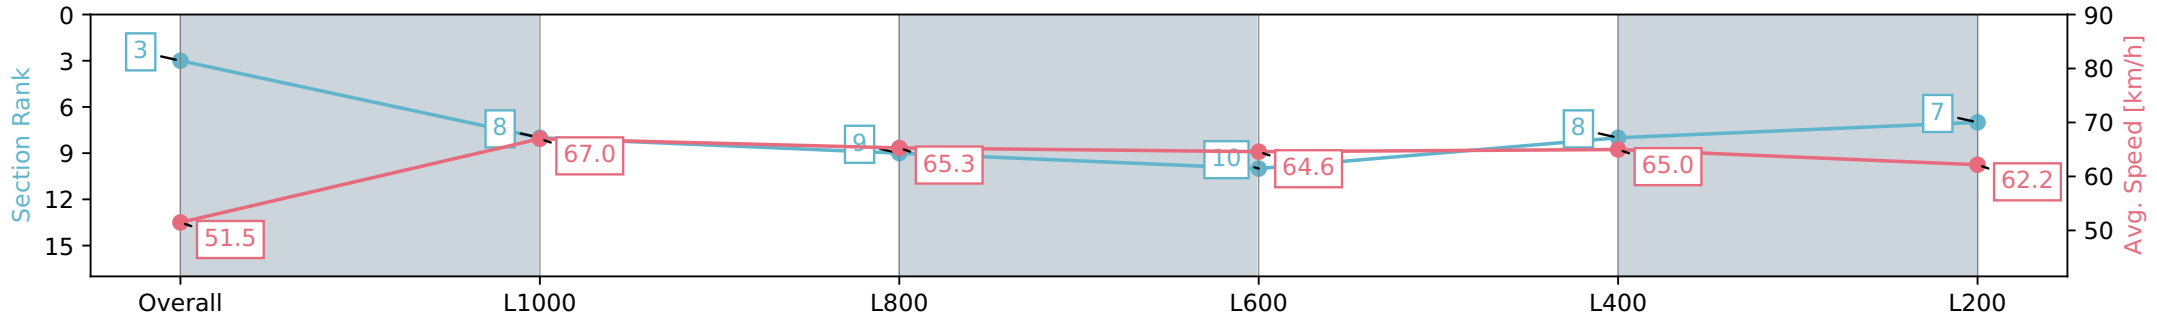

Horse/Jockey Name	BENEDETTA/Daniel Stackhouse
Finish Rank	3
Fastest Section Time (Section)	0:10.75 (L1000)
Top Speed [km/h] (Section)	68.1 (Overall)
Race State	Finished

Morphettville SA - Professional
Race 8: Sportsbet Robert Sangster Stakes - 1200m
27 April 2024 - 4:15PM
Track Rating: Good 4, Weather: Overcast, Rail Position: True

Section	Overall	L1000	L800	L600	L400	L200
Section Times	1:09.81 [3] (0:13.99)	0:55.82 [8] (0:10.75)	0:45.07 [9] (0:11.08)	0:33.99 [10] (0:11.24)	0:22.75 [8] (0:11.17)	0:11.58 [7] (0:11.57)
Average Speed [km/h]	51.5	67.0	65.3	64.6	65.0	62.2
Top Speed [km/h]	66.4	68.1	66.8	65.3	65.2	65.1
Avg. Dist. to Rail [m]	1.3	1.3	1.3	1.6	6.2	9.4
Avg. Stride Freq. [Hz]	2.4	2.5	2.5	2.5	2.5	2.5
Avg. Stride Length [m]	5.9	7.5	7.4	7.3	7.3	7.0

[ ] Ranking at each section and finish
-:-:- No data available at this section
NA No data available