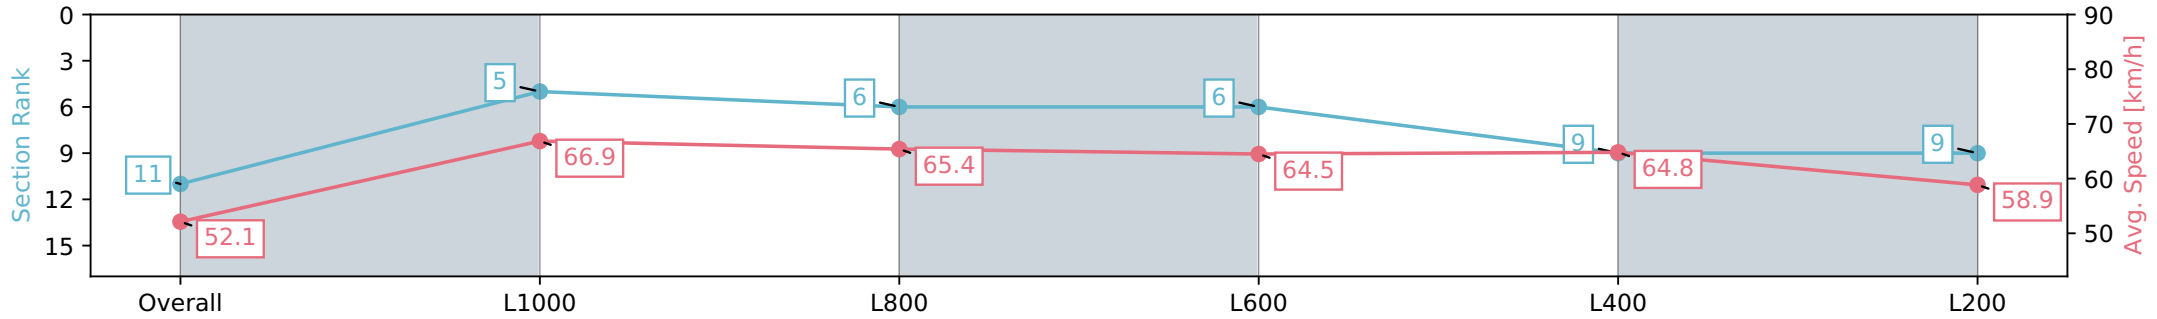

Horse/Jockey Name	PASSIVE AGGRESSIVE/Jordan Childs
Finish Rank	11
Fastest Section Time (Section)	0:10.77 (L1000)
Top Speed [km/h] (Section)	69.2 (Overall)
Race State	Finished

Morphettville SA - Professional
Race 8: Sportsbet Robert Sangster Stakes - 1200m
27 April 2024 - 4:15PM
Track Rating: Good 4, Weather: Overcast, Rail Position: True

Section	Overall	L1000	L800	L600	L400	L200
Section Times	1:10.54 [11] (0:13.81)	0:56.73 [5] (0:10.77)	0:45.96 [6] (0:11.13)	0:34.83 [6] (0:11.38)	0:23.45 [9] (0:11.20)	0:12.25 [9] (0:12.25)
Average Speed [km/h]	52.1	66.9	65.4	64.5	64.8	58.9
Top Speed [km/h]	67.8	69.2	67.4	65.7	65.8	63.1
Avg. Dist. to Rail [m]	6.0	3.7	2.9	3.9	7.7	11.1
Avg. Stride Freq. [Hz]	2.3	2.4	2.3	2.3	2.3	2.3
Avg. Stride Length [m]	6.1	7.6	7.7	7.6	7.7	7.2

[ ] Ranking at each section and finish
-:-:- No data available at this section
NA No data available