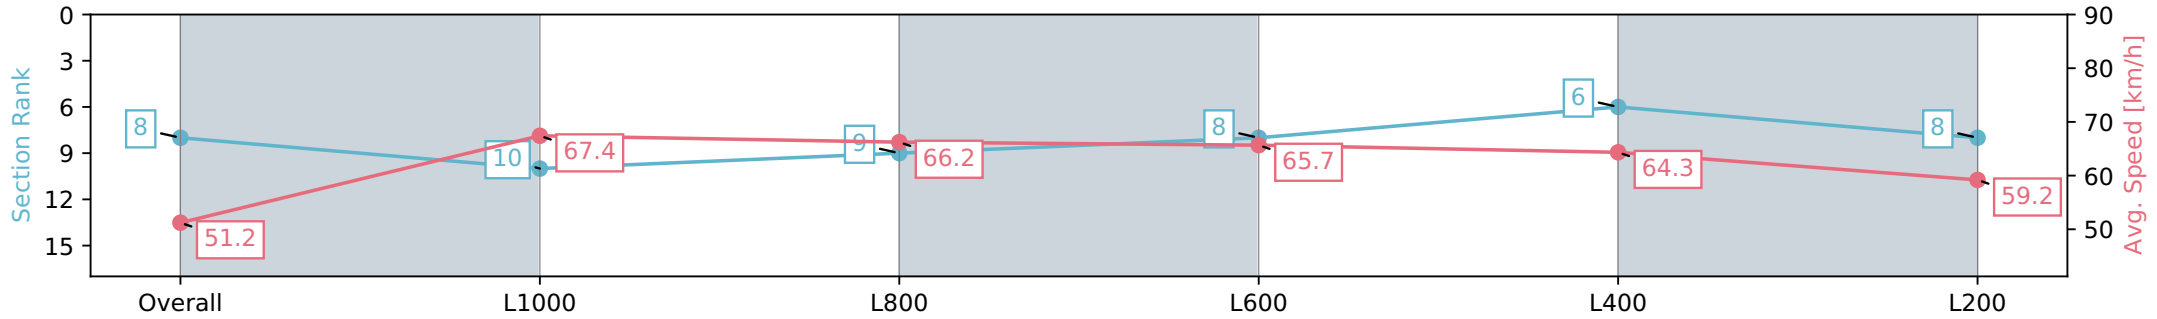

Horse/Jockey Name	SNAPPED/Todd Pannell
Finish Rank	8
Fastest Section Time (Section)	0:10.69 (L1000)
Top Speed [km/h] (Section)	68.3 (Overall)
Race State	Finished

Morphettville SA - Professional
Race 8: Sportsbet Robert Sangster Stakes - 1200m
27 April 2024 - 4:15PM
Track Rating: Good 4, Weather: Overcast, Rail Position: True

Section	Overall	L1000	L800	L600	L400	L200
Section Times	1:10.43 [8] (0:14.05)	0:56.38 [10] (0:10.69)	0:45.69 [9] (0:10.99)	0:34.70 [8] (0:11.18)	0:23.52 [6] (0:11.35)	0:12.17 [8] (0:12.17)
Average Speed [km/h]	51.2	67.4	66.2	65.7	64.3	59.2
Top Speed [km/h]	66.1	68.3	68.1	66.6	65.5	62.3
Avg. Dist. to Rail [m]	7.0	4.2	3.5	3.8	10.4	14.4
Avg. Stride Freq. [Hz]	2.3	2.5	2.4	2.4	2.4	2.3
Avg. Stride Length [m]	6.0	7.1	7.6	7.5	7.4	7.0

[ ] Ranking at each section and finish
-:-:- No data available at this section
NA No data available