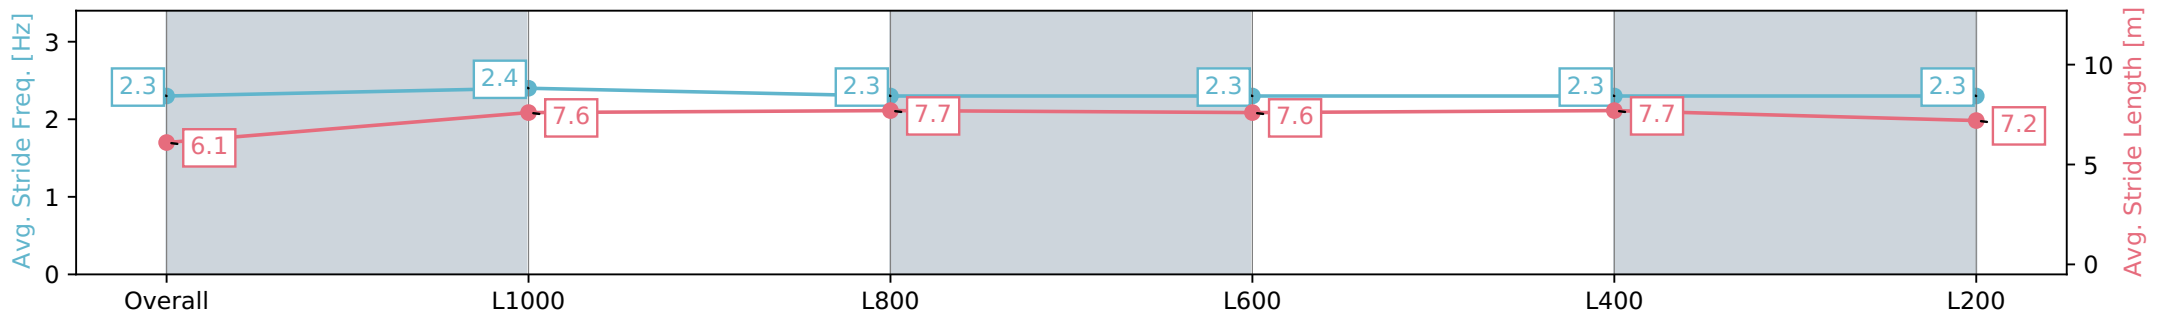

- [] Ranking at each section and finish
- :-:- No data available at this section
- NA No data available

Horse/Jockey Name	PASSIVE AGGRESSIVE/Jordan Childs
Finish Rank	11
Fastest Section Time (Section)	0:10.77 (L1000)
Top Speed [km/h] (Section)	69.2 (Overall)
Race State	Finished

Morphettville SA - Professional
 Race 8: Sportsbet Robert Sangster Stakes - 1200m
 27 April 2024 - 4:15PM
 Track Rating: Good 4, Weather: Overcast, Rail Position: True

Section	Overall	L1000	L800	L600	L400	L200
Section Times	1:10.54 [11] (0:13.81)	0:56.73 [5] (0:10.77)	0:45.96 [6] (0:11.13)	0:34.83 [6] (0:11.38)	0:23.45 [9] (0:11.20)	0:12.25 [9] (0:12.25)
Average Speed [km/h]	52.1	66.9	65.4	64.5	64.8	58.9
Top Speed [km/h]	67.8	69.2	67.4	65.7	65.8	63.1
Avg. Dist. to Rail [m]	6.0	3.7	2.9	3.9	7.7	11.1
Avg. Stride Freq. [Hz]	2.3	2.4	2.3	2.3	2.3	2.3
Avg. Stride Length [m]	6.1	7.6	7.7	7.6	7.7	7.2