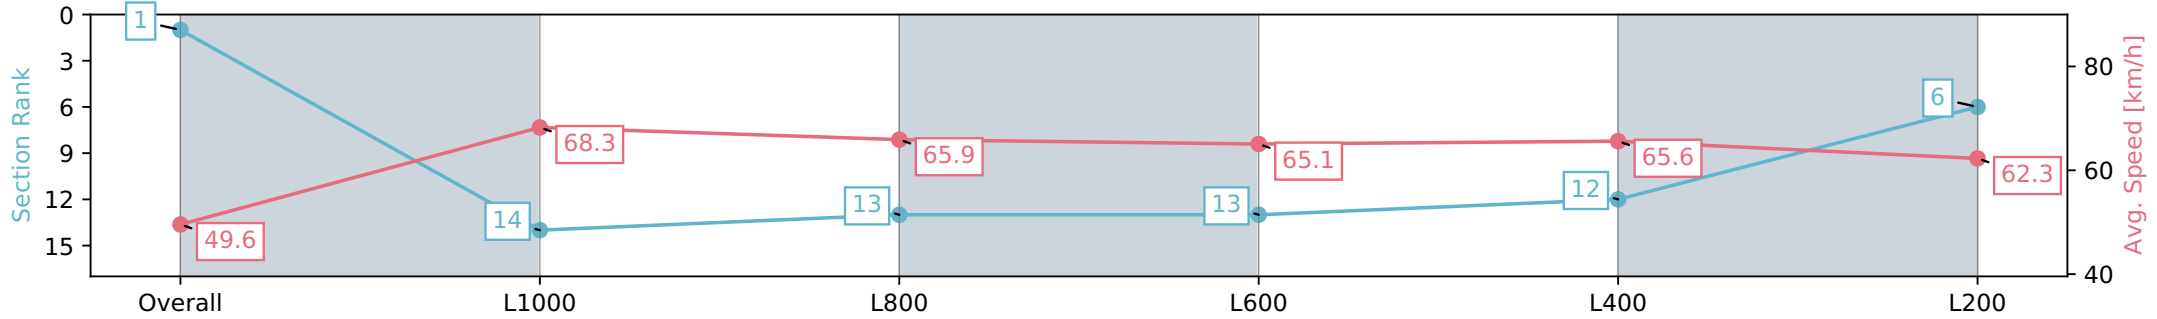

Horse/Jockey Name	CLIMBING STAR/Lachlan Neindorf
Finish Rank	1
Fastest Section Time (Section)	0:10.56 (L1000)
Top Speed [km/h] (Section)	68.7 (Overall)
Race State	Finished

Morphettville SA - Professional
Race 8: Sportsbet Robert Sangster Stakes - 1200m
27 April 2024 - 4:15PM
Track Rating: Good 4, Weather: Overcast, Rail Position: True

Section	Overall	L1000	L800	L600	L400	L200
Section Times	1:09.75 [1] (0:14.56)	0:55.19 [14] (0:10.56)	0:44.63 [13] (0:10.96)	0:33.67 [13] (0:11.10)	0:22.57 [12] (0:10.99)	0:11.58 [6] (0:11.57)
Average Speed [km/h]	49.6	68.3	65.9	65.1	65.6	62.3
Top Speed [km/h]	66.2	68.7	67.6	65.4	67.0	65.4
Avg. Dist. to Rail [m]	10.1	1.9	1.2	0.6	3.5	7.8
Avg. Stride Freq. [Hz]	2.2	2.4	2.3	2.3	2.4	2.3
Avg. Stride Length [m]	6.1	8.0	8.0	7.8	7.6	7.5

Report Created: Sat 27 April 2024 17:04:15 GMT+10 (Note: Timing is based on positional data)

- [ ] Ranking at each section and finish
- -:-:- No data available at this section
- NA No data available