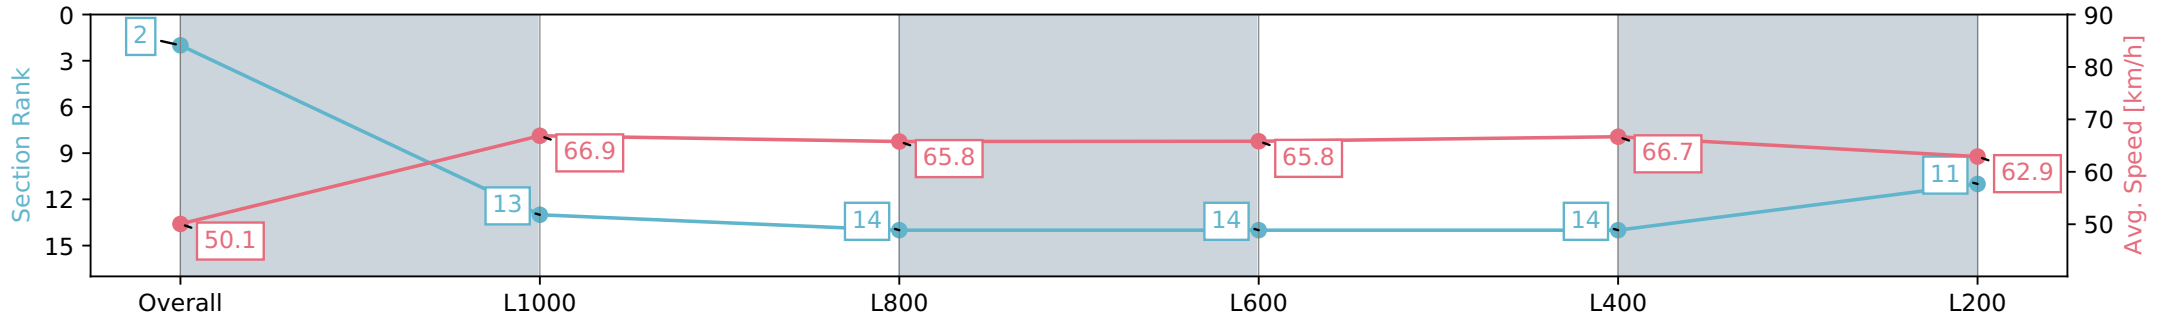

Horse/Jockey Name	LEARNING TO FLY/Chad Schofield
Finish Rank	2
Fastest Section Time (Section)	0:10.78 (L1000)
Top Speed [km/h] (Section)	69.5 (Overall)
Race State	Finished

Morphettville SA - Professional
Race 8: Sportsbet Robert Sangster Stakes - 1200m
27 April 2024 - 4:15PM
Track Rating: Good 4, Weather: Overcast, Rail Position: True

Section	Overall	L1000	L800	L600	L400	L200
Section Times	1:09.79 [2] (0:14.40)	0:55.39 [13] (0:10.78)	0:44.61 [14] (0:11.09)	0:33.52 [14] (0:11.13)	0:22.39 [14] (0:10.95)	0:11.44 [11] (0:11.44)
Average Speed [km/h]	50.1	66.9	65.8	65.8	66.7	62.9
Top Speed [km/h]	63.9	69.5	68.2	66.4	68.1	67.1
Avg. Dist. to Rail [m]	10.6	5.2	3.9	3.7	11.5	14.8
Avg. Stride Freq. [Hz]	2.2	2.4	2.3	2.3	2.4	2.3
Avg. Stride Length [m]	5.9	7.6	7.7	7.6	7.7	7.6

Report Created: Sat 27 April 2024 17:04:17 GMT+10 (Note: Timing is based on positional data)

- [ ] Ranking at each section and finish
- -:-:- No data available at this section
- NA No data available