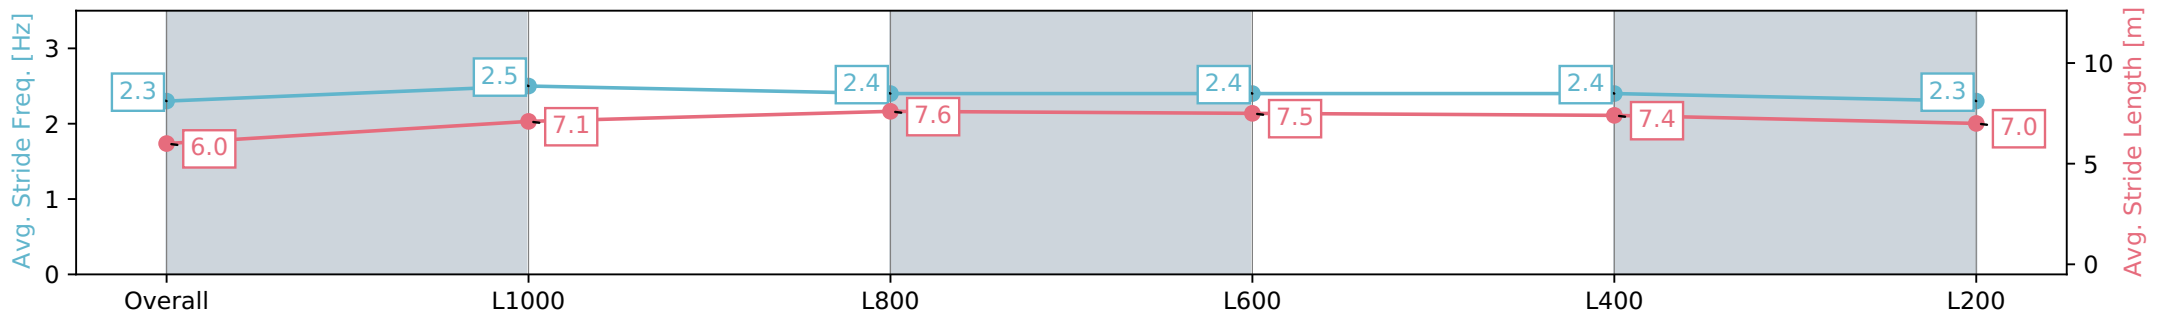

Horse/Jockey Name	SNAPPED/Todd Pannell
Finish Rank	8
Fastest Section Time (Section)	0:10.69 (L1000)
Top Speed [km/h] (Section)	68.3 (Overall)
Race State	Finished

Morphettville SA - Professional
Race 8: Sportsbet Robert Sangster Stakes - 1200m
27 April 2024 - 4:15PM
Track Rating: Good 4, Weather: Overcast, Rail Position: True

Section	Overall	L1000	L800	L600	L400	L200
Section Times	1:10.43 [8] (0:14.05)	0:56.38 [10] (0:10.69)	0:45.69 [9] (0:10.99)	0:34.70 [8] (0:11.18)	0:23.52 [6] (0:11.35)	0:12.17 [8] (0:12.17)
Average Speed [km/h]	51.2	67.4	66.2	65.7	64.3	59.2
Top Speed [km/h]	66.1	68.3	68.1	66.6	65.5	62.3
Avg. Dist. to Rail [m]	7.0	4.2	3.5	3.8	10.4	14.4
Avg. Stride Freq. [Hz]	2.3	2.5	2.4	2.4	2.4	2.3
Avg. Stride Length [m]	6.0	7.1	7.6	7.5	7.4	7.0

[ ] Ranking at each section and finish
-:-:- No data available at this section
NA No data available