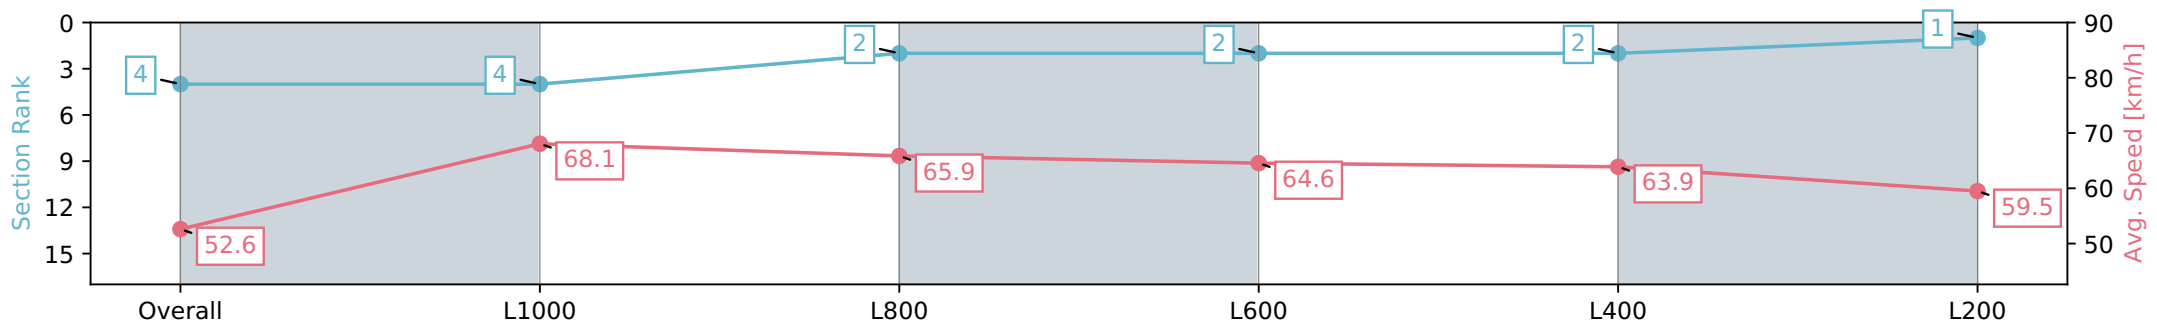

Morphettville SA - Professional
 Race 8: Sportsbet Robert Sangster Stakes - 1200m
 27 April 2024 - 4:15PM
 Track Rating: Good 4, Weather: Overcast, Rail Position: True

Section	Overall	L1000	L800	L600	L400	L200
Section Times	1:09.96 [4] (0:13.71)	0:56.25 [4] (0:10.56)	0:45.69 [2] (0:10.94)	0:34.75 [2] (0:11.28)	0:23.46 [2] (0:11.37)	0:12.09 [1] (0:12.09)
Average Speed [km/h]	52.6	68.1	65.9	64.6	63.9	59.5
Top Speed [km/h]	68.2	68.5	68.2	65.2	65.0	63.1
Avg. Dist. to Rail [m]	0.7	0.4	0.7	2.2	7.1	11.4
Avg. Stride Freq. [Hz]	2.3	2.5	2.4	2.4	2.4	2.4
Avg. Stride Length [m]	6.1	7.7	7.5	7.5	7.3	7.0