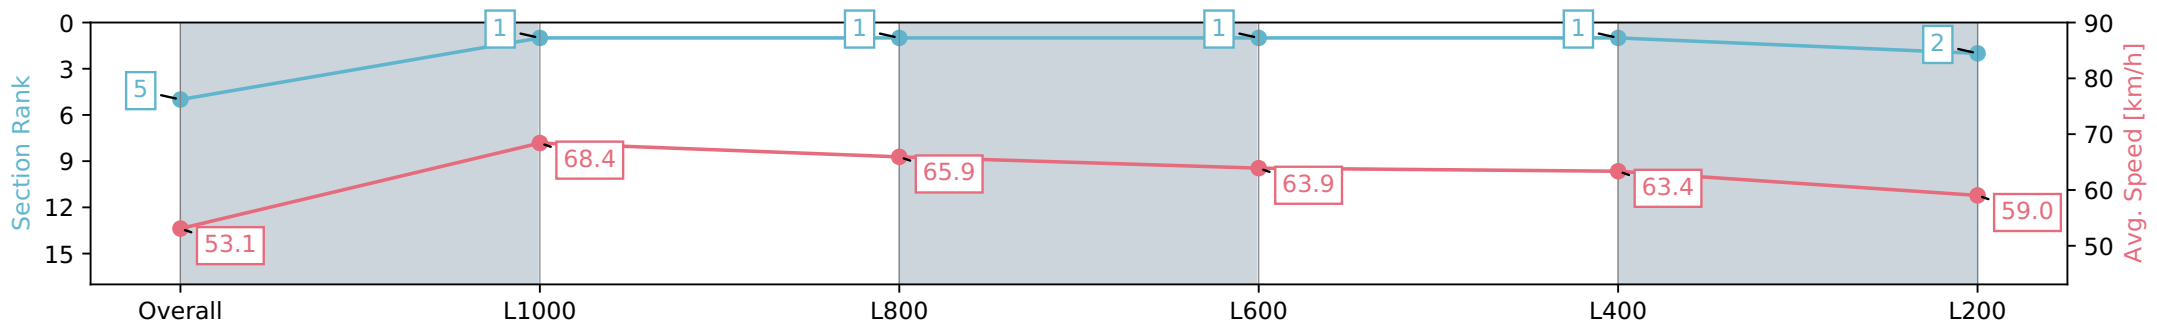

Morphettville SA - Professional
 Race 8: Sportsbet Robert Sangster Stakes - 1200m
 27 April 2024 - 4:15PM
 Track Rating: Good 4, Weather: Overcast, Rail Position: True

Section	Overall	L1000	L800	L600	L400	L200
Section Times	1:10.14 [5] (0:13.55)	0:56.59 [1] (0:10.54)	0:46.05 [1] (0:11.00)	0:35.05 [1] (0:11.41)	0:23.64 [1] (0:11.44)	0:12.20 [2] (0:12.20)
Average Speed [km/h]	53.1	68.4	65.9	63.9	63.4	59.0
Top Speed [km/h]	68.3	69.2	68.2	64.7	64.9	62.2
Avg. Dist. to Rail [m]	9.4	6.0	2.6	2.3	6.6	12.0
Avg. Stride Freq. [Hz]	2.3	2.4	2.3	2.3	2.3	2.2
Avg. Stride Length [m]	6.2	7.9	7.7	7.7	7.6	7.4