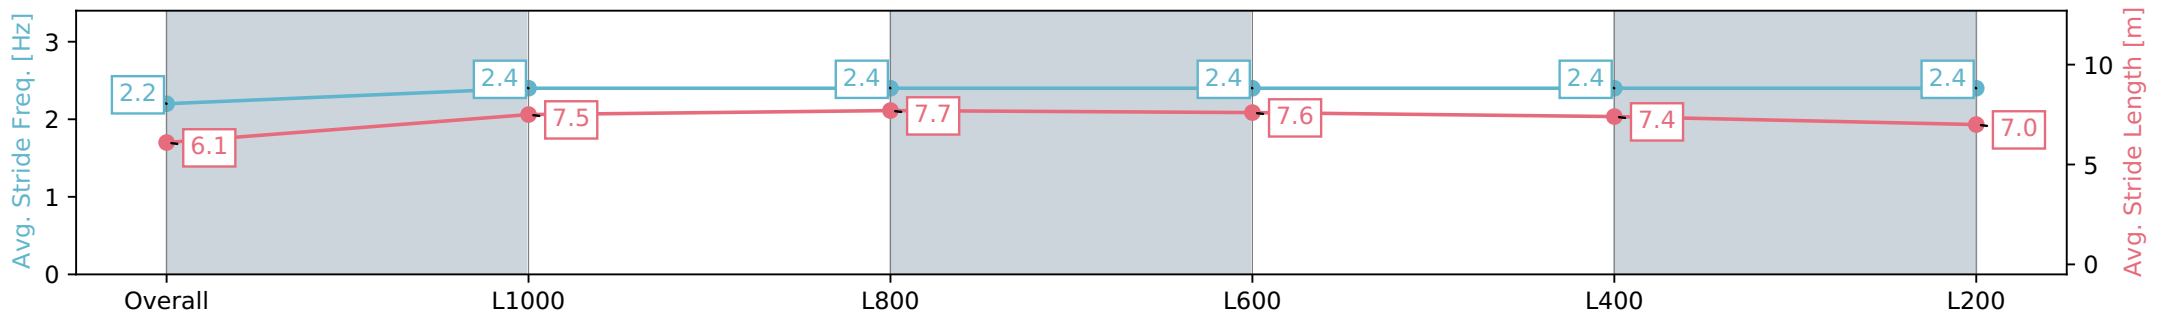

Horse/Jockey Name	WALTZ ON BY/Billy Egan
Finish Rank	7
Fastest Section Time (Section)	0:10.74 (L1000)
Top Speed [km/h] (Section)	69.9 (Overall)
Race State	Finished

Morphettville SA - Professional
Race 8: Sportsbet Robert Sangster Stakes - 1200m
27 April 2024 - 4:15PM
Track Rating: Good 4, Weather: Overcast, Rail Position: True

Section	Overall	L1000	L800	L600	L400	L200
Section Times	1:10.39 [7] (0:14.26)	0:56.13 [12] (0:10.74)	0:45.39 [12] (0:10.81)	0:34.58 [9] (0:11.17)	0:23.41 [7] (0:11.32)	0:12.09 [10] (0:12.09)
Average Speed [km/h]	50.6	67.0	67.7	66.4	64.6	59.8
Top Speed [km/h]	65.3	69.9	69.9	67.1	66.4	63.5
Avg. Dist. to Rail [m]	7.3	3.5	4.2	5.9	12.7	17.0
Avg. Stride Freq. [Hz]	2.2	2.4	2.4	2.4	2.4	2.4
Avg. Stride Length [m]	6.1	7.5	7.7	7.6	7.4	7.0

[ ] Ranking at each section and finish
-:-:- No data available at this section
NA No data available