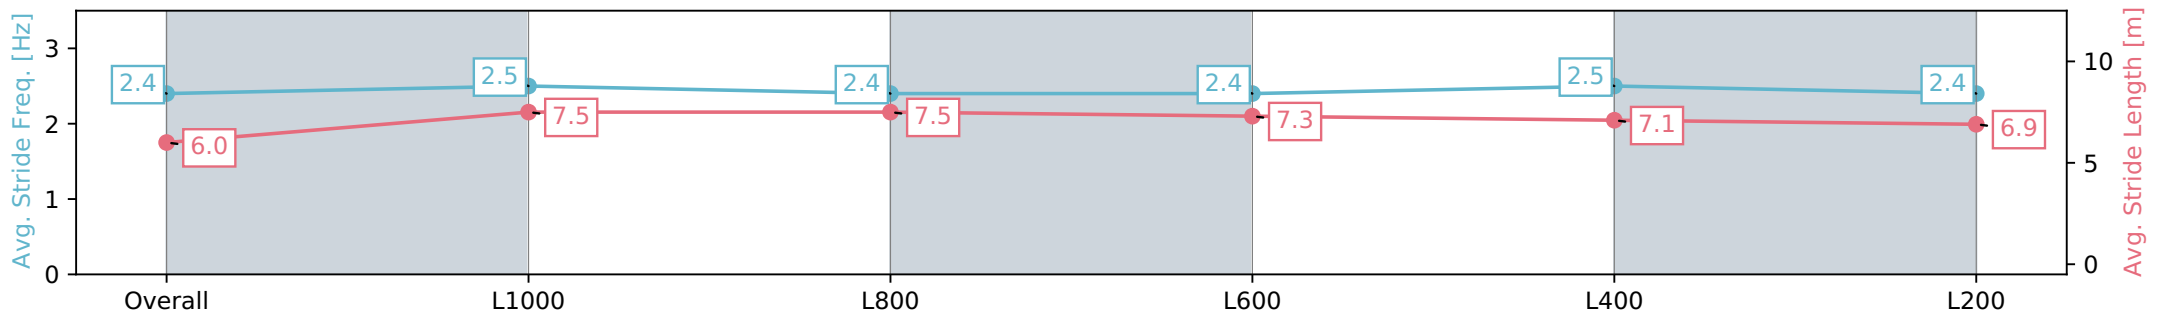

Horse/Jockey Name	ZAPATEO/Jamie Kah
Finish Rank	9
Fastest Section Time (Section)	0:10.66 (L1000)
Top Speed [km/h] (Section)	68.4 (Overall)
Race State	Finished

Morphettville SA - Professional
Race 8: Sportsbet Robert Sangster Stakes - 1200m
27 April 2024 - 4:15PM
Track Rating: Good 4, Weather: Overcast, Rail Position: True

Section	Overall	L1000	L800	L600	L400	L200
Section Times	1:10.44 [9] (0:13.63)	0:56.81 [2] (0:10.66)	0:46.15 [3] (0:11.03)	0:35.12 [3] (0:11.37)	0:23.75 [4] (0:11.43)	0:12.32 [3] (0:12.32)
Average Speed [km/h]	52.8	67.5	65.5	64.0	63.4	58.5
Top Speed [km/h]	66.9	68.4	67.1	64.9	64.7	62.5
Avg. Dist. to Rail [m]	2.1	1.6	1.3	1.6	6.3	10.9
Avg. Stride Freq. [Hz]	2.4	2.5	2.4	2.4	2.5	2.4
Avg. Stride Length [m]	6.0	7.5	7.5	7.3	7.1	6.9

[ ] Ranking at each section and finish
-:-:- No data available at this section
NA No data available