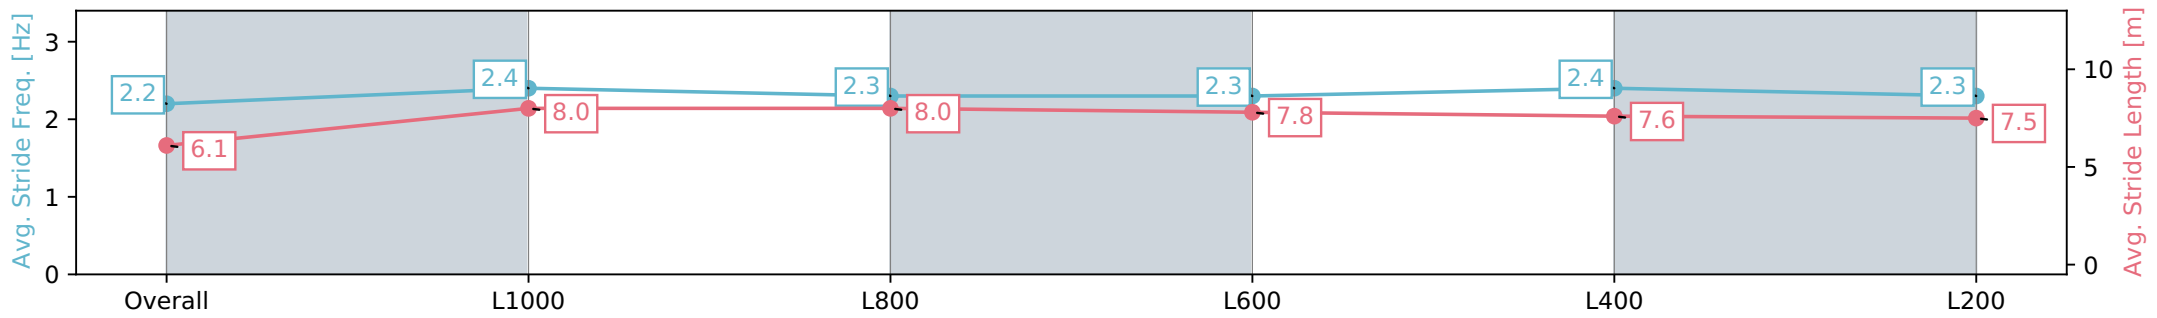

Horse/Jockey Name	CLIMBING STAR/Lachlan Neindorf
Finish Rank	1
Fastest Section Time (Section)	0:10.56 (L1000)
Top Speed [km/h] (Section)	68.7 (Overall)
Race State	Finished

Morphettville SA - Professional
Race 8: Sportsbet Robert Sangster Stakes - 1200m
27 April 2024 - 4:15PM
Track Rating: Good 4, Weather: Overcast, Rail Position: True

Section	Overall	L1000	L800	L600	L400	L200
Section Times	1:09.75 [1] (0:14.56)	0:55.19 [14] (0:10.56)	0:44.63 [13] (0:10.96)	0:33.67 [13] (0:11.10)	0:22.57 [12] (0:10.99)	0:11.58 [6] (0:11.57)
Average Speed [km/h]	49.6	68.3	65.9	65.1	65.6	62.3
Top Speed [km/h]	66.2	68.7	67.6	65.4	67.0	65.4
Avg. Dist. to Rail [m]	10.1	1.9	1.2	0.6	3.5	7.8
Avg. Stride Freq. [Hz]	2.2	2.4	2.3	2.3	2.4	2.3
Avg. Stride Length [m]	6.1	8.0	8.0	7.8	7.6	7.5

Report Created: Sat 27 April 2024 17:04:15 GMT+10 (Note: Timing is based on positional data)

- [ ] Ranking at each section and finish
- -:-:- No data available at this section
- NA No data available