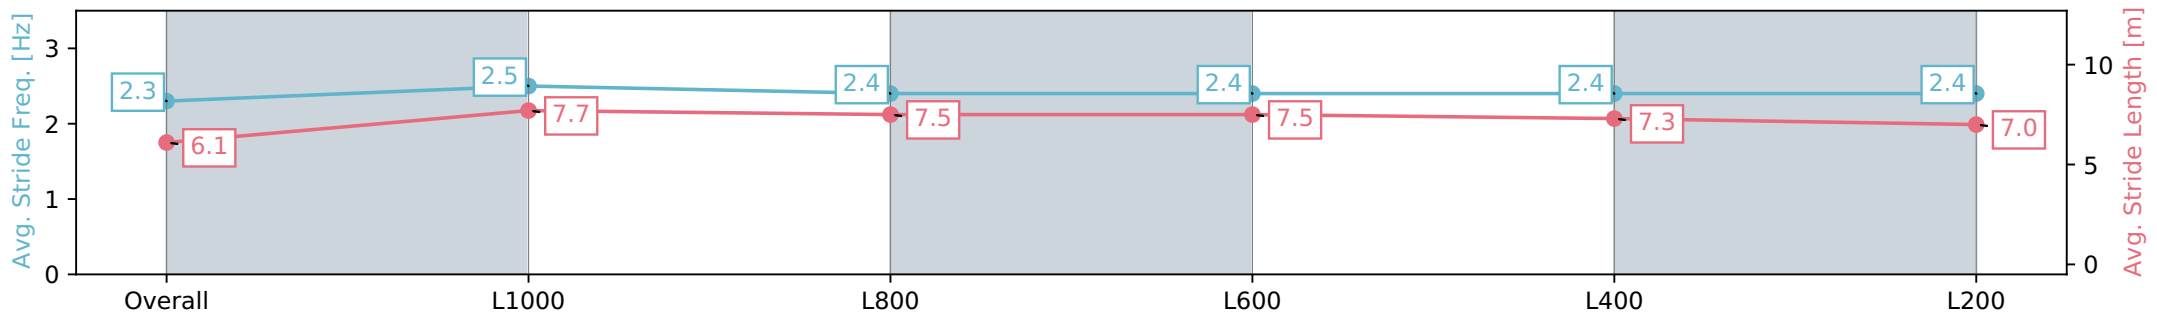

Morphettville SA - Professional
 Race 8: Sportsbet Robert Sangster Stakes - 1200m
 27 April 2024 - 4:15PM
 Track Rating: Good 4, Weather: Overcast, Rail Position: True

Section	Overall	L1000	L800	L600	L400	L200
Section Times	1:09.96 [4] (0:13.71)	0:56.25 [4] (0:10.56)	0:45.69 [2] (0:10.94)	0:34.75 [2] (0:11.28)	0:23.46 [2] (0:11.37)	0:12.09 [1] (0:12.09)
Average Speed [km/h]	52.6	68.1	65.9	64.6	63.9	59.5
Top Speed [km/h]	68.2	68.5	68.2	65.2	65.0	63.1
Avg. Dist. to Rail [m]	0.7	0.4	0.7	2.2	7.1	11.4
Avg. Stride Freq. [Hz]	2.3	2.5	2.4	2.4	2.4	2.4
Avg. Stride Length [m]	6.1	7.7	7.5	7.5	7.3	7.0