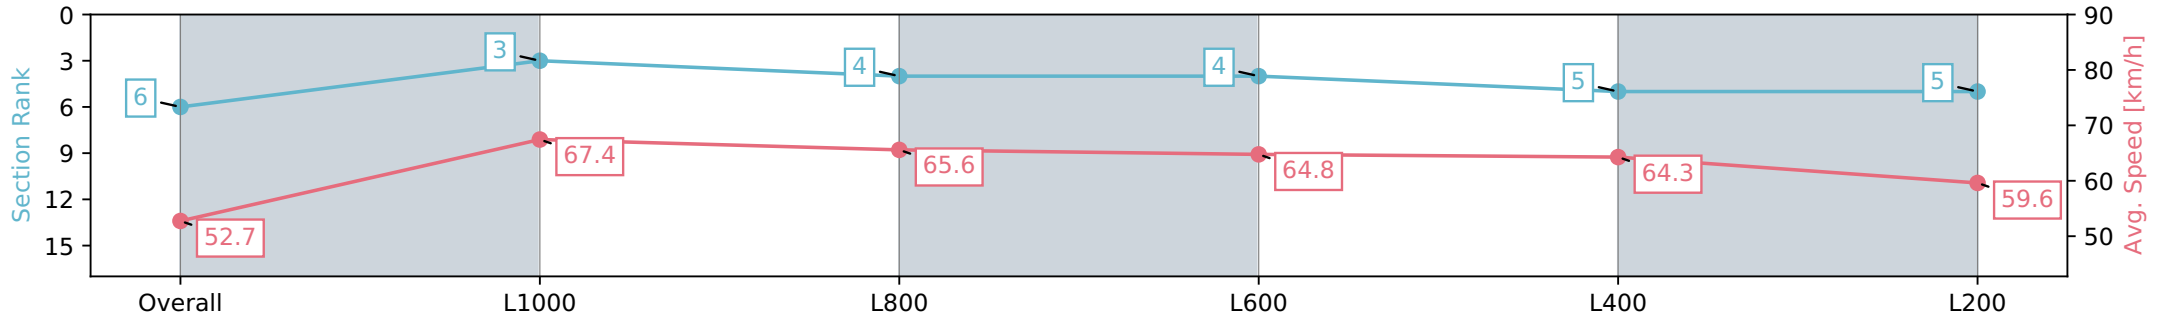

Horse/Jockey Name	STRETAN ANGEL/Damian Lane
Finish Rank	6
Fastest Section Time (Section)	0:10.68 (L1000)
Top Speed [km/h] (Section)	68.0 (Overall)
Race State	Finished

Morphettville SA - Professional
Race 8: Sportsbet Robert Sangster Stakes - 1200m
27 April 2024 - 4:15PM
Track Rating: Good 4, Weather: Overcast, Rail Position: True

Section	Overall	L1000	L800	L600	L400	L200
Section Times	1:10.21 [6] (0:13.66)	0:56.55 [3] (0:10.68)	0:45.87 [4] (0:11.08)	0:34.79 [4] (0:11.37)	0:23.42 [5] (0:11.35)	0:12.07 [5] (0:12.07)
Average Speed [km/h]	52.7	67.4	65.6	64.8	64.3	59.6
Top Speed [km/h]	68.0	67.9	67.1	66.2	65.6	63.2
Avg. Dist. to Rail [m]	8.3	4.1	3.0	4.4	9.0	13.7
Avg. Stride Freq. [Hz]	2.4	2.5	2.4	2.5	2.4	2.3
Avg. Stride Length [m]	5.9	7.1	7.4	7.4	7.3	7.1

[ ] Ranking at each section and finish
-:-:- No data available at this section
NA No data available