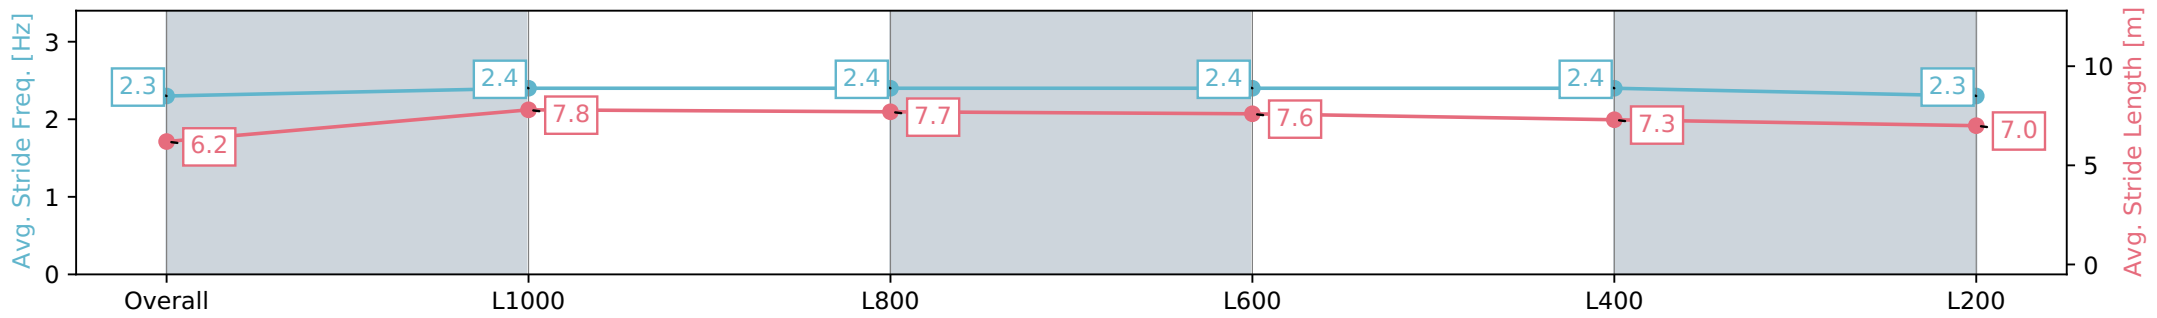

Horse/Jockey Name	WONDERFUL TONIGHT/Craig Williams
Finish Rank	10
Fastest Section Time (Section)	0:10.61 (L1000)
Top Speed [km/h] (Section)	68.8 (Overall)
Race State	Finished

Morphettville SA - Professional
Race 8: Sportsbet Robert Sangster Stakes - 1200m
27 April 2024 - 4:15PM
Track Rating: Good 4, Weather: Overcast, Rail Position: True

Section	Overall	L1000	L800	L600	L400	L200
Section Times	1:10.52 [10] (0:13.87)	0:56.65 [6] (0:10.61)	0:46.04 [5] (0:10.97)	0:35.07 [5] (0:11.22)	0:23.85 [3] (0:11.47)	0:12.38 [4] (0:12.38)
Average Speed [km/h]	51.9	67.9	66.4	65.5	63.6	58.2
Top Speed [km/h]	67.3	68.8	67.9	65.9	65.2	61.7
Avg. Dist. to Rail [m]	9.7	4.2	3.5	4.1	10.6	15.0
Avg. Stride Freq. [Hz]	2.3	2.4	2.4	2.4	2.4	2.3
Avg. Stride Length [m]	6.2	7.8	7.7	7.6	7.3	7.0

- [ ] Ranking at each section and finish
- -:-:- No data available at this section
- NA No data available