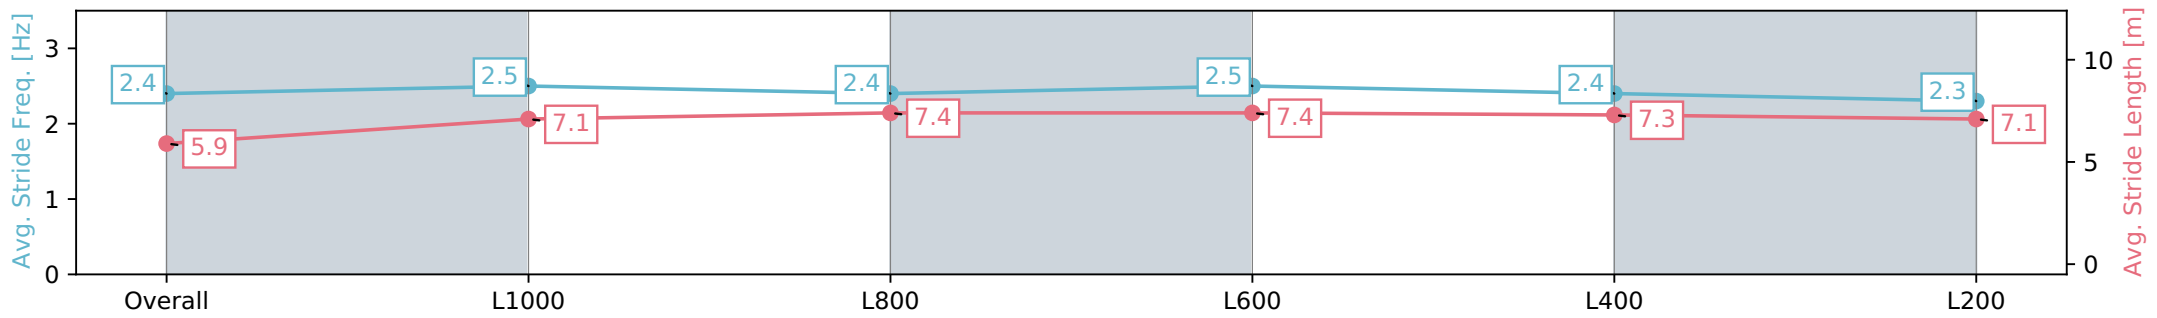

Horse/Jockey Name	STRETAN ANGEL/Damian Lane
Finish Rank	6
Fastest Section Time (Section)	0:10.68 (L1000)
Top Speed [km/h] (Section)	68.0 (Overall)
Race State	Finished

Morphettville SA - Professional
Race 8: Sportsbet Robert Sangster Stakes - 1200m
27 April 2024 - 4:15PM
Track Rating: Good 4, Weather: Overcast, Rail Position: True

Section	Overall	L1000	L800	L600	L400	L200
Section Times	1:10.21 [6] (0:13.66)	0:56.55 [3] (0:10.68)	0:45.87 [4] (0:11.08)	0:34.79 [4] (0:11.37)	0:23.42 [5] (0:11.35)	0:12.07 [5] (0:12.07)
Average Speed [km/h]	52.7	67.4	65.6	64.8	64.3	59.6
Top Speed [km/h]	68.0	67.9	67.1	66.2	65.6	63.2
Avg. Dist. to Rail [m]	8.3	4.1	3.0	4.4	9.0	13.7
Avg. Stride Freq. [Hz]	2.4	2.5	2.4	2.5	2.4	2.3
Avg. Stride Length [m]	5.9	7.1	7.4	7.4	7.3	7.1

[ ] Ranking at each section and finish
-:-:- No data available at this section
NA No data available