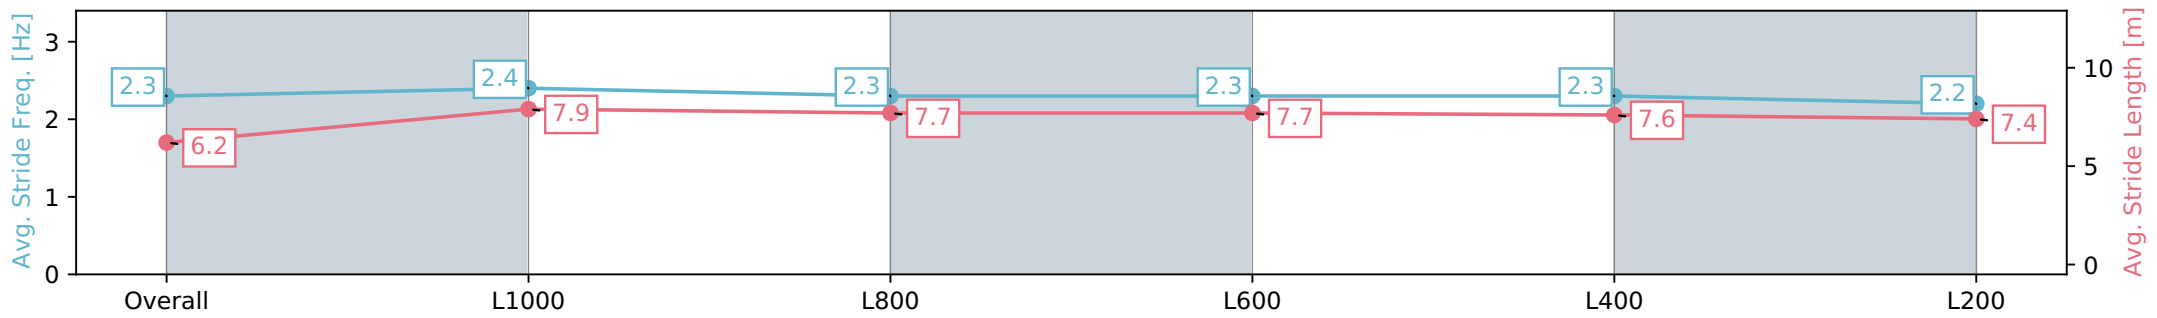

Morphettville SA - Professional
 Race 8: Sportsbet Robert Sangster Stakes - 1200m
 27 April 2024 - 4:15PM
 Track Rating: Good 4, Weather: Overcast, Rail Position: True

Section	Overall	L1000	L800	L600	L400	L200
Section Times	1:10.14 [5] (0:13.55)	0:56.59 [1] (0:10.54)	0:46.05 [1] (0:11.00)	0:35.05 [1] (0:11.41)	0:23.64 [1] (0:11.44)	0:12.20 [2] (0:12.20)
Average Speed [km/h]	53.1	68.4	65.9	63.9	63.4	59.0
Top Speed [km/h]	68.3	69.2	68.2	64.7	64.9	62.2
Avg. Dist. to Rail [m]	9.4	6.0	2.6	2.3	6.6	12.0
Avg. Stride Freq. [Hz]	2.3	2.4	2.3	2.3	2.3	2.2
Avg. Stride Length [m]	6.2	7.9	7.7	7.7	7.6	7.4