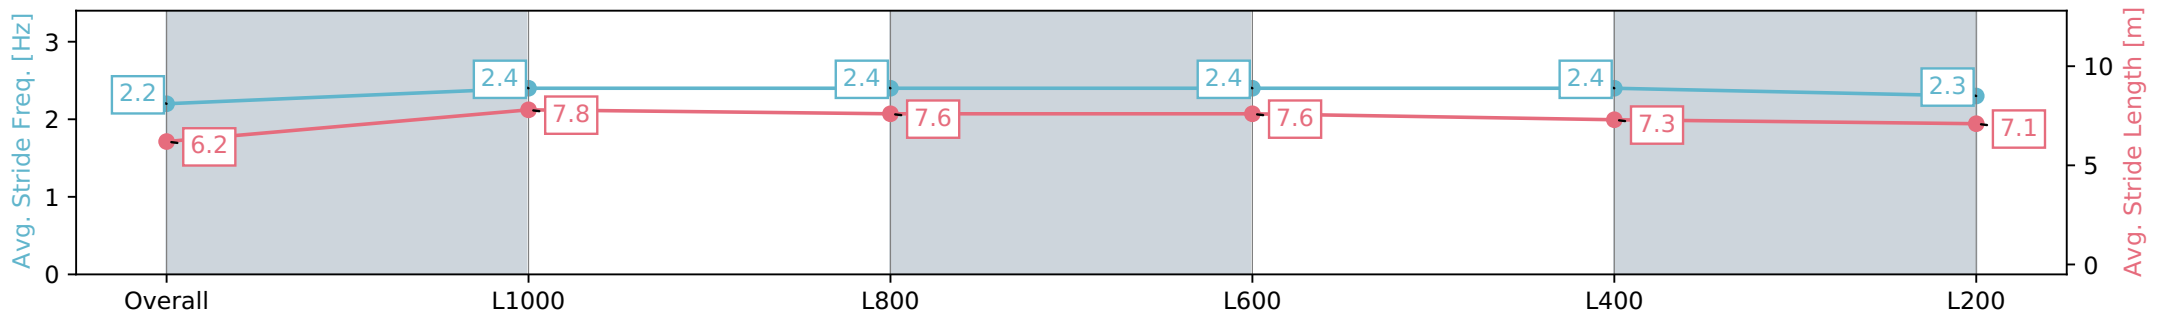

[] Ranking at each section and finish
 -:-:- No data available at this section
 NA No data available

Horse/Jockey Name	ROOTS/James McDonald
Finish Rank	14
Fastest Section Time (Section)	0:10.77 (L1000)
Top Speed [km/h] (Section)	68.9 (L1000)
Race State	Finished

Morphettville SA - Professional
 Race 8: Sportsbet Robert Sangster Stakes - 1200m
 27 April 2024 - 4:15PM
 Track Rating: Good 4, Weather: Overcast, Rail Position: True

Section	Overall	L1000	L800	L600	L400	L200
Section Times	1:10.98 [14] (0:14.21)	0:56.77 [11] (0:10.77)	0:46.00 [11] (0:10.94)	0:35.06 [12] (0:11.32)	0:23.74 [13] (0:11.40)	0:12.34 [14] (0:12.34)
Average Speed [km/h]	50.6	66.9	66.6	65.6	64.1	58.3
Top Speed [km/h]	65.1	68.2	68.9	67.0	66.1	64.6
Avg. Dist. to Rail [m]	7.4	2.5	3.4	5.8	11.7	15.5
Avg. Stride Freq. [Hz]	2.2	2.4	2.4	2.4	2.4	2.3
Avg. Stride Length [m]	6.2	7.8	7.6	7.6	7.3	7.1