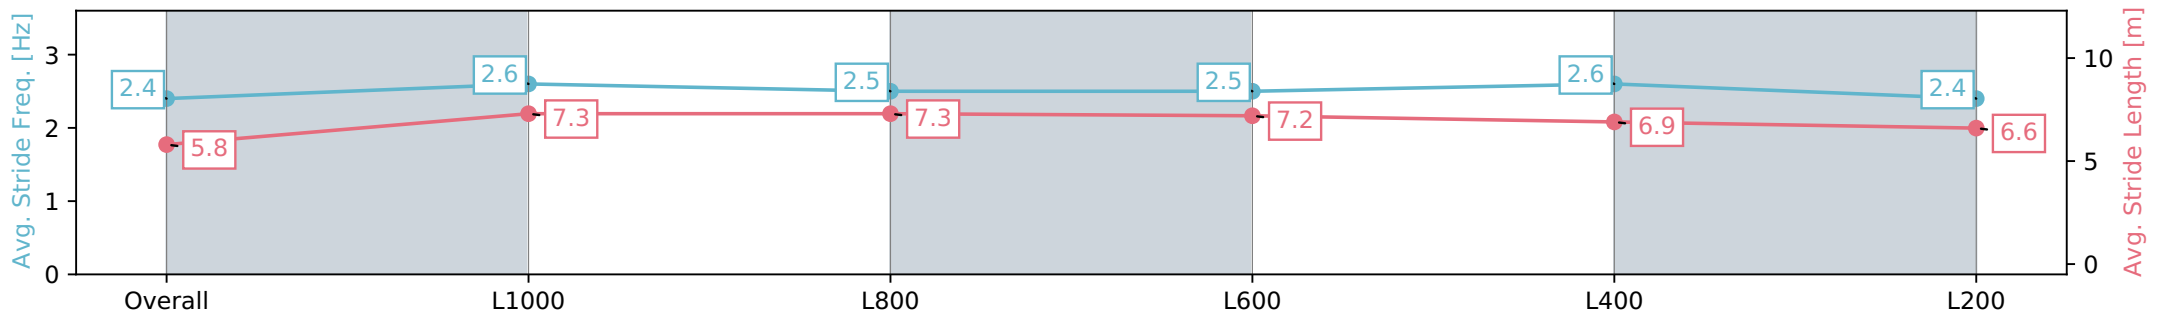

Horse/Jockey Name	LEMPICKA/Blake McDougall
Finish Rank	12
Fastest Section Time (Section)	0:10.65 (L1000)
Top Speed [km/h] (Section)	68.4 (Overall)
Race State	Finished

Morphettville SA - Professional
Race 8: Sportsbet Robert Sangster Stakes - 1200m
27 April 2024 - 4:15PM
Track Rating: Good 4, Weather: Overcast, Rail Position: True

Section	Overall	L1000	L800	L600	L400	L200
Section Times	1:10.82 [12] (0:13.94)	0:56.88 [7] (0:10.65)	0:46.23 [7] (0:11.14)	0:35.09 [7] (0:11.41)	0:23.68 [10] (0:11.33)	0:12.35 [12] (0:12.35)
Average Speed [km/h]	51.7	67.7	65.0	64.2	63.9	58.4
Top Speed [km/h]	67.8	68.4	68.0	65.1	65.5	63.3
Avg. Dist. to Rail [m]	3.1	2.0	2.1	3.1	6.9	9.6
Avg. Stride Freq. [Hz]	2.4	2.6	2.5	2.5	2.6	2.4
Avg. Stride Length [m]	5.8	7.3	7.3	7.2	6.9	6.6

[ ] Ranking at each section and finish
-:-:- No data available at this section
NA No data available