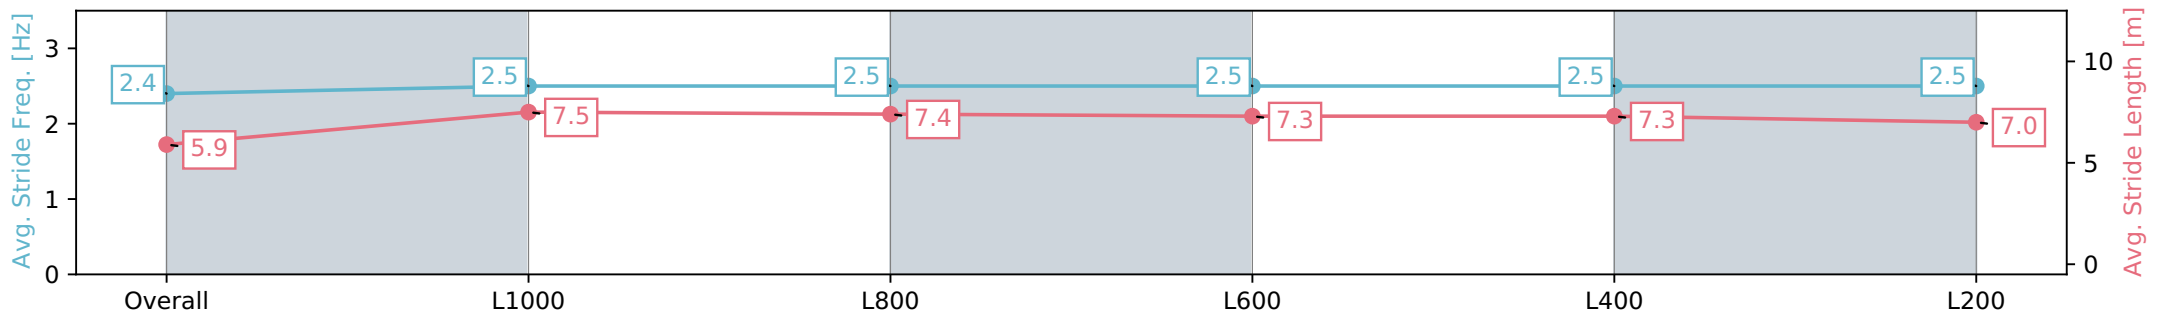

Horse/Jockey Name	BENEDETTA/Daniel Stackhouse
Finish Rank	3
Fastest Section Time (Section)	0:10.75 (L1000)
Top Speed [km/h] (Section)	68.1 (Overall)
Race State	Finished

Morphettville SA - Professional
Race 8: Sportsbet Robert Sangster Stakes - 1200m
27 April 2024 - 4:15PM
Track Rating: Good 4, Weather: Overcast, Rail Position: True

Section	Overall	L1000	L800	L600	L400	L200
Section Times	1:09.81 [3] (0:13.99)	0:55.82 [8] (0:10.75)	0:45.07 [9] (0:11.08)	0:33.99 [10] (0:11.24)	0:22.75 [8] (0:11.17)	0:11.58 [7] (0:11.57)
Average Speed [km/h]	51.5	67.0	65.3	64.6	65.0	62.2
Top Speed [km/h]	66.4	68.1	66.8	65.3	65.2	65.1
Avg. Dist. to Rail [m]	1.3	1.3	1.3	1.6	6.2	9.4
Avg. Stride Freq. [Hz]	2.4	2.5	2.5	2.5	2.5	2.5
Avg. Stride Length [m]	5.9	7.5	7.4	7.3	7.3	7.0

[ ] Ranking at each section and finish
-:-:- No data available at this section
NA No data available