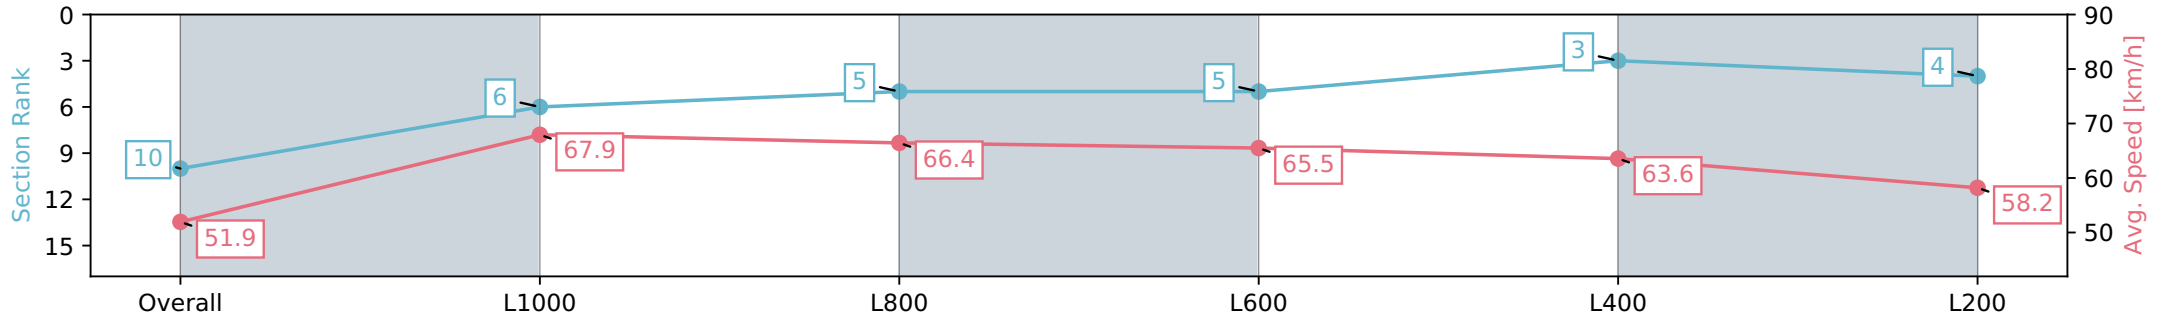

Horse/Jockey Name	WONDERFUL TONIGHT/Craig Williams
Finish Rank	10
Fastest Section Time (Section)	0:10.61 (L1000)
Top Speed [km/h] (Section)	68.8 (Overall)
Race State	Finished

Morphettville SA - Professional
Race 8: Sportsbet Robert Sangster Stakes - 1200m
27 April 2024 - 4:15PM
Track Rating: Good 4, Weather: Overcast, Rail Position: True

Section	Overall	L1000	L800	L600	L400	L200
Section Times	1:10.52 [10] (0:13.87)	0:56.65 [6] (0:10.61)	0:46.04 [5] (0:10.97)	0:35.07 [5] (0:11.22)	0:23.85 [3] (0:11.47)	0:12.38 [4] (0:12.38)
Average Speed [km/h]	51.9	67.9	66.4	65.5	63.6	58.2
Top Speed [km/h]	67.3	68.8	67.9	65.9	65.2	61.7
Avg. Dist. to Rail [m]	9.7	4.2	3.5	4.1	10.6	15.0
Avg. Stride Freq. [Hz]	2.3	2.4	2.4	2.4	2.4	2.3
Avg. Stride Length [m]	6.2	7.8	7.7	7.6	7.3	7.0

- [ ] Ranking at each section and finish
- -:-:- No data available at this section
- NA No data available