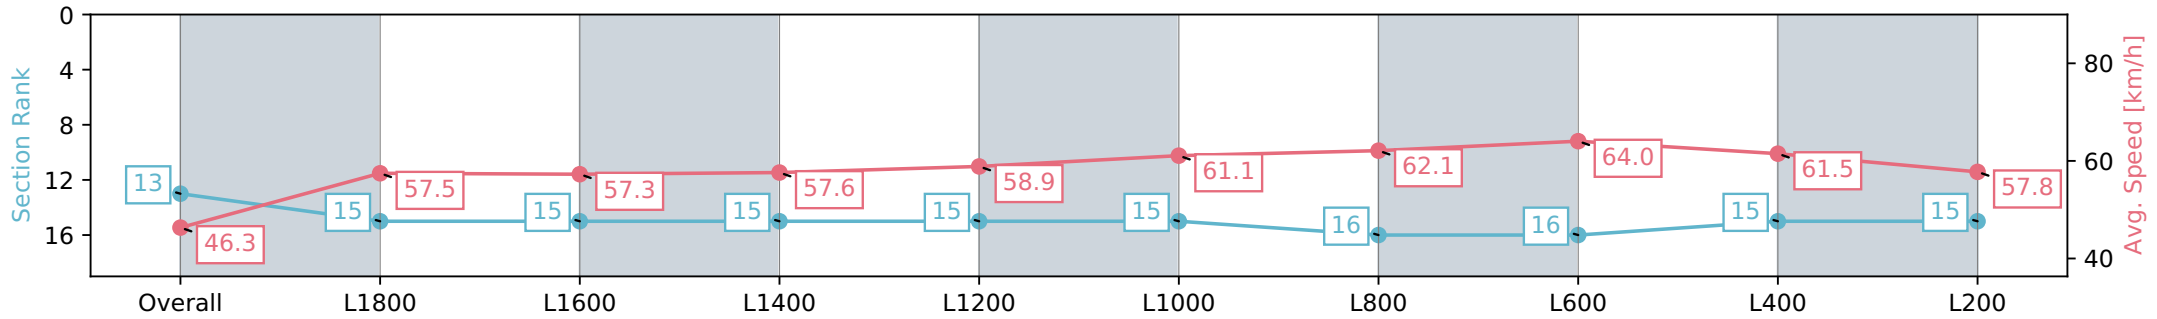

Report Created: Sat 27 April 2024 16:27:18 GMT+10 (Note: Timing is based on positional data)

- [] Ranking at each section and finish
- :-:- No data available at this section
- NA No data available

Horse/Jockey Name	QALI AL FARRASHA/Billy Egan
Finish Rank	13
Fastest Section Time (Section)	0:11.41 (L800)
Top Speed [km/h] (Section)	64.9 (L800)
Race State	Finished

Morphettville SA - Professional
 Race 7: Sportsbet Australasian Oaks - 2000m
 27 April 2024 - 3:39PM
 Track Rating: Good 4, Weather: Overcast, Rail Position: True

Section	Overall	L1800	L1600	L1400	L1200	L1000	L800	L600	L400	L200
Section Times	2:05.32 [13] (0:15.80)	1:49.52 [15] (0:12.69)	1:36.83 [15] (0:12.55)	1:24.28 [15] (0:12.70)	1:11.58 [15] (0:12.38)	0:59.20 [15] (0:11.79)	0:47.41 [16] (0:11.67)	0:35.74 [16] (0:11.41)	0:24.33 [15] (0:11.87)	0:12.46 [15] (0:12.46)
Average Speed [km/h]	46.3	57.5	57.3	57.6	58.9	61.1	62.1	64.0	61.5	57.8
Top Speed [km/h]	58.1	59.3	58.1	58.8	59.6	62.4	64.3	64.9	63.4	60.4
Avg. Dist. to Rail [m]	14.4	3.2	3.8	4.3	2.8	3.1	2.4	3.0	10.3	14.0
Avg. Stride Freq. [Hz]	2.1	2.2	2.2	2.2	2.2	2.2	2.2	2.3	2.3	2.2
Avg. Stride Length [m]	6.0	7.3	7.3	7.3	7.5	7.6	7.7	7.7	7.4	7.2