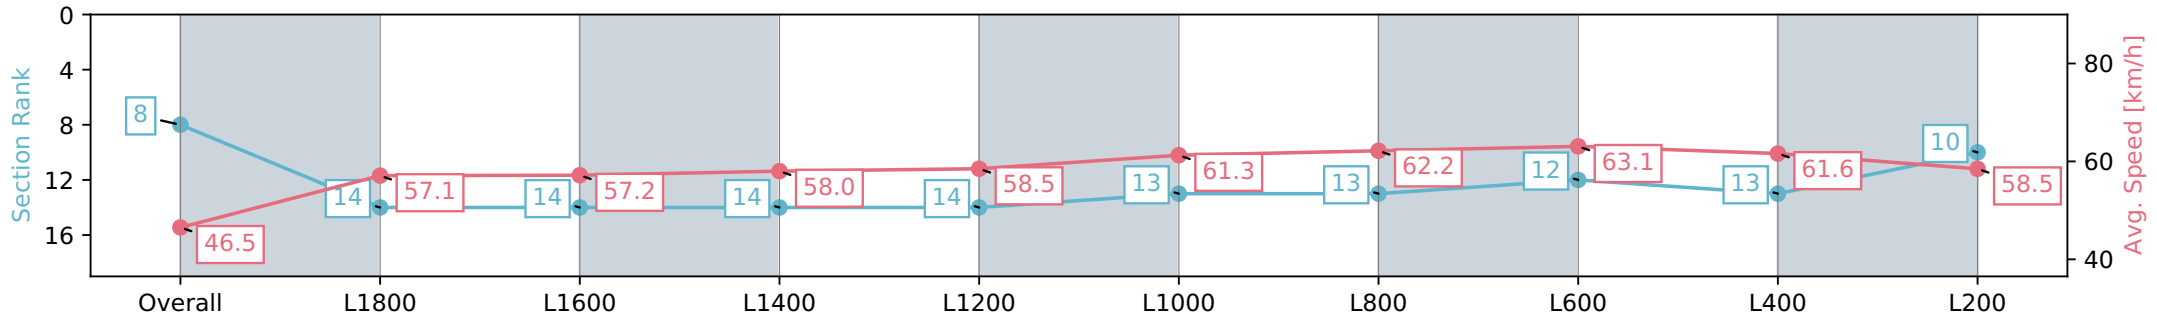

Horse/Jockey Name	MOLLYNICKERS/Carleen Hefel
Finish Rank	8
Fastest Section Time (Section)	0:11.54 (L800)
Top Speed [km/h] (Section)	63.7 (L800)
Race State	Finished

Morphettville SA - Professional
Race 7: Sportsbet Australasian Oaks - 2000m
27 April 2024 - 3:39PM
Track Rating: Good 4, Weather: Overcast, Rail Position: True

Section	Overall	L1800	L1600	L1400	L1200	L1000	L800	L600	L400	L200
Section Times	2:04.81 [8] (0:15.64)	1:49.17 [14] (0:12.73)	1:36.44 [14] (0:12.60)	1:23.84 [14] (0:12.48)	1:11.36 [14] (0:12.32)	0:59.04 [13] (0:11.76)	0:47.28 [13] (0:11.64)	0:35.64 [12] (0:11.54)	0:24.10 [13] (0:11.79)	0:12.31 [10] (0:12.31)
Average Speed [km/h]	46.5	57.1	57.2	58.0	58.5	61.3	62.2	63.1	61.6	58.5
Top Speed [km/h]	59.1	58.6	58.1	58.9	59.5	62.2	62.8	63.7	62.5	61.0
Avg. Dist. to Rail [m]	11.6	2.3	1.6	1.3	0.7	1.3	1.1	2.5	7.3	10.8
Avg. Stride Freq. [Hz]	2.1	2.1	2.1	2.1	2.1	2.1	2.2	2.2	2.2	2.2
Avg. Stride Length [m]	5.9	7.1	7.2	7.2	7.3	7.6	7.6	7.8	7.7	7.6

Report Created: Sat 27 April 2024 16:27:01 GMT+10 (Note: Timing is based on positional data)

- [ ] Ranking at each section and finish
- -:-:- No data available at this section
- NA No data available