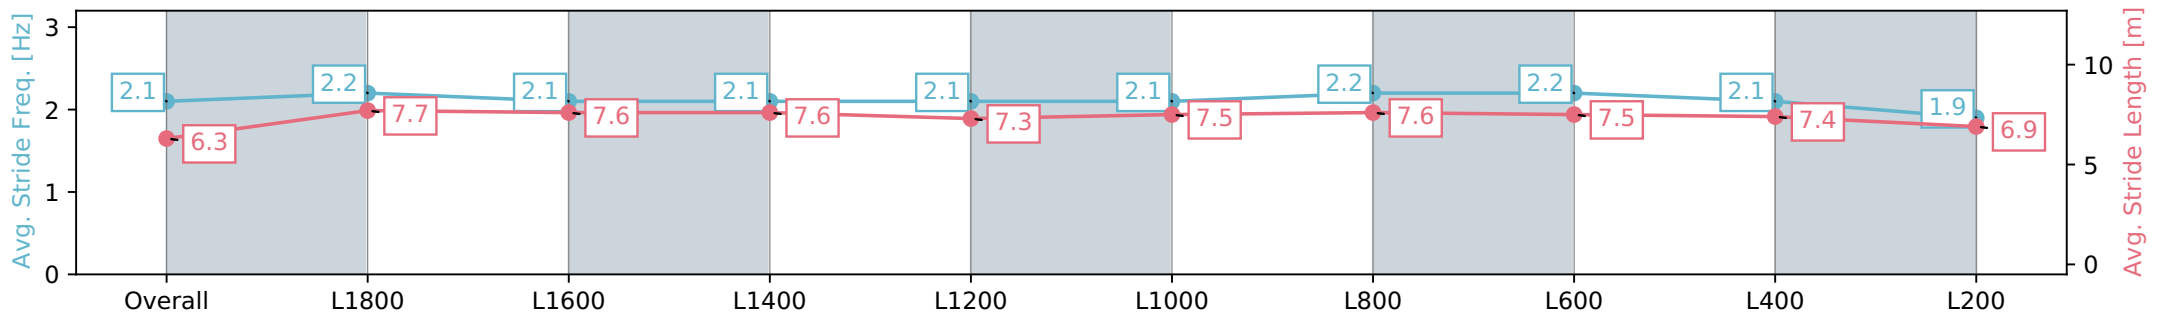

Report Created: Sat 27 April 2024 16:27:29 GMT+10 (Note: Timing is based on positional data)

- [] Ranking at each section and finish
- :-:- No data available at this section
- NA No data available

Horse/Jockey Name	INFINITY IMPERIAL/Chad Schofield
Finish Rank	16
Fastest Section Time (Section)	0:11.87 (L1800)
Top Speed [km/h] (Section)	61.4 (L1200)
Race State	Finished

Morphettville SA - Professional
 Race 7: Sportsbet Australasian Oaks - 2000m
 27 April 2024 - 3:39PM
 Track Rating: Good 4, Weather: Overcast, Rail Position: True

Section	Overall	L1800	L1600	L1400	L1200	L1000	L800	L600	L400	L200
Section Times	2:08.59 [16] (0:14.99)	1:53.60 [6] (0:12.15)	1:41.45 [3] (0:11.87)	1:29.58 [2] (0:12.40)	1:17.18 [2] (0:12.46)	1:04.72 [2] (0:11.92)	0:52.80 [2] (0:12.12)	0:40.68 [3] (0:12.46)	0:28.22 [6] (0:13.12)	0:15.10 [16] (0:15.10)
Average Speed [km/h]	48.8	60.5	60.6	58.8	58.2	60.4	60.1	59.0	55.4	47.7
Top Speed [km/h]	61.1	61.3	60.9	59.9	58.7	61.4	61.1	59.9	58.0	51.4
Avg. Dist. to Rail [m]	14.4	5.2	3.8	3.1	2.2	2.8	2.6	4.5	8.9	10.4
Avg. Stride Freq. [Hz]	2.1	2.2	2.1	2.1	2.1	2.1	2.2	2.2	2.1	1.9
Avg. Stride Length [m]	6.3	7.7	7.6	7.6	7.3	7.5	7.6	7.5	7.4	6.9