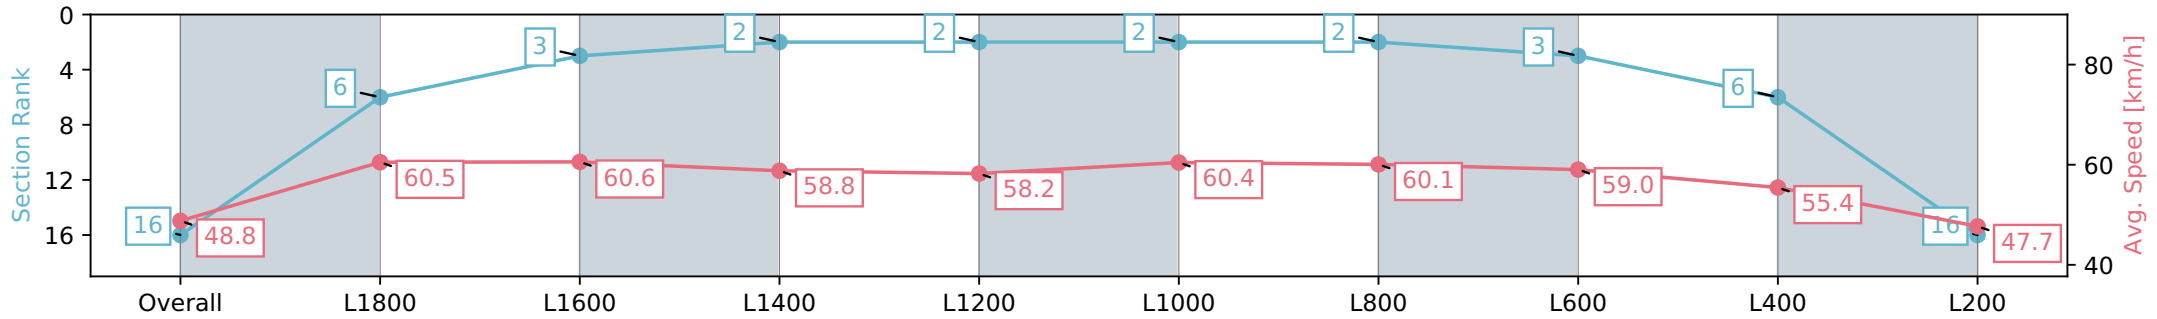

Horse/Jockey Name	INFINITY IMPERIAL/Chad Schofield
Finish Rank	16
Fastest Section Time (Section)	0:11.87 (L1800)
Top Speed [km/h] (Section)	61.4 (L1200)
Race State	Finished

Morphettville SA - Professional
Race 7: Sportsbet Australasian Oaks - 2000m
27 April 2024 - 3:39PM
Track Rating: Good 4, Weather: Overcast, Rail Position: True

Section	Overall	L1800	L1600	L1400	L1200	L1000	L800	L600	L400	L200
Section Times	2:08.59 [16] (0:14.99)	1:53.60 [6] (0:12.15)	1:41.45 [3] (0:11.87)	1:29.58 [2] (0:12.40)	1:17.18 [2] (0:12.46)	1:04.72 [2] (0:11.92)	0:52.80 [2] (0:12.12)	0:40.68 [3] (0:12.46)	0:28.22 [6] (0:13.12)	0:15.10 [16] (0:15.10)
Average Speed [km/h]	48.8	60.5	60.6	58.8	58.2	60.4	60.1	59.0	55.4	47.7
Top Speed [km/h]	61.1	61.3	60.9	59.9	58.7	61.4	61.1	59.9	58.0	51.4
Avg. Dist. to Rail [m]	14.4	5.2	3.8	3.1	2.2	2.8	2.6	4.5	8.9	10.4
Avg. Stride Freq. [Hz]	2.1	2.2	2.1	2.1	2.1	2.1	2.2	2.2	2.1	1.9
Avg. Stride Length [m]	6.3	7.7	7.6	7.6	7.3	7.5	7.6	7.5	7.4	6.9

Report Created: Sat 27 April 2024 16:27:33 GMT+10 (Note: Timing is based on positional data)

- [ ] Ranking at each section and finish
- -:-:- No data available at this section
- NA No data available