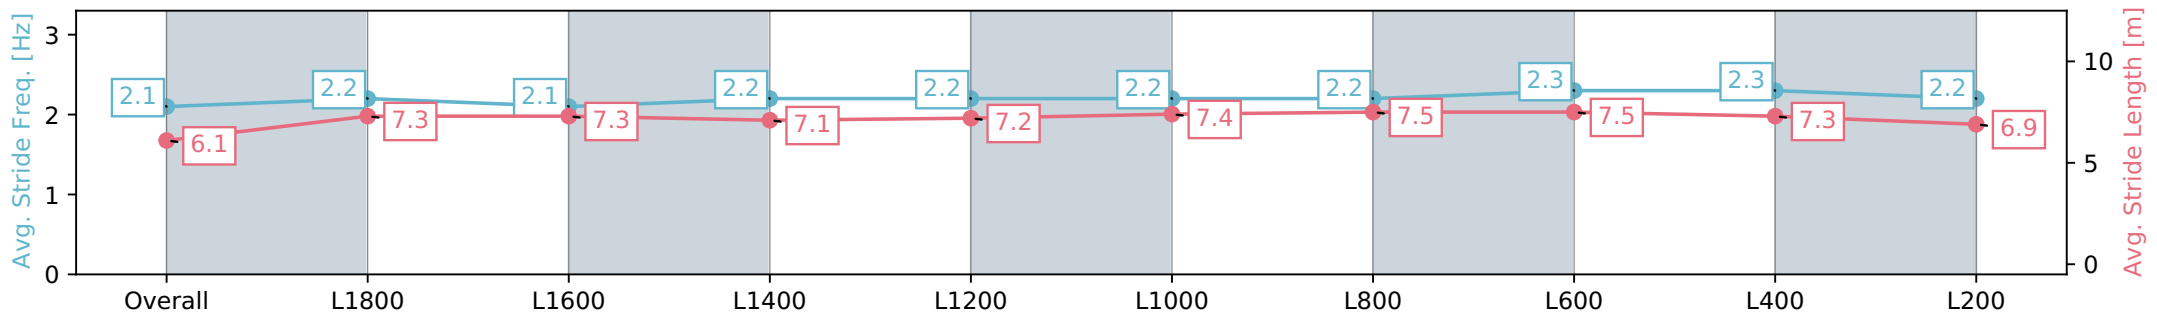

Report Created: Sat 27 April 2024 16:27:01 GMT+10 (Note: Timing is based on positional data)

- [] Ranking at each section and finish
- :-:- No data available at this section
- NA No data available

Horse/Jockey Name	POSITIVITY/Michael Dee
Finish Rank	9
Fastest Section Time (Section)	0:11.50 (L800)
Top Speed [km/h] (Section)	63.7 (L800)
Race State	Finished

Morphettville SA - Professional
 Race 7: Sportsbet Australasian Oaks - 2000m
 27 April 2024 - 3:39PM
 Track Rating: Good 4, Weather: Overcast, Rail Position: True

Section	Overall	L1800	L1600	L1400	L1200	L1000	L800	L600	L400	L200
Section Times	2:04.87 [9] (0:15.38)	1:49.49 [12] (0:12.67)	1:36.82 [11] (0:12.59)	1:24.23 [11] (0:12.51)	1:11.72 [11] (0:12.27)	0:59.45 [10] (0:11.81)	0:47.64 [10] (0:11.68)	0:35.96 [10] (0:11.50)	0:24.46 [7] (0:11.74)	0:12.72 [5] (0:12.72)
Average Speed [km/h]	47.1	57.2	57.2	57.8	58.8	61.0	61.9	62.9	61.3	56.5
Top Speed [km/h]	58.9	58.3	57.8	58.2	59.9	61.5	62.4	63.7	63.3	59.9
Avg. Dist. to Rail [m]	8.0	1.5	1.5	1.2	0.7	1.2	1.0	0.6	3.1	6.9
Avg. Stride Freq. [Hz]	2.1	2.2	2.1	2.2	2.2	2.2	2.2	2.3	2.3	2.2
Avg. Stride Length [m]	6.1	7.3	7.3	7.1	7.2	7.4	7.5	7.5	7.3	6.9