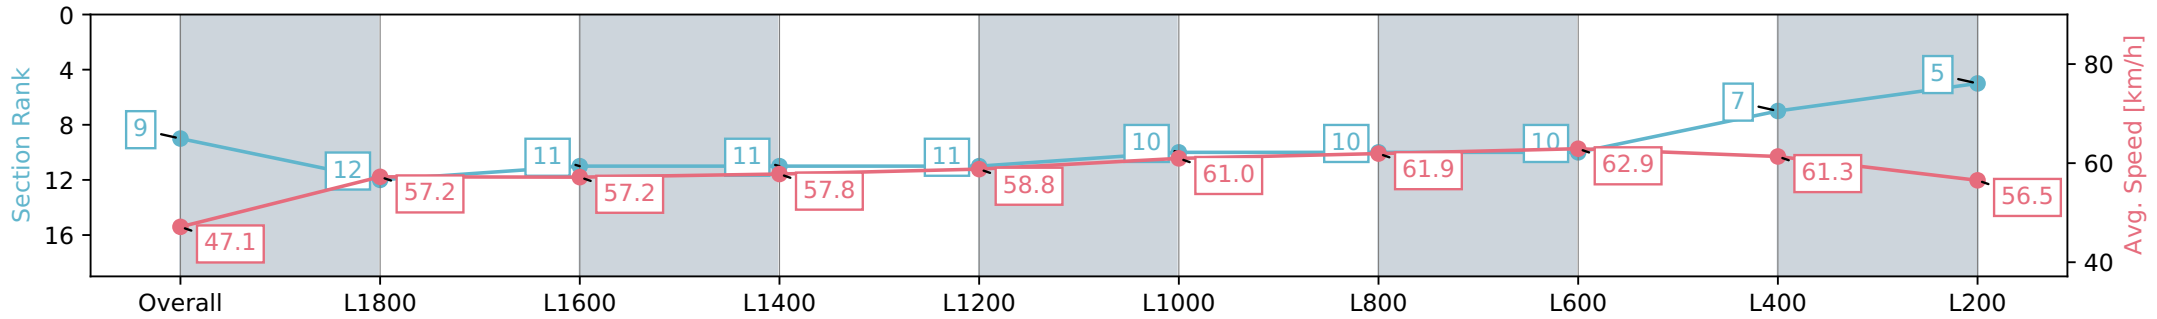

Horse/Jockey Name	POSITIVITY/Michael Dee
Finish Rank	9
Fastest Section Time (Section)	0:11.50 (L800)
Top Speed [km/h] (Section)	63.7 (L800)
Race State	Finished

Morphettville SA - Professional
Race 7: Sportsbet Australasian Oaks - 2000m
27 April 2024 - 3:39PM
Track Rating: Good 4, Weather: Overcast, Rail Position: True

Section	Overall	L1800	L1600	L1400	L1200	L1000	L800	L600	L400	L200
Section Times	2:04.87 [9] (0:15.38)	1:49.49 [12] (0:12.67)	1:36.82 [11] (0:12.59)	1:24.23 [11] (0:12.51)	1:11.72 [11] (0:12.27)	0:59.45 [10] (0:11.81)	0:47.64 [10] (0:11.68)	0:35.96 [10] (0:11.50)	0:24.46 [7] (0:11.74)	0:12.72 [5] (0:12.72)
Average Speed [km/h]	47.1	57.2	57.2	57.8	58.8	61.0	61.9	62.9	61.3	56.5
Top Speed [km/h]	58.9	58.3	57.8	58.2	59.9	61.5	62.4	63.7	63.3	59.9
Avg. Dist. to Rail [m]	8.0	1.5	1.5	1.2	0.7	1.2	1.0	0.6	3.1	6.9
Avg. Stride Freq. [Hz]	2.1	2.2	2.1	2.2	2.2	2.2	2.2	2.3	2.3	2.2
Avg. Stride Length [m]	6.1	7.3	7.3	7.1	7.2	7.4	7.5	7.5	7.3	6.9

Report Created: Sat 27 April 2024 16:27:05 GMT+10 (Note: Timing is based on positional data)

[ ] Ranking at each section and finish
-:-:- No data available at this section
NA No data available