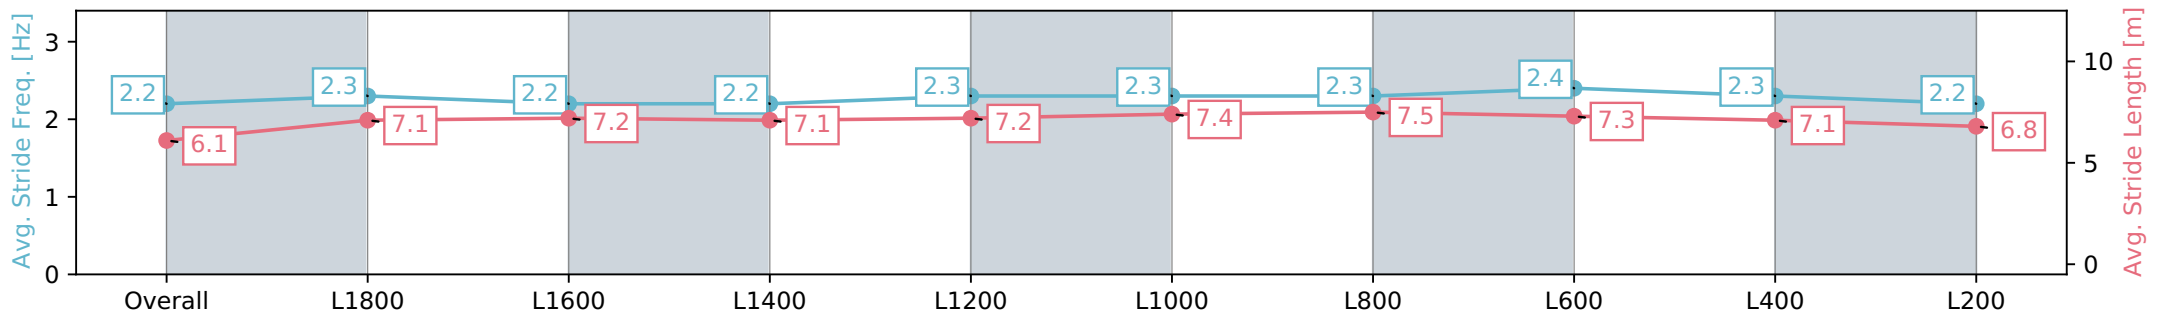

Morphettville SA - Professional
 Race 7: Sportsbet Australasian Oaks - 2000m
 27 April 2024 - 3:39PM
 Track Rating: Good 4, Weather: Overcast, Rail Position: True

Section	Overall	L1800	L1600	L1400	L1200	L1000	L800	L600	L400	L200
Section Times	2:05.33 [14] (0:15.24)	1:50.09 [9] (0:12.55)	1:37.54 [9] (0:12.55)	1:24.99 [9] (0:12.57)	1:12.41 [9] (0:12.28)	1:00.12 [8] (0:11.88)	0:48.24 [8] (0:11.70)	0:36.54 [8] (0:11.81)	0:24.73 [10] (0:12.05)	0:12.68 [12] (0:12.68)
Average Speed [km/h]	47.6	57.9	57.4	57.6	58.8	60.6	61.6	61.3	60.0	56.8
Top Speed [km/h]	59.3	58.6	57.8	58.2	59.8	61.0	62.3	61.9	61.0	59.8
Avg. Dist. to Rail [m]	6.7	2.5	2.2	1.9	0.7	1.7	0.6	1.2	4.5	8.0
Avg. Stride Freq. [Hz]	2.0	2.1	2.1	2.1	2.2	2.2	2.2	2.3	2.3	2.2
Avg. Stride Length [m]	6.3	7.5	7.4	7.4	7.5	7.6	7.6	7.5	7.3	7.2

Report Created: Sat 27 April 2024 16:27:25 GMT+10 (Note: Timing is based on positional data)

- [] Ranking at each section and finish
- :-:- No data available at this section
- NA No data available

Horse/Jockey Name	SERASANA/John Allen
Finish Rank	15
Fastest Section Time (Section)	0:11.69 (L1000)
Top Speed [km/h] (Section)	63.5 (L1000)
Race State	Finished

Morphettville SA - Professional
 Race 7: Sportsbet Australasian Oaks - 2000m
 27 April 2024 - 3:39PM
 Track Rating: Good 4, Weather: Overcast, Rail Position: True

Section	Overall	L1800	L1600	L1400	L1200	L1000	L800	L600	L400	L200
Section Times	2:05.84 [15] (0:14.98)	1:50.86 [5] (0:12.40)	1:38.46 [6] (0:12.48)	1:25.98 [6] (0:12.66)	1:13.32 [6] (0:12.44)	1:00.88 [7] (0:11.97)	0:48.91 [7] (0:11.69)	0:37.22 [7] (0:11.92)	0:25.30 [9] (0:12.16)	0:13.14 [13] (0:13.14)
Average Speed [km/h]	48.3	58.5	57.7	57.7	58.7	60.2	62.1	61.4	59.6	54.8
Top Speed [km/h]	59.2	59.3	58.3	58.2	60.1	61.6	63.5	63.0	61.0	58.3
Avg. Dist. to Rail [m]	4.9	2.8	4.4	4.5	3.2	3.2	2.4	3.5	6.0	9.9
Avg. Stride Freq. [Hz]	2.2	2.3	2.2	2.2	2.3	2.3	2.3	2.4	2.3	2.2
Avg. Stride Length [m]	6.1	7.1	7.2	7.1	7.2	7.4	7.5	7.3	7.1	6.8