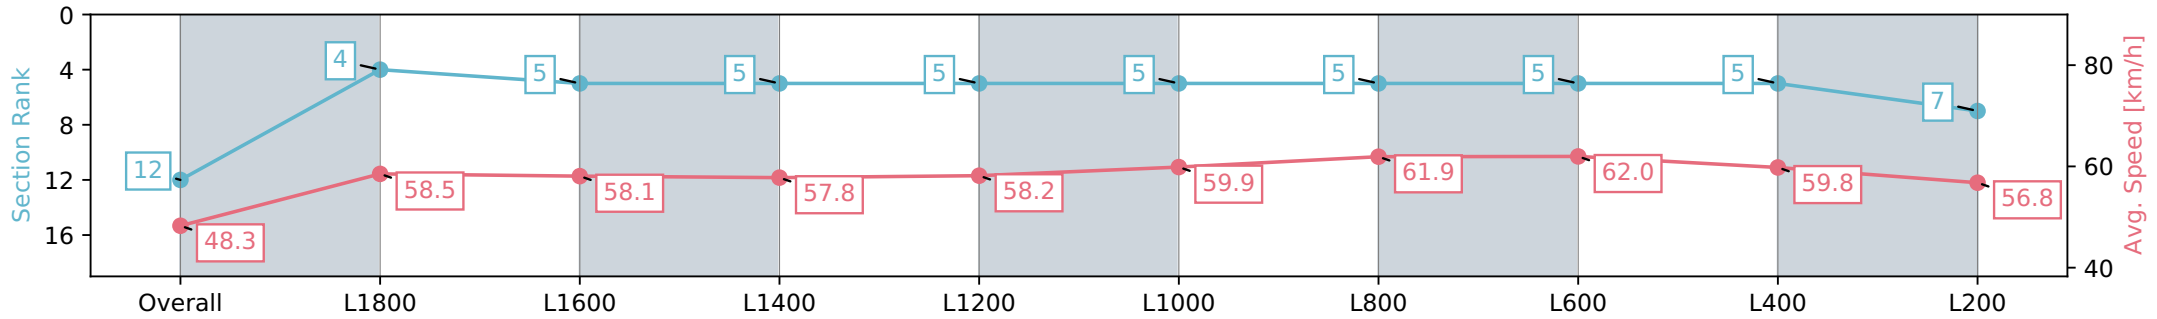

Report Created: Sat 27 April 2024 16:27:13 GMT+10 (Note: Timing is based on positional data)

- [] Ranking at each section and finish
- :-:- No data available at this section
- NA No data available

Horse/Jockey Name	QUEEN OF DRAGONS/Damian Lane
Finish Rank	12
Fastest Section Time (Section)	0:11.73 (L1000)
Top Speed [km/h] (Section)	62.8 (L800)
Race State	Finished

Morphettville SA - Professional
 Race 7: Sportsbet Australasian Oaks - 2000m
 27 April 2024 - 3:39PM
 Track Rating: Good 4, Weather: Overcast, Rail Position: True

Section	Overall	L1800	L1600	L1400	L1200	L1000	L800	L600	L400	L200
Section Times	2:05.04 [12] (0:14.95)	1:50.09 [4] (0:12.36)	1:37.73 [5] (0:12.41)	1:25.32 [5] (0:12.53)	1:12.79 [5] (0:12.45)	1:00.34 [5] (0:12.04)	0:48.30 [5] (0:11.73)	0:36.57 [5] (0:11.75)	0:24.82 [5] (0:12.14)	0:12.68 [7] (0:12.68)
Average Speed [km/h]	48.3	58.5	58.1	57.8	58.2	59.9	61.9	62.0	59.8	56.8
Top Speed [km/h]	59.5	59.4	58.7	58.7	59.0	61.1	62.4	62.8	60.7	59.5
Avg. Dist. to Rail [m]	4.6	1.3	1.4	1.8	1.7	2.5	2.1	2.8	6.1	8.9
Avg. Stride Freq. [Hz]	2.1	2.3	2.3	2.2	2.2	2.2	2.3	2.3	2.3	2.2
Avg. Stride Length [m]	6.0	6.9	6.9	7.0	7.0	7.1	7.2	7.1	7.1	7.0