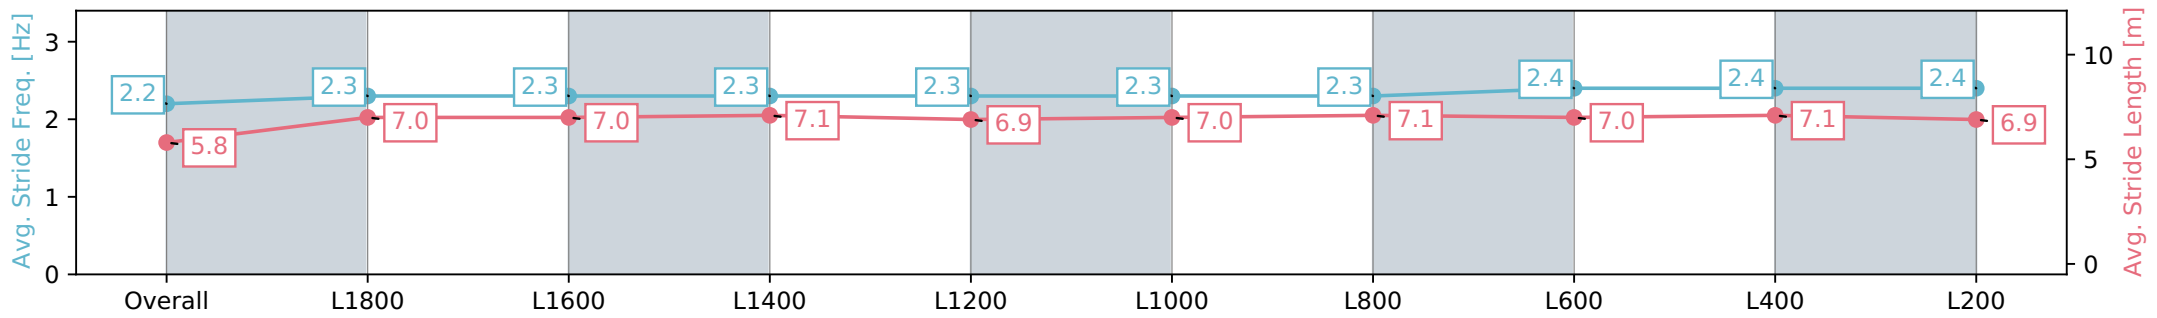

Horse/Jockey Name	WINGS OF SONG/Jake Noonan
Finish Rank	4
Fastest Section Time (Section)	0:11.62 (L1000)
Top Speed [km/h] (Section)	63.4 (L800)
Race State	Finished

Morphettville SA - Professional
Race 7: Sportsbet Australasian Oaks - 2000m
27 April 2024 - 3:39PM
Track Rating: Good 4, Weather: Overcast, Rail Position: True

Section	Overall	L1800	L1600	L1400	L1200	L1000	L800	L600	L400	L200
Section Times	2:04.43 [4] (0:15.16)	1:49.27 [7] (0:12.55)	1:36.72 [8] (0:12.59)	1:24.13 [8] (0:12.61)	1:11.52 [8] (0:12.31)	0:59.21 [9] (0:11.96)	0:47.25 [9] (0:11.62)	0:35.63 [9] (0:11.62)	0:24.01 [8] (0:11.75)	0:12.26 [6] (0:12.26)
Average Speed [km/h]	48.0	57.9	57.2	57.7	59.0	60.1	62.5	63.0	61.7	58.8
Top Speed [km/h]	59.4	59.3	57.6	58.4	60.5	61.3	63.2	63.4	62.7	61.4
Avg. Dist. to Rail [m]	8.6	2.4	2.6	3.1	1.8	2.4	2.1	3.2	7.3	12.1
Avg. Stride Freq. [Hz]	2.2	2.3	2.3	2.3	2.3	2.3	2.3	2.4	2.4	2.4
Avg. Stride Length [m]	5.8	7.0	7.0	7.1	6.9	7.0	7.1	7.0	7.1	6.9

Report Created: Sat 27 April 2024 16:26:46 GMT+10 (Note: Timing is based on positional data)

- [ ] Ranking at each section and finish
- -:-:- No data available at this section
- NA No data available