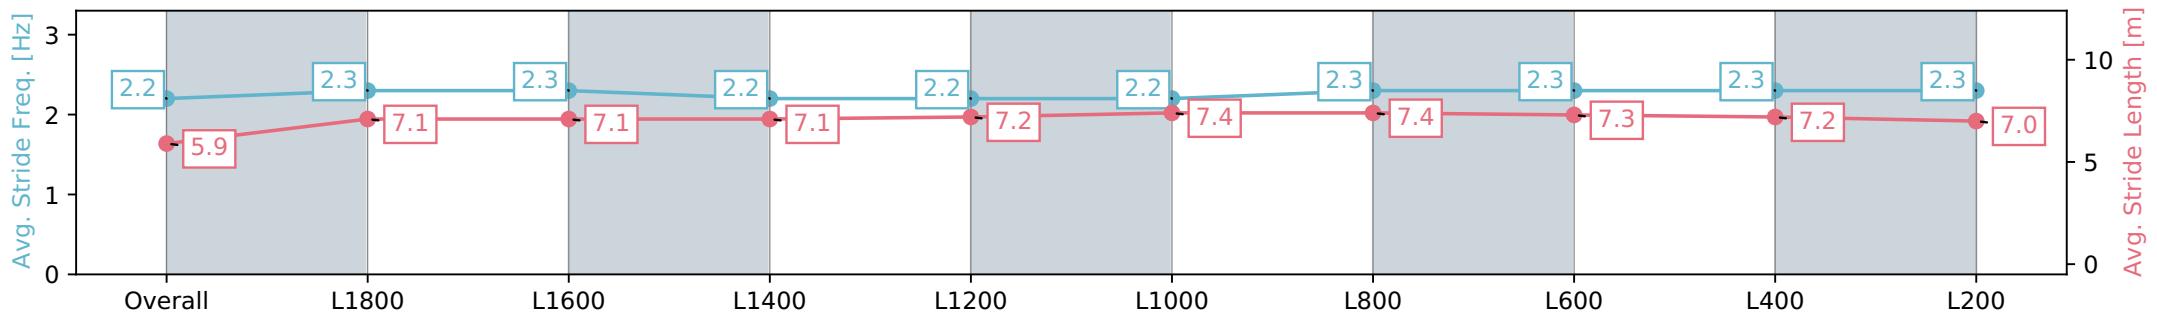

Morphettville SA - Professional
 Race 7: Sportsbet Australasian Oaks - 2000m
 27 April 2024 - 3:39PM
 Track Rating: Good 4, Weather: Overcast, Rail Position: True

Section	Overall	L1800	L1600	L1400	L1200	L1000	L800	L600	L400	L200
Section Times	2:04.31 [3] (0:14.90)	1:49.41 [3] (0:12.30)	1:37.11 [4] (0:12.32)	1:24.79 [4] (0:12.49)	1:12.30 [4] (0:12.52)	0:59.78 [4] (0:12.05)	0:47.73 [4] (0:11.77)	0:35.96 [4] (0:11.64)	0:24.32 [3] (0:11.80)	0:12.52 [3] (0:12.52)
Average Speed [km/h]	48.6	59.0	58.5	58.1	57.9	59.7	61.4	62.3	61.2	57.5
Top Speed [km/h]	60.5	60.5	59.1	58.9	58.8	61.1	62.3	63.2	63.1	59.5
Avg. Dist. to Rail [m]	5.8	2.2	2.5	2.7	1.5	1.7	1.2	1.4	4.9	10.2
Avg. Stride Freq. [Hz]	2.2	2.3	2.3	2.2	2.2	2.2	2.3	2.3	2.3	2.3
Avg. Stride Length [m]	5.9	7.1	7.1	7.1	7.2	7.4	7.4	7.3	7.2	7.0