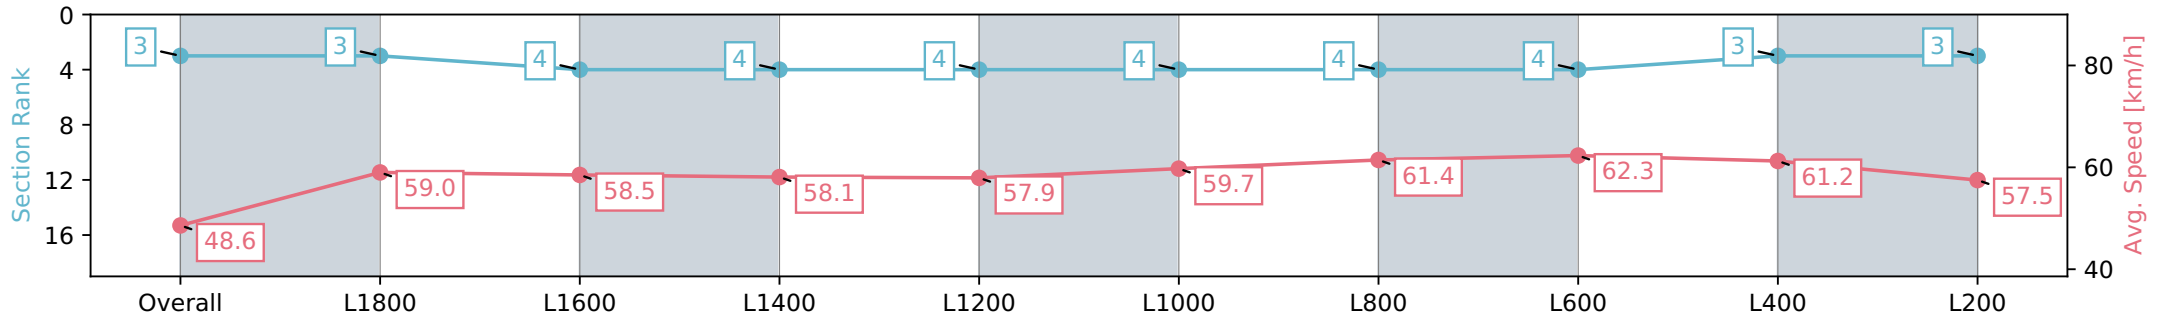

Horse/Jockey Name	COCO SUN/Jamie Kah
Finish Rank	3
Fastest Section Time (Section)	0:11.64 (L800)
Top Speed [km/h] (Section)	63.2 (L800)
Race State	Finished

Morphettville SA - Professional
Race 7: Sportsbet Australasian Oaks - 2000m
27 April 2024 - 3:39PM
Track Rating: Good 4, Weather: Overcast, Rail Position: True

Section	Overall	L1800	L1600	L1400	L1200	L1000	L800	L600	L400	L200
Section Times	2:04.31 [3] (0:14.90)	1:49.41 [3] (0:12.30)	1:37.11 [4] (0:12.32)	1:24.79 [4] (0:12.49)	1:12.30 [4] (0:12.52)	0:59.78 [4] (0:12.05)	0:47.73 [4] (0:11.77)	0:35.96 [4] (0:11.64)	0:24.32 [3] (0:11.80)	0:12.52 [3] (0:12.52)
Average Speed [km/h]	48.6	59.0	58.5	58.1	57.9	59.7	61.4	62.3	61.2	57.5
Top Speed [km/h]	60.5	60.5	59.1	58.9	58.8	61.1	62.3	63.2	63.1	59.5
Avg. Dist. to Rail [m]	5.8	2.2	2.5	2.7	1.5	1.7	1.2	1.4	4.9	10.2
Avg. Stride Freq. [Hz]	2.2	2.3	2.3	2.2	2.2	2.2	2.3	2.3	2.3	2.3
Avg. Stride Length [m]	5.9	7.1	7.1	7.1	7.2	7.4	7.4	7.3	7.2	7.0

Report Created: Sat 27 April 2024 16:26:42 GMT+10 (Note: Timing is based on positional data)

[ ] Ranking at each section and finish
-:-:- No data available at this section
NA No data available