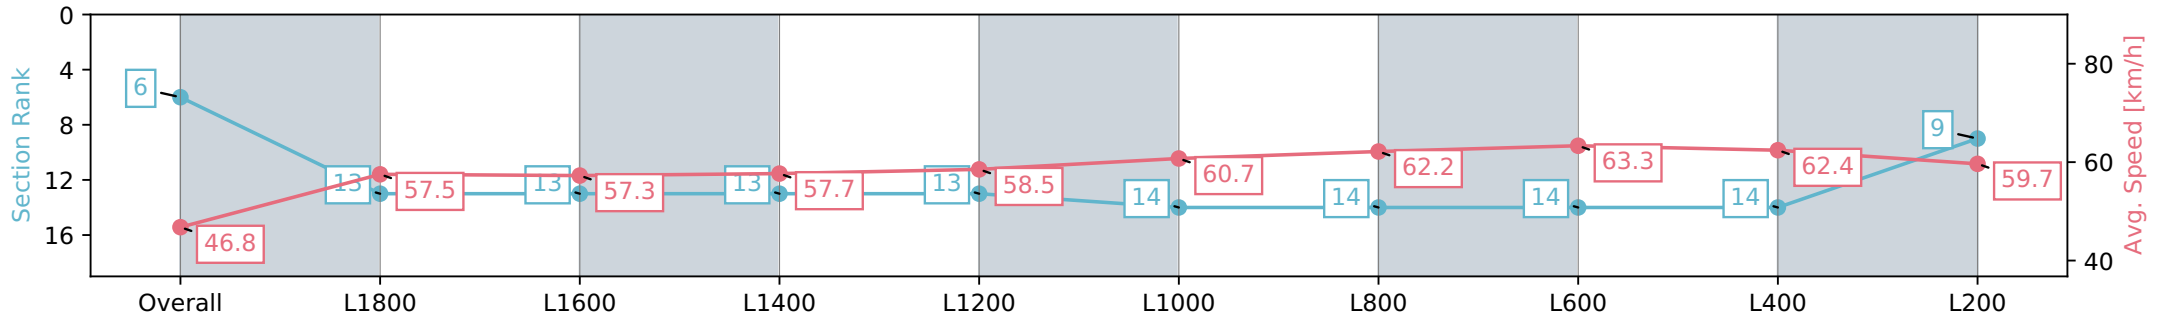

Horse/Jockey Name	QUICKSTER/Blake Shinn
Finish Rank	6
Fastest Section Time (Section)	0:11.57 (L800)
Top Speed [km/h] (Section)	64.6 (L800)
Race State	Finished

Morphettville SA - Professional
Race 7: Sportsbet Australasian Oaks - 2000m
27 April 2024 - 3:39PM
Track Rating: Good 4, Weather: Overcast, Rail Position: True

Section	Overall	L1800	L1600	L1400	L1200	L1000	L800	L600	L400	L200
Section Times	2:04.58 [6] (0:15.56)	1:49.02 [13] (0:12.69)	1:36.33 [13] (0:12.56)	1:23.77 [13] (0:12.56)	1:11.21 [13] (0:12.41)	0:58.80 [14] (0:11.84)	0:46.96 [14] (0:11.66)	0:35.30 [14] (0:11.57)	0:23.72 [14] (0:11.64)	0:12.08 [9] (0:12.08)
Average Speed [km/h]	46.8	57.5	57.3	57.7	58.5	60.7	62.2	63.3	62.4	59.7
Top Speed [km/h]	60.0	60.0	57.9	58.7	59.7	61.8	64.3	64.6	64.3	63.4
Avg. Dist. to Rail [m]	11.7	3.0	2.3	2.2	1.5	1.9	1.9	3.6	8.4	13.4
Avg. Stride Freq. [Hz]	2.2	2.3	2.3	2.3	2.3	2.3	2.3	2.4	2.4	2.4
Avg. Stride Length [m]	5.7	6.9	6.9	6.8	7.0	7.2	7.2	7.4	7.2	6.9

Report Created: Sat 27 April 2024 16:26:53 GMT+10 (Note: Timing is based on positional data)

- [ ] Ranking at each section and finish
- -:-:- No data available at this section
- NA No data available