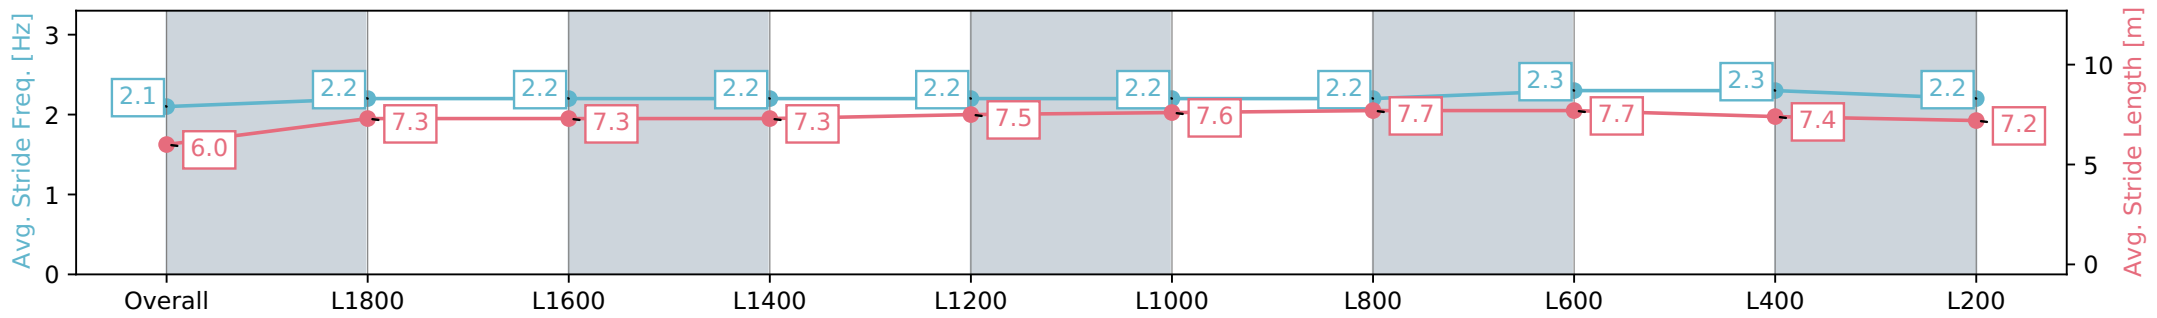

Morphettville SA - Professional
 Race 7: Sportsbet Australasian Oaks - 2000m
 27 April 2024 - 3:39PM
 Track Rating: Good 4, Weather: Overcast, Rail Position: True

Section	Overall	L1800	L1600	L1400	L1200	L1000	L800	L600	L400	L200
Section Times	2:05.04 [12] (0:14.95)	1:50.09 [4] (0:12.36)	1:37.73 [5] (0:12.41)	1:25.32 [5] (0:12.53)	1:12.79 [5] (0:12.45)	1:00.34 [5] (0:12.04)	0:48.30 [5] (0:11.73)	0:36.57 [5] (0:11.75)	0:24.82 [5] (0:12.14)	0:12.68 [7] (0:12.68)
Average Speed [km/h]	48.3	58.5	58.1	57.8	58.2	59.9	61.9	62.0	59.8	56.8
Top Speed [km/h]	59.5	59.4	58.7	58.7	59.0	61.1	62.4	62.8	60.7	59.5
Avg. Dist. to Rail [m]	4.6	1.3	1.4	1.8	1.7	2.5	2.1	2.8	6.1	8.9
Avg. Stride Freq. [Hz]	2.1	2.3	2.3	2.2	2.2	2.2	2.3	2.3	2.3	2.2
Avg. Stride Length [m]	6.0	6.9	6.9	7.0	7.0	7.1	7.2	7.1	7.1	7.0

Report Created: Sat 27 April 2024 16:27:18 GMT+10 (Note: Timing is based on positional data)

- [] Ranking at each section and finish
- :-:- No data available at this section
- NA No data available

Horse/Jockey Name	QALI AL FARRASHA/Billy Egan
Finish Rank	13
Fastest Section Time (Section)	0:11.41 (L800)
Top Speed [km/h] (Section)	64.9 (L800)
Race State	Finished

Morphettville SA - Professional
 Race 7: Sportsbet Australasian Oaks - 2000m
 27 April 2024 - 3:39PM
 Track Rating: Good 4, Weather: Overcast, Rail Position: True

Section	Overall	L1800	L1600	L1400	L1200	L1000	L800	L600	L400	L200
Section Times	2:05.32 [13] (0:15.80)	1:49.52 [15] (0:12.69)	1:36.83 [15] (0:12.55)	1:24.28 [15] (0:12.70)	1:11.58 [15] (0:12.38)	0:59.20 [15] (0:11.79)	0:47.41 [16] (0:11.67)	0:35.74 [16] (0:11.41)	0:24.33 [15] (0:11.87)	0:12.46 [15] (0:12.46)
Average Speed [km/h]	46.3	57.5	57.3	57.6	58.9	61.1	62.1	64.0	61.5	57.8
Top Speed [km/h]	58.1	59.3	58.1	58.8	59.6	62.4	64.3	64.9	63.4	60.4
Avg. Dist. to Rail [m]	14.4	3.2	3.8	4.3	2.8	3.1	2.4	3.0	10.3	14.0
Avg. Stride Freq. [Hz]	2.1	2.2	2.2	2.2	2.2	2.2	2.2	2.3	2.3	2.2
Avg. Stride Length [m]	6.0	7.3	7.3	7.3	7.5	7.6	7.7	7.7	7.4	7.2