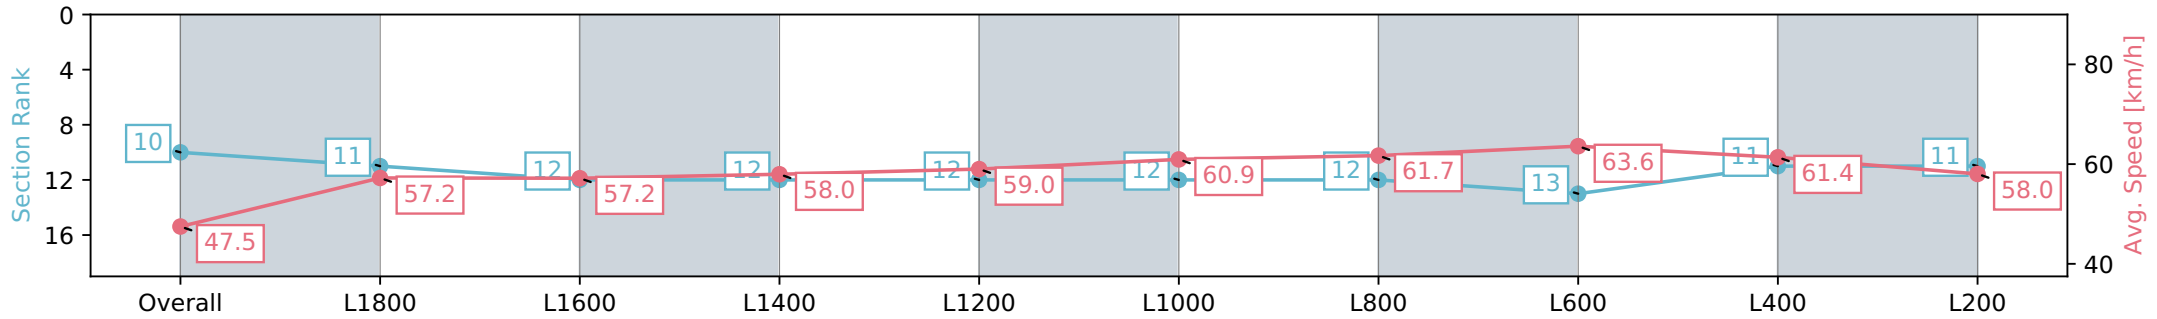

Horse/Jockey Name	INTO YOU/Alana Kelly
Finish Rank	10
Fastest Section Time (Section)	0:11.45 (L800)
Top Speed [km/h] (Section)	64.1 (L800)
Race State	Finished

Morphettville SA - Professional
Race 7: Sportsbet Australasian Oaks - 2000m
27 April 2024 - 3:39PM
Track Rating: Good 4, Weather: Overcast, Rail Position: True

Section	Overall	L1800	L1600	L1400	L1200	L1000	L800	L600	L400	L200
Section Times	2:04.94 [10] (0:15.36)	1:49.58 [11] (0:12.77)	1:36.81 [12] (0:12.60)	1:24.21 [12] (0:12.60)	1:11.61 [12] (0:12.32)	0:59.29 [12] (0:11.80)	0:47.49 [12] (0:11.77)	0:35.72 [13] (0:11.45)	0:24.27 [11] (0:11.86)	0:12.41 [11] (0:12.41)
Average Speed [km/h]	47.5	57.2	57.2	58.0	59.0	60.9	61.7	63.6	61.4	58.0
Top Speed [km/h]	59.1	58.9	57.9	58.7	60.0	61.5	63.5	64.1	63.0	61.2
Avg. Dist. to Rail [m]	11.0	3.9	4.3	4.3	2.1	2.8	2.1	2.6	9.3	14.3
Avg. Stride Freq. [Hz]	2.1	2.1	2.1	2.1	2.1	2.1	2.1	2.2	2.2	2.1
Avg. Stride Length [m]	6.1	7.4	7.4	7.5	7.5	7.8	7.8	8.1	7.8	7.6

Report Created: Sat 27 April 2024 16:27:09 GMT+10 (Note: Timing is based on positional data)

- [ ] Ranking at each section and finish
- -:-:- No data available at this section
- NA No data available