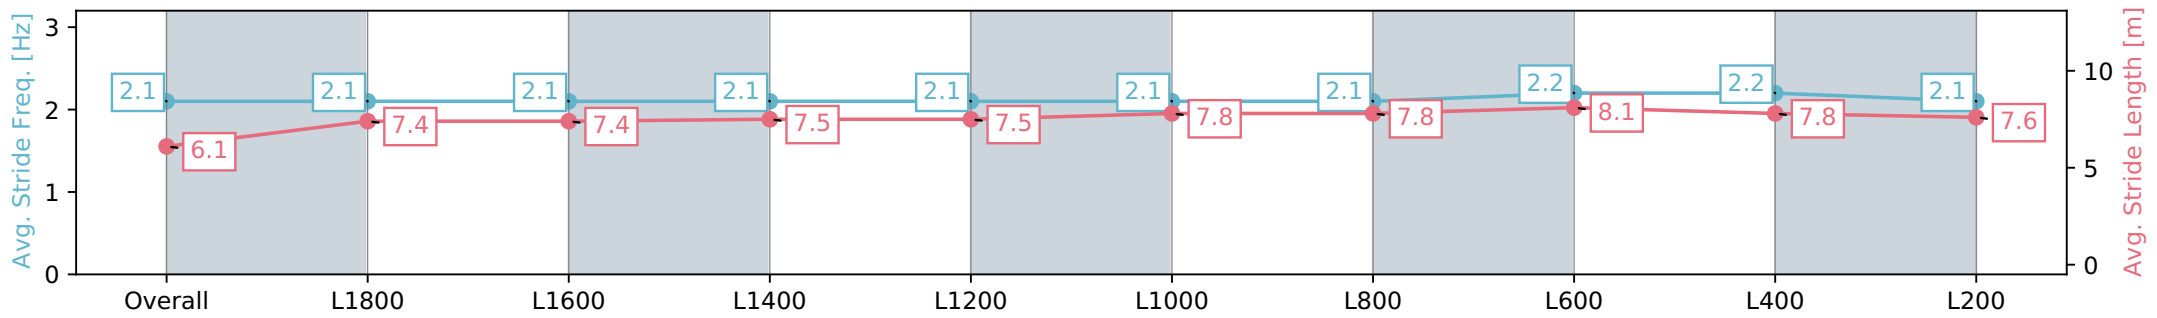

Report Created: Sat 27 April 2024 16:27:05 GMT+10 (Note: Timing is based on positional data)

[] Ranking at each section and finish
 -:-:- No data available at this section
 NA No data available

Horse/Jockey Name	INTO YOU/Alana Kelly
Finish Rank	10
Fastest Section Time (Section)	0:11.45 (L800)
Top Speed [km/h] (Section)	64.1 (L800)
Race State	Finished

Morphettville SA - Professional
 Race 7: Sportsbet Australasian Oaks - 2000m
 27 April 2024 - 3:39PM
 Track Rating: Good 4, Weather: Overcast, Rail Position: True

Section	Overall	L1800	L1600	L1400	L1200	L1000	L800	L600	L400	L200
Section Times	2:04.94 [10] (0:15.36)	1:49.58 [11] (0:12.77)	1:36.81 [12] (0:12.60)	1:24.21 [12] (0:12.60)	1:11.61 [12] (0:12.32)	0:59.29 [12] (0:11.80)	0:47.49 [12] (0:11.77)	0:35.72 [13] (0:11.45)	0:24.27 [11] (0:11.86)	0:12.41 [11] (0:12.41)
Average Speed [km/h]	47.5	57.2	57.2	58.0	59.0	60.9	61.7	63.6	61.4	58.0
Top Speed [km/h]	59.1	58.9	57.9	58.7	60.0	61.5	63.5	64.1	63.0	61.2
Avg. Dist. to Rail [m]	11.0	3.9	4.3	4.3	2.1	2.8	2.1	2.6	9.3	14.3
Avg. Stride Freq. [Hz]	2.1	2.1	2.1	2.1	2.1	2.1	2.1	2.2	2.2	2.1
Avg. Stride Length [m]	6.1	7.4	7.4	7.5	7.5	7.8	7.8	8.1	7.8	7.6