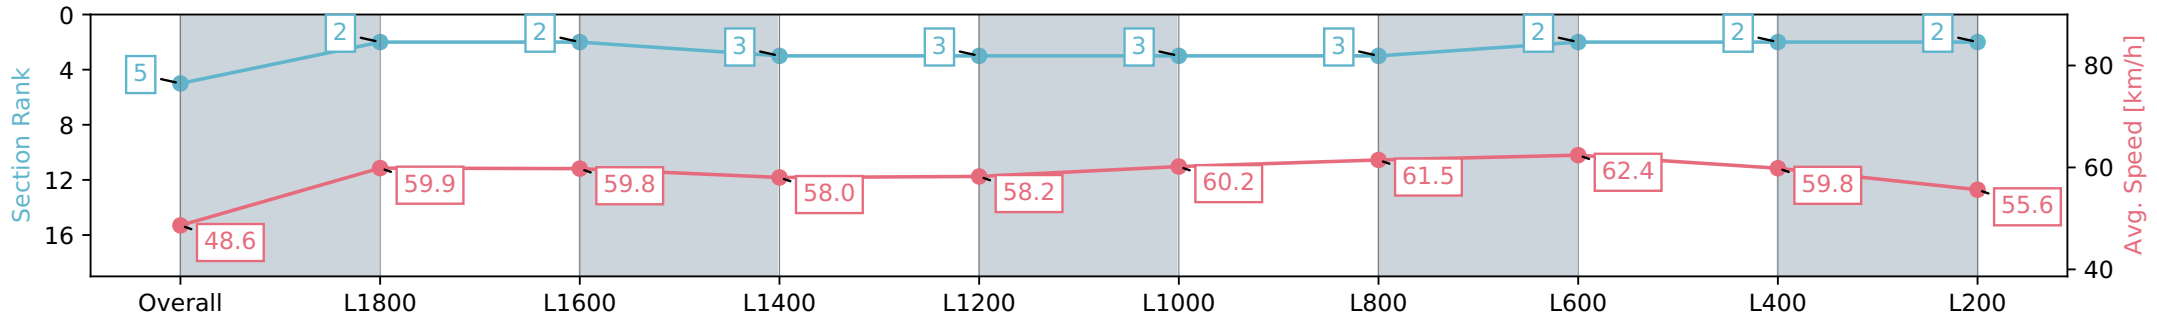

Horse/Jockey Name	PULCHRITUDINOUS/Tim Clark
Finish Rank	5
Fastest Section Time (Section)	0:11.67 (L800)
Top Speed [km/h] (Section)	63.7 (L800)
Race State	Finished

Morphettville SA - Professional
Race 7: Sportsbet Australasian Oaks - 2000m
27 April 2024 - 3:39PM
Track Rating: Good 4, Weather: Overcast, Rail Position: True

Section	Overall	L1800	L1600	L1400	L1200	L1000	L800	L600	L400	L200
Section Times	2:04.51 [5] (0:14.89)	1:49.62 [2] (0:12.10)	1:37.52 [2] (0:12.05)	1:25.47 [3] (0:12.53)	1:12.94 [3] (0:12.46)	1:00.48 [3] (0:11.96)	0:48.52 [3] (0:11.79)	0:36.73 [2] (0:11.67)	0:25.06 [2] (0:12.11)	0:12.95 [2] (0:12.95)
Average Speed [km/h]	48.6	59.9	59.8	58.0	58.2	60.2	61.5	62.4	59.8	55.6
Top Speed [km/h]	61.3	61.3	60.7	58.9	58.7	61.8	63.6	63.7	61.7	59.1
Avg. Dist. to Rail [m]	6.8	2.4	2.9	2.5	1.9	2.5	1.8	2.3	6.3	10.7
Avg. Stride Freq. [Hz]	2.3	2.4	2.3	2.3	2.3	2.3	2.3	2.4	2.4	2.3
Avg. Stride Length [m]	5.8	7.0	7.1	7.1	7.1	7.3	7.4	7.3	6.9	6.6

Report Created: Sat 27 April 2024 16:26:50 GMT+10 (Note: Timing is based on positional data)

- [ ] Ranking at each section and finish
- -:-:- No data available at this section
- NA No data available