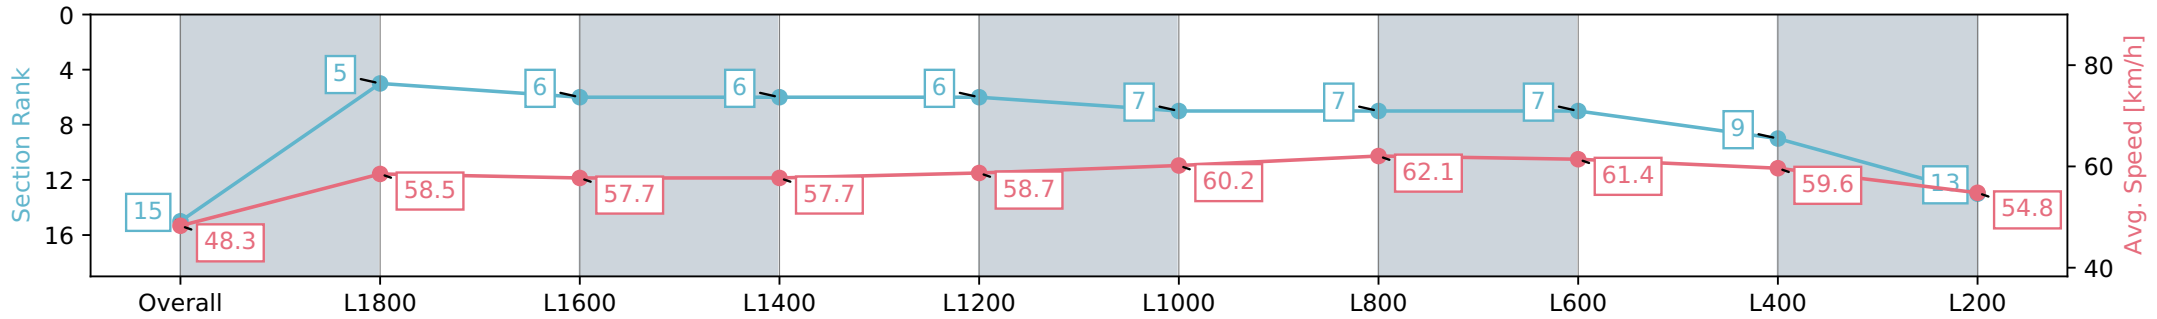

Horse/Jockey Name	SERASANA/John Allen
Finish Rank	15
Fastest Section Time (Section)	0:11.69 (L1000)
Top Speed [km/h] (Section)	63.5 (L1000)
Race State	Finished

Morphettville SA - Professional
Race 7: Sportsbet Australasian Oaks - 2000m
27 April 2024 - 3:39PM
Track Rating: Good 4, Weather: Overcast, Rail Position: True

Section	Overall	L1800	L1600	L1400	L1200	L1000	L800	L600	L400	L200
Section Times	2:05.84 [15] (0:14.98)	1:50.86 [5] (0:12.40)	1:38.46 [6] (0:12.48)	1:25.98 [6] (0:12.66)	1:13.32 [6] (0:12.44)	1:00.88 [7] (0:11.97)	0:48.91 [7] (0:11.69)	0:37.22 [7] (0:11.92)	0:25.30 [9] (0:12.16)	0:13.14 [13] (0:13.14)
Average Speed [km/h]	48.3	58.5	57.7	57.7	58.7	60.2	62.1	61.4	59.6	54.8
Top Speed [km/h]	59.2	59.3	58.3	58.2	60.1	61.6	63.5	63.0	61.0	58.3
Avg. Dist. to Rail [m]	4.9	2.8	4.4	4.5	3.2	3.2	2.4	3.5	6.0	9.9
Avg. Stride Freq. [Hz]	2.2	2.3	2.2	2.2	2.3	2.3	2.3	2.4	2.3	2.2
Avg. Stride Length [m]	6.1	7.1	7.2	7.1	7.2	7.4	7.5	7.3	7.1	6.8

Report Created: Sat 27 April 2024 16:27:29 GMT+10 (Note: Timing is based on positional data)

- [ ] Ranking at each section and finish
- -:-:- No data available at this section
- NA No data available