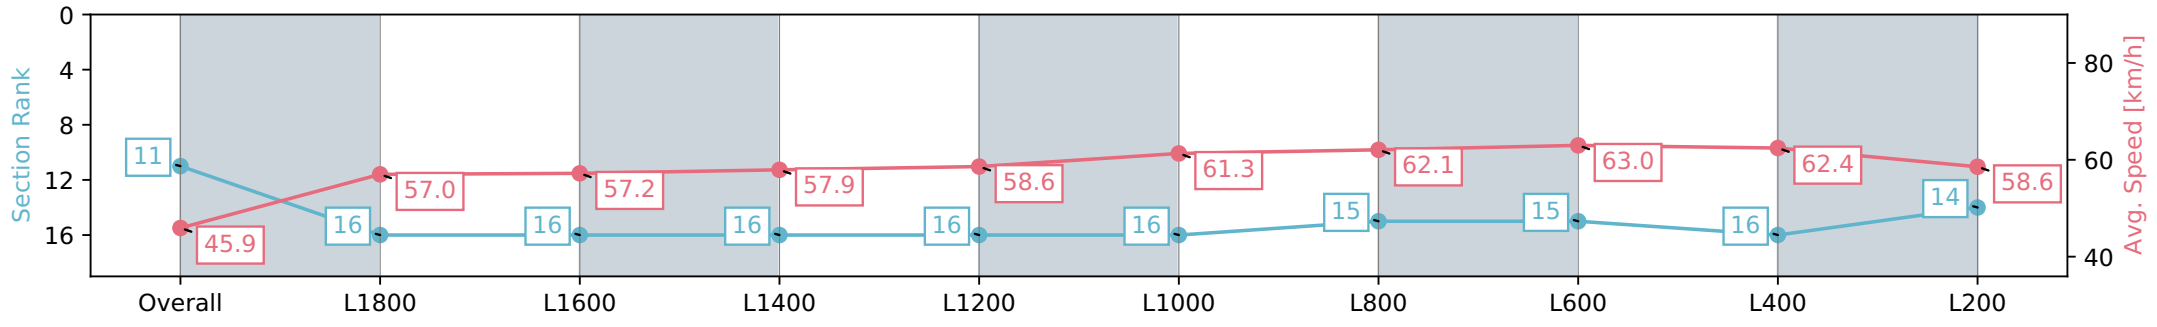

Horse/Jockey Name	THE AUTUMN BELLE/Beau Mertens
Finish Rank	11
Fastest Section Time (Section)	0:11.59 (L800)
Top Speed [km/h] (Section)	63.9 (L1000)
Race State	Finished

Morphettville SA - Professional
Race 7: Sportsbet Australasian Oaks - 2000m
27 April 2024 - 3:39PM
Track Rating: Good 4, Weather: Overcast, Rail Position: True

Section	Overall	L1800	L1600	L1400	L1200	L1000	L800	L600	L400	L200
Section Times	2:05.04 [11] (0:15.89)	1:49.15 [16] (0:12.78)	1:36.37 [16] (0:12.59)	1:23.78 [16] (0:12.51)	1:11.27 [16] (0:12.35)	0:58.92 [16] (0:11.75)	0:47.17 [15] (0:11.67)	0:35.50 [15] (0:11.59)	0:23.91 [16] (0:11.60)	0:12.31 [14] (0:12.31)
Average Speed [km/h]	45.9	57.0	57.2	57.9	58.6	61.3	62.1	63.0	62.4	58.6
Top Speed [km/h]	58.7	59.5	58.2	59.1	59.9	63.1	63.9	63.5	63.6	60.3
Avg. Dist. to Rail [m]	13.1	2.8	2.0	1.9	1.5	2.3	1.9	3.0	6.0	12.2
Avg. Stride Freq. [Hz]	2.2	2.3	2.3	2.3	2.3	2.3	2.4	2.4	2.4	2.3
Avg. Stride Length [m]	5.5	6.7	6.8	6.9	7.0	7.2	7.3	7.3	7.1	7.0

Report Created: Sat 27 April 2024 16:27:13 GMT+10 (Note: Timing is based on positional data)

- [ ] Ranking at each section and finish
- -:-:- No data available at this section
- NA No data available