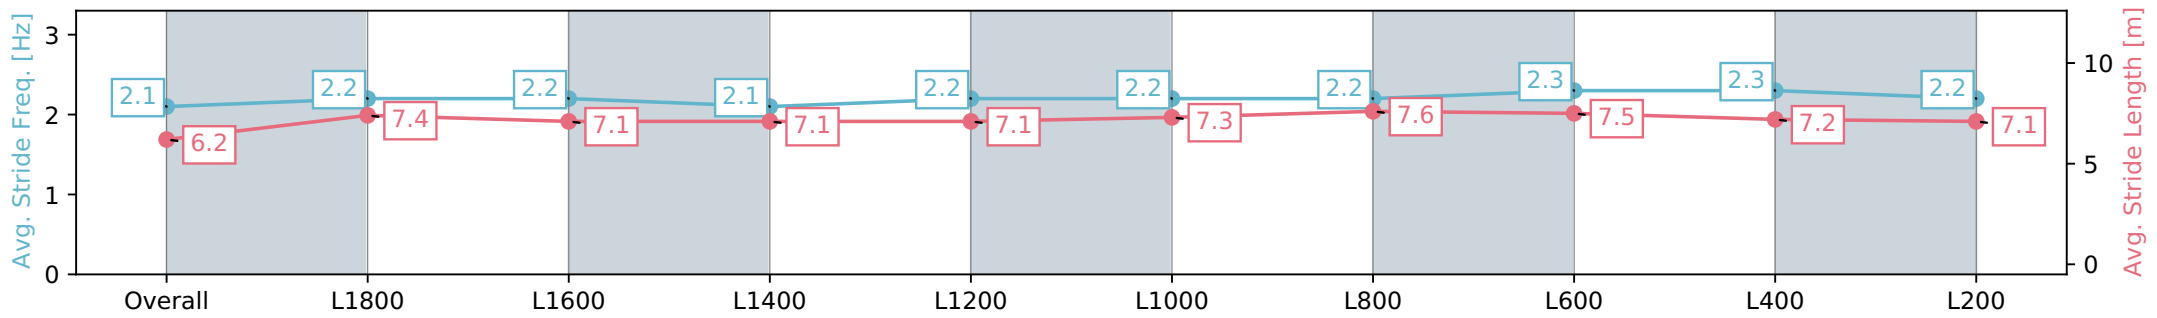

Report Created: Sat 27 April 2024 16:26:53 GMT+10 (Note: Timing is based on positional data)

- [] Ranking at each section and finish
- :-:- No data available at this section
- NA No data available

Horse/Jockey Name	BON MISTRESS/Daniel Stackhouse
Finish Rank	7
Fastest Section Time (Section)	0:11.49 (L800)
Top Speed [km/h] (Section)	63.7 (L800)
Race State	Finished

Morphettville SA - Professional
 Race 7: Sportsbet Australasian Oaks - 2000m
 27 April 2024 - 3:39PM
 Track Rating: Good 4, Weather: Overcast, Rail Position: True

Section	Overall	L1800	L1600	L1400	L1200	L1000	L800	L600	L400	L200
Section Times	2:04.77 [7] (0:15.20)	1:49.57 [8] (0:12.36)	1:37.21 [7] (0:12.48)	1:24.73 [7] (0:12.50)	1:12.23 [7] (0:12.33)	0:59.90 [6] (0:11.98)	0:47.92 [6] (0:11.67)	0:36.25 [6] (0:11.49)	0:24.76 [4] (0:11.95)	0:12.81 [4] (0:12.81)
Average Speed [km/h]	47.7	58.5	57.7	57.9	58.6	60.1	61.9	62.9	60.4	56.2
Top Speed [km/h]	59.6	59.8	58.4	58.6	59.7	61.6	62.7	63.7	62.3	58.6
Avg. Dist. to Rail [m]	6.3	1.5	1.5	1.5	1.0	1.6	1.1	0.9	4.0	8.9
Avg. Stride Freq. [Hz]	2.1	2.2	2.2	2.1	2.2	2.2	2.2	2.3	2.3	2.2
Avg. Stride Length [m]	6.2	7.4	7.1	7.1	7.1	7.3	7.6	7.5	7.2	7.1