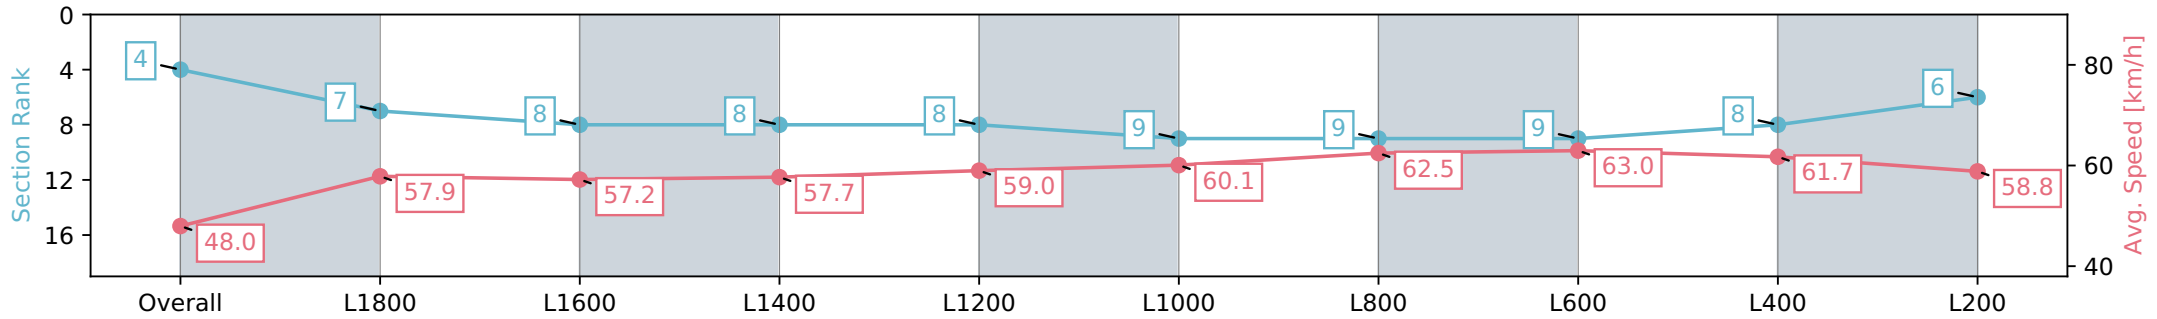

Horse/Jockey Name	WINGS OF SONG/Jake Noonan
Finish Rank	4
Fastest Section Time (Section)	0:11.62 (L1000)
Top Speed [km/h] (Section)	63.4 (L800)
Race State	Finished

Morphettville SA - Professional
Race 7: Sportsbet Australasian Oaks - 2000m
27 April 2024 - 3:39PM
Track Rating: Good 4, Weather: Overcast, Rail Position: True

Section	Overall	L1800	L1600	L1400	L1200	L1000	L800	L600	L400	L200
Section Times	2:04.43 [4] (0:15.16)	1:49.27 [7] (0:12.55)	1:36.72 [8] (0:12.59)	1:24.13 [8] (0:12.61)	1:11.52 [8] (0:12.31)	0:59.21 [9] (0:11.96)	0:47.25 [9] (0:11.62)	0:35.63 [9] (0:11.62)	0:24.01 [8] (0:11.75)	0:12.26 [6] (0:12.26)
Average Speed [km/h]	48.0	57.9	57.2	57.7	59.0	60.1	62.5	63.0	61.7	58.8
Top Speed [km/h]	59.4	59.3	57.6	58.4	60.5	61.3	63.2	63.4	62.7	61.4
Avg. Dist. to Rail [m]	8.6	2.4	2.6	3.1	1.8	2.4	2.1	3.2	7.3	12.1
Avg. Stride Freq. [Hz]	2.2	2.3	2.3	2.3	2.3	2.3	2.3	2.4	2.4	2.4
Avg. Stride Length [m]	5.8	7.0	7.0	7.1	6.9	7.0	7.1	7.0	7.1	6.9

Report Created: Sat 27 April 2024 16:26:46 GMT+10 (Note: Timing is based on positional data)

- [ ] Ranking at each section and finish
- -:-:- No data available at this section
- NA No data available