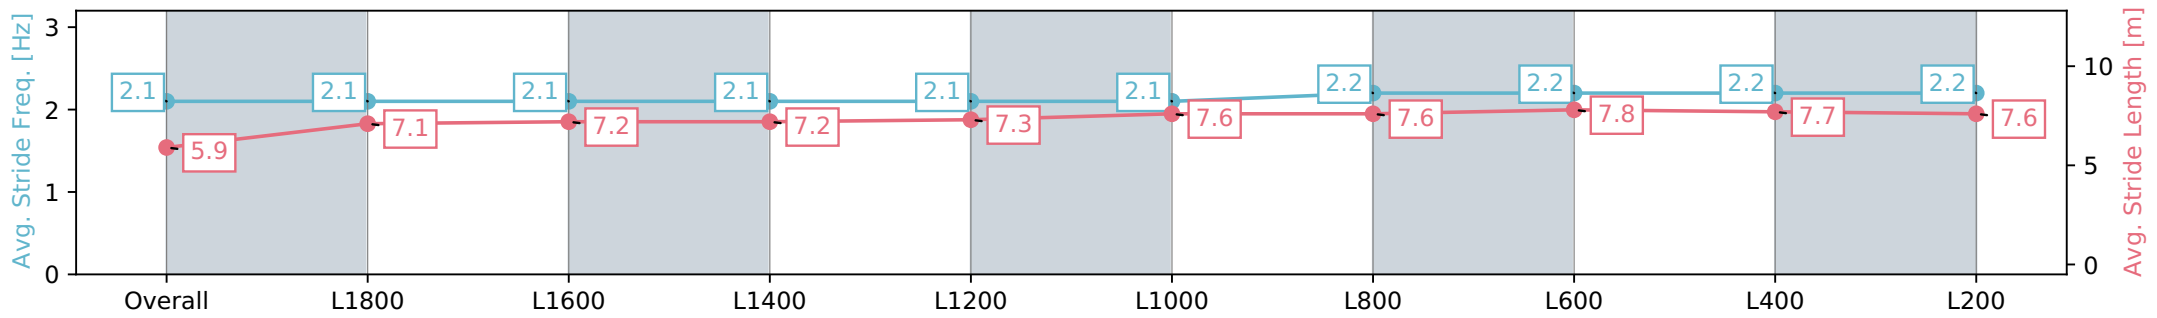

Report Created: Sat 27 April 2024 16:26:57 GMT+10 (Note: Timing is based on positional data)

- [] Ranking at each section and finish
- :-:- No data available at this section
- NA No data available

Horse/Jockey Name	MOLLYNICKERS/Carleen Hefel
Finish Rank	8
Fastest Section Time (Section)	0:11.54 (L800)
Top Speed [km/h] (Section)	63.7 (L800)
Race State	Finished

Morphettville SA - Professional
 Race 7: Sportsbet Australasian Oaks - 2000m
 27 April 2024 - 3:39PM
 Track Rating: Good 4, Weather: Overcast, Rail Position: True

Section	Overall	L1800	L1600	L1400	L1200	L1000	L800	L600	L400	L200
Section Times	2:04.81 [8] (0:15.64)	1:49.17 [14] (0:12.73)	1:36.44 [14] (0:12.60)	1:23.84 [14] (0:12.48)	1:11.36 [14] (0:12.32)	0:59.04 [13] (0:11.76)	0:47.28 [13] (0:11.64)	0:35.64 [12] (0:11.54)	0:24.10 [13] (0:11.79)	0:12.31 [10] (0:12.31)
Average Speed [km/h]	46.5	57.1	57.2	58.0	58.5	61.3	62.2	63.1	61.6	58.5
Top Speed [km/h]	59.1	58.6	58.1	58.9	59.5	62.2	62.8	63.7	62.5	61.0
Avg. Dist. to Rail [m]	11.6	2.3	1.6	1.3	0.7	1.3	1.1	2.5	7.3	10.8
Avg. Stride Freq. [Hz]	2.1	2.1	2.1	2.1	2.1	2.1	2.2	2.2	2.2	2.2
Avg. Stride Length [m]	5.9	7.1	7.2	7.2	7.3	7.6	7.6	7.8	7.7	7.6