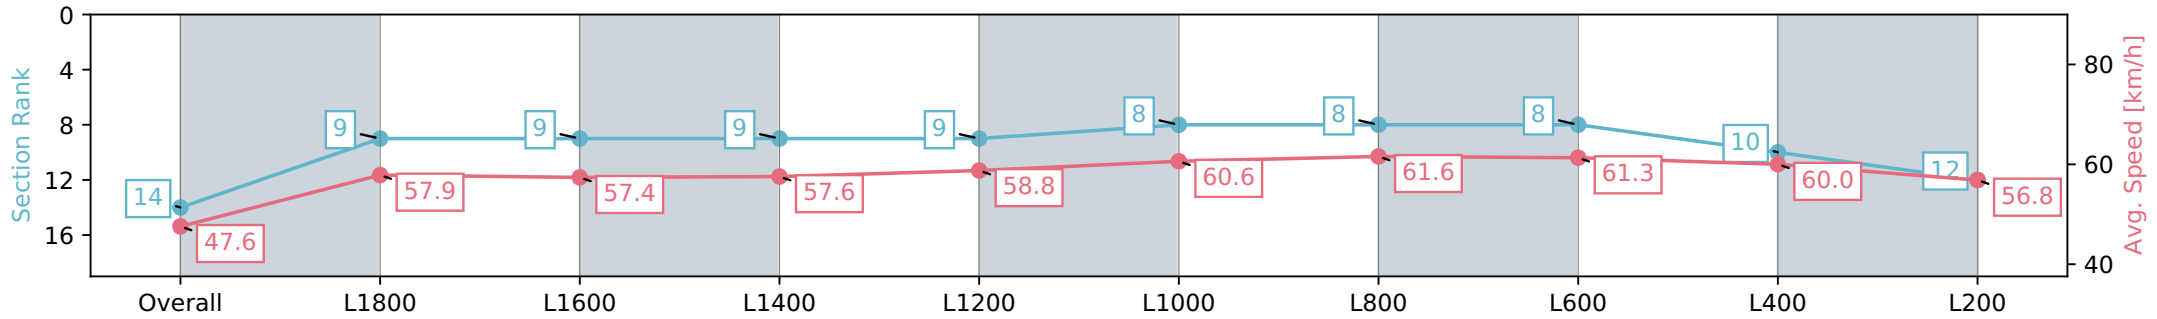

Horse/Jockey Name	CONCELLO/James McDonald
Finish Rank	14
Fastest Section Time (Section)	0:11.70 (L1000)
Top Speed [km/h] (Section)	62.3 (L1000)
Race State	Finished

Morphettville SA - Professional
Race 7: Sportsbet Australasian Oaks - 2000m
27 April 2024 - 3:39PM
Track Rating: Good 4, Weather: Overcast, Rail Position: True

Section	Overall	L1800	L1600	L1400	L1200	L1000	L800	L600	L400	L200
Section Times	2:05.33 [14] (0:15.24)	1:50.09 [9] (0:12.55)	1:37.54 [9] (0:12.55)	1:24.99 [9] (0:12.57)	1:12.41 [9] (0:12.28)	1:00.12 [8] (0:11.88)	0:48.24 [8] (0:11.70)	0:36.54 [8] (0:11.81)	0:24.73 [10] (0:12.05)	0:12.68 [12] (0:12.68)
Average Speed [km/h]	47.6	57.9	57.4	57.6	58.8	60.6	61.6	61.3	60.0	56.8
Top Speed [km/h]	59.3	58.6	57.8	58.2	59.8	61.0	62.3	61.9	61.0	59.8
Avg. Dist. to Rail [m]	6.7	2.5	2.2	1.9	0.7	1.7	0.6	1.2	4.5	8.0
Avg. Stride Freq. [Hz]	2.0	2.1	2.1	2.1	2.2	2.2	2.2	2.3	2.3	2.2
Avg. Stride Length [m]	6.3	7.5	7.4	7.4	7.5	7.6	7.6	7.5	7.3	7.2

Report Created: Sat 27 April 2024 16:27:25 GMT+10 (Note: Timing is based on positional data)

- [ ] Ranking at each section and finish
- -:-:- No data available at this section
- NA No data available