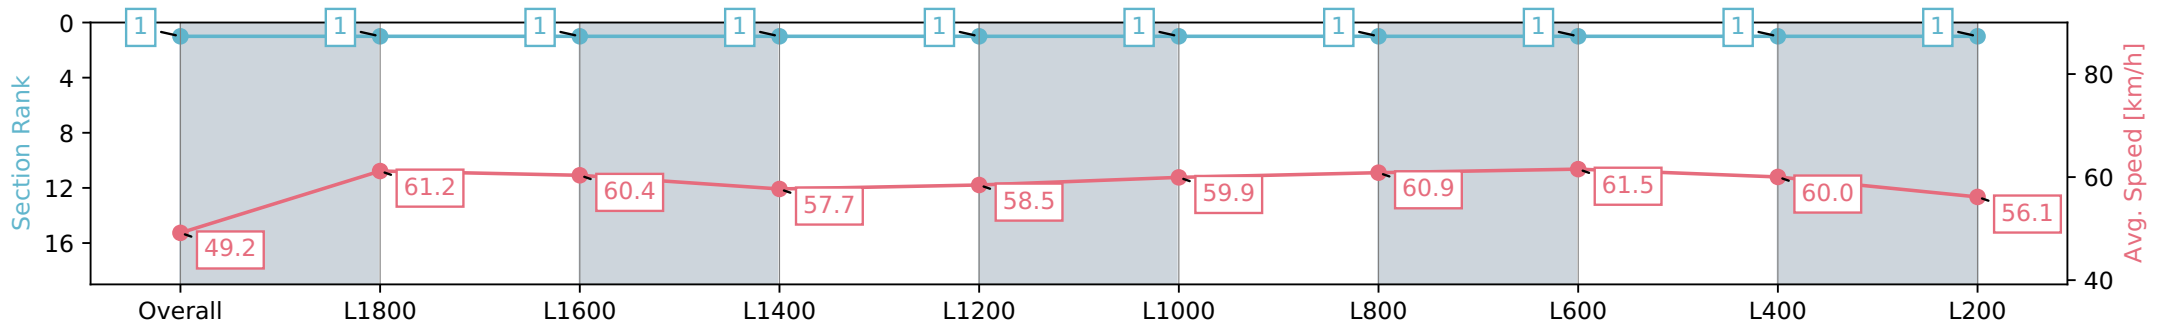

Horse/Jockey Name	VIBRANT SUN/Mark Zahra
Finish Rank	1
Fastest Section Time (Section)	0:11.77 (L800)
Top Speed [km/h] (Section)	62.5 (L1000)
Race State	Finished

Morphettville SA - Professional
Race 7: Sportsbet Australasian Oaks - 2000m
27 April 2024 - 3:39PM
Track Rating: Good 4, Weather: Overcast, Rail Position: True

Section	Overall	L1800	L1600	L1400	L1200	L1000	L800	L600	L400	L200
Section Times	2:04.28 [1] (0:14.87)	1:49.41 [1] (0:11.98)	1:37.43 [1] (0:11.93)	1:25.50 [1] (0:12.60)	1:12.90 [1] (0:12.37)	1:00.53 [1] (0:12.02)	0:48.51 [1] (0:11.86)	0:36.65 [1] (0:11.77)	0:24.88 [1] (0:12.06)	0:12.82 [1] (0:12.82)
Average Speed [km/h]	49.2	61.2	60.4	57.7	58.5	59.9	60.9	61.5	60.0	56.1
Top Speed [km/h]	61.2	62.0	61.4	58.7	59.9	60.9	62.5	62.4	61.0	58.5
Avg. Dist. to Rail [m]	11.6	5.3	3.1	2.6	1.4	1.4	0.9	1.3	5.0	8.8
Avg. Stride Freq. [Hz]	2.1	2.3	2.2	2.2	2.2	2.2	2.2	2.2	2.2	2.2
Avg. Stride Length [m]	6.2	7.5	7.6	7.3	7.3	7.2	7.4	7.6	7.4	7.2

[ ] Ranking at each section and finish
-:-:- No data available at this section
NA No data available