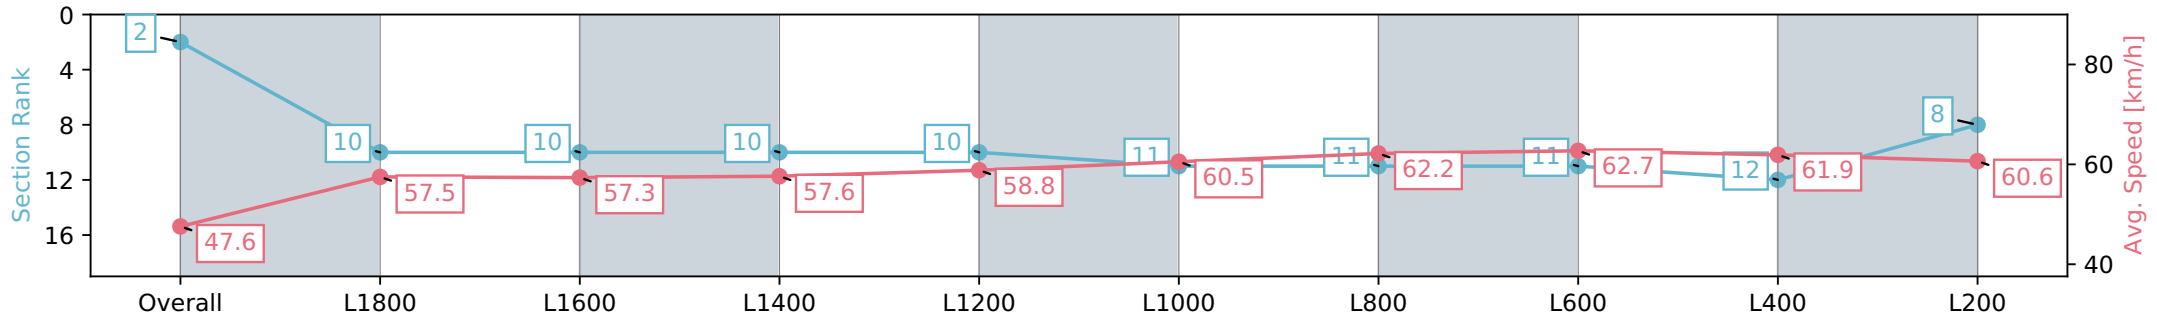

Horse/Jockey Name	PRIVATE LEGACY/Craig Williams
Finish Rank	2
Fastest Section Time (Section)	0:11.64 (L800)
Top Speed [km/h] (Section)	63.5 (L1000)
Race State	Finished

Morphettville SA - Professional
Race 7: Sportsbet Australasian Oaks - 2000m
27 April 2024 - 3:39PM
Track Rating: Good 4, Weather: Overcast, Rail Position: True

Section	Overall	L1800	L1600	L1400	L1200	L1000	L800	L600	L400	L200
Section Times	2:04.29 [2] (0:15.32)	1:48.97 [10] (0:12.66)	1:36.31 [10] (0:12.56)	1:23.74 [10] (0:12.59)	1:11.15 [10] (0:12.35)	0:58.80 [11] (0:11.90)	0:46.90 [11] (0:11.65)	0:35.25 [11] (0:11.64)	0:23.61 [12] (0:11.74)	0:11.87 [8] (0:11.87)
Average Speed [km/h]	47.6	57.5	57.3	57.6	58.8	60.5	62.2	62.7	61.9	60.6
Top Speed [km/h]	59.7	59.7	57.8	58.9	60.7	61.4	63.5	63.5	63.0	62.6
Avg. Dist. to Rail [m]	9.9	3.1	2.6	2.7	1.9	2.4	2.2	2.6	8.2	13.2
Avg. Stride Freq. [Hz]	2.2	2.2	2.2	2.3	2.3	2.3	2.3	2.3	2.4	2.4
Avg. Stride Length [m]	5.9	7.1	7.1	7.1	7.2	7.2	7.3	7.5	7.2	7.1

Report Created: Sat 27 April 2024 16:26:38 GMT+10 (Note: Timing is based on positional data)

- [ ] Ranking at each section and finish
- -:-:- No data available at this section
- NA No data available