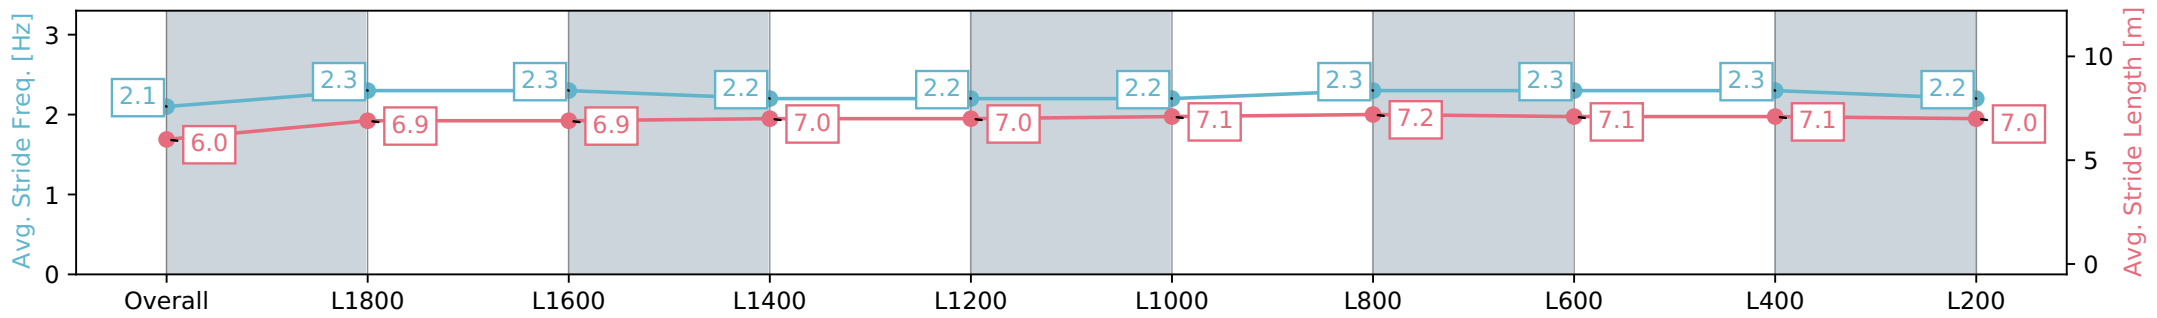

Report Created: Sat 27 April 2024 16:27:13 GMT+10 (Note: Timing is based on positional data)

- [] Ranking at each section and finish
- :-:- No data available at this section
- NA No data available

Horse/Jockey Name	QUEEN OF DRAGONS/Damian Lane
Finish Rank	12
Fastest Section Time (Section)	0:11.73 (L1000)
Top Speed [km/h] (Section)	62.8 (L800)
Race State	Finished

Morphettville SA - Professional
 Race 7: Sportsbet Australasian Oaks - 2000m
 27 April 2024 - 3:39PM
 Track Rating: Good 4, Weather: Overcast, Rail Position: True

Section	Overall	L1800	L1600	L1400	L1200	L1000	L800	L600	L400	L200
Section Times	2:05.04 [12] (0:14.95)	1:50.09 [4] (0:12.36)	1:37.73 [5] (0:12.41)	1:25.32 [5] (0:12.53)	1:12.79 [5] (0:12.45)	1:00.34 [5] (0:12.04)	0:48.30 [5] (0:11.73)	0:36.57 [5] (0:11.75)	0:24.82 [5] (0:12.14)	0:12.68 [7] (0:12.68)
Average Speed [km/h]	48.3	58.5	58.1	57.8	58.2	59.9	61.9	62.0	59.8	56.8
Top Speed [km/h]	59.5	59.4	58.7	58.7	59.0	61.1	62.4	62.8	60.7	59.5
Avg. Dist. to Rail [m]	4.6	1.3	1.4	1.8	1.7	2.5	2.1	2.8	6.1	8.9
Avg. Stride Freq. [Hz]	2.1	2.3	2.3	2.2	2.2	2.2	2.3	2.3	2.3	2.2
Avg. Stride Length [m]	6.0	6.9	6.9	7.0	7.0	7.1	7.2	7.1	7.1	7.0