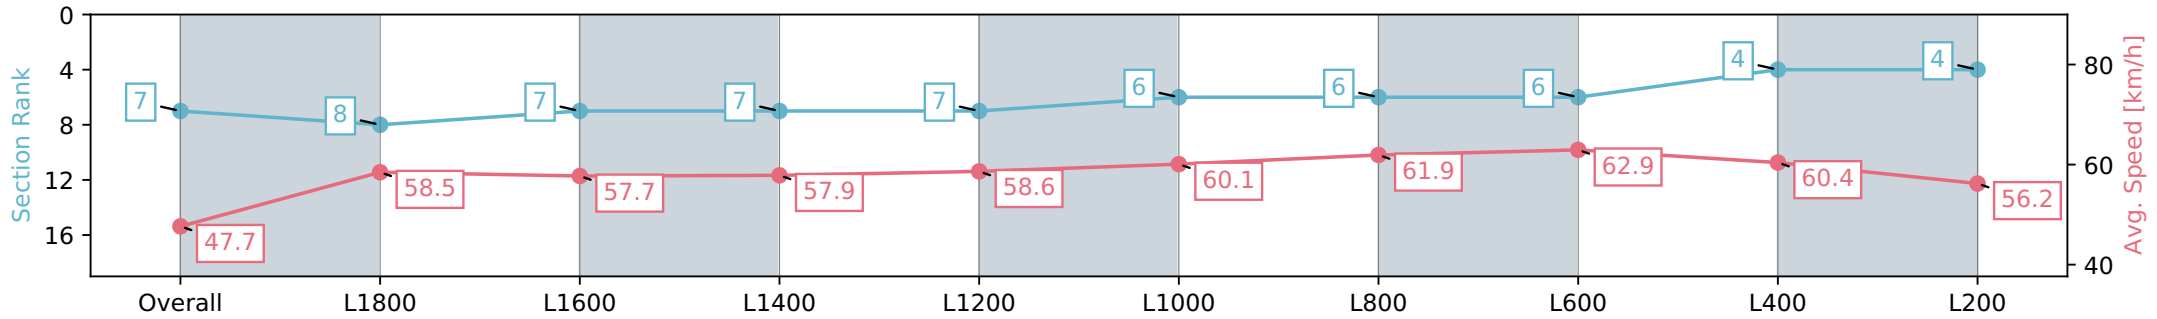

Horse/Jockey Name	BON MISTRESS/Daniel Stackhouse
Finish Rank	7
Fastest Section Time (Section)	0:11.49 (L800)
Top Speed [km/h] (Section)	63.7 (L800)
Race State	Finished

Morphettville SA - Professional
Race 7: Sportsbet Australasian Oaks - 2000m
27 April 2024 - 3:39PM
Track Rating: Good 4, Weather: Overcast, Rail Position: True

Section	Overall	L1800	L1600	L1400	L1200	L1000	L800	L600	L400	L200
Section Times	2:04.77 [7] (0:15.20)	1:49.57 [8] (0:12.36)	1:37.21 [7] (0:12.48)	1:24.73 [7] (0:12.50)	1:12.23 [7] (0:12.33)	0:59.90 [6] (0:11.98)	0:47.92 [6] (0:11.67)	0:36.25 [6] (0:11.49)	0:24.76 [4] (0:11.95)	0:12.81 [4] (0:12.81)
Average Speed [km/h]	47.7	58.5	57.7	57.9	58.6	60.1	61.9	62.9	60.4	56.2
Top Speed [km/h]	59.6	59.8	58.4	58.6	59.7	61.6	62.7	63.7	62.3	58.6
Avg. Dist. to Rail [m]	6.3	1.5	1.5	1.5	1.0	1.6	1.1	0.9	4.0	8.9
Avg. Stride Freq. [Hz]	2.1	2.2	2.2	2.1	2.2	2.2	2.2	2.3	2.3	2.2
Avg. Stride Length [m]	6.2	7.4	7.1	7.1	7.1	7.3	7.6	7.5	7.2	7.1

Report Created: Sat 27 April 2024 16:26:57 GMT+10 (Note: Timing is based on positional data)

- [ ] Ranking at each section and finish
- -:-:- No data available at this section
- NA No data available