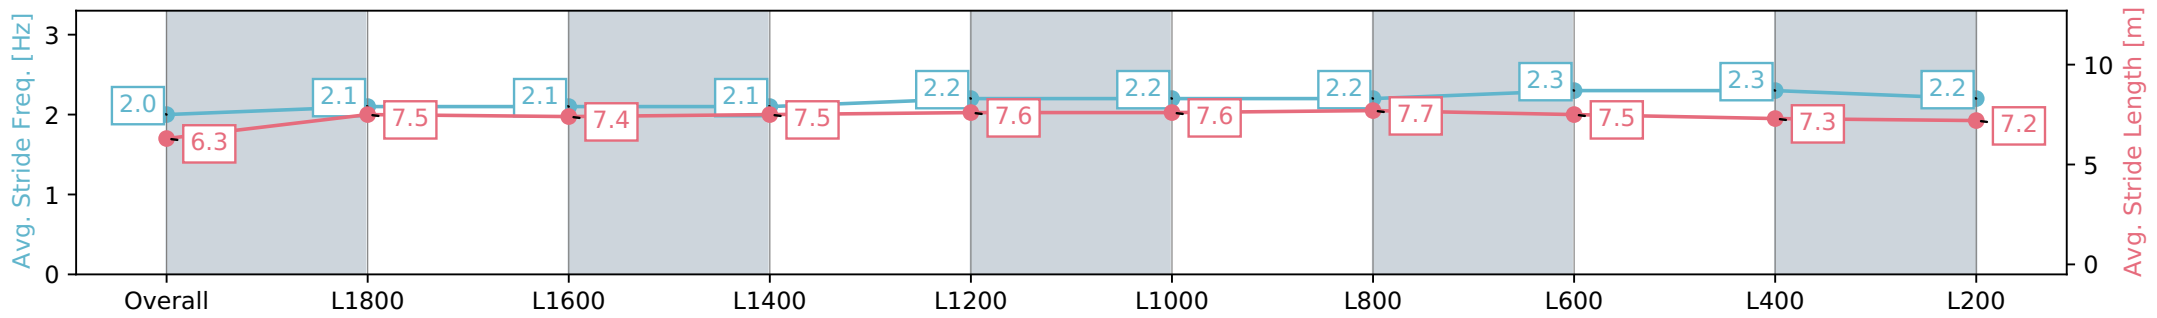

Morphettville SA - Professional
 Race 7: Sportsbet Australasian Oaks - 2000m
 27 April 2024 - 3:39PM
 Track Rating: Good 4, Weather: Overcast, Rail Position: True

Section	Overall	L1800	L1600	L1400	L1200	L1000	L800	L600	L400	L200
Section Times	2:05.32 [13] (0:15.80)	1:49.52 [15] (0:12.69)	1:36.83 [15] (0:12.55)	1:24.28 [15] (0:12.70)	1:11.58 [15] (0:12.38)	0:59.20 [15] (0:11.79)	0:47.41 [16] (0:11.67)	0:35.74 [16] (0:11.41)	0:24.33 [15] (0:11.87)	0:12.46 [15] (0:12.46)
Average Speed [km/h]	46.3	57.5	57.3	57.6	58.9	61.1	62.1	64.0	61.5	57.8
Top Speed [km/h]	58.1	59.3	58.1	58.8	59.6	62.4	64.3	64.9	63.4	60.4
Avg. Dist. to Rail [m]	14.4	3.2	3.8	4.3	2.8	3.1	2.4	3.0	10.3	14.0
Avg. Stride Freq. [Hz]	2.1	2.2	2.2	2.2	2.2	2.2	2.2	2.3	2.3	2.2
Avg. Stride Length [m]	6.0	7.3	7.3	7.3	7.5	7.6	7.7	7.7	7.4	7.2

[] Ranking at each section and finish
 -:-:- No data available at this section
 NA No data available

Horse/Jockey Name	CONCELLO/James McDonald
Finish Rank	14
Fastest Section Time (Section)	0:11.70 (L1000)
Top Speed [km/h] (Section)	62.3 (L1000)
Race State	Finished

Morphettville SA - Professional
 Race 7: Sportsbet Australasian Oaks - 2000m
 27 April 2024 - 3:39PM
 Track Rating: Good 4, Weather: Overcast, Rail Position: True

Section	Overall	L1800	L1600	L1400	L1200	L1000	L800	L600	L400	L200
Section Times	2:05.33 [14] (0:15.24)	1:50.09 [9] (0:12.55)	1:37.54 [9] (0:12.55)	1:24.99 [9] (0:12.57)	1:12.41 [9] (0:12.28)	1:00.12 [8] (0:11.88)	0:48.24 [8] (0:11.70)	0:36.54 [8] (0:11.81)	0:24.73 [10] (0:12.05)	0:12.68 [12] (0:12.68)
Average Speed [km/h]	47.6	57.9	57.4	57.6	58.8	60.6	61.6	61.3	60.0	56.8
Top Speed [km/h]	59.3	58.6	57.8	58.2	59.8	61.0	62.3	61.9	61.0	59.8
Avg. Dist. to Rail [m]	6.7	2.5	2.2	1.9	0.7	1.7	0.6	1.2	4.5	8.0
Avg. Stride Freq. [Hz]	2.0	2.1	2.1	2.1	2.2	2.2	2.2	2.3	2.3	2.2
Avg. Stride Length [m]	6.3	7.5	7.4	7.4	7.5	7.6	7.6	7.5	7.3	7.2