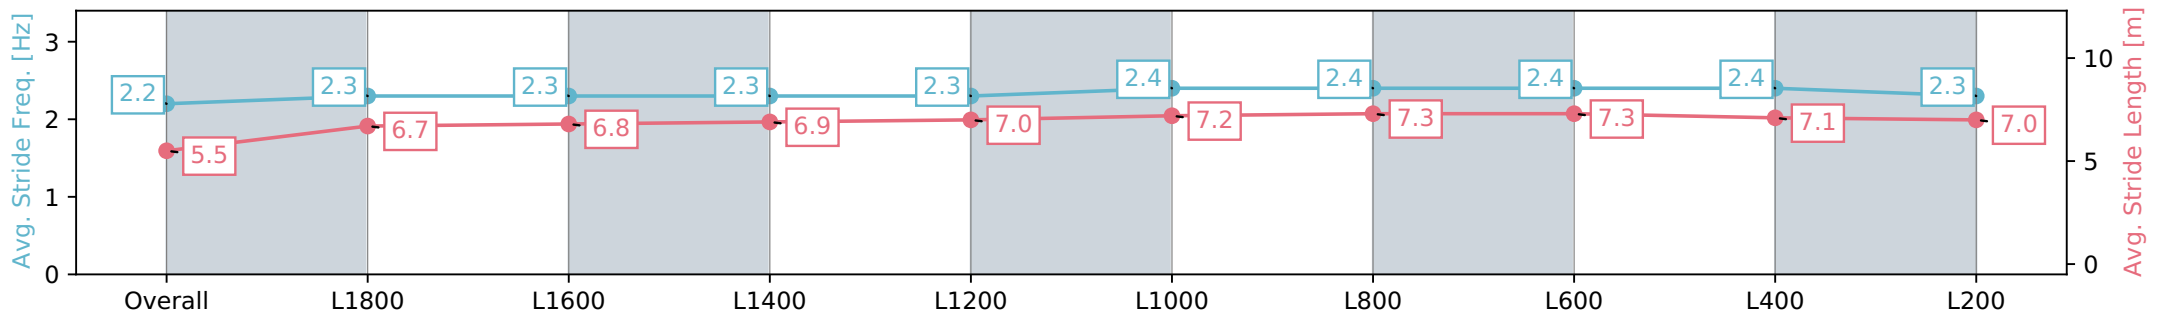

Report Created: Sat 27 April 2024 16:27:09 GMT+10 (Note: Timing is based on positional data)

- [] Ranking at each section and finish
- :-:- No data available at this section
- NA No data available

Horse/Jockey Name	THE AUTUMN BELLE/Beau Mertens
Finish Rank	11
Fastest Section Time (Section)	0:11.59 (L800)
Top Speed [km/h] (Section)	63.9 (L1000)
Race State	Finished

Morphettville SA - Professional
 Race 7: Sportsbet Australasian Oaks - 2000m
 27 April 2024 - 3:39PM
 Track Rating: Good 4, Weather: Overcast, Rail Position: True

Section	Overall	L1800	L1600	L1400	L1200	L1000	L800	L600	L400	L200
Section Times	2:05.04 [11] (0:15.89)	1:49.15 [16] (0:12.78)	1:36.37 [16] (0:12.59)	1:23.78 [16] (0:12.51)	1:11.27 [16] (0:12.35)	0:58.92 [16] (0:11.75)	0:47.17 [15] (0:11.67)	0:35.50 [15] (0:11.59)	0:23.91 [16] (0:11.60)	0:12.31 [14] (0:12.31)
Average Speed [km/h]	45.9	57.0	57.2	57.9	58.6	61.3	62.1	63.0	62.4	58.6
Top Speed [km/h]	58.7	59.5	58.2	59.1	59.9	63.1	63.9	63.5	63.6	60.3
Avg. Dist. to Rail [m]	13.1	2.8	2.0	1.9	1.5	2.3	1.9	3.0	6.0	12.2
Avg. Stride Freq. [Hz]	2.2	2.3	2.3	2.3	2.3	2.3	2.4	2.4	2.4	2.3
Avg. Stride Length [m]	5.5	6.7	6.8	6.9	7.0	7.2	7.3	7.3	7.1	7.0