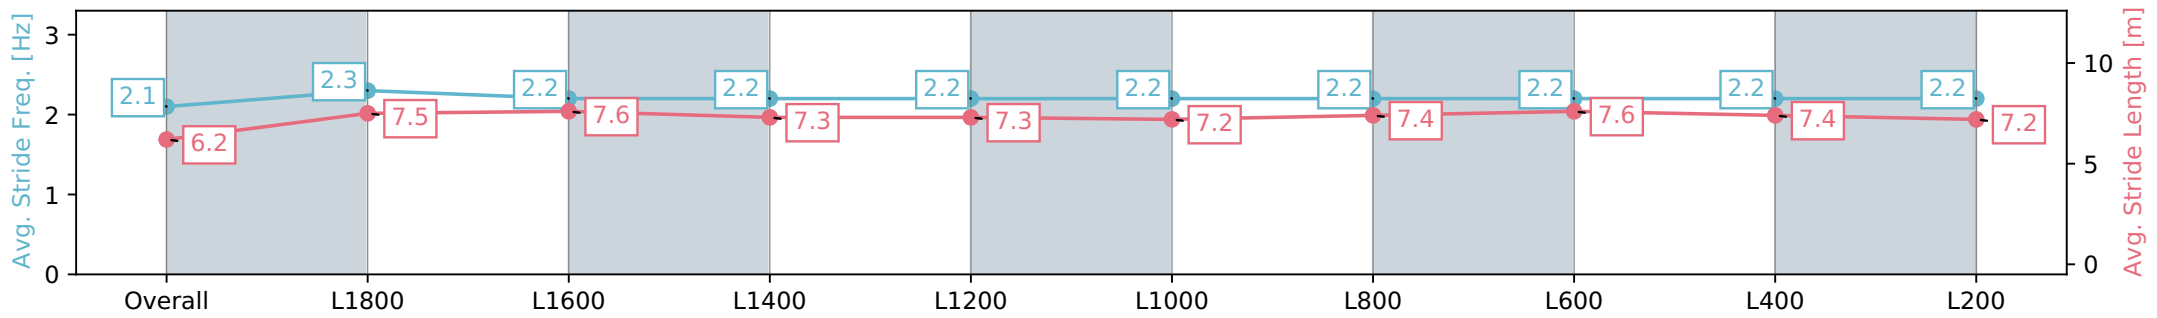

Horse/Jockey Name	VIBRANT SUN/Mark Zahra
Finish Rank	1
Fastest Section Time (Section)	0:11.77 (L800)
Top Speed [km/h] (Section)	62.5 (L1000)
Race State	Finished

Morphettville SA - Professional
Race 7: Sportsbet Australasian Oaks - 2000m
27 April 2024 - 3:39PM
Track Rating: Good 4, Weather: Overcast, Rail Position: True

Section	Overall	L1800	L1600	L1400	L1200	L1000	L800	L600	L400	L200
Section Times	2:04.28 [1] (0:14.87)	1:49.41 [1] (0:11.98)	1:37.43 [1] (0:11.93)	1:25.50 [1] (0:12.60)	1:12.90 [1] (0:12.37)	1:00.53 [1] (0:12.02)	0:48.51 [1] (0:11.86)	0:36.65 [1] (0:11.77)	0:24.88 [1] (0:12.06)	0:12.82 [1] (0:12.82)
Average Speed [km/h]	49.2	61.2	60.4	57.7	58.5	59.9	60.9	61.5	60.0	56.1
Top Speed [km/h]	61.2	62.0	61.4	58.7	59.9	60.9	62.5	62.4	61.0	58.5
Avg. Dist. to Rail [m]	11.6	5.3	3.1	2.6	1.4	1.4	0.9	1.3	5.0	8.8
Avg. Stride Freq. [Hz]	2.1	2.3	2.2	2.2	2.2	2.2	2.2	2.2	2.2	2.2
Avg. Stride Length [m]	6.2	7.5	7.6	7.3	7.3	7.2	7.4	7.6	7.4	7.2

[ ] Ranking at each section and finish
-:-:- No data available at this section
NA No data available