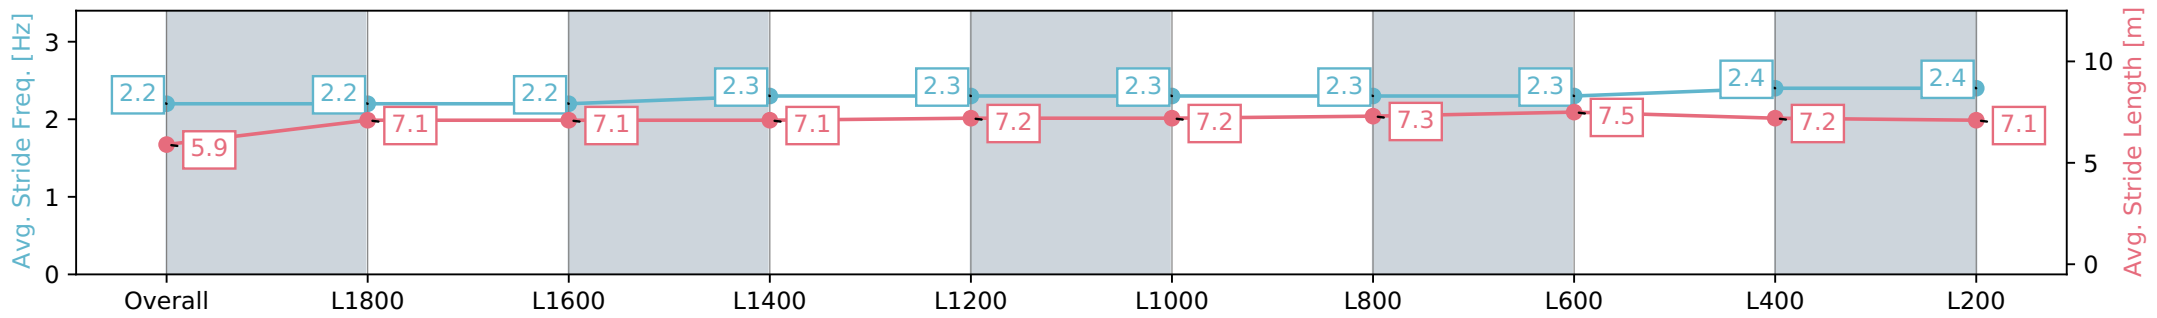

Horse/Jockey Name	PRIVATE LEGACY/Craig Williams
Finish Rank	2
Fastest Section Time (Section)	0:11.64 (L800)
Top Speed [km/h] (Section)	63.5 (L1000)
Race State	Finished

Morphettville SA - Professional
Race 7: Sportsbet Australasian Oaks - 2000m
27 April 2024 - 3:39PM
Track Rating: Good 4, Weather: Overcast, Rail Position: True

Section	Overall	L1800	L1600	L1400	L1200	L1000	L800	L600	L400	L200
Section Times	2:04.29 [2] (0:15.32)	1:48.97 [10] (0:12.66)	1:36.31 [10] (0:12.56)	1:23.74 [10] (0:12.59)	1:11.15 [10] (0:12.35)	0:58.80 [11] (0:11.90)	0:46.90 [11] (0:11.65)	0:35.25 [11] (0:11.64)	0:23.61 [12] (0:11.74)	0:11.87 [8] (0:11.87)
Average Speed [km/h]	47.6	57.5	57.3	57.6	58.8	60.5	62.2	62.7	61.9	60.6
Top Speed [km/h]	59.7	59.7	57.8	58.9	60.7	61.4	63.5	63.5	63.0	62.6
Avg. Dist. to Rail [m]	9.9	3.1	2.6	2.7	1.9	2.4	2.2	2.6	8.2	13.2
Avg. Stride Freq. [Hz]	2.2	2.2	2.2	2.3	2.3	2.3	2.3	2.3	2.4	2.4
Avg. Stride Length [m]	5.9	7.1	7.1	7.1	7.2	7.2	7.3	7.5	7.2	7.1

Report Created: Sat 27 April 2024 16:26:38 GMT+10 (Note: Timing is based on positional data)

- [ ] Ranking at each section and finish
- -:-:- No data available at this section
- NA No data available