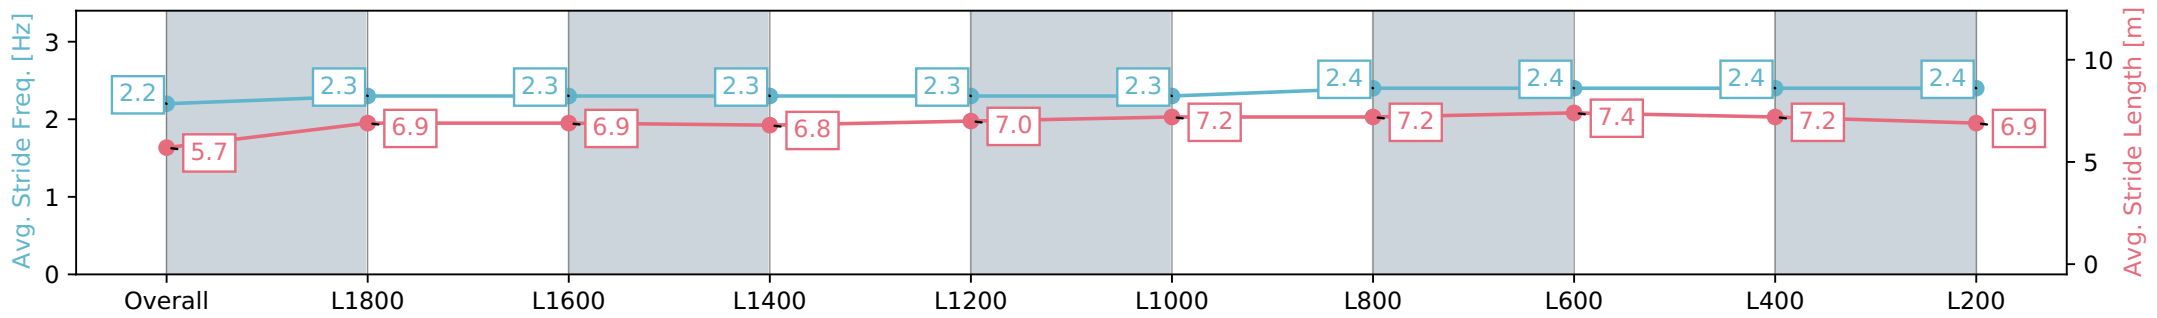

Morphettville SA - Professional
 Race 7: Sportsbet Australasian Oaks - 2000m
 27 April 2024 - 3:39PM
 Track Rating: Good 4, Weather: Overcast, Rail Position: True

Section	Overall	L1800	L1600	L1400	L1200	L1000	L800	L600	L400	L200
Section Times	2:04.58 [6] (0:15.56)	1:49.02 [13] (0:12.69)	1:36.33 [13] (0:12.56)	1:23.77 [13] (0:12.56)	1:11.21 [13] (0:12.41)	0:58.80 [14] (0:11.84)	0:46.96 [14] (0:11.66)	0:35.30 [14] (0:11.57)	0:23.72 [14] (0:11.64)	0:12.08 [9] (0:12.08)
Average Speed [km/h]	46.8	57.5	57.3	57.7	58.5	60.7	62.2	63.3	62.4	59.7
Top Speed [km/h]	60.0	60.0	57.9	58.7	59.7	61.8	64.3	64.6	64.3	63.4
Avg. Dist. to Rail [m]	11.7	3.0	2.3	2.2	1.5	1.9	1.9	3.6	8.4	13.4
Avg. Stride Freq. [Hz]	2.2	2.3	2.3	2.3	2.3	2.3	2.3	2.4	2.4	2.4
Avg. Stride Length [m]	5.7	6.9	6.9	6.8	7.0	7.2	7.2	7.4	7.2	6.9