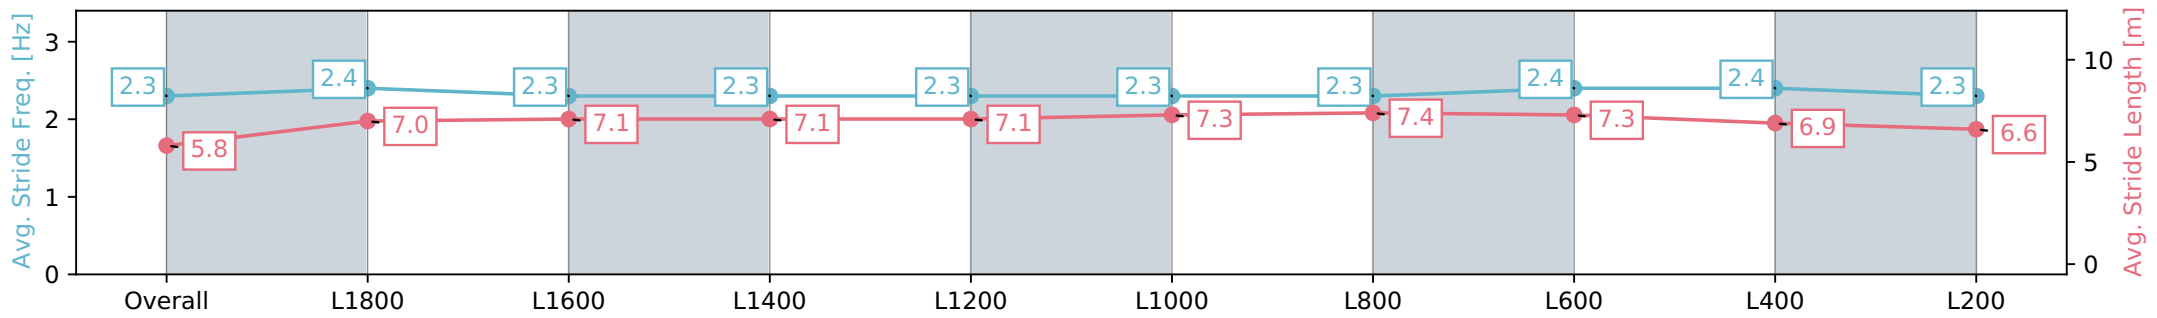

Morphettville SA - Professional
 Race 7: Sportsbet Australasian Oaks - 2000m
 27 April 2024 - 3:39PM
 Track Rating: Good 4, Weather: Overcast, Rail Position: True

Section	Overall	L1800	L1600	L1400	L1200	L1000	L800	L600	L400	L200
Section Times	2:04.51 [5] (0:14.89)	1:49.62 [2] (0:12.10)	1:37.52 [2] (0:12.05)	1:25.47 [3] (0:12.53)	1:12.94 [3] (0:12.46)	1:00.48 [3] (0:11.96)	0:48.52 [3] (0:11.79)	0:36.73 [2] (0:11.67)	0:25.06 [2] (0:12.11)	0:12.95 [2] (0:12.95)
Average Speed [km/h]	48.6	59.9	59.8	58.0	58.2	60.2	61.5	62.4	59.8	55.6
Top Speed [km/h]	61.3	61.3	60.7	58.9	58.7	61.8	63.6	63.7	61.7	59.1
Avg. Dist. to Rail [m]	6.8	2.4	2.9	2.5	1.9	2.5	1.8	2.3	6.3	10.7
Avg. Stride Freq. [Hz]	2.3	2.4	2.3	2.3	2.3	2.3	2.3	2.4	2.4	2.3
Avg. Stride Length [m]	5.8	7.0	7.1	7.1	7.1	7.3	7.4	7.3	6.9	6.6