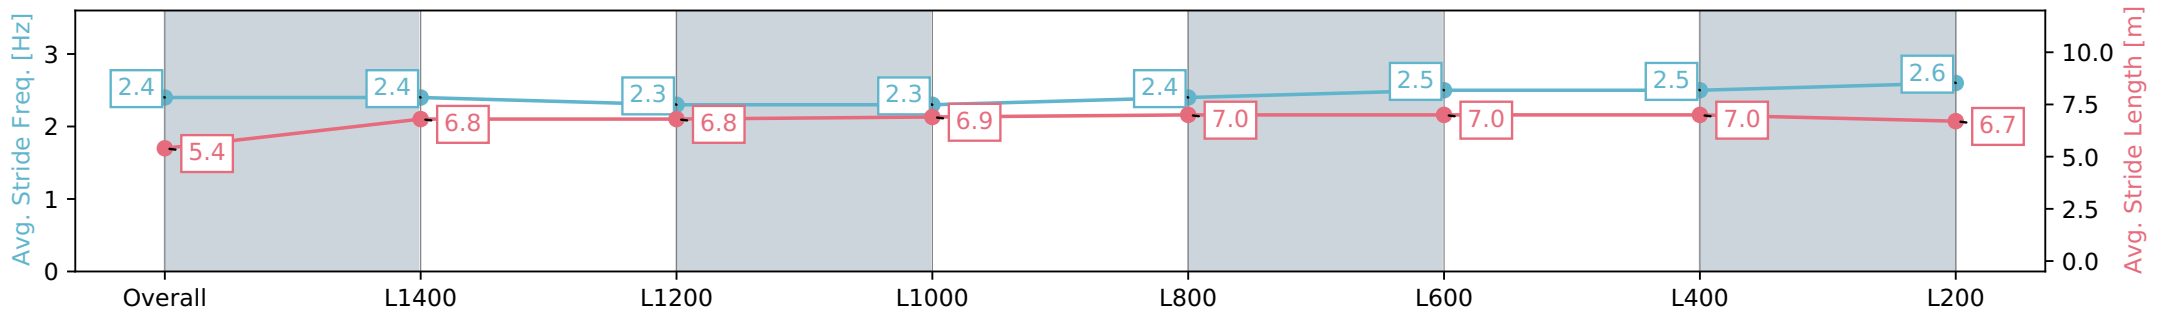

Morphettville SA - Professional
 Race 6: Queen Of The South Stakes - 1600m
 27 April 2024 - 3:00PM
 Track Rating: Good 4, Weather: Overcast, Rail Position: True

Section	Overall	L1400	L1200	L1000	L800	L600	L400	L200
Section Times	1:39.63 [12] (0:15.02)	1:24.61 [5] (0:12.34)	1:12.27 [4] (0:12.77)	0:59.50 [4] (0:12.49)	0:47.01 [4] (0:12.03)	0:34.98 [3] (0:11.55)	0:23.43 [5] (0:11.38)	0:12.05 [5] (0:12.05)
Average Speed [km/h]	48.0	58.7	56.6	57.7	59.9	63.2	63.5	59.8
Top Speed [km/h]	60.4	61.0	57.3	58.9	62.1	65.2	65.2	63.4
Avg. Dist. to Rail [m]	11.0	2.0	0.9	1.2	0.5	2.7	5.9	8.0
Avg. Stride Freq. [Hz]	2.3	2.3	2.2	2.2	2.3	2.4	2.4	2.3
Avg. Stride Length [m]	5.8	7.1	7.0	7.2	7.4	7.3	7.2	7.1

Report Created: Sat 27 April 2024 15:48:38 GMT+10 (Note: Timing is based on positional data)

- [] Ranking at each section and finish
- :-:- No data available at this section
- NA No data available

Horse/Jockey Name	MISSILE STAR/Alice Lindsay
Finish Rank	13
Fastest Section Time (Section)	0:11.20 (L600)
Top Speed [km/h] (Section)	66.0 (L600)
Race State	Finished

Morphettville SA - Professional
 Race 6: Queen Of The South Stakes - 1600m
 27 April 2024 - 3:00PM
 Track Rating: Good 4, Weather: Overcast, Rail Position: True

Section	Overall	L1400	L1200	L1000	L800	L600	L400	L200
Section Times	1:39.63 [13] (0:15.18)	1:24.45 [7] (0:12.53)	1:11.92 [7] (0:12.99)	0:58.93 [8] (0:12.46)	0:46.47 [8] (0:12.07)	0:34.40 [9] (0:11.50)	0:22.90 [11] (0:11.20)	0:11.70 [11] (0:11.70)
Average Speed [km/h]	47.4	57.8	55.7	57.8	60.0	63.8	64.8	61.6
Top Speed [km/h]	59.7	60.0	56.7	60.1	61.7	65.5	66.0	64.3
Avg. Dist. to Rail [m]	4.9	1.4	1.4	1.8	1.8	3.6	6.1	5.6
Avg. Stride Freq. [Hz]	2.4	2.4	2.3	2.3	2.4	2.5	2.5	2.6
Avg. Stride Length [m]	5.4	6.8	6.8	6.9	7.0	7.0	7.0	6.7