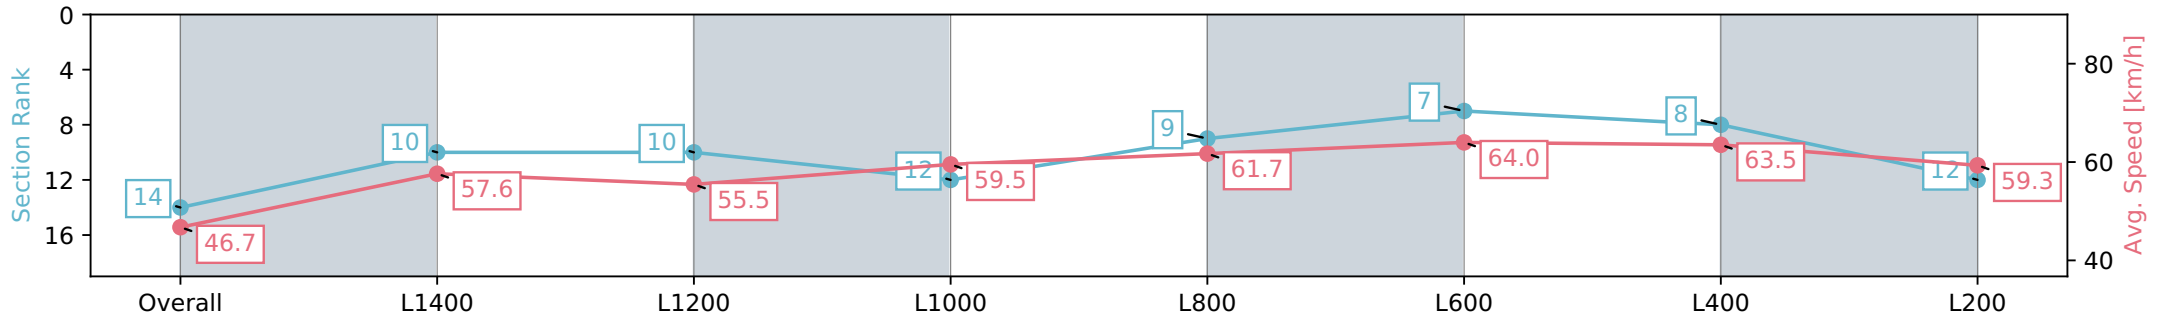

Morphettville SA - Professional
 Race 6: Queen Of The South Stakes - 1600m
 27 April 2024 - 3:00PM
 Track Rating: Good 4, Weather: Overcast, Rail Position: True

Section	Overall	L1400	L1200	L1000	L800	L600	L400	L200
Section Times	1:39.63 [13] (0:15.18)	1:24.45 [7] (0:12.53)	1:11.92 [7] (0:12.99)	0:58.93 [8] (0:12.46)	0:46.47 [8] (0:12.07)	0:34.40 [9] (0:11.50)	0:22.90 [11] (0:11.20)	0:11.70 [11] (0:11.70)
Average Speed [km/h]	47.4	57.8	55.7	57.8	60.0	63.8	64.8	61.6
Top Speed [km/h]	59.7	60.0	56.7	60.1	61.7	65.5	66.0	64.3
Avg. Dist. to Rail [m]	4.9	1.4	1.4	1.8	1.8	3.6	6.1	5.6
Avg. Stride Freq. [Hz]	2.4	2.4	2.3	2.3	2.4	2.5	2.5	2.6
Avg. Stride Length [m]	5.4	6.8	6.8	6.9	7.0	7.0	7.0	6.7

[] Ranking at each section and finish
 -:-:- No data available at this section
 NA No data available

Horse/Jockey Name	VICTORY BANDIT/Stacey Metcalfe
Finish Rank	14
Fastest Section Time (Section)	0:11.44 (L600)
Top Speed [km/h] (Section)	67.0 (L600)
Race State	Finished

Morphettville SA - Professional
 Race 6: Queen Of The South Stakes - 1600m
 27 April 2024 - 3:00PM
 Track Rating: Good 4, Weather: Overcast, Rail Position: True

Section	Overall	L1400	L1200	L1000	L800	L600	L400	L200
Section Times	1:40.08 [14] (0:15.41)	1:24.67 [10] (0:12.63)	1:12.04 [10] (0:13.10)	0:58.94 [12] (0:12.10)	0:46.84 [9] (0:11.75)	0:35.09 [7] (0:11.51)	0:23.58 [8] (0:11.44)	0:12.14 [12] (0:12.14)
Average Speed [km/h]	46.7	57.6	55.5	59.5	61.7	64.0	63.5	59.3
Top Speed [km/h]	59.0	58.3	56.4	62.6	63.3	64.9	67.0	63.2
Avg. Dist. to Rail [m]	8.3	2.9	2.4	3.1	2.4	4.2	9.3	12.1
Avg. Stride Freq. [Hz]	2.3	2.3	2.2	2.3	2.3	2.4	2.4	2.3
Avg. Stride Length [m]	5.5	6.8	6.9	6.9	7.2	7.4	7.1	7.1