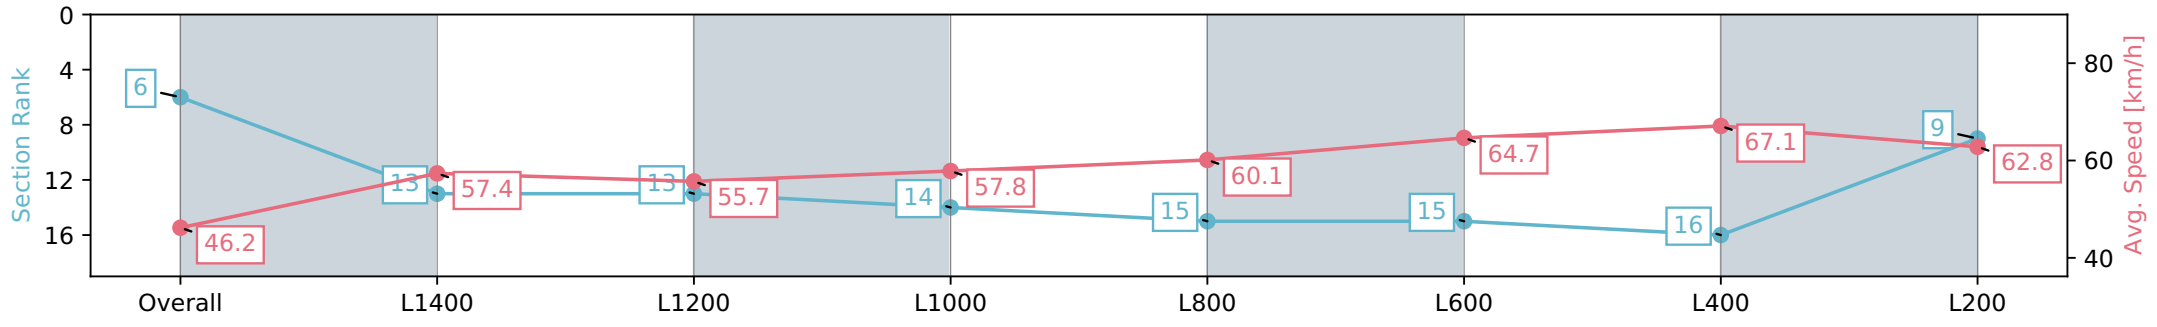

Morphettville SA - Professional
 Race 6: Queen Of The South Stakes - 1600m
 27 April 2024 - 3:00PM
 Track Rating: Good 4, Weather: Overcast, Rail Position: True

Section	Overall	L1400	L1200	L1000	L800	L600	L400	L200
Section Times	1:39.31 [5] (0:15.66)	1:23.65 [14] (0:12.50)	1:11.15 [12] (0:12.79)	0:58.36 [10] (0:12.41)	0:45.95 [11] (0:11.96)	0:33.99 [11] (0:11.26)	0:22.73 [9] (0:11.03)	0:11.70 [6] (0:11.70)
Average Speed [km/h]	46.1	57.9	56.2	58.0	60.2	64.1	65.4	61.5
Top Speed [km/h]	59.8	59.7	58.2	59.9	62.1	65.9	66.0	64.4
Avg. Dist. to Rail [m]	10.4	1.0	0.3	0.1	0.2	0.6	2.3	5.3
Avg. Stride Freq. [Hz]	2.2	2.3	2.2	2.2	2.2	2.3	2.4	2.4
Avg. Stride Length [m]	5.7	7.1	7.0	7.2	7.4	7.6	7.5	7.2

- [] Ranking at each section and finish
- :-:- No data available at this section
- NA No data available

Horse/Jockey Name	FOXY CLEOPATRA/John Allen
Finish Rank	6
Fastest Section Time (Section)	0:10.81 (L600)
Top Speed [km/h] (Section)	67.9 (L600)
Race State	Finished

Morphettville SA - Professional
 Race 6: Queen Of The South Stakes - 1600m
 27 April 2024 - 3:00PM
 Track Rating: Good 4, Weather: Overcast, Rail Position: True

Section	Overall	L1400	L1200	L1000	L800	L600	L400	L200
Section Times	1:39.38 [6] (0:15.62)	1:23.76 [13] (0:12.66)	1:11.10 [13] (0:12.98)	0:58.12 [14] (0:12.47)	0:45.65 [15] (0:12.04)	0:33.61 [15] (0:11.32)	0:22.29 [16] (0:10.81)	0:11.48 [9] (0:11.48)
Average Speed [km/h]	46.2	57.4	55.7	57.8	60.1	64.7	67.1	62.8
Top Speed [km/h]	58.6	58.4	56.5	59.8	61.4	66.8	67.9	66.8
Avg. Dist. to Rail [m]	11.1	2.3	1.3	1.8	1.6	3.1	7.2	8.7
Avg. Stride Freq. [Hz]	2.1	2.1	2.1	2.1	2.1	2.2	2.2	2.2
Avg. Stride Length [m]	5.9	7.5	7.4	7.6	7.9	8.1	8.3	7.9