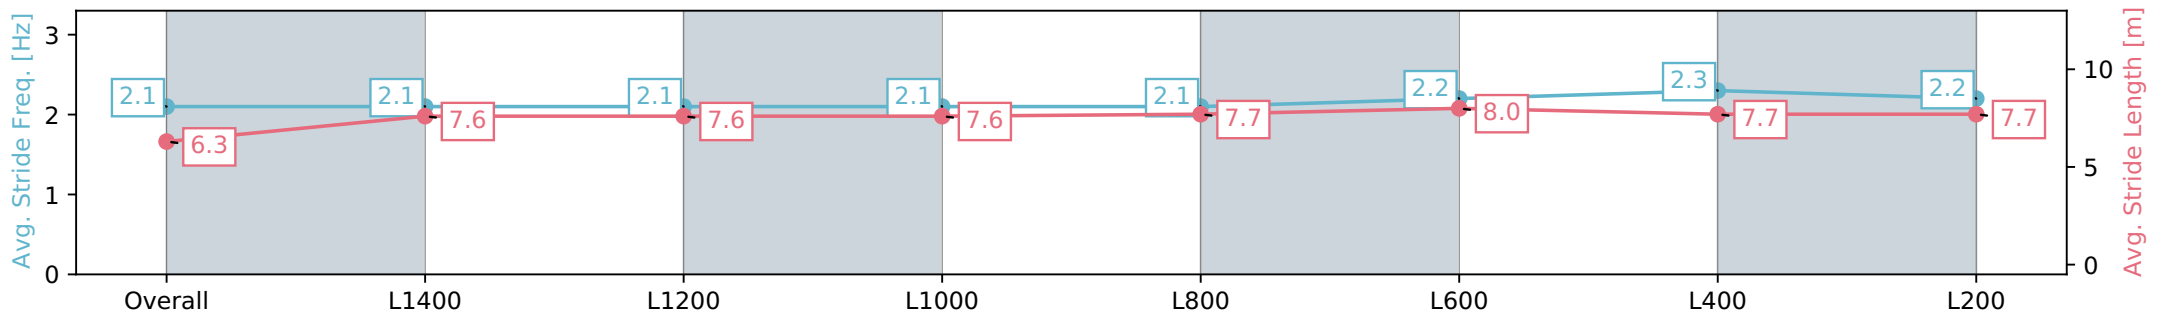

Section	Overall	L1400	L1200	L1000	L800	L600	L400	L200
Section Times	1:38.81 [1] (0:14.77)	1:24.04 [3] (0:12.49)	1:11.55 [3] (0:12.79)	0:58.76 [3] (0:12.50)	0:46.26 [3] (0:12.15)	0:34.11 [4] (0:11.49)	0:22.62 [4] (0:11.09)	0:11.53 [3] (0:11.53)
Average Speed [km/h]	48.7	57.8	56.5	57.6	59.3	62.8	65.1	62.3
Top Speed [km/h]	60.0	59.5	57.0	58.6	60.8	65.0	65.6	65.1
Avg. Dist. to Rail [m]	4.4	1.4	0.6	0.8	0.3	0.3	3.5	6.9
Avg. Stride Freq. [Hz]	2.1	2.1	2.1	2.1	2.1	2.2	2.3	2.3
Avg. Stride Length [m]	6.1	7.2	7.1	7.4	7.5	7.6	7.7	7.6

Morphettville SA - Professional
 Race 6: Queen Of The South Stakes - 1600m
 27 April 2024 - 3:00PM
 Track Rating: Good 4, Weather: Overcast, Rail Position: True

Section	Overall	L1400	L1200	L1000	L800	L600	L400	L200
Section Times	1:39.04 [2] (0:14.65)	1:24.39 [2] (0:12.49)	1:11.90 [2] (0:12.73)	0:59.17 [2] (0:12.51)	0:46.66 [2] (0:12.15)	0:34.51 [2] (0:11.49)	0:23.02 [2] (0:11.19)	0:11.83 [2] (0:11.83)
Average Speed [km/h]	49.2	57.8	56.6	57.6	59.5	63.1	64.6	60.9
Top Speed [km/h]	61.0	60.0	57.2	59.0	61.3	65.0	65.6	63.6
Avg. Dist. to Rail [m]	7.0	1.5	0.2	1.1	1.2	1.3	5.4	9.7
Avg. Stride Freq. [Hz]	2.1	2.1	2.1	2.1	2.1	2.2	2.3	2.2
Avg. Stride Length [m]	6.3	7.6	7.6	7.6	7.7	8.0	7.7	7.7