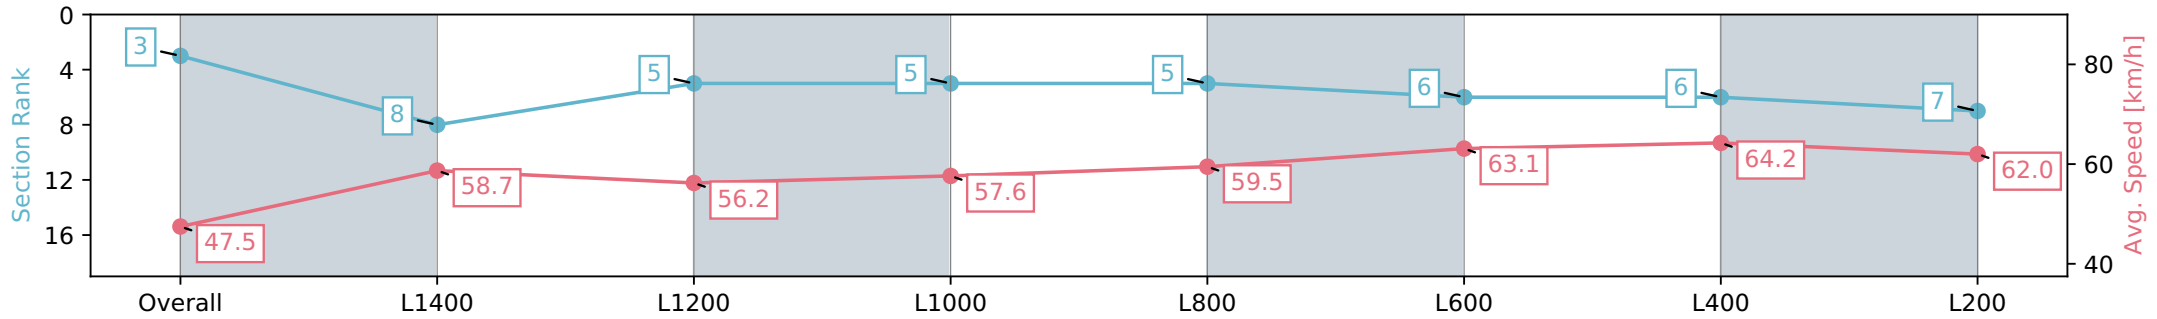

Morphettville SA - Professional
 Race 6: Queen Of The South Stakes - 1600m
 27 April 2024 - 3:00PM
 Track Rating: Good 4, Weather: Overcast, Rail Position: True

Section	Overall	L1400	L1200	L1000	L800	L600	L400	L200
Section Times	1:39.23 [3] (0:15.19)	1:24.04 [8] (0:12.31)	1:11.73 [5] (0:12.83)	0:58.90 [5] (0:12.50)	0:46.40 [5] (0:12.13)	0:34.27 [6] (0:11.44)	0:22.83 [6] (0:11.22)	0:11.61 [7] (0:11.61)
Average Speed [km/h]	47.5	58.7	56.2	57.6	59.5	63.1	64.2	62.0
Top Speed [km/h]	62.1	62.9	57.0	59.0	60.5	65.2	64.9	64.5
Avg. Dist. to Rail [m]	3.5	1.1	0.8	0.9	0.5	0.8	2.6	6.0
Avg. Stride Freq. [Hz]	2.2	2.3	2.2	2.2	2.2	2.3	2.3	2.3
Avg. Stride Length [m]	5.9	7.0	6.9	7.1	7.4	7.8	7.6	7.6