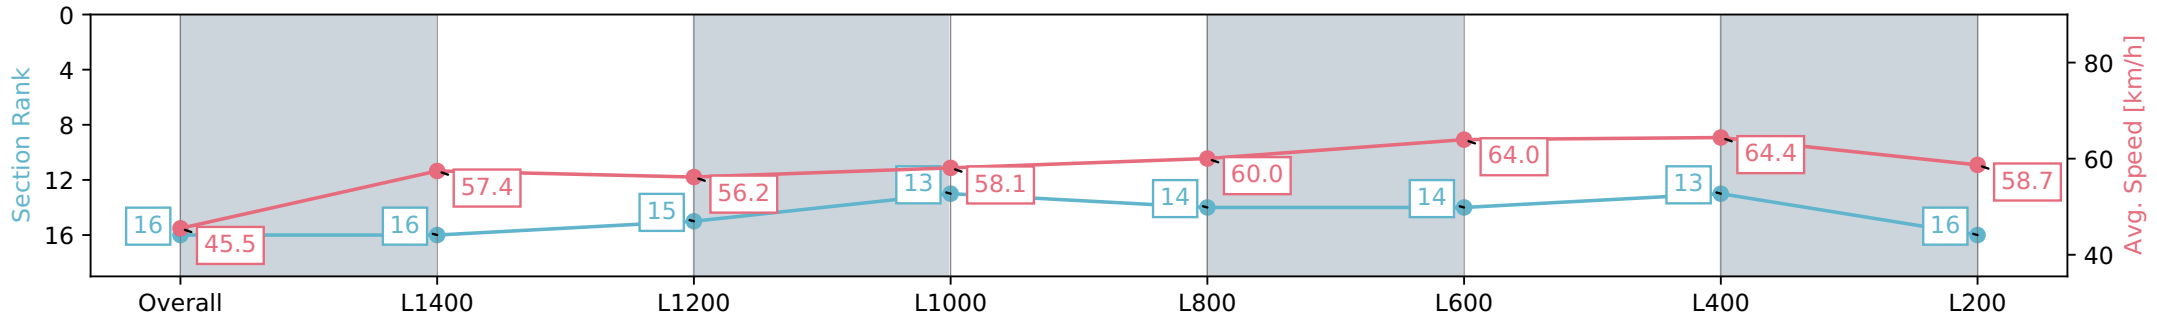

Morphettville SA - Professional
 Race 6: Queen Of The South Stakes - 1600m
 27 April 2024 - 3:00PM
 Track Rating: Good 4, Weather: Overcast, Rail Position: True

Section	Overall	L1400	L1200	L1000	L800	L600	L400	L200
Section Times	1:40.37 [15] (0:15.46)	1:24.91 [11] (0:12.60)	1:12.31 [11] (0:12.91)	0:59.40 [11] (0:12.45)	0:46.95 [12] (0:12.08)	0:34.87 [12] (0:11.32)	0:23.55 [12] (0:11.22)	0:12.33 [15] (0:12.33)
Average Speed [km/h]	46.7	57.3	55.6	57.8	60.1	64.1	64.3	58.4
Top Speed [km/h]	60.8	59.5	57.5	60.4	62.0	65.2	65.0	63.1
Avg. Dist. to Rail [m]	6.9	1.2	0.5	1.0	1.7	1.9	3.1	4.6
Avg. Stride Freq. [Hz]	2.3	2.3	2.3	2.3	2.3	2.4	2.5	2.4
Avg. Stride Length [m]	5.5	6.9	6.8	6.9	7.1	7.4	7.2	6.8

Report Created: Sat 27 April 2024 15:48:49 GMT+10 (Note: Timing is based on positional data)

- [] Ranking at each section and finish
- :-:- No data available at this section
- NA No data available

Horse/Jockey Name	WILD IMAGINATION/Jake Toeroek
Finish Rank	16
Fastest Section Time (Section)	0:11.21 (L600)
Top Speed [km/h] (Section)	66.1 (L800)
Race State	Finished

Morphettville SA - Professional
 Race 6: Queen Of The South Stakes - 1600m
 27 April 2024 - 3:00PM
 Track Rating: Good 4, Weather: Overcast, Rail Position: True

Section	Overall	L1400	L1200	L1000	L800	L600	L400	L200
Section Times	1:40.41 [16] (0:15.89)	1:24.52 [16] (0:12.53)	1:11.99 [15] (0:12.79)	0:59.20 [13] (0:12.39)	0:46.81 [14] (0:11.98)	0:34.83 [14] (0:11.34)	0:23.49 [13] (0:11.21)	0:12.28 [16] (0:12.28)
Average Speed [km/h]	45.5	57.4	56.2	58.1	60.0	64.0	64.4	58.7
Top Speed [km/h]	59.0	59.0	57.0	60.3	61.5	66.1	65.7	62.1
Avg. Dist. to Rail [m]	12.4	0.6	0.6	0.2	0.5	1.4	3.3	4.1
Avg. Stride Freq. [Hz]	2.1	2.3	2.3	2.3	2.3	2.4	2.4	2.4
Avg. Stride Length [m]	5.9	6.9	6.9	7.1	7.2	7.2	7.3	6.9