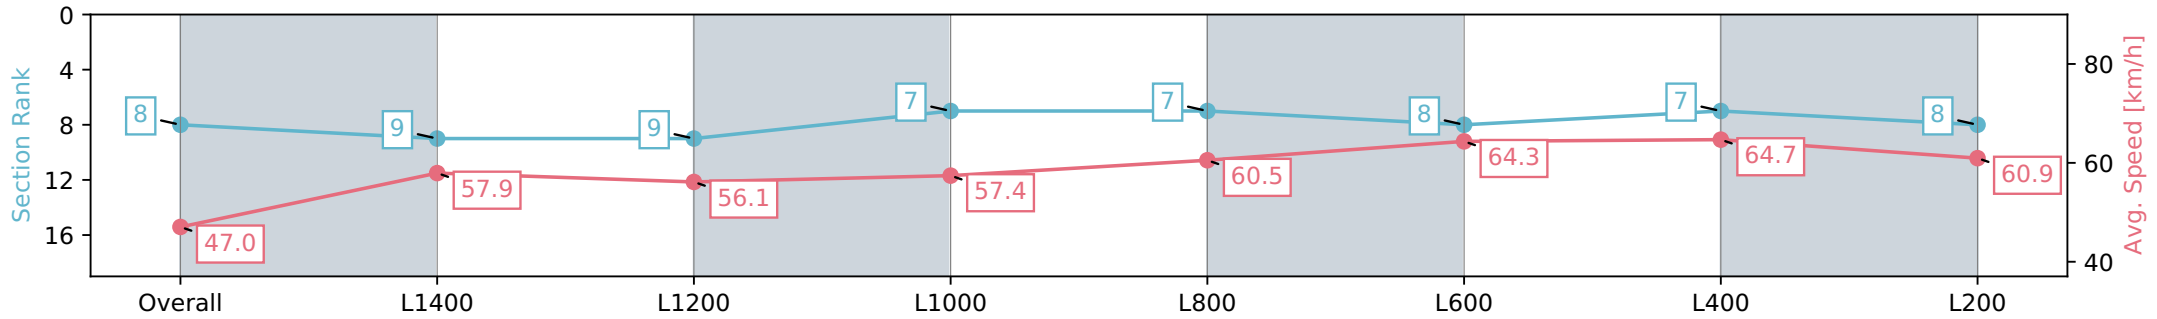

Morphettville SA - Professional
 Race 6: Queen Of The South Stakes - 1600m
 27 April 2024 - 3:00PM
 Track Rating: Good 4, Weather: Overcast, Rail Position: True

Section	Overall	L1400	L1200	L1000	L800	L600	L400	L200
Section Times	1:39.41 [7] (0:14.97)	1:24.44 [4] (0:12.57)	1:11.86 [6] (0:12.92)	0:58.94 [6] (0:12.45)	0:46.49 [6] (0:12.00)	0:34.49 [5] (0:11.24)	0:23.25 [3] (0:11.30)	0:11.95 [4] (0:11.95)
Average Speed [km/h]	48.1	57.7	56.1	57.7	60.4	65.0	64.1	60.2
Top Speed [km/h]	59.7	59.3	57.1	59.7	61.9	66.1	66.0	62.0
Avg. Dist. to Rail [m]	8.6	2.7	1.5	1.8	1.5	2.6	6.6	10.2
Avg. Stride Freq. [Hz]	2.2	2.2	2.1	2.1	2.1	2.3	2.3	2.2
Avg. Stride Length [m]	6.0	7.1	7.2	7.2	7.5	7.8	7.7	7.5

Morphettville SA - Professional
 Race 6: Queen Of The South Stakes - 1600m
 27 April 2024 - 3:00PM
 Track Rating: Good 4, Weather: Overcast, Rail Position: True

Section	Overall	L1400	L1200	L1000	L800	L600	L400	L200
Section Times	1:39.44 [8] (0:15.32)	1:24.12 [9] (0:12.47)	1:11.65 [9] (0:12.84)	0:58.81 [7] (0:12.53)	0:46.28 [7] (0:11.89)	0:34.39 [8] (0:11.36)	0:23.03 [7] (0:11.21)	0:11.82 [8] (0:11.82)
Average Speed [km/h]	47.0	57.9	56.1	57.4	60.5	64.3	64.7	60.9
Top Speed [km/h]	61.1	59.1	56.9	59.1	61.7	68.9	66.1	64.0
Avg. Dist. to Rail [m]	6.2	1.1	0.3	0.5	0.3	2.6	8.1	12.8
Avg. Stride Freq. [Hz]	2.2	2.2	2.1	2.2	2.2	2.4	2.4	2.4
Avg. Stride Length [m]	5.7	7.2	7.2	7.4	7.5	7.4	7.5	7.2