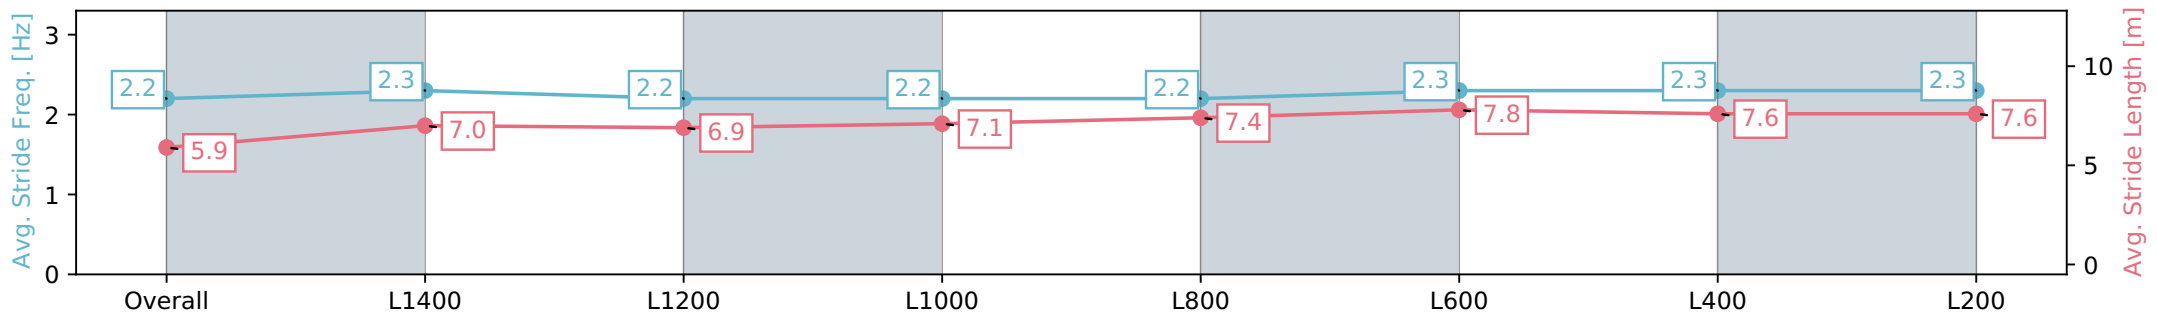

Morphettville SA - Professional
 Race 6: Queen Of The South Stakes - 1600m
 27 April 2024 - 3:00PM
 Track Rating: Good 4, Weather: Overcast, Rail Position: True

Section	Overall	L1400	L1200	L1000	L800	L600	L400	L200
Section Times	1:39.23 [3] (0:15.19)	1:24.04 [8] (0:12.31)	1:11.73 [5] (0:12.83)	0:58.90 [5] (0:12.50)	0:46.40 [5] (0:12.13)	0:34.27 [6] (0:11.44)	0:22.83 [6] (0:11.22)	0:11.61 [7] (0:11.61)
Average Speed [km/h]	47.5	58.7	56.2	57.6	59.5	63.1	64.2	62.0
Top Speed [km/h]	62.1	62.9	57.0	59.0	60.5	65.2	64.9	64.5
Avg. Dist. to Rail [m]	3.5	1.1	0.8	0.9	0.5	0.8	2.6	6.0
Avg. Stride Freq. [Hz]	2.2	2.3	2.2	2.2	2.2	2.3	2.3	2.3
Avg. Stride Length [m]	5.9	7.0	6.9	7.1	7.4	7.8	7.6	7.6