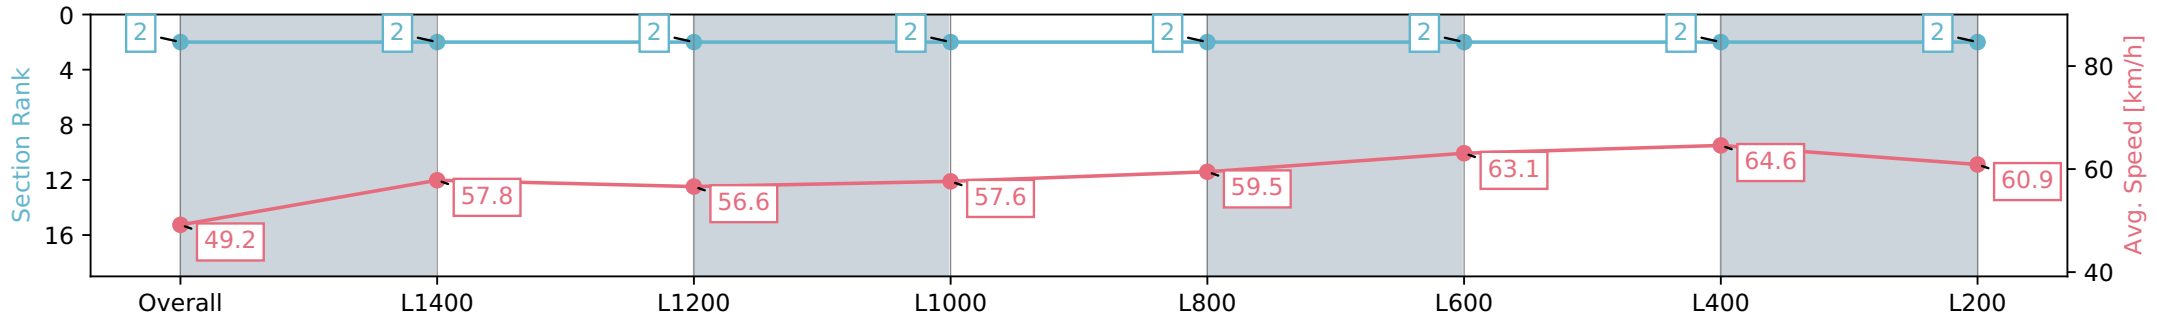

Morphettville SA - Professional
 Race 6: Queen Of The South Stakes - 1600m
 27 April 2024 - 3:00PM
 Track Rating: Good 4, Weather: Overcast, Rail Position: True

Section	Overall	L1400	L1200	L1000	L800	L600	L400	L200
Section Times	1:39.04 [2] (0:14.65)	1:24.39 [2] (0:12.49)	1:11.90 [2] (0:12.73)	0:59.17 [2] (0:12.51)	0:46.66 [2] (0:12.15)	0:34.51 [2] (0:11.49)	0:23.02 [2] (0:11.19)	0:11.83 [2] (0:11.83)
Average Speed [km/h]	49.2	57.8	56.6	57.6	59.5	63.1	64.6	60.9
Top Speed [km/h]	61.0	60.0	57.2	59.0	61.3	65.0	65.6	63.6
Avg. Dist. to Rail [m]	7.0	1.5	0.2	1.1	1.2	1.3	5.4	9.7
Avg. Stride Freq. [Hz]	2.1	2.1	2.1	2.1	2.1	2.2	2.3	2.2
Avg. Stride Length [m]	6.3	7.6	7.6	7.6	7.7	8.0	7.7	7.7