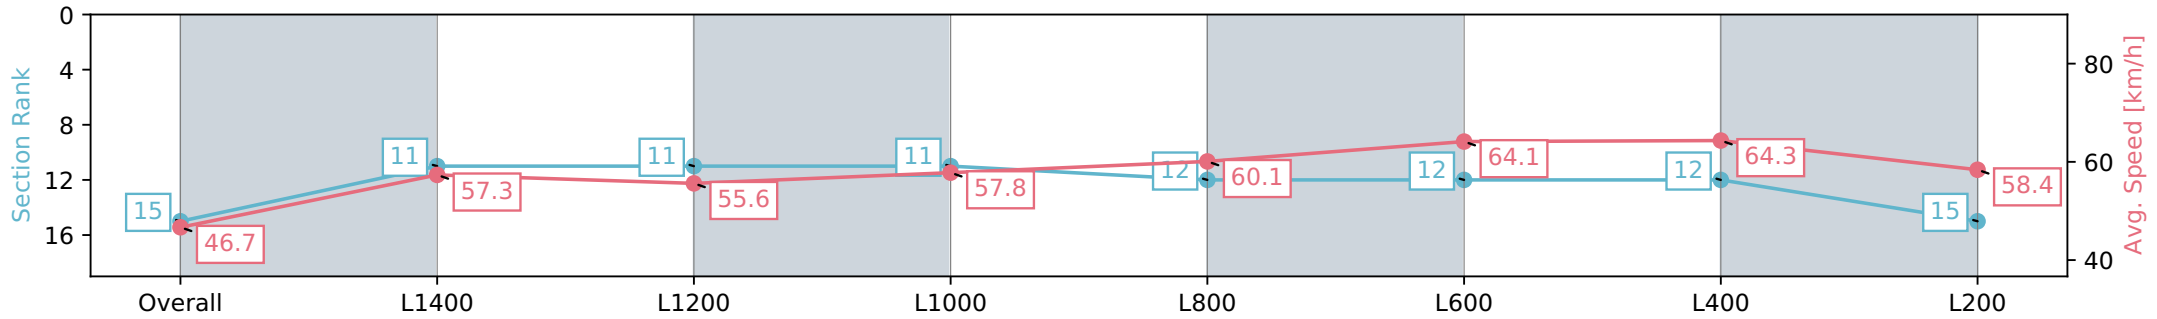

Morphettville SA - Professional
 Race 6: Queen Of The South Stakes - 1600m
 27 April 2024 - 3:00PM
 Track Rating: Good 4, Weather: Overcast, Rail Position: True

Section	Overall	L1400	L1200	L1000	L800	L600	L400	L200
Section Times	1:40.08 [14] (0:15.41)	1:24.67 [10] (0:12.63)	1:12.04 [10] (0:13.10)	0:58.94 [12] (0:12.10)	0:46.84 [9] (0:11.75)	0:35.09 [7] (0:11.51)	0:23.58 [8] (0:11.44)	0:12.14 [12] (0:12.14)
Average Speed [km/h]	46.7	57.6	55.5	59.5	61.7	64.0	63.5	59.3
Top Speed [km/h]	59.0	58.3	56.4	62.6	63.3	64.9	67.0	63.2
Avg. Dist. to Rail [m]	8.3	2.9	2.4	3.1	2.4	4.2	9.3	12.1
Avg. Stride Freq. [Hz]	2.3	2.3	2.2	2.3	2.3	2.4	2.4	2.3
Avg. Stride Length [m]	5.5	6.8	6.9	6.9	7.2	7.4	7.1	7.1

[] Ranking at each section and finish
 -:-:- No data available at this section
 NA No data available

Horse/Jockey Name	SUPER ALANA/Alana Kelly
Finish Rank	15
Fastest Section Time (Section)	0:11.22 (L600)
Top Speed [km/h] (Section)	65.2 (L800)
Race State	Finished

Morphettville SA - Professional
 Race 6: Queen Of The South Stakes - 1600m
 27 April 2024 - 3:00PM
 Track Rating: Good 4, Weather: Overcast, Rail Position: True

Section	Overall	L1400	L1200	L1000	L800	L600	L400	L200
Section Times	1:40.37 [15] (0:15.46)	1:24.91 [11] (0:12.60)	1:12.31 [11] (0:12.91)	0:59.40 [11] (0:12.45)	0:46.95 [12] (0:12.08)	0:34.87 [12] (0:11.32)	0:23.55 [12] (0:11.22)	0:12.33 [15] (0:12.33)
Average Speed [km/h]	46.7	57.3	55.6	57.8	60.1	64.1	64.3	58.4
Top Speed [km/h]	60.8	59.5	57.5	60.4	62.0	65.2	65.0	63.1
Avg. Dist. to Rail [m]	6.9	1.2	0.5	1.0	1.7	1.9	3.1	4.6
Avg. Stride Freq. [Hz]	2.3	2.3	2.3	2.3	2.3	2.4	2.5	2.4
Avg. Stride Length [m]	5.5	6.9	6.8	6.9	7.1	7.4	7.2	6.8