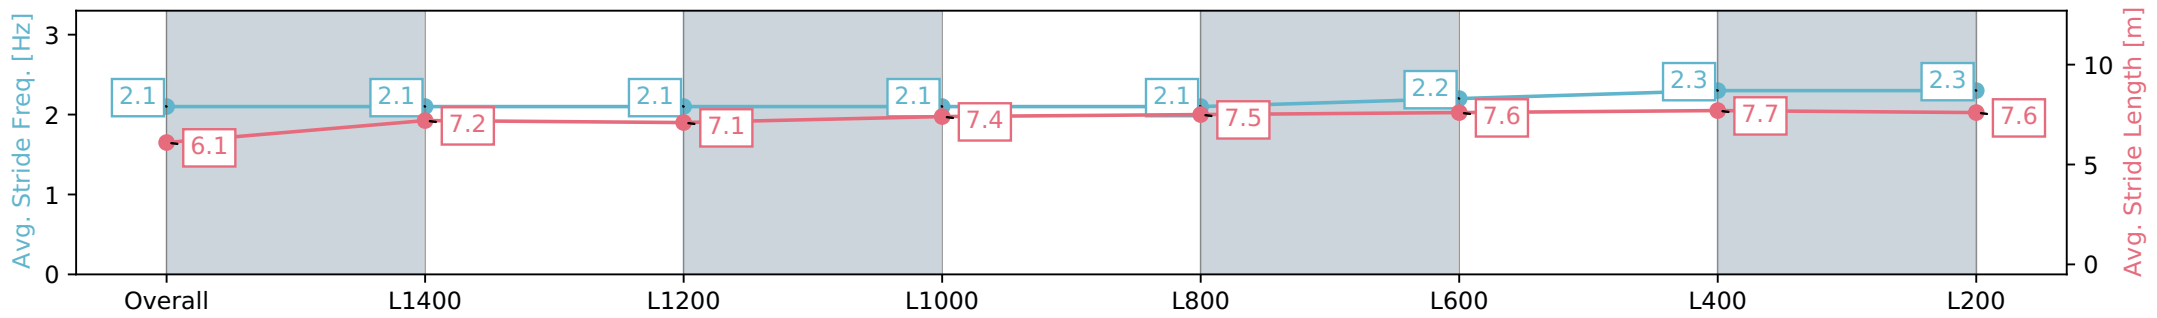

Section	Overall	L1400	L1200	L1000	L800	L600	L400	L200
Section Times	1:38.81 [1] (0:14.77)	1:24.04 [3] (0:12.49)	1:11.55 [3] (0:12.79)	0:58.76 [3] (0:12.50)	0:46.26 [3] (0:12.15)	0:34.11 [4] (0:11.49)	0:22.62 [4] (0:11.09)	0:11.53 [3] (0:11.53)
Average Speed [km/h]	48.7	57.8	56.5	57.6	59.3	62.8	65.1	62.3
Top Speed [km/h]	60.0	59.5	57.0	58.6	60.8	65.0	65.6	65.1
Avg. Dist. to Rail [m]	4.4	1.4	0.6	0.8	0.3	0.3	3.5	6.9
Avg. Stride Freq. [Hz]	2.1	2.1	2.1	2.1	2.1	2.2	2.3	2.3
Avg. Stride Length [m]	6.1	7.2	7.1	7.4	7.5	7.6	7.7	7.6