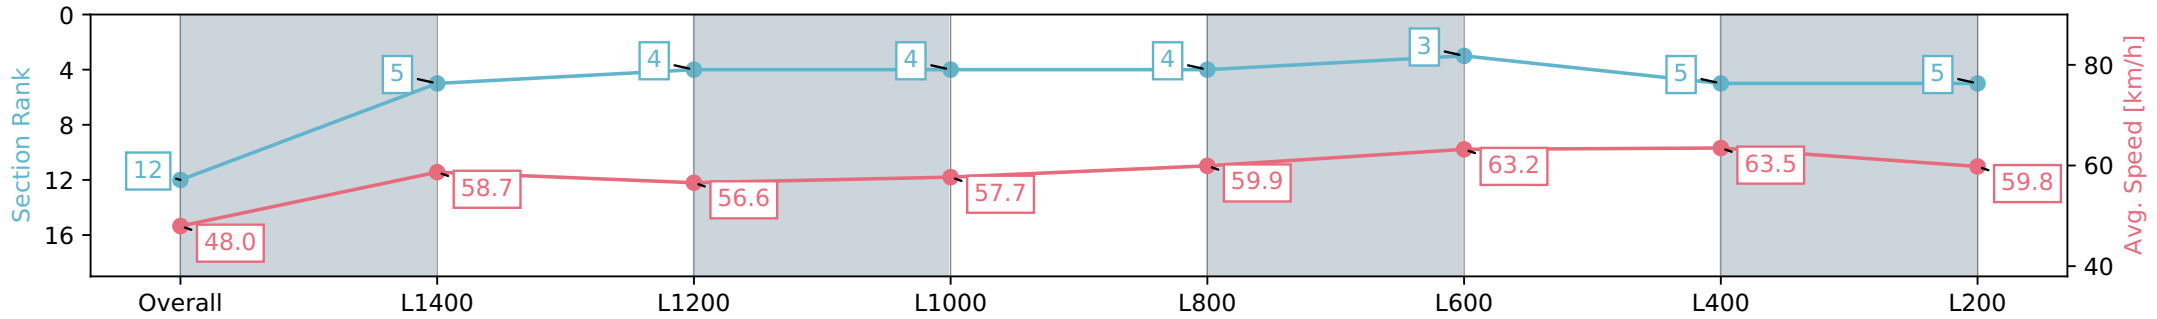

Morphettville SA - Professional
 Race 6: Queen Of The South Stakes - 1600m
 27 April 2024 - 3:00PM
 Track Rating: Good 4, Weather: Overcast, Rail Position: True

Section	Overall	L1400	L1200	L1000	L800	L600	L400	L200
Section Times	1:39.62 [11] (0:15.18)	1:24.44 [6] (0:12.60)	1:11.84 [8] (0:13.07)	0:58.77 [9] (0:12.45)	0:46.32 [10] (0:11.94)	0:34.38 [10] (0:11.36)	0:23.02 [10] (0:11.31)	0:11.71 [10] (0:11.71)
Average Speed [km/h]	47.5	57.8	55.4	57.9	60.8	64.3	64.2	61.5
Top Speed [km/h]	59.7	59.7	56.0	60.0	63.2	65.2	65.8	65.8
Avg. Dist. to Rail [m]	9.3	2.9	2.2	2.4	2.2	3.0	7.9	13.6
Avg. Stride Freq. [Hz]	2.2	2.3	2.2	2.3	2.3	2.4	2.4	2.4
Avg. Stride Length [m]	5.7	6.7	6.6	6.7	7.0	7.2	7.0	7.1

Report Created: Sat 27 April 2024 15:48:34 GMT+10 (Note: Timing is based on positional data)

- [] Ranking at each section and finish
- :-:- No data available at this section
- NA No data available

Horse/Jockey Name	SOUL CHOICE/Tim Clark
Finish Rank	12
Fastest Section Time (Section)	0:11.38 (L600)
Top Speed [km/h] (Section)	65.2 (L600)
Race State	Finished

Morphettville SA - Professional
 Race 6: Queen Of The South Stakes - 1600m
 27 April 2024 - 3:00PM
 Track Rating: Good 4, Weather: Overcast, Rail Position: True

Section	Overall	L1400	L1200	L1000	L800	L600	L400	L200
Section Times	1:39.63 [12] (0:15.02)	1:24.61 [5] (0:12.34)	1:12.27 [4] (0:12.77)	0:59.50 [4] (0:12.49)	0:47.01 [4] (0:12.03)	0:34.98 [3] (0:11.55)	0:23.43 [5] (0:11.38)	0:12.05 [5] (0:12.05)
Average Speed [km/h]	48.0	58.7	56.6	57.7	59.9	63.2	63.5	59.8
Top Speed [km/h]	60.4	61.0	57.3	58.9	62.1	65.2	65.2	63.4
Avg. Dist. to Rail [m]	11.0	2.0	0.9	1.2	0.5	2.7	5.9	8.0
Avg. Stride Freq. [Hz]	2.3	2.3	2.2	2.2	2.3	2.4	2.4	2.3
Avg. Stride Length [m]	5.8	7.1	7.0	7.2	7.4	7.3	7.2	7.1