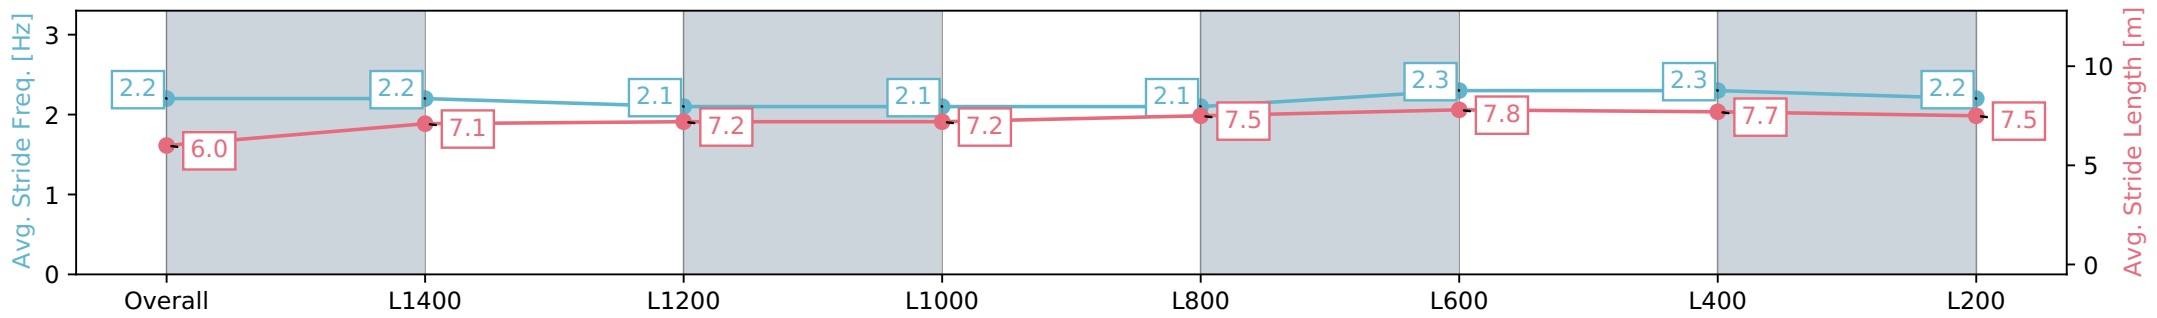

Morphettville SA - Professional
 Race 6: Queen Of The South Stakes - 1600m
 27 April 2024 - 3:00PM
 Track Rating: Good 4, Weather: Overcast, Rail Position: True

Section	Overall	L1400	L1200	L1000	L800	L600	L400	L200
Section Times	1:39.38 [6] (0:15.62)	1:23.76 [13] (0:12.66)	1:11.10 [13] (0:12.98)	0:58.12 [14] (0:12.47)	0:45.65 [15] (0:12.04)	0:33.61 [15] (0:11.32)	0:22.29 [16] (0:10.81)	0:11.48 [9] (0:11.48)
Average Speed [km/h]	46.2	57.4	55.7	57.8	60.1	64.7	67.1	62.8
Top Speed [km/h]	58.6	58.4	56.5	59.8	61.4	66.8	67.9	66.8
Avg. Dist. to Rail [m]	11.1	2.3	1.3	1.8	1.6	3.1	7.2	8.7
Avg. Stride Freq. [Hz]	2.1	2.1	2.1	2.1	2.1	2.2	2.2	2.2
Avg. Stride Length [m]	5.9	7.5	7.4	7.6	7.9	8.1	8.3	7.9

Report Created: Sat 27 April 2024 15:48:17 GMT+10 (Note: Timing is based on positional data)

- [] Ranking at each section and finish
- :-:- No data available at this section
- NA No data available

Horse/Jockey Name	SHUFFLE DANCER/Chad Schofield
Finish Rank	7
Fastest Section Time (Section)	0:11.24 (L800)
Top Speed [km/h] (Section)	66.1 (L800)
Race State	Finished

Morphettville SA - Professional
 Race 6: Queen Of The South Stakes - 1600m
 27 April 2024 - 3:00PM
 Track Rating: Good 4, Weather: Overcast, Rail Position: True

Section	Overall	L1400	L1200	L1000	L800	L600	L400	L200
Section Times	1:39.41 [7] (0:14.97)	1:24.44 [4] (0:12.57)	1:11.86 [6] (0:12.92)	0:58.94 [6] (0:12.45)	0:46.49 [6] (0:12.00)	0:34.49 [5] (0:11.24)	0:23.25 [3] (0:11.30)	0:11.95 [4] (0:11.95)
Average Speed [km/h]	48.1	57.7	56.1	57.7	60.4	65.0	64.1	60.2
Top Speed [km/h]	59.7	59.3	57.1	59.7	61.9	66.1	66.0	62.0
Avg. Dist. to Rail [m]	8.6	2.7	1.5	1.8	1.5	2.6	6.6	10.2
Avg. Stride Freq. [Hz]	2.2	2.2	2.1	2.1	2.1	2.3	2.3	2.2
Avg. Stride Length [m]	6.0	7.1	7.2	7.2	7.5	7.8	7.7	7.5