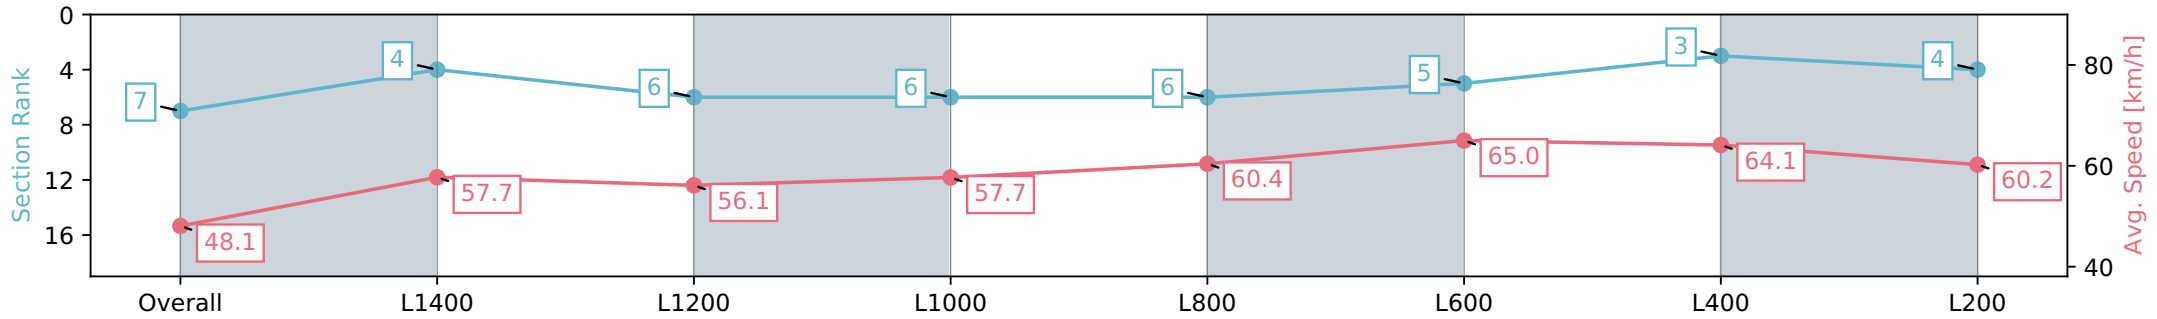

Morphettville SA - Professional
 Race 6: Queen Of The South Stakes - 1600m
 27 April 2024 - 3:00PM
 Track Rating: Good 4, Weather: Overcast, Rail Position: True

Section	Overall	L1400	L1200	L1000	L800	L600	L400	L200
Section Times	1:39.38 [6] (0:15.62)	1:23.76 [13] (0:12.66)	1:11.10 [13] (0:12.98)	0:58.12 [14] (0:12.47)	0:45.65 [15] (0:12.04)	0:33.61 [15] (0:11.32)	0:22.29 [16] (0:10.81)	0:11.48 [9] (0:11.48)
Average Speed [km/h]	46.2	57.4	55.7	57.8	60.1	64.7	67.1	62.8
Top Speed [km/h]	58.6	58.4	56.5	59.8	61.4	66.8	67.9	66.8
Avg. Dist. to Rail [m]	11.1	2.3	1.3	1.8	1.6	3.1	7.2	8.7
Avg. Stride Freq. [Hz]	2.1	2.1	2.1	2.1	2.1	2.2	2.2	2.2
Avg. Stride Length [m]	5.9	7.5	7.4	7.6	7.9	8.1	8.3	7.9

Report Created: Sat 27 April 2024 15:48:17 GMT+10 (Note: Timing is based on positional data)

- [] Ranking at each section and finish
- :-:- No data available at this section
- NA No data available

Horse/Jockey Name	SHUFFLE DANCER/Chad Schofield
Finish Rank	7
Fastest Section Time (Section)	0:11.24 (L800)
Top Speed [km/h] (Section)	66.1 (L800)
Race State	Finished

Morphettville SA - Professional
 Race 6: Queen Of The South Stakes - 1600m
 27 April 2024 - 3:00PM
 Track Rating: Good 4, Weather: Overcast, Rail Position: True

Section	Overall	L1400	L1200	L1000	L800	L600	L400	L200
Section Times	1:39.41 [7] (0:14.97)	1:24.44 [4] (0:12.57)	1:11.86 [6] (0:12.92)	0:58.94 [6] (0:12.45)	0:46.49 [6] (0:12.00)	0:34.49 [5] (0:11.24)	0:23.25 [3] (0:11.30)	0:11.95 [4] (0:11.95)
Average Speed [km/h]	48.1	57.7	56.1	57.7	60.4	65.0	64.1	60.2
Top Speed [km/h]	59.7	59.3	57.1	59.7	61.9	66.1	66.0	62.0
Avg. Dist. to Rail [m]	8.6	2.7	1.5	1.8	1.5	2.6	6.6	10.2
Avg. Stride Freq. [Hz]	2.2	2.2	2.1	2.1	2.1	2.3	2.3	2.2
Avg. Stride Length [m]	6.0	7.1	7.2	7.2	7.5	7.8	7.7	7.5