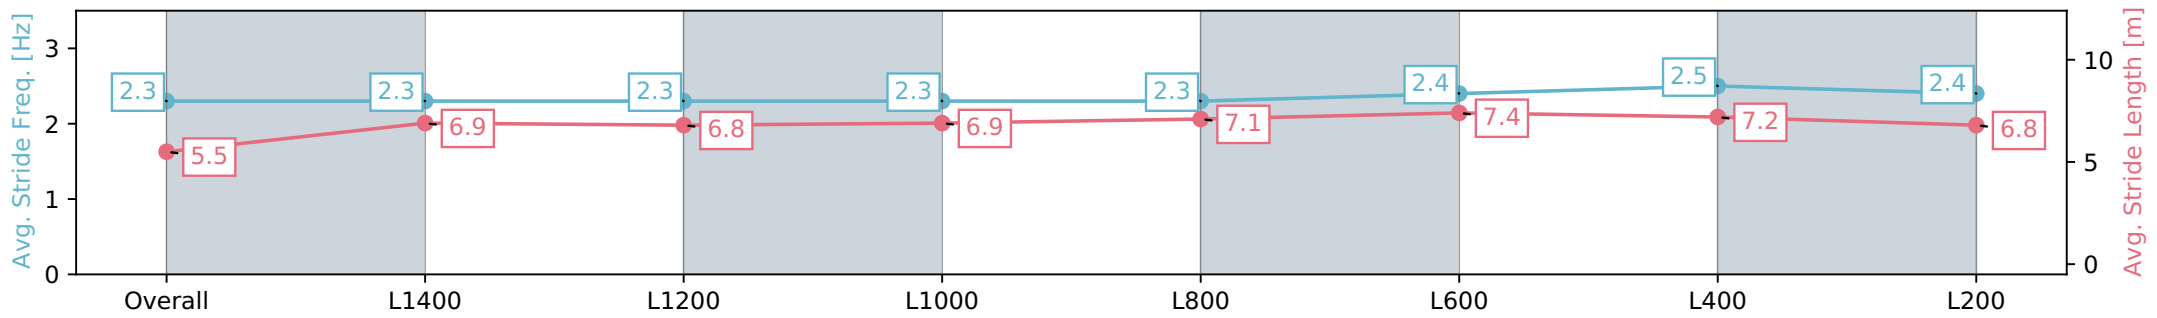

Morphettville SA - Professional
 Race 6: Queen Of The South Stakes - 1600m
 27 April 2024 - 3:00PM
 Track Rating: Good 4, Weather: Overcast, Rail Position: True

Section	Overall	L1400	L1200	L1000	L800	L600	L400	L200
Section Times	1:40.08 [14] (0:15.41)	1:24.67 [10] (0:12.63)	1:12.04 [10] (0:13.10)	0:58.94 [12] (0:12.10)	0:46.84 [9] (0:11.75)	0:35.09 [7] (0:11.51)	0:23.58 [8] (0:11.44)	0:12.14 [12] (0:12.14)
Average Speed [km/h]	46.7	57.6	55.5	59.5	61.7	64.0	63.5	59.3
Top Speed [km/h]	59.0	58.3	56.4	62.6	63.3	64.9	67.0	63.2
Avg. Dist. to Rail [m]	8.3	2.9	2.4	3.1	2.4	4.2	9.3	12.1
Avg. Stride Freq. [Hz]	2.3	2.3	2.2	2.3	2.3	2.4	2.4	2.3
Avg. Stride Length [m]	5.5	6.8	6.9	6.9	7.2	7.4	7.1	7.1

[] Ranking at each section and finish
 -:-:- No data available at this section
 NA No data available

Horse/Jockey Name	SUPER ALANA/Alana Kelly
Finish Rank	15
Fastest Section Time (Section)	0:11.22 (L600)
Top Speed [km/h] (Section)	65.2 (L800)
Race State	Finished

Morphettville SA - Professional
 Race 6: Queen Of The South Stakes - 1600m
 27 April 2024 - 3:00PM
 Track Rating: Good 4, Weather: Overcast, Rail Position: True

Section	Overall	L1400	L1200	L1000	L800	L600	L400	L200
Section Times	1:40.37 [15] (0:15.46)	1:24.91 [11] (0:12.60)	1:12.31 [11] (0:12.91)	0:59.40 [11] (0:12.45)	0:46.95 [12] (0:12.08)	0:34.87 [12] (0:11.32)	0:23.55 [12] (0:11.22)	0:12.33 [15] (0:12.33)
Average Speed [km/h]	46.7	57.3	55.6	57.8	60.1	64.1	64.3	58.4
Top Speed [km/h]	60.8	59.5	57.5	60.4	62.0	65.2	65.0	63.1
Avg. Dist. to Rail [m]	6.9	1.2	0.5	1.0	1.7	1.9	3.1	4.6
Avg. Stride Freq. [Hz]	2.3	2.3	2.3	2.3	2.3	2.4	2.5	2.4
Avg. Stride Length [m]	5.5	6.9	6.8	6.9	7.1	7.4	7.2	6.8