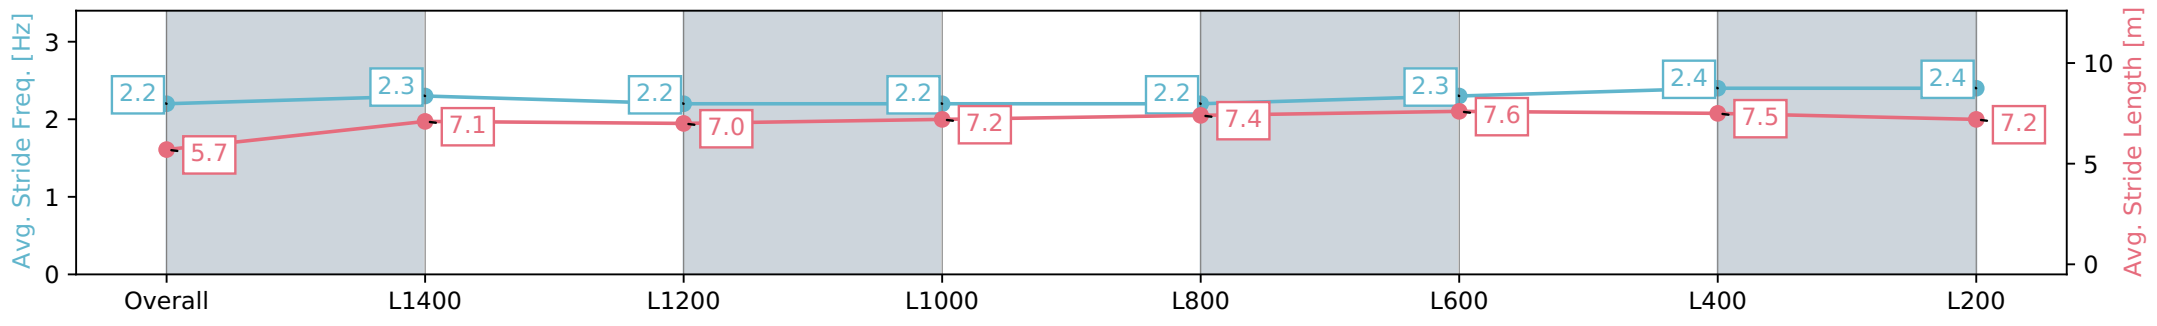

Morphettville SA - Professional
 Race 6: Queen Of The South Stakes - 1600m
 27 April 2024 - 3:00PM
 Track Rating: Good 4, Weather: Overcast, Rail Position: True

Section	Overall	L1400	L1200	L1000	L800	L600	L400	L200
Section Times	1:39.31 [5] (0:15.66)	1:23.65 [14] (0:12.50)	1:11.15 [12] (0:12.79)	0:58.36 [10] (0:12.41)	0:45.95 [11] (0:11.96)	0:33.99 [11] (0:11.26)	0:22.73 [9] (0:11.03)	0:11.70 [6] (0:11.70)
Average Speed [km/h]	46.1	57.9	56.2	58.0	60.2	64.1	65.4	61.5
Top Speed [km/h]	59.8	59.7	58.2	59.9	62.1	65.9	66.0	64.4
Avg. Dist. to Rail [m]	10.4	1.0	0.3	0.1	0.2	0.6	2.3	5.3
Avg. Stride Freq. [Hz]	2.2	2.3	2.2	2.2	2.2	2.3	2.4	2.4
Avg. Stride Length [m]	5.7	7.1	7.0	7.2	7.4	7.6	7.5	7.2