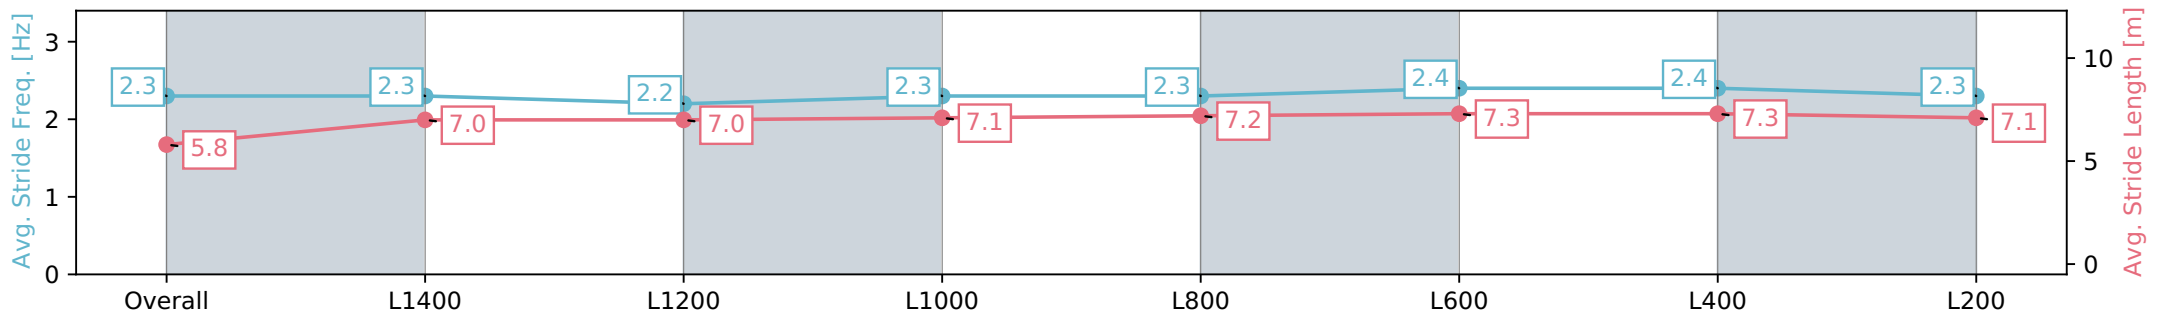

Report Created: Sat 27 April 2024 15:48:07 GMT+10 (Note: Timing is based on positional data)

- [] Ranking at each section and finish
- :-:- No data available at this section
- NA No data available

Horse/Jockey Name	LEGACIES/Jamie Kah
Finish Rank	4
Fastest Section Time (Section)	0:11.19 (L600)
Top Speed [km/h] (Section)	66.6 (L600)
Race State	Finished

Morphettville SA - Professional
 Race 6: Queen Of The South Stakes - 1600m
 27 April 2024 - 3:00PM
 Track Rating: Good 4, Weather: Overcast, Rail Position: True

Section	Overall	L1400	L1200	L1000	L800	L600	L400	L200
Section Times	1:39.27 [4] (0:14.55)	1:24.72 [1] (0:12.47)	1:12.25 [1] (0:12.74)	0:59.51 [1] (0:12.46)	0:47.05 [1] (0:12.17)	0:34.88 [1] (0:11.50)	0:23.38 [1] (0:11.19)	0:12.19 [1] (0:12.19)
Average Speed [km/h]	49.5	57.9	56.5	57.7	59.3	62.8	64.4	59.0
Top Speed [km/h]	61.4	59.7	56.9	58.7	60.0	66.1	66.6	62.0
Avg. Dist. to Rail [m]	5.6	0.7	0.3	1.0	0.5	0.5	2.6	4.3
Avg. Stride Freq. [Hz]	2.3	2.3	2.2	2.3	2.3	2.4	2.4	2.3
Avg. Stride Length [m]	5.8	7.0	7.0	7.1	7.2	7.3	7.3	7.1