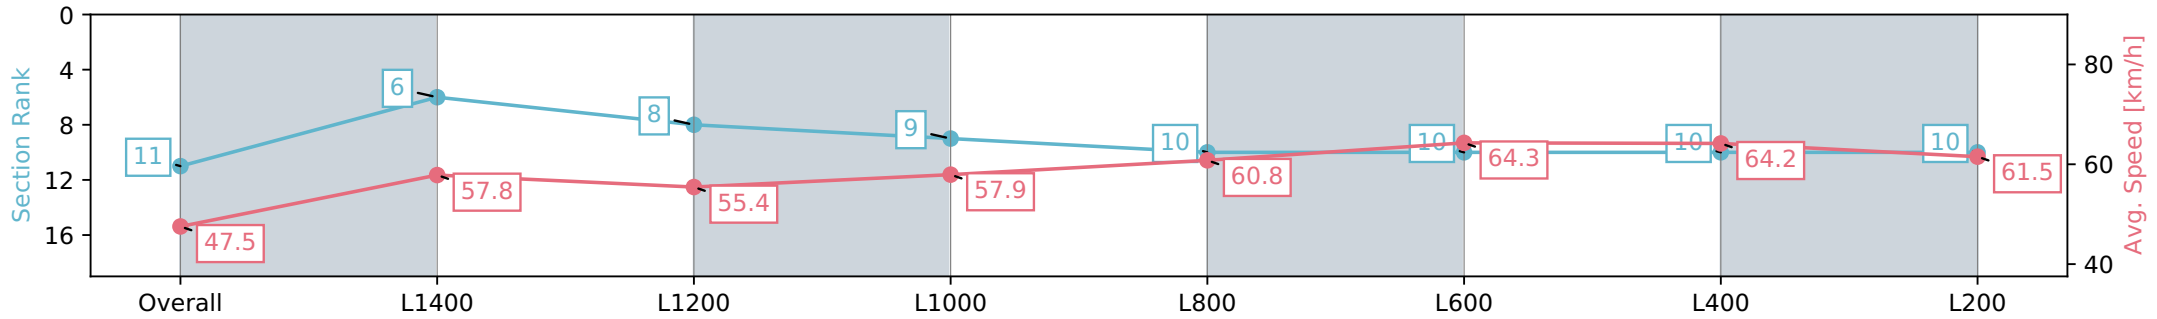

Morphettville SA - Professional
 Race 6: Queen Of The South Stakes - 1600m
 27 April 2024 - 3:00PM
 Track Rating: Good 4, Weather: Overcast, Rail Position: True

Section	Overall	L1400	L1200	L1000	L800	L600	L400	L200
Section Times	1:39.58 [10] (0:15.67)	1:23.91 [15] (0:12.86)	1:11.05 [16] (0:13.06)	0:57.99 [16] (0:12.34)	0:45.65 [16] (0:11.87)	0:33.78 [16] (0:11.19)	0:22.59 [15] (0:11.03)	0:11.56 [14] (0:11.56)
Average Speed [km/h]	46.1	56.5	55.5	58.4	60.9	65.6	66.0	62.2
Top Speed [km/h]	56.0	57.9	56.9	62.0	63.0	68.0	67.2	65.5
Avg. Dist. to Rail [m]	12.7	2.9	1.7	1.9	2.0	3.4	10.5	15.8
Avg. Stride Freq. [Hz]	2.1	2.2	2.2	2.2	2.3	2.4	2.4	2.4
Avg. Stride Length [m]	5.8	6.8	6.7	7.0	7.3	7.5	7.7	7.2

Report Created: Sat 27 April 2024 15:48:31 GMT+10 (Note: Timing is based on positional data)

[] Ranking at each section and finish
 -:-:- No data available at this section
 NA No data available

Horse/Jockey Name	PARTY PRINCESS/Jason Holder
Finish Rank	11
Fastest Section Time (Section)	0:11.31 (L600)
Top Speed [km/h] (Section)	65.8 (L400)
Race State	Finished

Morphettville SA - Professional
 Race 6: Queen Of The South Stakes - 1600m
 27 April 2024 - 3:00PM
 Track Rating: Good 4, Weather: Overcast, Rail Position: True

Section	Overall	L1400	L1200	L1000	L800	L600	L400	L200
Section Times	1:39.62 [11] (0:15.18)	1:24.44 [6] (0:12.60)	1:11.84 [8] (0:13.07)	0:58.77 [9] (0:12.45)	0:46.32 [10] (0:11.94)	0:34.38 [10] (0:11.36)	0:23.02 [10] (0:11.31)	0:11.71 [10] (0:11.71)
Average Speed [km/h]	47.5	57.8	55.4	57.9	60.8	64.3	64.2	61.5
Top Speed [km/h]	59.7	59.7	56.0	60.0	63.2	65.2	65.8	65.8
Avg. Dist. to Rail [m]	9.3	2.9	2.2	2.4	2.2	3.0	7.9	13.6
Avg. Stride Freq. [Hz]	2.2	2.3	2.2	2.3	2.3	2.4	2.4	2.4
Avg. Stride Length [m]	5.7	6.7	6.6	6.7	7.0	7.2	7.0	7.1