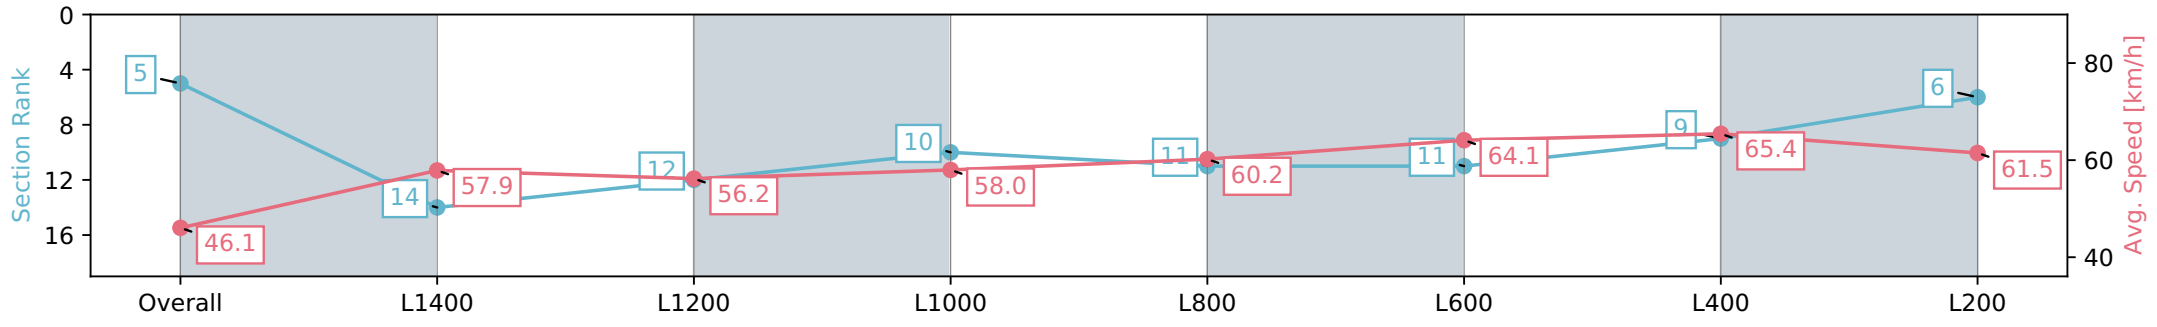

Morphettville SA - Professional
 Race 6: Queen Of The South Stakes - 1600m
 27 April 2024 - 3:00PM
 Track Rating: Good 4, Weather: Overcast, Rail Position: True

Section	Overall	L1400	L1200	L1000	L800	L600	L400	L200
Section Times	1:39.31 [5] (0:15.66)	1:23.65 [14] (0:12.50)	1:11.15 [12] (0:12.79)	0:58.36 [10] (0:12.41)	0:45.95 [11] (0:11.96)	0:33.99 [11] (0:11.26)	0:22.73 [9] (0:11.03)	0:11.70 [6] (0:11.70)
Average Speed [km/h]	46.1	57.9	56.2	58.0	60.2	64.1	65.4	61.5
Top Speed [km/h]	59.8	59.7	58.2	59.9	62.1	65.9	66.0	64.4
Avg. Dist. to Rail [m]	10.4	1.0	0.3	0.1	0.2	0.6	2.3	5.3
Avg. Stride Freq. [Hz]	2.2	2.3	2.2	2.2	2.2	2.3	2.4	2.4
Avg. Stride Length [m]	5.7	7.1	7.0	7.2	7.4	7.6	7.5	7.2