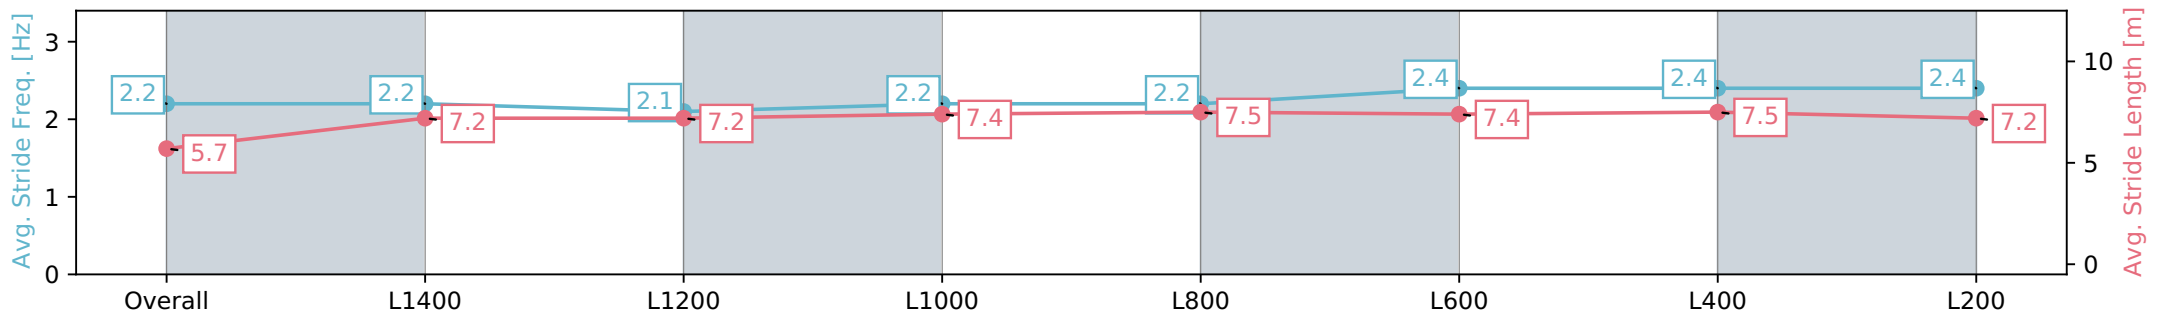

Morphettville SA - Professional
 Race 6: Queen Of The South Stakes - 1600m
 27 April 2024 - 3:00PM
 Track Rating: Good 4, Weather: Overcast, Rail Position: True

Section	Overall	L1400	L1200	L1000	L800	L600	L400	L200
Section Times	1:39.41 [7] (0:14.97)	1:24.44 [4] (0:12.57)	1:11.86 [6] (0:12.92)	0:58.94 [6] (0:12.45)	0:46.49 [6] (0:12.00)	0:34.49 [5] (0:11.24)	0:23.25 [3] (0:11.30)	0:11.95 [4] (0:11.95)
Average Speed [km/h]	48.1	57.7	56.1	57.7	60.4	65.0	64.1	60.2
Top Speed [km/h]	59.7	59.3	57.1	59.7	61.9	66.1	66.0	62.0
Avg. Dist. to Rail [m]	8.6	2.7	1.5	1.8	1.5	2.6	6.6	10.2
Avg. Stride Freq. [Hz]	2.2	2.2	2.1	2.1	2.1	2.3	2.3	2.2
Avg. Stride Length [m]	6.0	7.1	7.2	7.2	7.5	7.8	7.7	7.5

Morphettville SA - Professional
 Race 6: Queen Of The South Stakes - 1600m
 27 April 2024 - 3:00PM
 Track Rating: Good 4, Weather: Overcast, Rail Position: True

Section	Overall	L1400	L1200	L1000	L800	L600	L400	L200
Section Times	1:39.44 [8] (0:15.32)	1:24.12 [9] (0:12.47)	1:11.65 [9] (0:12.84)	0:58.81 [7] (0:12.53)	0:46.28 [7] (0:11.89)	0:34.39 [8] (0:11.36)	0:23.03 [7] (0:11.21)	0:11.82 [8] (0:11.82)
Average Speed [km/h]	47.0	57.9	56.1	57.4	60.5	64.3	64.7	60.9
Top Speed [km/h]	61.1	59.1	56.9	59.1	61.7	68.9	66.1	64.0
Avg. Dist. to Rail [m]	6.2	1.1	0.3	0.5	0.3	2.6	8.1	12.8
Avg. Stride Freq. [Hz]	2.2	2.2	2.1	2.2	2.2	2.4	2.4	2.4
Avg. Stride Length [m]	5.7	7.2	7.2	7.4	7.5	7.4	7.5	7.2