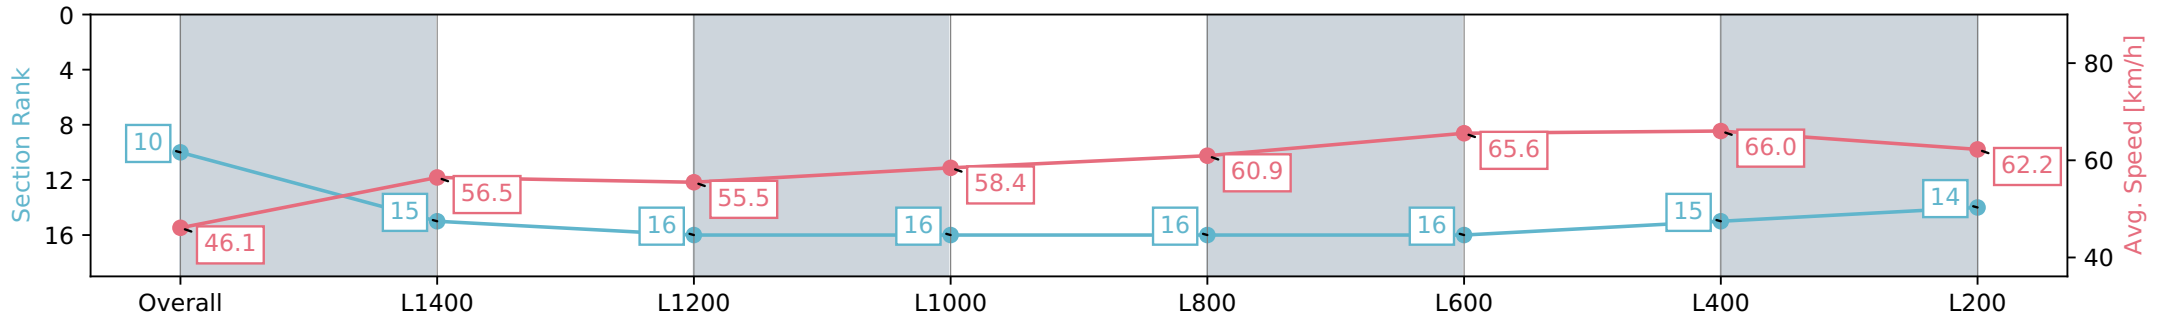

Morphettville SA - Professional
 Race 6: Queen Of The South Stakes - 1600m
 27 April 2024 - 3:00PM
 Track Rating: Good 4, Weather: Overcast, Rail Position: True

Section	Overall	L1400	L1200	L1000	L800	L600	L400	L200
Section Times	1:39.47 [9] (0:15.52)	1:23.95 [12] (0:12.77)	1:11.18 [14] (0:13.07)	0:58.11 [15] (0:12.20)	0:45.91 [13] (0:11.98)	0:33.93 [13] (0:11.38)	0:22.55 [14] (0:11.03)	0:11.52 [13] (0:11.52)
Average Speed [km/h]	46.5	56.9	55.5	59.1	60.7	64.3	65.8	62.5
Top Speed [km/h]	56.9	58.0	56.2	61.3	62.2	65.0	67.0	65.5
Avg. Dist. to Rail [m]	11.1	3.0	1.9	2.4	2.4	3.3	8.2	13.9
Avg. Stride Freq. [Hz]	2.2	2.3	2.2	2.3	2.3	2.4	2.5	2.4
Avg. Stride Length [m]	5.7	6.9	6.9	7.2	7.3	7.4	7.2	7.3

Report Created: Sat 27 April 2024 15:48:27 GMT+10 (Note: Timing is based on positional data)

- [] Ranking at each section and finish
- :-:- No data available at this section
- NA No data available

Horse/Jockey Name	FOXY FRIDA/Blake Shinn
Finish Rank	10
Fastest Section Time (Section)	0:11.03 (L600)
Top Speed [km/h] (Section)	68.0 (L800)
Race State	Finished

Morphettville SA - Professional
 Race 6: Queen Of The South Stakes - 1600m
 27 April 2024 - 3:00PM
 Track Rating: Good 4, Weather: Overcast, Rail Position: True

Section	Overall	L1400	L1200	L1000	L800	L600	L400	L200
Section Times	1:39.58 [10] (0:15.67)	1:23.91 [15] (0:12.86)	1:11.05 [16] (0:13.06)	0:57.99 [16] (0:12.34)	0:45.65 [16] (0:11.87)	0:33.78 [16] (0:11.19)	0:22.59 [15] (0:11.03)	0:11.56 [14] (0:11.56)
Average Speed [km/h]	46.1	56.5	55.5	58.4	60.9	65.6	66.0	62.2
Top Speed [km/h]	56.0	57.9	56.9	62.0	63.0	68.0	67.2	65.5
Avg. Dist. to Rail [m]	12.7	2.9	1.7	1.9	2.0	3.4	10.5	15.8
Avg. Stride Freq. [Hz]	2.1	2.2	2.2	2.2	2.3	2.4	2.4	2.4
Avg. Stride Length [m]	5.8	6.8	6.7	7.0	7.3	7.5	7.7	7.2