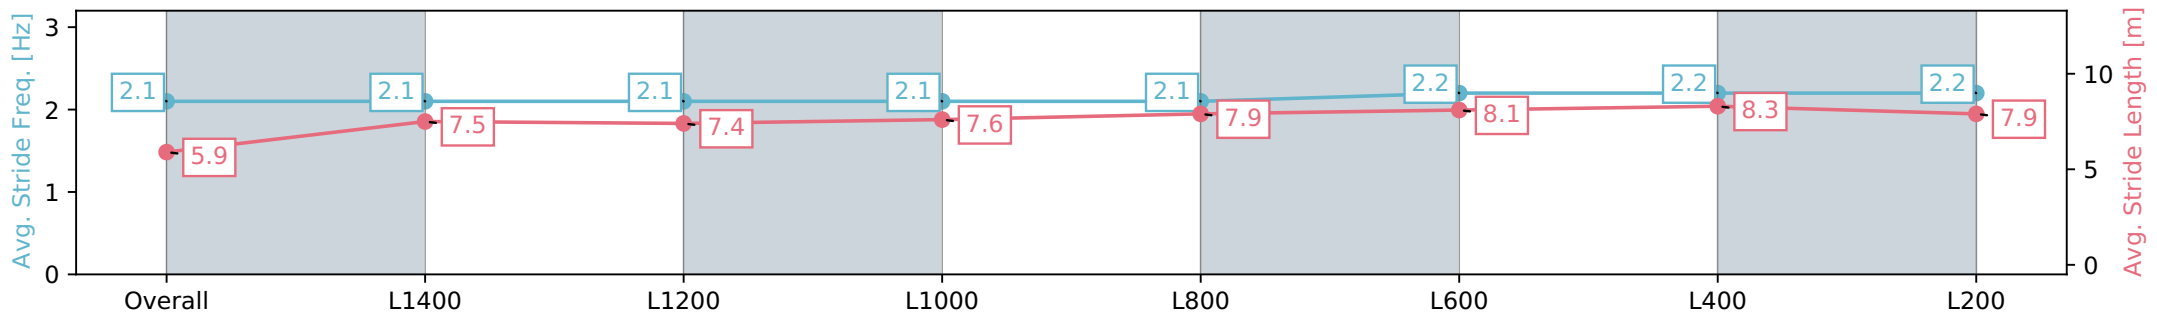

Morphettville SA - Professional
 Race 6: Queen Of The South Stakes - 1600m
 27 April 2024 - 3:00PM
 Track Rating: Good 4, Weather: Overcast, Rail Position: True

Section	Overall	L1400	L1200	L1000	L800	L600	L400	L200
Section Times	1:39.31 [5] (0:15.66)	1:23.65 [14] (0:12.50)	1:11.15 [12] (0:12.79)	0:58.36 [10] (0:12.41)	0:45.95 [11] (0:11.96)	0:33.99 [11] (0:11.26)	0:22.73 [9] (0:11.03)	0:11.70 [6] (0:11.70)
Average Speed [km/h]	46.1	57.9	56.2	58.0	60.2	64.1	65.4	61.5
Top Speed [km/h]	59.8	59.7	58.2	59.9	62.1	65.9	66.0	64.4
Avg. Dist. to Rail [m]	10.4	1.0	0.3	0.1	0.2	0.6	2.3	5.3
Avg. Stride Freq. [Hz]	2.2	2.3	2.2	2.2	2.2	2.3	2.4	2.4
Avg. Stride Length [m]	5.7	7.1	7.0	7.2	7.4	7.6	7.5	7.2

- [] Ranking at each section and finish
- :-:- No data available at this section
- NA No data available

Horse/Jockey Name	FOXY CLEOPATRA/John Allen
Finish Rank	6
Fastest Section Time (Section)	0:10.81 (L600)
Top Speed [km/h] (Section)	67.9 (L600)
Race State	Finished

Morphettville SA - Professional
 Race 6: Queen Of The South Stakes - 1600m
 27 April 2024 - 3:00PM
 Track Rating: Good 4, Weather: Overcast, Rail Position: True

Section	Overall	L1400	L1200	L1000	L800	L600	L400	L200
Section Times	1:39.38 [6] (0:15.62)	1:23.76 [13] (0:12.66)	1:11.10 [13] (0:12.98)	0:58.12 [14] (0:12.47)	0:45.65 [15] (0:12.04)	0:33.61 [15] (0:11.32)	0:22.29 [16] (0:10.81)	0:11.48 [9] (0:11.48)
Average Speed [km/h]	46.2	57.4	55.7	57.8	60.1	64.7	67.1	62.8
Top Speed [km/h]	58.6	58.4	56.5	59.8	61.4	66.8	67.9	66.8
Avg. Dist. to Rail [m]	11.1	2.3	1.3	1.8	1.6	3.1	7.2	8.7
Avg. Stride Freq. [Hz]	2.1	2.1	2.1	2.1	2.1	2.2	2.2	2.2
Avg. Stride Length [m]	5.9	7.5	7.4	7.6	7.9	8.1	8.3	7.9