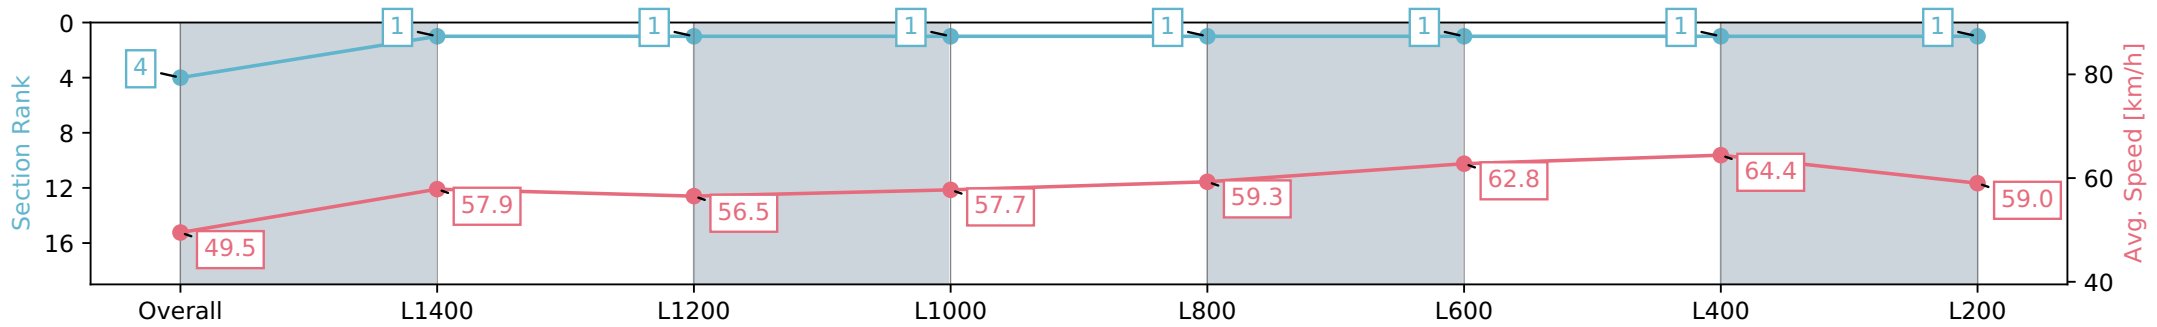

Morphettville SA - Professional
 Race 6: Queen Of The South Stakes - 1600m
 27 April 2024 - 3:00PM
 Track Rating: Good 4, Weather: Overcast, Rail Position: True

Section	Overall	L1400	L1200	L1000	L800	L600	L400	L200
Section Times	1:39.27 [4] (0:14.55)	1:24.72 [1] (0:12.47)	1:12.25 [1] (0:12.74)	0:59.51 [1] (0:12.46)	0:47.05 [1] (0:12.17)	0:34.88 [1] (0:11.50)	0:23.38 [1] (0:11.19)	0:12.19 [1] (0:12.19)
Average Speed [km/h]	49.5	57.9	56.5	57.7	59.3	62.8	64.4	59.0
Top Speed [km/h]	61.4	59.7	56.9	58.7	60.0	66.1	66.6	62.0
Avg. Dist. to Rail [m]	5.6	0.7	0.3	1.0	0.5	0.5	2.6	4.3
Avg. Stride Freq. [Hz]	2.3	2.3	2.2	2.3	2.3	2.4	2.4	2.3
Avg. Stride Length [m]	5.8	7.0	7.0	7.1	7.2	7.3	7.3	7.1