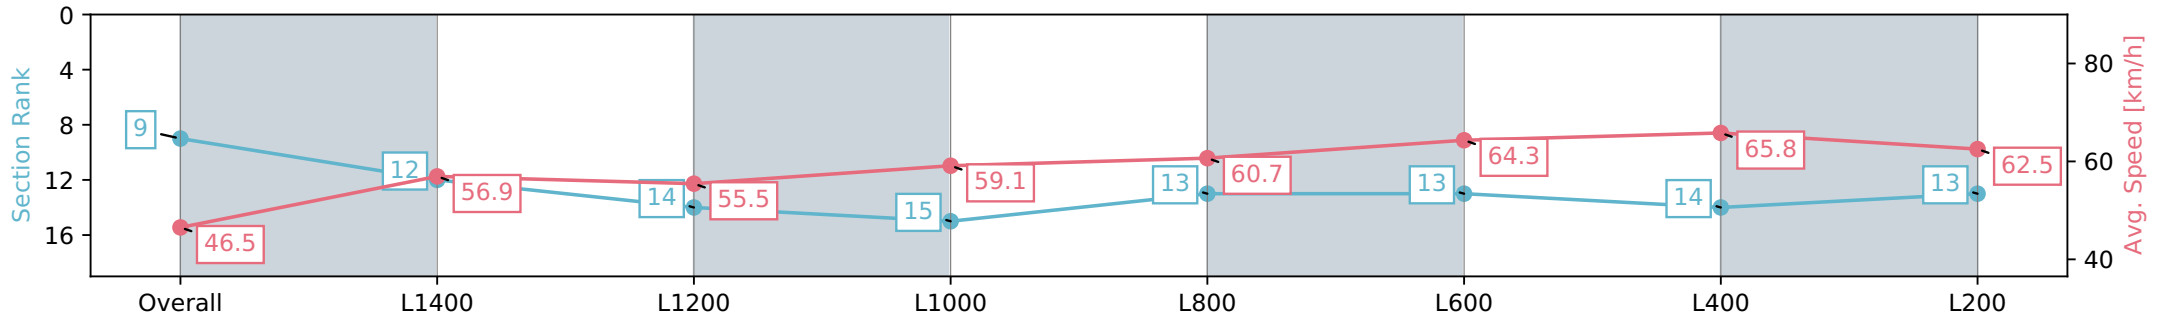

Morphettville SA - Professional
 Race 6: Queen Of The South Stakes - 1600m
 27 April 2024 - 3:00PM
 Track Rating: Good 4, Weather: Overcast, Rail Position: True

Section	Overall	L1400	L1200	L1000	L800	L600	L400	L200
Section Times	1:39.44 [8] (0:15.32)	1:24.12 [9] (0:12.47)	1:11.65 [9] (0:12.84)	0:58.81 [7] (0:12.53)	0:46.28 [7] (0:11.89)	0:34.39 [8] (0:11.36)	0:23.03 [7] (0:11.21)	0:11.82 [8] (0:11.82)
Average Speed [km/h]	47.0	57.9	56.1	57.4	60.5	64.3	64.7	60.9
Top Speed [km/h]	61.1	59.1	56.9	59.1	61.7	68.9	66.1	64.0
Avg. Dist. to Rail [m]	6.2	1.1	0.3	0.5	0.3	2.6	8.1	12.8
Avg. Stride Freq. [Hz]	2.2	2.2	2.1	2.2	2.2	2.4	2.4	2.4
Avg. Stride Length [m]	5.7	7.2	7.2	7.4	7.5	7.4	7.5	7.2

Morphettville SA - Professional
 Race 6: Queen Of The South Stakes - 1600m
 27 April 2024 - 3:00PM
 Track Rating: Good 4, Weather: Overcast, Rail Position: True

Section	Overall	L1400	L1200	L1000	L800	L600	L400	L200
Section Times	1:39.47 [9] (0:15.52)	1:23.95 [12] (0:12.77)	1:11.18 [14] (0:13.07)	0:58.11 [15] (0:12.20)	0:45.91 [13] (0:11.98)	0:33.93 [13] (0:11.38)	0:22.55 [14] (0:11.03)	0:11.52 [13] (0:11.52)
Average Speed [km/h]	46.5	56.9	55.5	59.1	60.7	64.3	65.8	62.5
Top Speed [km/h]	56.9	58.0	56.2	61.3	62.2	65.0	67.0	65.5
Avg. Dist. to Rail [m]	11.1	3.0	1.9	2.4	2.4	3.3	8.2	13.9
Avg. Stride Freq. [Hz]	2.2	2.3	2.2	2.3	2.3	2.4	2.5	2.4
Avg. Stride Length [m]	5.7	6.9	6.9	7.2	7.3	7.4	7.2	7.3