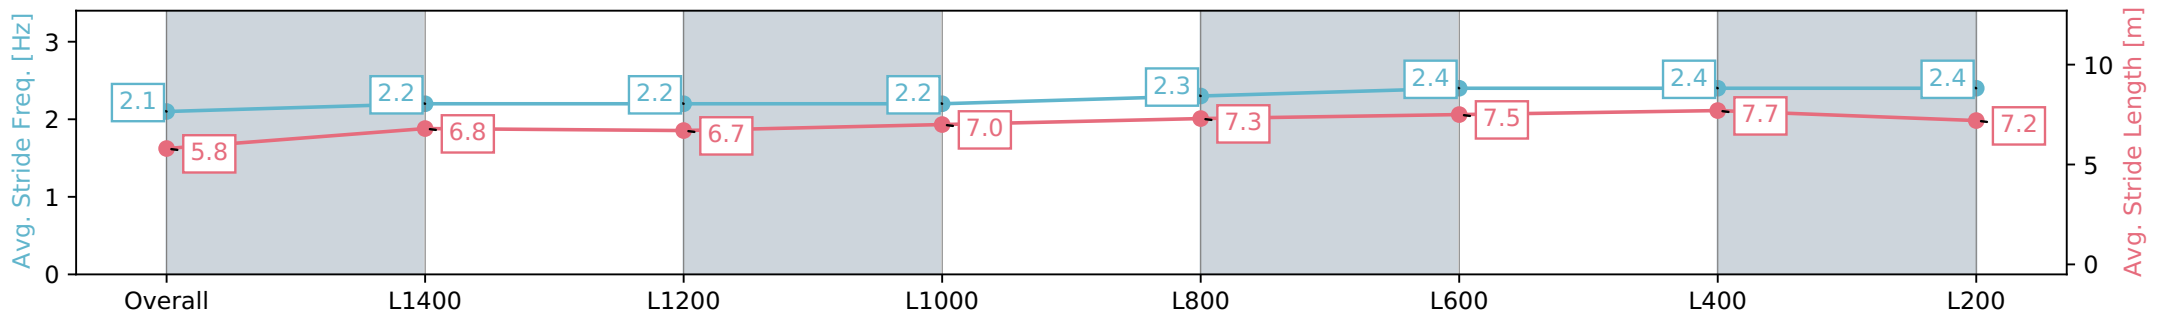

Morphettville SA - Professional
 Race 6: Queen Of The South Stakes - 1600m
 27 April 2024 - 3:00PM
 Track Rating: Good 4, Weather: Overcast, Rail Position: True

Section	Overall	L1400	L1200	L1000	L800	L600	L400	L200
Section Times	1:39.47 [9] (0:15.52)	1:23.95 [12] (0:12.77)	1:11.18 [14] (0:13.07)	0:58.11 [15] (0:12.20)	0:45.91 [13] (0:11.98)	0:33.93 [13] (0:11.38)	0:22.55 [14] (0:11.03)	0:11.52 [13] (0:11.52)
Average Speed [km/h]	46.5	56.9	55.5	59.1	60.7	64.3	65.8	62.5
Top Speed [km/h]	56.9	58.0	56.2	61.3	62.2	65.0	67.0	65.5
Avg. Dist. to Rail [m]	11.1	3.0	1.9	2.4	2.4	3.3	8.2	13.9
Avg. Stride Freq. [Hz]	2.2	2.3	2.2	2.3	2.3	2.4	2.5	2.4
Avg. Stride Length [m]	5.7	6.9	6.9	7.2	7.3	7.4	7.2	7.3

Report Created: Sat 27 April 2024 15:48:27 GMT+10 (Note: Timing is based on positional data)

- [] Ranking at each section and finish
- :-:- No data available at this section
- NA No data available

Horse/Jockey Name	FOXY FRIDA/Blake Shinn
Finish Rank	10
Fastest Section Time (Section)	0:11.03 (L600)
Top Speed [km/h] (Section)	68.0 (L800)
Race State	Finished

Morphettville SA - Professional
 Race 6: Queen Of The South Stakes - 1600m
 27 April 2024 - 3:00PM
 Track Rating: Good 4, Weather: Overcast, Rail Position: True

Section	Overall	L1400	L1200	L1000	L800	L600	L400	L200
Section Times	1:39.58 [10] (0:15.67)	1:23.91 [15] (0:12.86)	1:11.05 [16] (0:13.06)	0:57.99 [16] (0:12.34)	0:45.65 [16] (0:11.87)	0:33.78 [16] (0:11.19)	0:22.59 [15] (0:11.03)	0:11.56 [14] (0:11.56)
Average Speed [km/h]	46.1	56.5	55.5	58.4	60.9	65.6	66.0	62.2
Top Speed [km/h]	56.0	57.9	56.9	62.0	63.0	68.0	67.2	65.5
Avg. Dist. to Rail [m]	12.7	2.9	1.7	1.9	2.0	3.4	10.5	15.8
Avg. Stride Freq. [Hz]	2.1	2.2	2.2	2.2	2.3	2.4	2.4	2.4
Avg. Stride Length [m]	5.8	6.8	6.7	7.0	7.3	7.5	7.7	7.2