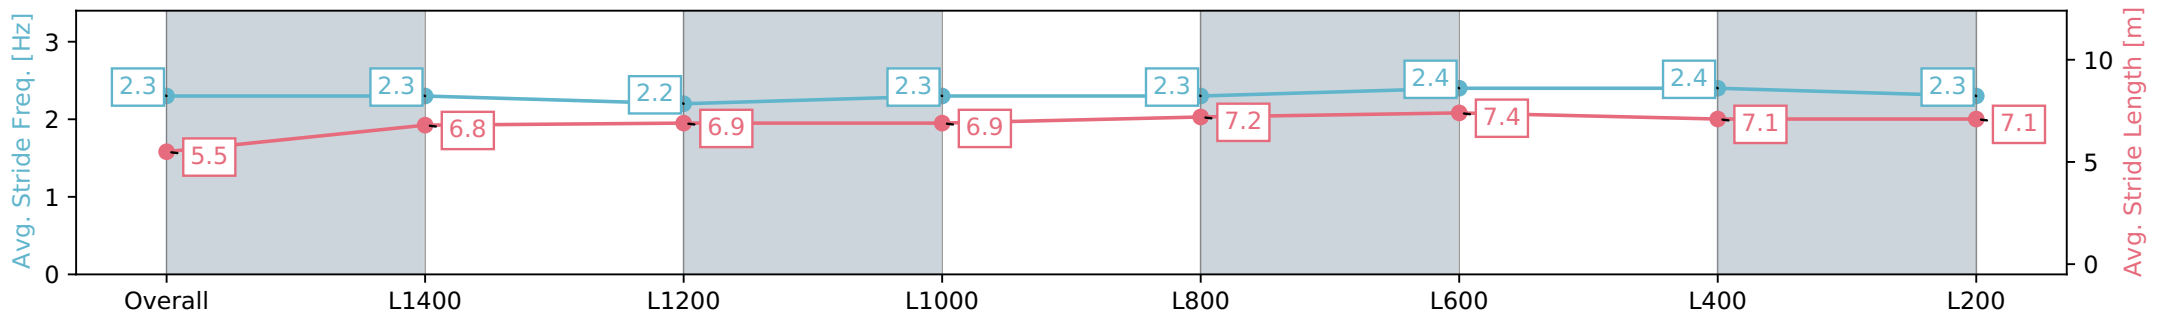

Morphettville SA - Professional
 Race 6: Queen Of The South Stakes - 1600m
 27 April 2024 - 3:00PM
 Track Rating: Good 4, Weather: Overcast, Rail Position: True

Section	Overall	L1400	L1200	L1000	L800	L600	L400	L200
Section Times	1:39.63 [13] (0:15.18)	1:24.45 [7] (0:12.53)	1:11.92 [7] (0:12.99)	0:58.93 [8] (0:12.46)	0:46.47 [8] (0:12.07)	0:34.40 [9] (0:11.50)	0:22.90 [11] (0:11.20)	0:11.70 [11] (0:11.70)
Average Speed [km/h]	47.4	57.8	55.7	57.8	60.0	63.8	64.8	61.6
Top Speed [km/h]	59.7	60.0	56.7	60.1	61.7	65.5	66.0	64.3
Avg. Dist. to Rail [m]	4.9	1.4	1.4	1.8	1.8	3.6	6.1	5.6
Avg. Stride Freq. [Hz]	2.4	2.4	2.3	2.3	2.4	2.5	2.5	2.6
Avg. Stride Length [m]	5.4	6.8	6.8	6.9	7.0	7.0	7.0	6.7

[] Ranking at each section and finish
 -:-:- No data available at this section
 NA No data available

Horse/Jockey Name	VICTORY BANDIT/Stacey Metcalfe
Finish Rank	14
Fastest Section Time (Section)	0:11.44 (L600)
Top Speed [km/h] (Section)	67.0 (L600)
Race State	Finished

Morphettville SA - Professional
 Race 6: Queen Of The South Stakes - 1600m
 27 April 2024 - 3:00PM
 Track Rating: Good 4, Weather: Overcast, Rail Position: True

Section	Overall	L1400	L1200	L1000	L800	L600	L400	L200
Section Times	1:40.08 [14] (0:15.41)	1:24.67 [10] (0:12.63)	1:12.04 [10] (0:13.10)	0:58.94 [12] (0:12.10)	0:46.84 [9] (0:11.75)	0:35.09 [7] (0:11.51)	0:23.58 [8] (0:11.44)	0:12.14 [12] (0:12.14)
Average Speed [km/h]	46.7	57.6	55.5	59.5	61.7	64.0	63.5	59.3
Top Speed [km/h]	59.0	58.3	56.4	62.6	63.3	64.9	67.0	63.2
Avg. Dist. to Rail [m]	8.3	2.9	2.4	3.1	2.4	4.2	9.3	12.1
Avg. Stride Freq. [Hz]	2.3	2.3	2.2	2.3	2.3	2.4	2.4	2.3
Avg. Stride Length [m]	5.5	6.8	6.9	6.9	7.2	7.4	7.1	7.1