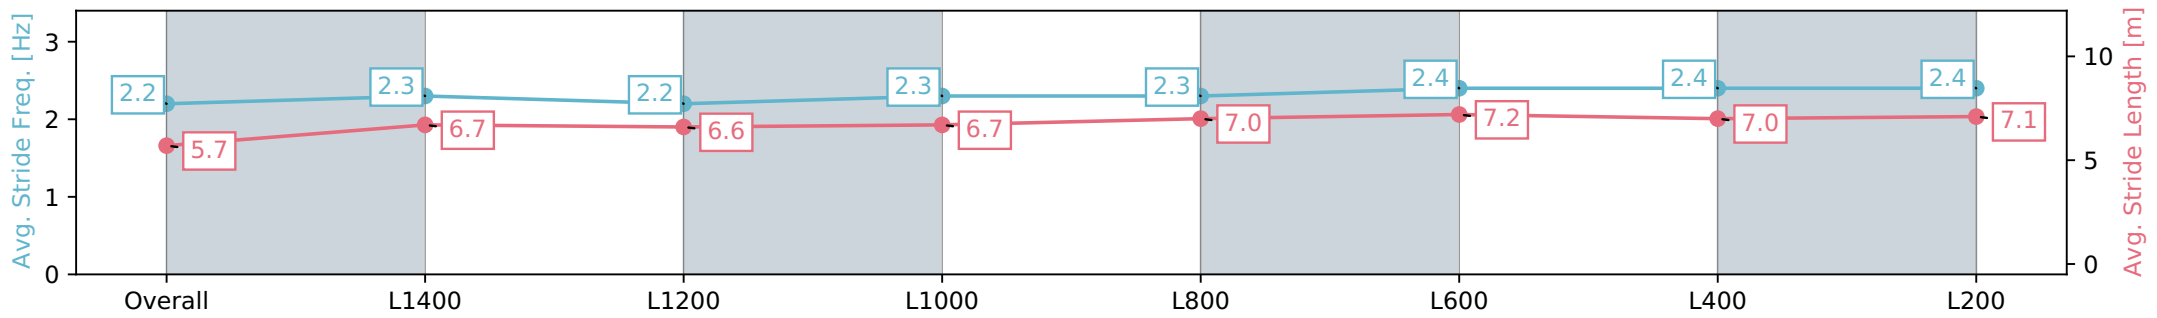

Morphettville SA - Professional
 Race 6: Queen Of The South Stakes - 1600m
 27 April 2024 - 3:00PM
 Track Rating: Good 4, Weather: Overcast, Rail Position: True

Section	Overall	L1400	L1200	L1000	L800	L600	L400	L200
Section Times	1:39.58 [10] (0:15.67)	1:23.91 [15] (0:12.86)	1:11.05 [16] (0:13.06)	0:57.99 [16] (0:12.34)	0:45.65 [16] (0:11.87)	0:33.78 [16] (0:11.19)	0:22.59 [15] (0:11.03)	0:11.56 [14] (0:11.56)
Average Speed [km/h]	46.1	56.5	55.5	58.4	60.9	65.6	66.0	62.2
Top Speed [km/h]	56.0	57.9	56.9	62.0	63.0	68.0	67.2	65.5
Avg. Dist. to Rail [m]	12.7	2.9	1.7	1.9	2.0	3.4	10.5	15.8
Avg. Stride Freq. [Hz]	2.1	2.2	2.2	2.2	2.3	2.4	2.4	2.4
Avg. Stride Length [m]	5.8	6.8	6.7	7.0	7.3	7.5	7.7	7.2

Report Created: Sat 27 April 2024 15:48:31 GMT+10 (Note: Timing is based on positional data)

[] Ranking at each section and finish
 -:-:- No data available at this section
 NA No data available

Horse/Jockey Name	PARTY PRINCESS/Jason Holder
Finish Rank	11
Fastest Section Time (Section)	0:11.31 (L600)
Top Speed [km/h] (Section)	65.8 (L400)
Race State	Finished

Morphettville SA - Professional
 Race 6: Queen Of The South Stakes - 1600m
 27 April 2024 - 3:00PM
 Track Rating: Good 4, Weather: Overcast, Rail Position: True

Section	Overall	L1400	L1200	L1000	L800	L600	L400	L200
Section Times	1:39.62 [11] (0:15.18)	1:24.44 [6] (0:12.60)	1:11.84 [8] (0:13.07)	0:58.77 [9] (0:12.45)	0:46.32 [10] (0:11.94)	0:34.38 [10] (0:11.36)	0:23.02 [10] (0:11.31)	0:11.71 [10] (0:11.71)
Average Speed [km/h]	47.5	57.8	55.4	57.9	60.8	64.3	64.2	61.5
Top Speed [km/h]	59.7	59.7	56.0	60.0	63.2	65.2	65.8	65.8
Avg. Dist. to Rail [m]	9.3	2.9	2.2	2.4	2.2	3.0	7.9	13.6
Avg. Stride Freq. [Hz]	2.2	2.3	2.2	2.3	2.3	2.4	2.4	2.4
Avg. Stride Length [m]	5.7	6.7	6.6	6.7	7.0	7.2	7.0	7.1