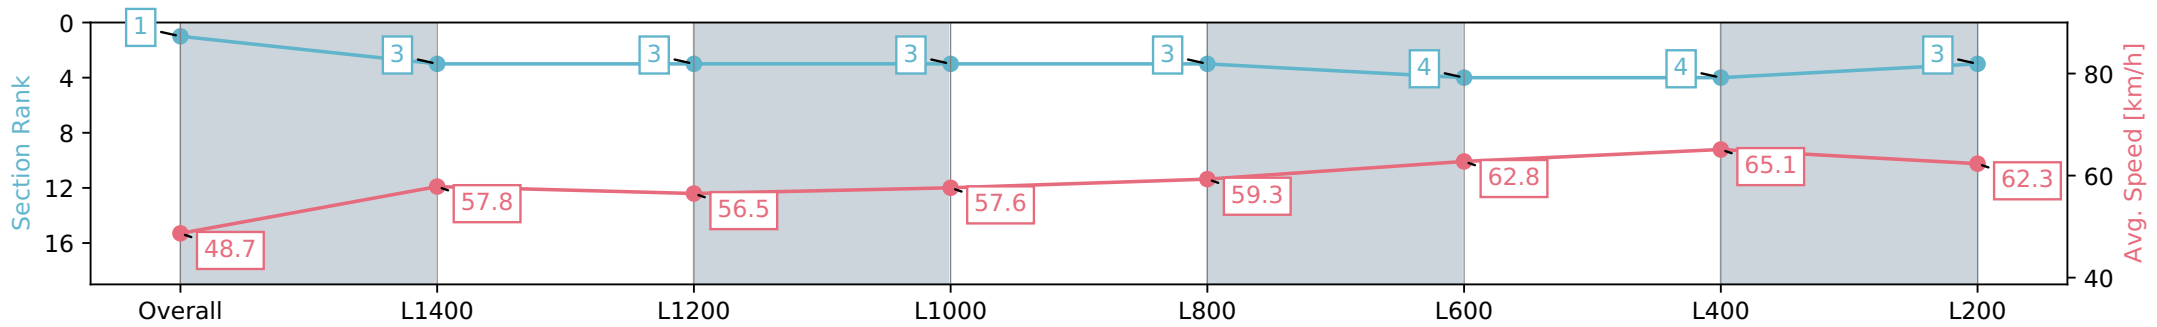

Section	Overall	L1400	L1200	L1000	L800	L600	L400	L200
Section Times	1:38.81 [1] (0:14.77)	1:24.04 [3] (0:12.49)	1:11.55 [3] (0:12.79)	0:58.76 [3] (0:12.50)	0:46.26 [3] (0:12.15)	0:34.11 [4] (0:11.49)	0:22.62 [4] (0:11.09)	0:11.53 [3] (0:11.53)
Average Speed [km/h]	48.7	57.8	56.5	57.6	59.3	62.8	65.1	62.3
Top Speed [km/h]	60.0	59.5	57.0	58.6	60.8	65.0	65.6	65.1
Avg. Dist. to Rail [m]	4.4	1.4	0.6	0.8	0.3	0.3	3.5	6.9
Avg. Stride Freq. [Hz]	2.1	2.1	2.1	2.1	2.1	2.2	2.3	2.3
Avg. Stride Length [m]	6.1	7.2	7.1	7.4	7.5	7.6	7.7	7.6