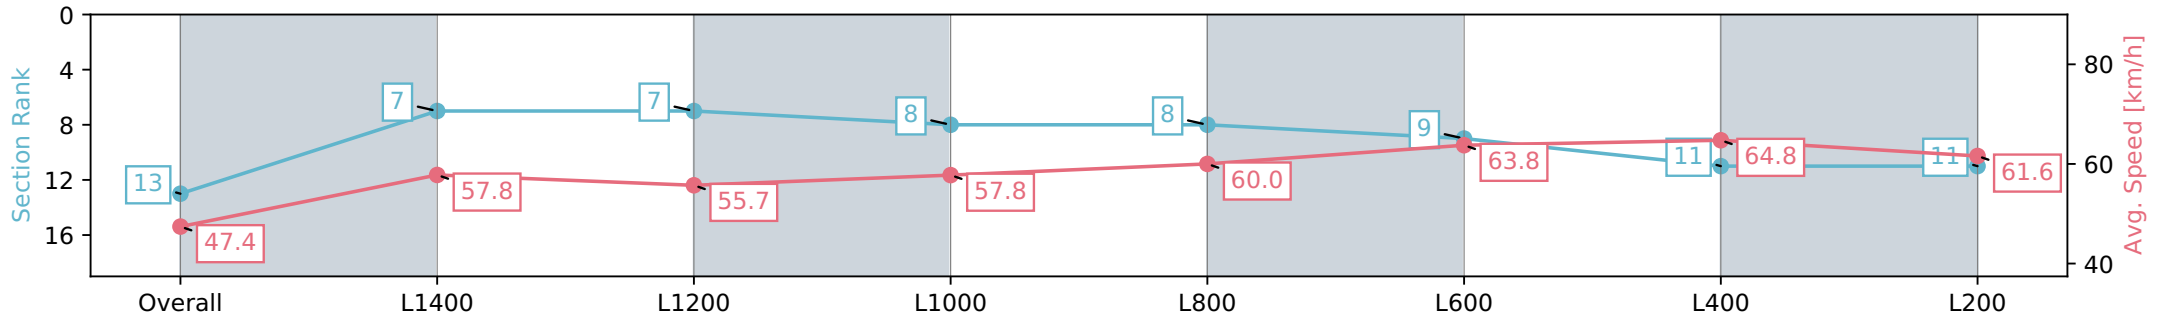

Morphettville SA - Professional
 Race 6: Queen Of The South Stakes - 1600m
 27 April 2024 - 3:00PM
 Track Rating: Good 4, Weather: Overcast, Rail Position: True

Section	Overall	L1400	L1200	L1000	L800	L600	L400	L200
Section Times	1:39.63 [12] (0:15.02)	1:24.61 [5] (0:12.34)	1:12.27 [4] (0:12.77)	0:59.50 [4] (0:12.49)	0:47.01 [4] (0:12.03)	0:34.98 [3] (0:11.55)	0:23.43 [5] (0:11.38)	0:12.05 [5] (0:12.05)
Average Speed [km/h]	48.0	58.7	56.6	57.7	59.9	63.2	63.5	59.8
Top Speed [km/h]	60.4	61.0	57.3	58.9	62.1	65.2	65.2	63.4
Avg. Dist. to Rail [m]	11.0	2.0	0.9	1.2	0.5	2.7	5.9	8.0
Avg. Stride Freq. [Hz]	2.3	2.3	2.2	2.2	2.3	2.4	2.4	2.3
Avg. Stride Length [m]	5.8	7.1	7.0	7.2	7.4	7.3	7.2	7.1

Report Created: Sat 27 April 2024 15:48:38 GMT+10 (Note: Timing is based on positional data)

- [] Ranking at each section and finish
- :-:- No data available at this section
- NA No data available

Horse/Jockey Name	MISSILE STAR/Alice Lindsay
Finish Rank	13
Fastest Section Time (Section)	0:11.20 (L600)
Top Speed [km/h] (Section)	66.0 (L600)
Race State	Finished

Morphettville SA - Professional
 Race 6: Queen Of The South Stakes - 1600m
 27 April 2024 - 3:00PM
 Track Rating: Good 4, Weather: Overcast, Rail Position: True

Section	Overall	L1400	L1200	L1000	L800	L600	L400	L200
Section Times	1:39.63 [13] (0:15.18)	1:24.45 [7] (0:12.53)	1:11.92 [7] (0:12.99)	0:58.93 [8] (0:12.46)	0:46.47 [8] (0:12.07)	0:34.40 [9] (0:11.50)	0:22.90 [11] (0:11.20)	0:11.70 [11] (0:11.70)
Average Speed [km/h]	47.4	57.8	55.7	57.8	60.0	63.8	64.8	61.6
Top Speed [km/h]	59.7	60.0	56.7	60.1	61.7	65.5	66.0	64.3
Avg. Dist. to Rail [m]	4.9	1.4	1.4	1.8	1.8	3.6	6.1	5.6
Avg. Stride Freq. [Hz]	2.4	2.4	2.3	2.3	2.4	2.5	2.5	2.6
Avg. Stride Length [m]	5.4	6.8	6.8	6.9	7.0	7.0	7.0	6.7