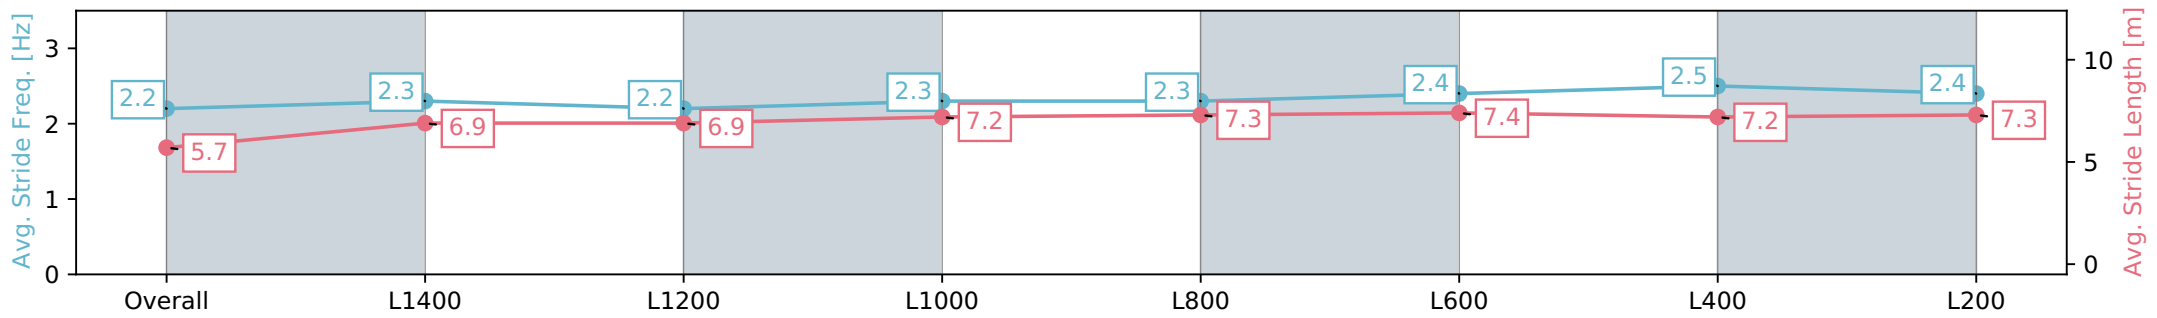

Morphettville SA - Professional
 Race 6: Queen Of The South Stakes - 1600m
 27 April 2024 - 3:00PM
 Track Rating: Good 4, Weather: Overcast, Rail Position: True

Section	Overall	L1400	L1200	L1000	L800	L600	L400	L200
Section Times	1:39.44 [8] (0:15.32)	1:24.12 [9] (0:12.47)	1:11.65 [9] (0:12.84)	0:58.81 [7] (0:12.53)	0:46.28 [7] (0:11.89)	0:34.39 [8] (0:11.36)	0:23.03 [7] (0:11.21)	0:11.82 [8] (0:11.82)
Average Speed [km/h]	47.0	57.9	56.1	57.4	60.5	64.3	64.7	60.9
Top Speed [km/h]	61.1	59.1	56.9	59.1	61.7	68.9	66.1	64.0
Avg. Dist. to Rail [m]	6.2	1.1	0.3	0.5	0.3	2.6	8.1	12.8
Avg. Stride Freq. [Hz]	2.2	2.2	2.1	2.2	2.2	2.4	2.4	2.4
Avg. Stride Length [m]	5.7	7.2	7.2	7.4	7.5	7.4	7.5	7.2

Report Created: Sat 27 April 2024 15:48:24 GMT+10 (Note: Timing is based on positional data)

- [] Ranking at each section and finish
- :-:- No data available at this section
- NA No data available

Horse/Jockey Name	CAMPIONESSA/James McDonald
Finish Rank	9
Fastest Section Time (Section)	0:11.03 (L600)
Top Speed [km/h] (Section)	67.0 (L600)
Race State	Finished

Morphettville SA - Professional
 Race 6: Queen Of The South Stakes - 1600m
 27 April 2024 - 3:00PM
 Track Rating: Good 4, Weather: Overcast, Rail Position: True

Section	Overall	L1400	L1200	L1000	L800	L600	L400	L200
Section Times	1:39.47 [9] (0:15.52)	1:23.95 [12] (0:12.77)	1:11.18 [14] (0:13.07)	0:58.11 [15] (0:12.20)	0:45.91 [13] (0:11.98)	0:33.93 [13] (0:11.38)	0:22.55 [14] (0:11.03)	0:11.52 [13] (0:11.52)
Average Speed [km/h]	46.5	56.9	55.5	59.1	60.7	64.3	65.8	62.5
Top Speed [km/h]	56.9	58.0	56.2	61.3	62.2	65.0	67.0	65.5
Avg. Dist. to Rail [m]	11.1	3.0	1.9	2.4	2.4	3.3	8.2	13.9
Avg. Stride Freq. [Hz]	2.2	2.3	2.2	2.3	2.3	2.4	2.5	2.4
Avg. Stride Length [m]	5.7	6.9	6.9	7.2	7.3	7.4	7.2	7.3