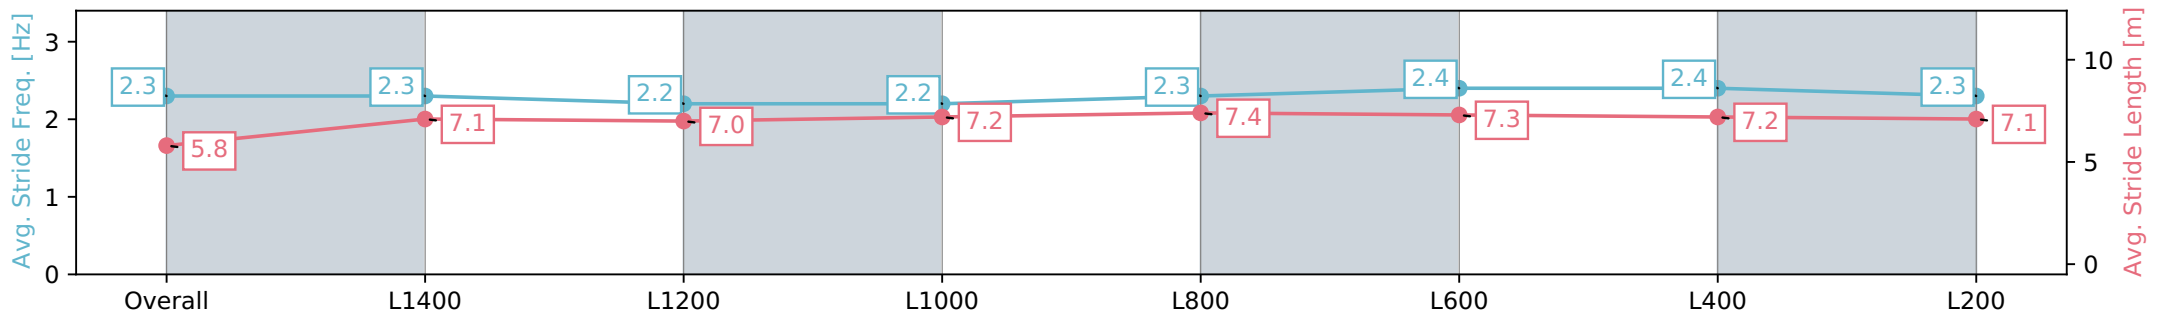

Morphettville SA - Professional
 Race 6: Queen Of The South Stakes - 1600m
 27 April 2024 - 3:00PM
 Track Rating: Good 4, Weather: Overcast, Rail Position: True

Section	Overall	L1400	L1200	L1000	L800	L600	L400	L200
Section Times	1:39.62 [11] (0:15.18)	1:24.44 [6] (0:12.60)	1:11.84 [8] (0:13.07)	0:58.77 [9] (0:12.45)	0:46.32 [10] (0:11.94)	0:34.38 [10] (0:11.36)	0:23.02 [10] (0:11.31)	0:11.71 [10] (0:11.71)
Average Speed [km/h]	47.5	57.8	55.4	57.9	60.8	64.3	64.2	61.5
Top Speed [km/h]	59.7	59.7	56.0	60.0	63.2	65.2	65.8	65.8
Avg. Dist. to Rail [m]	9.3	2.9	2.2	2.4	2.2	3.0	7.9	13.6
Avg. Stride Freq. [Hz]	2.2	2.3	2.2	2.3	2.3	2.4	2.4	2.4
Avg. Stride Length [m]	5.7	6.7	6.6	6.7	7.0	7.2	7.0	7.1

Report Created: Sat 27 April 2024 15:48:34 GMT+10 (Note: Timing is based on positional data)

- [] Ranking at each section and finish
- :-:- No data available at this section
- NA No data available

Horse/Jockey Name	SOUL CHOICE/Tim Clark
Finish Rank	12
Fastest Section Time (Section)	0:11.38 (L600)
Top Speed [km/h] (Section)	65.2 (L600)
Race State	Finished

Morphettville SA - Professional
 Race 6: Queen Of The South Stakes - 1600m
 27 April 2024 - 3:00PM
 Track Rating: Good 4, Weather: Overcast, Rail Position: True

Section	Overall	L1400	L1200	L1000	L800	L600	L400	L200
Section Times	1:39.63 [12] (0:15.02)	1:24.61 [5] (0:12.34)	1:12.27 [4] (0:12.77)	0:59.50 [4] (0:12.49)	0:47.01 [4] (0:12.03)	0:34.98 [3] (0:11.55)	0:23.43 [5] (0:11.38)	0:12.05 [5] (0:12.05)
Average Speed [km/h]	48.0	58.7	56.6	57.7	59.9	63.2	63.5	59.8
Top Speed [km/h]	60.4	61.0	57.3	58.9	62.1	65.2	65.2	63.4
Avg. Dist. to Rail [m]	11.0	2.0	0.9	1.2	0.5	2.7	5.9	8.0
Avg. Stride Freq. [Hz]	2.3	2.3	2.2	2.2	2.3	2.4	2.4	2.3
Avg. Stride Length [m]	5.8	7.1	7.0	7.2	7.4	7.3	7.2	7.1