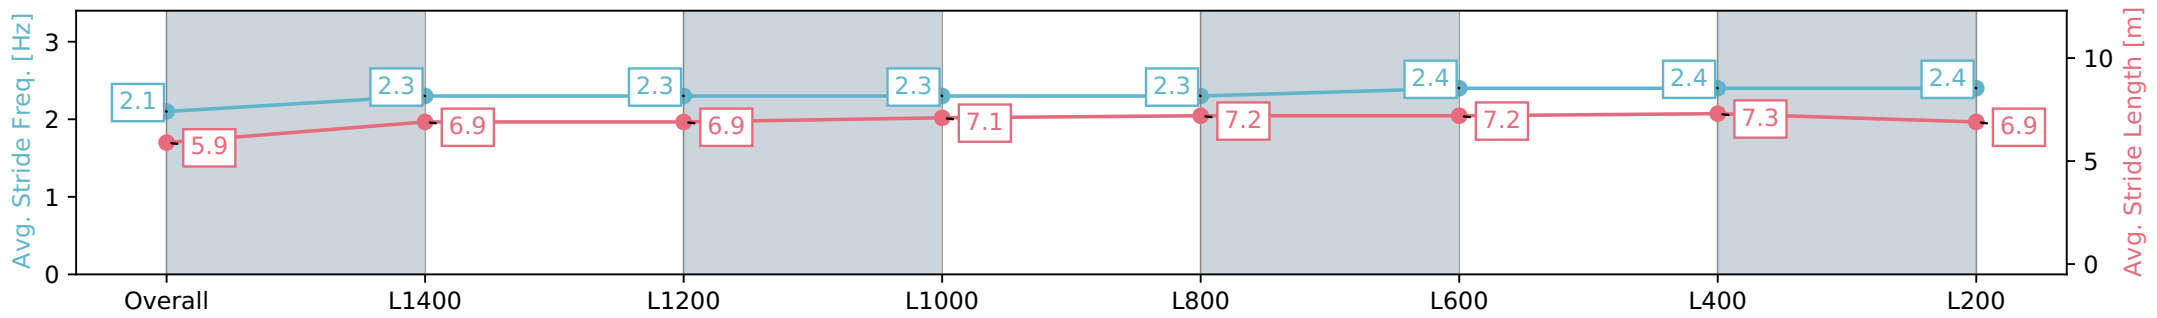

Morphettville SA - Professional
 Race 6: Queen Of The South Stakes - 1600m
 27 April 2024 - 3:00PM
 Track Rating: Good 4, Weather: Overcast, Rail Position: True

Section	Overall	L1400	L1200	L1000	L800	L600	L400	L200
Section Times	1:40.37 [15] (0:15.46)	1:24.91 [11] (0:12.60)	1:12.31 [11] (0:12.91)	0:59.40 [11] (0:12.45)	0:46.95 [12] (0:12.08)	0:34.87 [12] (0:11.32)	0:23.55 [12] (0:11.22)	0:12.33 [15] (0:12.33)
Average Speed [km/h]	46.7	57.3	55.6	57.8	60.1	64.1	64.3	58.4
Top Speed [km/h]	60.8	59.5	57.5	60.4	62.0	65.2	65.0	63.1
Avg. Dist. to Rail [m]	6.9	1.2	0.5	1.0	1.7	1.9	3.1	4.6
Avg. Stride Freq. [Hz]	2.3	2.3	2.3	2.3	2.3	2.4	2.5	2.4
Avg. Stride Length [m]	5.5	6.9	6.8	6.9	7.1	7.4	7.2	6.8

Report Created: Sat 27 April 2024 15:48:49 GMT+10 (Note: Timing is based on positional data)

- [] Ranking at each section and finish
- :-:- No data available at this section
- NA No data available

Horse/Jockey Name	WILD IMAGINATION/Jake Toeroek
Finish Rank	16
Fastest Section Time (Section)	0:11.21 (L600)
Top Speed [km/h] (Section)	66.1 (L800)
Race State	Finished

Morphettville SA - Professional
 Race 6: Queen Of The South Stakes - 1600m
 27 April 2024 - 3:00PM
 Track Rating: Good 4, Weather: Overcast, Rail Position: True

Section	Overall	L1400	L1200	L1000	L800	L600	L400	L200
Section Times	1:40.41 [16] (0:15.89)	1:24.52 [16] (0:12.53)	1:11.99 [15] (0:12.79)	0:59.20 [13] (0:12.39)	0:46.81 [14] (0:11.98)	0:34.83 [14] (0:11.34)	0:23.49 [13] (0:11.21)	0:12.28 [16] (0:12.28)
Average Speed [km/h]	45.5	57.4	56.2	58.1	60.0	64.0	64.4	58.7
Top Speed [km/h]	59.0	59.0	57.0	60.3	61.5	66.1	65.7	62.1
Avg. Dist. to Rail [m]	12.4	0.6	0.6	0.2	0.5	1.4	3.3	4.1
Avg. Stride Freq. [Hz]	2.1	2.3	2.3	2.3	2.3	2.4	2.4	2.4
Avg. Stride Length [m]	5.9	6.9	6.9	7.1	7.2	7.2	7.3	6.9