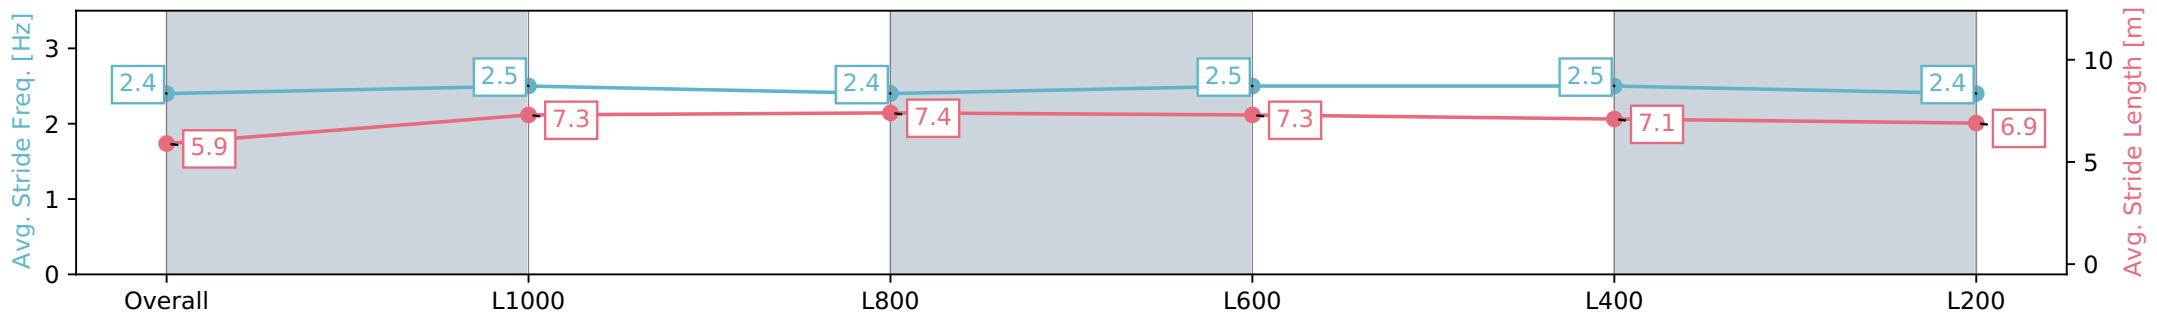

Horse/Jockey Name	ARKANSAW KID/Mark Zahra
Finish Rank	5
Fastest Section Time (Section)	0:10.76 (L1000)
Top Speed [km/h] (Section)	69.0 (Overall)
Race State	Finished

Morphettville SA - Professional
Race 5: Sportsbet Tobin Bronze Stakes - 1200m
27 April 2024 - 2:24PM
Track Rating: Good 4, Weather: Overcast, Rail Position: True

Section	Overall	L1000	L800	L600	L400	L200
Section Times	1:10.94 [5] (0:14.12)	0:56.82 [12] (0:10.76)	0:46.06 [12] (0:11.22)	0:34.84 [13] (0:11.41)	0:23.43 [13] (0:11.40)	0:12.03 [9] (0:12.03)
Average Speed [km/h]	51.1	67.0	65.2	64.8	64.1	59.8
Top Speed [km/h]	66.0	69.0	66.1	66.1	65.1	64.8
Avg. Dist. to Rail [m]	12.3	5.1	4.5	5.2	11.1	12.6
Avg. Stride Freq. [Hz]	2.4	2.5	2.4	2.5	2.5	2.4
Avg. Stride Length [m]	5.9	7.3	7.4	7.3	7.1	6.9

Report Created: Sat 27 April 2024 15:10:51 GMT+10 (Note: Timing is based on positional data)

- [ ] Ranking at each section and finish
- -:-:- No data available at this section
- NA No data available