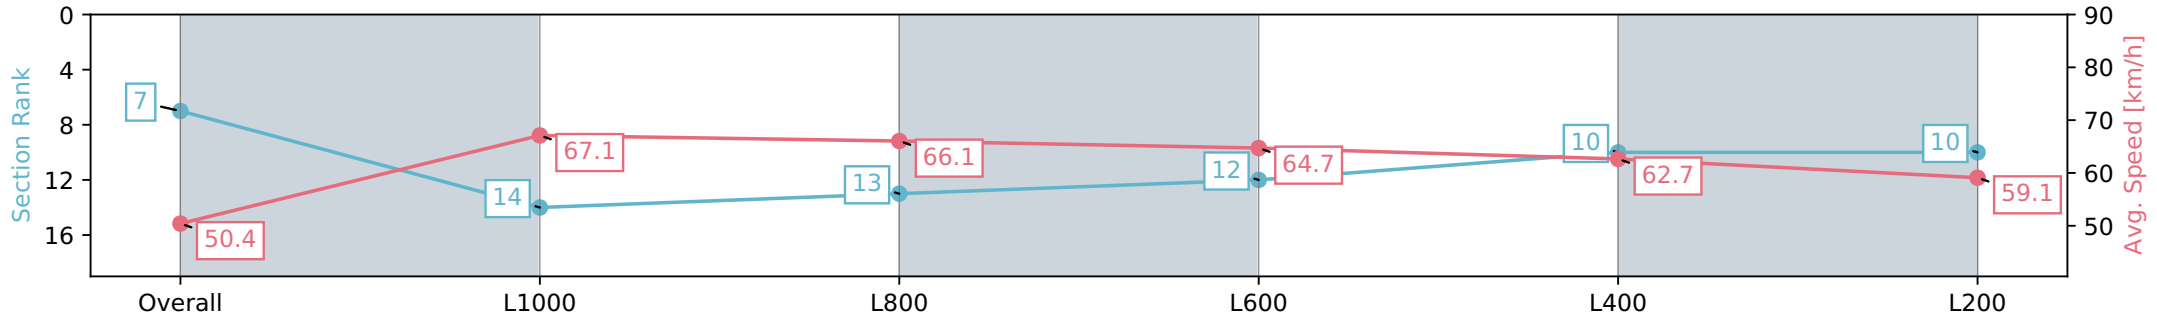

Horse/Jockey Name	WALK LIKE AN ANGEL/Chad Schofield
Finish Rank	7
Fastest Section Time (Section)	0:10.72 (L1000)
Top Speed [km/h] (Section)	67.5 (Overall)
Race State	Finished

Morphettville SA - Professional
Race 5: Sportsbet Tobin Bronze Stakes - 1200m
27 April 2024 - 2:24PM
Track Rating: Good 4, Weather: Overcast, Rail Position: True

Section	Overall	L1000	L800	L600	L400	L200
Section Times	1:11.16 [7] (0:14.30)	0:56.86 [14] (0:10.72)	0:46.14 [13] (0:11.00)	0:35.14 [12] (0:11.34)	0:23.80 [10] (0:11.61)	0:12.19 [10] (0:12.19)
Average Speed [km/h]	50.4	67.1	66.1	64.7	62.7	59.1
Top Speed [km/h]	66.6	67.5	67.0	65.6	63.6	61.7
Avg. Dist. to Rail [m]	7.3	2.5	2.3	3.6	9.8	12.5
Avg. Stride Freq. [Hz]	2.3	2.4	2.4	2.3	2.3	2.3
Avg. Stride Length [m]	6.0	7.8	7.7	7.7	7.4	7.2

- [ ] Ranking at each section and finish
- -:-:- No data available at this section
- NA No data available