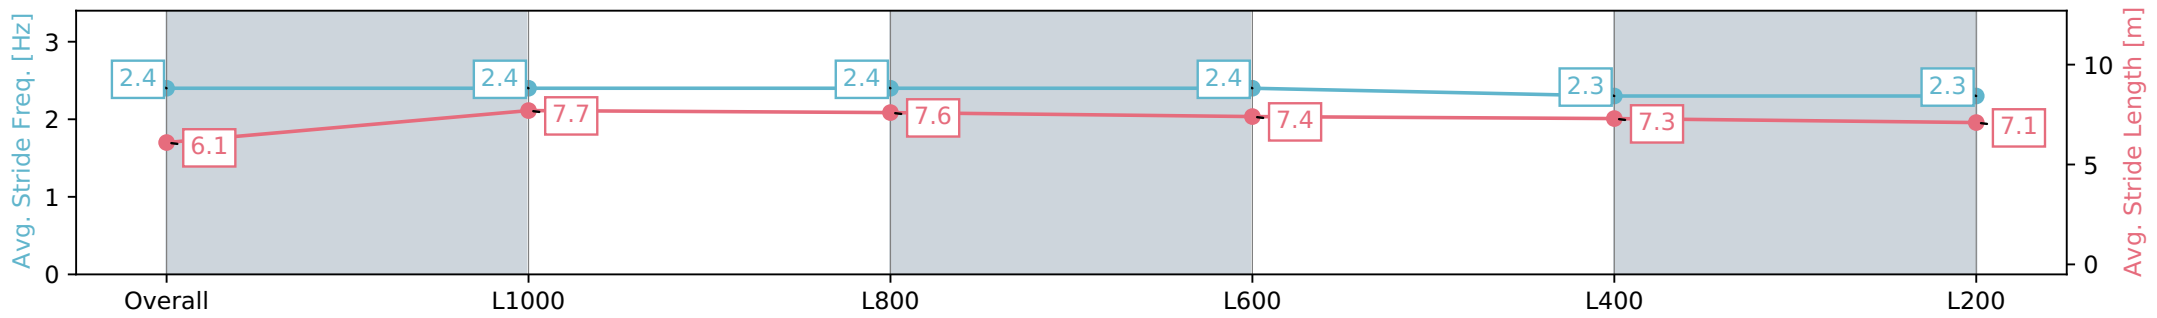

Horse/Jockey Name	PARADISE CITY/Craig Williams
Finish Rank	11
Fastest Section Time (Section)	0:10.67 (L1000)
Top Speed [km/h] (Section)	68.3 (Overall)
Race State	Finished

Morphettville SA - Professional
Race 5: Sportsbet Tobin Bronze Stakes - 1200m
27 April 2024 - 2:24PM
Track Rating: Good 4, Weather: Overcast, Rail Position: True

Section	Overall	L1000	L800	L600	L400	L200
Section Times	1:11.38 [11] (0:13.76)	0:57.62 [3] (0:10.67)	0:46.95 [3] (0:11.13)	0:35.82 [2] (0:11.53)	0:24.29 [4] (0:11.78)	0:12.51 [8] (0:12.51)
Average Speed [km/h]	52.3	67.6	64.8	63.0	61.5	57.5
Top Speed [km/h]	68.3	68.2	66.9	64.0	62.6	59.6
Avg. Dist. to Rail [m]	2.8	1.1	1.0	1.4	6.0	7.1
Avg. Stride Freq. [Hz]	2.4	2.4	2.4	2.4	2.3	2.3
Avg. Stride Length [m]	6.1	7.7	7.6	7.4	7.3	7.1

[ ] Ranking at each section and finish
-:-:- No data available at this section
NA No data available