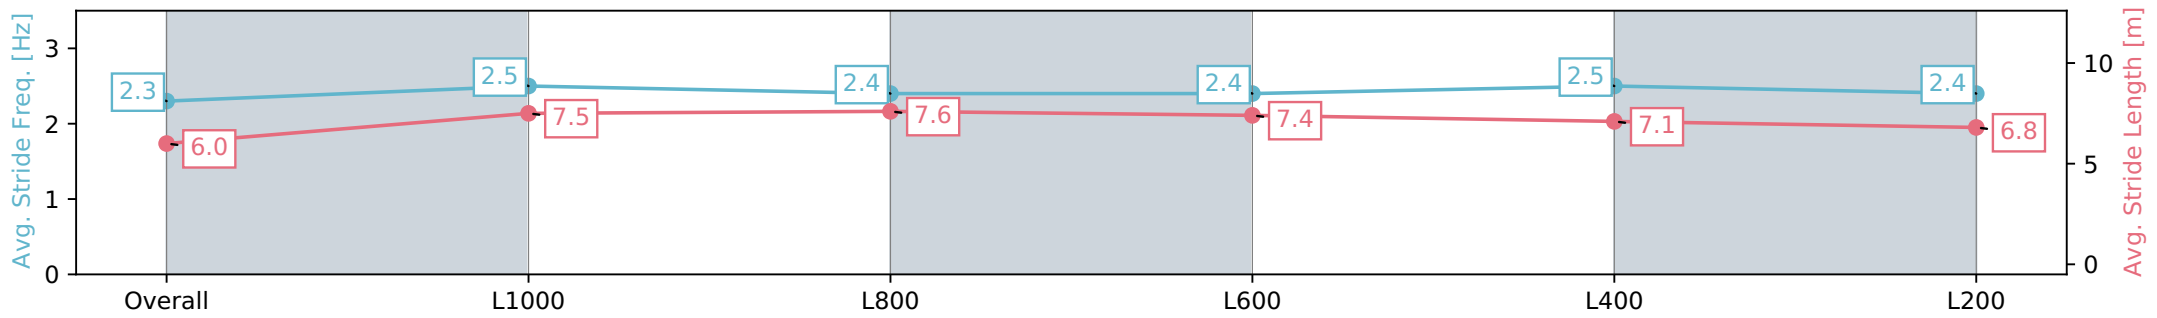

Horse/Jockey Name	LOVELY LOOKIN'/Jason Holder
Finish Rank	4
Fastest Section Time (Section)	0:10.75 (L1000)
Top Speed [km/h] (Section)	68.2 (Overall)
Race State	Finished

Morphettville SA - Professional
Race 5: Sportsbet Tobin Bronze Stakes - 1200m
27 April 2024 - 2:24PM
Track Rating: Good 4, Weather: Overcast, Rail Position: True

Section	Overall	L1000	L800	L600	L400	L200
Section Times	1:10.85 [4] (0:14.12)	0:56.73 [11] (0:10.75)	0:45.98 [11] (0:10.99)	0:34.99 [9] (0:11.39)	0:23.60 [7] (0:11.52)	0:12.08 [5] (0:12.08)
Average Speed [km/h]	51.0	67.0	66.2	64.9	63.7	59.6
Top Speed [km/h]	66.2	68.2	67.2	66.1	65.1	62.5
Avg. Dist. to Rail [m]	9.7	3.4	3.0	5.3	13.2	14.7
Avg. Stride Freq. [Hz]	2.3	2.5	2.4	2.4	2.5	2.4
Avg. Stride Length [m]	6.0	7.5	7.6	7.4	7.1	6.8

[ ] Ranking at each section and finish
-:-:- No data available at this section
NA No data available