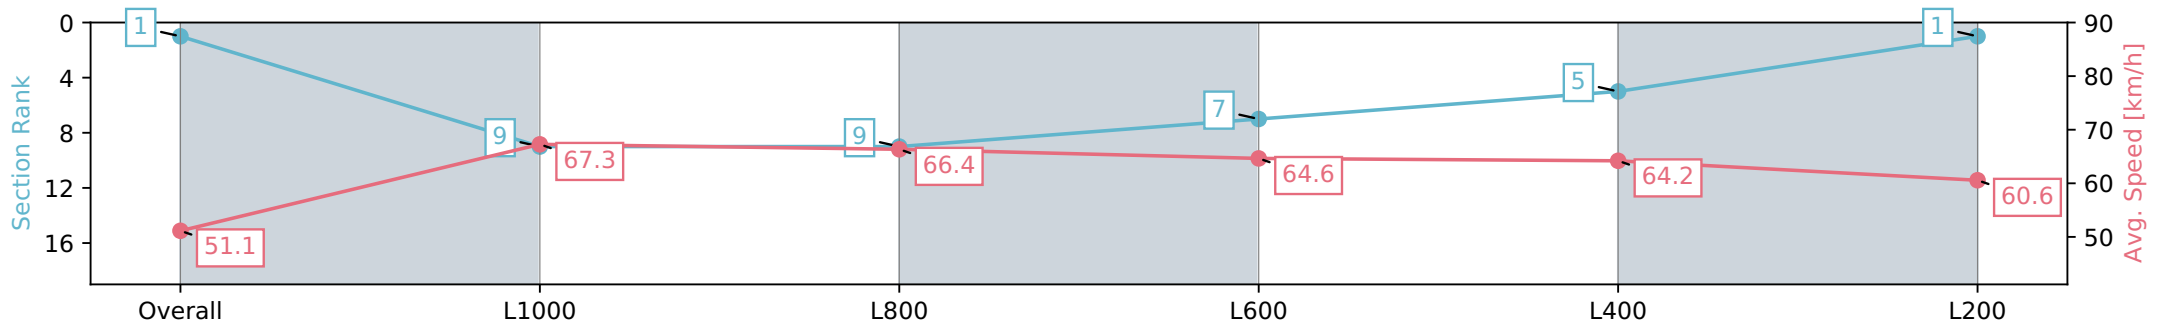

Horse/Jockey Name	SKYBIRD/Beau Mertens
Finish Rank	1
Fastest Section Time (Section)	0:10.71 (L1000)
Top Speed [km/h] (Section)	68.4 (Overall)
Race State	Finished

Morphettville SA - Professional
Race 5: Sportsbet Tobin Bronze Stakes - 1200m
27 April 2024 - 2:24PM
Track Rating: Good 4, Weather: Overcast, Rail Position: True

Section	Overall	L1000	L800	L600	L400	L200
Section Times	1:10.39 [1] (0:14.09)	0:56.30 [9] (0:10.71)	0:45.59 [9] (0:10.96)	0:34.63 [7] (0:11.39)	0:23.24 [5] (0:11.36)	0:11.88 [1] (0:11.88)
Average Speed [km/h]	51.1	67.3	66.4	64.6	64.2	60.6
Top Speed [km/h]	66.5	68.4	67.7	65.8	65.6	63.5
Avg. Dist. to Rail [m]	5.9	3.2	2.9	4.5	10.9	13.8
Avg. Stride Freq. [Hz]	2.3	2.4	2.4	2.4	2.4	2.3
Avg. Stride Length [m]	6.1	7.7	7.7	7.5	7.4	7.3

Report Created: Sat 27 April 2024 15:10:39 GMT+10 (Note: Timing is based on positional data)

- [ ] Ranking at each section and finish
- -:-:- No data available at this section
- NA No data available