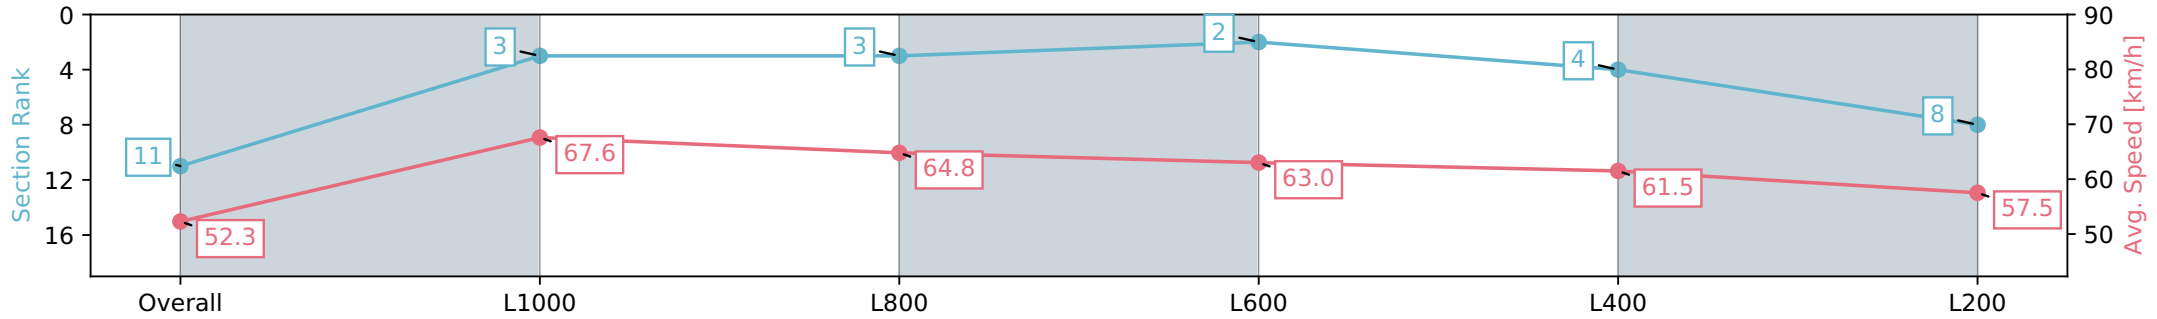

Horse/Jockey Name	PARADISE CITY/Craig Williams
Finish Rank	11
Fastest Section Time (Section)	0:10.67 (L1000)
Top Speed [km/h] (Section)	68.3 (Overall)
Race State	Finished

Morphettville SA - Professional
Race 5: Sportsbet Tobin Bronze Stakes - 1200m
27 April 2024 - 2:24PM
Track Rating: Good 4, Weather: Overcast, Rail Position: True

Section	Overall	L1000	L800	L600	L400	L200
Section Times	1:11.38 [11] (0:13.76)	0:57.62 [3] (0:10.67)	0:46.95 [3] (0:11.13)	0:35.82 [2] (0:11.53)	0:24.29 [4] (0:11.78)	0:12.51 [8] (0:12.51)
Average Speed [km/h]	52.3	67.6	64.8	63.0	61.5	57.5
Top Speed [km/h]	68.3	68.2	66.9	64.0	62.6	59.6
Avg. Dist. to Rail [m]	2.8	1.1	1.0	1.4	6.0	7.1
Avg. Stride Freq. [Hz]	2.4	2.4	2.4	2.4	2.3	2.3
Avg. Stride Length [m]	6.1	7.7	7.6	7.4	7.3	7.1

[ ] Ranking at each section and finish
-:-:- No data available at this section
NA No data available