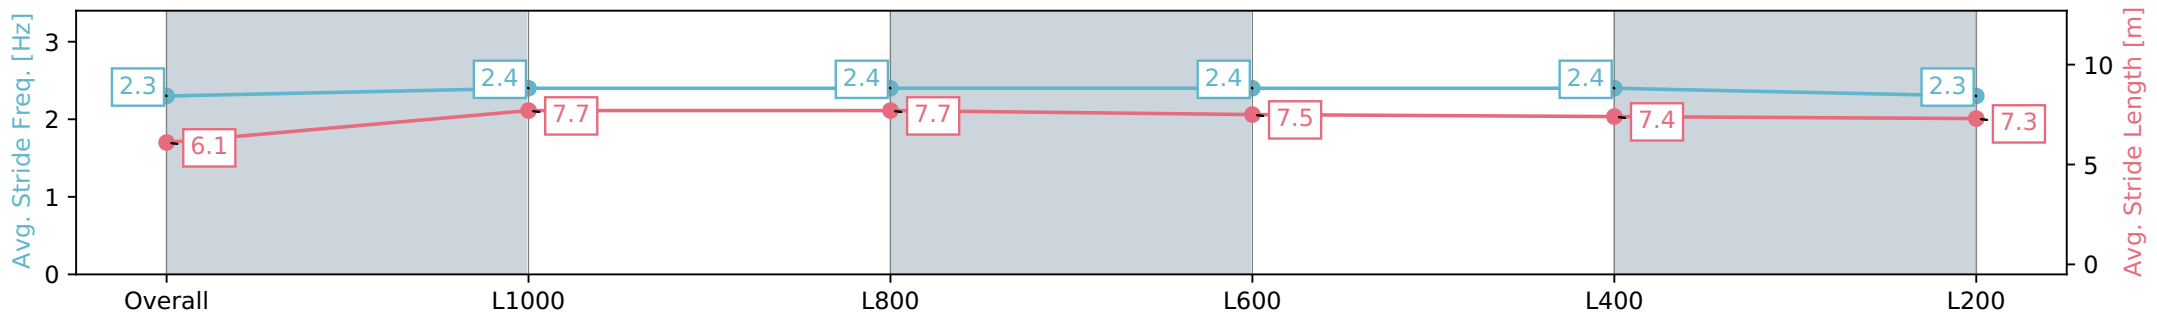

Horse/Jockey Name	SKYBIRD/Beau Mertens
Finish Rank	1
Fastest Section Time (Section)	0:10.71 (L1000)
Top Speed [km/h] (Section)	68.4 (Overall)
Race State	Finished

Morphettville SA - Professional
Race 5: Sportsbet Tobin Bronze Stakes - 1200m
27 April 2024 - 2:24PM
Track Rating: Good 4, Weather: Overcast, Rail Position: True

Section	Overall	L1000	L800	L600	L400	L200
Section Times	1:10.39 [1] (0:14.09)	0:56.30 [9] (0:10.71)	0:45.59 [9] (0:10.96)	0:34.63 [7] (0:11.39)	0:23.24 [5] (0:11.36)	0:11.88 [1] (0:11.88)
Average Speed [km/h]	51.1	67.3	66.4	64.6	64.2	60.6
Top Speed [km/h]	66.5	68.4	67.7	65.8	65.6	63.5
Avg. Dist. to Rail [m]	5.9	3.2	2.9	4.5	10.9	13.8
Avg. Stride Freq. [Hz]	2.3	2.4	2.4	2.4	2.4	2.3
Avg. Stride Length [m]	6.1	7.7	7.7	7.5	7.4	7.3

Report Created: Sat 27 April 2024 15:10:39 GMT+10 (Note: Timing is based on positional data)

- [ ] Ranking at each section and finish
- -:-:- No data available at this section
- NA No data available