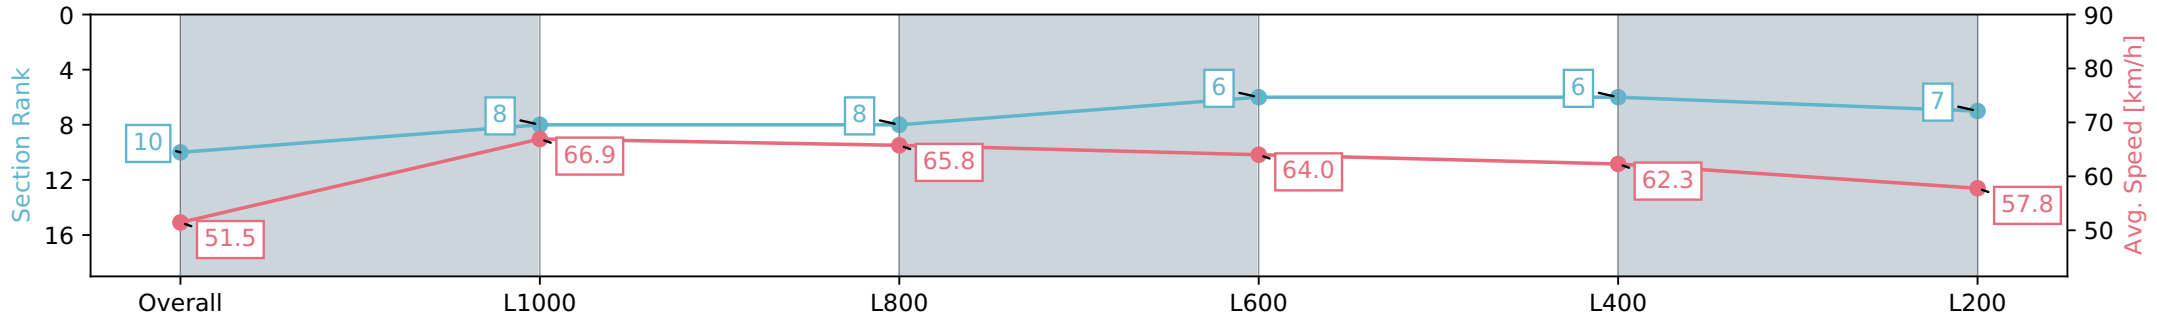

Horse/Jockey Name	GREAT MAXIMUS/Jake Toeroek
Finish Rank	10
Fastest Section Time (Section)	0:10.76 (L1000)
Top Speed [km/h] (Section)	68.3 (Overall)
Race State	Finished

Morphettville SA - Professional
Race 5: Sportsbet Tobin Bronze Stakes - 1200m
27 April 2024 - 2:24PM
Track Rating: Good 4, Weather: Overcast, Rail Position: True

Section	Overall	L1000	L800	L600	L400	L200
Section Times	1:11.31 [10] (0:13.99)	0:57.32 [8] (0:10.76)	0:46.56 [8] (0:10.98)	0:35.58 [6] (0:11.47)	0:24.11 [6] (0:11.66)	0:12.45 [7] (0:12.45)
Average Speed [km/h]	51.5	66.9	65.8	64.0	62.3	57.8
Top Speed [km/h]	67.1	68.3	66.6	65.6	64.5	61.1
Avg. Dist. to Rail [m]	3.9	1.3	1.0	3.5	7.5	10.8
Avg. Stride Freq. [Hz]	2.4	2.5	2.5	2.4	2.4	2.3
Avg. Stride Length [m]	5.9	7.4	7.4	7.3	7.2	6.9

[ ] Ranking at each section and finish
-:-:- No data available at this section
NA No data available