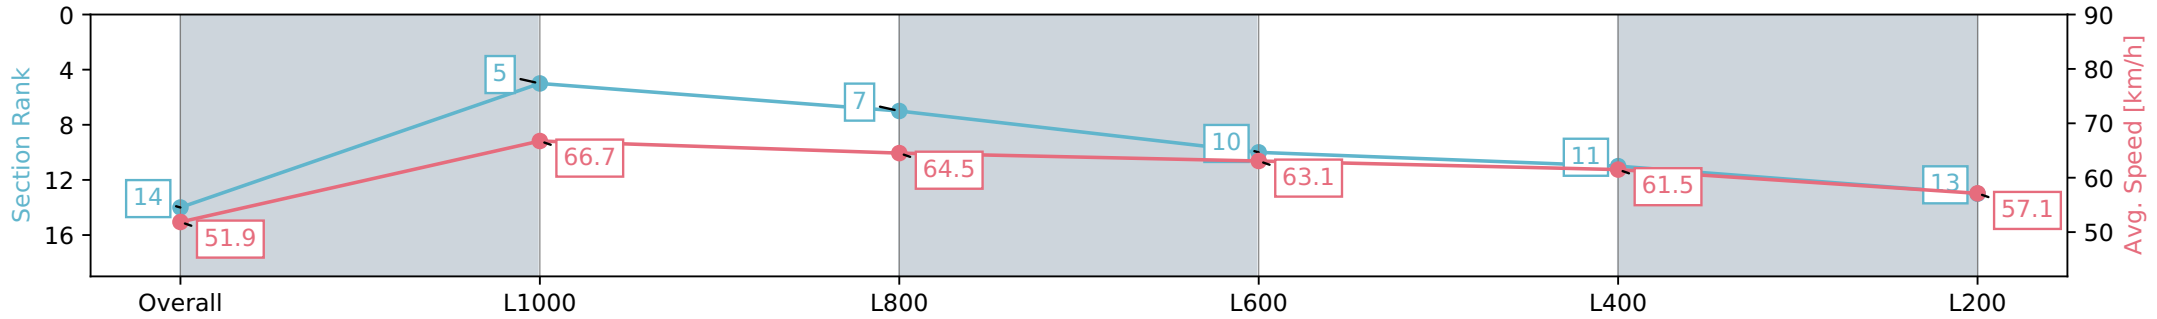

Horse/Jockey Name	GUMDROPS/Damian Lane
Finish Rank	14
Fastest Section Time (Section)	0:10.78 (L1000)
Top Speed [km/h] (Section)	67.7 (Overall)
Race State	Finished

Morphettville SA - Professional
Race 5: Sportsbet Tobin Bronze Stakes - 1200m
27 April 2024 - 2:24PM
Track Rating: Good 4, Weather: Overcast, Rail Position: True

Section	Overall	L1000	L800	L600	L400	L200
Section Times	1:11.73 [14] (0:13.90)	0:57.83 [5] (0:10.78)	0:47.05 [7] (0:11.26)	0:35.79 [10] (0:11.45)	0:24.34 [11] (0:11.75)	0:12.59 [13] (0:12.59)
Average Speed [km/h]	51.9	66.7	64.5	63.1	61.5	57.1
Top Speed [km/h]	67.7	67.6	65.2	64.4	62.7	60.8
Avg. Dist. to Rail [m]	3.8	2.4	2.1	0.9	3.4	5.4
Avg. Stride Freq. [Hz]	2.3	2.3	2.3	2.3	2.3	2.2
Avg. Stride Length [m]	6.1	7.8	7.9	7.7	7.4	7.2

[ ] Ranking at each section and finish
-:-:- No data available at this section
NA No data available