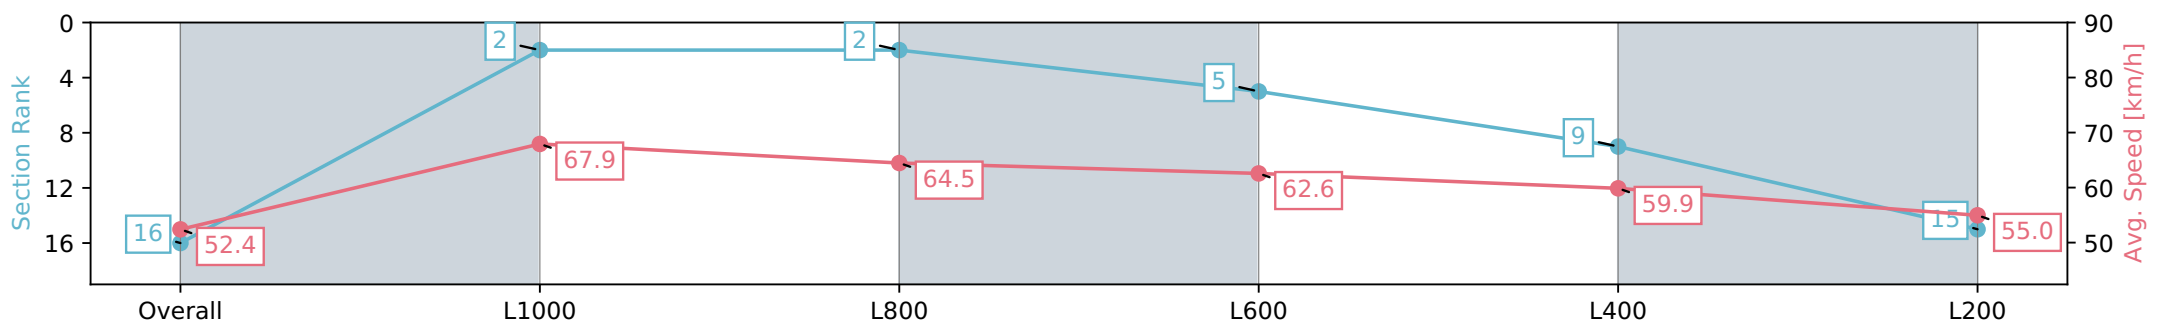

Horse/Jockey Name	VEXATIOUS DANCER/Callan Murray
Finish Rank	16
Fastest Section Time (Section)	0:10.61 (L1000)
Top Speed [km/h] (Section)	69.1 (Overall)
Race State	Finished

Morphettville SA - Professional
Race 5: Sportsbet Tobin Bronze Stakes - 1200m

27 April 2024 - 2:24PM

Track Rating: Good 4, Weather: Overcast, Rail Position: True

Section	Overall	L1000	L800	L600	L400	L200
Section Times	1:12.51 [16] (0:13.74)	0:58.77 [2] (0:10.61)	0:48.16 [2] (0:11.36)	0:36.80 [5] (0:11.62)	0:25.18 [9] (0:12.08)	0:13.10 [15] (0:13.10)
Average Speed [km/h]	52.4	67.9	64.5	62.6	59.9	55.0
Top Speed [km/h]	68.3	69.1	67.1	67.3	60.9	58.0
Avg. Dist. to Rail [m]	9.9	4.2	4.3	1.6	4.9	7.7
Avg. Stride Freq. [Hz]	2.4	2.4	2.4	2.4	2.3	2.2
Avg. Stride Length [m]	6.1	7.8	7.5	7.2	7.1	6.8

[ ] Ranking at each section and finish
-:-:- No data available at this section
NA No data available