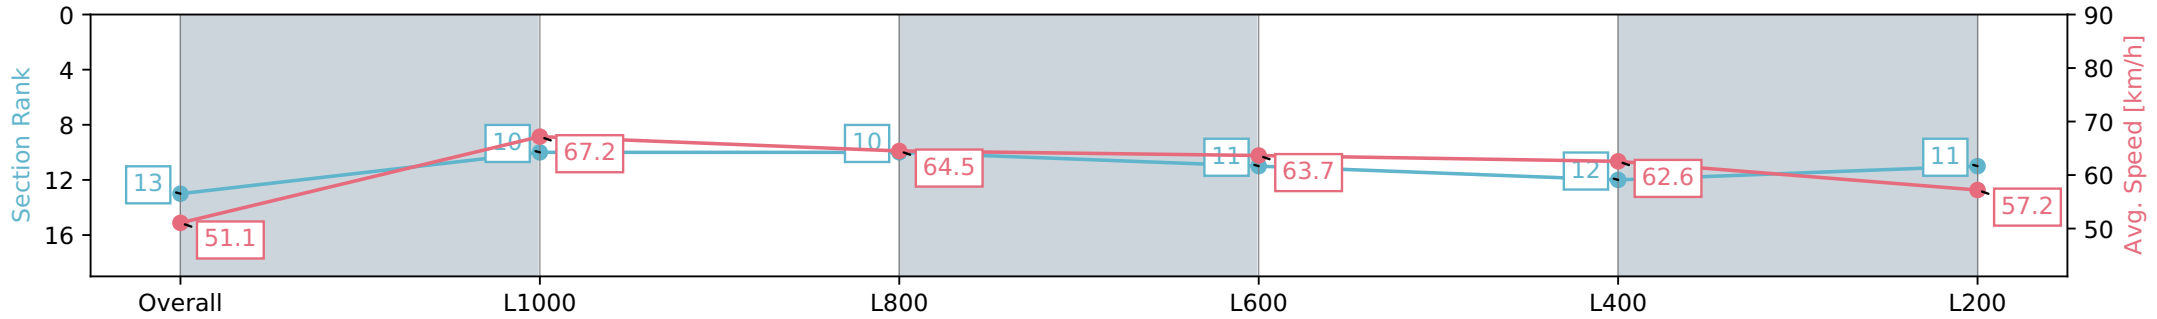

Horse/Jockey Name	ZOURION/Michael Dee
Finish Rank	13
Fastest Section Time (Section)	0:10.73 (L1000)
Top Speed [km/h] (Section)	69.0 (Overall)
Race State	Finished

Morphettville SA - Professional
Race 5: Sportsbet Tobin Bronze Stakes - 1200m
27 April 2024 - 2:24PM
Track Rating: Good 4, Weather: Overcast, Rail Position: True

Section	Overall	L1000	L800	L600	L400	L200
Section Times	1:11.60 [13] (0:14.11)	0:57.49 [10] (0:10.73)	0:46.76 [10] (0:11.17)	0:35.59 [11] (0:11.44)	0:24.15 [12] (0:11.56)	0:12.59 [11] (0:12.59)
Average Speed [km/h]	51.1	67.2	64.5	63.7	62.6	57.2
Top Speed [km/h]	68.9	69.0	65.7	65.0	64.6	60.9
Avg. Dist. to Rail [m]	6.6	0.9	0.6	2.0	4.5	5.3
Avg. Stride Freq. [Hz]	2.3	2.4	2.4	2.3	2.3	2.3
Avg. Stride Length [m]	5.9	7.7	7.6	7.5	7.4	7.0

[ ] Ranking at each section and finish
-:-:- No data available at this section
NA No data available