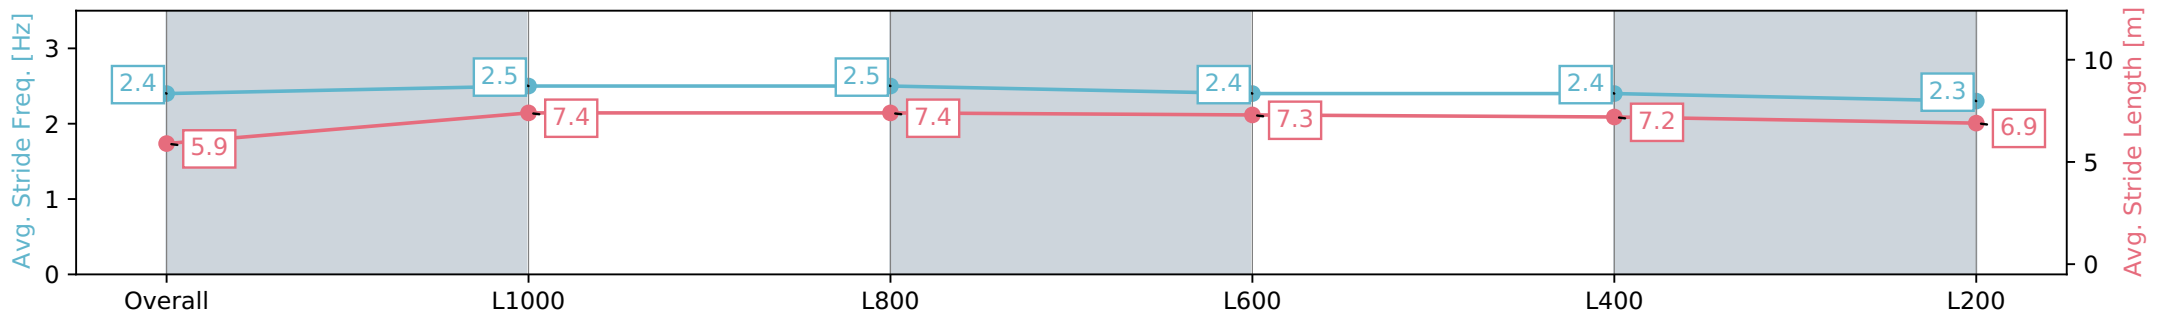

Horse/Jockey Name	GREAT MAXIMUS/Jake Toeroek
Finish Rank	10
Fastest Section Time (Section)	0:10.76 (L1000)
Top Speed [km/h] (Section)	68.3 (Overall)
Race State	Finished

Morphettville SA - Professional
Race 5: Sportsbet Tobin Bronze Stakes - 1200m
27 April 2024 - 2:24PM
Track Rating: Good 4, Weather: Overcast, Rail Position: True

Section	Overall	L1000	L800	L600	L400	L200
Section Times	1:11.31 [10] (0:13.99)	0:57.32 [8] (0:10.76)	0:46.56 [8] (0:10.98)	0:35.58 [6] (0:11.47)	0:24.11 [6] (0:11.66)	0:12.45 [7] (0:12.45)
Average Speed [km/h]	51.5	66.9	65.8	64.0	62.3	57.8
Top Speed [km/h]	67.1	68.3	66.6	65.6	64.5	61.1
Avg. Dist. to Rail [m]	3.9	1.3	1.0	3.5	7.5	10.8
Avg. Stride Freq. [Hz]	2.4	2.5	2.5	2.4	2.4	2.3
Avg. Stride Length [m]	5.9	7.4	7.4	7.3	7.2	6.9

[ ] Ranking at each section and finish
-:-:- No data available at this section
NA No data available