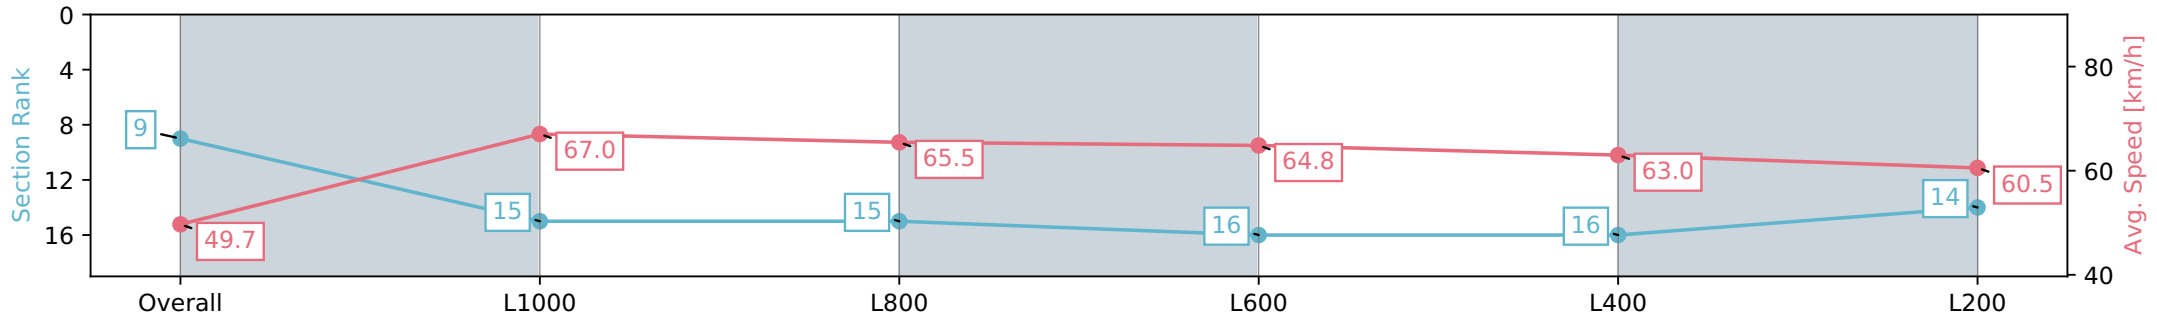

Horse/Jockey Name	SCULLY/John Allen
Finish Rank	9
Fastest Section Time (Section)	0:10.76 (L1000)
Top Speed [km/h] (Section)	67.7 (Overall)
Race State	Finished

Morphettville SA - Professional
Race 5: Sportsbet Tobin Bronze Stakes - 1200m
27 April 2024 - 2:24PM
Track Rating: Good 4, Weather: Overcast, Rail Position: True

Section	Overall	L1000	L800	L600	L400	L200
Section Times	1:11.17 [9] (0:14.48)	0:56.69 [15] (0:10.76)	0:45.93 [15] (0:11.11)	0:34.82 [16] (0:11.33)	0:23.49 [16] (0:11.56)	0:11.92 [14] (0:11.92)
Average Speed [km/h]	49.7	67.0	65.5	64.8	63.0	60.5
Top Speed [km/h]	66.0	67.7	66.5	66.2	64.3	62.9
Avg. Dist. to Rail [m]	9.5	5.0	3.4	3.8	10.6	13.1
Avg. Stride Freq. [Hz]	2.2	2.5	2.3	2.3	2.3	2.3
Avg. Stride Length [m]	6.1	7.6	7.8	7.7	7.5	7.3

[ ] Ranking at each section and finish
-:-:- No data available at this section
NA No data available