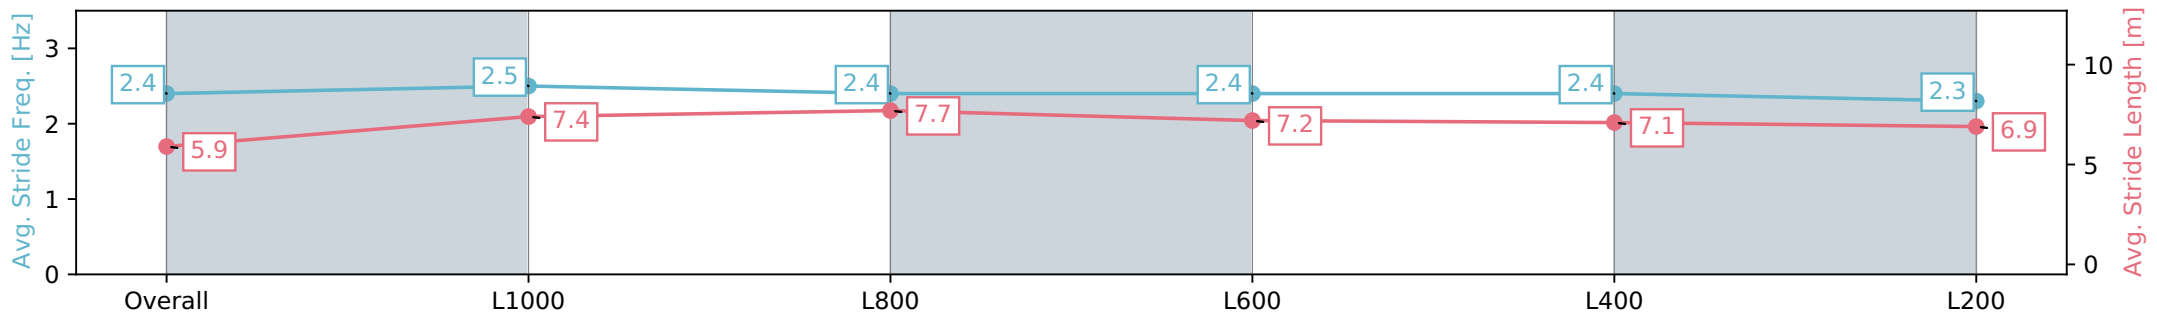

Morphettville SA - Professional

Race 5: Sportsbet Tobin Bronze Stakes - 1200m

27 April 2024 - 2:24PM

Track Rating: Good 4, Weather: Overcast, Rail Position: True

Section	Overall	L1000	L800	L600	L400	L200
Section Times	1:11.05 [6] (0:13.88)	0:57.17 [4] (0:10.79)	0:46.38 [6] (0:10.96)	0:35.42 [3] (0:11.31)	0:24.11 [2] (0:11.65)	0:12.46 [2] (0:12.46)
Average Speed [km/h]	51.9	66.8	66.2	64.5	62.3	57.9
Top Speed [km/h]	67.0	67.6	66.8	65.0	64.1	60.2
Avg. Dist. to Rail [m]	6.2	2.4	2.4	2.9	6.7	10.1
Avg. Stride Freq. [Hz]	2.4	2.5	2.4	2.4	2.4	2.3
Avg. Stride Length [m]	5.9	7.4	7.7	7.2	7.1	6.9