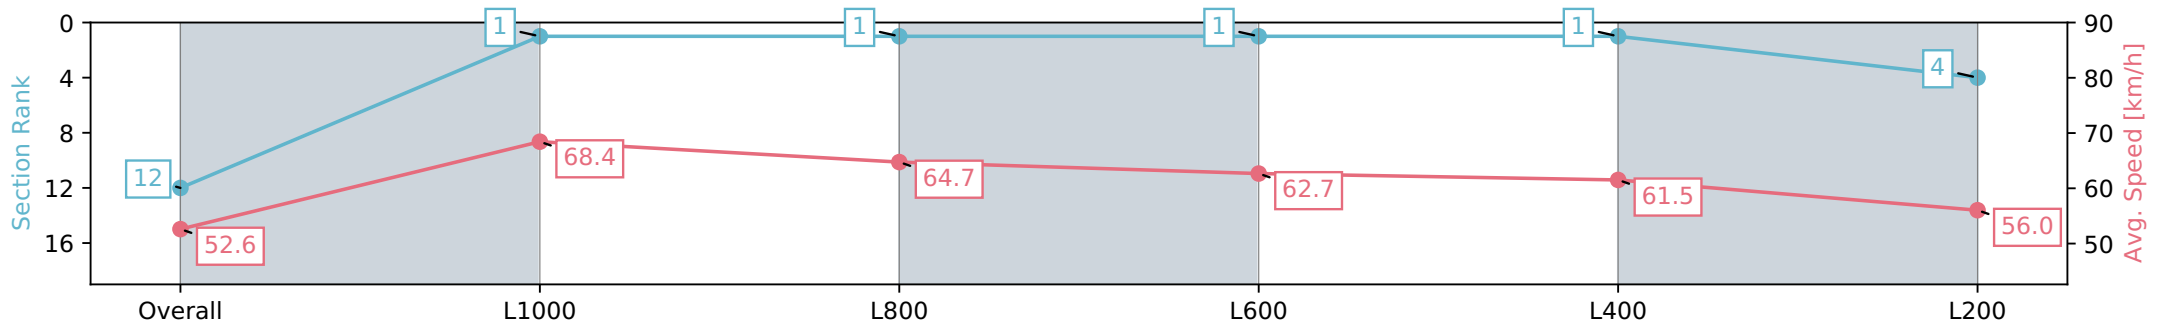

Horse/Jockey Name	THE NOVELIST/Tim Clark
Finish Rank	12
Fastest Section Time (Section)	0:10.52 (L1000)
Top Speed [km/h] (Section)	68.9 (Overall)
Race State	Finished

Morphettville SA - Professional
Race 5: Sportsbet Tobin Bronze Stakes - 1200m
27 April 2024 - 2:24PM
Track Rating: Good 4, Weather: Overcast, Rail Position: True

Section	Overall	L1000	L800	L600	L400	L200
Section Times	1:11.55 [12] (0:13.69)	0:57.86 [1] (0:10.52)	0:47.34 [1] (0:11.08)	0:36.26 [1] (0:11.60)	0:24.66 [1] (0:11.81)	0:12.85 [4] (0:12.85)
Average Speed [km/h]	52.6	68.4	64.7	62.7	61.5	56.0
Top Speed [km/h]	68.8	68.9	68.1	63.4	63.3	60.3
Avg. Dist. to Rail [m]	3.1	0.6	1.2	1.8	7.1	8.6
Avg. Stride Freq. [Hz]	2.4	2.5	2.4	2.4	2.4	2.3
Avg. Stride Length [m]	5.9	7.6	7.4	7.2	7.1	6.8

Report Created: Sat 27 April 2024 15:11:09 GMT+10 (Note: Timing is based on positional data)

- [ ] Ranking at each section and finish
- -:-:- No data available at this section
- NA No data available