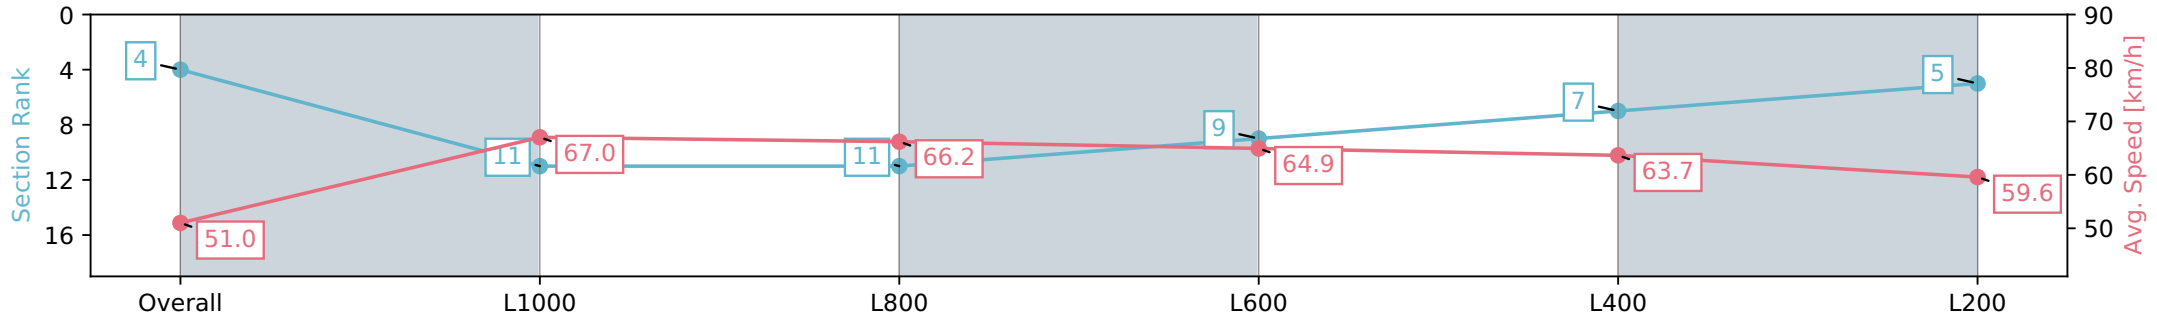

Horse/Jockey Name	LOVELY LOOKIN'/Jason Holder
Finish Rank	4
Fastest Section Time (Section)	0:10.75 (L1000)
Top Speed [km/h] (Section)	68.2 (Overall)
Race State	Finished

Morphettville SA - Professional
Race 5: Sportsbet Tobin Bronze Stakes - 1200m
27 April 2024 - 2:24PM
Track Rating: Good 4, Weather: Overcast, Rail Position: True

Section	Overall	L1000	L800	L600	L400	L200
Section Times	1:10.85 [4] (0:14.12)	0:56.73 [11] (0:10.75)	0:45.98 [11] (0:10.99)	0:34.99 [9] (0:11.39)	0:23.60 [7] (0:11.52)	0:12.08 [5] (0:12.08)
Average Speed [km/h]	51.0	67.0	66.2	64.9	63.7	59.6
Top Speed [km/h]	66.2	68.2	67.2	66.1	65.1	62.5
Avg. Dist. to Rail [m]	9.7	3.4	3.0	5.3	13.2	14.7
Avg. Stride Freq. [Hz]	2.3	2.5	2.4	2.4	2.5	2.4
Avg. Stride Length [m]	6.0	7.5	7.6	7.4	7.1	6.8

[ ] Ranking at each section and finish
-:-:- No data available at this section
NA No data available