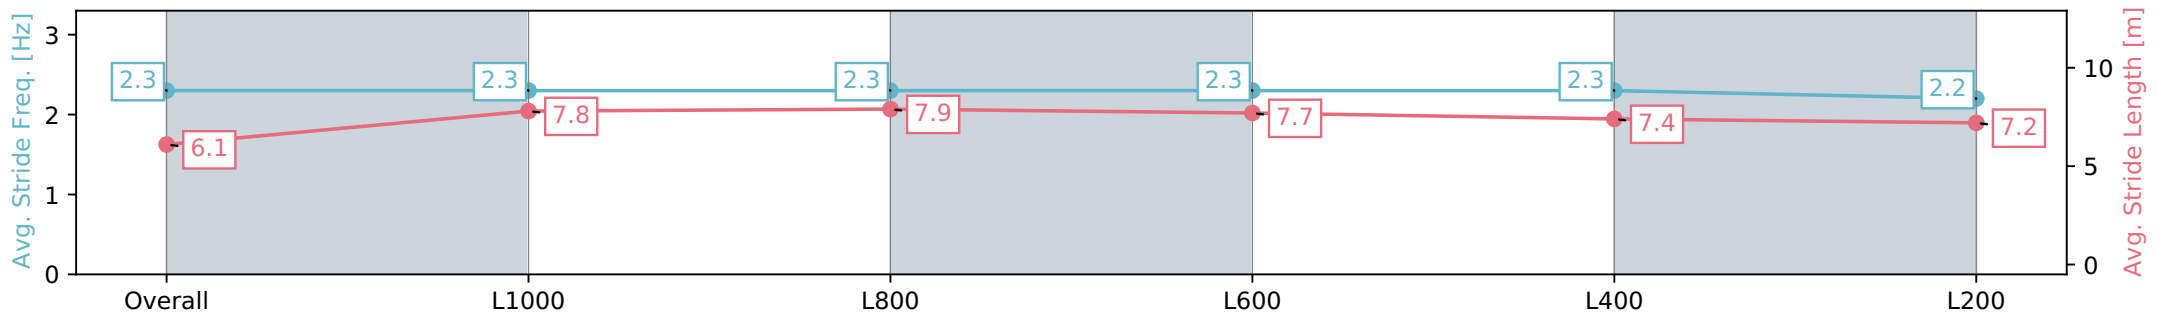

Horse/Jockey Name	GUMDROPS/Damian Lane
Finish Rank	14
Fastest Section Time (Section)	0:10.78 (L1000)
Top Speed [km/h] (Section)	67.7 (Overall)
Race State	Finished

Morphettville SA - Professional
Race 5: Sportsbet Tobin Bronze Stakes - 1200m
27 April 2024 - 2:24PM
Track Rating: Good 4, Weather: Overcast, Rail Position: True

Section	Overall	L1000	L800	L600	L400	L200
Section Times	1:11.73 [14] (0:13.90)	0:57.83 [5] (0:10.78)	0:47.05 [7] (0:11.26)	0:35.79 [10] (0:11.45)	0:24.34 [11] (0:11.75)	0:12.59 [13] (0:12.59)
Average Speed [km/h]	51.9	66.7	64.5	63.1	61.5	57.1
Top Speed [km/h]	67.7	67.6	65.2	64.4	62.7	60.8
Avg. Dist. to Rail [m]	3.8	2.4	2.1	0.9	3.4	5.4
Avg. Stride Freq. [Hz]	2.3	2.3	2.3	2.3	2.3	2.2
Avg. Stride Length [m]	6.1	7.8	7.9	7.7	7.4	7.2

[ ] Ranking at each section and finish
-:-:- No data available at this section
NA No data available