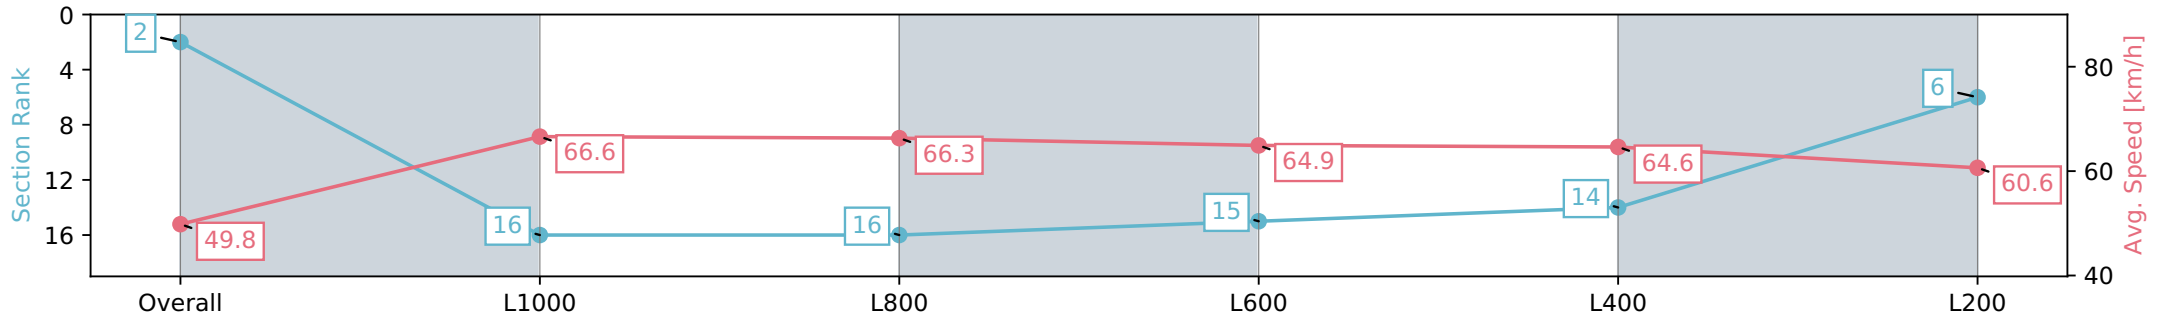

Horse/Jockey Name	MOESHA/Jamie Kah
Finish Rank	2
Fastest Section Time (Section)	0:10.81 (L1000)
Top Speed [km/h] (Section)	68.7 (Overall)
Race State	Finished

Morphettville SA - Professional
Race 5: Sportsbet Tobin Bronze Stakes - 1200m

27 April 2024 - 2:24PM

Track Rating: Good 4, Weather: Overcast, Rail Position: True

Section	Overall	L1000	L800	L600	L400	L200
Section Times	1:10.68 [2] (0:14.48)	0:56.20 [16] (0:10.81)	0:45.39 [16] (0:11.00)	0:34.39 [15] (0:11.27)	0:23.12 [14] (0:11.24)	0:11.88 [6] (0:11.88)
Average Speed [km/h]	49.8	66.6	66.3	64.9	64.6	60.6
Top Speed [km/h]	66.1	68.7	68.0	66.0	65.7	64.7
Avg. Dist. to Rail [m]	11.9	6.1	4.2	3.1	8.1	12.3
Avg. Stride Freq. [Hz]	2.3	2.5	2.5	2.4	2.4	2.4
Avg. Stride Length [m]	5.8	7.2	7.5	7.5	7.3	7.1

[ ] Ranking at each section and finish
-:-:- No data available at this section
NA No data available