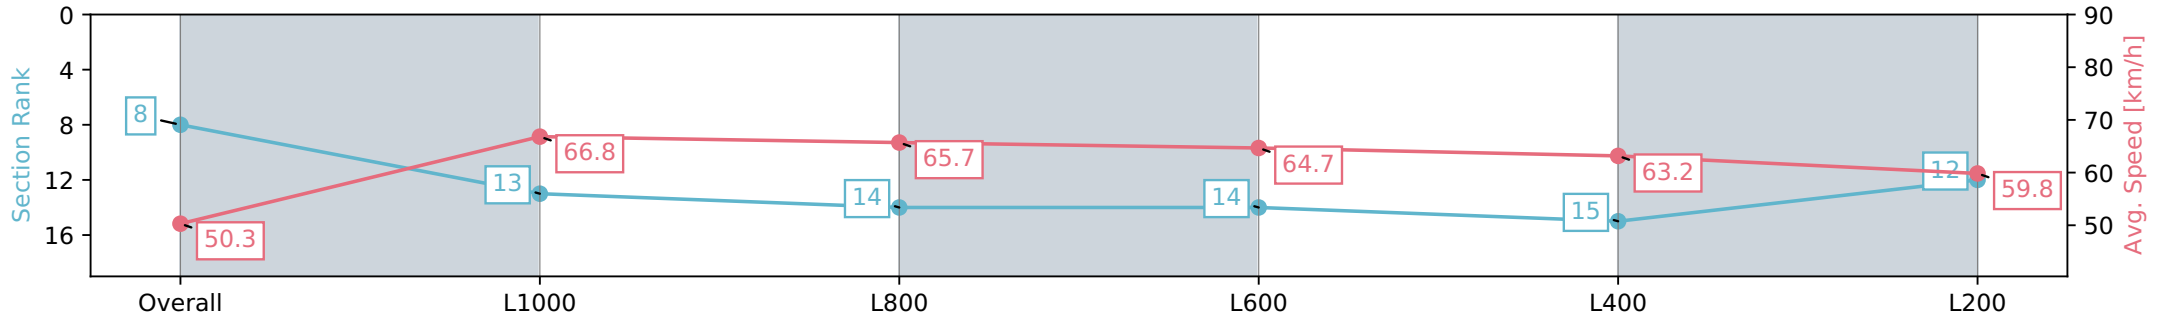

Horse/Jockey Name	TREASURWAY/Daniel Stackhouse
Finish Rank	8
Fastest Section Time (Section)	0:10.79 (L1000)
Top Speed [km/h] (Section)	67.5 (Overall)
Race State	Finished

Morphettville SA - Professional
Race 5: Sportsbet Tobin Bronze Stakes - 1200m
27 April 2024 - 2:24PM
Track Rating: Good 4, Weather: Overcast, Rail Position: True

Section	Overall	L1000	L800	L600	L400	L200
Section Times	1:11.17 [8] (0:14.28)	0:56.88 [13] (0:10.79)	0:46.09 [14] (0:11.08)	0:35.01 [14] (0:11.42)	0:23.59 [15] (0:11.56)	0:12.03 [12] (0:12.03)
Average Speed [km/h]	50.3	66.8	65.7	64.7	63.2	59.8
Top Speed [km/h]	66.1	67.5	66.7	65.6	65.0	62.3
Avg. Dist. to Rail [m]	9.0	4.4	3.6	4.7	11.0	10.0
Avg. Stride Freq. [Hz]	2.3	2.4	2.4	2.4	2.4	2.4
Avg. Stride Length [m]	5.7	7.5	7.6	7.5	7.2	7.0

[ ] Ranking at each section and finish
-:-:- No data available at this section
NA No data available