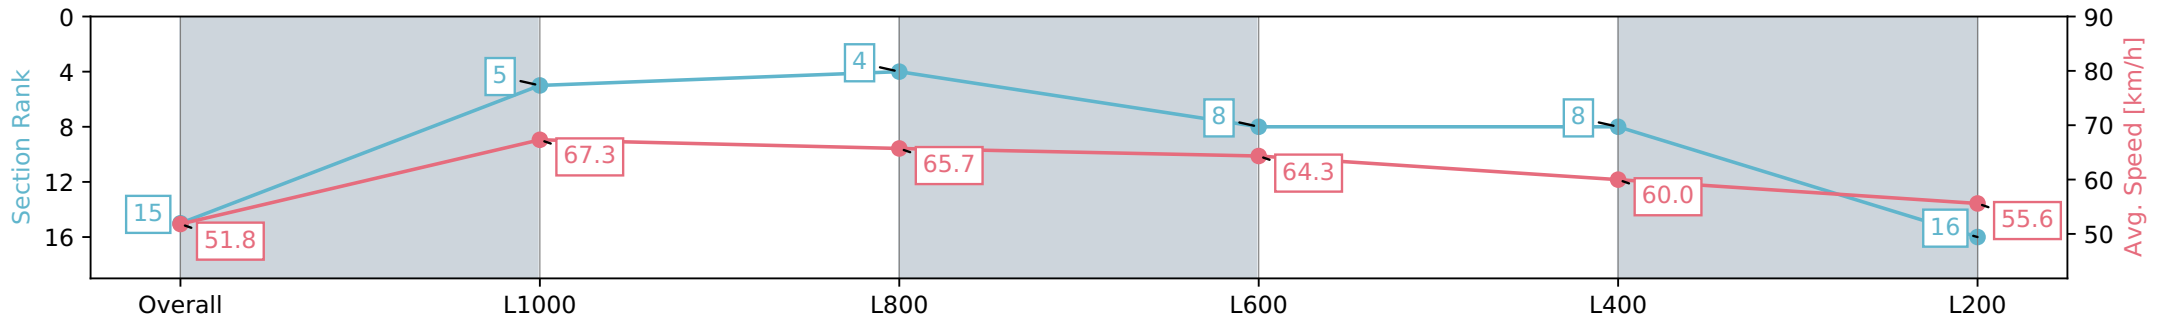

Horse/Jockey Name	LIFE COACH/Dom Tourneur
Finish Rank	15
Fastest Section Time (Section)	0:10.72 (L1000)
Top Speed [km/h] (Section)	69.1 (Overall)
Race State	Finished

Morphettville SA - Professional
Race 5: Sportsbet Tobin Bronze Stakes - 1200m

27 April 2024 - 2:24PM

Track Rating: Good 4, Weather: Overcast, Rail Position: True

Section	Overall	L1000	L800	L600	L400	L200
Section Times	1:12.48 [15] (0:13.90)	0:58.58 [5] (0:10.72)	0:47.86 [4] (0:11.14)	0:36.72 [8] (0:11.56)	0:25.16 [8] (0:12.21)	0:12.95 [16] (0:12.95)
Average Speed [km/h]	51.8	67.3	65.7	64.3	60.0	55.6
Top Speed [km/h]	69.1	67.7	67.0	65.2	64.0	58.4
Avg. Dist. to Rail [m]	10.4	4.7	4.9	6.7	10.3	11.6
Avg. Stride Freq. [Hz]	2.4	2.5	2.5	2.5	2.5	2.3
Avg. Stride Length [m]	5.8	7.1	7.2	7.0	6.7	6.7

[ ] Ranking at each section and finish
-:-:- No data available at this section
NA No data available