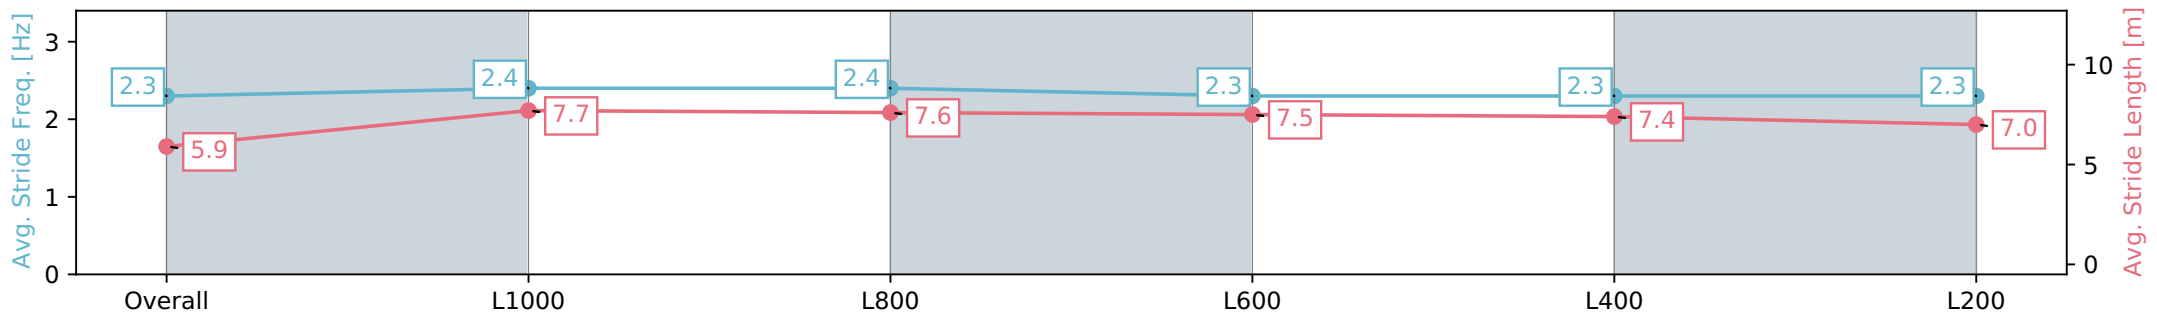

Horse/Jockey Name	ZOURION/Michael Dee
Finish Rank	13
Fastest Section Time (Section)	0:10.73 (L1000)
Top Speed [km/h] (Section)	69.0 (Overall)
Race State	Finished

Morphettville SA - Professional
Race 5: Sportsbet Tobin Bronze Stakes - 1200m
27 April 2024 - 2:24PM
Track Rating: Good 4, Weather: Overcast, Rail Position: True

Section	Overall	L1000	L800	L600	L400	L200
Section Times	1:11.60 [13] (0:14.11)	0:57.49 [10] (0:10.73)	0:46.76 [10] (0:11.17)	0:35.59 [11] (0:11.44)	0:24.15 [12] (0:11.56)	0:12.59 [11] (0:12.59)
Average Speed [km/h]	51.1	67.2	64.5	63.7	62.6	57.2
Top Speed [km/h]	68.9	69.0	65.7	65.0	64.6	60.9
Avg. Dist. to Rail [m]	6.6	0.9	0.6	2.0	4.5	5.3
Avg. Stride Freq. [Hz]	2.3	2.4	2.4	2.3	2.3	2.3
Avg. Stride Length [m]	5.9	7.7	7.6	7.5	7.4	7.0

[ ] Ranking at each section and finish
-:-:- No data available at this section
NA No data available