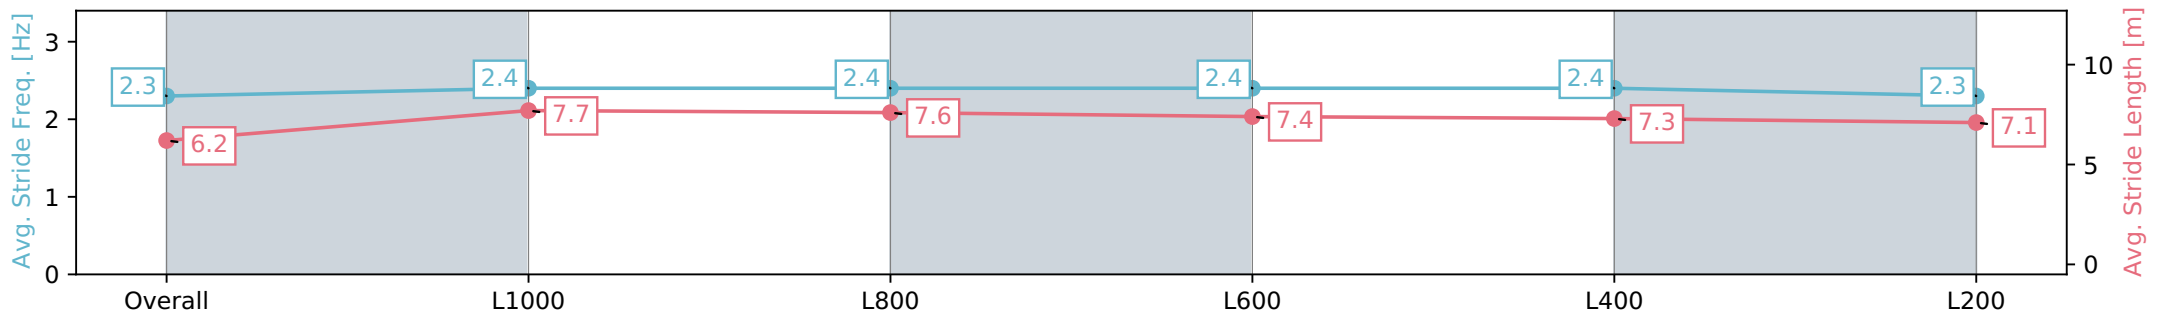

Horse/Jockey Name	PIVOT CITY/Blake Shinn
Finish Rank	3
Fastest Section Time (Section)	0:10.65 (L1000)
Top Speed [km/h] (Section)	68.6 (Overall)
Race State	Finished

Morphettville SA - Professional
Race 5: Sportsbet Tobin Bronze Stakes - 1200m

27 April 2024 - 2:24PM

Track Rating: Good 4, Weather: Overcast, Rail Position: True

Section	Overall	L1000	L800	L600	L400	L200
Section Times	1:10.82 [3] (0:13.99)	0:56.83 [7] (0:10.65)	0:46.18 [5] (0:11.03)	0:35.15 [4] (0:11.41)	0:23.74 [3] (0:11.53)	0:12.21 [3] (0:12.21)
Average Speed [km/h]	51.5	67.6	66.2	64.3	63.1	58.8
Top Speed [km/h]	66.6	68.6	68.0	66.5	64.8	63.0
Avg. Dist. to Rail [m]	7.2	3.5	3.4	3.8	8.3	10.9
Avg. Stride Freq. [Hz]	2.3	2.4	2.4	2.4	2.4	2.3
Avg. Stride Length [m]	6.2	7.7	7.6	7.4	7.3	7.1

[ ] Ranking at each section and finish
-:-:- No data available at this section
NA No data available