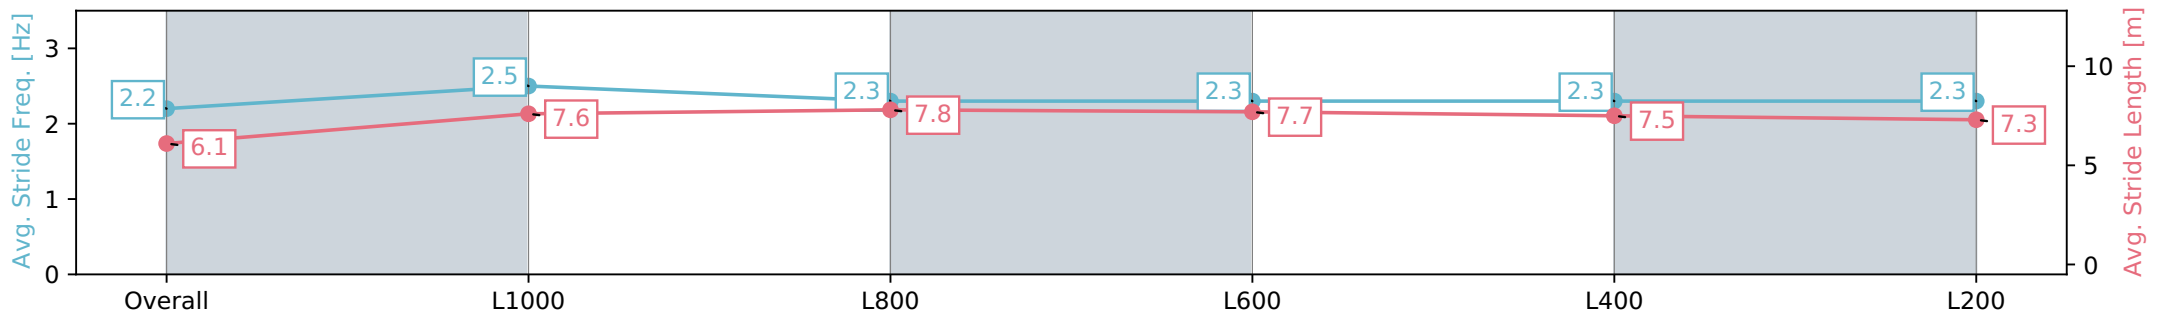

Horse/Jockey Name	SCULLY/John Allen
Finish Rank	9
Fastest Section Time (Section)	0:10.76 (L1000)
Top Speed [km/h] (Section)	67.7 (Overall)
Race State	Finished

Morphettville SA - Professional
Race 5: Sportsbet Tobin Bronze Stakes - 1200m
27 April 2024 - 2:24PM
Track Rating: Good 4, Weather: Overcast, Rail Position: True

Section	Overall	L1000	L800	L600	L400	L200
Section Times	1:11.17 [9] (0:14.48)	0:56.69 [15] (0:10.76)	0:45.93 [15] (0:11.11)	0:34.82 [16] (0:11.33)	0:23.49 [16] (0:11.56)	0:11.92 [14] (0:11.92)
Average Speed [km/h]	49.7	67.0	65.5	64.8	63.0	60.5
Top Speed [km/h]	66.0	67.7	66.5	66.2	64.3	62.9
Avg. Dist. to Rail [m]	9.5	5.0	3.4	3.8	10.6	13.1
Avg. Stride Freq. [Hz]	2.2	2.5	2.3	2.3	2.3	2.3
Avg. Stride Length [m]	6.1	7.6	7.8	7.7	7.5	7.3

[ ] Ranking at each section and finish
-:-:- No data available at this section
NA No data available