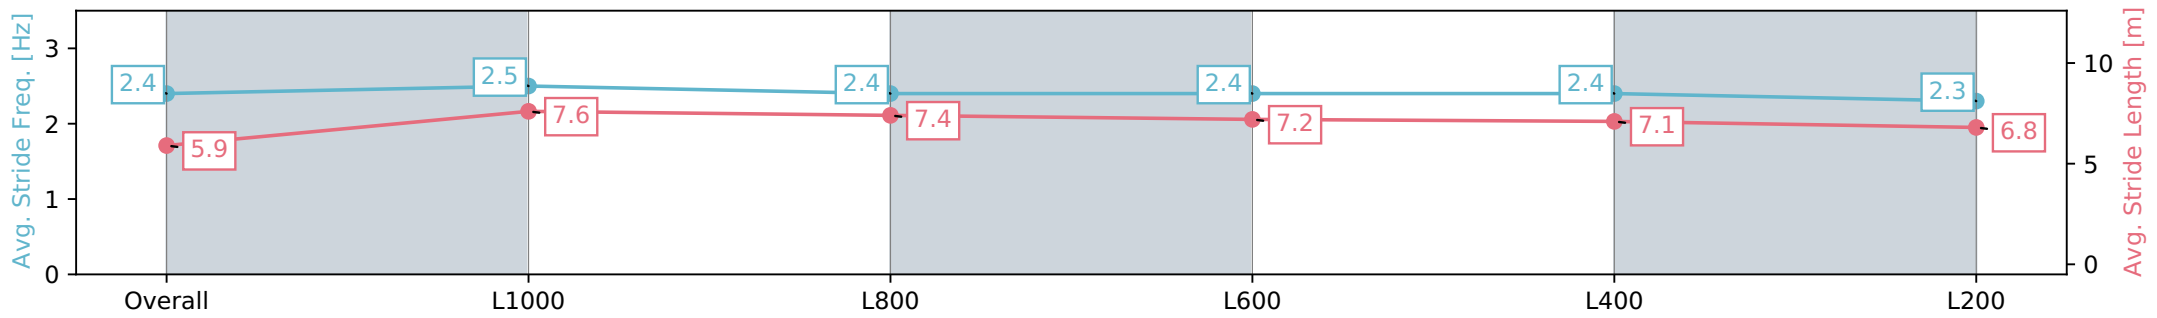

Horse/Jockey Name	THE NOVELIST/Tim Clark
Finish Rank	12
Fastest Section Time (Section)	0:10.52 (L1000)
Top Speed [km/h] (Section)	68.9 (Overall)
Race State	Finished

Morphettville SA - Professional
Race 5: Sportsbet Tobin Bronze Stakes - 1200m
27 April 2024 - 2:24PM
Track Rating: Good 4, Weather: Overcast, Rail Position: True

Section	Overall	L1000	L800	L600	L400	L200
Section Times	1:11.55 [12] (0:13.69)	0:57.86 [1] (0:10.52)	0:47.34 [1] (0:11.08)	0:36.26 [1] (0:11.60)	0:24.66 [1] (0:11.81)	0:12.85 [4] (0:12.85)
Average Speed [km/h]	52.6	68.4	64.7	62.7	61.5	56.0
Top Speed [km/h]	68.8	68.9	68.1	63.4	63.3	60.3
Avg. Dist. to Rail [m]	3.1	0.6	1.2	1.8	7.1	8.6
Avg. Stride Freq. [Hz]	2.4	2.5	2.4	2.4	2.4	2.3
Avg. Stride Length [m]	5.9	7.6	7.4	7.2	7.1	6.8

Report Created: Sat 27 April 2024 15:11:09 GMT+10 (Note: Timing is based on positional data)

- [ ] Ranking at each section and finish
- -:-:- No data available at this section
- NA No data available