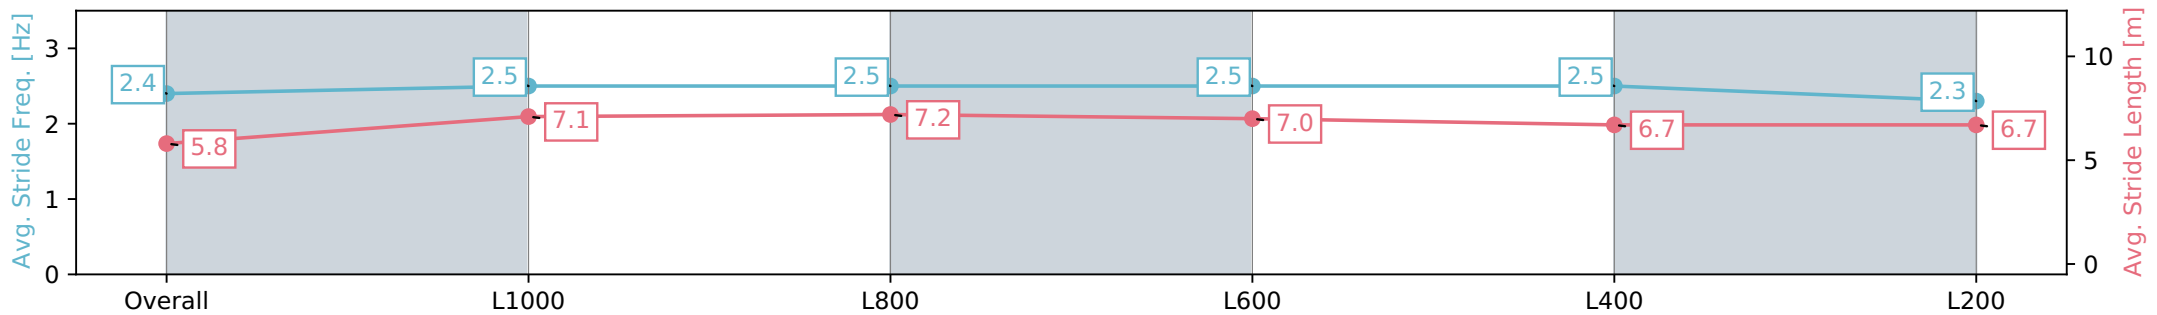

Horse/Jockey Name	LIFE COACH/Dom Tourneur
Finish Rank	15
Fastest Section Time (Section)	0:10.72 (L1000)
Top Speed [km/h] (Section)	69.1 (Overall)
Race State	Finished

Morphettville SA - Professional
Race 5: Sportsbet Tobin Bronze Stakes - 1200m

27 April 2024 - 2:24PM

Track Rating: Good 4, Weather: Overcast, Rail Position: True

Section	Overall	L1000	L800	L600	L400	L200
Section Times	1:12.48 [15] (0:13.90)	0:58.58 [5] (0:10.72)	0:47.86 [4] (0:11.14)	0:36.72 [8] (0:11.56)	0:25.16 [8] (0:12.21)	0:12.95 [16] (0:12.95)
Average Speed [km/h]	51.8	67.3	65.7	64.3	60.0	55.6
Top Speed [km/h]	69.1	67.7	67.0	65.2	64.0	58.4
Avg. Dist. to Rail [m]	10.4	4.7	4.9	6.7	10.3	11.6
Avg. Stride Freq. [Hz]	2.4	2.5	2.5	2.5	2.5	2.3
Avg. Stride Length [m]	5.8	7.1	7.2	7.0	6.7	6.7

[ ] Ranking at each section and finish
-:-:- No data available at this section
NA No data available