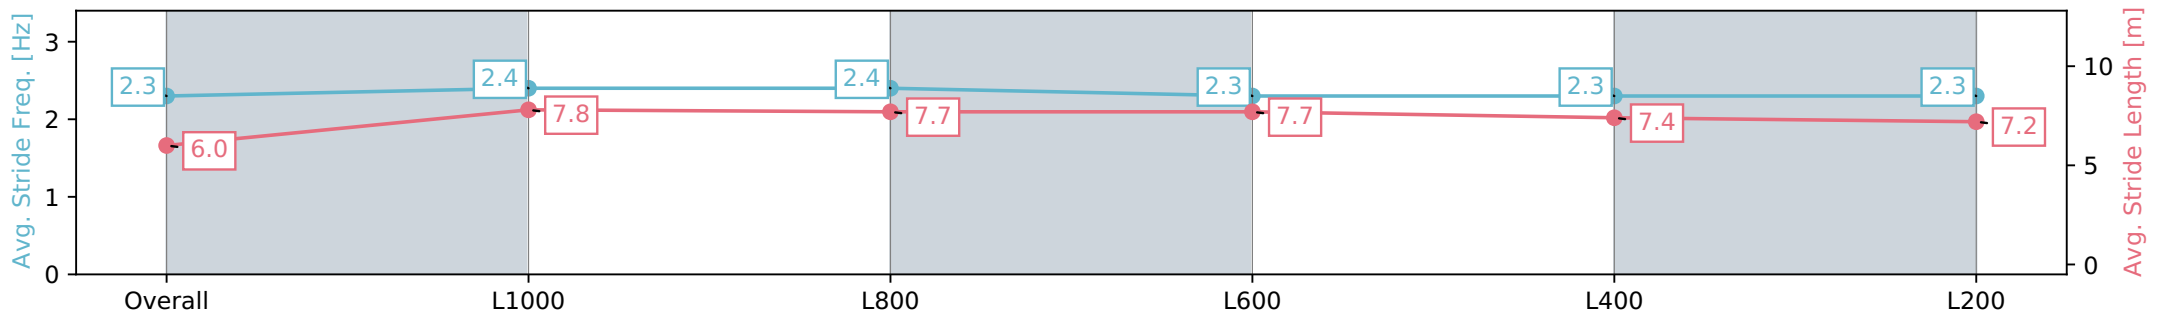

Horse/Jockey Name	WALK LIKE AN ANGEL/Chad Schofield
Finish Rank	7
Fastest Section Time (Section)	0:10.72 (L1000)
Top Speed [km/h] (Section)	67.5 (Overall)
Race State	Finished

Morphettville SA - Professional
Race 5: Sportsbet Tobin Bronze Stakes - 1200m
27 April 2024 - 2:24PM
Track Rating: Good 4, Weather: Overcast, Rail Position: True

Section	Overall	L1000	L800	L600	L400	L200
Section Times	1:11.16 [7] (0:14.30)	0:56.86 [14] (0:10.72)	0:46.14 [13] (0:11.00)	0:35.14 [12] (0:11.34)	0:23.80 [10] (0:11.61)	0:12.19 [10] (0:12.19)
Average Speed [km/h]	50.4	67.1	66.1	64.7	62.7	59.1
Top Speed [km/h]	66.6	67.5	67.0	65.6	63.6	61.7
Avg. Dist. to Rail [m]	7.3	2.5	2.3	3.6	9.8	12.5
Avg. Stride Freq. [Hz]	2.3	2.4	2.4	2.3	2.3	2.3
Avg. Stride Length [m]	6.0	7.8	7.7	7.7	7.4	7.2

- [ ] Ranking at each section and finish
- -:-:- No data available at this section
- NA No data available