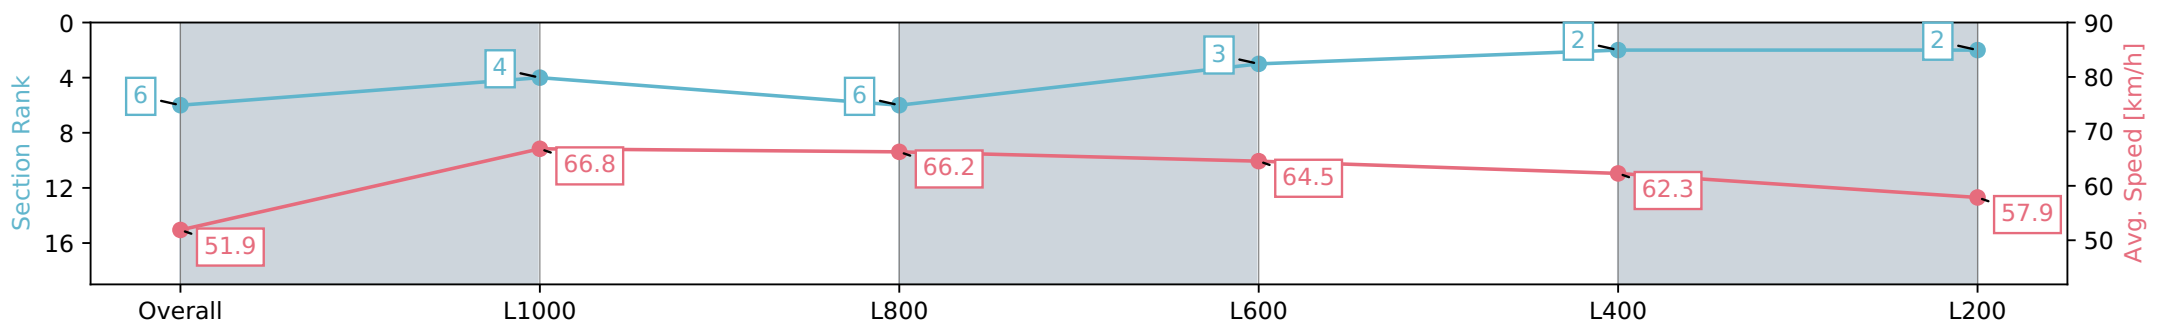

Morphettville SA - Professional

Race 5: Sportsbet Tobin Bronze Stakes - 1200m

27 April 2024 - 2:24PM

Track Rating: Good 4, Weather: Overcast, Rail Position: True

Section	Overall	L1000	L800	L600	L400	L200
Section Times	1:11.05 [6] (0:13.88)	0:57.17 [4] (0:10.79)	0:46.38 [6] (0:10.96)	0:35.42 [3] (0:11.31)	0:24.11 [2] (0:11.65)	0:12.46 [2] (0:12.46)
Average Speed [km/h]	51.9	66.8	66.2	64.5	62.3	57.9
Top Speed [km/h]	67.0	67.6	66.8	65.0	64.1	60.2
Avg. Dist. to Rail [m]	6.2	2.4	2.4	2.9	6.7	10.1
Avg. Stride Freq. [Hz]	2.4	2.5	2.4	2.4	2.4	2.3
Avg. Stride Length [m]	5.9	7.4	7.7	7.2	7.1	6.9