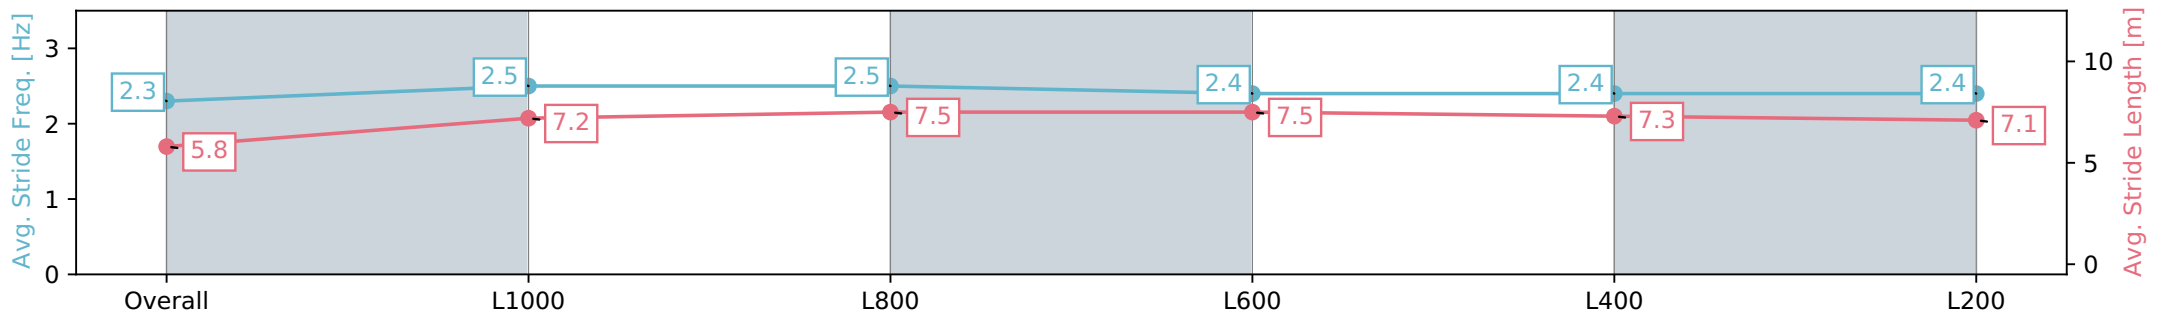

Horse/Jockey Name	MOESHA/Jamie Kah
Finish Rank	2
Fastest Section Time (Section)	0:10.81 (L1000)
Top Speed [km/h] (Section)	68.7 (Overall)
Race State	Finished

Morphettville SA - Professional
Race 5: Sportsbet Tobin Bronze Stakes - 1200m

27 April 2024 - 2:24PM

Track Rating: Good 4, Weather: Overcast, Rail Position: True

Section	Overall	L1000	L800	L600	L400	L200
Section Times	1:10.68 [2] (0:14.48)	0:56.20 [16] (0:10.81)	0:45.39 [16] (0:11.00)	0:34.39 [15] (0:11.27)	0:23.12 [14] (0:11.24)	0:11.88 [6] (0:11.88)
Average Speed [km/h]	49.8	66.6	66.3	64.9	64.6	60.6
Top Speed [km/h]	66.1	68.7	68.0	66.0	65.7	64.7
Avg. Dist. to Rail [m]	11.9	6.1	4.2	3.1	8.1	12.3
Avg. Stride Freq. [Hz]	2.3	2.5	2.5	2.4	2.4	2.4
Avg. Stride Length [m]	5.8	7.2	7.5	7.5	7.3	7.1

[ ] Ranking at each section and finish
-:-:- No data available at this section
NA No data available