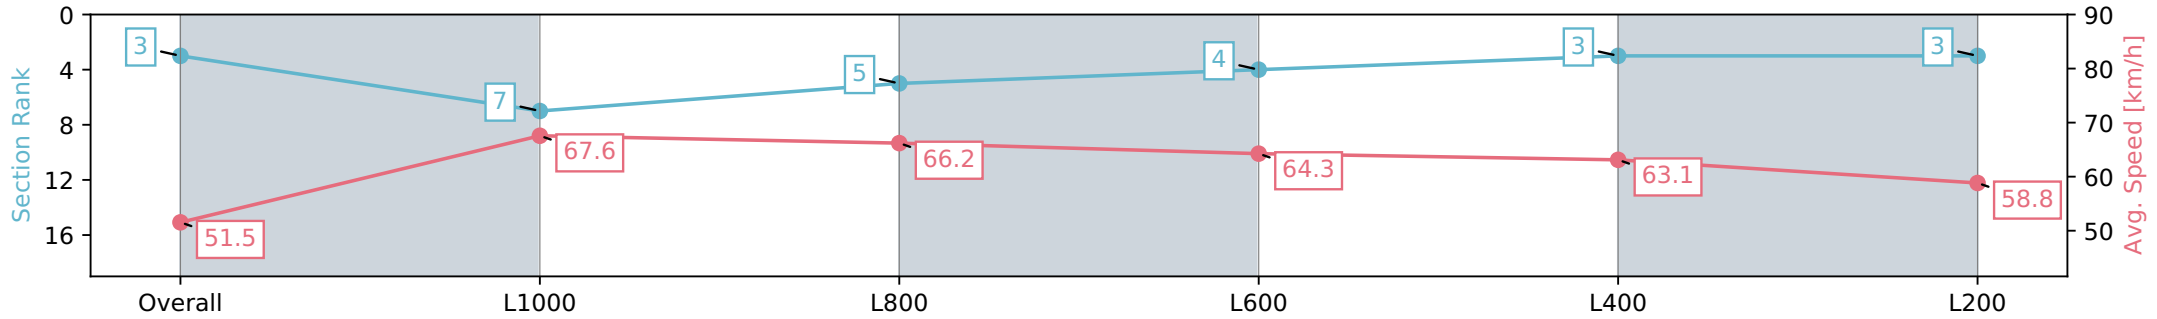

Horse/Jockey Name	PIVOT CITY/Blake Shinn
Finish Rank	3
Fastest Section Time (Section)	0:10.65 (L1000)
Top Speed [km/h] (Section)	68.6 (Overall)
Race State	Finished

Morphettville SA - Professional
Race 5: Sportsbet Tobin Bronze Stakes - 1200m

27 April 2024 - 2:24PM

Track Rating: Good 4, Weather: Overcast, Rail Position: True

Section	Overall	L1000	L800	L600	L400	L200
Section Times	1:10.82 [3] (0:13.99)	0:56.83 [7] (0:10.65)	0:46.18 [5] (0:11.03)	0:35.15 [4] (0:11.41)	0:23.74 [3] (0:11.53)	0:12.21 [3] (0:12.21)
Average Speed [km/h]	51.5	67.6	66.2	64.3	63.1	58.8
Top Speed [km/h]	66.6	68.6	68.0	66.5	64.8	63.0
Avg. Dist. to Rail [m]	7.2	3.5	3.4	3.8	8.3	10.9
Avg. Stride Freq. [Hz]	2.3	2.4	2.4	2.4	2.4	2.3
Avg. Stride Length [m]	6.2	7.7	7.6	7.4	7.3	7.1

[ ] Ranking at each section and finish
-:-:- No data available at this section
NA No data available