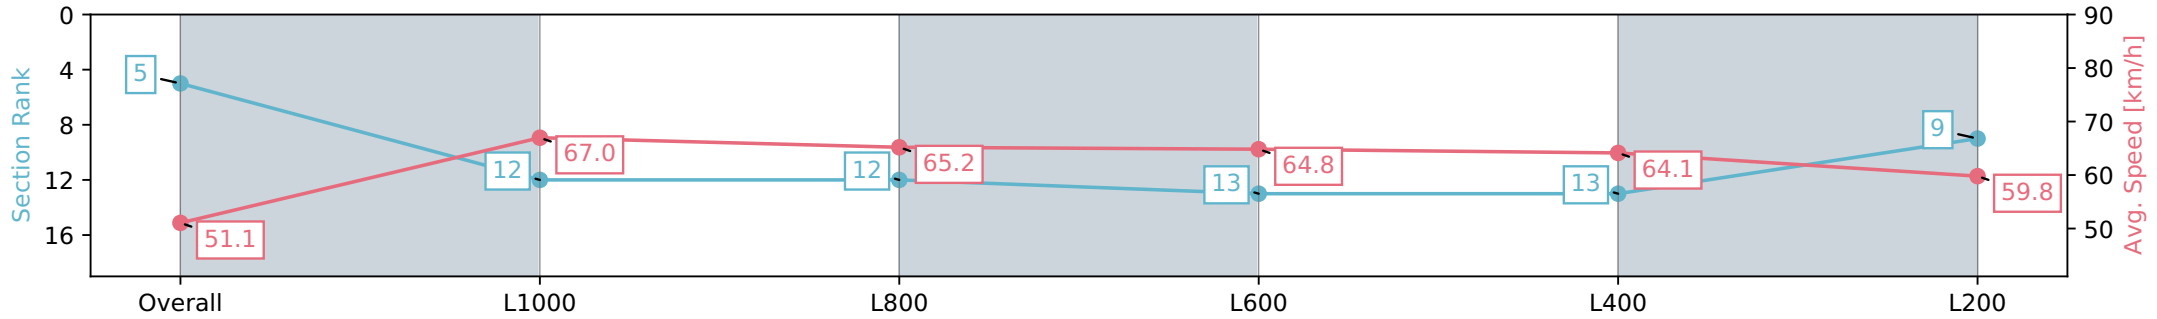

Horse/Jockey Name	ARKANSAW KID/Mark Zahra
Finish Rank	5
Fastest Section Time (Section)	0:10.76 (L1000)
Top Speed [km/h] (Section)	69.0 (Overall)
Race State	Finished

Morphettville SA - Professional
Race 5: Sportsbet Tobin Bronze Stakes - 1200m
27 April 2024 - 2:24PM
Track Rating: Good 4, Weather: Overcast, Rail Position: True

Section	Overall	L1000	L800	L600	L400	L200
Section Times	1:10.94 [5] (0:14.12)	0:56.82 [12] (0:10.76)	0:46.06 [12] (0:11.22)	0:34.84 [13] (0:11.41)	0:23.43 [13] (0:11.40)	0:12.03 [9] (0:12.03)
Average Speed [km/h]	51.1	67.0	65.2	64.8	64.1	59.8
Top Speed [km/h]	66.0	69.0	66.1	66.1	65.1	64.8
Avg. Dist. to Rail [m]	12.3	5.1	4.5	5.2	11.1	12.6
Avg. Stride Freq. [Hz]	2.4	2.5	2.4	2.5	2.5	2.4
Avg. Stride Length [m]	5.9	7.3	7.4	7.3	7.1	6.9

Report Created: Sat 27 April 2024 15:10:51 GMT+10 (Note: Timing is based on positional data)

- [ ] Ranking at each section and finish
- -:-:- No data available at this section
- NA No data available