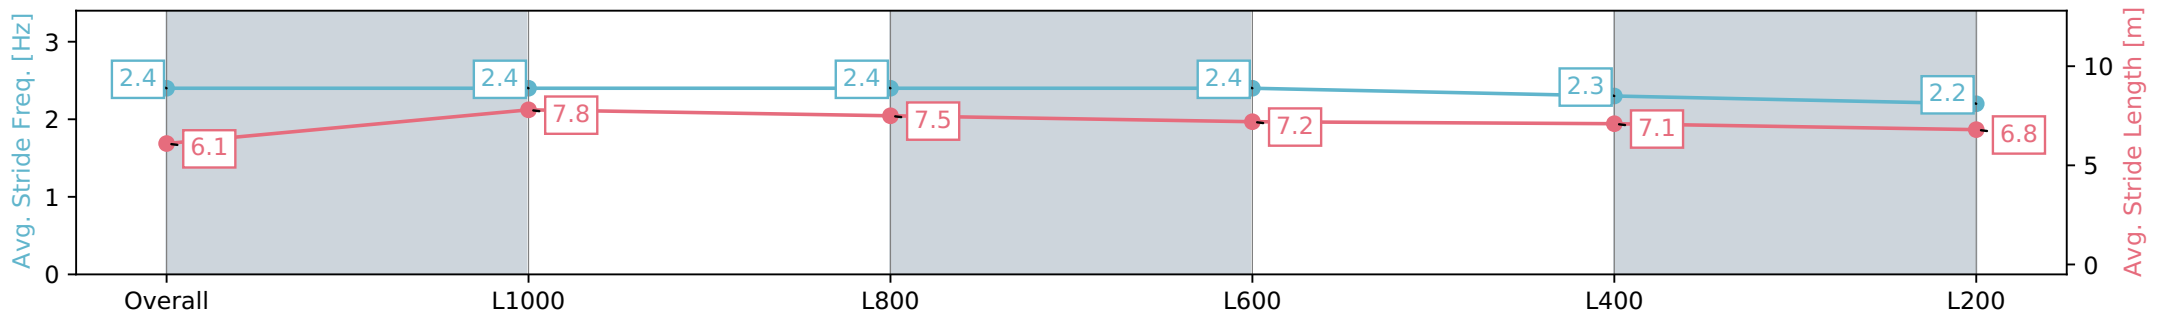

Horse/Jockey Name	VEXATIOUS DANCER/Callan Murray
Finish Rank	16
Fastest Section Time (Section)	0:10.61 (L1000)
Top Speed [km/h] (Section)	69.1 (Overall)
Race State	Finished

Morphettville SA - Professional
Race 5: Sportsbet Tobin Bronze Stakes - 1200m

27 April 2024 - 2:24PM

Track Rating: Good 4, Weather: Overcast, Rail Position: True

Section	Overall	L1000	L800	L600	L400	L200
Section Times	1:12.51 [16] (0:13.74)	0:58.77 [2] (0:10.61)	0:48.16 [2] (0:11.36)	0:36.80 [5] (0:11.62)	0:25.18 [9] (0:12.08)	0:13.10 [15] (0:13.10)
Average Speed [km/h]	52.4	67.9	64.5	62.6	59.9	55.0
Top Speed [km/h]	68.3	69.1	67.1	67.3	60.9	58.0
Avg. Dist. to Rail [m]	9.9	4.2	4.3	1.6	4.9	7.7
Avg. Stride Freq. [Hz]	2.4	2.4	2.4	2.4	2.3	2.2
Avg. Stride Length [m]	6.1	7.8	7.5	7.2	7.1	6.8

[ ] Ranking at each section and finish
-:-:- No data available at this section
NA No data available