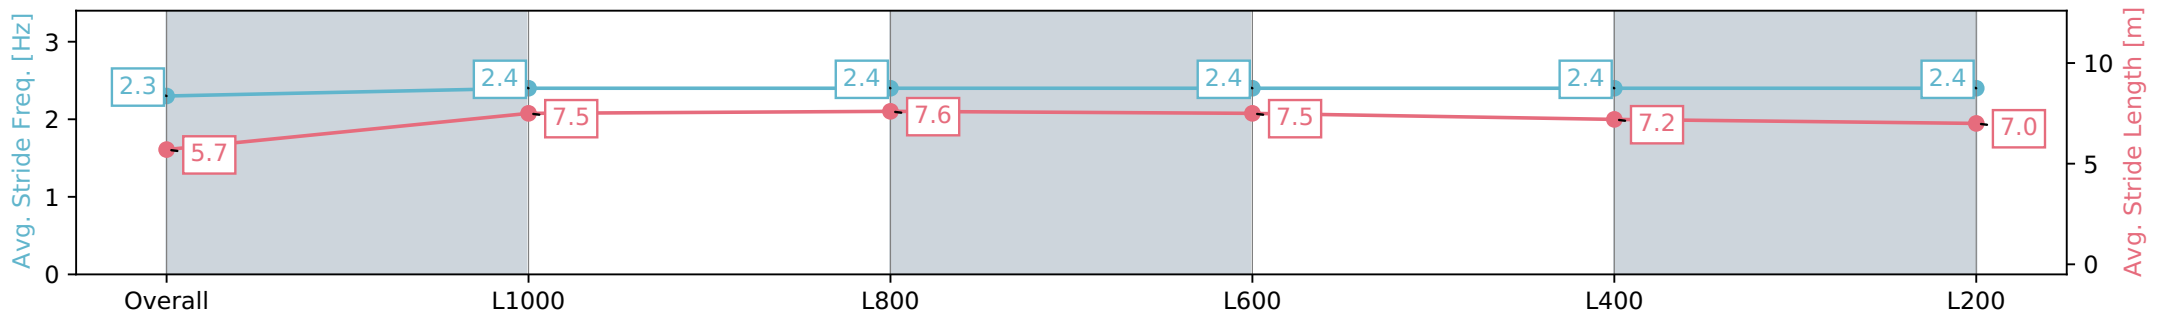

Horse/Jockey Name	TREASURWAY/Daniel Stackhouse
Finish Rank	8
Fastest Section Time (Section)	0:10.79 (L1000)
Top Speed [km/h] (Section)	67.5 (Overall)
Race State	Finished

Morphettville SA - Professional
Race 5: Sportsbet Tobin Bronze Stakes - 1200m
27 April 2024 - 2:24PM
Track Rating: Good 4, Weather: Overcast, Rail Position: True

Section	Overall	L1000	L800	L600	L400	L200
Section Times	1:11.17 [8] (0:14.28)	0:56.88 [13] (0:10.79)	0:46.09 [14] (0:11.08)	0:35.01 [14] (0:11.42)	0:23.59 [15] (0:11.56)	0:12.03 [12] (0:12.03)
Average Speed [km/h]	50.3	66.8	65.7	64.7	63.2	59.8
Top Speed [km/h]	66.1	67.5	66.7	65.6	65.0	62.3
Avg. Dist. to Rail [m]	9.0	4.4	3.6	4.7	11.0	10.0
Avg. Stride Freq. [Hz]	2.3	2.4	2.4	2.4	2.4	2.4
Avg. Stride Length [m]	5.7	7.5	7.6	7.5	7.2	7.0

[ ] Ranking at each section and finish
-:-:- No data available at this section
NA No data available