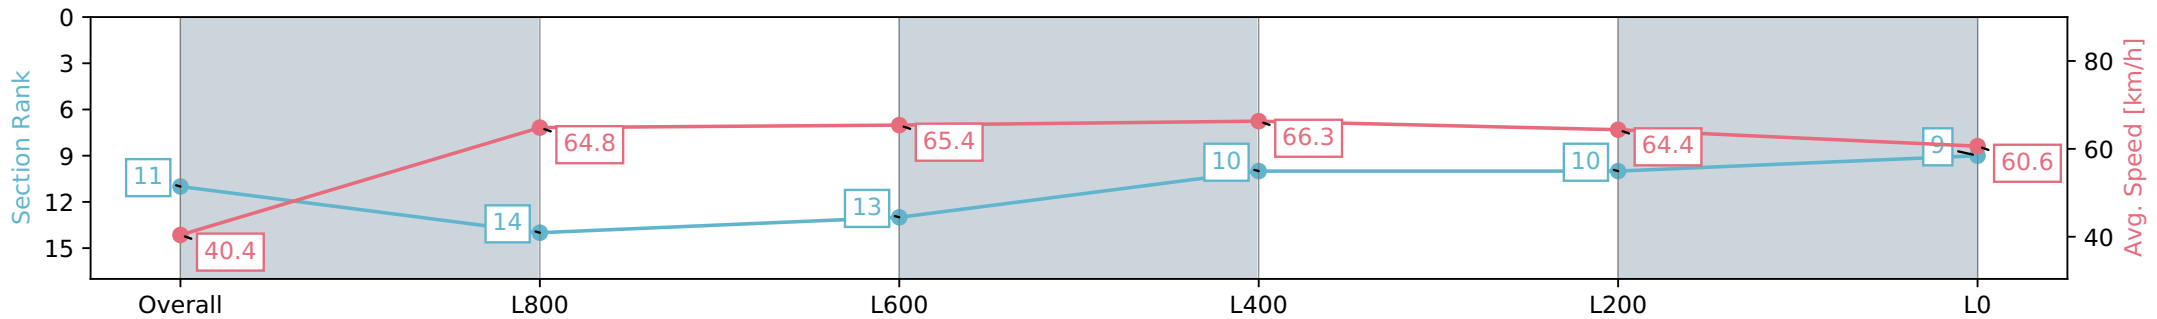

Horse/Jockey Name	ASTON RAPOVA/Alana Kelly
Finish Rank	11
Fastest Section Time (Section)	0:08.92 (Overall)
Top Speed [km/h] (Section)	67.0 (L800)
Race State	Finished

Morphettville SA - Professional
Race 4: John Hawkes Stakes (Formerly D C McKay Stakes)
- 1100m

27 April 2024 - 1:49PM

Track Rating: Good 4, Weather: Overcast, Rail Position: True

Section	Overall	L800	L600	L400	L200	L0
Section Times	1:05.03 [11] (0:08.92)	0:56.11 [14] (0:11.11)	0:45.00 [13] (0:11.00)	0:34.00 [10] (0:10.88)	0:23.12 [10] (0:11.23)	0:11.89 [9] (0:11.89)
Average Speed [km/h]	40.4	64.8	65.4	66.3	64.4	60.6
Top Speed [km/h]	60.7	67.0	66.7	67.0	65.4	63.7
Avg. Dist. to Rail [m]	1.3	1.1	0.3	1.0	4.1	6.4
Avg. Stride Freq. [Hz]	2.1	2.4	2.4	2.4	2.4	2.3
Avg. Stride Length [m]	5.1	7.5	7.7	7.6	7.3	7.2

Report Created: Sat 27 April 2024 14:34:35 GMT+10 (Note: Timing is based on positional data)

- [ ] Ranking at each section and finish
- -:-:- No data available at this section
- NA No data available