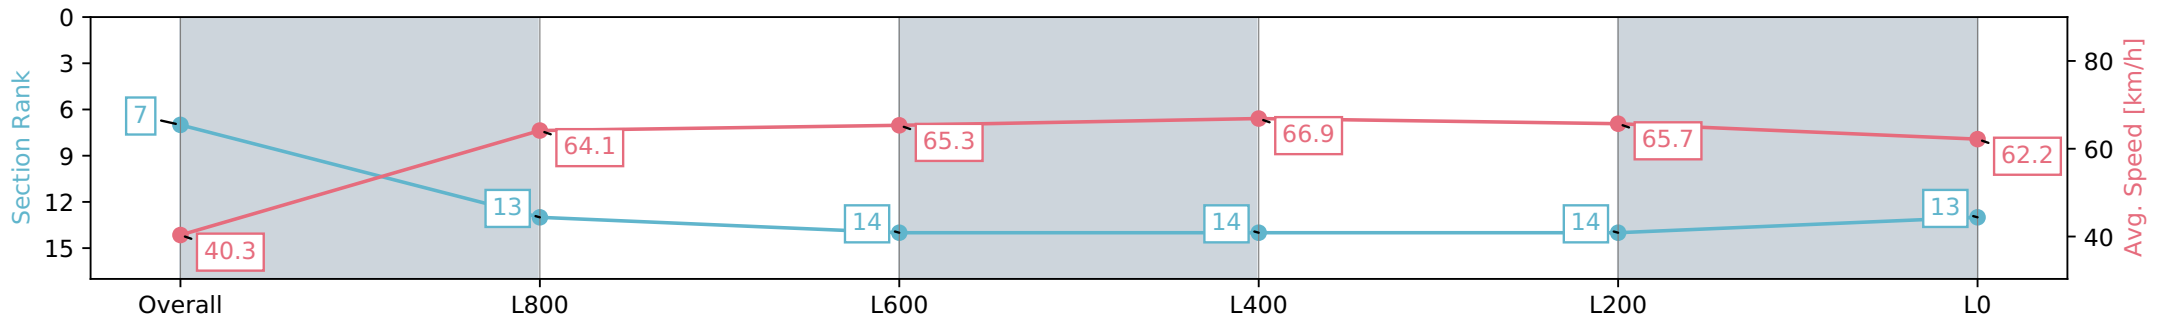

Horse/Jockey Name	KARACASU/Jake Toeroek
Finish Rank	7
Fastest Section Time (Section)	0:08.91 (Overall)
Top Speed [km/h] (Section)	67.5 (L800)
Race State	Finished

Morphettville SA - Professional
Race 4: John Hawkes Stakes (Formerly D C McKay Stakes)
- 1100m

27 April 2024 - 1:49PM

Track Rating: Good 4, Weather: Overcast, Rail Position: True

Section	Overall	L800	L600	L400	L200	L0
Section Times	1:04.85 [7] (0:08.91)	0:55.94 [13] (0:11.24)	0:44.70 [14] (0:11.12)	0:33.58 [14] (0:10.94)	0:22.64 [14] (0:11.08)	0:11.56 [13] (0:11.56)
Average Speed [km/h]	40.3	64.1	65.3	66.9	65.7	62.2
Top Speed [km/h]	59.5	65.7	67.4	67.5	66.9	65.9
Avg. Dist. to Rail [m]	9.3	4.6	2.8	3.3	9.0	14.4
Avg. Stride Freq. [Hz]	2.0	2.3	2.3	2.3	2.4	2.3
Avg. Stride Length [m]	5.4	7.7	7.8	7.9	7.6	7.6

Report Created: Sat 27 April 2024 14:34:24 GMT+10 (Note: Timing is based on positional data)

- [ ] Ranking at each section and finish
- -:-:- No data available at this section
- NA No data available