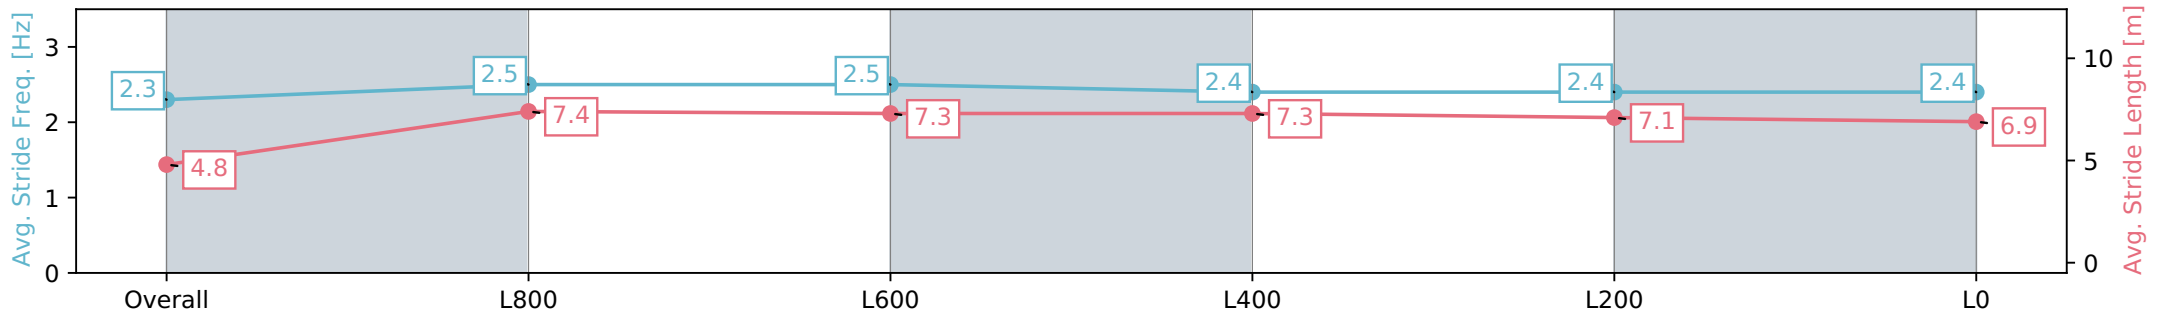

Report Created: Sat 27 April 2024 14:34:38 GMT+10 (Note: Timing is based on positional data)

- [] Ranking at each section and finish
- :-:- No data available at this section
- NA No data available

Horse/Jockey Name	ALL BEANS/Margaret Collett
Finish Rank	13
Fastest Section Time (Section)	0:08.61 (Overall)
Top Speed [km/h] (Section)	67.9 (Overall)
Race State	Finished

Morphettville SA - Professional
 Race 4: John Hawkes Stakes (Formerly D C McKay Stakes)
 - 1100m

27 April 2024 - 1:49PM

Track Rating: Good 4, Weather: Overcast, Rail Position: True

Section	Overall	L800	L600	L400	L200	L0
Section Times	1:05.51 [13] (0:08.61)	0:56.90 [5] (0:10.75)	0:46.15 [2] (0:10.91)	0:35.24 [2] (0:11.31)	0:23.93 [4] (0:11.57)	0:12.35 [12] (0:12.35)
Average Speed [km/h]	41.8	67.0	66.3	63.9	62.4	58.3
Top Speed [km/h]	63.9	67.9	67.0	65.4	63.3	61.4
Avg. Dist. to Rail [m]	6.0	0.9	0.7	1.1	1.9	3.4
Avg. Stride Freq. [Hz]	2.3	2.5	2.5	2.4	2.4	2.4
Avg. Stride Length [m]	4.8	7.4	7.3	7.3	7.1	6.9