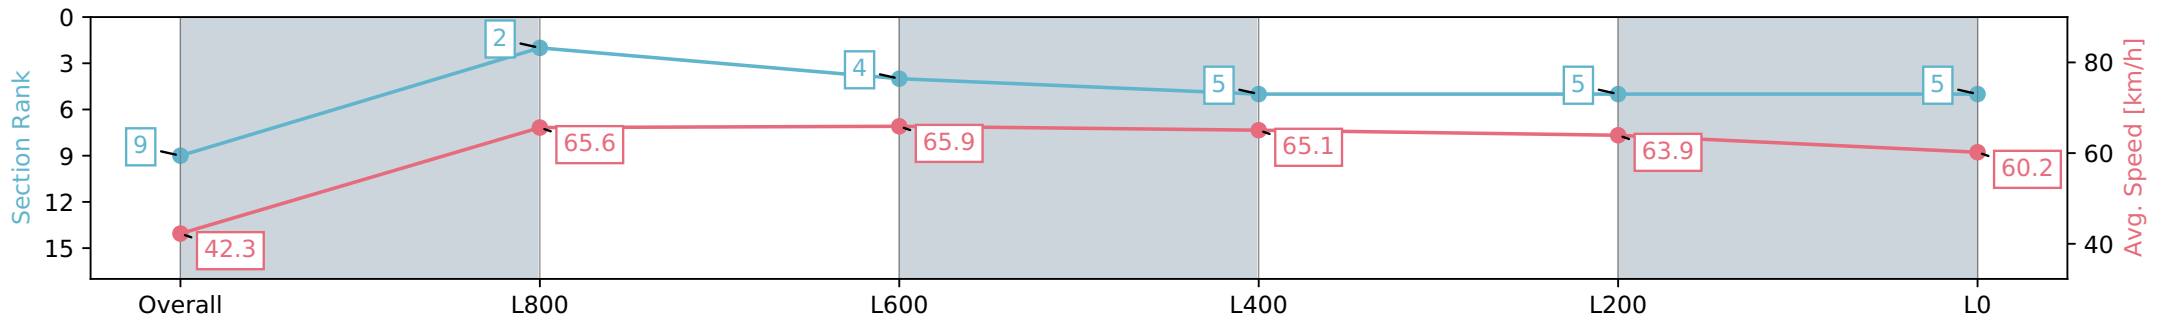

Horse/Jockey Name	PRESS DOWN/Callan Murray
Finish Rank	9
Fastest Section Time (Section)	0:08.54 (Overall)
Top Speed [km/h] (Section)	67.2 (L1000)
Race State	Finished

Morphettville SA - Professional
Race 4: John Hawkes Stakes (Formerly D C McKay Stakes)
- 1100m

27 April 2024 - 1:49PM

Track Rating: Good 4, Weather: Overcast, Rail Position: True

Section	Overall	L800	L600	L400	L200	L0
Section Times	1:04.89 [9] (0:08.54)	0:56.35 [2] (0:10.97)	0:45.38 [4] (0:10.96)	0:34.42 [5] (0:11.17)	0:23.25 [5] (0:11.28)	0:11.96 [5] (0:11.96)
Average Speed [km/h]	42.3	65.6	65.9	65.1	63.9	60.2
Top Speed [km/h]	66.5	66.8	67.2	66.1	65.9	63.5
Avg. Dist. to Rail [m]	10.7	3.3	1.4	1.7	2.5	5.0
Avg. Stride Freq. [Hz]	2.2	2.3	2.3	2.4	2.3	2.3
Avg. Stride Length [m]	5.0	7.7	7.8	7.7	7.6	7.3

Report Created: Sat 27 April 2024 14:34:29 GMT+10 (Note: Timing is based on positional data)

- [ ] Ranking at each section and finish
- -:-:- No data available at this section
- NA No data available