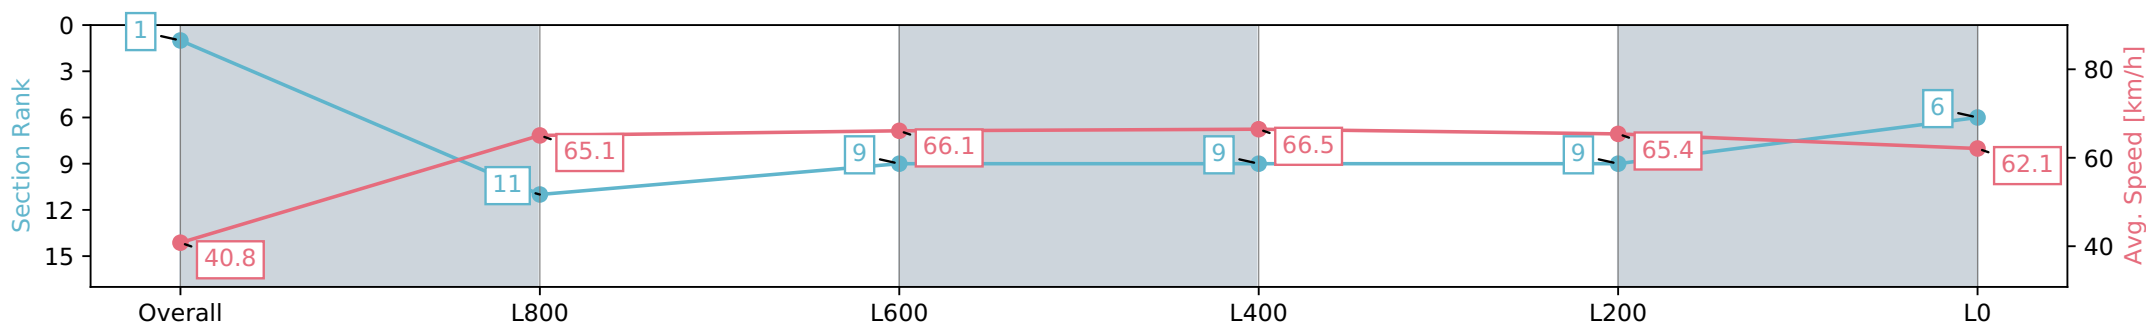

27 April 2024 - 1:49PM

Track Rating: Good 4, Weather: Overcast, Rail Position: True

Section	Overall	L800	L600	L400	L200	L0
Section Times	1:04.57 [1] (0:08.83)	0:55.74 [11] (0:11.05)	0:44.69 [9] (0:10.99)	0:33.70 [9] (0:11.01)	0:22.69 [9] (0:11.12)	0:11.57 [6] (0:11.56)
Average Speed [km/h]	40.8	65.1	66.1	66.5	65.4	62.1
Top Speed [km/h]	62.7	66.7	67.7	67.7	67.0	67.1
Avg. Dist. to Rail [m]	4.9	3.4	2.2	3.1	8.6	12.0
Avg. Stride Freq. [Hz]	2.2	2.4	2.4	2.4	2.4	2.4
Avg. Stride Length [m]	4.9	7.4	7.7	7.6	7.3	7.2