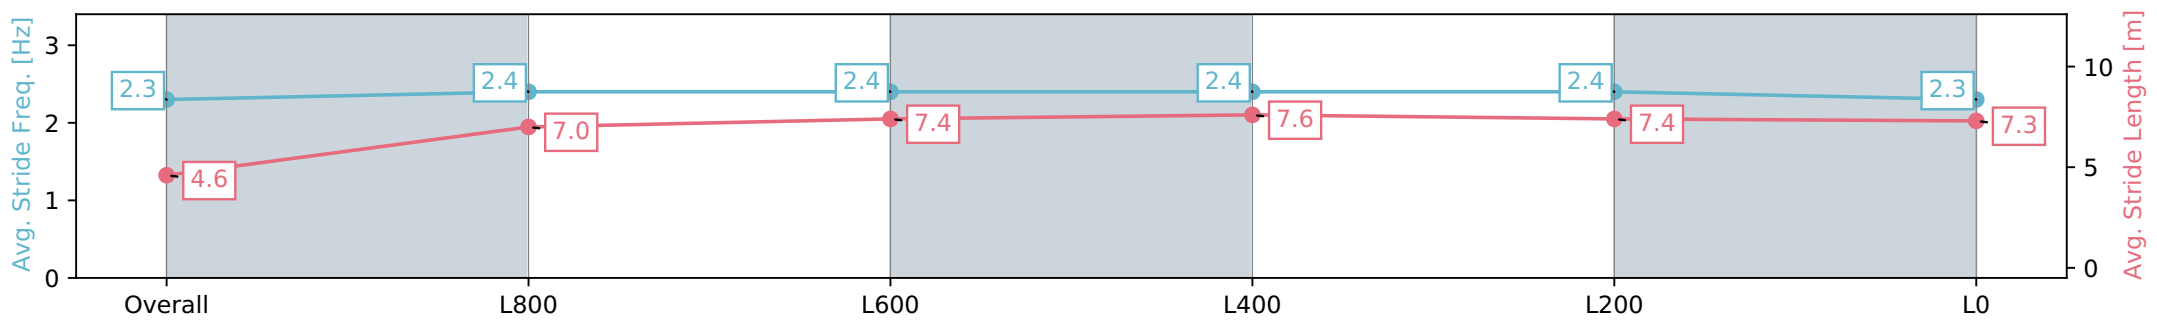

Morphettville SA - Professional
 Race 4: John Hawkes Stakes (Formerly D C McKay Stakes)
 - 1100m

27 April 2024 - 1:49PM

Track Rating: Good 4, Weather: Overcast, Rail Position: True

Section	Overall	L800	L600	L400	L200	L0
Section Times	1:04.87 [8] (0:08.89)	0:55.98 [12] (0:11.12)	0:44.86 [11] (0:11.03)	0:33.83 [11] (0:11.04)	0:22.79 [11] (0:11.06)	0:11.73 [9] (0:11.73)
Average Speed [km/h]	40.6	64.8	65.9	66.6	65.6	61.4
Top Speed [km/h]	61.6	66.6	67.1	67.4	67.1	65.3
Avg. Dist. to Rail [m]	3.5	3.6	2.5	4.1	6.3	7.6
Avg. Stride Freq. [Hz]	2.3	2.4	2.4	2.4	2.4	2.3
Avg. Stride Length [m]	4.6	7.0	7.4	7.6	7.4	7.3