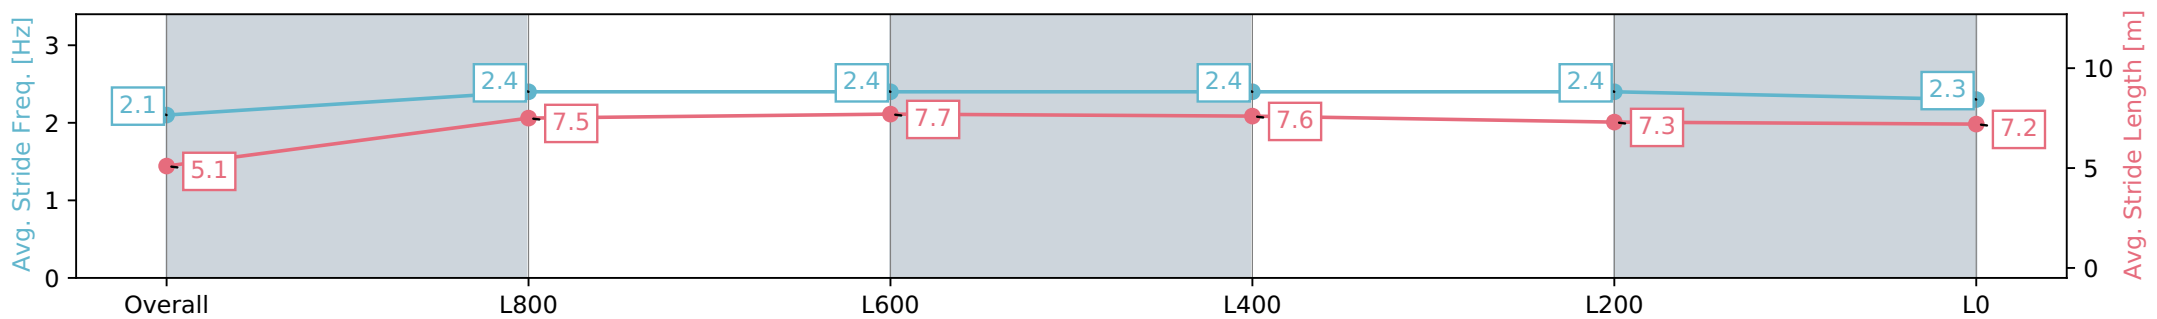

- [] Ranking at each section and finish
- :-:- No data available at this section
- NA No data available

Horse/Jockey Name	ASTON RAPOVA/Alana Kelly
Finish Rank	11
Fastest Section Time (Section)	0:08.92 (Overall)
Top Speed [km/h] (Section)	67.0 (L800)
Race State	Finished

Morphettville SA - Professional
 Race 4: John Hawkes Stakes (Formerly D C McKay Stakes)
 - 1100m

27 April 2024 - 1:49PM

Track Rating: Good 4, Weather: Overcast, Rail Position: True

Section	Overall	L800	L600	L400	L200	L0
Section Times	1:05.03 [11] (0:08.92)	0:56.11 [14] (0:11.11)	0:45.00 [13] (0:11.00)	0:34.00 [10] (0:10.88)	0:23.12 [10] (0:11.23)	0:11.89 [9] (0:11.89)
Average Speed [km/h]	40.4	64.8	65.4	66.3	64.4	60.6
Top Speed [km/h]	60.7	67.0	66.7	67.0	65.4	63.7
Avg. Dist. to Rail [m]	1.3	1.1	0.3	1.0	4.1	6.4
Avg. Stride Freq. [Hz]	2.1	2.4	2.4	2.4	2.4	2.3
Avg. Stride Length [m]	5.1	7.5	7.7	7.6	7.3	7.2