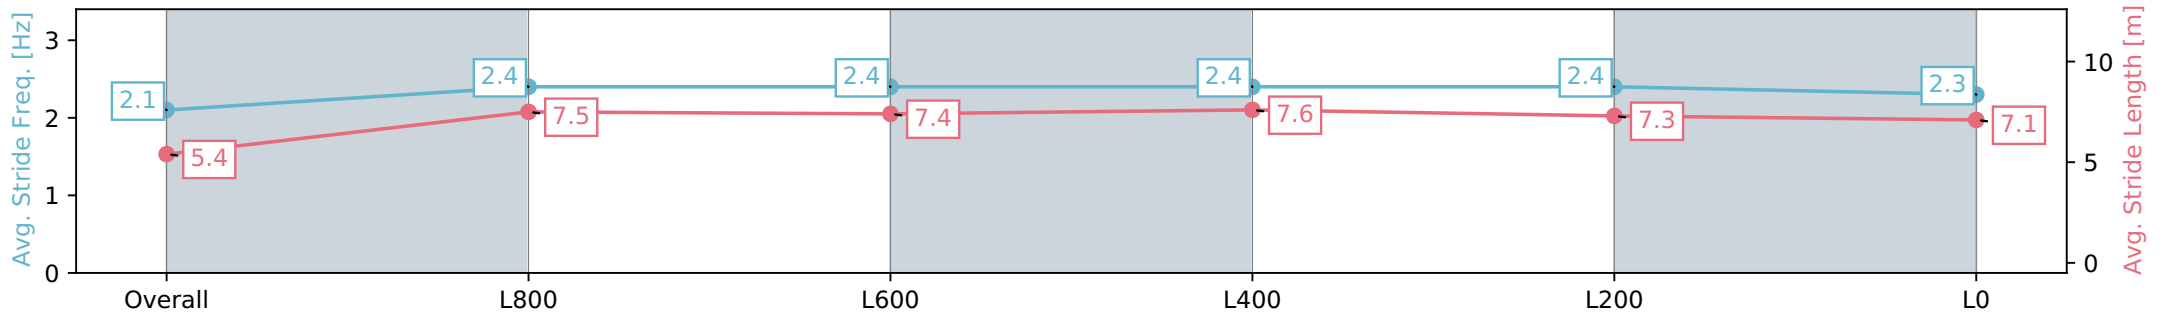

Report Created: Sat 27 April 2024 14:34:29 GMT+10 (Note: Timing is based on positional data)

- [] Ranking at each section and finish
- :-:- No data available at this section
- NA No data available

Horse/Jockey Name	PICARGO/Alana Livesey
Finish Rank	10
Fastest Section Time (Section)	0:08.60 (Overall)
Top Speed [km/h] (Section)	67.6 (Overall)
Race State	Finished

Morphettville SA - Professional
 Race 4: John Hawkes Stakes (Formerly D C McKay Stakes)
 - 1100m

27 April 2024 - 1:49PM

Track Rating: Good 4, Weather: Overcast, Rail Position: True

Section	Overall	L800	L600	L400	L200	L0
Section Times	1:05.03 [10] (0:08.60)	0:56.43 [4] (0:10.98)	0:45.45 [5] (0:11.06)	0:34.39 [6] (0:11.08)	0:23.31 [8] (0:11.33)	0:11.98 [7] (0:11.98)
Average Speed [km/h]	41.9	65.4	65.2	65.2	63.8	60.1
Top Speed [km/h]	61.4	67.6	66.7	65.7	64.3	63.8
Avg. Dist. to Rail [m]	3.2	2.1	0.6	0.5	4.6	7.8
Avg. Stride Freq. [Hz]	2.1	2.4	2.4	2.4	2.4	2.3
Avg. Stride Length [m]	5.4	7.5	7.4	7.6	7.3	7.1