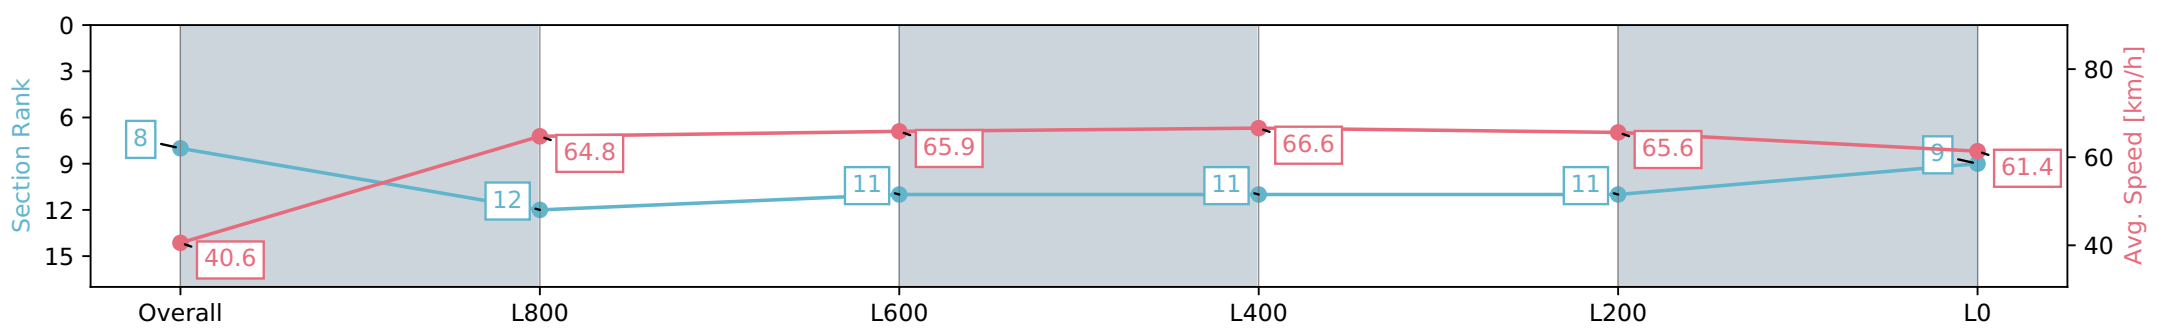

Horse/Jockey Name	VALIDATED/Dom Tourneur
Finish Rank	8
Fastest Section Time (Section)	0:08.89 (Overall)
Top Speed [km/h] (Section)	67.4 (L800)
Race State	Finished

Morphettville SA - Professional
Race 4: John Hawkes Stakes (Formerly D C McKay Stakes)
- 1100m

27 April 2024 - 1:49PM

Track Rating: Good 4, Weather: Overcast, Rail Position: True

Section	Overall	L800	L600	L400	L200	L0
Section Times	1:04.87 [8] (0:08.89)	0:55.98 [12] (0:11.12)	0:44.86 [11] (0:11.03)	0:33.83 [11] (0:11.04)	0:22.79 [11] (0:11.06)	0:11.73 [9] (0:11.73)
Average Speed [km/h]	40.6	64.8	65.9	66.6	65.6	61.4
Top Speed [km/h]	61.6	66.6	67.1	67.4	67.1	65.3
Avg. Dist. to Rail [m]	3.5	3.6	2.5	4.1	6.3	7.6
Avg. Stride Freq. [Hz]	2.3	2.4	2.4	2.4	2.4	2.3
Avg. Stride Length [m]	4.6	7.0	7.4	7.6	7.4	7.3

Report Created: Sat 27 April 2024 14:34:27 GMT+10 (Note: Timing is based on positional data)

- [ ] Ranking at each section and finish
- -:-:- No data available at this section
- NA No data available