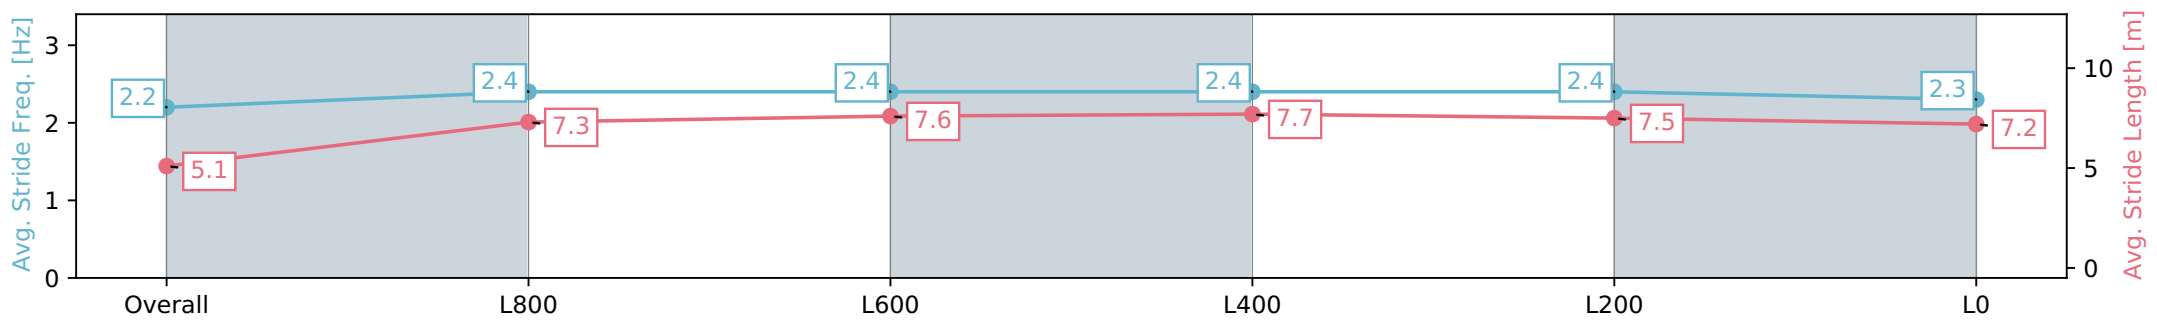

Horse/Jockey Name	WHAT YOU NEED/Craig Williams
Finish Rank	3
Fastest Section Time (Section)	0:08.67 (Overall)
Top Speed [km/h] (Section)	68.1 (L800)
Race State	Finished

Morphettville SA - Professional
Race 4: John Hawkes Stakes (Formerly D C McKay Stakes)
- 1100m

27 April 2024 - 1:49PM

Track Rating: Good 4, Weather: Overcast, Rail Position: True

Section	Overall	L800	L600	L400	L200	L0
Section Times	1:04.63 [3] (0:08.67)	0:55.96 [6] (0:11.07)	0:44.89 [8] (0:11.01)	0:33.88 [8] (0:10.97)	0:22.91 [7] (0:11.18)	0:11.73 [3] (0:11.73)
Average Speed [km/h]	41.6	64.9	66.0	66.4	64.8	61.5
Top Speed [km/h]	64.0	66.1	66.5	68.1	65.9	64.9
Avg. Dist. to Rail [m]	4.1	3.2	2.2	2.4	6.7	11.0
Avg. Stride Freq. [Hz]	2.2	2.4	2.4	2.4	2.4	2.3
Avg. Stride Length [m]	5.1	7.3	7.6	7.7	7.5	7.2

Report Created: Sat 27 April 2024 14:34:13 GMT+10 (Note: Timing is based on positional data)

- [ ] Ranking at each section and finish
- -:-:- No data available at this section
- NA No data available