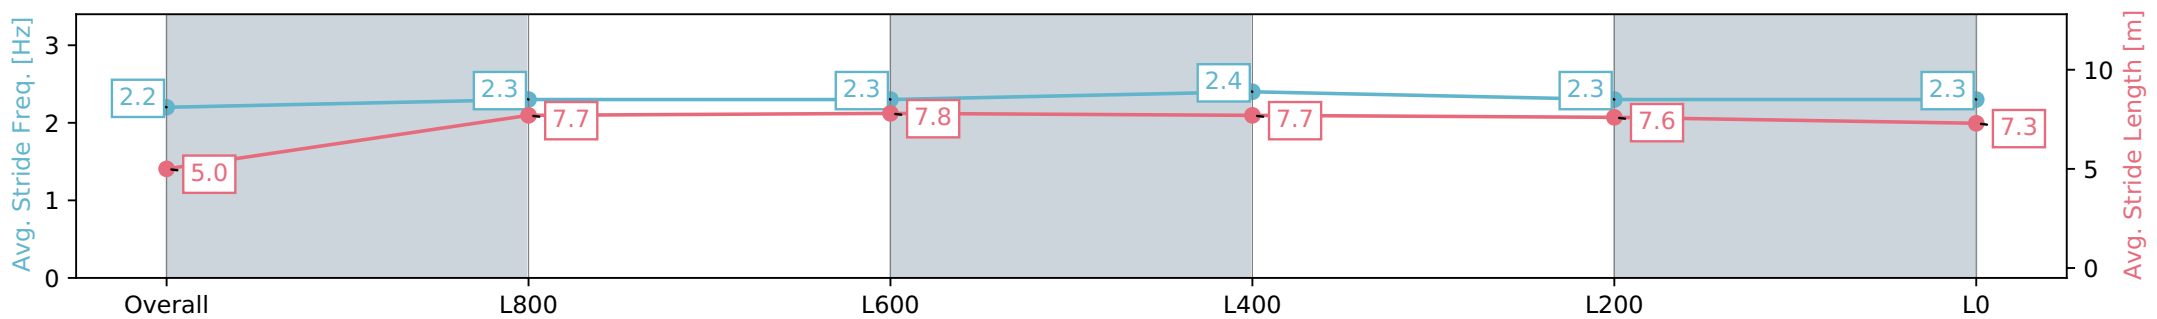

Horse/Jockey Name	PRESS DOWN/Callan Murray
Finish Rank	9
Fastest Section Time (Section)	0:08.54 (Overall)
Top Speed [km/h] (Section)	67.2 (L1000)
Race State	Finished

Morphettville SA - Professional
Race 4: John Hawkes Stakes (Formerly D C McKay Stakes)
- 1100m

27 April 2024 - 1:49PM

Track Rating: Good 4, Weather: Overcast, Rail Position: True

Section	Overall	L800	L600	L400	L200	L0
Section Times	1:04.89 [9] (0:08.54)	0:56.35 [2] (0:10.97)	0:45.38 [4] (0:10.96)	0:34.42 [5] (0:11.17)	0:23.25 [5] (0:11.28)	0:11.96 [5] (0:11.96)
Average Speed [km/h]	42.3	65.6	65.9	65.1	63.9	60.2
Top Speed [km/h]	66.5	66.8	67.2	66.1	65.9	63.5
Avg. Dist. to Rail [m]	10.7	3.3	1.4	1.7	2.5	5.0
Avg. Stride Freq. [Hz]	2.2	2.3	2.3	2.4	2.3	2.3
Avg. Stride Length [m]	5.0	7.7	7.8	7.7	7.6	7.3

Report Created: Sat 27 April 2024 14:34:29 GMT+10 (Note: Timing is based on positional data)

- [ ] Ranking at each section and finish
- -:-:- No data available at this section
- NA No data available