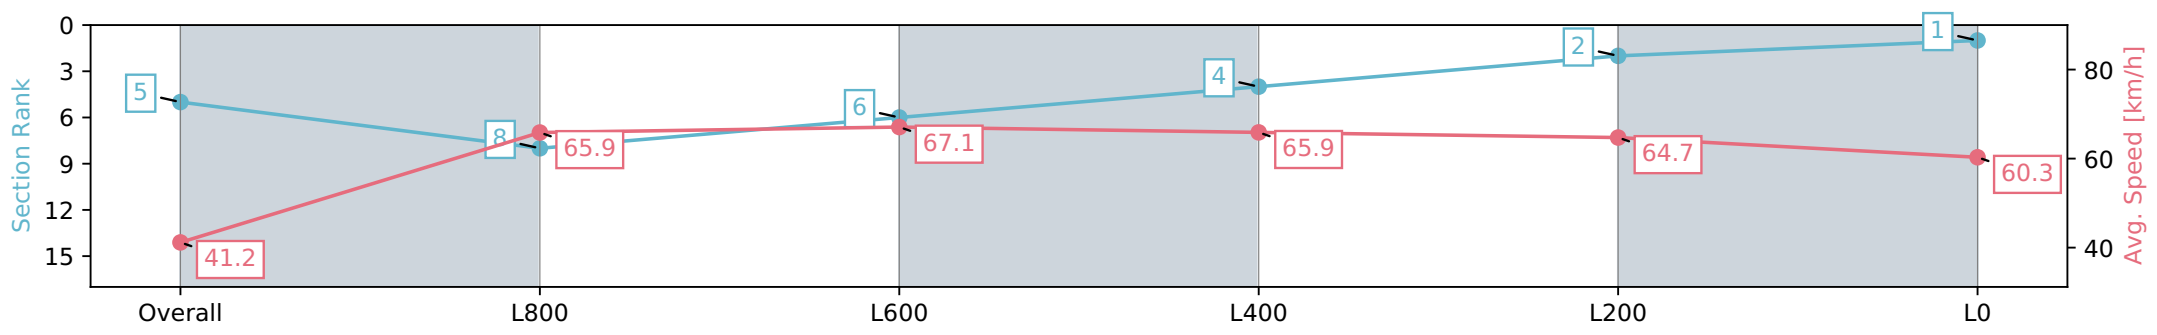

Horse/Jockey Name	SGHIRRIPA/Craig Newitt
Finish Rank	5
Fastest Section Time (Section)	0:08.75 (Overall)
Top Speed [km/h] (Section)	67.7 (L1000)
Race State	Finished

Morphettville SA - Professional
Race 4: John Hawkes Stakes (Formerly D C McKay Stakes)
- 1100m

27 April 2024 - 1:49PM

Track Rating: Good 4, Weather: Overcast, Rail Position: True

Section	Overall	L800	L600	L400	L200	L0
Section Times	1:04.67 [5] (0:08.75)	0:55.92 [8] (0:10.94)	0:44.98 [6] (0:10.78)	0:34.20 [4] (0:11.04)	0:23.16 [2] (0:11.21)	0:11.95 [1] (0:11.95)
Average Speed [km/h]	41.2	65.9	67.1	65.9	64.7	60.3
Top Speed [km/h]	64.0	67.0	67.7	67.3	66.1	63.0
Avg. Dist. to Rail [m]	6.1	3.6	1.8	2.1	6.8	8.8
Avg. Stride Freq. [Hz]	2.2	2.3	2.3	2.3	2.3	2.2
Avg. Stride Length [m]	5.1	8.1	8.1	8.0	7.7	7.6

Report Created: Sat 27 April 2024 14:34:19 GMT+10 (Note: Timing is based on positional data)

- [ ] Ranking at each section and finish
- -:-:- No data available at this section
- NA No data available