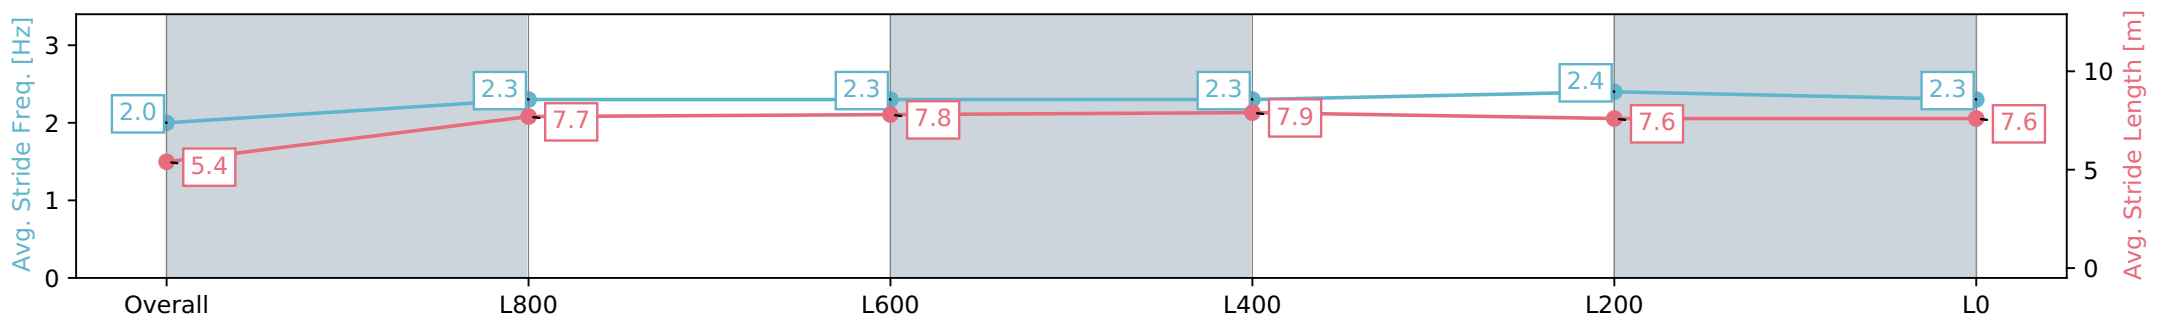

Horse/Jockey Name	KARACASU/Jake Toeroek
Finish Rank	7
Fastest Section Time (Section)	0:08.91 (Overall)
Top Speed [km/h] (Section)	67.5 (L800)
Race State	Finished

Morphettville SA - Professional
Race 4: John Hawkes Stakes (Formerly D C McKay Stakes)
- 1100m

27 April 2024 - 1:49PM

Track Rating: Good 4, Weather: Overcast, Rail Position: True

Section	Overall	L800	L600	L400	L200	L0
Section Times	1:04.85 [7] (0:08.91)	0:55.94 [13] (0:11.24)	0:44.70 [14] (0:11.12)	0:33.58 [14] (0:10.94)	0:22.64 [14] (0:11.08)	0:11.56 [13] (0:11.56)
Average Speed [km/h]	40.3	64.1	65.3	66.9	65.7	62.2
Top Speed [km/h]	59.5	65.7	67.4	67.5	66.9	65.9
Avg. Dist. to Rail [m]	9.3	4.6	2.8	3.3	9.0	14.4
Avg. Stride Freq. [Hz]	2.0	2.3	2.3	2.3	2.4	2.3
Avg. Stride Length [m]	5.4	7.7	7.8	7.9	7.6	7.6

Report Created: Sat 27 April 2024 14:34:24 GMT+10 (Note: Timing is based on positional data)

- [ ] Ranking at each section and finish
- -:-:- No data available at this section
- NA No data available