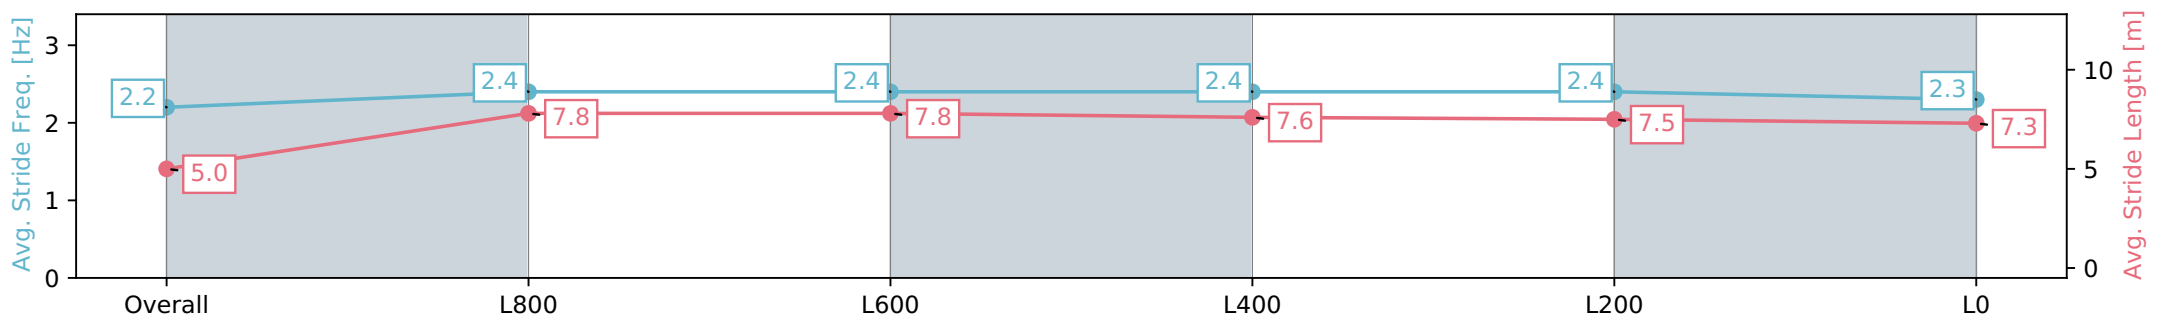

Horse/Jockey Name	CELSIUS STAR/Lachlan Neindorf
Finish Rank	6
Fastest Section Time (Section)	0:08.57 (Overall)
Top Speed [km/h] (Section)	67.4 (Overall)
Race State	Finished

Morphettville SA - Professional
Race 4: John Hawkes Stakes (Formerly D C McKay Stakes)
- 1100m

27 April 2024 - 1:49PM

Track Rating: Good 4, Weather: Overcast, Rail Position: True

Section	Overall	L800	L600	L400	L200	L0
Section Times	1:04.82 [6] (0:08.57)	0:56.24 [3] (0:10.89)	0:45.35 [3] (0:10.91)	0:34.44 [3] (0:11.17)	0:23.27 [3] (0:11.25)	0:12.02 [2] (0:12.02)
Average Speed [km/h]	42.0	66.1	66.0	64.9	64.4	59.9
Top Speed [km/h]	64.5	67.4	67.4	66.1	65.7	63.0
Avg. Dist. to Rail [m]	7.0	1.4	0.2	1.3	4.9	7.4
Avg. Stride Freq. [Hz]	2.2	2.4	2.4	2.4	2.4	2.3
Avg. Stride Length [m]	5.0	7.8	7.8	7.6	7.5	7.3

Report Created: Sat 27 April 2024 14:34:22 GMT+10 (Note: Timing is based on positional data)

- [ ] Ranking at each section and finish
- -:-:- No data available at this section
- NA No data available