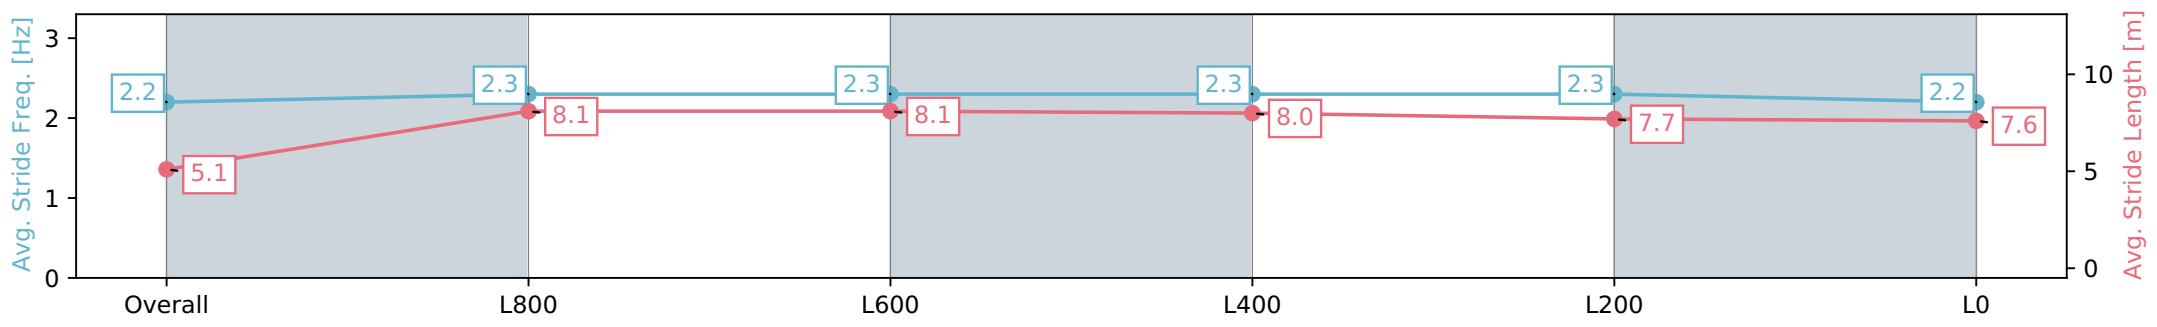

Horse/Jockey Name	SGHIRRIPA/Craig Newitt
Finish Rank	5
Fastest Section Time (Section)	0:08.75 (Overall)
Top Speed [km/h] (Section)	67.7 (L1000)
Race State	Finished

Morphettville SA - Professional
Race 4: John Hawkes Stakes (Formerly D C McKay Stakes)
- 1100m

27 April 2024 - 1:49PM

Track Rating: Good 4, Weather: Overcast, Rail Position: True

Section	Overall	L800	L600	L400	L200	L0
Section Times	1:04.67 [5] (0:08.75)	0:55.92 [8] (0:10.94)	0:44.98 [6] (0:10.78)	0:34.20 [4] (0:11.04)	0:23.16 [2] (0:11.21)	0:11.95 [1] (0:11.95)
Average Speed [km/h]	41.2	65.9	67.1	65.9	64.7	60.3
Top Speed [km/h]	64.0	67.0	67.7	67.3	66.1	63.0
Avg. Dist. to Rail [m]	6.1	3.6	1.8	2.1	6.8	8.8
Avg. Stride Freq. [Hz]	2.2	2.3	2.3	2.3	2.3	2.2
Avg. Stride Length [m]	5.1	8.1	8.1	8.0	7.7	7.6

Report Created: Sat 27 April 2024 14:34:19 GMT+10 (Note: Timing is based on positional data)

- [ ] Ranking at each section and finish
- -:-:- No data available at this section
- NA No data available