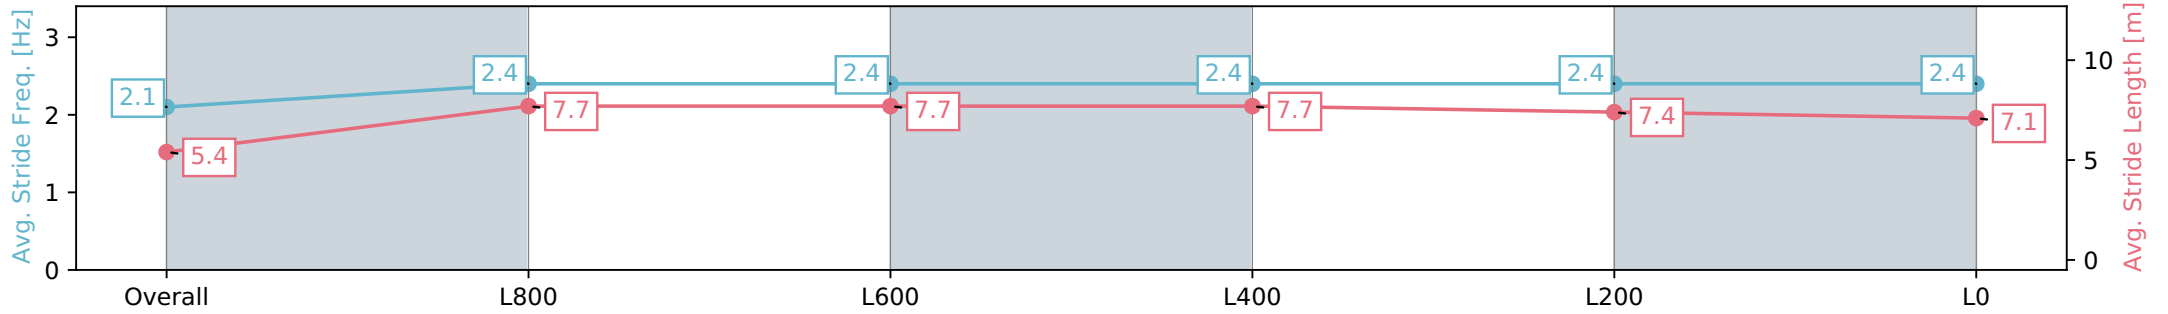

Morphettville SA - Professional
 Race 4: John Hawkes Stakes (Formerly D C McKay Stakes)
 - 1100m

27 April 2024 - 1:49PM

Track Rating: Good 4, Weather: Overcast, Rail Position: True

Section	Overall	L800	L600	L400	L200	L0
Section Times	1:04.63 [4] (0:08.75)	0:55.88 [7] (0:10.97)	0:44.91 [7] (0:11.03)	0:33.88 [7] (0:10.97)	0:22.91 [6] (0:11.20)	0:11.71 [4] (0:11.71)
Average Speed [km/h]	41.1	65.6	65.9	66.7	64.9	61.6
Top Speed [km/h]	64.3	66.9	67.2	67.7	65.5	64.8
Avg. Dist. to Rail [m]	12.1	5.2	2.6	2.9	8.5	10.8
Avg. Stride Freq. [Hz]	2.1	2.4	2.4	2.4	2.4	2.4
Avg. Stride Length [m]	5.4	7.7	7.7	7.7	7.4	7.1