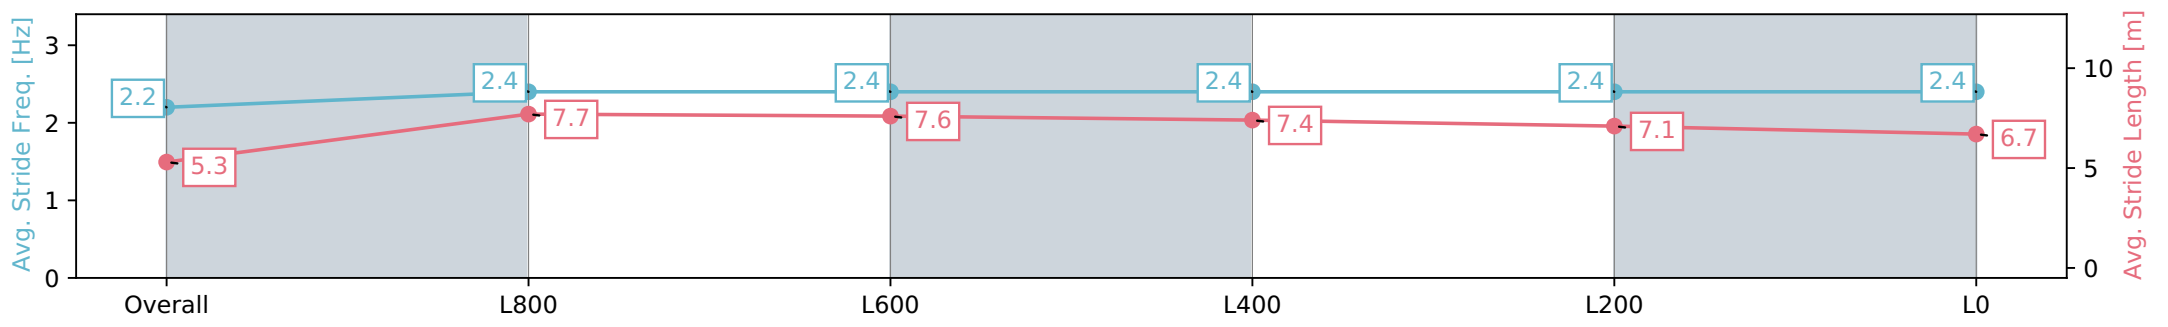

Horse/Jockey Name	MASTER EIGHT/Jacob Opperman
Finish Rank	14
Fastest Section Time (Section)	0:08.43 (Overall)
Top Speed [km/h] (Section)	70.1 (Overall)
Race State	Finished

Morphettville SA - Professional
Race 4: John Hawkes Stakes (Formerly D C McKay Stakes)
- 1100m

27 April 2024 - 1:49PM

Track Rating: Good 4, Weather: Overcast, Rail Position: True

Section	Overall	L800	L600	L400	L200	L0
Section Times	1:05.60 [14] (0:08.43)	0:57.17 [1] (0:10.54)	0:46.63 [1] (0:10.97)	0:35.66 [1] (0:11.45)	0:24.21 [1] (0:11.73)	0:12.48 [8] (0:12.48)
Average Speed [km/h]	42.8	68.4	65.8	63.1	61.7	57.6
Top Speed [km/h]	64.5	70.1	69.1	64.6	62.9	62.0
Avg. Dist. to Rail [m]	11.3	3.6	1.0	1.0	2.3	4.1
Avg. Stride Freq. [Hz]	2.2	2.4	2.4	2.4	2.4	2.4
Avg. Stride Length [m]	5.3	7.7	7.6	7.4	7.1	6.7

Report Created: Sat 27 April 2024 14:34:44 GMT+10 (Note: Timing is based on positional data)

[ ] Ranking at each section and finish
-:-:- No data available at this section
NA No data available