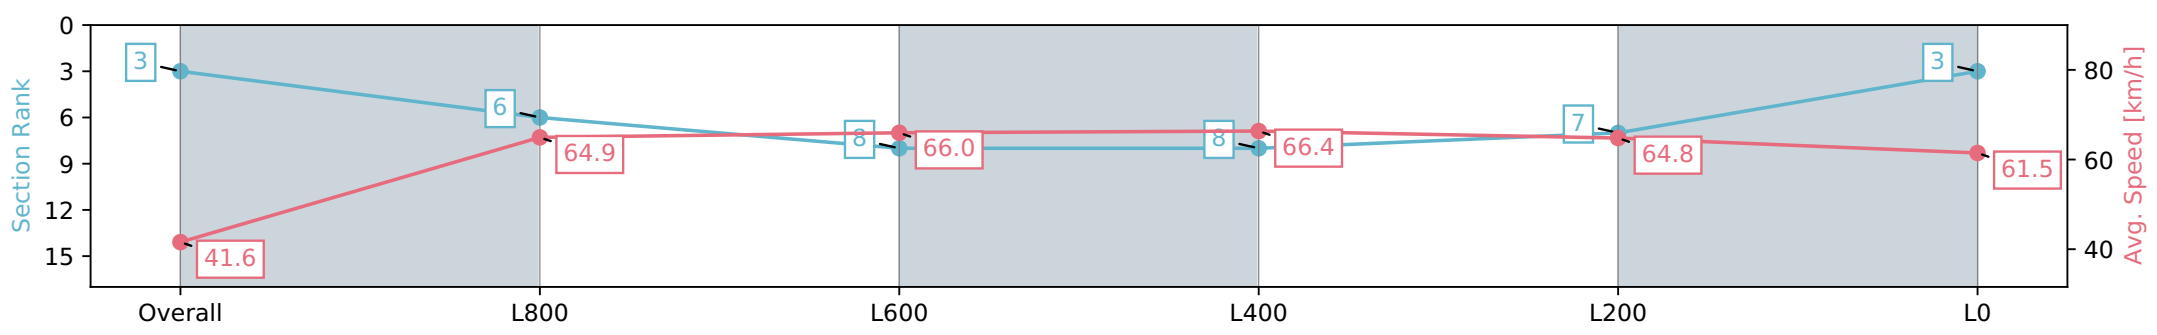

Horse/Jockey Name	WHAT YOU NEED/Craig Williams
Finish Rank	3
Fastest Section Time (Section)	0:08.67 (Overall)
Top Speed [km/h] (Section)	68.1 (L800)
Race State	Finished

Morphettville SA - Professional
Race 4: John Hawkes Stakes (Formerly D C McKay Stakes)
- 1100m

27 April 2024 - 1:49PM

Track Rating: Good 4, Weather: Overcast, Rail Position: True

Section	Overall	L800	L600	L400	L200	L0
Section Times	1:04.63 [3] (0:08.67)	0:55.96 [6] (0:11.07)	0:44.89 [8] (0:11.01)	0:33.88 [8] (0:10.97)	0:22.91 [7] (0:11.18)	0:11.73 [3] (0:11.73)
Average Speed [km/h]	41.6	64.9	66.0	66.4	64.8	61.5
Top Speed [km/h]	64.0	66.1	66.5	68.1	65.9	64.9
Avg. Dist. to Rail [m]	4.1	3.2	2.2	2.4	6.7	11.0
Avg. Stride Freq. [Hz]	2.2	2.4	2.4	2.4	2.4	2.3
Avg. Stride Length [m]	5.1	7.3	7.6	7.7	7.5	7.2

Report Created: Sat 27 April 2024 14:34:13 GMT+10 (Note: Timing is based on positional data)

- [ ] Ranking at each section and finish
- -:-:- No data available at this section
- NA No data available