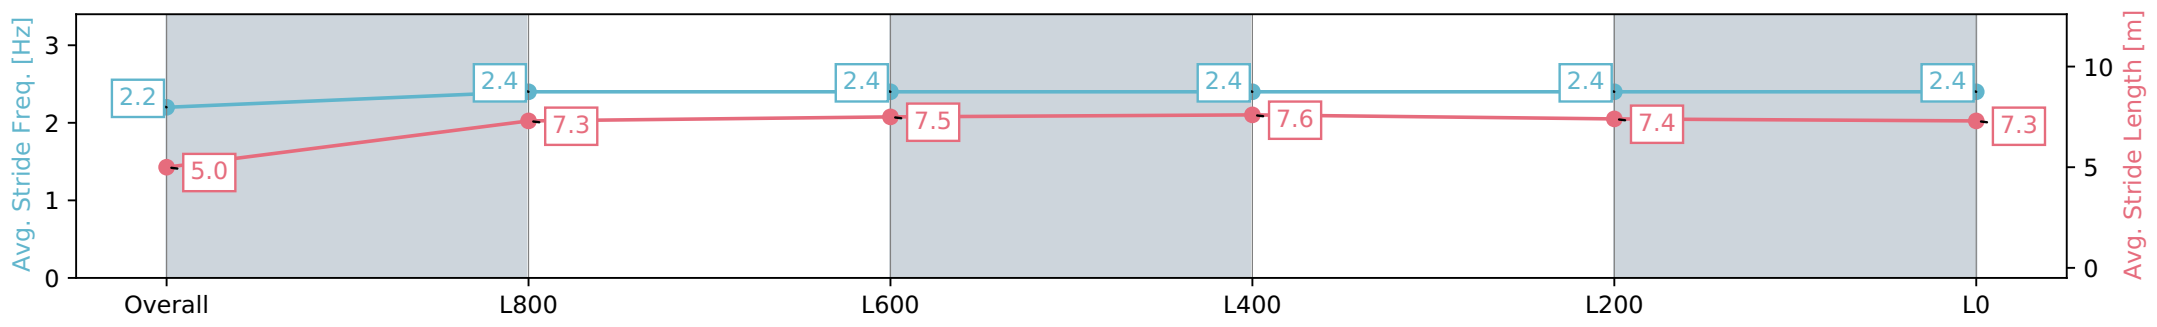

Horse/Jockey Name	SANS DOUTE/Michael Dee
Finish Rank	2
Fastest Section Time (Section)	0:08.78 (Overall)
Top Speed [km/h] (Section)	68.3 (L800)
Race State	Finished

Morphettville SA - Professional
Race 4: John Hawkes Stakes (Formerly D C McKay Stakes)
- 1100m

27 April 2024 - 1:49PM

Track Rating: Good 4, Weather: Overcast, Rail Position: True

Section	Overall	L800	L600	L400	L200	L0
Section Times	1:04.59 [2] (0:08.78)	0:55.81 [9] (0:11.25)	0:44.56 [12] (0:11.14)	0:33.42 [13] (0:10.97)	0:22.45 [13] (0:11.00)	0:11.45 [11] (0:11.45)
Average Speed [km/h]	41.1	63.9	65.6	67.2	66.2	62.9
Top Speed [km/h]	60.8	65.6	68.2	68.3	67.1	65.8
Avg. Dist. to Rail [m]	8.3	5.3	4.3	4.3	9.1	13.2
Avg. Stride Freq. [Hz]	2.2	2.4	2.4	2.4	2.4	2.4
Avg. Stride Length [m]	5.0	7.3	7.5	7.6	7.4	7.3

Report Created: Sat 27 April 2024 14:34:10 GMT+10 (Note: Timing is based on positional data)

- [ ] Ranking at each section and finish
- -:-:- No data available at this section
- NA No data available