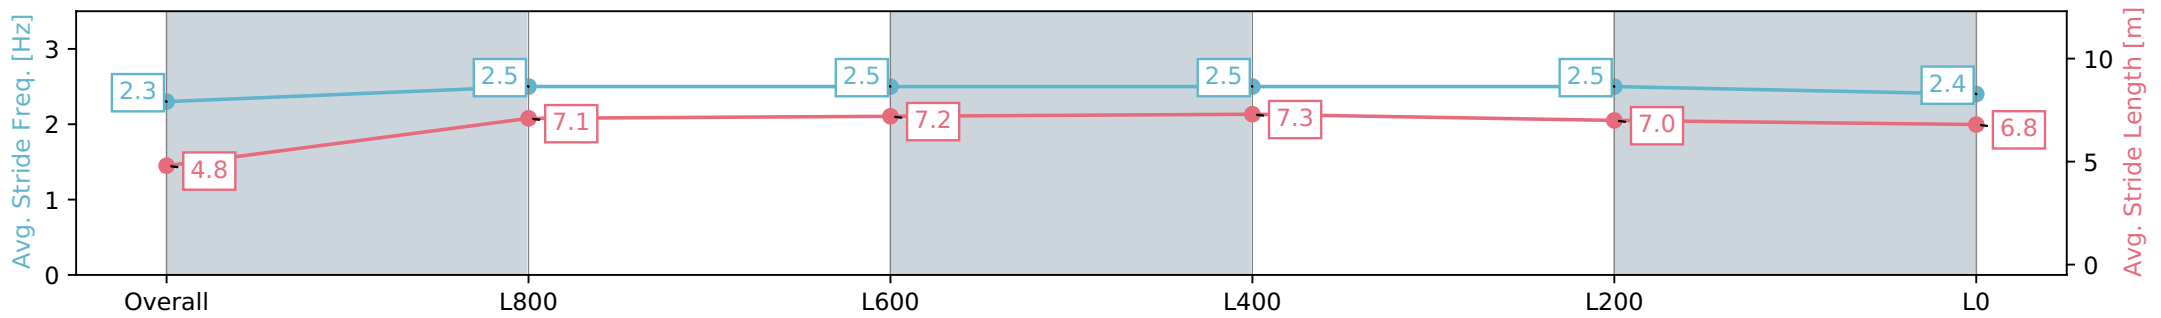

Report Created: Sat 27 April 2024 14:34:35 GMT+10 (Note: Timing is based on positional data)

- [] Ranking at each section and finish
- :-:- No data available at this section
- NA No data available

Horse/Jockey Name	MAGIC MAX/Teagan Voorham
Finish Rank	12
Fastest Section Time (Section)	0:08.79 (Overall)
Top Speed [km/h] (Section)	68.4 (L800)
Race State	Finished

Morphettville SA - Professional
 Race 4: John Hawkes Stakes (Formerly D C McKay Stakes)
 - 1100m

27 April 2024 - 1:49PM

Track Rating: Good 4, Weather: Overcast, Rail Position: True

Section	Overall	L800	L600	L400	L200	L0
Section Times	1:05.37 [12] (0:08.79)	0:56.58 [10] (0:11.20)	0:45.38 [10] (0:11.18)	0:34.20 [12] (0:10.96)	0:23.24 [12] (0:11.32)	0:11.92 [14] (0:11.92)
Average Speed [km/h]	41.1	64.3	65.4	67.8	64.6	60.2
Top Speed [km/h]	61.4	66.4	67.8	68.4	67.3	64.0
Avg. Dist. to Rail [m]	10.1	4.9	4.1	5.9	11.1	15.0
Avg. Stride Freq. [Hz]	2.3	2.5	2.5	2.5	2.5	2.4
Avg. Stride Length [m]	4.8	7.1	7.2	7.3	7.0	6.8