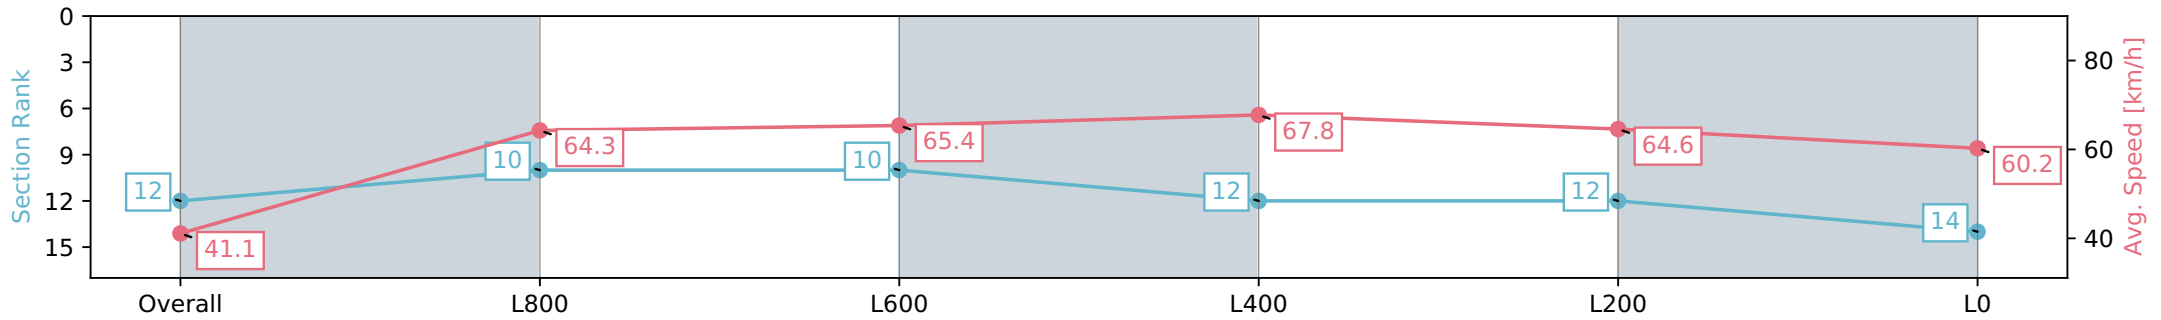

Report Created: Sat 27 April 2024 14:34:35 GMT+10 (Note: Timing is based on positional data)

- [] Ranking at each section and finish
- :-:- No data available at this section
- NA No data available

Horse/Jockey Name	MAGIC MAX/Teagan Voorham
Finish Rank	12
Fastest Section Time (Section)	0:08.79 (Overall)
Top Speed [km/h] (Section)	68.4 (L800)
Race State	Finished

Morphettville SA - Professional
 Race 4: John Hawkes Stakes (Formerly D C McKay Stakes)
 - 1100m

27 April 2024 - 1:49PM

Track Rating: Good 4, Weather: Overcast, Rail Position: True

Section	Overall	L800	L600	L400	L200	L0
Section Times	1:05.37 [12] (0:08.79)	0:56.58 [10] (0:11.20)	0:45.38 [10] (0:11.18)	0:34.20 [12] (0:10.96)	0:23.24 [12] (0:11.32)	0:11.92 [14] (0:11.92)
Average Speed [km/h]	41.1	64.3	65.4	67.8	64.6	60.2
Top Speed [km/h]	61.4	66.4	67.8	68.4	67.3	64.0
Avg. Dist. to Rail [m]	10.1	4.9	4.1	5.9	11.1	15.0
Avg. Stride Freq. [Hz]	2.3	2.5	2.5	2.5	2.5	2.4
Avg. Stride Length [m]	4.8	7.1	7.2	7.3	7.0	6.8