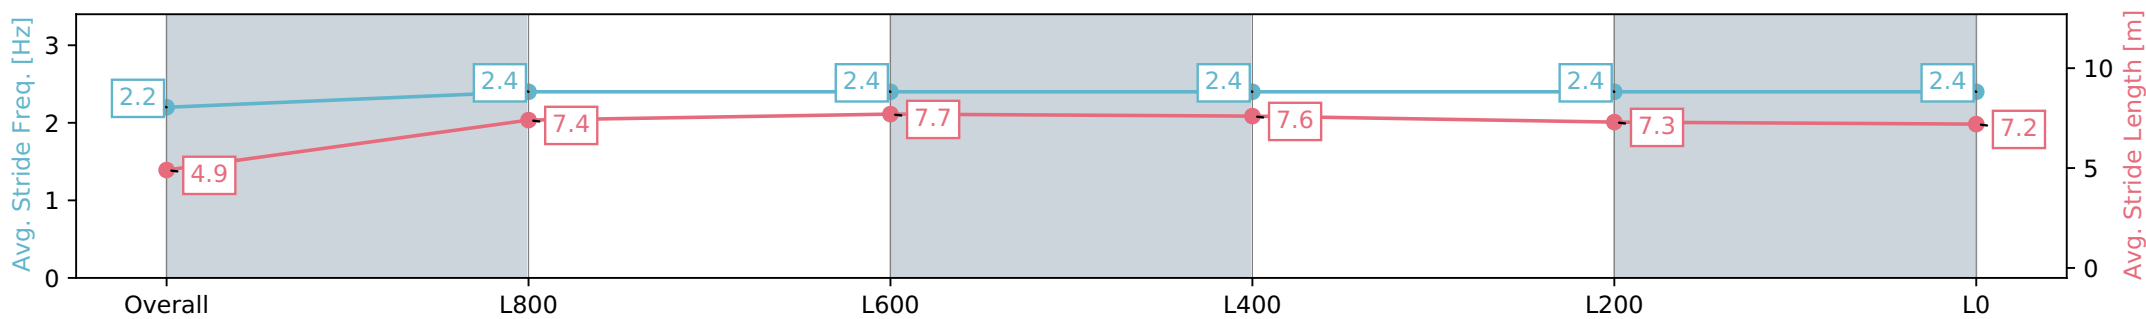

27 April 2024 - 1:49PM

Track Rating: Good 4, Weather: Overcast, Rail Position: True

Section	Overall	L800	L600	L400	L200	L0
Section Times	1:04.57 [1] (0:08.83)	0:55.74 [11] (0:11.05)	0:44.69 [9] (0:10.99)	0:33.70 [9] (0:11.01)	0:22.69 [9] (0:11.12)	0:11.57 [6] (0:11.56)
Average Speed [km/h]	40.8	65.1	66.1	66.5	65.4	62.1
Top Speed [km/h]	62.7	66.7	67.7	67.7	67.0	67.1
Avg. Dist. to Rail [m]	4.9	3.4	2.2	3.1	8.6	12.0
Avg. Stride Freq. [Hz]	2.2	2.4	2.4	2.4	2.4	2.4
Avg. Stride Length [m]	4.9	7.4	7.7	7.6	7.3	7.2