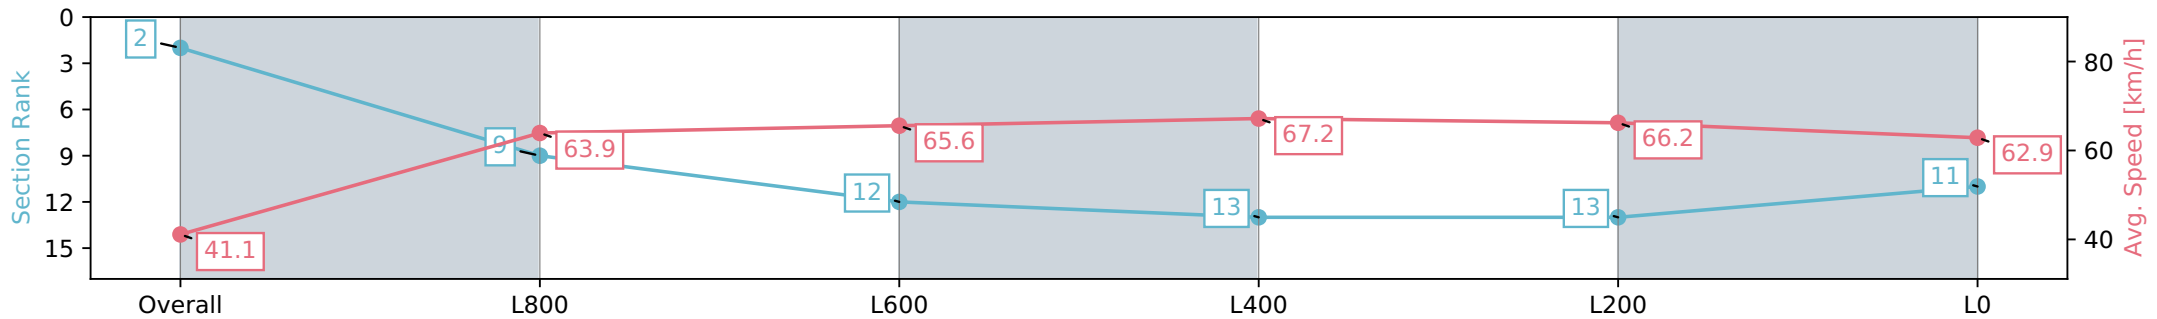

Horse/Jockey Name	SANS DOUTE/Michael Dee
Finish Rank	2
Fastest Section Time (Section)	0:08.78 (Overall)
Top Speed [km/h] (Section)	68.3 (L800)
Race State	Finished

Morphettville SA - Professional
Race 4: John Hawkes Stakes (Formerly D C McKay Stakes)
- 1100m

27 April 2024 - 1:49PM

Track Rating: Good 4, Weather: Overcast, Rail Position: True

Section	Overall	L800	L600	L400	L200	L0
Section Times	1:04.59 [2] (0:08.78)	0:55.81 [9] (0:11.25)	0:44.56 [12] (0:11.14)	0:33.42 [13] (0:10.97)	0:22.45 [13] (0:11.00)	0:11.45 [11] (0:11.45)
Average Speed [km/h]	41.1	63.9	65.6	67.2	66.2	62.9
Top Speed [km/h]	60.8	65.6	68.2	68.3	67.1	65.8
Avg. Dist. to Rail [m]	8.3	5.3	4.3	4.3	9.1	13.2
Avg. Stride Freq. [Hz]	2.2	2.4	2.4	2.4	2.4	2.4
Avg. Stride Length [m]	5.0	7.3	7.5	7.6	7.4	7.3

Report Created: Sat 27 April 2024 14:34:10 GMT+10 (Note: Timing is based on positional data)

- [ ] Ranking at each section and finish
- -:-:- No data available at this section
- NA No data available