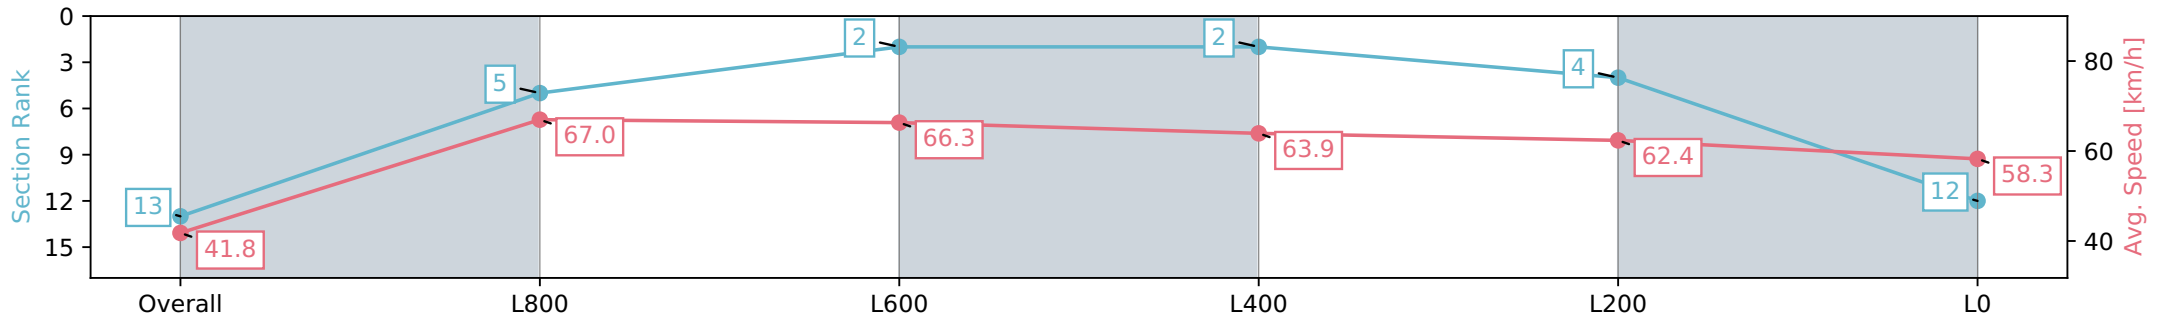

Horse/Jockey Name	ALL BEANS/Margaret Collett
Finish Rank	13
Fastest Section Time (Section)	0:08.61 (Overall)
Top Speed [km/h] (Section)	67.9 (Overall)
Race State	Finished

Morphettville SA - Professional
Race 4: John Hawkes Stakes (Formerly D C McKay Stakes)
- 1100m

27 April 2024 - 1:49PM

Track Rating: Good 4, Weather: Overcast, Rail Position: True

Section	Overall	L800	L600	L400	L200	L0
Section Times	1:05.51 [13] (0:08.61)	0:56.90 [5] (0:10.75)	0:46.15 [2] (0:10.91)	0:35.24 [2] (0:11.31)	0:23.93 [4] (0:11.57)	0:12.35 [12] (0:12.35)
Average Speed [km/h]	41.8	67.0	66.3	63.9	62.4	58.3
Top Speed [km/h]	63.9	67.9	67.0	65.4	63.3	61.4
Avg. Dist. to Rail [m]	6.0	0.9	0.7	1.1	1.9	3.4
Avg. Stride Freq. [Hz]	2.3	2.5	2.5	2.4	2.4	2.4
Avg. Stride Length [m]	4.8	7.4	7.3	7.3	7.1	6.9

- [ ] Ranking at each section and finish
- -:-:- No data available at this section
- NA No data available