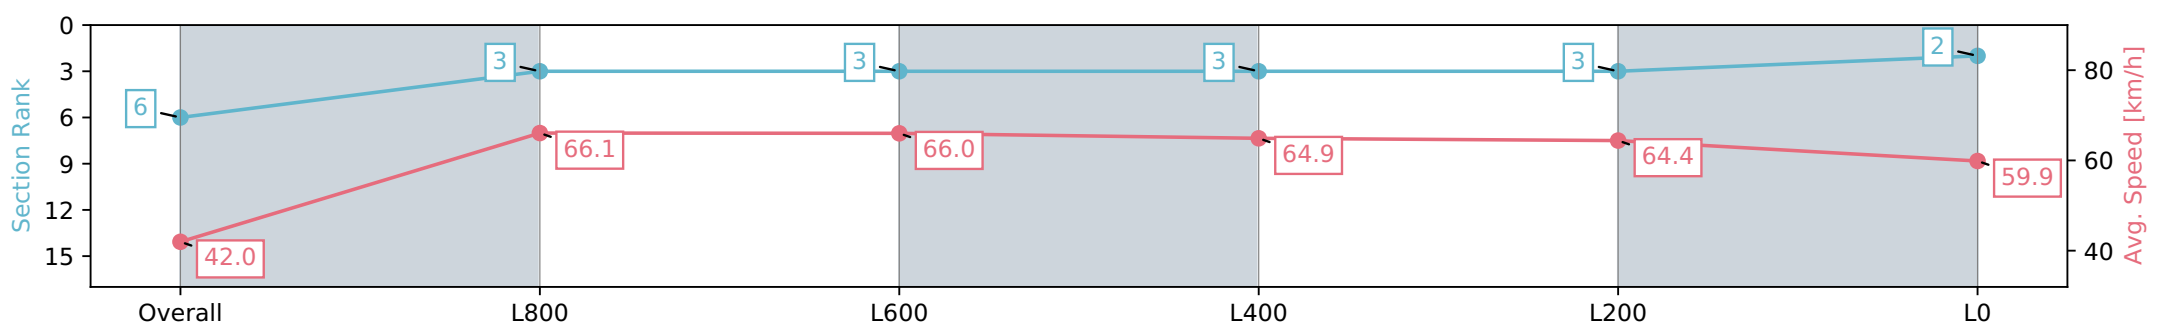

Horse/Jockey Name	CELSIUS STAR/Lachlan Neindorf
Finish Rank	6
Fastest Section Time (Section)	0:08.57 (Overall)
Top Speed [km/h] (Section)	67.4 (Overall)
Race State	Finished

Morphettville SA - Professional
Race 4: John Hawkes Stakes (Formerly D C McKay Stakes)
- 1100m

27 April 2024 - 1:49PM

Track Rating: Good 4, Weather: Overcast, Rail Position: True

Section	Overall	L800	L600	L400	L200	L0
Section Times	1:04.82 [6] (0:08.57)	0:56.24 [3] (0:10.89)	0:45.35 [3] (0:10.91)	0:34.44 [3] (0:11.17)	0:23.27 [3] (0:11.25)	0:12.02 [2] (0:12.02)
Average Speed [km/h]	42.0	66.1	66.0	64.9	64.4	59.9
Top Speed [km/h]	64.5	67.4	67.4	66.1	65.7	63.0
Avg. Dist. to Rail [m]	7.0	1.4	0.2	1.3	4.9	7.4
Avg. Stride Freq. [Hz]	2.2	2.4	2.4	2.4	2.4	2.3
Avg. Stride Length [m]	5.0	7.8	7.8	7.6	7.5	7.3

Report Created: Sat 27 April 2024 14:34:22 GMT+10 (Note: Timing is based on positional data)

- [ ] Ranking at each section and finish
- -:-:- No data available at this section
- NA No data available