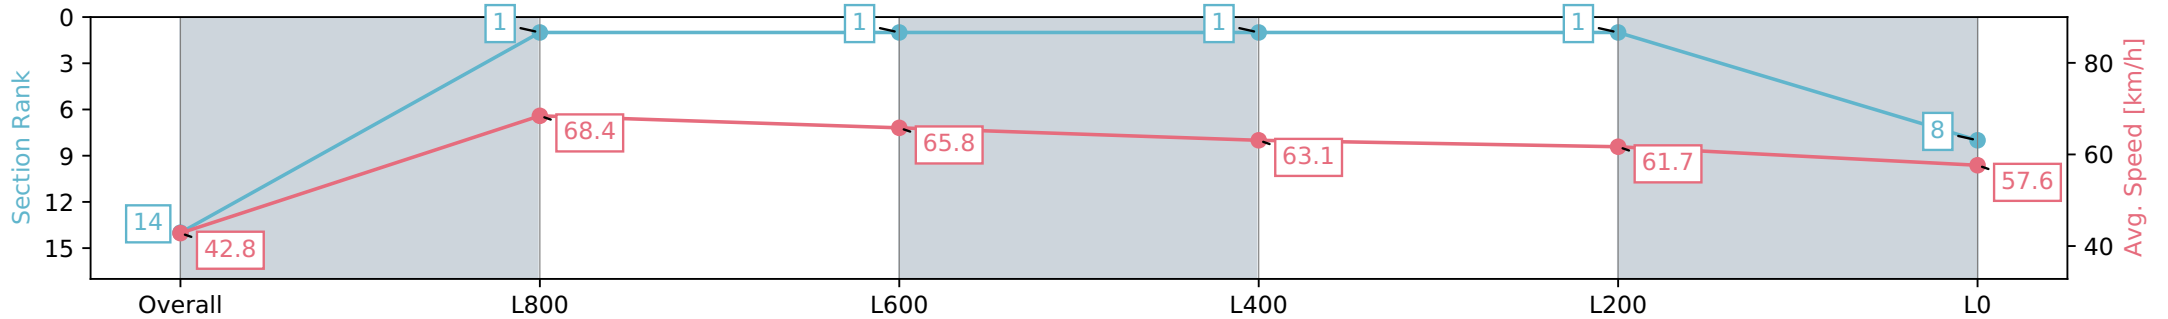

Horse/Jockey Name	MASTER EIGHT/Jacob Opperman
Finish Rank	14
Fastest Section Time (Section)	0:08.43 (Overall)
Top Speed [km/h] (Section)	70.1 (Overall)
Race State	Finished

Morphettville SA - Professional
Race 4: John Hawkes Stakes (Formerly D C McKay Stakes)
- 1100m

27 April 2024 - 1:49PM

Track Rating: Good 4, Weather: Overcast, Rail Position: True

Section	Overall	L800	L600	L400	L200	L0
Section Times	1:05.60 [14] (0:08.43)	0:57.17 [1] (0:10.54)	0:46.63 [1] (0:10.97)	0:35.66 [1] (0:11.45)	0:24.21 [1] (0:11.73)	0:12.48 [8] (0:12.48)
Average Speed [km/h]	42.8	68.4	65.8	63.1	61.7	57.6
Top Speed [km/h]	64.5	70.1	69.1	64.6	62.9	62.0
Avg. Dist. to Rail [m]	11.3	3.6	1.0	1.0	2.3	4.1
Avg. Stride Freq. [Hz]	2.2	2.4	2.4	2.4	2.4	2.4
Avg. Stride Length [m]	5.3	7.7	7.6	7.4	7.1	6.7

Report Created: Sat 27 April 2024 14:34:44 GMT+10 (Note: Timing is based on positional data)

[ ] Ranking at each section and finish
-:-:- No data available at this section
NA No data available