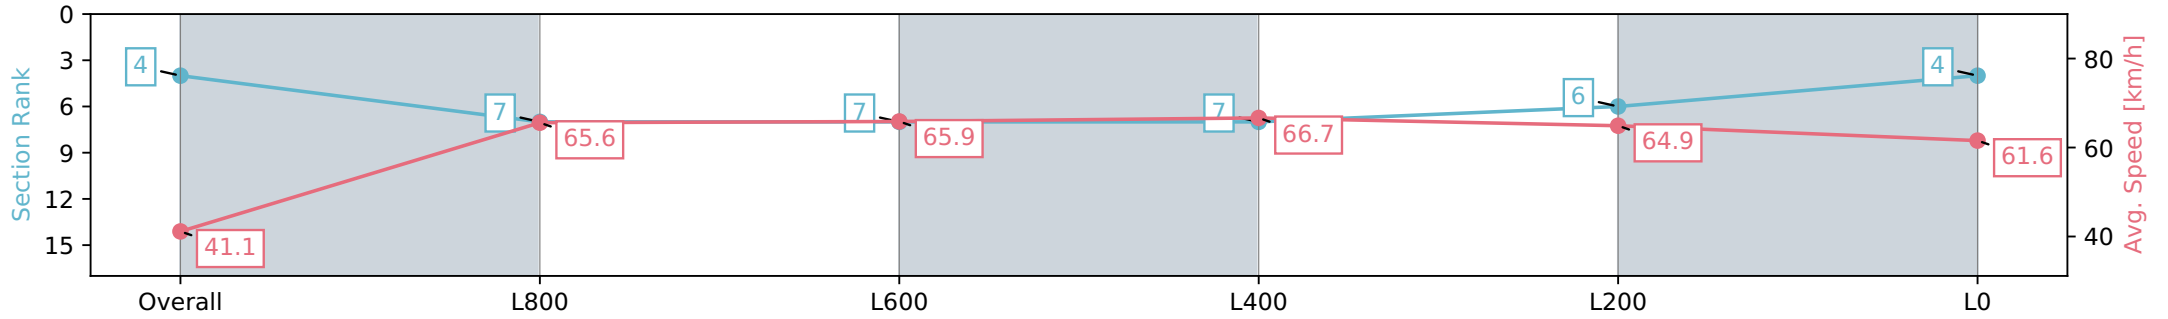

Horse/Jockey Name	GREY RIVER/Jason Holder
Finish Rank	4
Fastest Section Time (Section)	0:08.75 (Overall)
Top Speed [km/h] (Section)	67.7 (L800)
Race State	Finished

Morphettville SA - Professional
Race 4: John Hawkes Stakes (Formerly D C McKay Stakes)
- 1100m

27 April 2024 - 1:49PM

Track Rating: Good 4, Weather: Overcast, Rail Position: True

Section	Overall	L800	L600	L400	L200	L0
Section Times	1:04.63 [4] (0:08.75)	0:55.88 [7] (0:10.97)	0:44.91 [7] (0:11.03)	0:33.88 [7] (0:10.97)	0:22.91 [6] (0:11.20)	0:11.71 [4] (0:11.71)
Average Speed [km/h]	41.1	65.6	65.9	66.7	64.9	61.6
Top Speed [km/h]	64.3	66.9	67.2	67.7	65.5	64.8
Avg. Dist. to Rail [m]	12.1	5.2	2.6	2.9	8.5	10.8
Avg. Stride Freq. [Hz]	2.1	2.4	2.4	2.4	2.4	2.4
Avg. Stride Length [m]	5.4	7.7	7.7	7.7	7.4	7.1

[ ] Ranking at each section and finish
-:-:- No data available at this section
NA No data available