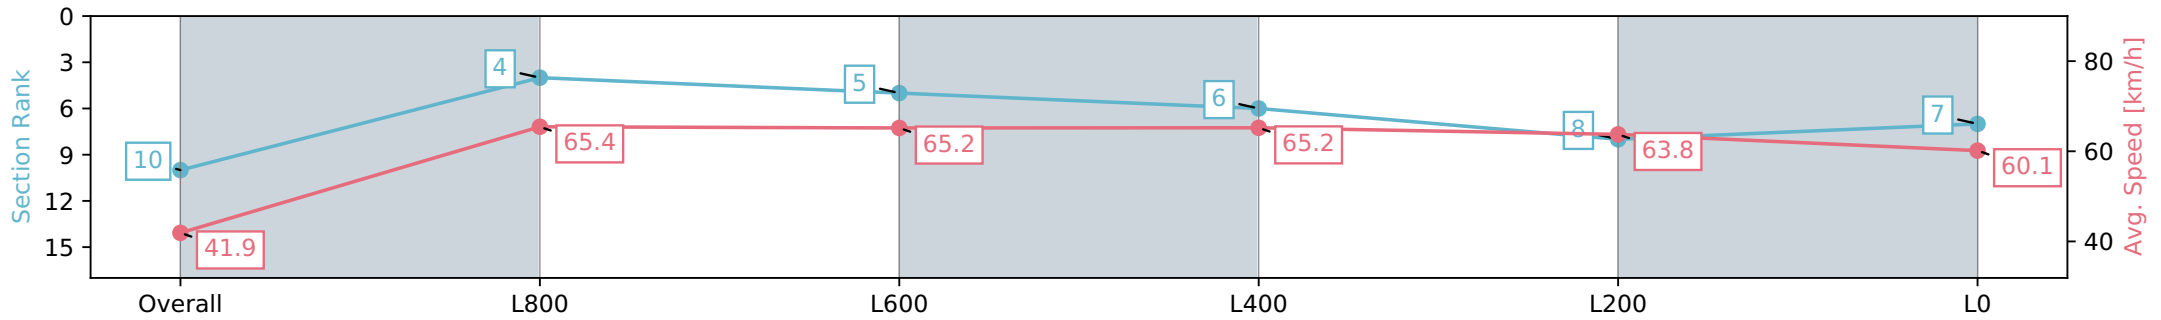

Horse/Jockey Name	PICARGO/Alana Livesey
Finish Rank	10
Fastest Section Time (Section)	0:08.60 (Overall)
Top Speed [km/h] (Section)	67.6 (Overall)
Race State	Finished

Morphettville SA - Professional
Race 4: John Hawkes Stakes (Formerly D C McKay Stakes)
- 1100m

27 April 2024 - 1:49PM

Track Rating: Good 4, Weather: Overcast, Rail Position: True

Section	Overall	L800	L600	L400	L200	L0
Section Times	1:05.03 [10] (0:08.60)	0:56.43 [4] (0:10.98)	0:45.45 [5] (0:11.06)	0:34.39 [6] (0:11.08)	0:23.31 [8] (0:11.33)	0:11.98 [7] (0:11.98)
Average Speed [km/h]	41.9	65.4	65.2	65.2	63.8	60.1
Top Speed [km/h]	61.4	67.6	66.7	65.7	64.3	63.8
Avg. Dist. to Rail [m]	3.2	2.1	0.6	0.5	4.6	7.8
Avg. Stride Freq. [Hz]	2.1	2.4	2.4	2.4	2.4	2.3
Avg. Stride Length [m]	5.4	7.5	7.4	7.6	7.3	7.1

- [ ] Ranking at each section and finish
- -:-:- No data available at this section
- NA No data available