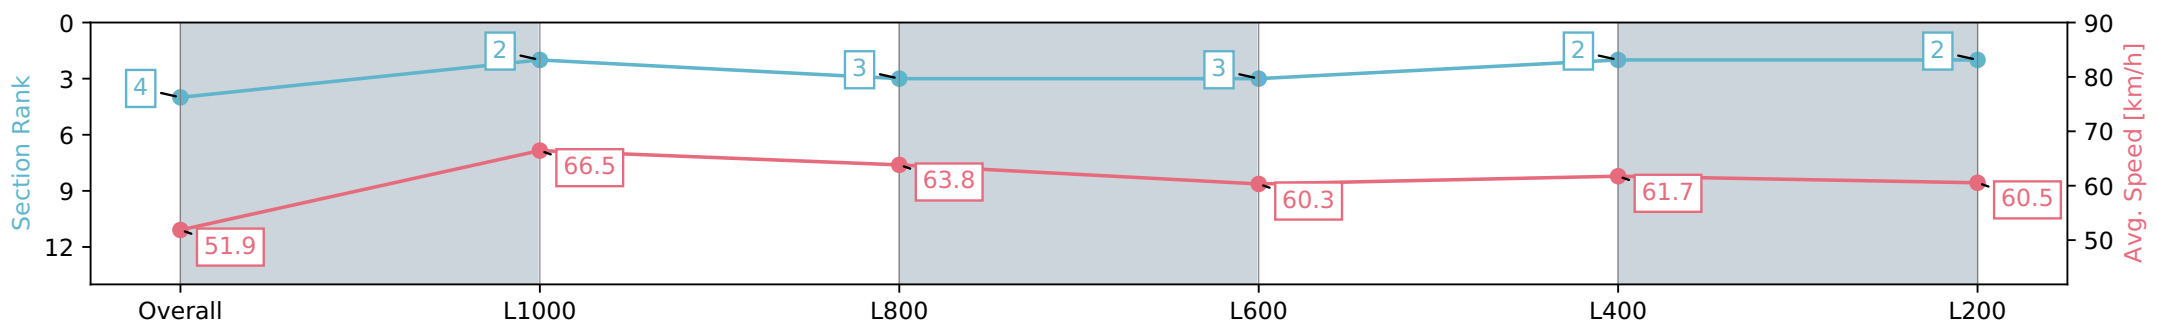

Morphettville SA - Professional

Race 2: Breeders' Stakes - 1200m

27 April 2024 - 12:39PM

Track Rating: Good 4, Weather: Overcast, Rail Position: True

Section	Overall	L1000	L800	L600	L400	L200
Section Times	1:11.67 [4] (0:13.85)	0:57.82 [2] (0:10.85)	0:46.97 [3] (0:11.33)	0:35.64 [3] (0:12.03)	0:23.61 [2] (0:11.71)	0:11.90 [2] (0:11.90)
Average Speed [km/h]	51.9	66.5	63.8	60.3	61.7	60.5
Top Speed [km/h]	71.5	69.9	65.4	62.4	62.7	63.1
Avg. Dist. to Rail [m]	1.8	0.7	0.9	1.7	3.3	4.4
Avg. Stride Freq. [Hz]	2.4	2.4	2.4	2.3	2.4	2.4
Avg. Stride Length [m]	5.7	7.5	7.4	7.2	7.2	7.0