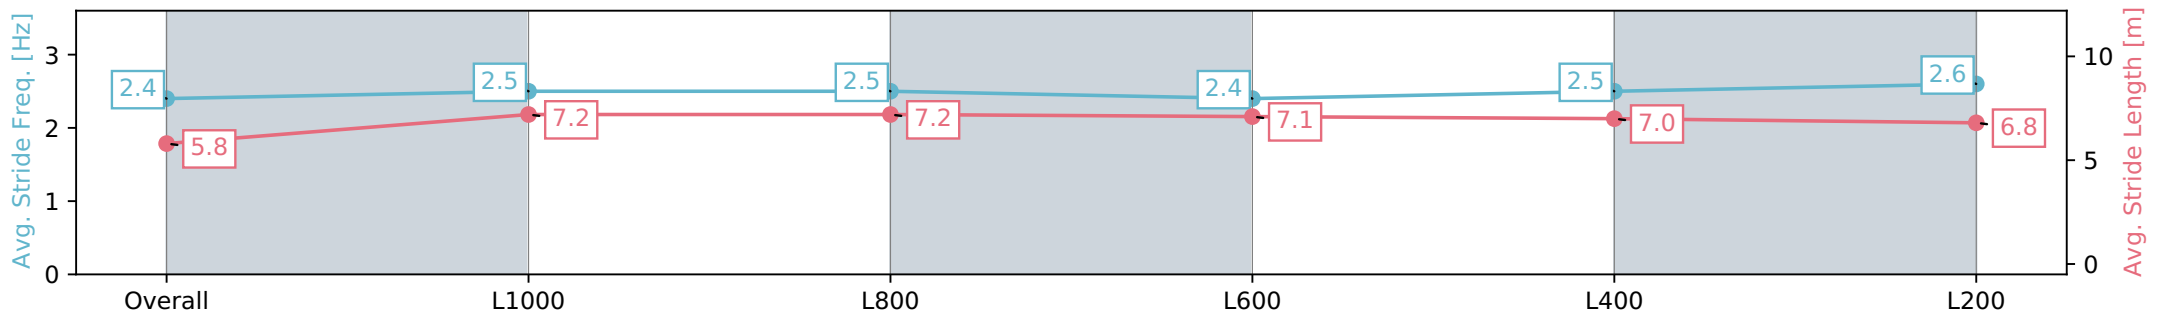

Morphettville SA - Professional

Race 2: Breeders' Stakes - 1200m

27 April 2024 - 12:39PM

Track Rating: Good 4, Weather: Overcast, Rail Position: True

Section	Overall	L1000	L800	L600	L400	L200
Section Times	1:11.41 [2] (0:14.23)	0:57.18 [8] (0:10.97)	0:46.21 [8] (0:11.38)	0:34.83 [8] (0:11.98)	0:22.85 [8] (0:11.28)	0:11.57 [4] (0:11.56)
Average Speed [km/h]	50.5	65.7	63.7	60.6	64.2	62.3
Top Speed [km/h]	67.9	67.3	65.8	63.0	66.3	65.4
Avg. Dist. to Rail [m]	4.6	1.6	1.4	1.7	4.6	7.4
Avg. Stride Freq. [Hz]	2.4	2.5	2.5	2.4	2.5	2.6
Avg. Stride Length [m]	5.8	7.2	7.2	7.1	7.0	6.8