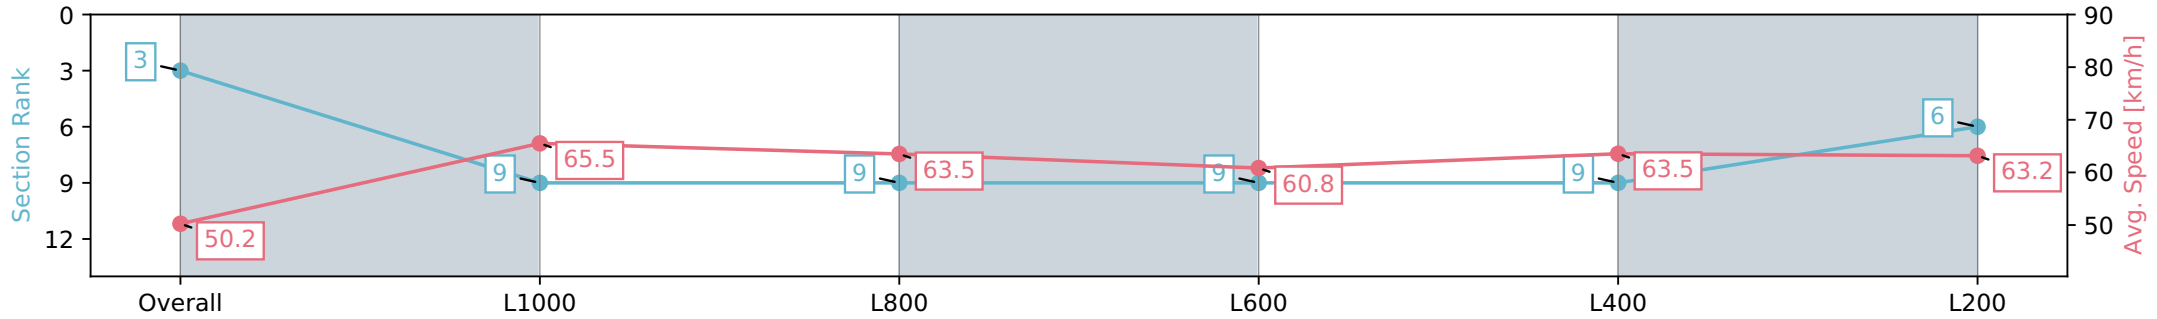

Morphettville SA - Professional

Race 2: Breeders' Stakes - 1200m

27 April 2024 - 12:39PM

Track Rating: Good 4, Weather: Overcast, Rail Position: True

Section	Overall	L1000	L800	L600	L400	L200
Section Times	1:11.46 [3] (0:14.33)	0:57.13 [9] (0:11.00)	0:46.13 [9] (0:11.39)	0:34.74 [9] (0:11.94)	0:22.80 [9] (0:11.40)	0:11.40 [6] (0:11.40)
Average Speed [km/h]	50.2	65.5	63.5	60.8	63.5	63.2
Top Speed [km/h]	67.4	67.1	66.4	63.3	66.2	65.6
Avg. Dist. to Rail [m]	6.2	1.9	1.3	2.0	5.0	8.4
Avg. Stride Freq. [Hz]	2.4	2.5	2.4	2.4	2.4	2.4
Avg. Stride Length [m]	5.7	7.3	7.4	7.2	7.4	7.3