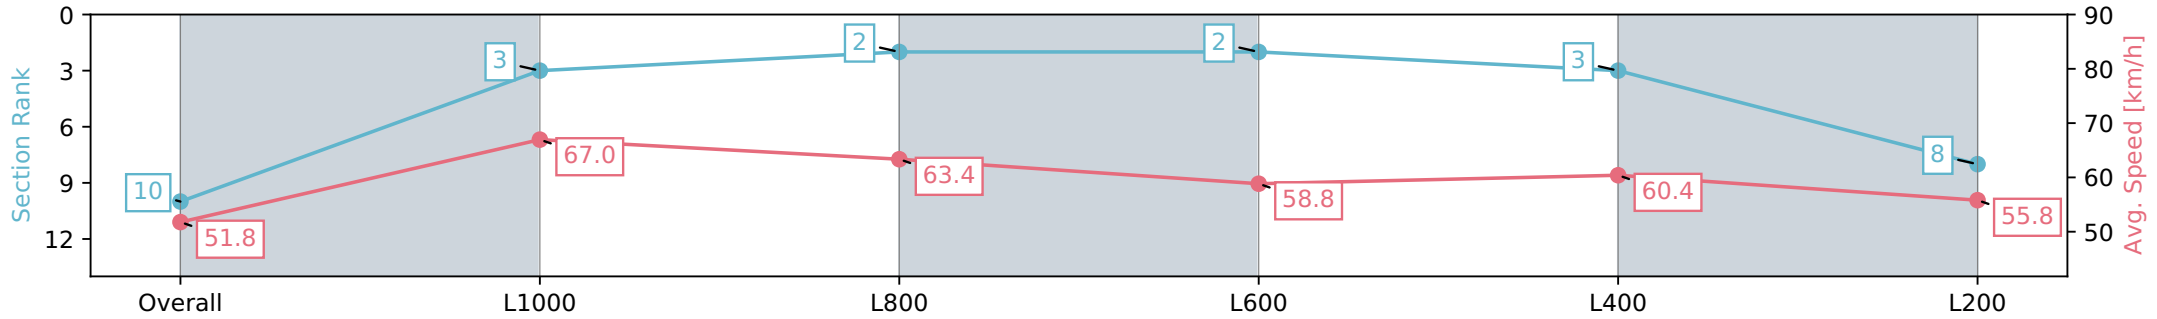

Morphettville SA - Professional

Race 2: Breeders' Stakes - 1200m

27 April 2024 - 12:39PM

Track Rating: Good 4, Weather: Overcast, Rail Position: True

Section	Overall	L1000	L800	L600	L400	L200
Section Times	1:13.06 [10] (0:13.92)	0:59.14 [3] (0:10.75)	0:48.39 [2] (0:11.34)	0:37.05 [2] (0:12.21)	0:24.84 [3] (0:11.92)	0:12.92 [8] (0:12.92)
Average Speed [km/h]	51.8	67.0	63.4	58.8	60.4	55.8
Top Speed [km/h]	67.6	67.6	65.4	62.2	61.7	59.3
Avg. Dist. to Rail [m]	2.3	0.3	0.7	0.4	1.3	2.4
Avg. Stride Freq. [Hz]	2.4	2.5	2.4	2.3	2.4	2.3
Avg. Stride Length [m]	5.9	7.4	7.4	7.1	7.1	6.8