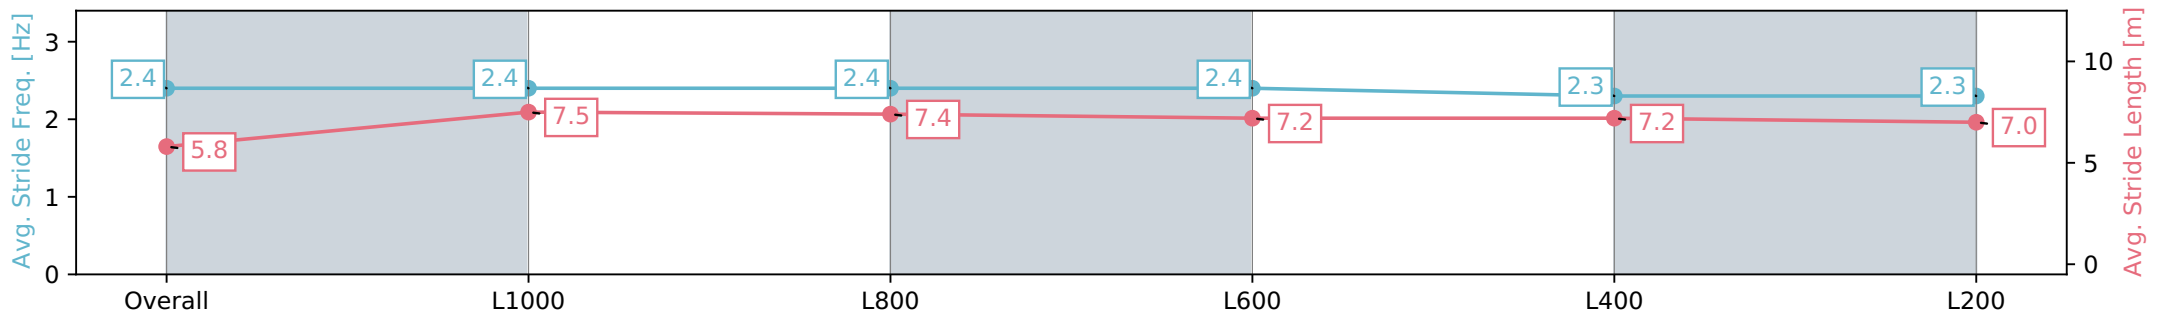

Morphettville SA - Professional

Race 2: Breeders' Stakes - 1200m

27 April 2024 - 12:39PM

Track Rating: Good 4, Weather: Overcast, Rail Position: True

Section	Overall	L1000	L800	L600	L400	L200
Section Times	1:13.08 [11] (0:14.37)	0:58.71 [10] (0:11.01)	0:47.70 [10] (0:11.44)	0:36.26 [11] (0:11.87)	0:24.39 [10] (0:11.93)	0:12.46 [11] (0:12.46)
Average Speed [km/h]	50.2	65.4	63.2	60.8	60.7	57.8
Top Speed [km/h]	66.9	67.0	65.0	63.2	61.8	60.4
Avg. Dist. to Rail [m]	6.3	2.6	1.3	0.8	5.0	6.9
Avg. Stride Freq. [Hz]	2.4	2.4	2.4	2.4	2.3	2.3
Avg. Stride Length [m]	5.8	7.5	7.4	7.2	7.2	7.0

[ ] Ranking at each section and finish  
 -:-:- No data available at this section  
 NA No data available