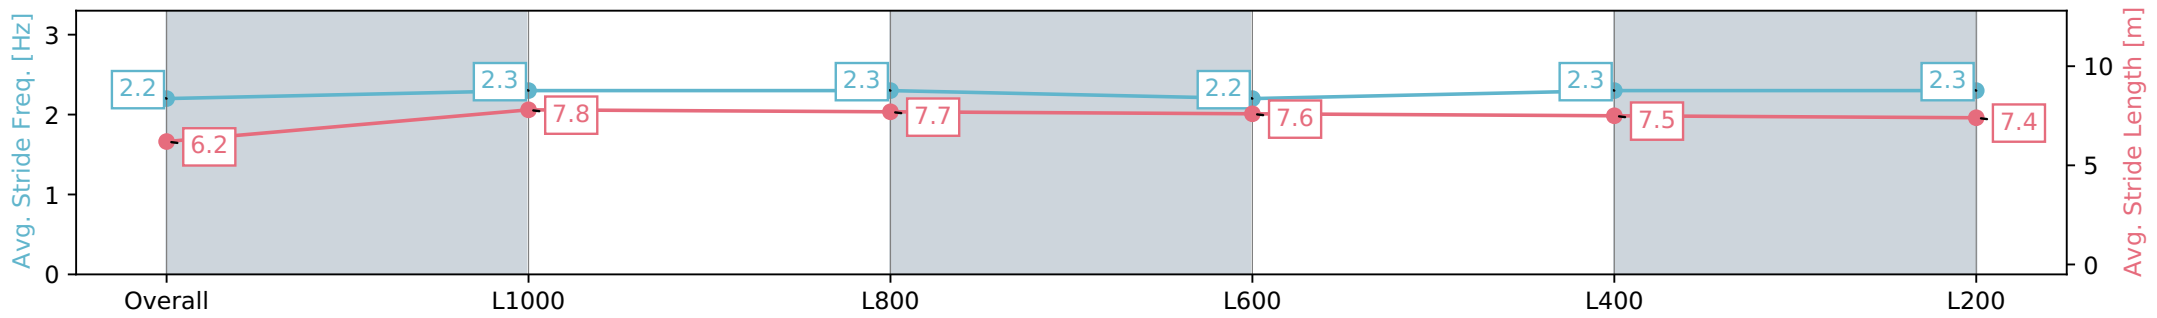

Morphettville SA - Professional

Race 2: Breeders' Stakes - 1200m

27 April 2024 - 12:39PM

Track Rating: Good 4, Weather: Overcast, Rail Position: True

Section	Overall	L1000	L800	L600	L400	L200
Section Times	1:11.73 [5] (0:13.97)	0:57.76 [4] (0:11.01)	0:46.75 [6] (0:11.36)	0:35.39 [5] (0:11.93)	0:23.46 [4] (0:11.51)	0:11.95 [3] (0:11.95)
Average Speed [km/h]	51.6	65.4	63.7	60.9	62.7	60.3
Top Speed [km/h]	66.9	66.3	65.7	63.9	64.6	63.8
Avg. Dist. to Rail [m]	6.1	1.8	1.6	1.4	3.4	5.6
Avg. Stride Freq. [Hz]	2.2	2.3	2.3	2.2	2.3	2.3
Avg. Stride Length [m]	6.2	7.8	7.7	7.6	7.5	7.4