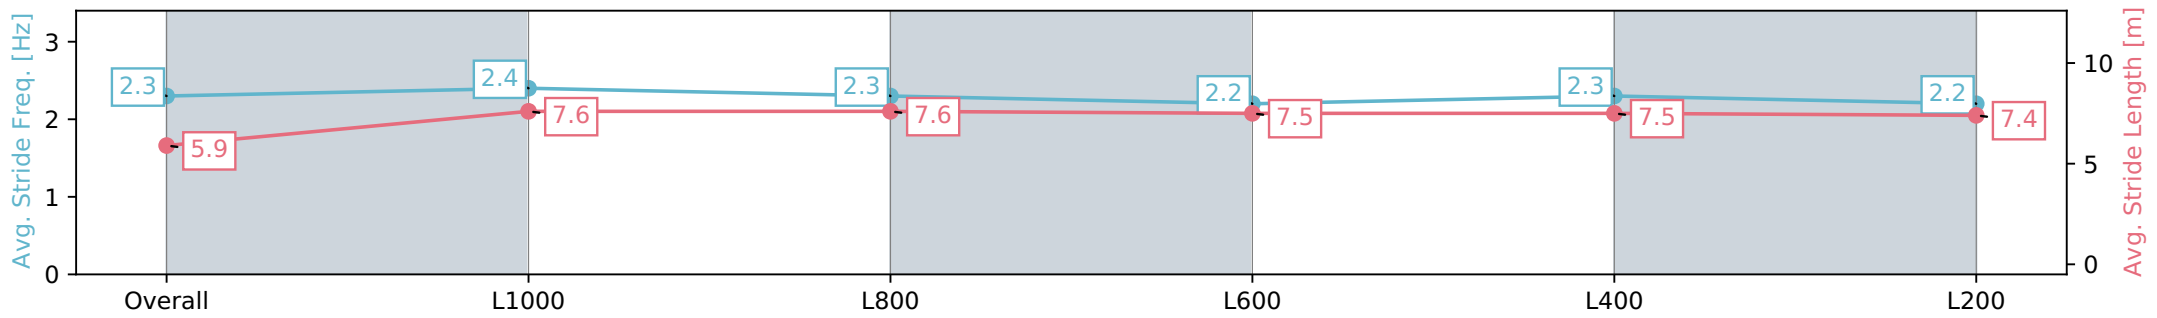

Morphettville SA - Professional

Race 2: Breeders' Stakes - 1200m

27 April 2024 - 12:39PM

Track Rating: Good 4, Weather: Overcast, Rail Position: True

Section	Overall	L1000	L800	L600	L400	L200
Section Times	1:12.52 [9] (0:14.20)	0:58.32 [6] (0:11.00)	0:47.32 [7] (0:11.35)	0:35.97 [7] (0:12.00)	0:23.97 [7] (0:11.76)	0:12.21 [9] (0:12.21)
Average Speed [km/h]	50.7	65.5	63.3	60.0	61.5	59.0
Top Speed [km/h]	68.1	68.1	66.0	62.4	63.2	61.6
Avg. Dist. to Rail [m]	2.0	0.5	0.4	0.6	3.5	6.6
Avg. Stride Freq. [Hz]	2.3	2.4	2.3	2.2	2.3	2.2
Avg. Stride Length [m]	5.9	7.6	7.6	7.5	7.5	7.4

[ ] Ranking at each section and finish  
 -:-:- No data available at this section  
 NA No data available

Horse/Jockey Name	TAKING OMAHA/Jason Holder
Finish Rank	10
Fastest Section Time (Section)	0:10.75 (L1000)
Top Speed [km/h] (Section)	67.6 (Overall)
Race State	Finished