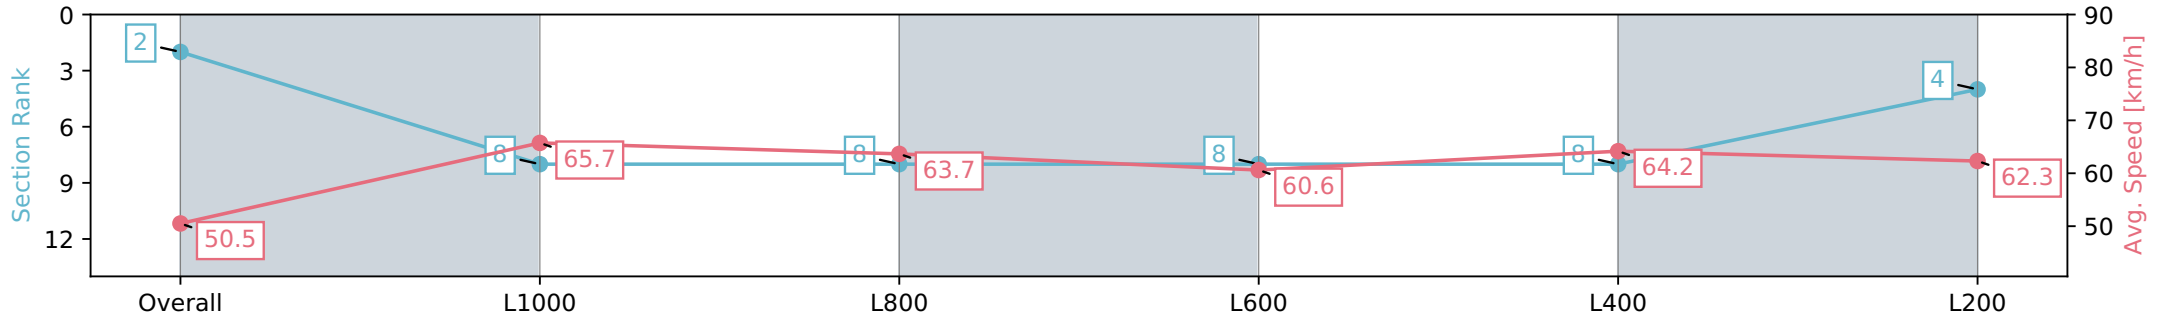

Morphettville SA - Professional

Race 2: Breeders' Stakes - 1200m

27 April 2024 - 12:39PM

Track Rating: Good 4, Weather: Overcast, Rail Position: True

Section	Overall	L1000	L800	L600	L400	L200
Section Times	1:11.41 [2] (0:14.23)	0:57.18 [8] (0:10.97)	0:46.21 [8] (0:11.38)	0:34.83 [8] (0:11.98)	0:22.85 [8] (0:11.28)	0:11.57 [4] (0:11.56)
Average Speed [km/h]	50.5	65.7	63.7	60.6	64.2	62.3
Top Speed [km/h]	67.9	67.3	65.8	63.0	66.3	65.4
Avg. Dist. to Rail [m]	4.6	1.6	1.4	1.7	4.6	7.4
Avg. Stride Freq. [Hz]	2.4	2.5	2.5	2.4	2.5	2.6
Avg. Stride Length [m]	5.8	7.2	7.2	7.1	7.0	6.8