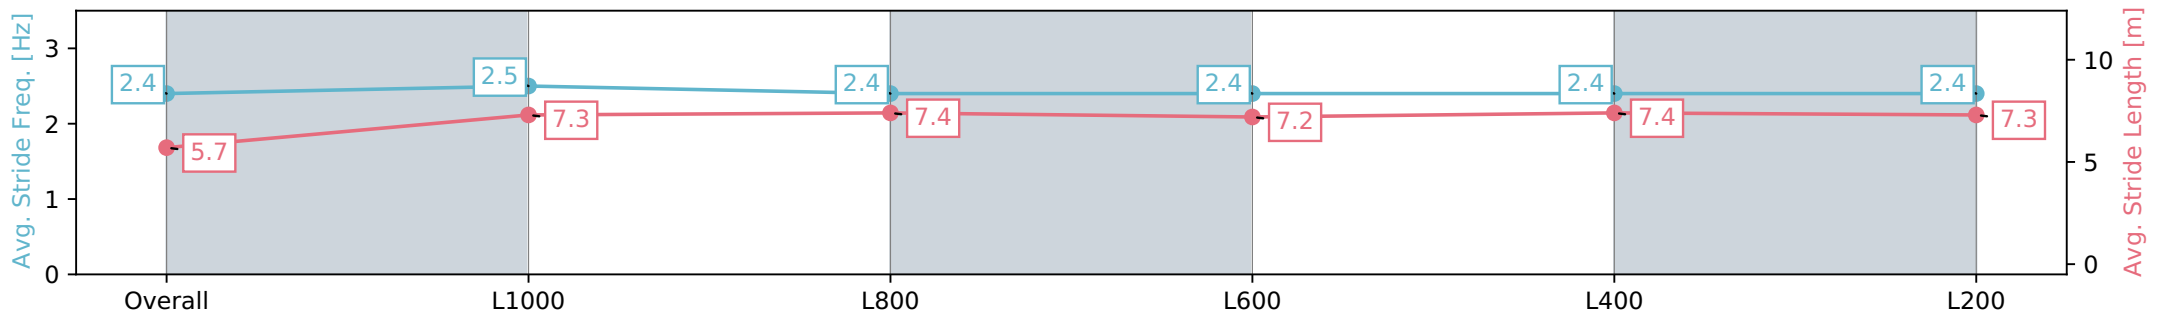

Morphettville SA - Professional

Race 2: Breeders' Stakes - 1200m

27 April 2024 - 12:39PM

Track Rating: Good 4, Weather: Overcast, Rail Position: True

Section	Overall	L1000	L800	L600	L400	L200
Section Times	1:11.46 [3] (0:14.33)	0:57.13 [9] (0:11.00)	0:46.13 [9] (0:11.39)	0:34.74 [9] (0:11.94)	0:22.80 [9] (0:11.40)	0:11.40 [6] (0:11.40)
Average Speed [km/h]	50.2	65.5	63.5	60.8	63.5	63.2
Top Speed [km/h]	67.4	67.1	66.4	63.3	66.2	65.6
Avg. Dist. to Rail [m]	6.2	1.9	1.3	2.0	5.0	8.4
Avg. Stride Freq. [Hz]	2.4	2.5	2.4	2.4	2.4	2.4
Avg. Stride Length [m]	5.7	7.3	7.4	7.2	7.4	7.3