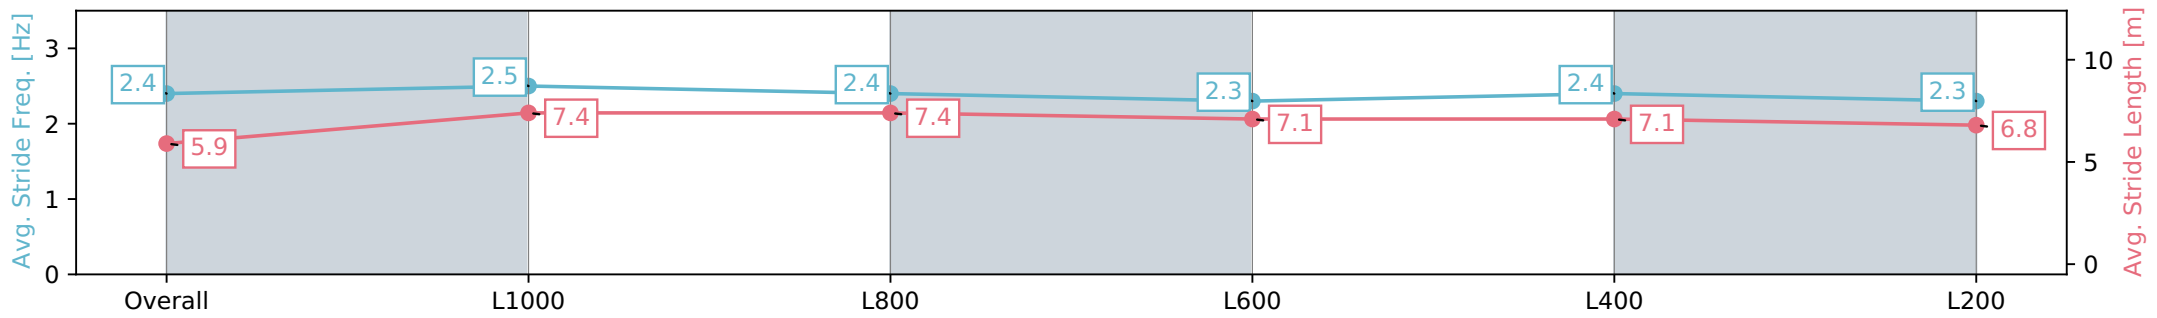

[ ] Ranking at each section and finish  
 -:-:- No data available at this section  
 NA No data available

Horse/Jockey Name	TAKING OMAHA/Jason Holder
Finish Rank	10
Fastest Section Time (Section)	0:10.75 (L1000)
Top Speed [km/h] (Section)	67.6 (Overall)
Race State	Finished

Morphettville SA - Professional

Race 2: Breeders' Stakes - 1200m

27 April 2024 - 12:39PM

Track Rating: Good 4, Weather: Overcast, Rail Position: True

Section	Overall	L1000	L800	L600	L400	L200
Section Times	1:13.06 [10] (0:13.92)	0:59.14 [3] (0:10.75)	0:48.39 [2] (0:11.34)	0:37.05 [2] (0:12.21)	0:24.84 [3] (0:11.92)	0:12.92 [8] (0:12.92)
Average Speed [km/h]	51.8	67.0	63.4	58.8	60.4	55.8
Top Speed [km/h]	67.6	67.6	65.4	62.2	61.7	59.3
Avg. Dist. to Rail [m]	2.3	0.3	0.7	0.4	1.3	2.4
Avg. Stride Freq. [Hz]	2.4	2.5	2.4	2.3	2.4	2.3
Avg. Stride Length [m]	5.9	7.4	7.4	7.1	7.1	6.8