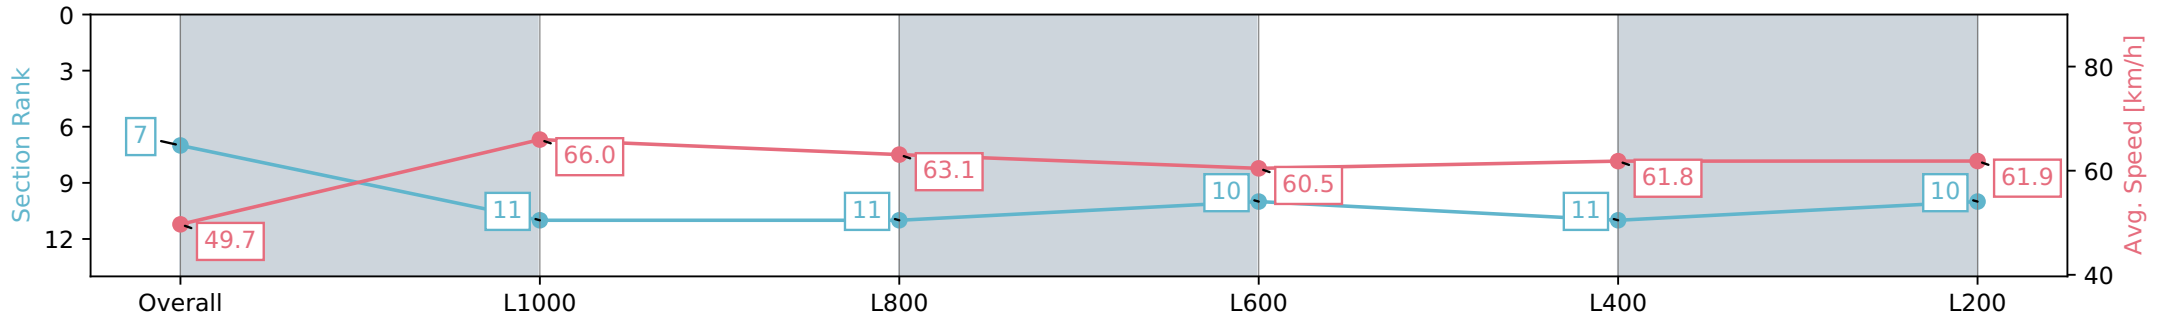

Morphettville SA - Professional

Race 2: Breeders' Stakes - 1200m

27 April 2024 - 12:39PM

Track Rating: Good 4, Weather: Overcast, Rail Position: True

Section	Overall	L1000	L800	L600	L400	L200
Section Times	1:11.99 [7] (0:14.50)	0:57.49 [11] (0:10.91)	0:46.58 [11] (0:11.41)	0:35.17 [10] (0:11.90)	0:23.27 [11] (0:11.63)	0:11.64 [10] (0:11.64)
Average Speed [km/h]	49.7	66.0	63.1	60.5	61.8	61.9
Top Speed [km/h]	66.3	67.6	65.6	62.8	64.9	65.2
Avg. Dist. to Rail [m]	0.8	0.2	0.2	0.3	0.4	1.0
Avg. Stride Freq. [Hz]	2.2	2.4	2.3	2.2	2.3	2.3
Avg. Stride Length [m]	6.2	7.7	7.6	7.5	7.5	7.4