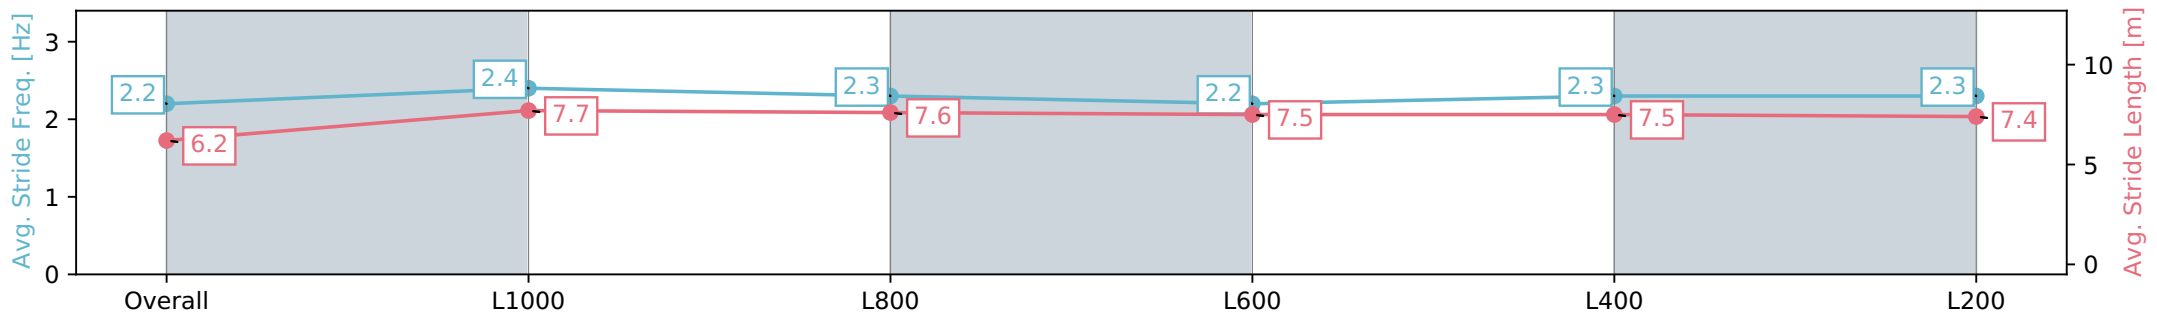

Morphettville SA - Professional

Race 2: Breeders' Stakes - 1200m

27 April 2024 - 12:39PM

Track Rating: Good 4, Weather: Overcast, Rail Position: True

Section	Overall	L1000	L800	L600	L400	L200
Section Times	1:11.99 [7] (0:14.50)	0:57.49 [11] (0:10.91)	0:46.58 [11] (0:11.41)	0:35.17 [10] (0:11.90)	0:23.27 [11] (0:11.63)	0:11.64 [10] (0:11.64)
Average Speed [km/h]	49.7	66.0	63.1	60.5	61.8	61.9
Top Speed [km/h]	66.3	67.6	65.6	62.8	64.9	65.2
Avg. Dist. to Rail [m]	0.8	0.2	0.2	0.3	0.4	1.0
Avg. Stride Freq. [Hz]	2.2	2.4	2.3	2.2	2.3	2.3
Avg. Stride Length [m]	6.2	7.7	7.6	7.5	7.5	7.4