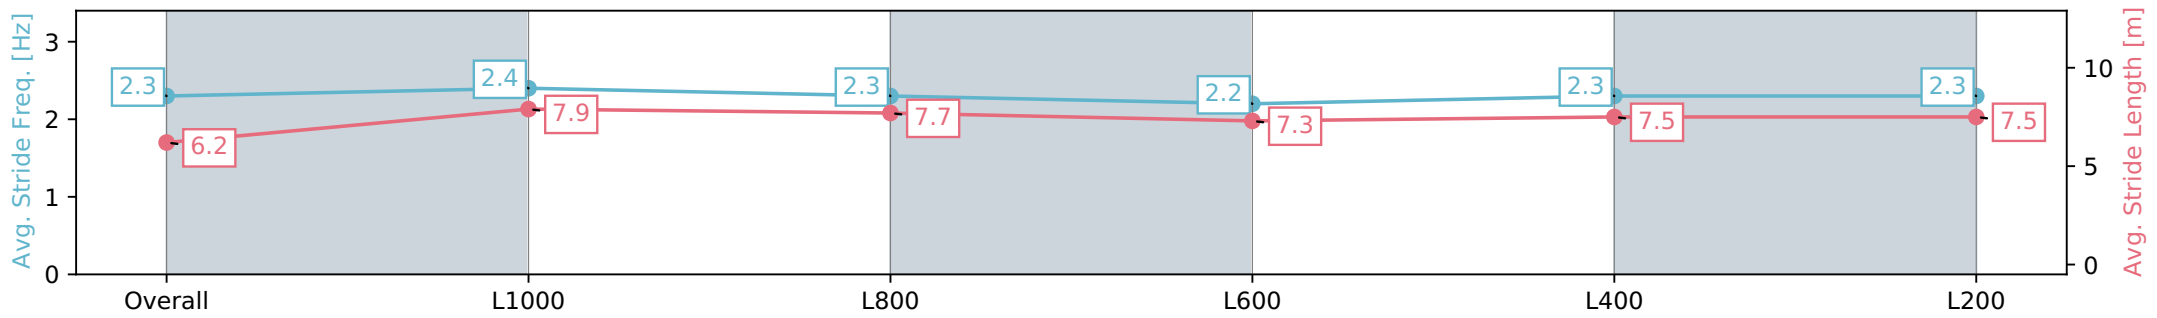

27 April 2024 - 12:39PM

Track Rating: Good 4, Weather: Overcast, Rail Position: True

Section	Overall	L1000	L800	L600	L400	L200
Section Times	1:10.71 [1] (0:13.78)	0:56.93 [1] (0:10.73)	0:46.20 [1] (0:11.37)	0:34.83 [1] (0:12.09)	0:22.74 [1] (0:11.18)	0:11.56 [1] (0:11.56)
Average Speed [km/h]	52.2	67.2	63.3	59.5	64.6	62.2
Top Speed [km/h]	68.5	68.6	65.3	60.9	66.1	65.8
Avg. Dist. to Rail [m]	9.4	4.2	0.4	0.4	3.3	7.5
Avg. Stride Freq. [Hz]	2.3	2.4	2.3	2.2	2.3	2.3
Avg. Stride Length [m]	6.2	7.9	7.7	7.3	7.5	7.5