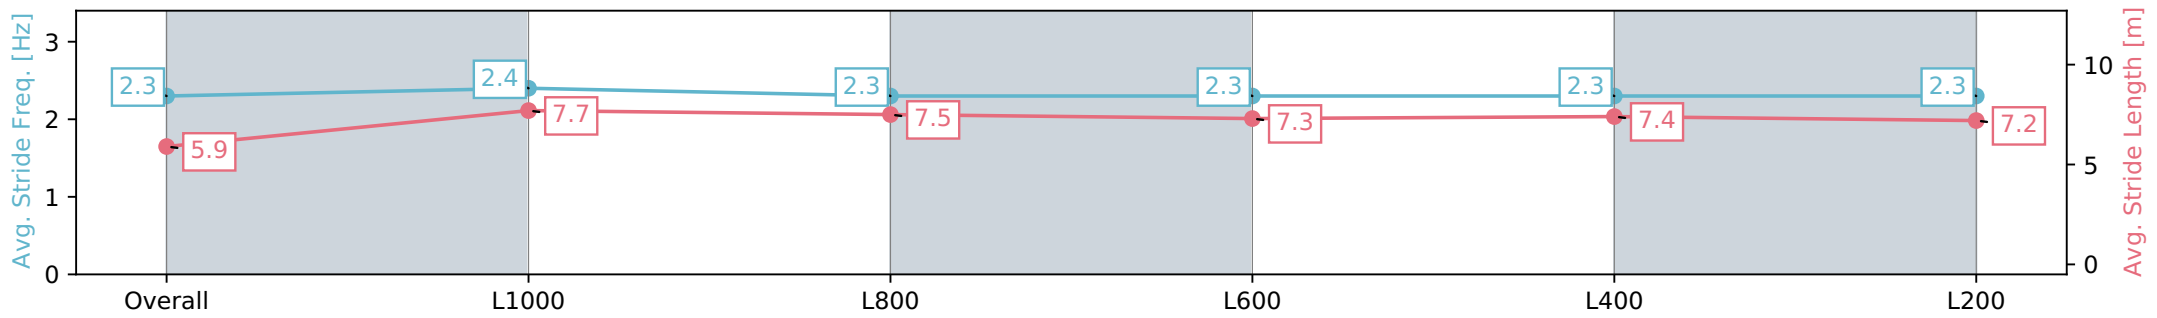

Morphettville SA - Professional

Race 2: Breeders' Stakes - 1200m

27 April 2024 - 12:39PM

Track Rating: Good 4, Weather: Overcast, Rail Position: True

Section	Overall	L1000	L800	L600	L400	L200
Section Times	1:12.03 [8] (0:14.20)	0:57.83 [7] (0:10.76)	0:47.07 [4] (0:11.36)	0:35.71 [4] (0:12.17)	0:23.54 [6] (0:11.64)	0:11.90 [7] (0:11.90)
Average Speed [km/h]	50.7	67.0	63.3	59.1	62.0	60.4
Top Speed [km/h]	67.8	68.2	66.2	63.1	64.3	63.6
Avg. Dist. to Rail [m]	1.1	0.3	0.2	0.3	1.6	5.1
Avg. Stride Freq. [Hz]	2.3	2.4	2.3	2.3	2.3	2.3
Avg. Stride Length [m]	5.9	7.7	7.5	7.3	7.4	7.2

[ ] Ranking at each section and finish  
 -:-:- No data available at this section  
 NA No data available

Horse/Jockey Name	AKMO/Arron Lynch
Finish Rank	9
Fastest Section Time (Section)	0:11.00 (L1000)
Top Speed [km/h] (Section)	68.1 (Overall)
Race State	Finished