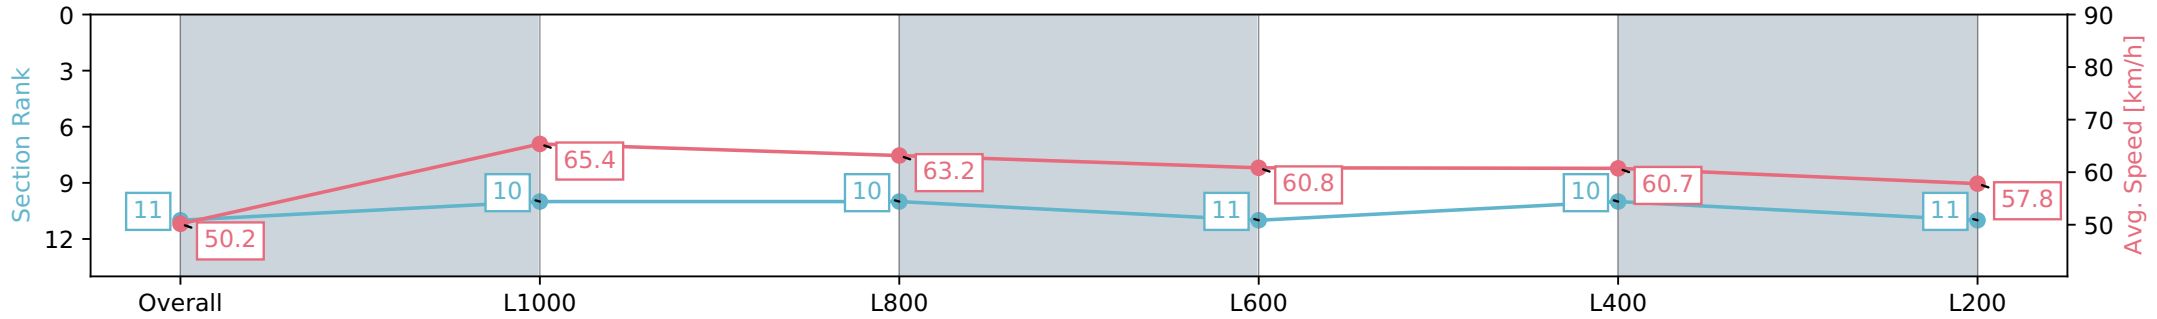

Morphettville SA - Professional

Race 2: Breeders' Stakes - 1200m

27 April 2024 - 12:39PM

Track Rating: Good 4, Weather: Overcast, Rail Position: True

Section	Overall	L1000	L800	L600	L400	L200
Section Times	1:13.08 [11] (0:14.37)	0:58.71 [10] (0:11.01)	0:47.70 [10] (0:11.44)	0:36.26 [11] (0:11.87)	0:24.39 [10] (0:11.93)	0:12.46 [11] (0:12.46)
Average Speed [km/h]	50.2	65.4	63.2	60.8	60.7	57.8
Top Speed [km/h]	66.9	67.0	65.0	63.2	61.8	60.4
Avg. Dist. to Rail [m]	6.3	2.6	1.3	0.8	5.0	6.9
Avg. Stride Freq. [Hz]	2.4	2.4	2.4	2.4	2.3	2.3
Avg. Stride Length [m]	5.8	7.5	7.4	7.2	7.2	7.0

[ ] Ranking at each section and finish  
 -:-:- No data available at this section  
 NA No data available