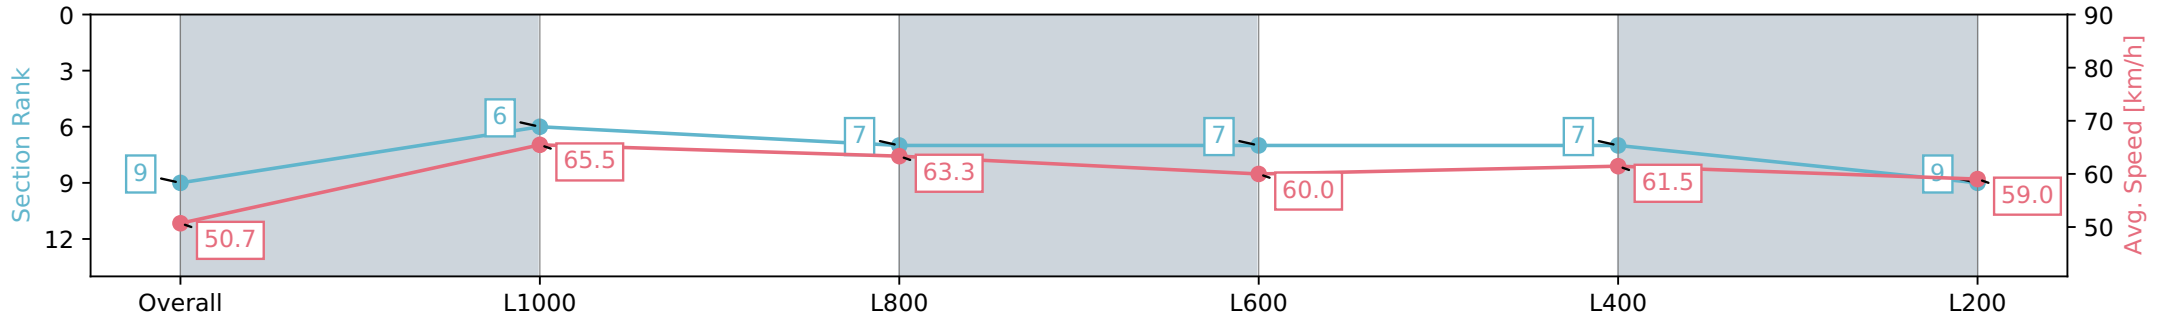

Morphettville SA - Professional

Race 2: Breeders' Stakes - 1200m

27 April 2024 - 12:39PM

Track Rating: Good 4, Weather: Overcast, Rail Position: True

Section	Overall	L1000	L800	L600	L400	L200
Section Times	1:12.52 [9] (0:14.20)	0:58.32 [6] (0:11.00)	0:47.32 [7] (0:11.35)	0:35.97 [7] (0:12.00)	0:23.97 [7] (0:11.76)	0:12.21 [9] (0:12.21)
Average Speed [km/h]	50.7	65.5	63.3	60.0	61.5	59.0
Top Speed [km/h]	68.1	68.1	66.0	62.4	63.2	61.6
Avg. Dist. to Rail [m]	2.0	0.5	0.4	0.6	3.5	6.6
Avg. Stride Freq. [Hz]	2.3	2.4	2.3	2.2	2.3	2.2
Avg. Stride Length [m]	5.9	7.6	7.6	7.5	7.5	7.4

[ ] Ranking at each section and finish  
 -:-:- No data available at this section  
 NA No data available

Horse/Jockey Name	TAKING OMAHA/Jason Holder
Finish Rank	10
Fastest Section Time (Section)	0:10.75 (L1000)
Top Speed [km/h] (Section)	67.6 (Overall)
Race State	Finished