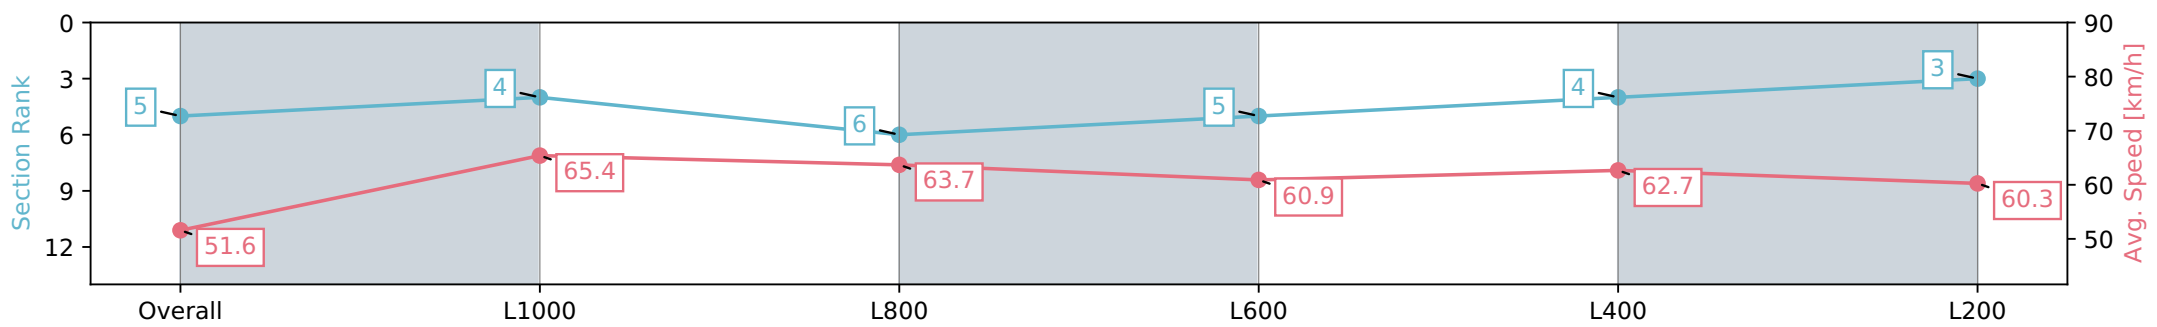

Morphettville SA - Professional

Race 2: Breeders' Stakes - 1200m

27 April 2024 - 12:39PM

Track Rating: Good 4, Weather: Overcast, Rail Position: True

Section	Overall	L1000	L800	L600	L400	L200
Section Times	1:11.73 [5] (0:13.97)	0:57.76 [4] (0:11.01)	0:46.75 [6] (0:11.36)	0:35.39 [5] (0:11.93)	0:23.46 [4] (0:11.51)	0:11.95 [3] (0:11.95)
Average Speed [km/h]	51.6	65.4	63.7	60.9	62.7	60.3
Top Speed [km/h]	66.9	66.3	65.7	63.9	64.6	63.8
Avg. Dist. to Rail [m]	6.1	1.8	1.6	1.4	3.4	5.6
Avg. Stride Freq. [Hz]	2.2	2.3	2.3	2.2	2.3	2.3
Avg. Stride Length [m]	6.2	7.8	7.7	7.6	7.5	7.4