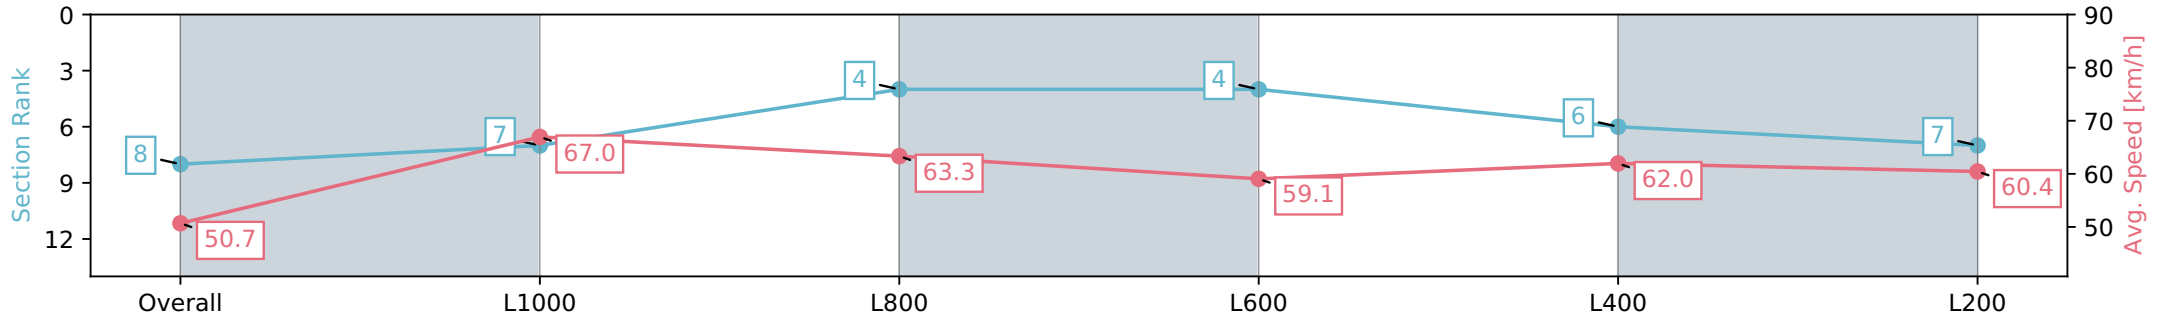

Morphettville SA - Professional

Race 2: Breeders' Stakes - 1200m

27 April 2024 - 12:39PM

Track Rating: Good 4, Weather: Overcast, Rail Position: True

Section	Overall	L1000	L800	L600	L400	L200
Section Times	1:12.03 [8] (0:14.20)	0:57.83 [7] (0:10.76)	0:47.07 [4] (0:11.36)	0:35.71 [4] (0:12.17)	0:23.54 [6] (0:11.64)	0:11.90 [7] (0:11.90)
Average Speed [km/h]	50.7	67.0	63.3	59.1	62.0	60.4
Top Speed [km/h]	67.8	68.2	66.2	63.1	64.3	63.6
Avg. Dist. to Rail [m]	1.1	0.3	0.2	0.3	1.6	5.1
Avg. Stride Freq. [Hz]	2.3	2.4	2.3	2.3	2.3	2.3
Avg. Stride Length [m]	5.9	7.7	7.5	7.3	7.4	7.2