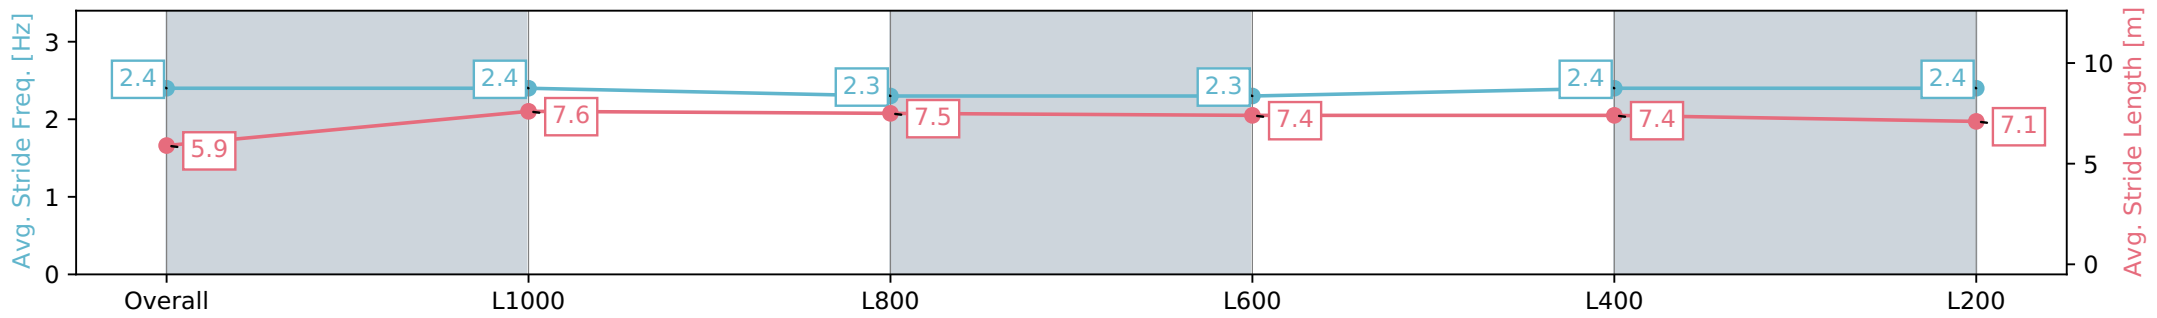

Morphettville SA - Professional

Race 2: Breeders' Stakes - 1200m

27 April 2024 - 12:39PM

Track Rating: Good 4, Weather: Overcast, Rail Position: True

Section	Overall	L1000	L800	L600	L400	L200
Section Times	1:11.96 [6] (0:14.00)	0:57.96 [5] (0:10.96)	0:47.00 [5] (0:11.39)	0:35.61 [6] (0:12.03)	0:23.58 [5] (0:11.59)	0:11.99 [5] (0:11.99)
Average Speed [km/h]	51.5	65.6	63.4	60.1	62.3	60.0
Top Speed [km/h]	68.3	66.8	66.2	64.3	63.3	62.6
Avg. Dist. to Rail [m]	3.4	2.0	1.2	0.7	2.1	3.2
Avg. Stride Freq. [Hz]	2.4	2.4	2.3	2.3	2.4	2.4
Avg. Stride Length [m]	5.9	7.6	7.5	7.4	7.4	7.1