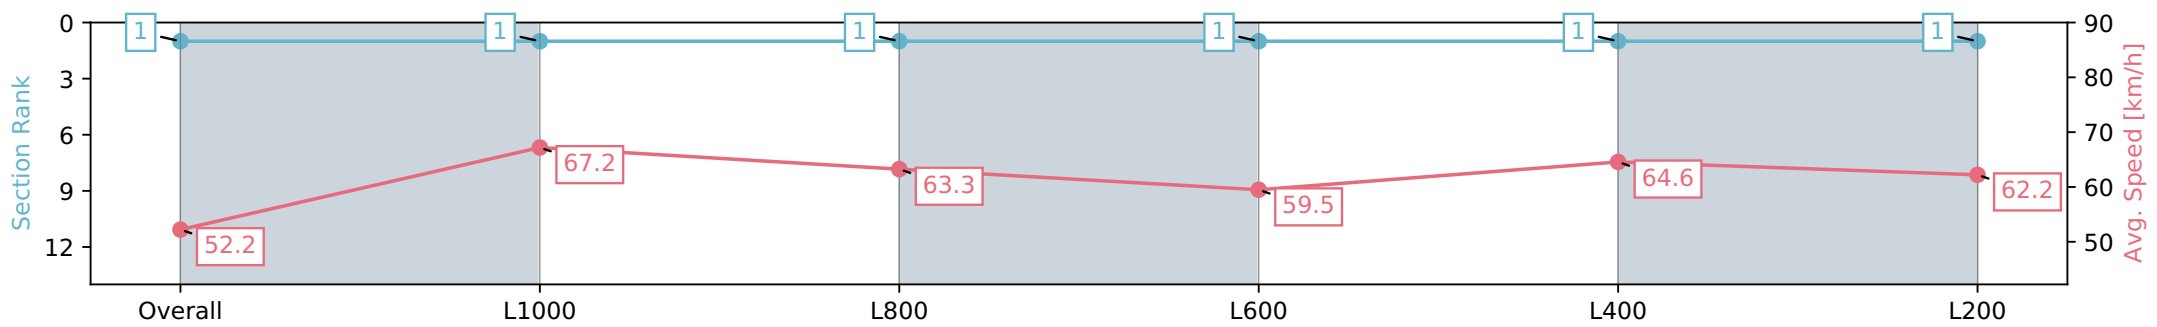

27 April 2024 - 12:39PM

Track Rating: Good 4, Weather: Overcast, Rail Position: True

Section	Overall	L1000	L800	L600	L400	L200
Section Times	1:10.71 [1] (0:13.78)	0:56.93 [1] (0:10.73)	0:46.20 [1] (0:11.37)	0:34.83 [1] (0:12.09)	0:22.74 [1] (0:11.18)	0:11.56 [1] (0:11.56)
Average Speed [km/h]	52.2	67.2	63.3	59.5	64.6	62.2
Top Speed [km/h]	68.5	68.6	65.3	60.9	66.1	65.8
Avg. Dist. to Rail [m]	9.4	4.2	0.4	0.4	3.3	7.5
Avg. Stride Freq. [Hz]	2.3	2.4	2.3	2.2	2.3	2.3
Avg. Stride Length [m]	6.2	7.9	7.7	7.3	7.5	7.5