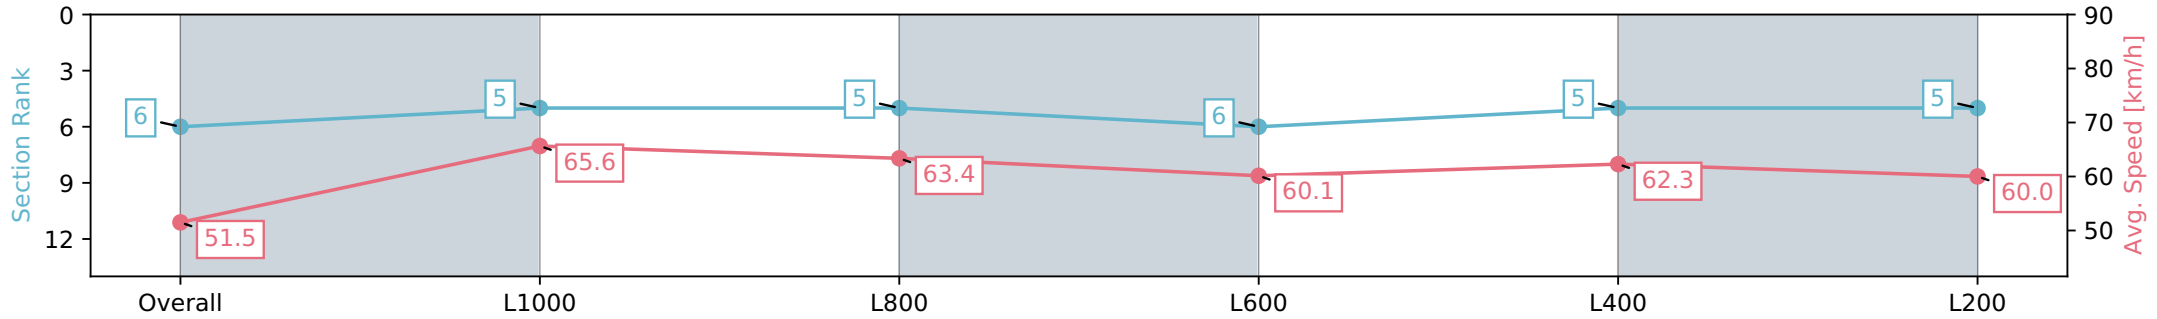

Morphettville SA - Professional

Race 2: Breeders' Stakes - 1200m

27 April 2024 - 12:39PM

Track Rating: Good 4, Weather: Overcast, Rail Position: True

Section	Overall	L1000	L800	L600	L400	L200
Section Times	1:11.96 [6] (0:14.00)	0:57.96 [5] (0:10.96)	0:47.00 [5] (0:11.39)	0:35.61 [6] (0:12.03)	0:23.58 [5] (0:11.59)	0:11.99 [5] (0:11.99)
Average Speed [km/h]	51.5	65.6	63.4	60.1	62.3	60.0
Top Speed [km/h]	68.3	66.8	66.2	64.3	63.3	62.6
Avg. Dist. to Rail [m]	3.4	2.0	1.2	0.7	2.1	3.2
Avg. Stride Freq. [Hz]	2.4	2.4	2.3	2.3	2.4	2.4
Avg. Stride Length [m]	5.9	7.6	7.5	7.4	7.4	7.1