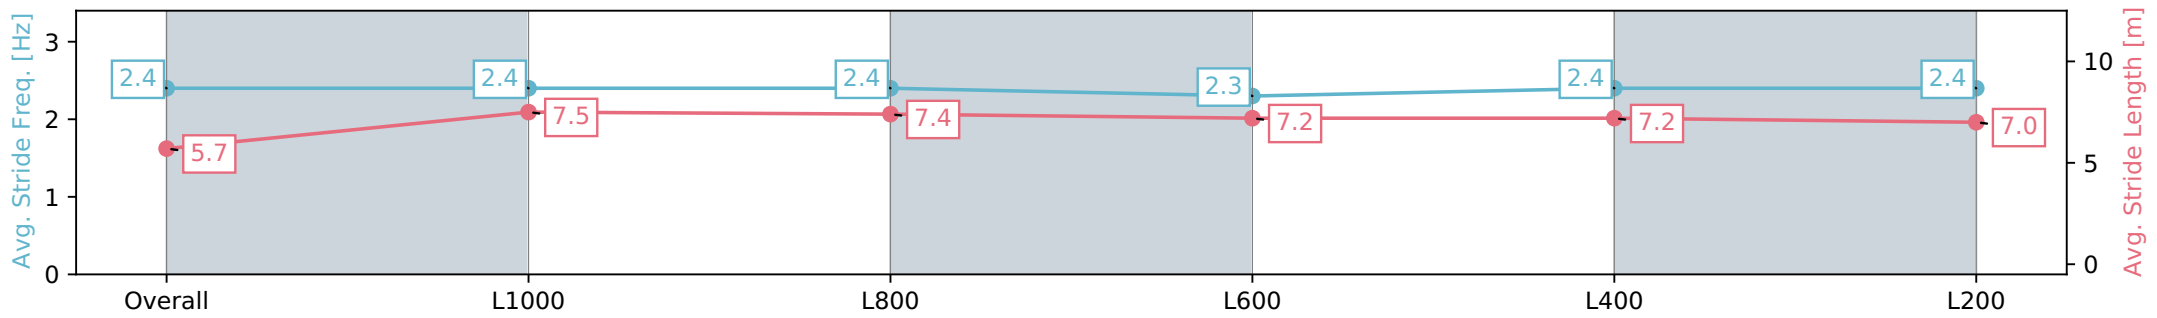

Morphettville SA - Professional

Race 2: Breeders' Stakes - 1200m

27 April 2024 - 12:39PM

Track Rating: Good 4, Weather: Overcast, Rail Position: True

Section	Overall	L1000	L800	L600	L400	L200
Section Times	1:11.67 [4] (0:13.85)	0:57.82 [2] (0:10.85)	0:46.97 [3] (0:11.33)	0:35.64 [3] (0:12.03)	0:23.61 [2] (0:11.71)	0:11.90 [2] (0:11.90)
Average Speed [km/h]	51.9	66.5	63.8	60.3	61.7	60.5
Top Speed [km/h]	71.5	69.9	65.4	62.4	62.7	63.1
Avg. Dist. to Rail [m]	1.8	0.7	0.9	1.7	3.3	4.4
Avg. Stride Freq. [Hz]	2.4	2.4	2.4	2.3	2.4	2.4
Avg. Stride Length [m]	5.7	7.5	7.4	7.2	7.2	7.0