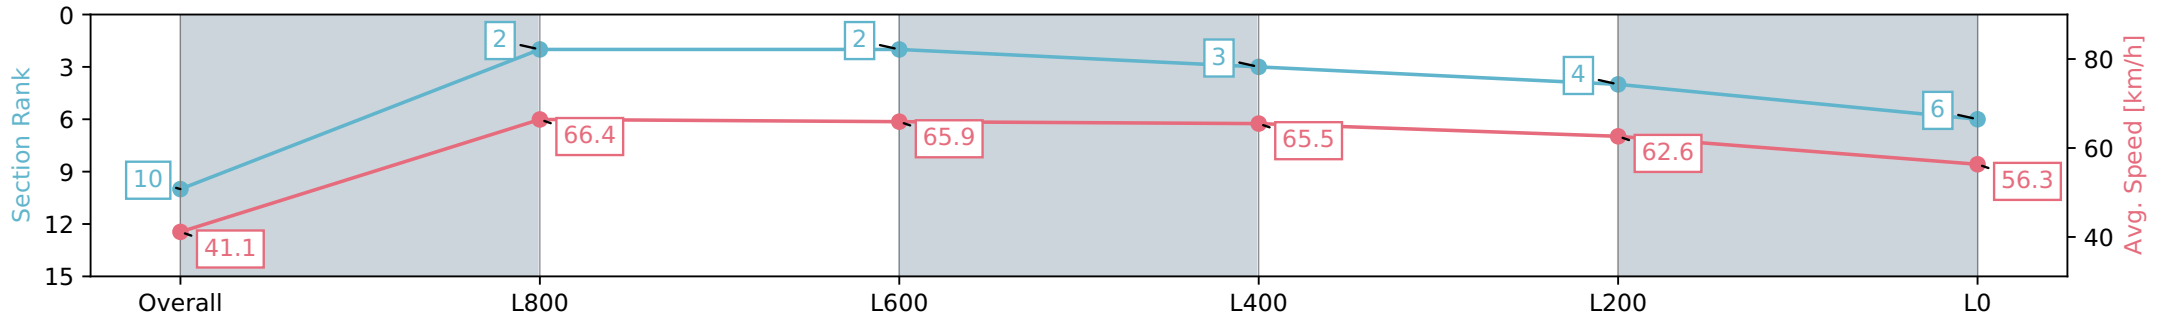

Morphettville SA - Professional

Race 1: Grand Syndicates Handicap - 1100m

27 April 2024 - 12:03PM

Track Rating: Good 4, Weather: Overcast, Rail Position: True

Section	Overall	L800	L600	L400	L200	L0
Section Times	1:06.04 [10] (0:08.76)	0:57.28 [2] (0:10.84)	0:46.44 [2] (0:11.03)	0:35.41 [3] (0:11.11)	0:24.30 [4] (0:11.51)	0:12.79 [6] (0:12.79)
Average Speed [km/h]	41.1	66.4	65.9	65.5	62.6	56.3
Top Speed [km/h]	62.8	68.2	66.5	66.6	64.9	61.4
Avg. Dist. to Rail [m]	11.5	6.2	2.6	1.9	2.7	3.3
Avg. Stride Freq. [Hz]	2.2	2.5	2.5	2.5	2.4	2.3
Avg. Stride Length [m]	5.0	7.2	7.4	7.3	7.2	6.9