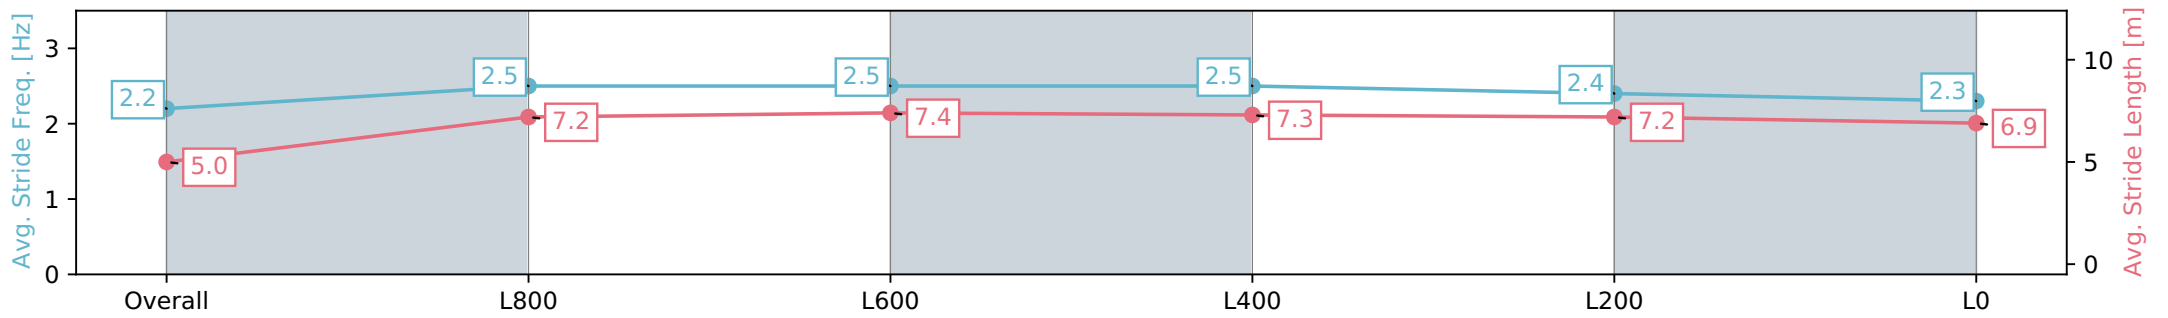

Morphettville SA - Professional

Race 1: Grand Syndicates Handicap - 1100m

27 April 2024 - 12:03PM

Track Rating: Good 4, Weather: Overcast, Rail Position: True

Section	Overall	L800	L600	L400	L200	L0
Section Times	1:06.04 [10] (0:08.76)	0:57.28 [2] (0:10.84)	0:46.44 [2] (0:11.03)	0:35.41 [3] (0:11.11)	0:24.30 [4] (0:11.51)	0:12.79 [6] (0:12.79)
Average Speed [km/h]	41.1	66.4	65.9	65.5	62.6	56.3
Top Speed [km/h]	62.8	68.2	66.5	66.6	64.9	61.4
Avg. Dist. to Rail [m]	11.5	6.2	2.6	1.9	2.7	3.3
Avg. Stride Freq. [Hz]	2.2	2.5	2.5	2.5	2.4	2.3
Avg. Stride Length [m]	5.0	7.2	7.4	7.3	7.2	6.9

[] Ranking at each section and finish
 -:-:- No data available at this section
 NA No data available

Horse/Jockey Name	ROSE OF DUPORTH/Lachlan Neindorf
Finish Rank	11
Fastest Section Time (Section)	0:11.04 (L1000)
Top Speed [km/h] (Section)	67.1 (Overall)
Race State	Finished