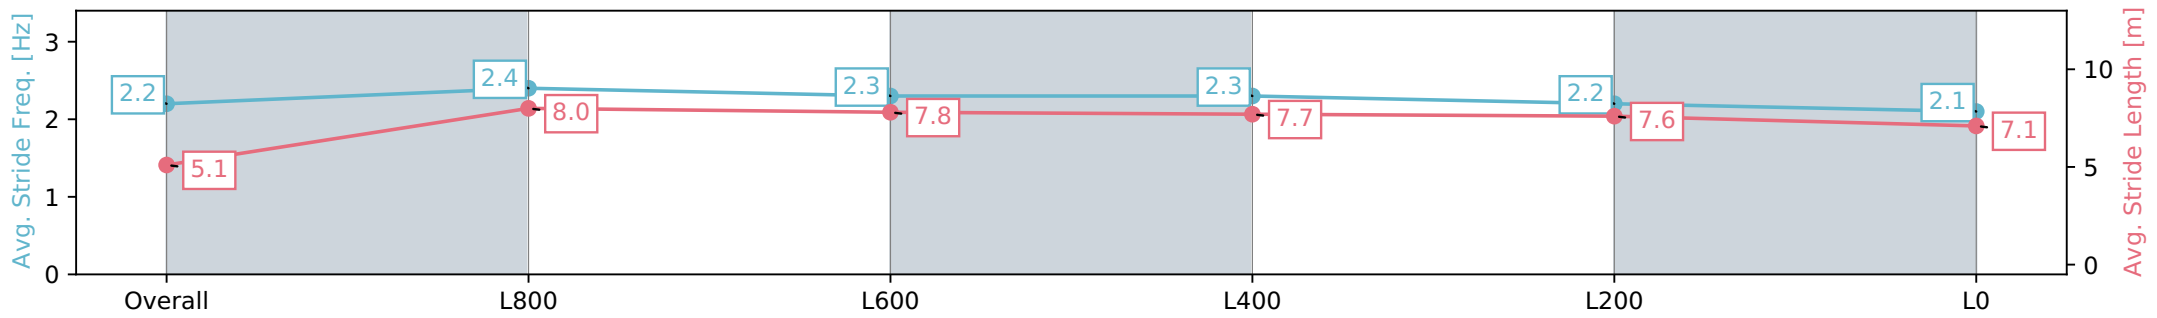

[] Ranking at each section and finish
 -:-:- No data available at this section
 NA No data available

Horse/Jockey Name	BIG OPTION/Callan Murray
Finish Rank	12
Fastest Section Time (Section)	0:10.62 (L1000)
Top Speed [km/h] (Section)	68.8 (Overall)
Race State	Finished

Morphettville SA - Professional

Race 1: Grand Syndicates Handicap - 1100m

27 April 2024 - 12:03PM

Track Rating: Good 4, Weather: Overcast, Rail Position: True

Section	Overall	L800	L600	L400	L200	L0
Section Times	1:06.52 [12] (0:08.80)	0:57.72 [3] (0:10.62)	0:47.10 [1] (0:10.93)	0:36.17 [1] (0:11.21)	0:24.96 [2] (0:11.78)	0:13.18 [8] (0:13.18)
Average Speed [km/h]	40.8	68.0	65.6	64.1	60.9	54.6
Top Speed [km/h]	66.3	68.8	67.7	64.9	63.3	58.5
Avg. Dist. to Rail [m]	3.5	1.6	0.6	0.7	0.6	0.5
Avg. Stride Freq. [Hz]	2.2	2.4	2.3	2.3	2.2	2.1
Avg. Stride Length [m]	5.1	8.0	7.8	7.7	7.6	7.1

- [] Ranking at each section and finish
- :-:- No data available at this section
- NA No data available