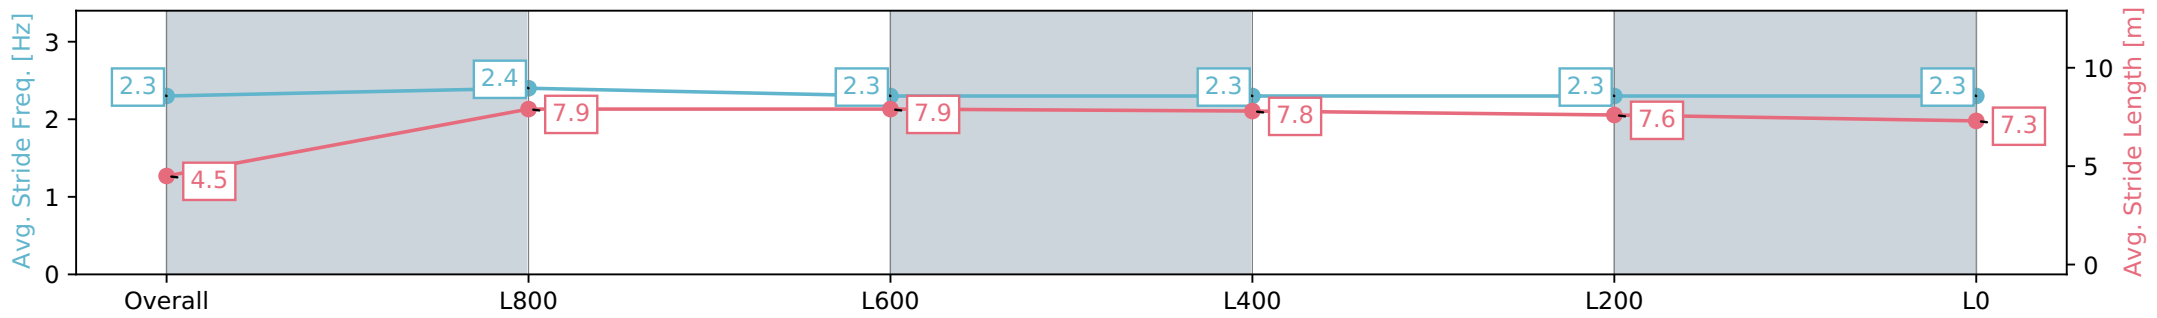

Morphettville SA - Professional

Race 1: Grand Syndicates Handicap - 1100m

27 April 2024 - 12:03PM

Track Rating: Good 4, Weather: Overcast, Rail Position: True

Section	Overall	L800	L600	L400	L200	L0
Section Times	1:05.02 [3] (0:09.43)	0:55.59 [11] (0:10.36)	0:45.23 [4] (0:10.76)	0:34.47 [2] (0:10.98)	0:23.49 [1] (0:11.28)	0:12.20 [1] (0:12.20)
Average Speed [km/h]	38.4	69.6	66.8	65.1	63.6	59.1
Top Speed [km/h]	68.9	72.5	68.8	66.0	65.1	61.5
Avg. Dist. to Rail [m]	3.8	2.8	1.0	1.4	1.0	3.5
Avg. Stride Freq. [Hz]	2.3	2.4	2.3	2.3	2.3	2.3
Avg. Stride Length [m]	4.5	7.9	7.9	7.8	7.6	7.3