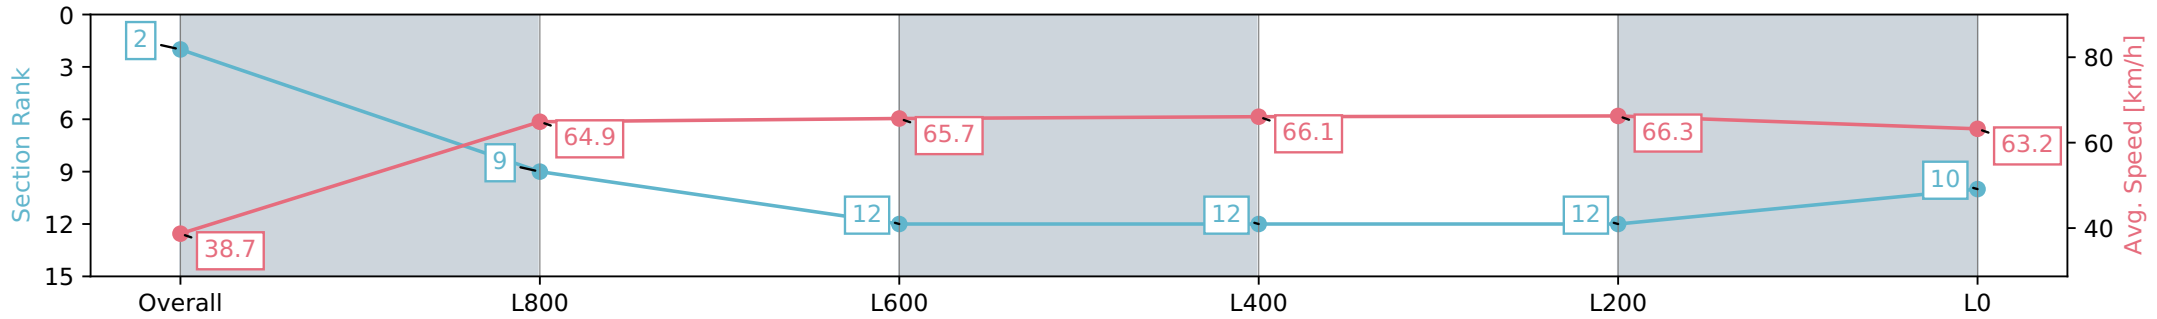

Horse/Jockey Name	SACHEM/Todd Pannell
Finish Rank	2
Fastest Section Time (Section)	0:10.95 (L400)
Top Speed [km/h] (Section)	66.9 (L600)
Race State	Finished

Morphettville SA - Professional
Race 1: Grand Syndicates Handicap - 1100m
27 April 2024 - 12:03PM
Track Rating: Good 4, Weather: Overcast, Rail Position: True

Section	Overall	L800	L600	L400	L200	L0
Section Times	1:04.78 [2] (0:09.28)	0:55.49 [9] (0:11.11)	0:44.38 [12] (0:11.05)	0:33.33 [12] (0:10.99)	0:22.34 [12] (0:10.95)	0:11.39 [10] (0:11.39)
Average Speed [km/h]	38.7	64.9	65.7	66.1	66.3	63.2
Top Speed [km/h]	61.1	66.8	66.9	66.9	66.9	65.7
Avg. Dist. to Rail [m]	10.2	4.7	2.5	1.8	6.4	9.0
Avg. Stride Freq. [Hz]	2.0	2.2	2.2	2.3	2.3	2.2
Avg. Stride Length [m]	5.2	8.0	8.2	8.1	8.0	7.8

Report Created: Sat 27 April 2024 12:49:23 GMT+10 (Note: Timing is based on positional data)

- [ ] Ranking at each section and finish
- -:-:- No data available at this section
- NA No data available