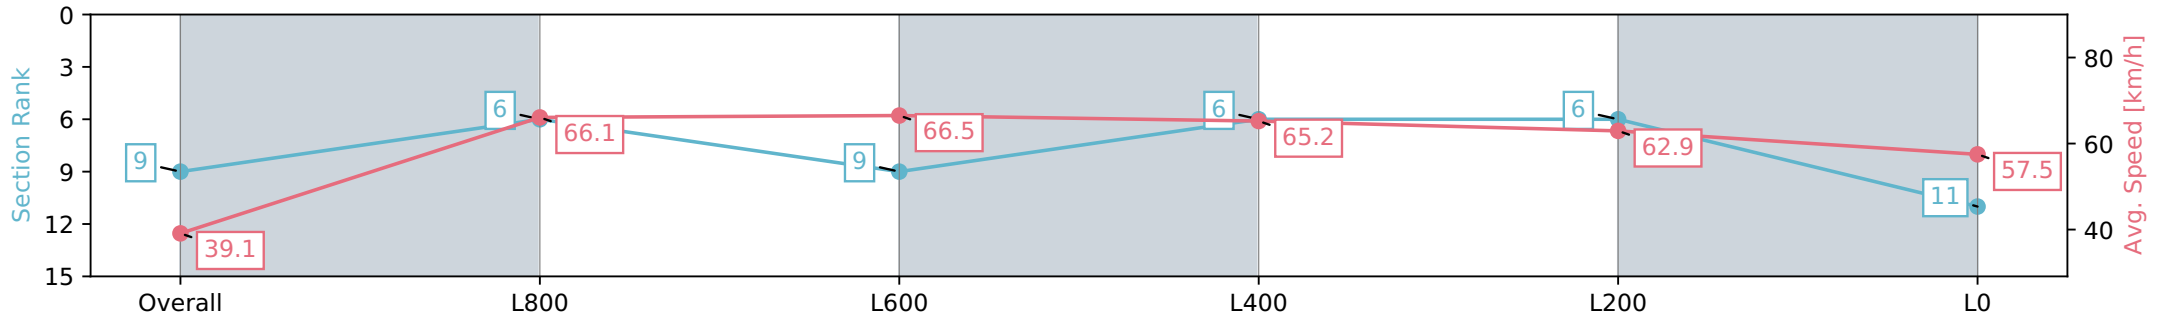

Morphettville SA - Professional

Race 1: Grand Syndicates Handicap - 1100m

27 April 2024 - 12:03PM

Track Rating: Good 4, Weather: Overcast, Rail Position: True

Section	Overall	L800	L600	L400	L200	L0
Section Times	1:05.97 [9] (0:09.18)	0:56.79 [6] (0:10.90)	0:45.89 [9] (0:10.85)	0:35.04 [6] (0:11.03)	0:24.01 [6] (0:11.50)	0:12.51 [11] (0:12.51)
Average Speed [km/h]	39.1	66.1	66.5	65.2	62.9	57.5
Top Speed [km/h]	64.3	67.2	67.0	67.0	64.5	62.2
Avg. Dist. to Rail [m]	7.4	4.3	1.3	0.2	4.4	6.0
Avg. Stride Freq. [Hz]	2.3	2.5	2.5	2.5	2.5	2.3
Avg. Stride Length [m]	4.7	7.3	7.4	7.3	7.1	6.9