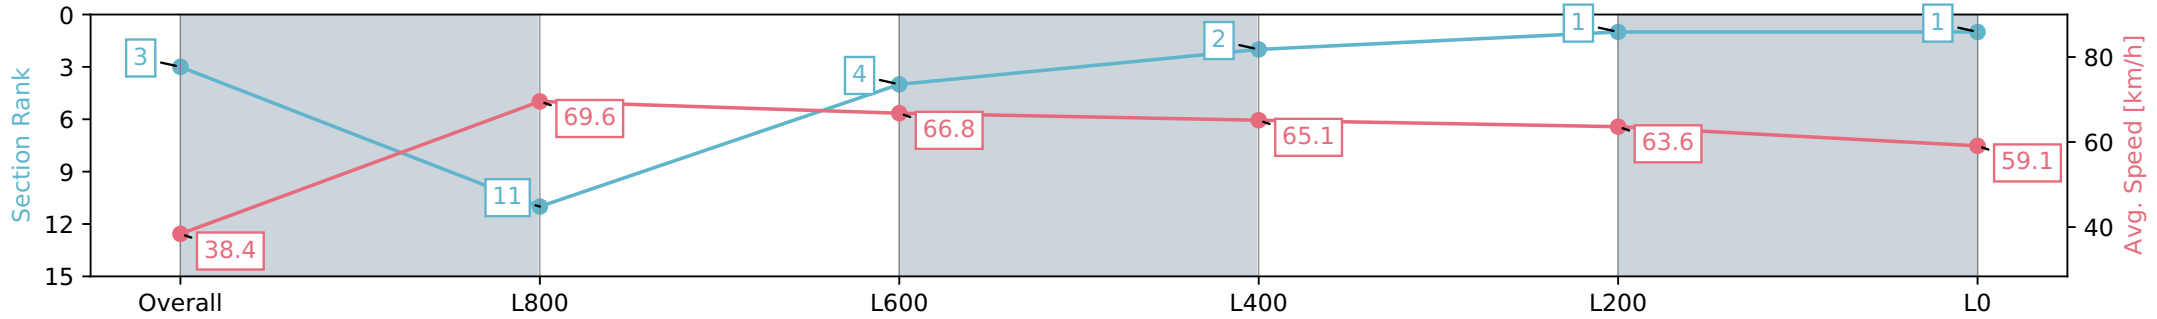

Morphettville SA - Professional

Race 1: Grand Syndicates Handicap - 1100m

27 April 2024 - 12:03PM

Track Rating: Good 4, Weather: Overcast, Rail Position: True

Section	Overall	L800	L600	L400	L200	L0
Section Times	1:05.02 [3] (0:09.43)	0:55.59 [11] (0:10.36)	0:45.23 [4] (0:10.76)	0:34.47 [2] (0:10.98)	0:23.49 [1] (0:11.28)	0:12.20 [1] (0:12.20)
Average Speed [km/h]	38.4	69.6	66.8	65.1	63.6	59.1
Top Speed [km/h]	68.9	72.5	68.8	66.0	65.1	61.5
Avg. Dist. to Rail [m]	3.8	2.8	1.0	1.4	1.0	3.5
Avg. Stride Freq. [Hz]	2.3	2.4	2.3	2.3	2.3	2.3
Avg. Stride Length [m]	4.5	7.9	7.9	7.8	7.6	7.3