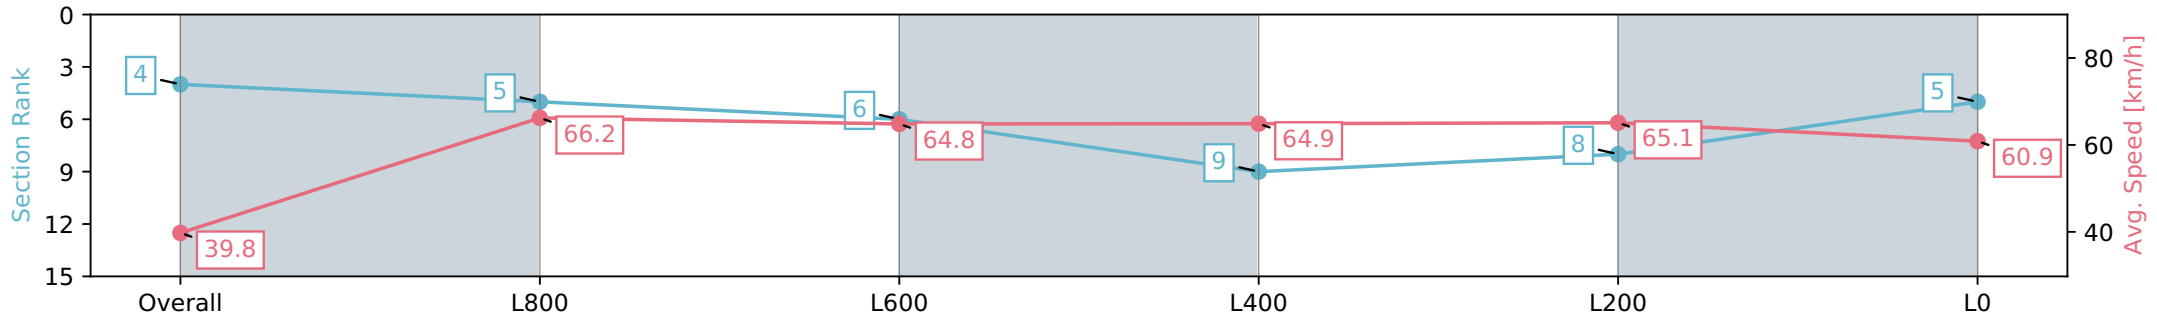

Morphettville SA - Professional

Race 1: Grand Syndicates Handicap - 1100m

27 April 2024 - 12:03PM

Track Rating: Good 4, Weather: Overcast, Rail Position: True

Section	Overall	L800	L600	L400	L200	L0
Section Times	1:05.05 [4] (0:09.08)	0:55.97 [5] (0:10.87)	0:45.10 [6] (0:11.12)	0:33.98 [9] (0:11.09)	0:22.89 [8] (0:11.06)	0:11.83 [5] (0:11.83)
Average Speed [km/h]	39.8	66.2	64.8	64.9	65.1	60.9
Top Speed [km/h]	62.4	67.8	66.6	66.0	66.2	63.3
Avg. Dist. to Rail [m]	3.6	1.4	0.4	0.1	1.2	1.6
Avg. Stride Freq. [Hz]	2.2	2.5	2.5	2.5	2.5	2.5
Avg. Stride Length [m]	5.0	7.4	7.3	7.4	7.2	6.8