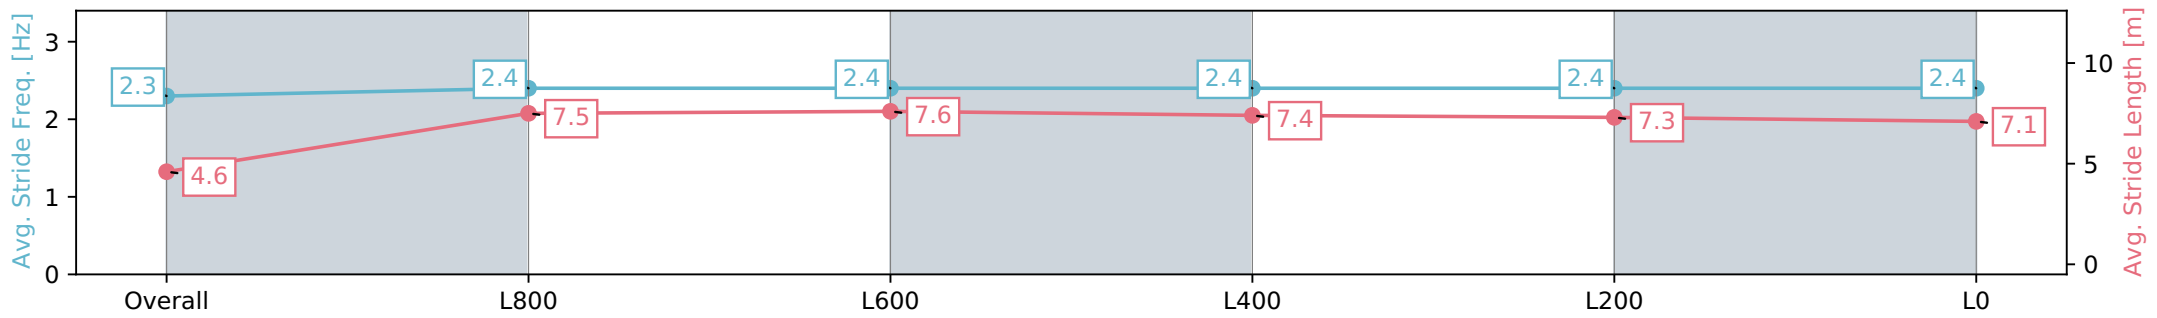

Morphettville SA - Professional

Race 1: Grand Syndicates Handicap - 1100m

27 April 2024 - 12:03PM

Track Rating: Good 4, Weather: Overcast, Rail Position: True

Section	Overall	L800	L600	L400	L200	L0
Section Times	1:05.15 [6] (0:09.37)	0:55.78 [10] (0:10.85)	0:44.93 [11] (0:10.71)	0:34.22 [7] (0:11.03)	0:23.19 [6] (0:11.25)	0:11.94 [4] (0:11.94)
Average Speed [km/h]	38.3	66.3	67.3	65.2	64.1	60.3
Top Speed [km/h]	64.9	67.9	68.2	66.2	65.8	63.4
Avg. Dist. to Rail [m]	4.7	2.9	1.4	0.6	3.2	4.6
Avg. Stride Freq. [Hz]	2.3	2.4	2.4	2.4	2.4	2.4
Avg. Stride Length [m]	4.6	7.5	7.6	7.4	7.3	7.1