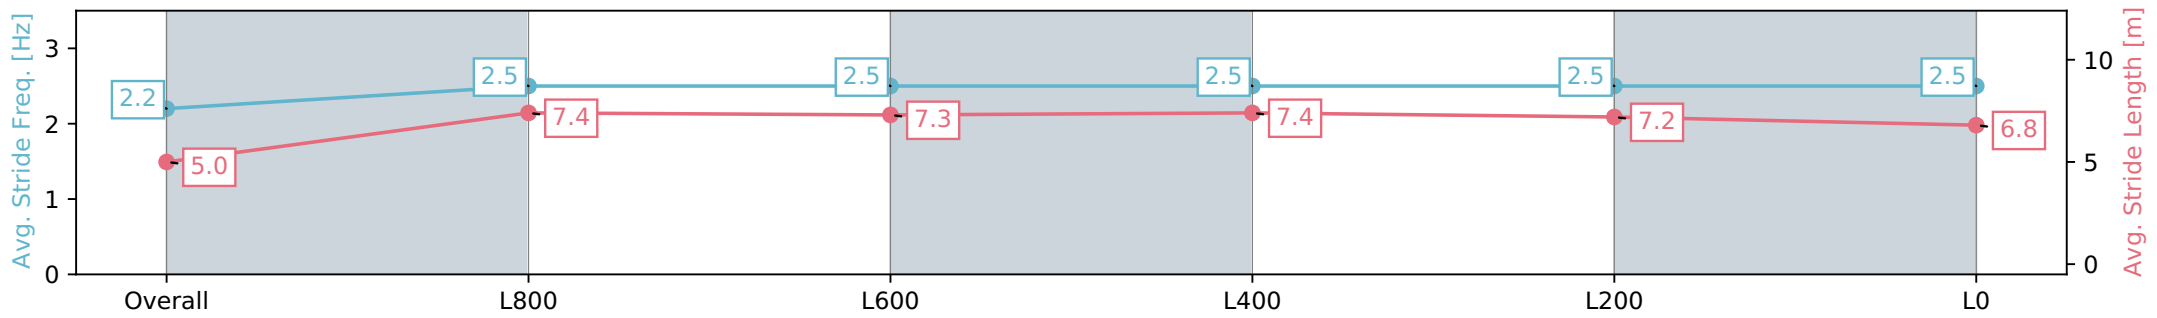

Morphettville SA - Professional

Race 1: Grand Syndicates Handicap - 1100m

27 April 2024 - 12:03PM

Track Rating: Good 4, Weather: Overcast, Rail Position: True

Section	Overall	L800	L600	L400	L200	L0
Section Times	1:05.05 [4] (0:09.08)	0:55.97 [5] (0:10.87)	0:45.10 [6] (0:11.12)	0:33.98 [9] (0:11.09)	0:22.89 [8] (0:11.06)	0:11.83 [5] (0:11.83)
Average Speed [km/h]	39.8	66.2	64.8	64.9	65.1	60.9
Top Speed [km/h]	62.4	67.8	66.6	66.0	66.2	63.3
Avg. Dist. to Rail [m]	3.6	1.4	0.4	0.1	1.2	1.6
Avg. Stride Freq. [Hz]	2.2	2.5	2.5	2.5	2.5	2.5
Avg. Stride Length [m]	5.0	7.4	7.3	7.4	7.2	6.8