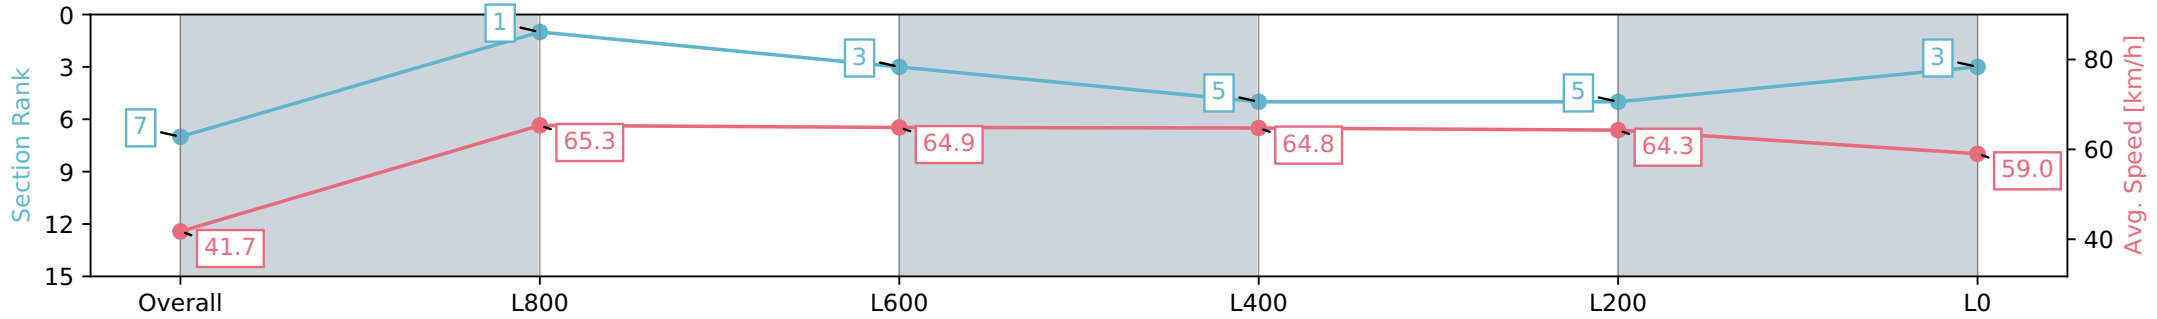

Morphettville SA - Professional

Race 1: Grand Syndicates Handicap - 1100m

27 April 2024 - 12:03PM

Track Rating: Good 4, Weather: Overcast, Rail Position: True

Section	Overall	L800	L600	L400	L200	L0
Section Times	1:05.36 [7] (0:08.63)	0:56.73 [1] (0:11.03)	0:45.70 [3] (0:11.12)	0:34.58 [5] (0:11.15)	0:23.43 [5] (0:11.23)	0:12.20 [3] (0:12.20)
Average Speed [km/h]	41.7	65.3	64.9	64.8	64.3	59.0
Top Speed [km/h]	62.4	66.5	66.5	66.6	65.6	62.8
Avg. Dist. to Rail [m]	2.4	1.2	0.5	0.5	3.3	3.3
Avg. Stride Freq. [Hz]	2.3	2.6	2.5	2.5	2.5	2.4
Avg. Stride Length [m]	4.9	7.1	7.1	7.3	7.2	6.8