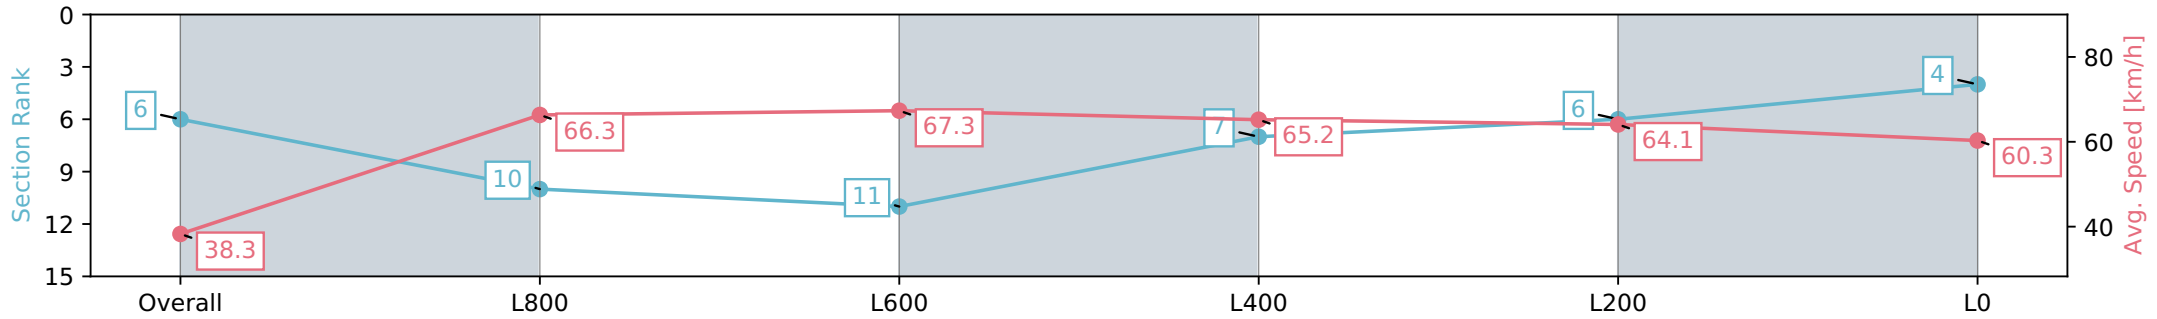

Morphettville SA - Professional

Race 1: Grand Syndicates Handicap - 1100m

27 April 2024 - 12:03PM

Track Rating: Good 4, Weather: Overcast, Rail Position: True

Section	Overall	L800	L600	L400	L200	L0
Section Times	1:05.15 [6] (0:09.37)	0:55.78 [10] (0:10.85)	0:44.93 [11] (0:10.71)	0:34.22 [7] (0:11.03)	0:23.19 [6] (0:11.25)	0:11.94 [4] (0:11.94)
Average Speed [km/h]	38.3	66.3	67.3	65.2	64.1	60.3
Top Speed [km/h]	64.9	67.9	68.2	66.2	65.8	63.4
Avg. Dist. to Rail [m]	4.7	2.9	1.4	0.6	3.2	4.6
Avg. Stride Freq. [Hz]	2.3	2.4	2.4	2.4	2.4	2.4
Avg. Stride Length [m]	4.6	7.5	7.6	7.4	7.3	7.1