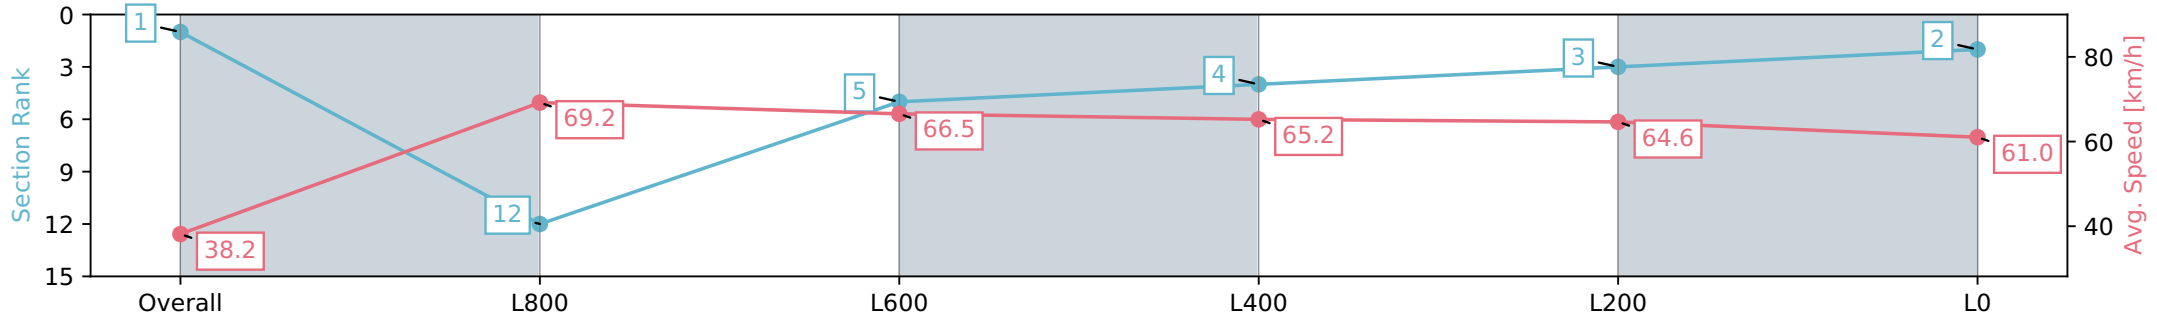

27 April 2024 - 12:03PM

Track Rating: Good 4, Weather: Overcast, Rail Position: True

Section	Overall	L800	L600	L400	L200	L0
Section Times	1:04.68 [1] (0:09.45)	0:55.23 [12] (0:10.41)	0:44.82 [5] (0:10.84)	0:33.98 [4] (0:11.03)	0:22.95 [3] (0:11.16)	0:11.79 [2] (0:11.79)
Average Speed [km/h]	38.2	69.2	66.5	65.2	64.6	61.0
Top Speed [km/h]	68.4	70.7	68.3	66.1	66.0	63.2
Avg. Dist. to Rail [m]	2.6	2.2	1.2	0.2	1.6	4.3
Avg. Stride Freq. [Hz]	2.3	2.5	2.4	2.4	2.4	2.4
Avg. Stride Length [m]	4.5	7.3	7.6	7.6	7.5	7.2