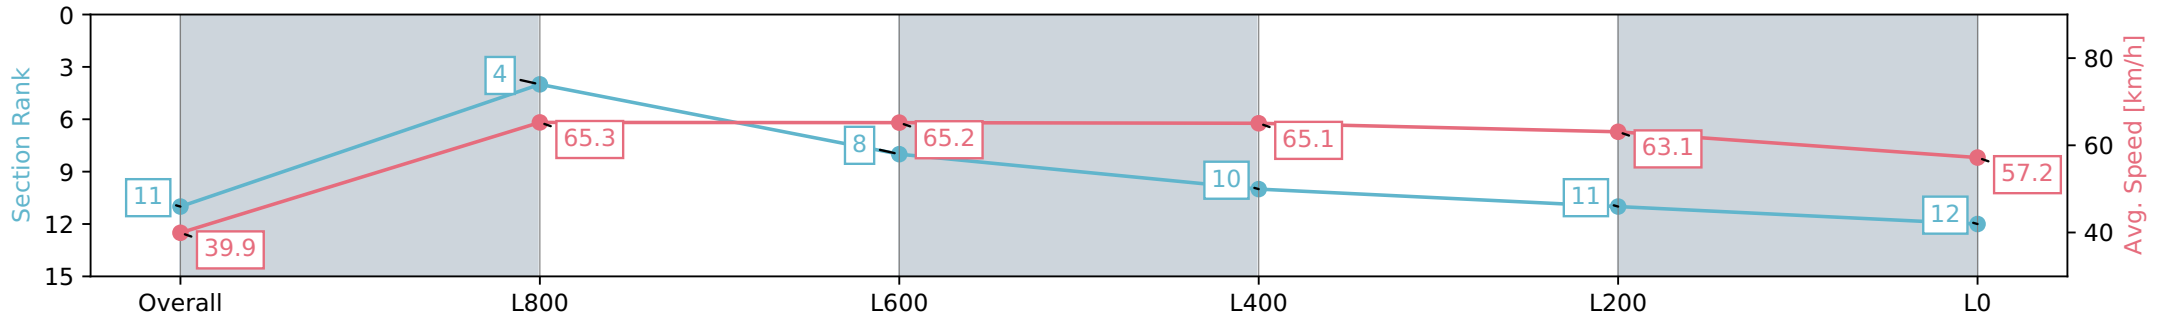

Morphettville SA - Professional

Race 1: Grand Syndicates Handicap - 1100m

27 April 2024 - 12:03PM

Track Rating: Good 4, Weather: Overcast, Rail Position: True

Section	Overall	L800	L600	L400	L200	L0
Section Times	1:06.30 [11] (0:09.01)	0:57.29 [4] (0:11.04)	0:46.25 [8] (0:11.12)	0:35.13 [10] (0:11.10)	0:24.03 [11] (0:11.44)	0:12.59 [12] (0:12.59)
Average Speed [km/h]	39.9	65.3	65.2	65.1	63.1	57.2
Top Speed [km/h]	62.3	67.1	67.0	66.0	64.4	60.9
Avg. Dist. to Rail [m]	8.5	4.0	2.4	0.6	1.5	3.5
Avg. Stride Freq. [Hz]	2.3	2.5	2.5	2.5	2.5	2.4
Avg. Stride Length [m]	4.7	7.2	7.2	7.2	7.1	6.7

[] Ranking at each section and finish
 -:-:- No data available at this section
 NA No data available

Horse/Jockey Name	BIG OPTION/Callan Murray
Finish Rank	12
Fastest Section Time (Section)	0:10.62 (L1000)
Top Speed [km/h] (Section)	68.8 (Overall)
Race State	Finished