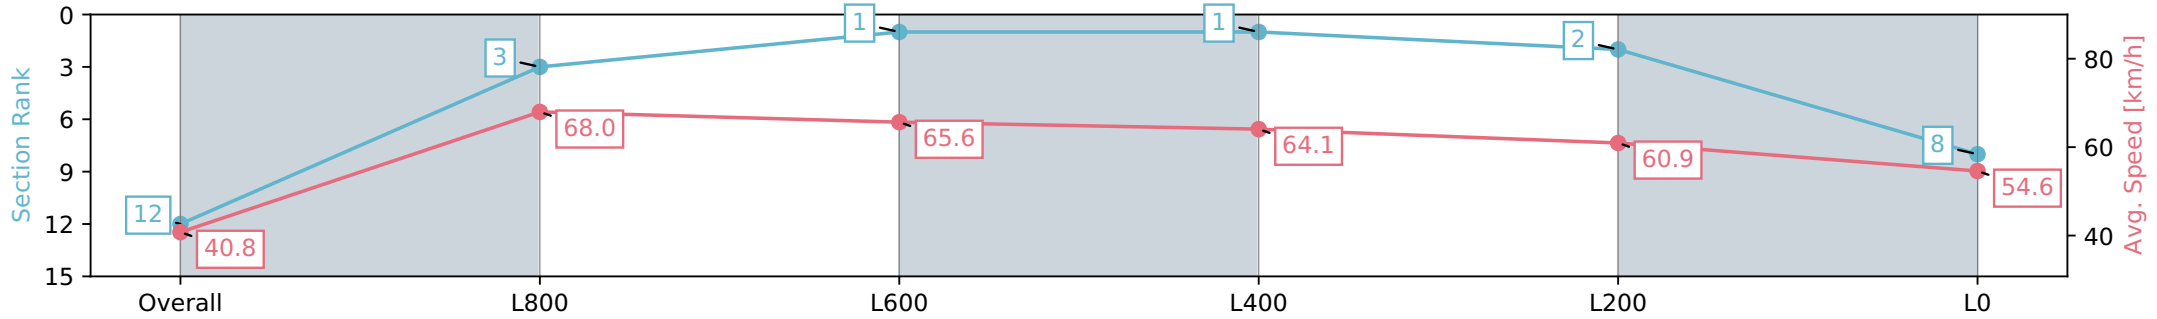

[] Ranking at each section and finish
 -:-:- No data available at this section
 NA No data available

Horse/Jockey Name	BIG OPTION/Callan Murray
Finish Rank	12
Fastest Section Time (Section)	0:10.62 (L1000)
Top Speed [km/h] (Section)	68.8 (Overall)
Race State	Finished

Morphettville SA - Professional

Race 1: Grand Syndicates Handicap - 1100m

27 April 2024 - 12:03PM

Track Rating: Good 4, Weather: Overcast, Rail Position: True

Section	Overall	L800	L600	L400	L200	L0
Section Times	1:06.52 [12] (0:08.80)	0:57.72 [3] (0:10.62)	0:47.10 [1] (0:10.93)	0:36.17 [1] (0:11.21)	0:24.96 [2] (0:11.78)	0:13.18 [8] (0:13.18)
Average Speed [km/h]	40.8	68.0	65.6	64.1	60.9	54.6
Top Speed [km/h]	66.3	68.8	67.7	64.9	63.3	58.5
Avg. Dist. to Rail [m]	3.5	1.6	0.6	0.7	0.6	0.5
Avg. Stride Freq. [Hz]	2.2	2.4	2.3	2.3	2.2	2.1
Avg. Stride Length [m]	5.1	8.0	7.8	7.7	7.6	7.1

- [] Ranking at each section and finish
- :-:- No data available at this section
- NA No data available