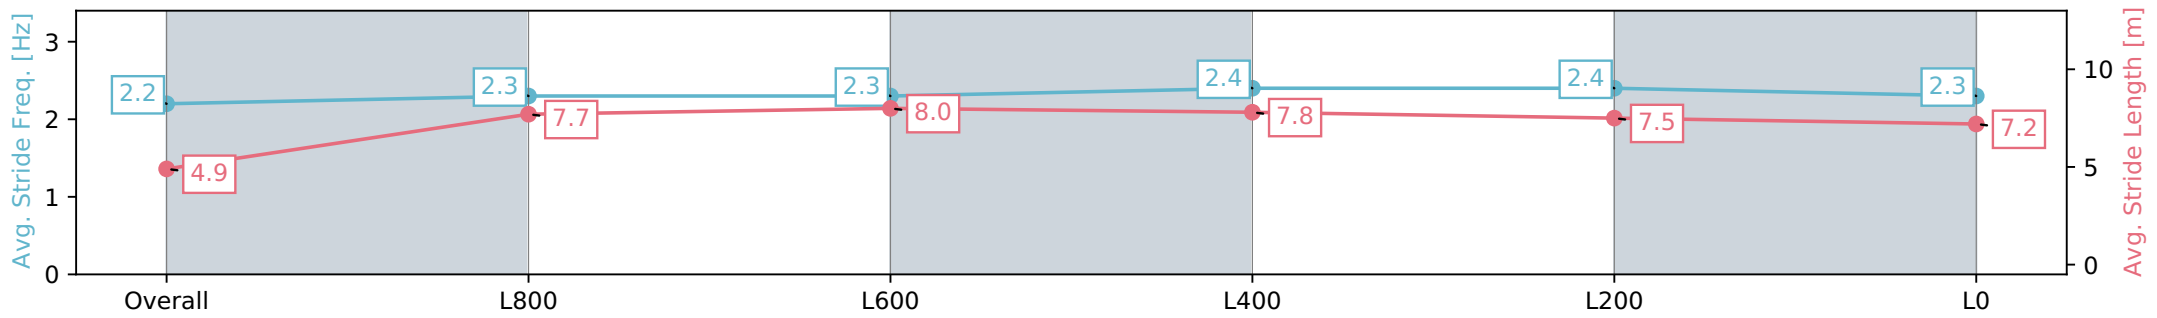

Morphettville SA - Professional

Race 1: Grand Syndicates Handicap - 1100m

27 April 2024 - 12:03PM

Track Rating: Good 4, Weather: Overcast, Rail Position: True

Section	Overall	L800	L600	L400	L200	L0
Section Times	1:05.08 [5] (0:09.20)	0:55.88 [8] (0:10.98)	0:44.90 [10] (0:11.05)	0:33.85 [11] (0:10.96)	0:22.89 [9] (0:11.12)	0:11.77 [7] (0:11.77)
Average Speed [km/h]	39.2	65.6	65.8	66.2	65.1	61.1
Top Speed [km/h]	63.6	67.3	67.0	66.8	66.1	64.2
Avg. Dist. to Rail [m]	11.0	4.6	2.6	1.7	5.1	6.7
Avg. Stride Freq. [Hz]	2.2	2.3	2.3	2.4	2.4	2.3
Avg. Stride Length [m]	4.9	7.7	8.0	7.8	7.5	7.2