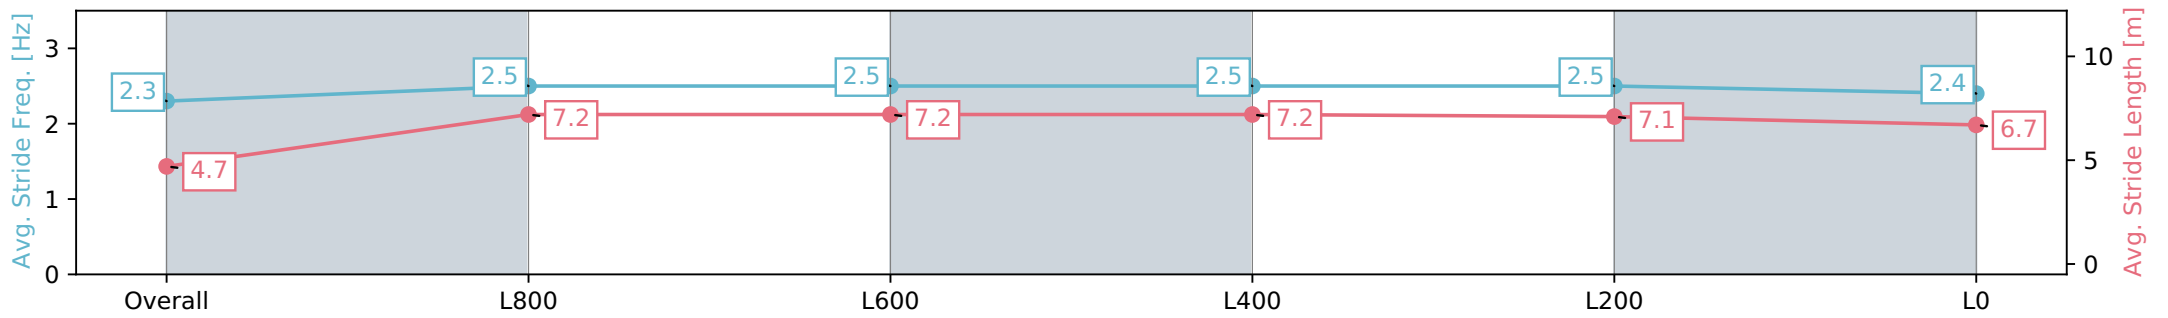

Morphettville SA - Professional

Race 1: Grand Syndicates Handicap - 1100m

27 April 2024 - 12:03PM

Track Rating: Good 4, Weather: Overcast, Rail Position: True

Section	Overall	L800	L600	L400	L200	L0
Section Times	1:06.30 [11] (0:09.01)	0:57.29 [4] (0:11.04)	0:46.25 [8] (0:11.12)	0:35.13 [10] (0:11.10)	0:24.03 [11] (0:11.44)	0:12.59 [12] (0:12.59)
Average Speed [km/h]	39.9	65.3	65.2	65.1	63.1	57.2
Top Speed [km/h]	62.3	67.1	67.0	66.0	64.4	60.9
Avg. Dist. to Rail [m]	8.5	4.0	2.4	0.6	1.5	3.5
Avg. Stride Freq. [Hz]	2.3	2.5	2.5	2.5	2.5	2.4
Avg. Stride Length [m]	4.7	7.2	7.2	7.2	7.1	6.7

[] Ranking at each section and finish
 -:-:- No data available at this section
 NA No data available

Horse/Jockey Name	BIG OPTION/Callan Murray
Finish Rank	12
Fastest Section Time (Section)	0:10.62 (L1000)
Top Speed [km/h] (Section)	68.8 (Overall)
Race State	Finished