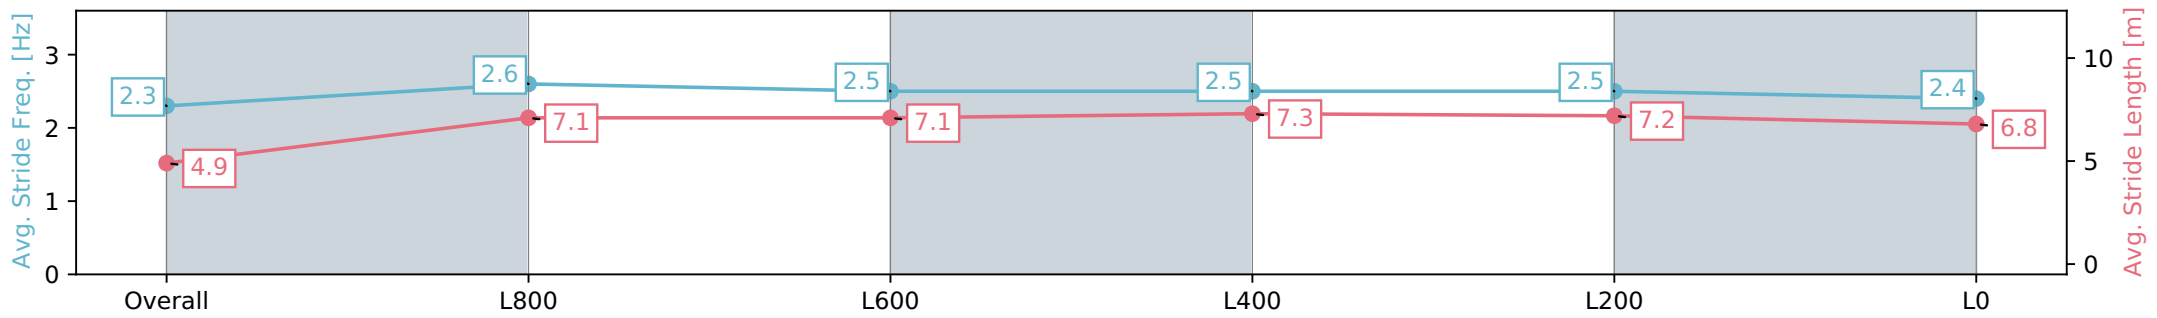

Morphettville SA - Professional

Race 1: Grand Syndicates Handicap - 1100m

27 April 2024 - 12:03PM

Track Rating: Good 4, Weather: Overcast, Rail Position: True

Section	Overall	L800	L600	L400	L200	L0
Section Times	1:05.36 [7] (0:08.63)	0:56.73 [1] (0:11.03)	0:45.70 [3] (0:11.12)	0:34.58 [5] (0:11.15)	0:23.43 [5] (0:11.23)	0:12.20 [3] (0:12.20)
Average Speed [km/h]	41.7	65.3	64.9	64.8	64.3	59.0
Top Speed [km/h]	62.4	66.5	66.5	66.6	65.6	62.8
Avg. Dist. to Rail [m]	2.4	1.2	0.5	0.5	3.3	3.3
Avg. Stride Freq. [Hz]	2.3	2.6	2.5	2.5	2.5	2.4
Avg. Stride Length [m]	4.9	7.1	7.1	7.3	7.2	6.8