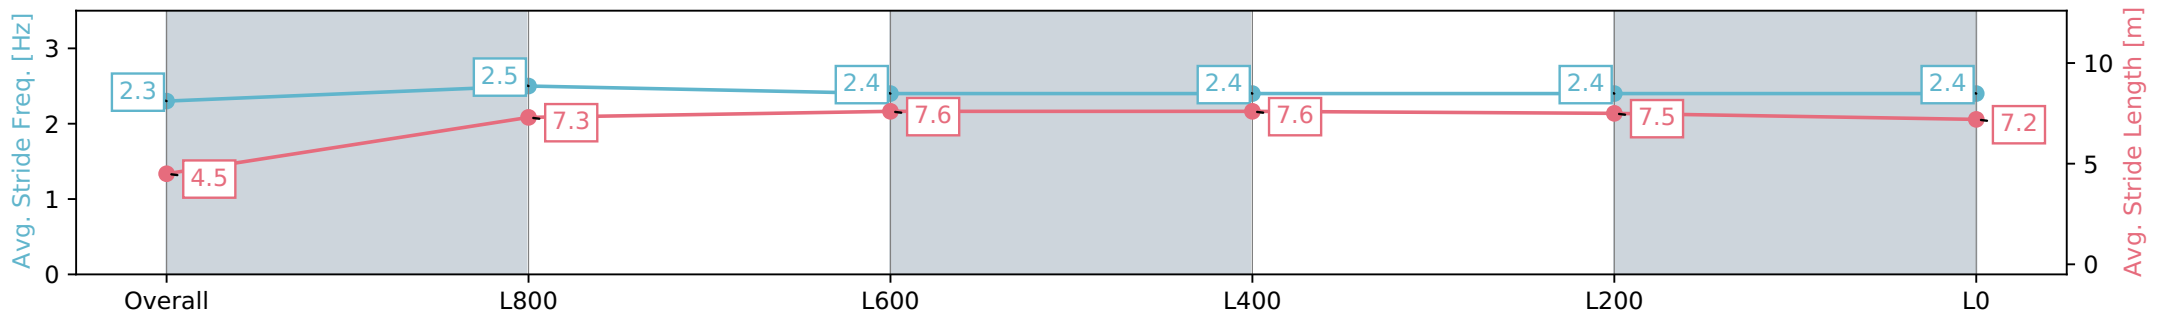

27 April 2024 - 12:03PM

Track Rating: Good 4, Weather: Overcast, Rail Position: True

Section	Overall	L800	L600	L400	L200	L0
Section Times	1:04.68 [1] (0:09.45)	0:55.23 [12] (0:10.41)	0:44.82 [5] (0:10.84)	0:33.98 [4] (0:11.03)	0:22.95 [3] (0:11.16)	0:11.79 [2] (0:11.79)
Average Speed [km/h]	38.2	69.2	66.5	65.2	64.6	61.0
Top Speed [km/h]	68.4	70.7	68.3	66.1	66.0	63.2
Avg. Dist. to Rail [m]	2.6	2.2	1.2	0.2	1.6	4.3
Avg. Stride Freq. [Hz]	2.3	2.5	2.4	2.4	2.4	2.4
Avg. Stride Length [m]	4.5	7.3	7.6	7.6	7.5	7.2