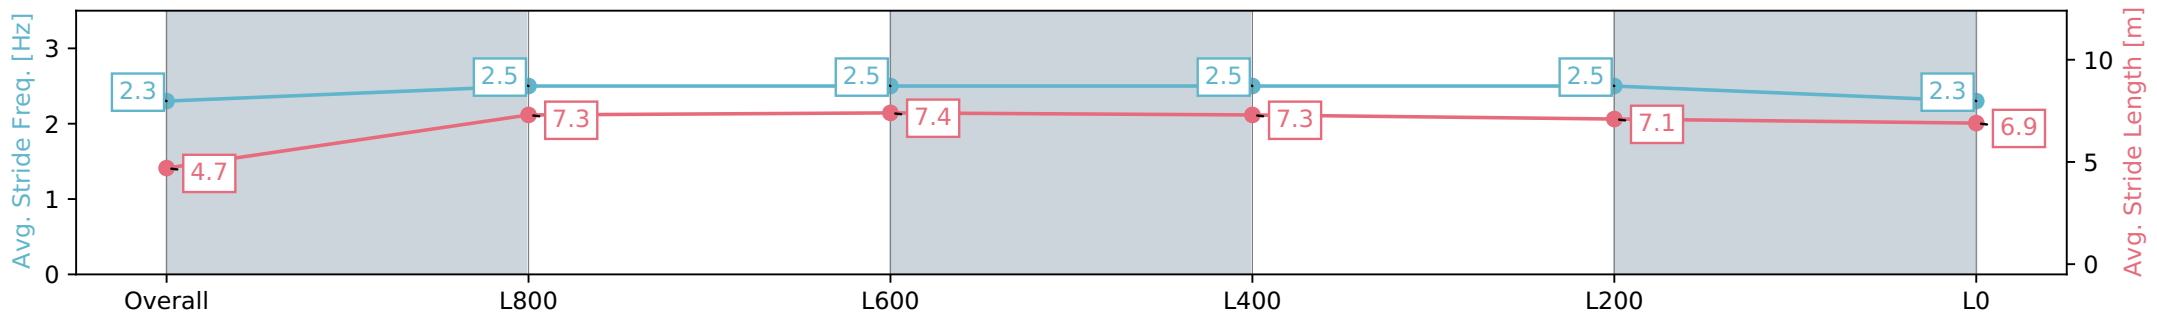

Morphettville SA - Professional

Race 1: Grand Syndicates Handicap - 1100m

27 April 2024 - 12:03PM

Track Rating: Good 4, Weather: Overcast, Rail Position: True

Section	Overall	L800	L600	L400	L200	L0
Section Times	1:05.97 [9] (0:09.18)	0:56.79 [6] (0:10.90)	0:45.89 [9] (0:10.85)	0:35.04 [6] (0:11.03)	0:24.01 [6] (0:11.50)	0:12.51 [11] (0:12.51)
Average Speed [km/h]	39.1	66.1	66.5	65.2	62.9	57.5
Top Speed [km/h]	64.3	67.2	67.0	67.0	64.5	62.2
Avg. Dist. to Rail [m]	7.4	4.3	1.3	0.2	4.4	6.0
Avg. Stride Freq. [Hz]	2.3	2.5	2.5	2.5	2.5	2.3
Avg. Stride Length [m]	4.7	7.3	7.4	7.3	7.1	6.9

- [] Ranking at each section and finish
- :-:- No data available at this section
- NA No data available

Horse/Jockey Name	MEETMEIN MELBOURNE/Damian Lane
Finish Rank	10
Fastest Section Time (Section)	0:10.84 (L1000)
Top Speed [km/h] (Section)	68.2 (Overall)
Race State	Finished