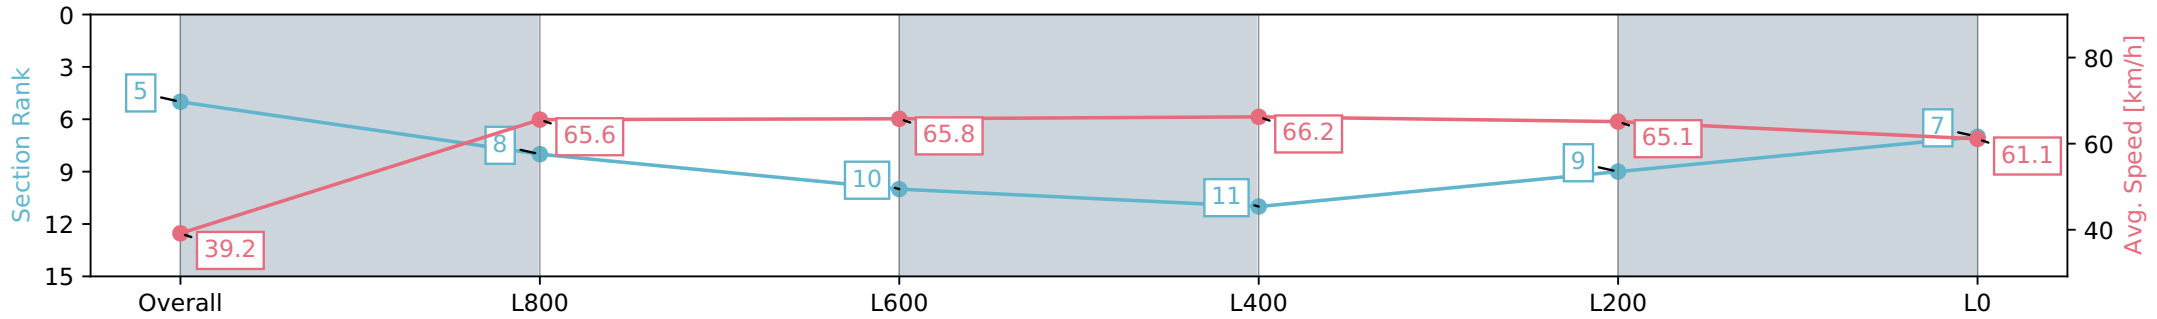

Morphettville SA - Professional

Race 1: Grand Syndicates Handicap - 1100m

27 April 2024 - 12:03PM

Track Rating: Good 4, Weather: Overcast, Rail Position: True

Section	Overall	L800	L600	L400	L200	L0
Section Times	1:05.08 [5] (0:09.20)	0:55.88 [8] (0:10.98)	0:44.90 [10] (0:11.05)	0:33.85 [11] (0:10.96)	0:22.89 [9] (0:11.12)	0:11.77 [7] (0:11.77)
Average Speed [km/h]	39.2	65.6	65.8	66.2	65.1	61.1
Top Speed [km/h]	63.6	67.3	67.0	66.8	66.1	64.2
Avg. Dist. to Rail [m]	11.0	4.6	2.6	1.7	5.1	6.7
Avg. Stride Freq. [Hz]	2.2	2.3	2.3	2.4	2.4	2.3
Avg. Stride Length [m]	4.9	7.7	8.0	7.8	7.5	7.2