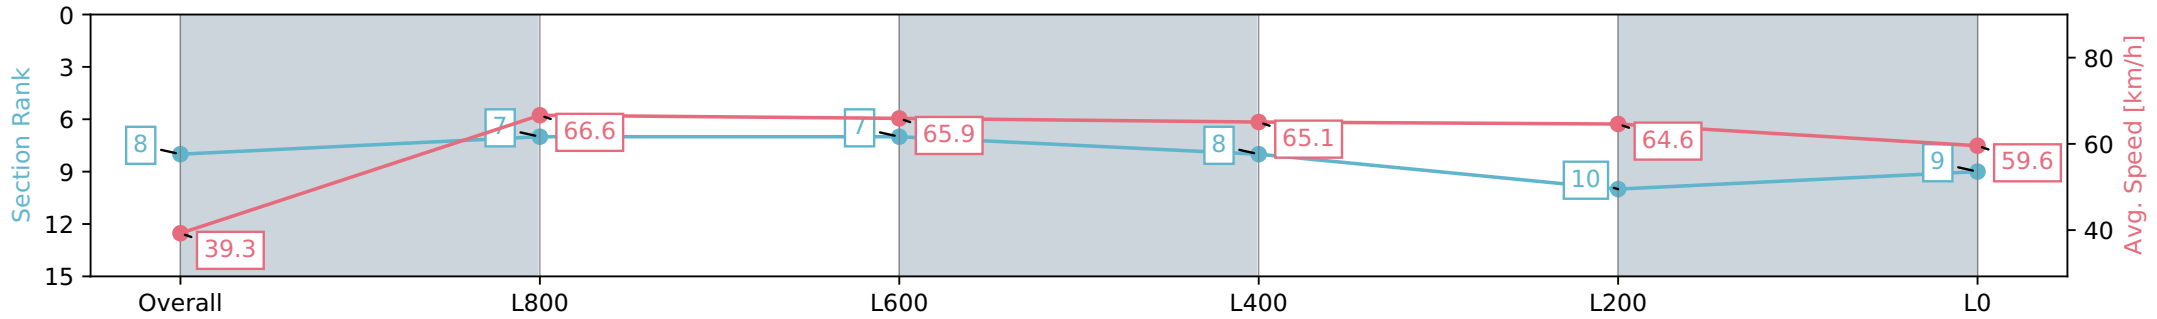

Horse/Jockey Name	THE GREAT BABY/Alana Kelly
Finish Rank	8
Fastest Section Time (Section)	0:10.80 (L1000)
Top Speed [km/h] (Section)	67.9 (Overall)
Race State	Finished

Morphettville SA - Professional
Race 1: Grand Syndicates Handicap - 1100m
27 April 2024 - 12:03PM
Track Rating: Good 4, Weather: Overcast, Rail Position: True

Section	Overall	L800	L600	L400	L200	L0
Section Times	1:05.46 [8] (0:09.19)	0:56.27 [7] (0:10.80)	0:45.47 [7] (0:11.04)	0:34.43 [8] (0:11.16)	0:23.27 [10] (0:11.18)	0:12.09 [9] (0:12.09)
Average Speed [km/h]	39.3	66.6	65.9	65.1	64.6	59.6
Top Speed [km/h]	65.2	67.9	66.9	66.7	65.6	63.7
Avg. Dist. to Rail [m]	8.1	4.7	2.7	1.7	3.9	5.2
Avg. Stride Freq. [Hz]	2.2	2.4	2.4	2.4	2.4	2.4
Avg. Stride Length [m]	4.9	7.6	7.6	7.5	7.4	7.1

- [ ] Ranking at each section and finish
- -:-:- No data available at this section
- NA No data available