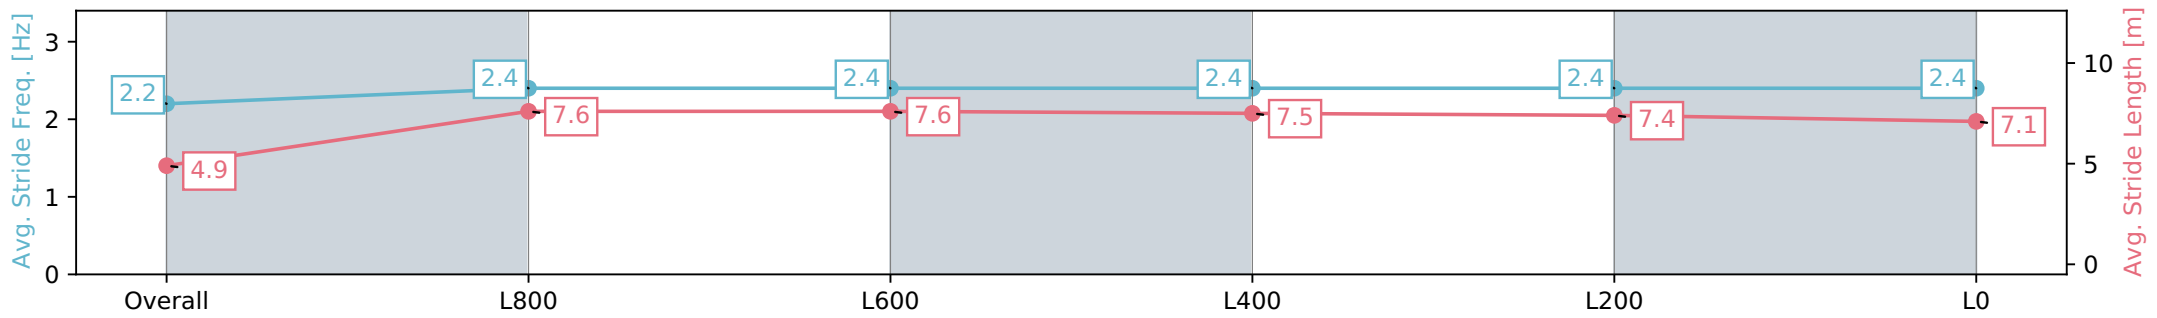

[] Ranking at each section and finish
 -:-:- No data available at this section
 NA No data available

Horse/Jockey Name	THE GREAT BABY/Alana Kelly
Finish Rank	8
Fastest Section Time (Section)	0:10.80 (L1000)
Top Speed [km/h] (Section)	67.9 (Overall)
Race State	Finished

Morphettville SA - Professional
 Race 1: Grand Syndicates Handicap - 1100m
 27 April 2024 - 12:03PM
 Track Rating: Good 4, Weather: Overcast, Rail Position: True

Section	Overall	L800	L600	L400	L200	L0
Section Times	1:05.46 [8] (0:09.19)	0:56.27 [7] (0:10.80)	0:45.47 [7] (0:11.04)	0:34.43 [8] (0:11.16)	0:23.27 [10] (0:11.18)	0:12.09 [9] (0:12.09)
Average Speed [km/h]	39.3	66.6	65.9	65.1	64.6	59.6
Top Speed [km/h]	65.2	67.9	66.9	66.7	65.6	63.7
Avg. Dist. to Rail [m]	8.1	4.7	2.7	1.7	3.9	5.2
Avg. Stride Freq. [Hz]	2.2	2.4	2.4	2.4	2.4	2.4
Avg. Stride Length [m]	4.9	7.6	7.6	7.5	7.4	7.1