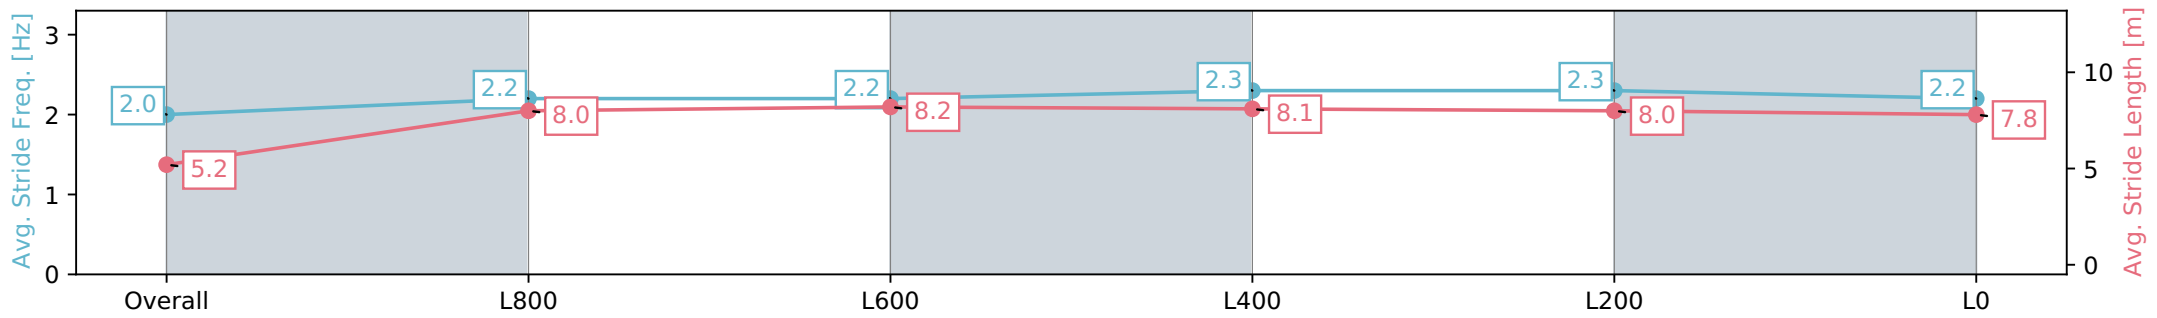

Horse/Jockey Name	SACHEM/Todd Pannell
Finish Rank	2
Fastest Section Time (Section)	0:10.95 (L400)
Top Speed [km/h] (Section)	66.9 (L600)
Race State	Finished

Morphettville SA - Professional
Race 1: Grand Syndicates Handicap - 1100m
27 April 2024 - 12:03PM
Track Rating: Good 4, Weather: Overcast, Rail Position: True

Section	Overall	L800	L600	L400	L200	L0
Section Times	1:04.78 [2] (0:09.28)	0:55.49 [9] (0:11.11)	0:44.38 [12] (0:11.05)	0:33.33 [12] (0:10.99)	0:22.34 [12] (0:10.95)	0:11.39 [10] (0:11.39)
Average Speed [km/h]	38.7	64.9	65.7	66.1	66.3	63.2
Top Speed [km/h]	61.1	66.8	66.9	66.9	66.9	65.7
Avg. Dist. to Rail [m]	10.2	4.7	2.5	1.8	6.4	9.0
Avg. Stride Freq. [Hz]	2.0	2.2	2.2	2.3	2.3	2.2
Avg. Stride Length [m]	5.2	8.0	8.2	8.1	8.0	7.8

Report Created: Sat 27 April 2024 12:49:23 GMT+10 (Note: Timing is based on positional data)

- [ ] Ranking at each section and finish
- -:-:- No data available at this section
- NA No data available